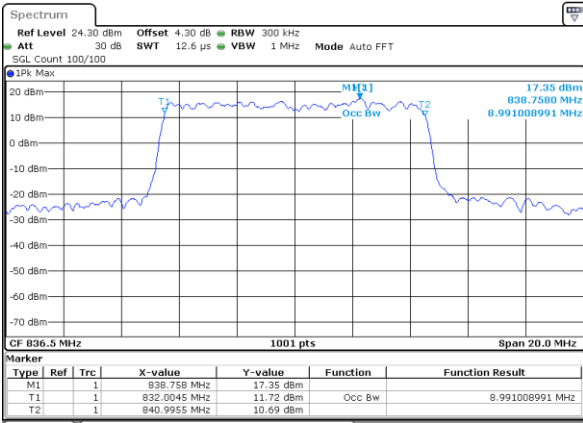

LTE Band 26

Lowest Channel / 5MHz / QPSK

Date: 14 AUG 2017 09:41:45

Lowest Channel / 5MHz / 16QAM

Date: 14 AUG 2017 09:42:07

Middle Channel / 5MHz / QPSK

Date: 14 AUG 2017 09:43:00

Middle Channel / 5MHz / 16QAM

Date: 14 AUG 2017 09:43:20

Highest Channel / 5MHz / QPSK

Date: 14 AUG 2017 09:44:32

Highest Channel / 5MHz / 16QAM

Date: 14 AUG 2017 09:44:52

LTE Band 26

Lowest Channel / 10MHz / QPSK

Date: 14 AUG 2017 09:45:57

Lowest Channel / 10MHz / 16QAM

Date: 14 AUG 2017 09:46:21

Middle Channel / 10MHz / QPSK

Date: 14 AUG 2017 09:47:16

Middle Channel / 10MHz / 16QAM

Date: 14 AUG 2017 09:47:39

Highest Channel / 10MHz / QPSK

Date: 14 AUG 2017 09:48:51

Highest Channel / 10MHz / 16QAM

Date: 14 AUG 2017 09:49:15

LTE Band 26

Lowest Channel / 15MHz / QPSK

Date: 14 AUG 2017 09:50:32

Lowest Channel / 15MHz / 16QAM

Date: 14 AUG 2017 09:50:53

Middle Channel / 15MHz / QPSK