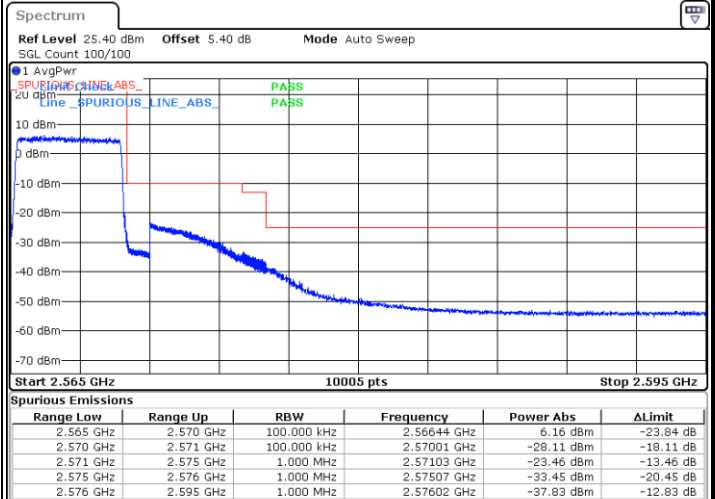

Date: 29 AUG 2017 21:55:33

Highest Channel / 15MHz / 64QAM

Date: 29 AUG 2017 21:29:39

Highest Channel / 20MHz / 64QAM

Date: 29 AUG 2017 21:57:29

Conducted Band Edge

LTE Band 7 / 5MHz / QPSK

Lowest Band Edge / 1 RB

Date: 14 AUG 2017 13:59:35

Highest Band Edge / 1 RB

Date: 14 AUG 2017 14:07:35

Lowest Band Edge / Full RB

Date: 14 AUG 2017 14:03:01

Highest Band Edge / Full RB

Date: 14 AUG 2017 14:04:10

LTE Band 7 / 5MHz / 16QAM

Lowest Band Edge / 1 RB

Highest Band Edge / 1 RB

Date: 14.AUG.2017 14:00:44

Date: 14.AUG.2017 14:06:27

Lowest Band Edge / Full RB

Highest Band Edge / Full RB

Date: 14.AUG.2017 14:01:52

Date: 14.AUG.2017 14:05:18