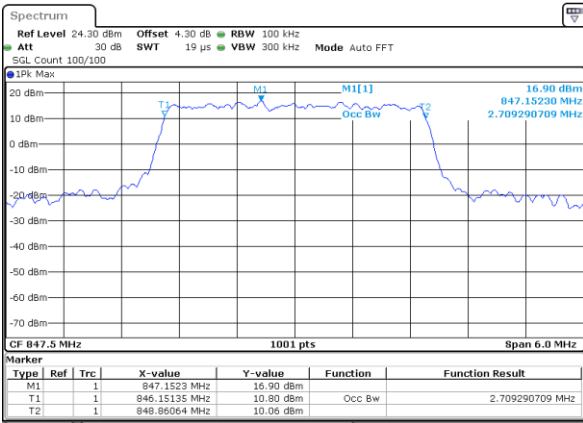

Middle Channel / 1.4MHz / 16QAM

Highest Channel / 1.4MHz / QPSK

Highest Channel / 1.4MHz / 16QAM

LTE Band 26

Lowest Channel / 3MHz / QPSK

Date: 14 AUG 2017 09:35:20

Lowest Channel / 3MHz / 16QAM

Date: 14 AUG 2017 09:35:42

Middle Channel / 3MHz / QPSK

Date: 14 AUG 2017 09:40:03

Middle Channel / 3MHz / 16QAM

Date: 14 AUG 2017 09:40:25

Highest Channel / 3MHz / QPSK

Date: 14 AUG 2017 09:38:33

Highest Channel / 3MHz / 16QAM

Date: 14 AUG 2017 09:39:05

LTE Band 26

Lowest Channel / 5MHz / QPSK

Date: 14 AUG 2017 09:41:45

Lowest Channel / 5MHz / 16QAM

Date: 14 AUG 2017 09:42:07

Middle Channel / 5MHz / QPSK

Date: 14 AUG 2017 09:43:00

Middle Channel / 5MHz / 16QAM

Date: 14 AUG 2017 09:43:20

Highest Channel / 5MHz / QPSK

Date: 14 AUG 2017 09:44:32

Highest Channel / 5MHz / 16QAM

Date: 14 AUG 2017 09:44:52

LTE Band 26

Lowest Channel / 10MHz / QPSK

Date: 14 AUG 2017 09:45:57