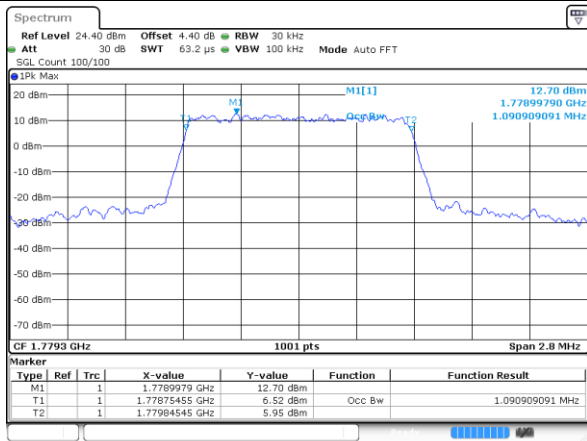

Middle Channel / 20MHz / 16QAM

Date: 29 AUG 2017 21:55:51

Highest Channel / 20MHz / QPSK

Date: 29 AUG 2017 21:56:54

Highest Channel / 20MHz / 16QAM

Date: 29 AUG 2017 21:57:11

LTE Band 66

Lowest Channel / 1.4MHz / 64QAM

Date: 29 AUG 2017 19:25:42

Lowest Channel / 3MHz / 64QAM

Date: 29 AUG 2017 20:00:50

Middle Channel / 1.4MHz / 64QAM

Date: 29 AUG 2017 19:37:15

Middle Channel / 3MHz / 64QAM

Date: 29 AUG 2017 20:10:39

Highest Channel / 1.4MHz / 64QAM

Date: 29 AUG 2017 19:40:18

Highest Channel / 3MHz / 64QAM

Date: 29 AUG 2017 20:12:45

LTE Band 66

Lowest Channel / 5MHz / 64QAM

Date: 29 AUG 2017 20:40:28

Lowest Channel / 10MHz / 64QAM

Date: 29 AUG 2017 21:01:30