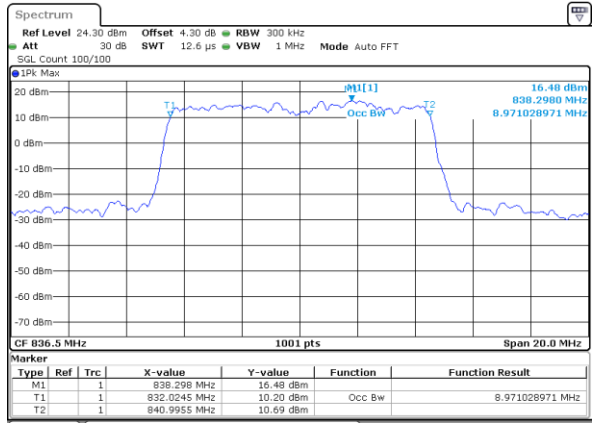

Date: 14 AUG 2017 09:43:20

Highest Channel / 5MHz / QPSK

Date: 14 AUG 2017 09:44:32

Highest Channel / 5MHz / 16QAM

Date: 14 AUG 2017 09:44:52

LTE Band 26

Lowest Channel / 10MHz / QPSK

Date: 14 AUG 2017 09:45:57

Lowest Channel / 10MHz / 16QAM

Date: 14 AUG 2017 09:46:21

Middle Channel / 10MHz / QPSK

Date: 14 AUG 2017 09:47:16

Middle Channel / 10MHz / 16QAM

Date: 14 AUG 2017 09:47:39

Highest Channel / 10MHz / QPSK

Date: 14 AUG 2017 09:48:51

Highest Channel / 10MHz / 16QAM

Date: 14 AUG 2017 09:49:15

LTE Band 26

Lowest Channel / 15MHz / QPSK

Date: 14 AUG 2017 09:50:32

Lowest Channel / 15MHz / 16QAM

Date: 14 AUG 2017 09:50:53

Middle Channel / 15MHz / QPSK

Date: 14 AUG 2017 09:51:43

Middle Channel / 15MHz / 16QAM

Date: 14 AUG 2017 09:52:14

Highest Channel / 15MHz / QPSK

Date: 14 AUG 2017 09:53:09

Highest Channel / 15MHz / 16QAM

Date: 14 AUG 2017 09:53:34

LTE Band 26