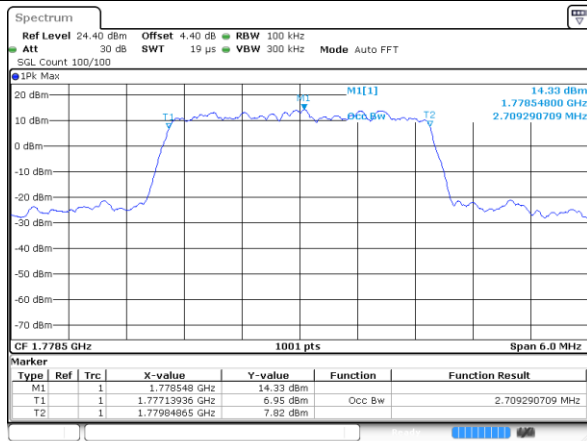

Middle Channel / 20MHz / 16QAM

Date: 29 AUG 2017 21:55:51

Highest Channel / 20MHz / QPSK

Date: 29 AUG 2017 21:56:54

Highest Channel / 20MHz / 16QAM

Date: 29 AUG 2017 21:57:11

LTE Band 66

Lowest Channel / 1.4MHz / 64QAM

Date: 29 AUG 2017 19:25:42

Lowest Channel / 3MHz / 64QAM

Date: 29 AUG 2017 20:00:50

Middle Channel / 1.4MHz / 64QAM

Date: 29 AUG 2017 19:37:15

Middle Channel / 3MHz / 64QAM

Date: 29 AUG 2017 20:10:39

Highest Channel / 1.4MHz / 64QAM

Date: 29 AUG 2017 19:40:18

Highest Channel / 3MHz / 64QAM

Date: 29 AUG 2017 20:12:45

LTE Band 66

Lowest Channel / 5MHz / 64QAM

Date: 29 AUG 2017 20:40:28

Lowest Channel / 10MHz / 64QAM

Date: 29 AUG 2017 21:01:30