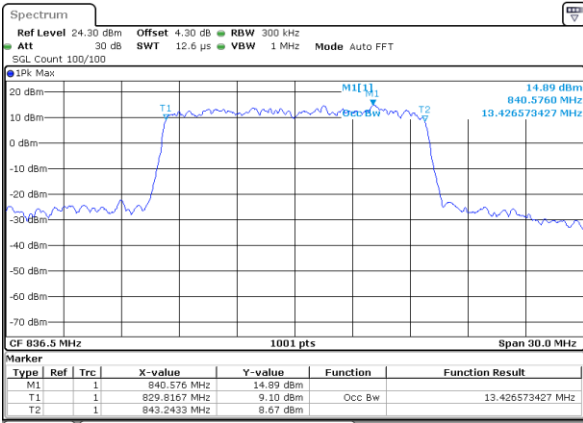

Date: 14 AUG 2017 09:39:27

LTE Band 26

Lowest Channel / 5MHz / 64QAM

Date: 14 AUG 2017 09:42:36

Lowest Channel / 10MHz / 64QAM

Date: 14 AUG 2017 09:46:41

Middle Channel / 5MHz / 64QAM

Date: 14 AUG 2017 09:43:52

Middle Channel / 10MHz / 64QAM

Date: 14 AUG 2017 09:48:03

Highest Channel / 5MHz / 64QAM

Date: 14 AUG 2017 09:45:15

Highest Channel / 10MHz / 64QAM

Date: 14 AUG 2017 09:49:38

LTE Band 26

Lowest Channel / 15MHz / 64QAM

Date: 14 AUG 2017 09:51:15

CH26765 / 15MHz / 64QAM

Date: 28 AUG 2017 16:29:37

Middle Channel / 15MHz / 64QAM

Date: 14 AUG 2017 09:52:36

Highest Channel / 15MHz / 64QAM

Date: 14 AUG 2017 09:54:01

LTE Band 66