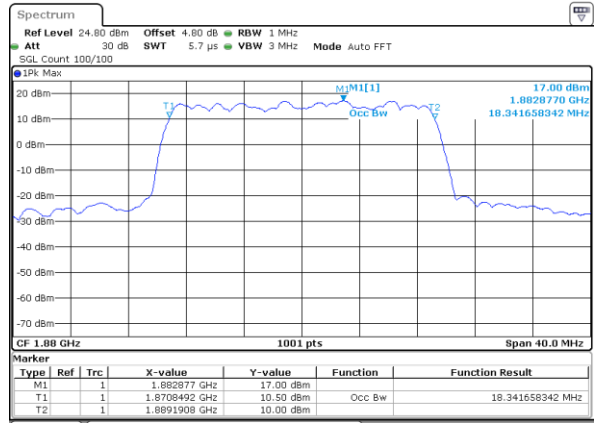

Date: 14 AUG 2017 19:57:16

Middle Channel / 10MHz / 64QAM

Date: 14 AUG 2017 20:22:25

Highest Channel / 5MHz / 64QAM

Date: 14 AUG 2017 19:59:02

Highest Channel / 10MHz / 64QAM

Date: 14 AUG 2017 20:24:11

LTE Band 25

Lowest Channel / 15MHz / 64QAM

Date: 14 AUG 2017 20:34:55

Lowest Channel / 20MHz / 64QAM

Date: 14 AUG 2017 21:00:04

Middle Channel / 15MHz / 64QAM

Date: 14 AUG 2017 20:47:38

Middle Channel / 20MHz / 64QAM

Date: 14 AUG 2017 21:12:47

Highest Channel / 15MHz / 64QAM

Date: 14 AUG 2017 20:49:24

Highest Channel / 20MHz / 64QAM

Date: 14 AUG 2017 21:14:33

LTE Band 26

Lowest Channel / 1.4MHz / QPSK

Lowest Channel / 1.4MHz / 16QAM

Middle Channel / 1.4MHz / QPSK