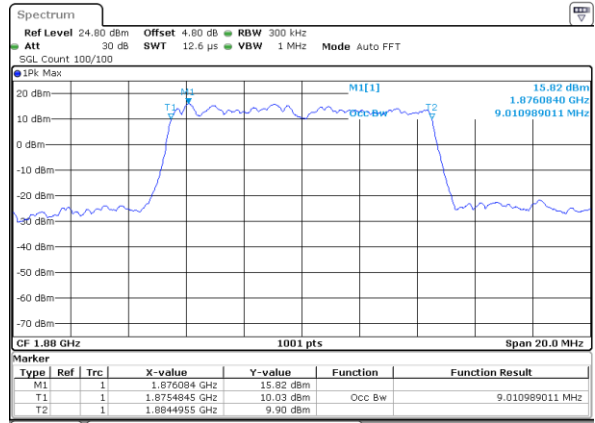

Highest Channel / 3MHz / 64QAM

Date: 14 AUG 2017 19:16:16

LTE Band 25

Lowest Channel / 5MHz / 64QAM

Date: 14 AUG 2017 19:44:33

Lowest Channel / 10MHz / 64QAM

Date: 14 AUG 2017 20:09:42

Middle Channel / 5MHz / 64QAM

Date: 14 AUG 2017 19:57:16

Middle Channel / 10MHz / 64QAM

Date: 14 AUG 2017 20:22:25

Highest Channel / 5MHz / 64QAM

Date: 14 AUG 2017 19:59:02

Highest Channel / 10MHz / 64QAM

Date: 14 AUG 2017 20:24:11

LTE Band 25