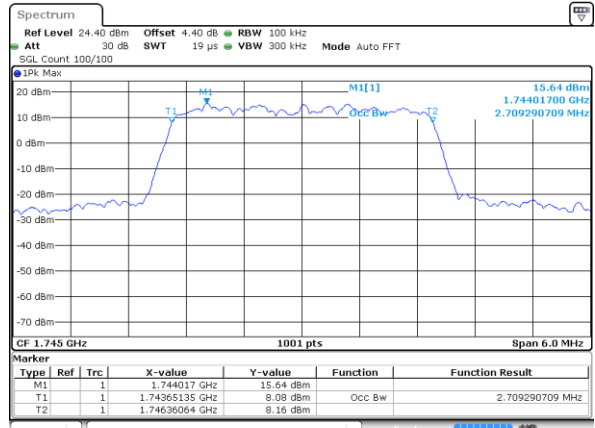

Date: 29 AUG 2017 19:37:37

Highest Channel / 1.4MHz / QPSK

Date: 29 AUG 2017 19:39:39

Highest Channel / 1.4MHz / 16QAM

Date: 29 AUG 2017 19:39:58

LTE Band 66

Lowest Channel / 3MHz / QPSK

Date: 29 AUG 2017 20:00:10

Lowest Channel / 3MHz / 16QAM

Date: 29 AUG 2017 20:00:31

Middle Channel / 3MHz / QPSK

Date: 29 AUG 2017 20:11:18

Middle Channel / 3MHz / 16QAM

Date: 29 AUG 2017 20:10:59

Highest Channel / 3MHz / QPSK

Date: 29 AUG 2017 20:12:12

Highest Channel / 3MHz / 16QAM

Date: 29 AUG 2017 20:12:28

LTE Band 66

Lowest Channel / 5MHz / QPSK

Date: 29 AUG 2017 20:39:49

Lowest Channel / 5MHz / 16QAM

Date: 29 AUG 2017 20:40:11

Middle Channel / 5MHz / QPSK