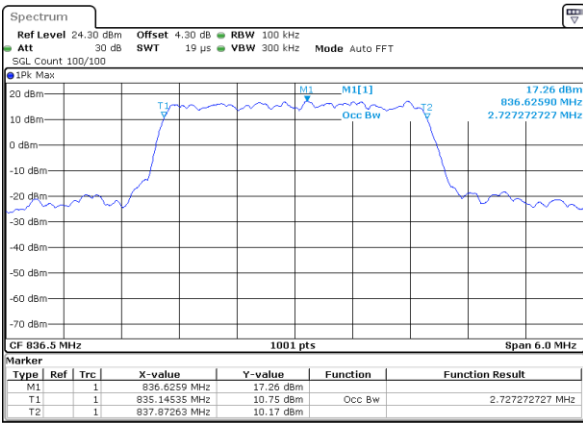

Middle Channel / 3MHz / QPSK

Date: 14 AUG 2017 09:40:03