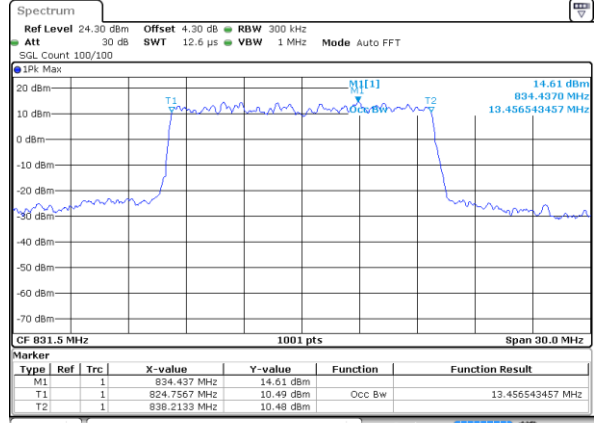

Highest Channel / 10MHz / 16QAM

Date: 14 AUG 2017 09:49:15

LTE Band 26

Lowest Channel / 15MHz / QPSK

Date: 14 AUG 2017 09:50:32

Lowest Channel / 15MHz / 16QAM

Date: 14 AUG 2017 09:50:53

Middle Channel / 15MHz / QPSK

Date: 14 AUG 2017 09:51:43

Middle Channel / 15MHz / 16QAM

Date: 14 AUG 2017 09:52:14

Highest Channel / 15MHz / QPSK

Date: 14 AUG 2017 09:53:09

Highest Channel / 15MHz / 16QAM

Date: 14 AUG 2017 09:53:34

LTE Band 26