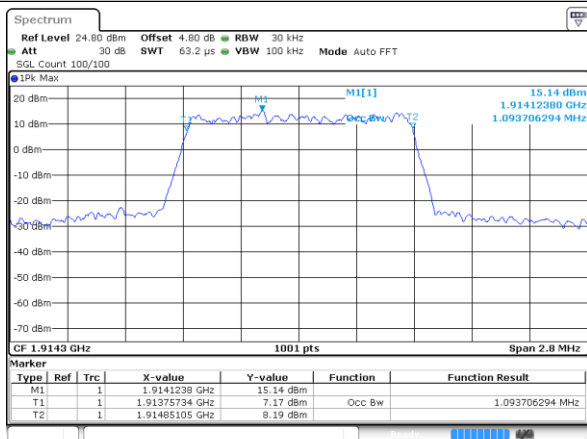

Lowest Channel / 3MHz / 64QAM

Date: 14 AUG 2017 19:14:08

Middle Channel / 1.4MHz / 64QAM

Date: 14 AUG 2017 18:53:06

Middle Channel / 3MHz / 64QAM

Date: 14 AUG 2017 19:14:29

Highest Channel / 1.4MHz / 64QAM

Date: 14 AUG 2017 18:58:08