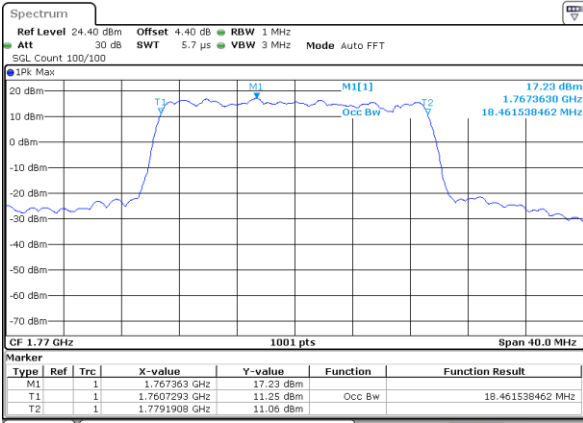

Highest Channel / 10MHz / QPSK

Date: 29 AUG 2017 21:03:17

Highest Channel / 10MHz / 16QAM

Date: 29 AUG 2017 21:03:37

LTE Band 66

Lowest Channel / 15MHz / QPSK

Date: 29 AUG 2017 21:26:29

Lowest Channel / 15MHz / 16QAM

Date: 29 AUG 2017 21:29:23

LTE Band 66

Lowest Channel / 20MHz / QPSK

Date: 29 AUG 2017 21:54:27

Lowest Channel / 20MHz / 16QAM

Date: 29 AUG 2017 21:54:45

Middle Channel / 20MHz / QPSK

Date: 29 AUG 2017 21:56:14

Middle Channel / 20MHz / 16QAM

Date: 29 AUG 2017 21:55:51

Highest Channel / 20MHz / QPSK

Date: 29 AUG 2017 21:56:54

Highest Channel / 20MHz / 16QAM

Date: 29 AUG 2017 21:57:11

LTE Band 66

Lowest Channel / 1.4MHz / 64QAM

Date: 29 AUG 2017 19:25:42

Lowest Channel / 3MHz / 64QAM

Date: 29 AUG 2017 20:00:50

Middle Channel / 1.4MHz / 64QAM

Date: 29 AUG 2017 19:37:15

Middle Channel / 3MHz / 64QAM

Date: 29 AUG 2017 20:10:39

Highest Channel / 1.4MHz / 64QAM