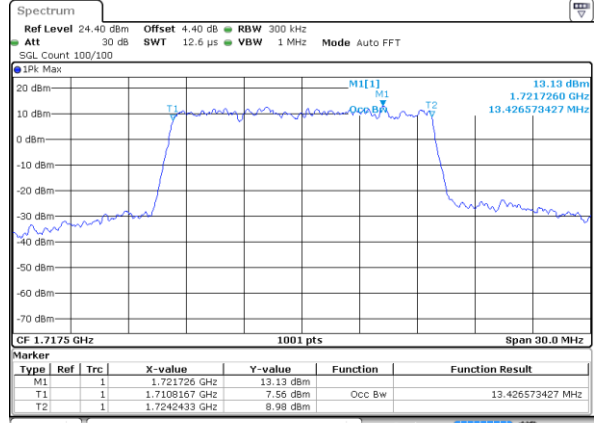

Highest Channel / 10MHz / QPSK

Date: 29 AUG 2017 21:03:17

Highest Channel / 10MHz / 16QAM

Date: 29 AUG 2017 21:03:37

LTE Band 66

Lowest Channel / 15MHz / QPSK

Date: 29 AUG 2017 21:26:29

Lowest Channel / 15MHz / 16QAM