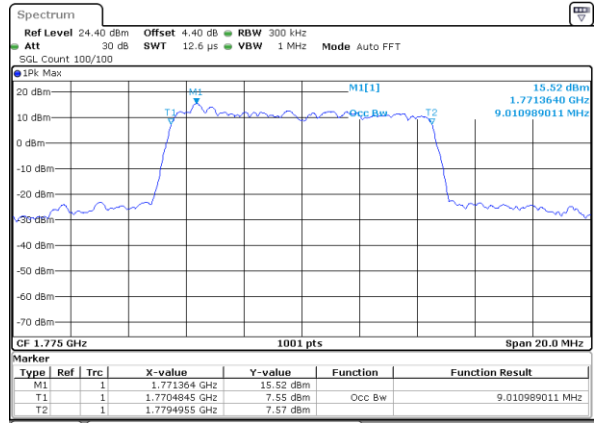

Date: 29 AUG 2017 19:40:18

Highest Channel / 3MHz / 64QAM

Date: 29 AUG 2017 20:12:45

LTE Band 66

Lowest Channel / 5MHz / 64QAM

Date: 29 AUG 2017 20:40:28

Lowest Channel / 10MHz / 64QAM

Date: 29 AUG 2017 21:01:30

Middle Channel / 5MHz / 64QAM

Date: 29 AUG 2017 20:49:19

Middle Channel / 10MHz / 64QAM

Date: 29 AUG 2017 21:02:05

Highest Channel / 5MHz / 64QAM

Date: 29 AUG 2017 20:51:09

Highest Channel / 10MHz / 64QAM

Date: 29 AUG 2017 21:03:54

LTE Band 66

Lowest Channel / 15MHz / 64QAM

Date: 29 AUG 2017 21:27:17

Lowest Channel / 20MHz / 64QAM

Date: 29 AUG 2017 21:55:03

Middle Channel / 15MHz / 64QAM

Date: 29 AUG 2017 21:27:50

Middle Channel / 20MHz / 64QAM

Date: 29 AUG 2017 21:55:33

Highest Channel / 15MHz / 64QAM

Date: 29 AUG 2017 21:29:39

Highest Channel / 20MHz / 64QAM

Date: 29 AUG 2017 21:57:29

Conducted Band Edge

LTE Band 7 / 5MHz / QPSK

Lowest Band Edge / 1 RB