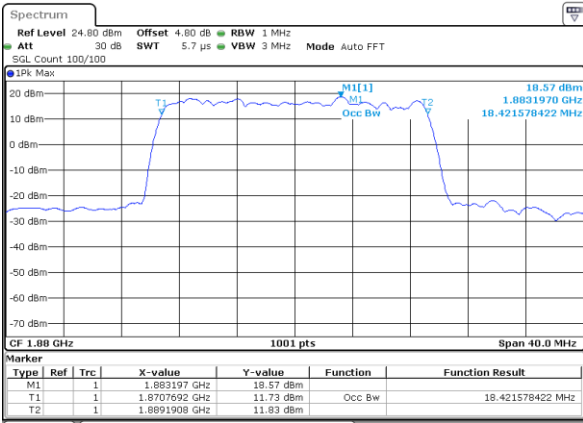

LTE Band 25

Lowest Channel / 20MHz / QPSK

Date: 14 AUG 2017 20:59:21

Lowest Channel / 20MHz / 16QAM

Date: 14 AUG 2017 20:59:43

Middle Channel / 20MHz / QPSK

Date: 14 AUG 2017 21:13:29

Middle Channel / 20MHz / 16QAM

Date: 14 AUG 2017 21:13:08

Highest Channel / 20MHz / QPSK

Date: 14 AUG 2017 21:13:50

Highest Channel / 20MHz / 16QAM

Date: 14 AUG 2017 21:14:11

LTE Band 25

Lowest Channel / 1.4MHz / 64QAM

Date: 14 AUG 2017 18:39:29