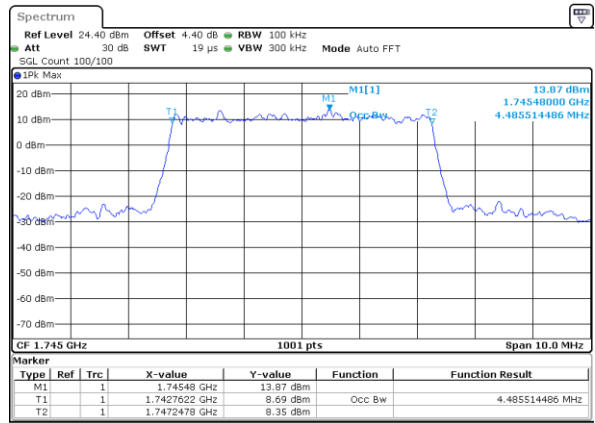

Highest Channel / 3MHz / 16QAM

Date: 29 AUG 2017 20:12:28

LTE Band 66

Lowest Channel / 5MHz / QPSK

Date: 29 AUG 2017 20:39:49

Lowest Channel / 5MHz / 16QAM

Date: 29 AUG 2017 20:40:11

Middle Channel / 5MHz / QPSK

Date: 29 AUG 2017 20:49:55

Middle Channel / 5MHz / 16QAM

Date: 29 AUG 2017 20:49:38

Highest Channel / 5MHz / QPSK

Date: 29 AUG 2017 20:50:36

Highest Channel / 5MHz / 16QAM

Date: 29 AUG 2017 20:50:53

LTE Band 66