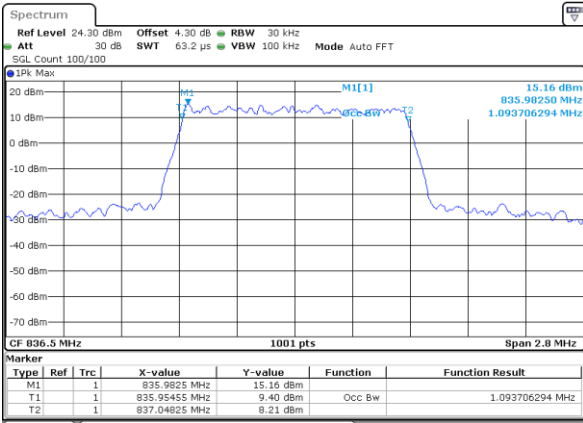

Date: 14 AUG 2017 09:51:43

Middle Channel / 15MHz / 16QAM

Date: 14 AUG 2017 09:52:14

Highest Channel / 15MHz / QPSK

Date: 14 AUG 2017 09:53:09

Highest Channel / 15MHz / 16QAM

Date: 14 AUG 2017 09:53:34

LTE Band 26

CH26765 / 15MHz / QPSK

Date: 29 AUG 2017 16:28:17

CH26765 / 15MHz / 16QAM

Date: 29 AUG 2017 16:28:52

LTE Band 26

Lowest Channel / 1.4MHz / 64QAM

Date: 14 AUG 2017 09:32:07

Lowest Channel / 3MHz / 64QAM

Date: 14 AUG 2017 09:36:04

Middle Channel / 1.4MHz / 64QAM

Date: 14 AUG 2017 09:33:18

Middle Channel / 3MHz / 64QAM

Date: 14 AUG 2017 09:41:08

Highest Channel / 1.4MHz / 64QAM

Date: 14 AUG 2017 09:34:31

Highest Channel / 3MHz / 64QAM