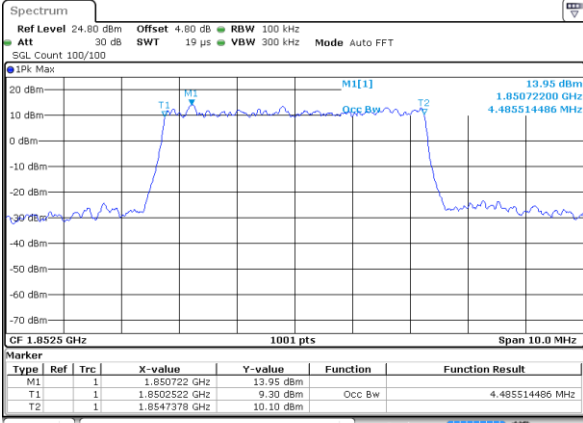

Highest Channel / 3MHz / 64QAM

Date: 14 AUG 2017 19:16:16

LTE Band 25

Lowest Channel / 5MHz / 64QAM

Date: 14 AUG 2017 19:44:33

Lowest Channel / 10MHz / 64QAM

Date: 14 AUG 2017 20:09:42

Middle Channel / 5MHz / 64QAM

Date: 14 AUG 2017 19:57:16

Middle Channel / 10MHz / 64QAM

Date: 14 AUG 2017 20:22:25

Highest Channel / 5MHz / 64QAM

Date: 14 AUG 2017 19:59:02

Highest Channel / 10MHz / 64QAM

Date: 14 AUG 2017 20:24:11

LTE Band 25