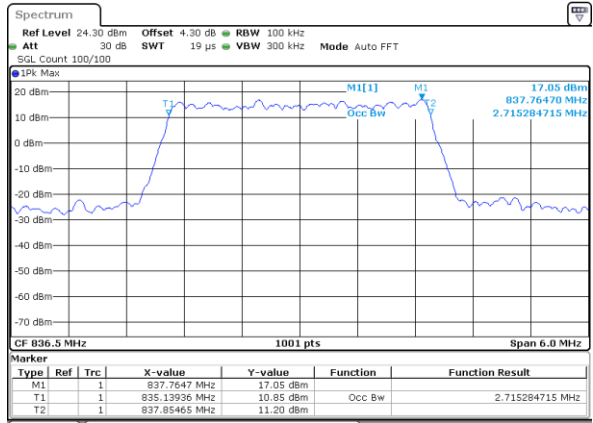

Date: 14 AUG 2017 09:51:43

Middle Channel / 15MHz / 16QAM

Date: 14 AUG 2017 09:52:14

Highest Channel / 15MHz / QPSK

Date: 14 AUG 2017 09:53:09

Highest Channel / 15MHz / 16QAM

Date: 14 AUG 2017 09:53:34

LTE Band 26

CH26765 / 15MHz / QPSK

Date: 29 AUG 2017 16:28:17

CH26765 / 15MHz / 16QAM

Date: 29 AUG 2017 16:28:52

LTE Band 26

Lowest Channel / 1.4MHz / 64QAM

Date: 14 AUG 2017 09:32:07

Lowest Channel / 3MHz / 64QAM

Date: 14 AUG 2017 09:36:04

Middle Channel / 1.4MHz / 64QAM

Date: 14 AUG 2017 09:33:18

Middle Channel / 3MHz / 64QAM

Date: 14 AUG 2017 09:41:08

Highest Channel / 1.4MHz / 64QAM

Date: 14 AUG 2017 09:34:31

Highest Channel / 3MHz / 64QAM