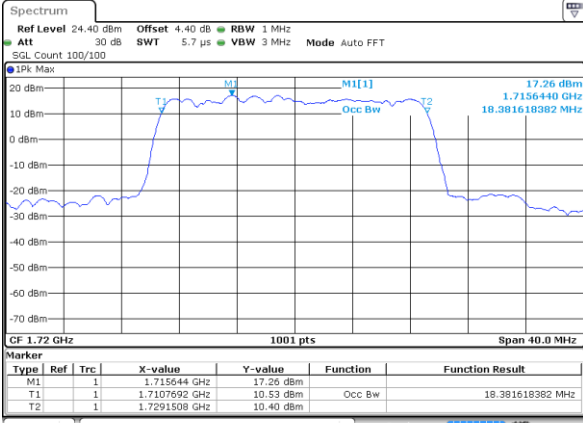

Highest Channel / 10MHz / QPSK

Date: 29 AUG 2017 21:03:17

Highest Channel / 10MHz / 16QAM

Date: 29 AUG 2017 21:03:37

LTE Band 66

Lowest Channel / 15MHz / QPSK

Date: 29 AUG 2017 21:26:29

Lowest Channel / 15MHz / 16QAM

Date: 29 AUG 2017 21:26:58

Middle Channel / 15MHz / QPSK

Date: 29 AUG 2017 21:28:28

Middle Channel / 15MHz / 16QAM

Date: 29 AUG 2017 21:28:10

Highest Channel / 15MHz / QPSK

Date: 29 AUG 2017 21:29:06

Highest Channel / 15MHz / 16QAM

Date: 29 AUG 2017 21:29:23

LTE Band 66

Lowest Channel / 20MHz / QPSK

Date: 29 AUG 2017 21:54:27

Lowest Channel / 20MHz / 16QAM

Date: 29 AUG 2017 21:54:45

Middle Channel / 20MHz / QPSK

Date: 29 AUG 2017 21:56:14

Middle Channel / 20MHz / 16QAM

Date: 29 AUG 2017 21:55:51

Highest Channel / 20MHz / QPSK

Date: 29 AUG 2017 21:56:54

Highest Channel / 20MHz / 16QAM

Date: 29 AUG 2017 21:57:11

LTE Band 66

Lowest Channel / 1.4MHz / 64QAM