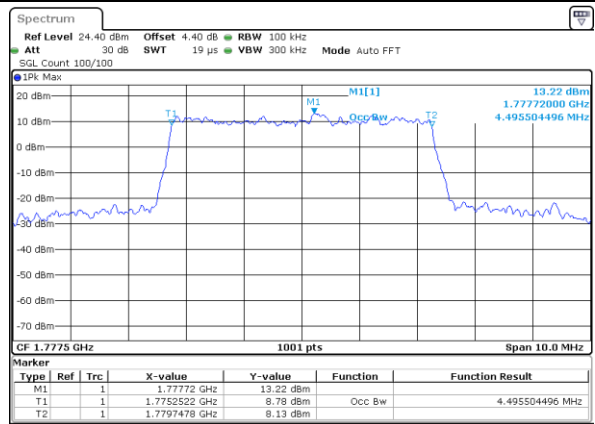

Highest Channel / 3MHz / 16QAM

Date: 29 AUG 2017 20:12:28

LTE Band 66

Lowest Channel / 5MHz / QPSK

Date: 29 AUG 2017 20:39:49

Lowest Channel / 5MHz / 16QAM

Date: 29 AUG 2017 20:40:11

Middle Channel / 5MHz / QPSK

Date: 29 AUG 2017 20:49:55

Middle Channel / 5MHz / 16QAM

Date: 29 AUG 2017 20:49:38

Highest Channel / 5MHz / QPSK

Date: 29 AUG 2017 20:50:36

Highest Channel / 5MHz / 16QAM

Date: 29 AUG 2017 20:50:53

LTE Band 66