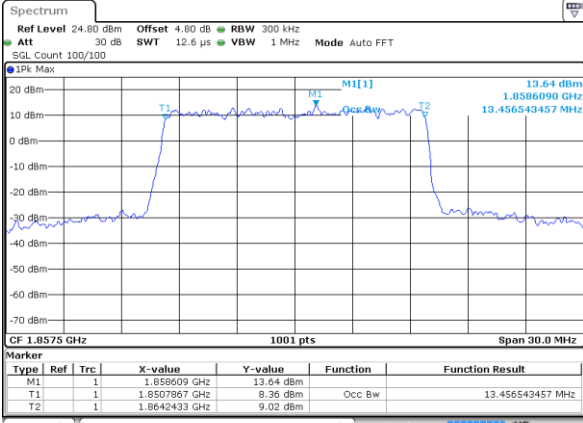

LTE Band 25

Lowest Channel / 15MHz / 64QAM

Date: 14 AUG 2017 20:34:55