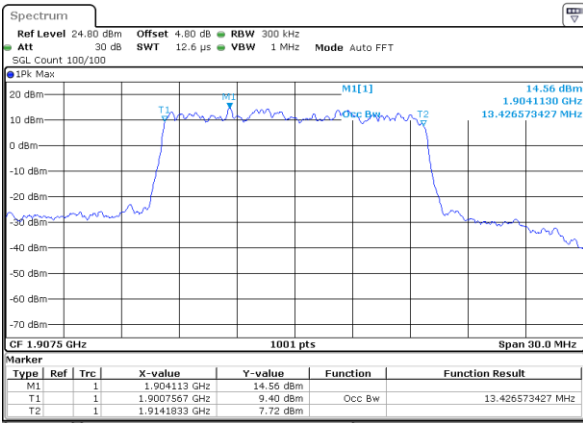

Date: 14 AUG 2017 19:57:16

Middle Channel / 10MHz / 64QAM

Date: 14 AUG 2017 20:22:25

Highest Channel / 5MHz / 64QAM

Date: 14 AUG 2017 19:59:02

Highest Channel / 10MHz / 64QAM

Date: 14 AUG 2017 20:24:11

LTE Band 25

Lowest Channel / 15MHz / 64QAM

Date: 14 AUG 2017 20:34:55

Lowest Channel / 20MHz / 64QAM

Date: 14 AUG 2017 21:00:04

Middle Channel / 15MHz / 64QAM

Date: 14 AUG 2017 20:47:38

Middle Channel / 20MHz / 64QAM

Date: 14 AUG 2017 21:12:47

Highest Channel / 15MHz / 64QAM

Date: 14 AUG 2017 20:49:24

Highest Channel / 20MHz / 64QAM

Date: 14 AUG 2017 21:14:33

LTE Band 26

Lowest Channel / 1.4MHz / QPSK

Lowest Channel / 1.4MHz / 16QAM

Middle Channel / 1.4MHz / QPSK