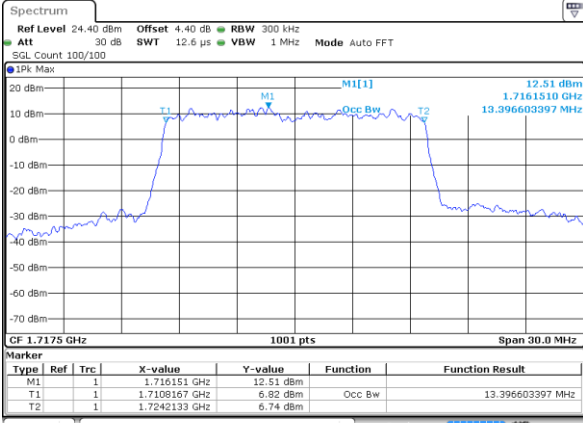

Date: 29 AUG 2017 19:40:18

Highest Channel / 3MHz / 64QAM

Date: 29 AUG 2017 20:12:45

LTE Band 66

Lowest Channel / 5MHz / 64QAM

Date: 29 AUG 2017 20:40:28

Lowest Channel / 10MHz / 64QAM

Date: 29 AUG 2017 21:01:30

Middle Channel / 5MHz / 64QAM

Date: 29 AUG 2017 20:49:19

Middle Channel / 10MHz / 64QAM

Date: 29 AUG 2017 21:02:05

Highest Channel / 5MHz / 64QAM

Date: 29 AUG 2017 20:51:09

Highest Channel / 10MHz / 64QAM

Date: 29 AUG 2017 21:03:54

LTE Band 66

Lowest Channel / 15MHz / 64QAM

Date: 29 AUG 2017 21:27:17

Lowest Channel / 20MHz / 64QAM

Date: 29 AUG 2017 21:55:03

Middle Channel / 15MHz / 64QAM

Date: 29 AUG 2017 21:27:50

Middle Channel / 20MHz / 64QAM

Date: 29 AUG 2017 21:55:33

Highest Channel / 15MHz / 64QAM

Date: 29 AUG 2017 21:29:39

Highest Channel / 20MHz / 64QAM

Date: 29 AUG 2017 21:57:29

Conducted Band Edge

LTE Band 7 / 5MHz / QPSK

Lowest Band Edge / 1 RB