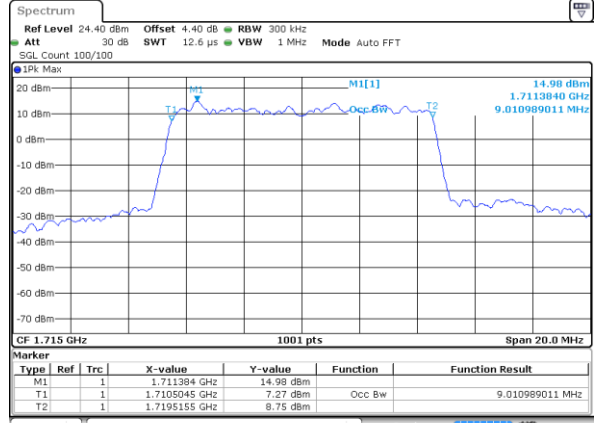

Date: 29 AUG 2017 19:25:42

Lowest Channel / 3MHz / 64QAM

Date: 29 AUG 2017 20:00:50

Middle Channel / 1.4MHz / 64QAM

Date: 29 AUG 2017 19:37:15

Middle Channel / 3MHz / 64QAM

Date: 29 AUG 2017 20:10:39

Highest Channel / 1.4MHz / 64QAM

Date: 29 AUG 2017 19:40:18

Highest Channel / 3MHz / 64QAM

Date: 29 AUG 2017 20:12:45

LTE Band 66

Lowest Channel / 5MHz / 64QAM

Date: 29 AUG 2017 20:40:28

Lowest Channel / 10MHz / 64QAM

Date: 29 AUG 2017 21:01:30

Middle Channel / 5MHz / 64QAM

Date: 29 AUG 2017 20:49:19

Middle Channel / 10MHz / 64QAM

Date: 29 AUG 2017 21:02:05

Highest Channel / 5MHz / 64QAM

Date: 29 AUG 2017 20:51:09

Highest Channel / 10MHz / 64QAM

Date: 29 AUG 2017 21:03:54