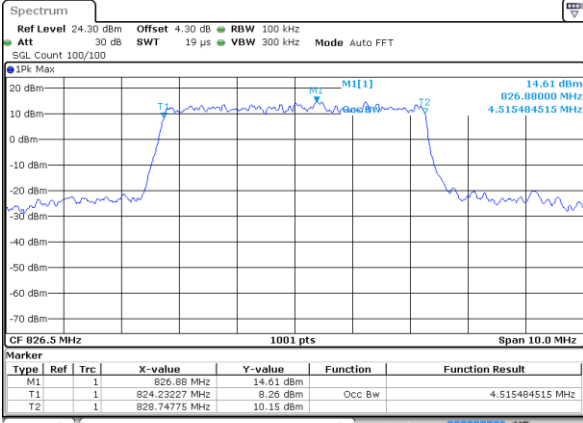

Date: 14 AUG 2017 09:36:04

Middle Channel / 1.4MHz / 64QAM

Date: 14 AUG 2017 09:33:18

Middle Channel / 3MHz / 64QAM

Date: 14 AUG 2017 09:41:08

Highest Channel / 1.4MHz / 64QAM

Date: 14 AUG 2017 09:34:31

Highest Channel / 3MHz / 64QAM

Date: 14 AUG 2017 09:39:27

LTE Band 26

Lowest Channel / 5MHz / 64QAM

Date: 14 AUG 2017 09:42:36

Lowest Channel / 10MHz / 64QAM

Date: 14 AUG 2017 09:46:41

Middle Channel / 5MHz / 64QAM

Date: 14 AUG 2017 09:43:52