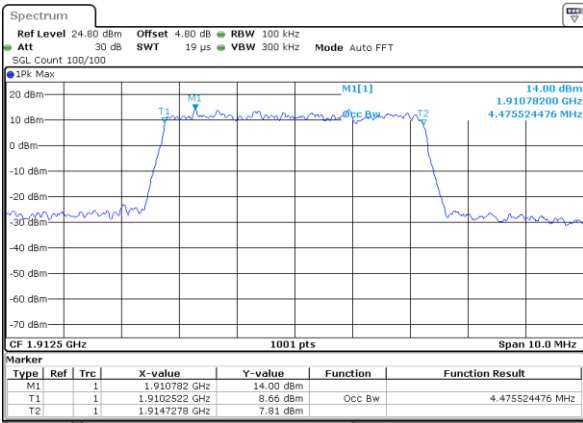

Highest Channel / 3MHz / 64QAM

Date: 14 AUG 2017 19:16:16

LTE Band 25

Lowest Channel / 5MHz / 64QAM

Date: 14 AUG 2017 19:44:33

Lowest Channel / 10MHz / 64QAM

Date: 14 AUG 2017 20:09:42

Middle Channel / 5MHz / 64QAM

Date: 14 AUG 2017 19:57:16

Middle Channel / 10MHz / 64QAM

Date: 14 AUG 2017 20:22:25

Highest Channel / 5MHz / 64QAM

Date: 14 AUG 2017 19:59:02

Highest Channel / 10MHz / 64QAM

Date: 14 AUG 2017 20:24:11

LTE Band 25