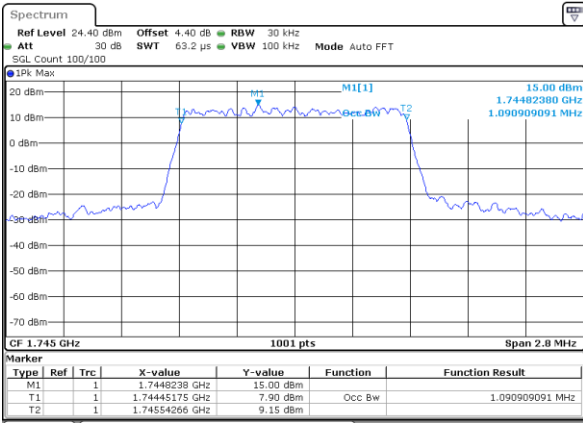

Lowest Channel / 1.4MHz / QPSK

Date: 29 AUG 2017 19:26:31

Lowest Channel / 1.4MHz / 16QAM

Date: 29 AUG 2017 19:26:09

Middle Channel / 1.4MHz / QPSK

Date: 29 AUG 2017 19:37:55

Middle Channel / 1.4MHz / 16QAM

Date: 29 AUG 2017 19:37:37

Highest Channel / 1.4MHz / QPSK

Date: 29 AUG 2017 19:39:39

Highest Channel / 1.4MHz / 16QAM

Date: 29 AUG 2017 19:39:58

LTE Band 66

Lowest Channel / 3MHz / QPSK

Date: 29 AUG 2017 20:00:10