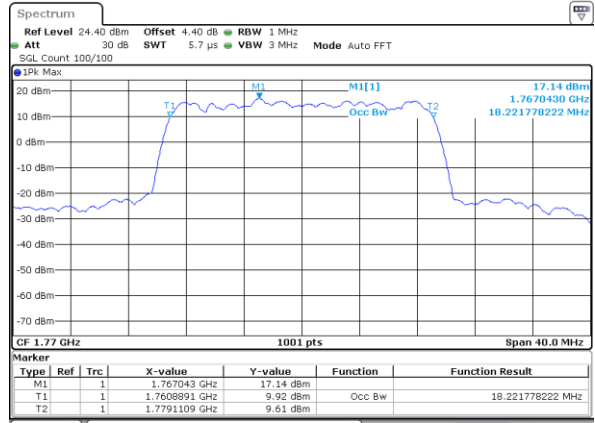

Date: 29 AUG 2017 21:29:23

LTE Band 66

Lowest Channel / 20MHz / QPSK

Date: 29 AUG 2017 21:54:27

Lowest Channel / 20MHz / 16QAM

Date: 29 AUG 2017 21:54:45

Middle Channel / 20MHz / QPSK

Date: 29 AUG 2017 21:56:14

Middle Channel / 20MHz / 16QAM

Date: 29 AUG 2017 21:55:51

Highest Channel / 20MHz / QPSK

Date: 29 AUG 2017 21:56:54

Highest Channel / 20MHz / 16QAM

Date: 29 AUG 2017 21:57:11

LTE Band 66

Lowest Channel / 1.4MHz / 64QAM

Date: 29 AUG 2017 19:25:42

Lowest Channel / 3MHz / 64QAM

Date: 29 AUG 2017 20:00:50

Middle Channel / 1.4MHz / 64QAM

Date: 29 AUG 2017 19:37:15

Middle Channel / 3MHz / 64QAM

Date: 29 AUG 2017 20:10:39

Highest Channel / 1.4MHz / 64QAM

Date: 29 AUG 2017 19:40:18

Highest Channel / 3MHz / 64QAM

Date: 29 AUG 2017 20:12:45

LTE Band 66

Lowest Channel / 5MHz / 64QAM

Date: 29 AUG 2017 20:40:28

Lowest Channel / 10MHz / 64QAM

Date: 29 AUG 2017 21:01:30