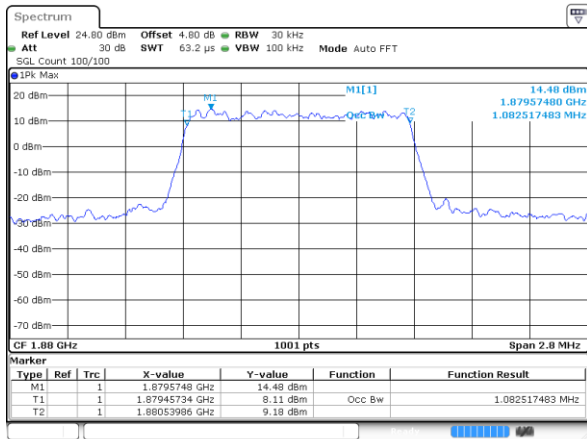

Middle Channel / 1.4MHz / 64QAM

Date: 14 AUG 2017 18:53:06