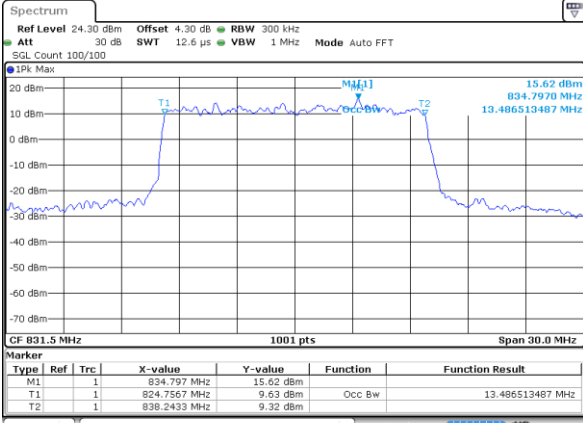

Date: 14 AUG 2017 09:39:27

LTE Band 26

Lowest Channel / 5MHz / 64QAM

Date: 14 AUG 2017 09:42:36

Lowest Channel / 10MHz / 64QAM

Date: 14 AUG 2017 09:46:41

Middle Channel / 5MHz / 64QAM

Date: 14 AUG 2017 09:43:52

Middle Channel / 10MHz / 64QAM

Date: 14 AUG 2017 09:48:03

Highest Channel / 5MHz / 64QAM

Date: 14 AUG 2017 09:45:15

Highest Channel / 10MHz / 64QAM

Date: 14 AUG 2017 09:49:38

LTE Band 26

Lowest Channel / 15MHz / 64QAM