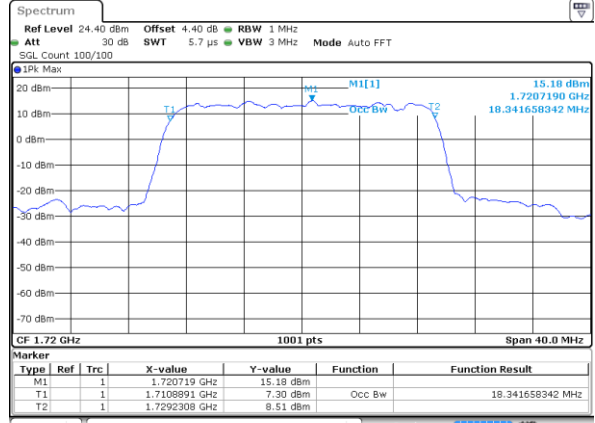

Date: 29 AUG 2017 19:40:18

Highest Channel / 3MHz / 64QAM

Date: 29 AUG 2017 20:12:45

LTE Band 66

Lowest Channel / 5MHz / 64QAM

Date: 29 AUG 2017 20:40:28

Lowest Channel / 10MHz / 64QAM

Date: 29 AUG 2017 21:01:30

Middle Channel / 5MHz / 64QAM

Date: 29 AUG 2017 20:49:19

Middle Channel / 10MHz / 64QAM

Date: 29 AUG 2017 21:02:05

Highest Channel / 5MHz / 64QAM

Date: 29 AUG 2017 20:51:09

Highest Channel / 10MHz / 64QAM

Date: 29 AUG 2017 21:03:54

LTE Band 66

Lowest Channel / 15MHz / 64QAM

Date: 29 AUG 2017 21:27:17

Lowest Channel / 20MHz / 64QAM

Date: 29 AUG 2017 21:55:03

Middle Channel / 15MHz / 64QAM

Date: 29 AUG 2017 21:27:50

Middle Channel / 20MHz / 64QAM

Date: 29 AUG 2017 21:55:33

Highest Channel / 15MHz / 64QAM

Date: 29 AUG 2017 21:29:39

Highest Channel / 20MHz / 64QAM

Date: 29 AUG 2017 21:57:29

Conducted Band Edge

LTE Band 7 / 5MHz / QPSK

Lowest Band Edge / 1 RB