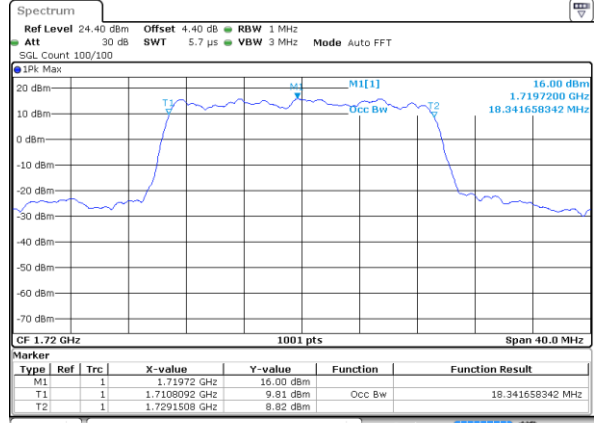

Highest Channel / 10MHz / QPSK

Date: 29 AUG 2017 21:03:17

Highest Channel / 10MHz / 16QAM

Date: 29 AUG 2017 21:03:37

LTE Band 66

Lowest Channel / 15MHz / QPSK

Date: 29 AUG 2017 21:26:29

Lowest Channel / 15MHz / 16QAM

Date: 29 AUG 2017 21:29:23

LTE Band 66

Lowest Channel / 20MHz / QPSK

Date: 29 AUG 2017 21:54:27

Lowest Channel / 20MHz / 16QAM

Date: 29 AUG 2017 21:54:45

Middle Channel / 20MHz / QPSK

Date: 29 AUG 2017 21:56:14

Middle Channel / 20MHz / 16QAM

Date: 29 AUG 2017 21:55:51

Highest Channel / 20MHz / QPSK

Date: 29 AUG 2017 21:56:54

Highest Channel / 20MHz / 16QAM

Date: 29 AUG 2017 21:57:11

LTE Band 66

Lowest Channel / 1.4MHz / 64QAM