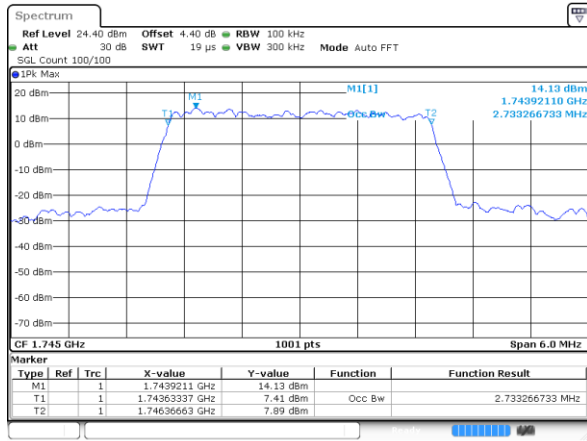

Middle Channel / 20MHz / 16QAM

Date: 29 AUG 2017 21:55:51

Highest Channel / 20MHz / QPSK

Date: 29 AUG 2017 21:56:54

Highest Channel / 20MHz / 16QAM

Date: 29 AUG 2017 21:57:11

LTE Band 66

Lowest Channel / 1.4MHz / 64QAM

Date: 29 AUG 2017 19:25:42

Lowest Channel / 3MHz / 64QAM

Date: 29 AUG 2017 20:00:50

Middle Channel / 1.4MHz / 64QAM

Date: 29 AUG 2017 19:37:15

Middle Channel / 3MHz / 64QAM

Date: 29 AUG 2017 20:10:39

Highest Channel / 1.4MHz / 64QAM

Date: 29 AUG 2017 19:40:18

Highest Channel / 3MHz / 64QAM

Date: 29 AUG 2017 20:12:45

LTE Band 66

Lowest Channel / 5MHz / 64QAM

Date: 29 AUG 2017 20:40:28

Lowest Channel / 10MHz / 64QAM

Date: 29 AUG 2017 21:01:30