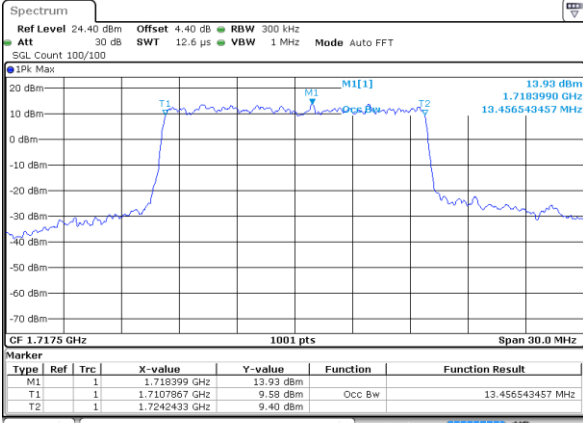

Lowest Channel / 10MHz / QPSK

Date: 29 AUG 2017 21:00:46

Lowest Channel / 10MHz / 16QAM

Date: 29 AUG 2017 21:01:05

Middle Channel / 10MHz / QPSK

Date: 29 AUG 2017 21:02:38

Middle Channel / 10MHz / 16QAM

Date: 29 AUG 2017 21:02:23

Highest Channel / 10MHz / QPSK

Date: 29 AUG 2017 21:03:17

Highest Channel / 10MHz / 16QAM

Date: 29 AUG 2017 21:03:37

LTE Band 66

Lowest Channel / 15MHz / QPSK

Date: 29 AUG 2017 21:26:29

Lowest Channel / 15MHz / 16QAM

Date: 29 AUG 2017 21:26:58

Middle Channel / 15MHz / QPSK

Date: 29 AUG 2017 21:28:28

Middle Channel / 15MHz / 16QAM

Date: 29 AUG 2017 21:28:10

Highest Channel / 15MHz / QPSK

Date: 29 AUG 2017 21:29:06

Highest Channel / 15MHz / 16QAM