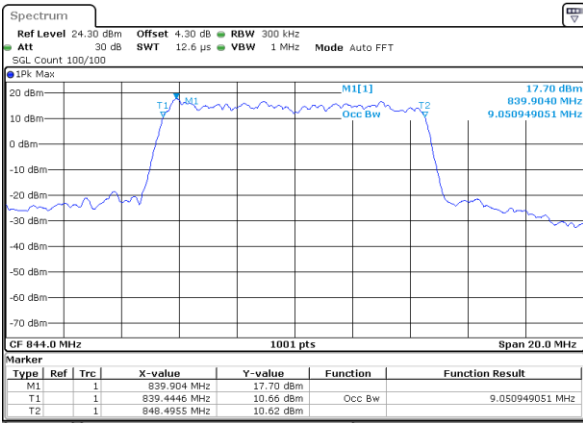

Date: 14 AUG 2017 09:43:20

Highest Channel / 5MHz / QPSK

Date: 14 AUG 2017 09:44:32

Highest Channel / 5MHz / 16QAM

Date: 14 AUG 2017 09:44:52

LTE Band 26

Lowest Channel / 10MHz / QPSK

Date: 14 AUG 2017 09:45:57

Lowest Channel / 10MHz / 16QAM

Date: 14 AUG 2017 09:46:21

Middle Channel / 10MHz / QPSK

Date: 14 AUG 2017 09:47:16

Middle Channel / 10MHz / 16QAM

Date: 14 AUG 2017 09:47:39

Highest Channel / 10MHz / QPSK

Date: 14 AUG 2017 09:48:51

Highest Channel / 10MHz / 16QAM

Date: 14 AUG 2017 09:49:15

LTE Band 26

Lowest Channel / 15MHz / QPSK

Date: 14 AUG 2017 09:50:32

Lowest Channel / 15MHz / 16QAM

Date: 14 AUG 2017 09:50:53

Middle Channel / 15MHz / QPSK

Date: 14 AUG 2017 09:51:43

Middle Channel / 15MHz / 16QAM

Date: 14 AUG 2017 09:52:14

Highest Channel / 15MHz / QPSK

Date: 14 AUG 2017 09:53:09

Highest Channel / 15MHz / 16QAM

Date: 14 AUG 2017 09:53:34

LTE Band 26