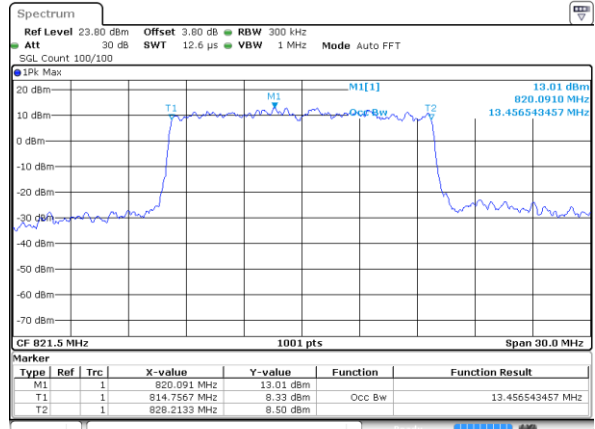

CH26765 / 15MHz / 16QAM

Date: 29 AUG 2017 16:28:52