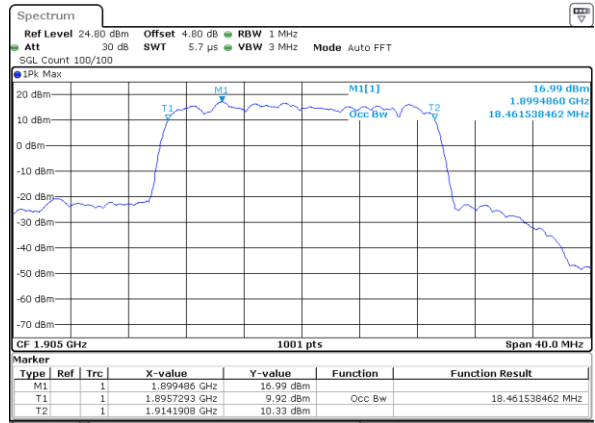

LTE Band 25

Lowest Channel / 20MHz / QPSK

Date: 14 AUG 2017 20:59:21

Lowest Channel / 20MHz / 16QAM

Date: 14 AUG 2017 20:59:43

Middle Channel / 20MHz / QPSK

Date: 14 AUG 2017 21:13:29

Middle Channel / 20MHz / 16QAM

Date: 14 AUG 2017 21:13:08

Highest Channel / 20MHz / QPSK

Date: 14 AUG 2017 21:13:50

Highest Channel / 20MHz / 16QAM

Date: 14 AUG 2017 21:14:11

LTE Band 25

Lowest Channel / 1.4MHz / 64QAM

Date: 14 AUG 2017 18:39:29