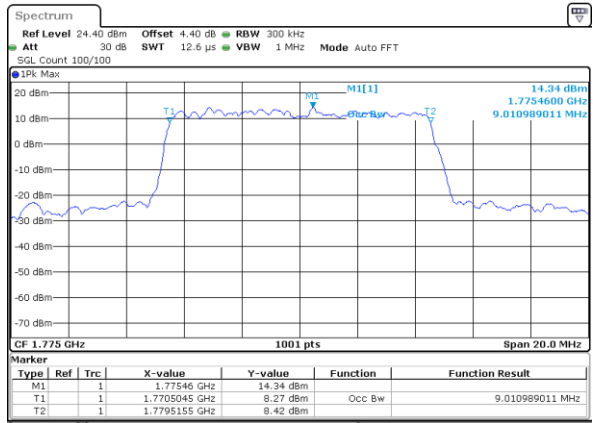

Date: 29 AUG 2017 20:49:55

Middle Channel / 5MHz / 16QAM

Date: 29 AUG 2017 20:49:38

Highest Channel / 5MHz / QPSK

Date: 29 AUG 2017 20:50:36

Highest Channel / 5MHz / 16QAM

Date: 29 AUG 2017 20:50:53

LTE Band 66

Lowest Channel / 10MHz / QPSK

Date: 29 AUG 2017 21:00:46

Lowest Channel / 10MHz / 16QAM

Date: 29 AUG 2017 21:01:05

Middle Channel / 10MHz / QPSK

Date: 29 AUG 2017 21:02:38

Middle Channel / 10MHz / 16QAM

Date: 29 AUG 2017 21:02:23

Highest Channel / 10MHz / QPSK

Date: 29 AUG 2017 21:03:17

Highest Channel / 10MHz / 16QAM

Date: 29 AUG 2017 21:03:37

LTE Band 66

Lowest Channel / 15MHz / QPSK

Date: 29 AUG 2017 21:26:29

Lowest Channel / 15MHz / 16QAM