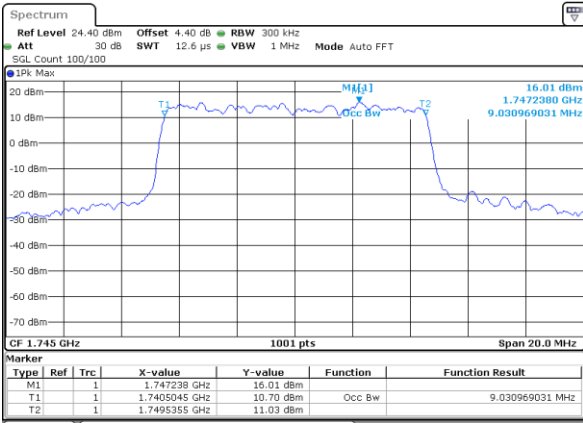

Highest Channel / 3MHz / 16QAM

Date: 29 AUG 2017 20:12:28

LTE Band 66

Lowest Channel / 5MHz / QPSK

Date: 29 AUG 2017 20:39:49

Lowest Channel / 5MHz / 16QAM

Date: 29 AUG 2017 20:40:11

Middle Channel / 5MHz / QPSK

Date: 29 AUG 2017 20:49:55

Middle Channel / 5MHz / 16QAM

Date: 29 AUG 2017 20:49:38

Highest Channel / 5MHz / QPSK

Date: 29 AUG 2017 20:50:36

Highest Channel / 5MHz / 16QAM

Date: 29 AUG 2017 20:50:53

LTE Band 66

Lowest Channel / 10MHz / QPSK

Date: 29 AUG 2017 21:00:46

Lowest Channel / 10MHz / 16QAM

Date: 29 AUG 2017 21:01:05

Middle Channel / 10MHz / QPSK

Date: 29 AUG 2017 21:02:38

Middle Channel / 10MHz / 16QAM

Date: 29 AUG 2017 21:02:23

Highest Channel / 10MHz / QPSK

Date: 29 AUG 2017 21:03:17

Highest Channel / 10MHz / 16QAM

Date: 29 AUG 2017 21:03:37

LTE Band 66

Lowest Channel / 15MHz / QPSK

Date: 29 AUG 2017 21:26:29

Lowest Channel / 15MHz / 16QAM