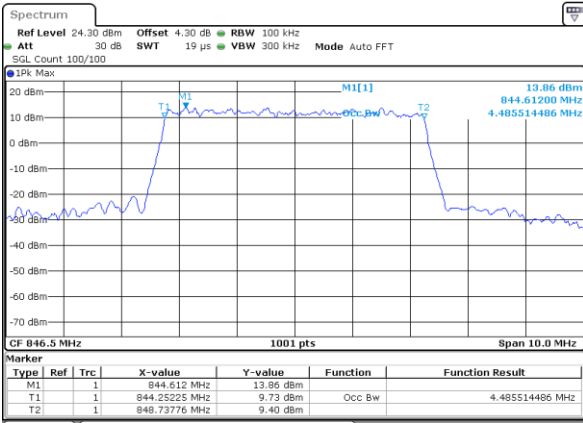

Date: 14 AUG 2017 09:36:04

Middle Channel / 1.4MHz / 64QAM

Date: 14 AUG 2017 09:33:18

Middle Channel / 3MHz / 64QAM

Date: 14 AUG 2017 09:41:08

Highest Channel / 1.4MHz / 64QAM

Date: 14 AUG 2017 09:34:31

Highest Channel / 3MHz / 64QAM

Date: 14 AUG 2017 09:39:27

LTE Band 26

Lowest Channel / 5MHz / 64QAM

Date: 14 AUG 2017 09:42:36

Lowest Channel / 10MHz / 64QAM

Date: 14 AUG 2017 09:46:41

Middle Channel / 5MHz / 64QAM

Date: 14 AUG 2017 09:43:52

Middle Channel / 10MHz / 64QAM

Date: 14 AUG 2017 09:48:03

Highest Channel / 5MHz / 64QAM

Date: 14 AUG 2017 09:45:15

Highest Channel / 10MHz / 64QAM

Date: 14 AUG 2017 09:49:38

LTE Band 26

Lowest Channel / 15MHz / 64QAM