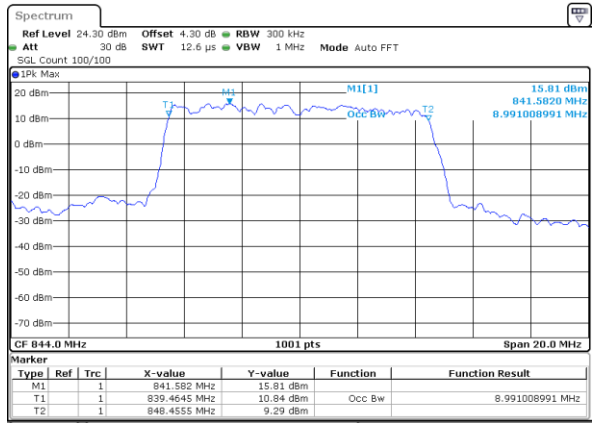

Date: 14 AUG 2017 09:43:20

Highest Channel / 5MHz / QPSK

Date: 14 AUG 2017 09:44:32

Highest Channel / 5MHz / 16QAM

Date: 14 AUG 2017 09:44:52

LTE Band 26

Lowest Channel / 10MHz / QPSK

Date: 14 AUG 2017 09:45:57

Lowest Channel / 10MHz / 16QAM

Date: 14 AUG 2017 09:46:21

Middle Channel / 10MHz / QPSK

Date: 14 AUG 2017 09:47:16

Middle Channel / 10MHz / 16QAM

Date: 14 AUG 2017 09:47:39

Highest Channel / 10MHz / QPSK

Date: 14 AUG 2017 09:48:51

Highest Channel / 10MHz / 16QAM

Date: 14 AUG 2017 09:49:15

LTE Band 26

Lowest Channel / 15MHz / QPSK

Date: 14 AUG 2017 09:50:32

Lowest Channel / 15MHz / 16QAM

Date: 14 AUG 2017 09:50:53

Middle Channel / 15MHz / QPSK

Date: 14 AUG 2017 09:51:43

Middle Channel / 15MHz / 16QAM

Date: 14 AUG 2017 09:52:14

Highest Channel / 15MHz / QPSK

Date: 14 AUG 2017 09:53:09

Highest Channel / 15MHz / 16QAM

Date: 14 AUG 2017 09:53:34

LTE Band 26