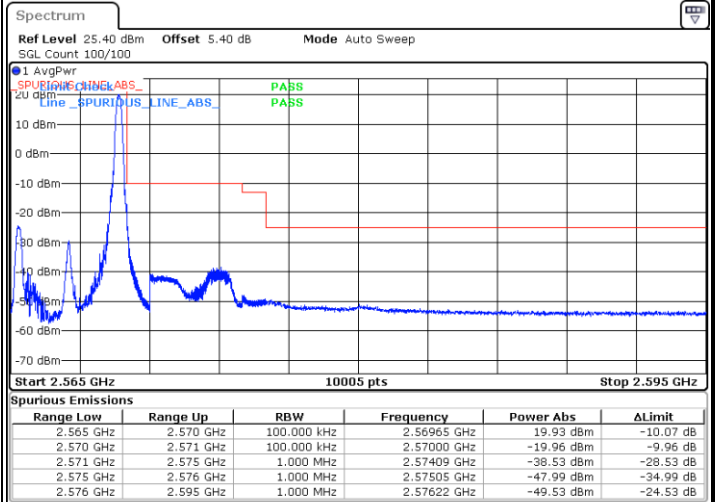

LTE Band 66

Lowest Channel / 15MHz / 64QAM

Date: 29 AUG 2017 21:27:17

Lowest Channel / 20MHz / 64QAM

Date: 29 AUG 2017 21:55:03

Middle Channel / 15MHz / 64QAM

Date: 29 AUG 2017 21:27:50

Middle Channel / 20MHz / 64QAM

Date: 29 AUG 2017 21:55:33

Highest Channel / 15MHz / 64QAM

Date: 29 AUG 2017 21:29:39

Highest Channel / 20MHz / 64QAM

Date: 29 AUG 2017 21:57:29

Conducted Band Edge

LTE Band 7 / 5MHz / QPSK

Lowest Band Edge / 1 RB

Date: 14 AUG 2017 13:59:35

Highest Band Edge / 1 RB

Date: 14 AUG 2017 14:07:35

Lowest Band Edge / Full RB

Date: 14 AUG 2017 14:03:01

Highest Band Edge / Full RB

Date: 14 AUG 2017 14:04:10

LTE Band 7 / 5MHz / 16QAM

Lowest Band Edge / 1 RB

Highest Band Edge / 1 RB

Date: 14.AUG.2017 14:00:44

Date: 14.AUG.2017 14:06:27

Lowest Band Edge / Full RB

Highest Band Edge / Full RB

Date: 14.AUG.2017 14:01:52

Date: 14.AUG.2017 14:05:18