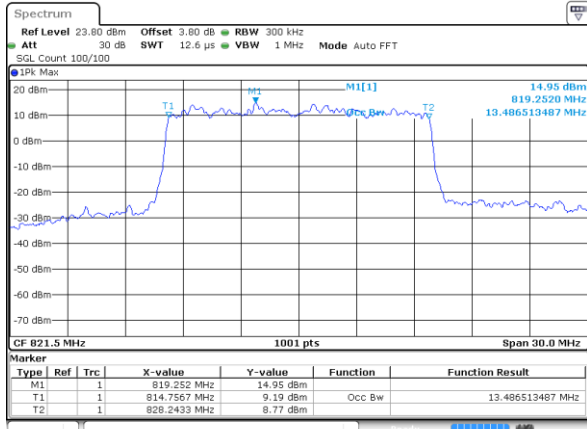

LTE Band 26

CH26765 / 15MHz / QPSK

Date: 29 AUG 2017 16:28:17