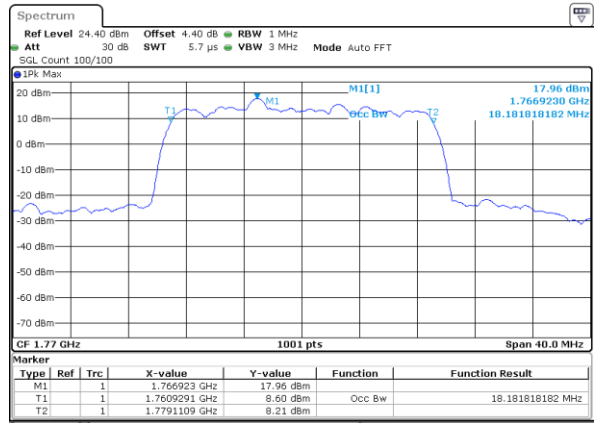

Date: 29 AUG 2017 19:40:18

Highest Channel / 3MHz / 64QAM

Date: 29 AUG 2017 20:12:45

LTE Band 66

Lowest Channel / 5MHz / 64QAM

Date: 29 AUG 2017 20:40:28

Lowest Channel / 10MHz / 64QAM

Date: 29 AUG 2017 21:01:30

LTE Band 66

Lowest Channel / 15MHz / 64QAM

Date: 29 AUG 2017 21:27:17

Lowest Channel / 20MHz / 64QAM

Date: 29 AUG 2017 21:55:03

Middle Channel / 15MHz / 64QAM

Date: 29 AUG 2017 21:27:50

Middle Channel / 20MHz / 64QAM

Date: 29 AUG 2017 21:55:33

Highest Channel / 15MHz / 64QAM

Date: 29 AUG 2017 21:29:39

Highest Channel / 20MHz / 64QAM

Date: 29 AUG 2017 21:57:29

Conducted Band Edge

LTE Band 7 / 5MHz / QPSK

Lowest Band Edge / 1 RB

Date: 14 AUG 2017 13:59:35

Highest Band Edge / 1 RB

Date: 14 AUG 2017 14:07:35

Lowest Band Edge / Full RB

Date: 14 AUG 2017 14:03:01

Highest Band Edge / Full RB

Date: 14 AUG 2017 14:04:10

LTE Band 7 / 5MHz / 16QAM