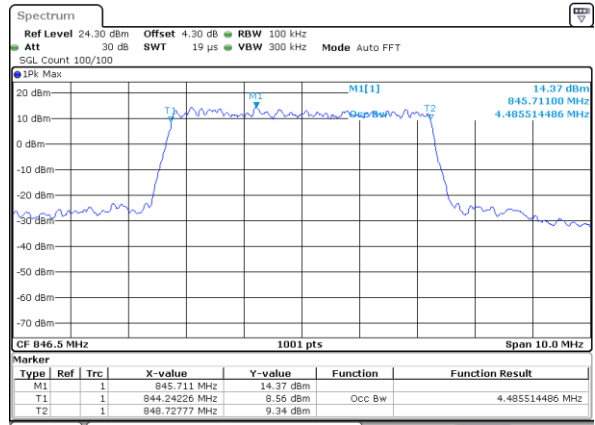

LTE Band 26

Lowest Channel / 5MHz / QPSK

Date: 14 AUG 2017 09:41:45

Lowest Channel / 5MHz / 16QAM

Date: 14 AUG 2017 09:42:07

Middle Channel / 5MHz / QPSK

Date: 14 AUG 2017 09:43:00

Middle Channel / 5MHz / 16QAM

Date: 14 AUG 2017 09:43:20

Highest Channel / 5MHz / QPSK

Date: 14 AUG 2017 09:44:32

Highest Channel / 5MHz / 16QAM

Date: 14 AUG 2017 09:44:52

LTE Band 26

Lowest Channel / 10MHz / QPSK

Date: 14 AUG 2017 09:45:57