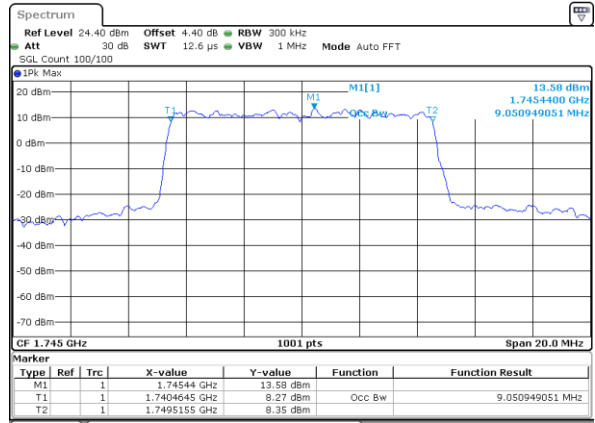

Middle Channel / 20MHz / 16QAM

Date: 29 AUG 2017 21:55:51

Highest Channel / 20MHz / QPSK

Date: 29 AUG 2017 21:56:54

Highest Channel / 20MHz / 16QAM

Date: 29 AUG 2017 21:57:11

LTE Band 66

Lowest Channel / 1.4MHz / 64QAM

Date: 29 AUG 2017 19:25:42

Lowest Channel / 3MHz / 64QAM

Date: 29 AUG 2017 20:00:50

Middle Channel / 1.4MHz / 64QAM

Date: 29 AUG 2017 19:37:15

Middle Channel / 3MHz / 64QAM

Date: 29 AUG 2017 20:10:39

Highest Channel / 1.4MHz / 64QAM

Date: 29 AUG 2017 19:40:18

Highest Channel / 3MHz / 64QAM

Date: 29 AUG 2017 20:12:45

LTE Band 66

Lowest Channel / 5MHz / 64QAM

Date: 29 AUG 2017 20:40:28

Lowest Channel / 10MHz / 64QAM

Date: 29 AUG 2017 21:01:30

Middle Channel / 5MHz / 64QAM

Date: 29 AUG 2017 20:49:19

Middle Channel / 10MHz / 64QAM

Date: 29 AUG 2017 21:02:05

Highest Channel / 5MHz / 64QAM

Date: 29 AUG 2017 20:51:09

Highest Channel / 10MHz / 64QAM

Date: 29 AUG 2017 21:03:54