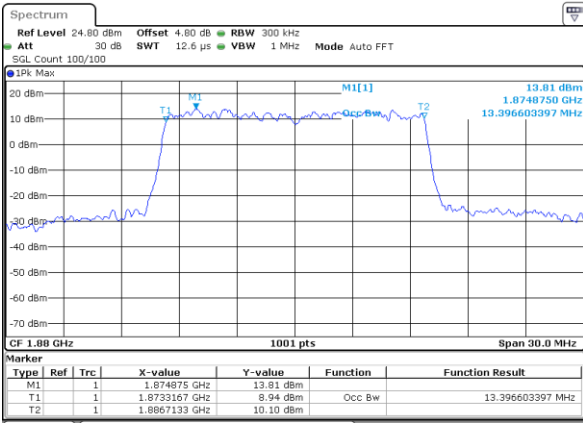

Date: 14 AUG 2017 19:57:16

Middle Channel / 10MHz / 64QAM

Date: 14 AUG 2017 20:22:25

Highest Channel / 5MHz / 64QAM

Date: 14 AUG 2017 19:59:02

Highest Channel / 10MHz / 64QAM

Date: 14 AUG 2017 20:24:11

LTE Band 25

Lowest Channel / 15MHz / 64QAM

Date: 14 AUG 2017 20:34:55

Lowest Channel / 20MHz / 64QAM

Date: 14 AUG 2017 21:00:04

Middle Channel / 15MHz / 64QAM

Date: 14 AUG 2017 20:47:38

Middle Channel / 20MHz / 64QAM

Date: 14 AUG 2017 21:12:47

Highest Channel / 15MHz / 64QAM

Date: 14 AUG 2017 20:49:24

Highest Channel / 20MHz / 64QAM

Date: 14 AUG 2017 21:14:33

LTE Band 26

Lowest Channel / 1.4MHz / QPSK

Lowest Channel / 1.4MHz / 16QAM

Middle Channel / 1.4MHz / QPSK