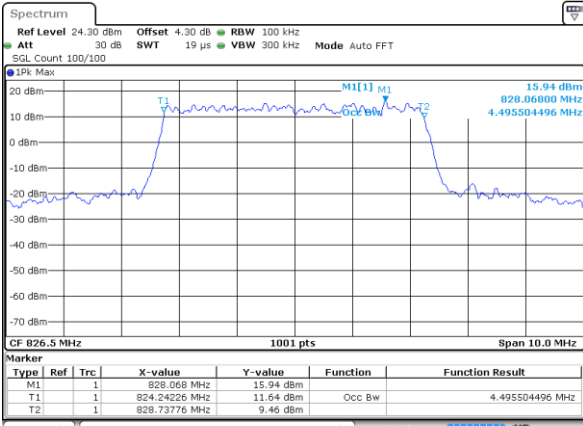

LTE Band 26

Lowest Channel / 5MHz / QPSK

Date: 14 AUG 2017 09:41:45