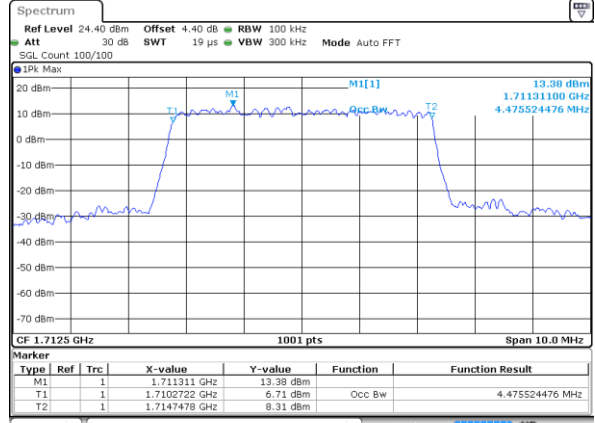

Highest Channel / 3MHz / 16QAM

Date: 29 AUG 2017 20:12:28

LTE Band 66

Lowest Channel / 5MHz / QPSK

Date: 29 AUG 2017 20:39:49

Lowest Channel / 5MHz / 16QAM

Date: 29 AUG 2017 20:40:11

Middle Channel / 5MHz / QPSK

Date: 29 AUG 2017 20:49:55

Middle Channel / 5MHz / 16QAM

Date: 29 AUG 2017 20:49:38

Highest Channel / 5MHz / QPSK

Date: 29 AUG 2017 20:50:36

Highest Channel / 5MHz / 16QAM

Date: 29 AUG 2017 20:50:53

LTE Band 66