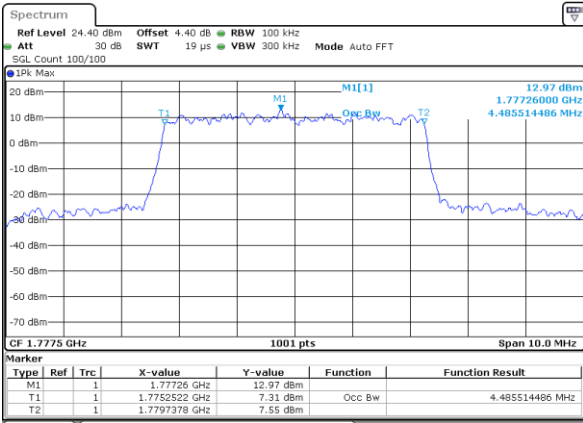

Date: 29 AUG 2017 19:40:18

Highest Channel / 3MHz / 64QAM

Date: 29 AUG 2017 20:12:45

LTE Band 66

Lowest Channel / 5MHz / 64QAM

Date: 29 AUG 2017 20:40:28

Lowest Channel / 10MHz / 64QAM

Date: 29 AUG 2017 21:01:30

Middle Channel / 5MHz / 64QAM

Date: 29 AUG 2017 20:49:19

Middle Channel / 10MHz / 64QAM

Date: 29 AUG 2017 21:02:05

Highest Channel / 5MHz / 64QAM

Date: 29 AUG 2017 20:51:09

Highest Channel / 10MHz / 64QAM

Date: 29 AUG 2017 21:03:54

LTE Band 66

Lowest Channel / 15MHz / 64QAM

Date: 29 AUG 2017 21:27:17

Lowest Channel / 20MHz / 64QAM

Date: 29 AUG 2017 21:55:03

Middle Channel / 15MHz / 64QAM

Date: 29 AUG 2017 21:27:50

Middle Channel / 20MHz / 64QAM

Date: 29 AUG 2017 21:55:33

Highest Channel / 15MHz / 64QAM

Date: 29 AUG 2017 21:29:39

Highest Channel / 20MHz / 64QAM

Date: 29 AUG 2017 21:57:29

Conducted Band Edge

LTE Band 7 / 5MHz / QPSK

Lowest Band Edge / 1 RB