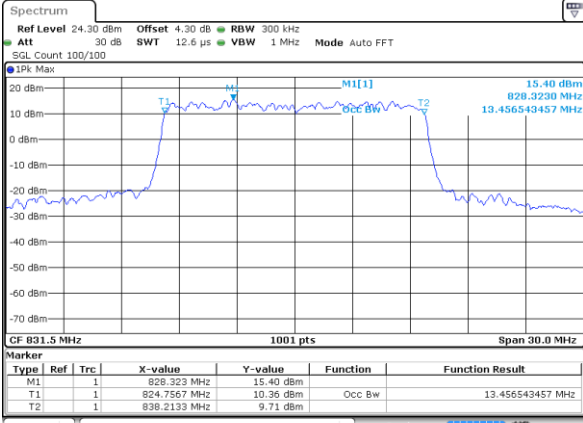

Highest Channel / 10MHz / 16QAM

Date: 14 AUG 2017 09:49:15

LTE Band 26

Lowest Channel / 15MHz / QPSK

Date: 14 AUG 2017 09:50:32

Lowest Channel / 15MHz / 16QAM

Date: 14 AUG 2017 09:50:53

Middle Channel / 15MHz / QPSK

Date: 14 AUG 2017 09:51:43

Middle Channel / 15MHz / 16QAM

Date: 14 AUG 2017 09:52:14

Highest Channel / 15MHz / QPSK

Date: 14 AUG 2017 09:53:09

Highest Channel / 15MHz / 16QAM

Date: 14 AUG 2017 09:53:34

LTE Band 26