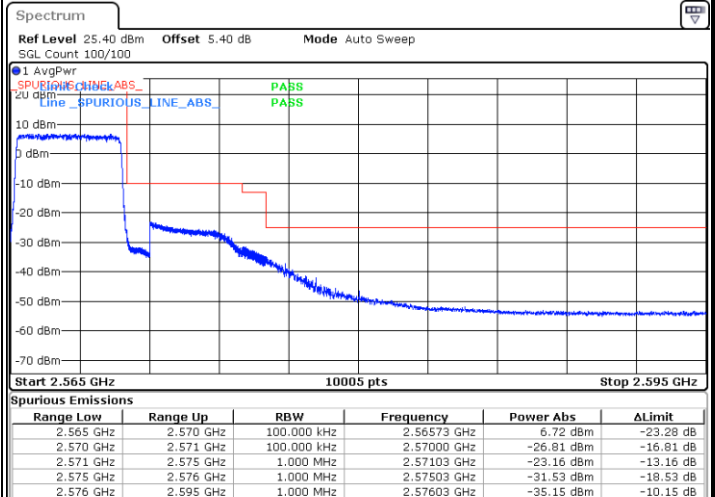

LTE Band 66

Lowest Channel / 15MHz / 64QAM

Date: 29 AUG 2017 21:27:17

Lowest Channel / 20MHz / 64QAM

Date: 29 AUG 2017 21:55:03

Middle Channel / 15MHz / 64QAM

Date: 29 AUG 2017 21:27:50

Middle Channel / 20MHz / 64QAM

Date: 29 AUG 2017 21:55:33

Highest Channel / 15MHz / 64QAM

Date: 29 AUG 2017 21:29:39

Highest Channel / 20MHz / 64QAM

Date: 29 AUG 2017 21:57:29

Conducted Band Edge

LTE Band 7 / 5MHz / QPSK

Lowest Band Edge / 1 RB

Date: 14 AUG 2017 13:59:35

Highest Band Edge / 1 RB

Date: 14 AUG 2017 14:07:35

Lowest Band Edge / Full RB

Date: 14 AUG 2017 14:03:01

Highest Band Edge / Full RB

Date: 14 AUG 2017 14:04:10

LTE Band 7 / 5MHz / 16QAM

Lowest Band Edge / 1 RB

Highest Band Edge / 1 RB

Date: 14.AUG.2017 14:00:44

Date: 14.AUG.2017 14:06:27

Lowest Band Edge / Full RB

Highest Band Edge / Full RB

Date: 14.AUG.2017 14:01:52

Date: 14.AUG.2017 14:05:18