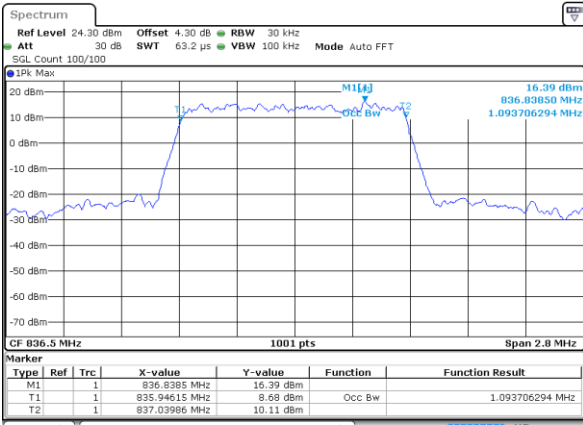

Highest Channel / 15MHz / 64QAM

Date: 14 AUG 2017 20:49:24

Highest Channel / 20MHz / 64QAM

Date: 14 AUG 2017 21:14:33

LTE Band 26

Lowest Channel / 1.4MHz / QPSK

Lowest Channel / 1.4MHz / 16QAM

Middle Channel / 1.4MHz / QPSK

Middle Channel / 1.4MHz / 16QAM

Highest Channel / 1.4MHz / QPSK

Highest Channel / 1.4MHz / 16QAM

LTE Band 26

Lowest Channel / 3MHz / QPSK

Date: 14 AUG 2017 09:35:20

Lowest Channel / 3MHz / 16QAM

Date: 14 AUG 2017 09:35:42