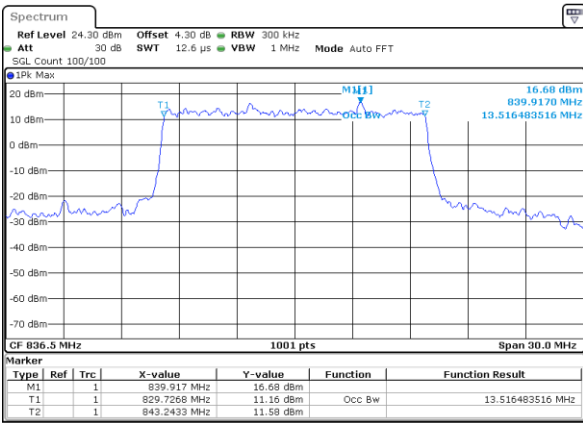

Highest Channel / 10MHz / 16QAM

Date: 14 AUG 2017 09:49:15

LTE Band 26

Lowest Channel / 15MHz / QPSK

Date: 14 AUG 2017 09:50:32

Lowest Channel / 15MHz / 16QAM

Date: 14 AUG 2017 09:50:53

Middle Channel / 15MHz / QPSK

Date: 14 AUG 2017 09:51:43

Middle Channel / 15MHz / 16QAM

Date: 14 AUG 2017 09:52:14

Highest Channel / 15MHz / QPSK

Date: 14 AUG 2017 09:53:09

Highest Channel / 15MHz / 16QAM

Date: 14 AUG 2017 09:53:34

LTE Band 26