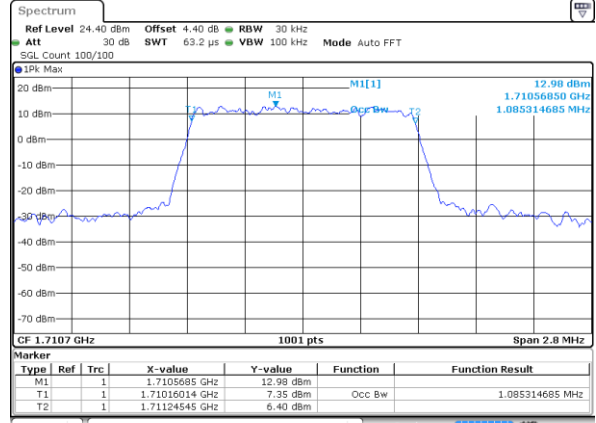

Middle Channel / 10MHz / 64QAM

Date: 14 AUG 2017 09:48:03

Highest Channel / 5MHz / 64QAM

Date: 14 AUG 2017 09:45:15

Highest Channel / 10MHz / 64QAM

Date: 14 AUG 2017 09:49:38

LTE Band 26

Lowest Channel / 15MHz / 64QAM

Date: 14 AUG 2017 09:51:15

CH26765 / 15MHz / 64QAM

Date: 28 AUG 2017 16:29:37

Middle Channel / 15MHz / 64QAM

Date: 14 AUG 2017 09:52:36

Highest Channel / 15MHz / 64QAM

Date: 14 AUG 2017 09:54:01

LTE Band 66

Lowest Channel / 1.4MHz / QPSK

Date: 29 AUG 2017 19:26:31

Lowest Channel / 1.4MHz / 16QAM

Date: 29 AUG 2017 19:26:09

Middle Channel / 1.4MHz / QPSK

Date: 29 AUG 2017 19:37:55

Middle Channel / 1.4MHz / 16QAM