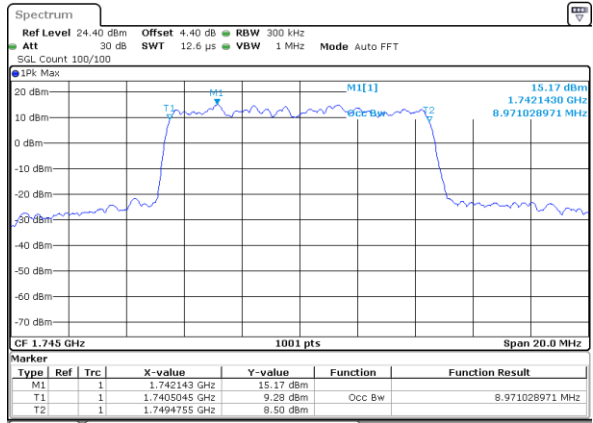

Date: 29 AUG 2017 20:49:55

Middle Channel / 5MHz / 16QAM

Date: 29 AUG 2017 20:49:38

Highest Channel / 5MHz / QPSK

Date: 29 AUG 2017 20:50:36

Highest Channel / 5MHz / 16QAM

Date: 29 AUG 2017 20:50:53

LTE Band 66

Lowest Channel / 10MHz / QPSK

Date: 29 AUG 2017 21:00:46

Lowest Channel / 10MHz / 16QAM

Date: 29 AUG 2017 21:01:05

Middle Channel / 10MHz / QPSK

Date: 29 AUG 2017 21:02:38

Middle Channel / 10MHz / 16QAM

Date: 29 AUG 2017 21:02:23

Highest Channel / 10MHz / QPSK

Date: 29 AUG 2017 21:03:17

Highest Channel / 10MHz / 16QAM

Date: 29 AUG 2017 21:03:37

LTE Band 66

Lowest Channel / 15MHz / QPSK

Date: 29 AUG 2017 21:26:29

Lowest Channel / 15MHz / 16QAM