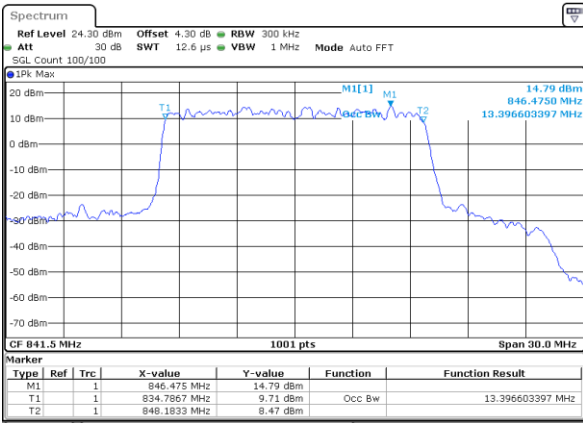

Middle Channel / 10MHz / 64QAM

Date: 14 AUG 2017 09:48:03

Highest Channel / 5MHz / 64QAM

Date: 14 AUG 2017 09:45:15

Highest Channel / 10MHz / 64QAM

Date: 14 AUG 2017 09:49:38

LTE Band 26

Lowest Channel / 15MHz / 64QAM

Date: 14 AUG 2017 09:51:15

CH26765 / 15MHz / 64QAM

Date: 28 AUG 2017 16:29:37

Middle Channel / 15MHz / 64QAM

Date: 14 AUG 2017 09:52:36

Highest Channel / 15MHz / 64QAM

Date: 14 AUG 2017 09:54:01

LTE Band 66

Lowest Channel / 1.4MHz / QPSK

Date: 29 AUG 2017 19:26:31

Lowest Channel / 1.4MHz / 16QAM

Date: 29 AUG 2017 19:26:09

Middle Channel / 1.4MHz / QPSK

Date: 29 AUG 2017 19:37:55

Middle Channel / 1.4MHz / 16QAM

Date: 29 AUG 2017 19:37:37

Highest Channel / 1.4MHz / QPSK

Date: 29 AUG 2017 19:39:39

Highest Channel / 1.4MHz / 16QAM

Date: 29 AUG 2017 19:39:58

LTE Band 66

Lowest Channel / 3MHz / QPSK

Date: 29 AUG 2017 20:00:10