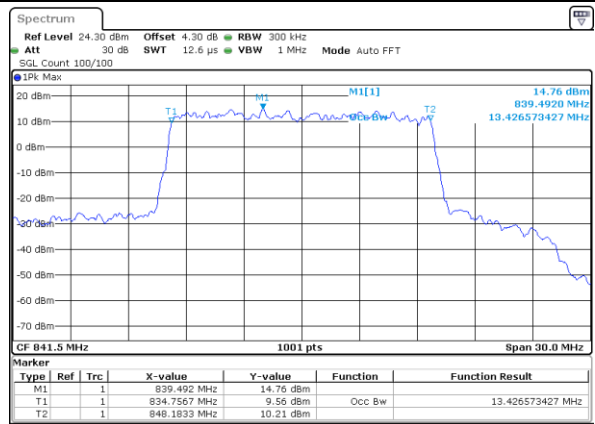

Date: 14 AUG 2017 09:51:43

Middle Channel / 15MHz / 16QAM

Date: 14 AUG 2017 09:52:14

Highest Channel / 15MHz / QPSK

Date: 14 AUG 2017 09:53:09

Highest Channel / 15MHz / 16QAM

Date: 14 AUG 2017 09:53:34

LTE Band 26