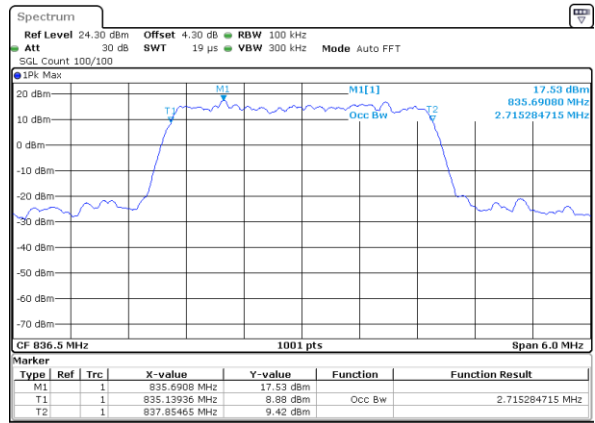

Middle Channel / 3MHz / 16QAM

Date: 14 AUG 2017 09:40:25