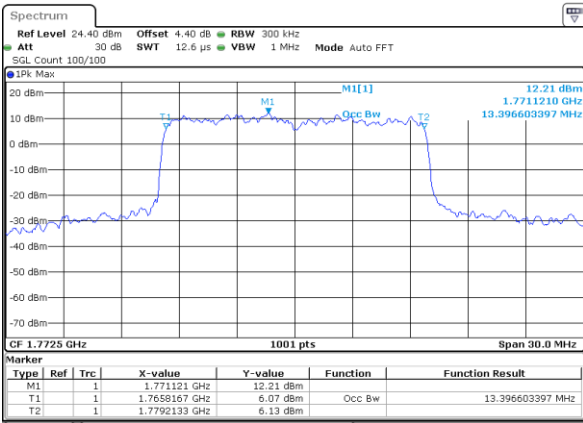

Middle Channel / 5MHz / 64QAM

Date: 29 AUG 2017 20:49:19

Middle Channel / 10MHz / 64QAM

Date: 29 AUG 2017 21:02:05

Highest Channel / 5MHz / 64QAM

Date: 29 AUG 2017 20:51:09

Highest Channel / 10MHz / 64QAM

Date: 29 AUG 2017 21:03:54

LTE Band 66

Lowest Channel / 15MHz / 64QAM

Date: 29 AUG 2017 21:27:17

Lowest Channel / 20MHz / 64QAM

Date: 29 AUG 2017 21:55:03

Middle Channel / 15MHz / 64QAM

Date: 29 AUG 2017 21:27:50

Middle Channel / 20MHz / 64QAM

Date: 29 AUG 2017 21:55:33

Highest Channel / 15MHz / 64QAM

Date: 29 AUG 2017 21:29:39

Highest Channel / 20MHz / 64QAM

Date: 29 AUG 2017 21:57:29

Conducted Band Edge

LTE Band 7 / 5MHz / QPSK

Lowest Band Edge / 1 RB

Date: 14 AUG 2017 13:59:35

Highest Band Edge / 1 RB

Date: 14 AUG 2017 14:07:35

Lowest Band Edge / Full RB

Date: 14 AUG 2017 14:03:01

Highest Band Edge / Full RB

Date: 14 AUG 2017 14:04:10

LTE Band 7 / 5MHz / 16QAM