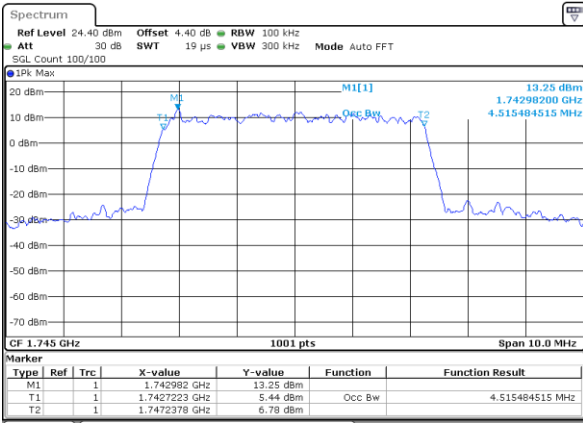

Middle Channel / 20MHz / 16QAM

Date: 29 AUG 2017 21:55:51

Highest Channel / 20MHz / QPSK

Date: 29 AUG 2017 21:56:54

Highest Channel / 20MHz / 16QAM

Date: 29 AUG 2017 21:57:11

LTE Band 66

Lowest Channel / 1.4MHz / 64QAM

Date: 29 AUG 2017 19:25:42

Lowest Channel / 3MHz / 64QAM

Date: 29 AUG 2017 20:00:50

Middle Channel / 1.4MHz / 64QAM

Date: 29 AUG 2017 19:37:15

Middle Channel / 3MHz / 64QAM

Date: 29 AUG 2017 20:10:39

Highest Channel / 1.4MHz / 64QAM

Date: 29 AUG 2017 19:40:18

Highest Channel / 3MHz / 64QAM

Date: 29 AUG 2017 20:12:45

LTE Band 66

Lowest Channel / 5MHz / 64QAM

Date: 29 AUG 2017 20:40:28

Lowest Channel / 10MHz / 64QAM

Date: 29 AUG 2017 21:01:30

Middle Channel / 5MHz / 64QAM

Date: 29 AUG 2017 20:49:19

Middle Channel / 10MHz / 64QAM

Date: 29 AUG 2017 21:02:05

Highest Channel / 5MHz / 64QAM

Date: 29 AUG 2017 20:51:09

Highest Channel / 10MHz / 64QAM

Date: 29 AUG 2017 21:03:54