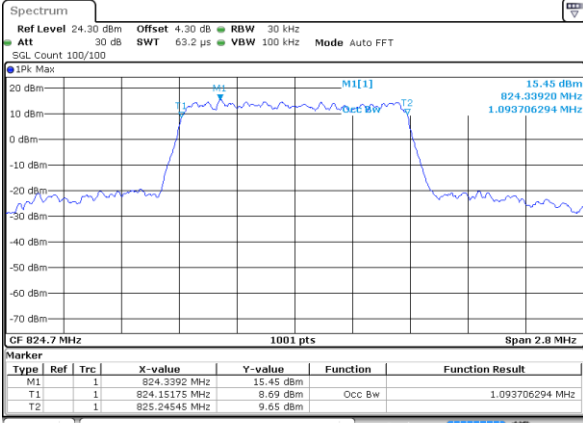

CH26765 / 15MHz / QPSK

Date: 29 AUG 2017 16:28:17

CH26765 / 15MHz / 16QAM

Date: 29 AUG 2017 16:28:52

LTE Band 26

Lowest Channel / 1.4MHz / 64QAM

Date: 14 AUG 2017 09:32:07

Lowest Channel / 3MHz / 64QAM

Date: 14 AUG 2017 09:36:04

Middle Channel / 1.4MHz / 64QAM

Date: 14 AUG 2017 09:33:18

Middle Channel / 3MHz / 64QAM

Date: 14 AUG 2017 09:41:08

Highest Channel / 1.4MHz / 64QAM

Date: 14 AUG 2017 09:34:31

Highest Channel / 3MHz / 64QAM