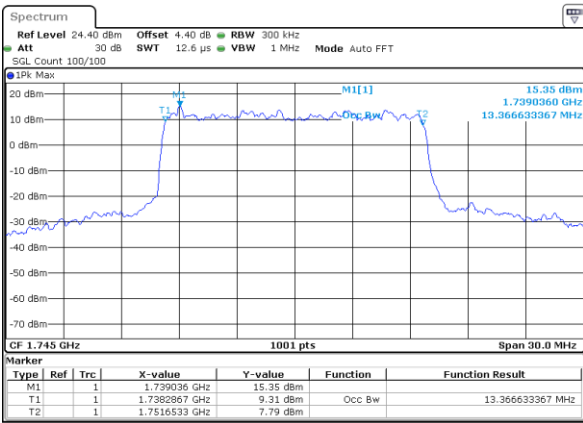

Lowest Channel / 10MHz / QPSK

Date: 29 AUG 2017 21:00:46

Lowest Channel / 10MHz / 16QAM

Date: 29 AUG 2017 21:01:05

Middle Channel / 10MHz / QPSK

Date: 29 AUG 2017 21:02:38

Middle Channel / 10MHz / 16QAM

Date: 29 AUG 2017 21:02:23

Highest Channel / 10MHz / QPSK

Date: 29 AUG 2017 21:03:17

Highest Channel / 10MHz / 16QAM

Date: 29 AUG 2017 21:03:37

LTE Band 66

Lowest Channel / 15MHz / QPSK

Date: 29 AUG 2017 21:26:29

Lowest Channel / 15MHz / 16QAM

Date: 29 AUG 2017 21:26:58

Middle Channel / 15MHz / QPSK

Date: 29 AUG 2017 21:28:28

Middle Channel / 15MHz / 16QAM

Date: 29 AUG 2017 21:28:10

Highest Channel / 15MHz / QPSK

Date: 29 AUG 2017 21:29:06

Highest Channel / 15MHz / 16QAM

Date: 29 AUG 2017 21:29:23

LTE Band 66

Lowest Channel / 20MHz / QPSK

Date: 29 AUG 2017 21:54:27

Lowest Channel / 20MHz / 16QAM

Date: 29 AUG 2017 21:54:45

Middle Channel / 20MHz / QPSK

Date: 29 AUG 2017 21:56:14