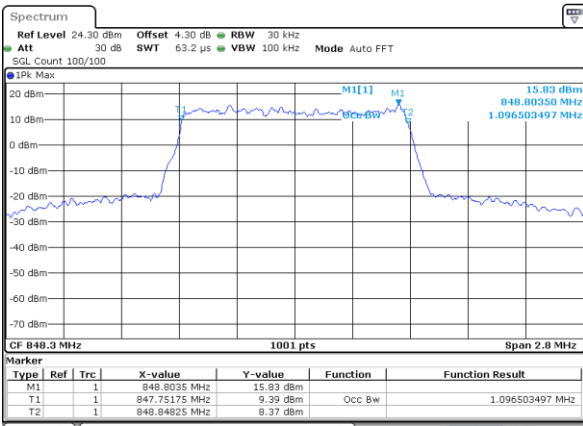

Highest Channel / 15MHz / 64QAM

Date: 14 AUG 2017 20:49:24

Highest Channel / 20MHz / 64QAM

Date: 14 AUG 2017 21:14:33

LTE Band 26

Lowest Channel / 1.4MHz / QPSK

Lowest Channel / 1.4MHz / 16QAM

Middle Channel / 1.4MHz / QPSK

Middle Channel / 1.4MHz / 16QAM

Highest Channel / 1.4MHz / QPSK

Highest Channel / 1.4MHz / 16QAM

LTE Band 26

Lowest Channel / 3MHz / QPSK

Date: 14 AUG 2017 09:35:20

Lowest Channel / 3MHz / 16QAM

Date: 14 AUG 2017 09:35:42