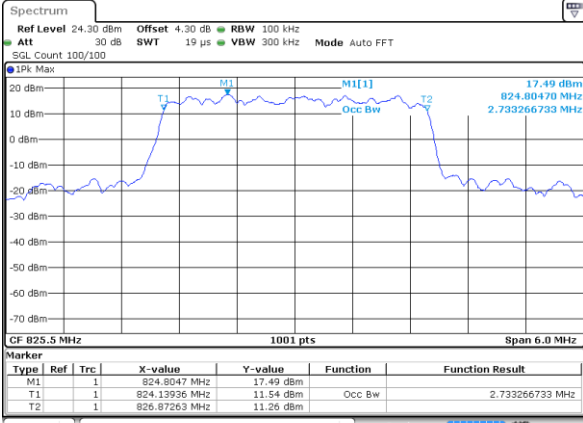

Highest Channel / 15MHz / 64QAM

Date: 14 AUG 2017 20:49:24

Highest Channel / 20MHz / 64QAM

Date: 14 AUG 2017 21:14:33

LTE Band 26

Lowest Channel / 1.4MHz / QPSK

Lowest Channel / 1.4MHz / 16QAM

Middle Channel / 1.4MHz / QPSK

Middle Channel / 1.4MHz / 16QAM

Highest Channel / 1.4MHz / QPSK

Highest Channel / 1.4MHz / 16QAM

LTE Band 26

Lowest Channel / 3MHz / QPSK

Date: 14 AUG 2017 09:35:20

Lowest Channel / 3MHz / 16QAM

Date: 14 AUG 2017 09:35:42