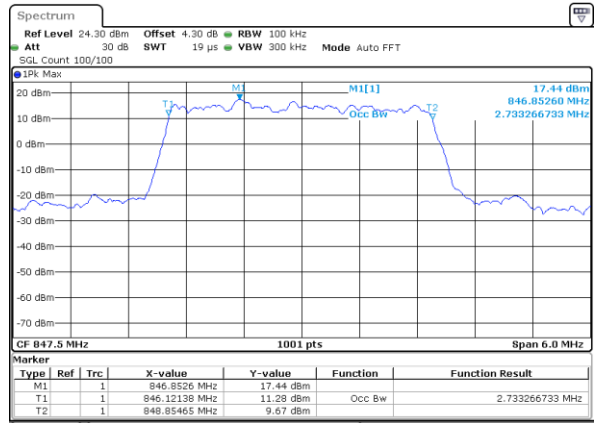

Middle Channel / 1.4MHz / 16QAM

Highest Channel / 1.4MHz / QPSK

Highest Channel / 1.4MHz / 16QAM

LTE Band 26

Lowest Channel / 3MHz / QPSK

Date: 14 AUG 2017 09:35:20

Lowest Channel / 3MHz / 16QAM

Date: 14 AUG 2017 09:35:42

Middle Channel / 3MHz / QPSK

Date: 14 AUG 2017 09:40:03

Middle Channel / 3MHz / 16QAM

Date: 14 AUG 2017 09:40:25

Highest Channel / 3MHz / QPSK

Date: 14 AUG 2017 09:38:33

Highest Channel / 3MHz / 16QAM

Date: 14 AUG 2017 09:39:05

LTE Band 26

Lowest Channel / 5MHz / QPSK

Date: 14 AUG 2017 09:41:45

Lowest Channel / 5MHz / 16QAM

Date: 14 AUG 2017 09:42:07

Middle Channel / 5MHz / QPSK

Date: 14 AUG 2017 09:43:00

Middle Channel / 5MHz / 16QAM

Date: 14 AUG 2017 09:43:20

Highest Channel / 5MHz / QPSK

Date: 14 AUG 2017 09:44:32

Highest Channel / 5MHz / 16QAM

Date: 14 AUG 2017 09:44:52

LTE Band 26

Lowest Channel / 10MHz / QPSK

Date: 14 AUG 2017 09:45:57