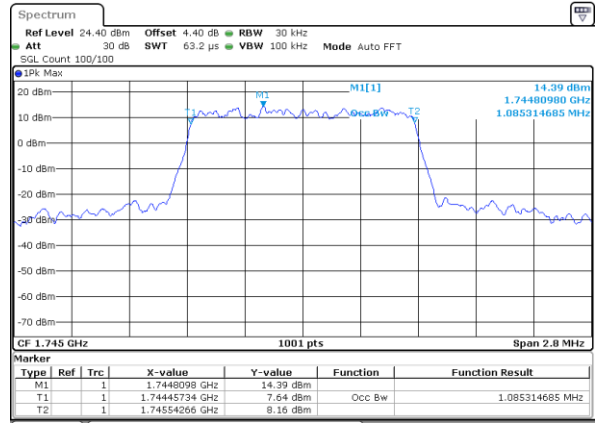

Lowest Channel / 1.4MHz / QPSK

Date: 29 AUG 2017 19:26:31

Lowest Channel / 1.4MHz / 16QAM

Date: 29 AUG 2017 19:26:09

Middle Channel / 1.4MHz / QPSK

Date: 29 AUG 2017 19:37:55

Middle Channel / 1.4MHz / 16QAM

Date: 29 AUG 2017 19:37:37

Highest Channel / 1.4MHz / QPSK

Date: 29 AUG 2017 19:39:39

Highest Channel / 1.4MHz / 16QAM

Date: 29 AUG 2017 19:39:58

LTE Band 66

Lowest Channel / 3MHz / QPSK

Date: 29 AUG 2017 20:00:10