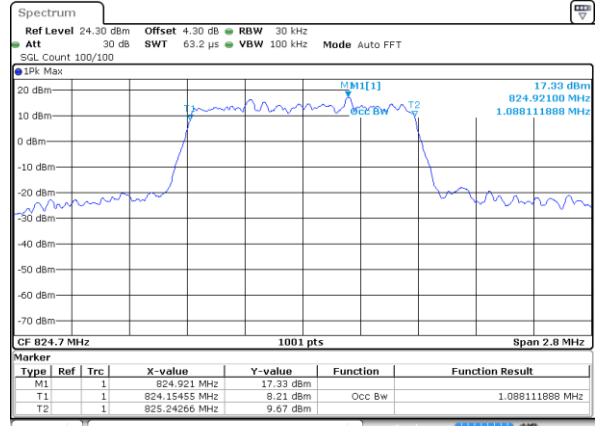

Highest Channel / 15MHz / 64QAM

Date: 14 AUG 2017 20:49:24

Highest Channel / 20MHz / 64QAM

Date: 14 AUG 2017 21:14:33

LTE Band 26

Lowest Channel / 1.4MHz / QPSK

Lowest Channel / 1.4MHz / 16QAM

Middle Channel / 1.4MHz / QPSK

Middle Channel / 1.4MHz / 16QAM

Highest Channel / 1.4MHz / QPSK

Highest Channel / 1.4MHz / 16QAM

LTE Band 26

Lowest Channel / 3MHz / QPSK

Date: 14 AUG 2017 09:35:20

Lowest Channel / 3MHz / 16QAM

Date: 14 AUG 2017 09:35:42