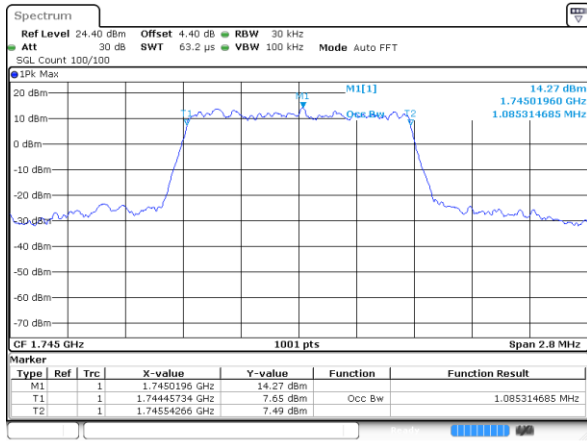

Date: 29 AUG 2017 21:29:23

LTE Band 66

Lowest Channel / 20MHz / QPSK

Date: 29 AUG 2017 21:54:27

Lowest Channel / 20MHz / 16QAM

Date: 29 AUG 2017 21:54:45

Middle Channel / 20MHz / QPSK

Date: 29 AUG 2017 21:56:14

Middle Channel / 20MHz / 16QAM

Date: 29 AUG 2017 21:55:51

Highest Channel / 20MHz / QPSK

Date: 29 AUG 2017 21:56:54

Highest Channel / 20MHz / 16QAM

Date: 29 AUG 2017 21:57:11

LTE Band 66

Lowest Channel / 1.4MHz / 64QAM

Date: 29 AUG 2017 19:25:42

Lowest Channel / 3MHz / 64QAM

Date: 29 AUG 2017 20:00:50

Middle Channel / 1.4MHz / 64QAM

Date: 29 AUG 2017 19:37:15

Middle Channel / 3MHz / 64QAM

Date: 29 AUG 2017 20:10:39

Highest Channel / 1.4MHz / 64QAM