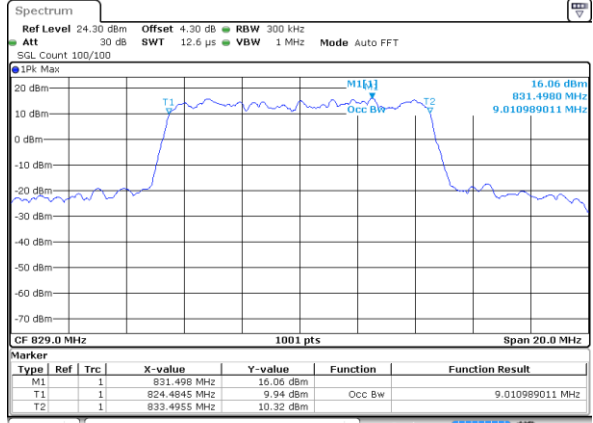

Lowest Channel / 10MHz / 16QAM

Date: 14 AUG 2017 09:46:21