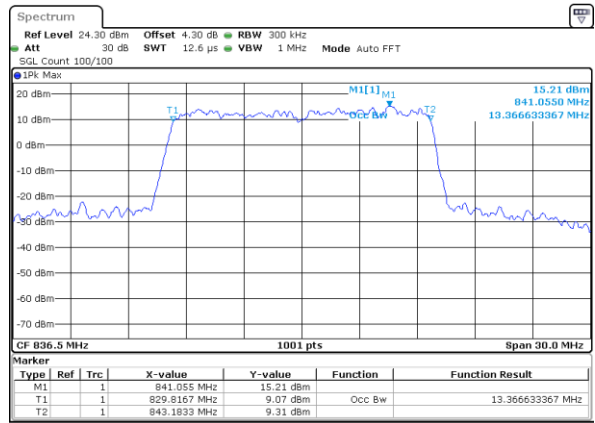

Highest Channel / 10MHz / 16QAM

Date: 14 AUG 2017 09:49:15

LTE Band 26

Lowest Channel / 15MHz / QPSK

Date: 14 AUG 2017 09:50:32

Lowest Channel / 15MHz / 16QAM

Date: 14 AUG 2017 09:50:53

Middle Channel / 15MHz / QPSK

Date: 14 AUG 2017 09:51:43

Middle Channel / 15MHz / 16QAM

Date: 14 AUG 2017 09:52:14

Highest Channel / 15MHz / QPSK

Date: 14 AUG 2017 09:53:09

Highest Channel / 15MHz / 16QAM

Date: 14 AUG 2017 09:53:34

LTE Band 26