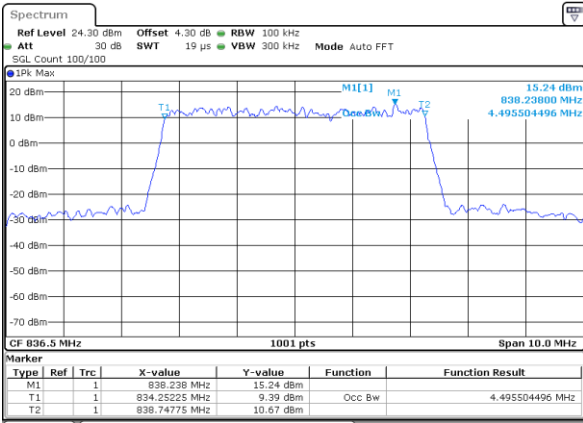

Date: 14 AUG 2017 09:36:04

Middle Channel / 1.4MHz / 64QAM

Date: 14 AUG 2017 09:33:18

Middle Channel / 3MHz / 64QAM

Date: 14 AUG 2017 09:41:08

Highest Channel / 1.4MHz / 64QAM

Date: 14 AUG 2017 09:34:31

Highest Channel / 3MHz / 64QAM

Date: 14 AUG 2017 09:39:27

LTE Band 26

Lowest Channel / 5MHz / 64QAM

Date: 14 AUG 2017 09:42:36

Lowest Channel / 10MHz / 64QAM

Date: 14 AUG 2017 09:46:41

Middle Channel / 5MHz / 64QAM

Date: 14 AUG 2017 09:43:52

Middle Channel / 10MHz / 64QAM

Date: 14 AUG 2017 09:48:03

Highest Channel / 5MHz / 64QAM

Date: 14 AUG 2017 09:45:15

Highest Channel / 10MHz / 64QAM

Date: 14 AUG 2017 09:49:38

LTE Band 26

Lowest Channel / 15MHz / 64QAM