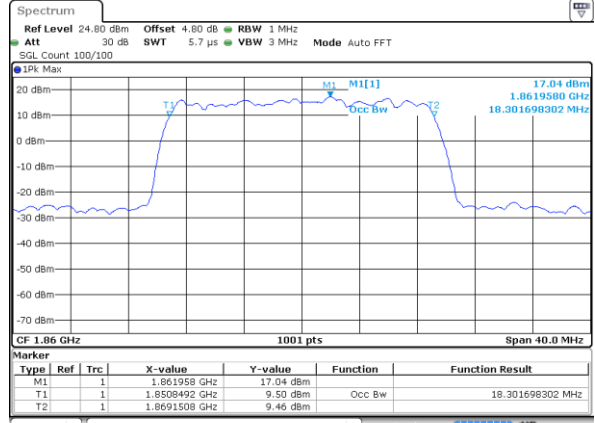

Lowest Channel / 20MHz / 64QAM

Date: 14 AUG 2017 21:00:04