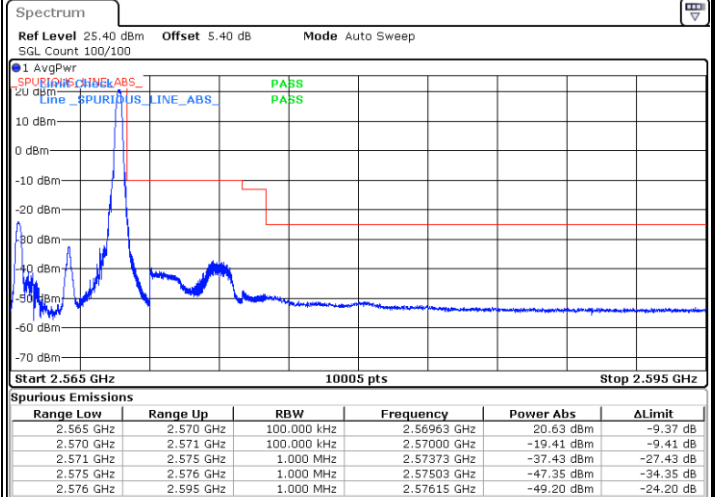

LTE Band 66

Lowest Channel / 15MHz / 64QAM

Date: 29 AUG 2017 21:27:17

Lowest Channel / 20MHz / 64QAM

Date: 29 AUG 2017 21:55:03

Middle Channel / 15MHz / 64QAM

Date: 29 AUG 2017 21:27:50

Middle Channel / 20MHz / 64QAM

Date: 29 AUG 2017 21:55:33

Highest Channel / 15MHz / 64QAM

Date: 29 AUG 2017 21:29:39

Highest Channel / 20MHz / 64QAM

Date: 29 AUG 2017 21:57:29

Conducted Band Edge

LTE Band 7 / 5MHz / QPSK

Lowest Band Edge / 1 RB

Date: 14 AUG 2017 13:59:35

Highest Band Edge / 1 RB

Date: 14 AUG 2017 14:07:35

Lowest Band Edge / Full RB

Date: 14 AUG 2017 14:03:01

Highest Band Edge / Full RB

Date: 14 AUG 2017 14:04:10

LTE Band 7 / 5MHz / 16QAM

Lowest Band Edge / 1 RB

Highest Band Edge / 1 RB

Date: 14.AUG.2017 14:00:44

Date: 14.AUG.2017 14:06:27

Lowest Band Edge / Full RB

Highest Band Edge / Full RB

Date: 14.AUG.2017 14:01:52

Date: 14.AUG.2017 14:05:18