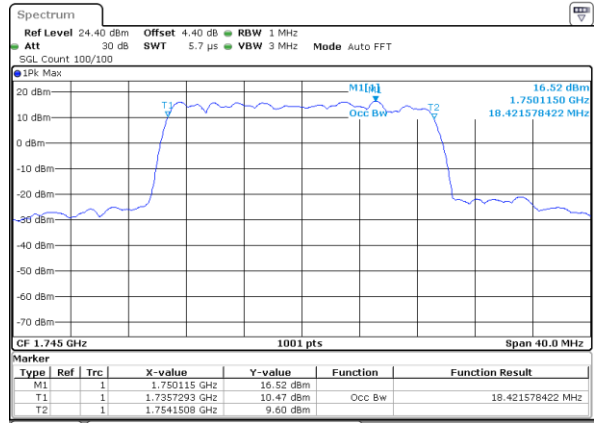

Highest Channel / 10MHz / QPSK

Date: 29 AUG 2017 21:03:17

Highest Channel / 10MHz / 16QAM

Date: 29 AUG 2017 21:03:37

LTE Band 66

Lowest Channel / 15MHz / QPSK

Date: 29 AUG 2017 21:26:29

Lowest Channel / 15MHz / 16QAM

Date: 29 AUG 2017 21:29:23

LTE Band 66

Lowest Channel / 20MHz / QPSK

Date: 29 AUG 2017 21:54:27

Lowest Channel / 20MHz / 16QAM

Date: 29 AUG 2017 21:54:45

Middle Channel / 20MHz / QPSK

Date: 29 AUG 2017 21:56:14

Middle Channel / 20MHz / 16QAM

Date: 29 AUG 2017 21:55:51

Highest Channel / 20MHz / QPSK

Date: 29 AUG 2017 21:56:54

Highest Channel / 20MHz / 16QAM

Date: 29 AUG 2017 21:57:11

LTE Band 66

Lowest Channel / 1.4MHz / 64QAM