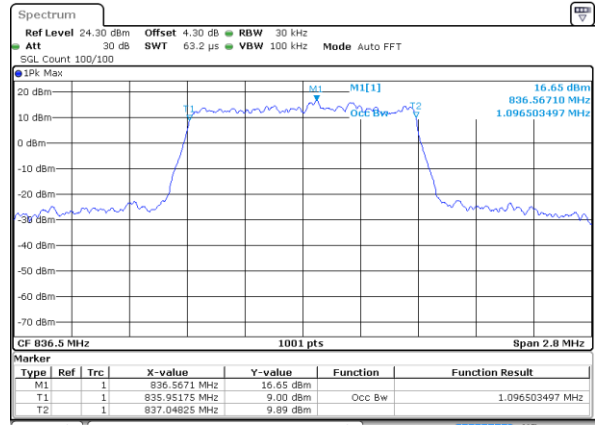

Highest Channel / 15MHz / 64QAM

Date: 14 AUG 2017 20:49:24

Highest Channel / 20MHz / 64QAM

Date: 14 AUG 2017 21:14:33

LTE Band 26

Lowest Channel / 1.4MHz / QPSK

Lowest Channel / 1.4MHz / 16QAM

Middle Channel / 1.4MHz / QPSK

Middle Channel / 1.4MHz / 16QAM

Highest Channel / 1.4MHz / QPSK

Highest Channel / 1.4MHz / 16QAM

LTE Band 26

Lowest Channel / 3MHz / QPSK

Date: 14 AUG 2017 09:35:20

Lowest Channel / 3MHz / 16QAM

Date: 14 AUG 2017 09:35:42