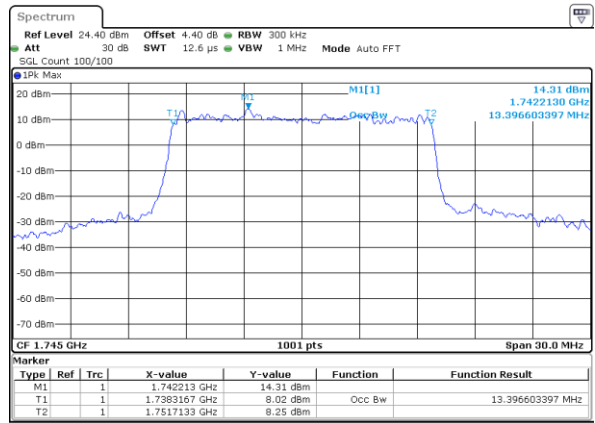

Lowest Channel / 10MHz / QPSK

Date: 29 AUG 2017 21:00:46

Lowest Channel / 10MHz / 16QAM

Date: 29 AUG 2017 21:01:05

Middle Channel / 10MHz / QPSK

Date: 29 AUG 2017 21:02:38

Middle Channel / 10MHz / 16QAM

Date: 29 AUG 2017 21:02:23

Highest Channel / 10MHz / QPSK

Date: 29 AUG 2017 21:03:17

Highest Channel / 10MHz / 16QAM

Date: 29 AUG 2017 21:03:37

LTE Band 66

Lowest Channel / 15MHz / QPSK

Date: 29 AUG 2017 21:26:29

Lowest Channel / 15MHz / 16QAM

Date: 29 AUG 2017 21:26:58

Middle Channel / 15MHz / QPSK

Date: 29 AUG 2017 21:28:28

Middle Channel / 15MHz / 16QAM

Date: 29 AUG 2017 21:28:10

Highest Channel / 15MHz / QPSK

Date: 29 AUG 2017 21:29:06

Highest Channel / 15MHz / 16QAM