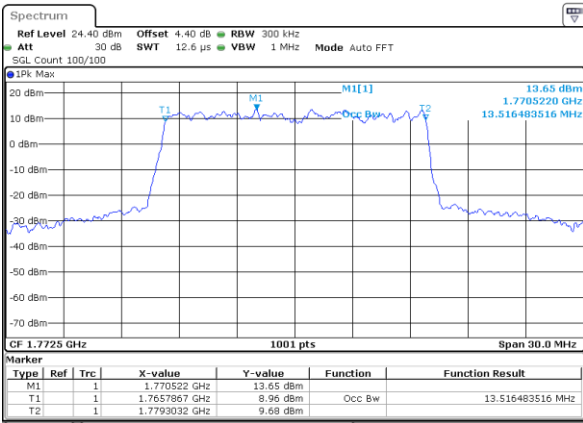

Highest Channel / 10MHz / QPSK

Date: 29 AUG 2017 21:03:17

Highest Channel / 10MHz / 16QAM

Date: 29 AUG 2017 21:03:37

LTE Band 66

Lowest Channel / 15MHz / QPSK

Date: 29 AUG 2017 21:26:29

Lowest Channel / 15MHz / 16QAM

Date: 29 AUG 2017 21:26:58

Middle Channel / 15MHz / QPSK

Date: 29 AUG 2017 21:28:28

Middle Channel / 15MHz / 16QAM

Date: 29 AUG 2017 21:28:10

Highest Channel / 15MHz / QPSK

Date: 29 AUG 2017 21:29:06

Highest Channel / 15MHz / 16QAM

Date: 29 AUG 2017 21:29:23

LTE Band 66

Lowest Channel / 20MHz / QPSK

Date: 29 AUG 2017 21:54:27

Lowest Channel / 20MHz / 16QAM

Date: 29 AUG 2017 21:54:45

Middle Channel / 20MHz / QPSK

Date: 29 AUG 2017 21:56:14

Middle Channel / 20MHz / 16QAM

Date: 29 AUG 2017 21:55:51

Highest Channel / 20MHz / QPSK

Date: 29 AUG 2017 21:56:54

Highest Channel / 20MHz / 16QAM

Date: 29 AUG 2017 21:57:11

LTE Band 66

Lowest Channel / 1.4MHz / 64QAM