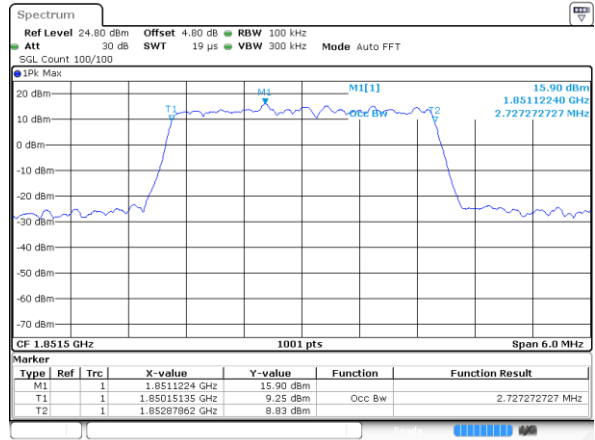

Lowest Channel / 3MHz / 64QAM

Date: 14 AUG 2017 19:14:08