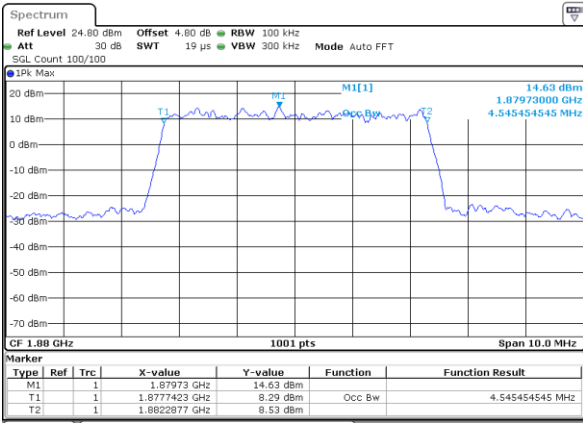

Highest Channel / 3MHz / 64QAM

Date: 14 AUG 2017 19:16:16

LTE Band 25

Lowest Channel / 5MHz / 64QAM

Date: 14 AUG 2017 19:44:33

Lowest Channel / 10MHz / 64QAM

Date: 14 AUG 2017 20:09:42

Middle Channel / 5MHz / 64QAM

Date: 14 AUG 2017 19:57:16

Middle Channel / 10MHz / 64QAM

Date: 14 AUG 2017 20:22:25

Highest Channel / 5MHz / 64QAM

Date: 14 AUG 2017 19:59:02

Highest Channel / 10MHz / 64QAM

Date: 14 AUG 2017 20:24:11

LTE Band 25