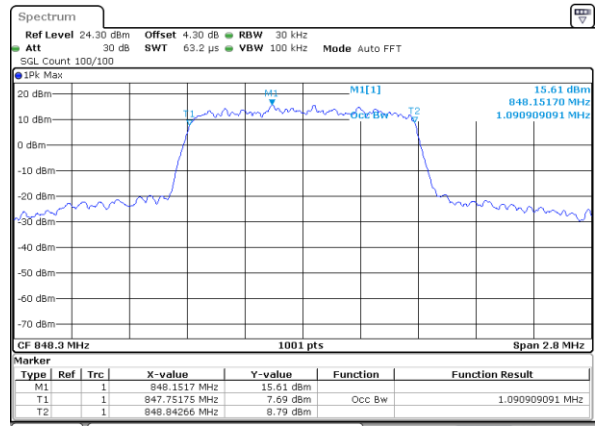

Highest Channel / 15MHz / 64QAM

Date: 14 AUG 2017 20:49:24

Highest Channel / 20MHz / 64QAM

Date: 14 AUG 2017 21:14:33

LTE Band 26

Lowest Channel / 1.4MHz / QPSK

Lowest Channel / 1.4MHz / 16QAM

Middle Channel / 1.4MHz / QPSK

Middle Channel / 1.4MHz / 16QAM

Highest Channel / 1.4MHz / QPSK

Highest Channel / 1.4MHz / 16QAM

LTE Band 26

Lowest Channel / 3MHz / QPSK

Date: 14 AUG 2017 09:35:20

Lowest Channel / 3MHz / 16QAM

Date: 14 AUG 2017 09:35:42