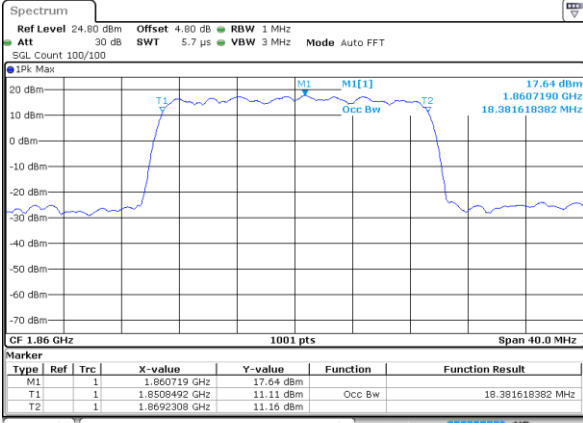

LTE Band 25

Lowest Channel / 20MHz / QPSK

Date: 14 AUG 2017 20:59:21

Lowest Channel / 20MHz / 16QAM

Date: 14 AUG 2017 20:59:43

Middle Channel / 20MHz / QPSK

Date: 14 AUG 2017 21:13:29

Middle Channel / 20MHz / 16QAM

Date: 14 AUG 2017 21:13:08

Highest Channel / 20MHz / QPSK

Date: 14 AUG 2017 21:13:50

Highest Channel / 20MHz / 16QAM

Date: 14 AUG 2017 21:14:11

LTE Band 25

Lowest Channel / 1.4MHz / 64QAM

Date: 14 AUG 2017 18:39:29