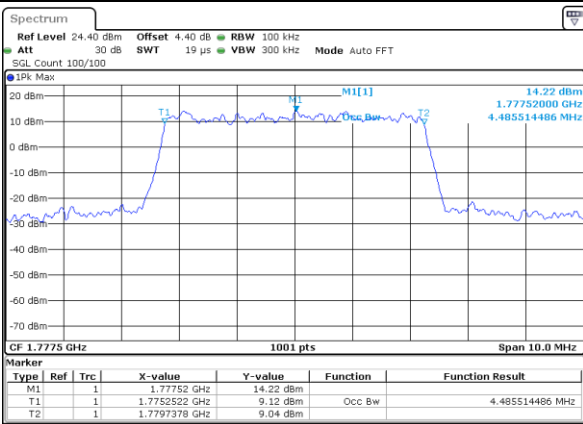

Highest Channel / 3MHz / 16QAM

Date: 29 AUG 2017 20:12:28

LTE Band 66

Lowest Channel / 5MHz / QPSK

Date: 29 AUG 2017 20:39:49

Lowest Channel / 5MHz / 16QAM

Date: 29 AUG 2017 20:40:11

Middle Channel / 5MHz / QPSK

Date: 29 AUG 2017 20:49:55

Middle Channel / 5MHz / 16QAM

Date: 29 AUG 2017 20:49:38

Highest Channel / 5MHz / QPSK

Date: 29 AUG 2017 20:50:36

Highest Channel / 5MHz / 16QAM

Date: 29 AUG 2017 20:50:53

LTE Band 66