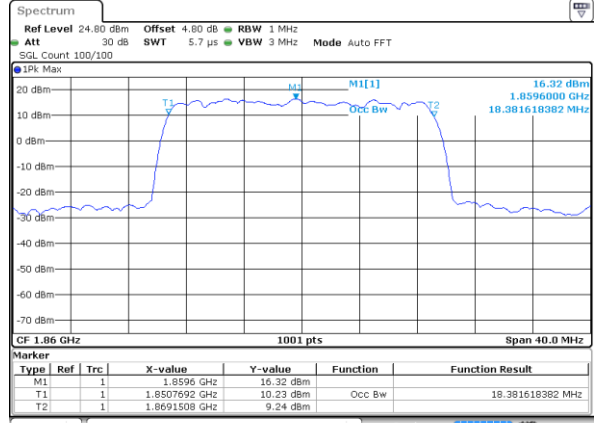

LTE Band 25

Lowest Channel / 20MHz / QPSK

Date: 14 AUG 2017 20:59:21

Lowest Channel / 20MHz / 16QAM

Date: 14 AUG 2017 20:59:43

Middle Channel / 20MHz / QPSK

Date: 14 AUG 2017 21:13:29

Middle Channel / 20MHz / 16QAM

Date: 14 AUG 2017 21:13:08

Highest Channel / 20MHz / QPSK

Date: 14 AUG 2017 21:13:50

Highest Channel / 20MHz / 16QAM

Date: 14 AUG 2017 21:14:11

LTE Band 25

Lowest Channel / 1.4MHz / 64QAM

Date: 14 AUG 2017 18:39:29