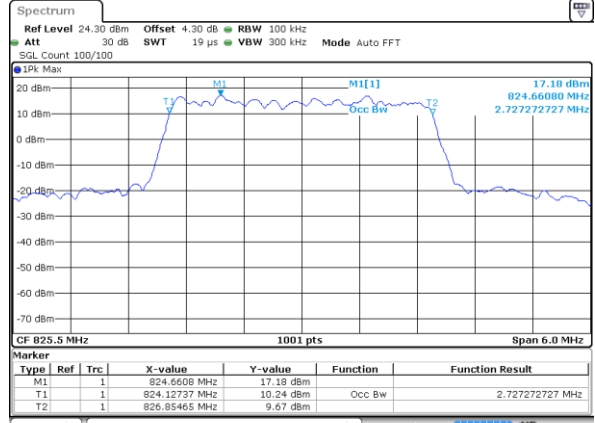

Highest Channel / 15MHz / 64QAM

Date: 14 AUG 2017 20:49:24

Highest Channel / 20MHz / 64QAM

Date: 14 AUG 2017 21:14:33

LTE Band 26

Lowest Channel / 1.4MHz / QPSK

Lowest Channel / 1.4MHz / 16QAM

Middle Channel / 1.4MHz / QPSK

Middle Channel / 1.4MHz / 16QAM

Highest Channel / 1.4MHz / QPSK

Highest Channel / 1.4MHz / 16QAM

LTE Band 26

Lowest Channel / 3MHz / QPSK

Date: 14 AUG 2017 09:35:20

Lowest Channel / 3MHz / 16QAM

Date: 14 AUG 2017 09:35:42