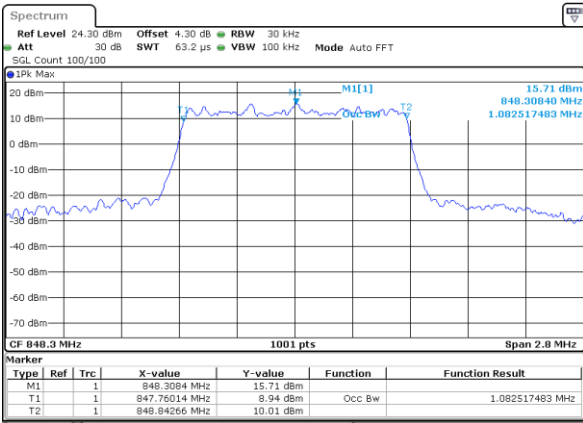

Date: 14 AUG 2017 09:36:04

Middle Channel / 1.4MHz / 64QAM

Date: 14 AUG 2017 09:33:18

Middle Channel / 3MHz / 64QAM

Date: 14 AUG 2017 09:41:08

Highest Channel / 1.4MHz / 64QAM

Date: 14 AUG 2017 09:34:31

Highest Channel / 3MHz / 64QAM

Date: 14 AUG 2017 09:39:27

LTE Band 26

Lowest Channel / 5MHz / 64QAM

Date: 14 AUG 2017 09:42:36

Lowest Channel / 10MHz / 64QAM

Date: 14 AUG 2017 09:46:41

Middle Channel / 5MHz / 64QAM

Date: 14 AUG 2017 09:43:52