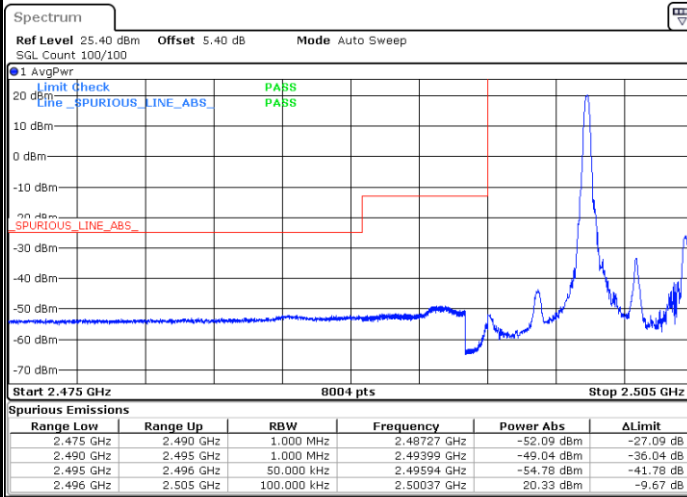

LTE Band 66

Lowest Channel / 15MHz / 64QAM

Date: 29 AUG 2017 21:27:17

Lowest Channel / 20MHz / 64QAM

Date: 29 AUG 2017 21:55:03

Middle Channel / 15MHz / 64QAM

Date: 29 AUG 2017 21:27:50

Middle Channel / 20MHz / 64QAM

Date: 29 AUG 2017 21:55:33

Highest Channel / 15MHz / 64QAM

Date: 29 AUG 2017 21:29:39

Highest Channel / 20MHz / 64QAM

Date: 29 AUG 2017 21:57:29

Conducted Band Edge

LTE Band 7 / 5MHz / QPSK

Lowest Band Edge / 1 RB

Date: 14 AUG 2017 13:59:35

Highest Band Edge / 1 RB

Date: 14 AUG 2017 14:07:35

Lowest Band Edge / Full RB

Date: 14 AUG 2017 14:03:01

Highest Band Edge / Full RB

Date: 14 AUG 2017 14:04:10

LTE Band 7 / 5MHz / 16QAM

Lowest Band Edge / 1 RB

Highest Band Edge / 1 RB

Date: 14.AUG.2017 14:00:44

Date: 14.AUG.2017 14:06:27

Lowest Band Edge / Full RB

Highest Band Edge / Full RB

Date: 14.AUG.2017 14:01:52

Date: 14.AUG.2017 14:05:18