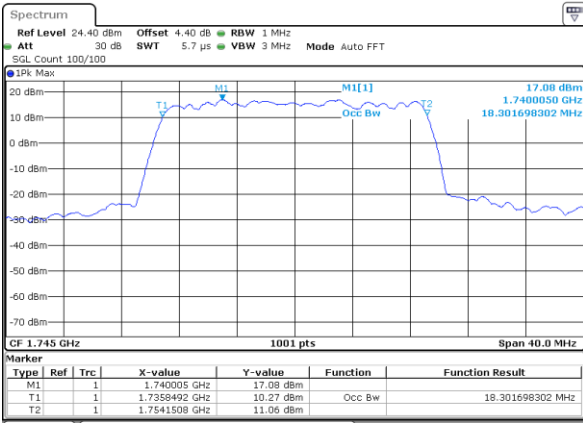

Highest Channel / 10MHz / QPSK

Date: 29 AUG 2017 21:03:17

Highest Channel / 10MHz / 16QAM

Date: 29 AUG 2017 21:03:37

LTE Band 66

Lowest Channel / 15MHz / QPSK

Date: 29 AUG 2017 21:26:29

Lowest Channel / 15MHz / 16QAM

Date: 29 AUG 2017 21:29:23

LTE Band 66

Lowest Channel / 20MHz / QPSK

Date: 29 AUG 2017 21:54:27

Lowest Channel / 20MHz / 16QAM

Date: 29 AUG 2017 21:54:45

Middle Channel / 20MHz / QPSK

Date: 29 AUG 2017 21:56:14

Middle Channel / 20MHz / 16QAM

Date: 29 AUG 2017 21:55:51

Highest Channel / 20MHz / QPSK

Date: 29 AUG 2017 21:56:54

Highest Channel / 20MHz / 16QAM

Date: 29 AUG 2017 21:57:11

LTE Band 66

Lowest Channel / 1.4MHz / 64QAM

Date: 29 AUG 2017 19:25:42

Lowest Channel / 3MHz / 64QAM

Date: 29 AUG 2017 20:00:50

Middle Channel / 1.4MHz / 64QAM

Date: 29 AUG 2017 19:37:15

Middle Channel / 3MHz / 64QAM

Date: 29 AUG 2017 20:10:39

Highest Channel / 1.4MHz / 64QAM