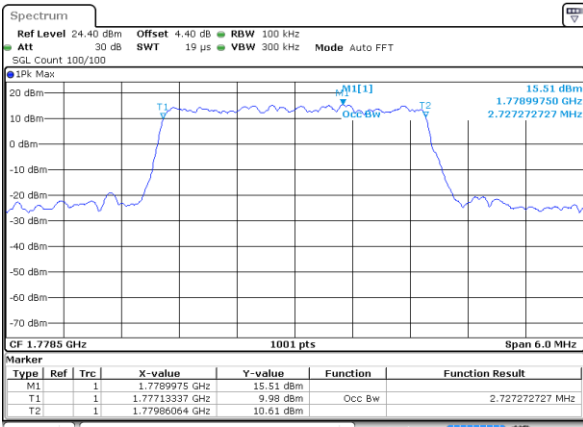

Date: 29 AUG 2017 19:37:37

Highest Channel / 1.4MHz / QPSK

Date: 29 AUG 2017 19:39:39

Highest Channel / 1.4MHz / 16QAM

Date: 29 AUG 2017 19:39:58

LTE Band 66

Lowest Channel / 3MHz / QPSK

Date: 29 AUG 2017 20:00:10

Lowest Channel / 3MHz / 16QAM

Date: 29 AUG 2017 20:00:31

Middle Channel / 3MHz / QPSK

Date: 29 AUG 2017 20:11:18

Middle Channel / 3MHz / 16QAM

Date: 29 AUG 2017 20:10:59

Highest Channel / 3MHz / QPSK

Date: 29 AUG 2017 20:12:12

Highest Channel / 3MHz / 16QAM

Date: 29 AUG 2017 20:12:28

LTE Band 66

Lowest Channel / 5MHz / QPSK

Date: 29 AUG 2017 20:39:49

Lowest Channel / 5MHz / 16QAM

Date: 29 AUG 2017 20:40:11

Middle Channel / 5MHz / QPSK