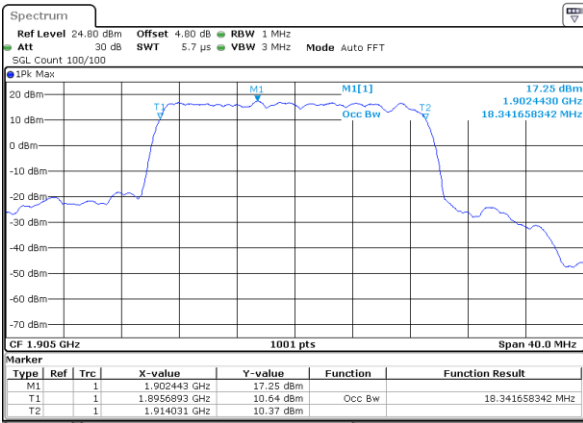

LTE Band 25

Lowest Channel / 20MHz / QPSK

Date: 14 AUG 2017 20:59:21

Lowest Channel / 20MHz / 16QAM

Date: 14 AUG 2017 20:59:43

Middle Channel / 20MHz / QPSK

Date: 14 AUG 2017 21:13:29

Middle Channel / 20MHz / 16QAM

Date: 14 AUG 2017 21:13:08

Highest Channel / 20MHz / QPSK

Date: 14 AUG 2017 21:13:50

Highest Channel / 20MHz / 16QAM

Date: 14 AUG 2017 21:14:11

LTE Band 25

Lowest Channel / 1.4MHz / 64QAM

Date: 14 AUG 2017 18:39:29