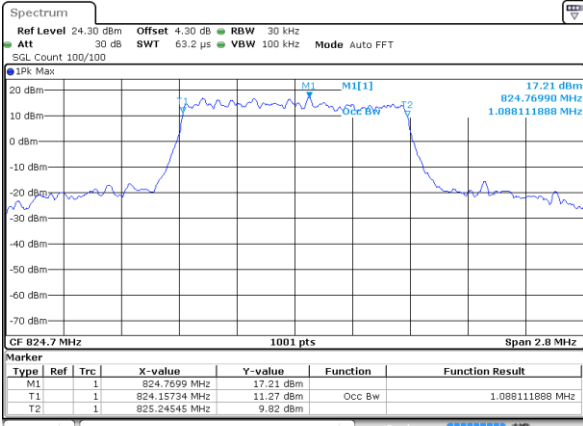

Highest Channel / 15MHz / 64QAM

Date: 14 AUG 2017 20:49:24

Highest Channel / 20MHz / 64QAM

Date: 14 AUG 2017 21:14:33

LTE Band 26

Lowest Channel / 1.4MHz / QPSK

Lowest Channel / 1.4MHz / 16QAM

Middle Channel / 1.4MHz / QPSK

Middle Channel / 1.4MHz / 16QAM

Highest Channel / 1.4MHz / QPSK

Highest Channel / 1.4MHz / 16QAM

LTE Band 26

Lowest Channel / 3MHz / QPSK

Date: 14 AUG 2017 09:35:20

Lowest Channel / 3MHz / 16QAM

Date: 14 AUG 2017 09:35:42