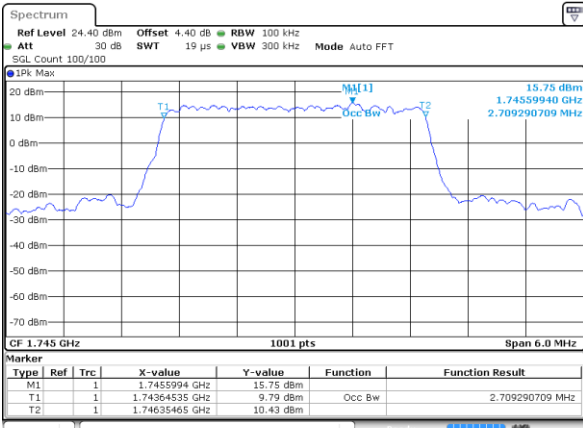

Date: 29 AUG 2017 19:37:37

Highest Channel / 1.4MHz / QPSK

Date: 29 AUG 2017 19:39:39

Highest Channel / 1.4MHz / 16QAM

Date: 29 AUG 2017 19:39:58

LTE Band 66

Lowest Channel / 3MHz / QPSK

Date: 29 AUG 2017 20:00:10

Lowest Channel / 3MHz / 16QAM

Date: 29 AUG 2017 20:00:31

Middle Channel / 3MHz / QPSK

Date: 29 AUG 2017 20:11:18

Middle Channel / 3MHz / 16QAM

Date: 29 AUG 2017 20:10:59

Highest Channel / 3MHz / QPSK

Date: 29 AUG 2017 20:12:12