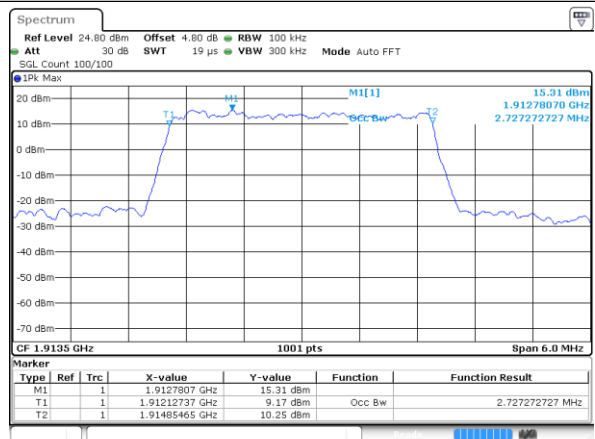

Lowest Channel / 3MHz / 64QAM

Date: 14 AUG 2017 19:14:08

Middle Channel / 1.4MHz / 64QAM

Date: 14 AUG 2017 18:53:06

Middle Channel / 3MHz / 64QAM

Date: 14 AUG 2017 19:14:29

Highest Channel / 1.4MHz / 64QAM

Date: 14 AUG 2017 18:58:08

Highest Channel / 3MHz / 64QAM

Date: 14 AUG 2017 19:16:16

LTE Band 25

Lowest Channel / 5MHz / 64QAM

Date: 14 AUG 2017 19:44:33

Lowest Channel / 10MHz / 64QAM

Date: 14 AUG 2017 20:09:42

Middle Channel / 5MHz / 64QAM