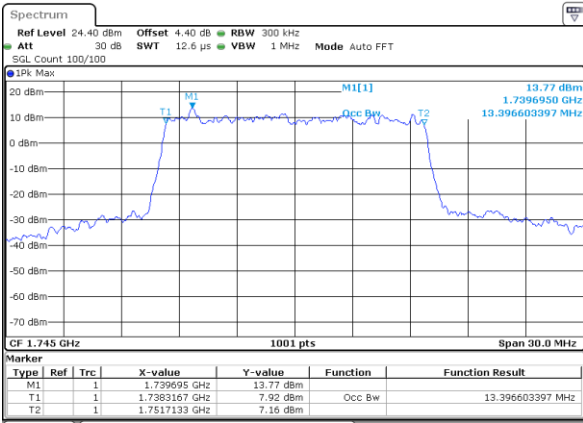

Middle Channel / 5MHz / 64QAM

Date: 29 AUG 2017 20:49:19

Middle Channel / 10MHz / 64QAM

Date: 29 AUG 2017 21:02:05

Highest Channel / 5MHz / 64QAM

Date: 29 AUG 2017 20:51:09

Highest Channel / 10MHz / 64QAM

Date: 29 AUG 2017 21:03:54

LTE Band 66

Lowest Channel / 15MHz / 64QAM

Date: 29 AUG 2017 21:27:17

Lowest Channel / 20MHz / 64QAM

Date: 29 AUG 2017 21:55:03

Middle Channel / 15MHz / 64QAM

Date: 29 AUG 2017 21:27:50

Middle Channel / 20MHz / 64QAM

Date: 29 AUG 2017 21:55:33

Highest Channel / 15MHz / 64QAM

Date: 29 AUG 2017 21:29:39

Highest Channel / 20MHz / 64QAM

Date: 29 AUG 2017 21:57:29

Conducted Band Edge

LTE Band 7 / 5MHz / QPSK

Lowest Band Edge / 1 RB

Date: 14 AUG 2017 13:59:35

Highest Band Edge / 1 RB

Date: 14 AUG 2017 14:07:35

Lowest Band Edge / Full RB

Date: 14 AUG 2017 14:03:01

Highest Band Edge / Full RB

Date: 14 AUG 2017 14:04:10

LTE Band 7 / 5MHz / 16QAM