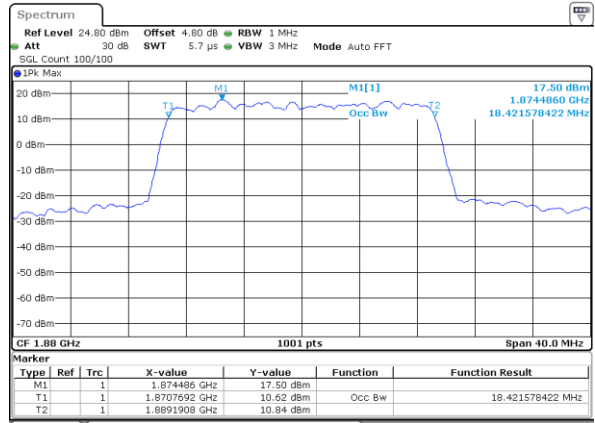

LTE Band 25

Lowest Channel / 20MHz / QPSK

Date: 14 AUG 2017 20:59:21

Lowest Channel / 20MHz / 16QAM

Date: 14 AUG 2017 20:59:43

Middle Channel / 20MHz / QPSK

Date: 14 AUG 2017 21:13:29

Middle Channel / 20MHz / 16QAM

Date: 14 AUG 2017 21:13:08

Highest Channel / 20MHz / QPSK

Date: 14 AUG 2017 21:13:50

Highest Channel / 20MHz / 16QAM

Date: 14 AUG 2017 21:14:11

LTE Band 25

Lowest Channel / 1.4MHz / 64QAM

Date: 14 AUG 2017 18:39:29