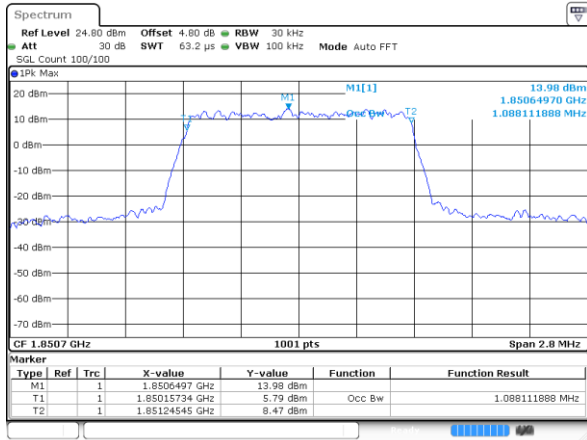

Date: 14 AUG 2017 21:13:08

Highest Channel / 20MHz / QPSK

Date: 14 AUG 2017 21:13:50

Highest Channel / 20MHz / 16QAM

Date: 14 AUG 2017 21:14:11

LTE Band 25

Lowest Channel / 1.4MHz / 64QAM

Date: 14 AUG 2017 18:39:29