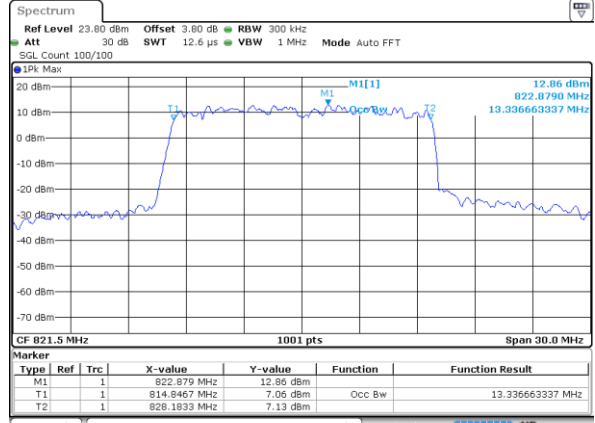

CH26765 / 15MHz / 64QAM

Date: 28 AUG 2017 16:29:37