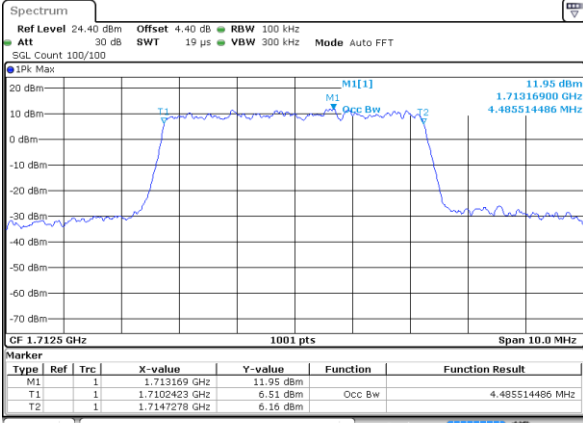

Middle Channel / 20MHz / 16QAM

Date: 29 AUG 2017 21:55:51

Highest Channel / 20MHz / QPSK

Date: 29 AUG 2017 21:56:54

Highest Channel / 20MHz / 16QAM

Date: 29 AUG 2017 21:57:11

LTE Band 66

Lowest Channel / 1.4MHz / 64QAM

Date: 29 AUG 2017 19:25:42

Lowest Channel / 3MHz / 64QAM

Date: 29 AUG 2017 20:00:50

Middle Channel / 1.4MHz / 64QAM

Date: 29 AUG 2017 19:37:15

Middle Channel / 3MHz / 64QAM

Date: 29 AUG 2017 20:10:39

Highest Channel / 1.4MHz / 64QAM

Date: 29 AUG 2017 19:40:18

Highest Channel / 3MHz / 64QAM

Date: 29 AUG 2017 20:12:45

LTE Band 66

Lowest Channel / 5MHz / 64QAM

Date: 29 AUG 2017 20:40:28

Lowest Channel / 10MHz / 64QAM

Date: 29 AUG 2017 21:01:30

Middle Channel / 5MHz / 64QAM

Date: 29 AUG 2017 20:49:19

Middle Channel / 10MHz / 64QAM

Date: 29 AUG 2017 21:02:05

Highest Channel / 5MHz / 64QAM

Date: 29 AUG 2017 20:51:09

Highest Channel / 10MHz / 64QAM

Date: 29 AUG 2017 21:03:54