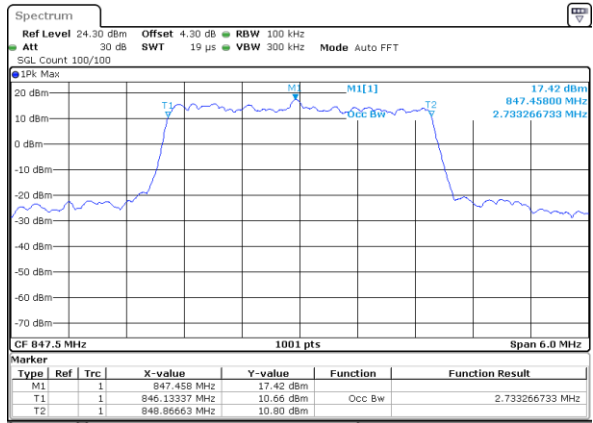

Date: 14 AUG 2017 09:36:04

Middle Channel / 1.4MHz / 64QAM

Date: 14 AUG 2017 09:33:18

Middle Channel / 3MHz / 64QAM

Date: 14 AUG 2017 09:41:08

Highest Channel / 1.4MHz / 64QAM

Date: 14 AUG 2017 09:34:31

Highest Channel / 3MHz / 64QAM

Date: 14 AUG 2017 09:39:27

LTE Band 26

Lowest Channel / 5MHz / 64QAM

Date: 14 AUG 2017 09:42:36

Lowest Channel / 10MHz / 64QAM

Date: 14 AUG 2017 09:46:41

Middle Channel / 5MHz / 64QAM

Date: 14 AUG 2017 09:43:52