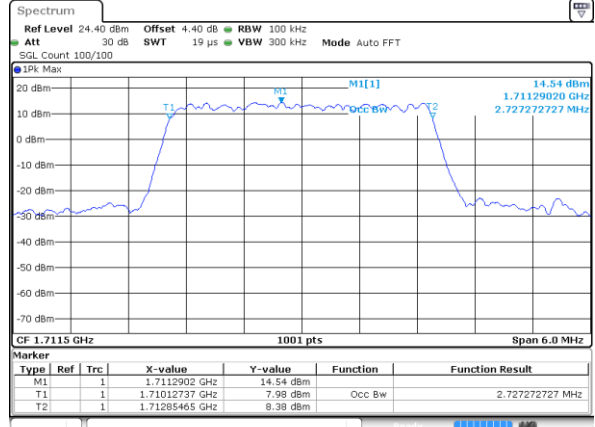

Date: 29 AUG 2017 19:37:37

Highest Channel / 1.4MHz / QPSK

Date: 29 AUG 2017 19:39:39

Highest Channel / 1.4MHz / 16QAM

Date: 29 AUG 2017 19:39:58

LTE Band 66

Lowest Channel / 3MHz / QPSK

Date: 29 AUG 2017 20:00:10

Lowest Channel / 3MHz / 16QAM

Date: 29 AUG 2017 20:00:31

Middle Channel / 3MHz / QPSK

Date: 29 AUG 2017 20:11:18

Middle Channel / 3MHz / 16QAM

Date: 29 AUG 2017 20:10:59

Highest Channel / 3MHz / QPSK

Date: 29 AUG 2017 20:12:12