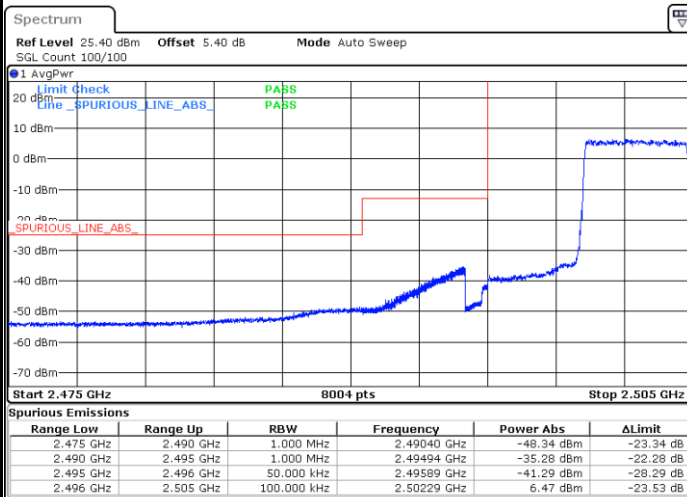

LTE Band 66

Lowest Channel / 15MHz / 64QAM

Date: 29 AUG 2017 21:27:17

Lowest Channel / 20MHz / 64QAM

Date: 29 AUG 2017 21:55:03

Middle Channel / 15MHz / 64QAM

Date: 29 AUG 2017 21:27:50

Middle Channel / 20MHz / 64QAM

Date: 29 AUG 2017 21:55:33

Highest Channel / 15MHz / 64QAM

Date: 29 AUG 2017 21:29:39

Highest Channel / 20MHz / 64QAM

Date: 29 AUG 2017 21:57:29

Conducted Band Edge

LTE Band 7 / 5MHz / QPSK

Lowest Band Edge / 1 RB

Date: 14 AUG 2017 13:59:35

Highest Band Edge / 1 RB

Date: 14 AUG 2017 14:07:35

Lowest Band Edge / Full RB

Date: 14 AUG 2017 14:03:01

Highest Band Edge / Full RB

Date: 14 AUG 2017 14:04:10

LTE Band 7 / 5MHz / 16QAM