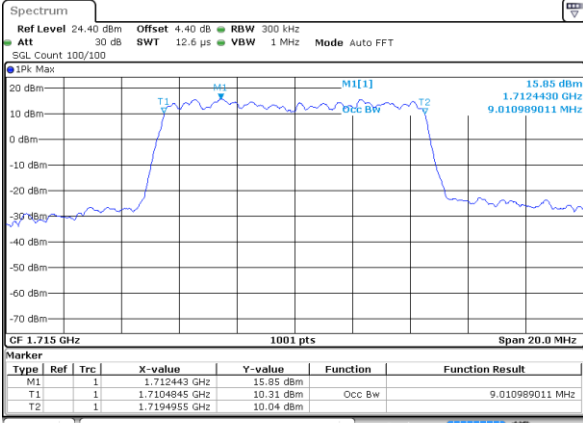

Highest Channel / 3MHz / 16QAM

Date: 29 AUG 2017 20:12:28

LTE Band 66

Lowest Channel / 5MHz / QPSK

Date: 29 AUG 2017 20:39:49

Lowest Channel / 5MHz / 16QAM

Date: 29 AUG 2017 20:40:11

Middle Channel / 5MHz / QPSK

Date: 29 AUG 2017 20:49:55

Middle Channel / 5MHz / 16QAM

Date: 29 AUG 2017 20:49:38

Highest Channel / 5MHz / QPSK

Date: 29 AUG 2017 20:50:36

Highest Channel / 5MHz / 16QAM

Date: 29 AUG 2017 20:50:53

LTE Band 66

Lowest Channel / 10MHz / QPSK

Date: 29 AUG 2017 21:00:46

Lowest Channel / 10MHz / 16QAM

Date: 29 AUG 2017 21:01:05

Middle Channel / 10MHz / QPSK

Date: 29 AUG 2017 21:02:38

Middle Channel / 10MHz / 16QAM

Date: 29 AUG 2017 21:02:23

Highest Channel / 10MHz / QPSK

Date: 29 AUG 2017 21:03:17

Highest Channel / 10MHz / 16QAM

Date: 29 AUG 2017 21:03:37

LTE Band 66

Lowest Channel / 15MHz / QPSK

Date: 29 AUG 2017 21:26:29

Lowest Channel / 15MHz / 16QAM