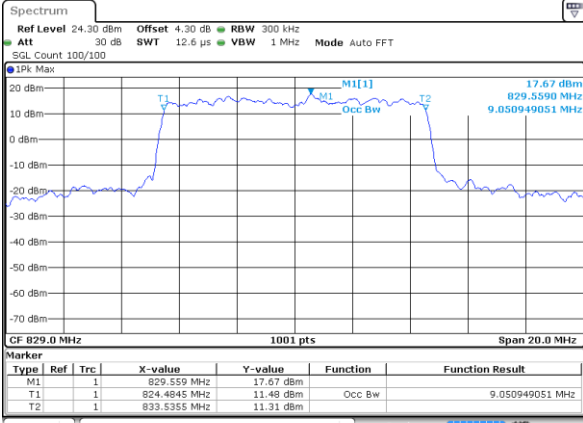

LTE Band 26

Lowest Channel / 5MHz / QPSK

Date: 14 AUG 2017 09:41:45

Lowest Channel / 5MHz / 16QAM

Date: 14 AUG 2017 09:42:07

Middle Channel / 5MHz / QPSK

Date: 14 AUG 2017 09:43:00

Middle Channel / 5MHz / 16QAM

Date: 14 AUG 2017 09:43:20

Highest Channel / 5MHz / QPSK

Date: 14 AUG 2017 09:44:32

Highest Channel / 5MHz / 16QAM

Date: 14 AUG 2017 09:44:52

LTE Band 26

Lowest Channel / 10MHz / QPSK

Date: 14 AUG 2017 09:45:57

Lowest Channel / 10MHz / 16QAM

Date: 14 AUG 2017 09:46:21

Middle Channel / 10MHz / QPSK

Date: 14 AUG 2017 09:47:16

Middle Channel / 10MHz / 16QAM

Date: 14 AUG 2017 09:47:39

Highest Channel / 10MHz / QPSK

Date: 14 AUG 2017 09:48:51