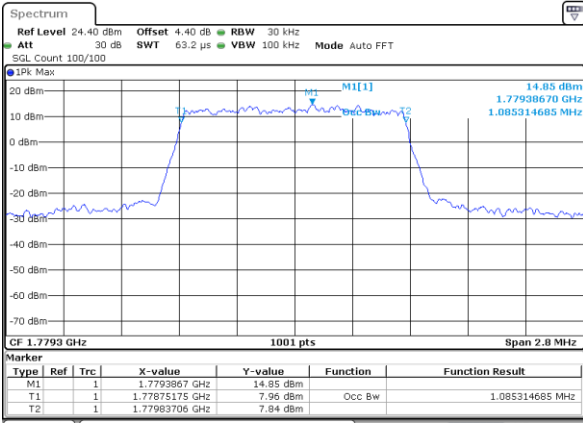

Lowest Channel / 1.4MHz / QPSK

Date: 29 AUG 2017 19:26:31

Lowest Channel / 1.4MHz / 16QAM

Date: 29 AUG 2017 19:26:09

Middle Channel / 1.4MHz / QPSK

Date: 29 AUG 2017 19:37:55

Middle Channel / 1.4MHz / 16QAM

Date: 29 AUG 2017 19:37:37

Highest Channel / 1.4MHz / QPSK

Date: 29 AUG 2017 19:39:39

Highest Channel / 1.4MHz / 16QAM

Date: 29 AUG 2017 19:39:58

LTE Band 66

Lowest Channel / 3MHz / QPSK

Date: 29 AUG 2017 20:00:10