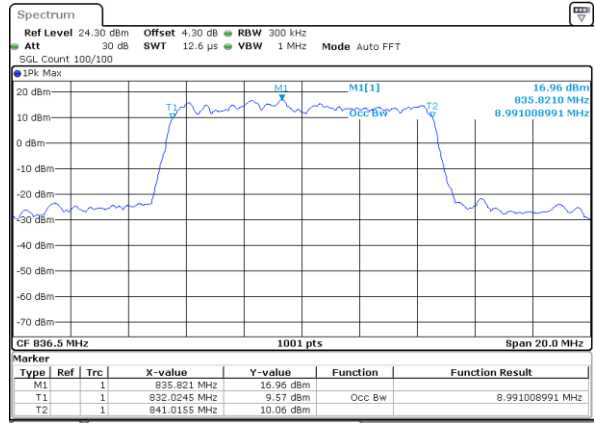

Date: 14 AUG 2017 09:36:04

Middle Channel / 1.4MHz / 64QAM

Date: 14 AUG 2017 09:33:18

Middle Channel / 3MHz / 64QAM

Date: 14 AUG 2017 09:41:08

Highest Channel / 1.4MHz / 64QAM

Date: 14 AUG 2017 09:34:31

Highest Channel / 3MHz / 64QAM

Date: 14 AUG 2017 09:39:27

LTE Band 26

Lowest Channel / 5MHz / 64QAM

Date: 14 AUG 2017 09:42:36

Lowest Channel / 10MHz / 64QAM

Date: 14 AUG 2017 09:46:41

Middle Channel / 5MHz / 64QAM

Date: 14 AUG 2017 09:43:52

Middle Channel / 10MHz / 64QAM

Date: 14 AUG 2017 09:48:03

Highest Channel / 5MHz / 64QAM

Date: 14 AUG 2017 09:45:15

Highest Channel / 10MHz / 64QAM

Date: 14 AUG 2017 09:49:38

LTE Band 26

Lowest Channel / 15MHz / 64QAM