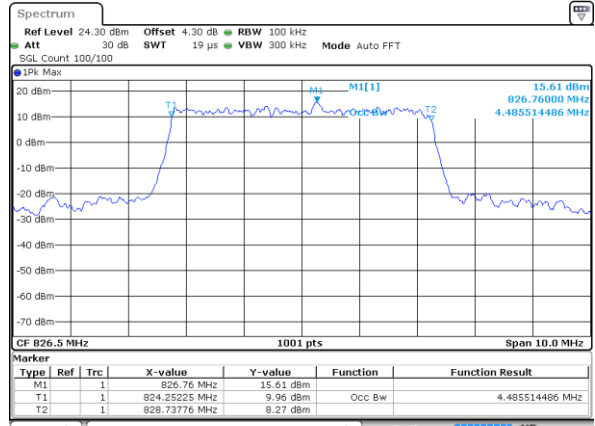

Lowest Channel / 5MHz / 16QAM

Date: 14 AUG 2017 09:42:07