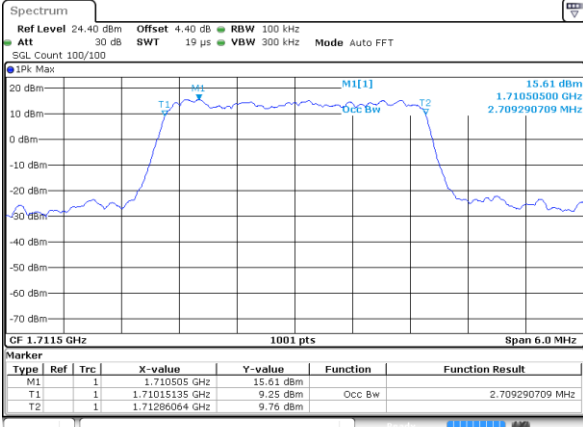

Date: 29 AUG 2017 19:37:37

Highest Channel / 1.4MHz / QPSK

Date: 29 AUG 2017 19:39:39

Highest Channel / 1.4MHz / 16QAM

Date: 29 AUG 2017 19:39:58

LTE Band 66

Lowest Channel / 3MHz / QPSK

Date: 29 AUG 2017 20:00:10