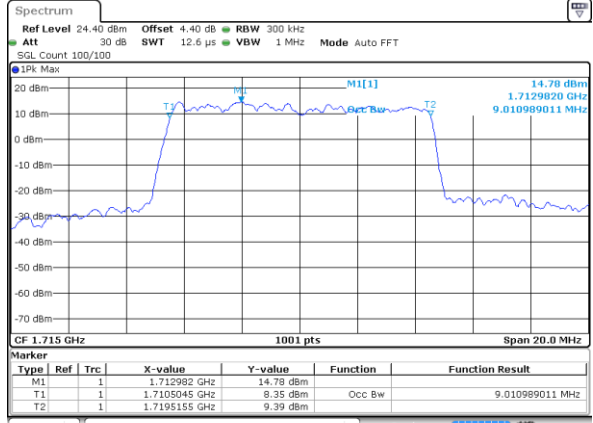

Lowest Channel / 10MHz / 16QAM

Date: 29 AUG 2017 21:01:05