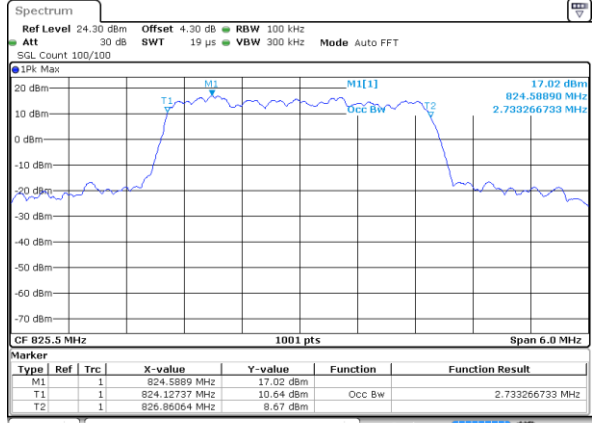

Date: 14 AUG 2017 09:51:43

Middle Channel / 15MHz / 16QAM

Date: 14 AUG 2017 09:52:14

Highest Channel / 15MHz / QPSK

Date: 14 AUG 2017 09:53:09

Highest Channel / 15MHz / 16QAM

Date: 14 AUG 2017 09:53:34

LTE Band 26

CH26765 / 15MHz / QPSK

Date: 29 AUG 2017 16:28:17

CH26765 / 15MHz / 16QAM

Date: 29 AUG 2017 16:28:52

LTE Band 26

Lowest Channel / 1.4MHz / 64QAM

Date: 14 AUG 2017 09:32:07

Lowest Channel / 3MHz / 64QAM

Date: 14 AUG 2017 09:36:04

Middle Channel / 1.4MHz / 64QAM

Date: 14 AUG 2017 09:33:18

Middle Channel / 3MHz / 64QAM

Date: 14 AUG 2017 09:41:08

Highest Channel / 1.4MHz / 64QAM

Date: 14 AUG 2017 09:34:31

Highest Channel / 3MHz / 64QAM