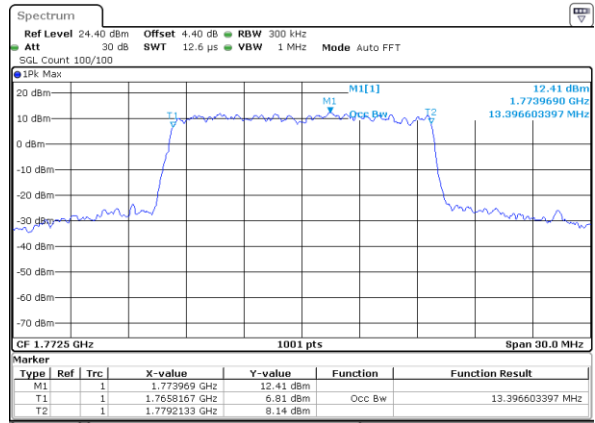

Highest Channel / 10MHz / QPSK

Date: 29 AUG 2017 21:03:17

Highest Channel / 10MHz / 16QAM

Date: 29 AUG 2017 21:03:37

LTE Band 66

Lowest Channel / 15MHz / QPSK

Date: 29 AUG 2017 21:26:29

Lowest Channel / 15MHz / 16QAM

Date: 29 AUG 2017 21:26:58

Middle Channel / 15MHz / QPSK

Date: 29 AUG 2017 21:28:28

Middle Channel / 15MHz / 16QAM

Date: 29 AUG 2017 21:28:10

Highest Channel / 15MHz / QPSK

Date: 29 AUG 2017 21:29:06

Highest Channel / 15MHz / 16QAM

Date: 29 AUG 2017 21:29:23

LTE Band 66

Lowest Channel / 20MHz / QPSK

Date: 29 AUG 2017 21:54:27

Lowest Channel / 20MHz / 16QAM

Date: 29 AUG 2017 21:54:45

Middle Channel / 20MHz / QPSK

Date: 29 AUG 2017 21:56:14

Middle Channel / 20MHz / 16QAM

Date: 29 AUG 2017 21:55:51

Highest Channel / 20MHz / QPSK

Date: 29 AUG 2017 21:56:54

Highest Channel / 20MHz / 16QAM

Date: 29 AUG 2017 21:57:11

LTE Band 66

Lowest Channel / 1.4MHz / 64QAM