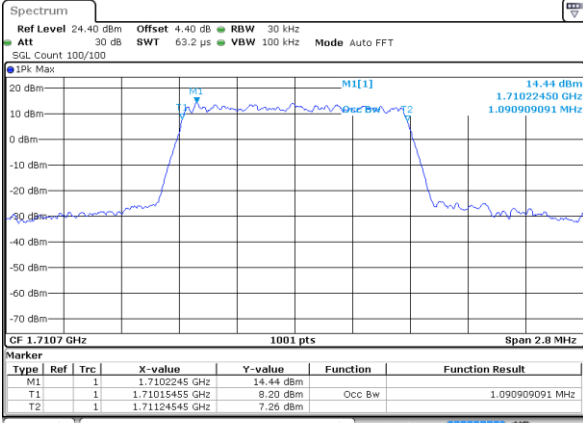

Middle Channel / 10MHz / 64QAM

Date: 14 AUG 2017 09:48:03

Highest Channel / 5MHz / 64QAM

Date: 14 AUG 2017 09:45:15

Highest Channel / 10MHz / 64QAM

Date: 14 AUG 2017 09:49:38

LTE Band 26

Lowest Channel / 15MHz / 64QAM

Date: 14 AUG 2017 09:51:15

CH26765 / 15MHz / 64QAM

Date: 28 AUG 2017 16:29:37

Middle Channel / 15MHz / 64QAM

Date: 14 AUG 2017 09:52:36

Highest Channel / 15MHz / 64QAM

Date: 14 AUG 2017 09:54:01

LTE Band 66

Lowest Channel / 1.4MHz / QPSK

Date: 29 AUG 2017 19:26:31

Lowest Channel / 1.4MHz / 16QAM

Date: 29 AUG 2017 19:26:09

Middle Channel / 1.4MHz / QPSK

Date: 29 AUG 2017 19:37:55

Middle Channel / 1.4MHz / 16QAM

Date: 29 AUG 2017 19:37:37

Highest Channel / 1.4MHz / QPSK

Date: 29 AUG 2017 19:39:39

Highest Channel / 1.4MHz / 16QAM

Date: 29 AUG 2017 19:39:58

LTE Band 66

Lowest Channel / 3MHz / QPSK

Date: 29 AUG 2017 20:00:10