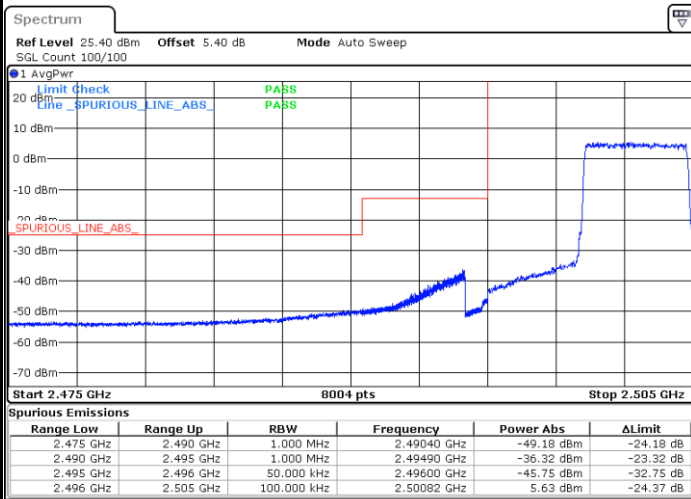

Date: 29 AUG 2017 21:55:33

Highest Channel / 15MHz / 64QAM

Date: 29 AUG 2017 21:29:39

Highest Channel / 20MHz / 64QAM

Date: 29 AUG 2017 21:57:29

Conducted Band Edge

LTE Band 7 / 5MHz / QPSK

Lowest Band Edge / 1 RB

Date: 14 AUG 2017 13:59:35

Highest Band Edge / 1 RB

Date: 14 AUG 2017 14:07:35

Lowest Band Edge / Full RB

Date: 14 AUG 2017 14:03:01

Highest Band Edge / Full RB

Date: 14 AUG 2017 14:04:10

LTE Band 7 / 5MHz / 16QAM

Lowest Band Edge / 1 RB

Highest Band Edge / 1 RB

Date: 14.AUG.2017 14:00:44

Date: 14.AUG.2017 14:06:27

Lowest Band Edge / Full RB

Highest Band Edge / Full RB

Date: 14.AUG.2017 14:01:52

Date: 14.AUG.2017 14:05:18