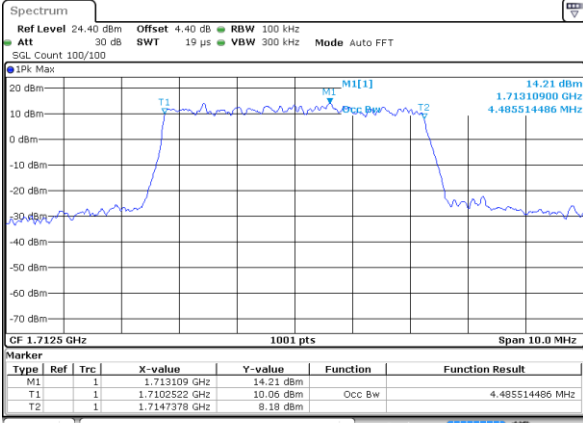

Highest Channel / 3MHz / 16QAM

Date: 29 AUG 2017 20:12:28

LTE Band 66

Lowest Channel / 5MHz / QPSK

Date: 29 AUG 2017 20:39:49

Lowest Channel / 5MHz / 16QAM

Date: 29 AUG 2017 20:40:11

Middle Channel / 5MHz / QPSK

Date: 29 AUG 2017 20:49:55

Middle Channel / 5MHz / 16QAM

Date: 29 AUG 2017 20:49:38

Highest Channel / 5MHz / QPSK

Date: 29 AUG 2017 20:50:36

Highest Channel / 5MHz / 16QAM

Date: 29 AUG 2017 20:50:53

LTE Band 66