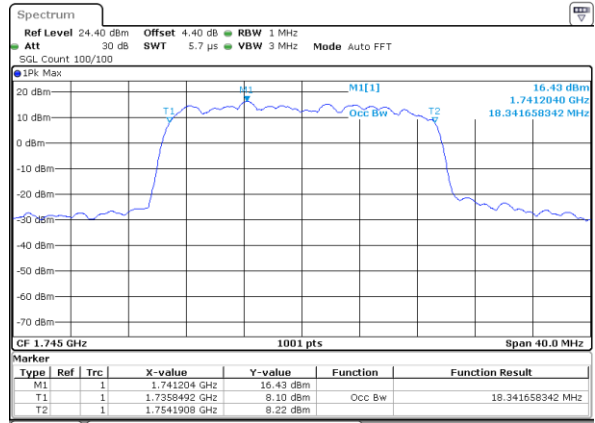

Middle Channel / 5MHz / 64QAM

Date: 29 AUG 2017 20:49:19

Middle Channel / 10MHz / 64QAM

Date: 29 AUG 2017 21:02:05

Highest Channel / 5MHz / 64QAM

Date: 29 AUG 2017 20:51:09

Highest Channel / 10MHz / 64QAM

Date: 29 AUG 2017 21:03:54

LTE Band 66

Lowest Channel / 15MHz / 64QAM

Date: 29 AUG 2017 21:27:17

Lowest Channel / 20MHz / 64QAM

Date: 29 AUG 2017 21:55:03

Middle Channel / 15MHz / 64QAM

Date: 29 AUG 2017 21:27:50

Middle Channel / 20MHz / 64QAM

Date: 29 AUG 2017 21:55:33

Highest Channel / 15MHz / 64QAM

Date: 29 AUG 2017 21:29:39

Highest Channel / 20MHz / 64QAM

Date: 29 AUG 2017 21:57:29

Conducted Band Edge

LTE Band 7 / 5MHz / QPSK

Lowest Band Edge / 1 RB

Date: 14 AUG 2017 13:59:35

Highest Band Edge / 1 RB

Date: 14 AUG 2017 14:07:35

Lowest Band Edge / Full RB

Date: 14 AUG 2017 14:03:01

Highest Band Edge / Full RB

Date: 14 AUG 2017 14:04:10

LTE Band 7 / 5MHz / 16QAM