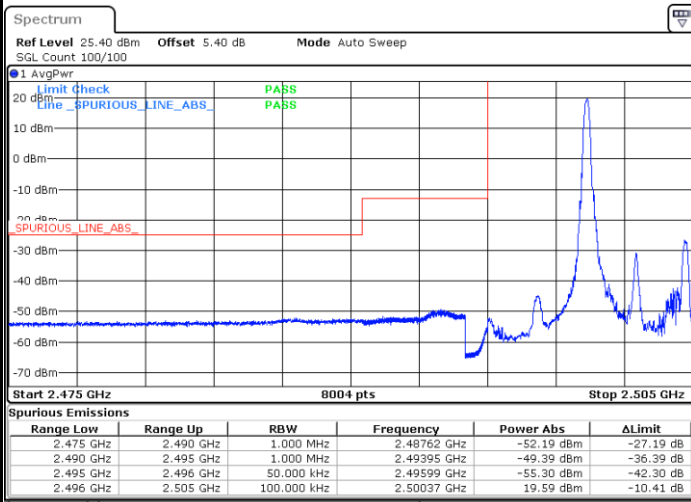

Date: 29 AUG 2017 21:55:33

Highest Channel / 15MHz / 64QAM

Date: 29 AUG 2017 21:29:39

Highest Channel / 20MHz / 64QAM

Date: 29 AUG 2017 21:57:29

Conducted Band Edge

LTE Band 7 / 5MHz / QPSK

Lowest Band Edge / 1 RB

Date: 14 AUG 2017 13:59:35

Highest Band Edge / 1 RB

Date: 14 AUG 2017 14:07:35

Lowest Band Edge / Full RB

Date: 14 AUG 2017 14:03:01

Highest Band Edge / Full RB

Date: 14 AUG 2017 14:04:10

LTE Band 7 / 5MHz / 16QAM

Lowest Band Edge / 1 RB

Highest Band Edge / 1 RB

Date: 14.AUG.2017 14:00:44

Date: 14.AUG.2017 14:06:27

Lowest Band Edge / Full RB

Highest Band Edge / Full RB

Date: 14.AUG.2017 14:01:52

Date: 14.AUG.2017 14:05:18