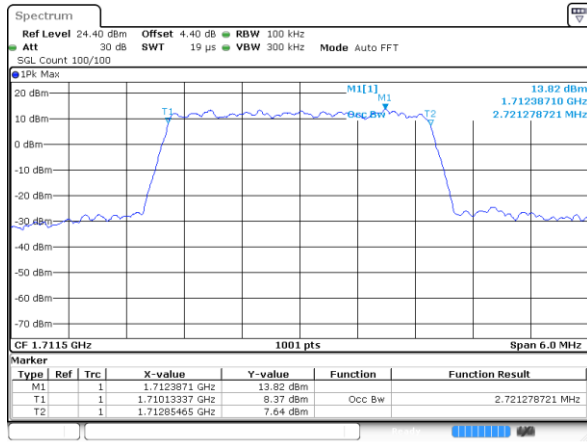

Date: 29 AUG 2017 21:29:23

LTE Band 66

Lowest Channel / 20MHz / QPSK

Date: 29 AUG 2017 21:54:27

Lowest Channel / 20MHz / 16QAM

Date: 29 AUG 2017 21:54:45

Middle Channel / 20MHz / QPSK

Date: 29 AUG 2017 21:56:14

Middle Channel / 20MHz / 16QAM

Date: 29 AUG 2017 21:55:51

Highest Channel / 20MHz / QPSK

Date: 29 AUG 2017 21:56:54

Highest Channel / 20MHz / 16QAM

Date: 29 AUG 2017 21:57:11

LTE Band 66

Lowest Channel / 1.4MHz / 64QAM

Date: 29 AUG 2017 19:25:42

Lowest Channel / 3MHz / 64QAM

Date: 29 AUG 2017 20:00:50

Middle Channel / 1.4MHz / 64QAM

Date: 29 AUG 2017 19:37:15

Middle Channel / 3MHz / 64QAM

Date: 29 AUG 2017 20:10:39

Highest Channel / 1.4MHz / 64QAM