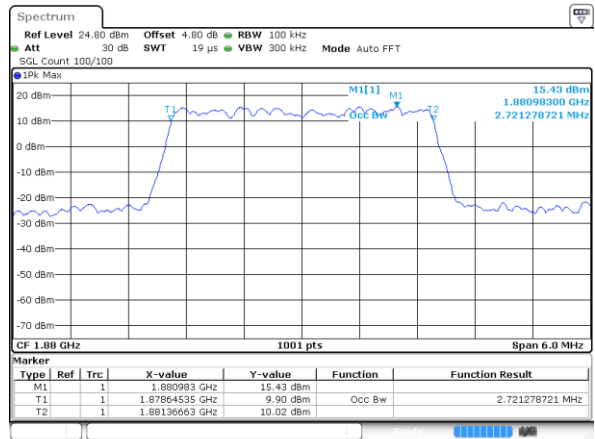

Lowest Channel / 3MHz / 64QAM

Date: 14 AUG 2017 19:14:08

Middle Channel / 1.4MHz / 64QAM

Date: 14 AUG 2017 18:53:06

Middle Channel / 3MHz / 64QAM

Date: 14 AUG 2017 19:14:29

Highest Channel / 1.4MHz / 64QAM

Date: 14 AUG 2017 18:58:08

Highest Channel / 3MHz / 64QAM

Date: 14 AUG 2017 19:16:16

LTE Band 25

Lowest Channel / 5MHz / 64QAM

Date: 14 AUG 2017 19:44:33

Lowest Channel / 10MHz / 64QAM

Date: 14 AUG 2017 20:09:42

Middle Channel / 5MHz / 64QAM