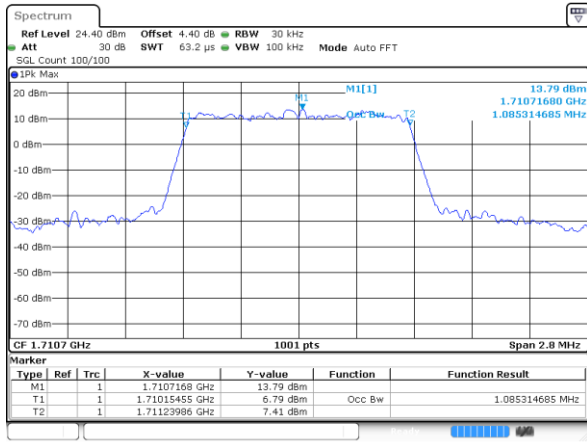

Date: 29 AUG 2017 21:29:23

LTE Band 66

Lowest Channel / 20MHz / QPSK

Date: 29 AUG 2017 21:54:27

Lowest Channel / 20MHz / 16QAM

Date: 29 AUG 2017 21:54:45

Middle Channel / 20MHz / QPSK

Date: 29 AUG 2017 21:56:14

Middle Channel / 20MHz / 16QAM

Date: 29 AUG 2017 21:55:51

Highest Channel / 20MHz / QPSK

Date: 29 AUG 2017 21:56:54

Highest Channel / 20MHz / 16QAM

Date: 29 AUG 2017 21:57:11

LTE Band 66

Lowest Channel / 1.4MHz / 64QAM

Date: 29 AUG 2017 19:25:42

Lowest Channel / 3MHz / 64QAM

Date: 29 AUG 2017 20:00:50

Middle Channel / 1.4MHz / 64QAM

Date: 29 AUG 2017 19:37:15

Middle Channel / 3MHz / 64QAM

Date: 29 AUG 2017 20:10:39

Highest Channel / 1.4MHz / 64QAM

Date: 29 AUG 2017 19:40:18

Highest Channel / 3MHz / 64QAM

Date: 29 AUG 2017 20:12:45

LTE Band 66

Lowest Channel / 5MHz / 64QAM

Date: 29 AUG 2017 20:40:28

Lowest Channel / 10MHz / 64QAM

Date: 29 AUG 2017 21:01:30