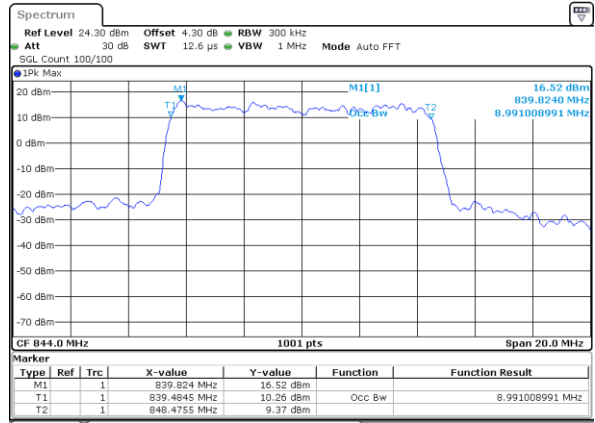

Date: 14 AUG 2017 09:39:27

LTE Band 26

Lowest Channel / 5MHz / 64QAM

Date: 14 AUG 2017 09:42:36

Lowest Channel / 10MHz / 64QAM

Date: 14 AUG 2017 09:46:41

Middle Channel / 5MHz / 64QAM

Date: 14 AUG 2017 09:43:52

Middle Channel / 10MHz / 64QAM

Date: 14 AUG 2017 09:48:03

Highest Channel / 5MHz / 64QAM

Date: 14 AUG 2017 09:45:15

Highest Channel / 10MHz / 64QAM

Date: 14 AUG 2017 09:49:38

LTE Band 26

Lowest Channel / 15MHz / 64QAM

Date: 14 AUG 2017 09:51:15

CH26765 / 15MHz / 64QAM

Date: 28 AUG 2017 16:29:37

Middle Channel / 15MHz / 64QAM

Date: 14 AUG 2017 09:52:36

Highest Channel / 15MHz / 64QAM

Date: 14 AUG 2017 09:54:01

LTE Band 66