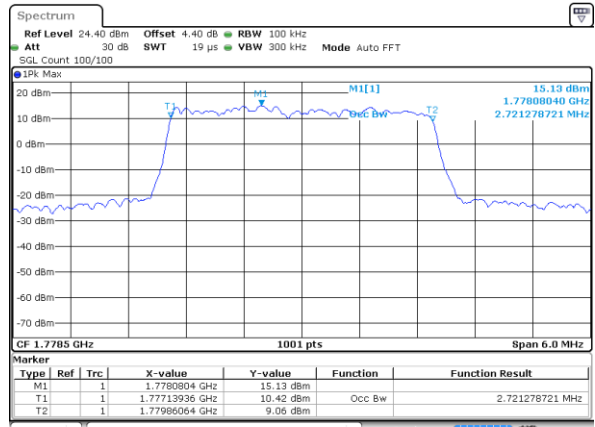

Date: 29 AUG 2017 19:37:37

Highest Channel / 1.4MHz / QPSK

Date: 29 AUG 2017 19:39:39

Highest Channel / 1.4MHz / 16QAM

Date: 29 AUG 2017 19:39:58

LTE Band 66

Lowest Channel / 3MHz / QPSK

Date: 29 AUG 2017 20:00:10

Lowest Channel / 3MHz / 16QAM

Date: 29 AUG 2017 20:00:31

Middle Channel / 3MHz / QPSK

Date: 29 AUG 2017 20:11:18

Middle Channel / 3MHz / 16QAM

Date: 29 AUG 2017 20:10:59

Highest Channel / 3MHz / QPSK

Date: 29 AUG 2017 20:12:12

Highest Channel / 3MHz / 16QAM

Date: 29 AUG 2017 20:12:28

LTE Band 66

Lowest Channel / 5MHz / QPSK

Date: 29 AUG 2017 20:39:49

Lowest Channel / 5MHz / 16QAM

Date: 29 AUG 2017 20:40:11

Middle Channel / 5MHz / QPSK