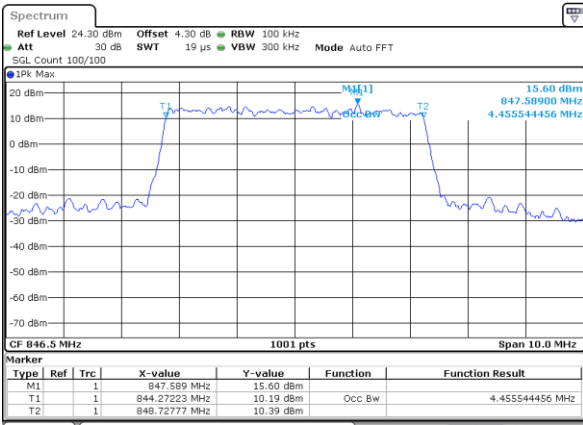

LTE Band 26

Lowest Channel / 5MHz / QPSK

Date: 14 AUG 2017 09:41:45

Lowest Channel / 5MHz / 16QAM

Date: 14 AUG 2017 09:42:07

Middle Channel / 5MHz / QPSK

Date: 14 AUG 2017 09:43:00

Middle Channel / 5MHz / 16QAM

Date: 14 AUG 2017 09:43:20

Highest Channel / 5MHz / QPSK

Date: 14 AUG 2017 09:44:32

Highest Channel / 5MHz / 16QAM

Date: 14 AUG 2017 09:44:52

LTE Band 26

Lowest Channel / 10MHz / QPSK

Date: 14 AUG 2017 09:45:57