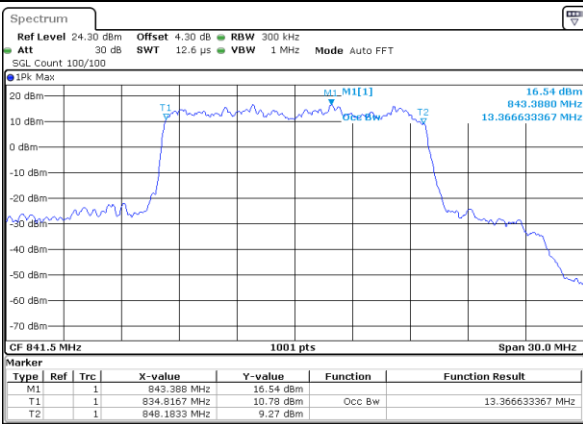

Highest Channel / 10MHz / 16QAM

Date: 14 AUG 2017 09:49:15

LTE Band 26

Lowest Channel / 15MHz / QPSK

Date: 14 AUG 2017 09:50:32

Lowest Channel / 15MHz / 16QAM

Date: 14 AUG 2017 09:50:53

Middle Channel / 15MHz / QPSK

Date: 14 AUG 2017 09:51:43

Middle Channel / 15MHz / 16QAM

Date: 14 AUG 2017 09:52:14

Highest Channel / 15MHz / QPSK

Date: 14 AUG 2017 09:53:09

Highest Channel / 15MHz / 16QAM

Date: 14 AUG 2017 09:53:34

LTE Band 26