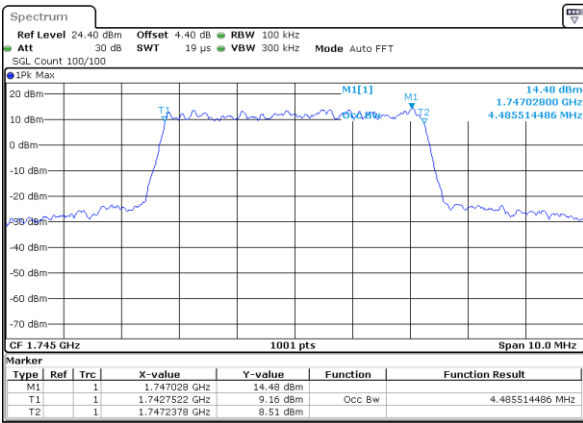

Highest Channel / 3MHz / 16QAM

Date: 29 AUG 2017 20:12:28

LTE Band 66

Lowest Channel / 5MHz / QPSK

Date: 29 AUG 2017 20:39:49

Lowest Channel / 5MHz / 16QAM

Date: 29 AUG 2017 20:40:11

Middle Channel / 5MHz / QPSK

Date: 29 AUG 2017 20:49:55

Middle Channel / 5MHz / 16QAM

Date: 29 AUG 2017 20:49:38

Highest Channel / 5MHz / QPSK

Date: 29 AUG 2017 20:50:36

Highest Channel / 5MHz / 16QAM

Date: 29 AUG 2017 20:50:53

LTE Band 66