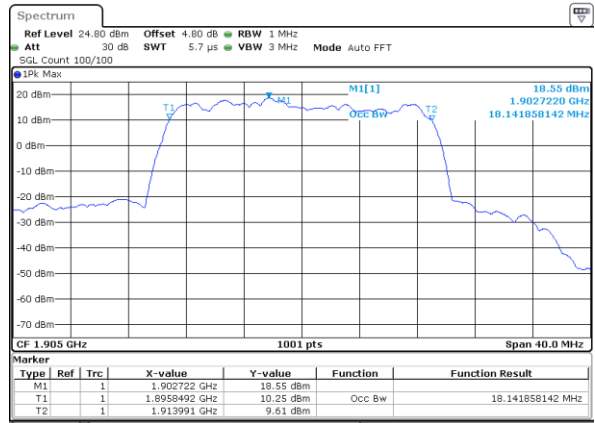

Date: 14 AUG 2017 19:57:16

Middle Channel / 10MHz / 64QAM

Date: 14 AUG 2017 20:22:25

Highest Channel / 5MHz / 64QAM

Date: 14 AUG 2017 19:59:02

Highest Channel / 10MHz / 64QAM

Date: 14 AUG 2017 20:24:11

LTE Band 25

Lowest Channel / 15MHz / 64QAM

Date: 14 AUG 2017 20:34:55

Lowest Channel / 20MHz / 64QAM

Date: 14 AUG 2017 21:00:04

Middle Channel / 15MHz / 64QAM

Date: 14 AUG 2017 20:47:38

Middle Channel / 20MHz / 64QAM

Date: 14 AUG 2017 21:12:47

Highest Channel / 15MHz / 64QAM

Date: 14 AUG 2017 20:49:24

Highest Channel / 20MHz / 64QAM

Date: 14 AUG 2017 21:14:33

LTE Band 26

Lowest Channel / 1.4MHz / QPSK

Lowest Channel / 1.4MHz / 16QAM

Middle Channel / 1.4MHz / QPSK