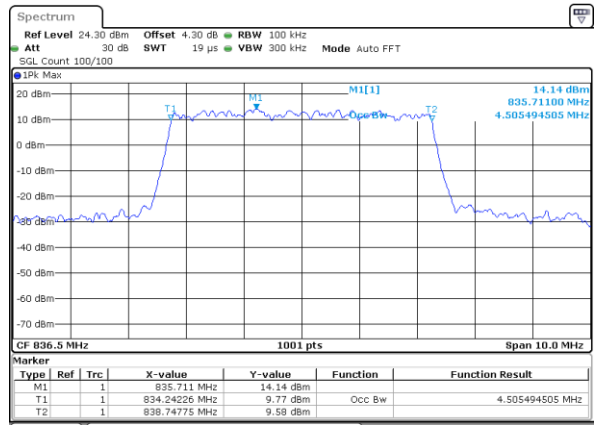

LTE Band 26

Lowest Channel / 5MHz / QPSK

Date: 14 AUG 2017 09:41:45

Lowest Channel / 5MHz / 16QAM

Date: 14 AUG 2017 09:42:07

Middle Channel / 5MHz / QPSK

Date: 14 AUG 2017 09:43:00

Middle Channel / 5MHz / 16QAM

Date: 14 AUG 2017 09:43:20

Highest Channel / 5MHz / QPSK

Date: 14 AUG 2017 09:44:32

Highest Channel / 5MHz / 16QAM

Date: 14 AUG 2017 09:44:52

LTE Band 26

Lowest Channel / 10MHz / QPSK

Date: 14 AUG 2017 09:45:57