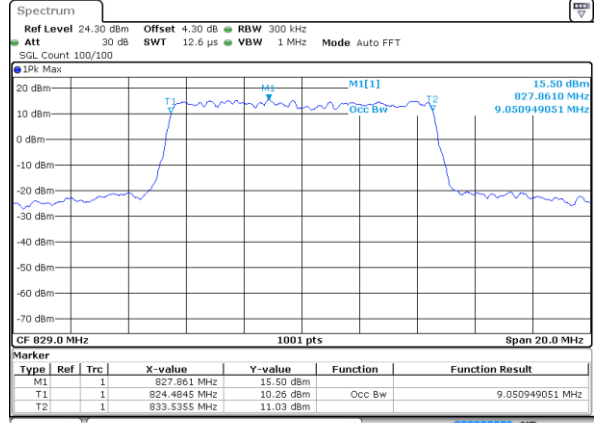

Date: 14 AUG 2017 09:39:27

LTE Band 26

Lowest Channel / 5MHz / 64QAM

Date: 14 AUG 2017 09:42:36

Lowest Channel / 10MHz / 64QAM

Date: 14 AUG 2017 09:46:41

Middle Channel / 5MHz / 64QAM

Date: 14 AUG 2017 09:43:52

Middle Channel / 10MHz / 64QAM

Date: 14 AUG 2017 09:48:03

Highest Channel / 5MHz / 64QAM

Date: 14 AUG 2017 09:45:15

Highest Channel / 10MHz / 64QAM

Date: 14 AUG 2017 09:49:38

LTE Band 26

Lowest Channel / 15MHz / 64QAM