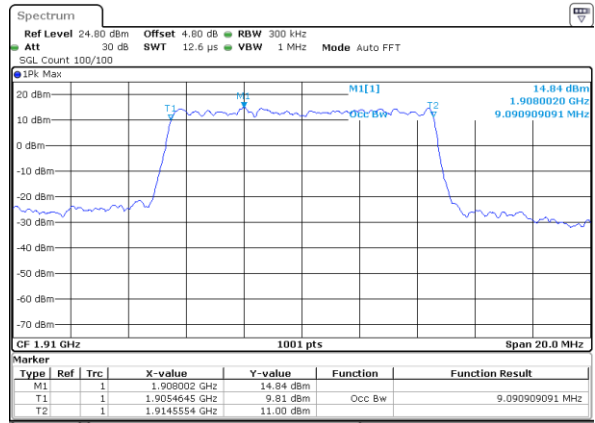

Date: 14 AUG 2017 19:57:16

Middle Channel / 10MHz / 64QAM

Date: 14 AUG 2017 20:22:25

Highest Channel / 5MHz / 64QAM

Date: 14 AUG 2017 19:59:02

Highest Channel / 10MHz / 64QAM

Date: 14 AUG 2017 20:24:11

LTE Band 25