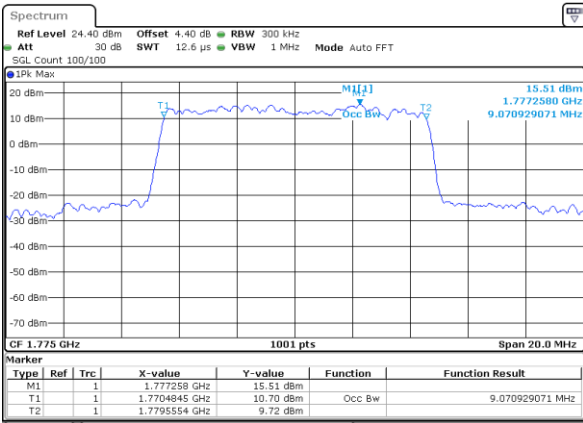

Date: 29 AUG 2017 20:49:55

Middle Channel / 5MHz / 16QAM

Date: 29 AUG 2017 20:49:38

Highest Channel / 5MHz / QPSK

Date: 29 AUG 2017 20:50:36

Highest Channel / 5MHz / 16QAM

Date: 29 AUG 2017 20:50:53

LTE Band 66

Lowest Channel / 10MHz / QPSK

Date: 29 AUG 2017 21:00:46

Lowest Channel / 10MHz / 16QAM

Date: 29 AUG 2017 21:01:05

Middle Channel / 10MHz / QPSK

Date: 29 AUG 2017 21:02:38

Middle Channel / 10MHz / 16QAM

Date: 29 AUG 2017 21:02:23

Highest Channel / 10MHz / QPSK

Date: 29 AUG 2017 21:03:17

Highest Channel / 10MHz / 16QAM

Date: 29 AUG 2017 21:03:37

LTE Band 66

Lowest Channel / 15MHz / QPSK

Date: 29 AUG 2017 21:26:29

Lowest Channel / 15MHz / 16QAM