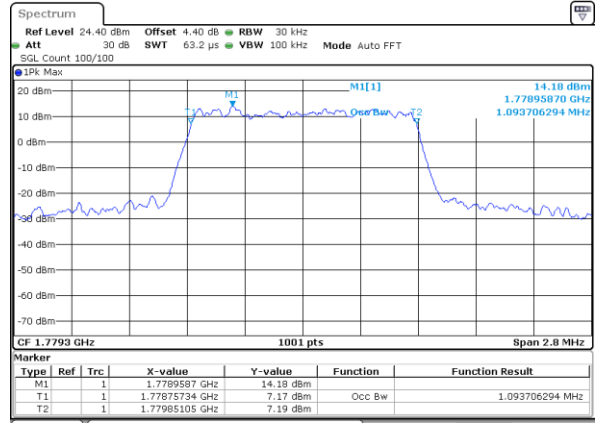

Lowest Channel / 1.4MHz / QPSK

Date: 29 AUG 2017 19:26:31

Lowest Channel / 1.4MHz / 16QAM

Date: 29 AUG 2017 19:26:09

Middle Channel / 1.4MHz / QPSK

Date: 29 AUG 2017 19:37:55

Middle Channel / 1.4MHz / 16QAM

Date: 29 AUG 2017 19:37:37

Highest Channel / 1.4MHz / QPSK

Date: 29 AUG 2017 19:39:39

Highest Channel / 1.4MHz / 16QAM

Date: 29 AUG 2017 19:39:58

LTE Band 66

Lowest Channel / 3MHz / QPSK

Date: 29 AUG 2017 20:00:10