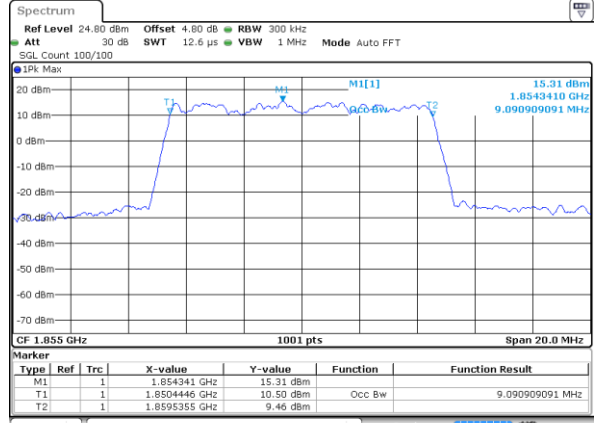

Highest Channel / 3MHz / 64QAM

Date: 14 AUG 2017 19:16:16

LTE Band 25

Lowest Channel / 5MHz / 64QAM

Date: 14 AUG 2017 19:44:33

Lowest Channel / 10MHz / 64QAM

Date: 14 AUG 2017 20:09:42

Middle Channel / 5MHz / 64QAM

Date: 14 AUG 2017 19:57:16

Middle Channel / 10MHz / 64QAM

Date: 14 AUG 2017 20:22:25

Highest Channel / 5MHz / 64QAM

Date: 14 AUG 2017 19:59:02

Highest Channel / 10MHz / 64QAM

Date: 14 AUG 2017 20:24:11

LTE Band 25