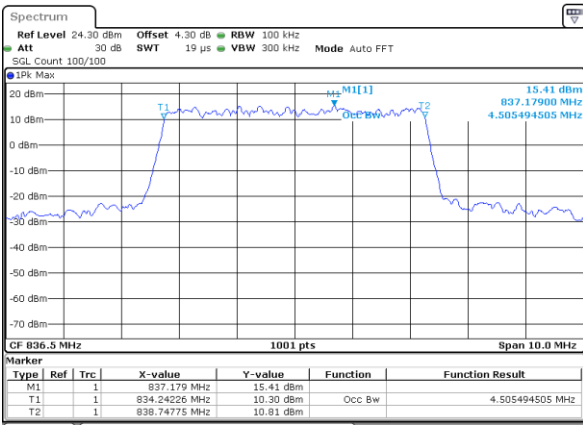

LTE Band 26

Lowest Channel / 5MHz / QPSK

Date: 14 AUG 2017 09:41:45

Lowest Channel / 5MHz / 16QAM

Date: 14 AUG 2017 09:42:07

Middle Channel / 5MHz / QPSK

Date: 14 AUG 2017 09:43:00

Middle Channel / 5MHz / 16QAM

Date: 14 AUG 2017 09:43:20

Highest Channel / 5MHz / QPSK

Date: 14 AUG 2017 09:44:32

Highest Channel / 5MHz / 16QAM

Date: 14 AUG 2017 09:44:52

LTE Band 26

Lowest Channel / 10MHz / QPSK

Date: 14 AUG 2017 09:45:57