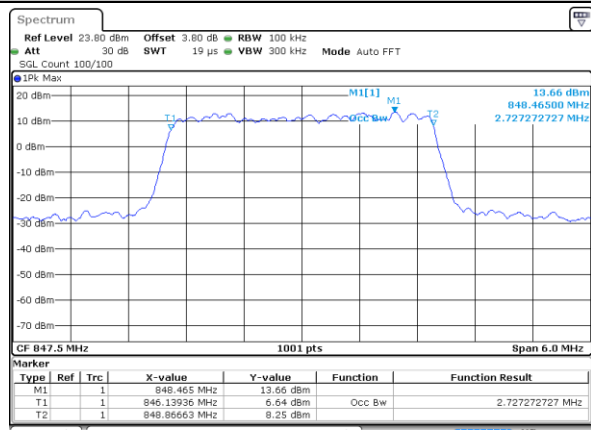

Date: 4 SEP 2017 14:58:16

Highest Channel / 10MHz / QPSK

Date: 4 SEP 2017 14:58:26

Highest Channel / 10MHz / 16QAM

Date: 4 SEP 2017 14:58:36

LTE Band 5

Lowest Channel / 1.4MHz / 64QAM

Date: 4 SEP 2017 14:58:46

Lowest Channel / 3MHz / 64QAM

Date: 4 SEP 2017 14:59:16

Middle Channel / 1.4MHz / 64QAM

Date: 4 SEP 2017 14:58:56

Middle Channel / 3MHz / 64QAM

Date: 4 SEP 2017 14:59:26

Highest Channel / 1.4MHz / 64QAM

Date: 4 SEP 2017 14:59:06

Highest Channel / 3MHz / 64QAM

Date: 4 SEP 2017 14:59:36

LTE Band 5

Lowest Channel / 5MHz / 64QAM

Date: 4 SEP 2017 14:59:46

Lowest Channel / 10MHz / 64QAM

Date: 4 SEP 2017 15:00:15

Middle Channel / 5MHz / 64QAM