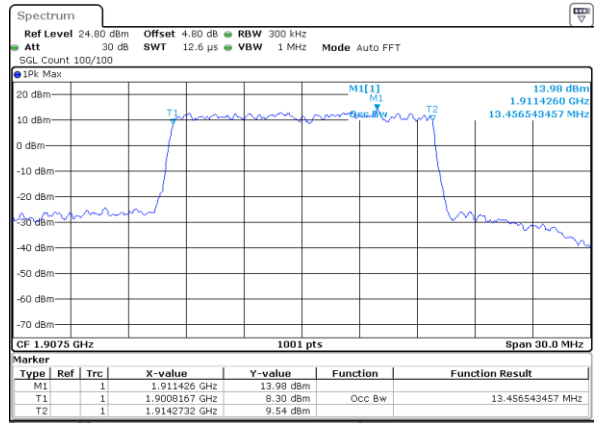

Highest Channel / 10MHz / 16QAM

Date: 14 AUG 2017 20:23:50

LTE Band 25

Lowest Channel / 15MHz / QPSK

Date: 14 AUG 2017 20:34:13

Lowest Channel / 15MHz / 16QAM

Date: 14 AUG 2017 20:34:34

Middle Channel / 15MHz / QPSK

Date: 14 AUG 2017 20:48:20

Middle Channel / 15MHz / 16QAM

Date: 14 AUG 2017 20:47:59

Highest Channel / 15MHz / QPSK

Date: 14 AUG 2017 20:48:41

Highest Channel / 15MHz / 16QAM

Date: 14 AUG 2017 20:49:03