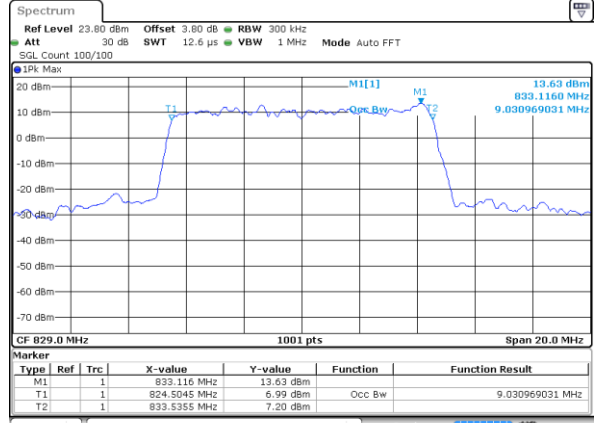

Highest Channel / 3MHz / 64QAM

Date: 4 SEP 2017 14:59:36

LTE Band 5

Lowest Channel / 5MHz / 64QAM

Date: 4 SEP 2017 14:59:46

Lowest Channel / 10MHz / 64QAM

Date: 4 SEP 2017 15:00:15

Middle Channel / 5MHz / 64QAM

Date: 4 SEP 2017 14:59:55

Middle Channel / 10MHz / 64QAM

Date: 4 SEP 2017 15:00:25

Highest Channel / 5MHz / 64QAM

Date: 4 SEP 2017 15:00:05

Highest Channel / 10MHz / 64QAM

Date: 4 SEP 2017 15:00:35

LTE Band 7