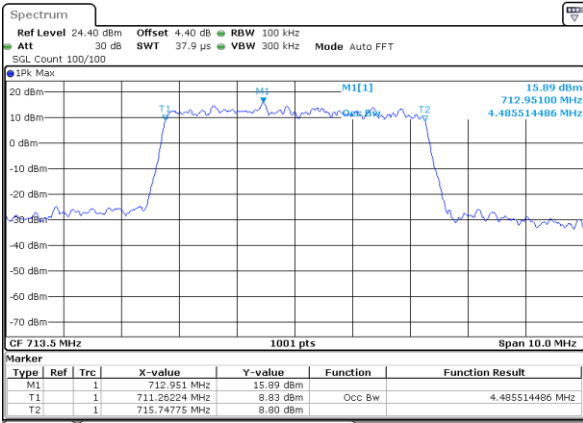

Date: 11 AUG 2017 23:05:56

Highest Channel / 1.4MHz / 64QAM

Date: 11 AUG 2017 23:04:44

Highest Channel / 3MHz / 64QAM

Date: 11 AUG 2017 23:06:52

LTE Band 12

Lowest Channel / 5MHz / 64QAM

Date: 11 AUG 2017 23:07:25

Lowest Channel / 10MHz / 64QAM

Date: 11 AUG 2017 23:08:42

Middle Channel / 5MHz / 64QAM

Date: 11 AUG 2017 23:07:49

Middle Channel / 10MHz / 64QAM

Date: 11 AUG 2017 23:09:07

Highest Channel / 5MHz / 64QAM

Date: 11 AUG 2017 23:08:15

Highest Channel / 10MHz / 64QAM

Date: 11 AUG 2017 23:09:29

LTE Band 13

Lowest Channel / 5MHz / QPSK

Date: 11 AUG 2017 20:22:26

Lowest Channel / 5MHz / 16QAM

Date: 11 AUG 2017 20:22:16

Middle Channel / 5MHz / QPSK