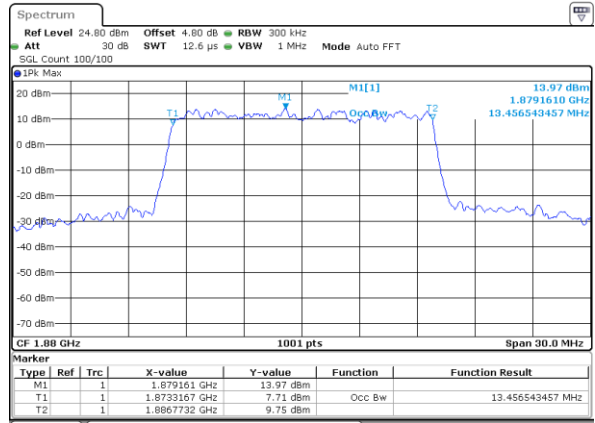

Lowest Channel / 10MHz / 16QAM

Date: 14 AUG 2017 20:09:21

Middle Channel / 10MHz / QPSK

Date: 14 AUG 2017 20:23:08

Middle Channel / 10MHz / 16QAM

Date: 14 AUG 2017 20:22:46

Highest Channel / 10MHz / QPSK

Date: 14 AUG 2017 20:23:29

Highest Channel / 10MHz / 16QAM

Date: 14 AUG 2017 20:23:50

LTE Band 25

Lowest Channel / 15MHz / QPSK

Date: 14 AUG 2017 20:34:13

Lowest Channel / 15MHz / 16QAM

Date: 14 AUG 2017 20:34:34

Middle Channel / 15MHz / QPSK

Date: 14 AUG 2017 20:48:20

Middle Channel / 15MHz / 16QAM

Date: 14 AUG 2017 20:47:59

Highest Channel / 15MHz / QPSK

Date: 14 AUG 2017 20:48:41

Highest Channel / 15MHz / 16QAM

Date: 14 AUG 2017 20:49:03