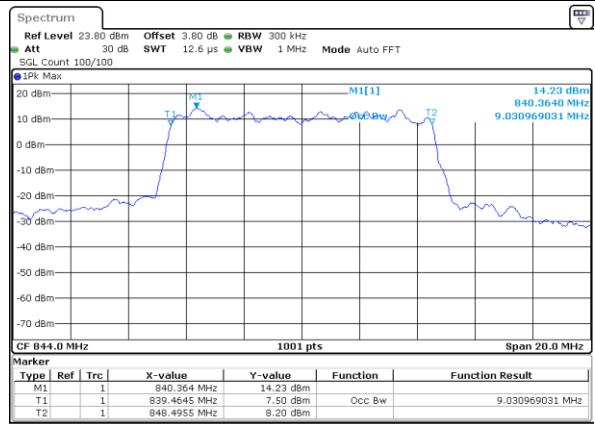

Highest Channel / 3MHz / 64QAM

Date: 4 SEP 2017 14:59:36

LTE Band 5

Lowest Channel / 5MHz / 64QAM

Date: 4 SEP 2017 14:59:46

Lowest Channel / 10MHz / 64QAM

Date: 4 SEP 2017 15:00:15

Middle Channel / 5MHz / 64QAM

Date: 4 SEP 2017 14:59:55

Middle Channel / 10MHz / 64QAM

Date: 4 SEP 2017 15:00:25

Highest Channel / 5MHz / 64QAM

Date: 4 SEP 2017 15:00:05

Highest Channel / 10MHz / 64QAM

Date: 4 SEP 2017 15:00:35

LTE Band 7