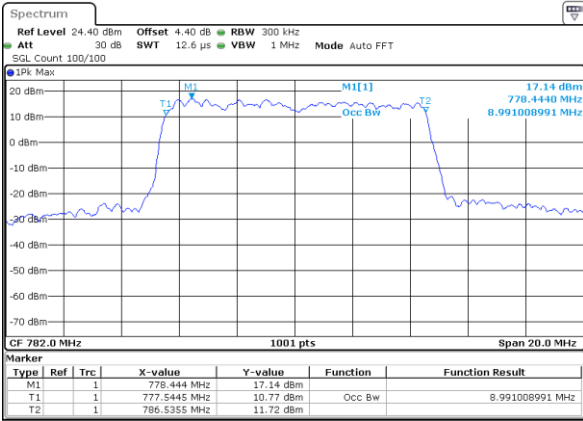

Highest Channel / 10MHz / 64QAM

Date: 11 AUG 2017 23:09:29

LTE Band 13

Lowest Channel / 5MHz / QPSK

Date: 11 AUG 2017 20:22:26

Lowest Channel / 5MHz / 16QAM

Date: 11 AUG 2017 20:22:16

Middle Channel / 5MHz / QPSK

Date: 11 AUG 2017 20:31:21

Middle Channel / 5MHz / 16QAM

Date: 11 AUG 2017 20:31:32

Highest Channel / 5MHz / QPSK

Date: 11 AUG 2017 20:33:54

Highest Channel / 5MHz / 16QAM

Date: 11 AUG 2017 20:34:04

LTE Band 13

Middle Channel / 10MHz / QPSK

Date: 11 AUG 2017 20:44:50

Middle Channel / 10MHz / 16QAM

Date: 11 AUG 2017 20:45:01

LTE Band 13

Lowest Channel / 5MHz / 64QAM

Date: 11 AUG 2017 21:09:25

Middle Channel / 5MHz / 64QAM

Date: 11 AUG 2017 21:09:54

Middle Channel / 10MHz / 64QAM

Date: 11 AUG 2017 21:22:37

Highest Channel / 5MHz / 64QAM

Date: 11 AUG 2017 21:10:31

LTE Band 25

Lowest Channel / 1.4MHz / QPSK

Date: 14 AUG 2017 18:12:28