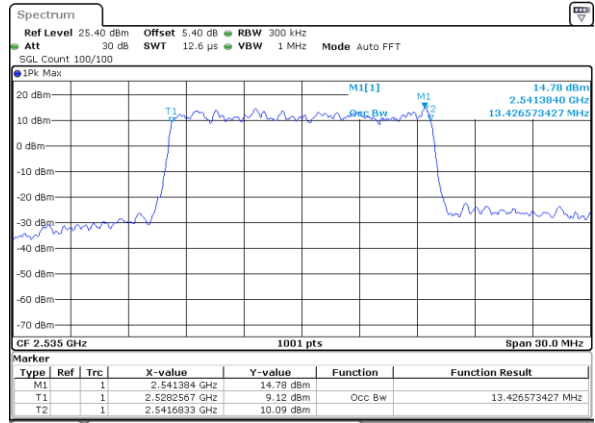

Date: 14 AUG 2017 14:14:58

LTE Band 7

Lowest Channel / 15MHz / QPSK

Date: 14 AUG 2017 14:30:17

Lowest Channel / 15MHz / 16QAM

Date: 14 AUG 2017 14:29:55

Middle Channel / 15MHz / QPSK

Date: 14 AUG 2017 14:30:38

Middle Channel / 15MHz / 16QAM

Date: 14 AUG 2017 14:30:59

Highest Channel / 15MHz / QPSK

Date: 14 AUG 2017 14:31:41

Highest Channel / 15MHz / 16QAM

Date: 14 AUG 2017 14:31:20

LTE Band 7

Lowest Channel / 20MHz / QPSK