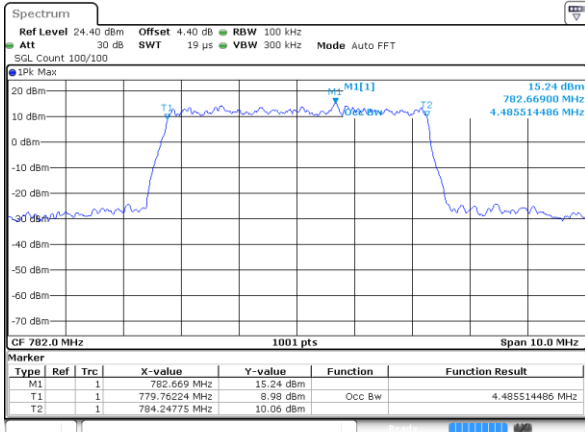

Date: 11 AUG 2017 20:31:21

Middle Channel / 5MHz / 16QAM

Date: 11 AUG 2017 20:31:32

Highest Channel / 5MHz / QPSK

Date: 11 AUG 2017 20:33:54

Highest Channel / 5MHz / 16QAM

Date: 11 AUG 2017 20:34:04

LTE Band 13

Middle Channel / 10MHz / QPSK

Date: 11 AUG 2017 20:44:50

Middle Channel / 10MHz / 16QAM

Date: 11 AUG 2017 20:45:01

LTE Band 13

Lowest Channel / 5MHz / 64QAM

Date: 11 AUG 2017 21:09:25

Middle Channel / 5MHz / 64QAM

Date: 11 AUG 2017 21:09:54

Middle Channel / 10MHz / 64QAM

Date: 11 AUG 2017 21:22:37

Highest Channel / 5MHz / 64QAM

Date: 11 AUG 2017 21:10:31

LTE Band 25

Lowest Channel / 1.4MHz / QPSK

Date: 14 AUG 2017 18:12:28