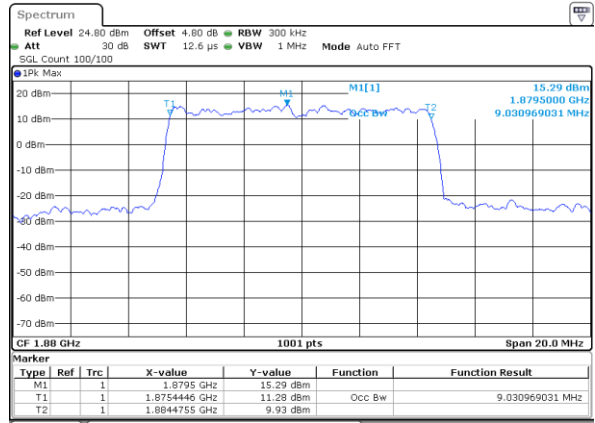

Date: 14 AUG 2017 19:57:37

Highest Channel / 5MHz / QPSK

Date: 14 AUG 2017 19:58:19

Highest Channel / 5MHz / 16QAM

Date: 14 AUG 2017 19:58:40

LTE Band 25

Lowest Channel / 10MHz / QPSK

Date: 14 AUG 2017 20:09:00

Lowest Channel / 10MHz / 16QAM

Date: 14 AUG 2017 20:09:21

Middle Channel / 10MHz / QPSK

Date: 14 AUG 2017 20:23:08

Middle Channel / 10MHz / 16QAM

Date: 14 AUG 2017 20:22:46

Highest Channel / 10MHz / QPSK

Date: 14 AUG 2017 20:23:29

Highest Channel / 10MHz / 16QAM

Date: 14 AUG 2017 20:23:50

LTE Band 25

Lowest Channel / 15MHz / QPSK

Date: 14 AUG 2017 20:34:13

Lowest Channel / 15MHz / 16QAM

Date: 14 AUG 2017 20:34:34

Middle Channel / 15MHz / QPSK