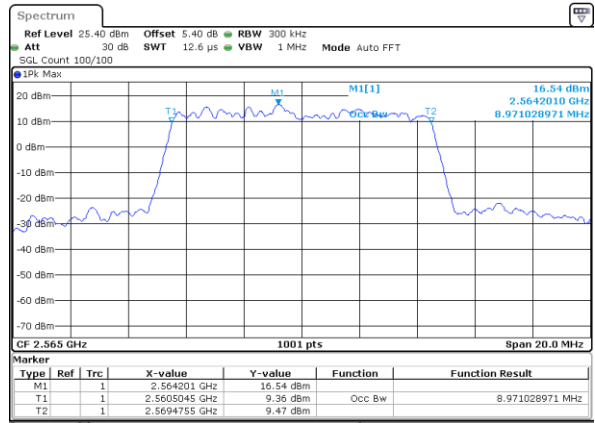

Highest Channel / 5MHz / QPSK

Date: 14 AUG 2017 13:57:52

Highest Channel / 5MHz / 16QAM

Date: 14 AUG 2017 13:58:14

LTE Band 7

Lowest Channel / 10MHz / QPSK

Date: 14 AUG 2017 14:13:13

Lowest Channel / 10MHz / 16QAM

Date: 14 AUG 2017 14:13:34

Middle Channel / 10MHz / QPSK

Date: 14 AUG 2017 14:14:16

Middle Channel / 10MHz / 16QAM

Date: 14 AUG 2017 14:13:55

Highest Channel / 10MHz / QPSK

Date: 14 AUG 2017 14:14:37

Highest Channel / 10MHz / 16QAM

Date: 14 AUG 2017 14:14:58

LTE Band 7

Lowest Channel / 15MHz / QPSK

Date: 14 AUG 2017 14:30:17

Lowest Channel / 15MHz / 16QAM

Date: 14 AUG 2017 14:29:55

Middle Channel / 15MHz / QPSK

Date: 14 AUG 2017 14:30:38