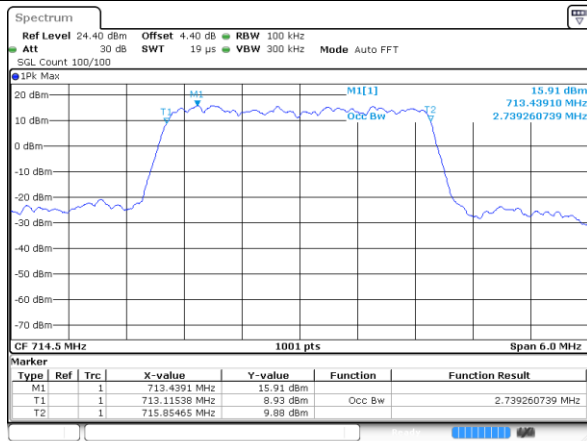

LTE Band 12

Lowest Channel / 1.4MHz / 64QAM

Date: 11 AUG 2017 23:03:13

Lowest Channel / 3MHz / 64QAM

Date: 11 AUG 2017 23:05:25

Middle Channel / 1.4MHz / 64QAM

Date: 11 AUG 2017 23:04:21

Middle Channel / 3MHz / 64QAM

Date: 11 AUG 2017 23:05:56

Highest Channel / 1.4MHz / 64QAM

Date: 11 AUG 2017 23:04:44

Highest Channel / 3MHz / 64QAM

Date: 11 AUG 2017 23:06:52

LTE Band 12

Lowest Channel / 5MHz / 64QAM

Date: 11 AUG 2017 23:07:25