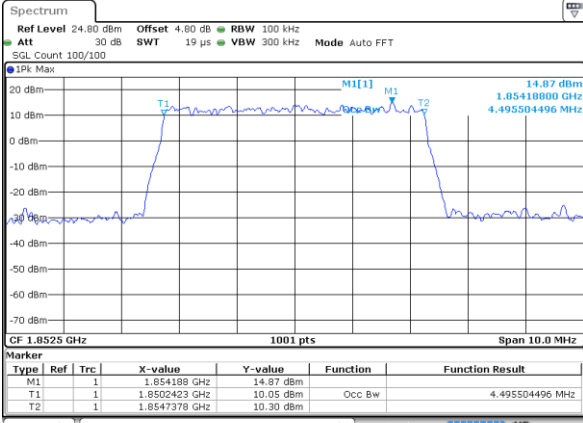

Date: 14 AUG 2017 18:54:44

Highest Channel / 1.4MHz / 16QAM

Date: 14 AUG 2017 18:56:26

LTE Band 25

Lowest Channel / 3MHz / QPSK

Date: 14 AUG 2017 19:13:25

Lowest Channel / 3MHz / 16QAM

Date: 14 AUG 2017 19:13:46

Middle Channel / 3MHz / QPSK

Date: 14 AUG 2017 19:15:12

Middle Channel / 3MHz / 16QAM

Date: 14 AUG 2017 19:14:50

Highest Channel / 3MHz / QPSK

Date: 14 AUG 2017 19:15:33

Highest Channel / 3MHz / 16QAM

Date: 14 AUG 2017 19:15:55

LTE Band 25

Lowest Channel / 5MHz / QPSK

Date: 14 AUG 2017 19:43:51

Lowest Channel / 5MHz / 16QAM

Date: 14 AUG 2017 19:44:12

Middle Channel / 5MHz / QPSK

Date: 14 AUG 2017 19:57:58

Middle Channel / 5MHz / 16QAM