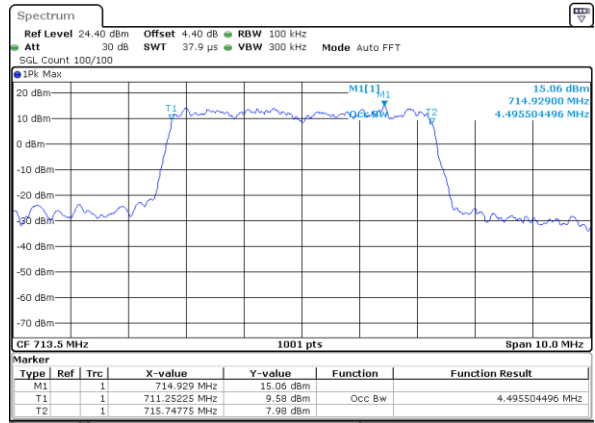

Middle Channel / 3MHz / 16QAM

Date: 11 AUG 2017 22:06:24

Highest Channel / 3MHz / QPSK

Date: 11 AUG 2017 22:06:44

Highest Channel / 3MHz / 16QAM

Date: 11 AUG 2017 22:06:54

LTE Band 12

Lowest Channel / 5MHz / QPSK

Date: 11 AUG 2017 22:22:32

Lowest Channel / 5MHz / 16QAM

Date: 11 AUG 2017 22:22:42

Middle Channel / 5MHz / QPSK

Date: 11 AUG 2017 22:23:02

Middle Channel / 5MHz / 16QAM

Date: 11 AUG 2017 22:22:52

Highest Channel / 5MHz / QPSK

Date: 11 AUG 2017 22:23:12

Highest Channel / 5MHz / 16QAM

Date: 11 AUG 2017 22:23:22

LTE Band 12

Lowest Channel / 10MHz / QPSK

Date: 11 AUG 2017 22:39:00

Lowest Channel / 10MHz / 16QAM

Date: 11 AUG 2017 22:39:10