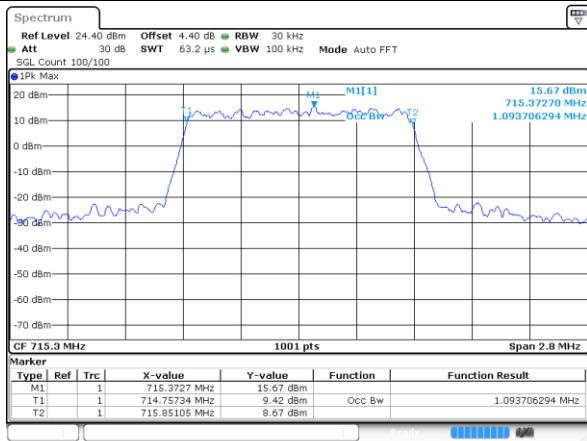

LTE Band 12

Lowest Channel / 1.4MHz / 64QAM

Date: 11 AUG 2017 23:03:13

Lowest Channel / 3MHz / 64QAM

Date: 11 AUG 2017 23:05:25

Middle Channel / 1.4MHz / 64QAM

Date: 11 AUG 2017 23:04:21

Middle Channel / 3MHz / 64QAM

Date: 11 AUG 2017 23:05:56

Highest Channel / 1.4MHz / 64QAM

Date: 11 AUG 2017 23:04:44

Highest Channel / 3MHz / 64QAM

Date: 11 AUG 2017 23:06:52

LTE Band 12

Lowest Channel / 5MHz / 64QAM

Date: 11 AUG 2017 23:07:25