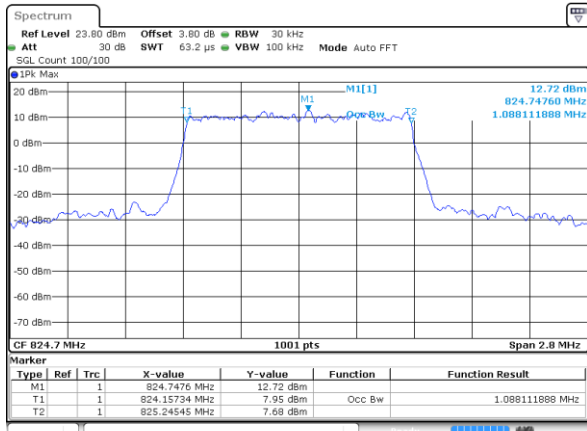

Date: 4 SEP 2017 14:58:16

Highest Channel / 10MHz / QPSK

Date: 4 SEP 2017 14:58:26

Highest Channel / 10MHz / 16QAM

Date: 4 SEP 2017 14:58:36

LTE Band 5

Lowest Channel / 1.4MHz / 64QAM

Date: 4 SEP 2017 14:58:46