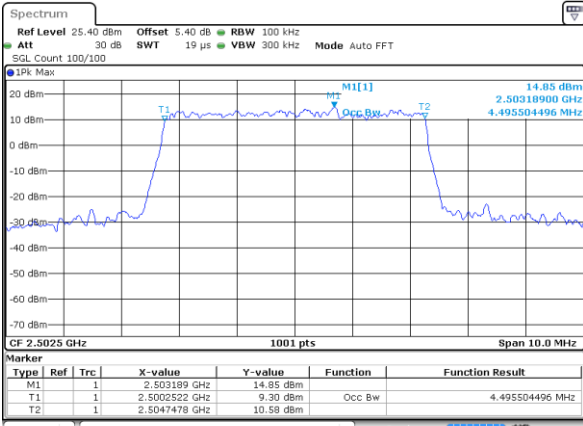

LTE Band 7

Lowest Channel / 5MHz / QPSK

Date: 14 AUG 2017 13:56:27