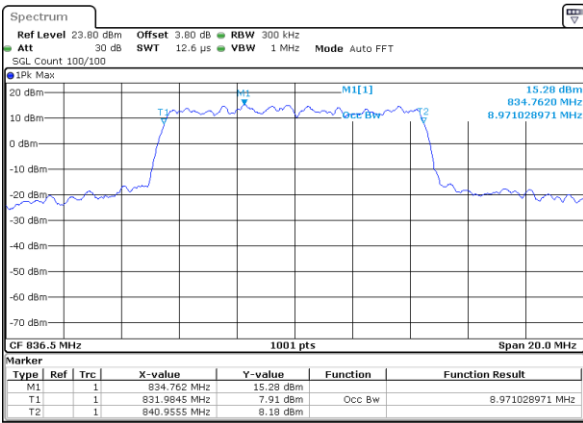

LTE Band 5

Lowest Channel / 10MHz / QPSK

Date: 4 SEP 2017 14:57:46

Lowest Channel / 10MHz / 16QAM

Date: 4 SEP 2017 14:57:56

Middle Channel / 10MHz / QPSK

Date: 4 SEP 2017 14:58:06

Middle Channel / 10MHz / 16QAM

Date: 4 SEP 2017 14:58:16

Highest Channel / 10MHz / QPSK

Date: 4 SEP 2017 14:58:26

Highest Channel / 10MHz / 16QAM

Date: 4 SEP 2017 14:58:36

LTE Band 5

Lowest Channel / 1.4MHz / 64QAM

Date: 4 SEP 2017 14:58:46