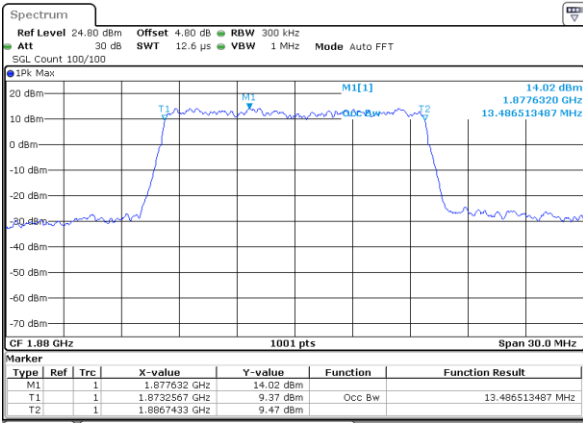

Lowest Channel / 10MHz / 16QAM

Date: 14 AUG 2017 20:09:21

Middle Channel / 10MHz / QPSK

Date: 14 AUG 2017 20:23:08

Middle Channel / 10MHz / 16QAM

Date: 14 AUG 2017 20:22:46

Highest Channel / 10MHz / QPSK

Date: 14 AUG 2017 20:23:29

Highest Channel / 10MHz / 16QAM

Date: 14 AUG 2017 20:23:50

LTE Band 25

Lowest Channel / 15MHz / QPSK

Date: 14 AUG 2017 20:34:13

Lowest Channel / 15MHz / 16QAM

Date: 14 AUG 2017 20:34:34

Middle Channel / 15MHz / QPSK

Date: 14 AUG 2017 20:48:20

Middle Channel / 15MHz / 16QAM

Date: 14 AUG 2017 20:47:59

Highest Channel / 15MHz / QPSK

Date: 14 AUG 2017 20:48:41

Highest Channel / 15MHz / 16QAM

Date: 14 AUG 2017 20:49:03