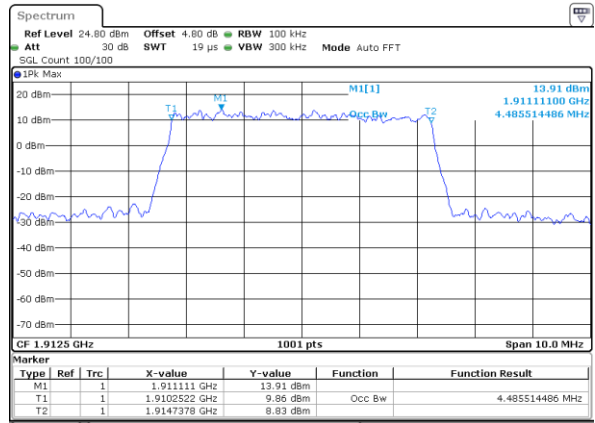

LTE Band 25

Lowest Channel / 5MHz / QPSK

Date: 14 AUG 2017 19:43:51

Lowest Channel / 5MHz / 16QAM

Date: 14 AUG 2017 19:44:12

Middle Channel / 5MHz / QPSK

Date: 14 AUG 2017 19:57:58

Middle Channel / 5MHz / 16QAM

Date: 14 AUG 2017 19:57:37

Highest Channel / 5MHz / QPSK

Date: 14 AUG 2017 19:58:19

Highest Channel / 5MHz / 16QAM

Date: 14 AUG 2017 19:58:40

LTE Band 25

Lowest Channel / 10MHz / QPSK

Date: 14 AUG 2017 20:09:00