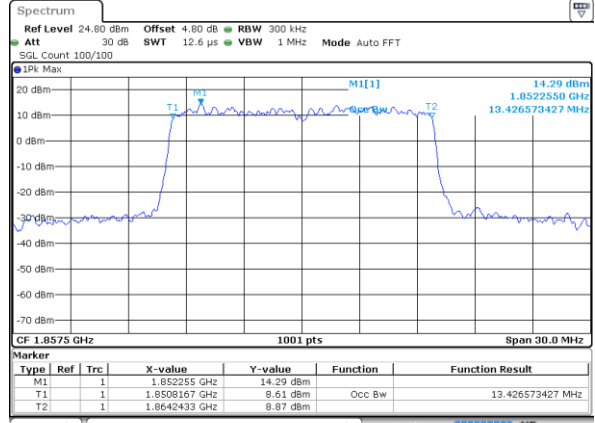

Highest Channel / 10MHz / 16QAM

Date: 14 AUG 2017 20:23:50

LTE Band 25

Lowest Channel / 15MHz / QPSK

Date: 14 AUG 2017 20:34:13

Lowest Channel / 15MHz / 16QAM

Date: 14 AUG 2017 20:34:34

Middle Channel / 15MHz / QPSK

Date: 14 AUG 2017 20:48:20

Middle Channel / 15MHz / 16QAM

Date: 14 AUG 2017 20:47:59

Highest Channel / 15MHz / QPSK

Date: 14 AUG 2017 20:48:41

Highest Channel / 15MHz / 16QAM

Date: 14 AUG 2017 20:49:03