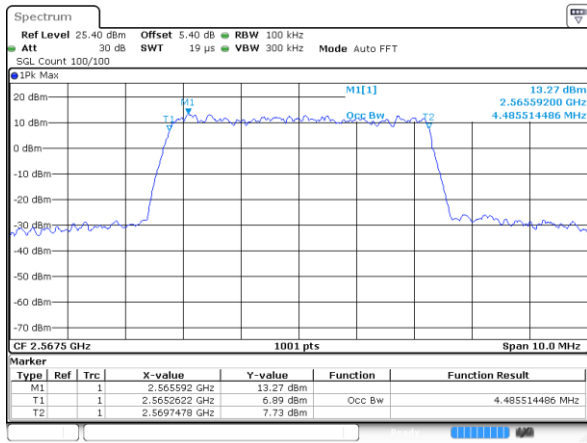

Date: 14 AUG 2017 14:48:24

Highest Channel / 20MHz / 16QAM

Date: 14 AUG 2017 14:48:03

Lowest Channel / 5MHz / 64QAM

Date: 14 AUG 2017 11:38:11

Lowest Channel / 10MHz / 64QAM

Date: 14 AUG 2017 11:38:19

Middle Channel / 5MHz / 64QAM

Date: 14 AUG 2017 11:38:32

Middle Channel / 10MHz / 64QAM

Date: 14 AUG 2017 11:39:41

Highest Channel / 5MHz / 64QAM

Date: 14 AUG 2017 11:38:56

Highest Channel / 10MHz / 64QAM

Date: 14 AUG 2017 11:40:03

LTE Band 7