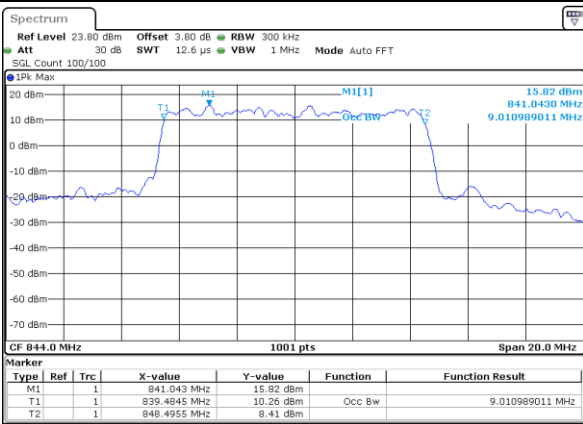

LTE Band 5

Lowest Channel / 10MHz / QPSK

Date: 4 SEP 2017 14:57:46

Lowest Channel / 10MHz / 16QAM

Date: 4 SEP 2017 14:57:56

Middle Channel / 10MHz / QPSK

Date: 4 SEP 2017 14:58:06

Middle Channel / 10MHz / 16QAM

Date: 4 SEP 2017 14:58:16

Highest Channel / 10MHz / QPSK

Date: 4 SEP 2017 14:58:26

Highest Channel / 10MHz / 16QAM

Date: 4 SEP 2017 14:58:36

LTE Band 5

Lowest Channel / 1.4MHz / 64QAM

Date: 4 SEP 2017 14:58:46