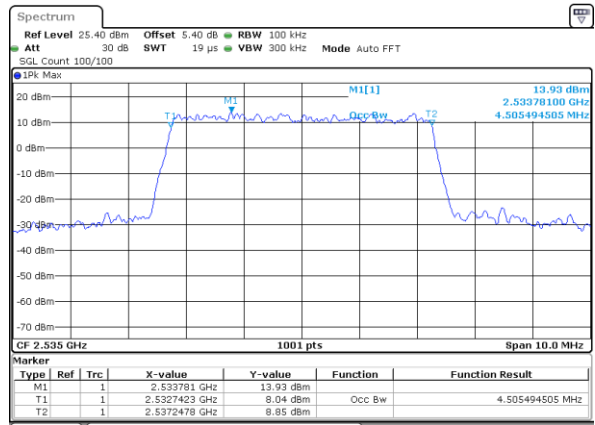

Date: 4 SEP 2017 14:59:55

Middle Channel / 10MHz / 64QAM

Date: 4 SEP 2017 15:00:25

Highest Channel / 5MHz / 64QAM

Date: 4 SEP 2017 15:00:05

Highest Channel / 10MHz / 64QAM

Date: 4 SEP 2017 15:00:35

LTE Band 7

Lowest Channel / 5MHz / QPSK

Date: 14 AUG 2017 13:56:27

Lowest Channel / 5MHz / 16QAM

Date: 14 AUG 2017 13:56:49

Middle Channel / 5MHz / QPSK

Date: 14 AUG 2017 13:57:31

Middle Channel / 5MHz / 16QAM

Date: 14 AUG 2017 13:57:10

Highest Channel / 5MHz / QPSK

Date: 14 AUG 2017 13:57:52

Highest Channel / 5MHz / 16QAM

Date: 14 AUG 2017 13:58:14

LTE Band 7

Lowest Channel / 10MHz / QPSK

Date: 14 AUG 2017 14:13:13

Lowest Channel / 10MHz / 16QAM