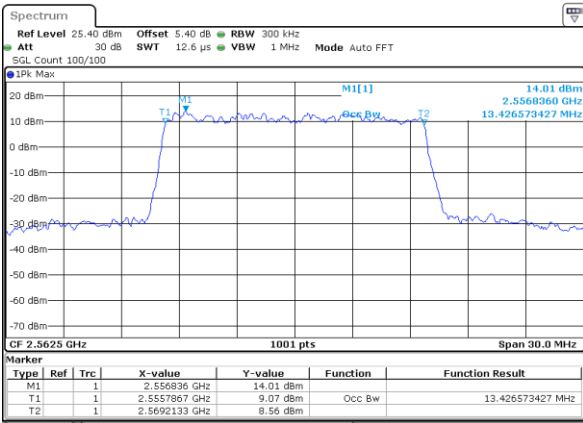

Date: 14 AUG 2017 11:38:32

Middle Channel / 10MHz / 64QAM

Date: 14 AUG 2017 11:39:41

Highest Channel / 5MHz / 64QAM

Date: 14 AUG 2017 11:38:56

Highest Channel / 10MHz / 64QAM

Date: 14 AUG 2017 11:40:03

LTE Band 7

Lowest Channel / 15MHz / 64QAM

Date: 14 AUG 2017 11:40:37

Lowest Channel / 20MHz / 64QAM

Date: 14 AUG 2017 11:41:49

Middle Channel / 15MHz / 64QAM

Date: 14 AUG 2017 11:41:02

Middle Channel / 20MHz / 64QAM

Date: 14 AUG 2017 11:42:11

Highest Channel / 15MHz / 64QAM

Date: 14 AUG 2017 11:41:26

Highest Channel / 20MHz / 64QAM

Date: 14 AUG 2017 11:42:31

LTE Band 12

Lowest Channel / 1.4MHz / QPSK

Date: 11 AUG 2017 21:49:36

Lowest Channel / 1.4MHz / 16QAM