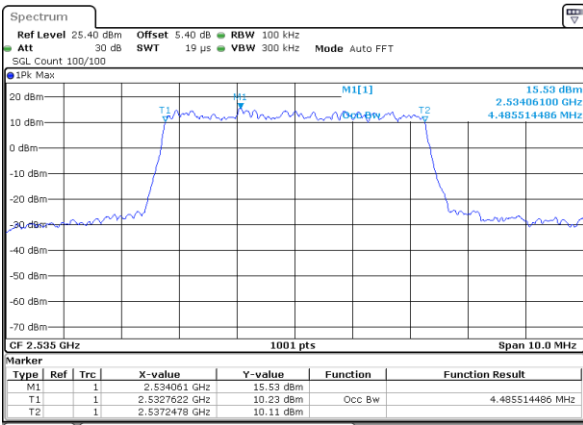

Date: 4 SEP 2017 14:59:55

Middle Channel / 10MHz / 64QAM

Date: 4 SEP 2017 15:00:25

Highest Channel / 5MHz / 64QAM

Date: 4 SEP 2017 15:00:05

Highest Channel / 10MHz / 64QAM

Date: 4 SEP 2017 15:00:35

LTE Band 7

Lowest Channel / 5MHz / QPSK

Date: 14 AUG 2017 13:56:27

Lowest Channel / 5MHz / 16QAM

Date: 14 AUG 2017 13:56:49

Middle Channel / 5MHz / QPSK

Date: 14 AUG 2017 13:57:31

Middle Channel / 5MHz / 16QAM

Date: 14 AUG 2017 13:57:10

Highest Channel / 5MHz / QPSK

Date: 14 AUG 2017 13:57:52

Highest Channel / 5MHz / 16QAM

Date: 14 AUG 2017 13:58:14

LTE Band 7

Lowest Channel / 10MHz / QPSK

Date: 14 AUG 2017 14:13:13

Lowest Channel / 10MHz / 16QAM