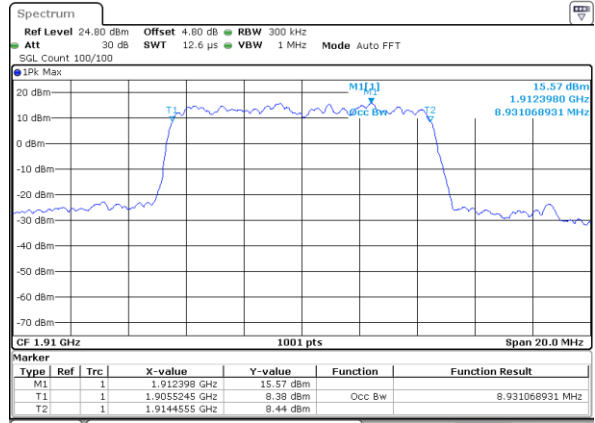

Date: 14 AUG 2017 19:57:37

Highest Channel / 5MHz / QPSK

Date: 14 AUG 2017 19:58:19

Highest Channel / 5MHz / 16QAM

Date: 14 AUG 2017 19:58:40

LTE Band 25

Lowest Channel / 10MHz / QPSK

Date: 14 AUG 2017 20:09:00

Lowest Channel / 10MHz / 16QAM

Date: 14 AUG 2017 20:09:21

Middle Channel / 10MHz / QPSK

Date: 14 AUG 2017 20:23:08

Middle Channel / 10MHz / 16QAM

Date: 14 AUG 2017 20:22:46

Highest Channel / 10MHz / QPSK

Date: 14 AUG 2017 20:23:29

Highest Channel / 10MHz / 16QAM

Date: 14 AUG 2017 20:23:50

LTE Band 25

Lowest Channel / 15MHz / QPSK

Date: 14 AUG 2017 20:34:13

Lowest Channel / 15MHz / 16QAM

Date: 14 AUG 2017 20:34:34

Middle Channel / 15MHz / QPSK