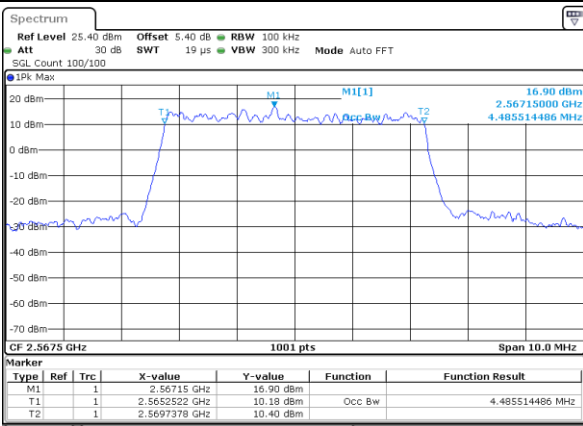

Date: 4 SEP 2017 14:59:55

Middle Channel / 10MHz / 64QAM

Date: 4 SEP 2017 15:00:25

Highest Channel / 5MHz / 64QAM

Date: 4 SEP 2017 15:00:05

Highest Channel / 10MHz / 64QAM

Date: 4 SEP 2017 15:00:35

LTE Band 7

Highest Channel / 5MHz / QPSK

Date: 14 AUG 2017 13:57:52

Highest Channel / 5MHz / 16QAM

Date: 14 AUG 2017 13:58:14

LTE Band 7

Lowest Channel / 10MHz / QPSK

Date: 14 AUG 2017 14:13:13

Lowest Channel / 10MHz / 16QAM