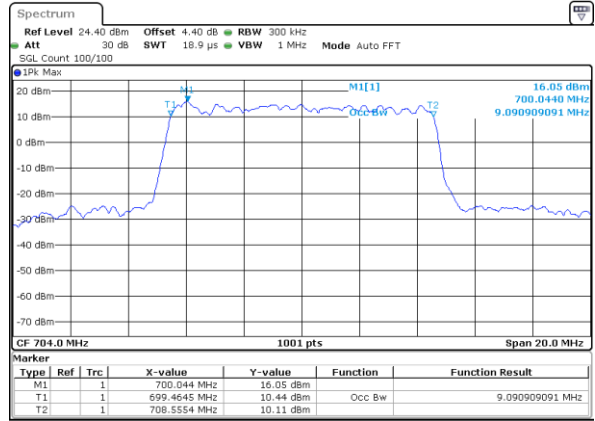

Date: 11 AUG 2017 22:23:12

Highest Channel / 5MHz / 16QAM

Date: 11 AUG 2017 22:23:22

LTE Band 12

Lowest Channel / 10MHz / QPSK

Date: 11 AUG 2017 22:39:00

Lowest Channel / 10MHz / 16QAM

Date: 11 AUG 2017 22:39:10