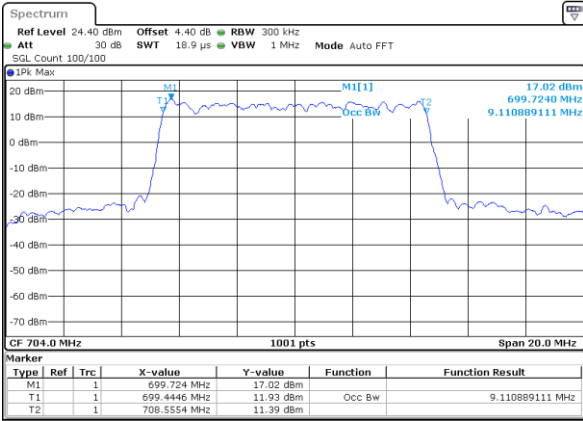

Date: 11 AUG 2017 22:22:32

Lowest Channel / 5MHz / 16QAM

Date: 11 AUG 2017 22:22:42

Middle Channel / 5MHz / QPSK

Date: 11 AUG 2017 22:23:02

Middle Channel / 5MHz / 16QAM

Date: 11 AUG 2017 22:22:52

Highest Channel / 5MHz / QPSK

Date: 11 AUG 2017 22:23:12

Highest Channel / 5MHz / 16QAM

Date: 11 AUG 2017 22:23:22

LTE Band 12

Lowest Channel / 10MHz / QPSK

Date: 11 AUG 2017 22:39:00

Lowest Channel / 10MHz / 16QAM

Date: 11 AUG 2017 22:39:10

Middle Channel / 10MHz / QPSK

Date: 11 AUG 2017 22:39:30

Middle Channel / 10MHz / 16QAM

Date: 11 AUG 2017 22:39:20

Highest Channel / 10MHz / QPSK

Date: 11 AUG 2017 22:39:40

Highest Channel / 10MHz / 16QAM

Date: 11 AUG 2017 22:39:50