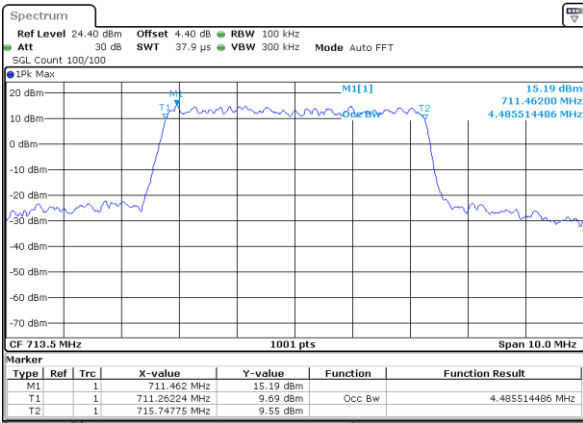

Middle Channel / 3MHz / 16QAM

Date: 11 AUG 2017 22:06:24

Highest Channel / 3MHz / QPSK

Date: 11 AUG 2017 22:06:44

Highest Channel / 3MHz / 16QAM

Date: 11 AUG 2017 22:06:54

LTE Band 12

Lowest Channel / 5MHz / QPSK

Date: 11 AUG 2017 22:22:32

Lowest Channel / 5MHz / 16QAM

Date: 11 AUG 2017 22:22:42

Middle Channel / 5MHz / QPSK

Date: 11 AUG 2017 22:23:02

Middle Channel / 5MHz / 16QAM

Date: 11 AUG 2017 22:22:52

Highest Channel / 5MHz / QPSK

Date: 11 AUG 2017 22:23:12

Highest Channel / 5MHz / 16QAM

Date: 11 AUG 2017 22:23:22

LTE Band 12

Lowest Channel / 10MHz / QPSK

Date: 11 AUG 2017 22:39:00

Lowest Channel / 10MHz / 16QAM

Date: 11 AUG 2017 22:39:10