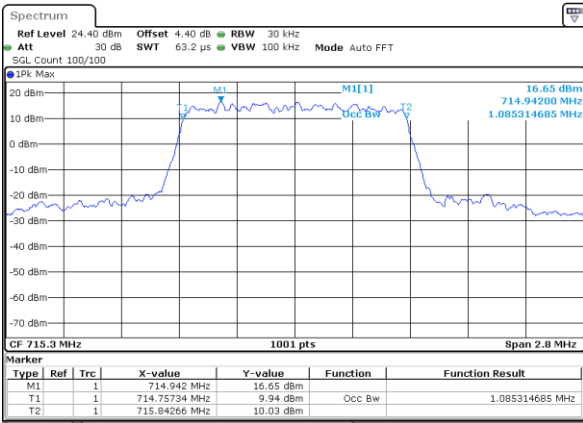

Highest Channel / 15MHz / 64QAM

Date: 14 AUG 2017 11:41:26

Highest Channel / 20MHz / 64QAM

Date: 14 AUG 2017 11:42:31

LTE Band 12

Lowest Channel / 1.4MHz / QPSK

Date: 11 AUG 2017 21:49:36

Lowest Channel / 1.4MHz / 16QAM

Date: 11 AUG 2017 21:49:46

Middle Channel / 1.4MHz / QPSK

Date: 11 AUG 2017 21:50:06

Middle Channel / 1.4MHz / 16QAM

Date: 11 AUG 2017 21:49:56

Highest Channel / 1.4MHz / QPSK

Date: 11 AUG 2017 21:50:16

Highest Channel / 1.4MHz / 16QAM

Date: 11 AUG 2017 21:50:26

LTE Band 12

Lowest Channel / 3MHz / QPSK

Date: 11 AUG 2017 22:06:04

Lowest Channel / 3MHz / 16QAM

Date: 11 AUG 2017 22:06:14

Middle Channel / 3MHz / QPSK

Date: 11 AUG 2017 22:06:34