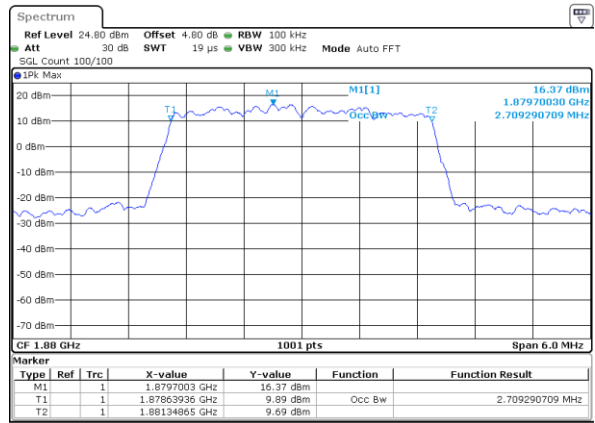

Middle Channel / 3MHz / 16QAM

Date: 14 AUG 2017 19:14:50