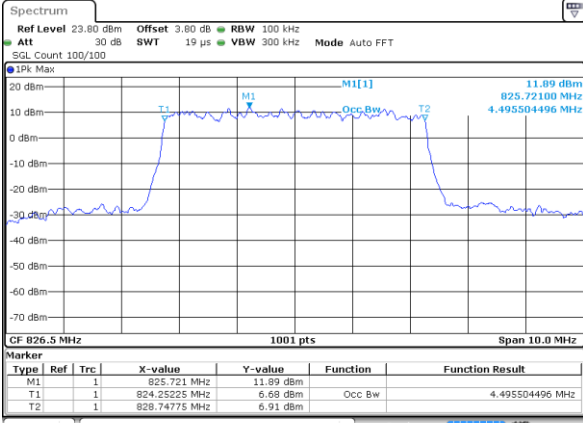

Highest Channel / 3MHz / 64QAM

Date: 4 SEP 2017 14:59:36

LTE Band 5

Lowest Channel / 5MHz / 64QAM

Date: 4 SEP 2017 14:59:46

Lowest Channel / 10MHz / 64QAM

Date: 4 SEP 2017 15:00:15

Middle Channel / 5MHz / 64QAM

Date: 4 SEP 2017 14:59:55

Middle Channel / 10MHz / 64QAM

Date: 4 SEP 2017 15:00:25

Highest Channel / 5MHz / 64QAM

Date: 4 SEP 2017 15:00:05

Highest Channel / 10MHz / 64QAM

Date: 4 SEP 2017 15:00:35

LTE Band 7