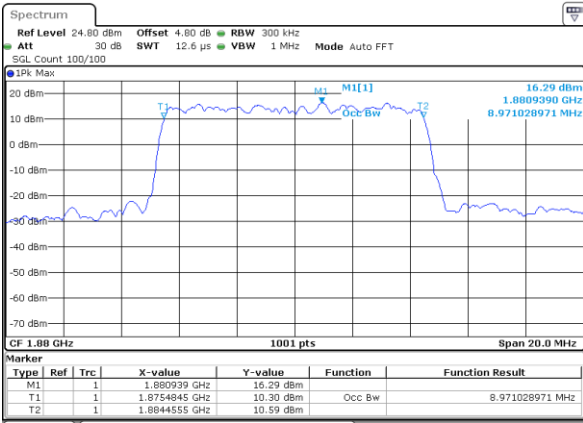

LTE Band 25

Lowest Channel / 5MHz / QPSK

Date: 14 AUG 2017 19:43:51

Lowest Channel / 5MHz / 16QAM

Date: 14 AUG 2017 19:44:12

Middle Channel / 5MHz / QPSK

Date: 14 AUG 2017 19:57:58

Middle Channel / 5MHz / 16QAM

Date: 14 AUG 2017 19:57:37

Highest Channel / 5MHz / QPSK

Date: 14 AUG 2017 19:58:19

Highest Channel / 5MHz / 16QAM

Date: 14 AUG 2017 19:58:40

LTE Band 25

Lowest Channel / 10MHz / QPSK

Date: 14 AUG 2017 20:09:00

Lowest Channel / 10MHz / 16QAM

Date: 14 AUG 2017 20:09:21

Middle Channel / 10MHz / QPSK

Date: 14 AUG 2017 20:23:08

Middle Channel / 10MHz / 16QAM

Date: 14 AUG 2017 20:22:46

Highest Channel / 10MHz / QPSK

Date: 14 AUG 2017 20:23:29