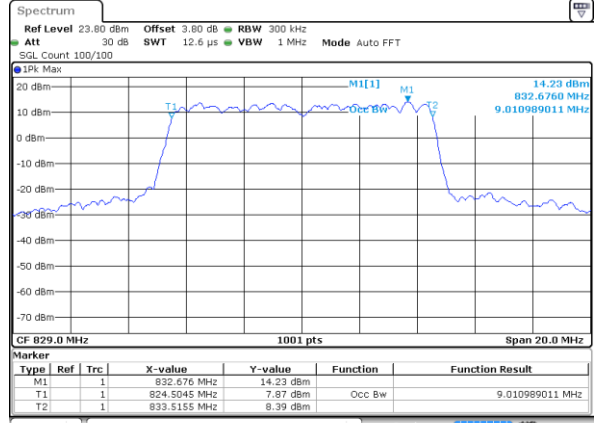

LTE Band 5

Lowest Channel / 10MHz / QPSK

Date: 4 SEP 2017 14:57:46

Lowest Channel / 10MHz / 16QAM

Date: 4 SEP 2017 14:57:56

Middle Channel / 10MHz / QPSK

Date: 4 SEP 2017 14:58:06

Middle Channel / 10MHz / 16QAM

Date: 4 SEP 2017 14:58:16

Highest Channel / 10MHz / QPSK

Date: 4 SEP 2017 14:58:26

Highest Channel / 10MHz / 16QAM

Date: 4 SEP 2017 14:58:36

LTE Band 5

Lowest Channel / 1.4MHz / 64QAM

Date: 4 SEP 2017 14:58:46