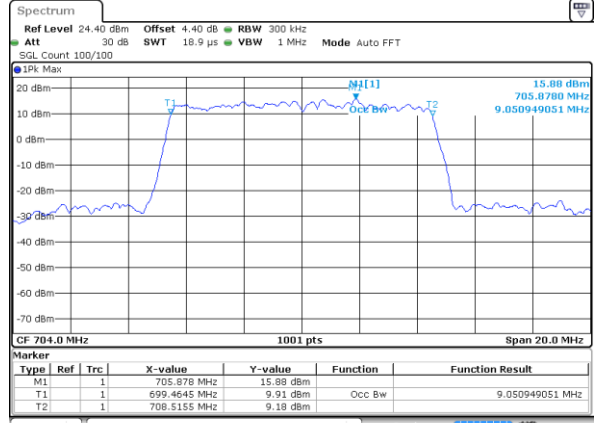

Date: 11 AUG 2017 23:05:56

Highest Channel / 1.4MHz / 64QAM

Date: 11 AUG 2017 23:04:44

Highest Channel / 3MHz / 64QAM

Date: 11 AUG 2017 23:06:52

LTE Band 12

Lowest Channel / 5MHz / 64QAM

Date: 11 AUG 2017 23:07:25

Lowest Channel / 10MHz / 64QAM

Date: 11 AUG 2017 23:08:42

Middle Channel / 5MHz / 64QAM

Date: 11 AUG 2017 23:07:49

Middle Channel / 10MHz / 64QAM

Date: 11 AUG 2017 23:09:07

Highest Channel / 5MHz / 64QAM

Date: 11 AUG 2017 23:08:15