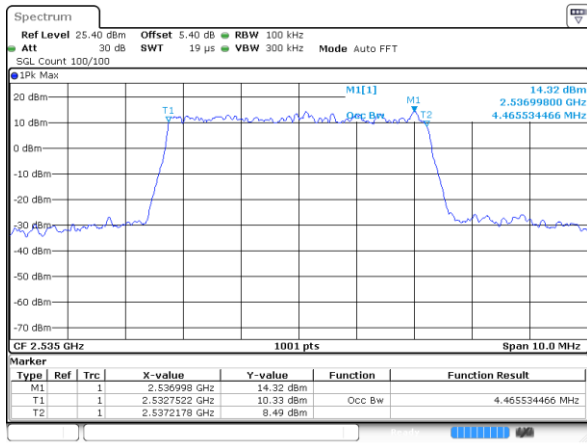

Date: 14 AUG 2017 14:48:24

Highest Channel / 20MHz / 16QAM

Date: 14 AUG 2017 14:48:03

Lowest Channel / 5MHz / 64QAM

Date: 14 AUG 2017 11:38:11

Lowest Channel / 10MHz / 64QAM

Date: 14 AUG 2017 11:38:19

Middle Channel / 5MHz / 64QAM

Date: 14 AUG 2017 11:38:32

Middle Channel / 10MHz / 64QAM

Date: 14 AUG 2017 11:39:41

Highest Channel / 5MHz / 64QAM

Date: 14 AUG 2017 11:38:56

Highest Channel / 10MHz / 64QAM

Date: 14 AUG 2017 11:40:03

LTE Band 7