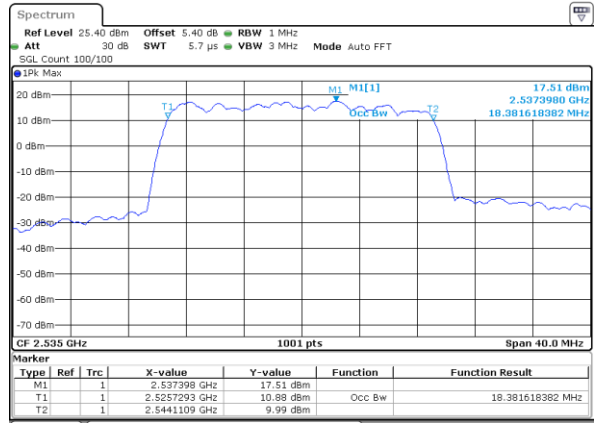

Date: 14 AUG 2017 11:38:32

Middle Channel / 10MHz / 64QAM

Date: 14 AUG 2017 11:39:41

Highest Channel / 5MHz / 64QAM

Date: 14 AUG 2017 11:38:56

Highest Channel / 10MHz / 64QAM

Date: 14 AUG 2017 11:40:03

LTE Band 7

Lowest Channel / 15MHz / 64QAM

Date: 14 AUG 2017 11:40:37

Lowest Channel / 20MHz / 64QAM

Date: 14 AUG 2017 11:41:49

Middle Channel / 15MHz / 64QAM

Date: 14 AUG 2017 11:41:02

Middle Channel / 20MHz / 64QAM

Date: 14 AUG 2017 11:42:11

Highest Channel / 15MHz / 64QAM

Date: 14 AUG 2017 11:41:26

Highest Channel / 20MHz / 64QAM

Date: 14 AUG 2017 11:42:31

LTE Band 12

Lowest Channel / 1.4MHz / QPSK

Date: 11 AUG 2017 21:49:36

Lowest Channel / 1.4MHz / 16QAM