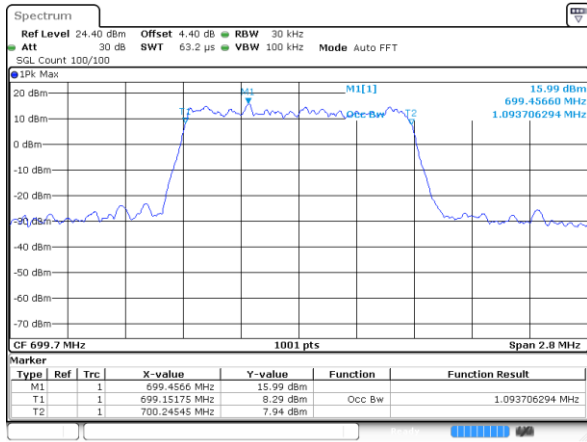

Date: 11 AUG 2017 22:23:12

Highest Channel / 5MHz / 16QAM

Date: 11 AUG 2017 22:23:22

LTE Band 12

Lowest Channel / 10MHz / QPSK

Date: 11 AUG 2017 22:39:00

Lowest Channel / 10MHz / 16QAM

Date: 11 AUG 2017 22:39:10

Middle Channel / 10MHz / QPSK

Date: 11 AUG 2017 22:39:30

Middle Channel / 10MHz / 16QAM

Date: 11 AUG 2017 22:39:20

Highest Channel / 10MHz / QPSK

Date: 11 AUG 2017 22:39:40

Highest Channel / 10MHz / 16QAM

Date: 11 AUG 2017 22:39:50

LTE Band 12

Lowest Channel / 1.4MHz / 64QAM

Date: 11 AUG 2017 23:03:13

Lowest Channel / 3MHz / 64QAM

Date: 11 AUG 2017 23:05:25

Middle Channel / 1.4MHz / 64QAM

Date: 11 AUG 2017 23:04:21

Middle Channel / 3MHz / 64QAM