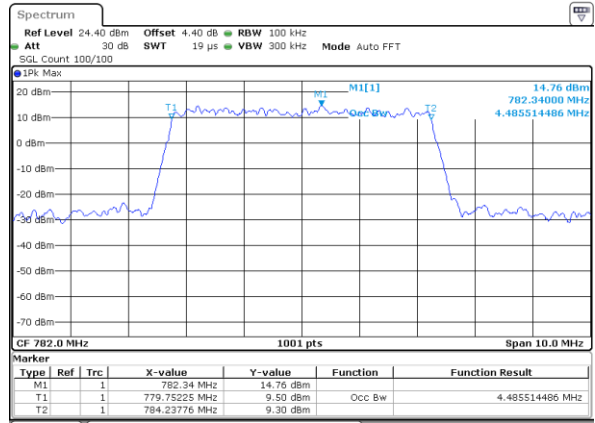

Lowest Channel / 10MHz / 64QAM

Date: 11 AUG 2017 23:08:42

Middle Channel / 5MHz / 64QAM

Date: 11 AUG 2017 23:07:49

Middle Channel / 10MHz / 64QAM

Date: 11 AUG 2017 23:09:07

Highest Channel / 5MHz / 64QAM

Date: 11 AUG 2017 23:08:15

Highest Channel / 10MHz / 64QAM

Date: 11 AUG 2017 23:09:29

LTE Band 13

Lowest Channel / 5MHz / QPSK

Date: 11 AUG 2017 20:22:26

Lowest Channel / 5MHz / 16QAM

Date: 11 AUG 2017 20:22:16

Middle Channel / 5MHz / QPSK

Date: 11 AUG 2017 20:31:21

Middle Channel / 5MHz / 16QAM

Date: 11 AUG 2017 20:31:32

Highest Channel / 5MHz / QPSK

Date: 11 AUG 2017 20:33:54

Highest Channel / 5MHz / 16QAM

Date: 11 AUG 2017 20:34:04

LTE Band 13