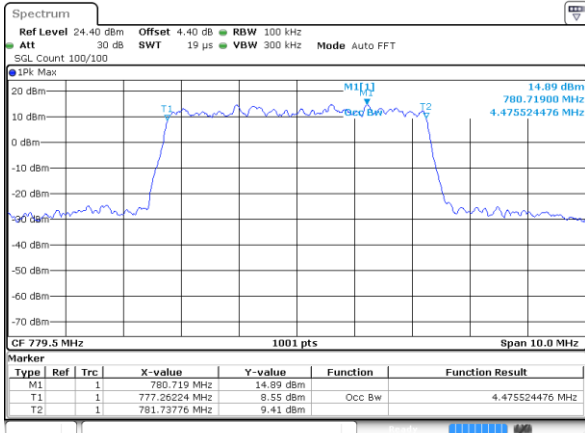

Date: 11 AUG 2017 20:31:21

Middle Channel / 5MHz / 16QAM

Date: 11 AUG 2017 20:31:32

Highest Channel / 5MHz / QPSK

Date: 11 AUG 2017 20:33:54

Highest Channel / 5MHz / 16QAM

Date: 11 AUG 2017 20:34:04

LTE Band 13

Middle Channel / 10MHz / QPSK

Date: 11 AUG 2017 20:44:50

Middle Channel / 10MHz / 16QAM

Date: 11 AUG 2017 20:45:01

LTE Band 13

Lowest Channel / 5MHz / 64QAM

Date: 11 AUG 2017 21:09:25

Middle Channel / 5MHz / 64QAM

Date: 11 AUG 2017 21:09:54

Middle Channel / 10MHz / 64QAM

Date: 11 AUG 2017 21:22:37

Highest Channel / 5MHz / 64QAM

Date: 11 AUG 2017 21:10:31

LTE Band 25

Lowest Channel / 1.4MHz / QPSK

Date: 14 AUG 2017 18:12:28