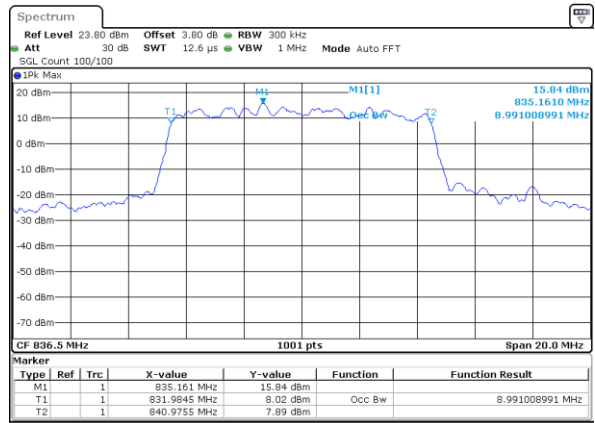

LTE Band 5

Lowest Channel / 10MHz / QPSK

Date: 4 SEP 2017 14:57:46

Lowest Channel / 10MHz / 16QAM

Date: 4 SEP 2017 14:57:56

Middle Channel / 10MHz / QPSK

Date: 4 SEP 2017 14:58:06

Middle Channel / 10MHz / 16QAM

Date: 4 SEP 2017 14:58:16

Highest Channel / 10MHz / QPSK

Date: 4 SEP 2017 14:58:26

Highest Channel / 10MHz / 16QAM

Date: 4 SEP 2017 14:58:36

LTE Band 5

Lowest Channel / 1.4MHz / 64QAM

Date: 4 SEP 2017 14:58:46