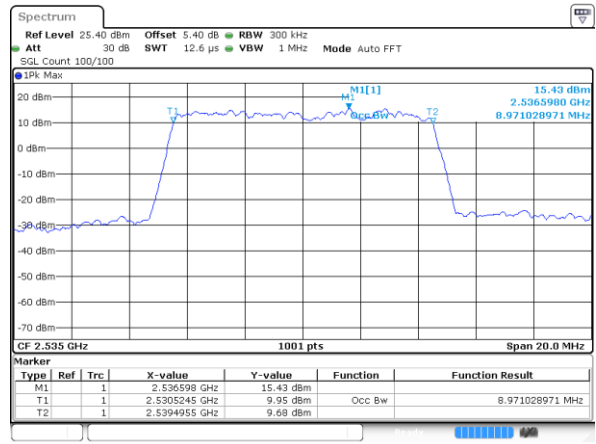

Date: 14 AUG 2017 14:48:24

Highest Channel / 20MHz / 16QAM

Date: 14 AUG 2017 14:48:03

Lowest Channel / 5MHz / 64QAM

Date: 14 AUG 2017 11:38:11

Lowest Channel / 10MHz / 64QAM

Date: 14 AUG 2017 11:38:19

Middle Channel / 5MHz / 64QAM

Date: 14 AUG 2017 11:38:32

Middle Channel / 10MHz / 64QAM

Date: 14 AUG 2017 11:39:41

Highest Channel / 5MHz / 64QAM

Date: 14 AUG 2017 11:38:56

Highest Channel / 10MHz / 64QAM

Date: 14 AUG 2017 11:40:03

LTE Band 7