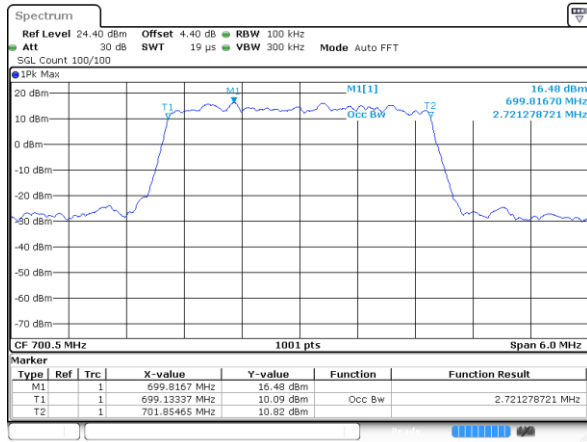

Date: 11 AUG 2017 22:23:12

Highest Channel / 5MHz / 16QAM

Date: 11 AUG 2017 22:23:22

LTE Band 12

Lowest Channel / 10MHz / QPSK

Date: 11 AUG 2017 22:39:00

Lowest Channel / 10MHz / 16QAM

Date: 11 AUG 2017 22:39:10

Middle Channel / 10MHz / QPSK

Date: 11 AUG 2017 22:39:30

Middle Channel / 10MHz / 16QAM

Date: 11 AUG 2017 22:39:20

Highest Channel / 10MHz / QPSK

Date: 11 AUG 2017 22:39:40

Highest Channel / 10MHz / 16QAM

Date: 11 AUG 2017 22:39:50

LTE Band 12

Lowest Channel / 1.4MHz / 64QAM

Date: 11 AUG 2017 23:03:13

Lowest Channel / 3MHz / 64QAM

Date: 11 AUG 2017 23:05:25

Middle Channel / 1.4MHz / 64QAM

Date: 11 AUG 2017 23:04:21

Middle Channel / 3MHz / 64QAM