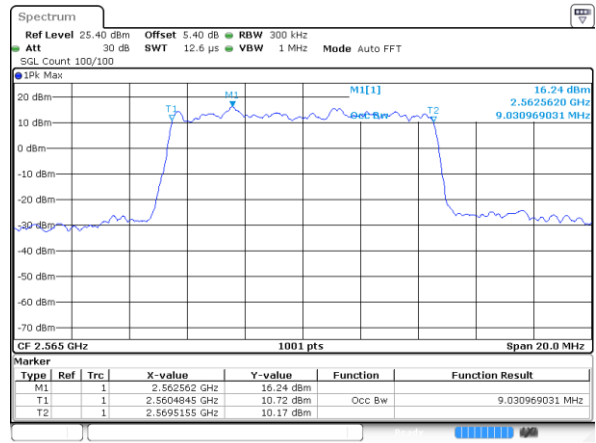

Date: 14 AUG 2017 11:38:32

Middle Channel / 10MHz / 64QAM

Date: 14 AUG 2017 11:39:41

Highest Channel / 5MHz / 64QAM

Date: 14 AUG 2017 11:38:56

Highest Channel / 10MHz / 64QAM

Date: 14 AUG 2017 11:40:03

LTE Band 7