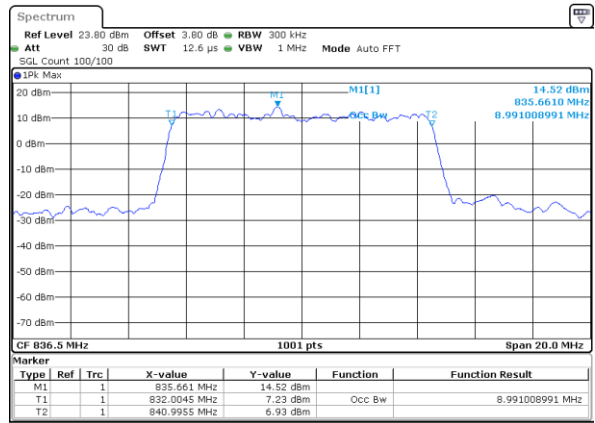

Highest Channel / 3MHz / 64QAM

Date: 4 SEP 2017 14:59:36

LTE Band 5

Lowest Channel / 5MHz / 64QAM

Date: 4 SEP 2017 14:59:46

Lowest Channel / 10MHz / 64QAM

Date: 4 SEP 2017 15:00:15

Middle Channel / 5MHz / 64QAM

Date: 4 SEP 2017 14:59:55

Middle Channel / 10MHz / 64QAM

Date: 4 SEP 2017 15:00:25

Highest Channel / 5MHz / 64QAM

Date: 4 SEP 2017 15:00:05

Highest Channel / 10MHz / 64QAM

Date: 4 SEP 2017 15:00:35

LTE Band 7