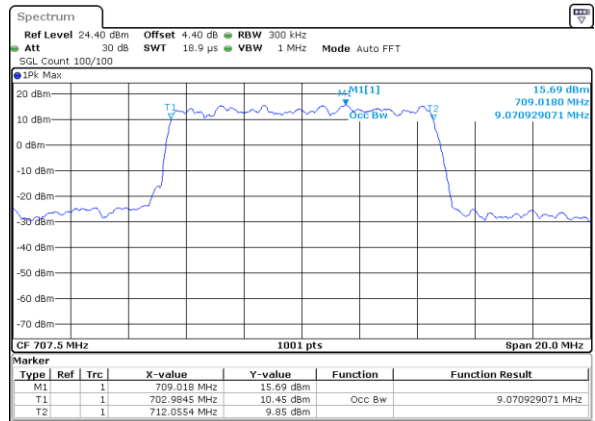

Middle Channel / 10MHz / 16QAM

Date: 11 AUG 2017 22:39:20