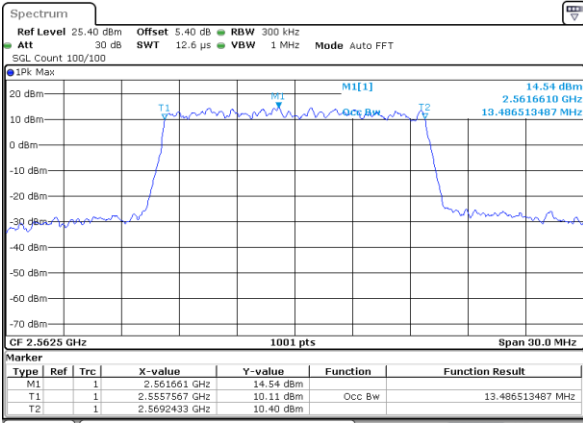

Date: 14 AUG 2017 14:14:58

LTE Band 7

Lowest Channel / 15MHz / QPSK

Date: 14 AUG 2017 14:30:17

Lowest Channel / 15MHz / 16QAM

Date: 14 AUG 2017 14:29:55

Middle Channel / 15MHz / QPSK

Date: 14 AUG 2017 14:30:38

Middle Channel / 15MHz / 16QAM

Date: 14 AUG 2017 14:30:59

Highest Channel / 15MHz / QPSK

Date: 14 AUG 2017 14:31:41

Highest Channel / 15MHz / 16QAM

Date: 14 AUG 2017 14:31:20

LTE Band 7

Lowest Channel / 20MHz / QPSK