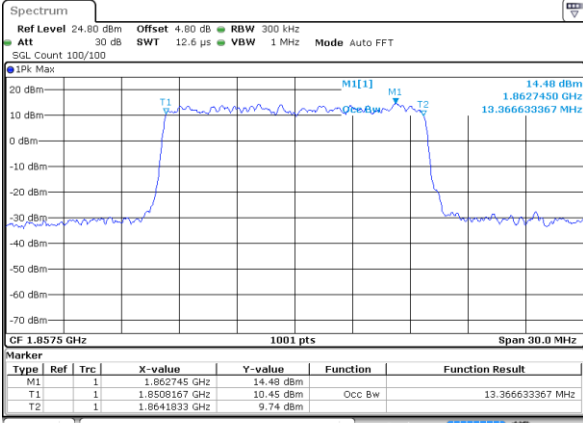

Lowest Channel / 10MHz / 16QAM

Date: 14 AUG 2017 20:09:21

Middle Channel / 10MHz / QPSK

Date: 14 AUG 2017 20:23:08

Middle Channel / 10MHz / 16QAM

Date: 14 AUG 2017 20:22:46

Highest Channel / 10MHz / QPSK

Date: 14 AUG 2017 20:23:29

Highest Channel / 10MHz / 16QAM

Date: 14 AUG 2017 20:23:50

LTE Band 25

Lowest Channel / 15MHz / QPSK

Date: 14 AUG 2017 20:34:13

Lowest Channel / 15MHz / 16QAM

Date: 14 AUG 2017 20:34:34

Middle Channel / 15MHz / QPSK

Date: 14 AUG 2017 20:48:20

Middle Channel / 15MHz / 16QAM

Date: 14 AUG 2017 20:47:59

Highest Channel / 15MHz / QPSK

Date: 14 AUG 2017 20:48:41

Highest Channel / 15MHz / 16QAM

Date: 14 AUG 2017 20:49:03