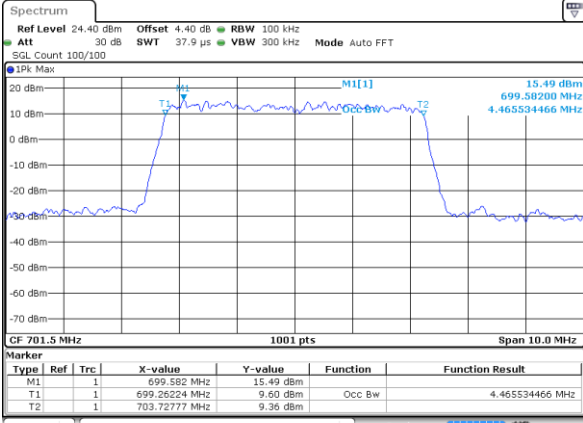

Middle Channel / 3MHz / 16QAM

Date: 11 AUG 2017 22:06:24

Highest Channel / 3MHz / QPSK

Date: 11 AUG 2017 22:06:44

Highest Channel / 3MHz / 16QAM

Date: 11 AUG 2017 22:06:54

LTE Band 12

Lowest Channel / 5MHz / QPSK

Date: 11 AUG 2017 22:22:32

Lowest Channel / 5MHz / 16QAM

Date: 11 AUG 2017 22:22:42

Middle Channel / 5MHz / QPSK

Date: 11 AUG 2017 22:23:02

Middle Channel / 5MHz / 16QAM

Date: 11 AUG 2017 22:22:52

Highest Channel / 5MHz / QPSK