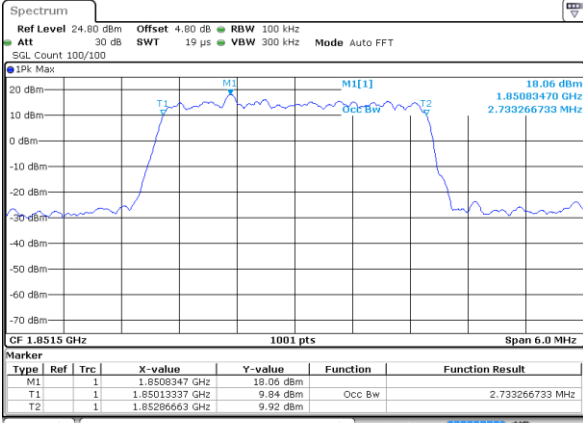

Lowest Channel / 1.4MHz / 16QAM

Date: 14 AUG 2017 18:14:01

Middle Channel / 1.4MHz / QPSK

Date: 14 AUG 2017 18:54:05

Middle Channel / 1.4MHz / 16QAM

Date: 14 AUG 2017 18:53:40

Highest Channel / 1.4MHz / QPSK

Date: 14 AUG 2017 18:54:44

Highest Channel / 1.4MHz / 16QAM

Date: 14 AUG 2017 18:56:26

LTE Band 25

Lowest Channel / 3MHz / QPSK

Date: 14 AUG 2017 19:13:25

Lowest Channel / 3MHz / 16QAM

Date: 14 AUG 2017 19:13:46