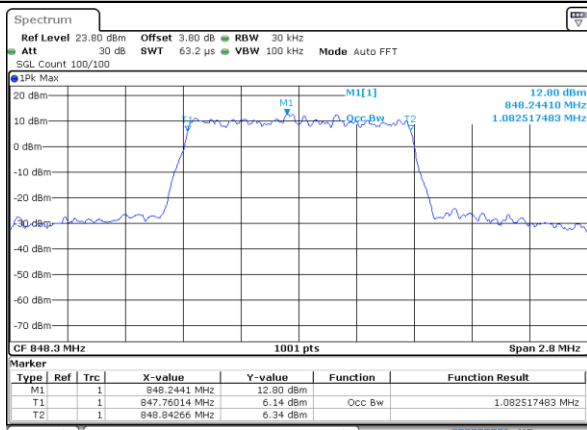

Date: 4 SEP 2017 14:58:16

Highest Channel / 10MHz / QPSK

Date: 4 SEP 2017 14:58:26

Highest Channel / 10MHz / 16QAM

Date: 4 SEP 2017 14:58:36

LTE Band 5

Lowest Channel / 1.4MHz / 64QAM

Date: 4 SEP 2017 14:58:46

Lowest Channel / 3MHz / 64QAM

Date: 4 SEP 2017 14:59:16

Middle Channel / 1.4MHz / 64QAM

Date: 4 SEP 2017 14:58:56

Middle Channel / 3MHz / 64QAM

Date: 4 SEP 2017 14:59:26

Highest Channel / 1.4MHz / 64QAM

Date: 4 SEP 2017 14:59:06

Highest Channel / 3MHz / 64QAM

Date: 4 SEP 2017 14:59:36

LTE Band 5

Lowest Channel / 5MHz / 64QAM

Date: 4 SEP 2017 14:59:46

Lowest Channel / 10MHz / 64QAM

Date: 4 SEP 2017 15:00:15

Middle Channel / 5MHz / 64QAM