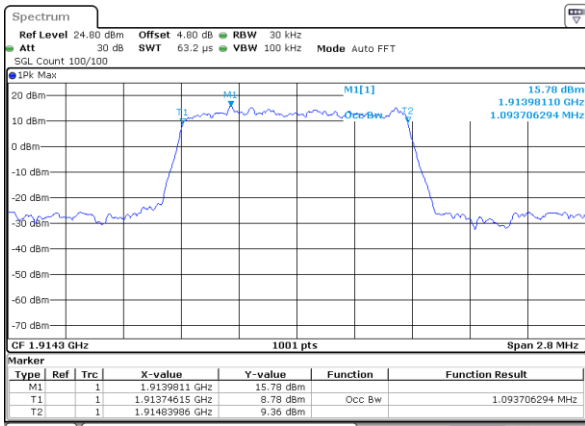

Date: 11 AUG 2017 21:09:54

Middle Channel / 10MHz / 64QAM

Date: 11 AUG 2017 21:22:37

Highest Channel / 5MHz / 64QAM

Date: 11 AUG 2017 21:10:31

LTE Band 25

Lowest Channel / 1.4MHz / QPSK

Date: 14 AUG 2017 18:12:28

Lowest Channel / 1.4MHz / 16QAM

Date: 14 AUG 2017 18:14:01

Middle Channel / 1.4MHz / QPSK

Date: 14 AUG 2017 18:54:05

Middle Channel / 1.4MHz / 16QAM

Date: 14 AUG 2017 18:53:40

Highest Channel / 1.4MHz / QPSK

Date: 14 AUG 2017 18:54:44

Highest Channel / 1.4MHz / 16QAM

Date: 14 AUG 2017 18:56:26

LTE Band 25

Lowest Channel / 3MHz / QPSK

Date: 14 AUG 2017 19:13:25

Lowest Channel / 3MHz / 16QAM

Date: 14 AUG 2017 19:13:46