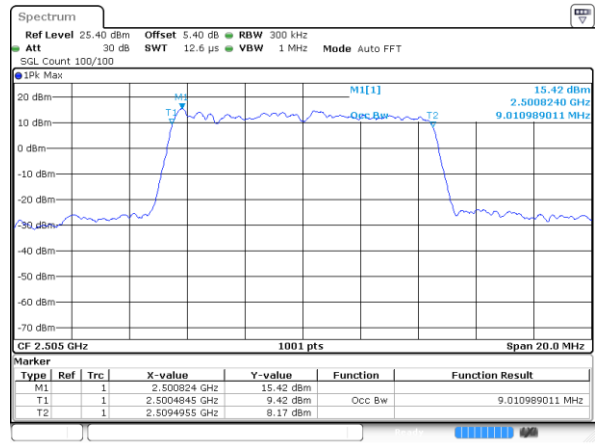

Date: 14 AUG 2017 14:48:24

Highest Channel / 20MHz / 16QAM

Date: 14 AUG 2017 14:48:03

Lowest Channel / 5MHz / 64QAM

Date: 14 AUG 2017 11:38:11

Lowest Channel / 10MHz / 64QAM

Date: 14 AUG 2017 11:38:19

Middle Channel / 5MHz / 64QAM

Date: 14 AUG 2017 11:38:32

Middle Channel / 10MHz / 64QAM

Date: 14 AUG 2017 11:39:41

Highest Channel / 5MHz / 64QAM

Date: 14 AUG 2017 11:38:56

Highest Channel / 10MHz / 64QAM

Date: 14 AUG 2017 11:40:03

LTE Band 7