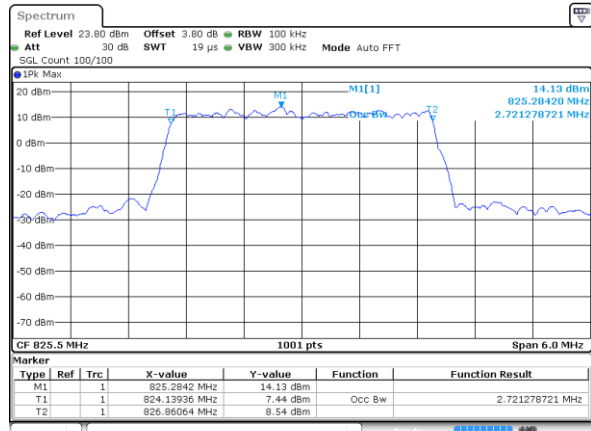

Lowest Channel / 3MHz / 64QAM

Date: 4 SEP 2017 14:59:16