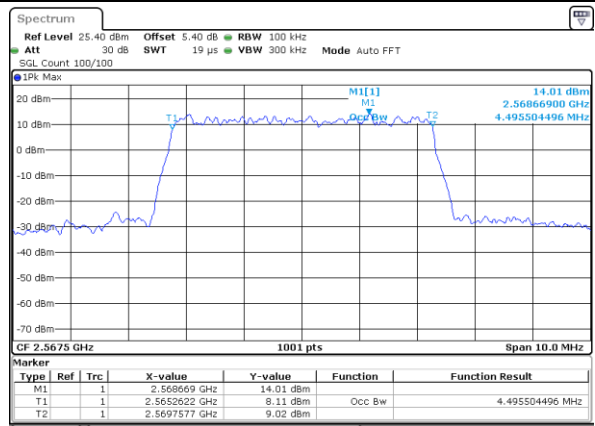

Date: 4 SEP 2017 14:59:55

Middle Channel / 10MHz / 64QAM

Date: 4 SEP 2017 15:00:25

Highest Channel / 5MHz / 64QAM

Date: 4 SEP 2017 15:00:05

Highest Channel / 10MHz / 64QAM

Date: 4 SEP 2017 15:00:35

LTE Band 7

Highest Channel / 5MHz / QPSK

Date: 14 AUG 2017 13:57:52

Highest Channel / 5MHz / 16QAM

Date: 14 AUG 2017 13:58:14

LTE Band 7

Lowest Channel / 10MHz / QPSK

Date: 14 AUG 2017 14:13:13

Lowest Channel / 10MHz / 16QAM