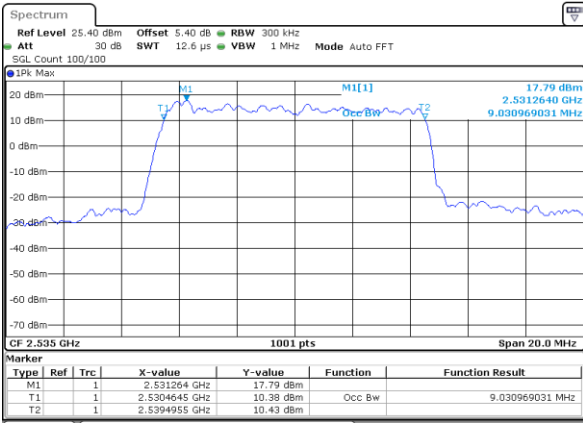

Highest Channel / 5MHz / QPSK

Date: 14 AUG 2017 13:57:52

Highest Channel / 5MHz / 16QAM

Date: 14 AUG 2017 13:58:14

LTE Band 7

Lowest Channel / 10MHz / QPSK

Date: 14 AUG 2017 14:13:13

Lowest Channel / 10MHz / 16QAM

Date: 14 AUG 2017 14:13:34

Middle Channel / 10MHz / QPSK

Date: 14 AUG 2017 14:14:16

Middle Channel / 10MHz / 16QAM

Date: 14 AUG 2017 14:13:55

Highest Channel / 10MHz / QPSK

Date: 14 AUG 2017 14:14:37

Highest Channel / 10MHz / 16QAM