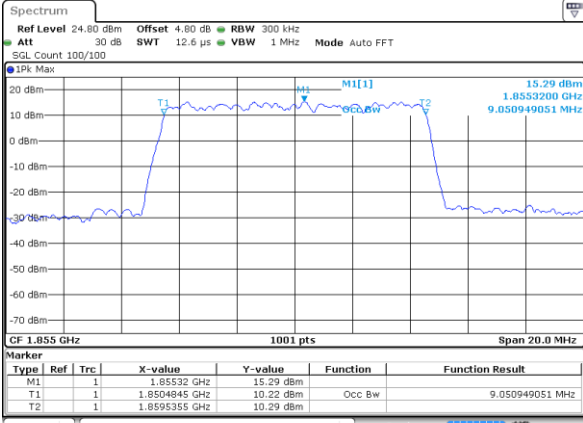

LTE Band 25

Lowest Channel / 5MHz / QPSK

Date: 14 AUG 2017 19:43:51

Lowest Channel / 5MHz / 16QAM

Date: 14 AUG 2017 19:44:12

Middle Channel / 5MHz / QPSK

Date: 14 AUG 2017 19:57:58

Middle Channel / 5MHz / 16QAM

Date: 14 AUG 2017 19:57:37

Highest Channel / 5MHz / QPSK

Date: 14 AUG 2017 19:58:19

Highest Channel / 5MHz / 16QAM

Date: 14 AUG 2017 19:58:40

LTE Band 25

Lowest Channel / 10MHz / QPSK

Date: 14 AUG 2017 20:09:00

Lowest Channel / 10MHz / 16QAM

Date: 14 AUG 2017 20:09:21

Middle Channel / 10MHz / QPSK

Date: 14 AUG 2017 20:23:08

Middle Channel / 10MHz / 16QAM

Date: 14 AUG 2017 20:22:46

Highest Channel / 10MHz / QPSK

Date: 14 AUG 2017 20:23:29