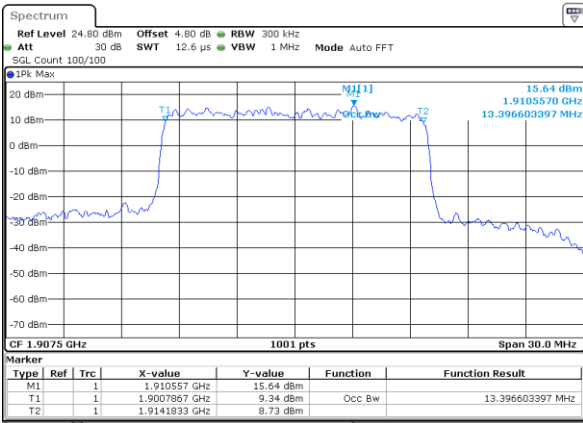

Lowest Channel / 10MHz / 16QAM

Date: 14 AUG 2017 20:09:21

Middle Channel / 10MHz / QPSK

Date: 14 AUG 2017 20:23:08

Middle Channel / 10MHz / 16QAM

Date: 14 AUG 2017 20:22:46

Highest Channel / 10MHz / QPSK

Date: 14 AUG 2017 20:23:29

Highest Channel / 10MHz / 16QAM

Date: 14 AUG 2017 20:23:50

LTE Band 25

Lowest Channel / 15MHz / QPSK

Date: 14 AUG 2017 20:34:13

Lowest Channel / 15MHz / 16QAM

Date: 14 AUG 2017 20:34:34

Middle Channel / 15MHz / QPSK

Date: 14 AUG 2017 20:48:20

Middle Channel / 15MHz / 16QAM

Date: 14 AUG 2017 20:47:59

Highest Channel / 15MHz / QPSK

Date: 14 AUG 2017 20:48:41

Highest Channel / 15MHz / 16QAM

Date: 14 AUG 2017 20:49:03