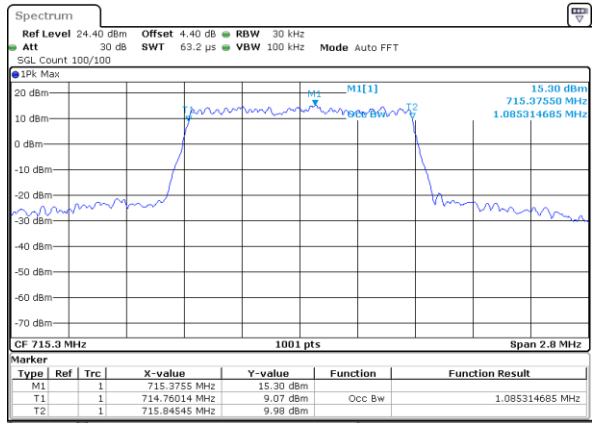

Highest Channel / 15MHz / 64QAM

Date: 14 AUG 2017 11:41:26

Highest Channel / 20MHz / 64QAM

Date: 14 AUG 2017 11:42:31

LTE Band 12

Lowest Channel / 1.4MHz / QPSK

Date: 11 AUG 2017 21:49:36

Lowest Channel / 1.4MHz / 16QAM

Date: 11 AUG 2017 21:49:46

Middle Channel / 1.4MHz / QPSK

Date: 11 AUG 2017 21:50:06

Middle Channel / 1.4MHz / 16QAM

Date: 11 AUG 2017 21:49:56

Highest Channel / 1.4MHz / QPSK

Date: 11 AUG 2017 21:50:16

Highest Channel / 1.4MHz / 16QAM

Date: 11 AUG 2017 21:50:26

LTE Band 12

Lowest Channel / 3MHz / QPSK

Date: 11 AUG 2017 22:06:04

Lowest Channel / 3MHz / 16QAM

Date: 11 AUG 2017 22:06:14

Middle Channel / 3MHz / QPSK

Date: 11 AUG 2017 22:06:34