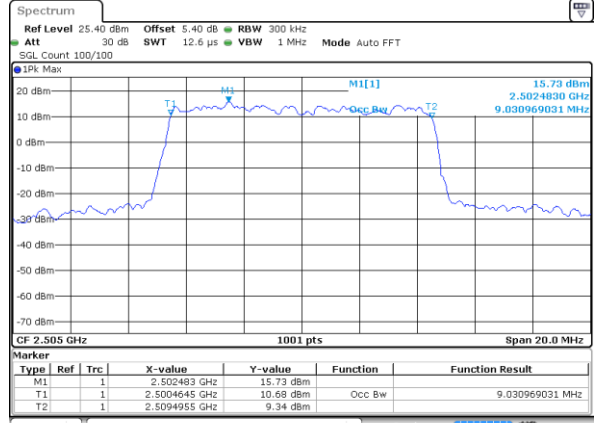

Highest Channel / 5MHz / QPSK

Date: 14 AUG 2017 13:57:52

Highest Channel / 5MHz / 16QAM

Date: 14 AUG 2017 13:58:14

LTE Band 7

Lowest Channel / 10MHz / QPSK

Date: 14 AUG 2017 14:13:13

Lowest Channel / 10MHz / 16QAM