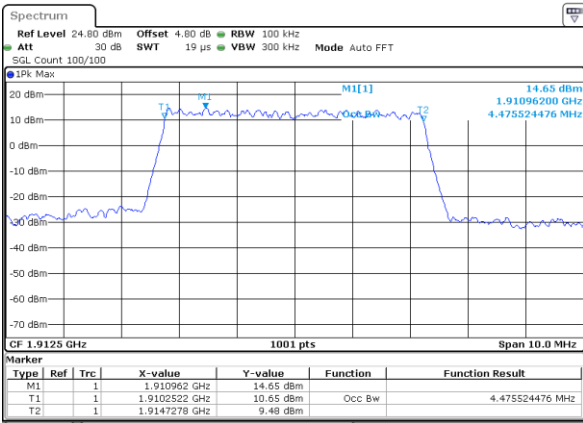

LTE Band 25

Lowest Channel / 5MHz / QPSK

Date: 14 AUG 2017 19:43:51

Lowest Channel / 5MHz / 16QAM

Date: 14 AUG 2017 19:44:12

Middle Channel / 5MHz / QPSK

Date: 14 AUG 2017 19:57:58

Middle Channel / 5MHz / 16QAM

Date: 14 AUG 2017 19:57:37

Highest Channel / 5MHz / QPSK

Date: 14 AUG 2017 19:58:19

Highest Channel / 5MHz / 16QAM

Date: 14 AUG 2017 19:58:40

LTE Band 25

Lowest Channel / 10MHz / QPSK

Date: 14 AUG 2017 20:09:00