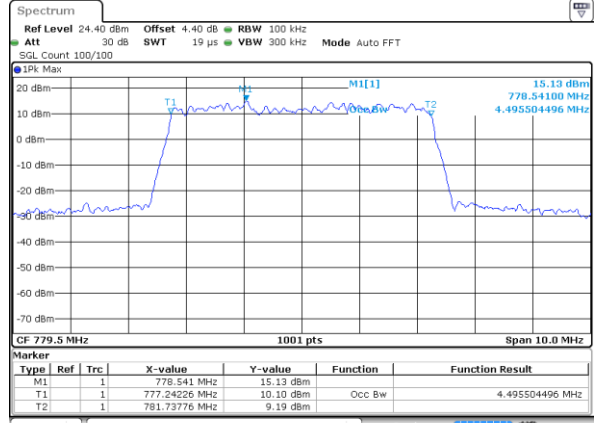

Lowest Channel / 10MHz / 64QAM

Date: 11 AUG 2017 23:08:42

Middle Channel / 5MHz / 64QAM

Date: 11 AUG 2017 23:07:49

Middle Channel / 10MHz / 64QAM

Date: 11 AUG 2017 23:09:07

Highest Channel / 5MHz / 64QAM

Date: 11 AUG 2017 23:08:15

Highest Channel / 10MHz / 64QAM

Date: 11 AUG 2017 23:09:29

LTE Band 13

Lowest Channel / 5MHz / QPSK

Date: 11 AUG 2017 20:22:26

Lowest Channel / 5MHz / 16QAM

Date: 11 AUG 2017 20:22:16

Middle Channel / 5MHz / QPSK

Date: 11 AUG 2017 20:31:21

Middle Channel / 5MHz / 16QAM

Date: 11 AUG 2017 20:31:32

Highest Channel / 5MHz / QPSK

Date: 11 AUG 2017 20:33:54

Highest Channel / 5MHz / 16QAM

Date: 11 AUG 2017 20:34:04

LTE Band 13