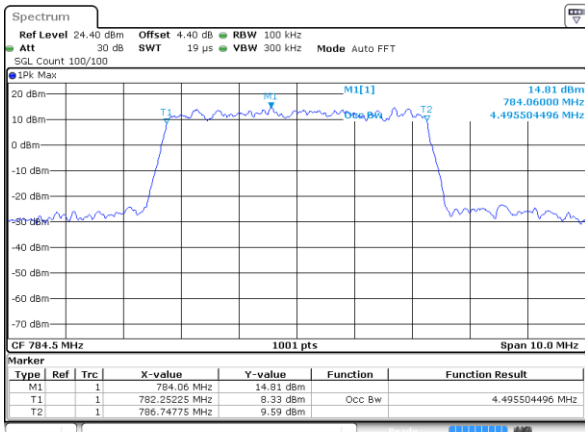

Date: 11 AUG 2017 20:31:21

Middle Channel / 5MHz / 16QAM

Date: 11 AUG 2017 20:31:32

Highest Channel / 5MHz / QPSK

Date: 11 AUG 2017 20:33:54

Highest Channel / 5MHz / 16QAM

Date: 11 AUG 2017 20:34:04

LTE Band 13

Middle Channel / 10MHz / QPSK

Date: 11 AUG 2017 20:44:50

Middle Channel / 10MHz / 16QAM

Date: 11 AUG 2017 20:45:01

LTE Band 13

Lowest Channel / 5MHz / 64QAM

Date: 11 AUG 2017 21:09:25

Middle Channel / 5MHz / 64QAM

Date: 11 AUG 2017 21:09:54

Middle Channel / 10MHz / 64QAM

Date: 11 AUG 2017 21:22:37

Highest Channel / 5MHz / 64QAM

Date: 11 AUG 2017 21:10:31

LTE Band 25

Lowest Channel / 1.4MHz / QPSK

Date: 14 AUG 2017 18:12:28