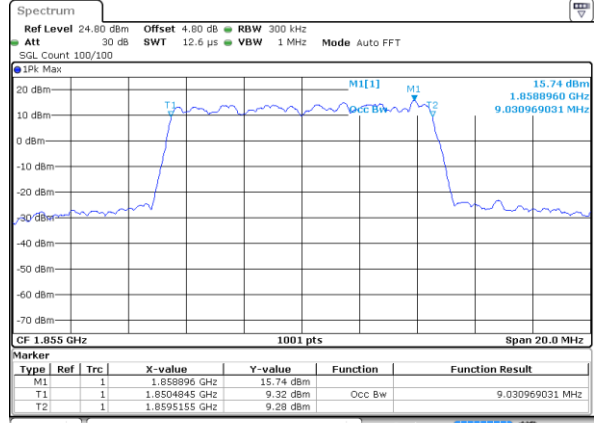

LTE Band 25

Lowest Channel / 5MHz / QPSK

Date: 14 AUG 2017 19:43:51

Lowest Channel / 5MHz / 16QAM

Date: 14 AUG 2017 19:44:12

Middle Channel / 5MHz / QPSK

Date: 14 AUG 2017 19:57:58

Middle Channel / 5MHz / 16QAM

Date: 14 AUG 2017 19:57:37

Highest Channel / 5MHz / QPSK

Date: 14 AUG 2017 19:58:19

Highest Channel / 5MHz / 16QAM

Date: 14 AUG 2017 19:58:40

LTE Band 25

Lowest Channel / 10MHz / QPSK

Date: 14 AUG 2017 20:09:00

Lowest Channel / 10MHz / 16QAM

Date: 14 AUG 2017 20:09:21

Middle Channel / 10MHz / QPSK

Date: 14 AUG 2017 20:23:08

Middle Channel / 10MHz / 16QAM

Date: 14 AUG 2017 20:22:46

Highest Channel / 10MHz / QPSK

Date: 14 AUG 2017 20:23:29