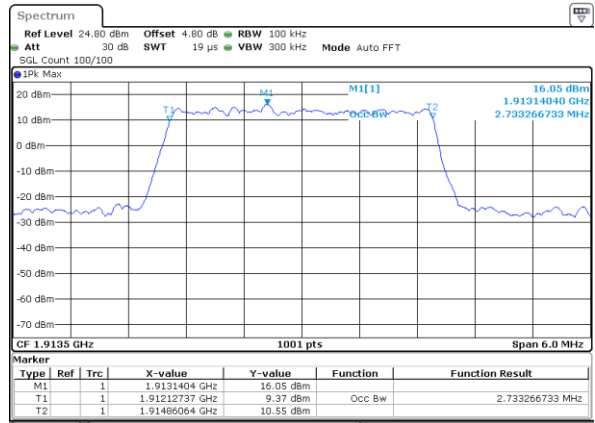

Date: 14 AUG 2017 18:54:44

Highest Channel / 1.4MHz / 16QAM

Date: 14 AUG 2017 18:56:26

LTE Band 25

Lowest Channel / 3MHz / QPSK

Date: 14 AUG 2017 19:13:25

Lowest Channel / 3MHz / 16QAM

Date: 14 AUG 2017 19:13:46

Middle Channel / 3MHz / QPSK

Date: 14 AUG 2017 19:15:12

Middle Channel / 3MHz / 16QAM

Date: 14 AUG 2017 19:14:50

Highest Channel / 3MHz / QPSK

Date: 14 AUG 2017 19:15:33

Highest Channel / 3MHz / 16QAM

Date: 14 AUG 2017 19:15:55

LTE Band 25

Lowest Channel / 5MHz / QPSK

Date: 14 AUG 2017 19:43:51

Lowest Channel / 5MHz / 16QAM

Date: 14 AUG 2017 19:44:12

Middle Channel / 5MHz / QPSK

Date: 14 AUG 2017 19:57:58

Middle Channel / 5MHz / 16QAM

Date: 14 AUG 2017 19:57:37

Highest Channel / 5MHz / QPSK

Date: 14 AUG 2017 19:58:19

Highest Channel / 5MHz / 16QAM

Date: 14 AUG 2017 19:58:40

LTE Band 25

Lowest Channel / 10MHz / QPSK

Date: 14 AUG 2017 20:09:00