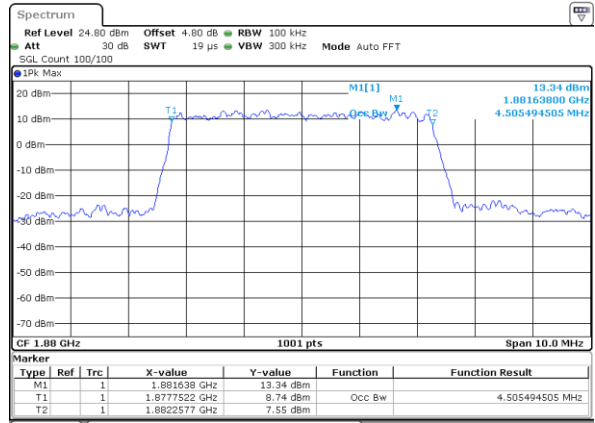

LTE Band 25

Lowest Channel / 5MHz / QPSK

Date: 14 AUG 2017 19:43:51

Lowest Channel / 5MHz / 16QAM

Date: 14 AUG 2017 19:44:12

Middle Channel / 5MHz / QPSK

Date: 14 AUG 2017 19:57:58

Middle Channel / 5MHz / 16QAM

Date: 14 AUG 2017 19:57:37

Highest Channel / 5MHz / QPSK

Date: 14 AUG 2017 19:58:19

Highest Channel / 5MHz / 16QAM

Date: 14 AUG 2017 19:58:40

LTE Band 25

Lowest Channel / 10MHz / QPSK

Date: 14 AUG 2017 20:09:00