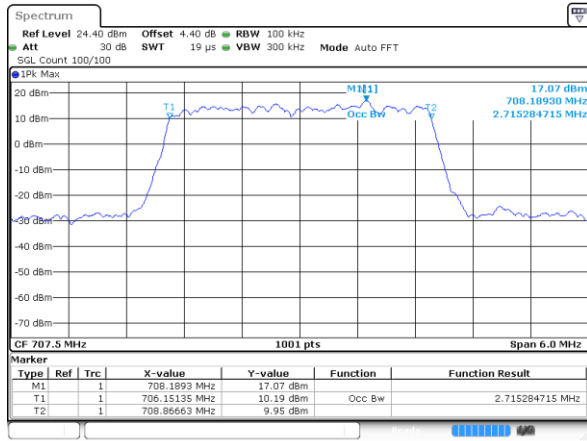

LTE Band 12

Lowest Channel / 1.4MHz / 64QAM

Date: 11 AUG 2017 23:03:13

Lowest Channel / 3MHz / 64QAM

Date: 11 AUG 2017 23:05:25

Middle Channel / 1.4MHz / 64QAM

Date: 11 AUG 2017 23:04:21

Middle Channel / 3MHz / 64QAM

Date: 11 AUG 2017 23:05:56

Highest Channel / 1.4MHz / 64QAM

Date: 11 AUG 2017 23:04:44

Highest Channel / 3MHz / 64QAM

Date: 11 AUG 2017 23:06:52

LTE Band 12

Lowest Channel / 5MHz / 64QAM

Date: 11 AUG 2017 23:07:25