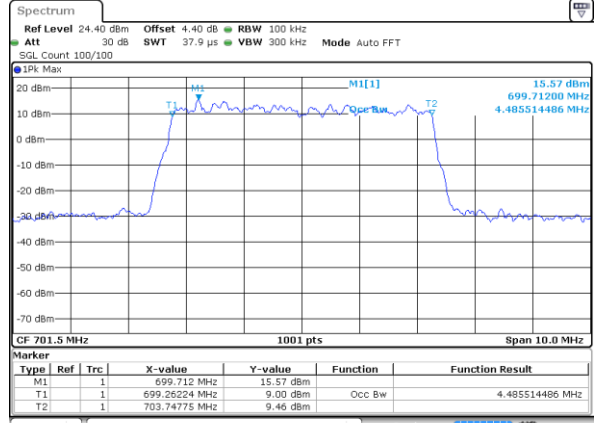

Lowest Channel / 5MHz / 16QAM

Date: 11 AUG 2017 22:22:42