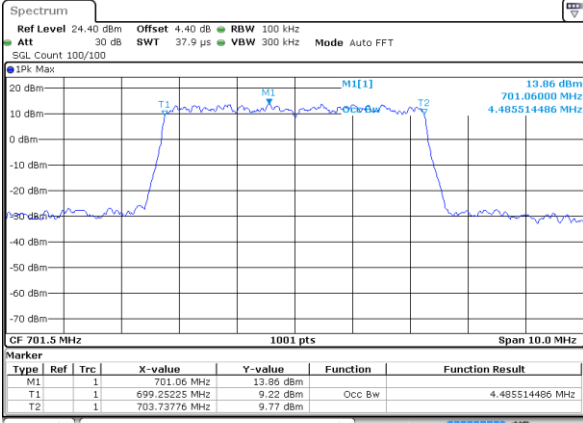

Date: 11 AUG 2017 23:05:56

Highest Channel / 1.4MHz / 64QAM

Date: 11 AUG 2017 23:04:44

Highest Channel / 3MHz / 64QAM

Date: 11 AUG 2017 23:06:52

LTE Band 12

Lowest Channel / 5MHz / 64QAM

Date: 11 AUG 2017 23:07:25

Lowest Channel / 10MHz / 64QAM

Date: 11 AUG 2017 23:08:42

Middle Channel / 5MHz / 64QAM

Date: 11 AUG 2017 23:07:49

Middle Channel / 10MHz / 64QAM

Date: 11 AUG 2017 23:09:07

Highest Channel / 5MHz / 64QAM

Date: 11 AUG 2017 23:08:15