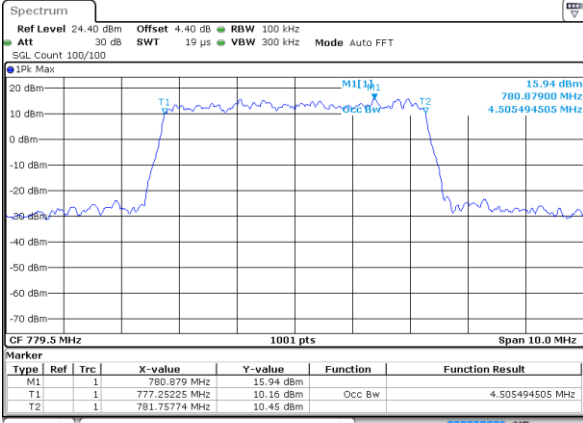

Lowest Channel / 10MHz / 64QAM

Date: 11 AUG 2017 23:08:42

Middle Channel / 5MHz / 64QAM

Date: 11 AUG 2017 23:07:49

Middle Channel / 10MHz / 64QAM

Date: 11 AUG 2017 23:09:07

Highest Channel / 5MHz / 64QAM

Date: 11 AUG 2017 23:08:15

Highest Channel / 10MHz / 64QAM

Date: 11 AUG 2017 23:09:29

LTE Band 13

Lowest Channel / 5MHz / QPSK

Date: 11 AUG 2017 20:22:26

Lowest Channel / 5MHz / 16QAM

Date: 11 AUG 2017 20:22:16

Middle Channel / 5MHz / QPSK

Date: 11 AUG 2017 20:31:21

Middle Channel / 5MHz / 16QAM

Date: 11 AUG 2017 20:31:32

Highest Channel / 5MHz / QPSK

Date: 11 AUG 2017 20:33:54

Highest Channel / 5MHz / 16QAM

Date: 11 AUG 2017 20:34:04

LTE Band 13