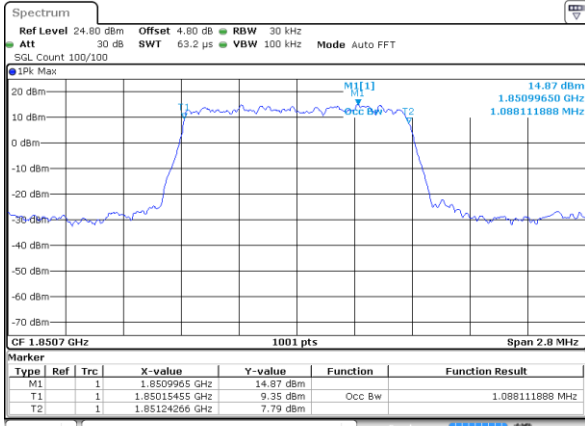

Middle Channel / 10MHz / QPSK

Date: 11 AUG 2017 20:44:50

Middle Channel / 10MHz / 16QAM

Date: 11 AUG 2017 20:45:01

LTE Band 13

Lowest Channel / 5MHz / 64QAM

Date: 11 AUG 2017 21:09:25

Middle Channel / 5MHz / 64QAM

Date: 11 AUG 2017 21:09:54

Middle Channel / 10MHz / 64QAM

Date: 11 AUG 2017 21:22:37

Highest Channel / 5MHz / 64QAM

Date: 11 AUG 2017 21:10:31

LTE Band 25

Lowest Channel / 1.4MHz / QPSK

Date: 14 AUG 2017 18:12:28

Lowest Channel / 1.4MHz / 16QAM

Date: 14 AUG 2017 18:14:01

Middle Channel / 1.4MHz / QPSK

Date: 14 AUG 2017 18:54:05

Middle Channel / 1.4MHz / 16QAM

Date: 14 AUG 2017 18:53:40

Highest Channel / 1.4MHz / QPSK

Date: 14 AUG 2017 18:54:44

Highest Channel / 1.4MHz / 16QAM

Date: 14 AUG 2017 18:56:26

LTE Band 25

Lowest Channel / 3MHz / QPSK

Date: 14 AUG 2017 19:13:25

Lowest Channel / 3MHz / 16QAM

Date: 14 AUG 2017 19:13:46