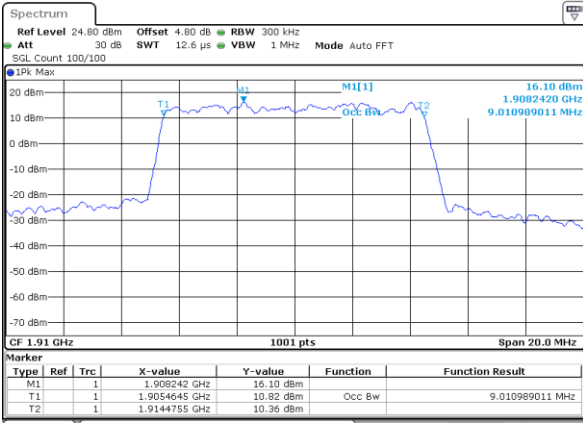

Date: 14 AUG 2017 19:57:37

Highest Channel / 5MHz / QPSK

Date: 14 AUG 2017 19:58:19

Highest Channel / 5MHz / 16QAM

Date: 14 AUG 2017 19:58:40

LTE Band 25

Lowest Channel / 10MHz / QPSK

Date: 14 AUG 2017 20:09:00

Lowest Channel / 10MHz / 16QAM

Date: 14 AUG 2017 20:09:21

Middle Channel / 10MHz / QPSK

Date: 14 AUG 2017 20:23:08

Middle Channel / 10MHz / 16QAM

Date: 14 AUG 2017 20:22:46

Highest Channel / 10MHz / QPSK

Date: 14 AUG 2017 20:23:29

Highest Channel / 10MHz / 16QAM

Date: 14 AUG 2017 20:23:50

LTE Band 25

Lowest Channel / 15MHz / QPSK

Date: 14 AUG 2017 20:34:13

Lowest Channel / 15MHz / 16QAM

Date: 14 AUG 2017 20:34:34

Middle Channel / 15MHz / QPSK