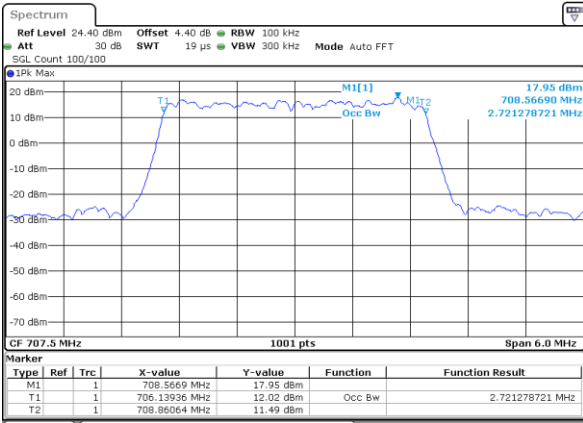

Date: 11 AUG 2017 21:49:46

Middle Channel / 1.4MHz / QPSK

Date: 11 AUG 2017 21:50:06

Middle Channel / 1.4MHz / 16QAM

Date: 11 AUG 2017 21:49:56

Highest Channel / 1.4MHz / QPSK

Date: 11 AUG 2017 21:50:16

Highest Channel / 1.4MHz / 16QAM

Date: 11 AUG 2017 21:50:26

LTE Band 12

Lowest Channel / 3MHz / QPSK

Date: 11 AUG 2017 22:06:04

Lowest Channel / 3MHz / 16QAM

Date: 11 AUG 2017 22:06:14

Middle Channel / 3MHz / QPSK

Date: 11 AUG 2017 22:06:34

Middle Channel / 3MHz / 16QAM

Date: 11 AUG 2017 22:06:24

Highest Channel / 3MHz / QPSK

Date: 11 AUG 2017 22:06:44

Highest Channel / 3MHz / 16QAM

Date: 11 AUG 2017 22:06:54

LTE Band 12

Lowest Channel / 5MHz / QPSK