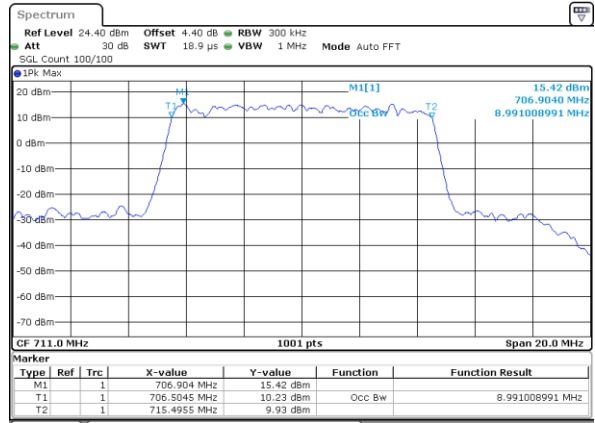

Date: 11 AUG 2017 23:05:56

Highest Channel / 1.4MHz / 64QAM

Date: 11 AUG 2017 23:04:44

Highest Channel / 3MHz / 64QAM

Date: 11 AUG 2017 23:06:52

LTE Band 12

Lowest Channel / 5MHz / 64QAM

Date: 11 AUG 2017 23:07:25

Lowest Channel / 10MHz / 64QAM

Date: 11 AUG 2017 23:08:42

Middle Channel / 5MHz / 64QAM

Date: 11 AUG 2017 23:07:49

Middle Channel / 10MHz / 64QAM

Date: 11 AUG 2017 23:09:07

Highest Channel / 5MHz / 64QAM

Date: 11 AUG 2017 23:08:15

Highest Channel / 10MHz / 64QAM

Date: 11 AUG 2017 23:09:29

LTE Band 13

Lowest Channel / 5MHz / QPSK

Date: 11 AUG 2017 20:22:26

Lowest Channel / 5MHz / 16QAM

Date: 11 AUG 2017 20:22:16

Middle Channel / 5MHz / QPSK

Date: 11 AUG 2017 20:31:21

Middle Channel / 5MHz / 16QAM

Date: 11 AUG 2017 20:31:32

Highest Channel / 5MHz / QPSK

Date: 11 AUG 2017 20:33:54

Highest Channel / 5MHz / 16QAM

Date: 11 AUG 2017 20:34:04

LTE Band 13