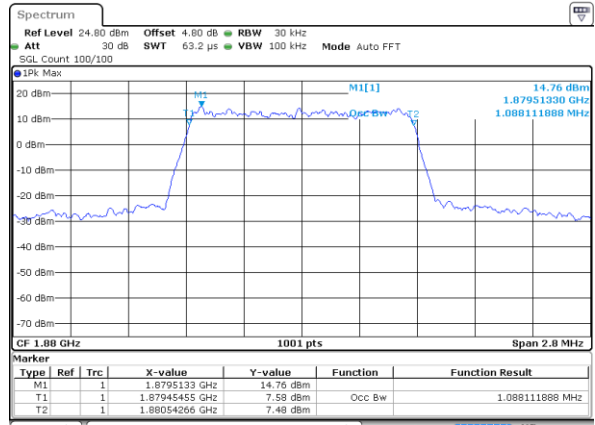

Date: 11 AUG 2017 21:09:54

Middle Channel / 10MHz / 64QAM

Date: 11 AUG 2017 21:22:37

Highest Channel / 5MHz / 64QAM

Date: 11 AUG 2017 21:10:31

LTE Band 25

Lowest Channel / 1.4MHz / QPSK

Date: 14 AUG 2017 18:12:28

Lowest Channel / 1.4MHz / 16QAM

Date: 14 AUG 2017 18:14:01

Middle Channel / 1.4MHz / QPSK

Date: 14 AUG 2017 18:54:05

Middle Channel / 1.4MHz / 16QAM

Date: 14 AUG 2017 18:53:40

Highest Channel / 1.4MHz / QPSK

Date: 14 AUG 2017 18:54:44

Highest Channel / 1.4MHz / 16QAM

Date: 14 AUG 2017 18:56:26

LTE Band 25

Lowest Channel / 3MHz / QPSK

Date: 14 AUG 2017 19:13:25

Lowest Channel / 3MHz / 16QAM

Date: 14 AUG 2017 19:13:46