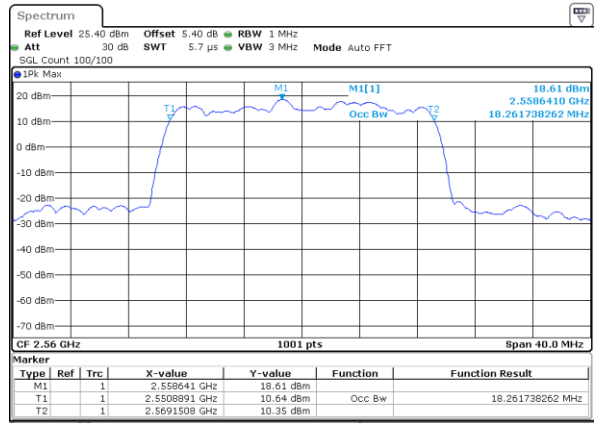

Date: 14 AUG 2017 11:38:32

Middle Channel / 10MHz / 64QAM

Date: 14 AUG 2017 11:39:41

Highest Channel / 5MHz / 64QAM

Date: 14 AUG 2017 11:38:56

Highest Channel / 10MHz / 64QAM

Date: 14 AUG 2017 11:40:03

LTE Band 7

Lowest Channel / 15MHz / 64QAM

Date: 14 AUG 2017 11:40:37

Lowest Channel / 20MHz / 64QAM

Date: 14 AUG 2017 11:41:49

Middle Channel / 15MHz / 64QAM

Date: 14 AUG 2017 11:41:02

Middle Channel / 20MHz / 64QAM

Date: 14 AUG 2017 11:42:11

Highest Channel / 15MHz / 64QAM

Date: 14 AUG 2017 11:41:26

Highest Channel / 20MHz / 64QAM

Date: 14 AUG 2017 11:42:31

LTE Band 12

Lowest Channel / 1.4MHz / QPSK

Date: 11 AUG 2017 21:49:36

Lowest Channel / 1.4MHz / 16QAM