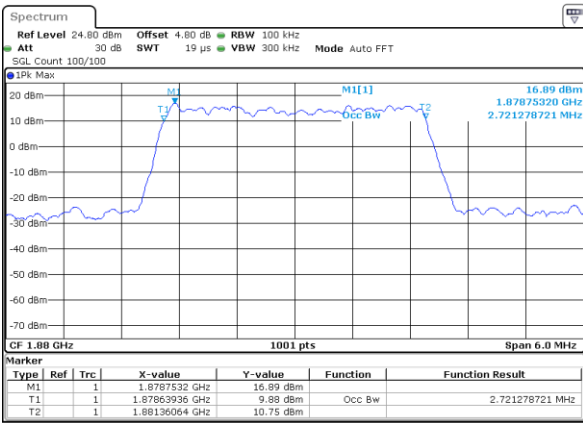

Middle Channel / 3MHz / QPSK

Date: 14 AUG 2017 19:15:12