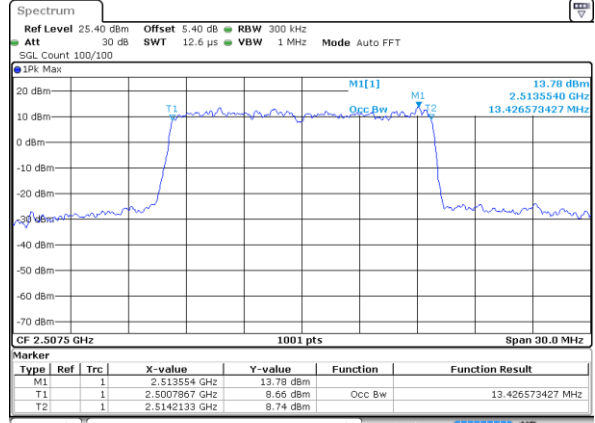

Date: 14 AUG 2017 14:14:58

LTE Band 7

Lowest Channel / 15MHz / QPSK

Date: 14 AUG 2017 14:30:17

Lowest Channel / 15MHz / 16QAM

Date: 14 AUG 2017 14:29:55

Middle Channel / 15MHz / QPSK

Date: 14 AUG 2017 14:30:38

Middle Channel / 15MHz / 16QAM

Date: 14 AUG 2017 14:30:59

Highest Channel / 15MHz / QPSK

Date: 14 AUG 2017 14:31:41

Highest Channel / 15MHz / 16QAM

Date: 14 AUG 2017 14:31:20

LTE Band 7

Lowest Channel / 20MHz / QPSK