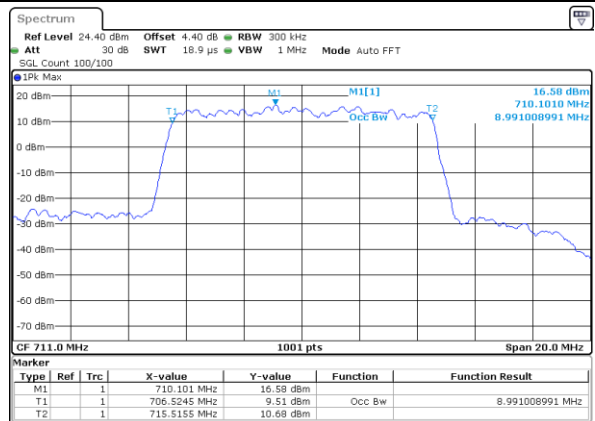

Date: 11 AUG 2017 22:23:12

Highest Channel / 5MHz / 16QAM

Date: 11 AUG 2017 22:23:22

LTE Band 12

Lowest Channel / 10MHz / QPSK

Date: 11 AUG 2017 22:39:00

Lowest Channel / 10MHz / 16QAM

Date: 11 AUG 2017 22:39:10

Middle Channel / 10MHz / QPSK

Date: 11 AUG 2017 22:39:30

Middle Channel / 10MHz / 16QAM

Date: 11 AUG 2017 22:39:20

Highest Channel / 10MHz / QPSK

Date: 11 AUG 2017 22:39:40

Highest Channel / 10MHz / 16QAM

Date: 11 AUG 2017 22:39:50