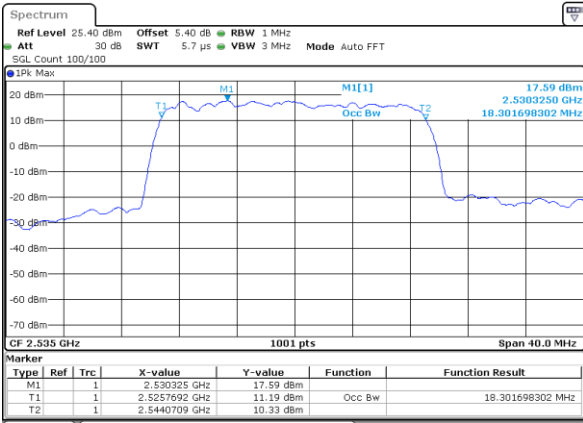

Date: 14 AUG 2017 14:14:58

LTE Band 7

Lowest Channel / 15MHz / QPSK

Date: 14 AUG 2017 14:30:17

Lowest Channel / 15MHz / 16QAM

Date: 14 AUG 2017 14:29:55

Middle Channel / 15MHz / QPSK

Date: 14 AUG 2017 14:30:38

Middle Channel / 15MHz / 16QAM

Date: 14 AUG 2017 14:30:59

Highest Channel / 15MHz / QPSK

Date: 14 AUG 2017 14:31:41

Highest Channel / 15MHz / 16QAM

Date: 14 AUG 2017 14:31:20

LTE Band 7

Lowest Channel / 20MHz / QPSK

Date: 14 AUG 2017 14:46:59

Lowest Channel / 20MHz / 16QAM

Date: 14 AUG 2017 14:46:38

Middle Channel / 20MHz / QPSK

Date: 14 AUG 2017 14:47:21

Middle Channel / 20MHz / 16QAM

Date: 14 AUG 2017 14:47:42

Highest Channel / 20MHz / QPSK