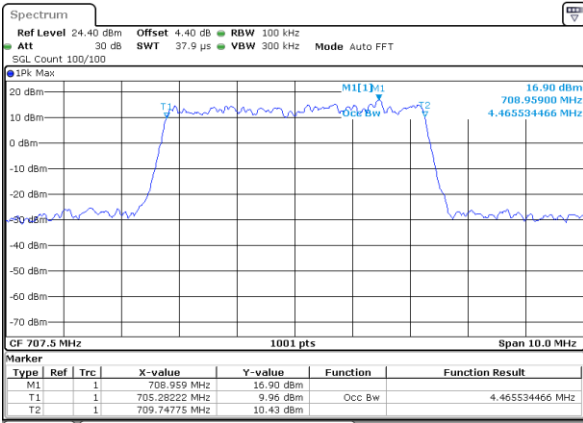

Date: 11 AUG 2017 21:50:26

LTE Band 12

Lowest Channel / 3MHz / QPSK

Date: 11 AUG 2017 22:06:04

Lowest Channel / 3MHz / 16QAM

Date: 11 AUG 2017 22:06:14

Middle Channel / 3MHz / QPSK

Date: 11 AUG 2017 22:06:34

Middle Channel / 3MHz / 16QAM

Date: 11 AUG 2017 22:06:24

Highest Channel / 3MHz / QPSK

Date: 11 AUG 2017 22:06:44

Highest Channel / 3MHz / 16QAM

Date: 11 AUG 2017 22:06:54

LTE Band 12

Lowest Channel / 5MHz / QPSK

Date: 11 AUG 2017 22:22:32

Lowest Channel / 5MHz / 16QAM

Date: 11 AUG 2017 22:22:42

Middle Channel / 5MHz / QPSK

Date: 11 AUG 2017 22:23:02

Middle Channel / 5MHz / 16QAM

Date: 11 AUG 2017 22:22:52

Highest Channel / 5MHz / QPSK