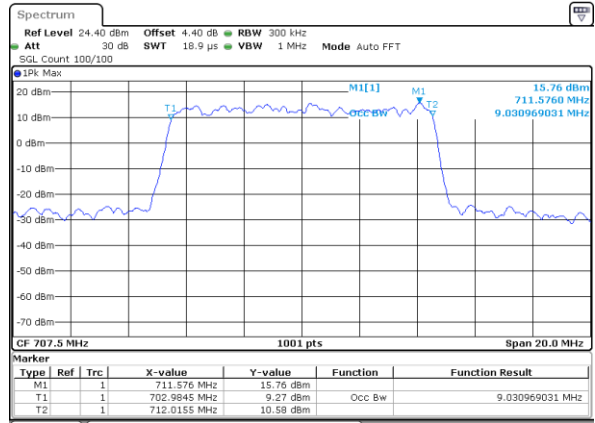

Date: 11 AUG 2017 23:05:56

Highest Channel / 1.4MHz / 64QAM

Date: 11 AUG 2017 23:04:44

Highest Channel / 3MHz / 64QAM

Date: 11 AUG 2017 23:06:52

LTE Band 12

Lowest Channel / 5MHz / 64QAM

Date: 11 AUG 2017 23:07:25

Lowest Channel / 10MHz / 64QAM

Date: 11 AUG 2017 23:08:42

Middle Channel / 5MHz / 64QAM

Date: 11 AUG 2017 23:07:49

Middle Channel / 10MHz / 64QAM

Date: 11 AUG 2017 23:09:07

Highest Channel / 5MHz / 64QAM

Date: 11 AUG 2017 23:08:15

Highest Channel / 10MHz / 64QAM

Date: 11 AUG 2017 23:09:29

LTE Band 13

Lowest Channel / 5MHz / QPSK

Date: 11 AUG 2017 20:22:26

Lowest Channel / 5MHz / 16QAM

Date: 11 AUG 2017 20:22:16

Middle Channel / 5MHz / QPSK

Date: 11 AUG 2017 20:31:21

Middle Channel / 5MHz / 16QAM

Date: 11 AUG 2017 20:31:32

Highest Channel / 5MHz / QPSK

Date: 11 AUG 2017 20:33:54

Highest Channel / 5MHz / 16QAM

Date: 11 AUG 2017 20:34:04

LTE Band 13