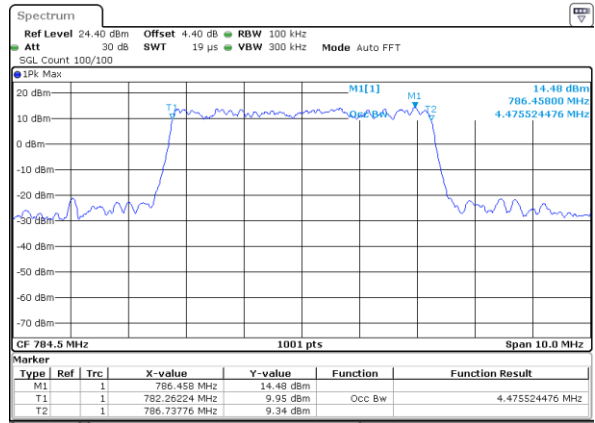

Highest Channel / 10MHz / 64QAM

Date: 11 AUG 2017 23:09:29

LTE Band 13

Lowest Channel / 5MHz / QPSK

Date: 11 AUG 2017 20:22:26

Lowest Channel / 5MHz / 16QAM

Date: 11 AUG 2017 20:22:16

Middle Channel / 5MHz / QPSK

Date: 11 AUG 2017 20:31:21

Middle Channel / 5MHz / 16QAM

Date: 11 AUG 2017 20:31:32

Highest Channel / 5MHz / QPSK

Date: 11 AUG 2017 20:33:54

Highest Channel / 5MHz / 16QAM

Date: 11 AUG 2017 20:34:04

LTE Band 13

Middle Channel / 10MHz / QPSK

Date: 11 AUG 2017 20:44:50

Middle Channel / 10MHz / 16QAM

Date: 11 AUG 2017 20:45:01

LTE Band 13

Lowest Channel / 5MHz / 64QAM

Date: 11 AUG 2017 21:09:25

Middle Channel / 5MHz / 64QAM