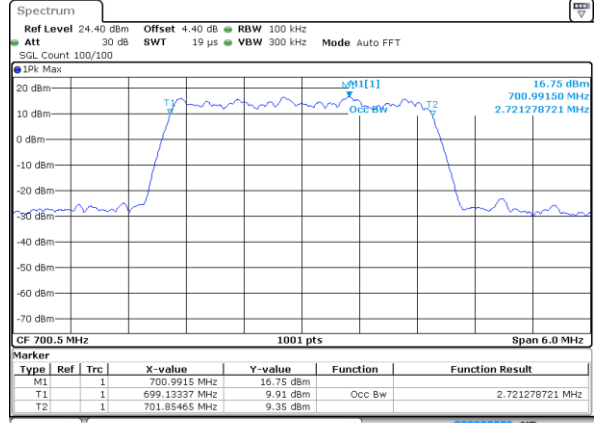

Date: 11 AUG 2017 21:50:26

LTE Band 12

Lowest Channel / 3MHz / QPSK

Date: 11 AUG 2017 22:06:04

Lowest Channel / 3MHz / 16QAM

Date: 11 AUG 2017 22:06:14

Middle Channel / 3MHz / QPSK

Date: 11 AUG 2017 22:06:34

Middle Channel / 3MHz / 16QAM

Date: 11 AUG 2017 22:06:24

Highest Channel / 3MHz / QPSK

Date: 11 AUG 2017 22:06:44

Highest Channel / 3MHz / 16QAM

Date: 11 AUG 2017 22:06:54

LTE Band 12

Lowest Channel / 5MHz / QPSK