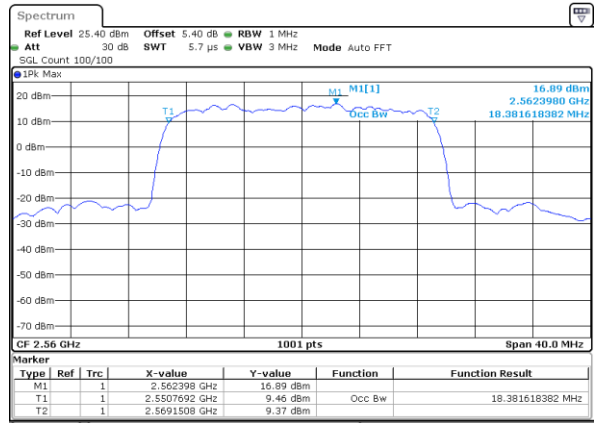

Middle Channel / 15MHz / 16QAM

Date: 14 AUG 2017 14:30:59

Highest Channel / 15MHz / QPSK

Date: 14 AUG 2017 14:31:41

Highest Channel / 15MHz / 16QAM

Date: 14 AUG 2017 14:31:20

LTE Band 7

Lowest Channel / 20MHz / QPSK

Date: 14 AUG 2017 14:46:59

Lowest Channel / 20MHz / 16QAM

Date: 14 AUG 2017 14:46:38

Middle Channel / 20MHz / QPSK

Date: 14 AUG 2017 14:47:21

Middle Channel / 20MHz / 16QAM

Date: 14 AUG 2017 14:47:42

Highest Channel / 20MHz / QPSK

Date: 14 AUG 2017 14:48:24

Highest Channel / 20MHz / 16QAM

Date: 14 AUG 2017 14:48:03

Lowest Channel / 5MHz / 64QAM

Date: 14 AUG 2017 11:38:11

Lowest Channel / 10MHz / 64QAM

Date: 14 AUG 2017 11:38:19

Middle Channel / 5MHz / 64QAM