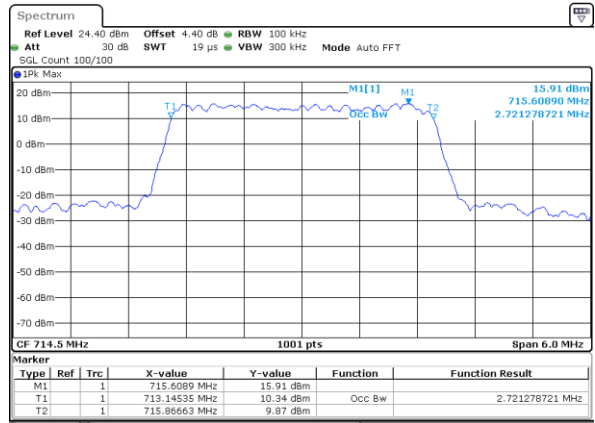

Date: 11 AUG 2017 21:50:26

LTE Band 12

Lowest Channel / 3MHz / QPSK

Date: 11 AUG 2017 22:06:04

Lowest Channel / 3MHz / 16QAM

Date: 11 AUG 2017 22:06:14

Middle Channel / 3MHz / QPSK

Date: 11 AUG 2017 22:06:34

Middle Channel / 3MHz / 16QAM

Date: 11 AUG 2017 22:06:24

Highest Channel / 3MHz / QPSK

Date: 11 AUG 2017 22:06:44

Highest Channel / 3MHz / 16QAM

Date: 11 AUG 2017 22:06:54

LTE Band 12

Lowest Channel / 5MHz / QPSK

Date: 11 AUG 2017 22:22:32

Lowest Channel / 5MHz / 16QAM

Date: 11 AUG 2017 22:22:42

Middle Channel / 5MHz / QPSK

Date: 11 AUG 2017 22:23:02

Middle Channel / 5MHz / 16QAM

Date: 11 AUG 2017 22:22:52

Highest Channel / 5MHz / QPSK