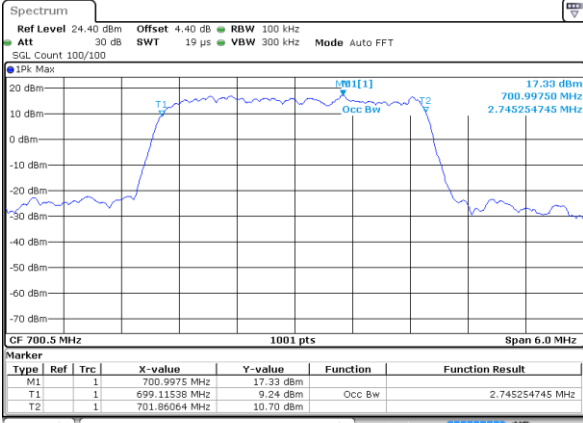

Highest Channel / 15MHz / 64QAM

Date: 14 AUG 2017 11:41:26

Highest Channel / 20MHz / 64QAM

Date: 14 AUG 2017 11:42:31

LTE Band 12

Lowest Channel / 1.4MHz / QPSK

Date: 11 AUG 2017 21:49:36

Lowest Channel / 1.4MHz / 16QAM

Date: 11 AUG 2017 21:49:46

Middle Channel / 1.4MHz / QPSK

Date: 11 AUG 2017 21:50:06

Middle Channel / 1.4MHz / 16QAM

Date: 11 AUG 2017 21:49:56

Highest Channel / 1.4MHz / QPSK

Date: 11 AUG 2017 21:50:16

Highest Channel / 1.4MHz / 16QAM

Date: 11 AUG 2017 21:50:26

LTE Band 12

Lowest Channel / 3MHz / QPSK

Date: 11 AUG 2017 22:06:04

Lowest Channel / 3MHz / 16QAM

Date: 11 AUG 2017 22:06:14

Middle Channel / 3MHz / QPSK

Date: 11 AUG 2017 22:06:34