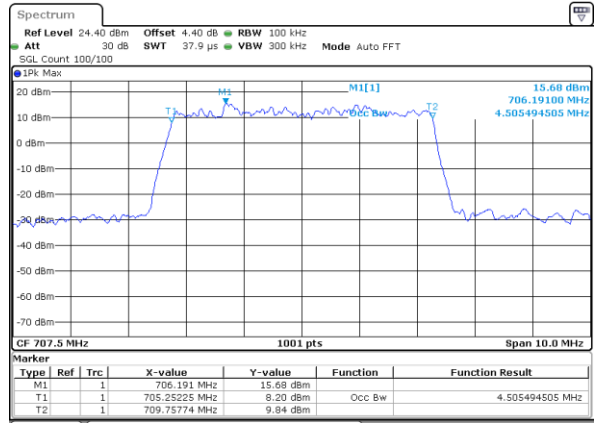

Middle Channel / 3MHz / 16QAM

Date: 11 AUG 2017 22:06:24

Highest Channel / 3MHz / QPSK

Date: 11 AUG 2017 22:06:44

Highest Channel / 3MHz / 16QAM

Date: 11 AUG 2017 22:06:54

LTE Band 12

Lowest Channel / 5MHz / QPSK

Date: 11 AUG 2017 22:22:32

Lowest Channel / 5MHz / 16QAM

Date: 11 AUG 2017 22:22:42

Middle Channel / 5MHz / QPSK

Date: 11 AUG 2017 22:23:02

Middle Channel / 5MHz / 16QAM

Date: 11 AUG 2017 22:22:52

Highest Channel / 5MHz / QPSK

Date: 11 AUG 2017 22:23:12

Highest Channel / 5MHz / 16QAM

Date: 11 AUG 2017 22:23:22

LTE Band 12

Lowest Channel / 10MHz / QPSK

Date: 11 AUG 2017 22:39:00

Lowest Channel / 10MHz / 16QAM

Date: 11 AUG 2017 22:39:10