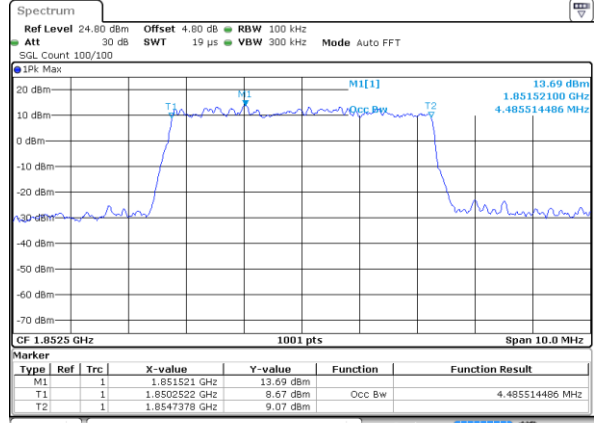

Date: 14 AUG 2017 18:54:44

Highest Channel / 1.4MHz / 16QAM

Date: 14 AUG 2017 18:56:26

LTE Band 25

Lowest Channel / 3MHz / QPSK

Date: 14 AUG 2017 19:13:25

Lowest Channel / 3MHz / 16QAM

Date: 14 AUG 2017 19:13:46

Middle Channel / 3MHz / QPSK

Date: 14 AUG 2017 19:15:12

Middle Channel / 3MHz / 16QAM

Date: 14 AUG 2017 19:14:50

Highest Channel / 3MHz / QPSK

Date: 14 AUG 2017 19:15:33

Highest Channel / 3MHz / 16QAM

Date: 14 AUG 2017 19:15:55

LTE Band 25

Lowest Channel / 5MHz / QPSK

Date: 14 AUG 2017 19:43:51

Lowest Channel / 5MHz / 16QAM

Date: 14 AUG 2017 19:44:12

Middle Channel / 5MHz / QPSK

Date: 14 AUG 2017 19:57:58

Middle Channel / 5MHz / 16QAM