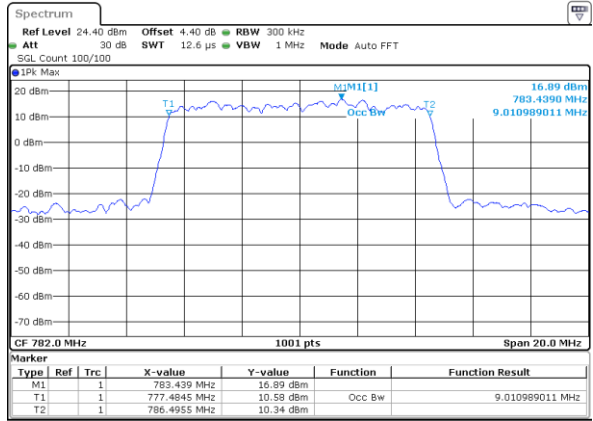

Highest Channel / 10MHz / 64QAM

Date: 11 AUG 2017 23:09:29

LTE Band 13

Lowest Channel / 5MHz / QPSK

Date: 11 AUG 2017 20:22:26

Lowest Channel / 5MHz / 16QAM

Date: 11 AUG 2017 20:22:16

Middle Channel / 5MHz / QPSK

Date: 11 AUG 2017 20:31:21

Middle Channel / 5MHz / 16QAM

Date: 11 AUG 2017 20:31:32

Highest Channel / 5MHz / QPSK

Date: 11 AUG 2017 20:33:54

Highest Channel / 5MHz / 16QAM

Date: 11 AUG 2017 20:34:04

LTE Band 13

Middle Channel / 10MHz / QPSK

Date: 11 AUG 2017 20:44:50

Middle Channel / 10MHz / 16QAM

Date: 11 AUG 2017 20:45:01

LTE Band 13

Lowest Channel / 5MHz / 64QAM

Date: 11 AUG 2017 21:09:25

Middle Channel / 5MHz / 64QAM