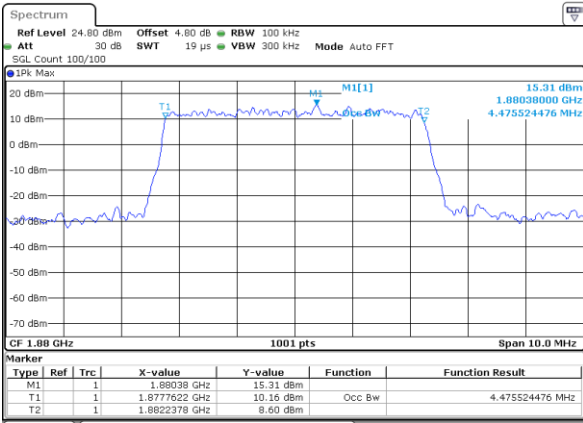

LTE Band 25

Lowest Channel / 5MHz / QPSK

Date: 14 AUG 2017 19:43:51

Lowest Channel / 5MHz / 16QAM

Date: 14 AUG 2017 19:44:12

Middle Channel / 5MHz / QPSK

Date: 14 AUG 2017 19:57:58

Middle Channel / 5MHz / 16QAM

Date: 14 AUG 2017 19:57:37

Highest Channel / 5MHz / QPSK

Date: 14 AUG 2017 19:58:19

Highest Channel / 5MHz / 16QAM

Date: 14 AUG 2017 19:58:40

LTE Band 25

Lowest Channel / 10MHz / QPSK

Date: 14 AUG 2017 20:09:00