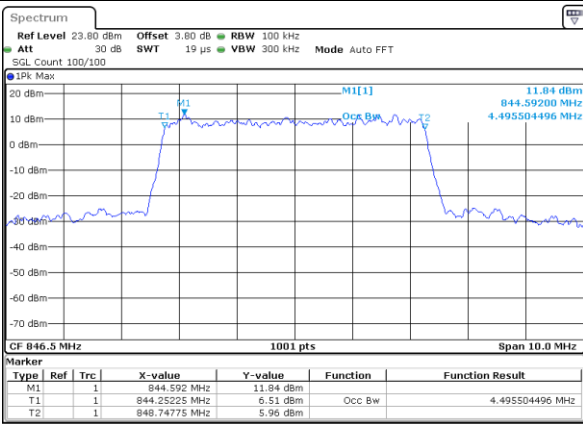

Highest Channel / 3MHz / 64QAM

Date: 4 SEP 2017 14:59:36

LTE Band 5

Lowest Channel / 5MHz / 64QAM

Date: 4 SEP 2017 14:59:46

Lowest Channel / 10MHz / 64QAM

Date: 4 SEP 2017 15:00:15

Middle Channel / 5MHz / 64QAM

Date: 4 SEP 2017 14:59:55

Middle Channel / 10MHz / 64QAM

Date: 4 SEP 2017 15:00:25

Highest Channel / 5MHz / 64QAM

Date: 4 SEP 2017 15:00:05

Highest Channel / 10MHz / 64QAM

Date: 4 SEP 2017 15:00:35

LTE Band 7