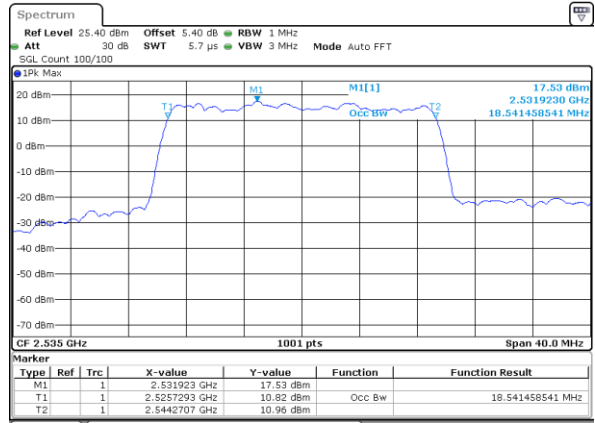

Middle Channel / 15MHz / 16QAM

Date: 14 AUG 2017 14:30:59

Highest Channel / 15MHz / QPSK

Date: 14 AUG 2017 14:31:41

Highest Channel / 15MHz / 16QAM

Date: 14 AUG 2017 14:31:20

LTE Band 7

Lowest Channel / 20MHz / QPSK

Date: 14 AUG 2017 14:46:59

Lowest Channel / 20MHz / 16QAM

Date: 14 AUG 2017 14:46:38

Middle Channel / 20MHz / QPSK

Date: 14 AUG 2017 14:47:21

Middle Channel / 20MHz / 16QAM

Date: 14 AUG 2017 14:47:42

Highest Channel / 20MHz / QPSK

Date: 14 AUG 2017 14:48:24

Highest Channel / 20MHz / 16QAM

Date: 14 AUG 2017 14:48:03

Lowest Channel / 5MHz / 64QAM

Date: 14 AUG 2017 11:38:11

Lowest Channel / 10MHz / 64QAM

Date: 14 AUG 2017 11:38:19

Middle Channel / 5MHz / 64QAM

Date: 14 AUG 2017 11:38:32

Middle Channel / 10MHz / 64QAM

Date: 14 AUG 2017 11:39:41

Highest Channel / 5MHz / 64QAM

Date: 14 AUG 2017 11:38:56

Highest Channel / 10MHz / 64QAM

Date: 14 AUG 2017 11:40:03

LTE Band 7