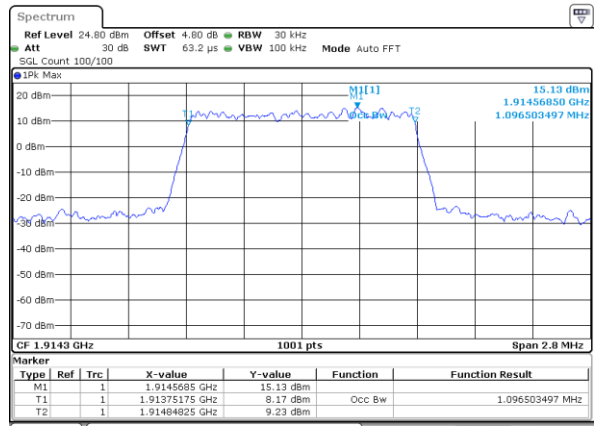

Date: 11 AUG 2017 21:09:54

Middle Channel / 10MHz / 64QAM

Date: 11 AUG 2017 21:22:37

Highest Channel / 5MHz / 64QAM

Date: 11 AUG 2017 21:10:31

LTE Band 25

Lowest Channel / 1.4MHz / QPSK

Date: 14 AUG 2017 18:12:28

Lowest Channel / 1.4MHz / 16QAM

Date: 14 AUG 2017 18:14:01

Middle Channel / 1.4MHz / QPSK

Date: 14 AUG 2017 18:54:05

Middle Channel / 1.4MHz / 16QAM

Date: 14 AUG 2017 18:53:40

Highest Channel / 1.4MHz / QPSK

Date: 14 AUG 2017 18:54:44

Highest Channel / 1.4MHz / 16QAM

Date: 14 AUG 2017 18:56:26

LTE Band 25

Lowest Channel / 3MHz / QPSK

Date: 14 AUG 2017 19:13:25

Lowest Channel / 3MHz / 16QAM

Date: 14 AUG 2017 19:13:46