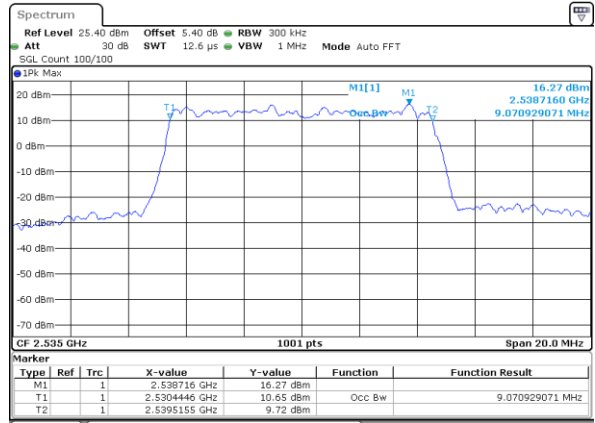

Highest Channel / 5MHz / QPSK

Date: 14 AUG 2017 13:57:52

Highest Channel / 5MHz / 16QAM

Date: 14 AUG 2017 13:58:14

LTE Band 7

Lowest Channel / 10MHz / QPSK

Date: 14 AUG 2017 14:13:13

Lowest Channel / 10MHz / 16QAM

Date: 14 AUG 2017 14:13:34

Middle Channel / 10MHz / QPSK

Date: 14 AUG 2017 14:14:16

Middle Channel / 10MHz / 16QAM

Date: 14 AUG 2017 14:13:55

Highest Channel / 10MHz / QPSK

Date: 14 AUG 2017 14:14:37

Highest Channel / 10MHz / 16QAM