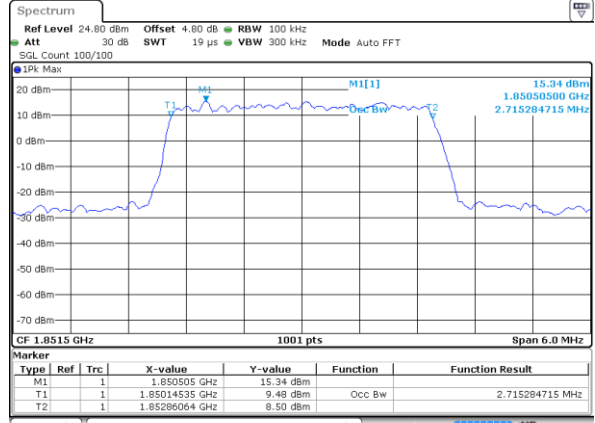

Lowest Channel / 1.4MHz / 16QAM

Date: 14 AUG 2017 18:14:01

Middle Channel / 1.4MHz / QPSK

Date: 14 AUG 2017 18:54:05

Middle Channel / 1.4MHz / 16QAM

Date: 14 AUG 2017 18:53:40

Highest Channel / 1.4MHz / QPSK

Date: 14 AUG 2017 18:54:44

Highest Channel / 1.4MHz / 16QAM

Date: 14 AUG 2017 18:56:26

LTE Band 25

Lowest Channel / 3MHz / QPSK

Date: 14 AUG 2017 19:13:25

Lowest Channel / 3MHz / 16QAM

Date: 14 AUG 2017 19:13:46