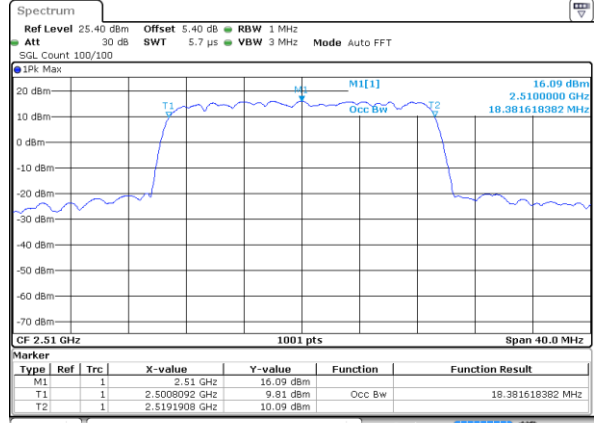

Date: 14 AUG 2017 14:48:24

Highest Channel / 20MHz / 16QAM

Date: 14 AUG 2017 14:48:03

Lowest Channel / 5MHz / 64QAM

Date: 14 AUG 2017 11:38:11

Lowest Channel / 10MHz / 64QAM

Date: 14 AUG 2017 11:38:19

Middle Channel / 5MHz / 64QAM

Date: 14 AUG 2017 11:38:32

Middle Channel / 10MHz / 64QAM

Date: 14 AUG 2017 11:39:41

Highest Channel / 5MHz / 64QAM

Date: 14 AUG 2017 11:38:56

Highest Channel / 10MHz / 64QAM

Date: 14 AUG 2017 11:40:03

LTE Band 7

Lowest Channel / 15MHz / 64QAM

Date: 14 AUG 2017 11:40:37

Lowest Channel / 20MHz / 64QAM

Date: 14 AUG 2017 11:41:49

Middle Channel / 15MHz / 64QAM

Date: 14 AUG 2017 11:41:02

Middle Channel / 20MHz / 64QAM

Date: 14 AUG 2017 11:42:11