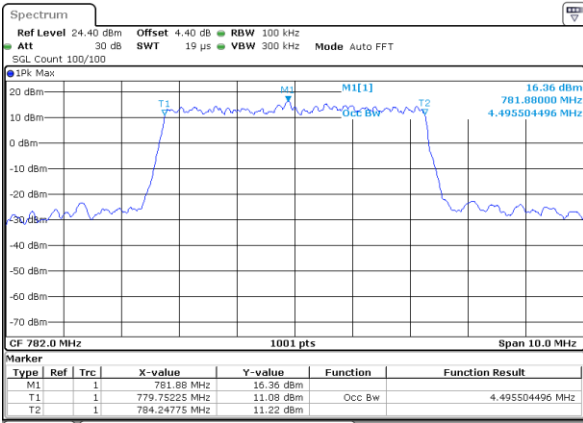

Lowest Channel / 10MHz / 64QAM

Date: 11 AUG 2017 23:08:42

Middle Channel / 5MHz / 64QAM

Date: 11 AUG 2017 23:07:49

Middle Channel / 10MHz / 64QAM

Date: 11 AUG 2017 23:09:07

Highest Channel / 5MHz / 64QAM

Date: 11 AUG 2017 23:08:15

Highest Channel / 10MHz / 64QAM

Date: 11 AUG 2017 23:09:29

LTE Band 13

Lowest Channel / 5MHz / QPSK

Date: 11 AUG 2017 20:22:26

Lowest Channel / 5MHz / 16QAM

Date: 11 AUG 2017 20:22:16

Middle Channel / 5MHz / QPSK

Date: 11 AUG 2017 20:31:21

Middle Channel / 5MHz / 16QAM

Date: 11 AUG 2017 20:31:32

Highest Channel / 5MHz / QPSK

Date: 11 AUG 2017 20:33:54

Highest Channel / 5MHz / 16QAM

Date: 11 AUG 2017 20:34:04

LTE Band 13