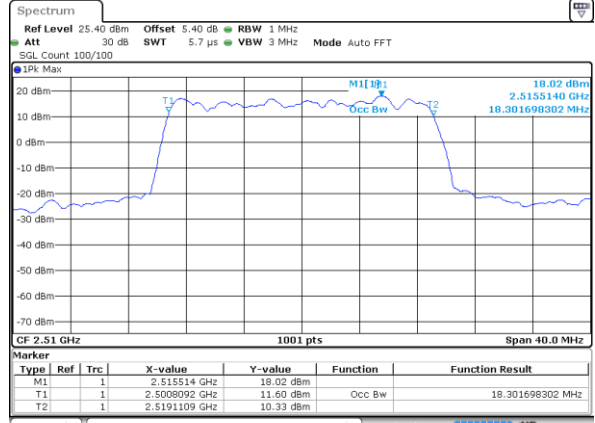

Date: 14 AUG 2017 14:14:58

LTE Band 7

Lowest Channel / 15MHz / QPSK

Date: 14 AUG 2017 14:30:17

Lowest Channel / 15MHz / 16QAM

Date: 14 AUG 2017 14:29:55

Middle Channel / 15MHz / QPSK

Date: 14 AUG 2017 14:30:38

Middle Channel / 15MHz / 16QAM

Date: 14 AUG 2017 14:30:59

Highest Channel / 15MHz / QPSK

Date: 14 AUG 2017 14:31:41

Highest Channel / 15MHz / 16QAM

Date: 14 AUG 2017 14:31:20

LTE Band 7

Lowest Channel / 20MHz / QPSK

Date: 14 AUG 2017 14:46:59

Lowest Channel / 20MHz / 16QAM

Date: 14 AUG 2017 14:46:38

Middle Channel / 20MHz / QPSK

Date: 14 AUG 2017 14:47:21

Middle Channel / 20MHz / 16QAM

Date: 14 AUG 2017 14:47:42

Highest Channel / 20MHz / QPSK