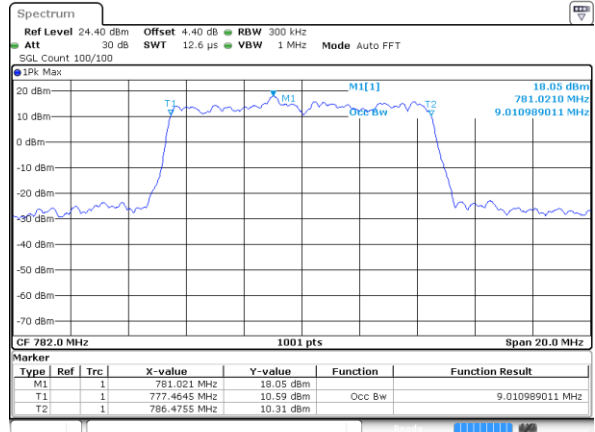

Date: 11 AUG 2017 20:31:21

Middle Channel / 5MHz / 16QAM

Date: 11 AUG 2017 20:31:32

Highest Channel / 5MHz / QPSK

Date: 11 AUG 2017 20:33:54

Highest Channel / 5MHz / 16QAM

Date: 11 AUG 2017 20:34:04

LTE Band 13

Middle Channel / 10MHz / QPSK

Date: 11 AUG 2017 20:44:50

Middle Channel / 10MHz / 16QAM

Date: 11 AUG 2017 20:45:01

LTE Band 13

Lowest Channel / 5MHz / 64QAM

Date: 11 AUG 2017 21:09:25

Middle Channel / 5MHz / 64QAM

Date: 11 AUG 2017 21:09:54

Middle Channel / 10MHz / 64QAM

Date: 11 AUG 2017 21:22:37

Highest Channel / 5MHz / 64QAM

Date: 11 AUG 2017 21:10:31

LTE Band 25

Lowest Channel / 1.4MHz / QPSK

Date: 14 AUG 2017 18:12:28