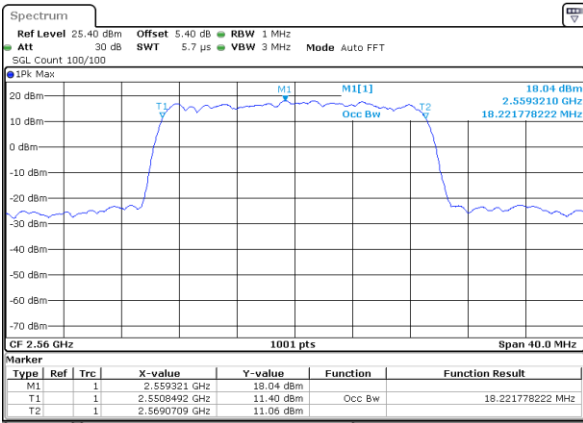

Middle Channel / 15MHz / 16QAM

Date: 14 AUG 2017 14:30:59

Highest Channel / 15MHz / QPSK

Date: 14 AUG 2017 14:31:41

Highest Channel / 15MHz / 16QAM

Date: 14 AUG 2017 14:31:20

LTE Band 7

Lowest Channel / 20MHz / QPSK

Date: 14 AUG 2017 14:46:59

Lowest Channel / 20MHz / 16QAM

Date: 14 AUG 2017 14:46:38

Middle Channel / 20MHz / QPSK

Date: 14 AUG 2017 14:47:21

Middle Channel / 20MHz / 16QAM

Date: 14 AUG 2017 14:47:42

Highest Channel / 20MHz / QPSK

Date: 14 AUG 2017 14:48:24

Highest Channel / 20MHz / 16QAM

Date: 14 AUG 2017 14:48:03

Lowest Channel / 5MHz / 64QAM

Date: 14 AUG 2017 11:38:11

Lowest Channel / 10MHz / 64QAM

Date: 14 AUG 2017 11:38:19

Middle Channel / 5MHz / 64QAM

Date: 14 AUG 2017 11:38:32

Middle Channel / 10MHz / 64QAM

Date: 14 AUG 2017 11:39:41

Highest Channel / 5MHz / 64QAM

Date: 14 AUG 2017 11:38:56

Highest Channel / 10MHz / 64QAM

Date: 14 AUG 2017 11:40:03

LTE Band 7