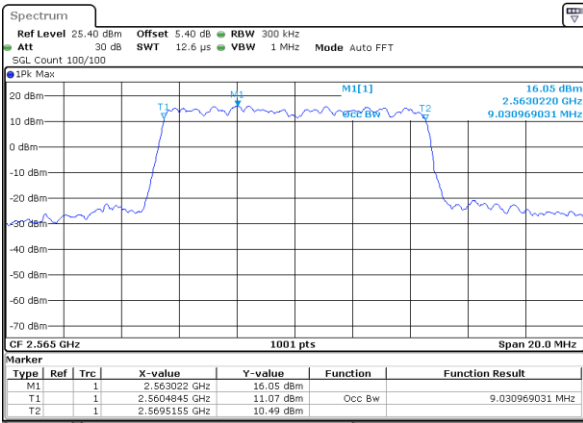

Highest Channel / 5MHz / QPSK

Date: 14 AUG 2017 13:57:52

Highest Channel / 5MHz / 16QAM

Date: 14 AUG 2017 13:58:14

LTE Band 7

Lowest Channel / 10MHz / QPSK

Date: 14 AUG 2017 14:13:13

Lowest Channel / 10MHz / 16QAM

Date: 14 AUG 2017 14:13:34

Middle Channel / 10MHz / QPSK

Date: 14 AUG 2017 14:14:16

Middle Channel / 10MHz / 16QAM

Date: 14 AUG 2017 14:13:55

Highest Channel / 10MHz / QPSK

Date: 14 AUG 2017 14:14:37

Highest Channel / 10MHz / 16QAM

Date: 14 AUG 2017 14:14:58

LTE Band 7

Lowest Channel / 15MHz / QPSK

Date: 14 AUG 2017 14:30:17

Lowest Channel / 15MHz / 16QAM

Date: 14 AUG 2017 14:29:55

Middle Channel / 15MHz / QPSK

Date: 14 AUG 2017 14:30:38