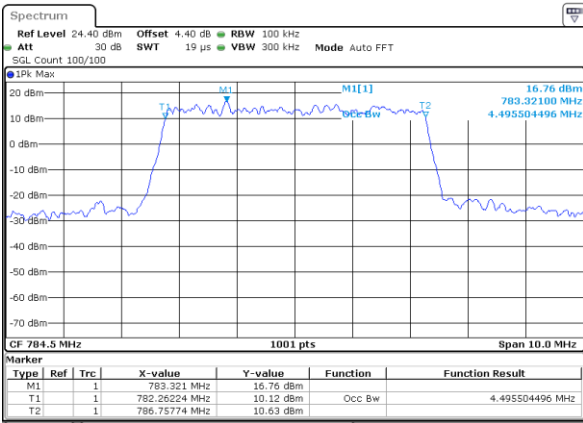

Lowest Channel / 10MHz / 64QAM

Date: 11 AUG 2017 23:08:42

Middle Channel / 5MHz / 64QAM

Date: 11 AUG 2017 23:07:49

Middle Channel / 10MHz / 64QAM

Date: 11 AUG 2017 23:09:07

Highest Channel / 5MHz / 64QAM

Date: 11 AUG 2017 23:08:15

Highest Channel / 10MHz / 64QAM

Date: 11 AUG 2017 23:09:29

LTE Band 13

Lowest Channel / 5MHz / QPSK

Date: 11 AUG 2017 20:22:26

Lowest Channel / 5MHz / 16QAM

Date: 11 AUG 2017 20:22:16

Middle Channel / 5MHz / QPSK

Date: 11 AUG 2017 20:31:21

Middle Channel / 5MHz / 16QAM

Date: 11 AUG 2017 20:31:32

Highest Channel / 5MHz / QPSK

Date: 11 AUG 2017 20:33:54

Highest Channel / 5MHz / 16QAM

Date: 11 AUG 2017 20:34:04

LTE Band 13