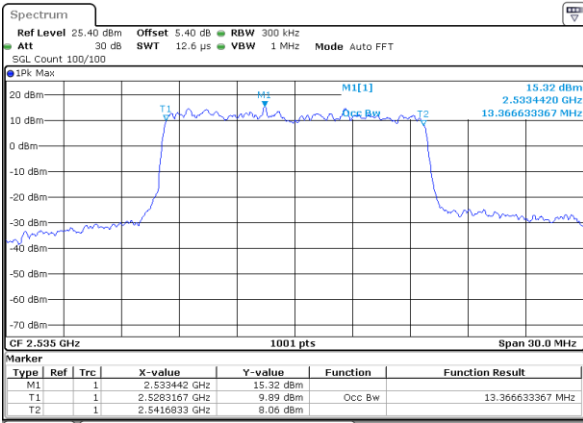

Date: 14 AUG 2017 11:38:32

Middle Channel / 10MHz / 64QAM

Date: 14 AUG 2017 11:39:41

Highest Channel / 5MHz / 64QAM

Date: 14 AUG 2017 11:38:56

Highest Channel / 10MHz / 64QAM

Date: 14 AUG 2017 11:40:03

LTE Band 7

Lowest Channel / 15MHz / 64QAM

Date: 14 AUG 2017 11:40:37

Lowest Channel / 20MHz / 64QAM

Date: 14 AUG 2017 11:41:49

Middle Channel / 15MHz / 64QAM

Date: 14 AUG 2017 11:41:02

Middle Channel / 20MHz / 64QAM

Date: 14 AUG 2017 11:42:11

Highest Channel / 15MHz / 64QAM

Date: 14 AUG 2017 11:41:26

Highest Channel / 20MHz / 64QAM

Date: 14 AUG 2017 11:42:31

LTE Band 12

Lowest Channel / 1.4MHz / QPSK

Date: 11 AUG 2017 21:49:36

Lowest Channel / 1.4MHz / 16QAM