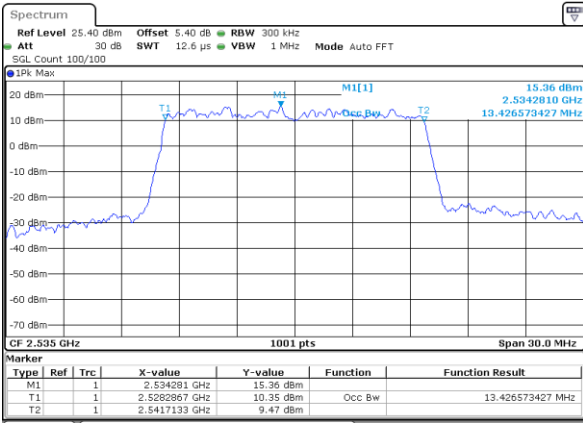

Date: 14 AUG 2017 14:14:58

LTE Band 7

Lowest Channel / 15MHz / QPSK

Date: 14 AUG 2017 14:30:17

Lowest Channel / 15MHz / 16QAM

Date: 14 AUG 2017 14:29:55

Middle Channel / 15MHz / QPSK

Date: 14 AUG 2017 14:30:38

Middle Channel / 15MHz / 16QAM

Date: 14 AUG 2017 14:30:59

Highest Channel / 15MHz / QPSK

Date: 14 AUG 2017 14:31:41

Highest Channel / 15MHz / 16QAM

Date: 14 AUG 2017 14:31:20

LTE Band 7

Lowest Channel / 20MHz / QPSK