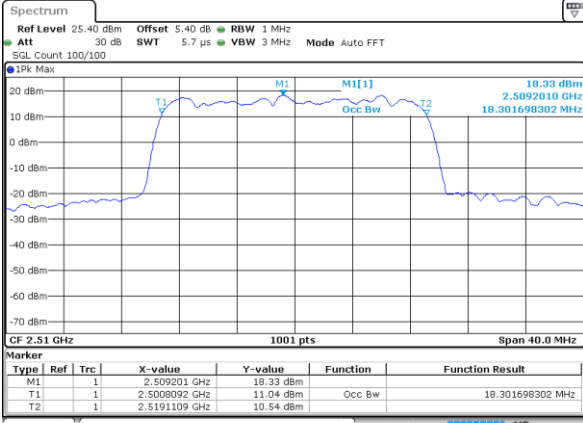

Date: 14 AUG 2017 14:14:58

LTE Band 7

Lowest Channel / 15MHz / QPSK

Date: 14 AUG 2017 14:30:17

Lowest Channel / 15MHz / 16QAM

Date: 14 AUG 2017 14:29:55

Middle Channel / 15MHz / QPSK

Date: 14 AUG 2017 14:30:38

Middle Channel / 15MHz / 16QAM

Date: 14 AUG 2017 14:30:59

Highest Channel / 15MHz / QPSK

Date: 14 AUG 2017 14:31:41

Highest Channel / 15MHz / 16QAM

Date: 14 AUG 2017 14:31:20

LTE Band 7

Lowest Channel / 20MHz / QPSK

Date: 14 AUG 2017 14:46:59

Lowest Channel / 20MHz / 16QAM

Date: 14 AUG 2017 14:46:38

Middle Channel / 20MHz / QPSK

Date: 14 AUG 2017 14:47:21

Middle Channel / 20MHz / 16QAM

Date: 14 AUG 2017 14:47:42

Highest Channel / 20MHz / QPSK