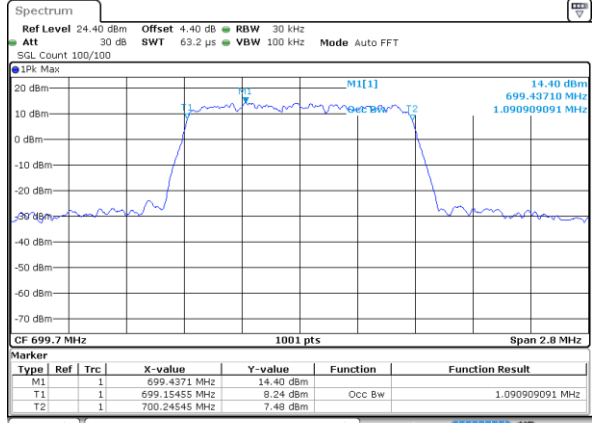

Highest Channel / 15MHz / 64QAM

Date: 14 AUG 2017 11:41:26

Highest Channel / 20MHz / 64QAM

Date: 14 AUG 2017 11:42:31

LTE Band 12

Lowest Channel / 1.4MHz / QPSK

Date: 11 AUG 2017 21:49:36

Lowest Channel / 1.4MHz / 16QAM