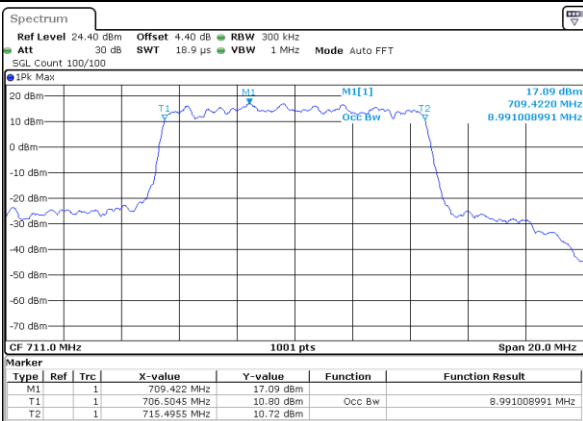

Date: 11 AUG 2017 22:23:12

Highest Channel / 5MHz / 16QAM

Date: 11 AUG 2017 22:23:22

LTE Band 12

Lowest Channel / 10MHz / QPSK

Date: 11 AUG 2017 22:39:00

Lowest Channel / 10MHz / 16QAM

Date: 11 AUG 2017 22:39:10

Middle Channel / 10MHz / QPSK

Date: 11 AUG 2017 22:39:30

Middle Channel / 10MHz / 16QAM

Date: 11 AUG 2017 22:39:20

Highest Channel / 10MHz / QPSK

Date: 11 AUG 2017 22:39:40

Highest Channel / 10MHz / 16QAM

Date: 11 AUG 2017 22:39:50

LTE Band 12

Lowest Channel / 1.4MHz / 64QAM

Date: 11 AUG 2017 23:03:13

Lowest Channel / 3MHz / 64QAM

Date: 11 AUG 2017 23:05:25

Middle Channel / 1.4MHz / 64QAM

Date: 11 AUG 2017 23:04:21

Middle Channel / 3MHz / 64QAM