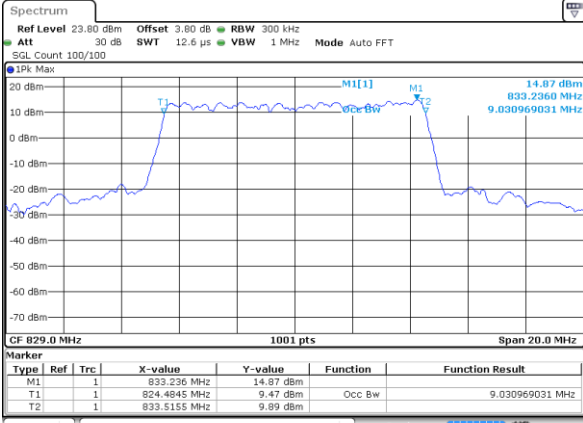

LTE Band 5

Lowest Channel / 10MHz / QPSK

Date: 4 SEP 2017 14:57:46

Lowest Channel / 10MHz / 16QAM

Date: 4 SEP 2017 14:57:56

Middle Channel / 10MHz / QPSK

Date: 4 SEP 2017 14:58:06

Middle Channel / 10MHz / 16QAM

Date: 4 SEP 2017 14:58:16

Highest Channel / 10MHz / QPSK

Date: 4 SEP 2017 14:58:26

Highest Channel / 10MHz / 16QAM

Date: 4 SEP 2017 14:58:36

LTE Band 5

Lowest Channel / 1.4MHz / 64QAM

Date: 4 SEP 2017 14:58:46