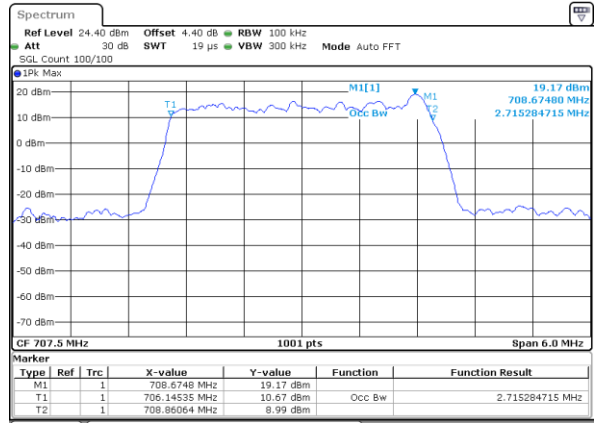

Date: 11 AUG 2017 21:49:46

Middle Channel / 1.4MHz / QPSK

Date: 11 AUG 2017 21:50:06

Middle Channel / 1.4MHz / 16QAM

Date: 11 AUG 2017 21:49:56

Highest Channel / 1.4MHz / QPSK

Date: 11 AUG 2017 21:50:16

Highest Channel / 1.4MHz / 16QAM

Date: 11 AUG 2017 21:50:26

LTE Band 12

Lowest Channel / 3MHz / QPSK

Date: 11 AUG 2017 22:06:04

Lowest Channel / 3MHz / 16QAM

Date: 11 AUG 2017 22:06:14

Middle Channel / 3MHz / QPSK

Date: 11 AUG 2017 22:06:34

Middle Channel / 3MHz / 16QAM

Date: 11 AUG 2017 22:06:24

Highest Channel / 3MHz / QPSK

Date: 11 AUG 2017 22:06:44

Highest Channel / 3MHz / 16QAM

Date: 11 AUG 2017 22:06:54

LTE Band 12

Lowest Channel / 5MHz / QPSK