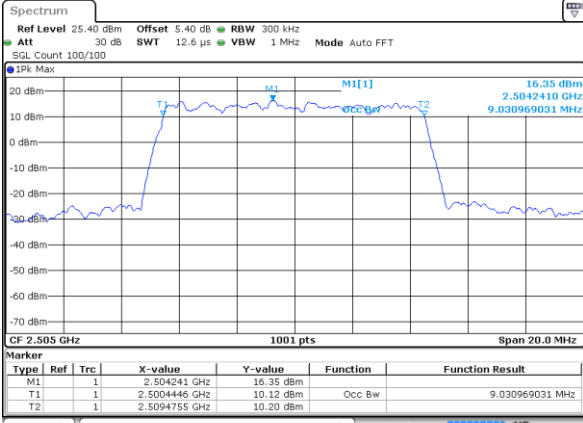

Highest Channel / 5MHz / QPSK

Date: 14 AUG 2017 13:57:52

Highest Channel / 5MHz / 16QAM

Date: 14 AUG 2017 13:58:14

LTE Band 7

Lowest Channel / 10MHz / QPSK

Date: 14 AUG 2017 14:13:13

Lowest Channel / 10MHz / 16QAM

Date: 14 AUG 2017 14:13:34

Middle Channel / 10MHz / QPSK

Date: 14 AUG 2017 14:14:16

Middle Channel / 10MHz / 16QAM

Date: 14 AUG 2017 14:13:55

Highest Channel / 10MHz / QPSK

Date: 14 AUG 2017 14:14:37

Highest Channel / 10MHz / 16QAM