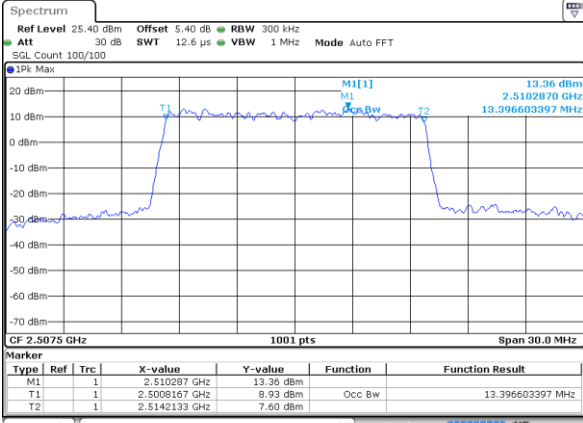

Date: 14 AUG 2017 14:48:24

Highest Channel / 20MHz / 16QAM

Date: 14 AUG 2017 14:48:03

Lowest Channel / 5MHz / 64QAM

Date: 14 AUG 2017 11:38:11

Lowest Channel / 10MHz / 64QAM

Date: 14 AUG 2017 11:38:19

Middle Channel / 5MHz / 64QAM

Date: 14 AUG 2017 11:38:32

Middle Channel / 10MHz / 64QAM

Date: 14 AUG 2017 11:39:41

Highest Channel / 5MHz / 64QAM

Date: 14 AUG 2017 11:38:56

Highest Channel / 10MHz / 64QAM

Date: 14 AUG 2017 11:40:03

LTE Band 7

Lowest Channel / 15MHz / 64QAM

Date: 14 AUG 2017 11:40:37

Lowest Channel / 20MHz / 64QAM

Date: 14 AUG 2017 11:41:49

Middle Channel / 15MHz / 64QAM

Date: 14 AUG 2017 11:41:02

Middle Channel / 20MHz / 64QAM

Date: 14 AUG 2017 11:42:11