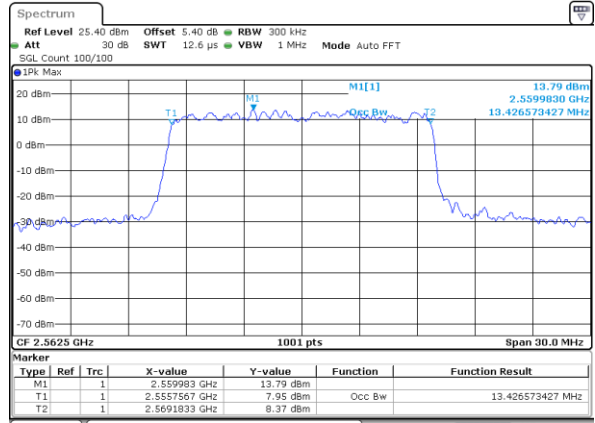

Middle Channel / 15MHz / 16QAM

Date: 14 AUG 2017 14:30:59

Highest Channel / 15MHz / QPSK

Date: 14 AUG 2017 14:31:41

Highest Channel / 15MHz / 16QAM

Date: 14 AUG 2017 14:31:20

LTE Band 7

Lowest Channel / 20MHz / QPSK