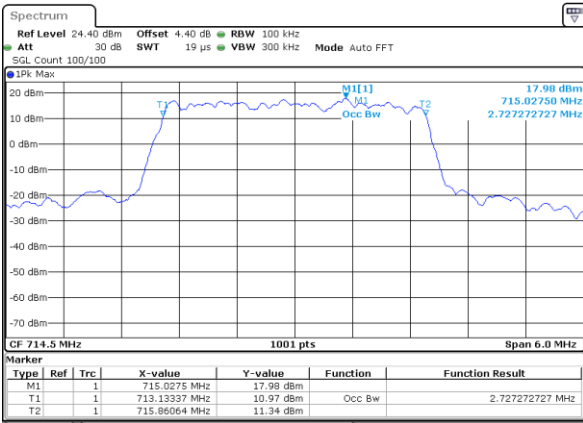

Date: 11 AUG 2017 21:50:26

LTE Band 12

Lowest Channel / 3MHz / QPSK

Date: 11 AUG 2017 22:06:04

Lowest Channel / 3MHz / 16QAM

Date: 11 AUG 2017 22:06:14

Middle Channel / 3MHz / QPSK

Date: 11 AUG 2017 22:06:34

Middle Channel / 3MHz / 16QAM

Date: 11 AUG 2017 22:06:24

Highest Channel / 3MHz / QPSK

Date: 11 AUG 2017 22:06:44

Highest Channel / 3MHz / 16QAM

Date: 11 AUG 2017 22:06:54

LTE Band 12

Lowest Channel / 5MHz / QPSK