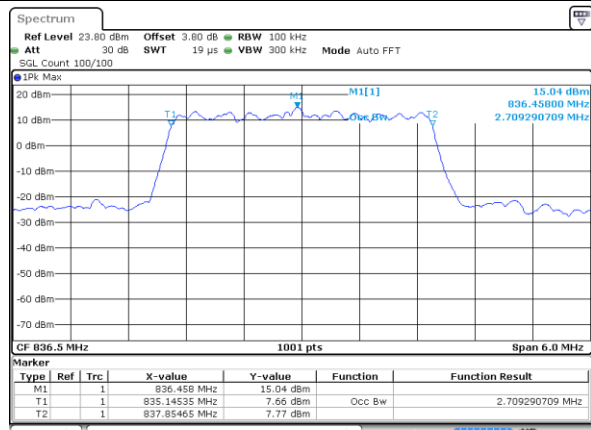

Date: 4 SEP 2017 14:58:16

Highest Channel / 10MHz / QPSK

Date: 4 SEP 2017 14:58:26

Highest Channel / 10MHz / 16QAM

Date: 4 SEP 2017 14:58:36

LTE Band 5

Lowest Channel / 1.4MHz / 64QAM

Date: 4 SEP 2017 14:58:46

Lowest Channel / 3MHz / 64QAM

Date: 4 SEP 2017 14:59:16

Middle Channel / 1.4MHz / 64QAM

Date: 4 SEP 2017 14:58:56

Middle Channel / 3MHz / 64QAM

Date: 4 SEP 2017 14:59:26

Highest Channel / 1.4MHz / 64QAM

Date: 4 SEP 2017 14:59:06

Highest Channel / 3MHz / 64QAM

Date: 4 SEP 2017 14:59:36

LTE Band 5

Lowest Channel / 5MHz / 64QAM

Date: 4 SEP 2017 14:59:46

Lowest Channel / 10MHz / 64QAM

Date: 4 SEP 2017 15:00:15

Middle Channel / 5MHz / 64QAM