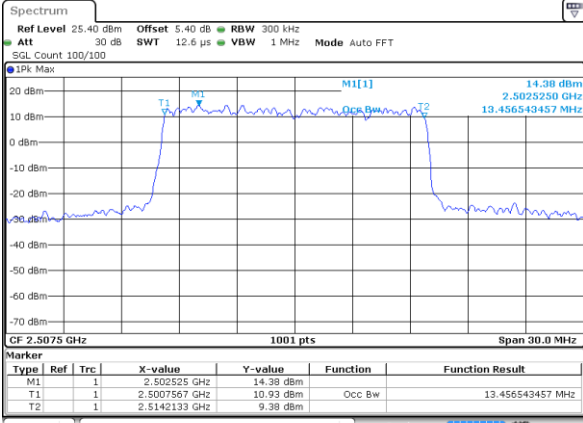

Highest Channel / 5MHz / QPSK

Date: 14 AUG 2017 13:57:52

Highest Channel / 5MHz / 16QAM

Date: 14 AUG 2017 13:58:14

LTE Band 7

Lowest Channel / 10MHz / QPSK

Date: 14 AUG 2017 14:13:13

Lowest Channel / 10MHz / 16QAM

Date: 14 AUG 2017 14:13:34

Middle Channel / 10MHz / QPSK

Date: 14 AUG 2017 14:14:16

Middle Channel / 10MHz / 16QAM

Date: 14 AUG 2017 14:13:55

Highest Channel / 10MHz / QPSK

Date: 14 AUG 2017 14:14:37

Highest Channel / 10MHz / 16QAM

Date: 14 AUG 2017 14:14:58

LTE Band 7

Lowest Channel / 15MHz / QPSK

Date: 14 AUG 2017 14:30:17

Lowest Channel / 15MHz / 16QAM

Date: 14 AUG 2017 14:29:55

Middle Channel / 15MHz / QPSK

Date: 14 AUG 2017 14:30:38