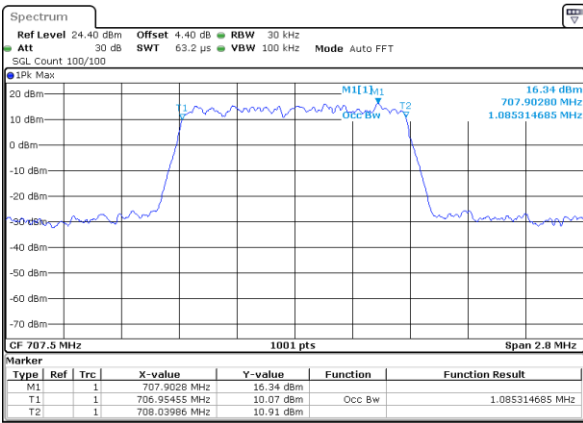

Middle Channel / 1.4MHz / QPSK

Date: 11 AUG 2017 21:50:06