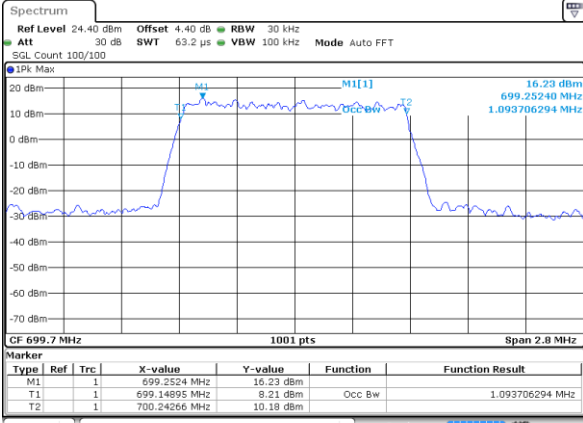

Highest Channel / 15MHz / 64QAM

Date: 14 AUG 2017 11:41:26

Highest Channel / 20MHz / 64QAM

Date: 14 AUG 2017 11:42:31

LTE Band 12

Lowest Channel / 1.4MHz / QPSK

Date: 11 AUG 2017 21:49:36

Lowest Channel / 1.4MHz / 16QAM