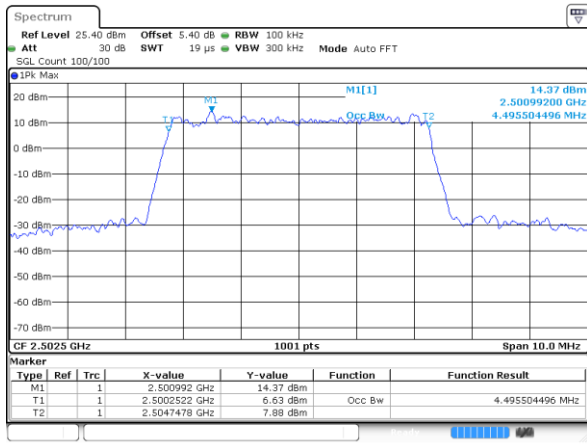

Date: 14 AUG 2017 14:48:24

Highest Channel / 20MHz / 16QAM

Date: 14 AUG 2017 14:48:03

Lowest Channel / 5MHz / 64QAM

Date: 14 AUG 2017 11:38:11

Lowest Channel / 10MHz / 64QAM

Date: 14 AUG 2017 11:38:19

Middle Channel / 5MHz / 64QAM

Date: 14 AUG 2017 11:38:32

Middle Channel / 10MHz / 64QAM

Date: 14 AUG 2017 11:39:41

Highest Channel / 5MHz / 64QAM

Date: 14 AUG 2017 11:38:56

Highest Channel / 10MHz / 64QAM

Date: 14 AUG 2017 11:40:03

LTE Band 7