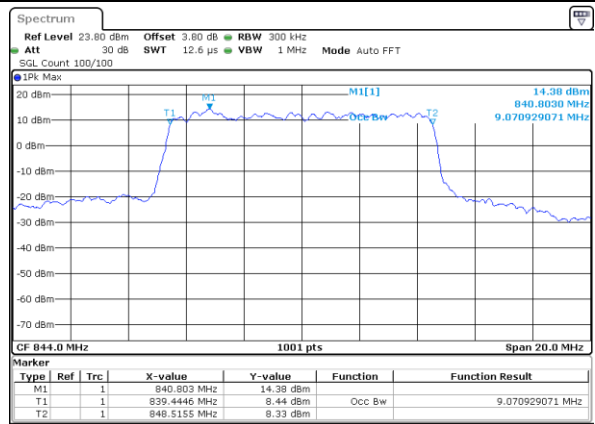

LTE Band 5

Lowest Channel / 10MHz / QPSK

Date: 4 SEP 2017 14:57:46

Lowest Channel / 10MHz / 16QAM

Date: 4 SEP 2017 14:57:56

Middle Channel / 10MHz / QPSK

Date: 4 SEP 2017 14:58:06

Middle Channel / 10MHz / 16QAM

Date: 4 SEP 2017 14:58:16

Highest Channel / 10MHz / QPSK

Date: 4 SEP 2017 14:58:26

Highest Channel / 10MHz / 16QAM

Date: 4 SEP 2017 14:58:36

LTE Band 5

Lowest Channel / 1.4MHz / 64QAM

Date: 4 SEP 2017 14:58:46