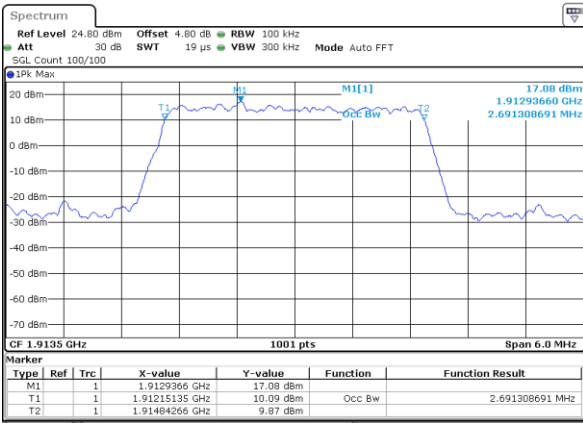

Date: 14 AUG 2017 18:54:44

Highest Channel / 1.4MHz / 16QAM

Date: 14 AUG 2017 18:56:26

LTE Band 25

Lowest Channel / 3MHz / QPSK

Date: 14 AUG 2017 19:13:25

Lowest Channel / 3MHz / 16QAM

Date: 14 AUG 2017 19:13:46

Middle Channel / 3MHz / QPSK

Date: 14 AUG 2017 19:15:12

Middle Channel / 3MHz / 16QAM

Date: 14 AUG 2017 19:14:50

Highest Channel / 3MHz / QPSK

Date: 14 AUG 2017 19:15:33

Highest Channel / 3MHz / 16QAM

Date: 14 AUG 2017 19:15:55

LTE Band 25

Lowest Channel / 5MHz / QPSK

Date: 14 AUG 2017 19:43:51

Lowest Channel / 5MHz / 16QAM

Date: 14 AUG 2017 19:44:12

Middle Channel / 5MHz / QPSK

Date: 14 AUG 2017 19:57:58

Middle Channel / 5MHz / 16QAM