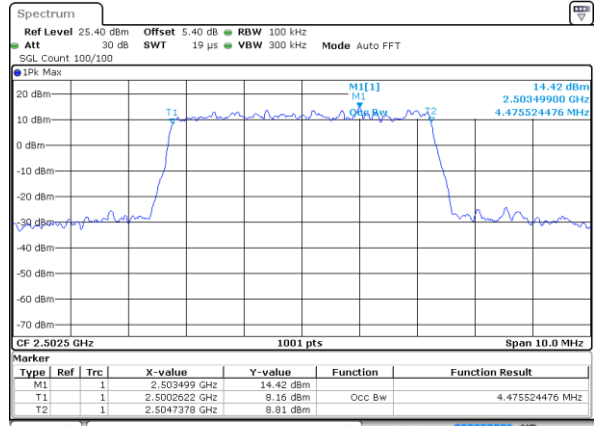

Lowest Channel / 5MHz / 16QAM

Date: 14 AUG 2017 13:56:49