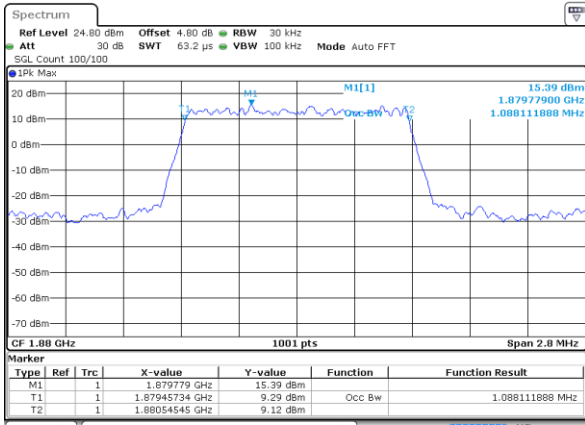

Middle Channel / 10MHz / QPSK

Date: 11 AUG 2017 20:44:50

Middle Channel / 10MHz / 16QAM

Date: 11 AUG 2017 20:45:01

LTE Band 13

Lowest Channel / 5MHz / 64QAM

Date: 11 AUG 2017 21:09:25

Middle Channel / 5MHz / 64QAM

Date: 11 AUG 2017 21:09:54

Middle Channel / 10MHz / 64QAM

Date: 11 AUG 2017 21:22:37

Highest Channel / 5MHz / 64QAM

Date: 11 AUG 2017 21:10:31

LTE Band 25

Lowest Channel / 1.4MHz / QPSK

Date: 14 AUG 2017 18:12:28

Lowest Channel / 1.4MHz / 16QAM

Date: 14 AUG 2017 18:14:01

Middle Channel / 1.4MHz / QPSK

Date: 14 AUG 2017 18:54:05

Middle Channel / 1.4MHz / 16QAM

Date: 14 AUG 2017 18:53:40

Highest Channel / 1.4MHz / QPSK