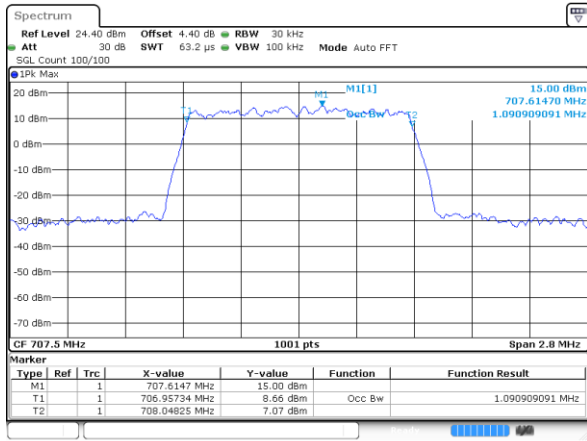

LTE Band 12

Lowest Channel / 1.4MHz / 64QAM

Date: 11 AUG 2017 23:03:13

Lowest Channel / 3MHz / 64QAM

Date: 11 AUG 2017 23:05:25

Middle Channel / 1.4MHz / 64QAM

Date: 11 AUG 2017 23:04:21

Middle Channel / 3MHz / 64QAM

Date: 11 AUG 2017 23:05:56

Highest Channel / 1.4MHz / 64QAM

Date: 11 AUG 2017 23:04:44

Highest Channel / 3MHz / 64QAM

Date: 11 AUG 2017 23:06:52

LTE Band 12

Lowest Channel / 5MHz / 64QAM

Date: 11 AUG 2017 23:07:25