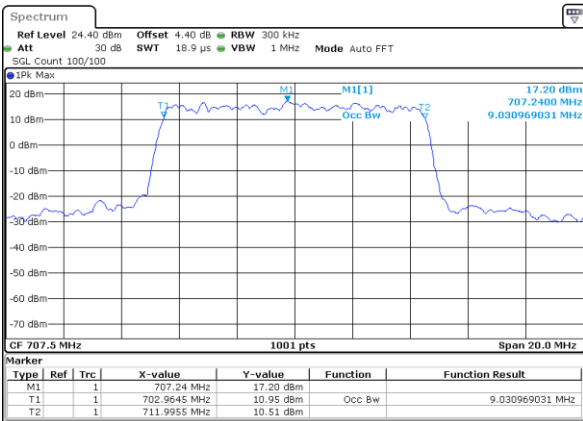

Date: 11 AUG 2017 22:23:12

Highest Channel / 5MHz / 16QAM

Date: 11 AUG 2017 22:23:22

LTE Band 12

Lowest Channel / 10MHz / QPSK

Date: 11 AUG 2017 22:39:00

Lowest Channel / 10MHz / 16QAM

Date: 11 AUG 2017 22:39:10

Middle Channel / 10MHz / QPSK

Date: 11 AUG 2017 22:39:30

Middle Channel / 10MHz / 16QAM

Date: 11 AUG 2017 22:39:20

Highest Channel / 10MHz / QPSK

Date: 11 AUG 2017 22:39:40

Highest Channel / 10MHz / 16QAM

Date: 11 AUG 2017 22:39:50