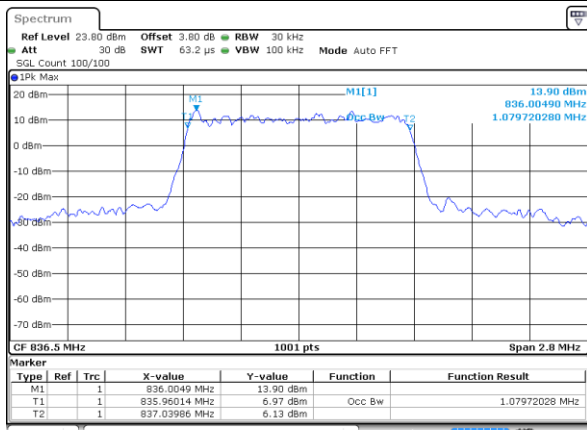

Middle Channel / 1.4MHz / 64QAM

Date: 4 SEP 2017 14:58:56