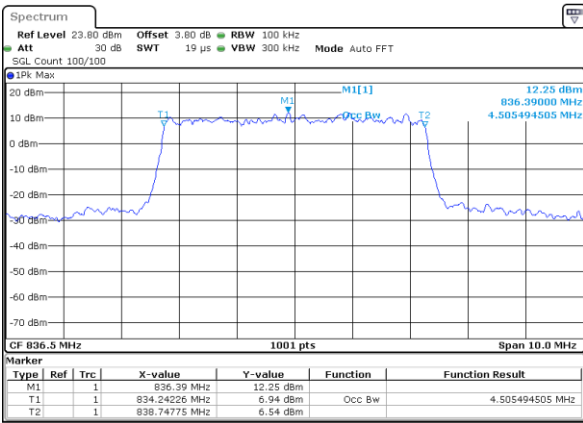

Highest Channel / 3MHz / 64QAM

Date: 4 SEP 2017 14:59:36

LTE Band 5

Lowest Channel / 5MHz / 64QAM

Date: 4 SEP 2017 14:59:46

Lowest Channel / 10MHz / 64QAM

Date: 4 SEP 2017 15:00:15

Middle Channel / 5MHz / 64QAM

Date: 4 SEP 2017 14:59:55

Middle Channel / 10MHz / 64QAM

Date: 4 SEP 2017 15:00:25

Highest Channel / 5MHz / 64QAM

Date: 4 SEP 2017 15:00:05

Highest Channel / 10MHz / 64QAM

Date: 4 SEP 2017 15:00:35

LTE Band 7