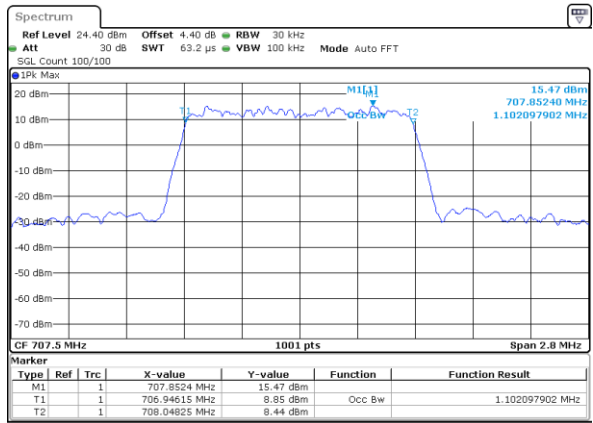

Middle Channel / 1.4MHz / 16QAM

Date: 11 AUG 2017 21:49:56