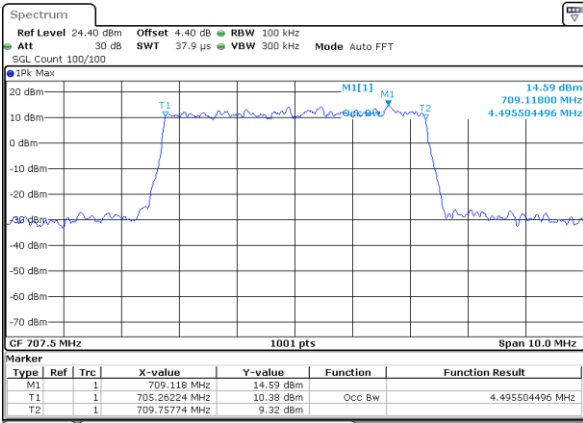

LTE Band 12

Lowest Channel / 1.4MHz / 64QAM

Date: 11 AUG 2017 23:03:13

Lowest Channel / 3MHz / 64QAM

Date: 11 AUG 2017 23:05:25

Middle Channel / 1.4MHz / 64QAM

Date: 11 AUG 2017 23:04:21

Middle Channel / 3MHz / 64QAM

Date: 11 AUG 2017 23:05:56

Highest Channel / 1.4MHz / 64QAM

Date: 11 AUG 2017 23:04:44

Highest Channel / 3MHz / 64QAM

Date: 11 AUG 2017 23:06:52

LTE Band 12

Lowest Channel / 5MHz / 64QAM

Date: 11 AUG 2017 23:07:25

Lowest Channel / 10MHz / 64QAM

Date: 11 AUG 2017 23:08:42

Middle Channel / 5MHz / 64QAM

Date: 11 AUG 2017 23:07:49

Middle Channel / 10MHz / 64QAM

Date: 11 AUG 2017 23:09:07

Highest Channel / 5MHz / 64QAM

Date: 11 AUG 2017 23:08:15

Highest Channel / 10MHz / 64QAM

Date: 11 AUG 2017 23:09:29

LTE Band 13

Lowest Channel / 5MHz / QPSK

Date: 11 AUG 2017 20:22:26

Lowest Channel / 5MHz / 16QAM

Date: 11 AUG 2017 20:22:16

Middle Channel / 5MHz / QPSK