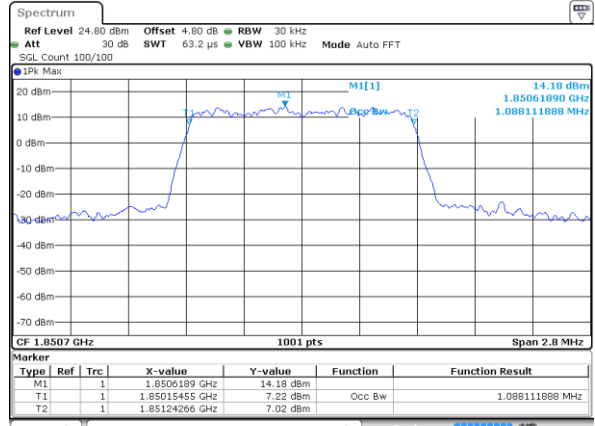

Middle Channel / 10MHz / QPSK

Date: 11 AUG 2017 20:44:50

Middle Channel / 10MHz / 16QAM

Date: 11 AUG 2017 20:45:01

LTE Band 13

Lowest Channel / 5MHz / 64QAM

Date: 11 AUG 2017 21:09:25

Middle Channel / 5MHz / 64QAM

Date: 11 AUG 2017 21:09:54

Middle Channel / 10MHz / 64QAM

Date: 11 AUG 2017 21:22:37

Highest Channel / 5MHz / 64QAM

Date: 11 AUG 2017 21:10:31

LTE Band 25

Lowest Channel / 1.4MHz / QPSK

Date: 14 AUG 2017 18:12:28

Lowest Channel / 1.4MHz / 16QAM

Date: 14 AUG 2017 18:14:01

Middle Channel / 1.4MHz / QPSK

Date: 14 AUG 2017 18:54:05

Middle Channel / 1.4MHz / 16QAM

Date: 14 AUG 2017 18:53:40

Highest Channel / 1.4MHz / QPSK