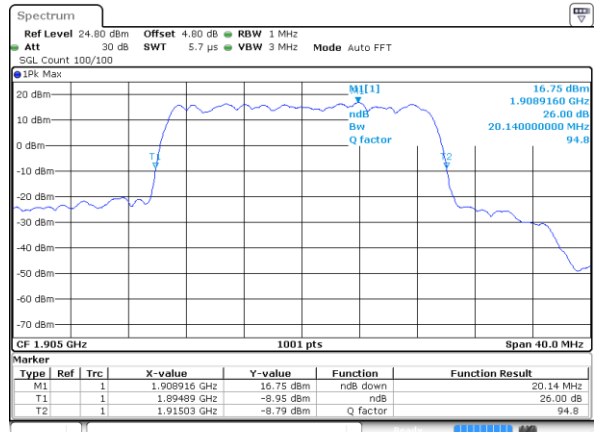

Date: 14 AUG 2017 21:13:39

Middle Channel / 20MHz / 16QAM

Date: 14 AUG 2017 21:13:18

Highest Channel / 20MHz / QPSK

Date: 14 AUG 2017 21:14:01

Highest Channel / 20MHz / 16QAM

Date: 14 AUG 2017 21:14:22

LTE Band 25