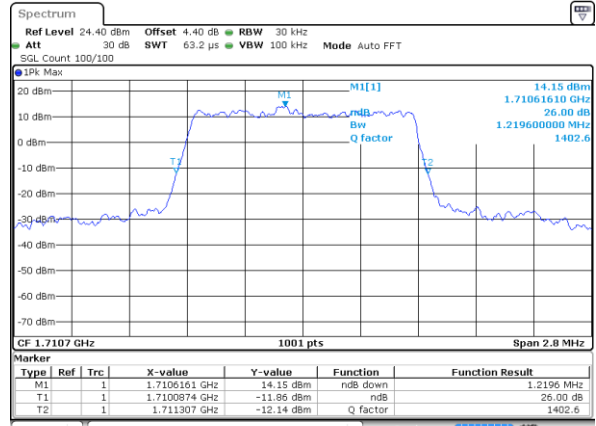

Middle Channel / 10MHz / 64QAM

Date: 14 AUG 2017 09:48:24

Highest Channel / 5MHz / 64QAM

Date: 14 AUG 2017 09:45:25

Highest Channel / 10MHz / 64QAM

Date: 14 AUG 2017 09:49:48

LTE Band 26

Lowest Channel / 15MHz / 64QAM

Date: 14 AUG 2017 09:51:25

CH26765 / 15MHz / 64QAM

Date: 28 AUG 2017 16:29:21

Middle Channel / 15MHz / 64QAM

Date: 14 AUG 2017 09:52:46

Highest Channel / 15MHz / 64QAM

Date: 14 AUG 2017 09:54:10

LTE Band 66

Lowest Channel / 1.4MHz / QPSK

Date: 29 AUG 2017 19:26:39

Lowest Channel / 1.4MHz / 16QAM

Date: 29 AUG 2017 19:26:17

Middle Channel / 1.4MHz / QPSK

Date: 29 AUG 2017 19:38:03

Middle Channel / 1.4MHz / 16QAM

Date: 29 AUG 2017 19:37:44

Highest Channel / 1.4MHz / QPSK

Date: 29 AUG 2017 19:39:46

Highest Channel / 1.4MHz / 16QAM

Date: 29 AUG 2017 19:40:06

LTE Band 66

Lowest Channel / 3MHz / QPSK

Date: 29 AUG 2017 20:00:17