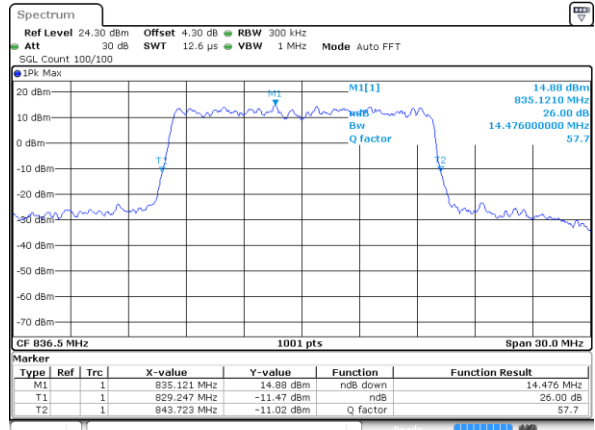

Highest Channel / 10MHz / 16QAM

Date: 14 AUG 2017 09:49:26

LTE Band 26

Lowest Channel / 15MHz / QPSK

Date: 14 AUG 2017 09:50:42

Lowest Channel / 15MHz / 16QAM

Date: 14 AUG 2017 09:51:03

Middle Channel / 15MHz / QPSK

Date: 14 AUG 2017 09:51:52

Middle Channel / 15MHz / 16QAM

Date: 14 AUG 2017 09:52:24

Highest Channel / 15MHz / QPSK

Date: 14 AUG 2017 09:53:19

Highest Channel / 15MHz / 16QAM

Date: 14 AUG 2017 09:53:44

LTE Band 26