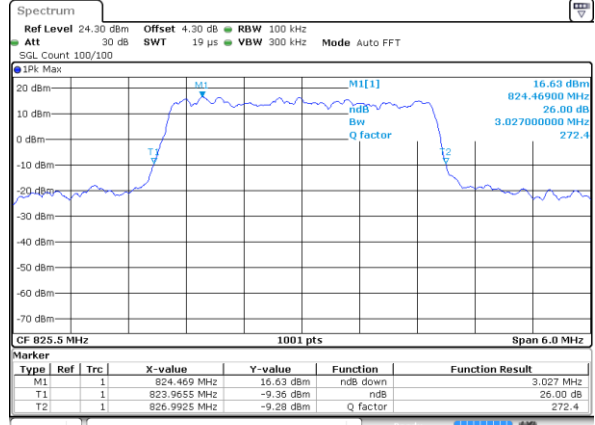

Date: 14 AUG 2017 09:31:14

Lowest Channel / 1.4MHz / 16QAM

Date: 14 AUG 2017 09:31:47

Middle Channel / 1.4MHz / QPSK

Date: 14 AUG 2017 09:32:43

Middle Channel / 1.4MHz / 16QAM

Date: 14 AUG 2017 09:33:07

Highest Channel / 1.4MHz / QPSK

Date: 14 AUG 2017 09:33:55

Highest Channel / 1.4MHz / 16QAM

Date: 14 AUG 2017 09:34:19

LTE Band 26

Lowest Channel / 3MHz / QPSK

Date: 14 AUG 2017 09:35:31

Lowest Channel / 3MHz / 16QAM

Date: 14 AUG 2017 09:35:51

Middle Channel / 3MHz / QPSK

Date: 14 AUG 2017 09:40:13

Middle Channel / 3MHz / 16QAM

Date: 14 AUG 2017 09:40:34

Highest Channel / 3MHz / QPSK

Date: 14 AUG 2017 09:38:53

Highest Channel / 3MHz / 16QAM

Date: 14 AUG 2017 09:39:14