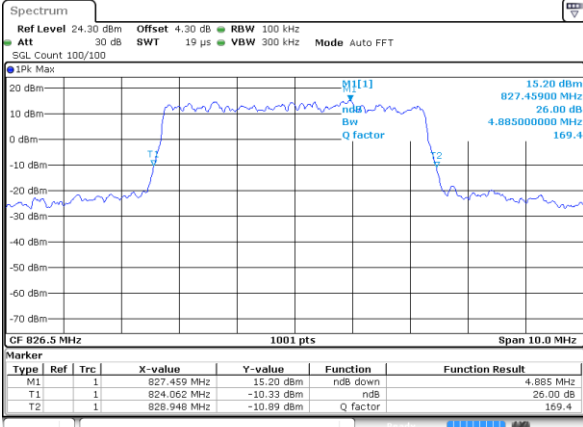

LTE Band 26

Lowest Channel / 5MHz / 64QAM

Date: 14 AUG 2017 09:42:46