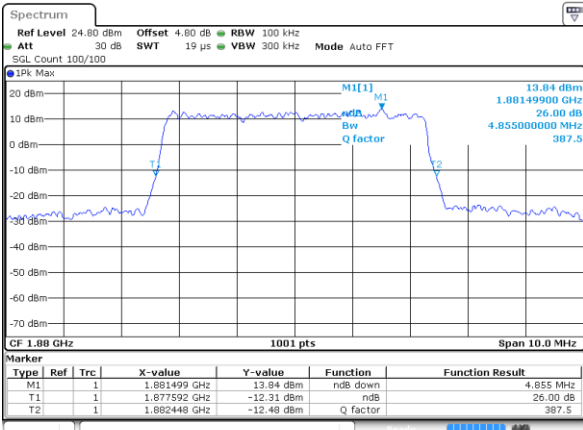

Middle Channel / 5MHz / 64QAM

Date: 14 AUG 2017 19:57:26