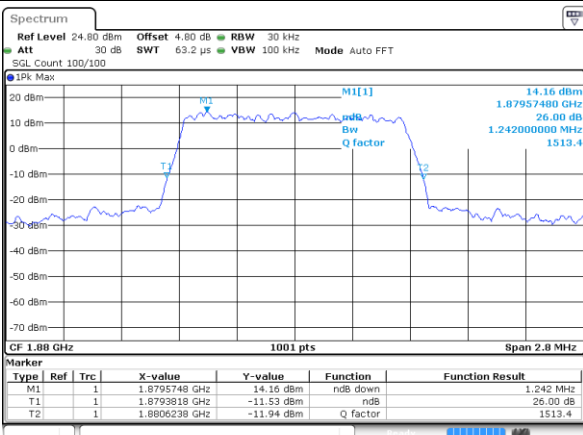

Lowest Channel / 1.4MHz / 64QAM

Date: 14 AUG 2017 18:39:40

Lowest Channel / 3MHz / 64QAM

Date: 14 AUG 2017 19:14:18

Middle Channel / 1.4MHz / 64QAM

Date: 14 AUG 2017 18:53:18

Middle Channel / 3MHz / 64QAM

Date: 14 AUG 2017 19:14:40

Highest Channel / 1.4MHz / 64QAM

Date: 14 AUG 2017 18:58:28

Highest Channel / 3MHz / 64QAM

Date: 14 AUG 2017 19:16:27

LTE Band 25

Lowest Channel / 5MHz / 64QAM

Date: 14 AUG 2017 19:44:44

Lowest Channel / 10MHz / 64QAM