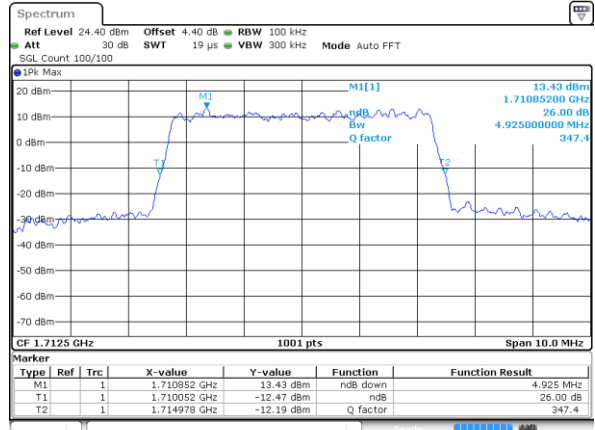

Date: 29 AUG 2017 19:37:44

Highest Channel / 1.4MHz / QPSK

Date: 29 AUG 2017 19:39:46

Highest Channel / 1.4MHz / 16QAM

Date: 29 AUG 2017 19:40:06

LTE Band 66

Lowest Channel / 3MHz / QPSK

Date: 29 AUG 2017 20:00:17

Highest Channel / 3MHz / 16QAM

Date: 29 AUG 2017 20:12:34

LTE Band 66

Lowest Channel / 5MHz / QPSK

Date: 29 AUG 2017 20:39:58

Lowest Channel / 5MHz / 16QAM

Date: 29 AUG 2017 20:40:18

Middle Channel / 5MHz / QPSK

Date: 29 AUG 2017 20:50:02

Middle Channel / 5MHz / 16QAM

Date: 29 AUG 2017 20:49:45

Highest Channel / 5MHz / QPSK

Date: 29 AUG 2017 20:50:43

Highest Channel / 5MHz / 16QAM

Date: 29 AUG 2017 20:51:00

LTE Band 66