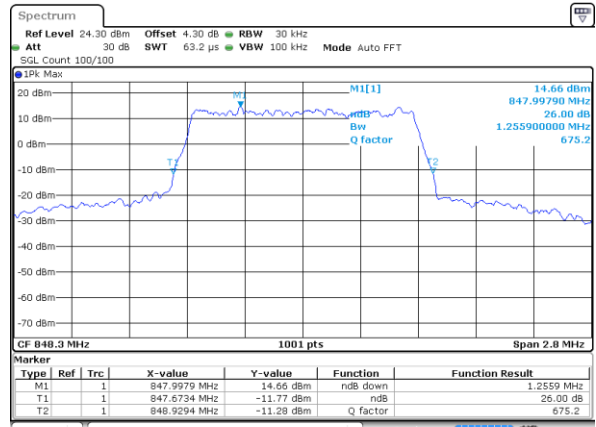

Middle Channel / 20MHz / 64QAM

Date: 14 AUG 2017 21:12:57

Highest Channel / 15MHz / 64QAM

Date: 14 AUG 2017 20:49:34

Highest Channel / 20MHz / 64QAM

Date: 14 AUG 2017 21:14:43

LTE Band 26

Lowest Channel / 1.4MHz / QPSK

Date: 14 AUG 2017 09:31:14

Lowest Channel / 1.4MHz / 16QAM

Date: 14 AUG 2017 09:31:47

Middle Channel / 1.4MHz / QPSK

Date: 14 AUG 2017 09:32:43

Middle Channel / 1.4MHz / 16QAM

Date: 14 AUG 2017 09:33:07

Highest Channel / 1.4MHz / QPSK

Date: 14 AUG 2017 09:33:55

Highest Channel / 1.4MHz / 16QAM

Date: 14 AUG 2017 09:34:19

LTE Band 26

Lowest Channel / 3MHz / QPSK

Date: 14 AUG 2017 09:35:31

Lowest Channel / 3MHz / 16QAM

Date: 14 AUG 2017 09:35:51