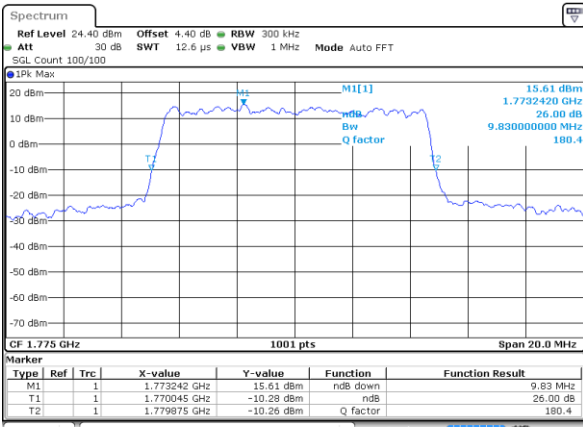

Date: 29 AUG 2017 20:50:02

Middle Channel / 5MHz / 16QAM

Date: 29 AUG 2017 20:49:45

Highest Channel / 5MHz / QPSK

Date: 29 AUG 2017 20:50:43

Highest Channel / 5MHz / 16QAM

Date: 29 AUG 2017 20:51:00

LTE Band 66

Lowest Channel / 10MHz / QPSK

Date: 29 AUG 2017 21:00:54

Lowest Channel / 10MHz / 16QAM

Date: 29 AUG 2017 21:01:12

Middle Channel / 10MHz / QPSK

Date: 29 AUG 2017 21:02:45

Middle Channel / 10MHz / 16QAM

Date: 29 AUG 2017 21:02:30

Highest Channel / 10MHz / QPSK

Date: 29 AUG 2017 21:03:24

Highest Channel / 10MHz / 16QAM

Date: 29 AUG 2017 21:03:43

LTE Band 66

Lowest Channel / 15MHz / QPSK

Date: 29 AUG 2017 21:26:36

Lowest Channel / 15MHz / 16QAM