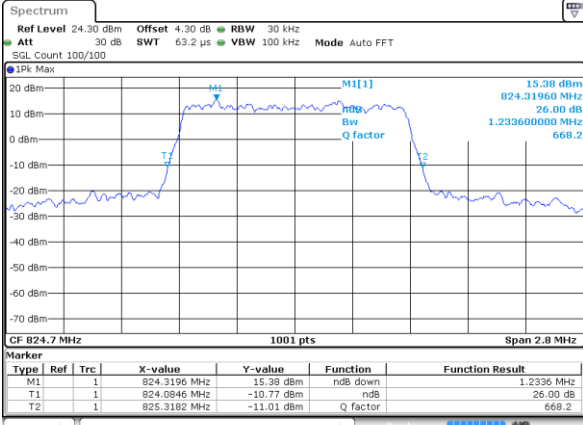

Date: 14 AUG 2017 09:51:52

Middle Channel / 15MHz / 16QAM

Date: 14 AUG 2017 09:52:24

Highest Channel / 15MHz / QPSK

Date: 14 AUG 2017 09:53:19

Highest Channel / 15MHz / 16QAM

Date: 14 AUG 2017 09:53:44

LTE Band 26

CH26765 / 15MHz / QPSK

Date: 29 AUG 2017 16:28:09

CH26765 / 15MHz / 16QAM

Date: 29 AUG 2017 16:28:27

LTE Band 26

Lowest Channel / 1.4MHz / 64QAM

Date: 14 AUG 2017 09:32:17

Lowest Channel / 3MHz / 64QAM

Date: 14 AUG 2017 09:36:12

Middle Channel / 1.4MHz / 64QAM

Date: 14 AUG 2017 09:33:31

Middle Channel / 3MHz / 64QAM

Date: 14 AUG 2017 09:41:19

Highest Channel / 1.4MHz / 64QAM

Date: 14 AUG 2017 09:34:41

Highest Channel / 3MHz / 64QAM