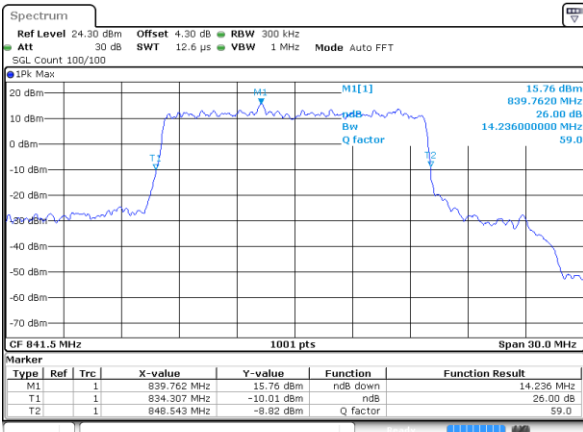

Middle Channel / 10MHz / 64QAM

Date: 14 AUG 2017 09:48:24

Highest Channel / 5MHz / 64QAM

Date: 14 AUG 2017 09:45:25

Highest Channel / 10MHz / 64QAM

Date: 14 AUG 2017 09:49:48

LTE Band 26

Lowest Channel / 15MHz / 64QAM

Date: 14 AUG 2017 09:51:25

CH26765 / 15MHz / 64QAM

Date: 28 AUG 2017 16:29:21

Middle Channel / 15MHz / 64QAM

Date: 14 AUG 2017 09:52:46

Highest Channel / 15MHz / 64QAM

Date: 14 AUG 2017 09:54:10

LTE Band 66

Lowest Channel / 1.4MHz / QPSK

Date: 29 AUG 2017 19:26:39

Lowest Channel / 1.4MHz / 16QAM

Date: 29 AUG 2017 19:26:17

Middle Channel / 1.4MHz / QPSK

Date: 29 AUG 2017 19:38:03

Middle Channel / 1.4MHz / 16QAM

Date: 29 AUG 2017 19:37:44

Highest Channel / 1.4MHz / QPSK

Date: 29 AUG 2017 19:39:46

Highest Channel / 1.4MHz / 16QAM

Date: 29 AUG 2017 19:40:06

LTE Band 66

Lowest Channel / 3MHz / QPSK

Date: 29 AUG 2017 20:00:17