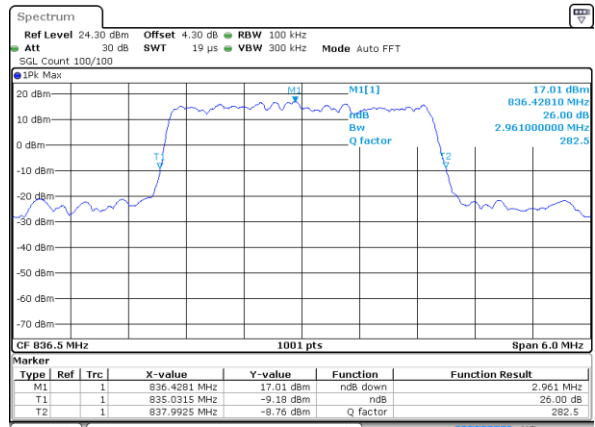

Date: 14 AUG 2017 09:51:52

Middle Channel / 15MHz / 16QAM

Date: 14 AUG 2017 09:52:24

Highest Channel / 15MHz / QPSK

Date: 14 AUG 2017 09:53:19

Highest Channel / 15MHz / 16QAM

Date: 14 AUG 2017 09:53:44

LTE Band 26

CH26765 / 15MHz / QPSK

Date: 29 AUG 2017 16:28:09

CH26765 / 15MHz / 16QAM

Date: 29 AUG 2017 16:28:27

LTE Band 26

Lowest Channel / 1.4MHz / 64QAM

Date: 14 AUG 2017 09:32:17

Lowest Channel / 3MHz / 64QAM

Date: 14 AUG 2017 09:36:12

Middle Channel / 1.4MHz / 64QAM

Date: 14 AUG 2017 09:33:31

Middle Channel / 3MHz / 64QAM

Date: 14 AUG 2017 09:41:19

Highest Channel / 1.4MHz / 64QAM

Date: 14 AUG 2017 09:34:41

Highest Channel / 3MHz / 64QAM