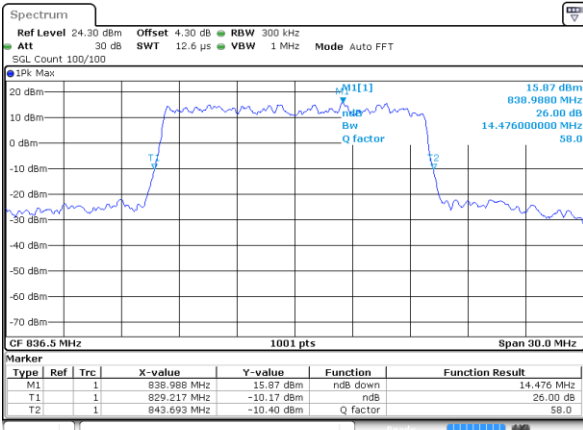

Highest Channel / 10MHz / 16QAM

Date: 14 AUG 2017 09:49:26

LTE Band 26

Lowest Channel / 15MHz / QPSK

Date: 14 AUG 2017 09:50:42

Lowest Channel / 15MHz / 16QAM

Date: 14 AUG 2017 09:51:03

Middle Channel / 15MHz / QPSK

Date: 14 AUG 2017 09:51:52

Middle Channel / 15MHz / 16QAM

Date: 14 AUG 2017 09:52:24

Highest Channel / 15MHz / QPSK

Date: 14 AUG 2017 09:53:19

Highest Channel / 15MHz / 16QAM

Date: 14 AUG 2017 09:53:44

LTE Band 26