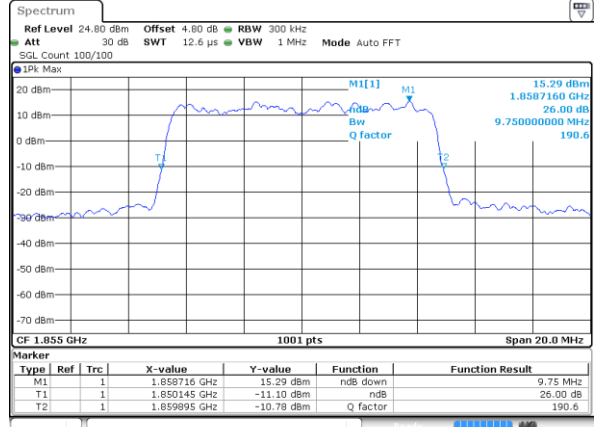

Highest Channel / 1.4MHz / 64QAM

Date: 14 AUG 2017 18:58:28

Highest Channel / 3MHz / 64QAM

Date: 14 AUG 2017 19:16:27

LTE Band 25

Lowest Channel / 5MHz / 64QAM

Date: 14 AUG 2017 19:44:44

Lowest Channel / 10MHz / 64QAM

Date: 14 AUG 2017 20:09:53

Middle Channel / 5MHz / 64QAM

Date: 14 AUG 2017 19:57:26

Middle Channel / 10MHz / 64QAM

Date: 14 AUG 2017 20:22:36

Highest Channel / 5MHz / 64QAM

Date: 14 AUG 2017 19:59:12

Highest Channel / 10MHz / 64QAM