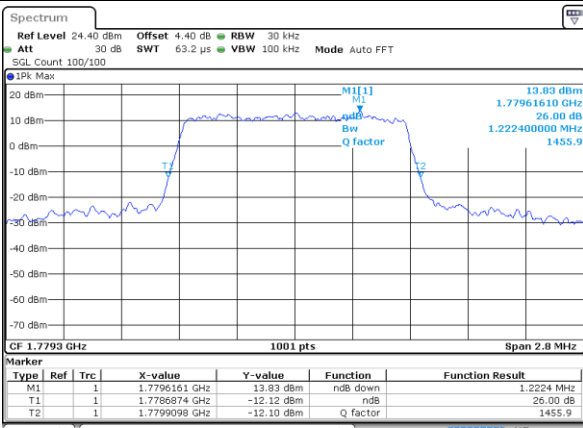

Middle Channel / 20MHz / 16QAM

Date: 29 AUG 2017 21:55:57

Highest Channel / 20MHz / QPSK

Date: 29 AUG 2017 21:57:02

Highest Channel / 20MHz / 16QAM

Date: 29 AUG 2017 21:57:17

LTE Band 66

Lowest Channel / 1.4MHz / 64QAM

Date: 29 AUG 2017 19:25:55

Lowest Channel / 3MHz / 64QAM

Date: 29 AUG 2017 20:00:57

Middle Channel / 1.4MHz / 64QAM

Date: 29 AUG 2017 19:37:22

Middle Channel / 3MHz / 64QAM

Date: 29 AUG 2017 20:10:47

Highest Channel / 1.4MHz / 64QAM

Date: 29 AUG 2017 19:40:24

Highest Channel / 3MHz / 64QAM

Date: 29 AUG 2017 20:12:54

LTE Band 66

Lowest Channel / 5MHz / 64QAM

Date: 29 AUG 2017 20:40:36

Lowest Channel / 10MHz / 64QAM

Date: 29 AUG 2017 21:01:37