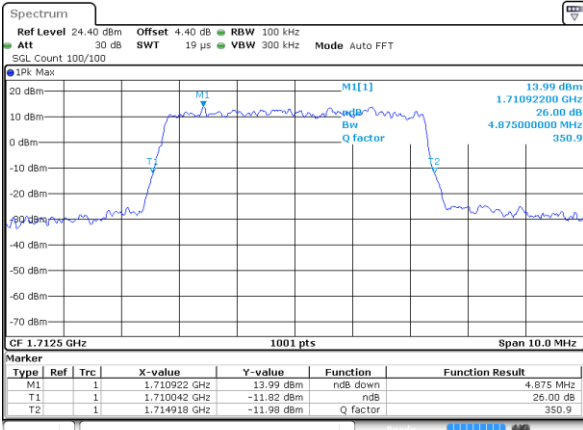

Highest Channel / 3MHz / 16QAM

Date: 29 AUG 2017 20:12:34

LTE Band 66

Lowest Channel / 5MHz / QPSK

Date: 29 AUG 2017 20:39:58

Lowest Channel / 5MHz / 16QAM

Date: 29 AUG 2017 20:40:18

Middle Channel / 5MHz / QPSK

Date: 29 AUG 2017 20:50:02

Middle Channel / 5MHz / 16QAM

Date: 29 AUG 2017 20:49:45

Highest Channel / 5MHz / QPSK

Date: 29 AUG 2017 20:50:43

Highest Channel / 5MHz / 16QAM

Date: 29 AUG 2017 20:51:00

LTE Band 66