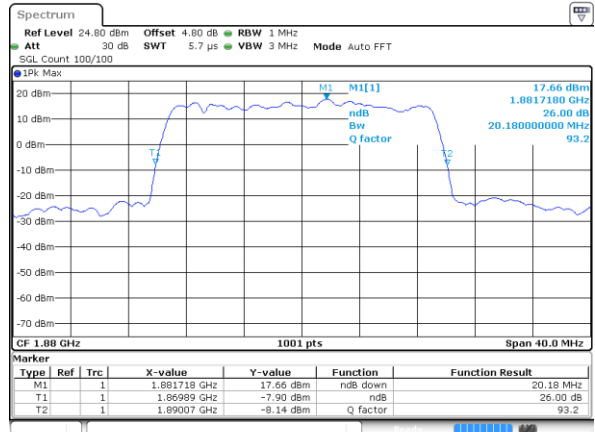

Highest Channel / 15MHz / 16QAM

Date: 14 AUG 2017 20:49:13

LTE Band 25

Lowest Channel / 20MHz / QPSK

Date: 14 AUG 2017 20:59:32

Lowest Channel / 20MHz / 16QAM

Date: 14 AUG 2017 20:59:53

Middle Channel / 20MHz / QPSK

Date: 14 AUG 2017 21:13:39

Middle Channel / 20MHz / 16QAM

Date: 14 AUG 2017 21:13:18

Highest Channel / 20MHz / QPSK

Date: 14 AUG 2017 21:14:01

Highest Channel / 20MHz / 16QAM

Date: 14 AUG 2017 21:14:22

LTE Band 25