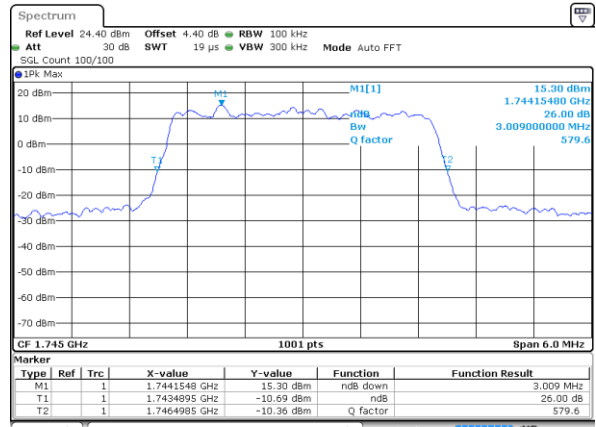

Date: 29 AUG 2017 21:29:29

LTE Band 66

Lowest Channel / 20MHz / QPSK

Date: 29 AUG 2017 21:54:34

Lowest Channel / 20MHz / 16QAM

Date: 29 AUG 2017 21:54:52

Middle Channel / 20MHz / QPSK

Date: 29 AUG 2017 21:56:21

Middle Channel / 20MHz / 16QAM

Date: 29 AUG 2017 21:55:57

Highest Channel / 20MHz / QPSK

Date: 29 AUG 2017 21:57:02

Highest Channel / 20MHz / 16QAM

Date: 29 AUG 2017 21:57:17

LTE Band 66

Lowest Channel / 1.4MHz / 64QAM

Date: 29 AUG 2017 19:25:55

Lowest Channel / 3MHz / 64QAM

Date: 29 AUG 2017 20:00:57

Middle Channel / 1.4MHz / 64QAM

Date: 29 AUG 2017 19:37:22

Middle Channel / 3MHz / 64QAM

Date: 29 AUG 2017 20:10:47

Highest Channel / 1.4MHz / 64QAM

Date: 29 AUG 2017 19:40:24

Highest Channel / 3MHz / 64QAM

Date: 29 AUG 2017 20:12:54

LTE Band 66

Lowest Channel / 5MHz / 64QAM

Date: 29 AUG 2017 20:40:36

Lowest Channel / 10MHz / 64QAM

Date: 29 AUG 2017 21:01:37