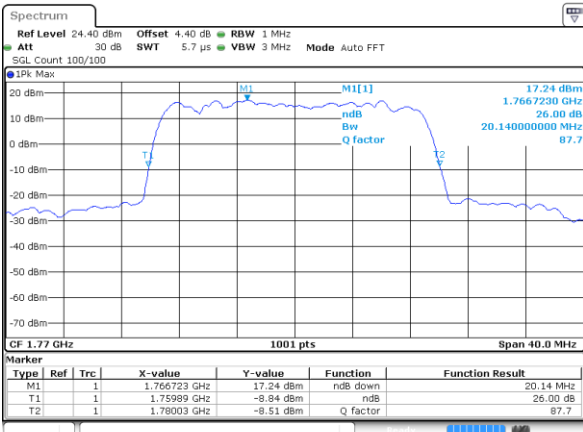

Date: 29 AUG 2017 21:29:29

LTE Band 66

Lowest Channel / 20MHz / QPSK

Date: 29 AUG 2017 21:54:34

Lowest Channel / 20MHz / 16QAM

Date: 29 AUG 2017 21:54:52

Middle Channel / 20MHz / QPSK

Date: 29 AUG 2017 21:56:21

Middle Channel / 20MHz / 16QAM

Date: 29 AUG 2017 21:55:57

Highest Channel / 20MHz / QPSK

Date: 29 AUG 2017 21:57:02

Highest Channel / 20MHz / 16QAM

Date: 29 AUG 2017 21:57:17

LTE Band 66

Lowest Channel / 1.4MHz / 64QAM