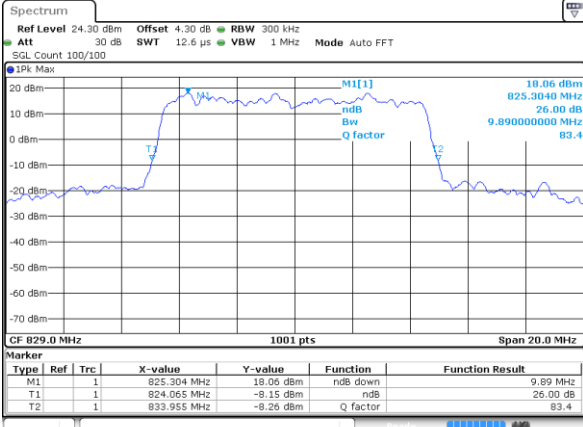

Date: 14 AUG 2017 09:43:39

Highest Channel / 5MHz / QPSK

Date: 14 AUG 2017 09:44:40

Highest Channel / 5MHz / 16QAM

Date: 14 AUG 2017 09:45:04

LTE Band 26

Lowest Channel / 10MHz / QPSK

Date: 14 AUG 2017 09:46:06

Lowest Channel / 10MHz / 16QAM

Date: 14 AUG 2017 09:46:30

Middle Channel / 10MHz / QPSK

Date: 14 AUG 2017 09:47:26

Middle Channel / 10MHz / 16QAM

Date: 14 AUG 2017 09:47:50

Highest Channel / 10MHz / QPSK

Date: 14 AUG 2017 09:49:03