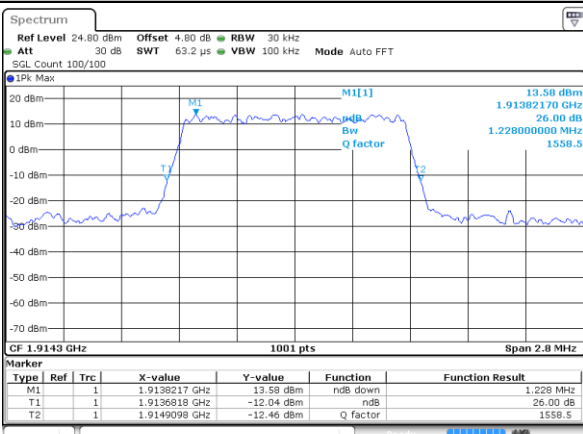

Highest Channel / 1.4MHz / 64QAM

Date: 14 AUG 2017 18:58:28