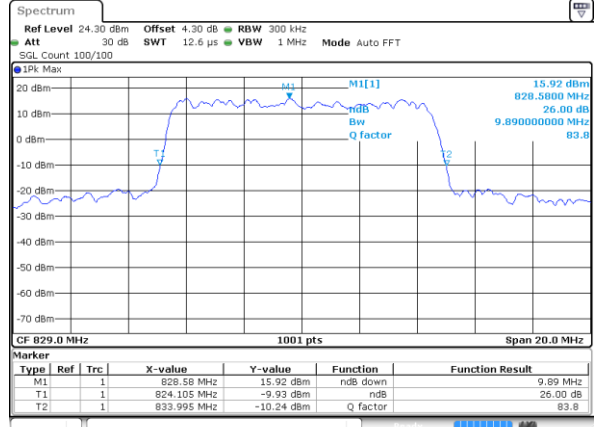

Date: 14 AUG 2017 09:36:12

Middle Channel / 1.4MHz / 64QAM

Date: 14 AUG 2017 09:33:31

Middle Channel / 3MHz / 64QAM

Date: 14 AUG 2017 09:41:19

Highest Channel / 1.4MHz / 64QAM

Date: 14 AUG 2017 09:34:41

Highest Channel / 3MHz / 64QAM

Date: 14 AUG 2017 09:38:37

LTE Band 26

Lowest Channel / 5MHz / 64QAM

Date: 14 AUG 2017 09:42:46

Lowest Channel / 10MHz / 64QAM

Date: 14 AUG 2017 09:47:00

Middle Channel / 5MHz / 64QAM

Date: 14 AUG 2017 09:44:01

Middle Channel / 10MHz / 64QAM

Date: 14 AUG 2017 09:48:24

Highest Channel / 5MHz / 64QAM

Date: 14 AUG 2017 09:45:25

Highest Channel / 10MHz / 64QAM

Date: 14 AUG 2017 09:49:48

LTE Band 26

Lowest Channel / 15MHz / 64QAM