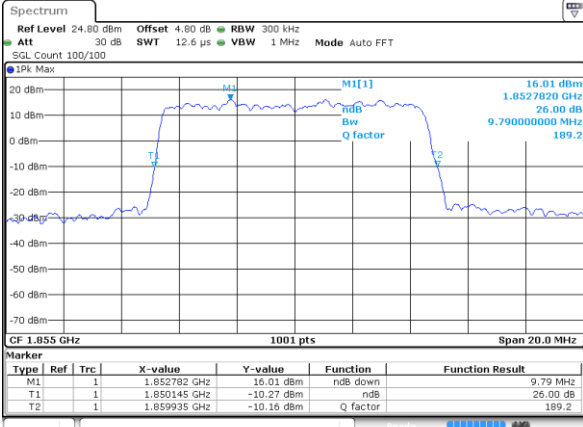

LTE Band 25

Lowest Channel / 10MHz / QPSK

Date: 14 AUG 2017 20:09:11

Lowest Channel / 10MHz / 16QAM

Date: 14 AUG 2017 20:09:32

Middle Channel / 10MHz / QPSK

Date: 14 AUG 2017 20:23:18

Middle Channel / 10MHz / 16QAM