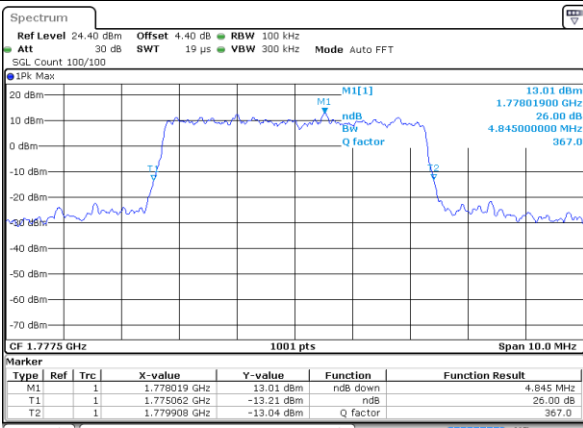

Date: 29 AUG 2017 19:40:24

Highest Channel / 3MHz / 64QAM

Date: 29 AUG 2017 20:12:54

LTE Band 66

Lowest Channel / 5MHz / 64QAM

Date: 29 AUG 2017 20:40:36

Lowest Channel / 10MHz / 64QAM

Date: 29 AUG 2017 21:01:37

Middle Channel / 5MHz / 64QAM

Date: 29 AUG 2017 20:49:27

Middle Channel / 10MHz / 64QAM

Date: 29 AUG 2017 21:02:11

Highest Channel / 5MHz / 64QAM

Date: 29 AUG 2017 20:51:15

Highest Channel / 10MHz / 64QAM

Date: 29 AUG 2017 21:04:02