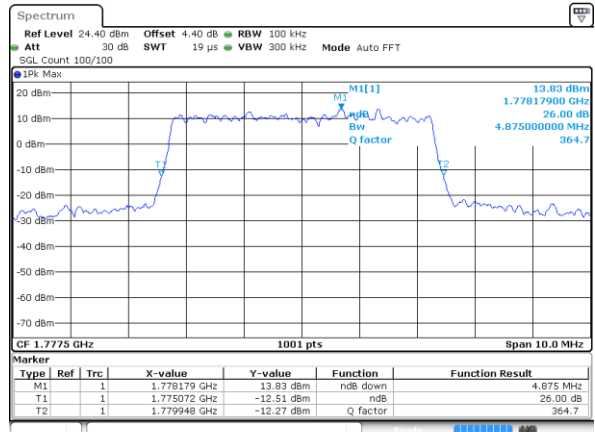

Highest Channel / 3MHz / 16QAM

Date: 29 AUG 2017 20:12:34

LTE Band 66

Lowest Channel / 5MHz / QPSK

Date: 29 AUG 2017 20:39:58

Lowest Channel / 5MHz / 16QAM

Date: 29 AUG 2017 20:40:18

Middle Channel / 5MHz / QPSK

Date: 29 AUG 2017 20:50:02

Middle Channel / 5MHz / 16QAM

Date: 29 AUG 2017 20:49:45

Highest Channel / 5MHz / QPSK

Date: 29 AUG 2017 20:50:43

Highest Channel / 5MHz / 16QAM

Date: 29 AUG 2017 20:51:00

LTE Band 66