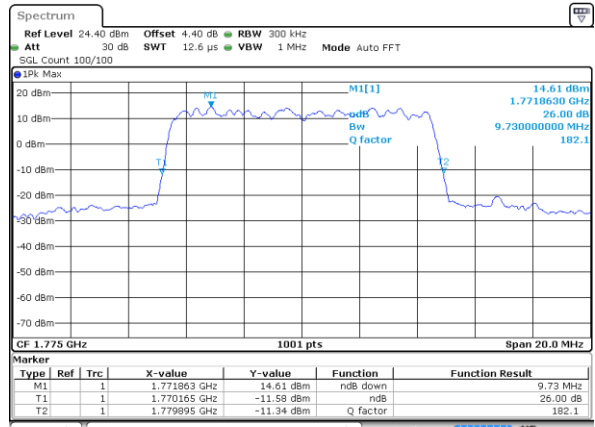

Date: 29 AUG 2017 20:50:02

Middle Channel / 5MHz / 16QAM

Date: 29 AUG 2017 20:49:45

Highest Channel / 5MHz / QPSK

Date: 29 AUG 2017 20:50:43

Highest Channel / 5MHz / 16QAM

Date: 29 AUG 2017 20:51:00

LTE Band 66

Lowest Channel / 10MHz / QPSK

Date: 29 AUG 2017 21:00:54

Lowest Channel / 10MHz / 16QAM

Date: 29 AUG 2017 21:01:12

Middle Channel / 10MHz / QPSK

Date: 29 AUG 2017 21:02:45

Middle Channel / 10MHz / 16QAM

Date: 29 AUG 2017 21:02:30

Highest Channel / 10MHz / QPSK

Date: 29 AUG 2017 21:03:24

Highest Channel / 10MHz / 16QAM

Date: 29 AUG 2017 21:03:43

LTE Band 66

Lowest Channel / 15MHz / QPSK

Date: 29 AUG 2017 21:26:36

Lowest Channel / 15MHz / 16QAM