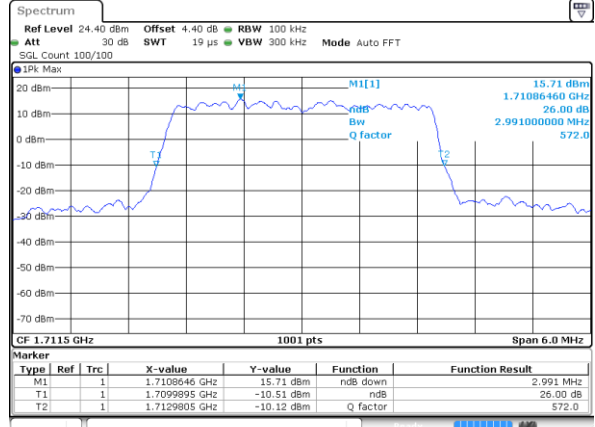

Lowest Channel / 1.4MHz / QPSK

Date: 29 AUG 2017 19:26:39

Lowest Channel / 1.4MHz / 16QAM

Date: 29 AUG 2017 19:26:17

Middle Channel / 1.4MHz / QPSK

Date: 29 AUG 2017 19:38:03

Middle Channel / 1.4MHz / 16QAM

Date: 29 AUG 2017 19:37:44

Highest Channel / 1.4MHz / QPSK

Date: 29 AUG 2017 19:39:46

Highest Channel / 1.4MHz / 16QAM

Date: 29 AUG 2017 19:40:06

LTE Band 66

Lowest Channel / 3MHz / QPSK

Date: 29 AUG 2017 20:00:17

Lowest Channel / 3MHz / 16QAM

Date: 29 AUG 2017 20:00:38

Middle Channel / 3MHz / QPSK

Date: 29 AUG 2017 20:11:26

Middle Channel / 3MHz / 16QAM

Date: 29 AUG 2017 20:11:06

Highest Channel / 3MHz / QPSK

Date: 29 AUG 2017 20:12:18

Highest Channel / 3MHz / 16QAM

Date: 29 AUG 2017 20:12:34

LTE Band 66

Lowest Channel / 5MHz / QPSK

Date: 29 AUG 2017 20:39:58

Lowest Channel / 5MHz / 16QAM

Date: 29 AUG 2017 20:40:18

Middle Channel / 5MHz / QPSK