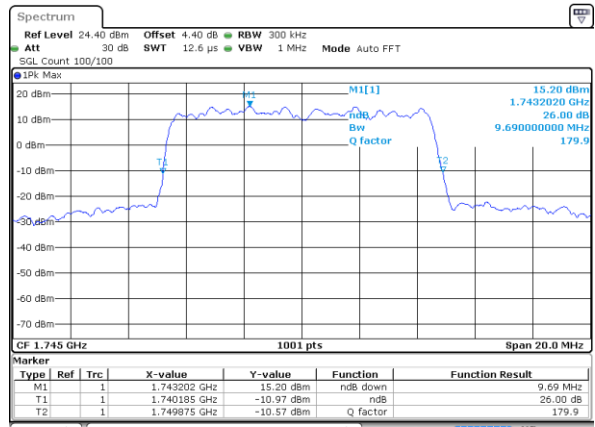

Date: 29 AUG 2017 20:50:02

Middle Channel / 5MHz / 16QAM

Date: 29 AUG 2017 20:49:45

Highest Channel / 5MHz / QPSK

Date: 29 AUG 2017 20:50:43

Highest Channel / 5MHz / 16QAM

Date: 29 AUG 2017 20:51:00

LTE Band 66

Lowest Channel / 10MHz / QPSK

Date: 29 AUG 2017 21:00:54

Lowest Channel / 10MHz / 16QAM

Date: 29 AUG 2017 21:01:12

Middle Channel / 10MHz / QPSK

Date: 29 AUG 2017 21:02:45

Middle Channel / 10MHz / 16QAM

Date: 29 AUG 2017 21:02:30

Highest Channel / 10MHz / QPSK

Date: 29 AUG 2017 21:03:24

Highest Channel / 10MHz / 16QAM

Date: 29 AUG 2017 21:03:43

LTE Band 66

Lowest Channel / 15MHz / QPSK

Date: 29 AUG 2017 21:26:36

Lowest Channel / 15MHz / 16QAM