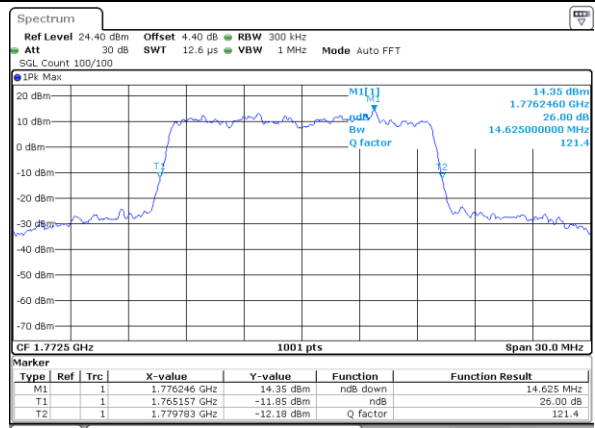

Highest Channel / 10MHz / QPSK

Date: 29 AUG 2017 21:03:24

Highest Channel / 10MHz / 16QAM

Date: 29 AUG 2017 21:03:43

LTE Band 66

Lowest Channel / 15MHz / QPSK

Date: 29 AUG 2017 21:26:36

Lowest Channel / 15MHz / 16QAM

Date: 29 AUG 2017 21:27:07

Middle Channel / 15MHz / QPSK

Date: 29 AUG 2017 21:28:34

Middle Channel / 15MHz / 16QAM

Date: 29 AUG 2017 21:28:17

Highest Channel / 15MHz / QPSK

Date: 29 AUG 2017 21:29:12

Highest Channel / 15MHz / 16QAM

Date: 29 AUG 2017 21:29:29

LTE Band 66

Lowest Channel / 20MHz / QPSK

Date: 29 AUG 2017 21:54:34

Lowest Channel / 20MHz / 16QAM

Date: 29 AUG 2017 21:54:52

Middle Channel / 20MHz / QPSK

Date: 29 AUG 2017 21:56:21

Middle Channel / 20MHz / 16QAM

Date: 29 AUG 2017 21:55:57

Highest Channel / 20MHz / QPSK

Date: 29 AUG 2017 21:57:02

Highest Channel / 20MHz / 16QAM

Date: 29 AUG 2017 21:57:17

LTE Band 66

Lowest Channel / 1.4MHz / 64QAM