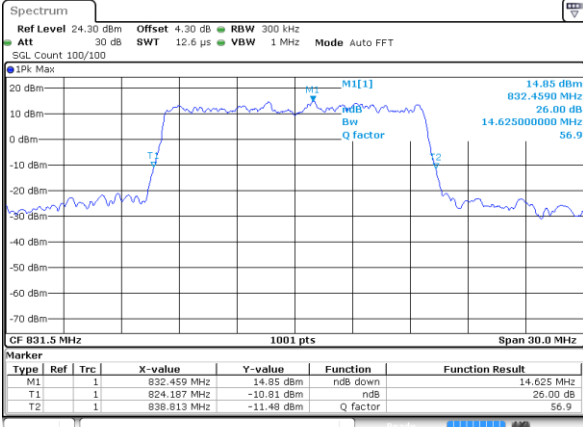

Middle Channel / 10MHz / 64QAM

Date: 14 AUG 2017 09:48:24

Highest Channel / 5MHz / 64QAM

Date: 14 AUG 2017 09:45:25

Highest Channel / 10MHz / 64QAM

Date: 14 AUG 2017 09:49:48

LTE Band 26

Lowest Channel / 15MHz / 64QAM