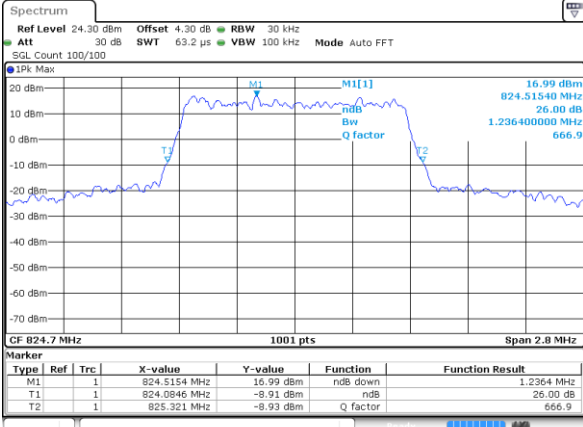

Middle Channel / 20MHz / 64QAM

Date: 14 AUG 2017 21:12:57

Highest Channel / 15MHz / 64QAM

Date: 14 AUG 2017 20:49:34

Highest Channel / 20MHz / 64QAM

Date: 14 AUG 2017 21:14:43

LTE Band 26

Lowest Channel / 1.4MHz / QPSK

Date: 14 AUG 2017 09:31:14

Lowest Channel / 1.4MHz / 16QAM

Date: 14 AUG 2017 09:31:47

Middle Channel / 1.4MHz / QPSK

Date: 14 AUG 2017 09:32:43

Middle Channel / 1.4MHz / 16QAM

Date: 14 AUG 2017 09:33:07

Highest Channel / 1.4MHz / QPSK