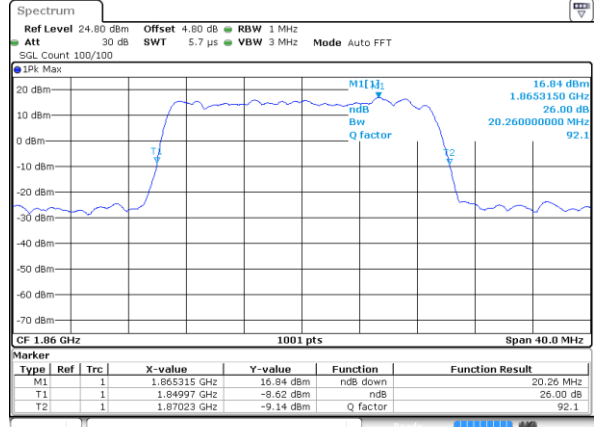

Highest Channel / 15MHz / 16QAM

Date: 14 AUG 2017 20:49:13

LTE Band 25

Lowest Channel / 20MHz / QPSK

Date: 14 AUG 2017 20:59:32

Lowest Channel / 20MHz / 16QAM

Date: 14 AUG 2017 20:59:53

Middle Channel / 20MHz / QPSK

Date: 14 AUG 2017 21:13:39

Middle Channel / 20MHz / 16QAM

Date: 14 AUG 2017 21:13:18

Highest Channel / 20MHz / QPSK

Date: 14 AUG 2017 21:14:01

Highest Channel / 20MHz / 16QAM

Date: 14 AUG 2017 21:14:22

LTE Band 25