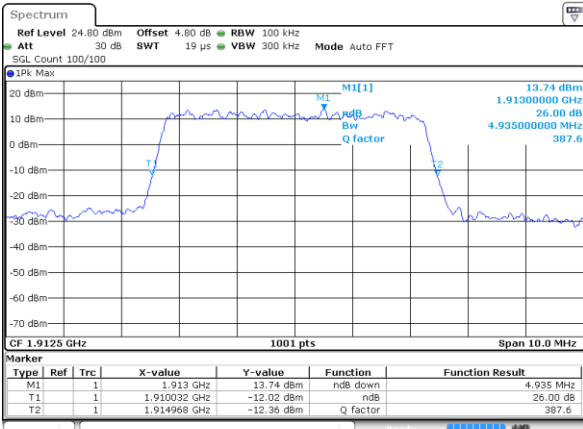

Highest Channel / 1.4MHz / 64QAM

Date: 14 AUG 2017 18:58:28

Highest Channel / 3MHz / 64QAM

Date: 14 AUG 2017 19:16:27

LTE Band 25

Lowest Channel / 5MHz / 64QAM

Date: 14 AUG 2017 19:44:44

Lowest Channel / 10MHz / 64QAM

Date: 14 AUG 2017 20:09:53

Middle Channel / 5MHz / 64QAM

Date: 14 AUG 2017 19:57:26

Middle Channel / 10MHz / 64QAM

Date: 14 AUG 2017 20:22:36

Highest Channel / 5MHz / 64QAM

Date: 14 AUG 2017 19:59:12

Highest Channel / 10MHz / 64QAM