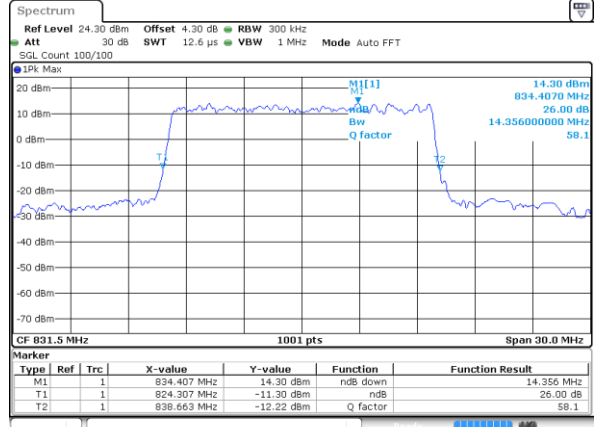

Highest Channel / 10MHz / 16QAM

Date: 14 AUG 2017 09:49:26

LTE Band 26

Lowest Channel / 15MHz / QPSK

Date: 14 AUG 2017 09:50:42

Lowest Channel / 15MHz / 16QAM

Date: 14 AUG 2017 09:51:03

Middle Channel / 15MHz / QPSK

Date: 14 AUG 2017 09:51:52

Middle Channel / 15MHz / 16QAM

Date: 14 AUG 2017 09:52:24

Highest Channel / 15MHz / QPSK

Date: 14 AUG 2017 09:53:19

Highest Channel / 15MHz / 16QAM

Date: 14 AUG 2017 09:53:44

LTE Band 26