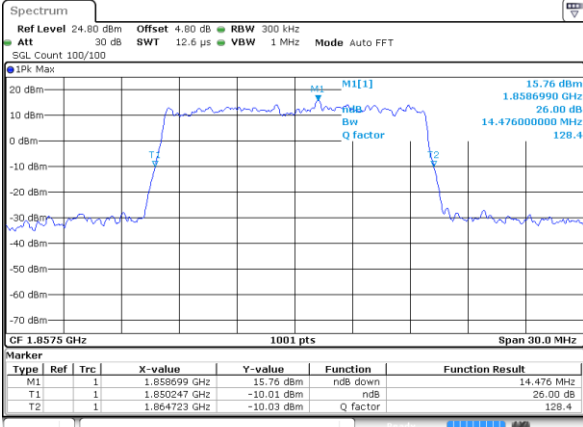

Date: 14 AUG 2017 20:22:57

Highest Channel / 10MHz / QPSK

Date: 14 AUG 2017 20:23:39

Highest Channel / 10MHz / 16QAM

Date: 14 AUG 2017 20:24:01

LTE Band 25

Lowest Channel / 15MHz / QPSK

Date: 14 AUG 2017 20:34:23