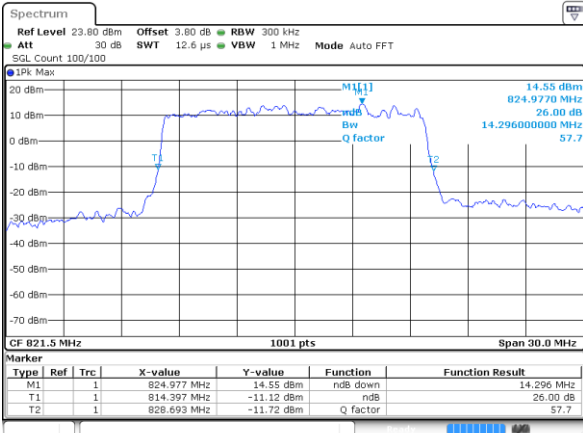

LTE Band 26

CH26765 / 15MHz / QPSK

Date: 29 AUG 2017 16:28:09