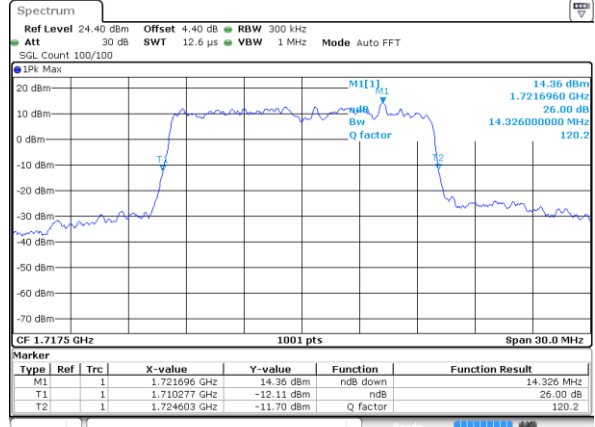

Highest Channel / 10MHz / QPSK

Date: 29 AUG 2017 21:03:24

Highest Channel / 10MHz / 16QAM

Date: 29 AUG 2017 21:03:43

LTE Band 66

Lowest Channel / 15MHz / QPSK

Date: 29 AUG 2017 21:26:36

Lowest Channel / 15MHz / 16QAM

Date: 29 AUG 2017 21:27:07

Middle Channel / 15MHz / QPSK

Date: 29 AUG 2017 21:28:34

Middle Channel / 15MHz / 16QAM

Date: 29 AUG 2017 21:28:17

Highest Channel / 15MHz / QPSK

Date: 29 AUG 2017 21:29:12

Highest Channel / 15MHz / 16QAM

Date: 29 AUG 2017 21:29:29

LTE Band 66

Lowest Channel / 20MHz / QPSK

Date: 29 AUG 2017 21:54:34

Lowest Channel / 20MHz / 16QAM

Date: 29 AUG 2017 21:54:52

Middle Channel / 20MHz / QPSK

Date: 29 AUG 2017 21:56:21