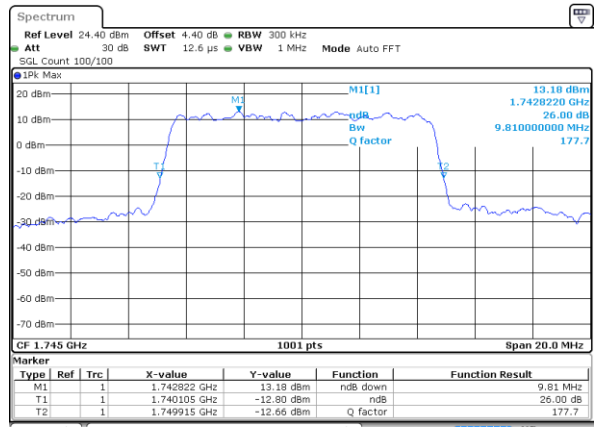

Middle Channel / 20MHz / 16QAM

Date: 29 AUG 2017 21:55:57

Highest Channel / 20MHz / QPSK

Date: 29 AUG 2017 21:57:02

Highest Channel / 20MHz / 16QAM

Date: 29 AUG 2017 21:57:17

LTE Band 66

Lowest Channel / 1.4MHz / 64QAM

Date: 29 AUG 2017 19:25:55

Lowest Channel / 3MHz / 64QAM

Date: 29 AUG 2017 20:00:57

Middle Channel / 1.4MHz / 64QAM

Date: 29 AUG 2017 19:37:22

Middle Channel / 3MHz / 64QAM

Date: 29 AUG 2017 20:10:47

Highest Channel / 1.4MHz / 64QAM

Date: 29 AUG 2017 19:40:24

Highest Channel / 3MHz / 64QAM

Date: 29 AUG 2017 20:12:54

LTE Band 66

Lowest Channel / 5MHz / 64QAM

Date: 29 AUG 2017 20:40:36

Lowest Channel / 10MHz / 64QAM

Date: 29 AUG 2017 21:01:37

Middle Channel / 5MHz / 64QAM

Date: 29 AUG 2017 20:49:27

Middle Channel / 10MHz / 64QAM

Date: 29 AUG 2017 21:02:11

Highest Channel / 5MHz / 64QAM

Date: 29 AUG 2017 20:51:15

Highest Channel / 10MHz / 64QAM

Date: 29 AUG 2017 21:04:02