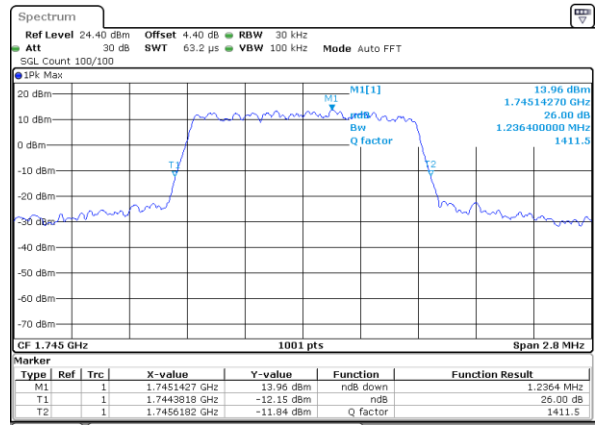

Date: 14 AUG 2017 09:51:25

CH26765 / 15MHz / 64QAM

Date: 28 AUG 2017 16:29:21

Middle Channel / 15MHz / 64QAM

Date: 14 AUG 2017 09:52:46

Highest Channel / 15MHz / 64QAM

Date: 14 AUG 2017 09:54:10

LTE Band 66

Lowest Channel / 1.4MHz / QPSK

Date: 29 AUG 2017 19:26:39

Lowest Channel / 1.4MHz / 16QAM

Date: 29 AUG 2017 19:26:17

Middle Channel / 1.4MHz / QPSK

Date: 29 AUG 2017 19:38:03

Middle Channel / 1.4MHz / 16QAM

Date: 29 AUG 2017 19:37:44

Highest Channel / 1.4MHz / QPSK

Date: 29 AUG 2017 19:39:46

Highest Channel / 1.4MHz / 16QAM

Date: 29 AUG 2017 19:40:06

LTE Band 66

Lowest Channel / 3MHz / QPSK

Date: 29 AUG 2017 20:00:17