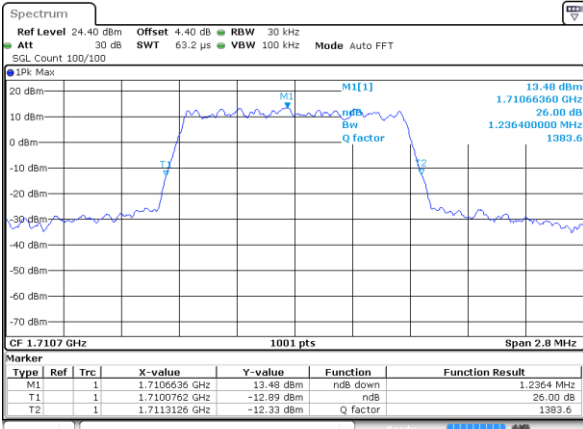

Date: 29 AUG 2017 21:29:29

LTE Band 66

Lowest Channel / 20MHz / QPSK

Date: 29 AUG 2017 21:54:34

Lowest Channel / 20MHz / 16QAM

Date: 29 AUG 2017 21:54:52

Middle Channel / 20MHz / QPSK

Date: 29 AUG 2017 21:56:21

Middle Channel / 20MHz / 16QAM

Date: 29 AUG 2017 21:55:57

Highest Channel / 20MHz / QPSK

Date: 29 AUG 2017 21:57:02

Highest Channel / 20MHz / 16QAM

Date: 29 AUG 2017 21:57:17

LTE Band 66

Lowest Channel / 1.4MHz / 64QAM

Date: 29 AUG 2017 19:25:55

Lowest Channel / 3MHz / 64QAM

Date: 29 AUG 2017 20:00:57

Middle Channel / 1.4MHz / 64QAM

Date: 29 AUG 2017 19:37:22

Middle Channel / 3MHz / 64QAM

Date: 29 AUG 2017 20:10:47

Highest Channel / 1.4MHz / 64QAM

Date: 29 AUG 2017 19:40:24

Highest Channel / 3MHz / 64QAM

Date: 29 AUG 2017 20:12:54

LTE Band 66

Lowest Channel / 5MHz / 64QAM

Date: 29 AUG 2017 20:40:36

Lowest Channel / 10MHz / 64QAM

Date: 29 AUG 2017 21:01:37