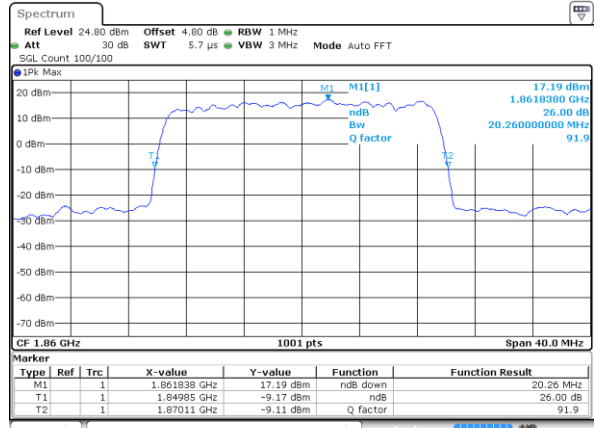

Date: 14 AUG 2017 20:24:22

LTE Band 25

Lowest Channel / 15MHz / 64QAM

Date: 14 AUG 2017 20:35:05

Lowest Channel / 20MHz / 64QAM

Date: 14 AUG 2017 21:00:14

Middle Channel / 15MHz / 64QAM

Date: 14 AUG 2017 20:47:48

Middle Channel / 20MHz / 64QAM

Date: 14 AUG 2017 21:12:57

Highest Channel / 15MHz / 64QAM

Date: 14 AUG 2017 20:49:34

Highest Channel / 20MHz / 64QAM

Date: 14 AUG 2017 21:14:43

LTE Band 26

Lowest Channel / 1.4MHz / QPSK