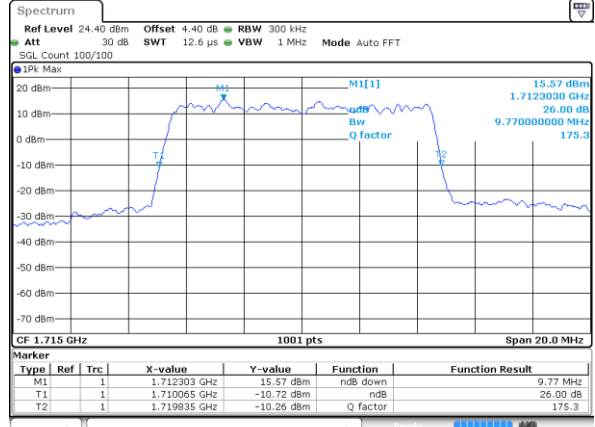

Lowest Channel / 10MHz / 16QAM

Date: 29 AUG 2017 21:01:12