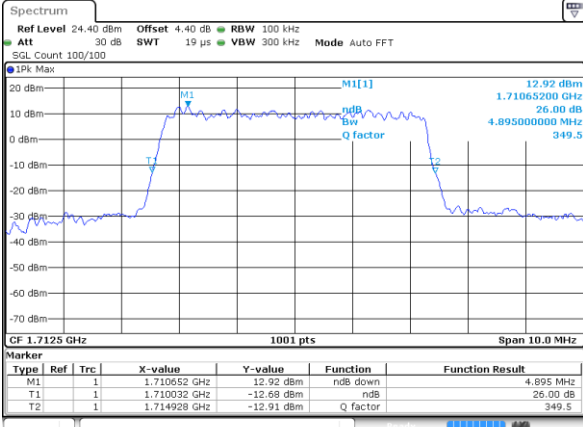

Middle Channel / 20MHz / 16QAM

Date: 29 AUG 2017 21:55:57

Highest Channel / 20MHz / QPSK

Date: 29 AUG 2017 21:57:02

Highest Channel / 20MHz / 16QAM

Date: 29 AUG 2017 21:57:17

LTE Band 66

Lowest Channel / 1.4MHz / 64QAM

Date: 29 AUG 2017 19:25:55

Lowest Channel / 3MHz / 64QAM

Date: 29 AUG 2017 20:00:57

Middle Channel / 1.4MHz / 64QAM

Date: 29 AUG 2017 19:37:22

Middle Channel / 3MHz / 64QAM

Date: 29 AUG 2017 20:10:47

Highest Channel / 1.4MHz / 64QAM

Date: 29 AUG 2017 19:40:24

Highest Channel / 3MHz / 64QAM

Date: 29 AUG 2017 20:12:54

LTE Band 66

Lowest Channel / 5MHz / 64QAM

Date: 29 AUG 2017 20:40:36

Lowest Channel / 10MHz / 64QAM

Date: 29 AUG 2017 21:01:37

Middle Channel / 5MHz / 64QAM

Date: 29 AUG 2017 20:49:27

Middle Channel / 10MHz / 64QAM

Date: 29 AUG 2017 21:02:11

Highest Channel / 5MHz / 64QAM

Date: 29 AUG 2017 20:51:15

Highest Channel / 10MHz / 64QAM

Date: 29 AUG 2017 21:04:02