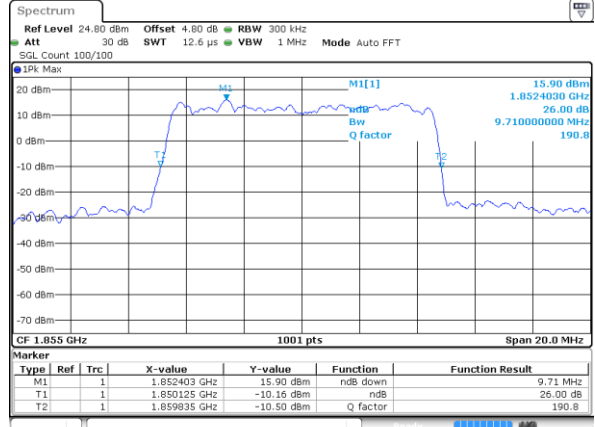

LTE Band 25

Lowest Channel / 10MHz / QPSK

Date: 14 AUG 2017 20:09:11

Lowest Channel / 10MHz / 16QAM

Date: 14 AUG 2017 20:09:32

Middle Channel / 10MHz / QPSK

Date: 14 AUG 2017 20:23:18

Middle Channel / 10MHz / 16QAM

Date: 14 AUG 2017 20:22:57

Highest Channel / 10MHz / QPSK

Date: 14 AUG 2017 20:23:39

Highest Channel / 10MHz / 16QAM

Date: 14 AUG 2017 20:24:01

LTE Band 25

Lowest Channel / 15MHz / QPSK

Date: 14 AUG 2017 20:34:23