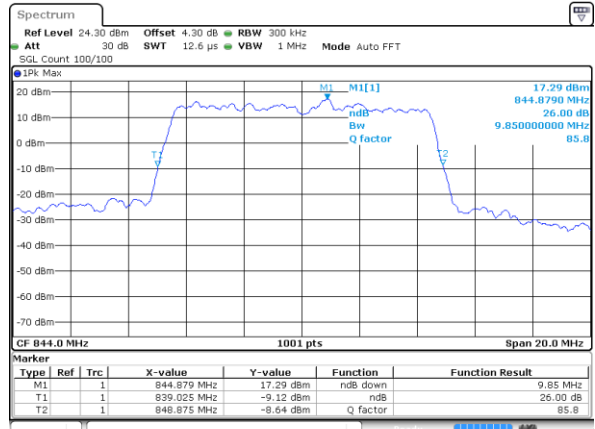

Date: 14 AUG 2017 09:38:37

LTE Band 26

Lowest Channel / 5MHz / 64QAM

Date: 14 AUG 2017 09:42:46

Lowest Channel / 10MHz / 64QAM

Date: 14 AUG 2017 09:47:00

Middle Channel / 5MHz / 64QAM

Date: 14 AUG 2017 09:44:01

Middle Channel / 10MHz / 64QAM

Date: 14 AUG 2017 09:48:24

Highest Channel / 5MHz / 64QAM

Date: 14 AUG 2017 09:45:25

Highest Channel / 10MHz / 64QAM

Date: 14 AUG 2017 09:49:48

LTE Band 26

Lowest Channel / 15MHz / 64QAM

Date: 14 AUG 2017 09:51:25

CH26765 / 15MHz / 64QAM

Date: 28 AUG 2017 16:29:21

Middle Channel / 15MHz / 64QAM

Date: 14 AUG 2017 09:52:46

Highest Channel / 15MHz / 64QAM

Date: 14 AUG 2017 09:54:10

LTE Band 66