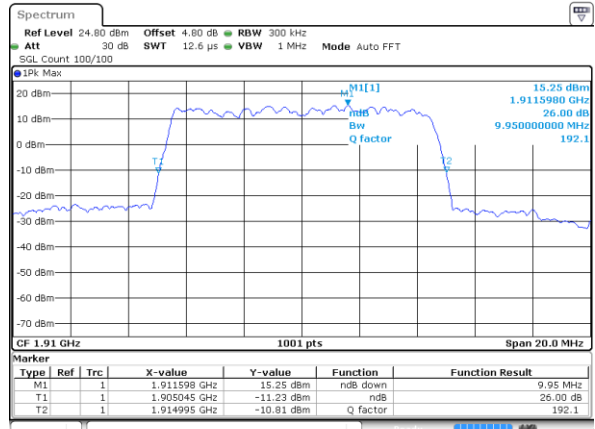

Highest Channel / 1.4MHz / 64QAM

Date: 14 AUG 2017 18:58:28

Highest Channel / 3MHz / 64QAM

Date: 14 AUG 2017 19:16:27

LTE Band 25

Lowest Channel / 5MHz / 64QAM

Date: 14 AUG 2017 19:44:44

Lowest Channel / 10MHz / 64QAM

Date: 14 AUG 2017 20:09:53

Middle Channel / 5MHz / 64QAM

Date: 14 AUG 2017 19:57:26

Middle Channel / 10MHz / 64QAM

Date: 14 AUG 2017 20:22:36

Highest Channel / 5MHz / 64QAM

Date: 14 AUG 2017 19:59:12

Highest Channel / 10MHz / 64QAM

Date: 14 AUG 2017 20:24:22

LTE Band 25

Lowest Channel / 15MHz / 64QAM

Date: 14 AUG 2017 20:35:05

Lowest Channel / 20MHz / 64QAM

Date: 14 AUG 2017 21:00:14

Middle Channel / 15MHz / 64QAM

Date: 14 AUG 2017 20:47:48

Middle Channel / 20MHz / 64QAM

Date: 14 AUG 2017 21:12:57

Highest Channel / 15MHz / 64QAM

Date: 14 AUG 2017 20:49:34

Highest Channel / 20MHz / 64QAM

Date: 14 AUG 2017 21:14:43

LTE Band 26

Lowest Channel / 1.4MHz / QPSK