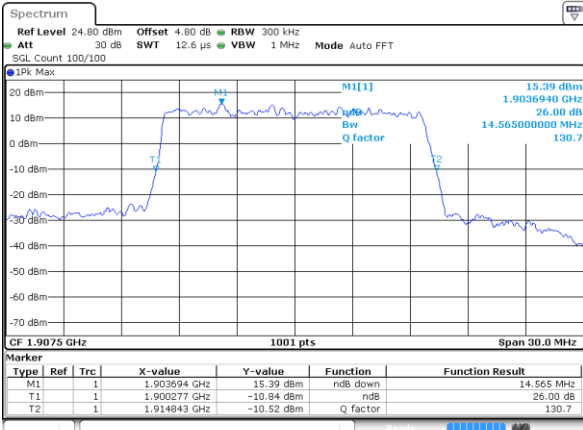

Lowest Channel / 15MHz / 16QAM

Date: 14 AUG 2017 20:34:44

Middle Channel / 15MHz / QPSK

Date: 14 AUG 2017 20:48:31

Middle Channel / 15MHz / 16QAM

Date: 14 AUG 2017 20:48:09

Highest Channel / 15MHz / QPSK

Date: 14 AUG 2017 20:48:52

Highest Channel / 15MHz / 16QAM

Date: 14 AUG 2017 20:49:13

LTE Band 25

Lowest Channel / 20MHz / QPSK

Date: 14 AUG 2017 20:59:32

Lowest Channel / 20MHz / 16QAM

Date: 14 AUG 2017 20:59:53

Middle Channel / 20MHz / QPSK