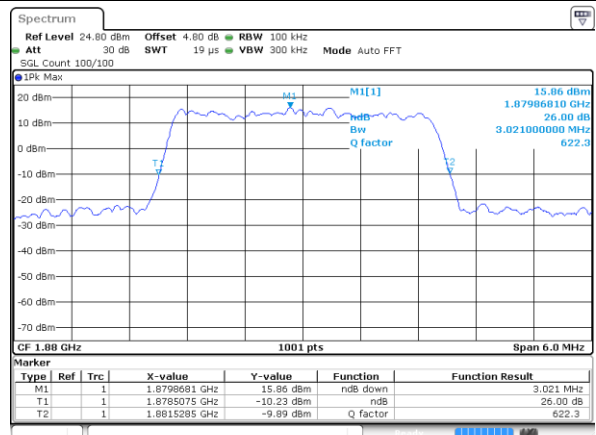

Lowest Channel / 1.4MHz / 64QAM

Date: 14 AUG 2017 18:39:40

Lowest Channel / 3MHz / 64QAM

Date: 14 AUG 2017 19:14:18

Middle Channel / 1.4MHz / 64QAM

Date: 14 AUG 2017 18:53:18

Middle Channel / 3MHz / 64QAM

Date: 14 AUG 2017 19:14:40

Highest Channel / 1.4MHz / 64QAM

Date: 14 AUG 2017 18:58:28

Highest Channel / 3MHz / 64QAM

Date: 14 AUG 2017 19:16:27

LTE Band 25

Lowest Channel / 5MHz / 64QAM

Date: 14 AUG 2017 19:44:44

Lowest Channel / 10MHz / 64QAM