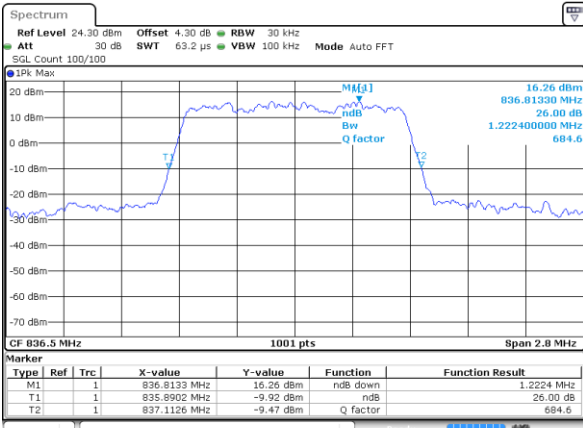

Middle Channel / 20MHz / 64QAM

Date: 14 AUG 2017 21:12:57

Highest Channel / 15MHz / 64QAM

Date: 14 AUG 2017 20:49:34

Highest Channel / 20MHz / 64QAM

Date: 14 AUG 2017 21:14:43

LTE Band 26

Lowest Channel / 1.4MHz / QPSK

Date: 14 AUG 2017 09:31:14

Lowest Channel / 1.4MHz / 16QAM

Date: 14 AUG 2017 09:31:47

Middle Channel / 1.4MHz / QPSK

Date: 14 AUG 2017 09:32:43

Middle Channel / 1.4MHz / 16QAM

Date: 14 AUG 2017 09:33:07

Highest Channel / 1.4MHz / QPSK