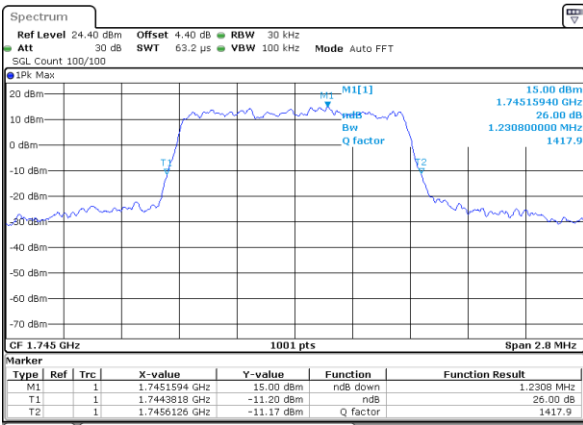

Date: 14 AUG 2017 09:51:25

CH26765 / 15MHz / 64QAM

Date: 28 AUG 2017 16:29:21

Middle Channel / 15MHz / 64QAM

Date: 14 AUG 2017 09:52:46

Highest Channel / 15MHz / 64QAM

Date: 14 AUG 2017 09:54:10

LTE Band 66

Lowest Channel / 1.4MHz / QPSK

Date: 29 AUG 2017 19:26:39

Lowest Channel / 1.4MHz / 16QAM

Date: 29 AUG 2017 19:26:17

Middle Channel / 1.4MHz / QPSK

Date: 29 AUG 2017 19:38:03

Middle Channel / 1.4MHz / 16QAM

Date: 29 AUG 2017 19:37:44

Highest Channel / 1.4MHz / QPSK

Date: 29 AUG 2017 19:39:46

Highest Channel / 1.4MHz / 16QAM

Date: 29 AUG 2017 19:40:06

LTE Band 66

Lowest Channel / 3MHz / QPSK

Date: 29 AUG 2017 20:00:17