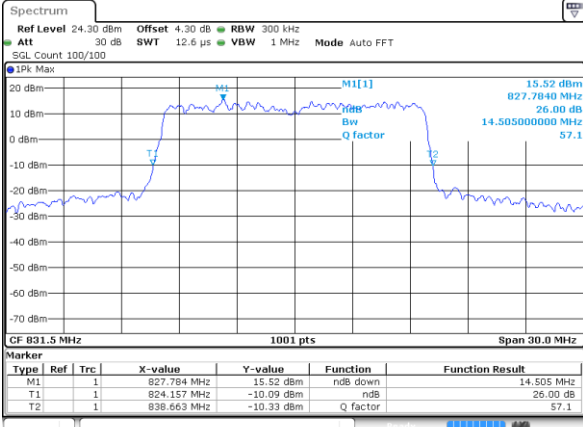

Highest Channel / 10MHz / 16QAM

Date: 14 AUG 2017 09:49:26

LTE Band 26

Lowest Channel / 15MHz / QPSK

Date: 14 AUG 2017 09:50:42

Lowest Channel / 15MHz / 16QAM

Date: 14 AUG 2017 09:51:03

Middle Channel / 15MHz / QPSK

Date: 14 AUG 2017 09:51:52

Middle Channel / 15MHz / 16QAM

Date: 14 AUG 2017 09:52:24

Highest Channel / 15MHz / QPSK

Date: 14 AUG 2017 09:53:19

Highest Channel / 15MHz / 16QAM

Date: 14 AUG 2017 09:53:44

LTE Band 26