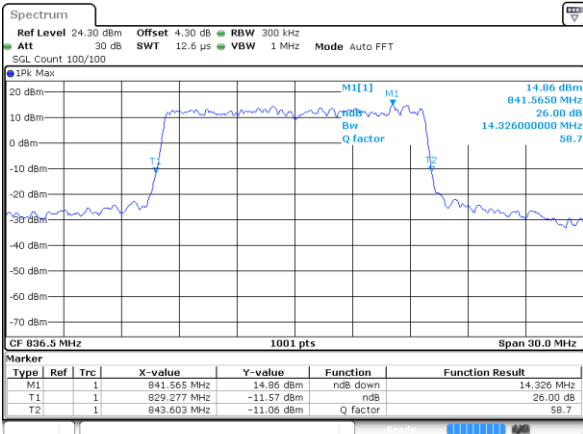

Middle Channel / 15MHz / 64QAM

Date: 14 AUG 2017 09:52:46