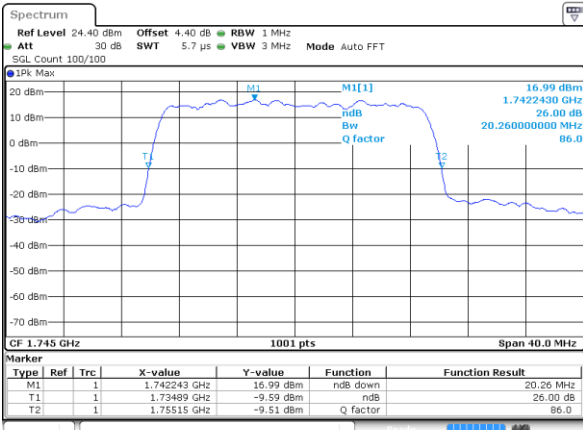

Date: 29 AUG 2017 21:29:29

LTE Band 66

Lowest Channel / 20MHz / QPSK

Date: 29 AUG 2017 21:54:34

Lowest Channel / 20MHz / 16QAM

Date: 29 AUG 2017 21:54:52

Middle Channel / 20MHz / QPSK

Date: 29 AUG 2017 21:56:21

Middle Channel / 20MHz / 16QAM

Date: 29 AUG 2017 21:55:57

Highest Channel / 20MHz / QPSK

Date: 29 AUG 2017 21:57:02

Highest Channel / 20MHz / 16QAM

Date: 29 AUG 2017 21:57:17

LTE Band 66

Lowest Channel / 1.4MHz / 64QAM