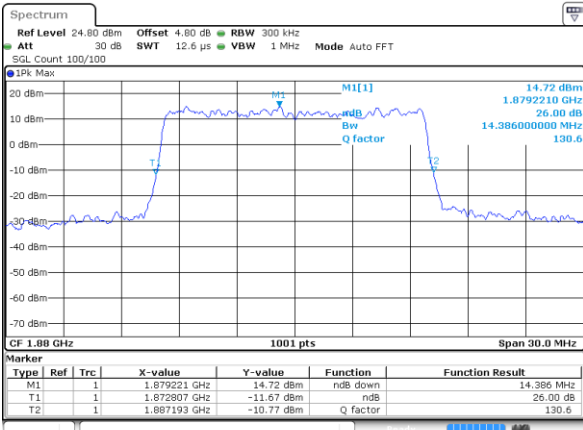

Middle Channel / 15MHz / QPSK

Date: 14 AUG 2017 20:48:31