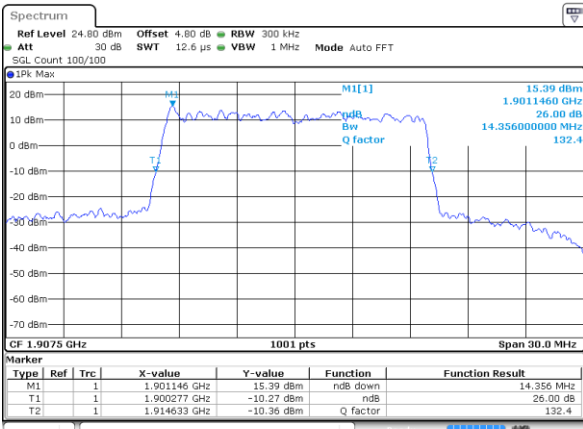

Date: 14 AUG 2017 20:24:22

LTE Band 25

Lowest Channel / 15MHz / 64QAM

Date: 14 AUG 2017 20:35:05

Lowest Channel / 20MHz / 64QAM

Date: 14 AUG 2017 21:00:14

Middle Channel / 15MHz / 64QAM

Date: 14 AUG 2017 20:47:48

Middle Channel / 20MHz / 64QAM

Date: 14 AUG 2017 21:12:57

Highest Channel / 15MHz / 64QAM

Date: 14 AUG 2017 20:49:34

Highest Channel / 20MHz / 64QAM

Date: 14 AUG 2017 21:14:43

LTE Band 26

Lowest Channel / 1.4MHz / QPSK