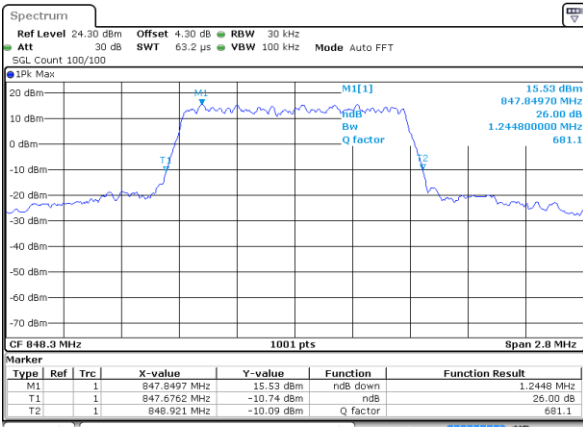

Middle Channel / 20MHz / 64QAM

Date: 14 AUG 2017 21:12:57

Highest Channel / 15MHz / 64QAM

Date: 14 AUG 2017 20:49:34

Highest Channel / 20MHz / 64QAM

Date: 14 AUG 2017 21:14:43

LTE Band 26

Lowest Channel / 1.4MHz / QPSK

Date: 14 AUG 2017 09:31:14

Lowest Channel / 1.4MHz / 16QAM

Date: 14 AUG 2017 09:31:47

Middle Channel / 1.4MHz / QPSK

Date: 14 AUG 2017 09:32:43

Middle Channel / 1.4MHz / 16QAM

Date: 14 AUG 2017 09:33:07

Highest Channel / 1.4MHz / QPSK

Date: 14 AUG 2017 09:33:55

Highest Channel / 1.4MHz / 16QAM

Date: 14 AUG 2017 09:34:19

LTE Band 26

Lowest Channel / 3MHz / QPSK

Date: 14 AUG 2017 09:35:31

Lowest Channel / 3MHz / 16QAM

Date: 14 AUG 2017 09:35:51