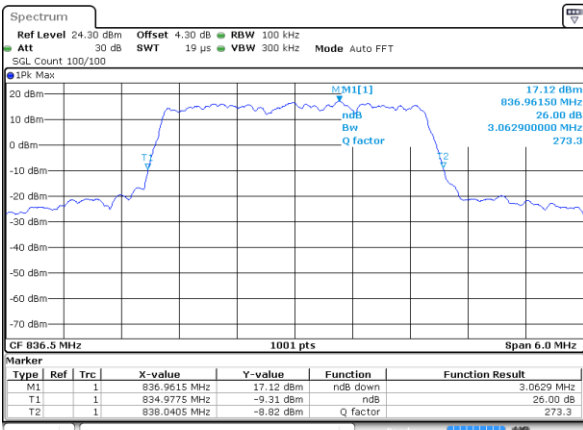

Middle Channel / 3MHz / QPSK

Date: 14 AUG 2017 09:40:13