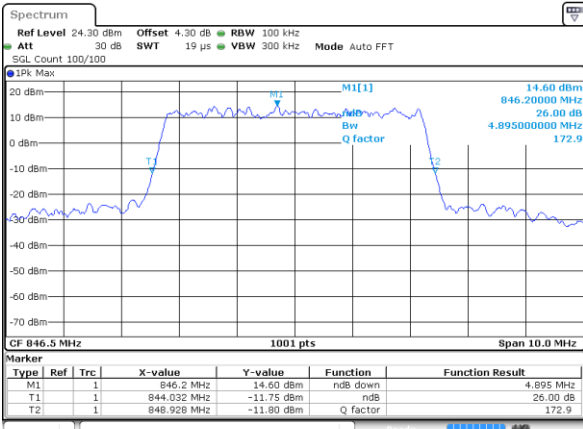

Date: 14 AUG 2017 09:38:37

LTE Band 26

Lowest Channel / 5MHz / 64QAM

Date: 14 AUG 2017 09:42:46

Lowest Channel / 10MHz / 64QAM

Date: 14 AUG 2017 09:47:00

Middle Channel / 5MHz / 64QAM

Date: 14 AUG 2017 09:44:01

Middle Channel / 10MHz / 64QAM

Date: 14 AUG 2017 09:48:24

Highest Channel / 5MHz / 64QAM

Date: 14 AUG 2017 09:45:25

Highest Channel / 10MHz / 64QAM

Date: 14 AUG 2017 09:49:48

LTE Band 26

Lowest Channel / 15MHz / 64QAM