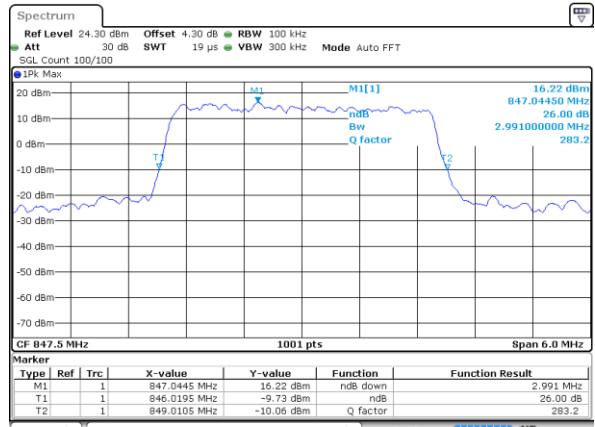

Date: 14 AUG 2017 09:36:12

Middle Channel / 1.4MHz / 64QAM

Date: 14 AUG 2017 09:33:31

Middle Channel / 3MHz / 64QAM

Date: 14 AUG 2017 09:41:19

Highest Channel / 1.4MHz / 64QAM

Date: 14 AUG 2017 09:34:41

Highest Channel / 3MHz / 64QAM

Date: 14 AUG 2017 09:38:37

LTE Band 26

Lowest Channel / 5MHz / 64QAM

Date: 14 AUG 2017 09:42:46

Lowest Channel / 10MHz / 64QAM

Date: 14 AUG 2017 09:47:00

Middle Channel / 5MHz / 64QAM

Date: 14 AUG 2017 09:44:01