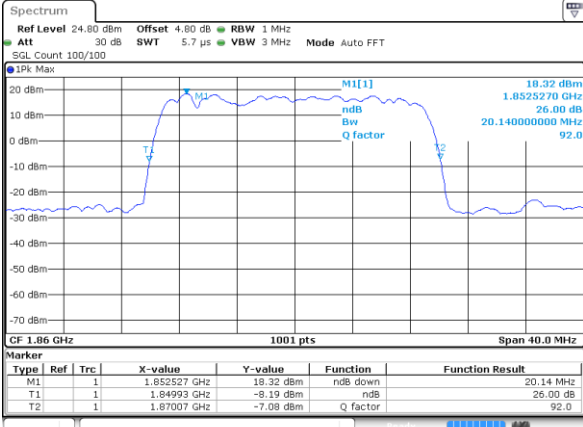

Highest Channel / 15MHz / 16QAM

Date: 14 AUG 2017 20:49:13

LTE Band 25

Lowest Channel / 20MHz / QPSK

Date: 14 AUG 2017 20:59:32

Lowest Channel / 20MHz / 16QAM

Date: 14 AUG 2017 20:59:53

Middle Channel / 20MHz / QPSK

Date: 14 AUG 2017 21:13:39

Middle Channel / 20MHz / 16QAM

Date: 14 AUG 2017 21:13:18

Highest Channel / 20MHz / QPSK

Date: 14 AUG 2017 21:14:01

Highest Channel / 20MHz / 16QAM

Date: 14 AUG 2017 21:14:22

LTE Band 25