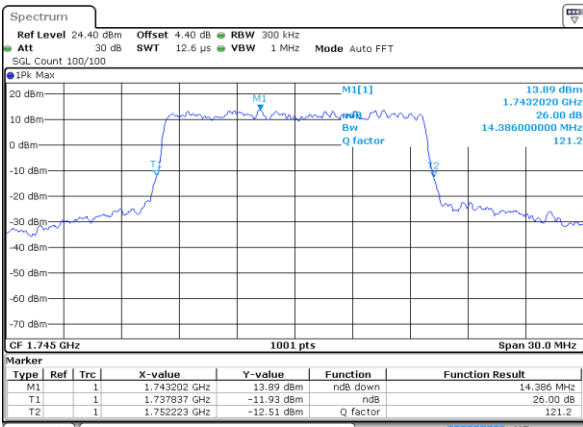

Highest Channel / 10MHz / QPSK

Date: 29 AUG 2017 21:03:24

Highest Channel / 10MHz / 16QAM

Date: 29 AUG 2017 21:03:43

LTE Band 66

Lowest Channel / 15MHz / QPSK

Date: 29 AUG 2017 21:26:36

Lowest Channel / 15MHz / 16QAM

Date: 29 AUG 2017 21:27:07

Middle Channel / 15MHz / QPSK

Date: 29 AUG 2017 21:28:34

Middle Channel / 15MHz / 16QAM

Date: 29 AUG 2017 21:28:17

Highest Channel / 15MHz / QPSK

Date: 29 AUG 2017 21:29:12

Highest Channel / 15MHz / 16QAM