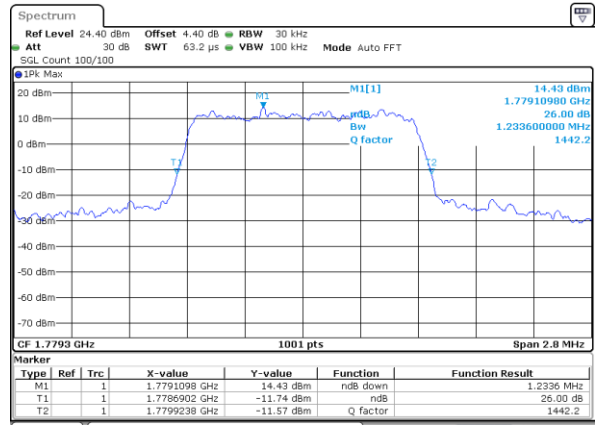

Lowest Channel / 1.4MHz / QPSK

Date: 29 AUG 2017 19:26:39

Lowest Channel / 1.4MHz / 16QAM

Date: 29 AUG 2017 19:26:17

Middle Channel / 1.4MHz / QPSK

Date: 29 AUG 2017 19:38:03

Middle Channel / 1.4MHz / 16QAM

Date: 29 AUG 2017 19:37:44

Highest Channel / 1.4MHz / QPSK

Date: 29 AUG 2017 19:39:46

Highest Channel / 1.4MHz / 16QAM

Date: 29 AUG 2017 19:40:06

LTE Band 66

Lowest Channel / 3MHz / QPSK

Date: 29 AUG 2017 20:00:17