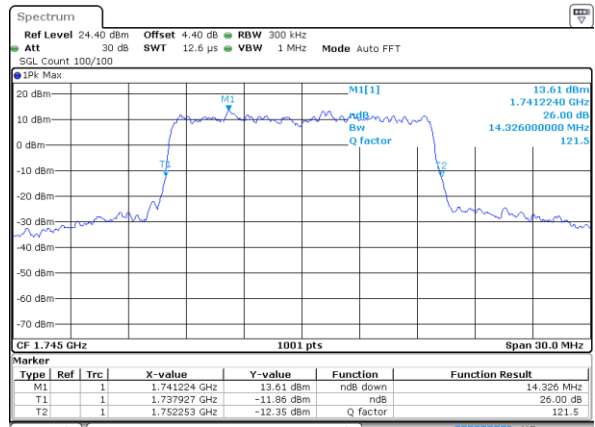

Lowest Channel / 10MHz / QPSK

Date: 29 AUG 2017 21:00:54

Lowest Channel / 10MHz / 16QAM

Date: 29 AUG 2017 21:01:12

Middle Channel / 10MHz / QPSK

Date: 29 AUG 2017 21:02:45

Middle Channel / 10MHz / 16QAM

Date: 29 AUG 2017 21:02:30

Highest Channel / 10MHz / QPSK

Date: 29 AUG 2017 21:03:24

Highest Channel / 10MHz / 16QAM

Date: 29 AUG 2017 21:03:43

LTE Band 66

Lowest Channel / 15MHz / QPSK

Date: 29 AUG 2017 21:26:36

Lowest Channel / 15MHz / 16QAM

Date: 29 AUG 2017 21:27:07

Middle Channel / 15MHz / QPSK

Date: 29 AUG 2017 21:28:34

Middle Channel / 15MHz / 16QAM

Date: 29 AUG 2017 21:28:17

Highest Channel / 15MHz / QPSK

Date: 29 AUG 2017 21:29:12

Highest Channel / 15MHz / 16QAM

Date: 29 AUG 2017 21:29:29

LTE Band 66

Lowest Channel / 20MHz / QPSK

Date: 29 AUG 2017 21:54:34

Lowest Channel / 20MHz / 16QAM

Date: 29 AUG 2017 21:54:52

Middle Channel / 20MHz / QPSK

Date: 29 AUG 2017 21:56:21