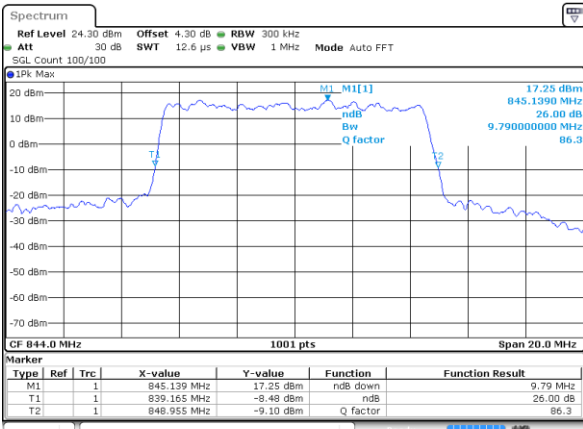

Date: 14 AUG 2017 09:43:39

Highest Channel / 5MHz / QPSK

Date: 14 AUG 2017 09:44:40

Highest Channel / 5MHz / 16QAM

Date: 14 AUG 2017 09:45:04

LTE Band 26

Lowest Channel / 10MHz / QPSK

Date: 14 AUG 2017 09:46:06

Lowest Channel / 10MHz / 16QAM

Date: 14 AUG 2017 09:46:30

Middle Channel / 10MHz / QPSK

Date: 14 AUG 2017 09:47:26

Middle Channel / 10MHz / 16QAM

Date: 14 AUG 2017 09:47:50

Highest Channel / 10MHz / QPSK

Date: 14 AUG 2017 09:49:03

Highest Channel / 10MHz / 16QAM

Date: 14 AUG 2017 09:49:26

LTE Band 26

Lowest Channel / 15MHz / QPSK

Date: 14 AUG 2017 09:50:42

Lowest Channel / 15MHz / 16QAM

Date: 14 AUG 2017 09:51:03

Middle Channel / 15MHz / QPSK