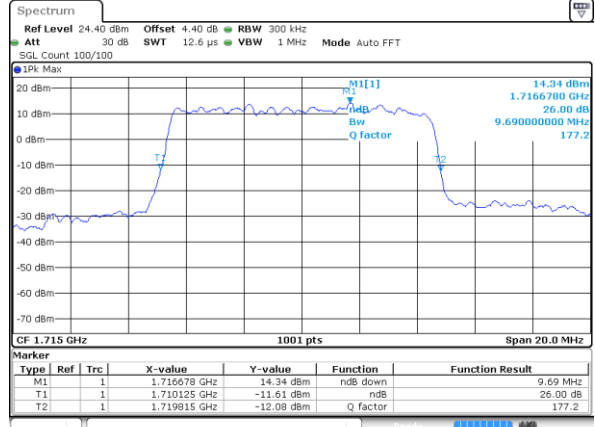

Middle Channel / 20MHz / 16QAM

Date: 29 AUG 2017 21:55:57

Highest Channel / 20MHz / QPSK

Date: 29 AUG 2017 21:57:02

Highest Channel / 20MHz / 16QAM

Date: 29 AUG 2017 21:57:17

LTE Band 66

Lowest Channel / 1.4MHz / 64QAM

Date: 29 AUG 2017 19:25:55

Lowest Channel / 3MHz / 64QAM

Date: 29 AUG 2017 20:00:57

Middle Channel / 1.4MHz / 64QAM

Date: 29 AUG 2017 19:37:22

Middle Channel / 3MHz / 64QAM

Date: 29 AUG 2017 20:10:47

Highest Channel / 1.4MHz / 64QAM

Date: 29 AUG 2017 19:40:24

Highest Channel / 3MHz / 64QAM

Date: 29 AUG 2017 20:12:54

LTE Band 66

Lowest Channel / 5MHz / 64QAM

Date: 29 AUG 2017 20:40:36

Lowest Channel / 10MHz / 64QAM

Date: 29 AUG 2017 21:01:37

Middle Channel / 5MHz / 64QAM

Date: 29 AUG 2017 20:49:27

Middle Channel / 10MHz / 64QAM

Date: 29 AUG 2017 21:02:11

Highest Channel / 5MHz / 64QAM

Date: 29 AUG 2017 20:51:15

Highest Channel / 10MHz / 64QAM

Date: 29 AUG 2017 21:04:02