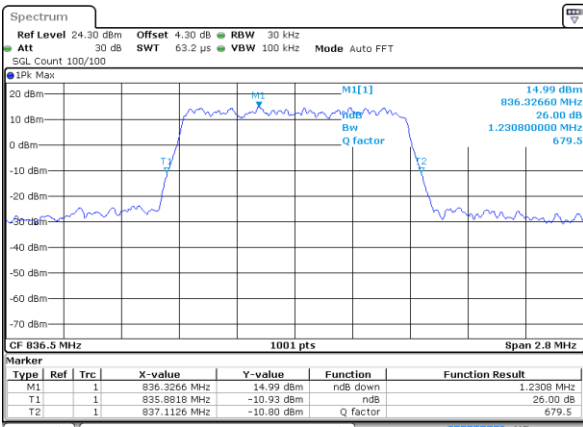

CH26765 / 15MHz / QPSK

Date: 29 AUG 2017 16:28:09

CH26765 / 15MHz / 16QAM

Date: 29 AUG 2017 16:28:27

LTE Band 26

Lowest Channel / 1.4MHz / 64QAM

Date: 14 AUG 2017 09:32:17

Lowest Channel / 3MHz / 64QAM

Date: 14 AUG 2017 09:36:12

Middle Channel / 1.4MHz / 64QAM

Date: 14 AUG 2017 09:33:31

Middle Channel / 3MHz / 64QAM

Date: 14 AUG 2017 09:41:19

Highest Channel / 1.4MHz / 64QAM

Date: 14 AUG 2017 09:34:41

Highest Channel / 3MHz / 64QAM