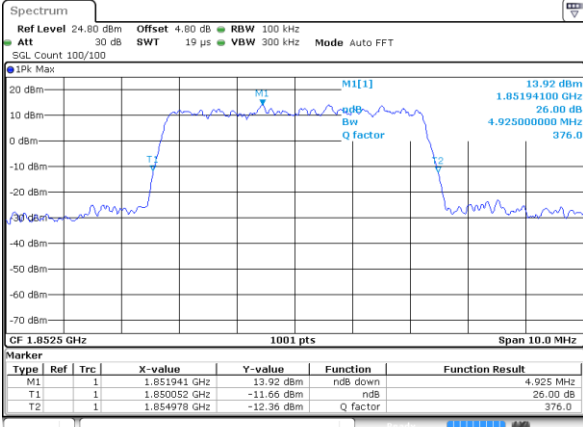

Highest Channel / 1.4MHz / 64QAM

Date: 14 AUG 2017 18:58:28

Highest Channel / 3MHz / 64QAM

Date: 14 AUG 2017 19:16:27

LTE Band 25

Lowest Channel / 5MHz / 64QAM

Date: 14 AUG 2017 19:44:44

Lowest Channel / 10MHz / 64QAM