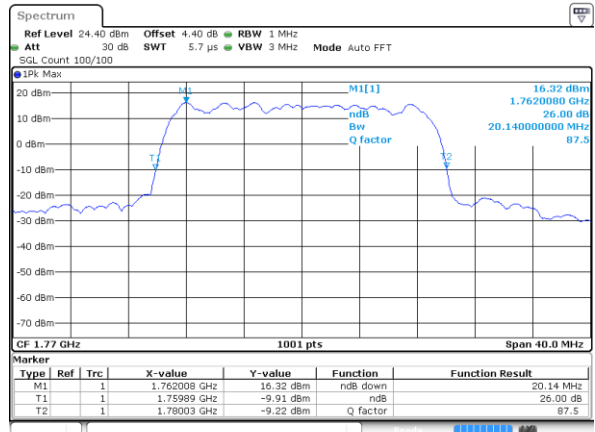

Date: 29 AUG 2017 21:29:29

LTE Band 66

Lowest Channel / 20MHz / QPSK

Date: 29 AUG 2017 21:54:34

Lowest Channel / 20MHz / 16QAM

Date: 29 AUG 2017 21:54:52

Middle Channel / 20MHz / QPSK

Date: 29 AUG 2017 21:56:21

Middle Channel / 20MHz / 16QAM

Date: 29 AUG 2017 21:55:57

Highest Channel / 20MHz / QPSK

Date: 29 AUG 2017 21:57:02

Highest Channel / 20MHz / 16QAM

Date: 29 AUG 2017 21:57:17

LTE Band 66

Lowest Channel / 1.4MHz / 64QAM

Date: 29 AUG 2017 19:25:55

Lowest Channel / 3MHz / 64QAM

Date: 29 AUG 2017 20:00:57

Middle Channel / 1.4MHz / 64QAM

Date: 29 AUG 2017 19:37:22

Middle Channel / 3MHz / 64QAM

Date: 29 AUG 2017 20:10:47

Highest Channel / 1.4MHz / 64QAM

Date: 29 AUG 2017 19:40:24

Highest Channel / 3MHz / 64QAM

Date: 29 AUG 2017 20:12:54

LTE Band 66

Lowest Channel / 5MHz / 64QAM

Date: 29 AUG 2017 20:40:36

Lowest Channel / 10MHz / 64QAM

Date: 29 AUG 2017 21:01:37