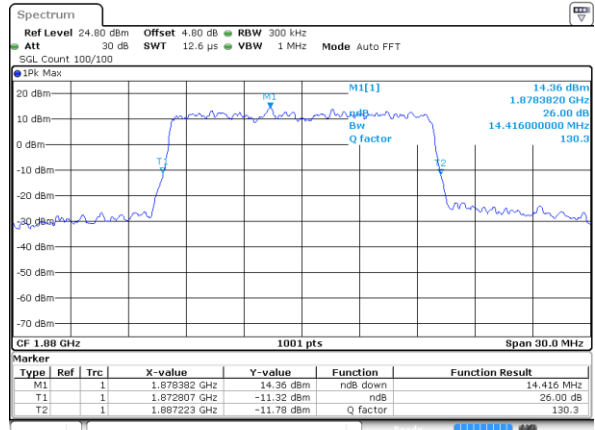

Lowest Channel / 15MHz / 16QAM

Date: 14 AUG 2017 20:34:44

Middle Channel / 15MHz / QPSK

Date: 14 AUG 2017 20:48:31

Middle Channel / 15MHz / 16QAM

Date: 14 AUG 2017 20:48:09

Highest Channel / 15MHz / QPSK

Date: 14 AUG 2017 20:48:52

Highest Channel / 15MHz / 16QAM

Date: 14 AUG 2017 20:49:13

LTE Band 25

Lowest Channel / 20MHz / QPSK

Date: 14 AUG 2017 20:59:32

Lowest Channel / 20MHz / 16QAM

Date: 14 AUG 2017 20:59:53

Middle Channel / 20MHz / QPSK