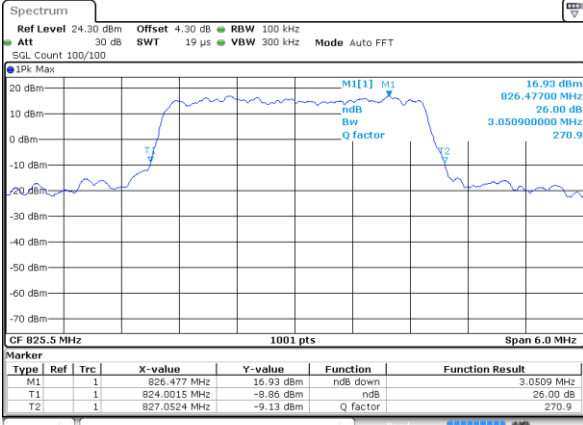

Date: 14 AUG 2017 09:31:14

Lowest Channel / 1.4MHz / 16QAM

Date: 14 AUG 2017 09:31:47

Middle Channel / 1.4MHz / QPSK

Date: 14 AUG 2017 09:32:43

Middle Channel / 1.4MHz / 16QAM

Date: 14 AUG 2017 09:33:07

Highest Channel / 1.4MHz / QPSK

Date: 14 AUG 2017 09:33:55

Highest Channel / 1.4MHz / 16QAM

Date: 14 AUG 2017 09:34:19

LTE Band 26

Lowest Channel / 3MHz / QPSK

Date: 14 AUG 2017 09:35:31

Lowest Channel / 3MHz / 16QAM

Date: 14 AUG 2017 09:35:51