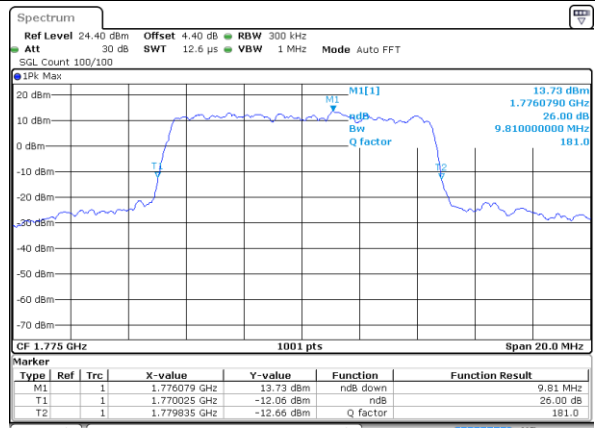

Date: 29 AUG 2017 19:40:24

Highest Channel / 3MHz / 64QAM

Date: 29 AUG 2017 20:12:54

LTE Band 66

Lowest Channel / 5MHz / 64QAM

Date: 29 AUG 2017 20:40:36

Lowest Channel / 10MHz / 64QAM

Date: 29 AUG 2017 21:01:37

Middle Channel / 5MHz / 64QAM

Date: 29 AUG 2017 20:49:27

Middle Channel / 10MHz / 64QAM

Date: 29 AUG 2017 21:02:11

Highest Channel / 5MHz / 64QAM

Date: 29 AUG 2017 20:51:15

Highest Channel / 10MHz / 64QAM

Date: 29 AUG 2017 21:04:02