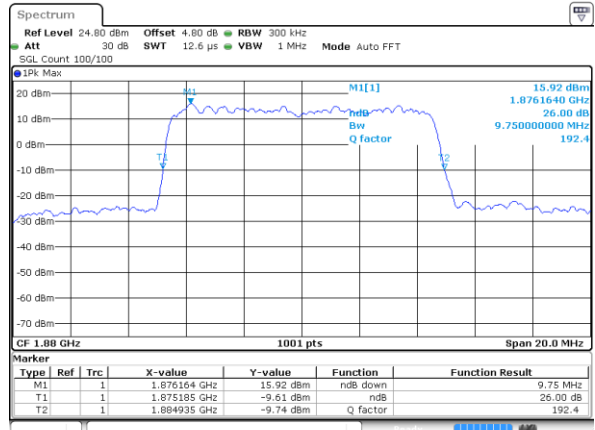

Highest Channel / 1.4MHz / 64QAM

Date: 14 AUG 2017 18:58:28

Highest Channel / 3MHz / 64QAM

Date: 14 AUG 2017 19:16:27

LTE Band 25

Lowest Channel / 5MHz / 64QAM

Date: 14 AUG 2017 19:44:44

Lowest Channel / 10MHz / 64QAM

Date: 14 AUG 2017 20:09:53

Middle Channel / 5MHz / 64QAM

Date: 14 AUG 2017 19:57:26

Middle Channel / 10MHz / 64QAM

Date: 14 AUG 2017 20:22:36

Highest Channel / 5MHz / 64QAM

Date: 14 AUG 2017 19:59:12

Highest Channel / 10MHz / 64QAM