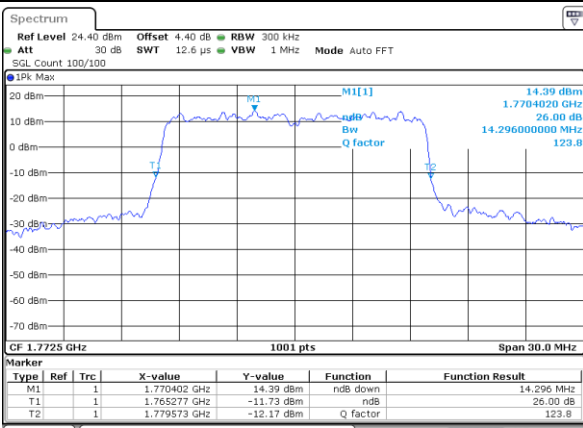

Highest Channel / 10MHz / QPSK

Date: 29 AUG 2017 21:03:24

Highest Channel / 10MHz / 16QAM

Date: 29 AUG 2017 21:03:43

LTE Band 66

Lowest Channel / 15MHz / QPSK

Date: 29 AUG 2017 21:26:36

Lowest Channel / 15MHz / 16QAM

Date: 29 AUG 2017 21:27:07

Middle Channel / 15MHz / QPSK

Date: 29 AUG 2017 21:28:34

Middle Channel / 15MHz / 16QAM

Date: 29 AUG 2017 21:28:17

Highest Channel / 15MHz / QPSK

Date: 29 AUG 2017 21:29:12

Highest Channel / 15MHz / 16QAM

Date: 29 AUG 2017 21:29:29

LTE Band 66

Lowest Channel / 20MHz / QPSK

Date: 29 AUG 2017 21:54:34

Lowest Channel / 20MHz / 16QAM

Date: 29 AUG 2017 21:54:52

Middle Channel / 20MHz / QPSK

Date: 29 AUG 2017 21:56:21

Middle Channel / 20MHz / 16QAM

Date: 29 AUG 2017 21:55:57

Highest Channel / 20MHz / QPSK

Date: 29 AUG 2017 21:57:02

Highest Channel / 20MHz / 16QAM

Date: 29 AUG 2017 21:57:17

LTE Band 66

Lowest Channel / 1.4MHz / 64QAM