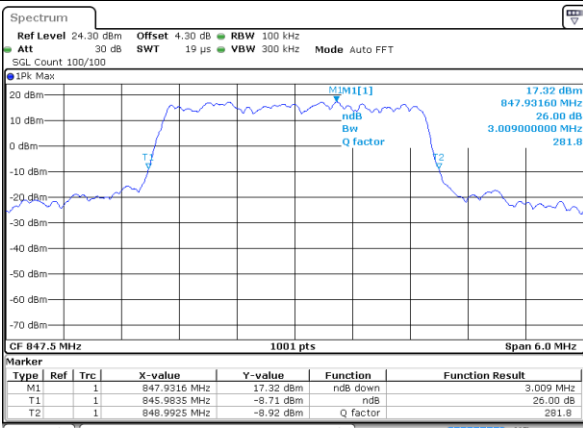

Date: 14 AUG 2017 09:33:55

Highest Channel / 1.4MHz / 16QAM

Date: 14 AUG 2017 09:34:19

LTE Band 26

Lowest Channel / 3MHz / QPSK

Date: 14 AUG 2017 09:35:31

Lowest Channel / 3MHz / 16QAM

Date: 14 AUG 2017 09:35:51

Middle Channel / 3MHz / QPSK

Date: 14 AUG 2017 09:40:13

Middle Channel / 3MHz / 16QAM

Date: 14 AUG 2017 09:40:34

Highest Channel / 3MHz / QPSK

Date: 14 AUG 2017 09:38:53

Highest Channel / 3MHz / 16QAM

Date: 14 AUG 2017 09:39:14

LTE Band 26

Lowest Channel / 5MHz / QPSK

Date: 14 AUG 2017 09:41:54

Lowest Channel / 5MHz / 16QAM

Date: 14 AUG 2017 09:42:17

Middle Channel / 5MHz / QPSK

Date: 14 AUG 2017 09:43:09

Middle Channel / 5MHz / 16QAM