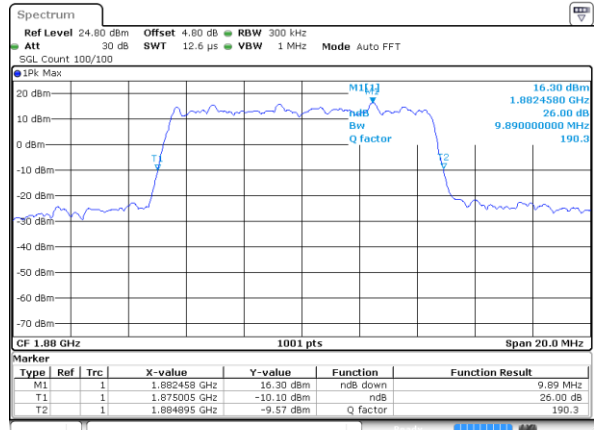

LTE Band 25

Lowest Channel / 10MHz / QPSK

Date: 14 AUG 2017 20:09:11

Lowest Channel / 10MHz / 16QAM

Date: 14 AUG 2017 20:09:32

Middle Channel / 10MHz / QPSK

Date: 14 AUG 2017 20:23:18

Middle Channel / 10MHz / 16QAM

Date: 14 AUG 2017 20:22:57

Highest Channel / 10MHz / QPSK

Date: 14 AUG 2017 20:23:39

Highest Channel / 10MHz / 16QAM

Date: 14 AUG 2017 20:24:01

LTE Band 25

Lowest Channel / 15MHz / QPSK

Date: 14 AUG 2017 20:34:23