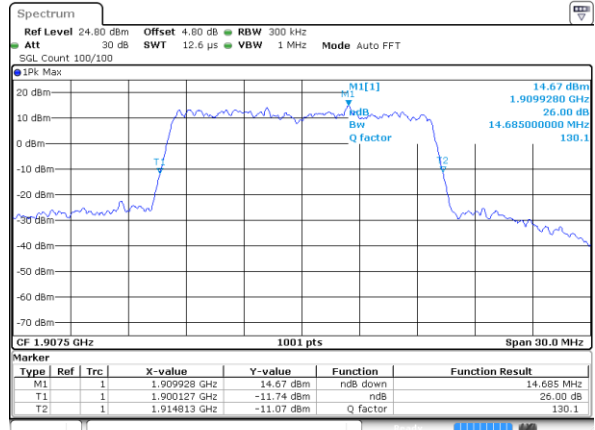

Lowest Channel / 15MHz / 16QAM

Date: 14 AUG 2017 20:34:44

Middle Channel / 15MHz / QPSK

Date: 14 AUG 2017 20:48:31

Middle Channel / 15MHz / 16QAM

Date: 14 AUG 2017 20:48:09

Highest Channel / 15MHz / QPSK

Date: 14 AUG 2017 20:48:52

Highest Channel / 15MHz / 16QAM

Date: 14 AUG 2017 20:49:13

LTE Band 25

Lowest Channel / 20MHz / QPSK

Date: 14 AUG 2017 20:59:32

Lowest Channel / 20MHz / 16QAM

Date: 14 AUG 2017 20:59:53

Middle Channel / 20MHz / QPSK