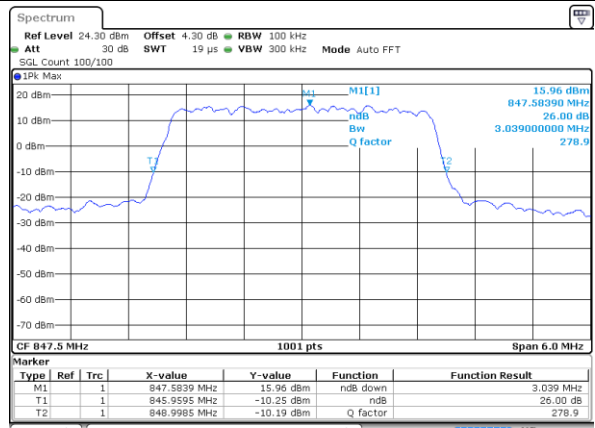

Date: 14 AUG 2017 09:33:55

Highest Channel / 1.4MHz / 16QAM

Date: 14 AUG 2017 09:34:19

LTE Band 26

Lowest Channel / 3MHz / QPSK

Date: 14 AUG 2017 09:35:31

Lowest Channel / 3MHz / 16QAM

Date: 14 AUG 2017 09:35:51

Middle Channel / 3MHz / QPSK

Date: 14 AUG 2017 09:40:13

Middle Channel / 3MHz / 16QAM

Date: 14 AUG 2017 09:40:34

Highest Channel / 3MHz / QPSK

Date: 14 AUG 2017 09:38:53

Highest Channel / 3MHz / 16QAM

Date: 14 AUG 2017 09:39:14

LTE Band 26

Lowest Channel / 5MHz / QPSK

Date: 14 AUG 2017 09:41:54

Lowest Channel / 5MHz / 16QAM

Date: 14 AUG 2017 09:42:17

Middle Channel / 5MHz / QPSK

Date: 14 AUG 2017 09:43:09

Middle Channel / 5MHz / 16QAM

Date: 14 AUG 2017 09:43:39

Highest Channel / 5MHz / QPSK

Date: 14 AUG 2017 09:44:40

Highest Channel / 5MHz / 16QAM

Date: 14 AUG 2017 09:45:04

LTE Band 26

Lowest Channel / 10MHz / QPSK

Date: 14 AUG 2017 09:46:06