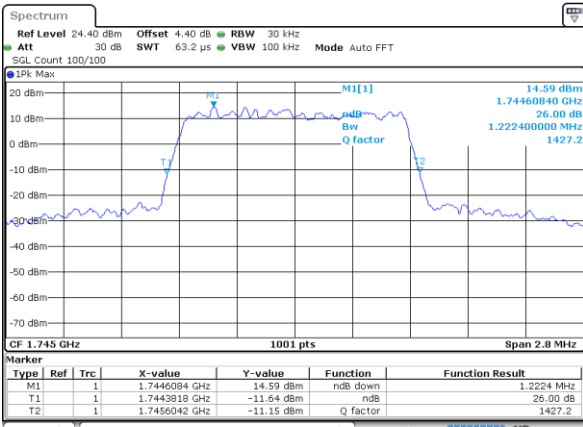

Date: 29 AUG 2017 21:29:29

LTE Band 66

Lowest Channel / 20MHz / QPSK

Date: 29 AUG 2017 21:54:34

Lowest Channel / 20MHz / 16QAM

Date: 29 AUG 2017 21:54:52

Middle Channel / 20MHz / QPSK

Date: 29 AUG 2017 21:56:21

Middle Channel / 20MHz / 16QAM

Date: 29 AUG 2017 21:55:57

Highest Channel / 20MHz / QPSK

Date: 29 AUG 2017 21:57:02

Highest Channel / 20MHz / 16QAM

Date: 29 AUG 2017 21:57:17

LTE Band 66

Lowest Channel / 1.4MHz / 64QAM

Date: 29 AUG 2017 19:25:55

Lowest Channel / 3MHz / 64QAM

Date: 29 AUG 2017 20:00:57

Middle Channel / 1.4MHz / 64QAM

Date: 29 AUG 2017 19:37:22

Middle Channel / 3MHz / 64QAM

Date: 29 AUG 2017 20:10:47

Highest Channel / 1.4MHz / 64QAM

Date: 29 AUG 2017 19:40:24

Highest Channel / 3MHz / 64QAM

Date: 29 AUG 2017 20:12:54

LTE Band 66

Lowest Channel / 5MHz / 64QAM

Date: 29 AUG 2017 20:40:36

Lowest Channel / 10MHz / 64QAM

Date: 29 AUG 2017 21:01:37