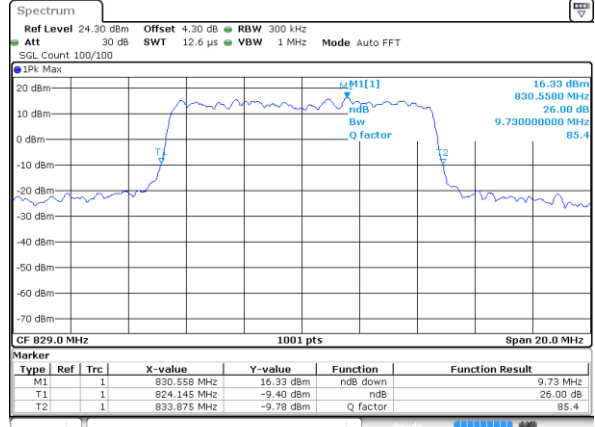

Lowest Channel / 10MHz / 16QAM

Date: 14 AUG 2017 09:46:30