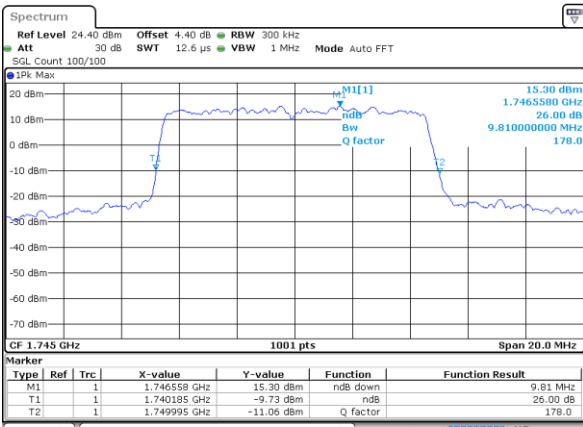

Date: 29 AUG 2017 20:50:02

Middle Channel / 5MHz / 16QAM

Date: 29 AUG 2017 20:49:45

Highest Channel / 5MHz / QPSK

Date: 29 AUG 2017 20:50:43

Highest Channel / 5MHz / 16QAM

Date: 29 AUG 2017 20:51:00

LTE Band 66

Lowest Channel / 10MHz / QPSK

Date: 29 AUG 2017 21:00:54

Lowest Channel / 10MHz / 16QAM

Date: 29 AUG 2017 21:01:12

Middle Channel / 10MHz / QPSK

Date: 29 AUG 2017 21:02:45

Middle Channel / 10MHz / 16QAM

Date: 29 AUG 2017 21:02:30

Highest Channel / 10MHz / QPSK

Date: 29 AUG 2017 21:03:24

Highest Channel / 10MHz / 16QAM

Date: 29 AUG 2017 21:03:43

LTE Band 66

Lowest Channel / 15MHz / QPSK

Date: 29 AUG 2017 21:26:36

Lowest Channel / 15MHz / 16QAM