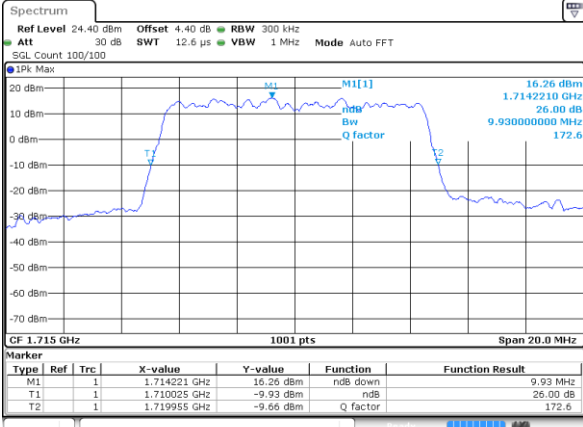

LTE Band 66

Lowest Channel / 10MHz / QPSK

Date: 29 AUG 2017 21:00:54