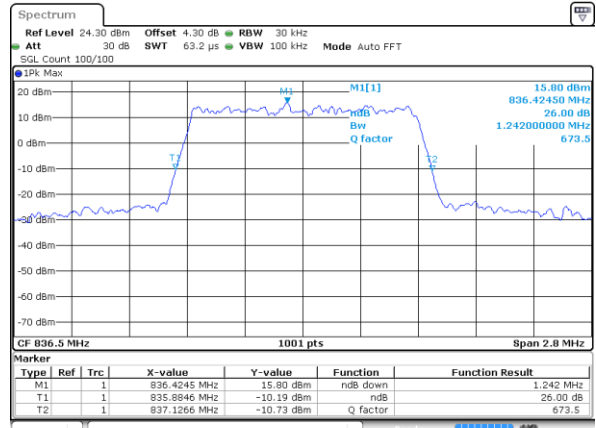

Middle Channel / 20MHz / 64QAM

Date: 14 AUG 2017 21:12:57

Highest Channel / 15MHz / 64QAM

Date: 14 AUG 2017 20:49:34

Highest Channel / 20MHz / 64QAM

Date: 14 AUG 2017 21:14:43

LTE Band 26

Lowest Channel / 1.4MHz / QPSK

Date: 14 AUG 2017 09:31:14

Lowest Channel / 1.4MHz / 16QAM

Date: 14 AUG 2017 09:31:47

Middle Channel / 1.4MHz / QPSK

Date: 14 AUG 2017 09:32:43

Middle Channel / 1.4MHz / 16QAM

Date: 14 AUG 2017 09:33:07

Highest Channel / 1.4MHz / QPSK

Date: 14 AUG 2017 09:33:55

Highest Channel / 1.4MHz / 16QAM

Date: 14 AUG 2017 09:34:19

LTE Band 26

Lowest Channel / 3MHz / QPSK

Date: 14 AUG 2017 09:35:31

Lowest Channel / 3MHz / 16QAM

Date: 14 AUG 2017 09:35:51