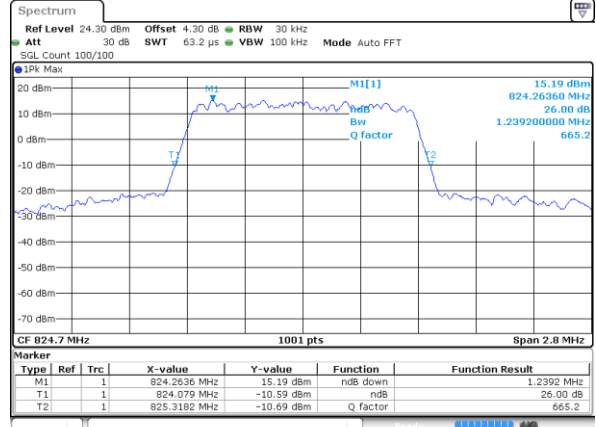

Middle Channel / 20MHz / 64QAM

Date: 14 AUG 2017 21:12:57

Highest Channel / 15MHz / 64QAM

Date: 14 AUG 2017 20:49:34

Highest Channel / 20MHz / 64QAM

Date: 14 AUG 2017 21:14:43

LTE Band 26

Lowest Channel / 1.4MHz / QPSK

Date: 14 AUG 2017 09:31:14

Lowest Channel / 1.4MHz / 16QAM

Date: 14 AUG 2017 09:31:47

Middle Channel / 1.4MHz / QPSK

Date: 14 AUG 2017 09:32:43

Middle Channel / 1.4MHz / 16QAM

Date: 14 AUG 2017 09:33:07

Highest Channel / 1.4MHz / QPSK