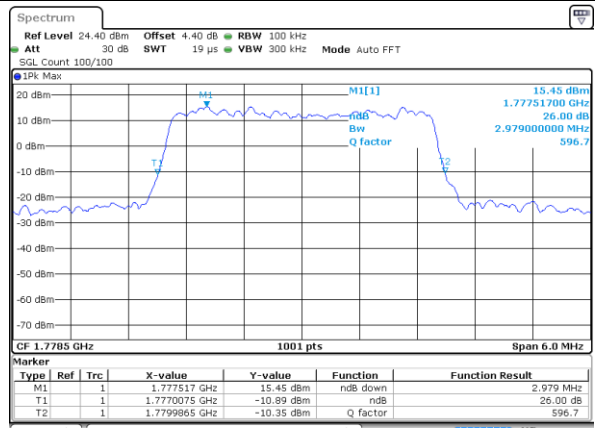

Date: 29 AUG 2017 19:37:44

Highest Channel / 1.4MHz / QPSK

Date: 29 AUG 2017 19:39:46

Highest Channel / 1.4MHz / 16QAM

Date: 29 AUG 2017 19:40:06

LTE Band 66

Lowest Channel / 3MHz / QPSK

Date: 29 AUG 2017 20:00:17

Lowest Channel / 3MHz / 16QAM

Date: 29 AUG 2017 20:00:38

Middle Channel / 3MHz / QPSK

Date: 29 AUG 2017 20:11:26

Middle Channel / 3MHz / 16QAM

Date: 29 AUG 2017 20:11:06

Highest Channel / 3MHz / QPSK

Date: 29 AUG 2017 20:12:18

Highest Channel / 3MHz / 16QAM

Date: 29 AUG 2017 20:12:34

LTE Band 66

Lowest Channel / 5MHz / QPSK

Date: 29 AUG 2017 20:39:58

Lowest Channel / 5MHz / 16QAM

Date: 29 AUG 2017 20:40:18

Middle Channel / 5MHz / QPSK

Date: 29 AUG 2017 20:50:02

Middle Channel / 5MHz / 16QAM

Date: 29 AUG 2017 20:49:45

Highest Channel / 5MHz / QPSK

Date: 29 AUG 2017 20:50:43

Highest Channel / 5MHz / 16QAM

Date: 29 AUG 2017 20:51:00

LTE Band 66