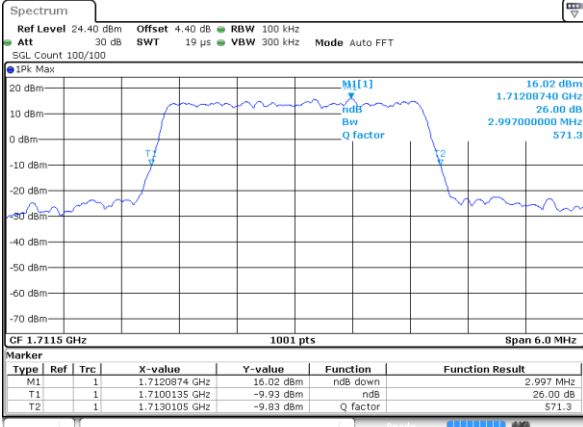

Date: 29 AUG 2017 19:37:44

Highest Channel / 1.4MHz / QPSK

Date: 29 AUG 2017 19:39:46

Highest Channel / 1.4MHz / 16QAM

Date: 29 AUG 2017 19:40:06

LTE Band 66

Lowest Channel / 3MHz / QPSK

Date: 29 AUG 2017 20:00:17