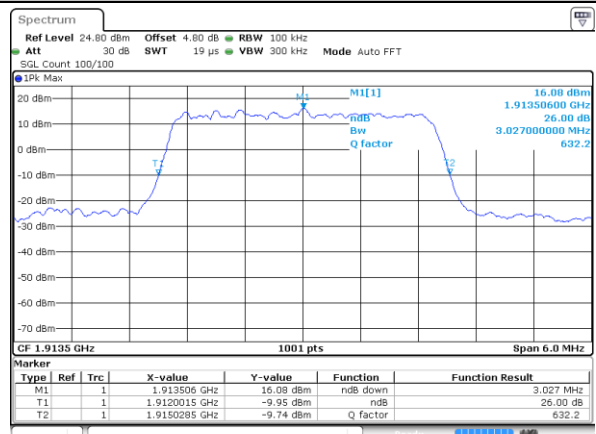

Lowest Channel / 1.4MHz / 64QAM

Date: 14 AUG 2017 18:39:40

Lowest Channel / 3MHz / 64QAM

Date: 14 AUG 2017 19:14:18

Middle Channel / 1.4MHz / 64QAM

Date: 14 AUG 2017 18:53:18

Middle Channel / 3MHz / 64QAM

Date: 14 AUG 2017 19:14:40

Highest Channel / 1.4MHz / 64QAM

Date: 14 AUG 2017 18:58:28

Highest Channel / 3MHz / 64QAM

Date: 14 AUG 2017 19:16:27

LTE Band 25

Lowest Channel / 5MHz / 64QAM

Date: 14 AUG 2017 19:44:44

Lowest Channel / 10MHz / 64QAM