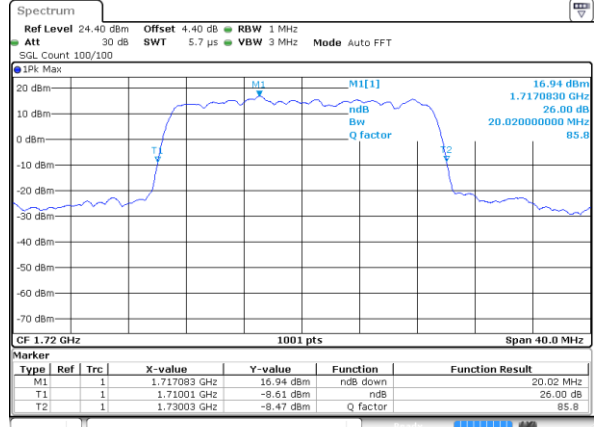

Highest Channel / 10MHz / QPSK

Date: 29 AUG 2017 21:03:24

Highest Channel / 10MHz / 16QAM

Date: 29 AUG 2017 21:03:43

LTE Band 66

Lowest Channel / 15MHz / QPSK

Date: 29 AUG 2017 21:26:36

Lowest Channel / 15MHz / 16QAM

Date: 29 AUG 2017 21:29:29

LTE Band 66

Lowest Channel / 20MHz / QPSK

Date: 29 AUG 2017 21:54:34

Lowest Channel / 20MHz / 16QAM

Date: 29 AUG 2017 21:54:52

Middle Channel / 20MHz / QPSK

Date: 29 AUG 2017 21:56:21

Middle Channel / 20MHz / 16QAM

Date: 29 AUG 2017 21:55:57

Highest Channel / 20MHz / QPSK

Date: 29 AUG 2017 21:57:02

Highest Channel / 20MHz / 16QAM

Date: 29 AUG 2017 21:57:17

LTE Band 66

Lowest Channel / 1.4MHz / 64QAM