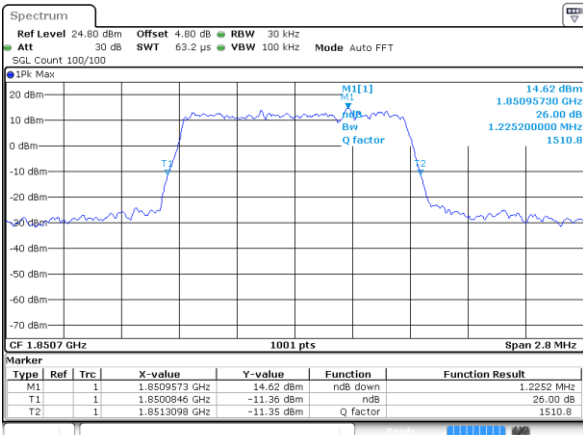

LTE Band 25

Lowest Channel / 1.4MHz / 64QAM

Date: 14 AUG 2017 18:39:40