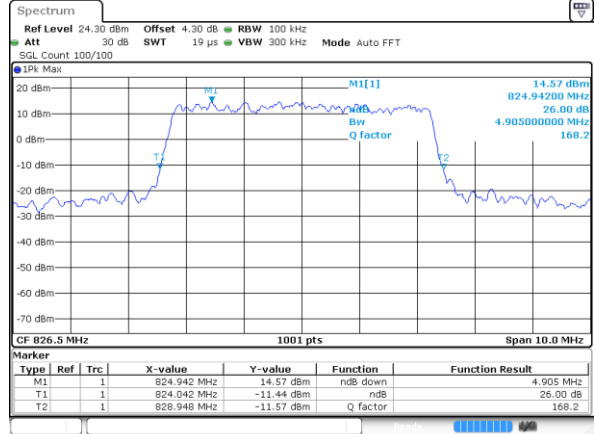

Lowest Channel / 5MHz / 16QAM

Date: 14 AUG 2017 09:42:17