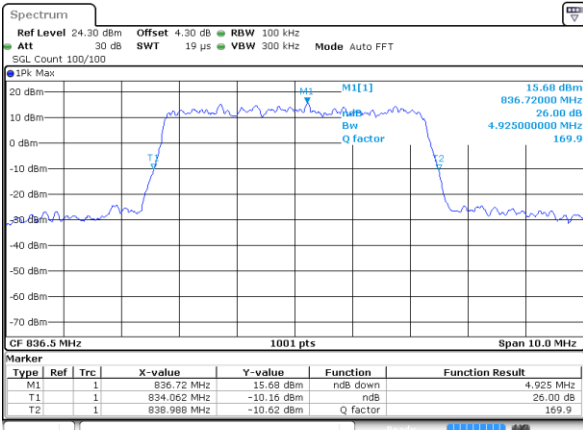

Date: 14 AUG 2017 09:38:37

LTE Band 26

Lowest Channel / 5MHz / 64QAM

Date: 14 AUG 2017 09:42:46

Lowest Channel / 10MHz / 64QAM

Date: 14 AUG 2017 09:47:00

Middle Channel / 5MHz / 64QAM

Date: 14 AUG 2017 09:44:01

Middle Channel / 10MHz / 64QAM

Date: 14 AUG 2017 09:48:24

Highest Channel / 5MHz / 64QAM

Date: 14 AUG 2017 09:45:25

Highest Channel / 10MHz / 64QAM

Date: 14 AUG 2017 09:49:48

LTE Band 26

Lowest Channel / 15MHz / 64QAM