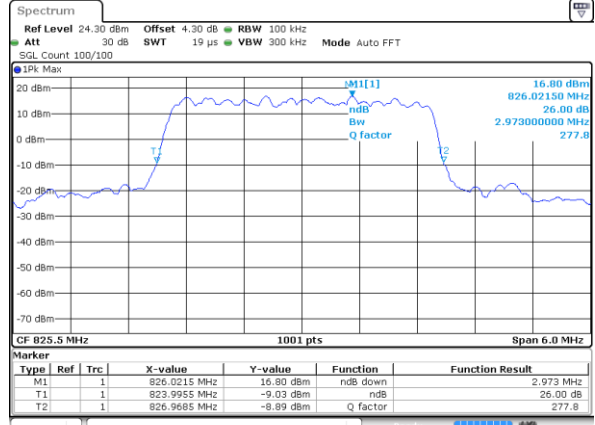

Date: 14 AUG 2017 09:51:52

Middle Channel / 15MHz / 16QAM

Date: 14 AUG 2017 09:52:24

Highest Channel / 15MHz / QPSK

Date: 14 AUG 2017 09:53:19

Highest Channel / 15MHz / 16QAM

Date: 14 AUG 2017 09:53:44

LTE Band 26

CH26765 / 15MHz / QPSK

Date: 29 AUG 2017 16:28:09

CH26765 / 15MHz / 16QAM

Date: 29 AUG 2017 16:28:27

LTE Band 26

Lowest Channel / 1.4MHz / 64QAM

Date: 14 AUG 2017 09:32:17

Lowest Channel / 3MHz / 64QAM

Date: 14 AUG 2017 09:36:12

Middle Channel / 1.4MHz / 64QAM

Date: 14 AUG 2017 09:33:31

Middle Channel / 3MHz / 64QAM

Date: 14 AUG 2017 09:41:19

Highest Channel / 1.4MHz / 64QAM

Date: 14 AUG 2017 09:34:41

Highest Channel / 3MHz / 64QAM