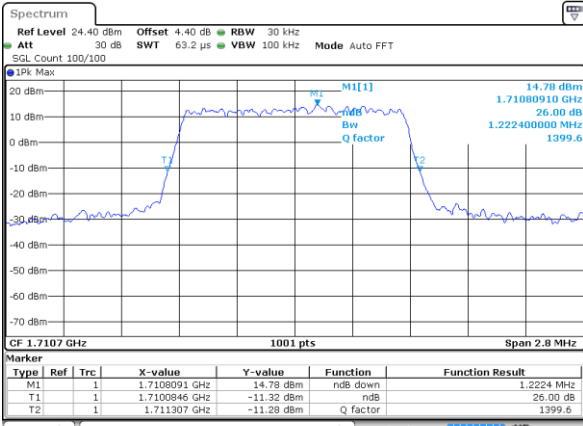

LTE Band 66

Lowest Channel / 1.4MHz / QPSK

Date: 29 AUG 2017 19:26:39