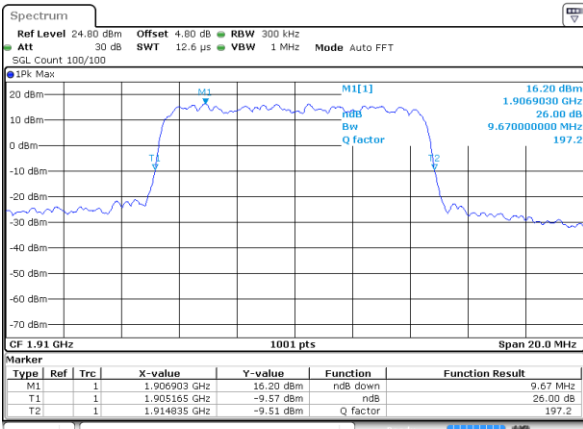

LTE Band 25

Lowest Channel / 10MHz / QPSK

Date: 14 AUG 2017 20:09:11

Lowest Channel / 10MHz / 16QAM

Date: 14 AUG 2017 20:09:32

Middle Channel / 10MHz / QPSK

Date: 14 AUG 2017 20:23:18

Middle Channel / 10MHz / 16QAM

Date: 14 AUG 2017 20:22:57

Highest Channel / 10MHz / QPSK

Date: 14 AUG 2017 20:23:39

Highest Channel / 10MHz / 16QAM

Date: 14 AUG 2017 20:24:01

LTE Band 25

Lowest Channel / 15MHz / QPSK

Date: 14 AUG 2017 20:34:23