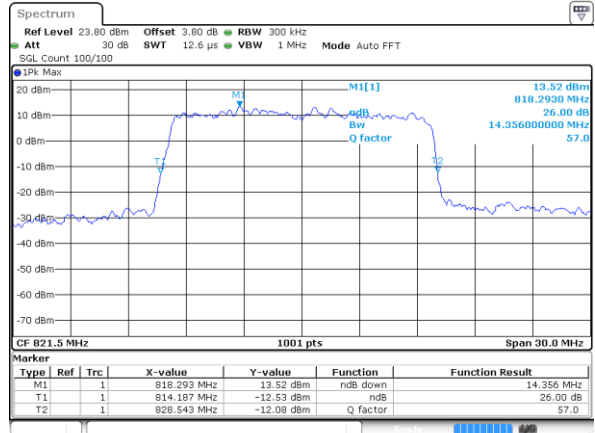

CH26765 / 15MHz / 16QAM

Date: 29 AUG 2017 16:28:27