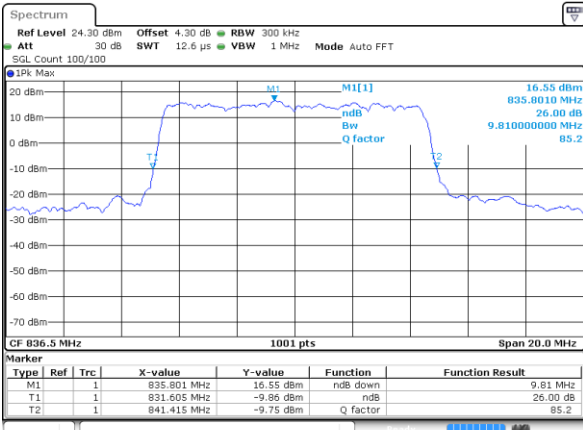

Middle Channel / 10MHz / QPSK

Date: 14 AUG 2017 09:47:26