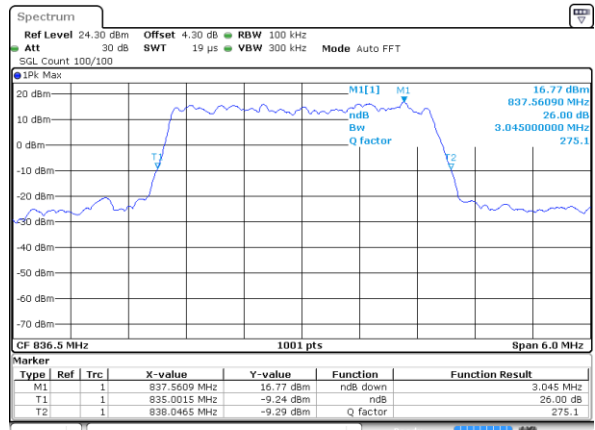

Middle Channel / 3MHz / 16QAM

Date: 14 AUG 2017 09:40:34