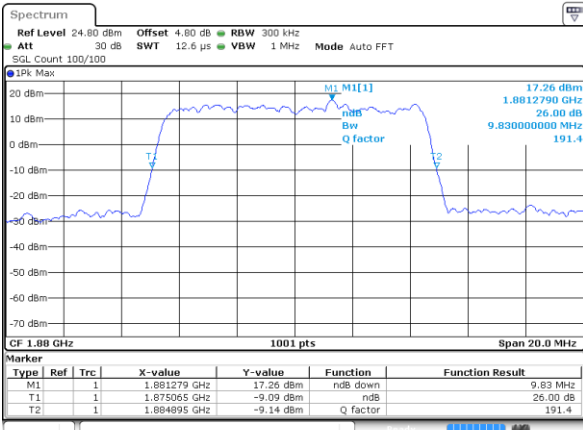

LTE Band 25

Lowest Channel / 10MHz / QPSK

Date: 14 AUG 2017 20:09:11

Lowest Channel / 10MHz / 16QAM

Date: 14 AUG 2017 20:09:32

Middle Channel / 10MHz / QPSK

Date: 14 AUG 2017 20:23:18

Middle Channel / 10MHz / 16QAM

Date: 14 AUG 2017 20:22:57

Highest Channel / 10MHz / QPSK

Date: 14 AUG 2017 20:23:39

Highest Channel / 10MHz / 16QAM

Date: 14 AUG 2017 20:24:01

LTE Band 25

Lowest Channel / 15MHz / QPSK

Date: 14 AUG 2017 20:34:23