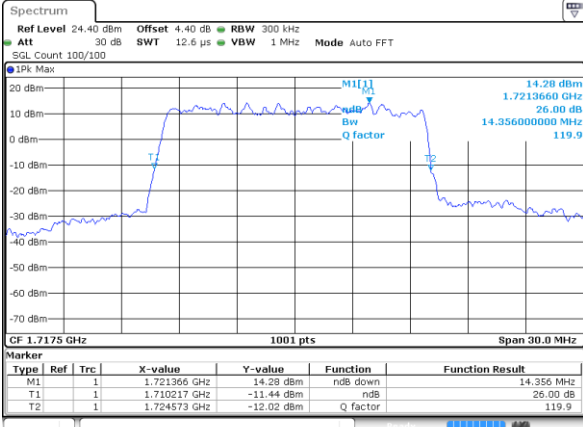

Highest Channel / 10MHz / QPSK

Date: 29 AUG 2017 21:03:24

Highest Channel / 10MHz / 16QAM

Date: 29 AUG 2017 21:03:43

LTE Band 66

Lowest Channel / 15MHz / QPSK

Date: 29 AUG 2017 21:26:36

Lowest Channel / 15MHz / 16QAM