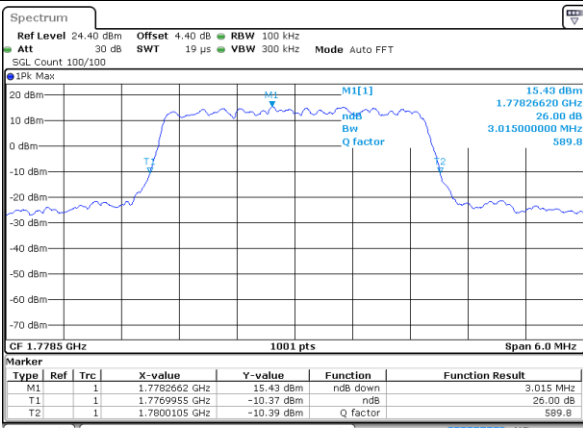

Date: 29 AUG 2017 19:37:44

Highest Channel / 1.4MHz / QPSK

Date: 29 AUG 2017 19:39:46

Highest Channel / 1.4MHz / 16QAM

Date: 29 AUG 2017 19:40:06

LTE Band 66

Lowest Channel / 3MHz / QPSK

Date: 29 AUG 2017 20:00:17

Lowest Channel / 3MHz / 16QAM

Date: 29 AUG 2017 20:00:38

Middle Channel / 3MHz / QPSK

Date: 29 AUG 2017 20:11:26

Middle Channel / 3MHz / 16QAM

Date: 29 AUG 2017 20:11:06

Highest Channel / 3MHz / QPSK

Date: 29 AUG 2017 20:12:18

Highest Channel / 3MHz / 16QAM

Date: 29 AUG 2017 20:12:34

LTE Band 66

Lowest Channel / 5MHz / QPSK

Date: 29 AUG 2017 20:39:58

Lowest Channel / 5MHz / 16QAM

Date: 29 AUG 2017 20:40:18

Middle Channel / 5MHz / QPSK