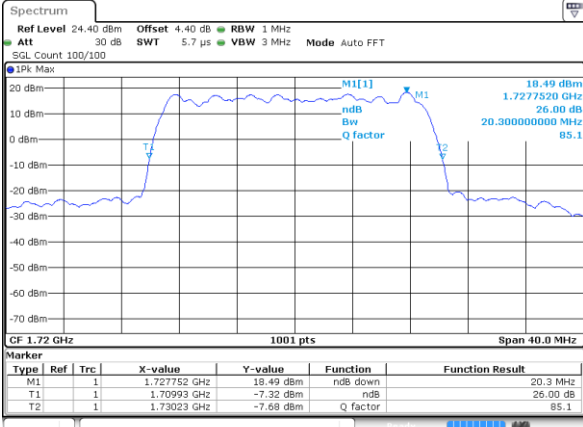

Highest Channel / 10MHz / QPSK

Date: 29 AUG 2017 21:03:24

Highest Channel / 10MHz / 16QAM

Date: 29 AUG 2017 21:03:43

LTE Band 66

Lowest Channel / 15MHz / QPSK

Date: 29 AUG 2017 21:26:36

Lowest Channel / 15MHz / 16QAM

Date: 29 AUG 2017 21:27:07

Middle Channel / 15MHz / QPSK

Date: 29 AUG 2017 21:28:34

Middle Channel / 15MHz / 16QAM

Date: 29 AUG 2017 21:28:17

Highest Channel / 15MHz / QPSK

Date: 29 AUG 2017 21:29:12

Highest Channel / 15MHz / 16QAM

Date: 29 AUG 2017 21:29:29

LTE Band 66

Lowest Channel / 20MHz / QPSK

Date: 29 AUG 2017 21:54:34

Lowest Channel / 20MHz / 16QAM

Date: 29 AUG 2017 21:54:52

Middle Channel / 20MHz / QPSK

Date: 29 AUG 2017 21:56:21

Middle Channel / 20MHz / 16QAM

Date: 29 AUG 2017 21:55:57

Highest Channel / 20MHz / QPSK

Date: 29 AUG 2017 21:57:02

Highest Channel / 20MHz / 16QAM

Date: 29 AUG 2017 21:57:17

LTE Band 66

Lowest Channel / 1.4MHz / 64QAM