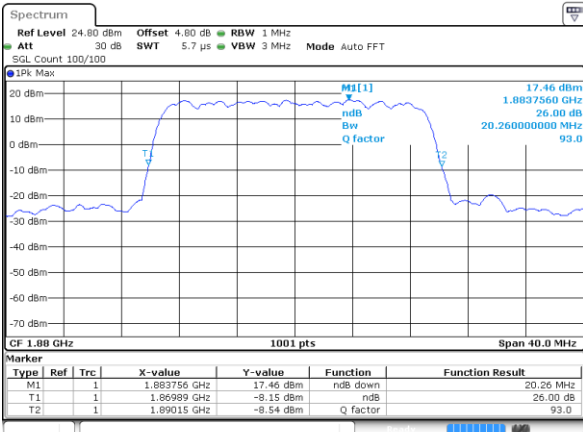

Highest Channel / 15MHz / 16QAM

Date: 14 AUG 2017 20:49:13

LTE Band 25

Lowest Channel / 20MHz / QPSK

Date: 14 AUG 2017 20:59:32

Lowest Channel / 20MHz / 16QAM

Date: 14 AUG 2017 20:59:53

Middle Channel / 20MHz / QPSK

Date: 14 AUG 2017 21:13:39

Middle Channel / 20MHz / 16QAM

Date: 14 AUG 2017 21:13:18

Highest Channel / 20MHz / QPSK

Date: 14 AUG 2017 21:14:01

Highest Channel / 20MHz / 16QAM

Date: 14 AUG 2017 21:14:22

LTE Band 25