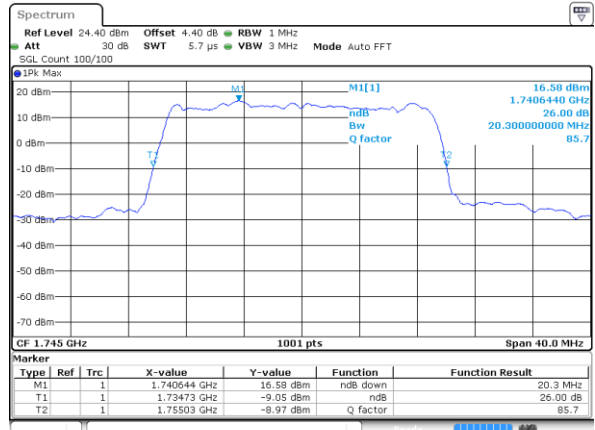

Highest Channel / 10MHz / QPSK

Date: 29 AUG 2017 21:03:24

Highest Channel / 10MHz / 16QAM

Date: 29 AUG 2017 21:03:43

LTE Band 66

Lowest Channel / 15MHz / QPSK

Date: 29 AUG 2017 21:26:36

Lowest Channel / 15MHz / 16QAM

Date: 29 AUG 2017 21:29:29

LTE Band 66

Lowest Channel / 20MHz / QPSK

Date: 29 AUG 2017 21:54:34

Lowest Channel / 20MHz / 16QAM

Date: 29 AUG 2017 21:54:52

Middle Channel / 20MHz / QPSK

Date: 29 AUG 2017 21:56:21

Middle Channel / 20MHz / 16QAM

Date: 29 AUG 2017 21:55:57

Highest Channel / 20MHz / QPSK

Date: 29 AUG 2017 21:57:02

Highest Channel / 20MHz / 16QAM

Date: 29 AUG 2017 21:57:17

LTE Band 66

Lowest Channel / 1.4MHz / 64QAM

Date: 29 AUG 2017 19:25:55

Lowest Channel / 3MHz / 64QAM

Date: 29 AUG 2017 20:00:57

Middle Channel / 1.4MHz / 64QAM

Date: 29 AUG 2017 19:37:22

Middle Channel / 3MHz / 64QAM

Date: 29 AUG 2017 20:10:47

Highest Channel / 1.4MHz / 64QAM