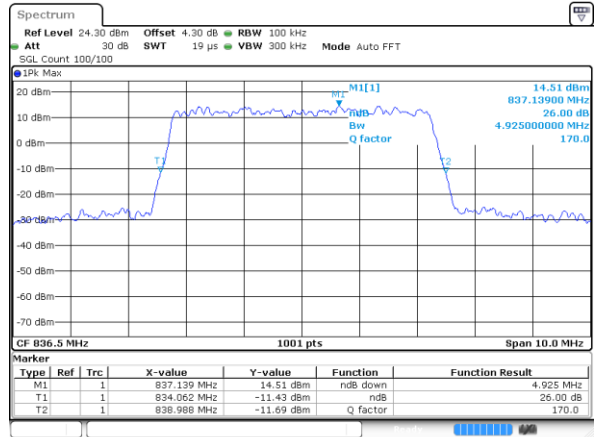

LTE Band 26

Lowest Channel / 5MHz / QPSK

Date: 14 AUG 2017 09:41:54

Lowest Channel / 5MHz / 16QAM

Date: 14 AUG 2017 09:42:17

Middle Channel / 5MHz / QPSK

Date: 14 AUG 2017 09:43:09

Middle Channel / 5MHz / 16QAM

Date: 14 AUG 2017 09:43:39

Highest Channel / 5MHz / QPSK

Date: 14 AUG 2017 09:44:40

Highest Channel / 5MHz / 16QAM

Date: 14 AUG 2017 09:45:04

LTE Band 26

Lowest Channel / 10MHz / QPSK

Date: 14 AUG 2017 09:46:06