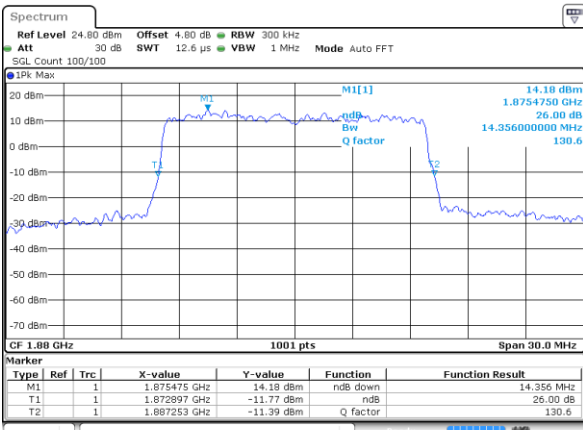

Date: 14 AUG 2017 20:24:22

LTE Band 25

Lowest Channel / 15MHz / 64QAM

Date: 14 AUG 2017 20:35:05

Lowest Channel / 20MHz / 64QAM

Date: 14 AUG 2017 21:00:14

Middle Channel / 15MHz / 64QAM

Date: 14 AUG 2017 20:47:48

Middle Channel / 20MHz / 64QAM

Date: 14 AUG 2017 21:12:57

Highest Channel / 15MHz / 64QAM

Date: 14 AUG 2017 20:49:34

Highest Channel / 20MHz / 64QAM

Date: 14 AUG 2017 21:14:43

LTE Band 26

Lowest Channel / 1.4MHz / QPSK