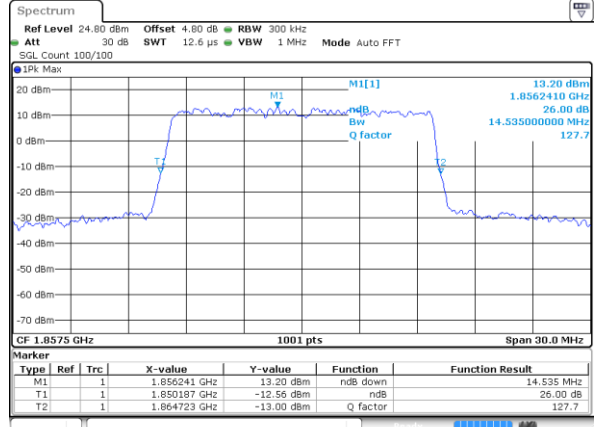

Lowest Channel / 15MHz / 16QAM

Date: 14 AUG 2017 20:34:44