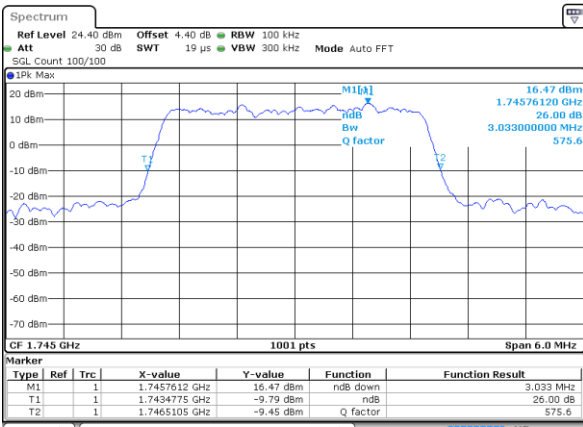

Lowest Channel / 1.4MHz / QPSK

Date: 29 AUG 2017 19:26:39

Lowest Channel / 1.4MHz / 16QAM

Date: 29 AUG 2017 19:26:17

Middle Channel / 1.4MHz / QPSK

Date: 29 AUG 2017 19:38:03

Middle Channel / 1.4MHz / 16QAM

Date: 29 AUG 2017 19:37:44

Highest Channel / 1.4MHz / QPSK

Date: 29 AUG 2017 19:39:46

Highest Channel / 1.4MHz / 16QAM

Date: 29 AUG 2017 19:40:06

LTE Band 66

Lowest Channel / 3MHz / QPSK

Date: 29 AUG 2017 20:00:17

Lowest Channel / 3MHz / 16QAM

Date: 29 AUG 2017 20:00:38

Middle Channel / 3MHz / QPSK

Date: 29 AUG 2017 20:11:26

Middle Channel / 3MHz / 16QAM

Date: 29 AUG 2017 20:11:06

Highest Channel / 3MHz / QPSK

Date: 29 AUG 2017 20:12:18