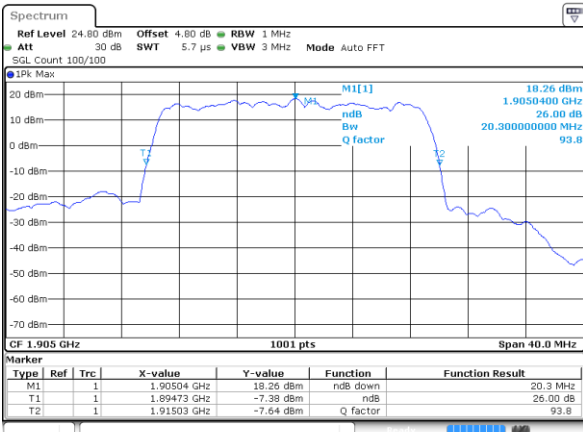

Highest Channel / 15MHz / 16QAM

Date: 14 AUG 2017 20:49:13

LTE Band 25

Lowest Channel / 20MHz / QPSK

Date: 14 AUG 2017 20:59:32

Lowest Channel / 20MHz / 16QAM

Date: 14 AUG 2017 20:59:53

Middle Channel / 20MHz / QPSK

Date: 14 AUG 2017 21:13:39

Middle Channel / 20MHz / 16QAM

Date: 14 AUG 2017 21:13:18

Highest Channel / 20MHz / QPSK

Date: 14 AUG 2017 21:14:01

Highest Channel / 20MHz / 16QAM

Date: 14 AUG 2017 21:14:22

LTE Band 25