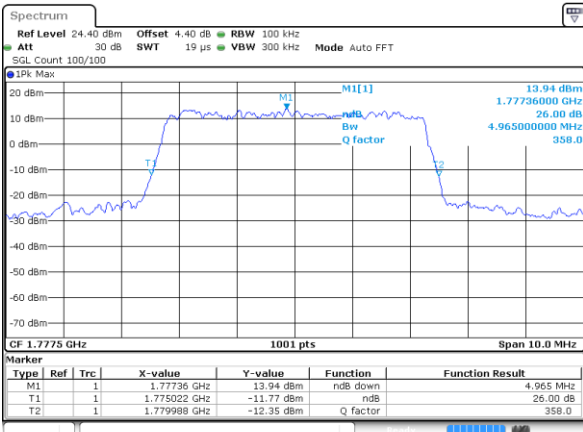

Highest Channel / 3MHz / 16QAM

Date: 29 AUG 2017 20:12:34

LTE Band 66

Lowest Channel / 5MHz / QPSK

Date: 29 AUG 2017 20:39:58

Lowest Channel / 5MHz / 16QAM

Date: 29 AUG 2017 20:40:18

Middle Channel / 5MHz / QPSK

Date: 29 AUG 2017 20:50:02

Middle Channel / 5MHz / 16QAM

Date: 29 AUG 2017 20:49:45

Highest Channel / 5MHz / QPSK

Date: 29 AUG 2017 20:50:43

Highest Channel / 5MHz / 16QAM

Date: 29 AUG 2017 20:51:00

LTE Band 66