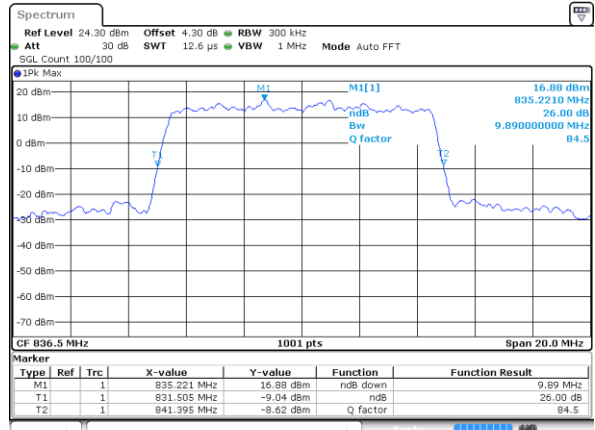

Date: 14 AUG 2017 09:36:12

Middle Channel / 1.4MHz / 64QAM

Date: 14 AUG 2017 09:33:31

Middle Channel / 3MHz / 64QAM

Date: 14 AUG 2017 09:41:19

Highest Channel / 1.4MHz / 64QAM

Date: 14 AUG 2017 09:34:41

Highest Channel / 3MHz / 64QAM

Date: 14 AUG 2017 09:38:37

LTE Band 26

Lowest Channel / 5MHz / 64QAM

Date: 14 AUG 2017 09:42:46

Lowest Channel / 10MHz / 64QAM

Date: 14 AUG 2017 09:47:00

Middle Channel / 5MHz / 64QAM

Date: 14 AUG 2017 09:44:01

Middle Channel / 10MHz / 64QAM

Date: 14 AUG 2017 09:48:24

Highest Channel / 5MHz / 64QAM

Date: 14 AUG 2017 09:45:25

Highest Channel / 10MHz / 64QAM

Date: 14 AUG 2017 09:49:48

LTE Band 26

Lowest Channel / 15MHz / 64QAM