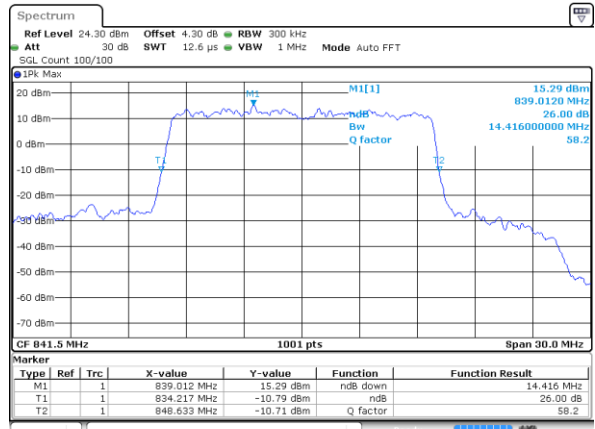

Highest Channel / 10MHz / 16QAM

Date: 14 AUG 2017 09:49:26

LTE Band 26

Lowest Channel / 15MHz / QPSK

Date: 14 AUG 2017 09:50:42

Lowest Channel / 15MHz / 16QAM

Date: 14 AUG 2017 09:51:03

Middle Channel / 15MHz / QPSK

Date: 14 AUG 2017 09:51:52

Middle Channel / 15MHz / 16QAM

Date: 14 AUG 2017 09:52:24

Highest Channel / 15MHz / QPSK

Date: 14 AUG 2017 09:53:19

Highest Channel / 15MHz / 16QAM

Date: 14 AUG 2017 09:53:44

LTE Band 26