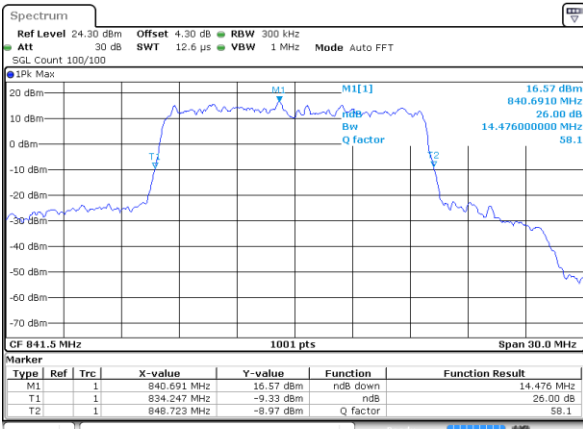

Highest Channel / 10MHz / 16QAM

Date: 14 AUG 2017 09:49:26

LTE Band 26

Lowest Channel / 15MHz / QPSK

Date: 14 AUG 2017 09:50:42

Lowest Channel / 15MHz / 16QAM

Date: 14 AUG 2017 09:51:03

Middle Channel / 15MHz / QPSK

Date: 14 AUG 2017 09:51:52

Middle Channel / 15MHz / 16QAM

Date: 14 AUG 2017 09:52:24

Highest Channel / 15MHz / QPSK

Date: 14 AUG 2017 09:53:19

Highest Channel / 15MHz / 16QAM

Date: 14 AUG 2017 09:53:44

LTE Band 26