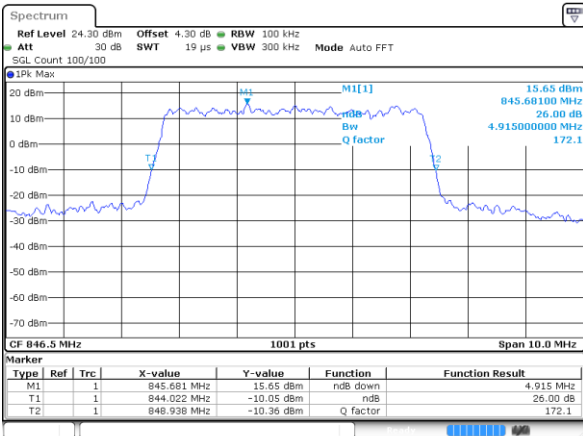

LTE Band 26

Lowest Channel / 5MHz / QPSK

Date: 14 AUG 2017 09:41:54

Lowest Channel / 5MHz / 16QAM

Date: 14 AUG 2017 09:42:17

Middle Channel / 5MHz / QPSK

Date: 14 AUG 2017 09:43:09

Middle Channel / 5MHz / 16QAM

Date: 14 AUG 2017 09:43:39

Highest Channel / 5MHz / QPSK

Date: 14 AUG 2017 09:44:40

Highest Channel / 5MHz / 16QAM

Date: 14 AUG 2017 09:45:04

LTE Band 26

Lowest Channel / 10MHz / QPSK

Date: 14 AUG 2017 09:46:06