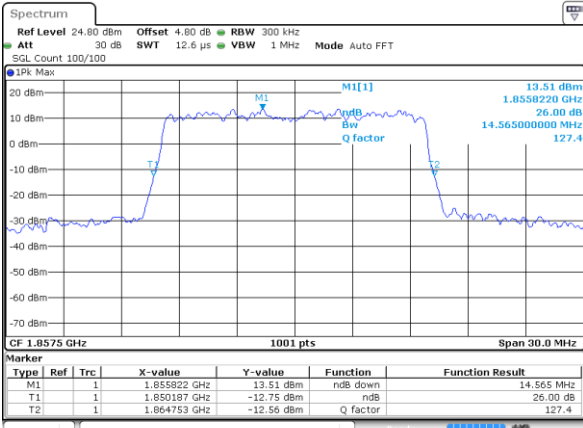

LTE Band 25

Lowest Channel / 15MHz / 64QAM

Date: 14 AUG 2017 20:35:05