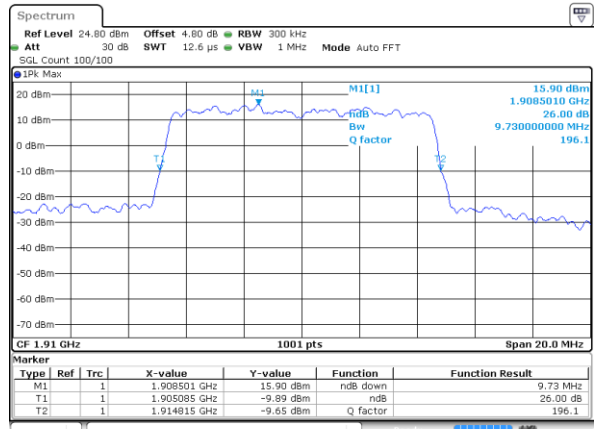

LTE Band 25

Lowest Channel / 10MHz / QPSK

Date: 14 AUG 2017 20:09:11

Lowest Channel / 10MHz / 16QAM

Date: 14 AUG 2017 20:09:32

Middle Channel / 10MHz / QPSK

Date: 14 AUG 2017 20:23:18

Middle Channel / 10MHz / 16QAM

Date: 14 AUG 2017 20:22:57

Highest Channel / 10MHz / QPSK

Date: 14 AUG 2017 20:23:39

Highest Channel / 10MHz / 16QAM

Date: 14 AUG 2017 20:24:01

LTE Band 25

Lowest Channel / 15MHz / QPSK

Date: 14 AUG 2017 20:34:23