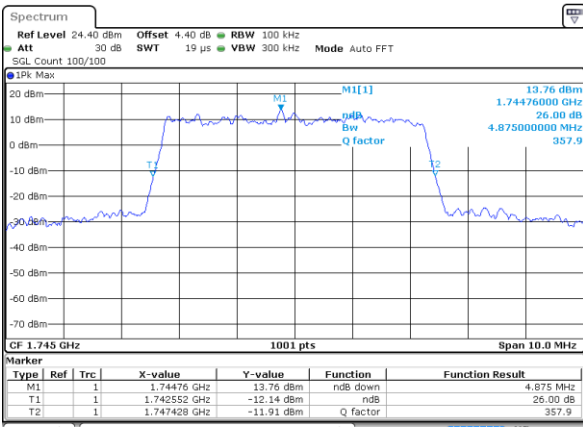

Middle Channel / 20MHz / 16QAM

Date: 29 AUG 2017 21:55:57

Highest Channel / 20MHz / QPSK

Date: 29 AUG 2017 21:57:02

Highest Channel / 20MHz / 16QAM

Date: 29 AUG 2017 21:57:17

LTE Band 66

Lowest Channel / 1.4MHz / 64QAM

Date: 29 AUG 2017 19:25:55

Lowest Channel / 3MHz / 64QAM

Date: 29 AUG 2017 20:00:57

Middle Channel / 1.4MHz / 64QAM

Date: 29 AUG 2017 19:37:22

Middle Channel / 3MHz / 64QAM

Date: 29 AUG 2017 20:10:47

Highest Channel / 1.4MHz / 64QAM

Date: 29 AUG 2017 19:40:24

Highest Channel / 3MHz / 64QAM

Date: 29 AUG 2017 20:12:54

LTE Band 66

Lowest Channel / 5MHz / 64QAM

Date: 29 AUG 2017 20:40:36

Lowest Channel / 10MHz / 64QAM

Date: 29 AUG 2017 21:01:37

Middle Channel / 5MHz / 64QAM

Date: 29 AUG 2017 20:49:27

Middle Channel / 10MHz / 64QAM

Date: 29 AUG 2017 21:02:11

Highest Channel / 5MHz / 64QAM

Date: 29 AUG 2017 20:51:15

Highest Channel / 10MHz / 64QAM

Date: 29 AUG 2017 21:04:02