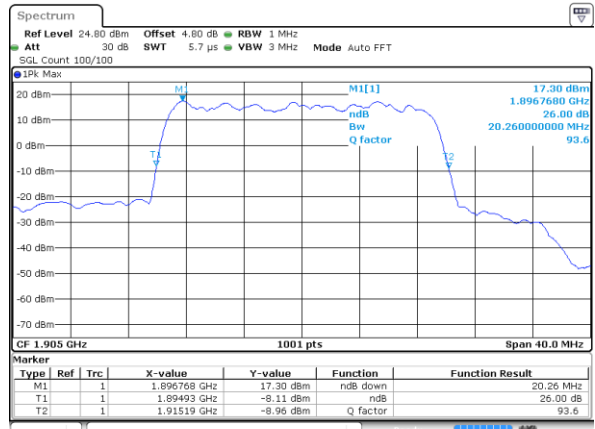

Middle Channel / 20MHz / 64QAM

Date: 14 AUG 2017 21:12:57

Highest Channel / 15MHz / 64QAM

Date: 14 AUG 2017 20:49:34

Highest Channel / 20MHz / 64QAM

Date: 14 AUG 2017 21:14:43

LTE Band 26

Lowest Channel / 1.4MHz / QPSK

Date: 14 AUG 2017 09:31:14

Lowest Channel / 1.4MHz / 16QAM

Date: 14 AUG 2017 09:31:47

Middle Channel / 1.4MHz / QPSK

Date: 14 AUG 2017 09:32:43

Middle Channel / 1.4MHz / 16QAM

Date: 14 AUG 2017 09:33:07

Highest Channel / 1.4MHz / QPSK

Date: 14 AUG 2017 09:33:55

Highest Channel / 1.4MHz / 16QAM

Date: 14 AUG 2017 09:34:19

LTE Band 26

Lowest Channel / 3MHz / QPSK

Date: 14 AUG 2017 09:35:31

Lowest Channel / 3MHz / 16QAM

Date: 14 AUG 2017 09:35:51