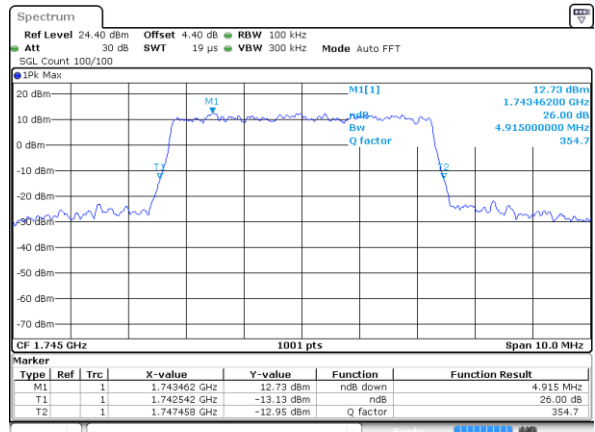

Date: 29 AUG 2017 19:37:44

Highest Channel / 1.4MHz / QPSK

Date: 29 AUG 2017 19:39:46

Highest Channel / 1.4MHz / 16QAM

Date: 29 AUG 2017 19:40:06

LTE Band 66

Lowest Channel / 3MHz / QPSK

Date: 29 AUG 2017 20:00:17

Highest Channel / 3MHz / 16QAM

Date: 29 AUG 2017 20:12:34

LTE Band 66

Lowest Channel / 5MHz / QPSK

Date: 29 AUG 2017 20:39:58

Lowest Channel / 5MHz / 16QAM

Date: 29 AUG 2017 20:40:18

Middle Channel / 5MHz / QPSK

Date: 29 AUG 2017 20:50:02

Middle Channel / 5MHz / 16QAM

Date: 29 AUG 2017 20:49:45

Highest Channel / 5MHz / QPSK

Date: 29 AUG 2017 20:50:43

Highest Channel / 5MHz / 16QAM

Date: 29 AUG 2017 20:51:00

LTE Band 66