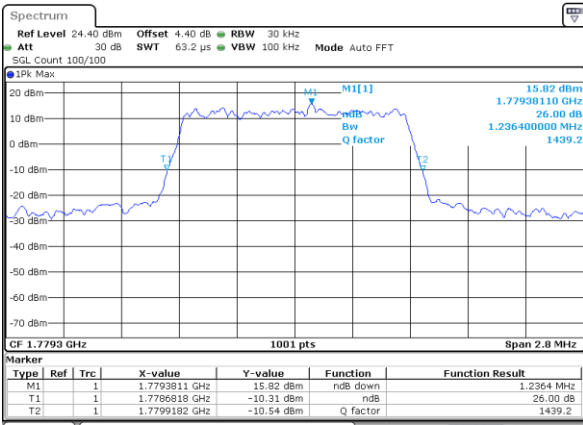

Lowest Channel / 1.4MHz / QPSK

Date: 29 AUG 2017 19:26:39

Lowest Channel / 1.4MHz / 16QAM

Date: 29 AUG 2017 19:26:17

Middle Channel / 1.4MHz / QPSK

Date: 29 AUG 2017 19:38:03

Middle Channel / 1.4MHz / 16QAM

Date: 29 AUG 2017 19:37:44

Highest Channel / 1.4MHz / QPSK

Date: 29 AUG 2017 19:39:46

Highest Channel / 1.4MHz / 16QAM

Date: 29 AUG 2017 19:40:06

LTE Band 66

Lowest Channel / 3MHz / QPSK

Date: 29 AUG 2017 20:00:17