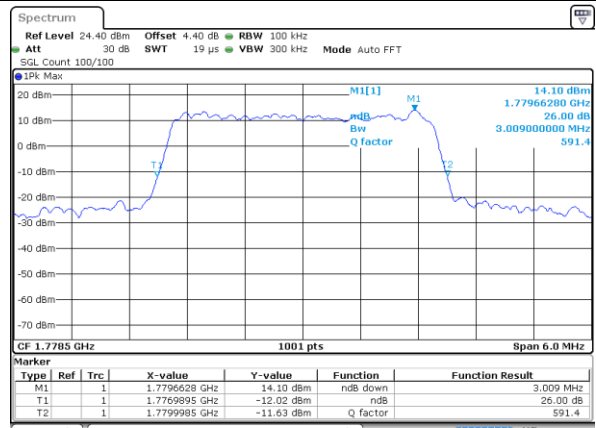

Date: 29 AUG 2017 21:29:29

LTE Band 66

Lowest Channel / 20MHz / QPSK

Date: 29 AUG 2017 21:54:34

Lowest Channel / 20MHz / 16QAM

Date: 29 AUG 2017 21:54:52

Middle Channel / 20MHz / QPSK

Date: 29 AUG 2017 21:56:21

Middle Channel / 20MHz / 16QAM

Date: 29 AUG 2017 21:55:57

Highest Channel / 20MHz / QPSK

Date: 29 AUG 2017 21:57:02

Highest Channel / 20MHz / 16QAM

Date: 29 AUG 2017 21:57:17

LTE Band 66

Lowest Channel / 1.4MHz / 64QAM

Date: 29 AUG 2017 19:25:55

Lowest Channel / 3MHz / 64QAM

Date: 29 AUG 2017 20:00:57

Middle Channel / 1.4MHz / 64QAM

Date: 29 AUG 2017 19:37:22

Middle Channel / 3MHz / 64QAM

Date: 29 AUG 2017 20:10:47

Highest Channel / 1.4MHz / 64QAM

Date: 29 AUG 2017 19:40:24

Highest Channel / 3MHz / 64QAM

Date: 29 AUG 2017 20:12:54

LTE Band 66

Lowest Channel / 5MHz / 64QAM

Date: 29 AUG 2017 20:40:36

Lowest Channel / 10MHz / 64QAM

Date: 29 AUG 2017 21:01:37