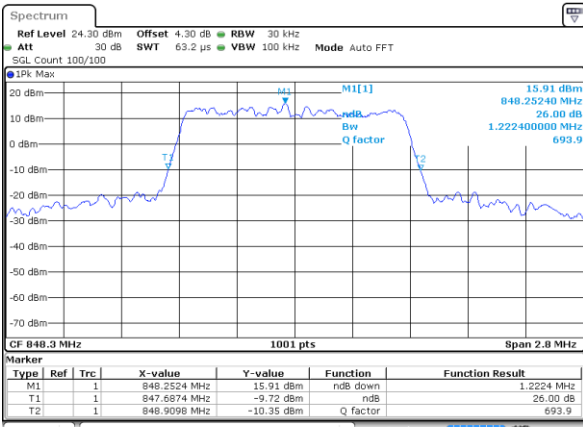

Date: 14 AUG 2017 09:36:12

Middle Channel / 1.4MHz / 64QAM

Date: 14 AUG 2017 09:33:31

Middle Channel / 3MHz / 64QAM

Date: 14 AUG 2017 09:41:19

Highest Channel / 1.4MHz / 64QAM

Date: 14 AUG 2017 09:34:41

Highest Channel / 3MHz / 64QAM

Date: 14 AUG 2017 09:38:37

LTE Band 26

Lowest Channel / 5MHz / 64QAM

Date: 14 AUG 2017 09:42:46

Lowest Channel / 10MHz / 64QAM

Date: 14 AUG 2017 09:47:00

Middle Channel / 5MHz / 64QAM

Date: 14 AUG 2017 09:44:01