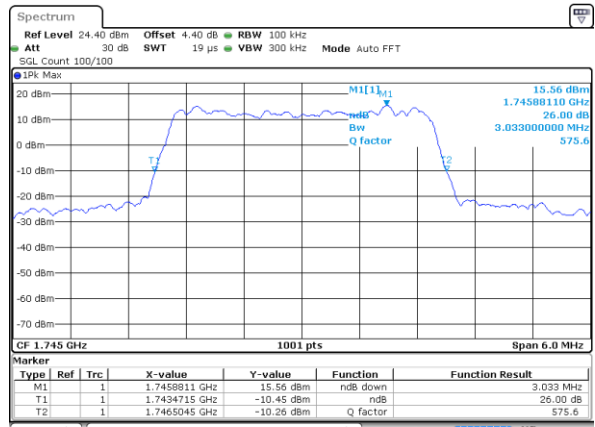

Date: 29 AUG 2017 19:37:44

Highest Channel / 1.4MHz / QPSK

Date: 29 AUG 2017 19:39:46

Highest Channel / 1.4MHz / 16QAM

Date: 29 AUG 2017 19:40:06

LTE Band 66

Lowest Channel / 3MHz / QPSK

Date: 29 AUG 2017 20:00:17

Lowest Channel / 3MHz / 16QAM

Date: 29 AUG 2017 20:00:38

Middle Channel / 3MHz / QPSK

Date: 29 AUG 2017 20:11:26

Middle Channel / 3MHz / 16QAM

Date: 29 AUG 2017 20:11:06

Highest Channel / 3MHz / QPSK

Date: 29 AUG 2017 20:12:18

Highest Channel / 3MHz / 16QAM

Date: 29 AUG 2017 20:12:34

LTE Band 66

Lowest Channel / 5MHz / QPSK

Date: 29 AUG 2017 20:39:58

Lowest Channel / 5MHz / 16QAM

Date: 29 AUG 2017 20:40:18

Middle Channel / 5MHz / QPSK

Date: 29 AUG 2017 20:50:02

Middle Channel / 5MHz / 16QAM

Date: 29 AUG 2017 20:49:45

Highest Channel / 5MHz / QPSK

Date: 29 AUG 2017 20:50:43

Highest Channel / 5MHz / 16QAM

Date: 29 AUG 2017 20:51:00

LTE Band 66