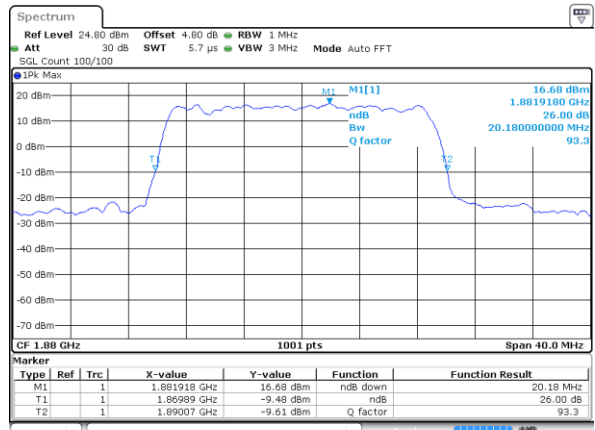

Date: 14 AUG 2017 20:24:22

LTE Band 25

Lowest Channel / 15MHz / 64QAM

Date: 14 AUG 2017 20:35:05

Lowest Channel / 20MHz / 64QAM

Date: 14 AUG 2017 21:00:14

Middle Channel / 15MHz / 64QAM

Date: 14 AUG 2017 20:47:48

Middle Channel / 20MHz / 64QAM

Date: 14 AUG 2017 21:12:57

Highest Channel / 15MHz / 64QAM

Date: 14 AUG 2017 20:49:34

Highest Channel / 20MHz / 64QAM

Date: 14 AUG 2017 21:14:43

LTE Band 26

Lowest Channel / 1.4MHz / QPSK