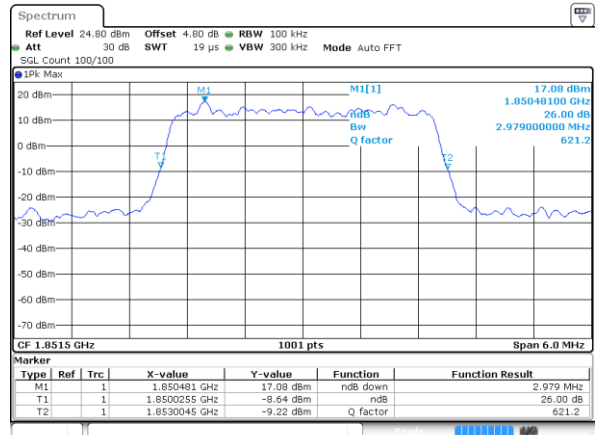

Lowest Channel / 3MHz / 64QAM

Date: 14 AUG 2017 19:14:18