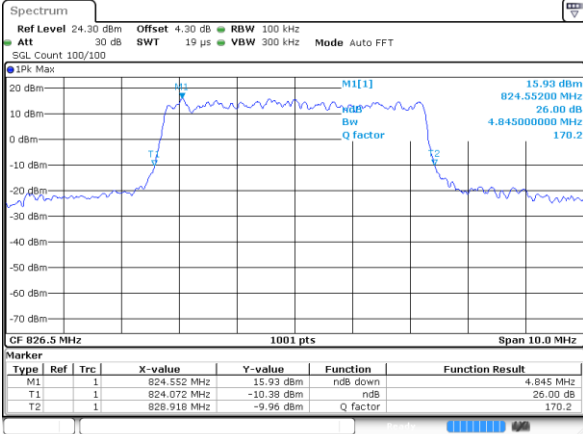

LTE Band 26

Lowest Channel / 5MHz / QPSK

Date: 14 AUG 2017 09:41:54