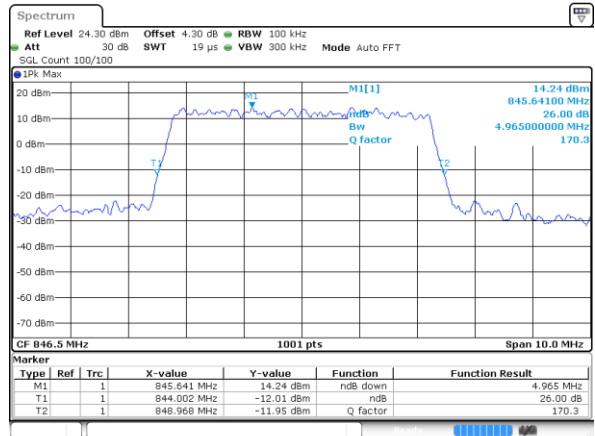

LTE Band 26

Lowest Channel / 5MHz / QPSK

Date: 14 AUG 2017 09:41:54

Lowest Channel / 5MHz / 16QAM

Date: 14 AUG 2017 09:42:17

Middle Channel / 5MHz / QPSK

Date: 14 AUG 2017 09:43:09

Middle Channel / 5MHz / 16QAM

Date: 14 AUG 2017 09:43:39

Highest Channel / 5MHz / QPSK

Date: 14 AUG 2017 09:44:40

Highest Channel / 5MHz / 16QAM

Date: 14 AUG 2017 09:45:04

LTE Band 26

Lowest Channel / 10MHz / QPSK

Date: 14 AUG 2017 09:46:06