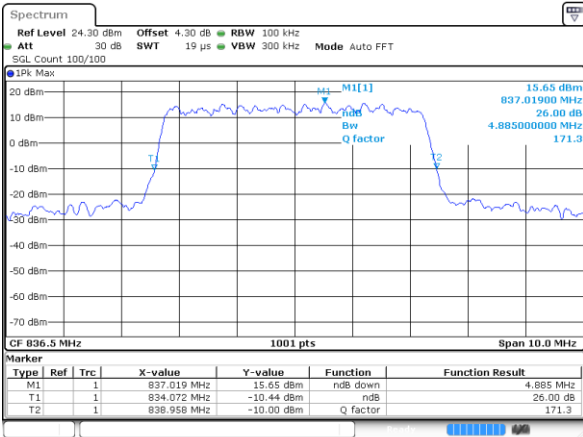

LTE Band 26

Lowest Channel / 5MHz / QPSK

Date: 14 AUG 2017 09:41:54

Lowest Channel / 5MHz / 16QAM

Date: 14 AUG 2017 09:42:17

Middle Channel / 5MHz / QPSK

Date: 14 AUG 2017 09:43:09

Middle Channel / 5MHz / 16QAM

Date: 14 AUG 2017 09:43:39

Highest Channel / 5MHz / QPSK

Date: 14 AUG 2017 09:44:40

Highest Channel / 5MHz / 16QAM

Date: 14 AUG 2017 09:45:04

LTE Band 26

Lowest Channel / 10MHz / QPSK

Date: 14 AUG 2017 09:46:06