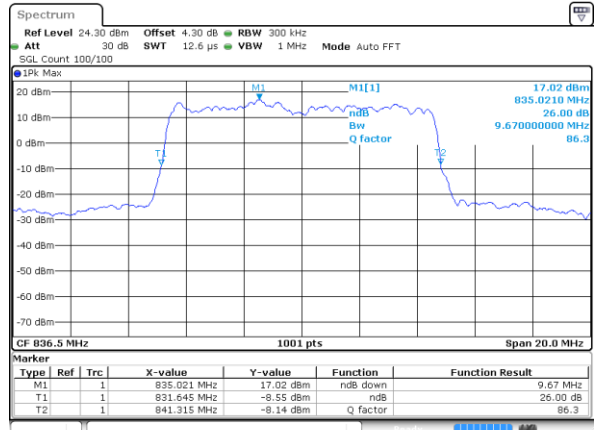

Date: 14 AUG 2017 09:43:39

Highest Channel / 5MHz / QPSK

Date: 14 AUG 2017 09:44:40

Highest Channel / 5MHz / 16QAM

Date: 14 AUG 2017 09:45:04

LTE Band 26

Lowest Channel / 10MHz / QPSK

Date: 14 AUG 2017 09:46:06

Lowest Channel / 10MHz / 16QAM

Date: 14 AUG 2017 09:46:30

Middle Channel / 10MHz / QPSK

Date: 14 AUG 2017 09:47:26

Middle Channel / 10MHz / 16QAM

Date: 14 AUG 2017 09:47:50

Highest Channel / 10MHz / QPSK

Date: 14 AUG 2017 09:49:03

Highest Channel / 10MHz / 16QAM

Date: 14 AUG 2017 09:49:26

LTE Band 26

Lowest Channel / 15MHz / QPSK

Date: 14 AUG 2017 09:50:42

Lowest Channel / 15MHz / 16QAM

Date: 14 AUG 2017 09:51:03

Middle Channel / 15MHz / QPSK

Date: 14 AUG 2017 09:51:52

Middle Channel / 15MHz / 16QAM

Date: 14 AUG 2017 09:52:24

Highest Channel / 15MHz / QPSK

Date: 14 AUG 2017 09:53:19

Highest Channel / 15MHz / 16QAM

Date: 14 AUG 2017 09:53:44

LTE Band 26