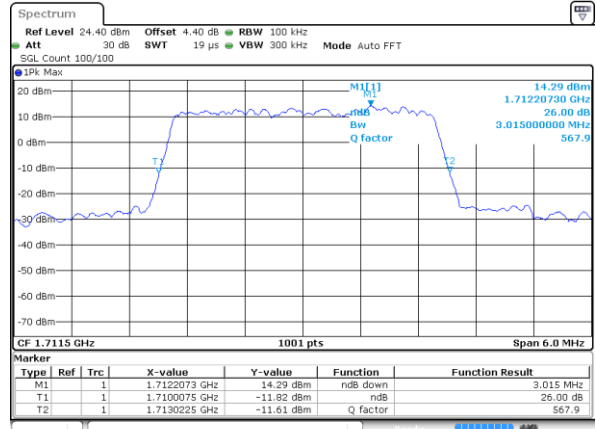

Date: 29 AUG 2017 21:29:29

LTE Band 66

Lowest Channel / 20MHz / QPSK

Date: 29 AUG 2017 21:54:34

Lowest Channel / 20MHz / 16QAM

Date: 29 AUG 2017 21:54:52

Middle Channel / 20MHz / QPSK

Date: 29 AUG 2017 21:56:21

Middle Channel / 20MHz / 16QAM

Date: 29 AUG 2017 21:55:57

Highest Channel / 20MHz / QPSK

Date: 29 AUG 2017 21:57:02

Highest Channel / 20MHz / 16QAM

Date: 29 AUG 2017 21:57:17

LTE Band 66

Lowest Channel / 1.4MHz / 64QAM

Date: 29 AUG 2017 19:25:55

Lowest Channel / 3MHz / 64QAM

Date: 29 AUG 2017 20:00:57

Middle Channel / 1.4MHz / 64QAM

Date: 29 AUG 2017 19:37:22

Middle Channel / 3MHz / 64QAM

Date: 29 AUG 2017 20:10:47

Highest Channel / 1.4MHz / 64QAM

Date: 29 AUG 2017 19:40:24

Highest Channel / 3MHz / 64QAM

Date: 29 AUG 2017 20:12:54

LTE Band 66

Lowest Channel / 5MHz / 64QAM

Date: 29 AUG 2017 20:40:36

Lowest Channel / 10MHz / 64QAM

Date: 29 AUG 2017 21:01:37