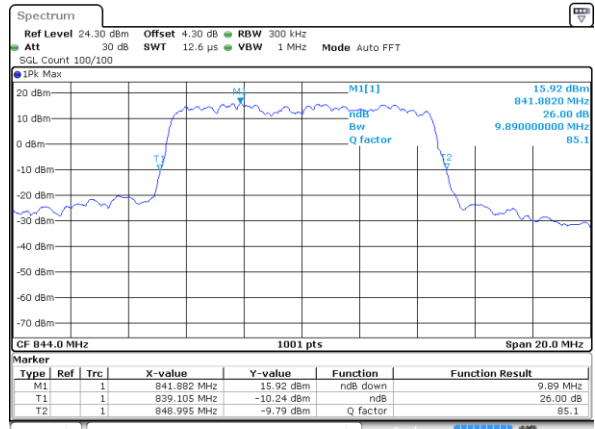

Date: 14 AUG 2017 09:43:39

Highest Channel / 5MHz / QPSK

Date: 14 AUG 2017 09:44:40

Highest Channel / 5MHz / 16QAM

Date: 14 AUG 2017 09:45:04

LTE Band 26

Lowest Channel / 10MHz / QPSK

Date: 14 AUG 2017 09:46:06

Lowest Channel / 10MHz / 16QAM

Date: 14 AUG 2017 09:46:30

Middle Channel / 10MHz / QPSK

Date: 14 AUG 2017 09:47:26

Middle Channel / 10MHz / 16QAM

Date: 14 AUG 2017 09:47:50

Highest Channel / 10MHz / QPSK

Date: 14 AUG 2017 09:49:03

Highest Channel / 10MHz / 16QAM

Date: 14 AUG 2017 09:49:26

LTE Band 26

Lowest Channel / 15MHz / QPSK

Date: 14 AUG 2017 09:50:42

Lowest Channel / 15MHz / 16QAM

Date: 14 AUG 2017 09:51:03

Middle Channel / 15MHz / QPSK