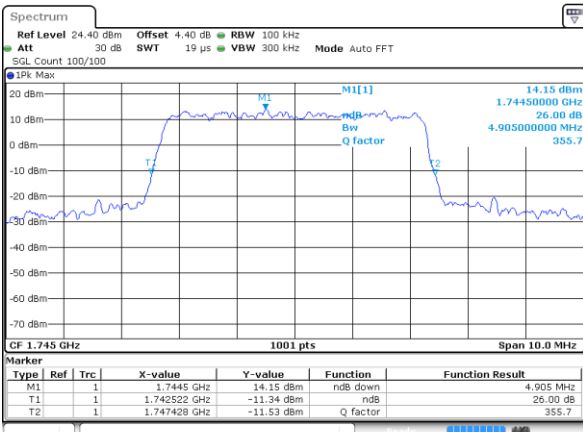

Highest Channel / 3MHz / 16QAM

Date: 29 AUG 2017 20:12:34

LTE Band 66

Lowest Channel / 5MHz / QPSK

Date: 29 AUG 2017 20:39:58

Lowest Channel / 5MHz / 16QAM

Date: 29 AUG 2017 20:40:18

Middle Channel / 5MHz / QPSK

Date: 29 AUG 2017 20:50:02

Middle Channel / 5MHz / 16QAM

Date: 29 AUG 2017 20:49:45

Highest Channel / 5MHz / QPSK

Date: 29 AUG 2017 20:50:43

Highest Channel / 5MHz / 16QAM

Date: 29 AUG 2017 20:51:00

LTE Band 66