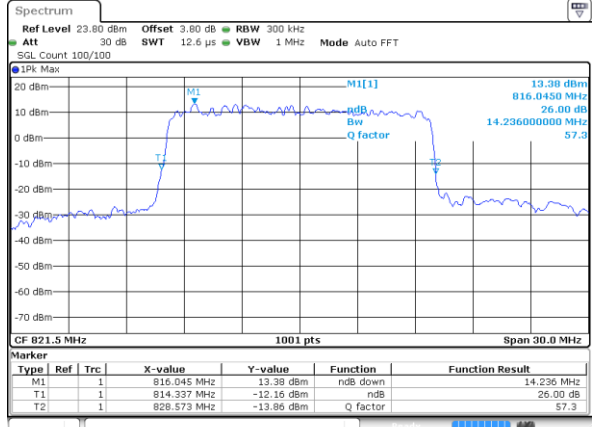

CH26765 / 15MHz / 64QAM

Date: 28 AUG 2017 16:29:21