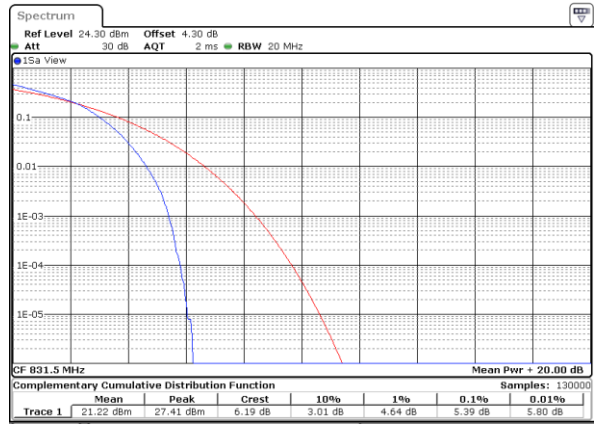

LTE Band 26 / 15MHz / 64QAM

Lowest Channel / 1RB

Date: 14 AUG 2017 11:28:22

Lowest Channel / Full RB

Date: 14 AUG 2017 11:29:04

Middle Channel / 1RB

Date: 14 AUG 2017 11:30:03

Middle Channel / Full RB

Date: 14 AUG 2017 11:30:47

Highest Channel / 1RB

Date: 14 AUG 2017 11:31:30

Highest Channel / Full RB

Date: 14 AUG 2017 11:32:44

LTE Band 66 / 20MHz / QPSK

Lowest Channel / 1RB

Date: 29 AUG 2017 22:32:59