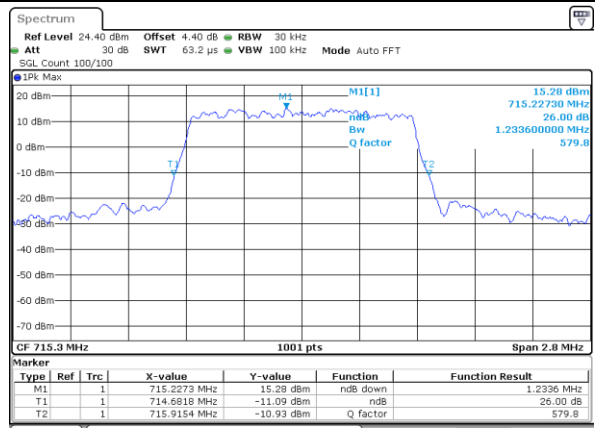

Middle Channel / 20MHz / 64QAM

Date: 14 AUG 2017 11:42:20

Highest Channel / 15MHz / 64QAM

Date: 14 AUG 2017 11:41:36

Highest Channel / 20MHz / 64QAM

Date: 14 AUG 2017 11:42:40

LTE Band 12

Lowest Channel / 1.4MHz / QPSK

Date: 11 AUG 2017 21:51:25

Lowest Channel / 1.4MHz / 16QAM

Date: 11 AUG 2017 21:51:15

Middle Channel / 1.4MHz / QPSK

Date: 11 AUG 2017 21:50:56

Middle Channel / 1.4MHz / 16QAM

Date: 11 AUG 2017 21:51:06

Highest Channel / 1.4MHz / QPSK

Date: 11 AUG 2017 21:50:46

Highest Channel / 1.4MHz / 16QAM

Date: 11 AUG 2017 21:50:36

LTE Band 12

Lowest Channel / 3MHz / QPSK

Date: 11 AUG 2017 22:07:53

Lowest Channel / 3MHz / 16QAM

Date: 11 AUG 2017 22:07:43