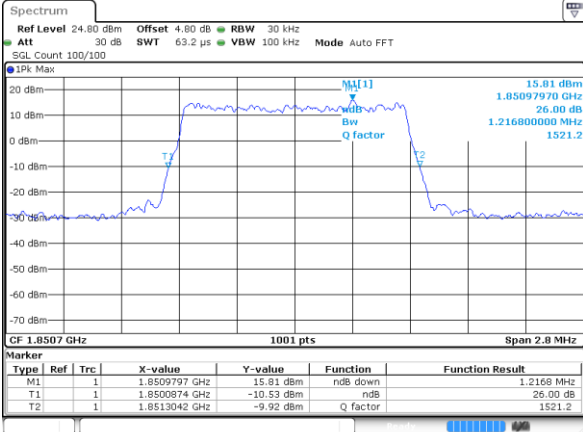

Date: 11 AUG 2017 20:33:32

LTE Band 13

Middle Channel / 10MHz / QPSK

Date: 11 AUG 2017 20:44:39

Middle Channel / 10MHz / 16QAM

Date: 11 AUG 2017 20:44:29

LTE Band 13

Lowest Channel / 5MHz / 64QAM

Date: 11 AUG 2017 21:09:13

Middle Channel / 5MHz / 64QAM

Date: 11 AUG 2017 21:09:43

Middle Channel / 10MHz / 64QAM

Date: 11 AUG 2017 21:22:25

Highest Channel / 5MHz / 64QAM

Date: 11 AUG 2017 21:10:11

LTE Band 25

Lowest Channel / 1.4MHz / QPSK

Date: 14 AUG 2017 18:12:42

Lowest Channel / 1.4MHz / 16QAM

Date: 14 AUG 2017 18:14:11

Middle Channel / 1.4MHz / QPSK

Date: 14 AUG 2017 18:54:16

Middle Channel / 1.4MHz / 16QAM