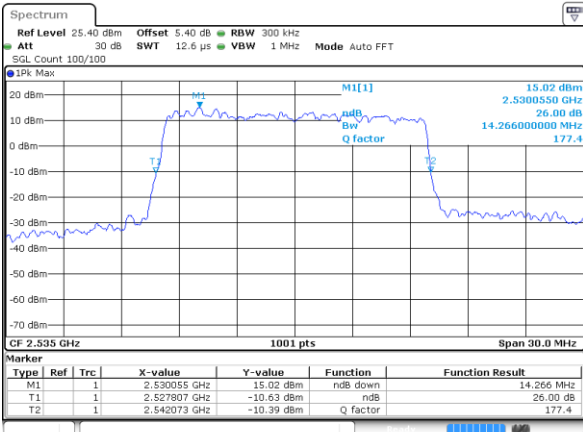

Date: 14 AUG 2017 11:40:14

LTE Band 7

Lowest Channel / 15MHz / 64QAM

Date: 14 AUG 2017 11:40:50

Lowest Channel / 20MHz / 64QAM

Date: 14 AUG 2017 11:41:59

Middle Channel / 15MHz / 64QAM

Date: 14 AUG 2017 11:41:11

Middle Channel / 20MHz / 64QAM

Date: 14 AUG 2017 11:42:20

Highest Channel / 15MHz / 64QAM

Date: 14 AUG 2017 11:41:36

Highest Channel / 20MHz / 64QAM

Date: 14 AUG 2017 11:42:40

LTE Band 12

Lowest Channel / 1.4MHz / QPSK