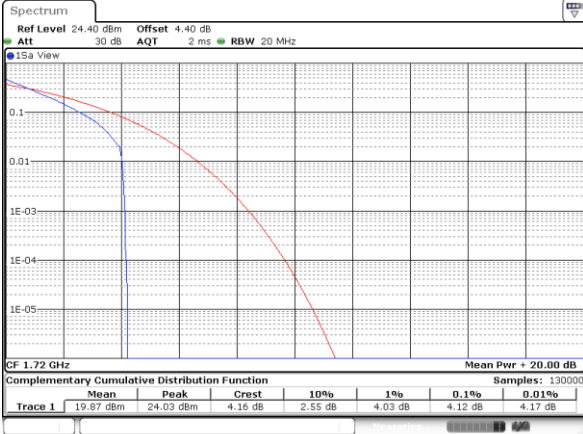

Date: 14 AUG 2017 11:30:47

Highest Channel / 1RB

Date: 14 AUG 2017 11:31:30

Highest Channel / Full RB

Date: 14 AUG 2017 11:32:44

LTE Band 66 / 20MHz / QPSK

Lowest Channel / 1RB

Date: 29 AUG 2017 22:32:59

Lowest Channel / Full RB

Date: 29 AUG 2017 22:31:53

Middle Channel / 1RB

Date: 29 AUG 2017 22:30:04

Middle Channel / Full RB

Date: 29 AUG 2017 22:31:24

Highest Channel / 1RB

Date: 29 AUG 2017 22:28:06