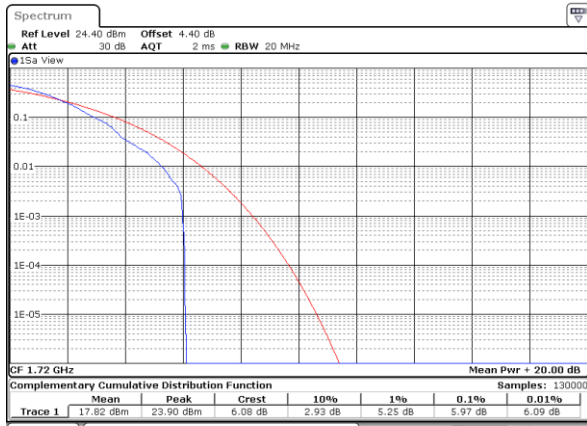

Highest Channel / Full RB

Date: 29 AUG 2017 22:28:24

LTE Band 66 / 20MHz / 16QAM

Lowest Channel / 1RB

Date: 29 AUG 2017 22:32:48

Lowest Channel / Full RB

Date: 29 AUG 2017 22:32:05

Middle Channel / 1RB

Date: 29 AUG 2017 22:30:15

Middle Channel / Full RB

Date: 29 AUG 2017 22:31:09

Highest Channel / 1RB

Date: 29 AUG 2017 22:27:55

Highest Channel / Full RB

Date: 29 AUG 2017 22:28:38

LTE Band 66 / 20MHz / 64QAM

Lowest Channel / 1RB

Date: 29 AUG 2017 22:32:38

Lowest Channel / Full RB

Date: 29 AUG 2017 22:32:22

Middle Channel / 1RB

Date: 29 AUG 2017 22:30:25

Middle Channel / Full RB

Date: 29 AUG 2017 22:30:57

Highest Channel / 1RB

Date: 29 AUG 2017 22:27:41

Highest Channel / Full RB

Date: 29 AUG 2017 22:28:51

**26dB Bandwidth**

Mode	LTE Band 7 : 26dB BW(MHz)											
	5MHz		10MHz		15MHz		20MHz		5MHz	10MHz	15MHz	20MHz
Mod.	QPSK	16QAM	QPSK	16QAM	QPSK	16QAM	QPSK	16QAM	64QAM	64QAM	64QAM	64QAM
Lowest CH	4.835	4.935	9.79	9.85	14.416	14.595	20.22	20.38	4.865	9.73	14.416	20.30
Middle CH	4.995	4.855	9.87	9.89	14.446	14.326	20.14	20.22	4.855	9.77	14.266	20.02
Highest CH	4.965	4.905	9.69	9.75	14.356	14.476	20.14	20.22	4.945	9.71	14.446	20.10