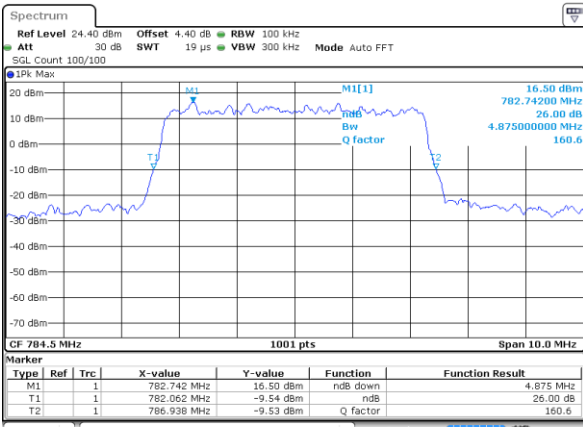

Highest Channel / 5MHz / 64QAM

Date: 11 AUG 2017 23:08:28

Highest Channel / 10MHz / 64QAM

Date: 11 AUG 2017 23:09:39

LTE Band 13

Lowest Channel / 5MHz / QPSK

Date: 11 AUG 2017 20:21:54

Lowest Channel / 5MHz / 16QAM

Date: 11 AUG 2017 20:22:05

Middle Channel / 5MHz / QPSK

Date: 11 AUG 2017 20:31:00

Middle Channel / 5MHz / 16QAM

Date: 11 AUG 2017 20:31:11

Highest Channel / 5MHz / QPSK

Date: 11 AUG 2017 20:33:43

Highest Channel / 5MHz / 16QAM

Date: 11 AUG 2017 20:33:32

LTE Band 13

Middle Channel / 10MHz / QPSK

Date: 11 AUG 2017 20:44:39

Middle Channel / 10MHz / 16QAM

Date: 11 AUG 2017 20:44:29

LTE Band 13

Lowest Channel / 5MHz / 64QAM