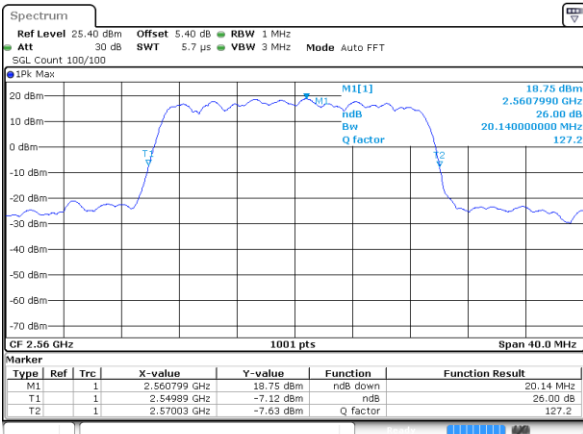

Date: 14 AUG 2017 14:30:48

Middle Channel / 15MHz / 16QAM

Date: 14 AUG 2017 14:30:09

Highest Channel / 15MHz / QPSK

Date: 14 AUG 2017 14:31:52

Highest Channel / 15MHz / 16QAM

Date: 14 AUG 2017 14:31:31

LTE Band 7

Lowest Channel / 20MHz / QPSK

Date: 14 AUG 2017 14:47:10

Lowest Channel / 20MHz / 16QAM

Date: 14 AUG 2017 14:46:49

Middle Channel / 20MHz / QPSK

Date: 14 AUG 2017 14:47:31

Middle Channel / 20MHz / 16QAM

Date: 14 AUG 2017 14:47:52

Highest Channel / 20MHz / QPSK

Date: 14 AUG 2017 14:48:35

Highest Channel / 20MHz / 16QAM

Date: 14 AUG 2017 14:48:13

LTE Band 7

Lowest Channel / 5MHz / 64QAM

Date: 14 AUG 2017 11:38:21

Lowest Channel / 10MHz / 64QAM