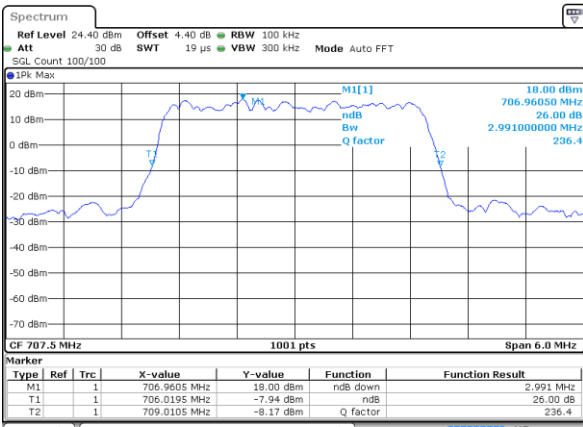

Date: 11 AUG 2017 21:51:25

Lowest Channel / 1.4MHz / 16QAM

Date: 11 AUG 2017 21:51:15

Middle Channel / 1.4MHz / QPSK

Date: 11 AUG 2017 21:50:56

Middle Channel / 1.4MHz / 16QAM

Date: 11 AUG 2017 21:51:06

Highest Channel / 1.4MHz / QPSK

Date: 11 AUG 2017 21:50:46

Highest Channel / 1.4MHz / 16QAM

Date: 11 AUG 2017 21:50:36

LTE Band 12

Lowest Channel / 3MHz / QPSK

Date: 11 AUG 2017 22:07:53

Lowest Channel / 3MHz / 16QAM

Date: 11 AUG 2017 22:07:43

Middle Channel / 3MHz / QPSK

Date: 11 AUG 2017 22:07:24

Middle Channel / 3MHz / 16QAM

Date: 11 AUG 2017 22:07:33

Highest Channel / 3MHz / QPSK

Date: 11 AUG 2017 22:07:14

Highest Channel / 3MHz / 16QAM

Date: 11 AUG 2017 22:07:04