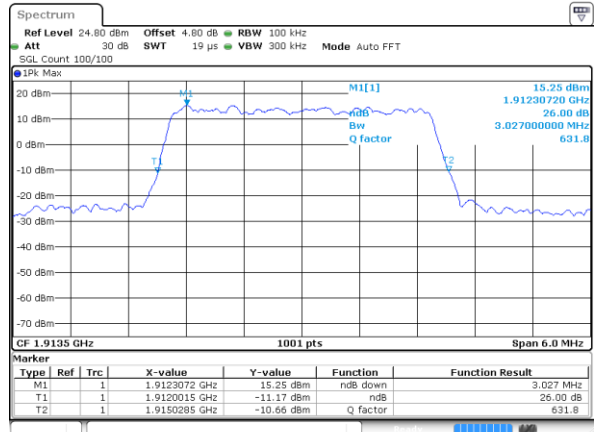

Date: 14 AUG 2017 18:53:51

Highest Channel / 1.4MHz / QPSK

Date: 14 AUG 2017 18:54:54

Highest Channel / 1.4MHz / 16QAM

Date: 14 AUG 2017 18:56:37

LTE Band 25

Lowest Channel / 3MHz / QPSK

Date: 14 AUG 2017 19:13:35

Lowest Channel / 3MHz / 16QAM

Date: 14 AUG 2017 19:13:57

Middle Channel / 3MHz / QPSK

Date: 14 AUG 2017 19:15:23

Middle Channel / 3MHz / 16QAM

Date: 14 AUG 2017 19:15:01

Highest Channel / 3MHz / QPSK

Date: 14 AUG 2017 19:15:44

Highest Channel / 3MHz / 16QAM

Date: 14 AUG 2017 19:16:05

LTE Band 25

Lowest Channel / 5MHz / QPSK

Date: 14 AUG 2017 19:44:01

Lowest Channel / 5MHz / 16QAM

Date: 14 AUG 2017 19:44:23

Middle Channel / 5MHz / QPSK