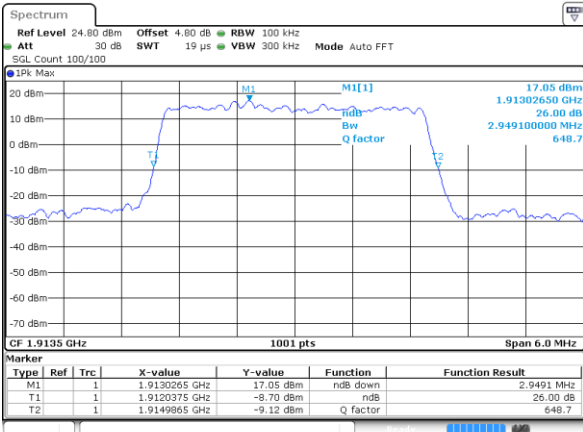

Date: 14 AUG 2017 18:53:51

Highest Channel / 1.4MHz / QPSK

Date: 14 AUG 2017 18:54:54

Highest Channel / 1.4MHz / 16QAM

Date: 14 AUG 2017 18:56:37

LTE Band 25

Lowest Channel / 3MHz / QPSK

Date: 14 AUG 2017 19:13:35

Lowest Channel / 3MHz / 16QAM

Date: 14 AUG 2017 19:13:57

Middle Channel / 3MHz / QPSK

Date: 14 AUG 2017 19:15:23

Middle Channel / 3MHz / 16QAM

Date: 14 AUG 2017 19:15:01

Highest Channel / 3MHz / QPSK

Date: 14 AUG 2017 19:15:44

Highest Channel / 3MHz / 16QAM

Date: 14 AUG 2017 19:16:05

LTE Band 25

Lowest Channel / 5MHz / QPSK

Date: 14 AUG 2017 19:44:01

Lowest Channel / 5MHz / 16QAM

Date: 14 AUG 2017 19:44:23

Middle Channel / 5MHz / QPSK