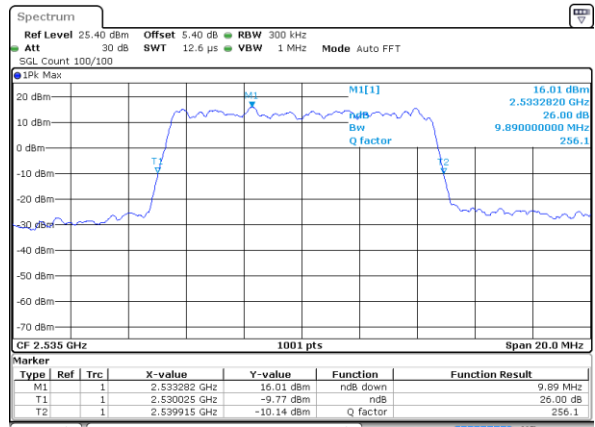

Date: 14 AUG 2017 13:57:20

Highest Channel / 5MHz / QPSK

Date: 14 AUG 2017 13:58:03

Highest Channel / 5MHz / 16QAM

Date: 14 AUG 2017 13:58:25

LTE Band 7

Lowest Channel / 10MHz / QPSK

Date: 14 AUG 2017 14:13:23

Lowest Channel / 10MHz / 16QAM

Date: 14 AUG 2017 14:13:44

Middle Channel / 10MHz / QPSK

Date: 14 AUG 2017 14:14:27

Middle Channel / 10MHz / 16QAM

Date: 14 AUG 2017 14:14:05

Highest Channel / 10MHz / QPSK

Date: 14 AUG 2017 14:14:48

Highest Channel / 10MHz / 16QAM

Date: 14 AUG 2017 14:15:09

LTE Band 7

Lowest Channel / 15MHz / QPSK

Date: 14 AUG 2017 14:30:27

Lowest Channel / 15MHz / 16QAM

Date: 14 AUG 2017 14:30:06

Middle Channel / 15MHz / QPSK