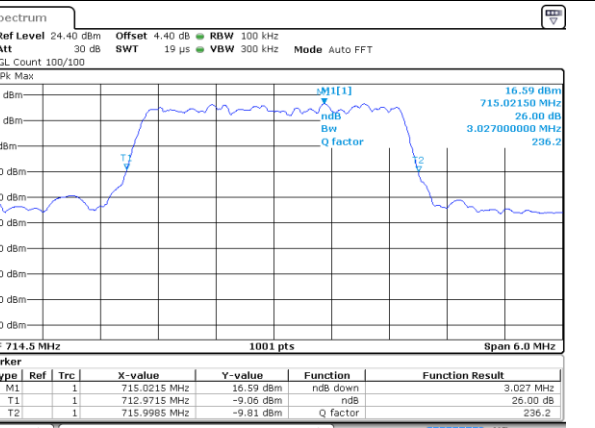

Date: 11 AUG 2017 21:50:46

Highest Channel / 1.4MHz / 16QAM

Date: 11 AUG 2017 21:50:36

LTE Band 12

Lowest Channel / 3MHz / QPSK

Date: 11 AUG 2017 22:07:53

Lowest Channel / 3MHz / 16QAM

Date: 11 AUG 2017 22:07:43

Middle Channel / 3MHz / QPSK

Date: 11 AUG 2017 22:07:24

Middle Channel / 3MHz / 16QAM

Date: 11 AUG 2017 22:07:33

Highest Channel / 3MHz / QPSK

Date: 11 AUG 2017 22:07:14

Highest Channel / 3MHz / 16QAM

Date: 11 AUG 2017 22:07:04

LTE Band 12

Lowest Channel / 5MHz / QPSK

Date: 11 AUG 2017 22:24:21

Lowest Channel / 5MHz / 16QAM

Date: 11 AUG 2017 22:24:11

Middle Channel / 5MHz / QPSK

Date: 11 AUG 2017 22:23:51

Middle Channel / 5MHz / 16QAM