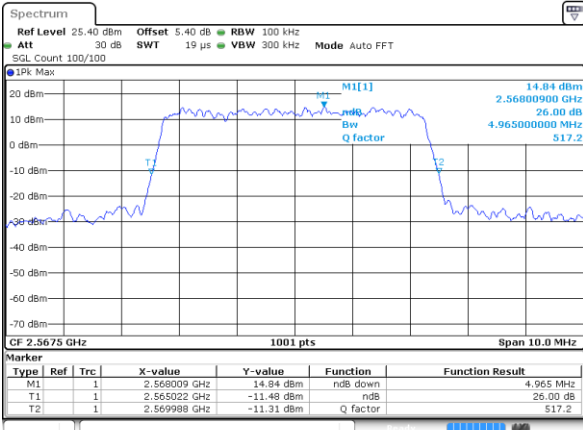

Mode	LTE Band 66 : 26dB BW(MHz)											
BW	1.4MHz		3MHz		5MHz		10MHz		15MHz		20MHz	
Mod.	QPSK	16QAM	QPSK	16QAM	QPSK	16QAM	QPSK	16QAM	QPSK	16QAM	QPSK	16QAM
Lowest CH	1.222	1.220	2.997	2.991	4.875	4.925	9.93	9.77	14.356	14.326	20.30	20.02
Middle CH	1.231	1.236	3.033	3.033	4.905	4.915	9.81	9.69	14.386	14.326	20.26	20.30
Highest CH	1.236	1.234	3.015	2.979	4.965	4.875	9.83	9.73	14.296	14.625	20.14	20.14
BW	1.4MHz	3MHz	5MHz	10MHz	15MHz	20MHz						
Mod.	64QAM	64QAM	64QAM	64QAM	64QAM	64QAM						
Lowest CH	1.236	3.015	4.895	9.69	14.655	20.18						
Middle CH	1.222	3.009	4.875	9.81	14.356	20.10						
Highest CH	1.222	3.009	4.845	9.81	14.296	20.02						

LTE Band 7

Lowest Channel / 5MHz / QPSK

Date: 14 AUG 2017 13:56:38

Lowest Channel / 5MHz / 16QAM

Date: 14 AUG 2017 13:56:59

Middle Channel / 5MHz / QPSK

Date: 14 AUG 2017 13:57:41

Middle Channel / 5MHz / 16QAM

Date: 14 AUG 2017 13:57:20

Highest Channel / 5MHz / QPSK

Date: 14 AUG 2017 13:58:03

Highest Channel / 5MHz / 16QAM

Date: 14 AUG 2017 13:58:25

LTE Band 7

Lowest Channel / 10MHz / QPSK

Date: 14 AUG 2017 14:13:23