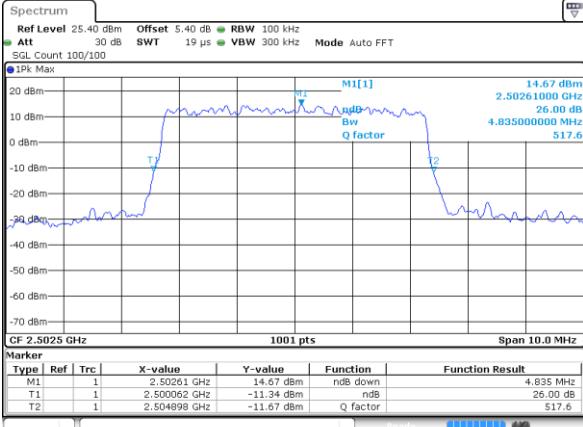

LTE Band 7

Lowest Channel / 5MHz / QPSK

Date: 14 AUG 2017 13:56:38