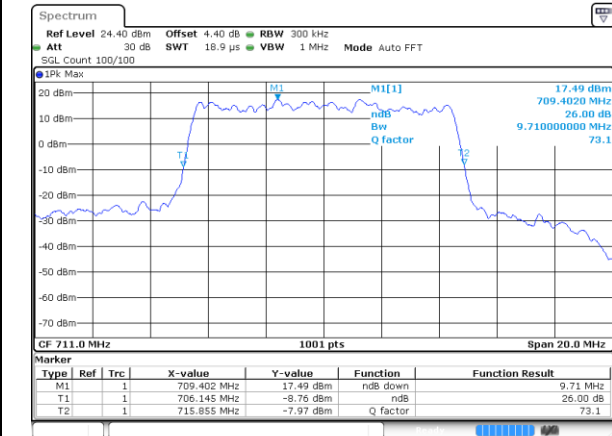

Date: 11 AUG 2017 22:24:01

Highest Channel / 5MHz / QPSK

Date: 11 AUG 2017 22:23:42

Highest Channel / 5MHz / 16QAM

Date: 11 AUG 2017 22:23:32

LTE Band 12

Lowest Channel / 10MHz / QPSK

Date: 11.AUG 2017 22:40:49

Lowest Channel / 10MHz / 16QAM

Date: 11.AUG 2017 22:40:39

Middle Channel / 10MHz / QPSK

Date: 11.AUG 2017 22:40:19

Middle Channel / 10MHz / 16QAM

Date: 11.AUG 2017 22:40:29

Highest Channel / 10MHz / QPSK

Date: 11.AUG 2017 22:40:09

Highest Channel / 10MHz / 16QAM

Date: 11.AUG 2017 22:39:59

LTE Band 12

Lowest Channel / 1.4MHz / 64QAM

Date: 11 AUG 2017 23:03:30

Lowest Channel / 3MHz / 64QAM

Date: 11 AUG 2017 23:05:40

Middle Channel / 1.4MHz / 64QAM

Date: 11 AUG 2017 23:04:32

Middle Channel / 3MHz / 64QAM

Date: 11 AUG 2017 23:06:20

Highest Channel / 1.4MHz / 64QAM

Date: 11 AUG 2017 23:04:54

Highest Channel / 3MHz / 64QAM

Date: 11 AUG 2017 23:07:06

LTE Band 12