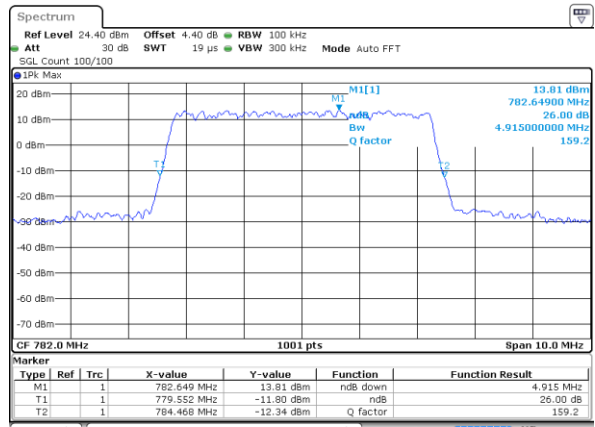

Middle Channel / 5MHz / 16QAM

Date: 11 AUG 2017 20:31:11