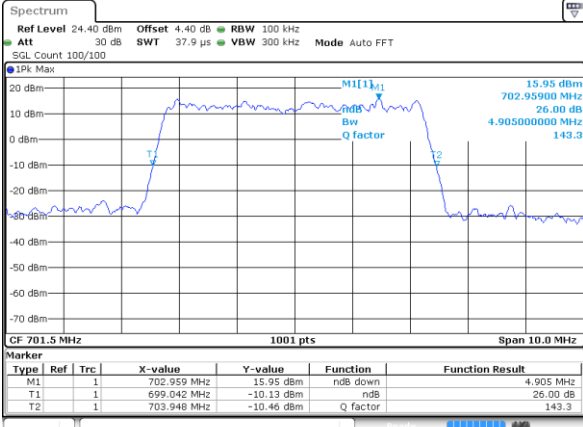

LTE Band 12

Lowest Channel / 5MHz / QPSK

Date: 11 AUG 2017 22:24:21