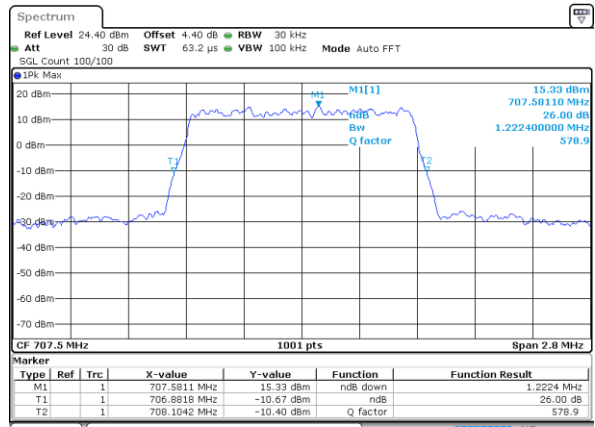

Middle Channel / 20MHz / 64QAM

Date: 14 AUG 2017 11:42:20

Highest Channel / 15MHz / 64QAM

Date: 14 AUG 2017 11:41:36

Highest Channel / 20MHz / 64QAM

Date: 14 AUG 2017 11:42:40

LTE Band 12

Lowest Channel / 1.4MHz / QPSK

Date: 11 AUG 2017 21:51:25

Lowest Channel / 1.4MHz / 16QAM

Date: 11 AUG 2017 21:51:15

Middle Channel / 1.4MHz / QPSK

Date: 11 AUG 2017 21:50:56

Middle Channel / 1.4MHz / 16QAM

Date: 11 AUG 2017 21:51:06

Highest Channel / 1.4MHz / QPSK

Date: 11 AUG 2017 21:50:46

Highest Channel / 1.4MHz / 16QAM

Date: 11 AUG 2017 21:50:36

LTE Band 12

Lowest Channel / 3MHz / QPSK

Date: 11 AUG 2017 22:07:53

Lowest Channel / 3MHz / 16QAM

Date: 11 AUG 2017 22:07:43