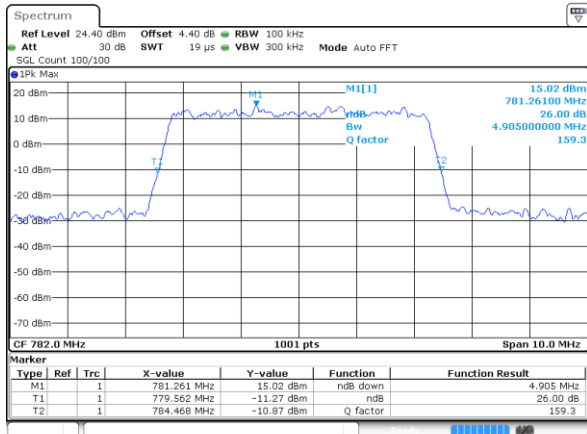

Date: 11 AUG 2017 20:33:32

LTE Band 13

Middle Channel / 10MHz / QPSK

Date: 11 AUG 2017 20:44:39

Middle Channel / 10MHz / 16QAM

Date: 11 AUG 2017 20:44:29

LTE Band 13

Lowest Channel / 5MHz / 64QAM

Date: 11 AUG 2017 21:09:13

Middle Channel / 5MHz / 64QAM

Date: 11 AUG 2017 21:09:43

Middle Channel / 10MHz / 64QAM

Date: 11 AUG 2017 21:22:25

Highest Channel / 5MHz / 64QAM

Date: 11 AUG 2017 21:10:11

LTE Band 25