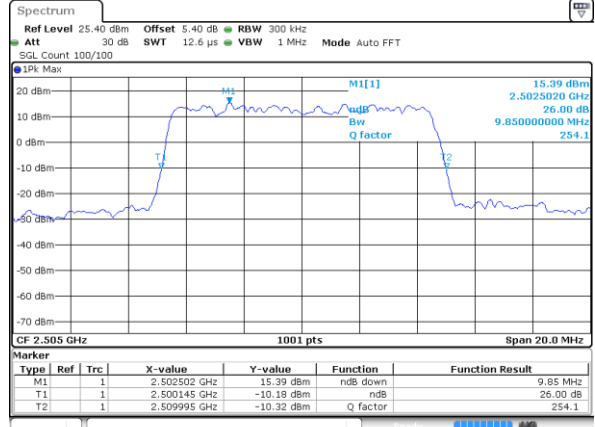

Lowest Channel / 10MHz / 16QAM

Date: 14 AUG 2017 14:13:44