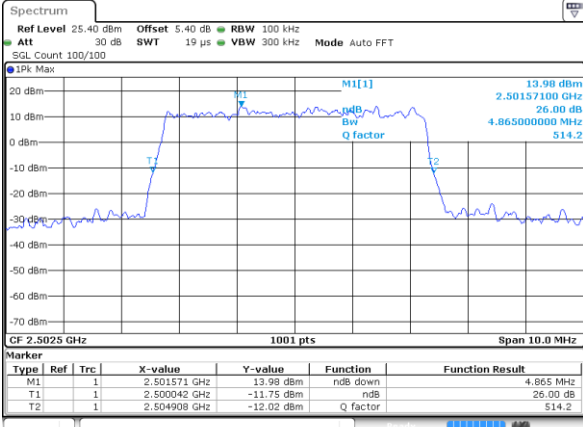

Highest Channel / 20MHz / QPSK

Date: 14 AUG 2017 14:48:35

Highest Channel / 20MHz / 16QAM

Date: 14 AUG 2017 14:48:13

LTE Band 7

Lowest Channel / 5MHz / 64QAM

Date: 14 AUG 2017 11:38:21

Lowest Channel / 10MHz / 64QAM