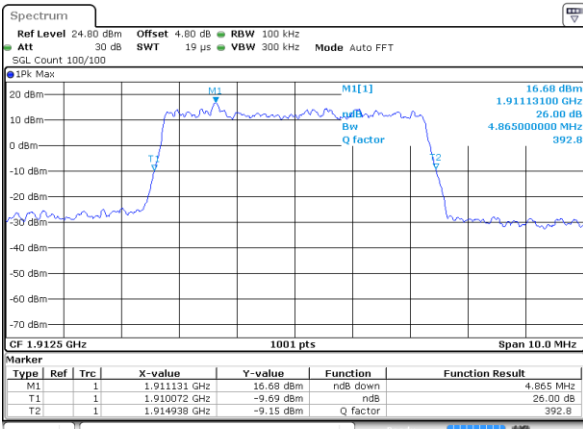

Highest Channel / 5MHz / QPSK

Date: 14 AUG 2017 19:58:30