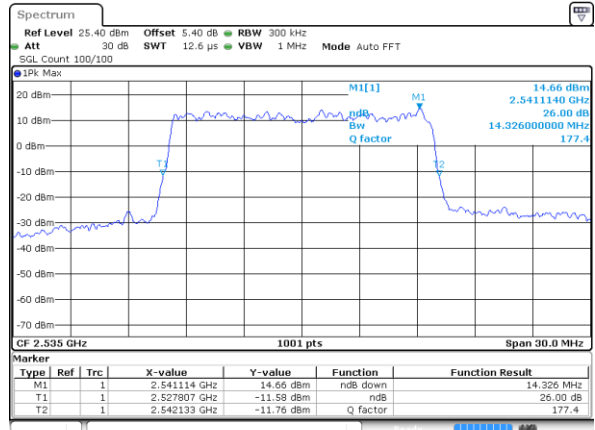

Highest Channel / 10MHz / 16QAM

Date: 14 AUG 2017 14:15:09

LTE Band 7

Lowest Channel / 15MHz / QPSK

Date: 14 AUG 2017 14:30:27

Lowest Channel / 15MHz / 16QAM

Date: 14 AUG 2017 14:30:06

Middle Channel / 15MHz / QPSK

Date: 14 AUG 2017 14:30:48

Middle Channel / 15MHz / 16QAM

Date: 14 AUG 2017 14:30:09

Highest Channel / 15MHz / QPSK

Date: 14 AUG 2017 14:31:52

Highest Channel / 15MHz / 16QAM

Date: 14 AUG 2017 14:31:31

LTE Band 7