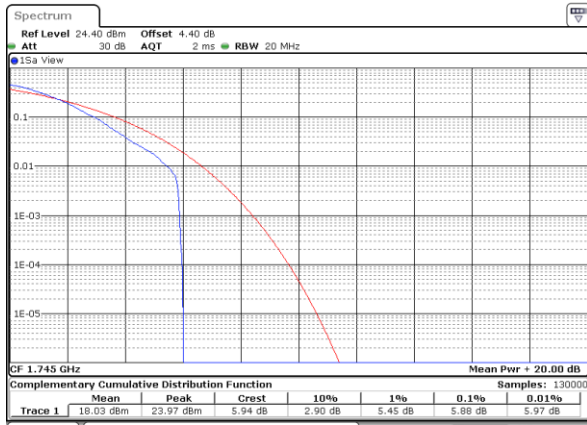

Date: 29 AUG 2017 22:30:15

Middle Channel / Full RB

Date: 29 AUG 2017 22:31:09

Highest Channel / 1RB

Date: 29 AUG 2017 22:27:55

Highest Channel / Full RB

Date: 29 AUG 2017 22:28:38

LTE Band 66 / 20MHz / 64QAM

Lowest Channel / 1RB

Date: 29 AUG 2017 22:32:38

Lowest Channel / Full RB

Date: 29 AUG 2017 22:32:22

Middle Channel / 1RB

Date: 29 AUG 2017 22:30:25

Middle Channel / Full RB

Date: 29 AUG 2017 22:30:57

Highest Channel / 1RB

Date: 29 AUG 2017 22:27:41

Highest Channel / Full RB

Date: 29 AUG 2017 22:28:51

**26dB Bandwidth**

Mode	LTE Band 7 : 26dB BW(MHz)											
	5MHz		10MHz		15MHz		20MHz		5MHz	10MHz	15MHz	20MHz
Mod.	QPSK	16QAM	QPSK	16QAM	QPSK	16QAM	QPSK	16QAM	64QAM	64QAM	64QAM	64QAM
Lowest CH	4.835	4.935	9.79	9.85	14.416	14.595	20.22	20.38	4.865	9.73	14.416	20.30
Middle CH	4.995	4.855	9.87	9.89	14.446	14.326	20.14	20.22	4.855	9.77	14.266	20.02
Highest CH	4.965	4.905	9.69	9.75	14.356	14.476	20.14	20.22	4.945	9.71	14.446	20.10