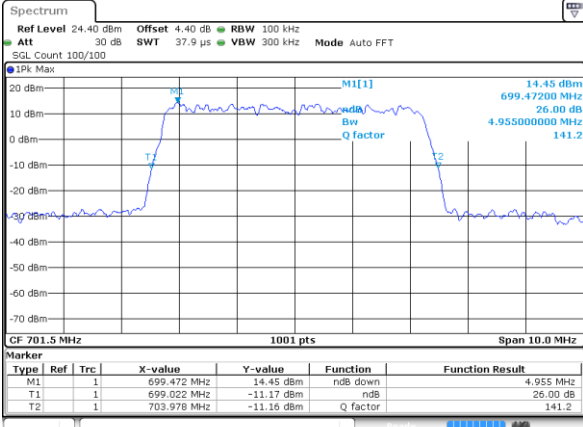

Highest Channel / 10MHz / 16QAM

Date: 11.AUG 2017 22:39:59

LTE Band 12

Lowest Channel / 1.4MHz / 64QAM

Date: 11 AUG 2017 23:03:30

Lowest Channel / 3MHz / 64QAM

Date: 11 AUG 2017 23:05:40

Middle Channel / 1.4MHz / 64QAM

Date: 11 AUG 2017 23:04:32

Middle Channel / 3MHz / 64QAM

Date: 11 AUG 2017 23:06:20

Highest Channel / 1.4MHz / 64QAM

Date: 11 AUG 2017 23:04:54

Highest Channel / 3MHz / 64QAM

Date: 11 AUG 2017 23:07:06

LTE Band 12

Lowest Channel / 5MHz / 64QAM

Date: 11 AUG 2017 23:07:37

Lowest Channel / 10MHz / 64QAM

Date: 11 AUG 2017 23:08:52

Middle Channel / 5MHz / 64QAM

Date: 11 AUG 2017 23:07:58

Middle Channel / 10MHz / 64QAM

Date: 11 AUG 2017 23:09:18