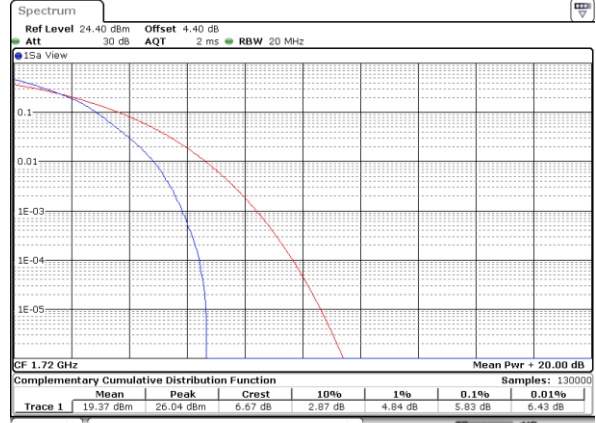

Highest Channel / Full RB

Date: 29 AUG 2017 22:28:24

LTE Band 66 / 20MHz / 16QAM

Lowest Channel / 1RB

Date: 29 AUG 2017 22:32:48

Lowest Channel / Full RB

Date: 29 AUG 2017 22:32:05

Middle Channel / 1RB

Date: 29 AUG 2017 22:30:15

Middle Channel / Full RB

Date: 29 AUG 2017 22:31:09

Highest Channel / 1RB

Date: 29 AUG 2017 22:27:55

Highest Channel / Full RB

Date: 29 AUG 2017 22:28:38

LTE Band 66 / 20MHz / 64QAM