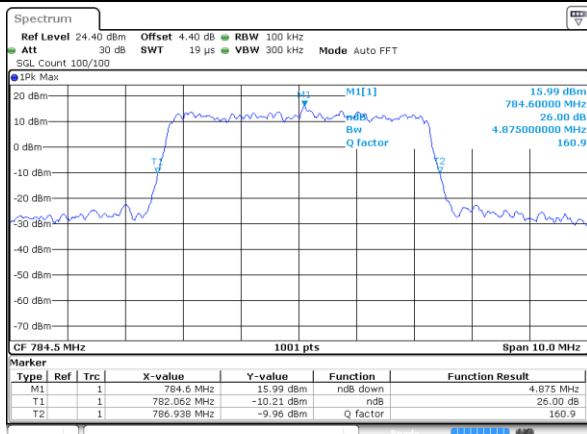

Date: 11 AUG 2017 20:33:32

LTE Band 13

Middle Channel / 10MHz / QPSK

Date: 11 AUG 2017 20:44:39

Middle Channel / 10MHz / 16QAM

Date: 11 AUG 2017 20:44:29

LTE Band 13

Lowest Channel / 5MHz / 64QAM

Date: 11 AUG 2017 21:09:13

Middle Channel / 5MHz / 64QAM

Date: 11 AUG 2017 21:09:43

Middle Channel / 10MHz / 64QAM

Date: 11 AUG 2017 21:22:25

Highest Channel / 5MHz / 64QAM

Date: 11 AUG 2017 21:10:11

LTE Band 25