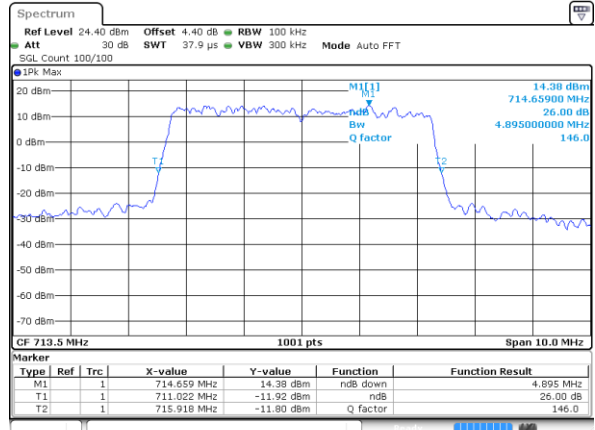

LTE Band 12

Lowest Channel / 5MHz / QPSK

Date: 11 AUG 2017 22:24:21

Lowest Channel / 5MHz / 16QAM

Date: 11 AUG 2017 22:24:11

Middle Channel / 5MHz / QPSK

Date: 11 AUG 2017 22:23:51

Middle Channel / 5MHz / 16QAM

Date: 11 AUG 2017 22:24:01

Highest Channel / 5MHz / QPSK

Date: 11 AUG 2017 22:23:42

Highest Channel / 5MHz / 16QAM

Date: 11 AUG 2017 22:23:32

LTE Band 12

Lowest Channel / 10MHz / QPSK

Date: 11.AUG 2017 22:40:49