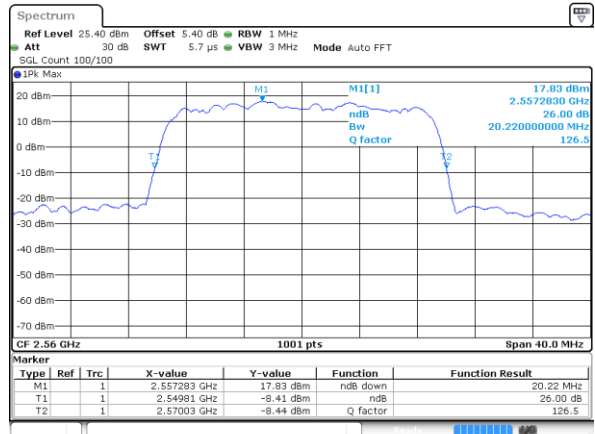

Date: 14 AUG 2017 14:30:48

Middle Channel / 15MHz / 16QAM

Date: 14 AUG 2017 14:30:09

Highest Channel / 15MHz / QPSK

Date: 14 AUG 2017 14:31:52

Highest Channel / 15MHz / 16QAM

Date: 14 AUG 2017 14:31:31

LTE Band 7

Lowest Channel / 20MHz / QPSK

Date: 14 AUG 2017 14:47:10

Lowest Channel / 20MHz / 16QAM

Date: 14 AUG 2017 14:46:49

Middle Channel / 20MHz / QPSK

Date: 14 AUG 2017 14:47:31

Middle Channel / 20MHz / 16QAM

Date: 14 AUG 2017 14:47:52

Highest Channel / 20MHz / QPSK

Date: 14 AUG 2017 14:48:35

Highest Channel / 20MHz / 16QAM

Date: 14 AUG 2017 14:48:13

LTE Band 7

Lowest Channel / 5MHz / 64QAM

Date: 14 AUG 2017 11:38:21

Lowest Channel / 10MHz / 64QAM