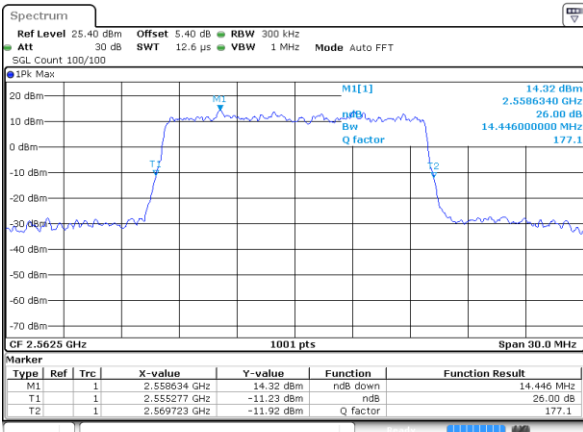

Date: 14 AUG 2017 11:40:14

LTE Band 7

Lowest Channel / 15MHz / 64QAM

Date: 14 AUG 2017 11:40:50

Lowest Channel / 20MHz / 64QAM

Date: 14 AUG 2017 11:41:59

Middle Channel / 15MHz / 64QAM

Date: 14 AUG 2017 11:41:11

Middle Channel / 20MHz / 64QAM

Date: 14 AUG 2017 11:42:20

Highest Channel / 15MHz / 64QAM

Date: 14 AUG 2017 11:41:36

Highest Channel / 20MHz / 64QAM

Date: 14 AUG 2017 11:42:40

LTE Band 12

Lowest Channel / 1.4MHz / QPSK