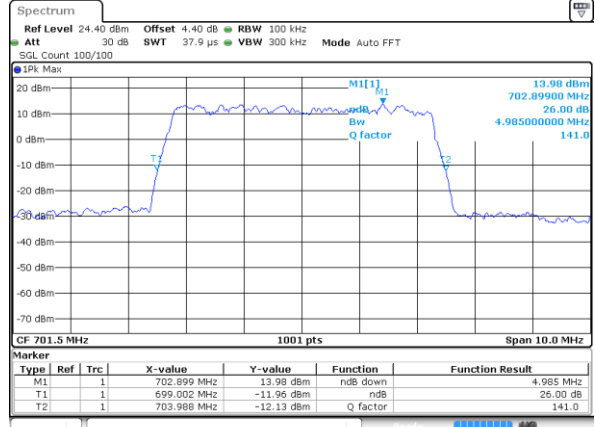

Date: 11 AUG 2017 21:50:46

Highest Channel / 1.4MHz / 16QAM

Date: 11 AUG 2017 21:50:36

LTE Band 12

Lowest Channel / 3MHz / QPSK

Date: 11 AUG 2017 22:07:53

Lowest Channel / 3MHz / 16QAM

Date: 11 AUG 2017 22:07:43

Middle Channel / 3MHz / QPSK

Date: 11 AUG 2017 22:07:24

Middle Channel / 3MHz / 16QAM

Date: 11 AUG 2017 22:07:33

Highest Channel / 3MHz / QPSK

Date: 11 AUG 2017 22:07:14

Highest Channel / 3MHz / 16QAM

Date: 11 AUG 2017 22:07:04

LTE Band 12

Lowest Channel / 5MHz / QPSK

Date: 11 AUG 2017 22:24:21

Lowest Channel / 5MHz / 16QAM

Date: 11 AUG 2017 22:24:11

Middle Channel / 5MHz / QPSK

Date: 11 AUG 2017 22:23:51

Middle Channel / 5MHz / 16QAM