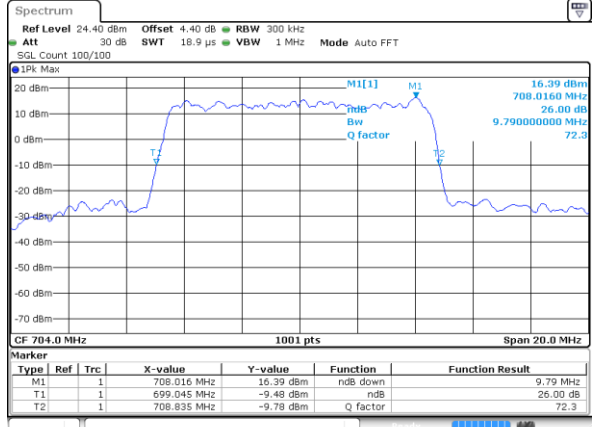

Highest Channel / 10MHz / 16QAM

Date: 11.AUG 2017 22:39:59

LTE Band 12

Lowest Channel / 1.4MHz / 64QAM

Date: 11 AUG 2017 23:03:30

Lowest Channel / 3MHz / 64QAM

Date: 11 AUG 2017 23:05:40

Middle Channel / 1.4MHz / 64QAM

Date: 11 AUG 2017 23:04:32

Middle Channel / 3MHz / 64QAM

Date: 11 AUG 2017 23:06:20

Highest Channel / 1.4MHz / 64QAM

Date: 11 AUG 2017 23:04:54

Highest Channel / 3MHz / 64QAM

Date: 11 AUG 2017 23:07:06

LTE Band 12

Lowest Channel / 5MHz / 64QAM

Date: 11 AUG 2017 23:07:37

Lowest Channel / 10MHz / 64QAM

Date: 11 AUG 2017 23:08:52

Middle Channel / 5MHz / 64QAM

Date: 11 AUG 2017 23:07:58

Middle Channel / 10MHz / 64QAM

Date: 11 AUG 2017 23:09:18

Highest Channel / 5MHz / 64QAM

Date: 11 AUG 2017 23:08:28

Highest Channel / 10MHz / 64QAM

Date: 11 AUG 2017 23:09:39

LTE Band 13

Lowest Channel / 5MHz / QPSK

Date: 11 AUG 2017 20:21:54

Lowest Channel / 5MHz / 16QAM