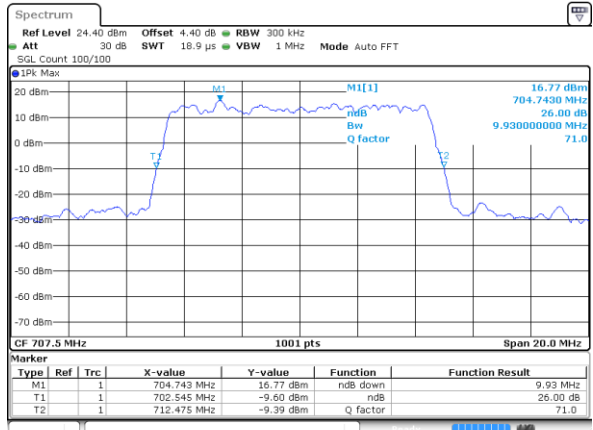

Date: 11 AUG 2017 23:04:32

Middle Channel / 3MHz / 64QAM

Date: 11 AUG 2017 23:06:20

Highest Channel / 1.4MHz / 64QAM

Date: 11 AUG 2017 23:04:54

Highest Channel / 3MHz / 64QAM

Date: 11 AUG 2017 23:07:06

LTE Band 12

Lowest Channel / 5MHz / 64QAM

Date: 11 AUG 2017 23:07:37

Lowest Channel / 10MHz / 64QAM

Date: 11 AUG 2017 23:08:52

Middle Channel / 5MHz / 64QAM

Date: 11 AUG 2017 23:07:58

Middle Channel / 10MHz / 64QAM

Date: 11 AUG 2017 23:09:18

Highest Channel / 5MHz / 64QAM

Date: 11 AUG 2017 23:08:28

Highest Channel / 10MHz / 64QAM

Date: 11 AUG 2017 23:09:39

LTE Band 13

Lowest Channel / 5MHz / QPSK

Date: 11 AUG 2017 20:21:54

Lowest Channel / 5MHz / 16QAM