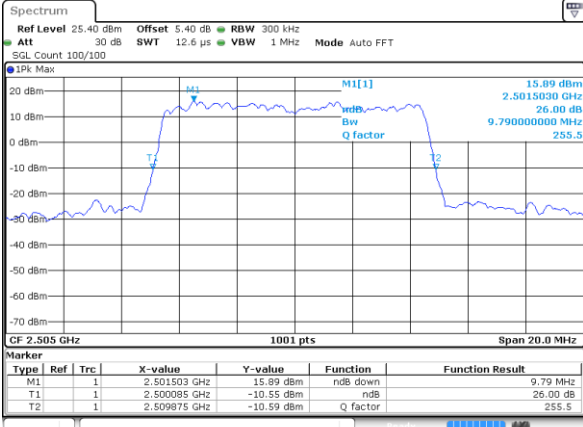

Date: 14 AUG 2017 13:57:20

Highest Channel / 5MHz / QPSK

Date: 14 AUG 2017 13:58:03

Highest Channel / 5MHz / 16QAM

Date: 14 AUG 2017 13:58:25

LTE Band 7

Lowest Channel / 10MHz / QPSK

Date: 14 AUG 2017 14:13:23