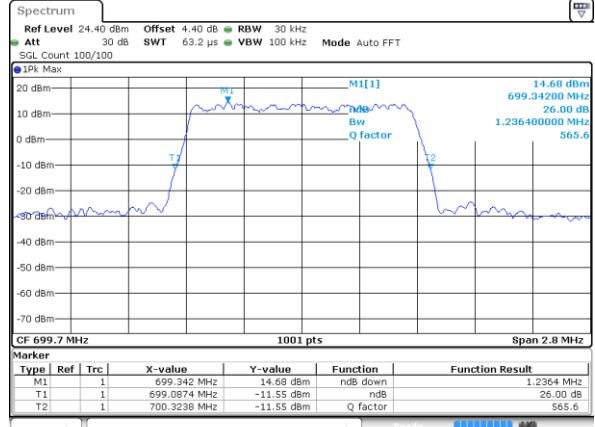

Middle Channel / 20MHz / 64QAM

Date: 14 AUG 2017 11:42:20

Highest Channel / 15MHz / 64QAM

Date: 14 AUG 2017 11:41:36

Highest Channel / 20MHz / 64QAM

Date: 14 AUG 2017 11:42:40

LTE Band 12

Lowest Channel / 1.4MHz / QPSK

Date: 11 AUG 2017 21:51:25

Lowest Channel / 1.4MHz / 16QAM

Date: 11 AUG 2017 21:51:15

Middle Channel / 1.4MHz / QPSK

Date: 11 AUG 2017 21:50:56

Middle Channel / 1.4MHz / 16QAM

Date: 11 AUG 2017 21:51:06

Highest Channel / 1.4MHz / QPSK