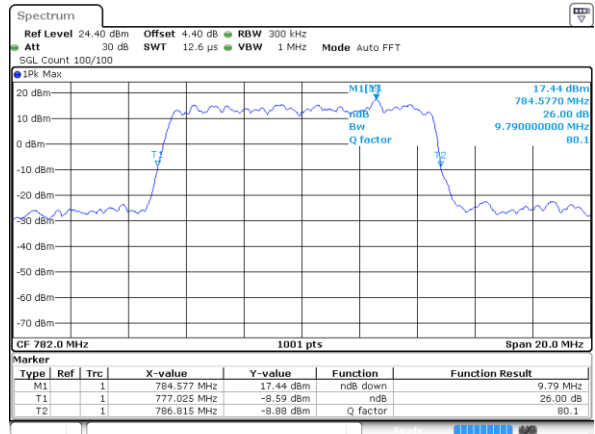

Date: 11 AUG 2017 20:33:32

LTE Band 13

Middle Channel / 10MHz / QPSK

Date: 11 AUG 2017 20:44:39

Middle Channel / 10MHz / 16QAM

Date: 11 AUG 2017 20:44:29

LTE Band 13

Lowest Channel / 5MHz / 64QAM

Date: 11 AUG 2017 21:09:13

Middle Channel / 5MHz / 64QAM

Date: 11 AUG 2017 21:09:43

Middle Channel / 10MHz / 64QAM

Date: 11 AUG 2017 21:22:25

Highest Channel / 5MHz / 64QAM

Date: 11 AUG 2017 21:10:11

LTE Band 25