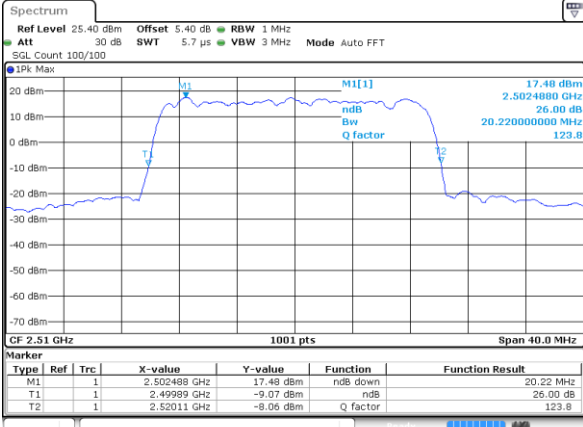

LTE Band 7

Lowest Channel / 20MHz / QPSK

Date: 14 AUG 2017 14:47:10