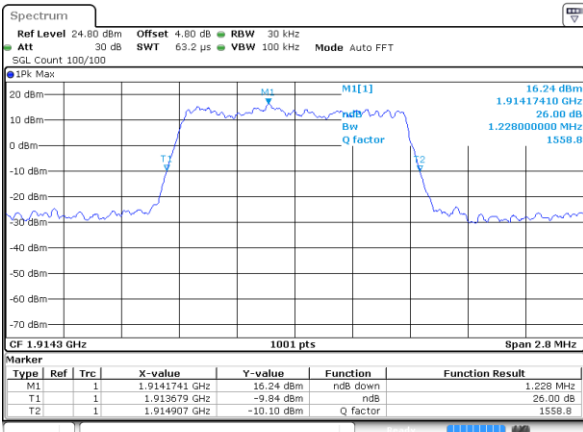

Date: 11 AUG 2017 21:09:13

Middle Channel / 5MHz / 64QAM

Date: 11 AUG 2017 21:09:43

Middle Channel / 10MHz / 64QAM

Date: 11 AUG 2017 21:22:25

Highest Channel / 5MHz / 64QAM

Date: 11 AUG 2017 21:10:11

LTE Band 25

Lowest Channel / 1.4MHz / QPSK

Date: 14 AUG 2017 18:12:42

Lowest Channel / 1.4MHz / 16QAM

Date: 14 AUG 2017 18:14:11

Middle Channel / 1.4MHz / QPSK

Date: 14 AUG 2017 18:54:16

Middle Channel / 1.4MHz / 16QAM

Date: 14 AUG 2017 18:53:51

Highest Channel / 1.4MHz / QPSK

Date: 14 AUG 2017 18:54:54

Highest Channel / 1.4MHz / 16QAM

Date: 14 AUG 2017 18:56:37

LTE Band 25

Lowest Channel / 3MHz / QPSK

Date: 14 AUG 2017 19:13:35