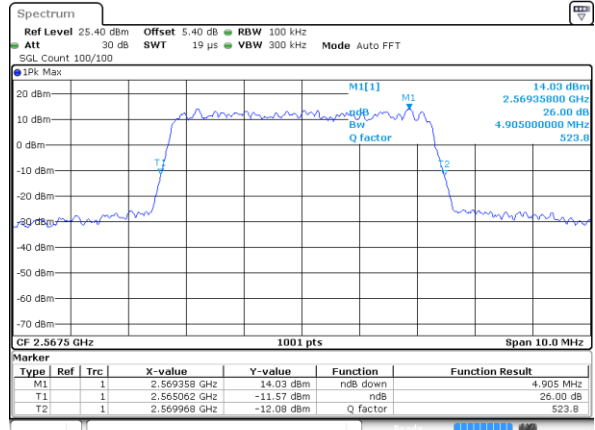

Mode	LTE Band 66 : 26dB BW(MHz)											
BW	1.4MHz		3MHz		5MHz		10MHz		15MHz		20MHz	
Mod.	QPSK	16QAM	QPSK	16QAM	QPSK	16QAM	QPSK	16QAM	QPSK	16QAM	QPSK	16QAM
Lowest CH	1.222	1.220	2.997	2.991	4.875	4.925	9.93	9.77	14.356	14.326	20.30	20.02
Middle CH	1.231	1.236	3.033	3.033	4.905	4.915	9.81	9.69	14.386	14.326	20.26	20.30
Highest CH	1.236	1.234	3.015	2.979	4.965	4.875	9.83	9.73	14.296	14.625	20.14	20.14
BW	1.4MHz	3MHz	5MHz	10MHz	15MHz	20MHz						
Mod.	64QAM	64QAM	64QAM	64QAM	64QAM	64QAM						
Lowest CH	1.236	3.015	4.895	9.69	14.655	20.18						
Middle CH	1.222	3.009	4.875	9.81	14.356	20.10						
Highest CH	1.222	3.009	4.845	9.81	14.296	20.02						

LTE Band 7

Lowest Channel / 5MHz / QPSK

Date: 14 AUG 2017 13:56:38

Lowest Channel / 5MHz / 16QAM

Date: 14 AUG 2017 13:56:59

Middle Channel / 5MHz / QPSK

Date: 14 AUG 2017 13:57:41

Middle Channel / 5MHz / 16QAM

Date: 14 AUG 2017 13:57:20

Highest Channel / 5MHz / QPSK

Date: 14 AUG 2017 13:58:03

Highest Channel / 5MHz / 16QAM

Date: 14 AUG 2017 13:58:25

LTE Band 7

Lowest Channel / 10MHz / QPSK

Date: 14 AUG 2017 14:13:23