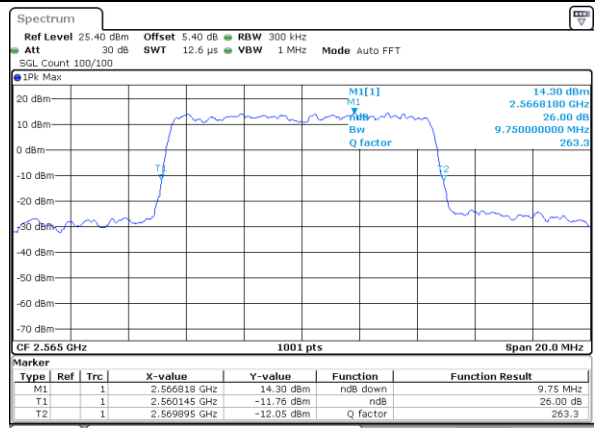

Date: 14 AUG 2017 13:57:20

Highest Channel / 5MHz / QPSK

Date: 14 AUG 2017 13:58:03

Highest Channel / 5MHz / 16QAM

Date: 14 AUG 2017 13:58:25

LTE Band 7

Lowest Channel / 10MHz / QPSK

Date: 14 AUG 2017 14:13:23

Lowest Channel / 10MHz / 16QAM

Date: 14 AUG 2017 14:13:44

Middle Channel / 10MHz / QPSK

Date: 14 AUG 2017 14:14:27

Middle Channel / 10MHz / 16QAM

Date: 14 AUG 2017 14:14:05

Highest Channel / 10MHz / QPSK

Date: 14 AUG 2017 14:14:48

Highest Channel / 10MHz / 16QAM

Date: 14 AUG 2017 14:15:09

LTE Band 7

Lowest Channel / 15MHz / QPSK

Date: 14 AUG 2017 14:30:27

Lowest Channel / 15MHz / 16QAM

Date: 14 AUG 2017 14:30:06

Middle Channel / 15MHz / QPSK