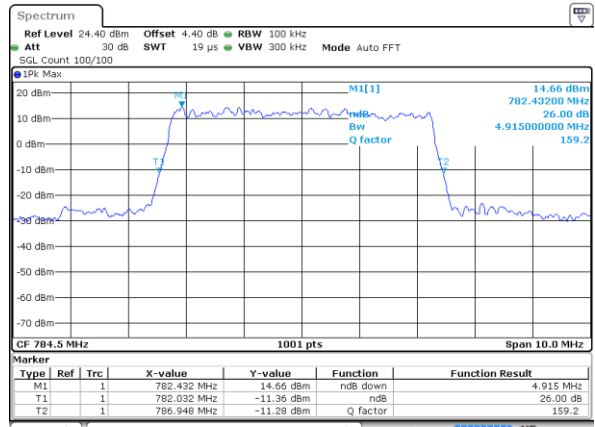

Highest Channel / 5MHz / 64QAM

Date: 11 AUG 2017 23:08:28

Highest Channel / 10MHz / 64QAM

Date: 11 AUG 2017 23:09:39

LTE Band 13

Lowest Channel / 5MHz / QPSK

Date: 11 AUG 2017 20:21:54

Lowest Channel / 5MHz / 16QAM

Date: 11 AUG 2017 20:22:05

Middle Channel / 5MHz / QPSK

Date: 11 AUG 2017 20:31:00

Middle Channel / 5MHz / 16QAM

Date: 11 AUG 2017 20:31:11

Highest Channel / 5MHz / QPSK

Date: 11 AUG 2017 20:33:43

Highest Channel / 5MHz / 16QAM

Date: 11 AUG 2017 20:33:32

LTE Band 13

Middle Channel / 10MHz / QPSK

Date: 11 AUG 2017 20:44:39

Middle Channel / 10MHz / 16QAM

Date: 11 AUG 2017 20:44:29

LTE Band 13

Lowest Channel / 5MHz / 64QAM