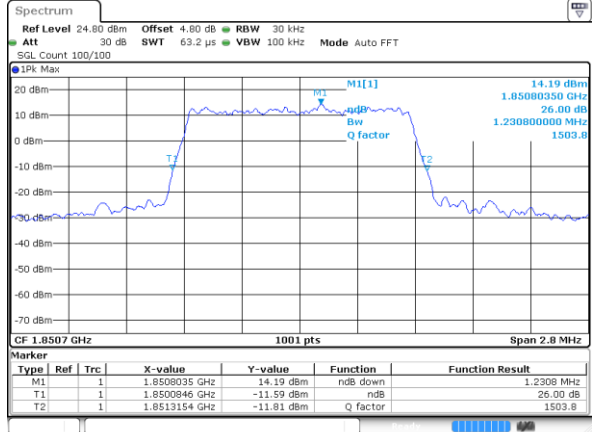

Date: 11 AUG 2017 20:33:32

LTE Band 13

Middle Channel / 10MHz / QPSK

Date: 11 AUG 2017 20:44:39

Middle Channel / 10MHz / 16QAM

Date: 11 AUG 2017 20:44:29

LTE Band 13

Lowest Channel / 5MHz / 64QAM

Date: 11 AUG 2017 21:09:13

Middle Channel / 5MHz / 64QAM

Date: 11 AUG 2017 21:09:43

Middle Channel / 10MHz / 64QAM

Date: 11 AUG 2017 21:22:25

Highest Channel / 5MHz / 64QAM

Date: 11 AUG 2017 21:10:11

LTE Band 25

Lowest Channel / 1.4MHz / QPSK

Date: 14 AUG 2017 18:12:42

Lowest Channel / 1.4MHz / 16QAM

Date: 14 AUG 2017 18:14:11

Middle Channel / 1.4MHz / QPSK

Date: 14 AUG 2017 18:54:16

Middle Channel / 1.4MHz / 16QAM

Date: 14 AUG 2017 18:53:51

Highest Channel / 1.4MHz / QPSK

Date: 14 AUG 2017 18:54:54

Highest Channel / 1.4MHz / 16QAM

Date: 14 AUG 2017 18:56:37

LTE Band 25

Lowest Channel / 3MHz / QPSK

Date: 14 AUG 2017 19:13:35