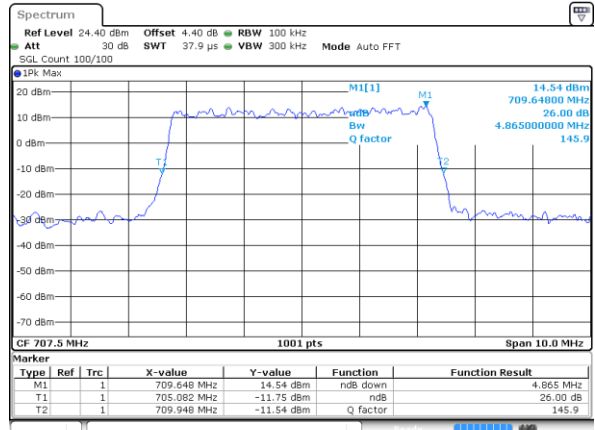

LTE Band 12

Lowest Channel / 5MHz / QPSK

Date: 11 AUG 2017 22:24:21

Lowest Channel / 5MHz / 16QAM

Date: 11 AUG 2017 22:24:11

Middle Channel / 5MHz / QPSK

Date: 11 AUG 2017 22:23:51

Middle Channel / 5MHz / 16QAM

Date: 11 AUG 2017 22:24:01

Highest Channel / 5MHz / QPSK

Date: 11 AUG 2017 22:23:42

Highest Channel / 5MHz / 16QAM

Date: 11 AUG 2017 22:23:32

LTE Band 12

Lowest Channel / 10MHz / QPSK

Date: 11.AUG 2017 22:40:49