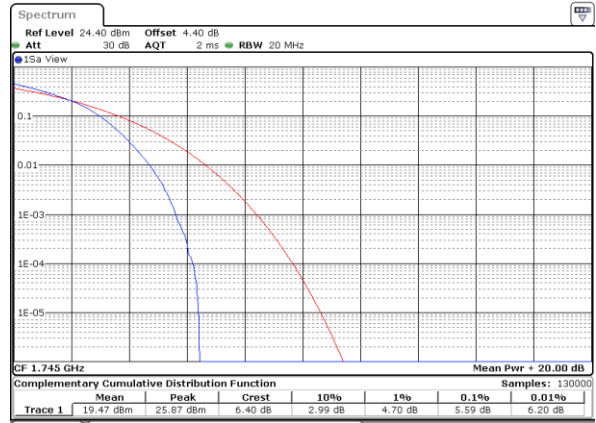

Highest Channel / Full RB

Date: 29 AUG 2017 22:28:24

LTE Band 66 / 20MHz / 16QAM

Lowest Channel / 1RB

Date: 29 AUG 2017 22:32:48

Lowest Channel / Full RB

Date: 29 AUG 2017 22:32:05

Middle Channel / 1RB

Date: 29 AUG 2017 22:30:15

Middle Channel / Full RB

Date: 29 AUG 2017 22:31:09

Highest Channel / 1RB

Date: 29 AUG 2017 22:27:55

Highest Channel / Full RB

Date: 29 AUG 2017 22:28:38

LTE Band 66 / 20MHz / 64QAM