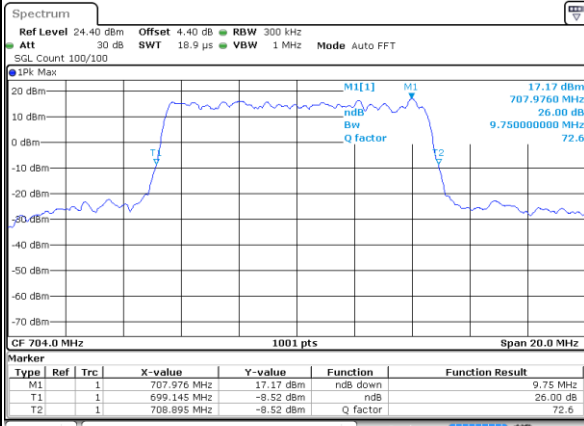

LTE Band 12

Lowest Channel / 5MHz / QPSK

Date: 11 AUG 2017 22:24:21

Lowest Channel / 5MHz / 16QAM

Date: 11 AUG 2017 22:24:11

Middle Channel / 5MHz / QPSK

Date: 11 AUG 2017 22:23:51

Middle Channel / 5MHz / 16QAM

Date: 11 AUG 2017 22:24:01

Highest Channel / 5MHz / QPSK

Date: 11 AUG 2017 22:23:42

Highest Channel / 5MHz / 16QAM

Date: 11 AUG 2017 22:23:32

LTE Band 12

Lowest Channel / 10MHz / QPSK

Date: 11.AUG 2017 22:40:49

Lowest Channel / 10MHz / 16QAM

Date: 11.AUG 2017 22:40:39

Middle Channel / 10MHz / QPSK

Date: 11.AUG 2017 22:40:19

Middle Channel / 10MHz / 16QAM

Date: 11.AUG 2017 22:40:29

Highest Channel / 10MHz / QPSK

Date: 11.AUG 2017 22:40:09