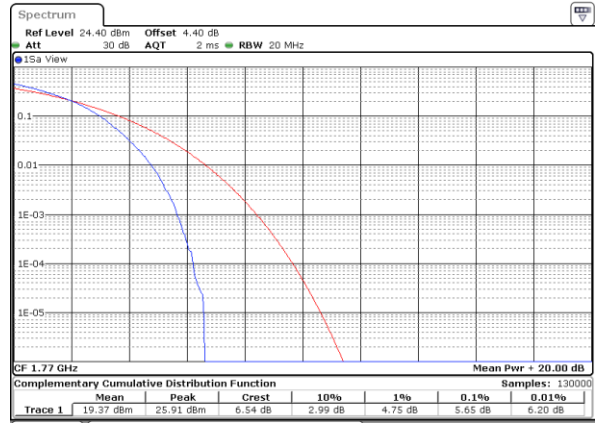

Highest Channel / Full RB

Date: 29 AUG 2017 22:28:24

LTE Band 66 / 20MHz / 16QAM

Lowest Channel / 1RB

Date: 29 AUG 2017 22:32:48

Lowest Channel / Full RB

Date: 29 AUG 2017 22:32:05

Middle Channel / 1RB

Date: 29 AUG 2017 22:30:15

Middle Channel / Full RB

Date: 29 AUG 2017 22:31:09

Highest Channel / 1RB

Date: 29 AUG 2017 22:27:55

Highest Channel / Full RB

Date: 29 AUG 2017 22:28:38

LTE Band 66 / 20MHz / 64QAM

Lowest Channel / 1RB

Date: 29 AUG 2017 22:32:38

Lowest Channel / Full RB

Date: 29 AUG 2017 22:32:22

Middle Channel / 1RB

Date: 29 AUG 2017 22:30:25

Middle Channel / Full RB

Date: 29 AUG 2017 22:30:57

Highest Channel / 1RB

Date: 29 AUG 2017 22:27:41

Highest Channel / Full RB

Date: 29 AUG 2017 22:28:51

**26dB Bandwidth**

Mode	LTE Band 7 : 26dB BW(MHz)											
	5MHz		10MHz		15MHz		20MHz		5MHz	10MHz	15MHz	20MHz
Mod.	QPSK	16QAM	QPSK	16QAM	QPSK	16QAM	QPSK	16QAM	64QAM	64QAM	64QAM	64QAM
Lowest CH	4.835	4.935	9.79	9.85	14.416	14.595	20.22	20.38	4.865	9.73	14.416	20.30
Middle CH	4.995	4.855	9.87	9.89	14.446	14.326	20.14	20.22	4.855	9.77	14.266	20.02
Highest CH	4.965	4.905	9.69	9.75	14.356	14.476	20.14	20.22	4.945	9.71	14.446	20.10