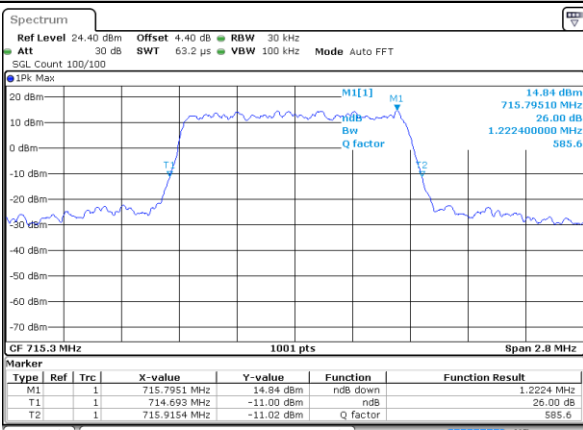

Highest Channel / 10MHz / 16QAM

Date: 11.AUG 2017 22:39:59

LTE Band 12

Lowest Channel / 1.4MHz / 64QAM

Date: 11 AUG 2017 23:03:30

Lowest Channel / 3MHz / 64QAM

Date: 11 AUG 2017 23:05:40

Middle Channel / 1.4MHz / 64QAM

Date: 11 AUG 2017 23:04:32

Middle Channel / 3MHz / 64QAM

Date: 11 AUG 2017 23:06:20

Highest Channel / 1.4MHz / 64QAM

Date: 11 AUG 2017 23:04:54

Highest Channel / 3MHz / 64QAM

Date: 11 AUG 2017 23:07:06

LTE Band 12