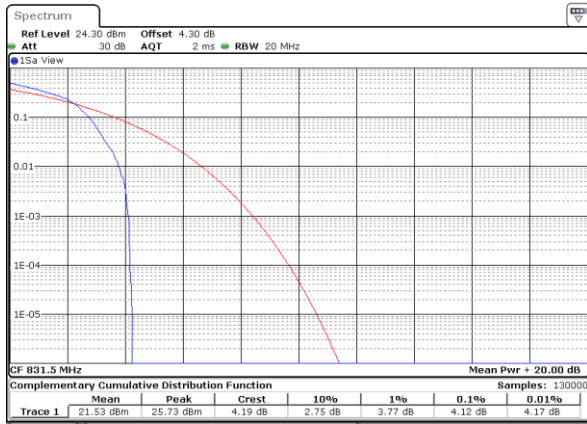

LTE Band 26 / 15MHz / 64QAM

Lowest Channel / 1RB

Date: 14 AUG 2017 11:28:22

Lowest Channel / Full RB

Date: 14 AUG 2017 11:29:04

Middle Channel / 1RB

Date: 14 AUG 2017 11:30:03

Middle Channel / Full RB

Date: 14 AUG 2017 11:30:47

Highest Channel / 1RB

Date: 14 AUG 2017 11:31:30

Highest Channel / Full RB

Date: 14 AUG 2017 11:32:44

LTE Band 66 / 20MHz / QPSK

Lowest Channel / 1RB

Date: 29 AUG 2017 22:32:59