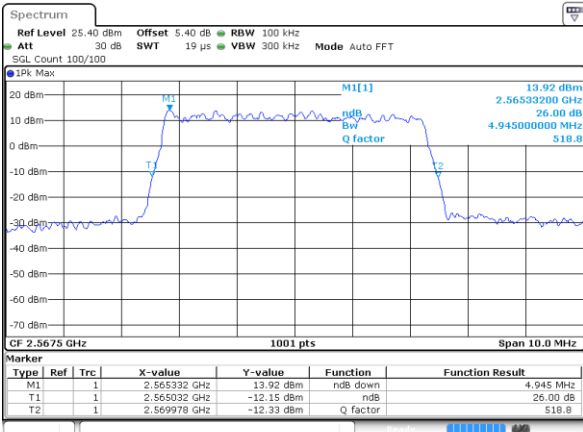

Highest Channel / 20MHz / QPSK

Date: 14 AUG 2017 14:48:35

Highest Channel / 20MHz / 16QAM

Date: 14 AUG 2017 14:48:13

LTE Band 7

Lowest Channel / 5MHz / 64QAM

Date: 14 AUG 2017 11:38:21

Lowest Channel / 10MHz / 64QAM

Date: 14 AUG 2017 11:39:29

Middle Channel / 5MHz / 64QAM

Date: 14 AUG 2017 11:38:41

Middle Channel / 10MHz / 64QAM

Date: 14 AUG 2017 11:39:51

Highest Channel / 5MHz / 64QAM

Date: 14 AUG 2017 11:39:05

Highest Channel / 10MHz / 64QAM