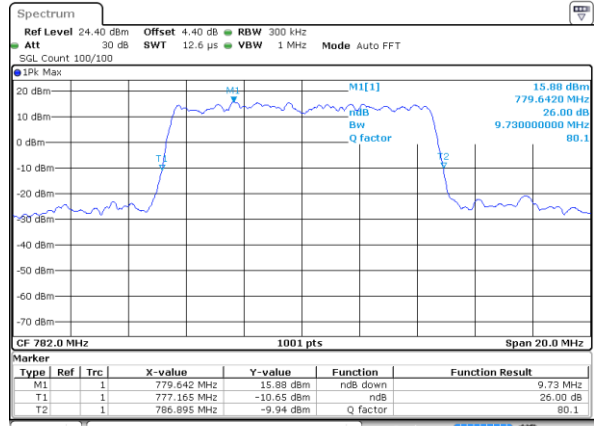

Highest Channel / 5MHz / 64QAM

Date: 11 AUG 2017 23:08:28

Highest Channel / 10MHz / 64QAM

Date: 11 AUG 2017 23:09:39

LTE Band 13

Lowest Channel / 5MHz / QPSK

Date: 11 AUG 2017 20:21:54

Lowest Channel / 5MHz / 16QAM

Date: 11 AUG 2017 20:33:32

LTE Band 13

Middle Channel / 10MHz / QPSK

Date: 11 AUG 2017 20:44:39

Middle Channel / 10MHz / 16QAM

Date: 11 AUG 2017 20:44:29

LTE Band 13

Lowest Channel / 5MHz / 64QAM

Date: 11 AUG 2017 21:09:13

Middle Channel / 5MHz / 64QAM

Date: 11 AUG 2017 21:09:43

Middle Channel / 10MHz / 64QAM

Date: 11 AUG 2017 21:22:25

Highest Channel / 5MHz / 64QAM

Date: 11 AUG 2017 21:10:11

LTE Band 25