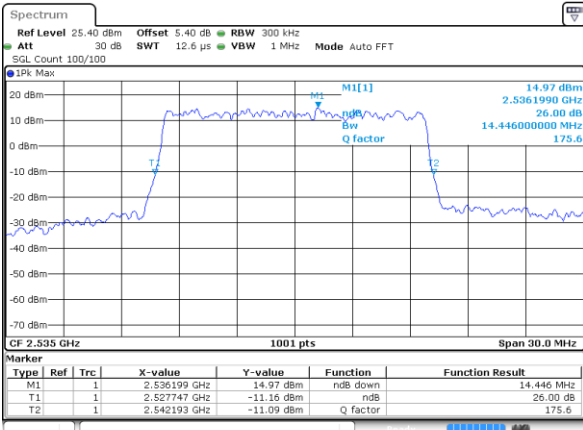

Highest Channel / 10MHz / 16QAM

Date: 14 AUG 2017 14:15:09

LTE Band 7

Lowest Channel / 15MHz / QPSK

Date: 14 AUG 2017 14:30:27

Lowest Channel / 15MHz / 16QAM

Date: 14 AUG 2017 14:30:06

Middle Channel / 15MHz / QPSK

Date: 14 AUG 2017 14:30:48

Middle Channel / 15MHz / 16QAM

Date: 14 AUG 2017 14:30:09

Highest Channel / 15MHz / QPSK

Date: 14 AUG 2017 14:31:52

Highest Channel / 15MHz / 16QAM

Date: 14 AUG 2017 14:31:31

LTE Band 7