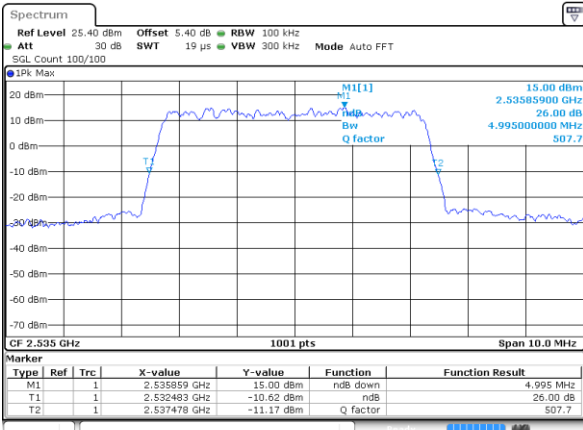

Mode	LTE Band 66 : 26dB BW(MHz)											
BW	1.4MHz		3MHz		5MHz		10MHz		15MHz		20MHz	
Mod.	QPSK	16QAM	QPSK	16QAM	QPSK	16QAM	QPSK	16QAM	QPSK	16QAM	QPSK	16QAM
Lowest CH	1.222	1.220	2.997	2.991	4.875	4.925	9.93	9.77	14.356	14.326	20.30	20.02
Middle CH	1.231	1.236	3.033	3.033	4.905	4.915	9.81	9.69	14.386	14.326	20.26	20.30
Highest CH	1.236	1.234	3.015	2.979	4.965	4.875	9.83	9.73	14.296	14.625	20.14	20.14
BW	1.4MHz	3MHz	5MHz	10MHz	15MHz	20MHz						
Mod.	64QAM	64QAM	64QAM	64QAM	64QAM	64QAM						
Lowest CH	1.236	3.015	4.895	9.69	14.655	20.18						
Middle CH	1.222	3.009	4.875	9.81	14.356	20.10						
Highest CH	1.222	3.009	4.845	9.81	14.296	20.02						

LTE Band 7

Lowest Channel / 5MHz / QPSK

Date: 14 AUG 2017 13:56:38

Lowest Channel / 5MHz / 16QAM

Date: 14 AUG 2017 13:56:59

Middle Channel / 5MHz / QPSK

Date: 14 AUG 2017 13:57:41

Middle Channel / 5MHz / 16QAM

Date: 14 AUG 2017 13:57:20

Highest Channel / 5MHz / QPSK

Date: 14 AUG 2017 13:58:03

Highest Channel / 5MHz / 16QAM

Date: 14 AUG 2017 13:58:25

LTE Band 7

Lowest Channel / 10MHz / QPSK

Date: 14 AUG 2017 14:13:23