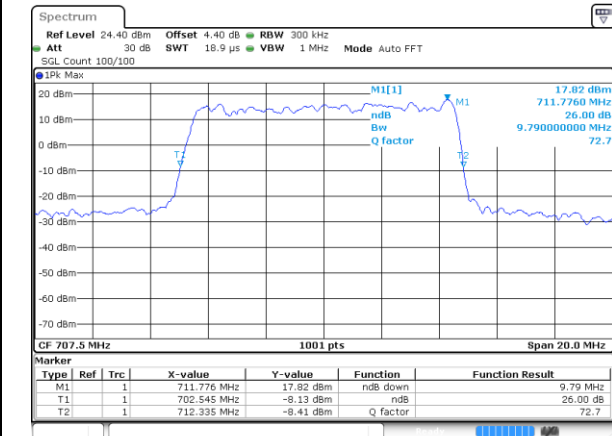

LTE Band 12

Lowest Channel / 5MHz / QPSK

Date: 11 AUG 2017 22:24:21

Lowest Channel / 5MHz / 16QAM

Date: 11 AUG 2017 22:24:11

Middle Channel / 5MHz / QPSK

Date: 11 AUG 2017 22:23:51

Middle Channel / 5MHz / 16QAM

Date: 11 AUG 2017 22:24:01

Highest Channel / 5MHz / QPSK

Date: 11 AUG 2017 22:23:42

Highest Channel / 5MHz / 16QAM

Date: 11 AUG 2017 22:23:32

LTE Band 12

Lowest Channel / 10MHz / QPSK

Date: 11.AUG 2017 22:40:49

Lowest Channel / 10MHz / 16QAM

Date: 11.AUG 2017 22:40:39

Middle Channel / 10MHz / QPSK

Date: 11.AUG 2017 22:40:19

Middle Channel / 10MHz / 16QAM

Date: 11.AUG 2017 22:40:29

Highest Channel / 10MHz / QPSK

Date: 11.AUG 2017 22:40:09

Highest Channel / 10MHz / 16QAM

Date: 11.AUG 2017 22:39:59

LTE Band 12

Lowest Channel / 1.4MHz / 64QAM

Date: 11 AUG 2017 23:03:30

Lowest Channel / 3MHz / 64QAM

Date: 11 AUG 2017 23:05:40

Middle Channel / 1.4MHz / 64QAM