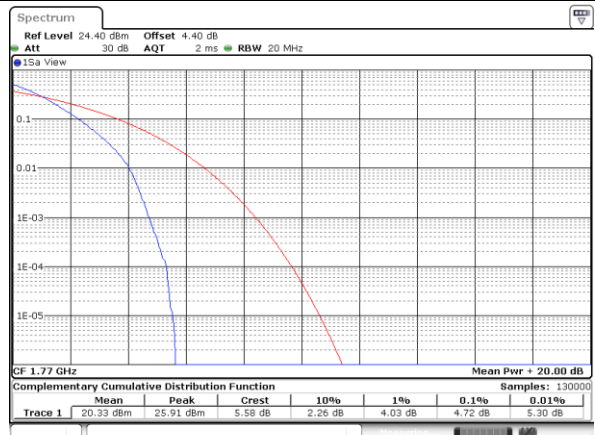

Date: 14 AUG 2017 11:30:47

Highest Channel / 1RB

Date: 14 AUG 2017 11:31:30

Highest Channel / Full RB

Date: 14 AUG 2017 11:32:44

LTE Band 66 / 20MHz / QPSK

Lowest Channel / 1RB

Date: 29 AUG 2017 22:32:59

Lowest Channel / Full RB

Date: 29 AUG 2017 22:31:53

Middle Channel / 1RB

Date: 29 AUG 2017 22:30:04

Middle Channel / Full RB

Date: 29 AUG 2017 22:31:24

Highest Channel / 1RB

Date: 29 AUG 2017 22:28:06

Highest Channel / Full RB

Date: 29 AUG 2017 22:28:24

LTE Band 66 / 20MHz / 16QAM

Lowest Channel / 1RB

Date: 29 AUG 2017 22:32:48

Lowest Channel / Full RB

Date: 29 AUG 2017 22:32:05

Middle Channel / 1RB