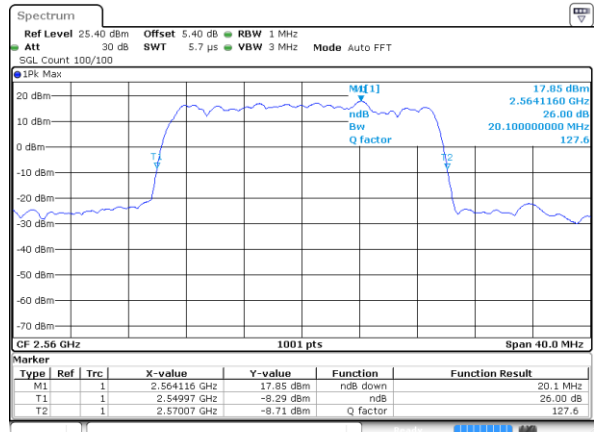

Date: 14 AUG 2017 11:40:14

LTE Band 7

Lowest Channel / 15MHz / 64QAM

Date: 14 AUG 2017 11:40:50

Lowest Channel / 20MHz / 64QAM

Date: 14 AUG 2017 11:41:59

Middle Channel / 15MHz / 64QAM

Date: 14 AUG 2017 11:41:11

Middle Channel / 20MHz / 64QAM

Date: 14 AUG 2017 11:42:20

Highest Channel / 15MHz / 64QAM

Date: 14 AUG 2017 11:41:36

Highest Channel / 20MHz / 64QAM

Date: 14 AUG 2017 11:42:40

LTE Band 12

Lowest Channel / 1.4MHz / QPSK

Date: 11 AUG 2017 21:51:25

Lowest Channel / 1.4MHz / 16QAM

Date: 11 AUG 2017 21:51:15

Middle Channel / 1.4MHz / QPSK

Date: 11 AUG 2017 21:50:56

Middle Channel / 1.4MHz / 16QAM

Date: 11 AUG 2017 21:51:06

Highest Channel / 1.4MHz / QPSK