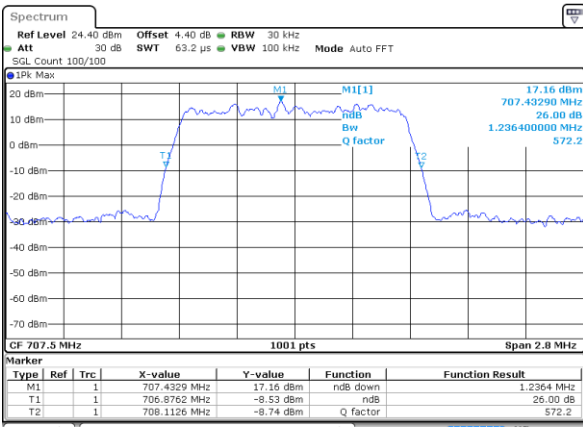

Middle Channel / 20MHz / 64QAM

Date: 14 AUG 2017 11:42:20

Highest Channel / 15MHz / 64QAM

Date: 14 AUG 2017 11:41:36

Highest Channel / 20MHz / 64QAM

Date: 14 AUG 2017 11:42:40

LTE Band 12

Lowest Channel / 1.4MHz / QPSK

Date: 11 AUG 2017 21:51:25

Lowest Channel / 1.4MHz / 16QAM

Date: 11 AUG 2017 21:51:15

Middle Channel / 1.4MHz / QPSK

Date: 11 AUG 2017 21:50:56

Middle Channel / 1.4MHz / 16QAM

Date: 11 AUG 2017 21:51:06

Highest Channel / 1.4MHz / QPSK