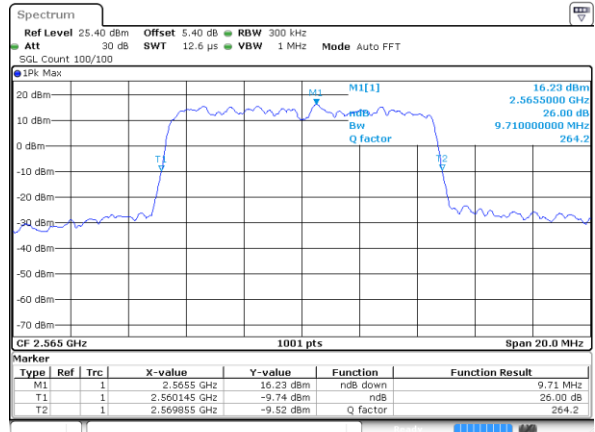

Highest Channel / 20MHz / QPSK

Date: 14 AUG 2017 14:48:35

Highest Channel / 20MHz / 16QAM

Date: 14 AUG 2017 14:48:13

LTE Band 7

Lowest Channel / 5MHz / 64QAM

Date: 14 AUG 2017 11:38:21

Lowest Channel / 10MHz / 64QAM

Date: 14 AUG 2017 11:39:29

Middle Channel / 5MHz / 64QAM

Date: 14 AUG 2017 11:38:41

Middle Channel / 10MHz / 64QAM

Date: 14 AUG 2017 11:39:51

Highest Channel / 5MHz / 64QAM

Date: 14 AUG 2017 11:39:05

Highest Channel / 10MHz / 64QAM

Date: 14 AUG 2017 11:40:14

LTE Band 7

Lowest Channel / 15MHz / 64QAM

Date: 14 AUG 2017 11:40:50

Lowest Channel / 20MHz / 64QAM

Date: 14 AUG 2017 11:41:59

Middle Channel / 15MHz / 64QAM

Date: 14 AUG 2017 11:41:11