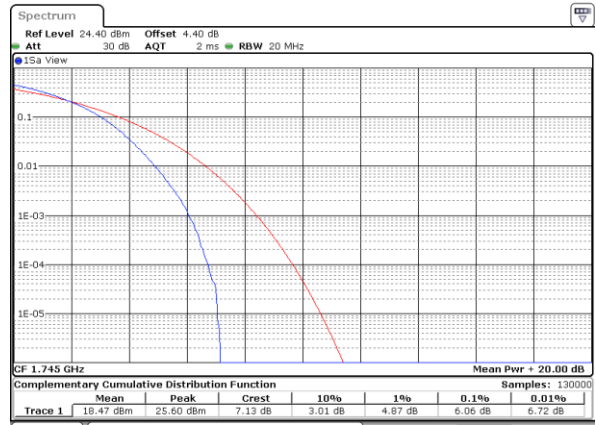

Date: 29 AUG 2017 22:30:15

Middle Channel / Full RB

Date: 29 AUG 2017 22:31:09

Highest Channel / 1RB

Date: 29 AUG 2017 22:27:55

Highest Channel / Full RB

Date: 29 AUG 2017 22:28:38

LTE Band 66 / 20MHz / 64QAM

Lowest Channel / 1RB

Date: 29 AUG 2017 22:32:38

Lowest Channel / Full RB

Date: 29 AUG 2017 22:32:22

Middle Channel / 1RB

Date: 29 AUG 2017 22:30:25

Middle Channel / Full RB

Date: 29 AUG 2017 22:30:57

Highest Channel / 1RB

Date: 29 AUG 2017 22:27:41

Highest Channel / Full RB

Date: 29 AUG 2017 22:28:51

**26dB Bandwidth**

Mode	LTE Band 7 : 26dB BW(MHz)											
	5MHz		10MHz		15MHz		20MHz		5MHz	10MHz	15MHz	20MHz
Mod.	QPSK	16QAM	QPSK	16QAM	QPSK	16QAM	QPSK	16QAM	64QAM	64QAM	64QAM	64QAM
Lowest CH	4.835	4.935	9.79	9.85	14.416	14.595	20.22	20.38	4.865	9.73	14.416	20.30
Middle CH	4.995	4.855	9.87	9.89	14.446	14.326	20.14	20.22	4.855	9.77	14.266	20.02
Highest CH	4.965	4.905	9.69	9.75	14.356	14.476	20.14	20.22	4.945	9.71	14.446	20.10