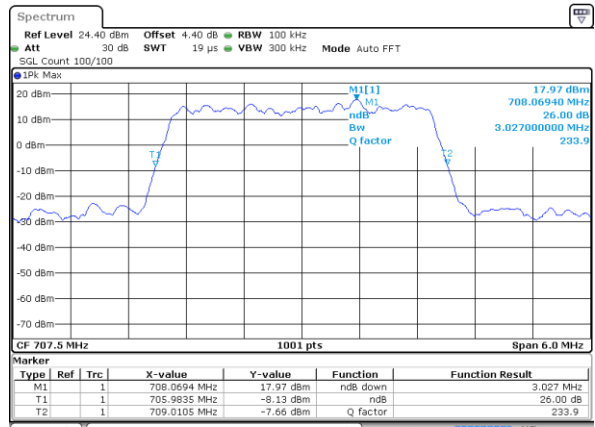

Middle Channel / 20MHz / 64QAM

Date: 14 AUG 2017 11:42:20

Highest Channel / 15MHz / 64QAM

Date: 14 AUG 2017 11:41:36

Highest Channel / 20MHz / 64QAM

Date: 14 AUG 2017 11:42:40

LTE Band 12

Lowest Channel / 1.4MHz / QPSK

Date: 11 AUG 2017 21:51:25

Lowest Channel / 1.4MHz / 16QAM

Date: 11 AUG 2017 21:51:15

Middle Channel / 1.4MHz / QPSK

Date: 11 AUG 2017 21:50:56

Middle Channel / 1.4MHz / 16QAM

Date: 11 AUG 2017 21:51:06

Highest Channel / 1.4MHz / QPSK

Date: 11 AUG 2017 21:50:46

Highest Channel / 1.4MHz / 16QAM

Date: 11 AUG 2017 21:50:36

LTE Band 12

Lowest Channel / 3MHz / QPSK

Date: 11 AUG 2017 22:07:53

Lowest Channel / 3MHz / 16QAM

Date: 11 AUG 2017 22:07:43

Middle Channel / 3MHz / QPSK

Date: 11 AUG 2017 22:07:24

Middle Channel / 3MHz / 16QAM

Date: 11 AUG 2017 22:07:33

Highest Channel / 3MHz / QPSK

Date: 11 AUG 2017 22:07:14

Highest Channel / 3MHz / 16QAM

Date: 11 AUG 2017 22:07:04