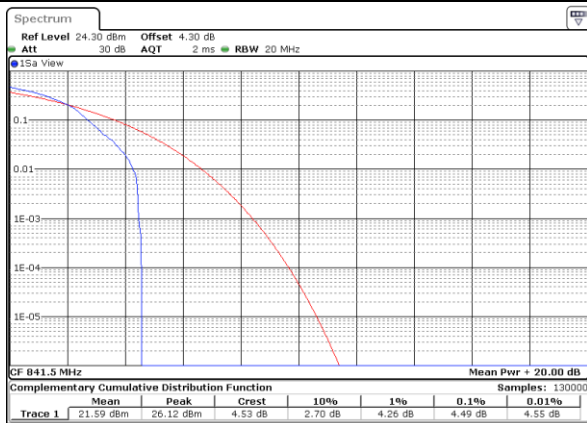

LTE Band 26 / 15MHz / 64QAM

Lowest Channel / 1RB

Date: 14 AUG 2017 11:28:22

Lowest Channel / Full RB

Date: 14 AUG 2017 11:29:04

Middle Channel / 1RB

Date: 14 AUG 2017 11:30:03

Middle Channel / Full RB

Date: 14 AUG 2017 11:30:47

Highest Channel / 1RB

Date: 14 AUG 2017 11:31:30

Highest Channel / Full RB

Date: 14 AUG 2017 11:32:44

LTE Band 66 / 20MHz / QPSK

Lowest Channel / 1RB

Date: 29 AUG 2017 22:32:59