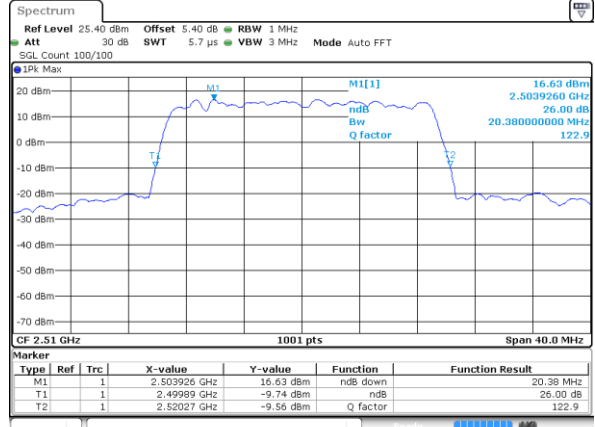

Highest Channel / 10MHz / 16QAM

Date: 14 AUG 2017 14:15:09

LTE Band 7

Lowest Channel / 15MHz / QPSK

Date: 14 AUG 2017 14:30:27

Lowest Channel / 15MHz / 16QAM

Date: 14 AUG 2017 14:30:06

Middle Channel / 15MHz / QPSK

Date: 14 AUG 2017 14:30:48

Middle Channel / 15MHz / 16QAM

Date: 14 AUG 2017 14:30:09

Highest Channel / 15MHz / QPSK

Date: 14 AUG 2017 14:31:52

Highest Channel / 15MHz / 16QAM

Date: 14 AUG 2017 14:31:31

LTE Band 7

Lowest Channel / 20MHz / QPSK

Date: 14 AUG 2017 14:47:10

Lowest Channel / 20MHz / 16QAM

Date: 14 AUG 2017 14:46:49

Middle Channel / 20MHz / QPSK

Date: 14 AUG 2017 14:47:31

Middle Channel / 20MHz / 16QAM

Date: 14 AUG 2017 14:47:52