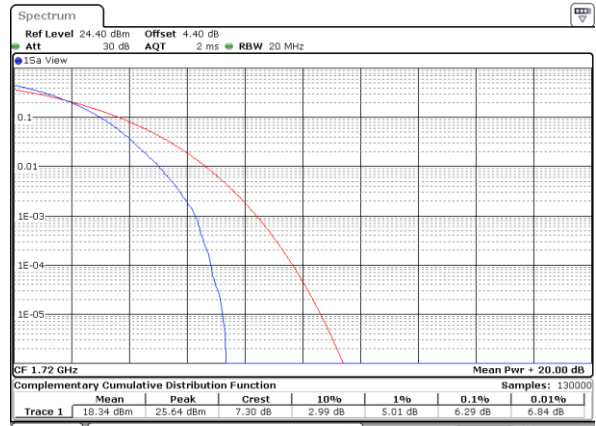

Highest Channel / Full RB

Date: 29 AUG 2017 22:28:24

LTE Band 66 / 20MHz / 16QAM

Lowest Channel / 1RB

Date: 29 AUG 2017 22:32:48

Lowest Channel / Full RB

Date: 29 AUG 2017 22:32:05

Middle Channel / 1RB

Date: 29 AUG 2017 22:30:15

Middle Channel / Full RB

Date: 29 AUG 2017 22:31:09

Highest Channel / 1RB

Date: 29 AUG 2017 22:27:55

Highest Channel / Full RB

Date: 29 AUG 2017 22:28:38

LTE Band 66 / 20MHz / 64QAM

Lowest Channel / 1RB

Date: 29 AUG 2017 22:32:38

Lowest Channel / Full RB

Date: 29 AUG 2017 22:32:22

Middle Channel / 1RB

Date: 29 AUG 2017 22:30:25

Middle Channel / Full RB

Date: 29 AUG 2017 22:30:57

Highest Channel / 1RB

Date: 29 AUG 2017 22:27:41

Highest Channel / Full RB

Date: 29 AUG 2017 22:28:51

**26dB Bandwidth**

Mode	LTE Band 7 : 26dB BW(MHz)											
	5MHz		10MHz		15MHz		20MHz		5MHz	10MHz	15MHz	20MHz
Mod.	QPSK	16QAM	QPSK	16QAM	QPSK	16QAM	QPSK	16QAM	64QAM	64QAM	64QAM	64QAM
Lowest CH	4.835	4.935	9.79	9.85	14.416	14.595	20.22	20.38	4.865	9.73	14.416	20.30
Middle CH	4.995	4.855	9.87	9.89	14.446	14.326	20.14	20.22	4.855	9.77	14.266	20.02
Highest CH	4.965	4.905	9.69	9.75	14.356	14.476	20.14	20.22	4.945	9.71	14.446	20.10