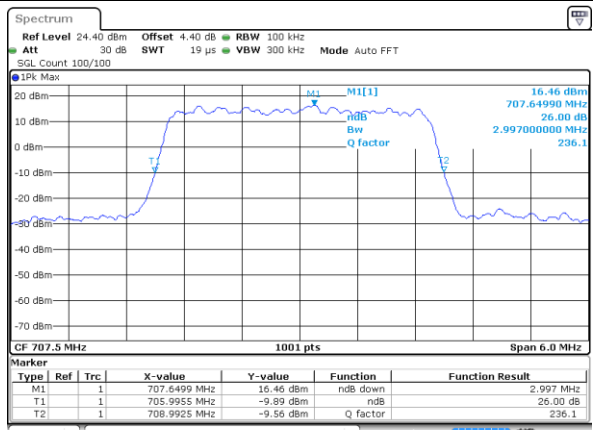

Highest Channel / 10MHz / 16QAM

Date: 11.AUG 2017 22:39:59

LTE Band 12

Lowest Channel / 1.4MHz / 64QAM

Date: 11 AUG 2017 23:03:30

Lowest Channel / 3MHz / 64QAM

Date: 11 AUG 2017 23:05:40

Middle Channel / 1.4MHz / 64QAM

Date: 11 AUG 2017 23:04:32

Middle Channel / 3MHz / 64QAM

Date: 11 AUG 2017 23:06:20

Highest Channel / 1.4MHz / 64QAM

Date: 11 AUG 2017 23:04:54

Highest Channel / 3MHz / 64QAM

Date: 11 AUG 2017 23:07:06

LTE Band 12