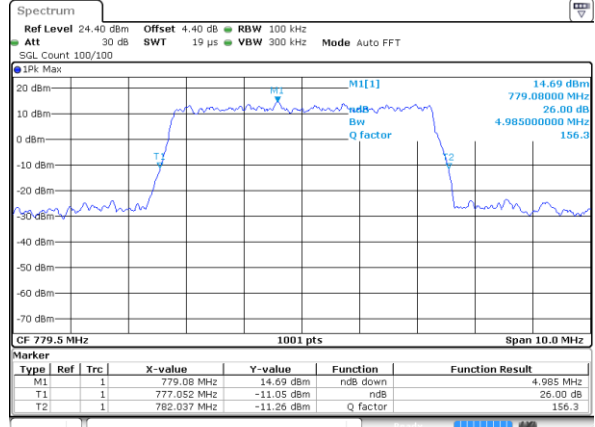

Lowest Channel / 5MHz / 64QAM

Date: 11 AUG 2017 23:07:37

Lowest Channel / 10MHz / 64QAM

Date: 11 AUG 2017 23:08:52

Middle Channel / 5MHz / 64QAM

Date: 11 AUG 2017 23:07:58

Middle Channel / 10MHz / 64QAM

Date: 11 AUG 2017 23:09:18

Highest Channel / 5MHz / 64QAM

Date: 11 AUG 2017 23:08:28

Highest Channel / 10MHz / 64QAM

Date: 11 AUG 2017 23:09:39

LTE Band 13

Lowest Channel / 5MHz / QPSK

Date: 11 AUG 2017 20:21:54

Lowest Channel / 5MHz / 16QAM