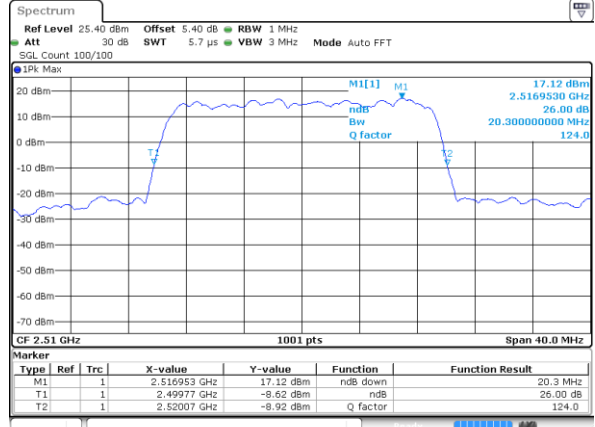

Date: 14 AUG 2017 11:39:29

Middle Channel / 5MHz / 64QAM

Date: 14 AUG 2017 11:38:41

Middle Channel / 10MHz / 64QAM

Date: 14 AUG 2017 11:39:51

Highest Channel / 5MHz / 64QAM

Date: 14 AUG 2017 11:39:05

Highest Channel / 10MHz / 64QAM

Date: 14 AUG 2017 11:40:14

LTE Band 7

Lowest Channel / 15MHz / 64QAM

Date: 14 AUG 2017 11:40:50

Lowest Channel / 20MHz / 64QAM

Date: 14 AUG 2017 11:41:59

Middle Channel / 15MHz / 64QAM

Date: 14 AUG 2017 11:41:11

Middle Channel / 20MHz / 64QAM

Date: 14 AUG 2017 11:42:20

Highest Channel / 15MHz / 64QAM

Date: 14 AUG 2017 11:41:36

Highest Channel / 20MHz / 64QAM

Date: 14 AUG 2017 11:42:40

LTE Band 12

Lowest Channel / 1.4MHz / QPSK