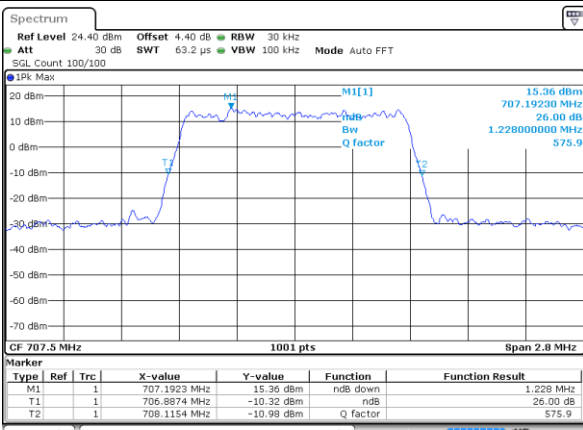

Highest Channel / 10MHz / 16QAM

Date: 11.AUG 2017 22:39:59

LTE Band 12

Lowest Channel / 1.4MHz / 64QAM

Date: 11 AUG 2017 23:03:30

Lowest Channel / 3MHz / 64QAM

Date: 11 AUG 2017 23:05:40

Middle Channel / 1.4MHz / 64QAM

Date: 11 AUG 2017 23:04:32

Middle Channel / 3MHz / 64QAM

Date: 11 AUG 2017 23:06:20

Highest Channel / 1.4MHz / 64QAM

Date: 11 AUG 2017 23:04:54

Highest Channel / 3MHz / 64QAM

Date: 11 AUG 2017 23:07:06

LTE Band 12