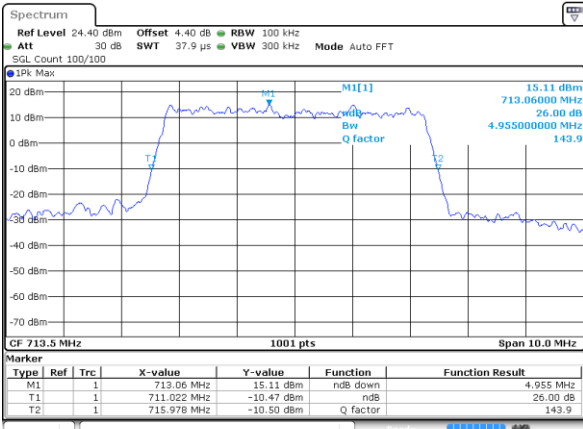

Date: 11 AUG 2017 23:04:32

Middle Channel / 3MHz / 64QAM

Date: 11 AUG 2017 23:06:20

Highest Channel / 1.4MHz / 64QAM

Date: 11 AUG 2017 23:04:54

Highest Channel / 3MHz / 64QAM

Date: 11 AUG 2017 23:07:06

LTE Band 12

Lowest Channel / 5MHz / 64QAM

Date: 11 AUG 2017 23:07:37

Lowest Channel / 10MHz / 64QAM

Date: 11 AUG 2017 23:08:52

Middle Channel / 5MHz / 64QAM

Date: 11 AUG 2017 23:07:58

Middle Channel / 10MHz / 64QAM

Date: 11 AUG 2017 23:09:18

Highest Channel / 5MHz / 64QAM

Date: 11 AUG 2017 23:08:28

Highest Channel / 10MHz / 64QAM

Date: 11 AUG 2017 23:09:39

LTE Band 13

Lowest Channel / 5MHz / QPSK

Date: 11 AUG 2017 20:21:54

Lowest Channel / 5MHz / 16QAM