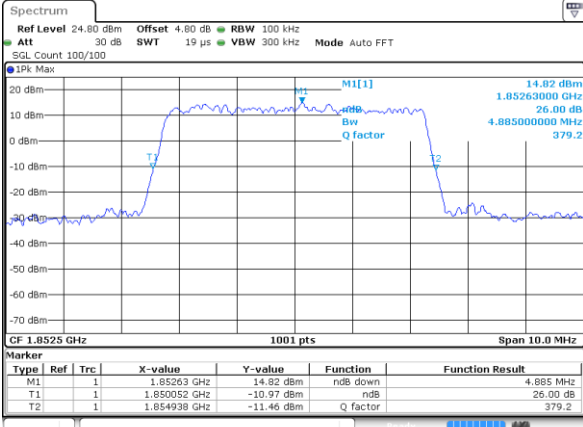

Highest Channel / 3MHz / 16QAM

Date: 14 AUG 2017 19:16:05

LTE Band 25

Lowest Channel / 5MHz / QPSK

Date: 14 AUG 2017 19:44:01

Lowest Channel / 5MHz / 16QAM

Date: 14 AUG 2017 19:44:23

Middle Channel / 5MHz / QPSK

Date: 14 AUG 2017 19:58:09

Middle Channel / 5MHz / 16QAM

Date: 14 AUG 2017 19:57:47

Highest Channel / 5MHz / QPSK

Date: 14 AUG 2017 19:58:30

Highest Channel / 5MHz / 16QAM

Date: 14 AUG 2017 19:58:51