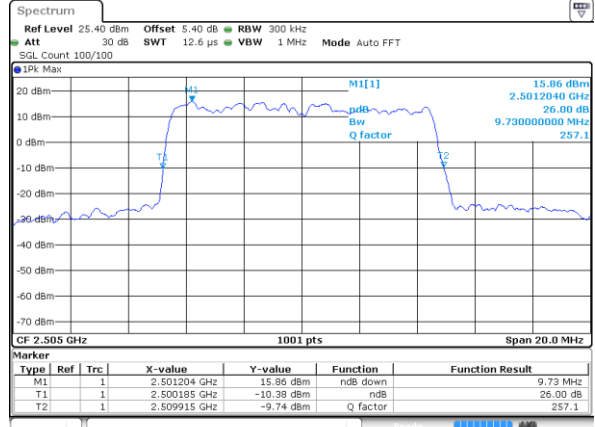

Highest Channel / 20MHz / QPSK

Date: 14 AUG 2017 14:48:35

Highest Channel / 20MHz / 16QAM

Date: 14 AUG 2017 14:48:13

LTE Band 7

Lowest Channel / 5MHz / 64QAM

Date: 14 AUG 2017 11:38:21

Lowest Channel / 10MHz / 64QAM

Date: 14 AUG 2017 11:39:29

Middle Channel / 5MHz / 64QAM

Date: 14 AUG 2017 11:38:41

Middle Channel / 10MHz / 64QAM

Date: 14 AUG 2017 11:39:51

Highest Channel / 5MHz / 64QAM

Date: 14 AUG 2017 11:39:05

Highest Channel / 10MHz / 64QAM