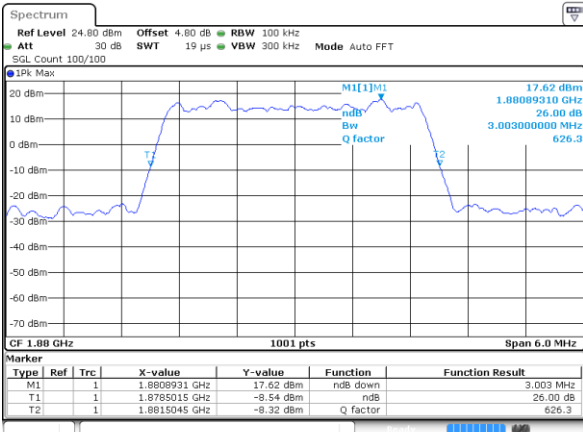

Middle Channel / 3MHz / QPSK

Date: 14 AUG 2017 19:15:23