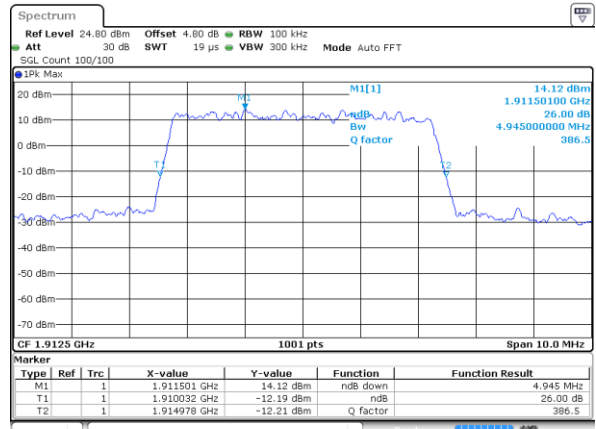

Highest Channel / 3MHz / 16QAM

Date: 14 AUG 2017 19:16:05

LTE Band 25

Lowest Channel / 5MHz / QPSK

Date: 14 AUG 2017 19:44:01

Lowest Channel / 5MHz / 16QAM

Date: 14 AUG 2017 19:44:23

Middle Channel / 5MHz / QPSK

Date: 14 AUG 2017 19:58:09

Middle Channel / 5MHz / 16QAM

Date: 14 AUG 2017 19:57:47

Highest Channel / 5MHz / QPSK

Date: 14 AUG 2017 19:58:30

Highest Channel / 5MHz / 16QAM

Date: 14 AUG 2017 19:58:51