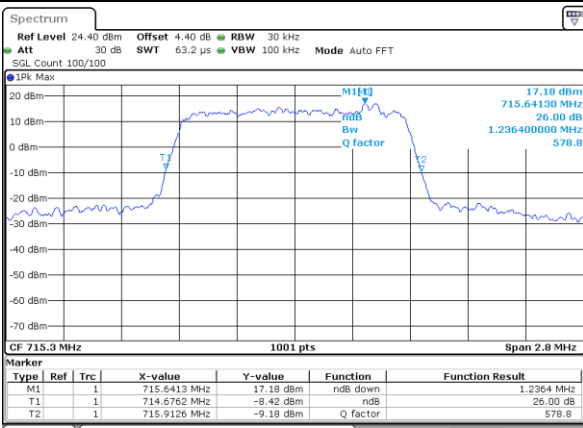

Middle Channel / 20MHz / 64QAM

Date: 14 AUG 2017 11:42:20

Highest Channel / 15MHz / 64QAM

Date: 14 AUG 2017 11:41:36

Highest Channel / 20MHz / 64QAM

Date: 14 AUG 2017 11:42:40

LTE Band 12

Lowest Channel / 1.4MHz / QPSK

Date: 11 AUG 2017 21:51:25

Lowest Channel / 1.4MHz / 16QAM

Date: 11 AUG 2017 21:51:15

Middle Channel / 1.4MHz / QPSK

Date: 11 AUG 2017 21:50:56

Middle Channel / 1.4MHz / 16QAM

Date: 11 AUG 2017 21:51:06

Highest Channel / 1.4MHz / QPSK

Date: 11 AUG 2017 21:50:46

Highest Channel / 1.4MHz / 16QAM

Date: 11 AUG 2017 21:50:36

LTE Band 12

Lowest Channel / 3MHz / QPSK

Date: 11 AUG 2017 22:07:53

Lowest Channel / 3MHz / 16QAM

Date: 11 AUG 2017 22:07:43