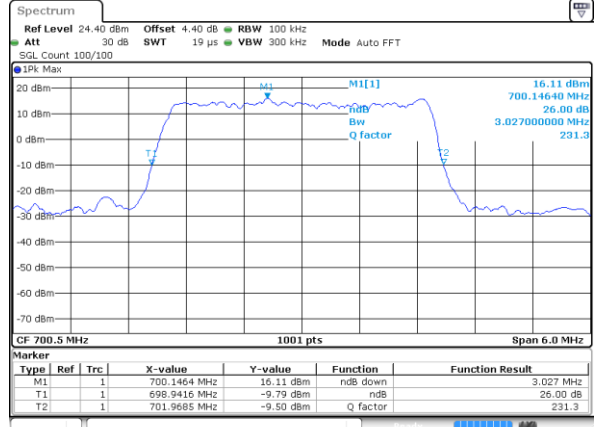

Date: 11 AUG 2017 21:51:25

Lowest Channel / 1.4MHz / 16QAM

Date: 11 AUG 2017 21:51:15

Middle Channel / 1.4MHz / QPSK

Date: 11 AUG 2017 21:50:56

Middle Channel / 1.4MHz / 16QAM

Date: 11 AUG 2017 21:51:06

Highest Channel / 1.4MHz / QPSK

Date: 11 AUG 2017 21:50:46

Highest Channel / 1.4MHz / 16QAM

Date: 11 AUG 2017 21:50:36

LTE Band 12

Lowest Channel / 3MHz / QPSK

Date: 11 AUG 2017 22:07:53

Lowest Channel / 3MHz / 16QAM

Date: 11 AUG 2017 22:07:43