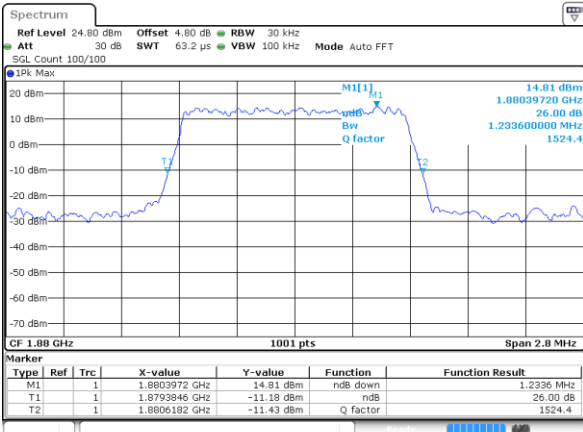

Date: 11 AUG 2017 21:09:13

Middle Channel / 5MHz / 64QAM

Date: 11 AUG 2017 21:09:43

Middle Channel / 10MHz / 64QAM

Date: 11 AUG 2017 21:22:25

Highest Channel / 5MHz / 64QAM

Date: 11 AUG 2017 21:10:11

LTE Band 25

Lowest Channel / 1.4MHz / QPSK

Date: 14 AUG 2017 18:12:42

Lowest Channel / 1.4MHz / 16QAM

Date: 14 AUG 2017 18:14:11

Middle Channel / 1.4MHz / QPSK

Date: 14 AUG 2017 18:54:16

Middle Channel / 1.4MHz / 16QAM

Date: 14 AUG 2017 18:53:51

Highest Channel / 1.4MHz / QPSK

Date: 14 AUG 2017 18:54:54

Highest Channel / 1.4MHz / 16QAM

Date: 14 AUG 2017 18:56:37

LTE Band 25

Lowest Channel / 3MHz / QPSK

Date: 14 AUG 2017 19:13:35