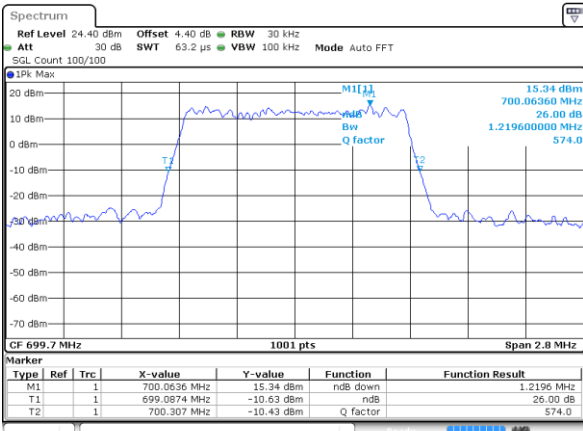

Highest Channel / 10MHz / 16QAM

Date: 11.AUG 2017 22:39:59

LTE Band 12

Lowest Channel / 1.4MHz / 64QAM

Date: 11 AUG 2017 23:03:30

Lowest Channel / 3MHz / 64QAM

Date: 11 AUG 2017 23:05:40

Middle Channel / 1.4MHz / 64QAM

Date: 11 AUG 2017 23:04:32

Middle Channel / 3MHz / 64QAM

Date: 11 AUG 2017 23:06:20

Highest Channel / 1.4MHz / 64QAM

Date: 11 AUG 2017 23:04:54

Highest Channel / 3MHz / 64QAM

Date: 11 AUG 2017 23:07:06

LTE Band 12