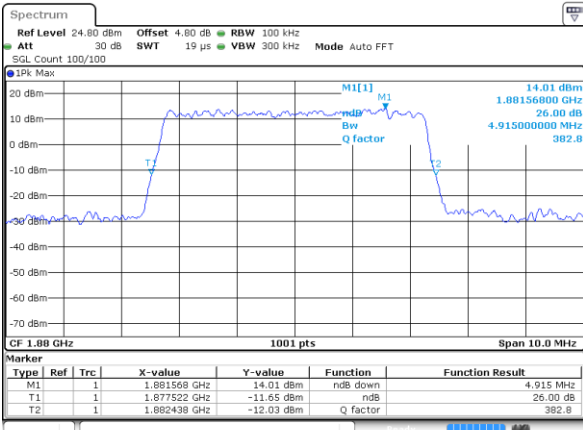

Highest Channel / 3MHz / 16QAM

Date: 14 AUG 2017 19:16:05

LTE Band 25

Lowest Channel / 5MHz / QPSK

Date: 14 AUG 2017 19:44:01

Lowest Channel / 5MHz / 16QAM

Date: 14 AUG 2017 19:44:23

Middle Channel / 5MHz / QPSK

Date: 14 AUG 2017 19:58:09

Middle Channel / 5MHz / 16QAM

Date: 14 AUG 2017 19:57:47

Highest Channel / 5MHz / QPSK

Date: 14 AUG 2017 19:58:30

Highest Channel / 5MHz / 16QAM

Date: 14 AUG 2017 19:58:51