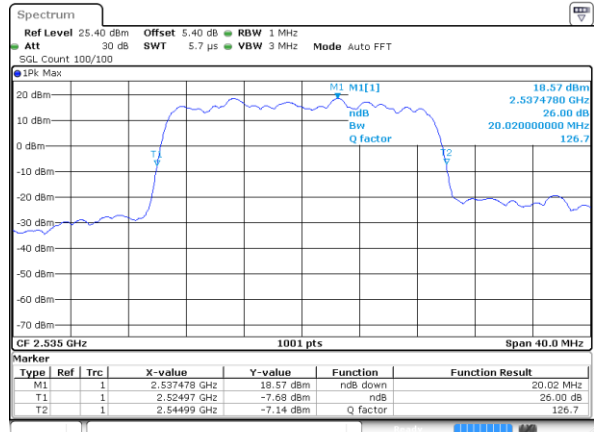

Date: 14 AUG 2017 11:39:29

Middle Channel / 5MHz / 64QAM

Date: 14 AUG 2017 11:38:41

Middle Channel / 10MHz / 64QAM

Date: 14 AUG 2017 11:39:51

Highest Channel / 5MHz / 64QAM

Date: 14 AUG 2017 11:39:05

Highest Channel / 10MHz / 64QAM

Date: 14 AUG 2017 11:40:14

LTE Band 7

Lowest Channel / 15MHz / 64QAM

Date: 14 AUG 2017 11:40:50

Lowest Channel / 20MHz / 64QAM

Date: 14 AUG 2017 11:41:59

Middle Channel / 15MHz / 64QAM

Date: 14 AUG 2017 11:41:11

Middle Channel / 20MHz / 64QAM

Date: 14 AUG 2017 11:42:20

Highest Channel / 15MHz / 64QAM

Date: 14 AUG 2017 11:41:36

Highest Channel / 20MHz / 64QAM

Date: 14 AUG 2017 11:42:40

LTE Band 12

Lowest Channel / 1.4MHz / QPSK