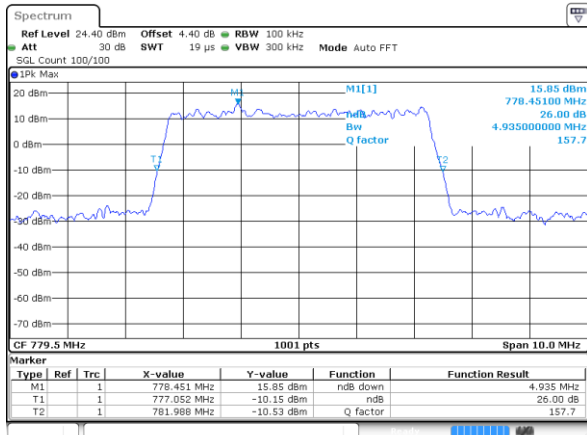

Date: 11 AUG 2017 20:33:32

LTE Band 13

Middle Channel / 10MHz / QPSK

Date: 11 AUG 2017 20:44:39

Middle Channel / 10MHz / 16QAM

Date: 11 AUG 2017 20:44:29

LTE Band 13

Lowest Channel / 5MHz / 64QAM

Date: 11 AUG 2017 21:09:13

Middle Channel / 5MHz / 64QAM

Date: 11 AUG 2017 21:09:43

Middle Channel / 10MHz / 64QAM

Date: 11 AUG 2017 21:22:25

Highest Channel / 5MHz / 64QAM

Date: 11 AUG 2017 21:10:11

LTE Band 25