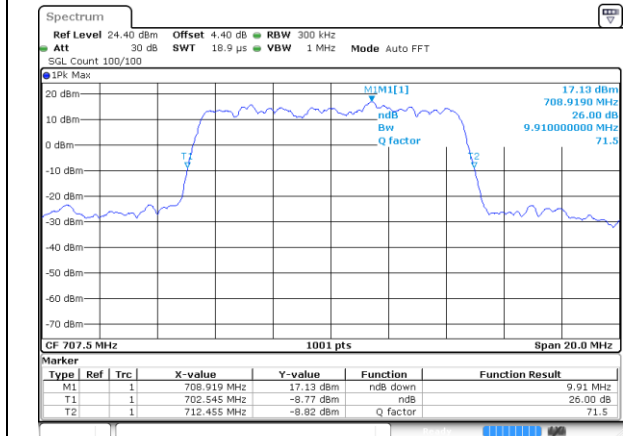

Date: 11 AUG 2017 22:24:01

Highest Channel / 5MHz / QPSK

Date: 11 AUG 2017 22:23:42

Highest Channel / 5MHz / 16QAM

Date: 11 AUG 2017 22:23:32

LTE Band 12

Lowest Channel / 10MHz / QPSK

Date: 11.AUG 2017 22:40:49

Lowest Channel / 10MHz / 16QAM

Date: 11.AUG 2017 22:40:39

Middle Channel / 10MHz / QPSK

Date: 11.AUG 2017 22:40:19

Middle Channel / 10MHz / 16QAM

Date: 11.AUG 2017 22:40:29

Highest Channel / 10MHz / QPSK

Date: 11.AUG 2017 22:40:09

Highest Channel / 10MHz / 16QAM

Date: 11.AUG 2017 22:39:59

LTE Band 12

Lowest Channel / 1.4MHz / 64QAM

Date: 11 AUG 2017 23:03:30

Lowest Channel / 3MHz / 64QAM

Date: 11 AUG 2017 23:05:40

Middle Channel / 1.4MHz / 64QAM