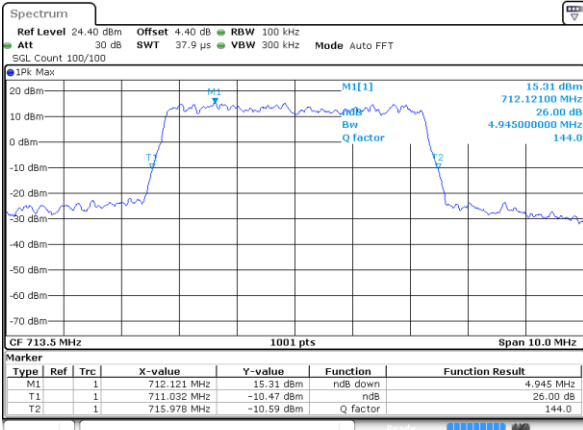

LTE Band 12

Lowest Channel / 5MHz / QPSK

Date: 11 AUG 2017 22:24:21

Lowest Channel / 5MHz / 16QAM

Date: 11 AUG 2017 22:24:11

Middle Channel / 5MHz / QPSK

Date: 11 AUG 2017 22:23:51

Middle Channel / 5MHz / 16QAM

Date: 11 AUG 2017 22:24:01

Highest Channel / 5MHz / QPSK

Date: 11 AUG 2017 22:23:42

Highest Channel / 5MHz / 16QAM

Date: 11 AUG 2017 22:23:32

LTE Band 12

Lowest Channel / 10MHz / QPSK

Date: 11.AUG 2017 22:40:49