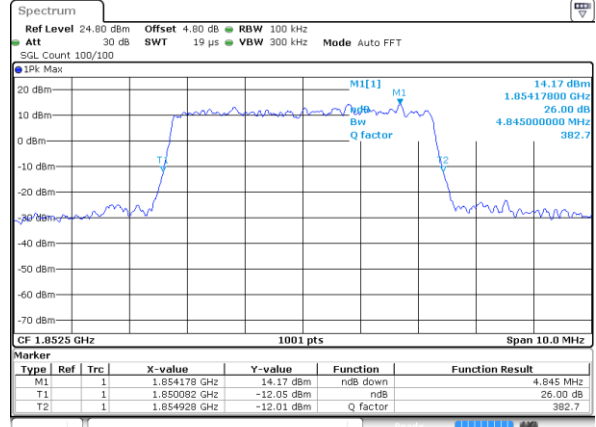

Highest Channel / 3MHz / 16QAM

Date: 14 AUG 2017 19:16:05

LTE Band 25

Lowest Channel / 5MHz / QPSK

Date: 14 AUG 2017 19:44:01

Lowest Channel / 5MHz / 16QAM

Date: 14 AUG 2017 19:44:23

Middle Channel / 5MHz / QPSK

Date: 14 AUG 2017 19:58:09

Middle Channel / 5MHz / 16QAM

Date: 14 AUG 2017 19:57:47

Highest Channel / 5MHz / QPSK

Date: 14 AUG 2017 19:58:30

Highest Channel / 5MHz / 16QAM

Date: 14 AUG 2017 19:58:51