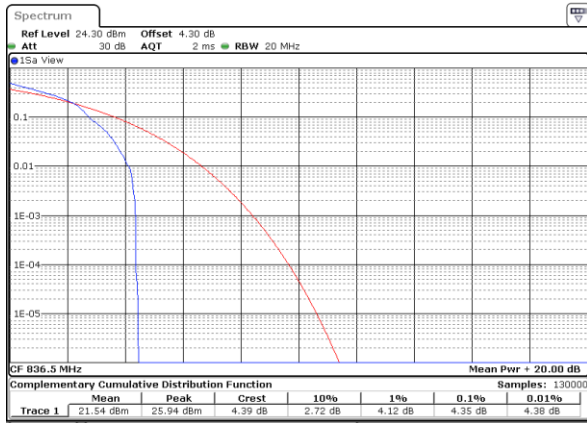

LTE Band 26 / 15MHz / 64QAM

Lowest Channel / 1RB

Date: 14 AUG 2017 11:28:22

Lowest Channel / Full RB

Date: 14 AUG 2017 11:29:04

Middle Channel / 1RB

Date: 14 AUG 2017 11:30:03

Middle Channel / Full RB

Date: 14 AUG 2017 11:30:47

Highest Channel / 1RB

Date: 14 AUG 2017 11:31:30

Highest Channel / Full RB

Date: 14 AUG 2017 11:32:44

LTE Band 66 / 20MHz / QPSK

Lowest Channel / 1RB

Date: 29 AUG 2017 22:32:59