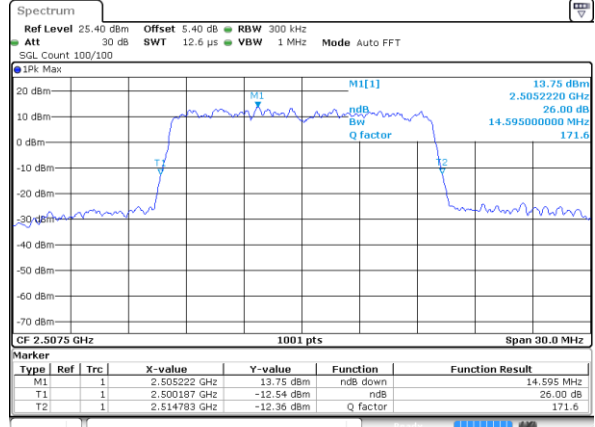

Highest Channel / 10MHz / 16QAM

Date: 14 AUG 2017 14:15:09

LTE Band 7

Lowest Channel / 15MHz / QPSK

Date: 14 AUG 2017 14:30:27

Lowest Channel / 15MHz / 16QAM

Date: 14 AUG 2017 14:30:06

Middle Channel / 15MHz / QPSK

Date: 14 AUG 2017 14:30:48

Middle Channel / 15MHz / 16QAM

Date: 14 AUG 2017 14:30:09

Highest Channel / 15MHz / QPSK

Date: 14 AUG 2017 14:31:52

Highest Channel / 15MHz / 16QAM

Date: 14 AUG 2017 14:31:31

LTE Band 7