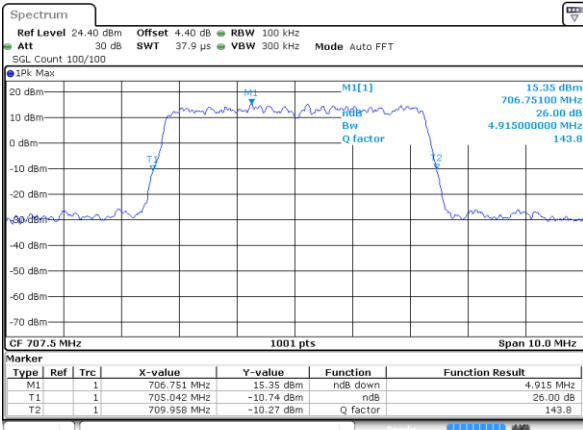

LTE Band 12

Lowest Channel / 5MHz / QPSK

Date: 11 AUG 2017 22:24:21

Lowest Channel / 5MHz / 16QAM

Date: 11 AUG 2017 22:24:11

Middle Channel / 5MHz / QPSK

Date: 11 AUG 2017 22:23:51

Middle Channel / 5MHz / 16QAM

Date: 11 AUG 2017 22:24:01

Highest Channel / 5MHz / QPSK

Date: 11 AUG 2017 22:23:42

Highest Channel / 5MHz / 16QAM

Date: 11 AUG 2017 22:23:32

LTE Band 12

Lowest Channel / 10MHz / QPSK

Date: 11.AUG 2017 22:40:49