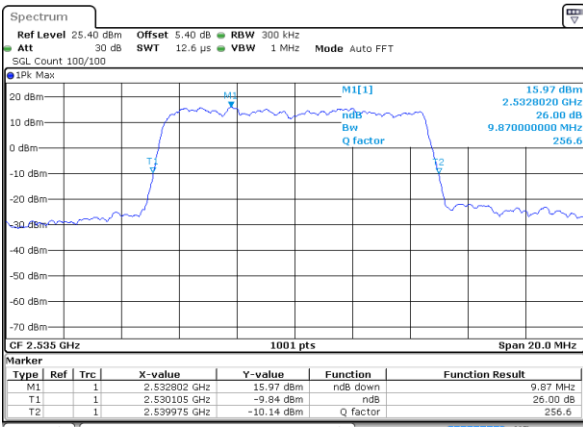

Middle Channel / 10MHz / QPSK

Date: 14 AUG 2017 14:14:27