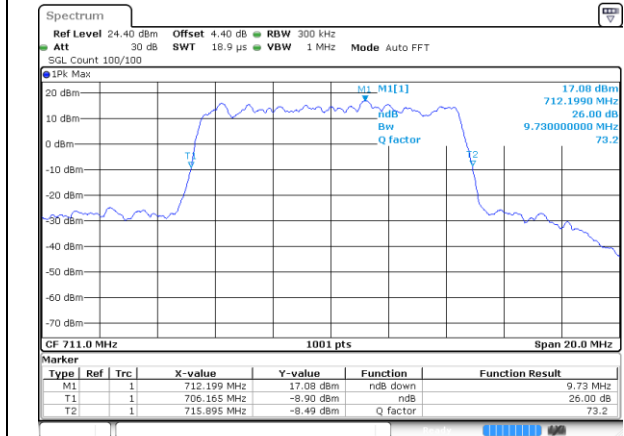

Date: 11 AUG 2017 22:24:01

Highest Channel / 5MHz / QPSK

Date: 11 AUG 2017 22:23:42

Highest Channel / 5MHz / 16QAM

Date: 11 AUG 2017 22:23:32

LTE Band 12

Lowest Channel / 10MHz / QPSK

Date: 11.AUG 2017 22:40:49

Lowest Channel / 10MHz / 16QAM

Date: 11.AUG 2017 22:40:39

Middle Channel / 10MHz / QPSK

Date: 11.AUG 2017 22:40:19

Middle Channel / 10MHz / 16QAM

Date: 11.AUG 2017 22:40:29

Highest Channel / 10MHz / QPSK

Date: 11.AUG 2017 22:40:09

Highest Channel / 10MHz / 16QAM

Date: 11.AUG 2017 22:39:59

LTE Band 12

Lowest Channel / 1.4MHz / 64QAM

Date: 11 AUG 2017 23:03:30

Lowest Channel / 3MHz / 64QAM

Date: 11 AUG 2017 23:05:40

Middle Channel / 1.4MHz / 64QAM