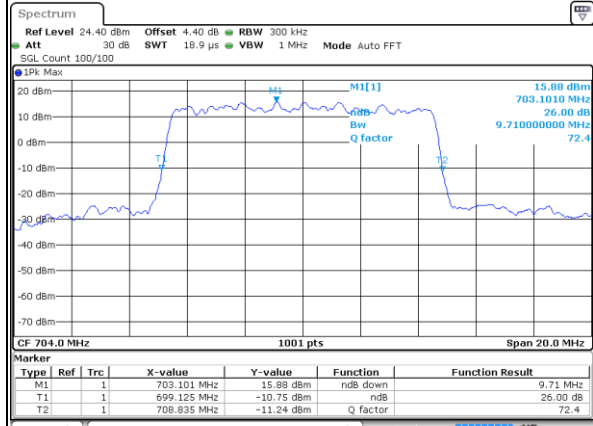

LTE Band 12

Lowest Channel / 5MHz / QPSK

Date: 11 AUG 2017 22:24:21

Lowest Channel / 5MHz / 16QAM

Date: 11 AUG 2017 22:24:11

Middle Channel / 5MHz / QPSK

Date: 11 AUG 2017 22:23:51

Middle Channel / 5MHz / 16QAM

Date: 11 AUG 2017 22:24:01

Highest Channel / 5MHz / QPSK

Date: 11 AUG 2017 22:23:42

Highest Channel / 5MHz / 16QAM

Date: 11 AUG 2017 22:23:32

LTE Band 12

Lowest Channel / 10MHz / QPSK

Date: 11.AUG 2017 22:40:49

Lowest Channel / 10MHz / 16QAM

Date: 11.AUG 2017 22:40:39

Middle Channel / 10MHz / QPSK

Date: 11.AUG 2017 22:40:19

Middle Channel / 10MHz / 16QAM

Date: 11.AUG 2017 22:40:29

Highest Channel / 10MHz / QPSK

Date: 11.AUG 2017 22:40:09