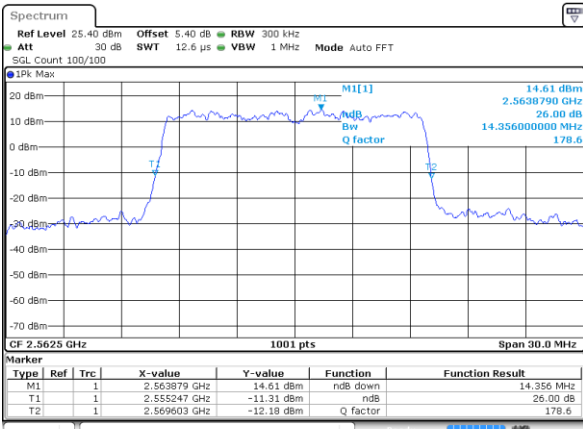

Highest Channel / 10MHz / 16QAM

Date: 14 AUG 2017 14:15:09

LTE Band 7

Lowest Channel / 15MHz / QPSK

Date: 14 AUG 2017 14:30:27

Lowest Channel / 15MHz / 16QAM

Date: 14 AUG 2017 14:30:06

Middle Channel / 15MHz / QPSK

Date: 14 AUG 2017 14:30:48

Middle Channel / 15MHz / 16QAM

Date: 14 AUG 2017 14:30:09

Highest Channel / 15MHz / QPSK

Date: 14 AUG 2017 14:31:52

Highest Channel / 15MHz / 16QAM

Date: 14 AUG 2017 14:31:31

LTE Band 7