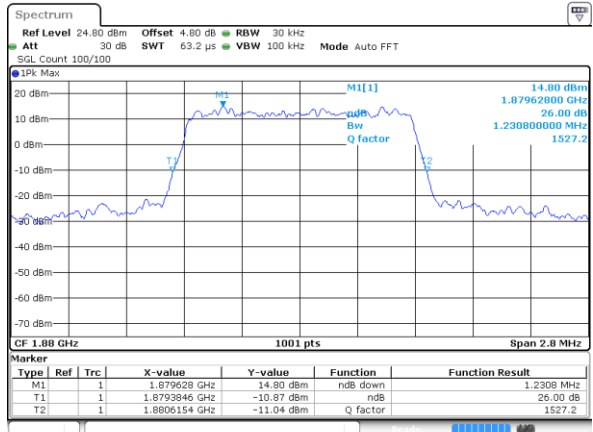

Date: 11 AUG 2017 21:09:13

Middle Channel / 5MHz / 64QAM

Date: 11 AUG 2017 21:09:43

Middle Channel / 10MHz / 64QAM

Date: 11 AUG 2017 21:22:25

Highest Channel / 5MHz / 64QAM

Date: 11 AUG 2017 21:10:11

LTE Band 25

Lowest Channel / 1.4MHz / QPSK

Date: 14 AUG 2017 18:12:42

Lowest Channel / 1.4MHz / 16QAM

Date: 14 AUG 2017 18:14:11

Middle Channel / 1.4MHz / QPSK

Date: 14 AUG 2017 18:54:16

Middle Channel / 1.4MHz / 16QAM

Date: 14 AUG 2017 18:53:51

Highest Channel / 1.4MHz / QPSK

Date: 14 AUG 2017 18:54:54

Highest Channel / 1.4MHz / 16QAM

Date: 14 AUG 2017 18:56:37

LTE Band 25

Lowest Channel / 3MHz / QPSK

Date: 14 AUG 2017 19:13:35