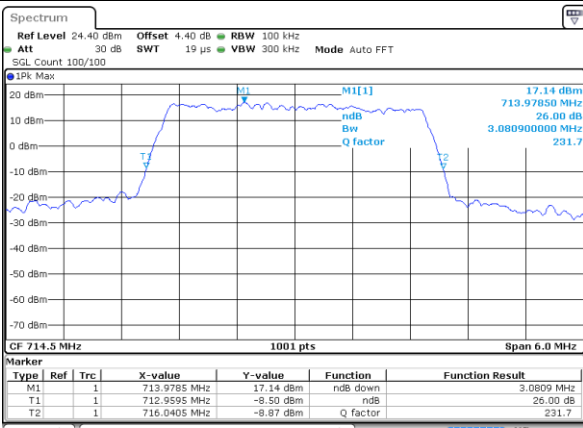

Date: 11 AUG 2017 21:50:46

Highest Channel / 1.4MHz / 16QAM

Date: 11 AUG 2017 21:50:36

LTE Band 12

Lowest Channel / 3MHz / QPSK

Date: 11 AUG 2017 22:07:53

Lowest Channel / 3MHz / 16QAM

Date: 11 AUG 2017 22:07:43

Middle Channel / 3MHz / QPSK

Date: 11 AUG 2017 22:07:24

Middle Channel / 3MHz / 16QAM

Date: 11 AUG 2017 22:07:33

Highest Channel / 3MHz / QPSK

Date: 11 AUG 2017 22:07:14

Highest Channel / 3MHz / 16QAM

Date: 11 AUG 2017 22:07:04