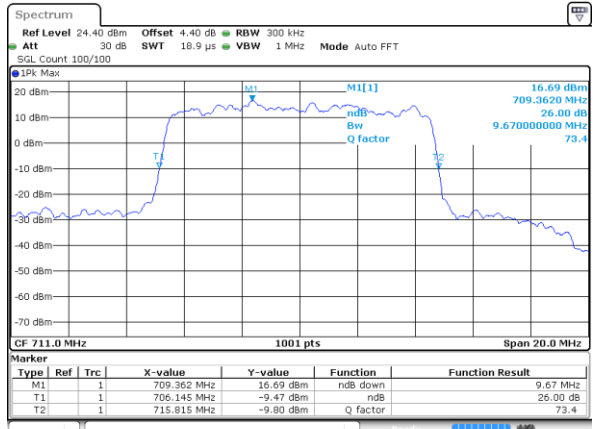

Highest Channel / 10MHz / 16QAM

Date: 11.AUG 2017 22:39:59

LTE Band 12

Lowest Channel / 1.4MHz / 64QAM

Date: 11 AUG 2017 23:03:30

Lowest Channel / 3MHz / 64QAM

Date: 11 AUG 2017 23:05:40

Middle Channel / 1.4MHz / 64QAM

Date: 11 AUG 2017 23:04:32

Middle Channel / 3MHz / 64QAM

Date: 11 AUG 2017 23:06:20

Highest Channel / 1.4MHz / 64QAM

Date: 11 AUG 2017 23:04:54

Highest Channel / 3MHz / 64QAM

Date: 11 AUG 2017 23:07:06

LTE Band 12

Lowest Channel / 5MHz / 64QAM

Date: 11 AUG 2017 23:07:37

Lowest Channel / 10MHz / 64QAM

Date: 11 AUG 2017 23:08:52

Middle Channel / 5MHz / 64QAM

Date: 11 AUG 2017 23:07:58

Middle Channel / 10MHz / 64QAM

Date: 11 AUG 2017 23:09:18

Highest Channel / 5MHz / 64QAM

Date: 11 AUG 2017 23:08:28

Highest Channel / 10MHz / 64QAM

Date: 11 AUG 2017 23:09:39

LTE Band 13

Lowest Channel / 5MHz / QPSK

Date: 11 AUG 2017 20:21:54

Lowest Channel / 5MHz / 16QAM