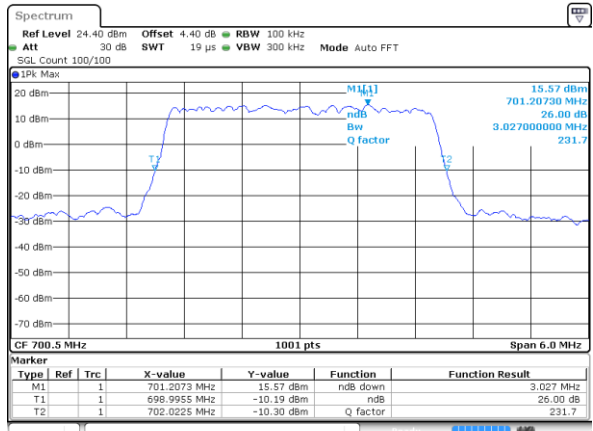

Highest Channel / 10MHz / 16QAM

Date: 11.AUG 2017 22:39:59

LTE Band 12

Lowest Channel / 1.4MHz / 64QAM

Date: 11 AUG 2017 23:03:30

Lowest Channel / 3MHz / 64QAM

Date: 11 AUG 2017 23:05:40

Middle Channel / 1.4MHz / 64QAM

Date: 11 AUG 2017 23:04:32

Middle Channel / 3MHz / 64QAM

Date: 11 AUG 2017 23:06:20

Highest Channel / 1.4MHz / 64QAM

Date: 11 AUG 2017 23:04:54

Highest Channel / 3MHz / 64QAM

Date: 11 AUG 2017 23:07:06

LTE Band 12