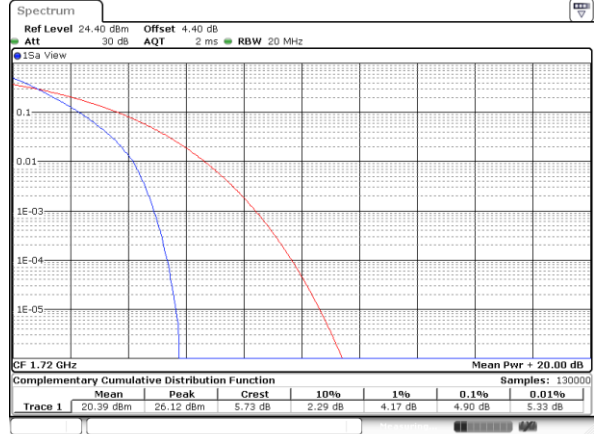

Date: 14 AUG 2017 11:30:47

Highest Channel / 1RB

Date: 14 AUG 2017 11:31:30

Highest Channel / Full RB

Date: 14 AUG 2017 11:32:44

LTE Band 66 / 20MHz / QPSK

Lowest Channel / 1RB

Date: 29 AUG 2017 22:32:59

Lowest Channel / Full RB

Date: 29 AUG 2017 22:31:53

Middle Channel / 1RB

Date: 29 AUG 2017 22:30:04

Middle Channel / Full RB

Date: 29 AUG 2017 22:31:24

Highest Channel / 1RB

Date: 29 AUG 2017 22:28:06