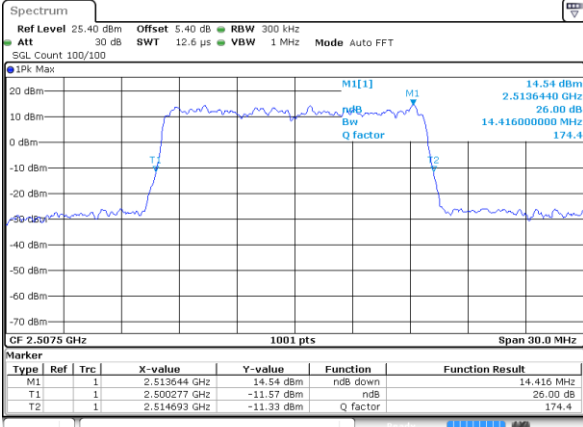

Highest Channel / 10MHz / 16QAM

Date: 14 AUG 2017 14:15:09

LTE Band 7

Lowest Channel / 15MHz / QPSK

Date: 14 AUG 2017 14:30:27

Lowest Channel / 15MHz / 16QAM

Date: 14 AUG 2017 14:30:06

Middle Channel / 15MHz / QPSK

Date: 14 AUG 2017 14:30:48

Middle Channel / 15MHz / 16QAM

Date: 14 AUG 2017 14:30:09

Highest Channel / 15MHz / QPSK

Date: 14 AUG 2017 14:31:52

Highest Channel / 15MHz / 16QAM

Date: 14 AUG 2017 14:31:31

LTE Band 7