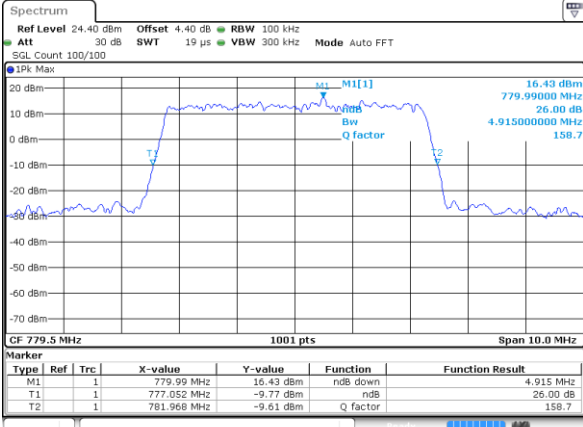

Lowest Channel / 5MHz / 64QAM

Date: 11 AUG 2017 23:07:37

Lowest Channel / 10MHz / 64QAM

Date: 11 AUG 2017 23:08:52

Middle Channel / 5MHz / 64QAM

Date: 11 AUG 2017 23:07:58

Middle Channel / 10MHz / 64QAM

Date: 11 AUG 2017 23:09:18

Highest Channel / 5MHz / 64QAM

Date: 11 AUG 2017 23:08:28

Highest Channel / 10MHz / 64QAM

Date: 11 AUG 2017 23:09:39

LTE Band 13

Lowest Channel / 5MHz / QPSK

Date: 11 AUG 2017 20:21:54

Lowest Channel / 5MHz / 16QAM