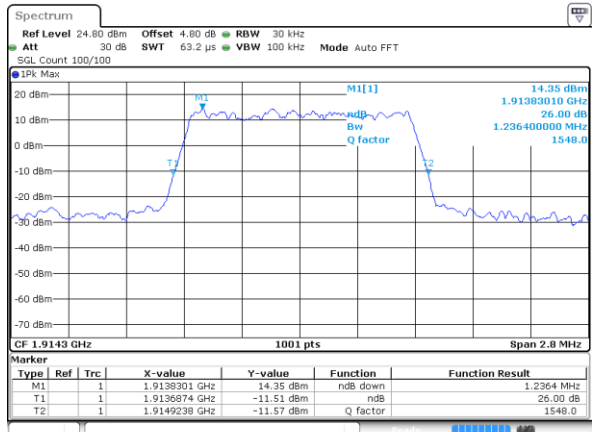

Date: 11 AUG 2017 21:09:13

Middle Channel / 5MHz / 64QAM

Date: 11 AUG 2017 21:09:43

Middle Channel / 10MHz / 64QAM

Date: 11 AUG 2017 21:22:25

Highest Channel / 5MHz / 64QAM

Date: 11 AUG 2017 21:10:11

LTE Band 25

Lowest Channel / 1.4MHz / QPSK

Date: 14 AUG 2017 18:12:42

Lowest Channel / 1.4MHz / 16QAM

Date: 14 AUG 2017 18:14:11

Middle Channel / 1.4MHz / QPSK

Date: 14 AUG 2017 18:54:16

Middle Channel / 1.4MHz / 16QAM

Date: 14 AUG 2017 18:53:51

Highest Channel / 1.4MHz / QPSK

Date: 14 AUG 2017 18:54:54

Highest Channel / 1.4MHz / 16QAM

Date: 14 AUG 2017 18:56:37

LTE Band 25

Lowest Channel / 3MHz / QPSK

Date: 14 AUG 2017 19:13:35