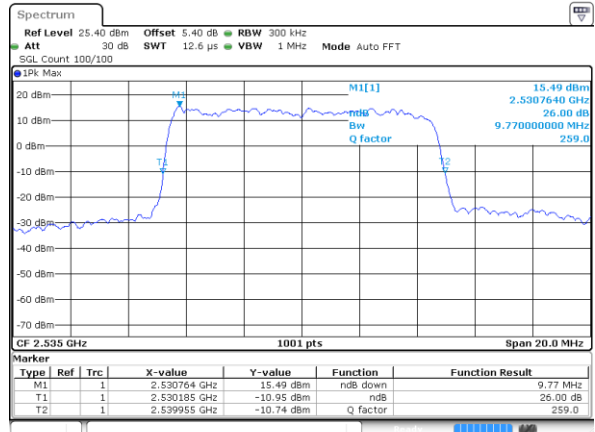

Highest Channel / 20MHz / QPSK

Date: 14 AUG 2017 14:48:35

Highest Channel / 20MHz / 16QAM

Date: 14 AUG 2017 14:48:13

LTE Band 7

Lowest Channel / 5MHz / 64QAM

Date: 14 AUG 2017 11:38:21

Lowest Channel / 10MHz / 64QAM

Date: 14 AUG 2017 11:39:29

Middle Channel / 5MHz / 64QAM

Date: 14 AUG 2017 11:38:41

Middle Channel / 10MHz / 64QAM

Date: 14 AUG 2017 11:39:51

Highest Channel / 5MHz / 64QAM

Date: 14 AUG 2017 11:39:05

Highest Channel / 10MHz / 64QAM