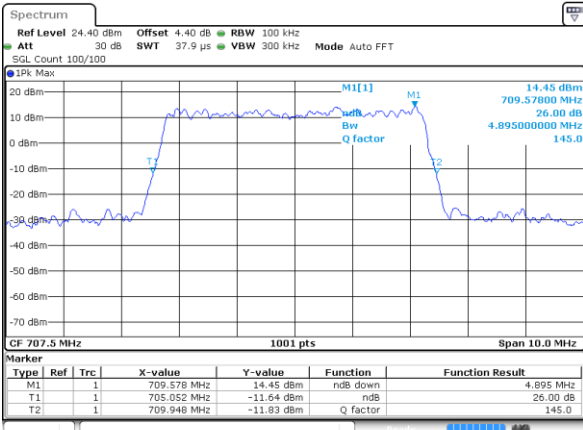

Date: 11 AUG 2017 23:04:32

Middle Channel / 3MHz / 64QAM

Date: 11 AUG 2017 23:06:20

Highest Channel / 1.4MHz / 64QAM

Date: 11 AUG 2017 23:04:54

Highest Channel / 3MHz / 64QAM

Date: 11 AUG 2017 23:07:06

LTE Band 12

Lowest Channel / 5MHz / 64QAM

Date: 11 AUG 2017 23:07:37

Lowest Channel / 10MHz / 64QAM

Date: 11 AUG 2017 23:08:52

Middle Channel / 5MHz / 64QAM

Date: 11 AUG 2017 23:07:58

Middle Channel / 10MHz / 64QAM

Date: 11 AUG 2017 23:09:18

Highest Channel / 5MHz / 64QAM

Date: 11 AUG 2017 23:08:28

Highest Channel / 10MHz / 64QAM

Date: 11 AUG 2017 23:09:39

LTE Band 13

Lowest Channel / 5MHz / QPSK

Date: 11 AUG 2017 20:21:54

Lowest Channel / 5MHz / 16QAM