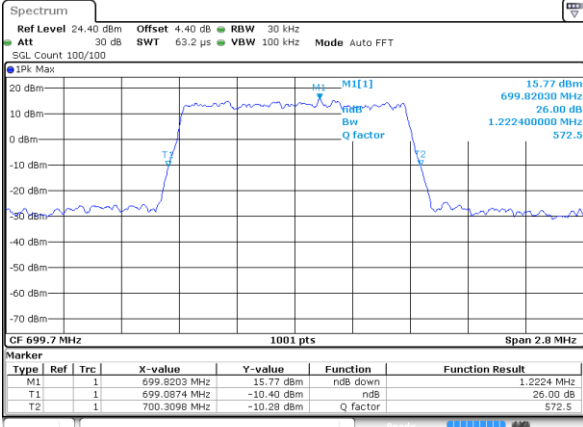

Date: 14 AUG 2017 11:40:14

LTE Band 7

Lowest Channel / 15MHz / 64QAM

Date: 14 AUG 2017 11:40:50

Lowest Channel / 20MHz / 64QAM

Date: 14 AUG 2017 11:41:59

Middle Channel / 15MHz / 64QAM

Date: 14 AUG 2017 11:41:11

Middle Channel / 20MHz / 64QAM

Date: 14 AUG 2017 11:42:20

Highest Channel / 15MHz / 64QAM

Date: 14 AUG 2017 11:41:36

Highest Channel / 20MHz / 64QAM

Date: 14 AUG 2017 11:42:40

LTE Band 12

Lowest Channel / 1.4MHz / QPSK

Date: 11 AUG 2017 21:51:25

Lowest Channel / 1.4MHz / 16QAM

Date: 11 AUG 2017 21:51:15

Middle Channel / 1.4MHz / QPSK

Date: 11 AUG 2017 21:50:56

Middle Channel / 1.4MHz / 16QAM

Date: 11 AUG 2017 21:51:06

Highest Channel / 1.4MHz / QPSK