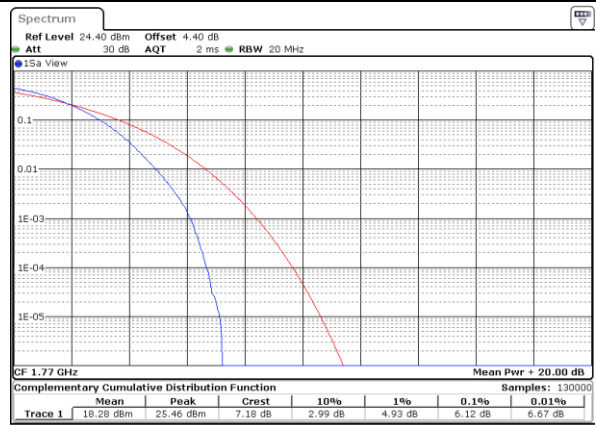

Date: 29 AUG 2017 22:30:15

Middle Channel / Full RB

Date: 29 AUG 2017 22:31:09

Highest Channel / 1RB

Date: 29 AUG 2017 22:27:55

Highest Channel / Full RB

Date: 29 AUG 2017 22:28:38

LTE Band 66 / 20MHz / 64QAM

Lowest Channel / 1RB

Date: 29 AUG 2017 22:32:38

Lowest Channel / Full RB

Date: 29 AUG 2017 22:32:22

Middle Channel / 1RB

Date: 29 AUG 2017 22:30:25

Middle Channel / Full RB

Date: 29 AUG 2017 22:30:57

Highest Channel / 1RB

Date: 29 AUG 2017 22:27:41

Highest Channel / Full RB

Date: 29 AUG 2017 22:28:51

**26dB Bandwidth**

Mode	LTE Band 7 : 26dB BW(MHz)											
	5MHz		10MHz		15MHz		20MHz		5MHz	10MHz	15MHz	20MHz
Mod.	QPSK	16QAM	QPSK	16QAM	QPSK	16QAM	QPSK	16QAM	64QAM	64QAM	64QAM	64QAM
Lowest CH	4.835	4.935	9.79	9.85	14.416	14.595	20.22	20.38	4.865	9.73	14.416	20.30
Middle CH	4.995	4.855	9.87	9.89	14.446	14.326	20.14	20.22	4.855	9.77	14.266	20.02
Highest CH	4.965	4.905	9.69	9.75	14.356	14.476	20.14	20.22	4.945	9.71	14.446	20.10