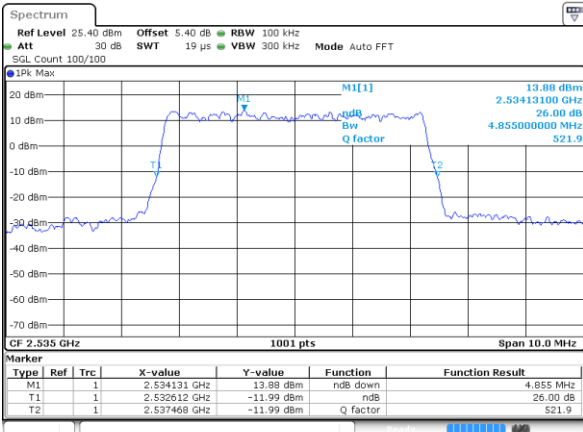

Middle Channel / 5MHz / 64QAM

Date: 14 AUG 2017 11:38:41