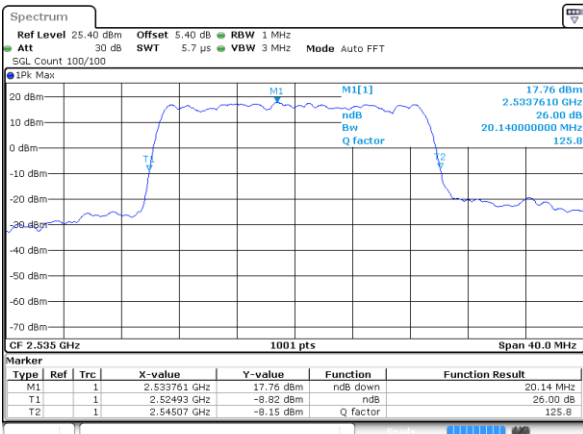

Date: 14 AUG 2017 14:30:48

Middle Channel / 15MHz / 16QAM

Date: 14 AUG 2017 14:30:09

Highest Channel / 15MHz / QPSK

Date: 14 AUG 2017 14:31:52

Highest Channel / 15MHz / 16QAM

Date: 14 AUG 2017 14:31:31

LTE Band 7

Lowest Channel / 20MHz / QPSK

Date: 14 AUG 2017 14:47:10

Lowest Channel / 20MHz / 16QAM

Date: 14 AUG 2017 14:46:49

Middle Channel / 20MHz / QPSK

Date: 14 AUG 2017 14:47:31

Middle Channel / 20MHz / 16QAM

Date: 14 AUG 2017 14:47:52

Highest Channel / 20MHz / QPSK

Date: 14 AUG 2017 14:48:35

Highest Channel / 20MHz / 16QAM

Date: 14 AUG 2017 14:48:13

LTE Band 7

Lowest Channel / 5MHz / 64QAM

Date: 14 AUG 2017 11:38:21

Lowest Channel / 10MHz / 64QAM