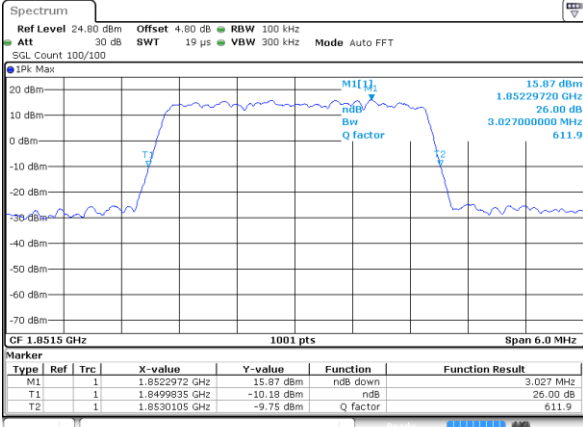

Lowest Channel / 1.4MHz / QPSK

Date: 14 AUG 2017 18:12:42

Lowest Channel / 1.4MHz / 16QAM

Date: 14 AUG 2017 18:14:11

Middle Channel / 1.4MHz / QPSK

Date: 14 AUG 2017 18:54:16

Middle Channel / 1.4MHz / 16QAM

Date: 14 AUG 2017 18:53:51

Highest Channel / 1.4MHz / QPSK

Date: 14 AUG 2017 18:54:54

Highest Channel / 1.4MHz / 16QAM

Date: 14 AUG 2017 18:56:37

LTE Band 25

Lowest Channel / 3MHz / QPSK

Date: 14 AUG 2017 19:13:35

Lowest Channel / 3MHz / 16QAM

Date: 14 AUG 2017 19:13:57

Middle Channel / 3MHz / QPSK

Date: 14 AUG 2017 19:15:23

Middle Channel / 3MHz / 16QAM

Date: 14 AUG 2017 19:15:01

Highest Channel / 3MHz / QPSK

Date: 14 AUG 2017 19:15:44