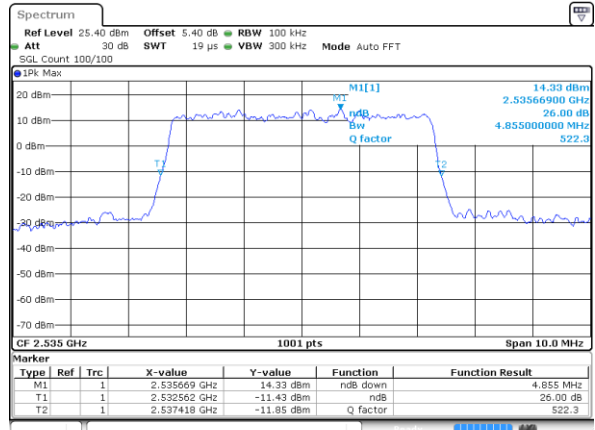

Mode	LTE Band 66 : 26dB BW(MHz)											
BW	1.4MHz		3MHz		5MHz		10MHz		15MHz		20MHz	
Mod.	QPSK	16QAM	QPSK	16QAM	QPSK	16QAM	QPSK	16QAM	QPSK	16QAM	QPSK	16QAM
Lowest CH	1.222	1.220	2.997	2.991	4.875	4.925	9.93	9.77	14.356	14.326	20.30	20.02
Middle CH	1.231	1.236	3.033	3.033	4.905	4.915	9.81	9.69	14.386	14.326	20.26	20.30
Highest CH	1.236	1.234	3.015	2.979	4.965	4.875	9.83	9.73	14.296	14.625	20.14	20.14
BW	1.4MHz	3MHz	5MHz	10MHz	15MHz	20MHz						
Mod.	64QAM	64QAM	64QAM	64QAM	64QAM	64QAM						
Lowest CH	1.236	3.015	4.895	9.69	14.655	20.18						
Middle CH	1.222	3.009	4.875	9.81	14.356	20.10						
Highest CH	1.222	3.009	4.845	9.81	14.296	20.02						

LTE Band 7

Lowest Channel / 5MHz / QPSK

Date: 14 AUG 2017 13:56:38

Lowest Channel / 5MHz / 16QAM

Date: 14 AUG 2017 13:56:59

Middle Channel / 5MHz / QPSK

Date: 14 AUG 2017 13:57:41

Middle Channel / 5MHz / 16QAM

Date: 14 AUG 2017 13:57:20

Highest Channel / 5MHz / QPSK

Date: 14 AUG 2017 13:58:03

Highest Channel / 5MHz / 16QAM

Date: 14 AUG 2017 13:58:25

LTE Band 7

Lowest Channel / 10MHz / QPSK

Date: 14 AUG 2017 14:13:23