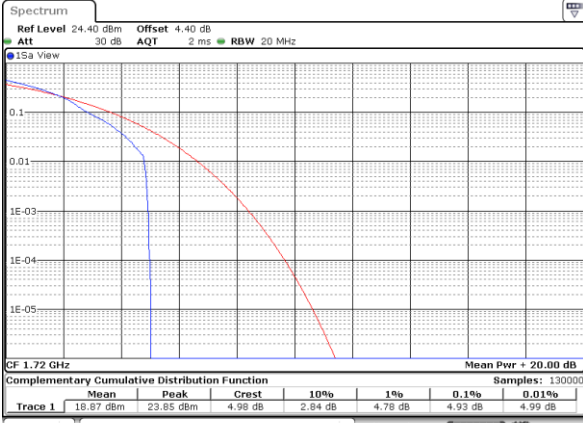

Lowest Channel / Full RB

Date: 29 AUG 2017 22:31:53

Middle Channel / 1RB

Date: 29 AUG 2017 22:30:04

Middle Channel / Full RB

Date: 29 AUG 2017 22:31:24

Highest Channel / 1RB

Date: 29 AUG 2017 22:28:06

Highest Channel / Full RB

Date: 29 AUG 2017 22:28:24

LTE Band 66 / 20MHz / 16QAM

Lowest Channel / 1RB

Date: 29 AUG 2017 22:32:48

Lowest Channel / Full RB

Date: 29 AUG 2017 22:32:05

Middle Channel / 1RB

Date: 29 AUG 2017 22:30:15

Middle Channel / Full RB

Date: 29 AUG 2017 22:31:09

Highest Channel / 1RB

Date: 29 AUG 2017 22:27:55

Highest Channel / Full RB

Date: 29 AUG 2017 22:28:38

LTE Band 66 / 20MHz / 64QAM