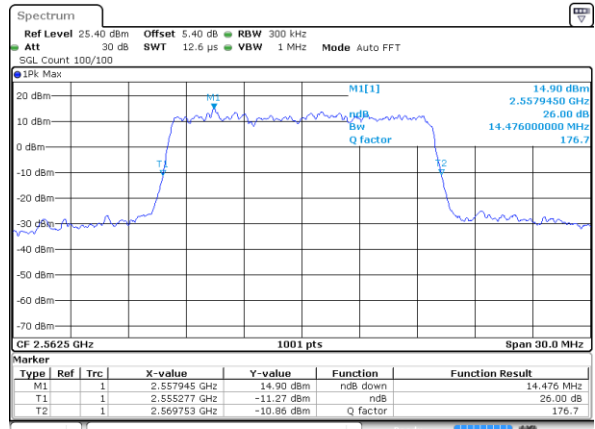

Highest Channel / 10MHz / 16QAM

Date: 14 AUG 2017 14:15:09

LTE Band 7

Lowest Channel / 15MHz / QPSK

Date: 14 AUG 2017 14:30:27

Lowest Channel / 15MHz / 16QAM

Date: 14 AUG 2017 14:30:06

Middle Channel / 15MHz / QPSK

Date: 14 AUG 2017 14:30:48

Middle Channel / 15MHz / 16QAM

Date: 14 AUG 2017 14:30:09

Highest Channel / 15MHz / QPSK

Date: 14 AUG 2017 14:31:52

Highest Channel / 15MHz / 16QAM

Date: 14 AUG 2017 14:31:31

LTE Band 7