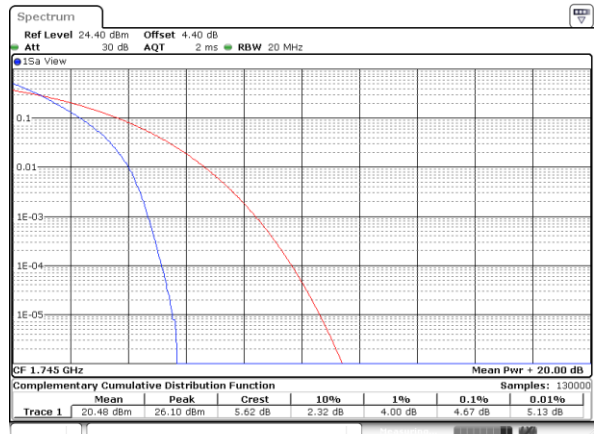

Date: 14 AUG 2017 11:30:47

Highest Channel / 1RB

Date: 14 AUG 2017 11:31:30

Highest Channel / Full RB

Date: 14 AUG 2017 11:32:44

LTE Band 66 / 20MHz / QPSK

Lowest Channel / 1RB

Date: 29 AUG 2017 22:32:59

Lowest Channel / Full RB

Date: 29 AUG 2017 22:31:53

Middle Channel / 1RB

Date: 29 AUG 2017 22:30:04

Middle Channel / Full RB

Date: 29 AUG 2017 22:31:24

Highest Channel / 1RB

Date: 29 AUG 2017 22:28:06

Highest Channel / Full RB

Date: 29 AUG 2017 22:28:24

LTE Band 66 / 20MHz / 16QAM

Lowest Channel / 1RB

Date: 29 AUG 2017 22:32:48

Lowest Channel / Full RB

Date: 29 AUG 2017 22:32:05

Middle Channel / 1RB