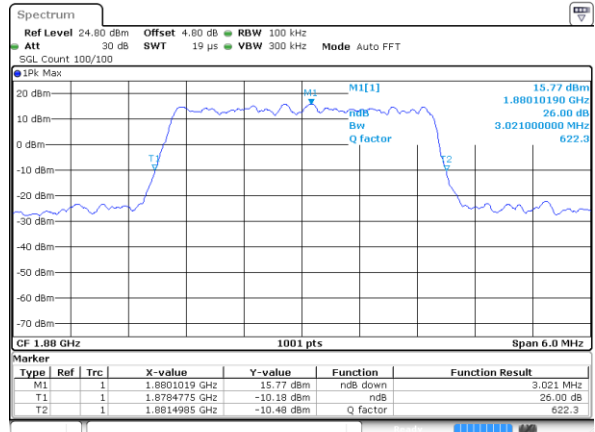

Date: 14 AUG 2017 18:53:51

Highest Channel / 1.4MHz / QPSK

Date: 14 AUG 2017 18:54:54

Highest Channel / 1.4MHz / 16QAM

Date: 14 AUG 2017 18:56:37

LTE Band 25

Lowest Channel / 3MHz / QPSK

Date: 14 AUG 2017 19:13:35

Lowest Channel / 3MHz / 16QAM

Date: 14 AUG 2017 19:13:57

Middle Channel / 3MHz / QPSK

Date: 14 AUG 2017 19:15:23

Middle Channel / 3MHz / 16QAM

Date: 14 AUG 2017 19:15:01

Highest Channel / 3MHz / QPSK

Date: 14 AUG 2017 19:15:44

Highest Channel / 3MHz / 16QAM

Date: 14 AUG 2017 19:16:05

LTE Band 25

Lowest Channel / 5MHz / QPSK

Date: 14 AUG 2017 19:44:01

Lowest Channel / 5MHz / 16QAM

Date: 14 AUG 2017 19:44:23

Middle Channel / 5MHz / QPSK