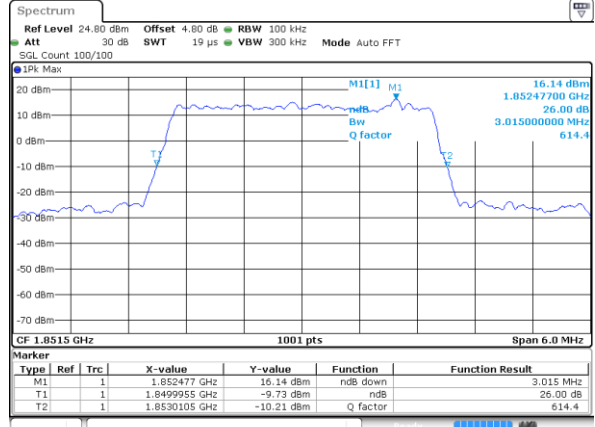

Lowest Channel / 1.4MHz / QPSK

Date: 14 AUG 2017 18:12:42

Lowest Channel / 1.4MHz / 16QAM

Date: 14 AUG 2017 18:14:11

Middle Channel / 1.4MHz / QPSK

Date: 14 AUG 2017 18:54:16

Middle Channel / 1.4MHz / 16QAM

Date: 14 AUG 2017 18:53:51

Highest Channel / 1.4MHz / QPSK

Date: 14 AUG 2017 18:54:54

Highest Channel / 1.4MHz / 16QAM

Date: 14 AUG 2017 18:56:37

LTE Band 25

Lowest Channel / 3MHz / QPSK

Date: 14 AUG 2017 19:13:35

Lowest Channel / 3MHz / 16QAM

Date: 14 AUG 2017 19:13:57

Middle Channel / 3MHz / QPSK

Date: 14 AUG 2017 19:15:23

Middle Channel / 3MHz / 16QAM

Date: 14 AUG 2017 19:15:01

Highest Channel / 3MHz / QPSK

Date: 14 AUG 2017 19:15:44