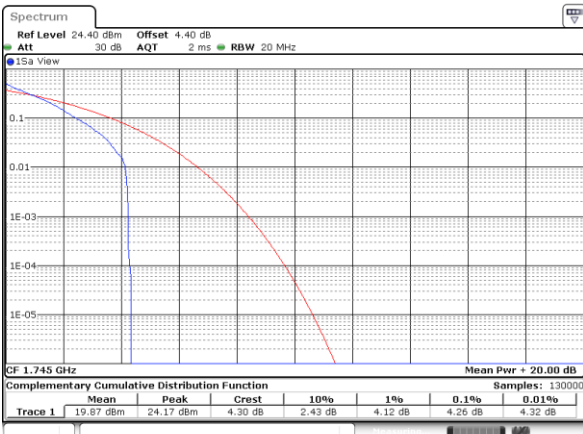

Date: 14 AUG 2017 11:30:47

Highest Channel / 1RB

Date: 14 AUG 2017 11:31:30

Highest Channel / Full RB

Date: 14 AUG 2017 11:32:44

LTE Band 66 / 20MHz / QPSK

Lowest Channel / 1RB

Date: 29 AUG 2017 22:32:59

Lowest Channel / Full RB

Date: 29 AUG 2017 22:31:53

Middle Channel / 1RB

Date: 29 AUG 2017 22:30:04

Middle Channel / Full RB

Date: 29 AUG 2017 22:31:24

Highest Channel / 1RB

Date: 29 AUG 2017 22:28:06

Highest Channel / Full RB

Date: 29 AUG 2017 22:28:24

LTE Band 66 / 20MHz / 16QAM

Lowest Channel / 1RB

Date: 29 AUG 2017 22:32:48

Lowest Channel / Full RB

Date: 29 AUG 2017 22:32:05

Middle Channel / 1RB