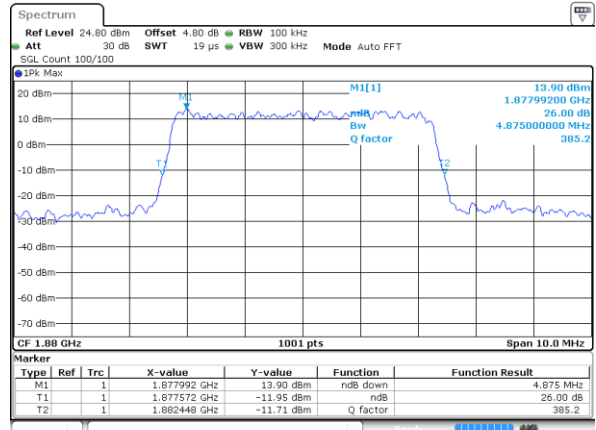

Date: 14 AUG 2017 18:53:51

Highest Channel / 1.4MHz / QPSK

Date: 14 AUG 2017 18:54:54

Highest Channel / 1.4MHz / 16QAM

Date: 14 AUG 2017 18:56:37

LTE Band 25

Lowest Channel / 3MHz / QPSK

Date: 14 AUG 2017 19:13:35

Highest Channel / 3MHz / 16QAM

Date: 14 AUG 2017 19:16:05

LTE Band 25

Lowest Channel / 5MHz / QPSK

Date: 14 AUG 2017 19:44:01

Lowest Channel / 5MHz / 16QAM

Date: 14 AUG 2017 19:44:23

Middle Channel / 5MHz / QPSK

Date: 14 AUG 2017 19:58:09

Middle Channel / 5MHz / 16QAM

Date: 14 AUG 2017 19:57:47

Highest Channel / 5MHz / QPSK

Date: 14 AUG 2017 19:58:30

Highest Channel / 5MHz / 16QAM

Date: 14 AUG 2017 19:58:51