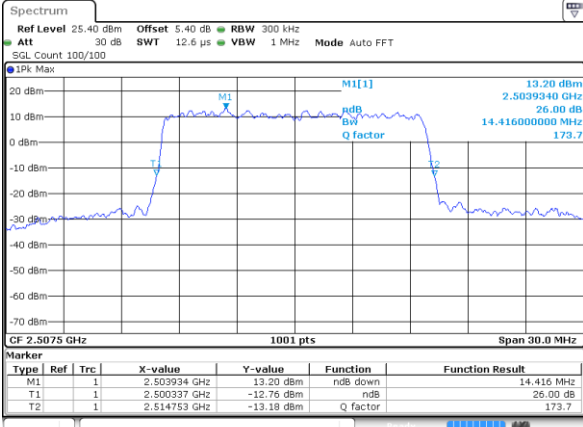

LTE Band 7

Lowest Channel / 15MHz / 64QAM

Date: 14 AUG 2017 11:40:50