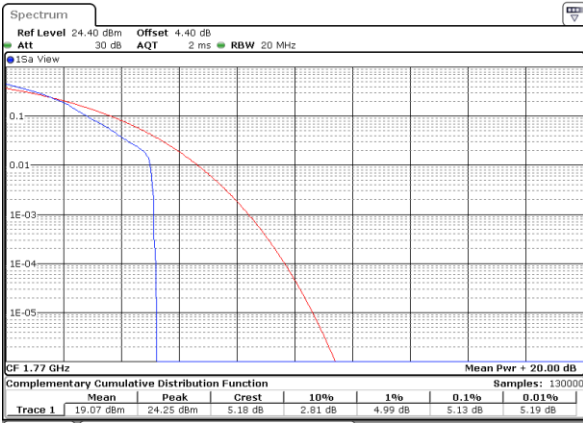

Lowest Channel / Full RB

Date: 29 AUG 2017 22:31:53

Middle Channel / 1RB

Date: 29 AUG 2017 22:30:04

Middle Channel / Full RB

Date: 29 AUG 2017 22:31:24

Highest Channel / 1RB

Date: 29 AUG 2017 22:28:06

Highest Channel / Full RB

Date: 29 AUG 2017 22:28:24

LTE Band 66 / 20MHz / 16QAM

Lowest Channel / 1RB

Date: 29 AUG 2017 22:32:48

Lowest Channel / Full RB

Date: 29 AUG 2017 22:32:05

Middle Channel / 1RB

Date: 29 AUG 2017 22:30:15

Middle Channel / Full RB

Date: 29 AUG 2017 22:31:09

Highest Channel / 1RB

Date: 29 AUG 2017 22:27:55

Highest Channel / Full RB

Date: 29 AUG 2017 22:28:38

LTE Band 66 / 20MHz / 64QAM