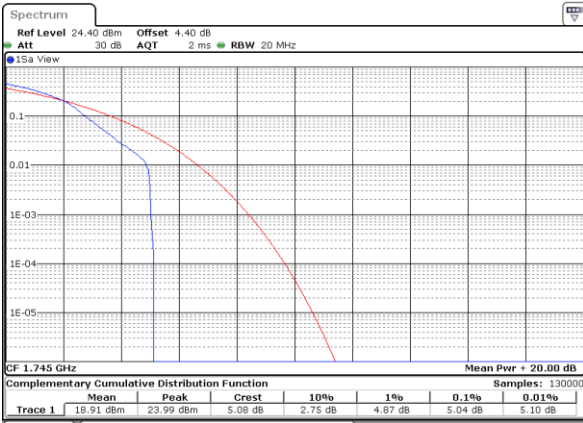

Lowest Channel / Full RB

Date: 29 AUG 2017 22:31:53

Middle Channel / 1RB

Date: 29 AUG 2017 22:30:04

Middle Channel / Full RB

Date: 29 AUG 2017 22:31:24

Highest Channel / 1RB

Date: 29 AUG 2017 22:28:06

Highest Channel / Full RB

Date: 29 AUG 2017 22:28:24

LTE Band 66 / 20MHz / 16QAM

Lowest Channel / 1RB

Date: 29 AUG 2017 22:32:48

Lowest Channel / Full RB

Date: 29 AUG 2017 22:32:05

Middle Channel / 1RB

Date: 29 AUG 2017 22:30:15

Middle Channel / Full RB

Date: 29 AUG 2017 22:31:09

Highest Channel / 1RB

Date: 29 AUG 2017 22:27:55

Highest Channel / Full RB

Date: 29 AUG 2017 22:28:38

LTE Band 66 / 20MHz / 64QAM