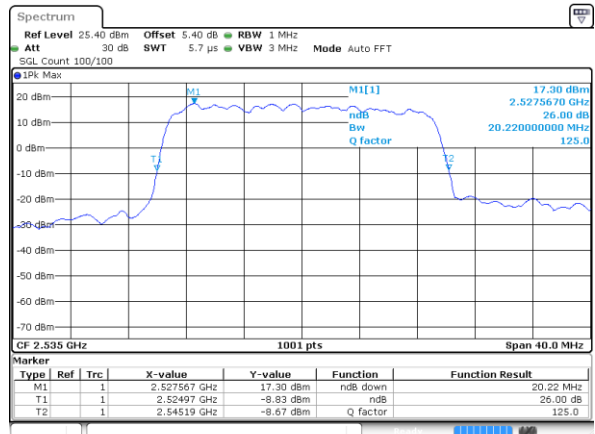

Date: 14 AUG 2017 14:30:48

Middle Channel / 15MHz / 16QAM

Date: 14 AUG 2017 14:30:09

Highest Channel / 15MHz / QPSK

Date: 14 AUG 2017 14:31:52

Highest Channel / 15MHz / 16QAM

Date: 14 AUG 2017 14:31:31

LTE Band 7

Lowest Channel / 20MHz / QPSK

Date: 14 AUG 2017 14:47:10

Lowest Channel / 20MHz / 16QAM

Date: 14 AUG 2017 14:46:49

Middle Channel / 20MHz / QPSK

Date: 14 AUG 2017 14:47:31

Middle Channel / 20MHz / 16QAM

Date: 14 AUG 2017 14:47:52

Highest Channel / 20MHz / QPSK

Date: 14 AUG 2017 14:48:35

Highest Channel / 20MHz / 16QAM

Date: 14 AUG 2017 14:48:13

LTE Band 7

Lowest Channel / 5MHz / 64QAM

Date: 14 AUG 2017 11:38:21

Lowest Channel / 10MHz / 64QAM