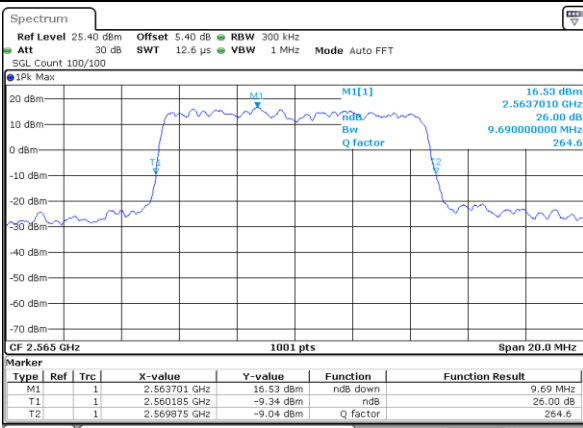

Date: 14 AUG 2017 13:57:20

Highest Channel / 5MHz / QPSK

Date: 14 AUG 2017 13:58:03

Highest Channel / 5MHz / 16QAM

Date: 14 AUG 2017 13:58:25

LTE Band 7

Lowest Channel / 10MHz / QPSK

Date: 14 AUG 2017 14:13:23

Lowest Channel / 10MHz / 16QAM

Date: 14 AUG 2017 14:13:44

Middle Channel / 10MHz / QPSK

Date: 14 AUG 2017 14:14:27

Middle Channel / 10MHz / 16QAM

Date: 14 AUG 2017 14:14:05

Highest Channel / 10MHz / QPSK

Date: 14 AUG 2017 14:14:48

Highest Channel / 10MHz / 16QAM

Date: 14 AUG 2017 14:15:09

LTE Band 7

Lowest Channel / 15MHz / QPSK

Date: 14 AUG 2017 14:30:27

Lowest Channel / 15MHz / 16QAM

Date: 14 AUG 2017 14:30:06

Middle Channel / 15MHz / QPSK