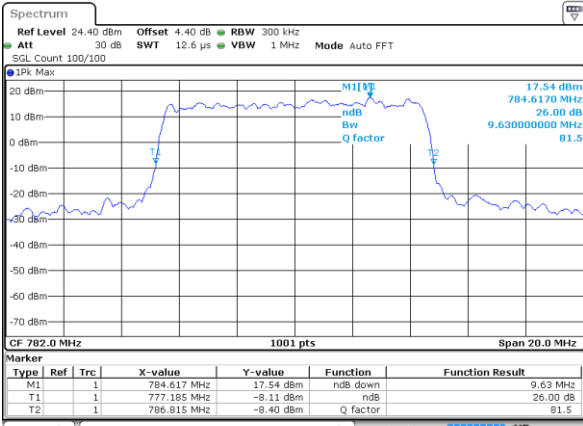

Highest Channel / 5MHz / 64QAM

Date: 11 AUG 2017 23:08:28

Highest Channel / 10MHz / 64QAM

Date: 11 AUG 2017 23:09:39

LTE Band 13

Lowest Channel / 5MHz / QPSK

Date: 11 AUG 2017 20:21:54

Lowest Channel / 5MHz / 16QAM

Date: 11 AUG 2017 20:22:05

Middle Channel / 5MHz / QPSK

Date: 11 AUG 2017 20:31:00

Middle Channel / 5MHz / 16QAM

Date: 11 AUG 2017 20:31:11

Highest Channel / 5MHz / QPSK

Date: 11 AUG 2017 20:33:43

Highest Channel / 5MHz / 16QAM

Date: 11 AUG 2017 20:33:32

LTE Band 13

Middle Channel / 10MHz / QPSK

Date: 11 AUG 2017 20:44:39

Middle Channel / 10MHz / 16QAM

Date: 11 AUG 2017 20:44:29

LTE Band 13

Lowest Channel / 5MHz / 64QAM