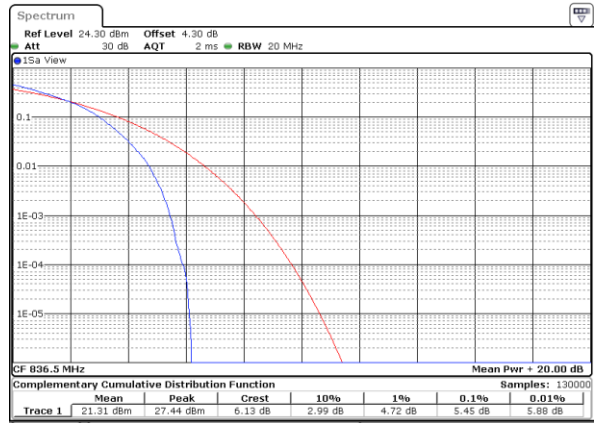

LTE Band 26 / 15MHz / 64QAM

Lowest Channel / 1RB

Date: 14 AUG 2017 11:28:22

Lowest Channel / Full RB

Date: 14 AUG 2017 11:29:04

Middle Channel / 1RB

Date: 14 AUG 2017 11:30:03

Middle Channel / Full RB

Date: 14 AUG 2017 11:30:47

Highest Channel / 1RB

Date: 14 AUG 2017 11:31:30

Highest Channel / Full RB

Date: 14 AUG 2017 11:32:44

LTE Band 66 / 20MHz / QPSK

Lowest Channel / 1RB

Date: 29 AUG 2017 22:32:59