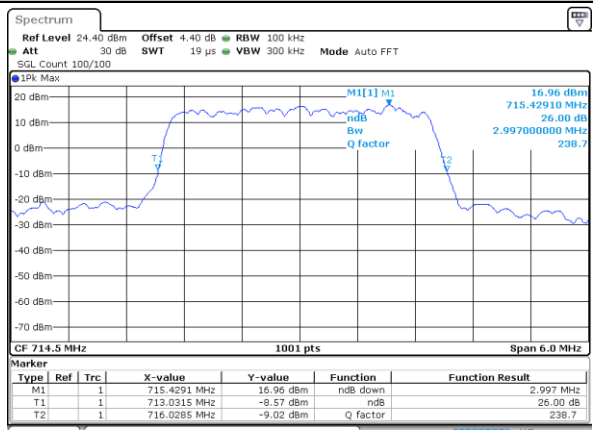

Highest Channel / 10MHz / 16QAM

Date: 11.AUG 2017 22:39:59

LTE Band 12

Lowest Channel / 1.4MHz / 64QAM

Date: 11 AUG 2017 23:03:30

Lowest Channel / 3MHz / 64QAM

Date: 11 AUG 2017 23:05:40

Middle Channel / 1.4MHz / 64QAM

Date: 11 AUG 2017 23:04:32

Middle Channel / 3MHz / 64QAM

Date: 11 AUG 2017 23:06:20

Highest Channel / 1.4MHz / 64QAM

Date: 11 AUG 2017 23:04:54

Highest Channel / 3MHz / 64QAM

Date: 11 AUG 2017 23:07:06

LTE Band 12

Lowest Channel / 5MHz / 64QAM

Date: 11 AUG 2017 23:07:37

Lowest Channel / 10MHz / 64QAM

Date: 11 AUG 2017 23:08:52

Middle Channel / 5MHz / 64QAM

Date: 11 AUG 2017 23:07:58

Middle Channel / 10MHz / 64QAM

Date: 11 AUG 2017 23:09:18