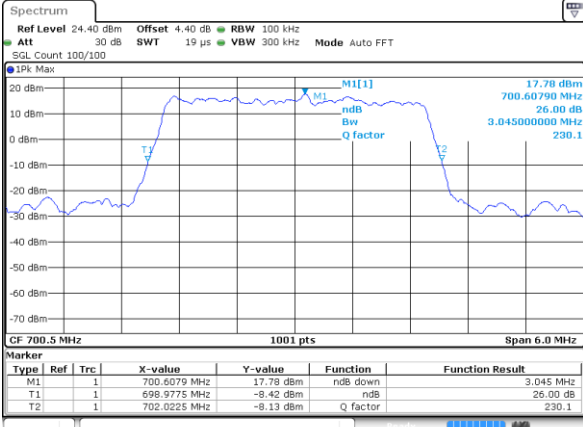

Date: 11 AUG 2017 21:51:25

Lowest Channel / 1.4MHz / 16QAM

Date: 11 AUG 2017 21:51:15

Middle Channel / 1.4MHz / QPSK

Date: 11 AUG 2017 21:50:56

Middle Channel / 1.4MHz / 16QAM

Date: 11 AUG 2017 21:51:06

Highest Channel / 1.4MHz / QPSK

Date: 11 AUG 2017 21:50:46

Highest Channel / 1.4MHz / 16QAM

Date: 11 AUG 2017 21:50:36

LTE Band 12

Lowest Channel / 3MHz / QPSK

Date: 11 AUG 2017 22:07:53

Lowest Channel / 3MHz / 16QAM

Date: 11 AUG 2017 22:07:43