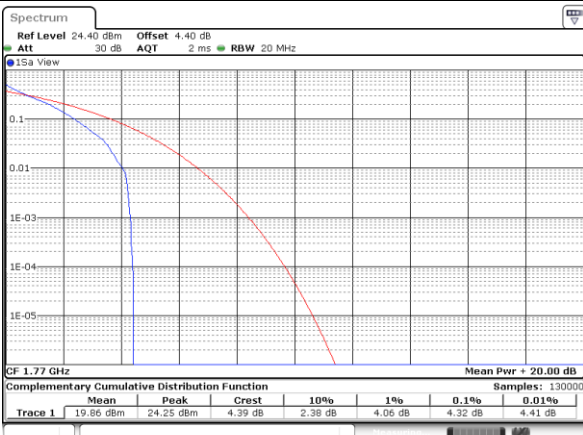

Date: 14 AUG 2017 11:30:47

Highest Channel / 1RB

Date: 14 AUG 2017 11:31:30

Highest Channel / Full RB

Date: 14 AUG 2017 11:32:44

LTE Band 66 / 20MHz / QPSK

Lowest Channel / 1RB

Date: 29 AUG 2017 22:32:59

Lowest Channel / Full RB

Date: 29 AUG 2017 22:31:53

Middle Channel / 1RB

Date: 29 AUG 2017 22:30:04

Middle Channel / Full RB

Date: 29 AUG 2017 22:31:24

Highest Channel / 1RB

Date: 29 AUG 2017 22:28:06

Highest Channel / Full RB

Date: 29 AUG 2017 22:28:24

LTE Band 66 / 20MHz / 16QAM

Lowest Channel / 1RB

Date: 29 AUG 2017 22:32:48

Lowest Channel / Full RB

Date: 29 AUG 2017 22:32:05

Middle Channel / 1RB