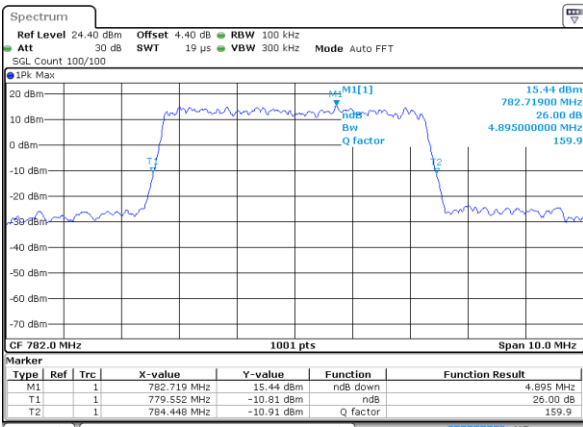

Middle Channel / 5MHz / QPSK

Date: 11 AUG 2017 20:31:00