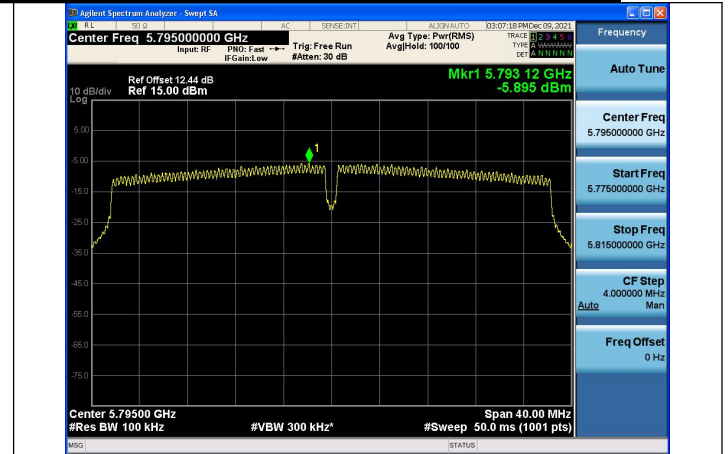

Test Mode:802.11ac VHT40 5755MHz Chain1

Test Mode:802.11ac VHT40 5795MHz Chain1

Test Mode:802.11ac VHT80 5775MHz Chain0

Test Mode:802.11ac VHT80 5775MHz Chain1