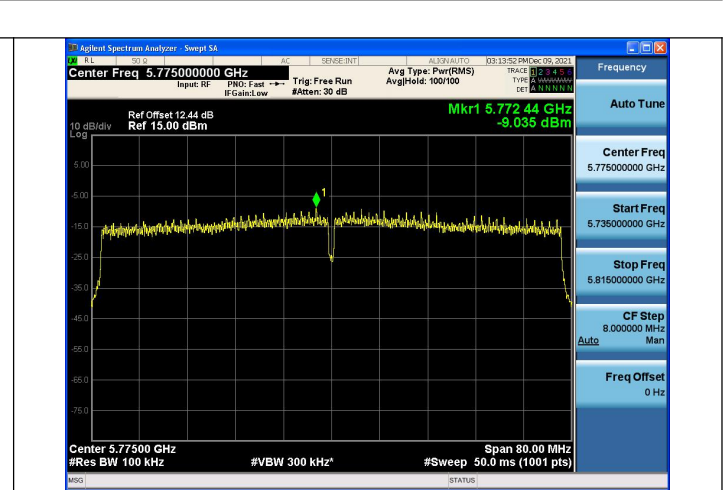

Test Mode:802.11ac VHT40 5755MHz Chain1

Test Mode:802.11ac VHT40 5795MHz Chain1

Test Mode:802.11ac VHT80 5775MHz Chain0

Test Mode:802.11ac VHT80 5775MHz Chain1