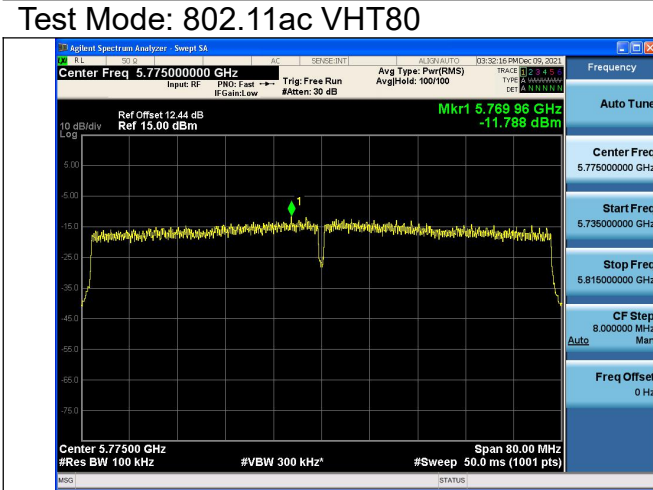

Test Mode:802.11ac VHT40 5755MHz Chain1

Test Mode:802.11ac VHT40 5795MHz Chain1

Test Mode:802.11ac VHT80 5775MHz Chain0

Test Mode:802.11ac VHT80 5775MHz Chain1