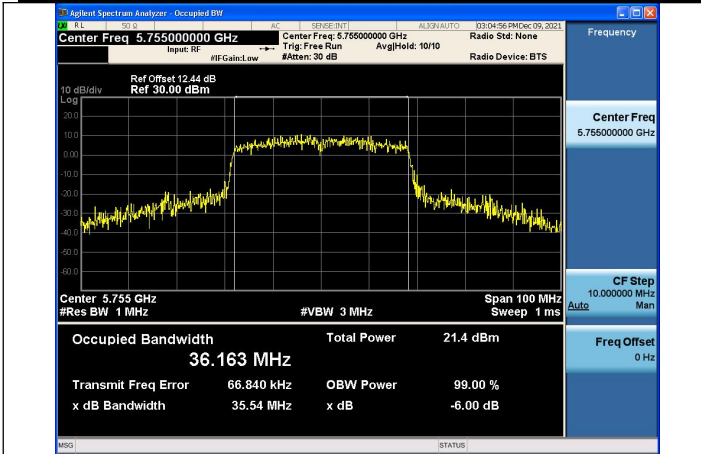

Test Mode: 802.11ac VHT20 5785MHz Chain1

Test Mode: 802.11ac VHT20 5825MHz Chain1

Test Mode: 802.11n HT40

Test Mode:802.11n HT40 5755MHz Chain0

Test Mode:802.11n HT40 5795MHz Chain0

Test Mode:802.11n HT40 5755MHz Chain1

Test Mode:802.11n HT40 5795MHz Chain1

Test Mode: 802.11ac VHT40

Test Mode:802.11ac VHT40 5755MHz Chain0

Test Mode:802.11ac VHT40 5795MHz Chain0

Test Mode:802.11ac VHT40 5755MHz Chain1

Test Mode:802.11ac VHT40 5795MHz Chain1