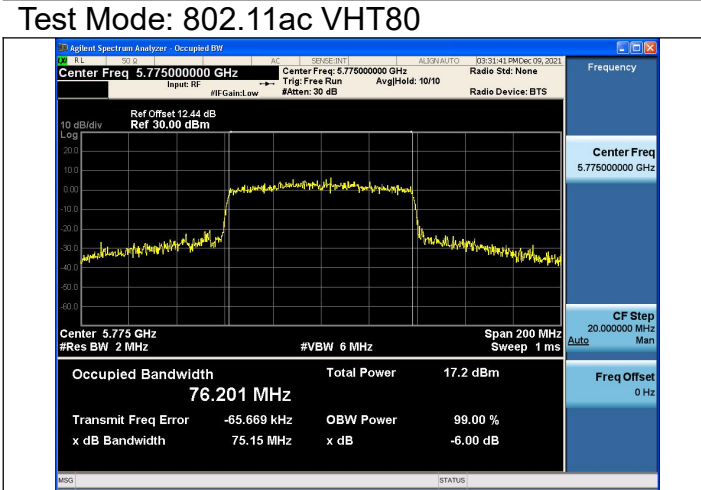

Test Mode:802.11n HT40 5795MHz Chain1

Test Mode: 802.11ac VHT40

Test Mode:802.11ac VHT40 5755MHz Chain0

Test Mode:802.11ac VHT40 5795MHz Chain0

Test Mode:802.11ac VHT40 5755MHz Chain1

Test Mode:802.11ac VHT40 5795MHz Chain1

Test Mode:802.11ac VHT80 5775MHz Chain0

Test Mode:802.11ac VHT80 5775MHz Chain1

6dB Bandwidth

Offset 12.44dB = Attenuator 10dB + Temporary antenna connector loss 0.2dB + Cable loss 2.24dB

Test Mode	Antenna	6dB Bandwidth (MHz)		
		Channel No.667	Channel No.675	Channel No.683
		5745MHz	5785MHz	5825MHz
802.11a	Chain0	9.62	16.33	15.13
802.11a	Chain1	16.25	12.50	13.79
802.11n HT20	Chain0	14.22	16.66	12.51
802.11n HT20	Chain1	14.56	17.58	14.43
802.11ac VHT20	Chain0	13.72	17.13	16.29
802.11ac VHT20	Chain1	15.94	14.37	16.65