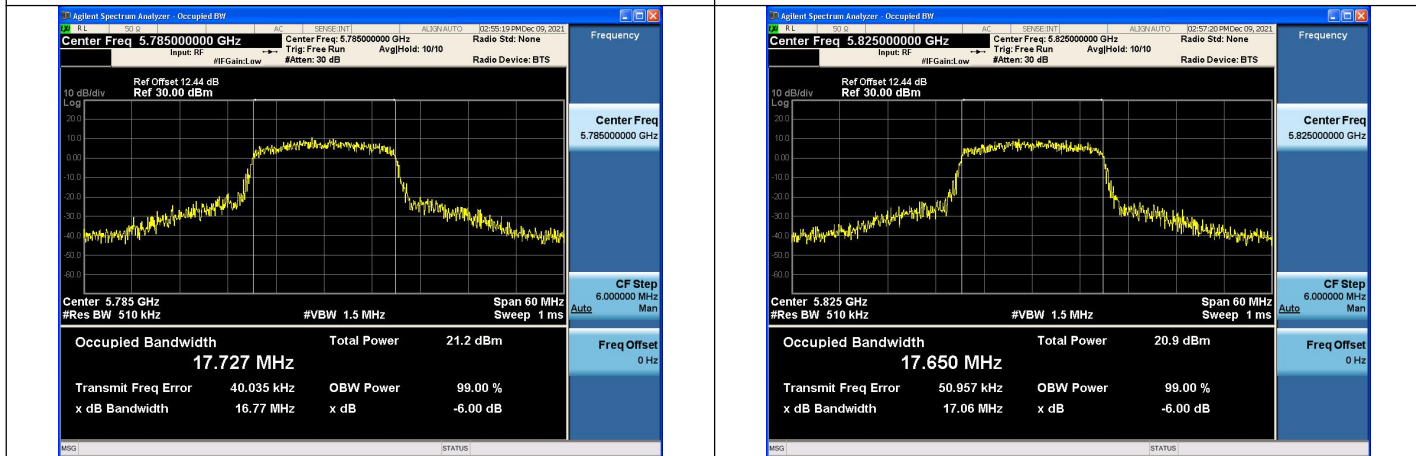

Test Mode: 802.11n HT20

Test Mode:802.11n HT20 5745MHz Chain0

Test Mode:802.11n HT20 5785MHz Chain0

Test Mode:802.11n HT20 5825MHz Chain0

Test Mode:802.11n HT20 5745MHz Chain1

Test Mode:802.11n HT20 5785MHz Chain1

Test Mode:802.11n HT20 5825MHz Chain1

Test Mode: 802.11ac VHT20

Test Mode: 802.11ac VHT20 5745MHz Chain0

Test Mode: 802.11ac VHT20 5785MHz Chain0

Test Mode: 802.11ac VHT20 5825MHz Chain0

Test Mode: 802.11ac VHT20 5745MHz Chain1