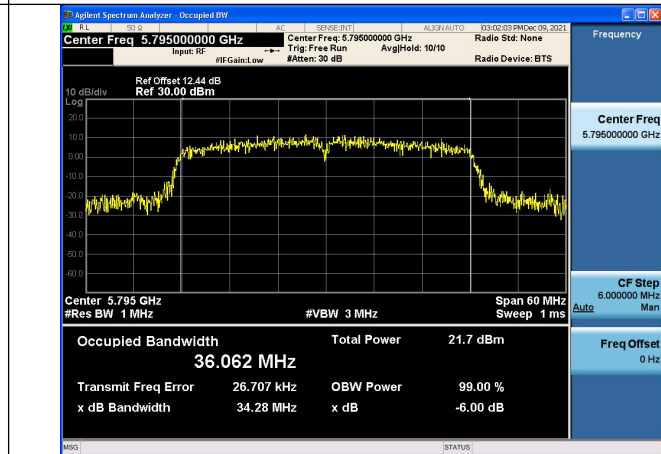

Test Mode: 802.11ac VHT20 5785MHz Chain1

Test Mode: 802.11ac VHT20 5825MHz Chain1

Test Mode: 802.11n HT40

Test Mode:802.11n HT40 5755MHz Chain0

Test Mode:802.11n HT40 5795MHz Chain0

Test Mode:802.11n HT40 5755MHz Chain1

Test Mode:802.11n HT40 5795MHz Chain1

Test Mode: 802.11ac VHT40

Test Mode:802.11ac VHT40 5755MHz Chain0

Test Mode:802.11ac VHT40 5795MHz Chain0

Test Mode:802.11ac VHT40 5755MHz Chain1

Test Mode:802.11ac VHT40 5795MHz Chain1