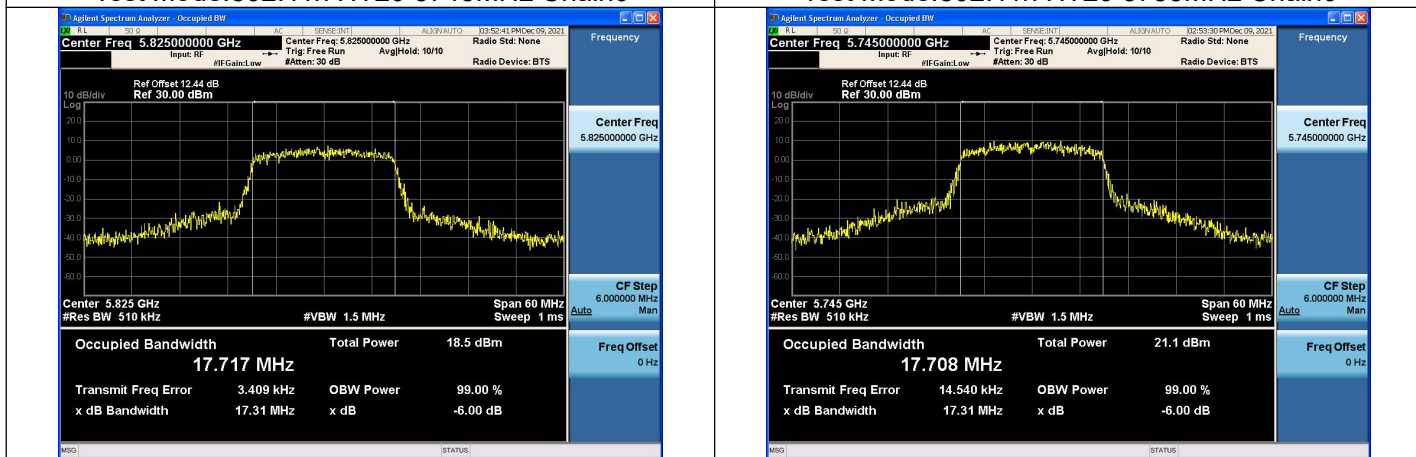

Test Mode: 802.11n HT20

Test Mode:802.11n HT20 5745MHz Chain0

Test Mode:802.11n HT20 5785MHz Chain0

Test Mode:802.11n HT20 5825MHz Chain0

Test Mode:802.11n HT20 5745MHz Chain1

Test Mode:802.11n HT20 5785MHz Chain1

Test Mode:802.11n HT20 5825MHz Chain1

Test Mode: 802.11ac VHT20

Test Mode: 802.11ac VHT20 5745MHz Chain0

Test Mode: 802.11ac VHT20 5785MHz Chain0

Test Mode: 802.11ac VHT20 5825MHz Chain0

Test Mode: 802.11ac VHT20 5745MHz Chain1