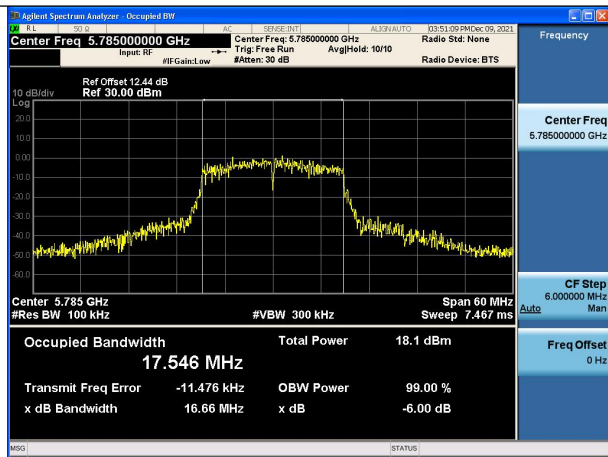

Test Mode:802.11a 5745MHz Chain1

Test Mode:802.11a 5785MHz Chain1

Test Mode:802.11a 5825MHz Chain1

Test Mode: 802.11n HT20

Test Mode:802.11n HT20 5745MHz Chain0

Test Mode:802.11n HT20 5785MHz Chain0

Test Mode:802.11n HT20 5825MHz Chain0