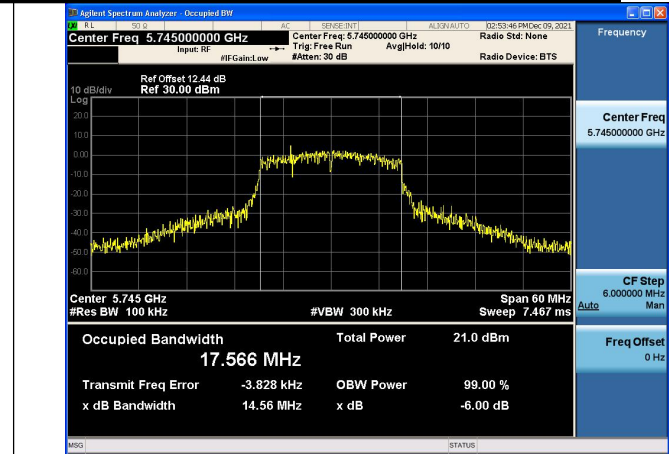

Test Mode:802.11a 5745MHz Chain1

Test Mode:802.11a 5785MHz Chain1

Test Mode:802.11a 5825MHz Chain1

Test Mode: 802.11n HT20

Test Mode:802.11n HT20 5745MHz Chain0

Test Mode:802.11n HT20 5785MHz Chain0

Test Mode:802.11n HT20 5825MHz Chain0