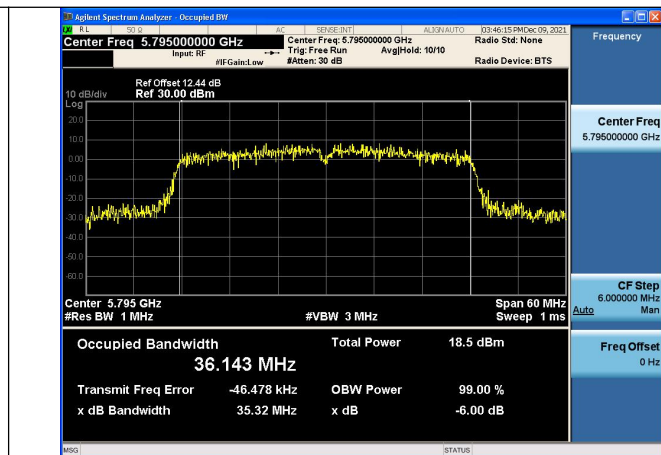

Test Mode:802.11n HT20 5825MHz Chain1

Test Mode: 802.11ac VHT20

Test Mode: 802.11ac VHT20 5745MHz Chain0

Test Mode: 802.11ac VHT20 5785MHz Chain0

Test Mode: 802.11ac VHT20 5825MHz Chain0

Test Mode: 802.11ac VHT20 5745MHz Chain1

Test Mode: 802.11ac VHT20 5785MHz Chain1

Test Mode: 802.11ac VHT20 5825MHz Chain1

Test Mode: 802.11n HT40

Test Mode:802.11n HT40 5755MHz Chain0

Test Mode:802.11n HT40 5795MHz Chain0

Test Mode:802.11n HT40 5755MHz Chain1