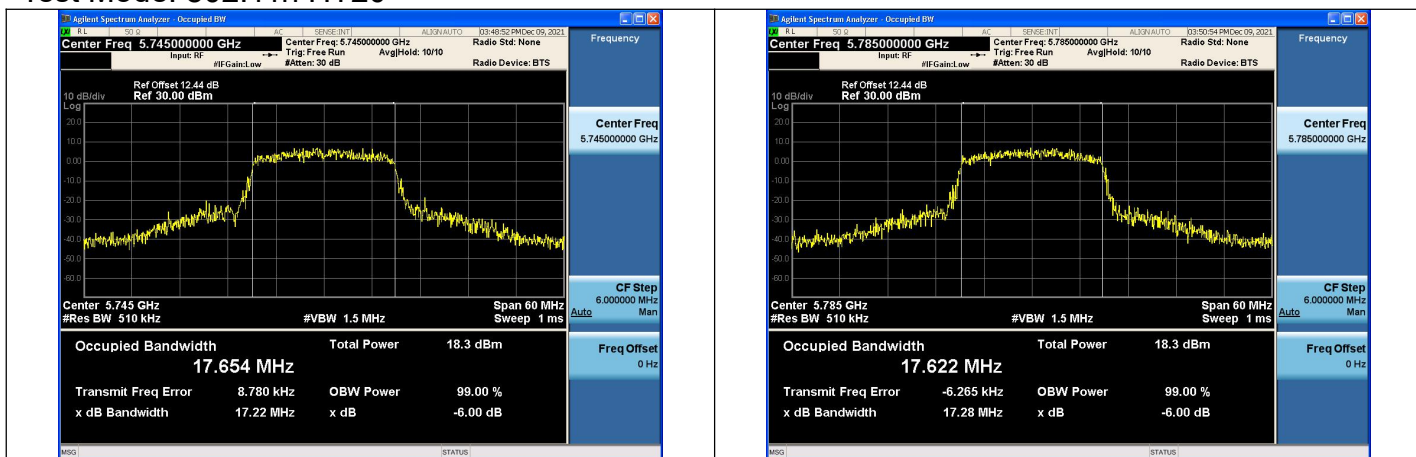

Test Mode: 802.11n HT20

Test Mode:802.11n HT20 5745MHz Chain0

Test Mode:802.11n HT20 5785MHz Chain0

Test Mode:802.11n HT20 5825MHz Chain0

Test Mode:802.11n HT20 5745MHz Chain1

Test Mode:802.11n HT20 5785MHz Chain1

Test Mode:802.11n HT20 5825MHz Chain1

Test Mode: 802.11ac VHT20

Test Mode: 802.11ac VHT20 5745MHz Chain0

Test Mode: 802.11ac VHT20 5785MHz Chain0

Test Mode: 802.11ac VHT20 5825MHz Chain0

Test Mode: 802.11ac VHT20 5745MHz Chain1