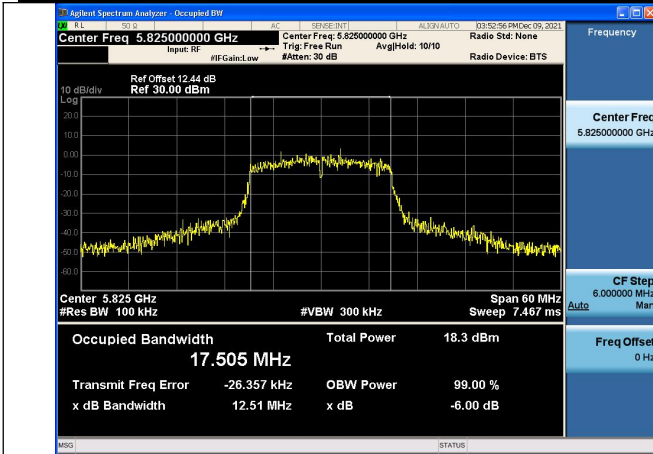

Test Mode:802.11a 5745MHz Chain1

Test Mode:802.11a 5785MHz Chain1

Test Mode:802.11a 5825MHz Chain1

Test Mode: 802.11n HT20

Test Mode:802.11n HT20 5745MHz Chain0

Test Mode:802.11n HT20 5785MHz Chain0

Test Mode:802.11n HT20 5825MHz Chain0