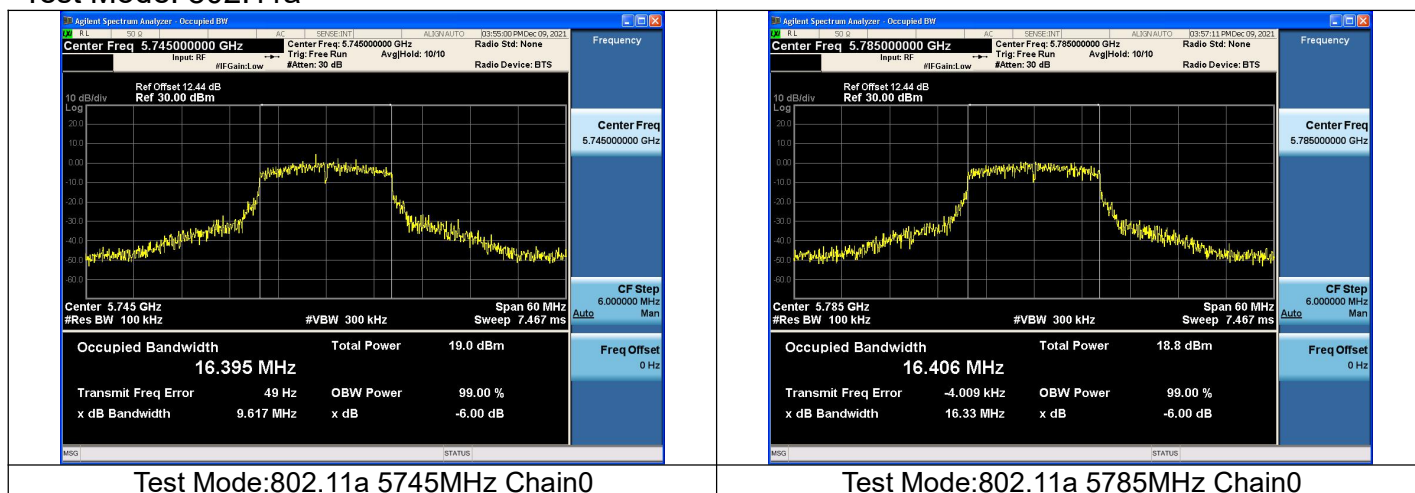

6dB Bandwidth

Offset 12.44dB = Attenuator 10dB + Temporary antenna connector loss 0.2dB + Cable loss 2.24dB

Test Mode	Antenna	6dB Bandwidth (MHz)		
		Channel No.667	Channel No.675	Channel No.683
		5745MHz	5785MHz	5825MHz
802.11a	Chain0	9.62	16.33	15.13
802.11a	Chain1	16.25	12.50	13.79
802.11n HT20	Chain0	14.22	16.66	12.51
802.11n HT20	Chain1	14.56	17.58	14.43
802.11ac VHT20	Chain0	13.72	17.13	16.29
802.11ac VHT20	Chain1	15.94	14.37	16.65

Test Mode	Antenna	6dB Bandwidth (MHz)		
		Channel No.669	---	Channel No.677
		5755MHz	---	5795MHz
802.11n HT40	Chain0	29.96	---	28.73
802.11n HT40	Chain1	32.57	---	29.94
802.11ac VHT40	Chain0	28.17	---	28.56
802.11ac VHT40	Chain1	35.12	---	32.58

Test Mode	Antenna	6dB Bandwidth (MHz)		
		Channel No.673	---	---
		5775MHz	---	---
802.11ac VHT80	Chain0	75.53	---	---
802.11ac VHT80	Chain1	71.44	---	---

Test Mode: 802.11a