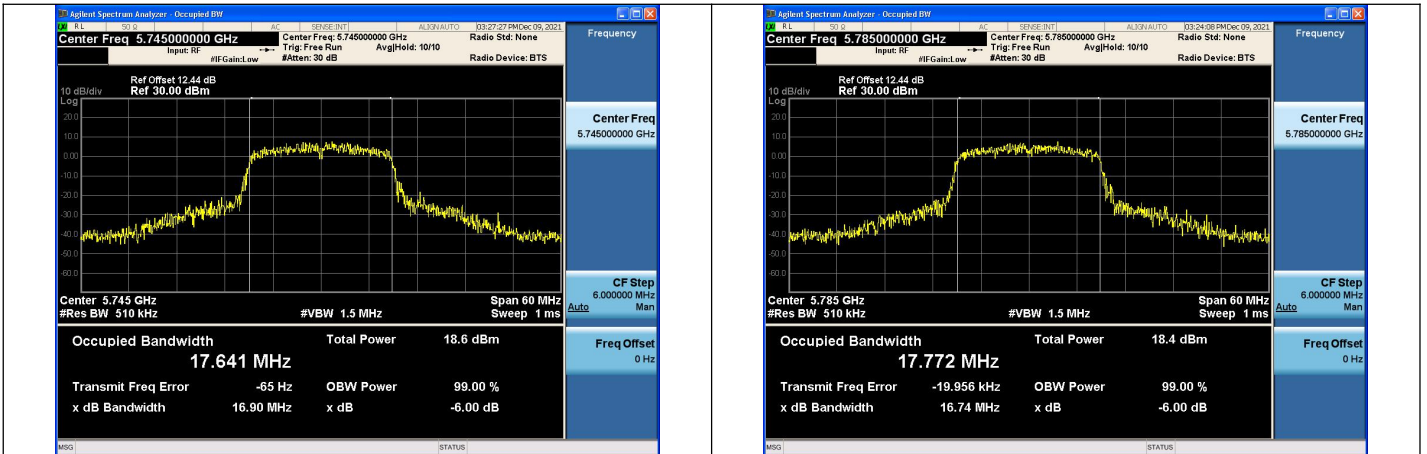

Test Mode: 802.11n HT20

Test Mode:802.11n HT20 5745MHz Chain0

Test Mode:802.11n HT20 5785MHz Chain0

Test Mode:802.11n HT20 5825MHz Chain0

Test Mode:802.11n HT20 5745MHz Chain1

Test Mode:802.11n HT20 5785MHz Chain1

Test Mode:802.11n HT20 5825MHz Chain1

Test Mode: 802.11ac VHT20

Test Mode: 802.11ac VHT20 5745MHz Chain0

Test Mode: 802.11ac VHT20 5785MHz Chain0

Test Mode: 802.11ac VHT20 5825MHz Chain0

Test Mode: 802.11ac VHT20 5745MHz Chain1