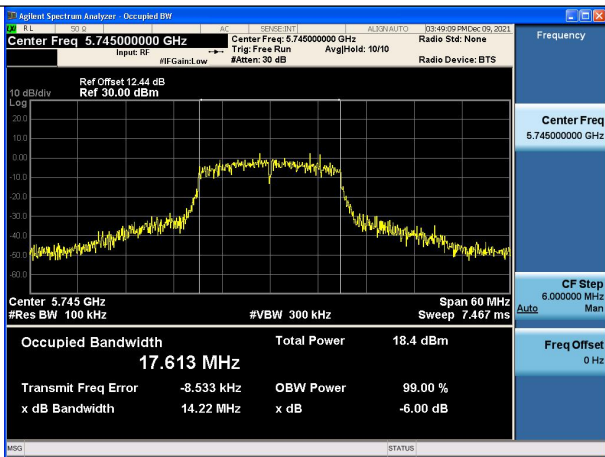

Test Mode:802.11a 5745MHz Chain1

Test Mode:802.11a 5785MHz Chain1

Test Mode:802.11a 5825MHz Chain1

Test Mode: 802.11n HT20

Test Mode:802.11n HT20 5745MHz Chain0

Test Mode:802.11n HT20 5785MHz Chain0

Test Mode:802.11n HT20 5825MHz Chain0