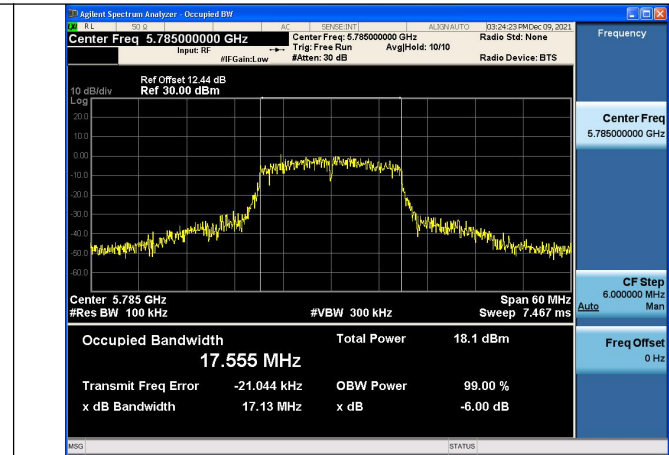

Test Mode:802.11n HT20 5745MHz Chain1

Test Mode:802.11n HT20 5785MHz Chain1

Test Mode:802.11n HT20 5825MHz Chain1

Test Mode: 802.11ac VHT20

Test Mode:802.11ac VHT20 5745MHz Chain0

Test Mode:802.11ac VHT20 5785MHz Chain0