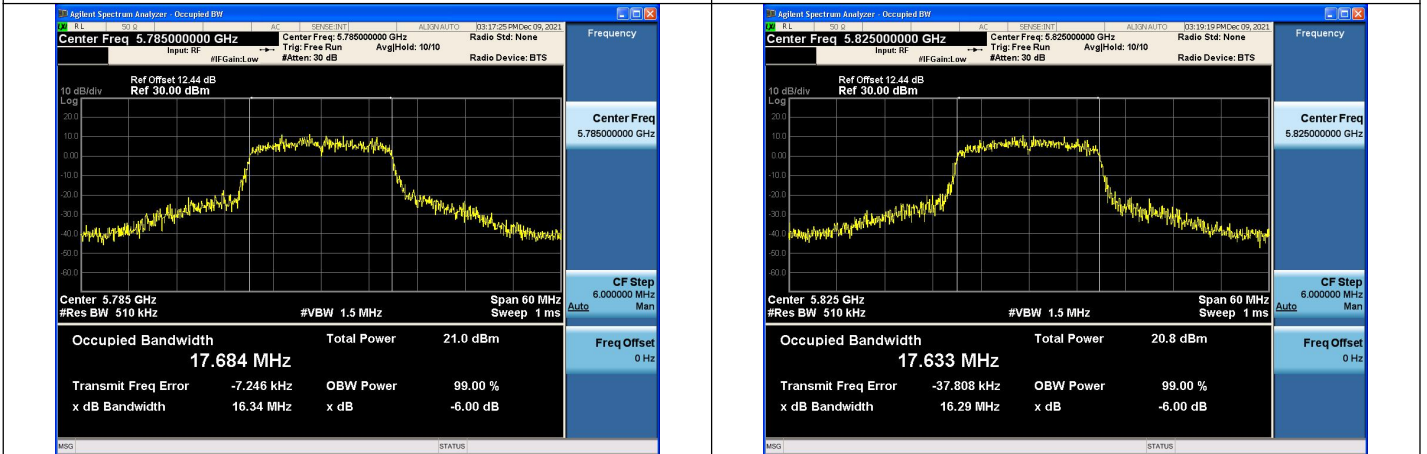

Test Mode:802.11n HT20 5825MHz Chain1

Test Mode: 802.11ac VHT20

Test Mode: 802.11ac VHT20 5745MHz Chain0

Test Mode: 802.11ac VHT20 5785MHz Chain0

Test Mode: 802.11ac VHT20 5825MHz Chain0

Test Mode: 802.11ac VHT20 5745MHz Chain1

Test Mode: 802.11ac VHT20 5785MHz Chain1

Test Mode: 802.11ac VHT20 5825MHz Chain1

Test Mode: 802.11n HT40

Test Mode:802.11n HT40 5755MHz Chain0

Test Mode:802.11n HT40 5795MHz Chain0

Test Mode:802.11n HT40 5755MHz Chain1