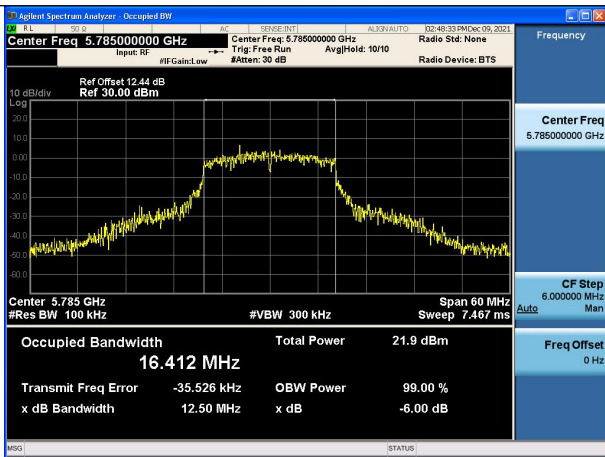

Test Mode:802.11a 5785MHz Chain1