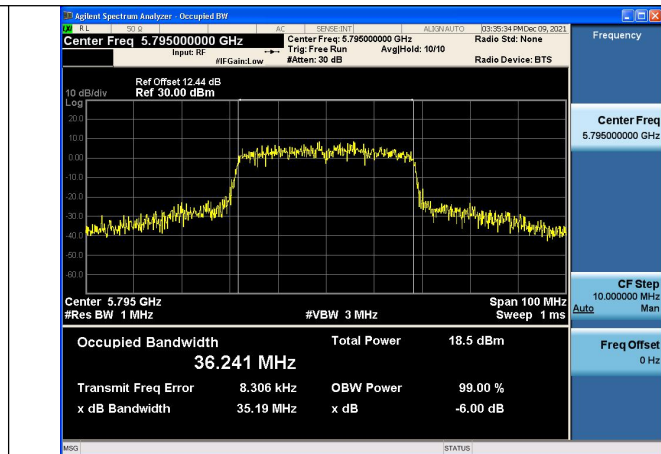

Test Mode: 802.11ac VHT20 5785MHz Chain1

Test Mode: 802.11ac VHT20 5825MHz Chain1

Test Mode: 802.11n HT40

Test Mode:802.11n HT40 5755MHz Chain0

Test Mode:802.11n HT40 5795MHz Chain0

Test Mode:802.11n HT40 5755MHz Chain1

Test Mode:802.11n HT40 5795MHz Chain1

Test Mode: 802.11ac VHT40

Test Mode:802.11ac VHT40 5755MHz Chain0

Test Mode:802.11ac VHT40 5795MHz Chain0

Test Mode:802.11ac VHT40 5755MHz Chain1

Test Mode:802.11ac VHT40 5795MHz Chain1