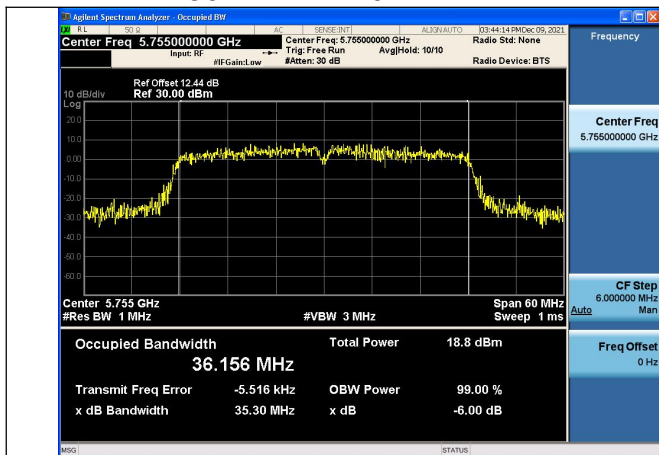

Test Mode:802.11n HT20 5825MHz Chain1

Test Mode: 802.11ac VHT20

Test Mode: 802.11ac VHT20 5745MHz Chain0

Test Mode: 802.11ac VHT20 5785MHz Chain0

Test Mode: 802.11ac VHT20 5825MHz Chain0

Test Mode: 802.11ac VHT20 5745MHz Chain1

Test Mode: 802.11ac VHT20 5785MHz Chain1

Test Mode: 802.11ac VHT20 5825MHz Chain1

Test Mode: 802.11n HT40

Test Mode:802.11n HT40 5755MHz Chain0

Test Mode:802.11n HT40 5795MHz Chain0

Test Mode:802.11n HT40 5755MHz Chain1