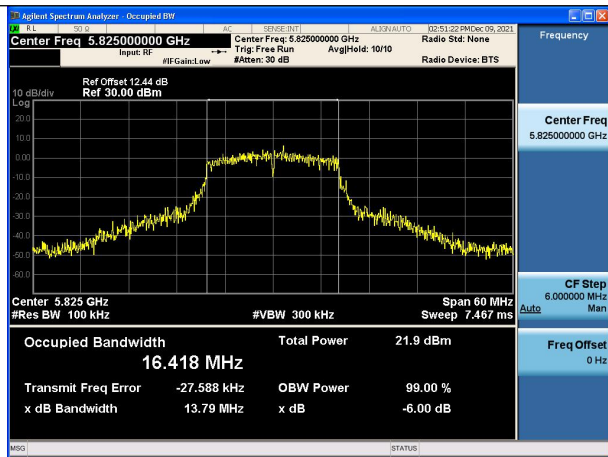

Test Mode:802.11a 5825MHz Chain1