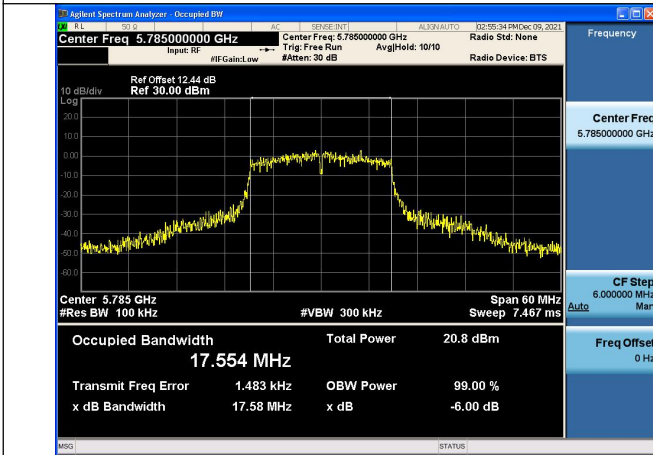

Test Mode:802.11n HT20 5785MHz Chain1