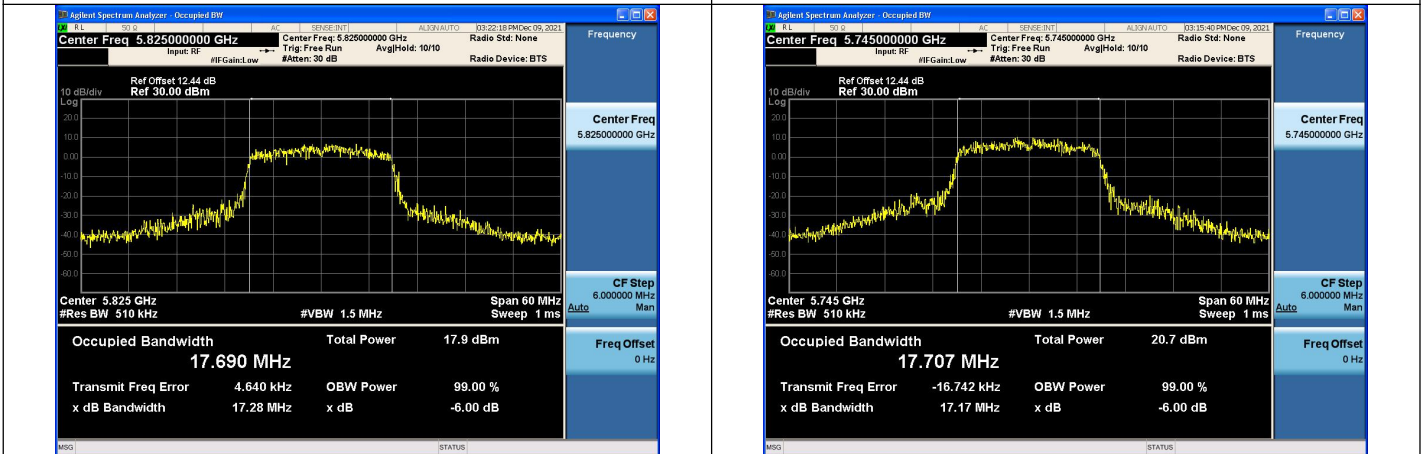

Test Mode: 802.11n HT20

Test Mode:802.11n HT20 5745MHz Chain0

Test Mode:802.11n HT20 5785MHz Chain0

Test Mode:802.11n HT20 5825MHz Chain0

Test Mode:802.11n HT20 5745MHz Chain1

Test Mode:802.11n HT20 5785MHz Chain1

Test Mode:802.11n HT20 5825MHz Chain1

Test Mode: 802.11ac VHT20

Test Mode: 802.11ac VHT20 5745MHz Chain0

Test Mode: 802.11ac VHT20 5785MHz Chain0

Test Mode: 802.11ac VHT20 5825MHz Chain0

Test Mode: 802.11ac VHT20 5745MHz Chain1