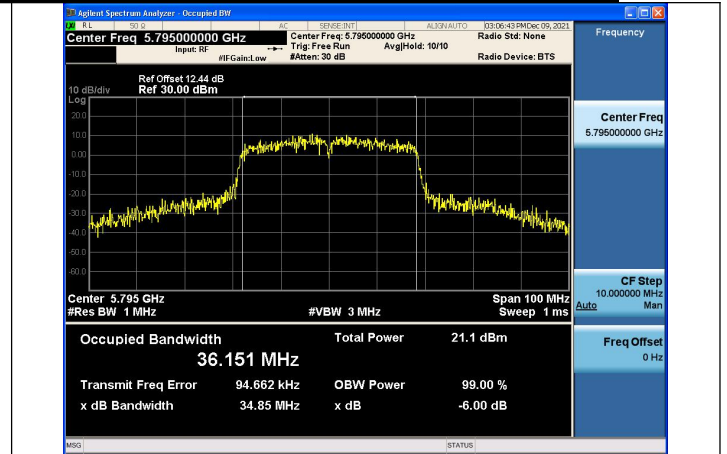

Test Mode:802.11n HT40 5795MHz Chain1

Test Mode: 802.11ac VHT40

Test Mode:802.11ac VHT40 5755MHz Chain0

Test Mode:802.11ac VHT40 5795MHz Chain0

Test Mode:802.11ac VHT40 5755MHz Chain1

Test Mode:802.11ac VHT40 5795MHz Chain1

Test Mode:802.11ac VHT80 5775MHz Chain0

Test Mode:802.11ac VHT80 5775MHz Chain1

6dB Bandwidth

Offset 12.44dB = Attenuator 10dB + Temporary antenna connector loss 0.2dB + Cable loss 2.24dB

Test Mode	Antenna	6dB Bandwidth (MHz)		
		Channel No.667	Channel No.675	Channel No.683
		5745MHz	5785MHz	5825MHz
802.11a	Chain0	9.62	16.33	15.13
802.11a	Chain1	16.25	12.50	13.79
802.11n HT20	Chain0	14.22	16.66	12.51
802.11n HT20	Chain1	14.56	17.58	14.43
802.11ac VHT20	Chain0	13.72	17.13	16.29
802.11ac VHT20	Chain1	15.94	14.37	16.65