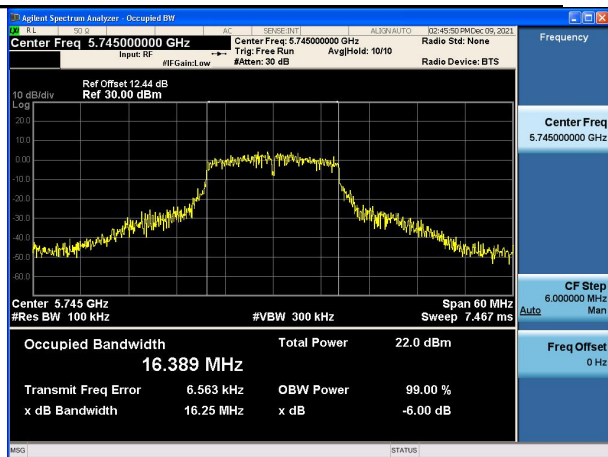

Test Mode	Antenna	6dB Bandwidth (MHz)		
		Channel No.669	---	Channel No.677
		5755MHz	---	5795MHz
802.11n HT40	Chain0	29.96	---	28.73
802.11n HT40	Chain1	32.57	---	29.94
802.11ac VHT40	Chain0	28.17	---	28.56
802.11ac VHT40	Chain1	35.12	---	32.58

Test Mode	Antenna	6dB Bandwidth (MHz)		
		Channel No.673	---	---
		5775MHz	---	---
802.11ac VHT80	Chain0	75.53	---	---
802.11ac VHT80	Chain1	71.44	---	---

Test Mode: 802.11a

Test Mode:802.11a 5825MHz Chain0