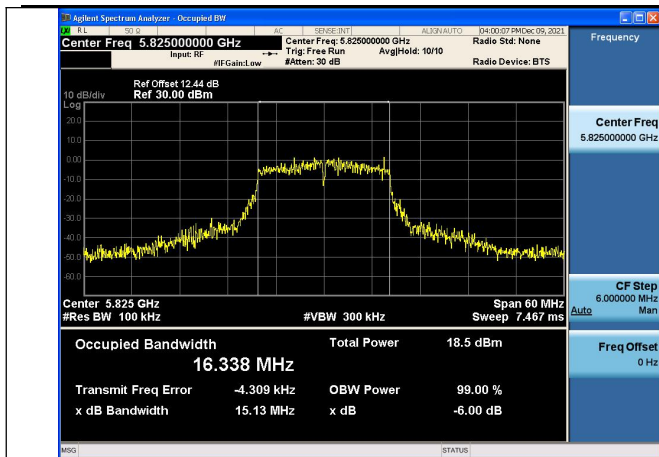

Test Mode:802.11a 5825MHz Chain0