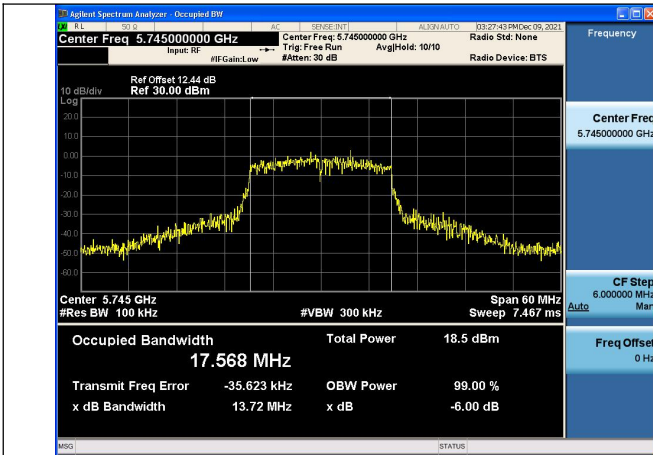

Test Mode:802.11n HT20 5745MHz Chain1

Test Mode:802.11n HT20 5785MHz Chain1

Test Mode:802.11n HT20 5825MHz Chain1

Test Mode: 802.11ac VHT20

Test Mode:802.11ac VHT20 5745MHz Chain0

Test Mode:802.11ac VHT20 5785MHz Chain0