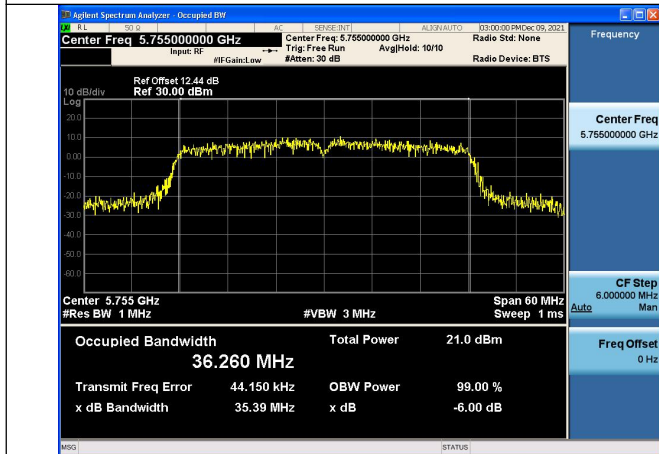

Test Mode:802.11n HT20 5825MHz Chain1

Test Mode: 802.11ac VHT20

Test Mode: 802.11ac VHT20 5745MHz Chain0

Test Mode: 802.11ac VHT20 5785MHz Chain0

Test Mode: 802.11ac VHT20 5825MHz Chain0

Test Mode: 802.11ac VHT20 5745MHz Chain1

Test Mode: 802.11ac VHT20 5785MHz Chain1

Test Mode: 802.11ac VHT20 5825MHz Chain1

Test Mode: 802.11n HT40

Test Mode:802.11n HT40 5755MHz Chain0

Test Mode:802.11n HT40 5795MHz Chain0

Test Mode:802.11n HT40 5755MHz Chain1

Test Mode:802.11n HT40 5795MHz Chain1

Test Mode: 802.11ac VHT40

Test Mode:802.11ac VHT40 5755MHz Chain0

Test Mode:802.11ac VHT40 5795MHz Chain0

Test Mode:802.11ac VHT40 5755MHz Chain1

Test Mode:802.11ac VHT40 5795MHz Chain1