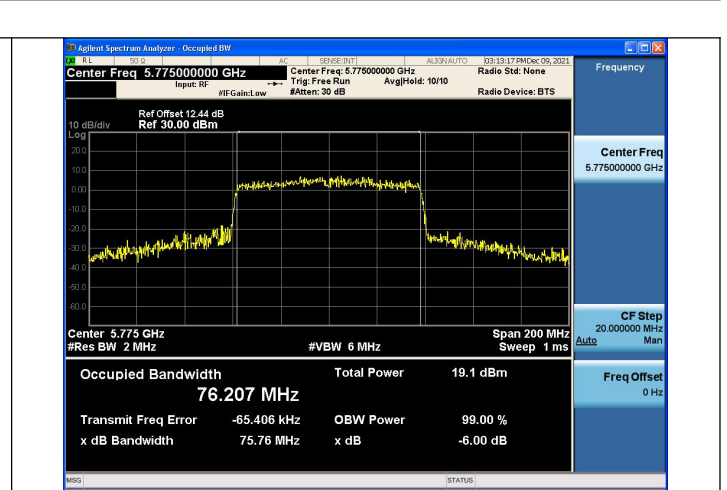

Test Mode: 802.11ac VHT20 5785MHz Chain1

Test Mode: 802.11ac VHT20 5825MHz Chain1

Test Mode: 802.11n HT40

Test Mode:802.11n HT40 5755MHz Chain0

Test Mode:802.11n HT40 5795MHz Chain0

Test Mode:802.11n HT40 5755MHz Chain1

Test Mode:802.11n HT40 5795MHz Chain1

Test Mode: 802.11ac VHT40

Test Mode:802.11ac VHT40 5755MHz Chain0

Test Mode:802.11ac VHT40 5795MHz Chain0

Test Mode:802.11ac VHT40 5755MHz Chain1

Test Mode:802.11ac VHT40 5795MHz Chain1

Test Mode:802.11ac VHT80 5775MHz Chain0

Test Mode:802.11ac VHT80 5775MHz Chain1

6dB Bandwidth

Offset 12.44dB = Attenuator 10dB + Temporary antenna connector loss 0.2dB + Cable loss 2.24dB

Test Mode	Antenna	6dB Bandwidth (MHz)		
		Channel No.667	Channel No.675	Channel No.683
		5745MHz	5785MHz	5825MHz
802.11a	Chain0	9.62	16.33	15.13
802.11a	Chain1	16.25	12.50	13.79
802.11n HT20	Chain0	14.22	16.66	12.51
802.11n HT20	Chain1	14.56	17.58	14.43
802.11ac VHT20	Chain0	13.72	17.13	16.29
802.11ac VHT20	Chain1	15.94	14.37	16.65