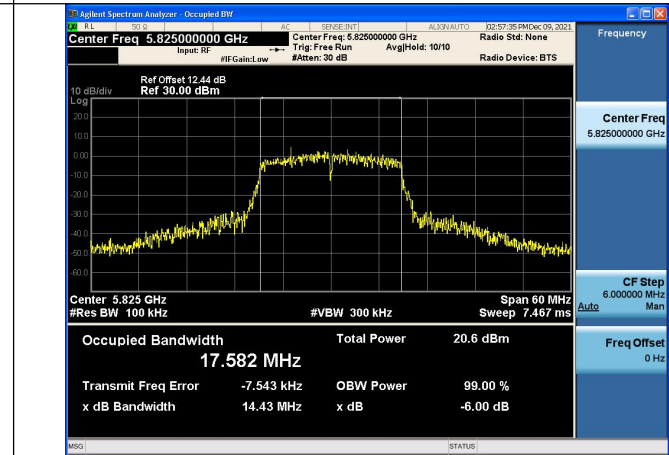

Test Mode:802.11n HT20 5825MHz Chain1