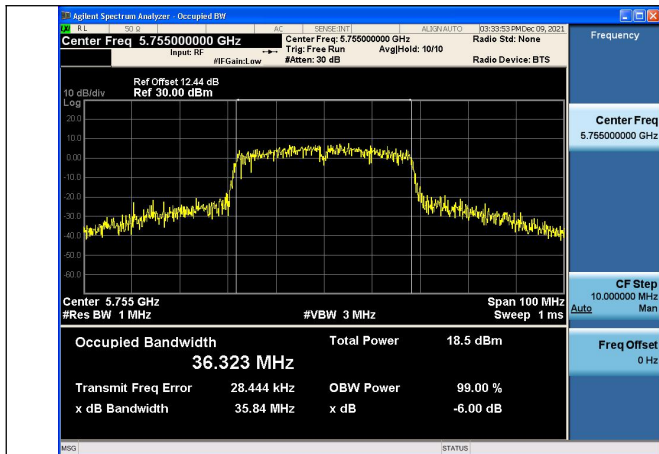

Test Mode: 802.11ac VHT20 5785MHz Chain1

Test Mode: 802.11ac VHT20 5825MHz Chain1

Test Mode: 802.11n HT40

Test Mode:802.11n HT40 5755MHz Chain0

Test Mode:802.11n HT40 5795MHz Chain0

Test Mode:802.11n HT40 5755MHz Chain1

Test Mode:802.11n HT40 5795MHz Chain1

Test Mode: 802.11ac VHT40

Test Mode:802.11ac VHT40 5755MHz Chain0

Test Mode:802.11ac VHT40 5795MHz Chain0

Test Mode:802.11ac VHT40 5755MHz Chain1

Test Mode:802.11ac VHT40 5795MHz Chain1