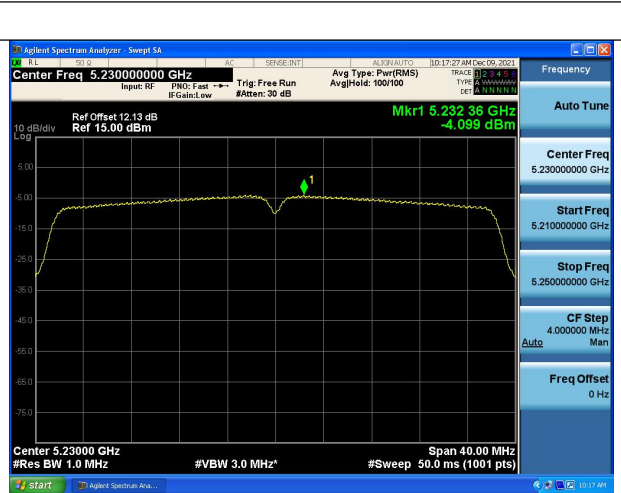

Test Mode:802.11n HT40 5190MHz Chain0

Test Mode:802.11n HT40 5230MHz Chain0

Test Mode:802.11n HT40 5190MHz Chain1

Test Mode:802.11n HT40 5230MHz Chain1

Test Mode:802.11ac VHT40 5190MHz Chain0

Test Mode:802.11ac VHT40 5230MHz Chain0

Test Mode:802.11ac VHT40 5190MHz Chain1

Test Mode:802.11ac VHT40 5230MHz Chain1

Test Mode: 802.11ac VHT80

Test Mode:802.11ac VHT80 5210MHz Chain0

Test Mode:802.11ac VHT80 5210MHz Chain1