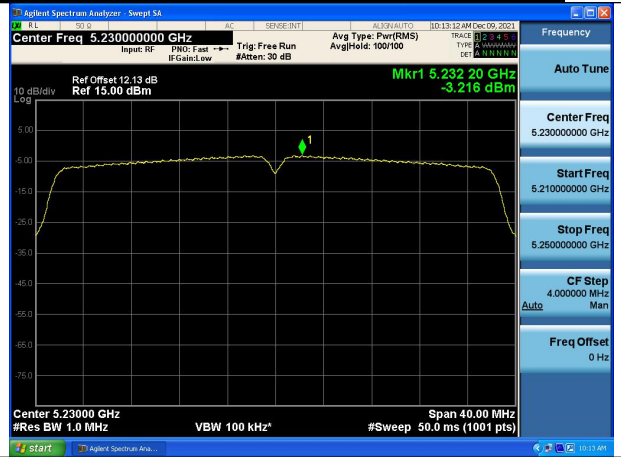

Test Mode:802.11n HT40 5190MHz Chain0

Test Mode:802.11n HT40 5230MHz Chain0

Test Mode:802.11n HT40 5190MHz Chain1

Test Mode:802.11n HT40 5230MHz Chain1

Test Mode:802.11ac VHT40 5190MHz Chain0

Test Mode:802.11ac VHT40 5230MHz Chain0

Test Mode:802.11ac VHT40 5190MHz Chain1

Test Mode:802.11ac VHT40 5230MHz Chain1

Test Mode: 802.11ac VHT80

Test Mode:802.11ac VHT80 5210MHz Chain0

Test Mode:802.11ac VHT80 5210MHz Chain1