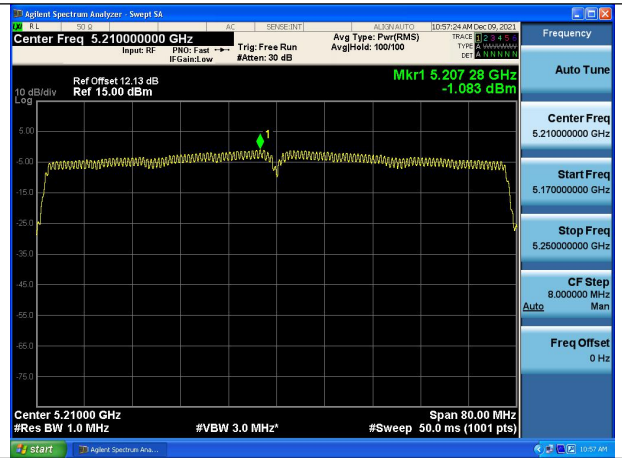

Test Mode:802.11n HT40 5190MHz Chain0

Test Mode:802.11n HT40 5230MHz Chain0

Test Mode:802.11n HT40 5190MHz Chain1

Test Mode:802.11n HT40 5230MHz Chain1

Test Mode:802.11ac VHT40 5190MHz Chain0

Test Mode:802.11ac VHT40 5230MHz Chain0

Test Mode:802.11ac VHT40 5190MHz Chain1

Test Mode:802.11ac VHT40 5230MHz Chain1

Test Mode: 802.11ac VHT80

Test Mode:802.11ac VHT80 5210MHz Chain0

Test Mode:802.11ac VHT80 5210MHz Chain1