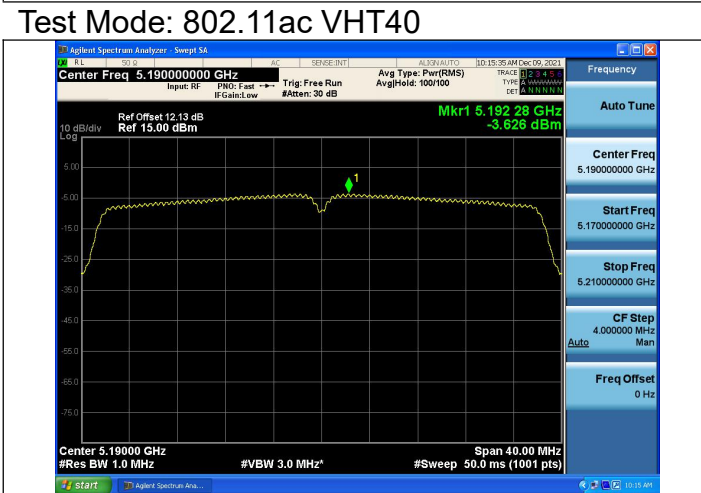

Test Mode:802.11n HT40 5190MHz Chain0

Test Mode:802.11n HT40 5230MHz Chain0

Test Mode:802.11n HT40 5190MHz Chain1

Test Mode:802.11n HT40 5230MHz Chain1

Test Mode:802.11ac VHT40 5190MHz Chain0

Test Mode:802.11ac VHT40 5230MHz Chain0

Test Mode:802.11ac VHT40 5190MHz Chain1

Test Mode:802.11ac VHT40 5230MHz Chain1

Test Mode: 802.11ac VHT80

Test Mode:802.11ac VHT80 5210MHz Chain0

Test Mode:802.11ac VHT80 5210MHz Chain1