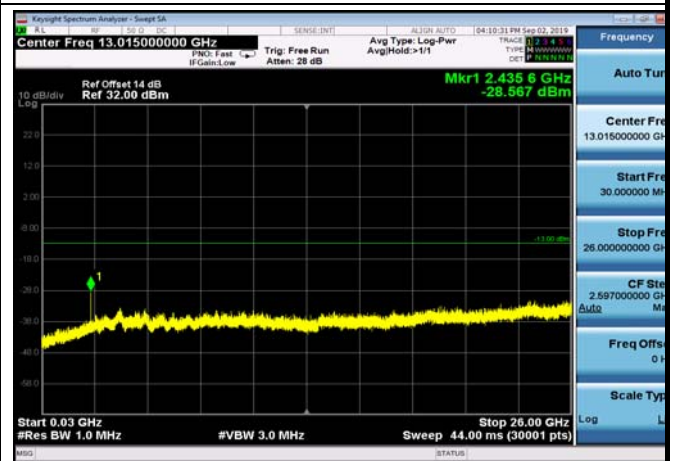

FDD66_HighRange_20MHz_30MHz~26GHz

FDD66_HighRange_5MHz_30MHz~26GHz

FDD66_HighRange_3MHz_30MHz~26GHz

FDD66_LowRange_10MHz_30MHz~26GHz

FDD66_LowRange_1.4MHz_30MHz~26GHz

FDD66_LowRange_20MHz_30MHz~26GHz

FDD66_LowRange_15MHz_30MHz~26GHz