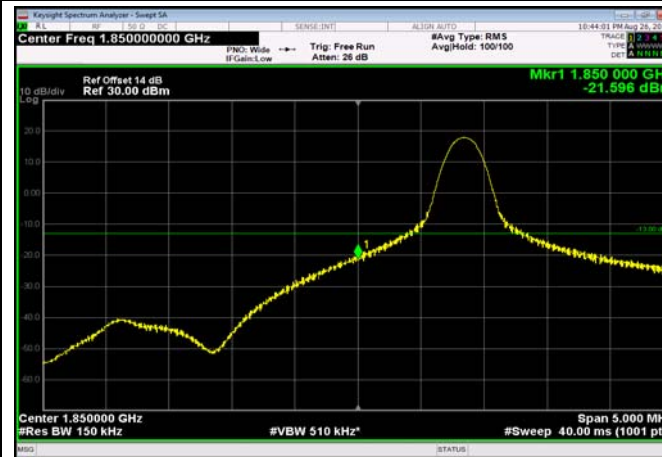

LowRange_FDD02_10MHz_1855_OneRB
_low_Q16

LowRange_FDD02_10MHz_1855_fullRB
_Low_QPSK

LowRange_FDD02_10MHz_1855_fullRB
_Low_Q16

LowRange_FDD02_15MHz_1857.5_OneRB
_low_QPSK

LowRange_FDD02_15MHz_1857.5_OneRB
_low_Q16