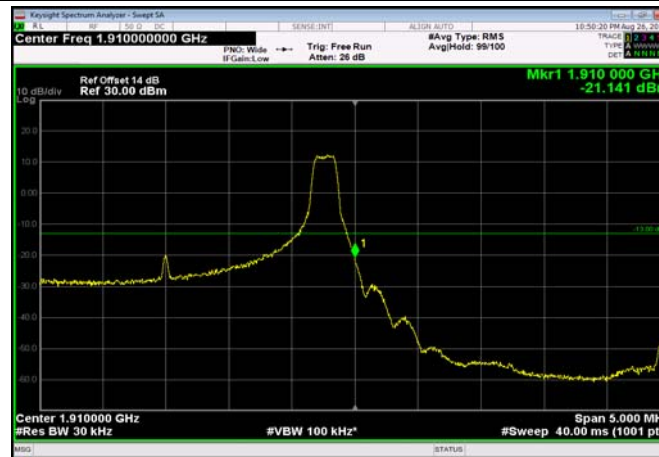

HighRange_FDD02_3MHz_1908.5_OneRB
_high_QPSK