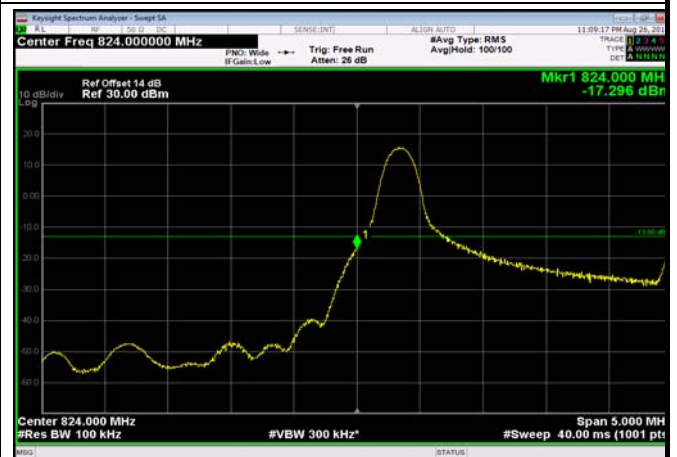

LowRange_FDD05_3MHz_825.5_OneRB
_low_Q16

LowRange_FDD05_3MHz_825.5_fullRB
_Low_QPSK

LowRange_FDD05_3MHz_825.5_fullRB
_Low_Q16

LowRange_FDD05_5MHz_826.5_OneRB
_low_QPSK

LowRange_FDD05_5MHz_826.5_OneRB
_low_Q16