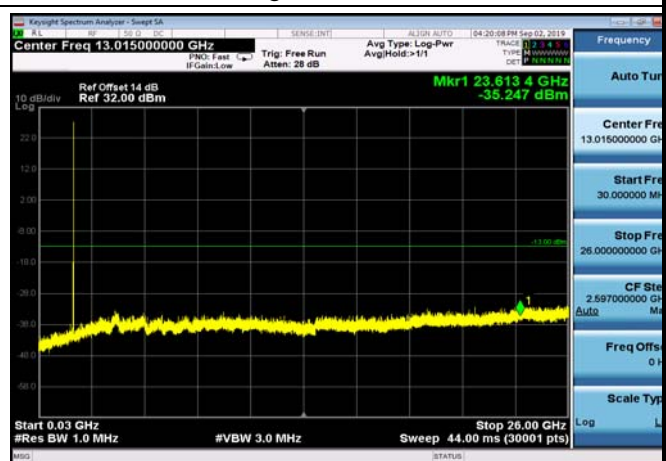

FDD04_MidRange_15MHz_30MHz~26GHz

FDD04_MidRange_20MHz_30MHz~26GHz

FDD04_MidRange_3MHz_30MHz~26GHz

FDD04_MidRange_5MHz_30MHz~26GHz

FDD66_HighRange_1.4MHz_30MHz~26GHz

FDD66_HighRange_10MHz_30MHz~26GHz

FDD66_HighRange_15MHz_30MHz~26GHz