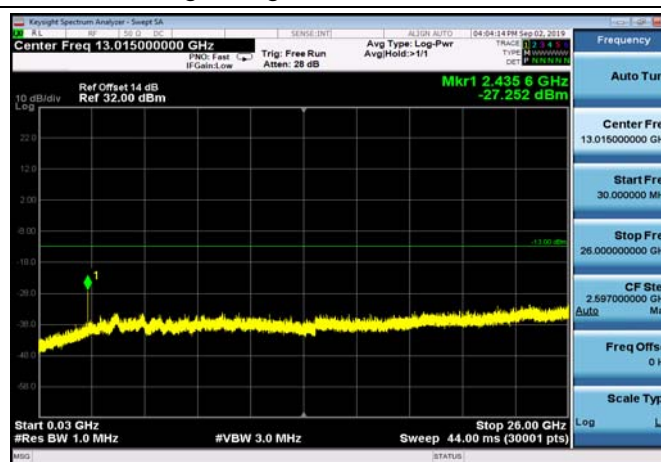

FDD66_HighRange_20MHz_30MHz~26GHz