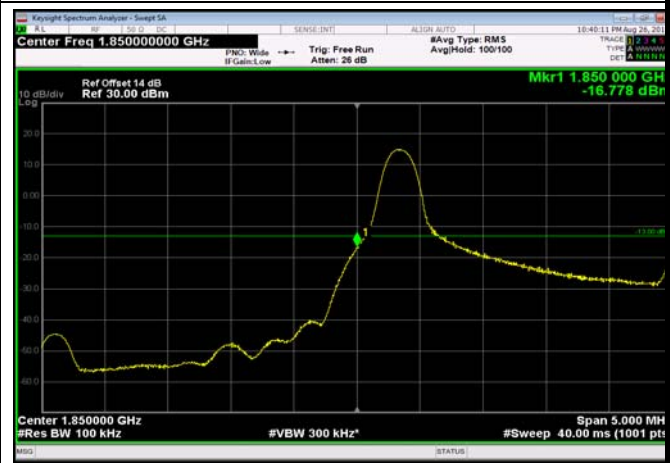

LowRange_FDD02_5MHz_1852.5_OneRB
_low_Q16