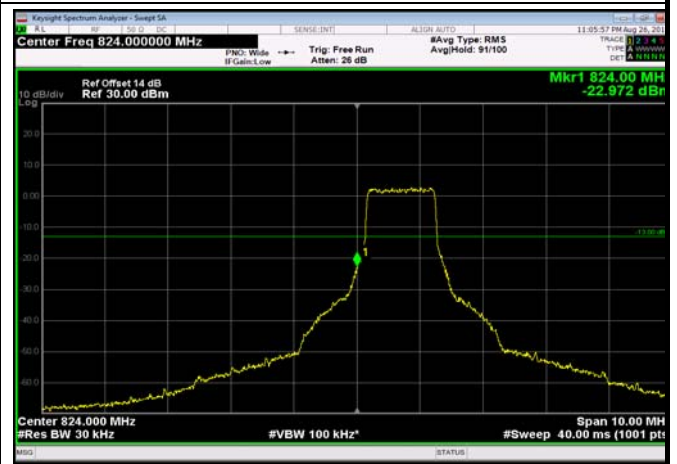

LowRange_ FDD05_1.4MHz_824.7_OneRB
_low_QPSK

LowRange_ FDD05_1.4MHz_824.7_OneRB
_low_Q16

LowRange_ FDD05_1.4MHz_824.7_fullRB
_Low_QPSK

LowRange_ FDD05_1.4MHz_824.7_fullRB
_Low_Q16

LowRange_FDD05_3MHz_825.5_OneRB
_low_QPSK