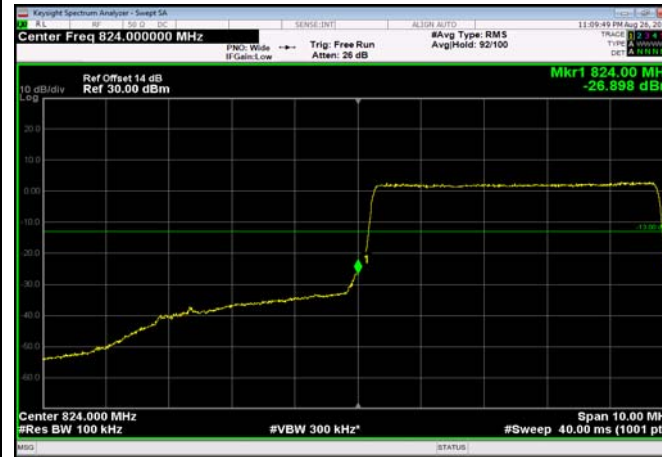

LowRange_FDD05_5MHz_826.5_fullRB
_Low_QPSK