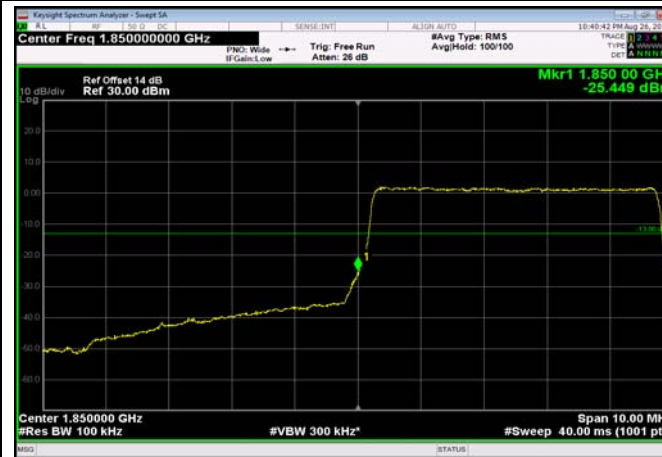

LowRange_FDD02_5MHz_1852.5_OneRB
_low_QPSK

LowRange_FDD02_5MHz_1852.5_OneRB
_low_Q16

LowRange_FDD02_5MHz_1852.5_fullRB
_Low_QPSK

LowRange_FDD02_5MHz_1852.5_fullRB
_Low_Q16

LowRange_FDD02_10MHz_1855_OneRB
_low_QPSK

LowRange_FDD02_10MHz_1855_OneRB
_low_Q16

LowRange_FDD02_10MHz_1855_fullRB
_Low_QPSK

LowRange_FDD02_10MHz_1855_fullRB
_Low_Q16

LowRange_FDD02_15MHz_1857.5_OneRB
_low_QPSK

LowRange_FDD02_15MHz_1857.5_OneRB
_low_Q16