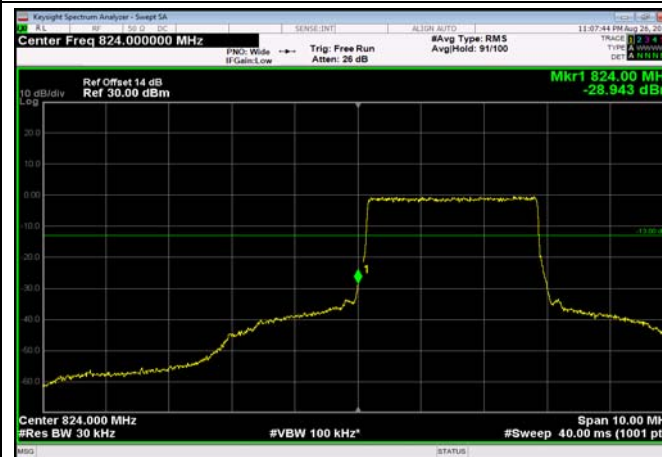

LowRange_FDD05_3MHz_825.5_fullRB
_Low_QPSK