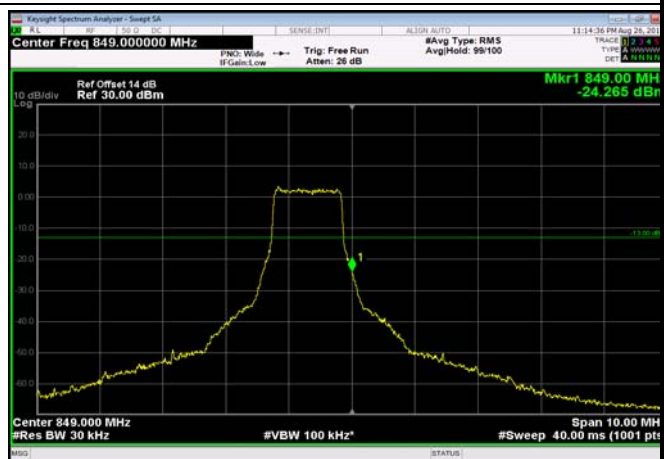

LowRange_FDD05_10MHz_829_fullRB
_Low_Q16

HighRange_FDD05_1.4MHz_848.3_OneRB
_high_QPSK

HighRange_FDD05_1.4MHz_848.3_OneRB
_high_Q16

HighRange_FDD05_1.4MHz_848.3_fullIRB
_High_QPSK

HighRange_FDD05_1.4MHz_848.3_fullIRB
_High_Q16