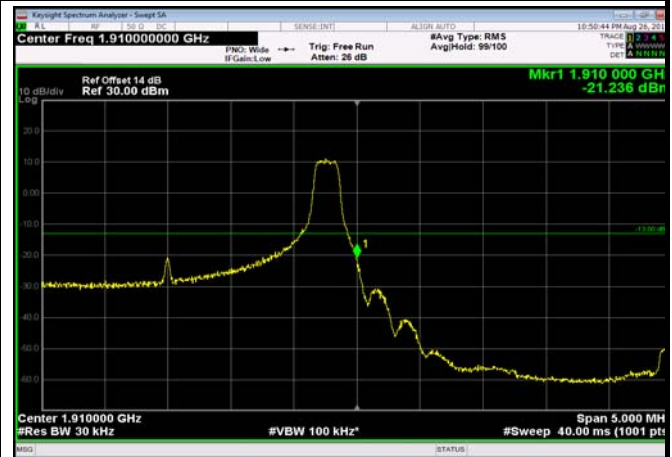

HighRange_FDD02_3MHz_1908.5_OneRB
_high_Q16