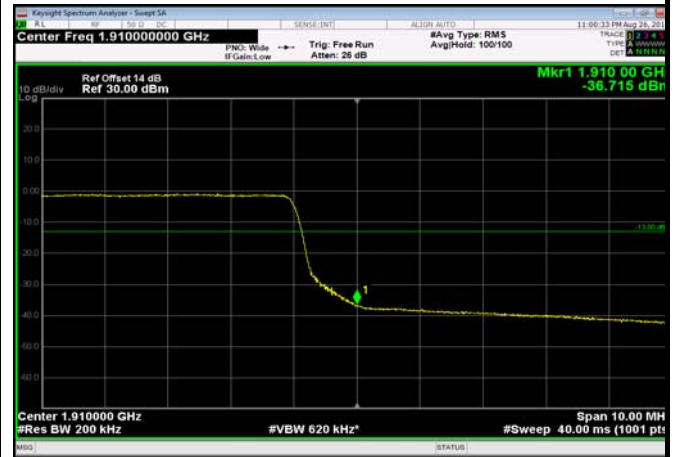

HighRange_FDD02_15MHz_1902.5_fullRB
_High_Q16

HighRange_FDD02_20MHz_1900_OneRB
_high_QPSK

HighRange_FDD02_20MHz_1900_OneRB
_high_Q16

HighRange_ FDD02_20MHz_1900_fullRB
_High_QPSK

HighRange_ FDD02_20MHz_1900_fullRB
_High_Q16