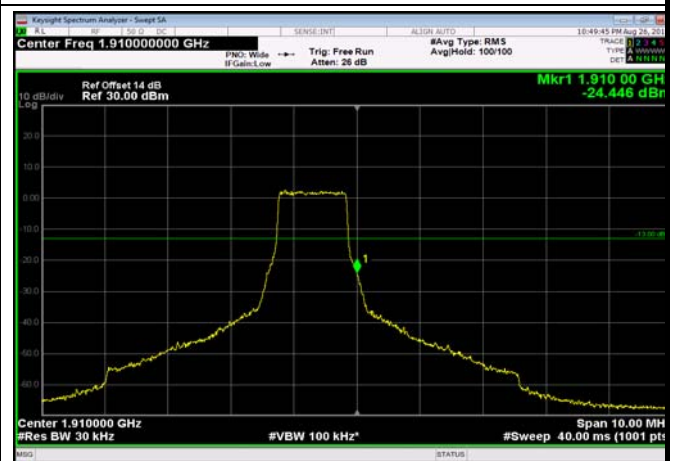

LowRange_FDD02_20MHz_1860_fullRB
_Low_Q16

HighRange_FDD02_1.4MHz_1909.3_OneRB
_high_QPSK

HighRange_FDD02_1.4MHz_1909.3_OneRB
_high_Q16

HighRange_FDD02_1.4MHz_1909.3
_fullRB_High_QPSK

HighRange_FDD02_1.4MHz_1909.3
_fullRB_High_Q16