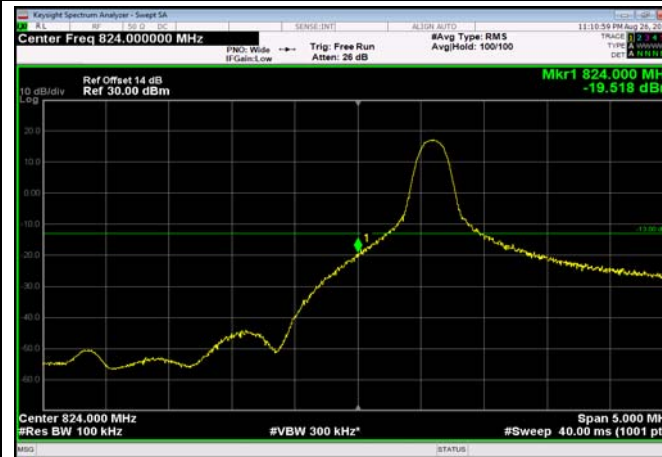

LowRange_FDD05_10MHz_829_OneRB
_low_QPSK