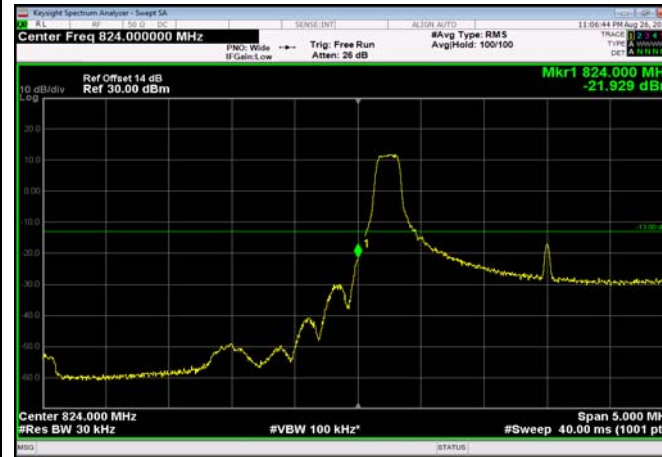

LowRange_ FDD05_1.4MHz_824.7_OneRB
_low_QPSK

LowRange_ FDD05_1.4MHz_824.7_OneRB
_low_Q16

LowRange_ FDD05_1.4MHz_824.7_fullRB
_Low_QPSK

LowRange_ FDD05_1.4MHz_824.7_fullRB
_Low_Q16

LowRange_FDD05_3MHz_825.5_OneRB
_low_QPSK