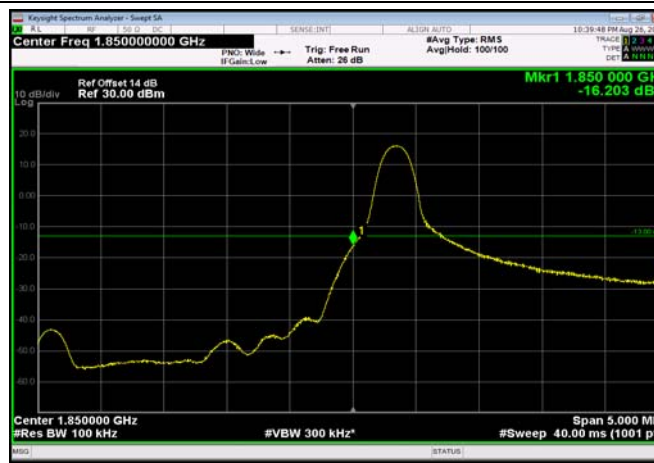

LowRange_FDD02_5MHz_1852.5_OneRB
_low_QPSK