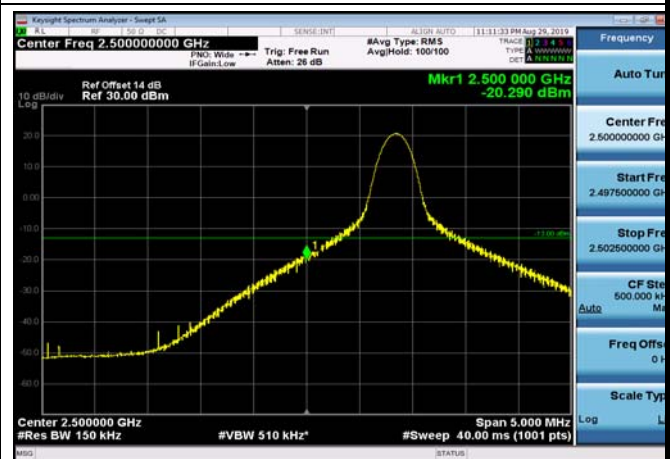

LowRange_FDD07_15MHz_2507.5_OneRB
_low_QPSK