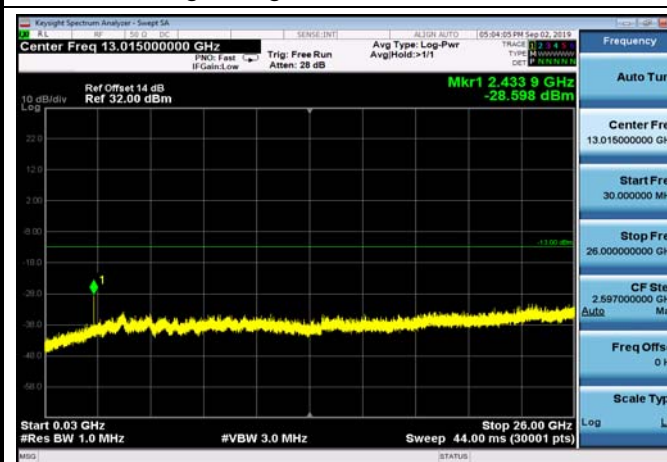

FDD04_MidRange_15MHz_30MHz~26GHz

FDD04_MidRange_20MHz_30MHz~26GHz

FDD04_MidRange_3MHz_30MHz~26GHz

FDD04_MidRange_5MHz_30MHz~26GHz

FDD66_HighRange_1.4MHz_30MHz~26GHz

FDD66_HighRange_10MHz_30MHz~26GHz

FDD66_HighRange_15MHz_30MHz~26GHz