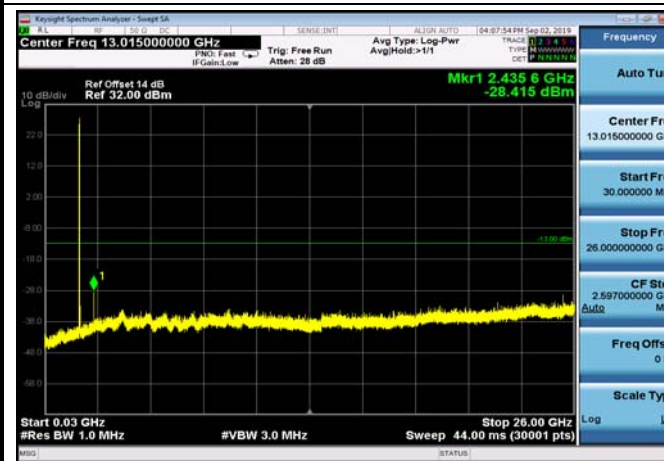

FDD04_MidRange_15MHz_30MHz~26GHz