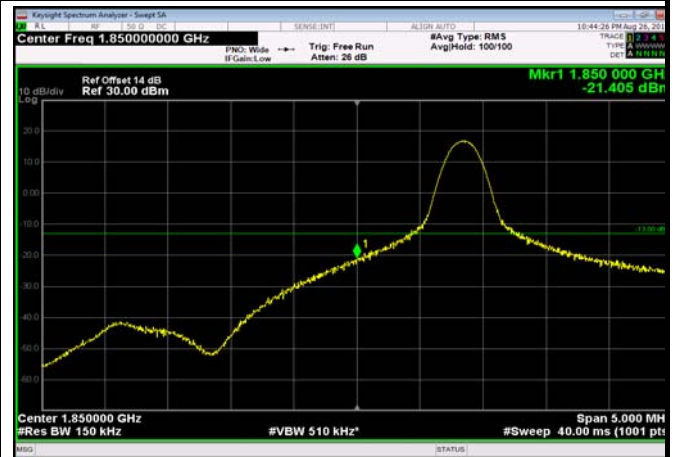

LowRange_FDD02_10MHz_1855_OneRB
_low_Q16

LowRange_FDD02_10MHz_1855_fullRB
_Low_QPSK

LowRange_FDD02_10MHz_1855_fullRB
_Low_Q16

LowRange_FDD02_15MHz_1857.5_OneRB
_low_QPSK

LowRange_FDD02_15MHz_1857.5_OneRB
_low_Q16