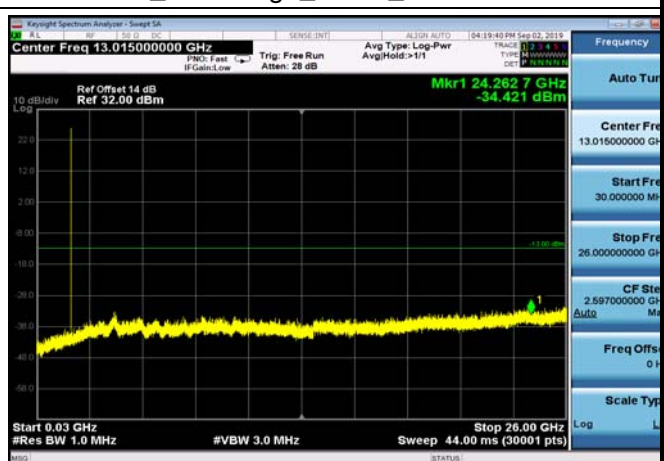

FDD04_LowRange_10MHz_30MHz~26GHz

FDD04_LowRange_15MHz_30MHz~26GHz

FDD04_LowRange_20MHz_30MHz~26GHz

FDD04_LowRange_3MHz_30MHz~26GHz

FDD04_LowRange_5MHz_30MHz~26GHz

FDD04_MidRange_1.4MHz_30MHz~26GHz

FDD04_MidRange_10MHz_30MHz~26GHz