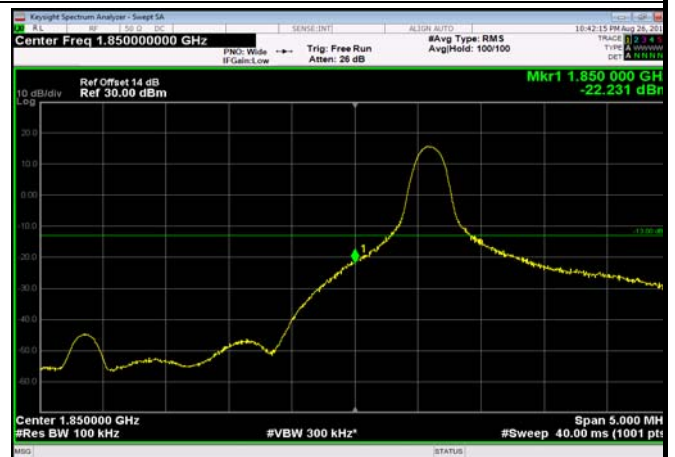

LowRange_FDD02_10MHz_1855_OneRB
_low_Q16