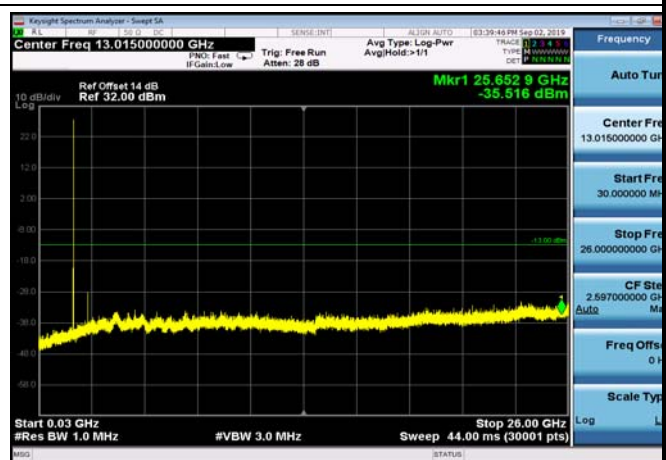

FDD04_LowRange_10MHz_30MHz~26GHz

FDD04_LowRange_15MHz_30MHz~26GHz

FDD04_LowRange_20MHz_30MHz~26GHz

FDD04_LowRange_3MHz_30MHz~26GHz

FDD04_LowRange_5MHz_30MHz~26GHz

FDD04_MidRange_1.4MHz_30MHz~26GHz

FDD04_MidRange_10MHz_30MHz~26GHz