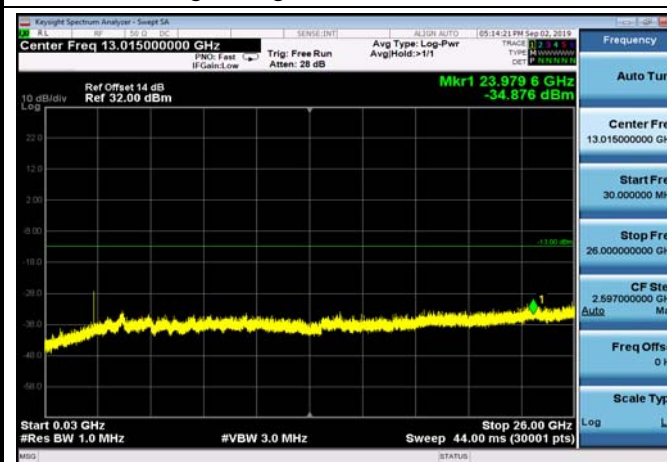

FDD04_MidRange_15MHz_30MHz~26GHz

FDD04_MidRange_20MHz_30MHz~26GHz

FDD04_MidRange_3MHz_30MHz~26GHz

FDD04_MidRange_5MHz_30MHz~26GHz

FDD66_HighRange_1.4MHz_30MHz~26GHz

FDD66_HighRange_10MHz_30MHz~26GHz

FDD66_HighRange_15MHz_30MHz~26GHz