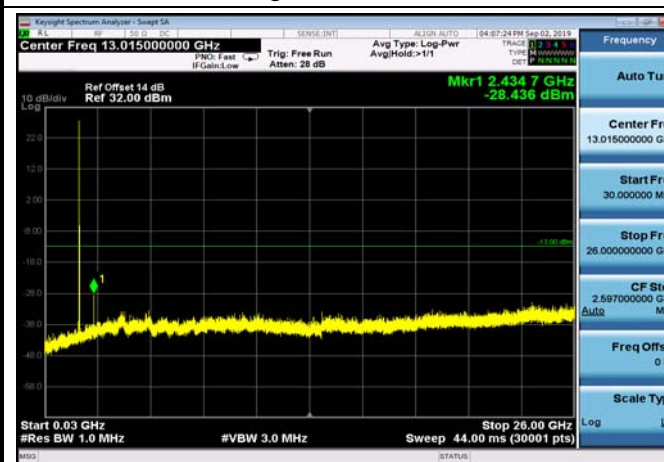

FDD04_LowRange_15MHz_30MHz~26GHz