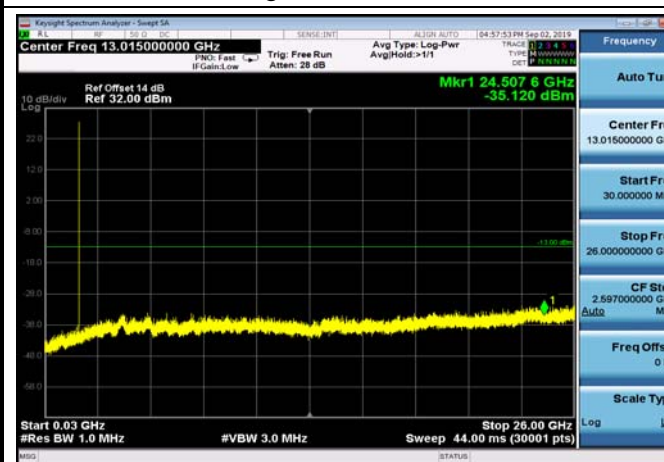

FDD04_HighRange_1.4MHz_30MHz~26GHz

FDD04_HighRange_10MHz_30MHz~26GHz

FDD04_HighRange_15MHz_30MHz~26GHz

FDD04_HighRange_20MHz_30MHz~26GHz

FDD04_HighRange_3MHz_30MHz~26GHz

FDD04_HighRange_5MHz_30MHz~26GHz

FDD04_LowRange_1.4MHz_30MHz~26GHz