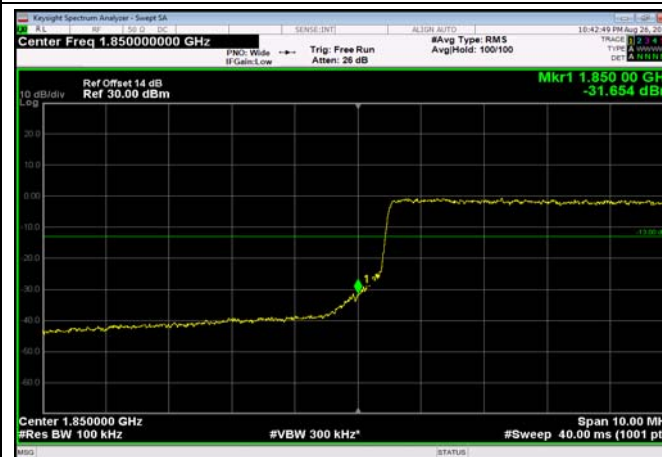

LowRange_FDD02_5MHz_1852.5_OneRB
_low_QPSK

LowRange_FDD02_5MHz_1852.5_OneRB
_low_Q16

LowRange_FDD02_5MHz_1852.5_fullRB
_Low_QPSK

LowRange_FDD02_5MHz_1852.5_fullRB
_Low_Q16

LowRange_FDD02_10MHz_1855_OneRB
_low_QPSK

LowRange_FDD02_10MHz_1855_OneRB
_low_Q16

LowRange_FDD02_10MHz_1855_fullRB
_Low_QPSK

LowRange_FDD02_10MHz_1855_fullRB
_Low_Q16

LowRange_FDD02_15MHz_1857.5_OneRB
_low_QPSK

LowRange_FDD02_15MHz_1857.5_OneRB
_low_Q16