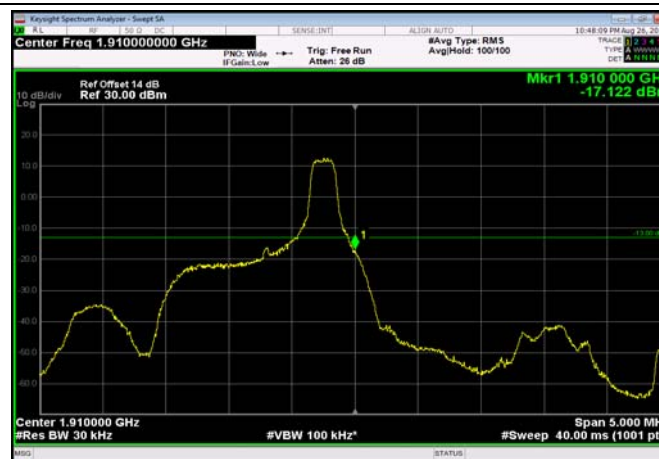

HighRange_FDD02_1.4MHz_1909.3_OneRB
_high_QPSK