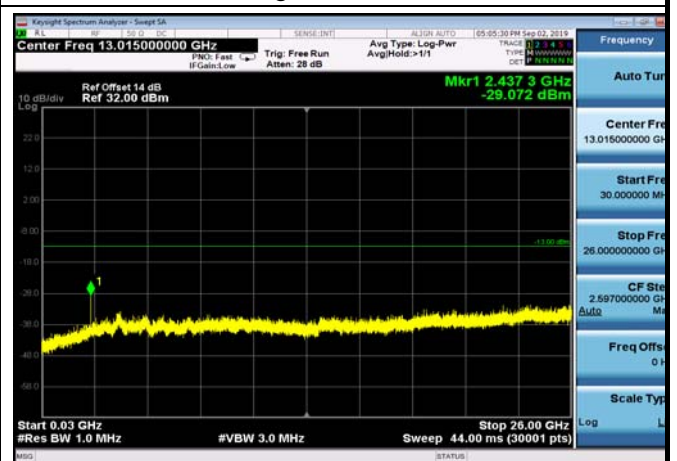

FDD66_LowRange_3MHz_30MHz~26GHz