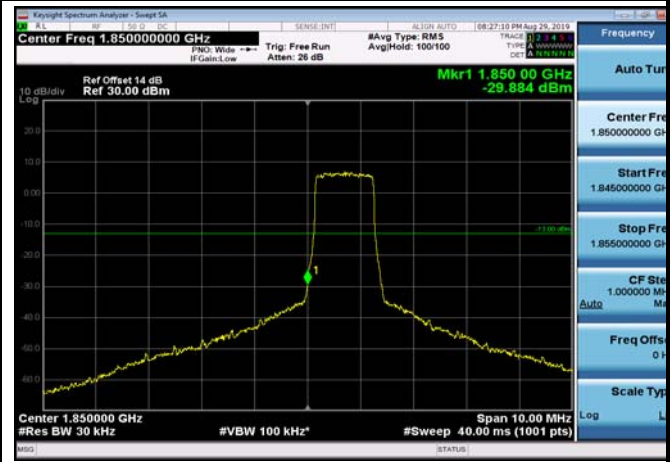

FDD66_LowRange_5MHz_30MHz~26GHz

FDD66_LowRange_3MHz_30MHz~26GHz

Conducted Band Edge

LowRange_FDD02_1.4MHz_1850.7_OneRB
_low_QPSK

LowRange_FDD02_1.4MHz_1850.7_OneRB
_low_Q16

LowRange_FDD02_1.4MHz_1850.7_fullIRB
_Low_QPSK

LowRange_FDD02_1.4MHz_1850.7_fullIRB
_Low_Q16

LowRange_FDD02_3MHz_1851.5_OneRB
_low_QPSK

LowRange_FDD02_3MHz_1851.5_OneRB
_low_Q16

LowRange_FDD02_3MHz_1851.5_fullIRB
_Low_QPSK

LowRange_FDD02_3MHz_1851.5_fullIRB
_Low_Q16