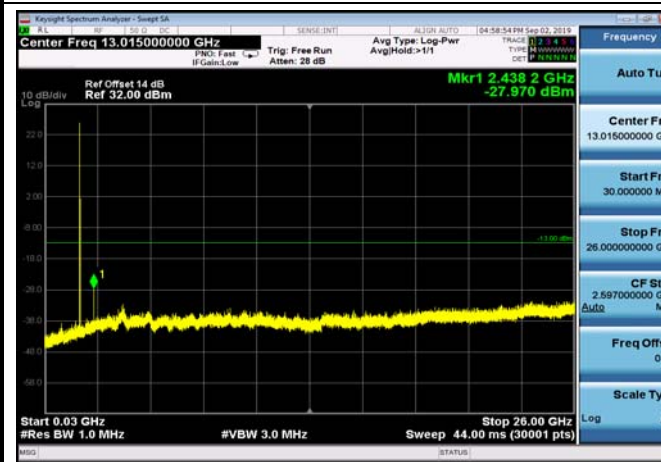

FDD04_HighRange_1.4MHz_30MHz~26GHz

FDD04_HighRange_10MHz_30MHz~26GHz

FDD04_HighRange_15MHz_30MHz~26GHz

FDD04_HighRange_20MHz_30MHz~26GHz

FDD04_HighRange_3MHz_30MHz~26GHz

FDD04_HighRange_5MHz_30MHz~26GHz

FDD04_LowRange_1.4MHz_30MHz~26GHz