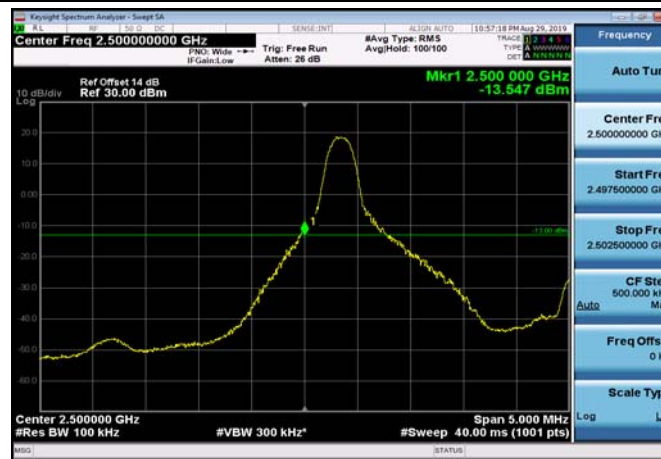

LowRange_FDD07_5MHz_2502.5_OneRB
_low_Q16