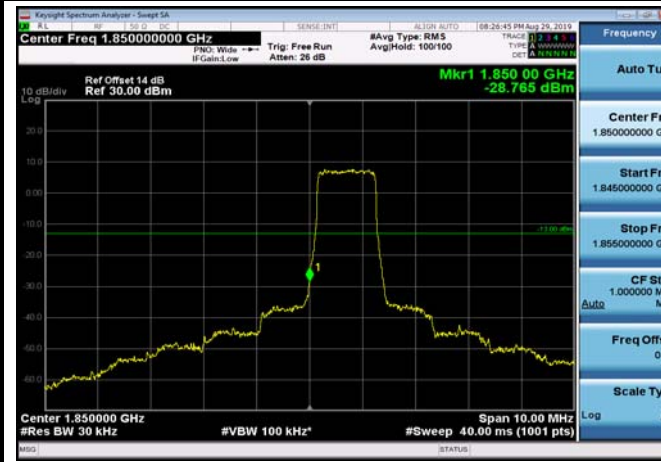

FDD66_LowRange_5MHz_30MHz~26GHz

FDD66_LowRange_3MHz_30MHz~26GHz

Conducted Band Edge

LowRange_FDD02_1.4MHz_1850.7_OneRB
_low_QPSK

LowRange_FDD02_1.4MHz_1850.7_OneRB
_low_Q16

LowRange_FDD02_1.4MHz_1850.7_fullIRB
_Low_QPSK

LowRange_FDD02_1.4MHz_1850.7_fullIRB
_Low_Q16

LowRange_FDD02_3MHz_1851.5_OneRB
_low_QPSK

LowRange_FDD02_3MHz_1851.5_OneRB
_low_Q16

LowRange_FDD02_3MHz_1851.5_fullIRB
_Low_QPSK

LowRange_FDD02_3MHz_1851.5_fullIRB
_Low_Q16