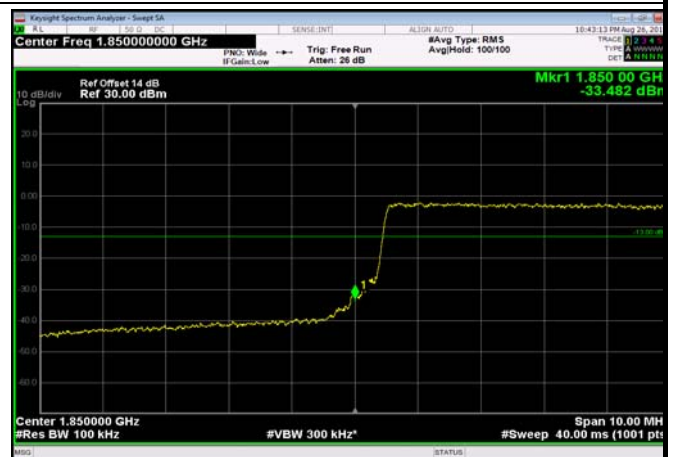

LowRange_FDD02_5MHz_1852.5_OneRB
_low_QPSK

LowRange_FDD02_5MHz_1852.5_OneRB
_low_Q16

LowRange_FDD02_5MHz_1852.5_fullRB
_Low_QPSK

LowRange_FDD02_5MHz_1852.5_fullRB
_Low_Q16

LowRange_FDD02_10MHz_1855_OneRB
_low_QPSK

LowRange_FDD02_10MHz_1855_OneRB
_low_Q16

LowRange_FDD02_10MHz_1855_fullRB
_Low_QPSK

LowRange_FDD02_10MHz_1855_fullRB
_Low_Q16

LowRange_FDD02_15MHz_1857.5_OneRB
_low_QPSK

LowRange_FDD02_15MHz_1857.5_OneRB
_low_Q16