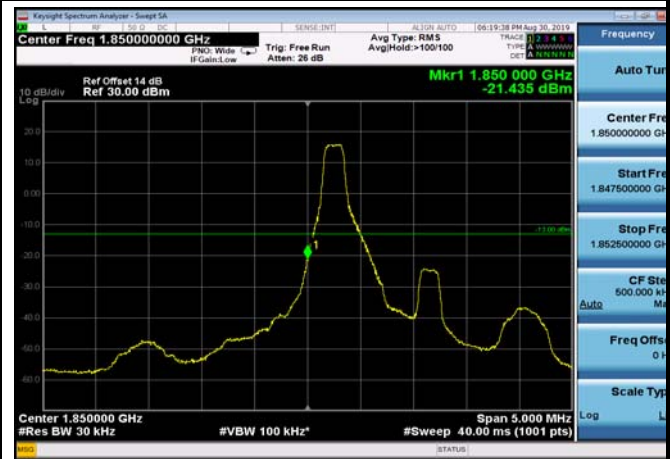

FDD66_LowRange_5MHz_30MHz~26GHz

FDD66_LowRange_3MHz_30MHz~26GHz

Conducted Band Edge

LowRange_FDD02_1.4MHz_1850.7_OneRB
_low_QPSK

LowRange_FDD02_1.4MHz_1850.7_OneRB
_low_Q16

LowRange_FDD02_1.4MHz_1850.7_fullIRB
_Low_QPSK