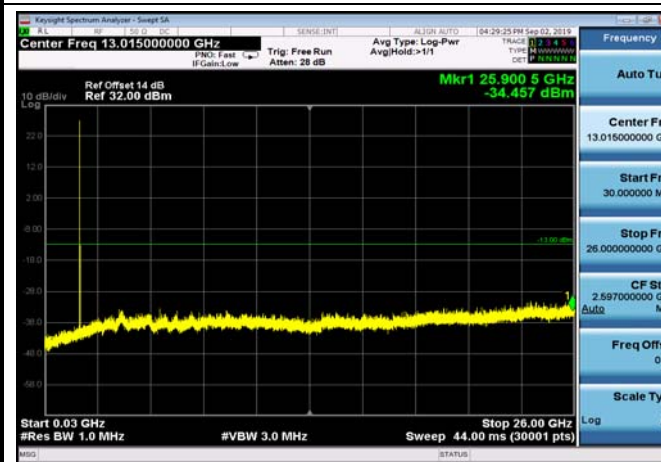

FDD04_HighRange_1.4MHz_30MHz~26GHz

FDD04_HighRange_10MHz_30MHz~26GHz

FDD04_HighRange_15MHz_30MHz~26GHz

FDD04_HighRange_20MHz_30MHz~26GHz

FDD04_HighRange_3MHz_30MHz~26GHz

FDD04_HighRange_5MHz_30MHz~26GHz

FDD04_LowRange_1.4MHz_30MHz~26GHz