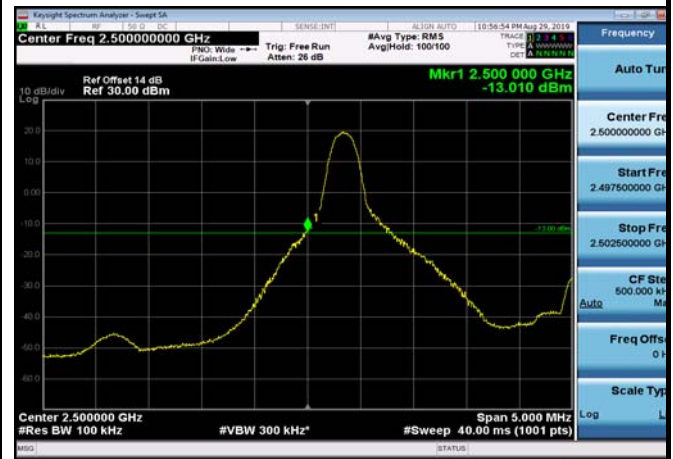

LowRange_FDD07_5MHz_2502.5_OneRB
_low_QPSK