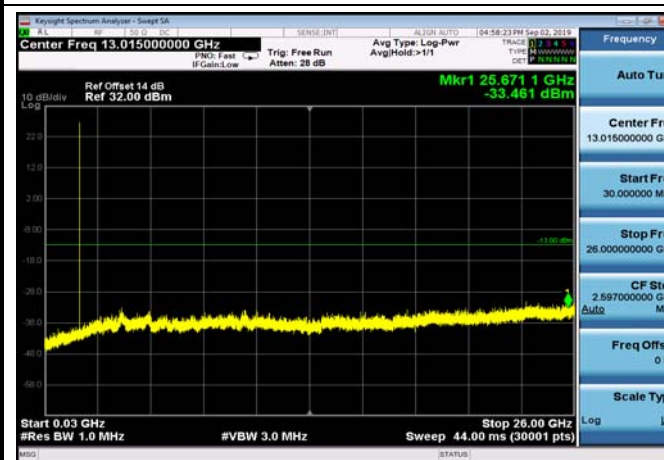

FDD04_LowRange_10MHz_30MHz~26GHz

FDD04_LowRange_15MHz_30MHz~26GHz

FDD04_LowRange_20MHz_30MHz~26GHz

FDD04_LowRange_3MHz_30MHz~26GHz

FDD04_LowRange_5MHz_30MHz~26GHz

FDD04_MidRange_1.4MHz_30MHz~26GHz

FDD04_MidRange_10MHz_30MHz~26GHz