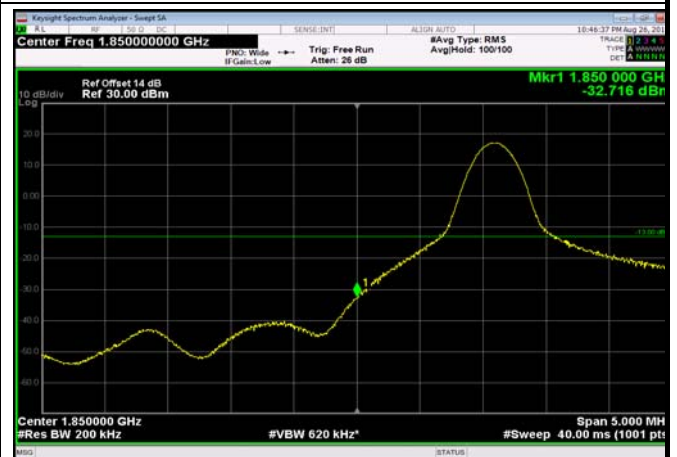

LowRange_FDD02_15MHz_1857.5_fullIRB
_Low_QPSK

LowRange_FDD02_15MHz_1857.5_fullIRB
_Low_Q16

LowRange_FDD02_20MHz_1860_OneRB
_low_QPSK

LowRange_FDD02_20MHz_1860_OneRB
_low_Q16

LowRange_FDD02_20MHz_1860_fullRB
_Low_QPSK