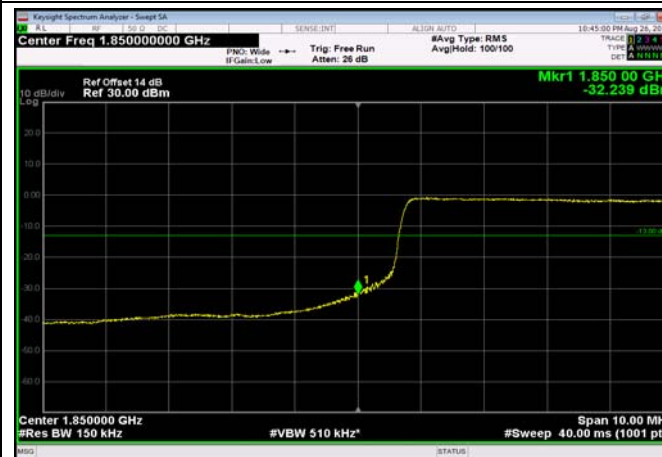

LowRange_FDD02_15MHz_1857.5_fullIRB
_Low_QPSK