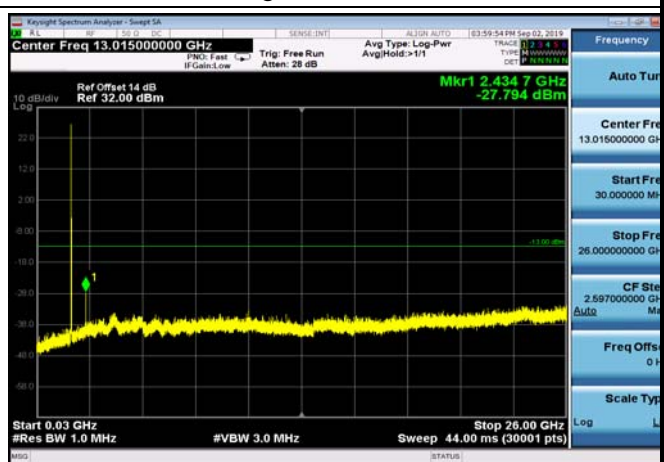

FDD04_LowRange_20MHz_30MHz~26GHz