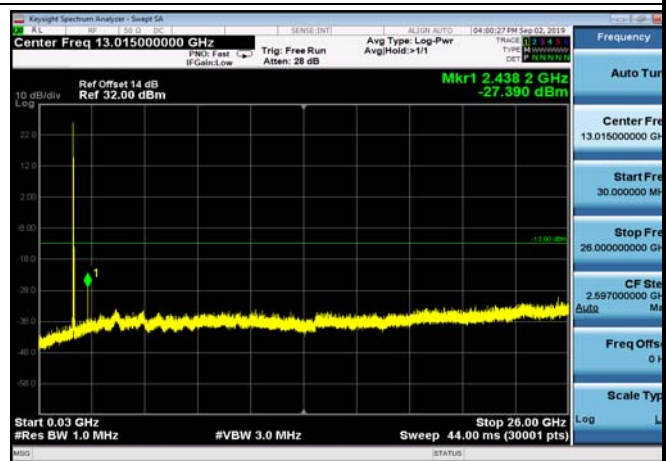

FDD04_MidRange_20MHz_30MHz~26GHz