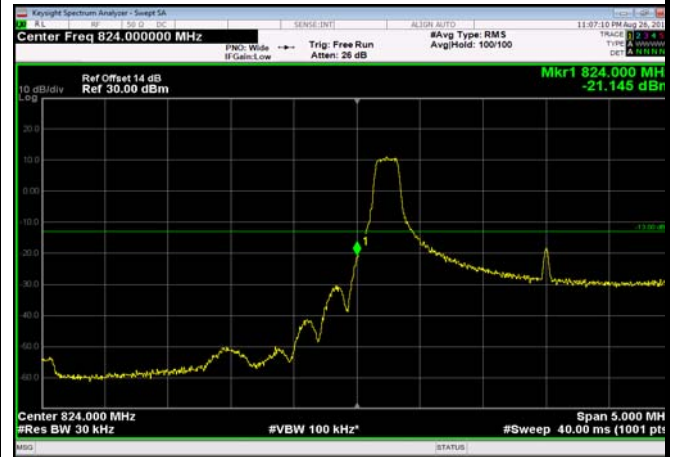

LowRange_FDD05_3MHz_825.5_OneRB
_low_Q16