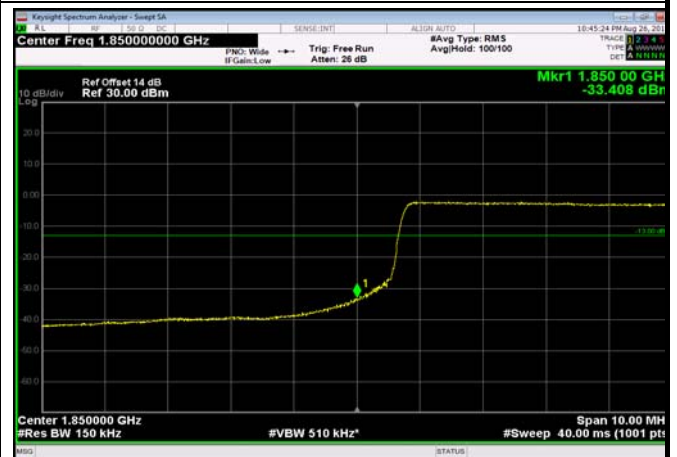

LowRange_FDD02_15MHz_1857.5_fullIRB
_Low_Q16