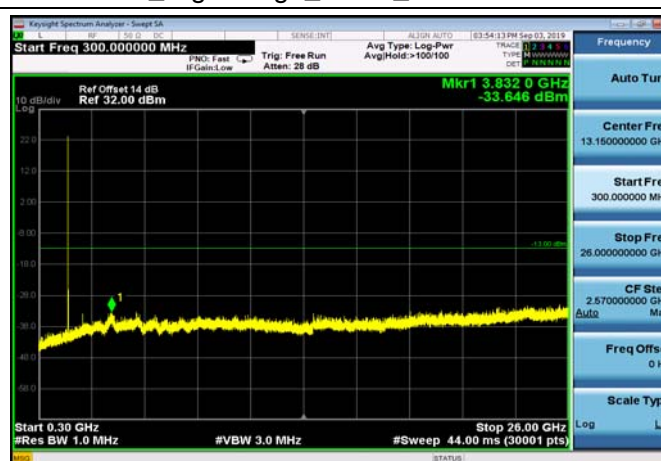

FDD66_HighRange_3MHz_30MHz~26GHz