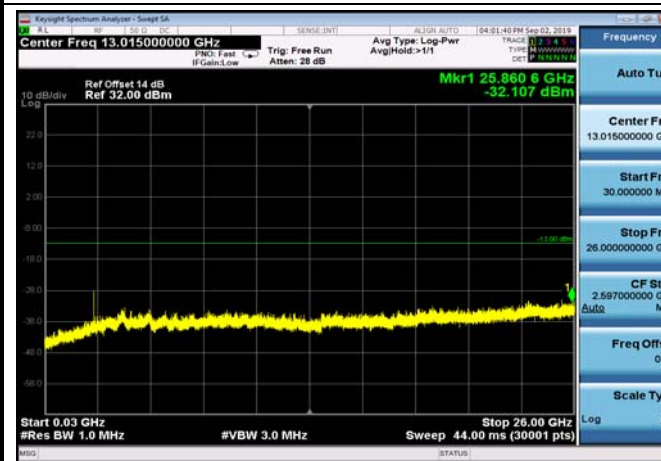

FDD66_HighRange_20MHz_30MHz~26GHz

FDD66_HighRange_5MHz_30MHz~26GHz

FDD66_HighRange_3MHz_30MHz~26GHz

FDD66_LowRange_10MHz_30MHz~26GHz

FDD66_LowRange_1.4MHz_30MHz~26GHz

FDD66_LowRange_20MHz_30MHz~26GHz

FDD66_LowRange_15MHz_30MHz~26GHz