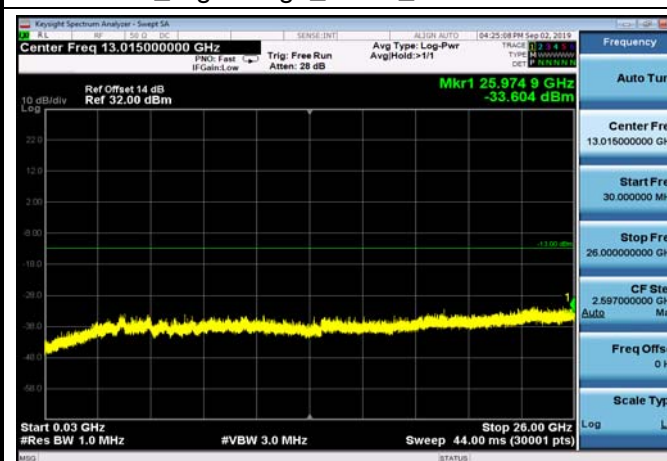

FDD66_HighRange_5MHz_30MHz~26GHz