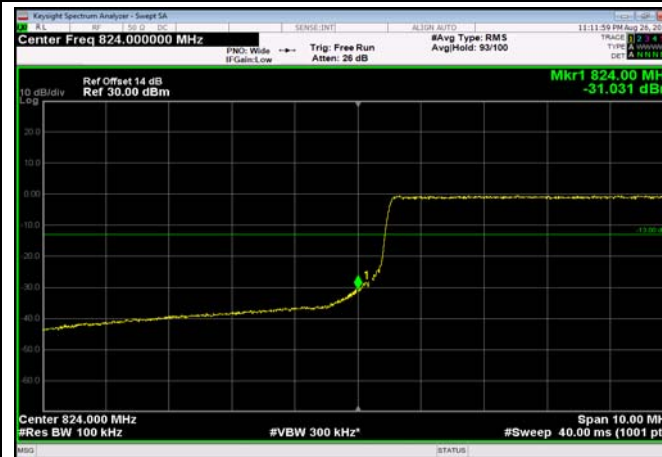

LowRange_FDD05_5MHz_826.5_fullRB
_Low_QPSK

LowRange_FDD05_5MHz_826.5_fullRB
_Low_Q16

LowRange_FDD05_10MHz_829_OneRB
_low_QPSK

LowRange_FDD05_10MHz_829_OneRB
_low_Q16

LowRange_FDD05_10MHz_829_fullRB
_Low_QPSK