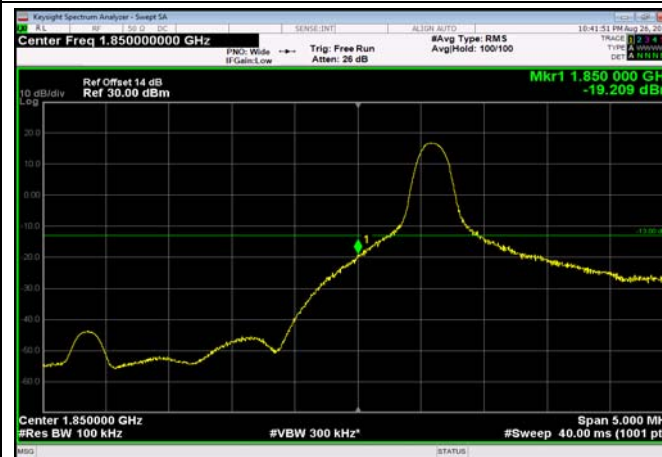

LowRange_FDD02_5MHz_1852.5_OneRB
_low_QPSK

LowRange_FDD02_5MHz_1852.5_OneRB
_low_Q16

LowRange_FDD02_5MHz_1852.5_fullRB
_Low_QPSK

LowRange_FDD02_5MHz_1852.5_fullRB
_Low_Q16

LowRange_FDD02_10MHz_1855_OneRB
_low_QPSK