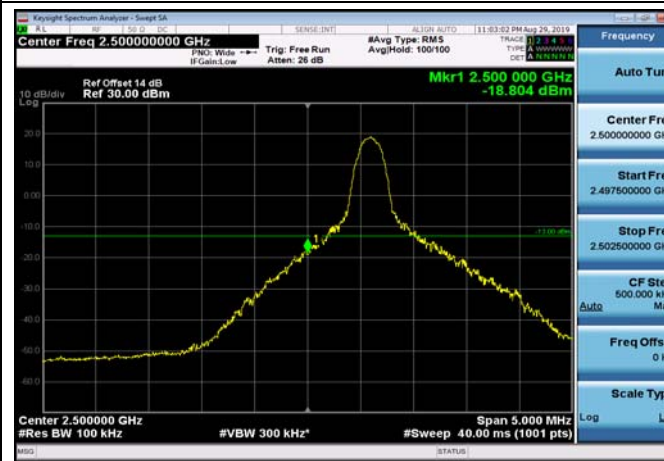

LowRange_FDD07_10MHz_2505_OneRB
_low_Q16