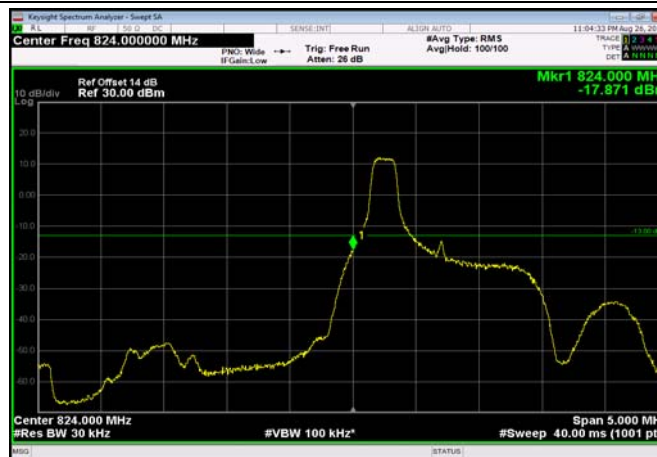

LowRange_ FDD05_1.4MHz_824.7_OneRB
_low_QPSK