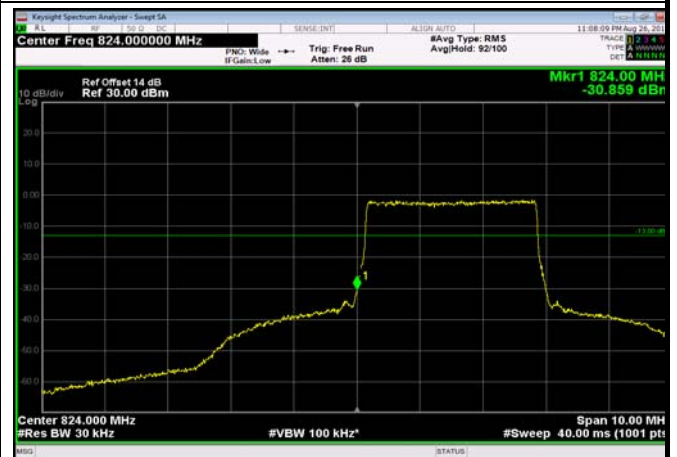

LowRange_FDD05_3MHz_825.5_fullRB
_Low_Q16