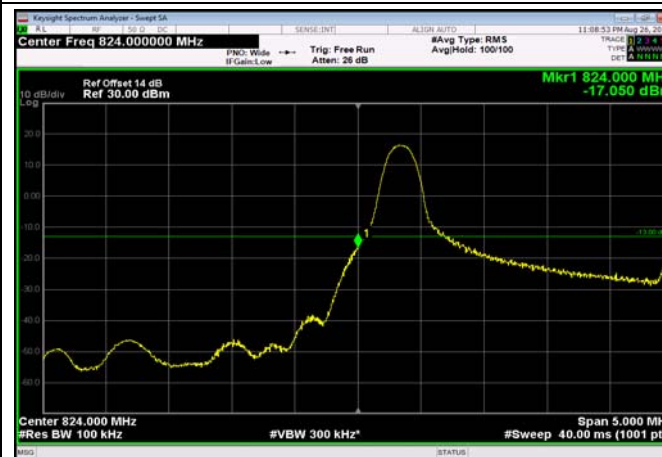

LowRange_FDD05_3MHz_825.5_OneRB
_low_Q16

LowRange_FDD05_3MHz_825.5_fullRB
_Low_QPSK

LowRange_FDD05_3MHz_825.5_fullRB
_Low_Q16

LowRange_FDD05_5MHz_826.5_OneRB
_low_QPSK

LowRange_FDD05_5MHz_826.5_OneRB
_low_Q16