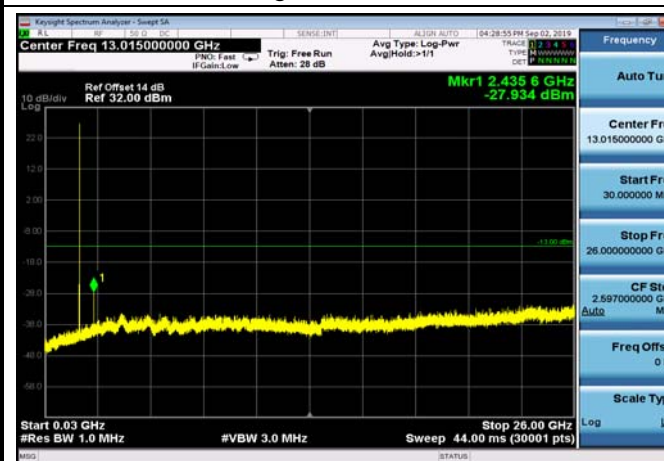

FDD04_MidRange_3MHz_30MHz~26GHz