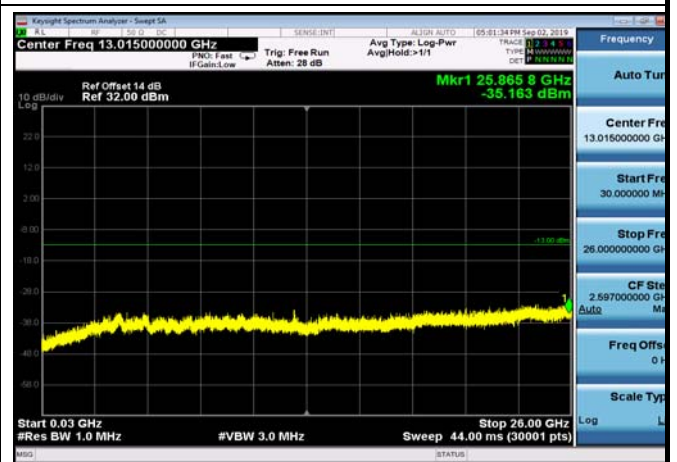

FDD66_HighRange_20MHz_30MHz~26GHz

FDD66_HighRange_5MHz_30MHz~26GHz

FDD66_HighRange_3MHz_30MHz~26GHz

FDD66_LowRange_10MHz_30MHz~26GHz

FDD66_LowRange_1.4MHz_30MHz~26GHz

FDD66_LowRange_20MHz_30MHz~26GHz

FDD66_LowRange_15MHz_30MHz~26GHz