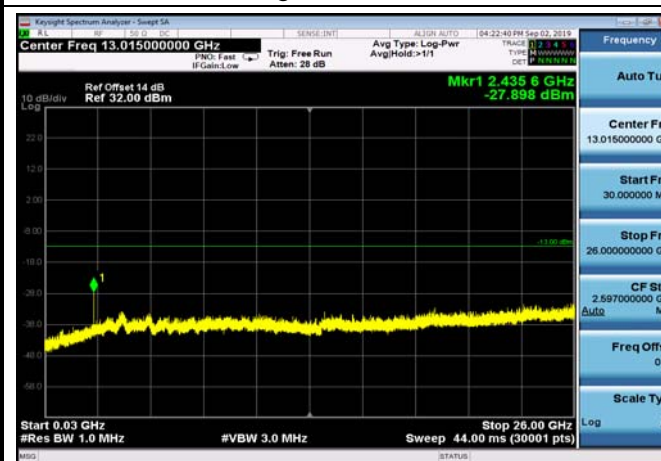

FDD66_HighRange_20MHz_30MHz~26GHz

FDD66_HighRange_5MHz_30MHz~26GHz

FDD66_HighRange_3MHz_30MHz~26GHz

FDD66_LowRange_10MHz_30MHz~26GHz

FDD66_LowRange_1.4MHz_30MHz~26GHz

FDD66_LowRange_20MHz_30MHz~26GHz

FDD66_LowRange_15MHz_30MHz~26GHz

FDD66_LowRange_5MHz_30MHz~26GHz

FDD66_LowRange_3MHz_30MHz~26GHz

Conducted Band Edge

LowRange_FDD02_1.4MHz_1850.7_OneRB
_low_QPSK

LowRange_FDD02_1.4MHz_1850.7_OneRB
_low_Q16

LowRange_FDD02_1.4MHz_1850.7_fullIRB
_Low_QPSK