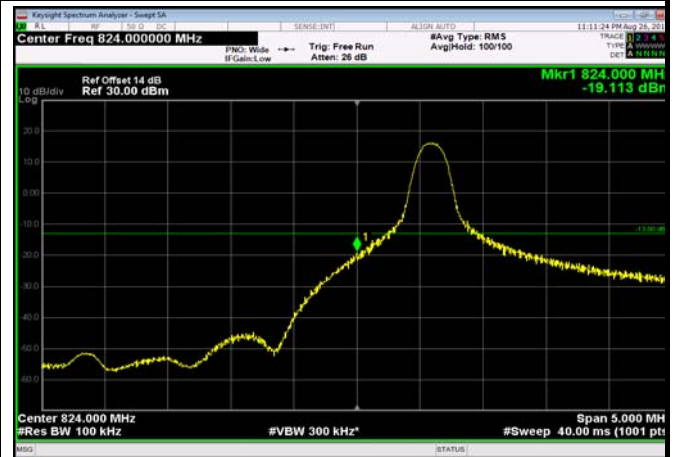

LowRange_FDD05_5MHz_826.5_fullRB
_Low_QPSK

LowRange_FDD05_5MHz_826.5_fullRB
_Low_Q16

LowRange_FDD05_10MHz_829_OneRB
_low_QPSK

LowRange_FDD05_10MHz_829_OneRB
_low_Q16

LowRange_FDD05_10MHz_829_fullRB
_Low_QPSK