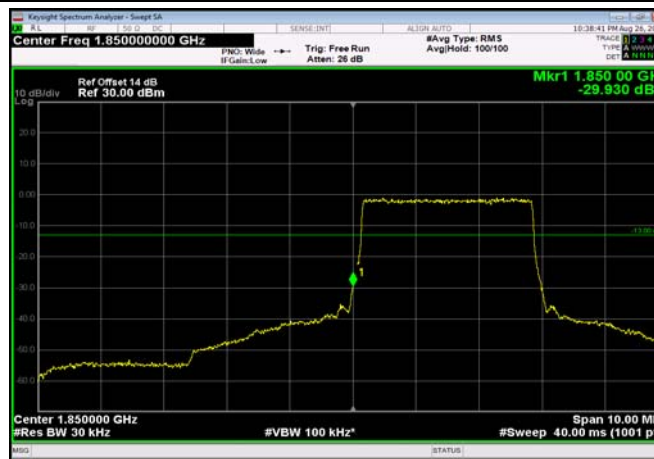

LowRange_FDD02_1.4MHz_1850.7_fullIRB
_Low_Q16

LowRange_FDD02_3MHz_1851.5_OneRB
_low_QPSK

LowRange_FDD02_3MHz_1851.5_OneRB
_low_Q16

LowRange_FDD02_3MHz_1851.5_fullIRB
_Low_QPSK

LowRange_FDD02_3MHz_1851.5_fullIRB
_Low_Q16