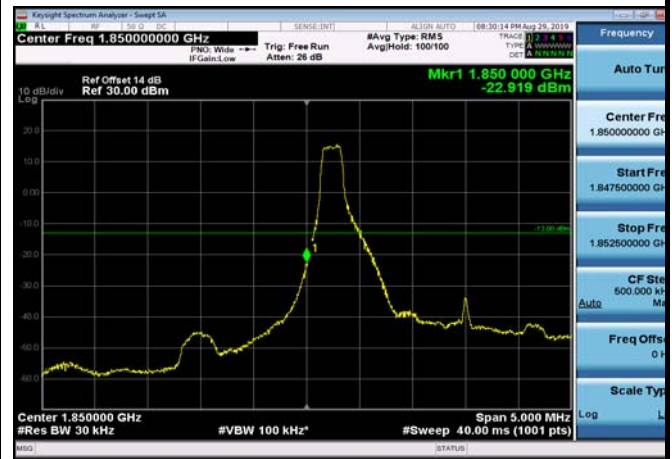

LowRange_FDD02_1.4MHz_1850.7_fullIRB
_Low_Q16

LowRange_FDD02_3MHz_1851.5_OneRB
_low_QPSK

LowRange_FDD02_3MHz_1851.5_OneRB
_low_Q16

LowRange_FDD02_3MHz_1851.5_fullIRB
_Low_QPSK

LowRange_FDD02_3MHz_1851.5_fullIRB
_Low_Q16