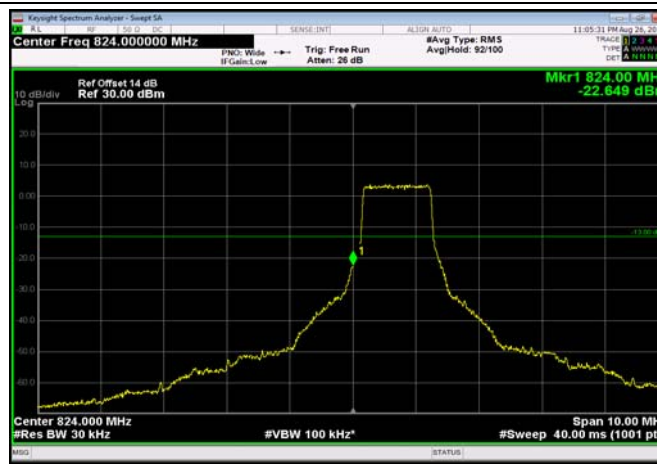

LowRange_ FDD05_1.4MHz_824.7_fullRB
_Low_QPSK