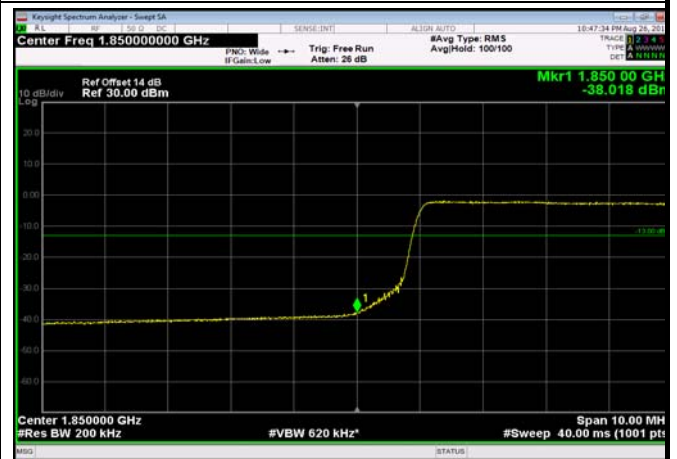

LowRange_FDD02_20MHz_1860_fullRB
_Low_Q16