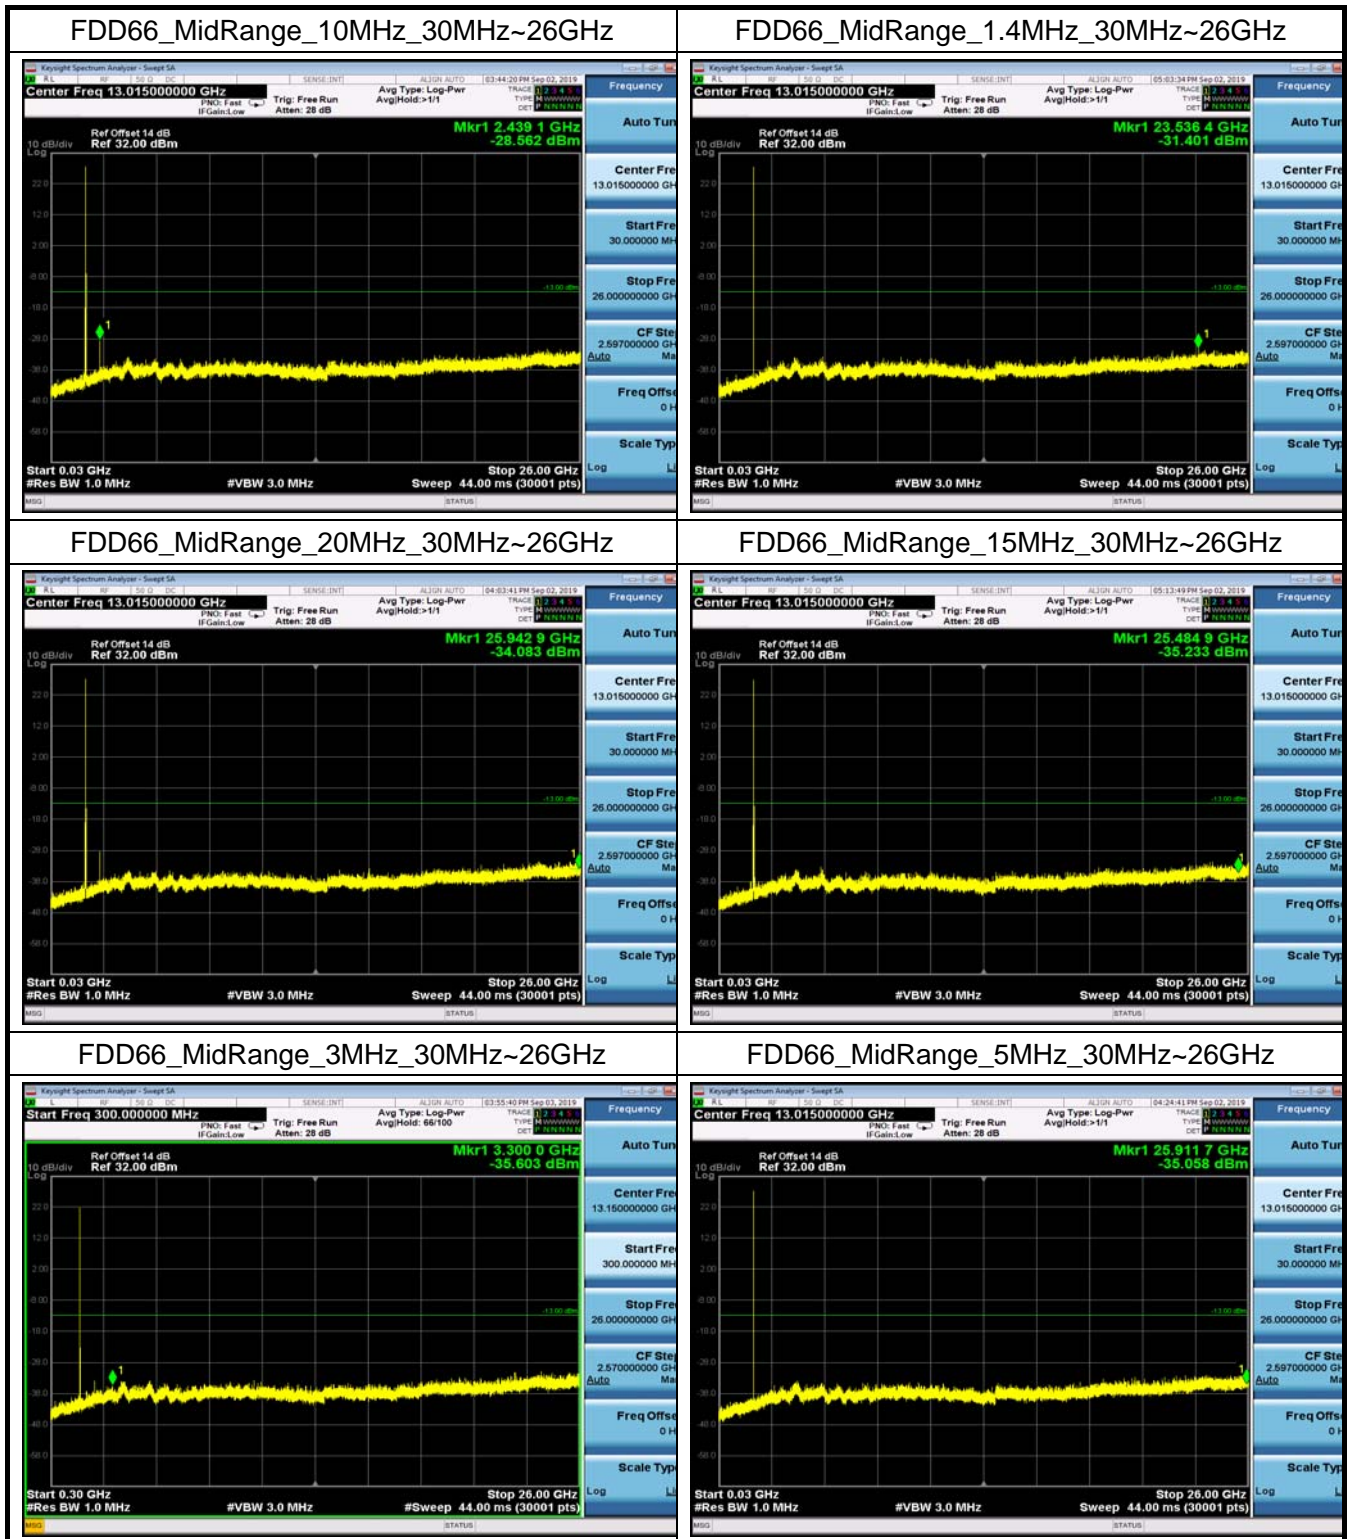

FDD66_HighRange_20MHz_30MHz~26GHz

FDD66_HighRange_5MHz_30MHz~26GHz

FDD66_HighRange_3MHz_30MHz~26GHz

FDD66_LowRange_10MHz_30MHz~26GHz

FDD66_LowRange_1.4MHz_30MHz~26GHz

FDD66_LowRange_20MHz_30MHz~26GHz

FDD66_LowRange_15MHz_30MHz~26GHz

FDD66_LowRange_5MHz_30MHz~26GHz

FDD66_LowRange_3MHz_30MHz~26GHz

Conducted Band Edge

LowRange_FDD02_1.4MHz_1850.7_OneRB
_low_QPSK

LowRange_FDD02_1.4MHz_1850.7_OneRB
_low_Q16

LowRange_FDD02_1.4MHz_1850.7_fullIRB
_Low_QPSK