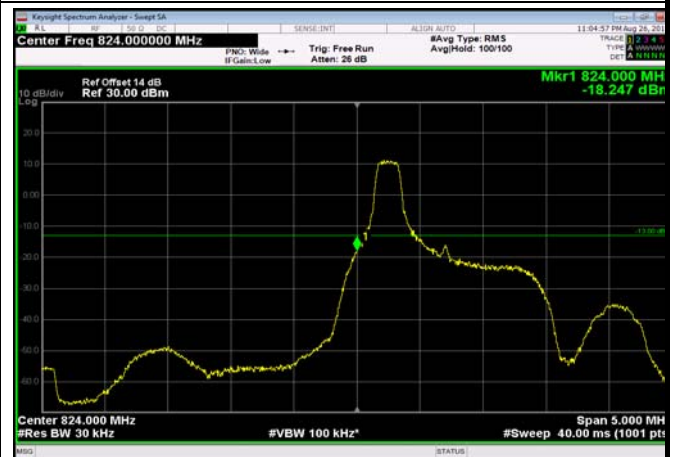

LowRange_ FDD05_1.4MHz_824.7_OneRB
_low_Q16