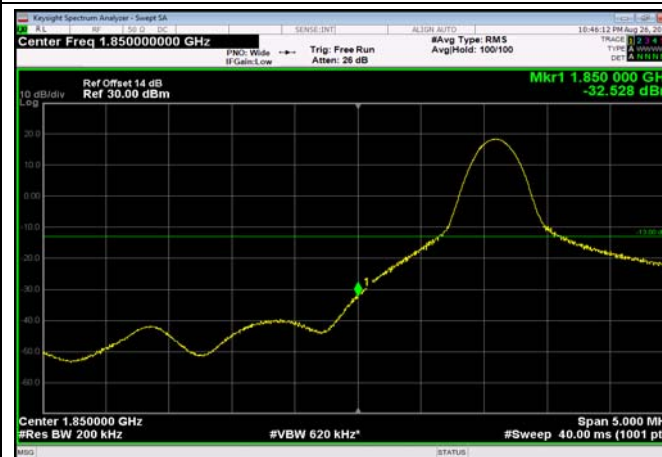

LowRange_FDD02_20MHz_1860_OneRB
_low_QPSK