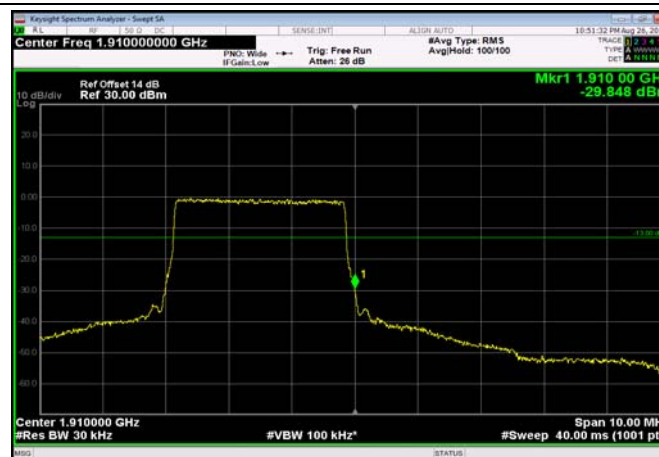

HighRange_FDD02_3MHz_1908.5_fullIRB
_High_QPSK