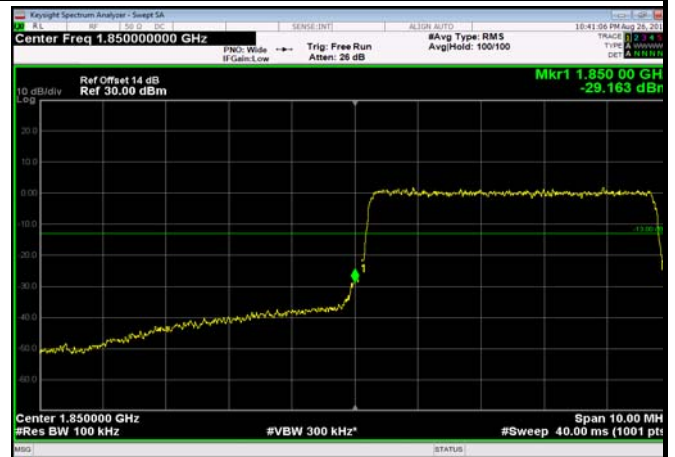

LowRange_FDD02_5MHz_1852.5_OneRB
_low_QPSK

LowRange_FDD02_5MHz_1852.5_OneRB
_low_Q16

LowRange_FDD02_5MHz_1852.5_fullRB
_Low_QPSK

LowRange_FDD02_5MHz_1852.5_fullRB
_Low_Q16

LowRange_FDD02_10MHz_1855_OneRB
_low_QPSK