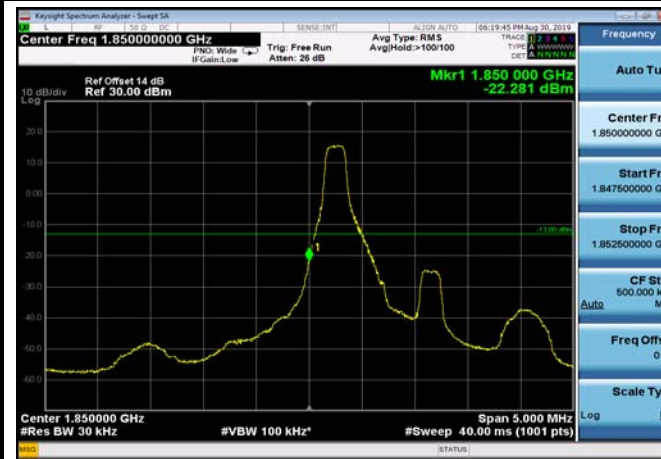

FDD66_LowRange_5MHz_30MHz~26GHz

FDD66_LowRange_3MHz_30MHz~26GHz

Conducted Band Edge

LowRange_FDD02_1.4MHz_1850.7_OneRB
_low_QPSK

LowRange_FDD02_1.4MHz_1850.7_OneRB
_low_Q16

LowRange_FDD02_1.4MHz_1850.7_fullIRB
_Low_QPSK