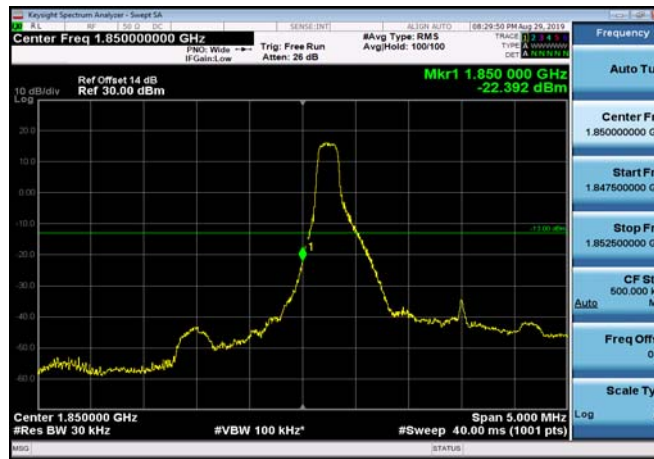

FDD66_LowRange_5MHz_30MHz~26GHz

FDD66_LowRange_3MHz_30MHz~26GHz

Conducted Band Edge

LowRange_FDD02_1.4MHz_1850.7_OneRB
_low_QPSK

LowRange_FDD02_1.4MHz_1850.7_OneRB
_low_Q16

LowRange_FDD02_1.4MHz_1850.7_fullIRB
_Low_QPSK

LowRange_FDD02_1.4MHz_1850.7_fullIRB
_Low_Q16

LowRange_FDD02_3MHz_1851.5_OneRB
_low_QPSK

LowRange_FDD02_3MHz_1851.5_OneRB
_low_Q16

LowRange_FDD02_3MHz_1851.5_fullIRB
_Low_QPSK

LowRange_FDD02_3MHz_1851.5_fullIRB
_Low_Q16