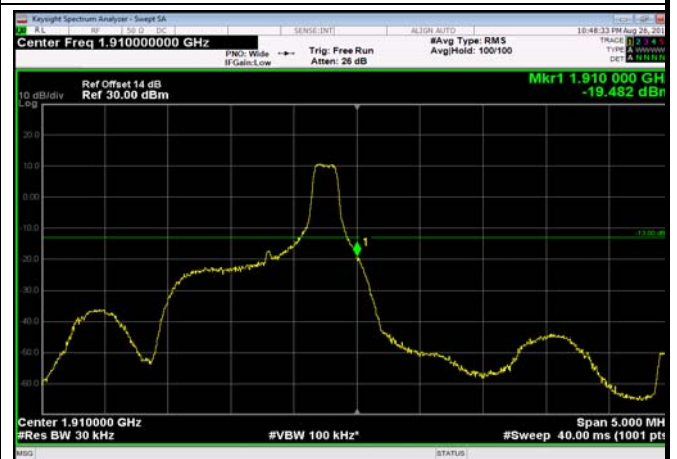

HighRange_FDD02_1.4MHz_1909.3_OneRB
_high_Q16