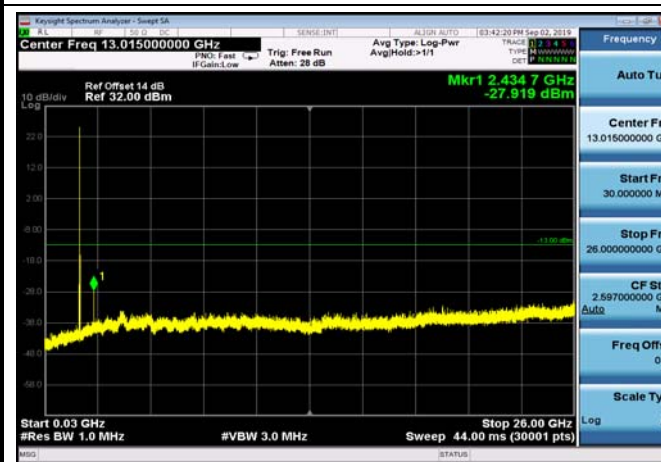

FDD66_HighRange_20MHz_30MHz~26GHz

FDD66_HighRange_5MHz_30MHz~26GHz

FDD66_HighRange_3MHz_30MHz~26GHz

FDD66_LowRange_10MHz_30MHz~26GHz

FDD66_LowRange_1.4MHz_30MHz~26GHz

FDD66_LowRange_20MHz_30MHz~26GHz

FDD66_LowRange_15MHz_30MHz~26GHz