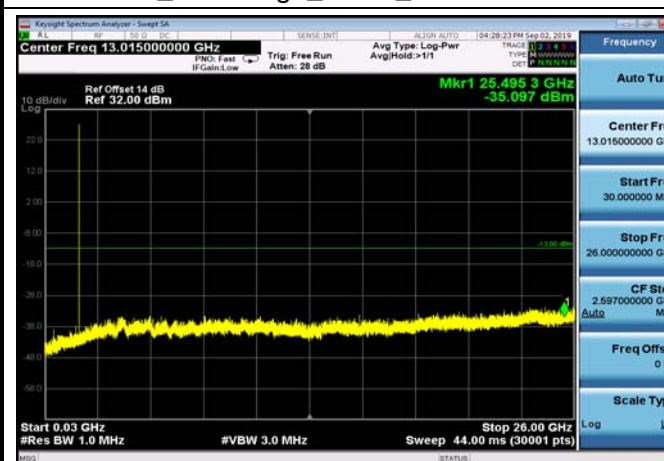

FDD04_LowRange_10MHz_30MHz~26GHz

FDD04_LowRange_15MHz_30MHz~26GHz

FDD04_LowRange_20MHz_30MHz~26GHz

FDD04_LowRange_3MHz_30MHz~26GHz

FDD04_LowRange_5MHz_30MHz~26GHz

FDD04_MidRange_1.4MHz_30MHz~26GHz

FDD04_MidRange_10MHz_30MHz~26GHz