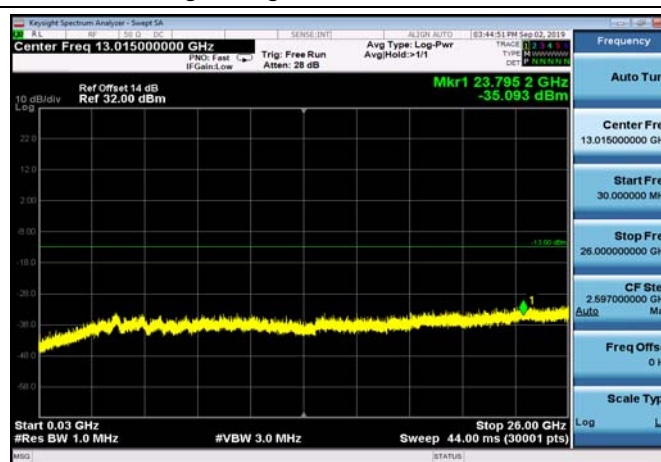

FDD04_MidRange_15MHz_30MHz~26GHz

FDD04_MidRange_20MHz_30MHz~26GHz

FDD04_MidRange_3MHz_30MHz~26GHz

FDD04_MidRange_5MHz_30MHz~26GHz

FDD66_HighRange_1.4MHz_30MHz~26GHz

FDD66_HighRange_10MHz_30MHz~26GHz

FDD66_HighRange_15MHz_30MHz~26GHz