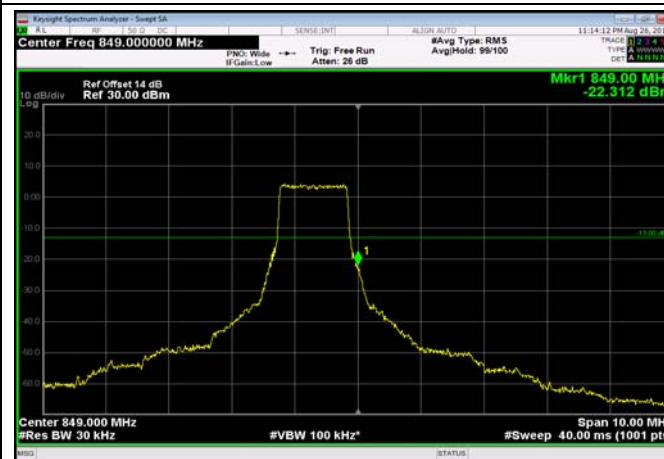

LowRange_FDD05_10MHz_829_fullRB
_Low_Q16

HighRange_FDD05_1.4MHz_848.3_OneRB
_high_QPSK

HighRange_FDD05_1.4MHz_848.3_OneRB
_high_Q16

HighRange_FDD05_1.4MHz_848.3_fullIRB
_High_QPSK

HighRange_FDD05_1.4MHz_848.3_fullIRB
_High_Q16