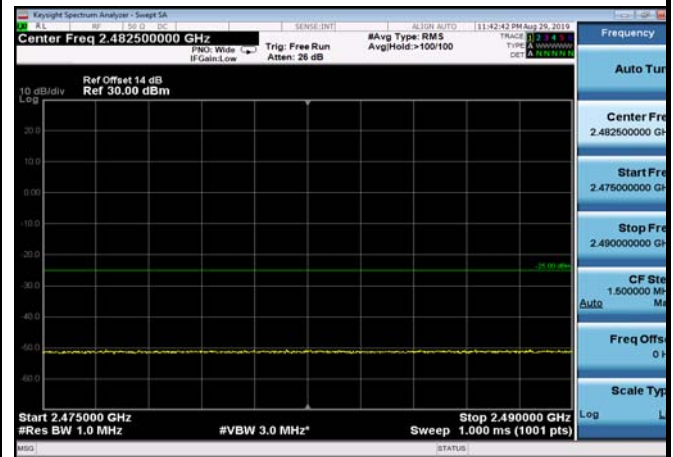

FDD07_15MHz_2562.5_QPSK_fullRB
_ExtraBands_Range_2475~2490

FDD07_15MHz_2562.5_QPSK_OneRB_low
_ExtraBands_Range_2475~2490