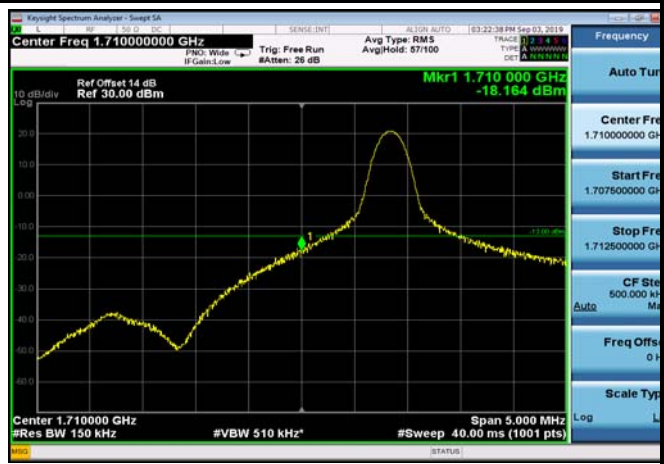

LowRange_FDD66_10MHz_1715_fullRB
_Low_Q16

LowRange_FDD66_10MHz_1715_OneRB
_low_QPSK

LowRange_FDD66_10MHz_1715_OneRB
_low_Q16

LowRange_FDD66_15MHz_1717.5_OneRB
_low_QPSK

LowRange_FDD66_15MHz_1717.5_OneRB
_low_Q16