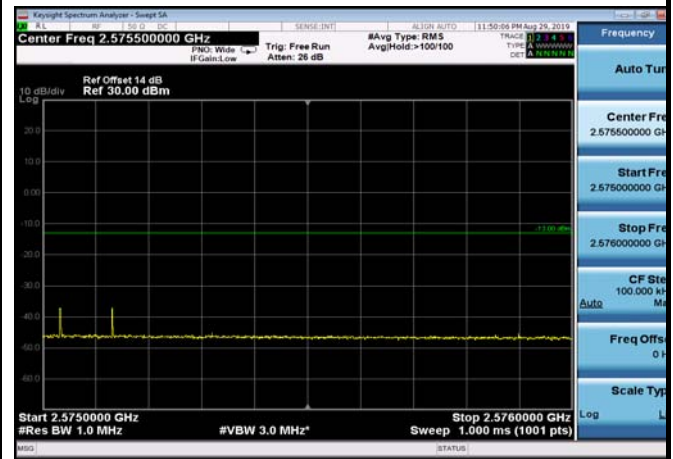

FDD07_20MHz_2560_QPSK_OneRB_low
_ExtraBands_Range_2475~2490

FDD07_20MHz_2560_Q16_OneRB_high
_ExtraBands_Range_2575~2576