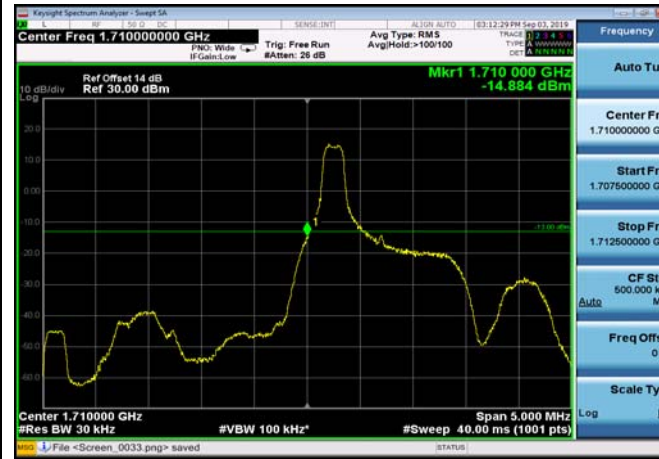

HighRange_FDD04_20MHz_1745_fullRB_High_QPSK

HighRange_FDD04_20MHz_1745_fullRB_High_Q16

LowRange_FDD66_1.4MHz_1710.7_OneRB
_low_QPSK

LowRange_FDD66_1.4MHz_1710.7_OneRB
_low_Q16

LowRange_FDD66_1.4MHz_1710.7_fullRB
_Low_QPSK