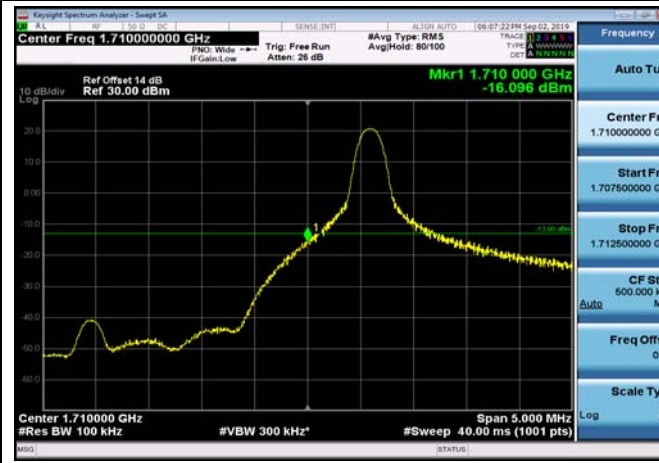

LowRange_FDD04_10MHz_1715_fullRB
_Low_QPSK

LowRange_FDD04_10MHz_1715_OneRB
_low_QPSK