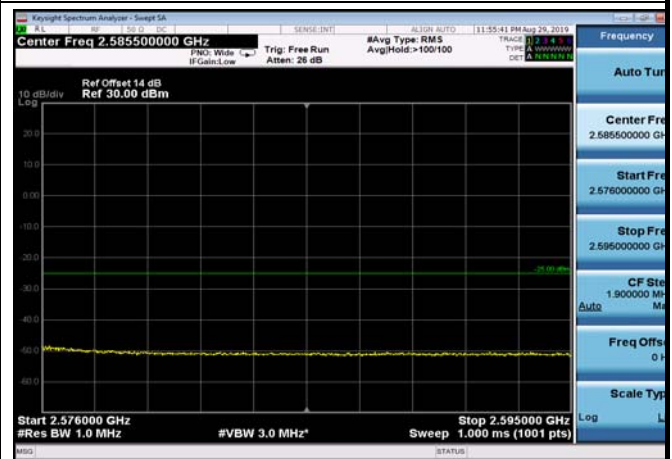

LowRange_FDD04_1.4MHz_1710.7_OneRB
_low_Q16

FDD07_20MHz_2560_QPSK_fullRB_ExtraBan
ds_Range_2576~2595