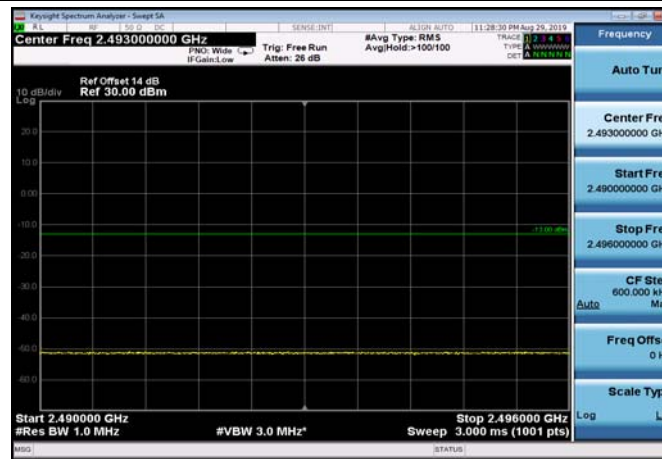

HighRange_FDD07_5MHz_2567.5_fullIRB
_High_QPSK

HighRange_FDD07_5MHz_2567.5_fullIRB
_High_Q16

FDD07_5MHz_2567.5_QPSK_fullIRB_ExtraBa
nds_Range_2475~2490

FDD07_5MHz_2567.5_QPSK_fullIRB_ExtraBa
nds_Range_2490~2496