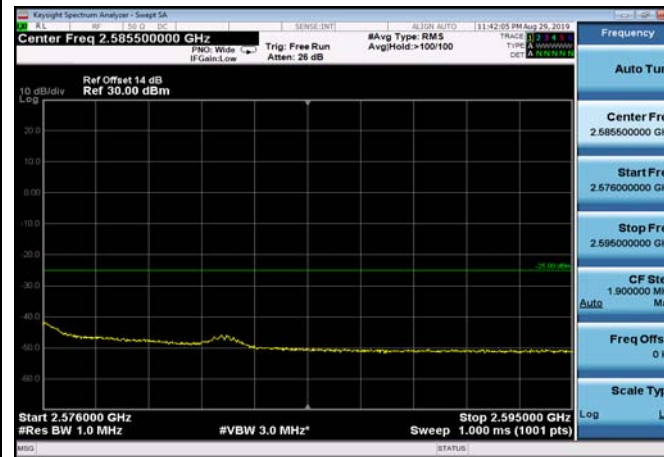

FDD07_15MHz_2562.5_QPSK_OneRB_low
_ExtraBands_Range_2490~2496

FDD07_15MHz_2562.5_Q16_OneRB_high
_ExtraBands_Range_2576~2595