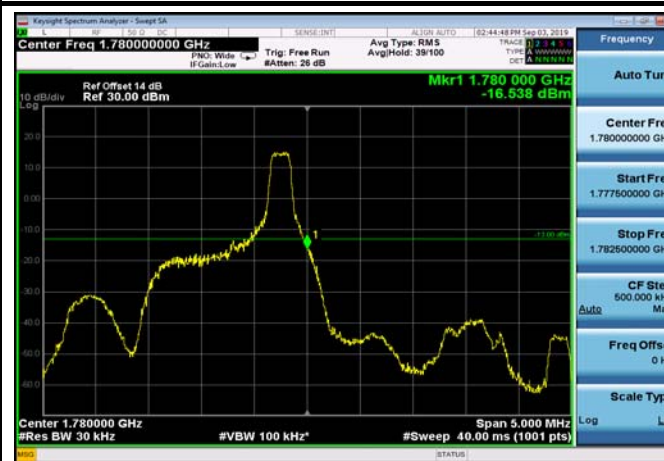

LowRange_FDD66_20MHz_1720_OneRB
_low_Q16

HighRange_FDD66_1.4MHz_1779.3
_fullIRB_High_QPSK

HighRange_FDD66_1.4MHz_1779.3
_fullIRB_High_Q16

HighRange_FDD66_1.4MHz_1779.3_OneRB
_high_QPSK

HighRange_FDD66_1.4MHz_1779.3_OneRB
_high_Q16