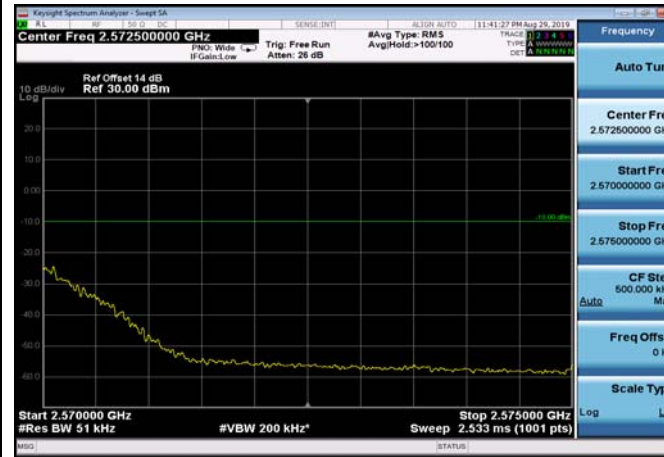

FDD07_10MHz_2565_QPSK_fullIRB_ExtraBan
ds_Range_2576~2595

HighRange_FDD07_15MHz_2562.5_OneRB
_high_QPSK

HighRange_FDD07_15MHz_2562.5_OneRB
_high_Q16

FDD07_15MHz_2562.5_Q16_OneRB_high
_ExtraBands_Range_2570~2575