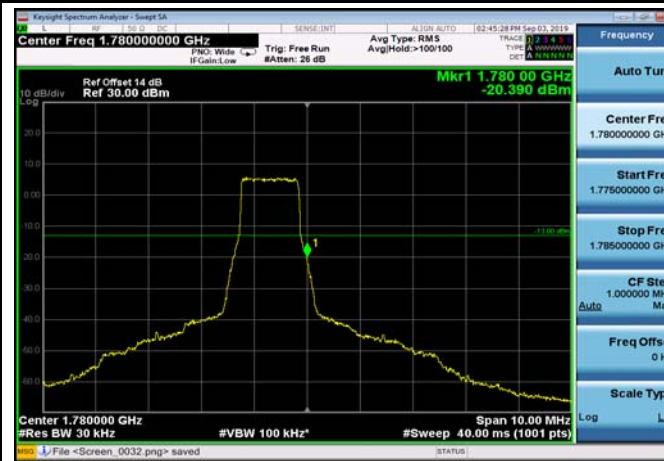

HighRange_FDD66_1.4MHz_1779.3_OneRB
_high_QPSK

HighRange_FDD66_1.4MHz_1779.3
_fullIRB_High_QPSK