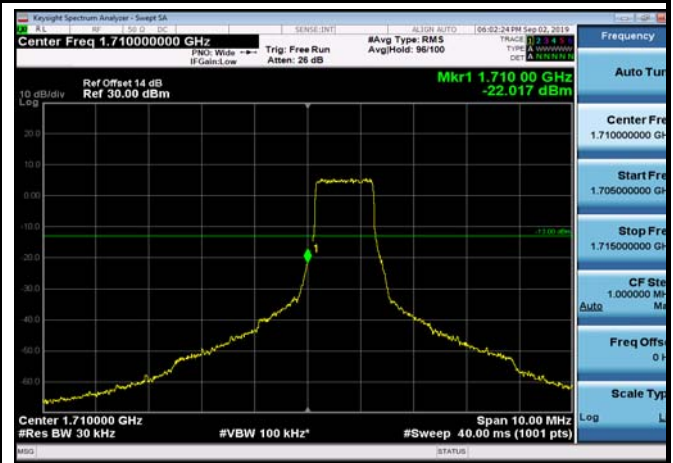

LowRange_FDD04_3MHz_1711.5_OneRB
_low_Q16

LowRange_FDD04_1.4MHz_1710.7_fullRB
_Low_Q16