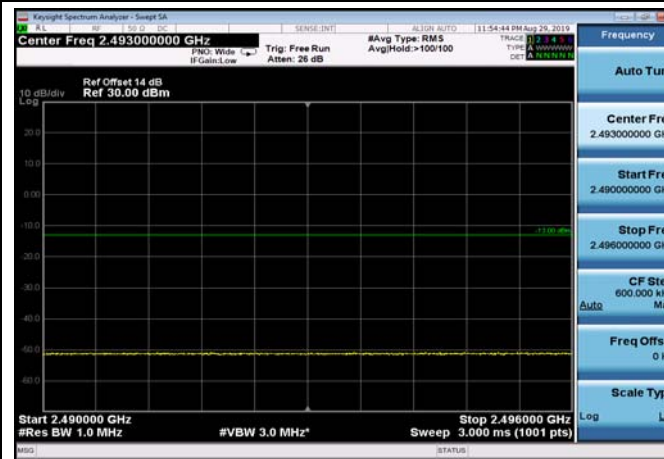

HighRange_FDD07_20MHz_2560_fullIRB
_High_QPSK

HighRange_ FDD07_20MHz_2560_fullRB
_High_Q16

FDD07_20MHz_2560_QPSK_fullRB_ExtraBan
ds_Range_2475~2490

FDD07_20MHz_2560_QPSK_fullRB_ExtraBan
ds_Range_2490~2496