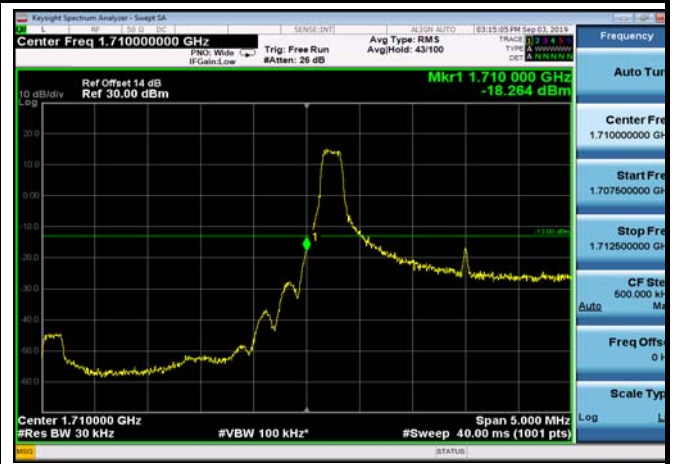

LowRange_FDD66_3MHz_1711.5_fullRB
_Low_Q16

LowRange_FDD66_3MHz_1711.5_OneRB
_low_Q16