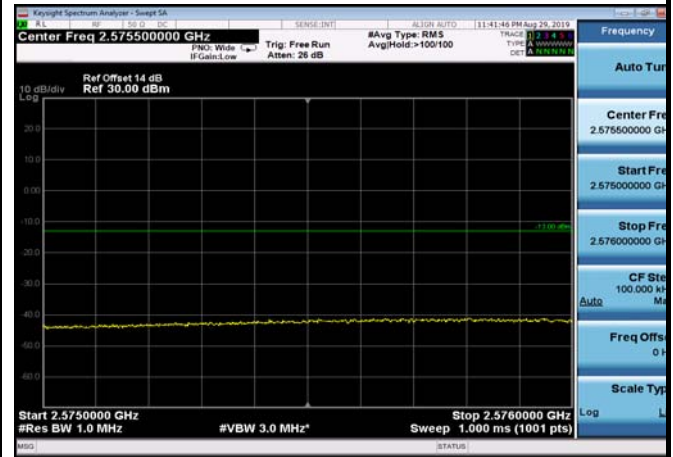

FDD07_15MHz_2562.5_QPSK_OneRB_low
_ExtraBands_Range_2475~2490

FDD07_15MHz_2562.5_Q16_OneRB_high
_ExtraBands_Range_2575~2576