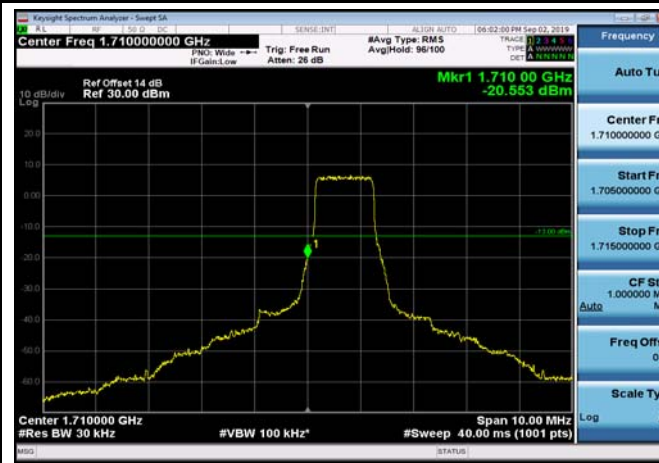

LowRange_FDD04_3MHz_1711.5_OneRB
_low_QPSK

LowRange_FDD04_1.4MHz_1710.7_fullRB
_Low_QPSK