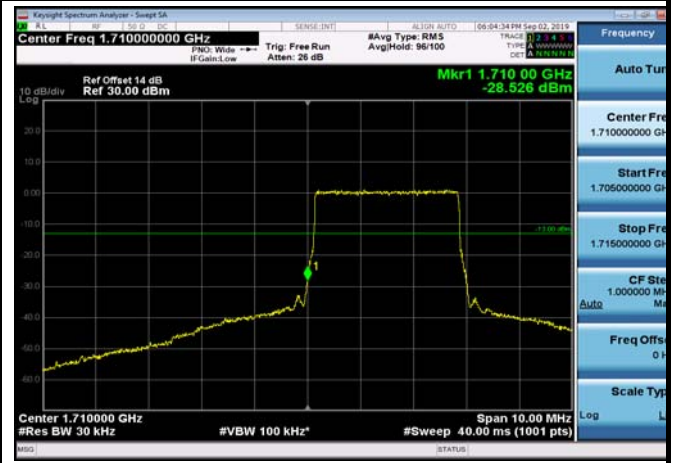

LowRange_FDD04_5MHz_1712.5_OneRB
_low_Q16

LowRange_FDD04_3MHz_1711.5_fullRB
_Low_Q16