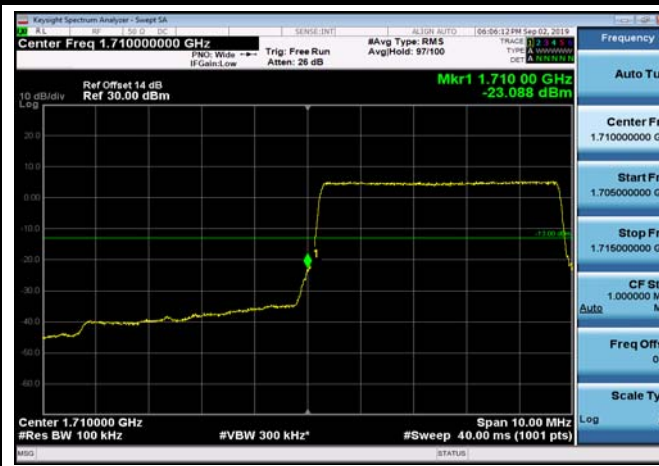

LowRange_FDD04_3MHz_1711.5_fullRB
_Low_QPSK

LowRange_FDD04_3MHz_1711.5_fullRB
_Low_Q16

LowRange_FDD04_5MHz_1712.5_OneRB
_low_QPSK

LowRange_FDD04_5MHz_1712.5_OneRB
_low_Q16

LowRange_FDD04_5MHz_1712.5_fullRB
_Low_QPSK