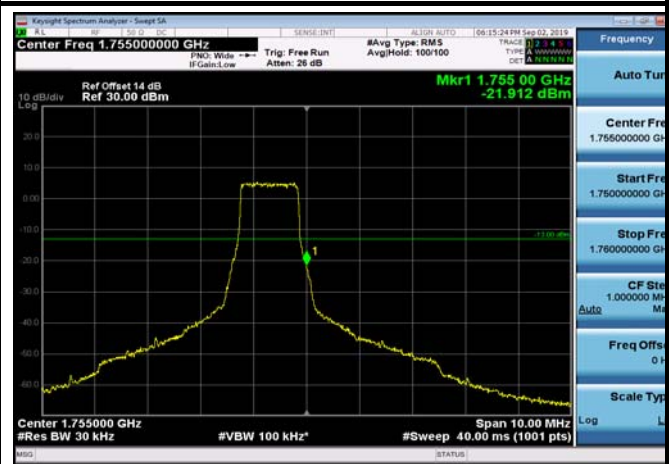

HighRange_FDD04_3MHz_1753.5_OneRB
_high_Q16

HighRange_FDD04_1.4MHz_1754.3
_fullRB_High_Q16