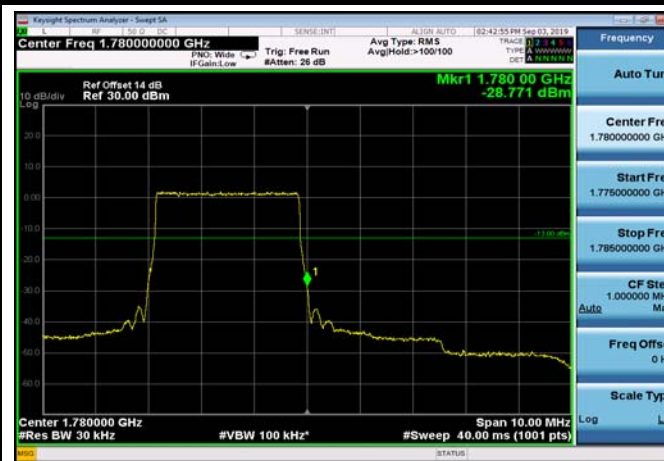

HighRange_FDD66_3MHz_1778.5_fullIRB
_High_QPSK