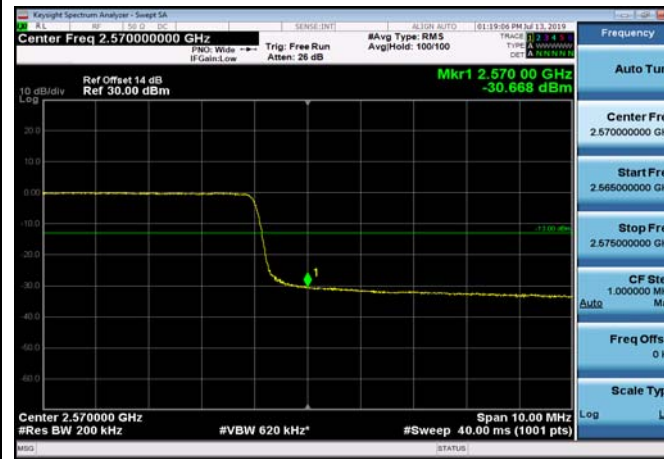

FDD07_20MHz_2560_QPSK_fullRB_ExtraBan
ds_Range_2490~2496

HighRange_ FDD07_20MHz_2560_fullRB
_High_Q16