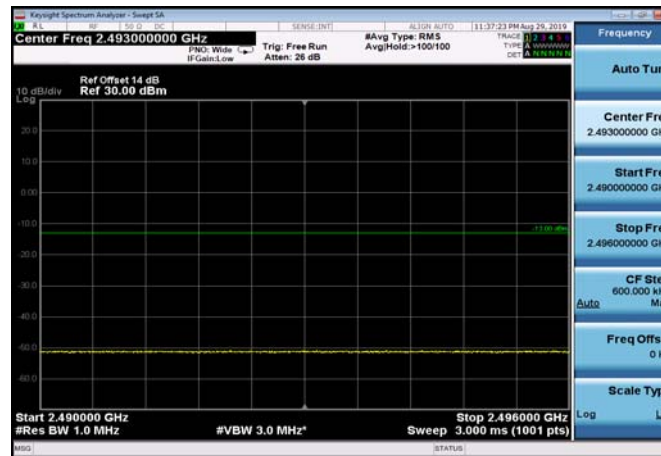

FDD07_10MHz_2565_QPSK_fullIRB_ExtraBan
ds_Range_2575~2576

FDD07_10MHz_2565_QPSK_fullIRB_ExtraBan
ds_Range_2490~2496