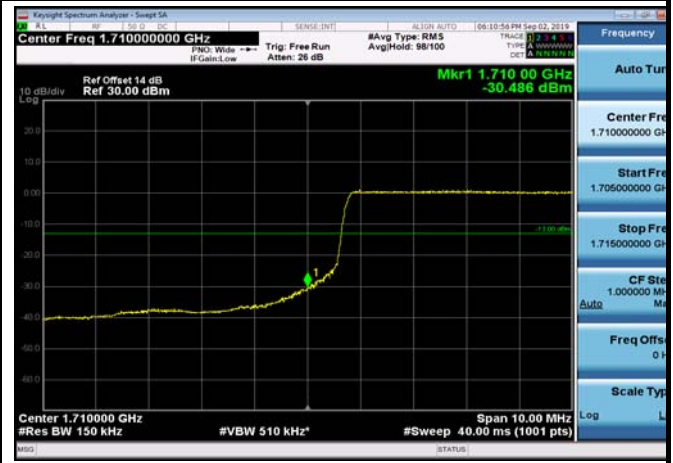

LowRange_FDD04_15MHz_1717.5_OneRB
_low_QPSK

LowRange_FDD04_15MHz_1717.5_OneRB
_low_Q16

LowRange_FDD04_15MHz_1717.5_fullIRB
_Low_QPSK

LowRange_FDD04_15MHz_1717.5_fullIRB
_Low_Q16

LowRange_FDD04_20MHz_1720_OneRB
_low_QPSK