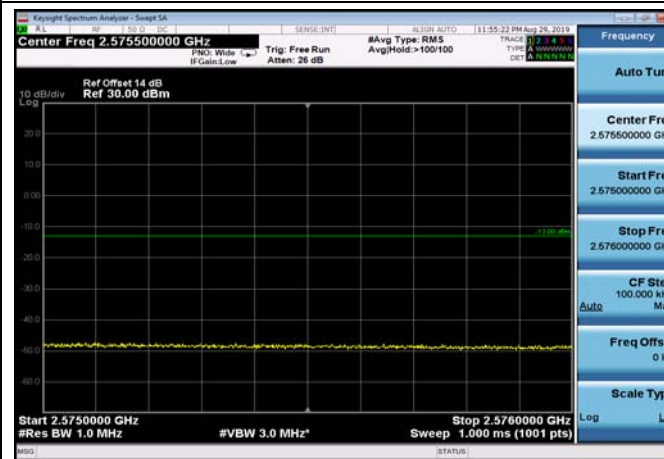

FDD07_20MHz_2560_QPSK_fullRB_ExtraBan
ds_Range_2575~2576