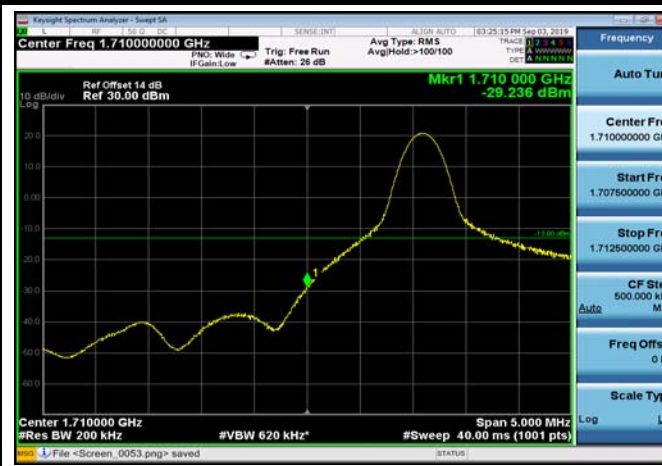

LowRange_FDD66_15MHz_1717.5_fullIRB
_Low_QPSK

LowRange_FDD66_15MHz_1717.5_fullIRB
_Low_Q16

LowRange_FDD66_20MHz_1720_fullIRB
_Low_QPSK

LowRange_FDD66_20MHz_1720_fullIRB
_Low_Q16

LowRange_FDD66_20MHz_1720_OneRB
_low_QPSK