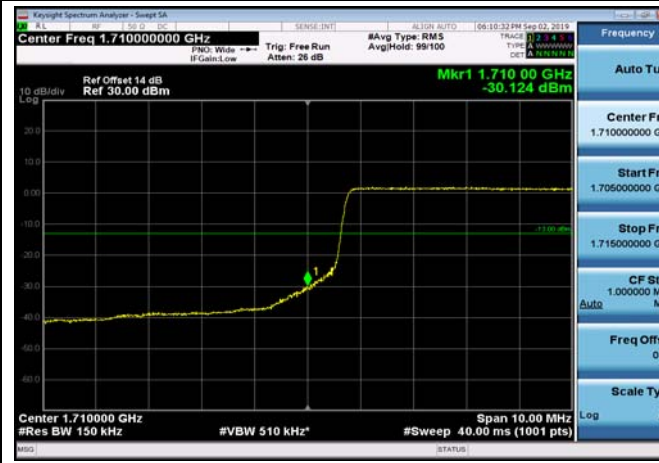

LowRange_FDD04_15MHz_1717.5_OneRB
_low_QPSK

LowRange_FDD04_15MHz_1717.5_OneRB
_low_Q16

LowRange_FDD04_15MHz_1717.5_fullIRB
_Low_QPSK

LowRange_FDD04_15MHz_1717.5_fullIRB
_Low_Q16

LowRange_FDD04_20MHz_1720_OneRB
_low_QPSK