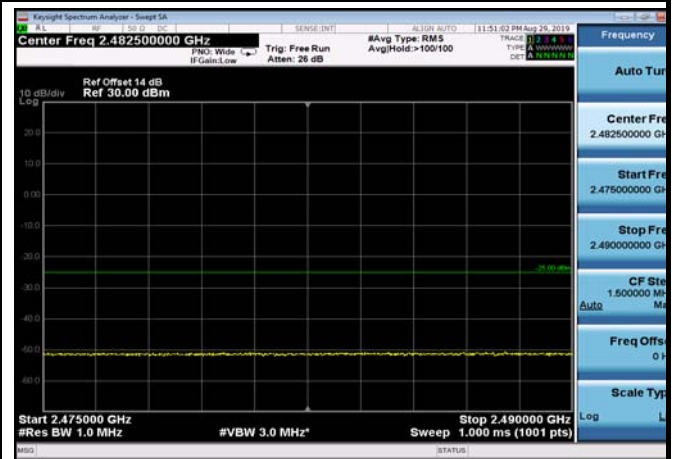

HighRange_FDD07_20MHz_2560_fullIRB
_High_QPSK

FDD07_20MHz_2560_QPSK_OneRB_low
_ExtraBands_Range_2475~2490