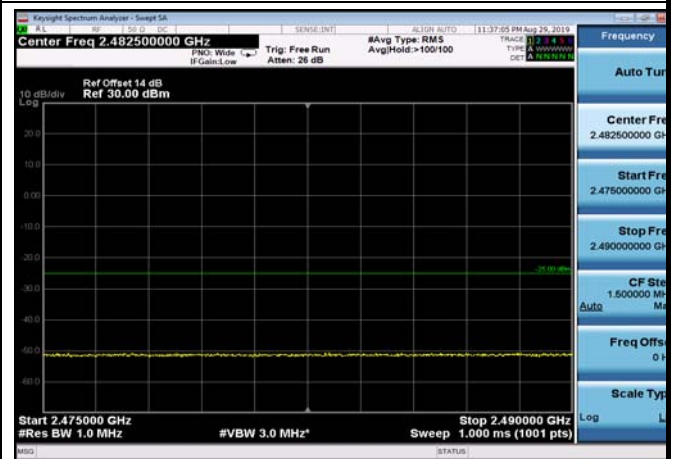

FDD07_10MHz_2565_QPSK_fullIRB_ExtraBan
ds_Range_2570~2575

FDD07_10MHz_2565_QPSK_fullIRB_ExtraBan
ds_Range_2475~2490