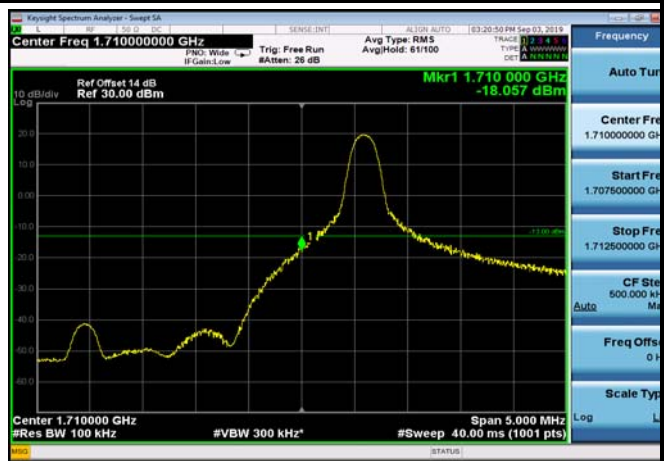

LowRange_FDD66_15MHz_1717.5_OneRB
_low_Q16

LowRange_FDD66_10MHz_1715_OneRB
_low_Q16