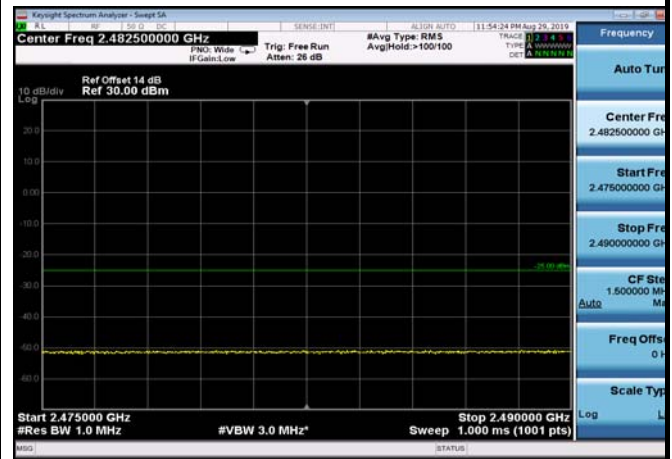

HighRange_FDD07_20MHz_2560_fullIRB
_High_QPSK

HighRange_ FDD07_20MHz_2560_fullRB
_High_Q16

FDD07_20MHz_2560_QPSK_fullRB_ExtraBan
ds_Range_2475~2490

FDD07_20MHz_2560_QPSK_fullRB_ExtraBan
ds_Range_2490~2496