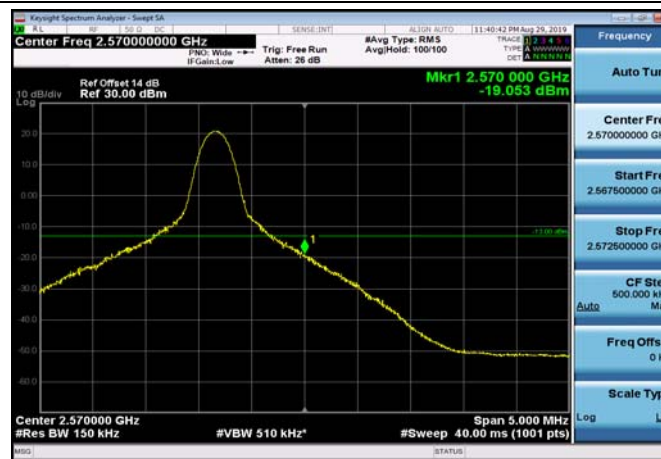

HighRange_FDD07_15MHz_2562.5_OneRB
_high_QPSK