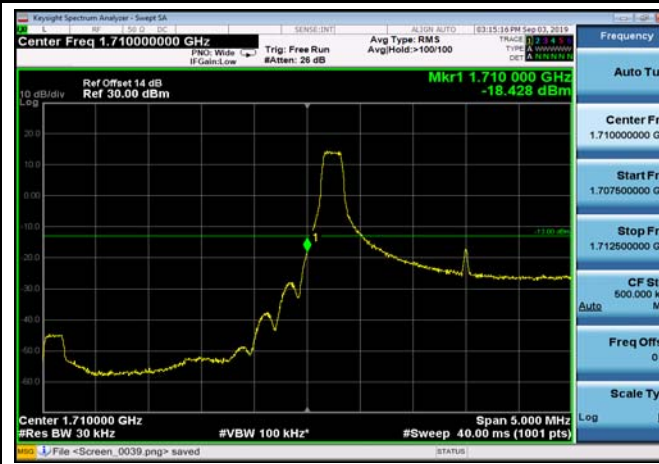

LowRange_FDD66_3MHz_1711.5_OneRB
_low_QPSK