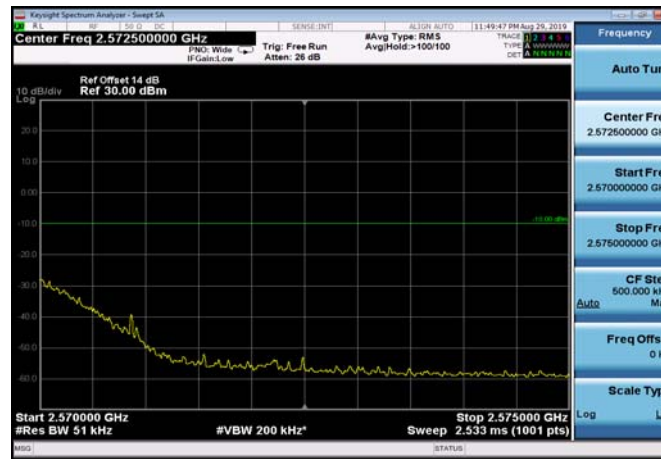

FDD07_15MHz_2562.5_QPSK_fullIRB
_ExtraBands_Range_2576~2595

HighRange_FDD07_20MHz_2560_OneRB
_high_QPSK

HighRange_FDD07_20MHz_2560_OneRB
_high_Q16

FDD07_20MHz_2560_Q16_OneRB_high
_ExtraBands_Range_2570~2575