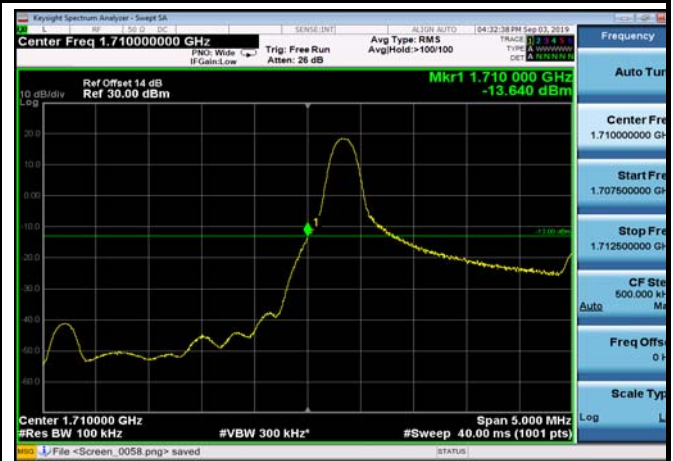

LowRange_FDD04_3MHz_1711.5_fullRB
_Low_QPSK

LowRange_FDD04_3MHz_1711.5_fullRB
_Low_Q16

LowRange_FDD04_5MHz_1712.5_OneRB
_low_QPSK

LowRange_FDD04_5MHz_1712.5_OneRB
_low_Q16

LowRange_FDD04_5MHz_1712.5_fullRB
_Low_QPSK