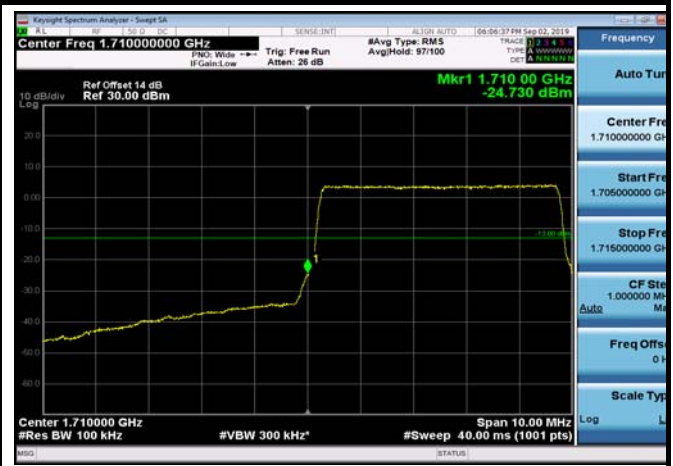

LowRange_FDD04_10MHz_1715_OneRB
_low_Q16

LowRange_FDD04_5MHz_1712.5_fullRB
_Low_Q16