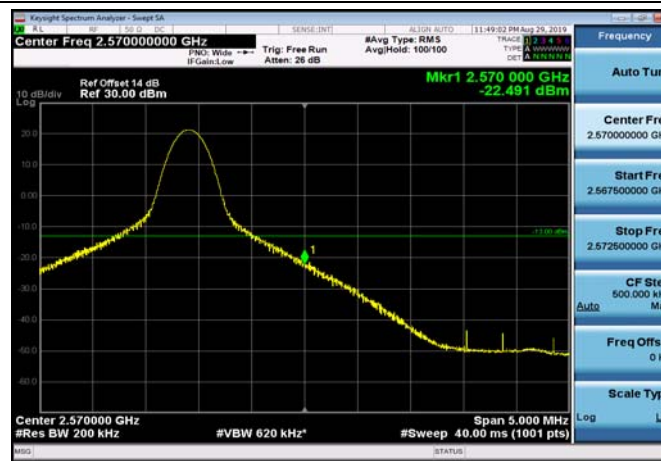

HighRange_FDD07_20MHz_2560_OneRB
_high_QPSK