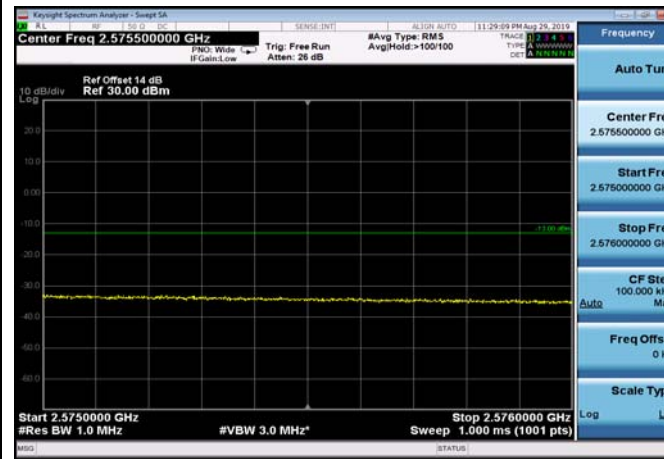

HighRange_FDD07_10MHz_2565_OneRB_high_QPSK

FDD07_5MHz_2567.5_QPSK_fullIRB_ExtraBands_Range_2575~2576