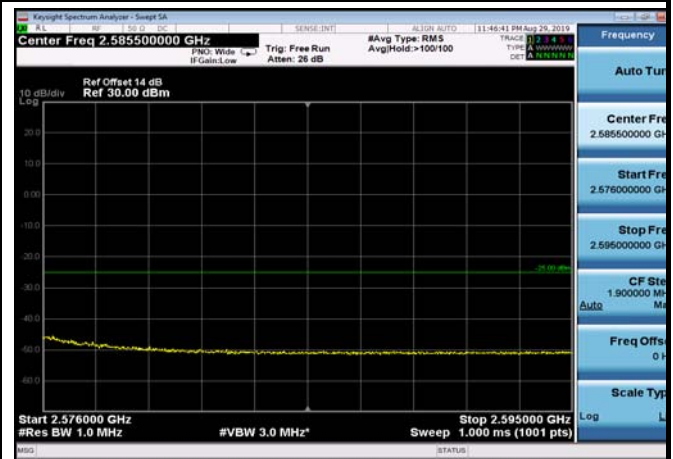

HighRange_FDD07_20MHz_2560_OneRB
_high_Q16

FDD07_15MHz_2562.5_QPSK_fullIRB
_ExtraBands_Range_2576~2595