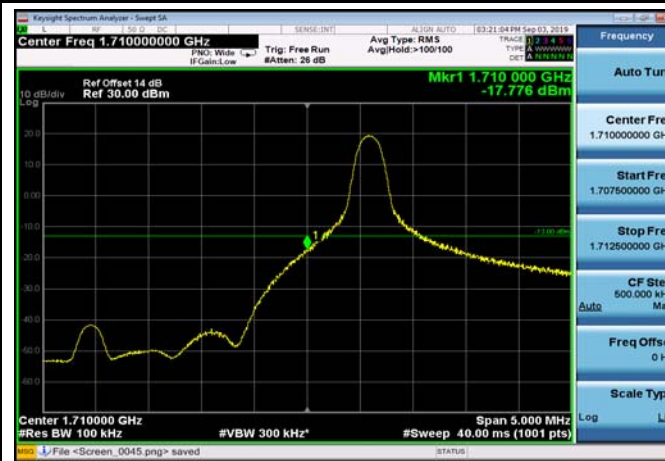

LowRange_FDD66_15MHz_1717.5_OneRB
_low_QPSK

LowRange_FDD66_10MHz_1715_OneRB
_low_QPSK