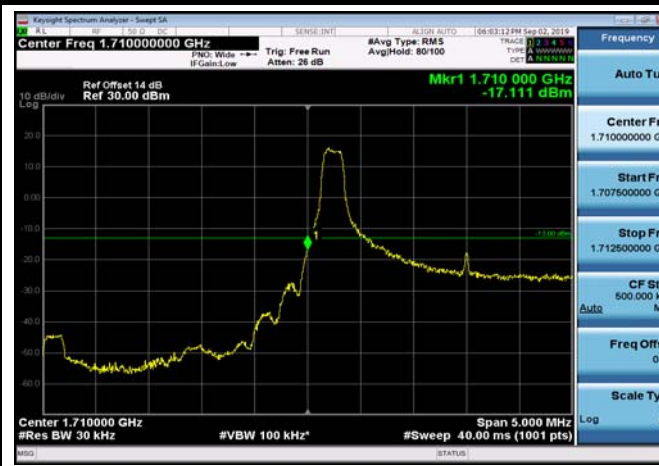

LowRange_FDD04_1.4MHz_1710.7_OneRB
_low_Q16

LowRange_FDD04_1.4MHz_1710.7_fullRB
_Low_QPSK

LowRange_FDD04_1.4MHz_1710.7_fullRB
_Low_Q16

LowRange_FDD04_3MHz_1711.5_OneRB
_low_QPSK

LowRange_FDD04_3MHz_1711.5_OneRB
_low_Q16