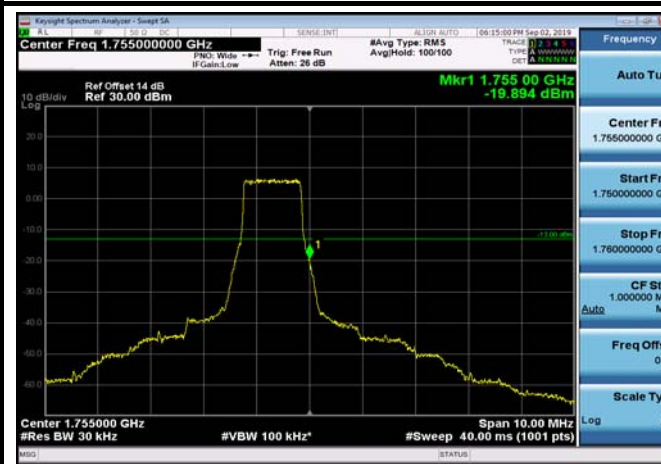

HighRange_FDD04_3MHz_1753.5_OneRB
_high_QPSK

HighRange_FDD04_1.4MHz_1754.3
_fullRB_High_QPSK