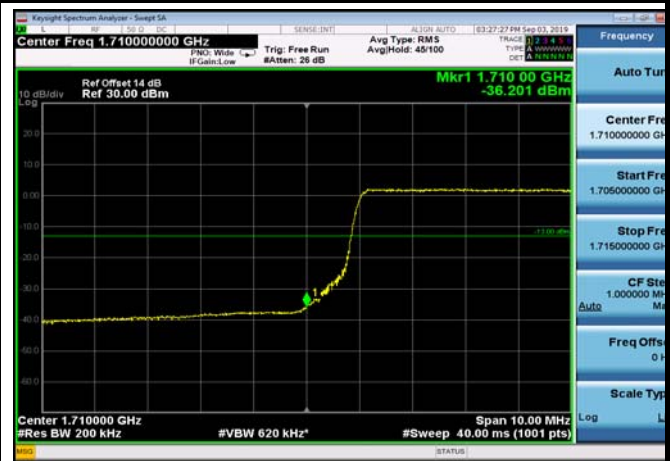

LowRange_FDD66_15MHz_1717.5_fullIRB
_Low_QPSK

LowRange_FDD66_15MHz_1717.5_fullIRB
_Low_Q16

LowRange_FDD66_20MHz_1720_fullIRB
_Low_QPSK

LowRange_FDD66_20MHz_1720_fullIRB
_Low_Q16

LowRange_FDD66_20MHz_1720_OneRB
_low_QPSK