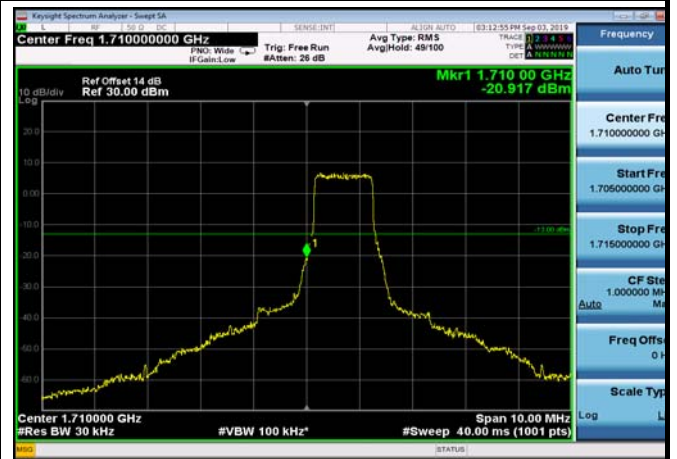

LowRange_FDD66_3MHz_1711.5_OneRB
_low_Q16

LowRange_FDD66_1.4MHz_1710.7_fullRB
_Low_Q16