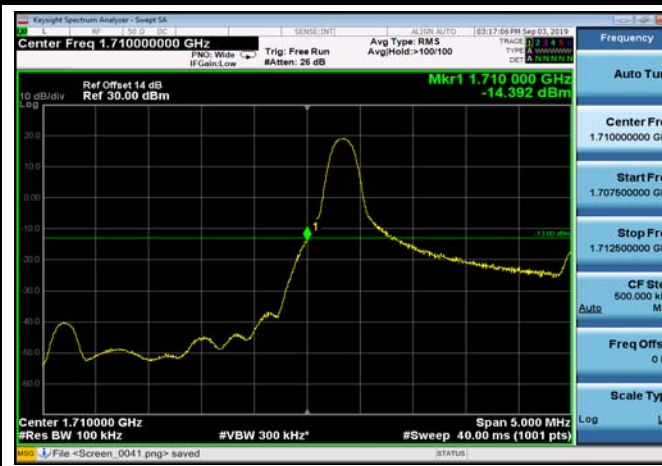

LowRange_FDD66_5MHz_1712.5_OneRB
_low_QPSK