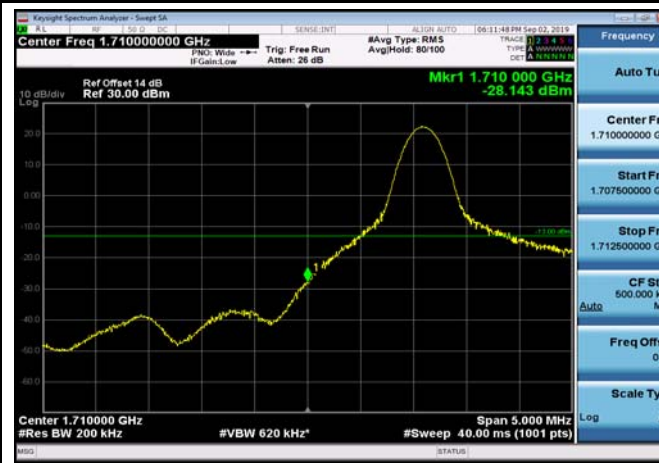

LowRange_FDD04_15MHz_1717.5_OneRB
_low_QPSK

LowRange_FDD04_15MHz_1717.5_OneRB
_low_Q16

LowRange_FDD04_15MHz_1717.5_fullIRB
_Low_QPSK

LowRange_FDD04_15MHz_1717.5_fullIRB
_Low_Q16

LowRange_FDD04_20MHz_1720_OneRB
_low_QPSK