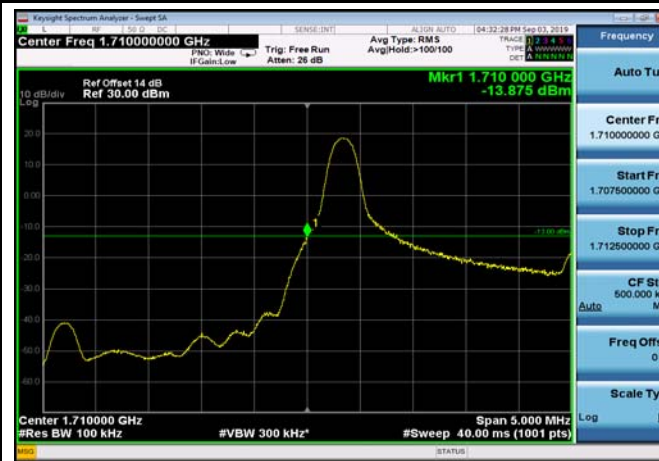

LowRange_FDD04_5MHz_1712.5_fullRB
_Low_QPSK

LowRange_FDD04_5MHz_1712.5_OneRB
_low_QPSK