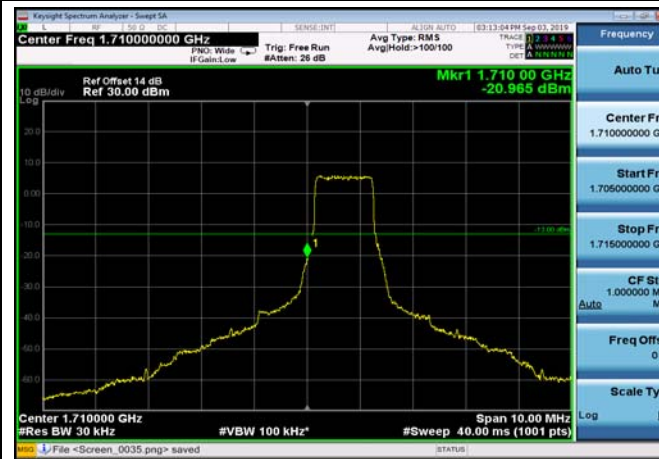

HighRange_FDD04_20MHz_1745_fullRB_High_QPSK

HighRange_FDD04_20MHz_1745_fullRB_High_Q16

LowRange_FDD66_1.4MHz_1710.7_OneRB
_low_QPSK

LowRange_FDD66_1.4MHz_1710.7_OneRB
_low_Q16

LowRange_FDD66_1.4MHz_1710.7_fullRB
_Low_QPSK