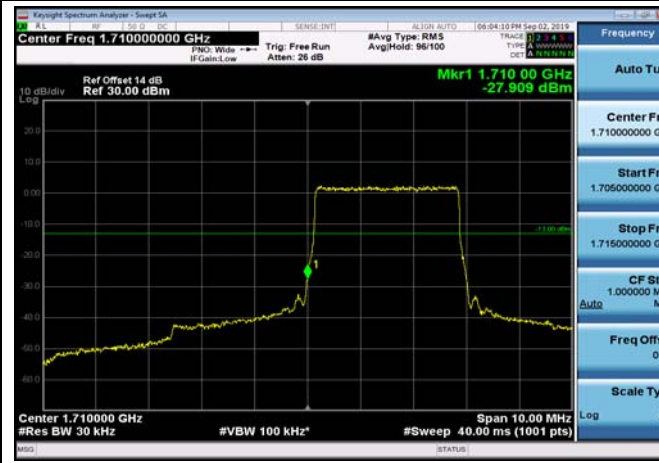

LowRange_FDD04_5MHz_1712.5_OneRB
_low_QPSK

LowRange_FDD04_3MHz_1711.5_fullRB
_Low_QPSK