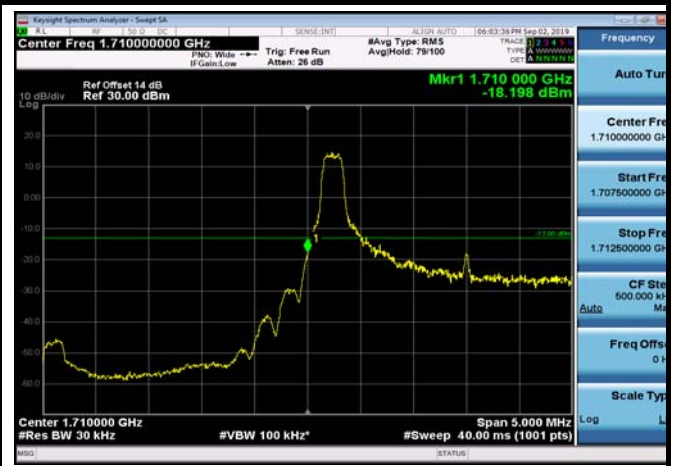

LowRange_FDD04_1.4MHz_1710.7_OneRB
_low_Q16

LowRange_FDD04_1.4MHz_1710.7_fullRB
_Low_QPSK

LowRange_FDD04_1.4MHz_1710.7_fullRB
_Low_Q16

LowRange_FDD04_3MHz_1711.5_OneRB
_low_QPSK

LowRange_FDD04_3MHz_1711.5_OneRB
_low_Q16