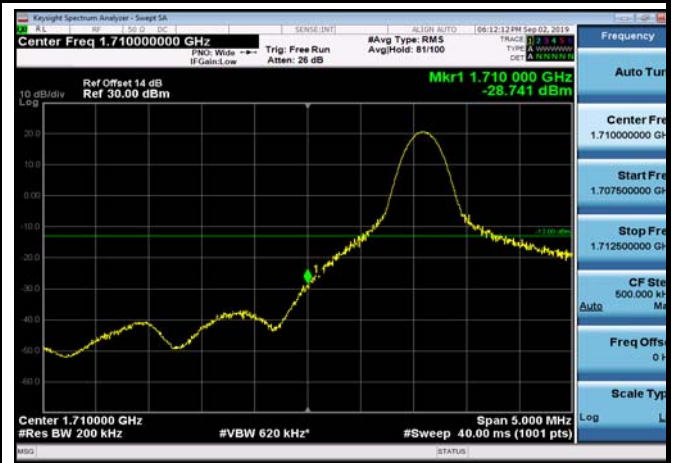

LowRange_FDD04_20MHz_1720_fullIRB
_Low_Q16

LowRange_FDD04_20MHz_1720_OneRB
_low_Q16