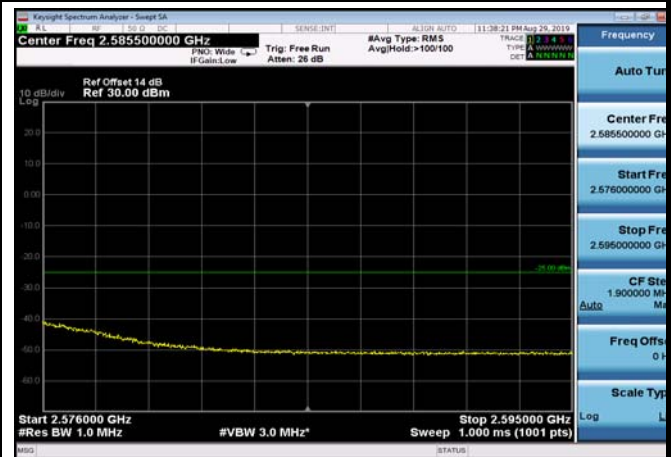

HighRange_FDD07_15MHz_2562.5_OneRB
_high_Q16

FDD07_10MHz_2565_QPSK_fullIRB_ExtraBan
ds_Range_2576~2595