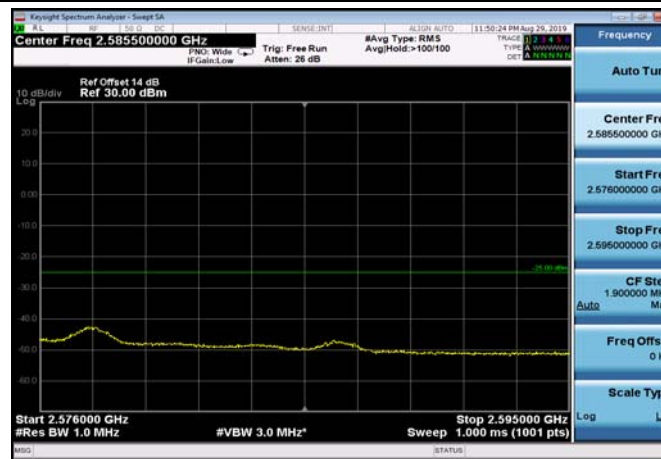

FDD07_20MHz_2560_QPSK_OneRB_low
_ExtraBands_Range_2490~2496

FDD07_20MHz_2560_Q16_OneRB_high
_ExtraBands_Range_2576~2595