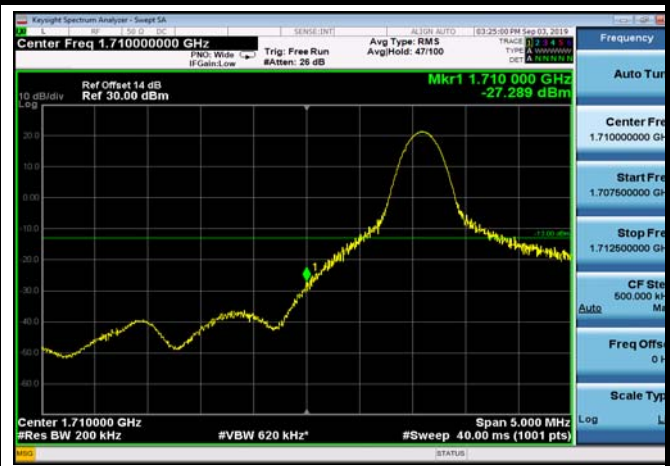

HighRange_FDD66_1.4MHz_1779.3
_fullIRB_High_Q16

LowRange_FDD66_20MHz_1720_OneRB
_low_Q16