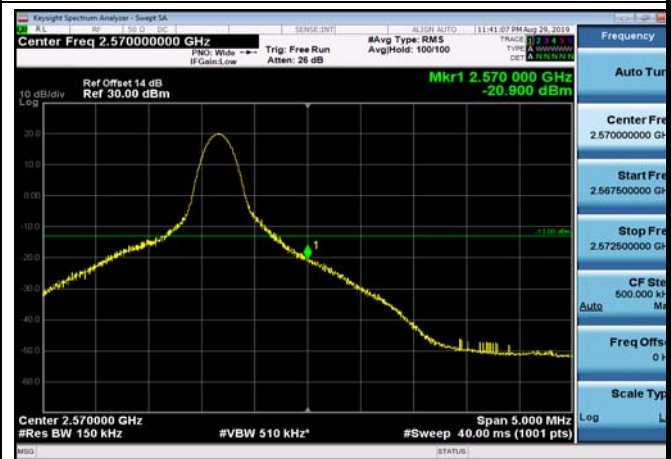

FDD07_15MHz_2562.5_Q16_OneRB_high
_ExtraBands_Range_2575~2576

HighRange_FDD07_15MHz_2562.5_OneRB
_high_Q16