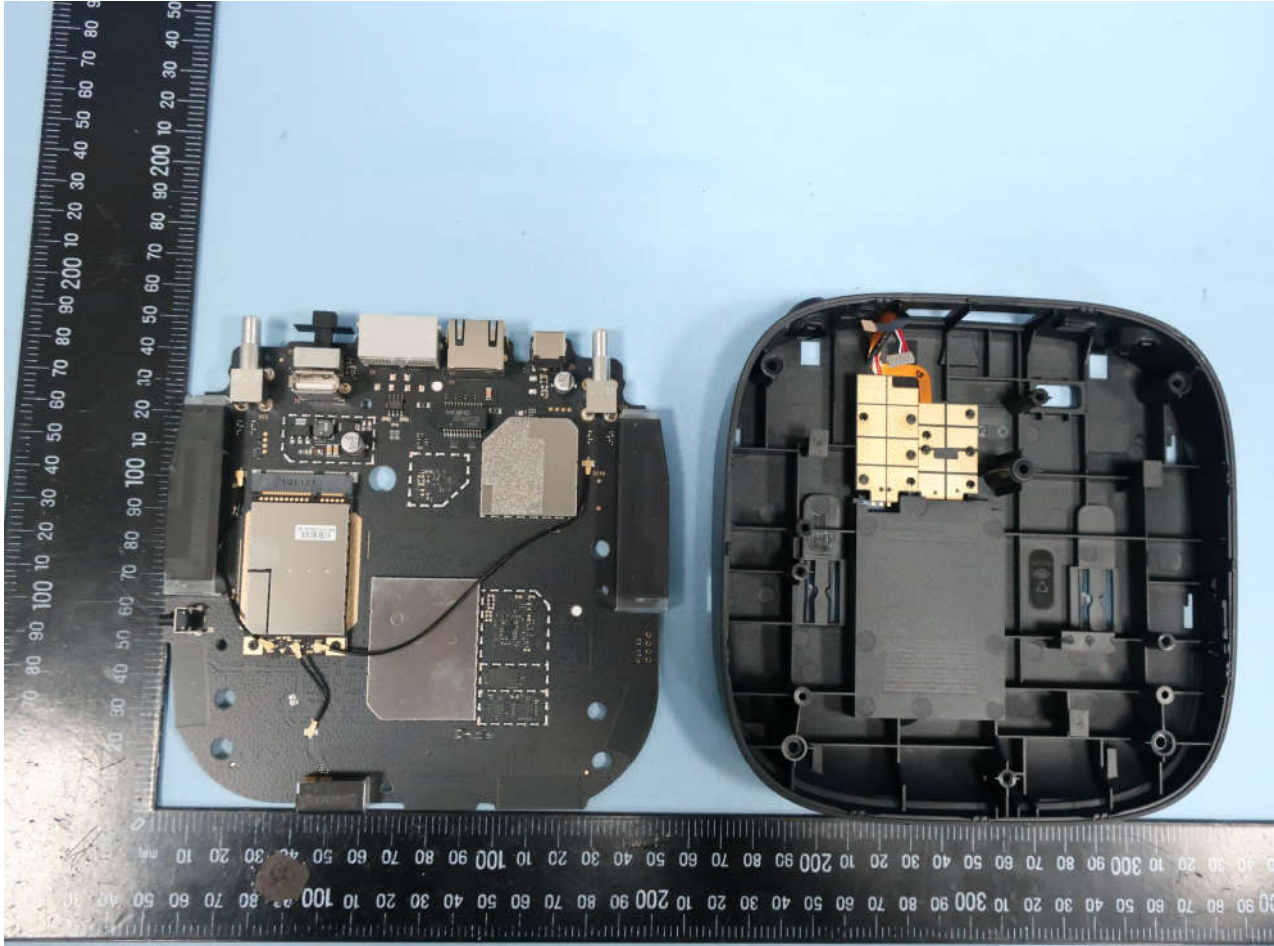

3. Internal Photograph of EUT

Brand Name: ZTE; Model Name: MF279T

Brand Name: ZTE; Model Name: MF279T

Brand Name: ZTE; Model Name: MF279T

Brand Name: ZTE; Model Name: MF279T

Brand Name: ZTE; Model Name: MF279T

Brand Name: ZTE; Model Name: MF279T

Brand Name: ZTE; Model Name: MF279T

Brand Name: ZTE; Model Name: MF279T

Brand Name: ZTE; Model Name: MF279T

Brand Name: ZTE; Model Name: MF279T

Brand Name: ZTE; Model Name: MF279T