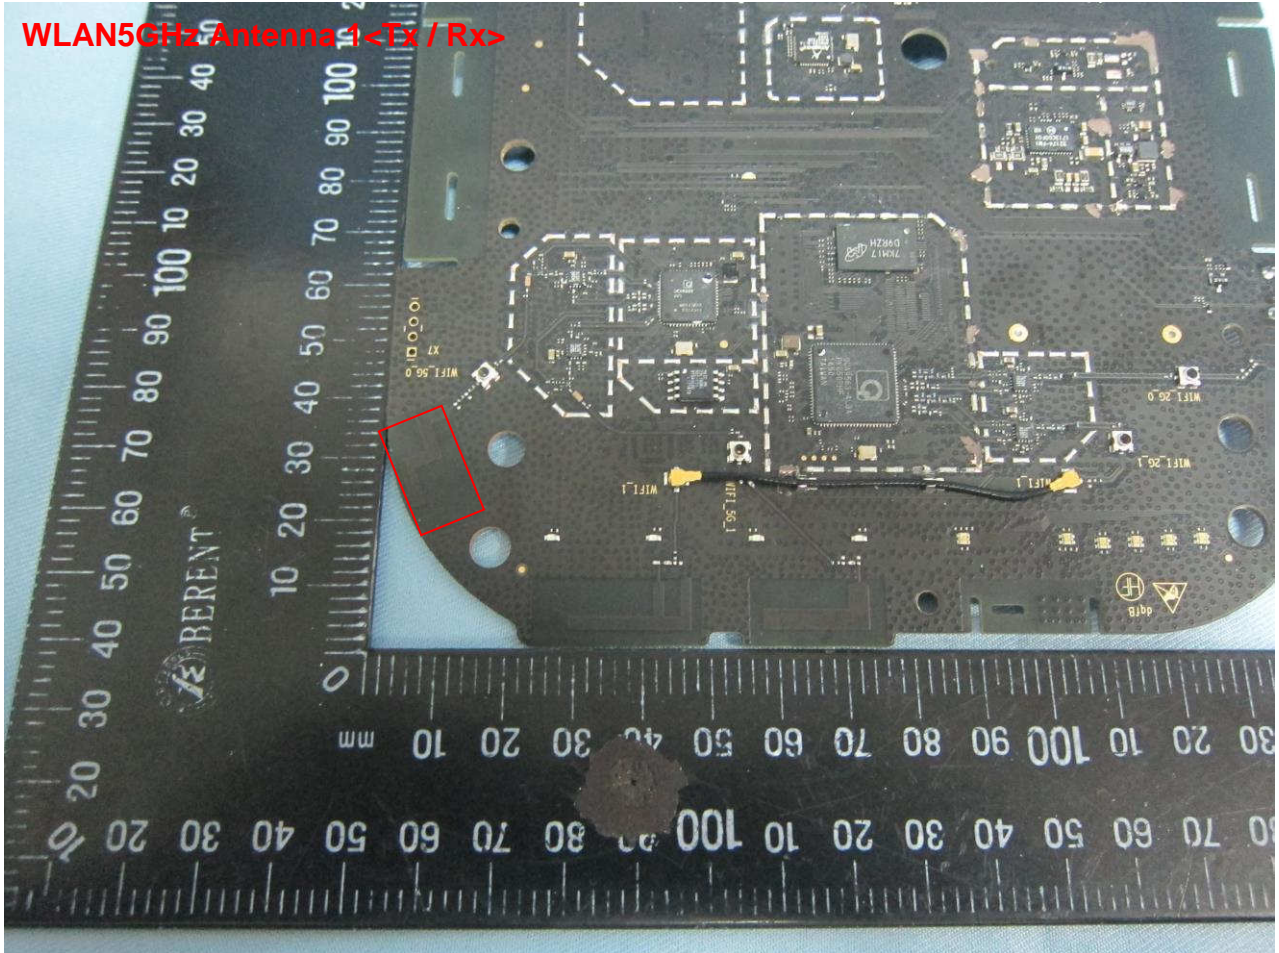

Brand Name: ZTE; Model Name: MF279