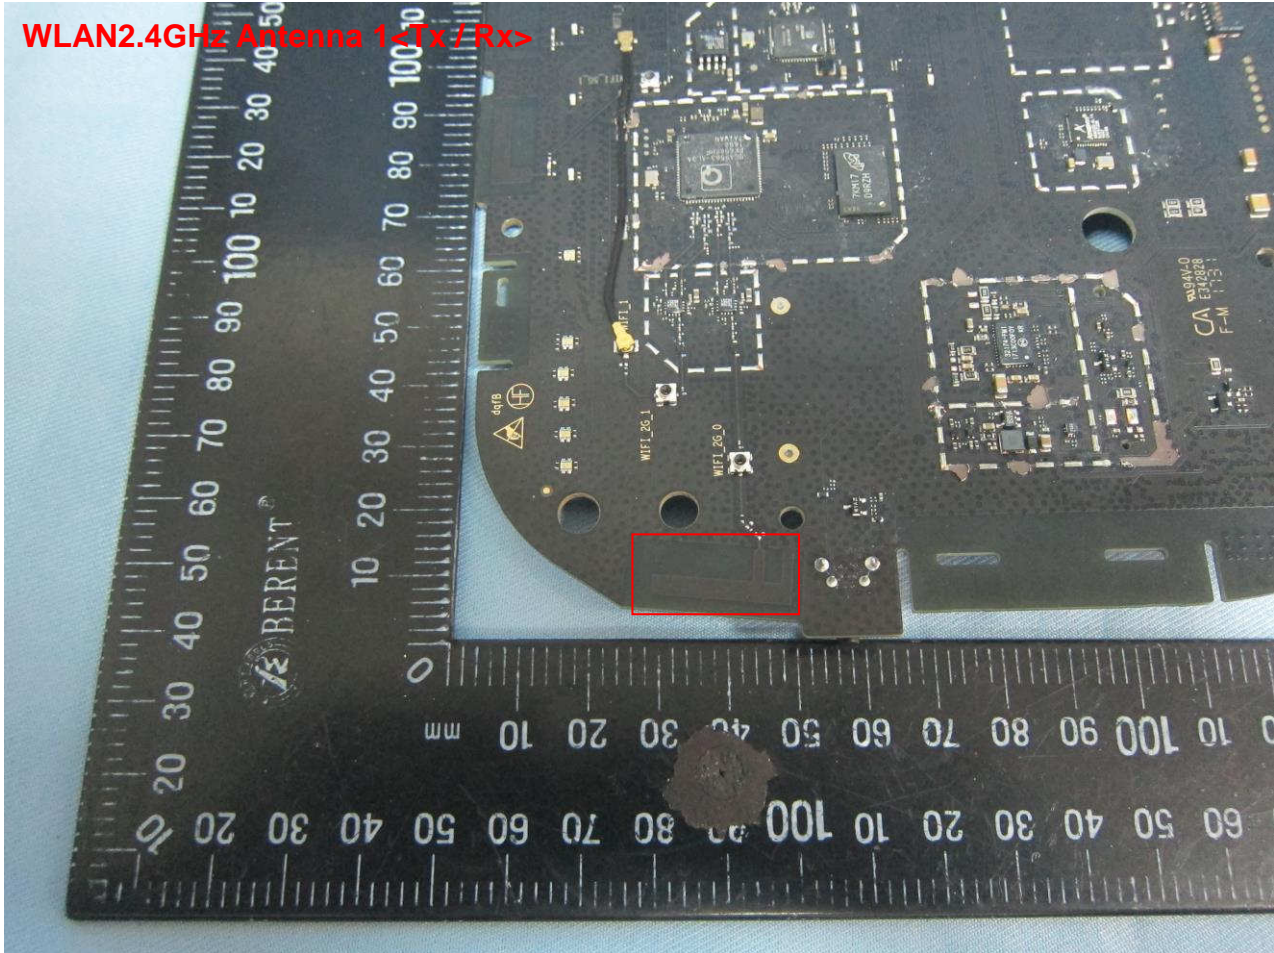

Brand Name: ZTE; Model Name: MF279

Brand Name: ZTE; Model Name: MF279

Brand Name: ZTE; Model Name: MF279

WWAN Diversity Antenna <Rx>

Brand Name: ZTE; Model Name: MF279

**Brand Name: ZTE; Model Name: MF279**