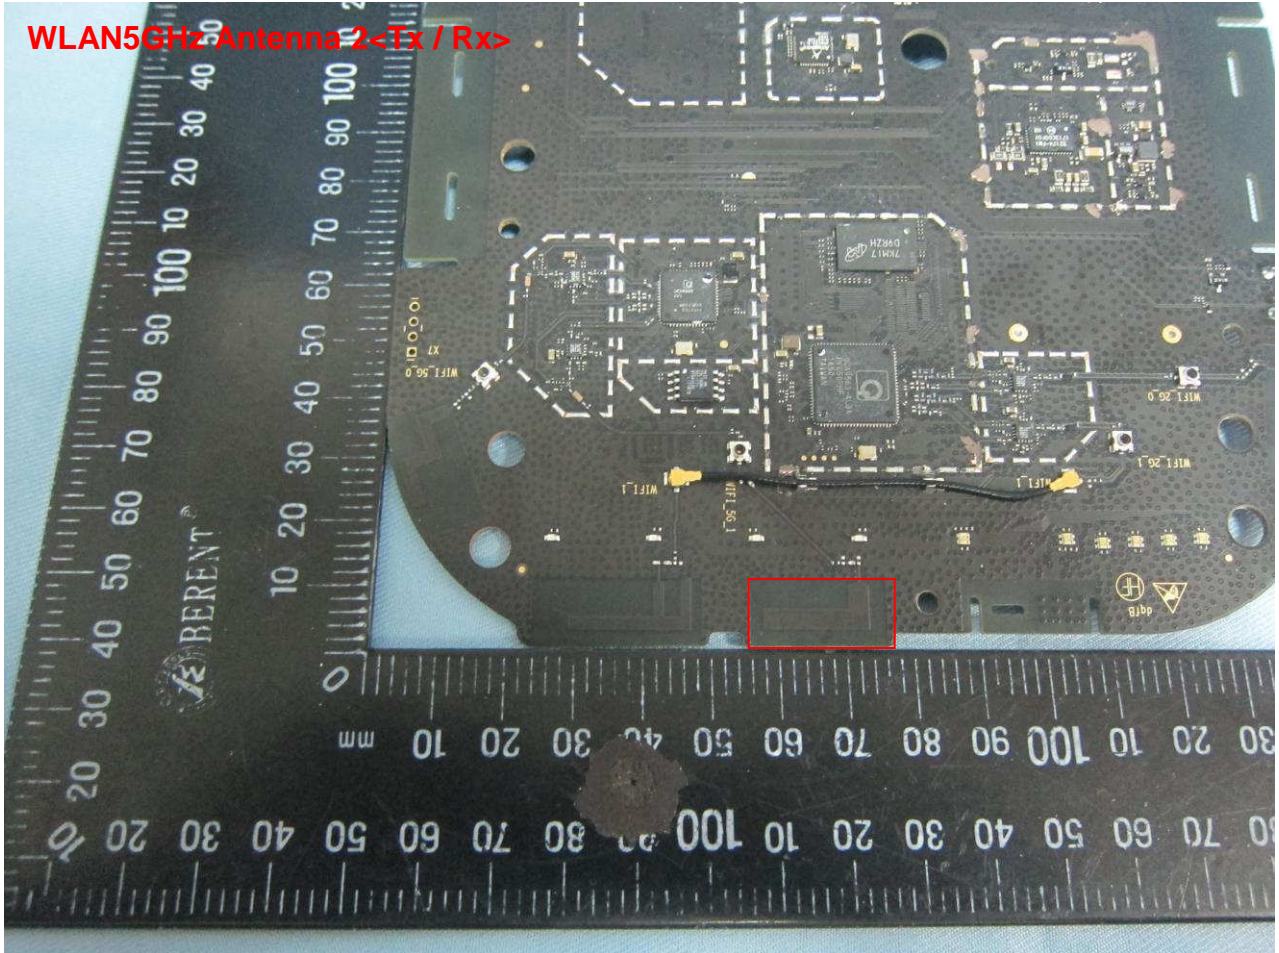

Brand Name: ZTE; Model Name: MF279