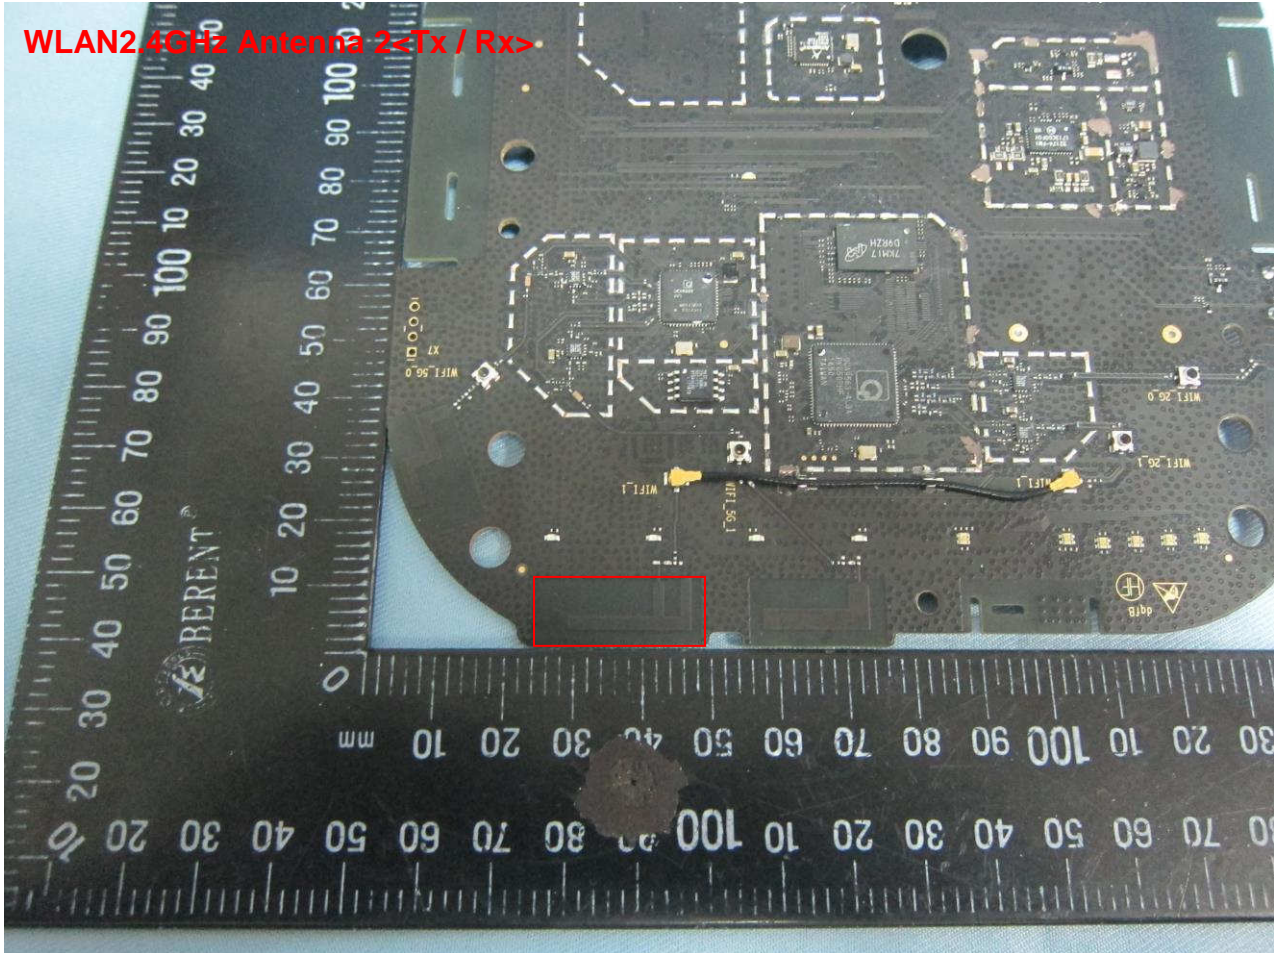

Brand Name: ZTE; Model Name: MF279

Brand Name: ZTE; Model Name: MF279

Brand Name: ZTE; Model Name: MF279

WWAN Diversity Antenna <Rx>

Brand Name: ZTE; Model Name: MF279

**Brand Name: ZTE; Model Name: MF279**