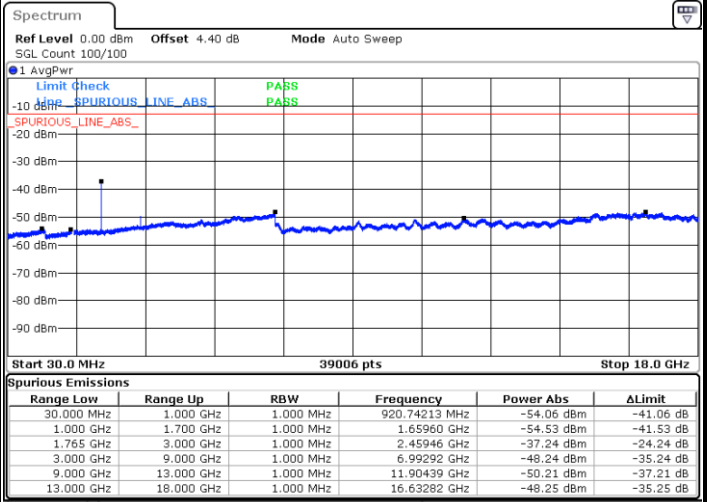

Date: 6 JUL 2017 16:26:45

Highest Channel / 16QAM

Date: 6 JUL 2017 16:27:41

LTE Band 4 / 10MHz

Lowest Channel / QPSK

Date: 6 JUL 2017 16:33:52

Lowest Channel / 16QAM

Date: 6 JUL 2017 16:34:47

LTE Band 4 / 10MHz

Middle Channel / QPSK

Middle Channel / 16QAM

Date: 6 JUL 2017 16:36:26

Date: 6 JUL 2017 16:37:21

Highest Channel / QPSK

Highest Channel / 16QAM

Date: 6 JUL 2017 16:43:32

Date: 6 JUL 2017 16:44:28

LTE Band 4 / 15MHz

Lowest Channel / QPSK

Lowest Channel / 16QAM

Date: 6 JUL 2017 16:50:39

Date: 6 JUL 2017 16:51:34

Middle Channel / QPSK

Middle Channel / 16QAM

Date: 6 JUL 2017 16:53:13

Date: 6 JUL 2017 16:54:08

LTE Band 4 / 15MHz

Highest Channel / QPSK

Highest Channel / 16QAM

Date: 6 JUL 2017 17:00:19

Date: 6 JUL 2017 17:01:14

LTE Band 4 / 20MHz