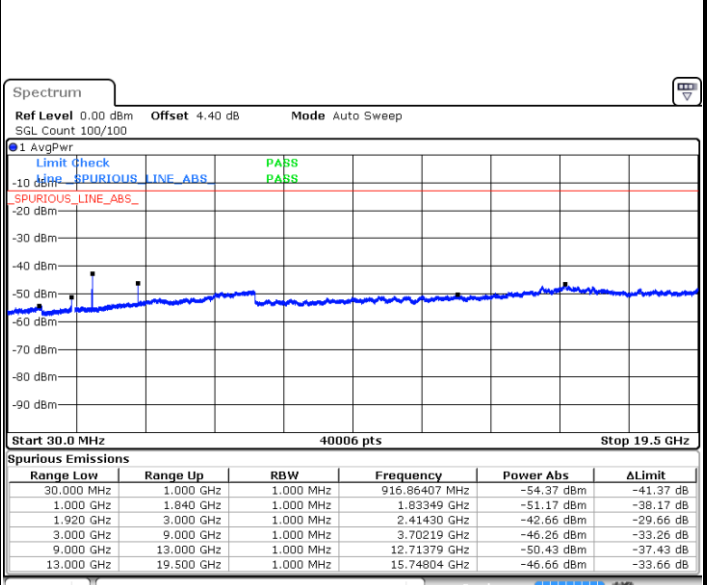

Date: 7.JUL.2017 10:49:29

Date: 7.JUL.2017 10:50:23

Middle Channel / QPSK

Middle Channel / 16QAM

Date: 7.JUL.2017 10:51:57

Date: 7.JUL.2017 10:52:52

LTE Band 2 / 15MHz

Highest Channel / QPSK

Date: 7 JUL 2017 10:58:55

Highest Channel / 16QAM

Date: 7 JUL 2017 10:59:50

LTE Band 2 / 20MHz

Lowest Channel / QPSK

Date: 7 JUL 2017 11:05:54

Lowest Channel / 16QAM

Date: 7 JUL 2017 11:06:48

LTE Band 2 / 20MHz

Middle Channel / QPSK

Middle Channel / 16QAM

Date: 7 JUL 2017 11:08:22

Date: 7 JUL 2017 11:09:17

Highest Channel / QPSK

Highest Channel / 16QAM

Date: 7 JUL 2017 11:15:20

Date: 7 JUL 2017 11:16:15

LTE Band 4 / 1.4MHz

Lowest Channel / QPSK

Lowest Channel / 16QAM

Date: 6 JUL 2017 15:43:32

Date: 6 JUL 2017 15:44:28

Middle Channel / QPSK

Middle Channel / 16QAM