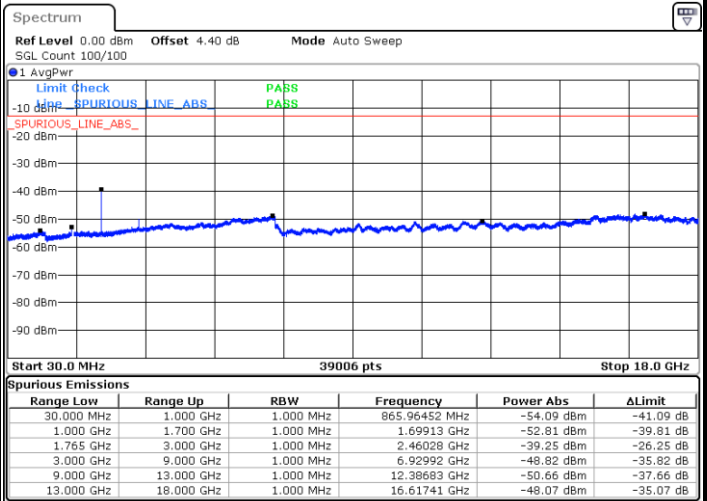

LTE Band 4 / 10MHz

Middle Channel / QPSK

Middle Channel / 16QAM

Date: 6 JUL 2017 16:36:26

Date: 6 JUL 2017 16:37:21

Highest Channel / QPSK

Highest Channel / 16QAM

Date: 6 JUL 2017 16:43:32

Date: 6 JUL 2017 16:44:28

LTE Band 4 / 15MHz

Lowest Channel / QPSK

Lowest Channel / 16QAM

Date: 6 JUL 2017 16:50:39

Date: 6 JUL 2017 16:51:34

Middle Channel / QPSK

Middle Channel / 16QAM

Date: 6 JUL 2017 16:53:13

Date: 6 JUL 2017 16:54:08

LTE Band 4 / 15MHz

Highest Channel / QPSK

Highest Channel / 16QAM

Date: 6 JUL 2017 17:00:19

Date: 6 JUL 2017 17:01:14

LTE Band 4 / 20MHz