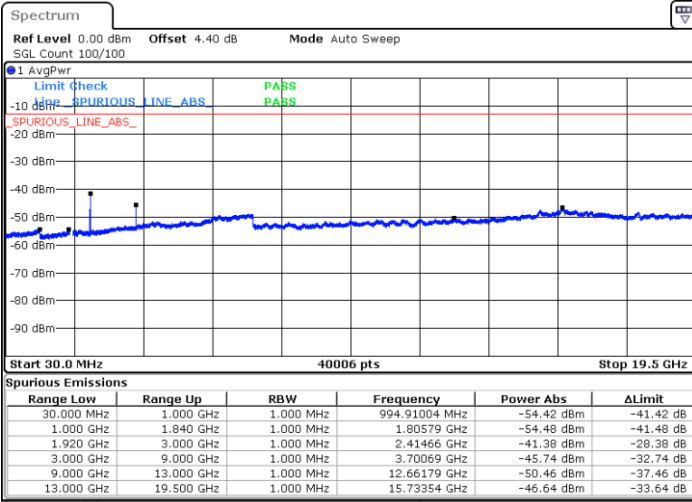

LTE Band 2 / 3MHz

Middle Channel / QPSK

Date: 7 JUL 2017 09:27:55

Middle Channel / 16QAM

Date: 7 JUL 2017 09:28:50

Highest Channel / QPSK

Date: 7 JUL 2017 09:34:53

Highest Channel / 16QAM

Date: 7 JUL 2017 09:35:48

LTE Band 2 / 5MHz

Lowest Channel / QPSK

Lowest Channel / 16QAM

Date: 7.JUL.2017 10:16:39

Date: 7.JUL.2017 10:17:33

Middle Channel / QPSK

Middle Channel / 16QAM

Date: 7.JUL.2017 10:19:07

Date: 7.JUL.2017 10:20:02

LTE Band 2 / 5MHz

Highest Channel / QPSK

Date: 7 JUL 2017 10:26:05

Highest Channel / 16QAM

Date: 7 JUL 2017 10:27:00

LTE Band 2 / 10MHz