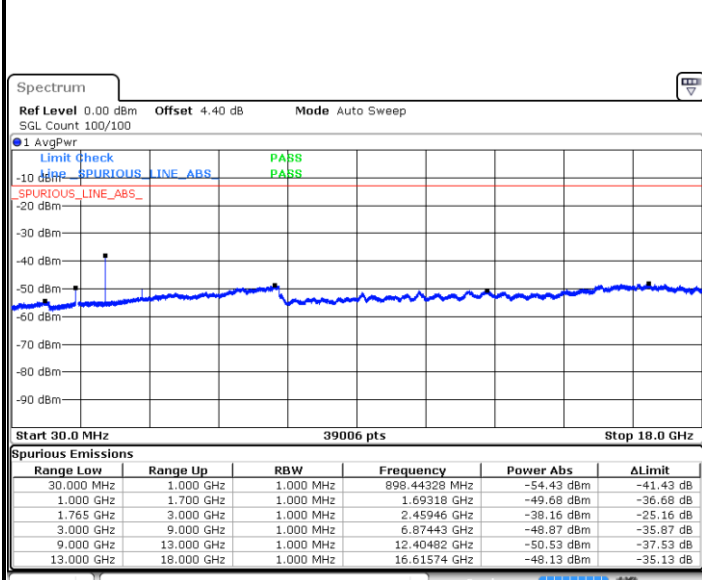

Date: 6 JUL 2017 16:17:04

Date: 6 JUL 2017 16:17:59

Middle Channel / QPSK

Middle Channel / 16QAM

Date: 6 JUL 2017 16:19:38

Date: 6 JUL 2017 16:20:34

LTE Band 4 / 5MHz

Highest Channel / QPSK

Date: 6 JUL 2017 16:26:45

Highest Channel / 16QAM

Date: 6 JUL 2017 16:27:41

LTE Band 4 / 10MHz

Lowest Channel / QPSK

Date: 6 JUL 2017 16:33:52

Lowest Channel / 16QAM

Date: 6 JUL 2017 16:34:47

LTE Band 4 / 10MHz

Middle Channel / QPSK

Middle Channel / 16QAM

Date: 6 JUL 2017 16:36:26

Date: 6 JUL 2017 16:37:21

Highest Channel / QPSK

Highest Channel / 16QAM

Date: 6 JUL 2017 16:43:32