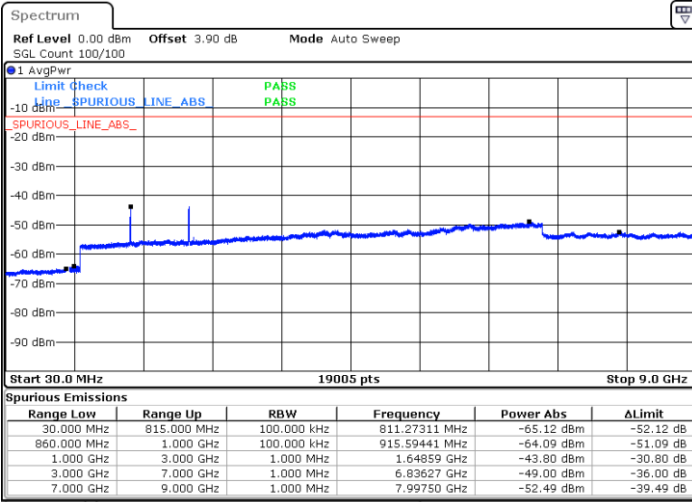

Lowest Channel / QPSK

Lowest Channel / 16QAM

Date: 6 JUL 2017 17:07:25

Date: 6 JUL 2017 17:08:20

LTE Band 4 / 20MHz

Middle Channel / QPSK

Middle Channel / 16QAM

Date: 6 JUL 2017 17:09:59

Date: 6 JUL 2017 17:10:55

Highest Channel / QPSK

Highest Channel / 16QAM

Date: 6 JUL 2017 17:17:06

Date: 6 JUL 2017 17:18:02

LTE Band 5 / 1.4MHz

Lowest Channel / QPSK

Lowest Channel / 16QAM

Date: 7.JUL.2017 11:52:34

Date: 7.JUL.2017 11:53:28

Middle Channel / QPSK

Middle Channel / 16QAM

Date: 7.JUL.2017 11:55:02

Date: 7.JUL.2017 11:55:56

LTE Band 5 / 1.4MHz

Highest Channel / QPSK