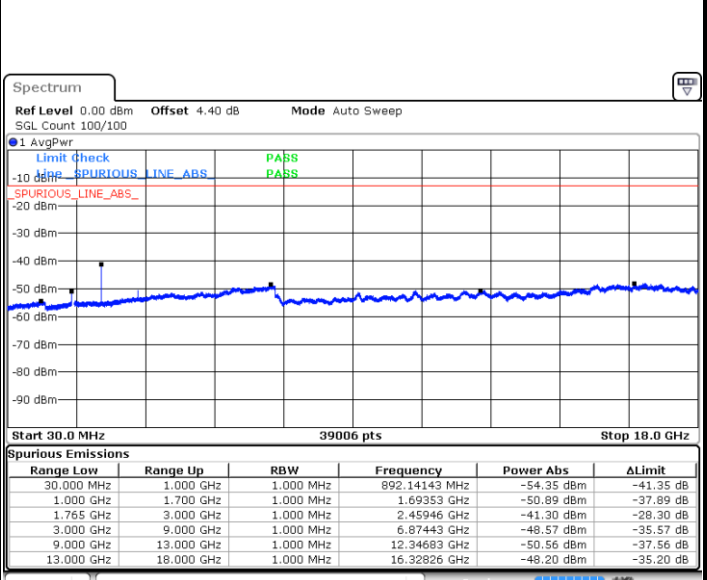

Date: 6 JUL 2017 16:17:04

Date: 6 JUL 2017 16:17:59

Middle Channel / QPSK

Middle Channel / 16QAM

Date: 6 JUL 2017 16:19:38

Date: 6 JUL 2017 16:20:34

LTE Band 4 / 5MHz

Highest Channel / QPSK

Date: 6 JUL 2017 16:26:45

Highest Channel / 16QAM

Date: 6 JUL 2017 16:27:41

LTE Band 4 / 10MHz

Lowest Channel / QPSK

Date: 6 JUL 2017 16:33:52

Lowest Channel / 16QAM

Date: 6 JUL 2017 16:34:47

LTE Band 4 / 10MHz

Middle Channel / QPSK

Middle Channel / 16QAM

Date: 6 JUL 2017 16:36:26

Date: 6 JUL 2017 16:37:21

Highest Channel / QPSK

Highest Channel / 16QAM

Date: 6 JUL 2017 16:43:32