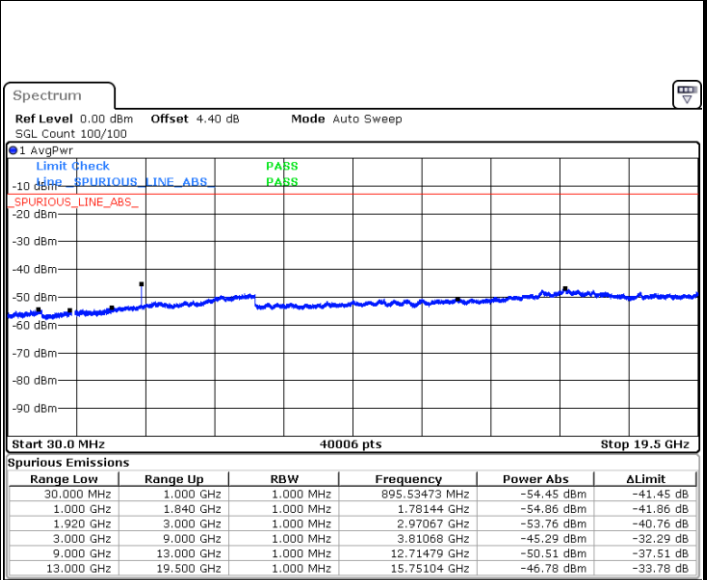

Date: 7 JUL 2017 09:35:48

LTE Band 2 / 5MHz

Lowest Channel / QPSK

Lowest Channel / 16QAM

Date: 7.JUL.2017 10:16:39

Date: 7.JUL.2017 10:17:33

Middle Channel / QPSK

Middle Channel / 16QAM

Date: 7.JUL.2017 10:19:07

Date: 7.JUL.2017 10:20:02

LTE Band 2 / 5MHz

Highest Channel / QPSK

Date: 7 JUL 2017 10:26:05

Highest Channel / 16QAM

Date: 7 JUL 2017 10:27:00

LTE Band 2 / 10MHz

Lowest Channel / QPSK

Date: 7 JUL 2017 10:33:03

Lowest Channel / 16QAM

Date: 7 JUL 2017 10:33:58

LTE Band 2 / 10MHz

Middle Channel / QPSK

Middle Channel / 16QAM

Date: 7.JUL.2017 10:35:32

Date: 7.JUL.2017 10:36:27

Highest Channel / QPSK

Highest Channel / 16QAM

Date: 7.JUL.2017 10:42:30

Date: 7.JUL.2017 10:43:25

LTE Band 2 / 15MHz

Lowest Channel / QPSK

Lowest Channel / 16QAM