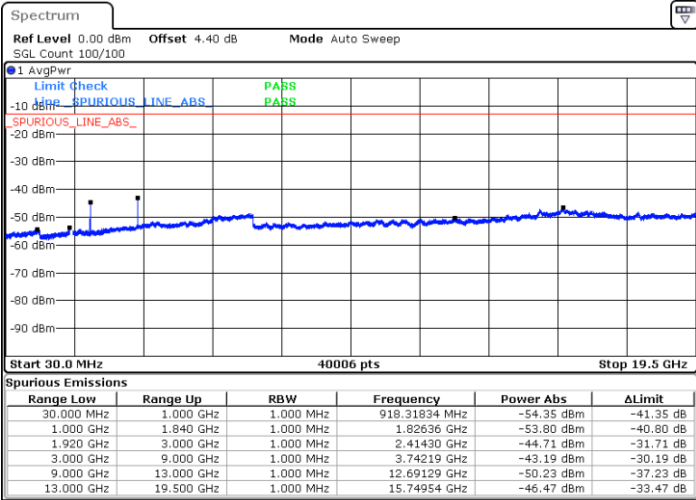

Date: 7.JUL.2017 10:49:29

Date: 7.JUL.2017 10:50:23

Middle Channel / QPSK

Middle Channel / 16QAM

Date: 7.JUL.2017 10:51:57

Date: 7.JUL.2017 10:52:52

LTE Band 2 / 15MHz

Highest Channel / QPSK

Date: 7 JUL 2017 10:58:55

Highest Channel / 16QAM

Date: 7 JUL 2017 10:59:50

LTE Band 2 / 20MHz

Lowest Channel / QPSK

Date: 7 JUL 2017 11:05:54

Lowest Channel / 16QAM

Date: 7 JUL 2017 11:06:48

LTE Band 2 / 20MHz

Middle Channel / QPSK

Middle Channel / 16QAM

Date: 7 JUL 2017 11:08:22

Date: 7 JUL 2017 11:09:17

Highest Channel / QPSK

Highest Channel / 16QAM

Date: 7 JUL 2017 11:15:20

Date: 7 JUL 2017 11:16:15

LTE Band 4 / 1.4MHz

Lowest Channel / QPSK

Lowest Channel / 16QAM

Date: 6 JUL 2017 15:43:32

Date: 6 JUL 2017 15:44:28

Middle Channel / QPSK

Middle Channel / 16QAM