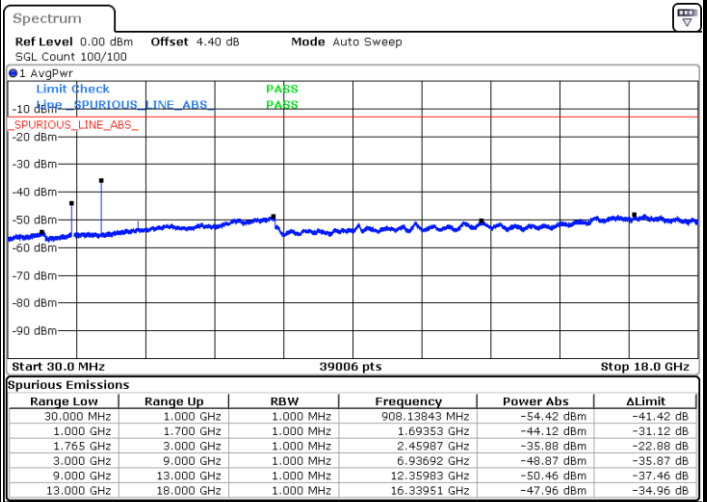

Date: 6 JUL 2017 16:44:28

LTE Band 4 / 15MHz

Lowest Channel / QPSK

Lowest Channel / 16QAM

Date: 6 JUL 2017 16:50:39

Date: 6 JUL 2017 16:51:34

Middle Channel / QPSK

Middle Channel / 16QAM

Date: 6 JUL 2017 16:53:13

Date: 6 JUL 2017 16:54:08

LTE Band 4 / 15MHz

Highest Channel / QPSK

Highest Channel / 16QAM

Date: 6 JUL 2017 17:00:19

Date: 6 JUL 2017 17:01:14

LTE Band 4 / 20MHz

Lowest Channel / QPSK

Lowest Channel / 16QAM

Date: 6 JUL 2017 17:07:25

Date: 6 JUL 2017 17:08:20

LTE Band 4 / 20MHz

Middle Channel / QPSK

Middle Channel / 16QAM

Date: 6 JUL 2017 17:09:59