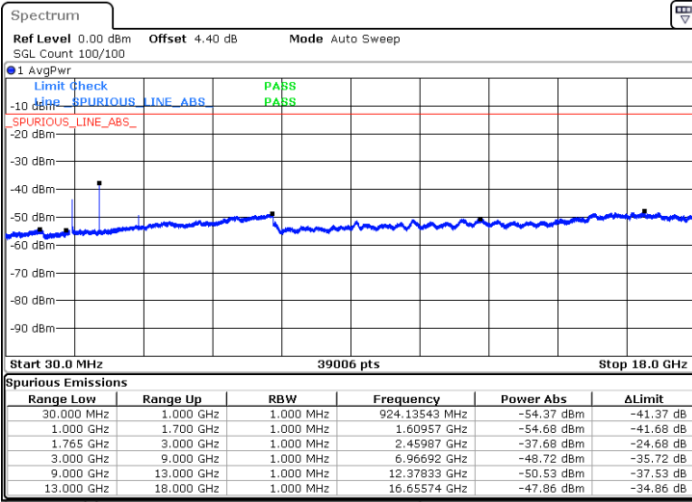

Date: 6 JUL 2017 16:44:28

LTE Band 4 / 15MHz

Lowest Channel / QPSK

Lowest Channel / 16QAM

Date: 6 JUL 2017 16:50:39

Date: 6 JUL 2017 16:51:34

Middle Channel / QPSK

Middle Channel / 16QAM

Date: 6 JUL 2017 16:53:13

Date: 6 JUL 2017 16:54:08

LTE Band 4 / 15MHz

Highest Channel / QPSK

Highest Channel / 16QAM

Date: 6 JUL 2017 17:00:19

Date: 6 JUL 2017 17:01:14

LTE Band 4 / 20MHz

Lowest Channel / QPSK

Lowest Channel / 16QAM

Date: 6 JUL 2017 17:07:25

Date: 6 JUL 2017 17:08:20

LTE Band 4 / 20MHz

Middle Channel / QPSK

Middle Channel / 16QAM

Date: 6 JUL 2017 17:09:59