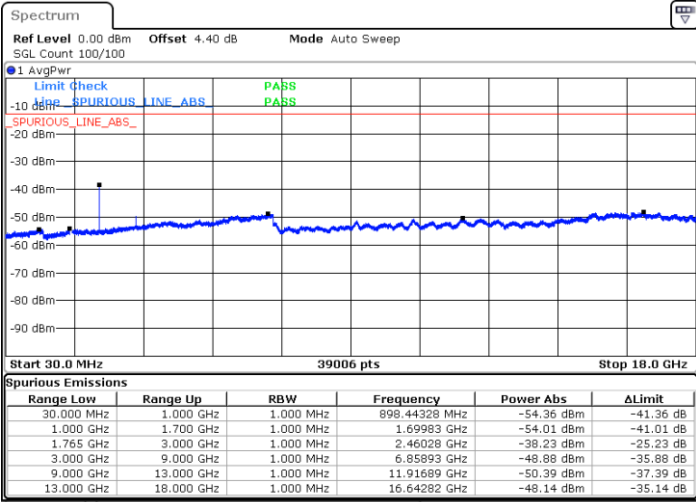

Date: 7 JUL 2017 10:58:55

Highest Channel / 16QAM

Date: 7 JUL 2017 10:59:50

LTE Band 2 / 20MHz

Lowest Channel / QPSK

Date: 7 JUL 2017 11:05:54

Lowest Channel / 16QAM

Date: 7 JUL 2017 11:06:48

LTE Band 2 / 20MHz

Middle Channel / QPSK

Middle Channel / 16QAM

Date: 7 JUL 2017 11:08:22

Date: 7 JUL 2017 11:09:17

Highest Channel / QPSK

Highest Channel / 16QAM

Date: 7 JUL 2017 11:15:20

Date: 7 JUL 2017 11:16:15

LTE Band 4 / 1.4MHz

Lowest Channel / QPSK

Lowest Channel / 16QAM

Date: 6 JUL 2017 15:43:32

Date: 6 JUL 2017 15:44:28

Middle Channel / QPSK

Middle Channel / 16QAM