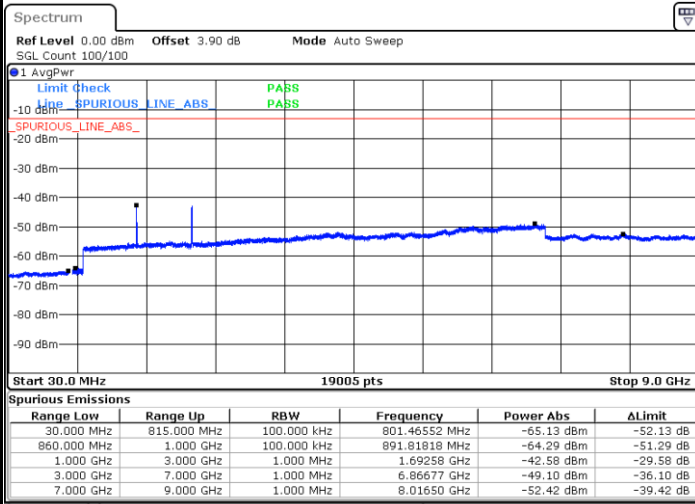

Date: 7 JUL 2017 12:04:00

Highest Channel / 16QAM

Date: 7 JUL 2017 12:04:54

LTE Band 5 / 3MHz

Lowest Channel / QPSK

Date: 7 JUL 2017 12:12:57

Lowest Channel / 16QAM

Date: 7 JUL 2017 12:13:51

LTE Band 5 / 3MHz

Middle Channel / QPSK

Middle Channel / 16QAM

Date: 7 JUL 2017 12:15:25

Date: 7 JUL 2017 12:16:19

Highest Channel / QPSK

Highest Channel / 16QAM

Date: 7 JUL 2017 12:24:23

Date: 7 JUL 2017 12:25:17

LTE Band 5 / 5MHz

Lowest Channel / QPSK

Lowest Channel / 16QAM

Date: 7.JUL.2017 12:33:20

Date: 7.JUL.2017 12:34:15

Middle Channel / QPSK

Middle Channel / 16QAM

Date: 7.JUL.2017 12:35:49

Date: 7.JUL.2017 12:36:43

LTE Band 5 / 5MHz

Highest Channel / QPSK

Date: 7 JUL 2017 12:44:46

Highest Channel / 16QAM

Date: 7 JUL 2017 12:45:40

LTE Band 5 / 10MHz