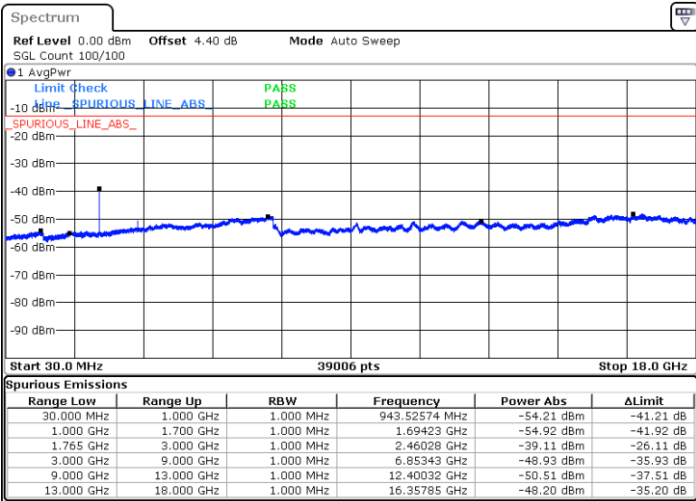

Lowest Channel / QPSK

Date: 6 JUL 2017 16:00:17

Lowest Channel / 16QAM

Date: 6 JUL 2017 16:01:13

LTE Band 4 / 3MHz

Middle Channel / QPSK

Middle Channel / 16QAM

Date: 6 JUL 2017 16:02:51

Date: 6 JUL 2017 16:03:47

Highest Channel / QPSK

Highest Channel / 16QAM

Date: 6 JUL 2017 16:09:57

Date: 6 JUL 2017 16:10:53

LTE Band 4 / 5MHz

Lowest Channel / QPSK

Lowest Channel / 16QAM

Date: 6 JUL 2017 16:17:04

Date: 6 JUL 2017 16:17:59

Middle Channel / QPSK

Middle Channel / 16QAM

Date: 6 JUL 2017 16:19:38

Date: 6 JUL 2017 16:20:34

LTE Band 4 / 5MHz

Highest Channel / QPSK

Date: 6 JUL 2017 16:26:45

Highest Channel / 16QAM

Date: 6 JUL 2017 16:27:41

LTE Band 4 / 10MHz

Lowest Channel / QPSK

Date: 6 JUL 2017 16:33:52

Lowest Channel / 16QAM

Date: 6 JUL 2017 16:34:47