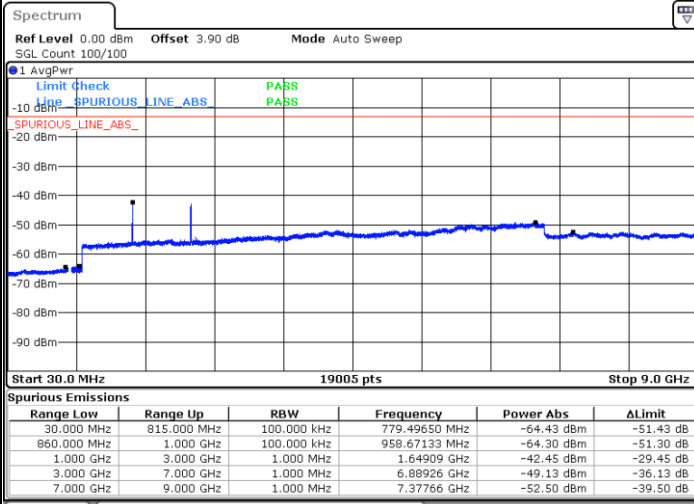

Date: 7 JUL 2017 12:04:00

Highest Channel / 16QAM

Date: 7 JUL 2017 12:04:54

LTE Band 5 / 3MHz

Lowest Channel / QPSK

Date: 7 JUL 2017 12:12:57

Lowest Channel / 16QAM

Date: 7 JUL 2017 12:13:51

LTE Band 5 / 3MHz

Middle Channel / QPSK

Middle Channel / 16QAM

Date: 7 JUL 2017 12:15:25

Date: 7 JUL 2017 12:16:19

Highest Channel / QPSK

Highest Channel / 16QAM

Date: 7 JUL 2017 12:24:23

Date: 7 JUL 2017 12:25:17

LTE Band 5 / 5MHz

Lowest Channel / QPSK

Lowest Channel / 16QAM

Date: 7.JUL.2017 12:33:20

Date: 7.JUL.2017 12:34:15

Middle Channel / QPSK

Middle Channel / 16QAM