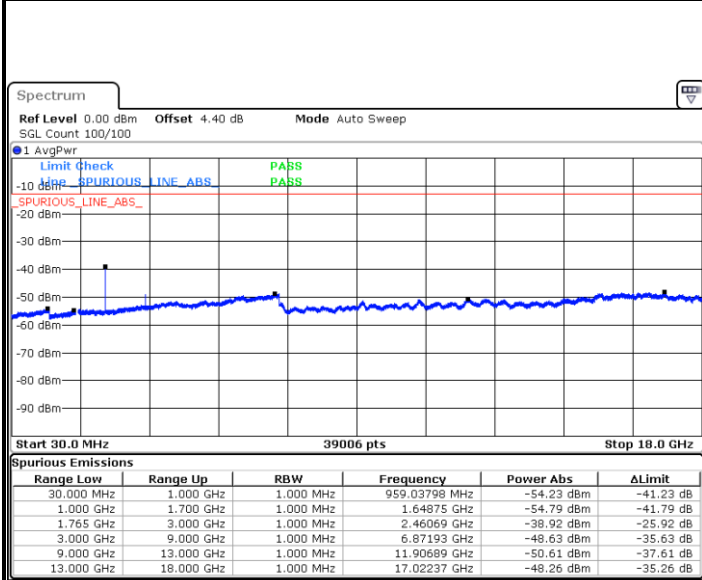

Date: 6 JUL 2017 16:03:47

Highest Channel / QPSK

Highest Channel / 16QAM

Date: 6 JUL 2017 16:09:57

Date: 6 JUL 2017 16:10:53

LTE Band 4 / 5MHz

Lowest Channel / QPSK

Lowest Channel / 16QAM

Date: 6 JUL 2017 16:17:04

Date: 6 JUL 2017 16:17:59

Middle Channel / QPSK

Middle Channel / 16QAM

Date: 6 JUL 2017 16:19:38

Date: 6 JUL 2017 16:20:34

LTE Band 4 / 5MHz

Highest Channel / QPSK

Date: 6 JUL 2017 16:26:45

Highest Channel / 16QAM

Date: 6 JUL 2017 16:27:41

LTE Band 4 / 10MHz

Lowest Channel / QPSK

Date: 6 JUL 2017 16:33:52

Lowest Channel / 16QAM

Date: 6 JUL 2017 16:34:47

LTE Band 4 / 10MHz

Middle Channel / QPSK

Middle Channel / 16QAM

Date: 6 JUL 2017 16:36:26

Date: 6 JUL 2017 16:37:21

Highest Channel / QPSK

Highest Channel / 16QAM

Date: 6 JUL 2017 16:43:32