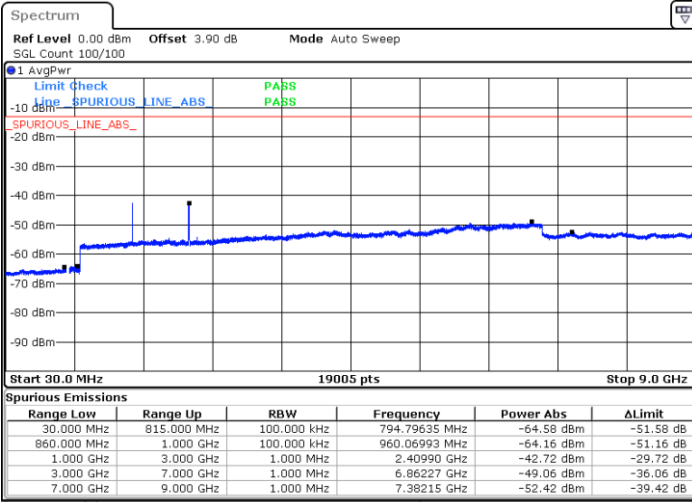

Date: 7.JUL.2017 12:35:49

Date: 7.JUL.2017 12:36:43

LTE Band 5 / 5MHz

Highest Channel / QPSK

Date: 7 JUL 2017 12:44:46

Highest Channel / 16QAM

Date: 7 JUL 2017 12:45:40

LTE Band 5 / 10MHz

Lowest Channel / QPSK

Date: 7 JUL 2017 12:53:43

Lowest Channel / 16QAM

Date: 7 JUL 2017 12:54:38

LTE Band 5 / 10MHz

Middle Channel / QPSK

Middle Channel / 16QAM

Date: 7.JUL.2017 12:56:12

Date: 7.JUL.2017 12:57:06

Highest Channel / QPSK

Highest Channel / 16QAM

Date: 7.JUL.2017 13:05:09

Date: 7.JUL.2017 13:06:03