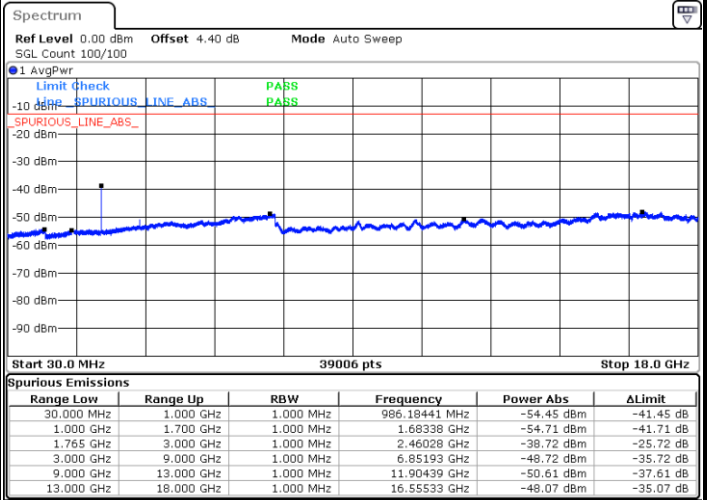

Date: 6 JUL 2017 16:17:04

Date: 6 JUL 2017 16:17:59

Middle Channel / QPSK

Middle Channel / 16QAM

Date: 6 JUL 2017 16:19:38

Date: 6 JUL 2017 16:20:34

LTE Band 4 / 5MHz

Highest Channel / QPSK

Date: 6 JUL 2017 16:26:45

Highest Channel / 16QAM

Date: 6 JUL 2017 16:27:41

LTE Band 4 / 10MHz

Lowest Channel / QPSK

Date: 6 JUL 2017 16:33:52

Lowest Channel / 16QAM

Date: 6 JUL 2017 16:34:47

LTE Band 4 / 10MHz

Middle Channel / QPSK

Middle Channel / 16QAM

Date: 6 JUL 2017 16:36:26

Date: 6 JUL 2017 16:37:21

Highest Channel / QPSK

Highest Channel / 16QAM

Date: 6 JUL 2017 16:43:32