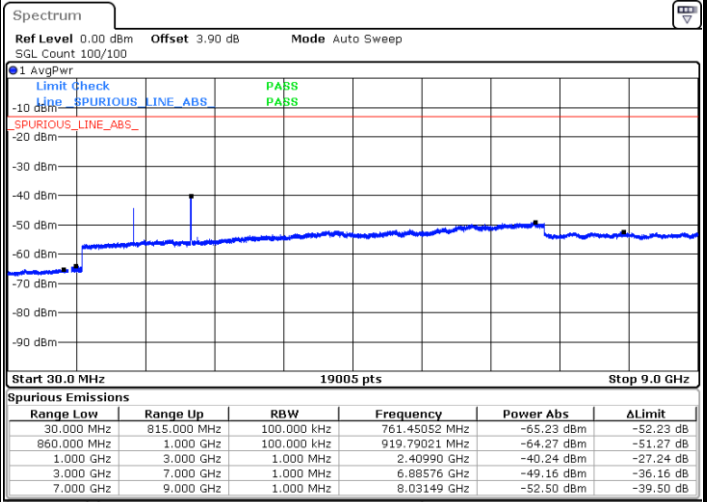

Date: 7.JUL.2017 12:35:49

Date: 7.JUL.2017 12:36:43

LTE Band 5 / 5MHz

Highest Channel / QPSK

Date: 7 JUL 2017 12:44:46

Highest Channel / 16QAM

Date: 7 JUL 2017 12:45:40

LTE Band 5 / 10MHz

Lowest Channel / QPSK

Date: 7 JUL 2017 12:53:43

Lowest Channel / 16QAM

Date: 7 JUL 2017 12:54:38

LTE Band 5 / 10MHz

Middle Channel / QPSK

Middle Channel / 16QAM

Date: 7.JUL.2017 12:56:12

Date: 7.JUL.2017 12:57:06

Highest Channel / QPSK

Highest Channel / 16QAM

Date: 7.JUL.2017 13:05:09

Date: 7.JUL.2017 13:06:03