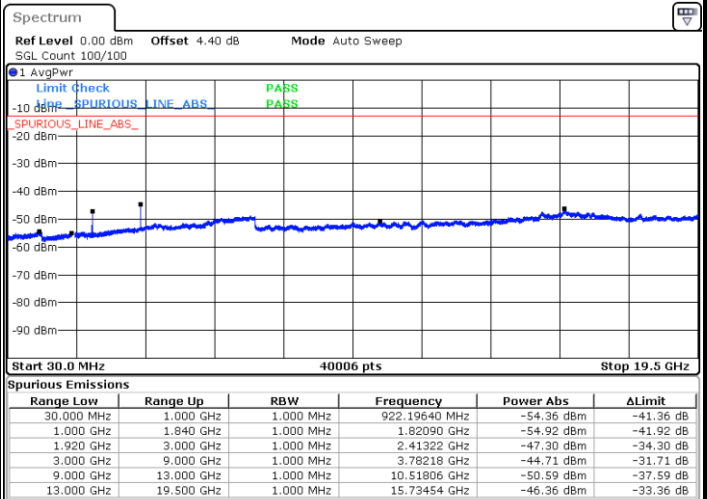

Date: 7 JUL 2017 10:58:55

Highest Channel / 16QAM

Date: 7 JUL 2017 10:59:50

LTE Band 2 / 20MHz

Lowest Channel / QPSK

Date: 7 JUL 2017 11:05:54

Lowest Channel / 16QAM

Date: 7 JUL 2017 11:06:48

LTE Band 2 / 20MHz

Middle Channel / QPSK

Middle Channel / 16QAM

Date: 7 JUL 2017 11:08:22

Date: 7 JUL 2017 11:09:17

Highest Channel / QPSK

Highest Channel / 16QAM

Date: 7 JUL 2017 11:15:20

Date: 7 JUL 2017 11:16:15

LTE Band 4 / 1.4MHz

Lowest Channel / QPSK

Lowest Channel / 16QAM

Date: 6 JUL 2017 15:43:32

Date: 6 JUL 2017 15:44:28

Middle Channel / QPSK

Middle Channel / 16QAM

Date: 6 JUL 2017 15:46:06

Date: 6 JUL 2017 15:47:01

LTE Band 4 / 1.4MHz

Highest Channel / QPSK

Date: 6 JUL 2017 15:53:11

Highest Channel / 16QAM

Date: 6 JUL 2017 15:54:06

LTE Band 4 / 3MHz