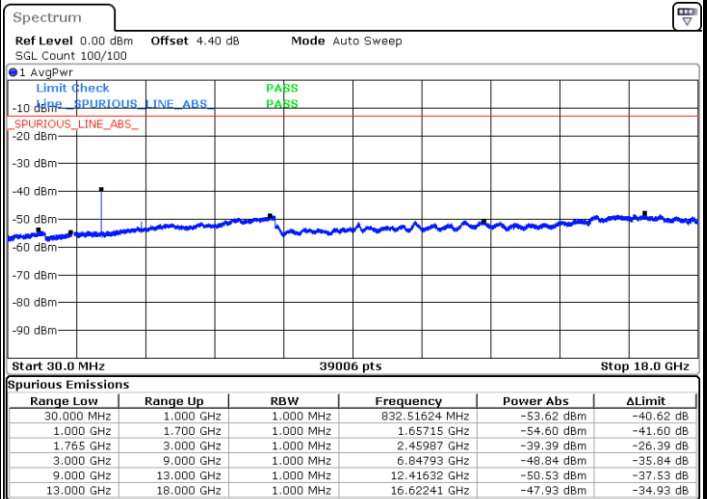

Date: 6 JUL 2017 15:46:06

Date: 6 JUL 2017 15:47:01

LTE Band 4 / 1.4MHz

Highest Channel / QPSK

Date: 6 JUL 2017 15:53:11

Highest Channel / 16QAM

Date: 6 JUL 2017 15:54:06

LTE Band 4 / 3MHz

Lowest Channel / QPSK

Date: 6 JUL 2017 16:00:17

Lowest Channel / 16QAM

Date: 6 JUL 2017 16:01:13

LTE Band 4 / 3MHz

Middle Channel / QPSK

Middle Channel / 16QAM

Date: 6 JUL 2017 16:02:51

Date: 6 JUL 2017 16:03:47

Highest Channel / QPSK

Highest Channel / 16QAM

Date: 6 JUL 2017 16:09:57

Date: 6 JUL 2017 16:10:53

LTE Band 4 / 5MHz

Lowest Channel / QPSK

Lowest Channel / 16QAM