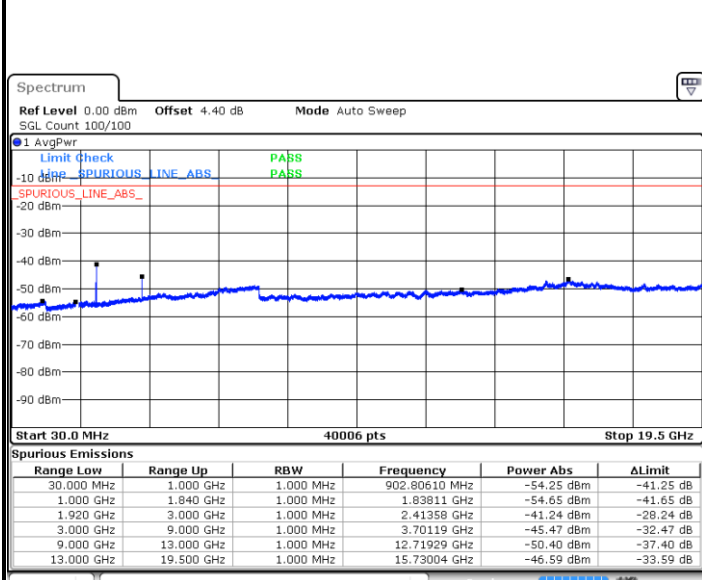

Date: 7 JUL 2017 09:35:48

LTE Band 2 / 5MHz

Lowest Channel / QPSK

Lowest Channel / 16QAM

Date: 7.JUL.2017 10:16:39

Date: 7.JUL.2017 10:17:33

Middle Channel / QPSK

Middle Channel / 16QAM

Date: 7.JUL.2017 10:19:07

Date: 7.JUL.2017 10:20:02

LTE Band 2 / 5MHz

Highest Channel / QPSK

Date: 7 JUL 2017 10:26:05

Highest Channel / 16QAM

Date: 7 JUL 2017 10:27:00

LTE Band 2 / 10MHz

Lowest Channel / QPSK

Date: 7 JUL 2017 10:33:03

Lowest Channel / 16QAM

Date: 7 JUL 2017 10:33:58

LTE Band 2 / 10MHz

Middle Channel / QPSK

Middle Channel / 16QAM

Date: 7.JUL.2017 10:35:32

Date: 7.JUL.2017 10:36:27

Highest Channel / QPSK

Highest Channel / 16QAM

Date: 7.JUL.2017 10:42:30

Date: 7.JUL.2017 10:43:25

LTE Band 2 / 15MHz

Lowest Channel / QPSK

Lowest Channel / 16QAM