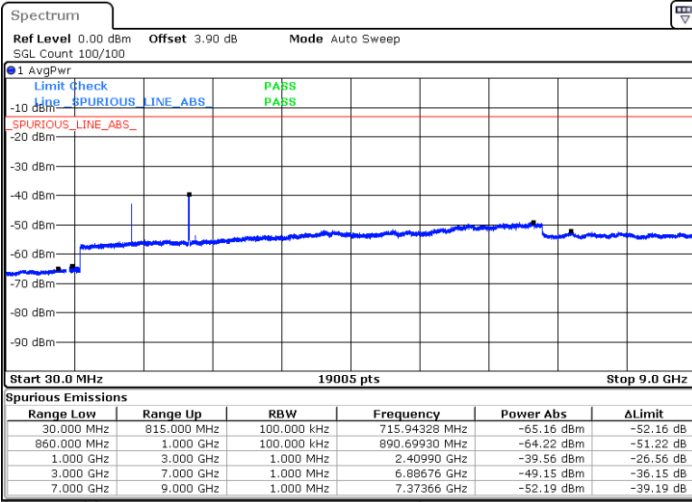

Date: 7.JUL.2017 12:35:49

Date: 7.JUL.2017 12:36:43

LTE Band 5 / 5MHz

Highest Channel / QPSK

Date: 7 JUL 2017 12:44:46

Highest Channel / 16QAM

Date: 7 JUL 2017 12:45:40

LTE Band 5 / 10MHz

Lowest Channel / QPSK

Date: 7 JUL 2017 12:53:43

Lowest Channel / 16QAM

Date: 7 JUL 2017 12:54:38

LTE Band 5 / 10MHz

Middle Channel / QPSK

Middle Channel / 16QAM

Date: 7.JUL.2017 12:56:12

Date: 7.JUL.2017 12:57:06

Highest Channel / QPSK

Highest Channel / 16QAM

Date: 7.JUL.2017 13:05:09

Date: 7.JUL.2017 13:06:03