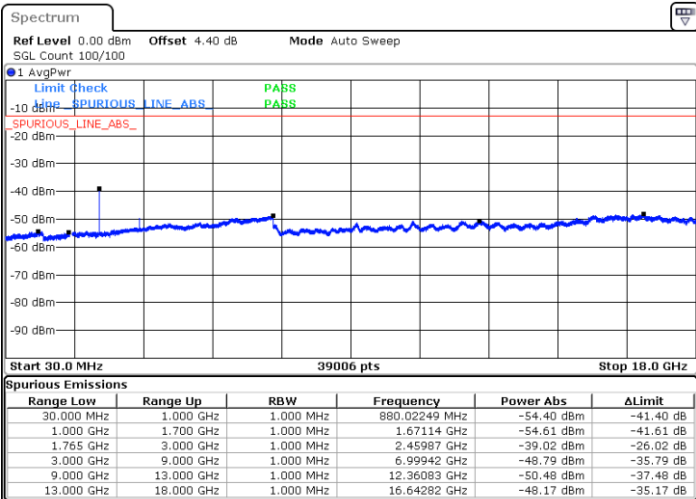

Date: 6 JUL 2017 15:46:06

Date: 6 JUL 2017 15:47:01

LTE Band 4 / 1.4MHz

Highest Channel / QPSK

Date: 6 JUL 2017 15:53:11

Highest Channel / 16QAM

Date: 6 JUL 2017 15:54:06

LTE Band 4 / 3MHz

Lowest Channel / QPSK

Date: 6 JUL 2017 16:00:17

Lowest Channel / 16QAM

Date: 6 JUL 2017 16:01:13

LTE Band 4 / 3MHz

Middle Channel / QPSK

Middle Channel / 16QAM

Date: 6 JUL 2017 16:02:51

Date: 6 JUL 2017 16:03:47

Highest Channel / QPSK

Highest Channel / 16QAM

Date: 6 JUL 2017 16:09:57

Date: 6 JUL 2017 16:10:53

LTE Band 4 / 5MHz

Lowest Channel / QPSK

Lowest Channel / 16QAM