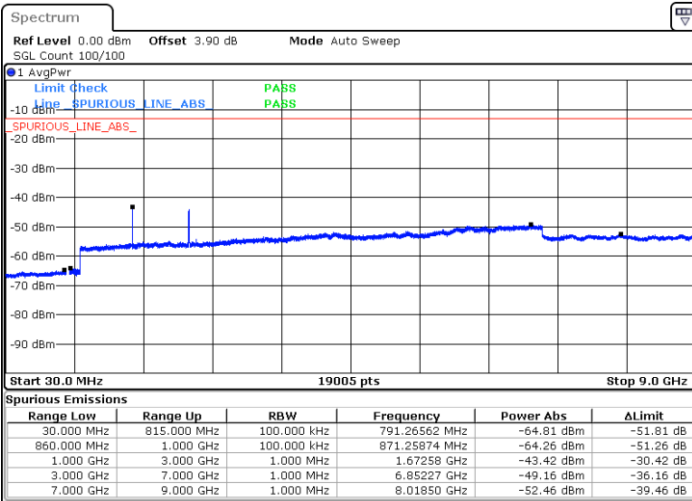

Lowest Channel / QPSK

Lowest Channel / 16QAM

Date: 6 JUL 2017 17:07:25

Date: 6 JUL 2017 17:08:20

LTE Band 4 / 20MHz

Middle Channel / QPSK

Middle Channel / 16QAM

Date: 6 JUL 2017 17:09:59

Date: 6 JUL 2017 17:10:55

Highest Channel / QPSK

Highest Channel / 16QAM

Date: 6 JUL 2017 17:17:06

Date: 6 JUL 2017 17:18:02

LTE Band 5 / 1.4MHz

Lowest Channel / QPSK

Lowest Channel / 16QAM

Date: 7.JUL.2017 11:52:34

Date: 7.JUL.2017 11:53:28

Middle Channel / QPSK

Middle Channel / 16QAM

Date: 7.JUL.2017 11:55:02

Date: 7.JUL.2017 11:55:56

LTE Band 5 / 1.4MHz

Highest Channel / QPSK