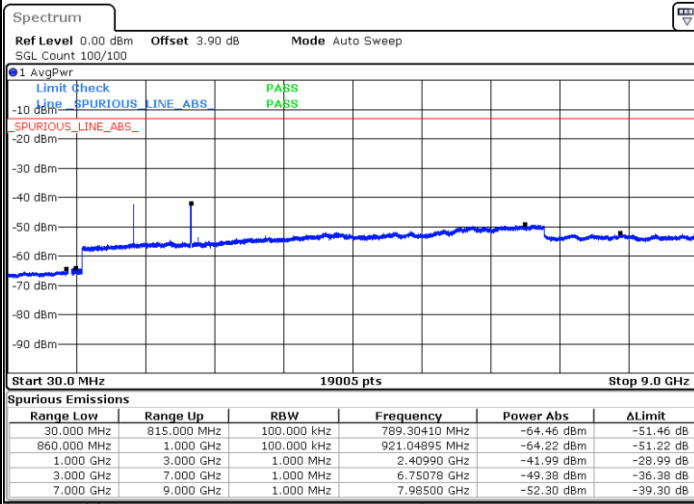

Date: 7 JUL 2017 12:04:00

Highest Channel / 16QAM

Date: 7 JUL 2017 12:04:54

LTE Band 5 / 3MHz

Lowest Channel / QPSK

Date: 7 JUL 2017 12:12:57

Lowest Channel / 16QAM

Date: 7 JUL 2017 12:13:51

LTE Band 5 / 3MHz

Middle Channel / QPSK

Middle Channel / 16QAM

Date: 7 JUL 2017 12:15:25

Date: 7 JUL 2017 12:16:19

Highest Channel / QPSK

Highest Channel / 16QAM

Date: 7 JUL 2017 12:24:23

Date: 7 JUL 2017 12:25:17

LTE Band 5 / 5MHz

Lowest Channel / QPSK

Lowest Channel / 16QAM

Date: 7.JUL.2017 12:33:20

Date: 7.JUL.2017 12:34:15

Middle Channel / QPSK

Middle Channel / 16QAM

Date: 7.JUL.2017 12:35:49

Date: 7.JUL.2017 12:36:43

LTE Band 5 / 5MHz

Highest Channel / QPSK

Date: 7 JUL 2017 12:44:46

Highest Channel / 16QAM

Date: 7 JUL 2017 12:45:40

LTE Band 5 / 10MHz