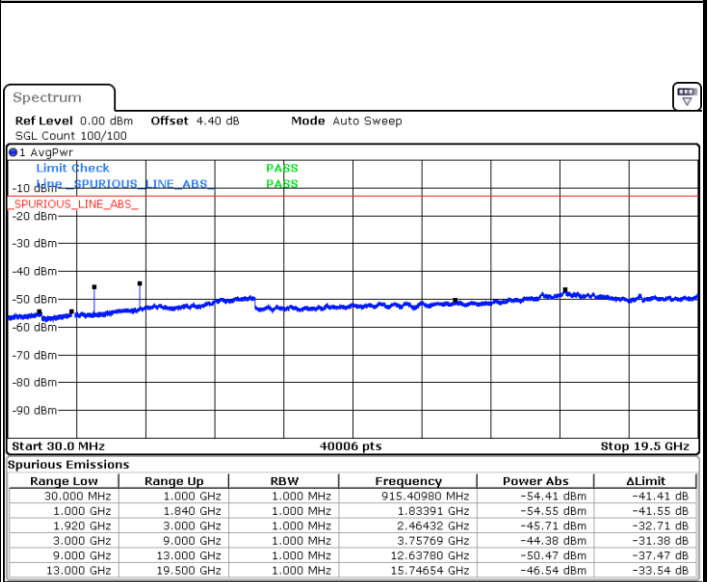

LTE Band 2 / 3MHz

Middle Channel / QPSK

Date: 7 JUL 2017 09:27:55

Middle Channel / 16QAM

Date: 7 JUL 2017 09:28:50

Highest Channel / QPSK

Date: 7 JUL 2017 09:34:53

Highest Channel / 16QAM

Date: 7 JUL 2017 09:35:48

LTE Band 2 / 5MHz

Lowest Channel / QPSK

Lowest Channel / 16QAM

Date: 7.JUL.2017 10:16:39

Date: 7.JUL.2017 10:17:33

Middle Channel / QPSK

Middle Channel / 16QAM

Date: 7.JUL.2017 10:19:07

Date: 7.JUL.2017 10:20:02

LTE Band 2 / 5MHz

Highest Channel / QPSK

Date: 7 JUL 2017 10:26:05

Highest Channel / 16QAM

Date: 7 JUL 2017 10:27:00

LTE Band 2 / 10MHz