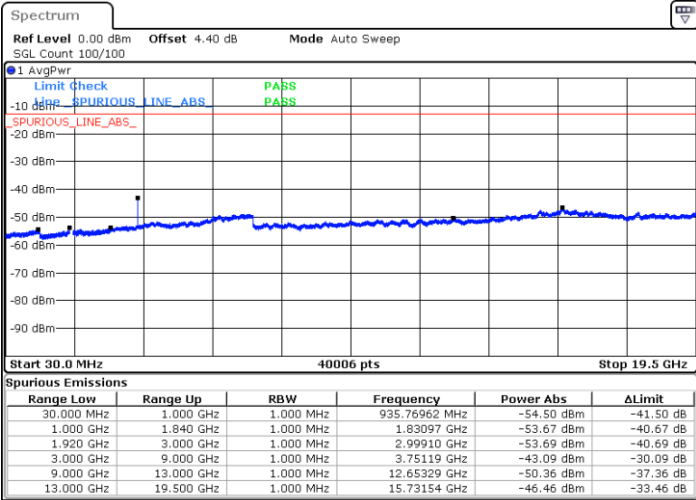

Date: 7.JUL.2017 10:19:07

Date: 7.JUL.2017 10:20:02

LTE Band 2 / 5MHz

Highest Channel / QPSK

Date: 7 JUL 2017 10:26:05

Highest Channel / 16QAM

Date: 7 JUL 2017 10:27:00

LTE Band 2 / 10MHz

Lowest Channel / QPSK

Date: 7 JUL 2017 10:33:03

Lowest Channel / 16QAM

Date: 7 JUL 2017 10:33:58

LTE Band 2 / 10MHz

Middle Channel / QPSK

Middle Channel / 16QAM

Date: 7.JUL.2017 10:35:32

Date: 7.JUL.2017 10:36:27

Highest Channel / QPSK

Highest Channel / 16QAM

Date: 7.JUL.2017 10:42:30

Date: 7.JUL.2017 10:43:25

LTE Band 2 / 15MHz

Lowest Channel / QPSK

Lowest Channel / 16QAM

Date: 7.JUL.2017 10:49:29

Date: 7.JUL.2017 10:50:23

Middle Channel / QPSK

Middle Channel / 16QAM

Date: 7.JUL.2017 10:51:57

Date: 7.JUL.2017 10:52:52

LTE Band 2 / 15MHz

Highest Channel / QPSK