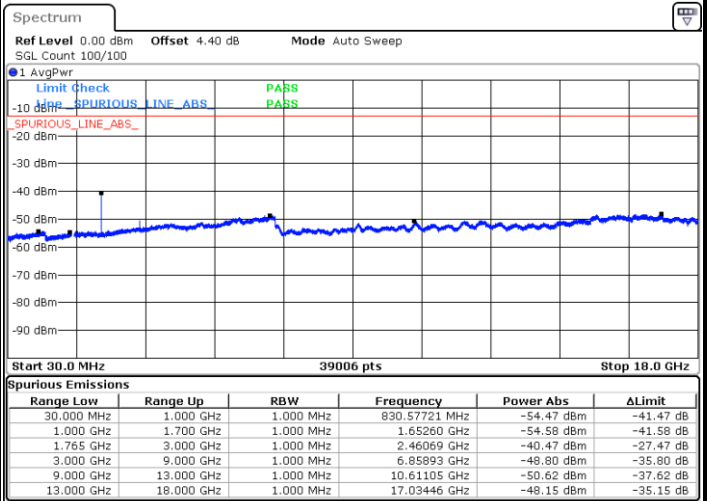

Lowest Channel / QPSK

Date: 6 JUL 2017 16:00:17

Lowest Channel / 16QAM

Date: 6 JUL 2017 16:01:13

LTE Band 4 / 3MHz

Middle Channel / QPSK

Middle Channel / 16QAM

Date: 6 JUL 2017 16:02:51

Date: 6 JUL 2017 16:03:47

Highest Channel / QPSK

Highest Channel / 16QAM

Date: 6 JUL 2017 16:09:57

Date: 6 JUL 2017 16:10:53

LTE Band 4 / 5MHz

Lowest Channel / QPSK

Lowest Channel / 16QAM

Date: 6 JUL 2017 16:17:04

Date: 6 JUL 2017 16:17:59

Middle Channel / QPSK

Middle Channel / 16QAM

Date: 6 JUL 2017 16:19:38

Date: 6 JUL 2017 16:20:34

LTE Band 4 / 5MHz

Highest Channel / QPSK

Date: 6 JUL 2017 16:26:45

Highest Channel / 16QAM

Date: 6 JUL 2017 16:27:41

LTE Band 4 / 10MHz

Lowest Channel / QPSK

Date: 6 JUL 2017 16:33:52

Lowest Channel / 16QAM

Date: 6 JUL 2017 16:34:47