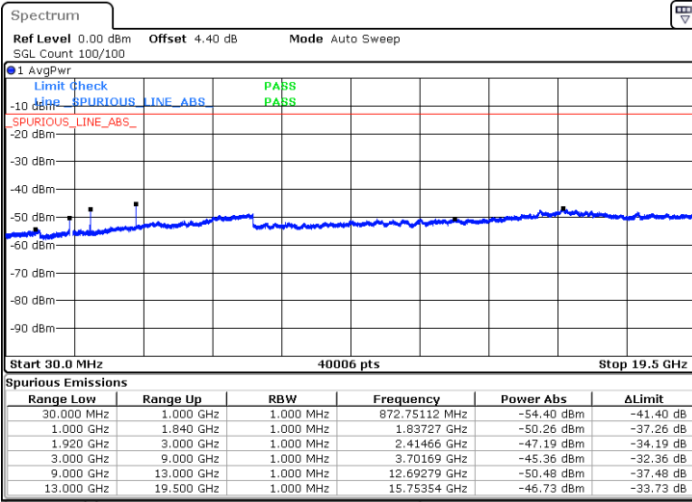

Lowest Channel / QPSK

Date: 7 JUL 2017 10:33:03

Lowest Channel / 16QAM

Date: 7 JUL 2017 10:33:58

LTE Band 2 / 10MHz

Middle Channel / QPSK

Middle Channel / 16QAM

Date: 7.JUL.2017 10:35:32

Date: 7.JUL.2017 10:36:27

Highest Channel / QPSK

Highest Channel / 16QAM

Date: 7.JUL.2017 10:42:30

Date: 7.JUL.2017 10:43:25

LTE Band 2 / 15MHz

Lowest Channel / QPSK

Lowest Channel / 16QAM

Date: 7.JUL.2017 10:49:29

Date: 7.JUL.2017 10:50:23

Middle Channel / QPSK

Middle Channel / 16QAM

Date: 7.JUL.2017 10:51:57

Date: 7.JUL.2017 10:52:52

LTE Band 2 / 15MHz

Highest Channel / QPSK

Date: 7 JUL 2017 10:58:55

Highest Channel / 16QAM

Date: 7 JUL 2017 10:59:50

LTE Band 2 / 20MHz

Lowest Channel / QPSK

Date: 7 JUL 2017 11:05:54

Lowest Channel / 16QAM

Date: 7 JUL 2017 11:06:48