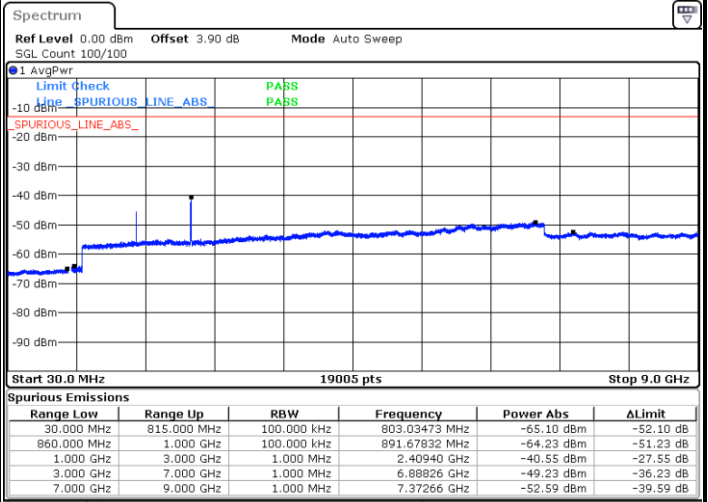

Date: 6 JUL 2017 17:10:55

Highest Channel / QPSK

Highest Channel / 16QAM

Date: 6 JUL 2017 17:17:06

Date: 6 JUL 2017 17:18:02

LTE Band 5 / 1.4MHz

Lowest Channel / QPSK

Lowest Channel / 16QAM

Date: 7.JUL.2017 11:52:34

Date: 7.JUL.2017 11:53:28

Middle Channel / QPSK

Middle Channel / 16QAM

Date: 7.JUL.2017 11:55:02

Date: 7.JUL.2017 11:55:56

LTE Band 5 / 1.4MHz

Highest Channel / QPSK

Date: 7 JUL 2017 12:04:00

Highest Channel / 16QAM

Date: 7 JUL 2017 12:04:54

LTE Band 5 / 3MHz

Lowest Channel / QPSK

Date: 7 JUL 2017 12:12:57

Lowest Channel / 16QAM

Date: 7 JUL 2017 12:13:51