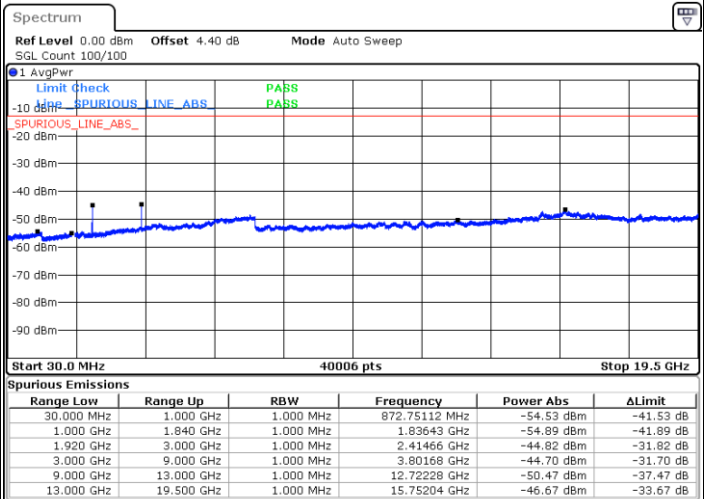

Date: 7.JUL.2017 10:19:07

Date: 7.JUL.2017 10:20:02

LTE Band 2 / 5MHz

Highest Channel / QPSK

Date: 7 JUL 2017 10:26:05

Highest Channel / 16QAM

Date: 7 JUL 2017 10:27:00

LTE Band 2 / 10MHz

Lowest Channel / QPSK

Date: 7 JUL 2017 10:33:03

Lowest Channel / 16QAM

Date: 7 JUL 2017 10:33:58

LTE Band 2 / 10MHz

Middle Channel / QPSK

Middle Channel / 16QAM

Date: 7.JUL.2017 10:35:32

Date: 7.JUL.2017 10:36:27

Highest Channel / QPSK

Highest Channel / 16QAM

Date: 7.JUL.2017 10:42:30

Date: 7.JUL.2017 10:43:25

LTE Band 2 / 15MHz

Lowest Channel / QPSK

Lowest Channel / 16QAM

Date: 7.JUL.2017 10:49:29

Date: 7.JUL.2017 10:50:23

Middle Channel / QPSK

Middle Channel / 16QAM

Date: 7.JUL.2017 10:51:57

Date: 7.JUL.2017 10:52:52

LTE Band 2 / 15MHz

Highest Channel / QPSK