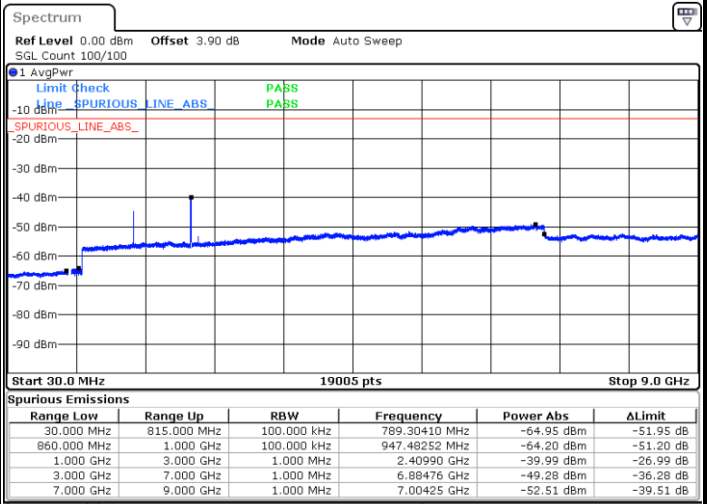

LTE Band 5 / 3MHz

Middle Channel / QPSK

Middle Channel / 16QAM

Date: 7 JUL 2017 12:15:25

Date: 7 JUL 2017 12:16:19

Highest Channel / QPSK

Highest Channel / 16QAM

Date: 7 JUL 2017 12:24:23

Date: 7 JUL 2017 12:25:17

LTE Band 5 / 5MHz

Lowest Channel / QPSK

Lowest Channel / 16QAM

Date: 7.JUL.2017 12:33:20

Date: 7.JUL.2017 12:34:15

Middle Channel / QPSK

Middle Channel / 16QAM

Date: 7.JUL.2017 12:35:49

Date: 7.JUL.2017 12:36:43

LTE Band 5 / 5MHz

Highest Channel / QPSK

Date: 7 JUL 2017 12:44:46

Highest Channel / 16QAM

Date: 7 JUL 2017 12:45:40

LTE Band 5 / 10MHz