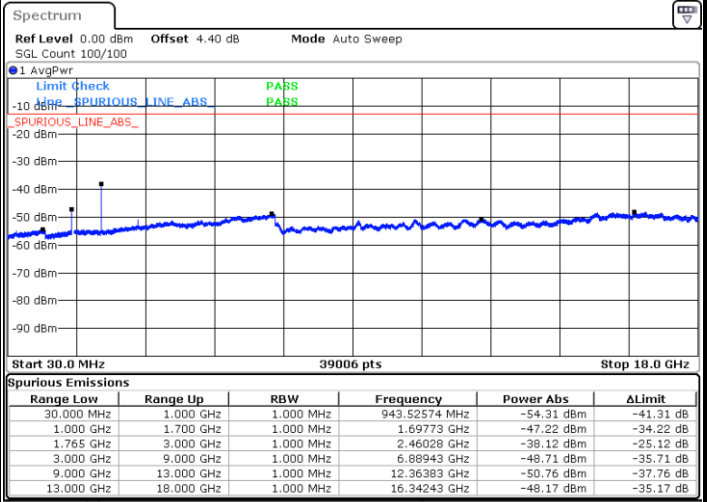

Date: 6 JUL 2017 16:26:45

Highest Channel / 16QAM

Date: 6 JUL 2017 16:27:41

LTE Band 4 / 10MHz

Lowest Channel / QPSK

Date: 6 JUL 2017 16:33:52

Lowest Channel / 16QAM

Date: 6 JUL 2017 16:34:47

LTE Band 4 / 10MHz

Middle Channel / QPSK

Middle Channel / 16QAM

Date: 6 JUL 2017 16:36:26

Date: 6 JUL 2017 16:37:21

Highest Channel / QPSK

Highest Channel / 16QAM

Date: 6 JUL 2017 16:43:32

Date: 6 JUL 2017 16:44:28

LTE Band 4 / 15MHz

Lowest Channel / QPSK

Lowest Channel / 16QAM

Date: 6 JUL 2017 16:50:39

Date: 6 JUL 2017 16:51:34

Middle Channel / QPSK

Middle Channel / 16QAM

Date: 6 JUL 2017 16:53:13

Date: 6 JUL 2017 16:54:08

LTE Band 4 / 15MHz

Highest Channel / QPSK

Highest Channel / 16QAM

Date: 6 JUL 2017 17:00:19

Date: 6 JUL 2017 17:01:14

LTE Band 4 / 20MHz