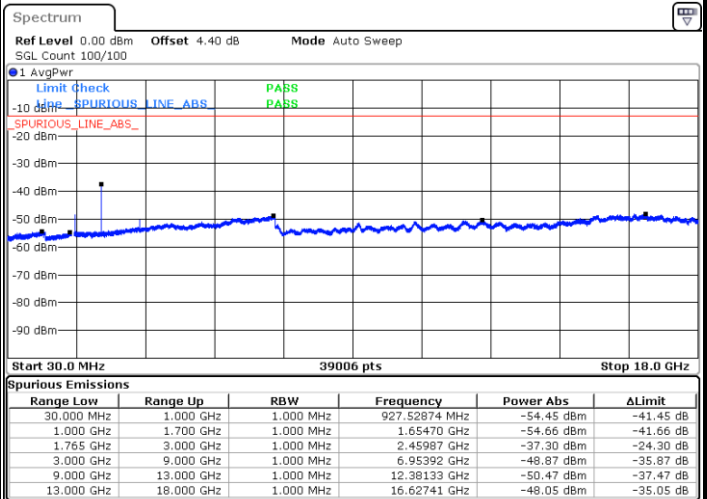

Date: 6 JUL 2017 16:53:13

Date: 6 JUL 2017 16:54:08

LTE Band 4 / 15MHz

Highest Channel / QPSK

Highest Channel / 16QAM

Date: 6 JUL 2017 17:00:19

Date: 6 JUL 2017 17:01:14

LTE Band 4 / 20MHz

Lowest Channel / QPSK

Lowest Channel / 16QAM

Date: 6 JUL 2017 17:07:25

Date: 6 JUL 2017 17:08:20

LTE Band 4 / 20MHz

Middle Channel / QPSK

Middle Channel / 16QAM

Date: 6 JUL 2017 17:09:59

Date: 6 JUL 2017 17:10:55

Highest Channel / QPSK

Highest Channel / 16QAM

Date: 6 JUL 2017 17:17:06

Date: 6 JUL 2017 17:18:02

LTE Band 5 / 1.4MHz

Lowest Channel / QPSK

Lowest Channel / 16QAM

Date: 7.JUL.2017 11:52:34

Date: 7.JUL.2017 11:53:28

Middle Channel / QPSK

Middle Channel / 16QAM

Date: 7.JUL.2017 11:55:02

Date: 7.JUL.2017 11:55:56

LTE Band 5 / 1.4MHz

Highest Channel / QPSK