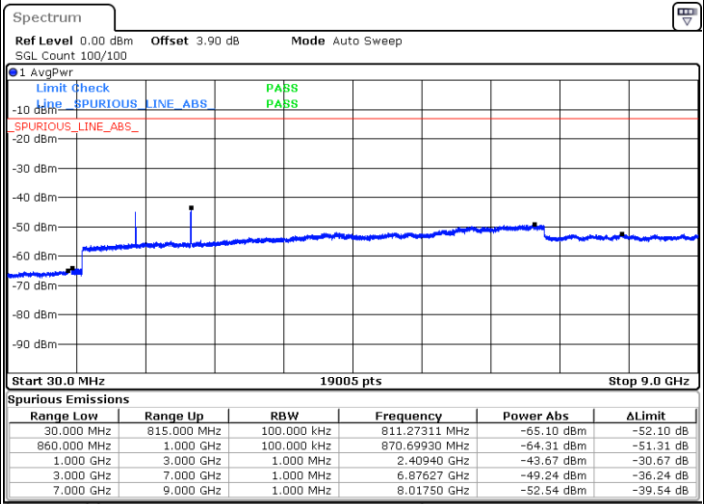

Date: 7 JUL 2017 12:04:00

Highest Channel / 16QAM

Date: 7 JUL 2017 12:04:54

LTE Band 5 / 3MHz

Lowest Channel / QPSK

Date: 7 JUL 2017 12:12:57

Lowest Channel / 16QAM

Date: 7 JUL 2017 12:13:51

LTE Band 5 / 3MHz

Middle Channel / QPSK

Middle Channel / 16QAM

Date: 7 JUL 2017 12:15:25

Date: 7 JUL 2017 12:16:19

Highest Channel / QPSK

Highest Channel / 16QAM

Date: 7 JUL 2017 12:24:23

Date: 7 JUL 2017 12:25:17

LTE Band 5 / 5MHz

Lowest Channel / QPSK

Lowest Channel / 16QAM

Date: 7.JUL.2017 12:33:20

Date: 7.JUL.2017 12:34:15

Middle Channel / QPSK

Middle Channel / 16QAM

Date: 7.JUL.2017 12:35:49

Date: 7.JUL.2017 12:36:43

LTE Band 5 / 5MHz

Highest Channel / QPSK

Date: 7 JUL 2017 12:44:46

Highest Channel / 16QAM

Date: 7 JUL 2017 12:45:40

LTE Band 5 / 10MHz