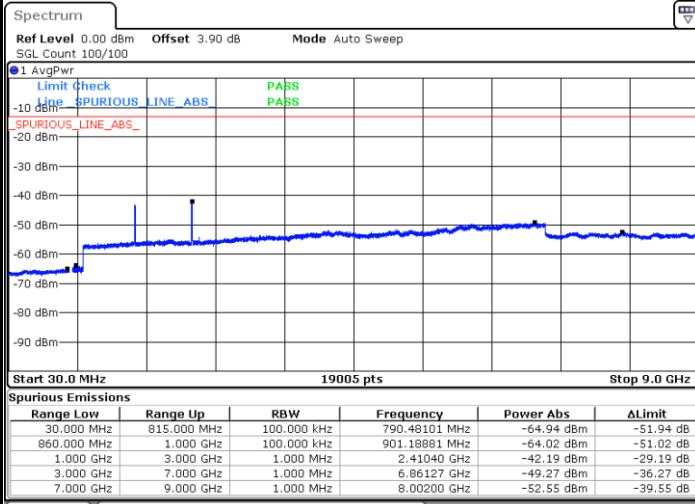

Date: 7.JUL.2017 11:52:34

Date: 7.JUL.2017 11:53:28

Middle Channel / QPSK

Middle Channel / 16QAM

Date: 7.JUL.2017 11:55:02

Date: 7.JUL.2017 11:55:56

LTE Band 5 / 1.4MHz

Highest Channel / QPSK

Date: 7 JUL 2017 12:04:00

Highest Channel / 16QAM

Date: 7 JUL 2017 12:04:54

LTE Band 5 / 3MHz

Lowest Channel / QPSK

Date: 7 JUL 2017 12:12:57

Lowest Channel / 16QAM

Date: 7 JUL 2017 12:13:51

LTE Band 5 / 3MHz

Middle Channel / QPSK

Middle Channel / 16QAM

Date: 7 JUL 2017 12:15:25

Date: 7 JUL 2017 12:16:19

Highest Channel / QPSK

Highest Channel / 16QAM

Date: 7 JUL 2017 12:24:23