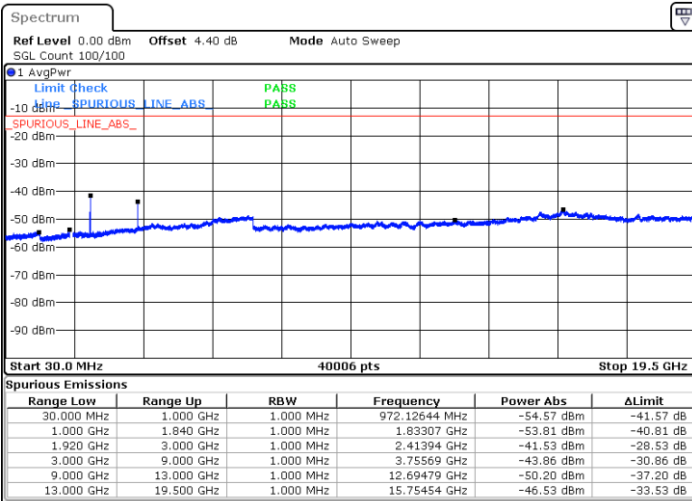

Date: 7 JUL 2017 09:35:48

LTE Band 2 / 5MHz

Lowest Channel / QPSK

Lowest Channel / 16QAM

Date: 7.JUL.2017 10:16:39

Date: 7.JUL.2017 10:17:33

Middle Channel / QPSK

Middle Channel / 16QAM

Date: 7.JUL.2017 10:19:07

Date: 7.JUL.2017 10:20:02

LTE Band 2 / 5MHz

Highest Channel / QPSK

Date: 7 JUL 2017 10:26:05

Highest Channel / 16QAM

Date: 7 JUL 2017 10:27:00

LTE Band 2 / 10MHz