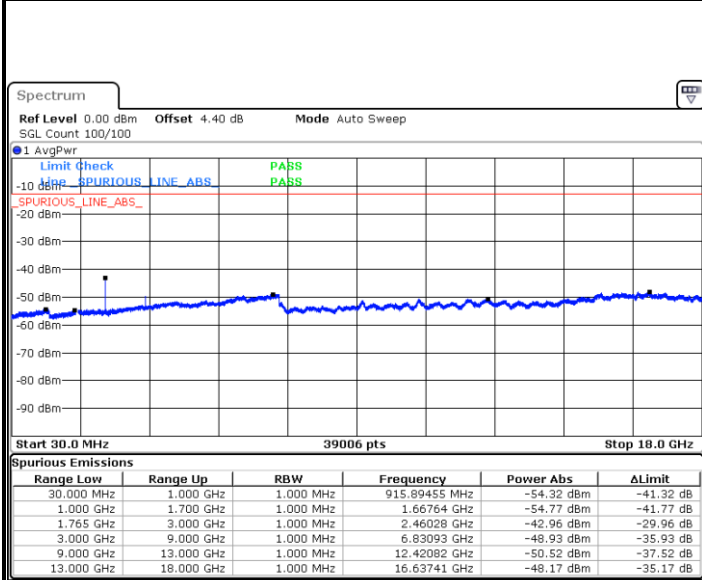

Date: 7 JUL 2017 11:16:15

LTE Band 4 / 1.4MHz

Lowest Channel / QPSK

Lowest Channel / 16QAM

Date: 6 JUL 2017 15:43:32

Date: 6 JUL 2017 15:44:28

Middle Channel / QPSK

Middle Channel / 16QAM

Date: 6 JUL 2017 15:46:06

Date: 6 JUL 2017 15:47:01

LTE Band 4 / 1.4MHz

Highest Channel / QPSK

Date: 6 JUL 2017 15:53:11

Highest Channel / 16QAM

Date: 6 JUL 2017 15:54:06

LTE Band 4 / 3MHz

Lowest Channel / QPSK

Date: 6 JUL 2017 16:00:17

Lowest Channel / 16QAM

Date: 6 JUL 2017 16:01:13

LTE Band 4 / 3MHz

Middle Channel / QPSK

Middle Channel / 16QAM

Date: 6 JUL 2017 16:02:51

Date: 6 JUL 2017 16:03:47

Highest Channel / QPSK

Highest Channel / 16QAM

Date: 6 JUL 2017 16:09:57

Date: 6 JUL 2017 16:10:53

LTE Band 4 / 5MHz

Lowest Channel / QPSK

Lowest Channel / 16QAM