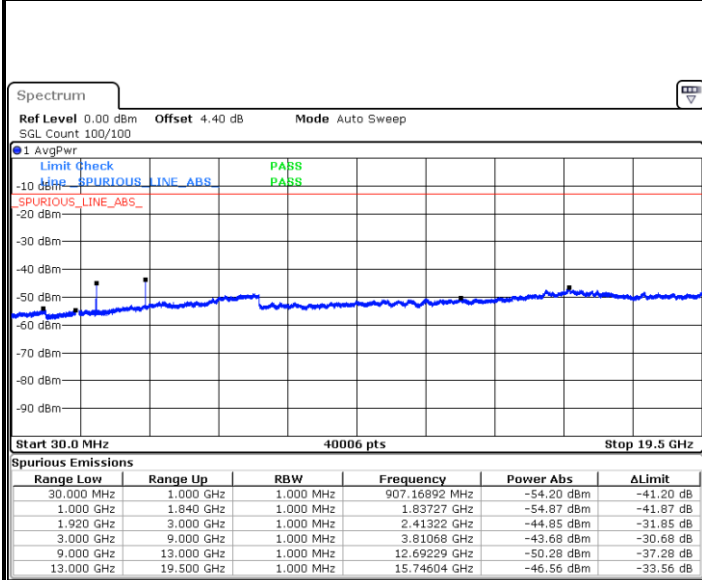

Date: 7 JUL 2017 09:35:48

LTE Band 2 / 5MHz

Lowest Channel / QPSK

Lowest Channel / 16QAM

Date: 7.JUL.2017 10:16:39

Date: 7.JUL.2017 10:17:33

Middle Channel / QPSK

Middle Channel / 16QAM

Date: 7.JUL.2017 10:19:07

Date: 7.JUL.2017 10:20:02

LTE Band 2 / 5MHz

Highest Channel / QPSK

Date: 7 JUL 2017 10:26:05

Highest Channel / 16QAM

Date: 7 JUL 2017 10:27:00

LTE Band 2 / 10MHz

Lowest Channel / QPSK

Date: 7 JUL 2017 10:33:03

Lowest Channel / 16QAM

Date: 7 JUL 2017 10:33:58

LTE Band 2 / 10MHz

Middle Channel / QPSK

Middle Channel / 16QAM

Date: 7.JUL.2017 10:35:32