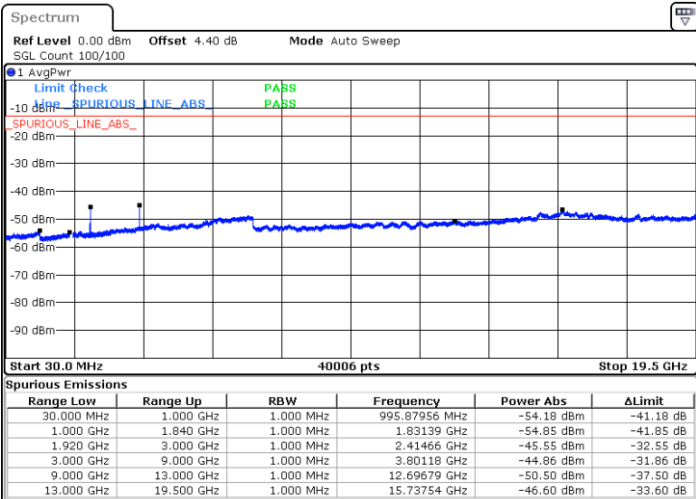

Date: 7.JUL.2017 10:19:07

Date: 7.JUL.2017 10:20:02

LTE Band 2 / 5MHz

Highest Channel / QPSK

Date: 7 JUL 2017 10:26:05

Highest Channel / 16QAM

Date: 7 JUL 2017 10:27:00

LTE Band 2 / 10MHz

Lowest Channel / QPSK

Date: 7 JUL 2017 10:33:03

Lowest Channel / 16QAM

Date: 7 JUL 2017 10:33:58

LTE Band 2 / 10MHz

Middle Channel / QPSK

Middle Channel / 16QAM

Date: 7.JUL.2017 10:35:32

Date: 7.JUL.2017 10:36:27

Highest Channel / QPSK

Highest Channel / 16QAM

Date: 7.JUL.2017 10:42:30

Date: 7.JUL.2017 10:43:25

LTE Band 2 / 15MHz

Lowest Channel / QPSK

Lowest Channel / 16QAM