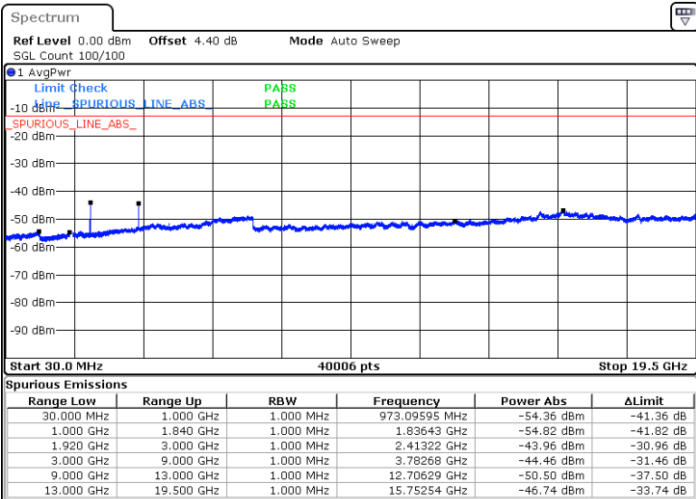

Date: 7 JUL 2017 10:58:55

Highest Channel / 16QAM

Date: 7 JUL 2017 10:59:50

LTE Band 2 / 20MHz

Lowest Channel / QPSK

Date: 7 JUL 2017 11:05:54

Lowest Channel / 16QAM

Date: 7 JUL 2017 11:06:48

LTE Band 2 / 20MHz

Middle Channel / QPSK

Middle Channel / 16QAM

Date: 7 JUL 2017 11:08:22

Date: 7 JUL 2017 11:09:17

Highest Channel / QPSK

Highest Channel / 16QAM

Date: 7 JUL 2017 11:15:20

Date: 7 JUL 2017 11:16:15

LTE Band 4 / 1.4MHz

Lowest Channel / QPSK

Lowest Channel / 16QAM

Date: 6 JUL 2017 15:43:32

Date: 6 JUL 2017 15:44:28

Middle Channel / QPSK

Middle Channel / 16QAM

Date: 6 JUL 2017 15:46:06

Date: 6 JUL 2017 15:47:01

LTE Band 4 / 1.4MHz

Highest Channel / QPSK

Date: 6 JUL 2017 15:53:11

Highest Channel / 16QAM

Date: 6 JUL 2017 15:54:06

LTE Band 4 / 3MHz