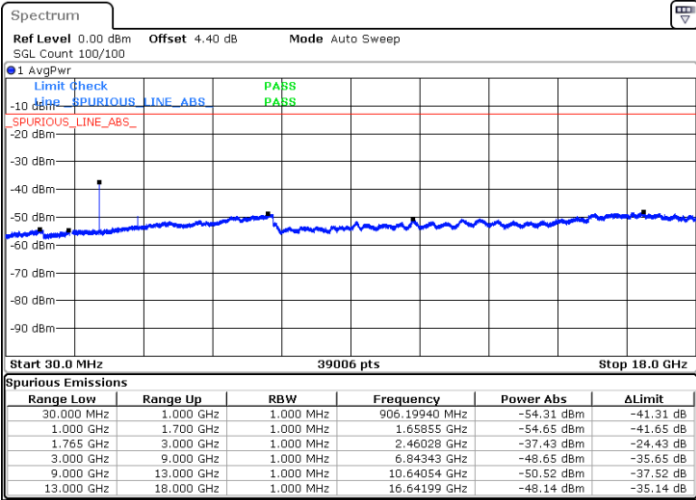

Date: 6 JUL 2017 16:17:04

Date: 6 JUL 2017 16:17:59

Middle Channel / QPSK

Middle Channel / 16QAM

Date: 6 JUL 2017 16:19:38

Date: 6 JUL 2017 16:20:34

LTE Band 4 / 5MHz

Highest Channel / QPSK

Date: 6 JUL 2017 16:26:45

Highest Channel / 16QAM

Date: 6 JUL 2017 16:27:41

LTE Band 4 / 10MHz

Lowest Channel / QPSK

Date: 6 JUL 2017 16:33:52

Lowest Channel / 16QAM

Date: 6 JUL 2017 16:34:47

LTE Band 4 / 10MHz

Middle Channel / QPSK

Middle Channel / 16QAM

Date: 6 JUL 2017 16:36:26

Date: 6 JUL 2017 16:37:21

Highest Channel / QPSK

Highest Channel / 16QAM

Date: 6 JUL 2017 16:43:32