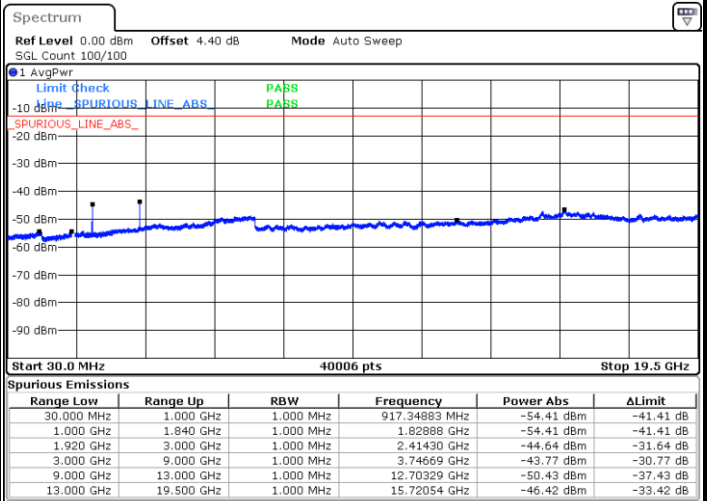

Lowest Channel / QPSK

Date: 7 JUL 2017 10:33:03

Lowest Channel / 16QAM

Date: 7 JUL 2017 10:33:58

LTE Band 2 / 10MHz

Middle Channel / QPSK

Middle Channel / 16QAM

Date: 7.JUL.2017 10:35:32

Date: 7.JUL.2017 10:36:27

Highest Channel / QPSK

Highest Channel / 16QAM

Date: 7.JUL.2017 10:42:30

Date: 7.JUL.2017 10:43:25

LTE Band 2 / 15MHz

Lowest Channel / QPSK

Lowest Channel / 16QAM

Date: 7.JUL.2017 10:49:29

Date: 7.JUL.2017 10:50:23

Middle Channel / QPSK

Middle Channel / 16QAM

Date: 7.JUL.2017 10:51:57

Date: 7.JUL.2017 10:52:52

LTE Band 2 / 15MHz

Highest Channel / QPSK

Date: 7 JUL 2017 10:58:55

Highest Channel / 16QAM

Date: 7 JUL 2017 10:59:50

LTE Band 2 / 20MHz

Lowest Channel / QPSK

Date: 7 JUL 2017 11:05:54

Lowest Channel / 16QAM

Date: 7 JUL 2017 11:06:48