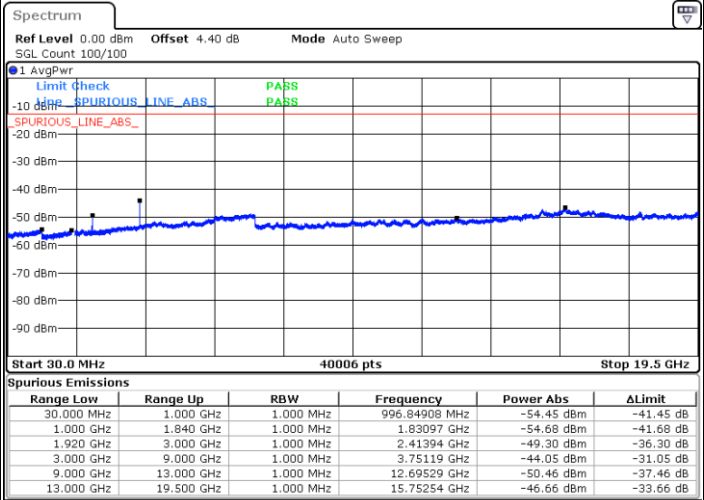

Date: 7.JUL.2017 10:19:07

Date: 7.JUL.2017 10:20:02

LTE Band 2 / 5MHz

Highest Channel / QPSK

Date: 7 JUL 2017 10:26:05

Highest Channel / 16QAM

Date: 7 JUL 2017 10:27:00

LTE Band 2 / 10MHz

Lowest Channel / QPSK

Date: 7 JUL 2017 10:33:03

Lowest Channel / 16QAM

Date: 7 JUL 2017 10:33:58

LTE Band 2 / 10MHz

Middle Channel / QPSK

Middle Channel / 16QAM

Date: 7.JUL.2017 10:35:32

Date: 7.JUL.2017 10:36:27

Highest Channel / QPSK

Highest Channel / 16QAM

Date: 7.JUL.2017 10:42:30

Date: 7.JUL.2017 10:43:25

LTE Band 2 / 15MHz

Lowest Channel / QPSK

Lowest Channel / 16QAM

Date: 7.JUL.2017 10:49:29

Date: 7.JUL.2017 10:50:23

Middle Channel / QPSK

Middle Channel / 16QAM

Date: 7.JUL.2017 10:51:57

Date: 7.JUL.2017 10:52:52

LTE Band 2 / 15MHz

Highest Channel / QPSK