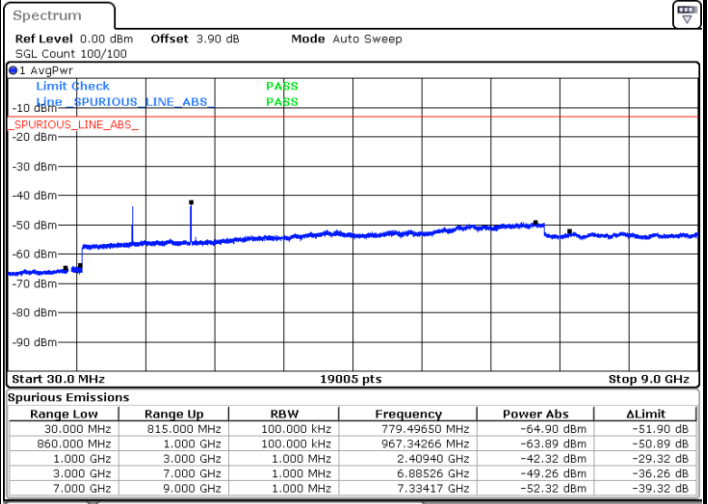

Date: 7 JUL 2017 12:04:00

Highest Channel / 16QAM

Date: 7 JUL 2017 12:04:54

LTE Band 5 / 3MHz

Lowest Channel / QPSK

Date: 7 JUL 2017 12:12:57

Lowest Channel / 16QAM

Date: 7 JUL 2017 12:13:51

LTE Band 5 / 3MHz

Middle Channel / QPSK

Middle Channel / 16QAM

Date: 7 JUL 2017 12:15:25

Date: 7 JUL 2017 12:16:19

Highest Channel / QPSK

Highest Channel / 16QAM

Date: 7 JUL 2017 12:24:23

Date: 7 JUL 2017 12:25:17

LTE Band 5 / 5MHz

Lowest Channel / QPSK

Lowest Channel / 16QAM

Date: 7.JUL.2017 12:33:20

Date: 7.JUL.2017 12:34:15

Middle Channel / QPSK

Middle Channel / 16QAM

Date: 7.JUL.2017 12:35:49

Date: 7.JUL.2017 12:36:43

LTE Band 5 / 5MHz

Highest Channel / QPSK

Date: 7 JUL 2017 12:44:46

Highest Channel / 16QAM

Date: 7 JUL 2017 12:45:40

LTE Band 5 / 10MHz