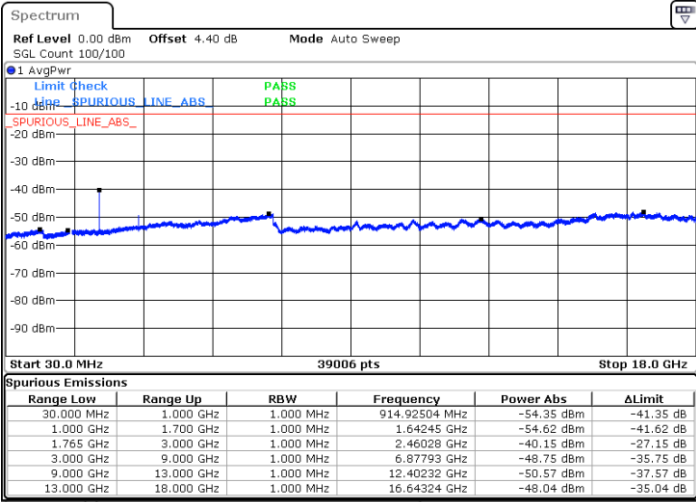

Date: 6 JUL 2017 16:26:45

Highest Channel / 16QAM

Date: 6 JUL 2017 16:27:41

LTE Band 4 / 10MHz

Lowest Channel / QPSK

Date: 6 JUL 2017 16:33:52

Lowest Channel / 16QAM

Date: 6 JUL 2017 16:34:47

LTE Band 4 / 10MHz

Middle Channel / QPSK

Middle Channel / 16QAM

Date: 6 JUL 2017 16:36:26

Date: 6 JUL 2017 16:37:21

Highest Channel / QPSK

Highest Channel / 16QAM

Date: 6 JUL 2017 16:43:32

Date: 6 JUL 2017 16:44:28

LTE Band 4 / 15MHz

Lowest Channel / QPSK

Lowest Channel / 16QAM

Date: 6 JUL 2017 16:50:39

Date: 6 JUL 2017 16:51:34

Middle Channel / QPSK

Middle Channel / 16QAM