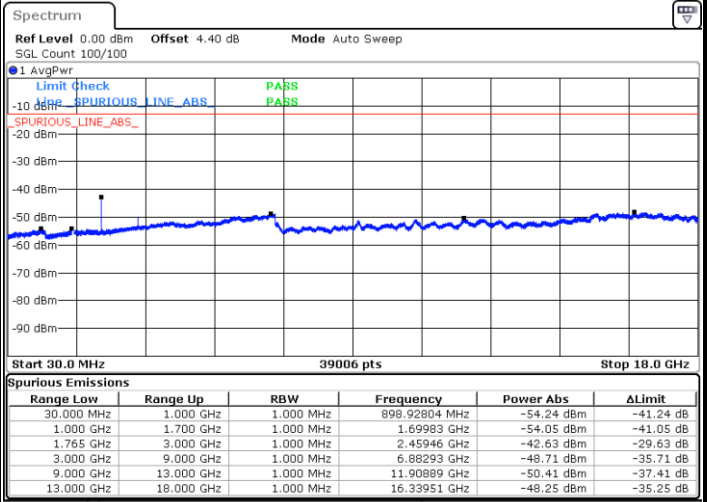

Lowest Channel / QPSK

Date: 6 JUL 2017 16:00:17

Lowest Channel / 16QAM

Date: 6 JUL 2017 16:01:13

LTE Band 4 / 3MHz

Middle Channel / QPSK

Middle Channel / 16QAM

Date: 6 JUL 2017 16:02:51

Date: 6 JUL 2017 16:03:47

Highest Channel / QPSK

Highest Channel / 16QAM

Date: 6 JUL 2017 16:09:57

Date: 6 JUL 2017 16:10:53

LTE Band 4 / 5MHz

Lowest Channel / QPSK

Lowest Channel / 16QAM

Date: 6 JUL 2017 16:17:04

Date: 6 JUL 2017 16:17:59

Middle Channel / QPSK

Middle Channel / 16QAM

Date: 6 JUL 2017 16:19:38

Date: 6 JUL 2017 16:20:34

LTE Band 4 / 5MHz

Highest Channel / QPSK

Date: 6 JUL 2017 16:26:45

Highest Channel / 16QAM

Date: 6 JUL 2017 16:27:41

LTE Band 4 / 10MHz

Lowest Channel / QPSK

Date: 6 JUL 2017 16:33:52

Lowest Channel / 16QAM

Date: 6 JUL 2017 16:34:47