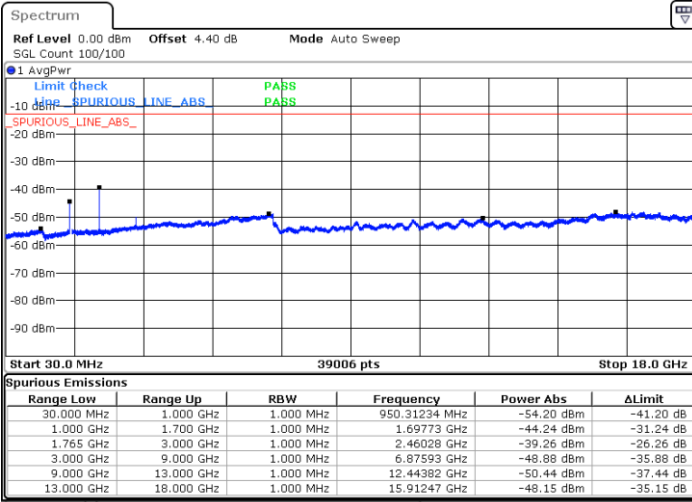

Date: 6 JUL 2017 16:26:45

Highest Channel / 16QAM

Date: 6 JUL 2017 16:27:41

LTE Band 4 / 10MHz

Lowest Channel / QPSK

Date: 6 JUL 2017 16:33:52

Lowest Channel / 16QAM

Date: 6 JUL 2017 16:34:47

LTE Band 4 / 10MHz

Middle Channel / QPSK

Middle Channel / 16QAM

Date: 6 JUL 2017 16:36:26

Date: 6 JUL 2017 16:37:21

Highest Channel / QPSK

Highest Channel / 16QAM

Date: 6 JUL 2017 16:43:32

Date: 6 JUL 2017 16:44:28

LTE Band 4 / 15MHz

Lowest Channel / QPSK

Lowest Channel / 16QAM

Date: 6 JUL 2017 16:50:39

Date: 6 JUL 2017 16:51:34

Middle Channel / QPSK

Middle Channel / 16QAM