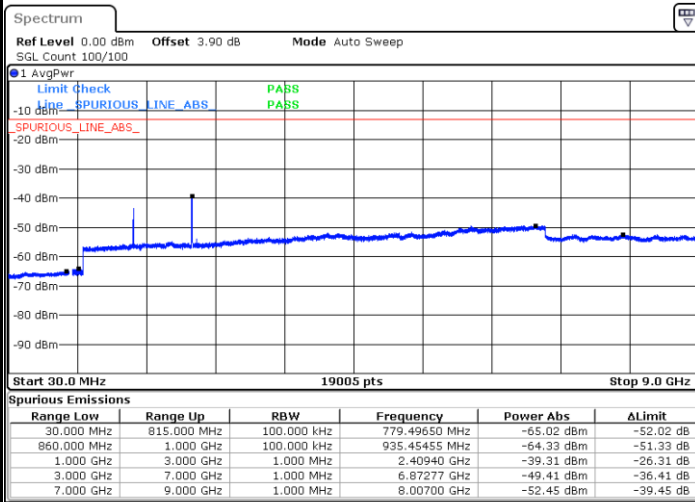

Date: 7.JUL.2017 11:52:34

Date: 7.JUL.2017 11:53:28

Middle Channel / QPSK

Middle Channel / 16QAM

Date: 7.JUL.2017 11:55:02

Date: 7.JUL.2017 11:55:56

LTE Band 5 / 1.4MHz

Highest Channel / QPSK

Date: 7 JUL 2017 12:04:00

Highest Channel / 16QAM

Date: 7 JUL 2017 12:04:54

LTE Band 5 / 3MHz

Lowest Channel / QPSK

Date: 7 JUL 2017 12:12:57

Lowest Channel / 16QAM

Date: 7 JUL 2017 12:13:51

LTE Band 5 / 3MHz

Middle Channel / QPSK

Middle Channel / 16QAM

Date: 7 JUL 2017 12:15:25

Date: 7 JUL 2017 12:16:19

Highest Channel / QPSK

Highest Channel / 16QAM

Date: 7 JUL 2017 12:24:23