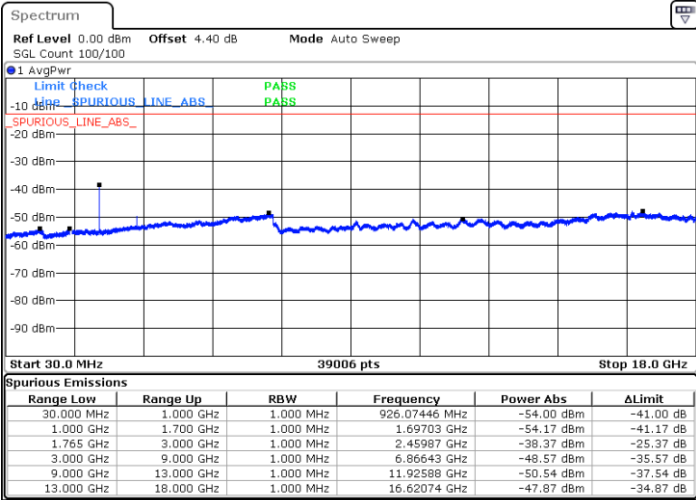

Date: 6 JUL 2017 16:53:13

Date: 6 JUL 2017 16:54:08

LTE Band 4 / 15MHz

Highest Channel / QPSK

Highest Channel / 16QAM

Date: 6 JUL 2017 17:00:19

Date: 6 JUL 2017 17:01:14

LTE Band 4 / 20MHz

Lowest Channel / QPSK

Lowest Channel / 16QAM

Date: 6 JUL 2017 17:07:25

Date: 6 JUL 2017 17:08:20

LTE Band 4 / 20MHz

Middle Channel / QPSK

Middle Channel / 16QAM

Date: 6 JUL 2017 17:09:59

Date: 6 JUL 2017 17:10:55

Highest Channel / QPSK

Highest Channel / 16QAM

Date: 6 JUL 2017 17:17:06

Date: 6 JUL 2017 17:18:02

LTE Band 5 / 1.4MHz

Lowest Channel / QPSK

Lowest Channel / 16QAM

Date: 7.JUL.2017 11:52:34

Date: 7.JUL.2017 11:53:28

Middle Channel / QPSK

Middle Channel / 16QAM

Date: 7.JUL.2017 11:55:02

Date: 7.JUL.2017 11:55:56

LTE Band 5 / 1.4MHz

Highest Channel / QPSK