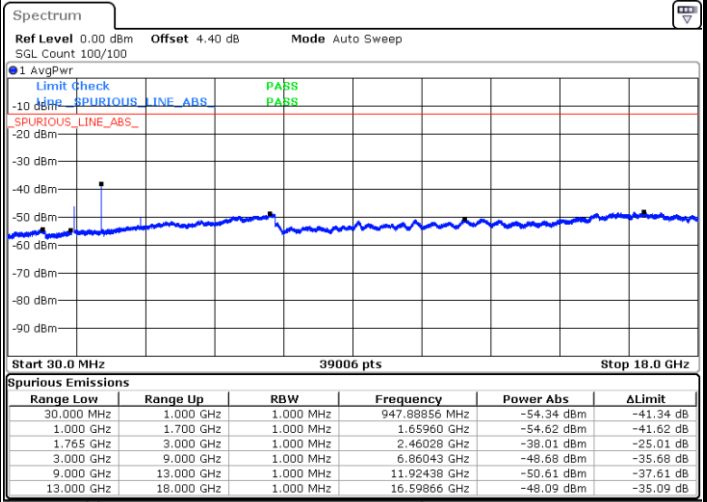

Date: 6 JUL 2017 16:44:28

LTE Band 4 / 15MHz

Lowest Channel / QPSK

Lowest Channel / 16QAM

Date: 6 JUL 2017 16:50:39

Date: 6 JUL 2017 16:51:34

Middle Channel / QPSK

Middle Channel / 16QAM

Date: 6 JUL 2017 16:53:13

Date: 6 JUL 2017 16:54:08

LTE Band 4 / 15MHz

Highest Channel / QPSK

Highest Channel / 16QAM

Date: 6 JUL 2017 17:00:19

Date: 6 JUL 2017 17:01:14

LTE Band 4 / 20MHz

Lowest Channel / QPSK

Lowest Channel / 16QAM

Date: 6 JUL 2017 17:07:25

Date: 6 JUL 2017 17:08:20

LTE Band 4 / 20MHz

Middle Channel / QPSK

Middle Channel / 16QAM

Date: 6 JUL 2017 17:09:59

Date: 6 JUL 2017 17:10:55

Highest Channel / QPSK

Highest Channel / 16QAM

Date: 6 JUL 2017 17:17:06

Date: 6 JUL 2017 17:18:02

LTE Band 5 / 1.4MHz

Lowest Channel / QPSK

Lowest Channel / 16QAM