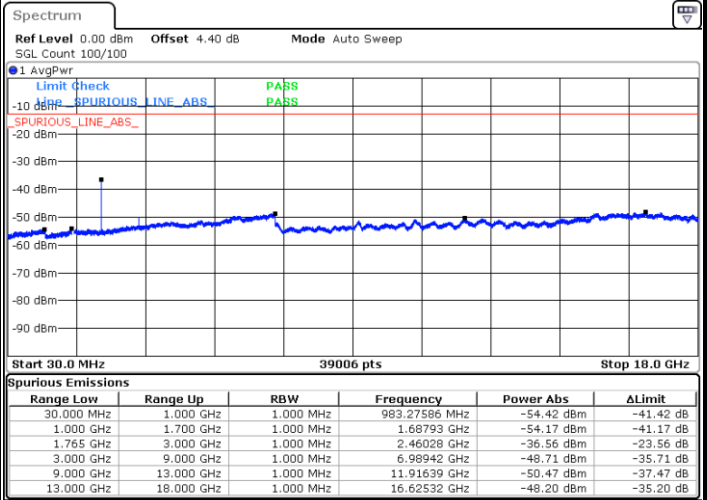

Date: 6 JUL 2017 16:53:13

Date: 6 JUL 2017 16:54:08

LTE Band 4 / 15MHz

Highest Channel / QPSK

Highest Channel / 16QAM

Date: 6 JUL 2017 17:00:19

Date: 6 JUL 2017 17:01:14

LTE Band 4 / 20MHz

Lowest Channel / QPSK

Lowest Channel / 16QAM

Date: 6 JUL 2017 17:07:25

Date: 6 JUL 2017 17:08:20

LTE Band 4 / 20MHz

Middle Channel / QPSK

Middle Channel / 16QAM

Date: 6 JUL 2017 17:09:59

Date: 6 JUL 2017 17:10:55

Highest Channel / QPSK

Highest Channel / 16QAM

Date: 6 JUL 2017 17:17:06

Date: 6 JUL 2017 17:18:02

LTE Band 5 / 1.4MHz

Lowest Channel / QPSK

Lowest Channel / 16QAM