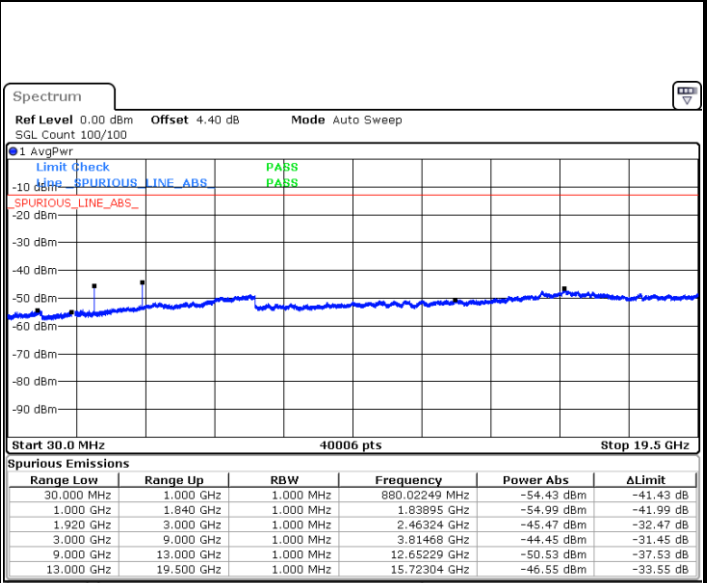

LTE Band 2 / 3MHz

Middle Channel / QPSK

Date: 7 JUL 2017 09:27:55

Middle Channel / 16QAM

Date: 7 JUL 2017 09:28:50

Highest Channel / QPSK

Date: 7 JUL 2017 09:34:53

Highest Channel / 16QAM

Date: 7 JUL 2017 09:35:48

LTE Band 2 / 5MHz

Lowest Channel / QPSK

Lowest Channel / 16QAM

Date: 7.JUL.2017 10:16:39

Date: 7.JUL.2017 10:17:33

Middle Channel / QPSK

Middle Channel / 16QAM

Date: 7.JUL.2017 10:19:07

Date: 7.JUL.2017 10:20:02

LTE Band 2 / 5MHz

Highest Channel / QPSK

Date: 7 JUL 2017 10:26:05

Highest Channel / 16QAM

Date: 7 JUL 2017 10:27:00

LTE Band 2 / 10MHz