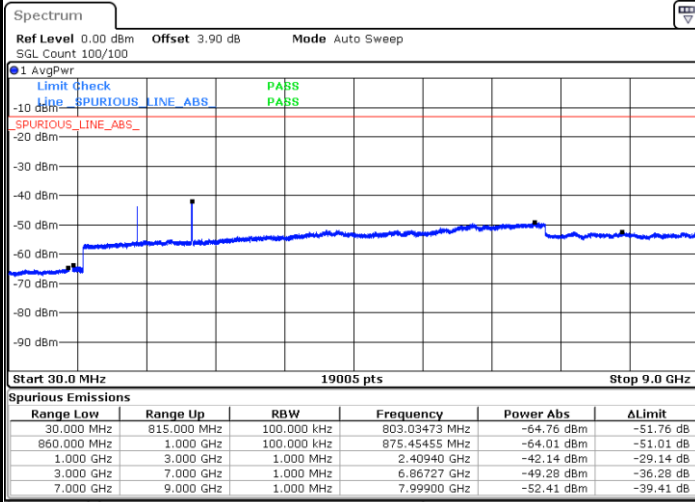

Date: 6 JUL 2017 17:10:55

Highest Channel / QPSK

Highest Channel / 16QAM

Date: 6 JUL 2017 17:17:06

Date: 6 JUL 2017 17:18:02

LTE Band 5 / 1.4MHz

Lowest Channel / QPSK

Lowest Channel / 16QAM

Date: 7.JUL.2017 11:52:34

Date: 7.JUL.2017 11:53:28

Middle Channel / QPSK

Middle Channel / 16QAM

Date: 7.JUL.2017 11:55:02

Date: 7.JUL.2017 11:55:56

LTE Band 5 / 1.4MHz

Highest Channel / QPSK

Date: 7 JUL 2017 12:04:00

Highest Channel / 16QAM

Date: 7 JUL 2017 12:04:54

LTE Band 5 / 3MHz

Lowest Channel / QPSK

Date: 7 JUL 2017 12:12:57

Lowest Channel / 16QAM

Date: 7 JUL 2017 12:13:51