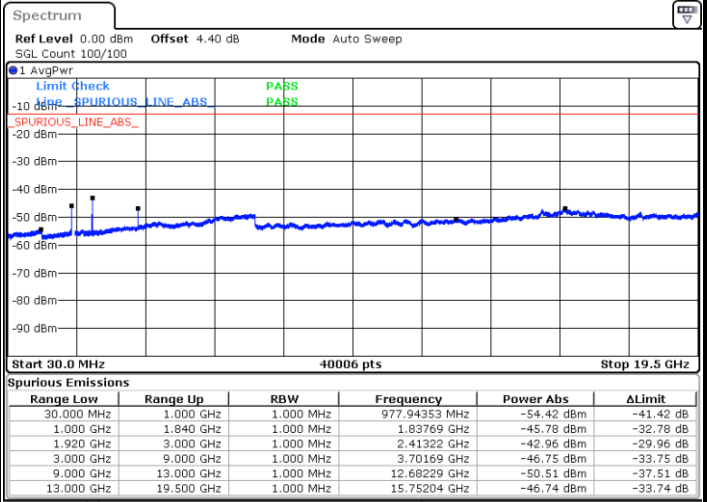

Lowest Channel / QPSK

Date: 7 JUL 2017 10:33:03

Lowest Channel / 16QAM

Date: 7 JUL 2017 10:33:58

LTE Band 2 / 10MHz

Middle Channel / QPSK

Middle Channel / 16QAM

Date: 7.JUL.2017 10:35:32

Date: 7.JUL.2017 10:36:27

Highest Channel / QPSK

Highest Channel / 16QAM

Date: 7.JUL.2017 10:42:30

Date: 7.JUL.2017 10:43:25

LTE Band 2 / 15MHz

Lowest Channel / QPSK

Lowest Channel / 16QAM

Date: 7.JUL.2017 10:49:29

Date: 7.JUL.2017 10:50:23

Middle Channel / QPSK

Middle Channel / 16QAM

Date: 7.JUL.2017 10:51:57

Date: 7.JUL.2017 10:52:52

LTE Band 2 / 15MHz

Highest Channel / QPSK

Date: 7 JUL 2017 10:58:55

Highest Channel / 16QAM

Date: 7 JUL 2017 10:59:50

LTE Band 2 / 20MHz

Lowest Channel / QPSK

Date: 7 JUL 2017 11:05:54

Lowest Channel / 16QAM

Date: 7 JUL 2017 11:06:48