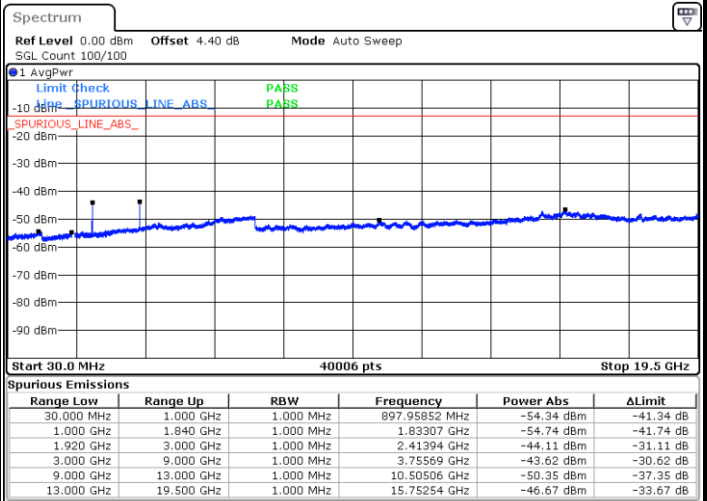

Date: 7 JUL 2017 09:35:48

LTE Band 2 / 5MHz

Lowest Channel / QPSK

Lowest Channel / 16QAM

Date: 7.JUL.2017 10:16:39

Date: 7.JUL.2017 10:17:33

Middle Channel / QPSK

Middle Channel / 16QAM

Date: 7.JUL.2017 10:19:07

Date: 7.JUL.2017 10:20:02

LTE Band 2 / 5MHz

Highest Channel / QPSK

Date: 7 JUL 2017 10:26:05

Highest Channel / 16QAM

Date: 7 JUL 2017 10:27:00

LTE Band 2 / 10MHz

Lowest Channel / QPSK

Date: 7 JUL 2017 10:33:03

Lowest Channel / 16QAM

Date: 7 JUL 2017 10:33:58

LTE Band 2 / 10MHz

Middle Channel / QPSK

Middle Channel / 16QAM

Date: 7.JUL.2017 10:35:32