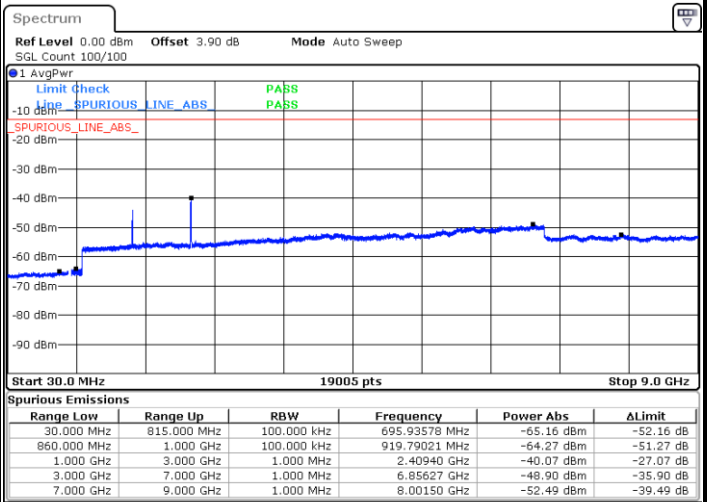

Date: 7.JUL.2017 11:52:34

Date: 7.JUL.2017 11:53:28

Middle Channel / QPSK

Middle Channel / 16QAM

Date: 7.JUL.2017 11:55:02

Date: 7.JUL.2017 11:55:56

LTE Band 5 / 1.4MHz

Highest Channel / QPSK

Date: 7 JUL 2017 12:04:00

Highest Channel / 16QAM

Date: 7 JUL 2017 12:04:54

LTE Band 5 / 3MHz

Lowest Channel / QPSK

Date: 7 JUL 2017 12:12:57

Lowest Channel / 16QAM

Date: 7 JUL 2017 12:13:51

LTE Band 5 / 3MHz

Middle Channel / QPSK

Middle Channel / 16QAM

Date: 7 JUL 2017 12:15:25

Date: 7 JUL 2017 12:16:19

Highest Channel / QPSK

Highest Channel / 16QAM

Date: 7 JUL 2017 12:24:23