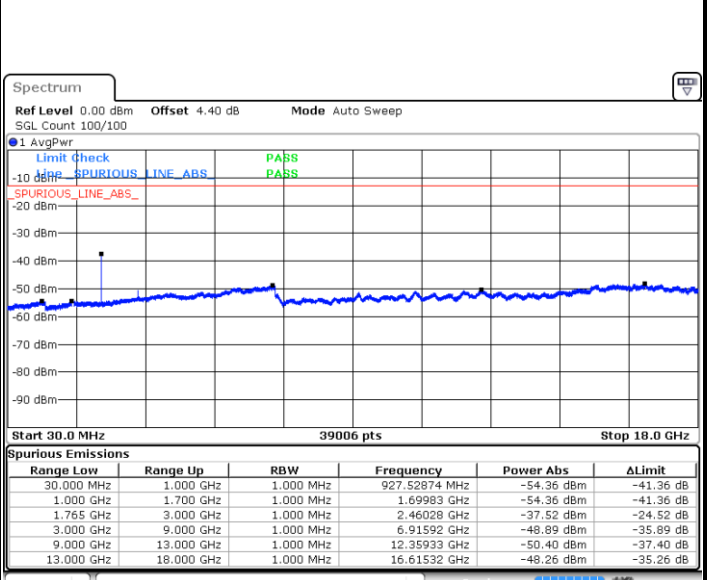

Date: 7 JUL 2017 11:16:15

LTE Band 4 / 1.4MHz

Lowest Channel / QPSK

Lowest Channel / 16QAM

Date: 6 JUL 2017 15:43:32

Date: 6 JUL 2017 15:44:28

Middle Channel / QPSK

Middle Channel / 16QAM

Date: 6 JUL 2017 15:46:06

Date: 6 JUL 2017 15:47:01

LTE Band 4 / 1.4MHz

Highest Channel / QPSK

Date: 6 JUL 2017 15:53:11

Highest Channel / 16QAM

Date: 6 JUL 2017 15:54:06

LTE Band 4 / 3MHz

Lowest Channel / QPSK

Date: 6 JUL 2017 16:00:17

Lowest Channel / 16QAM

Date: 6 JUL 2017 16:01:13

LTE Band 4 / 3MHz

Middle Channel / QPSK

Middle Channel / 16QAM

Date: 6 JUL 2017 16:02:51