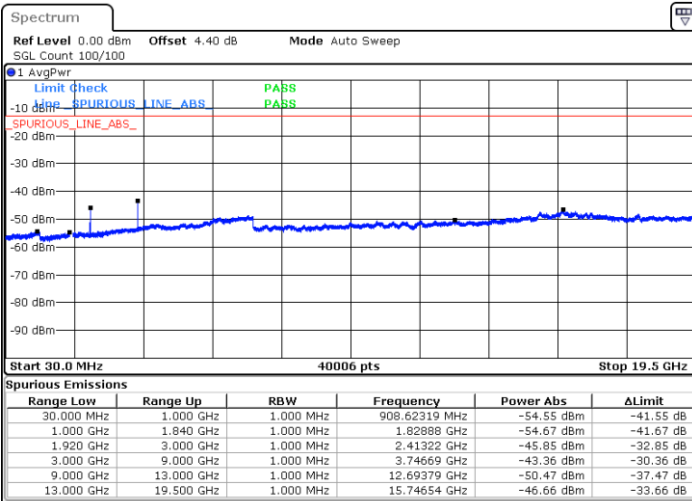

Lowest Channel / QPSK

Date: 7 JUL 2017 10:33:03

Lowest Channel / 16QAM

Date: 7 JUL 2017 10:33:58

LTE Band 2 / 10MHz

Middle Channel / QPSK

Middle Channel / 16QAM

Date: 7.JUL.2017 10:35:32

Date: 7.JUL.2017 10:36:27

Highest Channel / QPSK

Highest Channel / 16QAM

Date: 7.JUL.2017 10:42:30

Date: 7.JUL.2017 10:43:25

LTE Band 2 / 15MHz

Lowest Channel / QPSK

Lowest Channel / 16QAM

Date: 7.JUL.2017 10:49:29

Date: 7.JUL.2017 10:50:23

Middle Channel / QPSK

Middle Channel / 16QAM

Date: 7.JUL.2017 10:51:57

Date: 7.JUL.2017 10:52:52

LTE Band 2 / 15MHz

Highest Channel / QPSK

Date: 7 JUL 2017 10:58:55

Highest Channel / 16QAM

Date: 7 JUL 2017 10:59:50

LTE Band 2 / 20MHz

Lowest Channel / QPSK

Date: 7 JUL 2017 11:05:54

Lowest Channel / 16QAM

Date: 7 JUL 2017 11:06:48