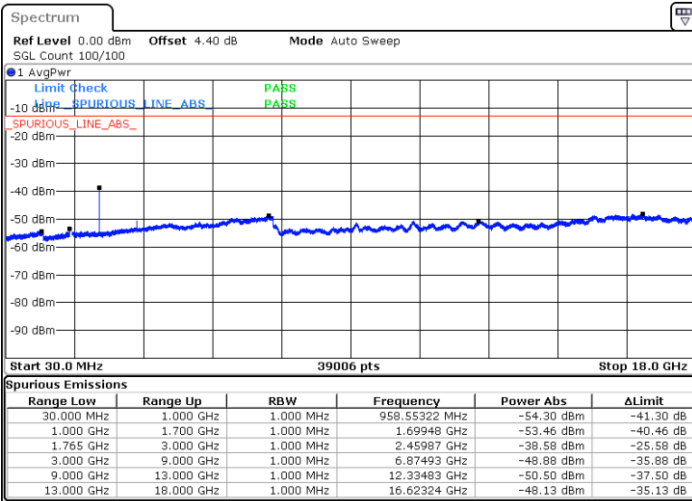

LTE Band 4 / 10MHz

Middle Channel / QPSK

Middle Channel / 16QAM

Date: 6 JUL 2017 16:36:26

Date: 6 JUL 2017 16:37:21

Highest Channel / QPSK

Highest Channel / 16QAM

Date: 6 JUL 2017 16:43:32

Date: 6 JUL 2017 16:44:28

LTE Band 4 / 15MHz

Lowest Channel / QPSK

Lowest Channel / 16QAM

Date: 6 JUL 2017 16:50:39

Date: 6 JUL 2017 16:51:34

Middle Channel / QPSK

Middle Channel / 16QAM

Date: 6 JUL 2017 16:53:13

Date: 6 JUL 2017 16:54:08

LTE Band 4 / 15MHz

Highest Channel / QPSK

Highest Channel / 16QAM

Date: 6 JUL 2017 17:00:19

Date: 6 JUL 2017 17:01:14

LTE Band 4 / 20MHz