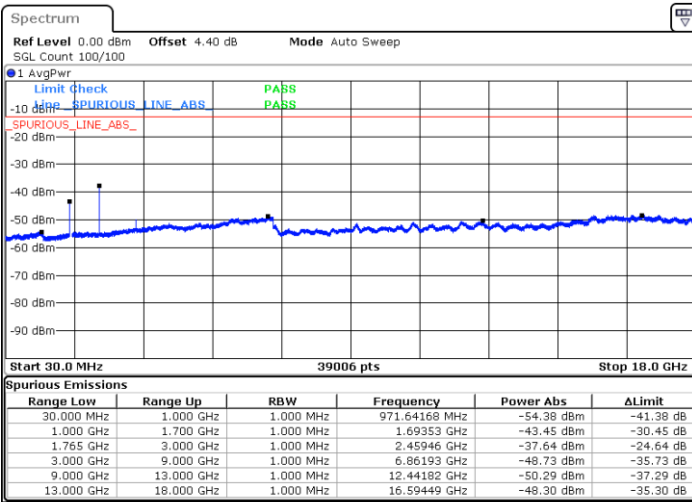

Date: 6 JUL 2017 16:44:28

LTE Band 4 / 15MHz

Lowest Channel / QPSK

Lowest Channel / 16QAM

Date: 6 JUL 2017 16:50:39

Date: 6 JUL 2017 16:51:34

Middle Channel / QPSK

Middle Channel / 16QAM

Date: 6 JUL 2017 16:53:13

Date: 6 JUL 2017 16:54:08

LTE Band 4 / 15MHz

Highest Channel / QPSK

Highest Channel / 16QAM

Date: 6 JUL 2017 17:00:19

Date: 6 JUL 2017 17:01:14

LTE Band 4 / 20MHz

Lowest Channel / QPSK

Lowest Channel / 16QAM

Date: 6 JUL 2017 17:07:25

Date: 6 JUL 2017 17:08:20

LTE Band 4 / 20MHz

Middle Channel / QPSK

Middle Channel / 16QAM

Date: 6 JUL 2017 17:09:59