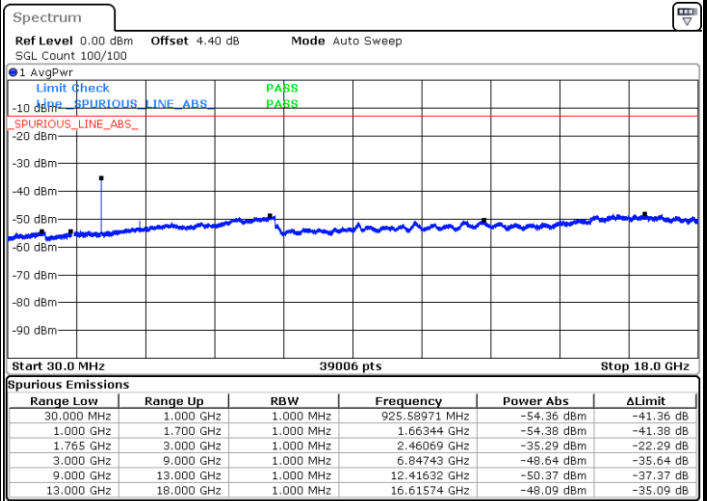

LTE Band 2 / 20MHz

Middle Channel / QPSK

Middle Channel / 16QAM

Date: 7 JUL 2017 11:08:22

Date: 7 JUL 2017 11:09:17

Highest Channel / QPSK

Highest Channel / 16QAM

Date: 7 JUL 2017 11:15:20

Date: 7 JUL 2017 11:16:15

LTE Band 4 / 1.4MHz

Lowest Channel / QPSK

Lowest Channel / 16QAM

Date: 6 JUL 2017 15:43:32

Date: 6 JUL 2017 15:44:28

Middle Channel / QPSK

Middle Channel / 16QAM

Date: 6 JUL 2017 15:46:06

Date: 6 JUL 2017 15:47:01

LTE Band 4 / 1.4MHz

Highest Channel / QPSK

Date: 6 JUL 2017 15:53:11

Highest Channel / 16QAM

Date: 6 JUL 2017 15:54:06

LTE Band 4 / 3MHz