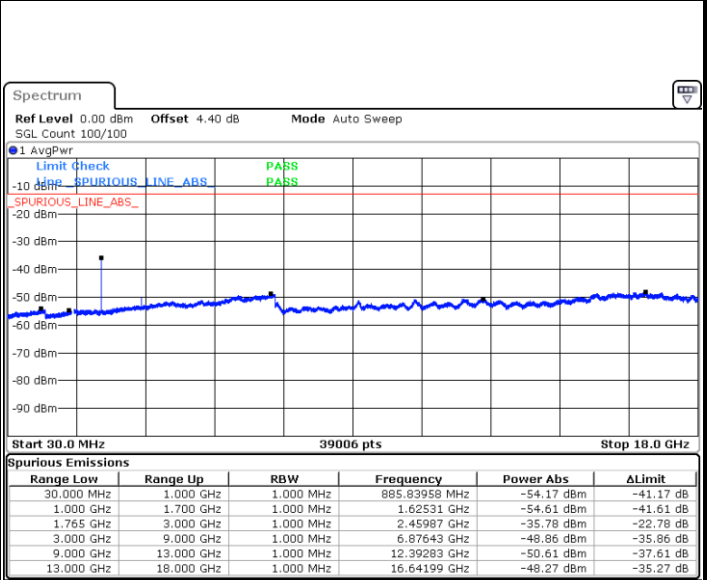

Date: 7 JUL 2017 11:16:15

LTE Band 4 / 1.4MHz

Lowest Channel / QPSK

Lowest Channel / 16QAM

Date: 6 JUL 2017 15:43:32

Date: 6 JUL 2017 15:44:28

Middle Channel / QPSK

Middle Channel / 16QAM

Date: 6 JUL 2017 15:46:06

Date: 6 JUL 2017 15:47:01

LTE Band 4 / 1.4MHz

Highest Channel / QPSK

Date: 6 JUL 2017 15:53:11

Highest Channel / 16QAM

Date: 6 JUL 2017 15:54:06

LTE Band 4 / 3MHz

Lowest Channel / QPSK

Date: 6 JUL 2017 16:00:17

Lowest Channel / 16QAM

Date: 6 JUL 2017 16:01:13

LTE Band 4 / 3MHz

Middle Channel / QPSK

Middle Channel / 16QAM

Date: 6 JUL 2017 16:02:51

Date: 6 JUL 2017 16:03:47

Highest Channel / QPSK

Highest Channel / 16QAM

Date: 6 JUL 2017 16:09:57

Date: 6 JUL 2017 16:10:53

LTE Band 4 / 5MHz

Lowest Channel / QPSK

Lowest Channel / 16QAM