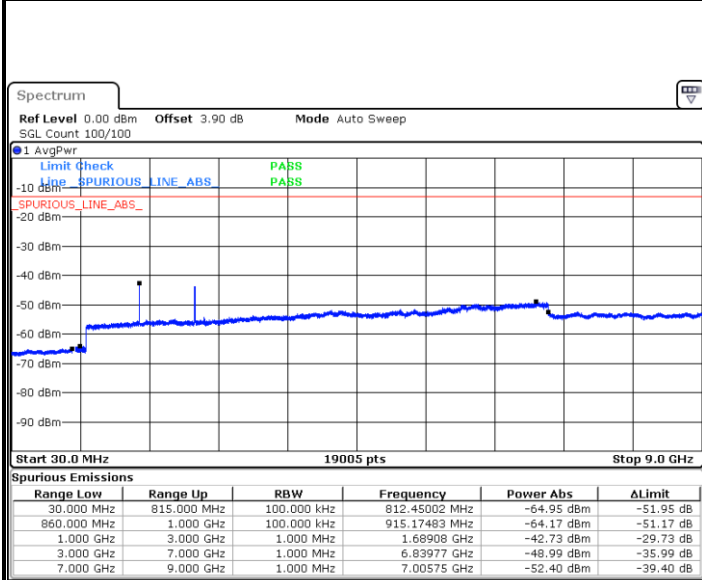

LTE Band 5 / 3MHz

Middle Channel / QPSK

Middle Channel / 16QAM

Date: 7 JUL 2017 12:15:25

Date: 7 JUL 2017 12:16:19

Highest Channel / QPSK

Highest Channel / 16QAM

Date: 7 JUL 2017 12:24:23

Date: 7 JUL 2017 12:25:17

LTE Band 5 / 5MHz

Lowest Channel / QPSK

Lowest Channel / 16QAM

Date: 7.JUL.2017 12:33:20

Date: 7.JUL.2017 12:34:15

Middle Channel / QPSK

Middle Channel / 16QAM

Date: 7.JUL.2017 12:35:49

Date: 7.JUL.2017 12:36:43

LTE Band 5 / 5MHz

Highest Channel / QPSK

Date: 7 JUL 2017 12:44:46

Highest Channel / 16QAM

Date: 7 JUL 2017 12:45:40

LTE Band 5 / 10MHz