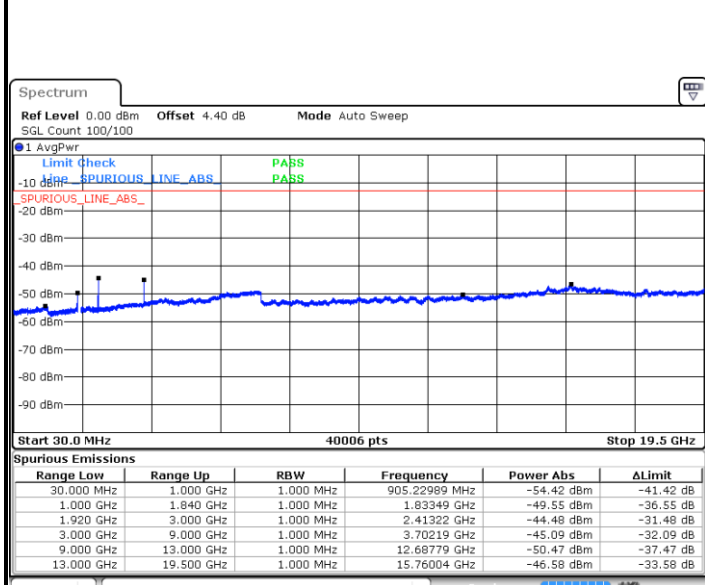

Date: 7.JUL.2017 10:49:29

Date: 7.JUL.2017 10:50:23

Middle Channel / QPSK

Middle Channel / 16QAM

Date: 7.JUL.2017 10:51:57

Date: 7.JUL.2017 10:52:52

LTE Band 2 / 15MHz

Highest Channel / QPSK

Date: 7 JUL 2017 10:58:55

Highest Channel / 16QAM

Date: 7 JUL 2017 10:59:50

LTE Band 2 / 20MHz

Lowest Channel / QPSK

Date: 7 JUL 2017 11:05:54

Lowest Channel / 16QAM

Date: 7 JUL 2017 11:06:48

LTE Band 2 / 20MHz

Middle Channel / QPSK

Middle Channel / 16QAM

Date: 7 JUL 2017 11:08:22

Date: 7 JUL 2017 11:09:17

Highest Channel / QPSK

Highest Channel / 16QAM

Date: 7 JUL 2017 11:15:20

Date: 7 JUL 2017 11:16:15

LTE Band 4 / 1.4MHz

Lowest Channel / QPSK

Lowest Channel / 16QAM

Date: 6 JUL 2017 15:43:32

Date: 6 JUL 2017 15:44:28

Middle Channel / QPSK

Middle Channel / 16QAM