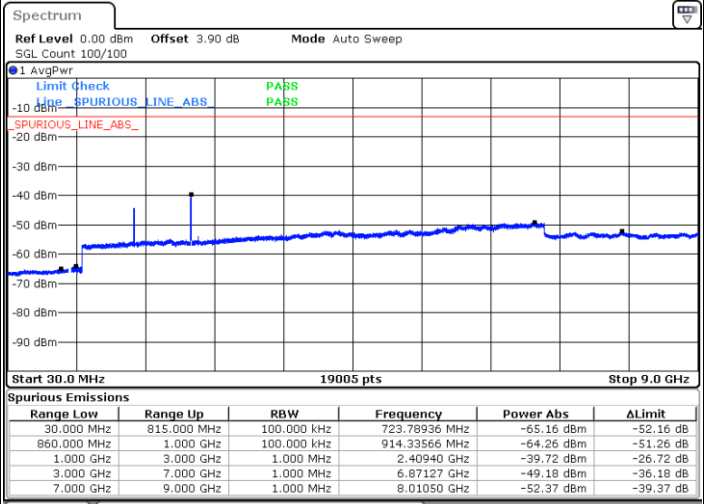

Date: 6 JUL 2017 17:10:55

Highest Channel / QPSK

Highest Channel / 16QAM

Date: 6 JUL 2017 17:17:06

Date: 6 JUL 2017 17:18:02

LTE Band 5 / 1.4MHz

Lowest Channel / QPSK

Lowest Channel / 16QAM

Date: 7.JUL.2017 11:52:34

Date: 7.JUL.2017 11:53:28

Middle Channel / QPSK

Middle Channel / 16QAM

Date: 7.JUL.2017 11:55:02

Date: 7.JUL.2017 11:55:56

LTE Band 5 / 1.4MHz

Highest Channel / QPSK

Date: 7 JUL 2017 12:04:00

Highest Channel / 16QAM

Date: 7 JUL 2017 12:04:54

LTE Band 5 / 3MHz

Lowest Channel / QPSK

Date: 7 JUL 2017 12:12:57

Lowest Channel / 16QAM

Date: 7 JUL 2017 12:13:51

LTE Band 5 / 3MHz

Middle Channel / QPSK

Middle Channel / 16QAM

Date: 7 JUL 2017 12:15:25

Date: 7 JUL 2017 12:16:19

Highest Channel / QPSK

Highest Channel / 16QAM

Date: 7 JUL 2017 12:24:23