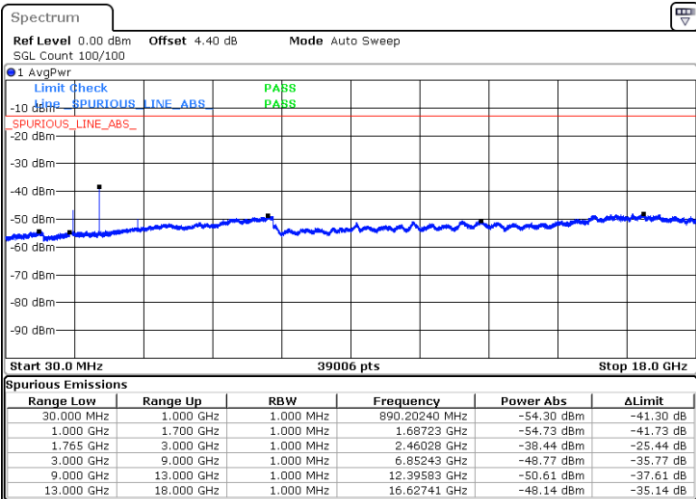

Date: 6 JUL 2017 16:53:13

Date: 6 JUL 2017 16:54:08

LTE Band 4 / 15MHz

Highest Channel / QPSK

Highest Channel / 16QAM

Date: 6 JUL 2017 17:00:19

Date: 6 JUL 2017 17:01:14

LTE Band 4 / 20MHz

Lowest Channel / QPSK

Lowest Channel / 16QAM

Date: 6 JUL 2017 17:07:25

Date: 6 JUL 2017 17:08:20

LTE Band 4 / 20MHz

Middle Channel / QPSK

Middle Channel / 16QAM

Date: 6 JUL 2017 17:09:59

Date: 6 JUL 2017 17:10:55

Highest Channel / QPSK

Highest Channel / 16QAM

Date: 6 JUL 2017 17:17:06

Date: 6 JUL 2017 17:18:02

LTE Band 5 / 1.4MHz

Lowest Channel / QPSK

Lowest Channel / 16QAM

Date: 7.JUL.2017 11:52:34

Date: 7.JUL.2017 11:53:28

Middle Channel / QPSK

Middle Channel / 16QAM

Date: 7.JUL.2017 11:55:02

Date: 7.JUL.2017 11:55:56

LTE Band 5 / 1.4MHz

Highest Channel / QPSK