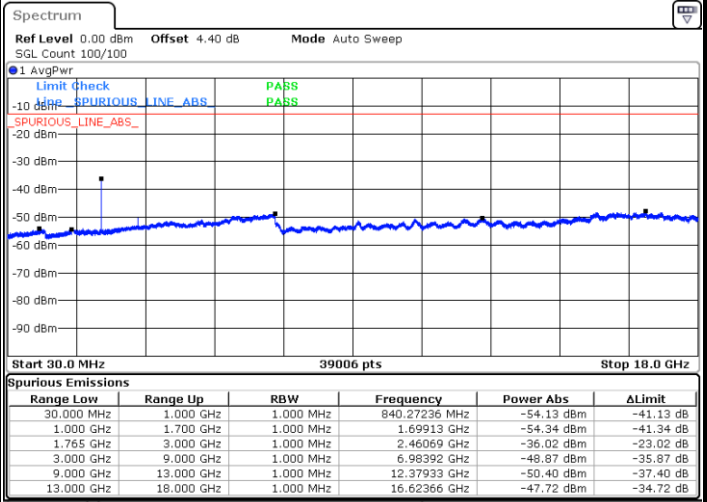

Date: 7 JUL 2017 10:58:55

Highest Channel / 16QAM

Date: 7 JUL 2017 10:59:50

LTE Band 2 / 20MHz

Lowest Channel / QPSK

Date: 7 JUL 2017 11:05:54

Lowest Channel / 16QAM

Date: 7 JUL 2017 11:06:48

LTE Band 2 / 20MHz

Middle Channel / QPSK

Middle Channel / 16QAM

Date: 7 JUL 2017 11:08:22

Date: 7 JUL 2017 11:09:17

Highest Channel / QPSK

Highest Channel / 16QAM

Date: 7 JUL 2017 11:15:20

Date: 7 JUL 2017 11:16:15

LTE Band 4 / 1.4MHz

Lowest Channel / QPSK

Lowest Channel / 16QAM

Date: 6 JUL 2017 15:43:32

Date: 6 JUL 2017 15:44:28

Middle Channel / QPSK

Middle Channel / 16QAM

Date: 6 JUL 2017 15:46:06

Date: 6 JUL 2017 15:47:01

LTE Band 4 / 1.4MHz

Highest Channel / QPSK

Date: 6 JUL 2017 15:53:11

Highest Channel / 16QAM

Date: 6 JUL 2017 15:54:06

LTE Band 4 / 3MHz