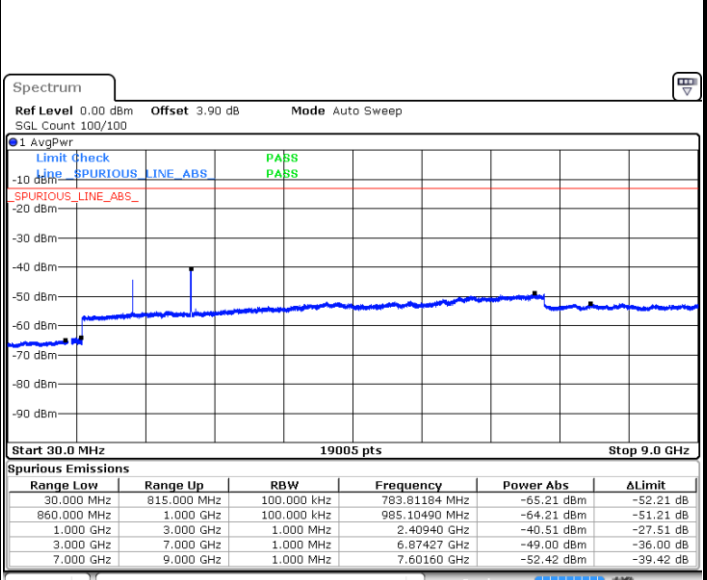

Date: 7 JUL 2017 12:25:17

LTE Band 5 / 5MHz

Lowest Channel / QPSK

Lowest Channel / 16QAM

Date: 7.JUL.2017 12:33:20

Date: 7.JUL.2017 12:34:15

Middle Channel / QPSK

Middle Channel / 16QAM

Date: 7.JUL.2017 12:35:49

Date: 7.JUL.2017 12:36:43

LTE Band 5 / 5MHz

Highest Channel / QPSK

Date: 7 JUL 2017 12:44:46

Highest Channel / 16QAM

Date: 7 JUL 2017 12:45:40

LTE Band 5 / 10MHz

Lowest Channel / QPSK

Date: 7 JUL 2017 12:53:43

Lowest Channel / 16QAM

Date: 7 JUL 2017 12:54:38

LTE Band 5 / 10MHz

Middle Channel / QPSK

Middle Channel / 16QAM

Date: 7.JUL.2017 12:56:12