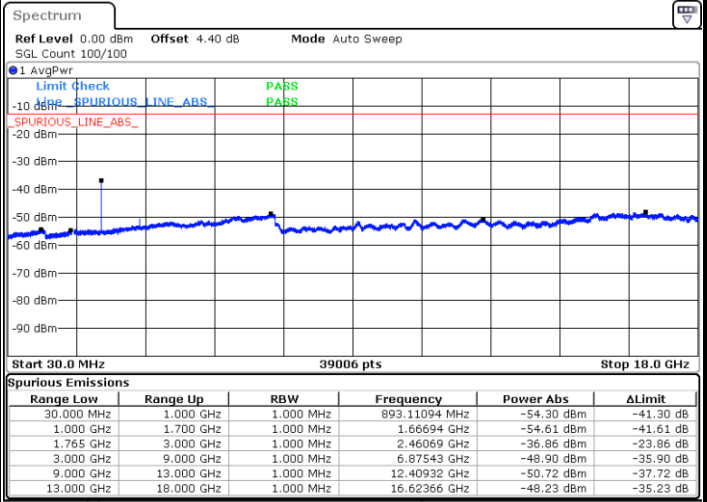

Date: 6 JUL 2017 15:46:06

Date: 6 JUL 2017 15:47:01

LTE Band 4 / 1.4MHz

Highest Channel / QPSK

Date: 6 JUL 2017 15:53:11

Highest Channel / 16QAM

Date: 6 JUL 2017 15:54:06

LTE Band 4 / 3MHz

Lowest Channel / QPSK

Date: 6 JUL 2017 16:00:17

Lowest Channel / 16QAM

Date: 6 JUL 2017 16:01:13

LTE Band 4 / 3MHz

Middle Channel / QPSK

Middle Channel / 16QAM

Date: 6 JUL 2017 16:02:51

Date: 6 JUL 2017 16:03:47

Highest Channel / QPSK

Highest Channel / 16QAM

Date: 6 JUL 2017 16:09:57

Date: 6 JUL 2017 16:10:53

LTE Band 4 / 5MHz

Lowest Channel / QPSK

Lowest Channel / 16QAM