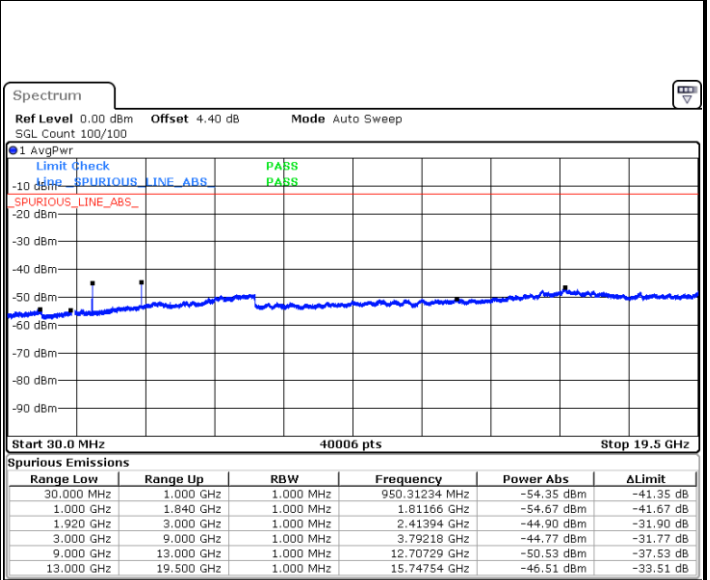

Date: 7.JUL.2017 10:36:27

Highest Channel / QPSK

Highest Channel / 16QAM

Date: 7.JUL.2017 10:42:30

Date: 7.JUL.2017 10:43:25

LTE Band 2 / 15MHz

Lowest Channel / QPSK

Lowest Channel / 16QAM

Date: 7.JUL.2017 10:49:29

Date: 7.JUL.2017 10:50:23

Middle Channel / QPSK

Middle Channel / 16QAM

Date: 7.JUL.2017 10:51:57

Date: 7.JUL.2017 10:52:52

LTE Band 2 / 15MHz

Highest Channel / QPSK

Date: 7 JUL 2017 10:58:55

Highest Channel / 16QAM

Date: 7 JUL 2017 10:59:50

LTE Band 2 / 20MHz

Lowest Channel / QPSK

Date: 7 JUL 2017 11:05:54

Lowest Channel / 16QAM

Date: 7 JUL 2017 11:06:48

LTE Band 2 / 20MHz

Middle Channel / QPSK

Middle Channel / 16QAM

Date: 7 JUL 2017 11:08:22

Date: 7 JUL 2017 11:09:17

Highest Channel / QPSK

Highest Channel / 16QAM

Date: 7 JUL 2017 11:15:20