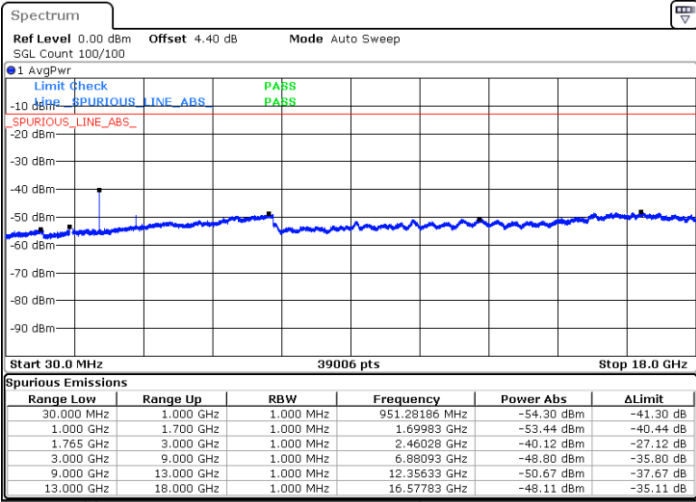

Lowest Channel / QPSK

Date: 6 JUL 2017 16:00:17

Lowest Channel / 16QAM

Date: 6 JUL 2017 16:01:13

LTE Band 4 / 3MHz

Middle Channel / QPSK

Middle Channel / 16QAM

Date: 6 JUL 2017 16:02:51

Date: 6 JUL 2017 16:03:47

Highest Channel / QPSK

Highest Channel / 16QAM

Date: 6 JUL 2017 16:09:57

Date: 6 JUL 2017 16:10:53

LTE Band 4 / 5MHz

Lowest Channel / QPSK

Lowest Channel / 16QAM

Date: 6 JUL 2017 16:17:04

Date: 6 JUL 2017 16:17:59

Middle Channel / QPSK

Middle Channel / 16QAM

Date: 6 JUL 2017 16:19:38

Date: 6 JUL 2017 16:20:34

LTE Band 4 / 5MHz

Highest Channel / QPSK