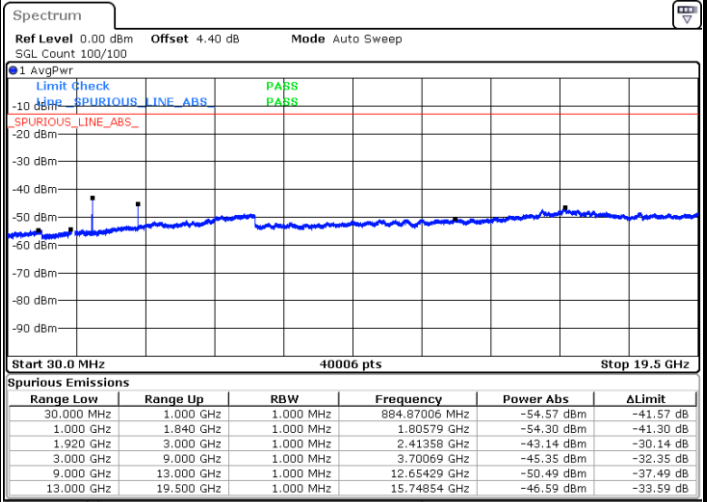

LTE Band 2 / 3MHz

Middle Channel / QPSK

Date: 7 JUL 2017 09:27:55

Middle Channel / 16QAM

Date: 7 JUL 2017 09:28:50

Highest Channel / QPSK

Date: 7 JUL 2017 09:34:53

Highest Channel / 16QAM

Date: 7 JUL 2017 09:35:48

LTE Band 2 / 5MHz

Lowest Channel / QPSK

Lowest Channel / 16QAM

Date: 7.JUL.2017 10:16:39

Date: 7.JUL.2017 10:17:33

Middle Channel / QPSK

Middle Channel / 16QAM

Date: 7.JUL.2017 10:19:07

Date: 7.JUL.2017 10:20:02

LTE Band 2 / 5MHz

Highest Channel / QPSK

Date: 7 JUL 2017 10:26:05

Highest Channel / 16QAM

Date: 7 JUL 2017 10:27:00

LTE Band 2 / 10MHz