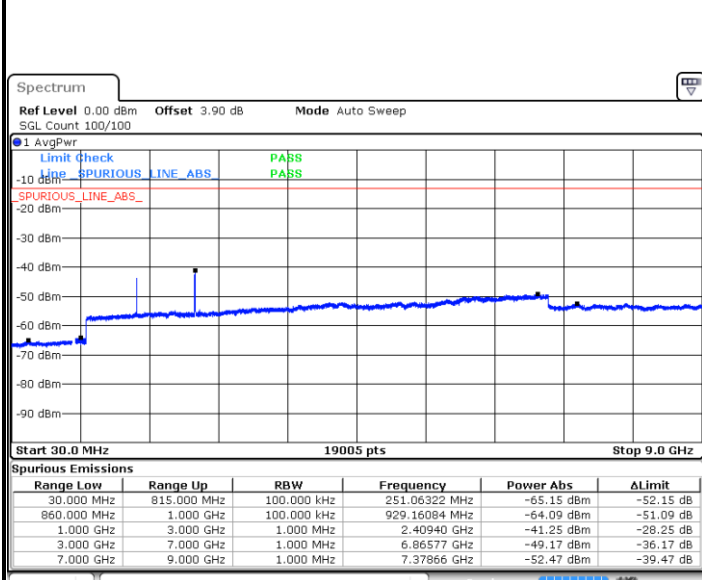

Date: 7 JUL 2017 12:25:17

LTE Band 5 / 5MHz

Lowest Channel / QPSK

Lowest Channel / 16QAM

Date: 7.JUL.2017 12:33:20

Date: 7.JUL.2017 12:34:15

Middle Channel / QPSK

Middle Channel / 16QAM

Date: 7.JUL.2017 12:35:49

Date: 7.JUL.2017 12:36:43

LTE Band 5 / 5MHz

Highest Channel / QPSK

Date: 7 JUL 2017 12:44:46

Highest Channel / 16QAM

Date: 7 JUL 2017 12:45:40

LTE Band 5 / 10MHz

Lowest Channel / QPSK

Date: 7 JUL 2017 12:53:43

Lowest Channel / 16QAM

Date: 7 JUL 2017 12:54:38

LTE Band 5 / 10MHz

Middle Channel / QPSK

Middle Channel / 16QAM

Date: 7.JUL.2017 12:56:12