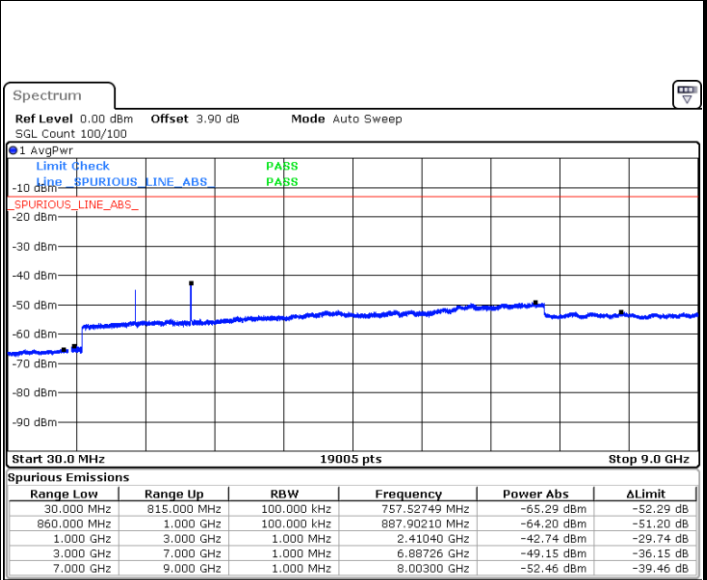

Date: 7 JUL 2017 12:25:17

LTE Band 5 / 5MHz

Lowest Channel / QPSK

Lowest Channel / 16QAM

Date: 7.JUL.2017 12:33:20

Date: 7.JUL.2017 12:34:15

Middle Channel / QPSK

Middle Channel / 16QAM

Date: 7.JUL.2017 12:35:49

Date: 7.JUL.2017 12:36:43

LTE Band 5 / 5MHz

Highest Channel / QPSK

Date: 7 JUL 2017 12:44:46

Highest Channel / 16QAM

Date: 7 JUL 2017 12:45:40

LTE Band 5 / 10MHz

Lowest Channel / QPSK

Date: 7 JUL 2017 12:53:43

Lowest Channel / 16QAM

Date: 7 JUL 2017 12:54:38

LTE Band 5 / 10MHz

Middle Channel / QPSK

Middle Channel / 16QAM

Date: 7.JUL.2017 12:56:12