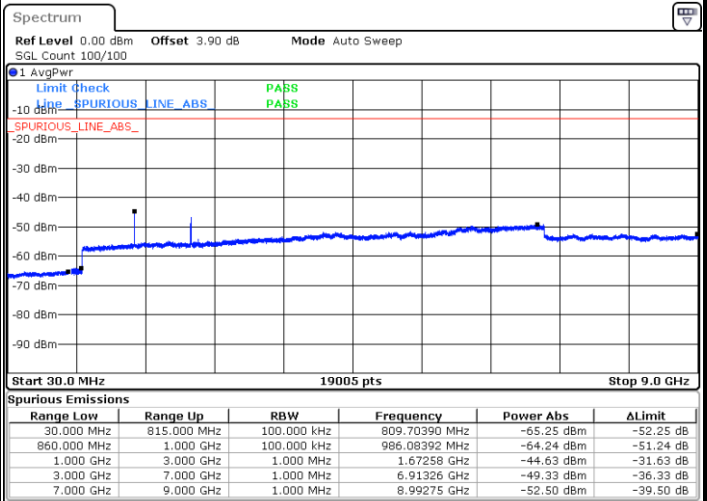

Lowest Channel / QPSK

Lowest Channel / 16QAM

Date: 6 JUL 2017 17:07:25

Date: 6 JUL 2017 17:08:20

LTE Band 4 / 20MHz

Middle Channel / QPSK

Middle Channel / 16QAM

Date: 6 JUL 2017 17:09:59

Date: 6 JUL 2017 17:10:55

Highest Channel / QPSK

Highest Channel / 16QAM

Date: 6 JUL 2017 17:17:06

Date: 6 JUL 2017 17:18:02

LTE Band 5 / 1.4MHz

Lowest Channel / QPSK

Lowest Channel / 16QAM

Date: 7.JUL.2017 11:52:34

Date: 7.JUL.2017 11:53:28

Middle Channel / QPSK

Middle Channel / 16QAM

Date: 7.JUL.2017 11:55:02

Date: 7.JUL.2017 11:55:56

LTE Band 5 / 1.4MHz

Highest Channel / QPSK

Date: 7 JUL 2017 12:04:00

Highest Channel / 16QAM

Date: 7 JUL 2017 12:04:54

LTE Band 5 / 3MHz

Lowest Channel / QPSK

Date: 7 JUL 2017 12:12:57

Lowest Channel / 16QAM

Date: 7 JUL 2017 12:13:51