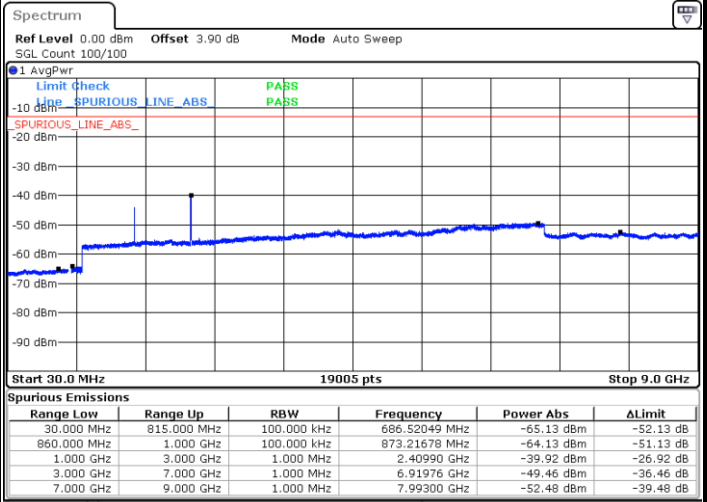

Date: 7.JUL.2017 12:35:49

Date: 7.JUL.2017 12:36:43

LTE Band 5 / 5MHz

Highest Channel / QPSK

Date: 7 JUL 2017 12:44:46

Highest Channel / 16QAM

Date: 7 JUL 2017 12:45:40

LTE Band 5 / 10MHz

Lowest Channel / QPSK

Date: 7 JUL 2017 12:53:43

Lowest Channel / 16QAM

Date: 7 JUL 2017 12:54:38

LTE Band 5 / 10MHz

Middle Channel / QPSK

Middle Channel / 16QAM

Date: 7.JUL.2017 12:56:12

Date: 7.JUL.2017 12:57:06

Highest Channel / QPSK

Highest Channel / 16QAM

Date: 7.JUL.2017 13:05:09

Date: 7.JUL.2017 13:06:03