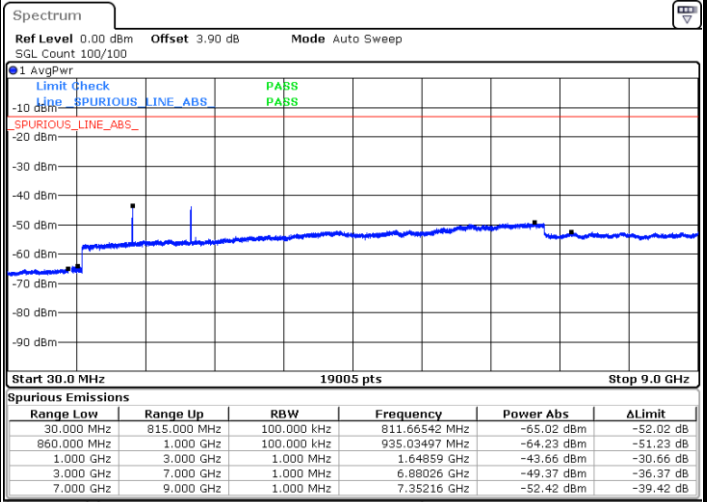

Lowest Channel / QPSK

Lowest Channel / 16QAM

Date: 6 JUL 2017 17:07:25

Date: 6 JUL 2017 17:08:20

LTE Band 4 / 20MHz

Middle Channel / QPSK

Middle Channel / 16QAM

Date: 6 JUL 2017 17:09:59

Date: 6 JUL 2017 17:10:55

Highest Channel / QPSK

Highest Channel / 16QAM

Date: 6 JUL 2017 17:17:06

Date: 6 JUL 2017 17:18:02

LTE Band 5 / 1.4MHz

Lowest Channel / QPSK

Lowest Channel / 16QAM

Date: 7.JUL.2017 11:52:34

Date: 7.JUL.2017 11:53:28

Middle Channel / QPSK

Middle Channel / 16QAM

Date: 7.JUL.2017 11:55:02

Date: 7.JUL.2017 11:55:56

LTE Band 5 / 1.4MHz

Highest Channel / QPSK

Date: 7 JUL 2017 12:04:00

Highest Channel / 16QAM

Date: 7 JUL 2017 12:04:54

LTE Band 5 / 3MHz

Lowest Channel / QPSK

Date: 7 JUL 2017 12:12:57

Lowest Channel / 16QAM

Date: 7 JUL 2017 12:13:51