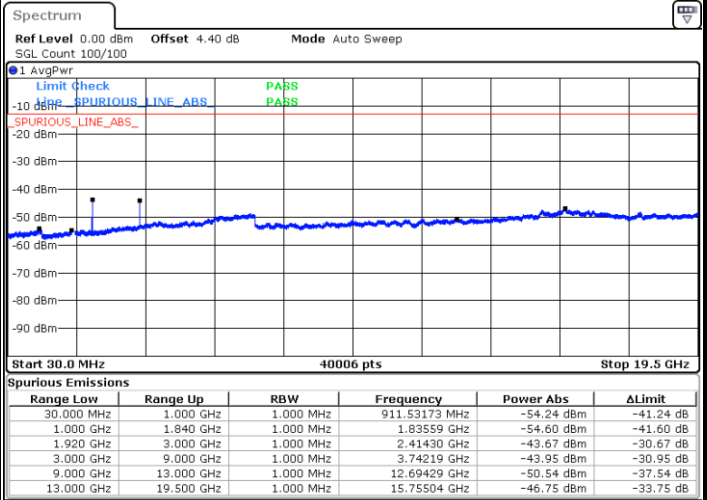

Date: 7.JUL.2017 10:49:29

Date: 7.JUL.2017 10:50:23

Middle Channel / QPSK

Middle Channel / 16QAM

Date: 7.JUL.2017 10:51:57

Date: 7.JUL.2017 10:52:52

LTE Band 2 / 15MHz

Highest Channel / QPSK

Date: 7 JUL 2017 10:58:55

Highest Channel / 16QAM

Date: 7 JUL 2017 10:59:50

LTE Band 2 / 20MHz

Lowest Channel / QPSK

Date: 7 JUL 2017 11:05:54

Lowest Channel / 16QAM

Date: 7 JUL 2017 11:06:48

LTE Band 2 / 20MHz

Middle Channel / QPSK

Middle Channel / 16QAM

Date: 7 JUL 2017 11:08:22

Date: 7 JUL 2017 11:09:17

Highest Channel / QPSK

Highest Channel / 16QAM

Date: 7 JUL 2017 11:15:20