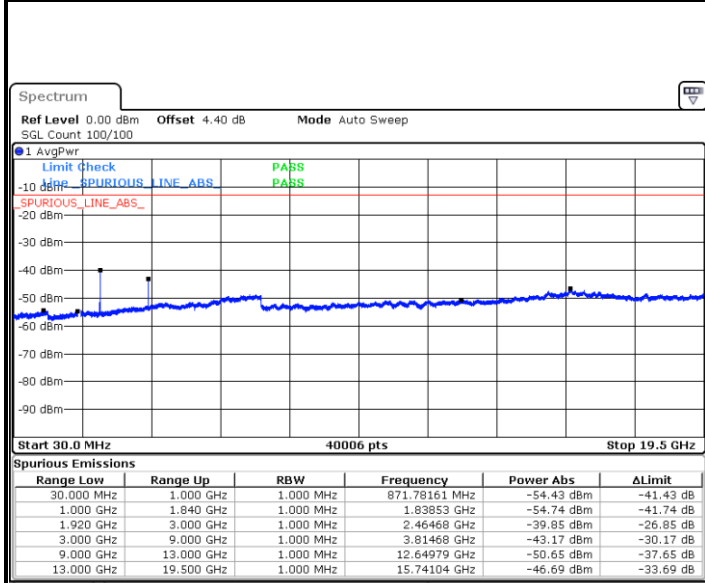

LTE Band 2 / 3MHz

Middle Channel / QPSK

Date: 7 JUL 2017 09:27:55

Middle Channel / 16QAM

Date: 7 JUL 2017 09:28:50

Highest Channel / QPSK

Date: 7 JUL 2017 09:34:53

Highest Channel / 16QAM

Date: 7 JUL 2017 09:35:48

LTE Band 2 / 5MHz

Lowest Channel / QPSK

Lowest Channel / 16QAM

Date: 7.JUL.2017 10:16:39

Date: 7.JUL.2017 10:17:33

Middle Channel / QPSK

Middle Channel / 16QAM

Date: 7.JUL.2017 10:19:07

Date: 7.JUL.2017 10:20:02

LTE Band 2 / 5MHz

Highest Channel / QPSK

Date: 7 JUL 2017 10:26:05

Highest Channel / 16QAM

Date: 7 JUL 2017 10:27:00

LTE Band 2 / 10MHz