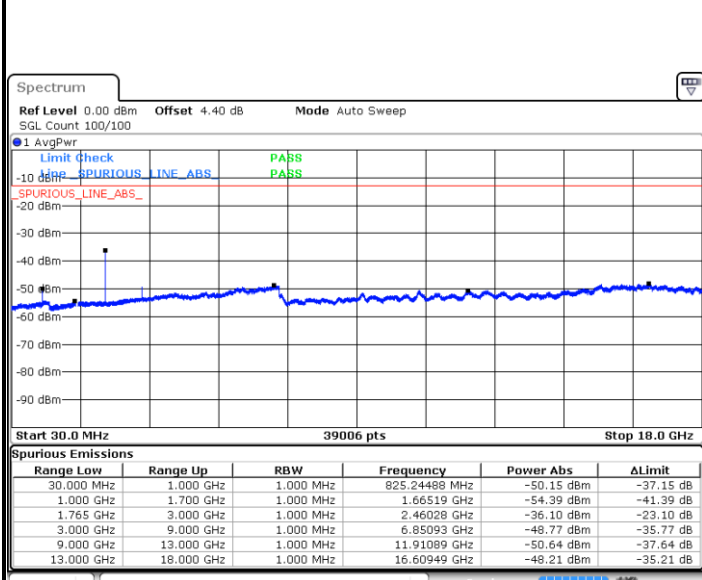

Date: 7 JUL 2017 11:16:15

LTE Band 4 / 1.4MHz

Lowest Channel / QPSK

Lowest Channel / 16QAM

Date: 6 JUL 2017 15:43:32

Date: 6 JUL 2017 15:44:28

Middle Channel / QPSK

Middle Channel / 16QAM

Date: 6 JUL 2017 15:46:06

Date: 6 JUL 2017 15:47:01

LTE Band 4 / 1.4MHz

Highest Channel / QPSK

Date: 6 JUL 2017 15:53:11

Highest Channel / 16QAM

Date: 6 JUL 2017 15:54:06

LTE Band 4 / 3MHz

Lowest Channel / QPSK

Date: 6 JUL 2017 16:00:17

Lowest Channel / 16QAM

Date: 6 JUL 2017 16:01:13

LTE Band 4 / 3MHz

Middle Channel / QPSK

Middle Channel / 16QAM

Date: 6 JUL 2017 16:02:51

Date: 6 JUL 2017 16:03:47

Highest Channel / QPSK

Highest Channel / 16QAM

Date: 6 JUL 2017 16:09:57

Date: 6 JUL 2017 16:10:53

LTE Band 4 / 5MHz

Lowest Channel / QPSK

Lowest Channel / 16QAM