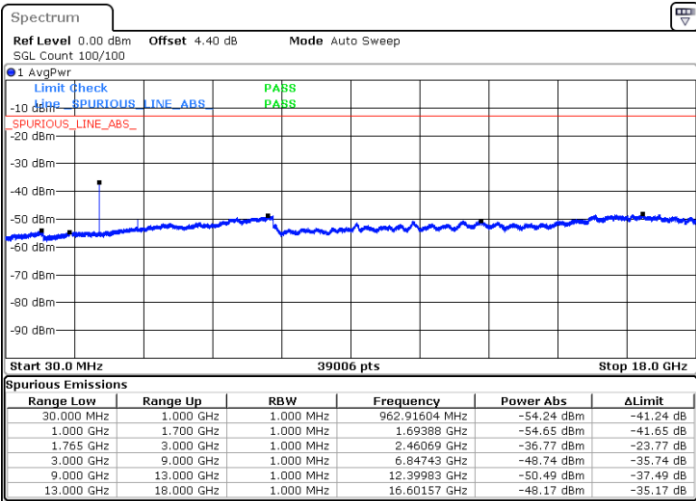

LTE Band 2 / 20MHz

Middle Channel / QPSK

Middle Channel / 16QAM

Date: 7 JUL 2017 11:08:22

Date: 7 JUL 2017 11:09:17

Highest Channel / QPSK

Highest Channel / 16QAM

Date: 7 JUL 2017 11:15:20

Date: 7 JUL 2017 11:16:15

LTE Band 4 / 1.4MHz

Lowest Channel / QPSK

Lowest Channel / 16QAM

Date: 6 JUL 2017 15:43:32

Date: 6 JUL 2017 15:44:28

Middle Channel / QPSK

Middle Channel / 16QAM

Date: 6 JUL 2017 15:46:06

Date: 6 JUL 2017 15:47:01

LTE Band 4 / 1.4MHz

Highest Channel / QPSK

Date: 6 JUL 2017 15:53:11

Highest Channel / 16QAM

Date: 6 JUL 2017 15:54:06

LTE Band 4 / 3MHz