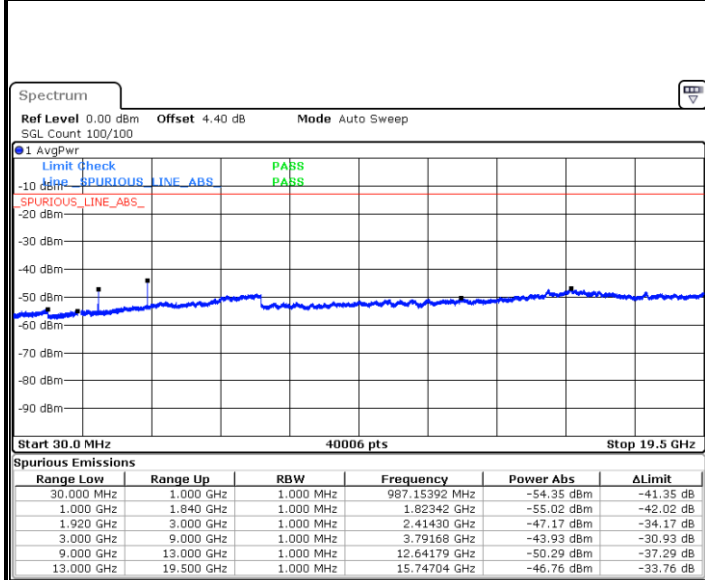

Date: 7.JUL.2017 10:36:27

Highest Channel / QPSK

Highest Channel / 16QAM

Date: 7.JUL.2017 10:42:30

Date: 7.JUL.2017 10:43:25

LTE Band 2 / 15MHz

Lowest Channel / QPSK

Lowest Channel / 16QAM

Date: 7.JUL.2017 10:49:29

Date: 7.JUL.2017 10:50:23

Middle Channel / QPSK

Middle Channel / 16QAM

Date: 7.JUL.2017 10:51:57

Date: 7.JUL.2017 10:52:52

LTE Band 2 / 15MHz

Highest Channel / QPSK

Date: 7 JUL 2017 10:58:55

Highest Channel / 16QAM

Date: 7 JUL 2017 10:59:50

LTE Band 2 / 20MHz

Lowest Channel / QPSK

Date: 7 JUL 2017 11:05:54

Lowest Channel / 16QAM

Date: 7 JUL 2017 11:06:48

LTE Band 2 / 20MHz

Middle Channel / QPSK

Middle Channel / 16QAM

Date: 7 JUL 2017 11:08:22

Date: 7 JUL 2017 11:09:17

Highest Channel / QPSK

Highest Channel / 16QAM

Date: 7 JUL 2017 11:15:20