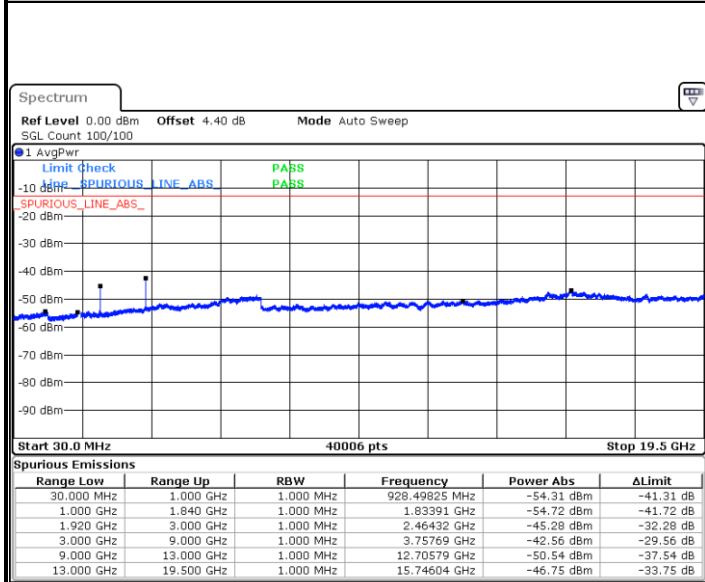

LTE Band 2 / 3MHz

Middle Channel / QPSK

Date: 7 JUL 2017 09:27:55

Middle Channel / 16QAM

Date: 7 JUL 2017 09:28:50

Highest Channel / QPSK

Date: 7 JUL 2017 09:34:53

Highest Channel / 16QAM

Date: 7 JUL 2017 09:35:48

LTE Band 2 / 5MHz

Lowest Channel / QPSK

Lowest Channel / 16QAM

Date: 7.JUL.2017 10:16:39

Date: 7.JUL.2017 10:17:33

Middle Channel / QPSK

Middle Channel / 16QAM

Date: 7.JUL.2017 10:19:07

Date: 7.JUL.2017 10:20:02

LTE Band 2 / 5MHz

Highest Channel / QPSK

Date: 7 JUL 2017 10:26:05

Highest Channel / 16QAM

Date: 7 JUL 2017 10:27:00

LTE Band 2 / 10MHz