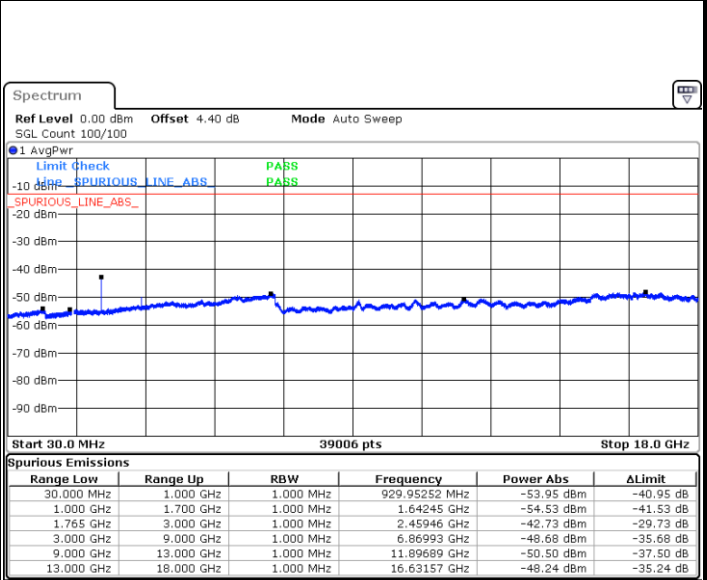

Date: 6 JUL 2017 16:03:47

Highest Channel / QPSK

Highest Channel / 16QAM

Date: 6 JUL 2017 16:09:57

Date: 6 JUL 2017 16:10:53

LTE Band 4 / 5MHz

Lowest Channel / QPSK

Lowest Channel / 16QAM

Date: 6 JUL 2017 16:17:04

Date: 6 JUL 2017 16:17:59

Middle Channel / QPSK

Middle Channel / 16QAM

Date: 6 JUL 2017 16:19:38

Date: 6 JUL 2017 16:20:34

LTE Band 4 / 5MHz

Highest Channel / QPSK

Date: 6 JUL 2017 16:26:45

Highest Channel / 16QAM

Date: 6 JUL 2017 16:27:41

LTE Band 4 / 10MHz

Lowest Channel / QPSK

Date: 6 JUL 2017 16:33:52

Lowest Channel / 16QAM

Date: 6 JUL 2017 16:34:47

LTE Band 4 / 10MHz

Middle Channel / QPSK

Middle Channel / 16QAM

Date: 6 JUL 2017 16:36:26

Date: 6 JUL 2017 16:37:21

Highest Channel / QPSK

Highest Channel / 16QAM

Date: 6 JUL 2017 16:43:32