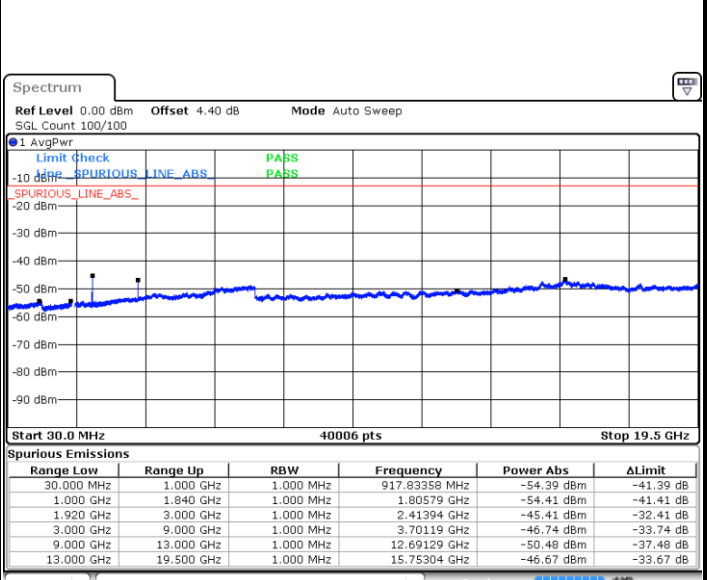

Date: 7 JUL 2017 09:35:48

LTE Band 2 / 5MHz

Lowest Channel / QPSK

Lowest Channel / 16QAM

Date: 7.JUL.2017 10:16:39

Date: 7.JUL.2017 10:17:33

Middle Channel / QPSK

Middle Channel / 16QAM

Date: 7.JUL.2017 10:19:07

Date: 7.JUL.2017 10:20:02

LTE Band 2 / 5MHz

Highest Channel / QPSK

Date: 7 JUL 2017 10:26:05

Highest Channel / 16QAM

Date: 7 JUL 2017 10:27:00

LTE Band 2 / 10MHz

Lowest Channel / QPSK

Date: 7 JUL 2017 10:33:03

Lowest Channel / 16QAM

Date: 7 JUL 2017 10:33:58

LTE Band 2 / 10MHz

Middle Channel / QPSK

Middle Channel / 16QAM

Date: 7.JUL.2017 10:35:32

Date: 7.JUL.2017 10:36:27

Highest Channel / QPSK

Highest Channel / 16QAM

Date: 7.JUL.2017 10:42:30

Date: 7.JUL.2017 10:43:25

LTE Band 2 / 15MHz

Lowest Channel / QPSK

Lowest Channel / 16QAM