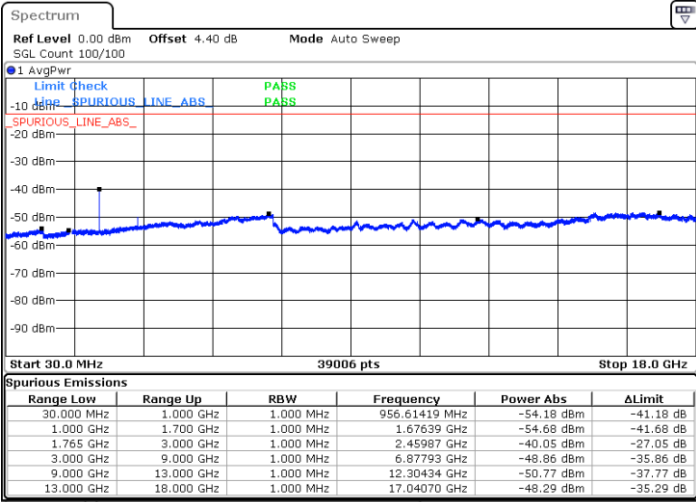

Date: 6 JUL 2017 15:46:06

Date: 6 JUL 2017 15:47:01

LTE Band 4 / 1.4MHz

Highest Channel / QPSK

Date: 6 JUL 2017 15:53:11

Highest Channel / 16QAM

Date: 6 JUL 2017 15:54:06

LTE Band 4 / 3MHz

Lowest Channel / QPSK

Date: 6 JUL 2017 16:00:17

Lowest Channel / 16QAM

Date: 6 JUL 2017 16:01:13

LTE Band 4 / 3MHz

Middle Channel / QPSK

Middle Channel / 16QAM

Date: 6 JUL 2017 16:02:51

Date: 6 JUL 2017 16:03:47

Highest Channel / QPSK

Highest Channel / 16QAM

Date: 6 JUL 2017 16:09:57

Date: 6 JUL 2017 16:10:53

LTE Band 4 / 5MHz

Lowest Channel / QPSK

Lowest Channel / 16QAM