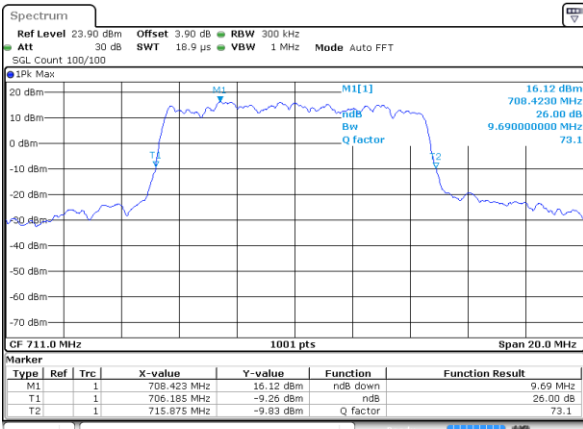

Highest Channel / 5MHz / 16QAM

Date: 9 JUL 2017 10:32:08

LTE Band 12

Lowest Channel / 10MHz / QPSK

Date: 9 JUL 2017 10:49:48

Lowest Channel / 10MHz / 16QAM

Date: 9 JUL 2017 10:49:37

Middle Channel / 10MHz / QPSK

Date: 9 JUL 2017 10:49:16

Middle Channel / 10MHz / 16QAM

Date: 9 JUL 2017 10:49:27

Highest Channel / 10MHz / QPSK

Date: 9 JUL 2017 10:49:06

Highest Channel / 10MHz / 16QAM

Date: 9 JUL 2017 10:48:55

Occupied Bandwidth