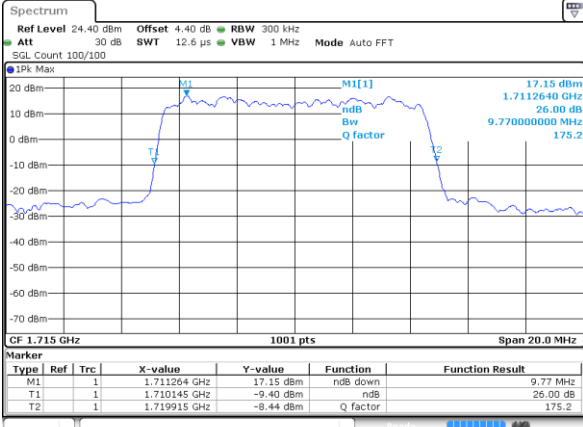

LTE Band 4

Lowest Channel / 10MHz / QPSK

Date: 6 JUL 2017 16:28:14

Lowest Channel / 10MHz / 16QAM

Date: 6 JUL 2017 16:28:24

Middle Channel / 10MHz / QPSK

Date: 6 JUL 2017 16:35:20

Middle Channel / 10MHz / 16QAM

Date: 6 JUL 2017 16:35:30

Highest Channel / 10MHz / QPSK

Date: 6 JUL 2017 16:37:54

Highest Channel / 10MHz / 16QAM

Date: 6 JUL 2017 16:38:05

LTE Band 4

Lowest Channel / 15MHz / QPSK

Date: 6 JUL 2017 16:45:00