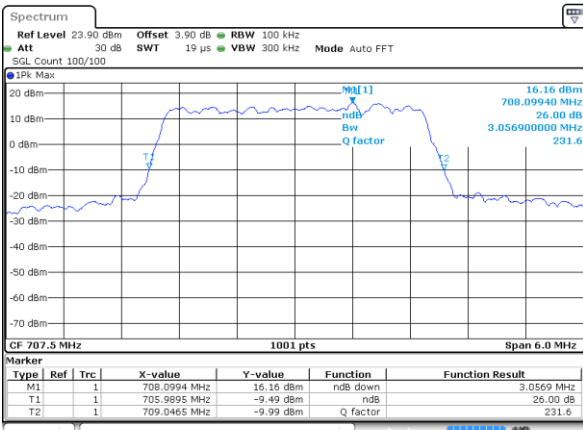

LTE Band 12

Lowest Channel / 3MHz / QPSK

Date: 9 JUL 2017 10:16:14

Lowest Channel / 3MHz / 16QAM

Date: 9 JUL 2017 10:16:04

Middle Channel / 3MHz / QPSK

Date: 9 JUL 2017 10:15:42

Middle Channel / 3MHz / 16QAM

Date: 9 JUL 2017 10:15:53

Highest Channel / 3MHz / QPSK

Date: 9 JUL 2017 10:15:32

Highest Channel / 3MHz / 16QAM

Date: 9 JUL 2017 10:15:21

LTE Band 12

Lowest Channel / 5MHz / QPSK

Date: 9 JUL 2017 10:33:01