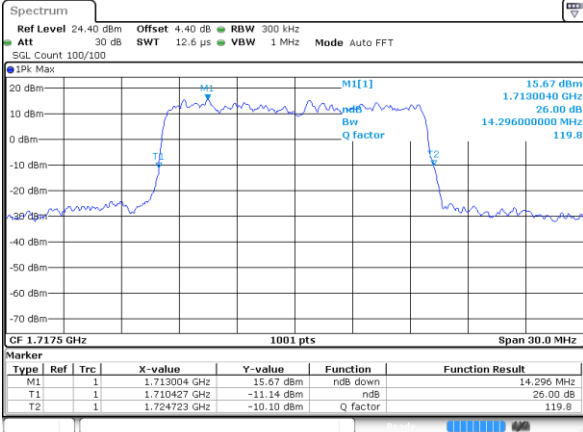

Date: 6 JUL 2017 16:35:30

Highest Channel / 10MHz / QPSK

Date: 6 JUL 2017 16:37:54

Highest Channel / 10MHz / 16QAM

Date: 6 JUL 2017 16:38:05

LTE Band 4

Lowest Channel / 15MHz / QPSK

Date: 6 JUL 2017 16:45:00