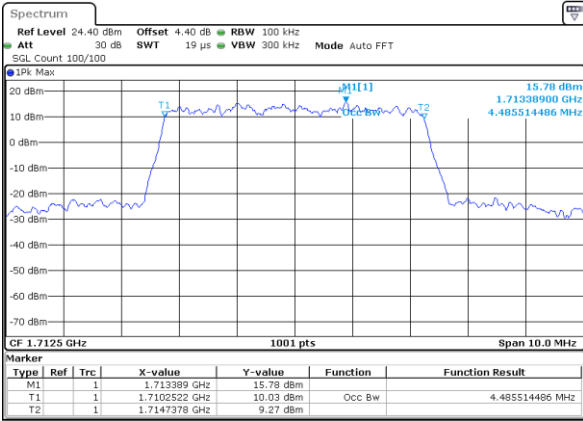

Date: 6 JUL 2017 15:47:12

Highest Channel / 1.4MHz / 16QAM

Date: 6 JUL 2017 15:47:23

LTE Band 4

Lowest Channel / 3MHz / QPSK

Date: 6 JUL 2017 15:54:18

Lowest Channel / 3MHz / 16QAM

Date: 6 JUL 2017 15:54:28

Middle Channel / 3MHz / QPSK

Date: 6 JUL 2017 16:01:24

Middle Channel / 3MHz / 16QAM

Date: 6 JUL 2017 16:01:35

Highest Channel / 3MHz / QPSK

Date: 6 JUL 2017 16:03:58

Highest Channel / 3MHz / 16QAM

Date: 6 JUL 2017 16:04:09

LTE Band 4

Lowest Channel / 5MHz / QPSK

Date: 6 JUL 2017 16:11:04

Lowest Channel / 5MHz / 16QAM

Date: 6 JUL 2017 16:11:15

Middle Channel / 5MHz / QPSK

Date: 6 JUL 2017 16:18:11

Middle Channel / 5MHz / 16QAM

Date: 6 JUL 2017 16:18:22

Highest Channel / 5MHz / QPSK

Date: 6 JUL 2017 16:20:45

Highest Channel / 5MHz / 16QAM

Date: 6 JUL 2017 16:20:56

LTE Band 4

Lowest Channel / 10MHz / QPSK

Date: 6 JUL 2017 16:27:52