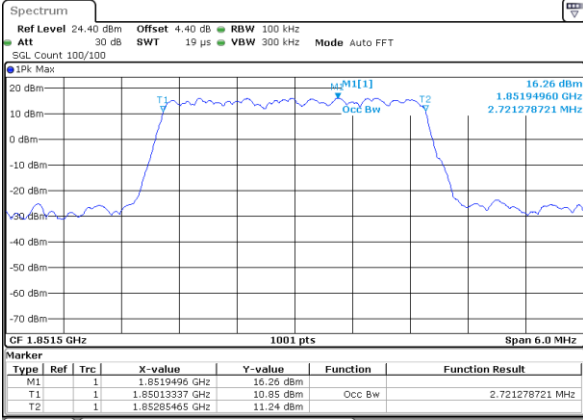

LTE Band 2

Lowest Channel / 1.4MHz / QPSK

Date: 7 JUL 2017 09:03:08

Lowest Channel / 1.4MHz / 16QAM

Date: 7 JUL 2017 09:03:18

Middle Channel / 1.4MHz / QPSK

Date: 7 JUL 2017 09:10:07

Middle Channel / 1.4MHz / 16QAM

Date: 7 JUL 2017 09:10:17

Highest Channel / 1.4MHz / QPSK

Date: 7 JUL 2017 09:12:36

Highest Channel / 1.4MHz / 16QAM

Date: 7 JUL 2017 09:12:46

LTE Band 2

Lowest Channel / 3MHz / QPSK

Date: 7 JUL 2017 09:19:34

Lowest Channel / 3MHz / 16QAM

Date: 7 JUL 2017 09:19:44

Middle Channel / 3MHz / QPSK

Date: 7 JUL 2017 09:26:32

Middle Channel / 3MHz / 16QAM

Date: 7 JUL 2017 09:26:42

Highest Channel / 3MHz / QPSK

Date: 7 JUL 2017 09:29:01