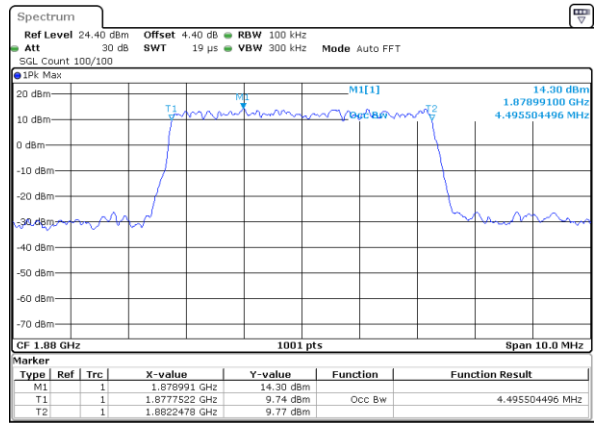

Highest Channel / 3MHz / 16QAM

Date: 7 JUL 2017 09:29:11

LTE Band 2

Lowest Channel / 5MHz / QPSK

Date: 7 JUL 2017 10:10:46

Lowest Channel / 5MHz / 16QAM

Date: 7 JUL 2017 10:10:56

Middle Channel / 5MHz / QPSK

Date: 7 JUL 2017 10:17:44

Middle Channel / 5MHz / 16QAM

Date: 7 JUL 2017 10:17:54

Highest Channel / 5MHz / QPSK

Date: 7 JUL 2017 10:20:13

Highest Channel / 5MHz / 16QAM

Date: 7 JUL 2017 10:20:23

LTE Band 2