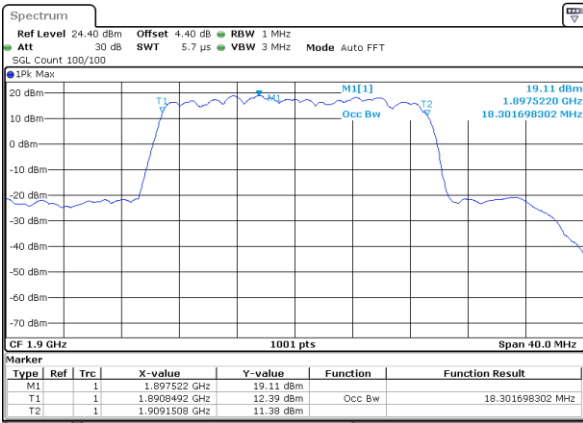

Date: 7 JUL 2017 10:53:12

LTE Band 2

Lowest Channel / 20MHz / QPSK

Date: 7 JUL 2017 11:00:01

Lowest Channel / 20MHz / 16QAM

Date: 7 JUL 2017 11:00:10

Middle Channel / 20MHz / QPSK

Date: 7 JUL 2017 11:06:59

Middle Channel / 20MHz / 16QAM

Date: 7 JUL 2017 11:07:09

Highest Channel / 20MHz / QPSK

Date: 7 JUL 2017 11:09:28

Highest Channel / 20MHz / 16QAM

Date: 7 JUL 2017 11:09:37

LTE Band 4

Lowest Channel / 1.4MHz / QPSK