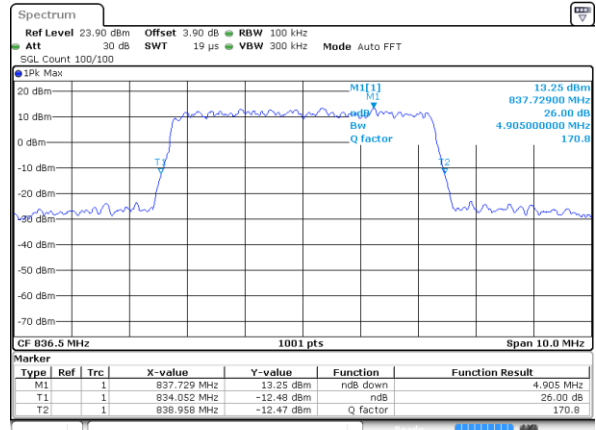

Date: 7.JUL.2017 12:17:00

LTE Band 5

Lowest Channel / 5MHz / QPSK

Date: 7 JUL 2017 12:25:47

Lowest Channel / 5MHz / 16QAM

Date: 7 JUL 2017 12:25:57

Middle Channel / 5MHz / QPSK

Date: 7 JUL 2017 12:34:55

Middle Channel / 5MHz / 16QAM

Date: 7 JUL 2017 12:34:55

Highest Channel / 5MHz / QPSK

Date: 7 JUL 2017 12:37:13

Highest Channel / 5MHz / 16QAM

Date: 7 JUL 2017 12:37:23

LTE Band 5

Lowest Channel / 10MHz / QPSK