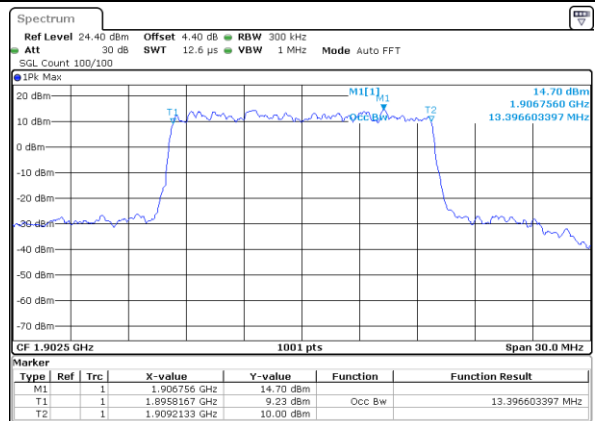

Highest Channel / 10MHz / QPSK

Date: 7 JUL 2017 10:36:38

Highest Channel / 10MHz / 16QAM

Date: 7 JUL 2017 10:36:47

LTE Band 2

Lowest Channel / 15MHz / QPSK

Date: 7 JUL 2017 10:43:36

Lowest Channel / 15MHz / 16QAM

Date: 7 JUL 2017 10:43:46

Middle Channel / 15MHz / QPSK

Date: 7 JUL 2017 10:50:34

Middle Channel / 15MHz / 16QAM

Date: 7 JUL 2017 10:50:44

Highest Channel / 15MHz / QPSK

Date: 7 JUL 2017 10:53:03

Highest Channel / 15MHz / 16QAM

Date: 7 JUL 2017 10:53:12

LTE Band 2

Lowest Channel / 20MHz / QPSK

Date: 7 JUL 2017 11:00:01

Lowest Channel / 20MHz / 16QAM

Date: 7 JUL 2017 11:00:10

Middle Channel / 20MHz / QPSK

Date: 7 JUL 2017 11:06:59