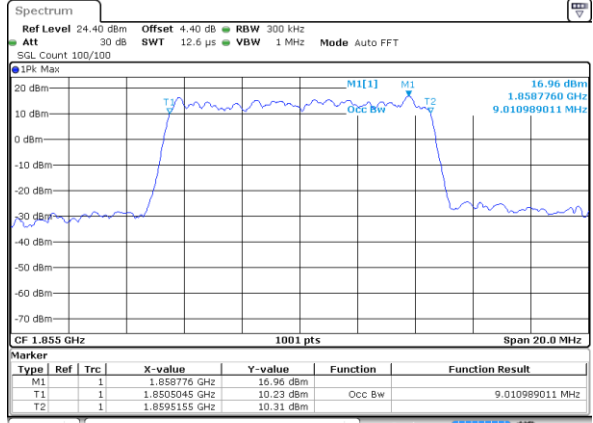

Lowest Channel / 10MHz / 16QAM

Date: 7 JUL 2017 10:27:21