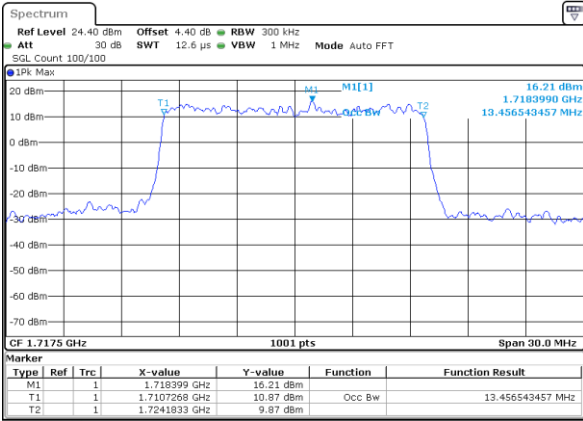

Lowest Channel / 10MHz / 16QAM

Date: 6 JUL 2017 16:28:03

Middle Channel / 10MHz / QPSK

Date: 6 JUL 2017 16:34:58

Middle Channel / 10MHz / 16QAM

Date: 6 JUL 2017 16:35:09

Highest Channel / 10MHz / QPSK

Date: 6 JUL 2017 16:37:32

Highest Channel / 10MHz / 16QAM

Date: 6 JUL 2017 16:37:43

LTE Band 4

Lowest Channel / 15MHz / QPSK

Date: 6 JUL 2017 16:44:39

Lowest Channel / 15MHz / 16QAM

Date: 6 JUL 2017 16:44:50

Middle Channel / 15MHz / QPSK

Date: 6 JUL 2017 16:51:46

Middle Channel / 15MHz / 16QAM

Date: 6 JUL 2017 16:51:57

Highest Channel / 15MHz / QPSK

Date: 6 JUL 2017 16:54:20

Highest Channel / 15MHz / 16QAM

Date: 6 JUL 2017 16:54:31