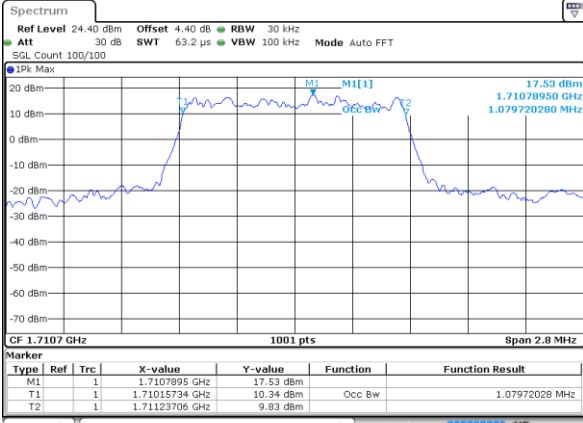

Date: 7 JUL 2017 10:53:12

LTE Band 2

Lowest Channel / 20MHz / QPSK

Date: 7 JUL 2017 11:00:01

Lowest Channel / 20MHz / 16QAM

Date: 7 JUL 2017 11:00:10

Middle Channel / 20MHz / QPSK

Date: 7 JUL 2017 11:06:59

Middle Channel / 20MHz / 16QAM

Date: 7 JUL 2017 11:07:09

Highest Channel / 20MHz / QPSK

Date: 7 JUL 2017 11:09:28

Highest Channel / 20MHz / 16QAM

Date: 7 JUL 2017 11:09:37

LTE Band 4

Lowest Channel / 1.4MHz / QPSK

Date: 6 JUL 2017 15:37:31

Lowest Channel / 1.4MHz / 16QAM

Date: 6 JUL 2017 15:37:43

Middle Channel / 1.4MHz / QPSK

Date: 6 JUL 2017 15:44:39

Middle Channel / 1.4MHz / 16QAM

Date: 6 JUL 2017 15:44:50

Highest Channel / 1.4MHz / QPSK

Date: 6 JUL 2017 15:47:12

Highest Channel / 1.4MHz / 16QAM

Date: 6 JUL 2017 15:47:23

LTE Band 4

Lowest Channel / 3MHz / QPSK

Date: 6 JUL 2017 15:54:18

Lowest Channel / 3MHz / 16QAM

Date: 6 JUL 2017 15:54:28