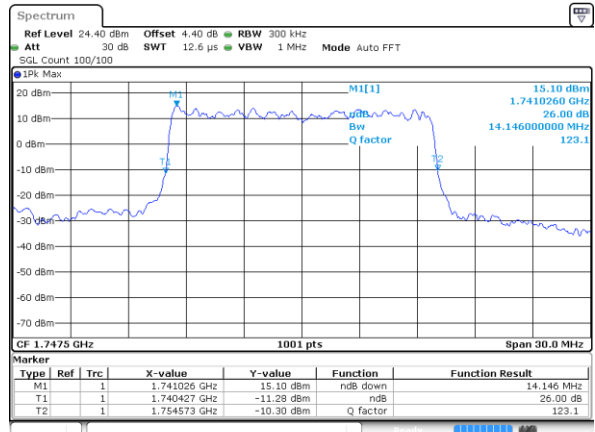

Lowest Channel / 15MHz / 16QAM

Date: 6 JUL 2017 16:45:11

Middle Channel / 15MHz / QPSK

Date: 6 JUL 2017 16:52:07

Middle Channel / 15MHz / 16QAM

Date: 6 JUL 2017 16:52:18

Highest Channel / 15MHz / QPSK

Date: 6 JUL 2017 16:54:41

Highest Channel / 15MHz / 16QAM

Date: 6 JUL 2017 16:54:52

LTE Band 4

Lowest Channel / 20MHz / QPSK

Date: 6 JUL 2017 17:01:47

Lowest Channel / 20MHz / 16QAM

Date: 6 JUL 2017 17:01:58

Middle Channel / 20MHz / QPSK