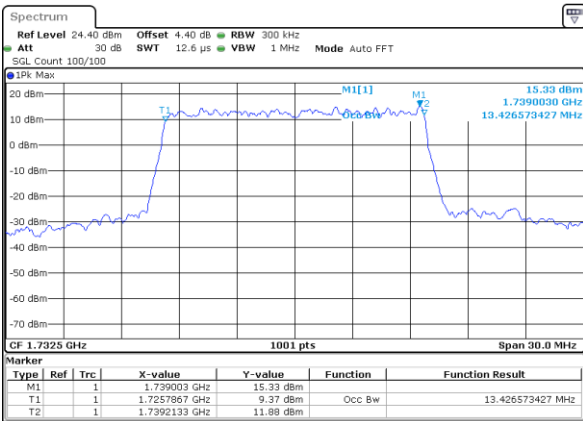

Date: 6 JUL 2017 16:18:22

Highest Channel / 5MHz / QPSK

Date: 6 JUL 2017 16:20:45

Highest Channel / 5MHz / 16QAM

Date: 6 JUL 2017 16:20:56

LTE Band 4

Lowest Channel / 10MHz / QPSK

Date: 6 JUL 2017 16:27:52

Lowest Channel / 10MHz / 16QAM

Date: 6 JUL 2017 16:28:03

Middle Channel / 10MHz / QPSK

Date: 6 JUL 2017 16:34:58

Middle Channel / 10MHz / 16QAM

Date: 6 JUL 2017 16:35:09

Highest Channel / 10MHz / QPSK

Date: 6 JUL 2017 16:37:32

Highest Channel / 10MHz / 16QAM

Date: 6 JUL 2017 16:37:43

LTE Band 4

Lowest Channel / 15MHz / QPSK

Date: 6 JUL 2017 16:44:39

Lowest Channel / 15MHz / 16QAM

Date: 6 JUL 2017 16:44:50

Middle Channel / 15MHz / QPSK

Date: 6 JUL 2017 16:51:46

Middle Channel / 15MHz / 16QAM

Date: 6 JUL 2017 16:51:57

Highest Channel / 15MHz / QPSK

Date: 6 JUL 2017 16:54:20

Highest Channel / 15MHz / 16QAM

Date: 6 JUL 2017 16:54:31