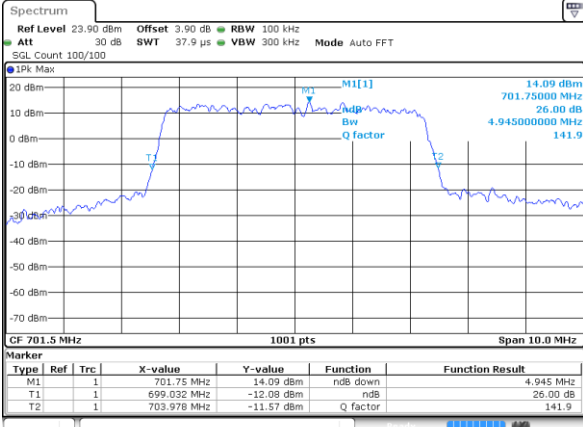

Date: 9 JUL 2017 10:15:53

Highest Channel / 3MHz / QPSK

Date: 9 JUL 2017 10:15:32

Highest Channel / 3MHz / 16QAM

Date: 9 JUL 2017 10:15:21

LTE Band 12

Lowest Channel / 5MHz / QPSK

Date: 9 JUL 2017 10:33:01