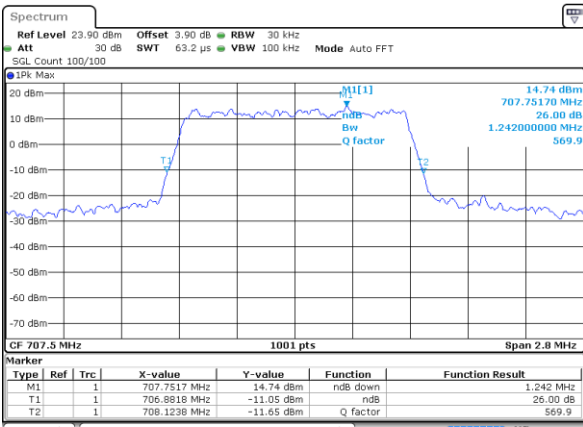

Middle Channel / 1.4MHz / QPSK

Date: 9 JUL 2017 09:58:54