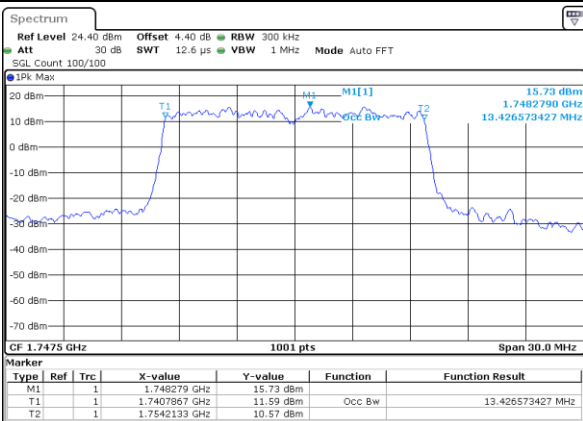

Highest Channel / 10MHz / 16QAM

Date: 6 JUL 2017 16:37:43

LTE Band 4

Lowest Channel / 15MHz / QPSK

Date: 6 JUL 2017 16:44:39

Lowest Channel / 15MHz / 16QAM

Date: 6 JUL 2017 16:44:50

Middle Channel / 15MHz / QPSK

Date: 6 JUL 2017 16:51:46

Middle Channel / 15MHz / 16QAM

Date: 6 JUL 2017 16:51:57

Highest Channel / 15MHz / QPSK

Date: 6 JUL 2017 16:54:20

Highest Channel / 15MHz / 16QAM

Date: 6 JUL 2017 16:54:31