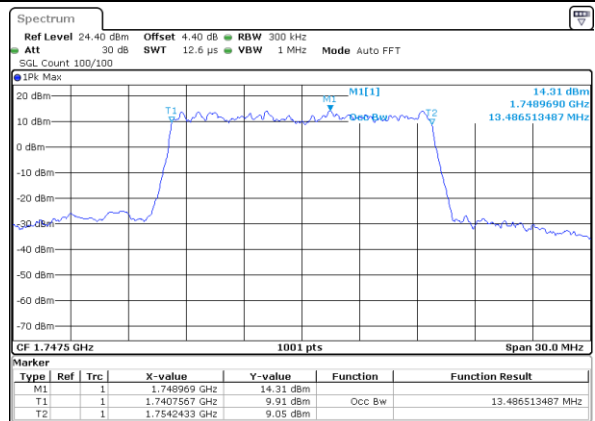

Highest Channel / 10MHz / 16QAM

Date: 6 JUL 2017 16:37:43

LTE Band 4

Lowest Channel / 15MHz / QPSK

Date: 6 JUL 2017 16:44:39

Lowest Channel / 15MHz / 16QAM

Date: 6 JUL 2017 16:44:50

Middle Channel / 15MHz / QPSK

Date: 6 JUL 2017 16:51:46

Middle Channel / 15MHz / 16QAM

Date: 6 JUL 2017 16:51:57

Highest Channel / 15MHz / QPSK

Date: 6 JUL 2017 16:54:20

Highest Channel / 15MHz / 16QAM

Date: 6 JUL 2017 16:54:31