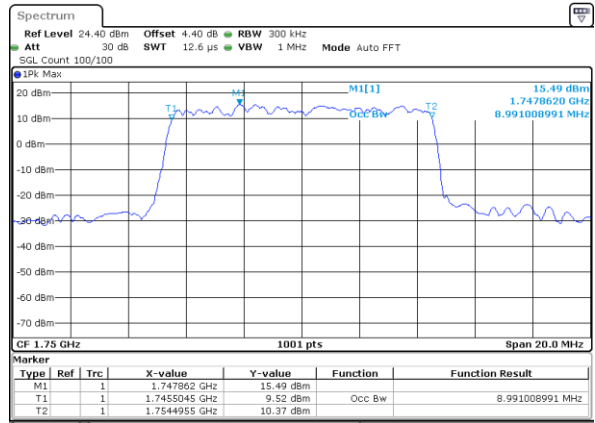

Date: 6 JUL 2017 16:18:22

Highest Channel / 5MHz / QPSK

Date: 6 JUL 2017 16:20:45

Highest Channel / 5MHz / 16QAM

Date: 6 JUL 2017 16:20:56

LTE Band 4

Lowest Channel / 10MHz / QPSK

Date: 6 JUL 2017 16:27:52

Lowest Channel / 10MHz / 16QAM

Date: 6 JUL 2017 16:28:03

Middle Channel / 10MHz / QPSK

Date: 6 JUL 2017 16:34:58

Middle Channel / 10MHz / 16QAM

Date: 6 JUL 2017 16:35:09

Highest Channel / 10MHz / QPSK

Date: 6 JUL 2017 16:37:32

Highest Channel / 10MHz / 16QAM

Date: 6 JUL 2017 16:37:43

LTE Band 4

Lowest Channel / 15MHz / QPSK

Date: 6 JUL 2017 16:44:39

Lowest Channel / 15MHz / 16QAM

Date: 6 JUL 2017 16:44:50

Middle Channel / 15MHz / QPSK