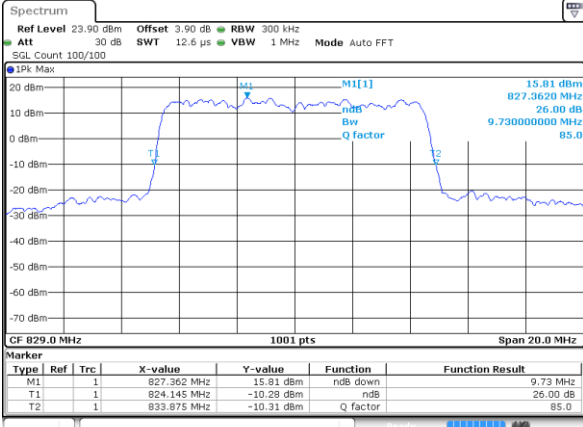

Middle Channel / 5MHz / 16QAM

Date: 7 JUL 2017 12:34:55

Highest Channel / 5MHz / QPSK

Date: 7 JUL 2017 12:37:13

Highest Channel / 5MHz / 16QAM

Date: 7 JUL 2017 12:37:23

LTE Band 5

Lowest Channel / 10MHz / QPSK