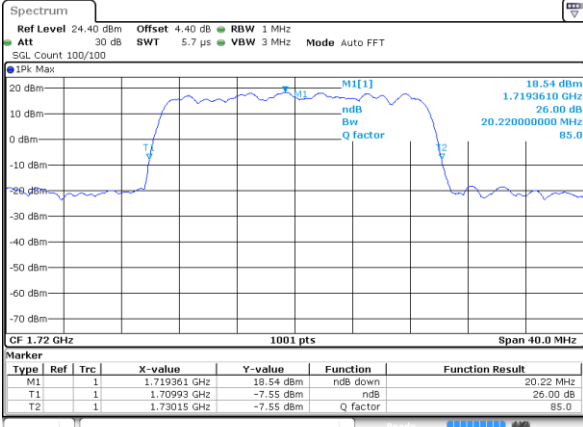

Highest Channel / 15MHz / 16QAM

Date: 6 JUL 2017 16:54:52

LTE Band 4

Lowest Channel / 20MHz / QPSK

Date: 6 JUL 2017 17:01:47

Lowest Channel / 20MHz / 16QAM

Date: 6 JUL 2017 17:01:58

Middle Channel / 20MHz / QPSK

Date: 6 JUL 2017 17:08:53

Middle Channel / 20MHz / 16QAM

Date: 6 JUL 2017 17:09:04

Highest Channel / 20MHz / QPSK

Date: 6 JUL 2017 17:11:28

Highest Channel / 20MHz / 16QAM

Date: 6 JUL 2017 17:11:39

LTE Band 5