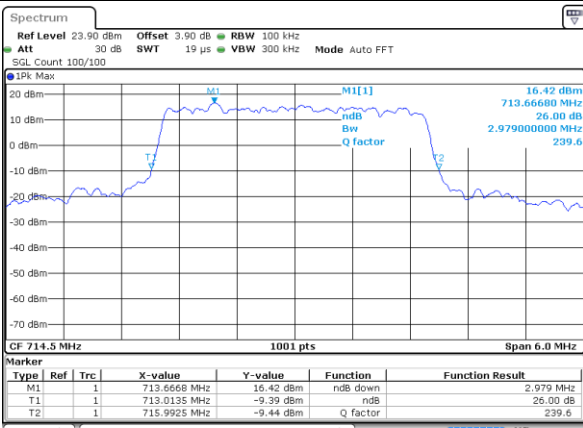

LTE Band 12

Lowest Channel / 3MHz / QPSK

Date: 9 JUL 2017 10:16:14

Lowest Channel / 3MHz / 16QAM

Date: 9 JUL 2017 10:16:04

Middle Channel / 3MHz / QPSK

Date: 9 JUL 2017 10:15:42

Middle Channel / 3MHz / 16QAM

Date: 9 JUL 2017 10:15:53

Highest Channel / 3MHz / QPSK

Date: 9 JUL 2017 10:15:32

Highest Channel / 3MHz / 16QAM

Date: 9 JUL 2017 10:15:21

LTE Band 12

Lowest Channel / 5MHz / QPSK

Date: 9 JUL 2017 10:33:01