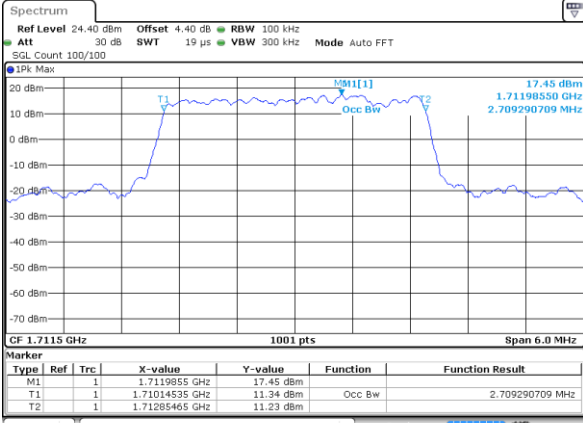

Middle Channel / 20MHz / 16QAM

Date: 7 JUL 2017 11:07:09

Highest Channel / 20MHz / QPSK

Date: 7 JUL 2017 11:09:28

Highest Channel / 20MHz / 16QAM

Date: 7 JUL 2017 11:09:37

LTE Band 4

Lowest Channel / 1.4MHz / QPSK

Date: 6 JUL 2017 15:37:31

Lowest Channel / 1.4MHz / 16QAM

Date: 6 JUL 2017 15:37:43

Middle Channel / 1.4MHz / QPSK

Date: 6 JUL 2017 15:44:39

Middle Channel / 1.4MHz / 16QAM

Date: 6 JUL 2017 15:44:50

Highest Channel / 1.4MHz / QPSK

Date: 6 JUL 2017 15:47:12

Highest Channel / 1.4MHz / 16QAM

Date: 6 JUL 2017 15:47:23

LTE Band 4

Lowest Channel / 3MHz / QPSK

Date: 6 JUL 2017 15:54:18

Lowest Channel / 3MHz / 16QAM

Date: 6 JUL 2017 15:54:28