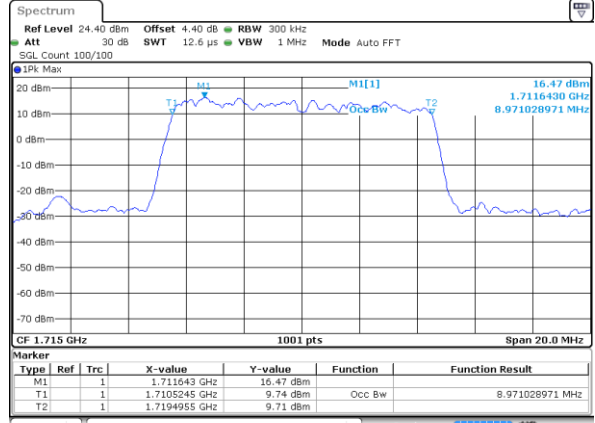

Lowest Channel / 10MHz / 16QAM

Date: 6 JUL 2017 16:28:03