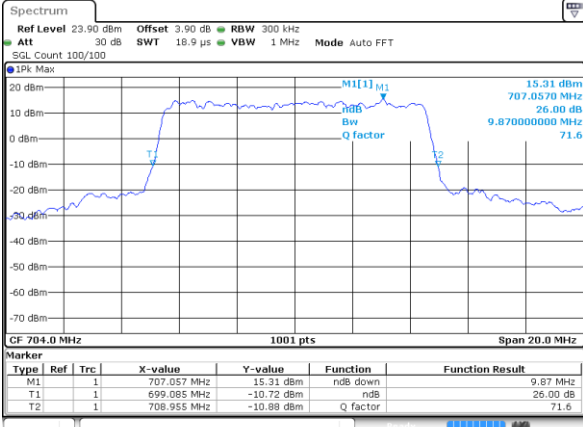

Highest Channel / 5MHz / 16QAM

Date: 9 JUL 2017 10:32:08

LTE Band 12

Lowest Channel / 10MHz / QPSK

Date: 9 JUL 2017 10:49:48

Lowest Channel / 10MHz / 16QAM

Date: 9 JUL 2017 10:49:37

Middle Channel / 10MHz / QPSK

Date: 9 JUL 2017 10:49:16

Middle Channel / 10MHz / 16QAM

Date: 9 JUL 2017 10:49:27

Highest Channel / 10MHz / QPSK

Date: 9 JUL 2017 10:49:06

Highest Channel / 10MHz / 16QAM

Date: 9 JUL 2017 10:48:55

Occupied Bandwidth