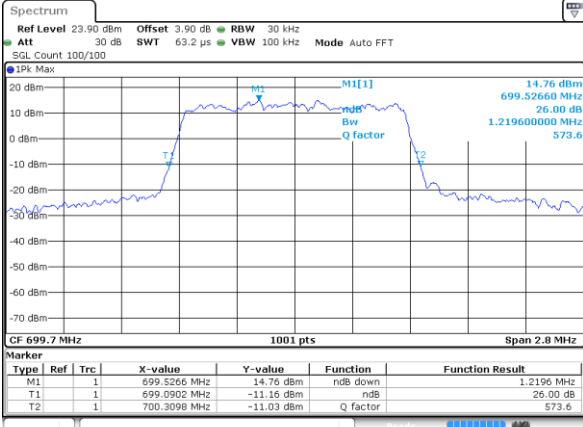

Date: 7 JUL 2017 12:57:36

Highest Channel / 10MHz / 16QAM

Date: 7 JUL 2017 12:57:46

LTE Band 12

Lowest Channel / 1.4MHz / QPSK

Date: 9 JUL 2017 09:59:26

Lowest Channel / 1.4MHz / 16QAM

Date: 9 JUL 2017 09:59:15