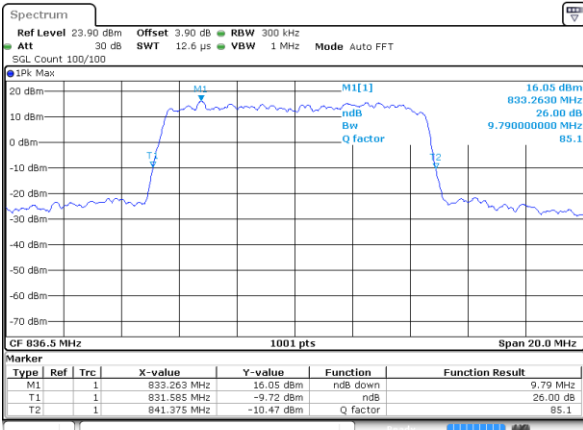

Middle Channel / 10MHz / QPSK

Date: 7 JUL 2017 12:55:08