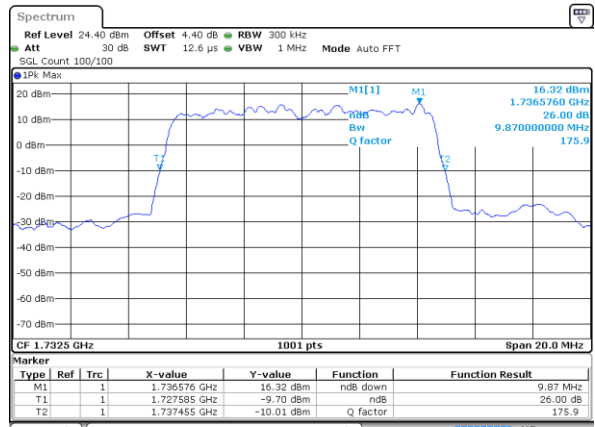

LTE Band 4

Lowest Channel / 10MHz / QPSK

Date: 6 JUL 2017 16:28:14

Lowest Channel / 10MHz / 16QAM

Date: 6 JUL 2017 16:28:24

Middle Channel / 10MHz / QPSK

Date: 6 JUL 2017 16:35:20

Middle Channel / 10MHz / 16QAM

Date: 6 JUL 2017 16:35:30

Highest Channel / 10MHz / QPSK

Date: 6 JUL 2017 16:37:54

Highest Channel / 10MHz / 16QAM

Date: 6 JUL 2017 16:38:05

LTE Band 4

Lowest Channel / 15MHz / QPSK

Date: 6 JUL 2017 16:45:00