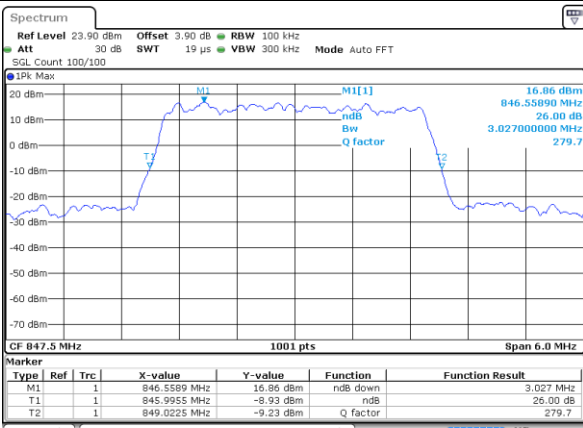

Highest Channel / 1.4MHz / QPSK

Date: 7 JUL 2017 11:56:27

Highest Channel / 1.4MHz / 16QAM

Date: 7 JUL 2017 11:56:37

LTE Band 5

Lowest Channel / 3MHz / QPSK

Date: 7.JUL.2017 12:05:24

Lowest Channel / 3MHz / 16QAM

Date: 7.JUL.2017 12:05:34

Middle Channel / 3MHz / QPSK

Date: 7.JUL.2017 12:14:22

Middle Channel / 3MHz / 16QAM

Date: 7.JUL.2017 12:14:31

Highest Channel / 3MHz / QPSK

Date: 7.JUL.2017 12:16:50

Highest Channel / 3MHz / 16QAM

Date: 7.JUL.2017 12:17:00

LTE Band 5

Lowest Channel / 5MHz / QPSK

Date: 7 JUL 2017 12:25:47

Lowest Channel / 5MHz / 16QAM

Date: 7 JUL 2017 12:25:57

Middle Channel / 5MHz / QPSK

Date: 7 JUL 2017 12:34:55