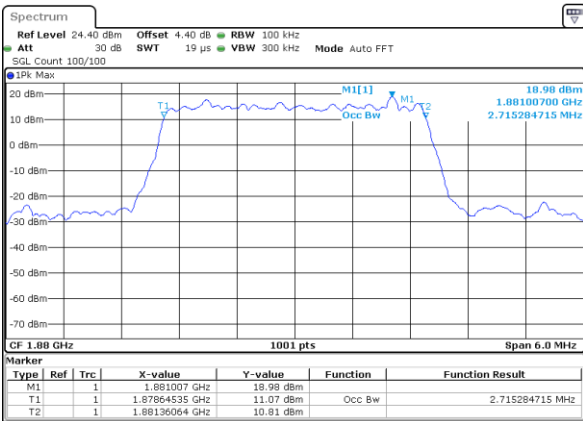

LTE Band 2

Lowest Channel / 1.4MHz / QPSK

Date: 7 JUL 2017 09:03:08

Lowest Channel / 1.4MHz / 16QAM

Date: 7 JUL 2017 09:03:18

Middle Channel / 1.4MHz / QPSK

Date: 7 JUL 2017 09:10:07

Middle Channel / 1.4MHz / 16QAM

Date: 7 JUL 2017 09:10:17

Highest Channel / 1.4MHz / QPSK

Date: 7 JUL 2017 09:12:36

Highest Channel / 1.4MHz / 16QAM

Date: 7 JUL 2017 09:12:46

LTE Band 2

Lowest Channel / 3MHz / QPSK

Date: 7 JUL 2017 09:19:34

Lowest Channel / 3MHz / 16QAM

Date: 7 JUL 2017 09:19:44

Middle Channel / 3MHz / QPSK

Date: 7 JUL 2017 09:26:32

Middle Channel / 3MHz / 16QAM

Date: 7 JUL 2017 09:26:42

Highest Channel / 3MHz / QPSK

Date: 7 JUL 2017 09:29:01

Highest Channel / 3MHz / 16QAM

Date: 7 JUL 2017 09:29:11

LTE Band 2

Lowest Channel / 5MHz / QPSK

Date: 7 JUL 2017 10:10:46

Lowest Channel / 5MHz / 16QAM

Date: 7 JUL 2017 10:10:56

Middle Channel / 5MHz / QPSK