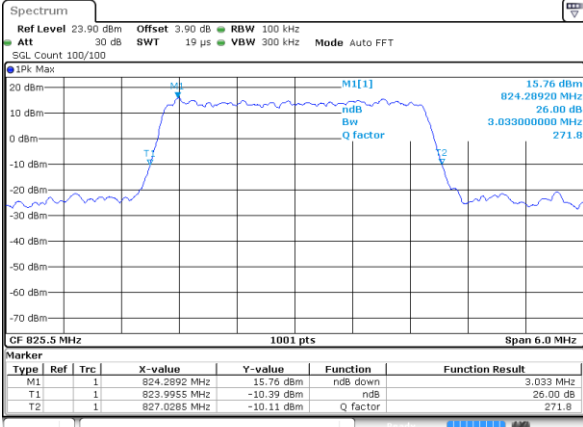

Highest Channel / 1.4MHz / QPSK

Date: 7 JUL 2017 11:56:27

Highest Channel / 1.4MHz / 16QAM

Date: 7 JUL 2017 11:56:37

LTE Band 5

Lowest Channel / 3MHz / QPSK

Date: 7.JUL.2017 12:05:24

Lowest Channel / 3MHz / 16QAM