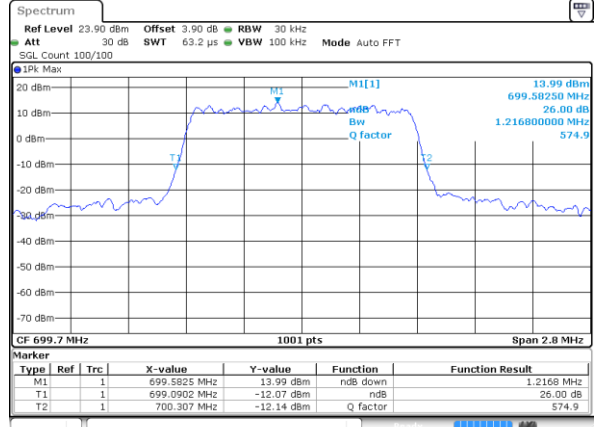

Date: 7 JUL 2017 12:57:36

Highest Channel / 10MHz / 16QAM

Date: 7 JUL 2017 12:57:46

LTE Band 12

Lowest Channel / 1.4MHz / QPSK

Date: 9 JUL 2017 09:59:26

Lowest Channel / 1.4MHz / 16QAM

Date: 9 JUL 2017 09:59:15

Middle Channel / 1.4MHz / QPSK

Date: 9 JUL 2017 09:58:54

Middle Channel / 1.4MHz / 16QAM

Date: 9 JUL 2017 09:59:05

Highest Channel / 1.4MHz / QPSK

Date: 9 JUL 2017 09:58:44

Highest Channel / 1.4MHz / 16QAM

Date: 9 JUL 2017 11:07:59