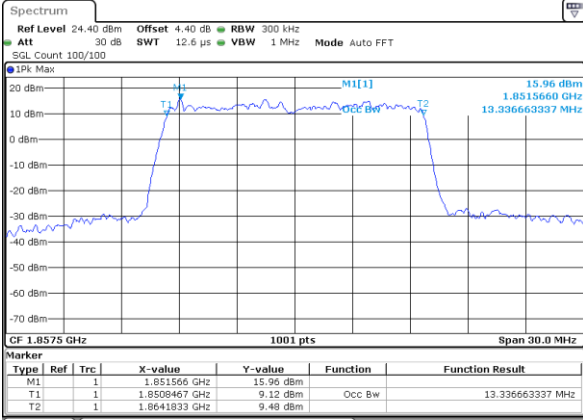

Highest Channel / 10MHz / QPSK

Date: 7 JUL 2017 10:36:38

Highest Channel / 10MHz / 16QAM

Date: 7 JUL 2017 10:36:47

LTE Band 2

Lowest Channel / 15MHz / QPSK

Date: 7 JUL 2017 10:43:36

Lowest Channel / 15MHz / 16QAM