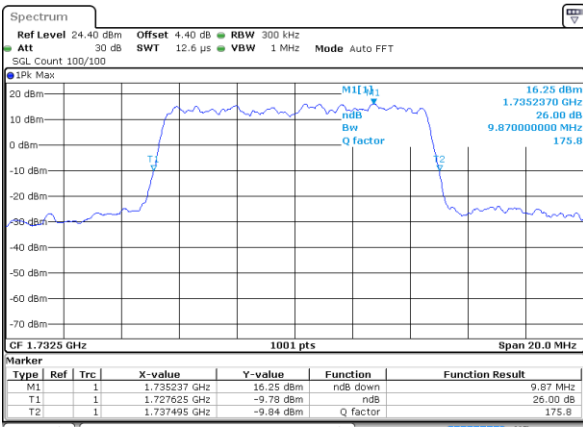

LTE Band 4

Lowest Channel / 10MHz / QPSK

Date: 6 JUL 2017 16:28:14

Lowest Channel / 10MHz / 16QAM

Date: 6 JUL 2017 16:28:24

Middle Channel / 10MHz / QPSK

Date: 6 JUL 2017 16:35:20

Middle Channel / 10MHz / 16QAM

Date: 6 JUL 2017 16:35:30

Highest Channel / 10MHz / QPSK

Date: 6 JUL 2017 16:37:54

Highest Channel / 10MHz / 16QAM

Date: 6 JUL 2017 16:38:05

LTE Band 4

Lowest Channel / 15MHz / QPSK

Date: 6 JUL 2017 16:45:00