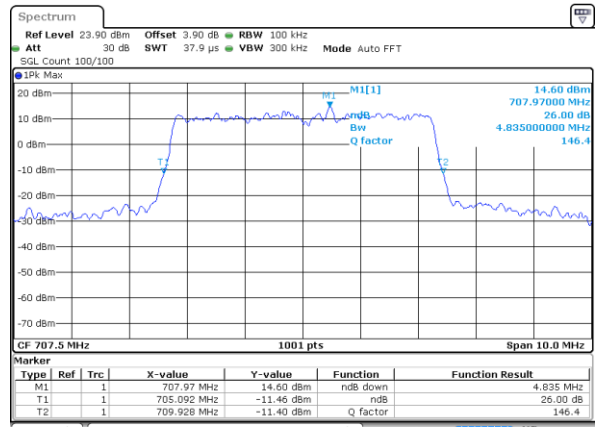

Date: 9 JUL 2017 10:15:53

Highest Channel / 3MHz / QPSK

Date: 9 JUL 2017 10:15:32

Highest Channel / 3MHz / 16QAM

Date: 9 JUL 2017 10:15:21

LTE Band 12

Lowest Channel / 5MHz / QPSK

Date: 9 JUL 2017 10:33:01

Lowest Channel / 5MHz / 16QAM

Date: 9 JUL 2017 10:32:51

Middle Channel / 5MHz / QPSK

Date: 9 JUL 2017 10:32:30

Middle Channel / 5MHz / 16QAM

Date: 9 JUL 2017 10:32:40

Highest Channel / 5MHz / QPSK

Date: 9 JUL 2017 10:32:19

Highest Channel / 5MHz / 16QAM

Date: 9 JUL 2017 10:32:08

LTE Band 12

Lowest Channel / 10MHz / QPSK

Date: 9 JUL 2017 10:49:48

Lowest Channel / 10MHz / 16QAM

Date: 9 JUL 2017 10:49:37

Middle Channel / 10MHz / QPSK