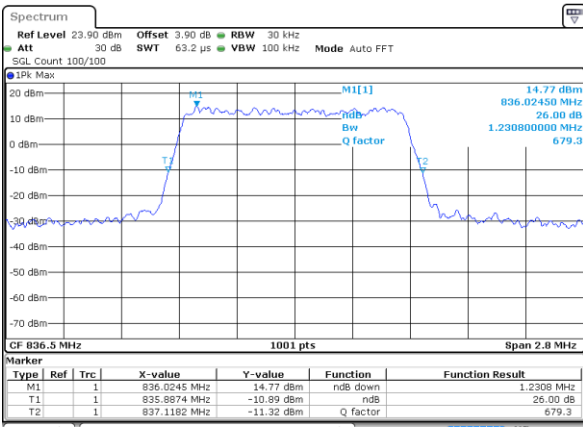

Lowest Channel / 1.4MHz / QPSK

Date: 7 JUL 2017 11:45:11

Lowest Channel / 1.4MHz / 16QAM

Date: 7 JUL 2017 11:45:01

Middle Channel / 1.4MHz / QPSK

Date: 7 JUL 2017 11:53:58

Middle Channel / 1.4MHz / 16QAM

Date: 7 JUL 2017 11:54:08

Highest Channel / 1.4MHz / QPSK

Date: 7 JUL 2017 11:56:27

Highest Channel / 1.4MHz / 16QAM

Date: 7 JUL 2017 11:56:37

LTE Band 5

Lowest Channel / 3MHz / QPSK

Date: 7.JUL.2017 12:05:24

Lowest Channel / 3MHz / 16QAM