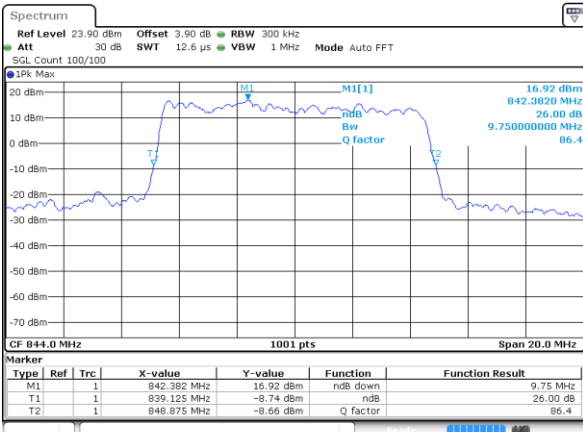

Middle Channel / 5MHz / 16QAM

Date: 7 JUL 2017 12:34:55

Highest Channel / 5MHz / QPSK

Date: 7 JUL 2017 12:37:13

Highest Channel / 5MHz / 16QAM

Date: 7 JUL 2017 12:37:23

LTE Band 5

Lowest Channel / 10MHz / QPSK

Date: 7 JUL 2017 12:46:11

Lowest Channel / 10MHz / 16QAM

Date: 7 JUL 2017 12:46:21

Middle Channel / 10MHz / QPSK

Date: 7 JUL 2017 12:55:08

Middle Channel / 10MHz / 16QAM

Date: 7 JUL 2017 12:55:18

Highest Channel / 10MHz / QPSK

Date: 7 JUL 2017 12:57:36

Highest Channel / 10MHz / 16QAM

Date: 7 JUL 2017 12:57:46

LTE Band 12

Lowest Channel / 1.4MHz / QPSK

Date: 9 JUL 2017 09:59:26

Lowest Channel / 1.4MHz / 16QAM

Date: 9 JUL 2017 09:59:15