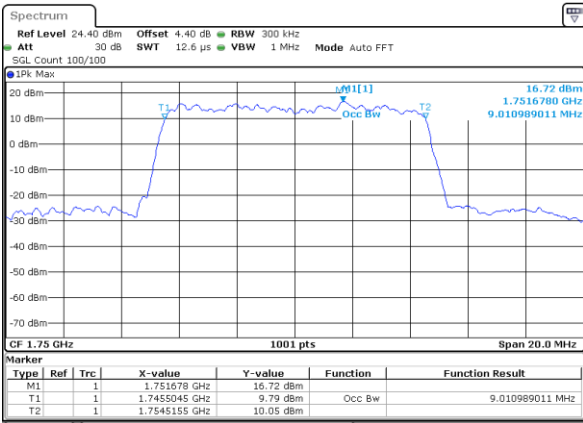

Date: 6 JUL 2017 16:18:22

Highest Channel / 5MHz / QPSK

Date: 6 JUL 2017 16:20:45

Highest Channel / 5MHz / 16QAM

Date: 6 JUL 2017 16:20:56

LTE Band 4

Lowest Channel / 10MHz / QPSK

Date: 6 JUL 2017 16:27:52

Lowest Channel / 10MHz / 16QAM

Date: 6 JUL 2017 16:28:03

Middle Channel / 10MHz / QPSK

Date: 6 JUL 2017 16:34:58

Middle Channel / 10MHz / 16QAM

Date: 6 JUL 2017 16:35:09

Highest Channel / 10MHz / QPSK

Date: 6 JUL 2017 16:37:32

Highest Channel / 10MHz / 16QAM

Date: 6 JUL 2017 16:37:43

LTE Band 4

Lowest Channel / 15MHz / QPSK

Date: 6 JUL 2017 16:44:39

Lowest Channel / 15MHz / 16QAM

Date: 6 JUL 2017 16:44:50

Middle Channel / 15MHz / QPSK