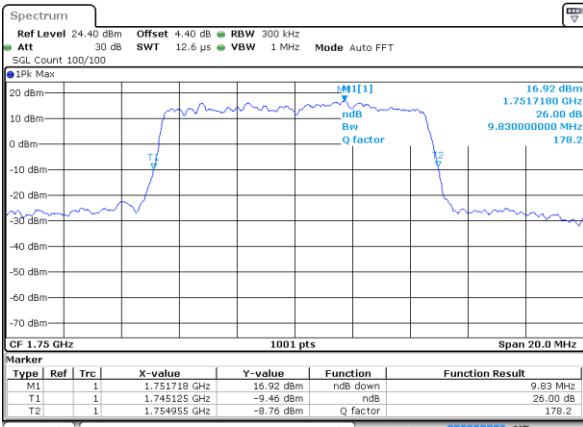

LTE Band 4

Lowest Channel / 10MHz / QPSK

Date: 6 JUL 2017 16:28:14

Lowest Channel / 10MHz / 16QAM

Date: 6 JUL 2017 16:28:24

Middle Channel / 10MHz / QPSK

Date: 6 JUL 2017 16:35:20

Middle Channel / 10MHz / 16QAM

Date: 6 JUL 2017 16:35:30

Highest Channel / 10MHz / QPSK

Date: 6 JUL 2017 16:37:54

Highest Channel / 10MHz / 16QAM

Date: 6 JUL 2017 16:38:05

LTE Band 4

Lowest Channel / 15MHz / QPSK

Date: 6 JUL 2017 16:45:00