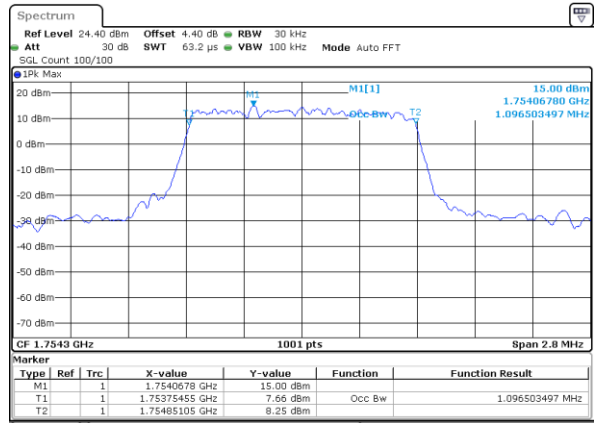

Middle Channel / 20MHz / 16QAM

Date: 7 JUL 2017 11:07:09

Highest Channel / 20MHz / QPSK

Date: 7 JUL 2017 11:09:28

Highest Channel / 20MHz / 16QAM

Date: 7 JUL 2017 11:09:37

LTE Band 4

Lowest Channel / 1.4MHz / QPSK

Date: 6 JUL 2017 15:37:31

Lowest Channel / 1.4MHz / 16QAM

Date: 6 JUL 2017 15:37:43

Middle Channel / 1.4MHz / QPSK

Date: 6 JUL 2017 15:44:39

Middle Channel / 1.4MHz / 16QAM

Date: 6 JUL 2017 15:44:50

Highest Channel / 1.4MHz / QPSK

Date: 6 JUL 2017 15:47:12

Highest Channel / 1.4MHz / 16QAM

Date: 6 JUL 2017 15:47:23

LTE Band 4

Lowest Channel / 3MHz / QPSK

Date: 6 JUL 2017 15:54:18

Lowest Channel / 3MHz / 16QAM

Date: 6 JUL 2017 15:54:28