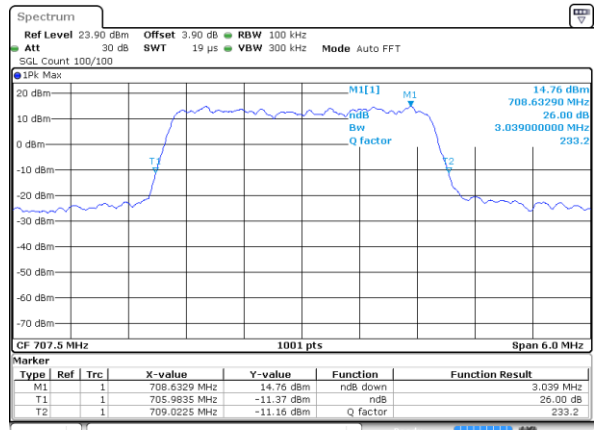

LTE Band 12

Lowest Channel / 3MHz / QPSK

Date: 9 JUL 2017 10:16:14

Lowest Channel / 3MHz / 16QAM

Date: 9 JUL 2017 10:16:04

Middle Channel / 3MHz / QPSK

Date: 9 JUL 2017 10:15:42

Middle Channel / 3MHz / 16QAM

Date: 9 JUL 2017 10:15:53

Highest Channel / 3MHz / QPSK

Date: 9 JUL 2017 10:15:32

Highest Channel / 3MHz / 16QAM

Date: 9 JUL 2017 10:15:21

LTE Band 12

Lowest Channel / 5MHz / QPSK

Date: 9 JUL 2017 10:33:01