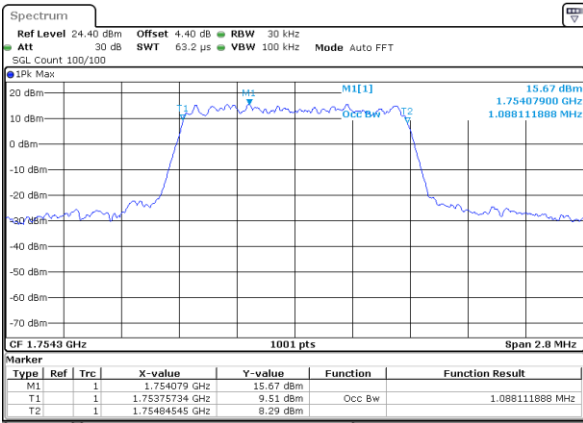

Middle Channel / 20MHz / 16QAM

Date: 7 JUL 2017 11:07:09

Highest Channel / 20MHz / QPSK

Date: 7 JUL 2017 11:09:28

Highest Channel / 20MHz / 16QAM

Date: 7 JUL 2017 11:09:37

LTE Band 4

Lowest Channel / 1.4MHz / QPSK

Date: 6 JUL 2017 15:37:31

Lowest Channel / 1.4MHz / 16QAM

Date: 6 JUL 2017 15:37:43

Middle Channel / 1.4MHz / QPSK

Date: 6 JUL 2017 15:44:39

Middle Channel / 1.4MHz / 16QAM

Date: 6 JUL 2017 15:44:50

Highest Channel / 1.4MHz / QPSK

Date: 6 JUL 2017 15:47:12

Highest Channel / 1.4MHz / 16QAM

Date: 6 JUL 2017 15:47:23

LTE Band 4

Lowest Channel / 3MHz / QPSK

Date: 6 JUL 2017 15:54:18

Lowest Channel / 3MHz / 16QAM

Date: 6 JUL 2017 15:54:28