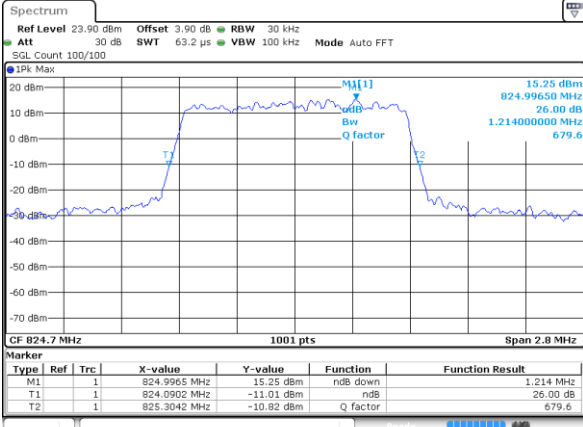

LTE Band 5

Lowest Channel / 1.4MHz / QPSK

Date: 7 JUL 2017 11:45:11