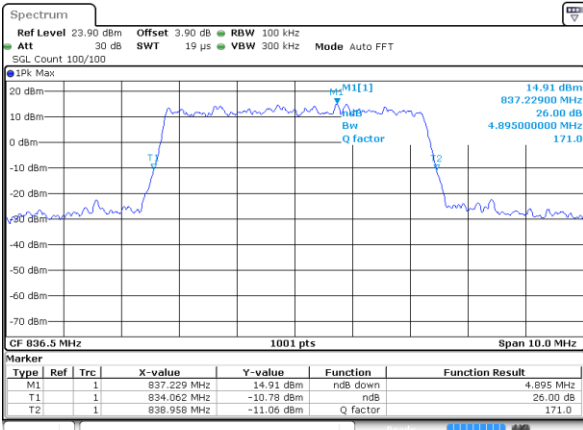

Date: 7.JUL.2017 12:17:00

LTE Band 5

Lowest Channel / 5MHz / QPSK

Date: 7 JUL 2017 12:25:47

Lowest Channel / 5MHz / 16QAM

Date: 7 JUL 2017 12:25:57

Middle Channel / 5MHz / QPSK

Date: 7 JUL 2017 12:34:55

Middle Channel / 5MHz / 16QAM

Date: 7 JUL 2017 12:34:55

Highest Channel / 5MHz / QPSK

Date: 7 JUL 2017 12:37:13

Highest Channel / 5MHz / 16QAM

Date: 7 JUL 2017 12:37:23

LTE Band 5

Lowest Channel / 10MHz / QPSK