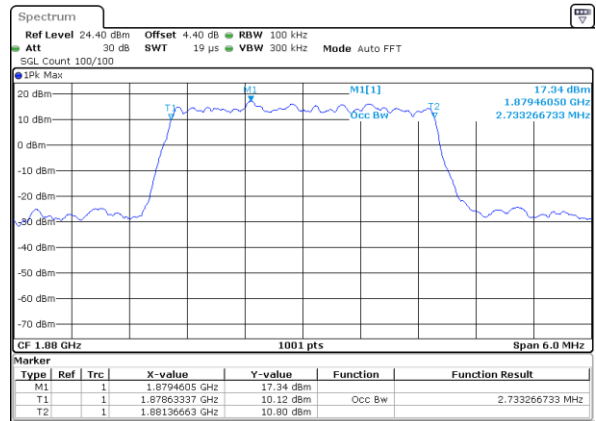

Date: 7 JUL 2017 09:10:17

Highest Channel / 1.4MHz / QPSK

Date: 7 JUL 2017 09:12:36

Highest Channel / 1.4MHz / 16QAM

Date: 7 JUL 2017 09:12:46

LTE Band 2

Lowest Channel / 3MHz / QPSK

Date: 7 JUL 2017 09:19:34

Lowest Channel / 3MHz / 16QAM

Date: 7 JUL 2017 09:19:44

Middle Channel / 3MHz / QPSK

Date: 7 JUL 2017 09:26:32

Middle Channel / 3MHz / 16QAM

Date: 7 JUL 2017 09:26:42

Highest Channel / 3MHz / QPSK

Date: 7 JUL 2017 09:29:01

Highest Channel / 3MHz / 16QAM

Date: 7 JUL 2017 09:29:11

LTE Band 2

Lowest Channel / 5MHz / QPSK

Date: 7 JUL 2017 10:10:46

Lowest Channel / 5MHz / 16QAM

Date: 7 JUL 2017 10:10:56

Middle Channel / 5MHz / QPSK