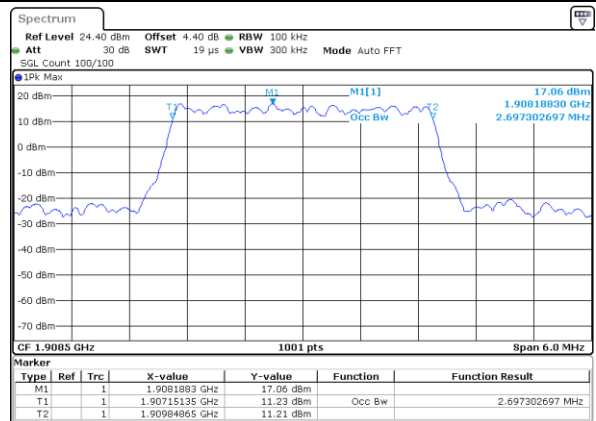

Date: 7 JUL 2017 09:10:17

Highest Channel / 1.4MHz / QPSK

Date: 7 JUL 2017 09:12:36

Highest Channel / 1.4MHz / 16QAM

Date: 7 JUL 2017 09:12:46

LTE Band 2

Lowest Channel / 3MHz / QPSK

Date: 7 JUL 2017 09:19:34

Lowest Channel / 3MHz / 16QAM

Date: 7 JUL 2017 09:19:44

Middle Channel / 3MHz / QPSK

Date: 7 JUL 2017 09:26:32

Middle Channel / 3MHz / 16QAM

Date: 7 JUL 2017 09:26:42

Highest Channel / 3MHz / QPSK

Date: 7 JUL 2017 09:29:01

Highest Channel / 3MHz / 16QAM

Date: 7 JUL 2017 09:29:11

LTE Band 2

Lowest Channel / 5MHz / QPSK

Date: 7 JUL 2017 10:10:46

Lowest Channel / 5MHz / 16QAM

Date: 7 JUL 2017 10:10:56

Middle Channel / 5MHz / QPSK