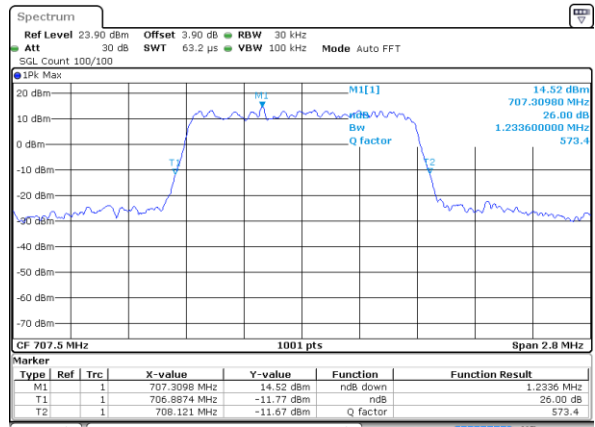

Date: 7 JUL 2017 12:57:36

Highest Channel / 10MHz / 16QAM

Date: 7 JUL 2017 12:57:46

LTE Band 12

Lowest Channel / 1.4MHz / QPSK

Date: 9 JUL 2017 09:59:26

Lowest Channel / 1.4MHz / 16QAM

Date: 9 JUL 2017 09:59:15

Middle Channel / 1.4MHz / QPSK

Date: 9 JUL 2017 09:58:54

Middle Channel / 1.4MHz / 16QAM

Date: 9 JUL 2017 09:59:05

Highest Channel / 1.4MHz / QPSK

Date: 9 JUL 2017 09:58:44

Highest Channel / 1.4MHz / 16QAM

Date: 9 JUL 2017 11:07:59