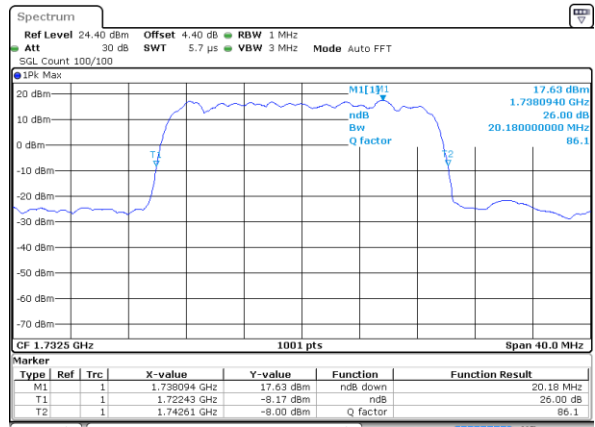

Highest Channel / 15MHz / 16QAM

Date: 6 JUL 2017 16:54:52

LTE Band 4

Lowest Channel / 20MHz / QPSK

Date: 6 JUL 2017 17:01:47

Lowest Channel / 20MHz / 16QAM

Date: 6 JUL 2017 17:01:58

Middle Channel / 20MHz / QPSK

Date: 6 JUL 2017 17:08:53

Middle Channel / 20MHz / 16QAM

Date: 6 JUL 2017 17:09:04

Highest Channel / 20MHz / QPSK

Date: 6 JUL 2017 17:11:28

Highest Channel / 20MHz / 16QAM

Date: 6 JUL 2017 17:11:39

LTE Band 5