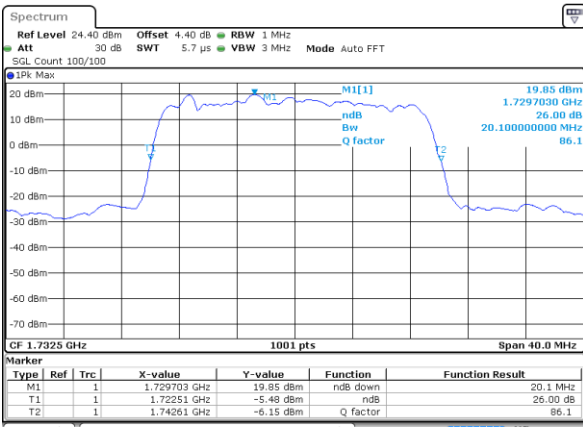

Highest Channel / 15MHz / 16QAM

Date: 6 JUL 2017 16:54:52

LTE Band 4

Lowest Channel / 20MHz / QPSK

Date: 6 JUL 2017 17:01:47

Lowest Channel / 20MHz / 16QAM

Date: 6 JUL 2017 17:01:58

Middle Channel / 20MHz / QPSK

Date: 6 JUL 2017 17:08:53

Middle Channel / 20MHz / 16QAM

Date: 6 JUL 2017 17:09:04

Highest Channel / 20MHz / QPSK

Date: 6 JUL 2017 17:11:28

Highest Channel / 20MHz / 16QAM

Date: 6 JUL 2017 17:11:39

LTE Band 5