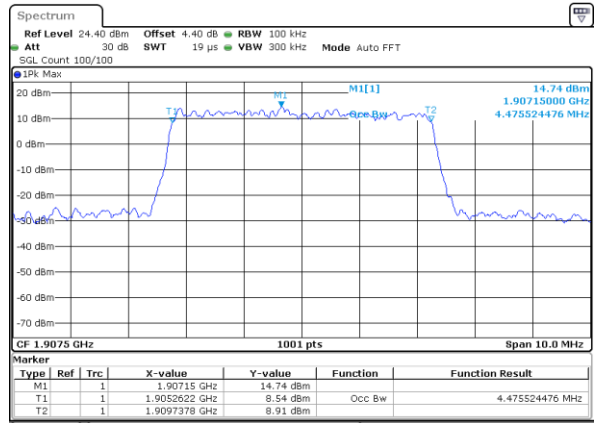

Highest Channel / 3MHz / 16QAM

Date: 7 JUL 2017 09:29:11

LTE Band 2

Lowest Channel / 5MHz / QPSK

Date: 7 JUL 2017 10:10:46

Lowest Channel / 5MHz / 16QAM

Date: 7 JUL 2017 10:10:56

Middle Channel / 5MHz / QPSK

Date: 7 JUL 2017 10:17:44

Middle Channel / 5MHz / 16QAM

Date: 7 JUL 2017 10:17:54

Highest Channel / 5MHz / QPSK

Date: 7 JUL 2017 10:20:13

Highest Channel / 5MHz / 16QAM

Date: 7 JUL 2017 10:20:23

LTE Band 2