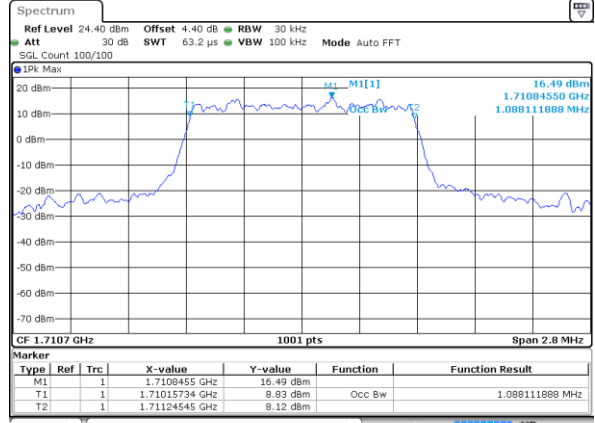

Date: 7 JUL 2017 10:53:12

LTE Band 2

Lowest Channel / 20MHz / QPSK

Date: 7 JUL 2017 11:00:01

Lowest Channel / 20MHz / 16QAM

Date: 7 JUL 2017 11:00:10

Middle Channel / 20MHz / QPSK

Date: 7 JUL 2017 11:06:59

Middle Channel / 20MHz / 16QAM

Date: 7 JUL 2017 11:07:09

Highest Channel / 20MHz / QPSK

Date: 7 JUL 2017 11:09:28

Highest Channel / 20MHz / 16QAM

Date: 7 JUL 2017 11:09:37

LTE Band 4

Lowest Channel / 1.4MHz / QPSK

Date: 6 JUL 2017 15:37:31

Lowest Channel / 1.4MHz / 16QAM

Date: 6 JUL 2017 15:37:43

Middle Channel / 1.4MHz / QPSK

Date: 6 JUL 2017 15:44:39

Middle Channel / 1.4MHz / 16QAM

Date: 6 JUL 2017 15:44:50

Highest Channel / 1.4MHz / QPSK