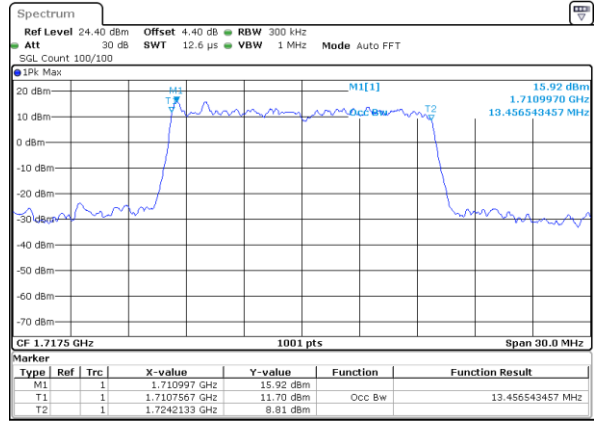

Highest Channel / 10MHz / 16QAM

Date: 6 JUL 2017 16:37:43

LTE Band 4

Lowest Channel / 15MHz / QPSK

Date: 6 JUL 2017 16:44:39

Lowest Channel / 15MHz / 16QAM

Date: 6 JUL 2017 16:44:50

Middle Channel / 15MHz / QPSK