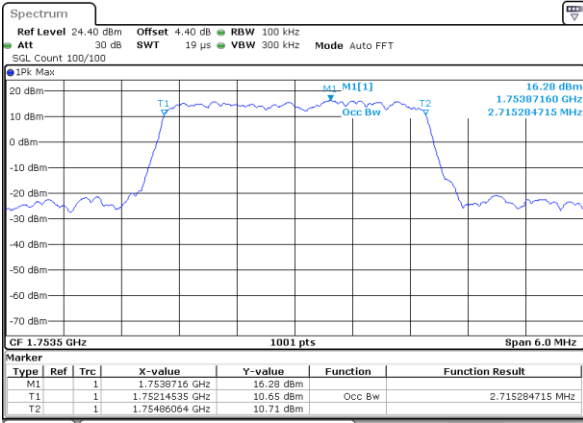

Date: 6 JUL 2017 15:47:12

Highest Channel / 1.4MHz / 16QAM

Date: 6 JUL 2017 15:47:23

LTE Band 4

Lowest Channel / 3MHz / QPSK

Date: 6 JUL 2017 15:54:18

Lowest Channel / 3MHz / 16QAM

Date: 6 JUL 2017 15:54:28

Middle Channel / 3MHz / QPSK

Date: 6 JUL 2017 16:01:24

Middle Channel / 3MHz / 16QAM

Date: 6 JUL 2017 16:01:35

Highest Channel / 3MHz / QPSK

Date: 6 JUL 2017 16:03:58

Highest Channel / 3MHz / 16QAM

Date: 6 JUL 2017 16:04:09

LTE Band 4

Lowest Channel / 5MHz / QPSK

Date: 6 JUL 2017 16:11:04

Lowest Channel / 5MHz / 16QAM

Date: 6 JUL 2017 16:11:15

Middle Channel / 5MHz / QPSK

Date: 6 JUL 2017 16:18:11

Middle Channel / 5MHz / 16QAM

Date: 6 JUL 2017 16:18:22

Highest Channel / 5MHz / QPSK

Date: 6 JUL 2017 16:20:45

Highest Channel / 5MHz / 16QAM

Date: 6 JUL 2017 16:20:56

LTE Band 4

Lowest Channel / 10MHz / QPSK

Date: 6 JUL 2017 16:27:52