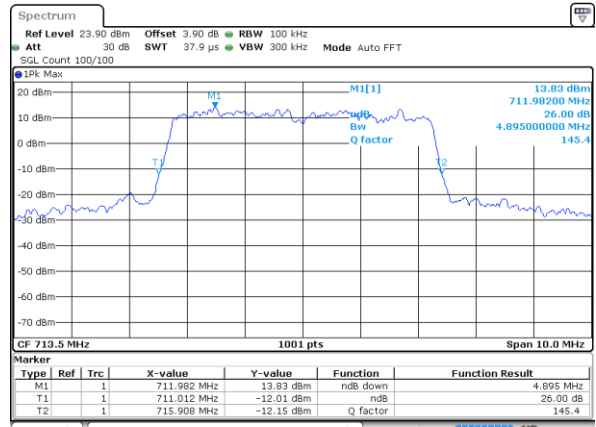

Date: 9 JUL 2017 10:15:53

Highest Channel / 3MHz / QPSK

Date: 9 JUL 2017 10:15:32

Highest Channel / 3MHz / 16QAM

Date: 9 JUL 2017 10:15:21

LTE Band 12

Lowest Channel / 5MHz / QPSK

Date: 9 JUL 2017 10:33:01

Lowest Channel / 5MHz / 16QAM

Date: 9 JUL 2017 10:32:51

Middle Channel / 5MHz / QPSK

Date: 9 JUL 2017 10:32:30

Middle Channel / 5MHz / 16QAM

Date: 9 JUL 2017 10:32:40

Highest Channel / 5MHz / QPSK

Date: 9 JUL 2017 10:32:19

Highest Channel / 5MHz / 16QAM

Date: 9 JUL 2017 10:32:08

LTE Band 12

Lowest Channel / 10MHz / QPSK

Date: 9 JUL 2017 10:49:48

Lowest Channel / 10MHz / 16QAM

Date: 9 JUL 2017 10:49:37

Middle Channel / 10MHz / QPSK