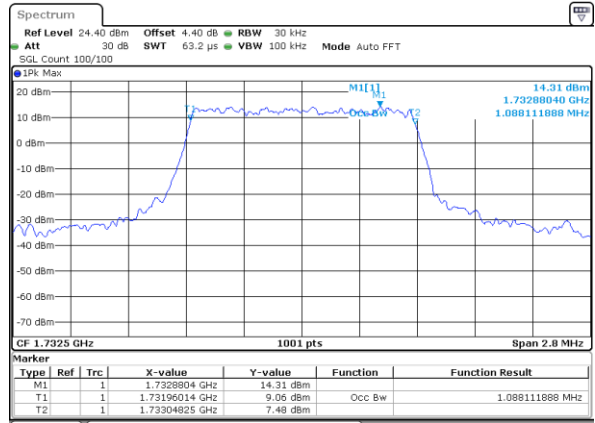

Middle Channel / 20MHz / 16QAM

Date: 7 JUL 2017 11:07:09

Highest Channel / 20MHz / QPSK

Date: 7 JUL 2017 11:09:28

Highest Channel / 20MHz / 16QAM

Date: 7 JUL 2017 11:09:37

LTE Band 4

Lowest Channel / 1.4MHz / QPSK

Date: 6 JUL 2017 15:37:31

Lowest Channel / 1.4MHz / 16QAM

Date: 6 JUL 2017 15:37:43

Middle Channel / 1.4MHz / QPSK

Date: 6 JUL 2017 15:44:39

Middle Channel / 1.4MHz / 16QAM

Date: 6 JUL 2017 15:44:50

Highest Channel / 1.4MHz / QPSK

Date: 6 JUL 2017 15:47:12

Highest Channel / 1.4MHz / 16QAM

Date: 6 JUL 2017 15:47:23

LTE Band 4

Lowest Channel / 3MHz / QPSK

Date: 6 JUL 2017 15:54:18

Lowest Channel / 3MHz / 16QAM

Date: 6 JUL 2017 15:54:28