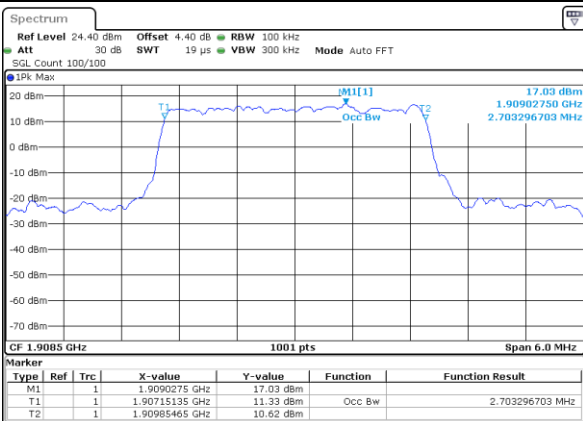

Date: 7 JUL 2017 09:10:17

Highest Channel / 1.4MHz / QPSK

Date: 7 JUL 2017 09:12:36

Highest Channel / 1.4MHz / 16QAM

Date: 7 JUL 2017 09:12:46

LTE Band 2

Lowest Channel / 3MHz / QPSK

Date: 7 JUL 2017 09:19:34

Lowest Channel / 3MHz / 16QAM

Date: 7 JUL 2017 09:19:44

Middle Channel / 3MHz / QPSK

Date: 7 JUL 2017 09:26:32

Middle Channel / 3MHz / 16QAM

Date: 7 JUL 2017 09:26:42

Highest Channel / 3MHz / QPSK

Date: 7 JUL 2017 09:29:01

Highest Channel / 3MHz / 16QAM

Date: 7 JUL 2017 09:29:11

LTE Band 2

Lowest Channel / 5MHz / QPSK

Date: 7 JUL 2017 10:10:46

Lowest Channel / 5MHz / 16QAM

Date: 7 JUL 2017 10:10:56

Middle Channel / 5MHz / QPSK