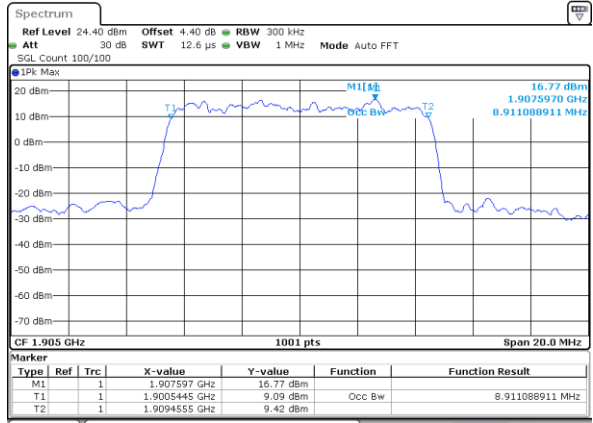

Date: 7 JUL 2017 10:17:44

Middle Channel / 5MHz / 16QAM

Date: 7 JUL 2017 10:17:54

Highest Channel / 5MHz / QPSK

Date: 7 JUL 2017 10:20:13

Highest Channel / 5MHz / 16QAM

Date: 7 JUL 2017 10:20:23

LTE Band 2

Lowest Channel / 10MHz / QPSK

Date: 7 JUL 2017 10:27:11

Lowest Channel / 10MHz / 16QAM

Date: 7 JUL 2017 10:27:21

Middle Channel / 10MHz / QPSK

Date: 7 JUL 2017 10:34:09

Middle Channel / 10MHz / 16QAM

Date: 7 JUL 2017 10:34:19

Highest Channel / 10MHz / QPSK

Date: 7 JUL 2017 10:36:38

Highest Channel / 10MHz / 16QAM

Date: 7 JUL 2017 10:36:47

LTE Band 2

Lowest Channel / 15MHz / QPSK

Date: 7 JUL 2017 10:43:36

Lowest Channel / 15MHz / 16QAM