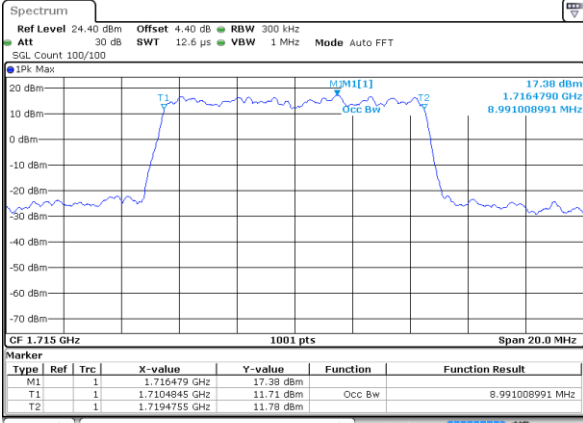

LTE Band 4

Lowest Channel / 5MHz / QPSK

Date: 6 JUL 2017 16:11:04

Lowest Channel / 5MHz / 16QAM

Date: 6 JUL 2017 16:11:15

Middle Channel / 5MHz / QPSK

Date: 6 JUL 2017 16:18:11

Middle Channel / 5MHz / 16QAM

Date: 6 JUL 2017 16:18:22

Highest Channel / 5MHz / QPSK

Date: 6 JUL 2017 16:20:45

Highest Channel / 5MHz / 16QAM

Date: 6 JUL 2017 16:20:56

LTE Band 4

Lowest Channel / 10MHz / QPSK

Date: 6 JUL 2017 16:27:52

Lowest Channel / 10MHz / 16QAM

Date: 6 JUL 2017 16:28:03

Middle Channel / 10MHz / QPSK

Date: 6 JUL 2017 16:34:58

Middle Channel / 10MHz / 16QAM

Date: 6 JUL 2017 16:35:09

Highest Channel / 10MHz / QPSK

Date: 6 JUL 2017 16:37:32