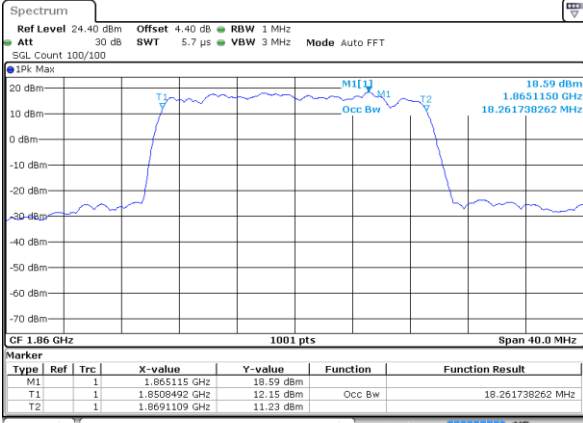

Highest Channel / 10MHz / QPSK

Date: 7 JUL 2017 10:36:38

Highest Channel / 10MHz / 16QAM

Date: 7 JUL 2017 10:36:47

LTE Band 2

Lowest Channel / 15MHz / QPSK

Date: 7 JUL 2017 10:43:36

Lowest Channel / 15MHz / 16QAM

Date: 7 JUL 2017 10:43:46

Middle Channel / 15MHz / QPSK

Date: 7 JUL 2017 10:50:34

Middle Channel / 15MHz / 16QAM

Date: 7 JUL 2017 10:50:44

Highest Channel / 15MHz / QPSK

Date: 7 JUL 2017 10:53:03

Highest Channel / 15MHz / 16QAM

Date: 7 JUL 2017 10:53:12

LTE Band 2

Lowest Channel / 20MHz / QPSK

Date: 7 JUL 2017 11:00:01

Lowest Channel / 20MHz / 16QAM

Date: 7 JUL 2017 11:00:10

Middle Channel / 20MHz / QPSK

Date: 7 JUL 2017 11:06:59

Middle Channel / 20MHz / 16QAM

Date: 7 JUL 2017 11:07:09

Highest Channel / 20MHz / QPSK

Date: 7 JUL 2017 11:09:28

Highest Channel / 20MHz / 16QAM

Date: 7 JUL 2017 11:09:37

LTE Band 4

Lowest Channel / 1.4MHz / QPSK