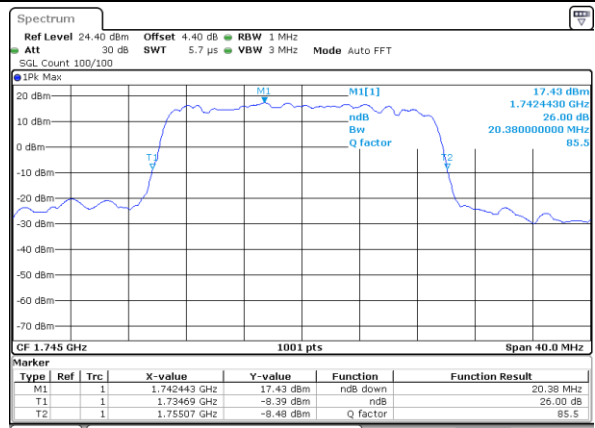

Highest Channel / 15MHz / 16QAM

Date: 6 JUL 2017 16:54:52

LTE Band 4

Lowest Channel / 20MHz / QPSK

Date: 6 JUL 2017 17:01:47

Lowest Channel / 20MHz / 16QAM

Date: 6 JUL 2017 17:01:58

Middle Channel / 20MHz / QPSK

Date: 6 JUL 2017 17:08:53

Middle Channel / 20MHz / 16QAM

Date: 6 JUL 2017 17:09:04

Highest Channel / 20MHz / QPSK

Date: 6 JUL 2017 17:11:28

Highest Channel / 20MHz / 16QAM

Date: 6 JUL 2017 17:11:39

LTE Band 5

Lowest Channel / 1.4MHz / QPSK

Date: 7 JUL 2017 11:45:11

Lowest Channel / 1.4MHz / 16QAM

Date: 7 JUL 2017 11:45:01

Middle Channel / 1.4MHz / QPSK

Date: 7 JUL 2017 11:53:58

Middle Channel / 1.4MHz / 16QAM

Date: 7 JUL 2017 11:54:08

Highest Channel / 1.4MHz / QPSK

Date: 7 JUL 2017 11:56:27

Highest Channel / 1.4MHz / 16QAM

Date: 7 JUL 2017 11:56:37

LTE Band 5

Lowest Channel / 3MHz / QPSK

Date: 7.JUL.2017 12:05:24

Lowest Channel / 3MHz / 16QAM