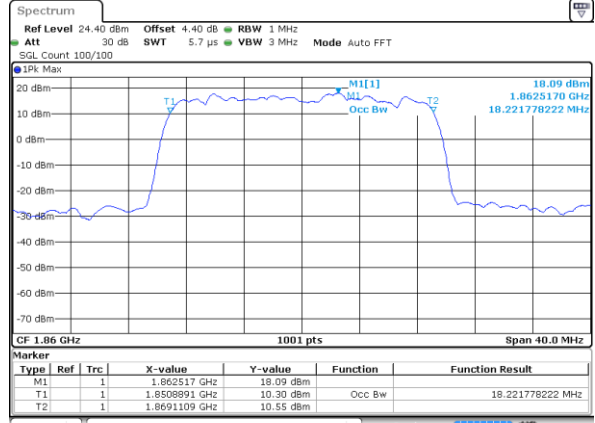

Date: 7 JUL 2017 10:53:12

LTE Band 2

Lowest Channel / 20MHz / QPSK

Date: 7 JUL 2017 11:00:01

Lowest Channel / 20MHz / 16QAM

Date: 7 JUL 2017 11:00:10

Middle Channel / 20MHz / QPSK

Date: 7 JUL 2017 11:06:59

Middle Channel / 20MHz / 16QAM

Date: 7 JUL 2017 11:07:09

Highest Channel / 20MHz / QPSK

Date: 7 JUL 2017 11:09:28

Highest Channel / 20MHz / 16QAM

Date: 7 JUL 2017 11:09:37

LTE Band 4

Lowest Channel / 1.4MHz / QPSK