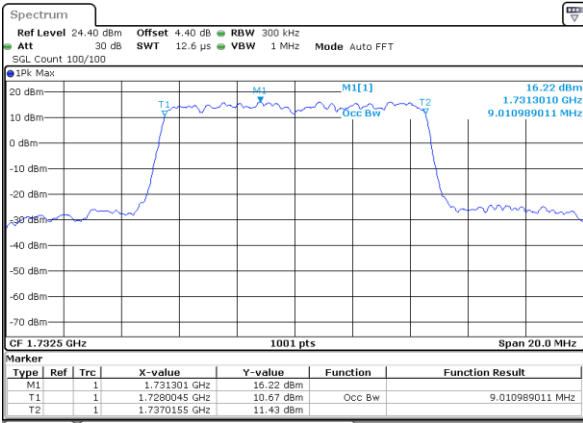

LTE Band 4

Lowest Channel / 5MHz / QPSK

Date: 6 JUL 2017 16:11:04

Lowest Channel / 5MHz / 16QAM

Date: 6 JUL 2017 16:11:15

Middle Channel / 5MHz / QPSK

Date: 6 JUL 2017 16:18:11

Middle Channel / 5MHz / 16QAM

Date: 6 JUL 2017 16:18:22

Highest Channel / 5MHz / QPSK

Date: 6 JUL 2017 16:20:45

Highest Channel / 5MHz / 16QAM

Date: 6 JUL 2017 16:20:56

LTE Band 4

Lowest Channel / 10MHz / QPSK

Date: 6 JUL 2017 16:27:52

Lowest Channel / 10MHz / 16QAM

Date: 6 JUL 2017 16:28:03

Middle Channel / 10MHz / QPSK

Date: 6 JUL 2017 16:34:58

Middle Channel / 10MHz / 16QAM

Date: 6 JUL 2017 16:35:09

Highest Channel / 10MHz / QPSK

Date: 6 JUL 2017 16:37:32

Highest Channel / 10MHz / 16QAM

Date: 6 JUL 2017 16:37:43

LTE Band 4

Lowest Channel / 15MHz / QPSK

Date: 6 JUL 2017 16:44:39

Lowest Channel / 15MHz / 16QAM

Date: 6 JUL 2017 16:44:50

Middle Channel / 15MHz / QPSK