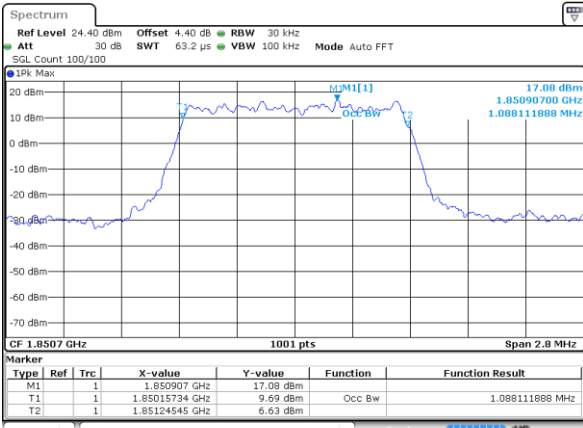

LTE Band 2

Lowest Channel / 1.4MHz / QPSK

Date: 7 JUL 2017 09:03:08