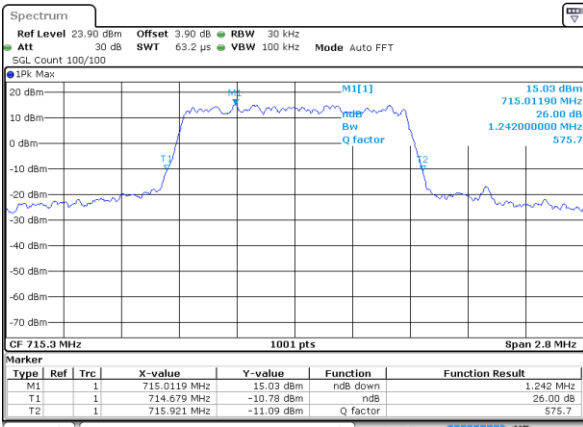

Date: 7 JUL 2017 12:57:36

Highest Channel / 10MHz / 16QAM

Date: 7 JUL 2017 12:57:46

LTE Band 12

Lowest Channel / 1.4MHz / QPSK

Date: 9 JUL 2017 09:59:26

Lowest Channel / 1.4MHz / 16QAM

Date: 9 JUL 2017 09:59:15

Middle Channel / 1.4MHz / QPSK

Date: 9 JUL 2017 09:58:54

Middle Channel / 1.4MHz / 16QAM

Date: 9 JUL 2017 09:59:05

Highest Channel / 1.4MHz / QPSK

Date: 9 JUL 2017 09:58:44

Highest Channel / 1.4MHz / 16QAM

Date: 9 JUL 2017 11:07:59

LTE Band 12

Lowest Channel / 3MHz / QPSK

Date: 9 JUL 2017 10:16:14

Lowest Channel / 3MHz / 16QAM

Date: 9 JUL 2017 10:16:04

Middle Channel / 3MHz / QPSK

Date: 9 JUL 2017 10:15:42

Middle Channel / 3MHz / 16QAM