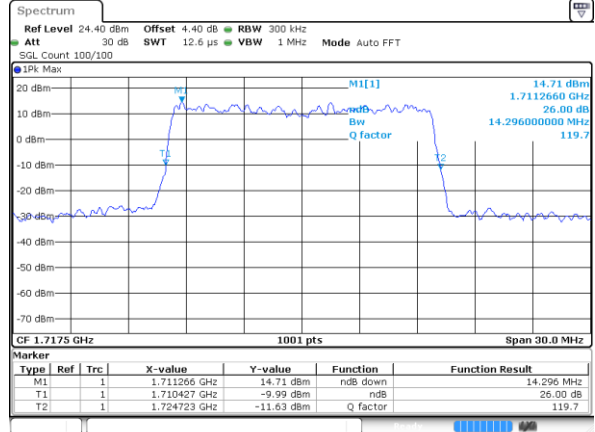

Lowest Channel / 15MHz / 16QAM

Date: 6 JUL 2017 16:45:11