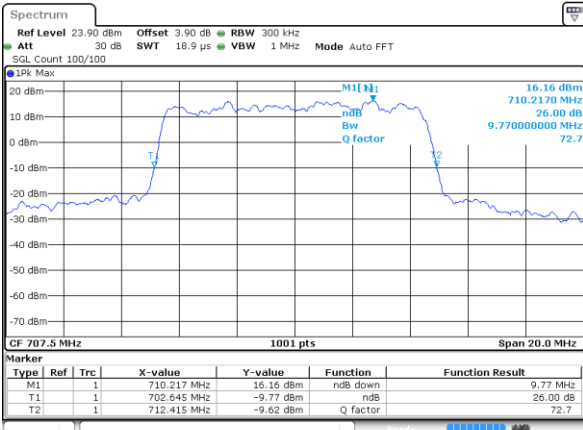

Highest Channel / 5MHz / 16QAM

Date: 9 JUL 2017 10:32:08

LTE Band 12

Lowest Channel / 10MHz / QPSK

Date: 9 JUL 2017 10:49:48

Lowest Channel / 10MHz / 16QAM

Date: 9 JUL 2017 10:49:37

Middle Channel / 10MHz / QPSK

Date: 9 JUL 2017 10:49:16

Middle Channel / 10MHz / 16QAM

Date: 9 JUL 2017 10:49:27

Highest Channel / 10MHz / QPSK

Date: 9 JUL 2017 10:49:06

Highest Channel / 10MHz / 16QAM

Date: 9 JUL 2017 10:48:55

Occupied Bandwidth