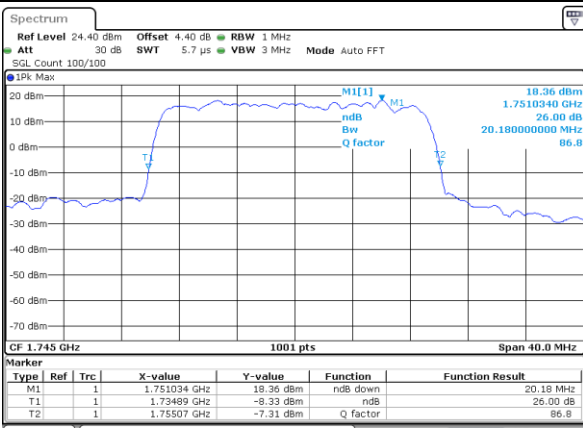

Highest Channel / 15MHz / 16QAM

Date: 6 JUL 2017 16:54:52

LTE Band 4

Lowest Channel / 20MHz / QPSK

Date: 6 JUL 2017 17:01:47

Lowest Channel / 20MHz / 16QAM

Date: 6 JUL 2017 17:01:58

Middle Channel / 20MHz / QPSK

Date: 6 JUL 2017 17:08:53

Middle Channel / 20MHz / 16QAM

Date: 6 JUL 2017 17:09:04

Highest Channel / 20MHz / QPSK

Date: 6 JUL 2017 17:11:28

Highest Channel / 20MHz / 16QAM

Date: 6 JUL 2017 17:11:39

LTE Band 5