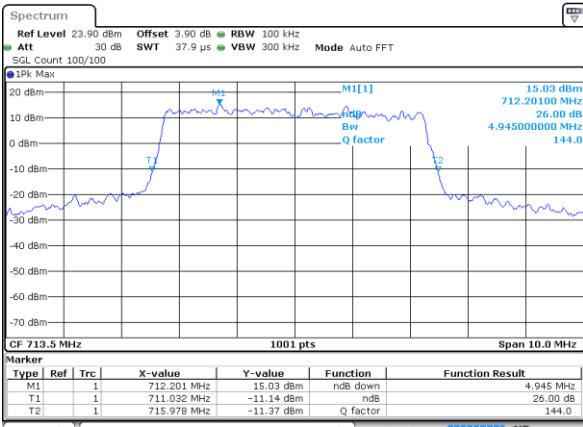

Date: 9 JUL 2017 10:15:53

Highest Channel / 3MHz / QPSK

Date: 9 JUL 2017 10:15:32

Highest Channel / 3MHz / 16QAM

Date: 9 JUL 2017 10:15:21

LTE Band 12

Lowest Channel / 5MHz / QPSK

Date: 9 JUL 2017 10:33:01

Lowest Channel / 5MHz / 16QAM

Date: 9 JUL 2017 10:32:51

Middle Channel / 5MHz / QPSK

Date: 9 JUL 2017 10:32:30

Middle Channel / 5MHz / 16QAM

Date: 9 JUL 2017 10:32:40

Highest Channel / 5MHz / QPSK

Date: 9 JUL 2017 10:32:19

Highest Channel / 5MHz / 16QAM

Date: 9 JUL 2017 10:32:08

LTE Band 12

Lowest Channel / 10MHz / QPSK

Date: 9 JUL 2017 10:49:48

Lowest Channel / 10MHz / 16QAM

Date: 9 JUL 2017 10:49:37

Middle Channel / 10MHz / QPSK