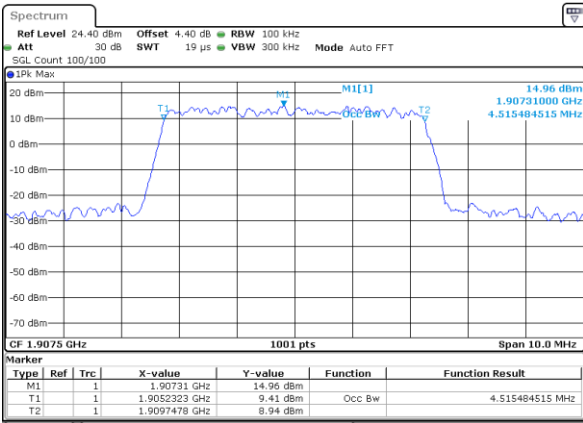

Highest Channel / 3MHz / 16QAM

Date: 7 JUL 2017 09:29:11

LTE Band 2

Lowest Channel / 5MHz / QPSK

Date: 7 JUL 2017 10:10:46

Lowest Channel / 5MHz / 16QAM

Date: 7 JUL 2017 10:10:56

Middle Channel / 5MHz / QPSK

Date: 7 JUL 2017 10:17:44

Middle Channel / 5MHz / 16QAM

Date: 7 JUL 2017 10:17:54

Highest Channel / 5MHz / QPSK

Date: 7 JUL 2017 10:20:13

Highest Channel / 5MHz / 16QAM

Date: 7 JUL 2017 10:20:23

LTE Band 2