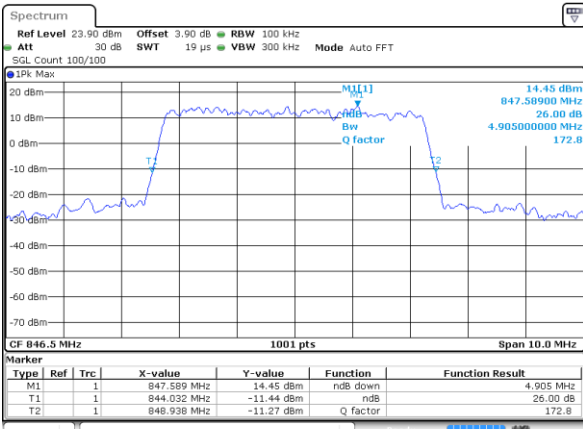

Date: 7.JUL.2017 12:17:00

LTE Band 5

Lowest Channel / 5MHz / QPSK

Date: 7 JUL 2017 12:25:47

Lowest Channel / 5MHz / 16QAM

Date: 7 JUL 2017 12:25:57

Middle Channel / 5MHz / QPSK

Date: 7 JUL 2017 12:34:55

Middle Channel / 5MHz / 16QAM

Date: 7 JUL 2017 12:34:55

Highest Channel / 5MHz / QPSK

Date: 7 JUL 2017 12:37:13

Highest Channel / 5MHz / 16QAM

Date: 7 JUL 2017 12:37:23

LTE Band 5

Lowest Channel / 10MHz / QPSK