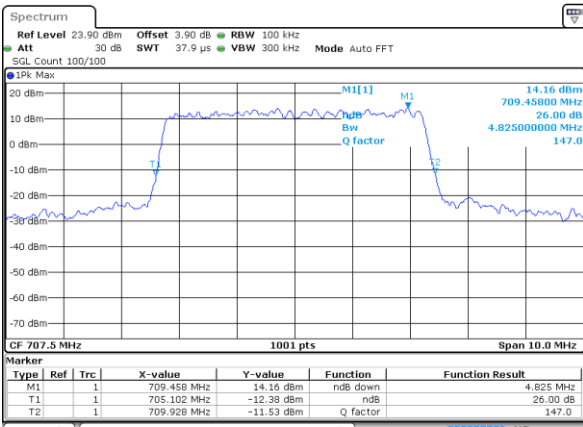

Middle Channel / 5MHz / QPSK

Date: 9 JUL 2017 10:32:30