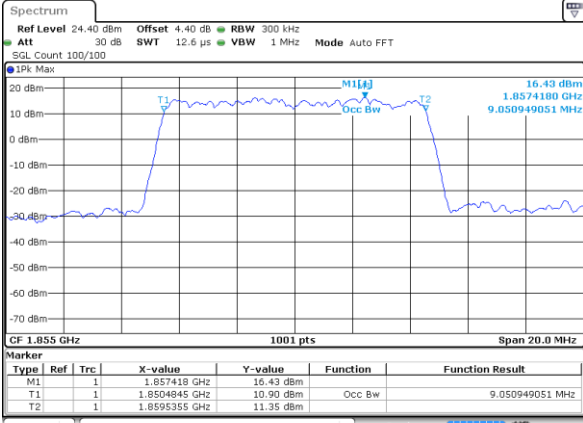

LTE Band 2

Lowest Channel / 10MHz / QPSK

Date: 7 JUL 2017 10:27:11