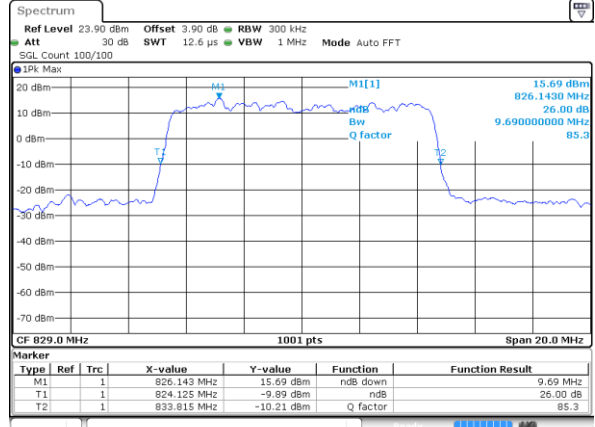

Date: 7.JUL.2017 12:17:00

LTE Band 5

Lowest Channel / 5MHz / QPSK

Date: 7 JUL 2017 12:25:47

Lowest Channel / 5MHz / 16QAM

Date: 7 JUL 2017 12:25:57

Middle Channel / 5MHz / QPSK

Date: 7 JUL 2017 12:34:55

Middle Channel / 5MHz / 16QAM

Date: 7 JUL 2017 12:34:55

Highest Channel / 5MHz / QPSK

Date: 7 JUL 2017 12:37:13

Highest Channel / 5MHz / 16QAM

Date: 7 JUL 2017 12:37:23

LTE Band 5

Lowest Channel / 10MHz / QPSK

Date: 7 JUL 2017 12:46:11

Lowest Channel / 10MHz / 16QAM

Date: 7 JUL 2017 12:46:21

Middle Channel / 10MHz / QPSK

Date: 7 JUL 2017 12:55:08

Middle Channel / 10MHz / 16QAM

Date: 7 JUL 2017 12:55:18

Highest Channel / 10MHz / QPSK