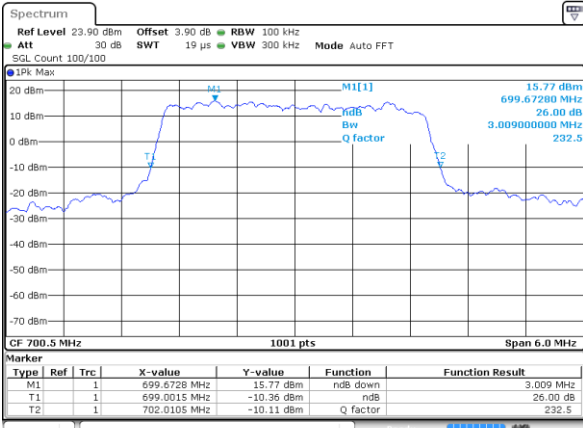

Date: 7 JUL 2017 12:57:36

Highest Channel / 10MHz / 16QAM

Date: 7 JUL 2017 12:57:46

LTE Band 12

Lowest Channel / 1.4MHz / QPSK

Date: 9 JUL 2017 09:59:26

Lowest Channel / 1.4MHz / 16QAM

Date: 9 JUL 2017 09:59:15

Middle Channel / 1.4MHz / QPSK

Date: 9 JUL 2017 09:58:54

Middle Channel / 1.4MHz / 16QAM

Date: 9 JUL 2017 09:59:05

Highest Channel / 1.4MHz / QPSK

Date: 9 JUL 2017 09:58:44

Highest Channel / 1.4MHz / 16QAM

Date: 9 JUL 2017 11:07:59

LTE Band 12

Lowest Channel / 3MHz / QPSK

Date: 9 JUL 2017 10:16:14

Lowest Channel / 3MHz / 16QAM

Date: 9 JUL 2017 10:16:04

Middle Channel / 3MHz / QPSK

Date: 9 JUL 2017 10:15:42

Middle Channel / 3MHz / 16QAM