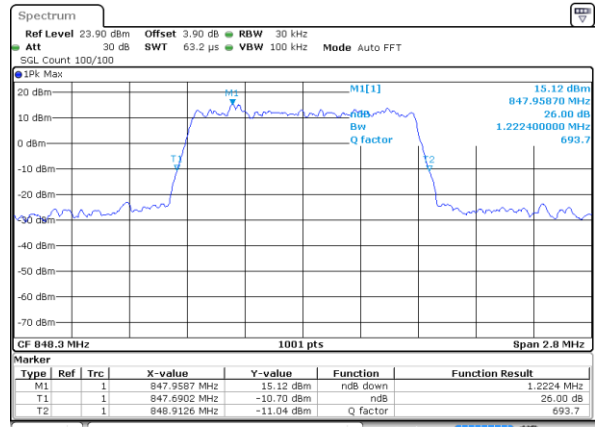

Date: 6 JUL 2017 17:08:53

Middle Channel / 20MHz / 16QAM

Date: 6 JUL 2017 17:09:04

Highest Channel / 20MHz / QPSK

Date: 6 JUL 2017 17:11:28

Highest Channel / 20MHz / 16QAM

Date: 6 JUL 2017 17:11:39

LTE Band 5

Lowest Channel / 1.4MHz / QPSK

Date: 7 JUL 2017 11:45:11

Lowest Channel / 1.4MHz / 16QAM

Date: 7 JUL 2017 11:45:01

Middle Channel / 1.4MHz / QPSK

Date: 7 JUL 2017 11:53:58

Middle Channel / 1.4MHz / 16QAM

Date: 7 JUL 2017 11:54:08

Highest Channel / 1.4MHz / QPSK

Date: 7 JUL 2017 11:56:27

Highest Channel / 1.4MHz / 16QAM

Date: 7 JUL 2017 11:56:37

LTE Band 5

Lowest Channel / 3MHz / QPSK

Date: 7.JUL.2017 12:05:24

Lowest Channel / 3MHz / 16QAM