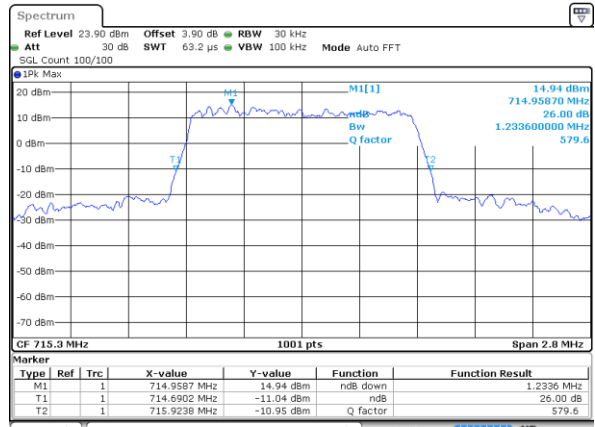

Date: 7 JUL 2017 12:57:36

Highest Channel / 10MHz / 16QAM

Date: 7 JUL 2017 12:57:46

LTE Band 12

Lowest Channel / 1.4MHz / QPSK

Date: 9 JUL 2017 09:59:26

Lowest Channel / 1.4MHz / 16QAM

Date: 9 JUL 2017 09:59:15

Middle Channel / 1.4MHz / QPSK

Date: 9 JUL 2017 09:58:54

Middle Channel / 1.4MHz / 16QAM

Date: 9 JUL 2017 09:59:05

Highest Channel / 1.4MHz / QPSK

Date: 9 JUL 2017 09:58:44

Highest Channel / 1.4MHz / 16QAM

Date: 9 JUL 2017 11:07:59

LTE Band 12

Lowest Channel / 3MHz / QPSK

Date: 9 JUL 2017 10:16:14

Lowest Channel / 3MHz / 16QAM

Date: 9 JUL 2017 10:16:04

Middle Channel / 3MHz / QPSK

Date: 9 JUL 2017 10:15:42

Middle Channel / 3MHz / 16QAM