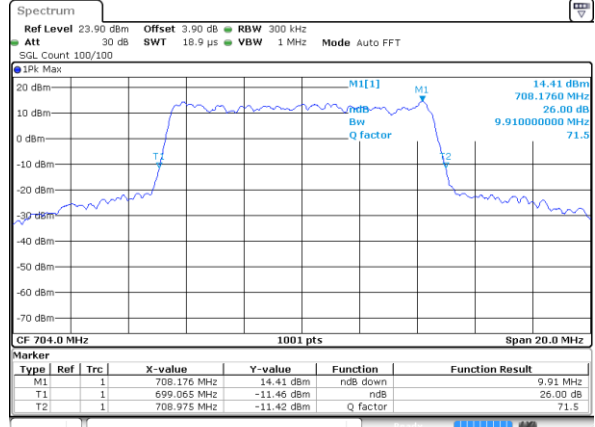

Highest Channel / 5MHz / 16QAM

Date: 9 JUL 2017 10:32:08

LTE Band 12

Lowest Channel / 10MHz / QPSK

Date: 9 JUL 2017 10:49:48

Lowest Channel / 10MHz / 16QAM

Date: 9 JUL 2017 10:49:37

Middle Channel / 10MHz / QPSK

Date: 9 JUL 2017 10:49:16

Middle Channel / 10MHz / 16QAM

Date: 9 JUL 2017 10:49:27

Highest Channel / 10MHz / QPSK

Date: 9 JUL 2017 10:49:06

Highest Channel / 10MHz / 16QAM

Date: 9 JUL 2017 10:48:55

Occupied Bandwidth