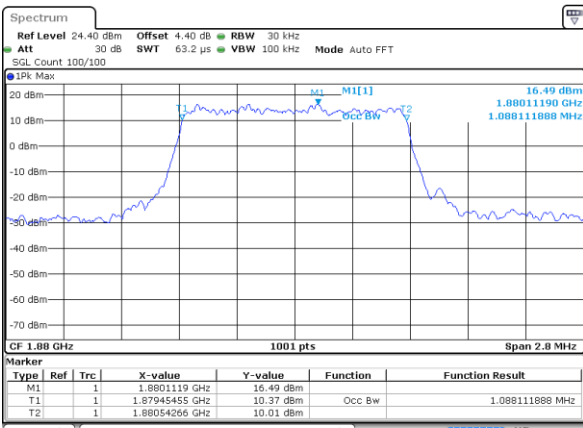

Mode	LTE Band 12 : 99%OBW(MHz)											
	1.4MHz		3MHz		5MHz		10MHz		15MHz		20MHz	
Mod.	QPSK	16QAM	QPSK	16QAM	QPSK	16QAM	QPSK	16QAM	QPSK	16QAM	QPSK	16QAM
Lowest CH	1.08	1.10	2.72	2.71	4.47	4.49	9.03	9.09	-	-	-	-
Middle CH	1.09	1.09	2.73	2.71	4.48	4.48	9.03	9.01	-	-	-	-
Highest CH	1.09	1.09	2.72	2.72	4.49	4.50	9.01	8.95	-	-	-	-

LTE Band 2

Lowest Channel / 1.4MHz / QPSK

Date: 7 JUL 2017 09:03:08

Lowest Channel / 1.4MHz / 16QAM

Date: 7 JUL 2017 09:03:18

Middle Channel / 1.4MHz / QPSK

Date: 7 JUL 2017 09:10:07

Middle Channel / 1.4MHz / 16QAM

Date: 7 JUL 2017 09:10:17

Highest Channel / 1.4MHz / QPSK

Date: 7 JUL 2017 09:12:36

Highest Channel / 1.4MHz / 16QAM

Date: 7 JUL 2017 09:12:46

LTE Band 2

Lowest Channel / 3MHz / QPSK

Date: 7 JUL 2017 09:19:34