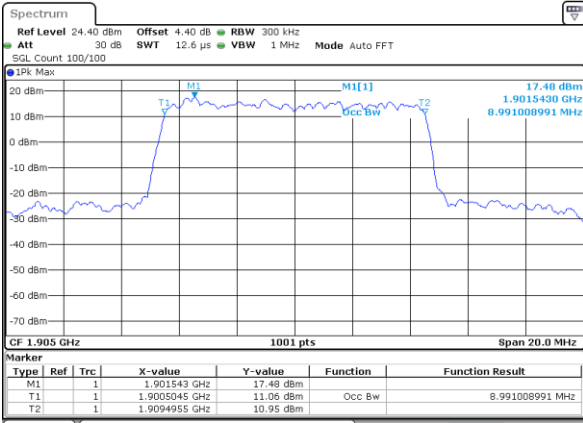

Date: 7 JUL 2017 10:17:44

Middle Channel / 5MHz / 16QAM

Date: 7 JUL 2017 10:17:54

Highest Channel / 5MHz / QPSK

Date: 7 JUL 2017 10:20:13

Highest Channel / 5MHz / 16QAM

Date: 7 JUL 2017 10:20:23

LTE Band 2

Lowest Channel / 10MHz / QPSK

Date: 7 JUL 2017 10:27:11

Lowest Channel / 10MHz / 16QAM

Date: 7 JUL 2017 10:27:21

Middle Channel / 10MHz / QPSK

Date: 7 JUL 2017 10:34:09

Middle Channel / 10MHz / 16QAM

Date: 7 JUL 2017 10:34:19

Highest Channel / 10MHz / QPSK

Date: 7 JUL 2017 10:36:38

Highest Channel / 10MHz / 16QAM

Date: 7 JUL 2017 10:36:47

LTE Band 2

Lowest Channel / 15MHz / QPSK

Date: 7 JUL 2017 10:43:36

Lowest Channel / 15MHz / 16QAM