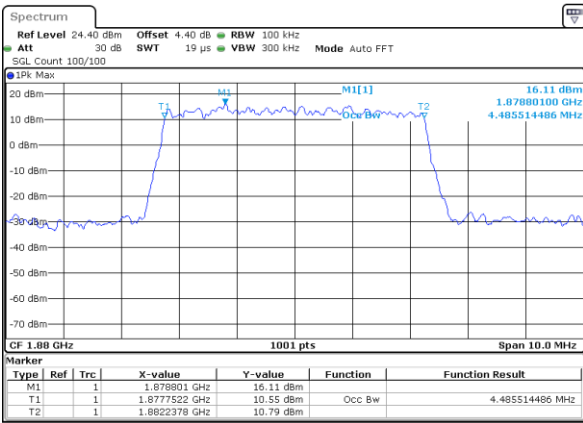

Highest Channel / 3MHz / 16QAM

Date: 7 JUL 2017 09:29:11

LTE Band 2

Lowest Channel / 5MHz / QPSK

Date: 7 JUL 2017 10:10:46

Lowest Channel / 5MHz / 16QAM

Date: 7 JUL 2017 10:10:56

Middle Channel / 5MHz / QPSK

Date: 7 JUL 2017 10:17:44

Middle Channel / 5MHz / 16QAM

Date: 7 JUL 2017 10:17:54

Highest Channel / 5MHz / QPSK

Date: 7 JUL 2017 10:20:13

Highest Channel / 5MHz / 16QAM

Date: 7 JUL 2017 10:20:23

LTE Band 2