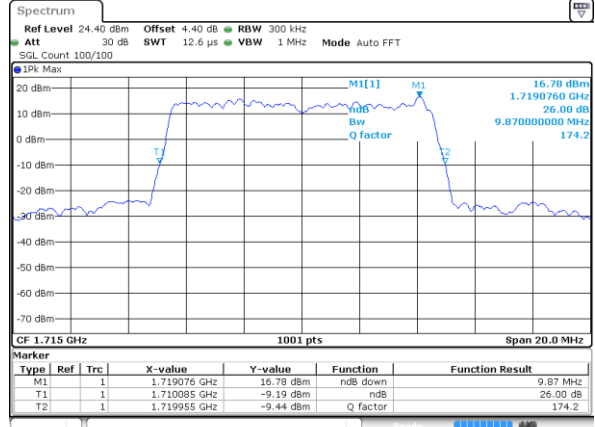

LTE Band 4

Lowest Channel / 10MHz / QPSK

Date: 6 JUL 2017 16:28:14

Lowest Channel / 10MHz / 16QAM

Date: 6 JUL 2017 16:28:24

Middle Channel / 10MHz / QPSK

Date: 6 JUL 2017 16:35:20

Middle Channel / 10MHz / 16QAM

Date: 6 JUL 2017 16:35:30

Highest Channel / 10MHz / QPSK

Date: 6 JUL 2017 16:37:54

Highest Channel / 10MHz / 16QAM

Date: 6 JUL 2017 16:38:05

LTE Band 4

Lowest Channel / 15MHz / QPSK

Date: 6 JUL 2017 16:45:00