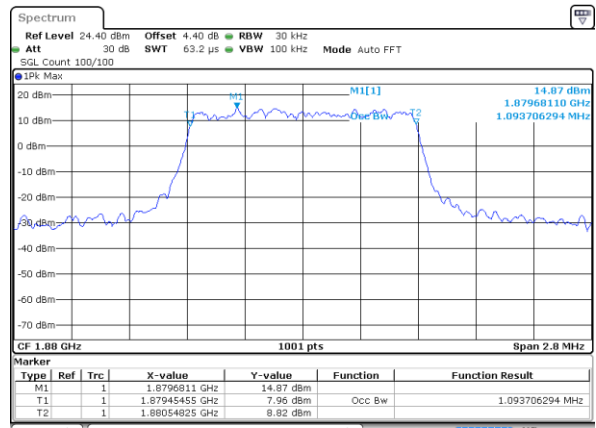

Mode	LTE Band 12 : 99%OBW(MHz)											
	1.4MHz		3MHz		5MHz		10MHz		15MHz		20MHz	
Mod.	QPSK	16QAM	QPSK	16QAM	QPSK	16QAM	QPSK	16QAM	QPSK	16QAM	QPSK	16QAM
Lowest CH	1.08	1.10	2.72	2.71	4.47	4.49	9.03	9.09	-	-	-	-
Middle CH	1.09	1.09	2.73	2.71	4.48	4.48	9.03	9.01	-	-	-	-
Highest CH	1.09	1.09	2.72	2.72	4.49	4.50	9.01	8.95	-	-	-	-

LTE Band 2

Lowest Channel / 1.4MHz / QPSK

Date: 7 JUL 2017 09:03:08

Lowest Channel / 1.4MHz / 16QAM

Date: 7 JUL 2017 09:03:18

Middle Channel / 1.4MHz / QPSK

Date: 7 JUL 2017 09:10:07

Middle Channel / 1.4MHz / 16QAM

Date: 7 JUL 2017 09:10:17

Highest Channel / 1.4MHz / QPSK

Date: 7 JUL 2017 09:12:36

Highest Channel / 1.4MHz / 16QAM

Date: 7 JUL 2017 09:12:46

LTE Band 2

Lowest Channel / 3MHz / QPSK

Date: 7 JUL 2017 09:19:34