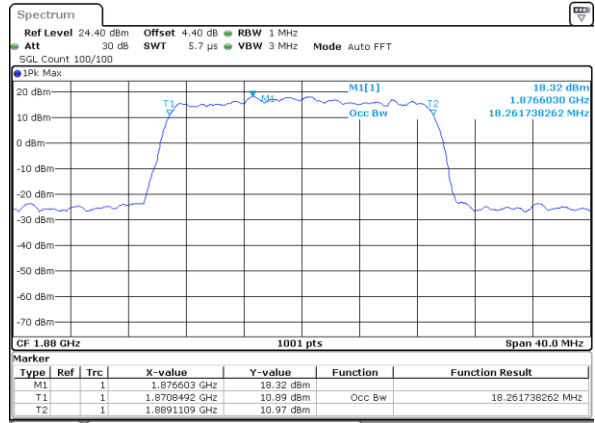

Date: 7 JUL 2017 10:53:12

LTE Band 2

Lowest Channel / 20MHz / QPSK

Date: 7 JUL 2017 11:00:01

Lowest Channel / 20MHz / 16QAM

Date: 7 JUL 2017 11:00:10

Middle Channel / 20MHz / QPSK

Date: 7 JUL 2017 11:06:59

Middle Channel / 20MHz / 16QAM

Date: 7 JUL 2017 11:07:09

Highest Channel / 20MHz / QPSK

Date: 7 JUL 2017 11:09:28

Highest Channel / 20MHz / 16QAM

Date: 7 JUL 2017 11:09:37

LTE Band 4

Lowest Channel / 1.4MHz / QPSK