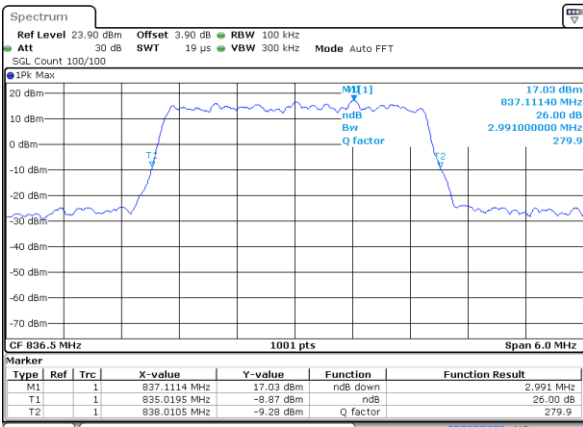

Middle Channel / 3MHz / QPSK

Date: 7.JUL.2017 12:14:22