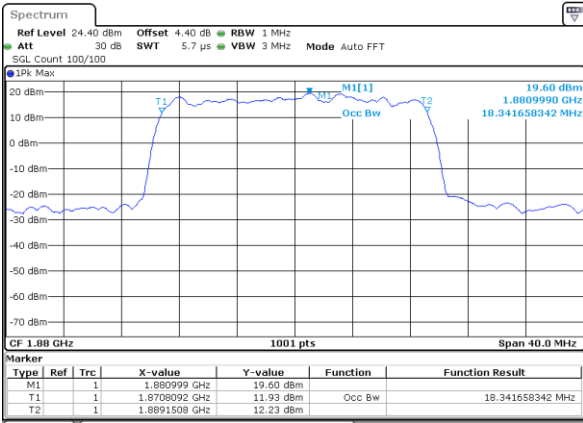

Highest Channel / 10MHz / QPSK

Date: 7 JUL 2017 10:36:38

Highest Channel / 10MHz / 16QAM

Date: 7 JUL 2017 10:36:47

LTE Band 2

Lowest Channel / 15MHz / QPSK

Date: 7 JUL 2017 10:43:36

Lowest Channel / 15MHz / 16QAM

Date: 7 JUL 2017 10:53:12

LTE Band 2

Lowest Channel / 20MHz / QPSK

Date: 7 JUL 2017 11:00:01

Lowest Channel / 20MHz / 16QAM

Date: 7 JUL 2017 11:00:10

Middle Channel / 20MHz / QPSK

Date: 7 JUL 2017 11:06:59

Middle Channel / 20MHz / 16QAM

Date: 7 JUL 2017 11:07:09

Highest Channel / 20MHz / QPSK

Date: 7 JUL 2017 11:09:28

Highest Channel / 20MHz / 16QAM

Date: 7 JUL 2017 11:09:37

LTE Band 4

Lowest Channel / 1.4MHz / QPSK