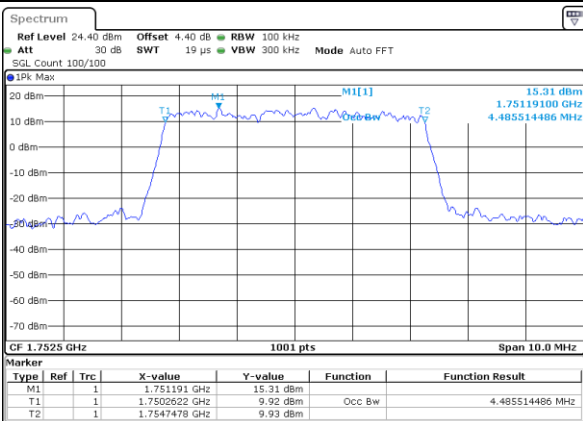

LTE Band 4

Lowest Channel / 5MHz / QPSK

Date: 6 JUL 2017 16:11:04

Lowest Channel / 5MHz / 16QAM

Date: 6 JUL 2017 16:11:15

Middle Channel / 5MHz / QPSK

Date: 6 JUL 2017 16:18:11

Middle Channel / 5MHz / 16QAM

Date: 6 JUL 2017 16:18:22

Highest Channel / 5MHz / QPSK

Date: 6 JUL 2017 16:20:45

Highest Channel / 5MHz / 16QAM

Date: 6 JUL 2017 16:20:56

LTE Band 4

Lowest Channel / 10MHz / QPSK

Date: 6 JUL 2017 16:27:52