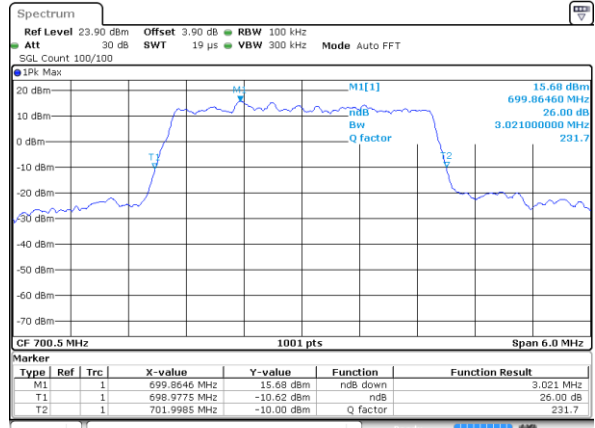

Date: 7 JUL 2017 12:57:36

Highest Channel / 10MHz / 16QAM

Date: 7 JUL 2017 12:57:46

LTE Band 12

Lowest Channel / 1.4MHz / QPSK

Date: 9 JUL 2017 09:59:26

Lowest Channel / 1.4MHz / 16QAM

Date: 9 JUL 2017 09:59:15

Middle Channel / 1.4MHz / QPSK

Date: 9 JUL 2017 09:58:54

Middle Channel / 1.4MHz / 16QAM

Date: 9 JUL 2017 09:59:05

Highest Channel / 1.4MHz / QPSK

Date: 9 JUL 2017 09:58:44

Highest Channel / 1.4MHz / 16QAM

Date: 9 JUL 2017 11:07:59

LTE Band 12

Lowest Channel / 3MHz / QPSK

Date: 9 JUL 2017 10:16:14

Lowest Channel / 3MHz / 16QAM

Date: 9 JUL 2017 10:16:04

Middle Channel / 3MHz / QPSK

Date: 9 JUL 2017 10:15:42

Middle Channel / 3MHz / 16QAM