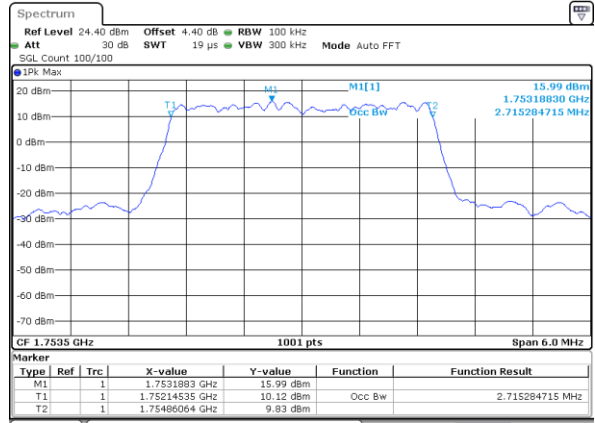

Date: 6 JUL 2017 15:47:12

Highest Channel / 1.4MHz / 16QAM

Date: 6 JUL 2017 15:47:23

LTE Band 4

Lowest Channel / 3MHz / QPSK

Date: 6 JUL 2017 15:54:18

Lowest Channel / 3MHz / 16QAM

Date: 6 JUL 2017 15:54:28

Middle Channel / 3MHz / QPSK

Date: 6 JUL 2017 16:01:24

Middle Channel / 3MHz / 16QAM

Date: 6 JUL 2017 16:01:35

Highest Channel / 3MHz / QPSK

Date: 6 JUL 2017 16:03:58

Highest Channel / 3MHz / 16QAM

Date: 6 JUL 2017 16:04:09

LTE Band 4

Lowest Channel / 5MHz / QPSK

Date: 6 JUL 2017 16:11:04

Lowest Channel / 5MHz / 16QAM

Date: 6 JUL 2017 16:11:15

Middle Channel / 5MHz / QPSK

Date: 6 JUL 2017 16:18:11

Middle Channel / 5MHz / 16QAM