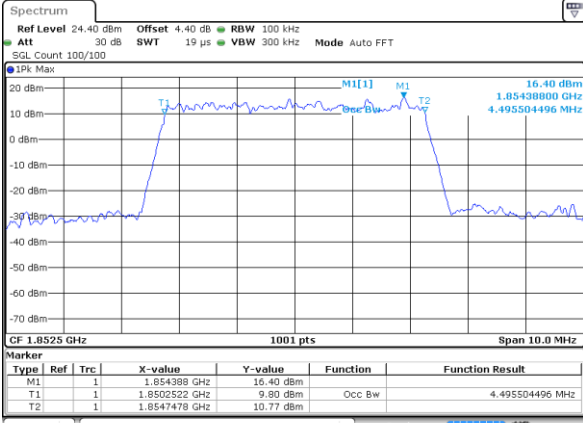

Highest Channel / 3MHz / 16QAM

Date: 7 JUL 2017 09:29:11

LTE Band 2

Lowest Channel / 5MHz / QPSK

Date: 7 JUL 2017 10:10:46

Lowest Channel / 5MHz / 16QAM

Date: 7 JUL 2017 10:10:56

Middle Channel / 5MHz / QPSK

Date: 7 JUL 2017 10:17:44

Middle Channel / 5MHz / 16QAM

Date: 7 JUL 2017 10:17:54

Highest Channel / 5MHz / QPSK

Date: 7 JUL 2017 10:20:13

Highest Channel / 5MHz / 16QAM

Date: 7 JUL 2017 10:20:23

LTE Band 2