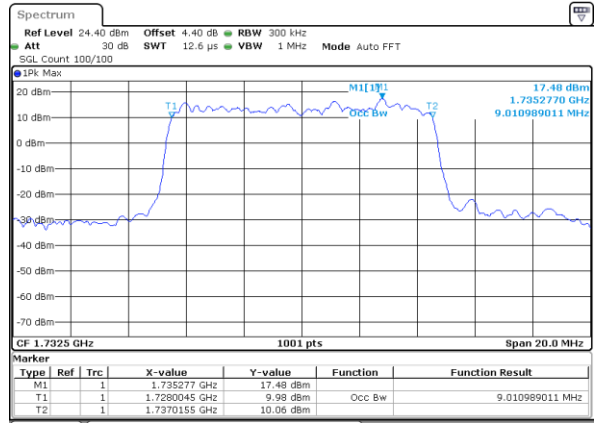

Date: 6 JUL 2017 16:18:22

Highest Channel / 5MHz / QPSK

Date: 6 JUL 2017 16:20:45

Highest Channel / 5MHz / 16QAM

Date: 6 JUL 2017 16:20:56

LTE Band 4

Lowest Channel / 10MHz / QPSK

Date: 6 JUL 2017 16:27:52

Lowest Channel / 10MHz / 16QAM

Date: 6 JUL 2017 16:28:03

Middle Channel / 10MHz / QPSK

Date: 6 JUL 2017 16:34:58

Middle Channel / 10MHz / 16QAM

Date: 6 JUL 2017 16:35:09

Highest Channel / 10MHz / QPSK

Date: 6 JUL 2017 16:37:32

Highest Channel / 10MHz / 16QAM

Date: 6 JUL 2017 16:37:43

LTE Band 4

Lowest Channel / 15MHz / QPSK

Date: 6 JUL 2017 16:44:39

Lowest Channel / 15MHz / 16QAM

Date: 6 JUL 2017 16:44:50

Middle Channel / 15MHz / QPSK