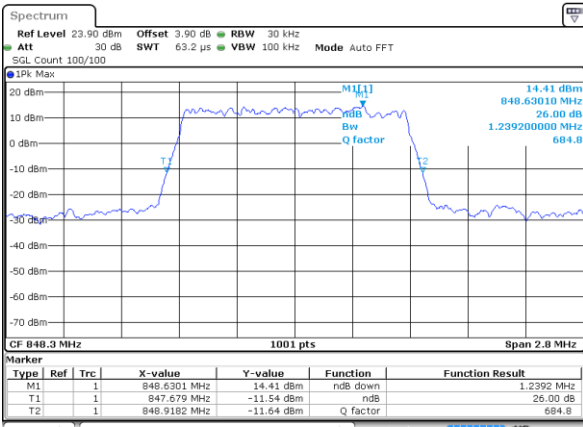

Lowest Channel / 1.4MHz / QPSK

Date: 7 JUL 2017 11:45:11

Lowest Channel / 1.4MHz / 16QAM

Date: 7 JUL 2017 11:45:01

Middle Channel / 1.4MHz / QPSK

Date: 7 JUL 2017 11:53:58

Middle Channel / 1.4MHz / 16QAM

Date: 7 JUL 2017 11:54:08

Highest Channel / 1.4MHz / QPSK

Date: 7 JUL 2017 11:56:27

Highest Channel / 1.4MHz / 16QAM

Date: 7 JUL 2017 11:56:37

LTE Band 5

Lowest Channel / 3MHz / QPSK

Date: 7.JUL.2017 12:05:24

Lowest Channel / 3MHz / 16QAM