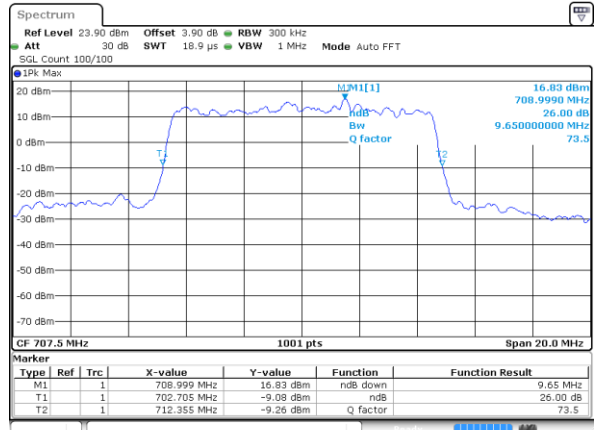

Highest Channel / 5MHz / 16QAM

Date: 9 JUL 2017 10:32:08

LTE Band 12

Lowest Channel / 10MHz / QPSK

Date: 9 JUL 2017 10:49:48

Lowest Channel / 10MHz / 16QAM

Date: 9 JUL 2017 10:49:37

Middle Channel / 10MHz / QPSK

Date: 9 JUL 2017 10:49:16

Middle Channel / 10MHz / 16QAM

Date: 9 JUL 2017 10:49:27

Highest Channel / 10MHz / QPSK

Date: 9 JUL 2017 10:49:06

Highest Channel / 10MHz / 16QAM

Date: 9 JUL 2017 10:48:55

Occupied Bandwidth