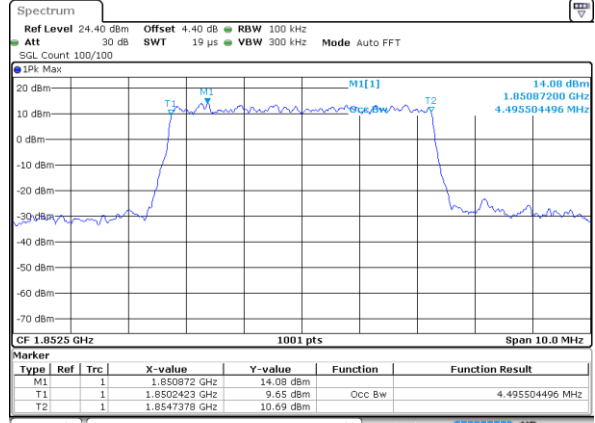

Highest Channel / 3MHz / 16QAM

Date: 7 JUL 2017 09:29:11

LTE Band 2

Lowest Channel / 5MHz / QPSK

Date: 7 JUL 2017 10:10:46

Lowest Channel / 5MHz / 16QAM

Date: 7 JUL 2017 10:10:56

Middle Channel / 5MHz / QPSK

Date: 7 JUL 2017 10:17:44

Middle Channel / 5MHz / 16QAM

Date: 7 JUL 2017 10:17:54

Highest Channel / 5MHz / QPSK

Date: 7 JUL 2017 10:20:13

Highest Channel / 5MHz / 16QAM

Date: 7 JUL 2017 10:20:23

LTE Band 2