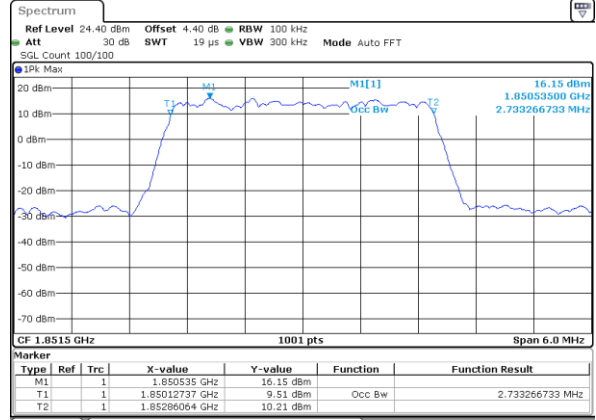

LTE Band 2

Lowest Channel / 1.4MHz / QPSK

Date: 7 JUL 2017 09:03:08

Lowest Channel / 1.4MHz / 16QAM

Date: 7 JUL 2017 09:03:18

Middle Channel / 1.4MHz / QPSK

Date: 7 JUL 2017 09:10:07

Middle Channel / 1.4MHz / 16QAM

Date: 7 JUL 2017 09:10:17

Highest Channel / 1.4MHz / QPSK

Date: 7 JUL 2017 09:12:36

Highest Channel / 1.4MHz / 16QAM

Date: 7 JUL 2017 09:12:46

LTE Band 2

Lowest Channel / 3MHz / QPSK

Date: 7 JUL 2017 09:19:34

Lowest Channel / 3MHz / 16QAM

Date: 7 JUL 2017 09:19:44

Middle Channel / 3MHz / QPSK

Date: 7 JUL 2017 09:26:32

Middle Channel / 3MHz / 16QAM

Date: 7 JUL 2017 09:26:42

Highest Channel / 3MHz / QPSK

Date: 7 JUL 2017 09:29:01