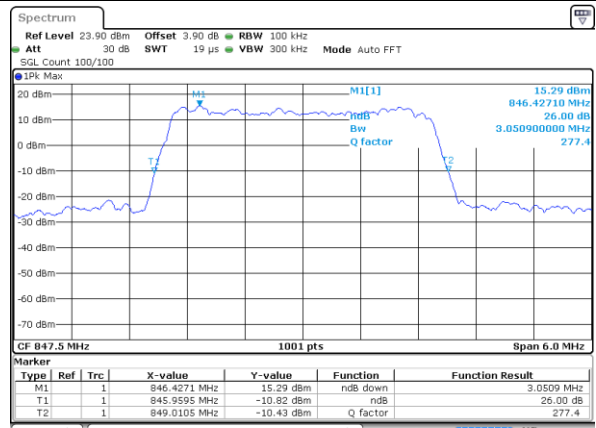

Highest Channel / 1.4MHz / QPSK

Date: 7 JUL 2017 11:56:27

Highest Channel / 1.4MHz / 16QAM

Date: 7 JUL 2017 11:56:37

LTE Band 5

Lowest Channel / 3MHz / QPSK

Date: 7.JUL.2017 12:05:24

Lowest Channel / 3MHz / 16QAM

Date: 7.JUL.2017 12:05:34

Middle Channel / 3MHz / QPSK

Date: 7.JUL.2017 12:14:22

Middle Channel / 3MHz / 16QAM

Date: 7.JUL.2017 12:14:31

Highest Channel / 3MHz / QPSK

Date: 7.JUL.2017 12:16:50

Highest Channel / 3MHz / 16QAM

Date: 7.JUL.2017 12:17:00

LTE Band 5

Lowest Channel / 5MHz / QPSK

Date: 7 JUL 2017 12:25:47

Lowest Channel / 5MHz / 16QAM

Date: 7 JUL 2017 12:25:57

Middle Channel / 5MHz / QPSK

Date: 7 JUL 2017 12:34:55

Middle Channel / 5MHz / 16QAM

Date: 7 JUL 2017 12:34:55

Highest Channel / 5MHz / QPSK

Date: 7 JUL 2017 12:37:13

Highest Channel / 5MHz / 16QAM

Date: 7 JUL 2017 12:37:23

LTE Band 5

Lowest Channel / 10MHz / QPSK