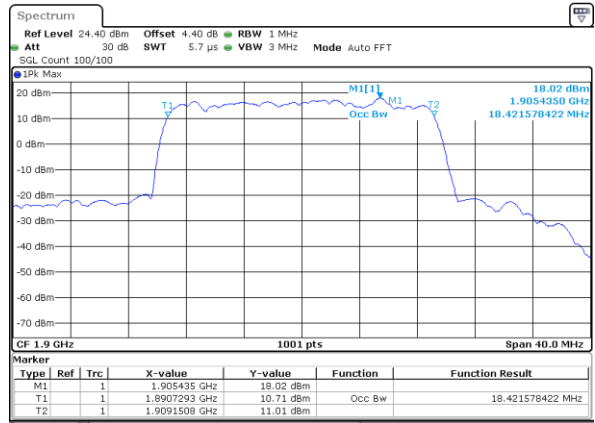

Date: 7 JUL 2017 10:53:12

LTE Band 2

Lowest Channel / 20MHz / QPSK

Date: 7 JUL 2017 11:00:01

Lowest Channel / 20MHz / 16QAM

Date: 7 JUL 2017 11:00:10

Middle Channel / 20MHz / QPSK

Date: 7 JUL 2017 11:06:59

Middle Channel / 20MHz / 16QAM

Date: 7 JUL 2017 11:07:09

Highest Channel / 20MHz / QPSK

Date: 7 JUL 2017 11:09:28

Highest Channel / 20MHz / 16QAM

Date: 7 JUL 2017 11:09:37

LTE Band 4

Lowest Channel / 1.4MHz / QPSK

Date: 6 JUL 2017 15:37:31

Lowest Channel / 1.4MHz / 16QAM

Date: 6 JUL 2017 15:37:43

Middle Channel / 1.4MHz / QPSK

Date: 6 JUL 2017 15:44:39

Middle Channel / 1.4MHz / 16QAM

Date: 6 JUL 2017 15:44:50

Highest Channel / 1.4MHz / QPSK

Date: 6 JUL 2017 15:47:12

Highest Channel / 1.4MHz / 16QAM

Date: 6 JUL 2017 15:47:23

LTE Band 4

Lowest Channel / 3MHz / QPSK

Date: 6 JUL 2017 15:54:18

Lowest Channel / 3MHz / 16QAM

Date: 6 JUL 2017 15:54:28