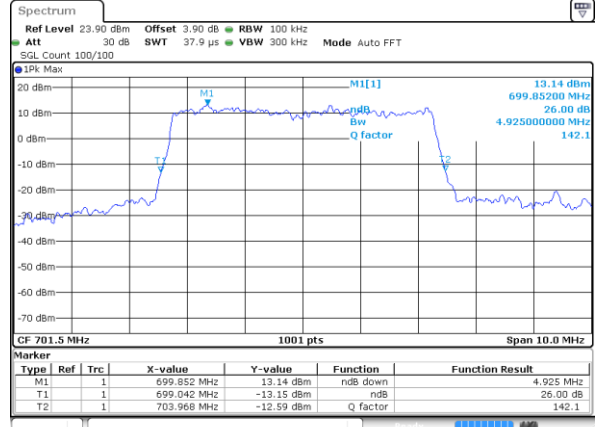

Date: 9 JUL 2017 10:15:53

Highest Channel / 3MHz / QPSK

Date: 9 JUL 2017 10:15:32

Highest Channel / 3MHz / 16QAM

Date: 9 JUL 2017 10:15:21

LTE Band 12

Lowest Channel / 5MHz / QPSK

Date: 9 JUL 2017 10:33:01

Lowest Channel / 5MHz / 16QAM

Date: 9 JUL 2017 10:32:51

Middle Channel / 5MHz / QPSK

Date: 9 JUL 2017 10:32:30

Middle Channel / 5MHz / 16QAM

Date: 9 JUL 2017 10:32:40

Highest Channel / 5MHz / QPSK

Date: 9 JUL 2017 10:32:19