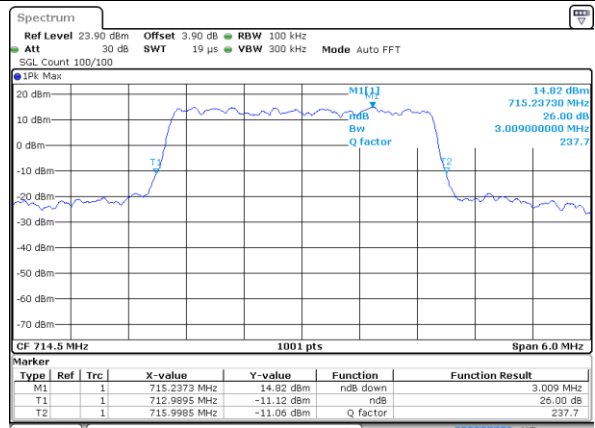

LTE Band 12

Lowest Channel / 3MHz / QPSK

Date: 9 JUL 2017 10:16:14

Lowest Channel / 3MHz / 16QAM

Date: 9 JUL 2017 10:16:04

Middle Channel / 3MHz / QPSK

Date: 9 JUL 2017 10:15:42

Middle Channel / 3MHz / 16QAM

Date: 9 JUL 2017 10:15:53

Highest Channel / 3MHz / QPSK

Date: 9 JUL 2017 10:15:32

Highest Channel / 3MHz / 16QAM

Date: 9 JUL 2017 10:15:21

LTE Band 12

Lowest Channel / 5MHz / QPSK

Date: 9 JUL 2017 10:33:01