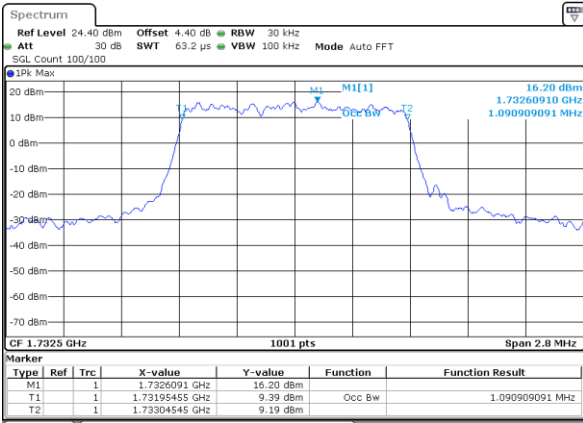

Date: 7 JUL 2017 10:53:12

LTE Band 2

Lowest Channel / 20MHz / QPSK

Date: 7 JUL 2017 11:00:01

Lowest Channel / 20MHz / 16QAM

Date: 7 JUL 2017 11:00:10

Middle Channel / 20MHz / QPSK

Date: 7 JUL 2017 11:06:59

Middle Channel / 20MHz / 16QAM

Date: 7 JUL 2017 11:07:09

Highest Channel / 20MHz / QPSK

Date: 7 JUL 2017 11:09:28

Highest Channel / 20MHz / 16QAM

Date: 7 JUL 2017 11:09:37

LTE Band 4

Lowest Channel / 1.4MHz / QPSK

Date: 6 JUL 2017 15:37:31

Lowest Channel / 1.4MHz / 16QAM

Date: 6 JUL 2017 15:37:43

Middle Channel / 1.4MHz / QPSK

Date: 6 JUL 2017 15:44:39

Middle Channel / 1.4MHz / 16QAM

Date: 6 JUL 2017 15:44:50

Highest Channel / 1.4MHz / QPSK

Date: 6 JUL 2017 15:47:12

Highest Channel / 1.4MHz / 16QAM

Date: 6 JUL 2017 15:47:23

LTE Band 4

Lowest Channel / 3MHz / QPSK

Date: 6 JUL 2017 15:54:18

Lowest Channel / 3MHz / 16QAM

Date: 6 JUL 2017 15:54:28