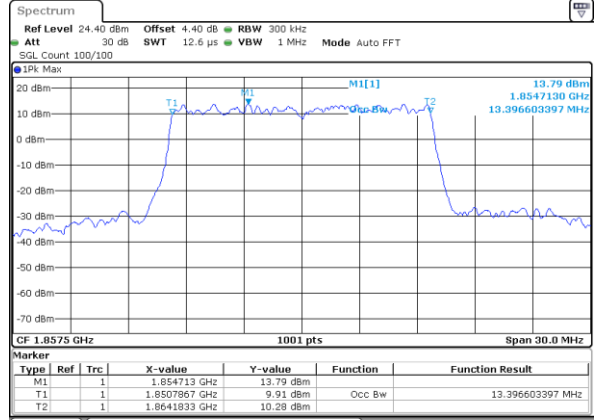

Highest Channel / 10MHz / QPSK

Date: 7 JUL 2017 10:36:38

Highest Channel / 10MHz / 16QAM

Date: 7 JUL 2017 10:36:47

LTE Band 2

Lowest Channel / 15MHz / QPSK

Date: 7 JUL 2017 10:43:36

Lowest Channel / 15MHz / 16QAM