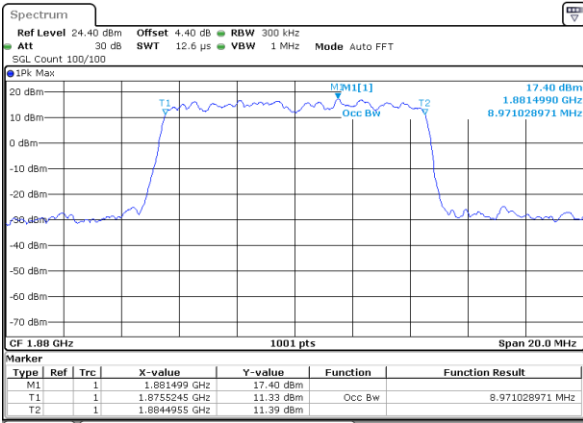

Date: 7 JUL 2017 10:17:44

Middle Channel / 5MHz / 16QAM

Date: 7 JUL 2017 10:17:54

Highest Channel / 5MHz / QPSK

Date: 7 JUL 2017 10:20:13

Highest Channel / 5MHz / 16QAM

Date: 7 JUL 2017 10:20:23

LTE Band 2

Lowest Channel / 10MHz / QPSK

Date: 7 JUL 2017 10:27:11

Lowest Channel / 10MHz / 16QAM

Date: 7 JUL 2017 10:27:21

Middle Channel / 10MHz / QPSK

Date: 7 JUL 2017 10:34:09

Middle Channel / 10MHz / 16QAM

Date: 7 JUL 2017 10:34:19

Highest Channel / 10MHz / QPSK

Date: 7 JUL 2017 10:36:38

Highest Channel / 10MHz / 16QAM

Date: 7 JUL 2017 10:36:47

LTE Band 2

Lowest Channel / 15MHz / QPSK

Date: 7 JUL 2017 10:43:36

Lowest Channel / 15MHz / 16QAM