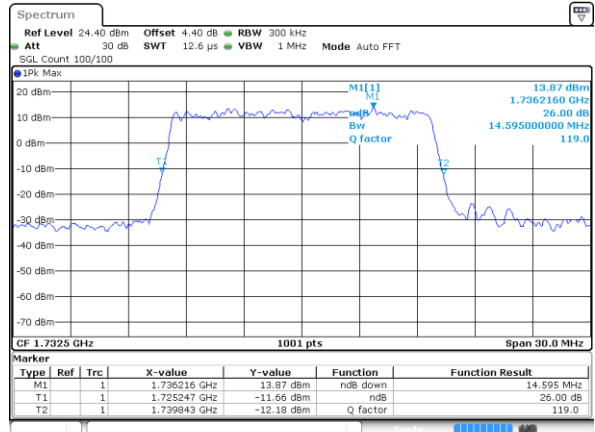

Date: 6 JUL 2017 16:35:30

Highest Channel / 10MHz / QPSK

Date: 6 JUL 2017 16:37:54

Highest Channel / 10MHz / 16QAM

Date: 6 JUL 2017 16:38:05

LTE Band 4

Lowest Channel / 15MHz / QPSK

Date: 6 JUL 2017 16:45:00

Lowest Channel / 15MHz / 16QAM

Date: 6 JUL 2017 16:45:11

Middle Channel / 15MHz / QPSK

Date: 6 JUL 2017 16:52:07

Middle Channel / 15MHz / 16QAM

Date: 6 JUL 2017 16:52:18

Highest Channel / 15MHz / QPSK

Date: 6 JUL 2017 16:54:41

Highest Channel / 15MHz / 16QAM

Date: 6 JUL 2017 16:54:52

LTE Band 4

Lowest Channel / 20MHz / QPSK

Date: 6 JUL 2017 17:01:47

Lowest Channel / 20MHz / 16QAM

Date: 6 JUL 2017 17:01:58

Middle Channel / 20MHz / QPSK