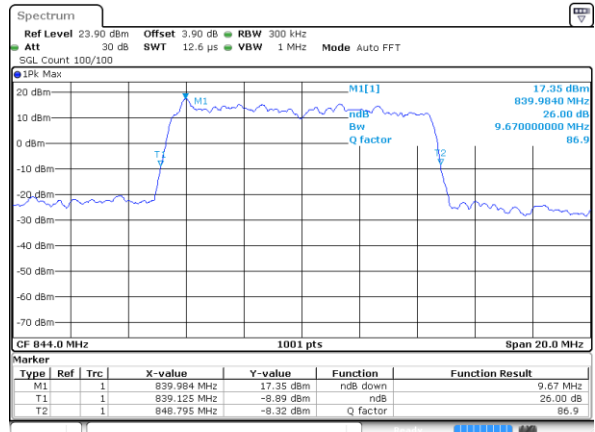

Middle Channel / 5MHz / 16QAM

Date: 7 JUL 2017 12:34:55

Highest Channel / 5MHz / QPSK

Date: 7 JUL 2017 12:37:13

Highest Channel / 5MHz / 16QAM

Date: 7 JUL 2017 12:37:23

LTE Band 5

Lowest Channel / 10MHz / QPSK

Date: 7 JUL 2017 12:46:11

Lowest Channel / 10MHz / 16QAM

Date: 7 JUL 2017 12:46:21

Middle Channel / 10MHz / QPSK

Date: 7 JUL 2017 12:55:08

Middle Channel / 10MHz / 16QAM

Date: 7 JUL 2017 12:55:18

Highest Channel / 10MHz / QPSK

Date: 7 JUL 2017 12:57:36

Highest Channel / 10MHz / 16QAM

Date: 7 JUL 2017 12:57:46

LTE Band 12

Lowest Channel / 1.4MHz / QPSK

Date: 9 JUL 2017 09:59:26

Lowest Channel / 1.4MHz / 16QAM

Date: 9 JUL 2017 09:59:15