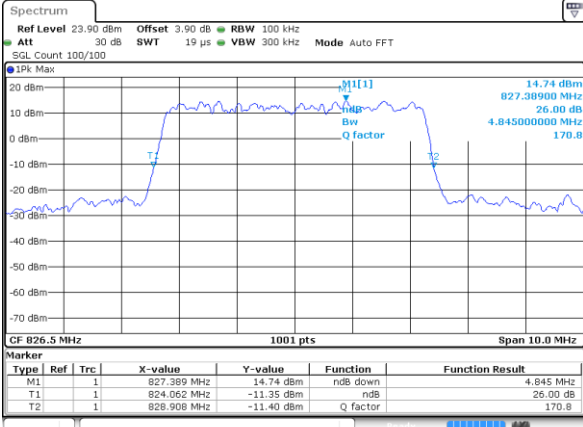

Highest Channel / 1.4MHz / QPSK

Date: 7 JUL 2017 11:56:27

Highest Channel / 1.4MHz / 16QAM

Date: 7 JUL 2017 11:56:37

LTE Band 5

Lowest Channel / 3MHz / QPSK

Date: 7.JUL.2017 12:05:24

Lowest Channel / 3MHz / 16QAM

Date: 7.JUL.2017 12:05:34

Middle Channel / 3MHz / QPSK

Date: 7.JUL.2017 12:14:22

Middle Channel / 3MHz / 16QAM

Date: 7.JUL.2017 12:14:31

Highest Channel / 3MHz / QPSK

Date: 7.JUL.2017 12:16:50

Highest Channel / 3MHz / 16QAM

Date: 7.JUL.2017 12:17:00

LTE Band 5

Lowest Channel / 5MHz / QPSK

Date: 7 JUL 2017 12:25:47

Lowest Channel / 5MHz / 16QAM

Date: 7 JUL 2017 12:25:57

Middle Channel / 5MHz / QPSK

Date: 7 JUL 2017 12:34:55