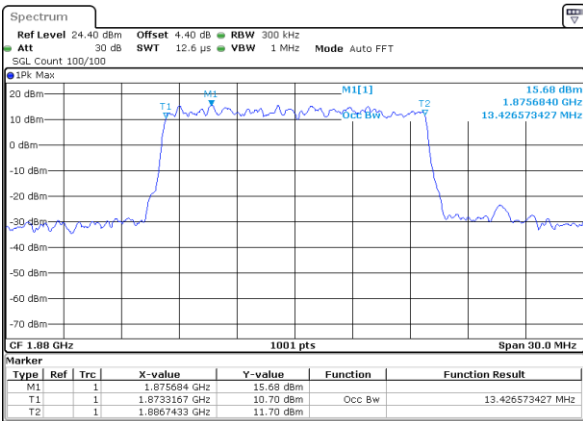

Highest Channel / 10MHz / QPSK

Date: 7 JUL 2017 10:36:38

Highest Channel / 10MHz / 16QAM

Date: 7 JUL 2017 10:36:47

LTE Band 2

Lowest Channel / 15MHz / QPSK

Date: 7 JUL 2017 10:43:36

Lowest Channel / 15MHz / 16QAM

Date: 7 JUL 2017 10:43:46

Middle Channel / 15MHz / QPSK

Date: 7 JUL 2017 10:50:34

Middle Channel / 15MHz / 16QAM

Date: 7 JUL 2017 10:50:44

Highest Channel / 15MHz / QPSK

Date: 7 JUL 2017 10:53:03

Highest Channel / 15MHz / 16QAM