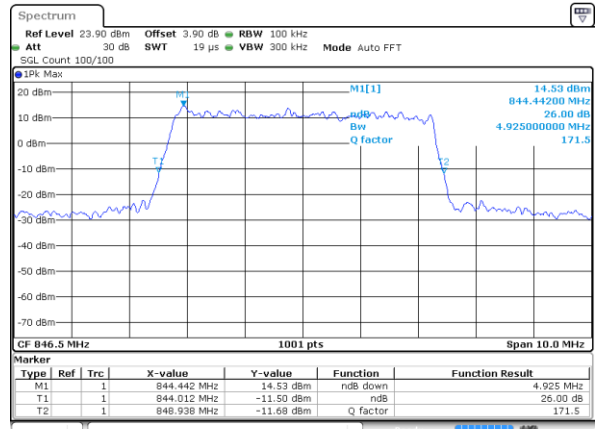

Middle Channel / 5MHz / 16QAM

Date: 7 JUL 2017 12:34:55

Highest Channel / 5MHz / QPSK

Date: 7 JUL 2017 12:37:13

Highest Channel / 5MHz / 16QAM

Date: 7 JUL 2017 12:37:23

LTE Band 5

Lowest Channel / 10MHz / QPSK