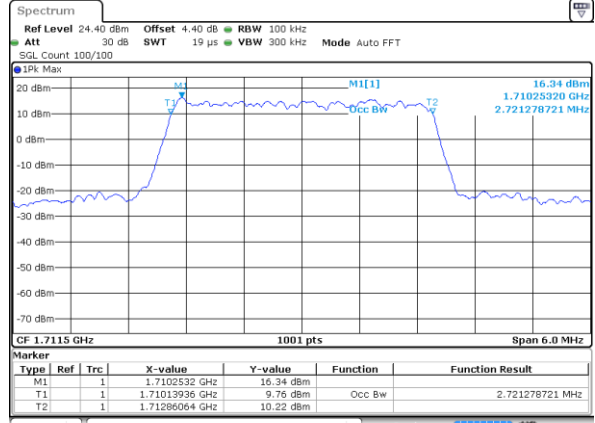

Date: 6 JUL 2017 15:37:31

Lowest Channel / 1.4MHz / 16QAM

Date: 6 JUL 2017 15:37:43

Middle Channel / 1.4MHz / QPSK

Date: 6 JUL 2017 15:44:39

Middle Channel / 1.4MHz / 16QAM

Date: 6 JUL 2017 15:44:50

Highest Channel / 1.4MHz / QPSK

Date: 6 JUL 2017 15:47:12

Highest Channel / 1.4MHz / 16QAM

Date: 6 JUL 2017 15:47:23

LTE Band 4

Lowest Channel / 3MHz / QPSK

Date: 6 JUL 2017 15:54:18

Lowest Channel / 3MHz / 16QAM

Date: 6 JUL 2017 15:54:28