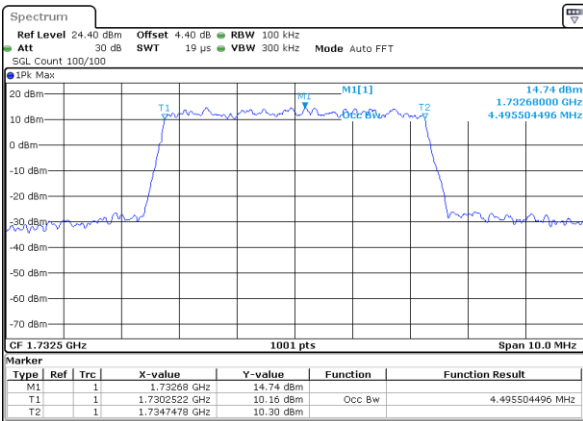

LTE Band 4

Lowest Channel / 5MHz / QPSK

Date: 6 JUL 2017 16:11:04

Lowest Channel / 5MHz / 16QAM

Date: 6 JUL 2017 16:11:15

Middle Channel / 5MHz / QPSK

Date: 6 JUL 2017 16:18:11

Middle Channel / 5MHz / 16QAM

Date: 6 JUL 2017 16:18:22

Highest Channel / 5MHz / QPSK

Date: 6 JUL 2017 16:20:45

Highest Channel / 5MHz / 16QAM

Date: 6 JUL 2017 16:20:56

LTE Band 4

Lowest Channel / 10MHz / QPSK

Date: 6 JUL 2017 16:27:52