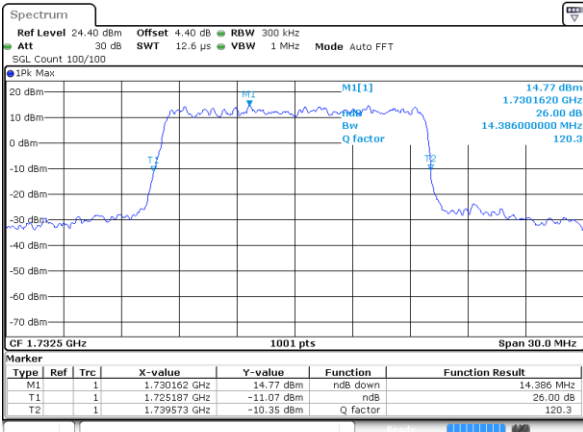

Middle Channel / 15MHz / QPSK

Date: 6 JUL 2017 16:52:07