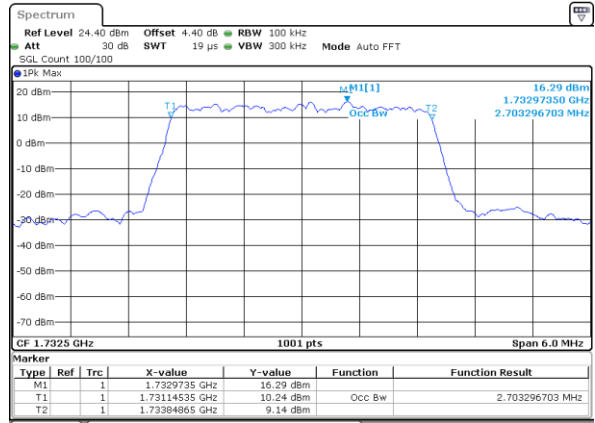

Middle Channel / 20MHz / 16QAM

Date: 7 JUL 2017 11:07:09

Highest Channel / 20MHz / QPSK

Date: 7 JUL 2017 11:09:28

Highest Channel / 20MHz / 16QAM

Date: 7 JUL 2017 11:09:37

LTE Band 4

Lowest Channel / 1.4MHz / QPSK

Date: 6 JUL 2017 15:37:31

Lowest Channel / 1.4MHz / 16QAM

Date: 6 JUL 2017 15:37:43

Middle Channel / 1.4MHz / QPSK

Date: 6 JUL 2017 15:44:39

Middle Channel / 1.4MHz / 16QAM

Date: 6 JUL 2017 15:44:50

Highest Channel / 1.4MHz / QPSK

Date: 6 JUL 2017 15:47:12

Highest Channel / 1.4MHz / 16QAM

Date: 6 JUL 2017 15:47:23

LTE Band 4

Lowest Channel / 3MHz / QPSK

Date: 6 JUL 2017 15:54:18

Lowest Channel / 3MHz / 16QAM

Date: 6 JUL 2017 15:54:28

Middle Channel / 3MHz / QPSK

Date: 6 JUL 2017 16:01:24

Middle Channel / 3MHz / 16QAM

Date: 6 JUL 2017 16:01:35

Highest Channel / 3MHz / QPSK

Date: 6 JUL 2017 16:03:58

Highest Channel / 3MHz / 16QAM

Date: 6 JUL 2017 16:04:09