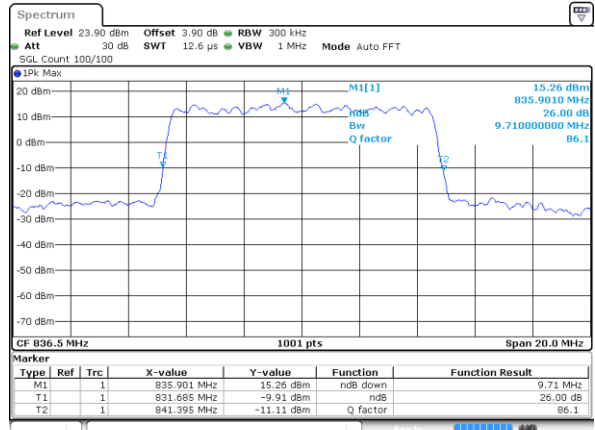

Middle Channel / 5MHz / 16QAM

Date: 7 JUL 2017 12:34:55

Highest Channel / 5MHz / QPSK

Date: 7 JUL 2017 12:37:13

Highest Channel / 5MHz / 16QAM

Date: 7 JUL 2017 12:37:23

LTE Band 5

Lowest Channel / 10MHz / QPSK

Date: 7 JUL 2017 12:46:11

Lowest Channel / 10MHz / 16QAM

Date: 7 JUL 2017 12:46:21

Middle Channel / 10MHz / QPSK

Date: 7 JUL 2017 12:55:08

Middle Channel / 10MHz / 16QAM

Date: 7 JUL 2017 12:55:18

Highest Channel / 10MHz / QPSK

Date: 7 JUL 2017 12:57:36

Highest Channel / 10MHz / 16QAM

Date: 7 JUL 2017 12:57:46

LTE Band 12

Lowest Channel / 1.4MHz / QPSK

Date: 9 JUL 2017 09:59:26

Lowest Channel / 1.4MHz / 16QAM

Date: 9 JUL 2017 09:59:15