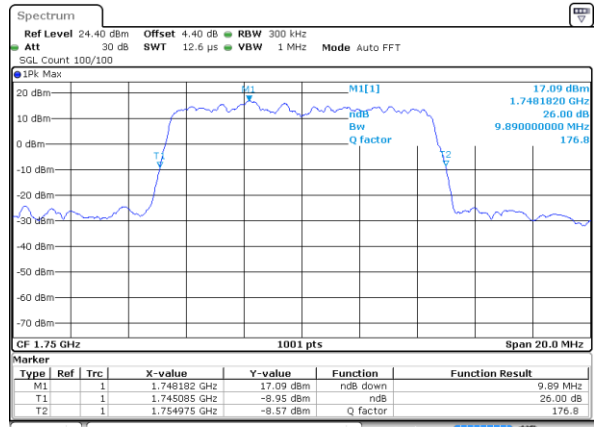

LTE Band 4

Lowest Channel / 10MHz / QPSK

Date: 6 JUL 2017 16:28:14

Lowest Channel / 10MHz / 16QAM

Date: 6 JUL 2017 16:28:24

Middle Channel / 10MHz / QPSK

Date: 6 JUL 2017 16:35:20

Middle Channel / 10MHz / 16QAM

Date: 6 JUL 2017 16:35:30

Highest Channel / 10MHz / QPSK

Date: 6 JUL 2017 16:37:54

Highest Channel / 10MHz / 16QAM

Date: 6 JUL 2017 16:38:05

LTE Band 4

Lowest Channel / 15MHz / QPSK

Date: 6 JUL 2017 16:45:00