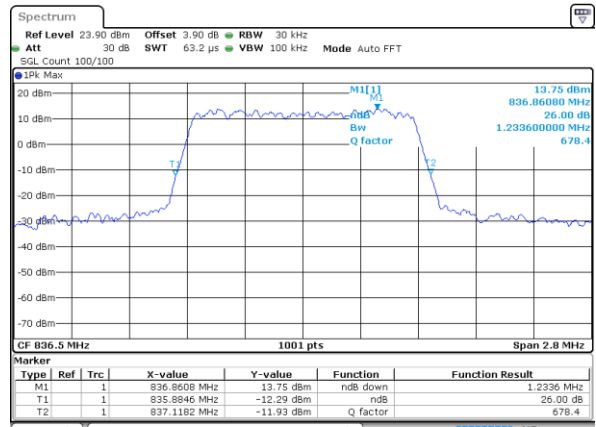

Date: 6 JUL 2017 17:08:53

Middle Channel / 20MHz / 16QAM

Date: 6 JUL 2017 17:09:04

Highest Channel / 20MHz / QPSK

Date: 6 JUL 2017 17:11:28

Highest Channel / 20MHz / 16QAM

Date: 6 JUL 2017 17:11:39

LTE Band 5

Lowest Channel / 1.4MHz / QPSK

Date: 7 JUL 2017 11:45:11

Lowest Channel / 1.4MHz / 16QAM

Date: 7 JUL 2017 11:45:01

Middle Channel / 1.4MHz / QPSK

Date: 7 JUL 2017 11:53:58

Middle Channel / 1.4MHz / 16QAM

Date: 7 JUL 2017 11:54:08

Highest Channel / 1.4MHz / QPSK

Date: 7 JUL 2017 11:56:27

Highest Channel / 1.4MHz / 16QAM

Date: 7 JUL 2017 11:56:37

LTE Band 5

Lowest Channel / 3MHz / QPSK

Date: 7.JUL.2017 12:05:24

Lowest Channel / 3MHz / 16QAM