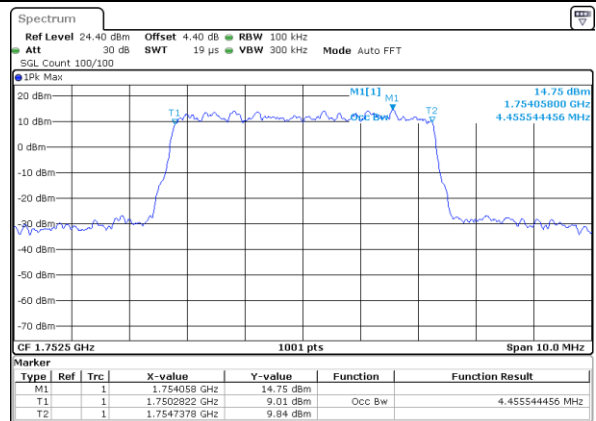

LTE Band 4

Lowest Channel / 5MHz / QPSK

Date: 6 JUL 2017 16:11:04

Lowest Channel / 5MHz / 16QAM

Date: 6 JUL 2017 16:11:15

Middle Channel / 5MHz / QPSK

Date: 6 JUL 2017 16:18:11

Middle Channel / 5MHz / 16QAM

Date: 6 JUL 2017 16:18:22

Highest Channel / 5MHz / QPSK

Date: 6 JUL 2017 16:20:45

Highest Channel / 5MHz / 16QAM

Date: 6 JUL 2017 16:20:56

LTE Band 4

Lowest Channel / 10MHz / QPSK

Date: 6 JUL 2017 16:27:52