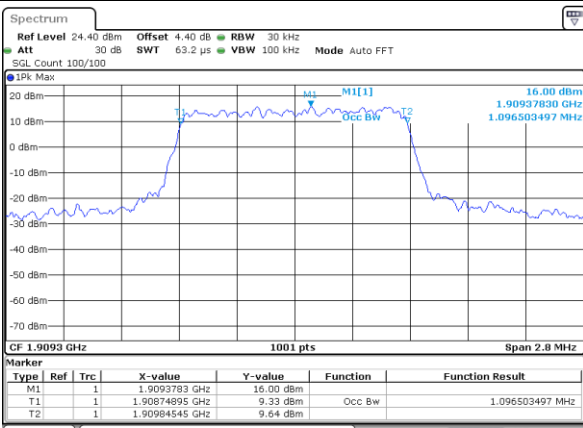

Mode	LTE Band 12 : 99%OBW(MHz)											
	1.4MHz		3MHz		5MHz		10MHz		15MHz		20MHz	
Mod.	QPSK	16QAM	QPSK	16QAM	QPSK	16QAM	QPSK	16QAM	QPSK	16QAM	QPSK	16QAM
Lowest CH	1.08	1.10	2.72	2.71	4.47	4.49	9.03	9.09	-	-	-	-
Middle CH	1.09	1.09	2.73	2.71	4.48	4.48	9.03	9.01	-	-	-	-
Highest CH	1.09	1.09	2.72	2.72	4.49	4.50	9.01	8.95	-	-	-	-

LTE Band 2

Lowest Channel / 1.4MHz / QPSK

Date: 7 JUL 2017 09:03:08

Lowest Channel / 1.4MHz / 16QAM

Date: 7 JUL 2017 09:03:18

Middle Channel / 1.4MHz / QPSK

Date: 7 JUL 2017 09:10:07

Middle Channel / 1.4MHz / 16QAM

Date: 7 JUL 2017 09:10:17

Highest Channel / 1.4MHz / QPSK

Date: 7 JUL 2017 09:12:36

Highest Channel / 1.4MHz / 16QAM

Date: 7 JUL 2017 09:12:46

LTE Band 2

Lowest Channel / 3MHz / QPSK

Date: 7 JUL 2017 09:19:34