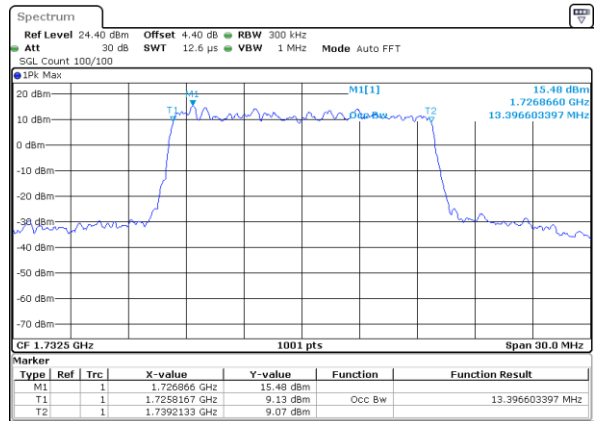

Middle Channel / 15MHz / 16QAM

Date: 6 JUL 2017 16:51:57