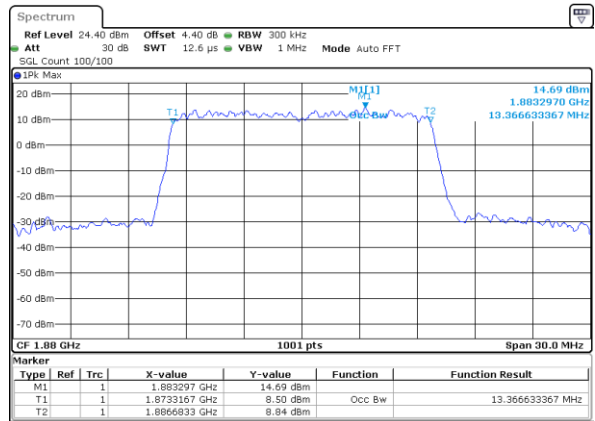

Middle Channel / 15MHz / 16QAM

Date: 7 JUL 2017 10:50:44