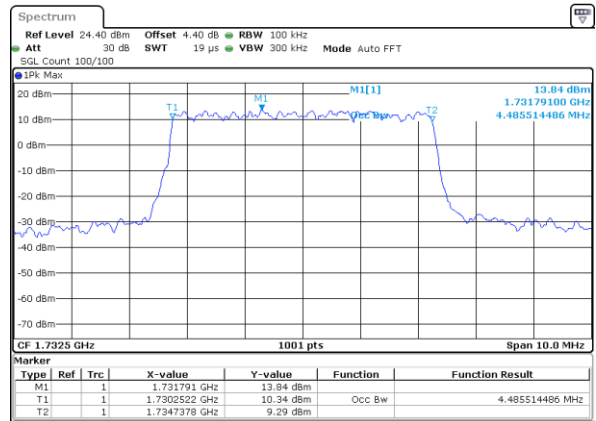

LTE Band 4

Lowest Channel / 5MHz / QPSK

Date: 6 JUL 2017 16:11:04

Lowest Channel / 5MHz / 16QAM

Date: 6 JUL 2017 16:11:15

Middle Channel / 5MHz / QPSK

Date: 6 JUL 2017 16:18:11

Middle Channel / 5MHz / 16QAM

Date: 6 JUL 2017 16:18:22

Highest Channel / 5MHz / QPSK

Date: 6 JUL 2017 16:20:45

Highest Channel / 5MHz / 16QAM

Date: 6 JUL 2017 16:20:56

LTE Band 4

Lowest Channel / 10MHz / QPSK

Date: 6 JUL 2017 16:27:52