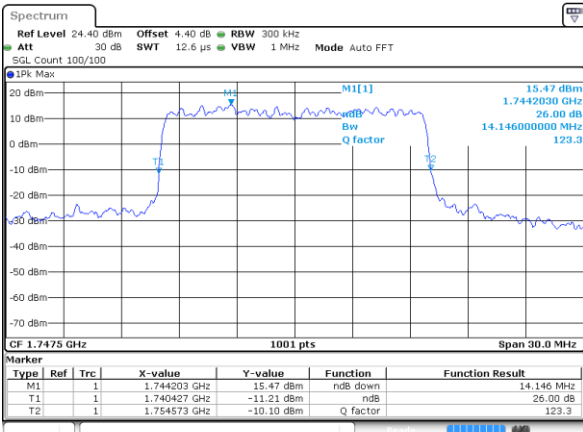

Lowest Channel / 15MHz / 16QAM

Date: 6 JUL 2017 16:45:11

Middle Channel / 15MHz / QPSK

Date: 6 JUL 2017 16:52:07

Middle Channel / 15MHz / 16QAM

Date: 6 JUL 2017 16:52:18

Highest Channel / 15MHz / QPSK

Date: 6 JUL 2017 16:54:41

Highest Channel / 15MHz / 16QAM

Date: 6 JUL 2017 16:54:52

LTE Band 4

Lowest Channel / 20MHz / QPSK

Date: 6 JUL 2017 17:01:47

Lowest Channel / 20MHz / 16QAM

Date: 6 JUL 2017 17:01:58

Middle Channel / 20MHz / QPSK