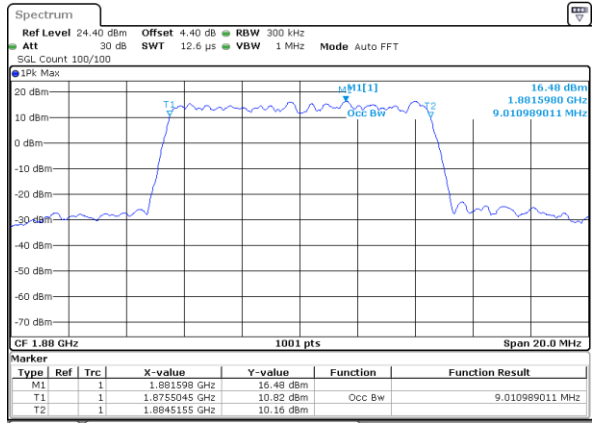

Date: 7 JUL 2017 10:17:44

Middle Channel / 5MHz / 16QAM

Date: 7 JUL 2017 10:17:54

Highest Channel / 5MHz / QPSK

Date: 7 JUL 2017 10:20:13

Highest Channel / 5MHz / 16QAM

Date: 7 JUL 2017 10:20:23

LTE Band 2

Lowest Channel / 10MHz / QPSK

Date: 7 JUL 2017 10:27:11

Lowest Channel / 10MHz / 16QAM

Date: 7 JUL 2017 10:27:21

Middle Channel / 10MHz / QPSK

Date: 7 JUL 2017 10:34:09

Middle Channel / 10MHz / 16QAM

Date: 7 JUL 2017 10:34:19

Highest Channel / 10MHz / QPSK

Date: 7 JUL 2017 10:36:38

Highest Channel / 10MHz / 16QAM

Date: 7 JUL 2017 10:36:47

LTE Band 2

Lowest Channel / 15MHz / QPSK

Date: 7 JUL 2017 10:43:36

Lowest Channel / 15MHz / 16QAM