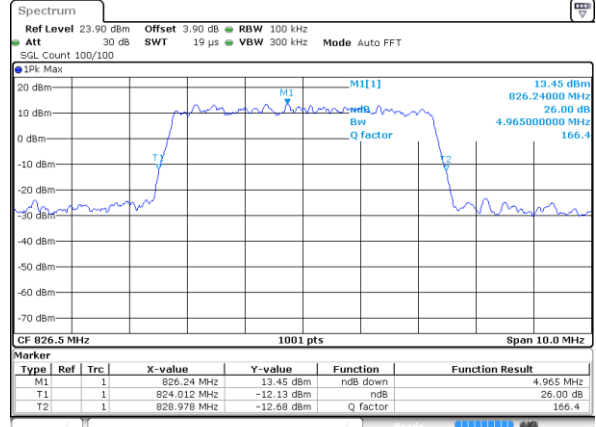

Date: 7.JUL.2017 12:17:00

LTE Band 5

Lowest Channel / 5MHz / QPSK

Date: 7 JUL 2017 12:25:47

Lowest Channel / 5MHz / 16QAM

Date: 7 JUL 2017 12:25:57

Middle Channel / 5MHz / QPSK

Date: 7 JUL 2017 12:34:55

Middle Channel / 5MHz / 16QAM

Date: 7 JUL 2017 12:34:55

Highest Channel / 5MHz / QPSK

Date: 7 JUL 2017 12:37:13

Highest Channel / 5MHz / 16QAM

Date: 7 JUL 2017 12:37:23

LTE Band 5

Lowest Channel / 10MHz / QPSK