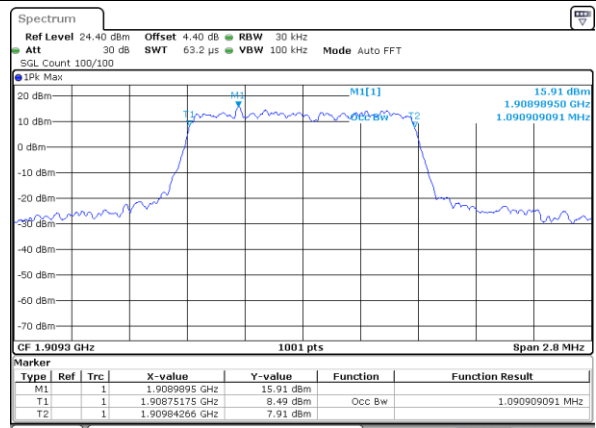

Mode	LTE Band 12 : 99%OBW(MHz)											
	1.4MHz		3MHz		5MHz		10MHz		15MHz		20MHz	
Mod.	QPSK	16QAM	QPSK	16QAM	QPSK	16QAM	QPSK	16QAM	QPSK	16QAM	QPSK	16QAM
Lowest CH	1.08	1.10	2.72	2.71	4.47	4.49	9.03	9.09	-	-	-	-
Middle CH	1.09	1.09	2.73	2.71	4.48	4.48	9.03	9.01	-	-	-	-
Highest CH	1.09	1.09	2.72	2.72	4.49	4.50	9.01	8.95	-	-	-	-

LTE Band 2

Lowest Channel / 1.4MHz / QPSK

Date: 7 JUL 2017 09:03:08

Lowest Channel / 1.4MHz / 16QAM

Date: 7 JUL 2017 09:03:18

Middle Channel / 1.4MHz / QPSK

Date: 7 JUL 2017 09:10:07

Middle Channel / 1.4MHz / 16QAM

Date: 7 JUL 2017 09:10:17

Highest Channel / 1.4MHz / QPSK

Date: 7 JUL 2017 09:12:36

Highest Channel / 1.4MHz / 16QAM

Date: 7 JUL 2017 09:12:46

LTE Band 2

Lowest Channel / 3MHz / QPSK

Date: 7 JUL 2017 09:19:34