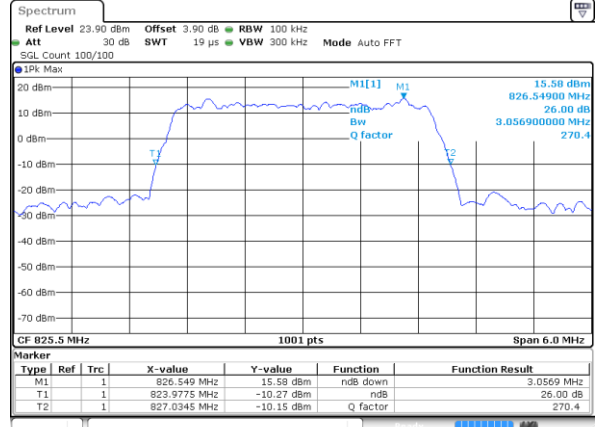

Highest Channel / 1.4MHz / QPSK

Date: 7 JUL 2017 11:56:27

Highest Channel / 1.4MHz / 16QAM

Date: 7 JUL 2017 11:56:37

LTE Band 5

Lowest Channel / 3MHz / QPSK

Date: 7.JUL.2017 12:05:24

Lowest Channel / 3MHz / 16QAM