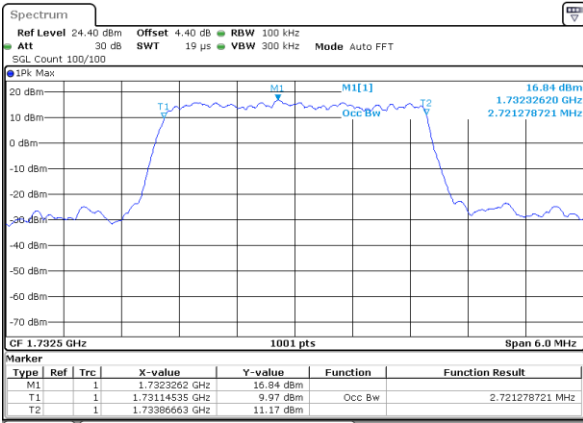

Middle Channel / 20MHz / 16QAM

Date: 7 JUL 2017 11:07:09

Highest Channel / 20MHz / QPSK

Date: 7 JUL 2017 11:09:28

Highest Channel / 20MHz / 16QAM

Date: 7 JUL 2017 11:09:37

LTE Band 4

Lowest Channel / 1.4MHz / QPSK

Date: 6 JUL 2017 15:37:31

Lowest Channel / 1.4MHz / 16QAM

Date: 6 JUL 2017 15:37:43

Middle Channel / 1.4MHz / QPSK

Date: 6 JUL 2017 15:44:39

Middle Channel / 1.4MHz / 16QAM

Date: 6 JUL 2017 15:44:50

Highest Channel / 1.4MHz / QPSK

Date: 6 JUL 2017 15:47:12

Highest Channel / 1.4MHz / 16QAM

Date: 6 JUL 2017 15:47:23

LTE Band 4

Lowest Channel / 3MHz / QPSK

Date: 6 JUL 2017 15:54:18

Lowest Channel / 3MHz / 16QAM

Date: 6 JUL 2017 15:54:28

Middle Channel / 3MHz / QPSK

Date: 6 JUL 2017 16:01:24

Middle Channel / 3MHz / 16QAM

Date: 6 JUL 2017 16:01:35

Highest Channel / 3MHz / QPSK

Date: 6 JUL 2017 16:03:58

Highest Channel / 3MHz / 16QAM

Date: 6 JUL 2017 16:04:09