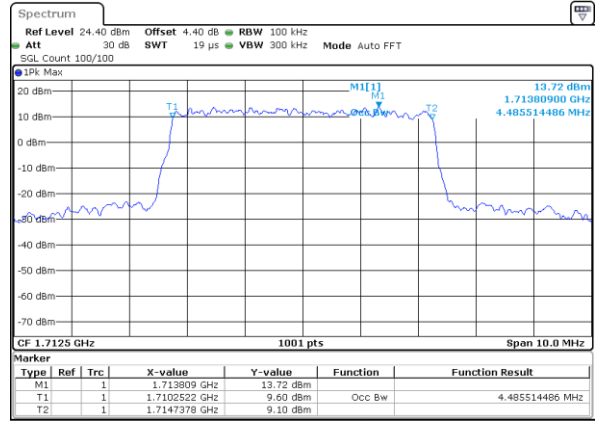

Date: 6 JUL 2017 15:47:12

Highest Channel / 1.4MHz / 16QAM

Date: 6 JUL 2017 15:47:23

LTE Band 4

Lowest Channel / 3MHz / QPSK

Date: 6 JUL 2017 15:54:18

Lowest Channel / 3MHz / 16QAM

Date: 6 JUL 2017 15:54:28

Middle Channel / 3MHz / QPSK

Date: 6 JUL 2017 16:01:24

Middle Channel / 3MHz / 16QAM

Date: 6 JUL 2017 16:01:35

Highest Channel / 3MHz / QPSK

Date: 6 JUL 2017 16:03:58

Highest Channel / 3MHz / 16QAM

Date: 6 JUL 2017 16:04:09

LTE Band 4

Lowest Channel / 5MHz / QPSK

Date: 6 JUL 2017 16:11:04

Lowest Channel / 5MHz / 16QAM

Date: 6 JUL 2017 16:11:15

Middle Channel / 5MHz / QPSK

Date: 6 JUL 2017 16:18:11

Middle Channel / 5MHz / 16QAM