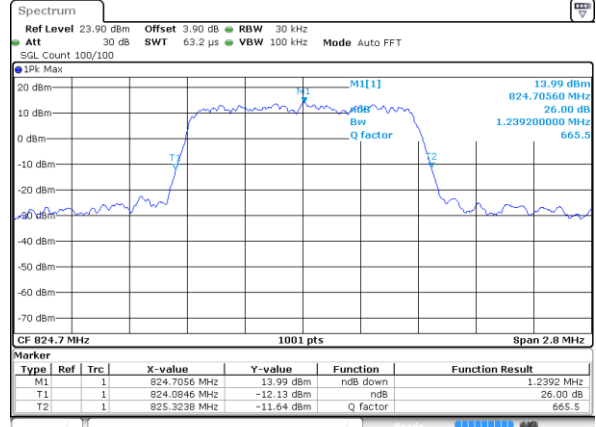

Lowest Channel / 1.4MHz / 16QAM

Date: 7 JUL 2017 11:45:01