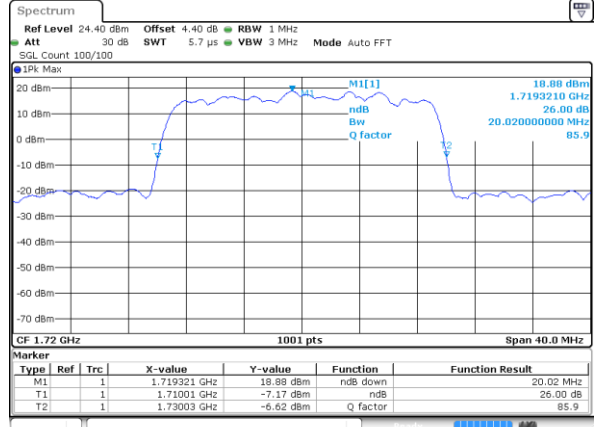

Highest Channel / 15MHz / 16QAM

Date: 6 JUL 2017 16:54:52

LTE Band 4

Lowest Channel / 20MHz / QPSK

Date: 6 JUL 2017 17:01:47

Lowest Channel / 20MHz / 16QAM

Date: 6 JUL 2017 17:01:58

Middle Channel / 20MHz / QPSK

Date: 6 JUL 2017 17:08:53

Middle Channel / 20MHz / 16QAM

Date: 6 JUL 2017 17:09:04

Highest Channel / 20MHz / QPSK

Date: 6 JUL 2017 17:11:28

Highest Channel / 20MHz / 16QAM

Date: 6 JUL 2017 17:11:39

LTE Band 5