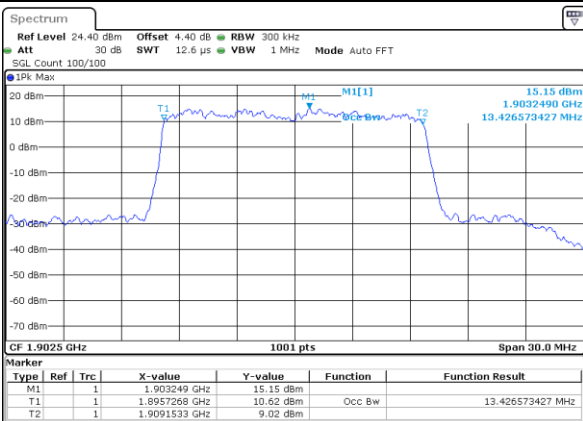

Highest Channel / 10MHz / QPSK

Date: 7 JUL 2017 10:36:38

Highest Channel / 10MHz / 16QAM

Date: 7 JUL 2017 10:36:47

LTE Band 2

Lowest Channel / 15MHz / QPSK

Date: 7 JUL 2017 10:43:36

Lowest Channel / 15MHz / 16QAM

Date: 7 JUL 2017 10:43:46

Middle Channel / 15MHz / QPSK

Date: 7 JUL 2017 10:50:34

Middle Channel / 15MHz / 16QAM

Date: 7 JUL 2017 10:50:44

Highest Channel / 15MHz / QPSK

Date: 7 JUL 2017 10:53:03

Highest Channel / 15MHz / 16QAM

Date: 7 JUL 2017 10:53:12

LTE Band 2

Lowest Channel / 20MHz / QPSK

Date: 7 JUL 2017 11:00:01

Lowest Channel / 20MHz / 16QAM

Date: 7 JUL 2017 11:00:10

Middle Channel / 20MHz / QPSK

Date: 7 JUL 2017 11:06:59