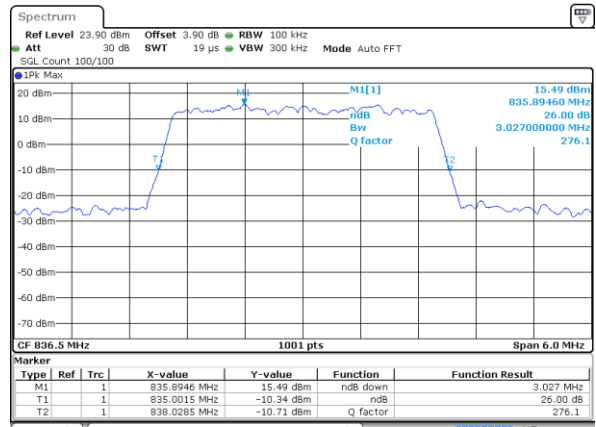

Lowest Channel / 1.4MHz / QPSK

Date: 7 JUL 2017 11:45:11

Lowest Channel / 1.4MHz / 16QAM

Date: 7 JUL 2017 11:45:01

Middle Channel / 1.4MHz / QPSK

Date: 7 JUL 2017 11:53:58

Middle Channel / 1.4MHz / 16QAM

Date: 7 JUL 2017 11:54:08

Highest Channel / 1.4MHz / QPSK

Date: 7 JUL 2017 11:56:27

Highest Channel / 1.4MHz / 16QAM

Date: 7 JUL 2017 11:56:37

LTE Band 5

Lowest Channel / 3MHz / QPSK

Date: 7.JUL.2017 12:05:24

Lowest Channel / 3MHz / 16QAM

Date: 7.JUL.2017 12:05:34

Middle Channel / 3MHz / QPSK

Date: 7.JUL.2017 12:14:22

Middle Channel / 3MHz / 16QAM

Date: 7.JUL.2017 12:14:31

Highest Channel / 3MHz / QPSK

Date: 7.JUL.2017 12:16:50

Highest Channel / 3MHz / 16QAM