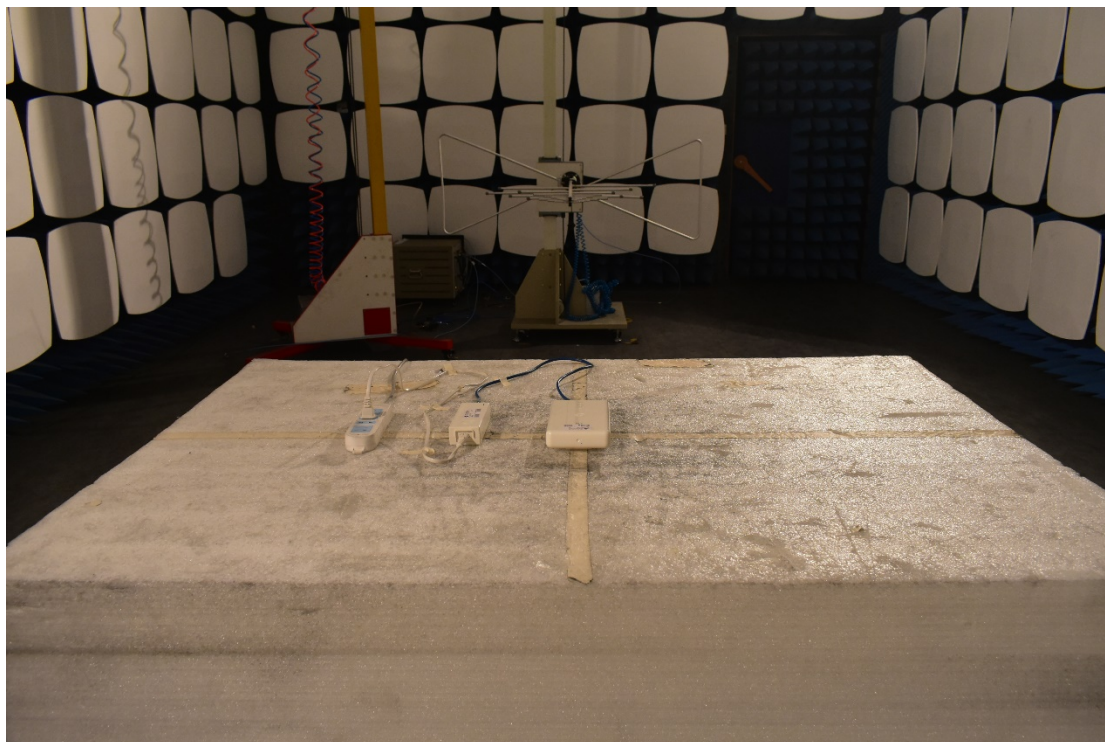

FCC ID:SRQ-MC7010CA, IC:5200E-MC7010CA

Test Setup Photos

1. RF measurement setup

(WCDMA<E&NR)

(NR)

2. Radiated Spurious Emission(30MHz-1GHz)

3. Radiated Spurious Emission(above 1GHz)