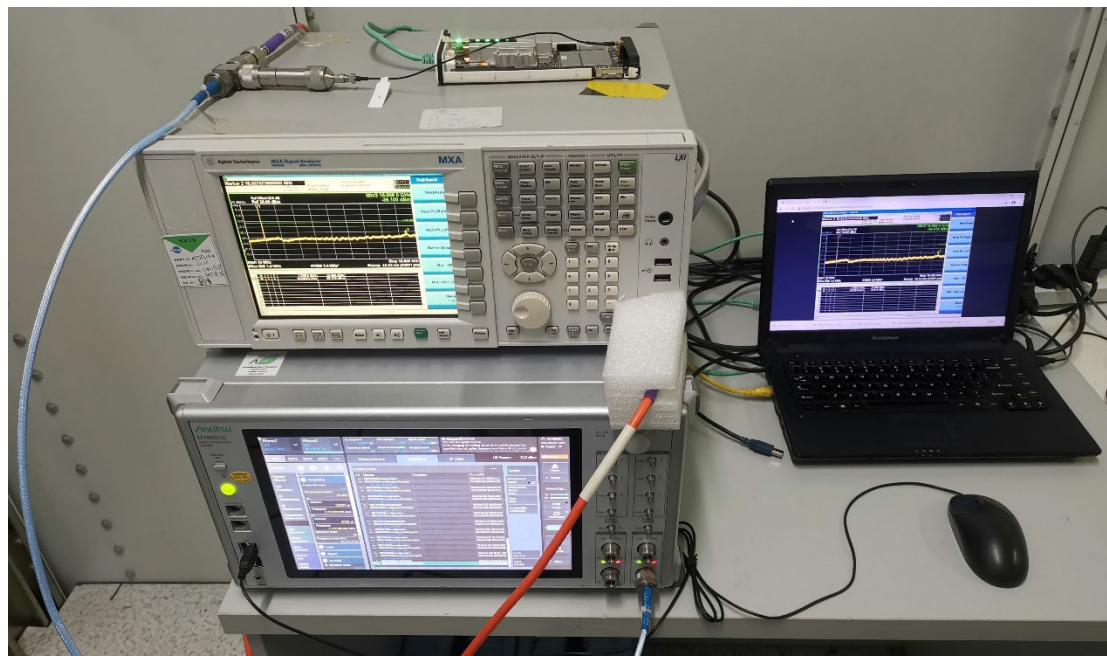

FCC ID:SRQ-MC7010CA, IC:5200E-MC7010CA

Test Setup Photos

1. RF measurement setup

(WCDMA<E&NR)

(NR)

2. Radiated Spurious Emission(30MHz-1GHz)

3. Radiated Spurious Emission(above 1GHz)