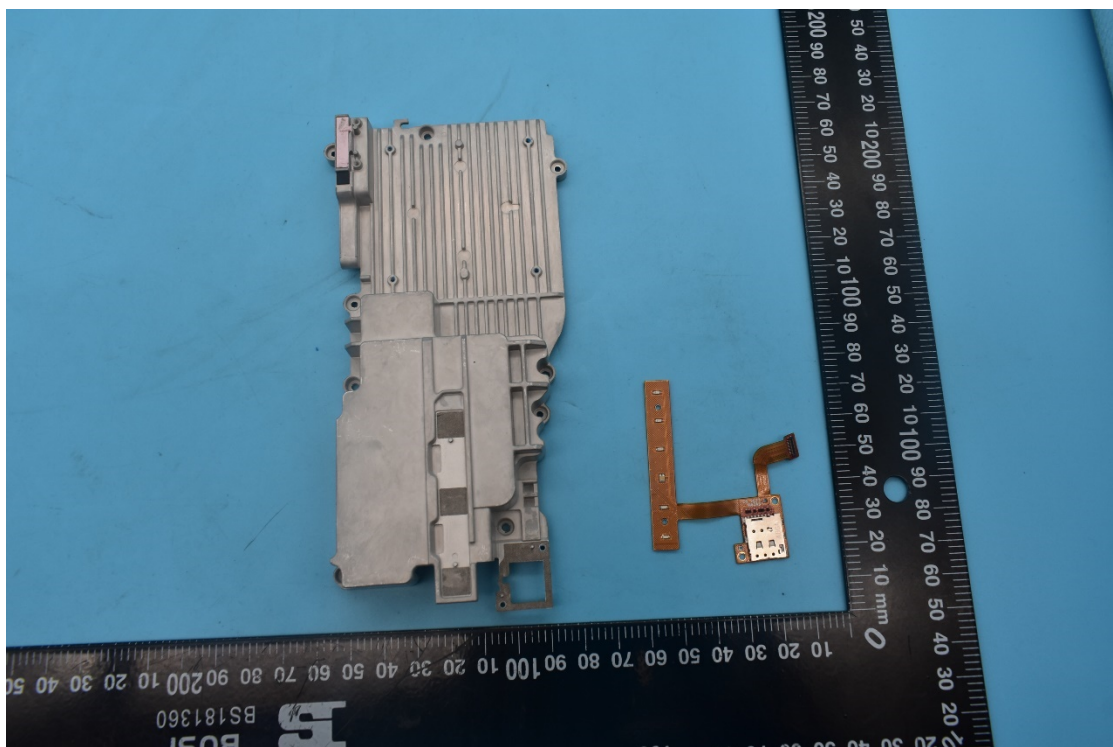

FCC ID:SRQ-MC7010CA, IC:5200E-MC7010CA

Internal Photos

1. EUT uncover view

2. Antenna view