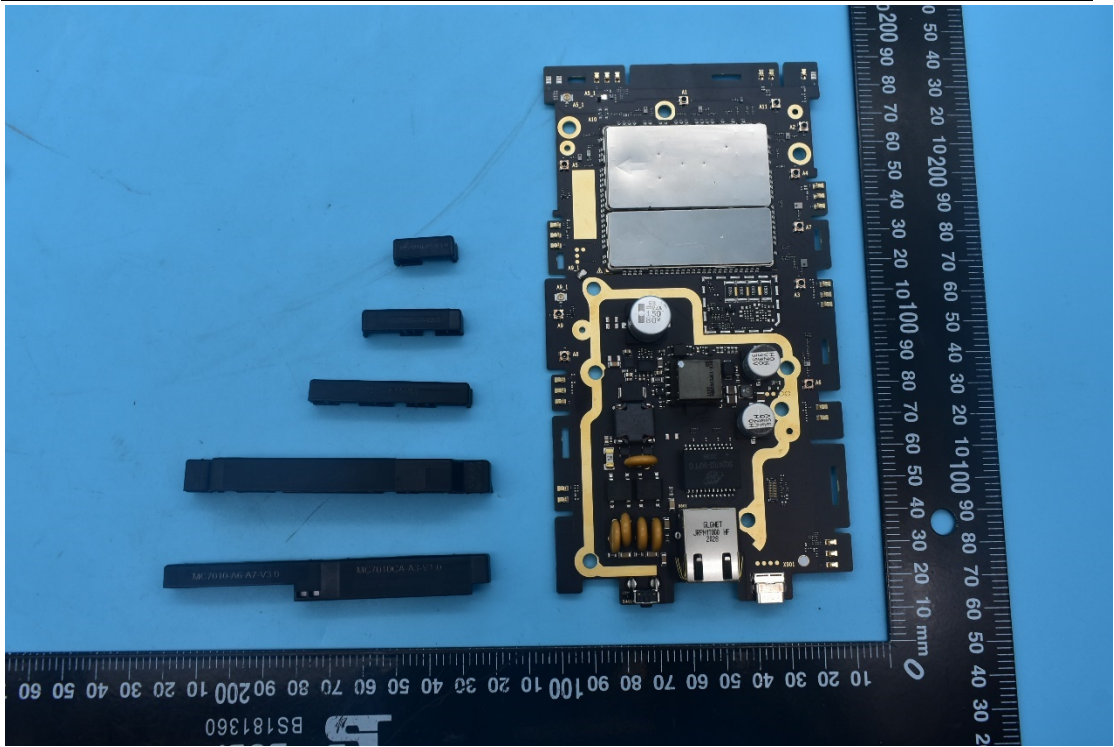

FCC ID:SRQ-MC7010CA, IC:5200E-MC7010CA

Internal Photos

1. EUT uncover view

2. Antenna view