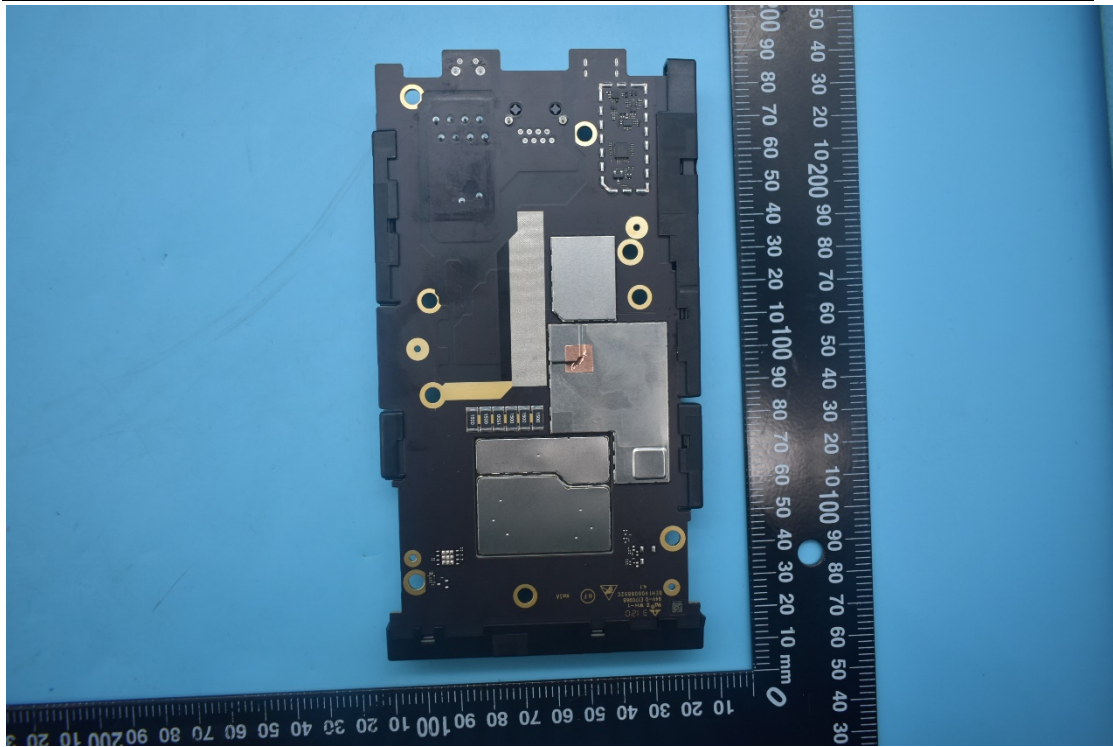

FCC ID:SRQ-MC7010CA, IC:5200E-MC7010CA

Internal Photos

1. EUT uncover view

2. Antenna view