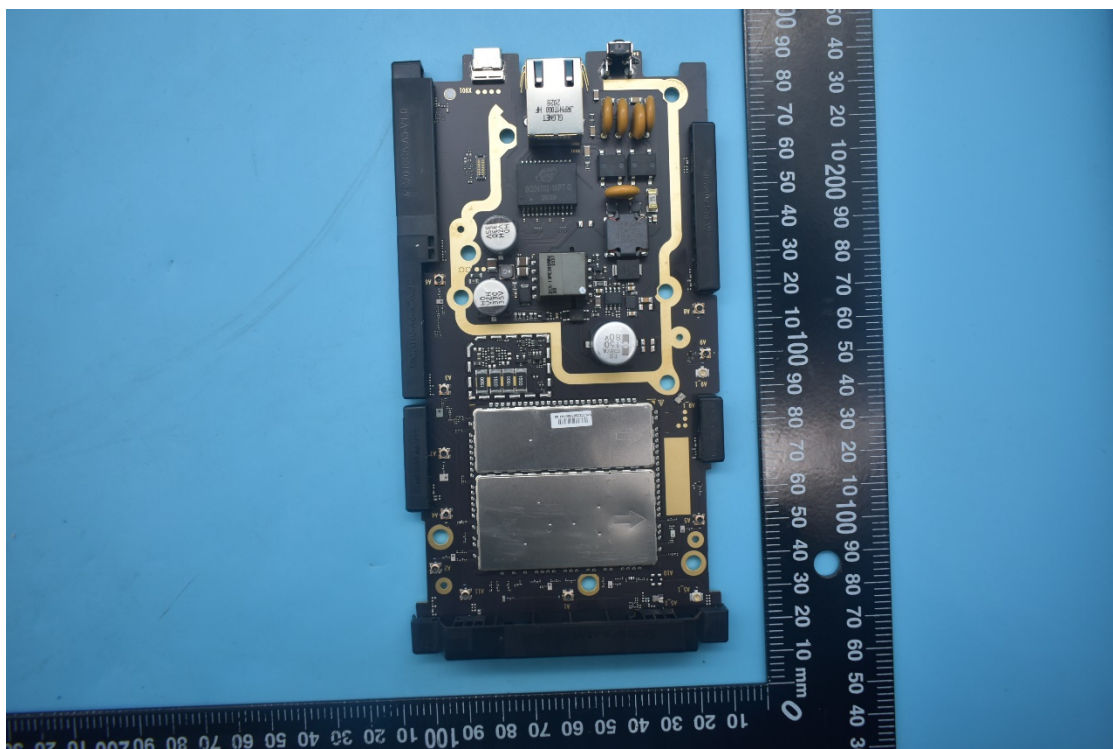

FCC ID:SRQ-MC7010CA, IC:5200E-MC7010CA

Internal Photos

1. EUT uncover view

2. Antenna view