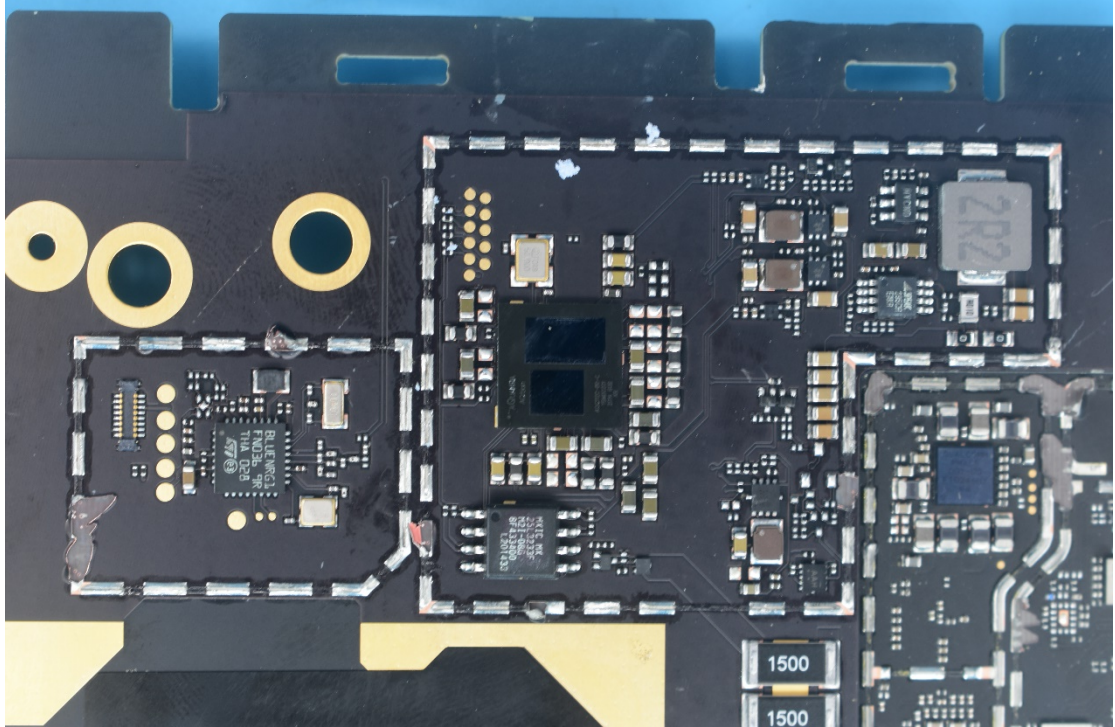

FCC ID:SRQ-MC7010CA, IC:5200E-MC7010CA

Internal Photos

1. EUT uncover view

2. Antenna view