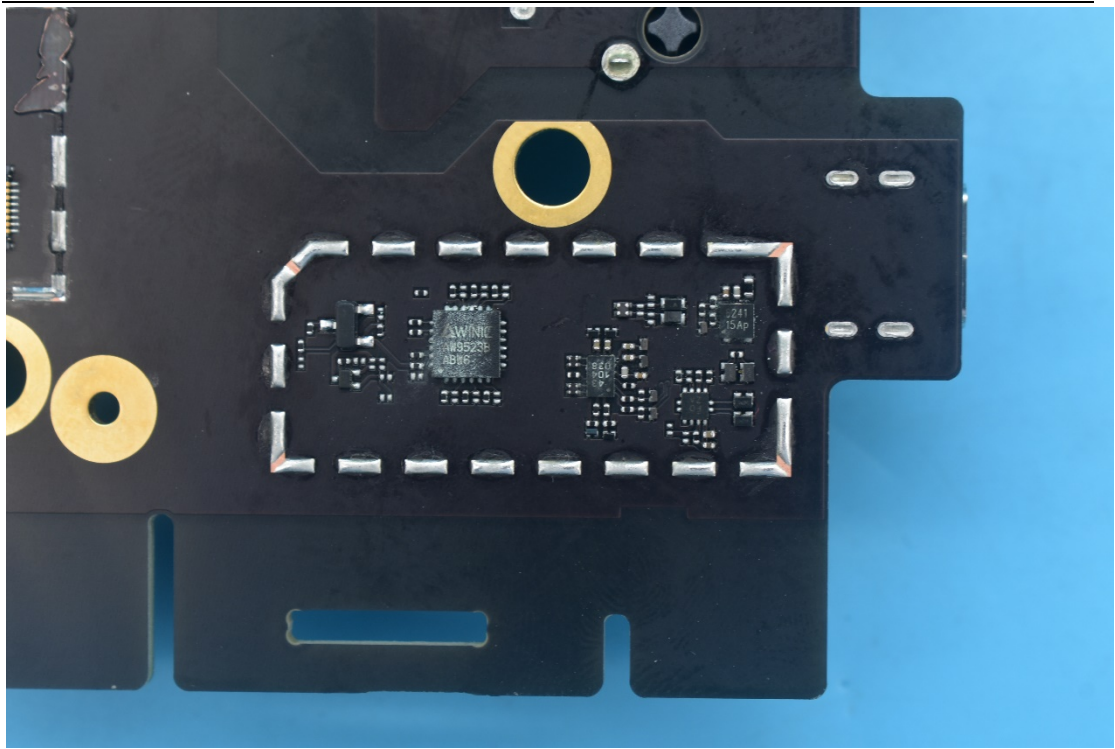

FCC ID:SRQ-MC7010CA, IC:5200E-MC7010CA

Internal Photos

1. EUT uncover view

2. Antenna view