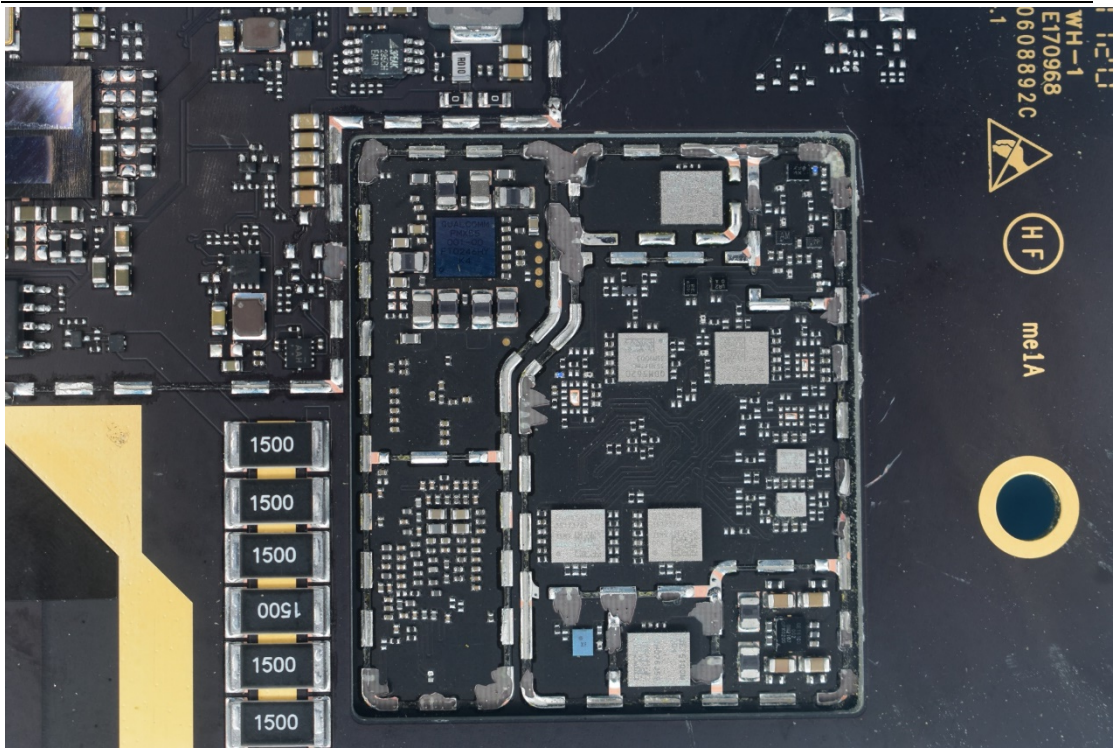

FCC ID:SRQ-MC7010CA, IC:5200E-MC7010CA

Internal Photos

1. EUT uncover view

2. Antenna view