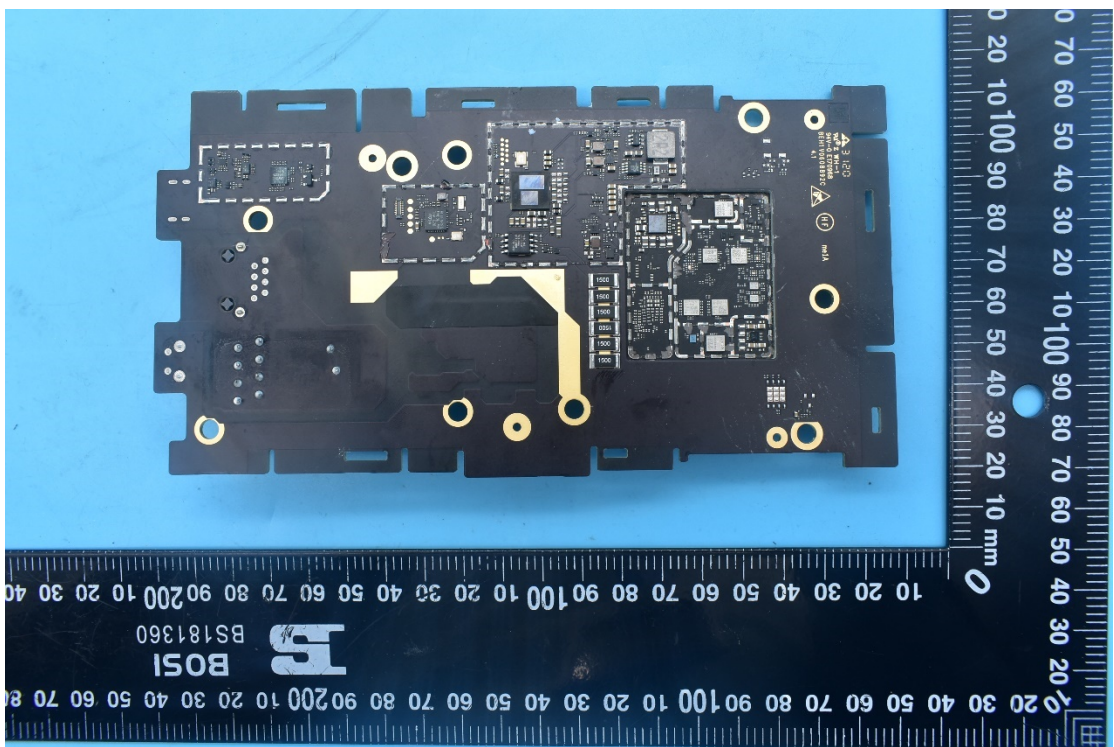

FCC ID:SRQ-MC7010CA, IC:5200E-MC7010CA

Internal Photos

1. EUT uncover view

2. Antenna view