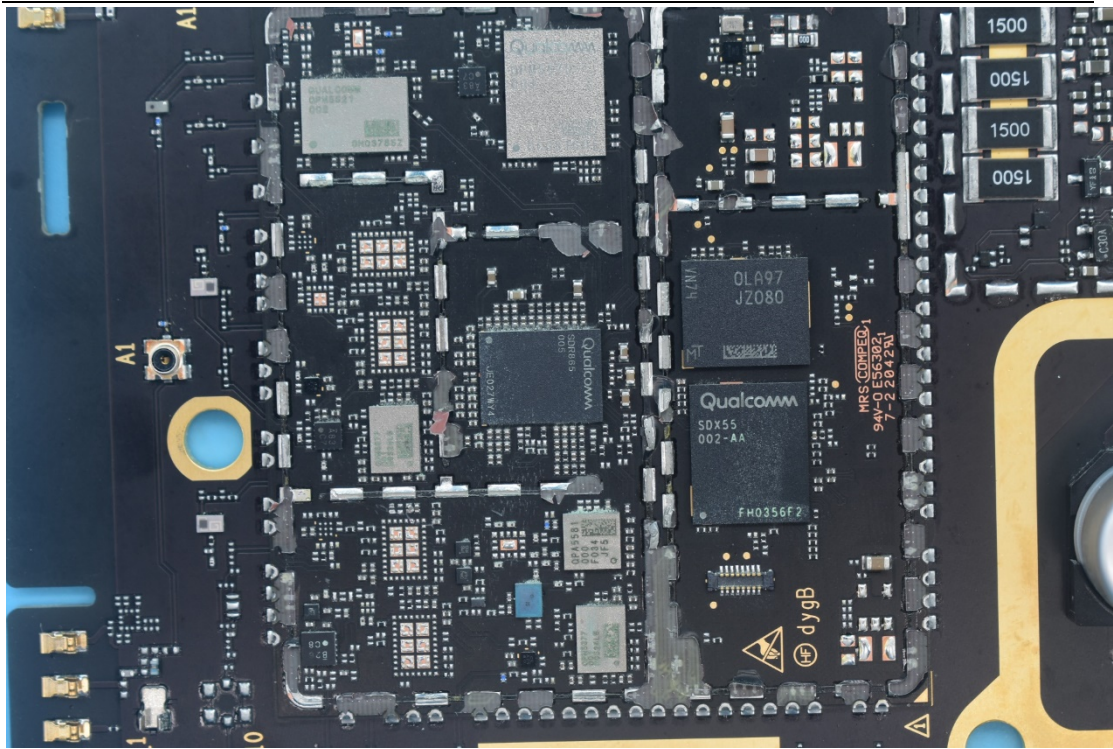

FCC ID:SRQ-MC7010CA, IC:5200E-MC7010CA

Internal Photos

1. EUT uncover view

2. Antenna view