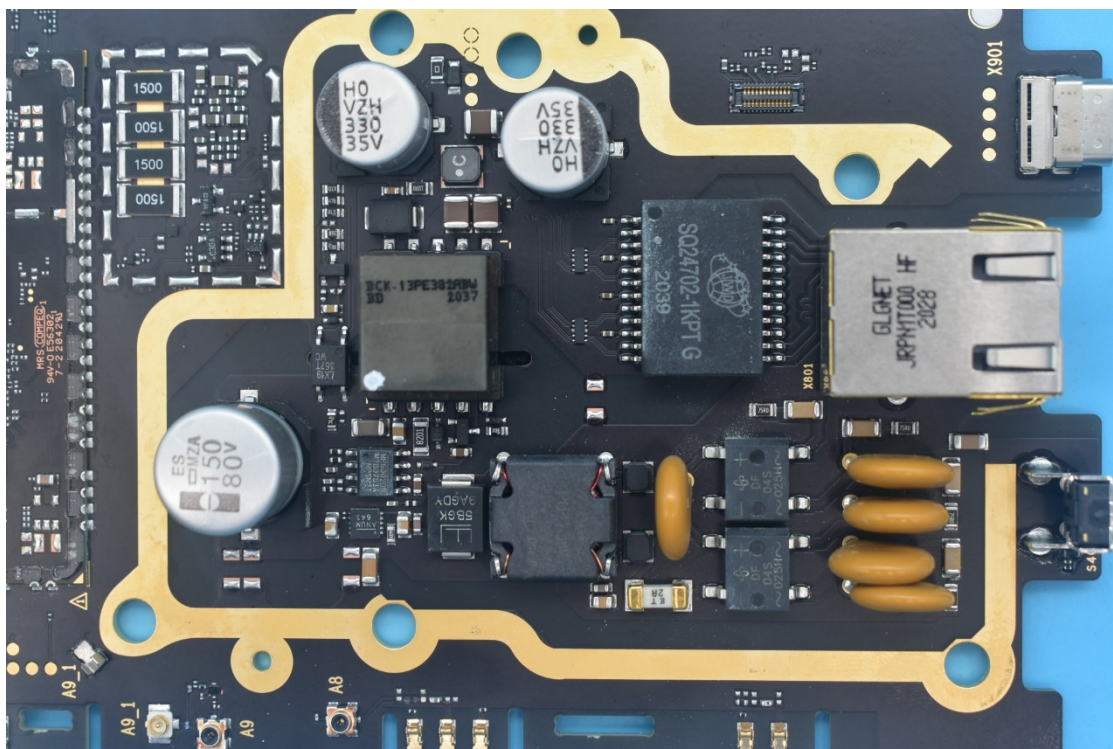

FCC ID:SRQ-MC7010CA, IC:5200E-MC7010CA

Internal Photos

1. EUT uncover view

2. Antenna view