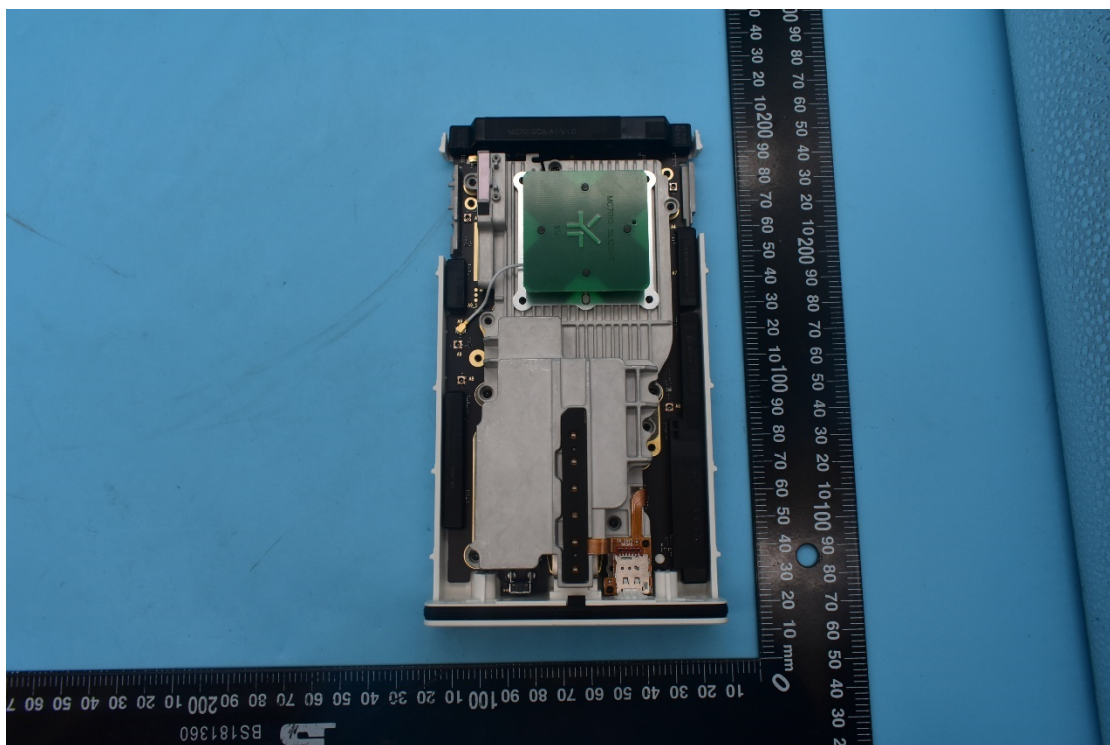

FCC ID:SRQ-MC7010CA, IC:5200E-MC7010CA

Internal Photos

1. EUT uncover view

2. Antenna view