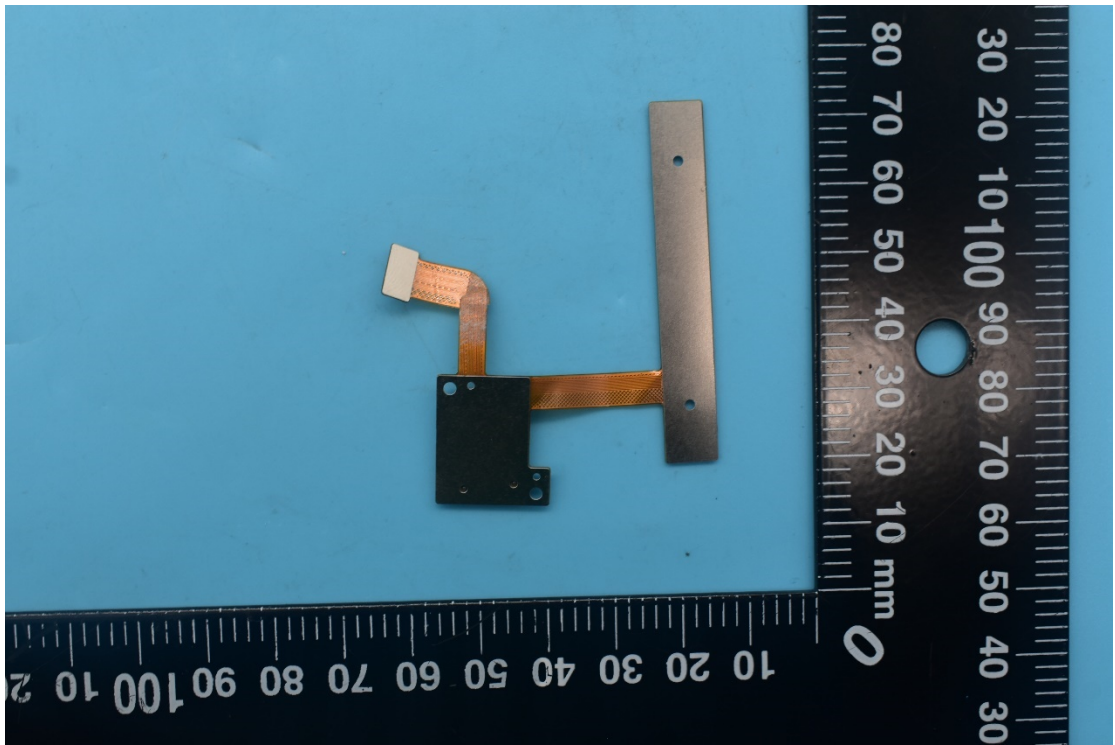

FCC ID:SRQ-MC7010CA, IC:5200E-MC7010CA

Internal Photos

1. EUT uncover view

2. Antenna view