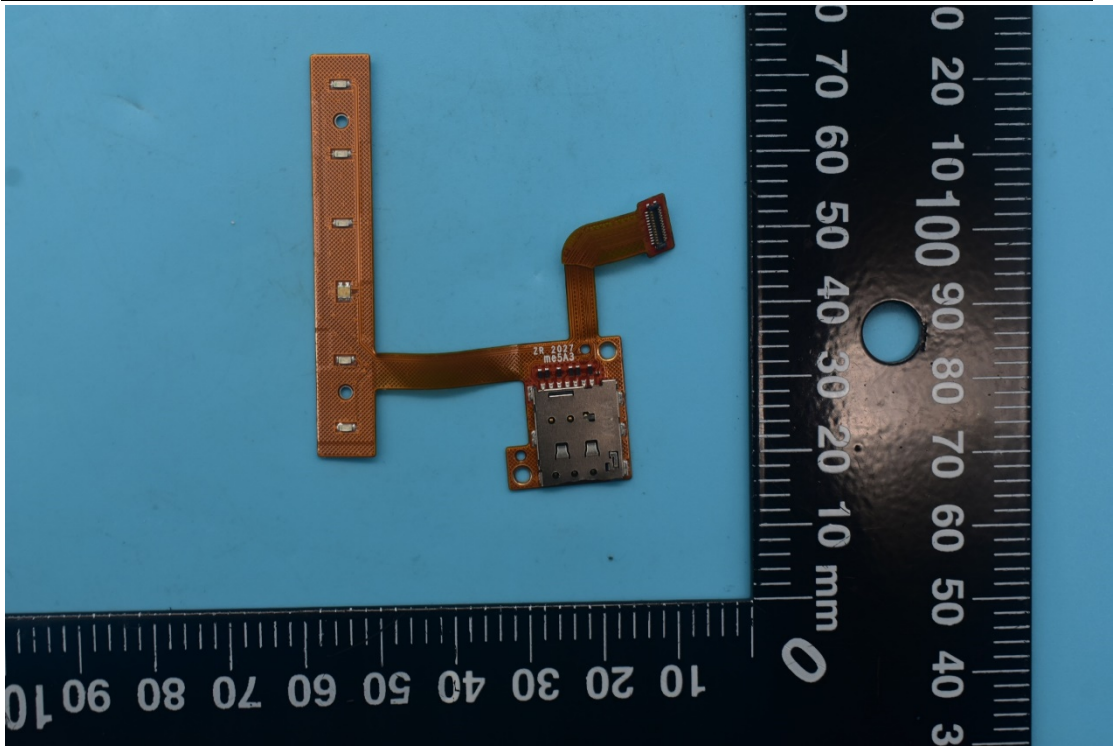

FCC ID:SRQ-MC7010CA, IC:5200E-MC7010CA

Internal Photos

1. EUT uncover view

2. Antenna view