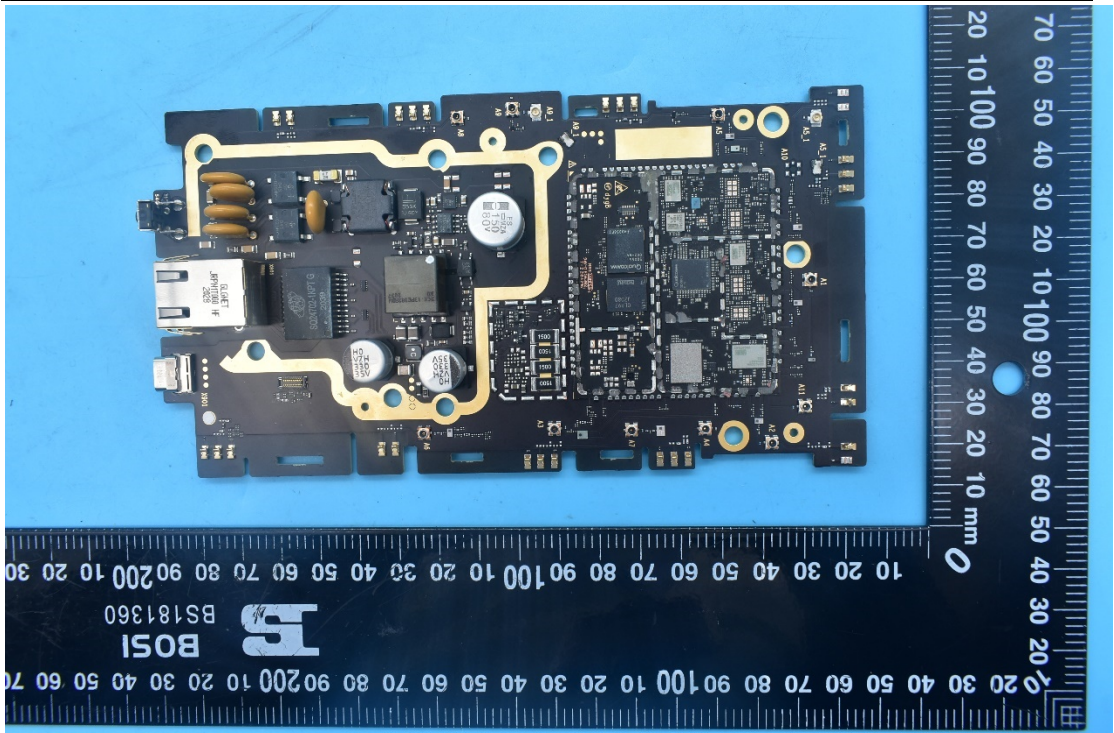

FCC ID:SRQ-MC7010CA, IC:5200E-MC7010CA

Internal Photos

1. EUT uncover view

2. Antenna view