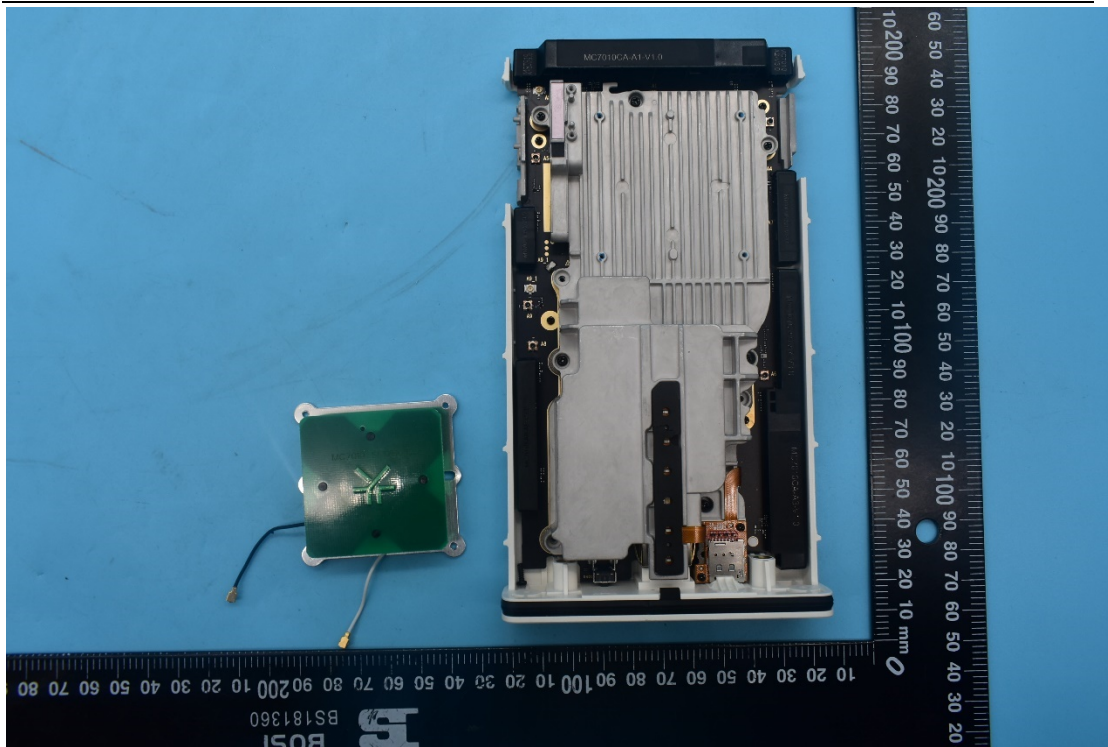

FCC ID:SRQ-MC7010CA, IC:5200E-MC7010CA

Internal Photos

1. EUT uncover view

2. Antenna view