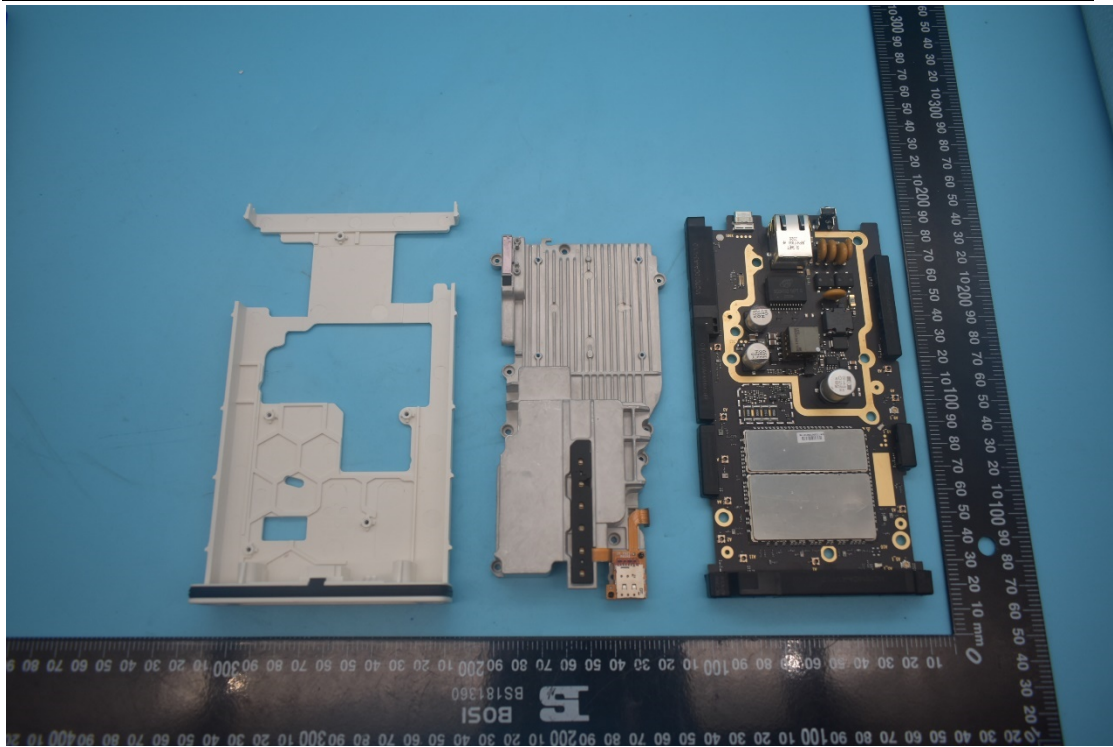

FCC ID:SRQ-MC7010CA, IC:5200E-MC7010CA

Internal Photos

1. EUT uncover view

2. Antenna view