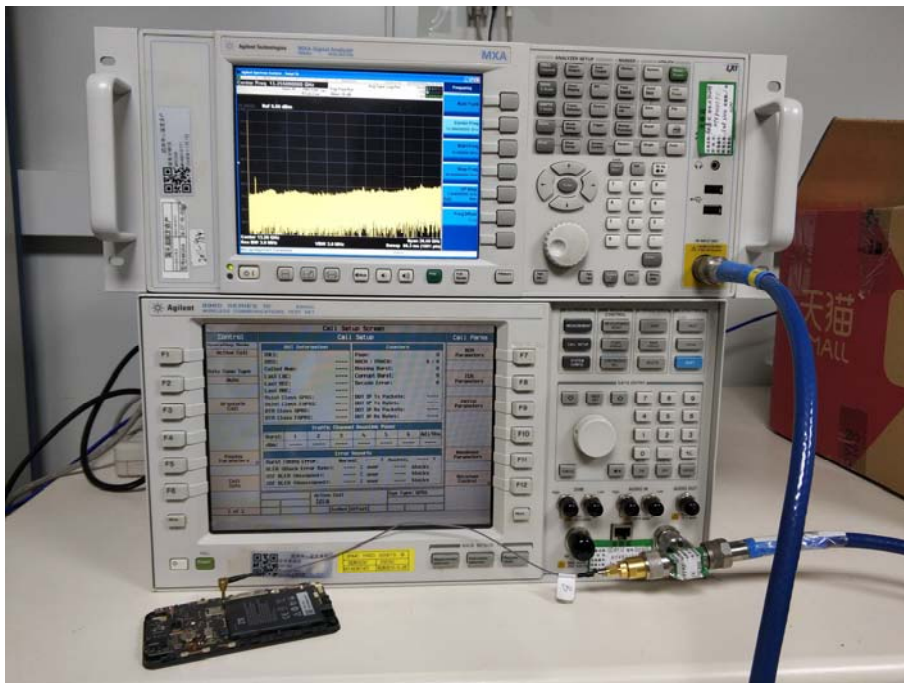

## Test Set up Photo

### EMC Test Setup

Radiated Emissions Test Setup (with laptop)

Radiated Emissions Test Setup (with charger)

Conducted Emissions Test Setup (with laptop)

Conducted Emissions Test Setup (with charger)

## RF TEST SETUP

RF Conducted Test setup (GSM/WCDMA)

RF Conducted Test setup (BT/WIFI)

Spurious Radiated Emissions Test setup (below 1GHz)

Spurious Radiated Emissions Test setup (1GHz~25GHz)

Conducted Emissions Test Setup (with charger)