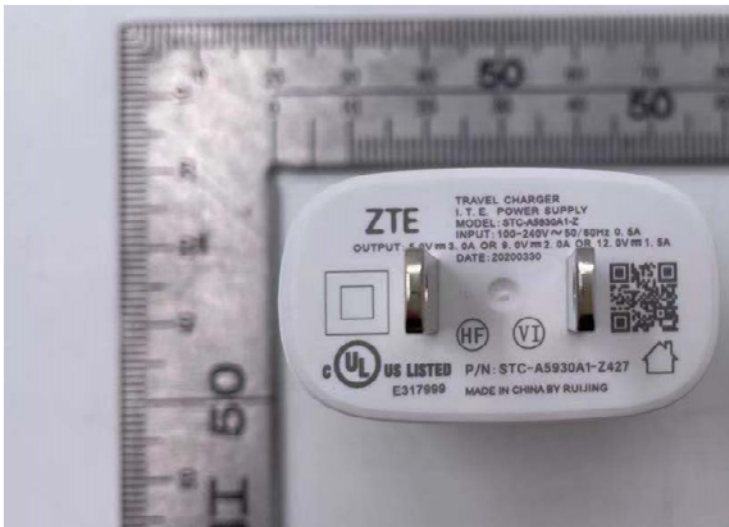

## External Photo

FCC ID : SRQ-K95L  
IC Number : 5200E-K95L

Charger view(CHENYANG)

Charger view(CHENYANG)

Charger view(CHENYANG)

Charger view(RUIJING)

Charger view(RUIJING)

Charger view(RUIJING)