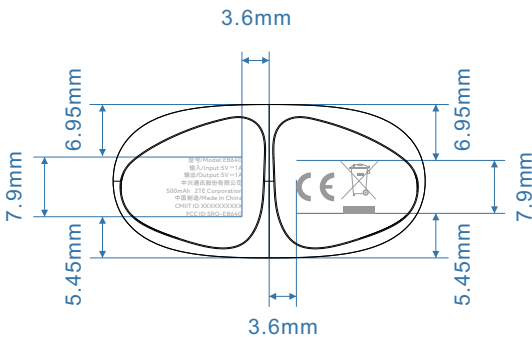

Inner shell of upper cover of charging compartment

充电仓上盖内壳

左腔字符: 9.95mm X 7.9mm
字符镭雕 PANTONE 423C

右腔字符: 10.8mm X 7mm
字符镭雕 PANTONE 423C

镭雕方案