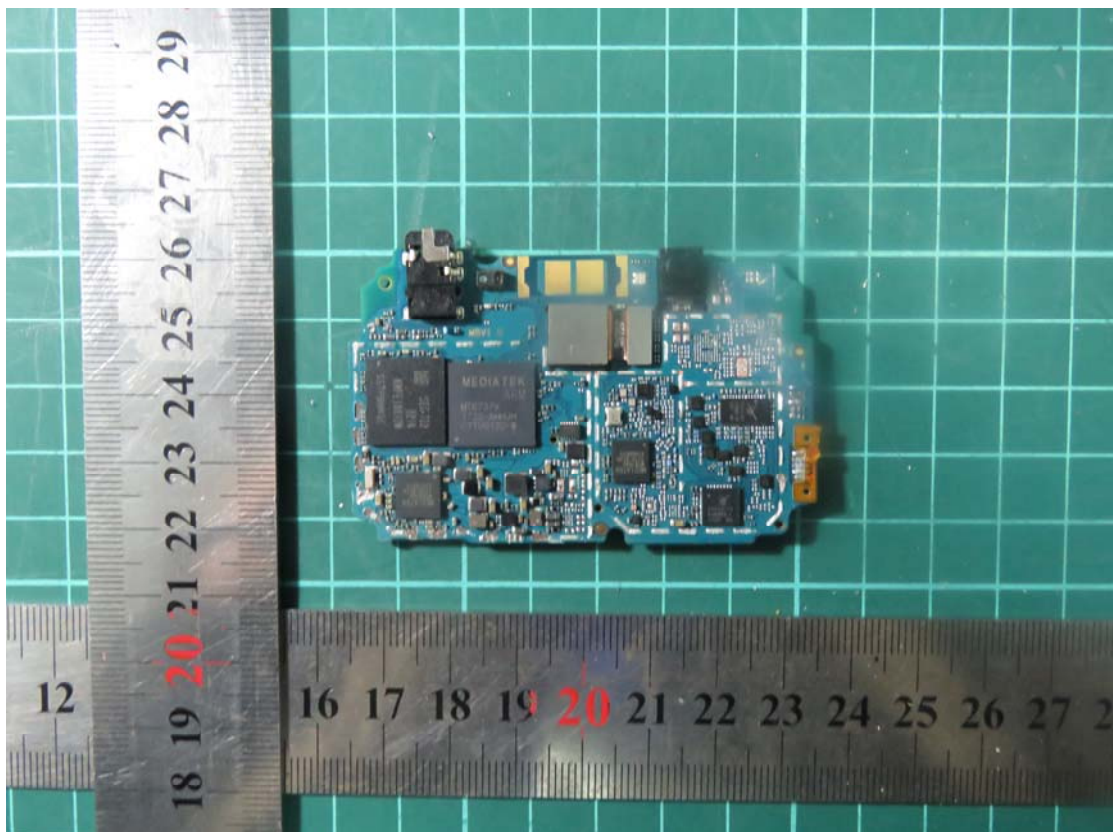

| Internal Photo | |
|----------------|-----------------|
| Company: | ZTE Corporation |
| FCC ID: | SRQ-DL2XLB28 |

| Internal Photo | |
|----------------|-----------------|
| Company: | ZTE Corporation |
| FCC ID: | SRQ-DL2XLB28 |