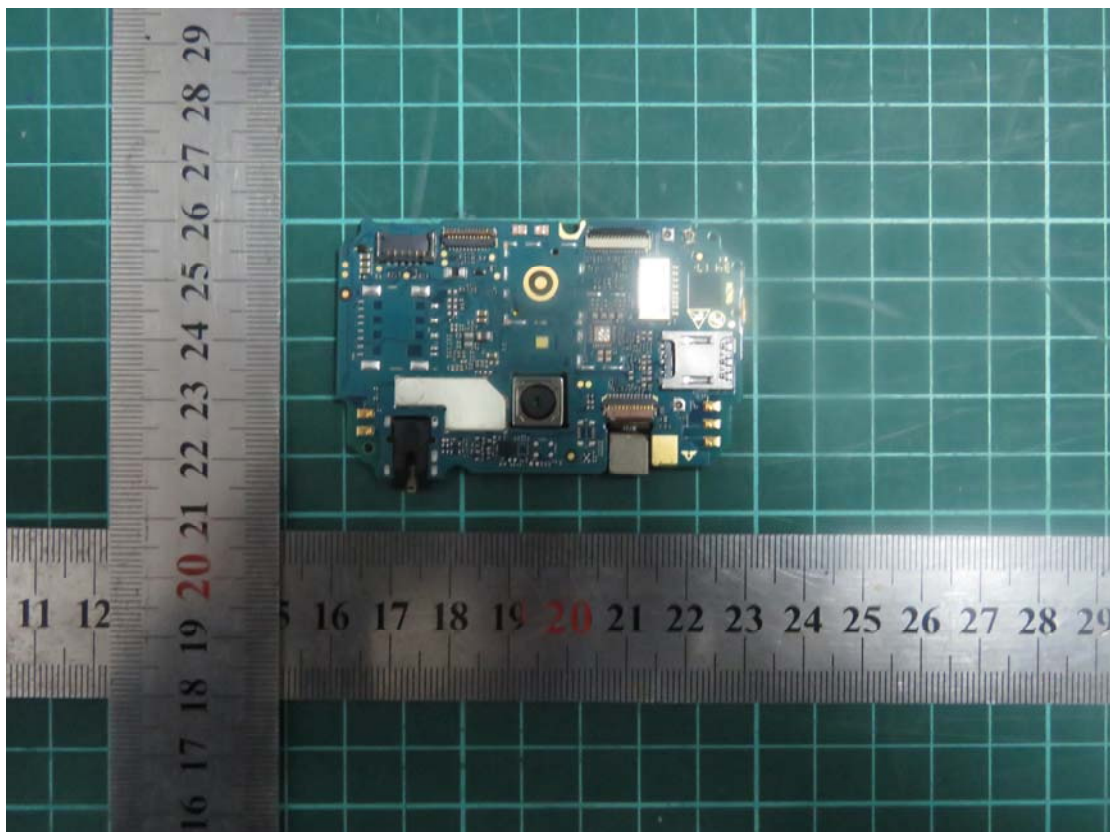

| Internal Photo | |
|----------------|-----------------|
| Company: | ZTE Corporation |
| FCC ID: | SRQ-DL2XLB28 |

| Internal Photo | |
|----------------|-----------------|
| Company: | ZTE Corporation |
| FCC ID: | SRQ-DL2XLB28 |