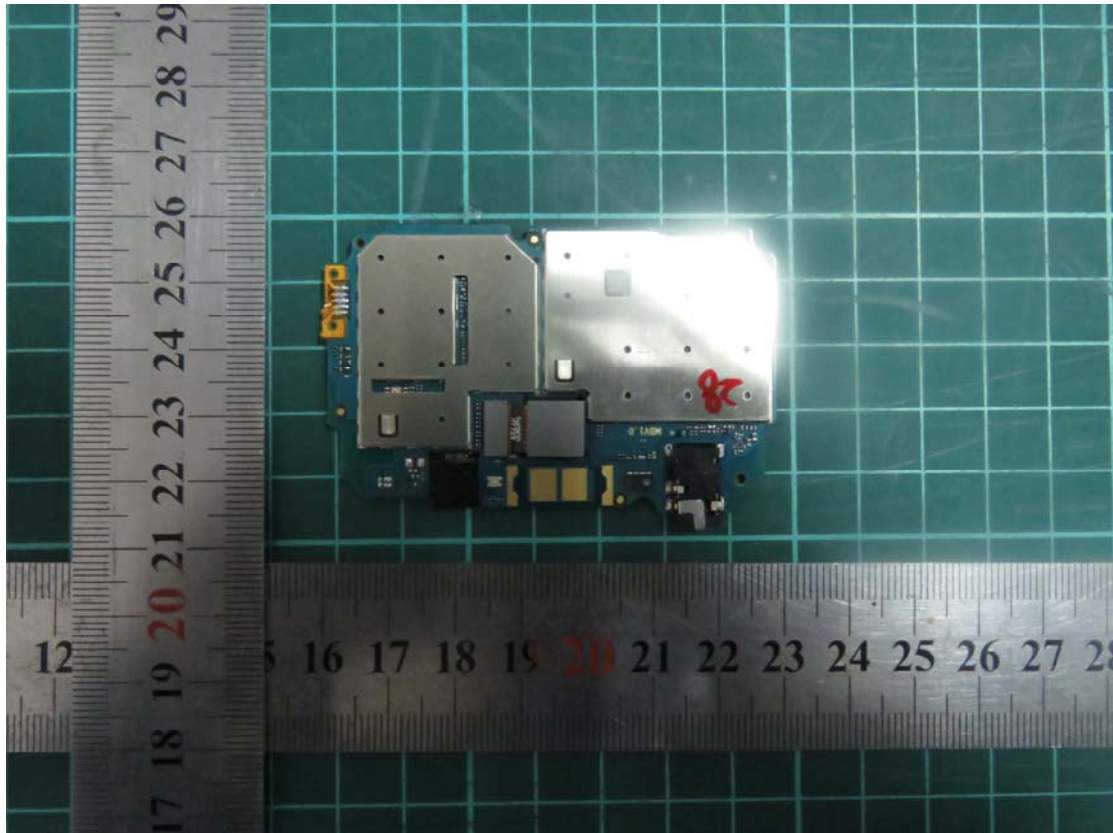

| Internal Photo | |
|----------------|-----------------|
| Company: | ZTE Corporation |
| FCC ID: | SRQ-DL2XLB28 |

| Internal Photo | |
|----------------|-----------------|
| Company: | ZTE Corporation |
| FCC ID: | SRQ-DL2XLB28 |