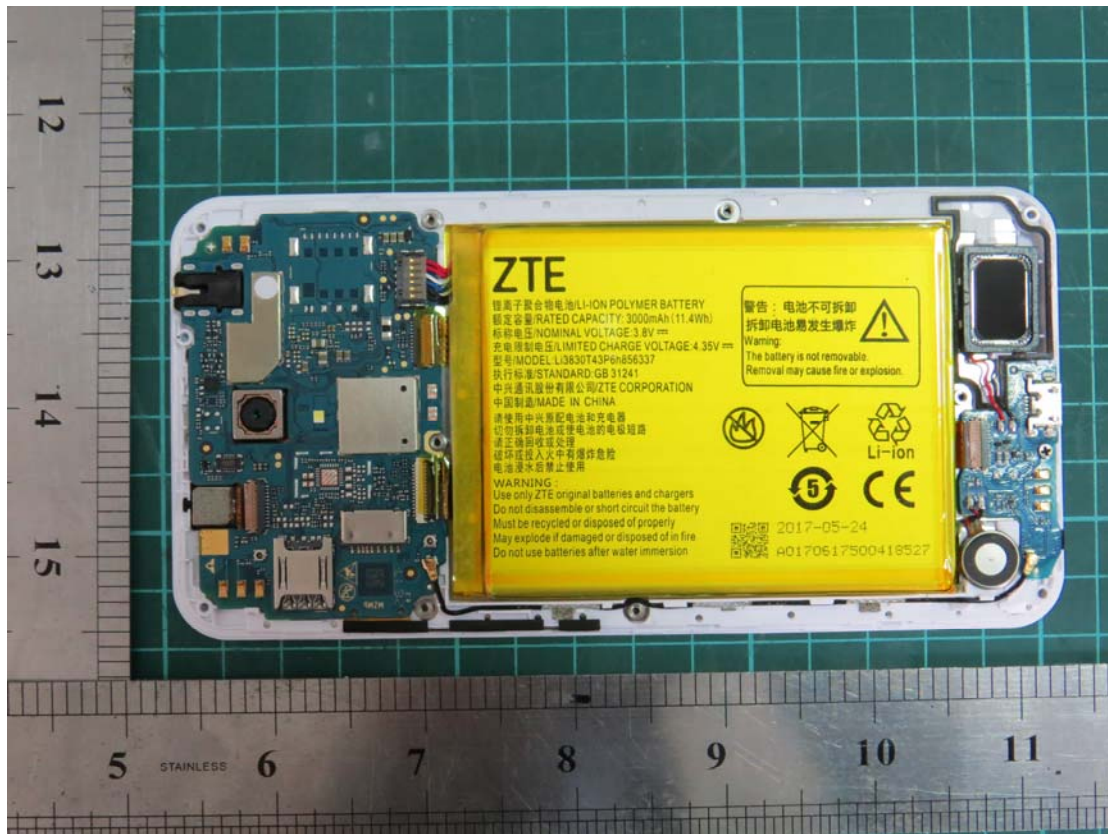

Internal Photo	
Company:	ZTE Corporation
FCC ID:	SRQ-DL2XL

DIV Antenna

BT/WIFI/GPS Antenna

Main Antenna

Internal Photo	
Company:	ZTE Corporation
FCC ID:	SRQ-DL2XL

Internal Photo	
Company:	ZTE Corporation
FCC ID:	SRQ-DL2XL

Internal Photo	
Company:	ZTE Corporation
FCC ID:	SRQ-DL2XL

Internal Photo	
Company:	ZTE Corporation
FCC ID:	SRQ-DL2XL