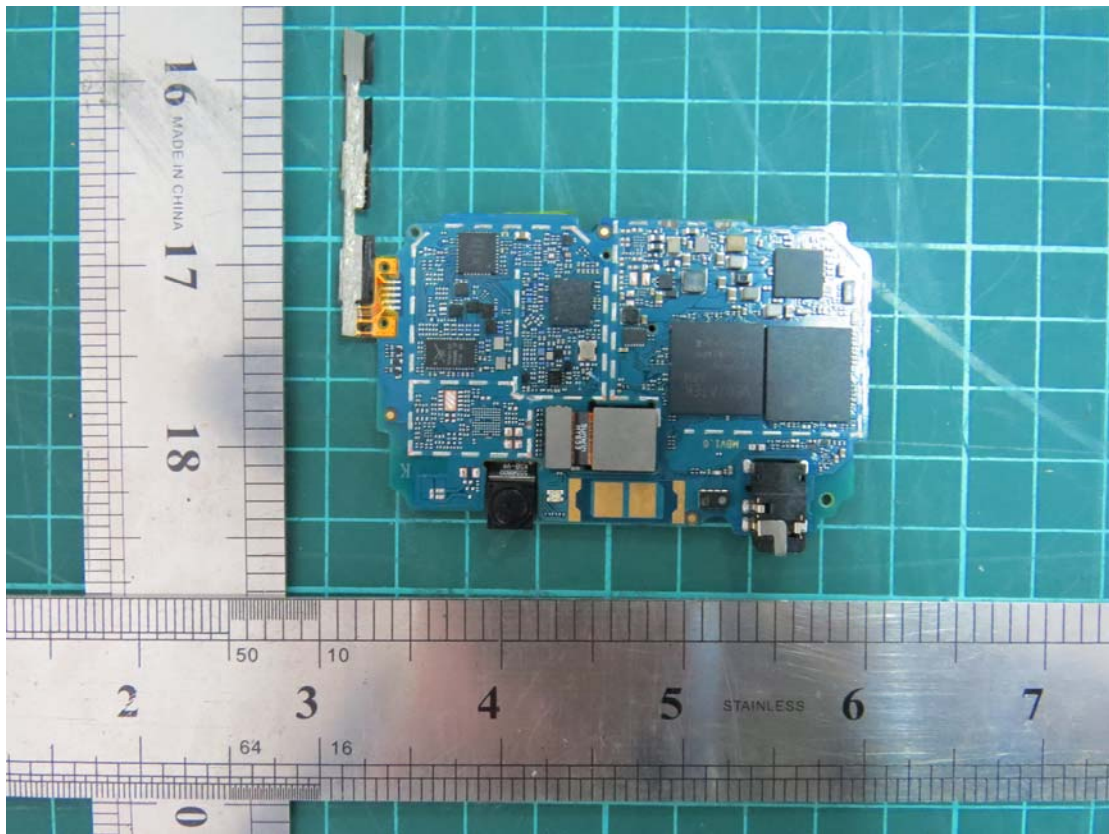

Internal Photo	
Company:	ZTE Corporation
FCC ID:	SRQ-DL2XL

DIV Antenna

BT/WIFI/GPS Antenna

Main Antenna

Internal Photo	
Company:	ZTE Corporation
FCC ID:	SRQ-DL2XL

Internal Photo	
Company:	ZTE Corporation
FCC ID:	SRQ-DL2XL

Internal Photo	
Company:	ZTE Corporation
FCC ID:	SRQ-DL2XL

Internal Photo	
Company:	ZTE Corporation
FCC ID:	SRQ-DL2XL