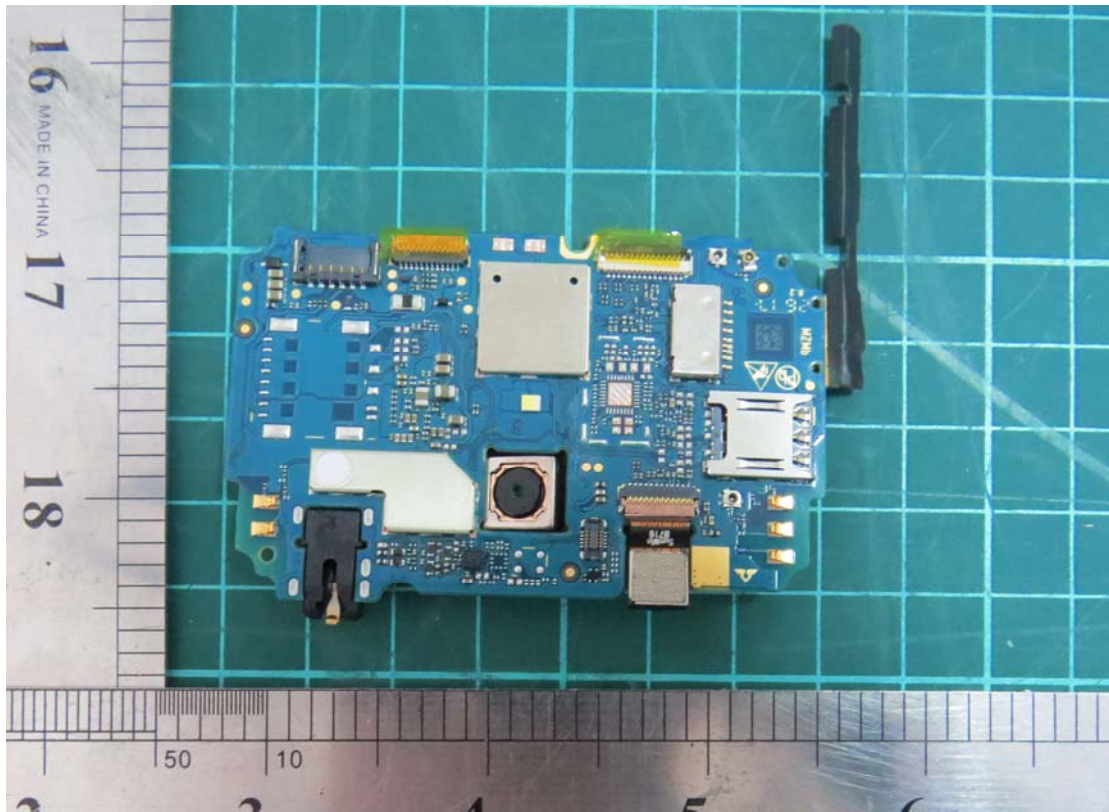

Internal Photo	
Company:	ZTE Corporation
FCC ID:	SRQ-DL2XL

DIV Antenna

BT/WIFI/GPS Antenna

Main Antenna

Internal Photo	
Company:	ZTE Corporation
FCC ID:	SRQ-DL2XL

Internal Photo	
Company:	ZTE Corporation
FCC ID:	SRQ-DL2XL

Internal Photo	
Company:	ZTE Corporation
FCC ID:	SRQ-DL2XL

Internal Photo	
Company:	ZTE Corporation
FCC ID:	SRQ-DL2XL