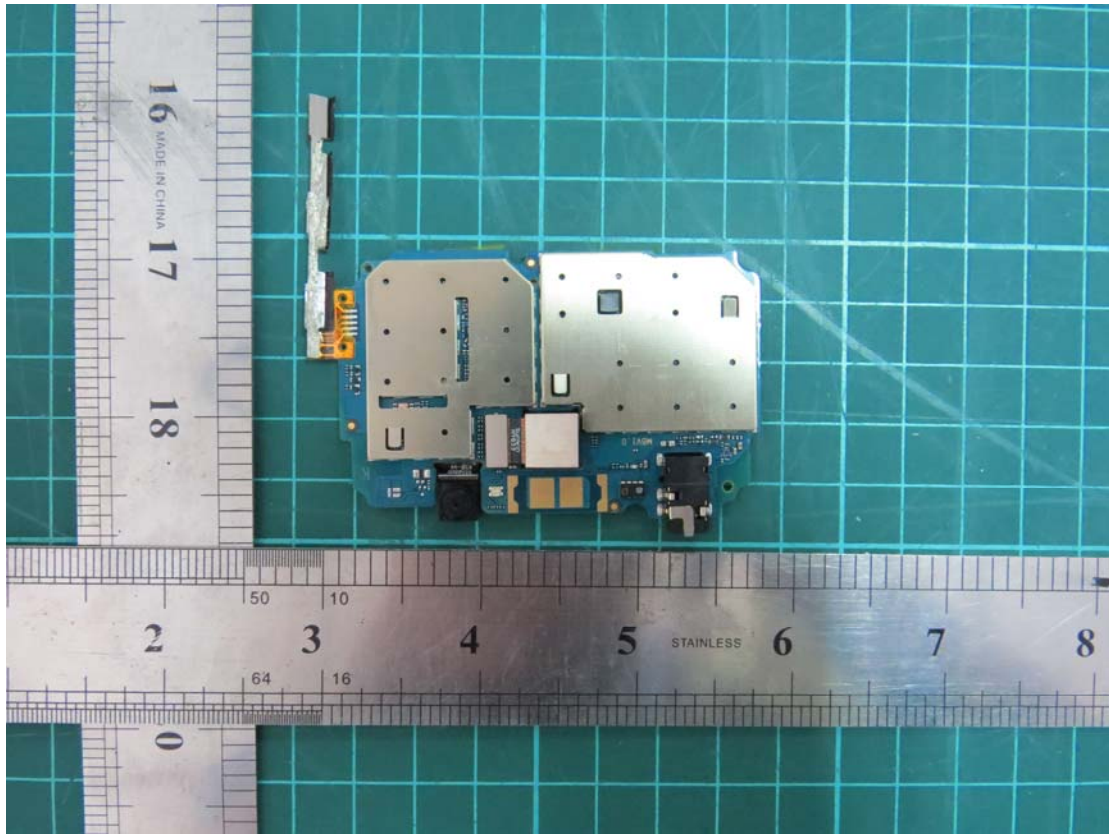

Internal Photo	
Company:	ZTE Corporation
FCC ID:	SRQ-DL2XL

DIV Antenna

BT/WIFI/GPS Antenna

Main Antenna

Internal Photo	
Company:	ZTE Corporation
FCC ID:	SRQ-DL2XL

Internal Photo	
Company:	ZTE Corporation
FCC ID:	SRQ-DL2XL

Internal Photo	
Company:	ZTE Corporation
FCC ID:	SRQ-DL2XL

Internal Photo	
Company:	ZTE Corporation
FCC ID:	SRQ-DL2XL