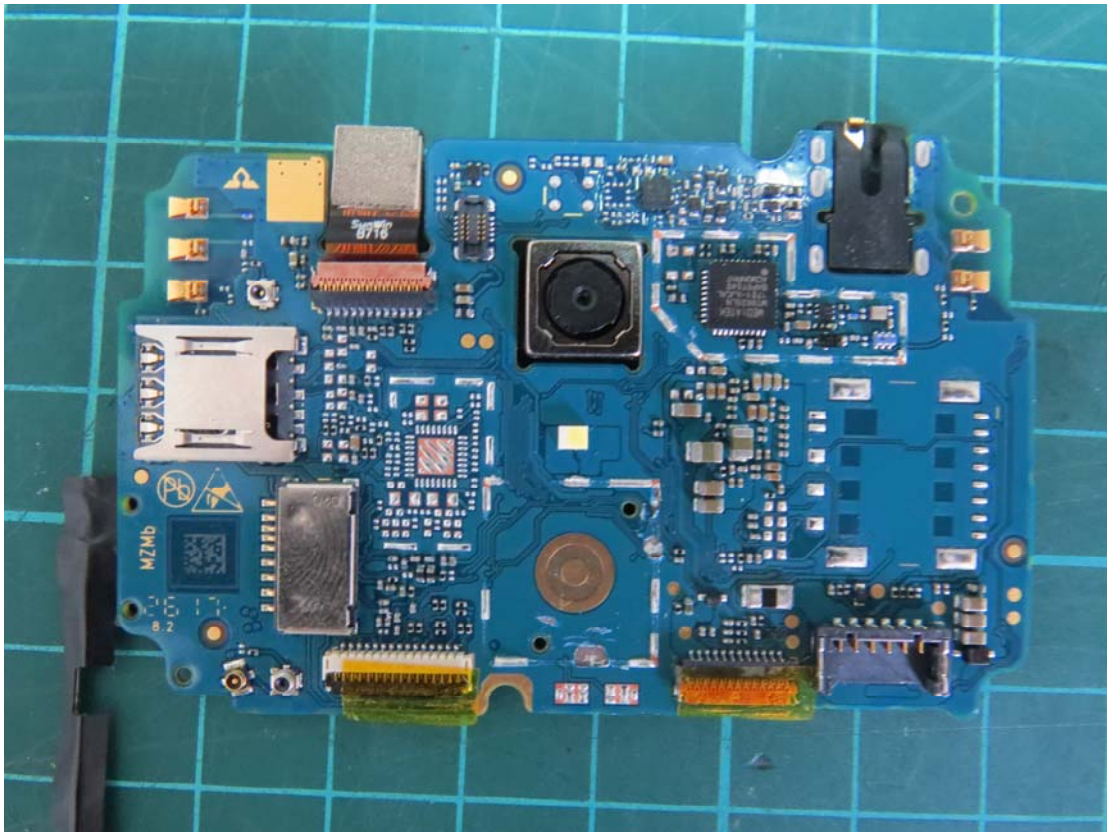

Internal Photo	
Company:	ZTE Corporation
FCC ID:	SRQ-DL2PLUS

DIV Antenna

BT/WIFI/GPS Antenna

Main Antenna

Internal Photo	
Company:	ZTE Corporation
FCC ID:	SRQ-DL2PLUS

Internal Photo	
Company:	ZTE Corporation
FCC ID:	SRQ-DL2PLUS

Internal Photo	
Company:	ZTE Corporation
FCC ID:	SRQ-DL2PLUS

Internal Photo	
Company:	ZTE Corporation
FCC ID:	SRQ-DL2PLUS

Internal Photo	
Company:	ZTE Corporation
FCC ID:	SRQ-DL2PLUS