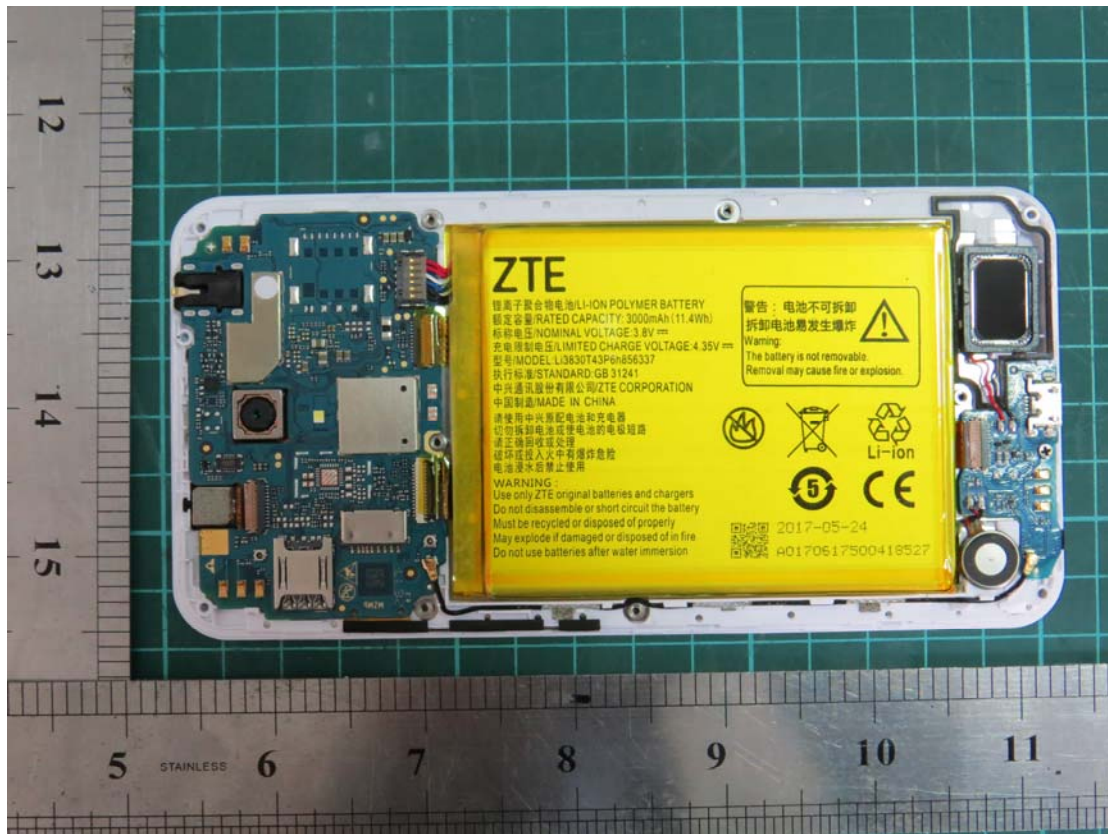

Internal Photo	
Company:	ZTE Corporation
FCC ID:	SRQ-DL2PLUS

DIV Antenna

BT/WIFI/GPS Antenna

Main Antenna

Internal Photo	
Company:	ZTE Corporation
FCC ID:	SRQ-DL2PLUS

Internal Photo	
Company:	ZTE Corporation
FCC ID:	SRQ-DL2PLUS

Internal Photo	
Company:	ZTE Corporation
FCC ID:	SRQ-DL2PLUS

Internal Photo	
Company:	ZTE Corporation
FCC ID:	SRQ-DL2PLUS

Internal Photo	
Company:	ZTE Corporation
FCC ID:	SRQ-DL2PLUS