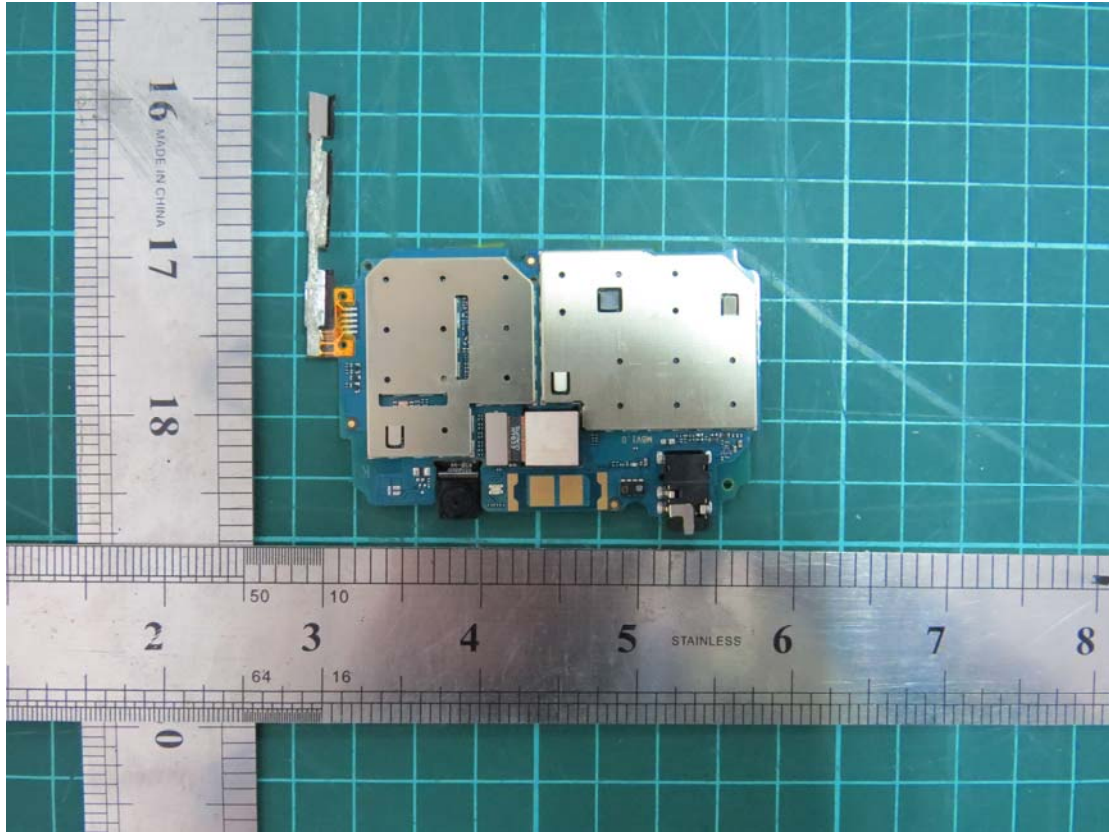

Internal Photo	
Company:	ZTE Corporation
FCC ID:	SRQ-DL2PLUS

DIV Antenna

BT/WIFI/GPS Antenna

Main Antenna

Internal Photo	
Company:	ZTE Corporation
FCC ID:	SRQ-DL2PLUS

Internal Photo	
Company:	ZTE Corporation
FCC ID:	SRQ-DL2PLUS

Internal Photo	
Company:	ZTE Corporation
FCC ID:	SRQ-DL2PLUS

Internal Photo	
Company:	ZTE Corporation
FCC ID:	SRQ-DL2PLUS

Internal Photo	
Company:	ZTE Corporation
FCC ID:	SRQ-DL2PLUS