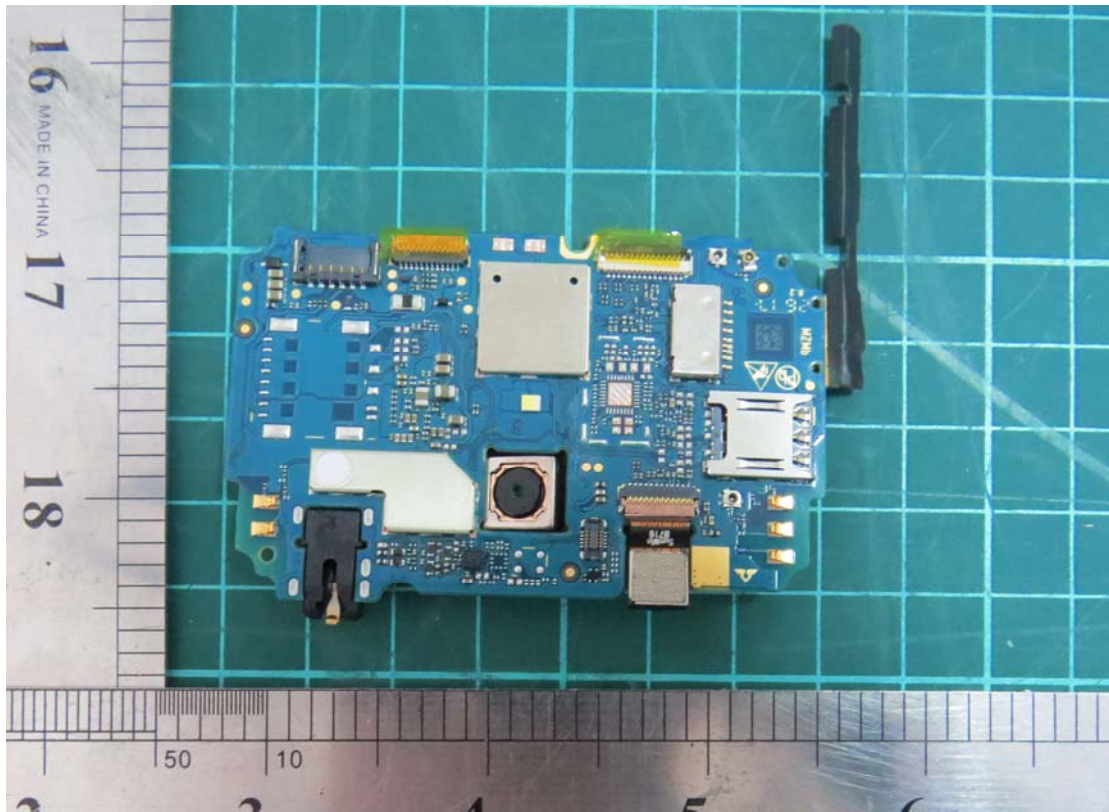

Internal Photo	
Company:	ZTE Corporation
FCC ID:	SRQ-DL2PLUS

DIV Antenna

BT/WIFI/GPS Antenna

Main Antenna

Internal Photo	
Company:	ZTE Corporation
FCC ID:	SRQ-DL2PLUS

Internal Photo	
Company:	ZTE Corporation
FCC ID:	SRQ-DL2PLUS

Internal Photo	
Company:	ZTE Corporation
FCC ID:	SRQ-DL2PLUS

Internal Photo	
Company:	ZTE Corporation
FCC ID:	SRQ-DL2PLUS

Internal Photo	
Company:	ZTE Corporation
FCC ID:	SRQ-DL2PLUS