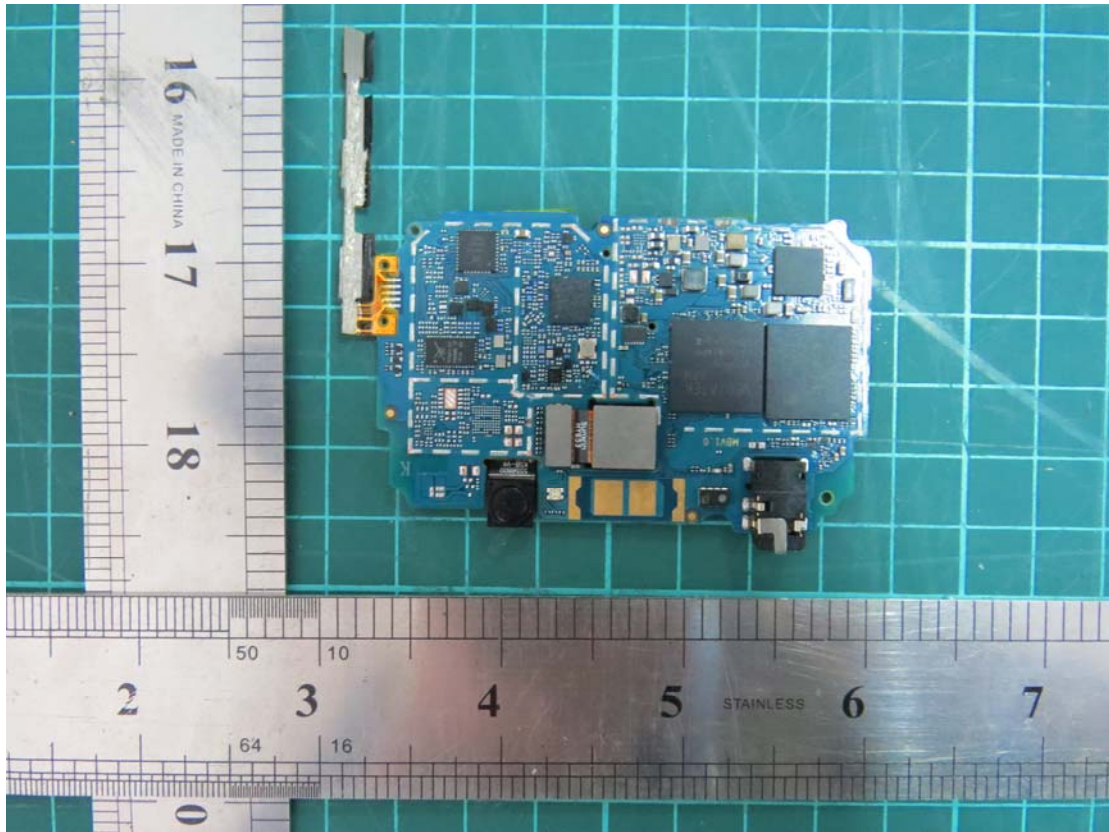

Internal Photo	
Company:	ZTE Corporation
FCC ID:	SRQ-DL2PLUS

DIV Antenna

BT/WIFI/GPS Antenna

Main Antenna

Internal Photo	
Company:	ZTE Corporation
FCC ID:	SRQ-DL2PLUS

Internal Photo	
Company:	ZTE Corporation
FCC ID:	SRQ-DL2PLUS

Internal Photo	
Company:	ZTE Corporation
FCC ID:	SRQ-DL2PLUS

Internal Photo	
Company:	ZTE Corporation
FCC ID:	SRQ-DL2PLUS

Internal Photo	
Company:	ZTE Corporation
FCC ID:	SRQ-DL2PLUS