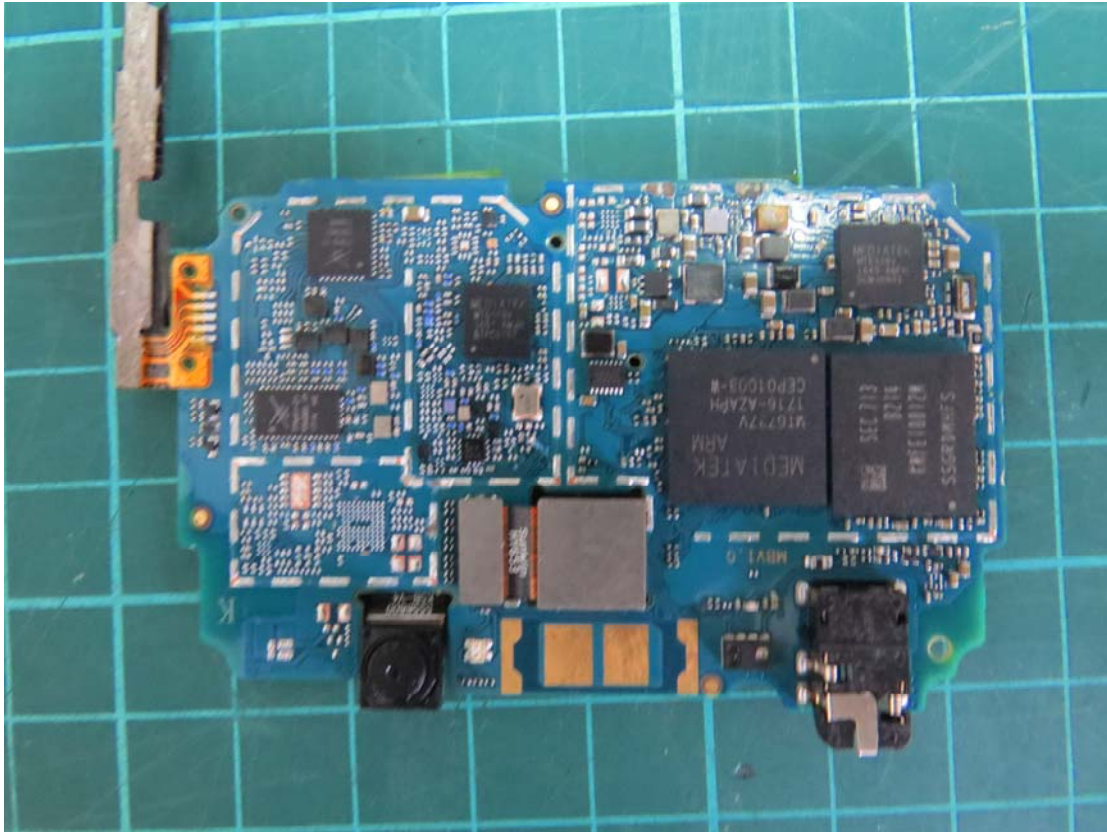

Internal Photo	
Company:	ZTE Corporation
FCC ID:	SRQ-DL2PLUS

DIV Antenna

BT/WIFI/GPS Antenna

Main Antenna

Internal Photo	
Company:	ZTE Corporation
FCC ID:	SRQ-DL2PLUS

Internal Photo	
Company:	ZTE Corporation
FCC ID:	SRQ-DL2PLUS

Internal Photo	
Company:	ZTE Corporation
FCC ID:	SRQ-DL2PLUS

Internal Photo	
Company:	ZTE Corporation
FCC ID:	SRQ-DL2PLUS

Internal Photo	
Company:	ZTE Corporation
FCC ID:	SRQ-DL2PLUS