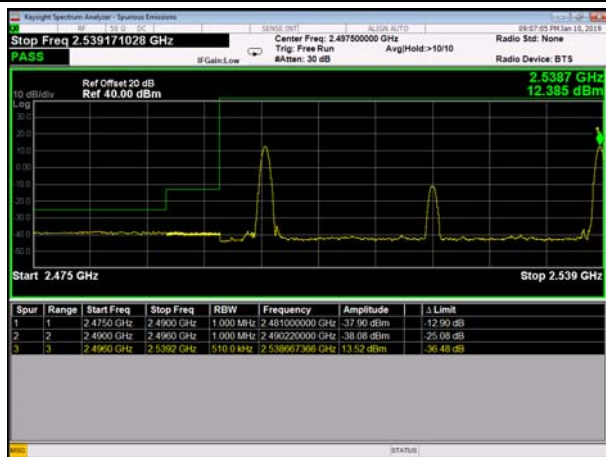

HighRange_FDD07_20+15MHz_FullIRB
QPSK

HighRange_FDD07_20+15MHz_FullIRB
Q16

LowRange_FDD07_20+20MHz_1RB0 and 1RB99
QPSK

LowRange_FDD07_20+20MHz_1RB0 and 1RB99
Q16

HighRange_FDD07_20+20MHz_1RB0 and 1RB99
QPSK

HighRange_FDD07_20+20MHz_1RB0 and 1RB99
QPSK

LowRange_FDD07_20+20MHz_FullIRB QPSK

LowRange_FDD07_20+20MHz_FullIRB Q16

HighRange_FDD07_20+20MHz_FullIRB QPSK

HighRange_FDD07_20+20MHz_FullIRB Q16

** END OF REPORT **