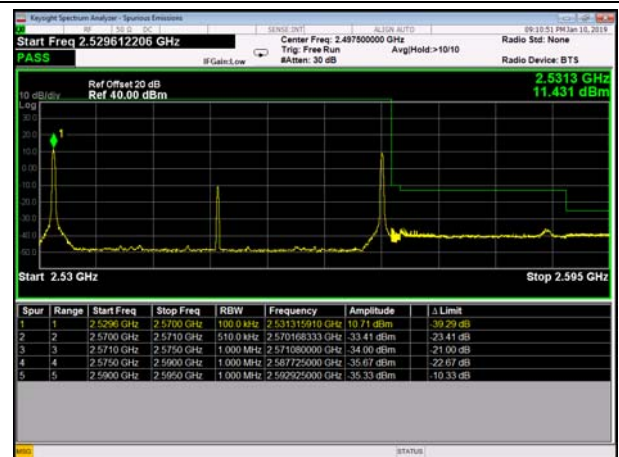

HighRange_FDD07_20+15MHz_FullIRB
QPSK

HighRange_FDD07_20+15MHz_FullIRB
Q16

LowRange_FDD07_20+20MHz_1RB0 and 1RB99
QPSK

LowRange_FDD07_20+20MHz_1RB0 and 1RB99
Q16

HighRange_FDD07_20+20MHz_1RB0 and 1RB99
QPSK

HighRange_FDD07_20+20MHz_1RB0 and 1RB99
QPSK

LowRange_FDD07_20+20MHz_FullIRB QPSK

LowRange_FDD07_20+20MHz_FullIRB Q16

HighRange_FDD07_20+20MHz_FullIRB QPSK

HighRange_FDD07_20+20MHz_FullIRB Q16

** END OF REPORT **