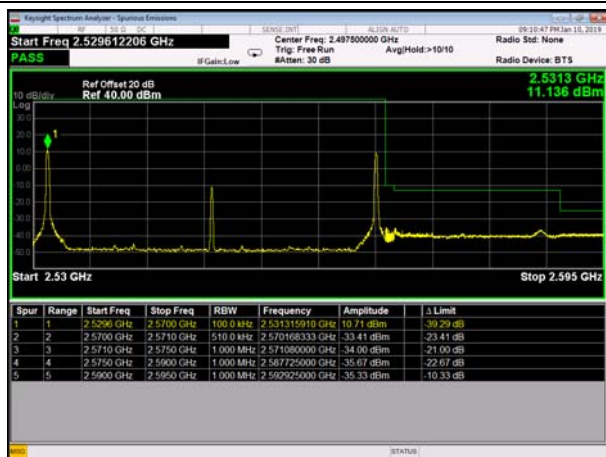

HighRange_FDD07_20+15MHz_FullIRB
QPSK

HighRange_FDD07_20+15MHz_FullIRB
Q16

LowRange_FDD07_20+20MHz_1RB0 and 1RB99
QPSK

LowRange_FDD07_20+20MHz_1RB0 and 1RB99
Q16

HighRange_FDD07_20+20MHz_1RB0 and 1RB99
QPSK

HighRange_FDD07_20+20MHz_1RB0 and 1RB99
QPSK

LowRange_FDD07_20+20MHz_FullIRB QPSK

LowRange_FDD07_20+20MHz_FullIRB Q16

HighRange_FDD07_20+20MHz_FullIRB QPSK

HighRange_FDD07_20+20MHz_FullIRB Q16

** END OF REPORT **