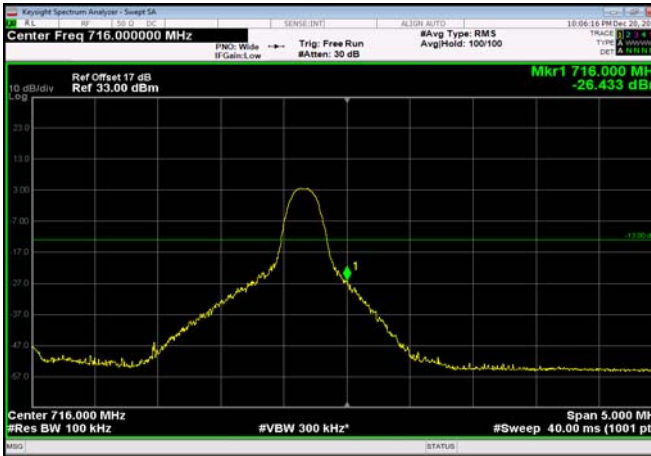

HighRange_FDD12_1.4MHz_715.3_fullRB
_High_Q16

HighRange_FDD12_3MHz_714.5_OneRB
_high_QPSK

HighRange_FDD12_3MHz_714.5_OneRB
_high_Q16

HighRange_FDD12_5MHz_713.5_OneRB
_high_QPSK

HighRange_FDD12_5MHz_713.5_OneRB
_high_Q16