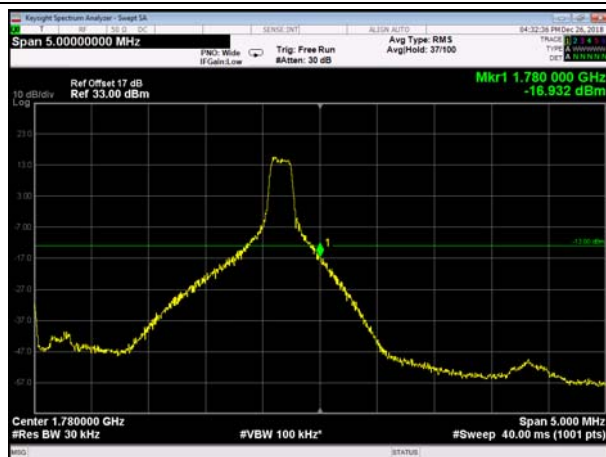

HighRange_FDD66_5MHz_1777.5_OneRB
_high_QPSK