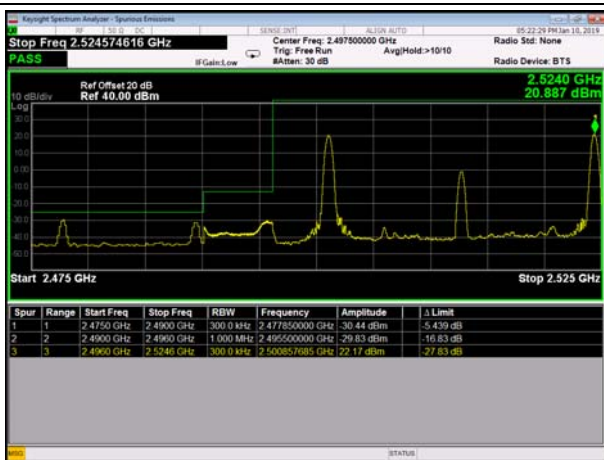

HighRange_FDD07_10+20MHz_1RB0 and 1RB99
Q16

LowRange_FDD07_10+20MHz_FullIRB
QPSK

LowRange_FDD07_10+20MHz_FullIRB
Q16

HighRange_FDD07_10+20MHz_FullIRB
QPSK

HighRange_FDD07_10+20MHz_FullIRB
Q16

LowRange_FDD07_15+10MHz_1RB0 and 1RB49
QPSK