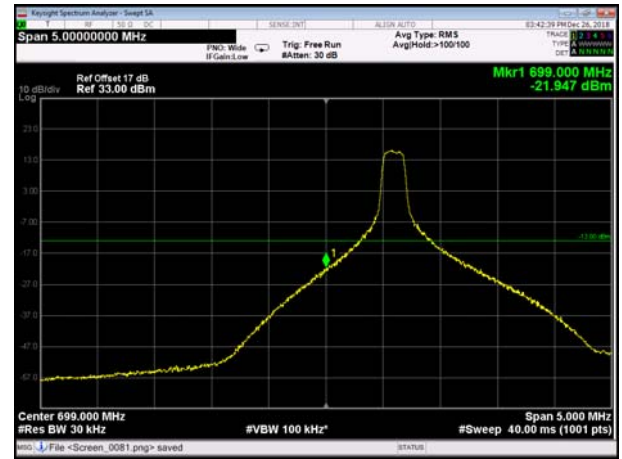

LowRange_FDD12_10MHz_704_OneRB
_low_Q16