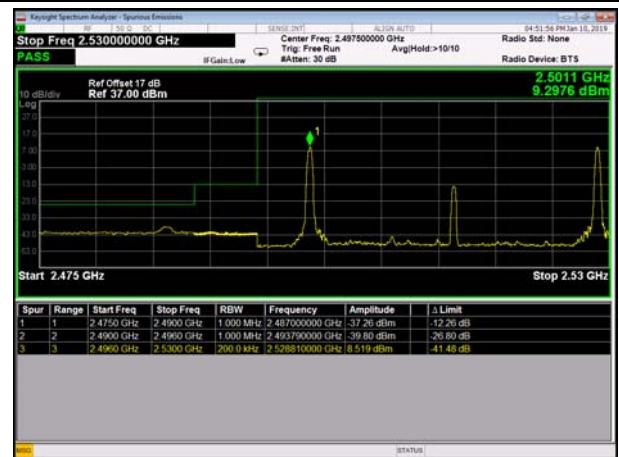

HighRange_FDD66_20MHz_1770_fullIRB
_High_QPSK125 126

HighRange_FDD66_20MHz_1770_fullIRB
_High_Q16

For CA

LowRange_FDD07_10+20MHz_1RB0 and 1RB99
QPSK

LowRange_FDD07_10+20MHz_1RB0 and 1RB99
Q16

HighRange_FDD07_10+20MHz_1RB0 and 1RB99
QPSK