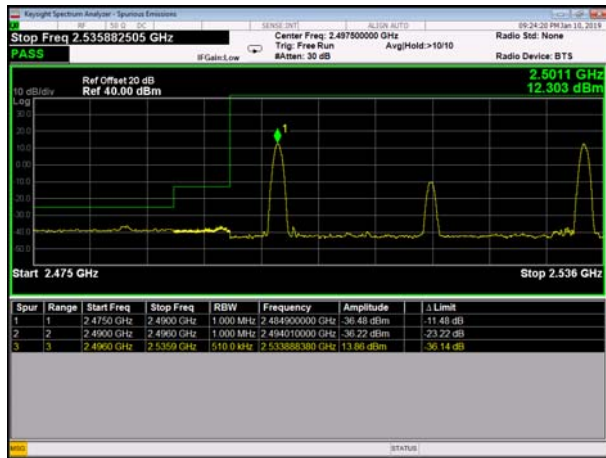

HighRange_FDD07_20+10MHz_1RB0 and 1RB74
Q16

LowRange_FDD07_20+10MHz_FullIRB
QPSK

LowRange_FDD07_20+10MHz_FullIRB
Q16

HighRange_FDD07_20+10MHz_FullIRB
QPSK

HighRange_FDD07_20+10MHz_FullIRB
Q16

LowRange_FDD07_20+15MHz_1RB0 and 1RB74
QPSK