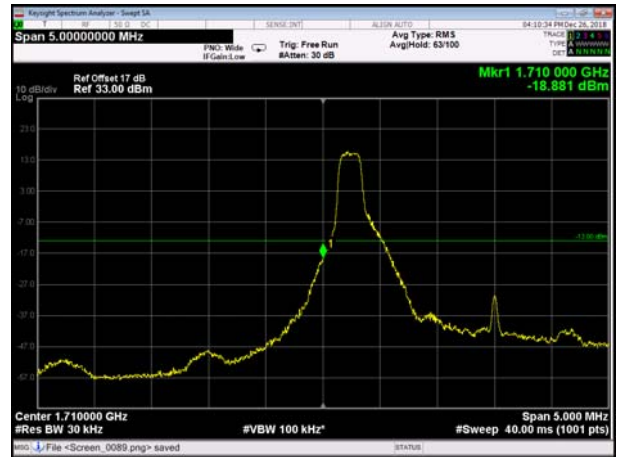

LowRange_FDD66_1.4MHz_1710.7_OneRB
_low_Q16

LowRange_FDD66_1.4MHz_1710.7_fullRB
_Low_QPSK

LowRange_FDD66_1.4MHz_1710.7_fullRB
_Low_Q16

LowRange_FDD66_3MHz_1711.5_OneRB
_low_QPSK

LowRange_FDD66_3MHz_1711.5_OneRB
_low_Q16