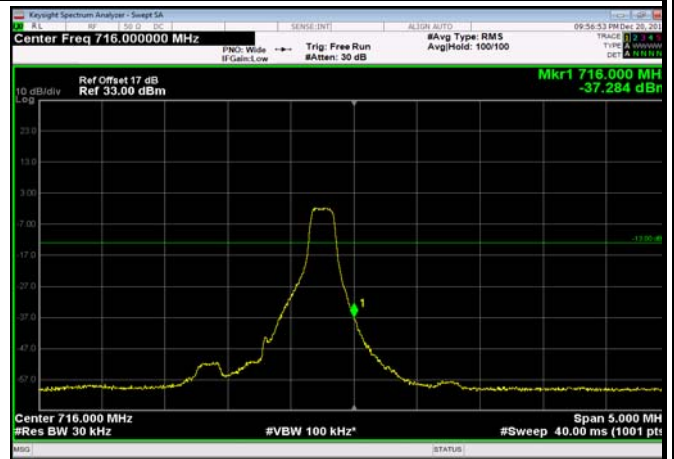

LowRange_FDD12_10MHz_704_OneRB
_low_QPSK

LowRange_FDD12_10MHz_704_OneRB
_low_Q16

HighRange_FDD12_1.4MHz_715.3_OneRB
_high_QPSK

HighRange_FDD12_1.4MHz_715.3_OneRB
_high_Q16

HighRange_FDD12_1.4MHz_715.3_fullRB
_High_QPSK