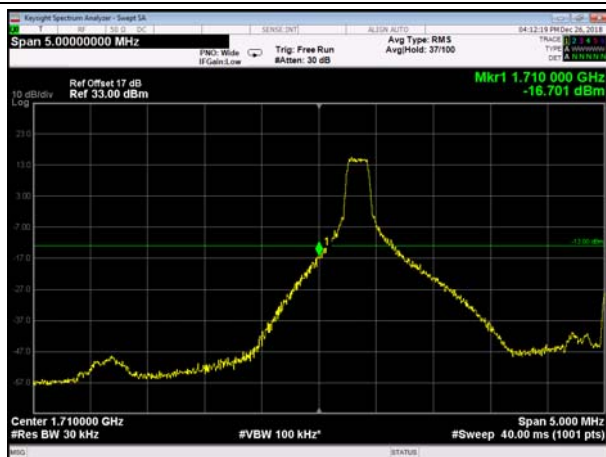

LowRange_FDD66_5MHz_1712.5_OneRB
_low_QPSK93 94