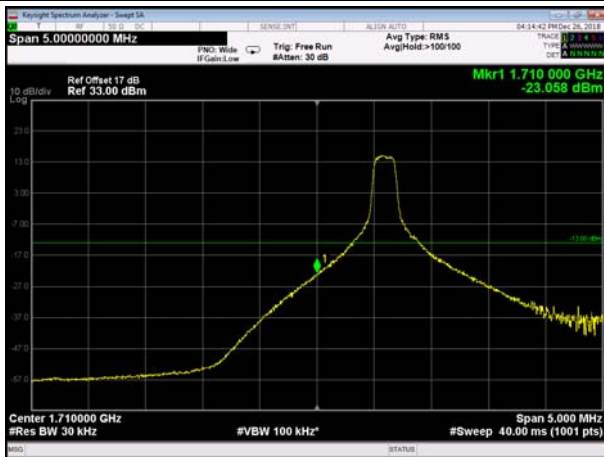

LowRange_FDD66_10MHz_1715_OneRB
_low_QPSK 97 98