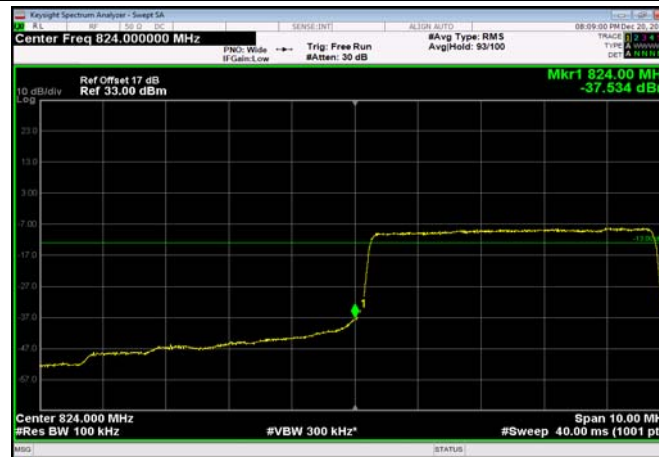

LowRange_FDD05_5MHz_826.5_fullRB
_Low_QPSK

LowRange_FDD05_5MHz_826.5_fullRB
_Low_Q16

LowRange_FDD05_10MHz_829_OneRB
_low_QPSK

LowRange_FDD05_10MHz_829_OneRB
_low_Q16

LowRange_FDD05_10MHz_829_fullRB
_Low_QPSK

LowRange_FDD05_10MHz_829_fullRB
_Low_Q16

HighRange_FDD05_1.4MHz_848.3_OneRB
_high_QPSK

HighRange_FDD05_1.4MHz_848.3_OneRB
_high_Q16

HighRange_FDD05_1.4MHz_848.3_fullIRB
_High_QPSK

HighRange_FDD05_1.4MHz_848.3_fullIRB
_High_Q16