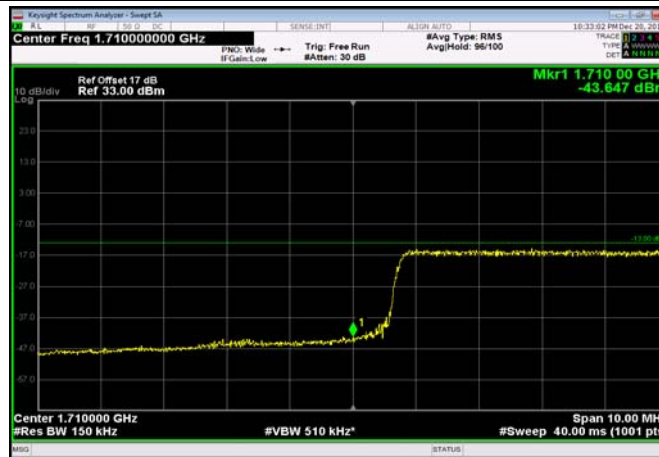

LowRange_FDD66_15MHz_1717.5_fullIRB
_Low_QPSK