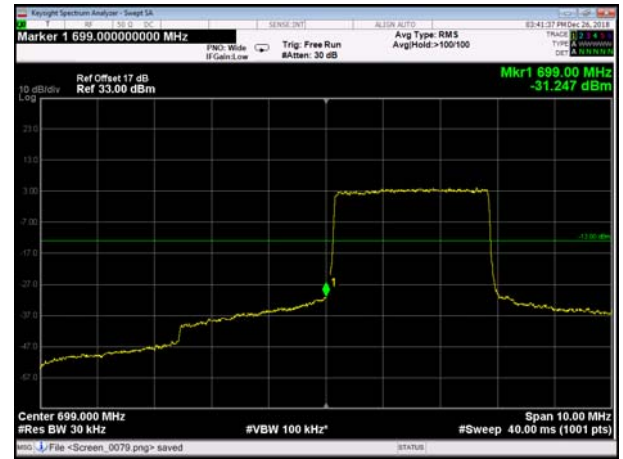

LowRange_FDD12_3MHz_700.5_fullRB
_Low_Q16