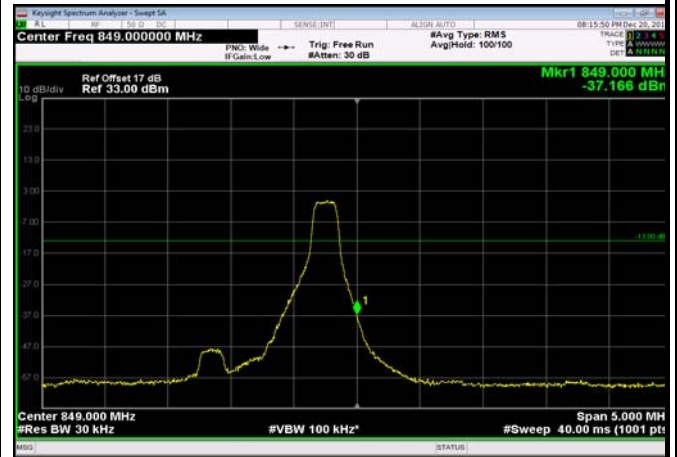

LowRange_FDD05_10MHz_829_fullRB
_Low_Q16

HighRange_FDD05_1.4MHz_848.3_OneRB
_high_QPSK

HighRange_FDD05_1.4MHz_848.3_OneRB
_high_Q16

HighRange_FDD05_1.4MHz_848.3_fullIRB
_High_QPSK

HighRange_FDD05_1.4MHz_848.3_fullIRB
_High_Q16