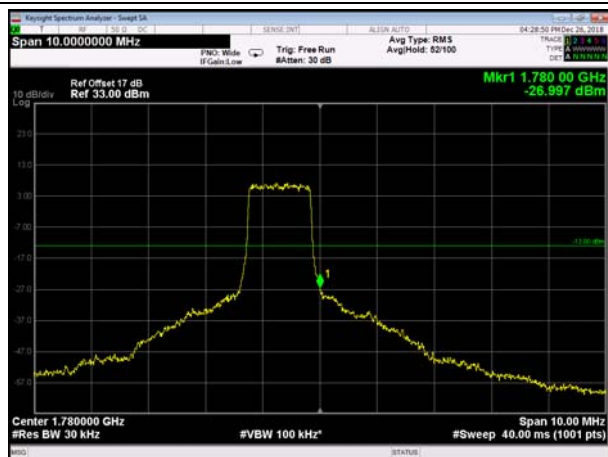

HighRange_FDD66_1.4MHz_2179.3
_fullRB_High_QPSK