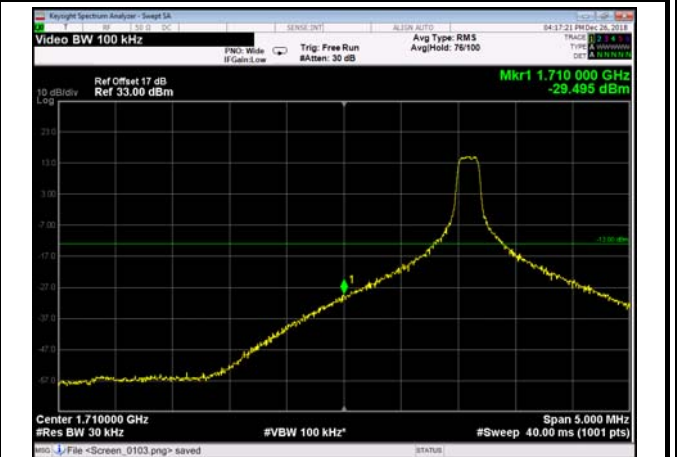

LowRange_FDD66_20MHz_1720_OneRB
_low_Q16