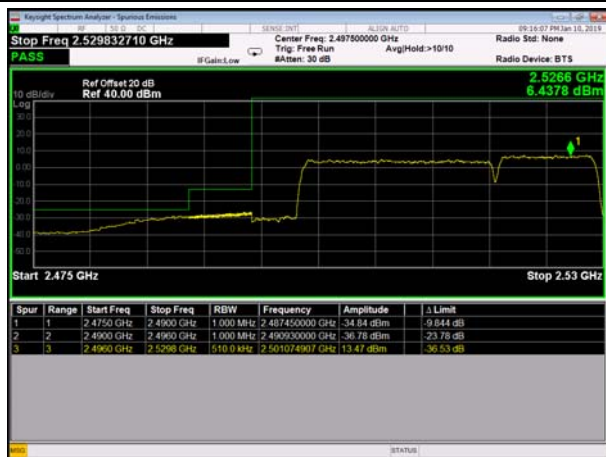

LowRange_FDD07_20+10MHz_FullIRB
QPSK