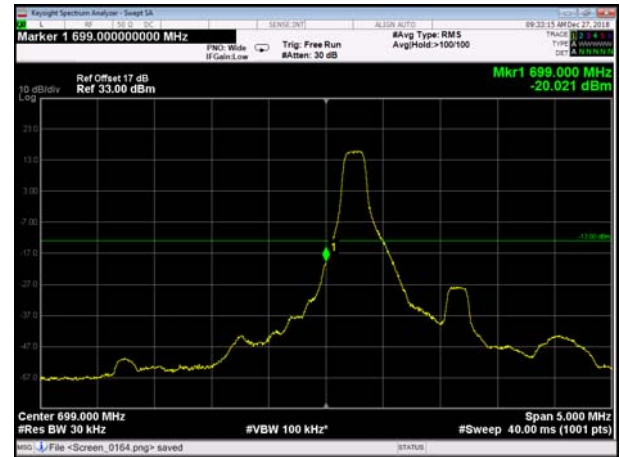

HighRange_FDD07_20MHz_FullRB
_high_QPSK

HighRange_FDD07_20MHz_FullRB
_high_Q16

HighRange_FDD07_20MHz_FullRB
_Low_QPSK

HighRange_FDD07_20MHz_FullRB
_Low_Q16

LowRange_FDD12_1.4MHz_699.7_OneRB
_low_QPSK

LowRange_FDD12_1.4MHz_699.7_OneRB
_low_Q16