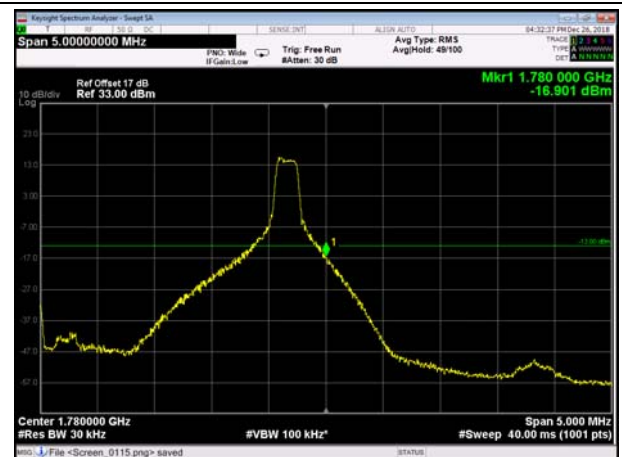

HighRange_FDD66_5MHz_1777.5_OneRB
_high_Q16