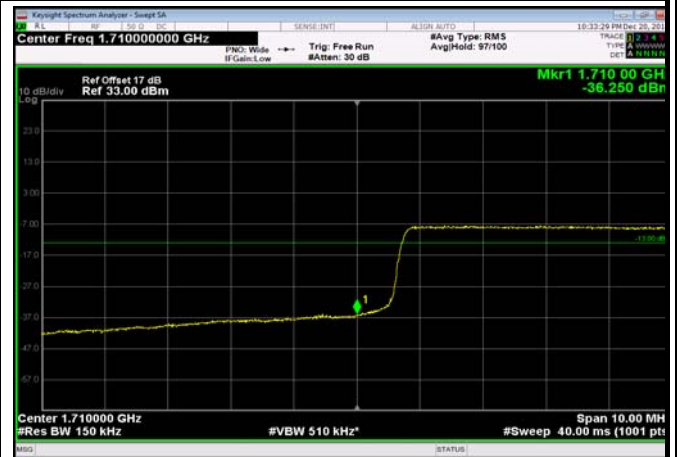

LowRange_FDD66_15MHz_1717.5_OneRB
_low_QPSK

LowRange_FDD66_15MHz_1717.5_OneRB
_low_Q16

LowRange_FDD66_15MHz_1717.5_fullIRB
_Low_QPSK

LowRange_FDD66_15MHz_1717.5_fullIRB
_Low_Q16

LowRange_FDD66_20MHz_1720_OneRB
_low_QPSK 103 10