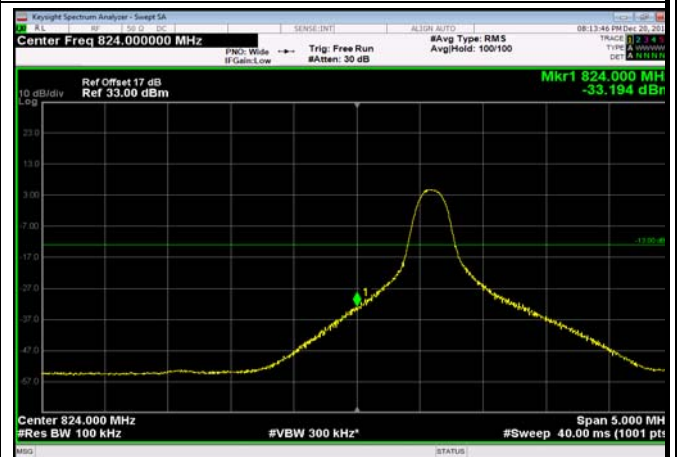

LowRange_FDD05_5MHz_826.5_fullRB
_Low_QPSK

LowRange_FDD05_5MHz_826.5_fullRB
_Low_Q16

LowRange_FDD05_10MHz_829_OneRB
_low_QPSK

LowRange_FDD05_10MHz_829_OneRB
_low_Q16

LowRange_FDD05_10MHz_829_fullRB
_Low_QPSK