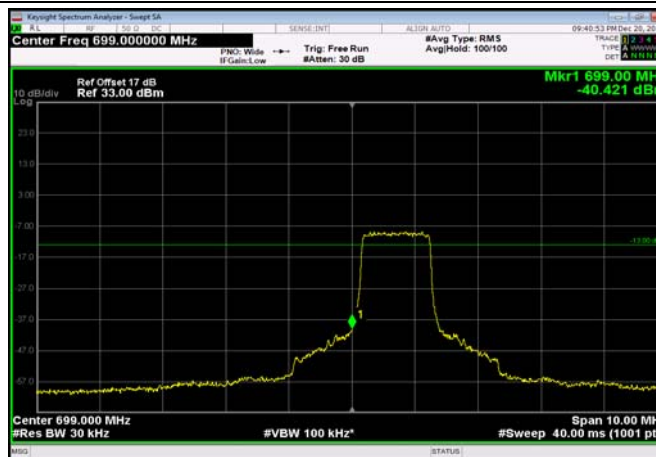

LowRange_FDD12_1.4MHz_699.7_fullRB
_Low_QPSK