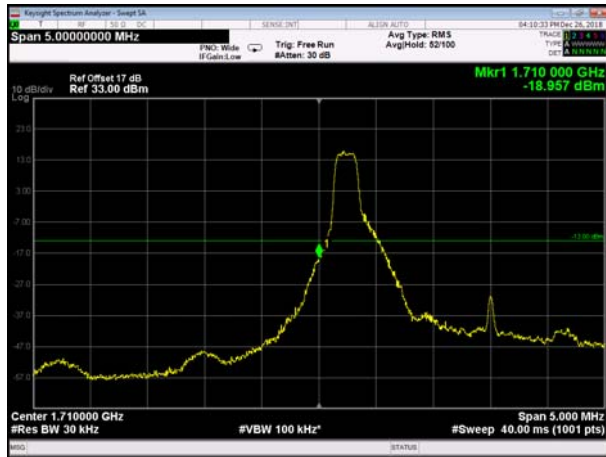

LowRange_FDD66_1.4MHz_1710.7_OneRB
_low_Q16

LowRange_FDD66_1.4MHz_1710.7_fullRB
_Low_QPSK

LowRange_FDD66_1.4MHz_1710.7_fullRB
_Low_Q16

LowRange_FDD66_3MHz_1711.5_OneRB
_low_QPSK

LowRange_FDD66_3MHz_1711.5_OneRB
_low_Q16