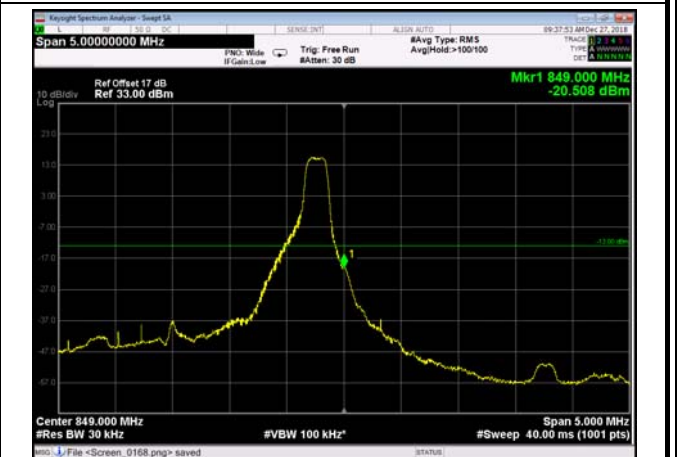

HighRange_FDD05_3MHz_847.5_OneRB
_high_Q16