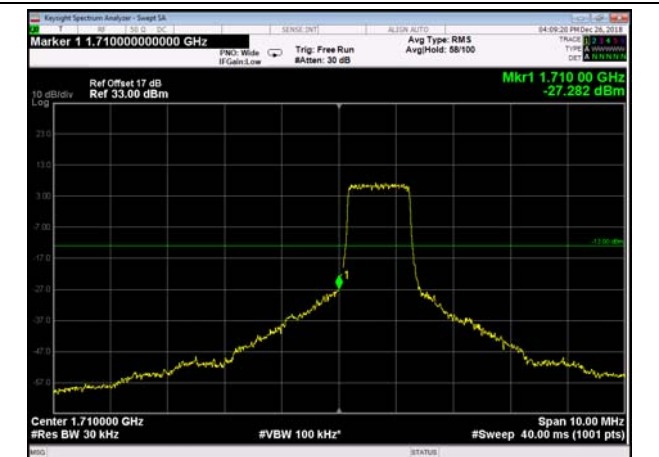

LowRange_FDD66_1.4MHz_1710.7_fullRB
_Low_QPSK