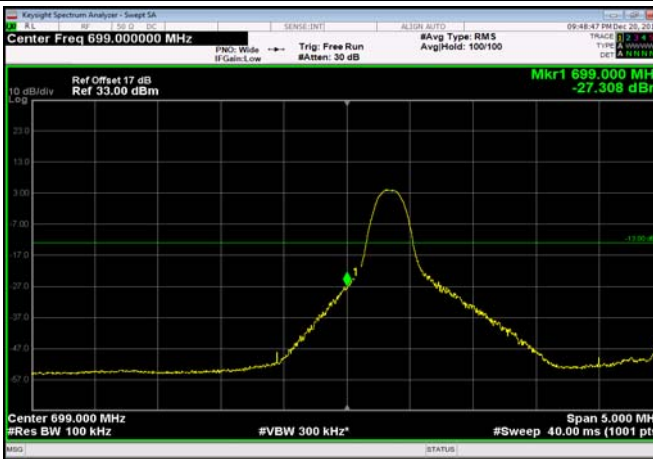

LowRange_FDD12_5MHz_701.5_OneRB
_low_QPSK