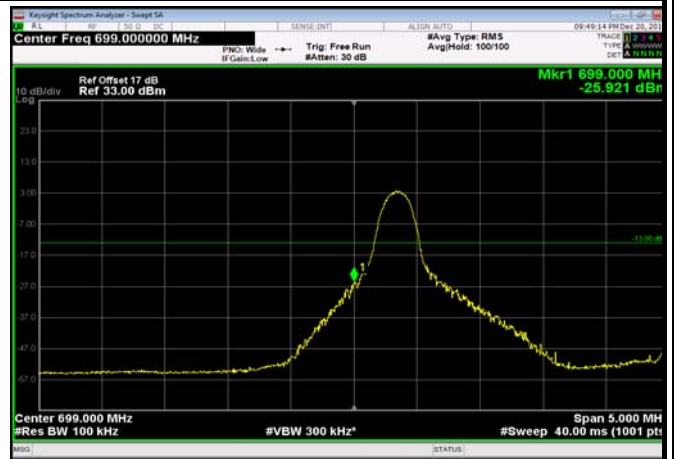

LowRange_FDD12_5MHz_701.5_OneRB
_low_Q16