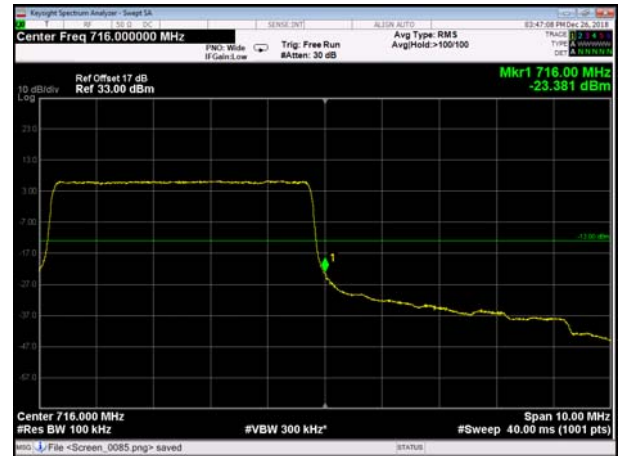

HighRange_FDD12_5MHz_713.5_fullRB
_High_Q16