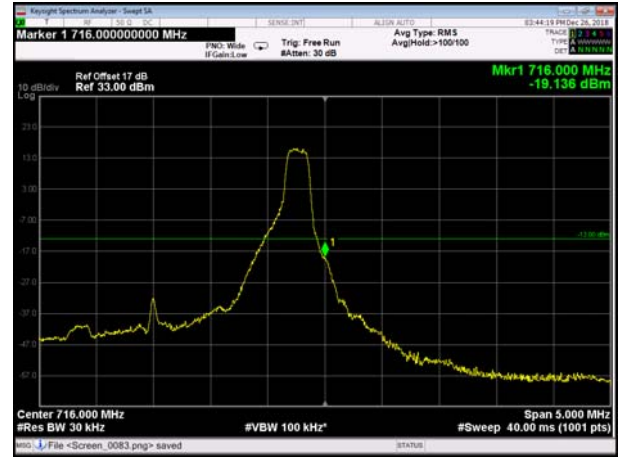

HighRange_FDD12_1.4MHz_715.3_fullRB
_High_Q16

HighRange_FDD12_3MHz_714.5_OneRB
_high_QPSK

HighRange_FDD12_3MHz_714.5_OneRB
_high_Q16

HighRange_FDD12_5MHz_713.5_OneRB
_high_QPSK

HighRange_FDD12_5MHz_713.5_OneRB
_high_Q16