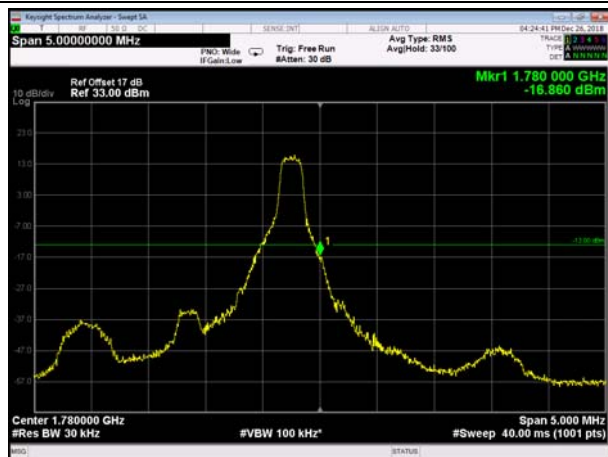

LowRange_FDD66_20MHz_1720_OneRB
_low_Q16

LowRange_FDD66_20MHz_1720_fullRB
_Low_QPSK 105 106

LowRange_FDD66_20MHz_1720_fullRB
_Low_Q16

HighRange_FDD66_1.4MHz_2179.3_OneRB
_high_QPSK107 108

HighRange_FDD66_1.4MHz_2179.3_OneRB
_high_Q16