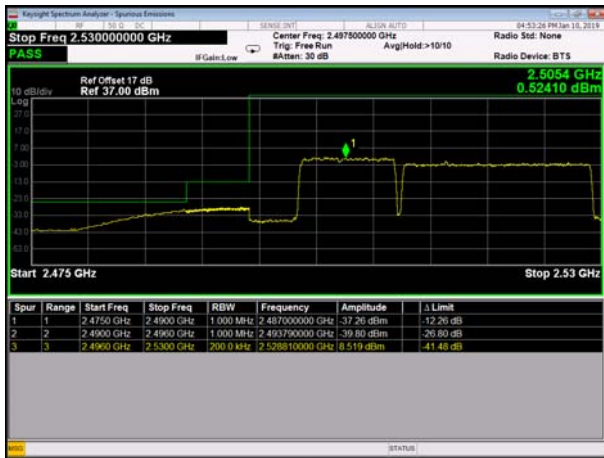

LowRange_FDD07_10+20MHz_FullIRB
QPSK