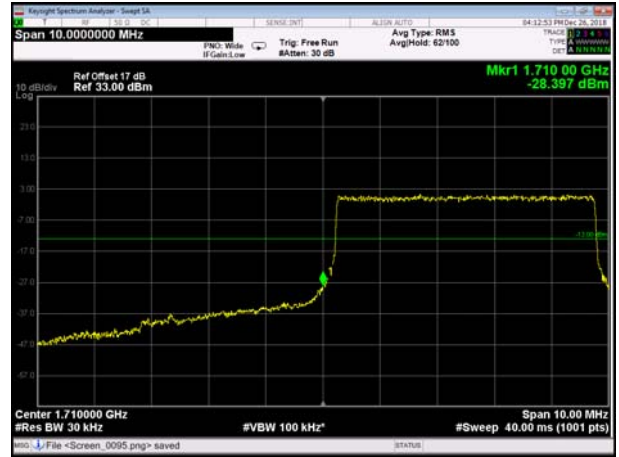

LowRange_FDD66_5MHz_1712.5_fullRB
_Low_Q16