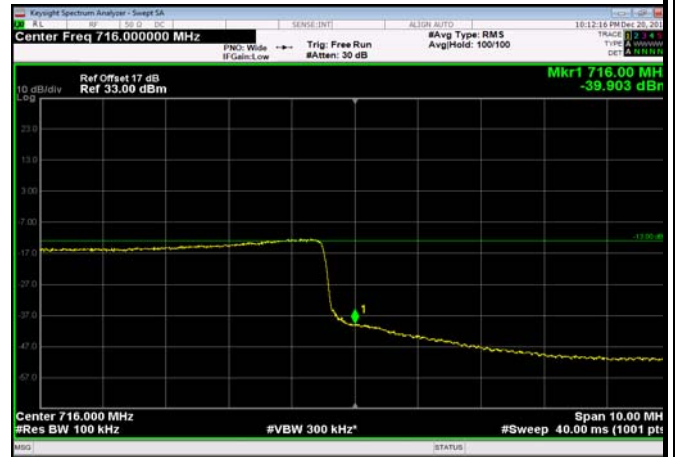

HighRange_FDD12_5MHz_713.5_fullRB
_High_QPSK

HighRange_FDD12_5MHz_713.5_fullRB
_High_Q16

HighRange_FDD12_10MHz_711_fullRB
_High_QPSK

HighRange_FDD12_10MHz_711_fullRB
_High_Q16

LowRange_FDD66_1.4MHz_1710.7_OneRB
_low_QPSK