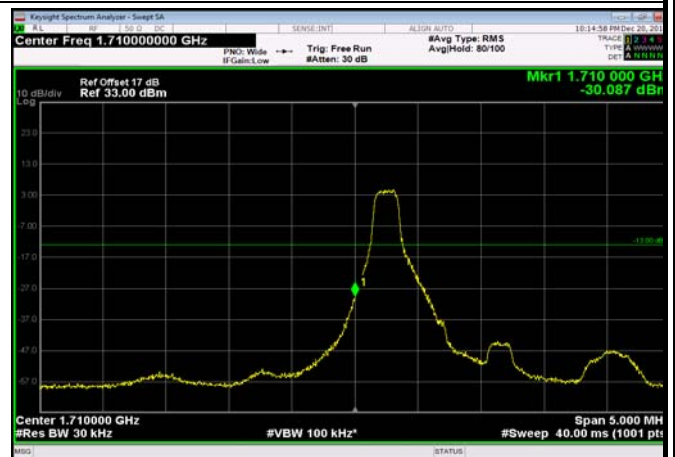

LowRange_FDD66_1.4MHz_1710.7_OneRB
_low_Q16