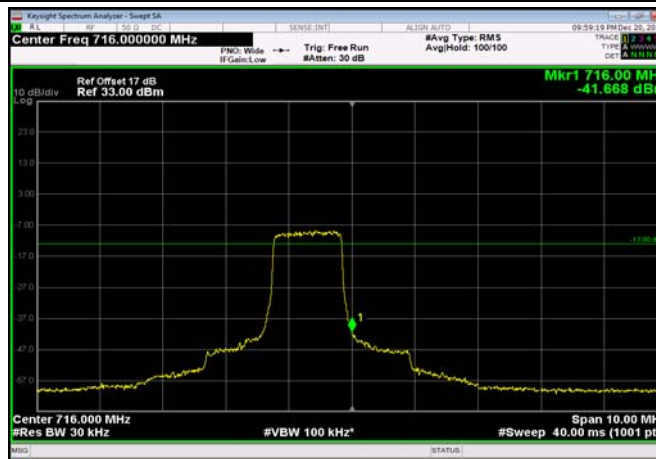

LowRange_FDD12_10MHz_704_OneRB
_low_QPSK

LowRange_FDD12_10MHz_704_OneRB
_low_Q16

HighRange_FDD12_1.4MHz_715.3_OneRB
_high_QPSK

HighRange_FDD12_1.4MHz_715.3_OneRB
_high_Q16

HighRange_FDD12_1.4MHz_715.3_fullRB
_High_QPSK