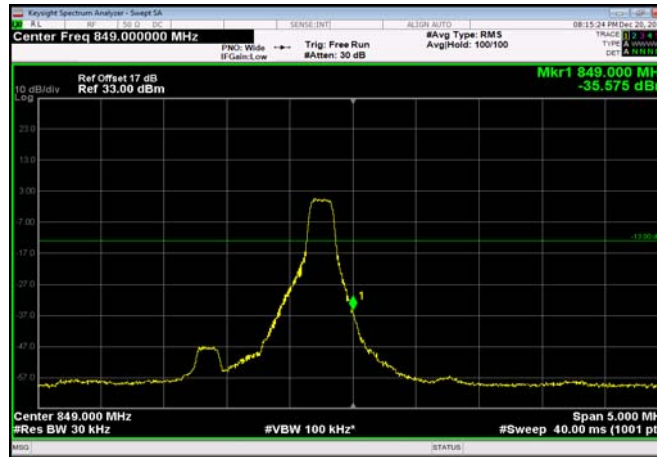

HighRange_FDD05_1.4MHz_848.3_OneRB
_high_QPSK