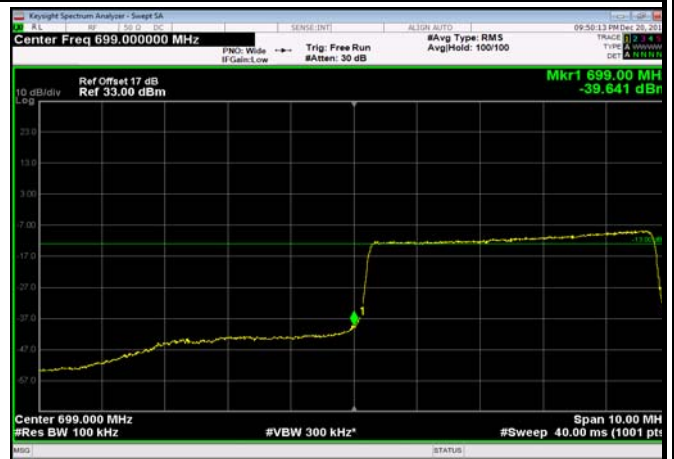

LowRange_FDD12_3MHz_700.5_fullRB
_Low_Q16

LowRange_FDD12_5MHz_701.5_OneRB
_low_QPSK

LowRange_FDD12_5MHz_701.5_OneRB
_low_Q16

LowRange_FDD12_5MHz_701.5_fullRB
_Low_QPSK

LowRange_FDD12_5MHz_701.5_fullRB
_Low_Q16