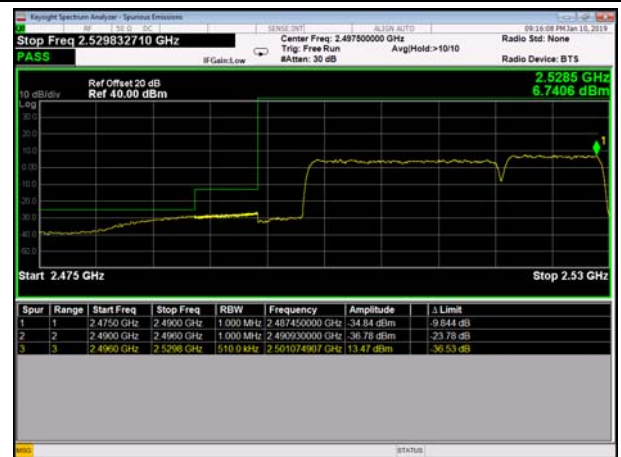

LowRange_FDD07_20+10MHz_FullIRB
Q16