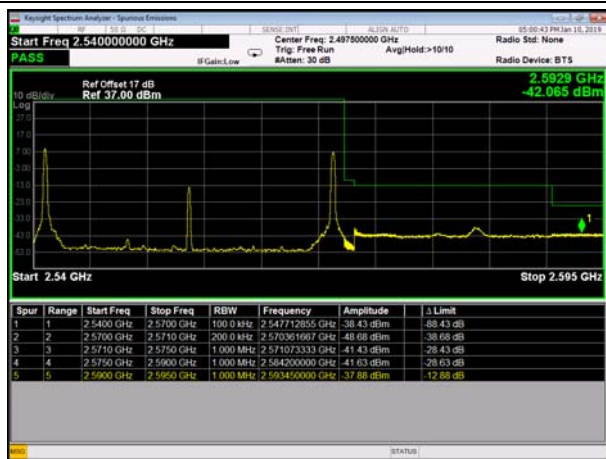

HighRange_FDD66_20MHz_1770_fullIRB
_High_QPSK125 126

HighRange_FDD66_20MHz_1770_fullIRB
_High_Q16

For CA

LowRange_FDD07_10+20MHz_1RB0 and 1RB99
QPSK

LowRange_FDD07_10+20MHz_1RB0 and 1RB99
Q16

HighRange_FDD07_10+20MHz_1RB0 and 1RB99
QPSK