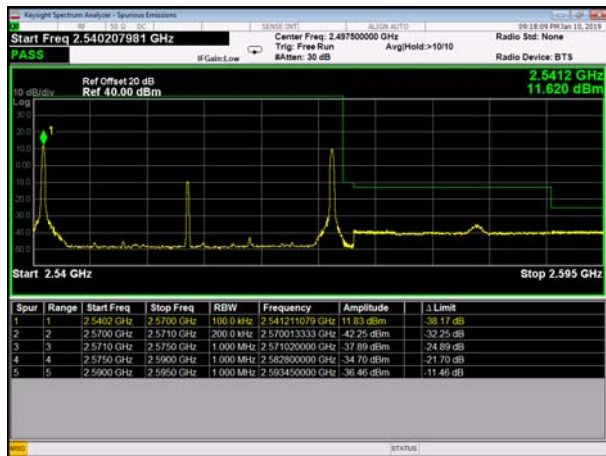

HighRange_FDD07_15+20MHz_FullIRB
QPSK

HighRange_FDD07_15+20MHz_FullIRB
Q16

LowRange_FDD07_20+10MHz_1RB0 and 1RB74
QPSK

LowRange_FDD07_20+10MHz_1RB0 and 1RB74
Q16

HighRange_FDD07_20+10MHz_1RB0 and 1RB74
QPSK