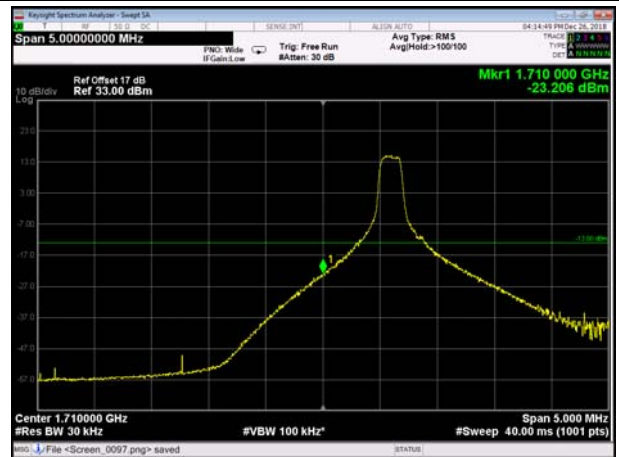

LowRange_FDD66_10MHz_1715_OneRB
_low_Q16