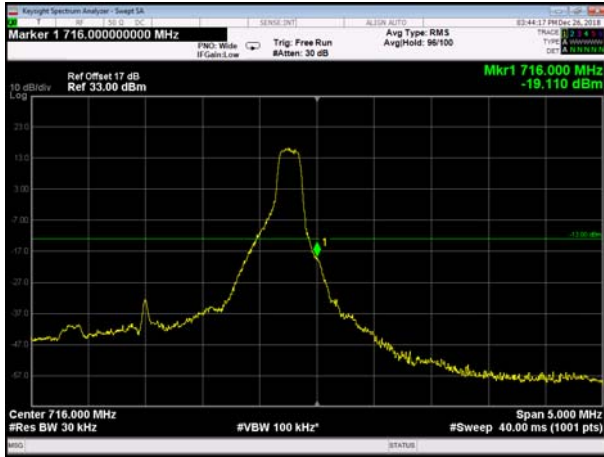

HighRange_FDD12_3MHz_714.5_OneRB
_high_QPSK