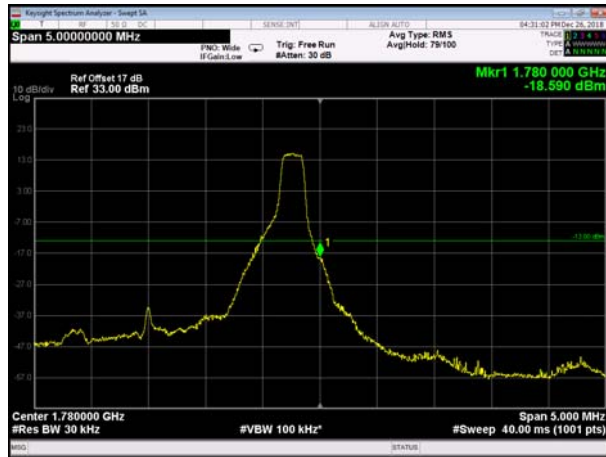

HighRange_FDD66_1.4MHz_2179.3
_fullRB_High_QPSK

HighRange_FDD66_1.4MHz_2179.3
_fullRB_High_Q16

HighRange_FDD66_3MHz_1778.5_OneRB
_high_QPSK

HighRange_FDD66_3MHz_1778.5_OneRB
_high_Q16

HighRange_FDD66_3MHz_1778.5_fullRB
_High_QPSK