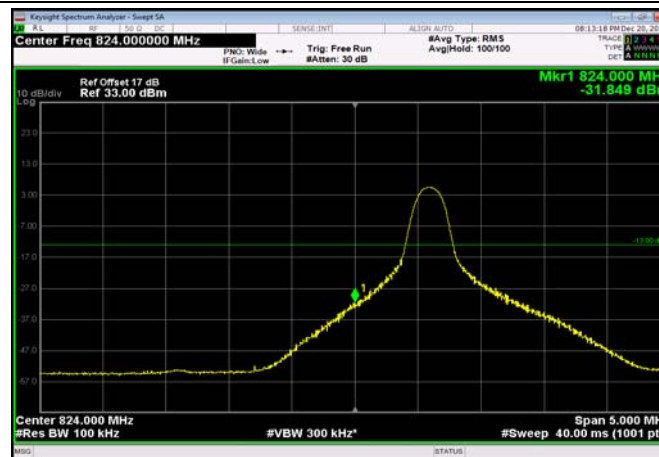

LowRange_FDD05_5MHz_826.5_fullRB
_Low_QPSK

LowRange_FDD05_5MHz_826.5_fullRB
_Low_Q16

LowRange_FDD05_10MHz_829_OneRB
_low_QPSK

LowRange_FDD05_10MHz_829_OneRB
_low_Q16

LowRange_FDD05_10MHz_829_fullRB
_Low_QPSK