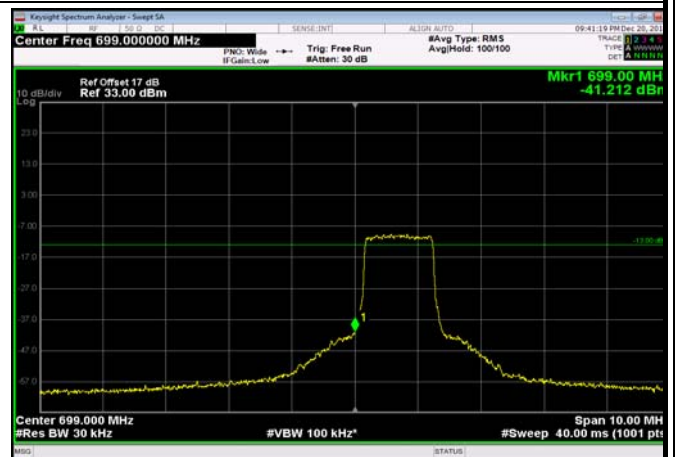

LowRange_FDD12_1.4MHz_699.7_fullRB
_Low_Q16