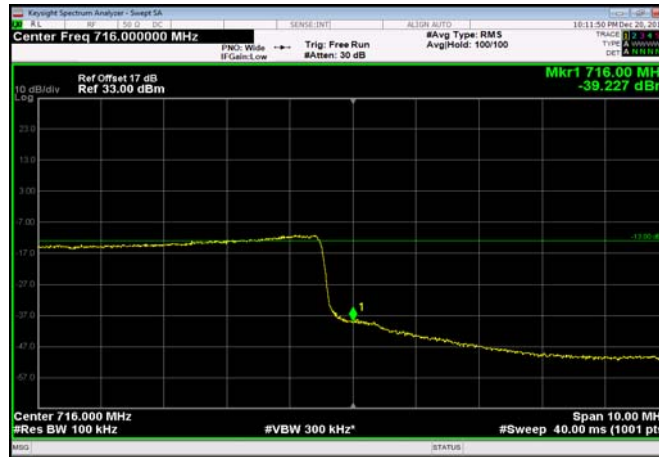

HighRange_FDD12_5MHz_713.5_fullRB
_High_QPSK

HighRange_FDD12_5MHz_713.5_fullRB
_High_Q16

HighRange_FDD12_10MHz_711_fullRB
_High_QPSK

HighRange_FDD12_10MHz_711_fullRB
_High_Q16

LowRange_FDD66_1.4MHz_1710.7_OneRB
_low_QPSK