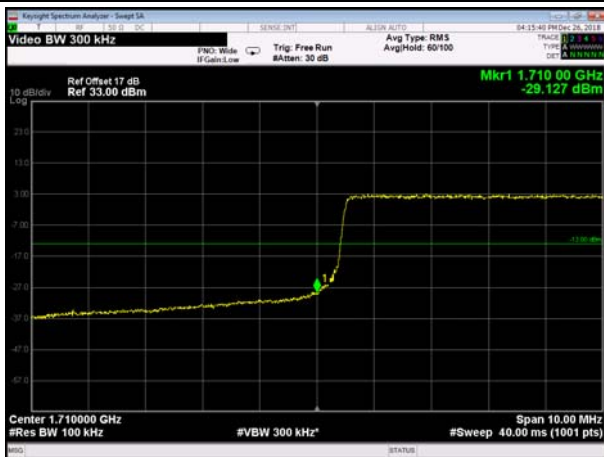

LowRange_FDD66_5MHz_1712.5_fullRB
_Low_Q16

LowRange_FDD66_10MHz_1715_OneRB
_low_QPSK 97 98

LowRange_FDD66_10MHz_1715_OneRB
_low_Q16

LowRange_FDD66_10MHz_1715_fullRB
_Low_QPSK 101 102

LowRange_FDD66_10MHz_1715_fullRB
_Low_Q16