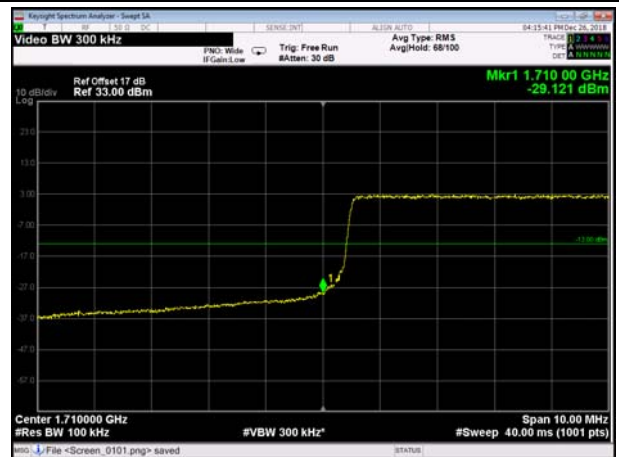

LowRange_FDD66_5MHz_1712.5_fullRB
_Low_Q16

LowRange_FDD66_10MHz_1715_OneRB
_low_QPSK 97 98

LowRange_FDD66_10MHz_1715_OneRB
_low_Q16

LowRange_FDD66_10MHz_1715_fullRB
_Low_QPSK 101 102

LowRange_FDD66_10MHz_1715_fullRB
_Low_Q16