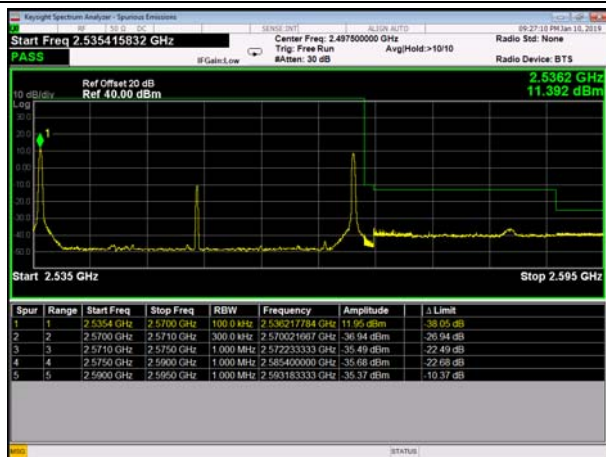

HighRange_FDD07_20+15MHz_1RB0 and 1RB74
QPSK