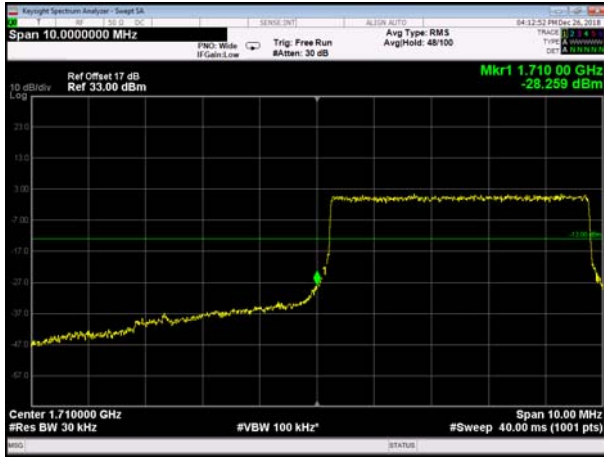

LowRange_FDD66_3MHz_1711.5_fullRB
_Low_QPSK

LowRange_FDD66_3MHz_1711.5_fullRB
_Low_Q16

LowRange_FDD66_5MHz_1712.5_OneRB
_low_QPSK93 94

LowRange_FDD66_5MHz_1712.5_OneRB
_low_Q16

LowRange_FDD66_5MHz_1712.5_fullRB
_Low_QPSK 95 96