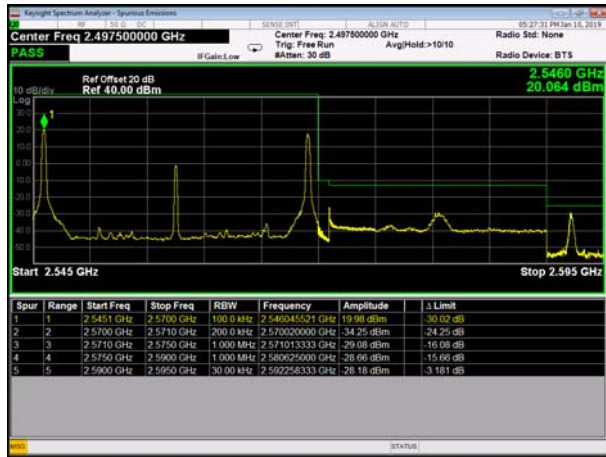

HighRange_FDD07_15+10MHz_1RB0 and 1RB49
QPSK