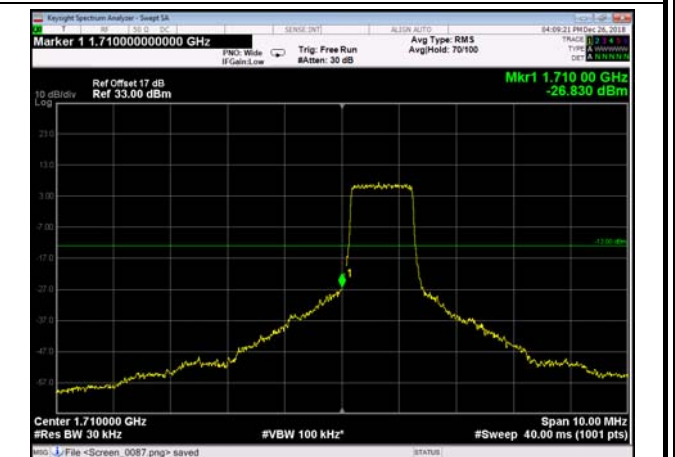

LowRange_FDD66_1.4MHz_1710.7_fullRB
_Low_Q16