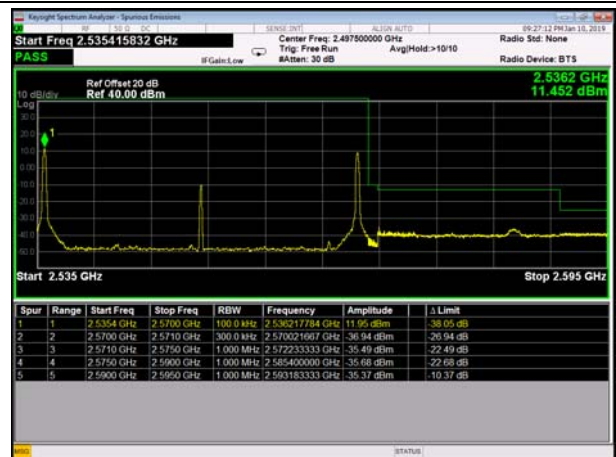

HighRange_FDD07_20+15MHz_1RB0 and 1RB74
QPSK