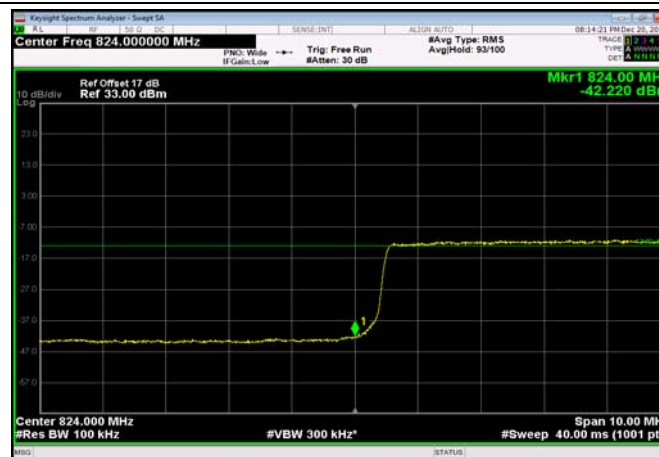

LowRange_FDD05_5MHz_826.5_fullRB
_Low_QPSK

LowRange_FDD05_5MHz_826.5_fullRB
_Low_Q16

LowRange_FDD05_10MHz_829_OneRB
_low_QPSK

LowRange_FDD05_10MHz_829_OneRB
_low_Q16

LowRange_FDD05_10MHz_829_fullRB
_Low_QPSK

LowRange_FDD05_10MHz_829_fullRB
_Low_Q16

HighRange_FDD05_1.4MHz_848.3_OneRB
_high_QPSK

HighRange_FDD05_1.4MHz_848.3_OneRB
_high_Q16

HighRange_FDD05_1.4MHz_848.3_fullIRB
_High_QPSK

HighRange_FDD05_1.4MHz_848.3_fullIRB
_High_Q16