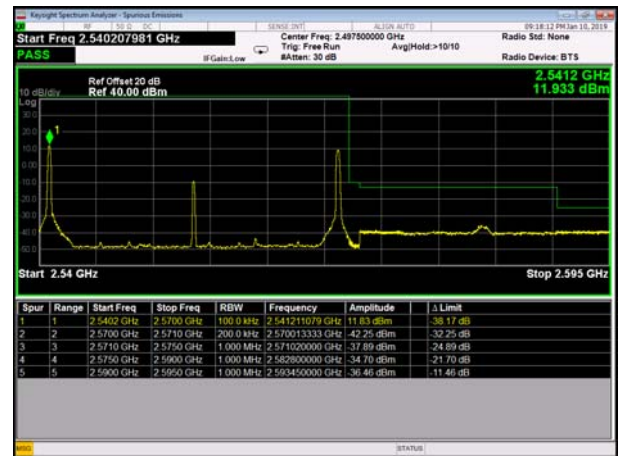

HighRange_FDD07_20+10MHz_1RB0 and 1RB74
Q16