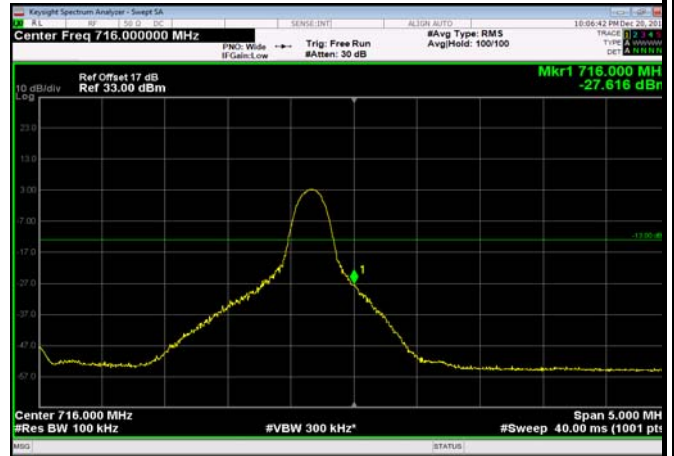

HighRange_FDD12_1.4MHz_715.3_fullRB
_High_Q16

HighRange_FDD12_3MHz_714.5_OneRB
_high_QPSK

HighRange_FDD12_3MHz_714.5_OneRB
_high_Q16

HighRange_FDD12_5MHz_713.5_OneRB
_high_QPSK

HighRange_FDD12_5MHz_713.5_OneRB
_high_Q16