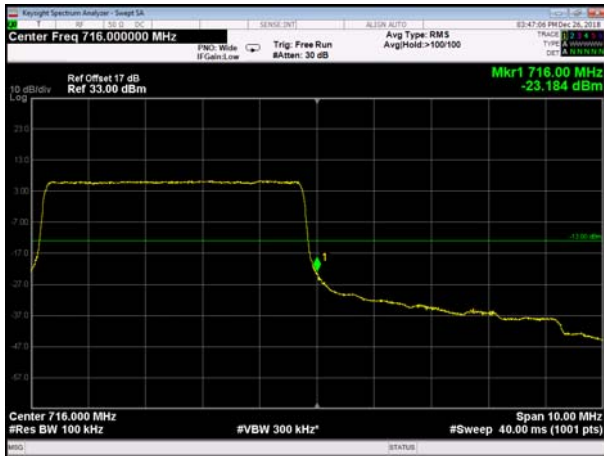

HighRange_FDD12_5MHz_713.5_fullRB
_High_QPSK