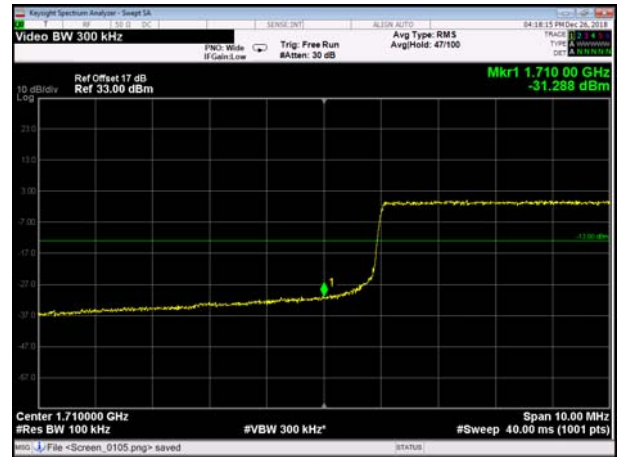

LowRange_FDD66_20MHz_1720_OneRB
_low_Q16

LowRange_FDD66_20MHz_1720_fullRB
_Low_QPSK 105 106

LowRange_FDD66_20MHz_1720_fullRB
_Low_Q16

HighRange_FDD66_1.4MHz_2179.3_OneRB
_high_QPSK107 108

HighRange_FDD66_1.4MHz_2179.3_OneRB
_high_Q16