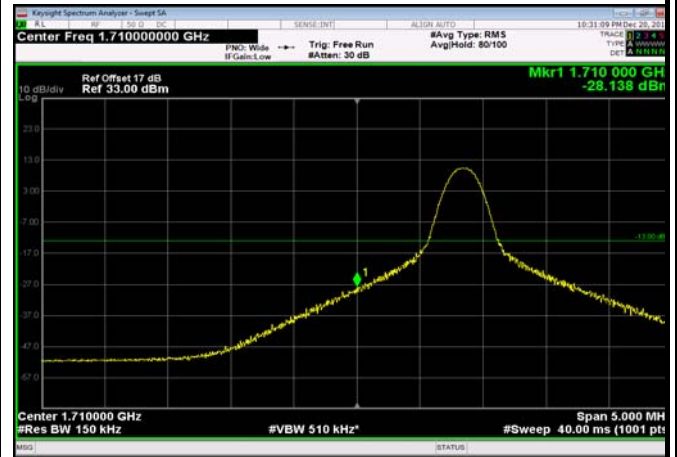

LowRange_FDD66_15MHz_1717.5_OneRB
_low_Q16