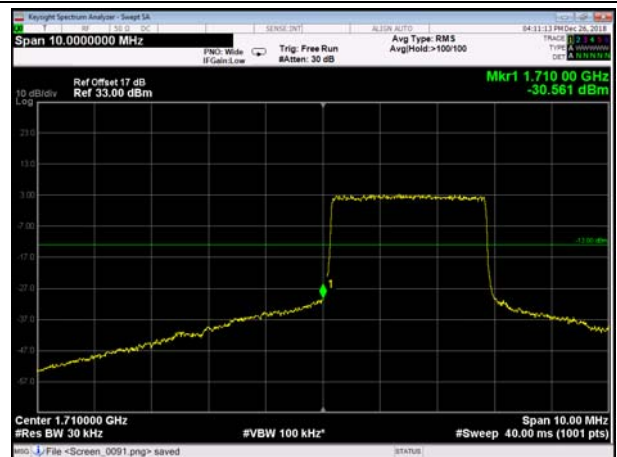

LowRange_FDD66_3MHz_1711.5_fullRB
_Low_Q16