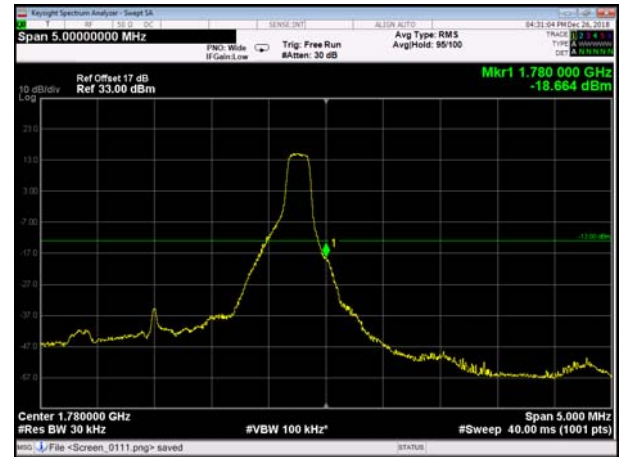

HighRange_FDD66_1.4MHz_2179.3
_fullRB_High_QPSK

HighRange_FDD66_1.4MHz_2179.3
_fullRB_High_Q16

HighRange_FDD66_3MHz_1778.5_OneRB
_high_QPSK

HighRange_FDD66_3MHz_1778.5_OneRB
_high_Q16

HighRange_FDD66_3MHz_1778.5_fullRB
_High_QPSK