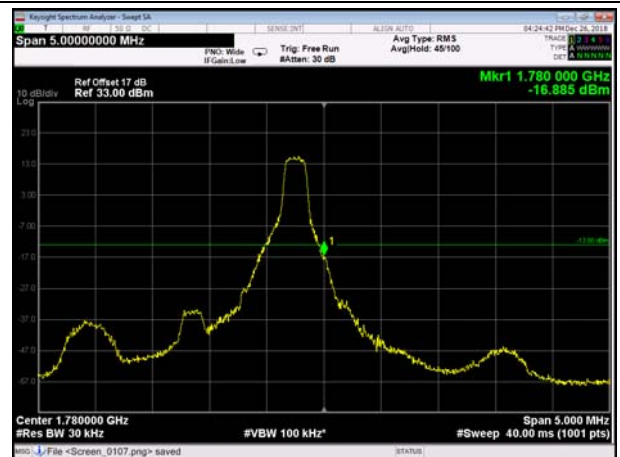

LowRange_FDD66_20MHz_1720_OneRB
_low_Q16

LowRange_FDD66_20MHz_1720_fullRB
_Low_QPSK 105 106

LowRange_FDD66_20MHz_1720_fullRB
_Low_Q16

HighRange_FDD66_1.4MHz_2179.3_OneRB
_high_QPSK107 108

HighRange_FDD66_1.4MHz_2179.3_OneRB
_high_Q16