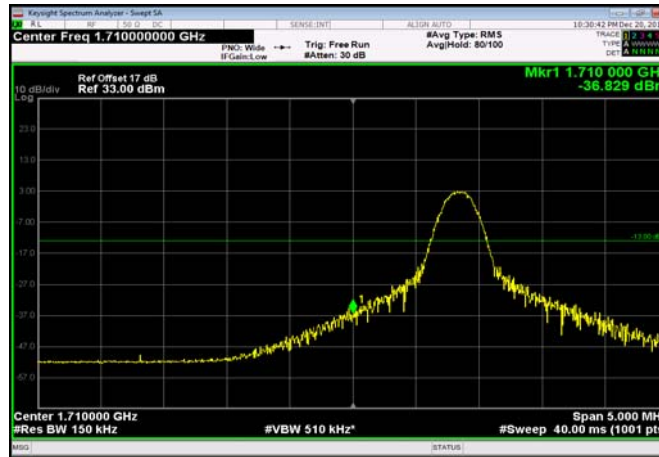

LowRange_FDD66_15MHz_1717.5_OneRB
_low_QPSK