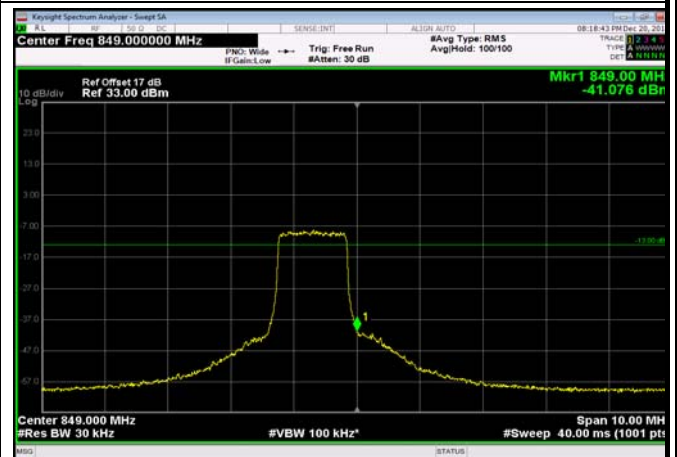

LowRange_FDD05_10MHz_829_fullRB
_Low_Q16

HighRange_FDD05_1.4MHz_848.3_OneRB
_high_QPSK

HighRange_FDD05_1.4MHz_848.3_OneRB
_high_Q16

HighRange_FDD05_1.4MHz_848.3_fullIRB
_High_QPSK

HighRange_FDD05_1.4MHz_848.3_fullIRB
_High_Q16