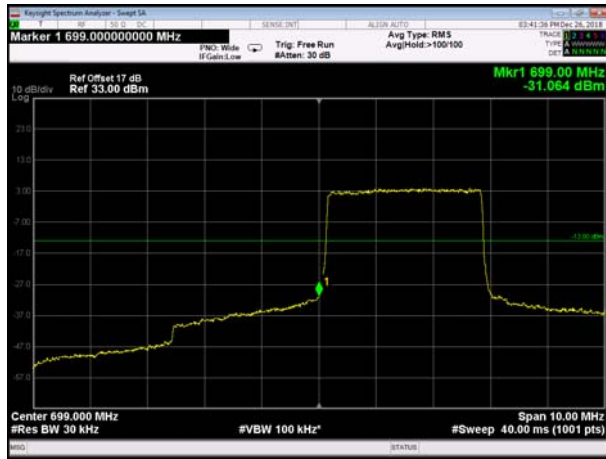

LowRange_FDD12_1.4MHz_699.7_fullRB
_Low_QPSK

LowRange_FDD12_1.4MHz_699.7_fullRB
_Low_Q16

LowRange_FDD12_3MHz_700.5_OneRB
_low_QPSK

LowRange_FDD12_3MHz_700.5_OneRB
_low_Q16

LowRange_FDD12_3MHz_700.5_fullRB
_Low_QPSK