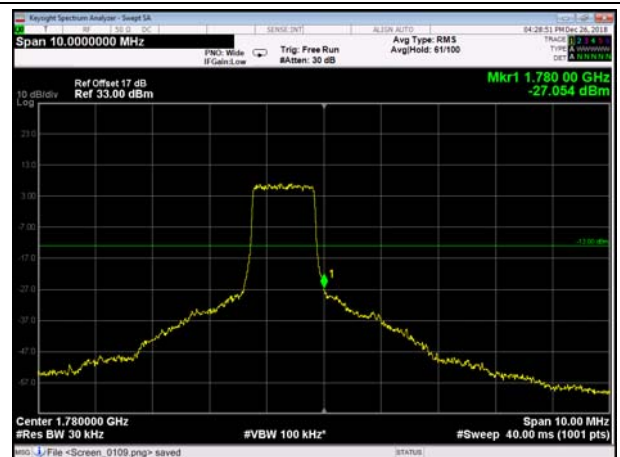

HighRange_FDD66_1.4MHz_2179.3
_fullRB_High_Q16