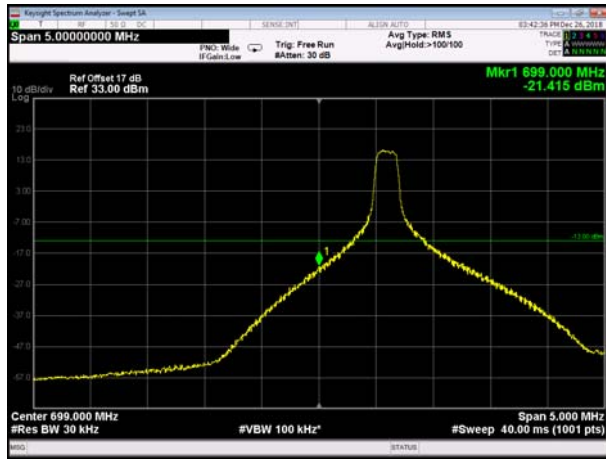

LowRange_FDD12_10MHz_704_OneRB
_low_QPSK