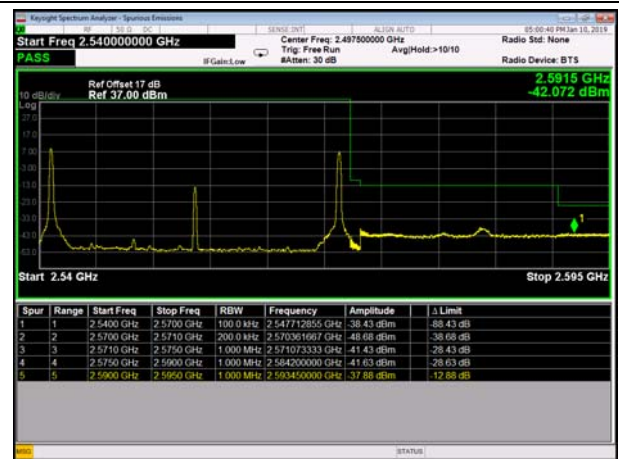

HighRange_FDD07_10+20MHz_1RB0 and 1RB99
Q16