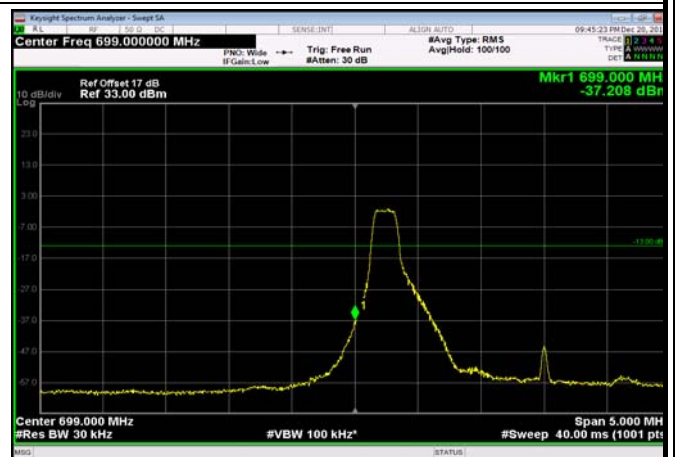

LowRange_FDD12_1.4MHz_699.7_fullRB
_Low_QPSK

LowRange_FDD12_1.4MHz_699.7_fullRB
_Low_Q16

LowRange_FDD12_3MHz_700.5_OneRB
_low_QPSK

LowRange_FDD12_3MHz_700.5_OneRB
_low_Q16

LowRange_FDD12_3MHz_700.5_fullRB
_Low_QPSK