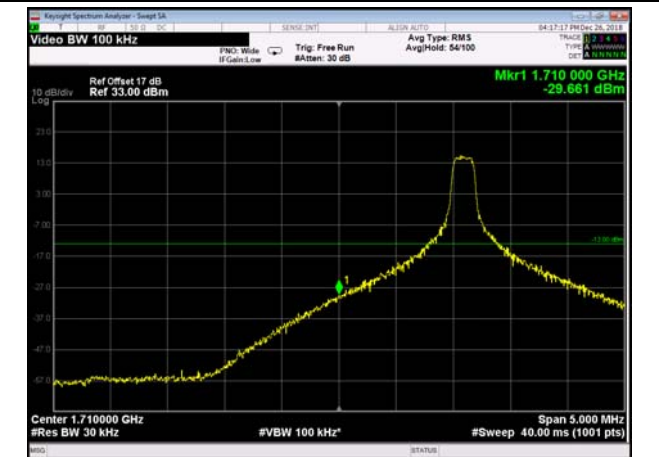

LowRange_FDD66_15MHz_1717.5_OneRB
_low_QPSK

LowRange_FDD66_15MHz_1717.5_OneRB
_low_Q16

LowRange_FDD66_15MHz_1717.5_fullIRB
_Low_QPSK

LowRange_FDD66_15MHz_1717.5_fullIRB
_Low_Q16

LowRange_FDD66_20MHz_1720_OneRB
_low_QPSK 103 10