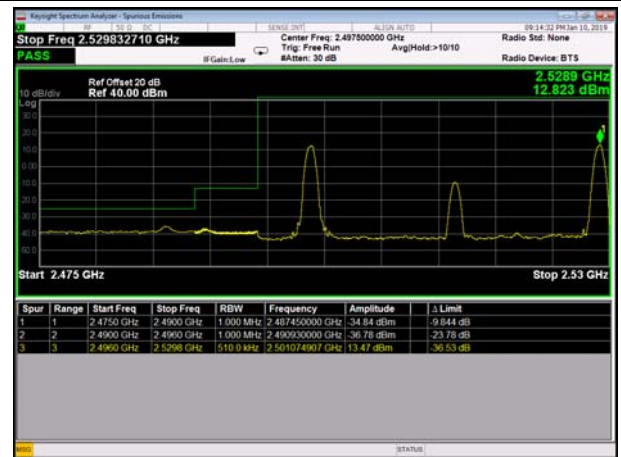

HighRange_FDD07_15+20MHz_FullIRB
QPSK

HighRange_FDD07_15+20MHz_FullIRB
Q16

LowRange_FDD07_20+10MHz_1RB0 and 1RB74
QPSK

LowRange_FDD07_20+10MHz_1RB0 and 1RB74
Q16

HighRange_FDD07_20+10MHz_1RB0 and 1RB74
QPSK