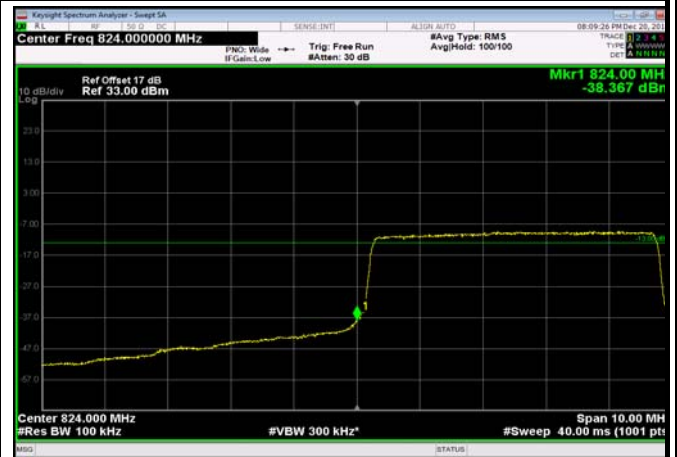

LowRange_FDD05_5MHz_826.5_fullRB
_Low_QPSK

LowRange_FDD05_5MHz_826.5_fullRB
_Low_Q16

LowRange_FDD05_10MHz_829_OneRB
_low_QPSK

LowRange_FDD05_10MHz_829_OneRB
_low_Q16

LowRange_FDD05_10MHz_829_fullRB
_Low_QPSK

LowRange_FDD05_10MHz_829_fullRB
_Low_Q16

HighRange_FDD05_1.4MHz_848.3_OneRB
_high_QPSK

HighRange_FDD05_1.4MHz_848.3_OneRB
_high_Q16

HighRange_FDD05_1.4MHz_848.3_fullIRB
_High_QPSK

HighRange_FDD05_1.4MHz_848.3_fullIRB
_High_Q16