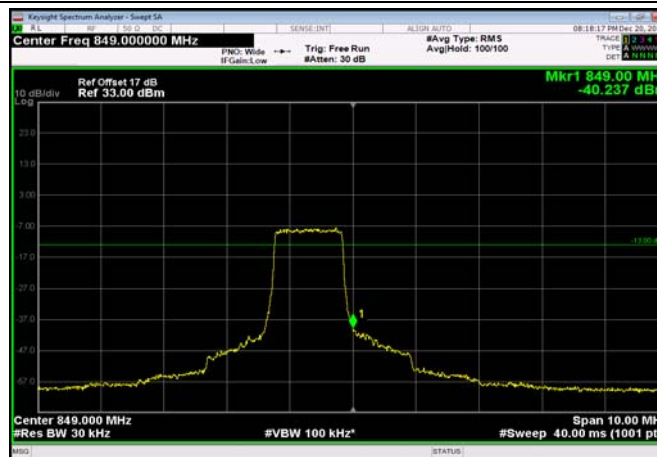

LowRange_FDD05_10MHz_829_fullRB
_Low_Q16

HighRange_FDD05_1.4MHz_848.3_OneRB
_high_QPSK

HighRange_FDD05_1.4MHz_848.3_OneRB
_high_Q16

HighRange_FDD05_1.4MHz_848.3_fullIRB
_High_QPSK

HighRange_FDD05_1.4MHz_848.3_fullIRB
_High_Q16