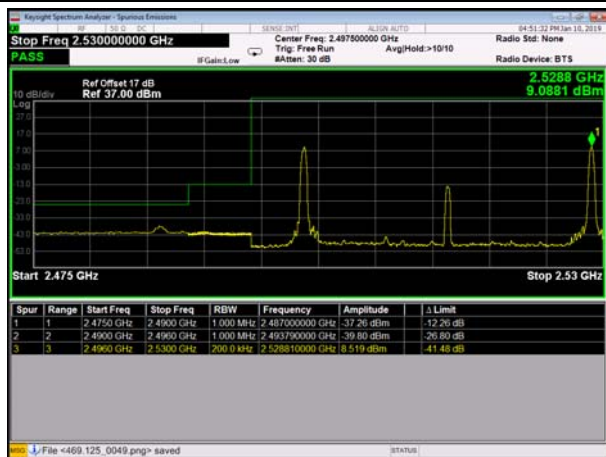

HighRange_FDD66_20MHz_1770_fullIRB
_High_QPSK125 126

HighRange_FDD66_20MHz_1770_fullIRB
_High_Q16

For CA

LowRange_FDD07_10+20MHz_1RB0 and 1RB99
QPSK

LowRange_FDD07_10+20MHz_1RB0 and 1RB99
Q16

HighRange_FDD07_10+20MHz_1RB0 and 1RB99
QPSK