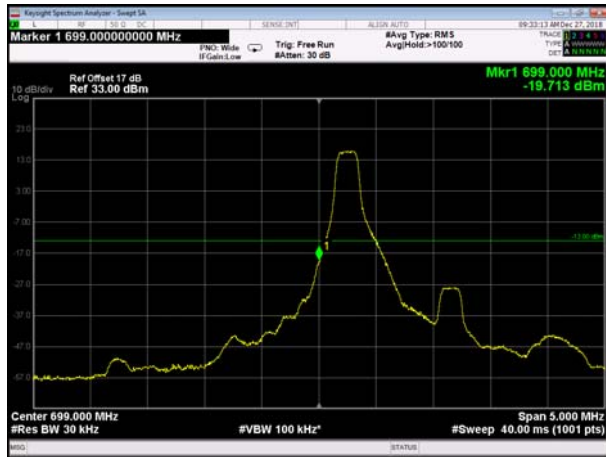

HighRange_FDD07_20MHz_FullRB
_high_QPSK

HighRange_FDD07_20MHz_FullRB
_high_Q16

HighRange_FDD07_20MHz_FullRB
_Low_QPSK

HighRange_FDD07_20MHz_FullRB
_Low_Q16

LowRange_FDD12_1.4MHz_699.7_OneRB
_low_QPSK

LowRange_FDD12_1.4MHz_699.7_OneRB
_low_Q16