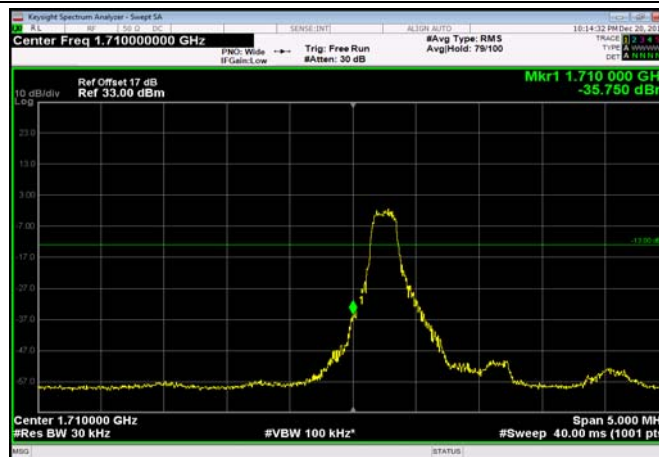

HighRange_FDD12_5MHz_713.5_fullRB
_High_QPSK

HighRange_FDD12_5MHz_713.5_fullRB
_High_Q16

HighRange_FDD12_10MHz_711_fullRB
_High_QPSK

HighRange_FDD12_10MHz_711_fullRB
_High_Q16

LowRange_FDD66_1.4MHz_1710.7_OneRB
_low_QPSK