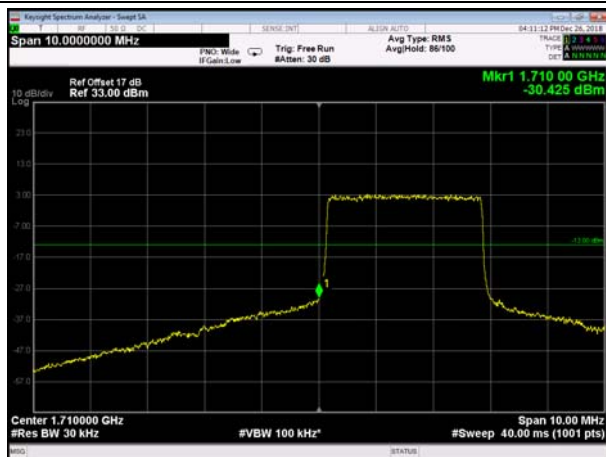

LowRange_FDD66_3MHz_1711.5_fullRB
_Low_QPSK