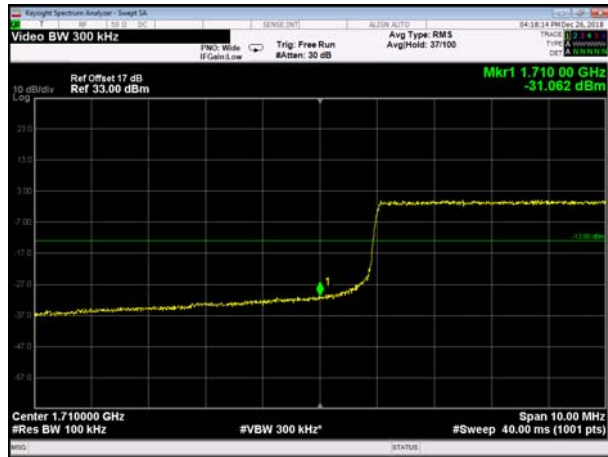

LowRange_FDD66_20MHz_1720_fullRB
_Low_QPSK 105 106