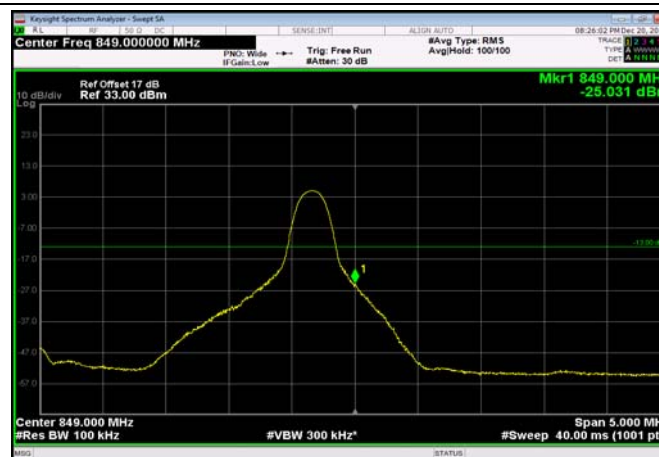

HighRange_FDD05_3MHz_847.5_OneRB
_high_QPSK

HighRange_FDD05_3MHz_847.5_OneRB
_high_Q16

HighRange_FDD05_3MHz_847.5_fullRB
_High_QPSK 78 77

HighRange_FDD05_3MHz_847.5_fullRB
_High_Q16

HighRange_FDD05_5MHz_846.5_OneRB
_high_QPSK