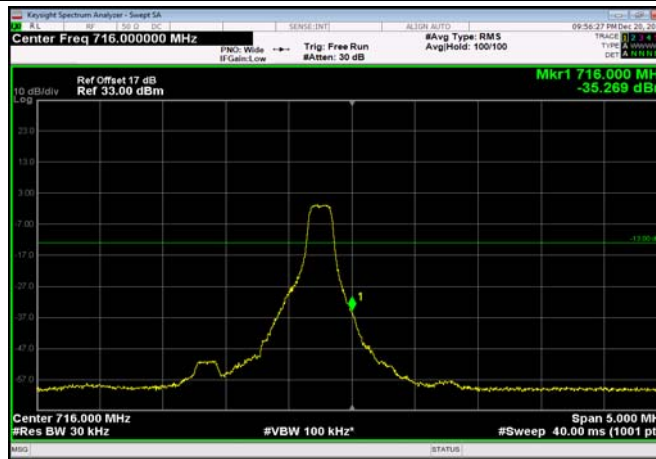

HighRange_FDD12_1.4MHz_715.3_OneRB
_high_QPSK