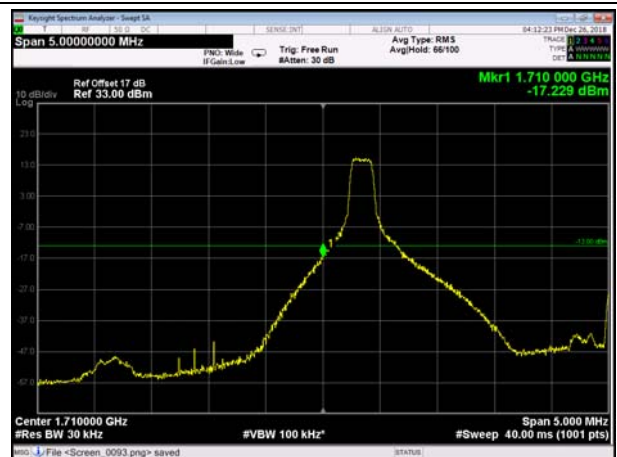

LowRange_FDD66_3MHz_1711.5_fullRB
_Low_QPSK

LowRange_FDD66_3MHz_1711.5_fullRB
_Low_Q16

LowRange_FDD66_5MHz_1712.5_OneRB
_low_QPSK93 94

LowRange_FDD66_5MHz_1712.5_OneRB
_low_Q16

LowRange_FDD66_5MHz_1712.5_fullRB
_Low_QPSK 95 96