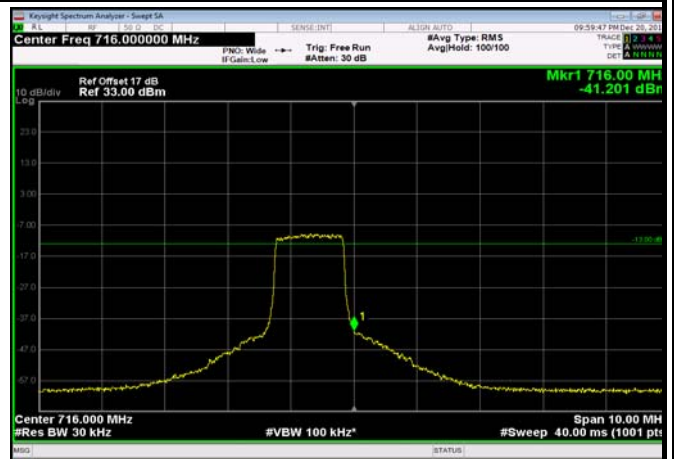

HighRange_FDD12_1.4MHz_715.3_fullRB
_High_Q16