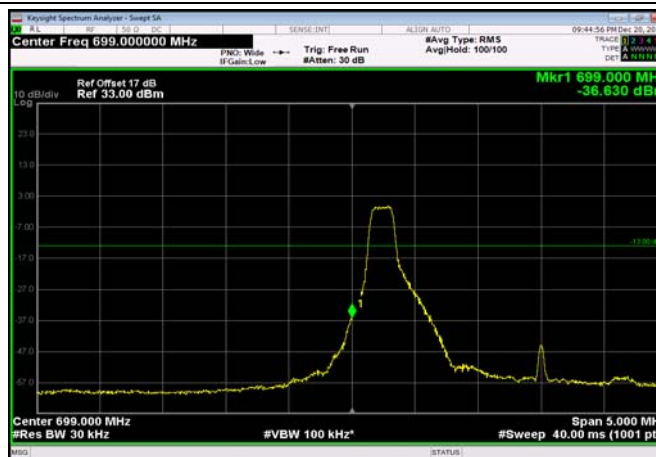

LowRange_FDD12_3MHz_700.5_OneRB
_low_QPSK