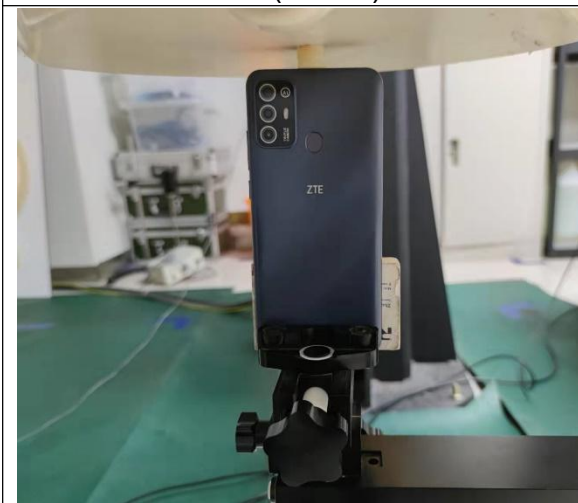

## SETUP PHOTOGRAPH

Left Cheek

Left Tilt

Right Cheek

Right Tilt

Back(10mm)

Front(10mm)

Top(10mm)