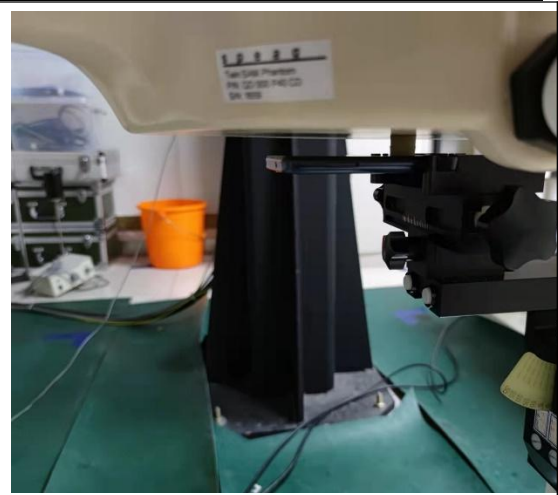

## SETUP PHOTOGRAPH

Left Cheek

Left Tilt

Right Cheek

Right Tilt

Back(10mm)

Front(10mm)

Top(10mm)

Bottom(10mm)

Left(10mm)

Right(10mm)