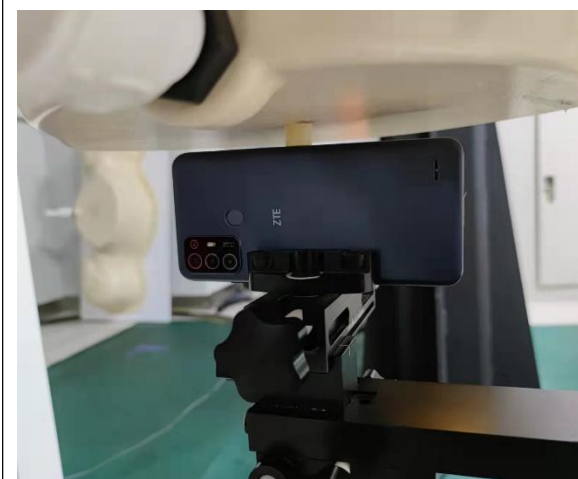

Left(10mm)