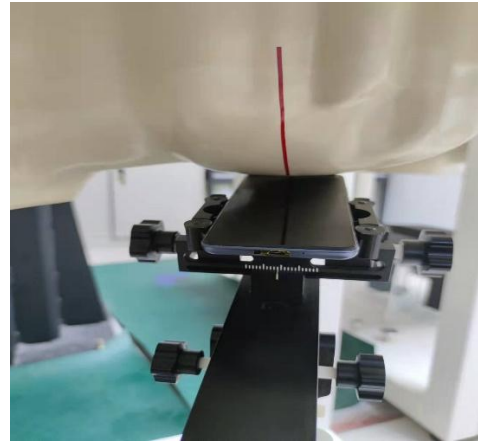

## SETUP PHOTOGRAPH

Left Cheek

Left Tilt

Right Cheek

Right Tilt

Back(10mm)

Front(10mm)

Top(10mm)

Bottom(10mm)

Left(10mm)

Right(10mm)