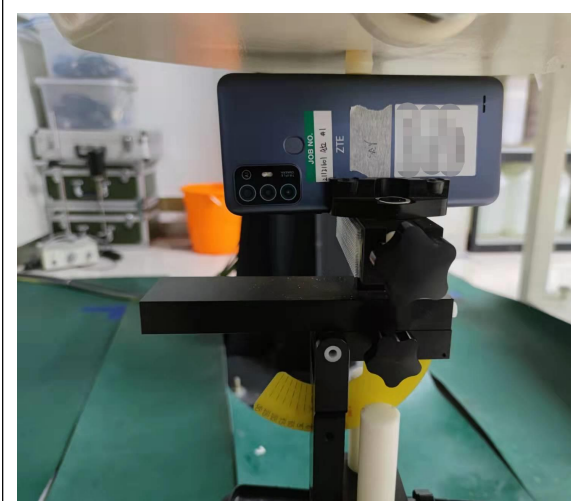

Left(10mm)