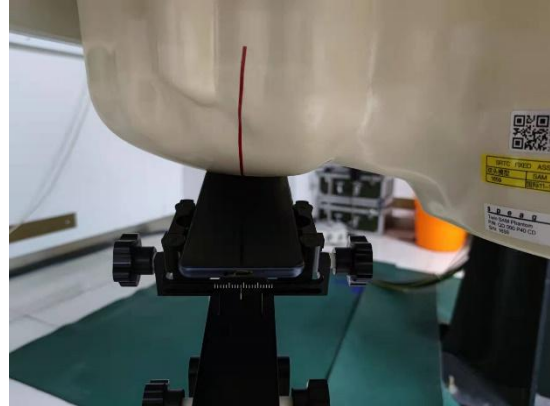

## SETUP PHOTOGRAPH

Left Cheek

Left Tilt

Right Cheek

Right Tilt

Back(10mm)

Front(10mm)

Top(10mm)

Bottom(10mm)

Left(10mm)

Right(10mm)