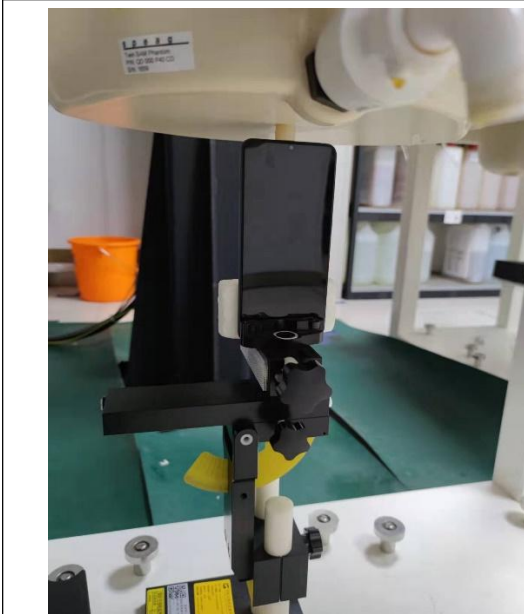

SETUP PHOTOGRAPH

Left Cheek

Left Tilt

Right Cheek

Right Tilt

Back(10mm)

Front(10mm)

Top(10mm)

Bottom(10mm)

Left(10mm)

Right(10mm)