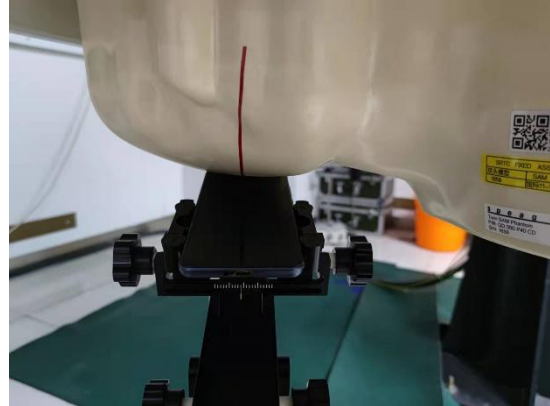

SETUP PHOTOGRAPH

Left Cheek

Left Tilt

Right Cheek

Right Tilt

Back(10mm)

Front(10mm)

Top(10mm)

Bottom(10mm)

Left(10mm)

Right(10mm)