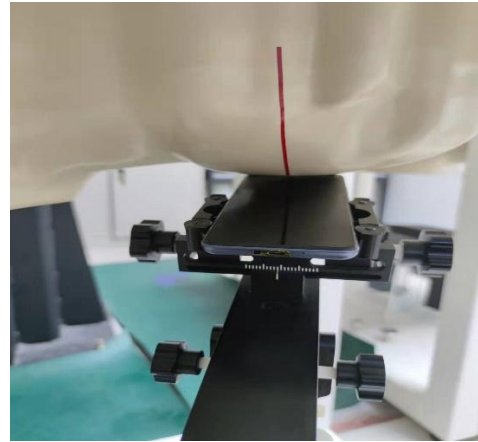

SETUP PHOTOGRAPH

Left Cheek

Left Tilt

Right Cheek

Right Tilt

Back(10mm)

Front(10mm)

Top(10mm)

Bottom(10mm)

Left(10mm)

Right(10mm)