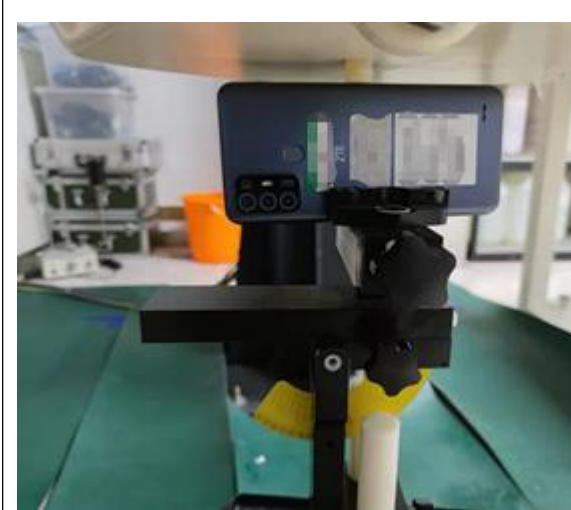

SETUP PHOTOGRAPH

Left Cheek

Left Tilt

Right Cheek

Right Tilt

Back(10mm)

Front(10mm)

Top(10mm)

Bottom(10mm)

Left(10mm)

Right(10mm)