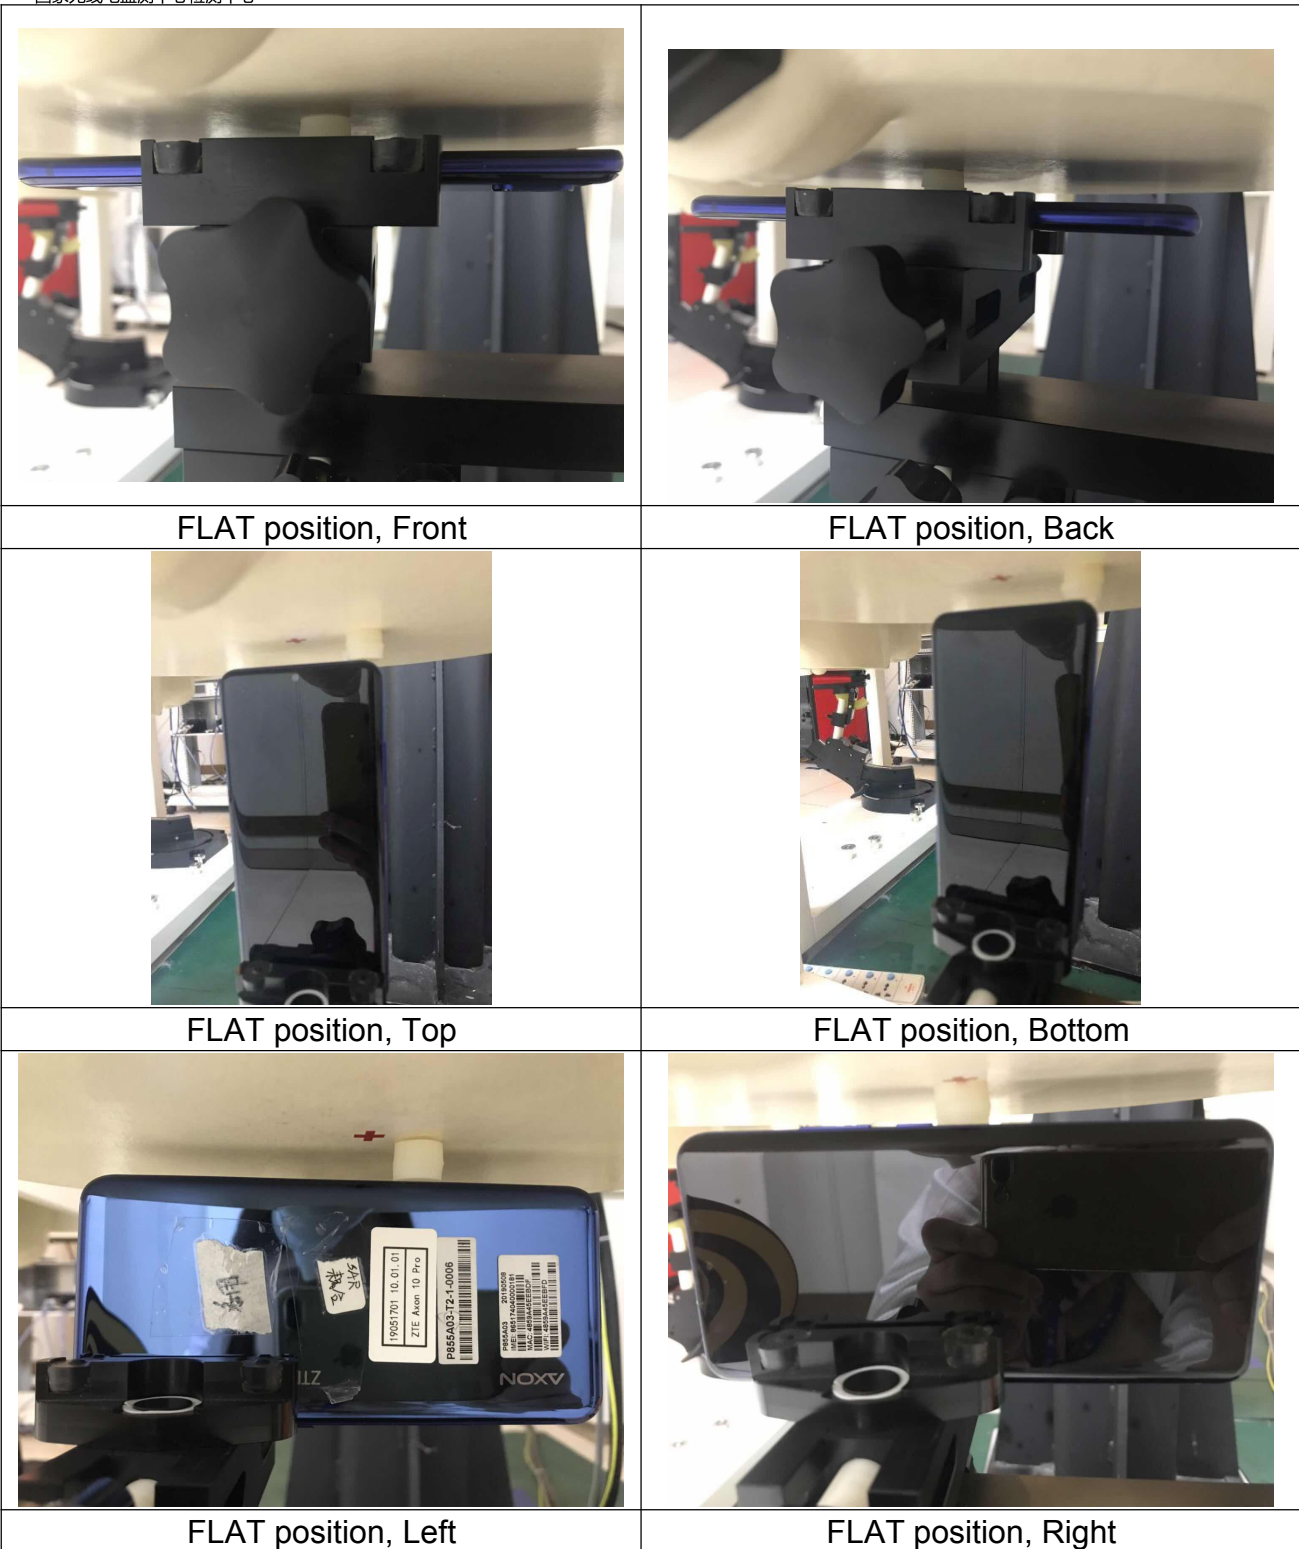

TEST SETUP

10mm Spacer

The thickness of EUT:5mm