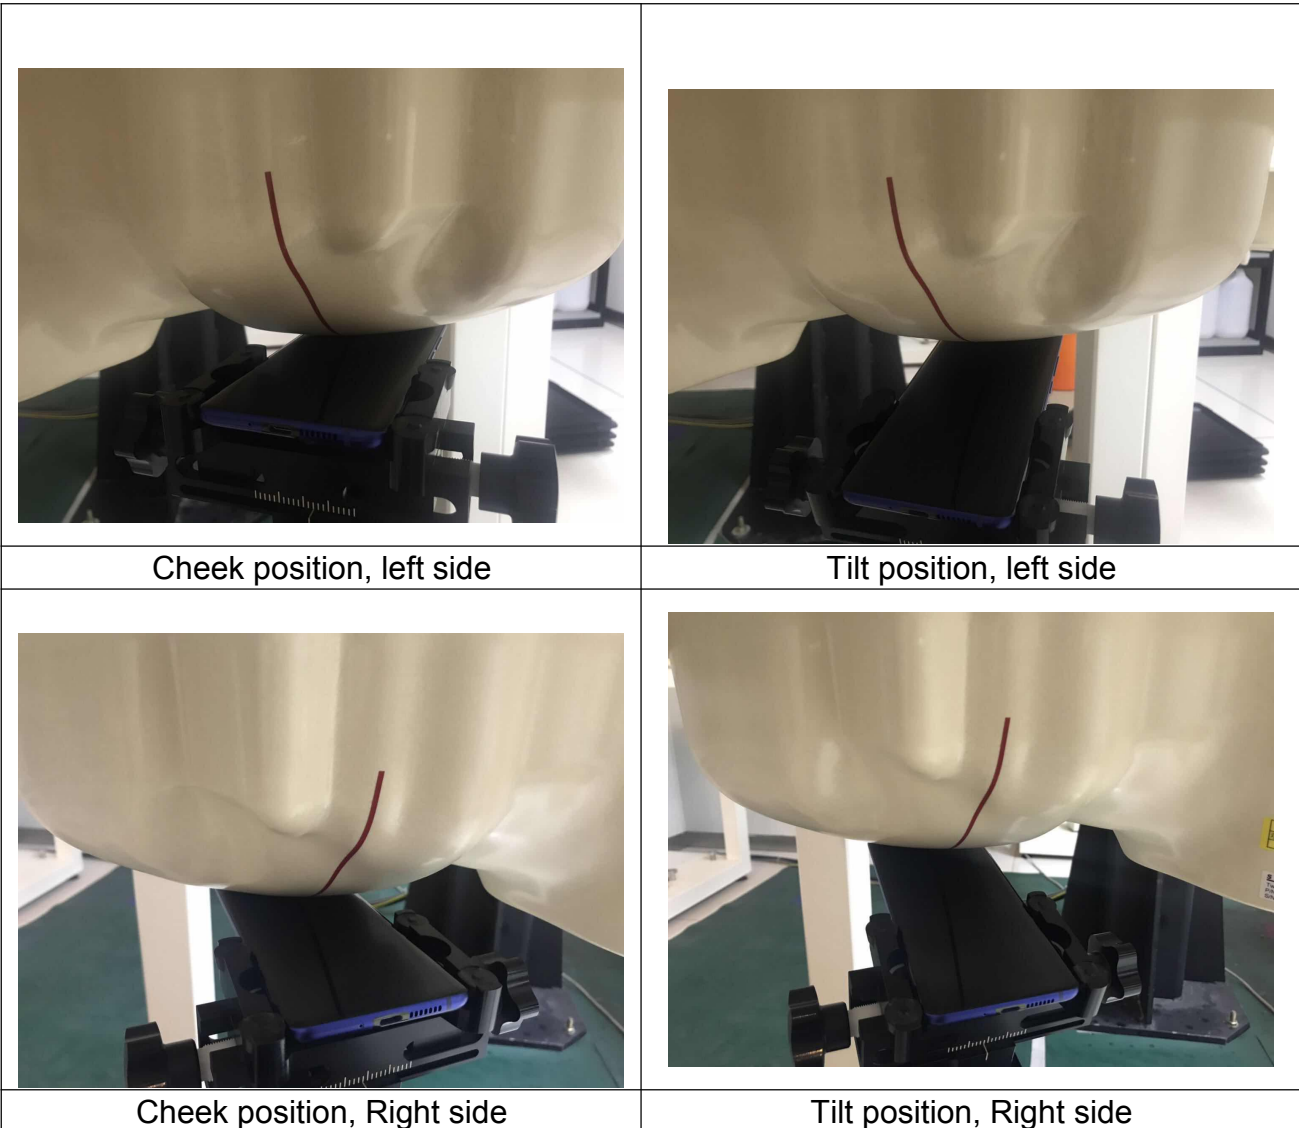

TEST SETUP

10mm Spacer

The thickness of EUT:5mm