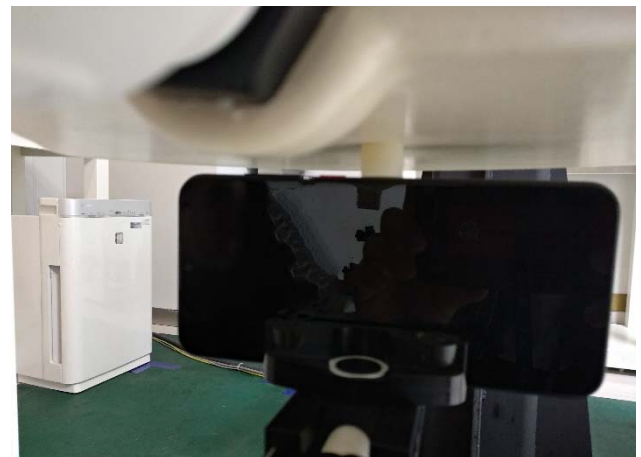

## TEST SETUP

Cheek position, left side

Tilt position, left side

Cheek position, Right side

Tilt position, Right side

FLAT position, Front

FLAT position, Back

FLAT position, Top

FLAT position, Bottom

FLAT position, Left

FLAT position, Right

10mm Spacer

The thickness of EUT:5mm