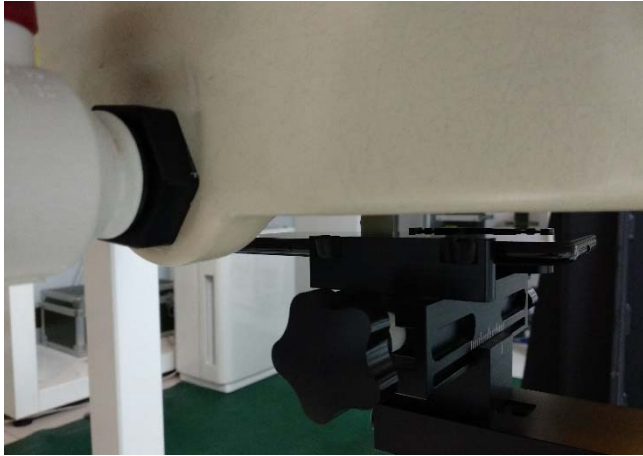

## TEST SETUP

Cheek position, left side

Tilt position, left side

Cheek position, Right side

Tilt position, Right side

FLAT position, Front

FLAT position, Back

FLAT position, Top

FLAT position, Bottom

FLAT position, Left

FLAT position, Right

10mm Spacer

The thickness of EUT:5mm