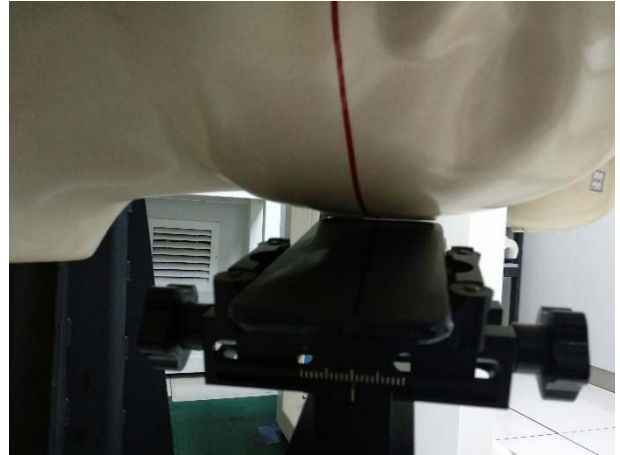

## TEST SETUP

Cheek position, left side

Tilt position, left side

Cheek position, Right side

Tilt position, Right side

FLAT position, Front

FLAT position, Back

FLAT position, Top

FLAT position, Bottom

FLAT position, Left

FLAT position, Right

10mm Spacer

The thickness of EUT:5mm