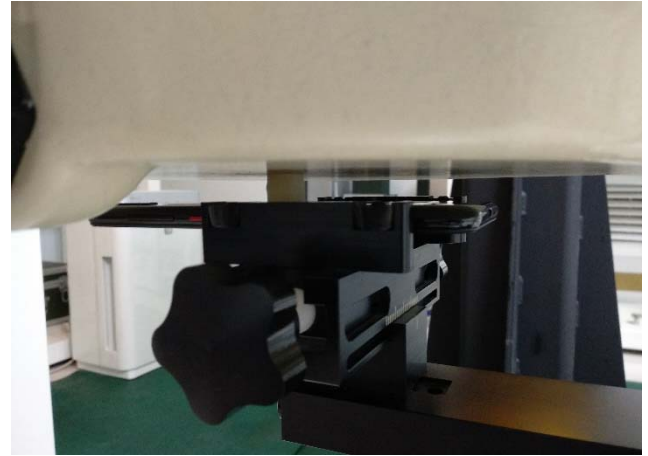

## TEST SETUP

Cheek position, left side

Tilt position, left side

Cheek position, Right side

Tilt position, Right side

FLAT position, Front

FLAT position, Back

FLAT position, Top

FLAT position, Bottom

FLAT position, Left

FLAT position, Right

10mm Spacer

The thickness of EUT:5mm