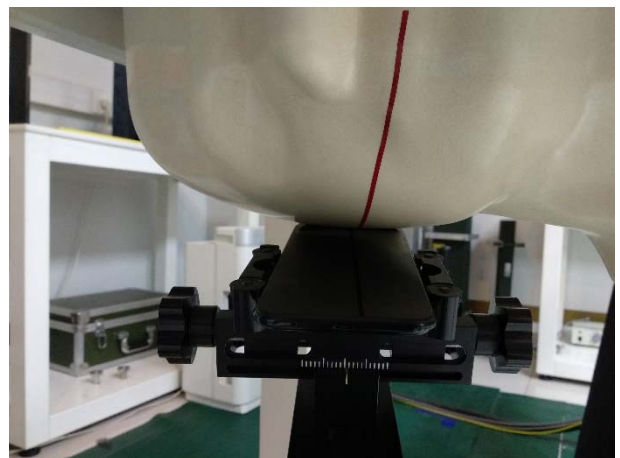

## TEST SETUP

Cheek position, left side

Tilt position, left side

Cheek position, Right side

Tilt position, Right side

FLAT position, Front

FLAT position, Back

FLAT position, Top

FLAT position, Bottom

FLAT position, Left

FLAT position, Right

10mm Spacer

The thickness of EUT:5mm