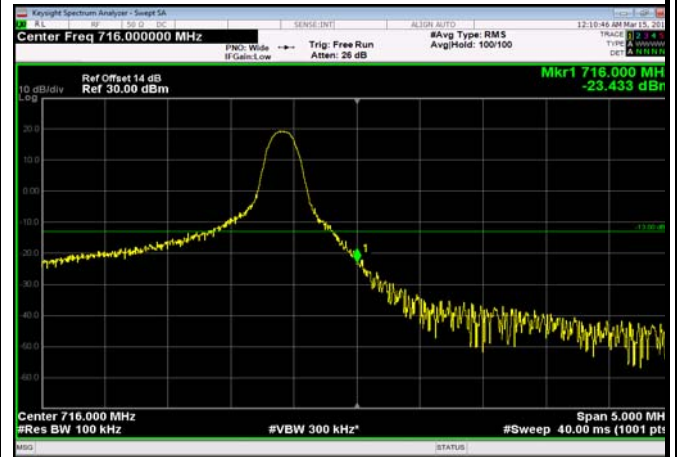

HighRange_FDD17_10MHz_711_OneRB
_high_Q16