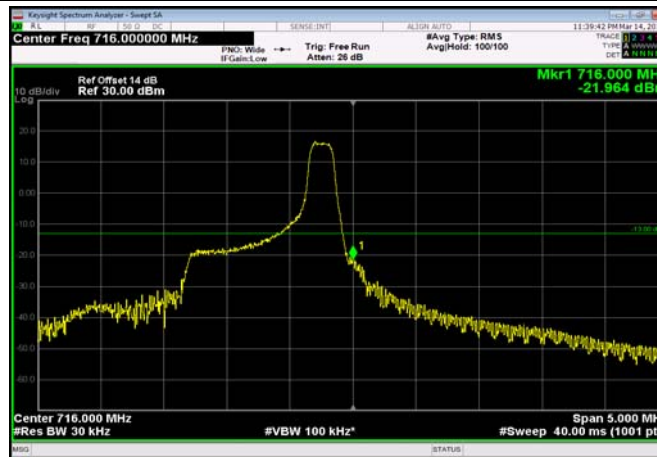

HighRange_FDD12_1.4MHz_715.3_OneRB
_high_QPSK