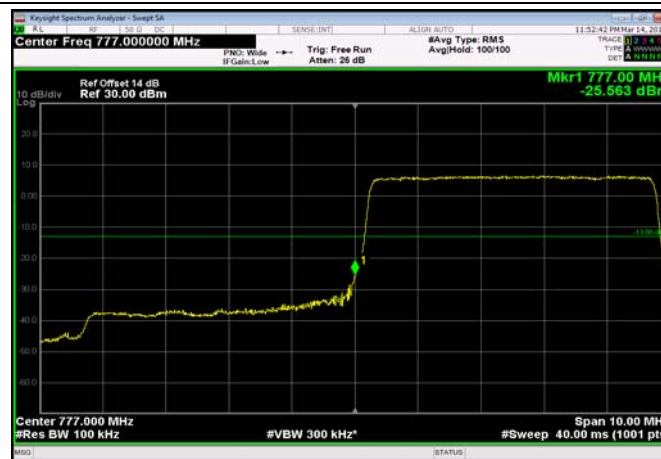

LowRange_FDD13_5MHz_779.5_fullRB
_Low_QPSK