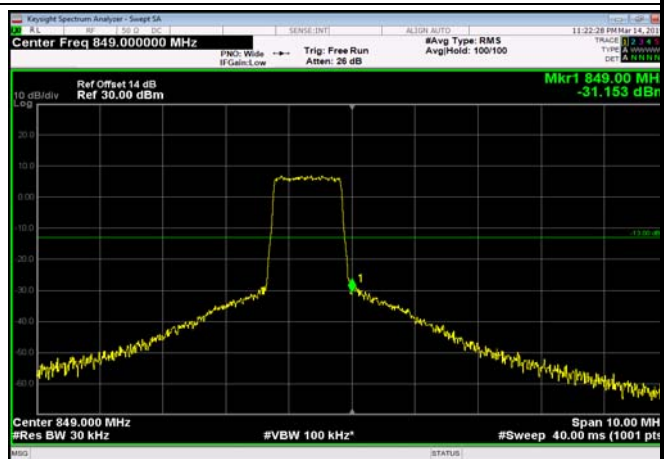

HighRange\_FDD05\_1.4MHz\_848.3\_OneRB  
\_high\_QPSK

HighRange\_FDD05\_1.4MHz\_848.3\_OneRB  
\_high\_Q16

HighRange\_FDD05\_1.4MHz\_848.3\_fullRB  
\_High\_QPSK

HighRange\_FDD05\_1.4MHz\_848.3\_fullRB  
\_High\_Q16