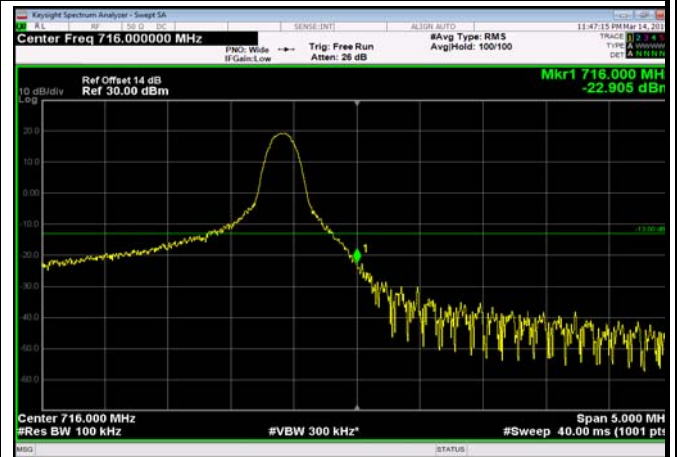

HighRange\_FDD12\_5MHz\_713.5\_fullRB  
\_High\_QPSK

HighRange\_FDD12\_5MHz\_713.5\_fullRB  
\_High\_Q16

HighRange\_FDD12\_10MHz\_711\_OneRB  
\_high\_QPSK

HighRange\_FDD12\_10MHz\_711\_OneRB  
\_high\_Q16