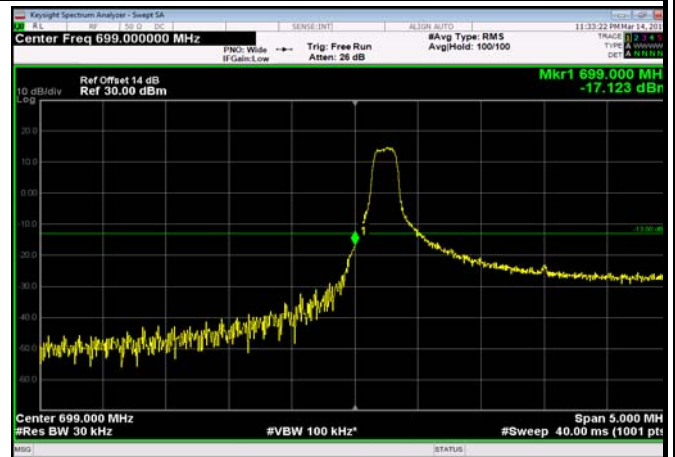

LowRange_FDD12_3MHz_700.5_OneRB
_low_Q16