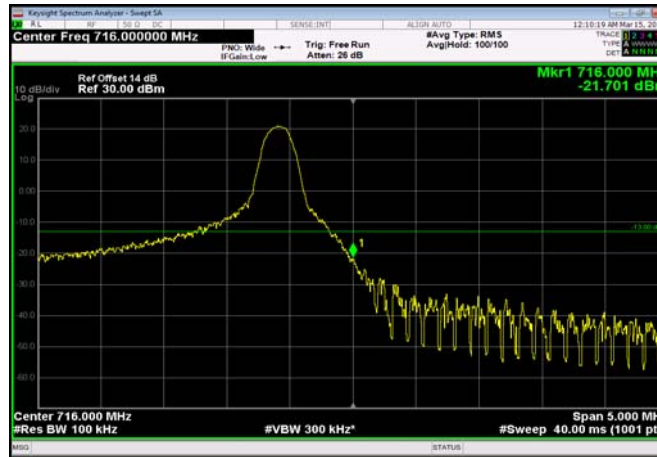

HighRange\_FDD17\_5MHz\_713.5\_OneRB  
\_high\_Q16

HighRange\_FDD17\_5MHz\_713.5\_fullRB  
\_High\_QPSK

HighRange\_FDD17\_5MHz\_713.5\_fullRB  
\_High\_Q16

HighRange\_FDD17\_10MHz\_711\_OneRB  
\_high\_QPSK