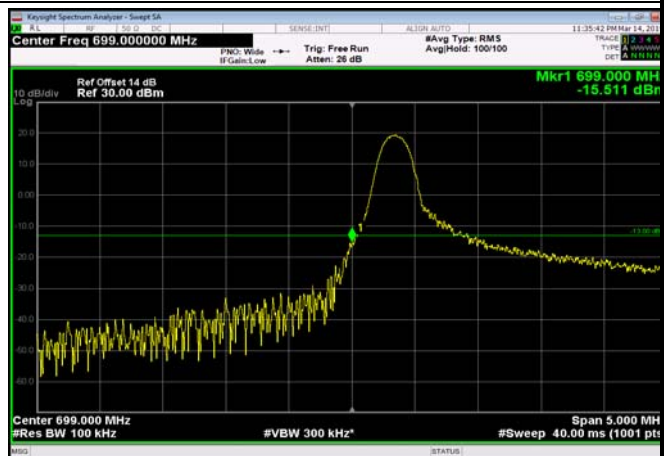

LowRange_FDD12_5MHz_701.5_OneRB
_low_Q16