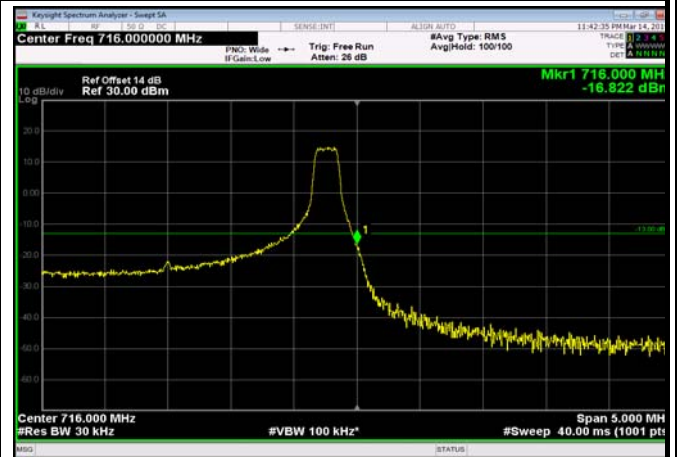

HighRange\_FDD12\_1.4MHz\_715.3\_fullRB  
\_High\_QPSK

HighRange\_FDD12\_1.4MHz\_715.3\_fullRB  
\_High\_Q16

HighRange\_FDD12\_3MHz\_714.5\_OneRB  
\_high\_QPSK

HighRange\_FDD12\_3MHz\_714.5\_OneRB  
\_high\_Q16