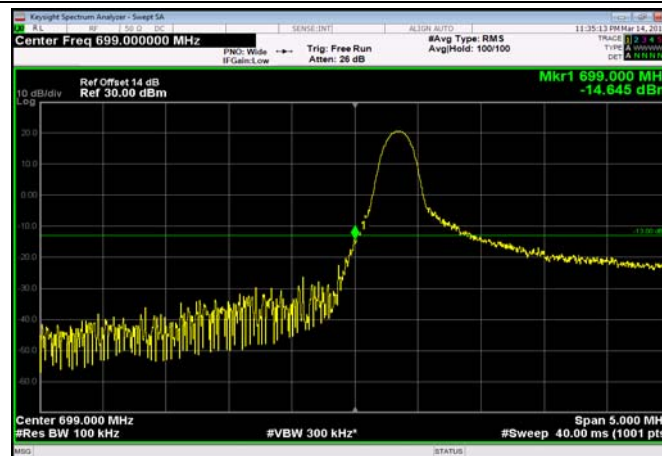

LowRange\_FDD12\_3MHz\_700.5\_OneRB  
\_low\_QPSK

LowRange\_FDD12\_3MHz\_700.5\_OneRB  
\_low\_Q16

LowRange\_FDD12\_3MHz\_700.5\_fullRB  
\_Low\_QPSK

LowRange\_FDD12\_3MHz\_700.5\_fullRB  
\_Low\_Q16

LowRange\_FDD12\_5MHz\_701.5\_OneRB  
\_low\_QPSK