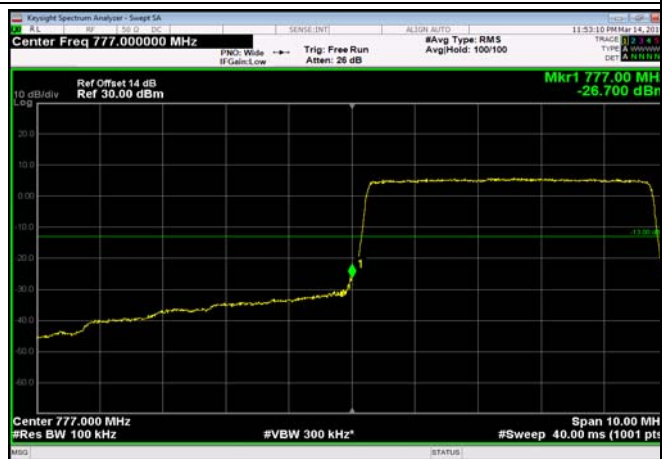

LowRange\_FDD13\_5MHz\_779.5\_OneRB  
\_low\_Q16

FDD13\_5MHz\_779.5\_Q16\_OneRB\_low  
\_ExtraBands\_Range\_763~775

LowRange\_FDD13\_5MHz\_779.5\_fullRB  
\_Low\_QPSK

LowRange\_FDD13\_5MHz\_779.5\_fullRB  
\_Low\_Q16