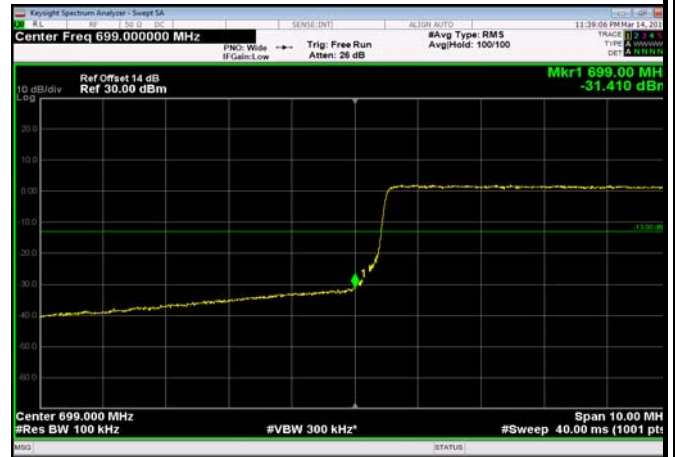

LowRange_FDD12_10MHz_704_fullRB
_Low_Q16