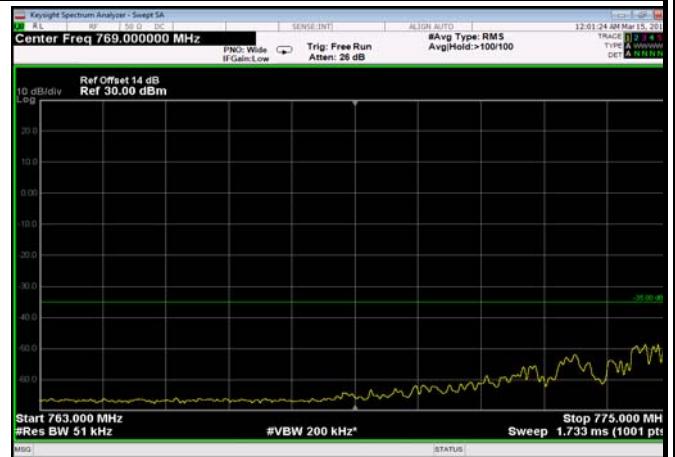

FDD13_10MHz_782_QPSK_OneRB_low_ExtraBands_Range_763~775