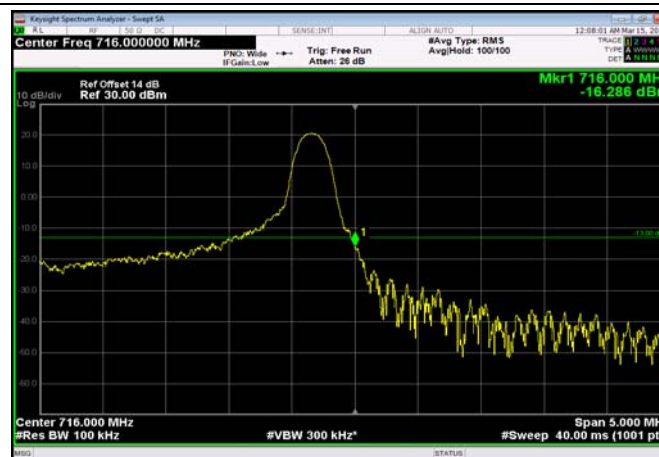

LowRange\_FDD17\_10MHz\_709\_OneRB  
\_low\_QPSK

LowRange\_FDD17\_10MHz\_709\_OneRB  
\_low\_Q16

LowRange\_FDD17\_10MHz\_709\_fullRB  
\_Low\_QPSK

LowRange\_FDD17\_10MHz\_709\_fullRB  
\_Low\_Q16

HighRange\_FDD17\_5MHz\_713.5\_OneRB  
\_high\_QPSK