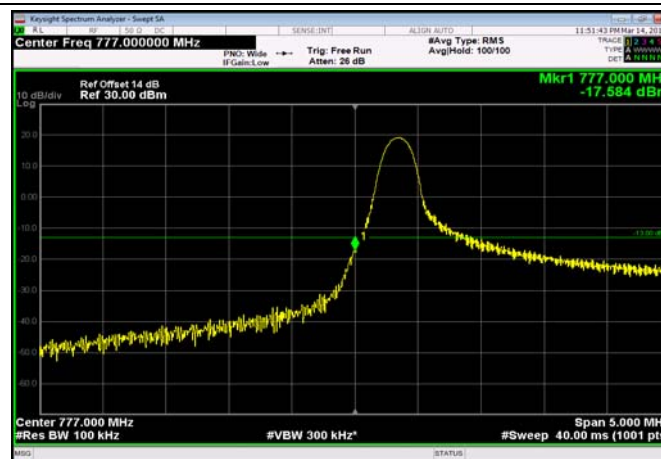

LowRange_FDD13_5MHz_779.5_OneRB
_low_Q16