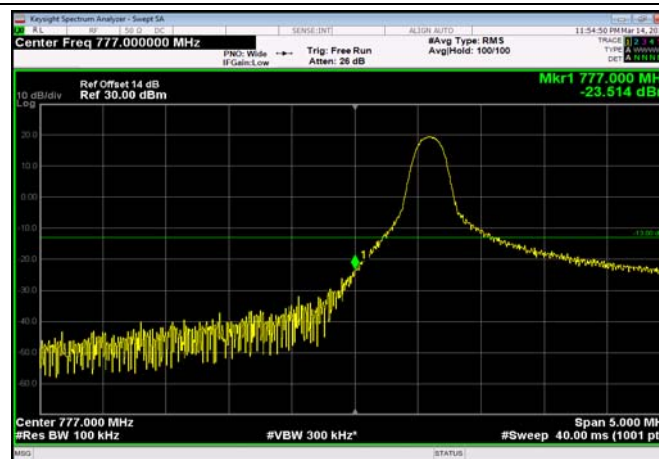

LowRange_FDD13_10MHz_782_OneRB
_low_Q16