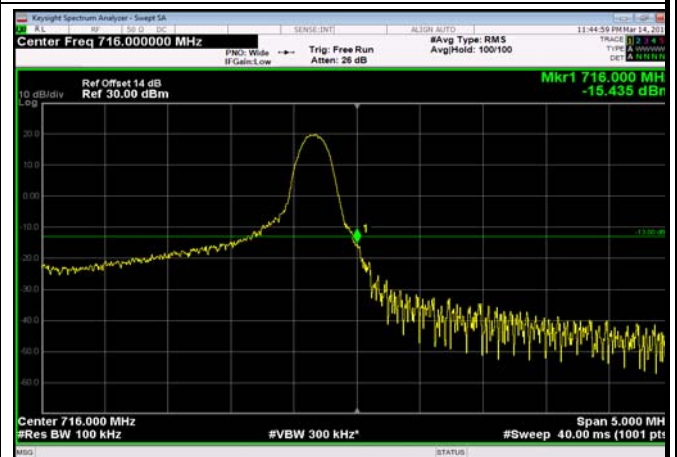

HighRange\_FDD12\_3MHz\_714.5\_fullRB  
\_High\_QPSK

HighRange\_FDD12\_3MHz\_714.5\_fullRB  
\_High\_Q16

HighRange\_FDD12\_5MHz\_713.5\_OneRB  
\_high\_QPSK

HighRange\_FDD12\_5MHz\_713.5\_OneRB  
\_high\_Q16