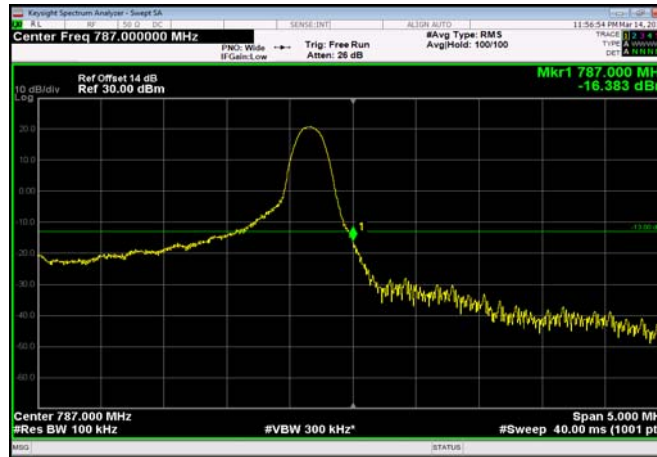

LowRange\_FDD13\_10MHz\_782\_fullRB  
\_Low\_QPSK

LowRange\_FDD13\_10MHz\_782\_fullRB  
\_Low\_Q16

HighRange\_FDD13\_5MHz\_784.5\_OneRB  
\_high\_QPSK

HighRange\_FDD13\_5MHz\_784.5\_OneRB  
\_high\_Q16

FDD13\_5MHz\_784.5\_Q16\_OneRB\_high  
\_ExtraBands\_Range\_793~805