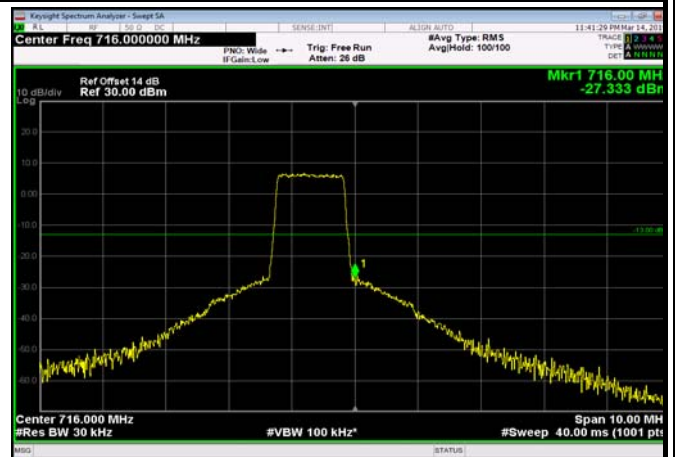

HighRange_FDD12_1.4MHz_715.3_fullRB
_High_Q16