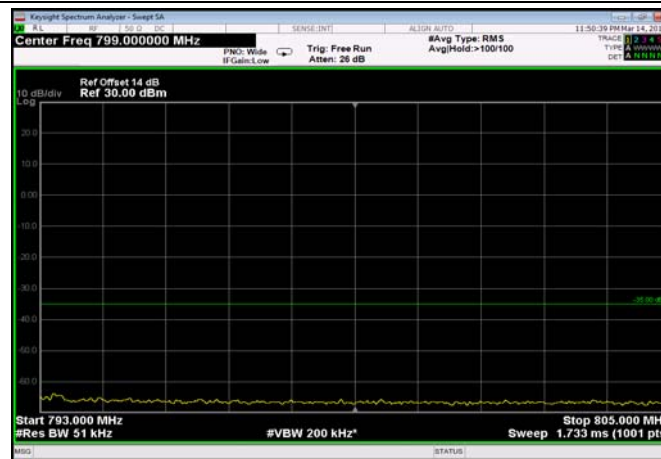

HighRange\_FDD12\_10MHz\_711\_fullRB  
\_High\_QPSK

HighRange\_FDD12\_10MHz\_711\_fullRB  
\_High\_Q16

FDD13\_5MHz\_779.5\_QPSK\_OneRB\_high  
\_ExtraBands\_Range\_793~805

LowRange\_FDD13\_5MHz\_779.5\_OneRB  
\_low\_QPSK