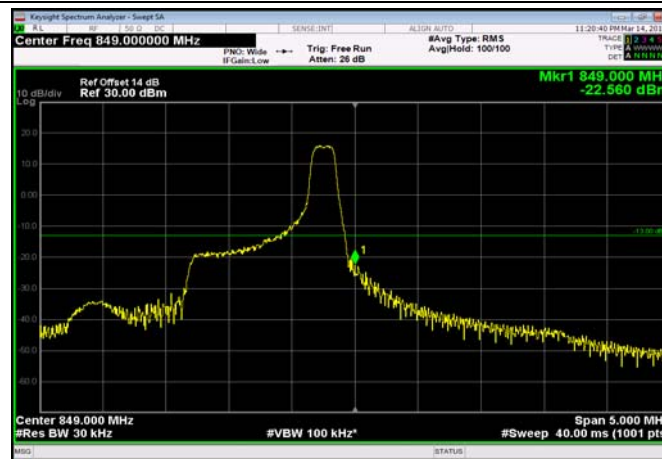

HighRange\_FDD05\_1.4MHz\_848.3\_OneRB  
\_high\_QPSK

HighRange\_FDD05\_1.4MHz\_848.3\_OneRB  
\_high\_Q16

HighRange\_FDD05\_1.4MHz\_848.3\_fullRB  
\_High\_QPSK

HighRange\_FDD05\_1.4MHz\_848.3\_fullRB  
\_High\_Q16