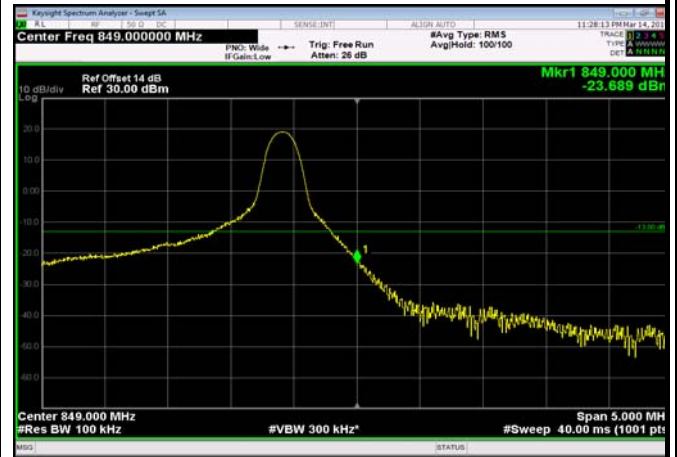

HighRange_FDD05_10MHz_844_OneRB
_high_Q16