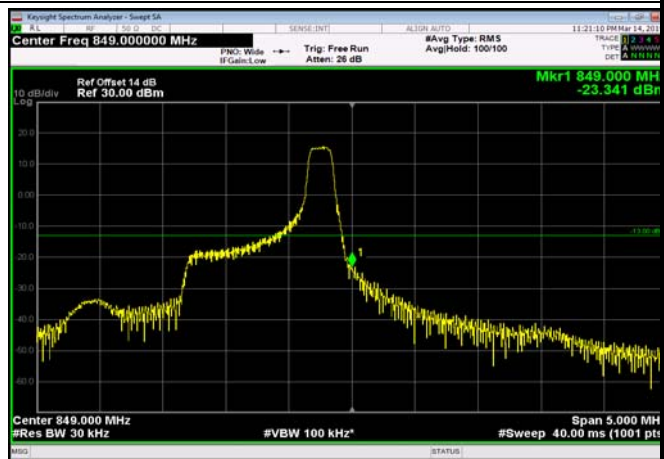

HighRange\_FDD05\_1.4MHz\_848.3\_OneRB  
\_high\_QPSK

HighRange\_FDD05\_1.4MHz\_848.3\_OneRB  
\_high\_Q16

HighRange\_FDD05\_1.4MHz\_848.3\_fullRB  
\_High\_QPSK

HighRange\_FDD05\_1.4MHz\_848.3\_fullRB  
\_High\_Q16