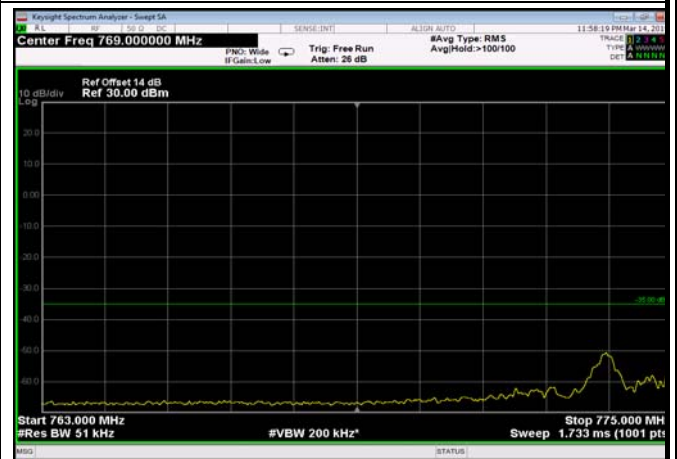

FDD13_5MHz_784.5_QPSK_OneRB_low
_ExtraBands_Range_763~775