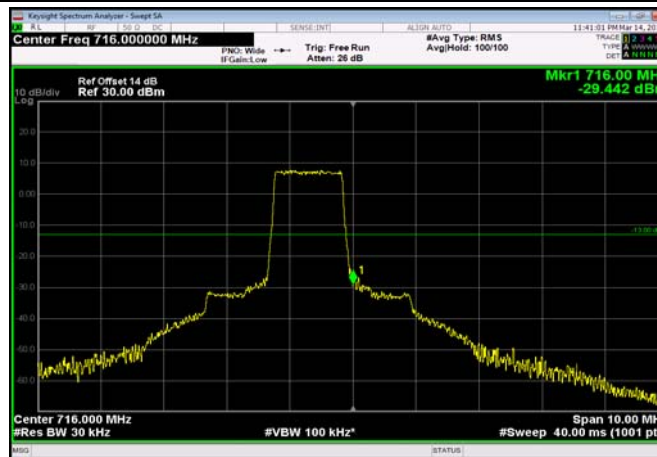

HighRange_FDD12_1.4MHz_715.3_fullRB
_High_QPSK