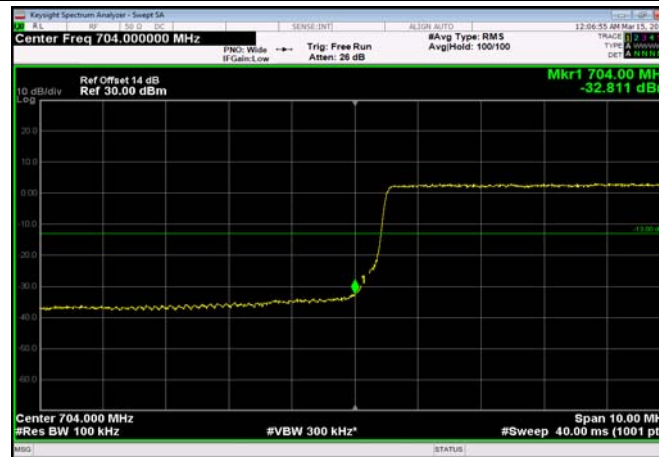

LowRange\_FDD17\_10MHz\_709\_OneRB  
\_low\_QPSK

LowRange\_FDD17\_10MHz\_709\_OneRB  
\_low\_Q16

LowRange\_FDD17\_10MHz\_709\_fullRB  
\_Low\_QPSK

LowRange\_FDD17\_10MHz\_709\_fullRB  
\_Low\_Q16

HighRange\_FDD17\_5MHz\_713.5\_OneRB  
\_high\_QPSK