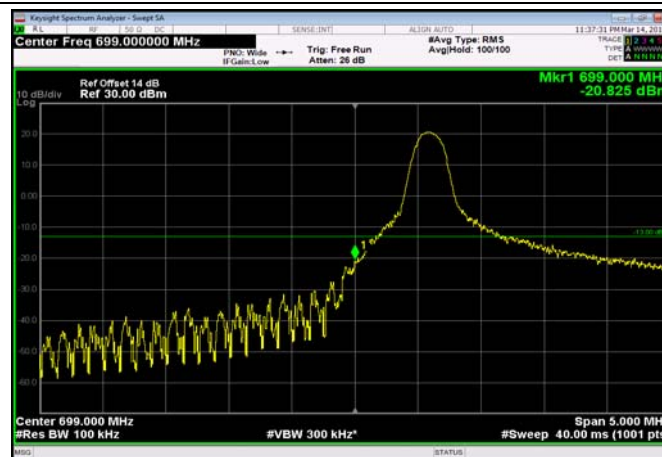

LowRange\_FDD12\_5MHz\_701.5\_OneRB  
\_low\_Q16

LowRange\_FDD12\_5MHz\_701.5\_fullRB  
\_Low\_QPSK

LowRange\_FDD12\_5MHz\_701.5\_fullRB  
\_Low\_Q16

LowRange\_FDD12\_10MHz\_704\_OneRB  
\_low\_QPSK

LowRange\_FDD12\_10MHz\_704\_OneRB  
\_low\_Q16