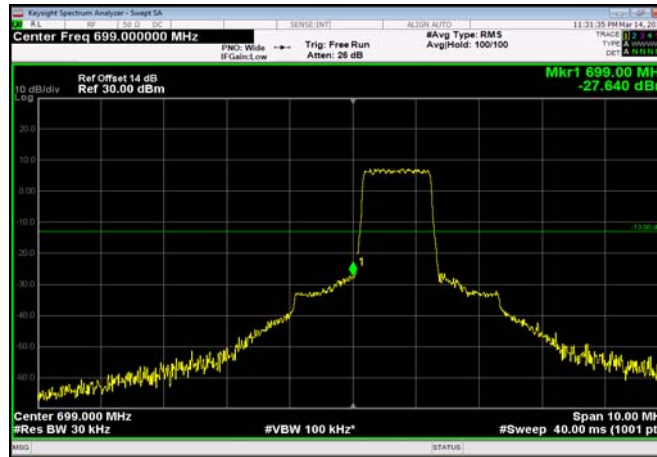

LowRange\_FDD12\_1.4MHz\_699.7\_OneRB  
\_low\_QPSK

LowRange\_FDD12\_1.4MHz\_699.7\_OneRB  
\_low\_Q16

LowRange\_FDD12\_1.4MHz\_699.7\_fullRB  
\_Low\_QPSK

LowRange\_FDD12\_1.4MHz\_699.7\_fullRB  
\_Low\_Q16