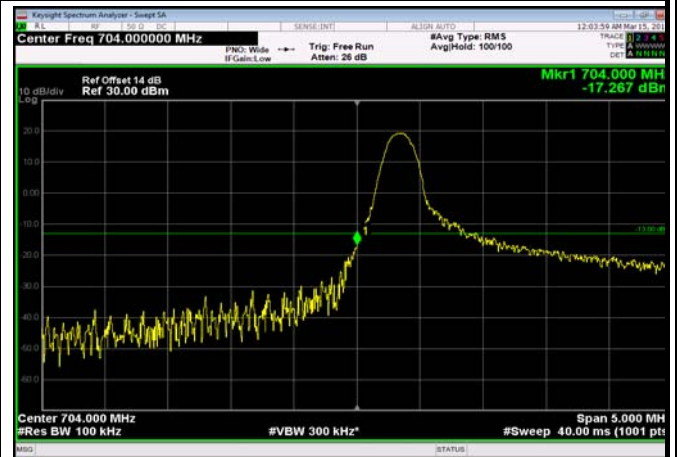

HighRange\_FDD13\_10MHz\_782\_fullRB\_High\_Q16

LowRange\_FDD17\_5MHz\_706.5\_OneRB  
\_low\_QPSK

LowRange\_FDD17\_5MHz\_706.5\_OneRB  
\_low\_Q16

LowRange\_FDD17\_5MHz\_706.5\_fullRB  
\_Low\_QPSK

LowRange\_FDD17\_5MHz\_706.5\_fullRB  
\_Low\_Q16