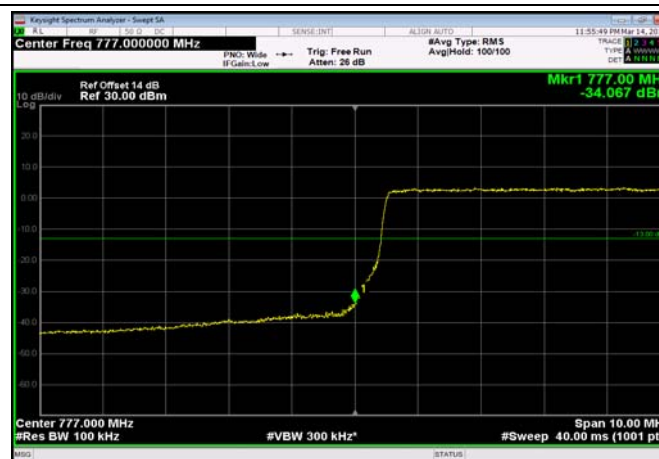

LowRange_FDD13_10MHz_782_fullRB
_Low_QPSK