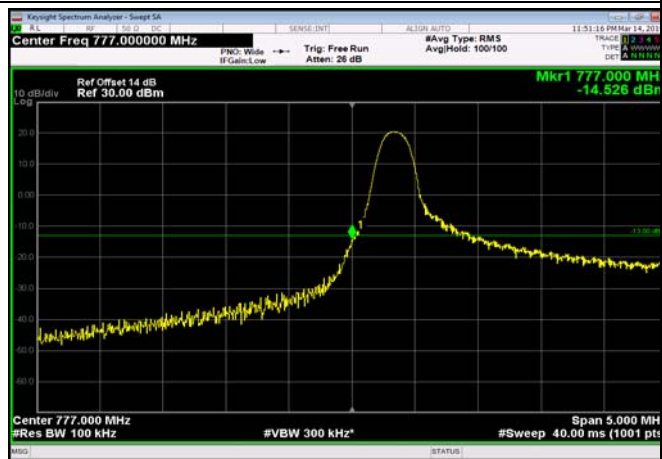

HighRange\_FDD12\_10MHz\_711\_fullRB  
\_High\_QPSK

HighRange\_FDD12\_10MHz\_711\_fullRB  
\_High\_Q16

FDD13\_5MHz\_779.5\_QPSK\_OneRB\_high  
\_ExtraBands\_Range\_793~805

LowRange\_FDD13\_5MHz\_779.5\_OneRB  
\_low\_QPSK