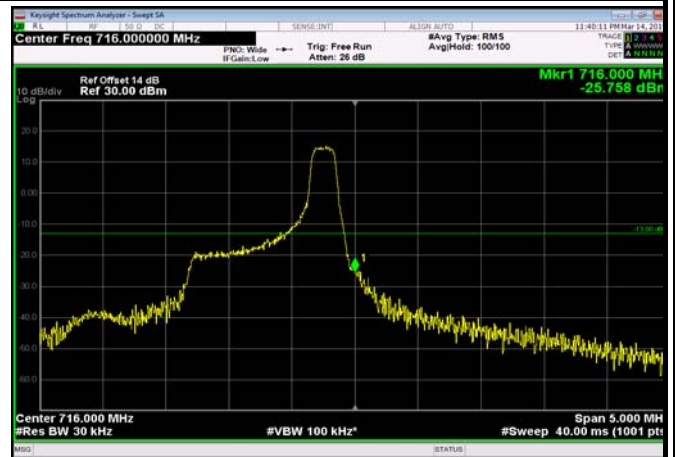

LowRange\_FDD12\_10MHz\_704\_fullRB  
\_Low\_QPSK

LowRange\_FDD12\_10MHz\_704\_fullRB  
\_Low\_Q16

HighRange\_FDD12\_1.4MHz\_715.3\_OneRB  
\_high\_QPSK

HighRange\_FDD12\_1.4MHz\_715.3\_OneRB  
\_high\_Q16