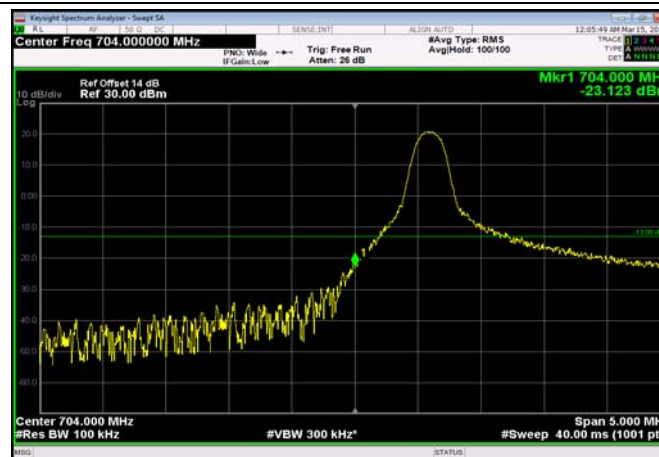

LowRange_FDD17_10MHz_709_OneRB
_low_QPSK