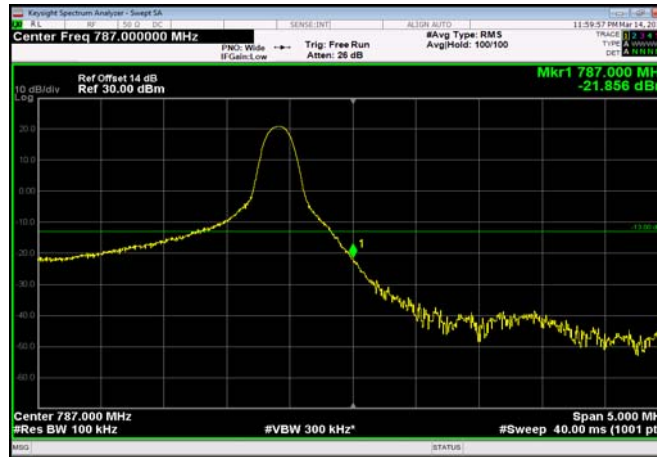

FDD13\_5MHz\_784.5\_QPSK\_OneRB\_low  
\_ExtraBands\_Range\_763~775

HighRange\_FDD13\_5MHz\_784.5\_fullRB  
\_High\_QPSK

HighRange\_FDD13\_5MHz\_784.5\_fullRB  
\_High\_Q16

HighRange\_FDD13\_10MHz\_782\_OneRB\_high\_QPSK