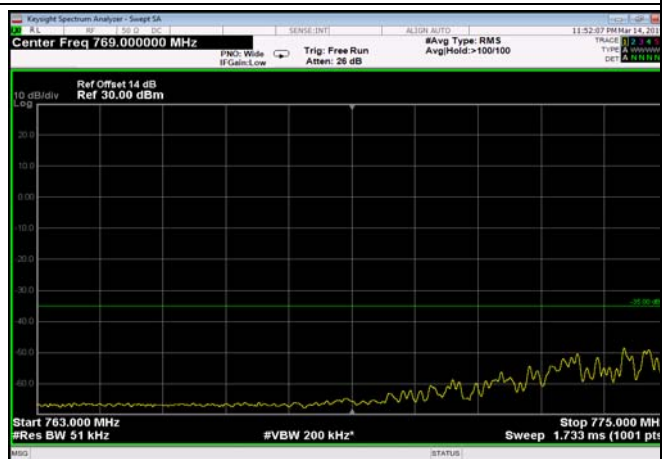

FDD13_5MHz_779.5_Q16_OneRB_low
_ExtraBands_Range_763~775