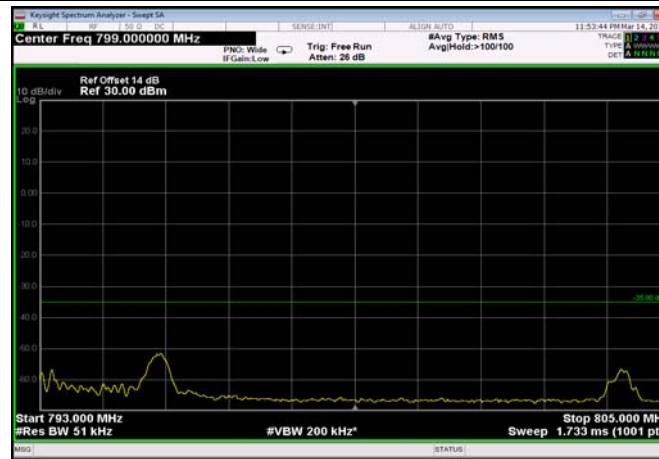

FDD13_10MHz_782_QPSK_OneRB_high
_ExtraBands_Range_793~805