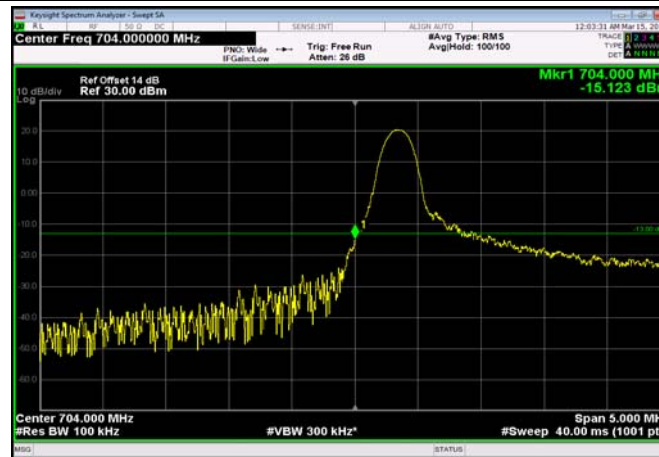

LowRange_FDD17_5MHz_706.5_OneRB
_low_QPSK