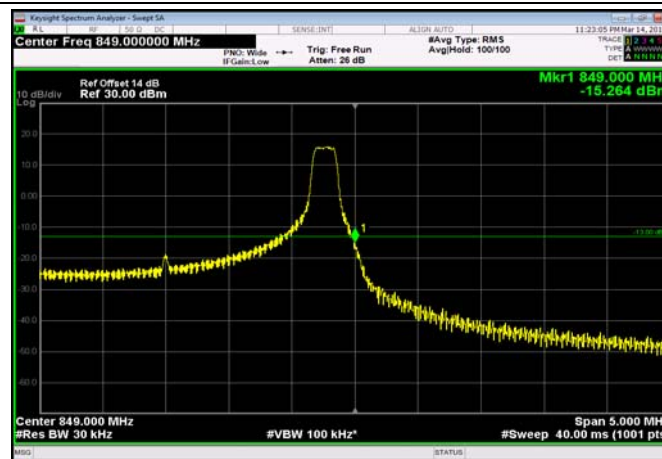

HighRange_FDD05_3MHz_847.5_OneRB
_high_QPSK