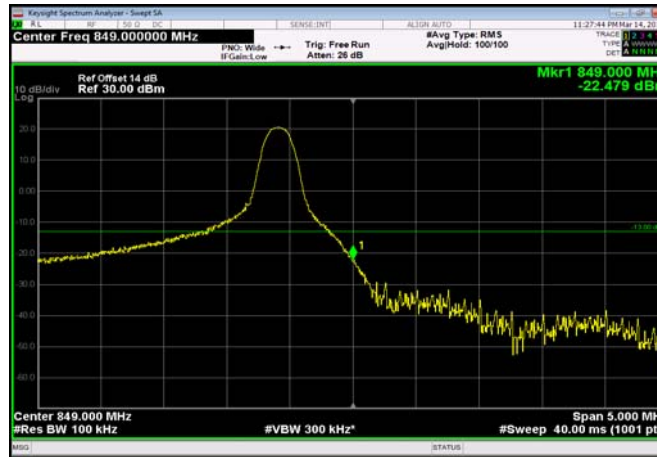

HighRange_FDD05_10MHz_844_OneRB
_high_QPSK