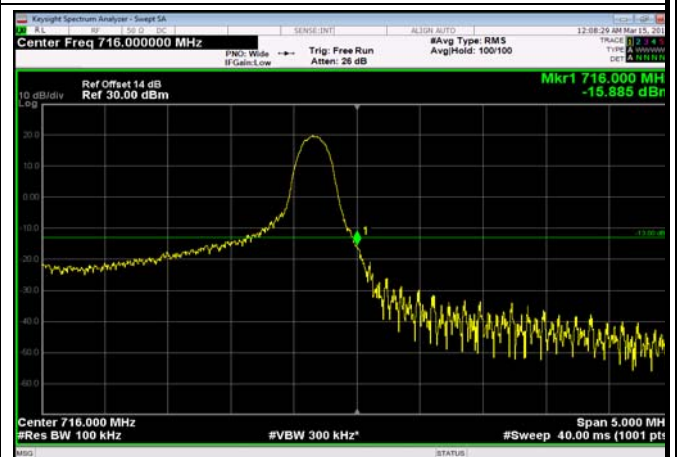

HighRange_FDD17_5MHz_713.5_OneRB
_high_Q16