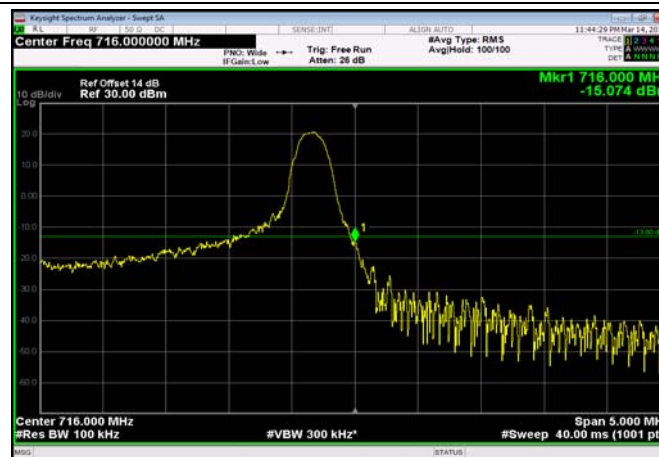

HighRange_FDD12_5MHz_713.5_OneRB
_high_QPSK