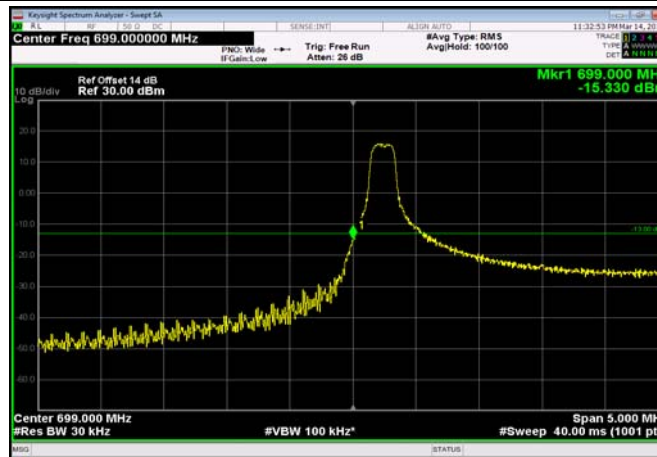

LowRange_FDD12_3MHz_700.5_OneRB
_low_QPSK