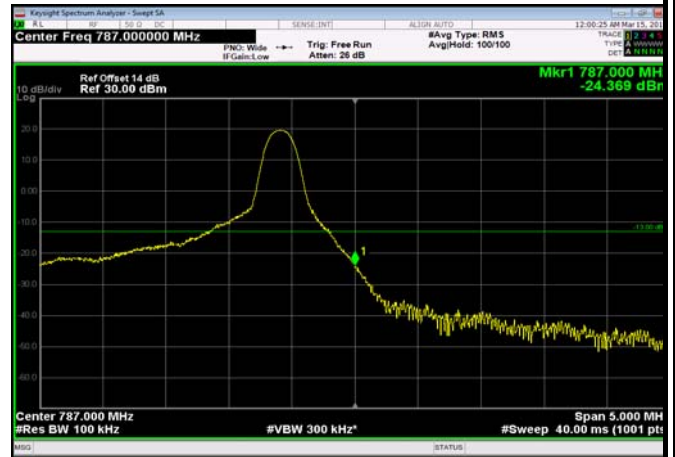

HighRange_FDD13_10MHz_782_OneRB_high_Q16