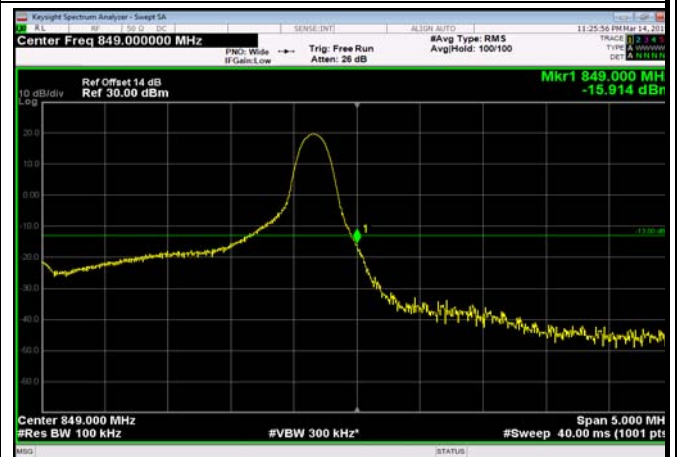

HighRange_FDD05_5MHz_846.5_OneRB
_high_Q16