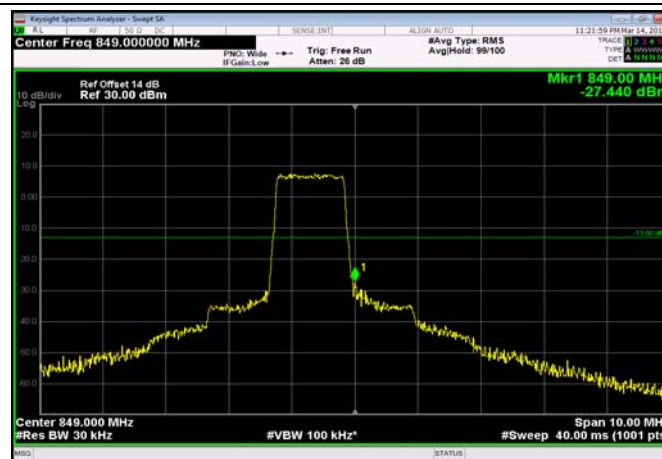

HighRange\_FDD05\_1.4MHz\_848.3\_OneRB  
\_high\_QPSK

HighRange\_FDD05\_1.4MHz\_848.3\_OneRB  
\_high\_Q16

HighRange\_FDD05\_1.4MHz\_848.3\_fullRB  
\_High\_QPSK

HighRange\_FDD05\_1.4MHz\_848.3\_fullRB  
\_High\_Q16