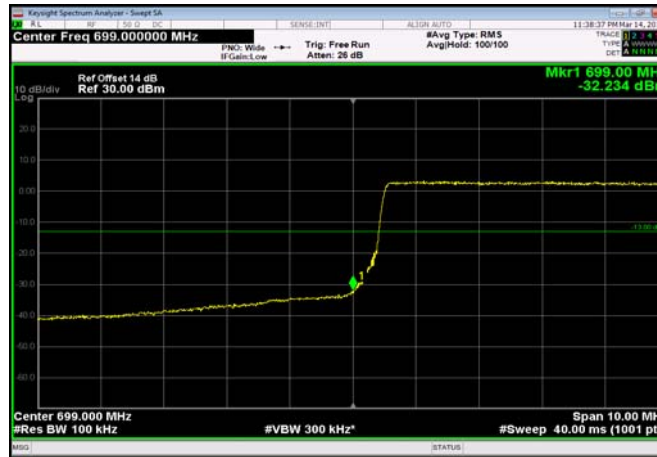

LowRange\_FDD12\_5MHz\_701.5\_OneRB  
\_low\_Q16

LowRange\_FDD12\_5MHz\_701.5\_fullRB  
\_Low\_QPSK

LowRange\_FDD12\_5MHz\_701.5\_fullRB  
\_Low\_Q16

LowRange\_FDD12\_10MHz\_704\_OneRB  
\_low\_QPSK

LowRange\_FDD12\_10MHz\_704\_OneRB  
\_low\_Q16

LowRange\_FDD12\_10MHz\_704\_fullRB  
\_Low\_QPSK

LowRange\_FDD12\_10MHz\_704\_fullRB  
\_Low\_Q16

HighRange\_FDD12\_1.4MHz\_715.3\_OneRB  
\_high\_QPSK

HighRange\_FDD12\_1.4MHz\_715.3\_OneRB  
\_high\_Q16