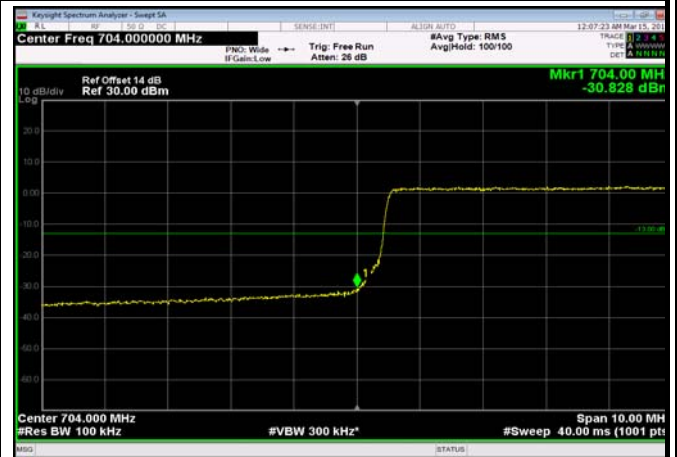

LowRange\_FDD17\_10MHz\_709\_OneRB  
\_low\_QPSK

LowRange\_FDD17\_10MHz\_709\_OneRB  
\_low\_Q16

LowRange\_FDD17\_10MHz\_709\_fullRB  
\_Low\_QPSK

LowRange\_FDD17\_10MHz\_709\_fullRB  
\_Low\_Q16

HighRange\_FDD17\_5MHz\_713.5\_OneRB  
\_high\_QPSK