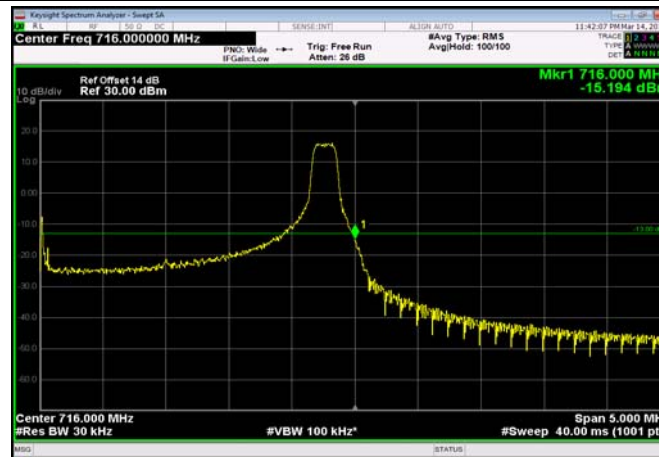

HighRange\_FDD12\_1.4MHz\_715.3\_fullRB  
\_High\_QPSK

HighRange\_FDD12\_1.4MHz\_715.3\_fullRB  
\_High\_Q16

HighRange\_FDD12\_3MHz\_714.5\_OneRB  
\_high\_QPSK

HighRange\_FDD12\_3MHz\_714.5\_OneRB  
\_high\_Q16