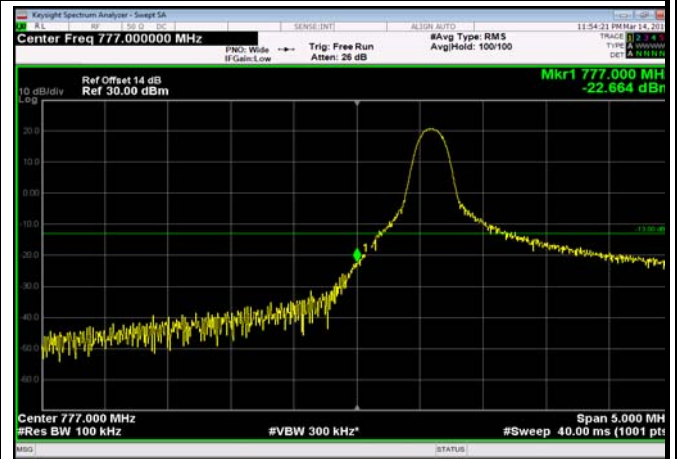

LowRange_FDD13_10MHz_782_OneRB
_low_QPSK