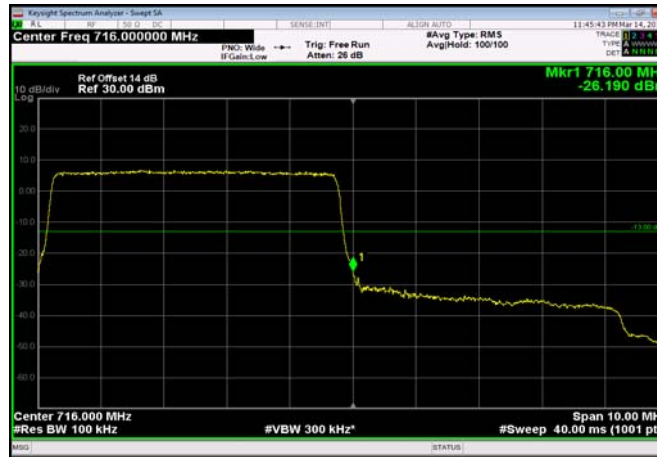

HighRange_FDD12_5MHz_713.5_fullRB
_High_QPSK