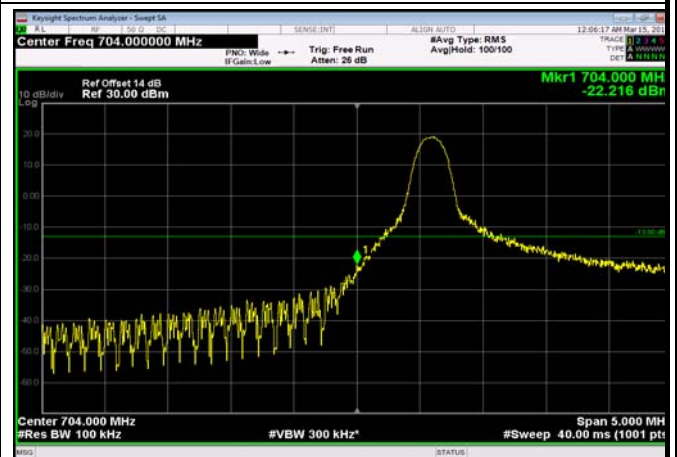

LowRange_FDD17_10MHz_709_OneRB
_low_Q16