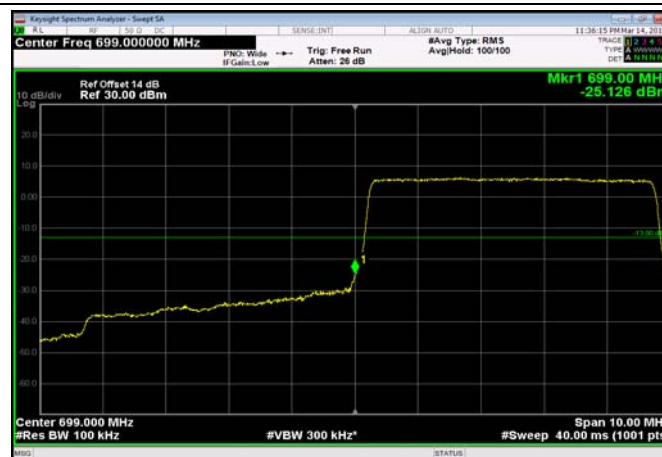

LowRange_FDD12_5MHz_701.5_fullRB
_Low_QPSK