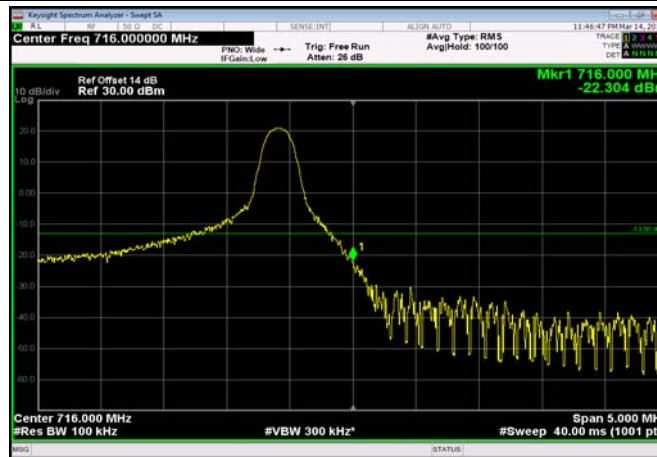

HighRange_FDD12_10MHz_711_OneRB
_high_QPSK