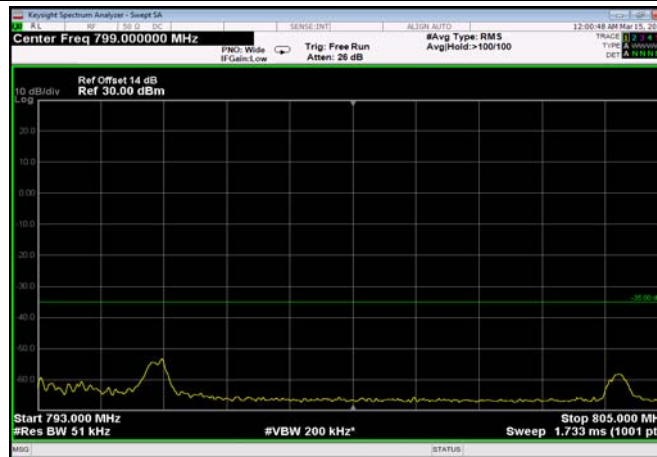

FDD13_10MHz_782_Q16_OneRB_high_ExtraBands_Range_793~805