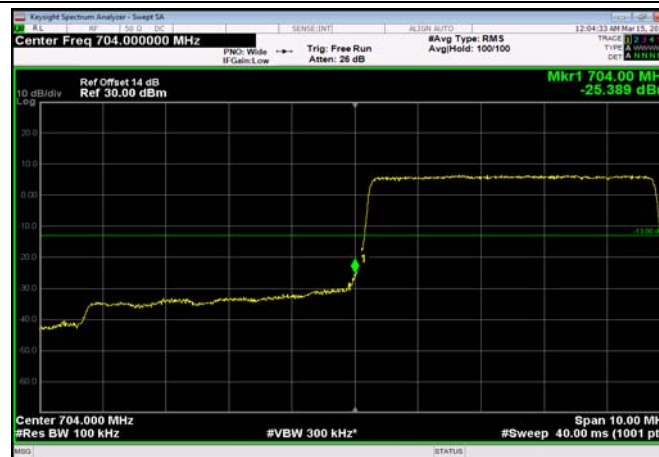

HighRange\_FDD13\_10MHz\_782\_fullRB\_High\_Q16

LowRange\_FDD17\_5MHz\_706.5\_OneRB  
\_low\_QPSK

LowRange\_FDD17\_5MHz\_706.5\_OneRB  
\_low\_Q16

LowRange\_FDD17\_5MHz\_706.5\_fullRB  
\_Low\_QPSK

LowRange\_FDD17\_5MHz\_706.5\_fullRB  
\_Low\_Q16