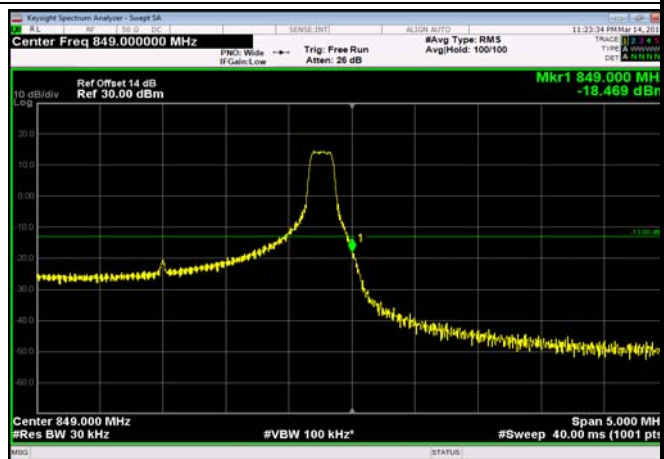

HighRange_FDD05_3MHz_847.5_OneRB
_high_Q16