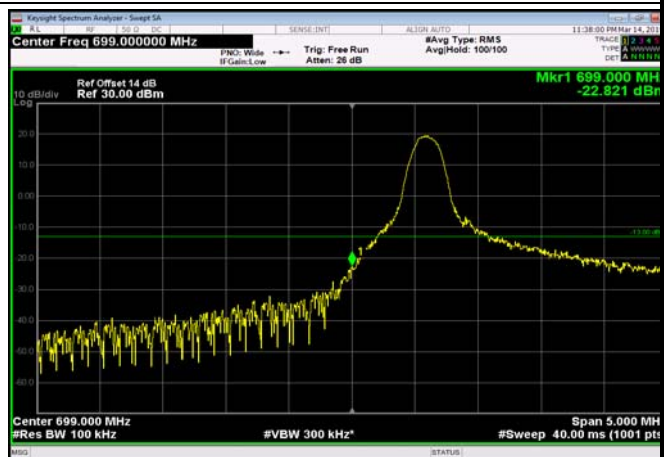

LowRange\_FDD12\_5MHz\_701.5\_OneRB  
\_low\_Q16

LowRange\_FDD12\_5MHz\_701.5\_fullRB  
\_Low\_QPSK

LowRange\_FDD12\_5MHz\_701.5\_fullRB  
\_Low\_Q16

LowRange\_FDD12\_10MHz\_704\_OneRB  
\_low\_QPSK

LowRange\_FDD12\_10MHz\_704\_OneRB  
\_low\_Q16