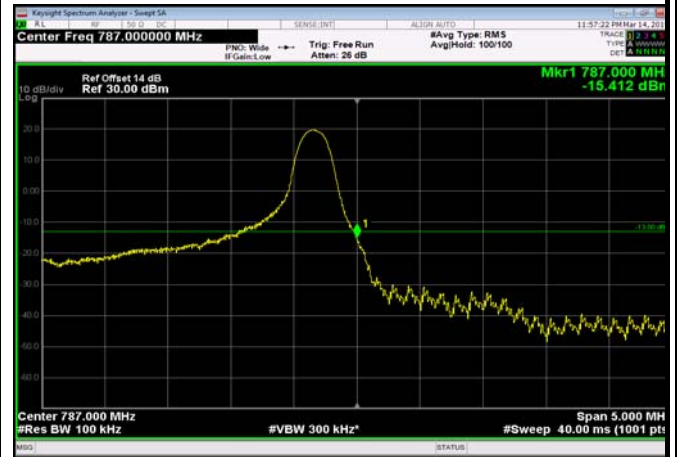

LowRange\_FDD13\_10MHz\_782\_fullRB  
\_Low\_QPSK

LowRange\_FDD13\_10MHz\_782\_fullRB  
\_Low\_Q16

HighRange\_FDD13\_5MHz\_784.5\_OneRB  
\_high\_QPSK

HighRange\_FDD13\_5MHz\_784.5\_OneRB  
\_high\_Q16

FDD13\_5MHz\_784.5\_Q16\_OneRB\_high  
\_ExtraBands\_Range\_793~805