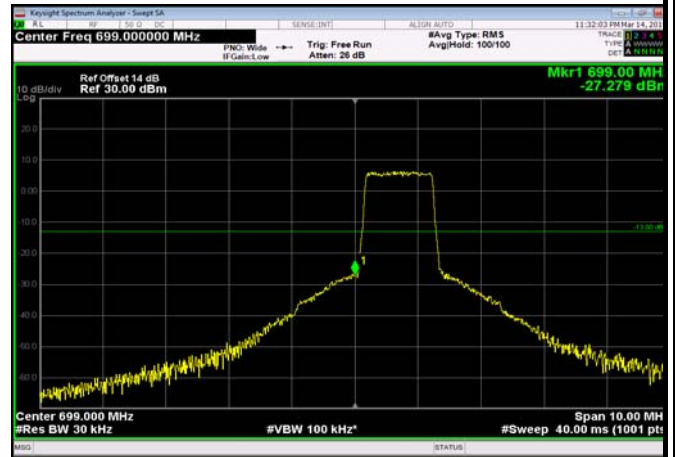

LowRange\_FDD12\_1.4MHz\_699.7\_OneRB  
\_low\_QPSK

LowRange\_FDD12\_1.4MHz\_699.7\_OneRB  
\_low\_Q16

LowRange\_FDD12\_1.4MHz\_699.7\_fullRB  
\_Low\_QPSK

LowRange\_FDD12\_1.4MHz\_699.7\_fullRB  
\_Low\_Q16