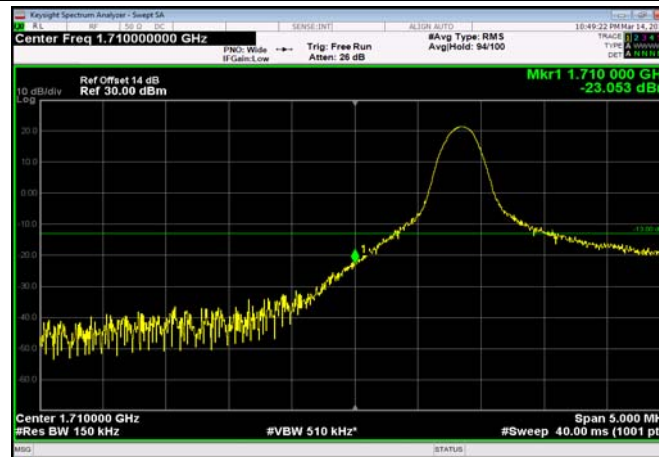

LowRange_FDD04_10MHz_1715_fullRB
_Low_QPSK

LowRange_FDD04_10MHz_1715_fullRB
_Low_Q16

LowRange_FDD04_15MHz_1717.5_OneRB
_low_QPSK

LowRange_FDD04_15MHz_1717.5_OneRB
_low_Q16

LowRange_FDD04_15MHz_1717.5_fullIRB
_Low_QPSK