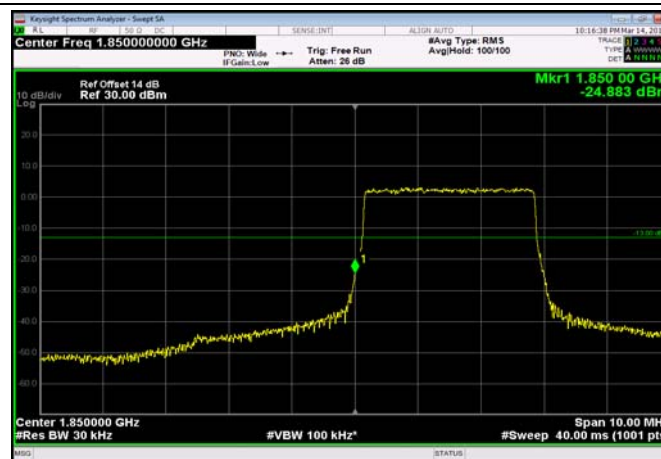

LowRange_FDD02_1.4MHz_1850.7_fullRB
_Low_QPSK

LowRange_FDD02_1.4MHz_1850.7_fullRB
_Low_Q16

LowRange_FDD02_3MHz_1851.5_OneRB
_low_QPSK

LowRange_FDD02_3MHz_1851.5_OneRB
_low_Q16

LowRange_FDD02_3MHz_1851.5_fullRB
_Low_QPSK