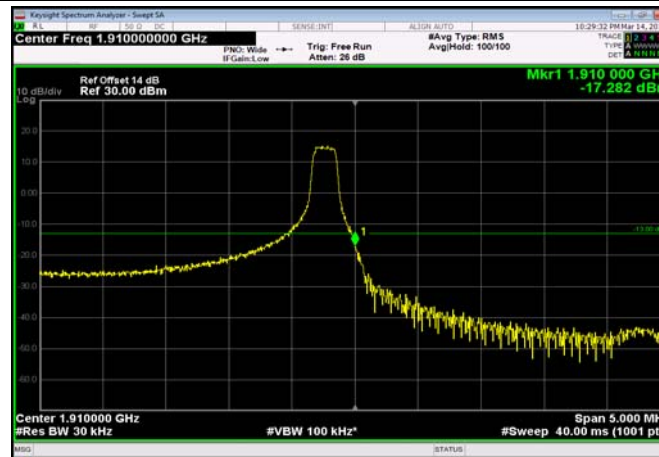

HighRange_FDD02_3MHz_1908.5_OneRB
_high_QPSK