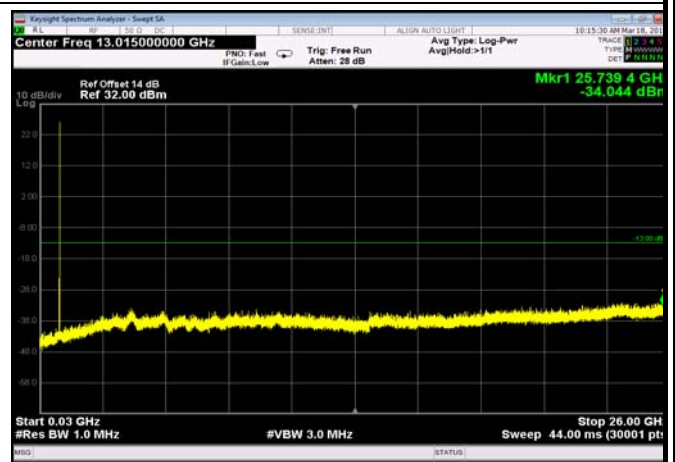

FDD04_MidRange_20MHz_30MHz~26GHz

FDD04_MidRange_3MHz_30MHz~26GHz

FDD04_MidRange_5MHz_30MHz~26GHz

FDD05_HighRange_1.4MHz_30MHz~26GHz

FDD05_HighRange_10MHz_30MHz~26GHz

FDD05_HighRange_3MHz_30MHz~26GHz

FDD05_HighRange_5MHz_30MHz~26GHz