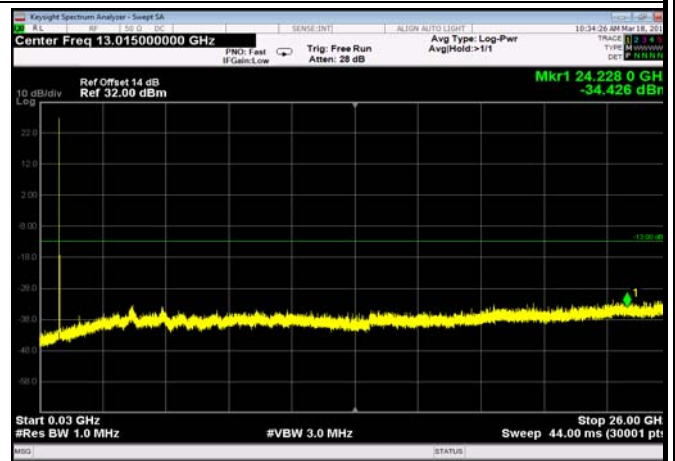

FDD05_LowRange_10MHz_30MHz~26GHz