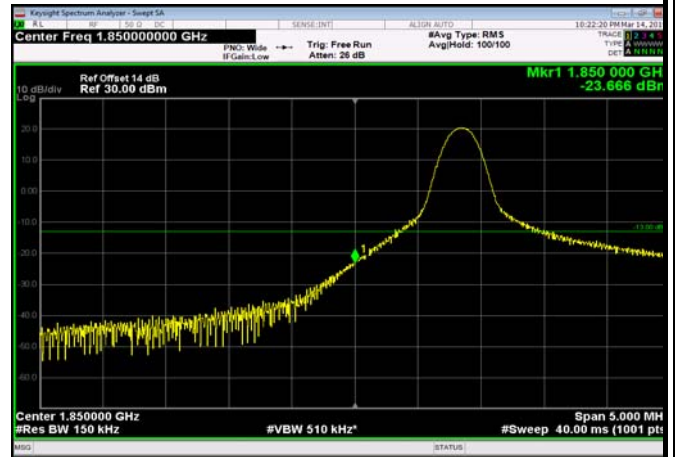

LowRange_FDD02_15MHz_1857.5_OneRB
_low_Q16