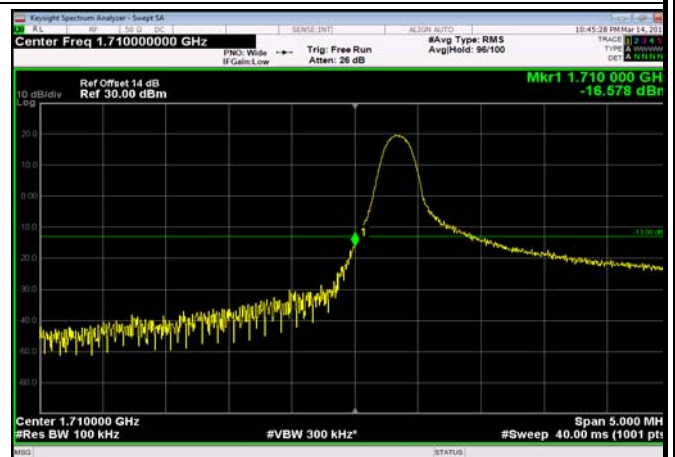

LowRange_FDD04_5MHz_1712.5_OneRB
_low_Q16