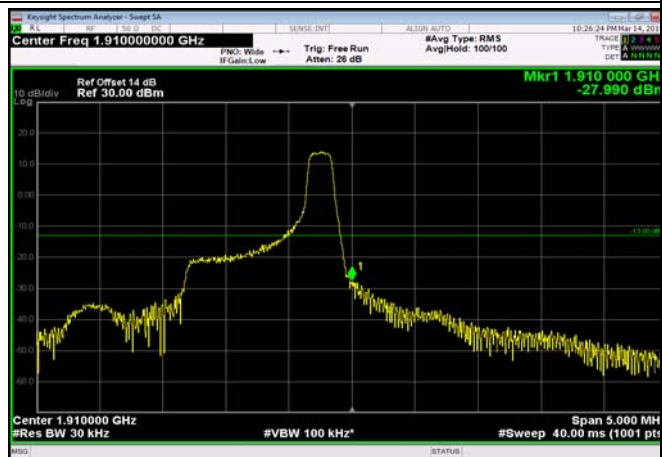

LowRange_FDD02_20MHz_1860_fullRB
_Low_QPSK

LowRange_FDD02_20MHz_1860_fullRB
_Low_Q16

HighRange_FDD02_1.4MHz_1909.3_OneRB
_high_QPSK

HighRange_FDD02_1.4MHz_1909.3_OneRB
_high_Q16

HighRange_FDD02_1.4MHz_1909.3
_fullRB_High_QPSK