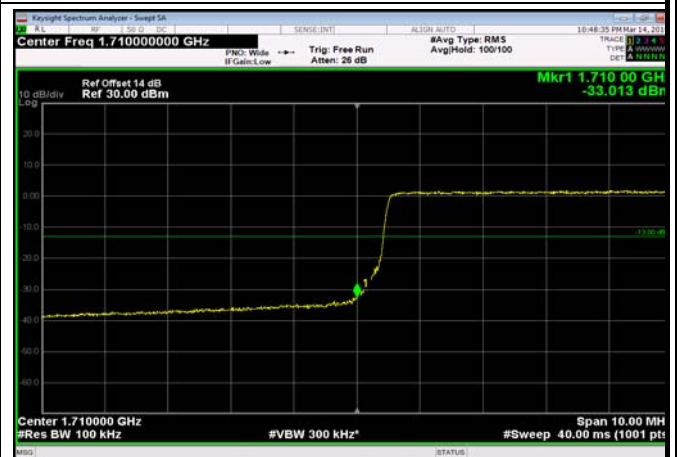

LowRange_FDD04_10MHz_1715_fullRB
_Low_Q16