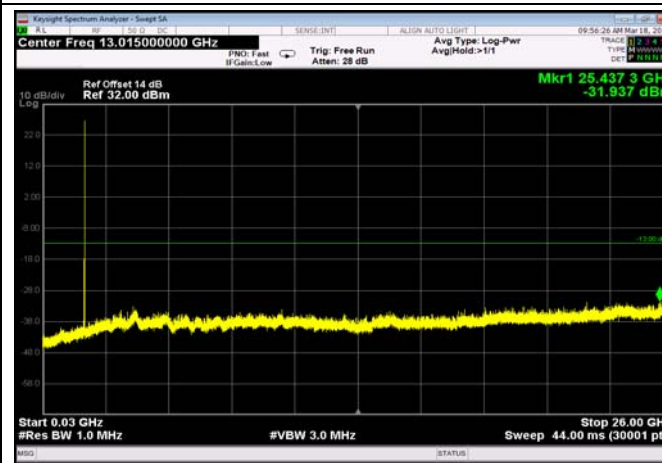

FDD04_HighRange_15MHz_30MHz~26GHz

FDD04_HighRange_20MHz_30MHz~26GHz

FDD04_HighRange_3MHz_30MHz~26GHz

FDD04_HighRange_5MHz_30MHz~26GHz

FDD04_LowRange_1.4MHz_30MHz~26GHz

FDD04_LowRange_10MHz_30MHz~26GHz

FDD04_MidRange_15MHz_30MHz~26GHz