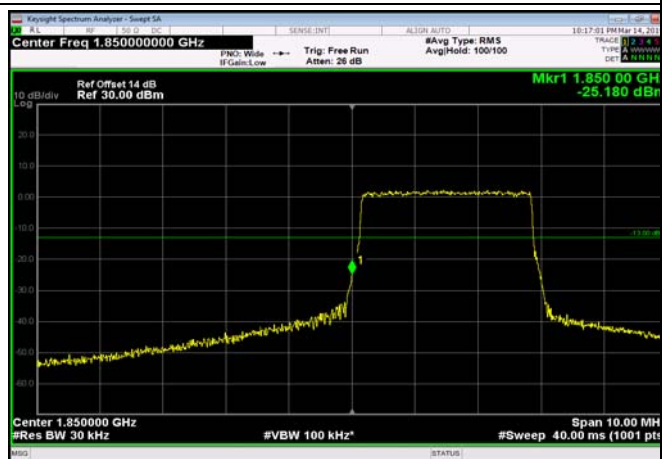

LowRange_FDD02_3MHz_1851.5_fullRB
_Low_Q16