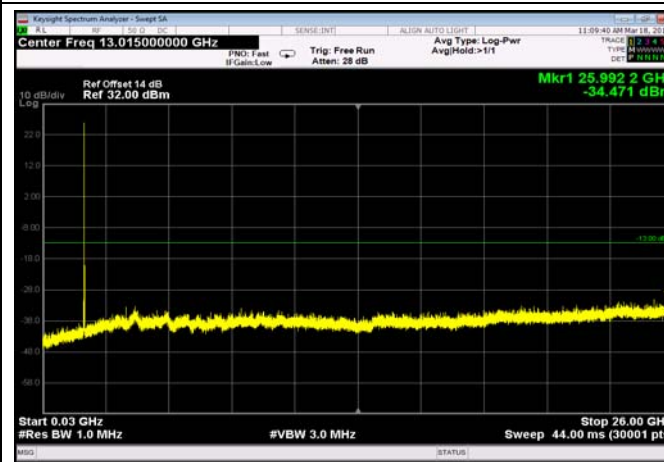

FDD04_HighRange_15MHz_30MHz~26GHz

FDD04_HighRange_20MHz_30MHz~26GHz

FDD04_HighRange_3MHz_30MHz~26GHz

FDD04_HighRange_5MHz_30MHz~26GHz

FDD04_LowRange_1.4MHz_30MHz~26GHz

FDD04_LowRange_10MHz_30MHz~26GHz

FDD04_MidRange_15MHz_30MHz~26GHz