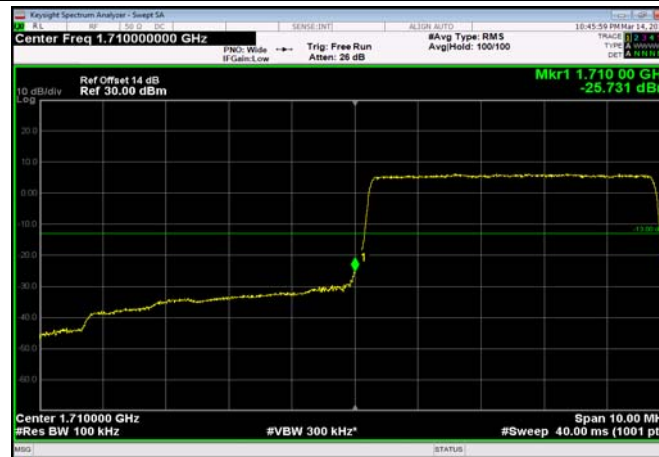

LowRange_FDD04_5MHz_1712.5_fullRB
_Low_QPSK