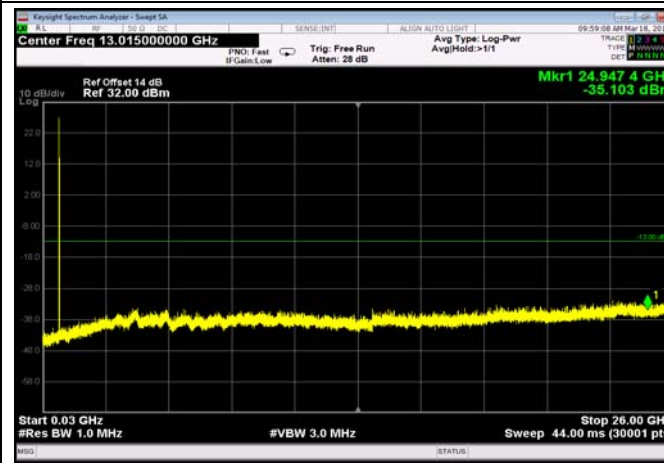

FDD05_LowRange_1.4MHz_30MHz~26GHz

FDD05_LowRange_10MHz_30MHz~26GHz

FDD05_LowRange_3MHz_30MHz~26GHz

FDD05_LowRange_5MHz_30MHz~26GHz

FDD12_MidRange_1.4MHz_30MHz~26GHz

FDD12_MidRange_10MHz_30MHz~26GHz

FDD12_MidRange_3MHz_30MHz~26GHz