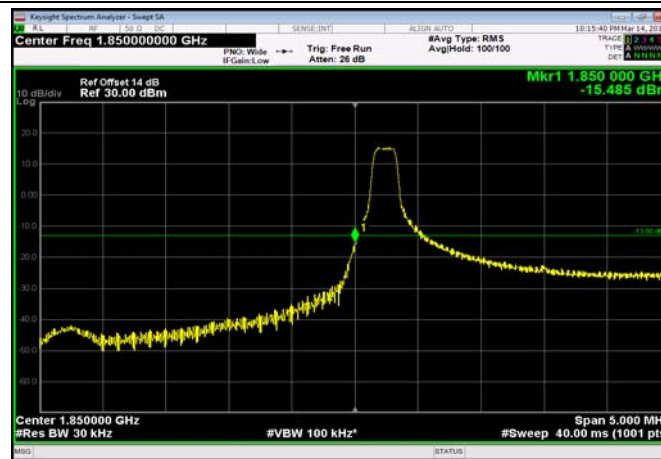

LowRange_FDD02_1.4MHz_1850.7_fullRB
_Low_QPSK

LowRange_FDD02_1.4MHz_1850.7_fullRB
_Low_Q16

LowRange_FDD02_3MHz_1851.5_OneRB
_low_QPSK

LowRange_FDD02_3MHz_1851.5_OneRB
_low_Q16

LowRange_FDD02_3MHz_1851.5_fullRB
_Low_QPSK