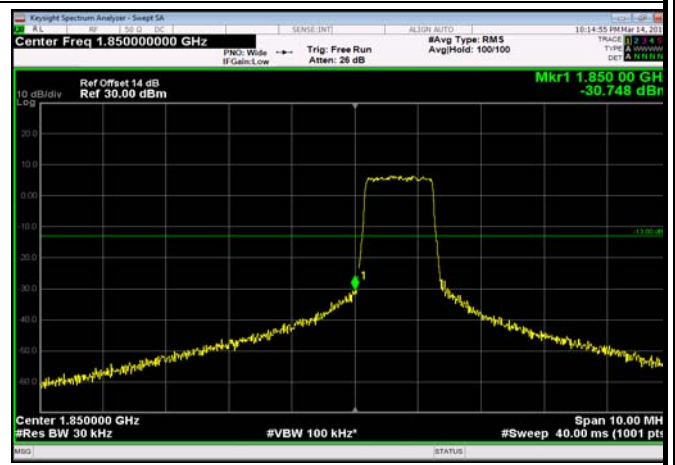

LowRange_FDD02_1.4MHz_1850.7_fullRB
_Low_Q16