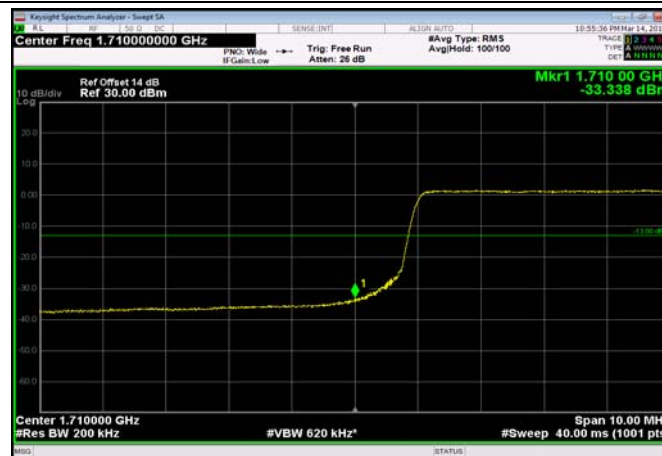

LowRange_FDD04_15MHz_1717.5_fullIRB
_Low_Q16

LowRange_FDD04_20MHz_1720_OneRB
_low_QPSK

LowRange_FDD04_20MHz_1720_OneRB
_low_Q16

LowRange_FDD04_20MHz_1720_fullRB
_Low_QPSK

LowRange_FDD04_20MHz_1720_fullRB
_Low_Q16