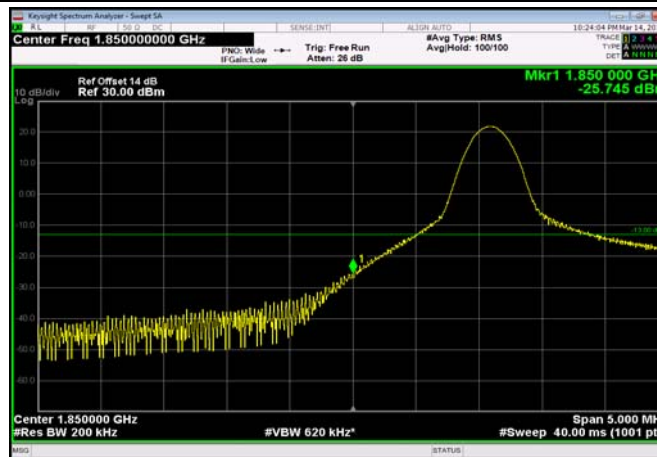

LowRange_FDD02_15MHz_1857.5_OneRB
_low_Q16

LowRange_FDD02_15MHz_1857.5_fullRB
_Low_QPSK

LowRange_FDD02_15MHz_1857.5_fullRB
_Low_Q16

LowRange_FDD02_20MHz_1860_OneRB
_low_QPSK

LowRange_FDD02_20MHz_1860_OneRB
_low_Q16