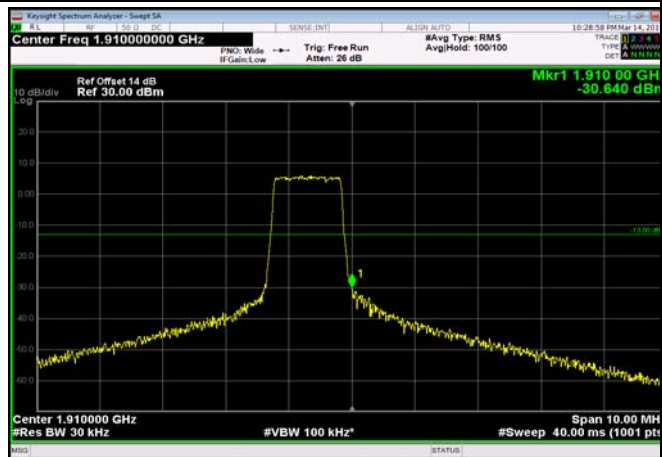

HighRange_FDD02_1.4MHz_1909.3
_fullRB_High_Q16