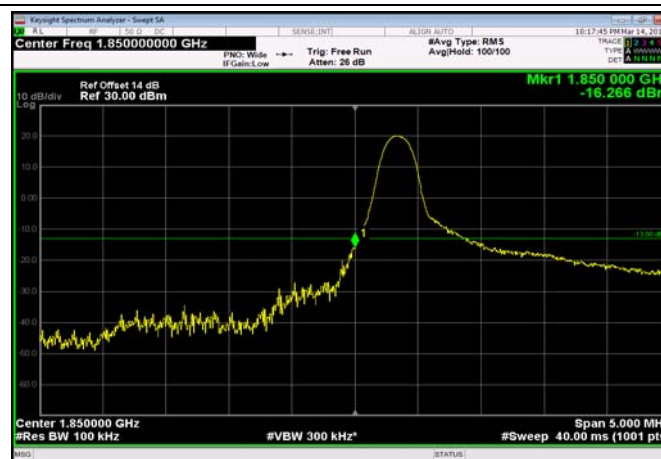

LowRange_FDD02_5MHz_1852.5_OneRB
_low_QPSK