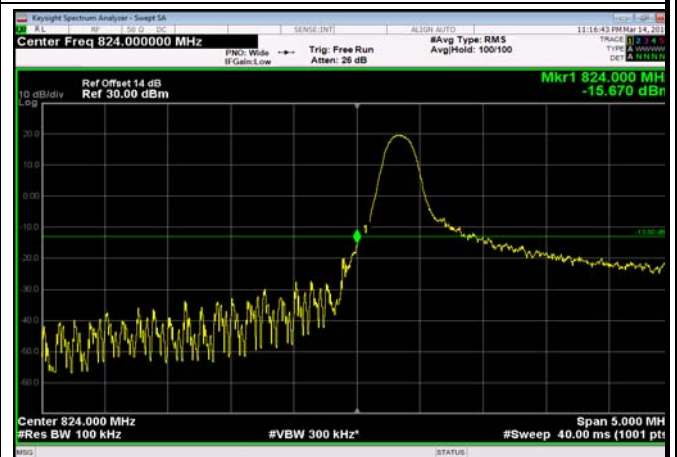

LowRange_FDD05_3MHz_825.5_fullRB
_Low_QPSK

LowRange_FDD05_3MHz_825.5_fullRB
_Low_Q16

LowRange_FDD05_5MHz_826.5_OneRB
_low_QPSK

LowRange_FDD05_5MHz_826.5_OneRB
_low_Q16

LowRange_FDD05_5MHz_826.5_fullRB
_Low_QPSK