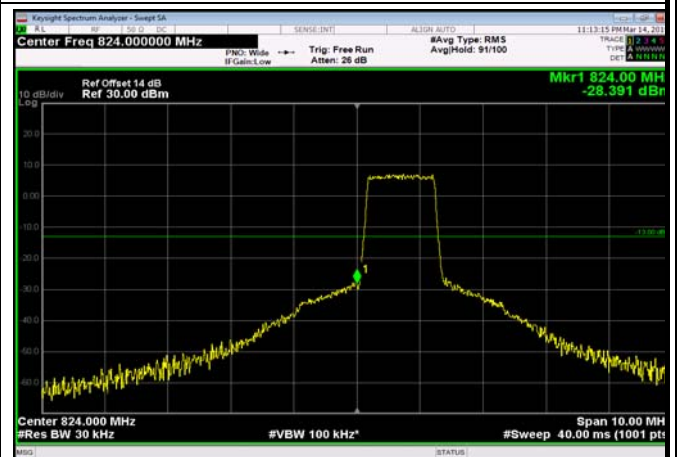

LowRange_ FDD05_1.4MHz_824.7_fullRB
_Low_Q16