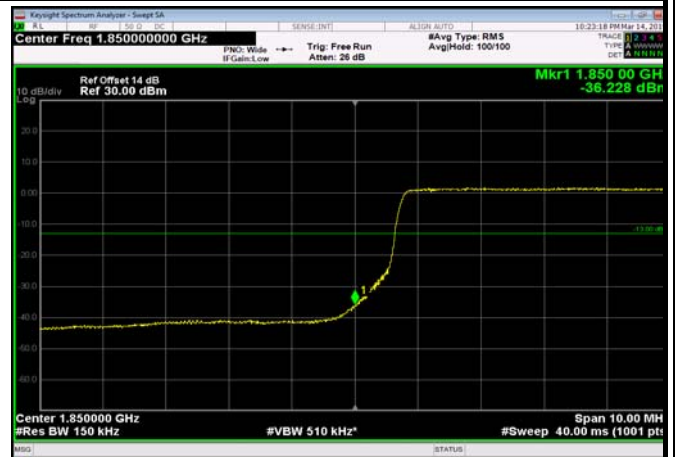

LowRange_FDD02_15MHz_1857.5_fullRB
_Low_Q16