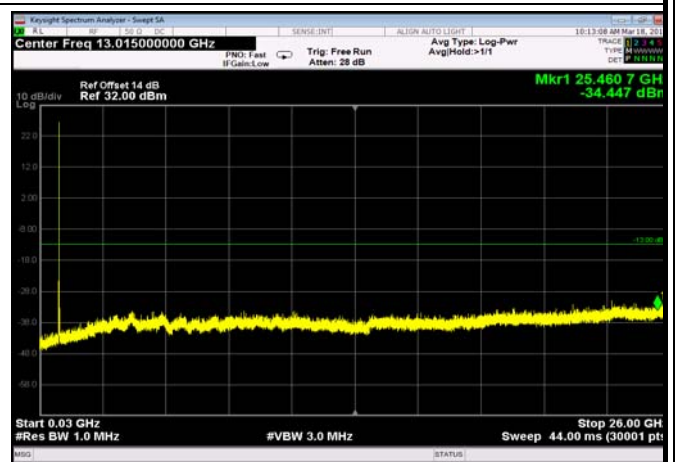

FDD05_LowRange_1.4MHz_30MHz~26GHz

FDD05_LowRange_10MHz_30MHz~26GHz

FDD05_LowRange_3MHz_30MHz~26GHz

FDD05_LowRange_5MHz_30MHz~26GHz

FDD12_MidRange_1.4MHz_30MHz~26GHz

FDD12_MidRange_10MHz_30MHz~26GHz

FDD12_MidRange_3MHz_30MHz~26GHz