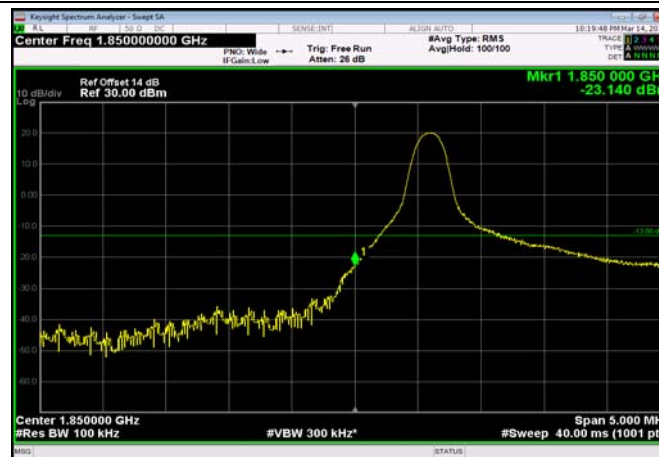

LowRange_FDD02_10MHz_1855_OneRB
_low_QPSK