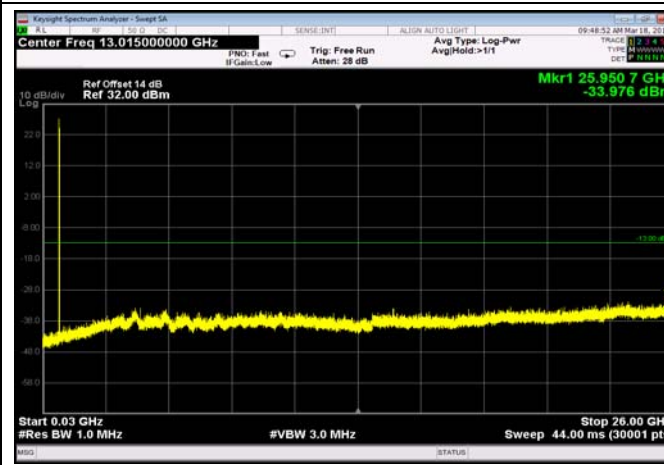

FDD05_LowRange_1.4MHz_30MHz~26GHz

FDD05_LowRange_10MHz_30MHz~26GHz

FDD05_LowRange_3MHz_30MHz~26GHz

FDD05_LowRange_5MHz_30MHz~26GHz

FDD12_MidRange_1.4MHz_30MHz~26GHz

FDD12_MidRange_10MHz_30MHz~26GHz

FDD12_MidRange_3MHz_30MHz~26GHz