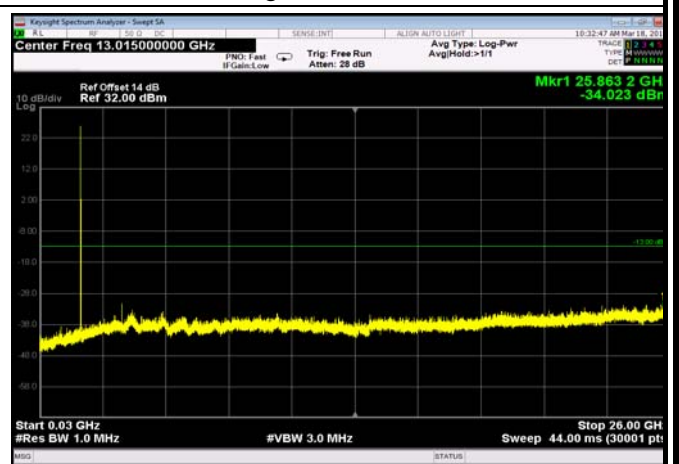

FDD04_HighRange_15MHz_30MHz~26GHz

FDD04_HighRange_20MHz_30MHz~26GHz

FDD04_HighRange_3MHz_30MHz~26GHz

FDD04_HighRange_5MHz_30MHz~26GHz

FDD04_LowRange_1.4MHz_30MHz~26GHz

FDD04_LowRange_10MHz_30MHz~26GHz

FDD04_MidRange_15MHz_30MHz~26GHz