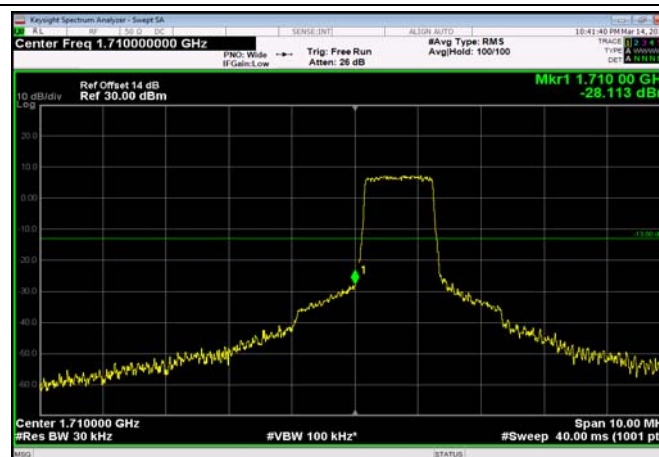

HighRange_ FDD02_20MHz_1900_fullRB
_High_Q16

LowRange_ FDD04_1.4MHz_1710.7_OneRB
_low_QPSK

LowRange_ FDD04_1.4MHz_1710.7_OneRB
_low_Q16

LowRange_ FDD04_1.4MHz_1710.7_fullRB
_Low_QPSK

LowRange_ FDD04_1.4MHz_1710.7_fullRB
_Low_Q16