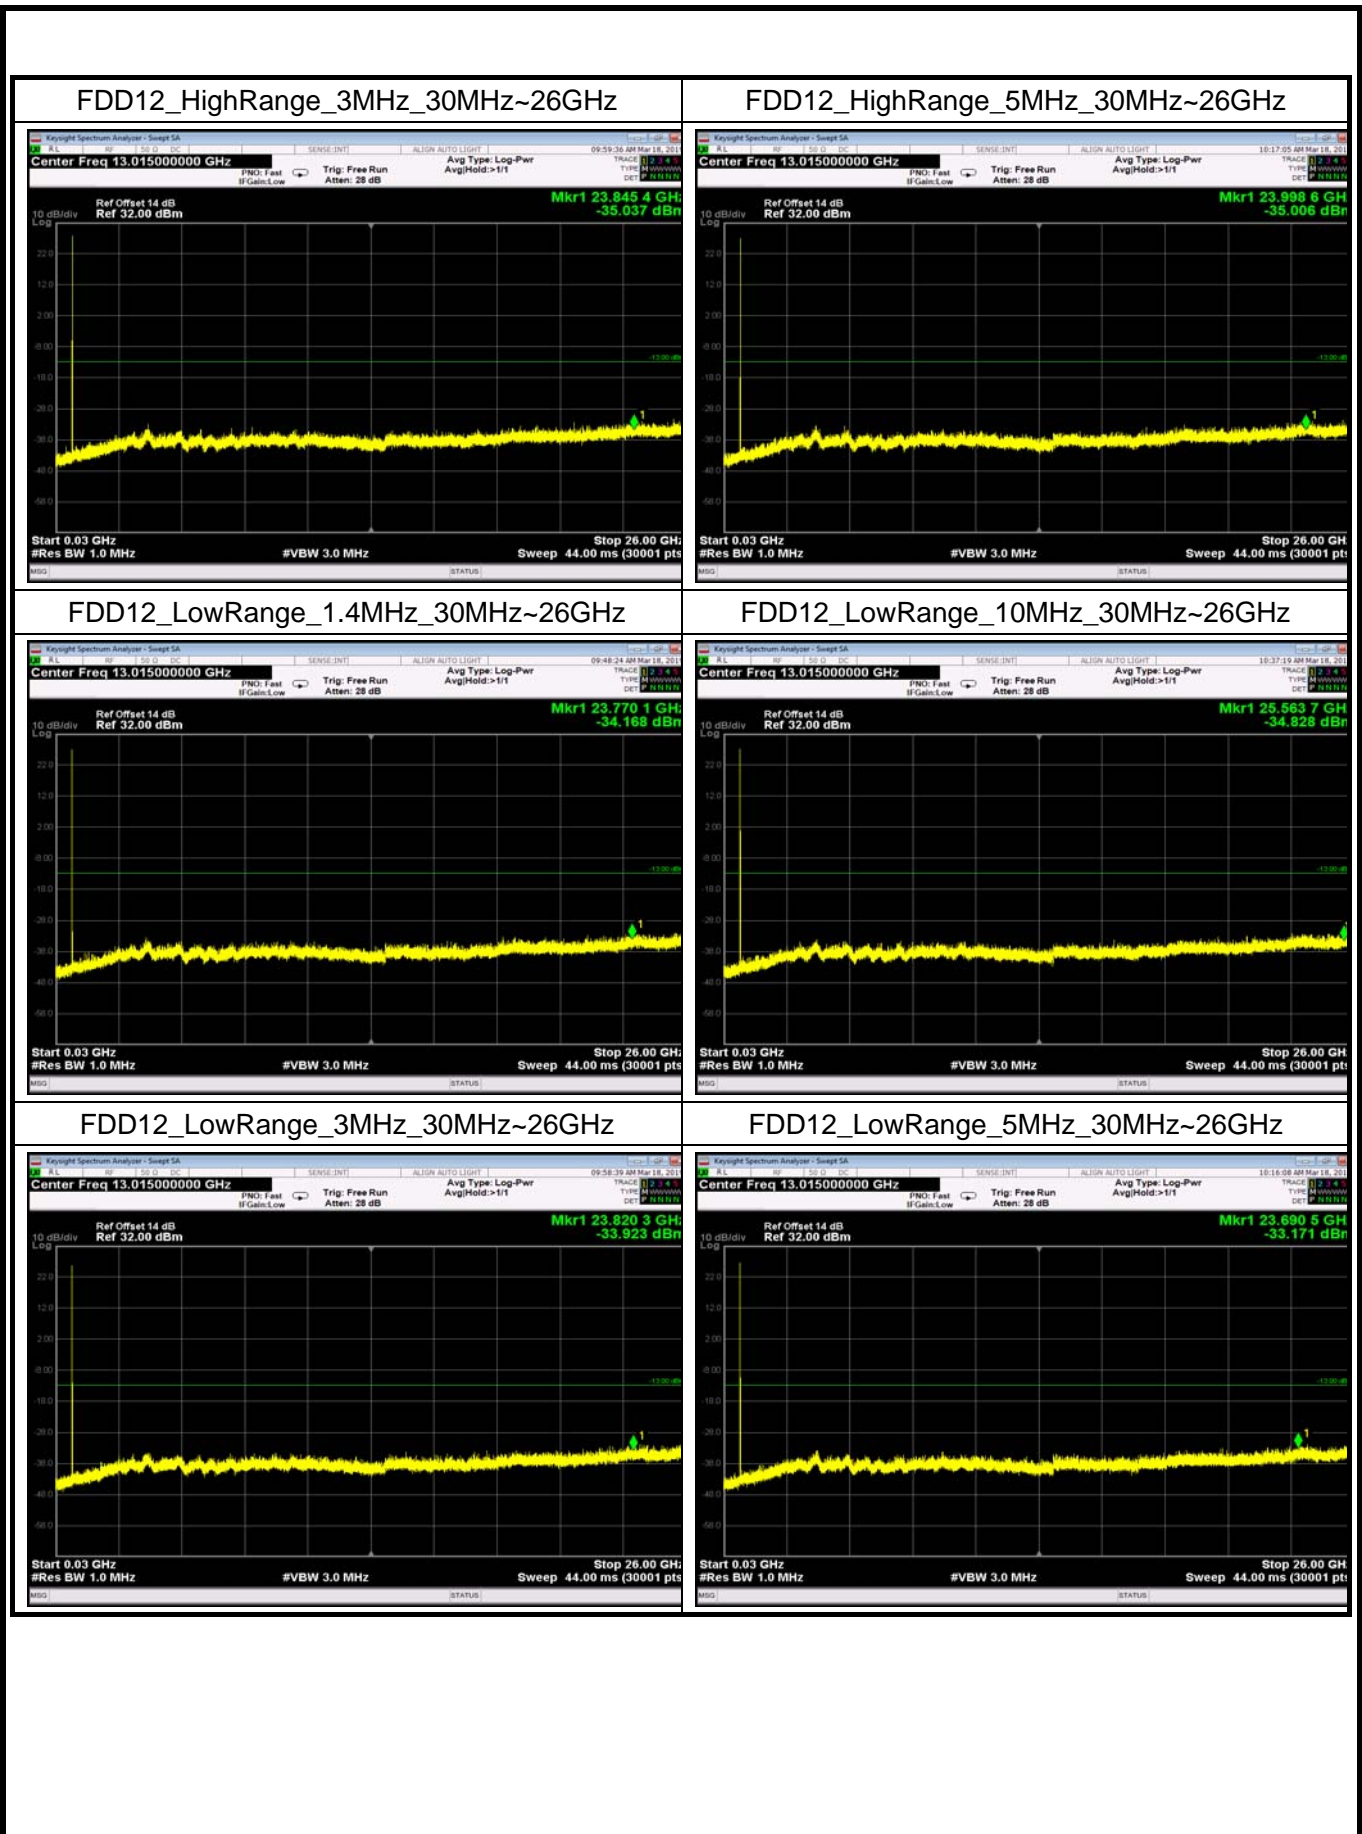

FDD04_MidRange_20MHz_30MHz~26GHz

FDD04_MidRange_3MHz_30MHz~26GHz

FDD04_MidRange_5MHz_30MHz~26GHz

FDD05_HighRange_1.4MHz_30MHz~26GHz

FDD05_HighRange_10MHz_30MHz~26GHz

FDD05_HighRange_3MHz_30MHz~26GHz

FDD05_HighRange_5MHz_30MHz~26GHz

FDD05_LowRange_1.4MHz_30MHz~26GHz

FDD05_LowRange_10MHz_30MHz~26GHz

FDD05_LowRange_3MHz_30MHz~26GHz

FDD05_LowRange_5MHz_30MHz~26GHz

FDD12_MidRange_1.4MHz_30MHz~26GHz

FDD12_MidRange_10MHz_30MHz~26GHz

FDD12_MidRange_3MHz_30MHz~26GHz

FDD12_MidRange_5MHz_30MHz~26GHz

FDD13_HighRange_10MHz_30MHz~26GHz

FDD13_HighRange_5MHz_30MHz~26GHz

Conducted Band Edge

Test Result and Data

LowRange_FDD02_1.4MHz_1850.7_OneRB
_low_QPSK

LowRange_FDD02_1.4MHz_1850.7_OneRB
_low_Q16