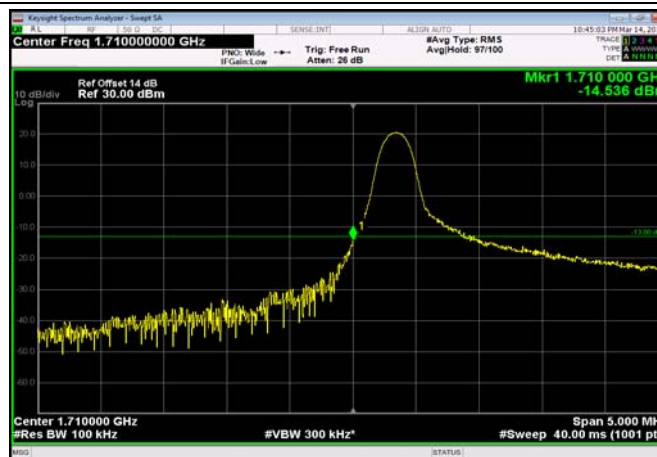

LowRange_FDD04_3MHz_1711.5_OneRB
_low_QPSK

LowRange_FDD04_3MHz_1711.5_OneRB
_low_Q16

LowRange_FDD04_3MHz_1711.5_fullRB
_Low_QPSK

LowRange_FDD04_3MHz_1711.5_fullRB
_Low_Q16

LowRange_FDD04_5MHz_1712.5_OneRB
_low_QPSK