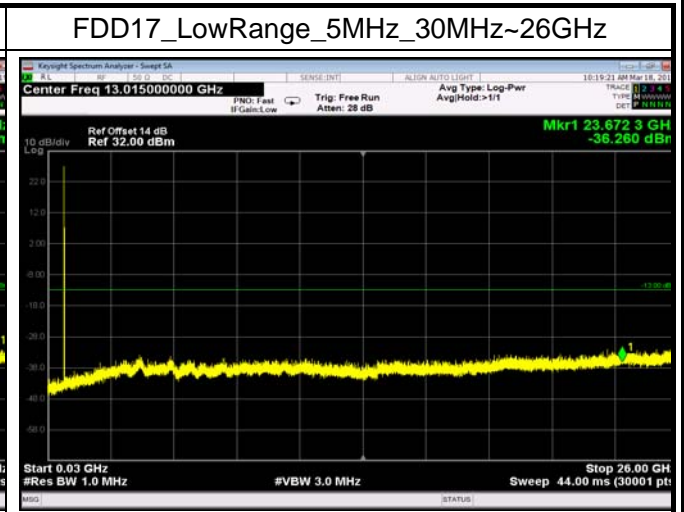

FDD12_MidRange_5MHz_30MHz~26GHz

FDD13_HighRange_10MHz_30MHz~26GHz

FDD13_HighRange_5MHz_30MHz~26GHz

Conducted Band Edge

Test Result and Data

LowRange_FDD02_1.4MHz_1850.7_OneRB
_low_QPSK

LowRange_FDD02_1.4MHz_1850.7_OneRB
_low_Q16