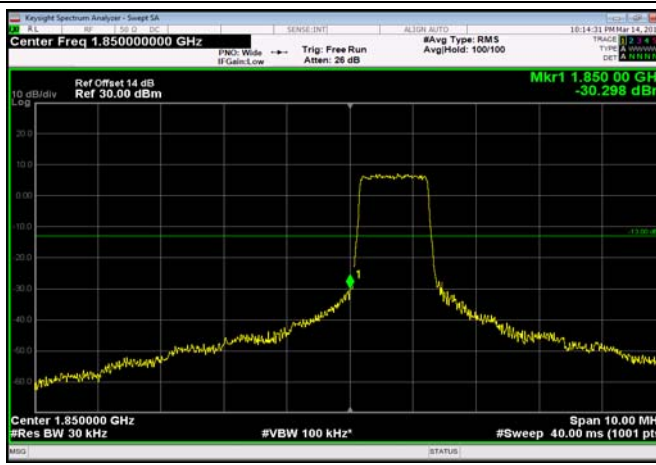

LowRange_FDD02_1.4MHz_1850.7_fullRB
_Low_QPSK