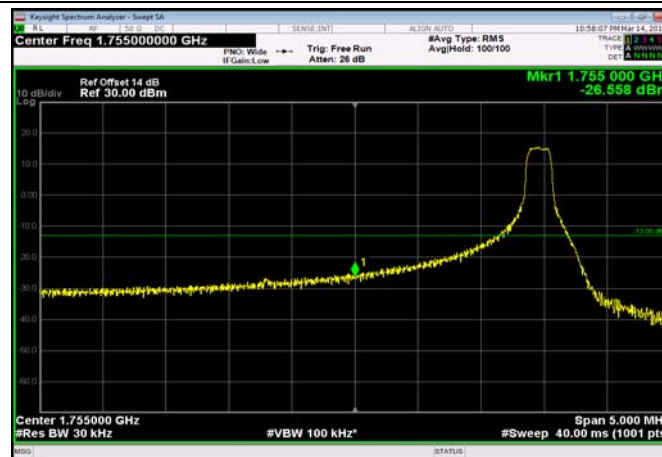

HighRange_FDD04_1.4MHz_1754.3_OneRB
_high_QPSK