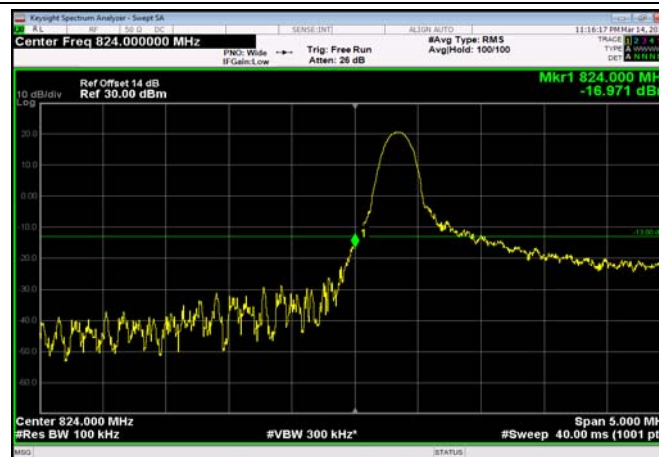

LowRange_FDD05_5MHz_826.5_OneRB
_low_QPSK