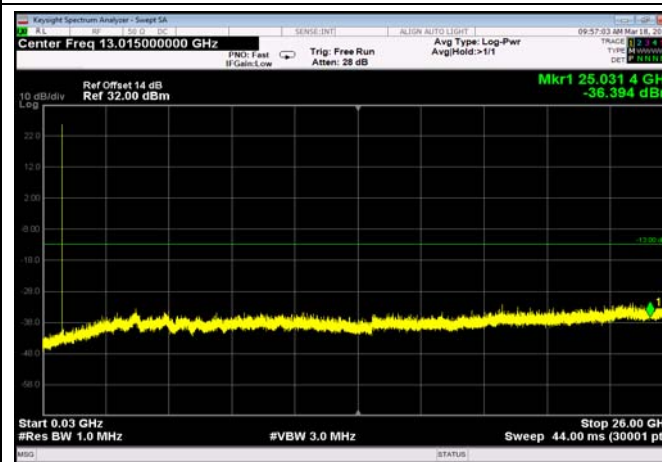

FDD05_LowRange_3MHz_30MHz~26GHz