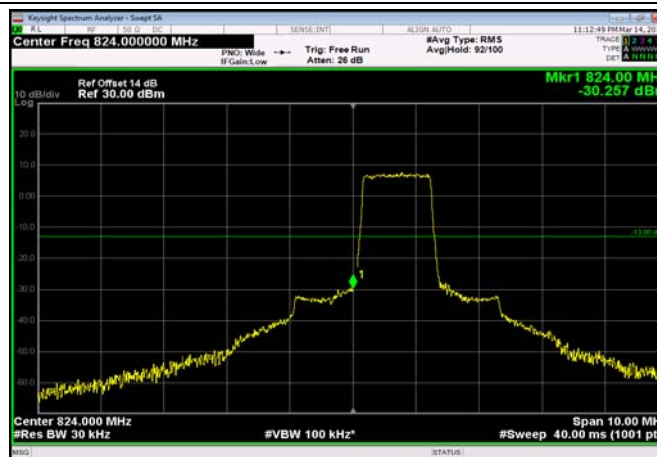

LowRange_ FDD05_1.4MHz_824.7_fullRB
_Low_QPSK