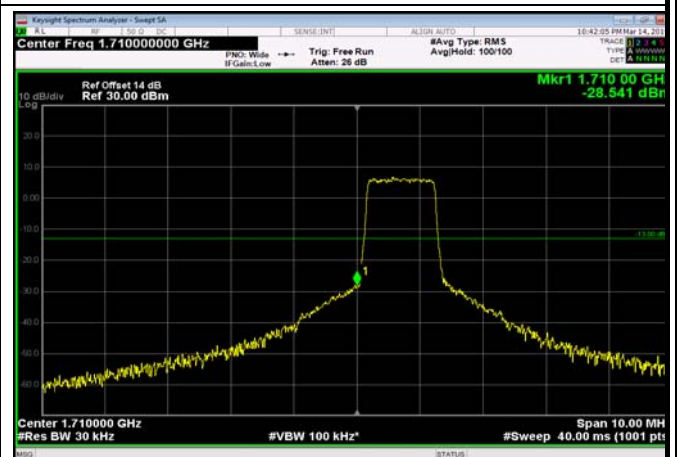

HighRange_ FDD02_20MHz_1900_fullRB
_High_Q16

LowRange_ FDD04_1.4MHz_1710.7_OneRB
_low_QPSK

LowRange_ FDD04_1.4MHz_1710.7_OneRB
_low_Q16

LowRange_ FDD04_1.4MHz_1710.7_fullRB
_Low_QPSK

LowRange_ FDD04_1.4MHz_1710.7_fullRB
_Low_Q16