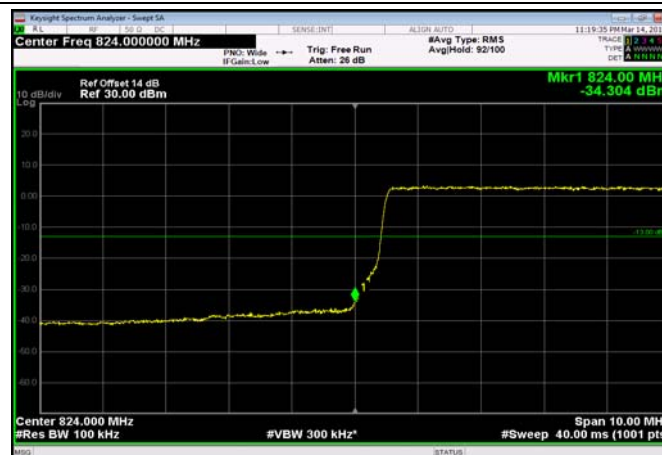

LowRange_FDD05_5MHz_826.5_fullRB
_Low_Q16

LowRange_FDD05_10MHz_829_OneRB
_low_QPSK

LowRange_FDD05_10MHz_829_OneRB
_low_Q16

LowRange_FDD05_10MHz_829_fullRB
_Low_QPSK

LowRange_FDD05_10MHz_829_fullRB
_Low_Q16