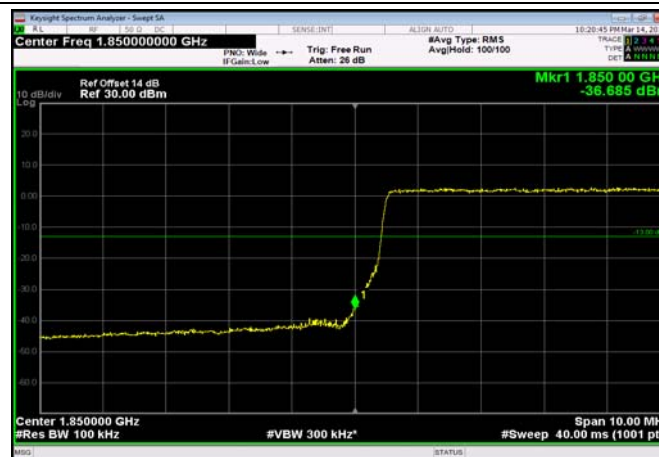

LowRange_FDD02_3MHz_1851.5_fullRB
_Low_Q16

LowRange_FDD02_5MHz_1852.5_OneRB
_low_QPSK

LowRange_FDD02_5MHz_1852.5_OneRB
_low_Q16

LowRange_FDD02_5MHz_1852.5_fullRB
_Low_QPSK

LowRange_FDD02_5MHz_1852.5_fullRB
_Low_Q16

LowRange_FDD02_10MHz_1855_OneRB
_low_QPSK

LowRange_FDD02_10MHz_1855_OneRB
_low_Q16

LowRange_FDD02_10MHz_1855_fullRB
_Low_QPSK

LowRange_FDD02_10MHz_1855_fullRB
_Low_Q16

LowRange_FDD02_15MHz_1857.5_OneRB
_low_QPSK