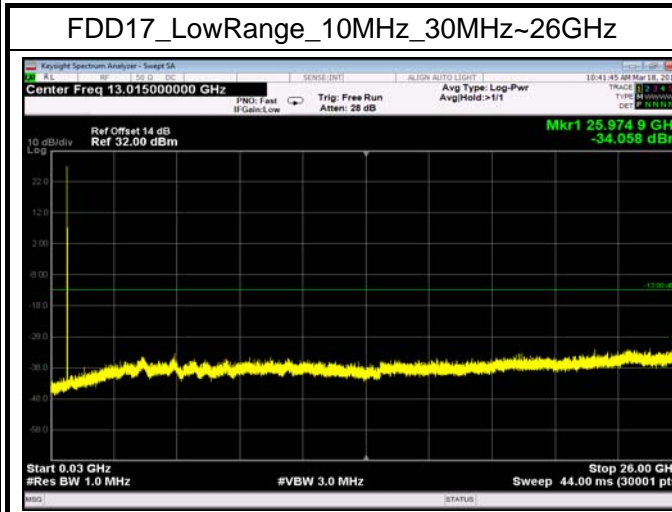

FDD12_MidRange_5MHz_30MHz~26GHz

FDD13_HighRange_10MHz_30MHz~26GHz

FDD13_HighRange_5MHz_30MHz~26GHz

Conducted Band Edge

Test Result and Data

LowRange_FDD02_1.4MHz_1850.7_OneRB
_low_QPSK

LowRange_FDD02_1.4MHz_1850.7_OneRB
_low_Q16