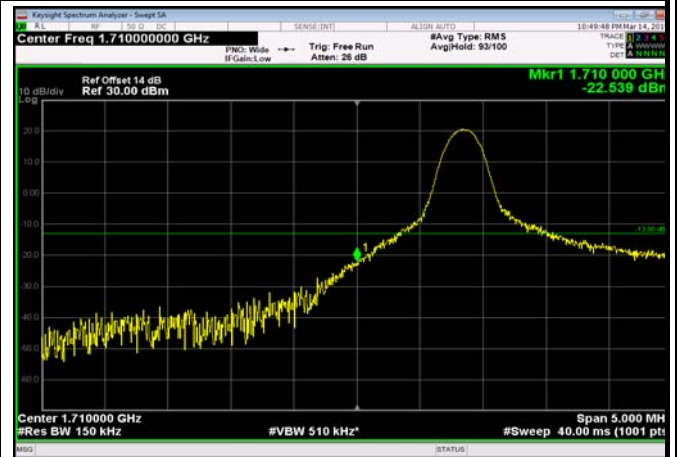

LowRange_FDD04_10MHz_1715_fullRB
_Low_QPSK

LowRange_FDD04_10MHz_1715_fullRB
_Low_Q16

LowRange_FDD04_15MHz_1717.5_OneRB
_low_QPSK

LowRange_FDD04_15MHz_1717.5_OneRB
_low_Q16

LowRange_FDD04_15MHz_1717.5_fullIRB
_Low_QPSK