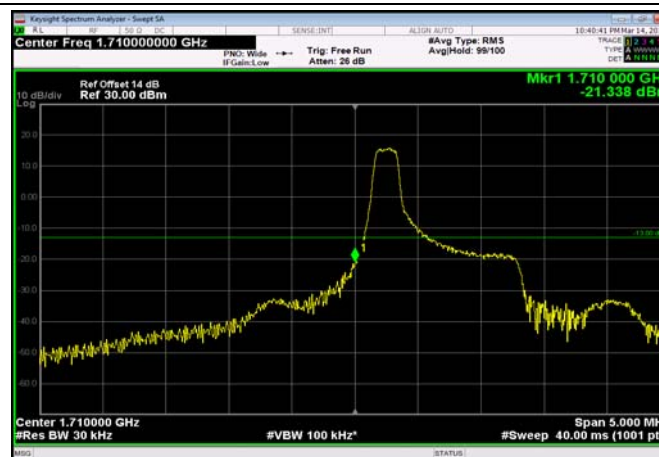

LowRange_ FDD04_1.4MHz_1710.7_OneRB
_low_QPSK