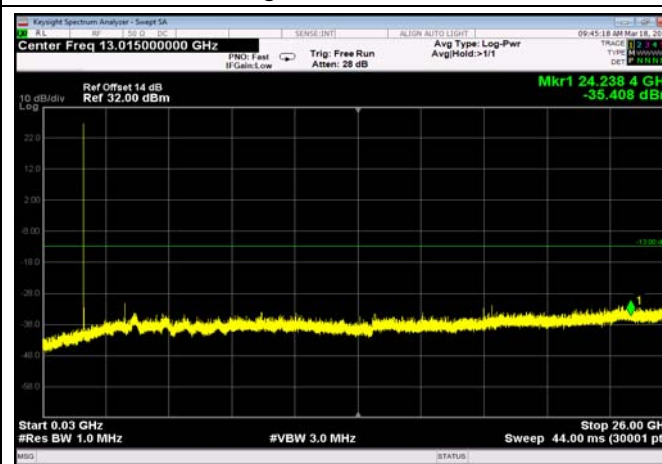

FDD04_HighRange_15MHz_30MHz~26GHz

FDD04_HighRange_20MHz_30MHz~26GHz

FDD04_HighRange_3MHz_30MHz~26GHz

FDD04_HighRange_5MHz_30MHz~26GHz

FDD04_LowRange_1.4MHz_30MHz~26GHz

FDD04_LowRange_10MHz_30MHz~26GHz

FDD04_MidRange_15MHz_30MHz~26GHz