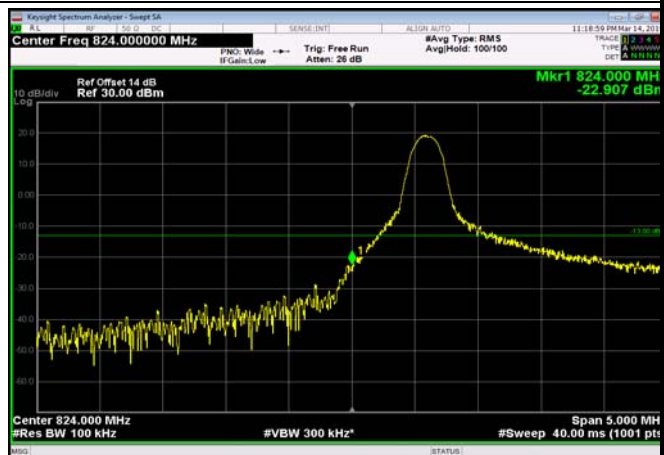

LowRange_FDD05_10MHz_829_OneRB
_low_Q16