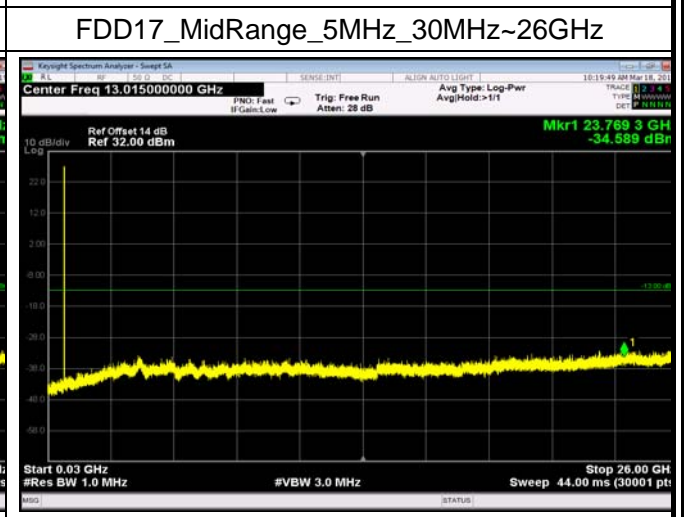

FDD12_MidRange_5MHz_30MHz~26GHz

FDD13_HighRange_10MHz_30MHz~26GHz

FDD13_HighRange_5MHz_30MHz~26GHz

Conducted Band Edge

Test Result and Data

LowRange_FDD02_1.4MHz_1850.7_OneRB
_low_QPSK

LowRange_FDD02_1.4MHz_1850.7_OneRB
_low_Q16