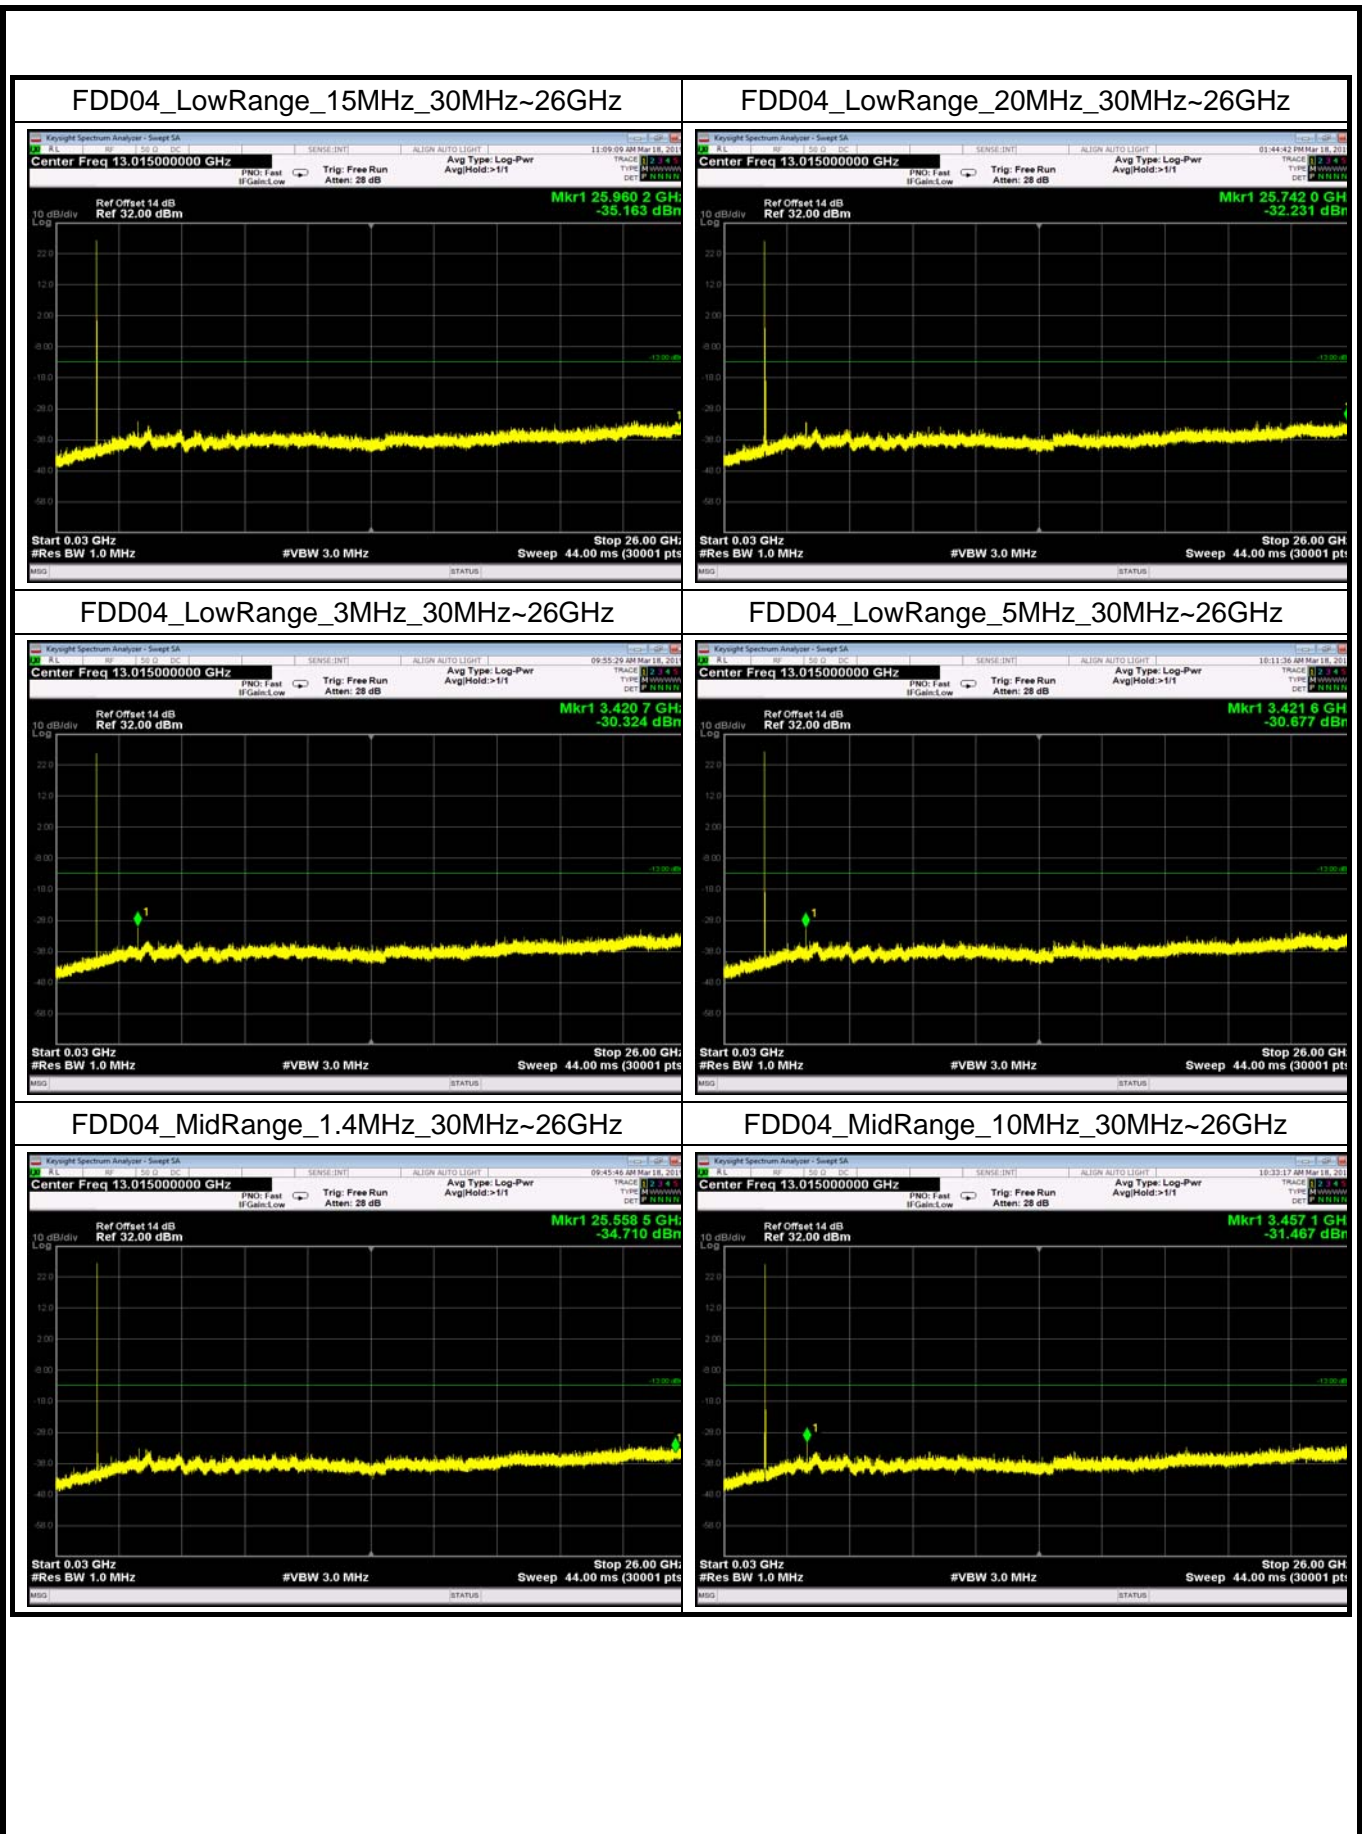

FDD04_HighRange_15MHz_30MHz~26GHz

FDD04_HighRange_20MHz_30MHz~26GHz

FDD04_HighRange_3MHz_30MHz~26GHz

FDD04_HighRange_5MHz_30MHz~26GHz

FDD04_LowRange_1.4MHz_30MHz~26GHz

FDD04_LowRange_10MHz_30MHz~26GHz

FDD04_MidRange_15MHz_30MHz~26GHz

FDD04_MidRange_20MHz_30MHz~26GHz

FDD04_MidRange_3MHz_30MHz~26GHz

FDD04_MidRange_5MHz_30MHz~26GHz

FDD05_HighRange_1.4MHz_30MHz~26GHz

FDD05_HighRange_10MHz_30MHz~26GHz

FDD05_HighRange_3MHz_30MHz~26GHz

FDD05_HighRange_5MHz_30MHz~26GHz