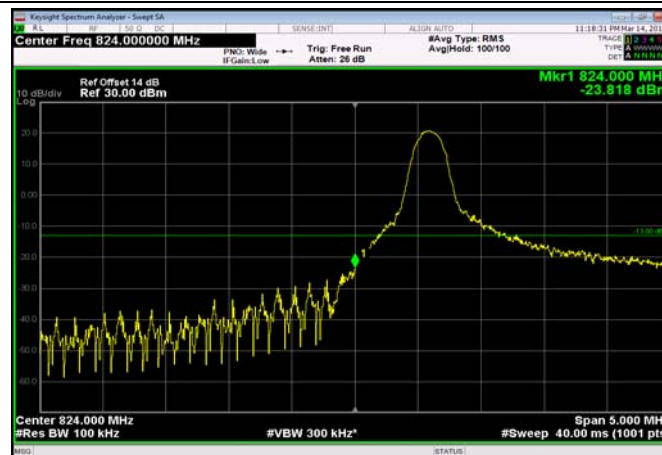

LowRange_FDD05_10MHz_829_OneRB
_low_QPSK