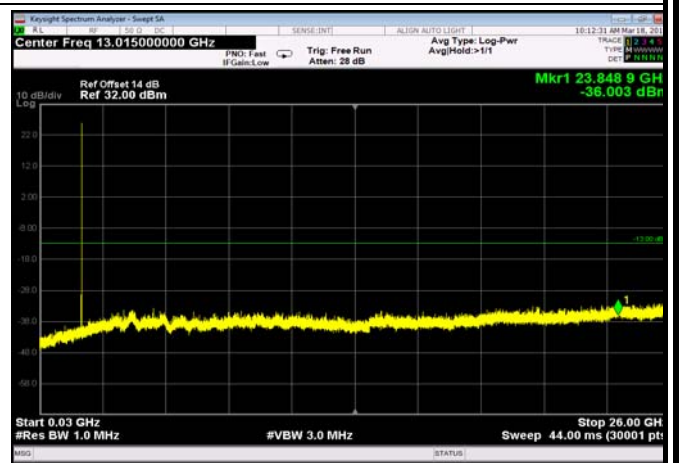

FDD04_HighRange_15MHz_30MHz~26GHz

FDD04_HighRange_20MHz_30MHz~26GHz

FDD04_HighRange_3MHz_30MHz~26GHz

FDD04_HighRange_5MHz_30MHz~26GHz

FDD04_LowRange_1.4MHz_30MHz~26GHz

FDD04_LowRange_10MHz_30MHz~26GHz

FDD04_MidRange_15MHz_30MHz~26GHz