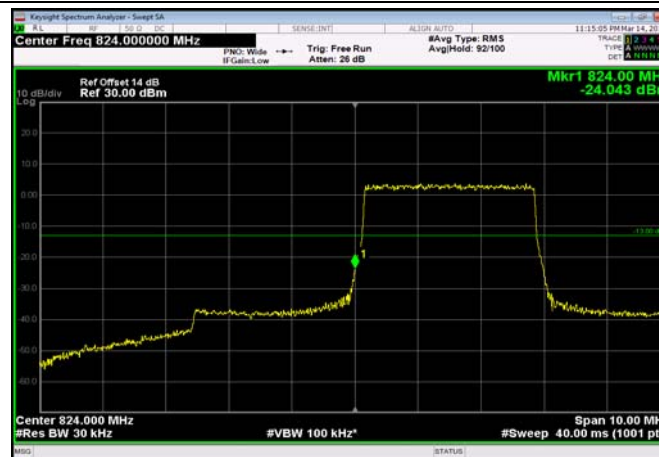

LowRange_FDD05_3MHz_825.5_fullRB
_Low_QPSK