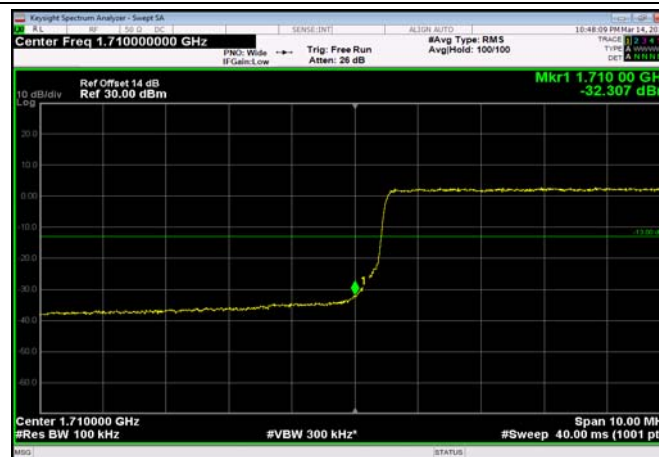

LowRange_FDD04_10MHz_1715_fullRB
_Low_QPSK