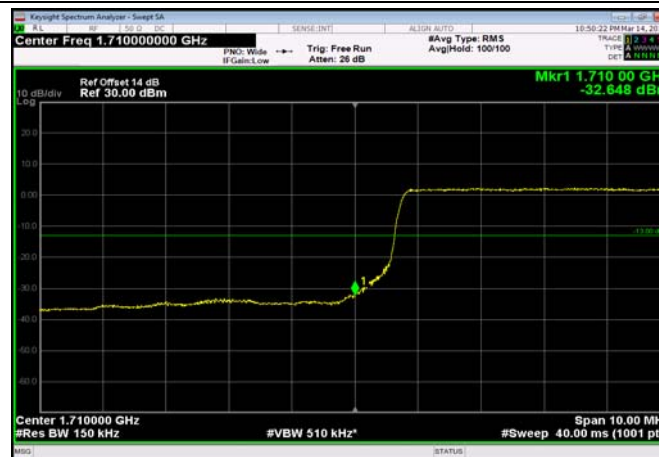

LowRange_FDD04_10MHz_1715_fullRB
_Low_QPSK

LowRange_FDD04_10MHz_1715_fullRB
_Low_Q16

LowRange_FDD04_15MHz_1717.5_OneRB
_low_QPSK

LowRange_FDD04_15MHz_1717.5_OneRB
_low_Q16

LowRange_FDD04_15MHz_1717.5_fullIRB
_Low_QPSK