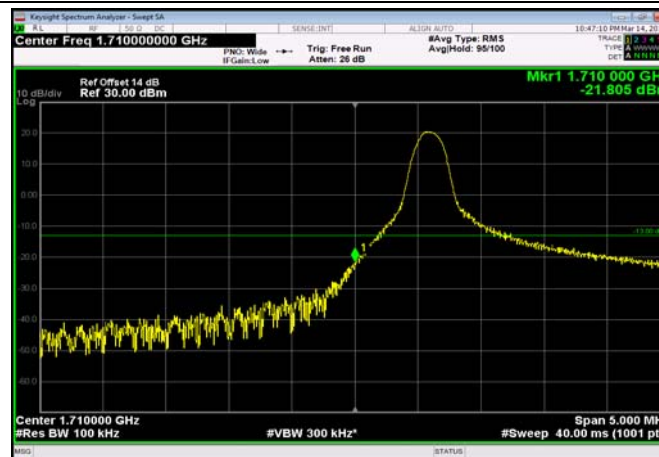

LowRange_FDD04_5MHz_1712.5_OneRB
_low_Q16

LowRange_FDD04_5MHz_1712.5_fullRB
_Low_QPSK

LowRange_FDD04_5MHz_1712.5_fullRB
_Low_Q16

LowRange_FDD04_10MHz_1715_OneRB
_low_QPSK

LowRange_FDD04_10MHz_1715_OneRB
_low_Q16