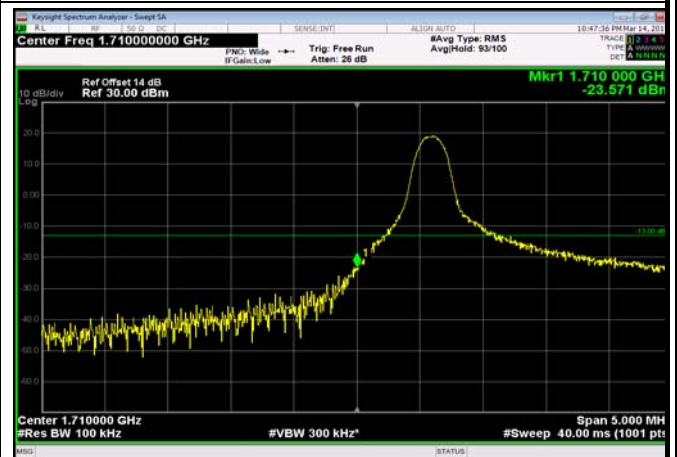

LowRange_FDD04_5MHz_1712.5_OneRB
_low_Q16

LowRange_FDD04_5MHz_1712.5_fullRB
_Low_QPSK

LowRange_FDD04_5MHz_1712.5_fullRB
_Low_Q16

LowRange_FDD04_10MHz_1715_OneRB
_low_QPSK

LowRange_FDD04_10MHz_1715_OneRB
_low_Q16