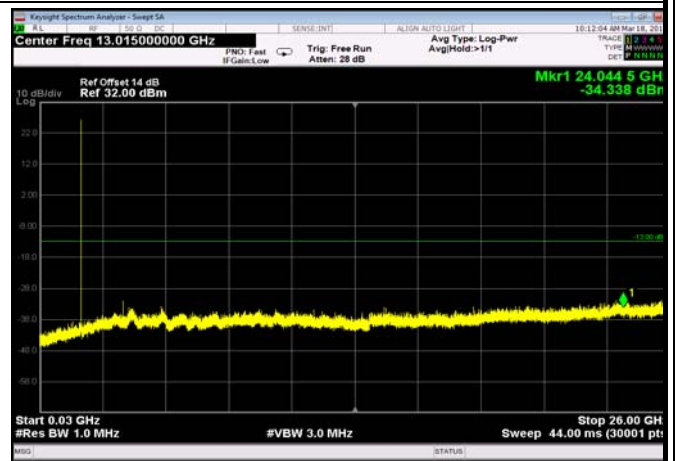

FDD04_MidRange_5MHz_30MHz~26GHz