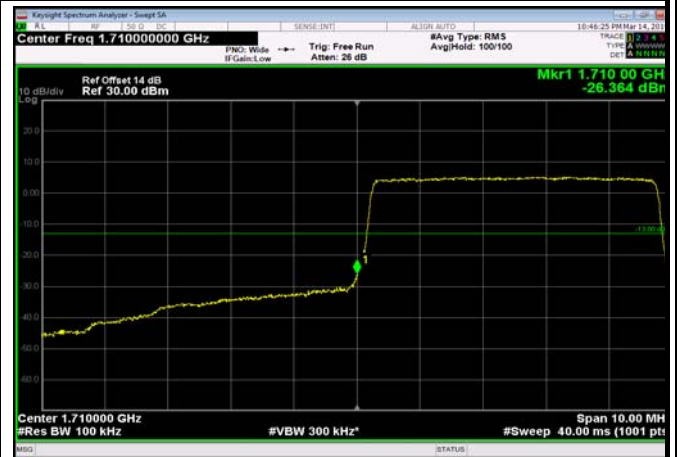

LowRange_FDD04_5MHz_1712.5_OneRB
_low_Q16

LowRange_FDD04_5MHz_1712.5_fullRB
_Low_QPSK

LowRange_FDD04_5MHz_1712.5_fullRB
_Low_Q16

LowRange_FDD04_10MHz_1715_OneRB
_low_QPSK

LowRange_FDD04_10MHz_1715_OneRB
_low_Q16