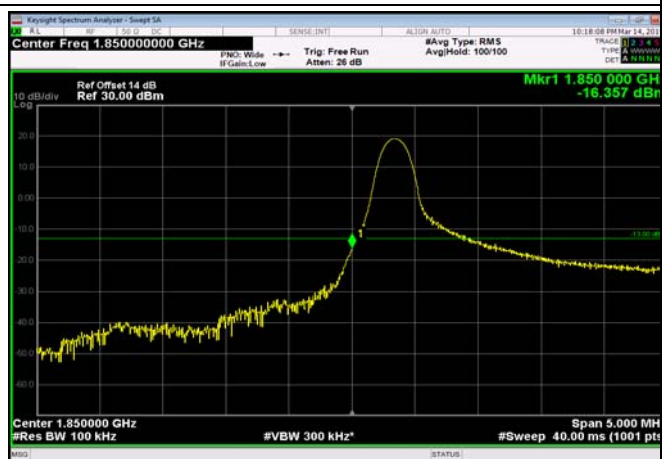

LowRange_FDD02_5MHz_1852.5_OneRB
_low_Q16