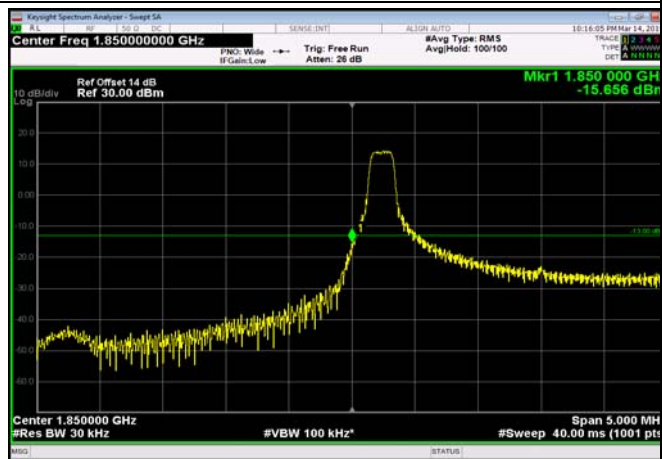

LowRange_FDD02_1.4MHz_1850.7_fullRB
_Low_QPSK

LowRange_FDD02_1.4MHz_1850.7_fullRB
_Low_Q16

LowRange_FDD02_3MHz_1851.5_OneRB
_low_QPSK

LowRange_FDD02_3MHz_1851.5_OneRB
_low_Q16

LowRange_FDD02_3MHz_1851.5_fullRB
_Low_QPSK