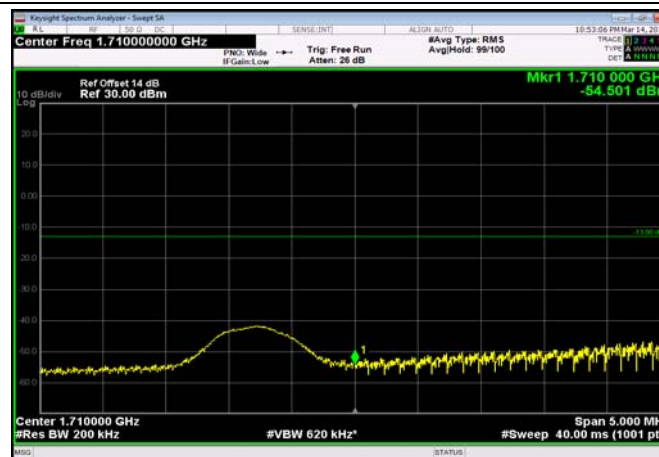

LowRange_FDD04_20MHz_1720_OneRB
_low_QPSK