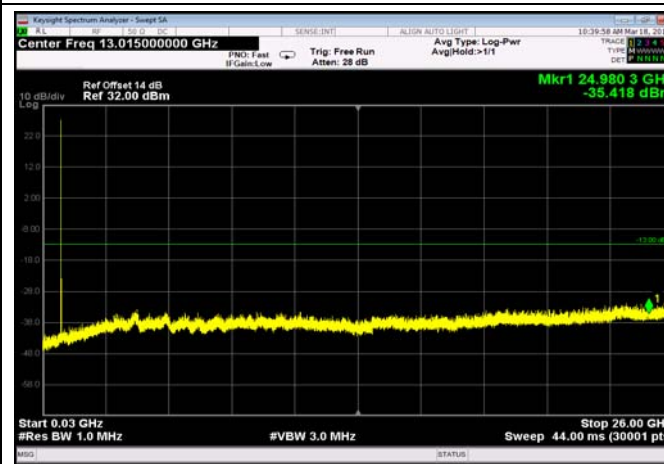

FDD13_HighRange_10MHz_30MHz~26GHz