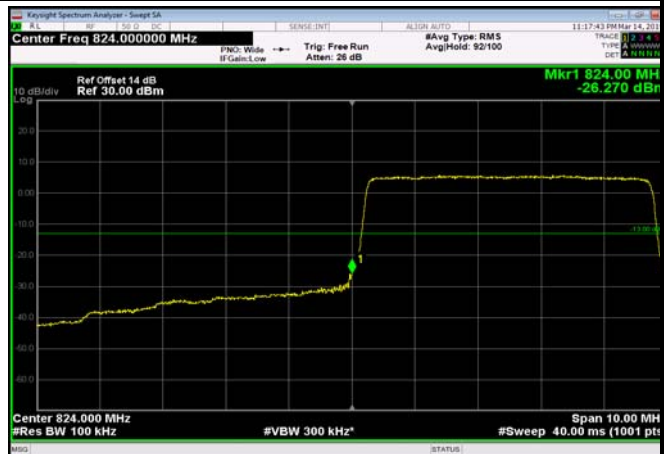

LowRange_FDD05_5MHz_826.5_fullRB
_Low_Q16