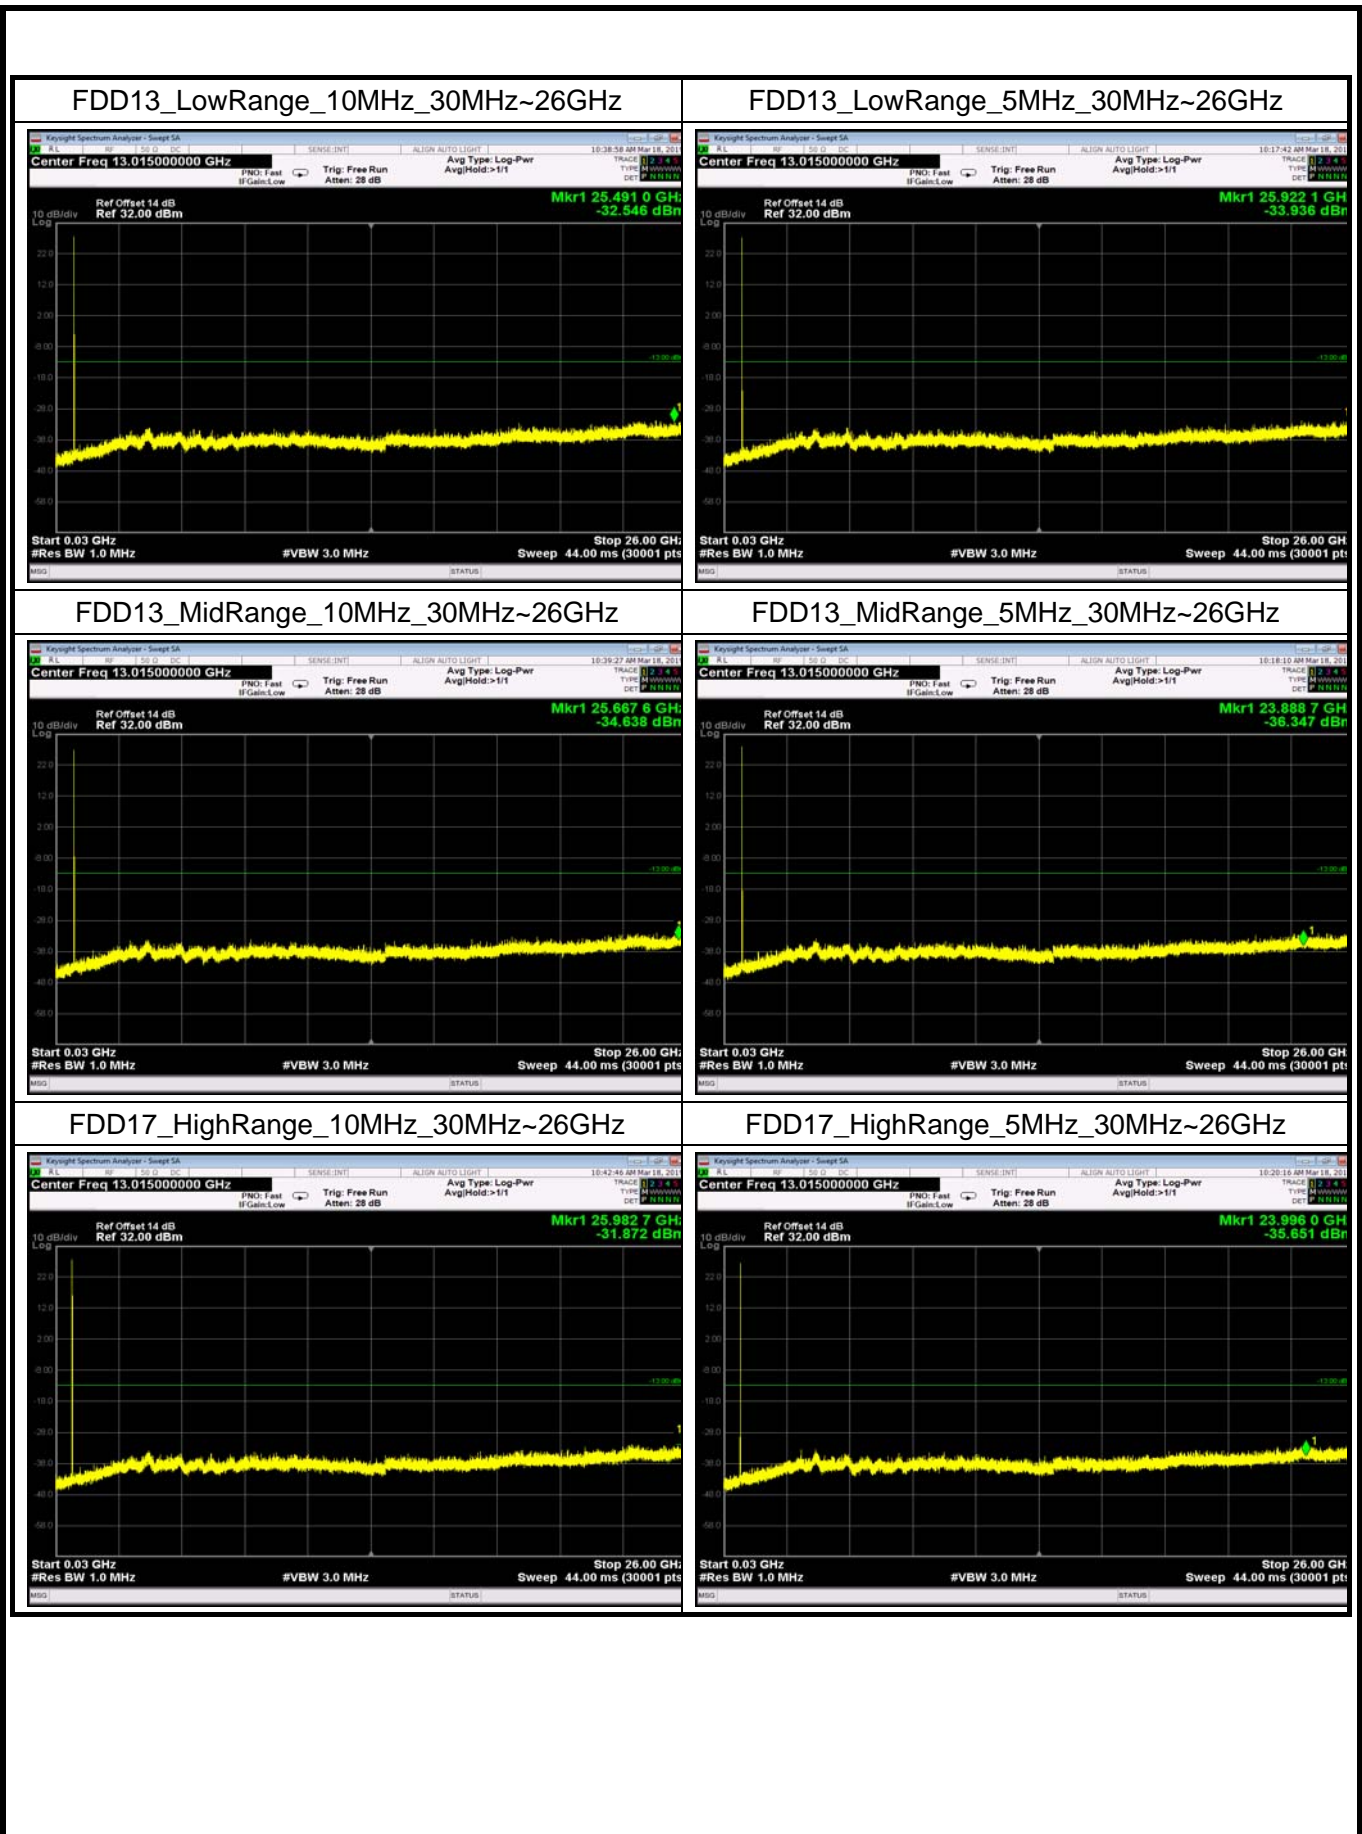

FDD12_MidRange_5MHz_30MHz~26GHz

FDD13_HighRange_10MHz_30MHz~26GHz

FDD13_HighRange_5MHz_30MHz~26GHz

Conducted Band Edge

Test Result and Data

LowRange_FDD02_1.4MHz_1850.7_OneRB
_low_QPSK

LowRange_FDD02_1.4MHz_1850.7_OneRB
_low_Q16