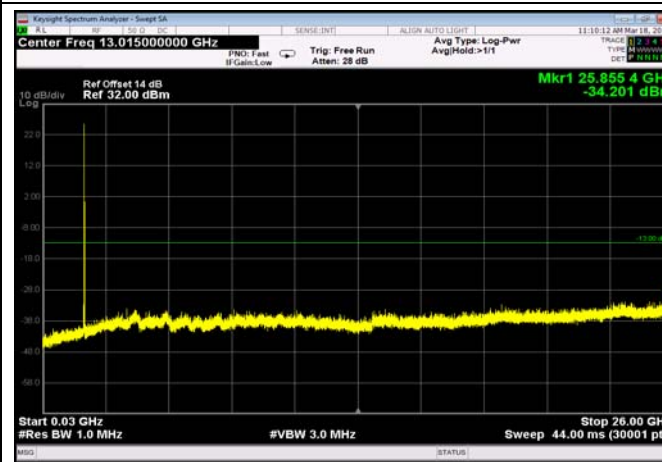

FDD04_HighRange_15MHz_30MHz~26GHz

FDD04_HighRange_20MHz_30MHz~26GHz

FDD04_HighRange_3MHz_30MHz~26GHz

FDD04_HighRange_5MHz_30MHz~26GHz

FDD04_LowRange_1.4MHz_30MHz~26GHz

FDD04_LowRange_10MHz_30MHz~26GHz

FDD04_MidRange_15MHz_30MHz~26GHz