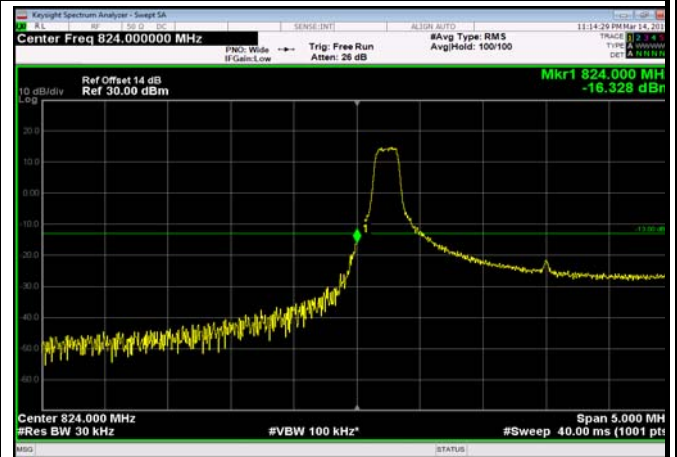

LowRange_ FDD05_1.4MHz_824.7_OneRB
_low_Q16

LowRange_ FDD05_1.4MHz_824.7_fullRB
_Low_QPSK

LowRange_ FDD05_1.4MHz_824.7_fullRB
_Low_Q16

LowRange_FDD05_3MHz_825.5_OneRB
_low_QPSK

LowRange_FDD05_3MHz_825.5_OneRB
_low_Q16