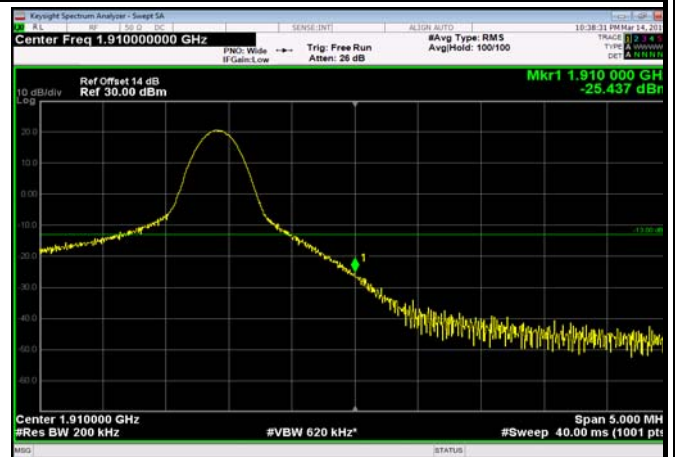

HighRange_FDD02_15MHz_1902.5_fullRB
_High_QPSK

HighRange_FDD02_15MHz_1902.5_fullRB
_High_Q16

HighRange_FDD02_20MHz_1900_OneRB
_high_QPSK

HighRange_FDD02_20MHz_1900_OneRB
_high_Q16

HighRange_ FDD02_20MHz_1900_fullRB
_High_QPSK