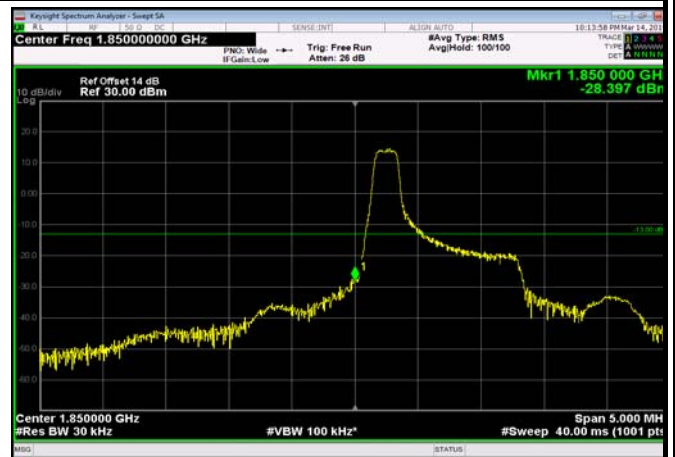

FDD12_MidRange_5MHz_30MHz~26GHz

FDD13_HighRange_10MHz_30MHz~26GHz

FDD13_HighRange_5MHz_30MHz~26GHz

Conducted Band Edge

Test Result and Data

LowRange_FDD02_1.4MHz_1850.7_OneRB
_low_QPSK

LowRange_FDD02_1.4MHz_1850.7_OneRB
_low_Q16