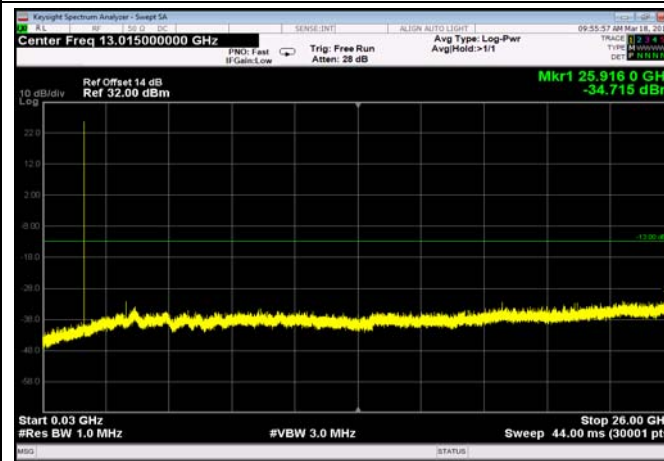

FDD04_MidRange_3MHz_30MHz~26GHz