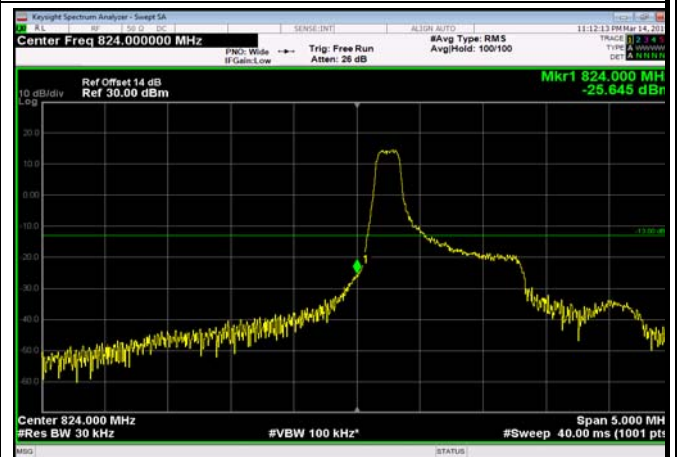

LowRange_ FDD05_1.4MHz_824.7_OneRB
_low_Q16