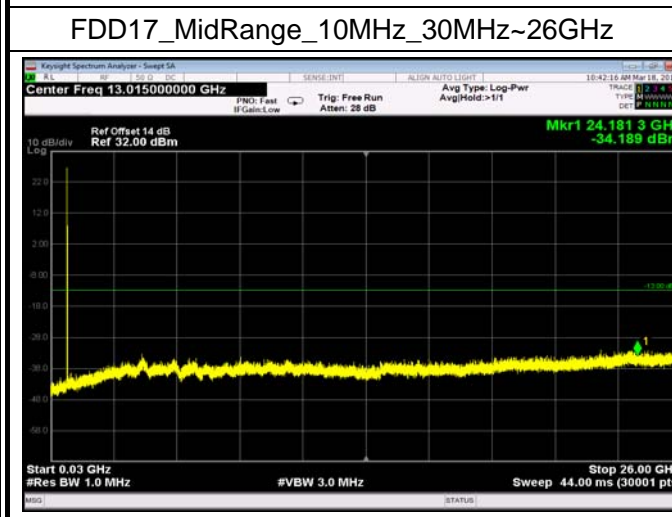

FDD12_MidRange_5MHz_30MHz~26GHz

FDD13_HighRange_10MHz_30MHz~26GHz

FDD13_HighRange_5MHz_30MHz~26GHz

Conducted Band Edge

Test Result and Data

LowRange_FDD02_1.4MHz_1850.7_OneRB
_low_QPSK

LowRange_FDD02_1.4MHz_1850.7_OneRB
_low_Q16