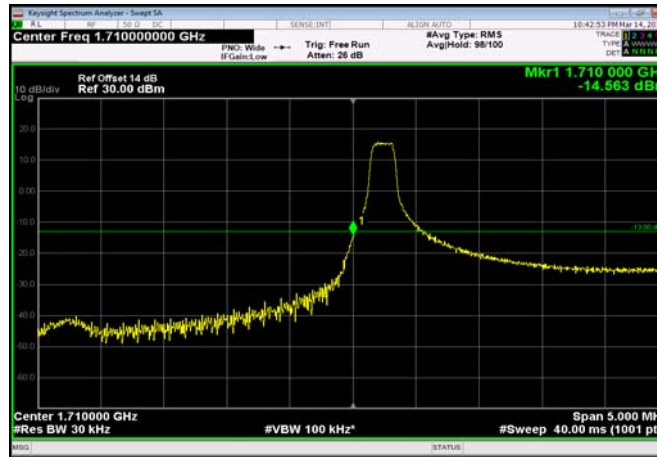

LowRange_FDD04_3MHz_1711.5_OneRB
_low_QPSK