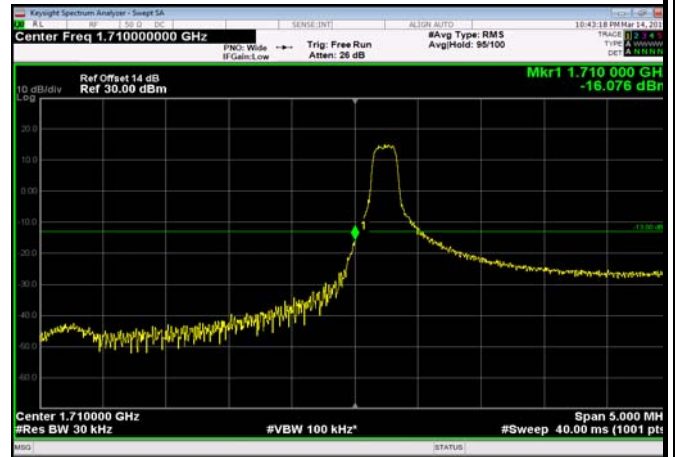

LowRange_FDD04_3MHz_1711.5_OneRB
_low_Q16