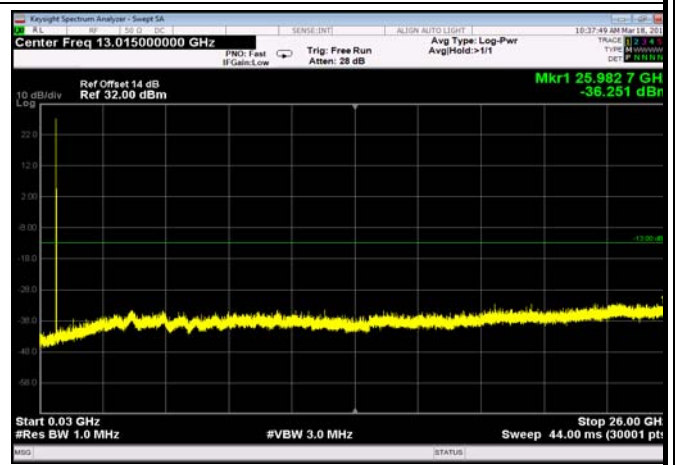

FDD05_LowRange_1.4MHz_30MHz~26GHz

FDD05_LowRange_10MHz_30MHz~26GHz

FDD05_LowRange_3MHz_30MHz~26GHz

FDD05_LowRange_5MHz_30MHz~26GHz

FDD12_MidRange_1.4MHz_30MHz~26GHz

FDD12_MidRange_10MHz_30MHz~26GHz

FDD12_MidRange_3MHz_30MHz~26GHz