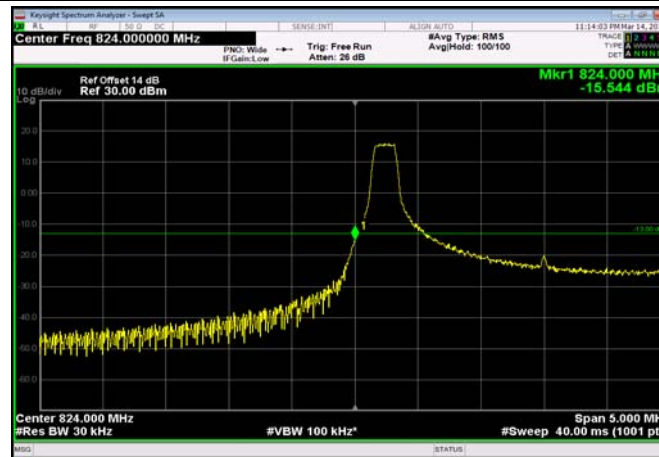

LowRange_ FDD05_1.4MHz_824.7_OneRB
_low_Q16

LowRange_ FDD05_1.4MHz_824.7_fullRB
_Low_QPSK

LowRange_ FDD05_1.4MHz_824.7_fullRB
_Low_Q16

LowRange_FDD05_3MHz_825.5_OneRB
_low_QPSK

LowRange_FDD05_3MHz_825.5_OneRB
_low_Q16