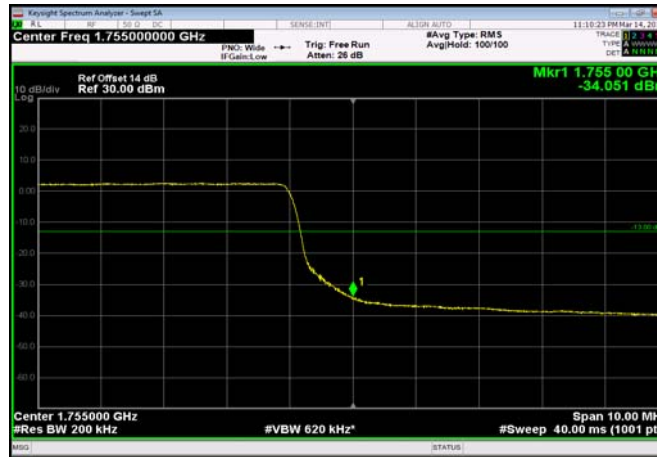

HighRange_FDD04_20MHz_1745_OneRB
_high_QPSK

HighRange_FDD04_20MHz_1745_OneRB
_high_Q16

HighRange_ FDD04_20MHz_1745_fullRB
_High_QPSK

HighRange_ FDD04_20MHz_1745_fullRB
_High_Q16

LowRange_ FDD05_1.4MHz_824.7_OneRB
_low_QPSK