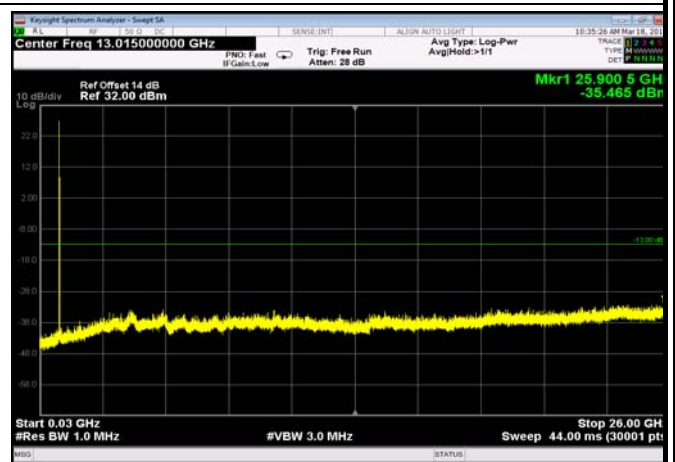

FDD04_MidRange_20MHz_30MHz~26GHz

FDD04_MidRange_3MHz_30MHz~26GHz

FDD04_MidRange_5MHz_30MHz~26GHz

FDD05_HighRange_1.4MHz_30MHz~26GHz

FDD05_HighRange_10MHz_30MHz~26GHz

FDD05_HighRange_3MHz_30MHz~26GHz

FDD05_HighRange_5MHz_30MHz~26GHz