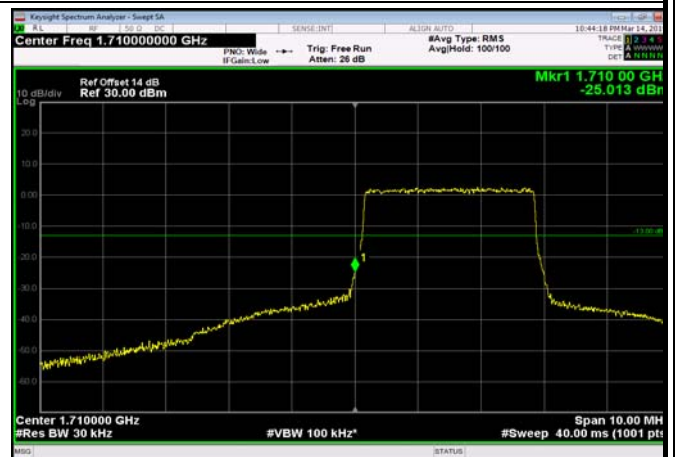

LowRange_FDD04_3MHz_1711.5_OneRB
_low_QPSK

LowRange_FDD04_3MHz_1711.5_OneRB
_low_Q16

LowRange_FDD04_3MHz_1711.5_fullRB
_Low_QPSK

LowRange_FDD04_3MHz_1711.5_fullRB
_Low_Q16

LowRange_FDD04_5MHz_1712.5_OneRB
_low_QPSK