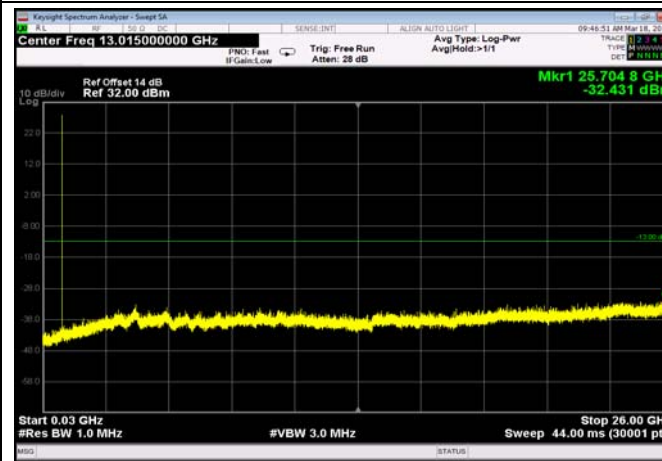

FDD05_LowRange_1.4MHz_30MHz~26GHz