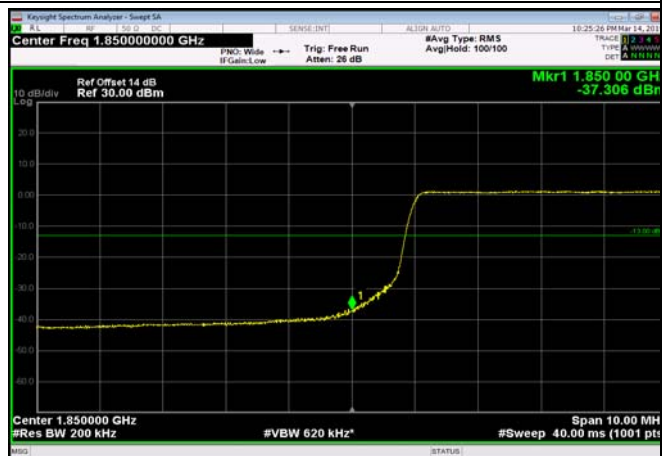

LowRange_FDD02_20MHz_1860_fullRB
_Low_Q16