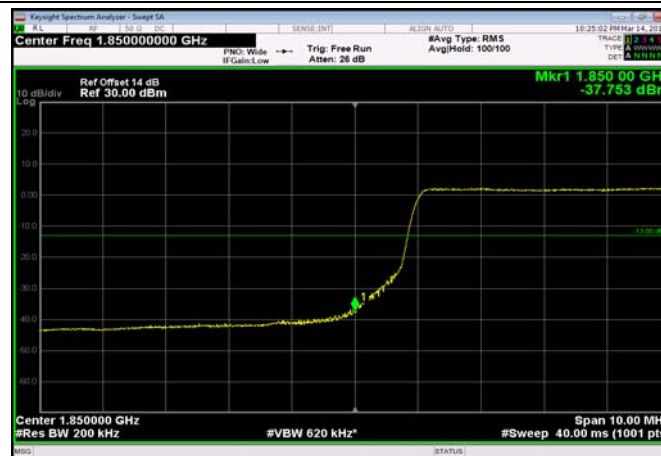

LowRange_FDD02_15MHz_1857.5_OneRB
_low_Q16

LowRange_FDD02_15MHz_1857.5_fullRB
_Low_QPSK

LowRange_FDD02_15MHz_1857.5_fullRB
_Low_Q16

LowRange_FDD02_20MHz_1860_OneRB
_low_QPSK

LowRange_FDD02_20MHz_1860_OneRB
_low_Q16

LowRange_FDD02_20MHz_1860_fullRB
_Low_QPSK

LowRange_FDD02_20MHz_1860_fullRB
_Low_Q16

HighRange_FDD02_1.4MHz_1909.3_OneRB
_high_QPSK

HighRange_FDD02_1.4MHz_1909.3_OneRB
_high_Q16

HighRange_FDD02_1.4MHz_1909.3
_fullRB_High_QPSK