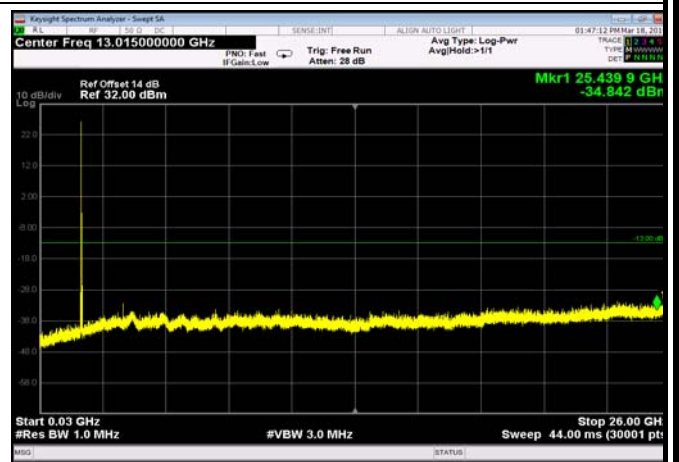

FDD04_HighRange_15MHz_30MHz~26GHz

FDD04_HighRange_20MHz_30MHz~26GHz

FDD04_HighRange_3MHz_30MHz~26GHz

FDD04_HighRange_5MHz_30MHz~26GHz

FDD04_LowRange_1.4MHz_30MHz~26GHz

FDD04_LowRange_10MHz_30MHz~26GHz

FDD04_MidRange_15MHz_30MHz~26GHz