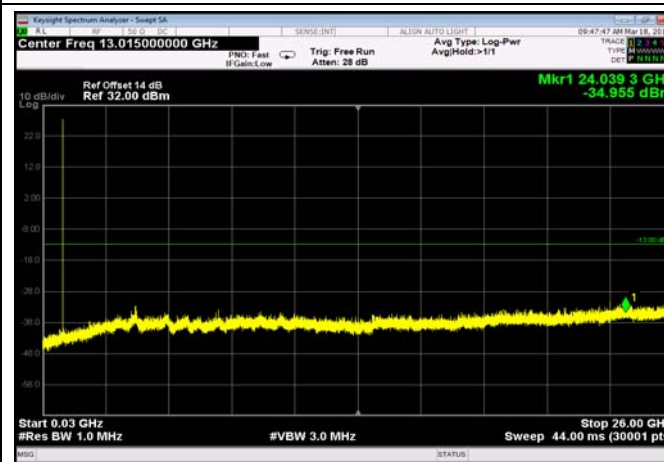

FDD04_MidRange_20MHz_30MHz~26GHz

FDD04_MidRange_3MHz_30MHz~26GHz

FDD04_MidRange_5MHz_30MHz~26GHz

FDD05_HighRange_1.4MHz_30MHz~26GHz

FDD05_HighRange_10MHz_30MHz~26GHz

FDD05_HighRange_3MHz_30MHz~26GHz

FDD05_HighRange_5MHz_30MHz~26GHz