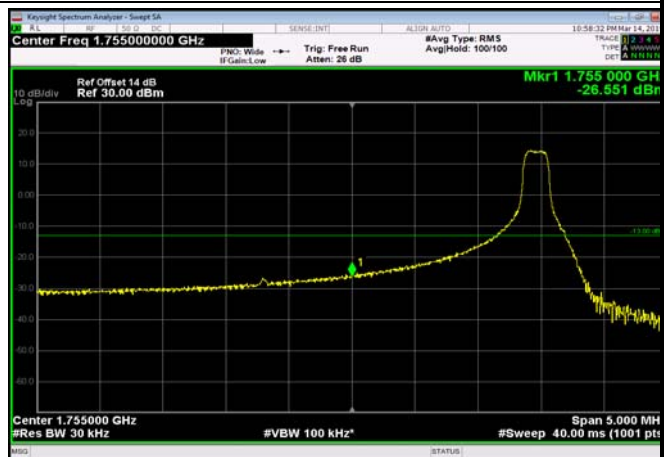

HighRange_FDD04_1.4MHz_1754.3_OneRB
_high_Q16