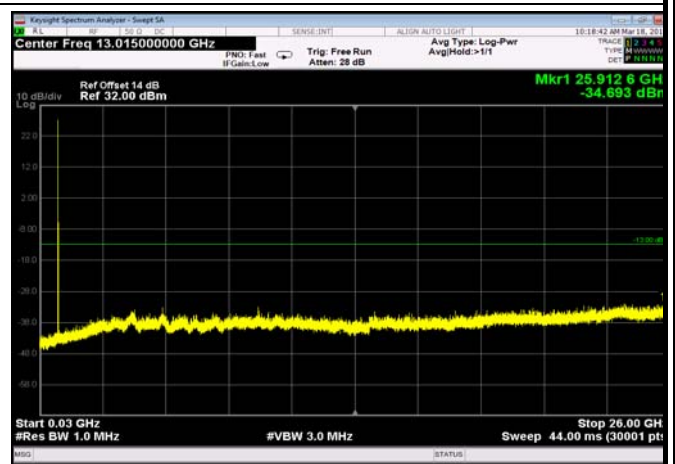

FDD13_HighRange_5MHz_30MHz~26GHz