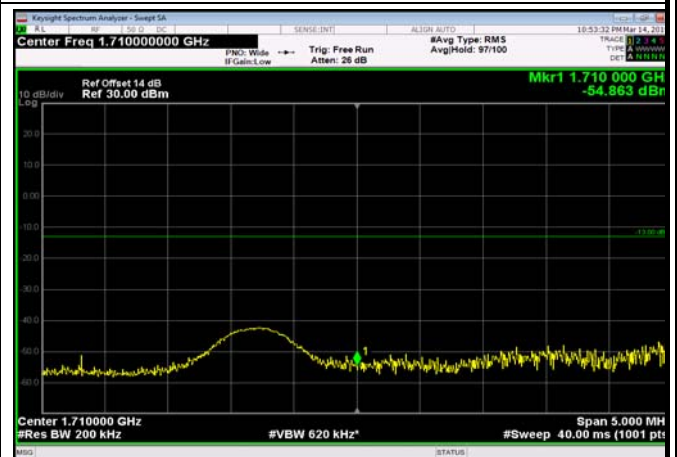

LowRange_FDD04_20MHz_1720_OneRB
_low_Q16