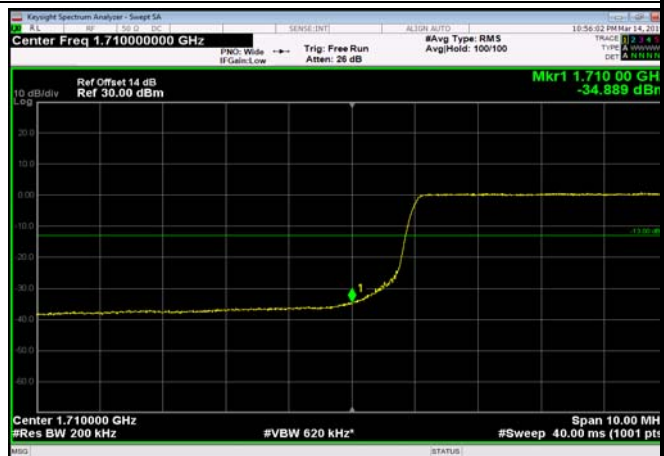

LowRange_FDD04_15MHz_1717.5_fullIRB
_Low_Q16

LowRange_FDD04_20MHz_1720_OneRB
_low_QPSK

LowRange_FDD04_20MHz_1720_OneRB
_low_Q16

LowRange_FDD04_20MHz_1720_fullRB
_Low_QPSK

LowRange_FDD04_20MHz_1720_fullRB
_Low_Q16