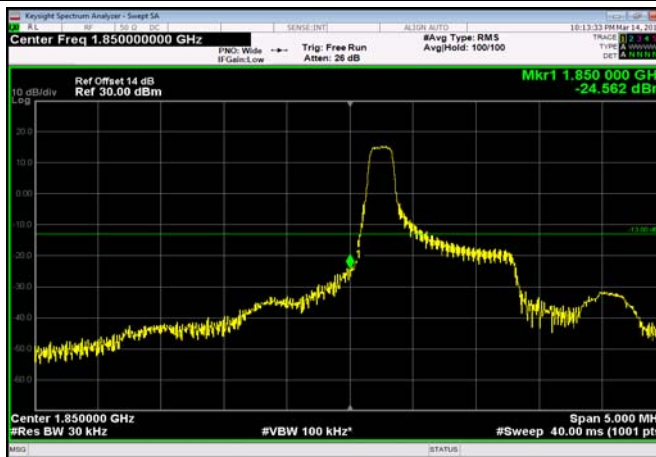

FDD12_MidRange_5MHz_30MHz~26GHz

FDD13_HighRange_10MHz_30MHz~26GHz

FDD13_HighRange_5MHz_30MHz~26GHz

Conducted Band Edge

Test Result and Data

LowRange_FDD02_1.4MHz_1850.7_OneRB
_low_QPSK

LowRange_FDD02_1.4MHz_1850.7_OneRB
_low_Q16