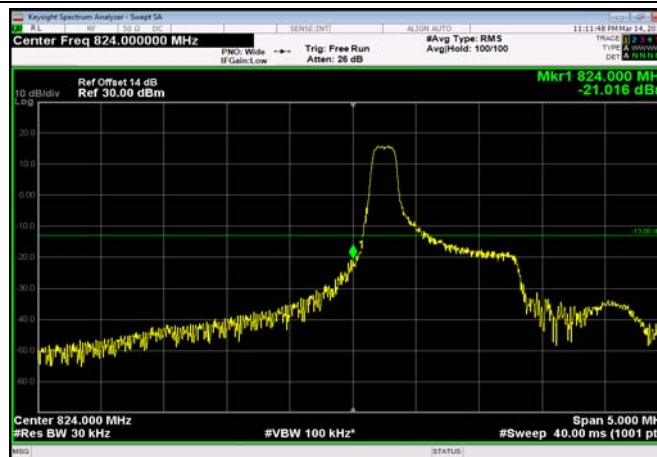

HighRange_FDD04_20MHz_1745_OneRB
_high_QPSK

HighRange_FDD04_20MHz_1745_OneRB
_high_Q16

HighRange_ FDD04_20MHz_1745_fullRB
_High_QPSK

HighRange_ FDD04_20MHz_1745_fullRB
_High_Q16

LowRange_ FDD05_1.4MHz_824.7_OneRB
_low_QPSK