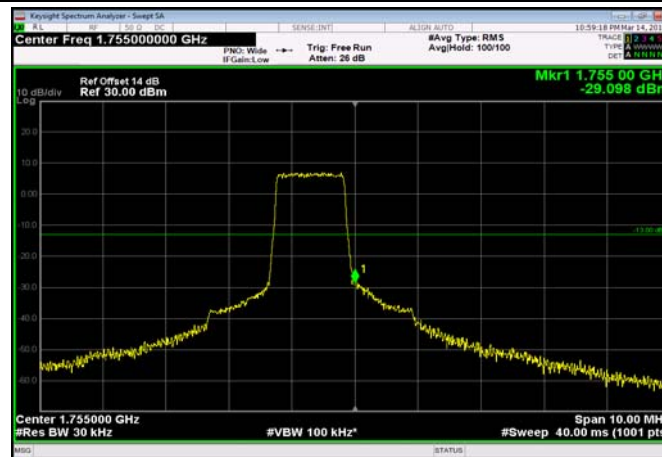

HighRange_FDD04_1.4MHz_1754.3
_fullRB_High_QPSK