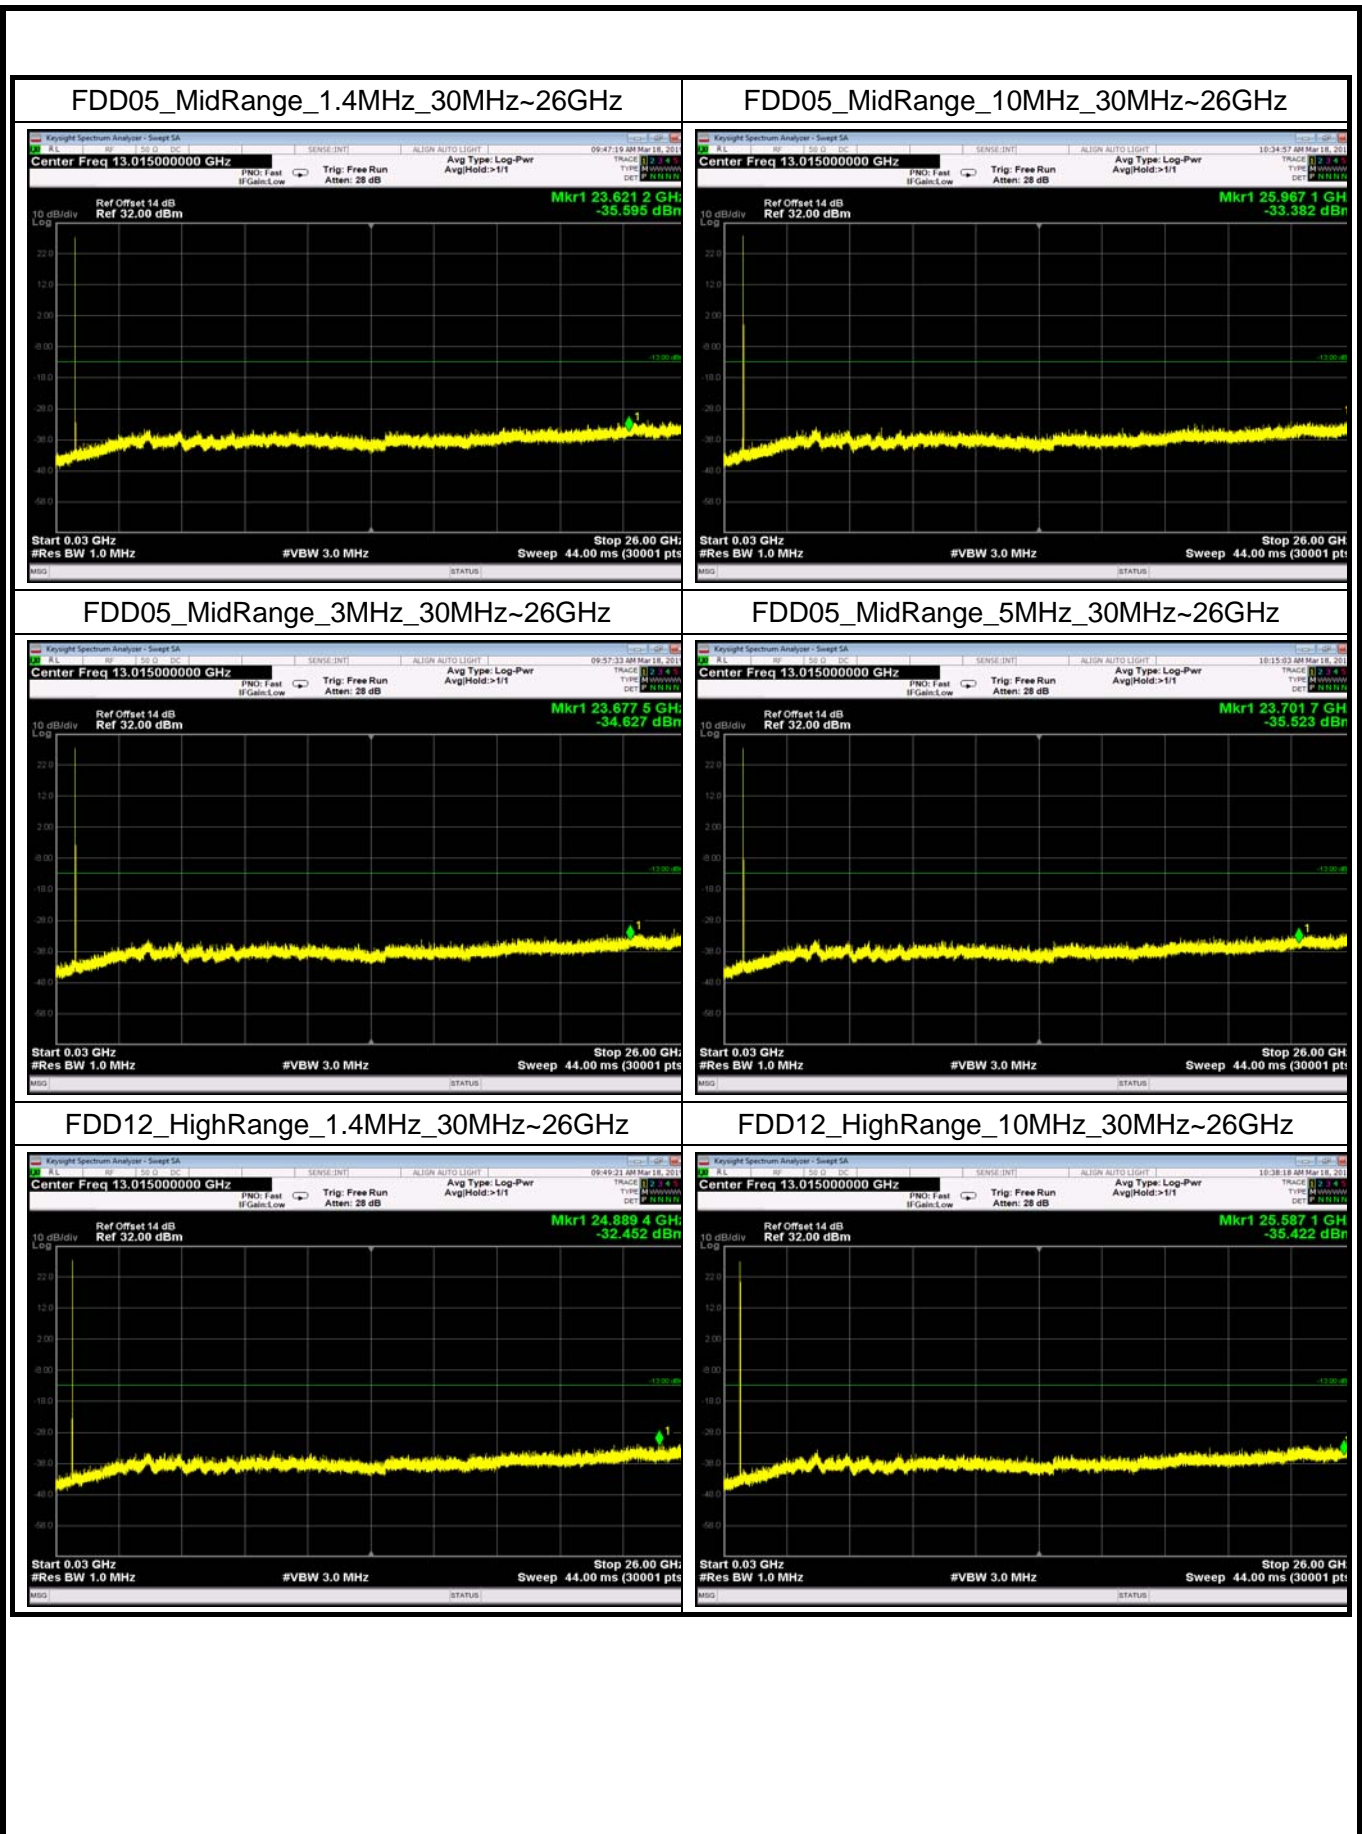

FDD04_MidRange_20MHz_30MHz~26GHz

FDD04_MidRange_3MHz_30MHz~26GHz

FDD04_MidRange_5MHz_30MHz~26GHz

FDD05_HighRange_1.4MHz_30MHz~26GHz

FDD05_HighRange_10MHz_30MHz~26GHz

FDD05_HighRange_3MHz_30MHz~26GHz

FDD05_HighRange_5MHz_30MHz~26GHz

FDD05_LowRange_1.4MHz_30MHz~26GHz

FDD05_LowRange_10MHz_30MHz~26GHz

FDD05_LowRange_3MHz_30MHz~26GHz

FDD05_LowRange_5MHz_30MHz~26GHz

FDD12_MidRange_1.4MHz_30MHz~26GHz

FDD12_MidRange_10MHz_30MHz~26GHz

FDD12_MidRange_3MHz_30MHz~26GHz

FDD12_MidRange_5MHz_30MHz~26GHz

FDD13_HighRange_10MHz_30MHz~26GHz

FDD13_HighRange_5MHz_30MHz~26GHz

Conducted Band Edge

Test Result and Data

LowRange_FDD02_1.4MHz_1850.7_OneRB
_low_QPSK

LowRange_FDD02_1.4MHz_1850.7_OneRB
_low_Q16