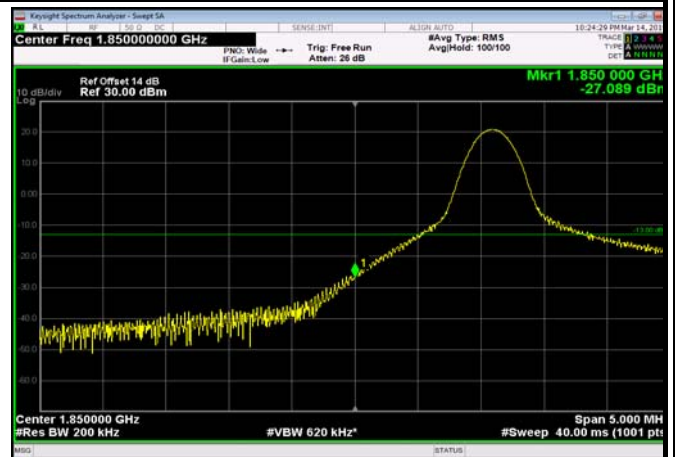

LowRange_FDD02_15MHz_1857.5_OneRB
_low_Q16

LowRange_FDD02_15MHz_1857.5_fullRB
_Low_QPSK

LowRange_FDD02_15MHz_1857.5_fullRB
_Low_Q16

LowRange_FDD02_20MHz_1860_OneRB
_low_QPSK

LowRange_FDD02_20MHz_1860_OneRB
_low_Q16