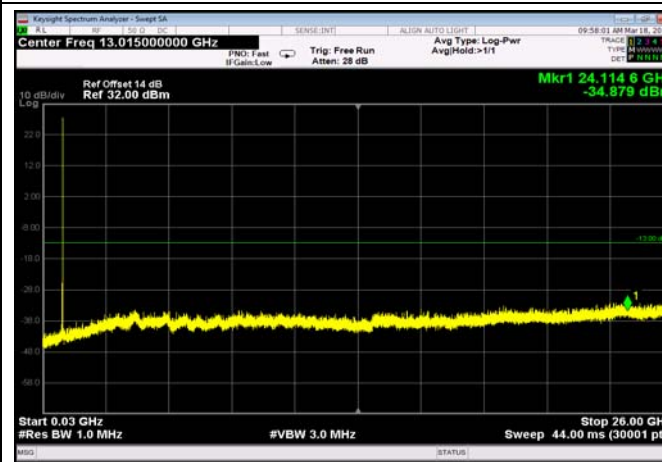

FDD04_MidRange_20MHz_30MHz~26GHz

FDD04_MidRange_3MHz_30MHz~26GHz

FDD04_MidRange_5MHz_30MHz~26GHz

FDD05_HighRange_1.4MHz_30MHz~26GHz

FDD05_HighRange_10MHz_30MHz~26GHz

FDD05_HighRange_3MHz_30MHz~26GHz

FDD05_HighRange_5MHz_30MHz~26GHz