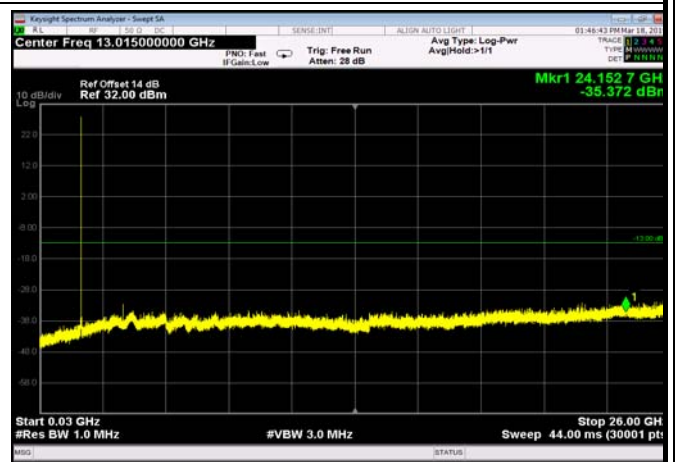

FDD04_MidRange_20MHz_30MHz~26GHz