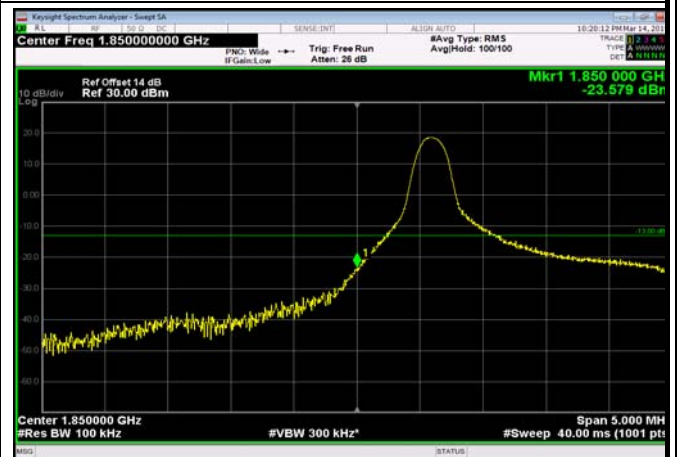

LowRange_FDD02_10MHz_1855_OneRB
_low_Q16