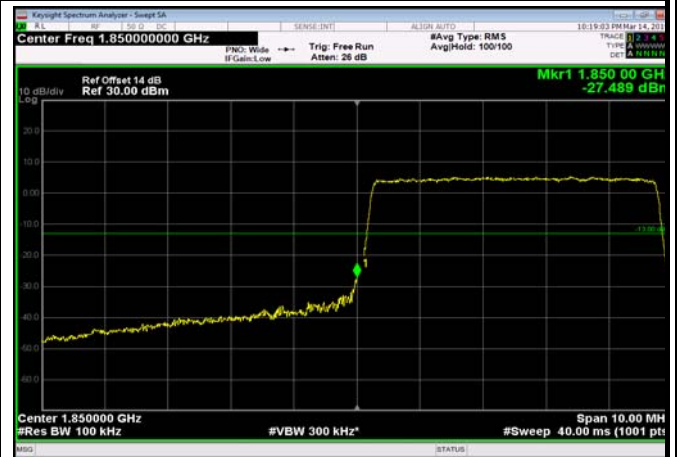

LowRange_FDD02_3MHz_1851.5_fullRB
_Low_Q16

LowRange_FDD02_5MHz_1852.5_OneRB
_low_QPSK

LowRange_FDD02_5MHz_1852.5_OneRB
_low_Q16

LowRange_FDD02_5MHz_1852.5_fullRB
_Low_QPSK

LowRange_FDD02_5MHz_1852.5_fullRB
_Low_Q16