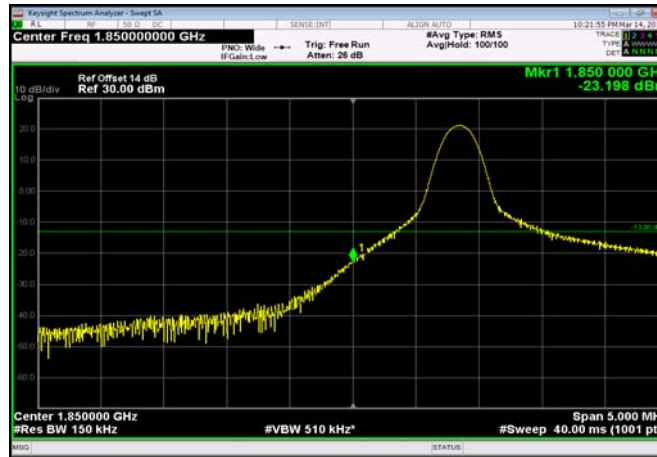

LowRange_FDD02_10MHz_1855_OneRB
_low_QPSK

LowRange_FDD02_10MHz_1855_OneRB
_low_Q16

LowRange_FDD02_10MHz_1855_fullRB
_Low_QPSK

LowRange_FDD02_10MHz_1855_fullRB
_Low_Q16

LowRange_FDD02_15MHz_1857.5_OneRB
_low_QPSK