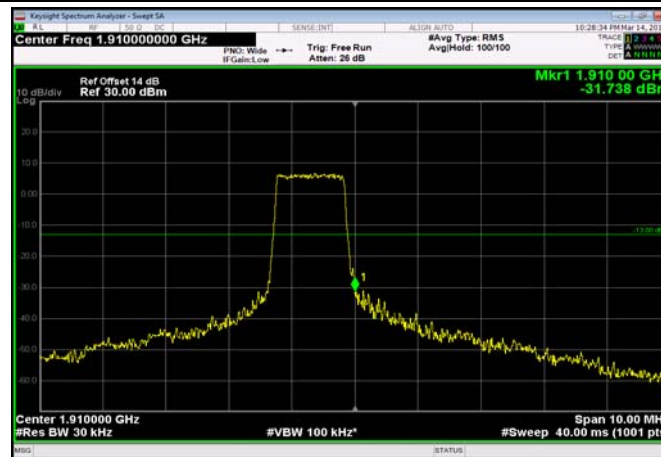

LowRange_FDD02_20MHz_1860_fullRB
_Low_QPSK

LowRange_FDD02_20MHz_1860_fullRB
_Low_Q16

HighRange_FDD02_1.4MHz_1909.3_OneRB
_high_QPSK

HighRange_FDD02_1.4MHz_1909.3_OneRB
_high_Q16

HighRange_FDD02_1.4MHz_1909.3
_fullRB_High_QPSK