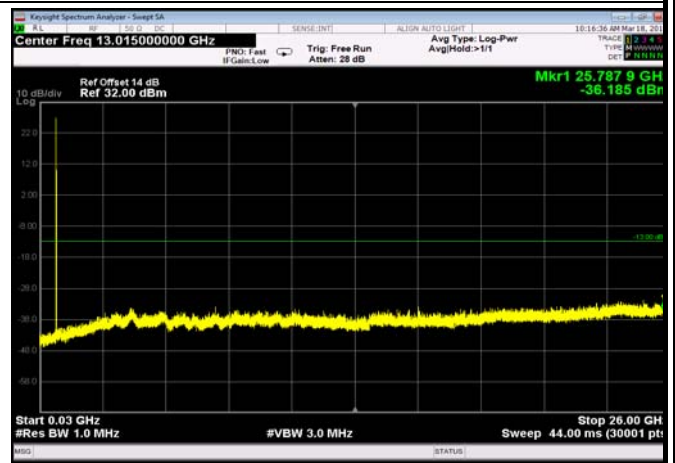

FDD12_MidRange_5MHz_30MHz~26GHz