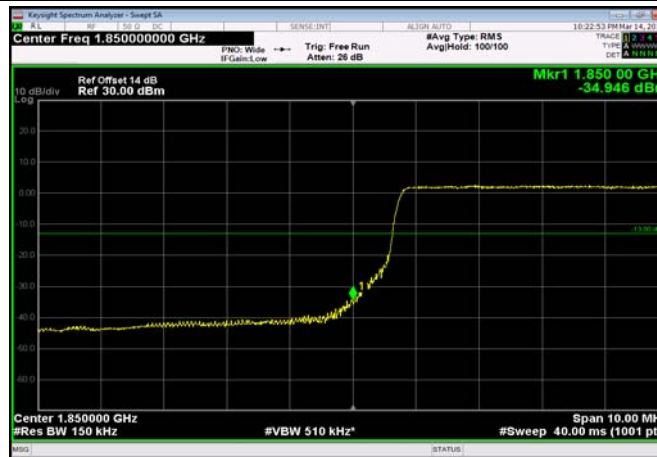

LowRange_FDD02_15MHz_1857.5_fullRB
_Low_QPSK