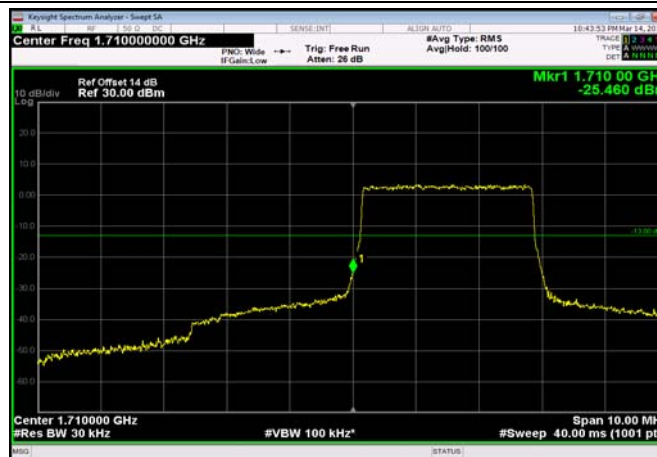

LowRange_FDD04_3MHz_1711.5_fullRB
_Low_QPSK