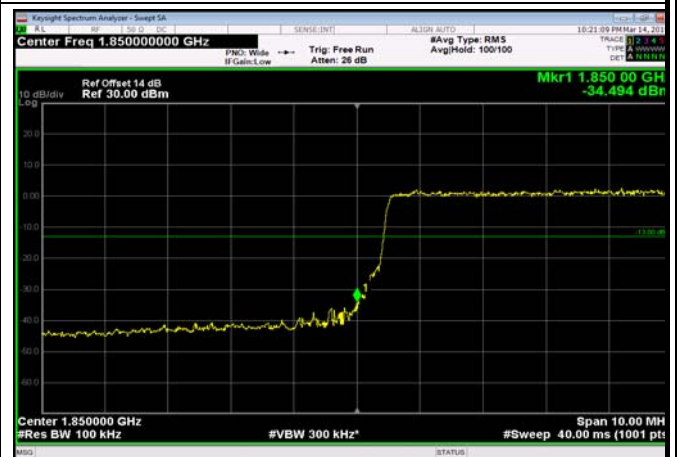

LowRange_FDD02_10MHz_1855_OneRB
_low_QPSK

LowRange_FDD02_10MHz_1855_OneRB
_low_Q16

LowRange_FDD02_10MHz_1855_fullRB
_Low_QPSK

LowRange_FDD02_10MHz_1855_fullRB
_Low_Q16

LowRange_FDD02_15MHz_1857.5_OneRB
_low_QPSK