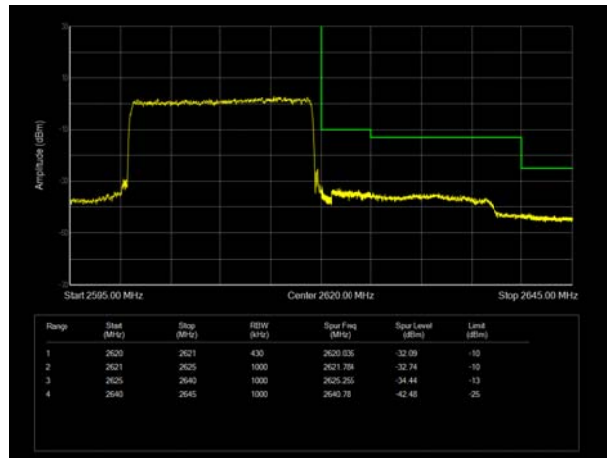

LTE Band 38 QPSK 5MHz CH-Low, 1 RB

LTE Band 38 QPSK 5MHz CH-High, 1 RB

LTE Band 38 QPSK 5MHz CH-Low, 100%RB

LTE Band 38 QPSK 5MHz CH-High, 100%RB

LTE Band 38 QPSK 10MHz CH-Low, 1 RB

LTE Band 38 QPSK 10MHz CH-High, 1 RB

LTE Band 38 QPSK 10MHz CH-Low, 100%RB

LTE Band 38 QPSK 10MHz CH-High, 100%RB

LTE Band 38 QPSK 15MHz CH-Low, 1 RB

LTE Band 38 QPSK 15MHz CH-High, 1 RB

LTE Band 38 QPSK 15MHz CH-Low, 100%RB

LTE Band 38 QPSK 15MHz CH-High, 100%RB

LTE Band 38 QPSK 20MHz CH-Low, 1 RB

LTE Band 38 QPSK 20MHz CH-High, 1 RB

LTE Band 38 QPSK 20MHz CH-Low, 100%RB

LTE Band 38 QPSK 20MHz CH-High, 100%RB

LTE Band 38 16QAM 5MHz CH-Low, 1 RB

LTE Band 38 16QAM 5MHz CH-High, 1 RB

LTE Band 38 16QAM 5MHz CH-Low, 100%RB

LTE Band 38 16QAM 5MHz CH-High, 100%RB

LTE Band 38 16QAM 10MHz CH-Low, 1 RB

LTE Band 38 16QAM 10MHz CH-High, 1 RB

LTE Band 38 16QAM 10MHz CH-Low, 100%RB

LTE Band 38 16QAM 10MHz CH-High, 100%RB