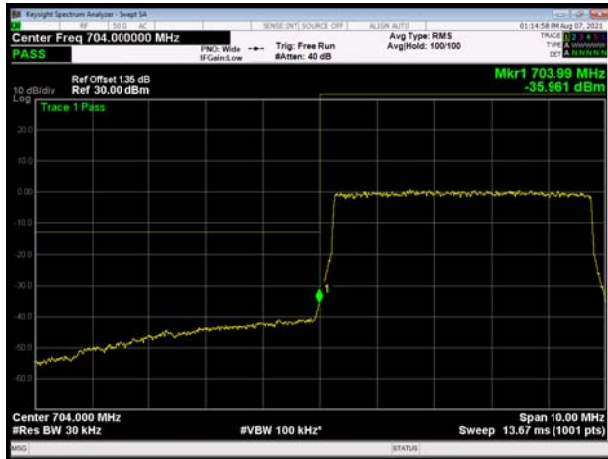

LTE Band 17 QPSK 10MHz CH-Low, 100%RB

LTE Band 17 QPSK 10MHz CH-High, 100%RB

LTE Band 17 16QAM 5MHz CH-Low, 1 RB

LTE Band 17 16QAM 5MHz CH-High, 1 RB

LTE Band 17 16QAM 5MHz CH-Low, 100%RB

LTE Band 17 16QAM 5MHz CH-High, 100%RB