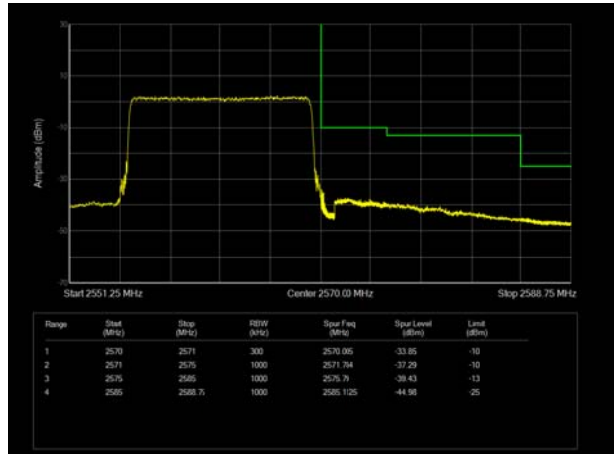

LTE Band 7 16QAM 20MHz CH-Low, 100%RB

LTE Band 7 16QAM 20MHz CH-High, 100%RB

LTE Band 7 64QAM 5MHz CH-Low, 1 RB

LTE Band 7 64QAM 5MHz CH-High, 1 RB

LTE Band 7 64QAM 5MHz CH-Low, 100%RB

LTE Band 7 64QAM 5MHz CH-High, 100%RB

LTE Band 7 64QAM 10MHz CH-Low, 1 RB

LTE Band 7 64QAM 10MHz CH-High, 1 RB

LTE Band 7 64QAM 10MHz CH-Low, 100%RB

LTE Band 7 64QAM 10MHz CH-High, 100%RB

LTE Band 7 64QAM 15MHz CH-Low, 1 RB

LTE Band 7 64QAM 15MHz CH-High, 1 RB

LTE Band 7 64QAM 15MHz CH-Low, 100%RB

LTE Band 7 64QAM 15MHz CH-High, 100%RB

LTE Band 7 64QAM 20MHz CH-Low, 1 RB

LTE Band 7 64QAM 20MHz CH-High, 1 RB

LTE Band 7 64QAM 20MHz CH-Low, 100%RB

LTE Band 7 64QAM 20MHz CH-High, 100%RB

LTE Band 12 QPSK 1.4MHz CH-Low, 1 RB

LTE Band 12 QPSK 1.4MHz CH-High, 1 RB

LTE Band 12 QPSK 1.4MHz CH-Low, 100%RB

LTE Band 12 QPSK 1.4MHz CH-High, 100%RB

LTE Band 12 QPSK 3MHz CH-Low, 1 RB

LTE Band 12 QPSK 3MHz CH-High, 1 RB