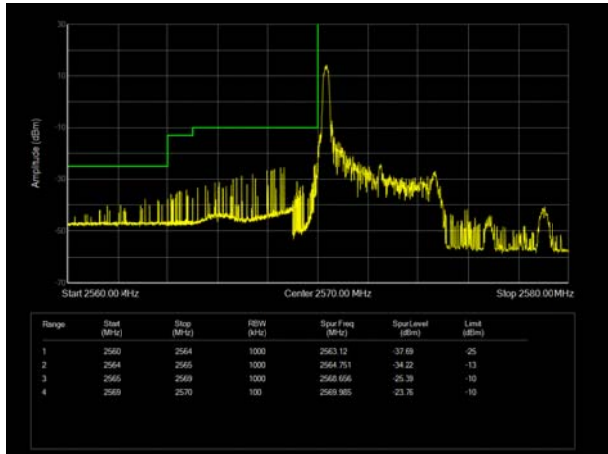

LTE Band 38 QPSK 10MHz CH-Low, 100%RB

LTE Band 38 QPSK 10MHz CH-High, 100%RB

LTE Band 38 QPSK 15MHz CH-Low, 1 RB

LTE Band 38 QPSK 15MHz CH-High, 1 RB

LTE Band 38 QPSK 15MHz CH-Low, 100%RB

LTE Band 38 QPSK 15MHz CH-High, 100%RB

LTE Band 38 QPSK 20MHz CH-Low, 1 RB

LTE Band 38 QPSK 20MHz CH-High, 1 RB

LTE Band 38 QPSK 20MHz CH-Low, 100%RB

LTE Band 38 QPSK 20MHz CH-High, 100%RB

LTE Band 38 16QAM 5MHz CH-Low, 1 RB

LTE Band 38 16QAM 5MHz CH-High, 1 RB

LTE Band 38 16QAM 5MHz CH-Low, 100%RB

LTE Band 38 16QAM 5MHz CH-High, 100%RB

LTE Band 38 16QAM 10MHz CH-Low, 1 RB

LTE Band 38 16QAM 10MHz CH-High, 1 RB

LTE Band 38 16QAM 10MHz CH-Low, 100%RB

LTE Band 38 16QAM 10MHz CH-High, 100%RB