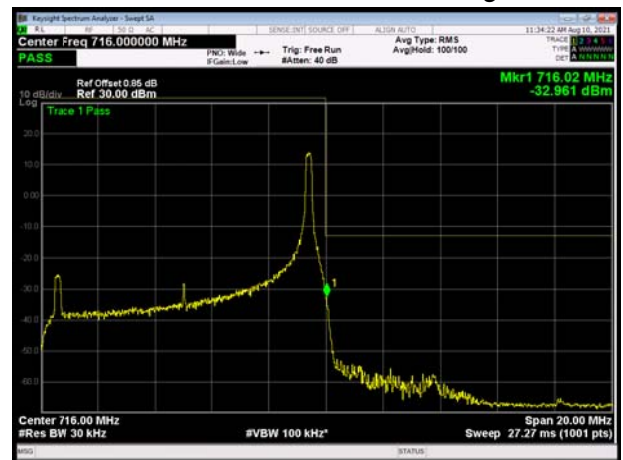

LTE Band 17 64QAM 5MHz CH-Low, 100%RB

LTE Band 17 64QAM 5MHz CH-High, 100%RB

LTE Band 17 64QAM 10MHz CH-Low, 1 RB

LTE Band 17 64QAM 10MHz CH-High, 1 RB

LTE Band 17 64QAM 10MHz CH-Low, 100%RB

LTE Band 17 64QAM 10MHz CH-High, 100%RB

LTE Band 38 QPSK 5MHz CH-Low, 1 RB

LTE Band 38 QPSK 5MHz CH-High, 1 RB

LTE Band 38 QPSK 5MHz CH-Low, 100%RB

LTE Band 38 QPSK 5MHz CH-High, 100%RB

LTE Band 38 QPSK 10MHz CH-Low, 1 RB

LTE Band 38 QPSK 10MHz CH-High, 1 RB