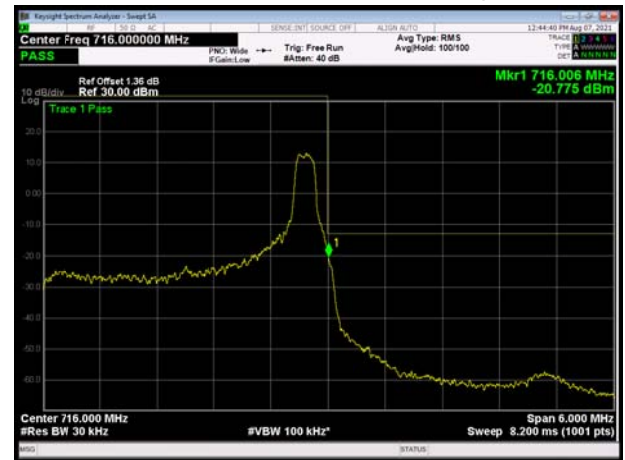

LTE Band 12 16QAM 1.4MHz CH-Low, 100%RB

LTE Band 12 16QAM 1.4MHz CH-High, 100%RB

LTE Band 12 16QAM 3MHz CH-Low, 1 RB

LTE Band 12 16QAM 3MHz CH-High, 1 RB

LTE Band 12 16QAM 3MHz CH-Low, 100%RB

LTE Band 12 16QAM 3MHz CH-High, 100%RB