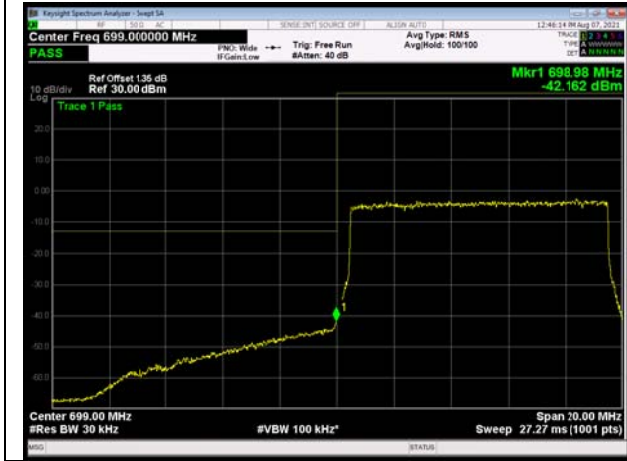

LTE Band 12 16QAM 5MHz CH-Low, 1 RB

LTE Band 12 16QAM 5MHz CH-High, 1 RB

LTE Band 12 16QAM 5MHz CH-Low, 100%RB

LTE Band 12 16QAM 5MHz CH-High, 100%RB

LTE Band 12 16QAM 10MHz CH-Low, 1 RB

LTE Band 12 16QAM 10MHz CH-High, 1 RB

LTE Band 12 16QAM 10MHz CH-Low, 100%RB

LTE Band 12 16QAM 10MHz CH-High, 100%RB

LTE Band 12 64QAM 1.4MHz CH-Low, 1 RB

LTE Band 12 QPSK 1.4MHz CH-High, 1 RB

LTE Band 12 64QAM 1.4MHz CH-Low, 100%RB

LTE Band 12 64QAM 1.4MHz CH-High, 100%RB