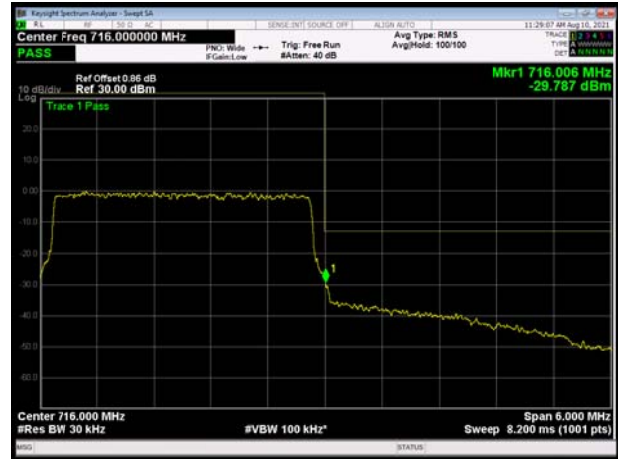

LTE Band 12 64QAM 3MHz CH-Low, 1 RB

LTE Band 12 64QAM 3MHz CH-High, 1 RB

LTE Band 12 64QAM 3MHz CH-Low, 100%RB

LTE Band 12 64QAM 3MHz CH-High, 100%RB

LTE Band 12 64QAM 5MHz CH-Low, 1 RB

LTE Band 12 64QAM 5MHz CH-High, 1 RB