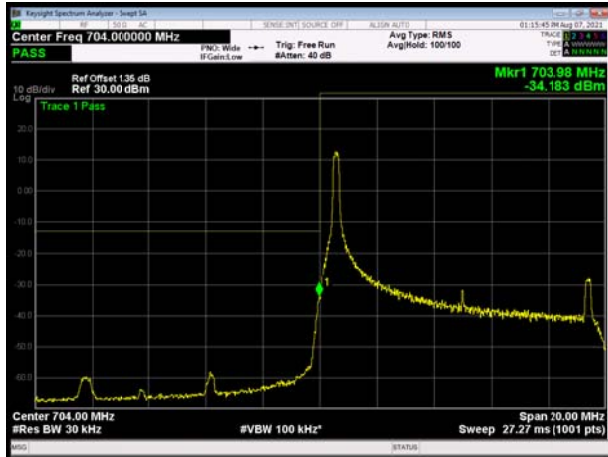

LTE Band 17 16QAM 10MHz CH-Low, 100%RB