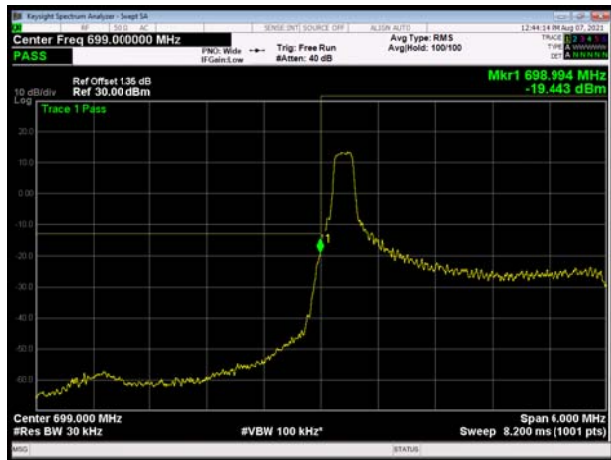

LTE Band 12 16QAM 3MHz CH-Low, 100%RB