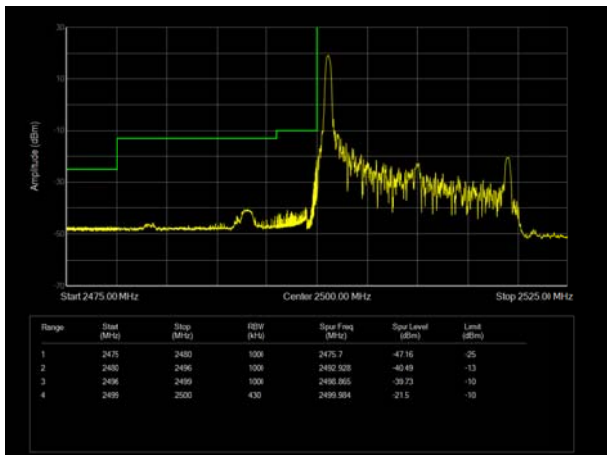

LTE Band 7 16QAM 15MHz CH-Low, 1 RB

LTE Band 7 16QAM 15MHz CH-High, 1 RB

LTE Band 7 16QAM 15MHz CH-Low, 100%RB

LTE Band 7 16QAM 15MHz CH-High, 100%RB

LTE Band 7 16QAM 20MHz CH-Low, 1 RB

LTE Band 7 16QAM 20MHz CH-High, 1 RB

LTE Band 7 16QAM 20MHz CH-Low, 100%RB

LTE Band 7 16QAM 20MHz CH-High, 100%RB

LTE Band 7 64QAM 5MHz CH-Low, 1 RB

LTE Band 7 64QAM 5MHz CH-High, 1 RB

LTE Band 7 64QAM 5MHz CH-Low, 100%RB

LTE Band 7 64QAM 5MHz CH-High, 100%RB

LTE Band 7 64QAM 10MHz CH-Low, 1 RB

LTE Band 7 64QAM 10MHz CH-High, 1 RB

LTE Band 7 64QAM 10MHz CH-Low, 100%RB

LTE Band 7 64QAM 10MHz CH-High, 100%RB

LTE Band 7 64QAM 15MHz CH-Low, 1 RB

LTE Band 7 64QAM 15MHz CH-High, 1 RB