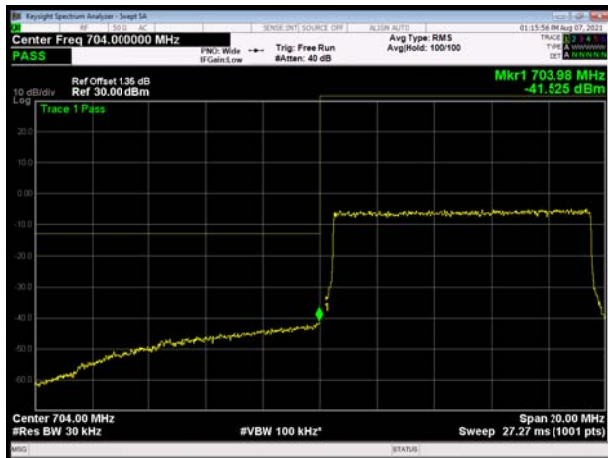

LTE Band 17 64QAM 5MHz CH-Low, 1 RB