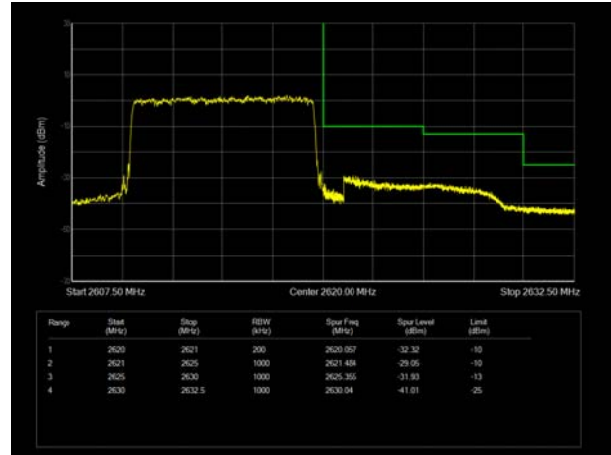

LTE Band 17 64QAM 5MHz CH-Low, 100%RB

LTE Band 17 64QAM 5MHz CH-High, 100%RB

LTE Band 17 64QAM 10MHz CH-Low, 1 RB

LTE Band 17 64QAM 10MHz CH-High, 1 RB

LTE Band 17 64QAM 10MHz CH-Low, 100%RB

LTE Band 17 64QAM 10MHz CH-High, 100%RB

LTE Band 38 QPSK 5MHz CH-Low, 1 RB

LTE Band 38 QPSK 5MHz CH-High, 1 RB

LTE Band 38 QPSK 5MHz CH-Low, 100%RB

LTE Band 38 QPSK 5MHz CH-High, 100%RB

LTE Band 38 QPSK 10MHz CH-Low, 1 RB

LTE Band 38 QPSK 10MHz CH-High, 1 RB

LTE Band 38 QPSK 10MHz CH-Low, 100%RB

LTE Band 38 QPSK 10MHz CH-High, 100%RB

LTE Band 38 QPSK 15MHz CH-Low, 1 RB

LTE Band 38 QPSK 15MHz CH-High, 1 RB

LTE Band 38 QPSK 15MHz CH-Low, 100%RB

LTE Band 38 QPSK 15MHz CH-High, 100%RB