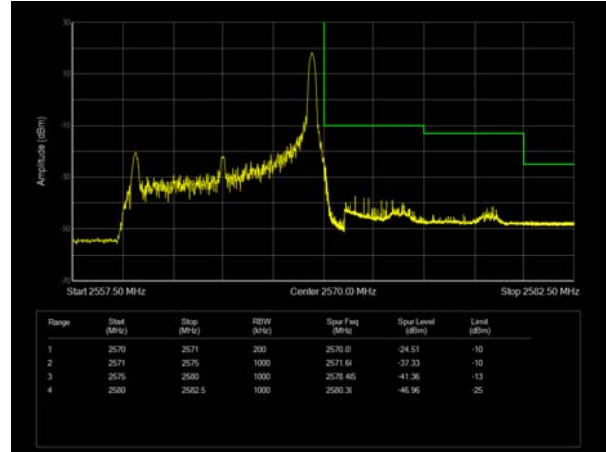

LTE Band 7 16QAM 15MHz CH-Low, 1 RB

LTE Band 7 16QAM 15MHz CH-High, 1 RB

LTE Band 7 16QAM 15MHz CH-Low, 100%RB

LTE Band 7 16QAM 15MHz CH-High, 100%RB

LTE Band 7 16QAM 20MHz CH-Low, 1 RB

LTE Band 7 16QAM 20MHz CH-High, 1 RB

LTE Band 7 16QAM 20MHz CH-Low, 100%RB

LTE Band 7 16QAM 20MHz CH-High, 100%RB

LTE Band 7 64QAM 5MHz CH-Low, 1 RB

LTE Band 7 64QAM 5MHz CH-High, 1 RB

LTE Band 7 64QAM 5MHz CH-Low, 100%RB

LTE Band 7 64QAM 5MHz CH-High, 100%RB

LTE Band 7 64QAM 10MHz CH-Low, 1 RB

LTE Band 7 64QAM 10MHz CH-High, 1 RB

LTE Band 7 64QAM 10MHz CH-Low, 100%RB

LTE Band 7 64QAM 10MHz CH-High, 100%RB

LTE Band 7 64QAM 15MHz CH-Low, 1 RB

LTE Band 7 64QAM 15MHz CH-High, 1 RB

LTE Band 7 64QAM 15MHz CH-Low, 100%RB

LTE Band 7 64QAM 15MHz CH-High, 100%RB

LTE Band 7 64QAM 20MHz CH-Low, 1 RB

LTE Band 7 64QAM 20MHz CH-High, 1 RB

LTE Band 7 64QAM 20MHz CH-Low, 100%RB

LTE Band 7 64QAM 20MHz CH-High, 100%RB