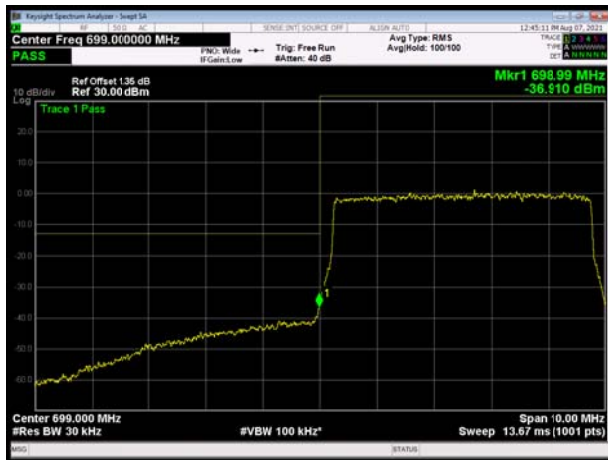

LTE Band 12 16QAM 10MHz CH-Low, 1 RB