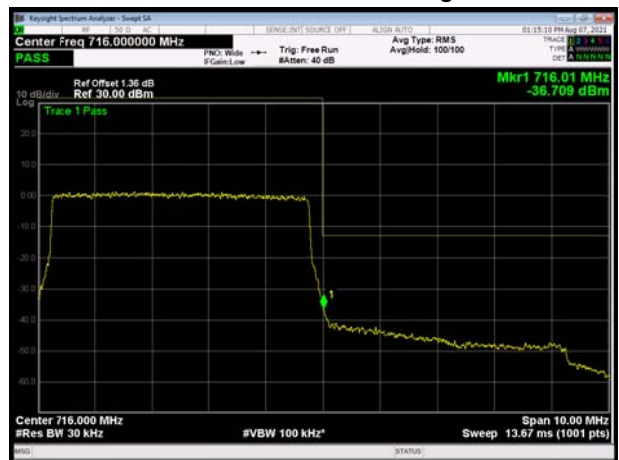

LTE Band 17 QPSK 5MHz CH-Low, 1 RB

LTE Band 17 QPSK 5MHz CH-High, 1 RB

LTE Band 17 QPSK 5MHz CH-Low, 100%RB

LTE Band 17 QPSK 5MHz CH-High, 100%RB

LTE Band 17 QPSK 10MHz CH-Low, 1 RB

LTE Band 17 QPSK 10MHz CH-High, 1 RB