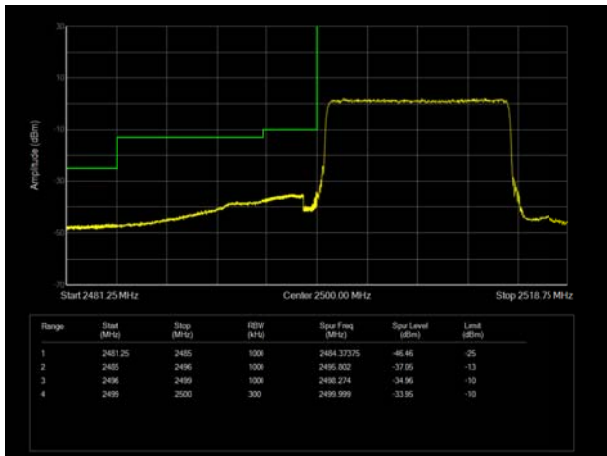

LTE Band 7 16QAM 15MHz CH-Low, 1 RB

LTE Band 7 16QAM 15MHz CH-High, 1 RB

LTE Band 7 16QAM 15MHz CH-Low, 100%RB

LTE Band 7 16QAM 15MHz CH-High, 100%RB

LTE Band 7 16QAM 20MHz CH-Low, 1 RB

LTE Band 7 16QAM 20MHz CH-High, 1 RB

LTE Band 7 16QAM 20MHz CH-Low, 100%RB

LTE Band 7 16QAM 20MHz CH-High, 100%RB

LTE Band 7 64QAM 5MHz CH-Low, 1 RB

LTE Band 7 64QAM 5MHz CH-High, 1 RB

LTE Band 7 64QAM 5MHz CH-Low, 100%RB

LTE Band 7 64QAM 5MHz CH-High, 100%RB

LTE Band 7 64QAM 10MHz CH-Low, 1 RB

LTE Band 7 64QAM 10MHz CH-High, 1 RB

LTE Band 7 64QAM 10MHz CH-Low, 100%RB

LTE Band 7 64QAM 10MHz CH-High, 100%RB

LTE Band 7 64QAM 15MHz CH-Low, 1 RB

LTE Band 7 64QAM 15MHz CH-High, 1 RB