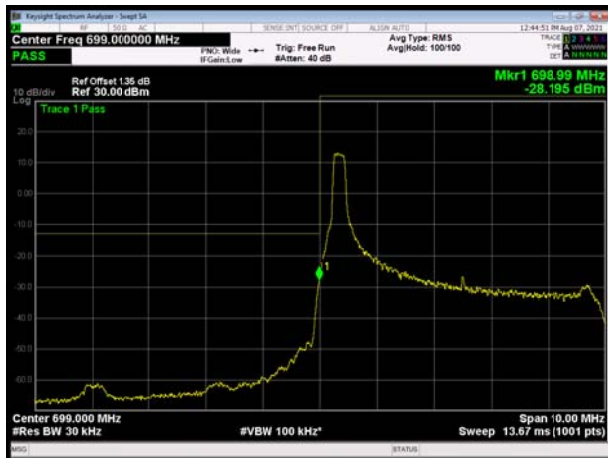

LTE Band 12 QPSK 1.4MHz CH-Low, 1 RB

LTE Band 12 QPSK 1.4MHz CH-High, 1 RB

LTE Band 12 QPSK 1.4MHz CH-Low, 100%RB

LTE Band 12 QPSK 1.4MHz CH-High, 100%RB

LTE Band 12 QPSK 3MHz CH-Low, 1 RB

LTE Band 12 QPSK 3MHz CH-High, 1 RB

LTE Band 12 QPSK 3MHz CH-Low, 100%RB

LTE Band 12 QPSK 3MHz CH-High, 100%RB

LTE Band 12 QPSK 5MHz CH-Low, 1 RB

LTE Band 12 QPSK 5MHz CH-High, 1 RB

LTE Band 12 QPSK 5MHz CH-Low, 100%RB

LTE Band 12 QPSK 5MHz CH-High, 100%RB