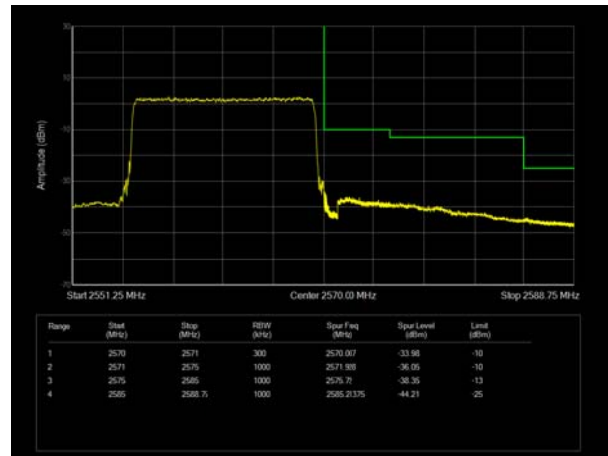

LTE Band 7 16QAM 15MHz CH-Low, 1 RB

LTE Band 7 16QAM 15MHz CH-High, 1 RB

LTE Band 7 16QAM 15MHz CH-Low, 100%RB

LTE Band 7 16QAM 15MHz CH-High, 100%RB

LTE Band 7 16QAM 20MHz CH-Low, 1 RB

LTE Band 7 16QAM 20MHz CH-High, 1 RB

LTE Band 7 16QAM 20MHz CH-Low, 100%RB

LTE Band 7 16QAM 20MHz CH-High, 100%RB

LTE Band 7 64QAM 5MHz CH-Low, 1 RB

LTE Band 7 64QAM 5MHz CH-High, 1 RB

LTE Band 7 64QAM 5MHz CH-Low, 100%RB

LTE Band 7 64QAM 5MHz CH-High, 100%RB

LTE Band 7 64QAM 10MHz CH-Low, 1 RB

LTE Band 7 64QAM 10MHz CH-High, 1 RB

LTE Band 7 64QAM 10MHz CH-Low, 100%RB

LTE Band 7 64QAM 10MHz CH-High, 100%RB

LTE Band 7 64QAM 15MHz CH-Low, 1 RB

LTE Band 7 64QAM 15MHz CH-High, 1 RB