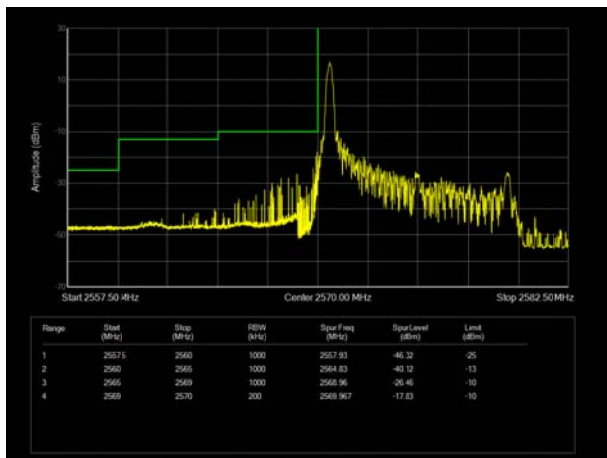

LTE Band 38 QPSK 10MHz CH-Low, 100%RB

LTE Band 38 QPSK 10MHz CH-High, 100%RB

LTE Band 38 QPSK 15MHz CH-Low, 1 RB

LTE Band 38 QPSK 15MHz CH-High, 1 RB

LTE Band 38 QPSK 15MHz CH-Low, 100%RB

LTE Band 38 QPSK 15MHz CH-High, 100%RB

LTE Band 38 QPSK 20MHz CH-Low, 1 RB

LTE Band 38 QPSK 20MHz CH-High, 1 RB

LTE Band 38 QPSK 20MHz CH-Low, 100%RB

LTE Band 38 QPSK 20MHz CH-High, 100%RB

LTE Band 38 16QAM 5MHz CH-Low, 1 RB

LTE Band 38 16QAM 5MHz CH-High, 1 RB

LTE Band 38 16QAM 5MHz CH-Low, 100%RB

LTE Band 38 16QAM 5MHz CH-High, 100%RB

LTE Band 38 16QAM 10MHz CH-Low, 1 RB

LTE Band 38 16QAM 10MHz CH-High, 1 RB

LTE Band 38 16QAM 10MHz CH-Low, 100%RB

LTE Band 38 16QAM 10MHz CH-High, 100%RB