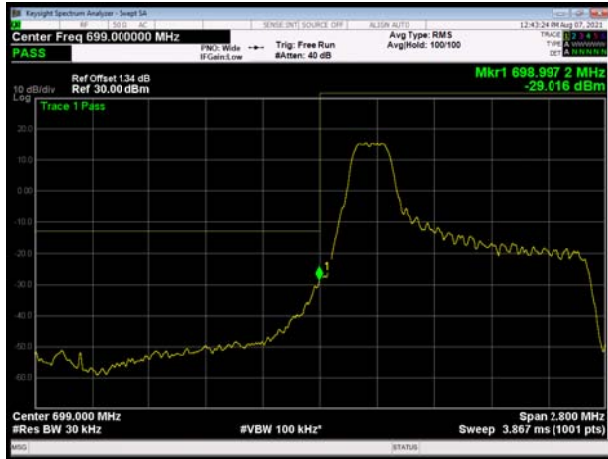

LTE Band 7 64QAM 15MHz CH-Low, 100%RB

LTE Band 7 64QAM 15MHz CH-High, 100%RB

LTE Band 7 64QAM 20MHz CH-Low, 1 RB

LTE Band 7 64QAM 20MHz CH-High, 1 RB

LTE Band 7 64QAM 20MHz CH-Low, 100%RB

LTE Band 7 64QAM 20MHz CH-High, 100%RB

LTE Band 12 QPSK 1.4MHz CH-Low, 1 RB

LTE Band 12 QPSK 1.4MHz CH-High, 1 RB

LTE Band 12 QPSK 1.4MHz CH-Low, 100%RB

LTE Band 12 QPSK 1.4MHz CH-High, 100%RB

LTE Band 12 QPSK 3MHz CH-Low, 1 RB

LTE Band 12 QPSK 3MHz CH-High, 1 RB