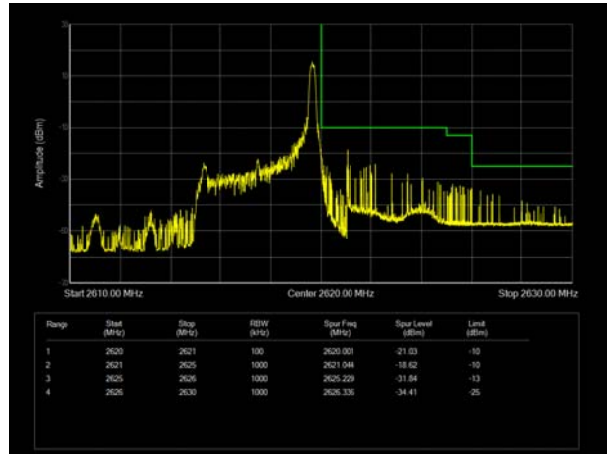

LTE Band 38 QPSK 10MHz CH-Low, 100%RB

LTE Band 38 QPSK 10MHz CH-High, 100%RB

LTE Band 38 QPSK 15MHz CH-Low, 1 RB

LTE Band 38 QPSK 15MHz CH-High, 1 RB

LTE Band 38 QPSK 15MHz CH-Low, 100%RB

LTE Band 38 QPSK 15MHz CH-High, 100%RB

LTE Band 38 QPSK 20MHz CH-Low, 1 RB

LTE Band 38 QPSK 20MHz CH-High, 1 RB

LTE Band 38 QPSK 20MHz CH-Low, 100%RB

LTE Band 38 QPSK 20MHz CH-High, 100%RB

LTE Band 38 16QAM 5MHz CH-Low, 1 RB

LTE Band 38 16QAM 5MHz CH-High, 1 RB

LTE Band 38 16QAM 5MHz CH-Low, 100%RB

LTE Band 38 16QAM 5MHz CH-High, 100%RB

LTE Band 38 16QAM 10MHz CH-Low, 1 RB

LTE Band 38 16QAM 10MHz CH-High, 1 RB

LTE Band 38 16QAM 10MHz CH-Low, 100%RB

LTE Band 38 16QAM 10MHz CH-High, 100%RB