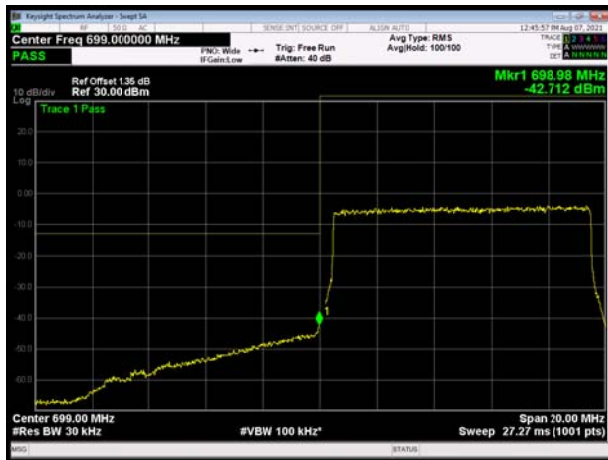

LTE Band 12 QPSK 10MHz CH-Low, 100%RB