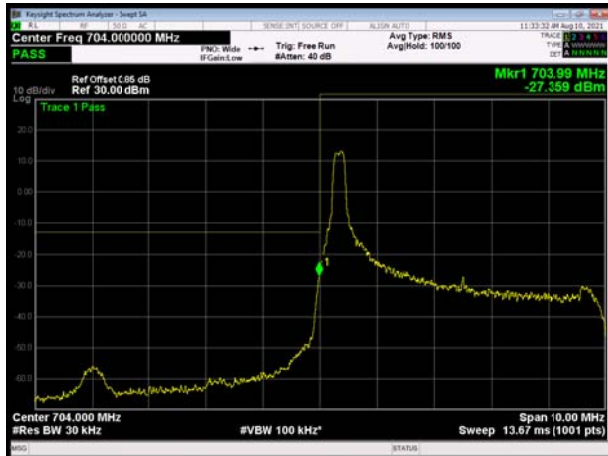

LTE Band 17 16QAM 10MHz CH-Low, 1 RB

LTE Band 17 16QAM 10MHz CH-Low, 1 RB

LTE Band 17 16QAM 10MHz CH-Low, 100%RB

LTE Band 17 16QAM 10MHz CH-High, 100%RB

LTE Band 17 64QAM 5MHz CH-Low, 1 RB

LTE Band 17 64QAM 5MHz CH-High, 1 RB