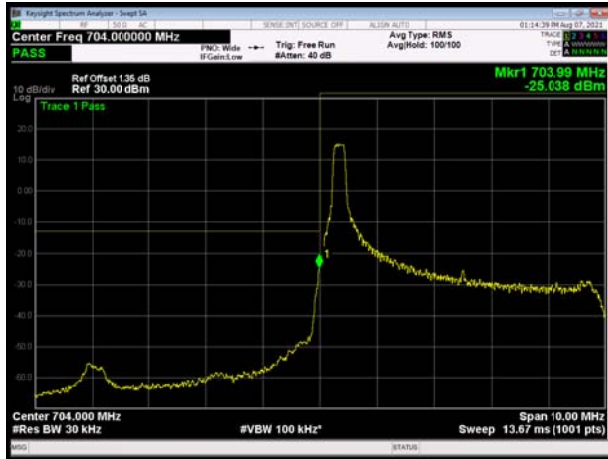

LTE Band 17 QPSK 5MHz CH-Low, 100%RB