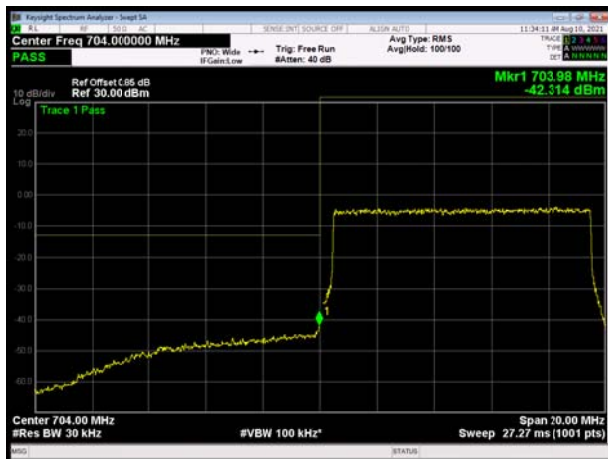

LTE Band 17 64QAM 5MHz CH-Low, 100%RB

LTE Band 17 64QAM 5MHz CH-High, 100%RB

LTE Band 17 64QAM 10MHz CH-Low, 1 RB

LTE Band 17 64QAM 10MHz CH-High, 1 RB

LTE Band 17 64QAM 10MHz CH-Low, 100%RB

LTE Band 17 64QAM 10MHz CH-High, 100%RB

LTE Band 38 QPSK 5MHz CH-Low, 1 RB

LTE Band 38 QPSK 5MHz CH-High, 1 RB

LTE Band 38 QPSK 5MHz CH-Low, 100%RB

LTE Band 38 QPSK 5MHz CH-High, 100%RB

LTE Band 38 QPSK 10MHz CH-Low, 1 RB

LTE Band 38 QPSK 10MHz CH-High, 1 RB