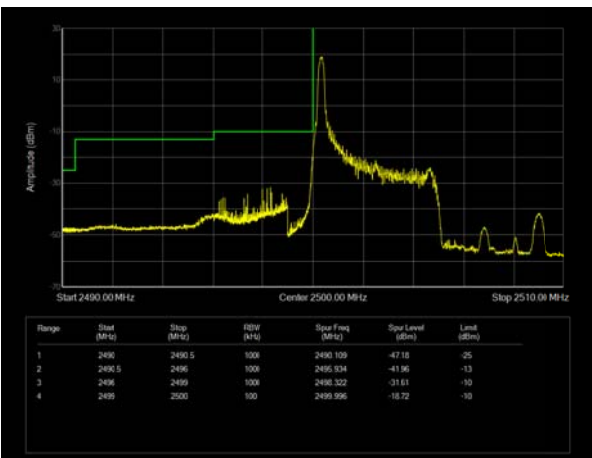

LTE Band 7 16QAM 15MHz CH-Low, 1 RB

LTE Band 7 16QAM 15MHz CH-High, 1 RB

LTE Band 7 16QAM 15MHz CH-Low, 100%RB

LTE Band 7 16QAM 15MHz CH-High, 100%RB

LTE Band 7 16QAM 20MHz CH-Low, 1 RB

LTE Band 7 16QAM 20MHz CH-High, 1 RB

LTE Band 7 16QAM 20MHz CH-Low, 100%RB

LTE Band 7 16QAM 20MHz CH-High, 100%RB

LTE Band 7 64QAM 5MHz CH-Low, 1 RB

LTE Band 7 64QAM 5MHz CH-High, 1 RB

LTE Band 7 64QAM 5MHz CH-Low, 100%RB

LTE Band 7 64QAM 5MHz CH-High, 100%RB

LTE Band 7 64QAM 10MHz CH-Low, 1 RB

LTE Band 7 64QAM 10MHz CH-High, 1 RB

LTE Band 7 64QAM 10MHz CH-Low, 100%RB

LTE Band 7 64QAM 10MHz CH-High, 100%RB

LTE Band 7 64QAM 15MHz CH-Low, 1 RB

LTE Band 7 64QAM 15MHz CH-High, 1 RB