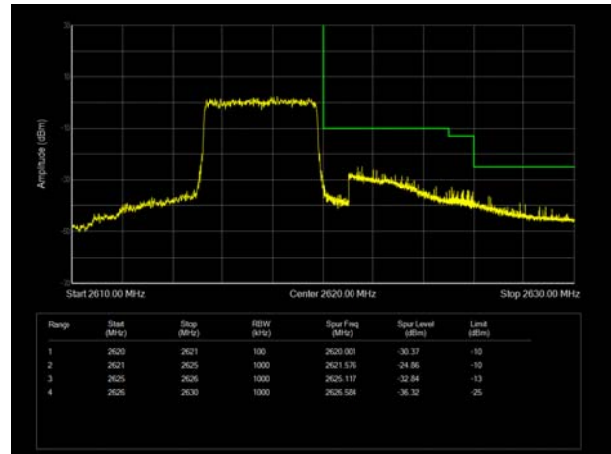

LTE Band 38 QPSK 10MHz CH-Low, 100%RB

LTE Band 38 QPSK 10MHz CH-High, 100%RB

LTE Band 38 QPSK 15MHz CH-Low, 1 RB

LTE Band 38 QPSK 15MHz CH-High, 1 RB

LTE Band 38 QPSK 15MHz CH-Low, 100%RB

LTE Band 38 QPSK 15MHz CH-High, 100%RB

LTE Band 38 QPSK 20MHz CH-Low, 1 RB

LTE Band 38 QPSK 20MHz CH-High, 1 RB

LTE Band 38 QPSK 20MHz CH-Low, 100%RB

LTE Band 38 QPSK 20MHz CH-High, 100%RB

LTE Band 38 16QAM 5MHz CH-Low, 1 RB

LTE Band 38 16QAM 5MHz CH-High, 1 RB

LTE Band 38 16QAM 5MHz CH-Low, 100%RB

LTE Band 38 16QAM 5MHz CH-High, 100%RB

LTE Band 38 16QAM 10MHz CH-Low, 1 RB

LTE Band 38 16QAM 10MHz CH-High, 1 RB

LTE Band 38 16QAM 10MHz CH-Low, 100%RB

LTE Band 38 16QAM 10MHz CH-High, 100%RB