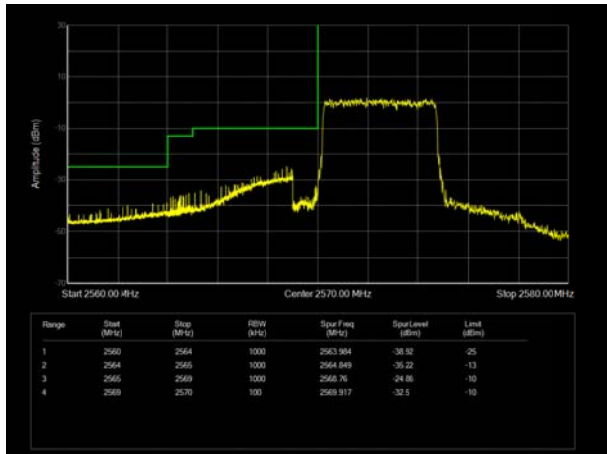

LTE Band 38 QPSK 10MHz CH-Low, 100%RB

LTE Band 38 QPSK 10MHz CH-High, 100%RB

LTE Band 38 QPSK 15MHz CH-Low, 1 RB

LTE Band 38 QPSK 15MHz CH-High, 1 RB

LTE Band 38 QPSK 15MHz CH-Low, 100%RB

LTE Band 38 QPSK 15MHz CH-High, 100%RB

LTE Band 38 QPSK 20MHz CH-Low, 1 RB

LTE Band 38 QPSK 20MHz CH-High, 1 RB

LTE Band 38 QPSK 20MHz CH-Low, 100%RB

LTE Band 38 QPSK 20MHz CH-High, 100%RB

LTE Band 38 16QAM 5MHz CH-Low, 1 RB

LTE Band 38 16QAM 5MHz CH-High, 1 RB

LTE Band 38 16QAM 5MHz CH-Low, 100%RB

LTE Band 38 16QAM 5MHz CH-High, 100%RB

LTE Band 38 16QAM 10MHz CH-Low, 1 RB

LTE Band 38 16QAM 10MHz CH-High, 1 RB

LTE Band 38 16QAM 10MHz CH-Low, 100%RB

LTE Band 38 16QAM 10MHz CH-High, 100%RB