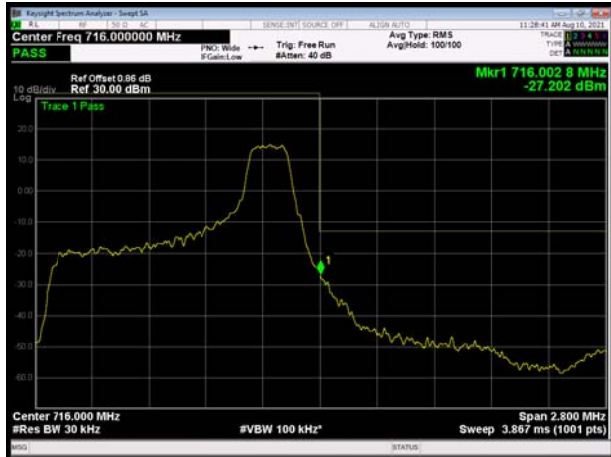

LTE Band 12 16QAM 10MHz CH-Low, 100%RB

LTE Band 12 16QAM 10MHz CH-High, 100%RB

LTE Band 12 64QAM 1.4MHz CH-Low, 1 RB

LTE Band 12 QPSK 1.4MHz CH-High, 1 RB

LTE Band 12 64QAM 1.4MHz CH-Low, 100%RB

LTE Band 12 64QAM 1.4MHz CH-High, 100%RB