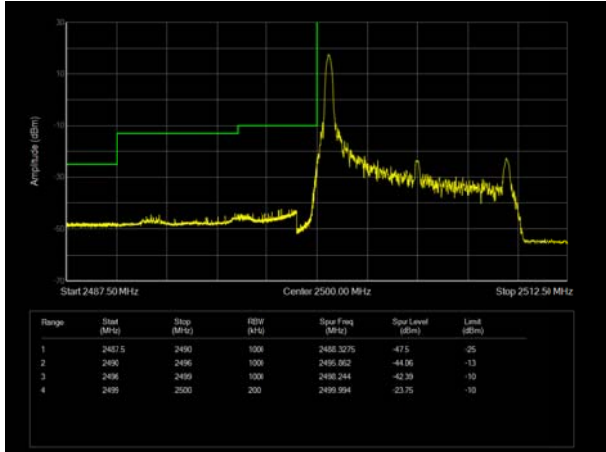

LTE Band 7 16QAM 15MHz CH-Low, 1 RB

LTE Band 7 16QAM 15MHz CH-High, 1 RB

LTE Band 7 16QAM 15MHz CH-Low, 100%RB

LTE Band 7 16QAM 15MHz CH-High, 100%RB

LTE Band 7 16QAM 20MHz CH-Low, 1 RB

LTE Band 7 16QAM 20MHz CH-High, 1 RB

LTE Band 7 16QAM 20MHz CH-Low, 100%RB

LTE Band 7 16QAM 20MHz CH-High, 100%RB

LTE Band 7 64QAM 5MHz CH-Low, 1 RB

LTE Band 7 64QAM 5MHz CH-High, 1 RB

LTE Band 7 64QAM 5MHz CH-Low, 100%RB

LTE Band 7 64QAM 5MHz CH-High, 100%RB

LTE Band 7 64QAM 10MHz CH-Low, 1 RB

LTE Band 7 64QAM 10MHz CH-High, 1 RB

LTE Band 7 64QAM 10MHz CH-Low, 100%RB

LTE Band 7 64QAM 10MHz CH-High, 100%RB

LTE Band 7 64QAM 15MHz CH-Low, 1 RB

LTE Band 7 64QAM 15MHz CH-High, 1 RB

LTE Band 7 64QAM 15MHz CH-Low, 100%RB

LTE Band 7 64QAM 15MHz CH-High, 100%RB

LTE Band 7 64QAM 20MHz CH-Low, 1 RB

LTE Band 7 64QAM 20MHz CH-High, 1 RB

LTE Band 7 64QAM 20MHz CH-Low, 100%RB

LTE Band 7 64QAM 20MHz CH-High, 100%RB