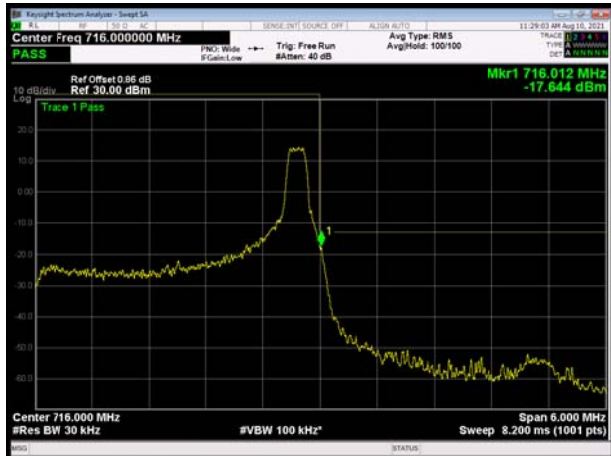

LTE Band 12 64QAM 3MHz CH-High, 100%RB