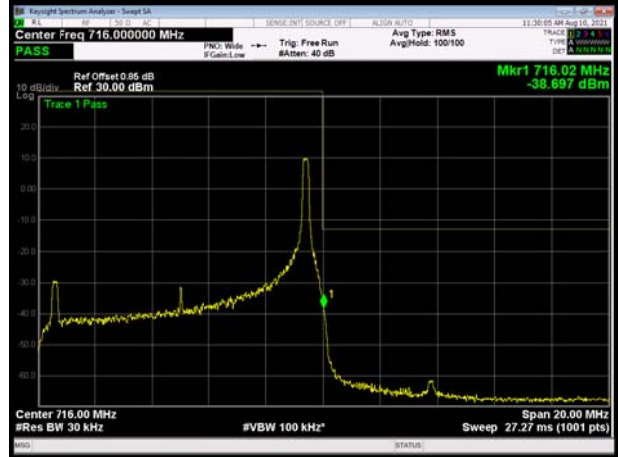

LTE Band 12 64QAM 5MHz CH-Low, 100%RB

LTE Band 12 64QAM 5MHz CH-High, 100%RB

LTE Band 12 64QAM 10MHz CH-Low, 1 RB

LTE Band 12 64QAM 10MHz CH-High, 1 RB

LTE Band 12 64QAM 10MHz CH-Low, 100%RB

LTE Band 12 64QAM 10MHz CH-High, 100%RB