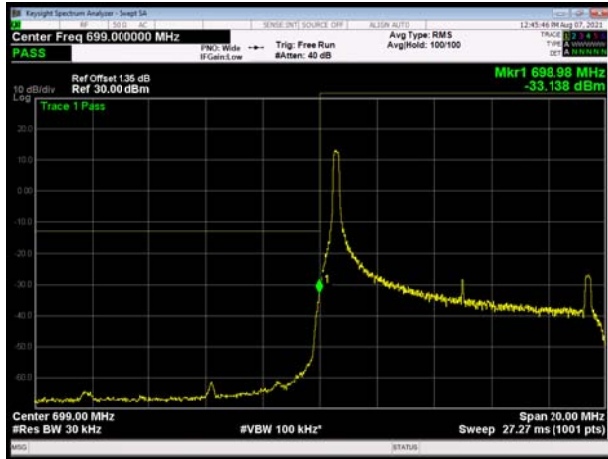

LTE Band 12 QPSK 10MHz CH-Low, 1 RB