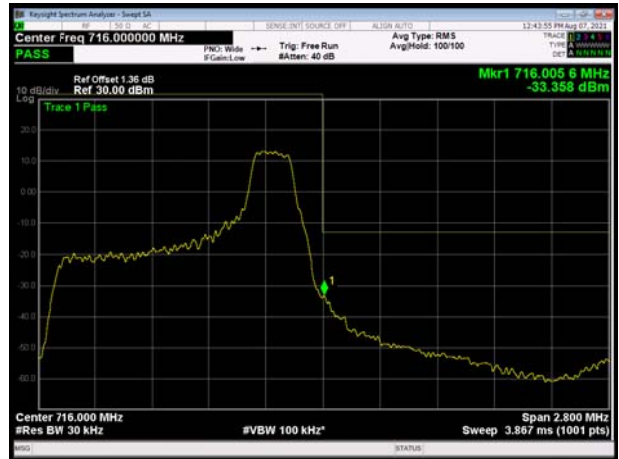

LTE Band 12 QPSK 10MHz CH-Low, 1 RB

LTE Band 12 QPSK 10MHz CH-High, 1 RB

LTE Band 12 QPSK 10MHz CH-Low, 100%RB

LTE Band 12 QPSK 10MHz CH-High, 100%RB

LTE Band 12 16QAM 1.4MHz CH-Low, 1 RB

LTE Band 12 16QAM 1.4MHz CH-High, 1 RB