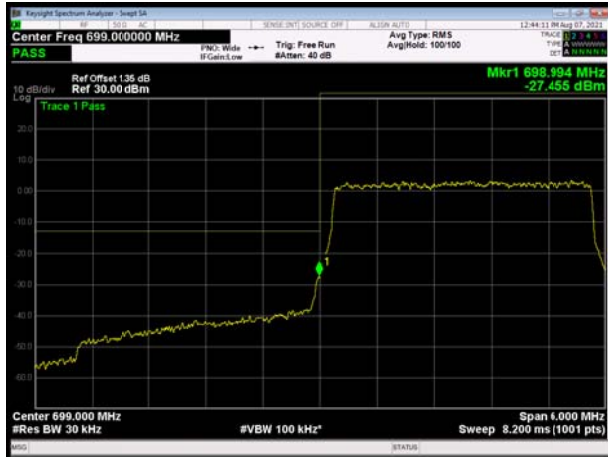

LTE Band 12 QPSK 1.4MHz CH-Low, 1 RB

LTE Band 12 QPSK 1.4MHz CH-High, 1 RB

LTE Band 12 QPSK 1.4MHz CH-Low, 100%RB

LTE Band 12 QPSK 1.4MHz CH-High, 100%RB

LTE Band 12 QPSK 3MHz CH-Low, 1 RB

LTE Band 12 QPSK 3MHz CH-High, 1 RB

LTE Band 12 QPSK 3MHz CH-Low, 100%RB

LTE Band 12 QPSK 3MHz CH-High, 100%RB

LTE Band 12 QPSK 5MHz CH-Low, 1 RB

LTE Band 12 QPSK 5MHz CH-High, 1 RB

LTE Band 12 QPSK 5MHz CH-Low, 100%RB

LTE Band 12 QPSK 5MHz CH-High, 100%RB