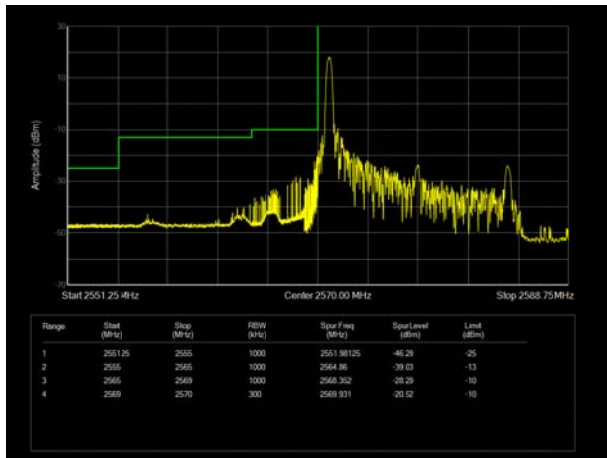

LTE Band 17 64QAM 5MHz CH-Low, 100%RB

LTE Band 17 64QAM 5MHz CH-High, 100%RB

LTE Band 17 64QAM 10MHz CH-Low, 1 RB

LTE Band 17 64QAM 10MHz CH-High, 1 RB

LTE Band 17 64QAM 10MHz CH-Low, 100%RB

LTE Band 17 64QAM 10MHz CH-High, 100%RB

LTE Band 38 QPSK 5MHz CH-Low, 1 RB

LTE Band 38 QPSK 5MHz CH-High, 1 RB

LTE Band 38 QPSK 5MHz CH-Low, 100%RB

LTE Band 38 QPSK 5MHz CH-High, 100%RB

LTE Band 38 QPSK 10MHz CH-Low, 1 RB

LTE Band 38 QPSK 10MHz CH-High, 1 RB

LTE Band 38 QPSK 10MHz CH-Low, 100%RB

LTE Band 38 QPSK 10MHz CH-High, 100%RB

LTE Band 38 QPSK 15MHz CH-Low, 1 RB

LTE Band 38 QPSK 15MHz CH-High, 1 RB

LTE Band 38 QPSK 15MHz CH-Low, 100%RB

LTE Band 38 QPSK 15MHz CH-High, 100%RB