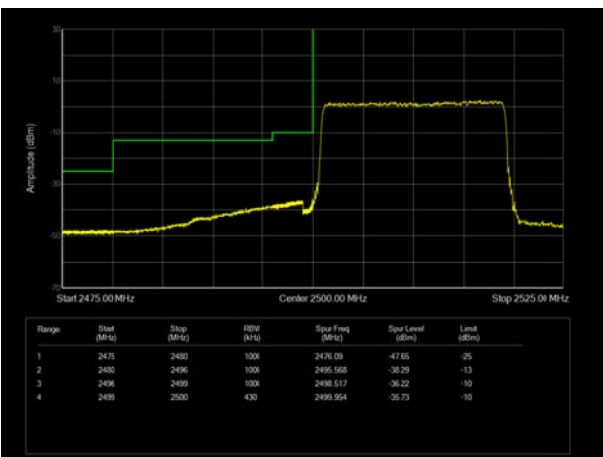

LTE Band 7 64QAM 10MHz CH-Low, 1 RB

LTE Band 7 64QAM 10MHz CH-High, 1 RB

LTE Band 7 64QAM 10MHz CH-Low, 100%RB

LTE Band 7 64QAM 10MHz CH-High, 100%RB

LTE Band 7 64QAM 15MHz CH-Low, 1 RB

LTE Band 7 64QAM 15MHz CH-High, 1 RB

LTE Band 7 64QAM 15MHz CH-Low, 100%RB

LTE Band 7 64QAM 15MHz CH-High, 100%RB

LTE Band 7 64QAM 20MHz CH-Low, 1 RB

LTE Band 7 64QAM 20MHz CH-High, 1 RB

LTE Band 7 64QAM 20MHz CH-Low, 100%RB

LTE Band 7 64QAM 20MHz CH-High, 100%RB

LTE Band 12 QPSK 1.4MHz CH-Low, 1 RB

LTE Band 12 QPSK 1.4MHz CH-High, 1 RB

LTE Band 12 QPSK 1.4MHz CH-Low, 100%RB

LTE Band 12 QPSK 1.4MHz CH-High, 100%RB

LTE Band 12 QPSK 3MHz CH-Low, 1 RB

LTE Band 12 QPSK 3MHz CH-High, 1 RB

LTE Band 12 QPSK 3MHz CH-Low, 100%RB

LTE Band 12 QPSK 3MHz CH-High, 100%RB

LTE Band 12 QPSK 5MHz CH-Low, 1 RB

LTE Band 12 QPSK 5MHz CH-High, 1 RB

LTE Band 12 QPSK 5MHz CH-Low, 100%RB

LTE Band 12 QPSK 5MHz CH-High, 100%RB