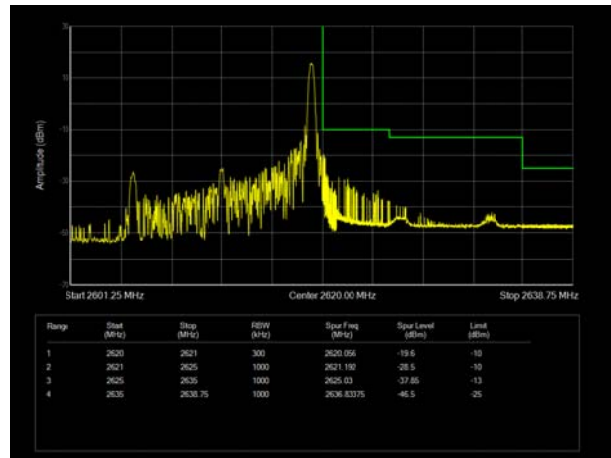

LTE Band 38 QPSK 5MHz CH-Low, 1 RB

LTE Band 38 QPSK 5MHz CH-High, 1 RB

LTE Band 38 QPSK 5MHz CH-Low, 100%RB

LTE Band 38 QPSK 5MHz CH-High, 100%RB

LTE Band 38 QPSK 10MHz CH-Low, 1 RB

LTE Band 38 QPSK 10MHz CH-High, 1 RB

LTE Band 38 QPSK 10MHz CH-Low, 100%RB

LTE Band 38 QPSK 10MHz CH-High, 100%RB

LTE Band 38 QPSK 15MHz CH-Low, 1 RB

LTE Band 38 QPSK 15MHz CH-High, 1 RB

LTE Band 38 QPSK 15MHz CH-Low, 100%RB

LTE Band 38 QPSK 15MHz CH-High, 100%RB

LTE Band 38 QPSK 20MHz CH-Low, 1 RB

LTE Band 38 QPSK 20MHz CH-High, 1 RB

LTE Band 38 QPSK 20MHz CH-Low, 100%RB

LTE Band 38 QPSK 20MHz CH-High, 100%RB

LTE Band 38 16QAM 5MHz CH-Low, 1 RB

LTE Band 38 16QAM 5MHz CH-High, 1 RB