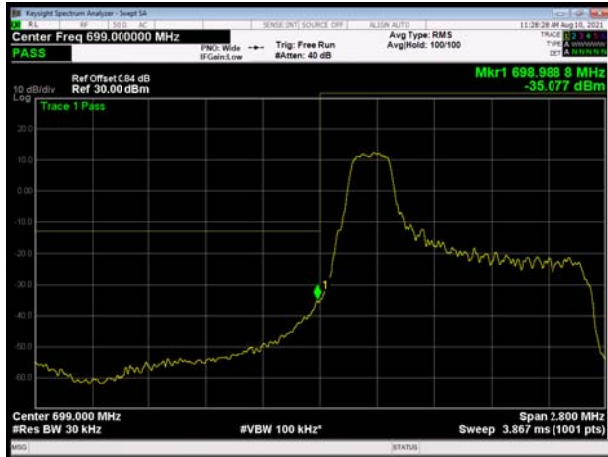

LTE Band 12 16QAM 10MHz CH-Low, 100%RB

LTE Band 12 16QAM 10MHz CH-High, 100%RB

LTE Band 12 64QAM 1.4MHz CH-Low, 1 RB

LTE Band 12 QPSK 1.4MHz CH-High, 1 RB

LTE Band 12 64QAM 1.4MHz CH-Low, 100%RB

LTE Band 12 64QAM 1.4MHz CH-High, 100%RB