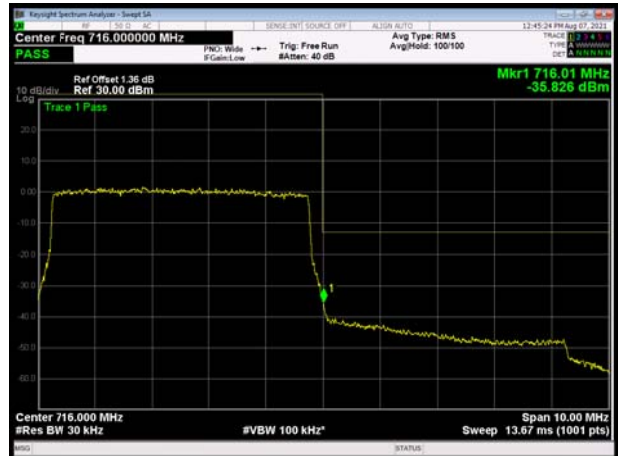

LTE Band 12 QPSK 3MHz CH-Low, 100%RB

LTE Band 12 QPSK 3MHz CH-High, 100%RB

LTE Band 12 QPSK 5MHz CH-Low, 1 RB

LTE Band 12 QPSK 5MHz CH-High, 1 RB

LTE Band 12 QPSK 5MHz CH-Low, 100%RB

LTE Band 12 QPSK 5MHz CH-High, 100%RB