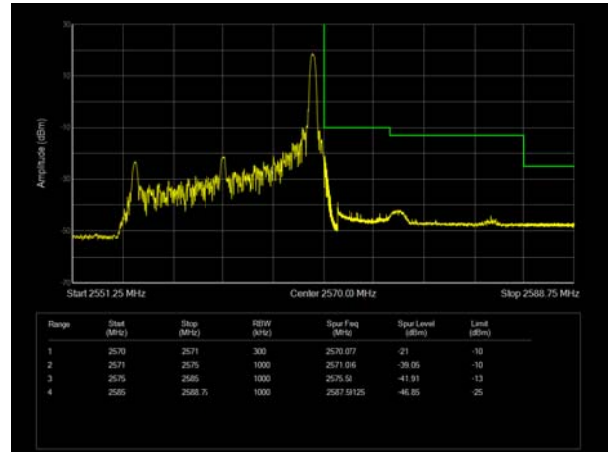

LTE Band 7 16QAM 15MHz CH-Low, 1 RB

LTE Band 7 16QAM 15MHz CH-High, 1 RB

LTE Band 7 16QAM 15MHz CH-Low, 100%RB

LTE Band 7 16QAM 15MHz CH-High, 100%RB

LTE Band 7 16QAM 20MHz CH-Low, 1 RB

LTE Band 7 16QAM 20MHz CH-High, 1 RB

LTE Band 7 16QAM 20MHz CH-Low, 100%RB

LTE Band 7 16QAM 20MHz CH-High, 100%RB

LTE Band 7 64QAM 5MHz CH-Low, 1 RB

LTE Band 7 64QAM 5MHz CH-High, 1 RB

LTE Band 7 64QAM 5MHz CH-Low, 100%RB

LTE Band 7 64QAM 5MHz CH-High, 100%RB

LTE Band 7 64QAM 10MHz CH-Low, 1 RB

LTE Band 7 64QAM 10MHz CH-High, 1 RB

LTE Band 7 64QAM 10MHz CH-Low, 100%RB

LTE Band 7 64QAM 10MHz CH-High, 100%RB

LTE Band 7 64QAM 15MHz CH-Low, 1 RB

LTE Band 7 64QAM 15MHz CH-High, 1 RB