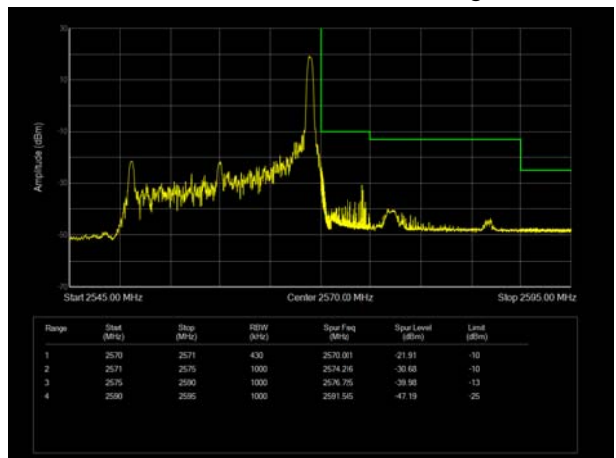

LTE Band 7 64QAM 10MHz CH-Low, 1 RB

LTE Band 7 64QAM 10MHz CH-High, 1 RB

LTE Band 7 64QAM 10MHz CH-Low, 100%RB

LTE Band 7 64QAM 10MHz CH-High, 100%RB

LTE Band 7 64QAM 15MHz CH-Low, 1 RB

LTE Band 7 64QAM 15MHz CH-High, 1 RB

LTE Band 7 64QAM 15MHz CH-Low, 100%RB

LTE Band 7 64QAM 15MHz CH-High, 100%RB

LTE Band 7 64QAM 20MHz CH-Low, 1 RB

LTE Band 7 64QAM 20MHz CH-High, 1 RB

LTE Band 7 64QAM 20MHz CH-Low, 100%RB

LTE Band 7 64QAM 20MHz CH-High, 100%RB

LTE Band 12 QPSK 1.4MHz CH-Low, 1 RB

LTE Band 12 QPSK 1.4MHz CH-High, 1 RB

LTE Band 12 QPSK 1.4MHz CH-Low, 100%RB

LTE Band 12 QPSK 1.4MHz CH-High, 100%RB

LTE Band 12 QPSK 3MHz CH-Low, 1 RB

LTE Band 12 QPSK 3MHz CH-High, 1 RB

LTE Band 12 QPSK 3MHz CH-Low, 100%RB

LTE Band 12 QPSK 3MHz CH-High, 100%RB

LTE Band 12 QPSK 5MHz CH-Low, 1 RB

LTE Band 12 QPSK 5MHz CH-High, 1 RB

LTE Band 12 QPSK 5MHz CH-Low, 100%RB

LTE Band 12 QPSK 5MHz CH-High, 100%RB