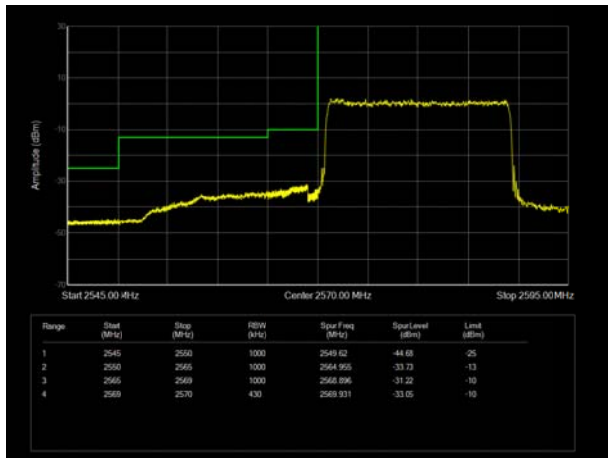

LTE Band 38 QPSK 5MHz CH-Low, 1 RB

LTE Band 38 QPSK 5MHz CH-High, 1 RB

LTE Band 38 QPSK 5MHz CH-Low, 100%RB

LTE Band 38 QPSK 5MHz CH-High, 100%RB

LTE Band 38 QPSK 10MHz CH-Low, 1 RB

LTE Band 38 QPSK 10MHz CH-High, 1 RB

LTE Band 38 QPSK 10MHz CH-Low, 100%RB

LTE Band 38 QPSK 10MHz CH-High, 100%RB

LTE Band 38 QPSK 15MHz CH-Low, 1 RB

LTE Band 38 QPSK 15MHz CH-High, 1 RB

LTE Band 38 QPSK 15MHz CH-Low, 100%RB

LTE Band 38 QPSK 15MHz CH-High, 100%RB

LTE Band 38 QPSK 20MHz CH-Low, 1 RB

LTE Band 38 QPSK 20MHz CH-High, 1 RB

LTE Band 38 QPSK 20MHz CH-Low, 100%RB

LTE Band 38 QPSK 20MHz CH-High, 100%RB

LTE Band 38 16QAM 5MHz CH-Low, 1 RB

LTE Band 38 16QAM 5MHz CH-High, 1 RB