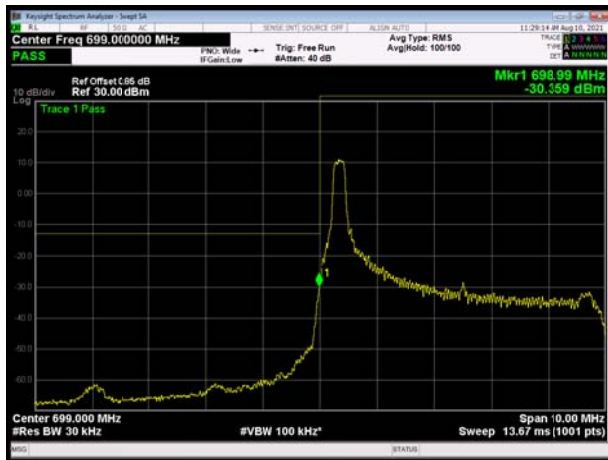

LTE Band 12 64QAM 3MHz CH-Low, 1 RB

LTE Band 12 64QAM 3MHz CH-High, 1 RB

LTE Band 12 64QAM 3MHz CH-Low, 100%RB

LTE Band 12 64QAM 3MHz CH-High, 100%RB

LTE Band 12 64QAM 5MHz CH-Low, 1 RB

LTE Band 12 64QAM 5MHz CH-High, 1 RB