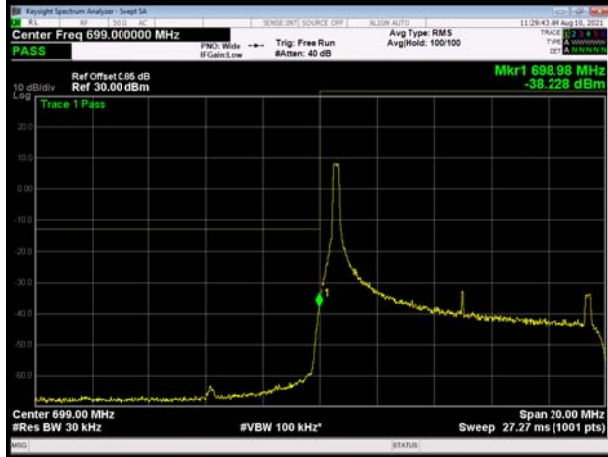

LTE Band 12 64QAM 5MHz CH-Low, 100%RB

LTE Band 12 64QAM 5MHz CH-High, 100%RB

LTE Band 12 64QAM 10MHz CH-Low, 1 RB

LTE Band 12 64QAM 10MHz CH-High, 1 RB

LTE Band 12 64QAM 10MHz CH-Low, 100%RB

LTE Band 12 64QAM 10MHz CH-High, 100%RB

LTE Band 17 QPSK 5MHz CH-Low, 1 RB

LTE Band 17 QPSK 5MHz CH-High, 1 RB

LTE Band 17 QPSK 5MHz CH-Low, 100%RB

LTE Band 17 QPSK 5MHz CH-High, 100%RB

LTE Band 17 QPSK 10MHz CH-Low, 1 RB

LTE Band 17 QPSK 10MHz CH-High, 1 RB