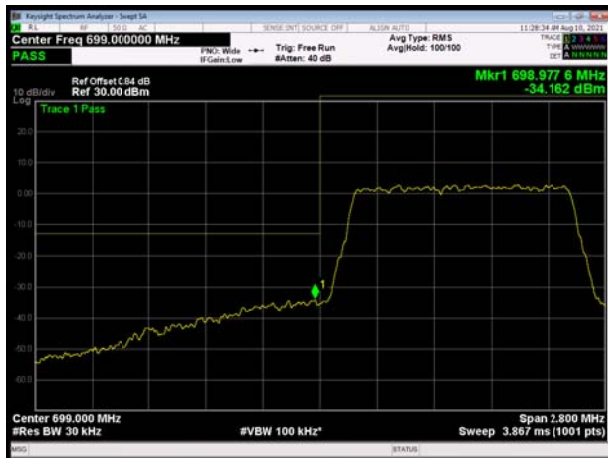

LTE Band 12 16QAM 10MHz CH-Low, 100%RB

LTE Band 12 16QAM 10MHz CH-High, 100%RB

LTE Band 12 64QAM 1.4MHz CH-Low, 1 RB

LTE Band 12 QPSK 1.4MHz CH-High, 1 RB

LTE Band 12 64QAM 1.4MHz CH-Low, 100%RB

LTE Band 12 64QAM 1.4MHz CH-High, 100%RB