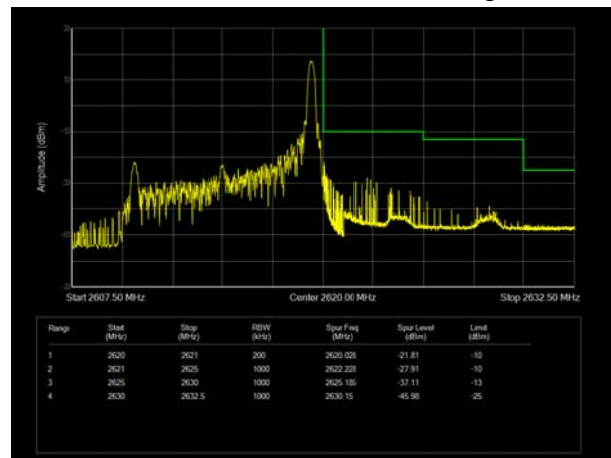

LTE Band 38 QPSK 20MHz CH-Low, 1 RB

LTE Band 38 QPSK 20MHz CH-High, 1 RB

LTE Band 38 QPSK 20MHz CH-Low, 100%RB

LTE Band 38 QPSK 20MHz CH-High, 100%RB

LTE Band 38 16QAM 5MHz CH-Low, 1 RB

LTE Band 38 16QAM 5MHz CH-High, 1 RB

LTE Band 38 16QAM 5MHz CH-Low, 100%RB

LTE Band 38 16QAM 5MHz CH-High, 100%RB

LTE Band 38 16QAM 10MHz CH-Low, 1 RB

LTE Band 38 16QAM 10MHz CH-High, 1 RB

LTE Band 38 16QAM 10MHz CH-Low, 100%RB

LTE Band 38 16QAM 10MHz CH-High, 100%RB