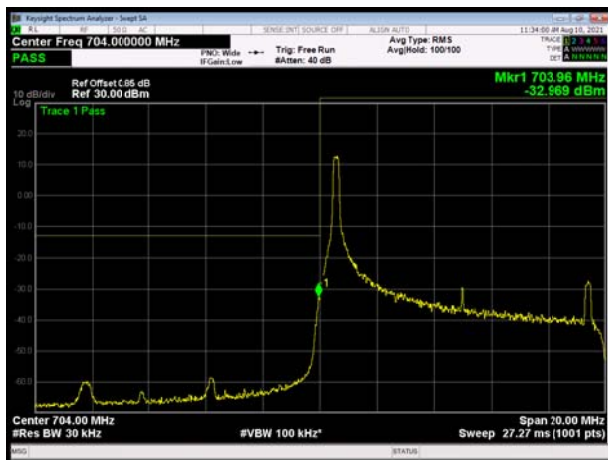

LTE Band 17 64QAM 10MHz CH-Low, 100%RB