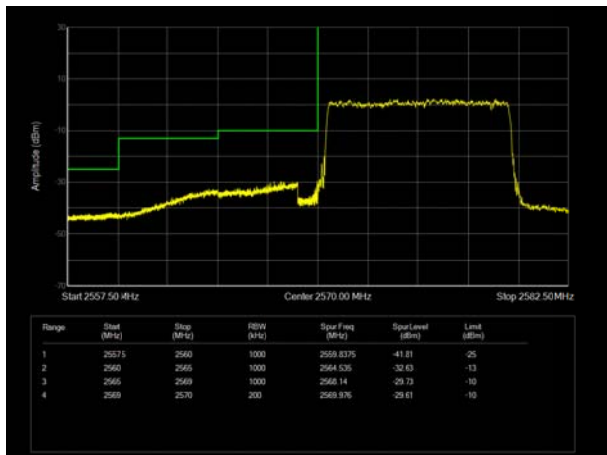

LTE Band 38 QPSK 10MHz CH-Low, 100%RB

LTE Band 38 QPSK 10MHz CH-High, 100%RB

LTE Band 38 QPSK 15MHz CH-Low, 1 RB

LTE Band 38 QPSK 15MHz CH-High, 1 RB

LTE Band 38 QPSK 15MHz CH-Low, 100%RB

LTE Band 38 QPSK 15MHz CH-High, 100%RB

LTE Band 38 QPSK 20MHz CH-Low, 1 RB

LTE Band 38 QPSK 20MHz CH-High, 1 RB

LTE Band 38 QPSK 20MHz CH-Low, 100%RB

LTE Band 38 QPSK 20MHz CH-High, 100%RB

LTE Band 38 16QAM 5MHz CH-Low, 1 RB

LTE Band 38 16QAM 5MHz CH-High, 1 RB

LTE Band 38 16QAM 5MHz CH-Low, 100%RB

LTE Band 38 16QAM 5MHz CH-High, 100%RB

LTE Band 38 16QAM 10MHz CH-Low, 1 RB

LTE Band 38 16QAM 10MHz CH-High, 1 RB

LTE Band 38 16QAM 10MHz CH-Low, 100%RB

LTE Band 38 16QAM 10MHz CH-High, 100%RB