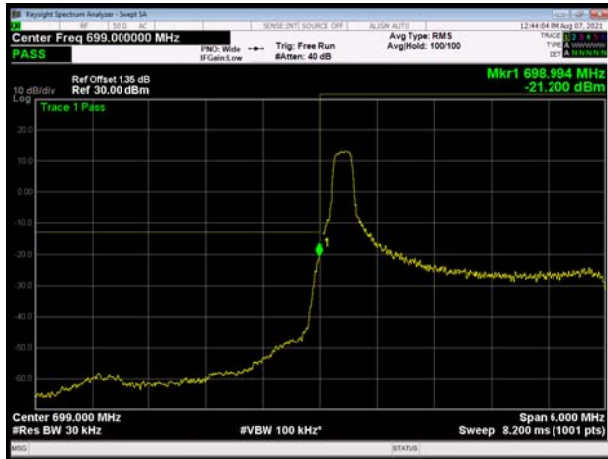

LTE Band 12 QPSK 1.4MHz CH-Low, 1 RB

LTE Band 12 QPSK 1.4MHz CH-High, 1 RB

LTE Band 12 QPSK 1.4MHz CH-Low, 100%RB

LTE Band 12 QPSK 1.4MHz CH-High, 100%RB

LTE Band 12 QPSK 3MHz CH-Low, 1 RB

LTE Band 12 QPSK 3MHz CH-High, 1 RB

LTE Band 12 QPSK 3MHz CH-Low, 100%RB

LTE Band 12 QPSK 3MHz CH-High, 100%RB

LTE Band 12 QPSK 5MHz CH-Low, 1 RB

LTE Band 12 QPSK 5MHz CH-High, 1 RB

LTE Band 12 QPSK 5MHz CH-Low, 100%RB

LTE Band 12 QPSK 5MHz CH-High, 100%RB