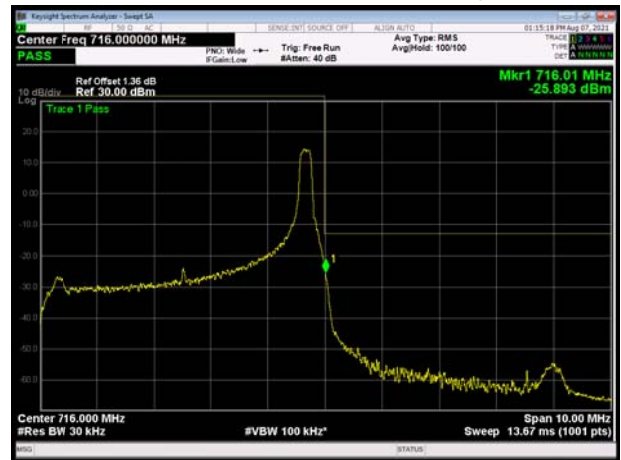

LTE Band 17 QPSK 10MHz CH-Low, 100%RB

LTE Band 17 QPSK 10MHz CH-High, 100%RB

LTE Band 17 16QAM 5MHz CH-Low, 1 RB

LTE Band 17 16QAM 5MHz CH-High, 1 RB

LTE Band 17 16QAM 5MHz CH-Low, 100%RB

LTE Band 17 16QAM 5MHz CH-High, 100%RB