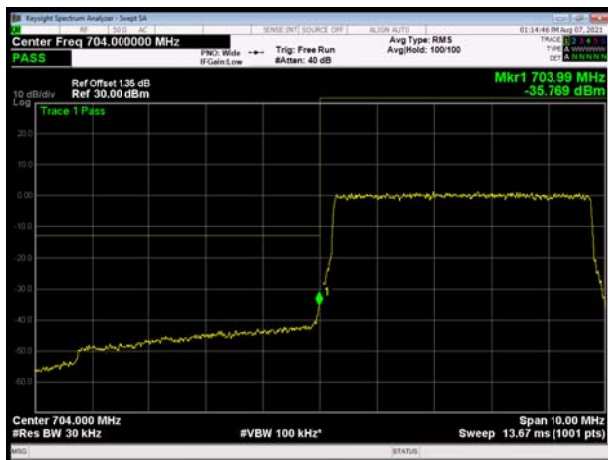

LTE Band 12 64QAM 5MHz CH-Low, 100%RB

LTE Band 12 64QAM 5MHz CH-High, 100%RB

LTE Band 12 64QAM 10MHz CH-Low, 1 RB

LTE Band 12 64QAM 10MHz CH-High, 1 RB

LTE Band 12 64QAM 10MHz CH-Low, 100%RB

LTE Band 12 64QAM 10MHz CH-High, 100%RB

LTE Band 17 QPSK 5MHz CH-Low, 1 RB

LTE Band 17 QPSK 5MHz CH-High, 1 RB

LTE Band 17 QPSK 5MHz CH-Low, 100%RB

LTE Band 17 QPSK 5MHz CH-High, 100%RB

LTE Band 17 QPSK 10MHz CH-Low, 1 RB

LTE Band 17 QPSK 10MHz CH-High, 1 RB