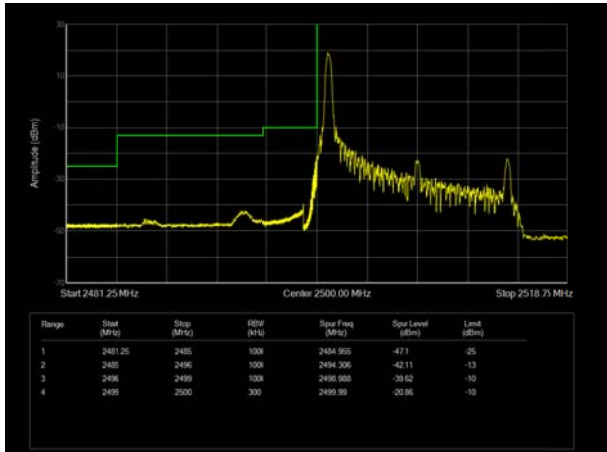

LTE Band 7 16QAM 15MHz CH-Low, 1 RB

LTE Band 7 16QAM 15MHz CH-High, 1 RB

LTE Band 7 16QAM 15MHz CH-Low, 100%RB

LTE Band 7 16QAM 15MHz CH-High, 100%RB

LTE Band 7 16QAM 20MHz CH-Low, 1 RB

LTE Band 7 16QAM 20MHz CH-High, 1 RB

LTE Band 7 16QAM 20MHz CH-Low, 100%RB

LTE Band 7 16QAM 20MHz CH-High, 100%RB

LTE Band 7 64QAM 5MHz CH-Low, 1 RB

LTE Band 7 64QAM 5MHz CH-High, 1 RB

LTE Band 7 64QAM 5MHz CH-Low, 100%RB

LTE Band 7 64QAM 5MHz CH-High, 100%RB

LTE Band 7 64QAM 10MHz CH-Low, 1 RB

LTE Band 7 64QAM 10MHz CH-High, 1 RB

LTE Band 7 64QAM 10MHz CH-Low, 100%RB

LTE Band 7 64QAM 10MHz CH-High, 100%RB

LTE Band 7 64QAM 15MHz CH-Low, 1 RB

LTE Band 7 64QAM 15MHz CH-High, 1 RB