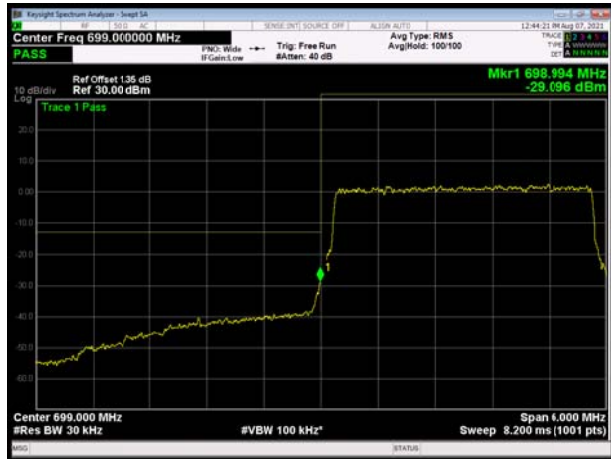

LTE Band 12 16QAM 1.4MHz CH-Low, 100%RB

LTE Band 12 16QAM 1.4MHz CH-High, 100%RB

LTE Band 12 16QAM 3MHz CH-Low, 1 RB

LTE Band 12 16QAM 3MHz CH-High, 1 RB

LTE Band 12 16QAM 3MHz CH-Low, 100%RB

LTE Band 12 16QAM 3MHz CH-High, 100%RB