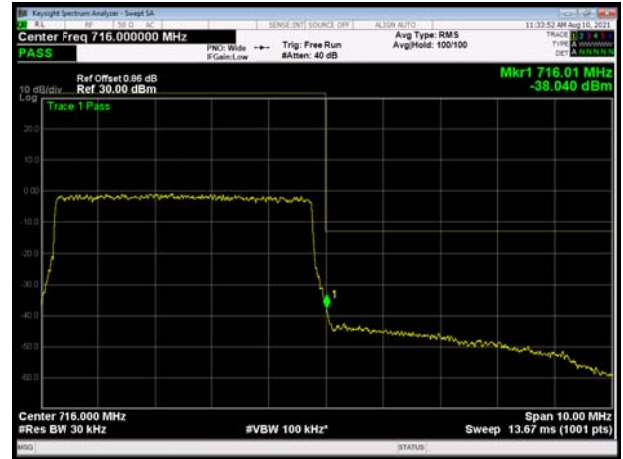

LTE Band 17 64QAM 10MHz CH-High, 1 RB