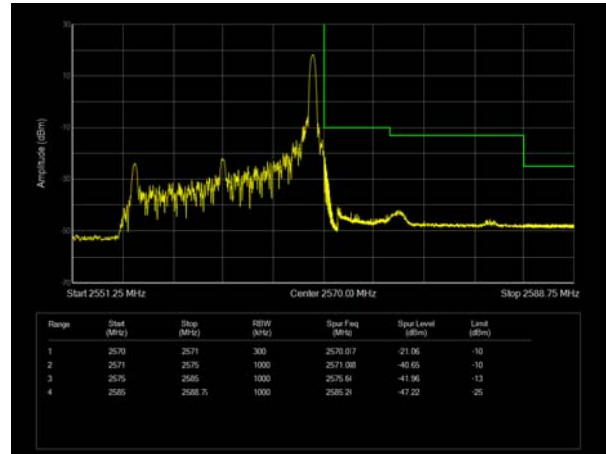

LTE Band 7 16QAM 20MHz CH-Low, 100%RB

LTE Band 7 16QAM 20MHz CH-High, 100%RB

LTE Band 7 64QAM 5MHz CH-Low, 1 RB

LTE Band 7 64QAM 5MHz CH-High, 1 RB

LTE Band 7 64QAM 5MHz CH-Low, 100%RB

LTE Band 7 64QAM 5MHz CH-High, 100%RB

LTE Band 7 64QAM 10MHz CH-Low, 1 RB

LTE Band 7 64QAM 10MHz CH-High, 1 RB

LTE Band 7 64QAM 10MHz CH-Low, 100%RB

LTE Band 7 64QAM 10MHz CH-High, 100%RB

LTE Band 7 64QAM 15MHz CH-Low, 1 RB

LTE Band 7 64QAM 15MHz CH-High, 1 RB

LTE Band 7 64QAM 15MHz CH-Low, 100%RB

LTE Band 7 64QAM 15MHz CH-High, 100%RB

LTE Band 7 64QAM 20MHz CH-Low, 1 RB

LTE Band 7 64QAM 20MHz CH-High, 1 RB

LTE Band 7 64QAM 20MHz CH-Low, 100%RB

LTE Band 7 64QAM 20MHz CH-High, 100%RB

LTE Band 12 QPSK 1.4MHz CH-Low, 1 RB

LTE Band 12 QPSK 1.4MHz CH-High, 1 RB

LTE Band 12 QPSK 1.4MHz CH-Low, 100%RB

LTE Band 12 QPSK 1.4MHz CH-High, 100%RB

LTE Band 12 QPSK 3MHz CH-Low, 1 RB

LTE Band 12 QPSK 3MHz CH-High, 1 RB