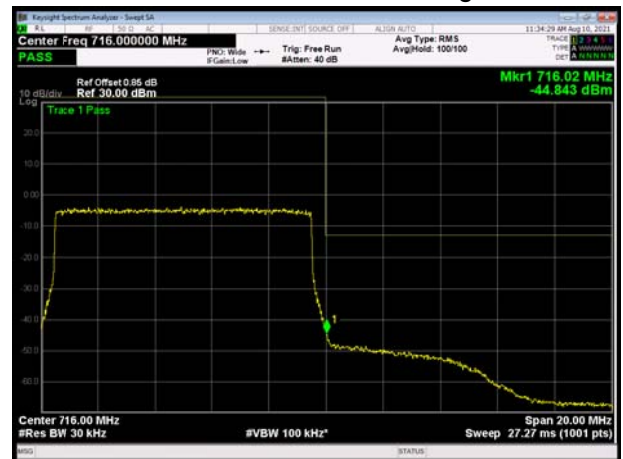

LTE Band 17 64QAM 5MHz CH-Low, 100%RB

LTE Band 17 64QAM 5MHz CH-High, 100%RB

LTE Band 17 64QAM 10MHz CH-Low, 1 RB

LTE Band 17 64QAM 10MHz CH-High, 1 RB

LTE Band 17 64QAM 10MHz CH-Low, 100%RB

LTE Band 17 64QAM 10MHz CH-High, 100%RB

LTE Band 38 QPSK 5MHz CH-Low, 1 RB

LTE Band 38 QPSK 5MHz CH-High, 1 RB

LTE Band 38 QPSK 5MHz CH-Low, 100%RB

LTE Band 38 QPSK 5MHz CH-High, 100%RB

LTE Band 38 QPSK 10MHz CH-Low, 1 RB

LTE Band 38 QPSK 10MHz CH-High, 1 RB