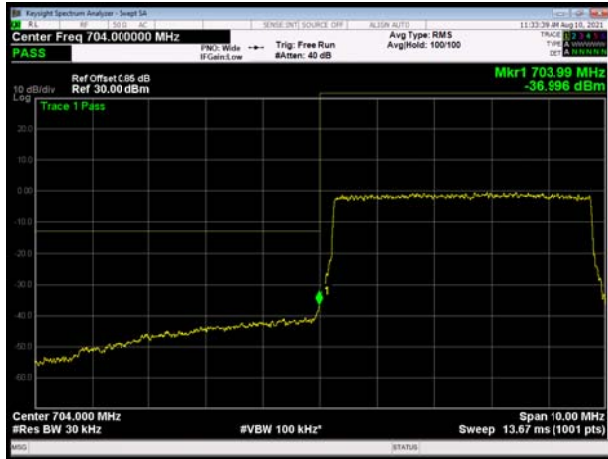

LTE Band 17 64QAM 10MHz CH-Low, 1 RB