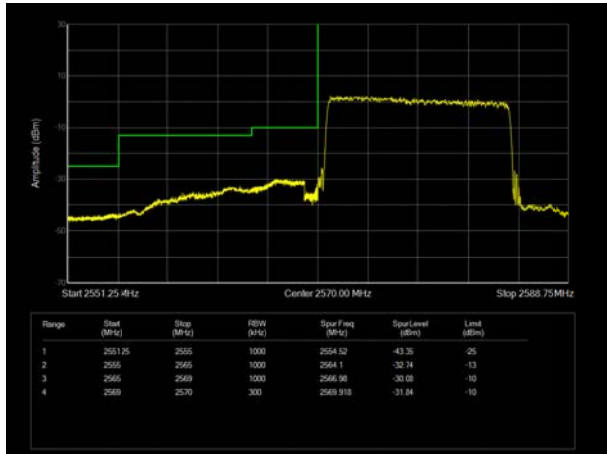

LTE Band 38 QPSK 5MHz CH-Low, 1 RB

LTE Band 38 QPSK 5MHz CH-High, 1 RB

LTE Band 38 QPSK 5MHz CH-Low, 100%RB

LTE Band 38 QPSK 5MHz CH-High, 100%RB

LTE Band 38 QPSK 10MHz CH-Low, 1 RB

LTE Band 38 QPSK 10MHz CH-High, 1 RB

LTE Band 38 QPSK 10MHz CH-Low, 100%RB

LTE Band 38 QPSK 10MHz CH-High, 100%RB

LTE Band 38 QPSK 15MHz CH-Low, 1 RB

LTE Band 38 QPSK 15MHz CH-High, 1 RB

LTE Band 38 QPSK 15MHz CH-Low, 100%RB

LTE Band 38 QPSK 15MHz CH-High, 100%RB

LTE Band 38 QPSK 20MHz CH-Low, 1 RB

LTE Band 38 QPSK 20MHz CH-High, 1 RB

LTE Band 38 QPSK 20MHz CH-Low, 100%RB

LTE Band 38 QPSK 20MHz CH-High, 100%RB

LTE Band 38 16QAM 5MHz CH-Low, 1 RB

LTE Band 38 16QAM 5MHz CH-High, 1 RB