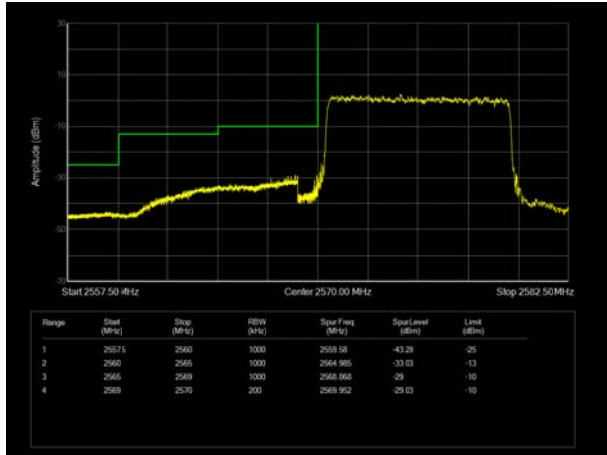

LTE Band 17 64QAM 5MHz CH-Low, 100%RB

LTE Band 17 64QAM 5MHz CH-High, 100%RB

LTE Band 17 64QAM 10MHz CH-Low, 1 RB

LTE Band 17 64QAM 10MHz CH-High, 1 RB

LTE Band 17 64QAM 10MHz CH-Low, 100%RB

LTE Band 17 64QAM 10MHz CH-High, 100%RB

LTE Band 38 QPSK 5MHz CH-Low, 1 RB

LTE Band 38 QPSK 5MHz CH-High, 1 RB

LTE Band 38 QPSK 5MHz CH-Low, 100%RB

LTE Band 38 QPSK 5MHz CH-High, 100%RB

LTE Band 38 QPSK 10MHz CH-Low, 1 RB

LTE Band 38 QPSK 10MHz CH-High, 1 RB

LTE Band 38 QPSK 10MHz CH-Low, 100%RB

LTE Band 38 QPSK 10MHz CH-High, 100%RB

LTE Band 38 QPSK 15MHz CH-Low, 1 RB

LTE Band 38 QPSK 15MHz CH-High, 1 RB

LTE Band 38 QPSK 15MHz CH-Low, 100%RB

LTE Band 38 QPSK 15MHz CH-High, 100%RB