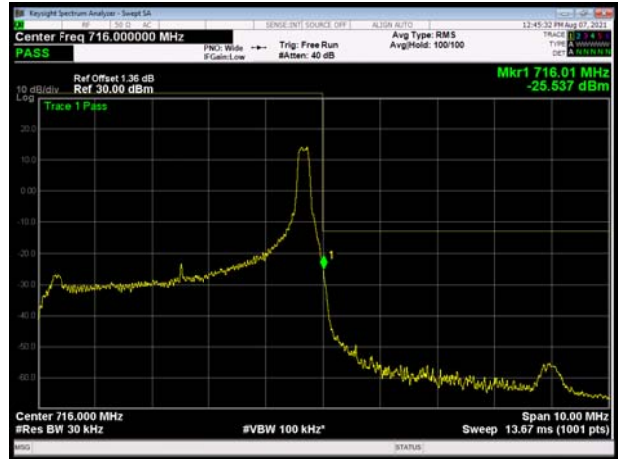

LTE Band 12 16QAM 5MHz CH-High, 100%RB