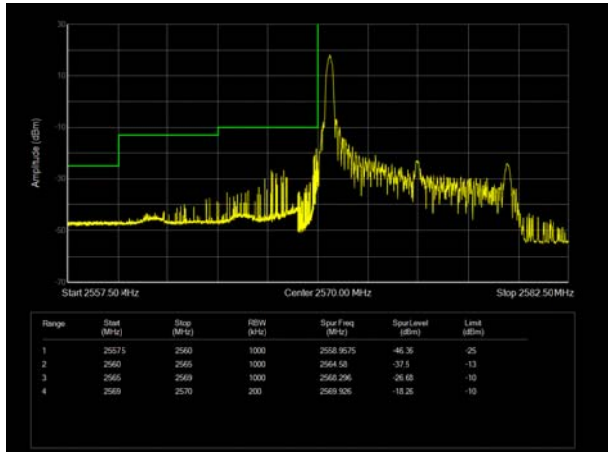

LTE Band 17 64QAM 5MHz CH-Low, 100%RB

LTE Band 17 64QAM 5MHz CH-High, 100%RB

LTE Band 17 64QAM 10MHz CH-Low, 1 RB

LTE Band 17 64QAM 10MHz CH-High, 1 RB

LTE Band 17 64QAM 10MHz CH-Low, 100%RB

LTE Band 17 64QAM 10MHz CH-High, 100%RB

LTE Band 38 QPSK 5MHz CH-Low, 1 RB

LTE Band 38 QPSK 5MHz CH-High, 1 RB

LTE Band 38 QPSK 5MHz CH-Low, 100%RB

LTE Band 38 QPSK 5MHz CH-High, 100%RB

LTE Band 38 QPSK 10MHz CH-Low, 1 RB

LTE Band 38 QPSK 10MHz CH-High, 1 RB

LTE Band 38 QPSK 10MHz CH-Low, 100%RB

LTE Band 38 QPSK 10MHz CH-High, 100%RB

LTE Band 38 QPSK 15MHz CH-Low, 1 RB

LTE Band 38 QPSK 15MHz CH-High, 1 RB

LTE Band 38 QPSK 15MHz CH-Low, 100%RB

LTE Band 38 QPSK 15MHz CH-High, 100%RB