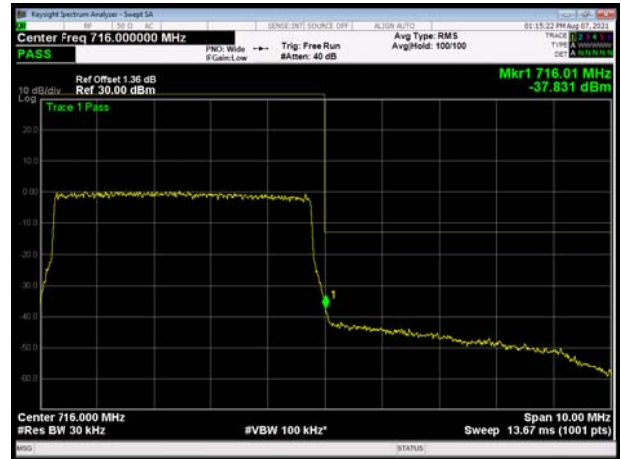

LTE Band 17 QPSK 10MHz CH-Low, 100%RB

LTE Band 17 QPSK 10MHz CH-High, 100%RB

LTE Band 17 16QAM 5MHz CH-Low, 1 RB

LTE Band 17 16QAM 5MHz CH-High, 1 RB

LTE Band 17 16QAM 5MHz CH-Low, 100%RB

LTE Band 17 16QAM 5MHz CH-High, 100%RB