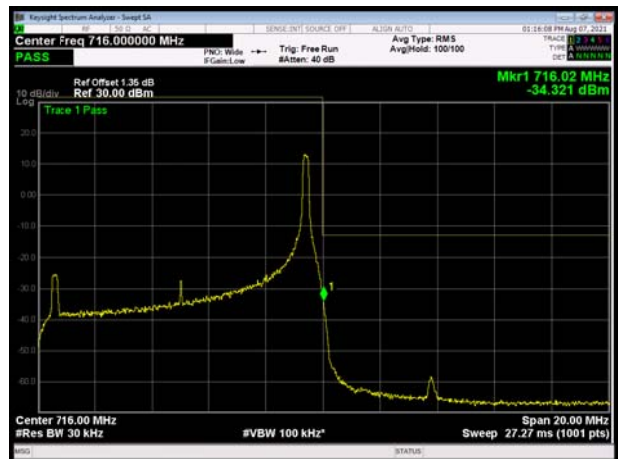

LTE Band 17 QPSK 5MHz CH-Low, 1 RB

LTE Band 17 QPSK 5MHz CH-High, 1 RB

LTE Band 17 QPSK 5MHz CH-Low, 100%RB

LTE Band 17 QPSK 5MHz CH-High, 100%RB

LTE Band 17 QPSK 10MHz CH-Low, 1 RB

LTE Band 17 QPSK 10MHz CH-High, 1 RB