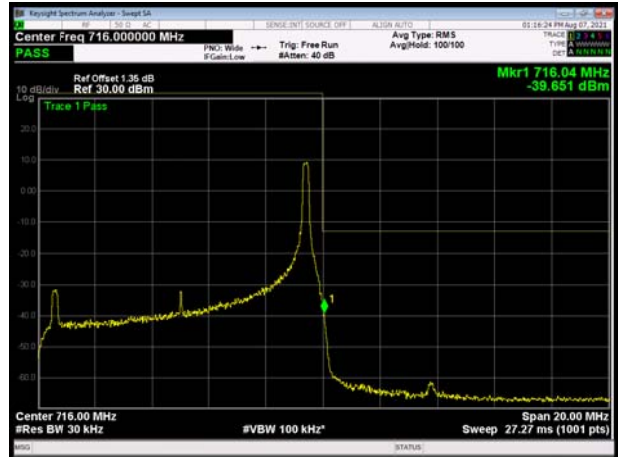

LTE Band 17 16QAM 10MHz CH-High, 100%RB