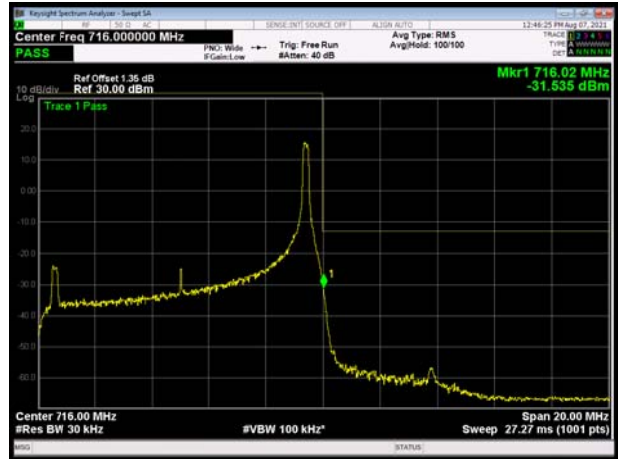

LTE Band 12 QPSK 10MHz CH-High, 1 RB