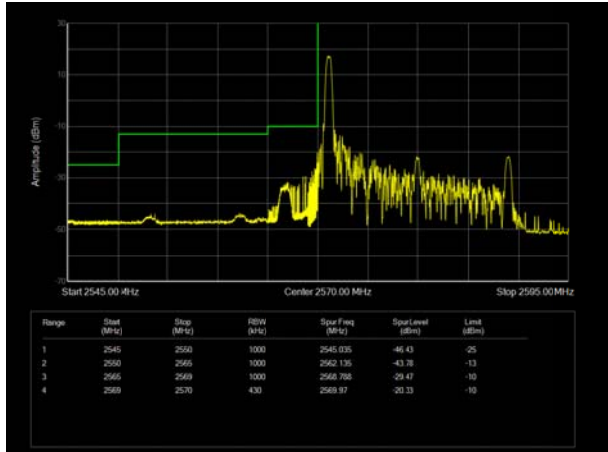

LTE Band 38 QPSK 5MHz CH-Low, 1 RB

LTE Band 38 QPSK 5MHz CH-High, 1 RB

LTE Band 38 QPSK 5MHz CH-Low, 100%RB

LTE Band 38 QPSK 5MHz CH-High, 100%RB

LTE Band 38 QPSK 10MHz CH-Low, 1 RB

LTE Band 38 QPSK 10MHz CH-High, 1 RB

LTE Band 38 QPSK 10MHz CH-Low, 100%RB

LTE Band 38 QPSK 10MHz CH-High, 100%RB

LTE Band 38 QPSK 15MHz CH-Low, 1 RB

LTE Band 38 QPSK 15MHz CH-High, 1 RB

LTE Band 38 QPSK 15MHz CH-Low, 100%RB

LTE Band 38 QPSK 15MHz CH-High, 100%RB

LTE Band 38 QPSK 20MHz CH-Low, 1 RB

LTE Band 38 QPSK 20MHz CH-High, 1 RB

LTE Band 38 QPSK 20MHz CH-Low, 100%RB

LTE Band 38 QPSK 20MHz CH-High, 100%RB

LTE Band 38 16QAM 5MHz CH-Low, 1 RB

LTE Band 38 16QAM 5MHz CH-High, 1 RB