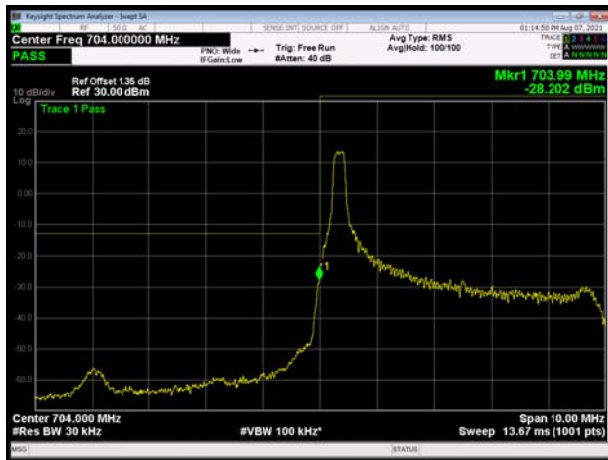

LTE Band 17 16QAM 5MHz CH-Low, 1 RB