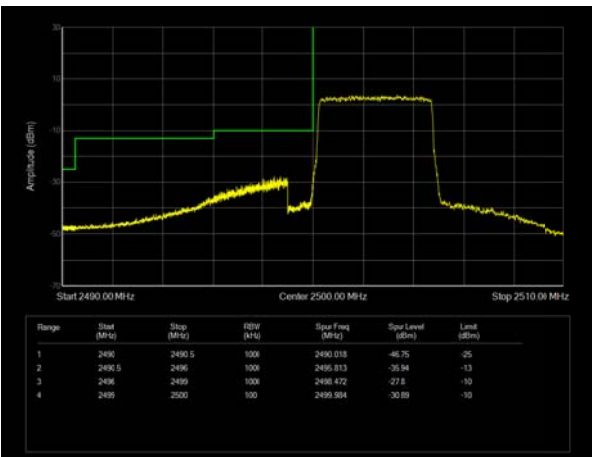

LTE Band 7 16QAM 15MHz CH-Low, 1 RB

LTE Band 7 16QAM 15MHz CH-High, 1 RB

LTE Band 7 16QAM 15MHz CH-Low, 100%RB

LTE Band 7 16QAM 15MHz CH-High, 100%RB

LTE Band 7 16QAM 20MHz CH-Low, 1 RB

LTE Band 7 16QAM 20MHz CH-High, 1 RB

LTE Band 7 16QAM 20MHz CH-Low, 100%RB

LTE Band 7 16QAM 20MHz CH-High, 100%RB

LTE Band 7 64QAM 5MHz CH-Low, 1 RB

LTE Band 7 64QAM 5MHz CH-High, 1 RB

LTE Band 7 64QAM 5MHz CH-Low, 100%RB

LTE Band 7 64QAM 5MHz CH-High, 100%RB

LTE Band 7 64QAM 10MHz CH-Low, 1 RB

LTE Band 7 64QAM 10MHz CH-High, 1 RB

LTE Band 7 64QAM 10MHz CH-Low, 100%RB

LTE Band 7 64QAM 10MHz CH-High, 100%RB

LTE Band 7 64QAM 15MHz CH-Low, 1 RB

LTE Band 7 64QAM 15MHz CH-High, 1 RB

LTE Band 7 64QAM 15MHz CH-Low, 100%RB

LTE Band 7 64QAM 15MHz CH-High, 100%RB

LTE Band 7 64QAM 20MHz CH-Low, 1 RB

LTE Band 7 64QAM 20MHz CH-High, 1 RB

LTE Band 7 64QAM 20MHz CH-Low, 100%RB

LTE Band 7 64QAM 20MHz CH-High, 100%RB