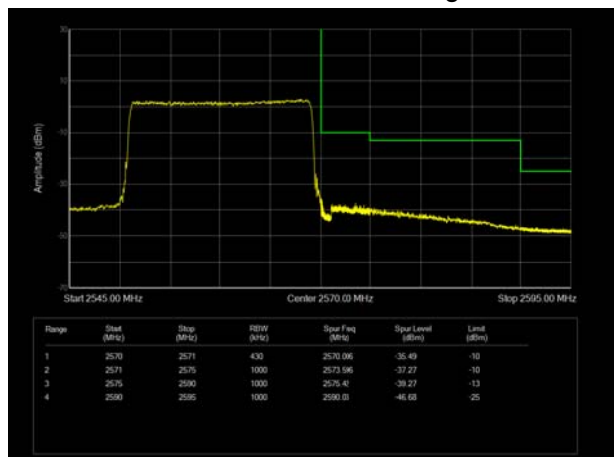

LTE Band 7 64QAM 10MHz CH-Low, 1 RB

LTE Band 7 64QAM 10MHz CH-High, 1 RB

LTE Band 7 64QAM 10MHz CH-Low, 100%RB

LTE Band 7 64QAM 10MHz CH-High, 100%RB

LTE Band 7 64QAM 15MHz CH-Low, 1 RB

LTE Band 7 64QAM 15MHz CH-High, 1 RB

LTE Band 7 64QAM 15MHz CH-Low, 100%RB

LTE Band 7 64QAM 15MHz CH-High, 100%RB

LTE Band 7 64QAM 20MHz CH-Low, 1 RB

LTE Band 7 64QAM 20MHz CH-High, 1 RB

LTE Band 7 64QAM 20MHz CH-Low, 100%RB

LTE Band 7 64QAM 20MHz CH-High, 100%RB

LTE Band 12 QPSK 1.4MHz CH-Low, 1 RB

LTE Band 12 QPSK 1.4MHz CH-High, 1 RB

LTE Band 12 QPSK 1.4MHz CH-Low, 100%RB

LTE Band 12 QPSK 1.4MHz CH-High, 100%RB

LTE Band 12 QPSK 3MHz CH-Low, 1 RB

LTE Band 12 QPSK 3MHz CH-High, 1 RB

LTE Band 12 QPSK 3MHz CH-Low, 100%RB

LTE Band 12 QPSK 3MHz CH-High, 100%RB

LTE Band 12 QPSK 5MHz CH-Low, 1 RB

LTE Band 12 QPSK 5MHz CH-High, 1 RB

LTE Band 12 QPSK 5MHz CH-Low, 100%RB

LTE Band 12 QPSK 5MHz CH-High, 100%RB