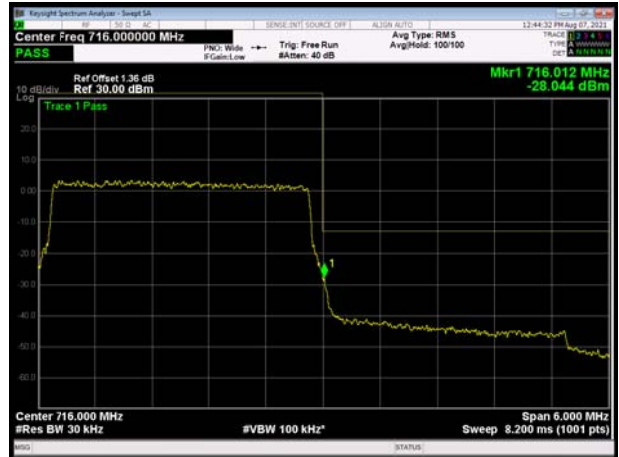

LTE Band 12 QPSK 1.4MHz CH-Low, 1 RB

LTE Band 12 QPSK 1.4MHz CH-High, 1 RB

LTE Band 12 QPSK 1.4MHz CH-Low, 100%RB

LTE Band 12 QPSK 1.4MHz CH-High, 100%RB

LTE Band 12 QPSK 3MHz CH-Low, 1 RB

LTE Band 12 QPSK 3MHz CH-High, 1 RB

LTE Band 12 QPSK 3MHz CH-Low, 100%RB

LTE Band 12 QPSK 3MHz CH-High, 100%RB

LTE Band 12 QPSK 5MHz CH-Low, 1 RB

LTE Band 12 QPSK 5MHz CH-High, 1 RB

LTE Band 12 QPSK 5MHz CH-Low, 100%RB

LTE Band 12 QPSK 5MHz CH-High, 100%RB