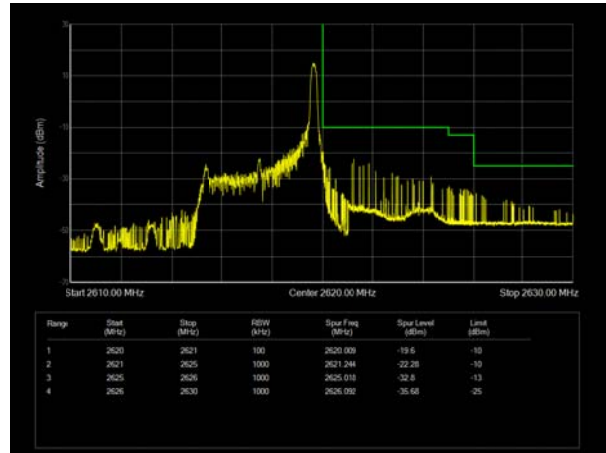

LTE Band 17 16QAM 10MHz CH-Low, 1 RB

LTE Band 17 16QAM 10MHz CH-Low, 1 RB

LTE Band 17 16QAM 10MHz CH-Low, 100%RB

LTE Band 17 16QAM 10MHz CH-High, 100%RB

LTE Band 17 64QAM 5MHz CH-Low, 1 RB

LTE Band 17 64QAM 5MHz CH-High, 1 RB

LTE Band 17 64QAM 5MHz CH-Low, 100%RB

LTE Band 17 64QAM 5MHz CH-High, 100%RB

LTE Band 17 64QAM 10MHz CH-Low, 1 RB

LTE Band 17 64QAM 10MHz CH-High, 1 RB

LTE Band 17 64QAM 10MHz CH-Low, 100%RB

LTE Band 17 64QAM 10MHz CH-High, 100%RB

LTE Band 38 QPSK 5MHz CH-Low, 1 RB

LTE Band 38 QPSK 5MHz CH-High, 1 RB

LTE Band 38 QPSK 5MHz CH-Low, 100%RB

LTE Band 38 QPSK 5MHz CH-High, 100%RB

LTE Band 38 QPSK 10MHz CH-Low, 1 RB

LTE Band 38 QPSK 10MHz CH-High, 1 RB