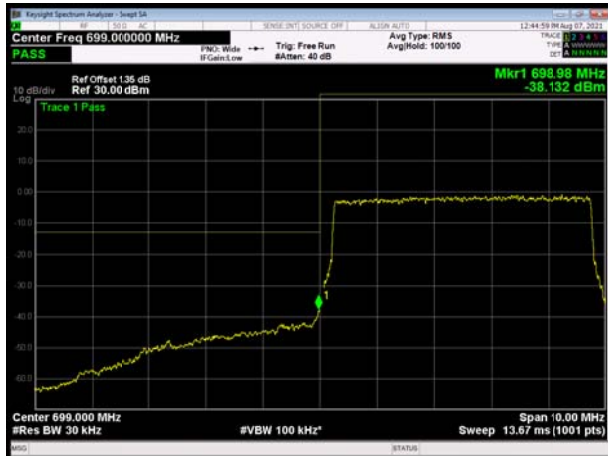

LTE Band 12 QPSK 1.4MHz CH-Low, 1 RB

LTE Band 12 QPSK 1.4MHz CH-High, 1 RB

LTE Band 12 QPSK 1.4MHz CH-Low, 100%RB

LTE Band 12 QPSK 1.4MHz CH-High, 100%RB

LTE Band 12 QPSK 3MHz CH-Low, 1 RB

LTE Band 12 QPSK 3MHz CH-High, 1 RB

LTE Band 12 QPSK 3MHz CH-Low, 100%RB

LTE Band 12 QPSK 3MHz CH-High, 100%RB

LTE Band 12 QPSK 5MHz CH-Low, 1 RB

LTE Band 12 QPSK 5MHz CH-High, 1 RB

LTE Band 12 QPSK 5MHz CH-Low, 100%RB

LTE Band 12 QPSK 5MHz CH-High, 100%RB

LTE Band 12 QPSK 10MHz CH-Low, 1 RB

LTE Band 12 QPSK 10MHz CH-High, 1 RB

LTE Band 12 QPSK 10MHz CH-Low, 100%RB

LTE Band 12 QPSK 10MHz CH-High, 100%RB

LTE Band 12 16QAM 1.4MHz CH-Low, 1 RB

LTE Band 12 16QAM 1.4MHz CH-High, 1 RB