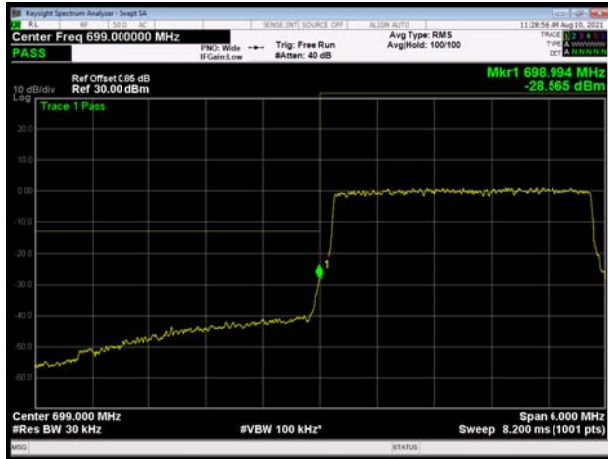

LTE Band 12 64QAM 3MHz CH-Low, 1 RB

LTE Band 12 64QAM 3MHz CH-High, 1 RB

LTE Band 12 64QAM 3MHz CH-Low, 100%RB

LTE Band 12 64QAM 3MHz CH-High, 100%RB

LTE Band 12 64QAM 5MHz CH-Low, 1 RB

LTE Band 12 64QAM 5MHz CH-High, 1 RB