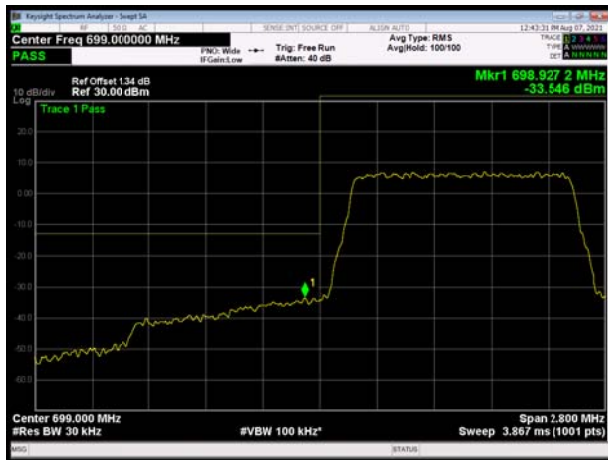

LTE Band 7 64QAM 15MHz CH-Low, 100%RB

LTE Band 7 64QAM 15MHz CH-High, 100%RB

LTE Band 7 64QAM 20MHz CH-Low, 1 RB

LTE Band 7 64QAM 20MHz CH-High, 1 RB

LTE Band 7 64QAM 20MHz CH-Low, 100%RB

LTE Band 7 64QAM 20MHz CH-High, 100%RB

LTE Band 12 QPSK 1.4MHz CH-Low, 1 RB

LTE Band 12 QPSK 1.4MHz CH-High, 1 RB

LTE Band 12 QPSK 1.4MHz CH-Low, 100%RB

LTE Band 12 QPSK 1.4MHz CH-High, 100%RB

LTE Band 12 QPSK 3MHz CH-Low, 1 RB

LTE Band 12 QPSK 3MHz CH-High, 1 RB