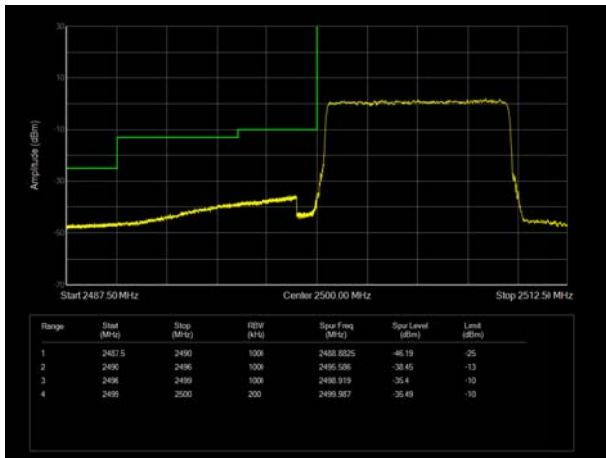

LTE Band 7 16QAM 15MHz CH-Low, 1 RB

LTE Band 7 16QAM 15MHz CH-High, 1 RB

LTE Band 7 16QAM 15MHz CH-Low, 100%RB

LTE Band 7 16QAM 15MHz CH-High, 100%RB

LTE Band 7 16QAM 20MHz CH-Low, 1 RB

LTE Band 7 16QAM 20MHz CH-High, 1 RB

LTE Band 7 16QAM 20MHz CH-Low, 100%RB

LTE Band 7 16QAM 20MHz CH-High, 100%RB

LTE Band 7 64QAM 5MHz CH-Low, 1 RB

LTE Band 7 64QAM 5MHz CH-High, 1 RB

LTE Band 7 64QAM 5MHz CH-Low, 100%RB

LTE Band 7 64QAM 5MHz CH-High, 100%RB

LTE Band 7 64QAM 10MHz CH-Low, 1 RB

LTE Band 7 64QAM 10MHz CH-High, 1 RB

LTE Band 7 64QAM 10MHz CH-Low, 100%RB

LTE Band 7 64QAM 10MHz CH-High, 100%RB

LTE Band 7 64QAM 15MHz CH-Low, 1 RB

LTE Band 7 64QAM 15MHz CH-High, 1 RB

LTE Band 7 64QAM 15MHz CH-Low, 100%RB

LTE Band 7 64QAM 15MHz CH-High, 100%RB

LTE Band 7 64QAM 20MHz CH-Low, 1 RB

LTE Band 7 64QAM 20MHz CH-High, 1 RB

LTE Band 7 64QAM 20MHz CH-Low, 100%RB

LTE Band 7 64QAM 20MHz CH-High, 100%RB