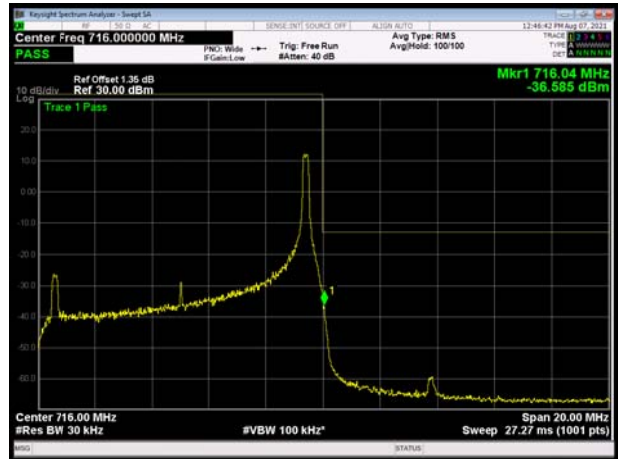

LTE Band 12 16QAM 5MHz CH-Low, 1 RB

LTE Band 12 16QAM 5MHz CH-High, 1 RB

LTE Band 12 16QAM 5MHz CH-Low, 100%RB

LTE Band 12 16QAM 5MHz CH-High, 100%RB

LTE Band 12 16QAM 10MHz CH-Low, 1 RB

LTE Band 12 16QAM 10MHz CH-High, 1 RB