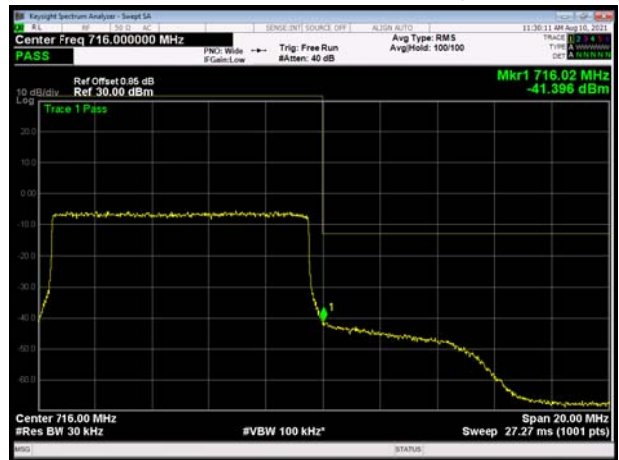

LTE Band 12 64QAM 5MHz CH-Low, 100%RB

LTE Band 12 64QAM 5MHz CH-High, 100%RB

LTE Band 12 64QAM 10MHz CH-Low, 1 RB

LTE Band 12 64QAM 10MHz CH-High, 1 RB

LTE Band 12 64QAM 10MHz CH-Low, 100%RB

LTE Band 12 64QAM 10MHz CH-High, 100%RB