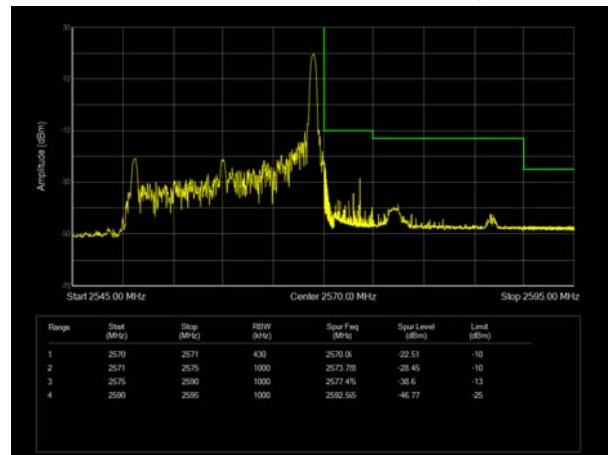

LTE Band 7 16QAM 15MHz CH-Low, 1 RB

LTE Band 7 16QAM 15MHz CH-High, 1 RB

LTE Band 7 16QAM 15MHz CH-Low, 100%RB

LTE Band 7 16QAM 15MHz CH-High, 100%RB

LTE Band 7 16QAM 20MHz CH-Low, 1 RB

LTE Band 7 16QAM 20MHz CH-High, 1 RB

LTE Band 7 16QAM 20MHz CH-Low, 100%RB

LTE Band 7 16QAM 20MHz CH-High, 100%RB

LTE Band 7 64QAM 5MHz CH-Low, 1 RB

LTE Band 7 64QAM 5MHz CH-High, 1 RB

LTE Band 7 64QAM 5MHz CH-Low, 100%RB

LTE Band 7 64QAM 5MHz CH-High, 100%RB

LTE Band 7 64QAM 10MHz CH-Low, 1 RB

LTE Band 7 64QAM 10MHz CH-High, 1 RB

LTE Band 7 64QAM 10MHz CH-Low, 100%RB

LTE Band 7 64QAM 10MHz CH-High, 100%RB

LTE Band 7 64QAM 15MHz CH-Low, 1 RB

LTE Band 7 64QAM 15MHz CH-High, 1 RB