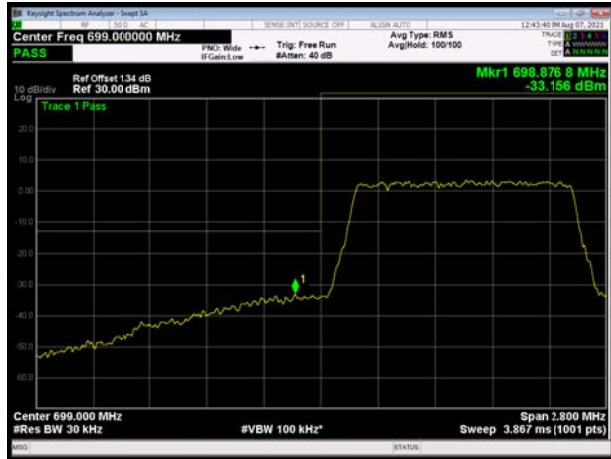

LTE Band 12 QPSK 10MHz CH-Low, 1 RB

LTE Band 12 QPSK 10MHz CH-High, 1 RB

LTE Band 12 QPSK 10MHz CH-Low, 100%RB

LTE Band 12 QPSK 10MHz CH-High, 100%RB

LTE Band 12 16QAM 1.4MHz CH-Low, 1 RB

LTE Band 12 16QAM 1.4MHz CH-High, 1 RB

LTE Band 12 16QAM 1.4MHz CH-Low, 100%RB

LTE Band 12 16QAM 1.4MHz CH-High, 100%RB

LTE Band 12 16QAM 3MHz CH-Low, 1 RB

LTE Band 12 16QAM 3MHz CH-High, 1 RB

LTE Band 12 16QAM 3MHz CH-Low, 100%RB

LTE Band 12 16QAM 3MHz CH-High, 100%RB