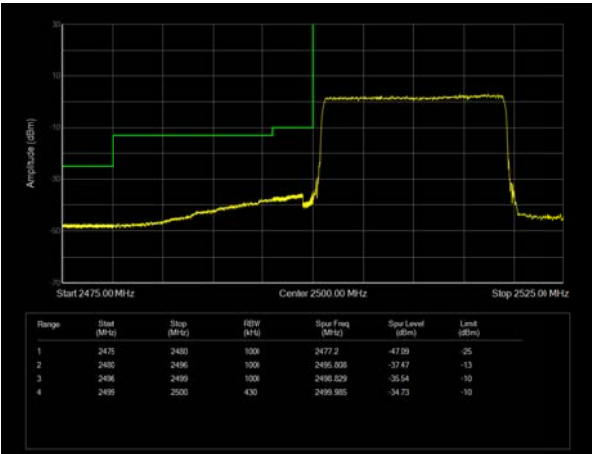

LTE Band 7 16QAM 15MHz CH-Low, 1 RB

LTE Band 7 16QAM 15MHz CH-High, 1 RB

LTE Band 7 16QAM 15MHz CH-Low, 100%RB

LTE Band 7 16QAM 15MHz CH-High, 100%RB

LTE Band 7 16QAM 20MHz CH-Low, 1 RB

LTE Band 7 16QAM 20MHz CH-High, 1 RB

LTE Band 7 16QAM 20MHz CH-Low, 100%RB

LTE Band 7 16QAM 20MHz CH-High, 100%RB

LTE Band 7 64QAM 5MHz CH-Low, 1 RB

LTE Band 7 64QAM 5MHz CH-High, 1 RB

LTE Band 7 64QAM 5MHz CH-Low, 100%RB

LTE Band 7 64QAM 5MHz CH-High, 100%RB

LTE Band 7 64QAM 10MHz CH-Low, 1 RB

LTE Band 7 64QAM 10MHz CH-High, 1 RB

LTE Band 7 64QAM 10MHz CH-Low, 100%RB

LTE Band 7 64QAM 10MHz CH-High, 100%RB

LTE Band 7 64QAM 15MHz CH-Low, 1 RB

LTE Band 7 64QAM 15MHz CH-High, 1 RB