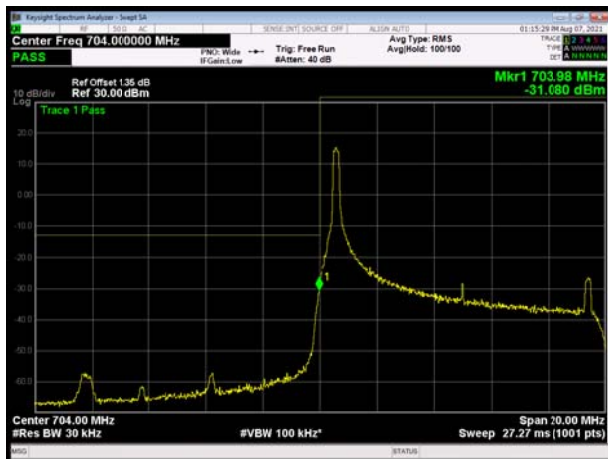

LTE Band 17 QPSK 5MHz CH-Low, 1 RB

LTE Band 17 QPSK 5MHz CH-High, 1 RB

LTE Band 17 QPSK 5MHz CH-Low, 100%RB

LTE Band 17 QPSK 5MHz CH-High, 100%RB

LTE Band 17 QPSK 10MHz CH-Low, 1 RB

LTE Band 17 QPSK 10MHz CH-High, 1 RB