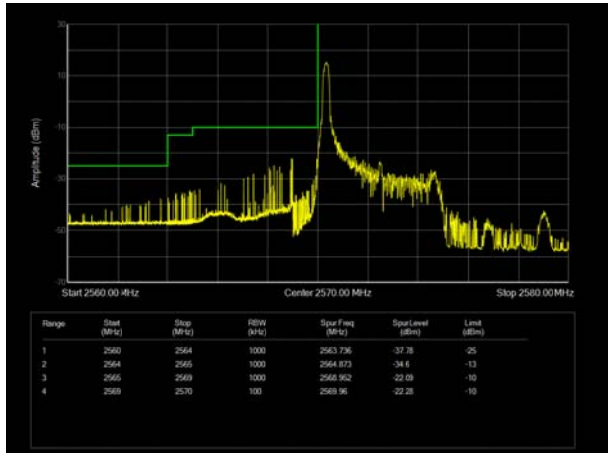

LTE Band 17 16QAM 10MHz CH-Low, 1 RB

LTE Band 17 16QAM 10MHz CH-Low, 1 RB

LTE Band 17 16QAM 10MHz CH-Low, 100%RB

LTE Band 17 16QAM 10MHz CH-High, 100%RB

LTE Band 17 64QAM 5MHz CH-Low, 1 RB

LTE Band 17 64QAM 5MHz CH-High, 1 RB

LTE Band 17 64QAM 5MHz CH-Low, 100%RB

LTE Band 17 64QAM 5MHz CH-High, 100%RB

LTE Band 17 64QAM 10MHz CH-Low, 1 RB

LTE Band 17 64QAM 10MHz CH-High, 1 RB

LTE Band 17 64QAM 10MHz CH-Low, 100%RB

LTE Band 17 64QAM 10MHz CH-High, 100%RB

LTE Band 38 QPSK 5MHz CH-Low, 1 RB

LTE Band 38 QPSK 5MHz CH-High, 1 RB

LTE Band 38 QPSK 5MHz CH-Low, 100%RB

LTE Band 38 QPSK 5MHz CH-High, 100%RB

LTE Band 38 QPSK 10MHz CH-Low, 1 RB

LTE Band 38 QPSK 10MHz CH-High, 1 RB