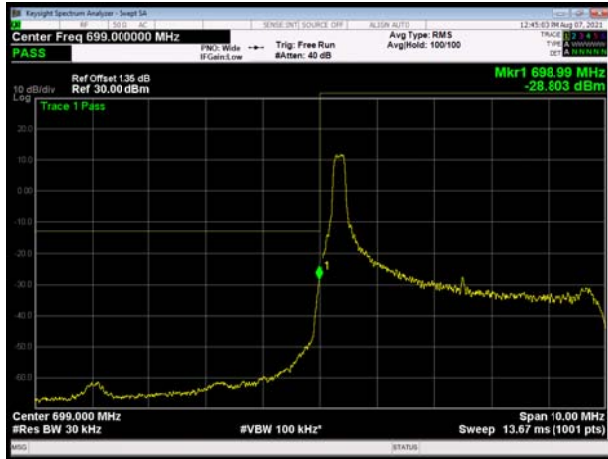

LTE Band 12 16QAM 5MHz CH-Low, 100%RB