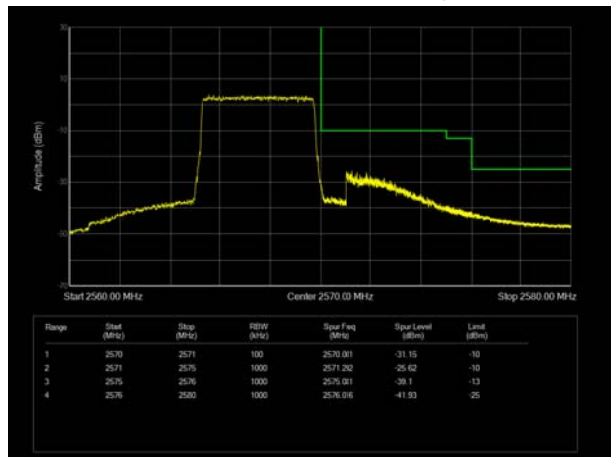

LTE Band 7 16QAM 15MHz CH-Low, 1 RB

LTE Band 7 16QAM 15MHz CH-High, 1 RB

LTE Band 7 16QAM 15MHz CH-Low, 100%RB

LTE Band 7 16QAM 15MHz CH-High, 100%RB

LTE Band 7 16QAM 20MHz CH-Low, 1 RB

LTE Band 7 16QAM 20MHz CH-High, 1 RB

LTE Band 7 16QAM 20MHz CH-Low, 100%RB

LTE Band 7 16QAM 20MHz CH-High, 100%RB

LTE Band 7 64QAM 5MHz CH-Low, 1 RB

LTE Band 7 64QAM 5MHz CH-High, 1 RB

LTE Band 7 64QAM 5MHz CH-Low, 100%RB

LTE Band 7 64QAM 5MHz CH-High, 100%RB

LTE Band 7 64QAM 10MHz CH-Low, 1 RB

LTE Band 7 64QAM 10MHz CH-High, 1 RB

LTE Band 7 64QAM 10MHz CH-Low, 100%RB

LTE Band 7 64QAM 10MHz CH-High, 100%RB

LTE Band 7 64QAM 15MHz CH-Low, 1 RB

LTE Band 7 64QAM 15MHz CH-High, 1 RB

LTE Band 7 64QAM 15MHz CH-Low, 100%RB

LTE Band 7 64QAM 15MHz CH-High, 100%RB

LTE Band 7 64QAM 20MHz CH-Low, 1 RB

LTE Band 7 64QAM 20MHz CH-High, 1 RB

LTE Band 7 64QAM 20MHz CH-Low, 100%RB

LTE Band 7 64QAM 20MHz CH-High, 100%RB