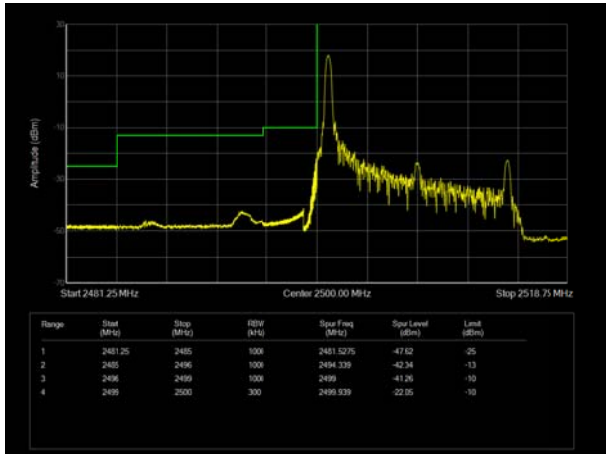

LTE Band 7 16QAM 20MHz CH-Low, 100%RB

LTE Band 7 16QAM 20MHz CH-High, 100%RB

LTE Band 7 64QAM 5MHz CH-Low, 1 RB

LTE Band 7 64QAM 5MHz CH-High, 1 RB

LTE Band 7 64QAM 5MHz CH-Low, 100%RB

LTE Band 7 64QAM 5MHz CH-High, 100%RB

LTE Band 7 64QAM 10MHz CH-Low, 1 RB

LTE Band 7 64QAM 10MHz CH-High, 1 RB

LTE Band 7 64QAM 10MHz CH-Low, 100%RB

LTE Band 7 64QAM 10MHz CH-High, 100%RB

LTE Band 7 64QAM 15MHz CH-Low, 1 RB

LTE Band 7 64QAM 15MHz CH-High, 1 RB

LTE Band 7 64QAM 15MHz CH-Low, 100%RB

LTE Band 7 64QAM 15MHz CH-High, 100%RB

LTE Band 7 64QAM 20MHz CH-Low, 1 RB

LTE Band 7 64QAM 20MHz CH-High, 1 RB

LTE Band 7 64QAM 20MHz CH-Low, 100%RB

LTE Band 7 64QAM 20MHz CH-High, 100%RB

LTE Band 12 QPSK 1.4MHz CH-Low, 1 RB

LTE Band 12 QPSK 1.4MHz CH-High, 1 RB

LTE Band 12 QPSK 1.4MHz CH-Low, 100%RB

LTE Band 12 QPSK 1.4MHz CH-High, 100%RB

LTE Band 12 QPSK 3MHz CH-Low, 1 RB

LTE Band 12 QPSK 3MHz CH-High, 1 RB