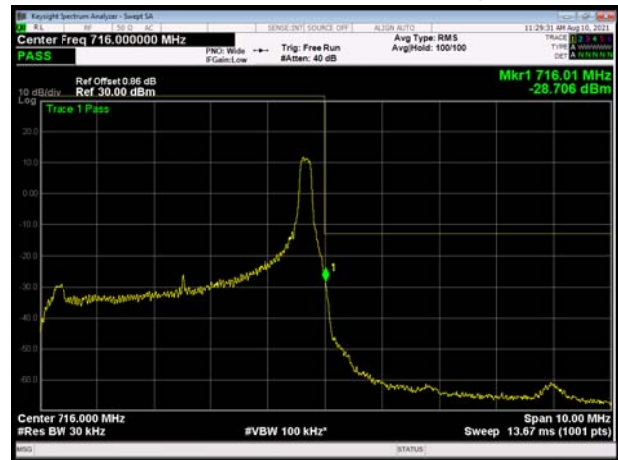

LTE Band 12 64QAM 3MHz CH-Low, 1 RB

LTE Band 12 64QAM 3MHz CH-High, 1 RB

LTE Band 12 64QAM 3MHz CH-Low, 100%RB

LTE Band 12 64QAM 3MHz CH-High, 100%RB

LTE Band 12 64QAM 5MHz CH-Low, 1 RB

LTE Band 12 64QAM 5MHz CH-High, 1 RB