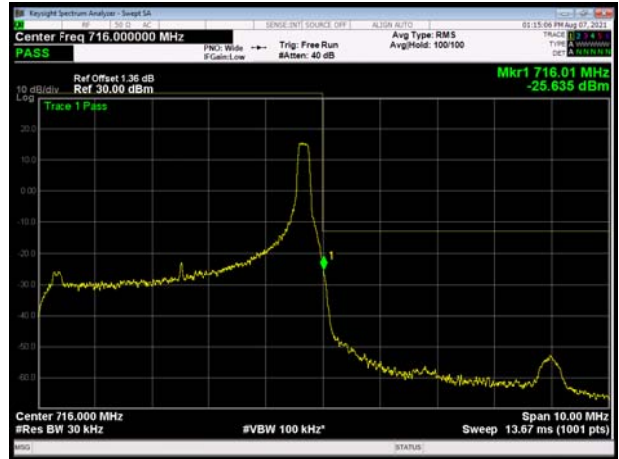

LTE Band 17 QPSK 5MHz CH-High, 100%RB