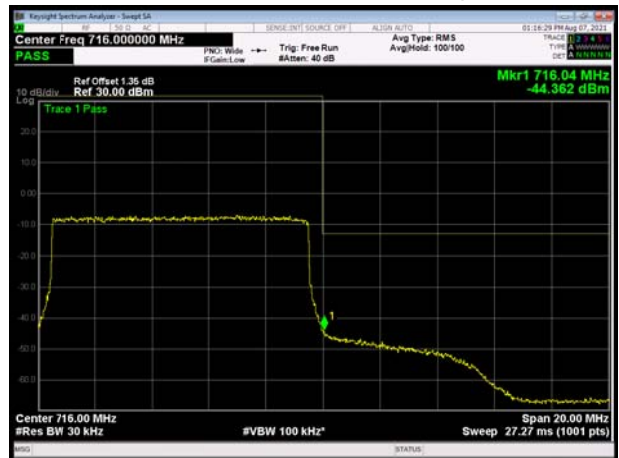

LTE Band 17 16QAM 10MHz CH-Low, 1 RB

LTE Band 17 16QAM 10MHz CH-Low, 1 RB

LTE Band 17 16QAM 10MHz CH-Low, 100%RB

LTE Band 17 16QAM 10MHz CH-High, 100%RB

LTE Band 17 64QAM 5MHz CH-Low, 1 RB

LTE Band 17 64QAM 5MHz CH-High, 1 RB