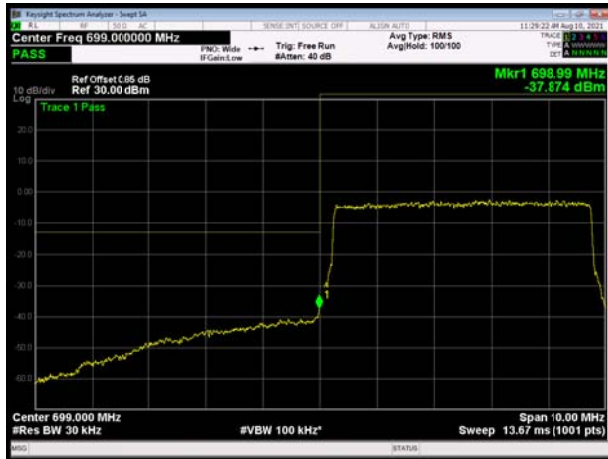

LTE Band 12 64QAM 3MHz CH-Low, 1 RB

LTE Band 12 64QAM 3MHz CH-High, 1 RB

LTE Band 12 64QAM 3MHz CH-Low, 100%RB

LTE Band 12 64QAM 3MHz CH-High, 100%RB

LTE Band 12 64QAM 5MHz CH-Low, 1 RB

LTE Band 12 64QAM 5MHz CH-High, 1 RB

LTE Band 12 64QAM 5MHz CH-Low, 100%RB

LTE Band 12 64QAM 5MHz CH-High, 100%RB

LTE Band 12 64QAM 10MHz CH-Low, 1 RB

LTE Band 12 64QAM 10MHz CH-High, 1 RB

LTE Band 12 64QAM 10MHz CH-Low, 100%RB

LTE Band 12 64QAM 10MHz CH-High, 100%RB