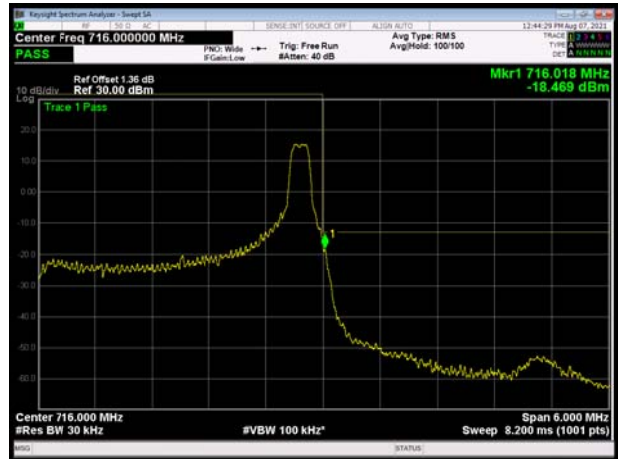

LTE Band 12 QPSK 1.4MHz CH-Low, 1 RB

LTE Band 12 QPSK 1.4MHz CH-High, 1 RB

LTE Band 12 QPSK 1.4MHz CH-Low, 100%RB

LTE Band 12 QPSK 1.4MHz CH-High, 100%RB

LTE Band 12 QPSK 3MHz CH-Low, 1 RB

LTE Band 12 QPSK 3MHz CH-High, 1 RB