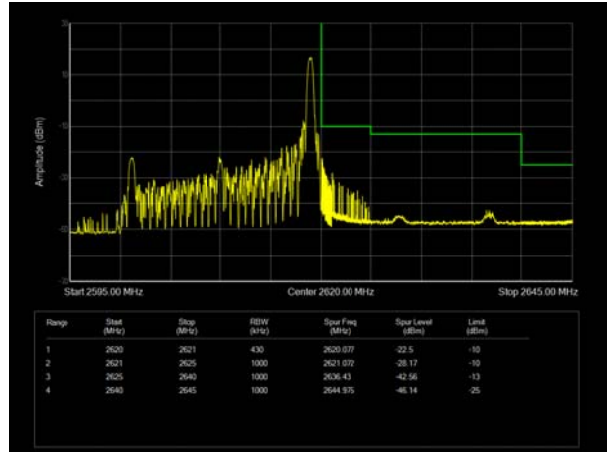

LTE Band 38 QPSK 5MHz CH-Low, 1 RB

LTE Band 38 QPSK 5MHz CH-High, 1 RB

LTE Band 38 QPSK 5MHz CH-Low, 100%RB

LTE Band 38 QPSK 5MHz CH-High, 100%RB

LTE Band 38 QPSK 10MHz CH-Low, 1 RB

LTE Band 38 QPSK 10MHz CH-High, 1 RB

LTE Band 38 QPSK 10MHz CH-Low, 100%RB

LTE Band 38 QPSK 10MHz CH-High, 100%RB

LTE Band 38 QPSK 15MHz CH-Low, 1 RB

LTE Band 38 QPSK 15MHz CH-High, 1 RB

LTE Band 38 QPSK 15MHz CH-Low, 100%RB

LTE Band 38 QPSK 15MHz CH-High, 100%RB

LTE Band 38 QPSK 20MHz CH-Low, 1 RB

LTE Band 38 QPSK 20MHz CH-High, 1 RB

LTE Band 38 QPSK 20MHz CH-Low, 100%RB

LTE Band 38 QPSK 20MHz CH-High, 100%RB

LTE Band 38 16QAM 5MHz CH-Low, 1 RB

LTE Band 38 16QAM 5MHz CH-High, 1 RB