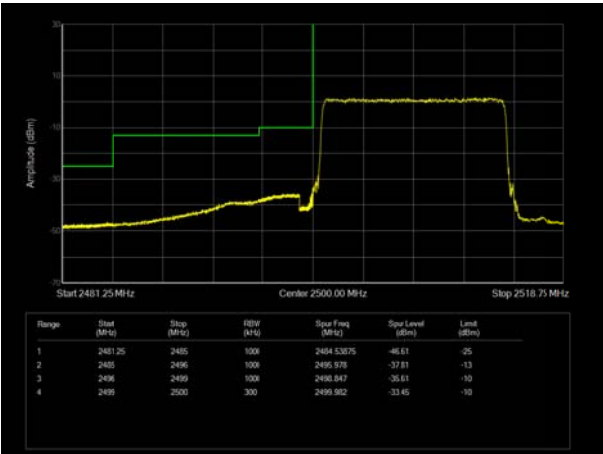

LTE Band 7 16QAM 20MHz CH-Low, 100%RB

LTE Band 7 16QAM 20MHz CH-High, 100%RB

LTE Band 7 64QAM 5MHz CH-Low, 1 RB

LTE Band 7 64QAM 5MHz CH-High, 1 RB

LTE Band 7 64QAM 5MHz CH-Low, 100%RB

LTE Band 7 64QAM 5MHz CH-High, 100%RB

LTE Band 7 64QAM 10MHz CH-Low, 1 RB

LTE Band 7 64QAM 10MHz CH-High, 1 RB

LTE Band 7 64QAM 10MHz CH-Low, 100%RB

LTE Band 7 64QAM 10MHz CH-High, 100%RB

LTE Band 7 64QAM 15MHz CH-Low, 1 RB

LTE Band 7 64QAM 15MHz CH-High, 1 RB

LTE Band 7 64QAM 15MHz CH-Low, 100%RB

LTE Band 7 64QAM 15MHz CH-High, 100%RB

LTE Band 7 64QAM 20MHz CH-Low, 1 RB

LTE Band 7 64QAM 20MHz CH-High, 1 RB

LTE Band 7 64QAM 20MHz CH-Low, 100%RB

LTE Band 7 64QAM 20MHz CH-High, 100%RB

LTE Band 12 QPSK 1.4MHz CH-Low, 1 RB

LTE Band 12 QPSK 1.4MHz CH-High, 1 RB

LTE Band 12 QPSK 1.4MHz CH-Low, 100%RB

LTE Band 12 QPSK 1.4MHz CH-High, 100%RB

LTE Band 12 QPSK 3MHz CH-Low, 1 RB

LTE Band 12 QPSK 3MHz CH-High, 1 RB