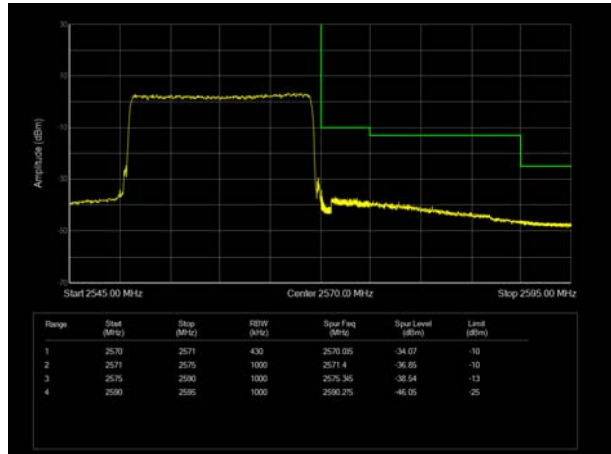

LTE Band 7 16QAM 15MHz CH-Low, 1 RB

LTE Band 7 16QAM 15MHz CH-High, 1 RB

LTE Band 7 16QAM 15MHz CH-Low, 100%RB

LTE Band 7 16QAM 15MHz CH-High, 100%RB

LTE Band 7 16QAM 20MHz CH-Low, 1 RB

LTE Band 7 16QAM 20MHz CH-High, 1 RB

LTE Band 7 16QAM 20MHz CH-Low, 100%RB

LTE Band 7 16QAM 20MHz CH-High, 100%RB

LTE Band 7 64QAM 5MHz CH-Low, 1 RB

LTE Band 7 64QAM 5MHz CH-High, 1 RB

LTE Band 7 64QAM 5MHz CH-Low, 100%RB

LTE Band 7 64QAM 5MHz CH-High, 100%RB

LTE Band 7 64QAM 10MHz CH-Low, 1 RB

LTE Band 7 64QAM 10MHz CH-High, 1 RB

LTE Band 7 64QAM 10MHz CH-Low, 100%RB

LTE Band 7 64QAM 10MHz CH-High, 100%RB

LTE Band 7 64QAM 15MHz CH-Low, 1 RB

LTE Band 7 64QAM 15MHz CH-High, 1 RB