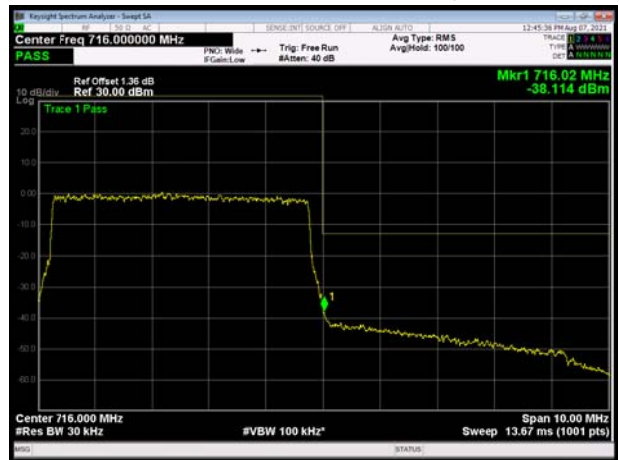

LTE Band 12 16QAM 5MHz CH-Low, 1 RB

LTE Band 12 16QAM 5MHz CH-High, 1 RB

LTE Band 12 16QAM 5MHz CH-Low, 100%RB

LTE Band 12 16QAM 5MHz CH-High, 100%RB

LTE Band 12 16QAM 10MHz CH-Low, 1 RB

LTE Band 12 16QAM 10MHz CH-High, 1 RB