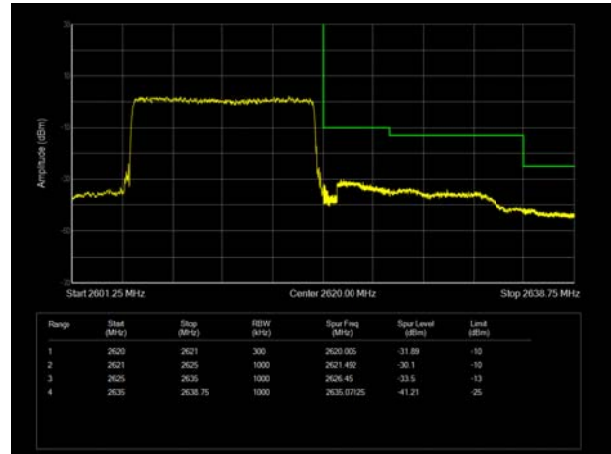

LTE Band 38 QPSK 5MHz CH-Low, 1 RB

LTE Band 38 QPSK 5MHz CH-High, 1 RB

LTE Band 38 QPSK 5MHz CH-Low, 100%RB

LTE Band 38 QPSK 5MHz CH-High, 100%RB

LTE Band 38 QPSK 10MHz CH-Low, 1 RB

LTE Band 38 QPSK 10MHz CH-High, 1 RB

LTE Band 38 QPSK 10MHz CH-Low, 100%RB

LTE Band 38 QPSK 10MHz CH-High, 100%RB

LTE Band 38 QPSK 15MHz CH-Low, 1 RB

LTE Band 38 QPSK 15MHz CH-High, 1 RB

LTE Band 38 QPSK 15MHz CH-Low, 100%RB

LTE Band 38 QPSK 15MHz CH-High, 100%RB

LTE Band 38 QPSK 20MHz CH-Low, 1 RB

LTE Band 38 QPSK 20MHz CH-High, 1 RB

LTE Band 38 QPSK 20MHz CH-Low, 100%RB

LTE Band 38 QPSK 20MHz CH-High, 100%RB

LTE Band 38 16QAM 5MHz CH-Low, 1 RB

LTE Band 38 16QAM 5MHz CH-High, 1 RB