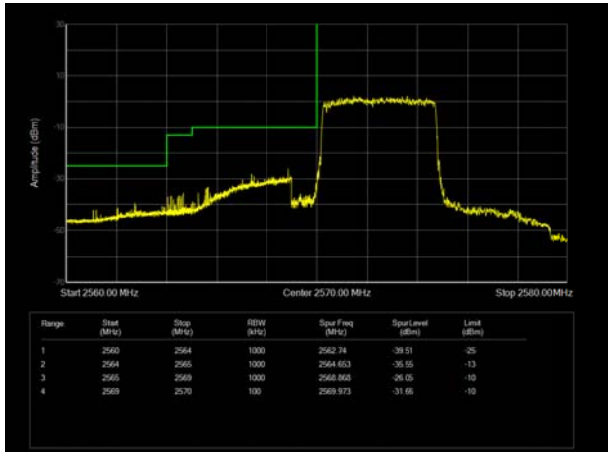

LTE Band 17 16QAM 10MHz CH-Low, 1 RB

LTE Band 17 16QAM 10MHz CH-Low, 1 RB

LTE Band 17 16QAM 10MHz CH-Low, 100%RB

LTE Band 17 16QAM 10MHz CH-High, 100%RB

LTE Band 17 64QAM 5MHz CH-Low, 1 RB

LTE Band 17 64QAM 5MHz CH-High, 1 RB

LTE Band 17 64QAM 5MHz CH-Low, 100%RB

LTE Band 17 64QAM 5MHz CH-High, 100%RB

LTE Band 17 64QAM 10MHz CH-Low, 1 RB

LTE Band 17 64QAM 10MHz CH-High, 1 RB

LTE Band 17 64QAM 10MHz CH-Low, 100%RB

LTE Band 17 64QAM 10MHz CH-High, 100%RB

LTE Band 38 QPSK 5MHz CH-Low, 1 RB

LTE Band 38 QPSK 5MHz CH-High, 1 RB

LTE Band 38 QPSK 5MHz CH-Low, 100%RB

LTE Band 38 QPSK 5MHz CH-High, 100%RB

LTE Band 38 QPSK 10MHz CH-Low, 1 RB

LTE Band 38 QPSK 10MHz CH-High, 1 RB