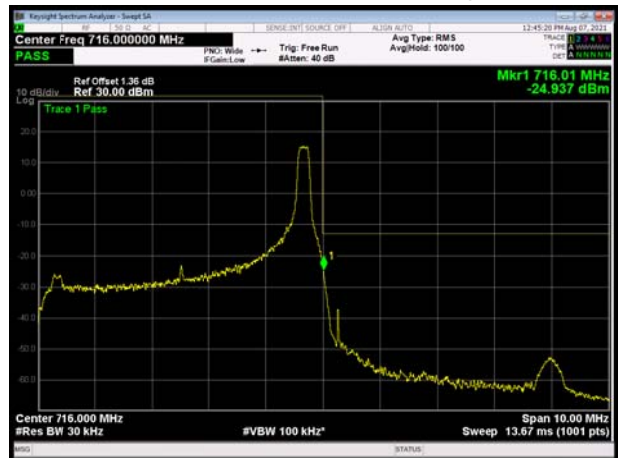

LTE Band 12 QPSK 3MHz CH-Low, 100%RB

LTE Band 12 QPSK 3MHz CH-High, 100%RB

LTE Band 12 QPSK 5MHz CH-Low, 1 RB

LTE Band 12 QPSK 5MHz CH-High, 1 RB

LTE Band 12 QPSK 5MHz CH-Low, 100%RB

LTE Band 12 QPSK 5MHz CH-High, 100%RB