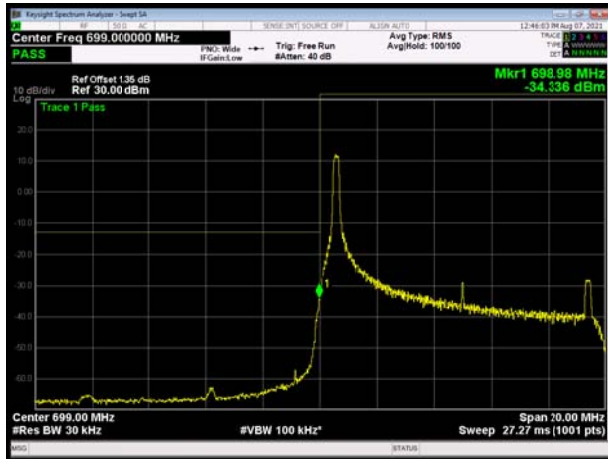

LTE Band 12 16QAM 5MHz CH-Low, 1 RB

LTE Band 12 16QAM 5MHz CH-High, 1 RB

LTE Band 12 16QAM 5MHz CH-Low, 100%RB

LTE Band 12 16QAM 5MHz CH-High, 100%RB

LTE Band 12 16QAM 10MHz CH-Low, 1 RB

LTE Band 12 16QAM 10MHz CH-High, 1 RB