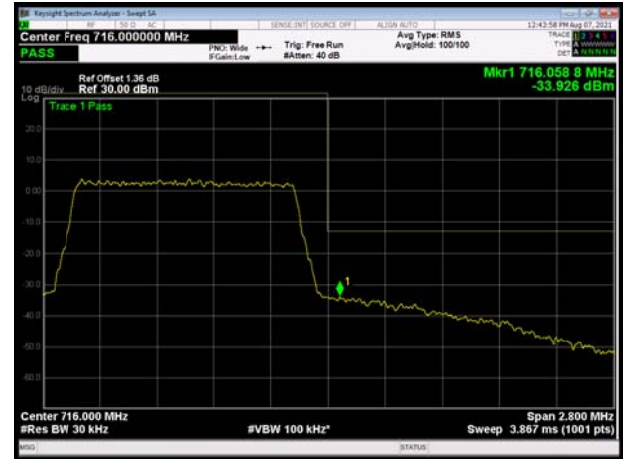

LTE Band 12 QPSK 10MHz CH-Low, 1 RB

LTE Band 12 QPSK 10MHz CH-High, 1 RB

LTE Band 12 QPSK 10MHz CH-Low, 100%RB

LTE Band 12 QPSK 10MHz CH-High, 100%RB

LTE Band 12 16QAM 1.4MHz CH-Low, 1 RB

LTE Band 12 16QAM 1.4MHz CH-High, 1 RB

LTE Band 12 16QAM 1.4MHz CH-Low, 100%RB

LTE Band 12 16QAM 1.4MHz CH-High, 100%RB

LTE Band 12 16QAM 3MHz CH-Low, 1 RB

LTE Band 12 16QAM 3MHz CH-High, 1 RB

LTE Band 12 16QAM 3MHz CH-Low, 100%RB

LTE Band 12 16QAM 3MHz CH-High, 100%RB