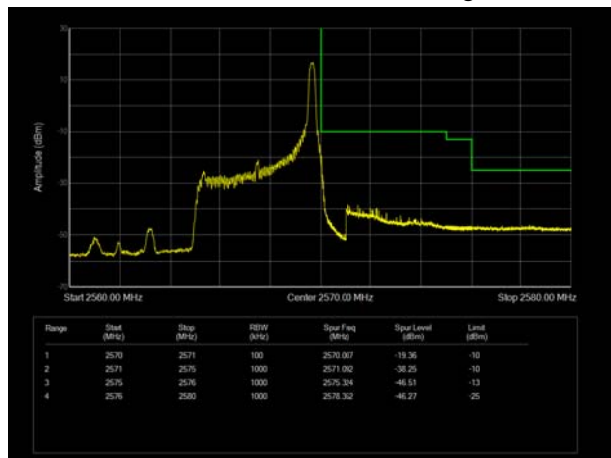

LTE Band 7 16QAM 15MHz CH-Low, 1 RB

LTE Band 7 16QAM 15MHz CH-High, 1 RB

LTE Band 7 16QAM 15MHz CH-Low, 100%RB

LTE Band 7 16QAM 15MHz CH-High, 100%RB

LTE Band 7 16QAM 20MHz CH-Low, 1 RB

LTE Band 7 16QAM 20MHz CH-High, 1 RB

LTE Band 7 16QAM 20MHz CH-Low, 100%RB

LTE Band 7 16QAM 20MHz CH-High, 100%RB

LTE Band 7 64QAM 5MHz CH-Low, 1 RB

LTE Band 7 64QAM 5MHz CH-High, 1 RB

LTE Band 7 64QAM 5MHz CH-Low, 100%RB

LTE Band 7 64QAM 5MHz CH-High, 100%RB

LTE Band 7 64QAM 10MHz CH-Low, 1 RB

LTE Band 7 64QAM 10MHz CH-High, 1 RB

LTE Band 7 64QAM 10MHz CH-Low, 100%RB

LTE Band 7 64QAM 10MHz CH-High, 100%RB

LTE Band 7 64QAM 15MHz CH-Low, 1 RB

LTE Band 7 64QAM 15MHz CH-High, 1 RB

LTE Band 7 64QAM 15MHz CH-Low, 100%RB

LTE Band 7 64QAM 15MHz CH-High, 100%RB

LTE Band 7 64QAM 20MHz CH-Low, 1 RB

LTE Band 7 64QAM 20MHz CH-High, 1 RB

LTE Band 7 64QAM 20MHz CH-Low, 100%RB

LTE Band 7 64QAM 20MHz CH-High, 100%RB