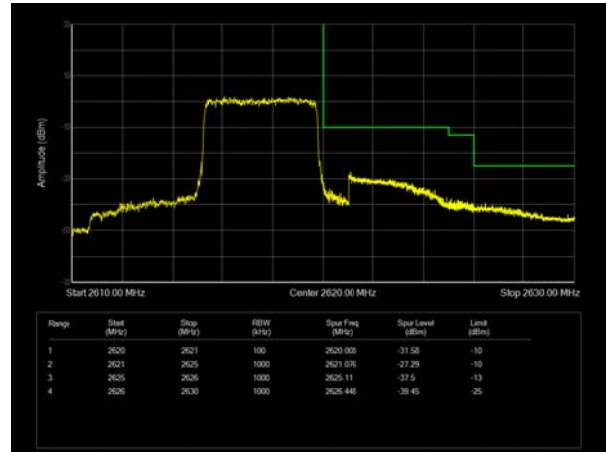

LTE Band 17 64QAM 5MHz CH-Low, 100%RB

LTE Band 17 64QAM 5MHz CH-High, 100%RB

LTE Band 17 64QAM 10MHz CH-Low, 1 RB

LTE Band 17 64QAM 10MHz CH-High, 1 RB

LTE Band 17 64QAM 10MHz CH-Low, 100%RB

LTE Band 17 64QAM 10MHz CH-High, 100%RB

LTE Band 38 QPSK 5MHz CH-Low, 1 RB

LTE Band 38 QPSK 5MHz CH-High, 1 RB

LTE Band 38 QPSK 5MHz CH-Low, 100%RB

LTE Band 38 QPSK 5MHz CH-High, 100%RB

LTE Band 38 QPSK 10MHz CH-Low, 1 RB

LTE Band 38 QPSK 10MHz CH-High, 1 RB

LTE Band 38 QPSK 10MHz CH-Low, 100%RB

LTE Band 38 QPSK 10MHz CH-High, 100%RB

LTE Band 38 QPSK 15MHz CH-Low, 1 RB

LTE Band 38 QPSK 15MHz CH-High, 1 RB

LTE Band 38 QPSK 15MHz CH-Low, 100%RB

LTE Band 38 QPSK 15MHz CH-High, 100%RB