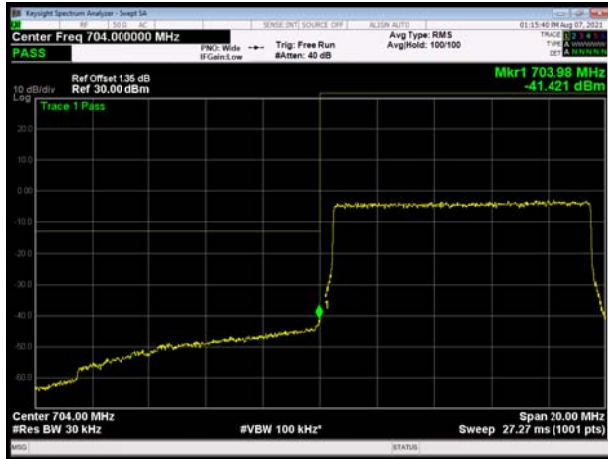

LTE Band 17 QPSK 10MHz CH-Low, 100%RB