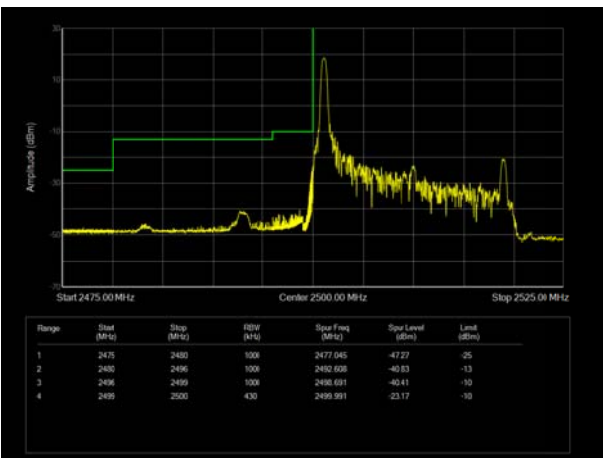

LTE Band 7 16QAM 20MHz CH-Low, 100%RB

LTE Band 7 16QAM 20MHz CH-High, 100%RB

LTE Band 7 64QAM 5MHz CH-Low, 1 RB

LTE Band 7 64QAM 5MHz CH-High, 1 RB

LTE Band 7 64QAM 5MHz CH-Low, 100%RB

LTE Band 7 64QAM 5MHz CH-High, 100%RB

LTE Band 7 64QAM 10MHz CH-Low, 1 RB

LTE Band 7 64QAM 10MHz CH-High, 1 RB

LTE Band 7 64QAM 10MHz CH-Low, 100%RB

LTE Band 7 64QAM 10MHz CH-High, 100%RB

LTE Band 7 64QAM 15MHz CH-Low, 1 RB

LTE Band 7 64QAM 15MHz CH-High, 1 RB

LTE Band 7 64QAM 15MHz CH-Low, 100%RB

LTE Band 7 64QAM 15MHz CH-High, 100%RB

LTE Band 7 64QAM 20MHz CH-Low, 1 RB

LTE Band 7 64QAM 20MHz CH-High, 1 RB

LTE Band 7 64QAM 20MHz CH-Low, 100%RB

LTE Band 7 64QAM 20MHz CH-High, 100%RB

LTE Band 12 QPSK 1.4MHz CH-Low, 1 RB

LTE Band 12 QPSK 1.4MHz CH-High, 1 RB

LTE Band 12 QPSK 1.4MHz CH-Low, 100%RB

LTE Band 12 QPSK 1.4MHz CH-High, 100%RB

LTE Band 12 QPSK 3MHz CH-Low, 1 RB

LTE Band 12 QPSK 3MHz CH-High, 1 RB