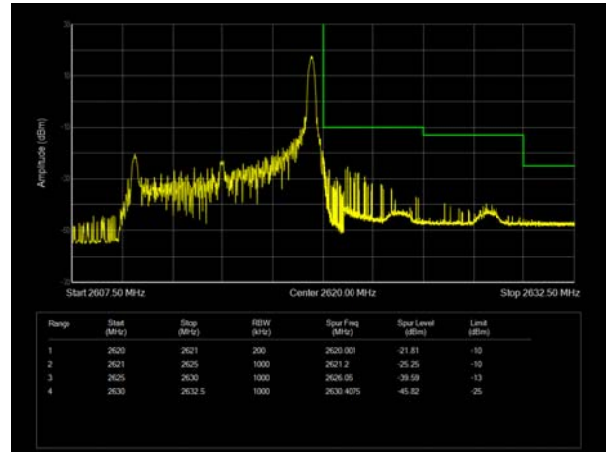

LTE Band 17 64QAM 5MHz CH-Low, 100%RB

LTE Band 17 64QAM 5MHz CH-High, 100%RB

LTE Band 17 64QAM 10MHz CH-Low, 1 RB

LTE Band 17 64QAM 10MHz CH-High, 1 RB

LTE Band 17 64QAM 10MHz CH-Low, 100%RB

LTE Band 17 64QAM 10MHz CH-High, 100%RB

LTE Band 38 QPSK 5MHz CH-Low, 1 RB

LTE Band 38 QPSK 5MHz CH-High, 1 RB

LTE Band 38 QPSK 5MHz CH-Low, 100%RB

LTE Band 38 QPSK 5MHz CH-High, 100%RB

LTE Band 38 QPSK 10MHz CH-Low, 1 RB

LTE Band 38 QPSK 10MHz CH-High, 1 RB

LTE Band 38 QPSK 10MHz CH-Low, 100%RB

LTE Band 38 QPSK 10MHz CH-High, 100%RB

LTE Band 38 QPSK 15MHz CH-Low, 1 RB

LTE Band 38 QPSK 15MHz CH-High, 1 RB

LTE Band 38 QPSK 15MHz CH-Low, 100%RB

LTE Band 38 QPSK 15MHz CH-High, 100%RB