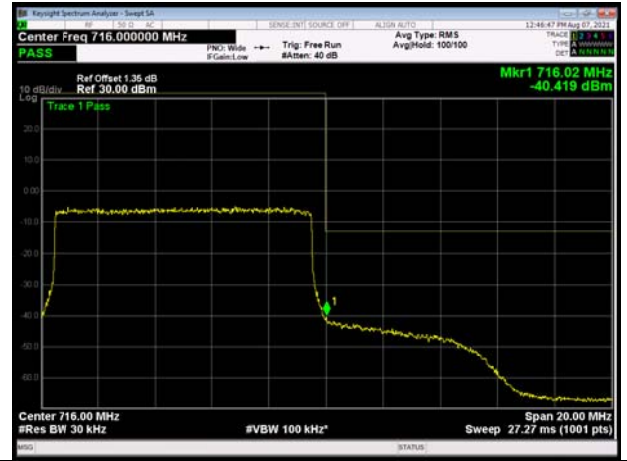

LTE Band 12 QPSK 1.4MHz CH-High, 1 RB

LTE Band 12 16QAM 10MHz CH-High, 100%RB