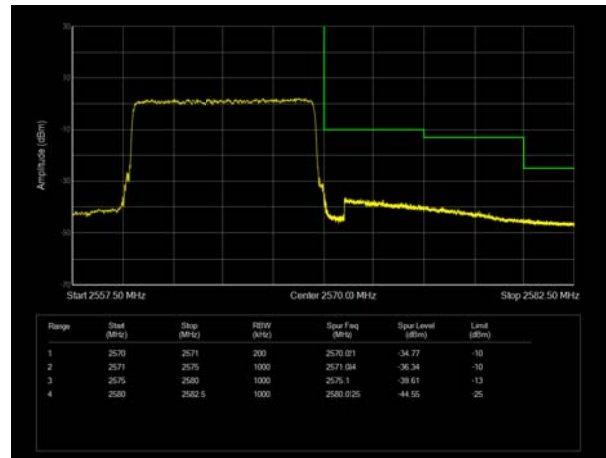

LTE Band 7 16QAM 20MHz CH-Low, 100%RB

LTE Band 7 16QAM 20MHz CH-High, 100%RB

LTE Band 7 64QAM 5MHz CH-Low, 1 RB

LTE Band 7 64QAM 5MHz CH-High, 1 RB

LTE Band 7 64QAM 5MHz CH-Low, 100%RB

LTE Band 7 64QAM 5MHz CH-High, 100%RB

LTE Band 7 64QAM 10MHz CH-Low, 1 RB

LTE Band 7 64QAM 10MHz CH-High, 1 RB

LTE Band 7 64QAM 10MHz CH-Low, 100%RB

LTE Band 7 64QAM 10MHz CH-High, 100%RB

LTE Band 7 64QAM 15MHz CH-Low, 1 RB

LTE Band 7 64QAM 15MHz CH-High, 1 RB

LTE Band 7 64QAM 15MHz CH-Low, 100%RB

LTE Band 7 64QAM 15MHz CH-High, 100%RB

LTE Band 7 64QAM 20MHz CH-Low, 1 RB

LTE Band 7 64QAM 20MHz CH-High, 1 RB

LTE Band 7 64QAM 20MHz CH-Low, 100%RB

LTE Band 7 64QAM 20MHz CH-High, 100%RB

LTE Band 12 QPSK 1.4MHz CH-Low, 1 RB

LTE Band 12 QPSK 1.4MHz CH-High, 1 RB

LTE Band 12 QPSK 1.4MHz CH-Low, 100%RB

LTE Band 12 QPSK 1.4MHz CH-High, 100%RB

LTE Band 12 QPSK 3MHz CH-Low, 1 RB

LTE Band 12 QPSK 3MHz CH-High, 1 RB