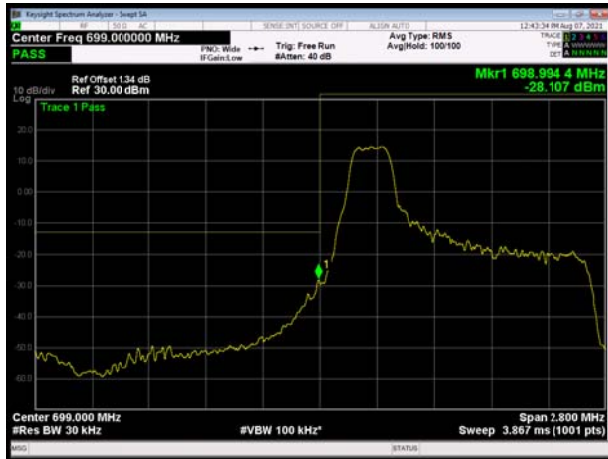

LTE Band 12 QPSK 10MHz CH-Low, 1 RB

LTE Band 12 QPSK 10MHz CH-High, 1 RB

LTE Band 12 QPSK 10MHz CH-Low, 100%RB

LTE Band 12 QPSK 10MHz CH-High, 100%RB

LTE Band 12 16QAM 1.4MHz CH-Low, 1 RB

LTE Band 12 16QAM 1.4MHz CH-High, 1 RB

LTE Band 12 16QAM 1.4MHz CH-Low, 100%RB

LTE Band 12 16QAM 1.4MHz CH-High, 100%RB

LTE Band 12 16QAM 3MHz CH-Low, 1 RB

LTE Band 12 16QAM 3MHz CH-High, 1 RB

LTE Band 12 16QAM 3MHz CH-Low, 100%RB

LTE Band 12 16QAM 3MHz CH-High, 100%RB