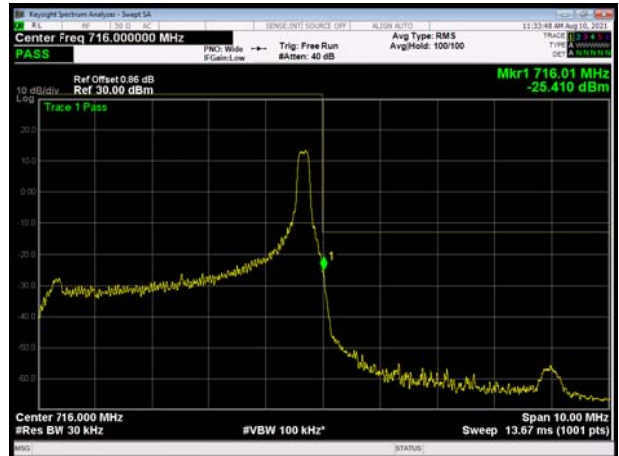

LTE Band 17 16QAM 10MHz CH-Low, 1 RB

LTE Band 17 16QAM 10MHz CH-Low, 1 RB

LTE Band 17 16QAM 10MHz CH-Low, 100%RB

LTE Band 17 16QAM 10MHz CH-High, 100%RB

LTE Band 17 64QAM 5MHz CH-Low, 1 RB

LTE Band 17 64QAM 5MHz CH-High, 1 RB