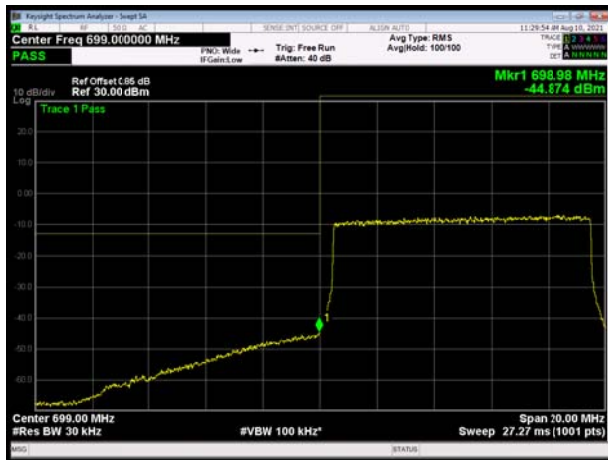

LTE Band 12 64QAM 5MHz CH-Low, 100%RB

LTE Band 12 64QAM 5MHz CH-High, 100%RB

LTE Band 12 64QAM 10MHz CH-Low, 1 RB

LTE Band 12 64QAM 10MHz CH-High, 1 RB

LTE Band 12 64QAM 10MHz CH-Low, 100%RB

LTE Band 12 64QAM 10MHz CH-High, 100%RB