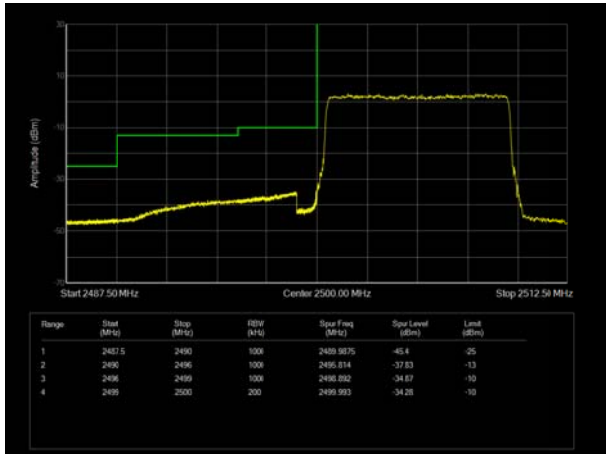

LTE Band 4 64QAM 15MHz CH-Low, 100%RB

LTE Band 4 64QAM 15MHz CH-High, 100%RB

LTE Band 4 64QAM 20MHz CH-Low, 1 RB

LTE Band 4 64QAM 20MHz CH-High, 1 RB

LTE Band 4 64QAM 20MHz CH-Low, 100%RB

LTE Band 4 64QAM 20MHz CH-High, 100%RB

LTE Band 7 QPSK 5MHz CH-Low, 1 RB

LTE Band 7 QPSK 5MHz CH-High, 1 RB

LTE Band 7 QPSK 5MHz CH-Low, 100%RB

LTE Band 7 QPSK 5MHz CH-High, 100%RB

LTE Band 7 QPSK 10MHz CH-Low, 1 RB

LTE Band 7 QPSK 10MHz CH-High, 1 RB

LTE Band 7 QPSK 10MHz CH-Low, 100%RB

LTE Band 7 QPSK 10MHz CH-High, 100%RB

LTE Band 7 QPSK 15MHz CH-Low, 1 RB

LTE Band 7 QPSK 15MHz CH-High, 1 RB

LTE Band 7 QPSK 15MHz CH-Low, 100%RB

LTE Band 7 QPSK 15MHz CH-High, 100%RB