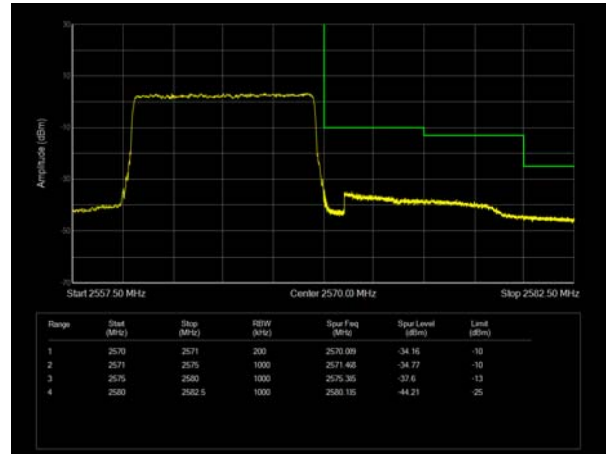

LTE Band 4 64QAM 15MHz CH-Low, 100%RB

LTE Band 4 64QAM 15MHz CH-High, 100%RB

LTE Band 4 64QAM 20MHz CH-Low, 1 RB

LTE Band 4 64QAM 20MHz CH-High, 1 RB

LTE Band 4 64QAM 20MHz CH-Low, 100%RB

LTE Band 4 64QAM 20MHz CH-High, 100%RB

LTE Band 7 QPSK 5MHz CH-Low, 1 RB

LTE Band 7 QPSK 5MHz CH-High, 1 RB

LTE Band 7 QPSK 5MHz CH-Low, 100%RB

LTE Band 7 QPSK 5MHz CH-High, 100%RB

LTE Band 7 QPSK 10MHz CH-Low, 1 RB

LTE Band 7 QPSK 10MHz CH-High, 1 RB

LTE Band 7 QPSK 10MHz CH-Low, 100%RB

LTE Band 7 QPSK 10MHz CH-High, 100%RB

LTE Band 7 QPSK 15MHz CH-Low, 1 RB

LTE Band 7 QPSK 15MHz CH-High, 1 RB

LTE Band 7 QPSK 15MHz CH-Low, 100%RB

LTE Band 7 QPSK 15MHz CH-High, 100%RB