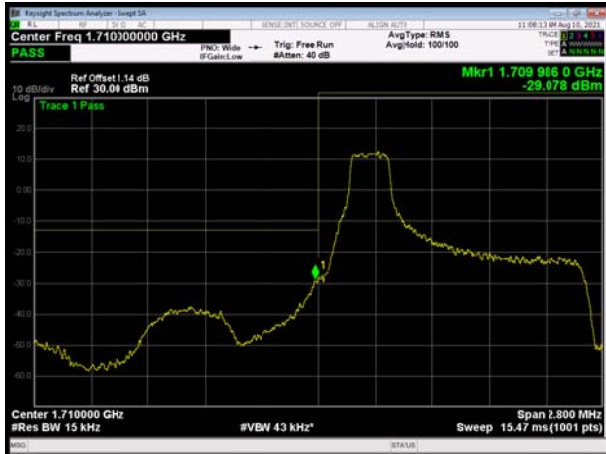

LTE Band 4 16QAM 15MHz CH-Low, 100%RB

LTE Band 4 16QAM 15MHz CH-High, 100%RB

LTE Band 4 16QAM 20MHz CH-Low, 1 RB

LTE Band 4 16QAM 20MHz CH-High, 1 RB

LTE Band 4 16QAM 20MHz CH-Low, 100%RB

LTE Band 4 16QAM 20MHz CH-High, 100%RB

LTE Band 4 64QAM 1.4MHz CH-Low, 1 RB

LTE Band 4 QPSK 1.4MHz CH-High, 1 RB

LTE Band 4 64QAM 1.4MHz CH-Low, 100%RB

LTE Band 4 64QAM 1.4MHz CH-High, 100%RB

LTE Band 4 64QAM 3MHz CH-Low, 1 RB

LTE Band 4 64QAM 3MHz CH-High, 1 RB