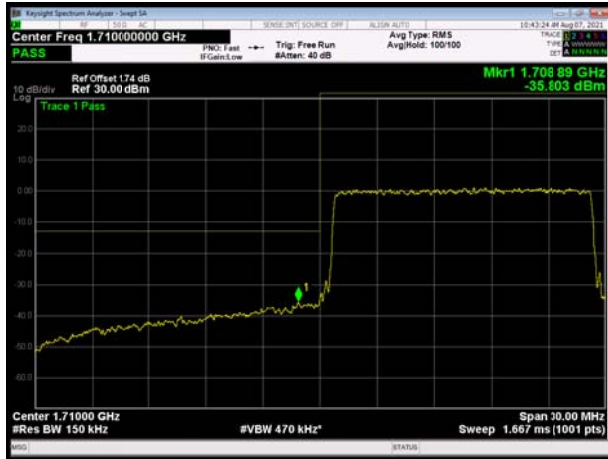

LTE Band 4 16QAM 10MHz CH-Low, 1 RB

LTE Band 4 16QAM 10MHz CH-High, 1 RB

LTE Band 4 16QAM 10MHz CH-Low, 100%RB

LTE Band 4 16QAM 10MHz CH-High, 100%RB

LTE Band 4 16QAM 15MHz CH-Low, 1 RB

LTE Band 4 16QAM 15MHz CH-High, 1 RB

LTE Band 4 16QAM 15MHz CH-Low, 100%RB

LTE Band 4 16QAM 15MHz CH-High, 100%RB

LTE Band 4 16QAM 20MHz CH-Low, 1 RB

LTE Band 4 16QAM 20MHz CH-High, 1 RB

LTE Band 4 16QAM 20MHz CH-Low, 100%RB

LTE Band 4 16QAM 20MHz CH-High, 100%RB