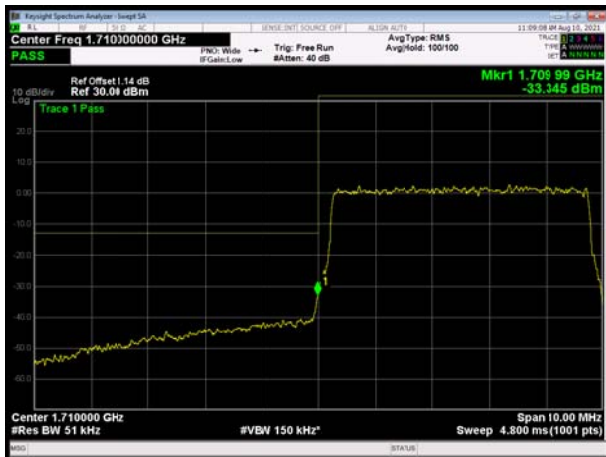

LTE Band 4 64QAM 3MHz CH-Low, 100%RB

LTE Band 4 64QAM 3MHz CH-High, 100%RB

LTE Band 4 64QAM 5MHz CH-Low, 1 RB

LTE Band 4 64QAM 5MHz CH-High, 1 RB

LTE Band 4 64QAM 5MHz CH-Low, 100%RB

LTE Band 4 64QAM 5MHz CH-High, 100%RB

LTE Band 4 64QAM 10MHz CH-Low, 1 RB

LTE Band 4 64QAM 10MHz CH-High, 1 RB

LTE Band 4 64QAM 10MHz CH-Low, 100%RB

LTE Band 4 64QAM 10MHz CH-High, 100%RB

LTE Band 4 64QAM 15MHz CH-Low, 1 RB

LTE Band 4 64QAM 15MHz CH-High, 1 RB