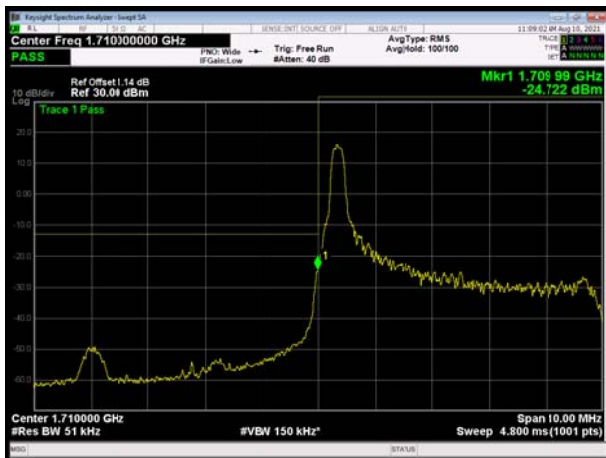

LTE Band 4 64QAM 1.4MHz CH-Low, 1 RB

LTE Band 4 QPSK 1.4MHz CH-High, 1 RB

LTE Band 4 64QAM 1.4MHz CH-Low, 100%RB

LTE Band 4 64QAM 1.4MHz CH-High, 100%RB

LTE Band 4 64QAM 3MHz CH-Low, 1 RB

LTE Band 4 64QAM 3MHz CH-High, 1 RB

LTE Band 4 64QAM 3MHz CH-Low, 100%RB

LTE Band 4 64QAM 3MHz CH-High, 100%RB

LTE Band 4 64QAM 5MHz CH-Low, 1 RB

LTE Band 4 64QAM 5MHz CH-High, 1 RB

LTE Band 4 64QAM 5MHz CH-Low, 100%RB

LTE Band 4 64QAM 5MHz CH-High, 100%RB