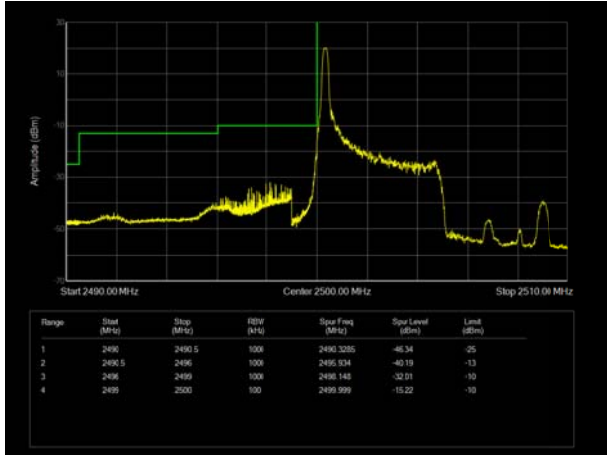

LTE Band 4 64QAM 10MHz CH-Low, 1 RB

LTE Band 4 64QAM 10MHz CH-High, 1 RB

LTE Band 4 64QAM 10MHz CH-Low, 100%RB

LTE Band 4 64QAM 10MHz CH-High, 100%RB

LTE Band 4 64QAM 15MHz CH-Low, 1 RB

LTE Band 4 64QAM 15MHz CH-High, 1 RB

LTE Band 4 64QAM 15MHz CH-Low, 100%RB

LTE Band 4 64QAM 15MHz CH-High, 100%RB

LTE Band 4 64QAM 20MHz CH-Low, 1 RB

LTE Band 4 64QAM 20MHz CH-High, 1 RB

LTE Band 4 64QAM 20MHz CH-Low, 100%RB

LTE Band 4 64QAM 20MHz CH-High, 100%RB

LTE Band 7 QPSK 5MHz CH-Low, 1 RB

LTE Band 7 QPSK 5MHz CH-High, 1 RB

LTE Band 7 QPSK 5MHz CH-Low, 100%RB

LTE Band 7 QPSK 5MHz CH-High, 100%RB

LTE Band 7 QPSK 10MHz CH-Low, 1 RB

LTE Band 7 QPSK 10MHz CH-High, 1 RB