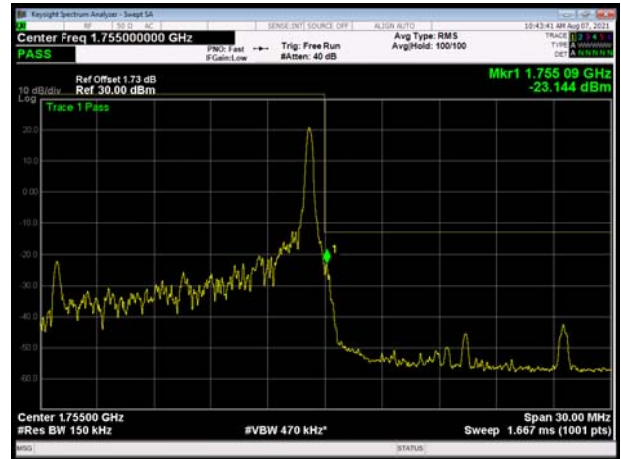

LTE Band 4 16QAM 10MHz CH-Low, 1 RB

LTE Band 4 16QAM 10MHz CH-High, 1 RB

LTE Band 4 16QAM 10MHz CH-Low, 100%RB

LTE Band 4 16QAM 10MHz CH-High, 100%RB

LTE Band 4 16QAM 15MHz CH-Low, 1 RB

LTE Band 4 16QAM 15MHz CH-High, 1 RB

LTE Band 4 16QAM 15MHz CH-Low, 100%RB

LTE Band 4 16QAM 15MHz CH-High, 100%RB

LTE Band 4 16QAM 20MHz CH-Low, 1 RB

LTE Band 4 16QAM 20MHz CH-High, 1 RB

LTE Band 4 16QAM 20MHz CH-Low, 100%RB

LTE Band 4 16QAM 20MHz CH-High, 100%RB