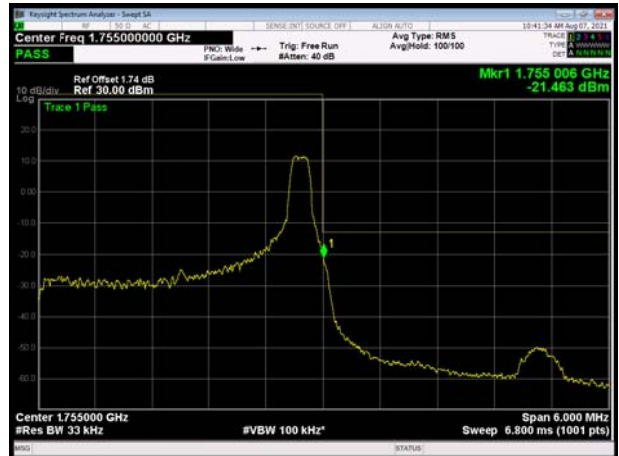

LTE Band 4 16QAM 1.4MHz CH-Low, 1 RB

LTE Band 4 16QAM 1.4MHz CH-High, 1 RB

LTE Band 4 16QAM 1.4MHz CH-Low, 100%RB

LTE Band 4 16QAM 1.4MHz CH-High, 100%RB

LTE Band 4 16QAM 3MHz CH-Low, 1 RB

LTE Band 4 16QAM 3MHz CH-High, 1 RB

LTE Band 4 16QAM 3MHz CH-Low, 100%RB

LTE Band 4 16QAM 3MHz CH-High, 100%RB

LTE Band 4 16QAM 5MHz CH-Low, 1 RB

LTE Band 4 16QAM 5MHz CH-High, 1 RB

LTE Band 4 16QAM 5MHz CH-Low, 100%RB

LTE Band 4 16QAM 5MHz CH-High, 100%RB