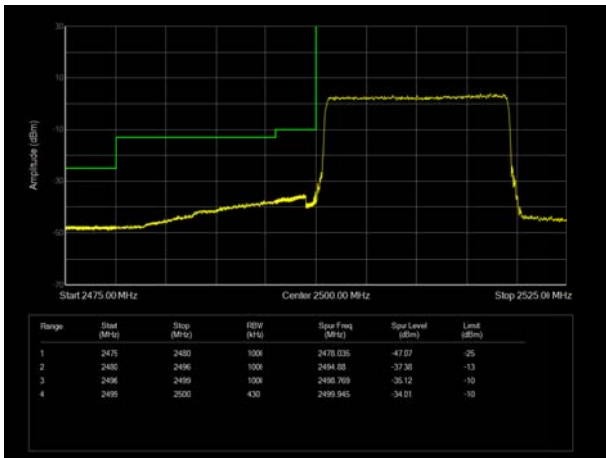

LTE Band 7 QPSK 5MHz CH-Low, 1 RB

LTE Band 7 QPSK 5MHz CH-High, 1 RB

LTE Band 7 QPSK 5MHz CH-Low, 100%RB

LTE Band 7 QPSK 5MHz CH-High, 100%RB

LTE Band 7 QPSK 10MHz CH-Low, 1 RB

LTE Band 7 QPSK 10MHz CH-High, 1 RB

LTE Band 7 QPSK 10MHz CH-Low, 100%RB

LTE Band 7 QPSK 10MHz CH-High, 100%RB

LTE Band 7 QPSK 15MHz CH-Low, 1 RB

LTE Band 7 QPSK 15MHz CH-High, 1 RB

LTE Band 7 QPSK 15MHz CH-Low, 100%RB

LTE Band 7 QPSK 15MHz CH-High, 100%RB

LTE Band 7 QPSK 20MHz CH-Low, 1 RB

LTE Band 7 QPSK 20MHz CH-High, 1 RB

LTE Band 7 QPSK 20MHz CH-Low, 100%RB

LTE Band 7 QPSK 20MHz CH-High, 100%RB

LTE Band 7 16QAM 5MHz CH-Low, 1 RB

LTE Band 7 16QAM 5MHz CH-High, 1 RB