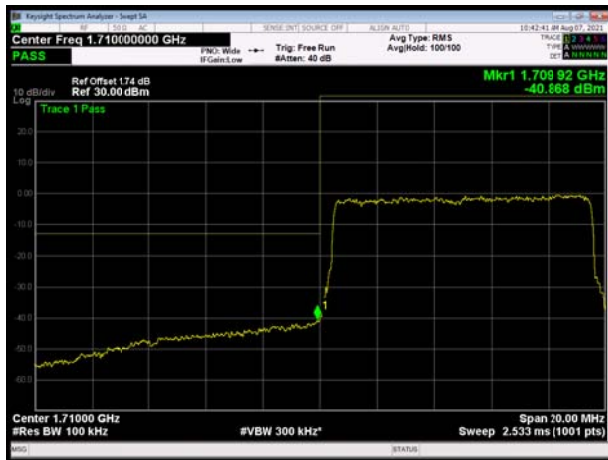

LTE Band 4 16QAM 1.4MHz CH-Low, 1 RB

LTE Band 4 16QAM 1.4MHz CH-High, 1 RB

LTE Band 4 16QAM 1.4MHz CH-Low, 100%RB

LTE Band 4 16QAM 1.4MHz CH-High, 100%RB

LTE Band 4 16QAM 3MHz CH-Low, 1 RB

LTE Band 4 16QAM 3MHz CH-High, 1 RB

LTE Band 4 16QAM 3MHz CH-Low, 100%RB

LTE Band 4 16QAM 3MHz CH-High, 100%RB

LTE Band 4 16QAM 5MHz CH-Low, 1 RB

LTE Band 4 16QAM 5MHz CH-High, 1 RB

LTE Band 4 16QAM 5MHz CH-Low, 100%RB

LTE Band 4 16QAM 5MHz CH-High, 100%RB

LTE Band 4 16QAM 10MHz CH-Low, 1 RB

LTE Band 4 16QAM 10MHz CH-High, 1 RB

LTE Band 4 16QAM 10MHz CH-Low, 100%RB

LTE Band 4 16QAM 10MHz CH-High, 100%RB

LTE Band 4 16QAM 15MHz CH-Low, 1 RB

LTE Band 4 16QAM 15MHz CH-High, 1 RB