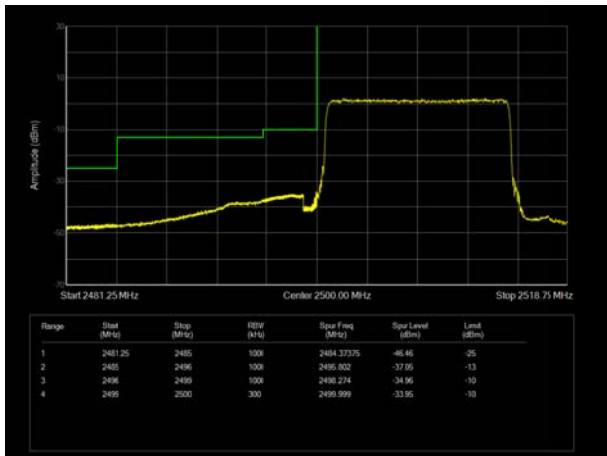

LTE Band 7 QPSK 10MHz CH-Low, 100%RB

LTE Band 7 QPSK 10MHz CH-High, 100%RB

LTE Band 7 QPSK 15MHz CH-Low, 1 RB

LTE Band 7 QPSK 15MHz CH-High, 1 RB

LTE Band 7 QPSK 15MHz CH-Low, 100%RB

LTE Band 7 QPSK 15MHz CH-High, 100%RB

LTE Band 7 QPSK 20MHz CH-Low, 1 RB

LTE Band 7 QPSK 20MHz CH-High, 1 RB

LTE Band 7 QPSK 20MHz CH-Low, 100%RB

LTE Band 7 QPSK 20MHz CH-High, 100%RB

LTE Band 7 16QAM 5MHz CH-Low, 1 RB

LTE Band 7 16QAM 5MHz CH-High, 1 RB

LTE Band 7 16QAM 5MHz CH-Low, 100%RB

LTE Band 7 16QAM 5MHz CH-High, 100%RB

LTE Band 7 16QAM 10MHz CH-Low, 1 RB

LTE Band 7 16QAM 10MHz CH-High, 1 RB

LTE Band 7 16QAM 10MHz CH-Low, 100%RB

LTE Band 7 16QAM 10MHz CH-High, 100%RB

LTE Band 7 16QAM 15MHz CH-Low, 1 RB

LTE Band 7 16QAM 15MHz CH-High, 1 RB

LTE Band 7 16QAM 15MHz CH-Low, 100%RB

LTE Band 7 16QAM 15MHz CH-High, 100%RB

LTE Band 7 16QAM 20MHz CH-Low, 1 RB

LTE Band 7 16QAM 20MHz CH-High, 1 RB