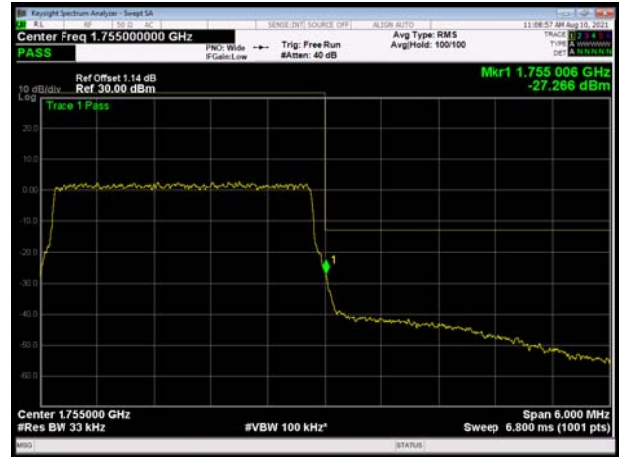

LTE Band 4 64QAM 5MHz CH-High, 1 RB