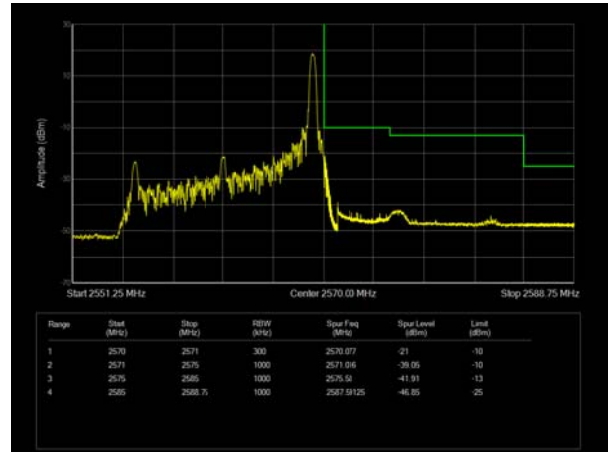

LTE Band 7 QPSK 20MHz CH-Low, 1 RB

LTE Band 7 QPSK 20MHz CH-High, 1 RB

LTE Band 7 QPSK 20MHz CH-Low, 100%RB

LTE Band 7 QPSK 20MHz CH-High, 100%RB

LTE Band 7 16QAM 5MHz CH-Low, 1 RB

LTE Band 7 16QAM 5MHz CH-High, 1 RB

LTE Band 7 16QAM 5MHz CH-Low, 100%RB

LTE Band 7 16QAM 5MHz CH-High, 100%RB

LTE Band 7 16QAM 10MHz CH-Low, 1 RB

LTE Band 7 16QAM 10MHz CH-High, 1 RB

LTE Band 7 16QAM 10MHz CH-Low, 100%RB

LTE Band 7 16QAM 10MHz CH-High, 100%RB

LTE Band 7 16QAM 15MHz CH-Low, 1 RB

LTE Band 7 16QAM 15MHz CH-High, 1 RB

LTE Band 7 16QAM 15MHz CH-Low, 100%RB

LTE Band 7 16QAM 15MHz CH-High, 100%RB

LTE Band 7 16QAM 20MHz CH-Low, 1 RB

LTE Band 7 16QAM 20MHz CH-High, 1 RB