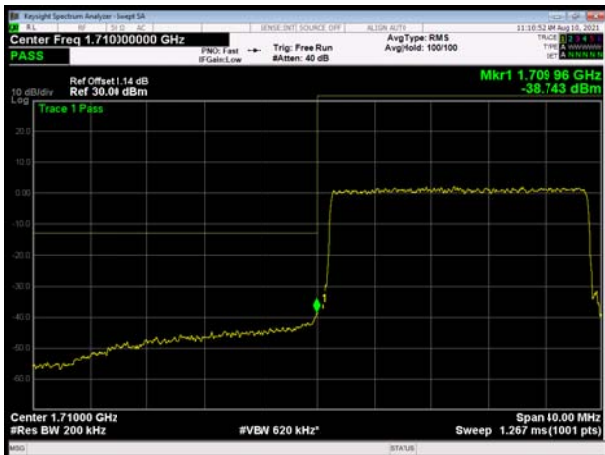

LTE Band 4 64QAM 15MHz CH-Low, 100%RB

LTE Band 4 64QAM 15MHz CH-High, 100%RB

LTE Band 4 64QAM 20MHz CH-Low, 1 RB

LTE Band 4 64QAM 20MHz CH-High, 1 RB

LTE Band 4 64QAM 20MHz CH-Low, 100%RB

LTE Band 4 64QAM 20MHz CH-High, 100%RB