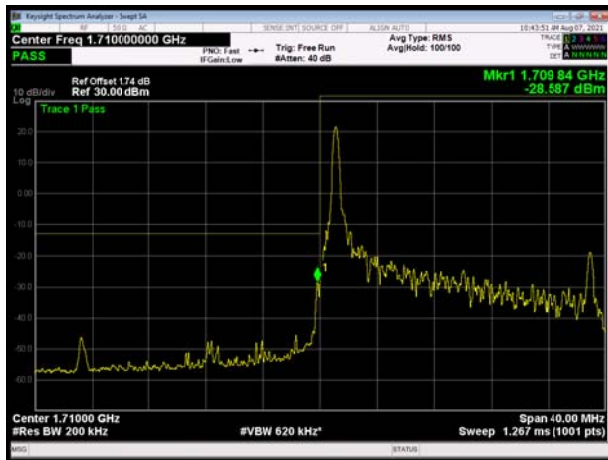

LTE Band 4 QPSK 10MHz CH-Low, 1 RB

LTE Band 4 QPSK 10MHz CH-High, 1 RB

LTE Band 4 QPSK 10MHz CH-Low, 100%RB

LTE Band 4 QPSK 10MHz CH-High, 100%RB

LTE Band 4 QPSK 15MHz CH-Low, 1 RB

LTE Band 4 QPSK 15MHz CH-High, 1 RB

LTE Band 4 QPSK 15MHz CH-Low, 100%RB

LTE Band 4 QPSK 15MHz CH-High, 100%RB

LTE Band 4 QPSK 20MHz CH-Low, 1 RB

LTE Band 4 QPSK 20MHz CH-High, 1 RB

LTE Band 4 QPSK 20MHz CH-Low, 100%RB

LTE Band 4 QPSK 20MHz CH-High, 100%RB