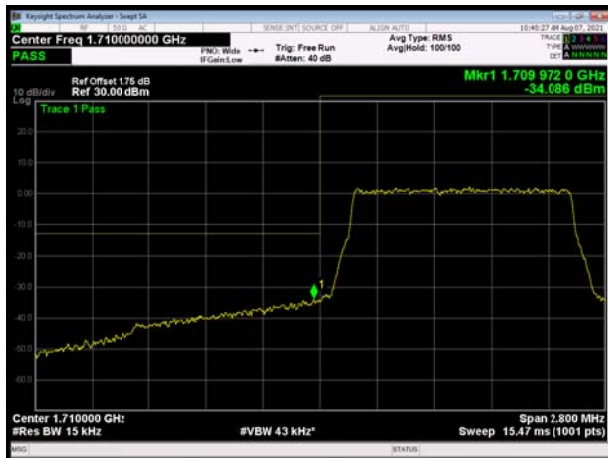

LTE Band 4 QPSK 15MHz CH-Low, 100%RB

LTE Band 4 QPSK 15MHz CH-High, 100%RB

LTE Band 4 QPSK 20MHz CH-Low, 1 RB

LTE Band 4 QPSK 20MHz CH-High, 1 RB

LTE Band 4 QPSK 20MHz CH-Low, 100%RB

LTE Band 4 QPSK 20MHz CH-High, 100%RB

LTE Band 4 16QAM 1.4MHz CH-Low, 1 RB

LTE Band 4 16QAM 1.4MHz CH-High, 1 RB

LTE Band 4 16QAM 1.4MHz CH-Low, 100%RB

LTE Band 4 16QAM 1.4MHz CH-High, 100%RB

LTE Band 4 16QAM 3MHz CH-Low, 1 RB

LTE Band 4 16QAM 3MHz CH-High, 1 RB