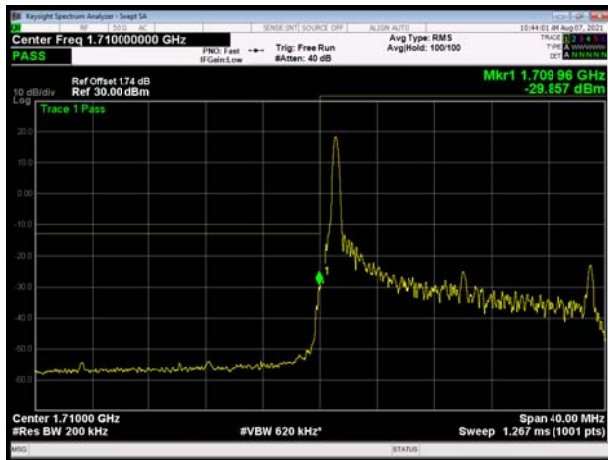

LTE Band 4 16QAM 10MHz CH-Low, 1 RB

LTE Band 4 16QAM 10MHz CH-High, 1 RB

LTE Band 4 16QAM 10MHz CH-Low, 100%RB

LTE Band 4 16QAM 10MHz CH-High, 100%RB

LTE Band 4 16QAM 15MHz CH-Low, 1 RB

LTE Band 4 16QAM 15MHz CH-High, 1 RB

LTE Band 4 16QAM 15MHz CH-Low, 100%RB

LTE Band 4 16QAM 15MHz CH-High, 100%RB

LTE Band 4 16QAM 20MHz CH-Low, 1 RB

LTE Band 4 16QAM 20MHz CH-High, 1 RB

LTE Band 4 16QAM 20MHz CH-Low, 100%RB

LTE Band 4 16QAM 20MHz CH-High, 100%RB