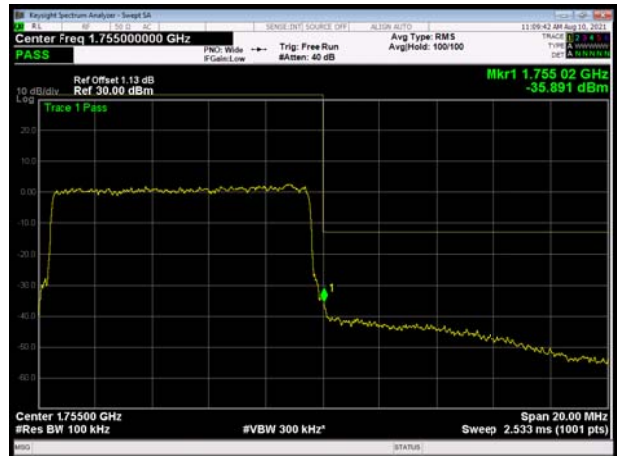

LTE Band 4 64QAM 10MHz CH-Low, 1 RB

LTE Band 4 64QAM 10MHz CH-High, 1 RB

LTE Band 4 64QAM 10MHz CH-Low, 100%RB

LTE Band 4 64QAM 10MHz CH-High, 100%RB

LTE Band 4 64QAM 15MHz CH-Low, 1 RB

LTE Band 4 64QAM 15MHz CH-High, 1 RB