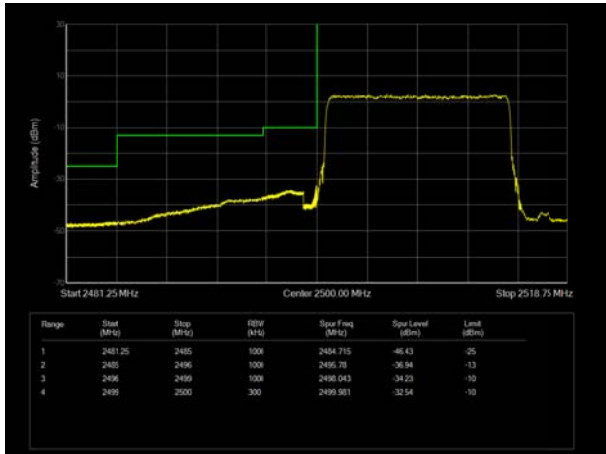

LTE Band 7 QPSK 5MHz CH-Low, 1 RB

LTE Band 7 QPSK 5MHz CH-High, 1 RB

LTE Band 7 QPSK 5MHz CH-Low, 100%RB

LTE Band 7 QPSK 5MHz CH-High, 100%RB

LTE Band 7 QPSK 10MHz CH-Low, 1 RB

LTE Band 7 QPSK 10MHz CH-High, 1 RB

LTE Band 7 QPSK 10MHz CH-Low, 100%RB

LTE Band 7 QPSK 10MHz CH-High, 100%RB

LTE Band 7 QPSK 15MHz CH-Low, 1 RB

LTE Band 7 QPSK 15MHz CH-High, 1 RB

LTE Band 7 QPSK 15MHz CH-Low, 100%RB

LTE Band 7 QPSK 15MHz CH-High, 100%RB

LTE Band 7 QPSK 20MHz CH-Low, 1 RB

LTE Band 7 QPSK 20MHz CH-High, 1 RB

LTE Band 7 QPSK 20MHz CH-Low, 100%RB

LTE Band 7 QPSK 20MHz CH-High, 100%RB

LTE Band 7 16QAM 5MHz CH-Low, 1 RB

LTE Band 7 16QAM 5MHz CH-High, 1 RB