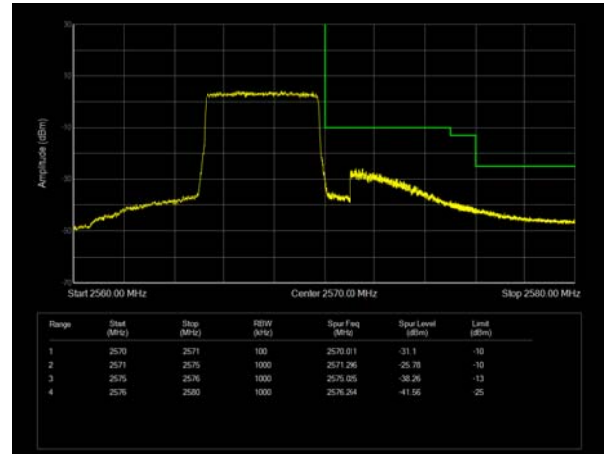

LTE Band 7 QPSK 10MHz CH-Low, 100%RB

LTE Band 7 QPSK 10MHz CH-High, 100%RB

LTE Band 7 QPSK 15MHz CH-Low, 1 RB

LTE Band 7 QPSK 15MHz CH-High, 1 RB

LTE Band 7 QPSK 15MHz CH-Low, 100%RB

LTE Band 7 QPSK 15MHz CH-High, 100%RB

LTE Band 7 QPSK 20MHz CH-Low, 1 RB

LTE Band 7 QPSK 20MHz CH-High, 1 RB

LTE Band 7 QPSK 20MHz CH-Low, 100%RB

LTE Band 7 QPSK 20MHz CH-High, 100%RB

LTE Band 7 16QAM 5MHz CH-Low, 1 RB

LTE Band 7 16QAM 5MHz CH-High, 1 RB

LTE Band 7 16QAM 5MHz CH-Low, 100%RB

LTE Band 7 16QAM 5MHz CH-High, 100%RB

LTE Band 7 16QAM 10MHz CH-Low, 1 RB

LTE Band 7 16QAM 10MHz CH-High, 1 RB

LTE Band 7 16QAM 10MHz CH-Low, 100%RB

LTE Band 7 16QAM 10MHz CH-High, 100%RB