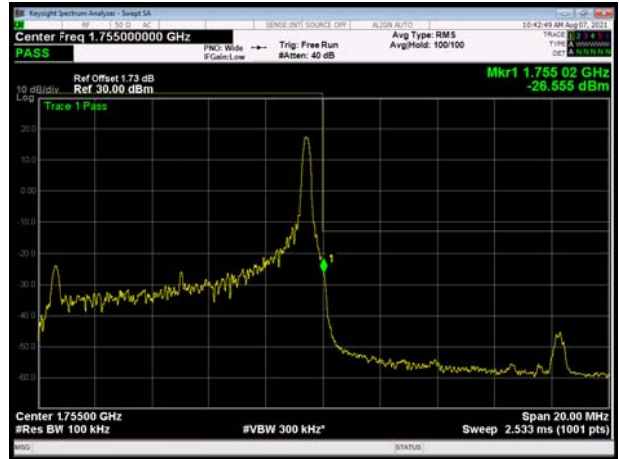

LTE Band 4 QPSK 10MHz CH-Low, 1 RB

LTE Band 4 QPSK 10MHz CH-High, 1 RB

LTE Band 4 QPSK 10MHz CH-Low, 100%RB

LTE Band 4 QPSK 10MHz CH-High, 100%RB

LTE Band 4 QPSK 15MHz CH-Low, 1 RB

LTE Band 4 QPSK 15MHz CH-High, 1 RB

LTE Band 4 QPSK 15MHz CH-Low, 100%RB

LTE Band 4 QPSK 15MHz CH-High, 100%RB

LTE Band 4 QPSK 20MHz CH-Low, 1 RB

LTE Band 4 QPSK 20MHz CH-High, 1 RB

LTE Band 4 QPSK 20MHz CH-Low, 100%RB

LTE Band 4 QPSK 20MHz CH-High, 100%RB