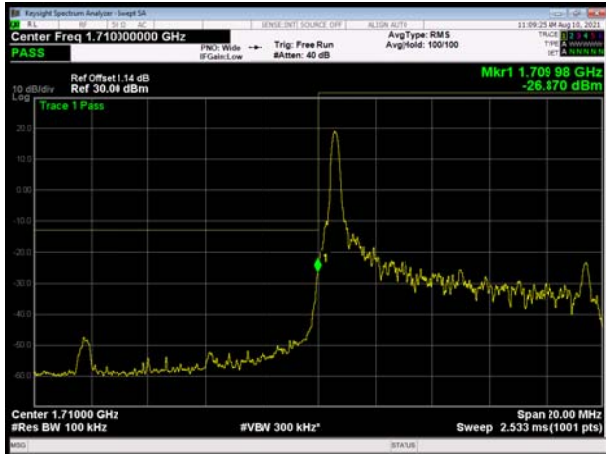

LTE Band 4 64QAM 1.4MHz CH-Low, 1 RB

LTE Band 4 QPSK 1.4MHz CH-High, 1 RB

LTE Band 4 64QAM 1.4MHz CH-Low, 100%RB

LTE Band 4 64QAM 1.4MHz CH-High, 100%RB

LTE Band 4 64QAM 3MHz CH-Low, 1 RB

LTE Band 4 64QAM 3MHz CH-High, 1 RB

LTE Band 4 64QAM 3MHz CH-Low, 100%RB

LTE Band 4 64QAM 3MHz CH-High, 100%RB

LTE Band 4 64QAM 5MHz CH-Low, 1 RB

LTE Band 4 64QAM 5MHz CH-High, 1 RB

LTE Band 4 64QAM 5MHz CH-Low, 100%RB

LTE Band 4 64QAM 5MHz CH-High, 100%RB

LTE Band 4 64QAM 10MHz CH-Low, 1 RB

LTE Band 4 64QAM 10MHz CH-High, 1 RB

LTE Band 4 64QAM 10MHz CH-Low, 100%RB

LTE Band 4 64QAM 10MHz CH-High, 100%RB

LTE Band 4 64QAM 15MHz CH-Low, 1 RB

LTE Band 4 64QAM 15MHz CH-High, 1 RB