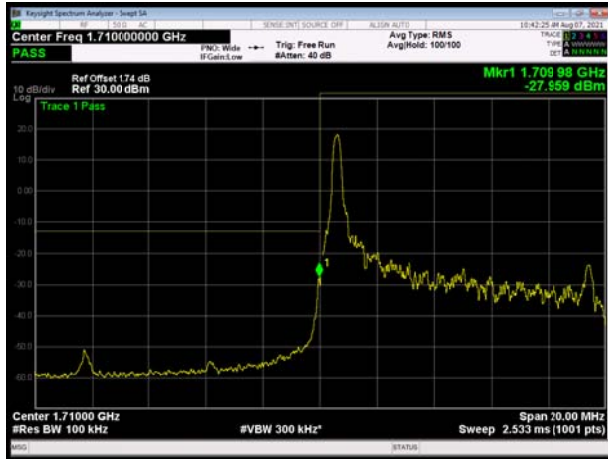

LTE Band 4 QPSK 10MHz CH-Low, 1 RB

LTE Band 4 QPSK 10MHz CH-High, 1 RB

LTE Band 4 QPSK 10MHz CH-Low, 100%RB

LTE Band 4 QPSK 10MHz CH-High, 100%RB

LTE Band 4 QPSK 15MHz CH-Low, 1 RB

LTE Band 4 QPSK 15MHz CH-High, 1 RB

LTE Band 4 QPSK 15MHz CH-Low, 100%RB

LTE Band 4 QPSK 15MHz CH-High, 100%RB

LTE Band 4 QPSK 20MHz CH-Low, 1 RB

LTE Band 4 QPSK 20MHz CH-High, 1 RB

LTE Band 4 QPSK 20MHz CH-Low, 100%RB

LTE Band 4 QPSK 20MHz CH-High, 100%RB