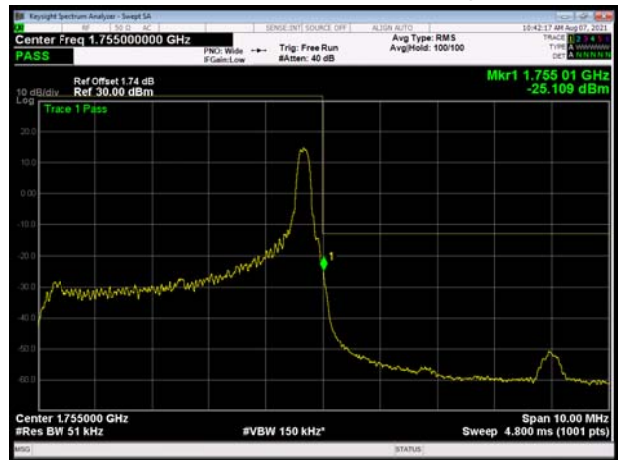

LTE Band 4 16QAM 3MHz CH-Low, 100%RB

LTE Band 4 16QAM 3MHz CH-High, 100%RB

LTE Band 4 16QAM 5MHz CH-Low, 1 RB

LTE Band 4 16QAM 5MHz CH-High, 1 RB

LTE Band 4 16QAM 5MHz CH-Low, 100%RB

LTE Band 4 16QAM 5MHz CH-High, 100%RB

LTE Band 4 16QAM 10MHz CH-Low, 1 RB

LTE Band 4 16QAM 10MHz CH-High, 1 RB

LTE Band 4 16QAM 10MHz CH-Low, 100%RB

LTE Band 4 16QAM 10MHz CH-High, 100%RB

LTE Band 4 16QAM 15MHz CH-Low, 1 RB

LTE Band 4 16QAM 15MHz CH-High, 1 RB