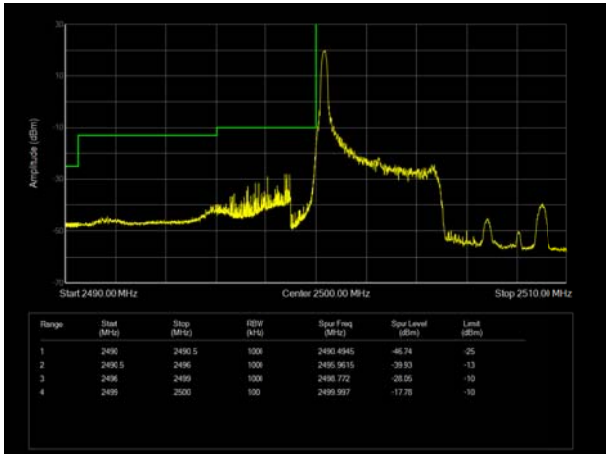

LTE Band 7 QPSK 10MHz CH-Low, 100%RB

LTE Band 7 QPSK 10MHz CH-High, 100%RB

LTE Band 7 QPSK 15MHz CH-Low, 1 RB

LTE Band 7 QPSK 15MHz CH-High, 1 RB

LTE Band 7 QPSK 15MHz CH-Low, 100%RB

LTE Band 7 QPSK 15MHz CH-High, 100%RB

LTE Band 7 QPSK 20MHz CH-Low, 1 RB

LTE Band 7 QPSK 20MHz CH-High, 1 RB

LTE Band 7 QPSK 20MHz CH-Low, 100%RB

LTE Band 7 QPSK 20MHz CH-High, 100%RB

LTE Band 7 16QAM 5MHz CH-Low, 1 RB

LTE Band 7 16QAM 5MHz CH-High, 1 RB

LTE Band 7 16QAM 5MHz CH-Low, 100%RB

LTE Band 7 16QAM 5MHz CH-High, 100%RB

LTE Band 7 16QAM 10MHz CH-Low, 1 RB

LTE Band 7 16QAM 10MHz CH-High, 1 RB

LTE Band 7 16QAM 10MHz CH-Low, 100%RB

LTE Band 7 16QAM 10MHz CH-High, 100%RB