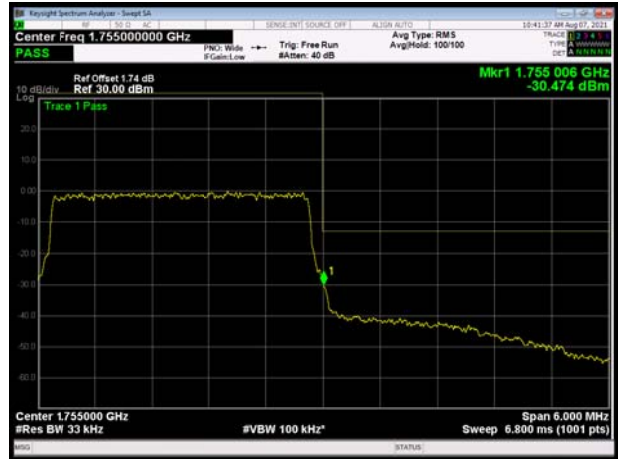

LTE Band 4 16QAM 1.4MHz CH-Low, 1 RB

LTE Band 4 16QAM 1.4MHz CH-High, 1 RB

LTE Band 4 16QAM 1.4MHz CH-Low, 100%RB

LTE Band 4 16QAM 1.4MHz CH-High, 100%RB

LTE Band 4 16QAM 3MHz CH-Low, 1 RB

LTE Band 4 16QAM 3MHz CH-High, 1 RB

LTE Band 4 16QAM 3MHz CH-Low, 100%RB

LTE Band 4 16QAM 3MHz CH-High, 100%RB

LTE Band 4 16QAM 5MHz CH-Low, 1 RB

LTE Band 4 16QAM 5MHz CH-High, 1 RB

LTE Band 4 16QAM 5MHz CH-Low, 100%RB

LTE Band 4 16QAM 5MHz CH-High, 100%RB