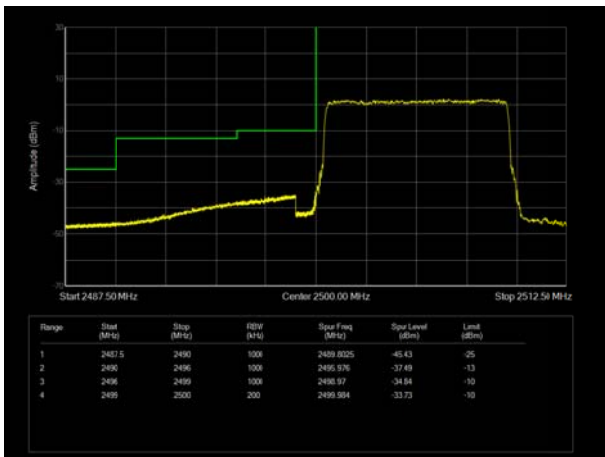

LTE Band 7 QPSK 20MHz CH-Low, 1 RB

LTE Band 7 QPSK 20MHz CH-High, 1 RB

LTE Band 7 QPSK 20MHz CH-Low, 100%RB

LTE Band 7 QPSK 20MHz CH-High, 100%RB

LTE Band 7 16QAM 5MHz CH-Low, 1 RB

LTE Band 7 16QAM 5MHz CH-High, 1 RB

LTE Band 7 16QAM 5MHz CH-Low, 100%RB

LTE Band 7 16QAM 5MHz CH-High, 100%RB

LTE Band 7 16QAM 10MHz CH-Low, 1 RB

LTE Band 7 16QAM 10MHz CH-High, 1 RB

LTE Band 7 16QAM 10MHz CH-Low, 100%RB

LTE Band 7 16QAM 10MHz CH-High, 100%RB

LTE Band 7 16QAM 15MHz CH-Low, 1 RB

LTE Band 7 16QAM 15MHz CH-High, 1 RB

LTE Band 7 16QAM 15MHz CH-Low, 100%RB

LTE Band 7 16QAM 15MHz CH-High, 100%RB

LTE Band 7 16QAM 20MHz CH-Low, 1 RB

LTE Band 7 16QAM 20MHz CH-High, 1 RB