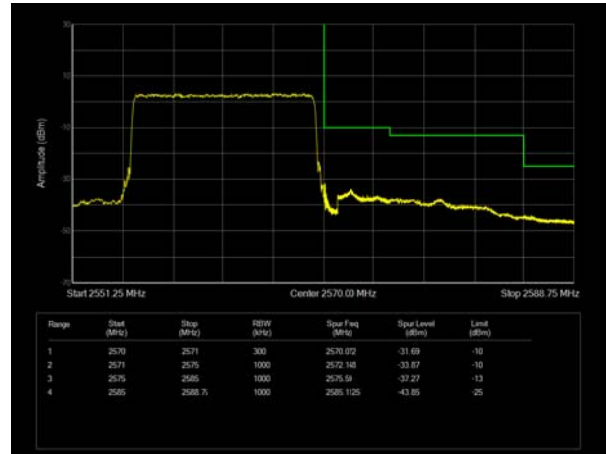

LTE Band 7 QPSK 5MHz CH-Low, 1 RB

LTE Band 7 QPSK 5MHz CH-High, 1 RB

LTE Band 7 QPSK 5MHz CH-Low, 100%RB

LTE Band 7 QPSK 5MHz CH-High, 100%RB

LTE Band 7 QPSK 10MHz CH-Low, 1 RB

LTE Band 7 QPSK 10MHz CH-High, 1 RB

LTE Band 7 QPSK 10MHz CH-Low, 100%RB

LTE Band 7 QPSK 10MHz CH-High, 100%RB

LTE Band 7 QPSK 15MHz CH-Low, 1 RB

LTE Band 7 QPSK 15MHz CH-High, 1 RB

LTE Band 7 QPSK 15MHz CH-Low, 100%RB

LTE Band 7 QPSK 15MHz CH-High, 100%RB

LTE Band 7 QPSK 20MHz CH-Low, 1 RB

LTE Band 7 QPSK 20MHz CH-High, 1 RB

LTE Band 7 QPSK 20MHz CH-Low, 100%RB

LTE Band 7 QPSK 20MHz CH-High, 100%RB

LTE Band 7 16QAM 5MHz CH-Low, 1 RB

LTE Band 7 16QAM 5MHz CH-High, 1 RB