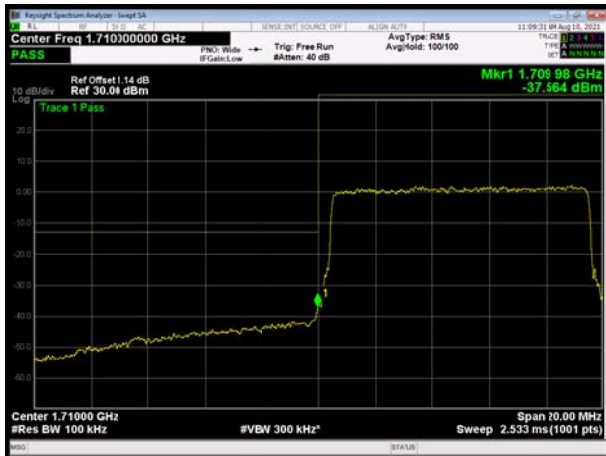

LTE Band 4 64QAM 15MHz CH-Low, 1 RB