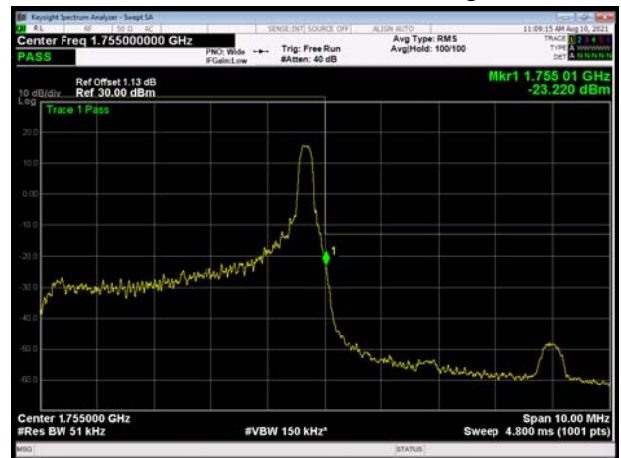

LTE Band 4 64QAM 3MHz CH-Low, 100%RB

LTE Band 4 64QAM 3MHz CH-High, 100%RB

LTE Band 4 64QAM 5MHz CH-Low, 1 RB

LTE Band 4 64QAM 5MHz CH-High, 1 RB

LTE Band 4 64QAM 5MHz CH-Low, 100%RB

LTE Band 4 64QAM 5MHz CH-High, 100%RB