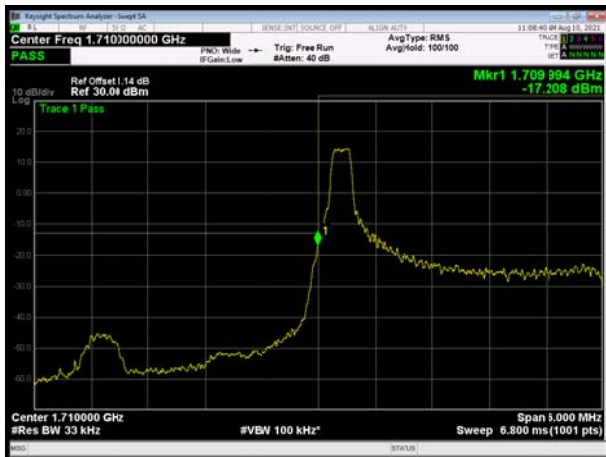

LTE Band 4 64QAM 1.4MHz CH-Low, 1 RB

LTE Band 4 QPSK 1.4MHz CH-High, 1 RB

LTE Band 4 64QAM 1.4MHz CH-Low, 100%RB

LTE Band 4 64QAM 1.4MHz CH-High, 100%RB

LTE Band 4 64QAM 3MHz CH-Low, 1 RB

LTE Band 4 64QAM 3MHz CH-High, 1 RB

LTE Band 4 64QAM 3MHz CH-Low, 100%RB

LTE Band 4 64QAM 3MHz CH-High, 100%RB

LTE Band 4 64QAM 5MHz CH-Low, 1 RB

LTE Band 4 64QAM 5MHz CH-High, 1 RB

LTE Band 4 64QAM 5MHz CH-Low, 100%RB

LTE Band 4 64QAM 5MHz CH-High, 100%RB