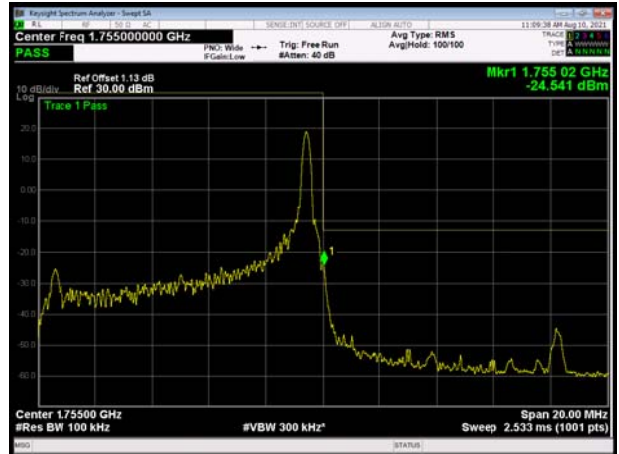

LTE Band 4 64QAM 10MHz CH-High, 100%RB