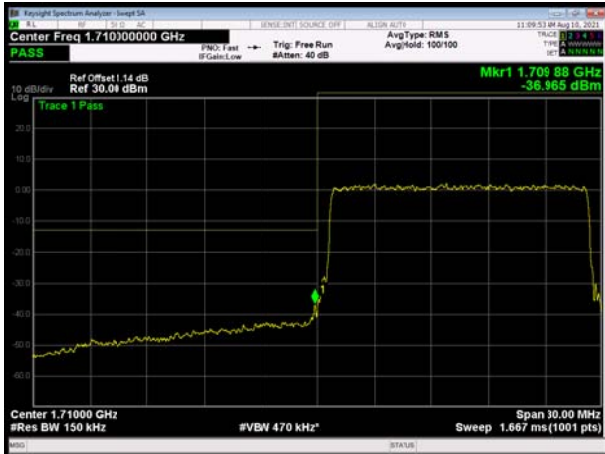

LTE Band 4 64QAM 15MHz CH-Low, 100%RB