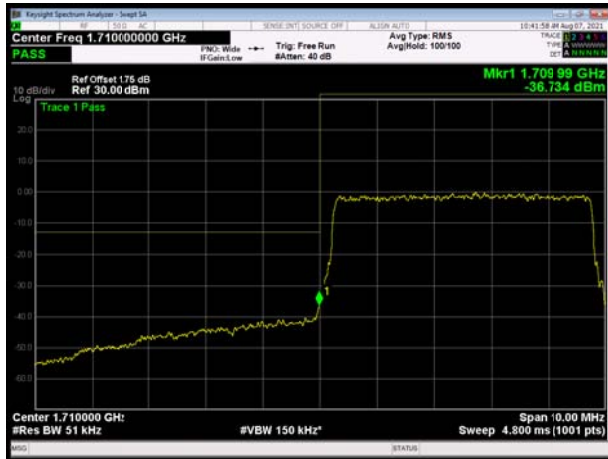

LTE Band 4 16QAM 3MHz CH-Low, 100%RB

LTE Band 4 16QAM 3MHz CH-High, 100%RB

LTE Band 4 16QAM 5MHz CH-Low, 1 RB

LTE Band 4 16QAM 5MHz CH-High, 1 RB

LTE Band 4 16QAM 5MHz CH-Low, 100%RB

LTE Band 4 16QAM 5MHz CH-High, 100%RB

LTE Band 4 16QAM 10MHz CH-Low, 1 RB

LTE Band 4 16QAM 10MHz CH-High, 1 RB

LTE Band 4 16QAM 10MHz CH-Low, 100%RB

LTE Band 4 16QAM 10MHz CH-High, 100%RB

LTE Band 4 16QAM 15MHz CH-Low, 1 RB

LTE Band 4 16QAM 15MHz CH-High, 1 RB