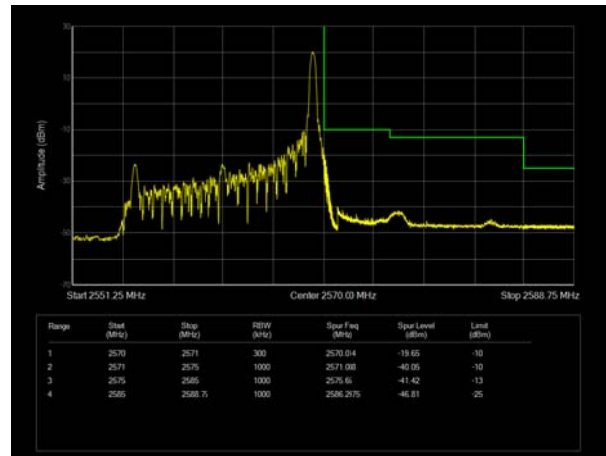

LTE Band 7 QPSK 5MHz CH-Low, 1 RB

LTE Band 7 QPSK 5MHz CH-High, 1 RB

LTE Band 7 QPSK 5MHz CH-Low, 100%RB

LTE Band 7 QPSK 5MHz CH-High, 100%RB

LTE Band 7 QPSK 10MHz CH-Low, 1 RB

LTE Band 7 QPSK 10MHz CH-High, 1 RB

LTE Band 7 QPSK 10MHz CH-Low, 100%RB

LTE Band 7 QPSK 10MHz CH-High, 100%RB

LTE Band 7 QPSK 15MHz CH-Low, 1 RB

LTE Band 7 QPSK 15MHz CH-High, 1 RB

LTE Band 7 QPSK 15MHz CH-Low, 100%RB

LTE Band 7 QPSK 15MHz CH-High, 100%RB

LTE Band 7 QPSK 20MHz CH-Low, 1 RB

LTE Band 7 QPSK 20MHz CH-High, 1 RB

LTE Band 7 QPSK 20MHz CH-Low, 100%RB

LTE Band 7 QPSK 20MHz CH-High, 100%RB

LTE Band 7 16QAM 5MHz CH-Low, 1 RB

LTE Band 7 16QAM 5MHz CH-High, 1 RB