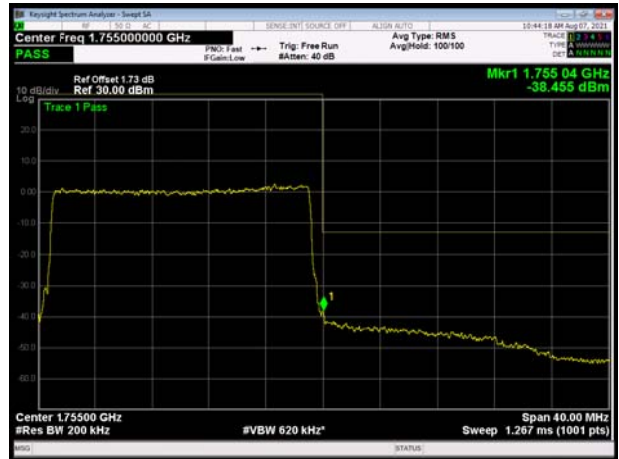

LTE Band 4 QPSK 10MHz CH-Low, 1 RB

LTE Band 4 QPSK 10MHz CH-High, 1 RB

LTE Band 4 QPSK 10MHz CH-Low, 100%RB

LTE Band 4 QPSK 10MHz CH-High, 100%RB

LTE Band 4 QPSK 15MHz CH-Low, 1 RB

LTE Band 4 QPSK 15MHz CH-High, 1 RB

LTE Band 4 QPSK 15MHz CH-Low, 100%RB

LTE Band 4 QPSK 15MHz CH-High, 100%RB

LTE Band 4 QPSK 20MHz CH-Low, 1 RB

LTE Band 4 QPSK 20MHz CH-High, 1 RB

LTE Band 4 QPSK 20MHz CH-Low, 100%RB

LTE Band 4 QPSK 20MHz CH-High, 100%RB

LTE Band 4 16QAM 1.4MHz CH-Low, 1 RB

LTE Band 4 16QAM 1.4MHz CH-High, 1 RB

LTE Band 4 16QAM 1.4MHz CH-Low, 100%RB

LTE Band 4 16QAM 1.4MHz CH-High, 100%RB

LTE Band 4 16QAM 3MHz CH-Low, 1 RB

LTE Band 4 16QAM 3MHz CH-High, 1 RB