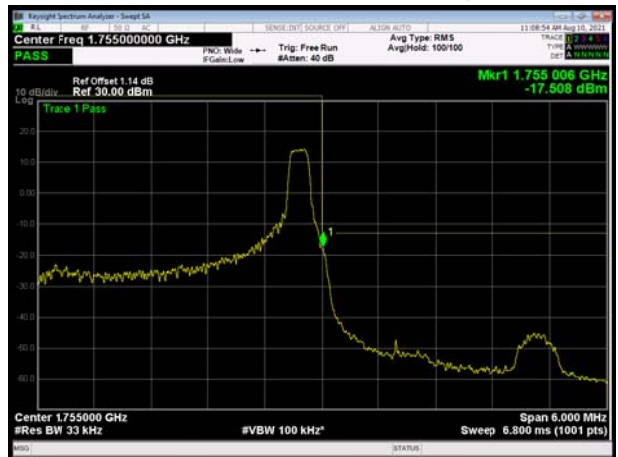

LTE Band 4 64QAM 1.4MHz CH-Low, 1 RB

LTE Band 4 QPSK 1.4MHz CH-High, 1 RB

LTE Band 4 64QAM 1.4MHz CH-Low, 100%RB

LTE Band 4 64QAM 1.4MHz CH-High, 100%RB

LTE Band 4 64QAM 3MHz CH-Low, 1 RB

LTE Band 4 64QAM 3MHz CH-High, 1 RB