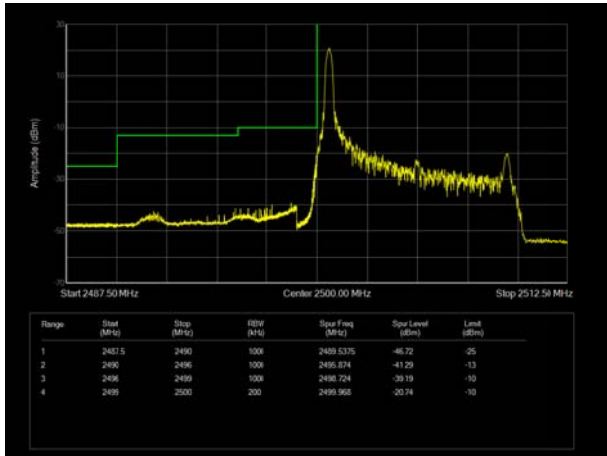

LTE Band 4 64QAM 15MHz CH-Low, 100%RB

LTE Band 4 64QAM 15MHz CH-High, 100%RB

LTE Band 4 64QAM 20MHz CH-Low, 1 RB

LTE Band 4 64QAM 20MHz CH-High, 1 RB

LTE Band 4 64QAM 20MHz CH-Low, 100%RB

LTE Band 4 64QAM 20MHz CH-High, 100%RB

LTE Band 7 QPSK 5MHz CH-Low, 1 RB

LTE Band 7 QPSK 5MHz CH-High, 1 RB

LTE Band 7 QPSK 5MHz CH-Low, 100%RB

LTE Band 7 QPSK 5MHz CH-High, 100%RB

LTE Band 7 QPSK 10MHz CH-Low, 1 RB

LTE Band 7 QPSK 10MHz CH-High, 1 RB

LTE Band 7 QPSK 10MHz CH-Low, 100%RB

LTE Band 7 QPSK 10MHz CH-High, 100%RB

LTE Band 7 QPSK 15MHz CH-Low, 1 RB

LTE Band 7 QPSK 15MHz CH-High, 1 RB

LTE Band 7 QPSK 15MHz CH-Low, 100%RB

LTE Band 7 QPSK 15MHz CH-High, 100%RB