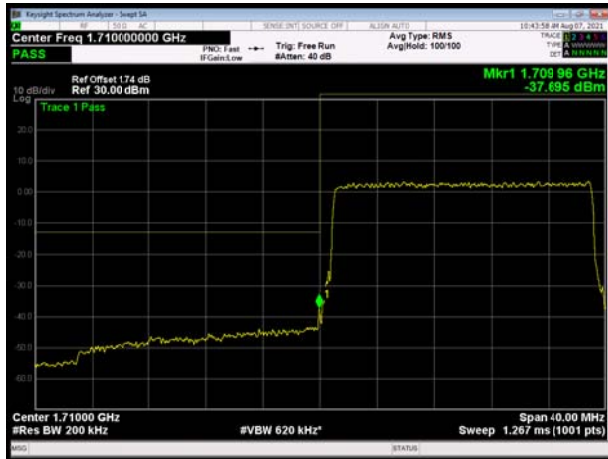

LTE Band 4 QPSK 10MHz CH-Low, 1 RB

LTE Band 4 QPSK 10MHz CH-High, 1 RB

LTE Band 4 QPSK 10MHz CH-Low, 100%RB

LTE Band 4 QPSK 10MHz CH-High, 100%RB

LTE Band 4 QPSK 15MHz CH-Low, 1 RB

LTE Band 4 QPSK 15MHz CH-High, 1 RB

LTE Band 4 QPSK 15MHz CH-Low, 100%RB

LTE Band 4 QPSK 15MHz CH-High, 100%RB

LTE Band 4 QPSK 20MHz CH-Low, 1 RB

LTE Band 4 QPSK 20MHz CH-High, 1 RB

LTE Band 4 QPSK 20MHz CH-Low, 100%RB

LTE Band 4 QPSK 20MHz CH-High, 100%RB

LTE Band 4 16QAM 1.4MHz CH-Low, 1 RB

LTE Band 4 16QAM 1.4MHz CH-High, 1 RB

LTE Band 4 16QAM 1.4MHz CH-Low, 100%RB

LTE Band 4 16QAM 1.4MHz CH-High, 100%RB

LTE Band 4 16QAM 3MHz CH-Low, 1 RB

LTE Band 4 16QAM 3MHz CH-High, 1 RB