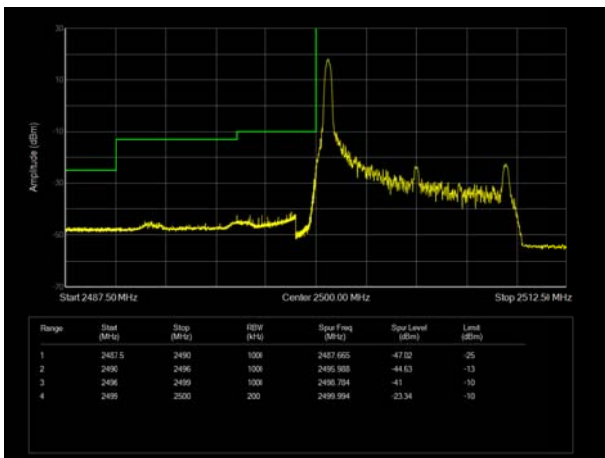

LTE Band 7 QPSK 10MHz CH-Low, 100%RB

LTE Band 7 QPSK 10MHz CH-High, 100%RB

LTE Band 7 QPSK 15MHz CH-Low, 1 RB

LTE Band 7 QPSK 15MHz CH-High, 1 RB

LTE Band 7 QPSK 15MHz CH-Low, 100%RB

LTE Band 7 QPSK 15MHz CH-High, 100%RB

LTE Band 7 QPSK 20MHz CH-Low, 1 RB

LTE Band 7 QPSK 20MHz CH-High, 1 RB

LTE Band 7 QPSK 20MHz CH-Low, 100%RB

LTE Band 7 QPSK 20MHz CH-High, 100%RB

LTE Band 7 16QAM 5MHz CH-Low, 1 RB

LTE Band 7 16QAM 5MHz CH-High, 1 RB

LTE Band 7 16QAM 5MHz CH-Low, 100%RB

LTE Band 7 16QAM 5MHz CH-High, 100%RB

LTE Band 7 16QAM 10MHz CH-Low, 1 RB

LTE Band 7 16QAM 10MHz CH-High, 1 RB

LTE Band 7 16QAM 10MHz CH-Low, 100%RB

LTE Band 7 16QAM 10MHz CH-High, 100%RB