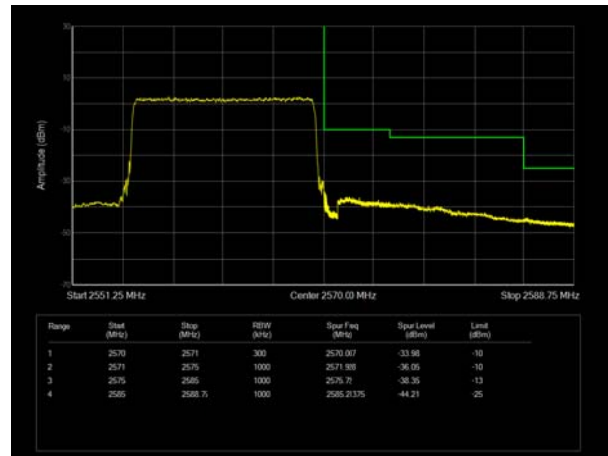

LTE Band 7 16QAM 5MHz CH-Low, 100%RB

LTE Band 7 16QAM 5MHz CH-High, 100%RB

LTE Band 7 16QAM 10MHz CH-Low, 1 RB

LTE Band 7 16QAM 10MHz CH-High, 1 RB

LTE Band 7 16QAM 10MHz CH-Low, 100%RB

LTE Band 7 16QAM 10MHz CH-High, 100%RB

LTE Band 7 16QAM 15MHz CH-Low, 1 RB

LTE Band 7 16QAM 15MHz CH-High, 1 RB

LTE Band 7 16QAM 15MHz CH-Low, 100%RB

LTE Band 7 16QAM 15MHz CH-High, 100%RB

LTE Band 7 16QAM 20MHz CH-Low, 1 RB

LTE Band 7 16QAM 20MHz CH-High, 1 RB