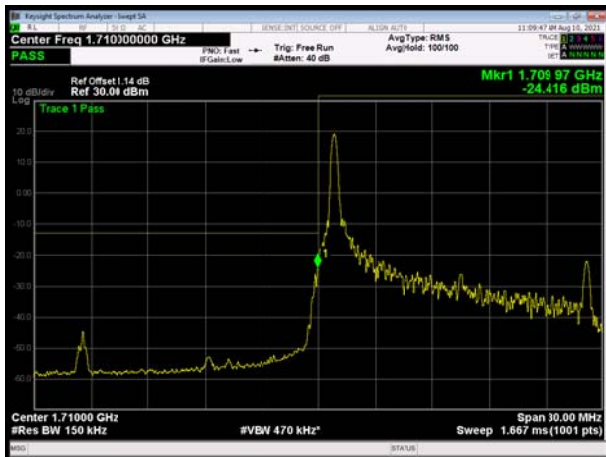

LTE Band 4 64QAM 10MHz CH-Low, 1 RB

LTE Band 4 64QAM 10MHz CH-High, 1 RB

LTE Band 4 64QAM 10MHz CH-Low, 100%RB

LTE Band 4 64QAM 10MHz CH-High, 100%RB

LTE Band 4 64QAM 15MHz CH-Low, 1 RB

LTE Band 4 64QAM 15MHz CH-High, 1 RB