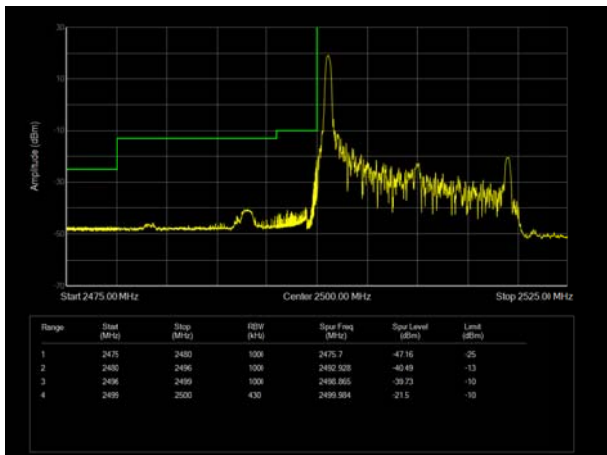

LTE Band 7 16QAM 5MHz CH-Low, 100%RB

LTE Band 7 16QAM 5MHz CH-High, 100%RB

LTE Band 7 16QAM 10MHz CH-Low, 1 RB

LTE Band 7 16QAM 10MHz CH-High, 1 RB

LTE Band 7 16QAM 10MHz CH-Low, 100%RB

LTE Band 7 16QAM 10MHz CH-High, 100%RB

LTE Band 7 16QAM 15MHz CH-Low, 1 RB

LTE Band 7 16QAM 15MHz CH-High, 1 RB

LTE Band 7 16QAM 15MHz CH-Low, 100%RB

LTE Band 7 16QAM 15MHz CH-High, 100%RB

LTE Band 7 16QAM 20MHz CH-Low, 1 RB

LTE Band 7 16QAM 20MHz CH-High, 1 RB