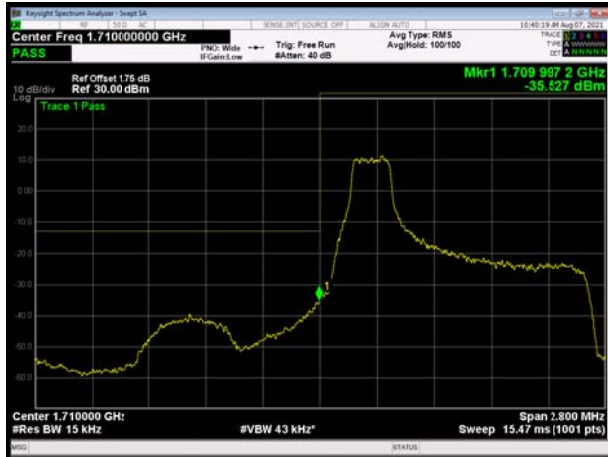

LTE Band 4 QPSK 10MHz CH-Low, 1 RB

LTE Band 4 QPSK 10MHz CH-High, 1 RB

LTE Band 4 QPSK 10MHz CH-Low, 100%RB

LTE Band 4 QPSK 10MHz CH-High, 100%RB

LTE Band 4 QPSK 15MHz CH-Low, 1 RB

LTE Band 4 QPSK 15MHz CH-High, 1 RB

LTE Band 4 QPSK 15MHz CH-Low, 100%RB

LTE Band 4 QPSK 15MHz CH-High, 100%RB

LTE Band 4 QPSK 20MHz CH-Low, 1 RB

LTE Band 4 QPSK 20MHz CH-High, 1 RB

LTE Band 4 QPSK 20MHz CH-Low, 100%RB

LTE Band 4 QPSK 20MHz CH-High, 100%RB

LTE Band 4 16QAM 1.4MHz CH-Low, 1 RB

LTE Band 4 16QAM 1.4MHz CH-High, 1 RB

LTE Band 4 16QAM 1.4MHz CH-Low, 100%RB

LTE Band 4 16QAM 1.4MHz CH-High, 100%RB

LTE Band 4 16QAM 3MHz CH-Low, 1 RB

LTE Band 4 16QAM 3MHz CH-High, 1 RB