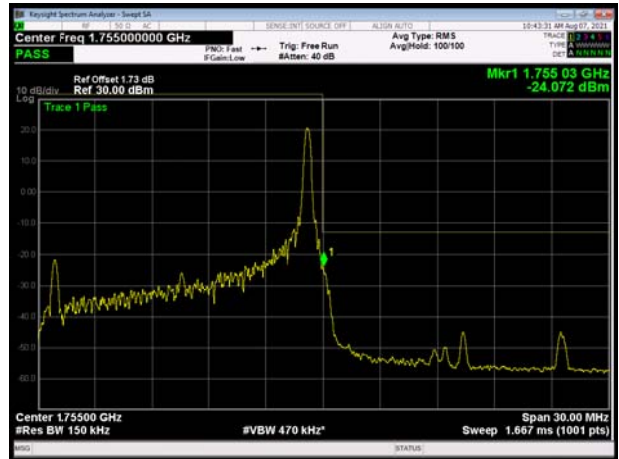

LTE Band 4 QPSK 10MHz CH-Low, 1 RB

LTE Band 4 QPSK 10MHz CH-High, 1 RB

LTE Band 4 QPSK 10MHz CH-Low, 100%RB

LTE Band 4 QPSK 10MHz CH-High, 100%RB

LTE Band 4 QPSK 15MHz CH-Low, 1 RB

LTE Band 4 QPSK 15MHz CH-High, 1 RB

LTE Band 4 QPSK 15MHz CH-Low, 100%RB

LTE Band 4 QPSK 15MHz CH-High, 100%RB

LTE Band 4 QPSK 20MHz CH-Low, 1 RB

LTE Band 4 QPSK 20MHz CH-High, 1 RB

LTE Band 4 QPSK 20MHz CH-Low, 100%RB

LTE Band 4 QPSK 20MHz CH-High, 100%RB