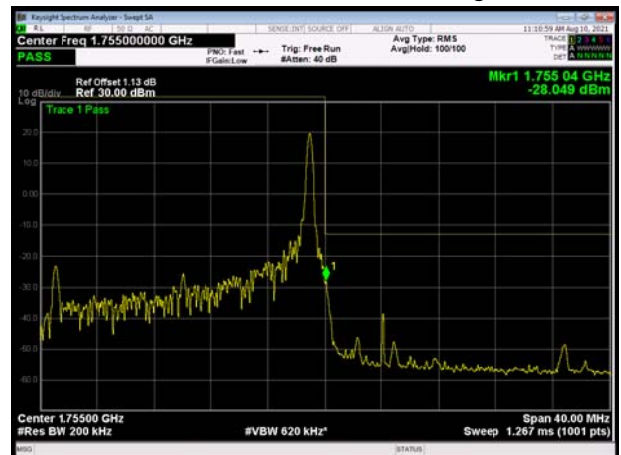

LTE Band 4 64QAM 15MHz CH-Low, 100%RB

LTE Band 4 64QAM 15MHz CH-High, 100%RB

LTE Band 4 64QAM 20MHz CH-Low, 1 RB

LTE Band 4 64QAM 20MHz CH-High, 1 RB

LTE Band 4 64QAM 20MHz CH-Low, 100%RB

LTE Band 4 64QAM 20MHz CH-High, 100%RB