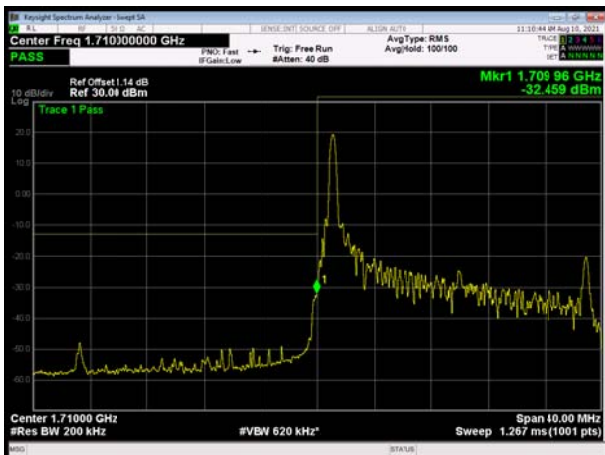

LTE Band 4 64QAM 10MHz CH-Low, 1 RB

LTE Band 4 64QAM 10MHz CH-High, 1 RB

LTE Band 4 64QAM 10MHz CH-Low, 100%RB

LTE Band 4 64QAM 10MHz CH-High, 100%RB

LTE Band 4 64QAM 15MHz CH-Low, 1 RB

LTE Band 4 64QAM 15MHz CH-High, 1 RB

LTE Band 4 64QAM 15MHz CH-Low, 100%RB

LTE Band 4 64QAM 15MHz CH-High, 100%RB

LTE Band 4 64QAM 20MHz CH-Low, 1 RB

LTE Band 4 64QAM 20MHz CH-High, 1 RB

LTE Band 4 64QAM 20MHz CH-Low, 100%RB

LTE Band 4 64QAM 20MHz CH-High, 100%RB