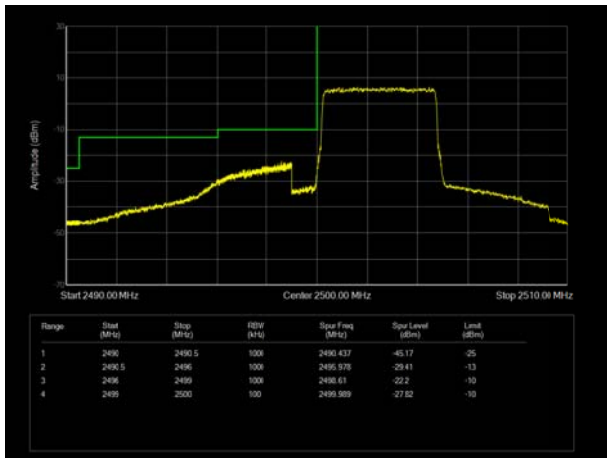

LTE Band 4 64QAM 10MHz CH-Low, 1 RB

LTE Band 4 64QAM 10MHz CH-High, 1 RB

LTE Band 4 64QAM 10MHz CH-Low, 100%RB

LTE Band 4 64QAM 10MHz CH-High, 100%RB

LTE Band 4 64QAM 15MHz CH-Low, 1 RB

LTE Band 4 64QAM 15MHz CH-High, 1 RB

LTE Band 4 64QAM 15MHz CH-Low, 100%RB

LTE Band 4 64QAM 15MHz CH-High, 100%RB

LTE Band 4 64QAM 20MHz CH-Low, 1 RB

LTE Band 4 64QAM 20MHz CH-High, 1 RB

LTE Band 4 64QAM 20MHz CH-Low, 100%RB

LTE Band 4 64QAM 20MHz CH-High, 100%RB

LTE Band 7 QPSK 5MHz CH-Low, 1 RB

LTE Band 7 QPSK 5MHz CH-High, 1 RB

LTE Band 7 QPSK 5MHz CH-Low, 100%RB

LTE Band 7 QPSK 5MHz CH-High, 100%RB

LTE Band 7 QPSK 10MHz CH-Low, 1 RB

LTE Band 7 QPSK 10MHz CH-High, 1 RB