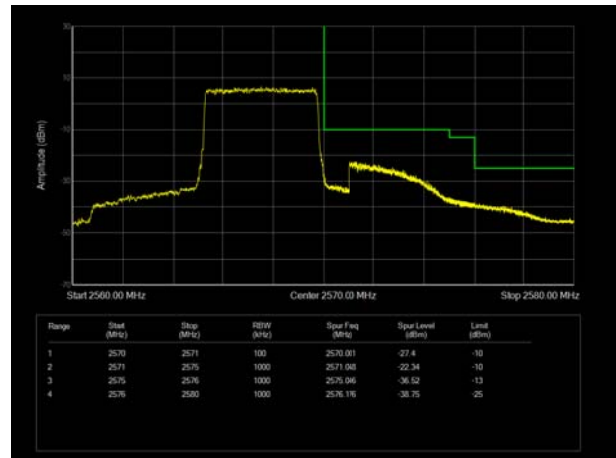

LTE Band 4 64QAM 15MHz CH-Low, 100%RB

LTE Band 4 64QAM 15MHz CH-High, 100%RB

LTE Band 4 64QAM 20MHz CH-Low, 1 RB

LTE Band 4 64QAM 20MHz CH-High, 1 RB

LTE Band 4 64QAM 20MHz CH-Low, 100%RB

LTE Band 4 64QAM 20MHz CH-High, 100%RB

LTE Band 7 QPSK 5MHz CH-Low, 1 RB

LTE Band 7 QPSK 5MHz CH-High, 1 RB

LTE Band 7 QPSK 5MHz CH-Low, 100%RB

LTE Band 7 QPSK 5MHz CH-High, 100%RB

LTE Band 7 QPSK 10MHz CH-Low, 1 RB

LTE Band 7 QPSK 10MHz CH-High, 1 RB

LTE Band 7 QPSK 10MHz CH-Low, 100%RB

LTE Band 7 QPSK 10MHz CH-High, 100%RB

LTE Band 7 QPSK 15MHz CH-Low, 1 RB

LTE Band 7 QPSK 15MHz CH-High, 1 RB

LTE Band 7 QPSK 15MHz CH-Low, 100%RB

LTE Band 7 QPSK 15MHz CH-High, 100%RB