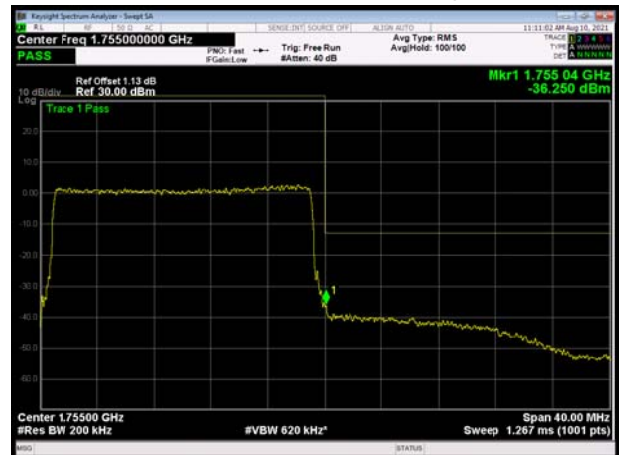

LTE Band 4 64QAM 15MHz CH-Low, 100%RB

LTE Band 4 64QAM 15MHz CH-High, 100%RB

LTE Band 4 64QAM 20MHz CH-Low, 1 RB

LTE Band 4 64QAM 20MHz CH-High, 1 RB

LTE Band 4 64QAM 20MHz CH-Low, 100%RB

LTE Band 4 64QAM 20MHz CH-High, 100%RB