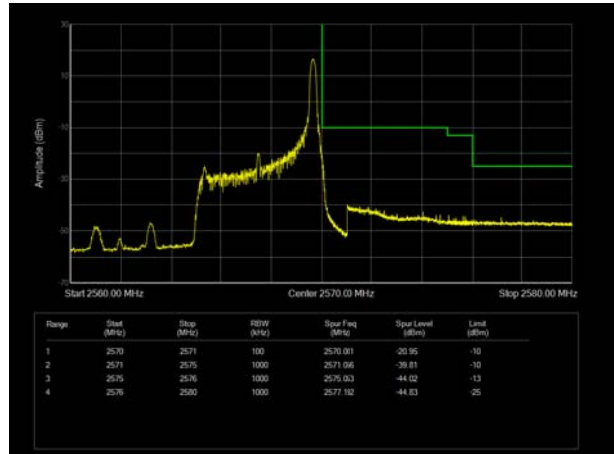

LTE Band 7 QPSK 10MHz CH-Low, 100%RB

LTE Band 7 QPSK 10MHz CH-High, 100%RB

LTE Band 7 QPSK 15MHz CH-Low, 1 RB

LTE Band 7 QPSK 15MHz CH-High, 1 RB

LTE Band 7 QPSK 15MHz CH-Low, 100%RB

LTE Band 7 QPSK 15MHz CH-High, 100%RB

LTE Band 7 QPSK 20MHz CH-Low, 1 RB

LTE Band 7 QPSK 20MHz CH-High, 1 RB

LTE Band 7 QPSK 20MHz CH-Low, 100%RB

LTE Band 7 QPSK 20MHz CH-High, 100%RB

LTE Band 7 16QAM 5MHz CH-Low, 1 RB

LTE Band 7 16QAM 5MHz CH-High, 1 RB

LTE Band 7 16QAM 5MHz CH-Low, 100%RB

LTE Band 7 16QAM 5MHz CH-High, 100%RB

LTE Band 7 16QAM 10MHz CH-Low, 1 RB

LTE Band 7 16QAM 10MHz CH-High, 1 RB

LTE Band 7 16QAM 10MHz CH-Low, 100%RB

LTE Band 7 16QAM 10MHz CH-High, 100%RB