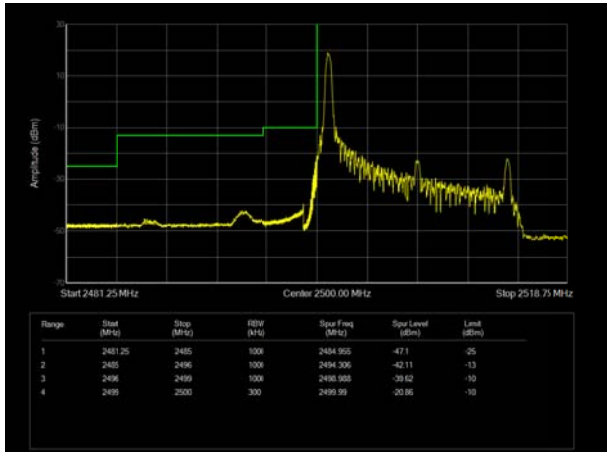

LTE Band 7 QPSK 20MHz CH-Low, 1 RB

LTE Band 7 QPSK 20MHz CH-High, 1 RB

LTE Band 7 QPSK 20MHz CH-Low, 100%RB

LTE Band 7 QPSK 20MHz CH-High, 100%RB

LTE Band 7 16QAM 5MHz CH-Low, 1 RB

LTE Band 7 16QAM 5MHz CH-High, 1 RB

LTE Band 7 16QAM 5MHz CH-Low, 100%RB

LTE Band 7 16QAM 5MHz CH-High, 100%RB

LTE Band 7 16QAM 10MHz CH-Low, 1 RB

LTE Band 7 16QAM 10MHz CH-High, 1 RB

LTE Band 7 16QAM 10MHz CH-Low, 100%RB

LTE Band 7 16QAM 10MHz CH-High, 100%RB

LTE Band 7 16QAM 15MHz CH-Low, 1 RB

LTE Band 7 16QAM 15MHz CH-High, 1 RB

LTE Band 7 16QAM 15MHz CH-Low, 100%RB

LTE Band 7 16QAM 15MHz CH-High, 100%RB

LTE Band 7 16QAM 20MHz CH-Low, 1 RB

LTE Band 7 16QAM 20MHz CH-High, 1 RB