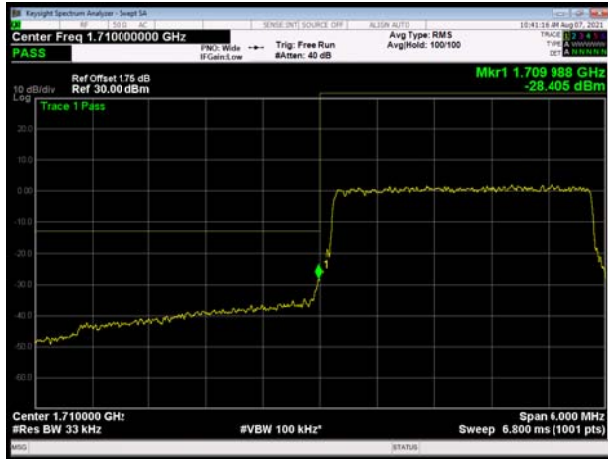

LTE Band 4 16QAM 1.4MHz CH-Low, 1 RB

LTE Band 4 16QAM 1.4MHz CH-High, 1 RB

LTE Band 4 16QAM 1.4MHz CH-Low, 100%RB

LTE Band 4 16QAM 1.4MHz CH-High, 100%RB

LTE Band 4 16QAM 3MHz CH-Low, 1 RB

LTE Band 4 16QAM 3MHz CH-High, 1 RB

LTE Band 4 16QAM 3MHz CH-Low, 100%RB

LTE Band 4 16QAM 3MHz CH-High, 100%RB

LTE Band 4 16QAM 5MHz CH-Low, 1 RB

LTE Band 4 16QAM 5MHz CH-High, 1 RB

LTE Band 4 16QAM 5MHz CH-Low, 100%RB

LTE Band 4 16QAM 5MHz CH-High, 100%RB