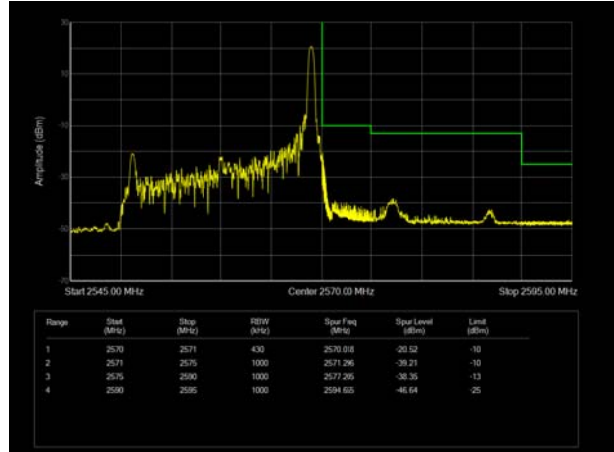

LTE Band 7 QPSK 5MHz CH-Low, 1 RB

LTE Band 7 QPSK 5MHz CH-High, 1 RB

LTE Band 7 QPSK 5MHz CH-Low, 100%RB

LTE Band 7 QPSK 5MHz CH-High, 100%RB

LTE Band 7 QPSK 10MHz CH-Low, 1 RB

LTE Band 7 QPSK 10MHz CH-High, 1 RB

LTE Band 7 QPSK 10MHz CH-Low, 100%RB

LTE Band 7 QPSK 10MHz CH-High, 100%RB

LTE Band 7 QPSK 15MHz CH-Low, 1 RB

LTE Band 7 QPSK 15MHz CH-High, 1 RB

LTE Band 7 QPSK 15MHz CH-Low, 100%RB

LTE Band 7 QPSK 15MHz CH-High, 100%RB

LTE Band 7 QPSK 20MHz CH-Low, 1 RB

LTE Band 7 QPSK 20MHz CH-High, 1 RB

LTE Band 7 QPSK 20MHz CH-Low, 100%RB

LTE Band 7 QPSK 20MHz CH-High, 100%RB

LTE Band 7 16QAM 5MHz CH-Low, 1 RB

LTE Band 7 16QAM 5MHz CH-High, 1 RB