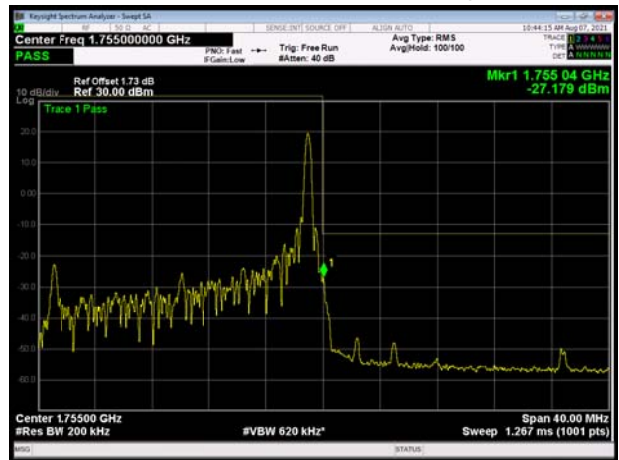

LTE Band 4 QPSK 10MHz CH-Low, 1 RB

LTE Band 4 QPSK 10MHz CH-High, 1 RB

LTE Band 4 QPSK 10MHz CH-Low, 100%RB

LTE Band 4 QPSK 10MHz CH-High, 100%RB

LTE Band 4 QPSK 15MHz CH-Low, 1 RB

LTE Band 4 QPSK 15MHz CH-High, 1 RB

LTE Band 4 QPSK 15MHz CH-Low, 100%RB

LTE Band 4 QPSK 15MHz CH-High, 100%RB

LTE Band 4 QPSK 20MHz CH-Low, 1 RB

LTE Band 4 QPSK 20MHz CH-High, 1 RB

LTE Band 4 QPSK 20MHz CH-Low, 100%RB

LTE Band 4 QPSK 20MHz CH-High, 100%RB

LTE Band 4 16QAM 1.4MHz CH-Low, 1 RB

LTE Band 4 16QAM 1.4MHz CH-High, 1 RB

LTE Band 4 16QAM 1.4MHz CH-Low, 100%RB

LTE Band 4 16QAM 1.4MHz CH-High, 100%RB

LTE Band 4 16QAM 3MHz CH-Low, 1 RB

LTE Band 4 16QAM 3MHz CH-High, 1 RB