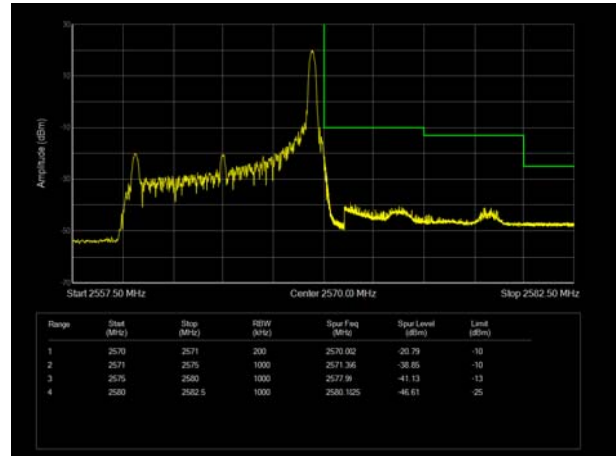

LTE Band 4 64QAM 15MHz CH-Low, 100%RB

LTE Band 4 64QAM 15MHz CH-High, 100%RB

LTE Band 4 64QAM 20MHz CH-Low, 1 RB

LTE Band 4 64QAM 20MHz CH-High, 1 RB

LTE Band 4 64QAM 20MHz CH-Low, 100%RB

LTE Band 4 64QAM 20MHz CH-High, 100%RB

LTE Band 7 QPSK 5MHz CH-Low, 1 RB

LTE Band 7 QPSK 5MHz CH-High, 1 RB

LTE Band 7 QPSK 5MHz CH-Low, 100%RB

LTE Band 7 QPSK 5MHz CH-High, 100%RB

LTE Band 7 QPSK 10MHz CH-Low, 1 RB

LTE Band 7 QPSK 10MHz CH-High, 1 RB

LTE Band 7 QPSK 10MHz CH-Low, 100%RB

LTE Band 7 QPSK 10MHz CH-High, 100%RB

LTE Band 7 QPSK 15MHz CH-Low, 1 RB

LTE Band 7 QPSK 15MHz CH-High, 1 RB

LTE Band 7 QPSK 15MHz CH-Low, 100%RB

LTE Band 7 QPSK 15MHz CH-High, 100%RB