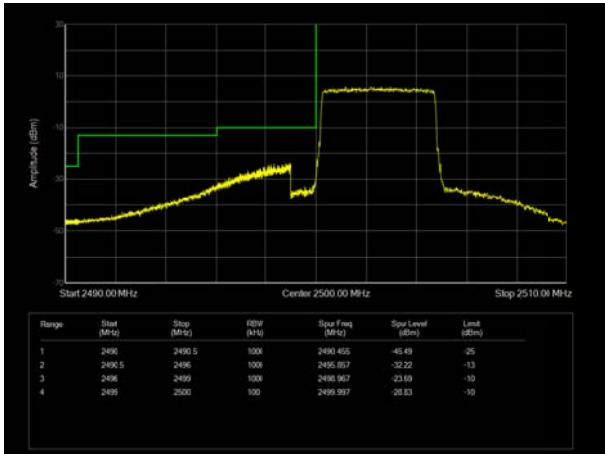

LTE Band 7 QPSK 10MHz CH-Low, 100%RB

LTE Band 7 QPSK 10MHz CH-High, 100%RB

LTE Band 7 QPSK 15MHz CH-Low, 1 RB

LTE Band 7 QPSK 15MHz CH-High, 1 RB

LTE Band 7 QPSK 15MHz CH-Low, 100%RB

LTE Band 7 QPSK 15MHz CH-High, 100%RB

LTE Band 7 QPSK 20MHz CH-Low, 1 RB

LTE Band 7 QPSK 20MHz CH-High, 1 RB

LTE Band 7 QPSK 20MHz CH-Low, 100%RB

LTE Band 7 QPSK 20MHz CH-High, 100%RB

LTE Band 7 16QAM 5MHz CH-Low, 1 RB

LTE Band 7 16QAM 5MHz CH-High, 1 RB

LTE Band 7 16QAM 5MHz CH-Low, 100%RB

LTE Band 7 16QAM 5MHz CH-High, 100%RB

LTE Band 7 16QAM 10MHz CH-Low, 1 RB

LTE Band 7 16QAM 10MHz CH-High, 1 RB

LTE Band 7 16QAM 10MHz CH-Low, 100%RB

LTE Band 7 16QAM 10MHz CH-High, 100%RB