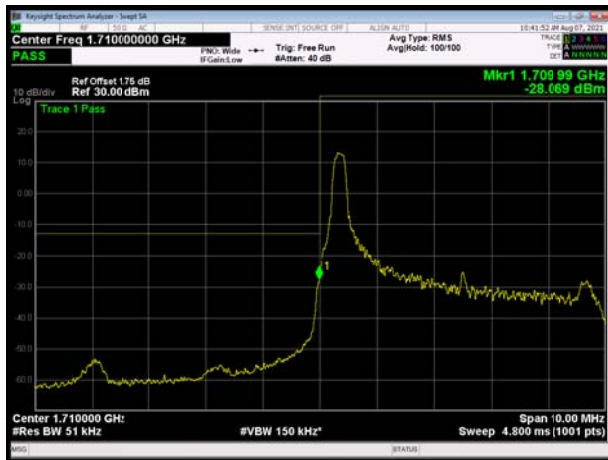

LTE Band 4 QPSK 15MHz CH-Low, 100%RB

LTE Band 4 QPSK 15MHz CH-High, 100%RB

LTE Band 4 QPSK 20MHz CH-Low, 1 RB

LTE Band 4 QPSK 20MHz CH-High, 1 RB

LTE Band 4 QPSK 20MHz CH-Low, 100%RB

LTE Band 4 QPSK 20MHz CH-High, 100%RB

LTE Band 4 16QAM 1.4MHz CH-Low, 1 RB

LTE Band 4 16QAM 1.4MHz CH-High, 1 RB

LTE Band 4 16QAM 1.4MHz CH-Low, 100%RB

LTE Band 4 16QAM 1.4MHz CH-High, 100%RB

LTE Band 4 16QAM 3MHz CH-Low, 1 RB

LTE Band 4 16QAM 3MHz CH-High, 1 RB

LTE Band 4 16QAM 3MHz CH-Low, 100%RB

LTE Band 4 16QAM 3MHz CH-High, 100%RB

LTE Band 4 16QAM 5MHz CH-Low, 1 RB

LTE Band 4 16QAM 5MHz CH-High, 1 RB

LTE Band 4 16QAM 5MHz CH-Low, 100%RB

LTE Band 4 16QAM 5MHz CH-High, 100%RB