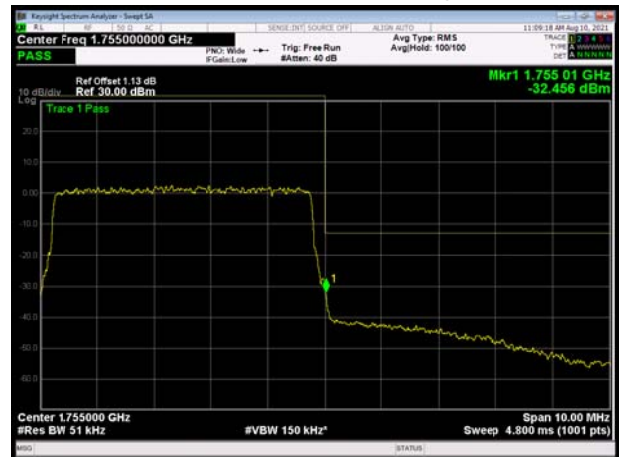

LTE Band 4 64QAM 3MHz CH-Low, 100%RB

LTE Band 4 64QAM 3MHz CH-High, 100%RB

LTE Band 4 64QAM 5MHz CH-Low, 1 RB

LTE Band 4 64QAM 5MHz CH-High, 1 RB

LTE Band 4 64QAM 5MHz CH-Low, 100%RB

LTE Band 4 64QAM 5MHz CH-High, 100%RB