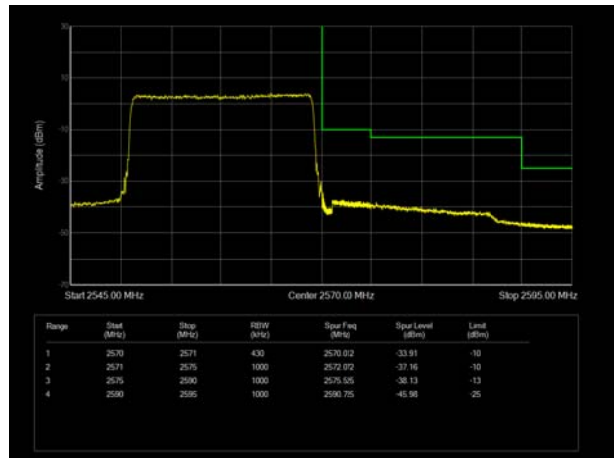

LTE Band 7 QPSK 10MHz CH-Low, 100%RB

LTE Band 7 QPSK 10MHz CH-High, 100%RB

LTE Band 7 QPSK 15MHz CH-Low, 1 RB

LTE Band 7 QPSK 15MHz CH-High, 1 RB

LTE Band 7 QPSK 15MHz CH-Low, 100%RB

LTE Band 7 QPSK 15MHz CH-High, 100%RB

LTE Band 7 QPSK 20MHz CH-Low, 1 RB

LTE Band 7 QPSK 20MHz CH-High, 1 RB

LTE Band 7 QPSK 20MHz CH-Low, 100%RB

LTE Band 7 QPSK 20MHz CH-High, 100%RB

LTE Band 7 16QAM 5MHz CH-Low, 1 RB

LTE Band 7 16QAM 5MHz CH-High, 1 RB

LTE Band 7 16QAM 5MHz CH-Low, 100%RB

LTE Band 7 16QAM 5MHz CH-High, 100%RB

LTE Band 7 16QAM 10MHz CH-Low, 1 RB

LTE Band 7 16QAM 10MHz CH-High, 1 RB

LTE Band 7 16QAM 10MHz CH-Low, 100%RB

LTE Band 7 16QAM 10MHz CH-High, 100%RB