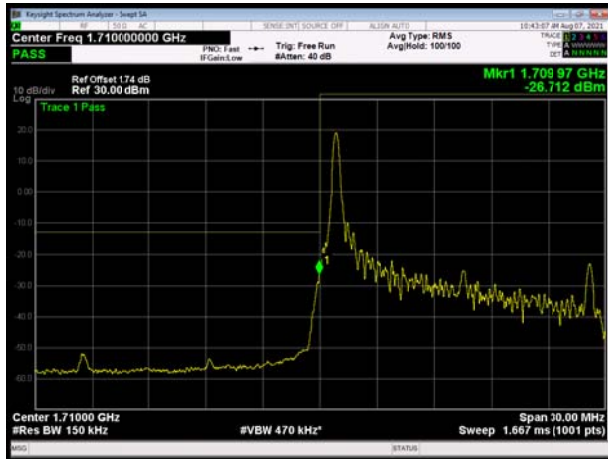

LTE Band 4 QPSK 10MHz CH-Low, 1 RB

LTE Band 4 QPSK 10MHz CH-High, 1 RB

LTE Band 4 QPSK 10MHz CH-Low, 100%RB

LTE Band 4 QPSK 10MHz CH-High, 100%RB

LTE Band 4 QPSK 15MHz CH-Low, 1 RB

LTE Band 4 QPSK 15MHz CH-High, 1 RB

LTE Band 4 QPSK 15MHz CH-Low, 100%RB

LTE Band 4 QPSK 15MHz CH-High, 100%RB

LTE Band 4 QPSK 20MHz CH-Low, 1 RB

LTE Band 4 QPSK 20MHz CH-High, 1 RB

LTE Band 4 QPSK 20MHz CH-Low, 100%RB

LTE Band 4 QPSK 20MHz CH-High, 100%RB

LTE Band 4 16QAM 1.4MHz CH-Low, 1 RB

LTE Band 4 16QAM 1.4MHz CH-High, 1 RB

LTE Band 4 16QAM 1.4MHz CH-Low, 100%RB

LTE Band 4 16QAM 1.4MHz CH-High, 100%RB

LTE Band 4 16QAM 3MHz CH-Low, 1 RB

LTE Band 4 16QAM 3MHz CH-High, 1 RB