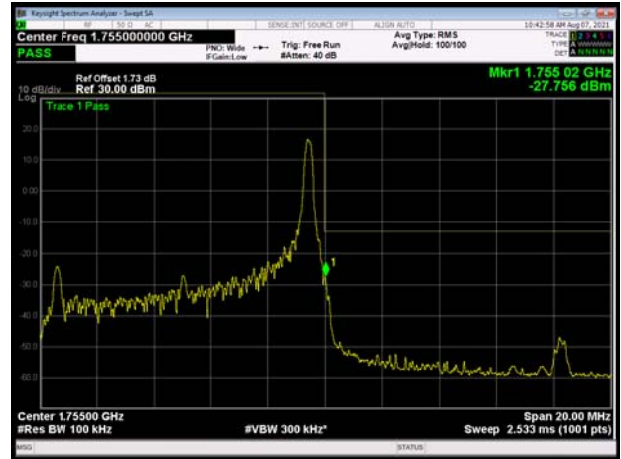

LTE Band 4 16QAM 10MHz CH-High, 100%RB