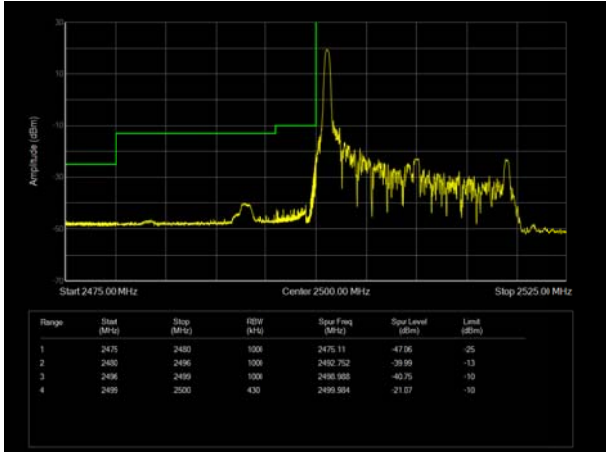

LTE Band 7 QPSK 5MHz CH-Low, 1 RB

LTE Band 7 QPSK 5MHz CH-High, 1 RB

LTE Band 7 QPSK 5MHz CH-Low, 100%RB

LTE Band 7 QPSK 5MHz CH-High, 100%RB

LTE Band 7 QPSK 10MHz CH-Low, 1 RB

LTE Band 7 QPSK 10MHz CH-High, 1 RB

LTE Band 7 QPSK 10MHz CH-Low, 100%RB

LTE Band 7 QPSK 10MHz CH-High, 100%RB

LTE Band 7 QPSK 15MHz CH-Low, 1 RB

LTE Band 7 QPSK 15MHz CH-High, 1 RB

LTE Band 7 QPSK 15MHz CH-Low, 100%RB

LTE Band 7 QPSK 15MHz CH-High, 100%RB

LTE Band 7 QPSK 20MHz CH-Low, 1 RB

LTE Band 7 QPSK 20MHz CH-High, 1 RB

LTE Band 7 QPSK 20MHz CH-Low, 100%RB

LTE Band 7 QPSK 20MHz CH-High, 100%RB

LTE Band 7 16QAM 5MHz CH-Low, 1 RB

LTE Band 7 16QAM 5MHz CH-High, 1 RB