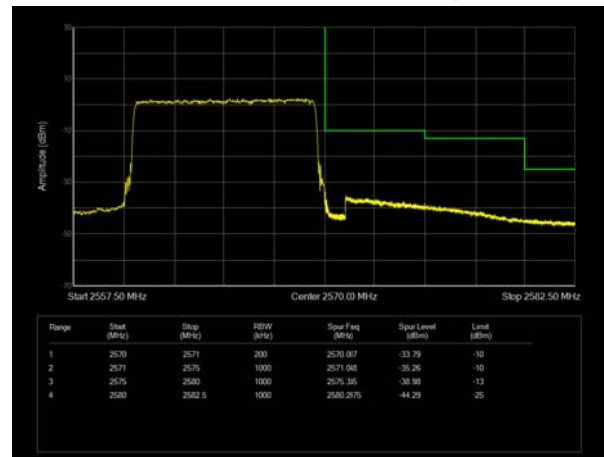

LTE Band 7 QPSK 20MHz CH-Low, 1 RB

LTE Band 7 QPSK 20MHz CH-High, 1 RB

LTE Band 7 QPSK 20MHz CH-Low, 100%RB

LTE Band 7 QPSK 20MHz CH-High, 100%RB

LTE Band 7 16QAM 5MHz CH-Low, 1 RB

LTE Band 7 16QAM 5MHz CH-High, 1 RB

LTE Band 7 16QAM 5MHz CH-Low, 100%RB

LTE Band 7 16QAM 5MHz CH-High, 100%RB

LTE Band 7 16QAM 10MHz CH-Low, 1 RB

LTE Band 7 16QAM 10MHz CH-High, 1 RB

LTE Band 7 16QAM 10MHz CH-Low, 100%RB

LTE Band 7 16QAM 10MHz CH-High, 100%RB

LTE Band 7 16QAM 15MHz CH-Low, 1 RB

LTE Band 7 16QAM 15MHz CH-High, 1 RB

LTE Band 7 16QAM 15MHz CH-Low, 100%RB

LTE Band 7 16QAM 15MHz CH-High, 100%RB

LTE Band 7 16QAM 20MHz CH-Low, 1 RB

LTE Band 7 16QAM 20MHz CH-High, 1 RB