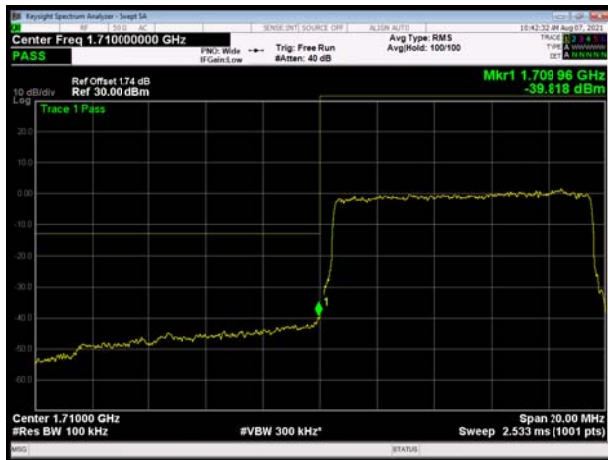

LTE Band 4 QPSK 10MHz CH-Low, 1 RB

LTE Band 4 QPSK 10MHz CH-High, 1 RB

LTE Band 4 QPSK 10MHz CH-Low, 100%RB

LTE Band 4 QPSK 10MHz CH-High, 100%RB

LTE Band 4 QPSK 15MHz CH-Low, 1 RB

LTE Band 4 QPSK 15MHz CH-High, 1 RB

LTE Band 4 QPSK 15MHz CH-Low, 100%RB

LTE Band 4 QPSK 15MHz CH-High, 100%RB

LTE Band 4 QPSK 20MHz CH-Low, 1 RB

LTE Band 4 QPSK 20MHz CH-High, 1 RB

LTE Band 4 QPSK 20MHz CH-Low, 100%RB

LTE Band 4 QPSK 20MHz CH-High, 100%RB

LTE Band 4 16QAM 1.4MHz CH-Low, 1 RB

LTE Band 4 16QAM 1.4MHz CH-High, 1 RB

LTE Band 4 16QAM 1.4MHz CH-Low, 100%RB

LTE Band 4 16QAM 1.4MHz CH-High, 100%RB

LTE Band 4 16QAM 3MHz CH-Low, 1 RB

LTE Band 4 16QAM 3MHz CH-High, 1 RB