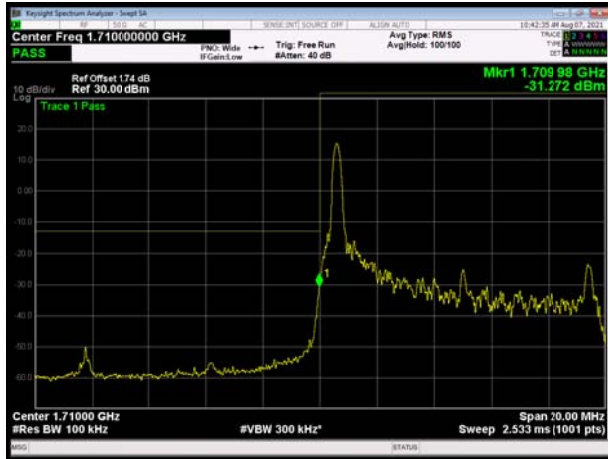

LTE Band 4 16QAM 3MHz CH-Low, 100%RB

LTE Band 4 16QAM 3MHz CH-High, 100%RB

LTE Band 4 16QAM 5MHz CH-Low, 1 RB

LTE Band 4 16QAM 5MHz CH-High, 1 RB

LTE Band 4 16QAM 5MHz CH-Low, 100%RB

LTE Band 4 16QAM 5MHz CH-High, 100%RB

LTE Band 4 16QAM 10MHz CH-Low, 1 RB

LTE Band 4 16QAM 10MHz CH-High, 1 RB

LTE Band 4 16QAM 10MHz CH-Low, 100%RB

LTE Band 4 16QAM 10MHz CH-High, 100%RB

LTE Band 4 16QAM 15MHz CH-Low, 1 RB

LTE Band 4 16QAM 15MHz CH-High, 1 RB