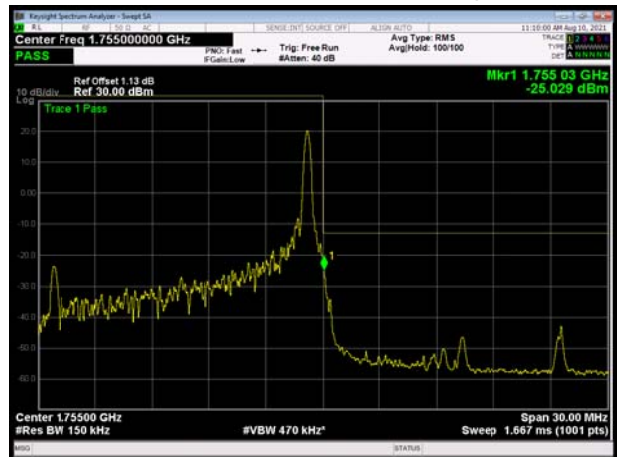

LTE Band 4 64QAM 10MHz CH-Low, 1 RB

LTE Band 4 64QAM 10MHz CH-High, 1 RB

LTE Band 4 64QAM 10MHz CH-Low, 100%RB

LTE Band 4 64QAM 10MHz CH-High, 100%RB

LTE Band 4 64QAM 15MHz CH-Low, 1 RB

LTE Band 4 64QAM 15MHz CH-High, 1 RB