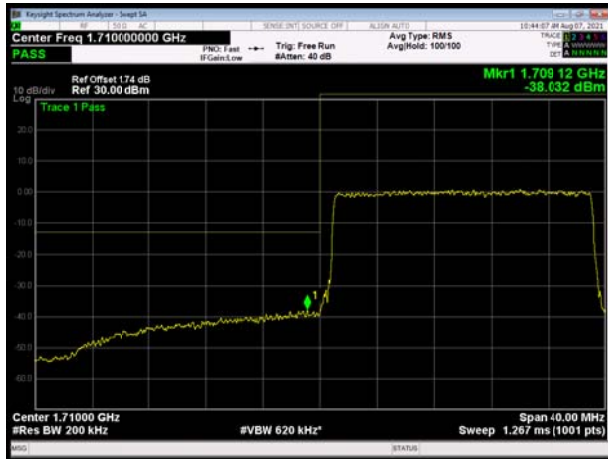

LTE Band 4 16QAM 15MHz CH-Low, 100%RB

LTE Band 4 16QAM 15MHz CH-High, 100%RB

LTE Band 4 16QAM 20MHz CH-Low, 1 RB

LTE Band 4 16QAM 20MHz CH-High, 1 RB

LTE Band 4 16QAM 20MHz CH-Low, 100%RB

LTE Band 4 16QAM 20MHz CH-High, 100%RB

LTE Band 4 64QAM 1.4MHz CH-Low, 1 RB

LTE Band 4 QPSK 1.4MHz CH-High, 1 RB

LTE Band 4 64QAM 1.4MHz CH-Low, 100%RB

LTE Band 4 64QAM 1.4MHz CH-High, 100%RB

LTE Band 4 64QAM 3MHz CH-Low, 1 RB

LTE Band 4 64QAM 3MHz CH-High, 1 RB