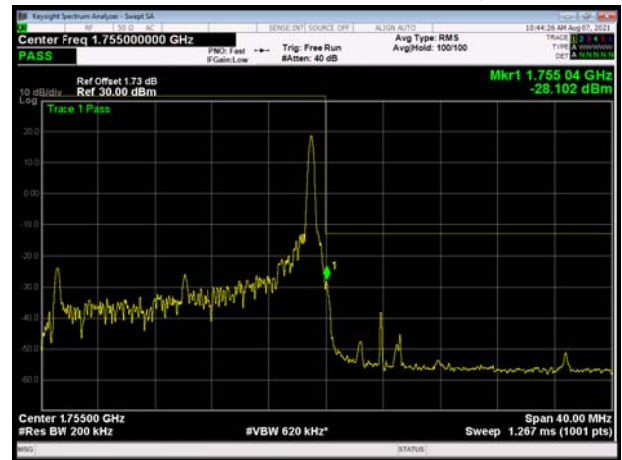

LTE Band 4 16QAM 15MHz CH-Low, 100%RB

LTE Band 4 16QAM 15MHz CH-High, 100%RB

LTE Band 4 16QAM 20MHz CH-Low, 1 RB

LTE Band 4 16QAM 20MHz CH-High, 1 RB

LTE Band 4 16QAM 20MHz CH-Low, 100%RB

LTE Band 4 16QAM 20MHz CH-High, 100%RB

LTE Band 4 64QAM 1.4MHz CH-Low, 1 RB

LTE Band 4 QPSK 1.4MHz CH-High, 1 RB

LTE Band 4 64QAM 1.4MHz CH-Low, 100%RB

LTE Band 4 64QAM 1.4MHz CH-High, 100%RB

LTE Band 4 64QAM 3MHz CH-Low, 1 RB

LTE Band 4 64QAM 3MHz CH-High, 1 RB