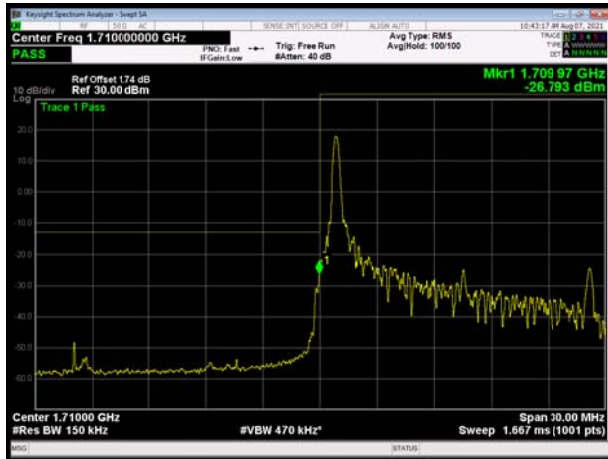

LTE Band 4 16QAM 10MHz CH-Low, 1 RB

LTE Band 4 16QAM 10MHz CH-High, 1 RB

LTE Band 4 16QAM 10MHz CH-Low, 100%RB

LTE Band 4 16QAM 10MHz CH-High, 100%RB

LTE Band 4 16QAM 15MHz CH-Low, 1 RB

LTE Band 4 16QAM 15MHz CH-High, 1 RB

LTE Band 4 16QAM 15MHz CH-Low, 100%RB

LTE Band 4 16QAM 15MHz CH-High, 100%RB

LTE Band 4 16QAM 20MHz CH-Low, 1 RB

LTE Band 4 16QAM 20MHz CH-High, 1 RB

LTE Band 4 16QAM 20MHz CH-Low, 100%RB

LTE Band 4 16QAM 20MHz CH-High, 100%RB