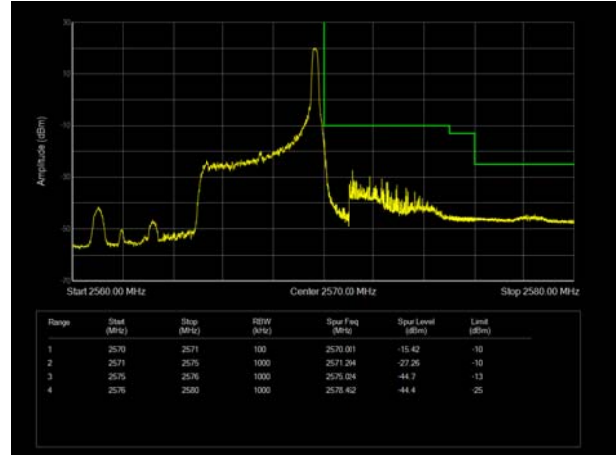

LTE Band 4 64QAM 10MHz CH-Low, 1 RB

LTE Band 4 64QAM 10MHz CH-High, 1 RB

LTE Band 4 64QAM 10MHz CH-Low, 100%RB

LTE Band 4 64QAM 10MHz CH-High, 100%RB

LTE Band 4 64QAM 15MHz CH-Low, 1 RB

LTE Band 4 64QAM 15MHz CH-High, 1 RB

LTE Band 4 64QAM 15MHz CH-Low, 100%RB

LTE Band 4 64QAM 15MHz CH-High, 100%RB

LTE Band 4 64QAM 20MHz CH-Low, 1 RB

LTE Band 4 64QAM 20MHz CH-High, 1 RB

LTE Band 4 64QAM 20MHz CH-Low, 100%RB

LTE Band 4 64QAM 20MHz CH-High, 100%RB

LTE Band 7 QPSK 5MHz CH-Low, 1 RB

LTE Band 7 QPSK 5MHz CH-High, 1 RB

LTE Band 7 QPSK 5MHz CH-Low, 100%RB

LTE Band 7 QPSK 5MHz CH-High, 100%RB

LTE Band 7 QPSK 10MHz CH-Low, 1 RB

LTE Band 7 QPSK 10MHz CH-High, 1 RB

LTE Band 7 QPSK 10MHz CH-Low, 100%RB

LTE Band 7 QPSK 10MHz CH-High, 100%RB

LTE Band 7 QPSK 15MHz CH-Low, 1 RB

LTE Band 7 QPSK 15MHz CH-High, 1 RB

LTE Band 7 QPSK 15MHz CH-Low, 100%RB

LTE Band 7 QPSK 15MHz CH-High, 100%RB