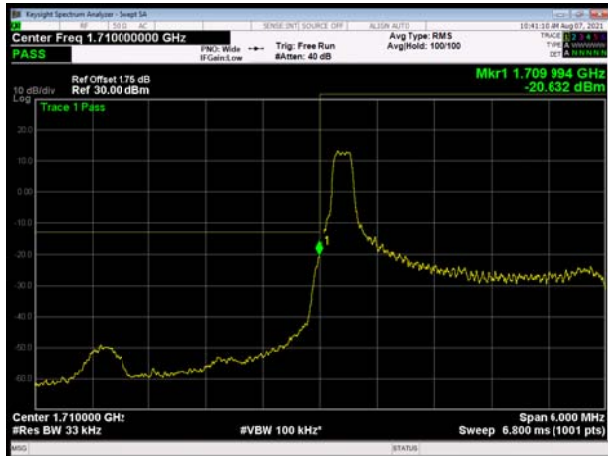

LTE Band 4 16QAM 1.4MHz CH-Low, 1 RB

LTE Band 4 16QAM 1.4MHz CH-High, 1 RB

LTE Band 4 16QAM 1.4MHz CH-Low, 100%RB

LTE Band 4 16QAM 1.4MHz CH-High, 100%RB

LTE Band 4 16QAM 3MHz CH-Low, 1 RB

LTE Band 4 16QAM 3MHz CH-High, 1 RB

LTE Band 4 16QAM 3MHz CH-Low, 100%RB

LTE Band 4 16QAM 3MHz CH-High, 100%RB

LTE Band 4 16QAM 5MHz CH-Low, 1 RB

LTE Band 4 16QAM 5MHz CH-High, 1 RB

LTE Band 4 16QAM 5MHz CH-Low, 100%RB

LTE Band 4 16QAM 5MHz CH-High, 100%RB