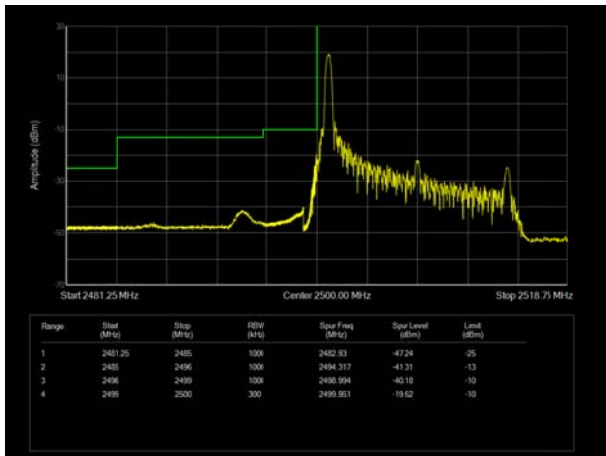

LTE Band 4 64QAM 15MHz CH-Low, 100%RB

LTE Band 4 64QAM 15MHz CH-High, 100%RB

LTE Band 4 64QAM 20MHz CH-Low, 1 RB

LTE Band 4 64QAM 20MHz CH-High, 1 RB

LTE Band 4 64QAM 20MHz CH-Low, 100%RB

LTE Band 4 64QAM 20MHz CH-High, 100%RB

LTE Band 7 QPSK 5MHz CH-Low, 1 RB

LTE Band 7 QPSK 5MHz CH-High, 1 RB

LTE Band 7 QPSK 5MHz CH-Low, 100%RB

LTE Band 7 QPSK 5MHz CH-High, 100%RB

LTE Band 7 QPSK 10MHz CH-Low, 1 RB

LTE Band 7 QPSK 10MHz CH-High, 1 RB

LTE Band 7 QPSK 10MHz CH-Low, 100%RB

LTE Band 7 QPSK 10MHz CH-High, 100%RB

LTE Band 7 QPSK 15MHz CH-Low, 1 RB

LTE Band 7 QPSK 15MHz CH-High, 1 RB

LTE Band 7 QPSK 15MHz CH-Low, 100%RB

LTE Band 7 QPSK 15MHz CH-High, 100%RB