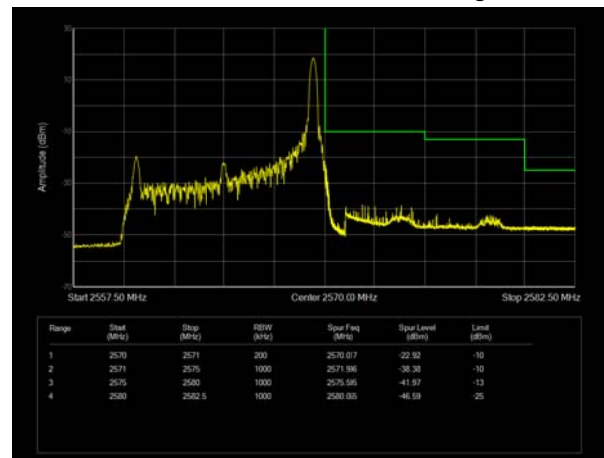

LTE Band 7 QPSK 20MHz CH-Low, 1 RB

LTE Band 7 QPSK 20MHz CH-High, 1 RB

LTE Band 7 QPSK 20MHz CH-Low, 100%RB

LTE Band 7 QPSK 20MHz CH-High, 100%RB

LTE Band 7 16QAM 5MHz CH-Low, 1 RB

LTE Band 7 16QAM 5MHz CH-High, 1 RB

LTE Band 7 16QAM 5MHz CH-Low, 100%RB

LTE Band 7 16QAM 5MHz CH-High, 100%RB

LTE Band 7 16QAM 10MHz CH-Low, 1 RB

LTE Band 7 16QAM 10MHz CH-High, 1 RB

LTE Band 7 16QAM 10MHz CH-Low, 100%RB

LTE Band 7 16QAM 10MHz CH-High, 100%RB

LTE Band 7 16QAM 15MHz CH-Low, 1 RB

LTE Band 7 16QAM 15MHz CH-High, 1 RB

LTE Band 7 16QAM 15MHz CH-Low, 100%RB

LTE Band 7 16QAM 15MHz CH-High, 100%RB

LTE Band 7 16QAM 20MHz CH-Low, 1 RB

LTE Band 7 16QAM 20MHz CH-High, 1 RB