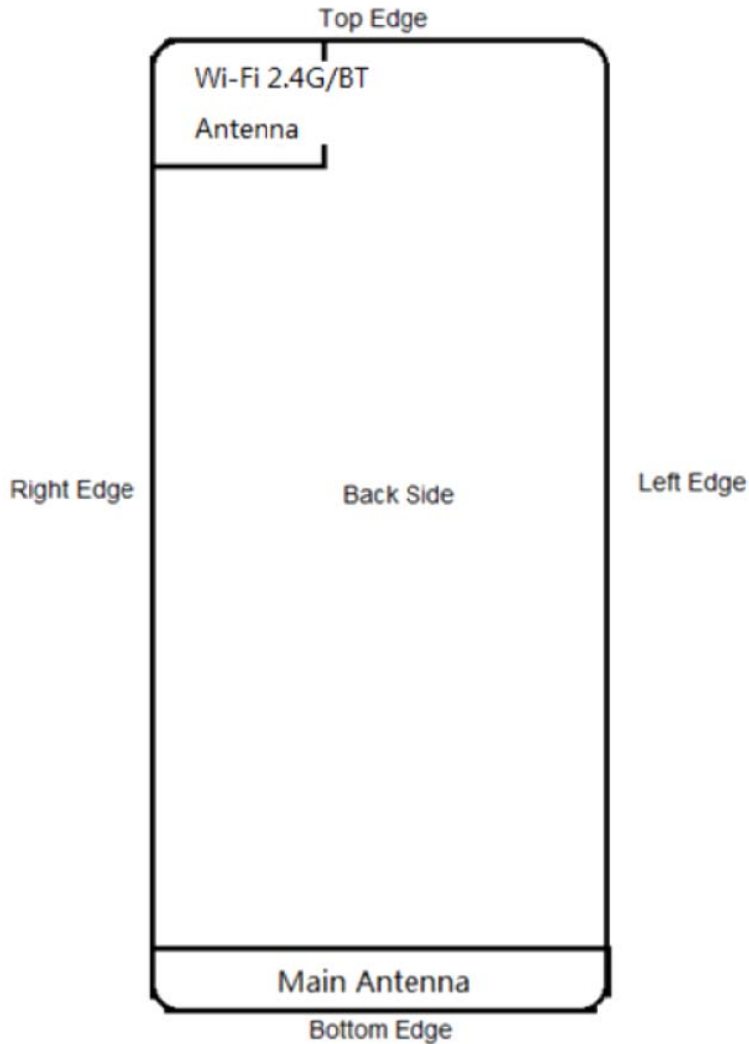

## R2206A0527-S1 Antenna Locations

Note: The location of the test is detailed in Section 10.1.

Main Antenna:  
2G: GSM 850/1900  
3G: UMTS Band II/IV/V  
4G: LTE 2/4/5/7/13/38/66