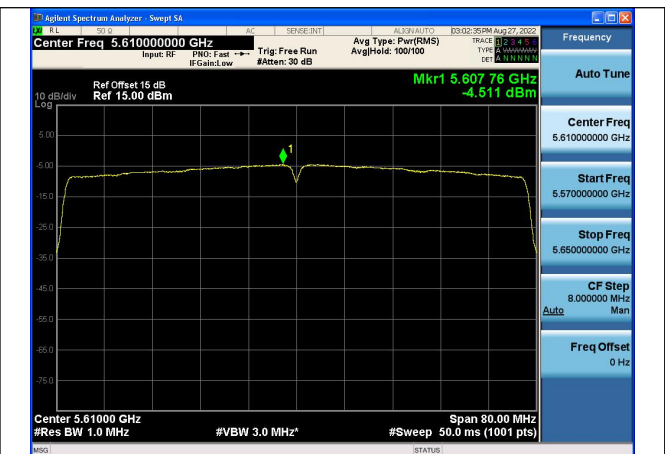

Test Mode:802.11n HT40 5510MHz Chain0

Test Mode:802.11n HT40 5590MHz Chain0

Test Mode:802.11n HT40 5670MHz Chain0

Test Mode: 802.11ac VHT40

Test Mode:802.11ac VHT40 5510MHz Chain0

Test Mode:802.11ac VHT40 5590MHz Chain0

Test Mode:802.11ac VHT40 5670MHz Chain0

Test Mode: 802.11ac VHT80

Test Mode:802.11ac VHT80 5530MHz Chain0

Test Mode:802.11ac VHT80 5610MHz Chain0