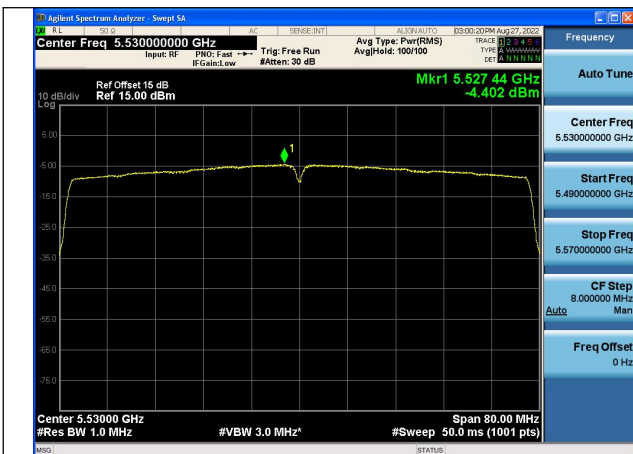

Test Mode:802.11n HT40 5510MHz Chain0

Test Mode:802.11n HT40 5590MHz Chain0

Test Mode:802.11n HT40 5670MHz Chain0

Test Mode: 802.11ac VHT40

Test Mode:802.11ac VHT40 5510MHz Chain0

Test Mode:802.11ac VHT40 5590MHz Chain0

Test Mode:802.11ac VHT40 5670MHz Chain0

Test Mode: 802.11ac VHT80

Test Mode:802.11ac VHT80 5530MHz Chain0

Test Mode:802.11ac VHT80 5610MHz Chain0