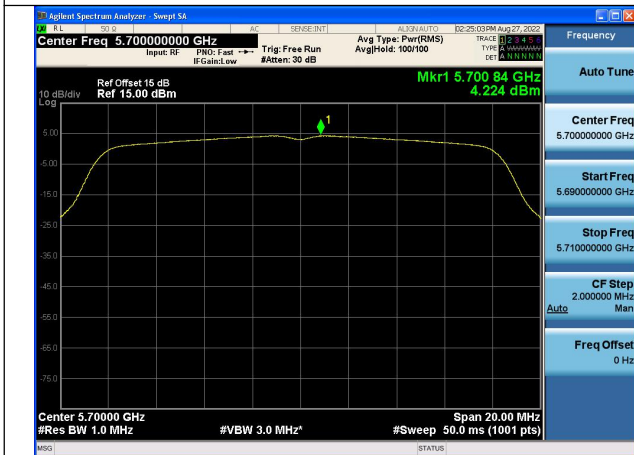

Test Mode: 802.11a

Test Mode:802.11a 5500MHz Chain0

Test Mode:802.11a 5580MHz Chain0

Test Mode:802.11a 5700MHz Chain0

Test Mode: 802.11n HT20

Test Mode:802.11n HT20 5500MHz Chain0

Test Mode:802.11n HT20 5580MHz Chain0

Test Mode:802.11n HT20 5700MHz Chain0

Test Mode: 802.11ac VHT20

Test Mode:802.11ac VHT20 5500MHz Chain0

Test Mode:802.11ac VHT20 5580MHz Chain0

Test Mode:802.11ac VHT20 5700MHz Chain0

Test Mode: 802.11n HT40