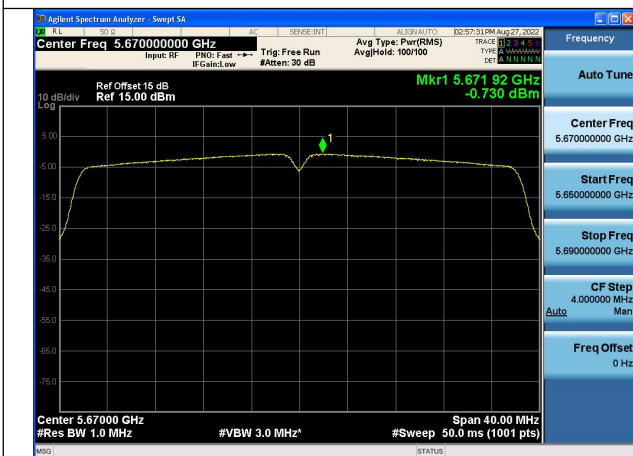

Test Mode:802.11n HT40 5510MHz Chain0

Test Mode:802.11n HT40 5590MHz Chain0

Test Mode:802.11n HT40 5670MHz Chain0

Test Mode: 802.11ac VHT40

Test Mode:802.11ac VHT40 5510MHz Chain0

Test Mode:802.11ac VHT40 5590MHz Chain0

Test Mode:802.11ac VHT40 5670MHz Chain0

Test Mode: 802.11ac VHT80

Test Mode:802.11ac VHT80 5530MHz Chain0

Test Mode:802.11ac VHT80 5610MHz Chain0