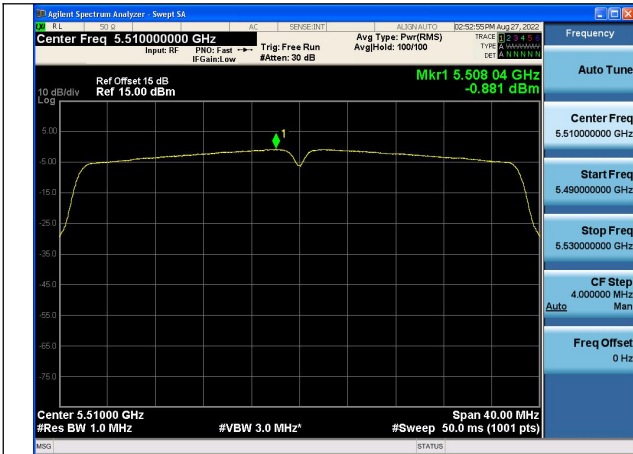

Test Mode:802.11n HT20 5700MHz Chain0

Test Mode: 802.11ac VHT20

Test Mode:802.11ac VHT20 5500MHz Chain0

Test Mode:802.11ac VHT20 5580MHz Chain0

Test Mode:802.11ac VHT20 5700MHz Chain0

Test Mode: 802.11n HT40

Test Mode:802.11n HT40 5510MHz Chain0

Test Mode:802.11n HT40 5590MHz Chain0

Test Mode:802.11n HT40 5670MHz Chain0

Test Mode: 802.11ac VHT40

Test Mode:802.11ac VHT40 5510MHz Chain0

Test Mode:802.11ac VHT40 5590MHz Chain0