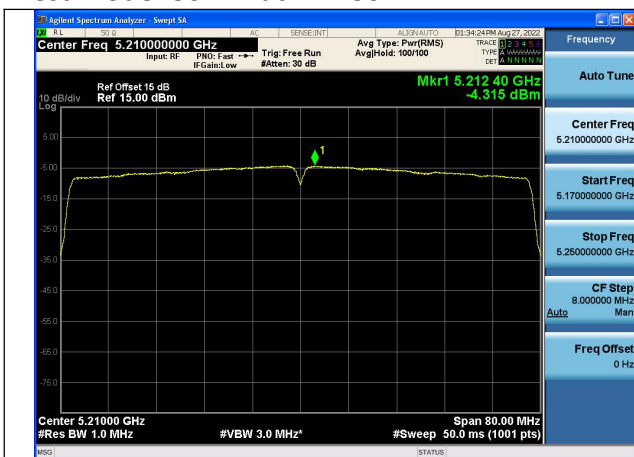

Test Mode:802.11n HT40 5230MHz Chain0

Test Mode: 802.11ac VHT40

Test Mode:802.11ac VHT40 5190MHz Chain0

Test Mode:802.11ac VHT40 5230MHz Chain0

Test Mode: 802.11ac VHT80

Test Mode:802.11ac VHT80 5210MHz Chain0