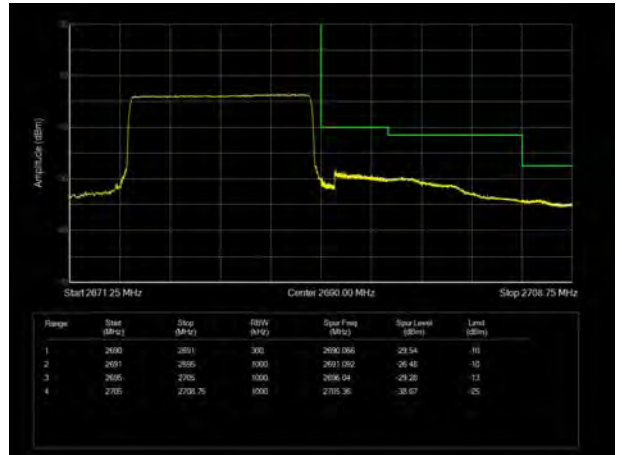

LTE Band 41 64QAM 15MHz CH-Low, 100%RB

LTE Band 41 64QAM 15MHz CH-High, 100%RB

LTE Band 41 64QAM 20MHz CH-Low, 1 RB

LTE Band 41 64QAM 20MHz CH-High, 1 RB

LTE Band 41 64QAM 20MHz CH-Low, 100%RB

LTE Band 41 64QAM 20MHz CH-High, 100%RB

LTE Band 66 QPSK 1.4MHz CH-Low, 1 RB

LTE Band 66 QPSK 1.4MHz CH-High, 1 RB

LTE Band 66 QPSK 1.4MHz CH-Low, 100%RB

LTE Band 66 QPSK 1.4MHz CH-High, 100%RB

LTE Band 66 QPSK 3MHz CH-Low, 1 RB

LTE Band 66 QPSK 3MHz CH-High, 1 RB

LTE Band 66 QPSK 3MHz CH-Low, 100%RB

LTE Band 66 QPSK 3MHz CH-High, 100%RB

LTE Band 66 QPSK 5MHz CH-Low, 1 RB

LTE Band 66 QPSK 5MHz CH-High, 1 RB

LTE Band 66 QPSK 5MHz CH-Low, 100%RB

LTE Band 66 QPSK 5MHz CH-High, 100%RB