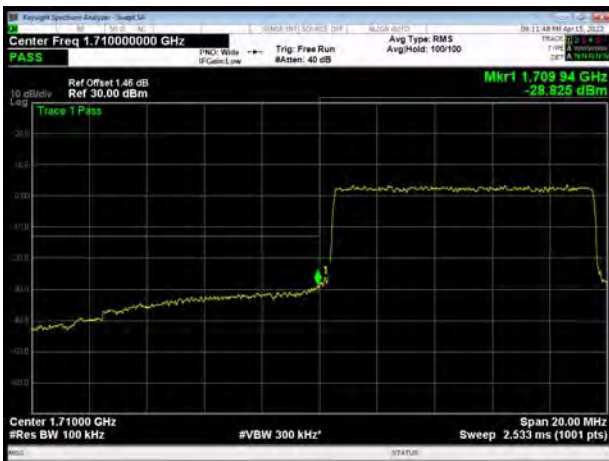

LTE Band 66 64QAM 1.4MHz CH-Low, 1 RB

LTE Band 66 64QAM 1.4MHz CH-High, 1 RB

LTE Band 66 64QAM 1.4MHz CH-Low, 100%RB

LTE Band 66 64QAM 1.4MHz CH-High, 100%RB

LTE Band 66 64QAM 3MHz CH-Low, 1 RB

LTE Band 66 64QAM 3MHz CH-High, 1 RB

LTE Band 66 64QAM 3MHz CH-Low, 100%RB

LTE Band 66 64QAM 3MHz CH-High, 100%RB

LTE Band 66 64QAM 5MHz CH-Low, 1 RB

LTE Band 66 64QAM 5MHz CH-High, 1 RB

LTE Band 66 64QAM 5MHz CH-Low, 100%RB

LTE Band 66 64QAM 5MHz CH-High, 100%RB

LTE Band 66 64QAM 10MHz CH-Low, 1 RB

LTE Band 66 64QAM 10MHz CH-High, 1 RB

LTE Band 66 64QAM 10MHz CH-Low, 100%RB

LTE Band 66 64QAM 10MHz CH-High, 100%RB

LTE Band 66 64QAM 15MHz CH-Low, 1 RB

LTE Band 66 64QAM 15MHz CH-High, 1 RB