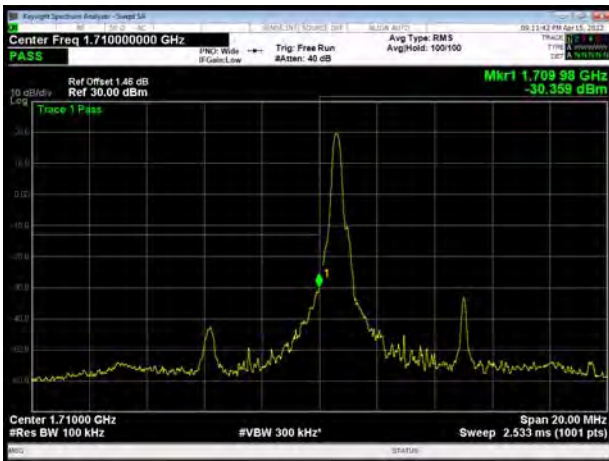

LTE Band 66 64QAM 3MHz CH-Low, 100%RB

LTE Band 66 64QAM 3MHz CH-High, 100%RB

LTE Band 66 64QAM 5MHz CH-Low, 1 RB

LTE Band 66 64QAM 5MHz CH-High, 1 RB

LTE Band 66 64QAM 5MHz CH-Low, 100%RB

LTE Band 66 64QAM 5MHz CH-High, 100%RB

LTE Band 66 64QAM 10MHz CH-Low, 1 RB

LTE Band 66 64QAM 10MHz CH-High, 1 RB

LTE Band 66 64QAM 10MHz CH-Low, 100%RB

LTE Band 66 64QAM 10MHz CH-High, 100%RB

LTE Band 66 64QAM 15MHz CH-Low, 1 RB

LTE Band 66 64QAM 15MHz CH-High, 1 RB