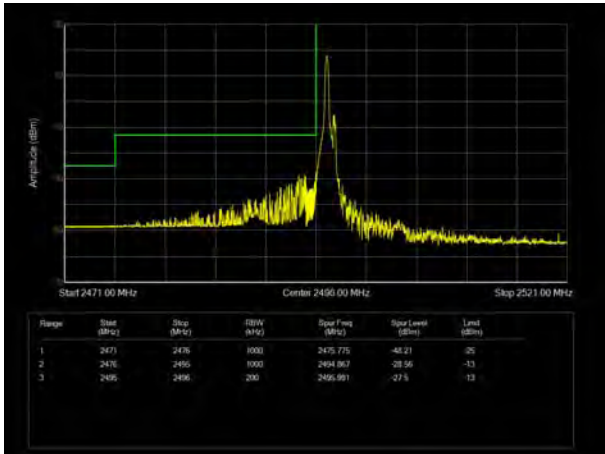

LTE Band 41 64QAM 15MHz CH-Low, 100%RB

LTE Band 41 64QAM 15MHz CH-High, 100%RB

LTE Band 41 64QAM 20MHz CH-Low, 1 RB

LTE Band 41 64QAM 20MHz CH-High, 1 RB

LTE Band 41 64QAM 20MHz CH-Low, 100%RB

LTE Band 41 64QAM 20MHz CH-High, 100%RB

LTE Band 66 QPSK 1.4MHz CH-Low, 1 RB

LTE Band 66 QPSK 1.4MHz CH-High, 1 RB

LTE Band 66 QPSK 1.4MHz CH-Low, 100%RB

LTE Band 66 QPSK 1.4MHz CH-High, 100%RB

LTE Band 66 QPSK 3MHz CH-Low, 1 RB

LTE Band 66 QPSK 3MHz CH-High, 1 RB

LTE Band 66 QPSK 3MHz CH-Low, 100%RB

LTE Band 66 QPSK 3MHz CH-High, 100%RB

LTE Band 66 QPSK 5MHz CH-Low, 1 RB

LTE Band 66 QPSK 5MHz CH-High, 1 RB

LTE Band 66 QPSK 5MHz CH-Low, 100%RB

LTE Band 66 QPSK 5MHz CH-High, 100%RB