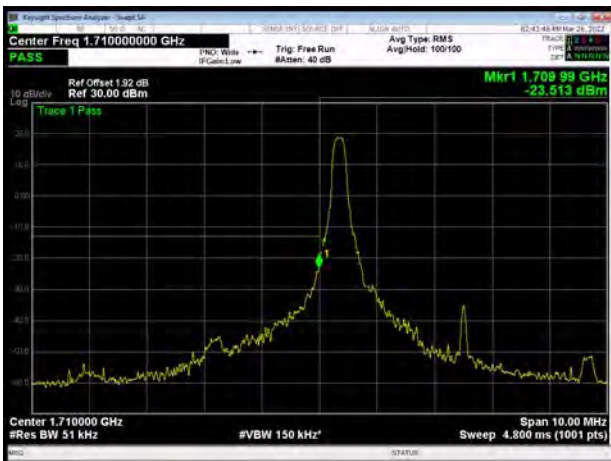

LTE Band 41 64QAM 15MHz CH-Low, 100%RB

LTE Band 41 64QAM 15MHz CH-High, 100%RB

LTE Band 41 64QAM 20MHz CH-Low, 1 RB

LTE Band 41 64QAM 20MHz CH-High, 1 RB

LTE Band 41 64QAM 20MHz CH-Low, 100%RB

LTE Band 41 64QAM 20MHz CH-High, 100%RB

LTE Band 66 QPSK 1.4MHz CH-Low, 1 RB

LTE Band 66 QPSK 1.4MHz CH-High, 1 RB

LTE Band 66 QPSK 1.4MHz CH-Low, 100%RB

LTE Band 66 QPSK 1.4MHz CH-High, 100%RB

LTE Band 66 QPSK 3MHz CH-Low, 1 RB

LTE Band 66 QPSK 3MHz CH-High, 1 RB

LTE Band 66 QPSK 3MHz CH-Low, 100%RB

LTE Band 66 QPSK 3MHz CH-High, 100%RB

LTE Band 66 QPSK 5MHz CH-Low, 1 RB

LTE Band 66 QPSK 5MHz CH-High, 1 RB

LTE Band 66 QPSK 5MHz CH-Low, 100%RB

LTE Band 66 QPSK 5MHz CH-High, 100%RB