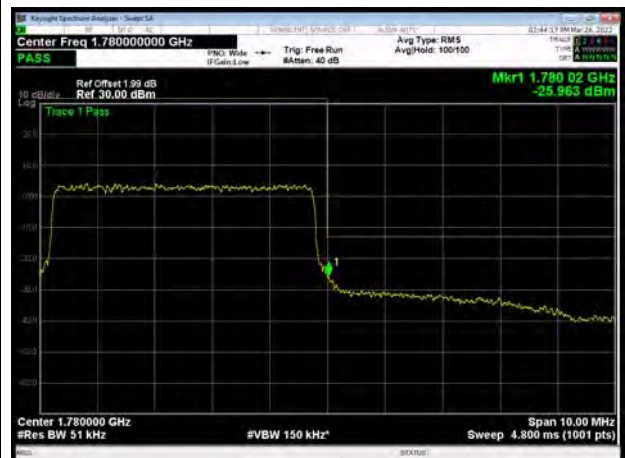

LTE Band 66 16QAM 3MHz CH-Low, 100%RB

LTE Band 66 16QAM 3MHz CH-High, 100%RB

LTE Band 66 16QAM 5MHz CH-Low, 1 RB

LTE Band 66 16QAM 5MHz CH-High, 1 RB

LTE Band 66 16QAM 5MHz CH-Low, 100%RB

LTE Band 66 16QAM 5MHz CH-High, 100%RB