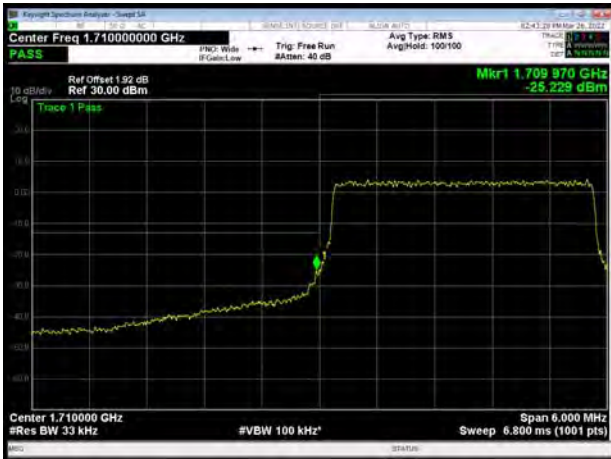

LTE Band 66 16QAM 1.4MHz CH-Low, 1 RB

LTE Band 66 16QAM 1.4MHz CH-High, 1 RB

LTE Band 66 16QAM 1.4MHz CH-Low, 100%RB

LTE Band 66 16QAM 1.4MHz CH-High, 100%RB

LTE Band 66 16QAM 3MHz CH-Low, 1 RB

LTE Band 66 16QAM 3MHz CH-High, 1 RB

LTE Band 66 16QAM 3MHz CH-Low, 100%RB

LTE Band 66 16QAM 3MHz CH-High, 100%RB

LTE Band 66 16QAM 5MHz CH-Low, 1 RB

LTE Band 66 16QAM 5MHz CH-High, 1 RB

LTE Band 66 16QAM 5MHz CH-Low, 100%RB

LTE Band 66 16QAM 5MHz CH-High, 100%RB