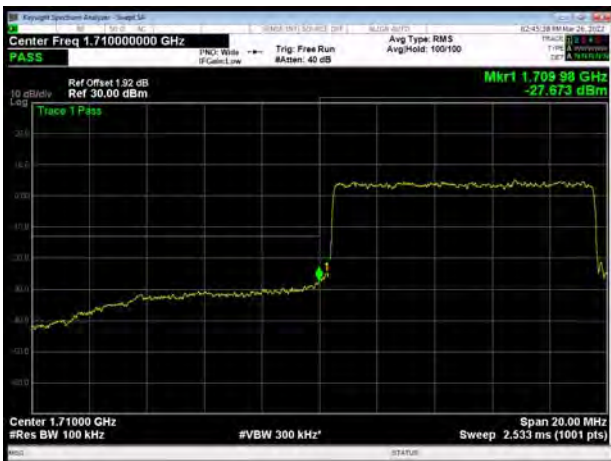

LTE Band 66 QPSK 1.4MHz CH-Low, 1 RB

LTE Band 66 QPSK 1.4MHz CH-High, 1 RB

LTE Band 66 QPSK 1.4MHz CH-Low, 100%RB

LTE Band 66 QPSK 1.4MHz CH-High, 100%RB

LTE Band 66 QPSK 3MHz CH-Low, 1 RB

LTE Band 66 QPSK 3MHz CH-High, 1 RB

LTE Band 66 QPSK 3MHz CH-Low, 100%RB

LTE Band 66 QPSK 3MHz CH-High, 100%RB

LTE Band 66 QPSK 5MHz CH-Low, 1 RB

LTE Band 66 QPSK 5MHz CH-High, 1 RB

LTE Band 66 QPSK 5MHz CH-Low, 100%RB

LTE Band 66 QPSK 5MHz CH-High, 100%RB

LTE Band 66 QPSK 10MHz CH-Low, 1 RB

LTE Band 66 QPSK 10MHz CH-High, 1 RB

LTE Band 66 QPSK 10MHz CH-Low, 100%RB

LTE Band 66 QPSK 10MHz CH-High, 100%RB

LTE Band 66 QPSK 15MHz CH-Low, 1 RB

LTE Band 66 QPSK 15MHz CH-High, 1 RB