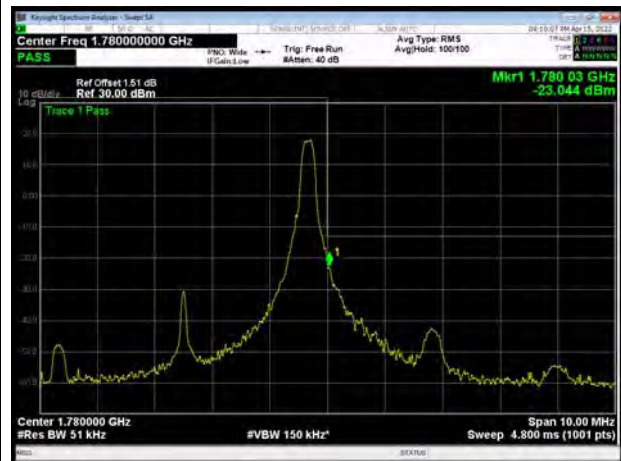

LTE Band 66 64QAM 1.4MHz CH-Low, 1 RB

LTE Band 66 64QAM 1.4MHz CH-High, 1 RB

LTE Band 66 64QAM 1.4MHz CH-Low, 100%RB

LTE Band 66 64QAM 1.4MHz CH-High, 100%RB

LTE Band 66 64QAM 3MHz CH-Low, 1 RB

LTE Band 66 64QAM 3MHz CH-High, 1 RB

LTE Band 66 64QAM 3MHz CH-Low, 100%RB

LTE Band 66 64QAM 3MHz CH-High, 100%RB

LTE Band 66 64QAM 5MHz CH-Low, 1 RB

LTE Band 66 64QAM 5MHz CH-High, 1 RB

LTE Band 66 64QAM 5MHz CH-Low, 100%RB

LTE Band 66 64QAM 5MHz CH-High, 100%RB

LTE Band 66 64QAM 10MHz CH-Low, 1 RB

LTE Band 66 64QAM 10MHz CH-High, 1 RB

LTE Band 66 64QAM 10MHz CH-Low, 100%RB

LTE Band 66 64QAM 10MHz CH-High, 100%RB

LTE Band 66 64QAM 15MHz CH-Low, 1 RB

LTE Band 66 64QAM 15MHz CH-High, 1 RB