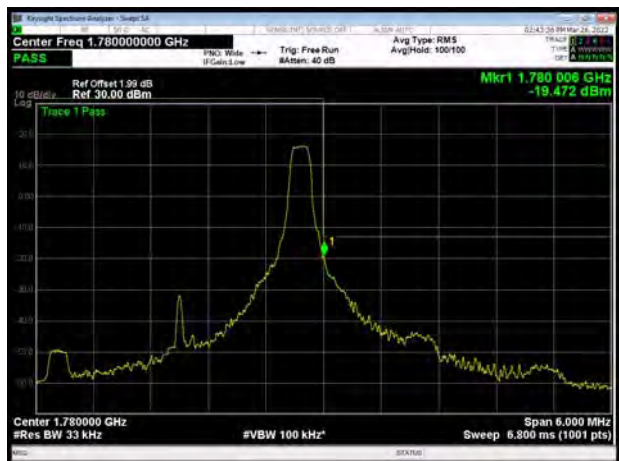

LTE Band 66 QPSK 15MHz CH-Low, 100%RB

LTE Band 66 QPSK 15MHz CH-High, 100%RB

LTE Band 66 QPSK 20MHz CH-Low, 1 RB

LTE Band 66 QPSK 20MHz CH-High, 1 RB

LTE Band 66 QPSK 20MHz CH-Low, 100%RB

LTE Band 66 QPSK 20MHz CH-High, 100%RB

LTE Band 66 16QAM 1.4MHz CH-Low, 1 RB

LTE Band 66 16QAM 1.4MHz CH-High, 1 RB

LTE Band 66 16QAM 1.4MHz CH-Low, 100%RB

LTE Band 66 16QAM 1.4MHz CH-High, 100%RB

LTE Band 66 16QAM 3MHz CH-Low, 1 RB

LTE Band 66 16QAM 3MHz CH-High, 1 RB

LTE Band 66 16QAM 3MHz CH-Low, 100%RB

LTE Band 66 16QAM 3MHz CH-High, 100%RB

LTE Band 66 16QAM 5MHz CH-Low, 1 RB

LTE Band 66 16QAM 5MHz CH-High, 1 RB

LTE Band 66 16QAM 5MHz CH-Low, 100%RB

LTE Band 66 16QAM 5MHz CH-High, 100%RB