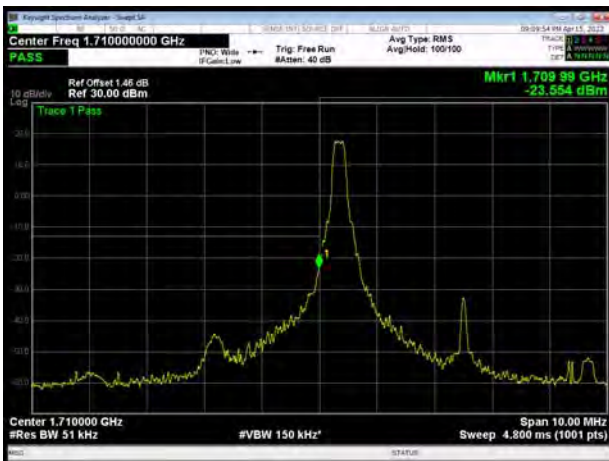

LTE Band 66 16QAM 15MHz CH-Low, 100%RB

LTE Band 66 16QAM 15MHz CH-High, 100%RB

LTE Band 66 16QAM 20MHz CH-Low, 1 RB

LTE Band 66 16QAM 20MHz CH-High, 1 RB

LTE Band 66 16QAM 20MHz CH-Low, 100%RB

LTE Band 66 16QAM 20MHz CH-High, 100%RB

LTE Band 66 64QAM 1.4MHz CH-Low, 1 RB

LTE Band 66 64QAM 1.4MHz CH-High, 1 RB

LTE Band 66 64QAM 1.4MHz CH-Low, 100%RB

LTE Band 66 64QAM 1.4MHz CH-High, 100%RB

LTE Band 66 64QAM 3MHz CH-Low, 1 RB

LTE Band 66 64QAM 3MHz CH-High, 1 RB

LTE Band 66 64QAM 3MHz CH-Low, 100%RB

LTE Band 66 64QAM 3MHz CH-High, 100%RB

LTE Band 66 64QAM 5MHz CH-Low, 1 RB

LTE Band 66 64QAM 5MHz CH-High, 1 RB

LTE Band 66 64QAM 5MHz CH-Low, 100%RB

LTE Band 66 64QAM 5MHz CH-High, 100%RB