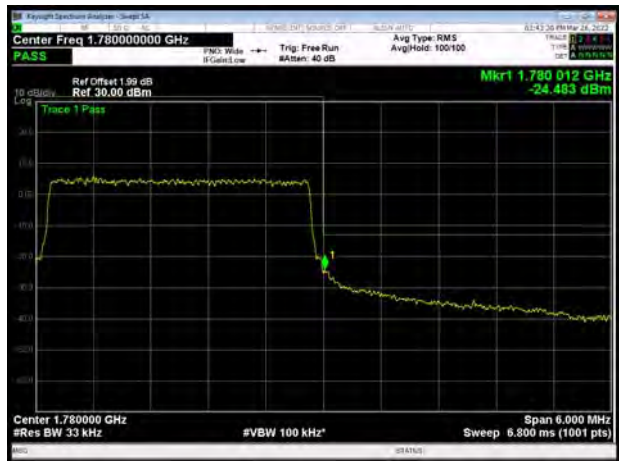

LTE Band 66 QPSK 1.4MHz CH-Low, 1 RB

LTE Band 66 QPSK 1.4MHz CH-High, 1 RB

LTE Band 66 QPSK 1.4MHz CH-Low, 100%RB

LTE Band 66 QPSK 1.4MHz CH-High, 100%RB

LTE Band 66 QPSK 3MHz CH-Low, 1 RB

LTE Band 66 QPSK 3MHz CH-High, 1 RB

LTE Band 66 QPSK 3MHz CH-Low, 100%RB

LTE Band 66 QPSK 3MHz CH-High, 100%RB

LTE Band 66 QPSK 5MHz CH-Low, 1 RB

LTE Band 66 QPSK 5MHz CH-High, 1 RB

LTE Band 66 QPSK 5MHz CH-Low, 100%RB

LTE Band 66 QPSK 5MHz CH-High, 100%RB