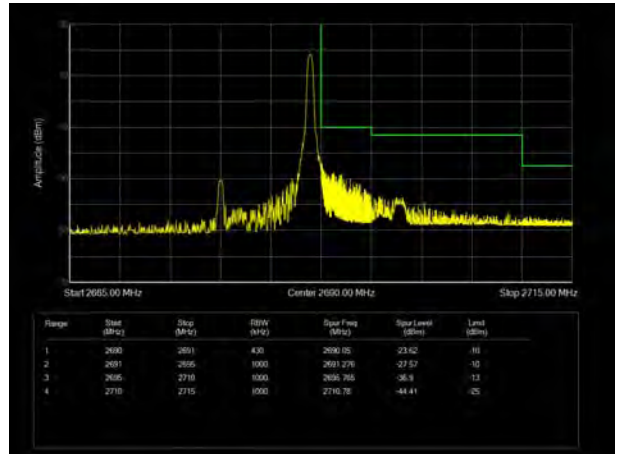

LTE Band 41 64QAM 15MHz CH-Low, 100%RB

LTE Band 41 64QAM 15MHz CH-High, 100%RB

LTE Band 41 64QAM 20MHz CH-Low, 1 RB

LTE Band 41 64QAM 20MHz CH-High, 1 RB

LTE Band 41 64QAM 20MHz CH-Low, 100%RB

LTE Band 41 64QAM 20MHz CH-High, 100%RB

LTE Band 66 QPSK 1.4MHz CH-Low, 1 RB

LTE Band 66 QPSK 1.4MHz CH-High, 1 RB

LTE Band 66 QPSK 1.4MHz CH-Low, 100%RB

LTE Band 66 QPSK 1.4MHz CH-High, 100%RB

LTE Band 66 QPSK 3MHz CH-Low, 1 RB

LTE Band 66 QPSK 3MHz CH-High, 1 RB

LTE Band 66 QPSK 3MHz CH-Low, 100%RB

LTE Band 66 QPSK 3MHz CH-High, 100%RB

LTE Band 66 QPSK 5MHz CH-Low, 1 RB

LTE Band 66 QPSK 5MHz CH-High, 1 RB

LTE Band 66 QPSK 5MHz CH-Low, 100%RB

LTE Band 66 QPSK 5MHz CH-High, 100%RB