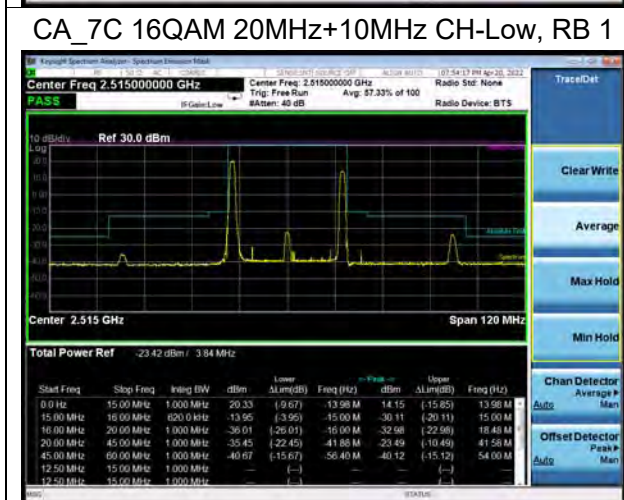

LTE Band 66 64QAM 10MHz CH-Low, 1 RB

LTE Band 66 64QAM 10MHz CH-High, 1 RB

LTE Band 66 64QAM 10MHz CH-Low, 100%RB

LTE Band 66 64QAM 10MHz CH-High, 100%RB

LTE Band 66 64QAM 15MHz CH-Low, 1 RB

LTE Band 66 64QAM 15MHz CH-High, 1 RB

LTE Band 66 64QAM 15MHz CH-Low, 100%RB

LTE Band 66 64QAM 15MHz CH-High, 100%RB

LTE Band 66 64QAM 20MHz CH-Low, 1 RB

LTE Band 66 64QAM 20MHz CH-High, 1 RB

LTE Band 66 64QAM 20MHz CH-Low, 100%RB

LTE Band 66 64QAM 20MHz CH-High, 100%RB

CA\_7C QPSK 20MHz+10MHz CH-Low, 100%RB

CA\_7C QPSK 20MHz+10MHz CH- High, 100%RB

CA\_7C 16QAM 20MHz+10MHz CH-Low, 100%RB

CA\_7C 16QAM 20MHz+10MHz CH- High, 100%RB

CA\_7C 64QAM 20MHz+10MHz CH-Low, RB 1

CA\_7C 64QAM 20MHz+10MHz CH- High, RB 1