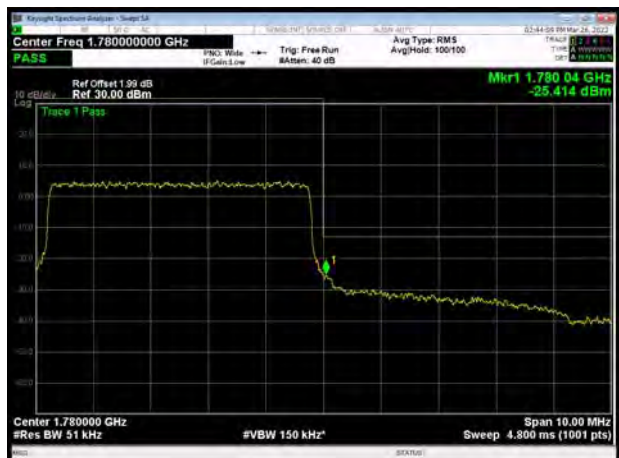

LTE Band 66 QPSK 1.4MHz CH-Low, 1 RB

LTE Band 66 QPSK 1.4MHz CH-High, 1 RB

LTE Band 66 QPSK 1.4MHz CH-Low, 100%RB

LTE Band 66 QPSK 1.4MHz CH-High, 100%RB

LTE Band 66 QPSK 3MHz CH-Low, 1 RB

LTE Band 66 QPSK 3MHz CH-High, 1 RB

LTE Band 66 QPSK 3MHz CH-Low, 100%RB

LTE Band 66 QPSK 3MHz CH-High, 100%RB

LTE Band 66 QPSK 5MHz CH-Low, 1 RB

LTE Band 66 QPSK 5MHz CH-High, 1 RB

LTE Band 66 QPSK 5MHz CH-Low, 100%RB

LTE Band 66 QPSK 5MHz CH-High, 100%RB

LTE Band 66 QPSK 10MHz CH-Low, 1 RB

LTE Band 66 QPSK 10MHz CH-High, 1 RB

LTE Band 66 QPSK 10MHz CH-Low, 100%RB

LTE Band 66 QPSK 10MHz CH-High, 100%RB

LTE Band 66 QPSK 15MHz CH-Low, 1 RB

LTE Band 66 QPSK 15MHz CH-High, 1 RB