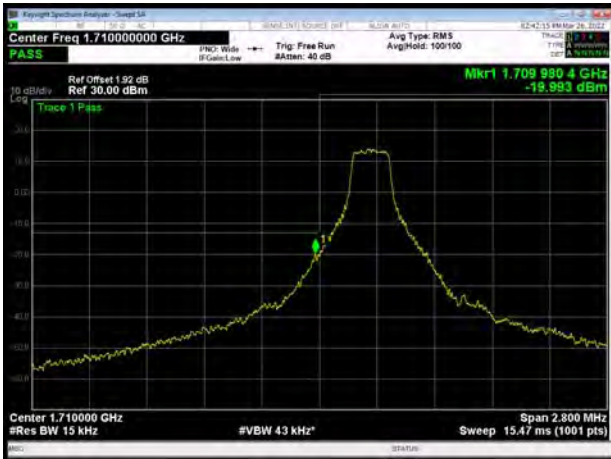

LTE Band 41 64QAM 15MHz CH-Low, 100%RB

LTE Band 41 64QAM 15MHz CH-High, 100%RB

LTE Band 41 64QAM 20MHz CH-Low, 1 RB

LTE Band 41 64QAM 20MHz CH-High, 1 RB

LTE Band 41 64QAM 20MHz CH-Low, 100%RB

LTE Band 41 64QAM 20MHz CH-High, 100%RB

LTE Band 66 QPSK 1.4MHz CH-Low, 1 RB

LTE Band 66 QPSK 1.4MHz CH-High, 1 RB

LTE Band 66 QPSK 1.4MHz CH-Low, 100%RB

LTE Band 66 QPSK 1.4MHz CH-High, 100%RB

LTE Band 66 QPSK 3MHz CH-Low, 1 RB

LTE Band 66 QPSK 3MHz CH-High, 1 RB