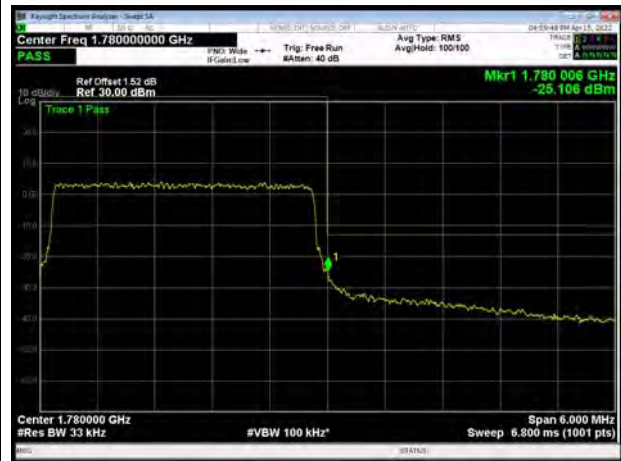

LTE Band 66 16QAM 15MHz CH-Low, 100%RB

LTE Band 66 16QAM 15MHz CH-High, 100%RB

LTE Band 66 16QAM 20MHz CH-Low, 1 RB

LTE Band 66 16QAM 20MHz CH-High, 1 RB

LTE Band 66 16QAM 20MHz CH-Low, 100%RB

LTE Band 66 16QAM 20MHz CH-High, 100%RB

LTE Band 66 64QAM 1.4MHz CH-Low, 1 RB

LTE Band 66 64QAM 1.4MHz CH-High, 1 RB

LTE Band 66 64QAM 1.4MHz CH-Low, 100%RB

LTE Band 66 64QAM 1.4MHz CH-High, 100%RB

LTE Band 66 64QAM 3MHz CH-Low, 1 RB

LTE Band 66 64QAM 3MHz CH-High, 1 RB

LTE Band 66 64QAM 3MHz CH-Low, 100%RB

LTE Band 66 64QAM 3MHz CH-High, 100%RB

LTE Band 66 64QAM 5MHz CH-Low, 1 RB

LTE Band 66 64QAM 5MHz CH-High, 1 RB

LTE Band 66 64QAM 5MHz CH-Low, 100%RB

LTE Band 66 64QAM 5MHz CH-High, 100%RB