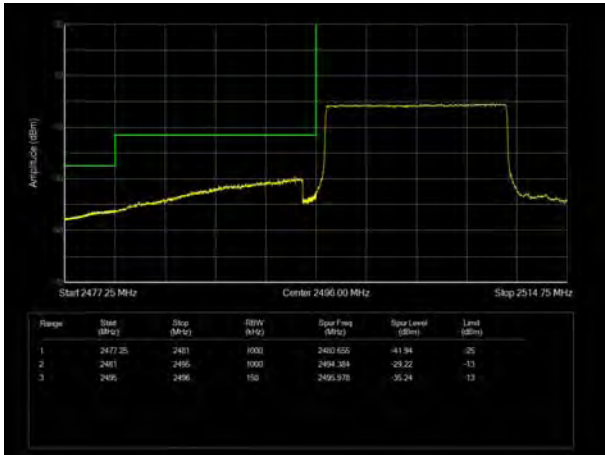

LTE Band 41 64QAM 15MHz CH-Low, 100%RB

LTE Band 41 64QAM 15MHz CH-High, 100%RB

LTE Band 41 64QAM 20MHz CH-Low, 1 RB

LTE Band 41 64QAM 20MHz CH-High, 1 RB

LTE Band 41 64QAM 20MHz CH-Low, 100%RB

LTE Band 41 64QAM 20MHz CH-High, 100%RB

LTE Band 66 QPSK 1.4MHz CH-Low, 1 RB

LTE Band 66 QPSK 1.4MHz CH-High, 1 RB

LTE Band 66 QPSK 1.4MHz CH-Low, 100%RB

LTE Band 66 QPSK 1.4MHz CH-High, 100%RB

LTE Band 66 QPSK 3MHz CH-Low, 1 RB

LTE Band 66 QPSK 3MHz CH-High, 1 RB

LTE Band 66 QPSK 3MHz CH-Low, 100%RB

LTE Band 66 QPSK 3MHz CH-High, 100%RB

LTE Band 66 QPSK 5MHz CH-Low, 1 RB

LTE Band 66 QPSK 5MHz CH-High, 1 RB

LTE Band 66 QPSK 5MHz CH-Low, 100%RB

LTE Band 66 QPSK 5MHz CH-High, 100%RB