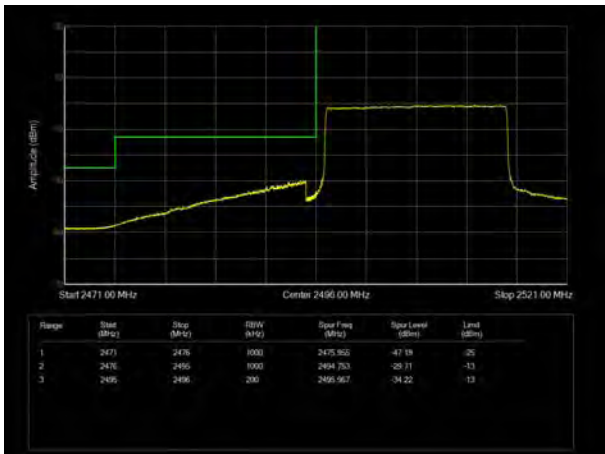

LTE Band 41 64QAM 15MHz CH-Low, 100%RB

LTE Band 41 64QAM 15MHz CH-High, 100%RB

LTE Band 41 64QAM 20MHz CH-Low, 1 RB

LTE Band 41 64QAM 20MHz CH-High, 1 RB

LTE Band 41 64QAM 20MHz CH-Low, 100%RB

LTE Band 41 64QAM 20MHz CH-High, 100%RB

LTE Band 66 QPSK 1.4MHz CH-Low, 1 RB

LTE Band 66 QPSK 1.4MHz CH-High, 1 RB

LTE Band 66 QPSK 1.4MHz CH-Low, 100%RB

LTE Band 66 QPSK 1.4MHz CH-High, 100%RB

LTE Band 66 QPSK 3MHz CH-Low, 1 RB

LTE Band 66 QPSK 3MHz CH-High, 1 RB