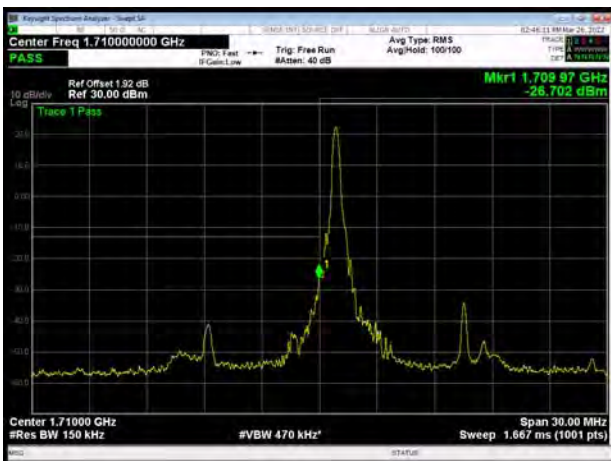

LTE Band 66 QPSK 3MHz CH-Low, 100%RB

LTE Band 66 QPSK 3MHz CH-High, 100%RB

LTE Band 66 QPSK 5MHz CH-Low, 1 RB

LTE Band 66 QPSK 5MHz CH-High, 1 RB

LTE Band 66 QPSK 5MHz CH-Low, 100%RB

LTE Band 66 QPSK 5MHz CH-High, 100%RB

LTE Band 66 QPSK 10MHz CH-Low, 1 RB

LTE Band 66 QPSK 10MHz CH-High, 1 RB

LTE Band 66 QPSK 10MHz CH-Low, 100%RB

LTE Band 66 QPSK 10MHz CH-High, 100%RB

LTE Band 66 QPSK 15MHz CH-Low, 1 RB

LTE Band 66 QPSK 15MHz CH-High, 1 RB

LTE Band 66 QPSK 15MHz CH-Low, 100%RB

LTE Band 66 QPSK 15MHz CH-High, 100%RB

LTE Band 66 QPSK 20MHz CH-Low, 1 RB

LTE Band 66 QPSK 20MHz CH-High, 1 RB

LTE Band 66 QPSK 20MHz CH-Low, 100%RB

LTE Band 66 QPSK 20MHz CH-High, 100%RB