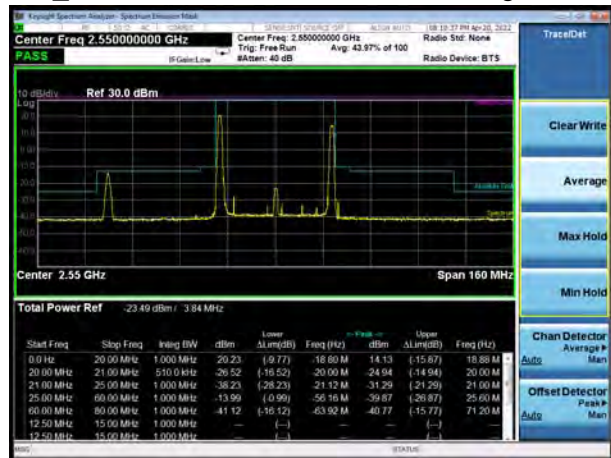

CA\_7C 16QAM 20MHz+20MHz CH-Low, RB 1

CA\_7C 16QAM 20MHz+20MHz CH- High, RB 1

CA\_7C 16QAM 20MHz+20MHz CH-Low, 100%RB

CA\_7C 16QAM 20MHz+20MHz CH- High, 100%RB

CA\_7C 64QAM 20MHz+20MHz CH-Low, RB 1

CA\_7C 64QAM 20MHz+20MHz CH- High, RB 1