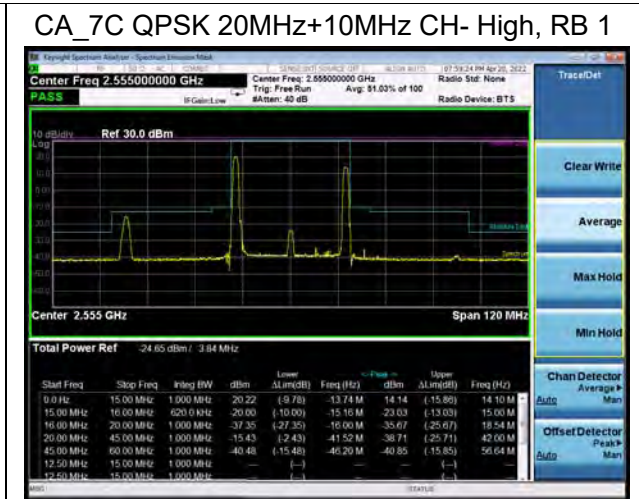

LTE Band 66 64QAM 10MHz CH-Low, 1 RB

LTE Band 66 64QAM 10MHz CH-High, 1 RB

LTE Band 66 64QAM 10MHz CH-Low, 100%RB

LTE Band 66 64QAM 10MHz CH-High, 100%RB

LTE Band 66 64QAM 15MHz CH-Low, 1 RB

LTE Band 66 64QAM 15MHz CH-High, 1 RB

LTE Band 66 64QAM 15MHz CH-Low, 100%RB

LTE Band 66 64QAM 15MHz CH-High, 100%RB

LTE Band 66 64QAM 20MHz CH-Low, 1 RB

LTE Band 66 64QAM 20MHz CH-High, 1 RB

LTE Band 66 64QAM 20MHz CH-Low, 100%RB

LTE Band 66 64QAM 20MHz CH-High, 100%RB

CA\_7C QPSK 20MHz+10MHz CH-Low, 100%RB

CA\_7C QPSK 20MHz+10MHz CH- High, 100%RB

CA\_7C 16QAM 20MHz+10MHz CH-Low, 100%RB

CA\_7C 16QAM 20MHz+10MHz CH- High, 100%RB

CA\_7C 64QAM 20MHz+10MHz CH-Low, RB 1

CA\_7C 64QAM 20MHz+10MHz CH- High, RB 1