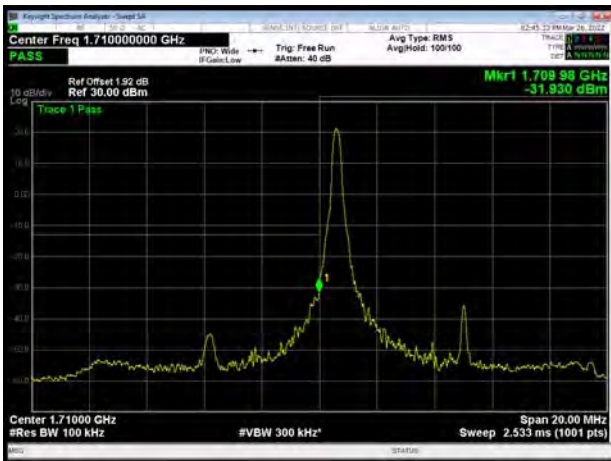

LTE Band 66 QPSK 1.4MHz CH-Low, 1 RB

LTE Band 66 QPSK 1.4MHz CH-High, 1 RB

LTE Band 66 QPSK 1.4MHz CH-Low, 100%RB

LTE Band 66 QPSK 1.4MHz CH-High, 100%RB

LTE Band 66 QPSK 3MHz CH-Low, 1 RB

LTE Band 66 QPSK 3MHz CH-High, 1 RB

LTE Band 66 QPSK 3MHz CH-Low, 100%RB

LTE Band 66 QPSK 3MHz CH-High, 100%RB

LTE Band 66 QPSK 5MHz CH-Low, 1 RB

LTE Band 66 QPSK 5MHz CH-High, 1 RB

LTE Band 66 QPSK 5MHz CH-Low, 100%RB

LTE Band 66 QPSK 5MHz CH-High, 100%RB

LTE Band 66 QPSK 10MHz CH-Low, 1 RB

LTE Band 66 QPSK 10MHz CH-High, 1 RB

LTE Band 66 QPSK 10MHz CH-Low, 100%RB

LTE Band 66 QPSK 10MHz CH-High, 100%RB

LTE Band 66 QPSK 15MHz CH-Low, 1 RB

LTE Band 66 QPSK 15MHz CH-High, 1 RB