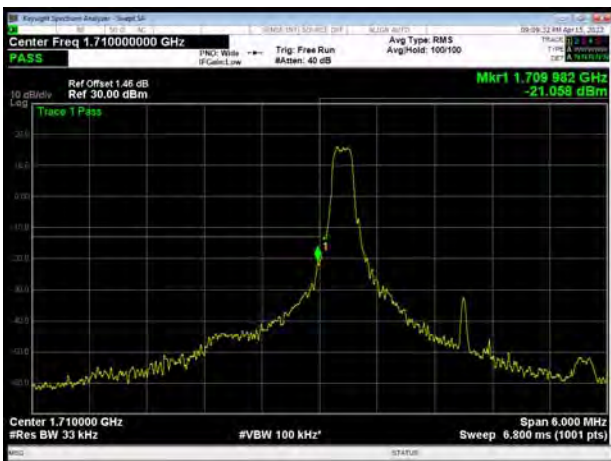

LTE Band 66 16QAM 15MHz CH-Low, 100%RB

LTE Band 66 16QAM 15MHz CH-High, 100%RB

LTE Band 66 16QAM 20MHz CH-Low, 1 RB

LTE Band 66 16QAM 20MHz CH-High, 1 RB

LTE Band 66 16QAM 20MHz CH-Low, 100%RB

LTE Band 66 16QAM 20MHz CH-High, 100%RB

LTE Band 66 64QAM 1.4MHz CH-Low, 1 RB

LTE Band 66 64QAM 1.4MHz CH-High, 1 RB

LTE Band 66 64QAM 1.4MHz CH-Low, 100%RB

LTE Band 66 64QAM 1.4MHz CH-High, 100%RB

LTE Band 66 64QAM 3MHz CH-Low, 1 RB

LTE Band 66 64QAM 3MHz CH-High, 1 RB

LTE Band 66 64QAM 3MHz CH-Low, 100%RB

LTE Band 66 64QAM 3MHz CH-High, 100%RB

LTE Band 66 64QAM 5MHz CH-Low, 1 RB

LTE Band 66 64QAM 5MHz CH-High, 1 RB

LTE Band 66 64QAM 5MHz CH-Low, 100%RB

LTE Band 66 64QAM 5MHz CH-High, 100%RB