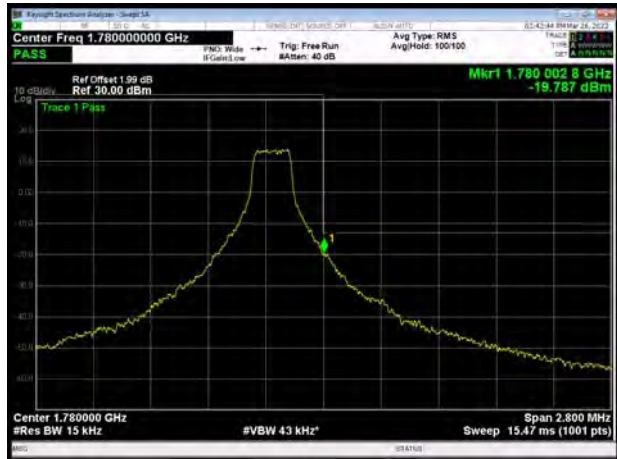

LTE Band 41 64QAM 15MHz CH-Low, 100%RB

LTE Band 41 64QAM 15MHz CH-High, 100%RB

LTE Band 41 64QAM 20MHz CH-Low, 1 RB

LTE Band 41 64QAM 20MHz CH-High, 1 RB

LTE Band 41 64QAM 20MHz CH-Low, 100%RB

LTE Band 41 64QAM 20MHz CH-High, 100%RB

LTE Band 66 QPSK 1.4MHz CH-Low, 1 RB

LTE Band 66 QPSK 1.4MHz CH-High, 1 RB

LTE Band 66 QPSK 1.4MHz CH-Low, 100%RB

LTE Band 66 QPSK 1.4MHz CH-High, 100%RB

LTE Band 66 QPSK 3MHz CH-Low, 1 RB

LTE Band 66 QPSK 3MHz CH-High, 1 RB