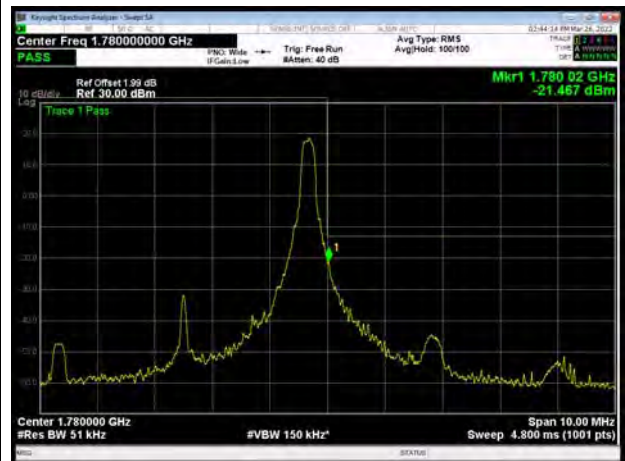

LTE Band 66 16QAM 1.4MHz CH-Low, 1 RB

LTE Band 66 16QAM 1.4MHz CH-High, 1 RB

LTE Band 66 16QAM 1.4MHz CH-Low, 100%RB

LTE Band 66 16QAM 1.4MHz CH-High, 100%RB

LTE Band 66 16QAM 3MHz CH-Low, 1 RB

LTE Band 66 16QAM 3MHz CH-High, 1 RB

LTE Band 66 16QAM 3MHz CH-Low, 100%RB

LTE Band 66 16QAM 3MHz CH-High, 100%RB

LTE Band 66 16QAM 5MHz CH-Low, 1 RB

LTE Band 66 16QAM 5MHz CH-High, 1 RB

LTE Band 66 16QAM 5MHz CH-Low, 100%RB

LTE Band 66 16QAM 5MHz CH-High, 100%RB

LTE Band 66 16QAM 10MHz CH-Low, 1 RB

LTE Band 66 16QAM 10MHz CH-High, 1 RB

LTE Band 66 16QAM 10MHz CH-Low, 100%RB

LTE Band 66 16QAM 10MHz CH-High, 100%RB

LTE Band 66 16QAM 15MHz CH-Low, 1 RB

LTE Band 66 16QAM 15MHz CH-High, 1 RB