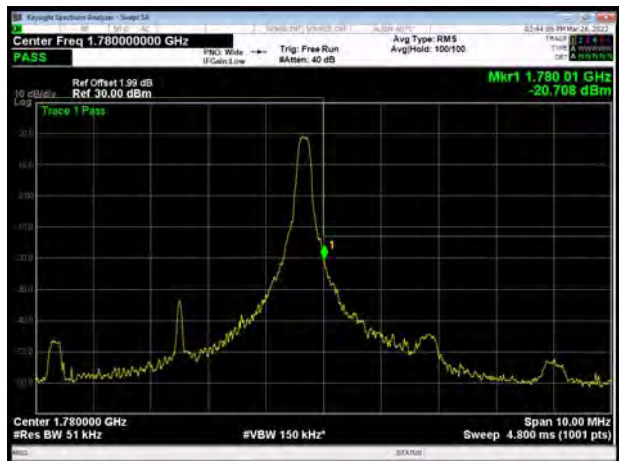

LTE Band 66 QPSK 1.4MHz CH-Low, 1 RB

LTE Band 66 QPSK 1.4MHz CH-High, 1 RB

LTE Band 66 QPSK 1.4MHz CH-Low, 100%RB

LTE Band 66 QPSK 1.4MHz CH-High, 100%RB

LTE Band 66 QPSK 3MHz CH-Low, 1 RB

LTE Band 66 QPSK 3MHz CH-High, 1 RB

LTE Band 66 QPSK 3MHz CH-Low, 100%RB

LTE Band 66 QPSK 3MHz CH-High, 100%RB

LTE Band 66 QPSK 5MHz CH-Low, 1 RB

LTE Band 66 QPSK 5MHz CH-High, 1 RB

LTE Band 66 QPSK 5MHz CH-Low, 100%RB

LTE Band 66 QPSK 5MHz CH-High, 100%RB

LTE Band 66 QPSK 10MHz CH-Low, 1 RB

LTE Band 66 QPSK 10MHz CH-High, 1 RB

LTE Band 66 QPSK 10MHz CH-Low, 100%RB

LTE Band 66 QPSK 10MHz CH-High, 100%RB

LTE Band 66 QPSK 15MHz CH-Low, 1 RB

LTE Band 66 QPSK 15MHz CH-High, 1 RB