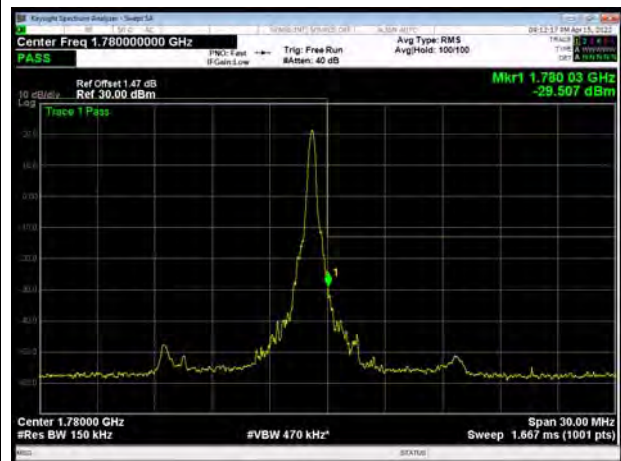

LTE Band 66 64QAM 3MHz CH-Low, 100%RB

LTE Band 66 64QAM 3MHz CH-High, 100%RB

LTE Band 66 64QAM 5MHz CH-Low, 1 RB

LTE Band 66 64QAM 5MHz CH-High, 1 RB

LTE Band 66 64QAM 5MHz CH-Low, 100%RB

LTE Band 66 64QAM 5MHz CH-High, 100%RB

LTE Band 66 64QAM 10MHz CH-Low, 1 RB

LTE Band 66 64QAM 10MHz CH-High, 1 RB

LTE Band 66 64QAM 10MHz CH-Low, 100%RB

LTE Band 66 64QAM 10MHz CH-High, 100%RB

LTE Band 66 64QAM 15MHz CH-Low, 1 RB

LTE Band 66 64QAM 15MHz CH-High, 1 RB

LTE Band 66 64QAM 15MHz CH-Low, 100%RB

LTE Band 66 64QAM 15MHz CH-High, 100%RB

LTE Band 66 64QAM 20MHz CH-Low, 1 RB

LTE Band 66 64QAM 20MHz CH-High, 1 RB

LTE Band 66 64QAM 20MHz CH-Low, 100%RB

LTE Band 66 64QAM 20MHz CH-High, 100%RB