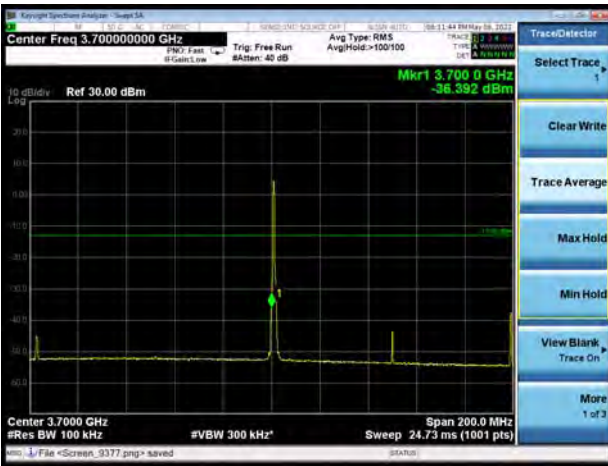

DC\_2A-n77(subset 2)A16QAM 100MHz CH-Low  
1RB

DC\_2A-n77(subset 2)A16QAM 100MHz CH-High  
1RB

DC\_2A-n77(subset 2)A16QAM 100MHz CH-Low  
100%RB

DC\_2A-n77(subset 2)A16QAM 100MHz CH-High  
100%RB

DC\_2A-n77(subset 2)A64QAM 100MHz CH-Low 1RB