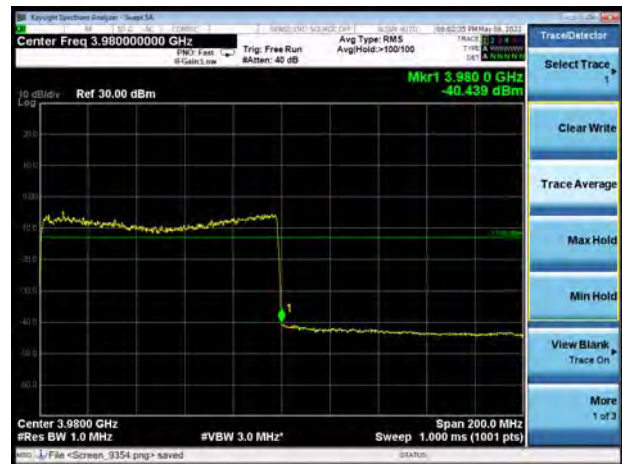

DC\_2A-n77(subset 2)A16QAM 100MHz CH-Low  
1RB

DC\_2A-n77(subset 2)A16QAM 100MHz CH-High  
1RB

DC\_2A-n77(subset 2)A16QAM 100MHz CH-Low  
100%RB

DC\_2A-n77(subset 2)A16QAM 100MHz CH-High  
100%RB

DC\_2A-n77(subset 2)A64QAM 100MHz CH-Low 1RB