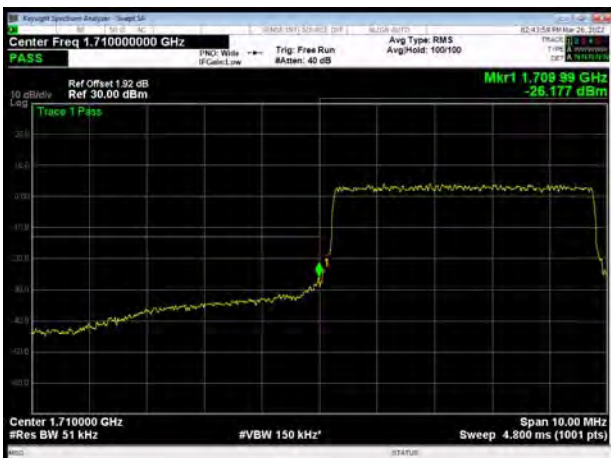

LTE Band 66 16QAM 1.4MHz CH-Low, 1 RB

LTE Band 66 16QAM 1.4MHz CH-High, 1 RB

LTE Band 66 16QAM 1.4MHz CH-Low, 100%RB

LTE Band 66 16QAM 1.4MHz CH-High, 100%RB

LTE Band 66 16QAM 3MHz CH-Low, 1 RB

LTE Band 66 16QAM 3MHz CH-High, 1 RB

LTE Band 66 16QAM 3MHz CH-Low, 100%RB

LTE Band 66 16QAM 3MHz CH-High, 100%RB

LTE Band 66 16QAM 5MHz CH-Low, 1 RB

LTE Band 66 16QAM 5MHz CH-High, 1 RB

LTE Band 66 16QAM 5MHz CH-Low, 100%RB

LTE Band 66 16QAM 5MHz CH-High, 100%RB

LTE Band 66 16QAM 10MHz CH-Low, 1 RB

LTE Band 66 16QAM 10MHz CH-High, 1 RB

LTE Band 66 16QAM 10MHz CH-Low, 100%RB

LTE Band 66 16QAM 10MHz CH-High, 100%RB

LTE Band 66 16QAM 15MHz CH-Low, 1 RB

LTE Band 66 16QAM 15MHz CH-High, 1 RB