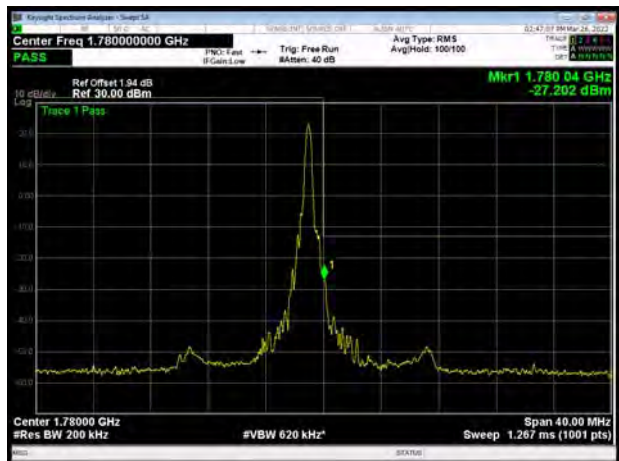

LTE Band 66 QPSK 10MHz CH-Low, 1 RB

LTE Band 66 QPSK 10MHz CH-High, 1 RB

LTE Band 66 QPSK 10MHz CH-Low, 100%RB

LTE Band 66 QPSK 10MHz CH-High, 100%RB

LTE Band 66 QPSK 15MHz CH-Low, 1 RB

LTE Band 66 QPSK 15MHz CH-High, 1 RB

LTE Band 66 QPSK 15MHz CH-Low, 100%RB

LTE Band 66 QPSK 15MHz CH-High, 100%RB

LTE Band 66 QPSK 20MHz CH-Low, 1 RB

LTE Band 66 QPSK 20MHz CH-High, 1 RB

LTE Band 66 QPSK 20MHz CH-Low, 100%RB

LTE Band 66 QPSK 20MHz CH-High, 100%RB

LTE Band 66 16QAM 1.4MHz CH-Low, 1 RB

LTE Band 66 16QAM 1.4MHz CH-High, 1 RB

LTE Band 66 16QAM 1.4MHz CH-Low, 100%RB

LTE Band 66 16QAM 1.4MHz CH-High, 100%RB

LTE Band 66 16QAM 3MHz CH-Low, 1 RB

LTE Band 66 16QAM 3MHz CH-High, 1 RB