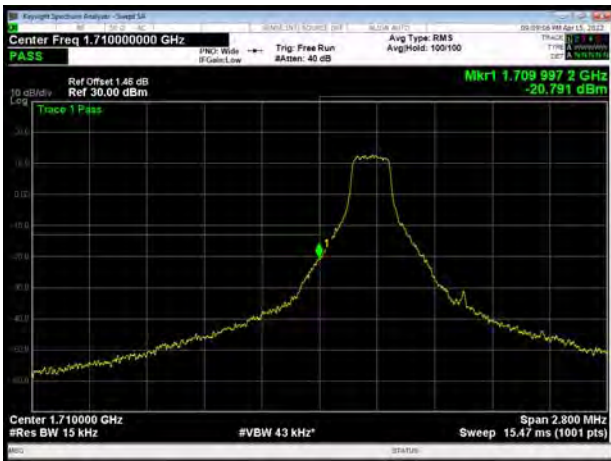

LTE Band 66 16QAM 10MHz CH-Low, 1 RB

LTE Band 66 16QAM 10MHz CH-High, 1 RB

LTE Band 66 16QAM 10MHz CH-Low, 100%RB

LTE Band 66 16QAM 10MHz CH-High, 100%RB

LTE Band 66 16QAM 15MHz CH-Low, 1 RB

LTE Band 66 16QAM 15MHz CH-High, 1 RB

LTE Band 66 16QAM 15MHz CH-Low, 100%RB

LTE Band 66 16QAM 15MHz CH-High, 100%RB

LTE Band 66 16QAM 20MHz CH-Low, 1 RB

LTE Band 66 16QAM 20MHz CH-High, 1 RB

LTE Band 66 16QAM 20MHz CH-Low, 100%RB

LTE Band 66 16QAM 20MHz CH-High, 100%RB

LTE Band 66 64QAM 1.4MHz CH-Low, 1 RB

LTE Band 66 64QAM 1.4MHz CH-High, 1 RB

LTE Band 66 64QAM 1.4MHz CH-Low, 100%RB

LTE Band 66 64QAM 1.4MHz CH-High, 100%RB

LTE Band 66 64QAM 3MHz CH-Low, 1 RB

LTE Band 66 64QAM 3MHz CH-High, 1 RB