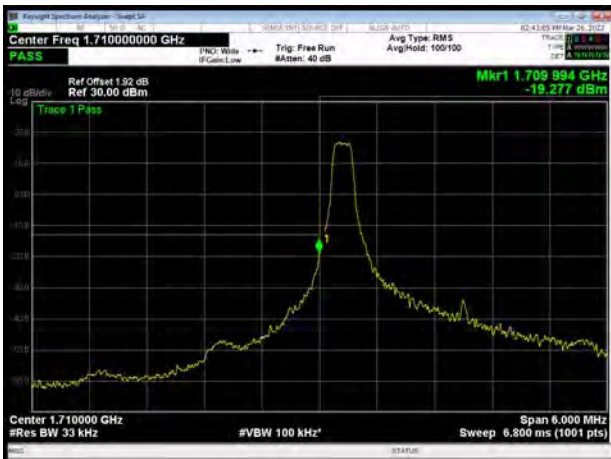

LTE Band 66 QPSK 1.4MHz CH-Low, 1 RB

LTE Band 66 QPSK 1.4MHz CH-High, 1 RB

LTE Band 66 QPSK 1.4MHz CH-Low, 100%RB

LTE Band 66 QPSK 1.4MHz CH-High, 100%RB

LTE Band 66 QPSK 3MHz CH-Low, 1 RB

LTE Band 66 QPSK 3MHz CH-High, 1 RB

LTE Band 66 QPSK 3MHz CH-Low, 100%RB

LTE Band 66 QPSK 3MHz CH-High, 100%RB

LTE Band 66 QPSK 5MHz CH-Low, 1 RB

LTE Band 66 QPSK 5MHz CH-High, 1 RB

LTE Band 66 QPSK 5MHz CH-Low, 100%RB

LTE Band 66 QPSK 5MHz CH-High, 100%RB