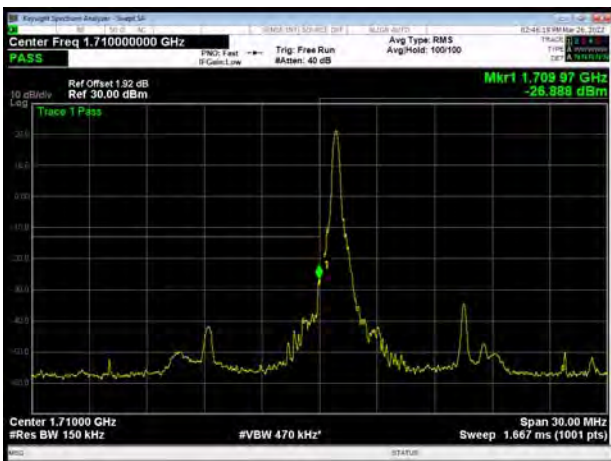

LTE Band 66 16QAM 3MHz CH-Low, 100%RB

LTE Band 66 16QAM 3MHz CH-High, 100%RB

LTE Band 66 16QAM 5MHz CH-Low, 1 RB

LTE Band 66 16QAM 5MHz CH-High, 1 RB

LTE Band 66 16QAM 5MHz CH-Low, 100%RB

LTE Band 66 16QAM 5MHz CH-High, 100%RB

LTE Band 66 16QAM 10MHz CH-Low, 1 RB

LTE Band 66 16QAM 10MHz CH-High, 1 RB

LTE Band 66 16QAM 10MHz CH-Low, 100%RB

LTE Band 66 16QAM 10MHz CH-High, 100%RB

LTE Band 66 16QAM 15MHz CH-Low, 1 RB

LTE Band 66 16QAM 15MHz CH-High, 1 RB

LTE Band 66 16QAM 15MHz CH-Low, 100%RB

LTE Band 66 16QAM 15MHz CH-High, 100%RB

LTE Band 66 16QAM 20MHz CH-Low, 1 RB

LTE Band 66 16QAM 20MHz CH-High, 1 RB

LTE Band 66 16QAM 20MHz CH-Low, 100%RB

LTE Band 66 16QAM 20MHz CH-High, 100%RB