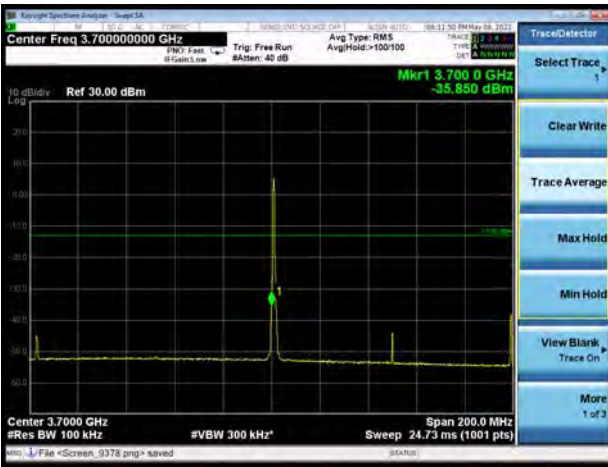

DC\_2A-n77(subset 2)A64QAM 100MHz CH-High 1RB

DC\_2A-n77(subset 2)A64QAM 100MHz CH-Low 100%RB

DC\_2A-n77(subset 2)A64QAM 100MHz CH-High 100%RB

DC\_2A-n77(subset 2)A256QAM 100MHz CH-Low 1RB

DC\_2A-n77(subset 2)A256QAM 100MHz CH-High 1RB