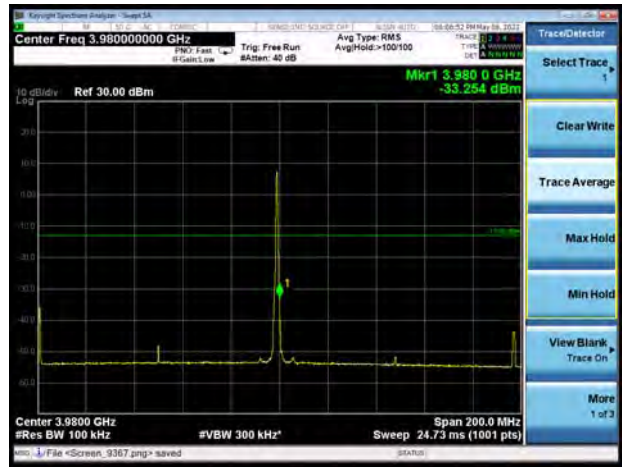

DC\_2A-n77(subset 2)A64QAM 100MHz CH-High 1RB

DC\_2A-n77(subset 2)A64QAM 100MHz CH-Low 100%RB

DC\_2A-n77(subset 2)A64QAM 100MHz CH-High 100%RB

DC\_2A-n77(subset 2)A256QAM 100MHz CH-Low 1RB

DC\_2A-n77(subset 2)A256QAM 100MHz CH-High 1RB