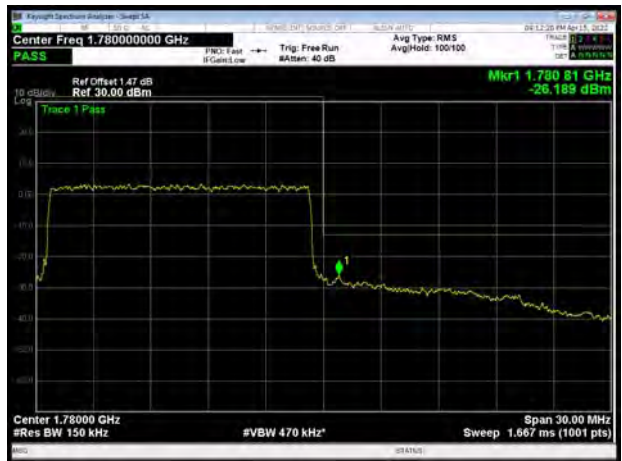

LTE Band 66 64QAM 3MHz CH-Low, 100%RB

LTE Band 66 64QAM 3MHz CH-High, 100%RB

LTE Band 66 64QAM 5MHz CH-Low, 1 RB

LTE Band 66 64QAM 5MHz CH-High, 1 RB

LTE Band 66 64QAM 5MHz CH-Low, 100%RB

LTE Band 66 64QAM 5MHz CH-High, 100%RB

LTE Band 66 64QAM 10MHz CH-Low, 1 RB

LTE Band 66 64QAM 10MHz CH-High, 1 RB

LTE Band 66 64QAM 10MHz CH-Low, 100%RB

LTE Band 66 64QAM 10MHz CH-High, 100%RB

LTE Band 66 64QAM 15MHz CH-Low, 1 RB

LTE Band 66 64QAM 15MHz CH-High, 1 RB

LTE Band 66 64QAM 15MHz CH-Low, 100%RB

LTE Band 66 64QAM 15MHz CH-High, 100%RB

LTE Band 66 64QAM 20MHz CH-Low, 1 RB

LTE Band 66 64QAM 20MHz CH-High, 1 RB

LTE Band 66 64QAM 20MHz CH-Low, 100%RB

LTE Band 66 64QAM 20MHz CH-High, 100%RB