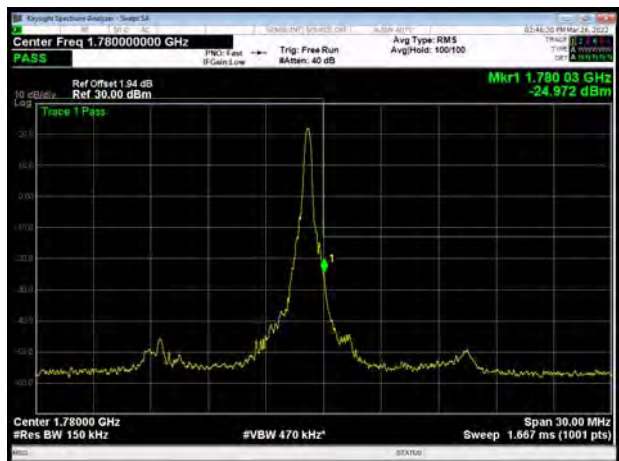

LTE Band 66 QPSK 3MHz CH-Low, 100%RB

LTE Band 66 QPSK 3MHz CH-High, 100%RB

LTE Band 66 QPSK 5MHz CH-Low, 1 RB

LTE Band 66 QPSK 5MHz CH-High, 1 RB

LTE Band 66 QPSK 5MHz CH-Low, 100%RB

LTE Band 66 QPSK 5MHz CH-High, 100%RB

LTE Band 66 QPSK 10MHz CH-Low, 1 RB

LTE Band 66 QPSK 10MHz CH-High, 1 RB

LTE Band 66 QPSK 10MHz CH-Low, 100%RB

LTE Band 66 QPSK 10MHz CH-High, 100%RB

LTE Band 66 QPSK 15MHz CH-Low, 1 RB

LTE Band 66 QPSK 15MHz CH-High, 1 RB

LTE Band 66 QPSK 15MHz CH-Low, 100%RB

LTE Band 66 QPSK 15MHz CH-High, 100%RB

LTE Band 66 QPSK 20MHz CH-Low, 1 RB

LTE Band 66 QPSK 20MHz CH-High, 1 RB

LTE Band 66 QPSK 20MHz CH-Low, 100%RB

LTE Band 66 QPSK 20MHz CH-High, 100%RB