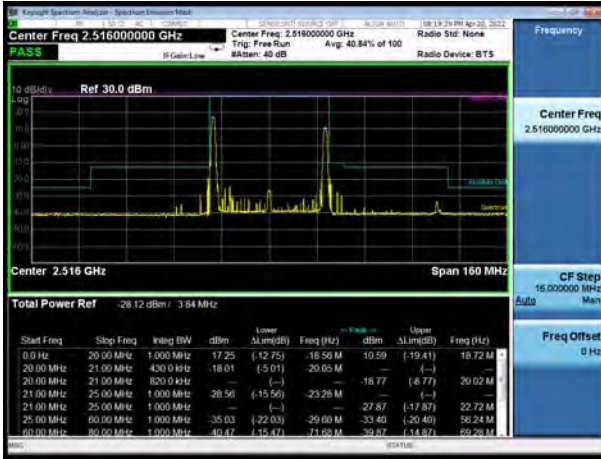

CA\_41C 16QAM 20MHz+20MHz CH-Low, RB 1

CA\_41C 16QAM 20MHz+20MHz CH- High, RB 1

CA\_41C 16QAM 20MHz+20MHz CH-Low, 100%RB

CA\_41C 16QAM 20MHz+20MHz CH- High, 100%RB

CA\_41C 64QAM 20MHz+20MHz CH-Low, RB 1

CA\_41C 64QAM 20MHz+20MHz CH- High, RB 1