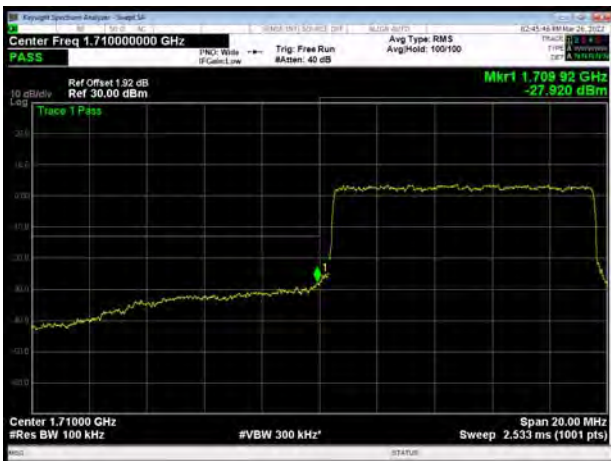

LTE Band 66 16QAM 1.4MHz CH-Low, 1 RB

LTE Band 66 16QAM 1.4MHz CH-High, 1 RB

LTE Band 66 16QAM 1.4MHz CH-Low, 100%RB

LTE Band 66 16QAM 1.4MHz CH-High, 100%RB

LTE Band 66 16QAM 3MHz CH-Low, 1 RB

LTE Band 66 16QAM 3MHz CH-High, 1 RB

LTE Band 66 16QAM 3MHz CH-Low, 100%RB

LTE Band 66 16QAM 3MHz CH-High, 100%RB

LTE Band 66 16QAM 5MHz CH-Low, 1 RB

LTE Band 66 16QAM 5MHz CH-High, 1 RB

LTE Band 66 16QAM 5MHz CH-Low, 100%RB

LTE Band 66 16QAM 5MHz CH-High, 100%RB

LTE Band 66 16QAM 10MHz CH-Low, 1 RB

LTE Band 66 16QAM 10MHz CH-High, 1 RB

LTE Band 66 16QAM 10MHz CH-Low, 100%RB

LTE Band 66 16QAM 10MHz CH-High, 100%RB

LTE Band 66 16QAM 15MHz CH-Low, 1 RB

LTE Band 66 16QAM 15MHz CH-High, 1 RB