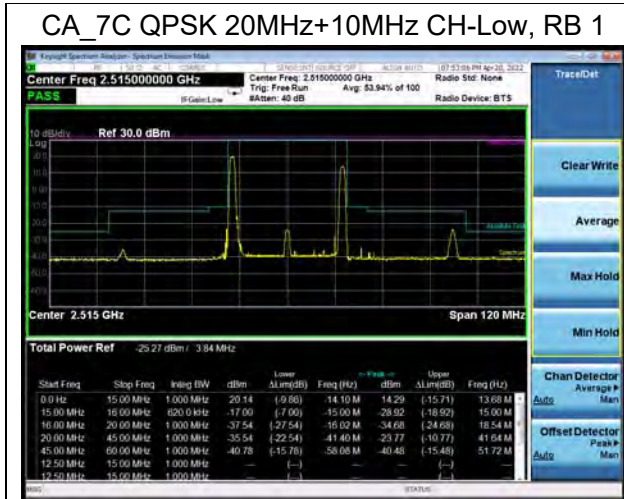

LTE Band 66 64QAM 10MHz CH-Low, 1 RB

LTE Band 66 64QAM 10MHz CH-High, 1 RB

LTE Band 66 64QAM 10MHz CH-Low, 100%RB

LTE Band 66 64QAM 10MHz CH-High, 100%RB

LTE Band 66 64QAM 15MHz CH-Low, 1 RB

LTE Band 66 64QAM 15MHz CH-High, 1 RB

LTE Band 66 64QAM 15MHz CH-Low, 100%RB

LTE Band 66 64QAM 15MHz CH-High, 100%RB

LTE Band 66 64QAM 20MHz CH-Low, 1 RB

LTE Band 66 64QAM 20MHz CH-High, 1 RB

LTE Band 66 64QAM 20MHz CH-Low, 100%RB

LTE Band 66 64QAM 20MHz CH-High, 100%RB

CA\_7C QPSK 20MHz+10MHz CH-Low, 100%RB

CA\_7C QPSK 20MHz+10MHz CH- High, 100%RB

CA\_7C 16QAM 20MHz+10MHz CH-Low, 100%RB

CA\_7C 16QAM 20MHz+10MHz CH- High, 100%RB

CA\_7C 64QAM 20MHz+10MHz CH-Low, RB 1

CA\_7C 64QAM 20MHz+10MHz CH- High, RB 1