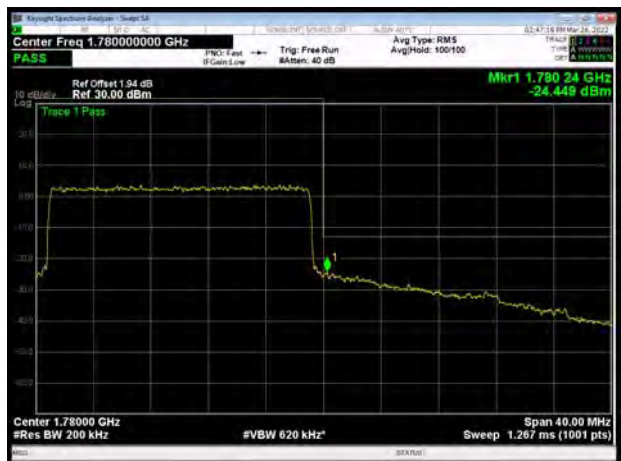

LTE Band 66 16QAM 10MHz CH-Low, 1 RB

LTE Band 66 16QAM 10MHz CH-High, 1 RB

LTE Band 66 16QAM 10MHz CH-Low, 100%RB

LTE Band 66 16QAM 10MHz CH-High, 100%RB

LTE Band 66 16QAM 15MHz CH-Low, 1 RB

LTE Band 66 16QAM 15MHz CH-High, 1 RB

LTE Band 66 16QAM 15MHz CH-Low, 100%RB

LTE Band 66 16QAM 15MHz CH-High, 100%RB

LTE Band 66 16QAM 20MHz CH-Low, 1 RB

LTE Band 66 16QAM 20MHz CH-High, 1 RB

LTE Band 66 16QAM 20MHz CH-Low, 100%RB

LTE Band 66 16QAM 20MHz CH-High, 100%RB

LTE Band 66 64QAM 1.4MHz CH-Low, 1 RB

LTE Band 66 64QAM 1.4MHz CH-High, 1 RB

LTE Band 66 64QAM 1.4MHz CH-Low, 100%RB

LTE Band 66 64QAM 1.4MHz CH-High, 100%RB

LTE Band 66 64QAM 3MHz CH-Low, 1 RB

LTE Band 66 64QAM 3MHz CH-High, 1 RB