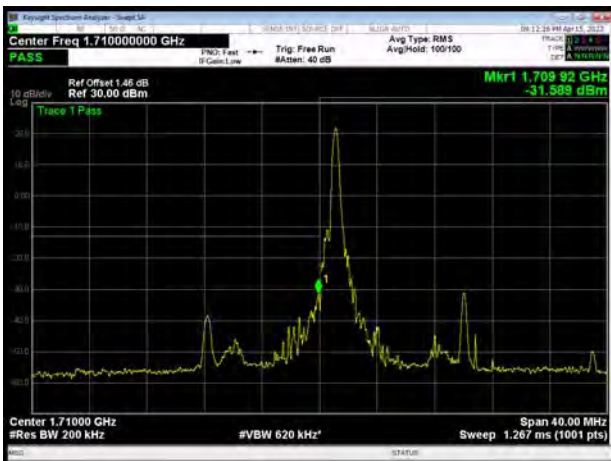

LTE Band 66 64QAM 3MHz CH-Low, 100%RB

LTE Band 66 64QAM 3MHz CH-High, 100%RB

LTE Band 66 64QAM 5MHz CH-Low, 1 RB

LTE Band 66 64QAM 5MHz CH-High, 1 RB

LTE Band 66 64QAM 5MHz CH-Low, 100%RB

LTE Band 66 64QAM 5MHz CH-High, 100%RB

LTE Band 66 64QAM 10MHz CH-Low, 1 RB

LTE Band 66 64QAM 10MHz CH-High, 1 RB

LTE Band 66 64QAM 10MHz CH-Low, 100%RB

LTE Band 66 64QAM 10MHz CH-High, 100%RB

LTE Band 66 64QAM 15MHz CH-Low, 1 RB

LTE Band 66 64QAM 15MHz CH-High, 1 RB

LTE Band 66 64QAM 15MHz CH-Low, 100%RB

LTE Band 66 64QAM 15MHz CH-High, 100%RB

LTE Band 66 64QAM 20MHz CH-Low, 1 RB

LTE Band 66 64QAM 20MHz CH-High, 1 RB

LTE Band 66 64QAM 20MHz CH-Low, 100%RB

LTE Band 66 64QAM 20MHz CH-High, 100%RB