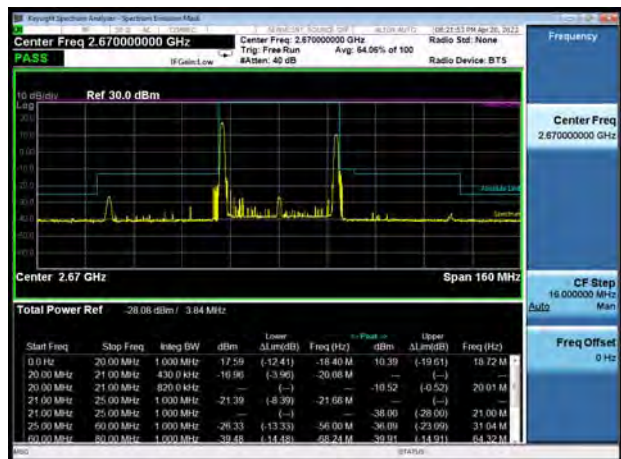

CA\_41C 16QAM 20MHz+20MHz CH-Low, RB 1

CA\_41C 16QAM 20MHz+20MHz CH- High, RB 1

CA\_41C 16QAM 20MHz+20MHz CH-Low, 100%RB

CA\_41C 16QAM 20MHz+20MHz CH- High, 100%RB

CA\_41C 64QAM 20MHz+20MHz CH-Low, RB 1

CA\_41C 64QAM 20MHz+20MHz CH- High, RB 1