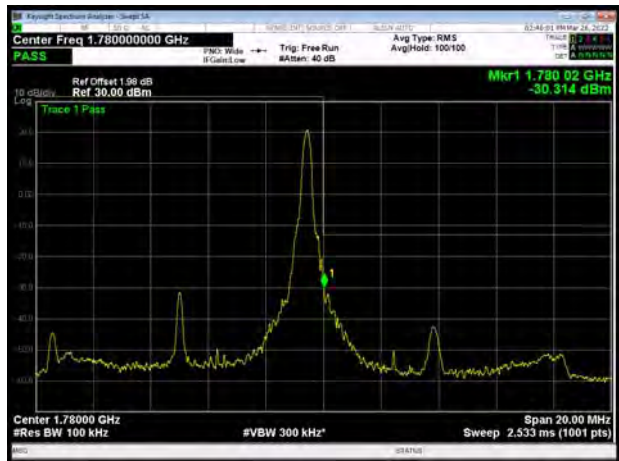

LTE Band 66 16QAM 1.4MHz CH-Low, 1 RB

LTE Band 66 16QAM 1.4MHz CH-High, 1 RB

LTE Band 66 16QAM 1.4MHz CH-Low, 100%RB

LTE Band 66 16QAM 1.4MHz CH-High, 100%RB

LTE Band 66 16QAM 3MHz CH-Low, 1 RB

LTE Band 66 16QAM 3MHz CH-High, 1 RB

LTE Band 66 16QAM 3MHz CH-Low, 100%RB

LTE Band 66 16QAM 3MHz CH-High, 100%RB

LTE Band 66 16QAM 5MHz CH-Low, 1 RB

LTE Band 66 16QAM 5MHz CH-High, 1 RB

LTE Band 66 16QAM 5MHz CH-Low, 100%RB

LTE Band 66 16QAM 5MHz CH-High, 100%RB

LTE Band 66 16QAM 10MHz CH-Low, 1 RB

LTE Band 66 16QAM 10MHz CH-High, 1 RB

LTE Band 66 16QAM 10MHz CH-Low, 100%RB

LTE Band 66 16QAM 10MHz CH-High, 100%RB

LTE Band 66 16QAM 15MHz CH-Low, 1 RB

LTE Band 66 16QAM 15MHz CH-High, 1 RB