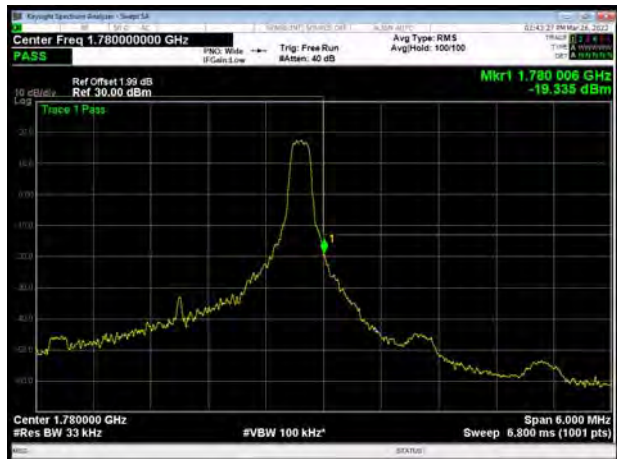

LTE Band 66 QPSK 1.4MHz CH-Low, 1 RB

LTE Band 66 QPSK 1.4MHz CH-High, 1 RB

LTE Band 66 QPSK 1.4MHz CH-Low, 100%RB

LTE Band 66 QPSK 1.4MHz CH-High, 100%RB

LTE Band 66 QPSK 3MHz CH-Low, 1 RB

LTE Band 66 QPSK 3MHz CH-High, 1 RB

LTE Band 66 QPSK 3MHz CH-Low, 100%RB

LTE Band 66 QPSK 3MHz CH-High, 100%RB

LTE Band 66 QPSK 5MHz CH-Low, 1 RB

LTE Band 66 QPSK 5MHz CH-High, 1 RB

LTE Band 66 QPSK 5MHz CH-Low, 100%RB

LTE Band 66 QPSK 5MHz CH-High, 100%RB