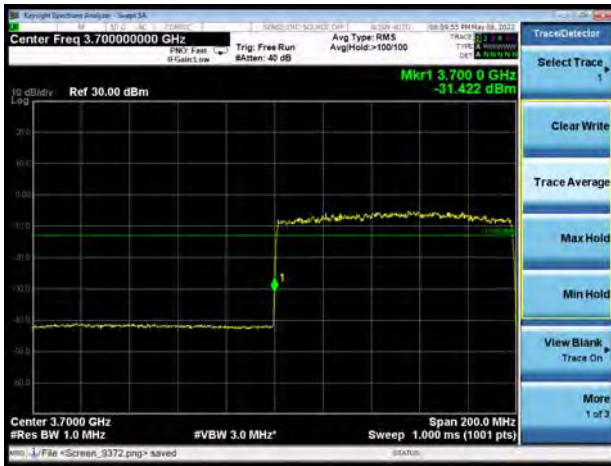

DC_2A-n77(subset 2)A256QAM 100MHz
CH-Low 100%RB

DC_2A-n77(subset 2)A256QAM 100MHz
CH-High 100%RB