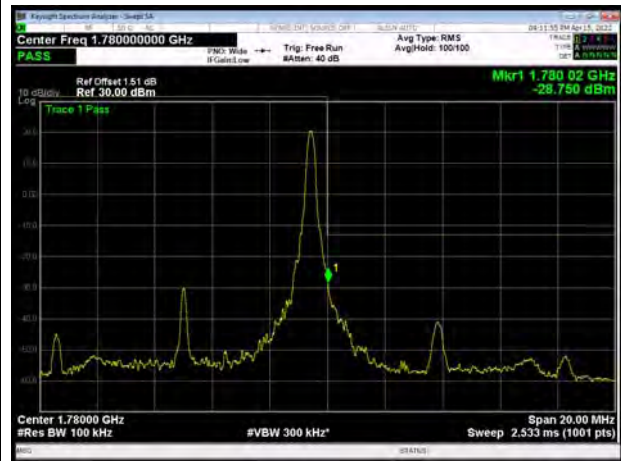

LTE Band 66 64QAM 1.4MHz CH-Low, 1 RB

LTE Band 66 64QAM 1.4MHz CH-High, 1 RB

LTE Band 66 64QAM 1.4MHz CH-Low, 100%RB

LTE Band 66 64QAM 1.4MHz CH-High, 100%RB

LTE Band 66 64QAM 3MHz CH-Low, 1 RB

LTE Band 66 64QAM 3MHz CH-High, 1 RB

LTE Band 66 64QAM 3MHz CH-Low, 100%RB

LTE Band 66 64QAM 3MHz CH-High, 100%RB

LTE Band 66 64QAM 5MHz CH-Low, 1 RB

LTE Band 66 64QAM 5MHz CH-High, 1 RB

LTE Band 66 64QAM 5MHz CH-Low, 100%RB

LTE Band 66 64QAM 5MHz CH-High, 100%RB

LTE Band 66 64QAM 10MHz CH-Low, 1 RB

LTE Band 66 64QAM 10MHz CH-High, 1 RB

LTE Band 66 64QAM 10MHz CH-Low, 100%RB

LTE Band 66 64QAM 10MHz CH-High, 100%RB

LTE Band 66 64QAM 15MHz CH-Low, 1 RB

LTE Band 66 64QAM 15MHz CH-High, 1 RB