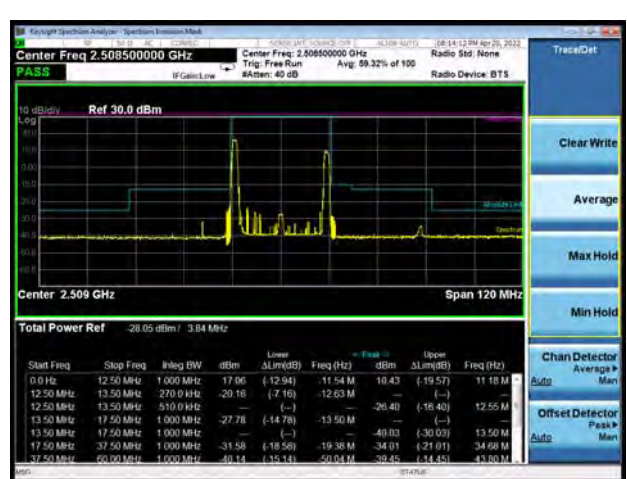

CA_41C 16QAM 20MHz+5MHz CH- High, RB 1