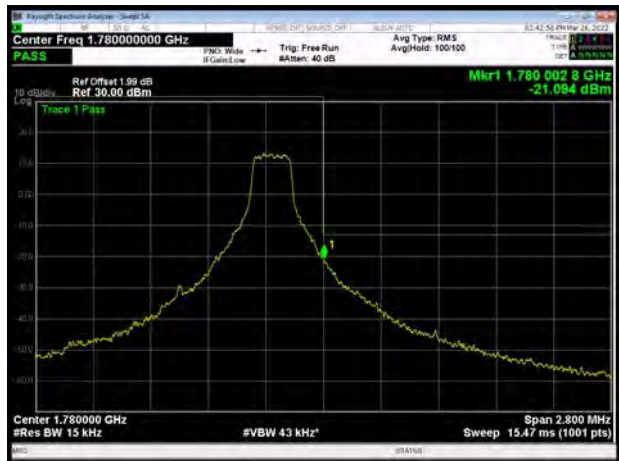

LTE Band 66 QPSK 10MHz CH-Low, 1 RB

LTE Band 66 QPSK 10MHz CH-High, 1 RB

LTE Band 66 QPSK 10MHz CH-Low, 100%RB

LTE Band 66 QPSK 10MHz CH-High, 100%RB

LTE Band 66 QPSK 15MHz CH-Low, 1 RB

LTE Band 66 QPSK 15MHz CH-High, 1 RB

LTE Band 66 QPSK 15MHz CH-Low, 100%RB

LTE Band 66 QPSK 15MHz CH-High, 100%RB

LTE Band 66 QPSK 20MHz CH-Low, 1 RB

LTE Band 66 QPSK 20MHz CH-High, 1 RB

LTE Band 66 QPSK 20MHz CH-Low, 100%RB

LTE Band 66 QPSK 20MHz CH-High, 100%RB

LTE Band 66 16QAM 1.4MHz CH-Low, 1 RB

LTE Band 66 16QAM 1.4MHz CH-High, 1 RB

LTE Band 66 16QAM 1.4MHz CH-Low, 100%RB

LTE Band 66 16QAM 1.4MHz CH-High, 100%RB

LTE Band 66 16QAM 3MHz CH-Low, 1 RB

LTE Band 66 16QAM 3MHz CH-High, 1 RB