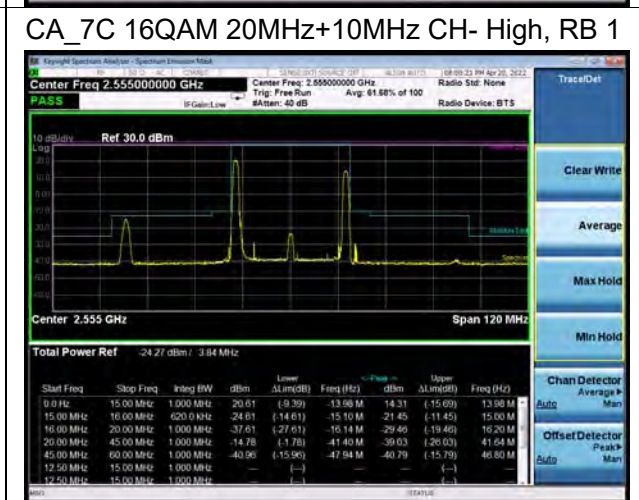

LTE Band 66 64QAM 10MHz CH-Low, 1 RB

LTE Band 66 64QAM 10MHz CH-High, 1 RB

LTE Band 66 64QAM 10MHz CH-Low, 100%RB

LTE Band 66 64QAM 10MHz CH-High, 100%RB

LTE Band 66 64QAM 15MHz CH-Low, 1 RB

LTE Band 66 64QAM 15MHz CH-High, 1 RB

LTE Band 66 64QAM 15MHz CH-Low, 100%RB

LTE Band 66 64QAM 15MHz CH-High, 100%RB

LTE Band 66 64QAM 20MHz CH-Low, 1 RB

LTE Band 66 64QAM 20MHz CH-High, 1 RB

LTE Band 66 64QAM 20MHz CH-Low, 100%RB

LTE Band 66 64QAM 20MHz CH-High, 100%RB

CA\_7C QPSK 20MHz+10MHz CH-Low, 100%RB

CA\_7C QPSK 20MHz+10MHz CH- High, 100%RB

CA\_7C 16QAM 20MHz+10MHz CH-Low, 100%RB

CA\_7C 16QAM 20MHz+10MHz CH- High, 100%RB

CA\_7C 64QAM 20MHz+10MHz CH-Low, RB 1

CA\_7C 64QAM 20MHz+10MHz CH- High, RB 1