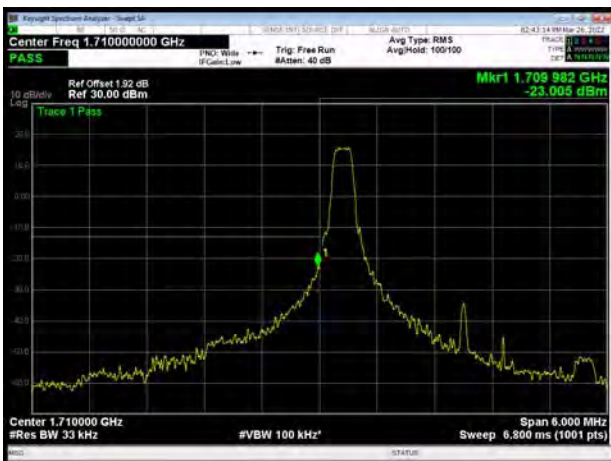

LTE Band 66 QPSK 15MHz CH-Low, 100%RB

LTE Band 66 QPSK 15MHz CH-High, 100%RB

LTE Band 66 QPSK 20MHz CH-Low, 1 RB

LTE Band 66 QPSK 20MHz CH-High, 1 RB

LTE Band 66 QPSK 20MHz CH-Low, 100%RB

LTE Band 66 QPSK 20MHz CH-High, 100%RB

LTE Band 66 16QAM 1.4MHz CH-Low, 1 RB

LTE Band 66 16QAM 1.4MHz CH-High, 1 RB

LTE Band 66 16QAM 1.4MHz CH-Low, 100%RB

LTE Band 66 16QAM 1.4MHz CH-High, 100%RB

LTE Band 66 16QAM 3MHz CH-Low, 1 RB

LTE Band 66 16QAM 3MHz CH-High, 1 RB

LTE Band 66 16QAM 3MHz CH-Low, 100%RB

LTE Band 66 16QAM 3MHz CH-High, 100%RB

LTE Band 66 16QAM 5MHz CH-Low, 1 RB

LTE Band 66 16QAM 5MHz CH-High, 1 RB

LTE Band 66 16QAM 5MHz CH-Low, 100%RB

LTE Band 66 16QAM 5MHz CH-High, 100%RB