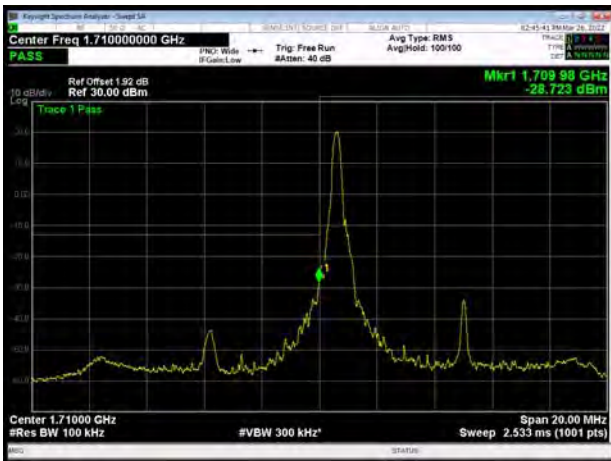

LTE Band 66 16QAM 1.4MHz CH-Low, 1 RB

LTE Band 66 16QAM 1.4MHz CH-High, 1 RB

LTE Band 66 16QAM 1.4MHz CH-Low, 100%RB

LTE Band 66 16QAM 1.4MHz CH-High, 100%RB

LTE Band 66 16QAM 3MHz CH-Low, 1 RB

LTE Band 66 16QAM 3MHz CH-High, 1 RB

LTE Band 66 16QAM 3MHz CH-Low, 100%RB

LTE Band 66 16QAM 3MHz CH-High, 100%RB

LTE Band 66 16QAM 5MHz CH-Low, 1 RB

LTE Band 66 16QAM 5MHz CH-High, 1 RB

LTE Band 66 16QAM 5MHz CH-Low, 100%RB

LTE Band 66 16QAM 5MHz CH-High, 100%RB

LTE Band 66 16QAM 10MHz CH-Low, 1 RB

LTE Band 66 16QAM 10MHz CH-High, 1 RB

LTE Band 66 16QAM 10MHz CH-Low, 100%RB

LTE Band 66 16QAM 10MHz CH-High, 100%RB

LTE Band 66 16QAM 15MHz CH-Low, 1 RB

LTE Band 66 16QAM 15MHz CH-High, 1 RB