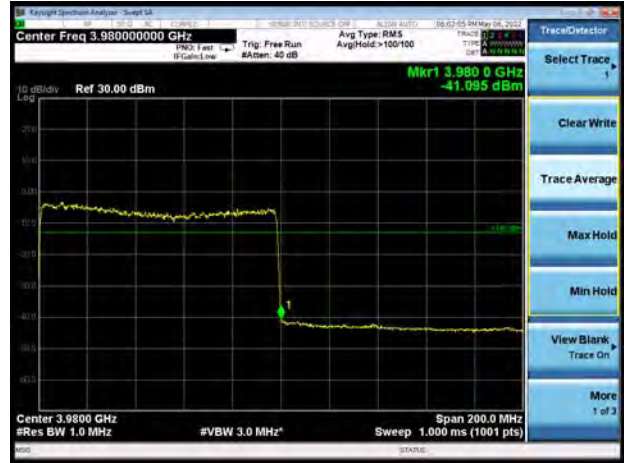

DC_2A-n77(subset 2)AP1/2 BPSK 100MHz
CH-High 100%RB