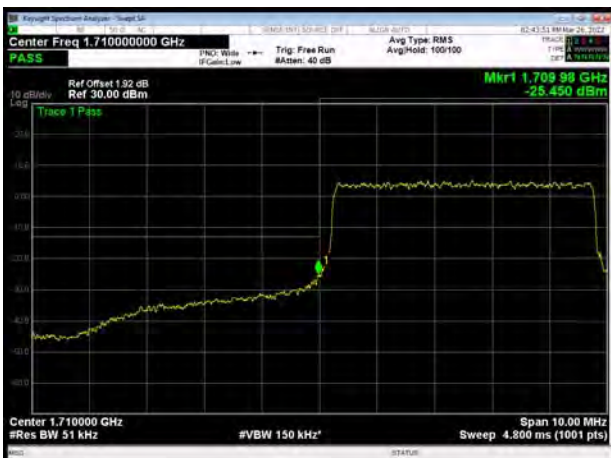

LTE Band 66 QPSK 1.4MHz CH-Low, 1 RB

LTE Band 66 QPSK 1.4MHz CH-High, 1 RB

LTE Band 66 QPSK 1.4MHz CH-Low, 100%RB

LTE Band 66 QPSK 1.4MHz CH-High, 100%RB

LTE Band 66 QPSK 3MHz CH-Low, 1 RB

LTE Band 66 QPSK 3MHz CH-High, 1 RB

LTE Band 66 QPSK 3MHz CH-Low, 100%RB

LTE Band 66 QPSK 3MHz CH-High, 100%RB

LTE Band 66 QPSK 5MHz CH-Low, 1 RB

LTE Band 66 QPSK 5MHz CH-High, 1 RB

LTE Band 66 QPSK 5MHz CH-Low, 100%RB

LTE Band 66 QPSK 5MHz CH-High, 100%RB

LTE Band 66 QPSK 10MHz CH-Low, 1 RB

LTE Band 66 QPSK 10MHz CH-High, 1 RB

LTE Band 66 QPSK 10MHz CH-Low, 100%RB

LTE Band 66 QPSK 10MHz CH-High, 100%RB

LTE Band 66 QPSK 15MHz CH-Low, 1 RB

LTE Band 66 QPSK 15MHz CH-High, 1 RB