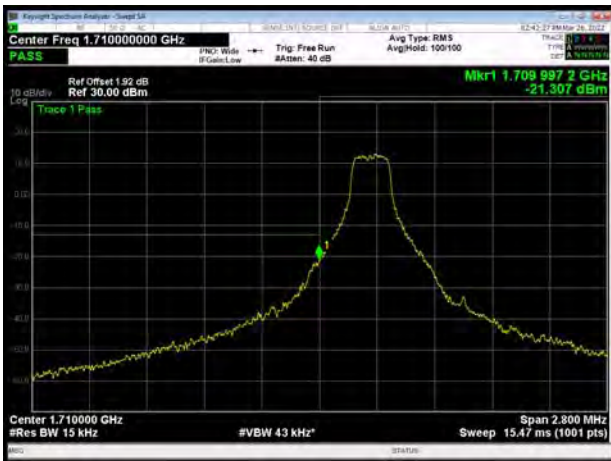

LTE Band 66 QPSK 10MHz CH-Low, 1 RB

LTE Band 66 QPSK 10MHz CH-High, 1 RB

LTE Band 66 QPSK 10MHz CH-Low, 100%RB

LTE Band 66 QPSK 10MHz CH-High, 100%RB

LTE Band 66 QPSK 15MHz CH-Low, 1 RB

LTE Band 66 QPSK 15MHz CH-High, 1 RB

LTE Band 66 QPSK 15MHz CH-Low, 100%RB

LTE Band 66 QPSK 15MHz CH-High, 100%RB

LTE Band 66 QPSK 20MHz CH-Low, 1 RB

LTE Band 66 QPSK 20MHz CH-High, 1 RB

LTE Band 66 QPSK 20MHz CH-Low, 100%RB

LTE Band 66 QPSK 20MHz CH-High, 100%RB

LTE Band 66 16QAM 1.4MHz CH-Low, 1 RB

LTE Band 66 16QAM 1.4MHz CH-High, 1 RB

LTE Band 66 16QAM 1.4MHz CH-Low, 100%RB

LTE Band 66 16QAM 1.4MHz CH-High, 100%RB

LTE Band 66 16QAM 3MHz CH-Low, 1 RB

LTE Band 66 16QAM 3MHz CH-High, 1 RB