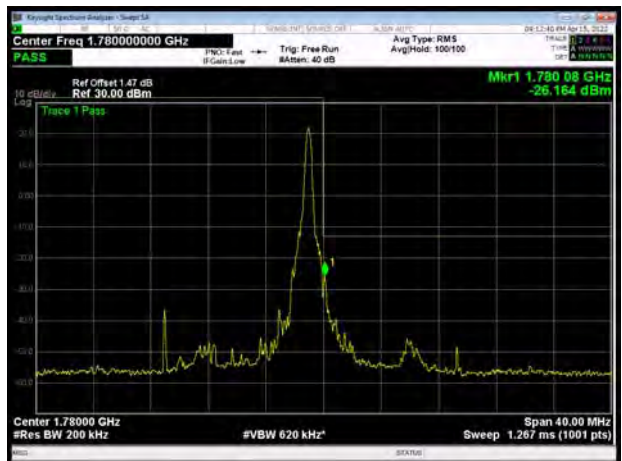

LTE Band 66 64QAM 10MHz CH-Low, 1 RB

LTE Band 66 64QAM 10MHz CH-High, 1 RB

LTE Band 66 64QAM 10MHz CH-Low, 100%RB

LTE Band 66 64QAM 10MHz CH-High, 100%RB

LTE Band 66 64QAM 15MHz CH-Low, 1 RB

LTE Band 66 64QAM 15MHz CH-High, 1 RB

LTE Band 66 64QAM 15MHz CH-Low, 100%RB

LTE Band 66 64QAM 15MHz CH-High, 100%RB

LTE Band 66 64QAM 20MHz CH-Low, 1 RB

LTE Band 66 64QAM 20MHz CH-High, 1 RB

LTE Band 66 64QAM 20MHz CH-Low, 100%RB

LTE Band 66 64QAM 20MHz CH-High, 100%RB