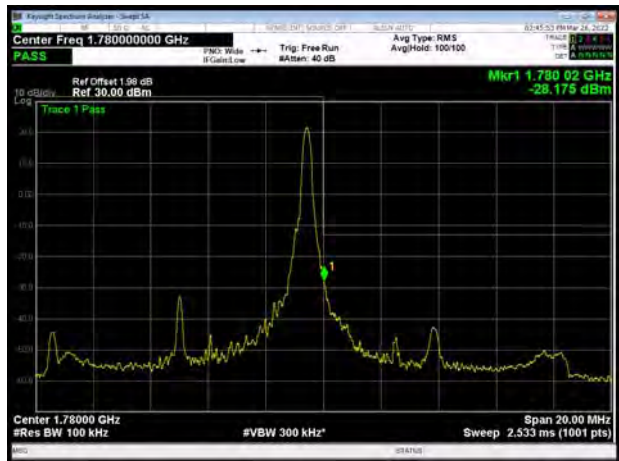

LTE Band 66 QPSK 1.4MHz CH-Low, 1 RB

LTE Band 66 QPSK 1.4MHz CH-High, 1 RB

LTE Band 66 QPSK 1.4MHz CH-Low, 100%RB

LTE Band 66 QPSK 1.4MHz CH-High, 100%RB

LTE Band 66 QPSK 3MHz CH-Low, 1 RB

LTE Band 66 QPSK 3MHz CH-High, 1 RB

LTE Band 66 QPSK 3MHz CH-Low, 100%RB

LTE Band 66 QPSK 3MHz CH-High, 100%RB

LTE Band 66 QPSK 5MHz CH-Low, 1 RB

LTE Band 66 QPSK 5MHz CH-High, 1 RB

LTE Band 66 QPSK 5MHz CH-Low, 100%RB

LTE Band 66 QPSK 5MHz CH-High, 100%RB

LTE Band 66 QPSK 10MHz CH-Low, 1 RB

LTE Band 66 QPSK 10MHz CH-High, 1 RB

LTE Band 66 QPSK 10MHz CH-Low, 100%RB

LTE Band 66 QPSK 10MHz CH-High, 100%RB

LTE Band 66 QPSK 15MHz CH-Low, 1 RB

LTE Band 66 QPSK 15MHz CH-High, 1 RB