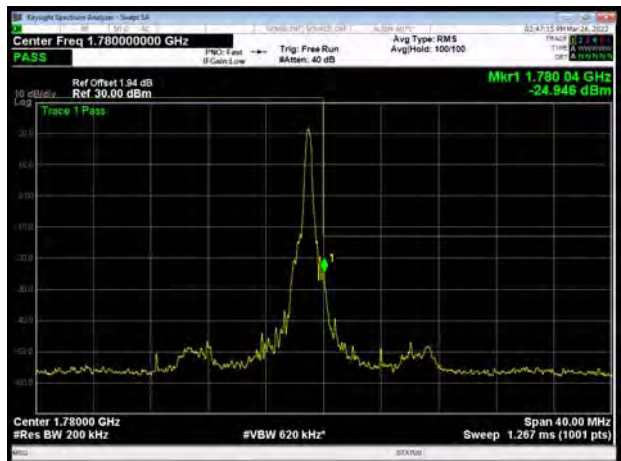

LTE Band 66 16QAM 10MHz CH-Low, 1 RB

LTE Band 66 16QAM 10MHz CH-High, 1 RB

LTE Band 66 16QAM 10MHz CH-Low, 100%RB

LTE Band 66 16QAM 10MHz CH-High, 100%RB

LTE Band 66 16QAM 15MHz CH-Low, 1 RB

LTE Band 66 16QAM 15MHz CH-High, 1 RB

LTE Band 66 16QAM 15MHz CH-Low, 100%RB

LTE Band 66 16QAM 15MHz CH-High, 100%RB

LTE Band 66 16QAM 20MHz CH-Low, 1 RB

LTE Band 66 16QAM 20MHz CH-High, 1 RB

LTE Band 66 16QAM 20MHz CH-Low, 100%RB

LTE Band 66 16QAM 20MHz CH-High, 100%RB

LTE Band 66 64QAM 1.4MHz CH-Low, 1 RB

LTE Band 66 64QAM 1.4MHz CH-High, 1 RB

LTE Band 66 64QAM 1.4MHz CH-Low, 100%RB

LTE Band 66 64QAM 1.4MHz CH-High, 100%RB

LTE Band 66 64QAM 3MHz CH-Low, 1 RB

LTE Band 66 64QAM 3MHz CH-High, 1 RB