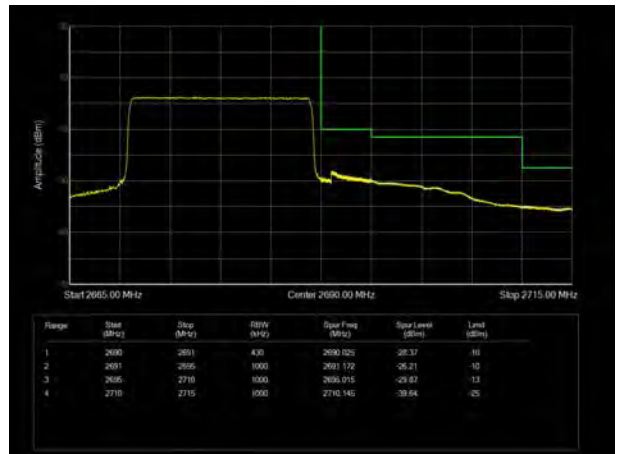

LTE Band 41 64QAM 15MHz CH-Low, 100%RB

LTE Band 41 64QAM 15MHz CH-High, 100%RB

LTE Band 41 64QAM 20MHz CH-Low, 1 RB

LTE Band 41 64QAM 20MHz CH-High, 1 RB

LTE Band 41 64QAM 20MHz CH-Low, 100%RB

LTE Band 41 64QAM 20MHz CH-High, 100%RB

LTE Band 66 QPSK 1.4MHz CH-Low, 1 RB

LTE Band 66 QPSK 1.4MHz CH-High, 1 RB

LTE Band 66 QPSK 1.4MHz CH-Low, 100%RB

LTE Band 66 QPSK 1.4MHz CH-High, 100%RB

LTE Band 66 QPSK 3MHz CH-Low, 1 RB

LTE Band 66 QPSK 3MHz CH-High, 1 RB

LTE Band 66 QPSK 3MHz CH-Low, 100%RB

LTE Band 66 QPSK 3MHz CH-High, 100%RB

LTE Band 66 QPSK 5MHz CH-Low, 1 RB

LTE Band 66 QPSK 5MHz CH-High, 1 RB

LTE Band 66 QPSK 5MHz CH-Low, 100%RB

LTE Band 66 QPSK 5MHz CH-High, 100%RB