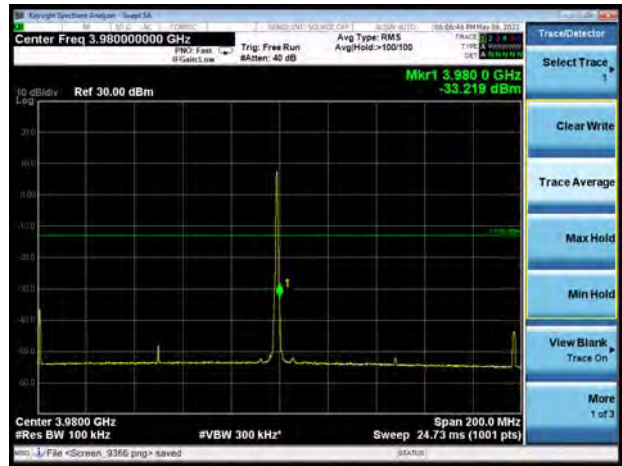

DC_2A-n77(subset 2)A64QAM 100MHz CH-High 1RB