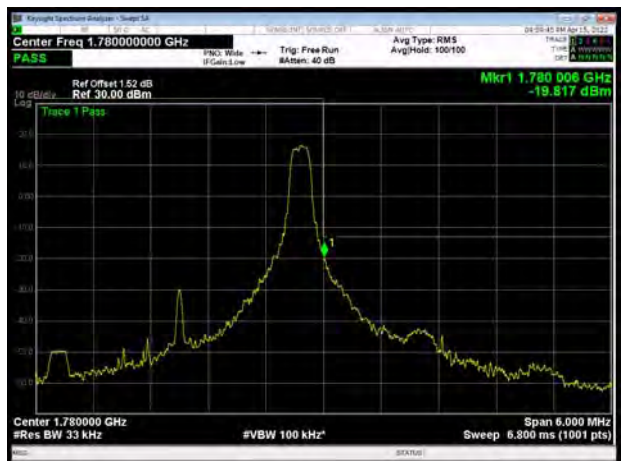

LTE Band 66 16QAM 15MHz CH-Low, 100%RB

LTE Band 66 16QAM 15MHz CH-High, 100%RB

LTE Band 66 16QAM 20MHz CH-Low, 1 RB

LTE Band 66 16QAM 20MHz CH-High, 1 RB

LTE Band 66 16QAM 20MHz CH-Low, 100%RB

LTE Band 66 16QAM 20MHz CH-High, 100%RB

LTE Band 66 64QAM 1.4MHz CH-Low, 1 RB

LTE Band 66 64QAM 1.4MHz CH-High, 1 RB

LTE Band 66 64QAM 1.4MHz CH-Low, 100%RB

LTE Band 66 64QAM 1.4MHz CH-High, 100%RB

LTE Band 66 64QAM 3MHz CH-Low, 1 RB

LTE Band 66 64QAM 3MHz CH-High, 1 RB

LTE Band 66 64QAM 3MHz CH-Low, 100%RB

LTE Band 66 64QAM 3MHz CH-High, 100%RB

LTE Band 66 64QAM 5MHz CH-Low, 1 RB

LTE Band 66 64QAM 5MHz CH-High, 1 RB

LTE Band 66 64QAM 5MHz CH-Low, 100%RB

LTE Band 66 64QAM 5MHz CH-High, 100%RB