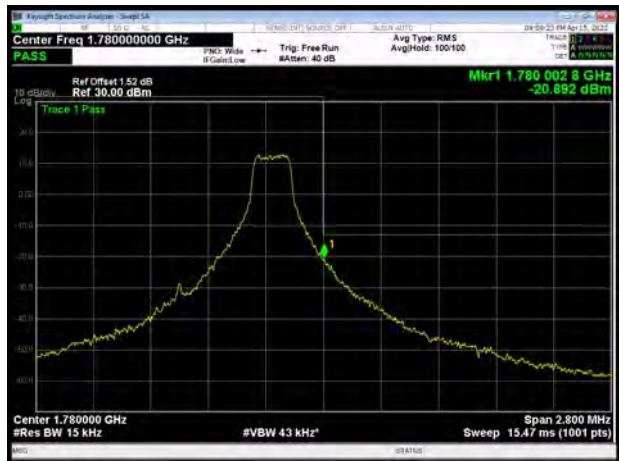

LTE Band 66 16QAM 15MHz CH-Low, 100%RB

LTE Band 66 16QAM 15MHz CH-High, 100%RB

LTE Band 66 16QAM 20MHz CH-Low, 1 RB

LTE Band 66 16QAM 20MHz CH-High, 1 RB

LTE Band 66 16QAM 20MHz CH-Low, 100%RB

LTE Band 66 16QAM 20MHz CH-High, 100%RB

LTE Band 66 64QAM 1.4MHz CH-Low, 1 RB

LTE Band 66 64QAM 1.4MHz CH-High, 1 RB

LTE Band 66 64QAM 1.4MHz CH-Low, 100%RB

LTE Band 66 64QAM 1.4MHz CH-High, 100%RB

LTE Band 66 64QAM 3MHz CH-Low, 1 RB

LTE Band 66 64QAM 3MHz CH-High, 1 RB