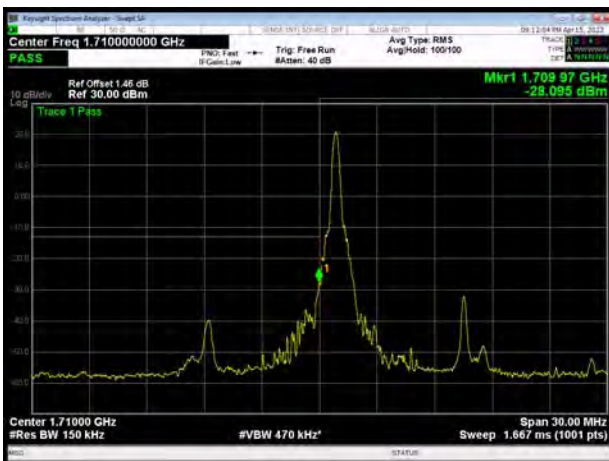

LTE Band 66 64QAM 3MHz CH-Low, 100%RB

LTE Band 66 64QAM 3MHz CH-High, 100%RB

LTE Band 66 64QAM 5MHz CH-Low, 1 RB

LTE Band 66 64QAM 5MHz CH-High, 1 RB

LTE Band 66 64QAM 5MHz CH-Low, 100%RB

LTE Band 66 64QAM 5MHz CH-High, 100%RB

LTE Band 66 64QAM 10MHz CH-Low, 1 RB

LTE Band 66 64QAM 10MHz CH-High, 1 RB

LTE Band 66 64QAM 10MHz CH-Low, 100%RB

LTE Band 66 64QAM 10MHz CH-High, 100%RB

LTE Band 66 64QAM 15MHz CH-Low, 1 RB

LTE Band 66 64QAM 15MHz CH-High, 1 RB

LTE Band 66 64QAM 15MHz CH-Low, 100%RB

LTE Band 66 64QAM 15MHz CH-High, 100%RB

LTE Band 66 64QAM 20MHz CH-Low, 1 RB

LTE Band 66 64QAM 20MHz CH-High, 1 RB

LTE Band 66 64QAM 20MHz CH-Low, 100%RB

LTE Band 66 64QAM 20MHz CH-High, 100%RB