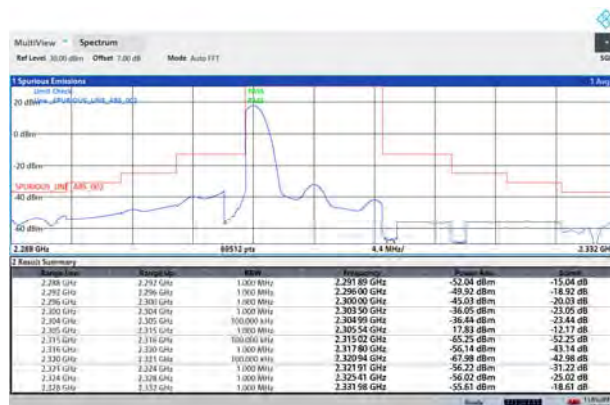

### LTE Band 40 Subset 1 64QAM 5MHz CH-High, 1 RB

18:37:09 11 05 2022

LTE Band 40 Subset 1 64QAM 5MHz CH-Low, 100%RB

18:33:13 11 05 2022

LTE Band 40 Subset 1 64QAM 5MHz CH-High, 100%RB

18:28:19 11 05 2022

LTE Band 40 Subset 1 64QAM 10MHz CH-Low, 1 RB