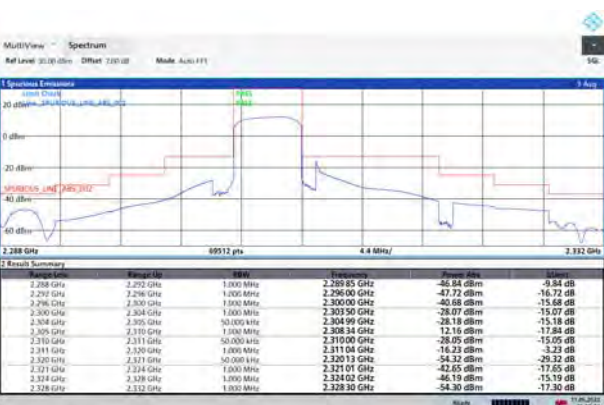

LTE Band 40 Subset 1 QPSK 5MHz CH-Low, 100%RB