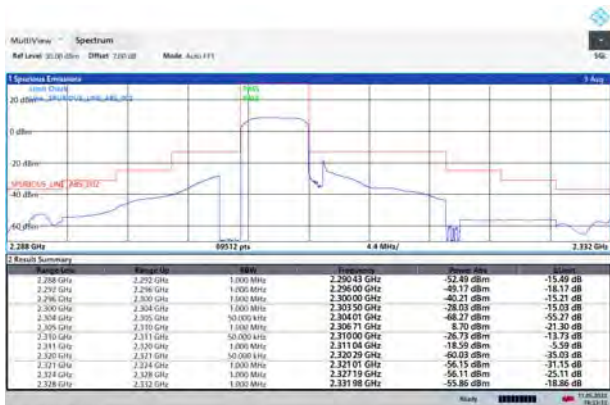

LTE Band 40 Subset 1 64QAM 5MHz CH-Low, 100%RB