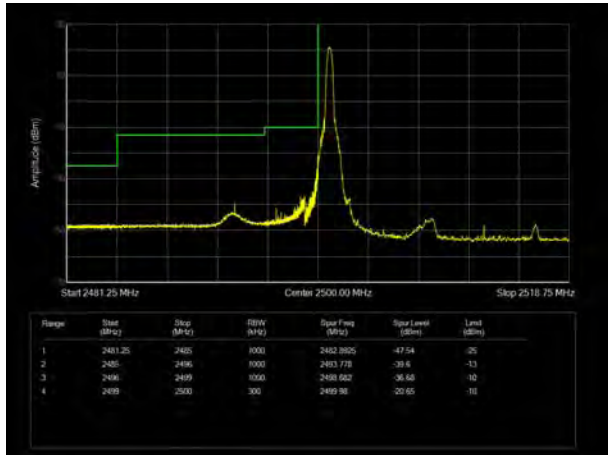

LTE Band 7 64QAM 15MHz CH-Low, 1 RB