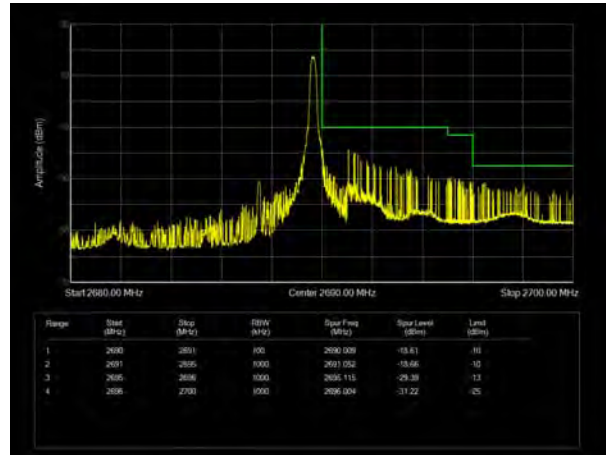

19/10/22 11:05:20Z

LTE Band 40 Subset 2 64QAM 10MHz CH-High, 100%RB

19/10/04 11:05:20Z

LTE Band 41 QPSK 5MHz CH-Low, 1 RB

LTE Band 41 QPSK 5MHz CH-High, 1 RB

LTE Band 41 QPSK 5MHz CH-Low, 100%RB

LTE Band 41 QPSK 5MHz CH-High, 100%RB