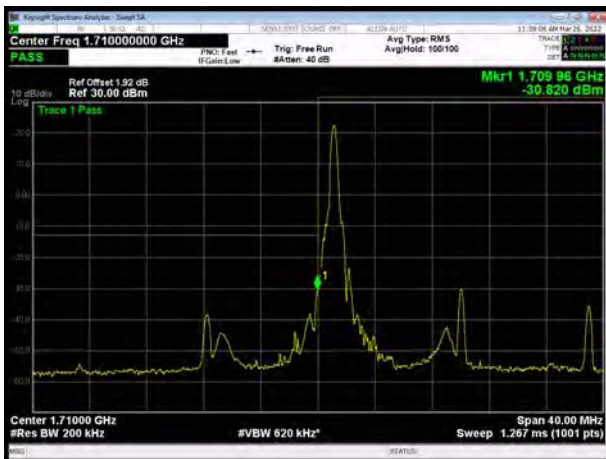

LTE Band 4 QPSK 5MHz CH-High, 1 RB

LTE Band 4 QPSK 5MHz CH-Low, 100%RB

LTE Band 4 QPSK 5MHz CH-High, 100%RB

LTE Band 4 QPSK 10MHz CH-Low, 1 RB

LTE Band 4 QPSK 10MHz CH-High, 1 RB

LTE Band 4 QPSK 10MHz CH-Low, 100%RB

LTE Band 4 QPSK 10MHz CH-High, 100%RB

LTE Band 4 QPSK 15MHz CH-Low, 1 RB

LTE Band 4 QPSK 15MHz CH-High, 1 RB

LTE Band 4 QPSK 15MHz CH-Low, 100%RB

LTE Band 4 QPSK 15MHz CH-High, 100%RB

LTE Band 4 QPSK 20MHz CH-Low, 1 RB

LTE Band 4 QPSK 20MHz CH-High, 1 RB

LTE Band 4 QPSK 20MHz CH-Low, 100%RB

LTE Band 4 QPSK 20MHz CH-High, 100%RB

LTE Band 4 16QAM 1.4MHz CH-Low, 1 RB

LTE Band 4 16QAM 1.4MHz CH-High, 1 RB

LTE Band 4 16QAM 1.4MHz CH-Low, 100%RB