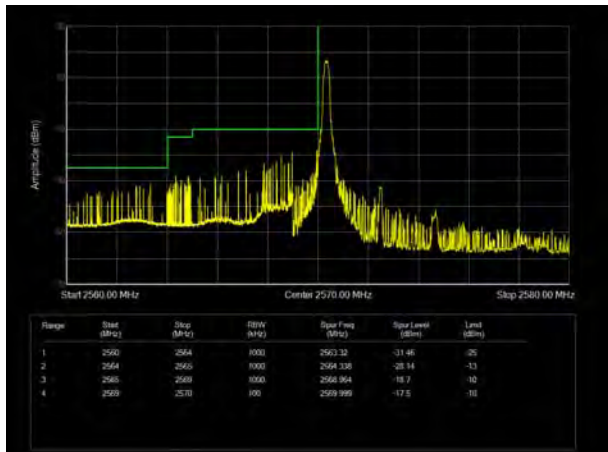

LTE Band 38 QPSK 5MHz CH-High, 100%RB

LTE Band 38 QPSK 10MHz CH-Low, 1 RB

LTE Band 38 QPSK 10MHz CH-High, 1 RB

LTE Band 38 QPSK 10MHz CH-Low, 100%RB

LTE Band 38 QPSK 10MHz CH-High, 100%RB

LTE Band 38 QPSK 15MHz CH-Low, 1 RB

LTE Band 38 QPSK 15MHz CH-High, 1 RB

LTE Band 38 QPSK 15MHz CH-Low, 100%RB

LTE Band 38 QPSK 15MHz CH-High, 100%RB

LTE Band 38 QPSK 20MHz CH-Low, 1 RB

LTE Band 38 QPSK 20MHz CH-High, 1 RB

LTE Band 38 QPSK 20MHz CH-Low, 100%RB

LTE Band 38 QPSK 20MHz CH-High, 100%RB

LTE Band 38 16QAM 5MHz CH-Low, 1 RB

LTE Band 38 16QAM 5MHz CH-High, 1 RB

LTE Band 38 16QAM 5MHz CH-Low, 100%RB

LTE Band 38 16QAM 5MHz CH-High, 100%RB

LTE Band 38 16QAM 10MHz CH-Low, 1 RB