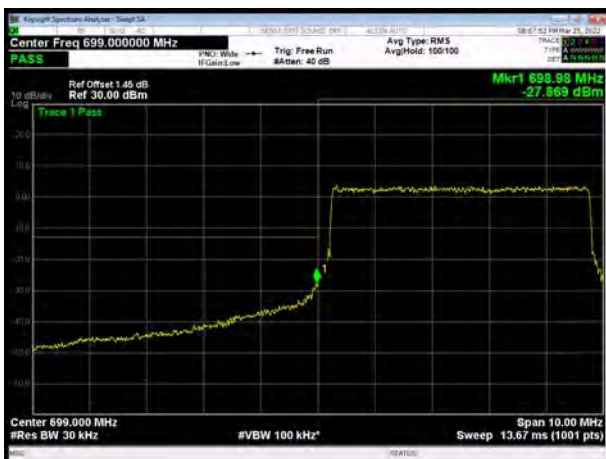

LTE Band 12 QPSK 1.4MHz CH-High, 100%RB

LTE Band 12 QPSK 3MHz CH-Low, 1 RB

LTE Band 12 QPSK 3MHz CH-High, 1 RB

LTE Band 12 QPSK 3MHz CH-Low, 100%RB

LTE Band 12 QPSK 3MHz CH-High, 100%RB

LTE Band 12 QPSK 5MHz CH-Low, 1 RB

LTE Band 12 QPSK 5MHz CH-High, 1 RB

LTE Band 12 QPSK 5MHz CH-Low, 100%RB

LTE Band 12 QPSK 5MHz CH-High, 100%RB

LTE Band 12 QPSK 10MHz CH-Low, 1 RB

LTE Band 12 QPSK 10MHz CH-High, 1 RB

LTE Band 12 QPSK 10MHz CH-Low, 100%RB