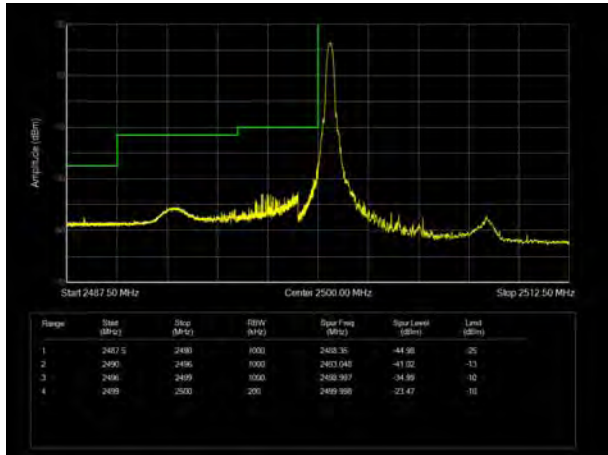

LTE Band 4 64QAM 20MHz CH-High, 1 RB

LTE Band 4 64QAM 20MHz CH-Low, 100%RB

LTE Band 4 64QAM 20MHz CH-High, 100%RB

LTE Band 7 QPSK 5MHz CH-Low, 1 RB

LTE Band 7 QPSK 5MHz CH-High, 1 RB

LTE Band 7 QPSK 5MHz CH-Low, 100%RB

LTE Band 7 QPSK 5MHz CH-High, 100%RB

LTE Band 7 QPSK 10MHz CH-Low, 1 RB

LTE Band 7 QPSK 10MHz CH-High, 1 RB

LTE Band 7 QPSK 10MHz CH-Low, 100%RB

LTE Band 7 QPSK 10MHz CH-High, 100%RB

LTE Band 7 QPSK 15MHz CH-Low, 1 RB