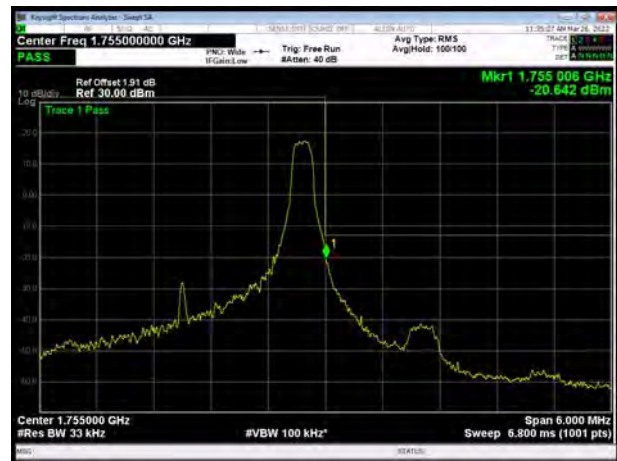

### 6.3 Band Edge Compliance

All the test traces in the plots shows the test results clearly.

LTE Band 4 QPSK 1.4MHz CH-Low, 1 RB

LTE Band 4 QPSK 1.4MHz CH-High, 1 RB

LTE Band 4 QPSK 1.4MHz CH-Low, 100%RB

LTE Band 4 QPSK 1.4MHz CH-High, 100%RB

LTE Band 4 QPSK 3MHz CH-Low, 1 RB

LTE Band 4 QPSK 3MHz CH-High, 1 RB

LTE Band 4 QPSK 3MHz CH-Low, 100%RB

LTE Band 4 QPSK 3MHz CH-High, 100%RB

LTE Band 4 QPSK 5MHz CH-Low, 1 RB