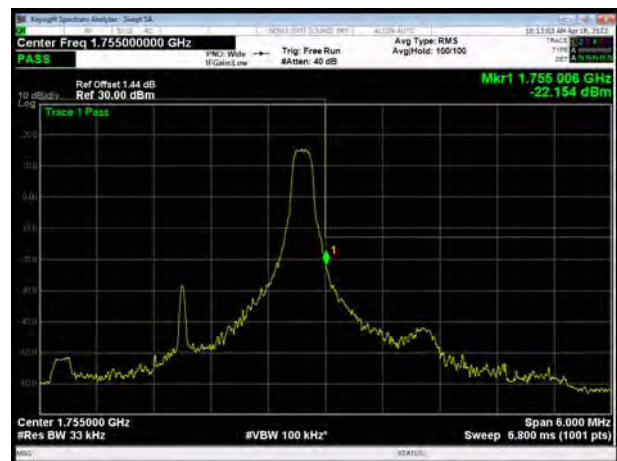

LTE Band 4 64QAM 3MHz CH-High, 1 RB