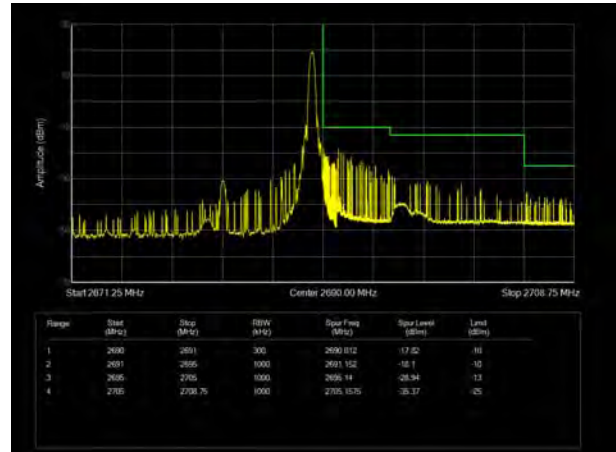

LTE Band 41 QPSK 10MHz CH-Low, 1 RB

LTE Band 41 QPSK 10MHz CH-High, 1 RB

LTE Band 41 QPSK 10MHz CH-Low, 100%RB

LTE Band 41 QPSK 10MHz CH-High, 100%RB

LTE Band 41 QPSK 15MHz CH-Low, 1 RB

LTE Band 41 QPSK 15MHz CH-High, 1 RB