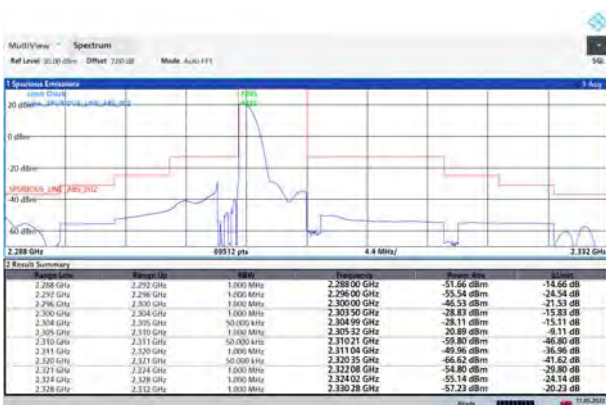

LTE Band 40 Subset 1 64QAM 5MHz CH-Low, 1 RB