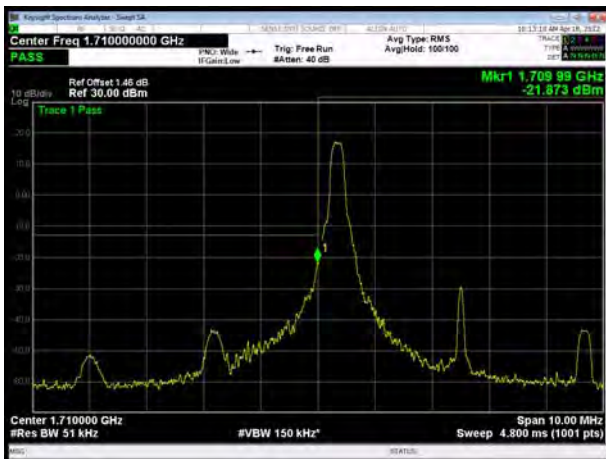

LTE Band 4 64QAM 1.4MHz CH-High, 100%RB

LTE Band 4 64QAM 3MHz CH-Low, 1 RB

LTE Band 4 64QAM 3MHz CH-High, 1 RB

LTE Band 4 64QAM 3MHz CH-Low, 100%RB

LTE Band 4 64QAM 3MHz CH-High, 100%RB

LTE Band 4 64QAM 5MHz CH-Low, 1 RB