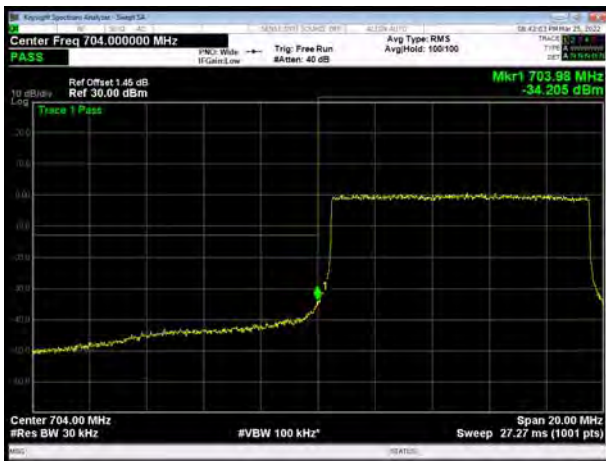

LTE Band 17 QPSK 5MHz CH-High, 100%RB

LTE Band 17 QPSK 10MHz CH-Low, 1 RB

LTE Band 17 QPSK 10MHz CH-High, 1 RB

LTE Band 17 QPSK 10MHz CH-Low, 100%RB

LTE Band 17 QPSK 10MHz CH-High, 100%RB

LTE Band 17 16QAM 5MHz CH-Low, 1 RB