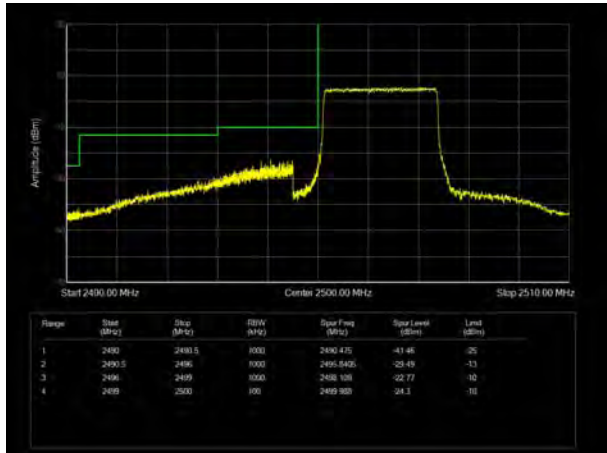

LTE Band 7 QPSK 15MHz CH-High, 1 RB

LTE Band 7 QPSK 15MHz CH-Low, 100%RB

LTE Band 7 QPSK 15MHz CH-High, 100%RB

LTE Band 7 QPSK 20MHz CH-Low, 1 RB

LTE Band 7 QPSK 20MHz CH-High, 1 RB

LTE Band 7 QPSK 20MHz CH-Low, 100%RB

LTE Band 7 QPSK 20MHz CH-High, 100%RB

LTE Band 7 16QAM 5MHz CH-Low, 1 RB

LTE Band 7 16QAM 5MHz CH-High, 1 RB

LTE Band 7 16QAM 5MHz CH-Low, 100%RB

LTE Band 7 16QAM 5MHz CH-High, 100%RB

LTE Band 7 16QAM 10MHz CH-Low, 1 RB

LTE Band 7 16QAM 10MHz CH-High, 1 RB

LTE Band 7 16QAM 10MHz CH-Low, 100%RB

LTE Band 7 16QAM 10MHz CH-High, 100%RB

LTE Band 7 16QAM 15MHz CH-Low, 1 RB

LTE Band 7 16QAM 15MHz CH-High, 1 RB

LTE Band 7 16QAM 15MHz CH-Low, 100%RB