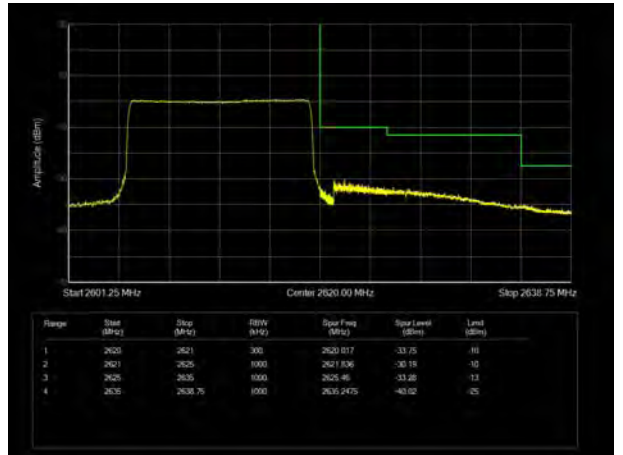

LTE Band 38 64QAM 5MHz CH-High, 1 RB

LTE Band 38 64QAM 5MHz CH-Low, 100%RB

LTE Band 38 64QAM 5MHz CH-High, 100%RB

LTE Band 38 64QAM 10MHz CH-Low, 1 RB

LTE Band 38 64QAM 10MHz CH-High, 1 RB

LTE Band 38 64QAM 10MHz CH-Low, 100%RB

LTE Band 38 64QAM 10MHz CH-High, 100%RB

LTE Band 38 64QAM 15MHz CH-Low, 1 RB

LTE Band 38 64QAM 15MHz CH-High, 1 RB

LTE Band 38 64QAM 15MHz CH-Low, 100%RB

LTE Band 38 64QAM 15MHz CH-High, 100%RB

LTE Band 38 64QAM 20MHz CH-Low, 1 RB