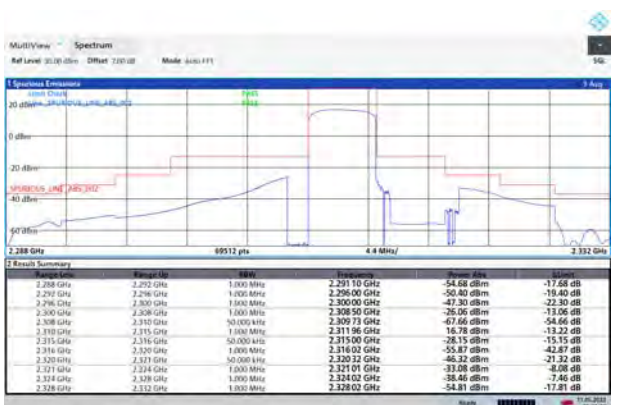

LTE Band 40 Subset 1 QPSK 5MHz CH-High, 100%RB