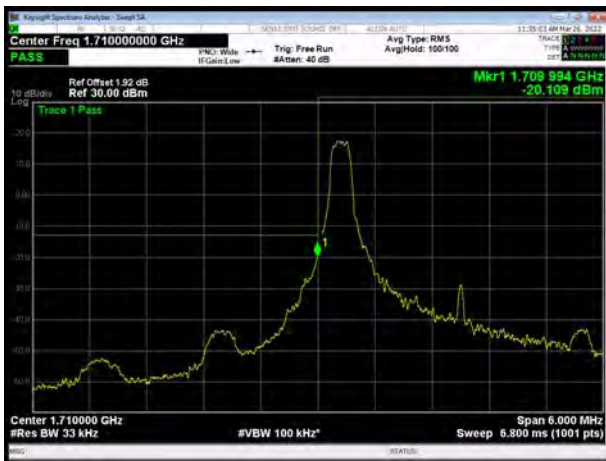

### 6.3 Band Edge Compliance

All the test traces in the plots shows the test results clearly.

LTE Band 4 QPSK 1.4MHz CH-Low, 1 RB

LTE Band 4 QPSK 1.4MHz CH-High, 1 RB

LTE Band 4 QPSK 1.4MHz CH-Low, 100%RB

LTE Band 4 QPSK 1.4MHz CH-High, 100%RB

LTE Band 4 QPSK 3MHz CH-Low, 1 RB

LTE Band 4 QPSK 3MHz CH-High, 1 RB

LTE Band 4 QPSK 3MHz CH-Low, 100%RB

LTE Band 4 QPSK 3MHz CH-High, 100%RB

LTE Band 4 QPSK 5MHz CH-Low, 1 RB