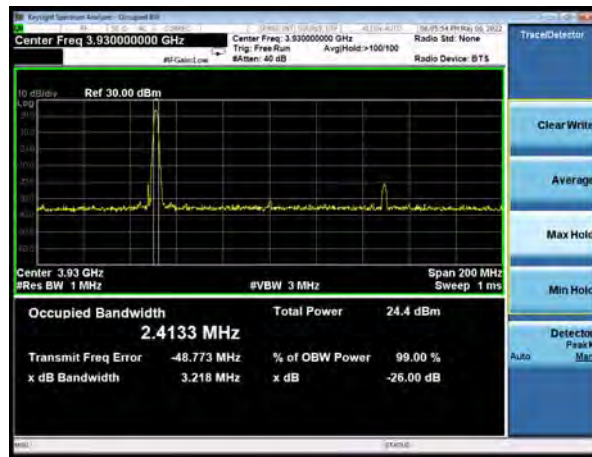

DC_2A-n77(subset 2)A 256QAM 1RB 100MHz
CH-High