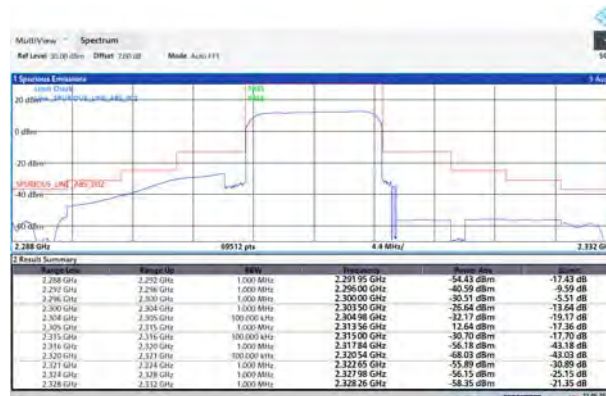

### LTE Band 40 Subset 1 QPSK 10MHz CH-High, 1 RB

18:48:07 11.05.2022

LTE Band 40 Subset 1 QPSK 10MHz CH-Low, 100%RB

18:34:59 11.05.2022

LTE Band 40 Subset 1 QPSK 10MHz CH-High, 100%RB

18:41:40 11.05.2022

LTE Band 40 Subset 1 16QAM 5MHz CH-Low, 1 RB