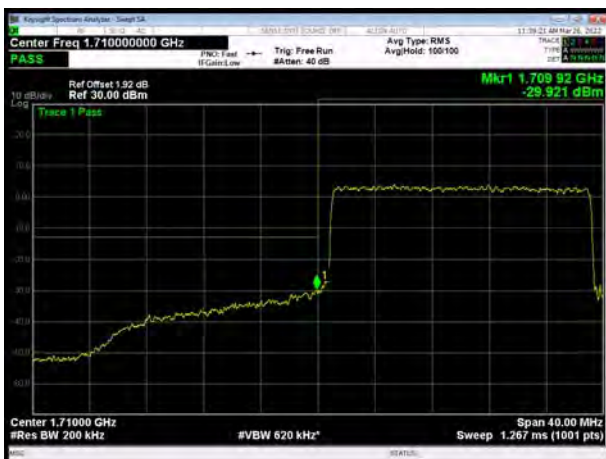

LTE Band 4 16QAM 20MHz CH-Low, 100%RB