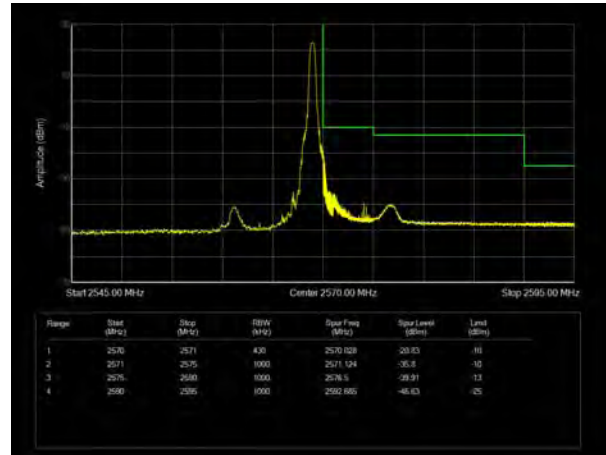

LTE Band 7 QPSK 5MHz CH-High, 100%RB

LTE Band 7 QPSK 10MHz CH-Low, 1 RB

LTE Band 7 QPSK 10MHz CH-High, 1 RB

LTE Band 7 QPSK 10MHz CH-Low, 100%RB

LTE Band 7 QPSK 10MHz CH-High, 100%RB

LTE Band 7 QPSK 15MHz CH-Low, 1 RB

LTE Band 7 QPSK 15MHz CH-High, 1 RB

LTE Band 7 QPSK 15MHz CH-Low, 100%RB

LTE Band 7 QPSK 15MHz CH-High, 100%RB

LTE Band 7 QPSK 20MHz CH-Low, 1 RB

LTE Band 7 QPSK 20MHz CH-High, 1 RB

LTE Band 7 QPSK 20MHz CH-Low, 100%RB

LTE Band 7 QPSK 20MHz CH-High, 100%RB

LTE Band 7 16QAM 5MHz CH-Low, 1 RB

LTE Band 7 16QAM 5MHz CH-High, 1 RB

LTE Band 7 16QAM 5MHz CH-Low, 100%RB

LTE Band 7 16QAM 5MHz CH-High, 100%RB

LTE Band 7 16QAM 10MHz CH-Low, 1 RB