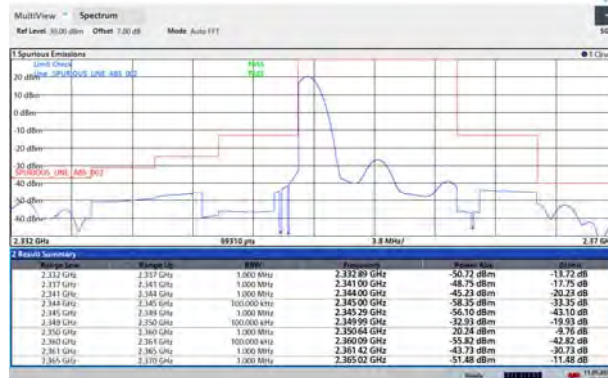

LTE Band 40 Subset 2 64QAM 10MHz CH-Low, 1 RB