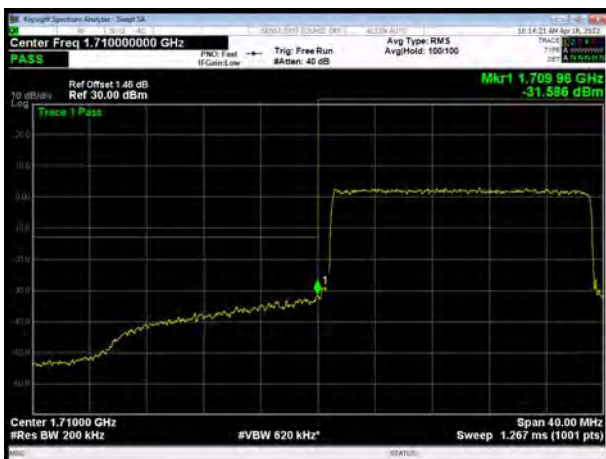

LTE Band 4 64QAM 20MHz CH-Low, 100%RB