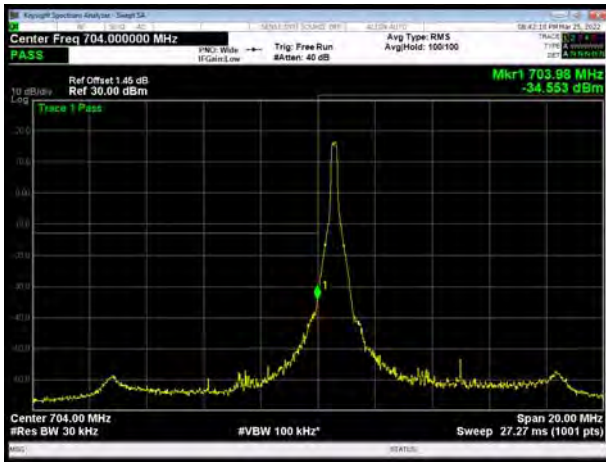

LTE Band 17 16QAM 5MHz CH-High, 1 RB

LTE Band 17 16QAM 5MHz CH-Low, 100%RB

LTE Band 17 16QAM 5MHz CH-High, 100%RB

LTE Band 17 16QAM 10MHz CH-Low, 1 RB

LTE Band 17 16QAM 10MHz CH-High, 1 RB

LTE Band 17 16QAM 10MHz CH-Low, 100%RB