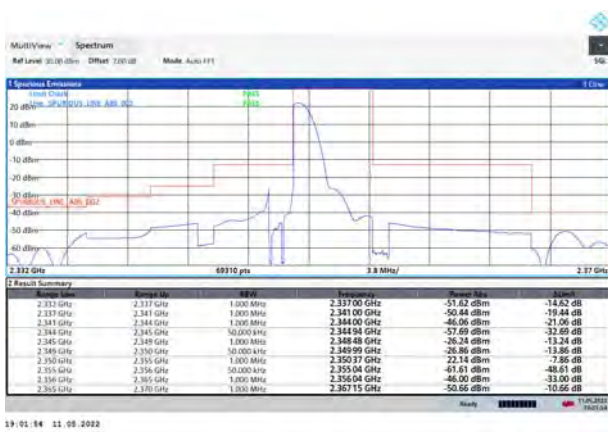

LTE Band 40 Subset 2 64QAM 5MHz CH-Low, 1 RB