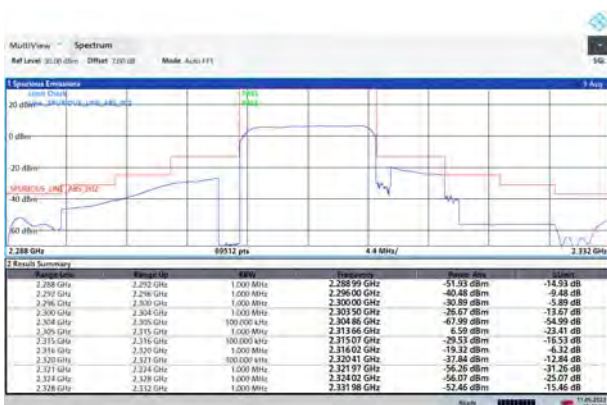

LTE Band 40 Subset 1 16QAM 10MHz CH-High, 100%RB