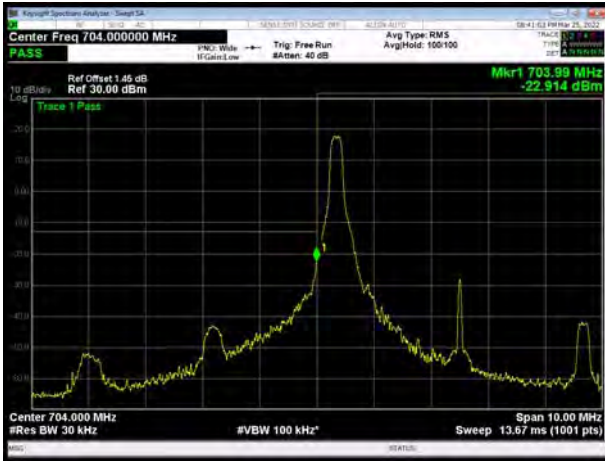

LTE Band 12 64QAM 10MHz CH-High, 1 RB

LTE Band 12 64QAM 10MHz CH-Low, 100%RB

LTE Band 12 64QAM 10MHz CH-High, 100%RB

LTE Band 17 QPSK 5MHz CH-Low, 1 RB

LTE Band 17 QPSK 5MHz CH-High, 1 RB

LTE Band 17 QPSK 5MHz CH-Low, 100%RB