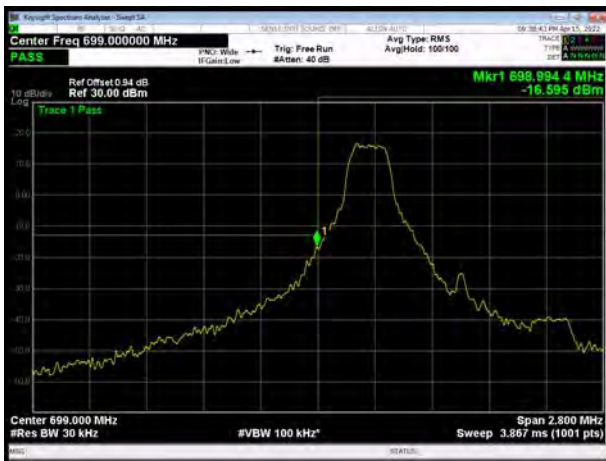

LTE Band 12 16QAM 5MHz CH-High, 100%RB

LTE Band 12 16QAM 10MHz CH-Low, 1 RB

LTE Band 12 16QAM 10MHz CH-High, 1 RB

LTE Band 12 16QAM 10MHz CH-Low, 100%RB

LTE Band 12 16QAM 10MHz CH-High, 100%RB

LTE Band 12 64QAM 1.4MHz CH-Low, 1 RB