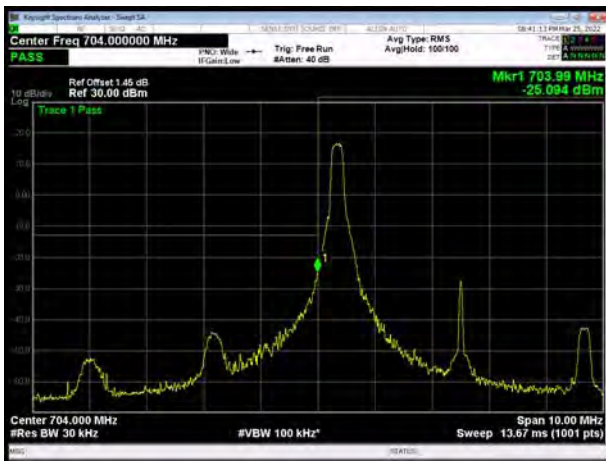

LTE Band 17 QPSK 5MHz CH-High, 100%RB

LTE Band 17 QPSK 10MHz CH-Low, 1 RB

LTE Band 17 QPSK 10MHz CH-High, 1 RB

LTE Band 17 QPSK 10MHz CH-Low, 100%RB

LTE Band 17 QPSK 10MHz CH-High, 100%RB

LTE Band 17 16QAM 5MHz CH-Low, 1 RB