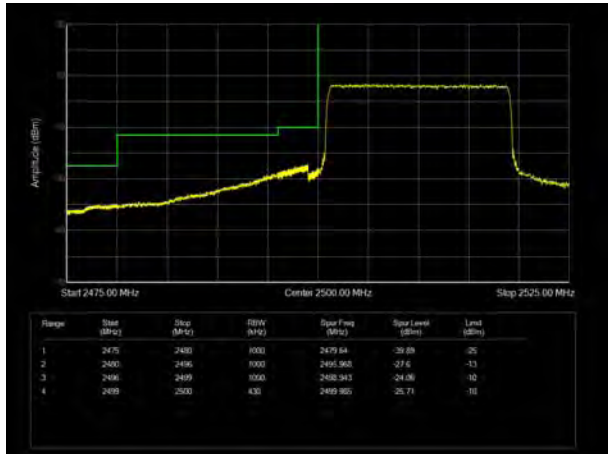

LTE Band 7 QPSK 5MHz CH-High, 100%RB

LTE Band 7 QPSK 10MHz CH-Low, 1 RB

LTE Band 7 QPSK 10MHz CH-High, 1 RB

LTE Band 7 QPSK 10MHz CH-Low, 100%RB

LTE Band 7 QPSK 10MHz CH-High, 100%RB

LTE Band 7 QPSK 15MHz CH-Low, 1 RB

LTE Band 7 QPSK 15MHz CH-High, 1 RB

LTE Band 7 QPSK 15MHz CH-Low, 100%RB

LTE Band 7 QPSK 15MHz CH-High, 100%RB

LTE Band 7 QPSK 20MHz CH-Low, 1 RB

LTE Band 7 QPSK 20MHz CH-High, 1 RB

LTE Band 7 QPSK 20MHz CH-Low, 100%RB

LTE Band 7 QPSK 20MHz CH-High, 100%RB

LTE Band 7 16QAM 5MHz CH-Low, 1 RB

LTE Band 7 16QAM 5MHz CH-High, 1 RB

LTE Band 7 16QAM 5MHz CH-Low, 100%RB

LTE Band 7 16QAM 5MHz CH-High, 100%RB

LTE Band 7 16QAM 10MHz CH-Low, 1 RB