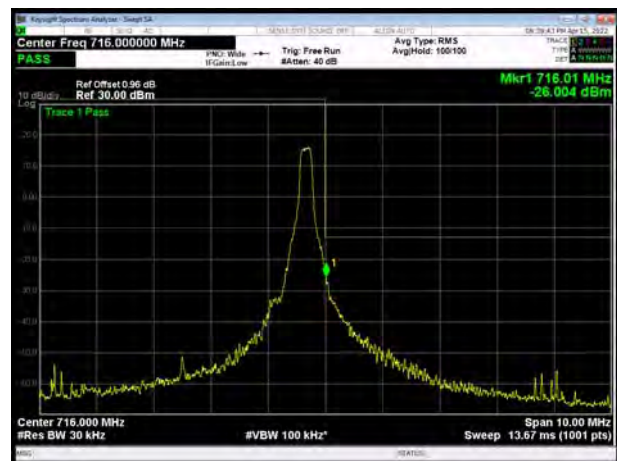

LTE Band 12 64QAM 5MHz CH-High, 1 RB