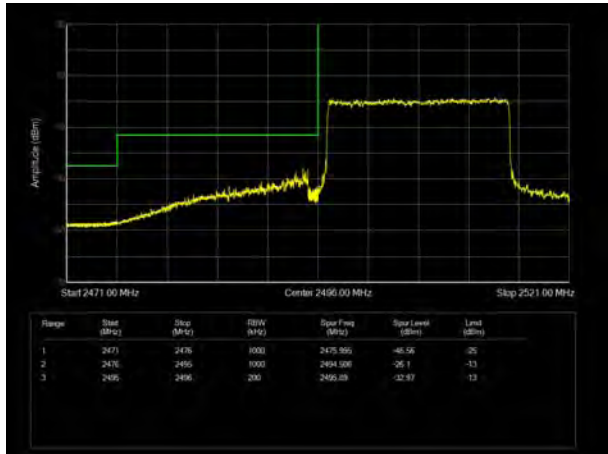

LTE Band 41 QPSK 15MHz CH-Low, 100%RB

LTE Band 41 QPSK 15MHz CH-High, 100%RB

LTE Band 41 QPSK 20MHz CH-Low, 1 RB

LTE Band 41 QPSK 20MHz CH-High, 1 RB

LTE Band 41 QPSK 20MHz CH-Low, 100%RB

LTE Band 41 QPSK 20MHz CH-High, 100%RB