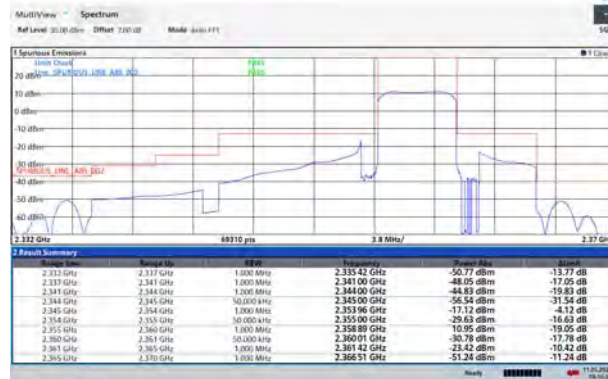

LTE Band 40 Subset 2 64QAM 5MHz CH-High, 100%RB