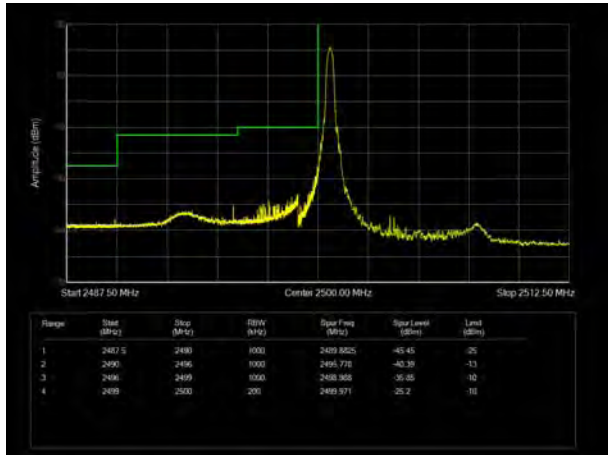

LTE Band 7 64QAM 5MHz CH-High, 1 RB

LTE Band 7 64QAM 5MHz CH-Low, 100%RB

LTE Band 7 64QAM 5MHz CH-High, 100%RB

LTE Band 7 64QAM 10MHz CH-Low, 1 RB

LTE Band 7 64QAM 10MHz CH-High, 1 RB

LTE Band 7 64QAM 10MHz CH-Low, 100%RB