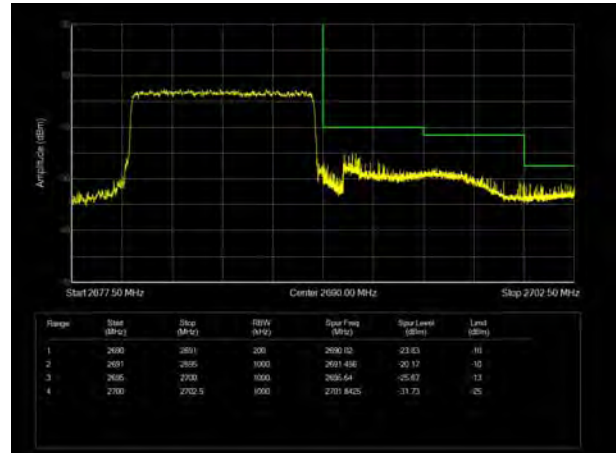

LTE Band 41 QPSK 10MHz CH-Low, 1 RB

LTE Band 41 QPSK 10MHz CH-High, 1 RB

LTE Band 41 QPSK 10MHz CH-Low, 100%RB

LTE Band 41 QPSK 10MHz CH-High, 100%RB

LTE Band 41 QPSK 15MHz CH-Low, 1 RB

LTE Band 41 QPSK 15MHz CH-High, 1 RB