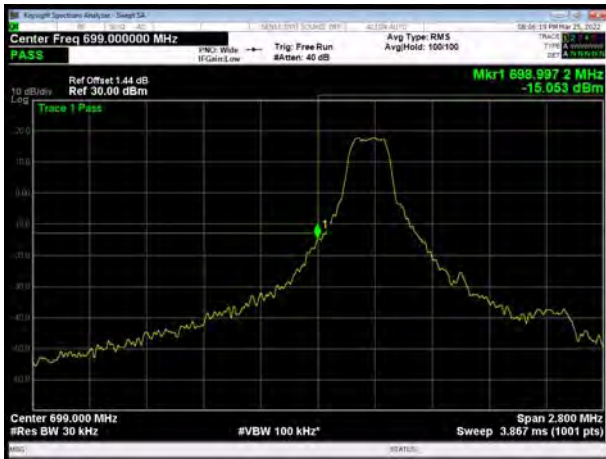

LTE Band 7 64QAM 20MHz CH-High, 1 RB

LTE Band 7 64QAM 20MHz CH-Low, 100%RB

LTE Band 7 64QAM 20MHz CH-High, 100%RB

LTE Band 12 QPSK 1.4MHz CH-Low, 1 RB

LTE Band 12 QPSK 1.4MHz CH-High, 1 RB

LTE Band 12 QPSK 1.4MHz CH-Low, 100%RB