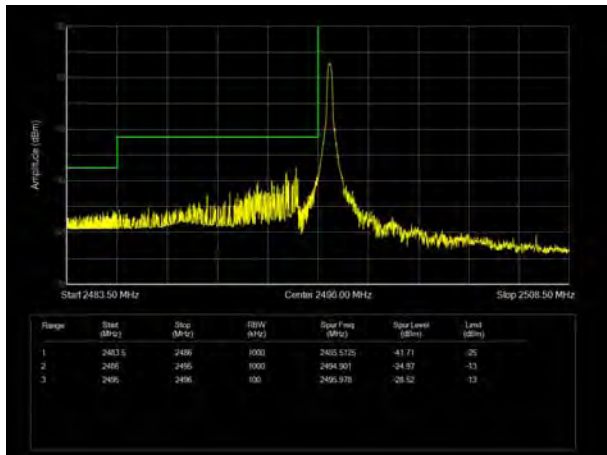

LTE Band 41 64QAM 10MHz CH-Low, 1 RB