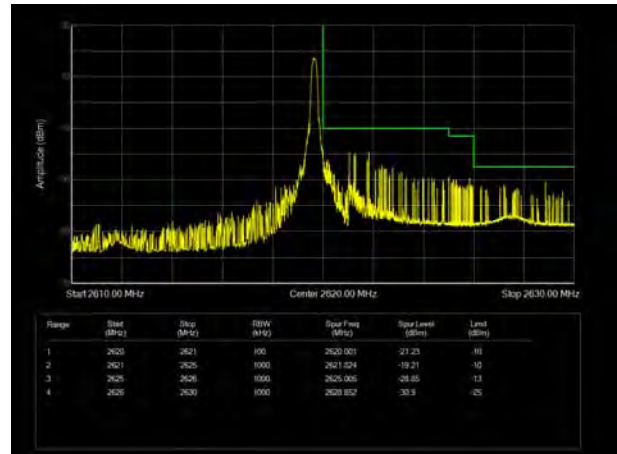

LTE Band 17 64QAM 10MHz CH-High, 1 RB

LTE Band 17 64QAM 10MHz CH-Low, 100%RB

LTE Band 17 64QAM 10MHz CH-High, 100%RB

LTE Band 38 QPSK 5MHz CH-Low, 1 RB

LTE Band 38 QPSK 5MHz CH-High, 1 RB

LTE Band 38 QPSK 5MHz CH-Low, 100%RB

LTE Band 38 QPSK 5MHz CH-High, 100%RB

LTE Band 38 QPSK 10MHz CH-Low, 1 RB

LTE Band 38 QPSK 10MHz CH-High, 1 RB

LTE Band 38 QPSK 10MHz CH-Low, 100%RB

LTE Band 38 QPSK 10MHz CH-High, 100%RB

LTE Band 38 QPSK 15MHz CH-Low, 1 RB