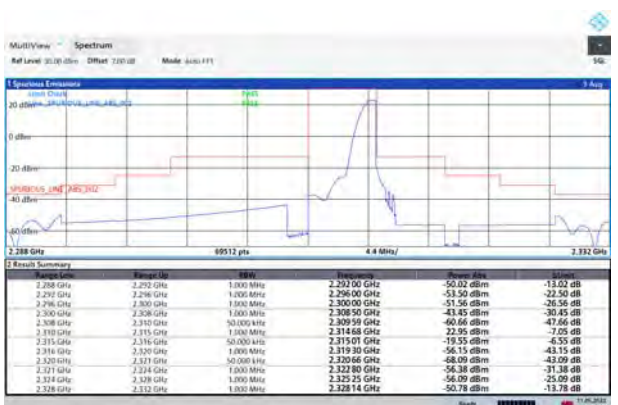

LTE Band 40 Subset 1 QPSK 5MHz CH-High, 1 RB