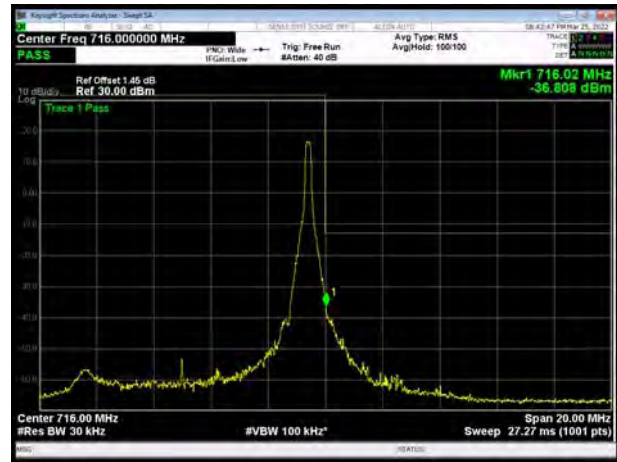

LTE Band 17 16QAM 5MHz CH-High, 1 RB

LTE Band 17 16QAM 5MHz CH-Low, 100%RB

LTE Band 17 16QAM 5MHz CH-High, 100%RB

LTE Band 17 16QAM 10MHz CH-Low, 1 RB

LTE Band 17 16QAM 10MHz CH-High, 1 RB

LTE Band 17 16QAM 10MHz CH-Low, 100%RB