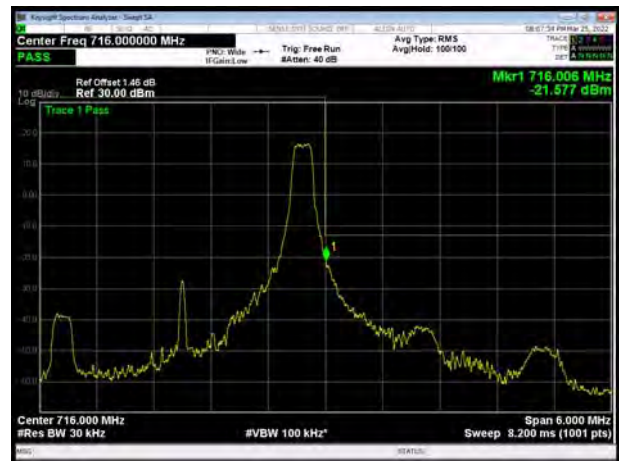

LTE Band 12 16QAM 3MHz CH-High, 1 RB