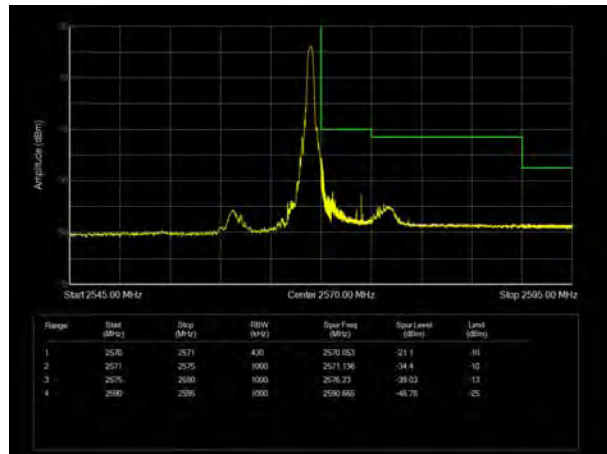

LTE Band 7 16QAM 20MHz CH-High, 1 RB