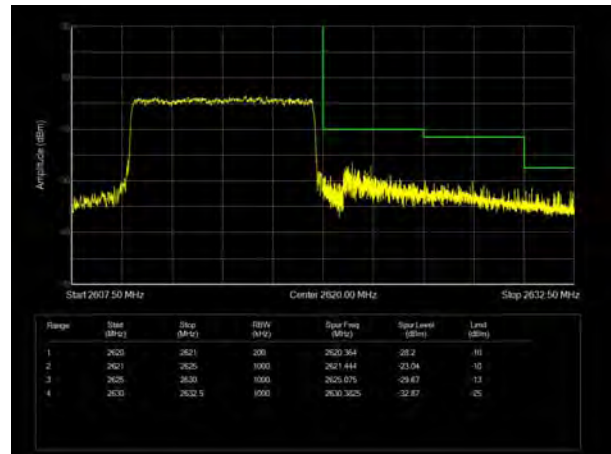

LTE Band 38 QPSK 15MHz CH-High, 1 RB

LTE Band 38 QPSK 15MHz CH-Low, 100%RB

LTE Band 38 QPSK 15MHz CH-High, 100%RB

LTE Band 38 QPSK 20MHz CH-Low, 1 RB

LTE Band 38 QPSK 20MHz CH-High, 1 RB

LTE Band 38 QPSK 20MHz CH-Low, 100%RB

LTE Band 38 QPSK 20MHz CH-High, 100%RB

LTE Band 38 16QAM 5MHz CH-Low, 1 RB

LTE Band 38 16QAM 5MHz CH-High, 1 RB

LTE Band 38 16QAM 5MHz CH-Low, 100%RB

LTE Band 38 16QAM 5MHz CH-High, 100%RB

LTE Band 38 16QAM 10MHz CH-Low, 1 RB

LTE Band 38 16QAM 10MHz CH-High, 1 RB

LTE Band 38 16QAM 10MHz CH-Low, 100%RB

LTE Band 38 16QAM 10MHz CH-High, 100%RB

LTE Band 38 16QAM 15MHz CH-Low, 1 RB

LTE Band 38 16QAM 15MHz CH-High, 1 RB

LTE Band 38 16QAM 15MHz CH-Low, 100%RB