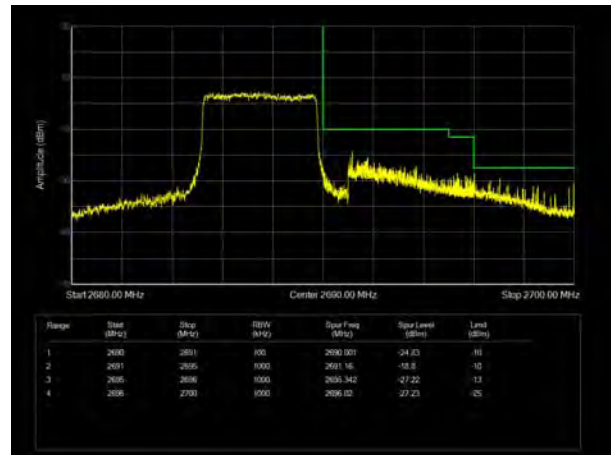

LTE Band 41 16QAM 5MHz CH-Low, 1 RB

LTE Band 41 16QAM 5MHz CH-High, 1 RB

LTE Band 41 16QAM 5MHz CH-Low, 100%RB

LTE Band 41 16QAM 5MHz CH-High, 100%RB

LTE Band 41 16QAM 10MHz CH-Low, 1 RB

LTE Band 41 16QAM 10MHz CH-High, 1 RB