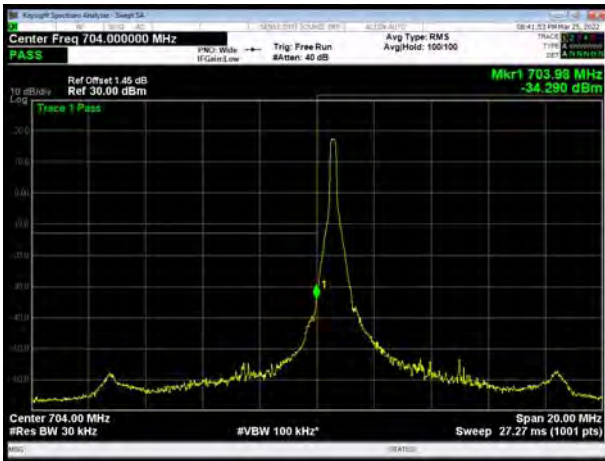

LTE Band 17 QPSK 10MHz CH-Low, 1 RB