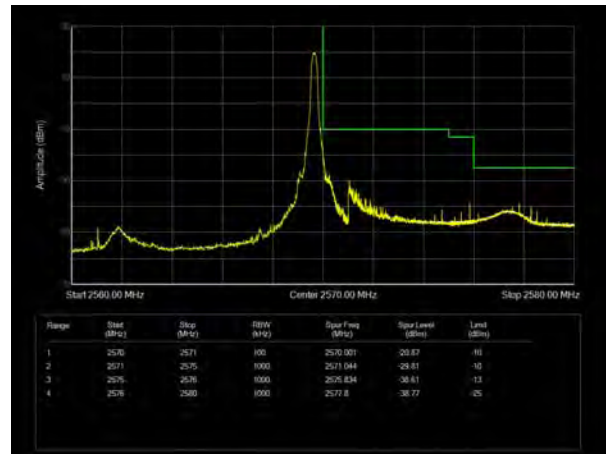

LTE Band 7 QPSK 5MHz CH-High, 100%RB

LTE Band 7 QPSK 10MHz CH-Low, 1 RB

LTE Band 7 QPSK 10MHz CH-High, 1 RB

LTE Band 7 QPSK 10MHz CH-Low, 100%RB

LTE Band 7 QPSK 10MHz CH-High, 100%RB

LTE Band 7 QPSK 15MHz CH-Low, 1 RB

LTE Band 7 QPSK 15MHz CH-High, 1 RB

LTE Band 7 QPSK 15MHz CH-Low, 100%RB

LTE Band 7 QPSK 15MHz CH-High, 100%RB

LTE Band 7 QPSK 20MHz CH-Low, 1 RB

LTE Band 7 QPSK 20MHz CH-High, 1 RB

LTE Band 7 QPSK 20MHz CH-Low, 100%RB

LTE Band 7 QPSK 20MHz CH-High, 100%RB

LTE Band 7 16QAM 5MHz CH-Low, 1 RB

LTE Band 7 16QAM 5MHz CH-High, 1 RB

LTE Band 7 16QAM 5MHz CH-Low, 100%RB

LTE Band 7 16QAM 5MHz CH-High, 100%RB

LTE Band 7 16QAM 10MHz CH-Low, 1 RB