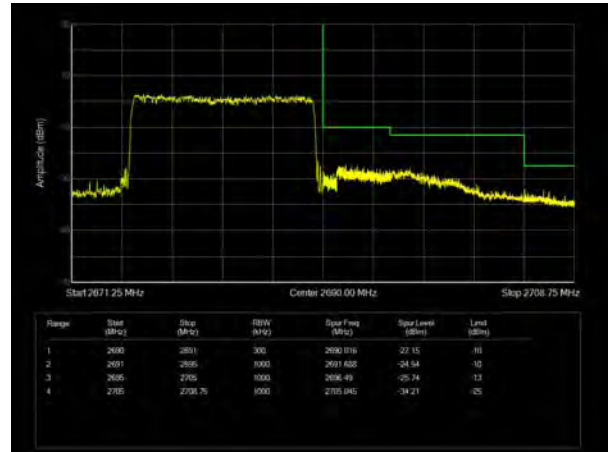

LTE Band 41 16QAM 10MHz CH-Low, 100%RB

LTE Band 41 16QAM 10MHz CH-High, 100%RB

LTE Band 41 16QAM 15MHz CH-Low, 1 RB

LTE Band 41 16QAM 15MHz CH-High, 1 RB

LTE Band 41 16QAM 15MHz CH-Low, 100%RB

LTE Band 41 16QAM 15MHz CH-High, 100%RB