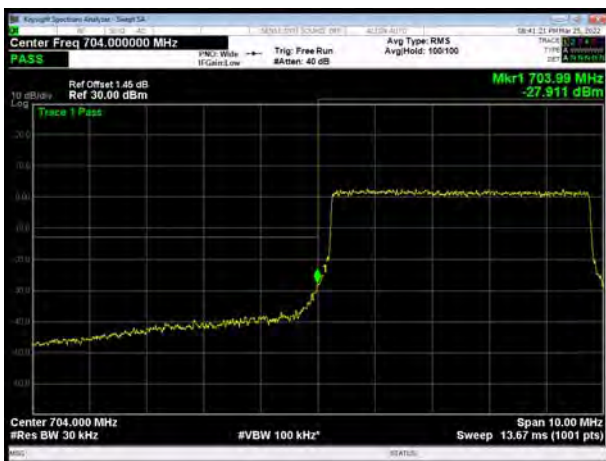

LTE Band 17 16QAM 5MHz CH-Low, 100%RB