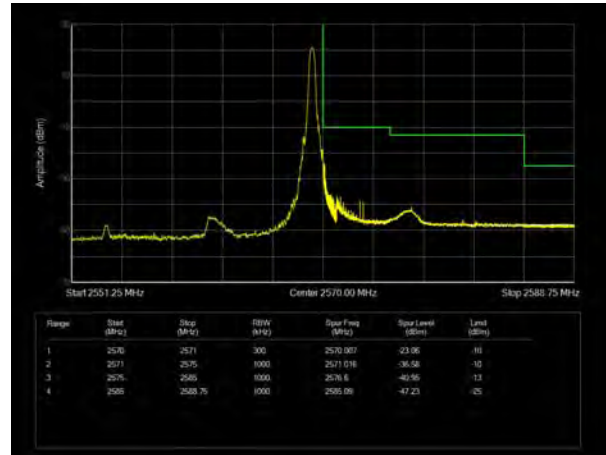

LTE Band 7 64QAM 15MHz CH-High, 1 RB