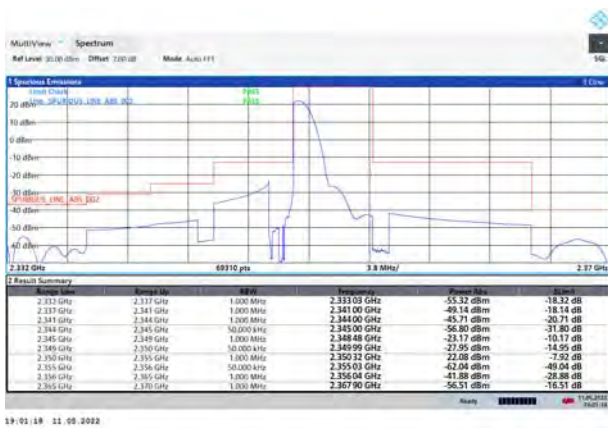

### LTE Band 40 Subset 2 QPSK 10MHz CH-High, 1 RB

19:17:24 11 05 2022

LTE Band 40 Subset 2 QPSK 10MHz CH-Low, 100%RB

19:14:34 11 05 2022

LTE Band 40 Subset 2 QPSK 10MHz CH-High, 100%RB

19:15:41 11 05 2022

LTE Band 40 Subset 2 16QAM 5MHz CH-Low, 1 RB