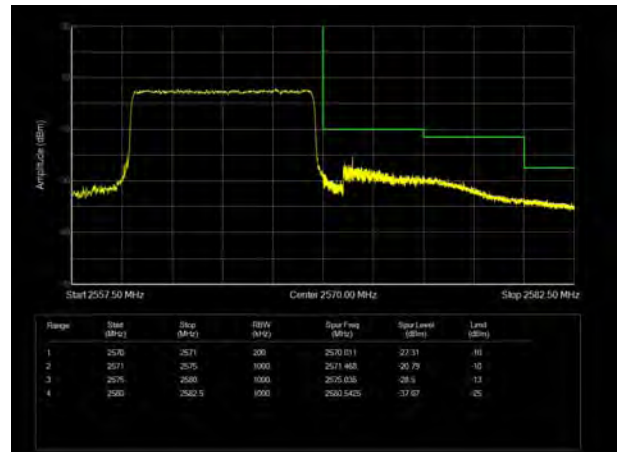

LTE Band 7 QPSK 15MHz CH-High, 1 RB

LTE Band 7 QPSK 15MHz CH-Low, 100%RB

LTE Band 7 QPSK 15MHz CH-High, 100%RB

LTE Band 7 QPSK 20MHz CH-Low, 1 RB

LTE Band 7 QPSK 20MHz CH-High, 1 RB

LTE Band 7 QPSK 20MHz CH-Low, 100%RB

LTE Band 7 QPSK 20MHz CH-High, 100%RB

LTE Band 7 16QAM 5MHz CH-Low, 1 RB

LTE Band 7 16QAM 5MHz CH-High, 1 RB

LTE Band 7 16QAM 5MHz CH-Low, 100%RB

LTE Band 7 16QAM 5MHz CH-High, 100%RB

LTE Band 7 16QAM 10MHz CH-Low, 1 RB

LTE Band 7 16QAM 10MHz CH-High, 1 RB

LTE Band 7 16QAM 10MHz CH-Low, 100%RB

LTE Band 7 16QAM 10MHz CH-High, 100%RB

LTE Band 7 16QAM 15MHz CH-Low, 1 RB

LTE Band 7 16QAM 15MHz CH-High, 1 RB

LTE Band 7 16QAM 15MHz CH-Low, 100%RB