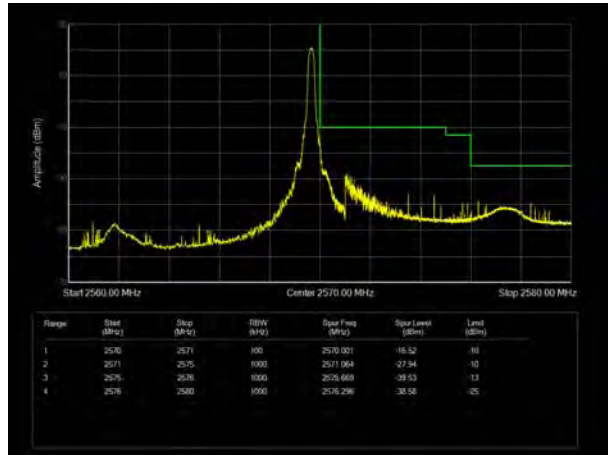

LTE Band 4 64QAM 10MHz CH-High, 100%RB

LTE Band 4 64QAM 15MHz CH-Low, 1 RB

LTE Band 4 64QAM 15MHz CH-High, 1 RB

LTE Band 4 64QAM 15MHz CH-Low, 100%RB

LTE Band 4 64QAM 15MHz CH-High, 100%RB

LTE Band 4 64QAM 20MHz CH-Low, 1 RB

LTE Band 4 64QAM 20MHz CH-High, 1 RB

LTE Band 4 64QAM 20MHz CH-Low, 100%RB

LTE Band 4 64QAM 20MHz CH-High, 100%RB

LTE Band 7 QPSK 5MHz CH-Low, 1 RB

LTE Band 7 QPSK 5MHz CH-High, 1 RB

LTE Band 7 QPSK 5MHz CH-Low, 100%RB

LTE Band 7 QPSK 5MHz CH-High, 100%RB

LTE Band 7 QPSK 10MHz CH-Low, 1 RB

LTE Band 7 QPSK 10MHz CH-High, 1 RB

LTE Band 7 QPSK 10MHz CH-Low, 100%RB

LTE Band 7 QPSK 10MHz CH-High, 100%RB

LTE Band 7 QPSK 15MHz CH-Low, 1 RB