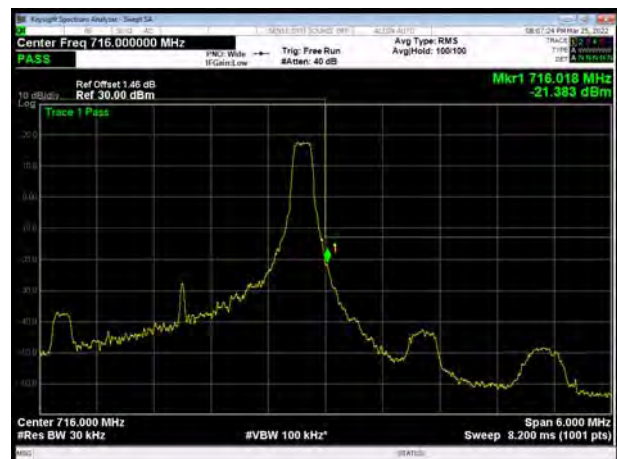

LTE Band 12 QPSK 3MHz CH-High, 1 RB