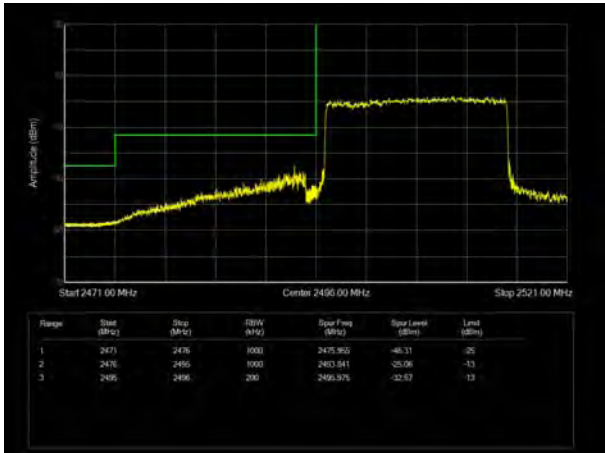

LTE Band 41 16QAM 20MHz CH-Low, RB 1

LTE Band 41 16QAM 20MHz CH-High, RB 1

LTE Band 41 16QAM 20MHz CH-Low, 100%RB

LTE Band 41 16QAM 20MHz CH-High, 100%RB

LTE Band 41 64QAM 5MHz CH-Low, 1 RB

LTE Band 41 64QAM 5MHz CH-High, 1 RB