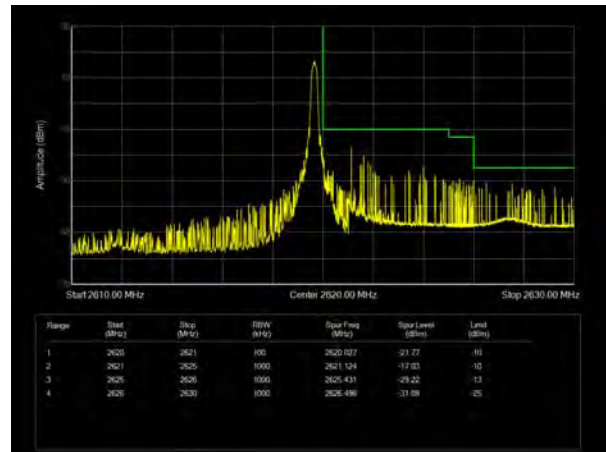

LTE Band 38 QPSK 5MHz CH-High, 100%RB

LTE Band 38 QPSK 10MHz CH-Low, 1 RB

LTE Band 38 QPSK 10MHz CH-High, 1 RB

LTE Band 38 QPSK 10MHz CH-Low, 100%RB

LTE Band 38 QPSK 10MHz CH-High, 100%RB

LTE Band 38 QPSK 15MHz CH-Low, 1 RB

LTE Band 38 QPSK 15MHz CH-High, 1 RB

LTE Band 38 QPSK 15MHz CH-Low, 100%RB

LTE Band 38 QPSK 15MHz CH-High, 100%RB

LTE Band 38 QPSK 20MHz CH-Low, 1 RB

LTE Band 38 QPSK 20MHz CH-High, 1 RB

LTE Band 38 QPSK 20MHz CH-Low, 100%RB

LTE Band 38 QPSK 20MHz CH-High, 100%RB

LTE Band 38 16QAM 5MHz CH-Low, 1 RB

LTE Band 38 16QAM 5MHz CH-High, 1 RB

LTE Band 38 16QAM 5MHz CH-Low, 100%RB

LTE Band 38 16QAM 5MHz CH-High, 100%RB

LTE Band 38 16QAM 10MHz CH-Low, 1 RB