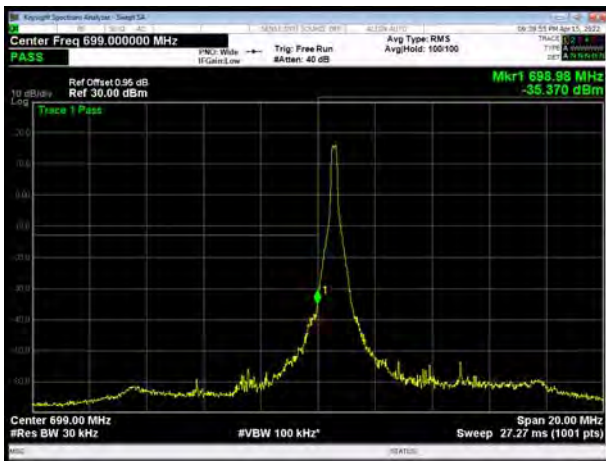

LTE Band 12 64QAM 3MHz CH-High, 100%RB

LTE Band 12 64QAM 5MHz CH-Low, 1 RB

LTE Band 12 64QAM 5MHz CH-High, 1 RB

LTE Band 12 64QAM 5MHz CH-Low, 100%RB

LTE Band 12 64QAM 5MHz CH-High, 100%RB

LTE Band 12 64QAM 10MHz CH-Low, 1 RB