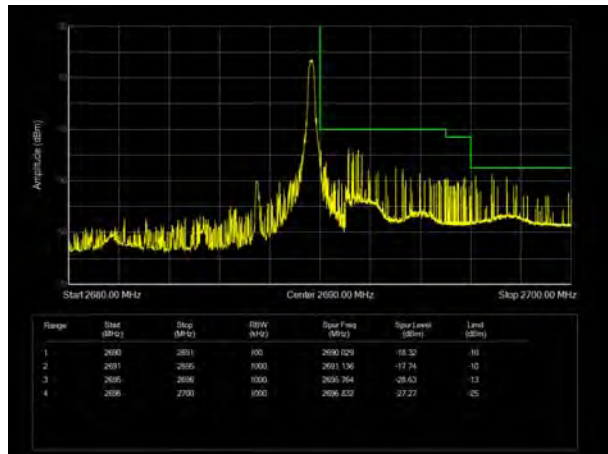

LTE Band 41 16QAM 5MHz CH-High, 1 RB