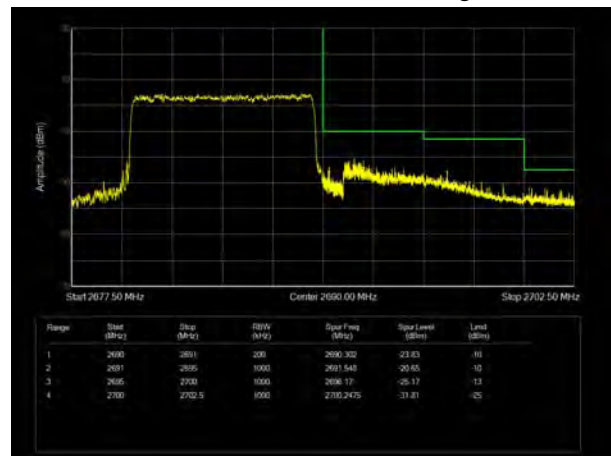

LTE Band 41 16QAM 10MHz CH-High, 100%RB