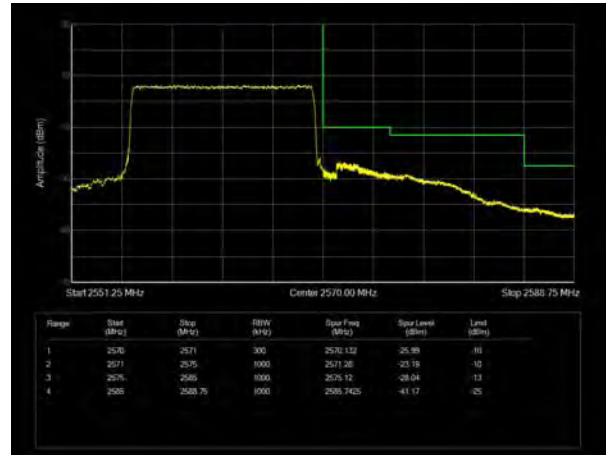

LTE Band 4 64QAM 20MHz CH-High, 1 RB

LTE Band 4 64QAM 20MHz CH-Low, 100%RB

LTE Band 4 64QAM 20MHz CH-High, 100%RB

LTE Band 7 QPSK 5MHz CH-Low, 1 RB

LTE Band 7 QPSK 5MHz CH-High, 1 RB

LTE Band 7 QPSK 5MHz CH-Low, 100%RB

LTE Band 7 QPSK 5MHz CH-High, 100%RB

LTE Band 7 QPSK 10MHz CH-Low, 1 RB

LTE Band 7 QPSK 10MHz CH-High, 1 RB

LTE Band 7 QPSK 10MHz CH-Low, 100%RB

LTE Band 7 QPSK 10MHz CH-High, 100%RB

LTE Band 7 QPSK 15MHz CH-Low, 1 RB

LTE Band 7 QPSK 15MHz CH-High, 1 RB

LTE Band 7 QPSK 15MHz CH-Low, 100%RB

LTE Band 7 QPSK 15MHz CH-High, 100%RB

LTE Band 7 QPSK 20MHz CH-Low, 1 RB

LTE Band 7 QPSK 20MHz CH-High, 1 RB

LTE Band 7 QPSK 20MHz CH-Low, 100%RB