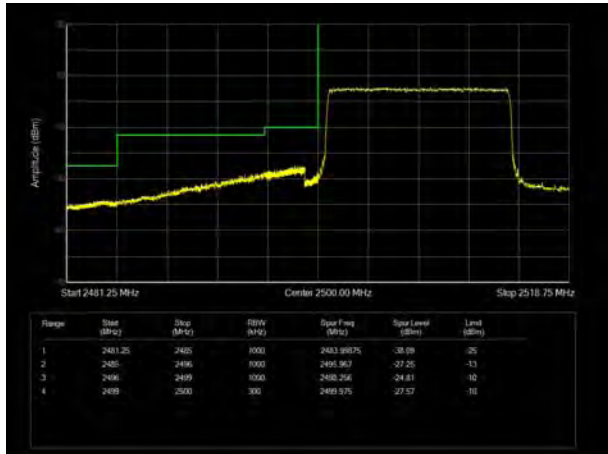

LTE Band 7 QPSK 20MHz CH-High, 100%RB

LTE Band 7 16QAM 5MHz CH-Low, 1 RB

LTE Band 7 16QAM 5MHz CH-High, 1 RB

LTE Band 7 16QAM 5MHz CH-Low, 100%RB

LTE Band 7 16QAM 5MHz CH-High, 100%RB

LTE Band 7 16QAM 10MHz CH-Low, 1 RB

LTE Band 7 16QAM 10MHz CH-High, 1 RB

LTE Band 7 16QAM 10MHz CH-Low, 100%RB

LTE Band 7 16QAM 10MHz CH-High, 100%RB

LTE Band 7 16QAM 15MHz CH-Low, 1 RB

LTE Band 7 16QAM 15MHz CH-High, 1 RB

LTE Band 7 16QAM 15MHz CH-Low, 100%RB

LTE Band 7 16QAM 15MHz CH-High, 100%RB

LTE Band 7 16QAM 20MHz CH-Low, 1 RB

LTE Band 7 16QAM 20MHz CH-High, 1 RB

LTE Band 7 16QAM 20MHz CH-Low, 100%RB

LTE Band 7 16QAM 20MHz CH-High, 100%RB

LTE Band 7 64QAM 5MHz CH-Low, 1 RB