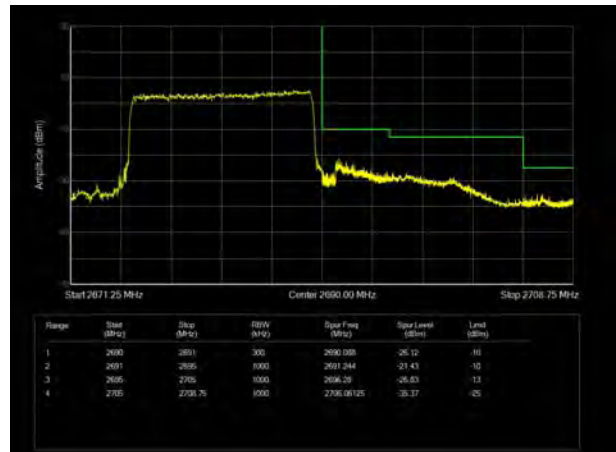

LTE Band 41 QPSK 15MHz CH-High, 100%RB