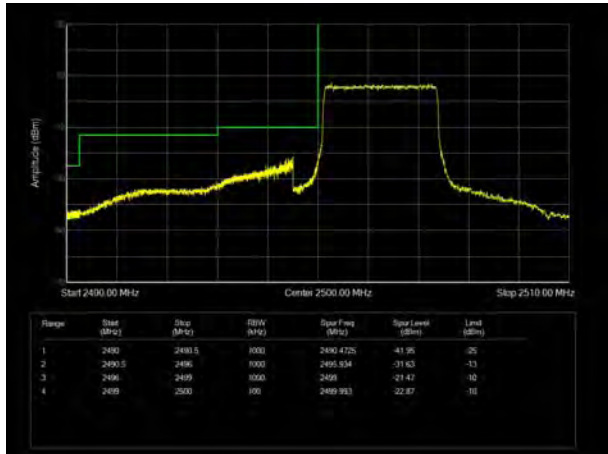

LTE Band 4 64QAM 10MHz CH-High, 100%RB

LTE Band 4 64QAM 15MHz CH-Low, 1 RB

LTE Band 4 64QAM 15MHz CH-High, 1 RB

LTE Band 4 64QAM 15MHz CH-Low, 100%RB

LTE Band 4 64QAM 15MHz CH-High, 100%RB

LTE Band 4 64QAM 20MHz CH-Low, 1 RB

LTE Band 4 64QAM 20MHz CH-High, 1 RB

LTE Band 4 64QAM 20MHz CH-Low, 100%RB

LTE Band 4 64QAM 20MHz CH-High, 100%RB

LTE Band 7 QPSK 5MHz CH-Low, 1 RB

LTE Band 7 QPSK 5MHz CH-High, 1 RB

LTE Band 7 QPSK 5MHz CH-Low, 100%RB

LTE Band 7 QPSK 5MHz CH-High, 100%RB

LTE Band 7 QPSK 10MHz CH-Low, 1 RB

LTE Band 7 QPSK 10MHz CH-High, 1 RB

LTE Band 7 QPSK 10MHz CH-Low, 100%RB

LTE Band 7 QPSK 10MHz CH-High, 100%RB

LTE Band 7 QPSK 15MHz CH-Low, 1 RB