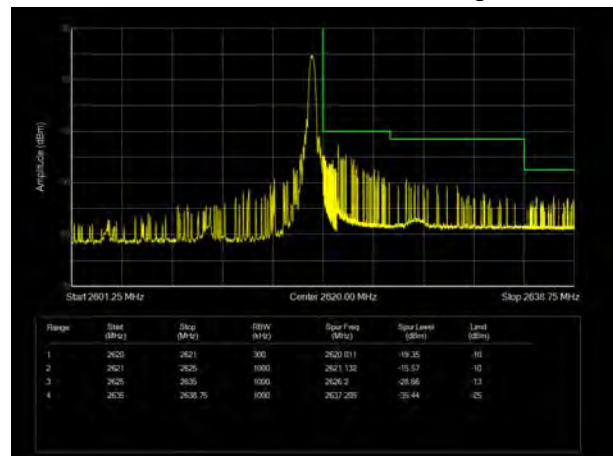

LTE Band 38 QPSK 5MHz CH-High, 100%RB

LTE Band 38 QPSK 10MHz CH-Low, 1 RB

LTE Band 38 QPSK 10MHz CH-High, 1 RB

LTE Band 38 QPSK 10MHz CH-Low, 100%RB

LTE Band 38 QPSK 10MHz CH-High, 100%RB

LTE Band 38 QPSK 15MHz CH-Low, 1 RB

LTE Band 38 QPSK 15MHz CH-High, 1 RB

LTE Band 38 QPSK 15MHz CH-Low, 100%RB

LTE Band 38 QPSK 15MHz CH-High, 100%RB

LTE Band 38 QPSK 20MHz CH-Low, 1 RB

LTE Band 38 QPSK 20MHz CH-High, 1 RB

LTE Band 38 QPSK 20MHz CH-Low, 100%RB