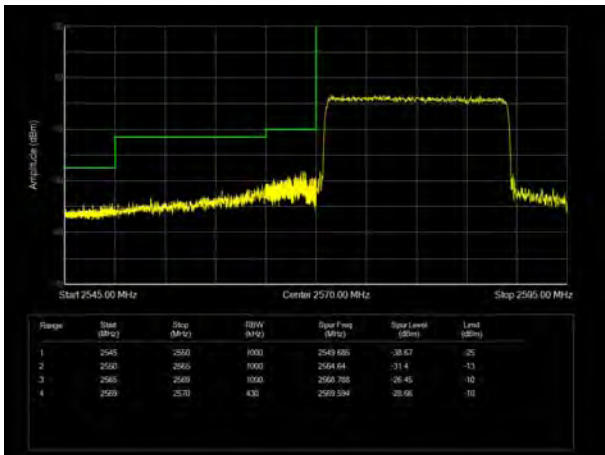

LTE Band 38 16QAM 10MHz CH-High, 1 RB

LTE Band 38 16QAM 10MHz CH-Low, 100%RB

LTE Band 38 16QAM 10MHz CH-High, 100%RB

LTE Band 38 16QAM 15MHz CH-Low, 1 RB

LTE Band 38 16QAM 15MHz CH-High, 1 RB

LTE Band 38 16QAM 15MHz CH-Low, 100%RB

LTE Band 38 16QAM 15MHz CH-High, 100%RB

LTE Band 38 16QAM 20MHz CH-Low, 1 RB

LTE Band 38 16QAM 20MHz CH-High, 1 RB

LTE Band 38 16QAM 20MHz CH-Low, 100%RB

LTE Band 38 16QAM 20MHz CH-High, 100%RB

LTE Band 38 64QAM 5MHz CH-Low, 1 RB

LTE Band 38 64QAM 5MHz CH-High, 1 RB

LTE Band 38 64QAM 5MHz CH-Low, 100%RB

LTE Band 38 64QAM 5MHz CH-High, 100%RB

LTE Band 38 64QAM 10MHz CH-Low, 1 RB

LTE Band 38 64QAM 10MHz CH-High, 1 RB

LTE Band 38 64QAM 10MHz CH-Low, 100%RB