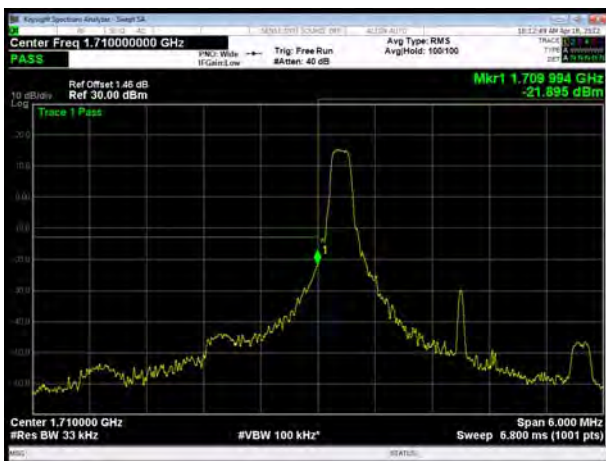

LTE Band 4 64QAM 3MHz CH-Low, 1 RB