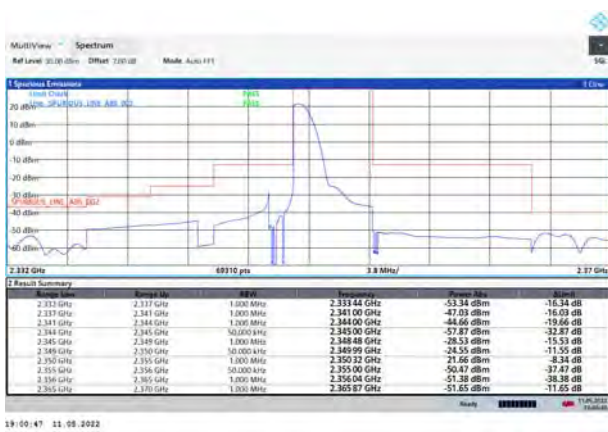

LTE Band 40 Subset 2 QPSK 5MHz CH-Low, 1 RB