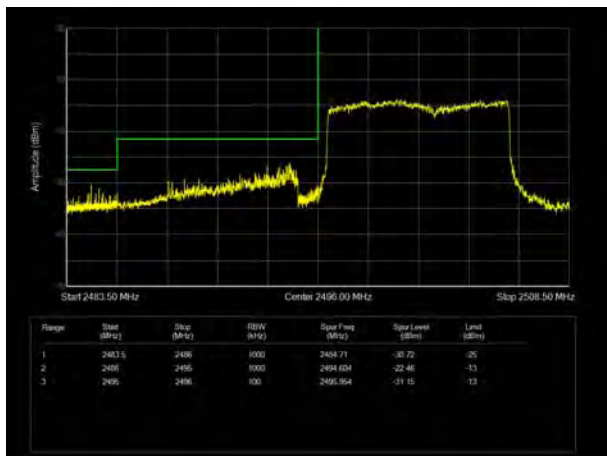

LTE Band 41 16QAM 10MHz CH-Low, 100%RB