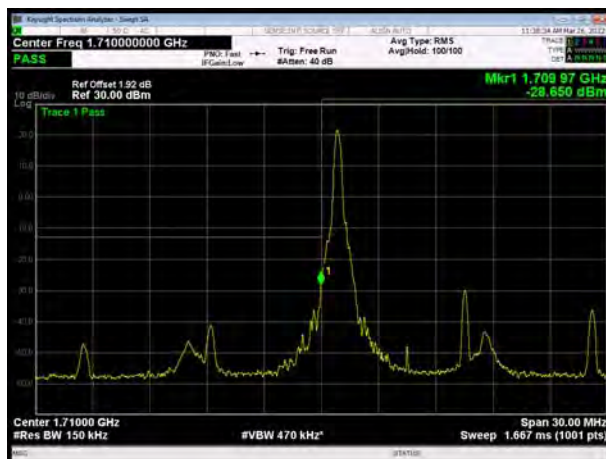

LTE Band 4 16QAM 5MHz CH-High, 1 RB

LTE Band 4 16QAM 5MHz CH-Low, 100%RB

LTE Band 4 16QAM 5MHz CH-High, 100%RB

LTE Band 4 16QAM 10MHz CH-Low, 1 RB

LTE Band 4 16QAM 10MHz CH-High, 1 RB

LTE Band 4 16QAM 10MHz CH-Low, 100%RB

LTE Band 4 16QAM 10MHz CH-High, 100%RB

LTE Band 4 16QAM 15MHz CH-Low, 1 RB

LTE Band 4 16QAM 15MHz CH-High, 1 RB

LTE Band 4 16QAM 15MHz CH-Low, 100%RB

LTE Band 4 16QAM 15MHz CH-High, 100%RB

LTE Band 4 16QAM 20MHz CH-Low, 1 RB