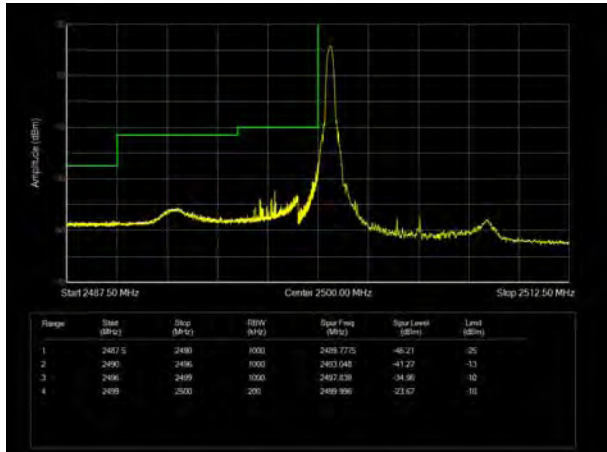

LTE Band 7 QPSK 15MHz CH-High, 1 RB

LTE Band 7 QPSK 15MHz CH-Low, 100%RB

LTE Band 7 QPSK 15MHz CH-High, 100%RB

LTE Band 7 QPSK 20MHz CH-Low, 1 RB

LTE Band 7 QPSK 20MHz CH-High, 1 RB

LTE Band 7 QPSK 20MHz CH-Low, 100%RB

LTE Band 7 QPSK 20MHz CH-High, 100%RB

LTE Band 7 16QAM 5MHz CH-Low, 1 RB

LTE Band 7 16QAM 5MHz CH-High, 1 RB

LTE Band 7 16QAM 5MHz CH-Low, 100%RB

LTE Band 7 16QAM 5MHz CH-High, 100%RB

LTE Band 7 16QAM 10MHz CH-Low, 1 RB

LTE Band 7 16QAM 10MHz CH-High, 1 RB

LTE Band 7 16QAM 10MHz CH-Low, 100%RB

LTE Band 7 16QAM 10MHz CH-High, 100%RB

LTE Band 7 16QAM 15MHz CH-Low, 1 RB

LTE Band 7 16QAM 15MHz CH-High, 1 RB

LTE Band 7 16QAM 15MHz CH-Low, 100%RB