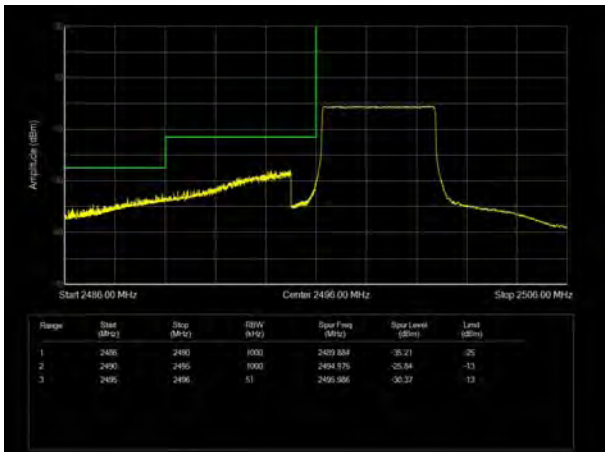

LTE Band 41 64QAM 5MHz CH-Low, 100%RB