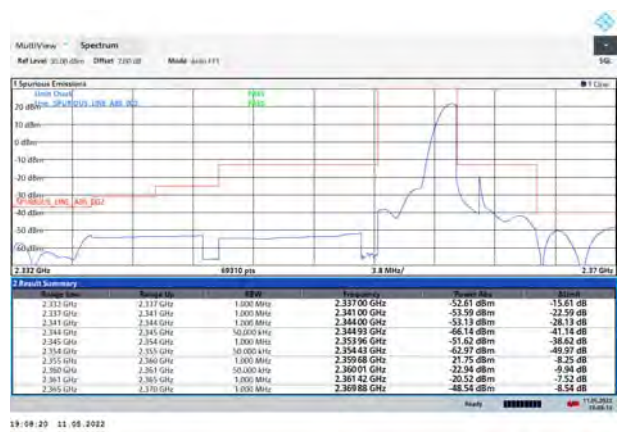

LTE Band 40 Subset 2 64QAM 5MHz CH-High, 1 RB