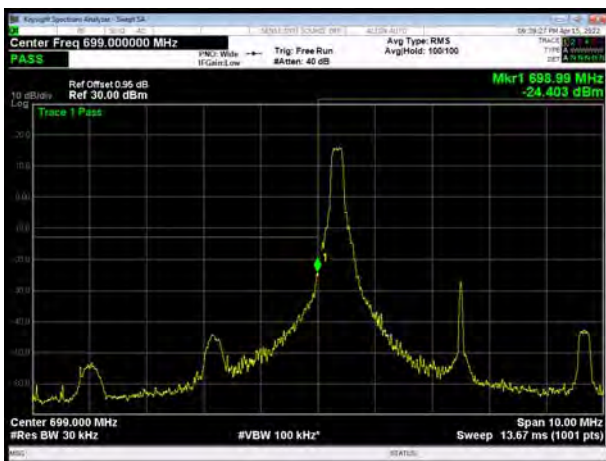

LTE Band 12 64QAM 5MHz CH-Low, 1 RB