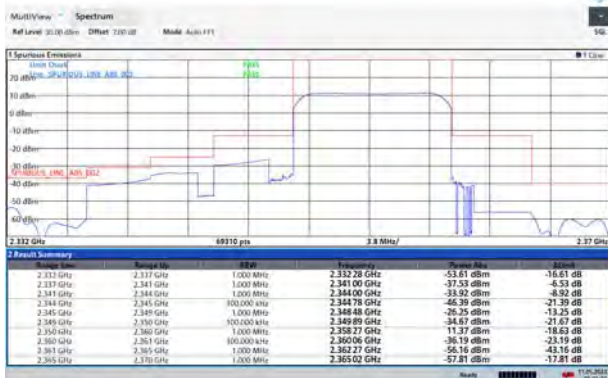

LTE Band 40 Subset 2 64QAM 5MHz CH-High, 100%RB

19/10/16 11:05:20Z

LTE Band 40 Subset 2 64QAM 10MHz CH-Low, 1 RB

19/10/08 11:05:20Z

LTE Band 40 Subset 2 64QAM 10MHz CH-High, 1 RB

19/10/13 11:05:20Z

LTE Band 40 Subset 2 64QAM 10MHz CH-Low, 100%RB