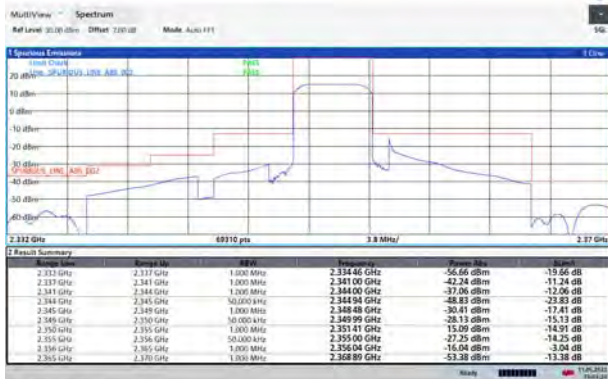

19:14:49 11 05 2022

LTE Band 40 Subset 2 64QAM 5MHz CH-Low, 1 RB

19:02:14 11 05 2022

LTE Band 40 Subset 2 64QAM 5MHz CH-High, 1 RB

19:09:29 11 05 2022

LTE Band 40 Subset 2 64QAM 5MHz CH-Low, 100%RB

19/03/21 11:05:20Z