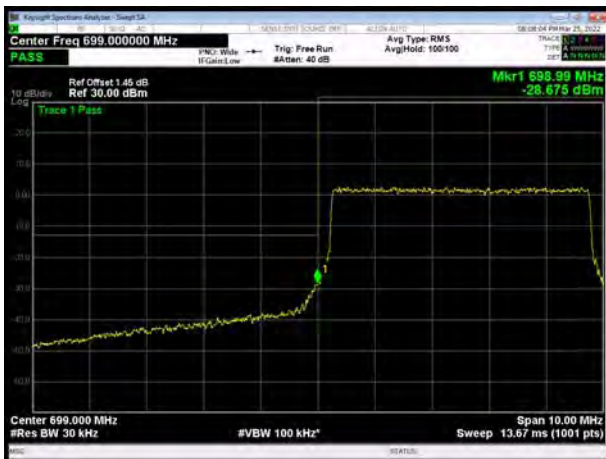

LTE Band 12 16QAM 3MHz CH-High, 1 RB

LTE Band 12 16QAM 3MHz CH-Low, 100%RB

LTE Band 12 16QAM 3MHz CH-High, 100%RB

LTE Band 12 16QAM 5MHz CH-Low, 1 RB

LTE Band 12 16QAM 5MHz CH-High, 1 RB

LTE Band 12 16QAM 5MHz CH-Low, 100%RB