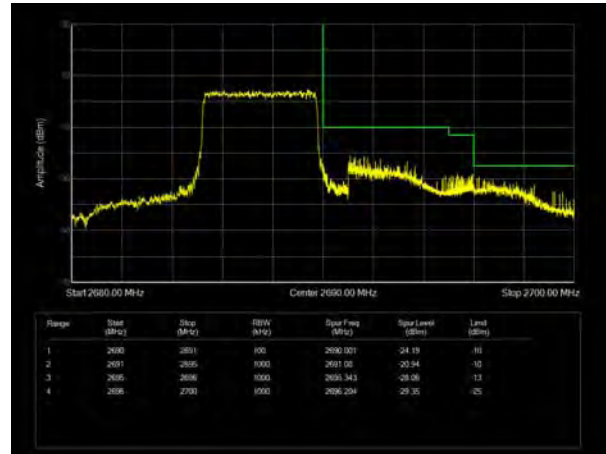

19/10/22 11:05:20Z

LTE Band 40 Subset 2 64QAM 10MHz CH-High, 100%RB

19/10/04 11:05:20Z

LTE Band 41 QPSK 5MHz CH-Low, 1 RB

LTE Band 41 QPSK 5MHz CH-High, 1 RB

LTE Band 41 QPSK 5MHz CH-Low, 100%RB

LTE Band 41 QPSK 5MHz CH-High, 100%RB