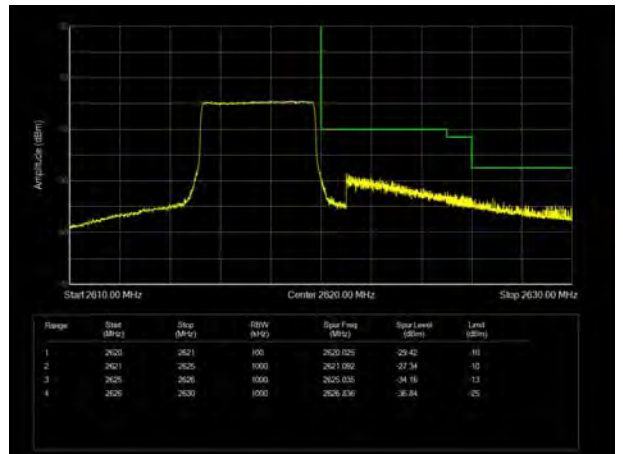

LTE Band 38 16QAM 15MHz CH-High, 100%RB

LTE Band 38 16QAM 20MHz CH-Low, 1 RB

LTE Band 38 16QAM 20MHz CH-High, 1 RB

LTE Band 38 16QAM 20MHz CH-Low, 100%RB

LTE Band 38 16QAM 20MHz CH-High, 100%RB

LTE Band 38 64QAM 5MHz CH-Low, 1 RB

LTE Band 38 64QAM 5MHz CH-High, 1 RB

LTE Band 38 64QAM 5MHz CH-Low, 100%RB

LTE Band 38 64QAM 5MHz CH-High, 100%RB

LTE Band 38 64QAM 10MHz CH-Low, 1 RB

LTE Band 38 64QAM 10MHz CH-High, 1 RB

LTE Band 38 64QAM 10MHz CH-Low, 100%RB