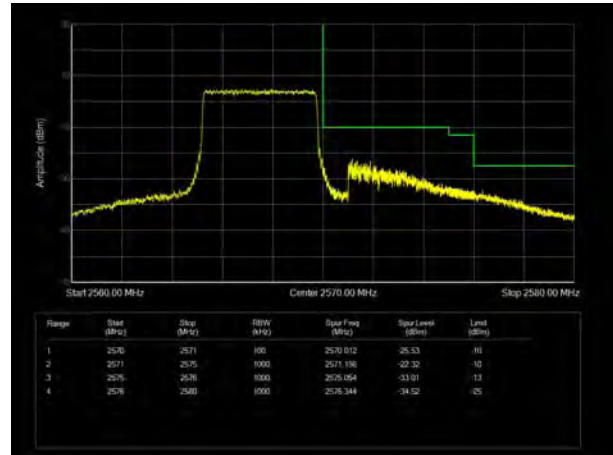

LTE Band 7 64QAM 5MHz CH-High, 100%RB