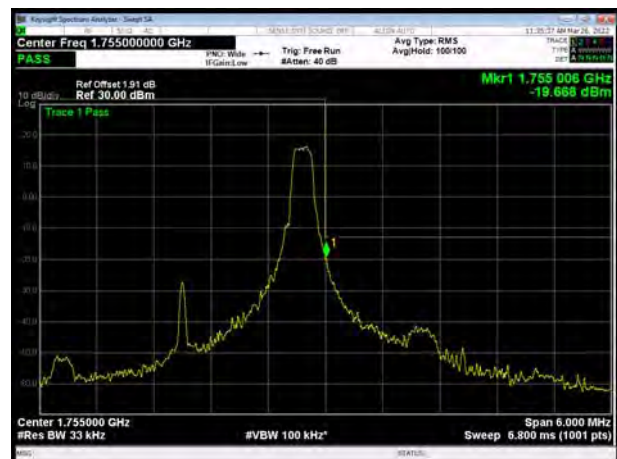

LTE Band 4 QPSK 10MHz CH-High, 100%RB

LTE Band 4 QPSK 15MHz CH-Low, 1 RB

LTE Band 4 QPSK 15MHz CH-High, 1 RB

LTE Band 4 QPSK 15MHz CH-Low, 100%RB

LTE Band 4 QPSK 15MHz CH-High, 100%RB

LTE Band 4 QPSK 20MHz CH-Low, 1 RB

LTE Band 4 QPSK 20MHz CH-High, 1 RB

LTE Band 4 QPSK 20MHz CH-Low, 100%RB

LTE Band 4 QPSK 20MHz CH-High, 100%RB

LTE Band 4 16QAM 1.4MHz CH-Low, 1 RB

LTE Band 4 16QAM 1.4MHz CH-High, 1 RB

LTE Band 4 16QAM 1.4MHz CH-Low, 100%RB

LTE Band 4 16QAM 1.4MHz CH-High, 100%RB

LTE Band 4 16QAM 3MHz CH-Low, 1 RB

LTE Band 4 16QAM 3MHz CH-High, 1 RB

LTE Band 4 16QAM 3MHz CH-Low, 100%RB

LTE Band 4 16QAM 3MHz CH-High, 100%RB

LTE Band 4 16QAM 5MHz CH-Low, 1 RB