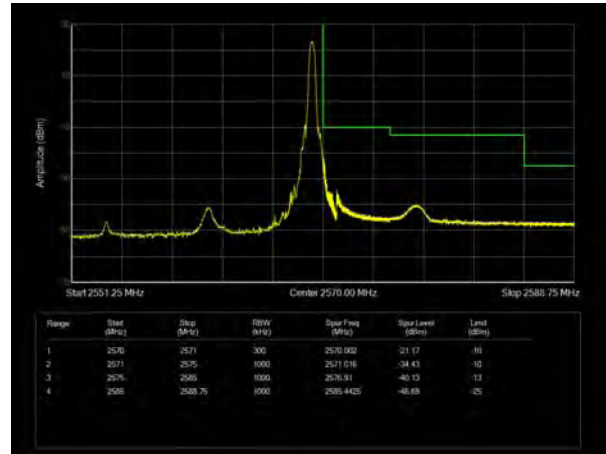

LTE Band 7 QPSK 5MHz CH-High, 100%RB

LTE Band 7 QPSK 10MHz CH-Low, 1 RB

LTE Band 7 QPSK 10MHz CH-High, 1 RB

LTE Band 7 QPSK 10MHz CH-Low, 100%RB

LTE Band 7 QPSK 10MHz CH-High, 100%RB

LTE Band 7 QPSK 15MHz CH-Low, 1 RB

LTE Band 7 QPSK 15MHz CH-High, 1 RB

LTE Band 7 QPSK 15MHz CH-Low, 100%RB

LTE Band 7 QPSK 15MHz CH-High, 100%RB

LTE Band 7 QPSK 20MHz CH-Low, 1 RB

LTE Band 7 QPSK 20MHz CH-High, 1 RB

LTE Band 7 QPSK 20MHz CH-Low, 100%RB