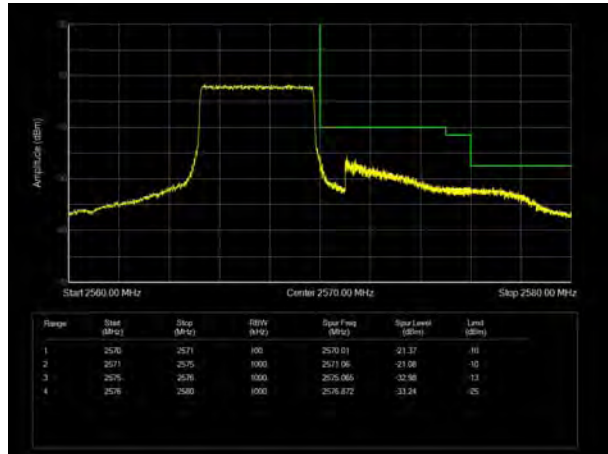

LTE Band 4 64QAM 10MHz CH-High, 100%RB

LTE Band 4 64QAM 15MHz CH-Low, 1 RB

LTE Band 4 64QAM 15MHz CH-High, 1 RB

LTE Band 4 64QAM 15MHz CH-Low, 100%RB

LTE Band 4 64QAM 15MHz CH-High, 100%RB

LTE Band 4 64QAM 20MHz CH-Low, 1 RB

LTE Band 4 64QAM 20MHz CH-High, 1 RB

LTE Band 4 64QAM 20MHz CH-Low, 100%RB

LTE Band 4 64QAM 20MHz CH-High, 100%RB

LTE Band 7 QPSK 5MHz CH-Low, 1 RB

LTE Band 7 QPSK 5MHz CH-High, 1 RB

LTE Band 7 QPSK 5MHz CH-Low, 100%RB

LTE Band 7 QPSK 5MHz CH-High, 100%RB

LTE Band 7 QPSK 10MHz CH-Low, 1 RB

LTE Band 7 QPSK 10MHz CH-High, 1 RB

LTE Band 7 QPSK 10MHz CH-Low, 100%RB

LTE Band 7 QPSK 10MHz CH-High, 100%RB

LTE Band 7 QPSK 15MHz CH-Low, 1 RB