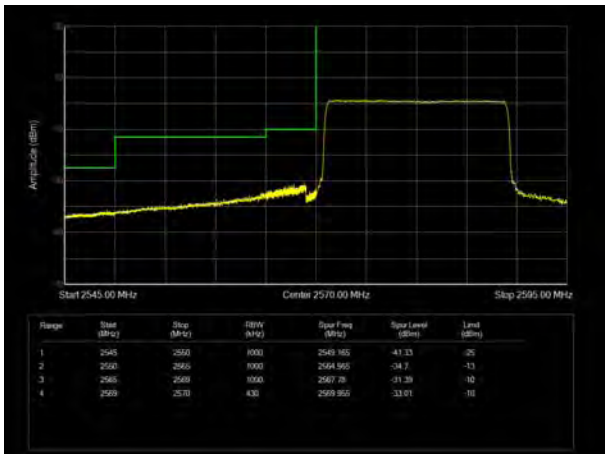

LTE Band 38 64QAM 20MHz CH-Low, 100%RB