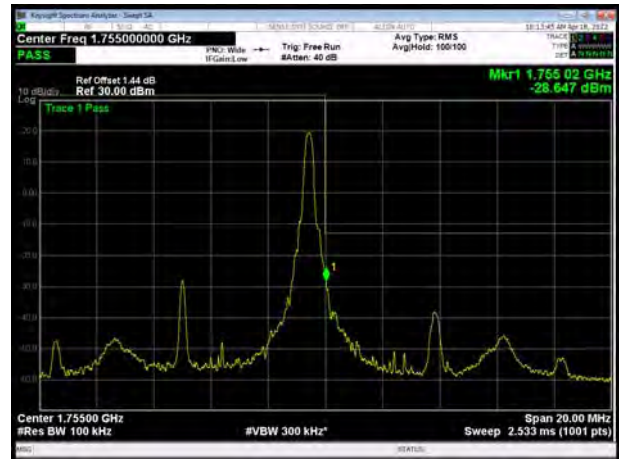

LTE Band 4 64QAM 5MHz CH-High, 1 RB

LTE Band 4 64QAM 5MHz CH-Low, 100%RB

LTE Band 4 64QAM 5MHz CH-High, 100%RB

LTE Band 4 64QAM 10MHz CH-Low, 1 RB

LTE Band 4 64QAM 10MHz CH-High, 1 RB

LTE Band 4 64QAM 10MHz CH-Low, 100%RB

LTE Band 4 64QAM 10MHz CH-High, 100%RB

LTE Band 4 64QAM 15MHz CH-Low, 1 RB

LTE Band 4 64QAM 15MHz CH-High, 1 RB

LTE Band 4 64QAM 15MHz CH-Low, 100%RB

LTE Band 4 64QAM 15MHz CH-High, 100%RB

LTE Band 4 64QAM 20MHz CH-Low, 1 RB