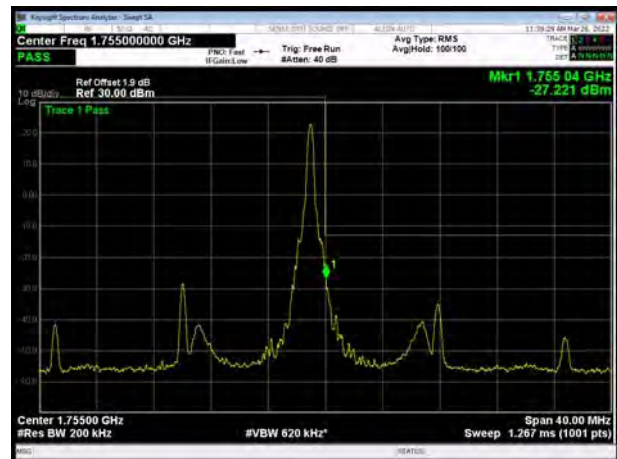

LTE Band 4 QPSK 5MHz CH-High, 1 RB

LTE Band 4 QPSK 5MHz CH-Low, 100%RB

LTE Band 4 QPSK 5MHz CH-High, 100%RB

LTE Band 4 QPSK 10MHz CH-Low, 1 RB

LTE Band 4 QPSK 10MHz CH-High, 1 RB

LTE Band 4 QPSK 10MHz CH-Low, 100%RB

LTE Band 4 QPSK 10MHz CH-High, 100%RB

LTE Band 4 QPSK 15MHz CH-Low, 1 RB

LTE Band 4 QPSK 15MHz CH-High, 1 RB

LTE Band 4 QPSK 15MHz CH-Low, 100%RB

LTE Band 4 QPSK 15MHz CH-High, 100%RB

LTE Band 4 QPSK 20MHz CH-Low, 1 RB

LTE Band 4 QPSK 20MHz CH-High, 1 RB

LTE Band 4 QPSK 20MHz CH-Low, 100%RB

LTE Band 4 QPSK 20MHz CH-High, 100%RB

LTE Band 4 16QAM 1.4MHz CH-Low, 1 RB

LTE Band 4 16QAM 1.4MHz CH-High, 1 RB

LTE Band 4 16QAM 1.4MHz CH-Low, 100%RB