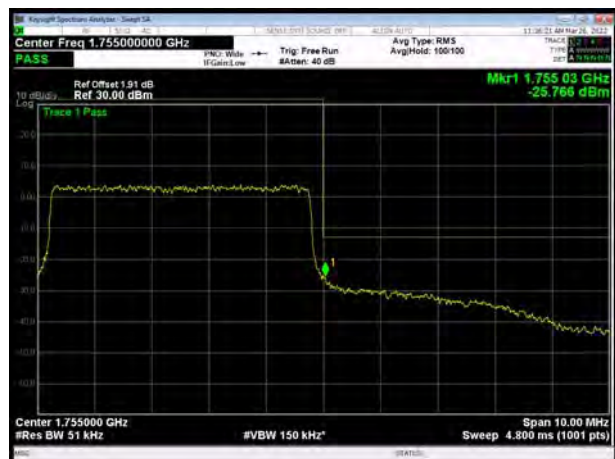

LTE Band 4 QPSK 20MHz CH-High, 1 RB

LTE Band 4 QPSK 20MHz CH-Low, 100%RB

LTE Band 4 QPSK 20MHz CH-High, 100%RB

LTE Band 4 16QAM 1.4MHz CH-Low, 1 RB

LTE Band 4 16QAM 1.4MHz CH-High, 1 RB

LTE Band 4 16QAM 1.4MHz CH-Low, 100%RB

LTE Band 4 16QAM 1.4MHz CH-High, 100%RB

LTE Band 4 16QAM 3MHz CH-Low, 1 RB

LTE Band 4 16QAM 3MHz CH-High, 1 RB

LTE Band 4 16QAM 3MHz CH-Low, 100%RB

LTE Band 4 16QAM 3MHz CH-High, 100%RB

LTE Band 4 16QAM 5MHz CH-Low, 1 RB

LTE Band 4 16QAM 5MHz CH-High, 1 RB

LTE Band 4 16QAM 5MHz CH-Low, 100%RB

LTE Band 4 16QAM 5MHz CH-High, 100%RB

LTE Band 4 16QAM 10MHz CH-Low, 1 RB

LTE Band 4 16QAM 10MHz CH-High, 1 RB

LTE Band 4 16QAM 10MHz CH-Low, 100%RB