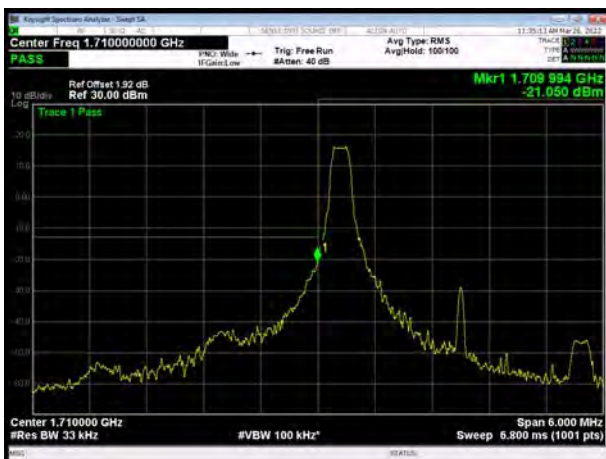

LTE Band 4 QPSK 10MHz CH-High, 100%RB

LTE Band 4 QPSK 15MHz CH-Low, 1 RB

LTE Band 4 QPSK 15MHz CH-High, 1 RB

LTE Band 4 QPSK 15MHz CH-Low, 100%RB

LTE Band 4 QPSK 15MHz CH-High, 100%RB

LTE Band 4 QPSK 20MHz CH-Low, 1 RB

LTE Band 4 QPSK 20MHz CH-High, 1 RB

LTE Band 4 QPSK 20MHz CH-Low, 100%RB

LTE Band 4 QPSK 20MHz CH-High, 100%RB

LTE Band 4 16QAM 1.4MHz CH-Low, 1 RB

LTE Band 4 16QAM 1.4MHz CH-High, 1 RB

LTE Band 4 16QAM 1.4MHz CH-Low, 100%RB

LTE Band 4 16QAM 1.4MHz CH-High, 100%RB

LTE Band 4 16QAM 3MHz CH-Low, 1 RB

LTE Band 4 16QAM 3MHz CH-High, 1 RB

LTE Band 4 16QAM 3MHz CH-Low, 100%RB

LTE Band 4 16QAM 3MHz CH-High, 100%RB

LTE Band 4 16QAM 5MHz CH-Low, 1 RB