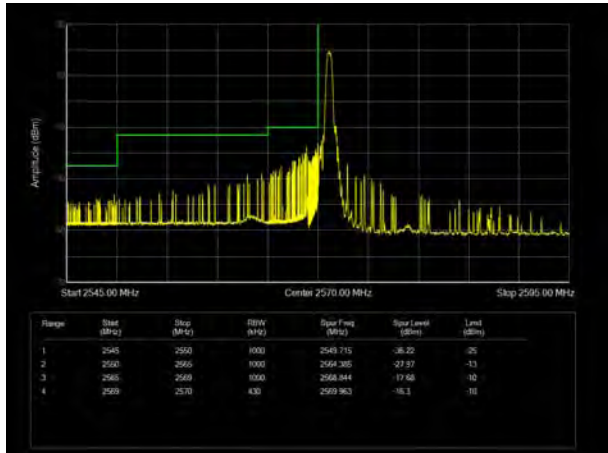

LTE Band 38 QPSK 5MHz CH-High, 100%RB

LTE Band 38 QPSK 10MHz CH-Low, 1 RB

LTE Band 38 QPSK 10MHz CH-High, 1 RB

LTE Band 38 QPSK 10MHz CH-Low, 100%RB

LTE Band 38 QPSK 10MHz CH-High, 100%RB

LTE Band 38 QPSK 15MHz CH-Low, 1 RB

LTE Band 38 QPSK 15MHz CH-High, 1 RB

LTE Band 38 QPSK 15MHz CH-Low, 100%RB

LTE Band 38 QPSK 15MHz CH-High, 100%RB

LTE Band 38 QPSK 20MHz CH-Low, 1 RB

LTE Band 38 QPSK 20MHz CH-High, 1 RB

LTE Band 38 QPSK 20MHz CH-Low, 100%RB

LTE Band 38 QPSK 20MHz CH-High, 100%RB

LTE Band 38 16QAM 5MHz CH-Low, 1 RB

LTE Band 38 16QAM 5MHz CH-High, 1 RB

LTE Band 38 16QAM 5MHz CH-Low, 100%RB

LTE Band 38 16QAM 5MHz CH-High, 100%RB

LTE Band 38 16QAM 10MHz CH-Low, 1 RB