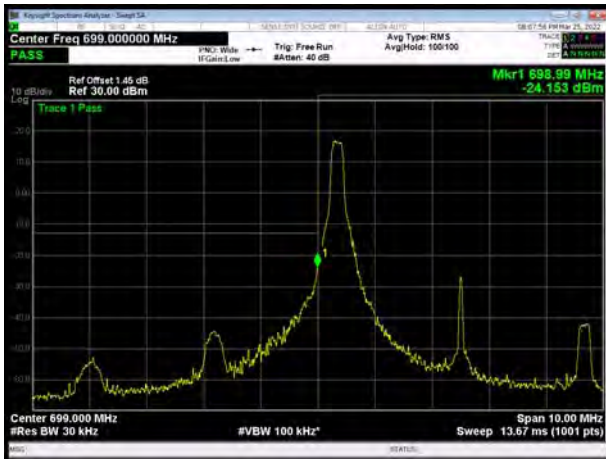

LTE Band 12 16QAM 3MHz CH-High, 1 RB

LTE Band 12 16QAM 3MHz CH-Low, 100%RB

LTE Band 12 16QAM 3MHz CH-High, 100%RB

LTE Band 12 16QAM 5MHz CH-Low, 1 RB

LTE Band 12 16QAM 5MHz CH-High, 1 RB

LTE Band 12 16QAM 5MHz CH-Low, 100%RB