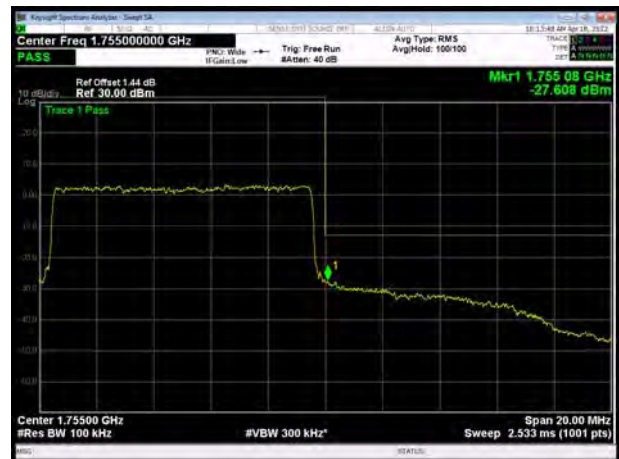

LTE Band 4 64QAM 10MHz CH-High, 100%RB