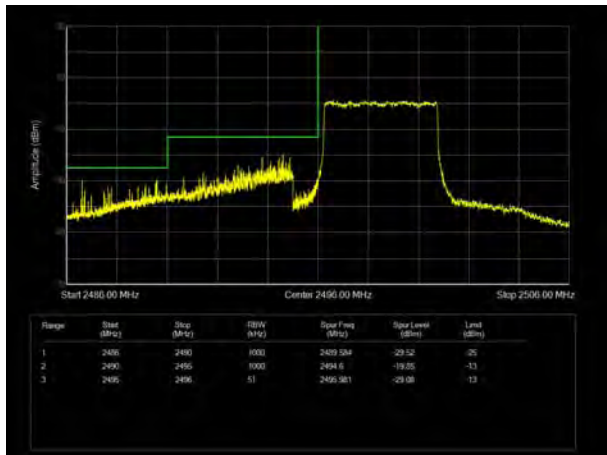

LTE Band 41 16QAM 5MHz CH-Low, 1 RB

LTE Band 41 16QAM 5MHz CH-High, 1 RB

LTE Band 41 16QAM 5MHz CH-Low, 100%RB

LTE Band 41 16QAM 5MHz CH-High, 100%RB

LTE Band 41 16QAM 10MHz CH-Low, 1 RB

LTE Band 41 16QAM 10MHz CH-High, 1 RB