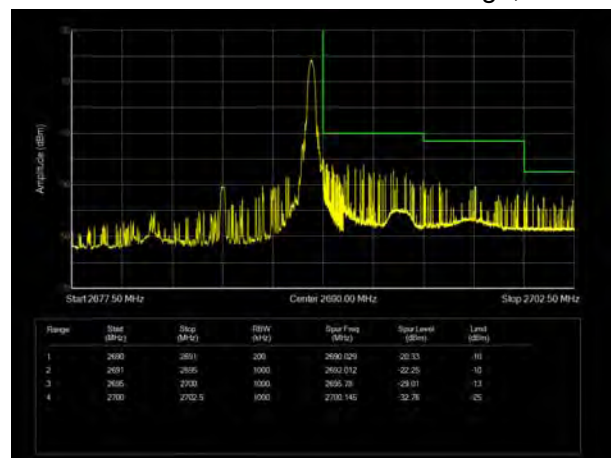

LTE Band 41 16QAM 5MHz CH-Low, 1 RB

LTE Band 41 16QAM 5MHz CH-High, 1 RB

LTE Band 41 16QAM 5MHz CH-Low, 100%RB

LTE Band 41 16QAM 5MHz CH-High, 100%RB

LTE Band 41 16QAM 10MHz CH-Low, 1 RB

LTE Band 41 16QAM 10MHz CH-High, 1 RB