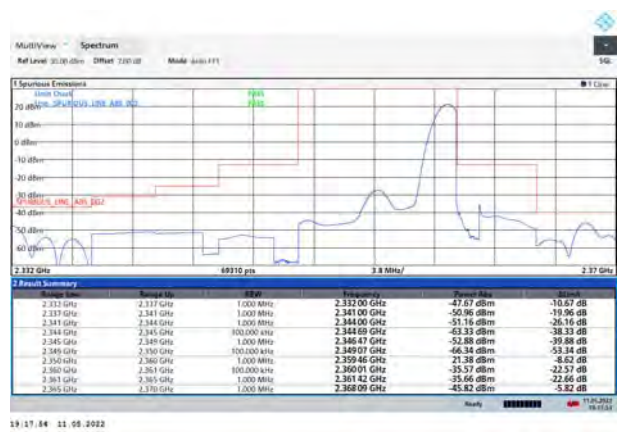

LTE Band 40 Subset 2 16QAM 10MHz CH-High, 1 RB