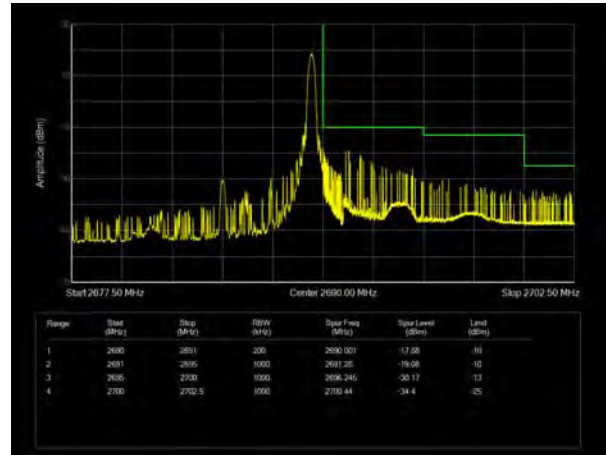

LTE Band 41 QPSK 10MHz CH-High, 1 RB