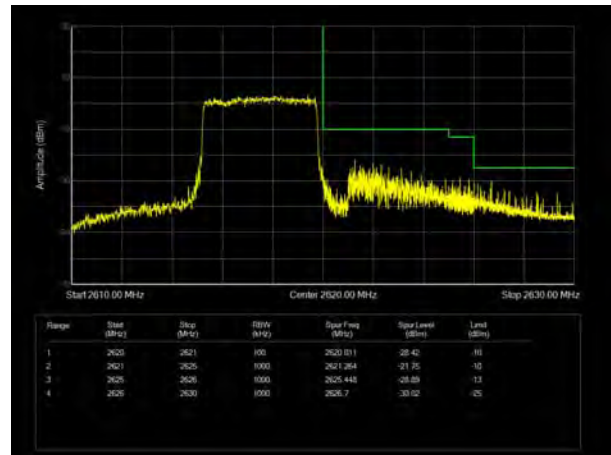

LTE Band 38 QPSK 15MHz CH-High, 1 RB

LTE Band 38 QPSK 15MHz CH-Low, 100%RB

LTE Band 38 QPSK 15MHz CH-High, 100%RB

LTE Band 38 QPSK 20MHz CH-Low, 1 RB

LTE Band 38 QPSK 20MHz CH-High, 1 RB

LTE Band 38 QPSK 20MHz CH-Low, 100%RB

LTE Band 38 QPSK 20MHz CH-High, 100%RB

LTE Band 38 16QAM 5MHz CH-Low, 1 RB

LTE Band 38 16QAM 5MHz CH-High, 1 RB

LTE Band 38 16QAM 5MHz CH-Low, 100%RB

LTE Band 38 16QAM 5MHz CH-High, 100%RB

LTE Band 38 16QAM 10MHz CH-Low, 1 RB

LTE Band 38 16QAM 10MHz CH-High, 1 RB

LTE Band 38 16QAM 10MHz CH-Low, 100%RB

LTE Band 38 16QAM 10MHz CH-High, 100%RB

LTE Band 38 16QAM 15MHz CH-Low, 1 RB

LTE Band 38 16QAM 15MHz CH-High, 1 RB

LTE Band 38 16QAM 15MHz CH-Low, 100%RB