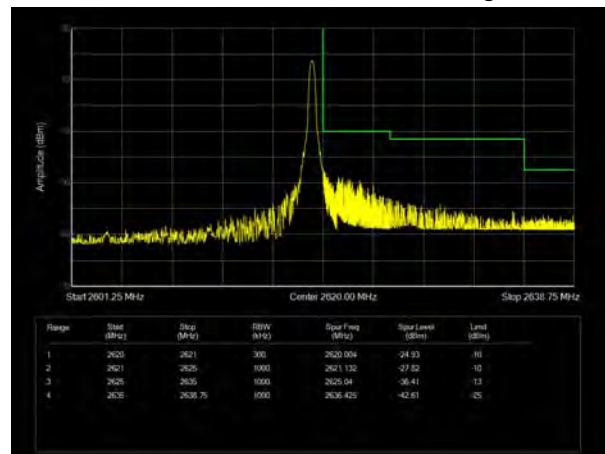

LTE Band 38 16QAM 15MHz CH-High, 100%RB

LTE Band 38 16QAM 20MHz CH-Low, 1 RB

LTE Band 38 16QAM 20MHz CH-High, 1 RB

LTE Band 38 16QAM 20MHz CH-Low, 100%RB

LTE Band 38 16QAM 20MHz CH-High, 100%RB

LTE Band 38 64QAM 5MHz CH-Low, 1 RB

LTE Band 38 64QAM 5MHz CH-High, 1 RB

LTE Band 38 64QAM 5MHz CH-Low, 100%RB

LTE Band 38 64QAM 5MHz CH-High, 100%RB

LTE Band 38 64QAM 10MHz CH-Low, 1 RB

LTE Band 38 64QAM 10MHz CH-High, 1 RB

LTE Band 38 64QAM 10MHz CH-Low, 100%RB

LTE Band 38 64QAM 10MHz CH-High, 100%RB

LTE Band 38 64QAM 15MHz CH-Low, 1 RB

LTE Band 38 64QAM 15MHz CH-High, 1 RB

LTE Band 38 64QAM 15MHz CH-Low, 100%RB

LTE Band 38 64QAM 15MHz CH-High, 100%RB

LTE Band 38 64QAM 20MHz CH-Low, 1 RB