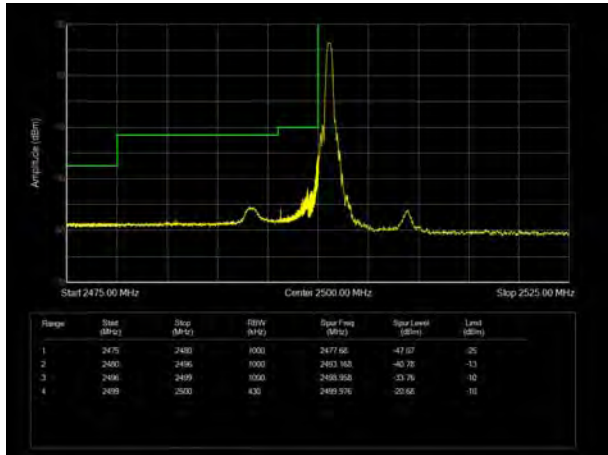

LTE Band 7 QPSK 5MHz CH-High, 100%RB

LTE Band 7 QPSK 10MHz CH-Low, 1 RB

LTE Band 7 QPSK 10MHz CH-High, 1 RB

LTE Band 7 QPSK 10MHz CH-Low, 100%RB

LTE Band 7 QPSK 10MHz CH-High, 100%RB

LTE Band 7 QPSK 15MHz CH-Low, 1 RB

LTE Band 7 QPSK 15MHz CH-High, 1 RB

LTE Band 7 QPSK 15MHz CH-Low, 100%RB

LTE Band 7 QPSK 15MHz CH-High, 100%RB

LTE Band 7 QPSK 20MHz CH-Low, 1 RB

LTE Band 7 QPSK 20MHz CH-High, 1 RB

LTE Band 7 QPSK 20MHz CH-Low, 100%RB

LTE Band 7 QPSK 20MHz CH-High, 100%RB

LTE Band 7 16QAM 5MHz CH-Low, 1 RB

LTE Band 7 16QAM 5MHz CH-High, 1 RB

LTE Band 7 16QAM 5MHz CH-Low, 100%RB

LTE Band 7 16QAM 5MHz CH-High, 100%RB

LTE Band 7 16QAM 10MHz CH-Low, 1 RB