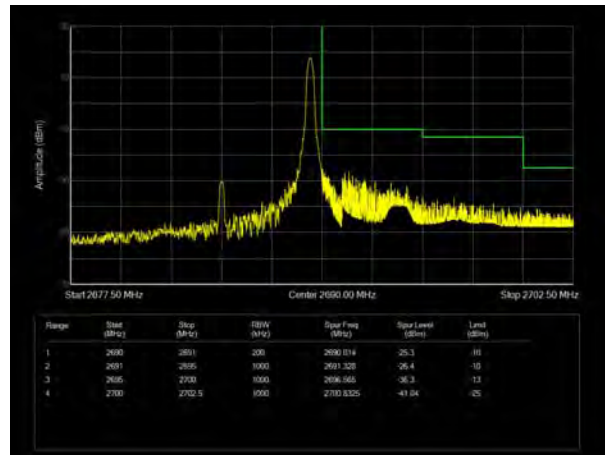

LTE Band 41 64QAM 5MHz CH-Low, 100%RB

LTE Band 41 64QAM 5MHz CH-High, 100%RB

LTE Band 41 64QAM 10MHz CH-Low, 1 RB

LTE Band 41 64QAM 10MHz CH-High, 1 RB

LTE Band 41 64QAM 10MHz CH-Low, 100%RB

LTE Band 41 64QAM 10MHz CH-High, 100%RB