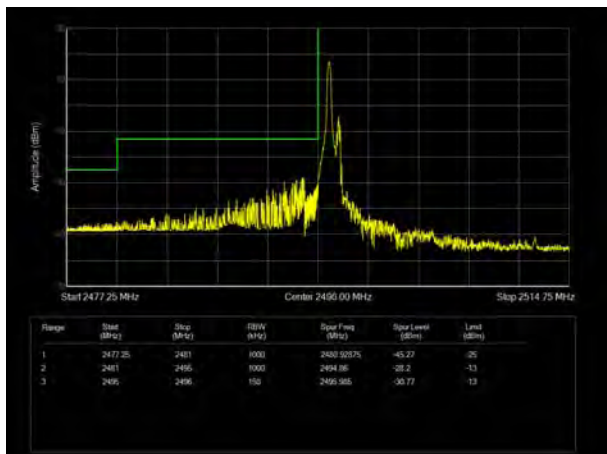

LTE Band 41 64QAM 15MHz CH-Low, 1 RB