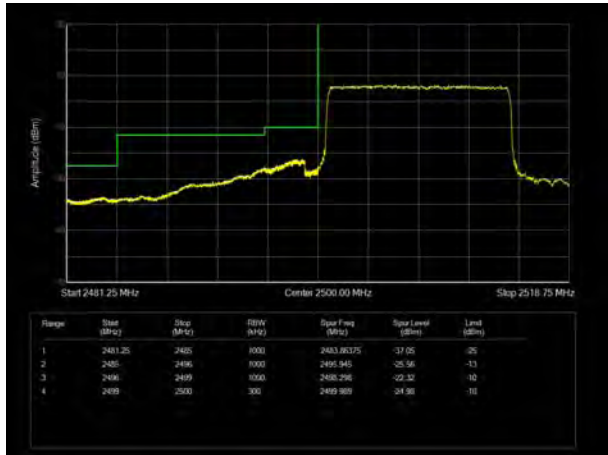

LTE Band 4 64QAM 20MHz CH-High, 1 RB

LTE Band 4 64QAM 20MHz CH-Low, 100%RB

LTE Band 4 64QAM 20MHz CH-High, 100%RB

LTE Band 7 QPSK 5MHz CH-Low, 1 RB

LTE Band 7 QPSK 5MHz CH-High, 1 RB

LTE Band 7 QPSK 5MHz CH-Low, 100%RB

LTE Band 7 QPSK 5MHz CH-High, 100%RB

LTE Band 7 QPSK 10MHz CH-Low, 1 RB

LTE Band 7 QPSK 10MHz CH-High, 1 RB

LTE Band 7 QPSK 10MHz CH-Low, 100%RB

LTE Band 7 QPSK 10MHz CH-High, 100%RB

LTE Band 7 QPSK 15MHz CH-Low, 1 RB

LTE Band 7 QPSK 15MHz CH-High, 1 RB

LTE Band 7 QPSK 15MHz CH-Low, 100%RB

LTE Band 7 QPSK 15MHz CH-High, 100%RB

LTE Band 7 QPSK 20MHz CH-Low, 1 RB

LTE Band 7 QPSK 20MHz CH-High, 1 RB

LTE Band 7 QPSK 20MHz CH-Low, 100%RB