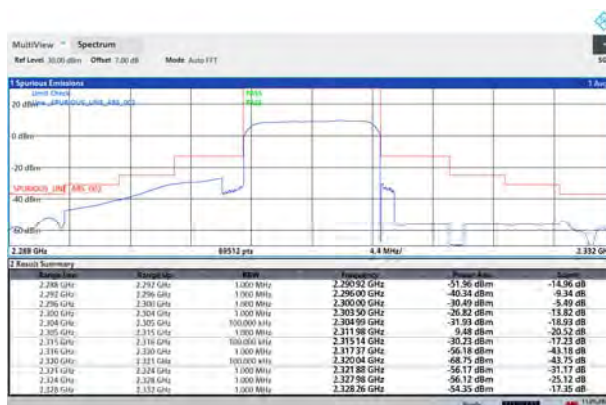

LTE Band 40 Subset 1 16QAM 10MHz CH-Low, 100%RB