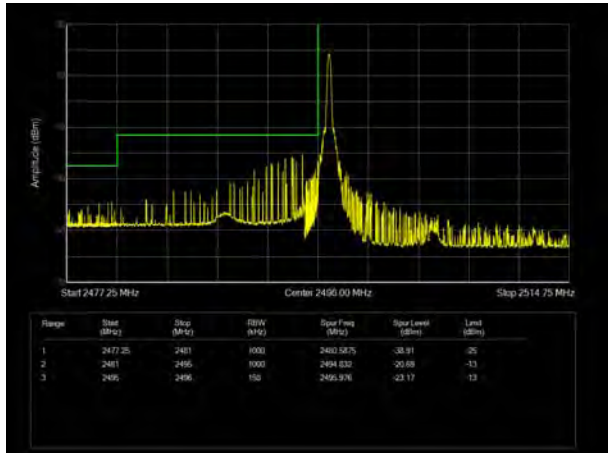

LTE Band 41 16QAM 10MHz CH-Low, 100%RB

LTE Band 41 16QAM 10MHz CH-High, 100%RB

LTE Band 41 16QAM 15MHz CH-Low, 1 RB

LTE Band 41 16QAM 15MHz CH-High, 1 RB

LTE Band 41 16QAM 15MHz CH-Low, 100%RB

LTE Band 41 16QAM 15MHz CH-High, 100%RB