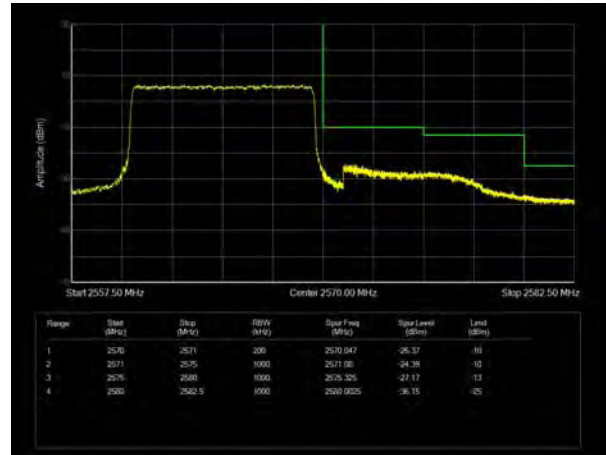

LTE Band 4 64QAM 20MHz CH-High, 1 RB

LTE Band 4 64QAM 20MHz CH-Low, 100%RB

LTE Band 4 64QAM 20MHz CH-High, 100%RB

LTE Band 7 QPSK 5MHz CH-Low, 1 RB

LTE Band 7 QPSK 5MHz CH-High, 1 RB

LTE Band 7 QPSK 5MHz CH-Low, 100%RB

LTE Band 7 QPSK 5MHz CH-High, 100%RB

LTE Band 7 QPSK 10MHz CH-Low, 1 RB

LTE Band 7 QPSK 10MHz CH-High, 1 RB

LTE Band 7 QPSK 10MHz CH-Low, 100%RB

LTE Band 7 QPSK 10MHz CH-High, 100%RB

LTE Band 7 QPSK 15MHz CH-Low, 1 RB

LTE Band 7 QPSK 15MHz CH-High, 1 RB

LTE Band 7 QPSK 15MHz CH-Low, 100%RB

LTE Band 7 QPSK 15MHz CH-High, 100%RB

LTE Band 7 QPSK 20MHz CH-Low, 1 RB

LTE Band 7 QPSK 20MHz CH-High, 1 RB

LTE Band 7 QPSK 20MHz CH-Low, 100%RB