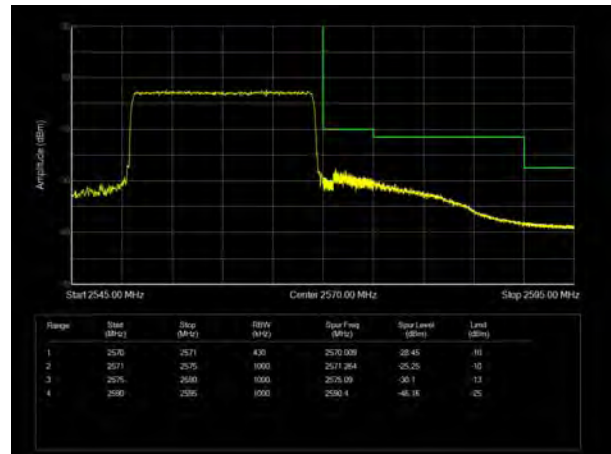

LTE Band 7 64QAM 10MHz CH-High, 100%RB

LTE Band 7 64QAM 15MHz CH-Low, 1 RB

LTE Band 7 64QAM 15MHz CH-High, 1 RB

LTE Band 7 64QAM 15MHz CH-Low, 100%RB

LTE Band 7 64QAM 15MHz CH-High, 100%RB

LTE Band 7 64QAM 20MHz CH-Low, 1 RB

LTE Band 7 64QAM 20MHz CH-High, 1 RB

LTE Band 7 64QAM 20MHz CH-Low, 100%RB

LTE Band 7 64QAM 20MHz CH-High, 100%RB

LTE Band 12 QPSK 1.4MHz CH-Low, 1 RB

LTE Band 12 QPSK 1.4MHz CH-High, 1 RB

LTE Band 12 QPSK 1.4MHz CH-Low, 100%RB