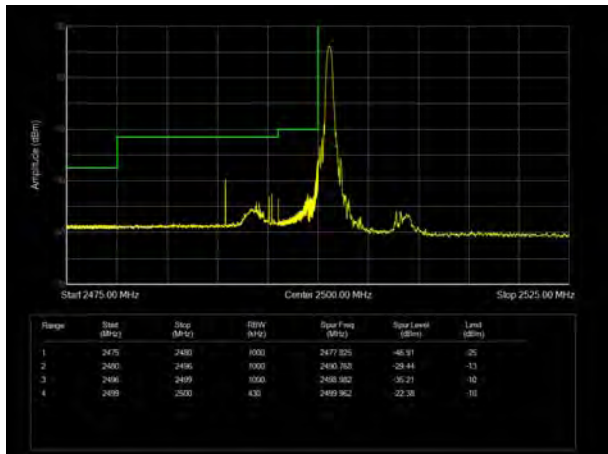

LTE Band 7 QPSK 20MHz CH-High, 100%RB

LTE Band 7 16QAM 5MHz CH-Low, 1 RB

LTE Band 7 16QAM 5MHz CH-High, 1 RB

LTE Band 7 16QAM 5MHz CH-Low, 100%RB

LTE Band 7 16QAM 5MHz CH-High, 100%RB

LTE Band 7 16QAM 10MHz CH-Low, 1 RB

LTE Band 7 16QAM 10MHz CH-High, 1 RB

LTE Band 7 16QAM 10MHz CH-Low, 100%RB

LTE Band 7 16QAM 10MHz CH-High, 100%RB

LTE Band 7 16QAM 15MHz CH-Low, 1 RB

LTE Band 7 16QAM 15MHz CH-High, 1 RB

LTE Band 7 16QAM 15MHz CH-Low, 100%RB

LTE Band 7 16QAM 15MHz CH-High, 100%RB

LTE Band 7 16QAM 20MHz CH-Low, 1 RB

LTE Band 7 16QAM 20MHz CH-High, 1 RB

LTE Band 7 16QAM 20MHz CH-Low, 100%RB

LTE Band 7 16QAM 20MHz CH-High, 100%RB

LTE Band 7 64QAM 5MHz CH-Low, 1 RB