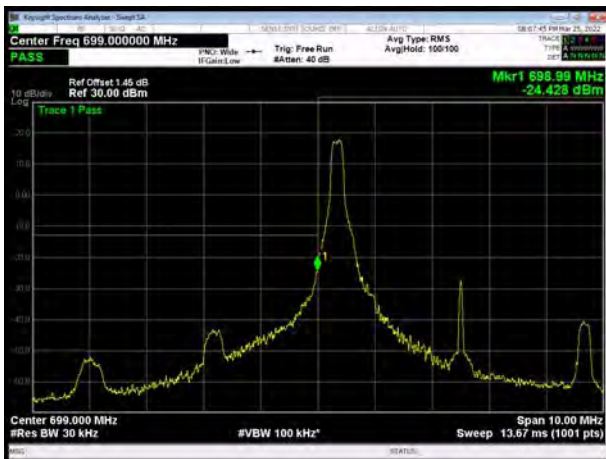

LTE Band 12 QPSK 1.4MHz CH-High, 100%RB

LTE Band 12 QPSK 3MHz CH-Low, 1 RB

LTE Band 12 QPSK 3MHz CH-High, 1 RB

LTE Band 12 QPSK 3MHz CH-Low, 100%RB

LTE Band 12 QPSK 3MHz CH-High, 100%RB

LTE Band 12 QPSK 5MHz CH-Low, 1 RB