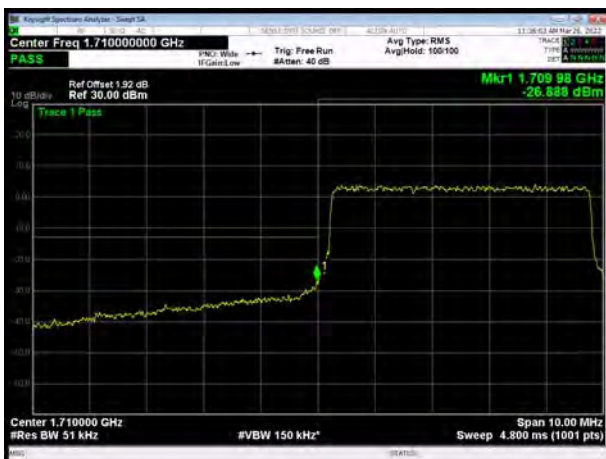

LTE Band 4 16QAM 5MHz CH-Low, 100%RB