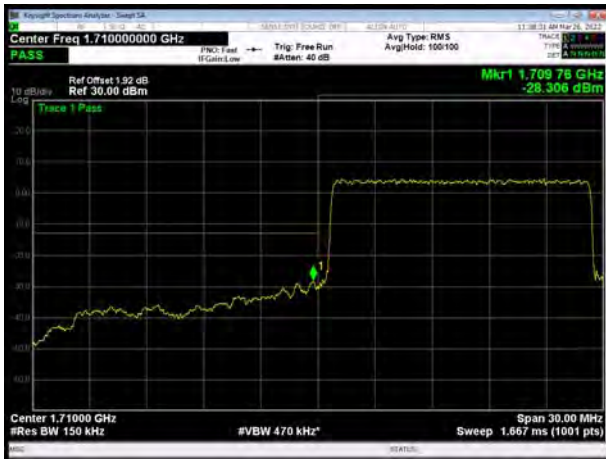

LTE Band 4 QPSK 5MHz CH-High, 1 RB

LTE Band 4 QPSK 5MHz CH-Low, 100%RB

LTE Band 4 QPSK 5MHz CH-High, 100%RB

LTE Band 4 QPSK 10MHz CH-Low, 1 RB

LTE Band 4 QPSK 10MHz CH-High, 1 RB

LTE Band 4 QPSK 10MHz CH-Low, 100%RB

LTE Band 4 QPSK 10MHz CH-High, 100%RB

LTE Band 4 QPSK 15MHz CH-Low, 1 RB

LTE Band 4 QPSK 15MHz CH-High, 1 RB

LTE Band 4 QPSK 15MHz CH-Low, 100%RB

LTE Band 4 QPSK 15MHz CH-High, 100%RB

LTE Band 4 QPSK 20MHz CH-Low, 1 RB

LTE Band 4 QPSK 20MHz CH-High, 1 RB

LTE Band 4 QPSK 20MHz CH-Low, 100%RB

LTE Band 4 QPSK 20MHz CH-High, 100%RB

LTE Band 4 16QAM 1.4MHz CH-Low, 1 RB

LTE Band 4 16QAM 1.4MHz CH-High, 1 RB

LTE Band 4 16QAM 1.4MHz CH-Low, 100%RB