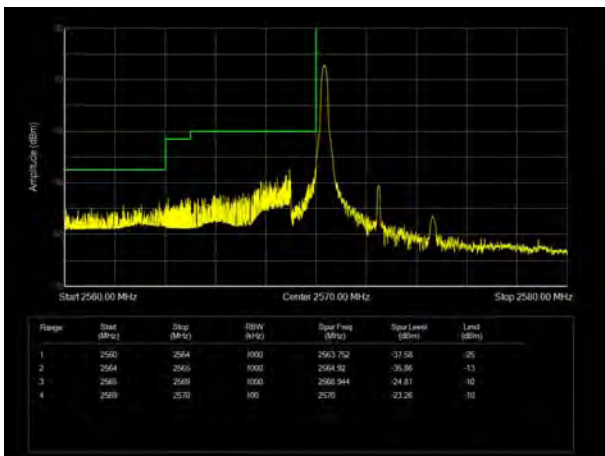

LTE Band 38 16QAM 10MHz CH-High, 1 RB

LTE Band 38 16QAM 10MHz CH-Low, 100%RB

LTE Band 38 16QAM 10MHz CH-High, 100%RB

LTE Band 38 16QAM 15MHz CH-Low, 1 RB

LTE Band 38 16QAM 15MHz CH-High, 1 RB

LTE Band 38 16QAM 15MHz CH-Low, 100%RB

LTE Band 38 16QAM 15MHz CH-High, 100%RB

LTE Band 38 16QAM 20MHz CH-Low, 1 RB

LTE Band 38 16QAM 20MHz CH-High, 1 RB

LTE Band 38 16QAM 20MHz CH-Low, 100%RB

LTE Band 38 16QAM 20MHz CH-High, 100%RB

LTE Band 38 64QAM 5MHz CH-Low, 1 RB

LTE Band 38 64QAM 5MHz CH-High, 1 RB

LTE Band 38 64QAM 5MHz CH-Low, 100%RB

LTE Band 38 64QAM 5MHz CH-High, 100%RB

LTE Band 38 64QAM 10MHz CH-Low, 1 RB

LTE Band 38 64QAM 10MHz CH-High, 1 RB

LTE Band 38 64QAM 10MHz CH-Low, 100%RB