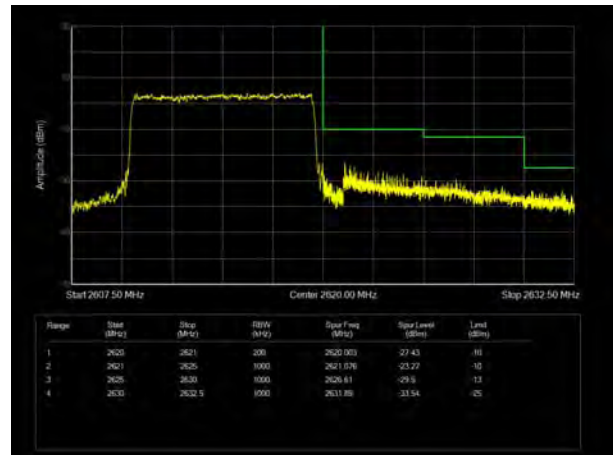

LTE Band 38 QPSK 5MHz CH-High, 100%RB

LTE Band 38 QPSK 10MHz CH-Low, 1 RB

LTE Band 38 QPSK 10MHz CH-High, 1 RB

LTE Band 38 QPSK 10MHz CH-Low, 100%RB

LTE Band 38 QPSK 10MHz CH-High, 100%RB

LTE Band 38 QPSK 15MHz CH-Low, 1 RB

LTE Band 38 QPSK 15MHz CH-High, 1 RB

LTE Band 38 QPSK 15MHz CH-Low, 100%RB

LTE Band 38 QPSK 15MHz CH-High, 100%RB

LTE Band 38 QPSK 20MHz CH-Low, 1 RB

LTE Band 38 QPSK 20MHz CH-High, 1 RB

LTE Band 38 QPSK 20MHz CH-Low, 100%RB