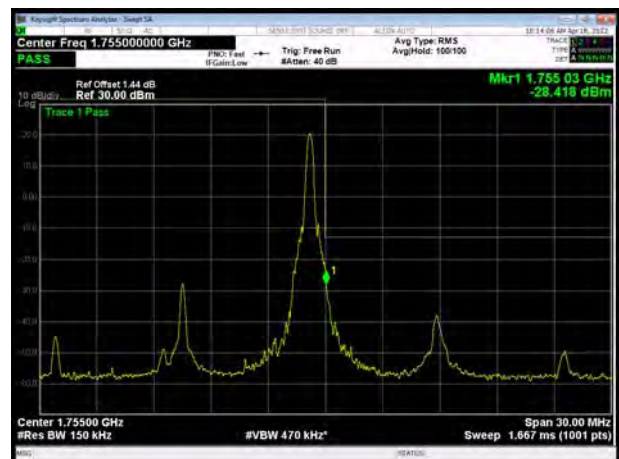

LTE Band 4 64QAM 15MHz CH-High, 1 RB