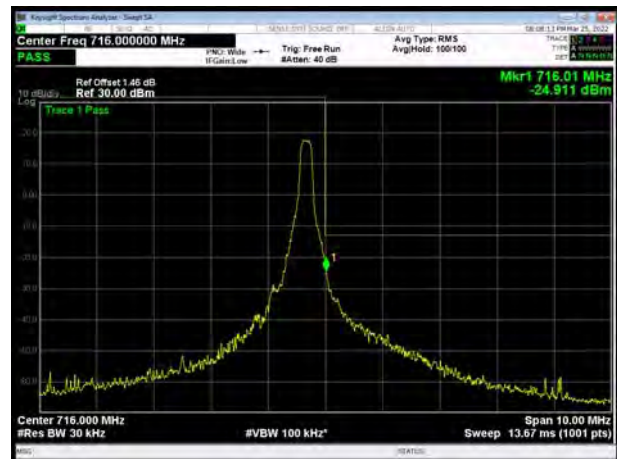

LTE Band 12 QPSK 5MHz CH-High, 1 RB