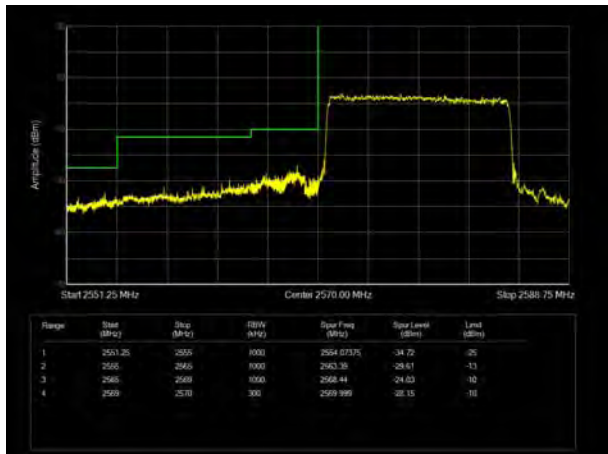

LTE Band 38 QPSK 5MHz CH-High, 100%RB

LTE Band 38 QPSK 10MHz CH-Low, 1 RB

LTE Band 38 QPSK 10MHz CH-High, 1 RB

LTE Band 38 QPSK 10MHz CH-Low, 100%RB

LTE Band 38 QPSK 10MHz CH-High, 100%RB

LTE Band 38 QPSK 15MHz CH-Low, 1 RB

LTE Band 38 QPSK 15MHz CH-High, 1 RB

LTE Band 38 QPSK 15MHz CH-Low, 100%RB

LTE Band 38 QPSK 15MHz CH-High, 100%RB

LTE Band 38 QPSK 20MHz CH-Low, 1 RB

LTE Band 38 QPSK 20MHz CH-High, 1 RB

LTE Band 38 QPSK 20MHz CH-Low, 100%RB