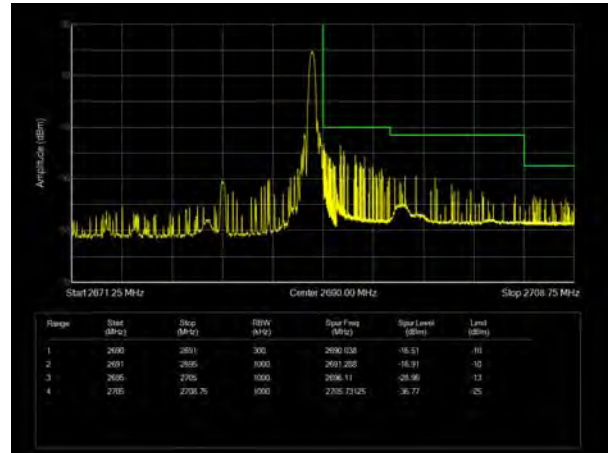

LTE Band 41 16QAM 10MHz CH-Low, 100%RB

LTE Band 41 16QAM 10MHz CH-High, 100%RB

LTE Band 41 16QAM 15MHz CH-Low, 1 RB

LTE Band 41 16QAM 15MHz CH-High, 1 RB

LTE Band 41 16QAM 15MHz CH-Low, 100%RB

LTE Band 41 16QAM 15MHz CH-High, 100%RB