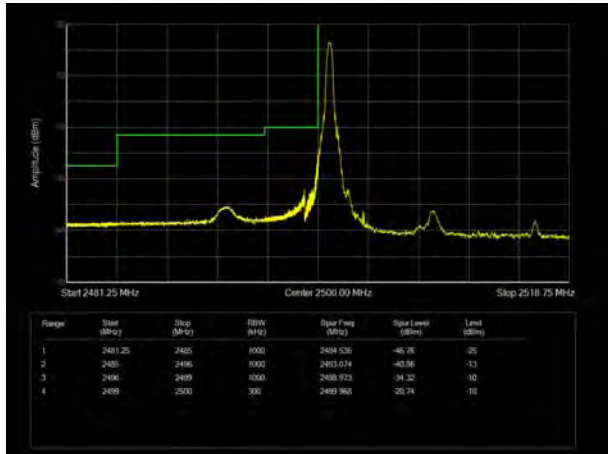

LTE Band 7 QPSK 5MHz CH-High, 100%RB

LTE Band 7 QPSK 10MHz CH-Low, 1 RB

LTE Band 7 QPSK 10MHz CH-High, 1 RB

LTE Band 7 QPSK 10MHz CH-Low, 100%RB

LTE Band 7 QPSK 10MHz CH-High, 100%RB

LTE Band 7 QPSK 15MHz CH-Low, 1 RB

LTE Band 7 QPSK 15MHz CH-High, 1 RB

LTE Band 7 QPSK 15MHz CH-Low, 100%RB

LTE Band 7 QPSK 15MHz CH-High, 100%RB

LTE Band 7 QPSK 20MHz CH-Low, 1 RB

LTE Band 7 QPSK 20MHz CH-High, 1 RB

LTE Band 7 QPSK 20MHz CH-Low, 100%RB