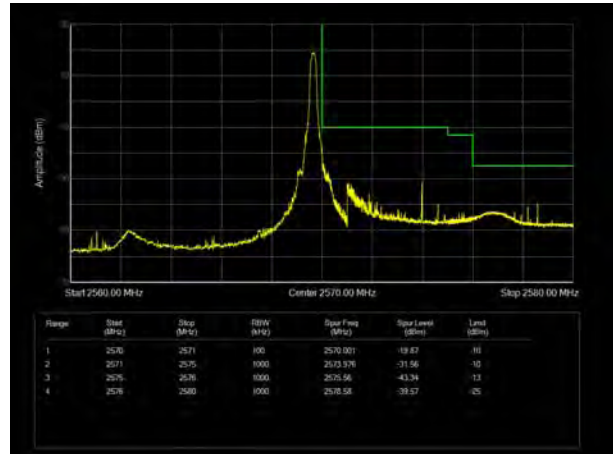

LTE Band 7 64QAM 5MHz CH-High, 1 RB