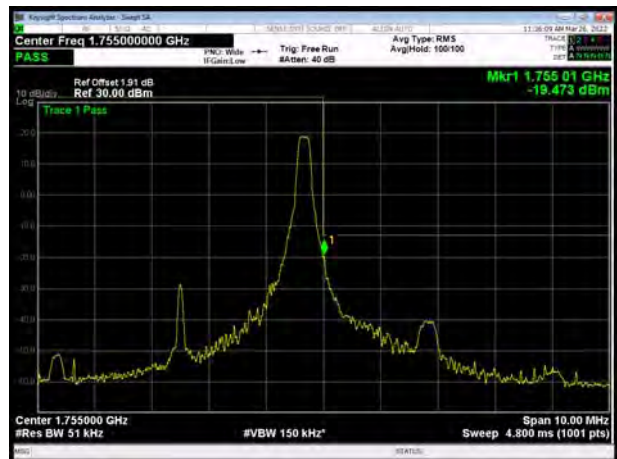

### 6.3 Band Edge Compliance

All the test traces in the plots shows the test results clearly.

LTE Band 4 QPSK 1.4MHz CH-Low, 1 RB

LTE Band 4 QPSK 1.4MHz CH-High, 1 RB

LTE Band 4 QPSK 1.4MHz CH-Low, 100%RB

LTE Band 4 QPSK 1.4MHz CH-High, 100%RB

LTE Band 4 QPSK 3MHz CH-Low, 1 RB

LTE Band 4 QPSK 3MHz CH-High, 1 RB

LTE Band 4 QPSK 3MHz CH-Low, 100%RB

LTE Band 4 QPSK 3MHz CH-High, 100%RB

LTE Band 4 QPSK 5MHz CH-Low, 1 RB

LTE Band 4 QPSK 5MHz CH-High, 1 RB

LTE Band 4 QPSK 5MHz CH-Low, 100%RB

LTE Band 4 QPSK 5MHz CH-High, 100%RB

LTE Band 4 QPSK 10MHz CH-Low, 1 RB

LTE Band 4 QPSK 10MHz CH-High, 1 RB

LTE Band 4 QPSK 10MHz CH-Low, 100%RB