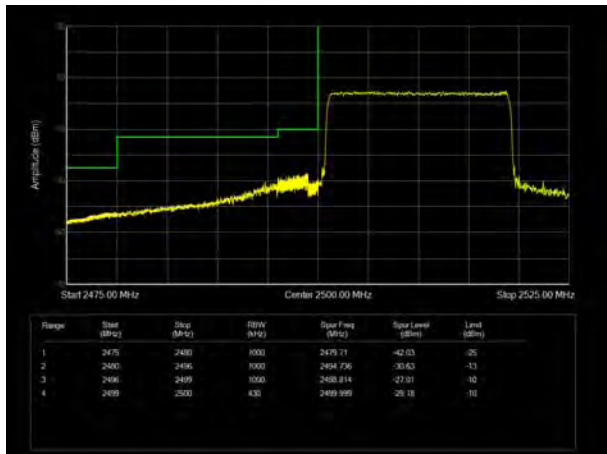

LTE Band 7 64QAM 10MHz CH-High, 100%RB

LTE Band 7 64QAM 15MHz CH-Low, 1 RB

LTE Band 7 64QAM 15MHz CH-High, 1 RB

LTE Band 7 64QAM 15MHz CH-Low, 100%RB

LTE Band 7 64QAM 15MHz CH-High, 100%RB

LTE Band 7 64QAM 20MHz CH-Low, 1 RB

LTE Band 7 64QAM 20MHz CH-High, 1 RB

LTE Band 7 64QAM 20MHz CH-Low, 100%RB

LTE Band 7 64QAM 20MHz CH-High, 100%RB

LTE Band 12 QPSK 1.4MHz CH-Low, 1 RB

LTE Band 12 QPSK 1.4MHz CH-High, 1 RB

LTE Band 12 QPSK 1.4MHz CH-Low, 100%RB