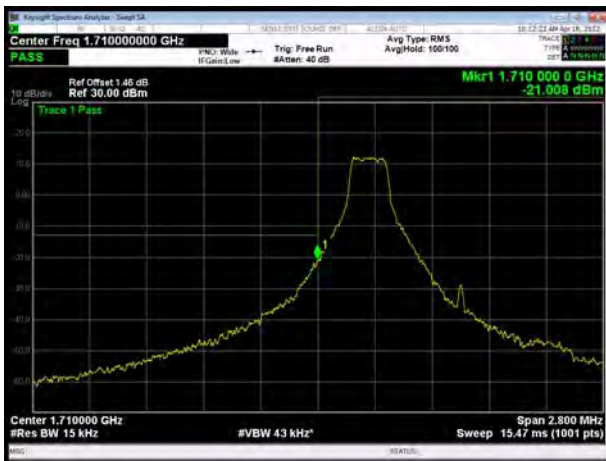

LTE Band 4 16QAM 20MHz CH-High, 1 RB

LTE Band 4 16QAM 20MHz CH-Low, 100%RB

LTE Band 4 16QAM 20MHz CH-High, 100%RB

LTE Band 4 64QAM 1.4MHz CH-Low, 1 RB

LTE Band 4 64QAM 1.4MHz CH-High, 1 RB

LTE Band 4 64QAM 1.4MHz CH-Low, 100%RB

LTE Band 4 64QAM 1.4MHz CH-High, 100%RB

LTE Band 4 64QAM 3MHz CH-Low, 1 RB

LTE Band 4 64QAM 3MHz CH-High, 1 RB

LTE Band 4 64QAM 3MHz CH-Low, 100%RB

LTE Band 4 64QAM 3MHz CH-High, 100%RB

LTE Band 4 64QAM 5MHz CH-Low, 1 RB