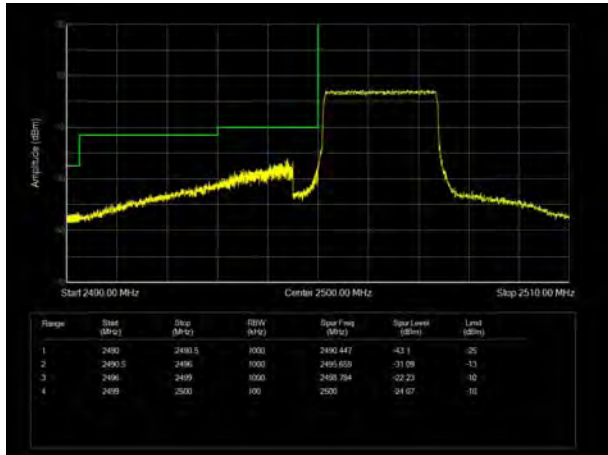

LTE Band 7 16QAM 15MHz CH-High, 100%RB

LTE Band 7 16QAM 20MHz CH-Low, 1 RB

LTE Band 7 16QAM 20MHz CH-High, 1 RB

LTE Band 7 16QAM 20MHz CH-Low, 100%RB

LTE Band 7 16QAM 20MHz CH-High, 100%RB

LTE Band 7 64QAM 5MHz CH-Low, 1 RB

LTE Band 7 64QAM 5MHz CH-High, 1 RB

LTE Band 7 64QAM 5MHz CH-Low, 100%RB

LTE Band 7 64QAM 5MHz CH-High, 100%RB

LTE Band 7 64QAM 10MHz CH-Low, 1 RB

LTE Band 7 64QAM 10MHz CH-High, 1 RB

LTE Band 7 64QAM 10MHz CH-Low, 100%RB