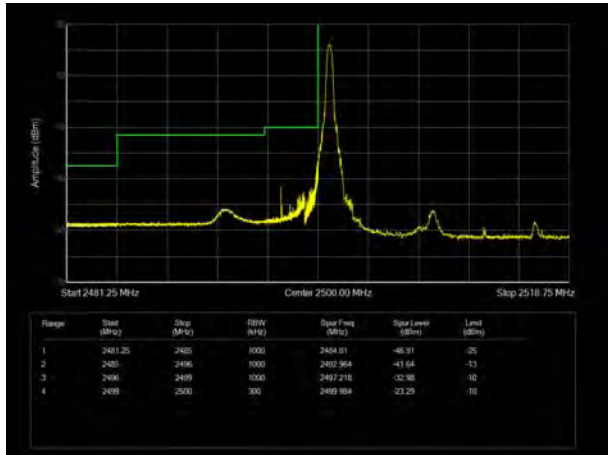

LTE Band 7 QPSK 20MHz CH-High, 100%RB

LTE Band 7 16QAM 5MHz CH-Low, 1 RB

LTE Band 7 16QAM 5MHz CH-High, 1 RB

LTE Band 7 16QAM 5MHz CH-Low, 100%RB

LTE Band 7 16QAM 5MHz CH-High, 100%RB

LTE Band 7 16QAM 10MHz CH-Low, 1 RB

LTE Band 7 16QAM 10MHz CH-High, 1 RB

LTE Band 7 16QAM 10MHz CH-Low, 100%RB

LTE Band 7 16QAM 10MHz CH-High, 100%RB

LTE Band 7 16QAM 15MHz CH-Low, 1 RB

LTE Band 7 16QAM 15MHz CH-High, 1 RB

LTE Band 7 16QAM 15MHz CH-Low, 100%RB

LTE Band 7 16QAM 15MHz CH-High, 100%RB

LTE Band 7 16QAM 20MHz CH-Low, 1 RB

LTE Band 7 16QAM 20MHz CH-High, 1 RB

LTE Band 7 16QAM 20MHz CH-Low, 100%RB

LTE Band 7 16QAM 20MHz CH-High, 100%RB

LTE Band 7 64QAM 5MHz CH-Low, 1 RB