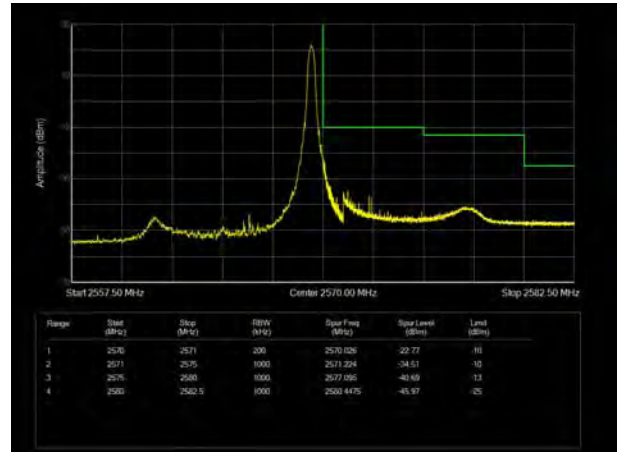

LTE Band 7 QPSK 15MHz CH-High, 1 RB

LTE Band 7 QPSK 15MHz CH-Low, 100%RB

LTE Band 7 QPSK 15MHz CH-High, 100%RB

LTE Band 7 QPSK 20MHz CH-Low, 1 RB

LTE Band 7 QPSK 20MHz CH-High, 1 RB

LTE Band 7 QPSK 20MHz CH-Low, 100%RB

LTE Band 7 QPSK 20MHz CH-High, 100%RB

LTE Band 7 16QAM 5MHz CH-Low, 1 RB

LTE Band 7 16QAM 5MHz CH-High, 1 RB

LTE Band 7 16QAM 5MHz CH-Low, 100%RB

LTE Band 7 16QAM 5MHz CH-High, 100%RB

LTE Band 7 16QAM 10MHz CH-Low, 1 RB

LTE Band 7 16QAM 10MHz CH-High, 1 RB

LTE Band 7 16QAM 10MHz CH-Low, 100%RB

LTE Band 7 16QAM 10MHz CH-High, 100%RB

LTE Band 7 16QAM 15MHz CH-Low, 1 RB

LTE Band 7 16QAM 15MHz CH-High, 1 RB

LTE Band 7 16QAM 15MHz CH-Low, 100%RB