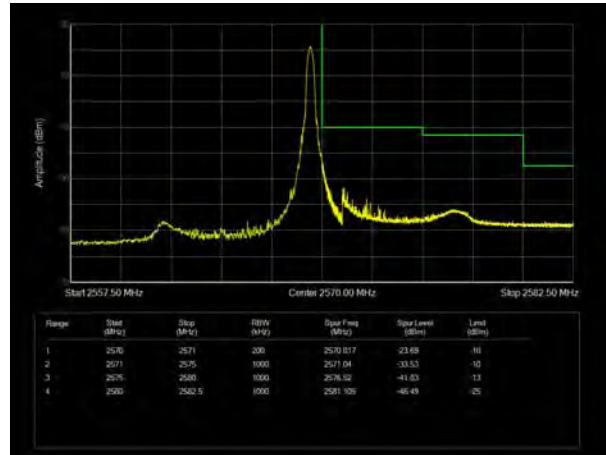

LTE Band 7 64QAM 5MHz CH-High, 1 RB

LTE Band 7 64QAM 5MHz CH-Low, 100%RB

LTE Band 7 64QAM 5MHz CH-High, 100%RB

LTE Band 7 64QAM 10MHz CH-Low, 1 RB

LTE Band 7 64QAM 10MHz CH-High, 1 RB

LTE Band 7 64QAM 10MHz CH-Low, 100%RB