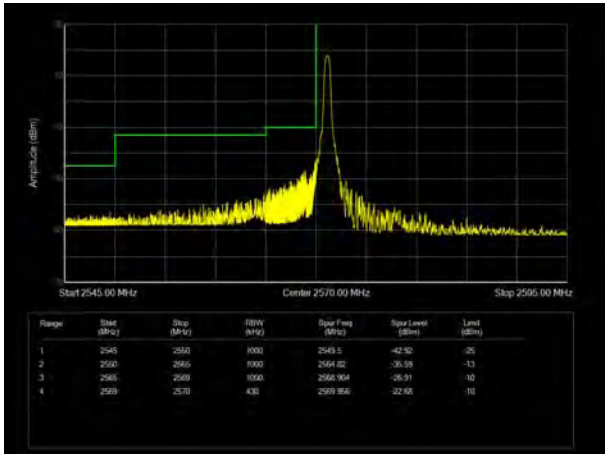

LTE Band 38 64QAM 5MHz CH-High, 1 RB

LTE Band 38 64QAM 5MHz CH-Low, 100%RB

LTE Band 38 64QAM 5MHz CH-High, 100%RB

LTE Band 38 64QAM 10MHz CH-Low, 1 RB

LTE Band 38 64QAM 10MHz CH-High, 1 RB

LTE Band 38 64QAM 10MHz CH-Low, 100%RB

LTE Band 38 64QAM 10MHz CH-High, 100%RB

LTE Band 38 64QAM 15MHz CH-Low, 1 RB

LTE Band 38 64QAM 15MHz CH-High, 1 RB

LTE Band 38 64QAM 15MHz CH-Low, 100%RB

LTE Band 38 64QAM 15MHz CH-High, 100%RB

LTE Band 38 64QAM 20MHz CH-Low, 1 RB