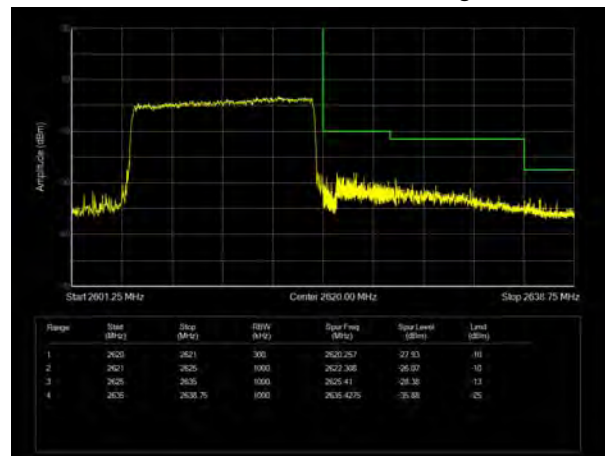

LTE Band 38 QPSK 20MHz CH-High, 100%RB

LTE Band 38 16QAM 5MHz CH-Low, 1 RB

LTE Band 38 16QAM 5MHz CH-High, 1 RB

LTE Band 38 16QAM 5MHz CH-Low, 100%RB

LTE Band 38 16QAM 5MHz CH-High, 100%RB

LTE Band 38 16QAM 10MHz CH-Low, 1 RB

LTE Band 38 16QAM 10MHz CH-High, 1 RB

LTE Band 38 16QAM 10MHz CH-Low, 100%RB

LTE Band 38 16QAM 10MHz CH-High, 100%RB

LTE Band 38 16QAM 15MHz CH-Low, 1 RB

LTE Band 38 16QAM 15MHz CH-High, 1 RB

LTE Band 38 16QAM 15MHz CH-Low, 100%RB

LTE Band 38 16QAM 15MHz CH-High, 100%RB

LTE Band 38 16QAM 20MHz CH-Low, 1 RB

LTE Band 38 16QAM 20MHz CH-High, 1 RB

LTE Band 38 16QAM 20MHz CH-Low, 100%RB

LTE Band 38 16QAM 20MHz CH-High, 100%RB

LTE Band 38 64QAM 5MHz CH-Low, 1 RB