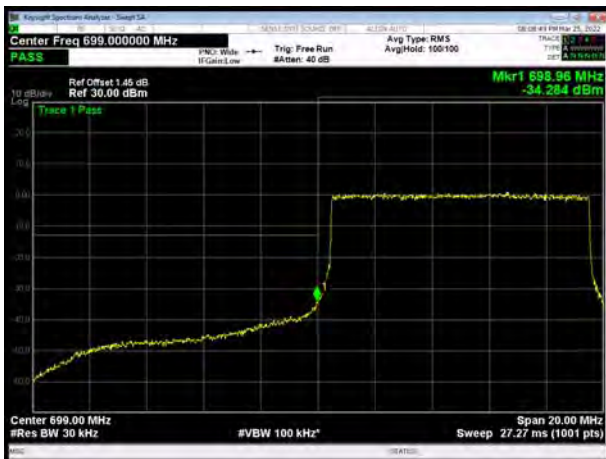

LTE Band 12 QPSK 1.4MHz CH-High, 100%RB

LTE Band 12 QPSK 3MHz CH-Low, 1 RB

LTE Band 12 QPSK 3MHz CH-High, 1 RB

LTE Band 12 QPSK 3MHz CH-Low, 100%RB

LTE Band 12 QPSK 3MHz CH-High, 100%RB

LTE Band 12 QPSK 5MHz CH-Low, 1 RB

LTE Band 12 QPSK 5MHz CH-High, 1 RB

LTE Band 12 QPSK 5MHz CH-Low, 100%RB

LTE Band 12 QPSK 5MHz CH-High, 100%RB

LTE Band 12 QPSK 10MHz CH-Low, 1 RB

LTE Band 12 QPSK 10MHz CH-High, 1 RB

LTE Band 12 QPSK 10MHz CH-Low, 100%RB

LTE Band 12 QPSK 10MHz CH-High, 100%RB

LTE Band 12 16QAM 1.4MHz CH-Low, 1 RB

LTE Band 12 16QAM 1.4MHz CH-High, 1 RB

LTE Band 12 16QAM 1.4MHz CH-Low, 100%RB

LTE Band 12 16QAM 1.4MHz CH-High, 100%RB

LTE Band 12 16QAM 3MHz CH-Low, 1 RB