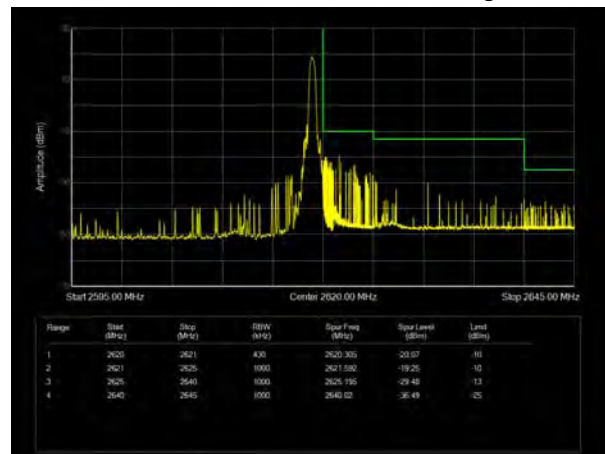

LTE Band 38 QPSK 20MHz CH-High, 100%RB

LTE Band 38 16QAM 5MHz CH-Low, 1 RB

LTE Band 38 16QAM 5MHz CH-High, 1 RB

LTE Band 38 16QAM 5MHz CH-Low, 100%RB

LTE Band 38 16QAM 5MHz CH-High, 100%RB

LTE Band 38 16QAM 10MHz CH-Low, 1 RB

LTE Band 38 16QAM 10MHz CH-High, 1 RB

LTE Band 38 16QAM 10MHz CH-Low, 100%RB

LTE Band 38 16QAM 10MHz CH-High, 100%RB

LTE Band 38 16QAM 15MHz CH-Low, 1 RB

LTE Band 38 16QAM 15MHz CH-High, 1 RB

LTE Band 38 16QAM 15MHz CH-Low, 100%RB

LTE Band 38 16QAM 15MHz CH-High, 100%RB

LTE Band 38 16QAM 20MHz CH-Low, 1 RB

LTE Band 38 16QAM 20MHz CH-High, 1 RB

LTE Band 38 16QAM 20MHz CH-Low, 100%RB

LTE Band 38 16QAM 20MHz CH-High, 100%RB

LTE Band 38 64QAM 5MHz CH-Low, 1 RB