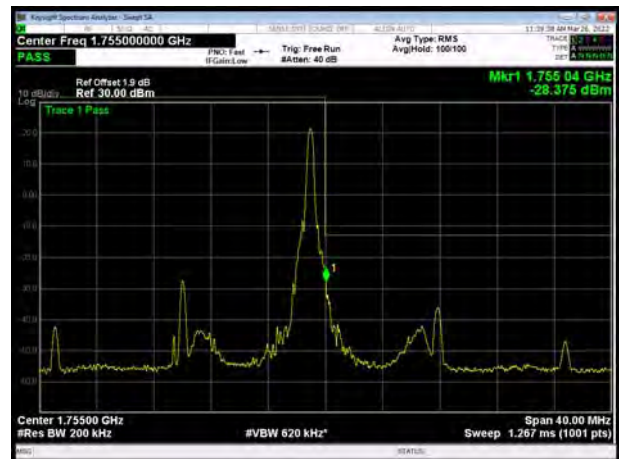

LTE Band 4 16QAM 10MHz CH-High, 100%RB

LTE Band 4 16QAM 15MHz CH-Low, 1 RB

LTE Band 4 16QAM 15MHz CH-High, 1 RB

LTE Band 4 16QAM 15MHz CH-Low, 100%RB

LTE Band 4 16QAM 15MHz CH-High, 100%RB

LTE Band 4 16QAM 20MHz CH-Low, 1 RB

LTE Band 4 16QAM 20MHz CH-High, 1 RB

LTE Band 4 16QAM 20MHz CH-Low, 100%RB

LTE Band 4 16QAM 20MHz CH-High, 100%RB

LTE Band 4 64QAM 1.4MHz CH-Low, 1 RB

LTE Band 4 64QAM 1.4MHz CH-High, 1 RB

LTE Band 4 64QAM 1.4MHz CH-Low, 100%RB