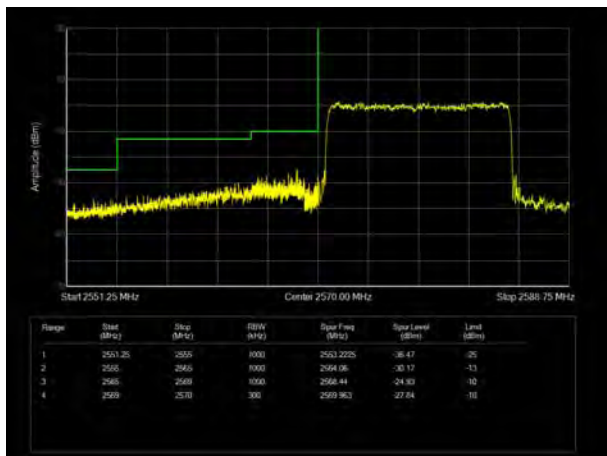

LTE Band 38 16QAM 10MHz CH-High, 1 RB

LTE Band 38 16QAM 10MHz CH-Low, 100%RB

LTE Band 38 16QAM 10MHz CH-High, 100%RB

LTE Band 38 16QAM 15MHz CH-Low, 1 RB

LTE Band 38 16QAM 15MHz CH-High, 1 RB

LTE Band 38 16QAM 15MHz CH-Low, 100%RB