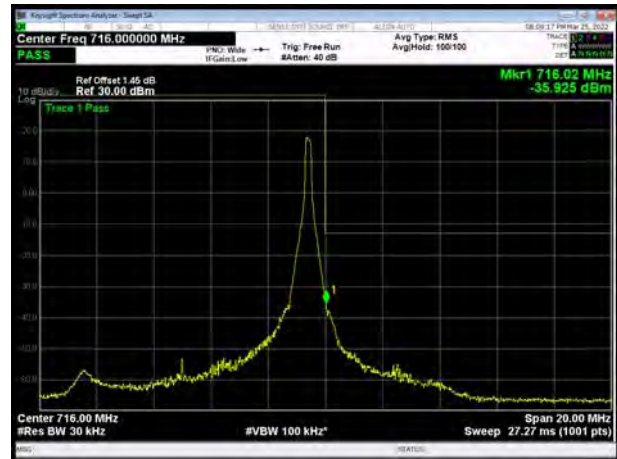

LTE Band 12 QPSK 5MHz CH-High, 1 RB

LTE Band 12 QPSK 5MHz CH-Low, 100%RB

LTE Band 12 QPSK 5MHz CH-High, 100%RB

LTE Band 12 QPSK 10MHz CH-Low, 1 RB

LTE Band 12 QPSK 10MHz CH-High, 1 RB

LTE Band 12 QPSK 10MHz CH-Low, 100%RB