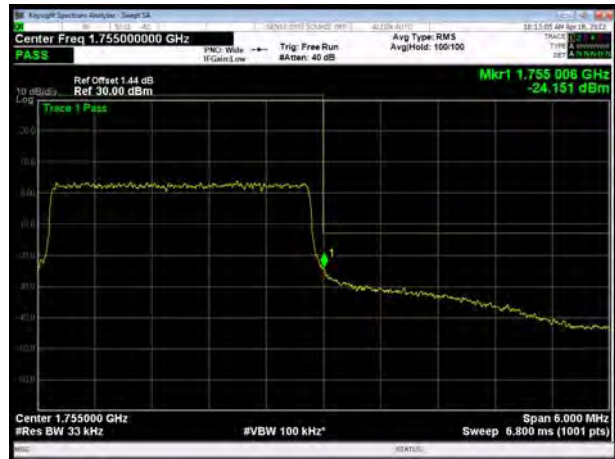

LTE Band 4 64QAM 1.4MHz CH-High, 100%RB

LTE Band 4 64QAM 3MHz CH-Low, 1 RB

LTE Band 4 64QAM 3MHz CH-High, 1 RB

LTE Band 4 64QAM 3MHz CH-Low, 100%RB

LTE Band 4 64QAM 3MHz CH-High, 100%RB

LTE Band 4 64QAM 5MHz CH-Low, 1 RB