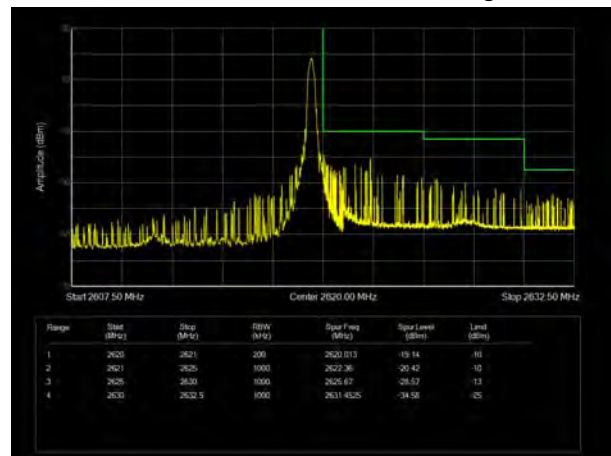

LTE Band 38 16QAM 10MHz CH-High, 1 RB