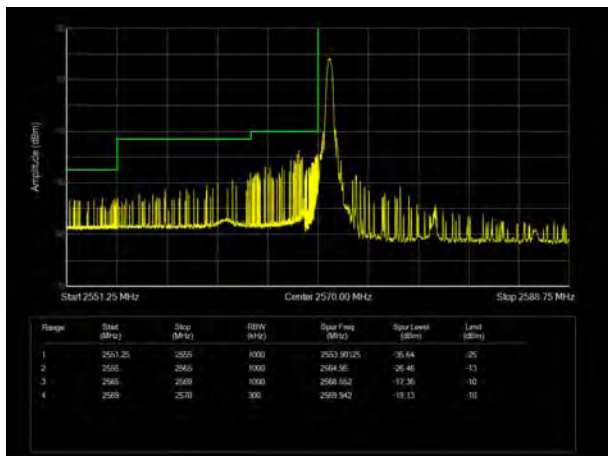

LTE Band 38 QPSK 5MHz CH-High, 100%RB

LTE Band 38 QPSK 10MHz CH-Low, 1 RB

LTE Band 38 QPSK 10MHz CH-High, 1 RB

LTE Band 38 QPSK 10MHz CH-Low, 100%RB

LTE Band 38 QPSK 10MHz CH-High, 100%RB

LTE Band 38 QPSK 15MHz CH-Low, 1 RB

LTE Band 38 QPSK 15MHz CH-High, 1 RB

LTE Band 38 QPSK 15MHz CH-Low, 100%RB

LTE Band 38 QPSK 15MHz CH-High, 100%RB

LTE Band 38 QPSK 20MHz CH-Low, 1 RB

LTE Band 38 QPSK 20MHz CH-High, 1 RB

LTE Band 38 QPSK 20MHz CH-Low, 100%RB