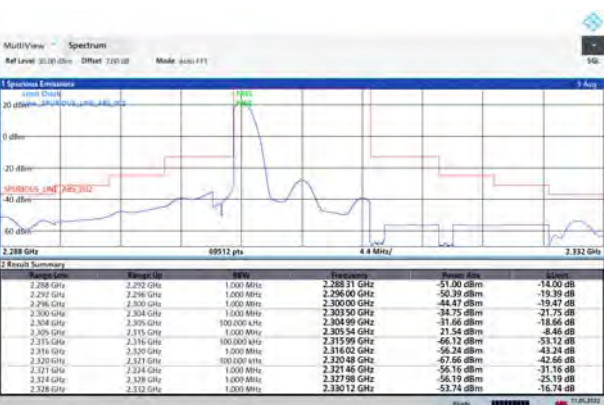

LTE Band 40 Subset 1 QPSK 10MHz CH-Low, 1 RB