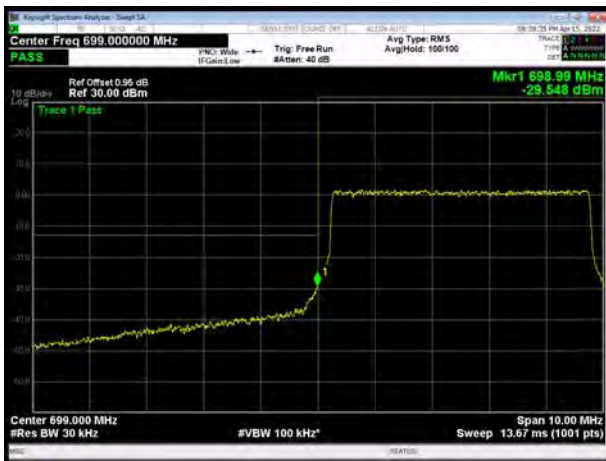

LTE Band 12 64QAM 3MHz CH-High, 100%RB

LTE Band 12 64QAM 5MHz CH-Low, 1 RB

LTE Band 12 64QAM 5MHz CH-High, 1 RB

LTE Band 12 64QAM 5MHz CH-Low, 100%RB

LTE Band 12 64QAM 5MHz CH-High, 100%RB

LTE Band 12 64QAM 10MHz CH-Low, 1 RB