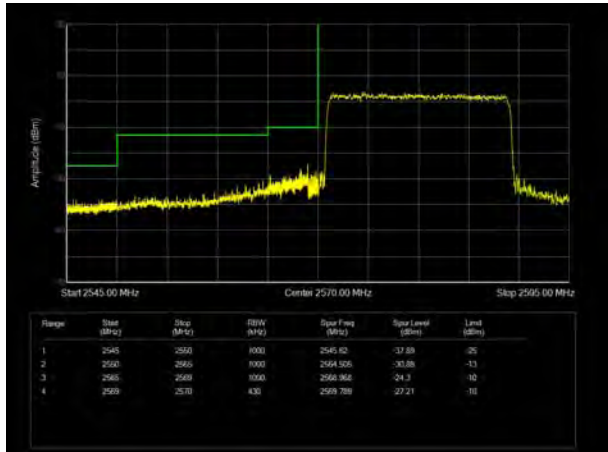

LTE Band 38 QPSK 5MHz CH-High, 100%RB

LTE Band 38 QPSK 10MHz CH-Low, 1 RB

LTE Band 38 QPSK 10MHz CH-High, 1 RB

LTE Band 38 QPSK 10MHz CH-Low, 100%RB

LTE Band 38 QPSK 10MHz CH-High, 100%RB

LTE Band 38 QPSK 15MHz CH-Low, 1 RB

LTE Band 38 QPSK 15MHz CH-High, 1 RB

LTE Band 38 QPSK 15MHz CH-Low, 100%RB

LTE Band 38 QPSK 15MHz CH-High, 100%RB

LTE Band 38 QPSK 20MHz CH-Low, 1 RB

LTE Band 38 QPSK 20MHz CH-High, 1 RB

LTE Band 38 QPSK 20MHz CH-Low, 100%RB

LTE Band 38 QPSK 20MHz CH-High, 100%RB

LTE Band 38 16QAM 5MHz CH-Low, 1 RB

LTE Band 38 16QAM 5MHz CH-High, 1 RB

LTE Band 38 16QAM 5MHz CH-Low, 100%RB

LTE Band 38 16QAM 5MHz CH-High, 100%RB

LTE Band 38 16QAM 10MHz CH-Low, 1 RB