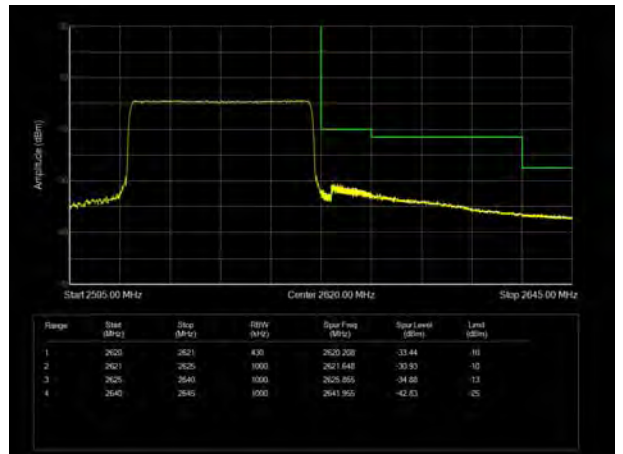

LTE Band 38 64QAM 20MHz CH-High, 100%RB