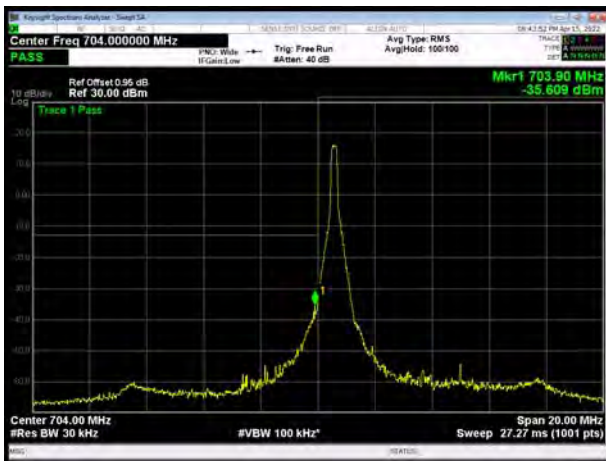

LTE Band 17 16QAM 10MHz CH-High, 100%RB

LTE Band 17 64QAM 5MHz CH-Low, 1 RB

LTE Band 17 64QAM 5MHz CH-High, 1 RB

LTE Band 17 64QAM 5MHz CH-Low, 100%RB

LTE Band 17 64QAM 5MHz CH-High, 100%RB

LTE Band 17 64QAM 10MHz CH-Low, 1 RB