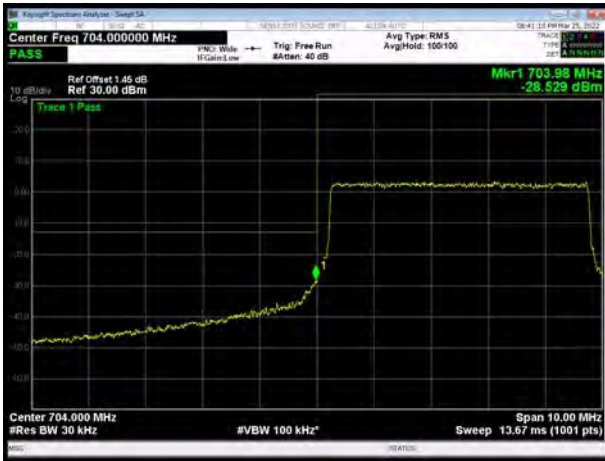

LTE Band 12 64QAM 10MHz CH-High, 1 RB

LTE Band 12 64QAM 10MHz CH-Low, 100%RB

LTE Band 12 64QAM 10MHz CH-High, 100%RB

LTE Band 17 QPSK 5MHz CH-Low, 1 RB

LTE Band 17 QPSK 5MHz CH-High, 1 RB

LTE Band 17 QPSK 5MHz CH-Low, 100%RB