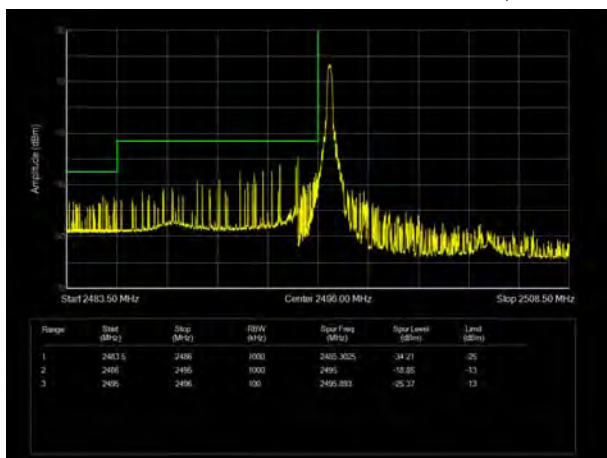

LTE Band 41 16QAM 5MHz CH-Low, 1 RB

LTE Band 41 16QAM 5MHz CH-High, 1 RB

LTE Band 41 16QAM 5MHz CH-Low, 100%RB

LTE Band 41 16QAM 5MHz CH-High, 100%RB

LTE Band 41 16QAM 10MHz CH-Low, 1 RB

LTE Band 41 16QAM 10MHz CH-High, 1 RB