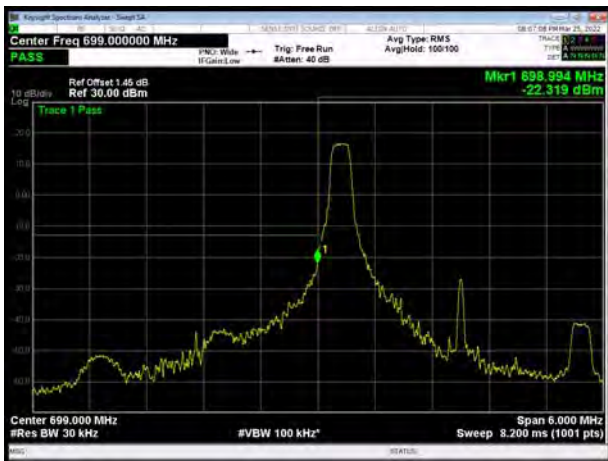

LTE Band 12 QPSK 10MHz CH-High, 100%RB

LTE Band 12 16QAM 1.4MHz CH-Low, 1 RB

LTE Band 12 16QAM 1.4MHz CH-High, 1 RB

LTE Band 12 16QAM 1.4MHz CH-Low, 100%RB

LTE Band 12 16QAM 1.4MHz CH-High, 100%RB

LTE Band 12 16QAM 3MHz CH-Low, 1 RB