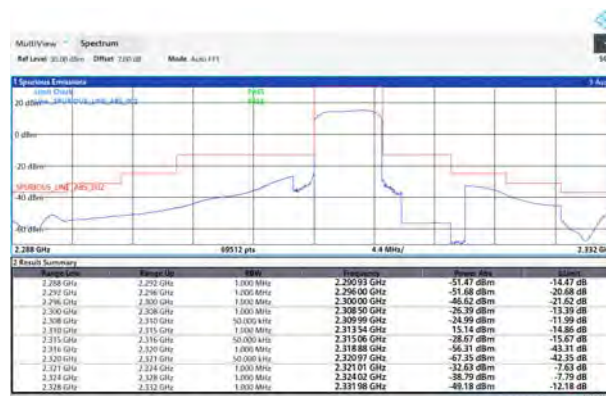

18:31:31 11.05.2022

LTE Band 40 Subset 1 16QAM 5MHz CH-High, 1 RB

18:25:49 11.05.2022

LTE Band 40 Subset 1 16QAM 5MHz CH-Low, 100%RB

18:32:47 11.05.2022

LTE Band 40 Subset 1 16QAM 5MHz CH-High, 100%RB

18:27:48 11.05.2022