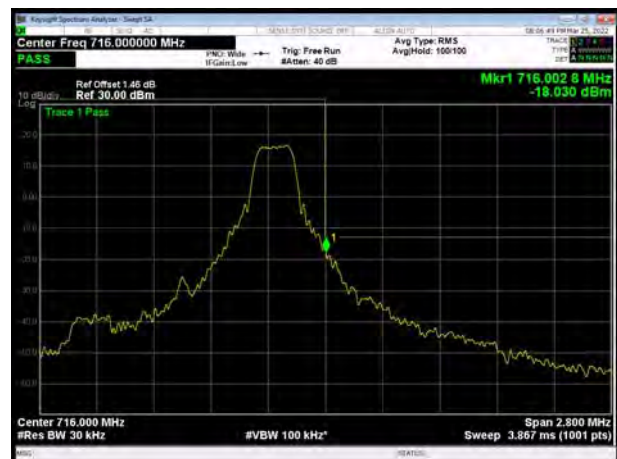

LTE Band 12 QPSK 1.4MHz CH-High, 100%RB

LTE Band 12 QPSK 3MHz CH-Low, 1 RB

LTE Band 12 QPSK 3MHz CH-High, 1 RB

LTE Band 12 QPSK 3MHz CH-Low, 100%RB

LTE Band 12 QPSK 3MHz CH-High, 100%RB

LTE Band 12 QPSK 5MHz CH-Low, 1 RB

LTE Band 12 QPSK 5MHz CH-High, 1 RB

LTE Band 12 QPSK 5MHz CH-Low, 100%RB

LTE Band 12 QPSK 5MHz CH-High, 100%RB

LTE Band 12 QPSK 10MHz CH-Low, 1 RB

LTE Band 12 QPSK 10MHz CH-High, 1 RB

LTE Band 12 QPSK 10MHz CH-Low, 100%RB

LTE Band 12 QPSK 10MHz CH-High, 100%RB

LTE Band 12 16QAM 1.4MHz CH-Low, 1 RB

LTE Band 12 16QAM 1.4MHz CH-High, 1 RB

LTE Band 12 16QAM 1.4MHz CH-Low, 100%RB

LTE Band 12 16QAM 1.4MHz CH-High, 100%RB

LTE Band 12 16QAM 3MHz CH-Low, 1 RB