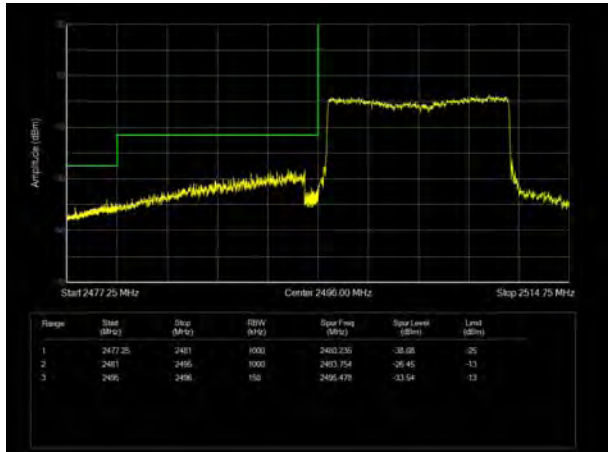

LTE Band 41 16QAM 10MHz CH-Low, 100%RB

LTE Band 41 16QAM 10MHz CH-High, 100%RB

LTE Band 41 16QAM 15MHz CH-Low, 1 RB

LTE Band 41 16QAM 15MHz CH-High, 1 RB

LTE Band 41 16QAM 15MHz CH-Low, 100%RB

LTE Band 41 16QAM 15MHz CH-High, 100%RB