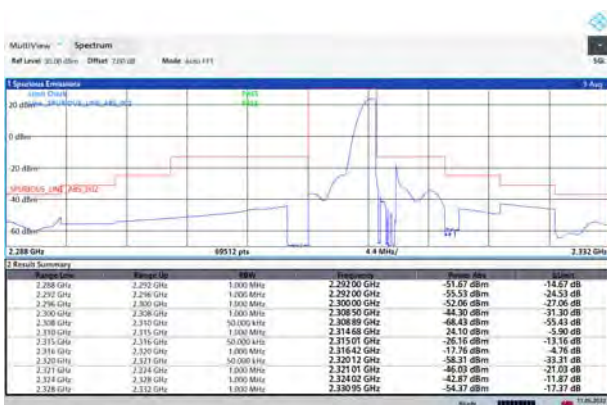

LTE Band 40 Subset 1 64QAM 5MHz CH-High, 1 RB