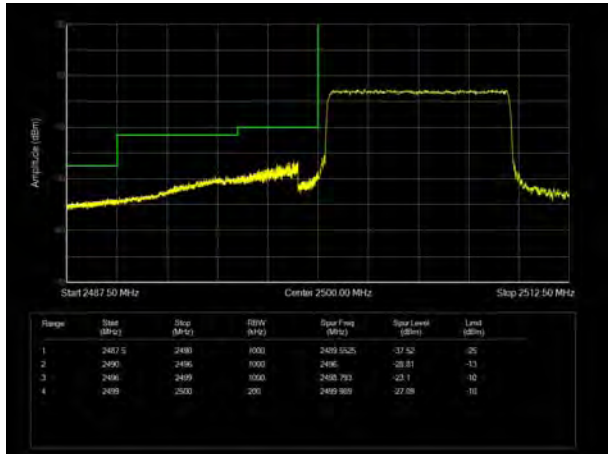

LTE Band 7 64QAM 5MHz CH-High, 1 RB

LTE Band 7 64QAM 5MHz CH-Low, 100%RB

LTE Band 7 64QAM 5MHz CH-High, 100%RB

LTE Band 7 64QAM 10MHz CH-Low, 1 RB

LTE Band 7 64QAM 10MHz CH-High, 1 RB

LTE Band 7 64QAM 10MHz CH-Low, 100%RB

LTE Band 7 64QAM 10MHz CH-High, 100%RB

LTE Band 7 64QAM 15MHz CH-Low, 1 RB

LTE Band 7 64QAM 15MHz CH-High, 1 RB

LTE Band 7 64QAM 15MHz CH-Low, 100%RB

LTE Band 7 64QAM 15MHz CH-High, 100%RB

LTE Band 7 64QAM 20MHz CH-Low, 1 RB