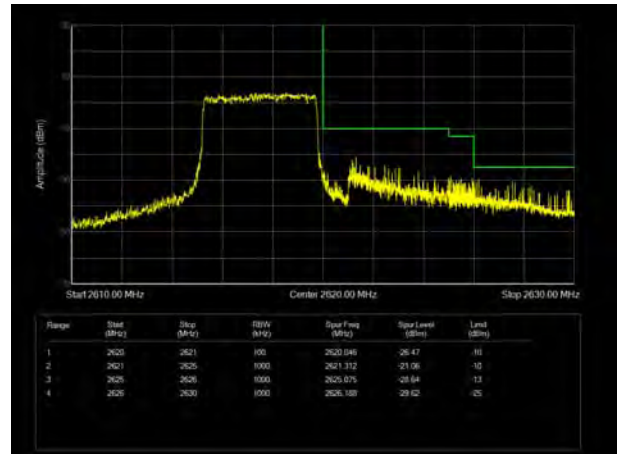

LTE Band 17 64QAM 10MHz CH-High, 1 RB

LTE Band 17 64QAM 10MHz CH-Low, 100%RB

LTE Band 17 64QAM 10MHz CH-High, 100%RB

LTE Band 38 QPSK 5MHz CH-Low, 1 RB

LTE Band 38 QPSK 5MHz CH-High, 1 RB

LTE Band 38 QPSK 5MHz CH-Low, 100%RB

LTE Band 38 QPSK 5MHz CH-High, 100%RB

LTE Band 38 QPSK 10MHz CH-Low, 1 RB

LTE Band 38 QPSK 10MHz CH-High, 1 RB

LTE Band 38 QPSK 10MHz CH-Low, 100%RB

LTE Band 38 QPSK 10MHz CH-High, 100%RB

LTE Band 38 QPSK 15MHz CH-Low, 1 RB