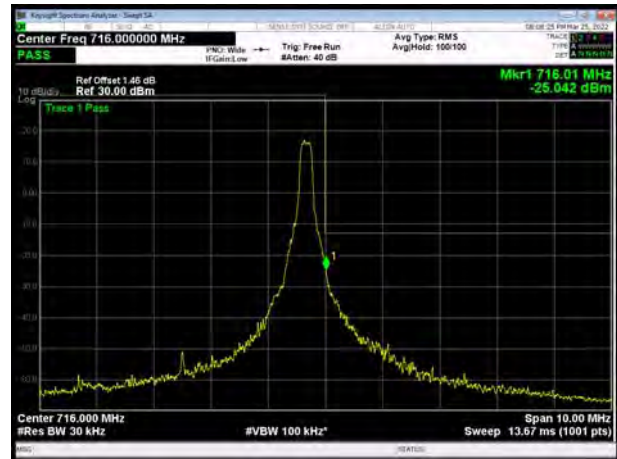

LTE Band 12 16QAM 3MHz CH-High, 1 RB

LTE Band 12 16QAM 3MHz CH-Low, 100%RB

LTE Band 12 16QAM 3MHz CH-High, 100%RB

LTE Band 12 16QAM 5MHz CH-Low, 1 RB

LTE Band 12 16QAM 5MHz CH-High, 1 RB

LTE Band 12 16QAM 5MHz CH-Low, 100%RB