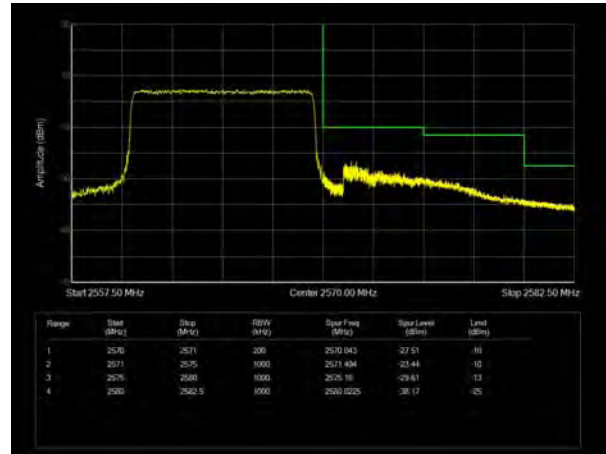

LTE Band 7 16QAM 15MHz CH-High, 100%RB

LTE Band 7 16QAM 20MHz CH-Low, 1 RB

LTE Band 7 16QAM 20MHz CH-High, 1 RB

LTE Band 7 16QAM 20MHz CH-Low, 100%RB

LTE Band 7 16QAM 20MHz CH-High, 100%RB

LTE Band 7 64QAM 5MHz CH-Low, 1 RB

LTE Band 7 64QAM 5MHz CH-High, 1 RB

LTE Band 7 64QAM 5MHz CH-Low, 100%RB

LTE Band 7 64QAM 5MHz CH-High, 100%RB

LTE Band 7 64QAM 10MHz CH-Low, 1 RB

LTE Band 7 64QAM 10MHz CH-High, 1 RB

LTE Band 7 64QAM 10MHz CH-Low, 100%RB

LTE Band 7 64QAM 10MHz CH-High, 100%RB

LTE Band 7 64QAM 15MHz CH-Low, 1 RB

LTE Band 7 64QAM 15MHz CH-High, 1 RB

LTE Band 7 64QAM 15MHz CH-Low, 100%RB

LTE Band 7 64QAM 15MHz CH-High, 100%RB

LTE Band 7 64QAM 20MHz CH-Low, 1 RB