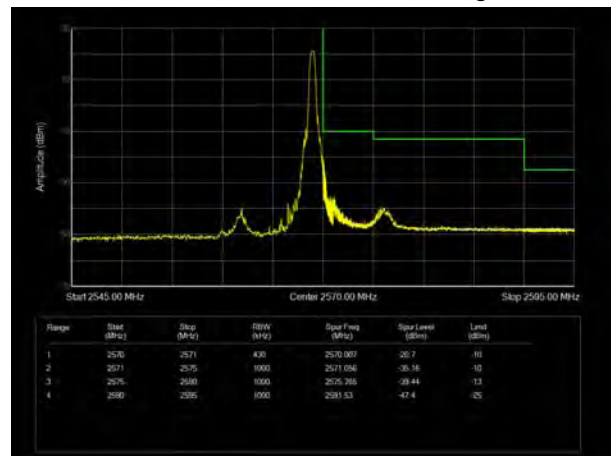

LTE Band 7 64QAM 20MHz CH-High, 1 RB