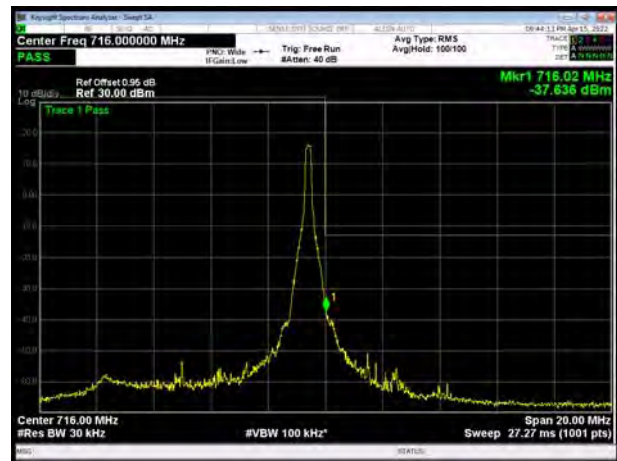

LTE Band 17 64QAM 10MHz CH-High, 1 RB