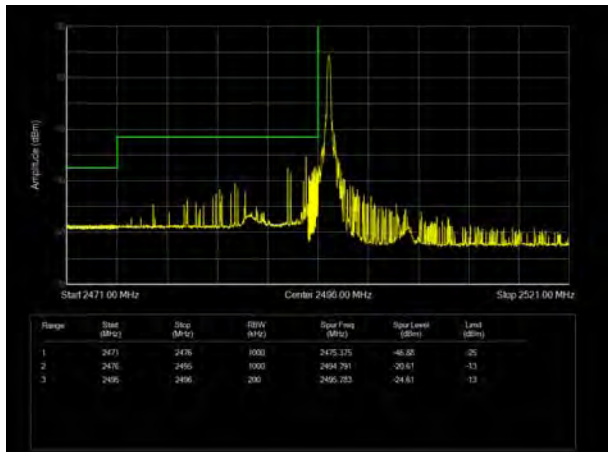

LTE Band 41 16QAM 20MHz CH-Low, RB 1