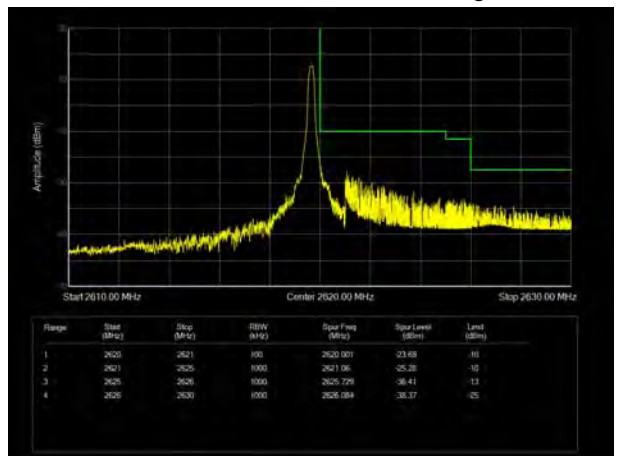

LTE Band 38 16QAM 10MHz CH-High, 1 RB

LTE Band 38 16QAM 10MHz CH-Low, 100%RB

LTE Band 38 16QAM 10MHz CH-High, 100%RB

LTE Band 38 16QAM 15MHz CH-Low, 1 RB

LTE Band 38 16QAM 15MHz CH-High, 1 RB

LTE Band 38 16QAM 15MHz CH-Low, 100%RB

LTE Band 38 16QAM 15MHz CH-High, 100%RB

LTE Band 38 16QAM 20MHz CH-Low, 1 RB

LTE Band 38 16QAM 20MHz CH-High, 1 RB

LTE Band 38 16QAM 20MHz CH-Low, 100%RB

LTE Band 38 16QAM 20MHz CH-High, 100%RB

LTE Band 38 64QAM 5MHz CH-Low, 1 RB

LTE Band 38 64QAM 5MHz CH-High, 1 RB

LTE Band 38 64QAM 5MHz CH-Low, 100%RB

LTE Band 38 64QAM 5MHz CH-High, 100%RB

LTE Band 38 64QAM 10MHz CH-Low, 1 RB

LTE Band 38 64QAM 10MHz CH-High, 1 RB

LTE Band 38 64QAM 10MHz CH-Low, 100%RB