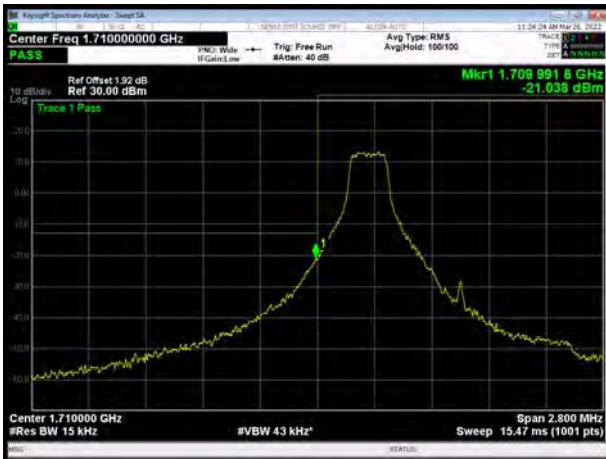

LTE Band 4 QPSK 20MHz CH-High, 1 RB

LTE Band 4 QPSK 20MHz CH-Low, 100%RB

LTE Band 4 QPSK 20MHz CH-High, 100%RB

LTE Band 4 16QAM 1.4MHz CH-Low, 1 RB

LTE Band 4 16QAM 1.4MHz CH-High, 1 RB

LTE Band 4 16QAM 1.4MHz CH-Low, 100%RB