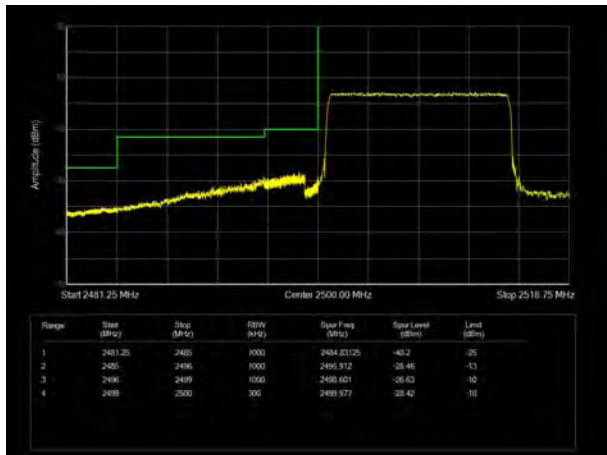

LTE Band 7 64QAM 5MHz CH-High, 1 RB

LTE Band 7 64QAM 5MHz CH-Low, 100%RB

LTE Band 7 64QAM 5MHz CH-High, 100%RB

LTE Band 7 64QAM 10MHz CH-Low, 1 RB

LTE Band 7 64QAM 10MHz CH-High, 1 RB

LTE Band 7 64QAM 10MHz CH-Low, 100%RB

LTE Band 7 64QAM 10MHz CH-High, 100%RB

LTE Band 7 64QAM 15MHz CH-Low, 1 RB

LTE Band 7 64QAM 15MHz CH-High, 1 RB

LTE Band 7 64QAM 15MHz CH-Low, 100%RB

LTE Band 7 64QAM 15MHz CH-High, 100%RB

LTE Band 7 64QAM 20MHz CH-Low, 1 RB

LTE Band 7 64QAM 20MHz CH-High, 1 RB

LTE Band 7 64QAM 20MHz CH-Low, 100%RB

LTE Band 7 64QAM 20MHz CH-High, 100%RB

LTE Band 12 QPSK 1.4MHz CH-Low, 1 RB

LTE Band 12 QPSK 1.4MHz CH-High, 1 RB

LTE Band 12 QPSK 1.4MHz CH-Low, 100%RB