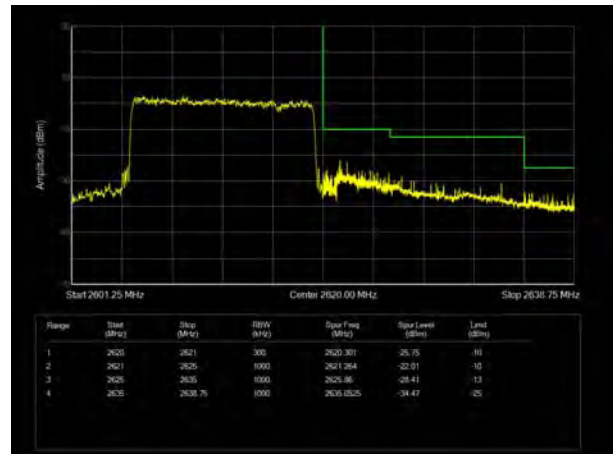

LTE Band 38 QPSK 5MHz CH-High, 100%RB

LTE Band 38 QPSK 10MHz CH-Low, 1 RB

LTE Band 38 QPSK 10MHz CH-High, 1 RB

LTE Band 38 QPSK 10MHz CH-Low, 100%RB

LTE Band 38 QPSK 10MHz CH-High, 100%RB

LTE Band 38 QPSK 15MHz CH-Low, 1 RB

LTE Band 38 QPSK 15MHz CH-High, 1 RB

LTE Band 38 QPSK 15MHz CH-Low, 100%RB

LTE Band 38 QPSK 15MHz CH-High, 100%RB

LTE Band 38 QPSK 20MHz CH-Low, 1 RB

LTE Band 38 QPSK 20MHz CH-High, 1 RB

LTE Band 38 QPSK 20MHz CH-Low, 100%RB