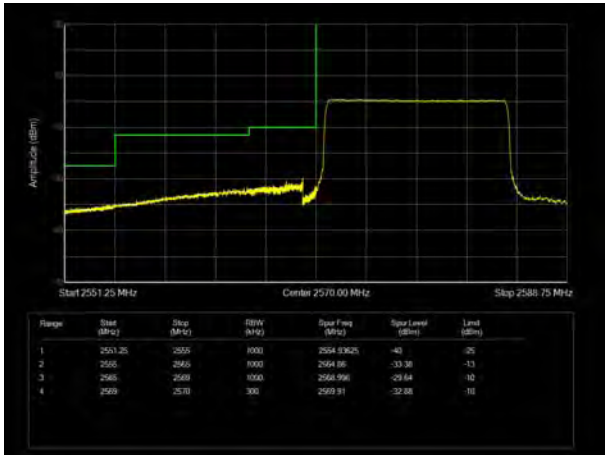

LTE Band 38 64QAM 5MHz CH-High, 1 RB

LTE Band 38 64QAM 5MHz CH-Low, 100%RB

LTE Band 38 64QAM 5MHz CH-High, 100%RB

LTE Band 38 64QAM 10MHz CH-Low, 1 RB

LTE Band 38 64QAM 10MHz CH-High, 1 RB

LTE Band 38 64QAM 10MHz CH-Low, 100%RB

LTE Band 38 64QAM 10MHz CH-High, 100%RB

LTE Band 38 64QAM 15MHz CH-Low, 1 RB

LTE Band 38 64QAM 15MHz CH-High, 1 RB

LTE Band 38 64QAM 15MHz CH-Low, 100%RB

LTE Band 38 64QAM 15MHz CH-High, 100%RB

LTE Band 38 64QAM 20MHz CH-Low, 1 RB