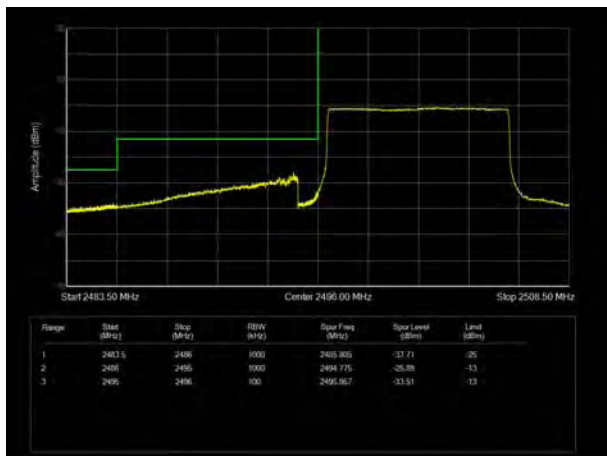

LTE Band 41 64QAM 5MHz CH-Low, 100%RB

LTE Band 41 64QAM 5MHz CH-High, 100%RB

LTE Band 41 64QAM 10MHz CH-Low, 1 RB

LTE Band 41 64QAM 10MHz CH-High, 1 RB

LTE Band 41 64QAM 10MHz CH-Low, 100%RB

LTE Band 41 64QAM 10MHz CH-High, 100%RB