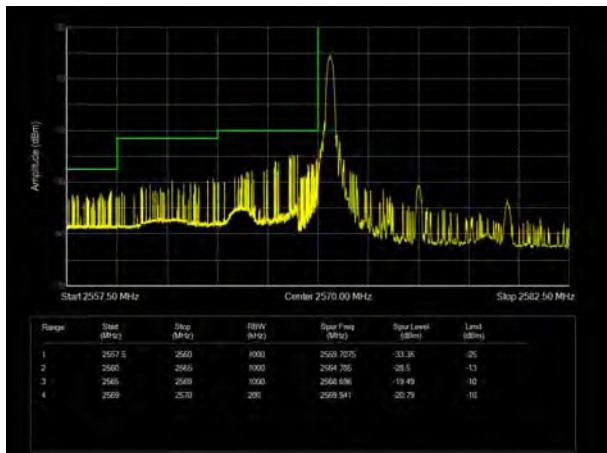

LTE Band 17 64QAM 10MHz CH-High, 1 RB

LTE Band 17 64QAM 10MHz CH-Low, 100%RB

LTE Band 17 64QAM 10MHz CH-High, 100%RB

LTE Band 38 QPSK 5MHz CH-Low, 1 RB

LTE Band 38 QPSK 5MHz CH-High, 1 RB

LTE Band 38 QPSK 5MHz CH-Low, 100%RB

LTE Band 38 QPSK 5MHz CH-High, 100%RB

LTE Band 38 QPSK 10MHz CH-Low, 1 RB

LTE Band 38 QPSK 10MHz CH-High, 1 RB

LTE Band 38 QPSK 10MHz CH-Low, 100%RB

LTE Band 38 QPSK 10MHz CH-High, 100%RB

LTE Band 38 QPSK 15MHz CH-Low, 1 RB