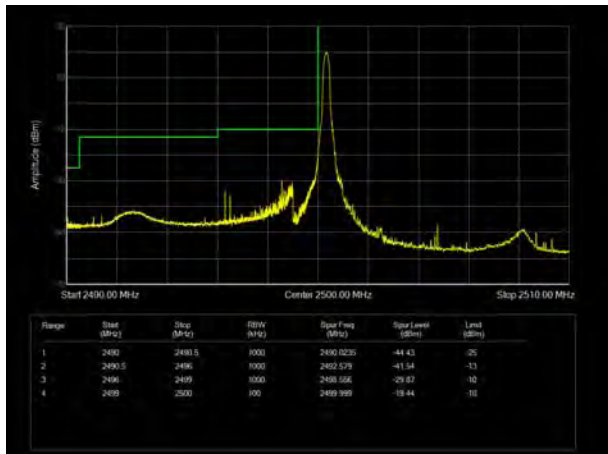

LTE Band 7 QPSK 5MHz CH-High, 100%RB

LTE Band 7 QPSK 10MHz CH-Low, 1 RB

LTE Band 7 QPSK 10MHz CH-High, 1 RB

LTE Band 7 QPSK 10MHz CH-Low, 100%RB

LTE Band 7 QPSK 10MHz CH-High, 100%RB

LTE Band 7 QPSK 15MHz CH-Low, 1 RB

LTE Band 7 QPSK 15MHz CH-High, 1 RB

LTE Band 7 QPSK 15MHz CH-Low, 100%RB

LTE Band 7 QPSK 15MHz CH-High, 100%RB

LTE Band 7 QPSK 20MHz CH-Low, 1 RB

LTE Band 7 QPSK 20MHz CH-High, 1 RB

LTE Band 7 QPSK 20MHz CH-Low, 100%RB

LTE Band 7 QPSK 20MHz CH-High, 100%RB

LTE Band 7 16QAM 5MHz CH-Low, 1 RB

LTE Band 7 16QAM 5MHz CH-High, 1 RB

LTE Band 7 16QAM 5MHz CH-Low, 100%RB

LTE Band 7 16QAM 5MHz CH-High, 100%RB

LTE Band 7 16QAM 10MHz CH-Low, 1 RB