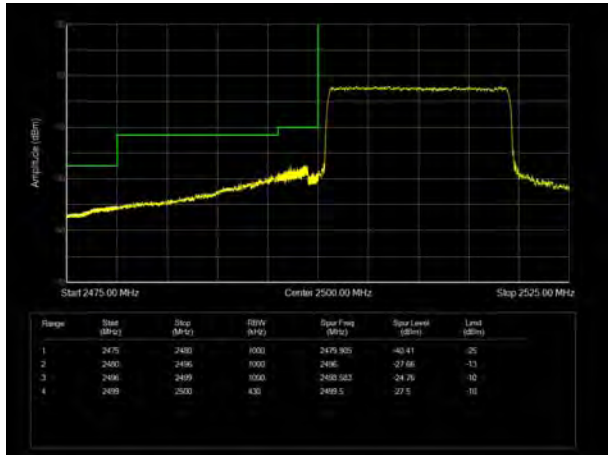

LTE Band 7 16QAM 10MHz CH-High, 1 RB

LTE Band 7 16QAM 10MHz CH-Low, 100%RB

LTE Band 7 16QAM 10MHz CH-High, 100%RB

LTE Band 7 16QAM 15MHz CH-Low, 1 RB

LTE Band 7 16QAM 15MHz CH-High, 1 RB

LTE Band 7 16QAM 15MHz CH-Low, 100%RB

LTE Band 7 16QAM 15MHz CH-High, 100%RB

LTE Band 7 16QAM 20MHz CH-Low, 1 RB

LTE Band 7 16QAM 20MHz CH-High, 1 RB

LTE Band 7 16QAM 20MHz CH-Low, 100%RB

LTE Band 7 16QAM 20MHz CH-High, 100%RB

LTE Band 7 64QAM 5MHz CH-Low, 1 RB

LTE Band 7 64QAM 5MHz CH-High, 1 RB

LTE Band 7 64QAM 5MHz CH-Low, 100%RB

LTE Band 7 64QAM 5MHz CH-High, 100%RB

LTE Band 7 64QAM 10MHz CH-Low, 1 RB

LTE Band 7 64QAM 10MHz CH-High, 1 RB

LTE Band 7 64QAM 10MHz CH-Low, 100%RB