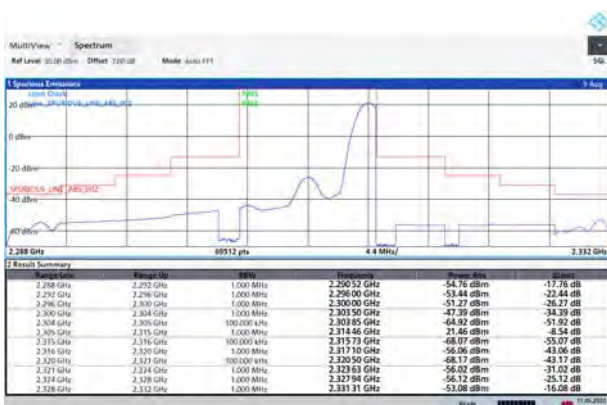

LTE Band 40 Subset 1 16QAM 10MHz CH-High, 1 RB