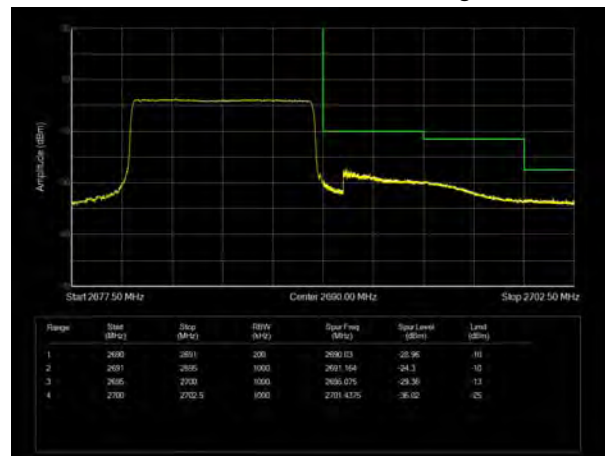

LTE Band 41 64QAM 5MHz CH-Low, 100%RB

LTE Band 41 64QAM 5MHz CH-High, 100%RB

LTE Band 41 64QAM 10MHz CH-Low, 1 RB

LTE Band 41 64QAM 10MHz CH-High, 1 RB

LTE Band 41 64QAM 10MHz CH-Low, 100%RB

LTE Band 41 64QAM 10MHz CH-High, 100%RB