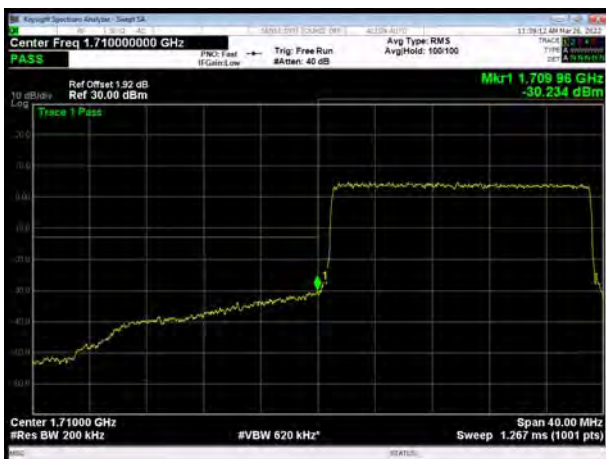

LTE Band 4 QPSK 5MHz CH-High, 1 RB

LTE Band 4 QPSK 5MHz CH-Low, 100%RB

LTE Band 4 QPSK 5MHz CH-High, 100%RB

LTE Band 4 QPSK 10MHz CH-Low, 1 RB

LTE Band 4 QPSK 10MHz CH-High, 1 RB

LTE Band 4 QPSK 10MHz CH-Low, 100%RB

LTE Band 4 QPSK 10MHz CH-High, 100%RB

LTE Band 4 QPSK 15MHz CH-Low, 1 RB

LTE Band 4 QPSK 15MHz CH-High, 1 RB

LTE Band 4 QPSK 15MHz CH-Low, 100%RB

LTE Band 4 QPSK 15MHz CH-High, 100%RB

LTE Band 4 QPSK 20MHz CH-Low, 1 RB

LTE Band 4 QPSK 20MHz CH-High, 1 RB

LTE Band 4 QPSK 20MHz CH-Low, 100%RB

LTE Band 4 QPSK 20MHz CH-High, 100%RB

LTE Band 4 16QAM 1.4MHz CH-Low, 1 RB

LTE Band 4 16QAM 1.4MHz CH-High, 1 RB

LTE Band 4 16QAM 1.4MHz CH-Low, 100%RB