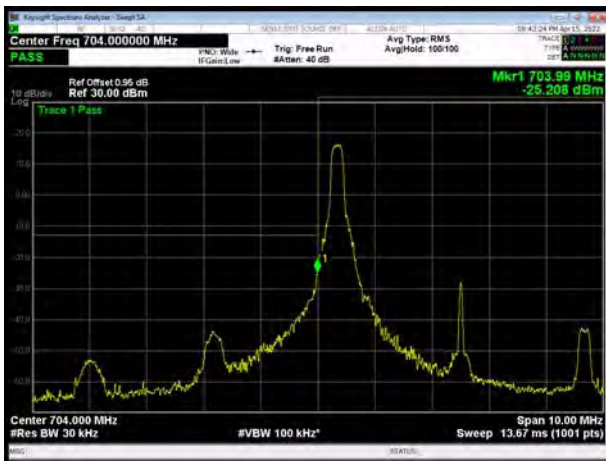

LTE Band 17 64QAM 5MHz CH-Low, 1 RB