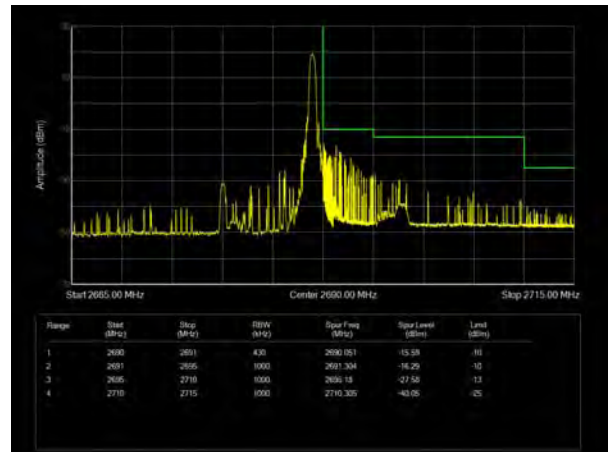

LTE Band 41 16QAM 20MHz CH-High, RB 1