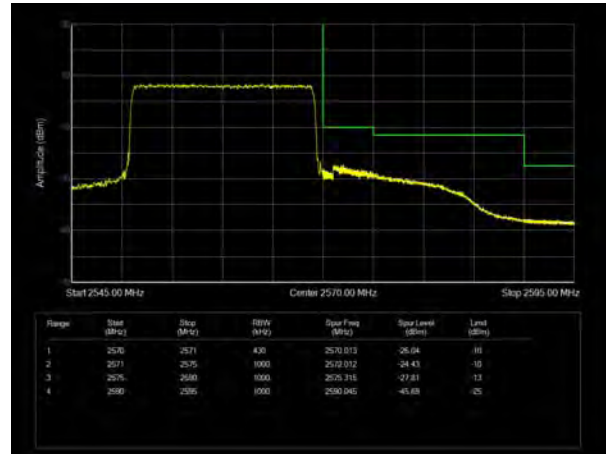

LTE Band 7 QPSK 5MHz CH-High, 100%RB

LTE Band 7 QPSK 10MHz CH-Low, 1 RB

LTE Band 7 QPSK 10MHz CH-High, 1 RB

LTE Band 7 QPSK 10MHz CH-Low, 100%RB

LTE Band 7 QPSK 10MHz CH-High, 100%RB

LTE Band 7 QPSK 15MHz CH-Low, 1 RB

LTE Band 7 QPSK 15MHz CH-High, 1 RB

LTE Band 7 QPSK 15MHz CH-Low, 100%RB

LTE Band 7 QPSK 15MHz CH-High, 100%RB

LTE Band 7 QPSK 20MHz CH-Low, 1 RB

LTE Band 7 QPSK 20MHz CH-High, 1 RB

LTE Band 7 QPSK 20MHz CH-Low, 100%RB

LTE Band 7 QPSK 20MHz CH-High, 100%RB

LTE Band 7 16QAM 5MHz CH-Low, 1 RB

LTE Band 7 16QAM 5MHz CH-High, 1 RB

LTE Band 7 16QAM 5MHz CH-Low, 100%RB

LTE Band 7 16QAM 5MHz CH-High, 100%RB

LTE Band 7 16QAM 10MHz CH-Low, 1 RB