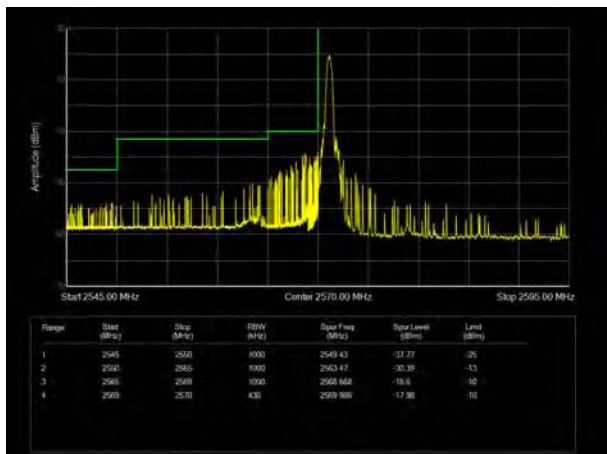

LTE Band 38 QPSK 20MHz CH-High, 100%RB

LTE Band 38 16QAM 5MHz CH-Low, 1 RB

LTE Band 38 16QAM 5MHz CH-High, 1 RB

LTE Band 38 16QAM 5MHz CH-Low, 100%RB

LTE Band 38 16QAM 5MHz CH-High, 100%RB

LTE Band 38 16QAM 10MHz CH-Low, 1 RB

LTE Band 38 16QAM 10MHz CH-High, 1 RB

LTE Band 38 16QAM 10MHz CH-Low, 100%RB

LTE Band 38 16QAM 10MHz CH-High, 100%RB

LTE Band 38 16QAM 15MHz CH-Low, 1 RB

LTE Band 38 16QAM 15MHz CH-High, 1 RB

LTE Band 38 16QAM 15MHz CH-Low, 100%RB

LTE Band 38 16QAM 15MHz CH-High, 100%RB

LTE Band 38 16QAM 20MHz CH-Low, 1 RB

LTE Band 38 16QAM 20MHz CH-High, 1 RB

LTE Band 38 16QAM 20MHz CH-Low, 100%RB

LTE Band 38 16QAM 20MHz CH-High, 100%RB

LTE Band 38 64QAM 5MHz CH-Low, 1 RB