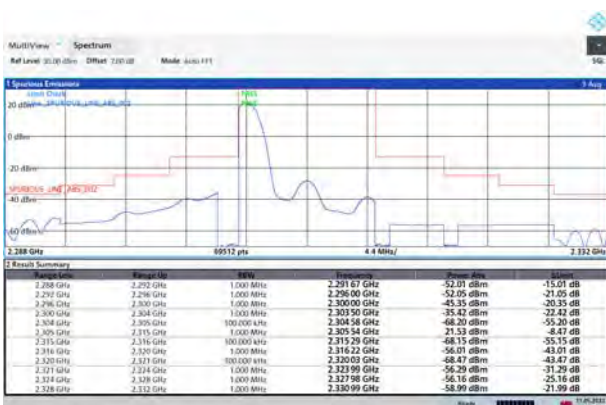

LTE Band 40 Subset 1 16QAM 10MHz CH-Low, 1 RB