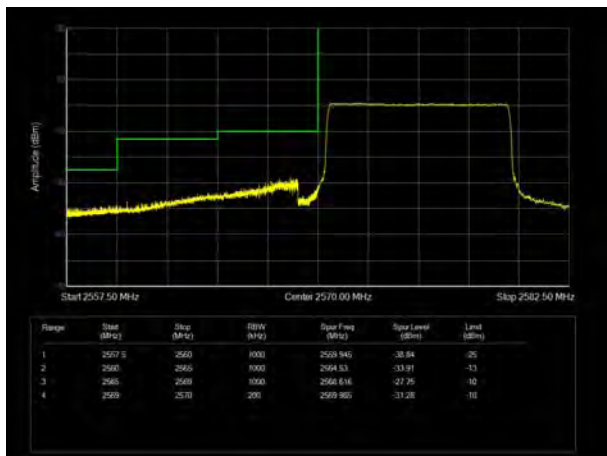

LTE Band 38 64QAM 5MHz CH-High, 1 RB

LTE Band 38 64QAM 5MHz CH-Low, 100%RB

LTE Band 38 64QAM 5MHz CH-High, 100%RB

LTE Band 38 64QAM 10MHz CH-Low, 1 RB

LTE Band 38 64QAM 10MHz CH-High, 1 RB

LTE Band 38 64QAM 10MHz CH-Low, 100%RB

LTE Band 38 64QAM 10MHz CH-High, 100%RB

LTE Band 38 64QAM 15MHz CH-Low, 1 RB

LTE Band 38 64QAM 15MHz CH-High, 1 RB

LTE Band 38 64QAM 15MHz CH-Low, 100%RB

LTE Band 38 64QAM 15MHz CH-High, 100%RB

LTE Band 38 64QAM 20MHz CH-Low, 1 RB