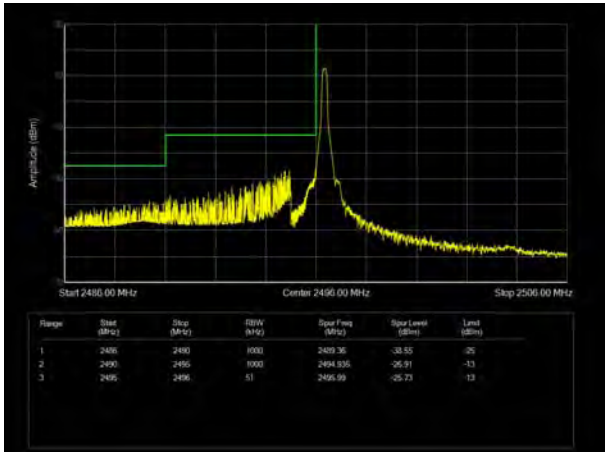

LTE Band 41 16QAM 20MHz CH-Low, RB 1

LTE Band 41 16QAM 20MHz CH-High, RB 1

LTE Band 41 16QAM 20MHz CH-Low, 100%RB

LTE Band 41 16QAM 20MHz CH-High, 100%RB

LTE Band 41 64QAM 5MHz CH-Low, 1 RB

LTE Band 41 64QAM 5MHz CH-High, 1 RB