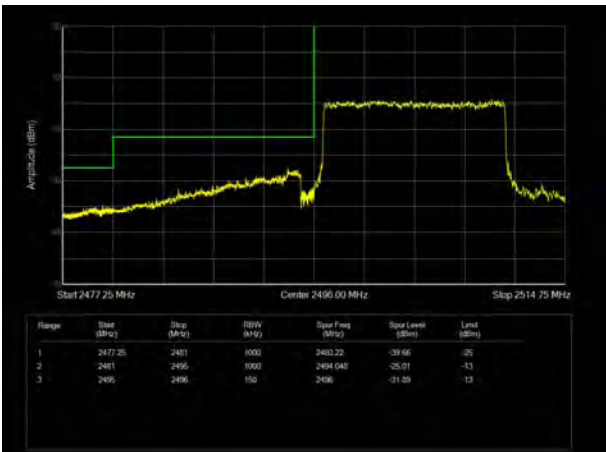

LTE Band 41 QPSK 15MHz CH-Low, 100%RB