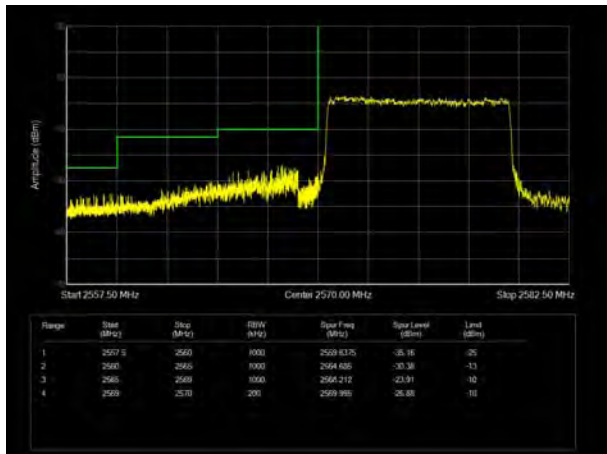

LTE Band 38 16QAM 10MHz CH-Low, 100%RB