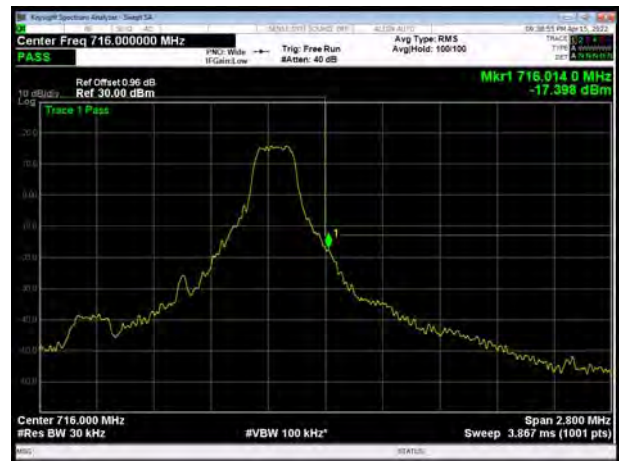

LTE Band 12 64QAM 1.4MHz CH-High, 1 RB