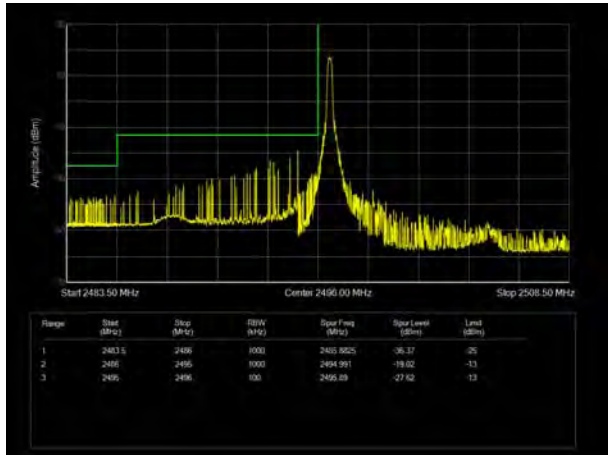

LTE Band 41 QPSK 10MHz CH-Low, 1 RB