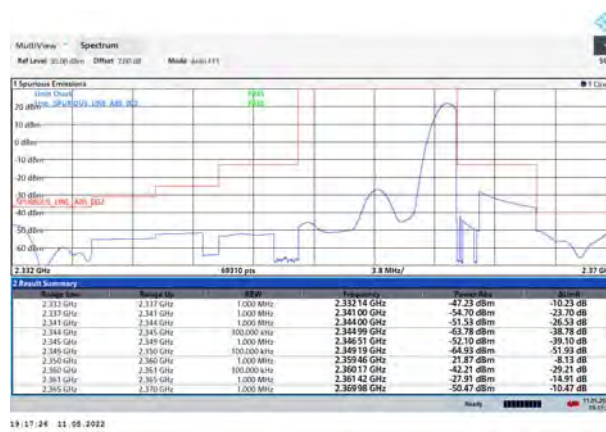

LTE Band 40 Subset 2 QPSK 10MHz CH-High, 1 RB