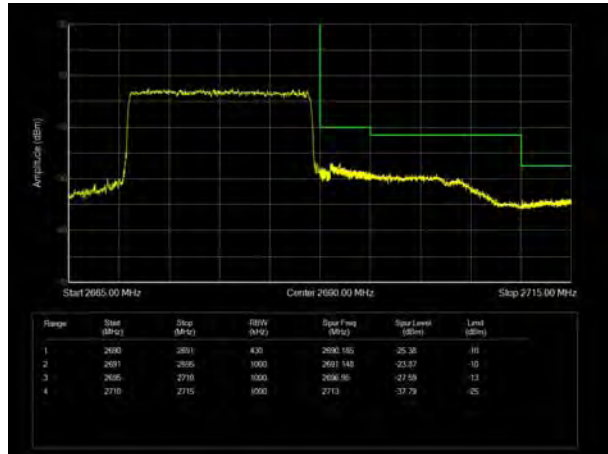

LTE Band 41 QPSK 15MHz CH-Low, 100%RB

LTE Band 41 QPSK 15MHz CH-High, 100%RB

LTE Band 41 QPSK 20MHz CH-Low, 1 RB

LTE Band 41 QPSK 20MHz CH-High, 1 RB

LTE Band 41 QPSK 20MHz CH-Low, 100%RB

LTE Band 41 QPSK 20MHz CH-High, 100%RB