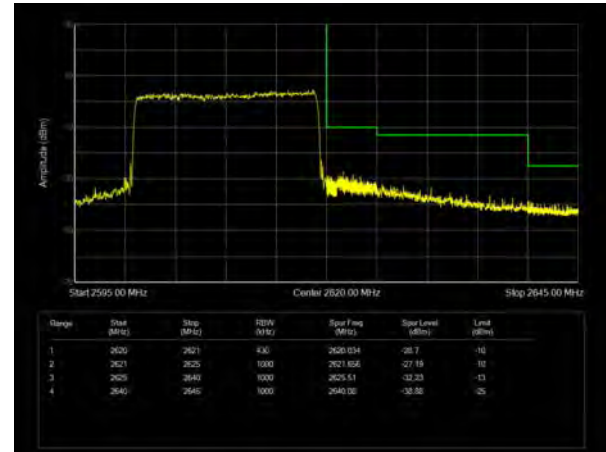

LTE Band 38 QPSK 5MHz CH-High, 100%RB

LTE Band 38 QPSK 10MHz CH-Low, 1 RB

LTE Band 38 QPSK 10MHz CH-High, 1 RB

LTE Band 38 QPSK 10MHz CH-Low, 100%RB

LTE Band 38 QPSK 10MHz CH-High, 100%RB

LTE Band 38 QPSK 15MHz CH-Low, 1 RB

LTE Band 38 QPSK 15MHz CH-High, 1 RB

LTE Band 38 QPSK 15MHz CH-Low, 100%RB

LTE Band 38 QPSK 15MHz CH-High, 100%RB

LTE Band 38 QPSK 20MHz CH-Low, 1 RB

LTE Band 38 QPSK 20MHz CH-High, 1 RB

LTE Band 38 QPSK 20MHz CH-Low, 100%RB

LTE Band 38 QPSK 20MHz CH-High, 100%RB

LTE Band 38 16QAM 5MHz CH-Low, 1 RB

LTE Band 38 16QAM 5MHz CH-High, 1 RB

LTE Band 38 16QAM 5MHz CH-Low, 100%RB

LTE Band 38 16QAM 5MHz CH-High, 100%RB

LTE Band 38 16QAM 10MHz CH-Low, 1 RB