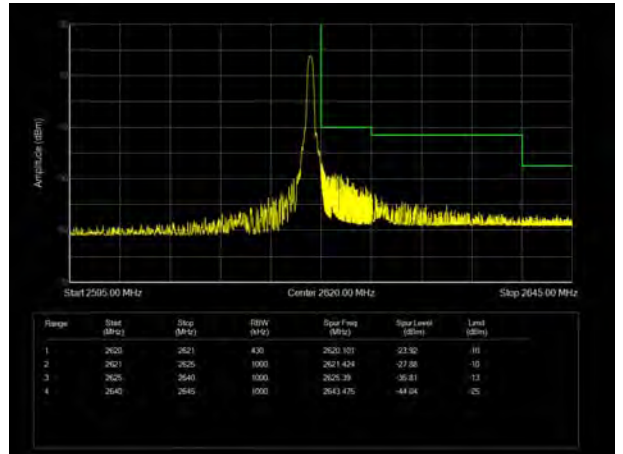

LTE Band 38 64QAM 20MHz CH-High, 1 RB