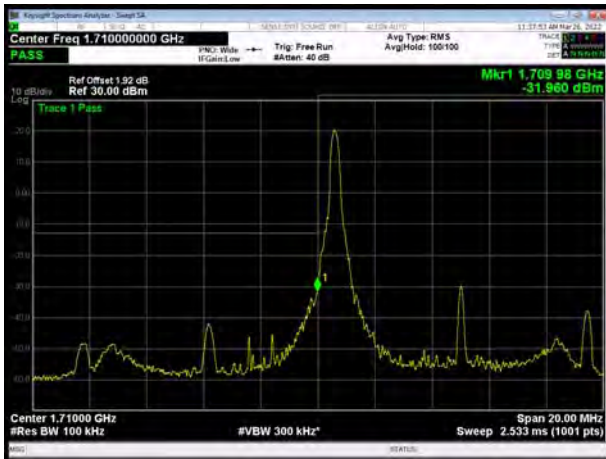

LTE Band 4 16QAM 5MHz CH-High, 1 RB

LTE Band 4 16QAM 5MHz CH-Low, 100%RB

LTE Band 4 16QAM 5MHz CH-High, 100%RB

LTE Band 4 16QAM 10MHz CH-Low, 1 RB

LTE Band 4 16QAM 10MHz CH-High, 1 RB

LTE Band 4 16QAM 10MHz CH-Low, 100%RB