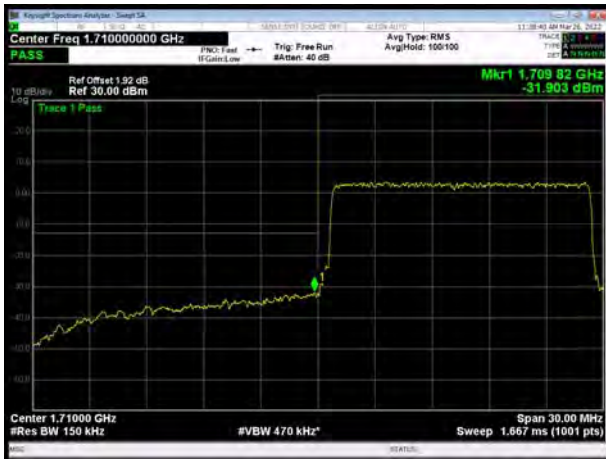

LTE Band 4 16QAM 10MHz CH-High, 100%RB

LTE Band 4 16QAM 15MHz CH-Low, 1 RB

LTE Band 4 16QAM 15MHz CH-High, 1 RB

LTE Band 4 16QAM 15MHz CH-Low, 100%RB

LTE Band 4 16QAM 15MHz CH-High, 100%RB

LTE Band 4 16QAM 20MHz CH-Low, 1 RB