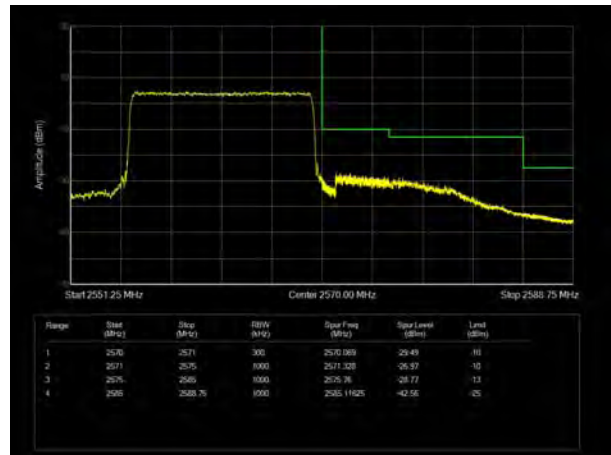

LTE Band 7 64QAM 10MHz CH-High, 100%RB

LTE Band 7 64QAM 15MHz CH-Low, 1 RB

LTE Band 7 64QAM 15MHz CH-High, 1 RB

LTE Band 7 64QAM 15MHz CH-Low, 100%RB

LTE Band 7 64QAM 15MHz CH-High, 100%RB

LTE Band 7 64QAM 20MHz CH-Low, 1 RB

LTE Band 7 64QAM 20MHz CH-High, 1 RB

LTE Band 7 64QAM 20MHz CH-Low, 100%RB

LTE Band 7 64QAM 20MHz CH-High, 100%RB

LTE Band 12 QPSK 1.4MHz CH-Low, 1 RB

LTE Band 12 QPSK 1.4MHz CH-High, 1 RB

LTE Band 12 QPSK 1.4MHz CH-Low, 100%RB