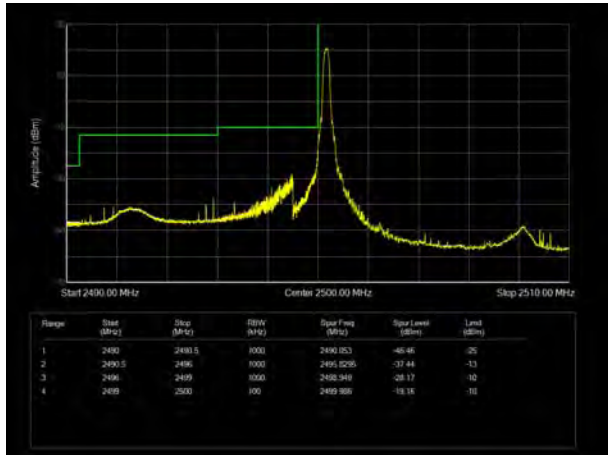

LTE Band 4 64QAM 20MHz CH-High, 1 RB

LTE Band 4 64QAM 20MHz CH-Low, 100%RB

LTE Band 4 64QAM 20MHz CH-High, 100%RB

LTE Band 7 QPSK 5MHz CH-Low, 1 RB

LTE Band 7 QPSK 5MHz CH-High, 1 RB

LTE Band 7 QPSK 5MHz CH-Low, 100%RB

LTE Band 7 QPSK 5MHz CH-High, 100%RB

LTE Band 7 QPSK 10MHz CH-Low, 1 RB

LTE Band 7 QPSK 10MHz CH-High, 1 RB

LTE Band 7 QPSK 10MHz CH-Low, 100%RB

LTE Band 7 QPSK 10MHz CH-High, 100%RB

LTE Band 7 QPSK 15MHz CH-Low, 1 RB