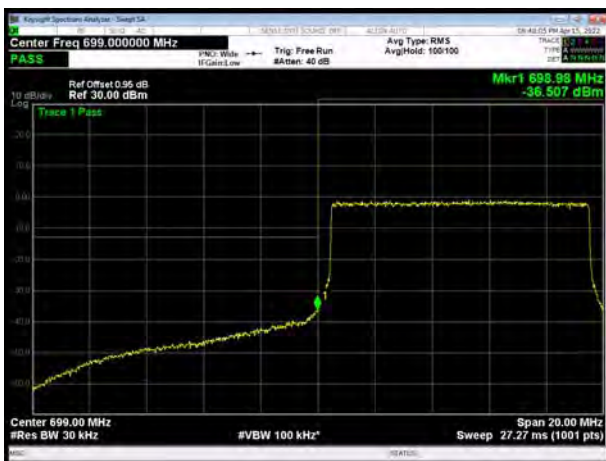

LTE Band 12 64QAM 10MHz CH-Low, 100%RB