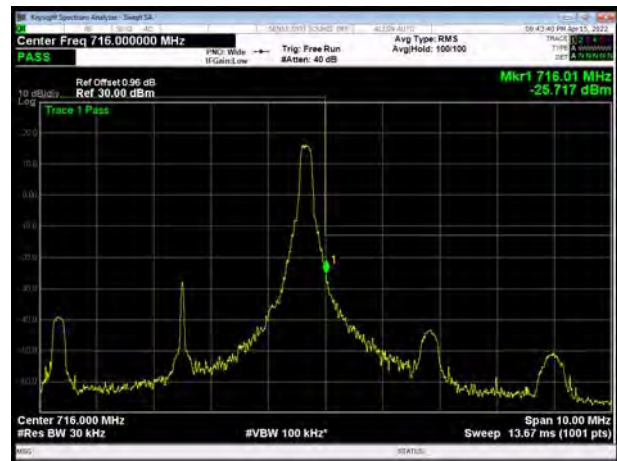

LTE Band 17 64QAM 5MHz CH-High, 1 RB