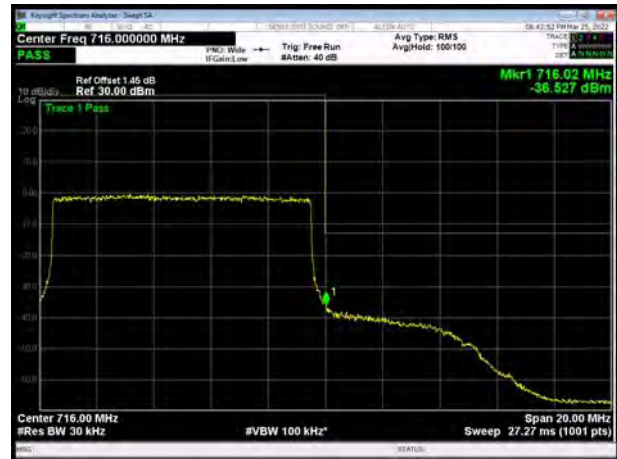

LTE Band 17 16QAM 10MHz CH-High, 100%RB