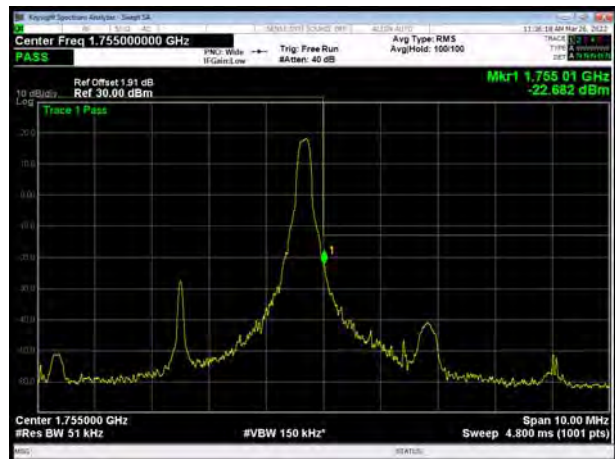

LTE Band 4 QPSK 20MHz CH-High, 1 RB

LTE Band 4 QPSK 20MHz CH-Low, 100%RB

LTE Band 4 QPSK 20MHz CH-High, 100%RB

LTE Band 4 16QAM 1.4MHz CH-Low, 1 RB

LTE Band 4 16QAM 1.4MHz CH-High, 1 RB

LTE Band 4 16QAM 1.4MHz CH-Low, 100%RB

LTE Band 4 16QAM 1.4MHz CH-High, 100%RB

LTE Band 4 16QAM 3MHz CH-Low, 1 RB

LTE Band 4 16QAM 3MHz CH-High, 1 RB

LTE Band 4 16QAM 3MHz CH-Low, 100%RB

LTE Band 4 16QAM 3MHz CH-High, 100%RB

LTE Band 4 16QAM 5MHz CH-Low, 1 RB

LTE Band 4 16QAM 5MHz CH-High, 1 RB

LTE Band 4 16QAM 5MHz CH-Low, 100%RB

LTE Band 4 16QAM 5MHz CH-High, 100%RB

LTE Band 4 16QAM 10MHz CH-Low, 1 RB

LTE Band 4 16QAM 10MHz CH-High, 1 RB

LTE Band 4 16QAM 10MHz CH-Low, 100%RB