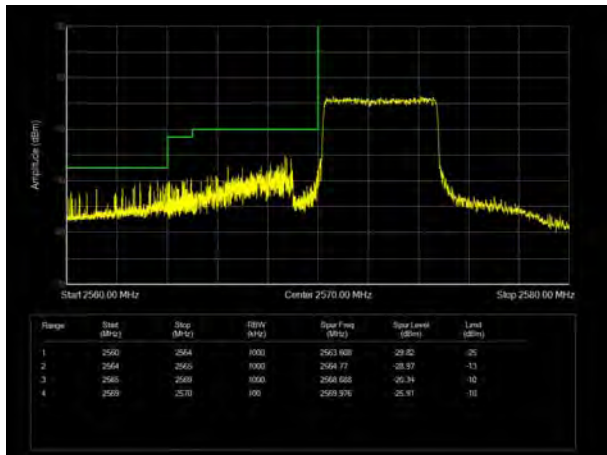

LTE Band 38 QPSK 15MHz CH-High, 1 RB

LTE Band 38 QPSK 15MHz CH-Low, 100%RB

LTE Band 38 QPSK 15MHz CH-High, 100%RB

LTE Band 38 QPSK 20MHz CH-Low, 1 RB

LTE Band 38 QPSK 20MHz CH-High, 1 RB

LTE Band 38 QPSK 20MHz CH-Low, 100%RB

LTE Band 38 QPSK 20MHz CH-High, 100%RB

LTE Band 38 16QAM 5MHz CH-Low, 1 RB

LTE Band 38 16QAM 5MHz CH-High, 1 RB

LTE Band 38 16QAM 5MHz CH-Low, 100%RB

LTE Band 38 16QAM 5MHz CH-High, 100%RB

LTE Band 38 16QAM 10MHz CH-Low, 1 RB

LTE Band 38 16QAM 10MHz CH-High, 1 RB

LTE Band 38 16QAM 10MHz CH-Low, 100%RB

LTE Band 38 16QAM 10MHz CH-High, 100%RB

LTE Band 38 16QAM 15MHz CH-Low, 1 RB

LTE Band 38 16QAM 15MHz CH-High, 1 RB

LTE Band 38 16QAM 15MHz CH-Low, 100%RB