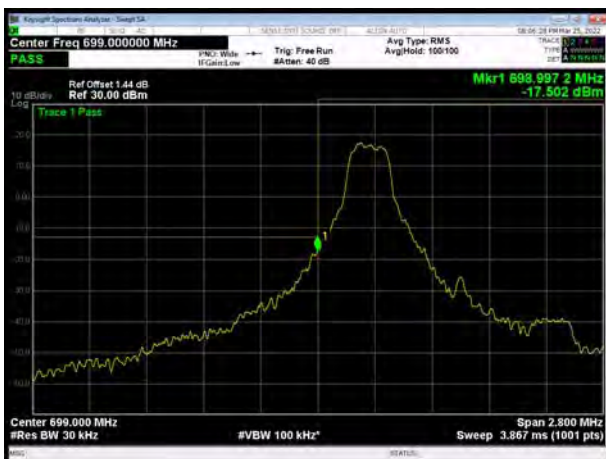

LTE Band 12 QPSK 1.4MHz CH-High, 100%RB

LTE Band 12 QPSK 3MHz CH-Low, 1 RB

LTE Band 12 QPSK 3MHz CH-High, 1 RB

LTE Band 12 QPSK 3MHz CH-Low, 100%RB

LTE Band 12 QPSK 3MHz CH-High, 100%RB

LTE Band 12 QPSK 5MHz CH-Low, 1 RB

LTE Band 12 QPSK 5MHz CH-High, 1 RB

LTE Band 12 QPSK 5MHz CH-Low, 100%RB

LTE Band 12 QPSK 5MHz CH-High, 100%RB

LTE Band 12 QPSK 10MHz CH-Low, 1 RB

LTE Band 12 QPSK 10MHz CH-High, 1 RB

LTE Band 12 QPSK 10MHz CH-Low, 100%RB

LTE Band 12 QPSK 10MHz CH-High, 100%RB

LTE Band 12 16QAM 1.4MHz CH-Low, 1 RB

LTE Band 12 16QAM 1.4MHz CH-High, 1 RB

LTE Band 12 16QAM 1.4MHz CH-Low, 100%RB

LTE Band 12 16QAM 1.4MHz CH-High, 100%RB

LTE Band 12 16QAM 3MHz CH-Low, 1 RB