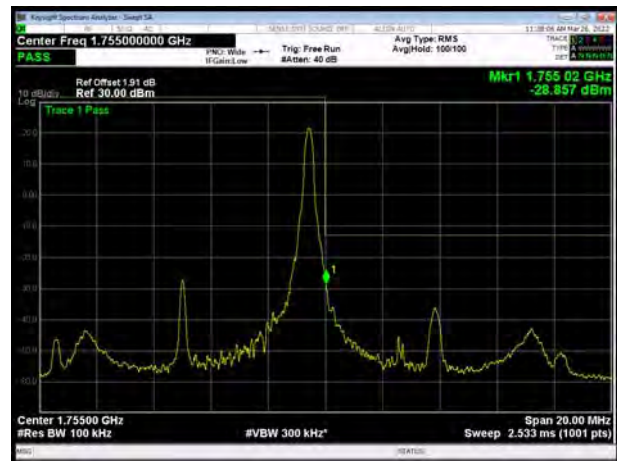

LTE Band 4 QPSK 1.4MHz CH-High, 100%RB

LTE Band 4 QPSK 3MHz CH-Low, 1 RB

LTE Band 4 QPSK 3MHz CH-High, 1 RB

LTE Band 4 QPSK 3MHz CH-Low, 100%RB

LTE Band 4 QPSK 3MHz CH-High, 100%RB

LTE Band 4 QPSK 5MHz CH-Low, 1 RB

LTE Band 4 QPSK 5MHz CH-High, 1 RB

LTE Band 4 QPSK 5MHz CH-Low, 100%RB

LTE Band 4 QPSK 5MHz CH-High, 100%RB

LTE Band 4 QPSK 10MHz CH-Low, 1 RB

LTE Band 4 QPSK 10MHz CH-High, 1 RB

LTE Band 4 QPSK 10MHz CH-Low, 100%RB

LTE Band 4 QPSK 10MHz CH-High, 100%RB

LTE Band 4 QPSK 15MHz CH-Low, 1 RB

LTE Band 4 QPSK 15MHz CH-High, 1 RB

LTE Band 4 QPSK 15MHz CH-Low, 100%RB

LTE Band 4 QPSK 15MHz CH-High, 100%RB

LTE Band 4 QPSK 20MHz CH-Low, 1 RB