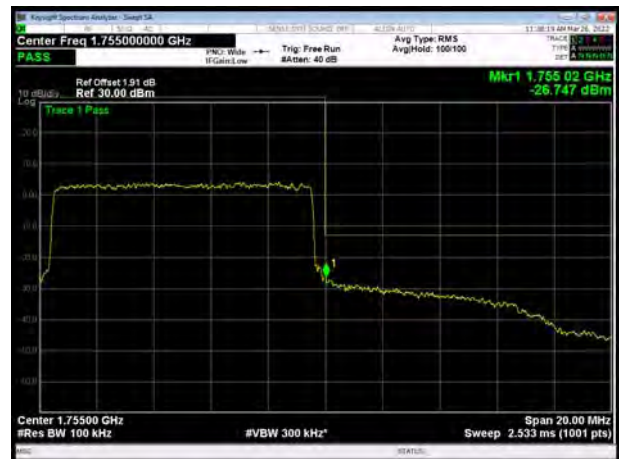

LTE Band 4 16QAM 5MHz CH-High, 1 RB

LTE Band 4 16QAM 5MHz CH-Low, 100%RB

LTE Band 4 16QAM 5MHz CH-High, 100%RB

LTE Band 4 16QAM 10MHz CH-Low, 1 RB

LTE Band 4 16QAM 10MHz CH-High, 1 RB

LTE Band 4 16QAM 10MHz CH-Low, 100%RB

LTE Band 4 16QAM 10MHz CH-High, 100%RB

LTE Band 4 16QAM 15MHz CH-Low, 1 RB

LTE Band 4 16QAM 15MHz CH-High, 1 RB

LTE Band 4 16QAM 15MHz CH-Low, 100%RB

LTE Band 4 16QAM 15MHz CH-High, 100%RB

LTE Band 4 16QAM 20MHz CH-Low, 1 RB