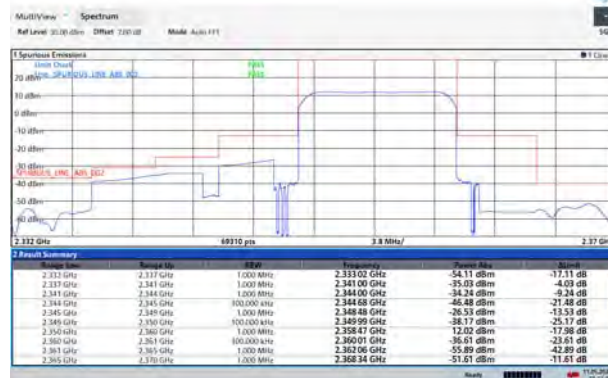

LTE Band 40 Subset 2 64QAM 10MHz CH-High, 100%RB