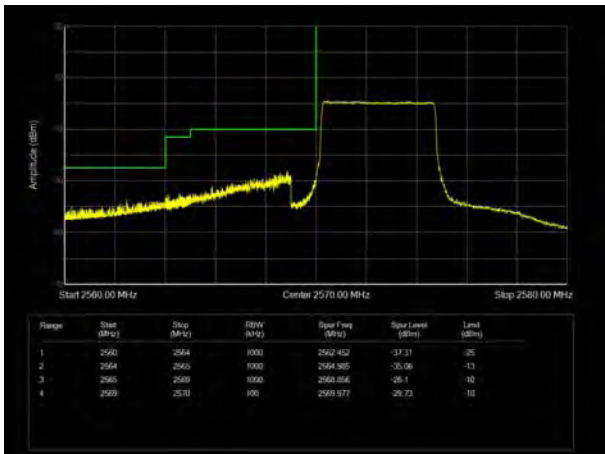

LTE Band 38 16QAM 15MHz CH-High, 100%RB

LTE Band 38 16QAM 20MHz CH-Low, 1 RB

LTE Band 38 16QAM 20MHz CH-High, 1 RB

LTE Band 38 16QAM 20MHz CH-Low, 100%RB

LTE Band 38 16QAM 20MHz CH-High, 100%RB

LTE Band 38 64QAM 5MHz CH-Low, 1 RB

LTE Band 38 64QAM 5MHz CH-High, 1 RB

LTE Band 38 64QAM 5MHz CH-Low, 100%RB

LTE Band 38 64QAM 5MHz CH-High, 100%RB

LTE Band 38 64QAM 10MHz CH-Low, 1 RB

LTE Band 38 64QAM 10MHz CH-High, 1 RB

LTE Band 38 64QAM 10MHz CH-Low, 100%RB