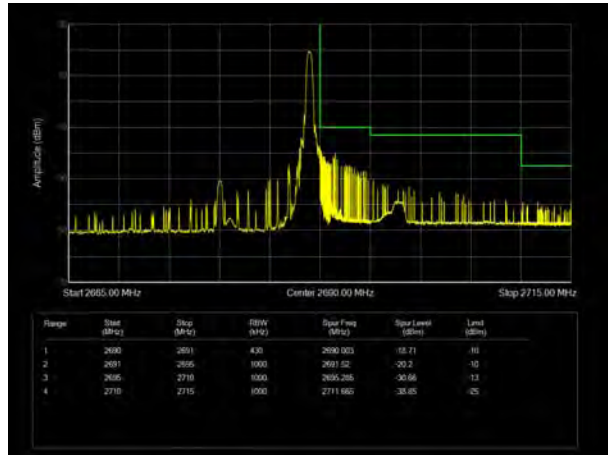

LTE Band 41 QPSK 15MHz CH-Low, 100%RB

LTE Band 41 QPSK 15MHz CH-High, 100%RB

LTE Band 41 QPSK 20MHz CH-Low, 1 RB

LTE Band 41 QPSK 20MHz CH-High, 1 RB

LTE Band 41 QPSK 20MHz CH-Low, 100%RB

LTE Band 41 QPSK 20MHz CH-High, 100%RB