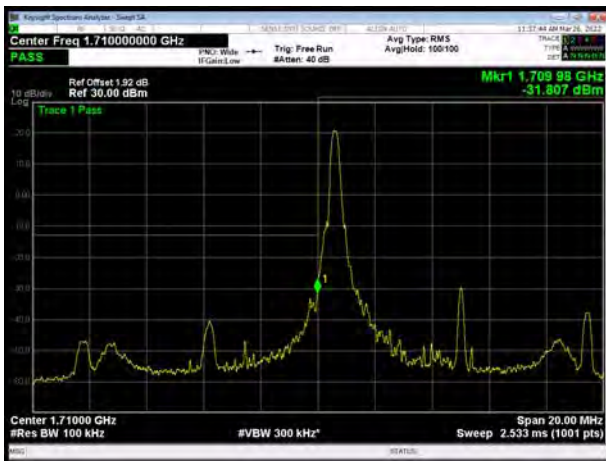

LTE Band 4 QPSK 1.4MHz CH-High, 100%RB

LTE Band 4 QPSK 3MHz CH-Low, 1 RB

LTE Band 4 QPSK 3MHz CH-High, 1 RB

LTE Band 4 QPSK 3MHz CH-Low, 100%RB

LTE Band 4 QPSK 3MHz CH-High, 100%RB

LTE Band 4 QPSK 5MHz CH-Low, 1 RB

LTE Band 4 QPSK 5MHz CH-High, 1 RB

LTE Band 4 QPSK 5MHz CH-Low, 100%RB

LTE Band 4 QPSK 5MHz CH-High, 100%RB

LTE Band 4 QPSK 10MHz CH-Low, 1 RB

LTE Band 4 QPSK 10MHz CH-High, 1 RB

LTE Band 4 QPSK 10MHz CH-Low, 100%RB

LTE Band 4 QPSK 10MHz CH-High, 100%RB

LTE Band 4 QPSK 15MHz CH-Low, 1 RB

LTE Band 4 QPSK 15MHz CH-High, 1 RB

LTE Band 4 QPSK 15MHz CH-Low, 100%RB

LTE Band 4 QPSK 15MHz CH-High, 100%RB

LTE Band 4 QPSK 20MHz CH-Low, 1 RB