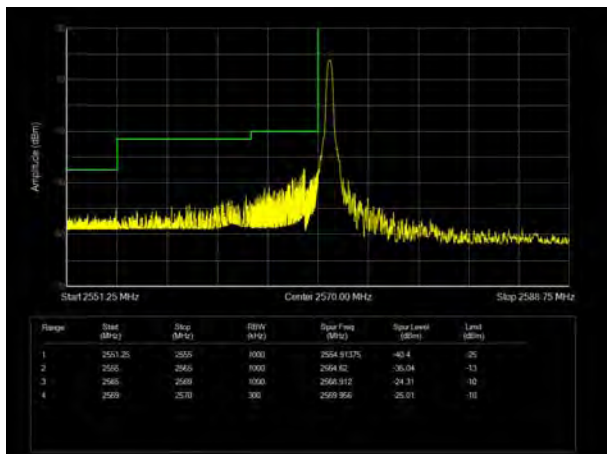

LTE Band 38 64QAM 5MHz CH-High, 1 RB

LTE Band 38 64QAM 5MHz CH-Low, 100%RB

LTE Band 38 64QAM 5MHz CH-High, 100%RB

LTE Band 38 64QAM 10MHz CH-Low, 1 RB

LTE Band 38 64QAM 10MHz CH-High, 1 RB

LTE Band 38 64QAM 10MHz CH-Low, 100%RB

LTE Band 38 64QAM 10MHz CH-High, 100%RB

LTE Band 38 64QAM 15MHz CH-Low, 1 RB

LTE Band 38 64QAM 15MHz CH-High, 1 RB

LTE Band 38 64QAM 15MHz CH-Low, 100%RB

LTE Band 38 64QAM 15MHz CH-High, 100%RB

LTE Band 38 64QAM 20MHz CH-Low, 1 RB