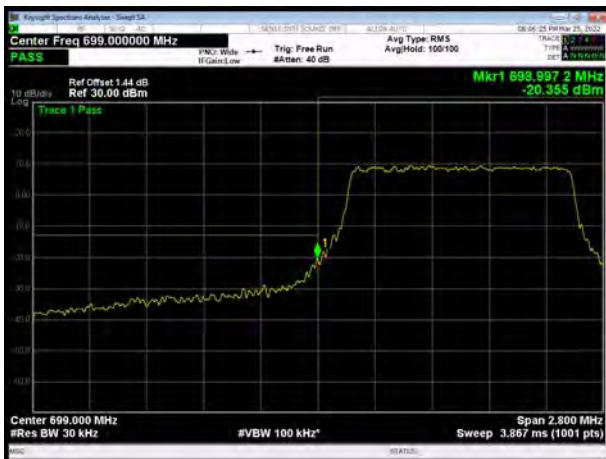

LTE Band 7 64QAM 20MHz CH-High, 1 RB

LTE Band 7 64QAM 20MHz CH-Low, 100%RB

LTE Band 7 64QAM 20MHz CH-High, 100%RB

LTE Band 12 QPSK 1.4MHz CH-Low, 1 RB

LTE Band 12 QPSK 1.4MHz CH-High, 1 RB

LTE Band 12 QPSK 1.4MHz CH-Low, 100%RB

LTE Band 12 QPSK 1.4MHz CH-High, 100%RB

LTE Band 12 QPSK 3MHz CH-Low, 1 RB

LTE Band 12 QPSK 3MHz CH-High, 1 RB

LTE Band 12 QPSK 3MHz CH-Low, 100%RB

LTE Band 12 QPSK 3MHz CH-High, 100%RB

LTE Band 12 QPSK 5MHz CH-Low, 1 RB