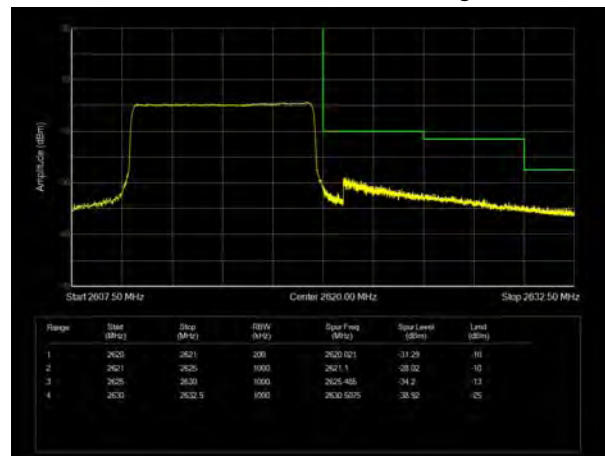

LTE Band 38 64QAM 5MHz CH-High, 1 RB

LTE Band 38 64QAM 5MHz CH-Low, 100%RB

LTE Band 38 64QAM 5MHz CH-High, 100%RB

LTE Band 38 64QAM 10MHz CH-Low, 1 RB

LTE Band 38 64QAM 10MHz CH-High, 1 RB

LTE Band 38 64QAM 10MHz CH-Low, 100%RB

LTE Band 38 64QAM 10MHz CH-High, 100%RB

LTE Band 38 64QAM 15MHz CH-Low, 1 RB

LTE Band 38 64QAM 15MHz CH-High, 1 RB

LTE Band 38 64QAM 15MHz CH-Low, 100%RB

LTE Band 38 64QAM 15MHz CH-High, 100%RB

LTE Band 38 64QAM 20MHz CH-Low, 1 RB