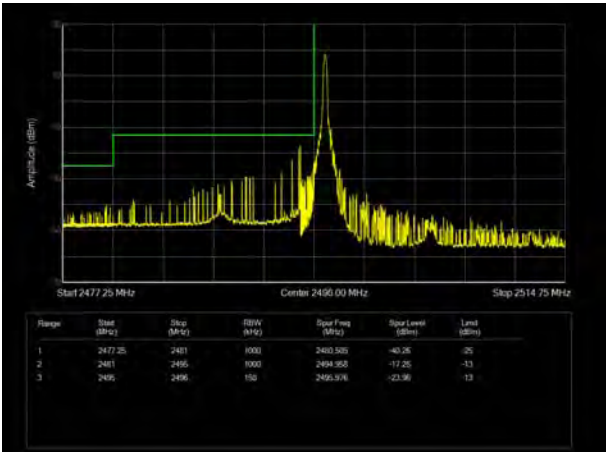

LTE Band 41 QPSK 10MHz CH-Low, 1 RB

LTE Band 41 QPSK 10MHz CH-High, 1 RB

LTE Band 41 QPSK 10MHz CH-Low, 100%RB

LTE Band 41 QPSK 10MHz CH-High, 100%RB

LTE Band 41 QPSK 15MHz CH-Low, 1 RB

LTE Band 41 QPSK 15MHz CH-High, 1 RB