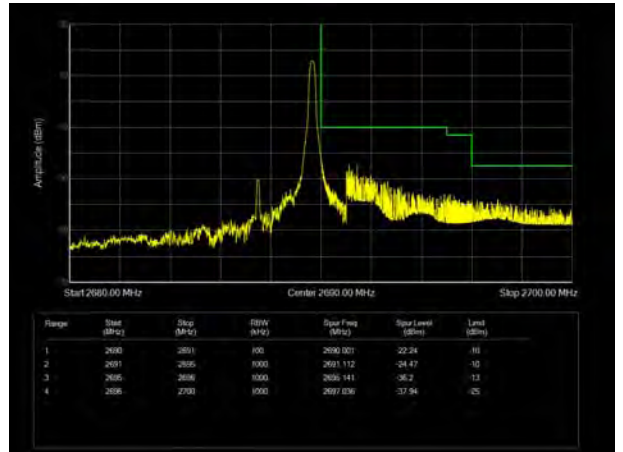

LTE Band 41 16QAM 20MHz CH-Low, RB 1

LTE Band 41 16QAM 20MHz CH-High, RB 1

LTE Band 41 16QAM 20MHz CH-Low, 100%RB

LTE Band 41 16QAM 20MHz CH-High, 100%RB

LTE Band 41 64QAM 5MHz CH-Low, 1 RB

LTE Band 41 64QAM 5MHz CH-High, 1 RB