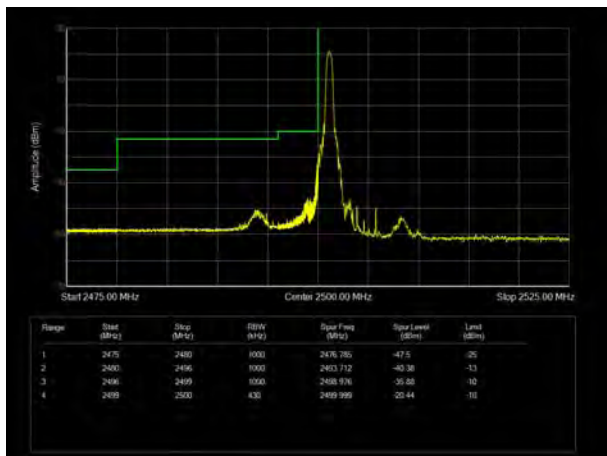

LTE Band 7 64QAM 10MHz CH-High, 100%RB

LTE Band 7 64QAM 15MHz CH-Low, 1 RB

LTE Band 7 64QAM 15MHz CH-High, 1 RB

LTE Band 7 64QAM 15MHz CH-Low, 100%RB

LTE Band 7 64QAM 15MHz CH-High, 100%RB

LTE Band 7 64QAM 20MHz CH-Low, 1 RB

LTE Band 7 64QAM 20MHz CH-High, 1 RB

LTE Band 7 64QAM 20MHz CH-Low, 100%RB

LTE Band 7 64QAM 20MHz CH-High, 100%RB

LTE Band 12 QPSK 1.4MHz CH-Low, 1 RB

LTE Band 12 QPSK 1.4MHz CH-High, 1 RB

LTE Band 12 QPSK 1.4MHz CH-Low, 100%RB