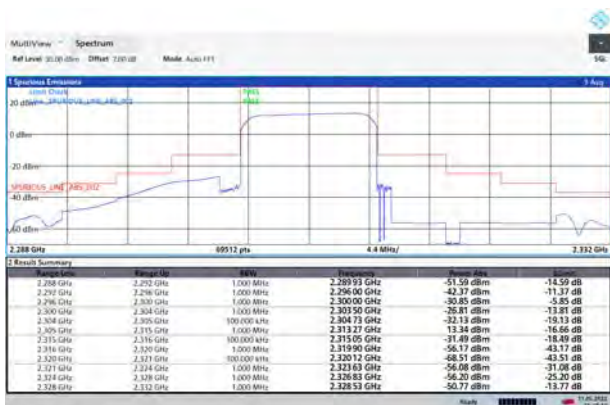

LTE Band 40 Subset 1 64QAM 10MHz CH-Low, 100%RB