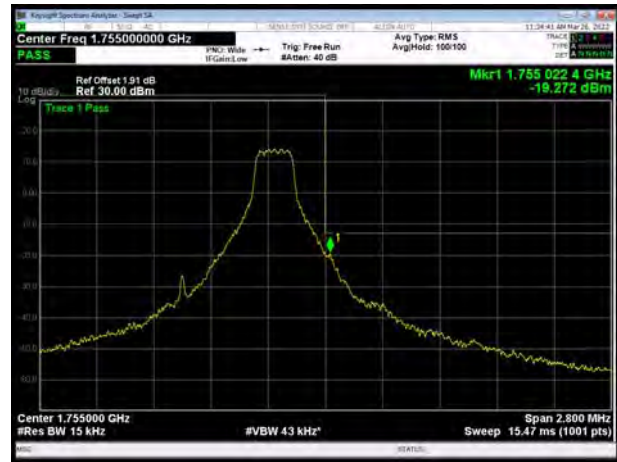

### 6.3 Band Edge Compliance

All the test traces in the plots shows the test results clearly.

LTE Band 4 QPSK 1.4MHz CH-Low, 1 RB

LTE Band 4 QPSK 1.4MHz CH-High, 1 RB

LTE Band 4 QPSK 1.4MHz CH-Low, 100%RB

LTE Band 4 QPSK 1.4MHz CH-High, 100%RB

LTE Band 4 QPSK 3MHz CH-Low, 1 RB

LTE Band 4 QPSK 3MHz CH-High, 1 RB

LTE Band 4 QPSK 3MHz CH-Low, 100%RB

LTE Band 4 QPSK 3MHz CH-High, 100%RB

LTE Band 4 QPSK 5MHz CH-Low, 1 RB