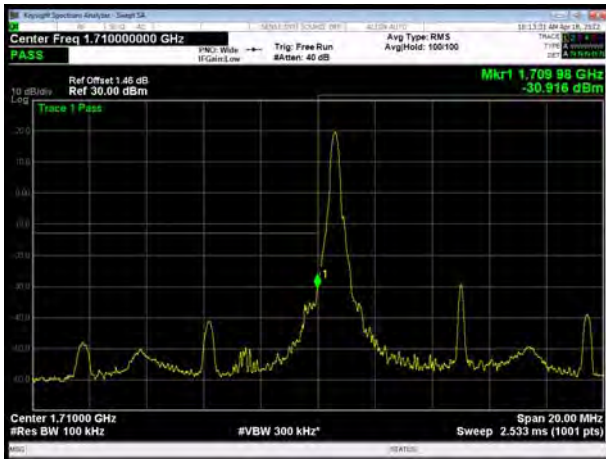

LTE Band 4 64QAM 5MHz CH-High, 1 RB

LTE Band 4 64QAM 5MHz CH-Low, 100%RB

LTE Band 4 64QAM 5MHz CH-High, 100%RB

LTE Band 4 64QAM 10MHz CH-Low, 1 RB

LTE Band 4 64QAM 10MHz CH-High, 1 RB

LTE Band 4 64QAM 10MHz CH-Low, 100%RB