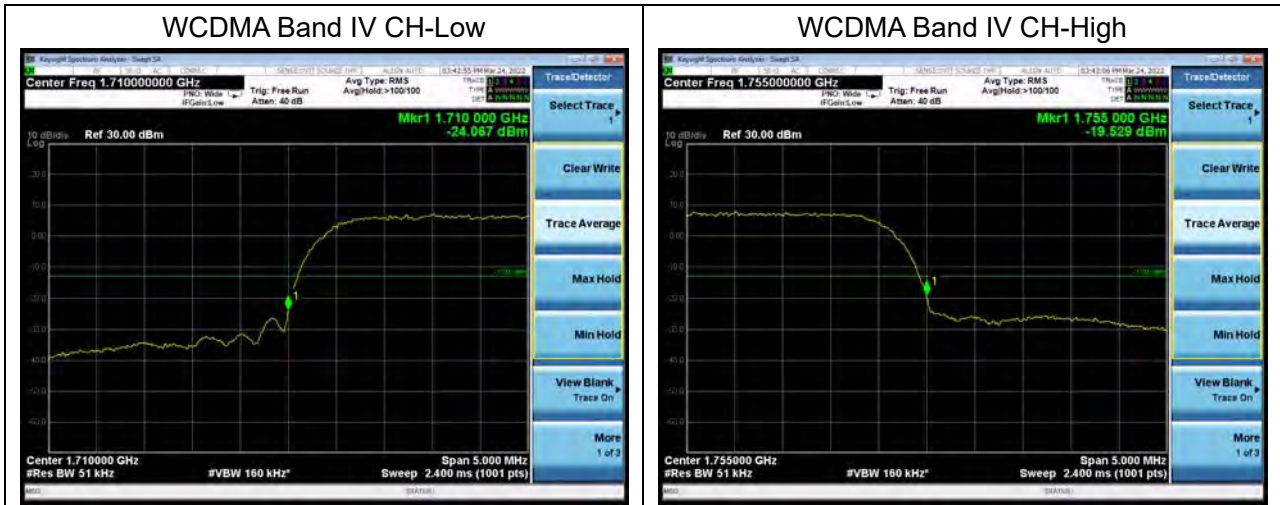

DC\_2A-n77(subset 2)A 256QAM 1RB 100MHz  
CH-Low

DC\_2A-n77(subset 2)A 256QAM 1RB 100MHz  
CH-Middle

DC\_2A-n77(subset 2)A 256QAM 1RB 100MHz  
CH-High

### 6.3 Band Edge Compliance

All the test traces in the plots shows the test results clearly.

LTE Band 4 QPSK 1.4MHz CH-Low, 1 RB

LTE Band 4 QPSK 1.4MHz CH-High, 1 RB

LTE Band 4 QPSK 1.4MHz CH-Low, 100%RB

LTE Band 4 QPSK 1.4MHz CH-High, 100%RB

LTE Band 4 QPSK 3MHz CH-Low, 1 RB

LTE Band 4 QPSK 3MHz CH-High, 1 RB

LTE Band 4 QPSK 3MHz CH-Low, 100%RB

LTE Band 4 QPSK 3MHz CH-High, 100%RB

LTE Band 4 QPSK 5MHz CH-Low, 1 RB