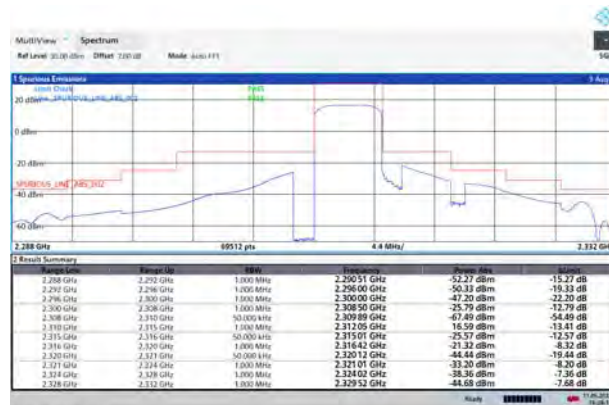

### LTE Band 40 Subset 1 64QAM 5MHz CH-High, 1 RB

18:37:09 11 05 2022

LTE Band 40 Subset 1 64QAM 5MHz CH-Low, 100%RB

18:33:13 11 05 2022

LTE Band 40 Subset 1 64QAM 5MHz CH-High, 100%RB

18:28:19 11 05 2022

LTE Band 40 Subset 1 64QAM 10MHz CH-Low, 1 RB