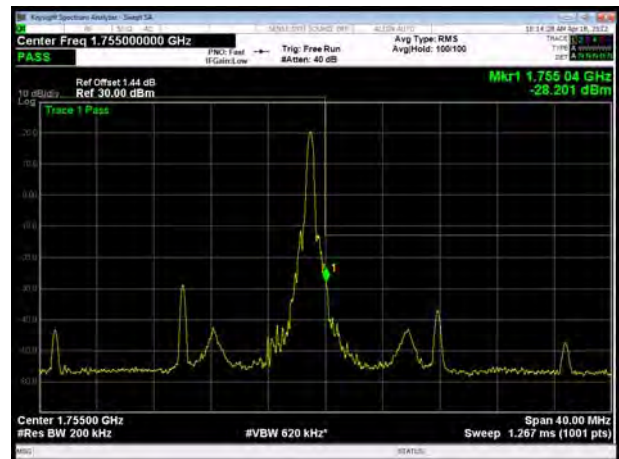

LTE Band 4 64QAM 20MHz CH-High, 1 RB