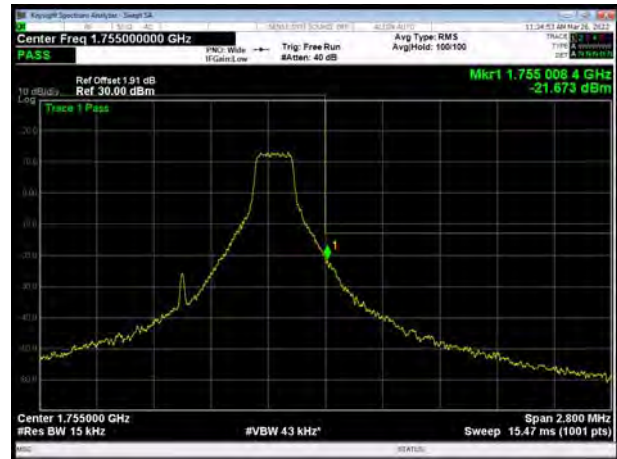

LTE Band 4 QPSK 10MHz CH-High, 100%RB

LTE Band 4 QPSK 15MHz CH-Low, 1 RB

LTE Band 4 QPSK 15MHz CH-High, 1 RB

LTE Band 4 QPSK 15MHz CH-Low, 100%RB

LTE Band 4 QPSK 15MHz CH-High, 100%RB

LTE Band 4 QPSK 20MHz CH-Low, 1 RB

LTE Band 4 QPSK 20MHz CH-High, 1 RB

LTE Band 4 QPSK 20MHz CH-Low, 100%RB

LTE Band 4 QPSK 20MHz CH-High, 100%RB

LTE Band 4 16QAM 1.4MHz CH-Low, 1 RB

LTE Band 4 16QAM 1.4MHz CH-High, 1 RB

LTE Band 4 16QAM 1.4MHz CH-Low, 100%RB

LTE Band 4 16QAM 1.4MHz CH-High, 100%RB

LTE Band 4 16QAM 3MHz CH-Low, 1 RB

LTE Band 4 16QAM 3MHz CH-High, 1 RB

LTE Band 4 16QAM 3MHz CH-Low, 100%RB

LTE Band 4 16QAM 3MHz CH-High, 100%RB

LTE Band 4 16QAM 5MHz CH-Low, 1 RB