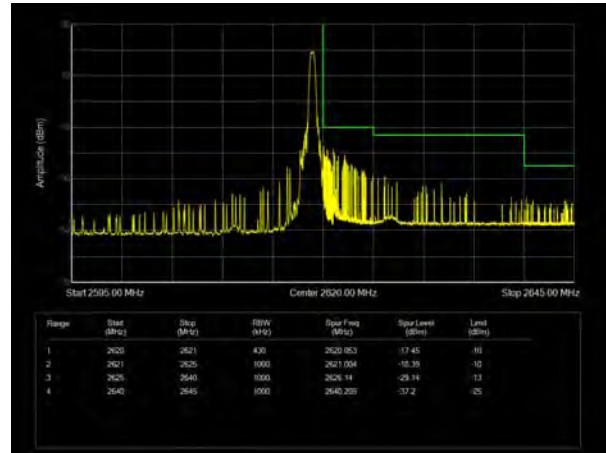

LTE Band 38 QPSK 5MHz CH-High, 100%RB

LTE Band 38 QPSK 10MHz CH-Low, 1 RB

LTE Band 38 QPSK 10MHz CH-High, 1 RB

LTE Band 38 QPSK 10MHz CH-Low, 100%RB

LTE Band 38 QPSK 10MHz CH-High, 100%RB

LTE Band 38 QPSK 15MHz CH-Low, 1 RB

LTE Band 38 QPSK 15MHz CH-High, 1 RB

LTE Band 38 QPSK 15MHz CH-Low, 100%RB

LTE Band 38 QPSK 15MHz CH-High, 100%RB

LTE Band 38 QPSK 20MHz CH-Low, 1 RB

LTE Band 38 QPSK 20MHz CH-High, 1 RB

LTE Band 38 QPSK 20MHz CH-Low, 100%RB

LTE Band 38 QPSK 20MHz CH-High, 100%RB

LTE Band 38 16QAM 5MHz CH-Low, 1 RB

LTE Band 38 16QAM 5MHz CH-High, 1 RB

LTE Band 38 16QAM 5MHz CH-Low, 100%RB

LTE Band 38 16QAM 5MHz CH-High, 100%RB

LTE Band 38 16QAM 10MHz CH-Low, 1 RB