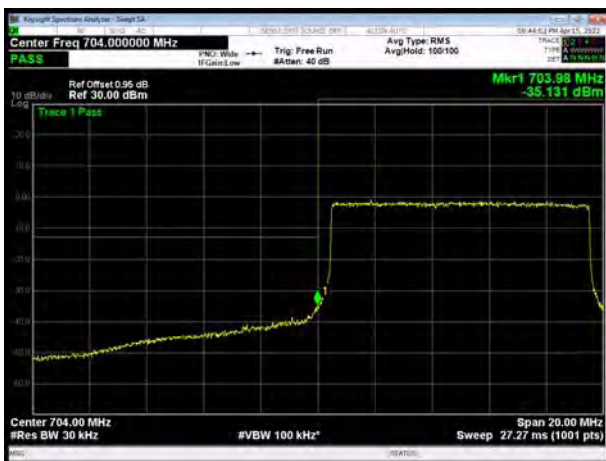

LTE Band 17 64QAM 10MHz CH-Low, 100%RB