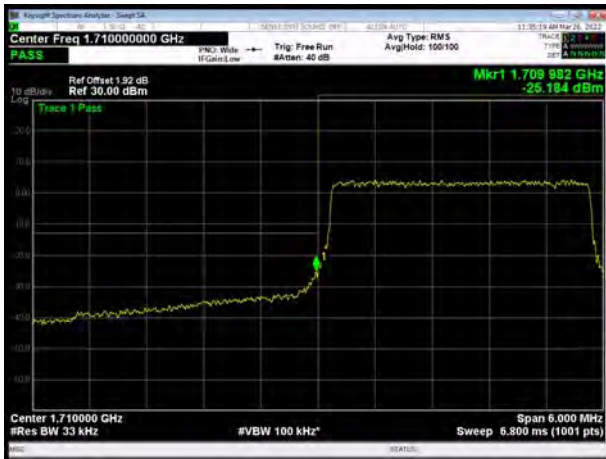

LTE Band 4 16QAM 1.4MHz CH-High, 100%RB

LTE Band 4 16QAM 3MHz CH-Low, 1 RB

LTE Band 4 16QAM 3MHz CH-High, 1 RB

LTE Band 4 16QAM 3MHz CH-Low, 100%RB

LTE Band 4 16QAM 3MHz CH-High, 100%RB

LTE Band 4 16QAM 5MHz CH-Low, 1 RB