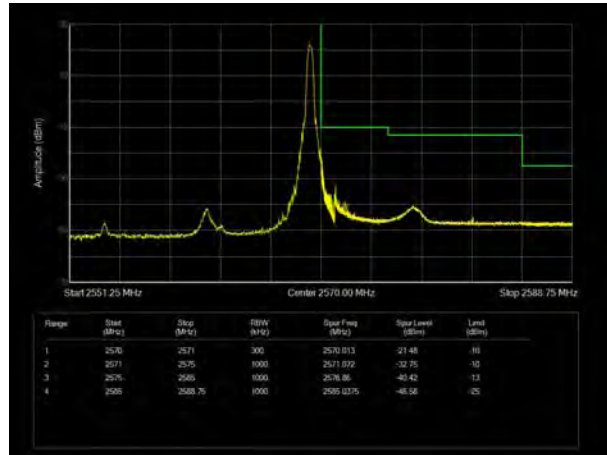

LTE Band 7 QPSK 20MHz CH-High, 100%RB

LTE Band 7 16QAM 5MHz CH-Low, 1 RB

LTE Band 7 16QAM 5MHz CH-High, 1 RB

LTE Band 7 16QAM 5MHz CH-Low, 100%RB

LTE Band 7 16QAM 5MHz CH-High, 100%RB

LTE Band 7 16QAM 10MHz CH-Low, 1 RB

LTE Band 7 16QAM 10MHz CH-High, 1 RB

LTE Band 7 16QAM 10MHz CH-Low, 100%RB

LTE Band 7 16QAM 10MHz CH-High, 100%RB

LTE Band 7 16QAM 15MHz CH-Low, 1 RB

LTE Band 7 16QAM 15MHz CH-High, 1 RB

LTE Band 7 16QAM 15MHz CH-Low, 100%RB

LTE Band 7 16QAM 15MHz CH-High, 100%RB

LTE Band 7 16QAM 20MHz CH-Low, 1 RB

LTE Band 7 16QAM 20MHz CH-High, 1 RB

LTE Band 7 16QAM 20MHz CH-Low, 100%RB

LTE Band 7 16QAM 20MHz CH-High, 100%RB

LTE Band 7 64QAM 5MHz CH-Low, 1 RB