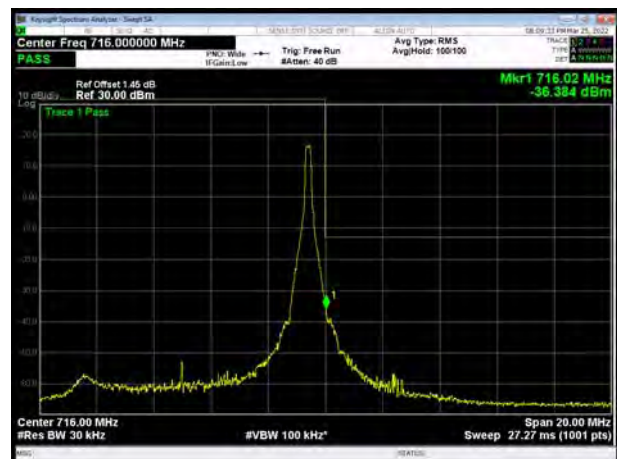

LTE Band 12 16QAM 10MHz CH-High, 1 RB