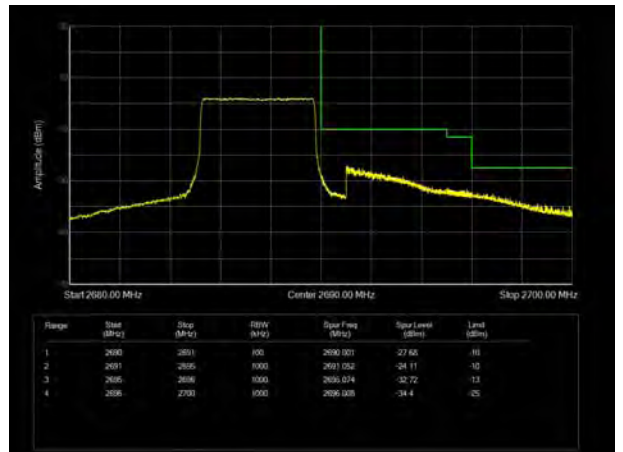

LTE Band 41 64QAM 5MHz CH-High, 100%RB