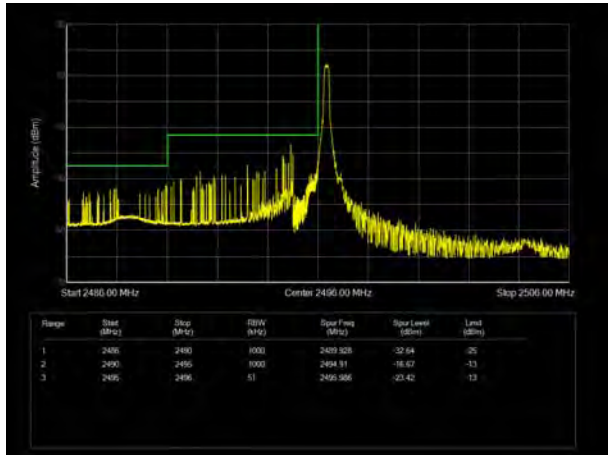

LTE Band 41 QPSK 5MHz CH-Low, 1 RB