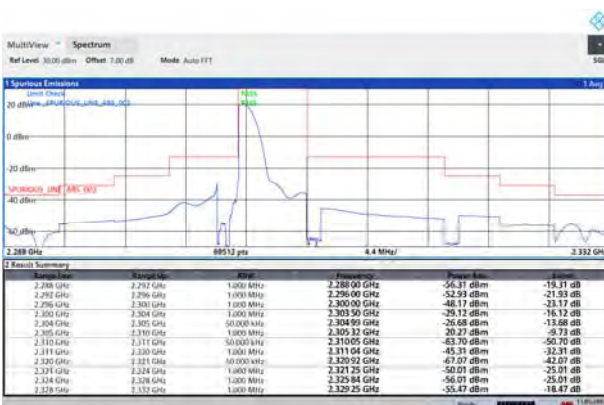

LTE Band 40 Subset 1 QPSK 5MHz CH-Low, 1 RB