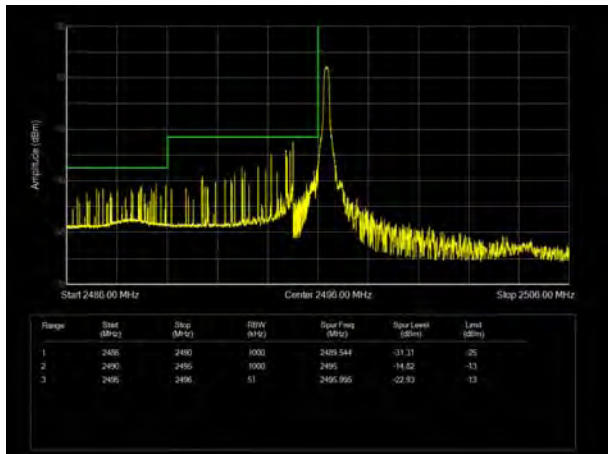

LTE Band 41 16QAM 5MHz CH-Low, 1 RB