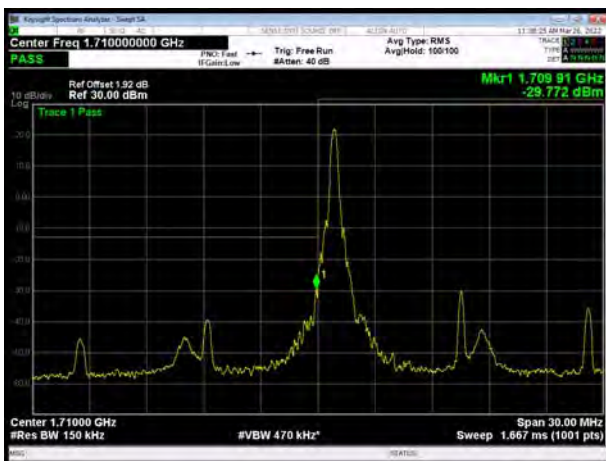

LTE Band 4 QPSK 1.4MHz CH-High, 100%RB

LTE Band 4 QPSK 3MHz CH-Low, 1 RB

LTE Band 4 QPSK 3MHz CH-High, 1 RB

LTE Band 4 QPSK 3MHz CH-Low, 100%RB

LTE Band 4 QPSK 3MHz CH-High, 100%RB

LTE Band 4 QPSK 5MHz CH-Low, 1 RB

LTE Band 4 QPSK 5MHz CH-High, 1 RB

LTE Band 4 QPSK 5MHz CH-Low, 100%RB

LTE Band 4 QPSK 5MHz CH-High, 100%RB

LTE Band 4 QPSK 10MHz CH-Low, 1 RB

LTE Band 4 QPSK 10MHz CH-High, 1 RB

LTE Band 4 QPSK 10MHz CH-Low, 100%RB

LTE Band 4 QPSK 10MHz CH-High, 100%RB

LTE Band 4 QPSK 15MHz CH-Low, 1 RB

LTE Band 4 QPSK 15MHz CH-High, 1 RB

LTE Band 4 QPSK 15MHz CH-Low, 100%RB

LTE Band 4 QPSK 15MHz CH-High, 100%RB

LTE Band 4 QPSK 20MHz CH-Low, 1 RB