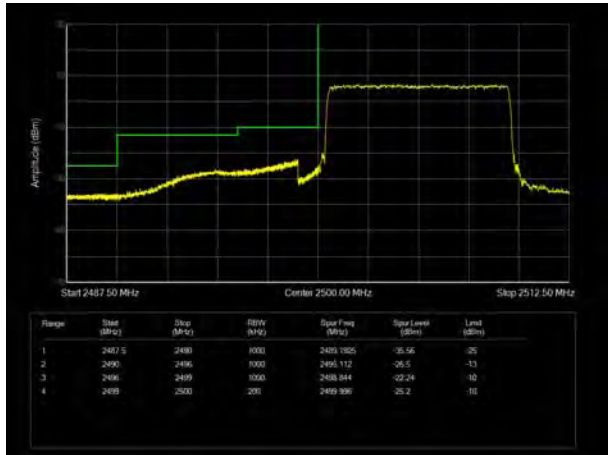

LTE Band 4 64QAM 20MHz CH-High, 1 RB

LTE Band 4 64QAM 20MHz CH-Low, 100%RB

LTE Band 4 64QAM 20MHz CH-High, 100%RB

LTE Band 7 QPSK 5MHz CH-Low, 1 RB

LTE Band 7 QPSK 5MHz CH-High, 1 RB

LTE Band 7 QPSK 5MHz CH-Low, 100%RB

LTE Band 7 QPSK 5MHz CH-High, 100%RB

LTE Band 7 QPSK 10MHz CH-Low, 1 RB

LTE Band 7 QPSK 10MHz CH-High, 1 RB

LTE Band 7 QPSK 10MHz CH-Low, 100%RB

LTE Band 7 QPSK 10MHz CH-High, 100%RB

LTE Band 7 QPSK 15MHz CH-Low, 1 RB

LTE Band 7 QPSK 15MHz CH-High, 1 RB

LTE Band 7 QPSK 15MHz CH-Low, 100%RB

LTE Band 7 QPSK 15MHz CH-High, 100%RB

LTE Band 7 QPSK 20MHz CH-Low, 1 RB

LTE Band 7 QPSK 20MHz CH-High, 1 RB

LTE Band 7 QPSK 20MHz CH-Low, 100%RB