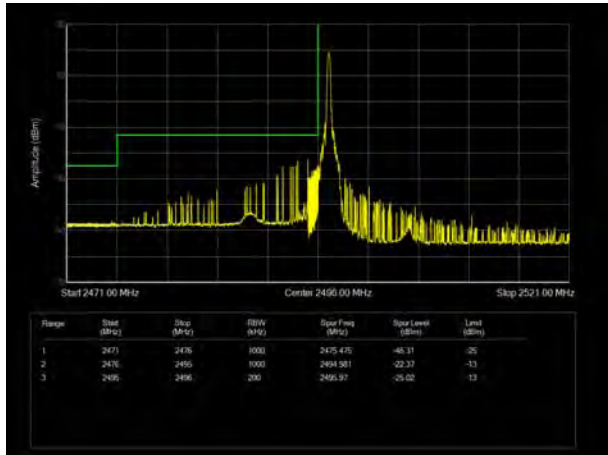

LTE Band 41 QPSK 20MHz CH-Low, 1 RB