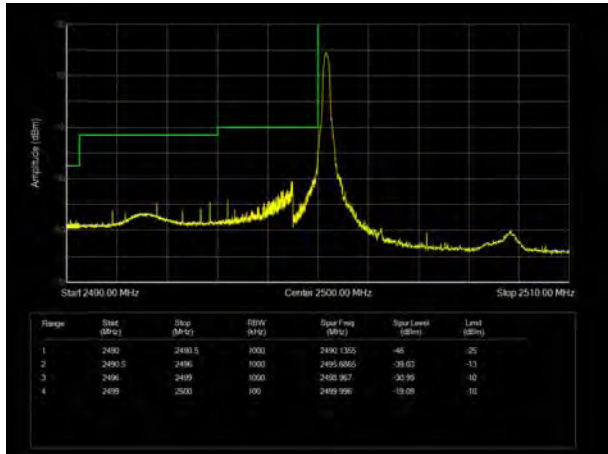

LTE Band 7 16QAM 15MHz CH-High, 100%RB

LTE Band 7 16QAM 20MHz CH-Low, 1 RB

LTE Band 7 16QAM 20MHz CH-High, 1 RB

LTE Band 7 16QAM 20MHz CH-Low, 100%RB

LTE Band 7 16QAM 20MHz CH-High, 100%RB

LTE Band 7 64QAM 5MHz CH-Low, 1 RB