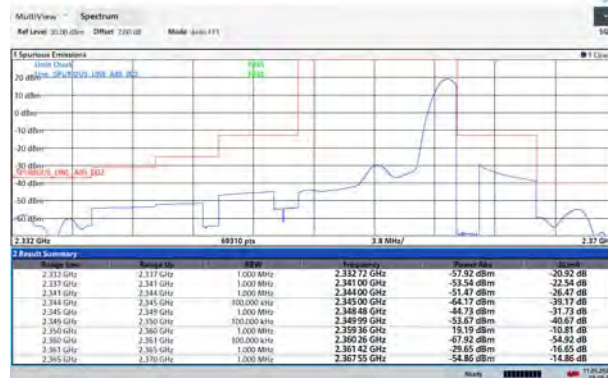

LTE Band 40 Subset 2 64QAM 5MHz CH-High, 100%RB

19/10/16 11:05:20Z

LTE Band 40 Subset 2 64QAM 10MHz CH-Low, 1 RB

19/10/08 11:05:20Z

LTE Band 40 Subset 2 64QAM 10MHz CH-High, 1 RB

19/10/13 11:05:20Z

LTE Band 40 Subset 2 64QAM 10MHz CH-Low, 100%RB