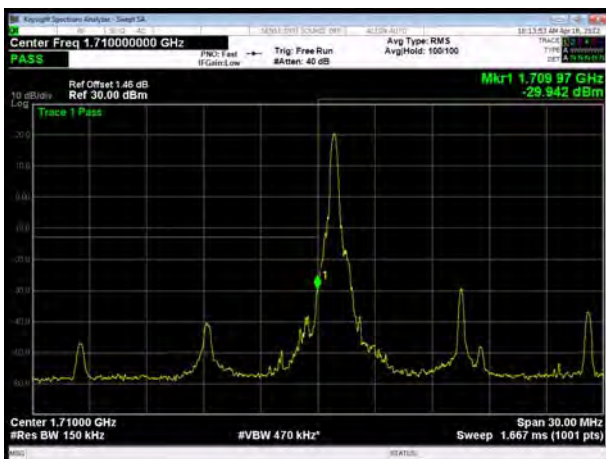

LTE Band 4 64QAM 15MHz CH-Low, 1 RB