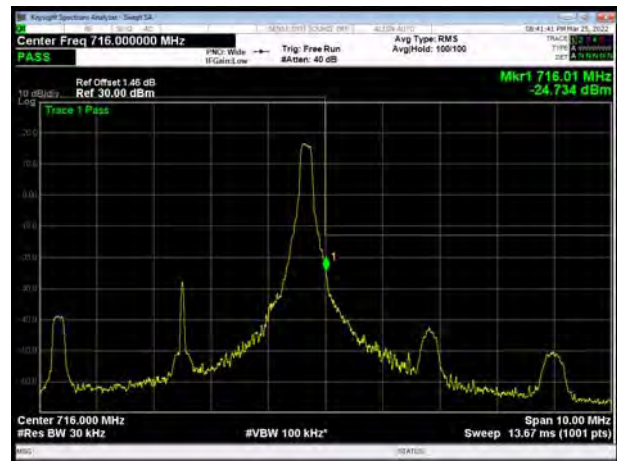

LTE Band 17 16QAM 5MHz CH-High, 1 RB