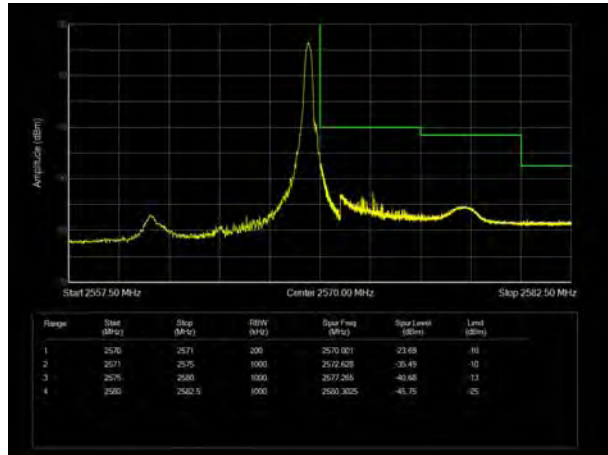

LTE Band 4 64QAM 20MHz CH-High, 1 RB

LTE Band 4 64QAM 20MHz CH-Low, 100%RB

LTE Band 4 64QAM 20MHz CH-High, 100%RB

LTE Band 7 QPSK 5MHz CH-Low, 1 RB

LTE Band 7 QPSK 5MHz CH-High, 1 RB

LTE Band 7 QPSK 5MHz CH-Low, 100%RB

LTE Band 7 QPSK 5MHz CH-High, 100%RB

LTE Band 7 QPSK 10MHz CH-Low, 1 RB

LTE Band 7 QPSK 10MHz CH-High, 1 RB

LTE Band 7 QPSK 10MHz CH-Low, 100%RB

LTE Band 7 QPSK 10MHz CH-High, 100%RB

LTE Band 7 QPSK 15MHz CH-Low, 1 RB