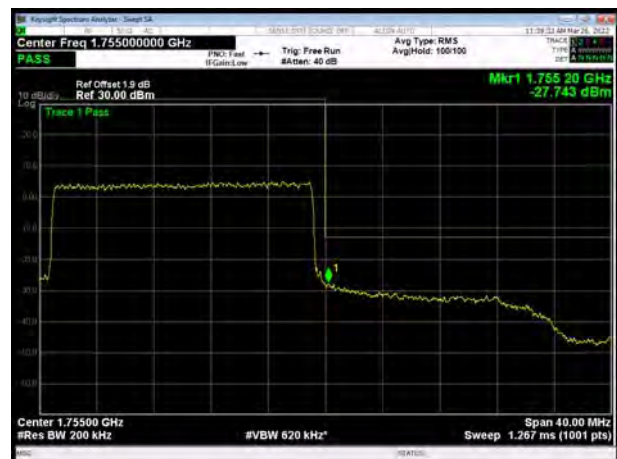

LTE Band 4 QPSK 5MHz CH-High, 1 RB

LTE Band 4 QPSK 5MHz CH-Low, 100%RB

LTE Band 4 QPSK 5MHz CH-High, 100%RB

LTE Band 4 QPSK 10MHz CH-Low, 1 RB

LTE Band 4 QPSK 10MHz CH-High, 1 RB

LTE Band 4 QPSK 10MHz CH-Low, 100%RB

LTE Band 4 QPSK 10MHz CH-High, 100%RB

LTE Band 4 QPSK 15MHz CH-Low, 1 RB

LTE Band 4 QPSK 15MHz CH-High, 1 RB

LTE Band 4 QPSK 15MHz CH-Low, 100%RB

LTE Band 4 QPSK 15MHz CH-High, 100%RB

LTE Band 4 QPSK 20MHz CH-Low, 1 RB

LTE Band 4 QPSK 20MHz CH-High, 1 RB

LTE Band 4 QPSK 20MHz CH-Low, 100%RB

LTE Band 4 QPSK 20MHz CH-High, 100%RB

LTE Band 4 16QAM 1.4MHz CH-Low, 1 RB

LTE Band 4 16QAM 1.4MHz CH-High, 1 RB

LTE Band 4 16QAM 1.4MHz CH-Low, 100%RB