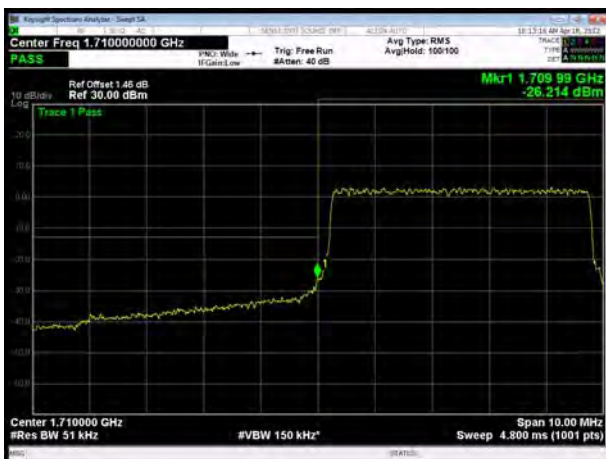

LTE Band 4 64QAM 5MHz CH-Low, 100%RB