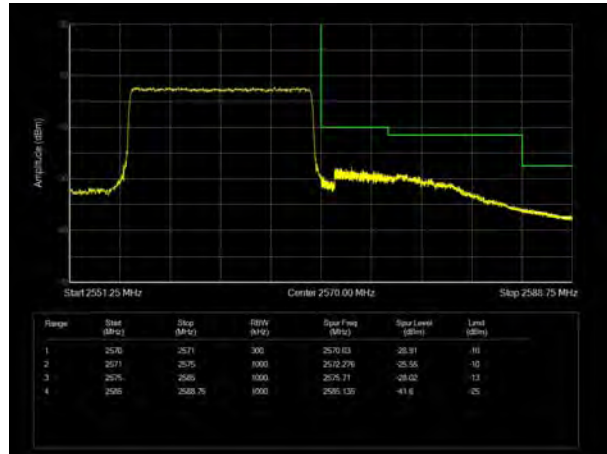

LTE Band 7 QPSK 20MHz CH-High, 100%RB

LTE Band 7 16QAM 5MHz CH-Low, 1 RB

LTE Band 7 16QAM 5MHz CH-High, 1 RB

LTE Band 7 16QAM 5MHz CH-Low, 100%RB

LTE Band 7 16QAM 5MHz CH-High, 100%RB

LTE Band 7 16QAM 10MHz CH-Low, 1 RB

LTE Band 7 16QAM 10MHz CH-High, 1 RB

LTE Band 7 16QAM 10MHz CH-Low, 100%RB

LTE Band 7 16QAM 10MHz CH-High, 100%RB

LTE Band 7 16QAM 15MHz CH-Low, 1 RB

LTE Band 7 16QAM 15MHz CH-High, 1 RB

LTE Band 7 16QAM 15MHz CH-Low, 100%RB

LTE Band 7 16QAM 15MHz CH-High, 100%RB

LTE Band 7 16QAM 20MHz CH-Low, 1 RB

LTE Band 7 16QAM 20MHz CH-High, 1 RB

LTE Band 7 16QAM 20MHz CH-Low, 100%RB

LTE Band 7 16QAM 20MHz CH-High, 100%RB

LTE Band 7 64QAM 5MHz CH-Low, 1 RB