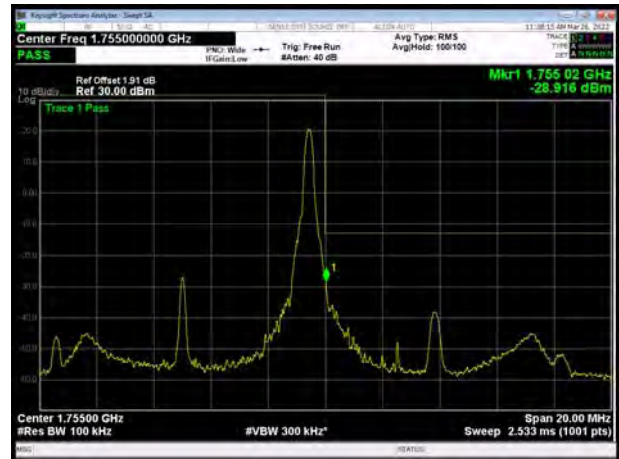

LTE Band 4 16QAM 5MHz CH-High, 1 RB

LTE Band 4 16QAM 5MHz CH-Low, 100%RB

LTE Band 4 16QAM 5MHz CH-High, 100%RB

LTE Band 4 16QAM 10MHz CH-Low, 1 RB

LTE Band 4 16QAM 10MHz CH-High, 1 RB

LTE Band 4 16QAM 10MHz CH-Low, 100%RB

LTE Band 4 16QAM 10MHz CH-High, 100%RB

LTE Band 4 16QAM 15MHz CH-Low, 1 RB

LTE Band 4 16QAM 15MHz CH-High, 1 RB

LTE Band 4 16QAM 15MHz CH-Low, 100%RB

LTE Band 4 16QAM 15MHz CH-High, 100%RB

LTE Band 4 16QAM 20MHz CH-Low, 1 RB