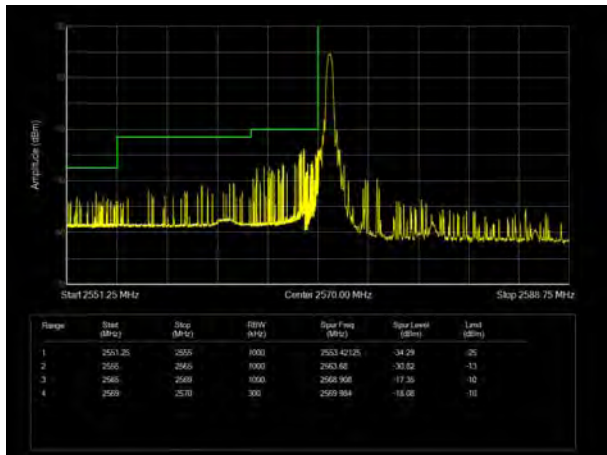

LTE Band 38 16QAM 10MHz CH-High, 1 RB

LTE Band 38 16QAM 10MHz CH-Low, 100%RB

LTE Band 38 16QAM 10MHz CH-High, 100%RB

LTE Band 38 16QAM 15MHz CH-Low, 1 RB

LTE Band 38 16QAM 15MHz CH-High, 1 RB

LTE Band 38 16QAM 15MHz CH-Low, 100%RB