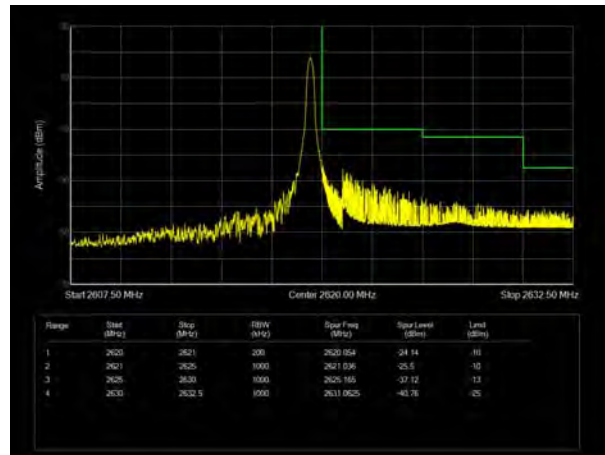

LTE Band 38 64QAM 5MHz CH-High, 1 RB

LTE Band 38 64QAM 5MHz CH-Low, 100%RB

LTE Band 38 64QAM 5MHz CH-High, 100%RB

LTE Band 38 64QAM 10MHz CH-Low, 1 RB

LTE Band 38 64QAM 10MHz CH-High, 1 RB

LTE Band 38 64QAM 10MHz CH-Low, 100%RB

LTE Band 38 64QAM 10MHz CH-High, 100%RB

LTE Band 38 64QAM 15MHz CH-Low, 1 RB

LTE Band 38 64QAM 15MHz CH-High, 1 RB

LTE Band 38 64QAM 15MHz CH-Low, 100%RB

LTE Band 38 64QAM 15MHz CH-High, 100%RB

LTE Band 38 64QAM 20MHz CH-Low, 1 RB