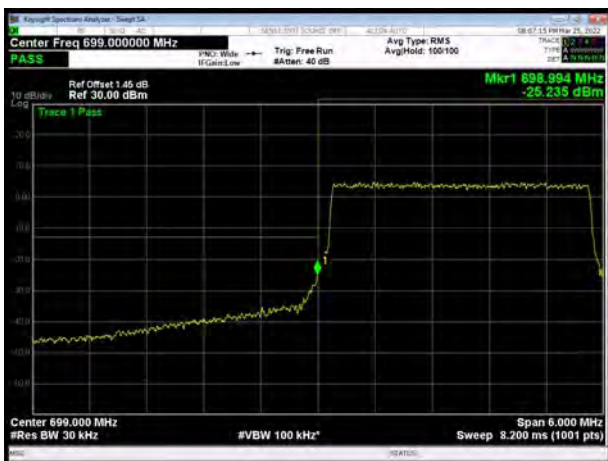

LTE Band 12 16QAM 3MHz CH-Low, 100%RB