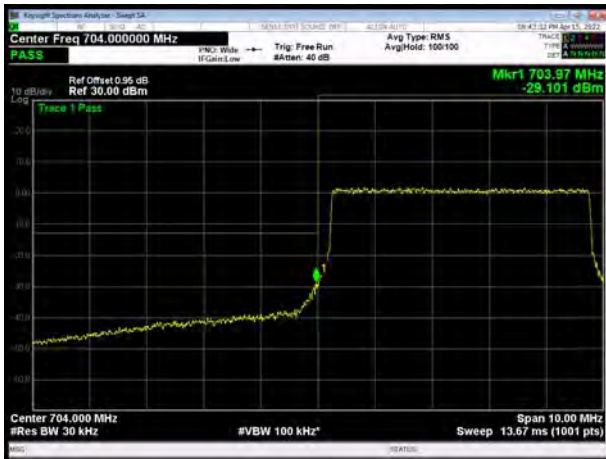

LTE Band 17 16QAM 10MHz CH-High, 100%RB

LTE Band 17 64QAM 5MHz CH-Low, 1 RB

LTE Band 17 64QAM 5MHz CH-High, 1 RB

LTE Band 17 64QAM 5MHz CH-Low, 100%RB

LTE Band 17 64QAM 5MHz CH-High, 100%RB

LTE Band 17 64QAM 10MHz CH-Low, 1 RB