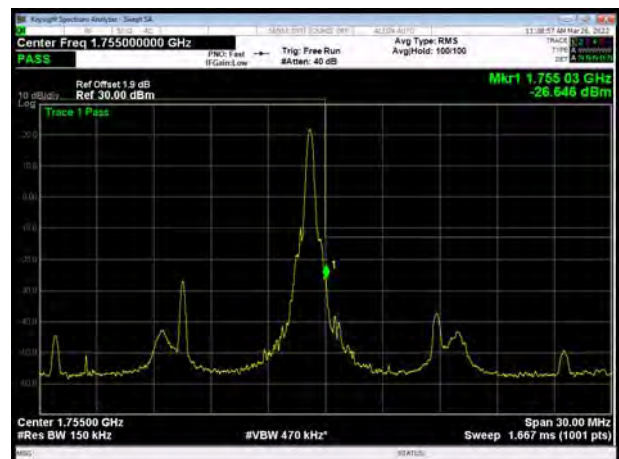

LTE Band 4 16QAM 5MHz CH-High, 1 RB

LTE Band 4 16QAM 5MHz CH-Low, 100%RB

LTE Band 4 16QAM 5MHz CH-High, 100%RB

LTE Band 4 16QAM 10MHz CH-Low, 1 RB

LTE Band 4 16QAM 10MHz CH-High, 1 RB

LTE Band 4 16QAM 10MHz CH-Low, 100%RB

LTE Band 4 16QAM 10MHz CH-High, 100%RB

LTE Band 4 16QAM 15MHz CH-Low, 1 RB

LTE Band 4 16QAM 15MHz CH-High, 1 RB

LTE Band 4 16QAM 15MHz CH-Low, 100%RB

LTE Band 4 16QAM 15MHz CH-High, 100%RB

LTE Band 4 16QAM 20MHz CH-Low, 1 RB