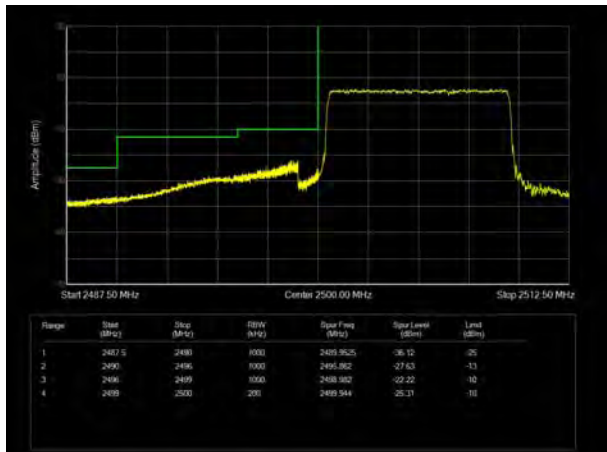

LTE Band 7 QPSK 15MHz CH-High, 1 RB

LTE Band 7 QPSK 15MHz CH-Low, 100%RB

LTE Band 7 QPSK 15MHz CH-High, 100%RB

LTE Band 7 QPSK 20MHz CH-Low, 1 RB

LTE Band 7 QPSK 20MHz CH-High, 1 RB

LTE Band 7 QPSK 20MHz CH-Low, 100%RB

LTE Band 7 QPSK 20MHz CH-High, 100%RB

LTE Band 7 16QAM 5MHz CH-Low, 1 RB

LTE Band 7 16QAM 5MHz CH-High, 1 RB

LTE Band 7 16QAM 5MHz CH-Low, 100%RB

LTE Band 7 16QAM 5MHz CH-High, 100%RB

LTE Band 7 16QAM 10MHz CH-Low, 1 RB

LTE Band 7 16QAM 10MHz CH-High, 1 RB

LTE Band 7 16QAM 10MHz CH-Low, 100%RB

LTE Band 7 16QAM 10MHz CH-High, 100%RB

LTE Band 7 16QAM 15MHz CH-Low, 1 RB

LTE Band 7 16QAM 15MHz CH-High, 1 RB

LTE Band 7 16QAM 15MHz CH-Low, 100%RB