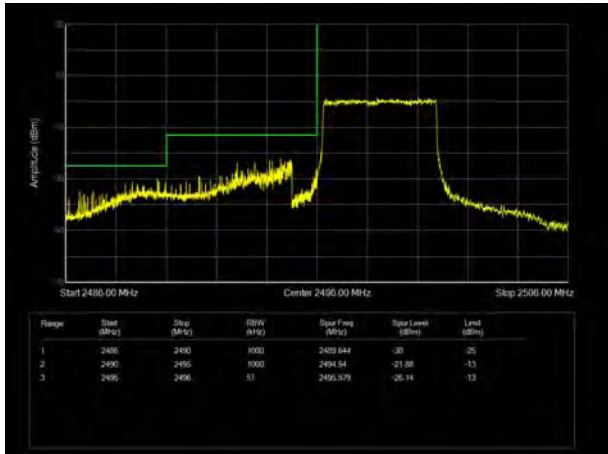

19/10/22 11:05:20Z

LTE Band 40 Subset 2 64QAM 10MHz CH-High, 100%RB

19/10/04 11:05:20Z

LTE Band 41 QPSK 5MHz CH-Low, 1 RB

LTE Band 41 QPSK 5MHz CH-High, 1 RB

LTE Band 41 QPSK 5MHz CH-Low, 100%RB

LTE Band 41 QPSK 5MHz CH-High, 100%RB