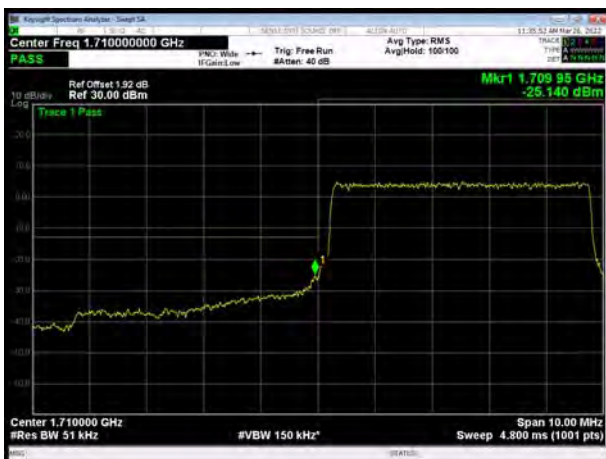

### 6.3 Band Edge Compliance

All the test traces in the plots shows the test results clearly.

LTE Band 4 QPSK 1.4MHz CH-Low, 1 RB

LTE Band 4 QPSK 1.4MHz CH-High, 1 RB

LTE Band 4 QPSK 1.4MHz CH-Low, 100%RB

LTE Band 4 QPSK 1.4MHz CH-High, 100%RB

LTE Band 4 QPSK 3MHz CH-Low, 1 RB

LTE Band 4 QPSK 3MHz CH-High, 1 RB

LTE Band 4 QPSK 3MHz CH-Low, 100%RB

LTE Band 4 QPSK 3MHz CH-High, 100%RB

LTE Band 4 QPSK 5MHz CH-Low, 1 RB

LTE Band 4 QPSK 5MHz CH-High, 1 RB

LTE Band 4 QPSK 5MHz CH-Low, 100%RB

LTE Band 4 QPSK 5MHz CH-High, 100%RB

LTE Band 4 QPSK 10MHz CH-Low, 1 RB

LTE Band 4 QPSK 10MHz CH-High, 1 RB

LTE Band 4 QPSK 10MHz CH-Low, 100%RB