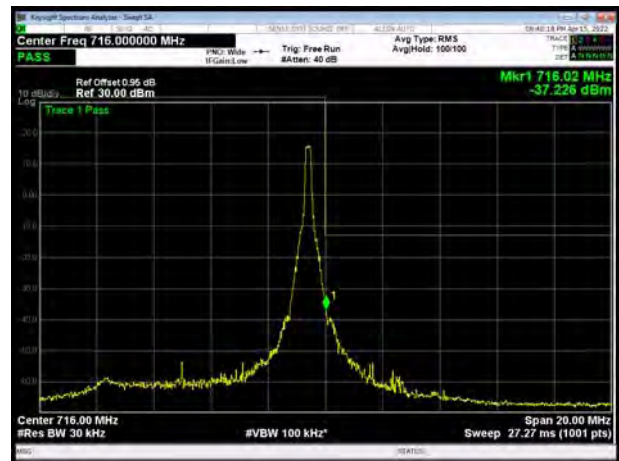

LTE Band 12 64QAM 10MHz CH-High, 1 RB