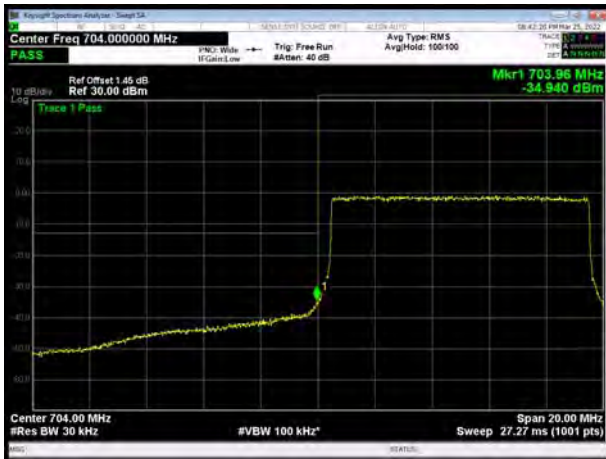

LTE Band 17 16QAM 5MHz CH-High, 1 RB

LTE Band 17 16QAM 5MHz CH-Low, 100%RB

LTE Band 17 16QAM 5MHz CH-High, 100%RB

LTE Band 17 16QAM 10MHz CH-Low, 1 RB

LTE Band 17 16QAM 10MHz CH-High, 1 RB

LTE Band 17 16QAM 10MHz CH-Low, 100%RB