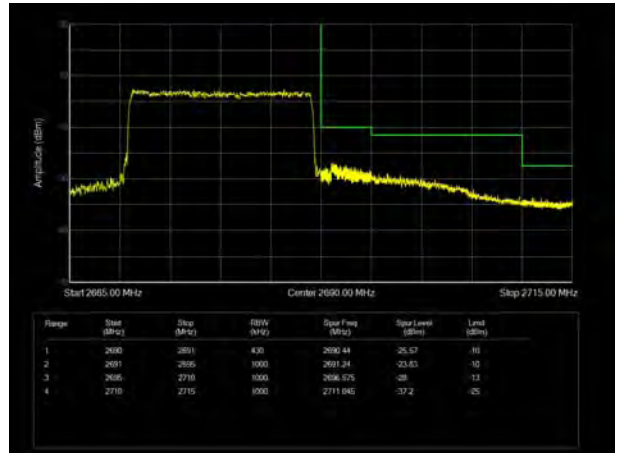

LTE Band 41 16QAM 20MHz CH-Low, RB 1

LTE Band 41 16QAM 20MHz CH-High, RB 1

LTE Band 41 16QAM 20MHz CH-Low, 100%RB

LTE Band 41 16QAM 20MHz CH-High, 100%RB

LTE Band 41 64QAM 5MHz CH-Low, 1 RB

LTE Band 41 64QAM 5MHz CH-High, 1 RB