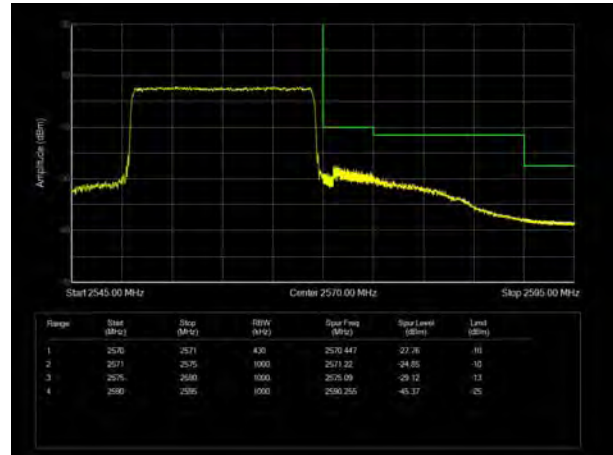

LTE Band 7 16QAM 10MHz CH-High, 1 RB

LTE Band 7 16QAM 10MHz CH-Low, 100%RB

LTE Band 7 16QAM 10MHz CH-High, 100%RB

LTE Band 7 16QAM 15MHz CH-Low, 1 RB

LTE Band 7 16QAM 15MHz CH-High, 1 RB

LTE Band 7 16QAM 15MHz CH-Low, 100%RB

LTE Band 7 16QAM 15MHz CH-High, 100%RB

LTE Band 7 16QAM 20MHz CH-Low, 1 RB

LTE Band 7 16QAM 20MHz CH-High, 1 RB

LTE Band 7 16QAM 20MHz CH-Low, 100%RB

LTE Band 7 16QAM 20MHz CH-High, 100%RB

LTE Band 7 64QAM 5MHz CH-Low, 1 RB

LTE Band 7 64QAM 5MHz CH-High, 1 RB

LTE Band 7 64QAM 5MHz CH-Low, 100%RB

LTE Band 7 64QAM 5MHz CH-High, 100%RB

LTE Band 7 64QAM 10MHz CH-Low, 1 RB

LTE Band 7 64QAM 10MHz CH-High, 1 RB

LTE Band 7 64QAM 10MHz CH-Low, 100%RB