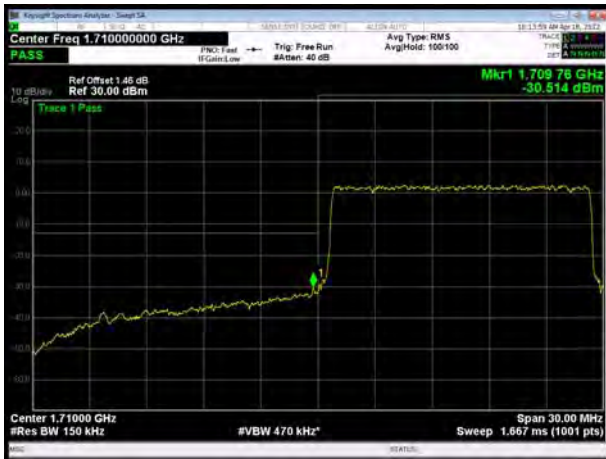

LTE Band 4 64QAM 10MHz CH-High, 100%RB

LTE Band 4 64QAM 15MHz CH-Low, 1 RB

LTE Band 4 64QAM 15MHz CH-High, 1 RB

LTE Band 4 64QAM 15MHz CH-Low, 100%RB

LTE Band 4 64QAM 15MHz CH-High, 100%RB

LTE Band 4 64QAM 20MHz CH-Low, 1 RB