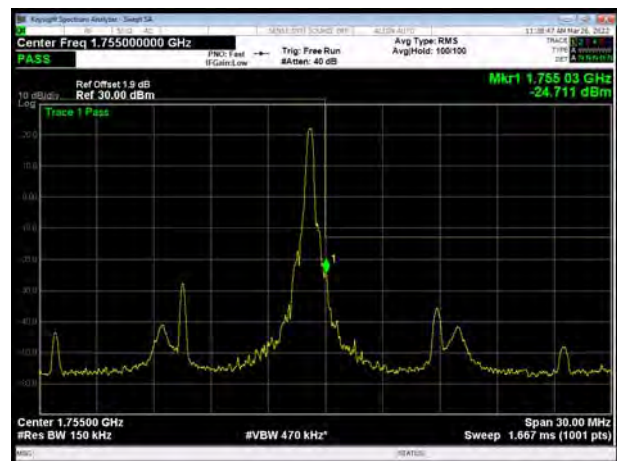

LTE Band 4 QPSK 1.4MHz CH-High, 100%RB

LTE Band 4 QPSK 3MHz CH-Low, 1 RB

LTE Band 4 QPSK 3MHz CH-High, 1 RB

LTE Band 4 QPSK 3MHz CH-Low, 100%RB

LTE Band 4 QPSK 3MHz CH-High, 100%RB

LTE Band 4 QPSK 5MHz CH-Low, 1 RB

LTE Band 4 QPSK 5MHz CH-High, 1 RB

LTE Band 4 QPSK 5MHz CH-Low, 100%RB

LTE Band 4 QPSK 5MHz CH-High, 100%RB

LTE Band 4 QPSK 10MHz CH-Low, 1 RB

LTE Band 4 QPSK 10MHz CH-High, 1 RB

LTE Band 4 QPSK 10MHz CH-Low, 100%RB

LTE Band 4 QPSK 10MHz CH-High, 100%RB

LTE Band 4 QPSK 15MHz CH-Low, 1 RB

LTE Band 4 QPSK 15MHz CH-High, 1 RB

LTE Band 4 QPSK 15MHz CH-Low, 100%RB

LTE Band 4 QPSK 15MHz CH-High, 100%RB

LTE Band 4 QPSK 20MHz CH-Low, 1 RB