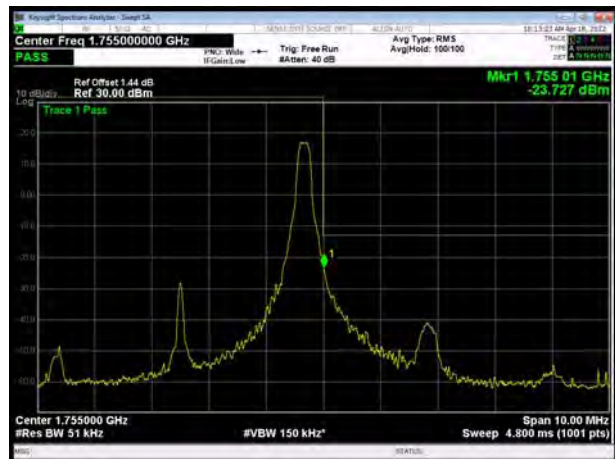

LTE Band 4 64QAM 5MHz CH-High, 1 RB