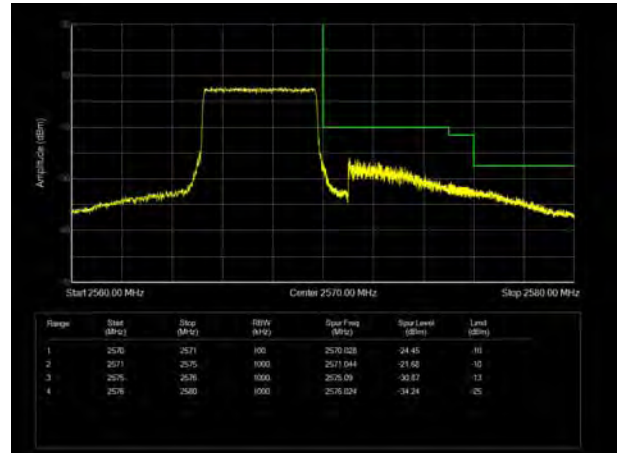

LTE Band 7 QPSK 15MHz CH-High, 1 RB

LTE Band 7 QPSK 15MHz CH-Low, 100%RB

LTE Band 7 QPSK 15MHz CH-High, 100%RB

LTE Band 7 QPSK 20MHz CH-Low, 1 RB

LTE Band 7 QPSK 20MHz CH-High, 1 RB

LTE Band 7 QPSK 20MHz CH-Low, 100%RB

LTE Band 7 QPSK 20MHz CH-High, 100%RB

LTE Band 7 16QAM 5MHz CH-Low, 1 RB

LTE Band 7 16QAM 5MHz CH-High, 1 RB

LTE Band 7 16QAM 5MHz CH-Low, 100%RB

LTE Band 7 16QAM 5MHz CH-High, 100%RB

LTE Band 7 16QAM 10MHz CH-Low, 1 RB

LTE Band 7 16QAM 10MHz CH-High, 1 RB

LTE Band 7 16QAM 10MHz CH-Low, 100%RB

LTE Band 7 16QAM 10MHz CH-High, 100%RB

LTE Band 7 16QAM 15MHz CH-Low, 1 RB

LTE Band 7 16QAM 15MHz CH-High, 1 RB

LTE Band 7 16QAM 15MHz CH-Low, 100%RB