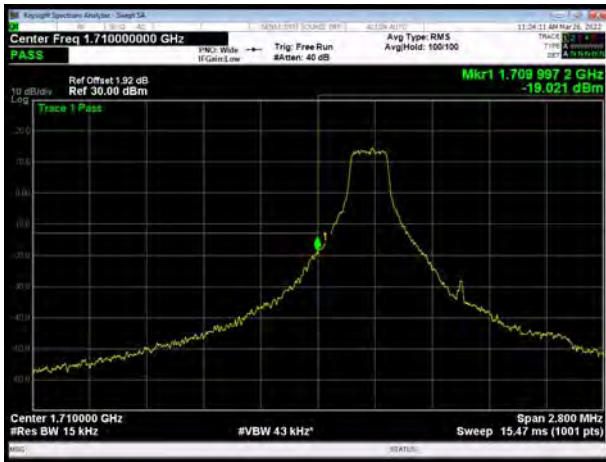

### 6.3 Band Edge Compliance

All the test traces in the plots shows the test results clearly.

LTE Band 4 QPSK 1.4MHz CH-Low, 1 RB

LTE Band 4 QPSK 1.4MHz CH-High, 1 RB

LTE Band 4 QPSK 1.4MHz CH-Low, 100%RB