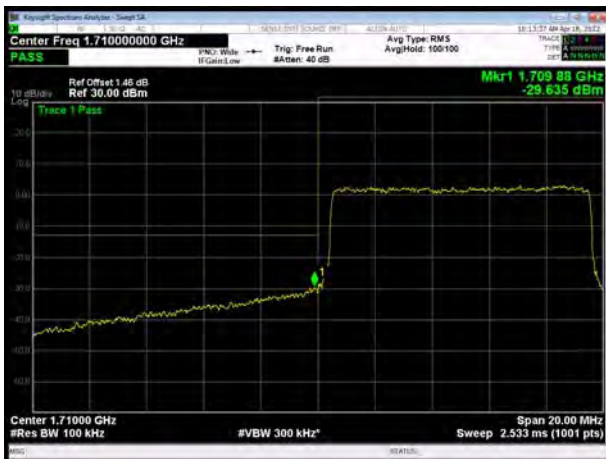

LTE Band 4 64QAM 5MHz CH-High, 1 RB

LTE Band 4 64QAM 5MHz CH-Low, 100%RB

LTE Band 4 64QAM 5MHz CH-High, 100%RB

LTE Band 4 64QAM 10MHz CH-Low, 1 RB

LTE Band 4 64QAM 10MHz CH-High, 1 RB

LTE Band 4 64QAM 10MHz CH-Low, 100%RB