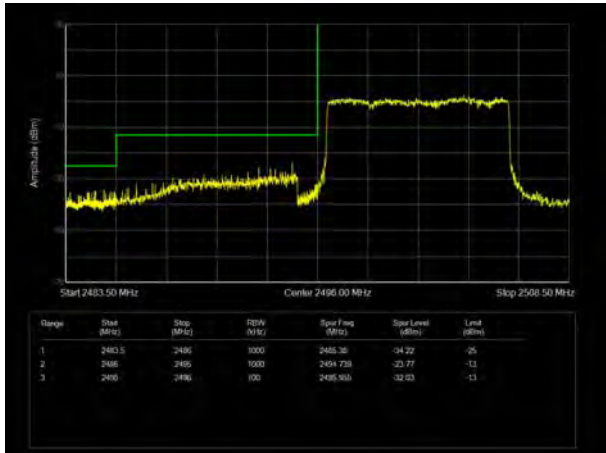

LTE Band 41 QPSK 10MHz CH-Low, 100%RB