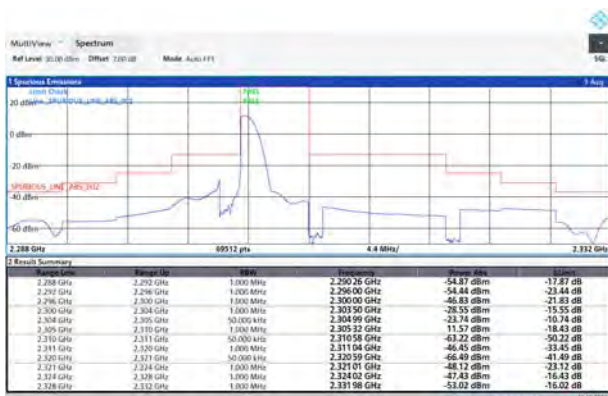

### LTE Band 40 Subset 1 QPSK 10MHz CH-High, 1 RB

18:48:07 11.05.2022

LTE Band 40 Subset 1 QPSK 10MHz CH-Low, 100%RB

18:34:59 11.05.2022

LTE Band 40 Subset 1 QPSK 10MHz CH-High, 100%RB

18:41:40 11.05.2022

LTE Band 40 Subset 1 16QAM 5MHz CH-Low, 1 RB