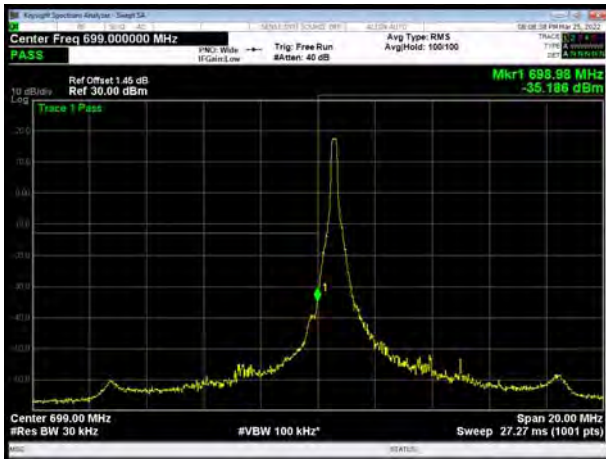

LTE Band 12 QPSK 5MHz CH-High, 1 RB

LTE Band 12 QPSK 5MHz CH-Low, 100%RB

LTE Band 12 QPSK 5MHz CH-High, 100%RB

LTE Band 12 QPSK 10MHz CH-Low, 1 RB

LTE Band 12 QPSK 10MHz CH-High, 1 RB

LTE Band 12 QPSK 10MHz CH-Low, 100%RB