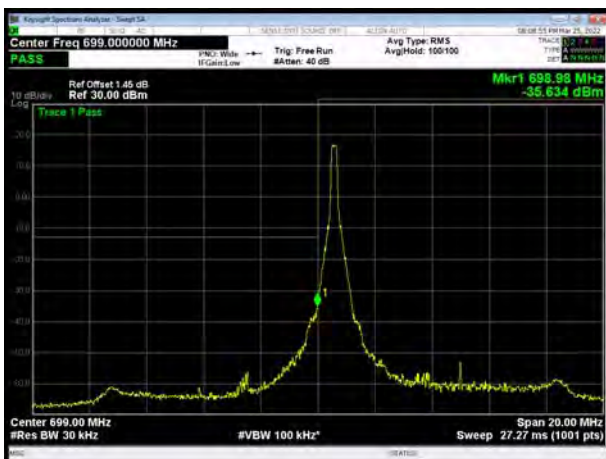

LTE Band 12 16QAM 10MHz CH-Low, 1 RB