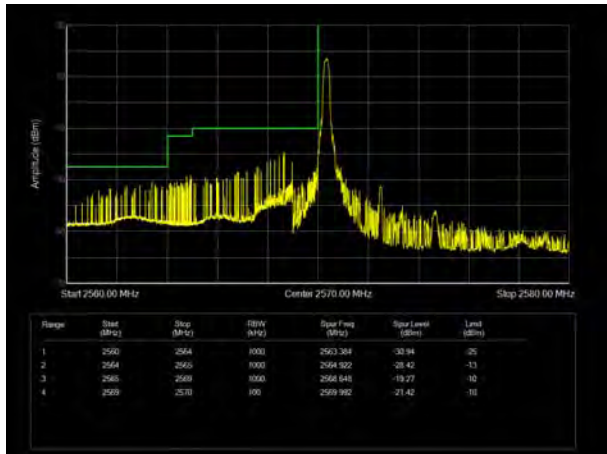

LTE Band 17 64QAM 10MHz CH-High, 1 RB

LTE Band 17 64QAM 10MHz CH-Low, 100%RB

LTE Band 17 64QAM 10MHz CH-High, 100%RB

LTE Band 38 QPSK 5MHz CH-Low, 1 RB

LTE Band 38 QPSK 5MHz CH-High, 1 RB

LTE Band 38 QPSK 5MHz CH-Low, 100%RB

LTE Band 38 QPSK 5MHz CH-High, 100%RB

LTE Band 38 QPSK 10MHz CH-Low, 1 RB

LTE Band 38 QPSK 10MHz CH-High, 1 RB

LTE Band 38 QPSK 10MHz CH-Low, 100%RB

LTE Band 38 QPSK 10MHz CH-High, 100%RB

LTE Band 38 QPSK 15MHz CH-Low, 1 RB