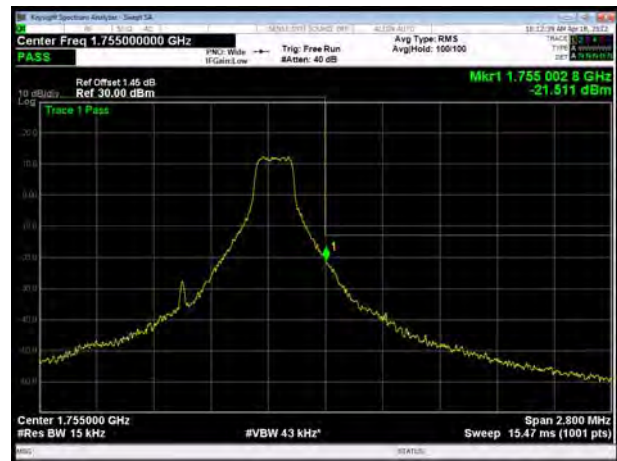

LTE Band 4 16QAM 20MHz CH-High, 1 RB

LTE Band 4 16QAM 20MHz CH-Low, 100%RB

LTE Band 4 16QAM 20MHz CH-High, 100%RB

LTE Band 4 64QAM 1.4MHz CH-Low, 1 RB

LTE Band 4 64QAM 1.4MHz CH-High, 1 RB

LTE Band 4 64QAM 1.4MHz CH-Low, 100%RB