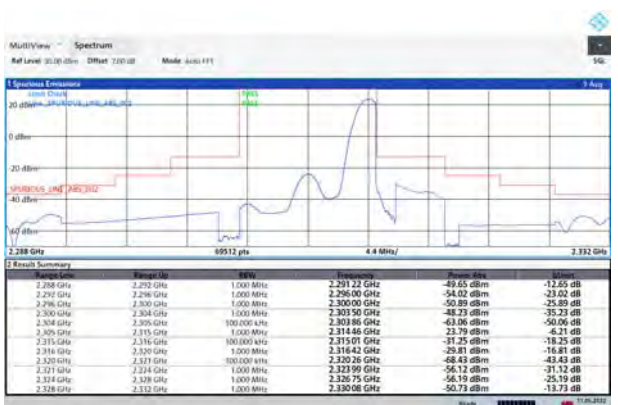

LTE Band 40 Subset 1 QPSK 10MHz CH-High, 1 RB