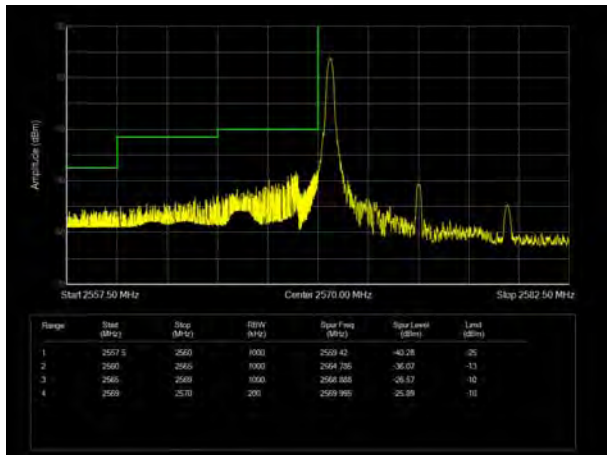

LTE Band 38 64QAM 5MHz CH-High, 1 RB

LTE Band 38 64QAM 5MHz CH-Low, 100%RB

LTE Band 38 64QAM 5MHz CH-High, 100%RB

LTE Band 38 64QAM 10MHz CH-Low, 1 RB

LTE Band 38 64QAM 10MHz CH-High, 1 RB

LTE Band 38 64QAM 10MHz CH-Low, 100%RB