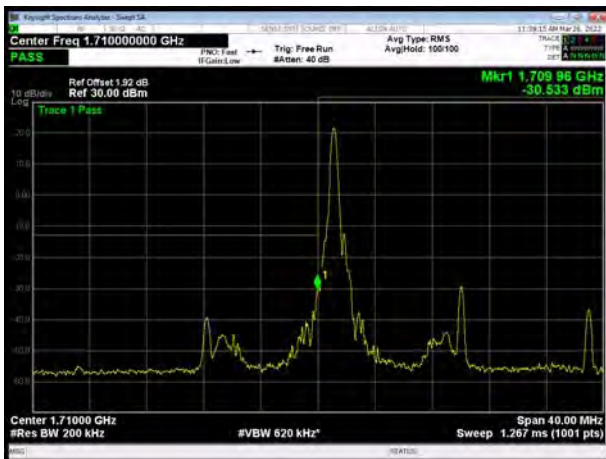

LTE Band 4 16QAM 10MHz CH-High, 100%RB

LTE Band 4 16QAM 15MHz CH-Low, 1 RB

LTE Band 4 16QAM 15MHz CH-High, 1 RB

LTE Band 4 16QAM 15MHz CH-Low, 100%RB

LTE Band 4 16QAM 15MHz CH-High, 100%RB

LTE Band 4 16QAM 20MHz CH-Low, 1 RB