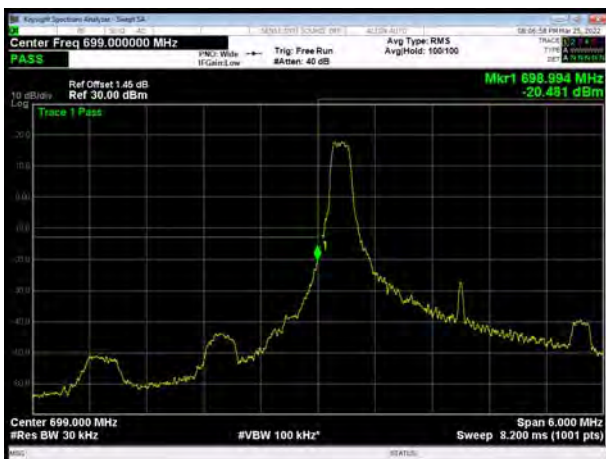

LTE Band 7 64QAM 20MHz CH-High, 1 RB

LTE Band 7 64QAM 20MHz CH-Low, 100%RB

LTE Band 7 64QAM 20MHz CH-High, 100%RB

LTE Band 12 QPSK 1.4MHz CH-Low, 1 RB

LTE Band 12 QPSK 1.4MHz CH-High, 1 RB

LTE Band 12 QPSK 1.4MHz CH-Low, 100%RB

LTE Band 12 QPSK 1.4MHz CH-High, 100%RB

LTE Band 12 QPSK 3MHz CH-Low, 1 RB

LTE Band 12 QPSK 3MHz CH-High, 1 RB

LTE Band 12 QPSK 3MHz CH-Low, 100%RB

LTE Band 12 QPSK 3MHz CH-High, 100%RB

LTE Band 12 QPSK 5MHz CH-Low, 1 RB