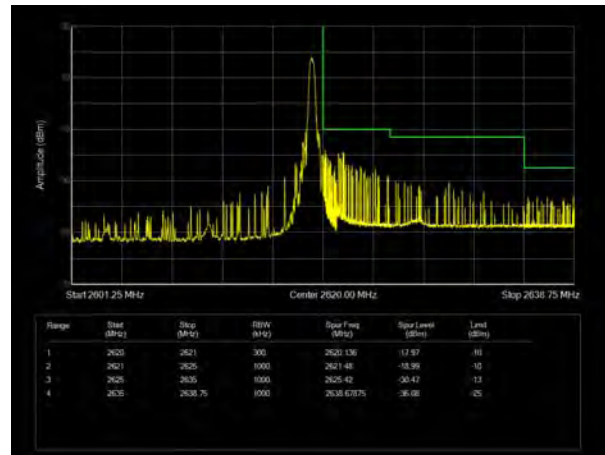

LTE Band 38 QPSK 20MHz CH-High, 100%RB

LTE Band 38 16QAM 5MHz CH-Low, 1 RB

LTE Band 38 16QAM 5MHz CH-High, 1 RB

LTE Band 38 16QAM 5MHz CH-Low, 100%RB

LTE Band 38 16QAM 5MHz CH-High, 100%RB

LTE Band 38 16QAM 10MHz CH-Low, 1 RB

LTE Band 38 16QAM 10MHz CH-High, 1 RB

LTE Band 38 16QAM 10MHz CH-Low, 100%RB

LTE Band 38 16QAM 10MHz CH-High, 100%RB

LTE Band 38 16QAM 15MHz CH-Low, 1 RB

LTE Band 38 16QAM 15MHz CH-High, 1 RB

LTE Band 38 16QAM 15MHz CH-Low, 100%RB

LTE Band 38 16QAM 15MHz CH-High, 100%RB

LTE Band 38 16QAM 20MHz CH-Low, 1 RB

LTE Band 38 16QAM 20MHz CH-High, 1 RB

LTE Band 38 16QAM 20MHz CH-Low, 100%RB

LTE Band 38 16QAM 20MHz CH-High, 100%RB

LTE Band 38 64QAM 5MHz CH-Low, 1 RB