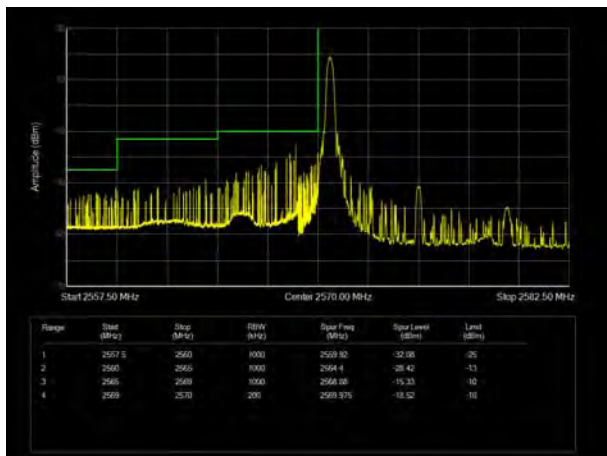

LTE Band 38 QPSK 20MHz CH-High, 100%RB

LTE Band 38 16QAM 5MHz CH-Low, 1 RB

LTE Band 38 16QAM 5MHz CH-High, 1 RB

LTE Band 38 16QAM 5MHz CH-Low, 100%RB

LTE Band 38 16QAM 5MHz CH-High, 100%RB

LTE Band 38 16QAM 10MHz CH-Low, 1 RB