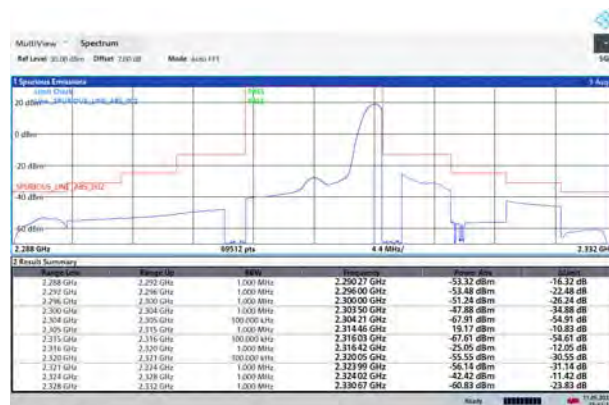

LTE Band 40 Subset 1 64QAM 10MHz CH-High, 1 RB