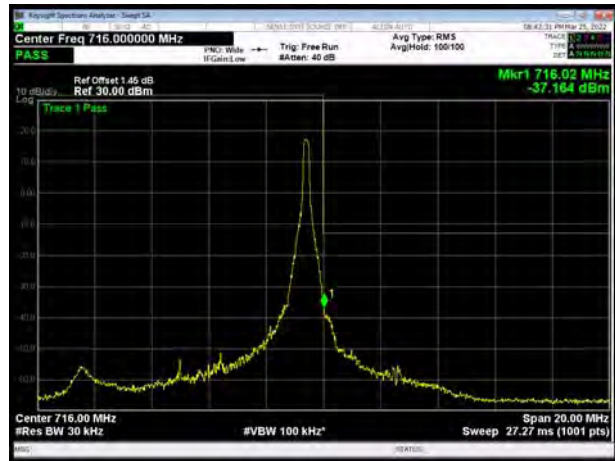

LTE Band 17 QPSK 10MHz CH-High, 1 RB