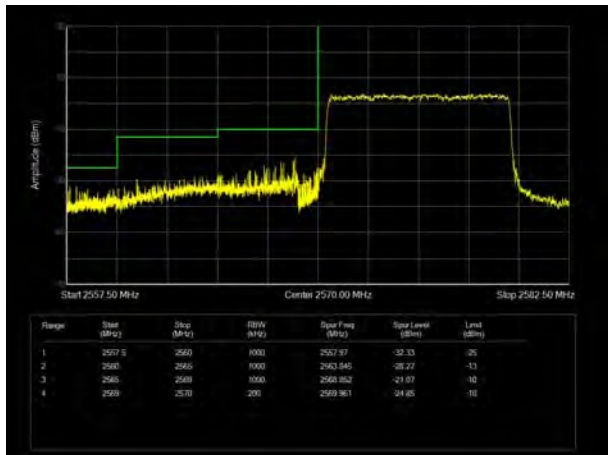

LTE Band 38 QPSK 5MHz CH-High, 100%RB

LTE Band 38 QPSK 10MHz CH-Low, 1 RB

LTE Band 38 QPSK 10MHz CH-High, 1 RB

LTE Band 38 QPSK 10MHz CH-Low, 100%RB

LTE Band 38 QPSK 10MHz CH-High, 100%RB

LTE Band 38 QPSK 15MHz CH-Low, 1 RB

LTE Band 38 QPSK 15MHz CH-High, 1 RB

LTE Band 38 QPSK 15MHz CH-Low, 100%RB

LTE Band 38 QPSK 15MHz CH-High, 100%RB

LTE Band 38 QPSK 20MHz CH-Low, 1 RB

LTE Band 38 QPSK 20MHz CH-High, 1 RB

LTE Band 38 QPSK 20MHz CH-Low, 100%RB