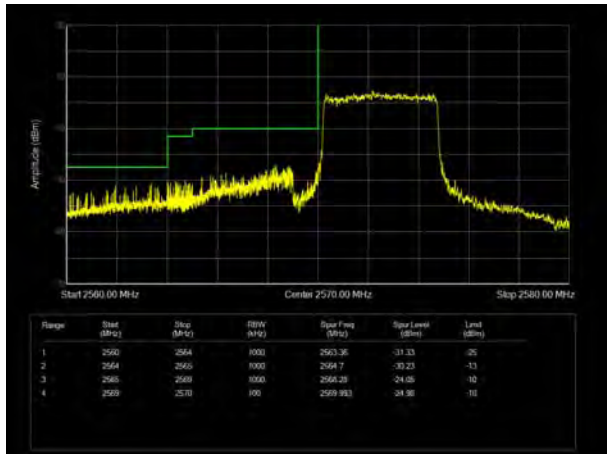

LTE Band 17 64QAM 10MHz CH-High, 1 RB

LTE Band 17 64QAM 10MHz CH-Low, 100%RB

LTE Band 17 64QAM 10MHz CH-High, 100%RB

LTE Band 38 QPSK 5MHz CH-Low, 1 RB

LTE Band 38 QPSK 5MHz CH-High, 1 RB

LTE Band 38 QPSK 5MHz CH-Low, 100%RB

LTE Band 38 QPSK 5MHz CH-High, 100%RB

LTE Band 38 QPSK 10MHz CH-Low, 1 RB

LTE Band 38 QPSK 10MHz CH-High, 1 RB

LTE Band 38 QPSK 10MHz CH-Low, 100%RB

LTE Band 38 QPSK 10MHz CH-High, 100%RB

LTE Band 38 QPSK 15MHz CH-Low, 1 RB