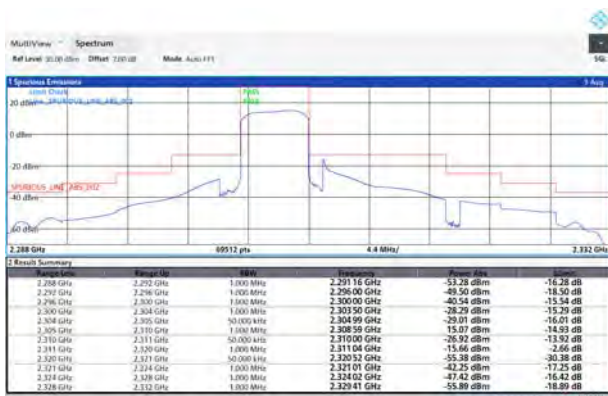

LTE Band 40 Subset 1 16QAM 5MHz CH-Low, 100%RB