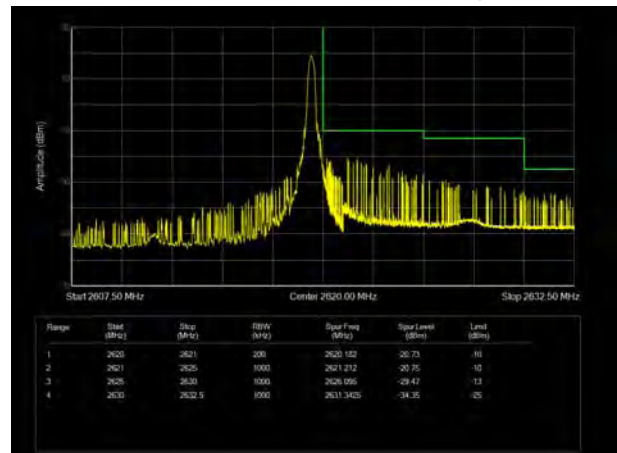

LTE Band 17 64QAM 10MHz CH-High, 1 RB

LTE Band 17 64QAM 10MHz CH-Low, 100%RB

LTE Band 17 64QAM 10MHz CH-High, 100%RB

LTE Band 38 QPSK 5MHz CH-Low, 1 RB

LTE Band 38 QPSK 5MHz CH-High, 1 RB

LTE Band 38 QPSK 5MHz CH-Low, 100%RB

LTE Band 38 QPSK 5MHz CH-High, 100%RB

LTE Band 38 QPSK 10MHz CH-Low, 1 RB

LTE Band 38 QPSK 10MHz CH-High, 1 RB

LTE Band 38 QPSK 10MHz CH-Low, 100%RB

LTE Band 38 QPSK 10MHz CH-High, 100%RB

LTE Band 38 QPSK 15MHz CH-Low, 1 RB