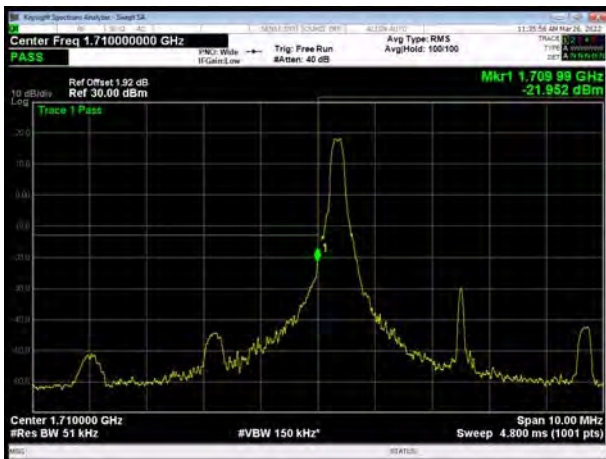

LTE Band 4 16QAM 1.4MHz CH-High, 100%RB

LTE Band 4 16QAM 3MHz CH-Low, 1 RB

LTE Band 4 16QAM 3MHz CH-High, 1 RB

LTE Band 4 16QAM 3MHz CH-Low, 100%RB

LTE Band 4 16QAM 3MHz CH-High, 100%RB

LTE Band 4 16QAM 5MHz CH-Low, 1 RB