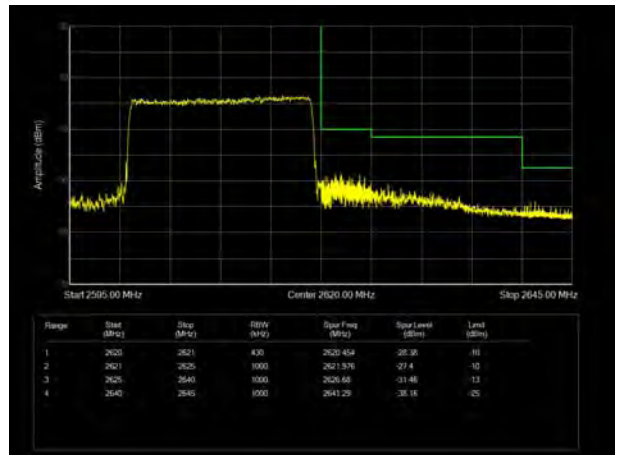

LTE Band 38 16QAM 10MHz CH-High, 1 RB

LTE Band 38 16QAM 10MHz CH-Low, 100%RB

LTE Band 38 16QAM 10MHz CH-High, 100%RB

LTE Band 38 16QAM 15MHz CH-Low, 1 RB

LTE Band 38 16QAM 15MHz CH-High, 1 RB

LTE Band 38 16QAM 15MHz CH-Low, 100%RB

LTE Band 38 16QAM 15MHz CH-High, 100%RB

LTE Band 38 16QAM 20MHz CH-Low, 1 RB

LTE Band 38 16QAM 20MHz CH-High, 1 RB

LTE Band 38 16QAM 20MHz CH-Low, 100%RB

LTE Band 38 16QAM 20MHz CH-High, 100%RB

LTE Band 38 64QAM 5MHz CH-Low, 1 RB

LTE Band 38 64QAM 5MHz CH-High, 1 RB

LTE Band 38 64QAM 5MHz CH-Low, 100%RB

LTE Band 38 64QAM 5MHz CH-High, 100%RB

LTE Band 38 64QAM 10MHz CH-Low, 1 RB

LTE Band 38 64QAM 10MHz CH-High, 1 RB

LTE Band 38 64QAM 10MHz CH-Low, 100%RB