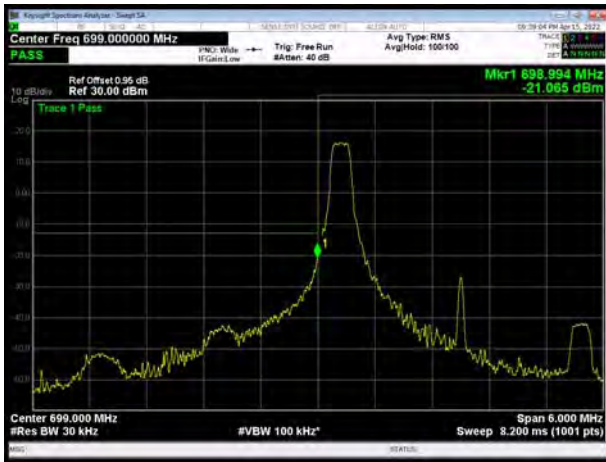

LTE Band 12 64QAM 1.4MHz CH-High, 1 RB

LTE Band 12 64QAM 1.4MHz CH-Low, 100%RB

LTE Band 12 64QAM 1.4MHz CH-High, 100%RB

LTE Band 12 64QAM 3MHz CH-Low, 1 RB

LTE Band 12 64QAM 3MHz CH-High, 1 RB

LTE Band 12 64QAM 3MHz CH-Low, 100%RB