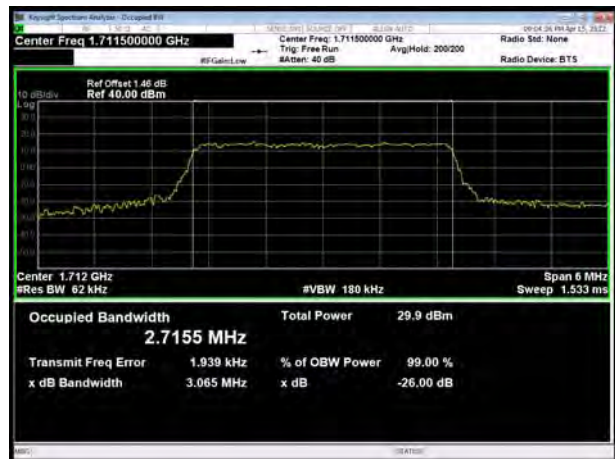

LTE Band 66 64QAM 3MHz CH-Low