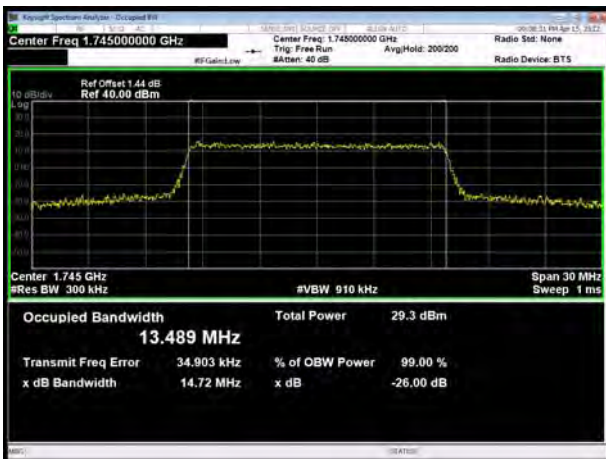

LTE Band 66 64QAM 15MHz CH-Middle