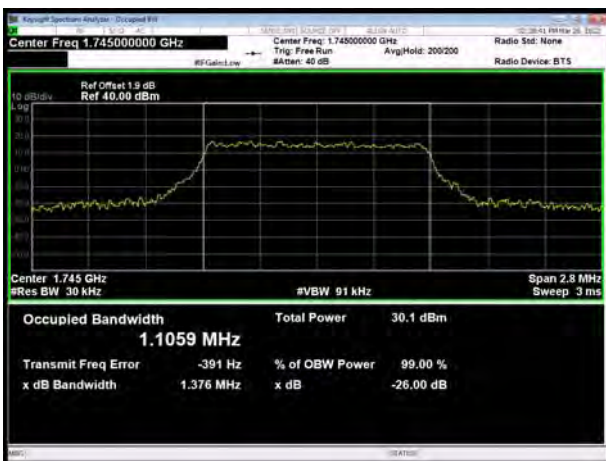

LTE Band 66 QPSK 20MHz CH-Middle

LTE Band 66 QPSK 15MHz CH-High

LTE Band 66 QPSK 20MHz CH-High

LTE Band 66 16QAM 1.4MHz CH-Low

LTE Band 66 16QAM 3MHz CH-Low

LTE Band 66 16QAM 1.4MHz CH-Middle

LTE Band 66 16QAM 3MHz CH-Middle