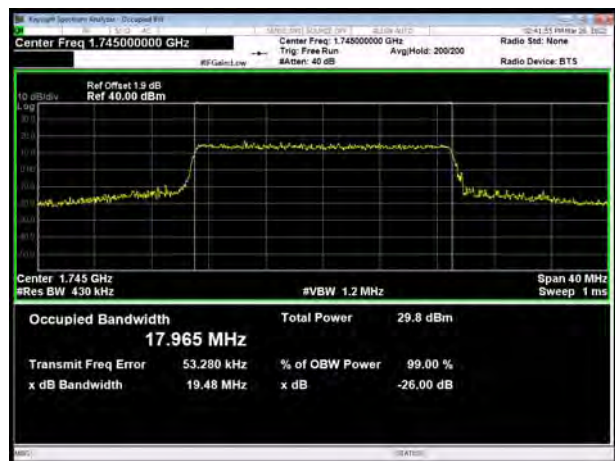

LTE Band 66 16QAM 10MHz CH-High

LTE Band 66 16QAM 15MHz CH-Low

LTE Band 66 16QAM 20MHz CH-Low

LTE Band 66 16QAM 15MHz CH-Middle

LTE Band 66 16QAM 20MHz CH-Middle

LTE Band 66 16QAM 15MHz CH-High

LTE Band 66 16QAM 20MHz CH-High