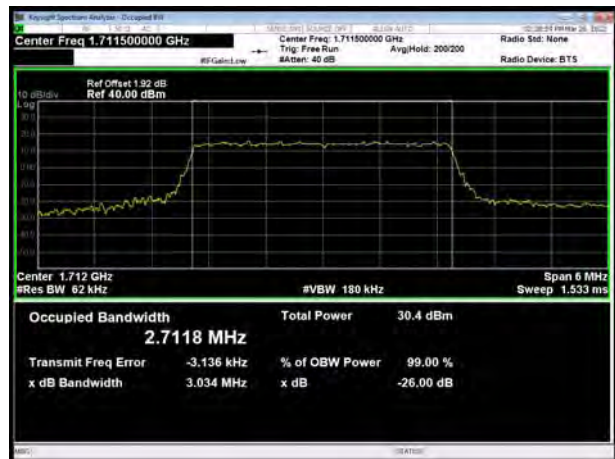

LTE Band 66 QPSK 20MHz CH-Middle

LTE Band 66 QPSK 15MHz CH-High

LTE Band 66 QPSK 20MHz CH-High

LTE Band 66 16QAM 1.4MHz CH-Low

LTE Band 66 16QAM 3MHz CH-Low

LTE Band 66 16QAM 1.4MHz CH-Middle

LTE Band 66 16QAM 3MHz CH-Middle