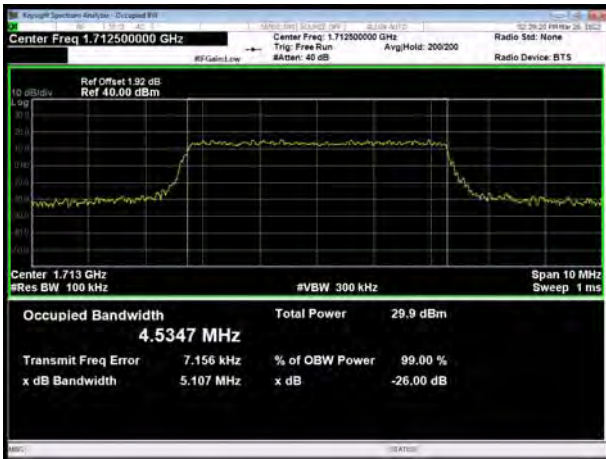

LTE Band 66 16QAM 1.4MHz CH-High

LTE Band 66 16QAM 3MHz CH-High

LTE Band 66 16QAM 5MHz CH-Low

LTE Band 66 16QAM 10MHz CH-Low

LTE Band 66 16QAM 5MHz CH-Middle

LTE Band 66 16QAM 10MHz CH-Middle

LTE Band 66 16QAM 5MHz CH-High