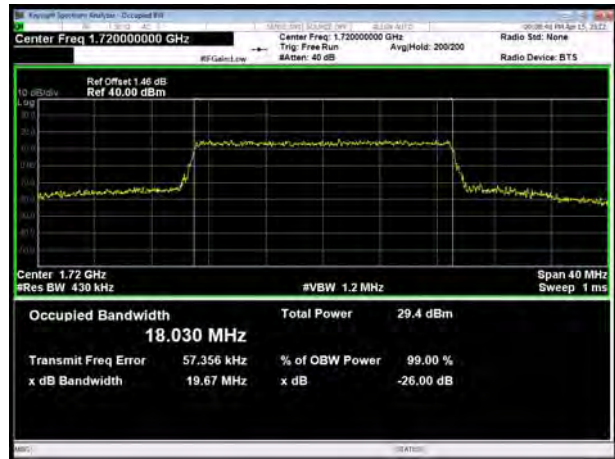

LTE Band 66 64QAM 10MHz CH-Low

LTE Band 66 64QAM 5MHz CH-Middle

LTE Band 66 64QAM 10MHz CH-Middle

LTE Band 66 64QAM 5MHz CH-High

LTE Band 66 64QAM 10MHz CH-High

LTE Band 66 64QAM 15MHz CH-Low

LTE Band 66 64QAM 20MHz CH-Low