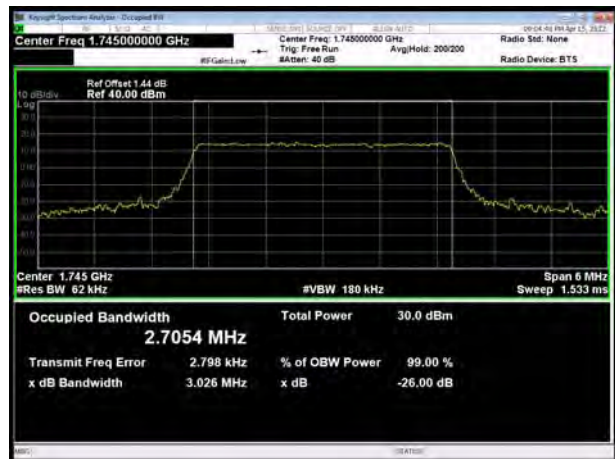

LTE Band 66 64QAM 1.4MHz CH-Low

LTE Band 66 64QAM 3MHz CH-Low

LTE Band 66 64QAM 1.4MHz CH-Middle

LTE Band 66 64QAM 3MHz CH-Middle

LTE Band 66 64QAM 1.4MHz CH-High

LTE Band 66 64QAM 3MHz CH-High

LTE Band 66 64QAM 5MHz CH-Low