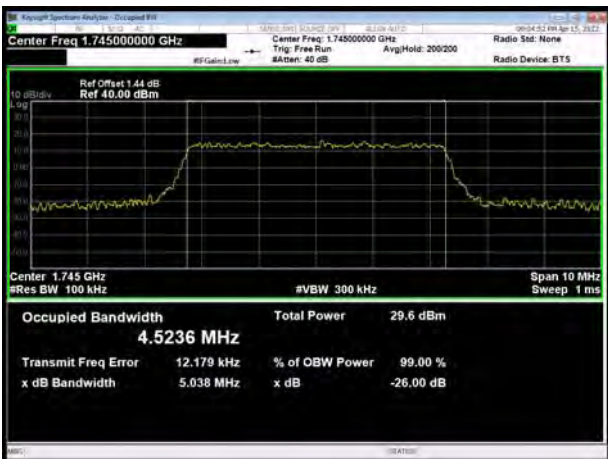

LTE Band 66 64QAM 5MHz CH-Middle