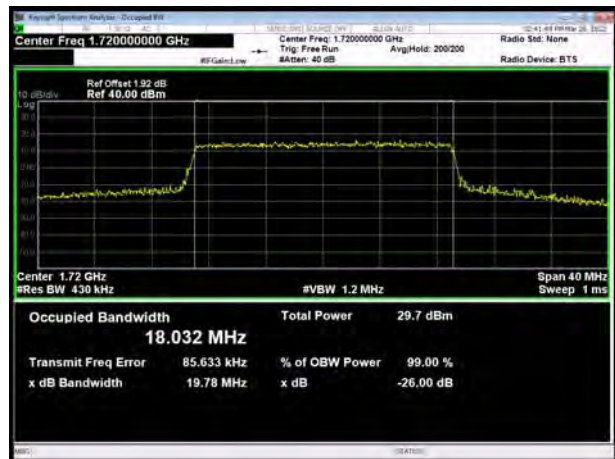

LTE Band 66 16QAM 10MHz CH-High

LTE Band 66 16QAM 15MHz CH-Low

LTE Band 66 16QAM 20MHz CH-Low

LTE Band 66 16QAM 15MHz CH-Middle

LTE Band 66 16QAM 20MHz CH-Middle

LTE Band 66 16QAM 15MHz CH-High

LTE Band 66 16QAM 20MHz CH-High