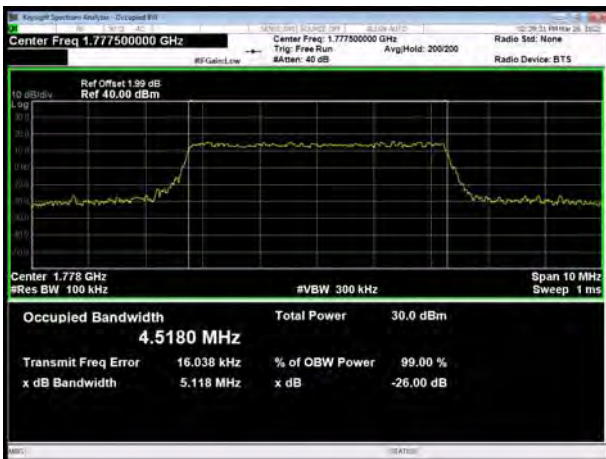

LTE Band 66 16QAM 1.4MHz CH-High

LTE Band 66 16QAM 3MHz CH-High

LTE Band 66 16QAM 5MHz CH-Low

LTE Band 66 16QAM 10MHz CH-Low

LTE Band 66 16QAM 5MHz CH-Middle

LTE Band 66 16QAM 10MHz CH-Middle

LTE Band 66 16QAM 5MHz CH-High