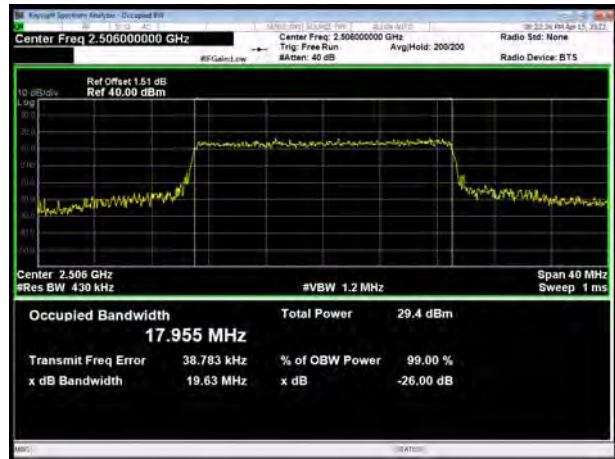

LTE Band 41 64QAM 15MHz CH-Low

LTE Band 41 64QAM 20MHz CH-Low

LTE Band 41 64QAM 15MHz CH-Middle

LTE Band 41 64QAM 20MHz CH-Middle

LTE Band 41 64QAM 15MHz CH-High

LTE Band 41 64QAM 20MHz CH-High

LTE Band 66 QPSK 1.4MHz CH-Low