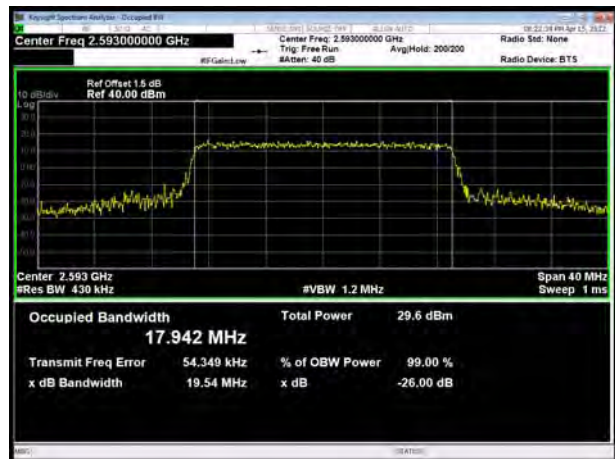

LTE Band 41 64QAM 15MHz CH-Low

LTE Band 41 64QAM 20MHz CH-Low

LTE Band 41 64QAM 15MHz CH-Middle

LTE Band 41 64QAM 20MHz CH-Middle

LTE Band 41 64QAM 15MHz CH-High

LTE Band 41 64QAM 20MHz CH-High

LTE Band 66 QPSK 1.4MHz CH-Low