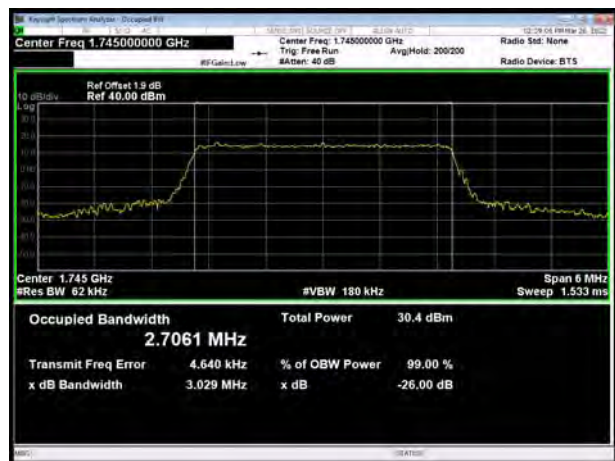

LTE Band 66 QPSK 20MHz CH-Middle

LTE Band 66 QPSK 15MHz CH-High

LTE Band 66 QPSK 20MHz CH-High

LTE Band 66 16QAM 1.4MHz CH-Low

LTE Band 66 16QAM 3MHz CH-Low

LTE Band 66 16QAM 1.4MHz CH-Middle

LTE Band 66 16QAM 3MHz CH-Middle