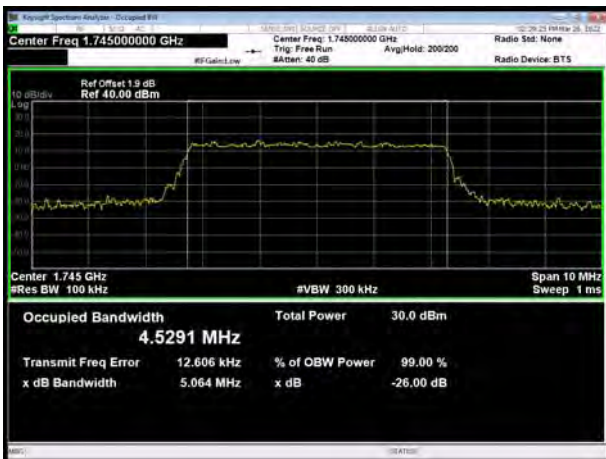

LTE Band 66 16QAM 1.4MHz CH-High

LTE Band 66 16QAM 3MHz CH-High

LTE Band 66 16QAM 5MHz CH-Low

LTE Band 66 16QAM 10MHz CH-Low

LTE Band 66 16QAM 5MHz CH-Middle

LTE Band 66 16QAM 10MHz CH-Middle

LTE Band 66 16QAM 5MHz CH-High