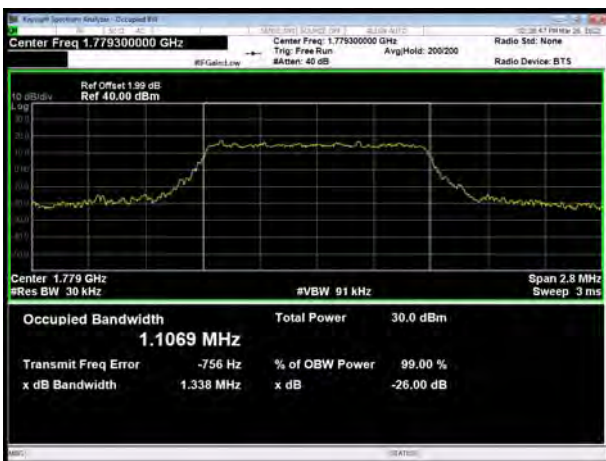

LTE Band 66 16QAM 1.4MHz CH-High