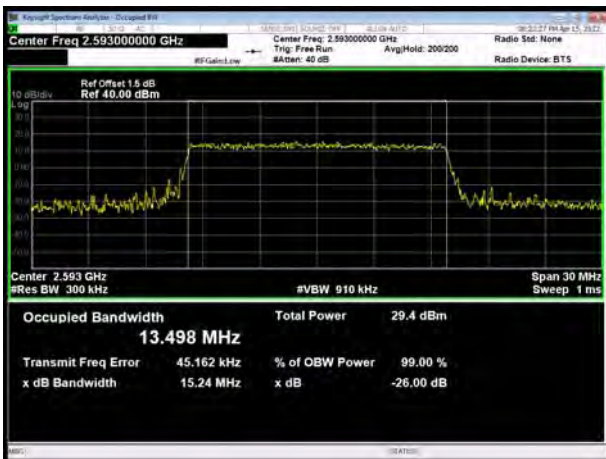

LTE Band 41 64QAM 15MHz CH-Low

LTE Band 41 64QAM 20MHz CH-Low

LTE Band 41 64QAM 15MHz CH-Middle

LTE Band 41 64QAM 20MHz CH-Middle

LTE Band 41 64QAM 15MHz CH-High

LTE Band 41 64QAM 20MHz CH-High

LTE Band 66 QPSK 1.4MHz CH-Low