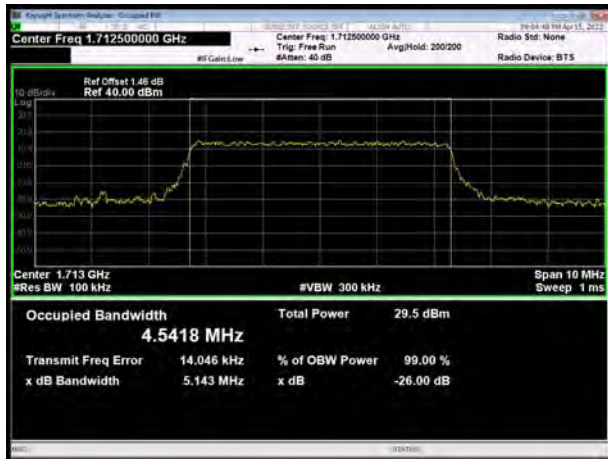

LTE Band 66 64QAM 1.4MHz CH-Low

LTE Band 66 64QAM 3MHz CH-Low

LTE Band 66 64QAM 1.4MHz CH-Middle

LTE Band 66 64QAM 3MHz CH-Middle

LTE Band 66 64QAM 1.4MHz CH-High

LTE Band 66 64QAM 3MHz CH-High

LTE Band 66 64QAM 5MHz CH-Low