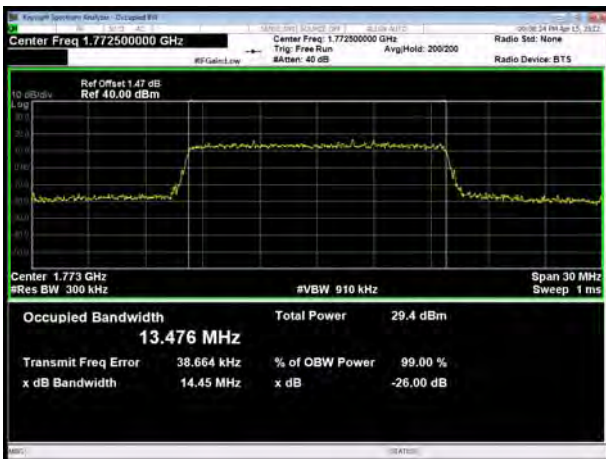

LTE Band 66 64QAM 15MHz CH-High