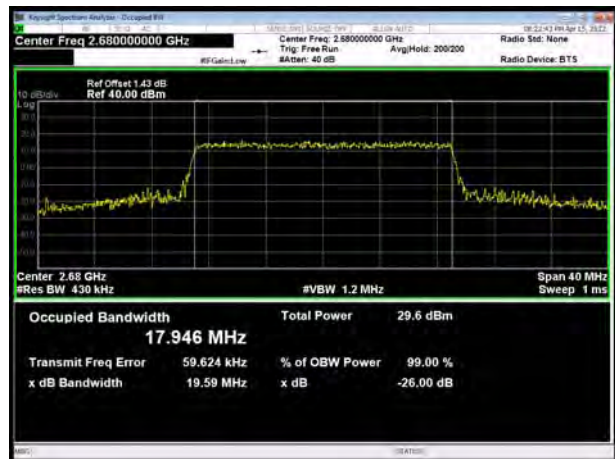

LTE Band 41 64QAM 15MHz CH-Low

LTE Band 41 64QAM 20MHz CH-Low

LTE Band 41 64QAM 15MHz CH-Middle

LTE Band 41 64QAM 20MHz CH-Middle

LTE Band 41 64QAM 15MHz CH-High

LTE Band 41 64QAM 20MHz CH-High

LTE Band 66 QPSK 1.4MHz CH-Low