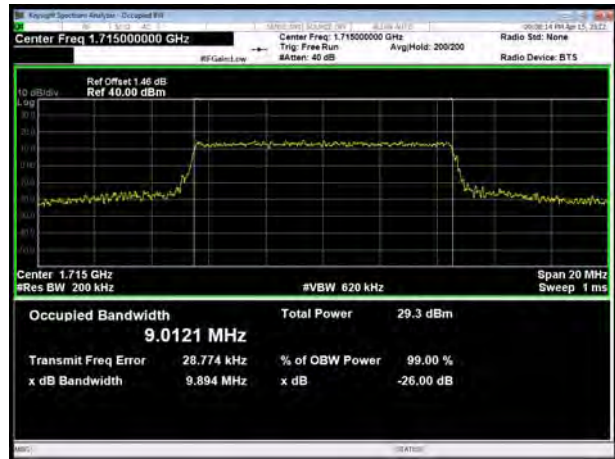

LTE Band 66 64QAM 10MHz CH-Low