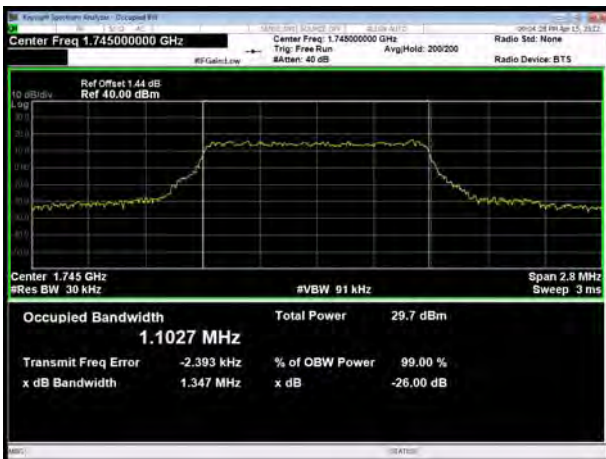

LTE Band 66 64QAM 1.4MHz CH-Middle