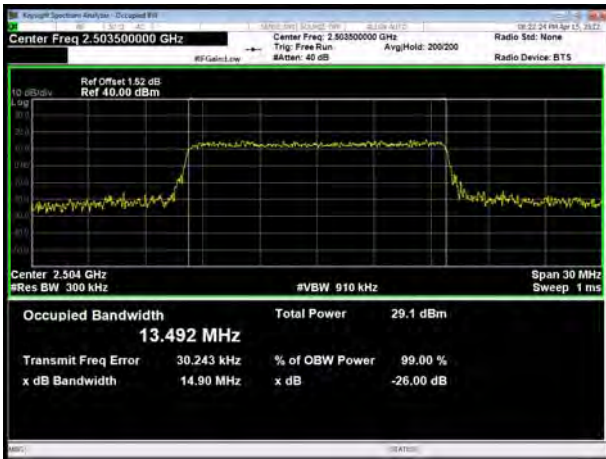

LTE Band 41 64QAM 15MHz CH-Low

LTE Band 41 64QAM 20MHz CH-Low

LTE Band 41 64QAM 15MHz CH-Middle

LTE Band 41 64QAM 20MHz CH-Middle

LTE Band 41 64QAM 15MHz CH-High

LTE Band 41 64QAM 20MHz CH-High

LTE Band 66 QPSK 1.4MHz CH-Low