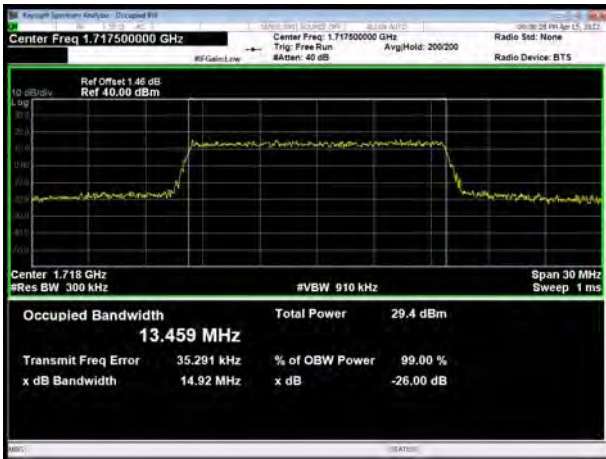

LTE Band 66 64QAM 10MHz CH-Low

LTE Band 66 64QAM 5MHz CH-Middle

LTE Band 66 64QAM 10MHz CH-Middle

LTE Band 66 64QAM 5MHz CH-High

LTE Band 66 64QAM 10MHz CH-High

LTE Band 66 64QAM 15MHz CH-Low

LTE Band 66 64QAM 20MHz CH-Low