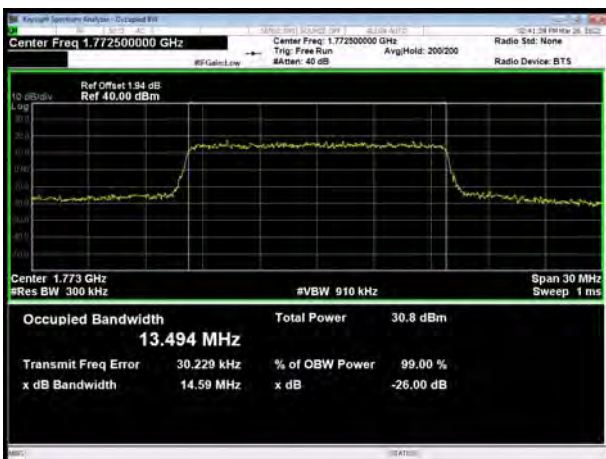

LTE Band 66 QPSK 15MHz CH-High