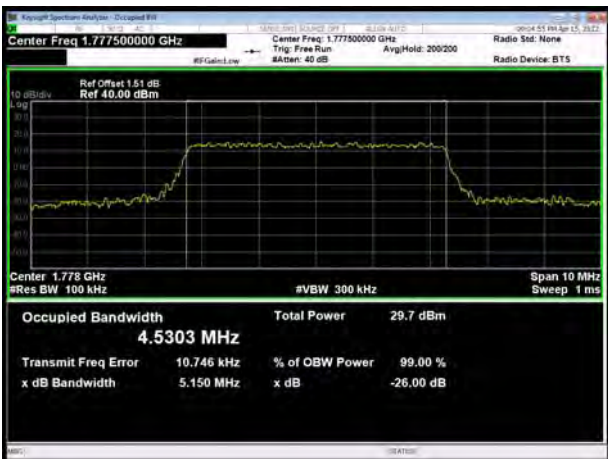

LTE Band 66 64QAM 10MHz CH-Low

LTE Band 66 64QAM 5MHz CH-Middle

LTE Band 66 64QAM 10MHz CH-Middle

LTE Band 66 64QAM 5MHz CH-High

LTE Band 66 64QAM 10MHz CH-High

LTE Band 66 64QAM 15MHz CH-Low

LTE Band 66 64QAM 20MHz CH-Low