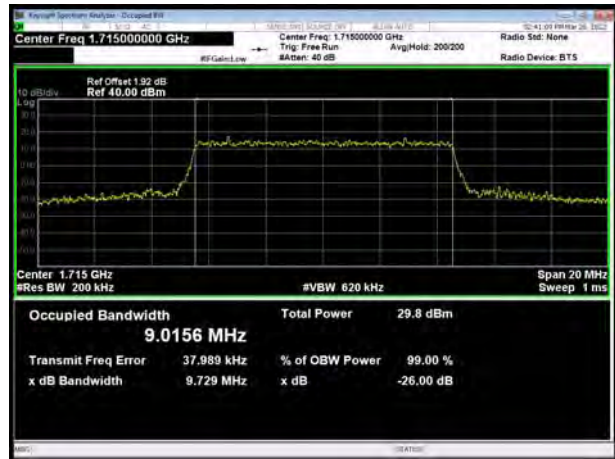

LTE Band 66 16QAM 1.4MHz CH-High

LTE Band 66 16QAM 3MHz CH-High

LTE Band 66 16QAM 5MHz CH-Low

LTE Band 66 16QAM 10MHz CH-Low

LTE Band 66 16QAM 5MHz CH-Middle

LTE Band 66 16QAM 10MHz CH-Middle

LTE Band 66 16QAM 5MHz CH-High