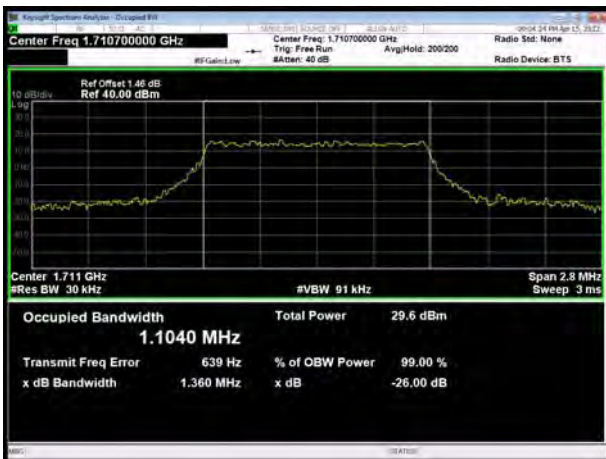

LTE Band 66 64QAM 1.4MHz CH-Low