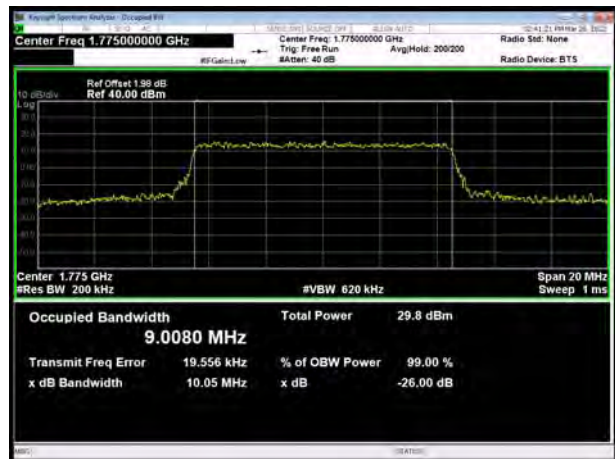

LTE Band 66 16QAM 10MHz CH-High