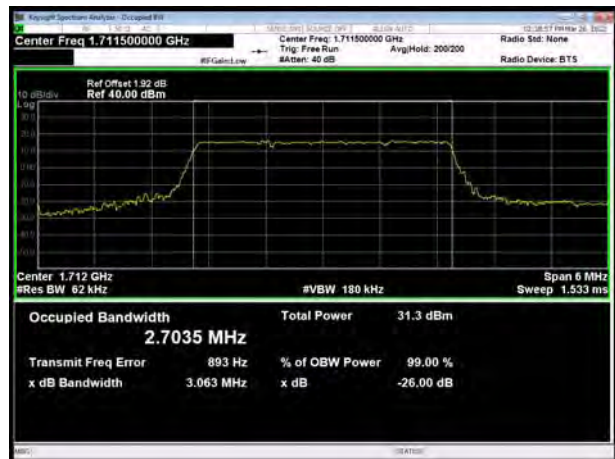

LTE Band 66 QPSK 3MHz CH-Low