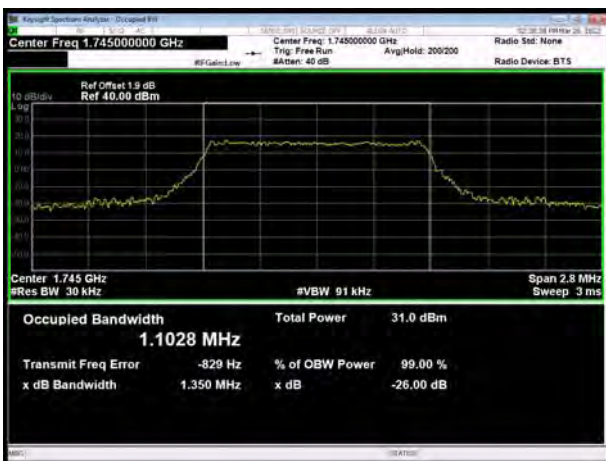

LTE Band 66 QPSK 1.4MHz CH-Middle