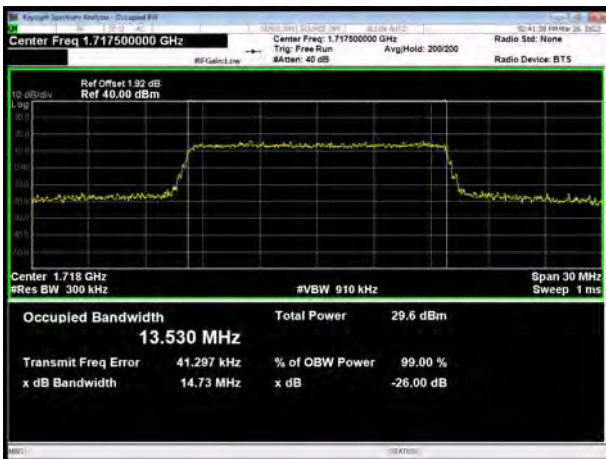

LTE Band 66 16QAM 15MHz CH-Low