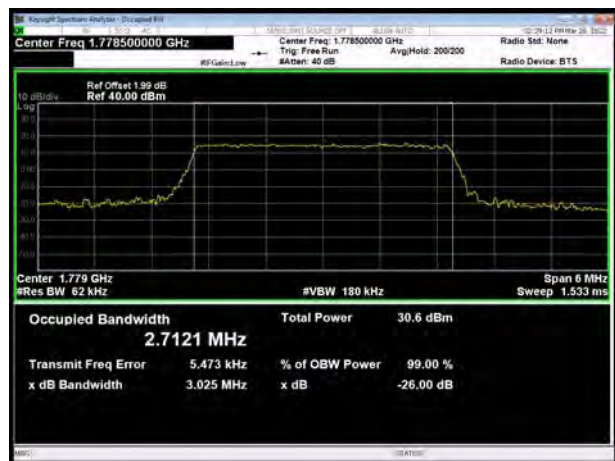

LTE Band 66 16QAM 3MHz CH-High