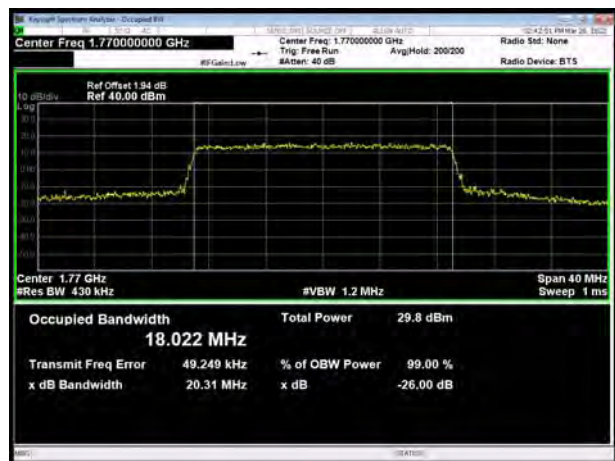

LTE Band 66 16QAM 10MHz CH-High

LTE Band 66 16QAM 15MHz CH-Low

LTE Band 66 16QAM 20MHz CH-Low

LTE Band 66 16QAM 15MHz CH-Middle

LTE Band 66 16QAM 20MHz CH-Middle

LTE Band 66 16QAM 15MHz CH-High

LTE Band 66 16QAM 20MHz CH-High