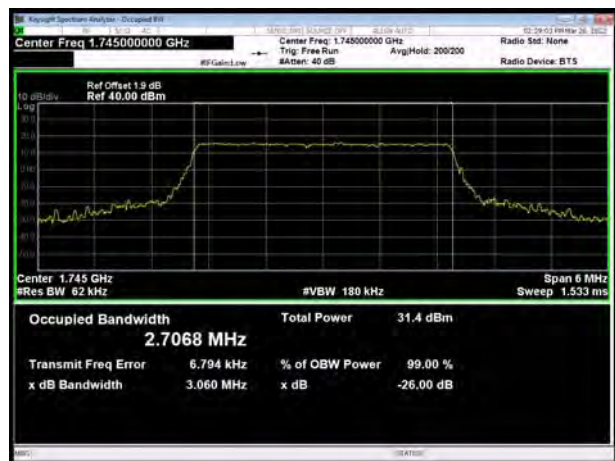

LTE Band 66 QPSK 3MHz CH-Middle