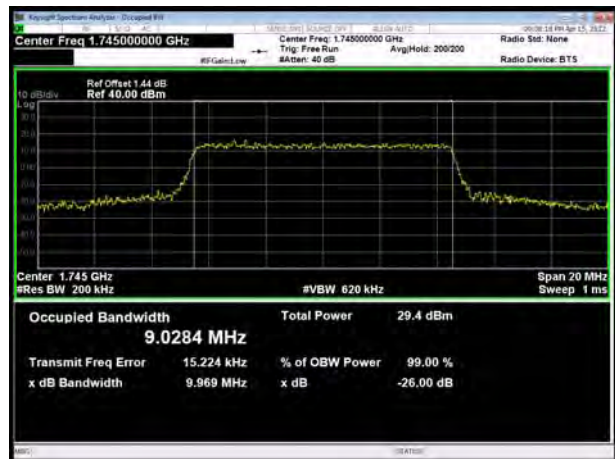

LTE Band 66 64QAM 10MHz CH-Middle