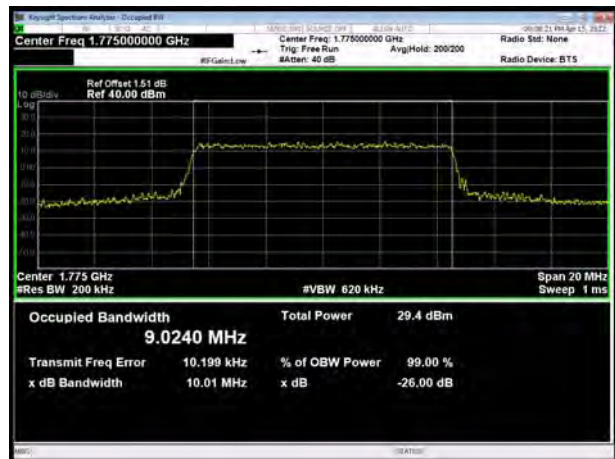

LTE Band 66 64QAM 10MHz CH-Low

LTE Band 66 64QAM 5MHz CH-Middle

LTE Band 66 64QAM 10MHz CH-Middle

LTE Band 66 64QAM 5MHz CH-High

LTE Band 66 64QAM 10MHz CH-High

LTE Band 66 64QAM 15MHz CH-Low

LTE Band 66 64QAM 20MHz CH-Low