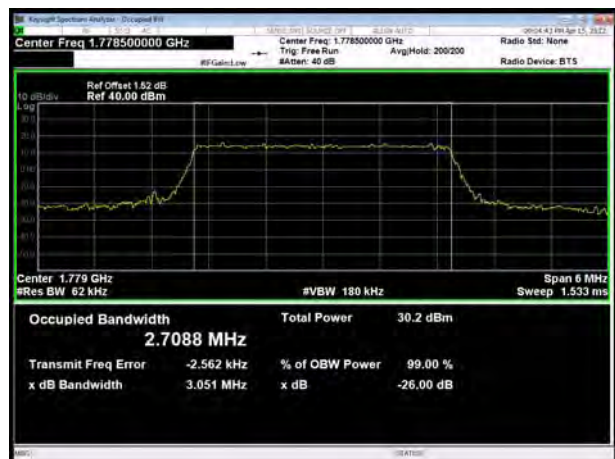

LTE Band 66 64QAM 1.4MHz CH-Low

LTE Band 66 64QAM 3MHz CH-Low

LTE Band 66 64QAM 1.4MHz CH-Middle

LTE Band 66 64QAM 3MHz CH-Middle

LTE Band 66 64QAM 1.4MHz CH-High

LTE Band 66 64QAM 3MHz CH-High

LTE Band 66 64QAM 5MHz CH-Low