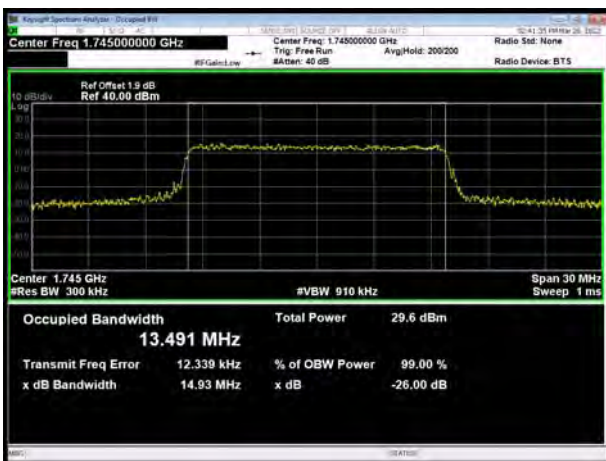

LTE Band 66 16QAM 10MHz CH-High

LTE Band 66 16QAM 15MHz CH-Low

LTE Band 66 16QAM 20MHz CH-Low

LTE Band 66 16QAM 15MHz CH-Middle

LTE Band 66 16QAM 20MHz CH-Middle

LTE Band 66 16QAM 15MHz CH-High

LTE Band 66 16QAM 20MHz CH-High