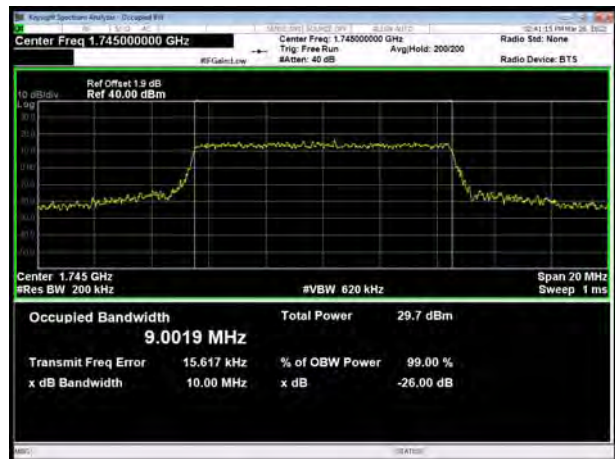

LTE Band 66 16QAM 1.4MHz CH-High

LTE Band 66 16QAM 3MHz CH-High

LTE Band 66 16QAM 5MHz CH-Low

LTE Band 66 16QAM 10MHz CH-Low

LTE Band 66 16QAM 5MHz CH-Middle

LTE Band 66 16QAM 10MHz CH-Middle

LTE Band 66 16QAM 5MHz CH-High