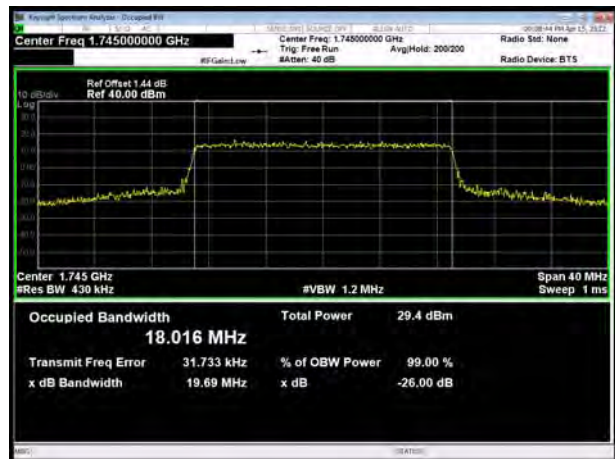

LTE Band 66 64QAM 20MHz CH-Middle