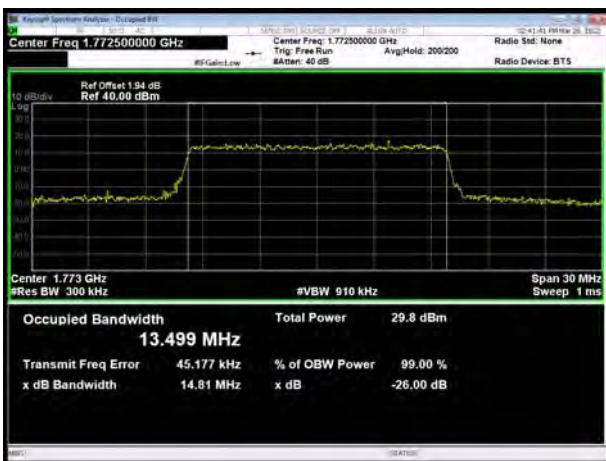

LTE Band 66 16QAM 10MHz CH-High

LTE Band 66 16QAM 15MHz CH-Low

LTE Band 66 16QAM 20MHz CH-Low

LTE Band 66 16QAM 15MHz CH-Middle

LTE Band 66 16QAM 20MHz CH-Middle

LTE Band 66 16QAM 15MHz CH-High

LTE Band 66 16QAM 20MHz CH-High