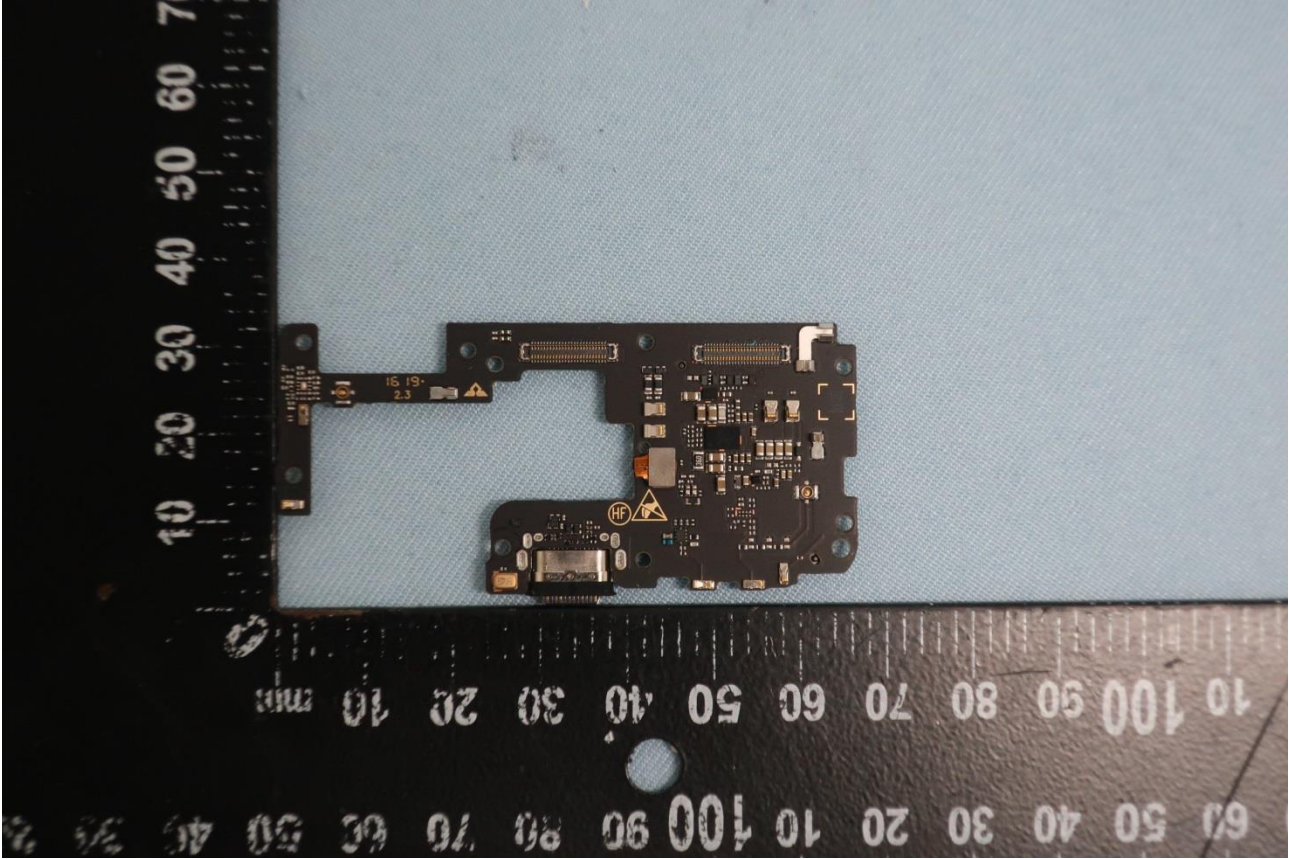

3. Internal Photograph of EUT

Brand Name: ZTE / Model Name: ZTE A2020U Pro

Brand Name: ZTE / Model Name: ZTE A2020U Pro

Brand Name: ZTE / Model Name: ZTE A2020U Pro

Brand Name: ZTE / Model Name: ZTE A2020U Pro

Brand Name: ZTE / Model Name: ZTE A2020U Pro

Brand Name: ZTE / Model Name: ZTE A2020U Pro

Brand Name: ZTE / Model Name: ZTE A2020U Pro

Brand Name: ZTE / Model Name: ZTE A2020U Pro

Brand Name: ZTE / Model Name: ZTE A2020U Pro