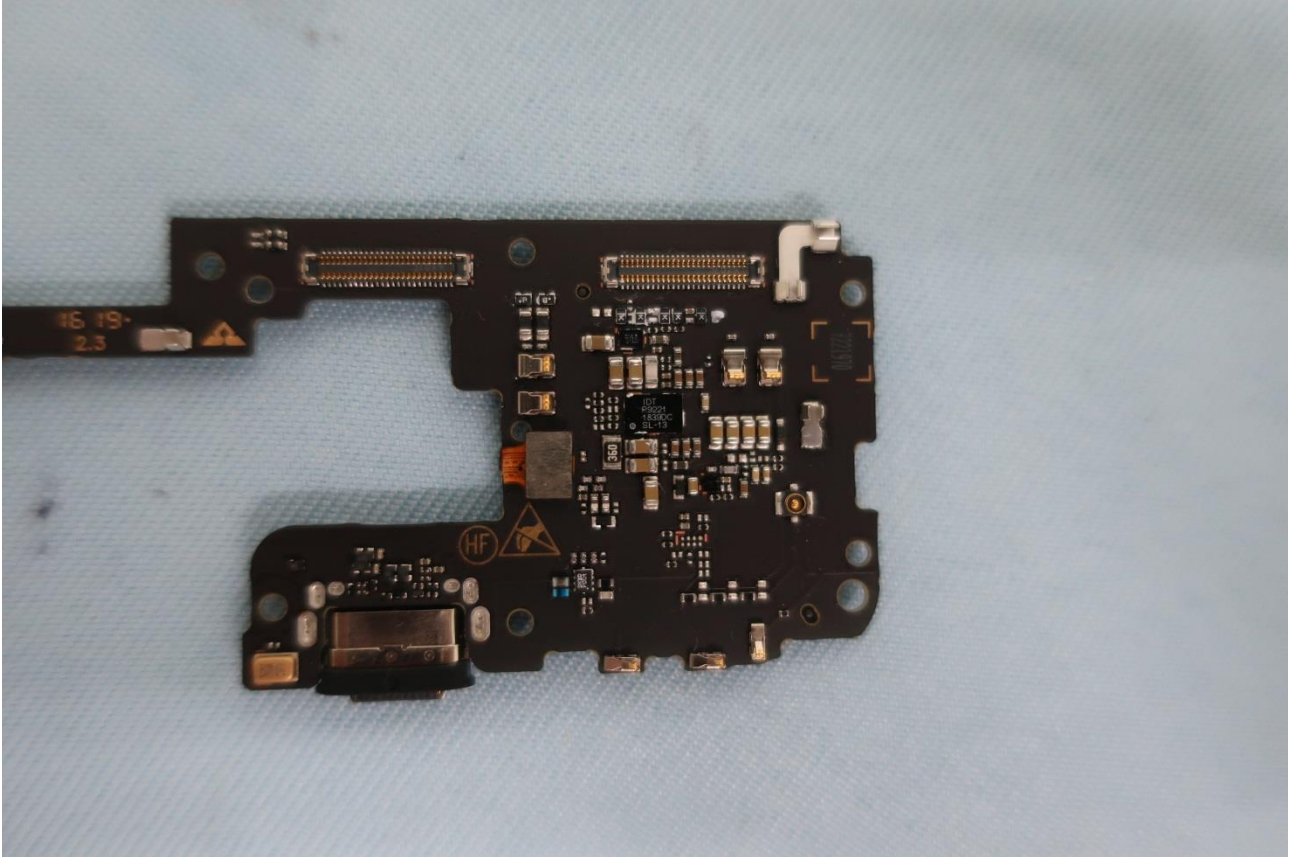

3. Internal Photograph of EUT

Brand Name: ZTE / Model Name: ZTE A2020U Pro

Brand Name: ZTE / Model Name: ZTE A2020U Pro

Brand Name: ZTE / Model Name: ZTE A2020U Pro

Brand Name: ZTE / Model Name: ZTE A2020U Pro

Brand Name: ZTE / Model Name: ZTE A2020U Pro

Brand Name: ZTE / Model Name: ZTE A2020U Pro

Brand Name: ZTE / Model Name: ZTE A2020U Pro

Brand Name: ZTE / Model Name: ZTE A2020U Pro

Brand Name: ZTE / Model Name: ZTE A2020U Pro