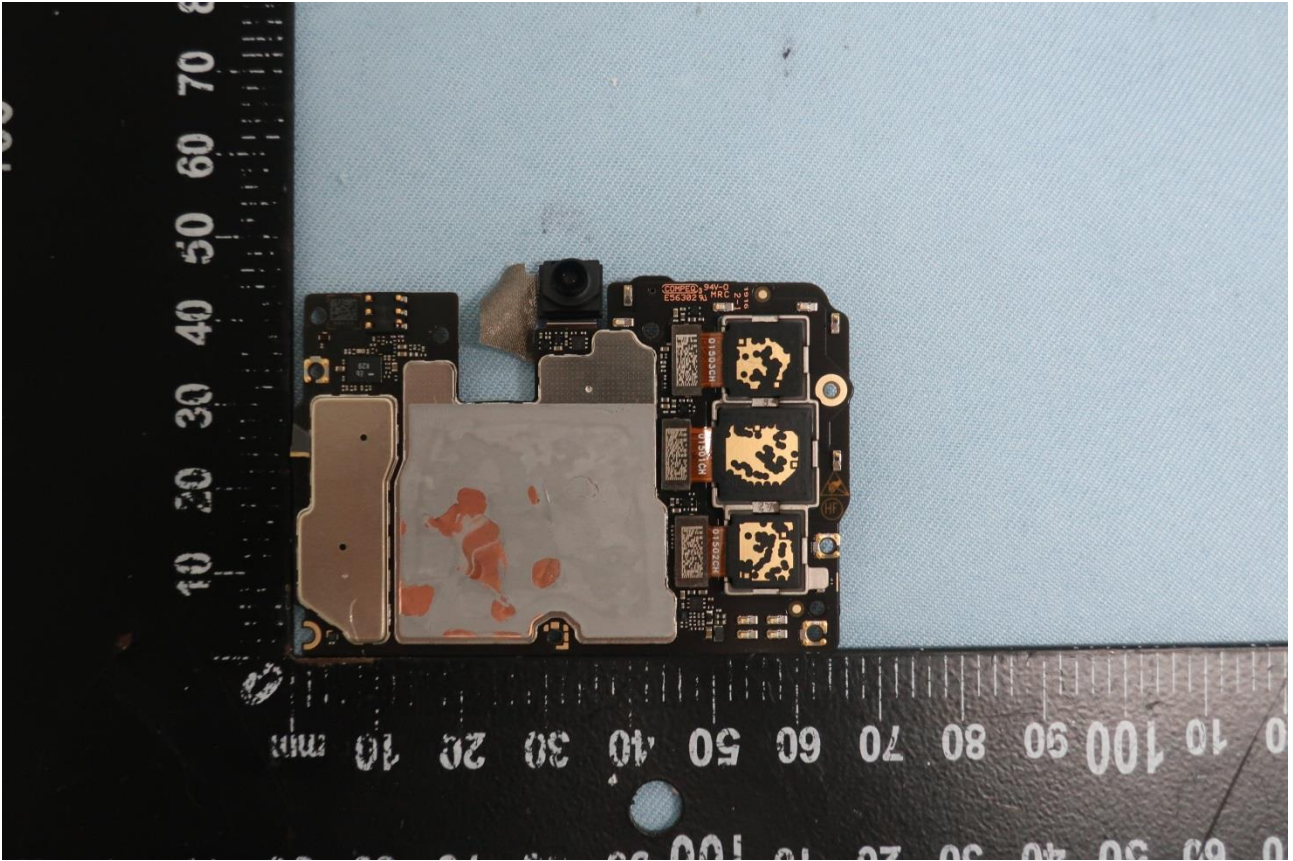

3. Internal Photograph of EUT

Brand Name: ZTE / Model Name: ZTE A2020U Pro

Brand Name: ZTE / Model Name: ZTE A2020U Pro

Brand Name: ZTE / Model Name: ZTE A2020U Pro

Brand Name: ZTE / Model Name: ZTE A2020U Pro

Brand Name: ZTE / Model Name: ZTE A2020U Pro

Brand Name: ZTE / Model Name: ZTE A2020U Pro

Brand Name: ZTE / Model Name: ZTE A2020U Pro

Brand Name: ZTE / Model Name: ZTE A2020U Pro

Brand Name: ZTE / Model Name: ZTE A2020U Pro