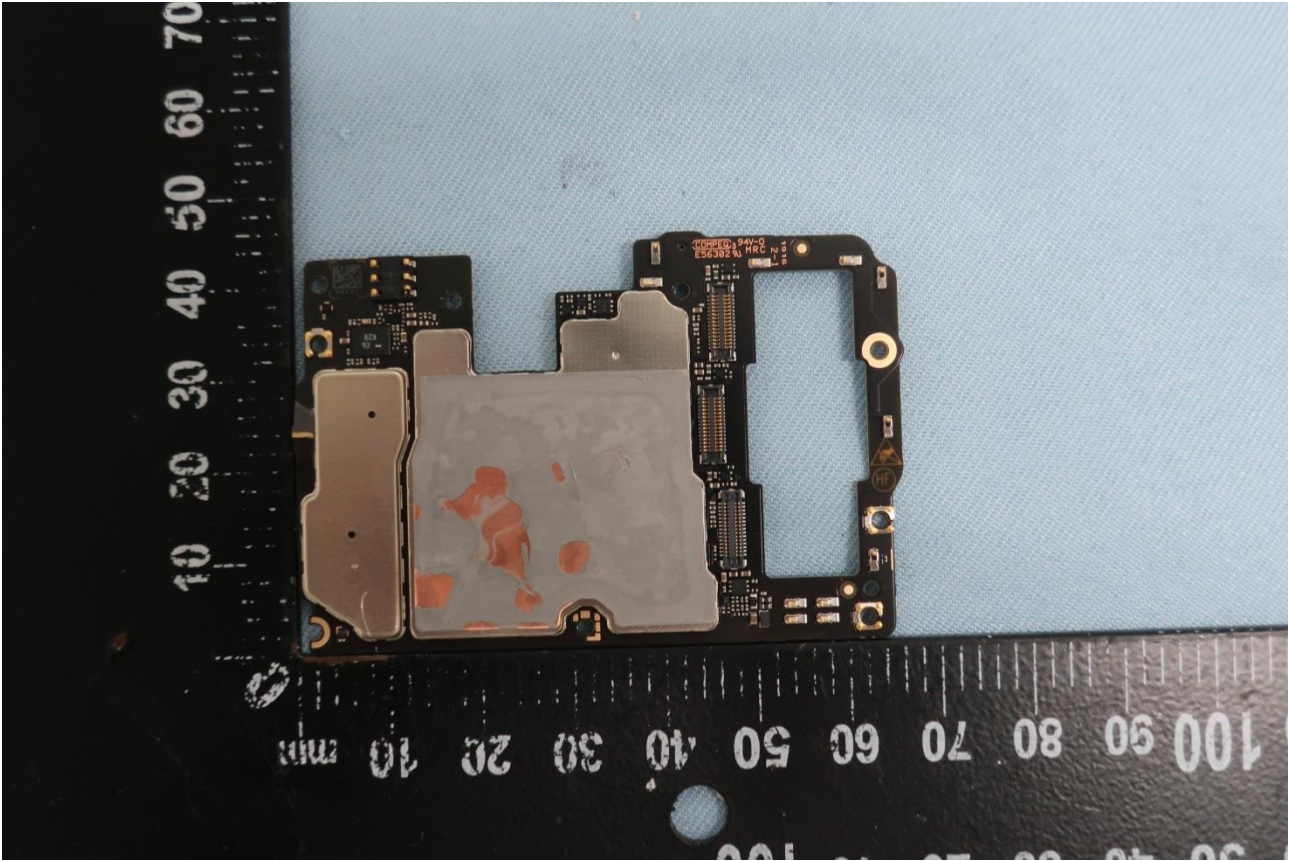

Brand Name: ZTE / Model Name: ZTE A2020U Pro