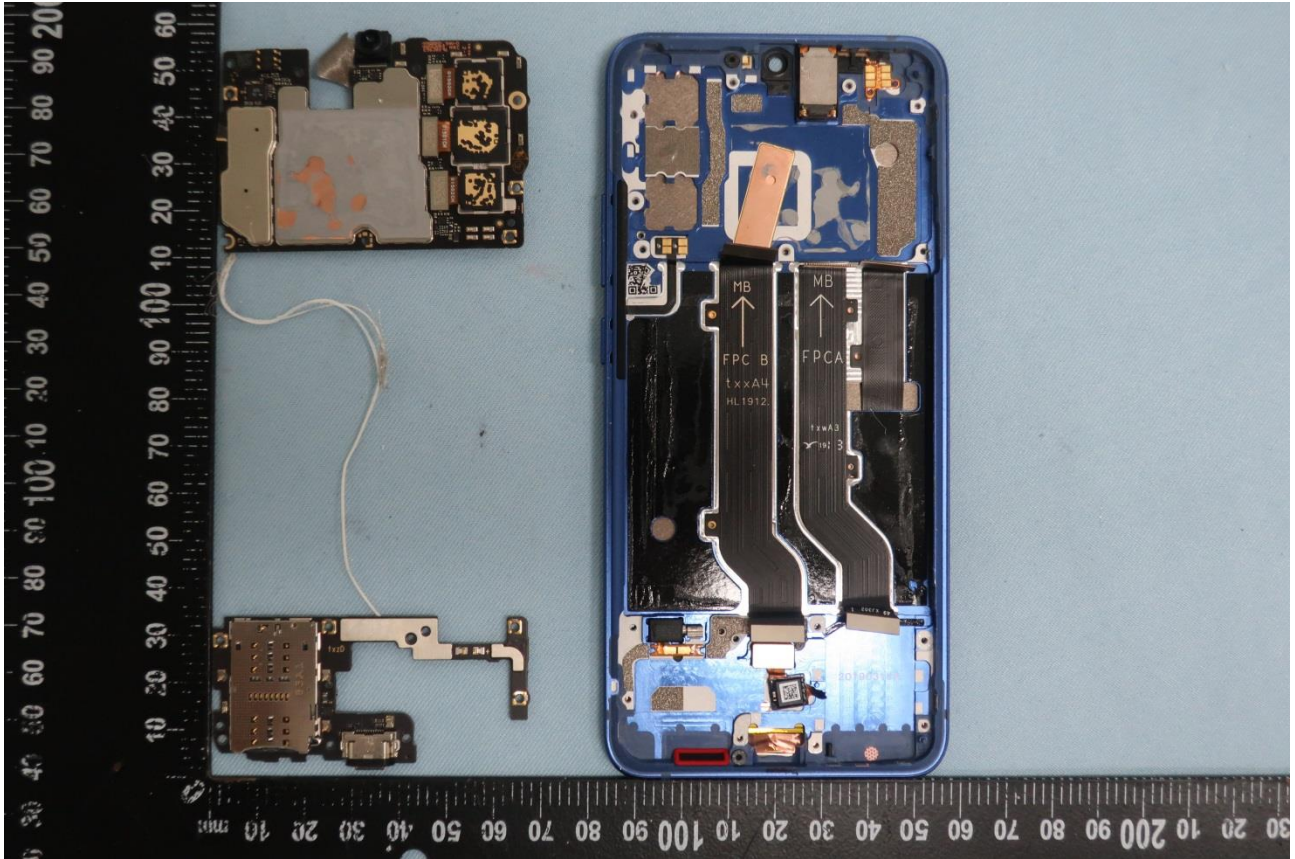

3. Internal Photograph of EUT

Brand Name: ZTE / Model Name: ZTE A2020U Pro

Brand Name: ZTE / Model Name: ZTE A2020U Pro

Brand Name: ZTE / Model Name: ZTE A2020U Pro

Brand Name: ZTE / Model Name: ZTE A2020U Pro

Brand Name: ZTE / Model Name: ZTE A2020U Pro

Brand Name: ZTE / Model Name: ZTE A2020U Pro

Brand Name: ZTE / Model Name: ZTE A2020U Pro

Brand Name: ZTE / Model Name: ZTE A2020U Pro

Brand Name: ZTE / Model Name: ZTE A2020U Pro