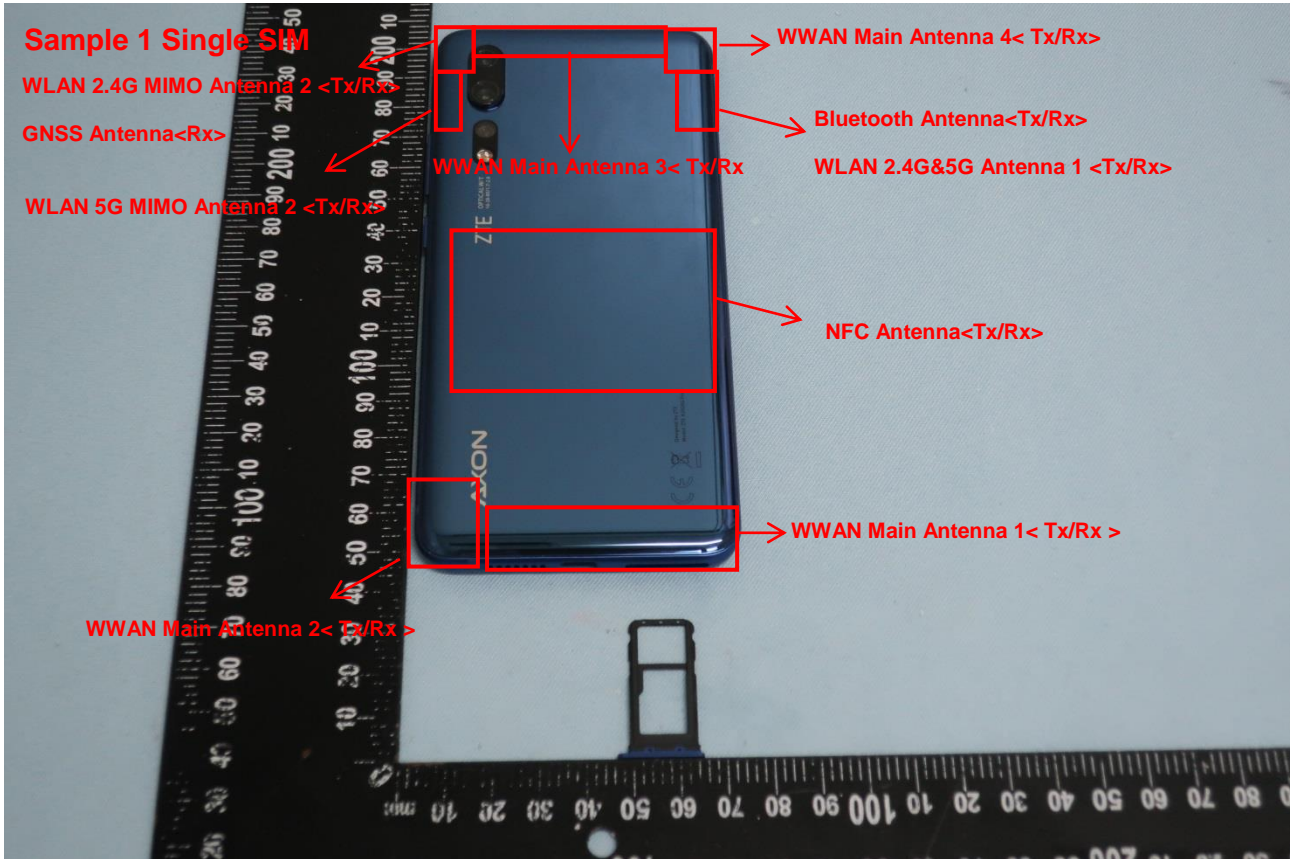

3. Internal Photograph of EUT

Brand Name: ZTE / Model Name: ZTE A2020U Pro

Brand Name: ZTE / Model Name: ZTE A2020U Pro

Brand Name: ZTE / Model Name: ZTE A2020U Pro

Brand Name: ZTE / Model Name: ZTE A2020U Pro