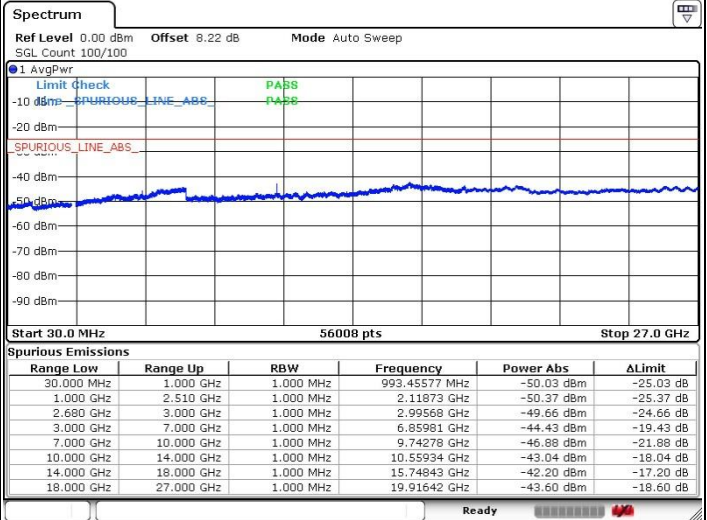

LTE Band 41 / 20MHz+15MHz

Lowest Channel / QPSK

Lowest Channel / 16QAM

Date: 20 JUL 2019 18:50:09

Date: 20 JUL 2019 18:51:09

Lowest Channel / 64QAM

N/A

Date: 20 JUL 2019 18:52:15

LTE Band 41 / 20MHz+15MHz

Middle Channel / QPSK

Middle Channel / 16QAM

Date: 20 JUL 2019 18:55:46

Date: 20 JUL 2019 18:54:33

Middle Channel / 64QAM

N/A

Date: 20 JUL 2019 18:53:36

LTE Band 41 / 20MHz+15MHz

Highest Channel / QPSK

Highest Channel / 16QAM

Date: 20 JUL 2019 18:57:19

Date: 20 JUL 2019 18:58:17

Highest Channel / 64QAM

N/A

Date: 20 JUL 2019 18:59:16