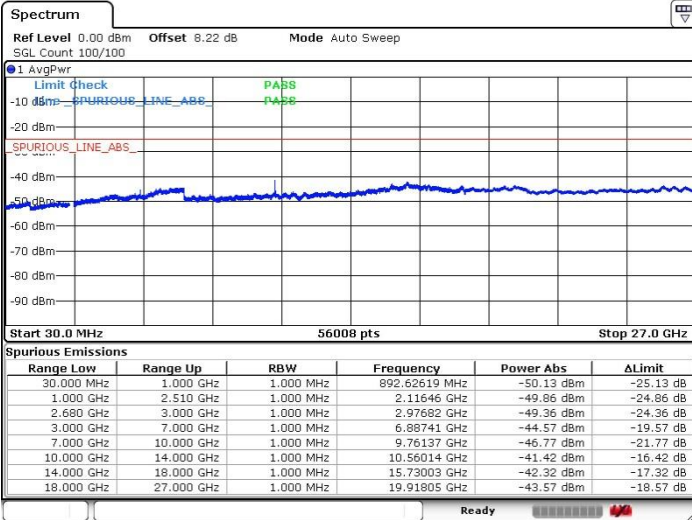

LTE Band 41 / 15MHz+15MHz

Middle Channel / QPSK

Middle Channel / 16QAM

Date: 20 JUL 2019 20:06:38

Date: 20 JUL 2019 20:07:36

Middle Channel / 64QAM

N/A

Date: 20 JUL 2019 20:08:28

LTE Band 41 / 15MHz+15MHz

Highest Channel / QPSK

Highest Channel / 16QAM

Date: 20 JUL 2019 20:06:38

Date: 20 JUL 2019 20:07:36

Highest Channel / 64QAM

N/A

Date: 20 JUL 2019 20:08:28