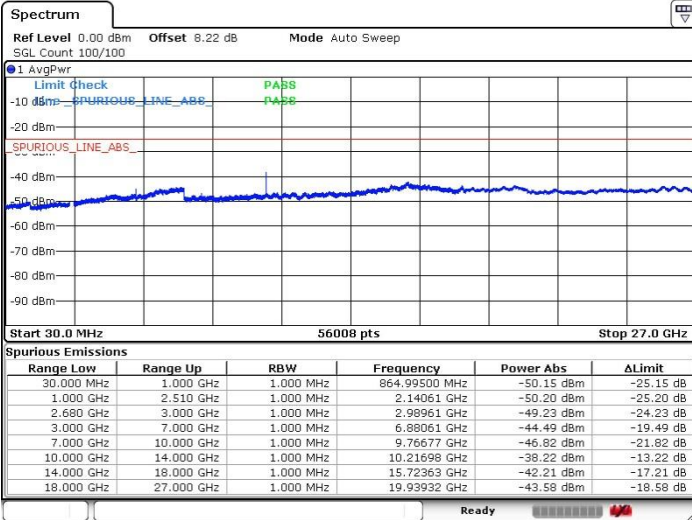

LTE Band 41 / 15MHz+20MHz

Highest Channel / QPSK

Highest Channel / 16QAM

Date: 20 JUL 2019 19:58:11

Date: 20 JUL 2019 19:57:17

Highest Channel / 64QAM

N/A

Date: 20 JUL 2019 19:56:20

LTE Band 41 / 20MHz+5MHz

Lowest Channel / QPSK

Lowest Channel / 16QAM

Date: 20 JUL 2019 19:21:23

Date: 20 JUL 2019 19:26:09

Lowest Channel / 64QAM

N/A

Date: 20 JUL 2019 19:27:07