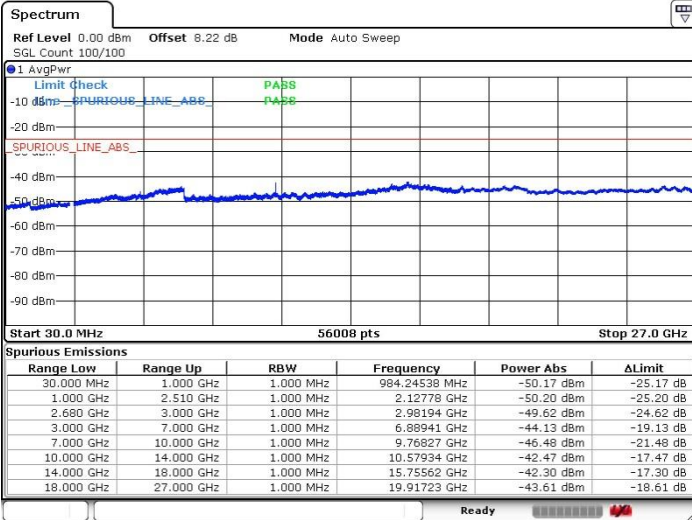

LTE Band 41 / 15MHz+10MHz

Lowest Channel / QPSK

Lowest Channel / 16QAM

Date: 20 JUL 2019 20:16:23

Date: 20 JUL 2019 20:12:50

Lowest Channel / 64QAM

N/A

Date: 20 JUL 2019 20:14:13

LTE Band 41 / 15MHz+10MHz

Middle Channel / QPSK

Middle Channel / 16QAM

Date: 20 JUL 2019 20:18:49

Date: 20 JUL 2019 20:20:03

Middle Channel / 64QAM

N/A

Date: 20 JUL 2019 20:21:39

LTE Band 41 / 15MHz+10MHz

Highest Channel / QPSK

Highest Channel / 16QAM

Date: 20 JUL 2019 20:25:32

Date: 20 JUL 2019 20:24:22

Highest Channel / 64QAM

N/A

Date: 20 JUL 2019 20:23:12