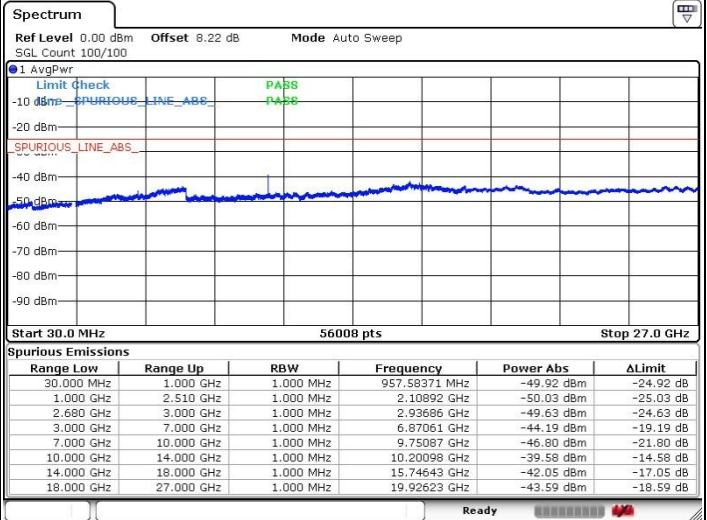

LTE Band 41 / 15MHz+15MHz

Highest Channel / QPSK

Highest Channel / 16QAM

Date: 20 JUL 2019 20:06:38

Date: 20 JUL 2019 20:07:36

Highest Channel / 64QAM

N/A

Date: 20 JUL 2019 20:08:28

LTE Band 41 / 15MHz+20MHz

Lowest Channel / QPSK

Lowest Channel / 16QAM

Date: 20 JUL 2019 19:51:46

Date: 20 JUL 2019 19:50:53

Lowest Channel / 64QAM

N/A

Date: 20 JUL 2019 19:49:47