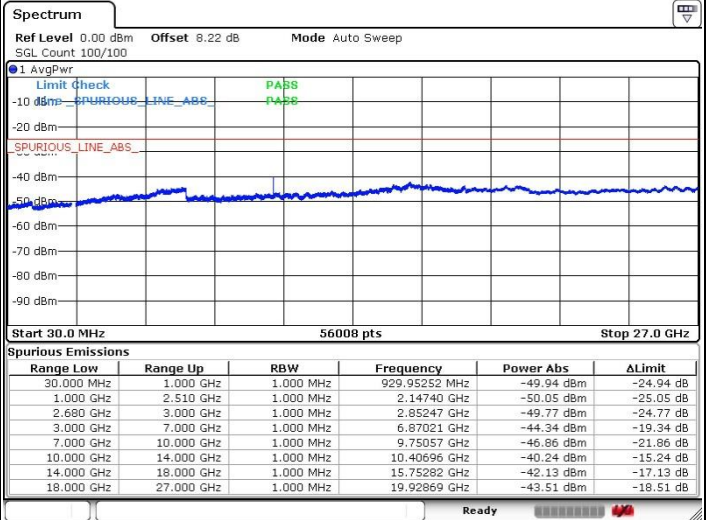

LTE Band 41 / 15MHz+20MHz

Highest Channel / QPSK

Highest Channel / 16QAM

Date: 20 JUL 2019 19:58:11

Date: 20 JUL 2019 19:57:17

Highest Channel / 64QAM

N/A

Date: 20 JUL 2019 19:56:20

LTE Band 41 / 20MHz+5MHz

Lowest Channel / QPSK

Lowest Channel / 16QAM

Date: 20 JUL 2019 19:21:23

Date: 20 JUL 2019 19:26:09

Lowest Channel / 64QAM

N/A

Date: 20 JUL 2019 19:27:07

LTE Band 41 / 20MHz+5MHz

Middle Channel / QPSK

Middle Channel / 16QAM

Date: 20 JUL 2019 19:40:26

Date: 20 JUL 2019 19:39:16

Middle Channel / 64QAM

N/A

Date: 20 JUL 2019 19:29:00