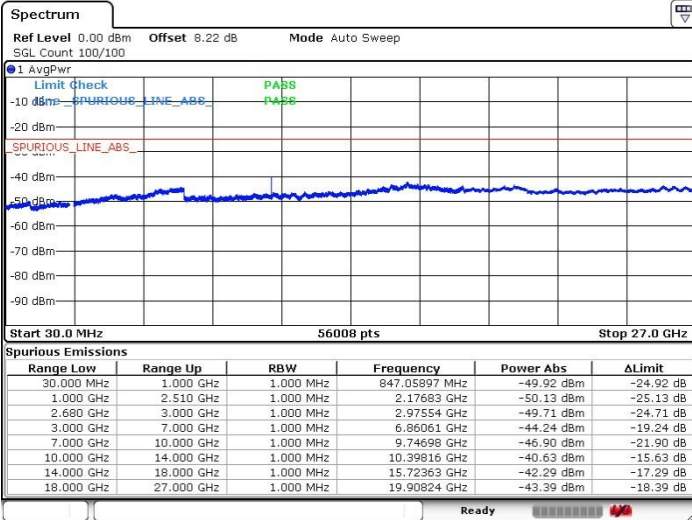

LTE Band 41 / 20MHz+5MHz

Highest Channel / QPSK

Highest Channel / 16QAM

Date: 20 JUL 2019 19:43:42

Date: 20 JUL 2019 19:44:40

Highest Channel / 64QAM

N/A

Date: 20 JUL 2019 19:45:37

LTE Band 41 / 20MHz+10MHz

Lowest Channel / QPSK

Lowest Channel / 16QAM

Date: 20 JUL 2019 19:05:51

Date: 20 JUL 2019 19:03:06

Lowest Channel / 64QAM

N/A

Date: 20 JUL 2019 19:01:19

LTE Band 41 / 20MHz+10MHz

Middle Channel / QPSK

Middle Channel / 16QAM

Date: 20 JUL 2019 19:12:12

Date: 20 JUL 2019 19:13:12

Middle Channel / 64QAM

N/A

Date: 20 JUL 2019 19:14:05

LTE Band 41 / 20MHz+10MHz

Highest Channel / QPSK

Highest Channel / 16QAM

Date: 20 JUL 2019 19:17:43

Date: 20 JUL 2019 19:16:40

Highest Channel / 64QAM

N/A

Date: 20 JUL 2019 19:15:36