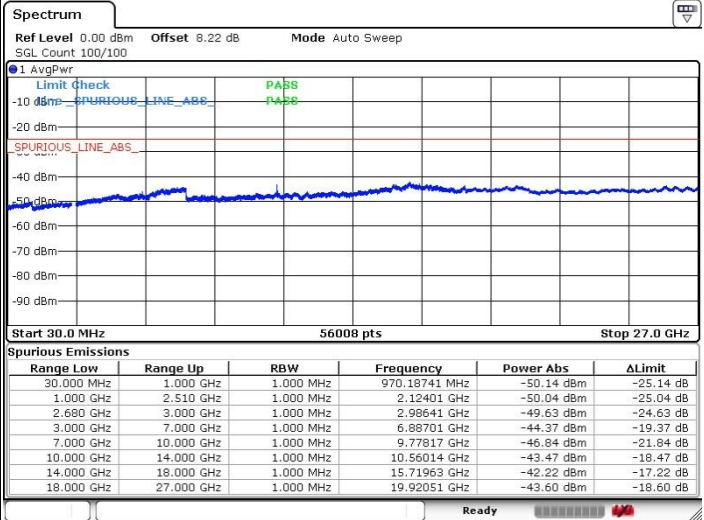

Date: 20 JUL 2019 20:07:36