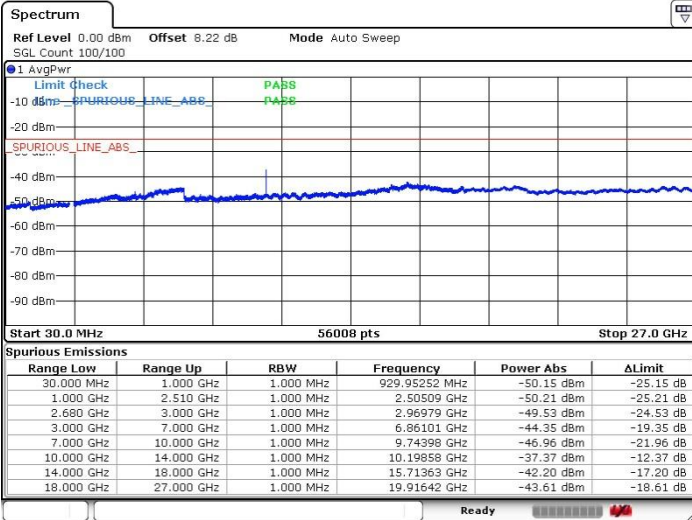

LTE Band 41 / 10MHz+20MHz

Highest Channel / QPSK

Highest Channel / 16QAM

Date: 20 JUL 2019 20:40:49

Date: 20 JUL 2019 20:41:55

Highest Channel / 64QAM

N/A

Date: 20 JUL 2019 20:43:03

LTE Band 41 / 15MHz+10MHz

Lowest Channel / QPSK

Lowest Channel / 16QAM

Date: 20 JUL 2019 20:16:23

Date: 20 JUL 2019 20:12:50

Lowest Channel / 64QAM

N/A

Date: 20 JUL 2019 20:14:13