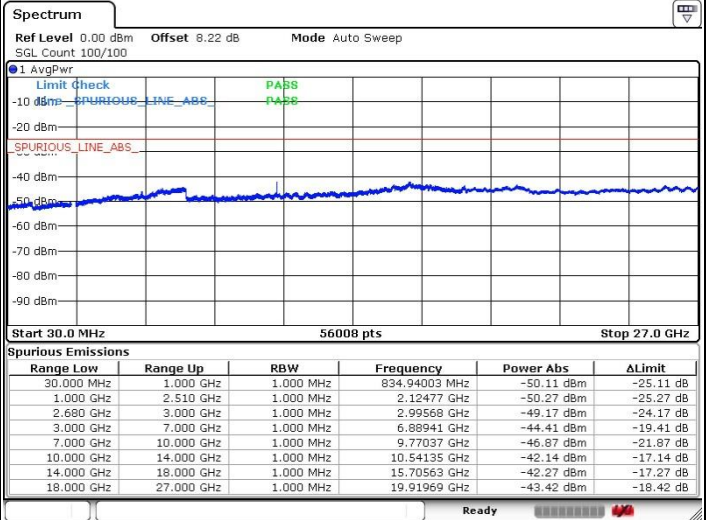

LTE Band 41 / 15MHz+20MHz

Middle Channel / QPSK

Date: 20 JUL 2019 19:53:12

Middle Channel / 16QAM

Date: 20 JUL 2019 19:54:10

Middle Channel / 64QAM

Date: 20 JUL 2019 19:55:06

N/A

LTE Band 41 / 15MHz+20MHz

Highest Channel / QPSK

Highest Channel / 16QAM

Date: 20 JUL 2019 19:58:11

Date: 20 JUL 2019 19:57:17

Highest Channel / 64QAM

N/A

Date: 20 JUL 2019 19:56:20