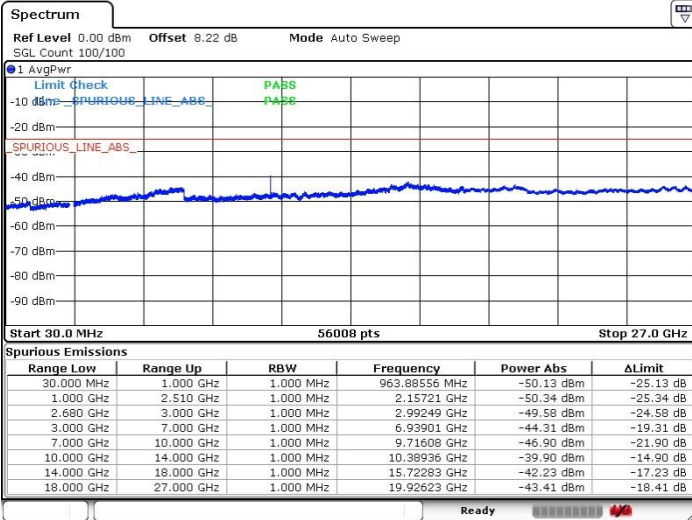

LTE Band 41 / 10MHz+20MHz

Highest Channel / QPSK

Highest Channel / 16QAM

Date: 20 JUL 2019 20:40:49

Date: 20 JUL 2019 20:41:55

Highest Channel / 64QAM

N/A

Date: 20 JUL 2019 20:43:03

LTE Band 41 / 15MHz+10MHz

Lowest Channel / QPSK

Lowest Channel / 16QAM

Date: 20 JUL 2019 20:16:23

Date: 20 JUL 2019 20:12:50

Lowest Channel / 64QAM

N/A

Date: 20 JUL 2019 20:14:13

LTE Band 41 / 15MHz+10MHz

Middle Channel / QPSK

Middle Channel / 16QAM

Date: 20 JUL 2019 20:18:49

Date: 20 JUL 2019 20:20:03

Middle Channel / 64QAM

N/A

Date: 20 JUL 2019 20:21:39

LTE Band 41 / 15MHz+10MHz

Highest Channel / QPSK

Highest Channel / 16QAM

Date: 20 JUL 2019 20:25:32

Date: 20 JUL 2019 20:24:22

Highest Channel / 64QAM

N/A

Date: 20 JUL 2019 20:23:12