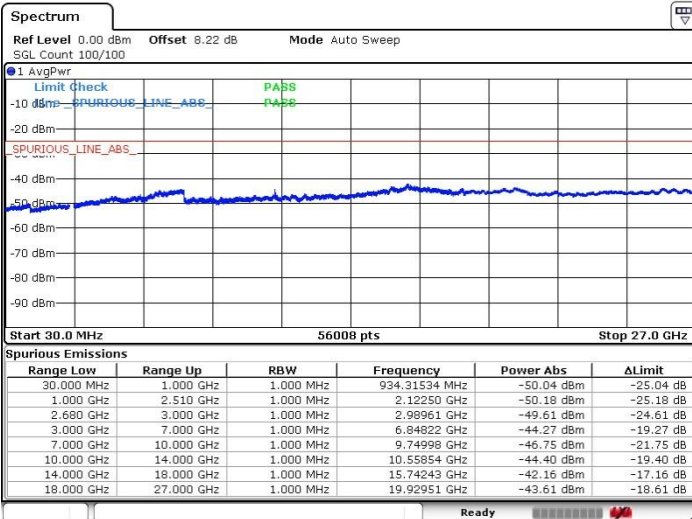

LTE Band 41 / 15MHz+15MHz

Middle Channel / QPSK

Middle Channel / 16QAM

Date: 20 JUL 2019 20:06:38

Date: 20 JUL 2019 20:07:36

Middle Channel / 64QAM

N/A

Date: 20 JUL 2019 20:08:28

LTE Band 41 / 15MHz+15MHz

Highest Channel / QPSK

Highest Channel / 16QAM

Date: 20 JUL 2019 20:06:38

Date: 20 JUL 2019 20:07:36

Highest Channel / 64QAM

N/A

Date: 20 JUL 2019 20:08:28