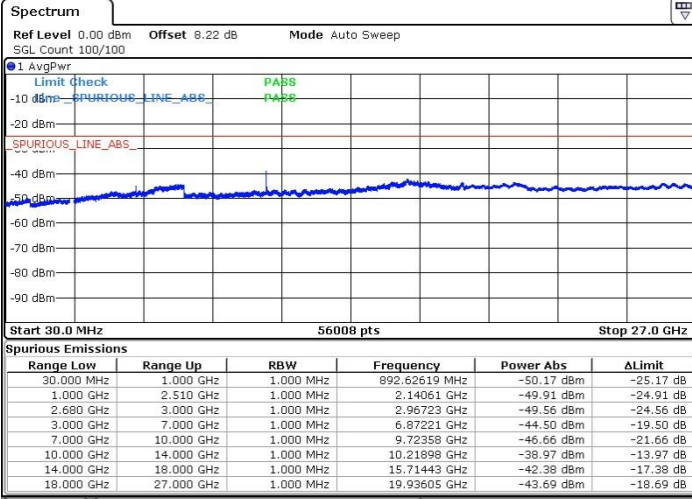

LTE Band 41 / 20MHz+10MHz

Middle Channel / QPSK

Middle Channel / 16QAM

Date: 20 JUL 2019 19:12:12

Date: 20 JUL 2019 19:13:12

Middle Channel / 64QAM

N/A

Date: 20 JUL 2019 19:14:05

LTE Band 41 / 20MHz+10MHz

Highest Channel / QPSK

Highest Channel / 16QAM

Date: 20 JUL 2019 19:17:43

Date: 20 JUL 2019 19:16:40

Highest Channel / 64QAM

N/A

Date: 20 JUL 2019 19:15:36

LTE Band 41 / 20MHz+15MHz

Lowest Channel / QPSK

Lowest Channel / 16QAM

Date: 20 JUL 2019 18:50:09

Date: 20 JUL 2019 18:51:09

Lowest Channel / 64QAM

N/A

Date: 20 JUL 2019 18:52:15