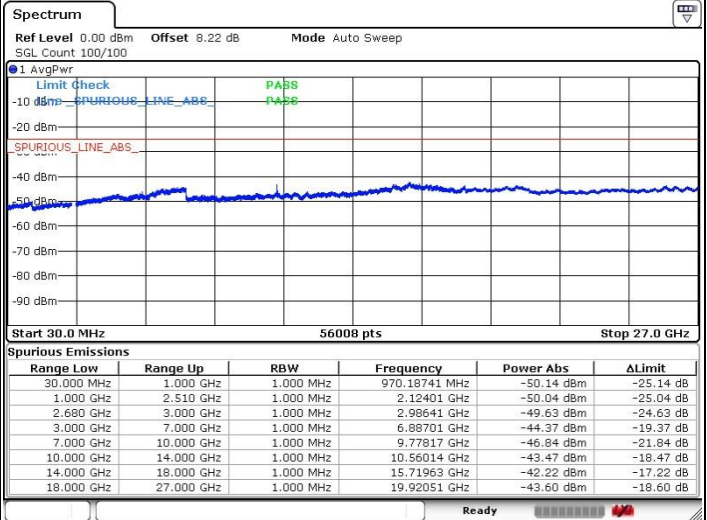

LTE Band 41 / 15MHz+15MHz

Middle Channel / QPSK

Middle Channel / 16QAM

Date: 20 JUL 2019 20:06:38

Date: 20 JUL 2019 20:07:36

Middle Channel / 64QAM

N/A

Date: 20 JUL 2019 20:08:28

LTE Band 41 / 15MHz+15MHz

Highest Channel / QPSK

Highest Channel / 16QAM

Date: 20 JUL 2019 20:06:38

Date: 20 JUL 2019 20:07:36

Highest Channel / 64QAM

N/A

Date: 20 JUL 2019 20:08:28