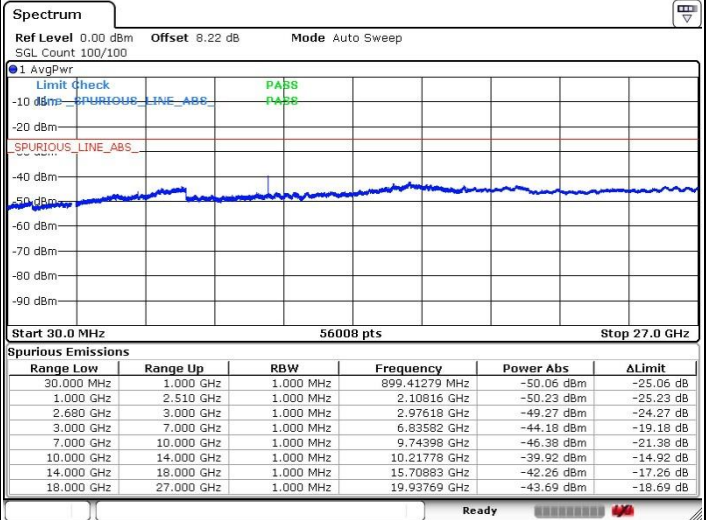

LTE Band 41 / 20MHz+5MHz

Highest Channel / QPSK

Highest Channel / 16QAM

Date: 20 JUL 2019 19:43:42

Date: 20 JUL 2019 19:44:40

Highest Channel / 64QAM

N/A

Date: 20 JUL 2019 19:45:37

LTE Band 41 / 20MHz+10MHz

Lowest Channel / QPSK

Lowest Channel / 16QAM

Date: 20 JUL 2019 19:05:51

Date: 20 JUL 2019 19:03:06

Lowest Channel / 64QAM

N/A

Date: 20 JUL 2019 19:01:19