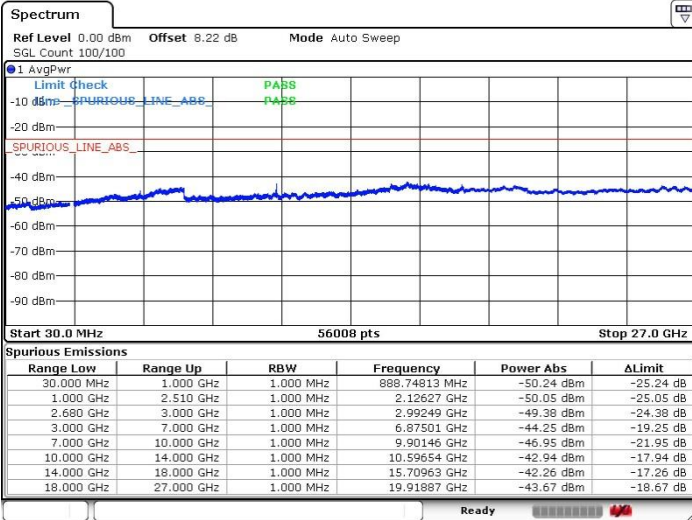

LTE Band 41 / 20MHz+5MHz

Lowest Channel / QPSK

Lowest Channel / 16QAM

Date: 20 JUL 2019 19:21:23

Date: 20 JUL 2019 19:26:09

Lowest Channel / 64QAM

N/A

Date: 20 JUL 2019 19:27:07

LTE Band 41 / 20MHz+5MHz

Middle Channel / QPSK

Middle Channel / 16QAM

Date: 20 JUL 2019 19:40:26

Date: 20 JUL 2019 19:39:16

Middle Channel / 64QAM

N/A

Date: 20 JUL 2019 19:29:00

LTE Band 41 / 20MHz+5MHz

Highest Channel / QPSK

Highest Channel / 16QAM

Date: 20 JUL 2019 19:43:42

Date: 20 JUL 2019 19:44:40

Highest Channel / 64QAM

N/A

Date: 20 JUL 2019 19:45:37