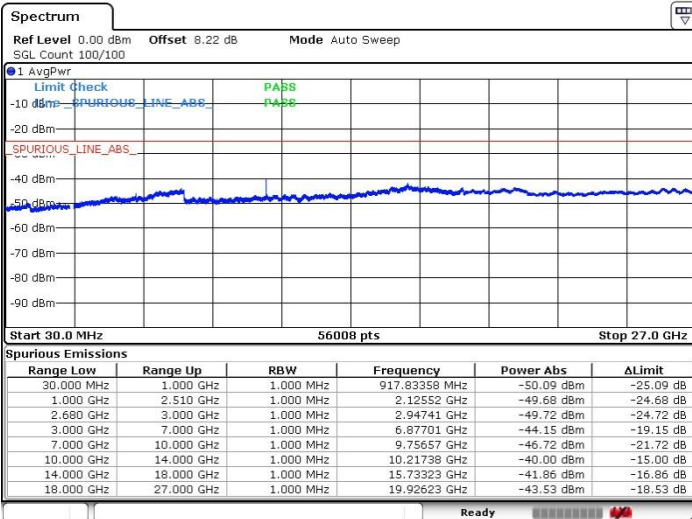

LTE Band 41 / 15MHz+20MHz

Highest Channel / QPSK

Highest Channel / 16QAM

Date: 20 JUL 2019 19:58:11

Date: 20 JUL 2019 19:57:17

Highest Channel / 64QAM

N/A

Date: 20 JUL 2019 19:56:20

LTE Band 41 / 20MHz+5MHz

Lowest Channel / QPSK

Lowest Channel / 16QAM

Date: 20 JUL 2019 19:21:23

Date: 20 JUL 2019 19:26:09

Lowest Channel / 64QAM

N/A

Date: 20 JUL 2019 19:27:07