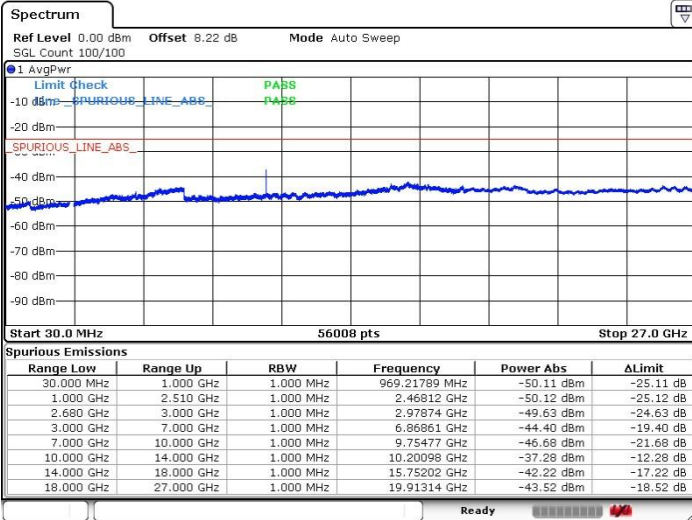

LTE Band 41 / 15MHz+15MHz

Highest Channel / QPSK

Highest Channel / 16QAM

Date: 20 JUL 2019 20:06:38

Date: 20 JUL 2019 20:07:36

Highest Channel / 64QAM

N/A

Date: 20 JUL 2019 20:08:28

LTE Band 41 / 15MHz+20MHz

Lowest Channel / QPSK

Lowest Channel / 16QAM

Date: 20 JUL 2019 19:51:46

Date: 20 JUL 2019 19:50:53

Lowest Channel / 64QAM

N/A

Date: 20 JUL 2019 19:49:47