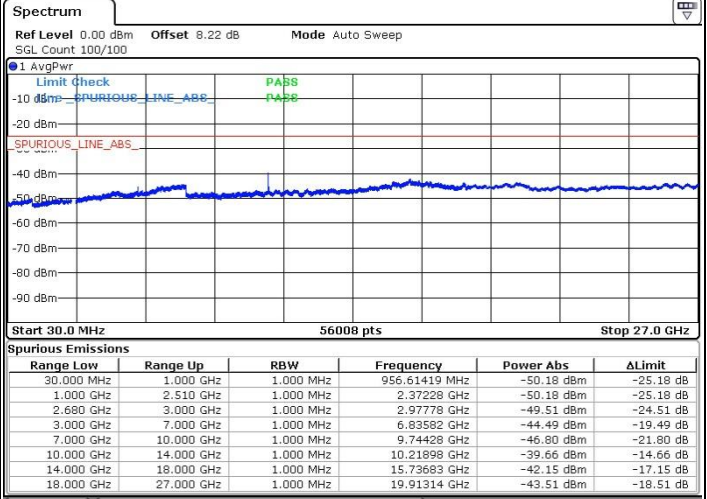

LTE Band 41 / 20MHz+10MHz

Middle Channel / QPSK

Middle Channel / 16QAM

Date: 20 JUL 2019 19:12:12

Date: 20 JUL 2019 19:13:12

Middle Channel / 64QAM

N/A

Date: 20 JUL 2019 19:14:05

LTE Band 41 / 20MHz+10MHz

Highest Channel / QPSK

Highest Channel / 16QAM

Date: 20 JUL 2019 19:17:43

Date: 20 JUL 2019 19:16:40

Highest Channel / 64QAM

N/A

Date: 20 JUL 2019 19:15:36

LTE Band 41 / 20MHz+15MHz

Lowest Channel / QPSK

Lowest Channel / 16QAM

Date: 20 JUL 2019 18:50:09

Date: 20 JUL 2019 18:51:09

Lowest Channel / 64QAM

N/A

Date: 20 JUL 2019 18:52:15