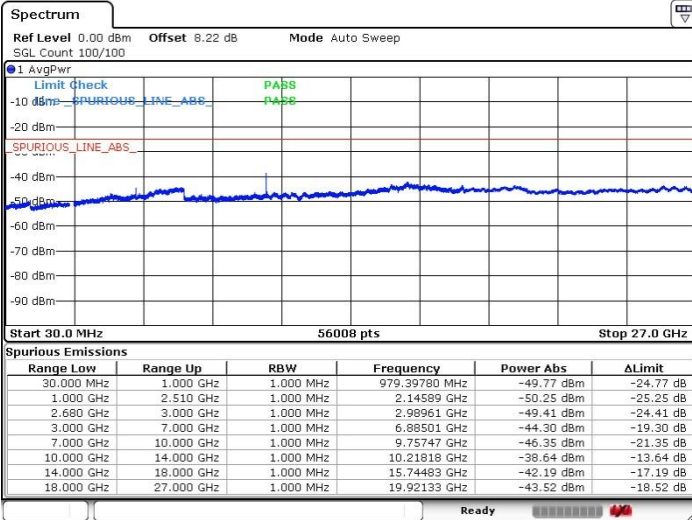

LTE Band 41 / 20MHz+5MHz

Highest Channel / QPSK

Highest Channel / 16QAM

Date: 20 JUL 2019 19:43:42

Date: 20 JUL 2019 19:44:40

Highest Channel / 64QAM

N/A

Date: 20 JUL 2019 19:45:37

LTE Band 41 / 20MHz+10MHz

Lowest Channel / QPSK

Lowest Channel / 16QAM

Date: 20 JUL 2019 19:05:51

Date: 20 JUL 2019 19:03:06

Lowest Channel / 64QAM

N/A

Date: 20 JUL 2019 19:01:19