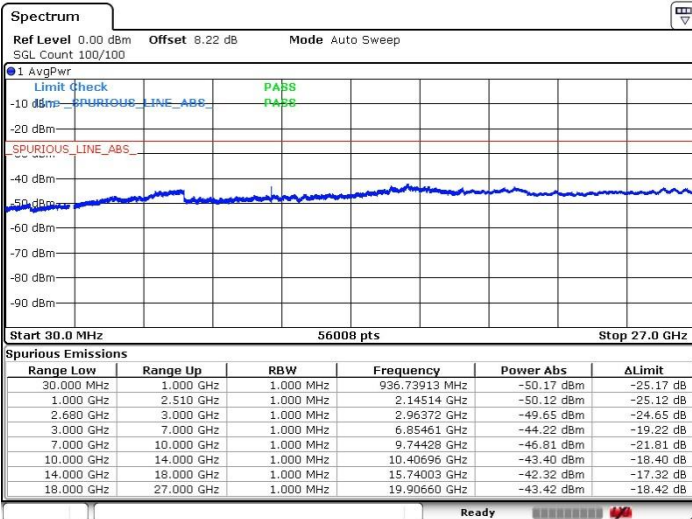

LTE Band 41 / 20MHz+5MHz

Lowest Channel / QPSK

Lowest Channel / 16QAM

Date: 20 JUL 2019 19:21:23

Date: 20 JUL 2019 19:26:09

Lowest Channel / 64QAM

N/A

Date: 20 JUL 2019 19:27:07

LTE Band 41 / 20MHz+5MHz

Middle Channel / QPSK

Middle Channel / 16QAM

Date: 20 JUL 2019 19:40:26

Date: 20 JUL 2019 19:39:16

Middle Channel / 64QAM

N/A

Date: 20 JUL 2019 19:29:00

LTE Band 41 / 20MHz+5MHz

Highest Channel / QPSK

Highest Channel / 16QAM

Date: 20 JUL 2019 19:43:42

Date: 20 JUL 2019 19:44:40

Highest Channel / 64QAM

N/A

Date: 20 JUL 2019 19:45:37