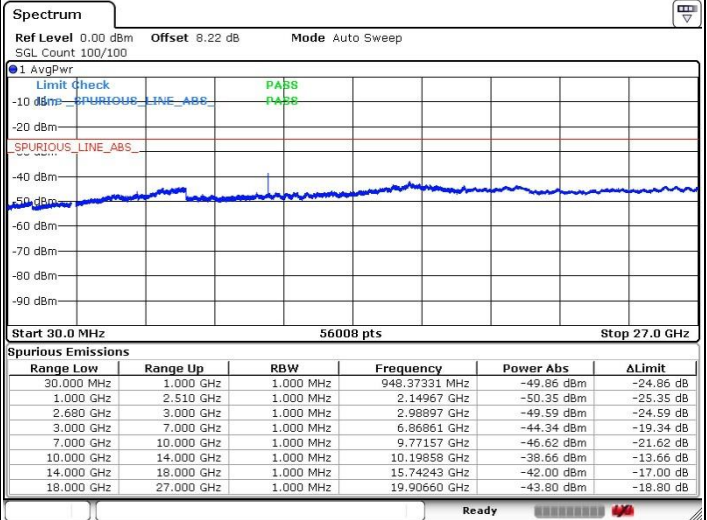

LTE Band 41 / 10MHz+20MHz

Highest Channel / QPSK

Highest Channel / 16QAM

Date: 20 JUL 2019 20:40:49

Date: 20 JUL 2019 20:41:55

Highest Channel / 64QAM

N/A

Date: 20 JUL 2019 20:43:03

LTE Band 41 / 15MHz+10MHz

Lowest Channel / QPSK

Lowest Channel / 16QAM

Date: 20 JUL 2019 20:16:23

Date: 20 JUL 2019 20:12:50

Lowest Channel / 64QAM

N/A

Date: 20 JUL 2019 20:14:13