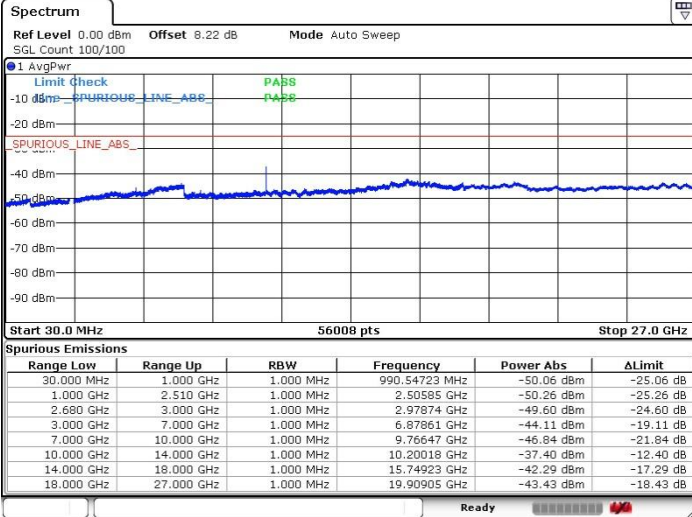

LTE Band 41 / 15MHz+10MHz

Highest Channel / QPSK

Highest Channel / 16QAM

Date: 20 JUL 2019 20:25:32

Date: 20 JUL 2019 20:24:22

Highest Channel / 64QAM

N/A

Date: 20 JUL 2019 20:23:12

LTE Band 41 / 15MHz+15MHz

Lowest Channel / QPSK

Lowest Channel / 16QAM

Date: 20 JUL 2019 19:59:53

Date: 20 JUL 2019 20:00:50

Lowest Channel / 64QAM

N/A

Date: 20 JUL 2019 20:01:47