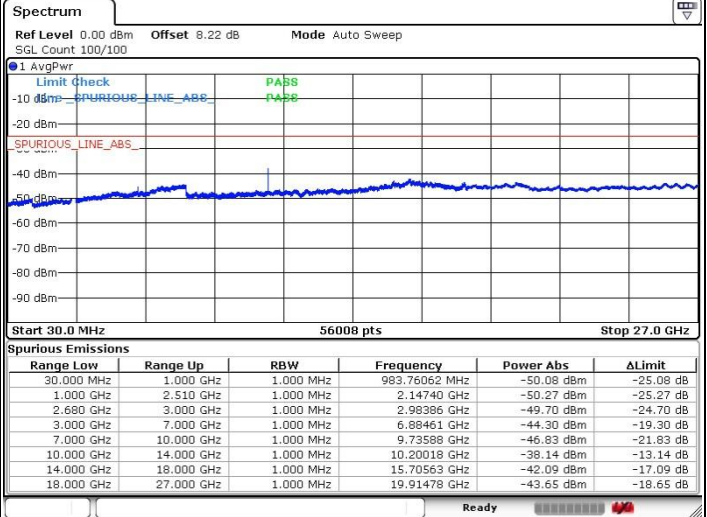

LTE Band 41 / 15MHz+10MHz

Highest Channel / QPSK

Highest Channel / 16QAM

Date: 20 JUL 2019 20:25:32

Date: 20 JUL 2019 20:24:22

Highest Channel / 64QAM

N/A

Date: 20 JUL 2019 20:23:12

LTE Band 41 / 15MHz+15MHz

Lowest Channel / QPSK

Lowest Channel / 16QAM

Date: 20 JUL 2019 19:59:53

Date: 20 JUL 2019 20:00:50

Lowest Channel / 64QAM

N/A

Date: 20 JUL 2019 20:01:47