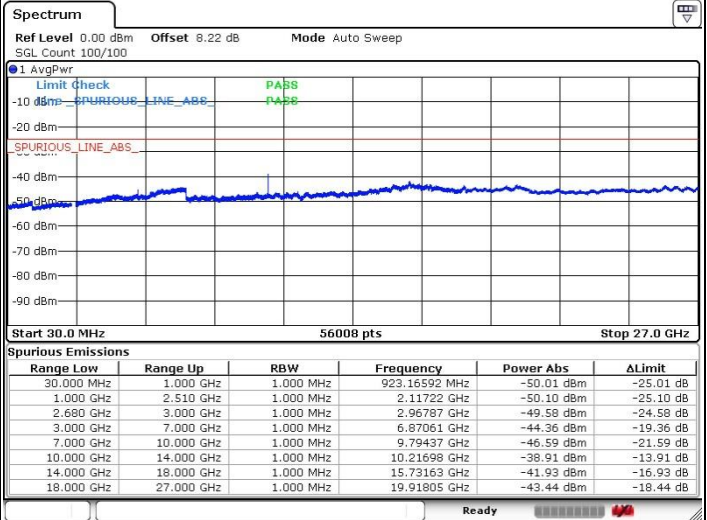

LTE Band 41 / 15MHz+20MHz

Highest Channel / QPSK

Highest Channel / 16QAM

Date: 20 JUL 2019 19:58:11

Date: 20 JUL 2019 19:57:17

Highest Channel / 64QAM

N/A

Date: 20 JUL 2019 19:56:20

LTE Band 41 / 20MHz+5MHz

Lowest Channel / QPSK

Lowest Channel / 16QAM

Date: 20 JUL 2019 19:21:23

Date: 20 JUL 2019 19:26:09

Lowest Channel / 64QAM

N/A

Date: 20 JUL 2019 19:27:07