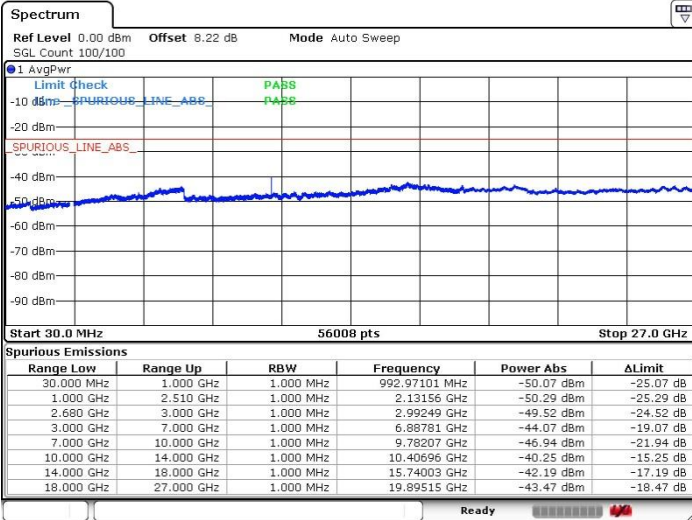

LTE Band 41 / 15MHz+20MHz

Highest Channel / QPSK

Highest Channel / 16QAM

Date: 20 JUL 2019 19:58:11

Date: 20 JUL 2019 19:57:17

Highest Channel / 64QAM

N/A

Date: 20 JUL 2019 19:56:20

LTE Band 41 / 20MHz+5MHz

Lowest Channel / QPSK

Lowest Channel / 16QAM

Date: 20 JUL 2019 19:21:23

Date: 20 JUL 2019 19:26:09

Lowest Channel / 64QAM

N/A

Date: 20 JUL 2019 19:27:07

LTE Band 41 / 20MHz+5MHz

Middle Channel / QPSK

Middle Channel / 16QAM

Date: 20 JUL 2019 19:40:26

Date: 20 JUL 2019 19:39:16

Middle Channel / 64QAM

N/A

Date: 20 JUL 2019 19:29:00

LTE Band 41 / 20MHz+5MHz

Highest Channel / QPSK

Highest Channel / 16QAM

Date: 20 JUL 2019 19:43:42

Date: 20 JUL 2019 19:44:40

Highest Channel / 64QAM

N/A

Date: 20 JUL 2019 19:45:37