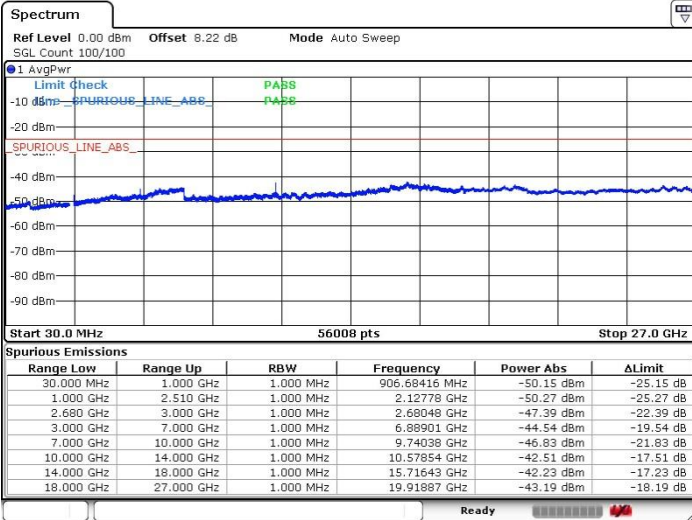

LTE Band 41 / 20MHz+10MHz

Lowest Channel / QPSK

Lowest Channel / 16QAM

Date: 20 JUL 2019 19:05:51

Date: 20 JUL 2019 19:03:06

Lowest Channel / 64QAM

N/A

Date: 20 JUL 2019 19:01:19

LTE Band 41 / 20MHz+10MHz

Middle Channel / QPSK

Middle Channel / 16QAM

Date: 20 JUL 2019 19:12:12

Date: 20 JUL 2019 19:13:12

Middle Channel / 64QAM

N/A

Date: 20 JUL 2019 19:14:05

LTE Band 41 / 20MHz+10MHz

Highest Channel / QPSK

Highest Channel / 16QAM

Date: 20 JUL 2019 19:17:43

Date: 20 JUL 2019 19:16:40

Highest Channel / 64QAM

N/A

Date: 20 JUL 2019 19:15:36