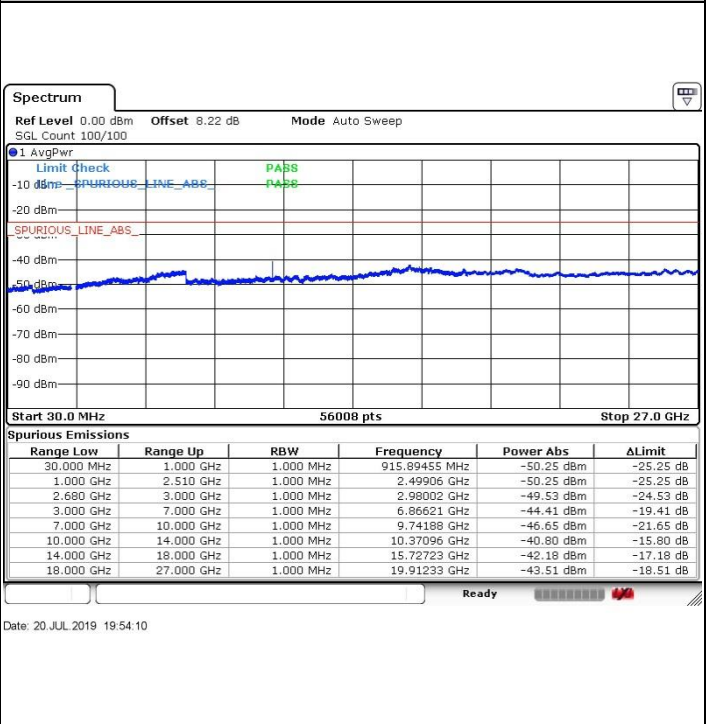

LTE Band 41 / 15MHz+15MHz

Highest Channel / QPSK

Highest Channel / 16QAM

Date: 20 JUL 2019 20:06:38

Date: 20 JUL 2019 20:07:36

Highest Channel / 64QAM

N/A

Date: 20 JUL 2019 20:08:28

LTE Band 41 / 15MHz+20MHz

Lowest Channel / QPSK

Lowest Channel / 16QAM

Date: 20 JUL 2019 19:51:46

Date: 20 JUL 2019 19:50:53

Lowest Channel / 64QAM

N/A

Date: 20 JUL 2019 19:49:47

LTE Band 41 / 15MHz+20MHz

Middle Channel / QPSK

Date: 20 JUL 2019 19:53:12

Middle Channel / 16QAM

Date: 20 JUL 2019 19:54:10

Middle Channel / 64QAM

Date: 20 JUL 2019 19:55:06

N/A

LTE Band 41 / 15MHz+20MHz

Highest Channel / QPSK

Highest Channel / 16QAM

Date: 20 JUL 2019 19:58:11

Date: 20 JUL 2019 19:57:17

Highest Channel / 64QAM

N/A

Date: 20 JUL 2019 19:56:20