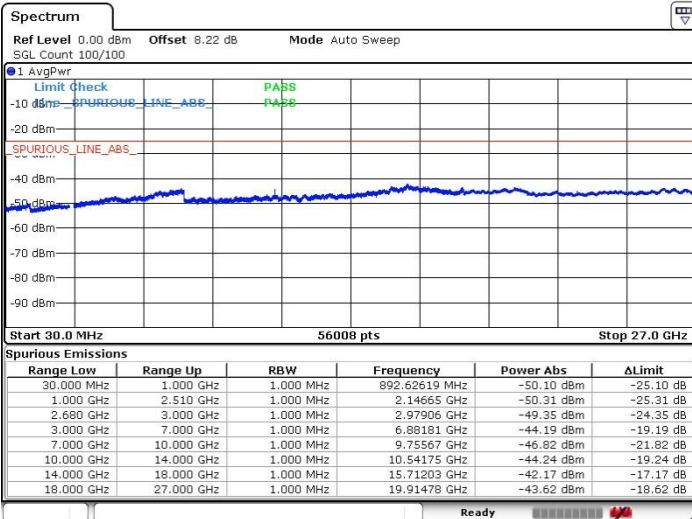

LTE Band 41 / 15MHz+20MHz

Highest Channel / QPSK

Highest Channel / 16QAM

Date: 20 JUL 2019 19:58:11

Date: 20 JUL 2019 19:57:17

Highest Channel / 64QAM

N/A

Date: 20 JUL 2019 19:56:20

LTE Band 41 / 20MHz+5MHz

Lowest Channel / QPSK

Lowest Channel / 16QAM

Date: 20 JUL 2019 19:21:23

Date: 20 JUL 2019 19:26:09

Lowest Channel / 64QAM

N/A

Date: 20 JUL 2019 19:27:07