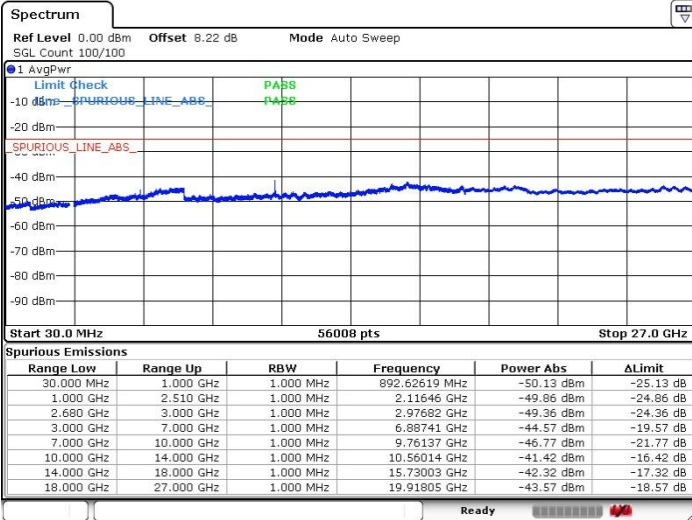

LTE Band 41 / 15MHz+10MHz

Highest Channel / QPSK

Highest Channel / 16QAM

Date: 20 JUL 2019 20:25:32

Date: 20 JUL 2019 20:24:22

Highest Channel / 64QAM

N/A

Date: 20 JUL 2019 20:23:12

LTE Band 41 / 15MHz+15MHz

Lowest Channel / QPSK

Lowest Channel / 16QAM

Date: 20 JUL 2019 19:59:53

Date: 20 JUL 2019 20:00:50

Lowest Channel / 64QAM

N/A

Date: 20 JUL 2019 20:01:47

LTE Band 41 / 15MHz+15MHz

Middle Channel / QPSK

Middle Channel / 16QAM

Date: 20 JUL 2019 20:06:38

Date: 20 JUL 2019 20:07:36

Middle Channel / 64QAM

N/A

Date: 20 JUL 2019 20:08:28

LTE Band 41 / 15MHz+15MHz

Highest Channel / QPSK

Highest Channel / 16QAM

Date: 20 JUL 2019 20:06:38

Date: 20 JUL 2019 20:07:36

Highest Channel / 64QAM

N/A

Date: 20 JUL 2019 20:08:28