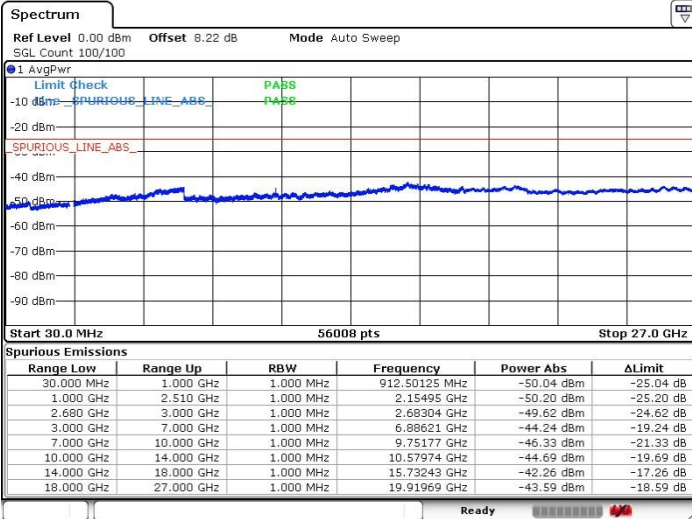

LTE Band 41 / 15MHz+10MHz

Middle Channel / QPSK

Middle Channel / 16QAM

Date: 20 JUL 2019 20:18:49

Date: 20 JUL 2019 20:20:03

Middle Channel / 64QAM

N/A

Date: 20 JUL 2019 20:21:39

LTE Band 41 / 15MHz+10MHz

Highest Channel / QPSK

Highest Channel / 16QAM

Date: 20 JUL 2019 20:25:32

Date: 20 JUL 2019 20:24:22

Highest Channel / 64QAM

N/A

Date: 20 JUL 2019 20:23:12

LTE Band 41 / 15MHz+15MHz

Lowest Channel / QPSK

Lowest Channel / 16QAM

Date: 20 JUL 2019 19:59:53

Date: 20 JUL 2019 20:00:50

Lowest Channel / 64QAM

N/A

Date: 20 JUL 2019 20:01:47