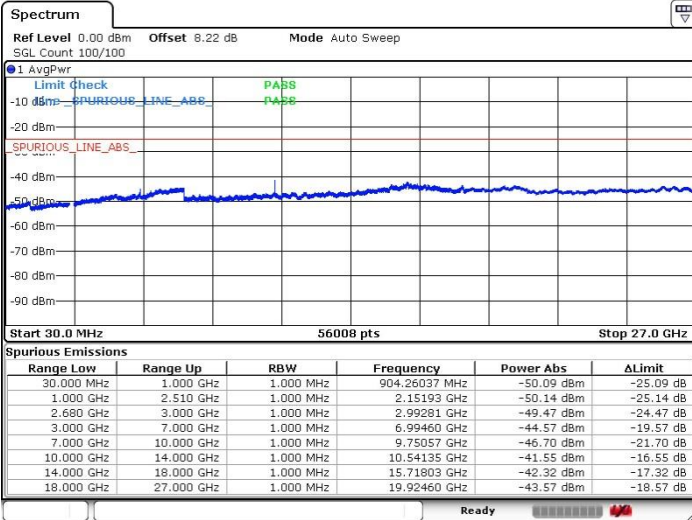

LTE Band 41 / 15MHz+20MHz

Middle Channel / QPSK

Date: 20 JUL 2019 19:53:12

Middle Channel / 16QAM

Date: 20 JUL 2019 19:54:10

Middle Channel / 64QAM

Date: 20 JUL 2019 19:55:06

N/A

LTE Band 41 / 15MHz+20MHz

Highest Channel / QPSK

Highest Channel / 16QAM

Date: 20 JUL 2019 19:58:11

Date: 20 JUL 2019 19:57:17

Highest Channel / 64QAM

N/A

Date: 20 JUL 2019 19:56:20