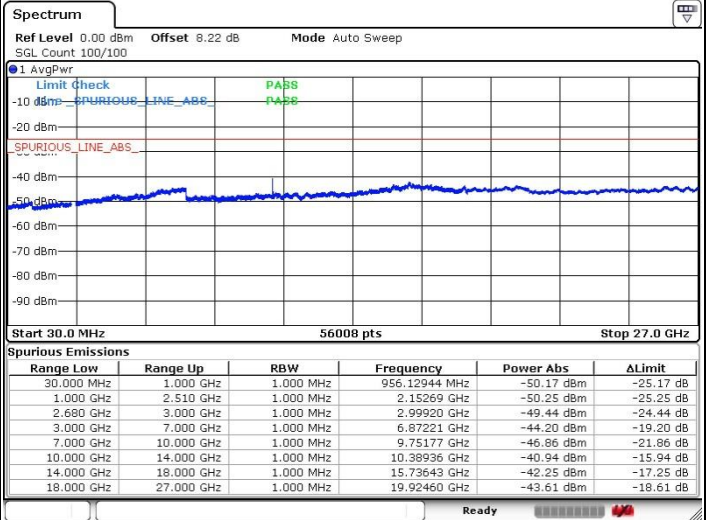

LTE Band 41 / 20MHz+10MHz

Highest Channel / QPSK

Highest Channel / 16QAM

Date: 20 JUL 2019 19:17:43

Date: 20 JUL 2019 19:16:40

Highest Channel / 64QAM

N/A

Date: 20 JUL 2019 19:15:36

LTE Band 41 / 20MHz+15MHz

Lowest Channel / QPSK

Lowest Channel / 16QAM

Date: 20 JUL 2019 18:50:09

Date: 20 JUL 2019 18:51:09

Lowest Channel / 64QAM

N/A

Date: 20 JUL 2019 18:52:15

LTE Band 41 / 20MHz+15MHz

Middle Channel / QPSK

Middle Channel / 16QAM

Date: 20 JUL 2019 18:55:46

Date: 20 JUL 2019 18:54:33

Middle Channel / 64QAM

N/A

Date: 20 JUL 2019 18:53:36

LTE Band 41 / 20MHz+15MHz

Highest Channel / QPSK

Highest Channel / 16QAM

Date: 20 JUL 2019 18:57:19

Date: 20 JUL 2019 18:58:17

Highest Channel / 64QAM

N/A

Date: 20 JUL 2019 18:59:16