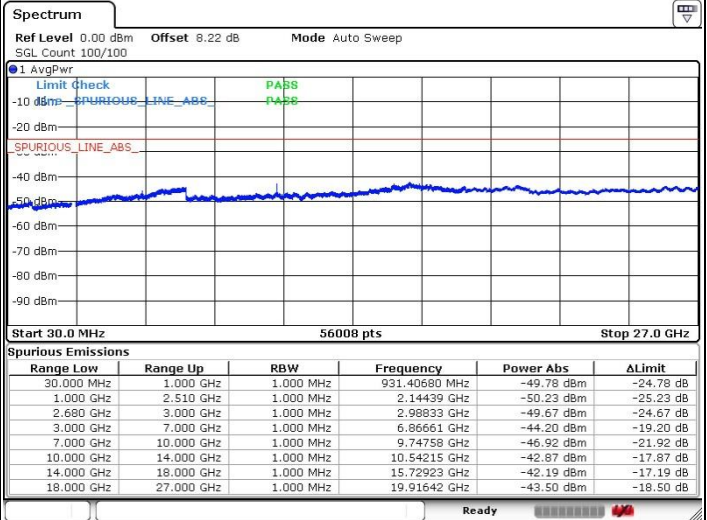

LTE Band 41 / 10MHz+20MHz

Highest Channel / QPSK

Highest Channel / 16QAM

Date: 20 JUL 2019 20:40:49

Date: 20 JUL 2019 20:41:55

Highest Channel / 64QAM

N/A

Date: 20 JUL 2019 20:43:03

LTE Band 41 / 15MHz+10MHz

Lowest Channel / QPSK

Lowest Channel / 16QAM

Date: 20 JUL 2019 20:16:23

Date: 20 JUL 2019 20:12:50

Lowest Channel / 64QAM

N/A

Date: 20 JUL 2019 20:14:13