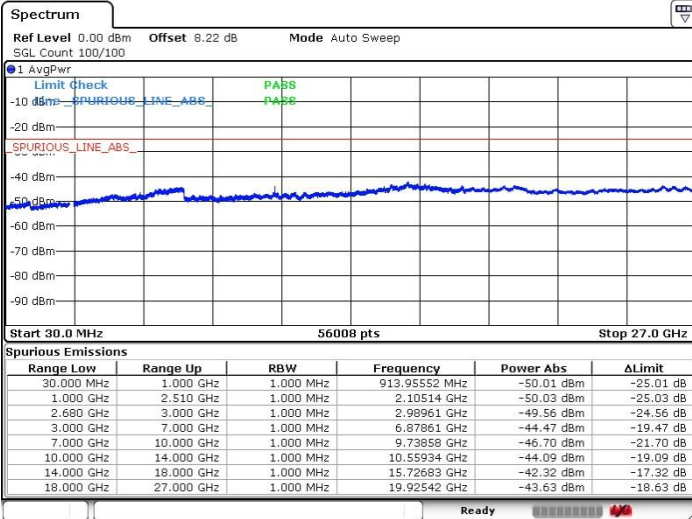

LTE Band 41 / 20MHz+15MHz

Lowest Channel / QPSK

Lowest Channel / 16QAM

Date: 20 JUL 2019 18:50:09

Date: 20 JUL 2019 18:51:09

Lowest Channel / 64QAM

N/A

Date: 20 JUL 2019 18:52:15

LTE Band 41 / 20MHz+15MHz

Middle Channel / QPSK

Middle Channel / 16QAM

Date: 20 JUL 2019 18:55:46

Date: 20 JUL 2019 18:54:33

Middle Channel / 64QAM

N/A

Date: 20 JUL 2019 18:53:36

LTE Band 41 / 20MHz+15MHz

Highest Channel / QPSK

Highest Channel / 16QAM

Date: 20 JUL 2019 18:57:19

Date: 20 JUL 2019 18:58:17

Highest Channel / 64QAM

N/A

Date: 20 JUL 2019 18:59:16