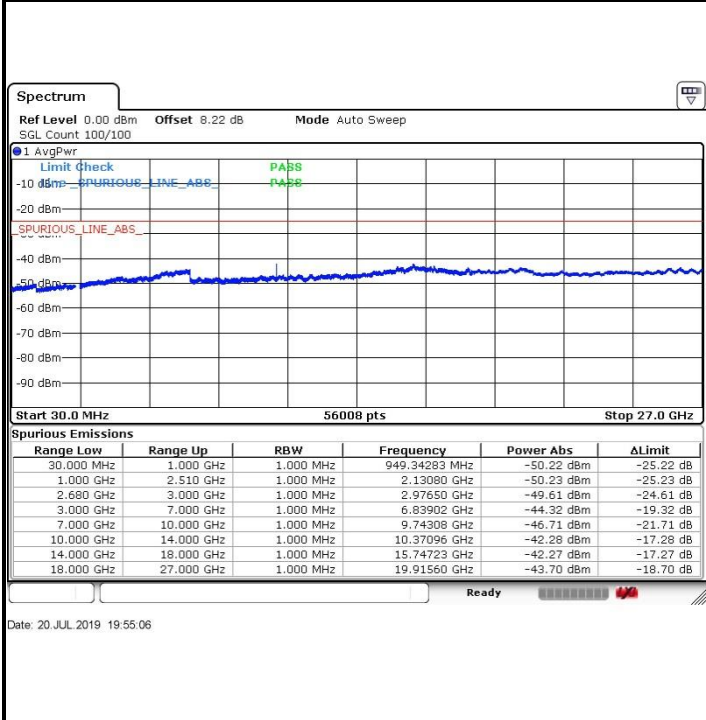

LTE Band 41 / 15MHz+20MHz

Lowest Channel / QPSK

Lowest Channel / 16QAM

Date: 20 JUL 2019 19:51:46

Date: 20 JUL 2019 19:50:53

Lowest Channel / 64QAM

N/A

Date: 20 JUL 2019 19:49:47

LTE Band 41 / 15MHz+20MHz

Middle Channel / QPSK

Date: 20 JUL 2019 19:53:12

Middle Channel / 16QAM

Date: 20 JUL 2019 19:54:10

Middle Channel / 64QAM

Date: 20 JUL 2019 19:55:06

N/A

LTE Band 41 / 15MHz+20MHz

Highest Channel / QPSK

Highest Channel / 16QAM

Date: 20 JUL 2019 19:58:11

Date: 20 JUL 2019 19:57:17

Highest Channel / 64QAM

N/A

Date: 20 JUL 2019 19:56:20