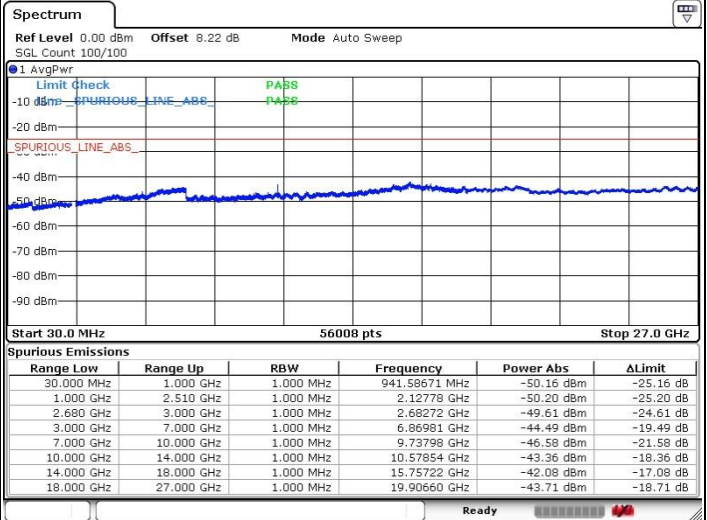

LTE Band 41 / 20MHz+10MHz

Lowest Channel / QPSK

Lowest Channel / 16QAM

Date: 20 JUL 2019 19:05:51

Date: 20 JUL 2019 19:03:06

Lowest Channel / 64QAM

N/A

Date: 20 JUL 2019 19:01:19

LTE Band 41 / 20MHz+10MHz

Middle Channel / QPSK

Middle Channel / 16QAM

Date: 20 JUL 2019 19:12:12

Date: 20 JUL 2019 19:13:12

Middle Channel / 64QAM

N/A

Date: 20 JUL 2019 19:14:05

LTE Band 41 / 20MHz+10MHz

Highest Channel / QPSK

Highest Channel / 16QAM

Date: 20 JUL 2019 19:17:43

Date: 20 JUL 2019 19:16:40

Highest Channel / 64QAM

N/A

Date: 20 JUL 2019 19:15:36