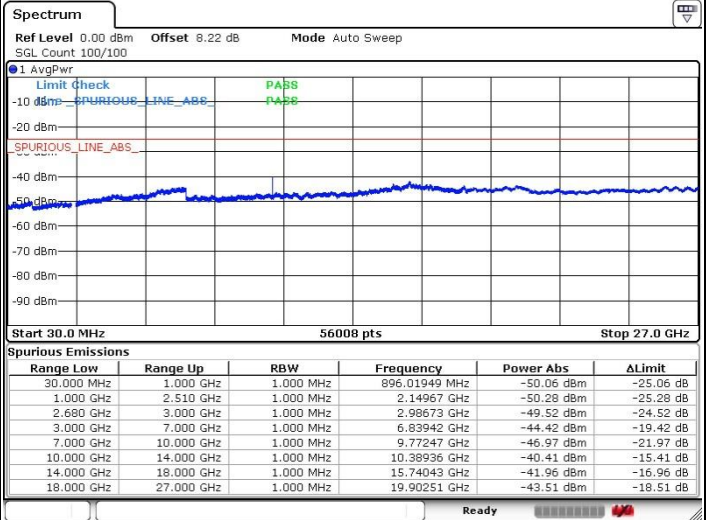

Date: 20 JUL 2019 20:20:03