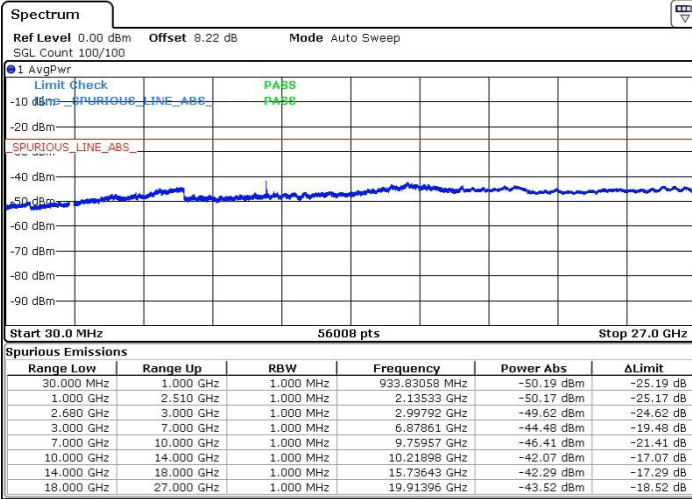

LTE Band 41 / 20MHz+10MHz

Highest Channel / QPSK

Highest Channel / 16QAM

Date: 20 JUL 2019 19:17:43

Date: 20 JUL 2019 19:16:40

Highest Channel / 64QAM

N/A

Date: 20 JUL 2019 19:15:36

LTE Band 41 / 20MHz+15MHz

Lowest Channel / QPSK

Lowest Channel / 16QAM

Date: 20 JUL 2019 18:50:09

Date: 20 JUL 2019 18:51:09

Lowest Channel / 64QAM

N/A

Date: 20 JUL 2019 18:52:15