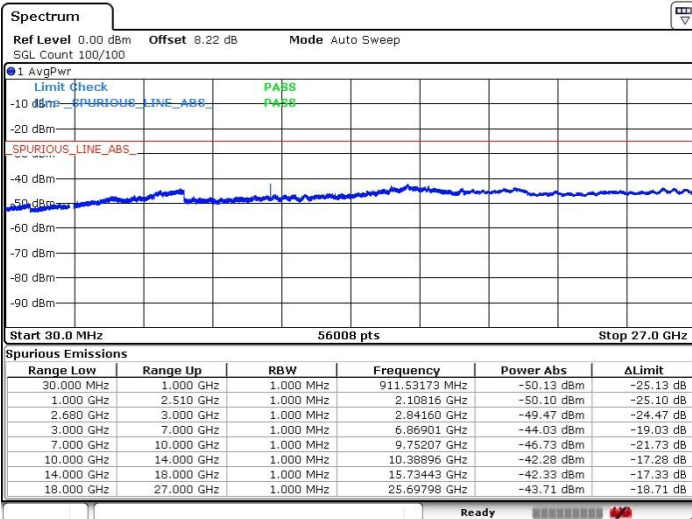

LTE Band 41 / 15MHz+10MHz

Middle Channel / QPSK

Middle Channel / 16QAM

Date: 20 JUL 2019 20:18:49

Date: 20 JUL 2019 20:20:03

Middle Channel / 64QAM

N/A

Date: 20 JUL 2019 20:21:39

LTE Band 41 / 15MHz+10MHz

Highest Channel / QPSK

Highest Channel / 16QAM

Date: 20 JUL 2019 20:25:32

Date: 20 JUL 2019 20:24:22

Highest Channel / 64QAM

N/A

Date: 20 JUL 2019 20:23:12