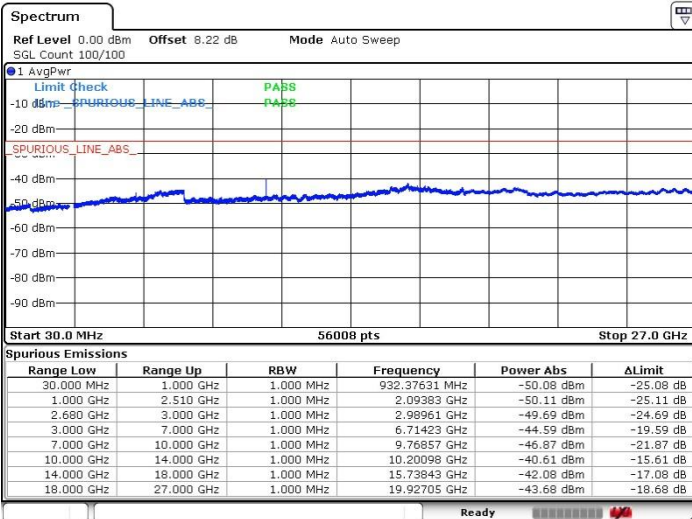

LTE Band 41 / 15MHz+15MHz

Highest Channel / QPSK

Highest Channel / 16QAM

Date: 20 JUL 2019 20:06:38

Date: 20 JUL 2019 20:07:36

Highest Channel / 64QAM

N/A

Date: 20 JUL 2019 20:08:28

LTE Band 41 / 15MHz+20MHz

Lowest Channel / QPSK

Lowest Channel / 16QAM

Date: 20 JUL 2019 19:51:46

Date: 20 JUL 2019 19:50:53

Lowest Channel / 64QAM

N/A

Date: 20 JUL 2019 19:49:47