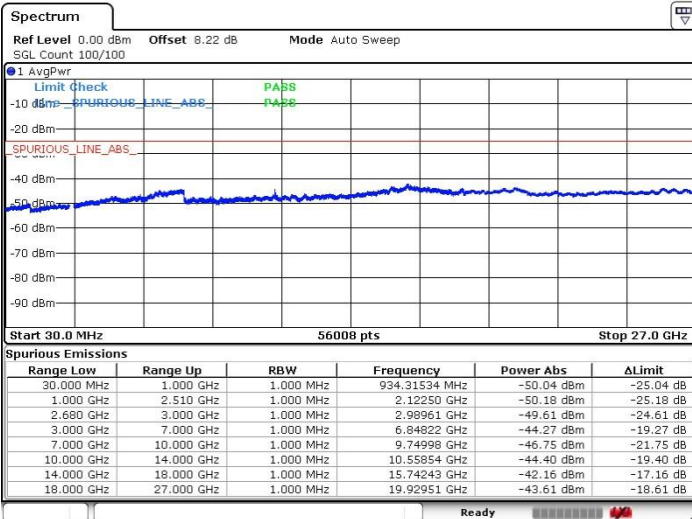

LTE Band 41 / 15MHz+15MHz

Highest Channel / QPSK

Highest Channel / 16QAM

Date: 20 JUL 2019 20:06:38

Date: 20 JUL 2019 20:07:36

Highest Channel / 64QAM

N/A

Date: 20 JUL 2019 20:08:28

LTE Band 41 / 15MHz+20MHz

Lowest Channel / QPSK

Lowest Channel / 16QAM

Date: 20 JUL 2019 19:51:46

Date: 20 JUL 2019 19:50:53

Lowest Channel / 64QAM

N/A

Date: 20 JUL 2019 19:49:47