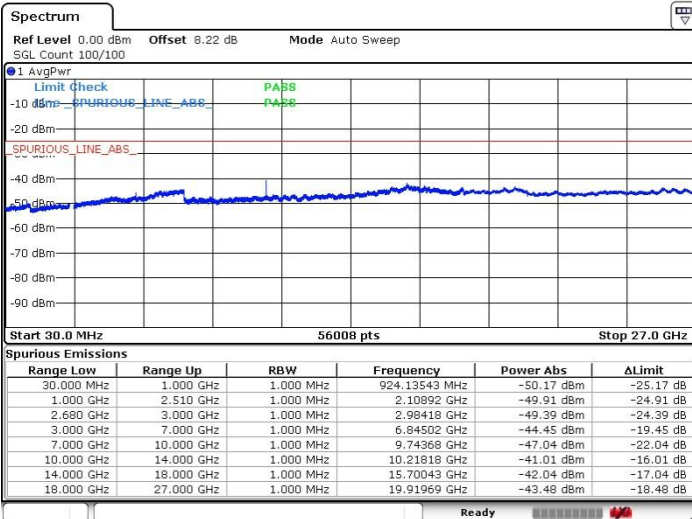

LTE Band 41 / 20MHz+5MHz

Highest Channel / QPSK

Highest Channel / 16QAM

Date: 20 JUL 2019 19:43:42

Date: 20 JUL 2019 19:44:40

Highest Channel / 64QAM

N/A

Date: 20 JUL 2019 19:45:37

LTE Band 41 / 20MHz+10MHz

Lowest Channel / QPSK

Lowest Channel / 16QAM

Date: 20 JUL 2019 19:05:51

Date: 20 JUL 2019 19:03:06

Lowest Channel / 64QAM

N/A

Date: 20 JUL 2019 19:01:19

LTE Band 41 / 20MHz+10MHz

Middle Channel / QPSK

Middle Channel / 16QAM

Date: 20 JUL 2019 19:12:12

Date: 20 JUL 2019 19:13:12

Middle Channel / 64QAM

N/A

Date: 20 JUL 2019 19:14:05