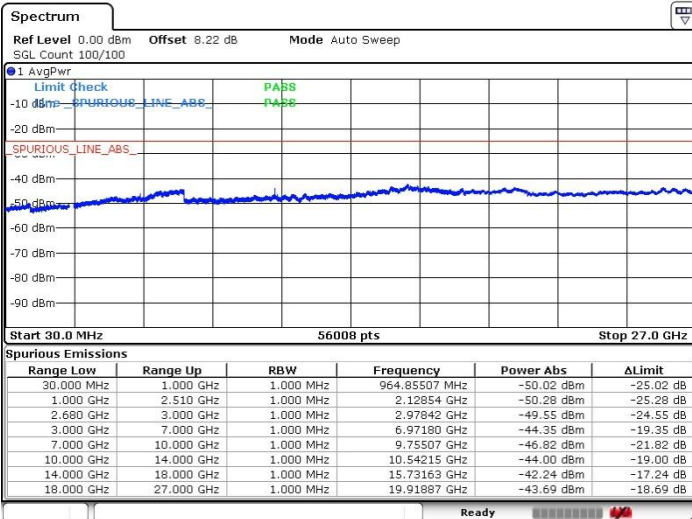

LTE Band 41 / 10MHz+20MHz

Highest Channel / QPSK

Highest Channel / 16QAM

Date: 20 JUL 2019 20:40:49

Date: 20 JUL 2019 20:41:55

Highest Channel / 64QAM

N/A

Date: 20 JUL 2019 20:43:03

LTE Band 41 / 15MHz+10MHz

Lowest Channel / QPSK

Lowest Channel / 16QAM

Date: 20 JUL 2019 20:16:23

Date: 20 JUL 2019 20:12:50

Lowest Channel / 64QAM

N/A

Date: 20 JUL 2019 20:14:13