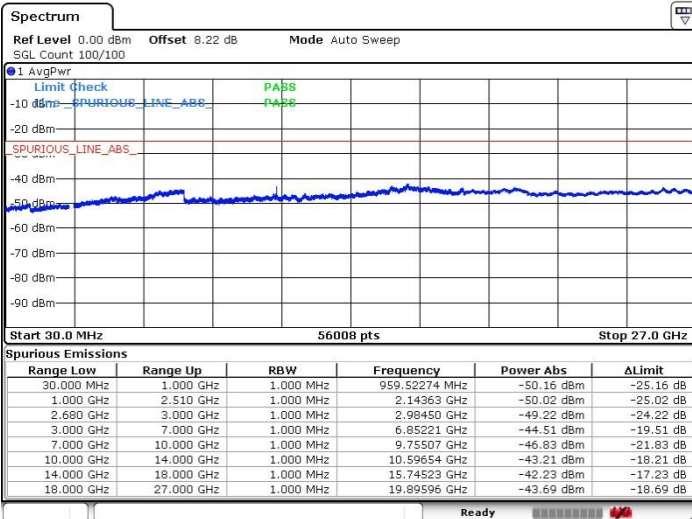

LTE Band 41 / 20MHz+5MHz

Highest Channel / QPSK

Highest Channel / 16QAM

Date: 20 JUL 2019 19:43:42

Date: 20 JUL 2019 19:44:40

Highest Channel / 64QAM

N/A

Date: 20 JUL 2019 19:45:37

LTE Band 41 / 20MHz+10MHz

Lowest Channel / QPSK

Lowest Channel / 16QAM

Date: 20 JUL 2019 19:05:51

Date: 20 JUL 2019 19:03:06

Lowest Channel / 64QAM

N/A

Date: 20 JUL 2019 19:01:19