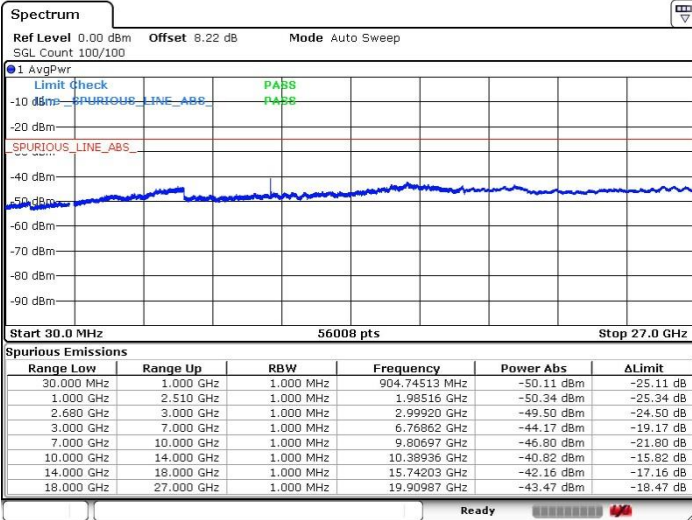

LTE Band 41 / 20MHz+10MHz

Highest Channel / QPSK

Highest Channel / 16QAM

Date: 20 JUL 2019 19:17:43

Date: 20 JUL 2019 19:16:40

Highest Channel / 64QAM

N/A

Date: 20 JUL 2019 19:15:36

LTE Band 41 / 20MHz+15MHz

Lowest Channel / QPSK

Lowest Channel / 16QAM

Date: 20 JUL 2019 18:50:09

Date: 20 JUL 2019 18:51:09

Lowest Channel / 64QAM

N/A

Date: 20 JUL 2019 18:52:15

LTE Band 41 / 20MHz+15MHz

Middle Channel / QPSK

Middle Channel / 16QAM

Date: 20 JUL 2019 18:55:46

Date: 20 JUL 2019 18:54:33

Middle Channel / 64QAM

N/A

Date: 20 JUL 2019 18:53:36

LTE Band 41 / 20MHz+15MHz

Highest Channel / QPSK

Highest Channel / 16QAM

Date: 20 JUL 2019 18:57:19

Date: 20 JUL 2019 18:58:17

Highest Channel / 64QAM

N/A

Date: 20 JUL 2019 18:59:16