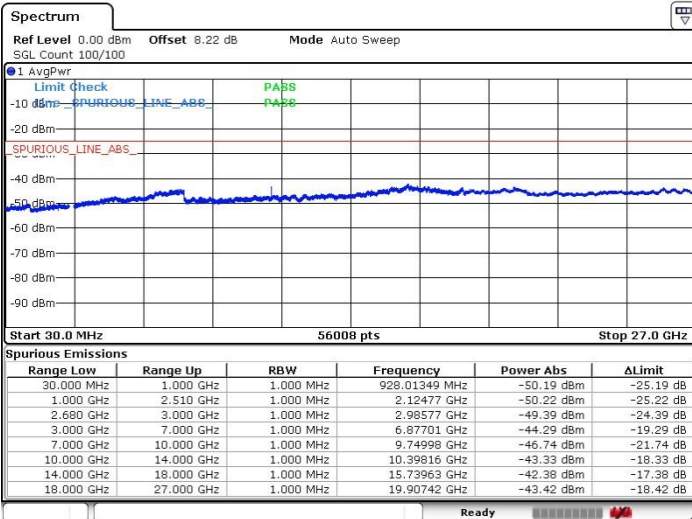

LTE Band 41 / 20MHz+10MHz

Lowest Channel / QPSK

Lowest Channel / 16QAM

Date: 20 JUL 2019 19:05:51

Date: 20 JUL 2019 19:03:06

Lowest Channel / 64QAM

N/A

Date: 20 JUL 2019 19:01:19

LTE Band 41 / 20MHz+10MHz

Middle Channel / QPSK

Middle Channel / 16QAM

Date: 20 JUL 2019 19:12:12

Date: 20 JUL 2019 19:13:12

Middle Channel / 64QAM

N/A

Date: 20 JUL 2019 19:14:05

LTE Band 41 / 20MHz+10MHz

Highest Channel / QPSK

Highest Channel / 16QAM

Date: 20 JUL 2019 19:17:43

Date: 20 JUL 2019 19:16:40

Highest Channel / 64QAM

N/A

Date: 20 JUL 2019 19:15:36