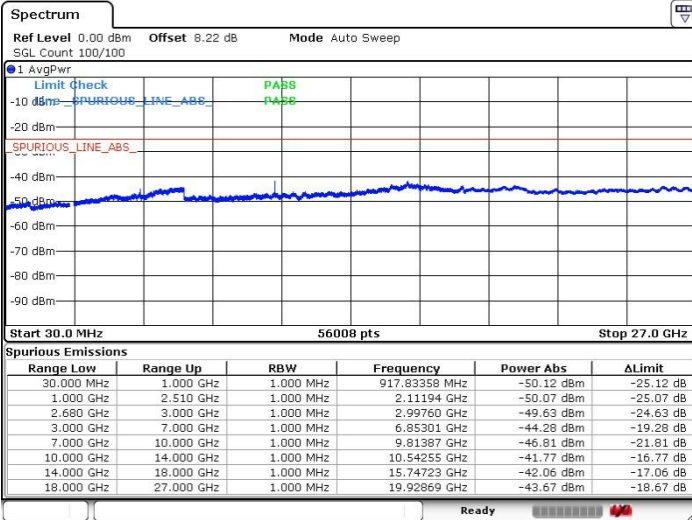

LTE Band 41 / 10MHz+20MHz

Highest Channel / QPSK

Highest Channel / 16QAM

Date: 20 JUL 2019 20:40:49

Date: 20 JUL 2019 20:41:55

Highest Channel / 64QAM

N/A

Date: 20 JUL 2019 20:43:03

LTE Band 41 / 15MHz+10MHz

Lowest Channel / QPSK

Lowest Channel / 16QAM

Date: 20 JUL 2019 20:16:23

Date: 20 JUL 2019 20:12:50

Lowest Channel / 64QAM

N/A

Date: 20 JUL 2019 20:14:13