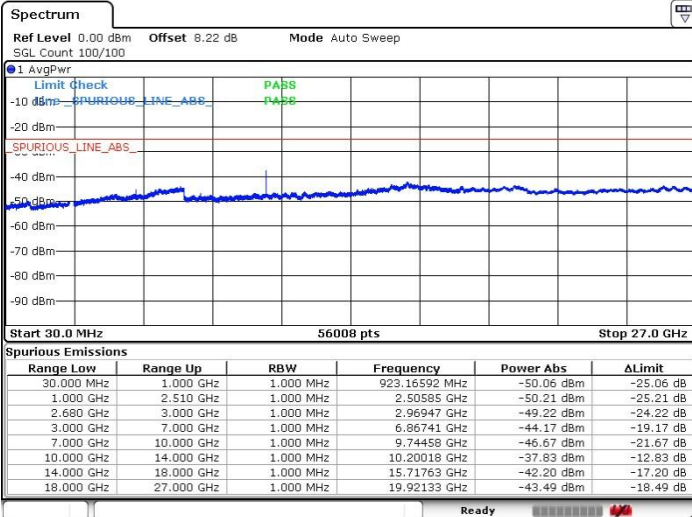

LTE Band 41 / 15MHz+10MHz

Highest Channel / QPSK

Highest Channel / 16QAM

Date: 20 JUL 2019 20:25:32

Date: 20 JUL 2019 20:24:22

Highest Channel / 64QAM

N/A

Date: 20 JUL 2019 20:23:12

LTE Band 41 / 15MHz+15MHz

Lowest Channel / QPSK

Lowest Channel / 16QAM

Date: 20 JUL 2019 19:59:53

Date: 20 JUL 2019 20:00:50

Lowest Channel / 64QAM

N/A

Date: 20 JUL 2019 20:01:47