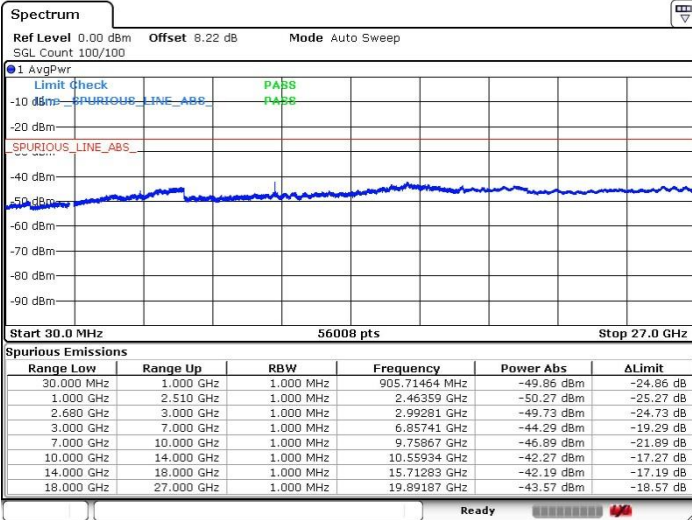

LTE Band 41 / 20MHz+10MHz

Highest Channel / QPSK

Highest Channel / 16QAM

Date: 20 JUL 2019 19:17:43

Date: 20 JUL 2019 19:16:40

Highest Channel / 64QAM

N/A

Date: 20 JUL 2019 19:15:36

LTE Band 41 / 20MHz+15MHz

Lowest Channel / QPSK

Lowest Channel / 16QAM

Date: 20 JUL 2019 18:50:09

Date: 20 JUL 2019 18:51:09

Lowest Channel / 64QAM

N/A

Date: 20 JUL 2019 18:52:15

LTE Band 41 / 20MHz+15MHz

Middle Channel / QPSK

Middle Channel / 16QAM

Date: 20 JUL 2019 18:55:46

Date: 20 JUL 2019 18:54:33

Middle Channel / 64QAM

N/A

Date: 20 JUL 2019 18:53:36

LTE Band 41 / 20MHz+15MHz

Highest Channel / QPSK

Highest Channel / 16QAM

Date: 20 JUL 2019 18:57:19

Date: 20 JUL 2019 18:58:17

Highest Channel / 64QAM

N/A

Date: 20 JUL 2019 18:59:16