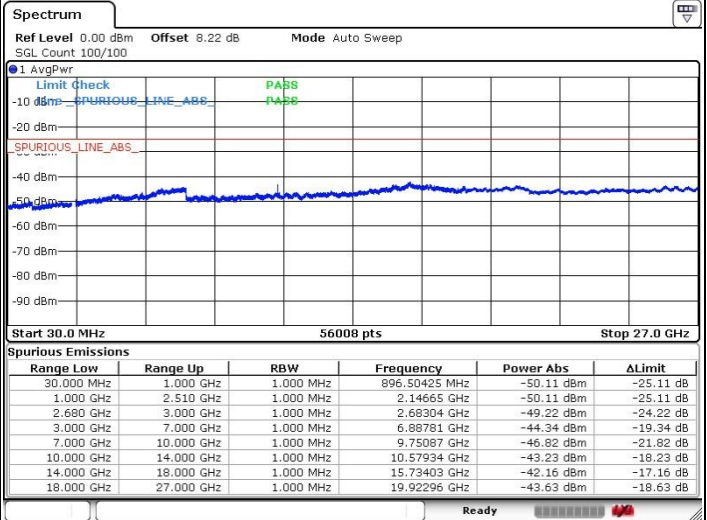

LTE Band 41 / 15MHz+10MHz

Middle Channel / QPSK

Middle Channel / 16QAM

Date: 20 JUL 2019 20:18:49

Date: 20 JUL 2019 20:20:03

Middle Channel / 64QAM

N/A

Date: 20 JUL 2019 20:21:39

LTE Band 41 / 15MHz+10MHz

Highest Channel / QPSK

Highest Channel / 16QAM

Date: 20 JUL 2019 20:25:32

Date: 20 JUL 2019 20:24:22

Highest Channel / 64QAM

N/A

Date: 20 JUL 2019 20:23:12