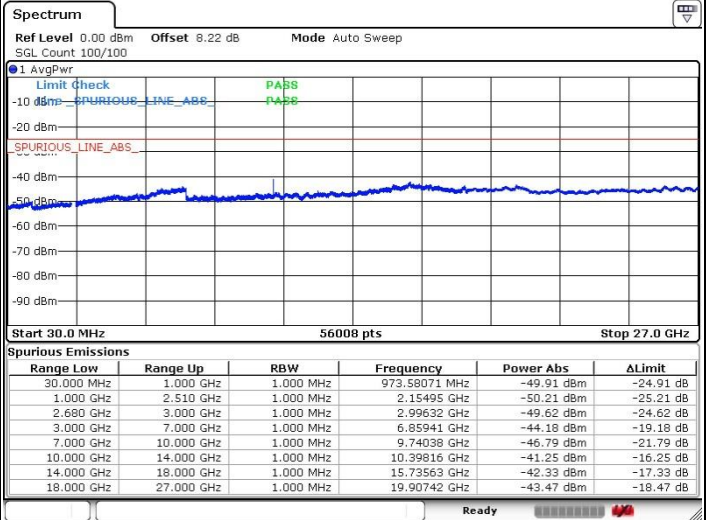

LTE Band 41 / 20MHz+5MHz

Highest Channel / QPSK

Highest Channel / 16QAM

Date: 20 JUL 2019 19:43:42

Date: 20 JUL 2019 19:44:40

Highest Channel / 64QAM

N/A

Date: 20 JUL 2019 19:45:37

LTE Band 41 / 20MHz+10MHz

Lowest Channel / QPSK

Lowest Channel / 16QAM

Date: 20 JUL 2019 19:05:51

Date: 20 JUL 2019 19:03:06

Lowest Channel / 64QAM

N/A

Date: 20 JUL 2019 19:01:19

LTE Band 41 / 20MHz+10MHz

Middle Channel / QPSK

Middle Channel / 16QAM

Date: 20 JUL 2019 19:12:12

Date: 20 JUL 2019 19:13:12

Middle Channel / 64QAM

N/A

Date: 20 JUL 2019 19:14:05

LTE Band 41 / 20MHz+10MHz

Highest Channel / QPSK

Highest Channel / 16QAM

Date: 20 JUL 2019 19:17:43

Date: 20 JUL 2019 19:16:40

Highest Channel / 64QAM

N/A

Date: 20 JUL 2019 19:15:36