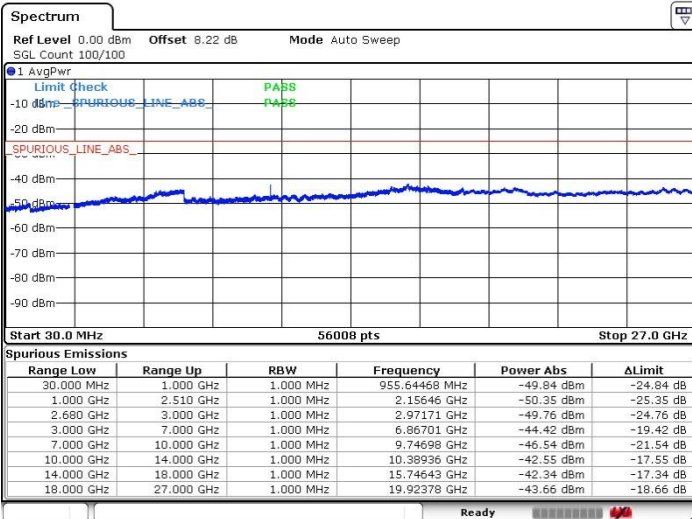

LTE Band 41 / 20MHz+15MHz

Lowest Channel / QPSK

Lowest Channel / 16QAM

Date: 20 JUL 2019 18:50:09

Date: 20 JUL 2019 18:51:09

Lowest Channel / 64QAM

N/A

Date: 20 JUL 2019 18:52:15

LTE Band 41 / 20MHz+15MHz

Middle Channel / QPSK

Middle Channel / 16QAM

Date: 20 JUL 2019 18:55:46

Date: 20 JUL 2019 18:54:33

Middle Channel / 64QAM

N/A

Date: 20 JUL 2019 18:53:36

LTE Band 41 / 20MHz+15MHz

Highest Channel / QPSK

Highest Channel / 16QAM

Date: 20 JUL 2019 18:57:19

Date: 20 JUL 2019 18:58:17

Highest Channel / 64QAM

N/A

Date: 20 JUL 2019 18:59:16