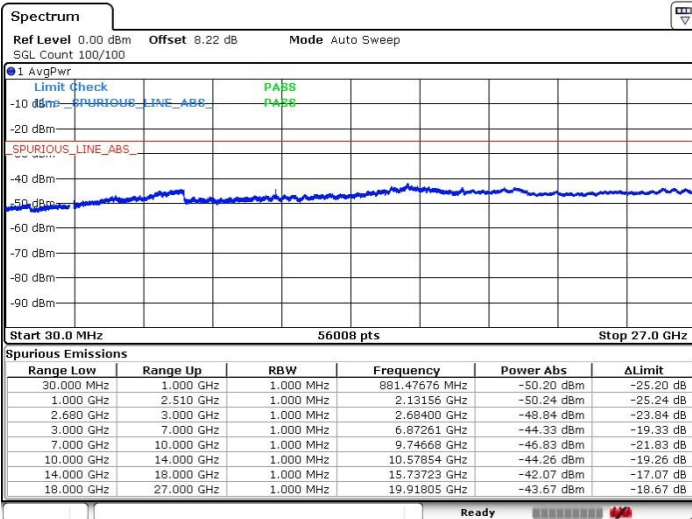

LTE Band 41 / 20MHz+10MHz

Middle Channel / QPSK

Middle Channel / 16QAM

Date: 20 JUL 2019 19:12:12

Date: 20 JUL 2019 19:13:12

Middle Channel / 64QAM

N/A

Date: 20 JUL 2019 19:14:05

LTE Band 41 / 20MHz+10MHz

Highest Channel / QPSK

Highest Channel / 16QAM

Date: 20 JUL 2019 19:17:43

Date: 20 JUL 2019 19:16:40

Highest Channel / 64QAM

N/A

Date: 20 JUL 2019 19:15:36

LTE Band 41 / 20MHz+15MHz

Lowest Channel / QPSK

Lowest Channel / 16QAM

Date: 20 JUL 2019 18:50:09

Date: 20 JUL 2019 18:51:09

Lowest Channel / 64QAM

N/A

Date: 20 JUL 2019 18:52:15