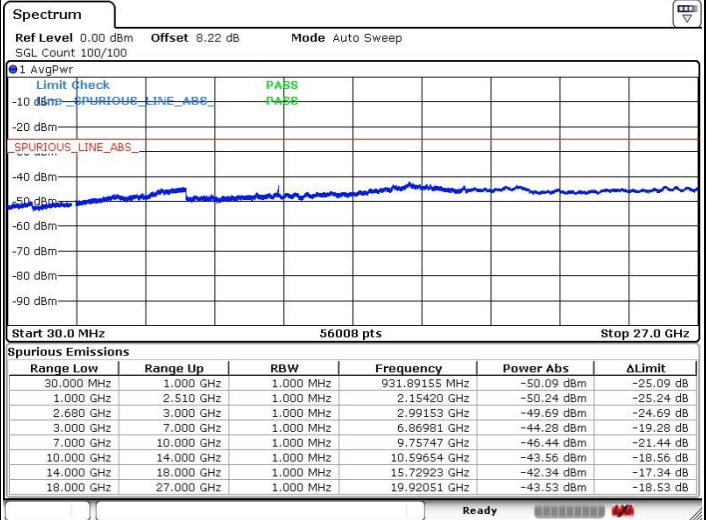

LTE Band 41 / 20MHz+5MHz

Middle Channel / QPSK

Middle Channel / 16QAM

Date: 20 JUL 2019 19:40:26

Date: 20 JUL 2019 19:39:16

Middle Channel / 64QAM

N/A

Date: 20 JUL 2019 19:29:00

LTE Band 41 / 20MHz+5MHz

Highest Channel / QPSK

Highest Channel / 16QAM

Date: 20 JUL 2019 19:43:42

Date: 20 JUL 2019 19:44:40

Highest Channel / 64QAM

N/A

Date: 20 JUL 2019 19:45:37