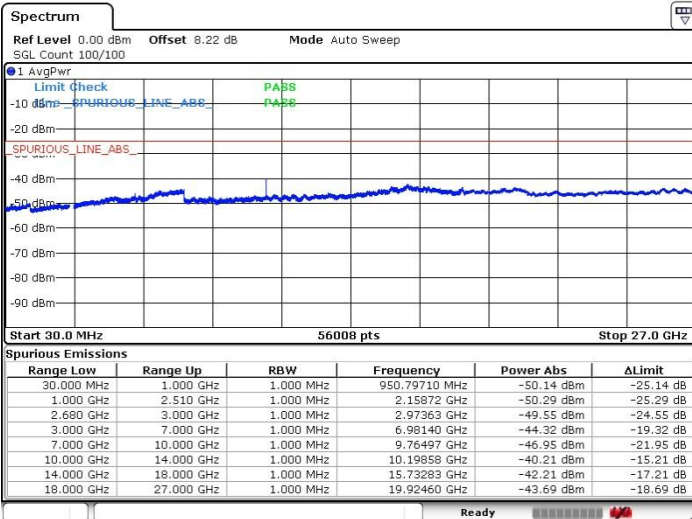

LTE Band 41 / 10MHz+20MHz

Highest Channel / QPSK

Highest Channel / 16QAM

Date: 20 JUL 2019 20:40:49

Date: 20 JUL 2019 20:41:55

Highest Channel / 64QAM

N/A

Date: 20 JUL 2019 20:43:03

LTE Band 41 / 15MHz+10MHz

Lowest Channel / QPSK

Lowest Channel / 16QAM

Date: 20 JUL 2019 20:16:23

Date: 20 JUL 2019 20:12:50

Lowest Channel / 64QAM

N/A

Date: 20 JUL 2019 20:14:13

LTE Band 41 / 15MHz+10MHz

Middle Channel / QPSK

Middle Channel / 16QAM

Date: 20 JUL 2019 20:18:49

Date: 20 JUL 2019 20:20:03

Middle Channel / 64QAM

N/A

Date: 20 JUL 2019 20:21:39