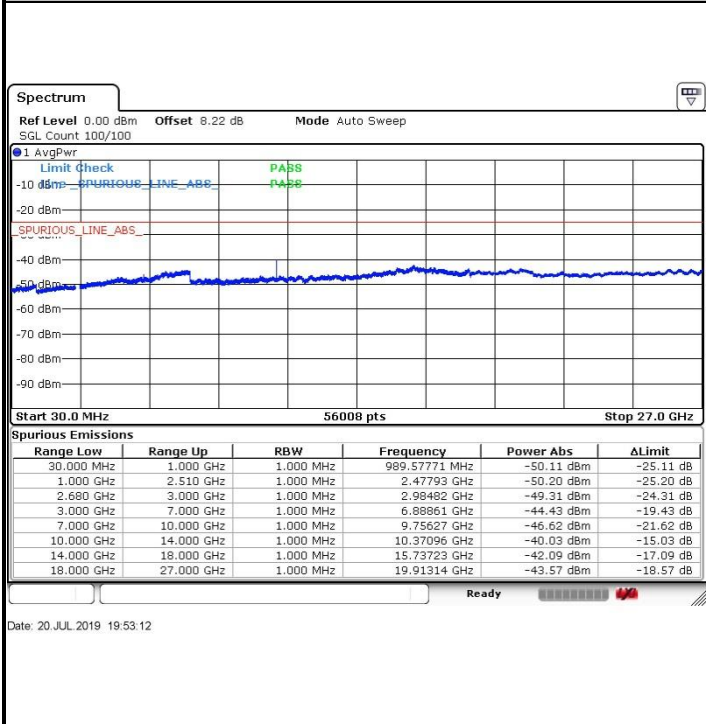

LTE Band 41 / 15MHz+15MHz

Highest Channel / QPSK

Highest Channel / 16QAM

Date: 20 JUL 2019 20:06:38

Date: 20 JUL 2019 20:07:36

Highest Channel / 64QAM

N/A

Date: 20 JUL 2019 20:08:28

LTE Band 41 / 15MHz+20MHz

Lowest Channel / QPSK

Lowest Channel / 16QAM

Date: 20 JUL 2019 19:51:46

Date: 20 JUL 2019 19:50:53

Lowest Channel / 64QAM

N/A

Date: 20 JUL 2019 19:49:47

LTE Band 41 / 15MHz+20MHz

Middle Channel / QPSK

Date: 20 JUL 2019 19:53:12

Middle Channel / 16QAM

Date: 20 JUL 2019 19:54:10

Middle Channel / 64QAM

Date: 20 JUL 2019 19:55:06

N/A

LTE Band 41 / 15MHz+20MHz

Highest Channel / QPSK

Highest Channel / 16QAM

Date: 20 JUL 2019 19:58:11

Date: 20 JUL 2019 19:57:17

Highest Channel / 64QAM

N/A

Date: 20 JUL 2019 19:56:20