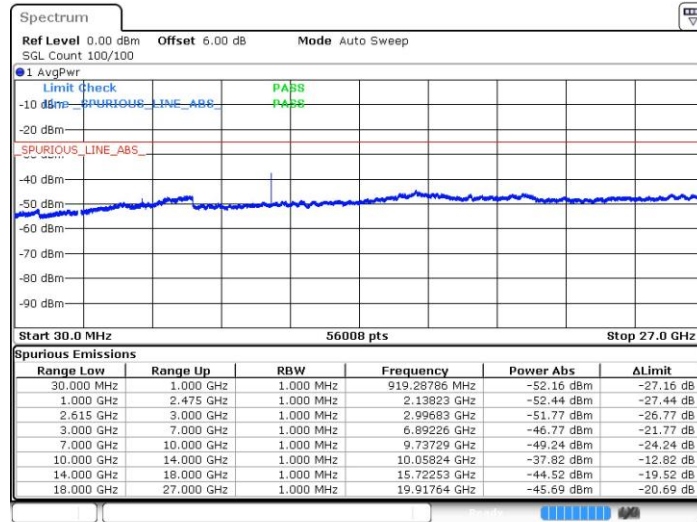

LTE Band 7 / 15MHz+15MHz

64QAM

Lowest Channel / 1RB74 and 1RB0

Date: 21.JUL.2019 14:14:48

LTE Band 7 / 15MHz+15MHz

64QAM

Middle Channel / 1RB74 and 1RB0