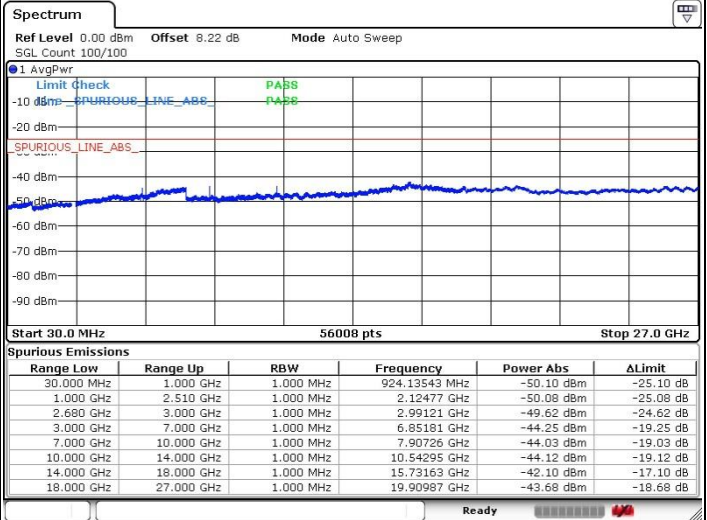

LTE Band 7 / 20MHz+20MHz

64QAM

Highest Channel / 1RB99 and 1RB0

Date: 21.JUL.2019 16:36:04

LTE Band 41 / 5MHz+20MHz

Lowest Channel / QPSK

Lowest Channel / 16QAM

Date: 20 JUL 2019 20:57:03

Date: 20 JUL 2019 20:58:11

Lowest Channel 64QAM

N/A

Date: 20 JUL 2019 20:59:04

LTE Band 41 / 5MHz+20MHz

Middle Channel / QPSK

Middle Channel / 16QAM

Date: 20 JUL 2019 21:03:17

Date: 20 JUL 2019 21:04:23

Middle Channel / 64QAM

N/A

Date: 20 JUL 2019 21:05:16

LTE Band 41 / 5MHz+20MHz

Highest Channel / QPSK

Highest Channel / 16QAM

Date: 20 JUL 2019 21:02:08