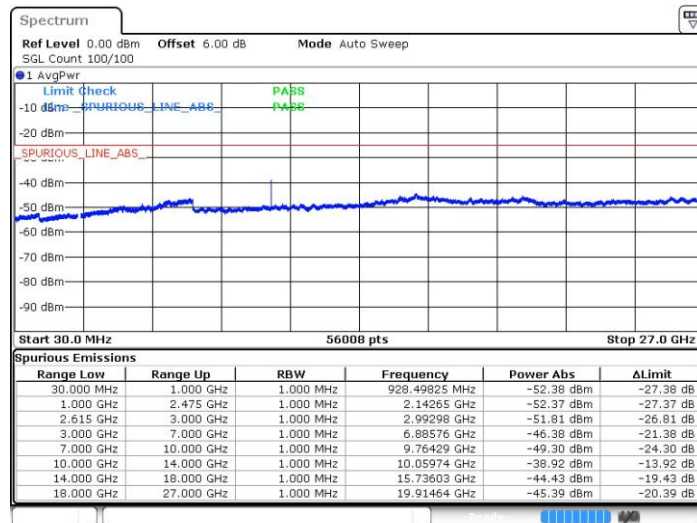

LTE Band 7 / 15MHz+15MHz

64QAM

Highest Channel / 1RB74 and 1RB0

Date: 21.JUL.2019 14:05:48

LTE Band 7 / 15MHz+20MHz

64QAM

Lowest Channel / 1RB74 and 1RB0

Date: 21.JUL.2019 15:45:20

LTE Band 7 / 15MHz+20MHz

64QAM

Middle Channel / 1RB74 and 1RB0

Date: 21.JUL.2019 15:53:17

LTE Band 7 / 15MHz+20MHz

64QAM

Highest Channel / 1RB74 and 1RB0

Date: 21.JUL.2019 15:57:37