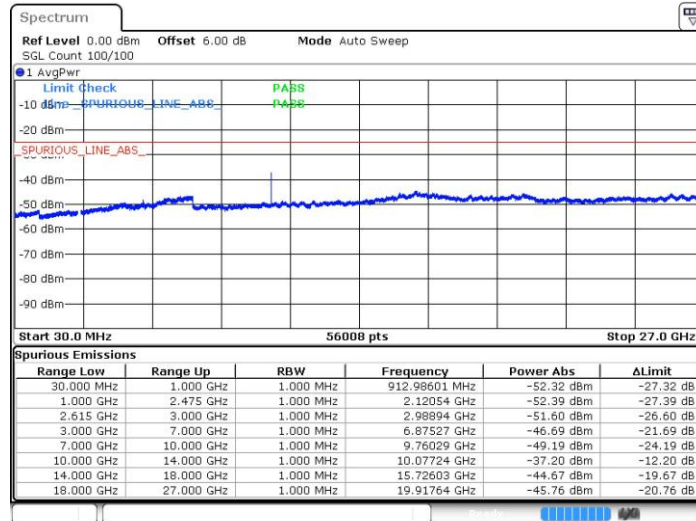

LTE Band 7 / 15MHz+20MHz

16QAM

Highest Channel / 1RB74 and 1RB0

Date: 21.JUL.2019 15:58:35

LTE Band 7 / 20MHz+10MHz

16QAM

Lowest Channel / 1RB99 and 1RB0

Date: 21.JUL.2019 13:27:53

LTE Band 7 / 20MHz+10MHz

16QAM

Middle Channel / 1RB99 and 1RB0

Date: 21.JUL.2019 13:49:44

LTE Band 7 / 20MHz+10MHz

16QAM

Highest Channel / 1RB99 and 1RB0

Date: 21.JUL.2019 13:45:39

LTE Band 7 / 20MHz+15MHz

16QAM

Lowest Channel / 1RB99 and 1RB0

Date: 21.JUL.2019 16:05:42

LTE Band 7 / 20MHz+15MHz

16QAM

Middle Channel / 1RB99 and 1RB0

Date: 21.JUL.2019 16:09:01