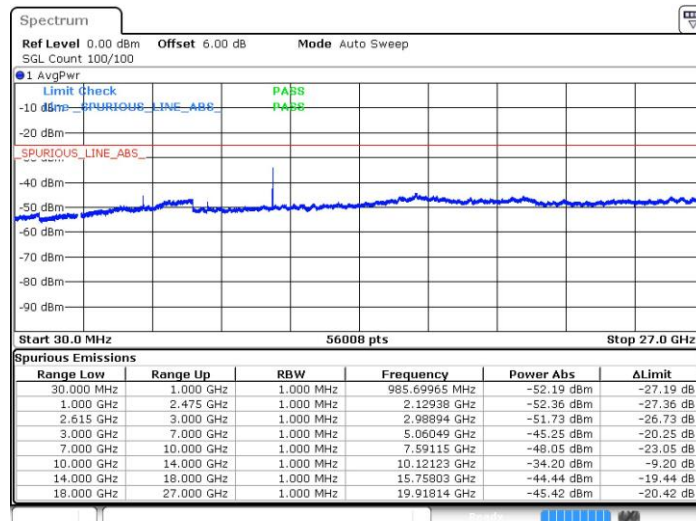

LTE Band 7 / 20MHz+20MHz

16QAM

Middle Channel / 1RB99 and 1RB0

Date: 21.JUL.2019 16:27:36

LTE Band 7 / 20MHz+20MHz

16QAM

Highest Channel / 1RB99 and 1RB0

Date: 21.JUL.2019 16:34:59

LTE Band 7 / 10MHz+20MHz

64QAM

Lowest Channel / 1RB49 and 1RB0

Date: 21.JUL.2019 11:53:40

LTE Band 7 / 10MHz+20MHz

64QAM

Middle Channel / 1RB49 and 1RB0

Date: 21.JUL.2019 11:51:40

LTE Band 7 / 10MHz+20MHz

64QAM

Highest Channel / 1RB49 and 1RB0

Date: 21.JUL.2019 11:45:29

LTE Band 7 / 15MHz+10MHz

64QAM

Lowest Channel / 1RB74 and 1RB0

Date: 21.JUL.2019 16:42:26