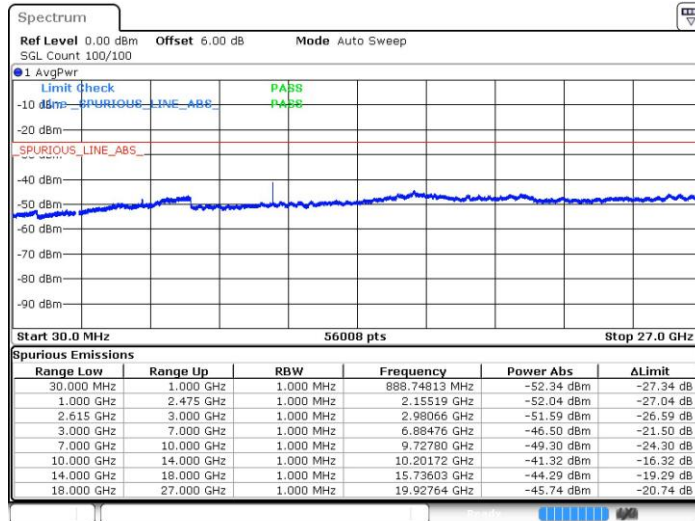

LTE Band 7 / 15MHz+20MHz

16QAM

Lowest Channel / 1RB74 and 1RB0

Date: 21.JUL.2019 15:46:37

LTE Band 7 / 15MHz+20MHz

16QAM

Middle Channel / 1RB74 and 1RB0

Date: 21.JUL.2019 15:52:21

LTE Band 7 / 15MHz+20MHz

16QAM

Highest Channel / 1RB74 and 1RB0

Date: 21.JUL.2019 15:58:35

LTE Band 7 / 20MHz+10MHz

16QAM

Lowest Channel / 1RB99 and 1RB0

Date: 21.JUL.2019 13:27:53