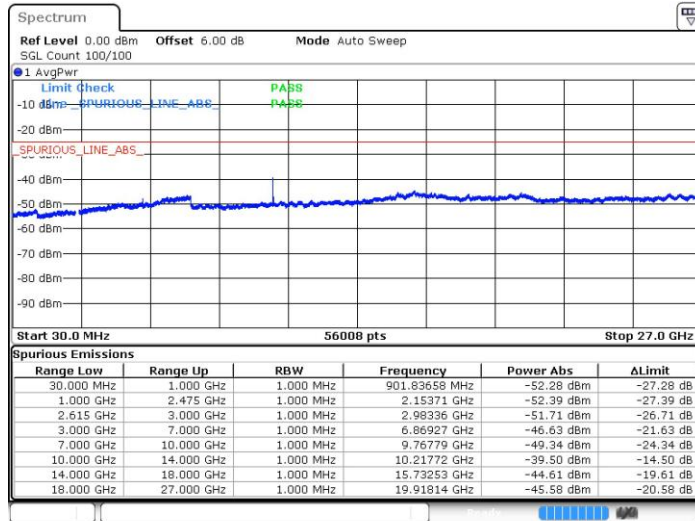

LTE Band 7 / 20MHz+10MHz

16QAM

Middle Channel / 1RB99 and 1RB0

Date: 21.JUL.2019 13:49:44

LTE Band 7 / 20MHz+10MHz

16QAM

Highest Channel / 1RB99 and 1RB0

Date: 21.JUL.2019 13:45:39

LTE Band 7 / 20MHz+15MHz

16QAM

Lowest Channel / 1RB99 and 1RB0

Date: 21.JUL.2019 16:05:42

LTE Band 7 / 20MHz+15MHz

16QAM

Middle Channel / 1RB99 and 1RB0

Date: 21.JUL.2019 16:09:01

LTE Band 7 / 20MHz+15MHz

16QAM

Highest Channel / 1RB99 and 1RB0

Date: 21 JUL 2019 16:17:14

LTE Band 7 / 20MHz+20MHz

16QAM

Lowest Channel / 1RB99 and 1RB0

Date: 21 JUL 2019 16:23:39