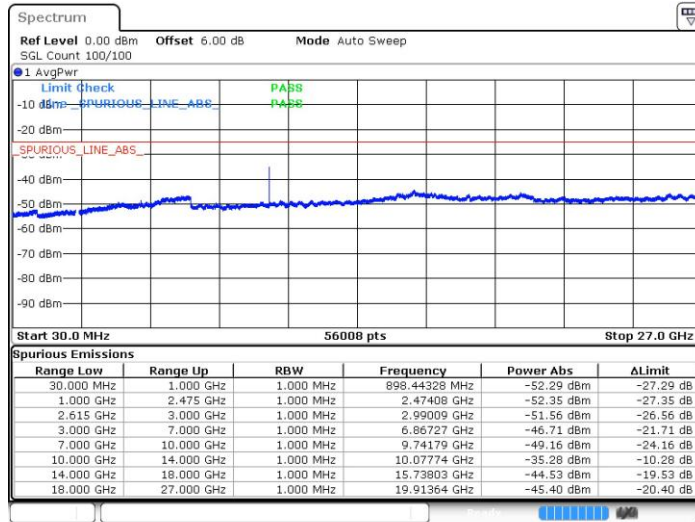

LTE Band 7 / 20MHz+15MHz

16QAM

Highest Channel / 1RB99 and 1RB0

Date: 21 JUL 2019 16:17:14

LTE Band 7 / 20MHz+20MHz

16QAM

Lowest Channel / 1RB99 and 1RB0

Date: 21 JUL 2019 16:23:39

LTE Band 7 / 20MHz+20MHz

16QAM

Middle Channel / 1RB99 and 1RB0

Date: 21.JUL.2019 16:27:36

LTE Band 7 / 20MHz+20MHz

16QAM

Highest Channel / 1RB99 and 1RB0

Date: 21.JUL.2019 16:34:59