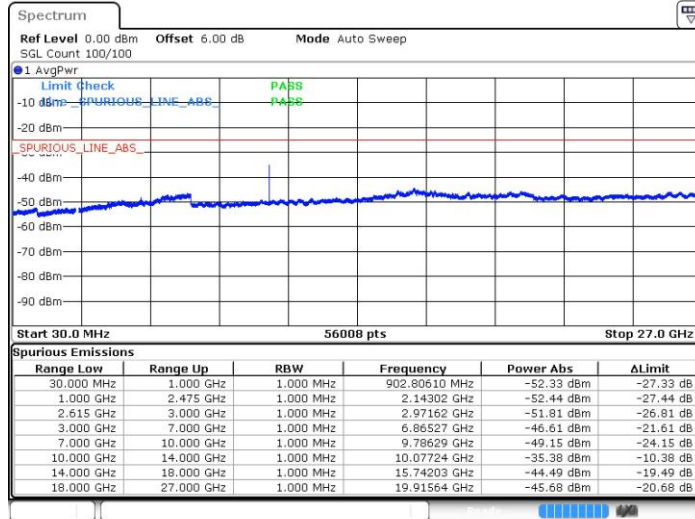

LTE Band 7 / 15MHz+20MHz

64QAM

Middle Channel / 1RB74 and 1RB0

Date: 21.JUL.2019 15:53:17

LTE Band 7 / 15MHz+20MHz

64QAM

Highest Channel / 1RB74 and 1RB0

Date: 21.JUL.2019 15:57:37

LTE Band 7 / 20MHz+10MHz

64QAM

Lowest Channel / 1RB99 and 1RB0

Date: 21 JUL 2019 13:32:40

LTE Band 7 / 20MHz+10MHz

64QAM

Middle Channel / 1RB99 and 1RB0

Date: 21 JUL 2019 13:51:52