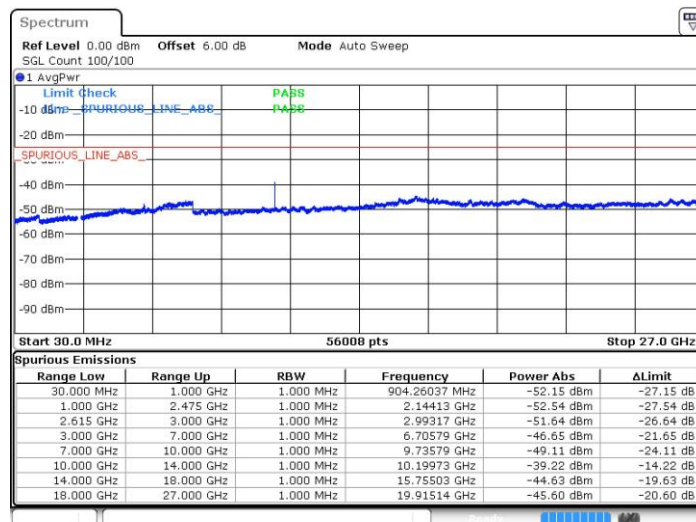

LTE Band 7 / 15MHz+15MHz

64QAM

Highest Channel / 1RB74 and 1RB0

Date: 21.JUL.2019 14:05:48

LTE Band 7 / 15MHz+20MHz

64QAM

Lowest Channel / 1RB74 and 1RB0

Date: 21.JUL.2019 15:45:20

LTE Band 7 / 15MHz+20MHz

64QAM

Middle Channel / 1RB74 and 1RB0

Date: 21.JUL.2019 15:53:17

LTE Band 7 / 15MHz+20MHz

64QAM

Highest Channel / 1RB74 and 1RB0

Date: 21.JUL.2019 15:57:37

LTE Band 7 / 20MHz+10MHz

64QAM

Lowest Channel / 1RB99 and 1RB0

Date: 21 JUL 2019 13:32:40

LTE Band 7 / 20MHz+10MHz

64QAM

Middle Channel / 1RB99 and 1RB0

Date: 21 JUL 2019 13:51:52