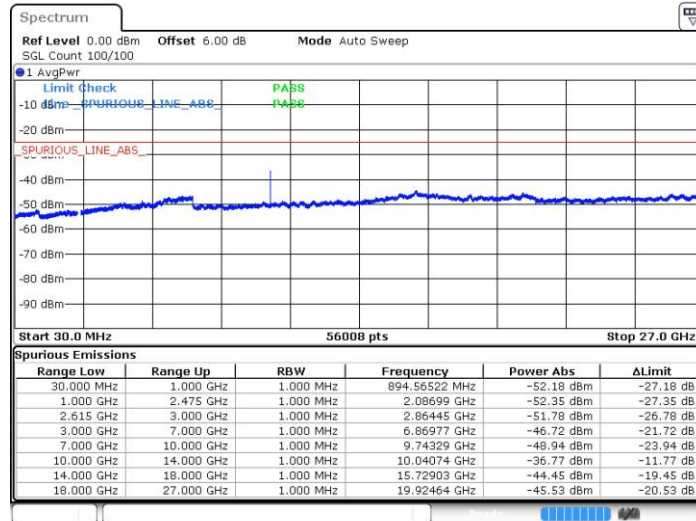

LTE Band 7 / 10MHz+20MHz

64QAM

Lowest Channel / 1RB49 and 1RB0

Date: 21.JUL.2019 11:53:40

LTE Band 7 / 10MHz+20MHz

64QAM

Middle Channel / 1RB49 and 1RB0