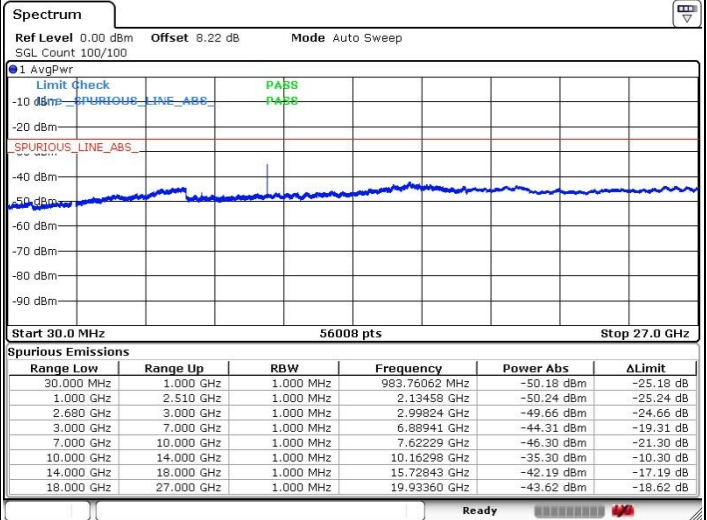

LTE Band 7 / 20MHz+20MHz

64QAM

Highest Channel / 1RB99 and 1RB0

Date: 21.JUL.2019 16:36:04

LTE Band 41 / 5MHz+20MHz

Lowest Channel / QPSK

Lowest Channel / 16QAM

Date: 20 JUL 2019 20:57:03

Date: 20 JUL 2019 20:58:11

Lowest Channel 64QAM

N/A

Date: 20 JUL 2019 20:59:04

LTE Band 41 / 5MHz+20MHz

Middle Channel / QPSK

Middle Channel / 16QAM

Date: 20 JUL 2019 21:03:17