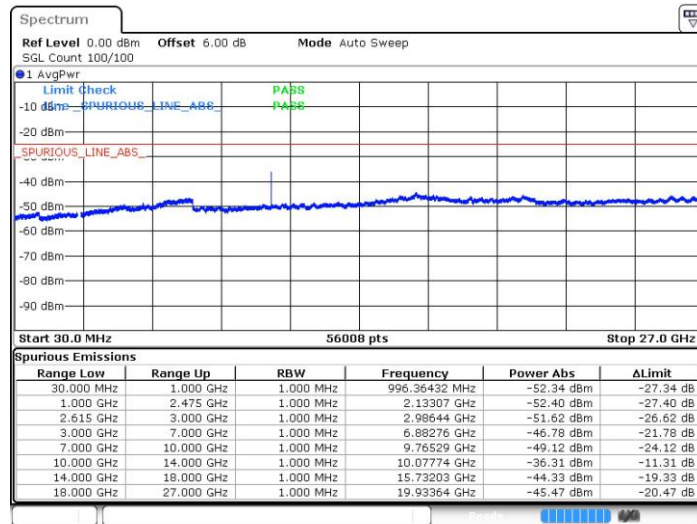

LTE Band 7 / 20MHz+10MHz

64QAM

Highest Channel / 1RB99 and 1RB0

Date: 21.JUL.2019 13:44:35

LTE Band 7 / 20MHz+15MHz

64QAM

Lowest Channel / 1RB99 and 1RB0

Date: 21.JUL.2019 16:04:41

LTE Band 7 / 20MHz+15MHz

64QAM

Middle Channel / 1RB99 and 1RB0

Date: 21 JUL 2019 16:09:59

LTE Band 7 / 20MHz+15MHz

64QAM

Highest Channel / 1RB99 and 1RB0

Date: 21 JUL 2019 16:18:22

LTE Band 7 / 20MHz+20MHz

64QAM

Lowest Channel / 1RB99 and 1RB0

Date: 21 JUL 2019 16:24:54

LTE Band 7 / 20MHz+20MHz

64QAM

Middle Channel / 1RB99 and 1RB0

Date: 21 JUL 2019 16:26:09