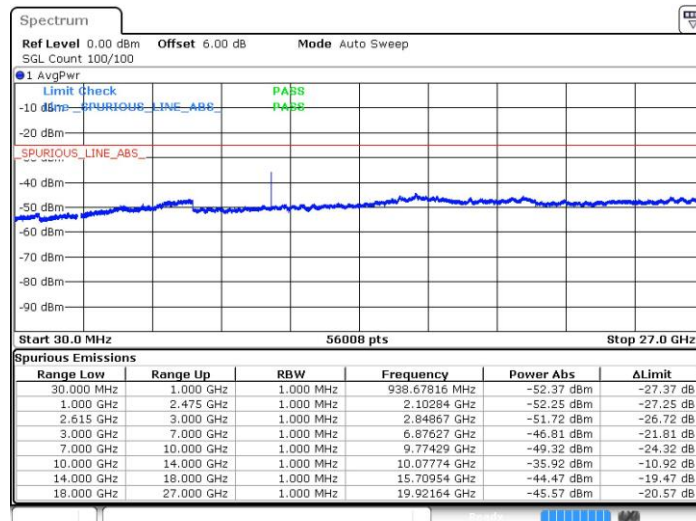

LTE Band 7 / 20MHz+10MHz

64QAM

Lowest Channel / 1RB99 and 1RB0

Date: 21 JUL 2019 13:32:40

LTE Band 7 / 20MHz+10MHz

64QAM

Middle Channel / 1RB99 and 1RB0

Date: 21 JUL 2019 13:51:52

LTE Band 7 / 20MHz+10MHz

64QAM

Highest Channel / 1RB99 and 1RB0

Date: 21.JUL.2019 13:44:35

LTE Band 7 / 20MHz+15MHz

64QAM

Lowest Channel / 1RB99 and 1RB0

Date: 21.JUL.2019 16:04:41

LTE Band 7 / 20MHz+15MHz

64QAM

Middle Channel / 1RB99 and 1RB0

Date: 21 JUL 2019 16:09:59

LTE Band 7 / 20MHz+15MHz

64QAM

Highest Channel / 1RB99 and 1RB0

Date: 21 JUL 2019 16:18:22