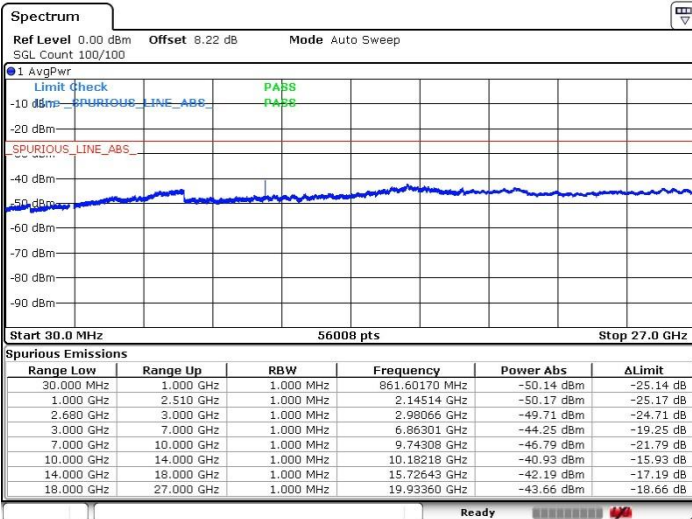

Date: 20 JUL 2019 20:51:04

Middle Channel / 64QAM

N/A

Date: 20 JUL 2019 20:52:10

LTE Band 41 / 10MHz+15MHz

Highest Channel / QPSK

Highest Channel / 16QAM

Date: 20 JUL 2019 20:55:26

Date: 20 JUL 2019 20:54:34

Highest Channel / 64QAM

N/A

Date: 20 JUL 2019 20:53:40

LTE Band 41 / 10MHz+20MHz

Lowest Channel / QPSK

Lowest Channel / 16QAM

Date: 20 JUL 2019 20:32:32

Date: 20 JUL 2019 20:34:01

Lowest Channel / 64QAM

N/A

Date: 20 JUL 2019 20:35:31

LTE Band 41 / 10MHz+20MHz

Middle Channel / QPSK

Middle Channel / 16QAM

Date: 20 JUL 2019 20:39:22