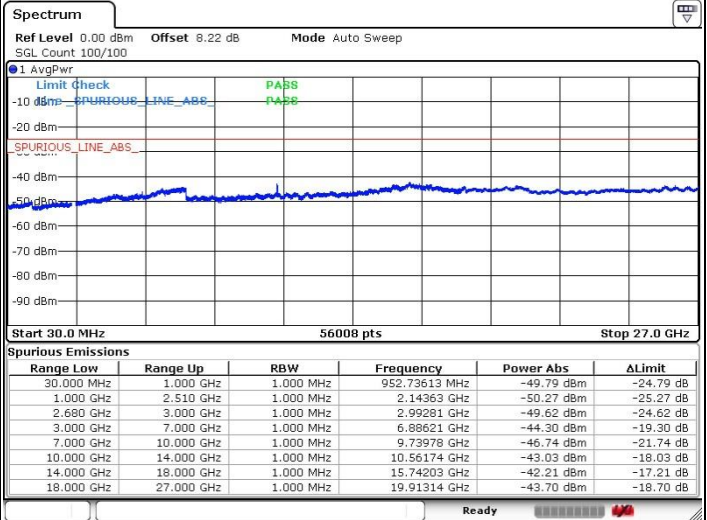

Date: 20 JUL 2019 20:47:13

Lowest Channel / 64QAM

N/A

Date: 20 JUL 2019 20:45:45

LTE Band 41 / 10MHz+15MHz

MiddleChannel / QPSK

Middle Channel / 16QAM

Date: 20 JUL 2019 20:50:01

Date: 20 JUL 2019 20:51:04

Middle Channel / 64QAM

N/A

Date: 20 JUL 2019 20:52:10

LTE Band 41 / 10MHz+15MHz

Highest Channel / QPSK

Highest Channel / 16QAM

Date: 20 JUL 2019 20:55:26

Date: 20 JUL 2019 20:54:34

Highest Channel / 64QAM

N/A

Date: 20 JUL 2019 20:53:40

LTE Band 41 / 10MHz+20MHz

Lowest Channel / QPSK

Lowest Channel / 16QAM

Date: 20 JUL 2019 20:32:32