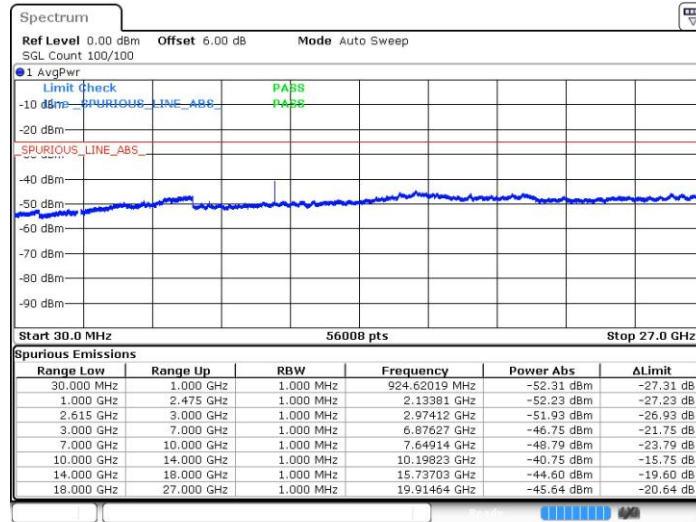

LTE Band 7 / 20MHz+20MHz

64QAM

Lowest Channel / 1RB99 and 1RB0

Date: 21 JUL 2019 16:24:54

LTE Band 7 / 20MHz+20MHz

64QAM

Middle Channel / 1RB99 and 1RB0

Date: 21 JUL 2019 16:26:09

LTE Band 7 / 20MHz+20MHz

64QAM

Highest Channel / 1RB99 and 1RB0

Date: 21.JUL.2019 16:36:04

LTE Band 41 / 5MHz+20MHz

Lowest Channel / QPSK

Lowest Channel / 16QAM

Date: 20 JUL 2019 20:57:03