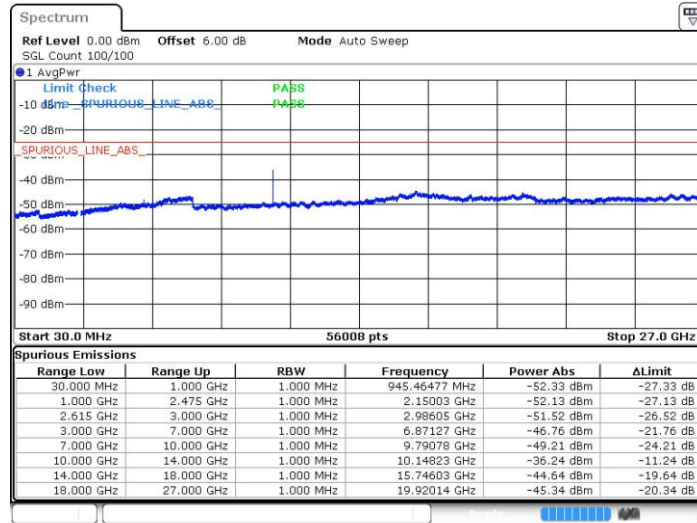

LTE Band 7 / 10MHz+20MHz

64QAM

Highest Channel / 1RB49 and 1RB0

Date: 21.JUL.2019 11:45:29

LTE Band 7 / 15MHz+10MHz

64QAM

Lowest Channel / 1RB74 and 1RB0

Date: 21.JUL.2019 16:42:26

LTE Band 7 / 15MHz+10MHz

64QAM

Middle Channel / 1RB74 and 1RB0

Date: 21.JUL.2019 16:43:43

LTE Band 7 / 15MHz+10MHz

64QAM

Highest Channel / 1RB74 and 1RB0

Date: 21.JUL.2019 16:54:24