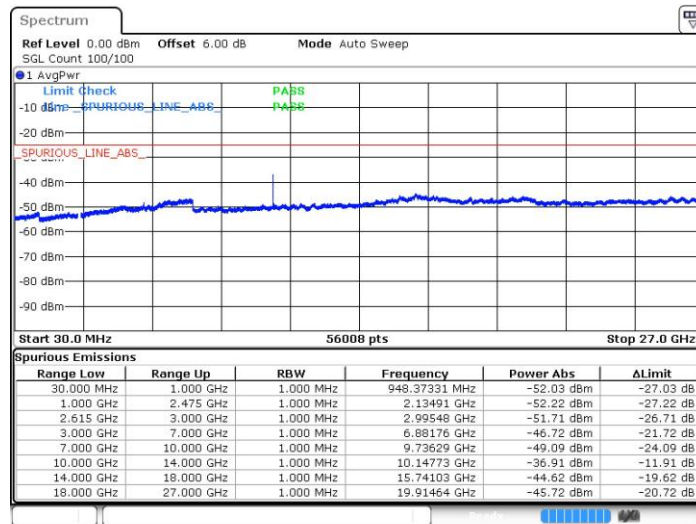

LTE Band 7 / 20MHz+10MHz

16QAM

Middle Channel / 1RB99 and 1RB0

Date: 21.JUL.2019 13:49:44

LTE Band 7 / 20MHz+10MHz

16QAM

Highest Channel / 1RB99 and 1RB0

Date: 21.JUL.2019 13:45:39

LTE Band 7 / 20MHz+15MHz

16QAM

Lowest Channel / 1RB99 and 1RB0

Date: 21.JUL.2019 16:05:42

LTE Band 7 / 20MHz+15MHz

16QAM

Middle Channel / 1RB99 and 1RB0

Date: 21.JUL.2019 16:09:01

LTE Band 7 / 20MHz+15MHz

16QAM

Highest Channel / 1RB99 and 1RB0

Date: 21 JUL 2019 16:17:14

LTE Band 7 / 20MHz+20MHz

16QAM

Lowest Channel / 1RB99 and 1RB0

Date: 21 JUL 2019 16:23:39