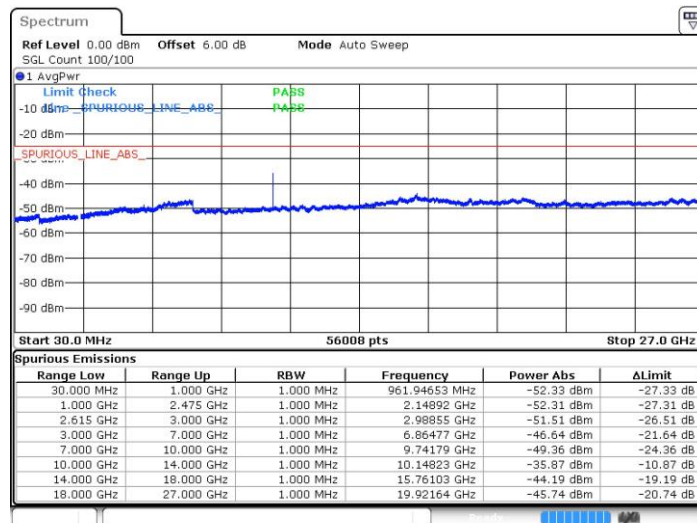

LTE Band 7 / 15MHz+10MHz

16QAM

Lowest Channel / 1RB74 and 1RB0

Date: 21.JUL.2019 16:41:28

LTE Band 7 / 15MHz+10MHz

16QAM

Middle Channel / 1RB74 and 1RB0

Date: 21.JUL.2019 16:44:50

LTE Band 7 / 15MHz+10MHz

16QAM

Highest Channel / 1RB74 and 1RB0

Date: 21 JUL 2019 16:53:27

LTE Band 7 / 15MHz+15MHz

16QAM

Lowest Channel / 1RB74 and 1RB0

Date: 21 JUL 2019 14:13:25