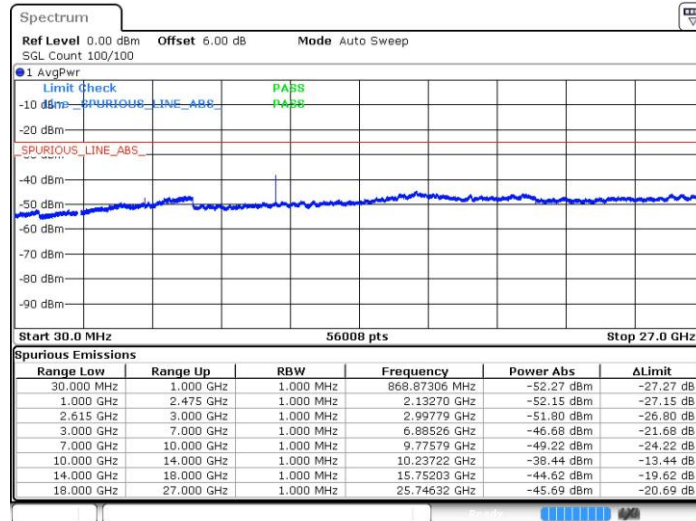

LTE Band 7 / 20MHz+10MHz

64QAM

Lowest Channel / 1RB99 and 1RB0

Date: 21 JUL 2019 13:32:40

LTE Band 7 / 20MHz+10MHz

64QAM

Middle Channel / 1RB99 and 1RB0

Date: 21 JUL 2019 13:51:52

LTE Band 7 / 20MHz+10MHz

64QAM

Highest Channel / 1RB99 and 1RB0

Date: 21.JUL.2019 13:44:35

LTE Band 7 / 20MHz+15MHz

64QAM

Lowest Channel / 1RB99 and 1RB0

Date: 21.JUL.2019 16:04:41