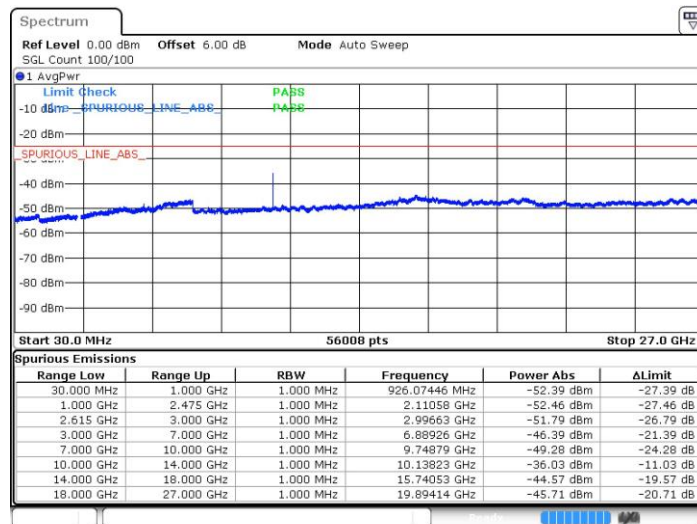

LTE Band 7 / 20MHz+15MHz

64QAM

Middle Channel / 1RB99 and 1RB0

Date: 21 JUL 2019 16:09:59

LTE Band 7 / 20MHz+15MHz

64QAM

Highest Channel / 1RB99 and 1RB0

Date: 21 JUL 2019 16:18:22

LTE Band 7 / 20MHz+20MHz

64QAM

Lowest Channel / 1RB99 and 1RB0

Date: 21 JUL 2019 16:24:54

LTE Band 7 / 20MHz+20MHz

64QAM

Middle Channel / 1RB99 and 1RB0

Date: 21 JUL 2019 16:26:09

LTE Band 7 / 20MHz+20MHz

64QAM

Highest Channel / 1RB99 and 1RB0

Date: 21.JUL.2019 16:36:04

LTE Band 41 / 5MHz+20MHz

Lowest Channel / QPSK

Lowest Channel / 16QAM

Date: 20 JUL 2019 20:57:03