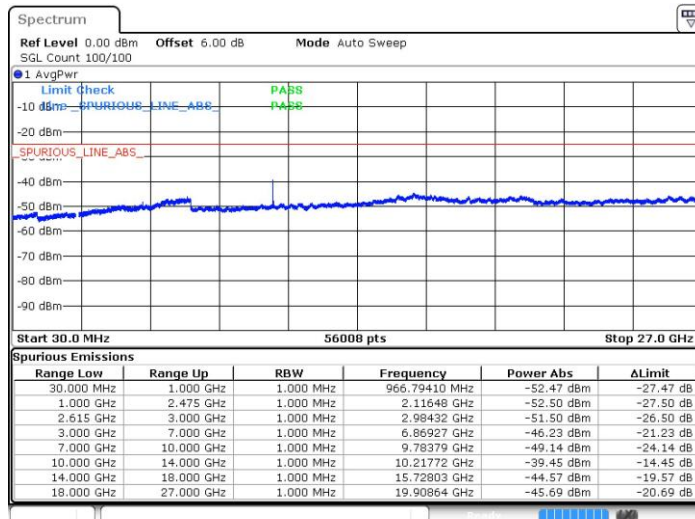

LTE Band 7 / 20MHz+10MHz

64QAM

Highest Channel / 1RB99 and 1RB0

Date: 21.JUL.2019 13:44:35

LTE Band 7 / 20MHz+15MHz

64QAM

Lowest Channel / 1RB99 and 1RB0

Date: 21.JUL.2019 16:04:41

LTE Band 7 / 20MHz+15MHz

64QAM

Middle Channel / 1RB99 and 1RB0

Date: 21 JUL 2019 16:09:59

LTE Band 7 / 20MHz+15MHz

64QAM

Highest Channel / 1RB99 and 1RB0

Date: 21 JUL 2019 16:18:22

LTE Band 7 / 20MHz+20MHz

64QAM

Lowest Channel / 1RB99 and 1RB0

Date: 21 JUL 2019 16:24:54

LTE Band 7 / 20MHz+20MHz

64QAM

Middle Channel / 1RB99 and 1RB0

Date: 21 JUL 2019 16:26:09