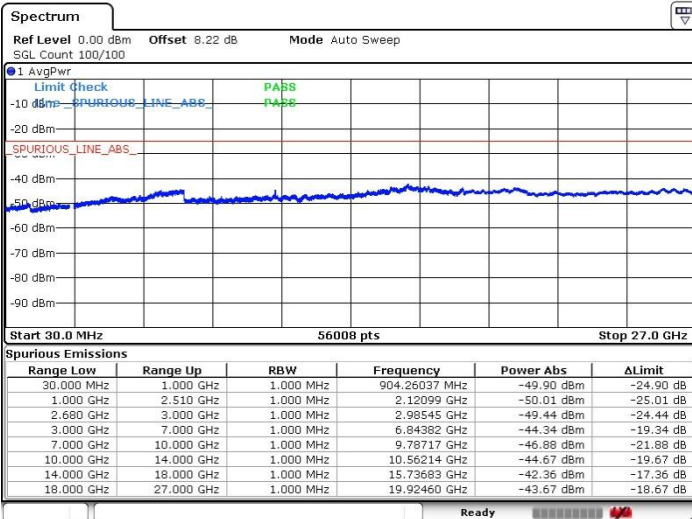

Date: 20 JUL 2019 20:47:13

Lowest Channel / 64QAM

N/A

Date: 20 JUL 2019 20:45:45

LTE Band 41 / 10MHz+15MHz

MiddleChannel / QPSK

Middle Channel / 16QAM

Date: 20 JUL 2019 20:50:01

Date: 20 JUL 2019 20:51:04

Middle Channel / 64QAM

N/A

Date: 20 JUL 2019 20:52:10

LTE Band 41 / 10MHz+15MHz

Highest Channel / QPSK

Highest Channel / 16QAM

Date: 20 JUL 2019 20:55:26

Date: 20 JUL 2019 20:54:34

Highest Channel / 64QAM

N/A

Date: 20 JUL 2019 20:53:40

LTE Band 41 / 10MHz+20MHz

Lowest Channel / QPSK

Lowest Channel / 16QAM

Date: 20 JUL 2019 20:32:32