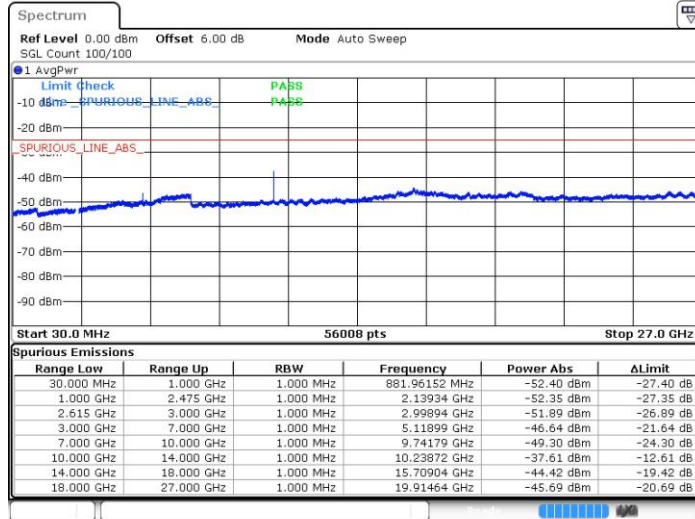

LTE Band 7 / 15MHz+10MHz

16QAM

Lowest Channel / 1RB74 and 1RB0

Date: 21.JUL.2019 16:41:28

LTE Band 7 / 15MHz+10MHz

16QAM

Middle Channel / 1RB74 and 1RB0

Date: 21.JUL.2019 16:44:50

LTE Band 7 / 15MHz+10MHz

16QAM

Highest Channel / 1RB74 and 1RB0

Date: 21 JUL 2019 16:53:27

LTE Band 7 / 15MHz+15MHz

16QAM

Lowest Channel / 1RB74 and 1RB0

Date: 21 JUL 2019 14:13:25