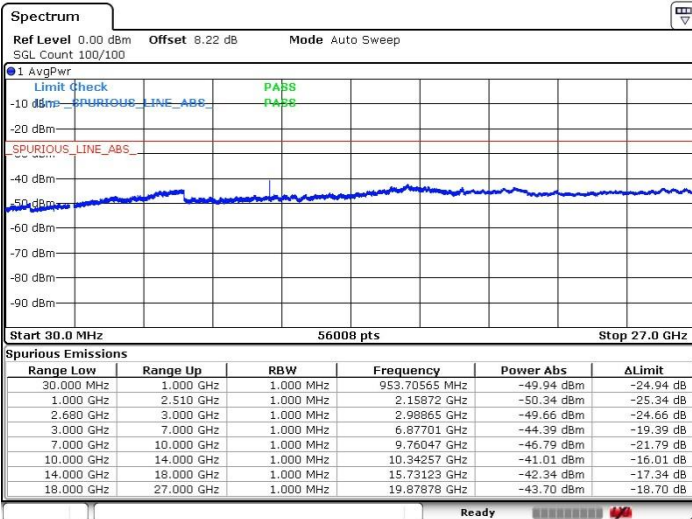

Date: 20 JUL 2019 20:58:11

Lowest Channel 64QAM

N/A

Date: 20 JUL 2019 20:59:04

LTE Band 41 / 5MHz+20MHz

Middle Channel / QPSK

Middle Channel / 16QAM

Date: 20 JUL 2019 21:03:17

Date: 20 JUL 2019 21:04:23

Middle Channel / 64QAM

N/A

Date: 20 JUL 2019 21:05:16

LTE Band 41 / 5MHz+20MHz

Highest Channel / QPSK

Highest Channel / 16QAM

Date: 20 JUL 2019 21:02:08

Date: 20 JUL 2019 21:01:16

Highest Channel / 64QAM

N/A

Date: 20 JUL 2019 21:00:15

LTE Band 41 / 10MHz+15MHz

Lowest Channel / QPSK

Lowest Channel / 16QAM

Date: 20 JUL 2019 20:48:24