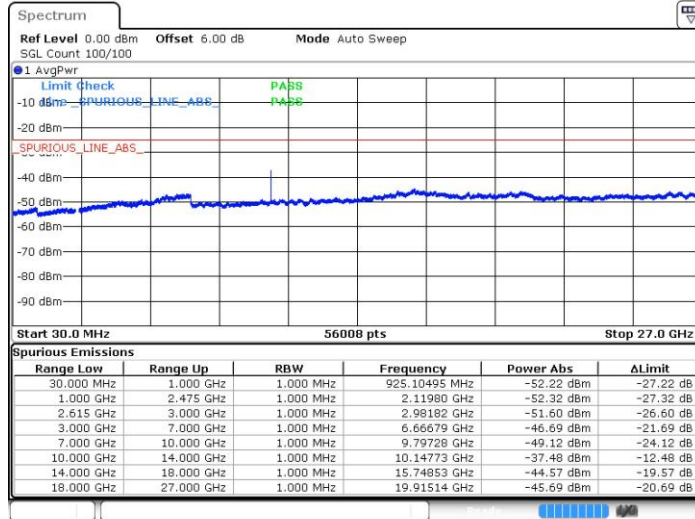

LTE Band 7 / 20MHz+10MHz

64QAM

Highest Channel / 1RB99 and 1RB0

Date: 21.JUL.2019 13:44:35

LTE Band 7 / 20MHz+15MHz

64QAM

Lowest Channel / 1RB99 and 1RB0

Date: 21.JUL.2019 16:04:41

LTE Band 7 / 20MHz+15MHz

64QAM

Middle Channel / 1RB99 and 1RB0

Date: 21 JUL 2019 16:09:59

LTE Band 7 / 20MHz+15MHz

64QAM

Highest Channel / 1RB99 and 1RB0

Date: 21 JUL 2019 16:18:22