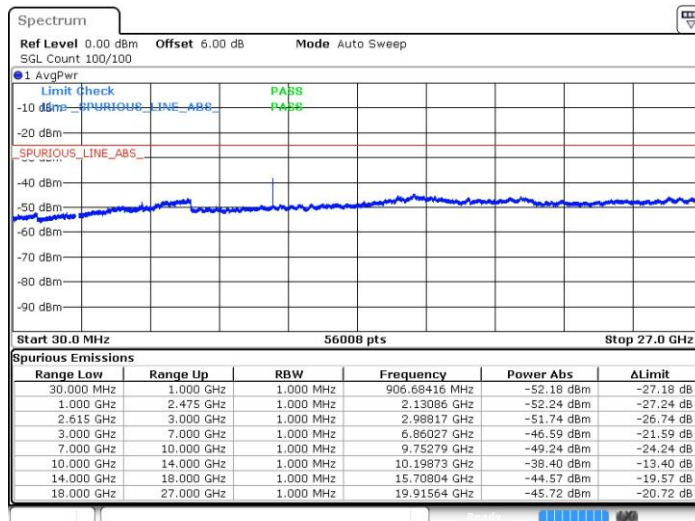

LTE Band 7 / 20MHz+15MHz

16QAM

Highest Channel / 1RB99 and 1RB0

Date: 21 JUL 2019 16:17:14

LTE Band 7 / 20MHz+20MHz

16QAM

Lowest Channel / 1RB99 and 1RB0

Date: 21 JUL 2019 16:23:39

LTE Band 7 / 20MHz+20MHz

16QAM

Middle Channel / 1RB99 and 1RB0

Date: 21.JUL.2019 16:27:36

LTE Band 7 / 20MHz+20MHz

16QAM

Highest Channel / 1RB99 and 1RB0

Date: 21.JUL.2019 16:34:59

LTE Band 7 / 10MHz+20MHz

64QAM

Lowest Channel / 1RB49 and 1RB0

Date: 21.JUL.2019 11:53:40

LTE Band 7 / 10MHz+20MHz

64QAM

Middle Channel / 1RB49 and 1RB0

Date: 21.JUL.2019 11:51:40