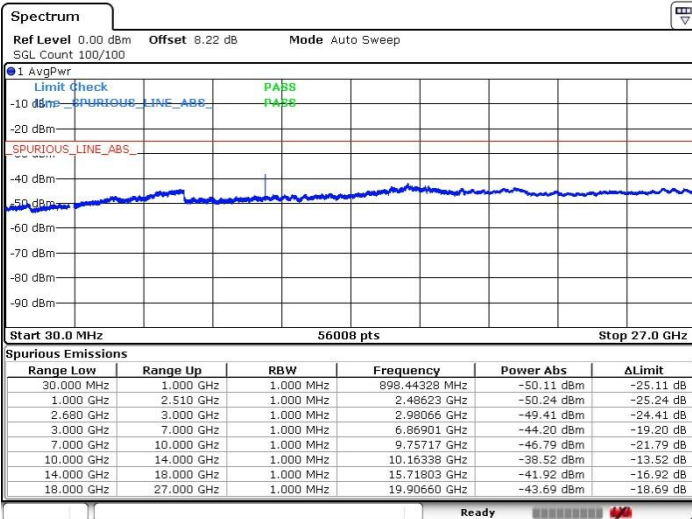

LTE Band 7 / 20MHz+20MHz

64QAM

Lowest Channel / 1RB99 and 1RB0

Date: 21 JUL 2019 16:24:54

LTE Band 7 / 20MHz+20MHz

64QAM

Middle Channel / 1RB99 and 1RB0

Date: 21 JUL 2019 16:26:09

LTE Band 7 / 20MHz+20MHz

64QAM

Highest Channel / 1RB99 and 1RB0

Date: 21.JUL.2019 16:36:04

LTE Band 41 / 5MHz+20MHz

Lowest Channel / QPSK

Lowest Channel / 16QAM

Date: 20 JUL 2019 20:57:03

Date: 20 JUL 2019 20:58:11

Lowest Channel 64QAM

N/A

Date: 20 JUL 2019 20:59:04

LTE Band 41 / 5MHz+20MHz

Middle Channel / QPSK

Middle Channel / 16QAM

Date: 20 JUL 2019 21:03:17