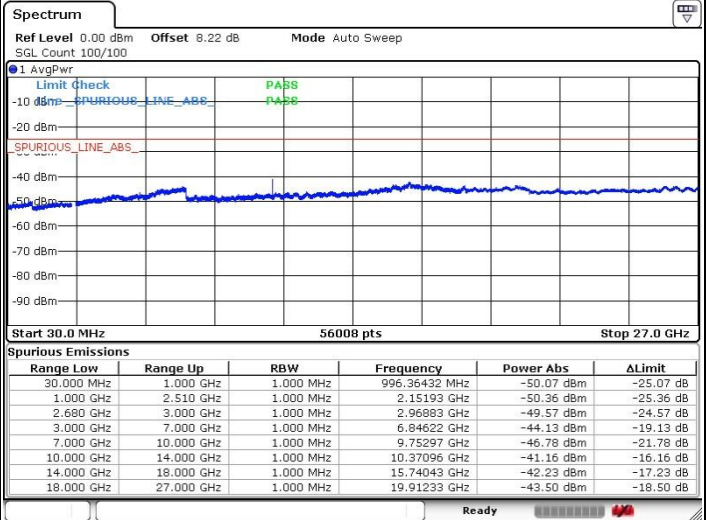

Date: 20 JUL 2019 21:01:16

Highest Channel / 64QAM

N/A

Date: 20 JUL 2019 21:00:15

LTE Band 41 / 10MHz+15MHz

Lowest Channel / QPSK

Lowest Channel / 16QAM

Date: 20 JUL 2019 20:48:24

Date: 20 JUL 2019 20:47:13

Lowest Channel / 64QAM

N/A

Date: 20 JUL 2019 20:45:45

LTE Band 41 / 10MHz+15MHz

MiddleChannel / QPSK

Middle Channel / 16QAM

Date: 20 JUL 2019 20:50:01

Date: 20 JUL 2019 20:51:04

Middle Channel / 64QAM

N/A

Date: 20 JUL 2019 20:52:10

LTE Band 41 / 10MHz+15MHz

Highest Channel / QPSK

Highest Channel / 16QAM

Date: 20 JUL 2019 20:55:26