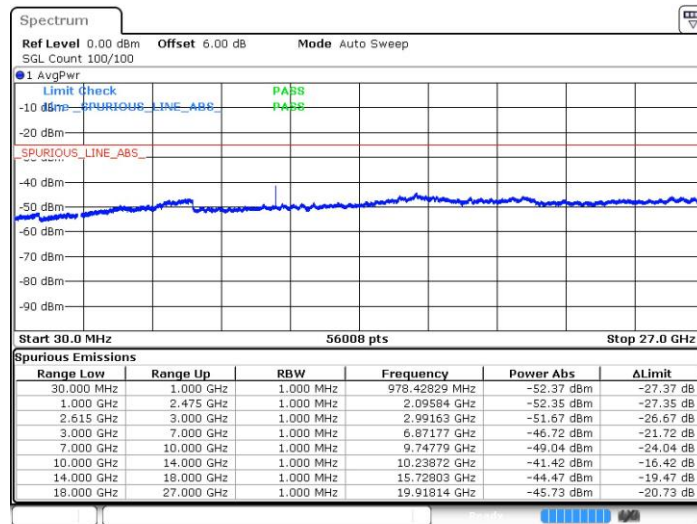

LTE Band 7 / 15MHz+10MHz

64QAM

Middle Channel / 1RB74 and 1RB0

Date: 21.JUL.2019 16:43:43

LTE Band 7 / 15MHz+10MHz

64QAM

Highest Channel / 1RB74 and 1RB0

Date: 21.JUL.2019 16:54:24