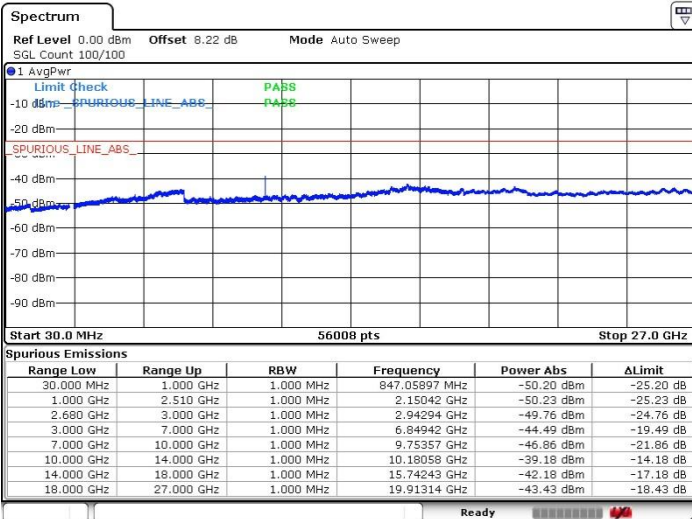

Date: 20 JUL 2019 21:04:23

Middle Channel / 64QAM

N/A

Date: 20 JUL 2019 21:05:16

LTE Band 41 / 5MHz+20MHz

Highest Channel / QPSK

Highest Channel / 16QAM

Date: 20 JUL 2019 21:02:08

Date: 20 JUL 2019 21:01:16

Highest Channel / 64QAM

N/A

Date: 20 JUL 2019 21:00:15

LTE Band 41 / 10MHz+15MHz

Lowest Channel / QPSK

Lowest Channel / 16QAM

Date: 20 JUL 2019 20:48:24

Date: 20 JUL 2019 20:47:13

Lowest Channel / 64QAM

N/A

Date: 20 JUL 2019 20:45:45

LTE Band 41 / 10MHz+15MHz

MiddleChannel / QPSK

Middle Channel / 16QAM

Date: 20 JUL 2019 20:50:01