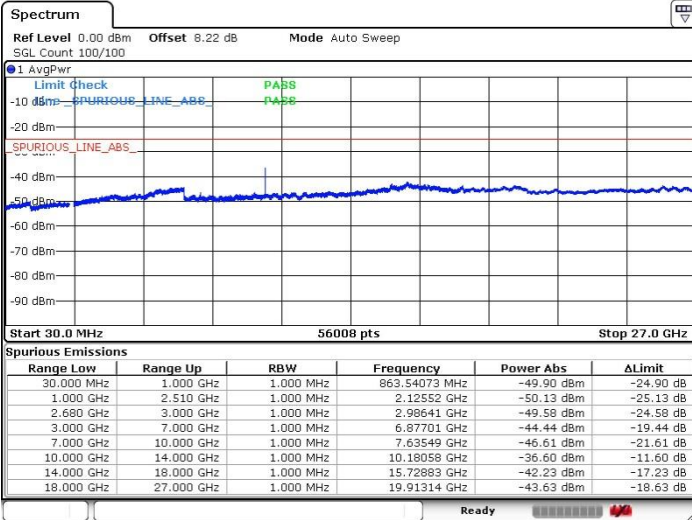

Date: 20 JUL 2019 21:04:23

Middle Channel / 64QAM

N/A

Date: 20 JUL 2019 21:05:16

LTE Band 41 / 5MHz+20MHz

Highest Channel / QPSK

Highest Channel / 16QAM

Date: 20 JUL 2019 21:02:08

Date: 20 JUL 2019 21:01:16

Highest Channel / 64QAM

N/A

Date: 20 JUL 2019 21:00:15

LTE Band 41 / 10MHz+15MHz

Lowest Channel / QPSK

Lowest Channel / 16QAM

Date: 20 JUL 2019 20:48:24

Date: 20 JUL 2019 20:47:13

Lowest Channel / 64QAM

N/A

Date: 20 JUL 2019 20:45:45

LTE Band 41 / 10MHz+15MHz

MiddleChannel / QPSK

Middle Channel / 16QAM

Date: 20 JUL 2019 20:50:01