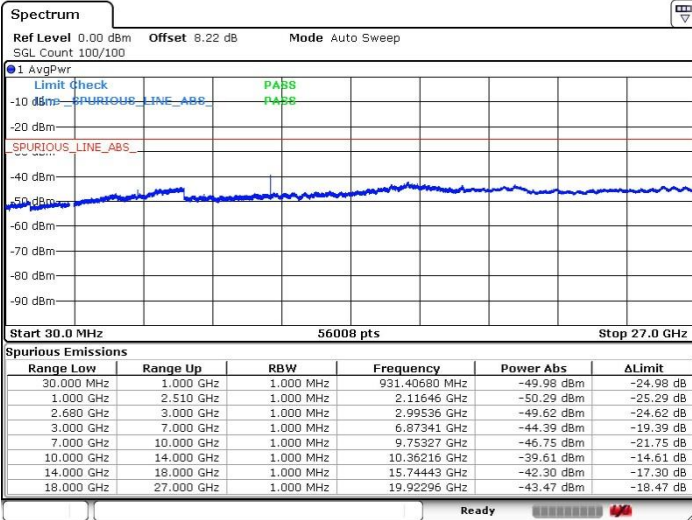

Date: 20 JUL 2019 20:54:34

Highest Channel / 64QAM

N/A

Date: 20 JUL 2019 20:53:40

LTE Band 41 / 10MHz+20MHz

Lowest Channel / QPSK

Lowest Channel / 16QAM

Date: 20 JUL 2019 20:32:32

Date: 20 JUL 2019 20:34:01

Lowest Channel / 64QAM

N/A

Date: 20 JUL 2019 20:35:31

LTE Band 41 / 10MHz+20MHz

Middle Channel / QPSK

Middle Channel / 16QAM

Date: 20 JUL 2019 20:39:22