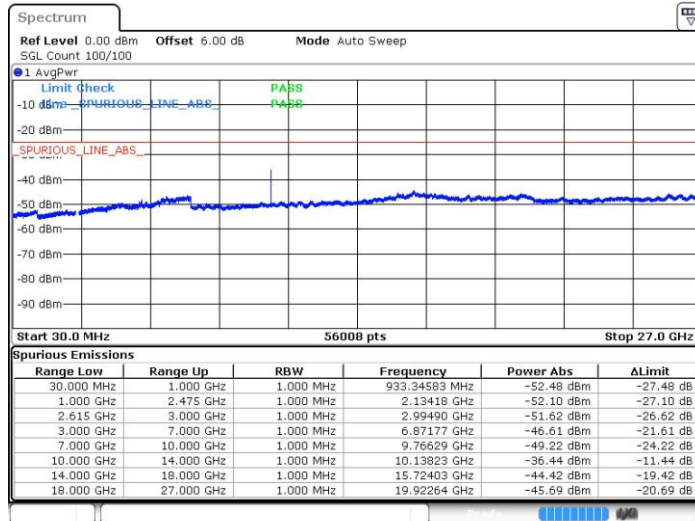

LTE Band 7 / 20MHz+15MHz

16QAM

Highest Channel / 1RB99 and 1RB0

Date: 21 JUL 2019 16:17:14

LTE Band 7 / 20MHz+20MHz

16QAM

Lowest Channel / 1RB99 and 1RB0

Date: 21 JUL 2019 16:23:39

LTE Band 7 / 20MHz+20MHz

16QAM

Middle Channel / 1RB99 and 1RB0

Date: 21.JUL.2019 16:27:36

LTE Band 7 / 20MHz+20MHz

16QAM

Highest Channel / 1RB99 and 1RB0

Date: 21.JUL.2019 16:34:59