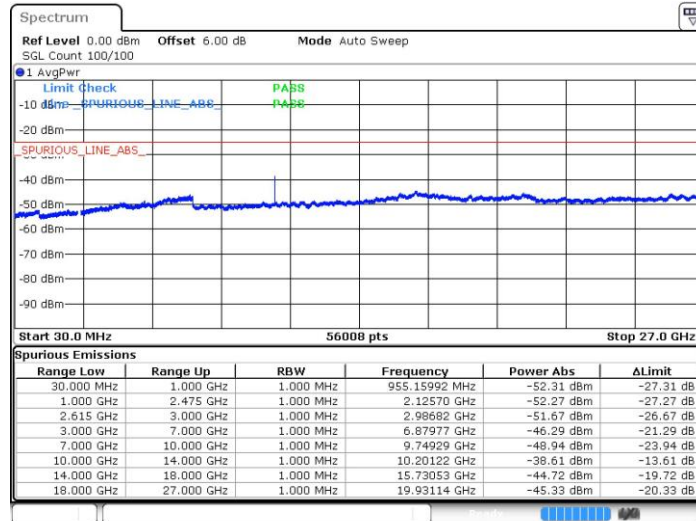

LTE Band 7 / 10MHz+20MHz

64QAM

Lowest Channel / 1RB49 and 1RB0

Date: 21.JUL.2019 11:53:40

LTE Band 7 / 10MHz+20MHz

64QAM

Middle Channel / 1RB49 and 1RB0

Date: 21.JUL.2019 11:51:40

LTE Band 7 / 10MHz+20MHz

64QAM

Highest Channel / 1RB49 and 1RB0

Date: 21.JUL.2019 11:45:29

LTE Band 7 / 15MHz+10MHz

64QAM

Lowest Channel / 1RB74 and 1RB0

Date: 21.JUL.2019 16:42:26