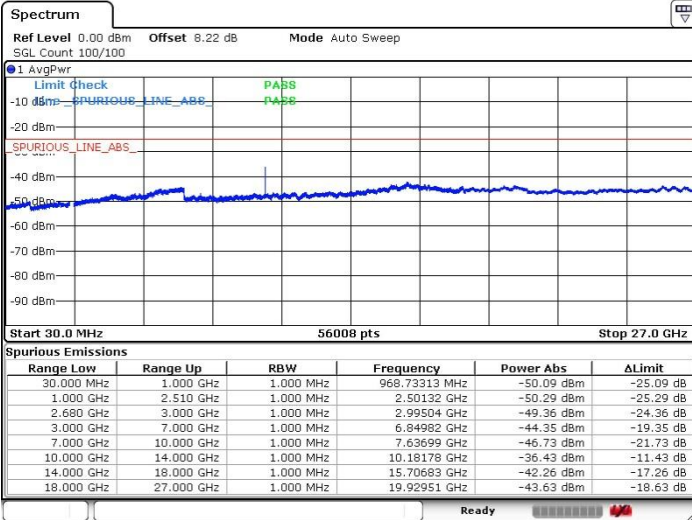

Date: 20 JUL 2019 20:51:04

Middle Channel / 64QAM

N/A

Date: 20 JUL 2019 20:52:10

LTE Band 41 / 10MHz+15MHz

Highest Channel / QPSK

Highest Channel / 16QAM

Date: 20 JUL 2019 20:55:26

Date: 20 JUL 2019 20:54:34

Highest Channel / 64QAM

N/A

Date: 20 JUL 2019 20:53:40

LTE Band 41 / 10MHz+20MHz

Lowest Channel / QPSK

Lowest Channel / 16QAM

Date: 20 JUL 2019 20:32:32

Date: 20 JUL 2019 20:34:01

Lowest Channel / 64QAM

N/A

Date: 20 JUL 2019 20:35:31

LTE Band 41 / 10MHz+20MHz

Middle Channel / QPSK

Middle Channel / 16QAM

Date: 20 JUL 2019 20:39:22