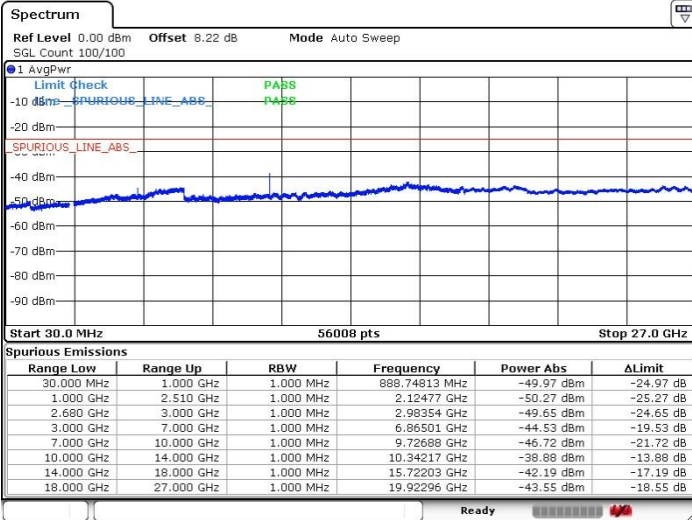

Date: 20 JUL 2019 20:58:11

Lowest Channel 64QAM

N/A

Date: 20 JUL 2019 20:59:04

LTE Band 41 / 5MHz+20MHz

Middle Channel / QPSK

Middle Channel / 16QAM

Date: 20 JUL 2019 21:03:17

Date: 20 JUL 2019 21:04:23

Middle Channel / 64QAM

N/A

Date: 20 JUL 2019 21:05:16

LTE Band 41 / 5MHz+20MHz

Highest Channel / QPSK

Highest Channel / 16QAM

Date: 20 JUL 2019 21:02:08

Date: 20 JUL 2019 21:01:16

Highest Channel / 64QAM

N/A

Date: 20 JUL 2019 21:00:15

LTE Band 41 / 10MHz+15MHz

Lowest Channel / QPSK

Lowest Channel / 16QAM

Date: 20 JUL 2019 20:48:24