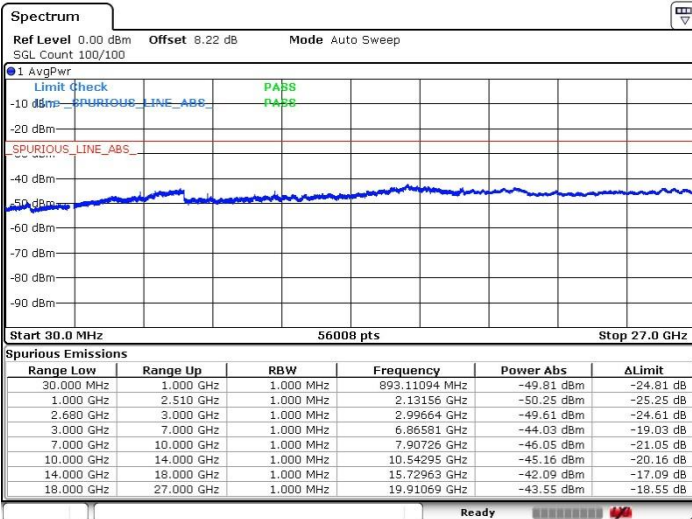

LTE Band 7 / 20MHz+20MHz

64QAM

Highest Channel / 1RB99 and 1RB0

Date: 21.JUL.2019 16:36:04

LTE Band 41 / 5MHz+20MHz

Lowest Channel / QPSK

Lowest Channel / 16QAM

Date: 20 JUL 2019 20:57:03

Date: 20 JUL 2019 20:58:11

Lowest Channel 64QAM

N/A

Date: 20 JUL 2019 20:59:04

LTE Band 41 / 5MHz+20MHz

Middle Channel / QPSK

Middle Channel / 16QAM

Date: 20 JUL 2019 21:03:17

Date: 20 JUL 2019 21:04:23

Middle Channel / 64QAM

N/A

Date: 20 JUL 2019 21:05:16

LTE Band 41 / 5MHz+20MHz

Highest Channel / QPSK

Highest Channel / 16QAM

Date: 20 JUL 2019 21:02:08