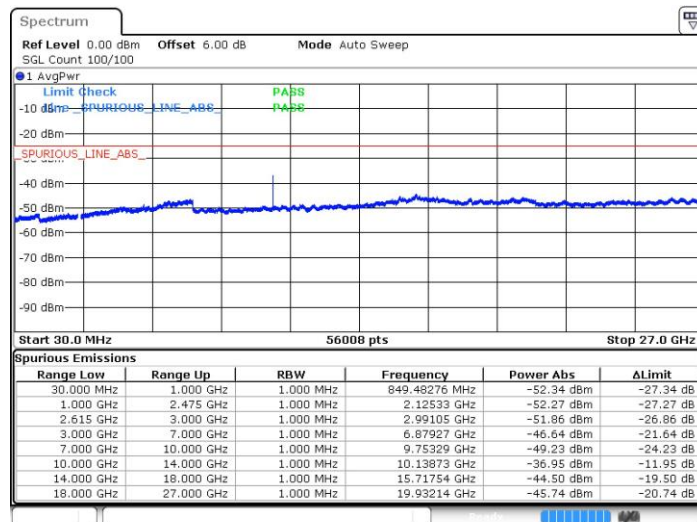

LTE Band 7 / 15MHz+10MHz

64QAM

Middle Channel / 1RB74 and 1RB0

Date: 21.JUL.2019 16:43:43

LTE Band 7 / 15MHz+10MHz

64QAM

Highest Channel / 1RB74 and 1RB0

Date: 21.JUL.2019 16:54:24

LTE Band 7 / 15MHz+15MHz

64QAM

Lowest Channel / 1RB74 and 1RB0

Date: 21.JUL.2019 14:14:48

LTE Band 7 / 15MHz+15MHz

64QAM

Middle Channel / 1RB74 and 1RB0

Date: 21.JUL.2019 14:08:37

LTE Band 7 / 15MHz+15MHz

64QAM

Highest Channel / 1RB74 and 1RB0

Date: 21.JUL.2019 14:05:48

LTE Band 7 / 15MHz+20MHz

64QAM

Lowest Channel / 1RB74 and 1RB0

Date: 21.JUL.2019 15:45:20