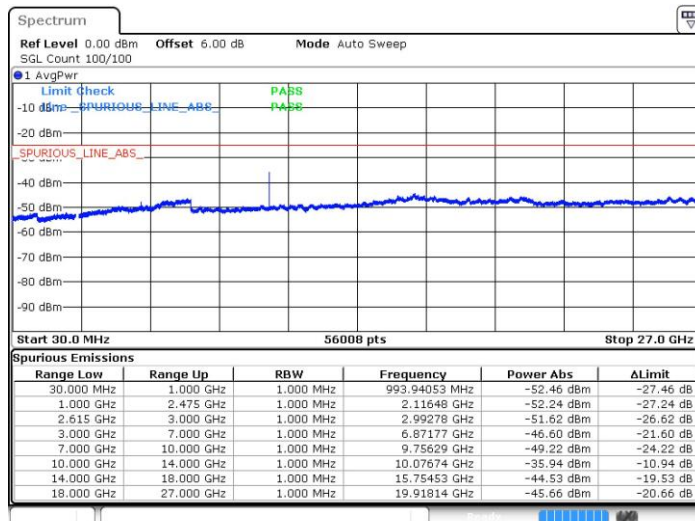

LTE Band 7 / 15MHz+20MHz

16QAM

Lowest Channel / 1RB74 and 1RB0

Date: 21.JUL.2019 15:46:37

LTE Band 7 / 15MHz+20MHz

16QAM

Middle Channel / 1RB74 and 1RB0

Date: 21.JUL.2019 15:52:21

LTE Band 7 / 15MHz+20MHz

16QAM

Highest Channel / 1RB74 and 1RB0

Date: 21.JUL.2019 15:58:35

LTE Band 7 / 20MHz+10MHz

16QAM

Lowest Channel / 1RB99 and 1RB0

Date: 21.JUL.2019 13:27:53

LTE Band 7 / 20MHz+10MHz

16QAM

Middle Channel / 1RB99 and 1RB0

Date: 21.JUL.2019 13:49:44

LTE Band 7 / 20MHz+10MHz

16QAM

Highest Channel / 1RB99 and 1RB0

Date: 21.JUL.2019 13:45:39