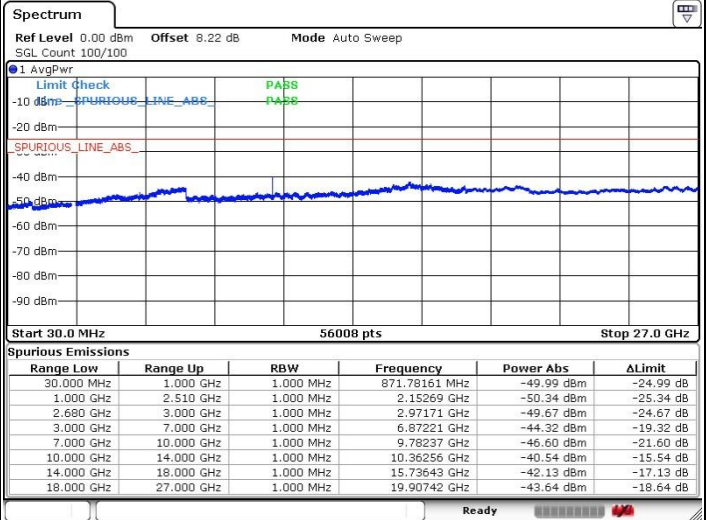

Date: 20 JUL 2019 20:54:34

Highest Channel / 64QAM

N/A

Date: 20 JUL 2019 20:53:40

LTE Band 41 / 10MHz+20MHz

Lowest Channel / QPSK

Lowest Channel / 16QAM

Date: 20 JUL 2019 20:32:32

Date: 20 JUL 2019 20:34:01

Lowest Channel / 64QAM

N/A

Date: 20 JUL 2019 20:35:31

LTE Band 41 / 10MHz+20MHz

Middle Channel / QPSK

Middle Channel / 16QAM

Date: 20 JUL 2019 20:39:22