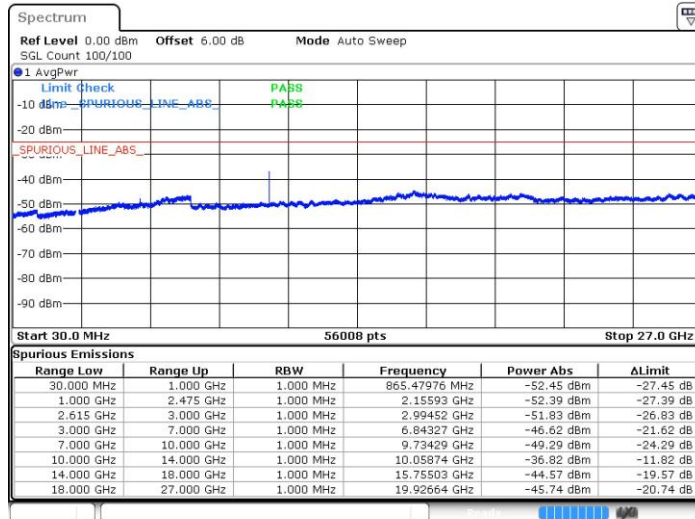

LTE Band 7 / 15MHz+10MHz

16QAM

Highest Channel / 1RB74 and 1RB0

Date: 21 JUL 2019 16:53:27

LTE Band 7 / 15MHz+15MHz

16QAM

Lowest Channel / 1RB74 and 1RB0

Date: 21 JUL 2019 14:13:25

LTE Band 7 / 15MHz+15MHz

16QAM

Middle Channel / 1RB74 and 1RB0

Date: 21.JUL.2019 14:09:41

LTE Band 7 / 15MHz+15MHz

16QAM

Highest Channel / 1RB74 and 1RB0

Date: 21.JUL.2019 14:04:35