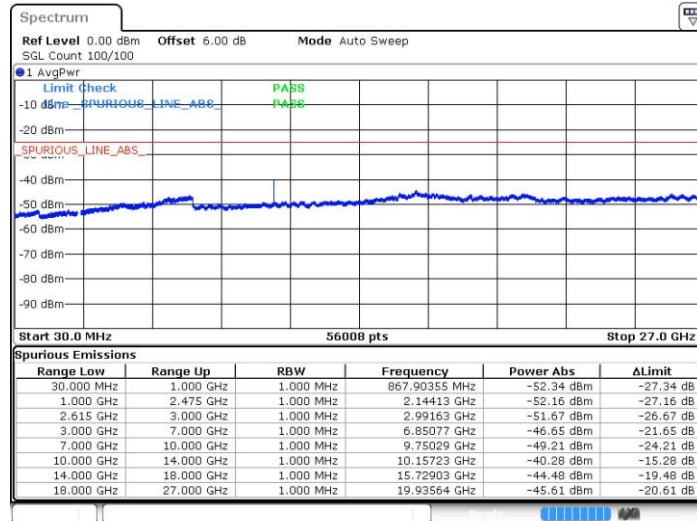

LTE Band 7 / 15MHz+20MHz

16QAM

Highest Channel / 1RB74 and 1RB0

Date: 21.JUL.2019 15:58:35

LTE Band 7 / 20MHz+10MHz

16QAM

Lowest Channel / 1RB99 and 1RB0

Date: 21.JUL.2019 13:27:53

LTE Band 7 / 20MHz+10MHz

16QAM

Middle Channel / 1RB99 and 1RB0

Date: 21.JUL.2019 13:49:44

LTE Band 7 / 20MHz+10MHz

16QAM

Highest Channel / 1RB99 and 1RB0

Date: 21.JUL.2019 13:45:39