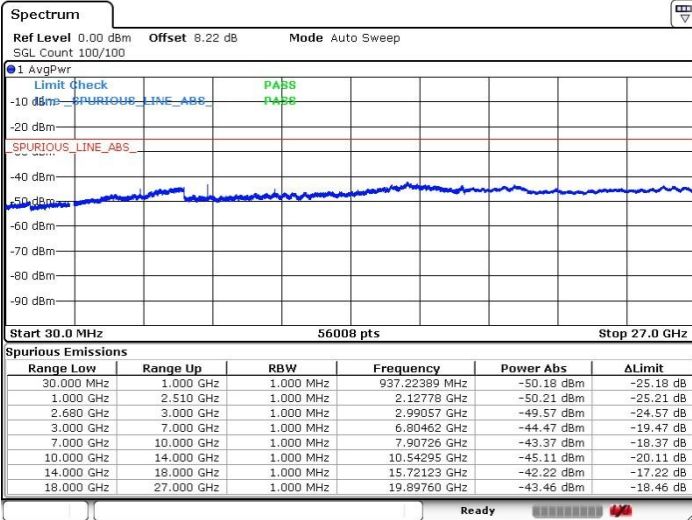

LTE Band 7 / 20MHz+20MHz

64QAM

Highest Channel / 1RB99 and 1RB0

Date: 21.JUL.2019 16:36:04

LTE Band 41 / 5MHz+20MHz

Lowest Channel / QPSK

Lowest Channel / 16QAM

Date: 20 JUL 2019 20:57:03

Date: 20 JUL 2019 20:58:11

Lowest Channel 64QAM

N/A

Date: 20 JUL 2019 20:59:04

LTE Band 41 / 5MHz+20MHz

Middle Channel / QPSK

Middle Channel / 16QAM

Date: 20 JUL 2019 21:03:17

Date: 20 JUL 2019 21:04:23

Middle Channel / 64QAM

N/A

Date: 20 JUL 2019 21:05:16

LTE Band 41 / 5MHz+20MHz

Highest Channel / QPSK

Highest Channel / 16QAM

Date: 20 JUL 2019 21:02:08

Date: 20 JUL 2019 21:01:16

Highest Channel / 64QAM

N/A

Date: 20 JUL 2019 21:00:15

LTE Band 41 / 10MHz+15MHz

Lowest Channel / QPSK

Lowest Channel / 16QAM

Date: 20 JUL 2019 20:48:24