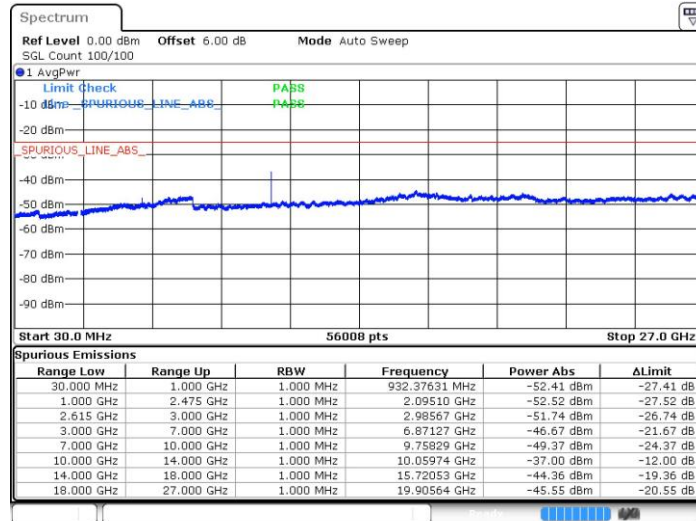

LTE Band 7 / 15MHz+15MHz

16QAM

Middle Channel / 1RB74 and 1RB0

Date: 21.JUL.2019 14:09:41

LTE Band 7 / 15MHz+15MHz

16QAM

Highest Channel / 1RB74 and 1RB0

Date: 21.JUL.2019 14:04:35

LTE Band 7 / 15MHz+20MHz

16QAM

Lowest Channel / 1RB74 and 1RB0

Date: 21.JUL.2019 15:46:37

LTE Band 7 / 15MHz+20MHz

16QAM

Middle Channel / 1RB74 and 1RB0

Date: 21.JUL.2019 15:52:21