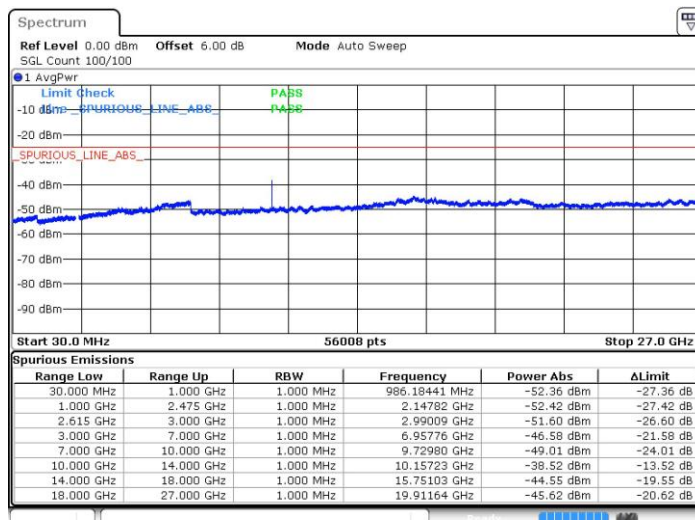

LTE Band 7 / 15MHz+20MHz

64QAM

Middle Channel / 1RB74 and 1RB0

Date: 21.JUL.2019 15:53:17

LTE Band 7 / 15MHz+20MHz

64QAM

Highest Channel / 1RB74 and 1RB0

Date: 21.JUL.2019 15:57:37

LTE Band 7 / 20MHz+10MHz

64QAM

Lowest Channel / 1RB99 and 1RB0

Date: 21 JUL 2019 13:32:40

LTE Band 7 / 20MHz+10MHz

64QAM

Middle Channel / 1RB99 and 1RB0

Date: 21 JUL 2019 13:51:52

LTE Band 7 / 20MHz+10MHz

64QAM

Highest Channel / 1RB99 and 1RB0

Date: 21.JUL.2019 13:44:35

LTE Band 7 / 20MHz+15MHz

64QAM

Lowest Channel / 1RB99 and 1RB0

Date: 21.JUL.2019 16:04:41