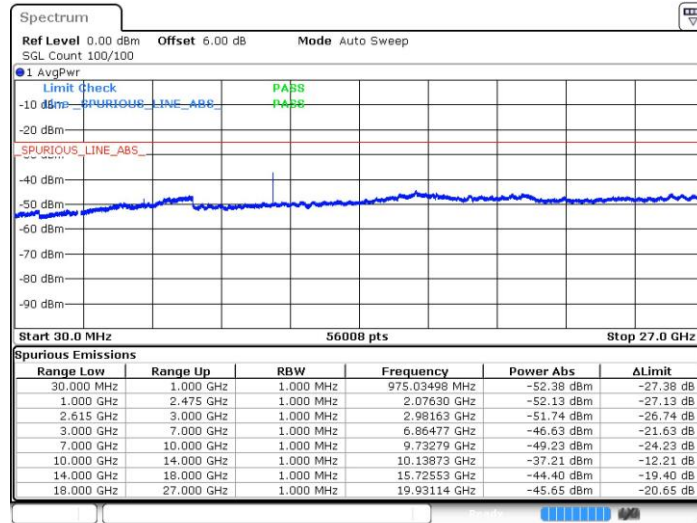

LTE Band 7 / 15MHz+10MHz

16QAM

Highest Channel / 1RB74 and 1RB0

Date: 21 JUL 2019 16:53:27

LTE Band 7 / 15MHz+15MHz

16QAM

Lowest Channel / 1RB74 and 1RB0

Date: 21 JUL 2019 14:13:25

LTE Band 7 / 15MHz+15MHz

16QAM

Middle Channel / 1RB74 and 1RB0

Date: 21.JUL.2019 14:09:41

LTE Band 7 / 15MHz+15MHz

16QAM

Highest Channel / 1RB74 and 1RB0

Date: 21.JUL.2019 14:04:35