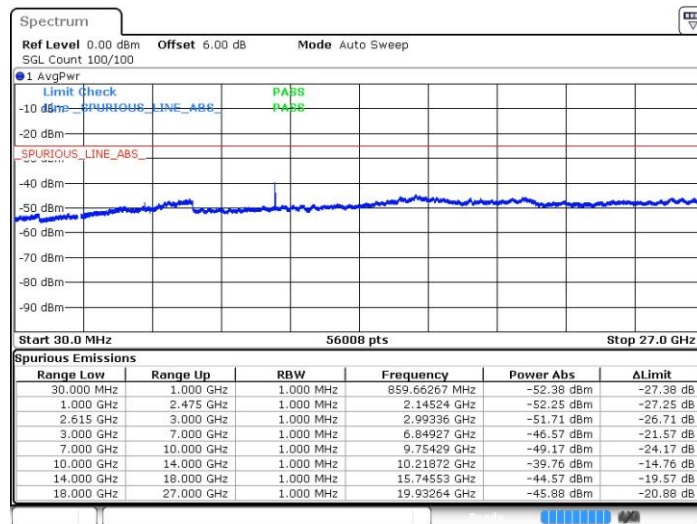

LTE Band 7 / 15MHz+10MHz

16QAM

Highest Channel / 1RB74 and 1RB0

Date: 21 JUL 2019 16:53:27

LTE Band 7 / 15MHz+15MHz

16QAM

Lowest Channel / 1RB74 and 1RB0

Date: 21 JUL 2019 14:13:25

LTE Band 7 / 15MHz+15MHz

16QAM

Middle Channel / 1RB74 and 1RB0

Date: 21.JUL.2019 14:09:41

LTE Band 7 / 15MHz+15MHz

16QAM

Highest Channel / 1RB74 and 1RB0

Date: 21.JUL.2019 14:04:35

LTE Band 7 / 15MHz+20MHz

16QAM

Lowest Channel / 1RB74 and 1RB0

Date: 21.JUL.2019 15:46:37

LTE Band 7 / 15MHz+20MHz

16QAM

Middle Channel / 1RB74 and 1RB0

Date: 21.JUL.2019 15:52:21