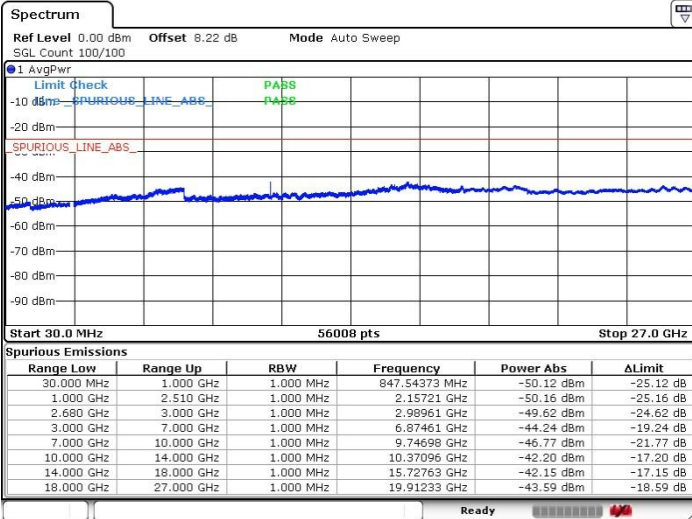

Date: 20 JUL 2019 21:01:16

Highest Channel / 64QAM

N/A

Date: 20 JUL 2019 21:00:15

LTE Band 41 / 10MHz+15MHz

Lowest Channel / QPSK

Lowest Channel / 16QAM

Date: 20 JUL 2019 20:48:24

Date: 20 JUL 2019 20:47:13

Lowest Channel / 64QAM

N/A

Date: 20 JUL 2019 20:45:45

LTE Band 41 / 10MHz+15MHz

MiddleChannel / QPSK

Middle Channel / 16QAM

Date: 20 JUL 2019 20:50:01

Date: 20 JUL 2019 20:51:04

Middle Channel / 64QAM

N/A

Date: 20 JUL 2019 20:52:10

LTE Band 41 / 10MHz+15MHz

Highest Channel / QPSK

Highest Channel / 16QAM

Date: 20 JUL 2019 20:55:26

Date: 20 JUL 2019 20:54:34

Highest Channel / 64QAM

N/A

Date: 20 JUL 2019 20:53:40

LTE Band 41 / 10MHz+20MHz

Lowest Channel / QPSK

Lowest Channel / 16QAM

Date: 20 JUL 2019 20:32:32