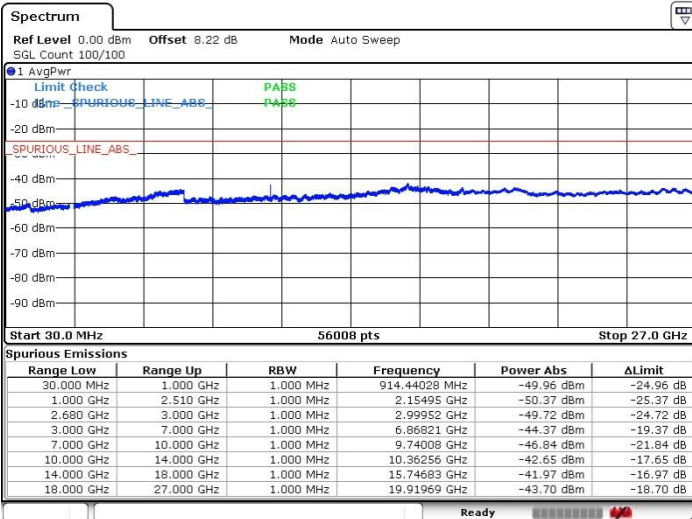

Middle Channel / 64QAM

N/A

Date: 20 JUL 2019 20:37:06