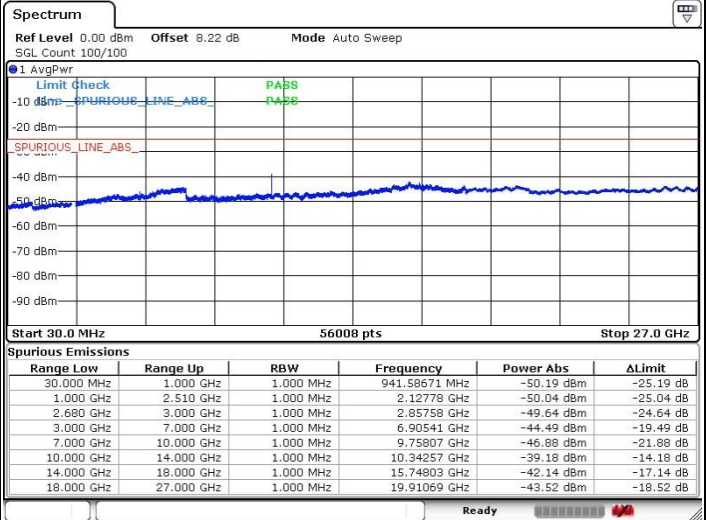

Date: 20 JUL 2019 20:58:11

Lowest Channel 64QAM

N/A

Date: 20 JUL 2019 20:59:04

LTE Band 41 / 5MHz+20MHz

Middle Channel / QPSK

Middle Channel / 16QAM

Date: 20 JUL 2019 21:03:17

Date: 20 JUL 2019 21:04:23

Middle Channel / 64QAM

N/A

Date: 20 JUL 2019 21:05:16

LTE Band 41 / 5MHz+20MHz

Highest Channel / QPSK

Highest Channel / 16QAM

Date: 20 JUL 2019 21:02:08

Date: 20 JUL 2019 21:01:16

Highest Channel / 64QAM

N/A

Date: 20 JUL 2019 21:00:15

LTE Band 41 / 10MHz+15MHz

Lowest Channel / QPSK

Lowest Channel / 16QAM

Date: 20 JUL 2019 20:48:24