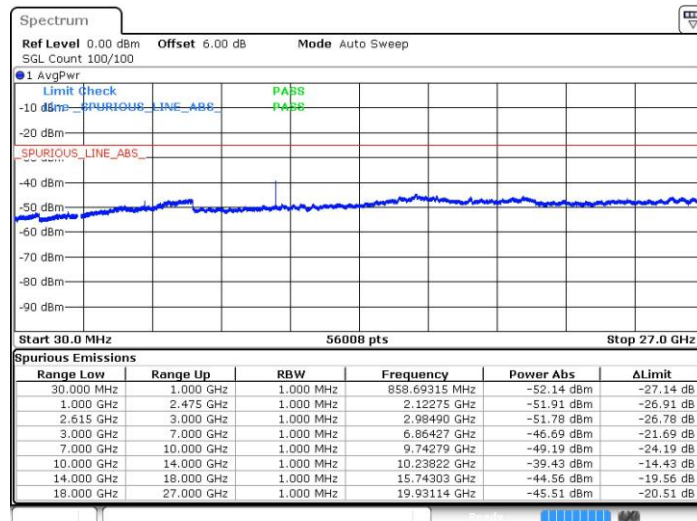

LTE Band 7 / 15MHz+20MHz

16QAM

Highest Channel / 1RB74 and 1RB0

Date: 21.JUL.2019 15:58:35

LTE Band 7 / 20MHz+10MHz

16QAM

Lowest Channel / 1RB99 and 1RB0

Date: 21.JUL.2019 13:27:53

LTE Band 7 / 20MHz+10MHz

16QAM

Middle Channel / 1RB99 and 1RB0

Date: 21.JUL.2019 13:49:44

LTE Band 7 / 20MHz+10MHz

16QAM

Highest Channel / 1RB99 and 1RB0

Date: 21.JUL.2019 13:45:39

LTE Band 7 / 20MHz+15MHz

16QAM

Lowest Channel / 1RB99 and 1RB0

Date: 21.JUL.2019 16:05:42

LTE Band 7 / 20MHz+15MHz

16QAM

Middle Channel / 1RB99 and 1RB0

Date: 21.JUL.2019 16:09:01

LTE Band 7 / 20MHz+15MHz

16QAM

Highest Channel / 1RB99 and 1RB0

Date: 21 JUL 2019 16:17:14

LTE Band 7 / 20MHz+20MHz

16QAM

Lowest Channel / 1RB99 and 1RB0

Date: 21 JUL 2019 16:23:39