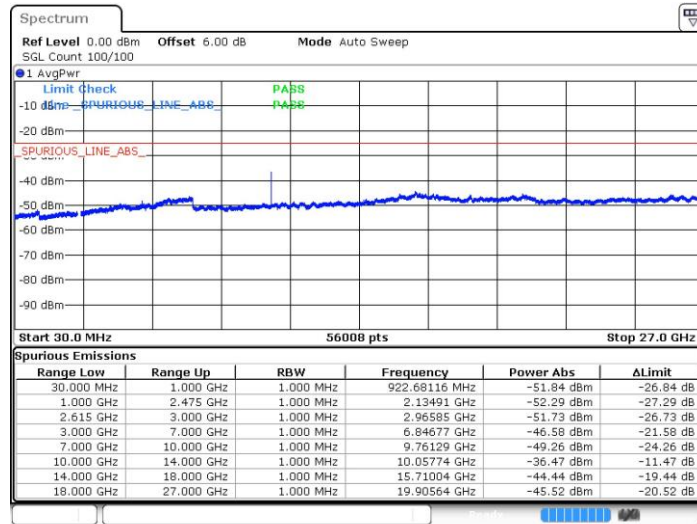

LTE Band 7 / 15MHz+10MHz

16QAM

Lowest Channel / 1RB74 and 1RB0

Date: 21.JUL.2019 16:41:28

LTE Band 7 / 15MHz+10MHz

16QAM

Middle Channel / 1RB74 and 1RB0

Date: 21.JUL.2019 16:44:50

LTE Band 7 / 15MHz+10MHz

16QAM

Highest Channel / 1RB74 and 1RB0

Date: 21 JUL 2019 16:53:27

LTE Band 7 / 15MHz+15MHz

16QAM

Lowest Channel / 1RB74 and 1RB0

Date: 21 JUL 2019 14:13:25