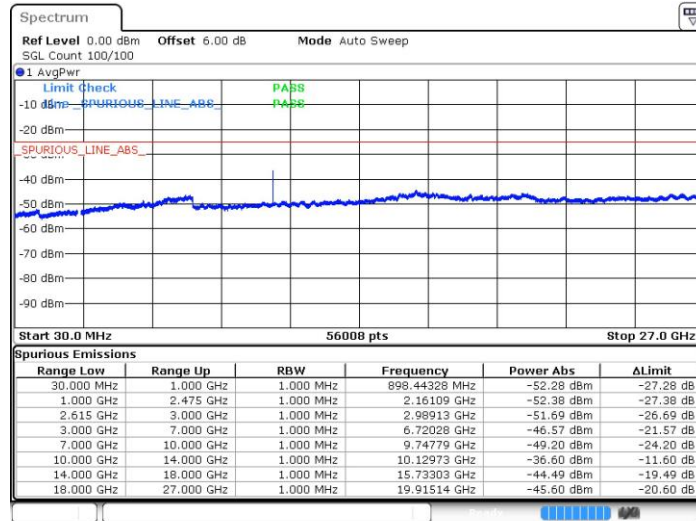

LTE Band 7 / 15MHz+15MHz

64QAM

Highest Channel / 1RB74 and 1RB0

Date: 21.JUL.2019 14:05:48

LTE Band 7 / 15MHz+20MHz

64QAM

Lowest Channel / 1RB74 and 1RB0

Date: 21.JUL.2019 15:45:20

LTE Band 7 / 15MHz+20MHz

64QAM

Middle Channel / 1RB74 and 1RB0

Date: 21.JUL.2019 15:53:17

LTE Band 7 / 15MHz+20MHz

64QAM

Highest Channel / 1RB74 and 1RB0

Date: 21.JUL.2019 15:57:37