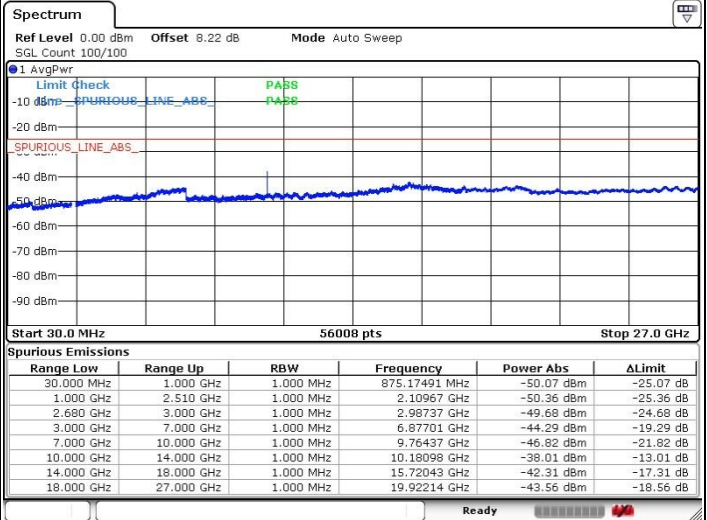

Date: 20 JUL 2019 21:04:23

Middle Channel / 64QAM

N/A

Date: 20 JUL 2019 21:05:16

LTE Band 41 / 5MHz+20MHz

Highest Channel / QPSK

Highest Channel / 16QAM

Date: 20 JUL 2019 21:02:08

Date: 20 JUL 2019 21:01:16

Highest Channel / 64QAM

N/A

Date: 20 JUL 2019 21:00:15

LTE Band 41 / 10MHz+15MHz

Lowest Channel / QPSK

Lowest Channel / 16QAM

Date: 20 JUL 2019 20:48:24

Date: 20 JUL 2019 20:47:13

Lowest Channel / 64QAM

N/A

Date: 20 JUL 2019 20:45:45

LTE Band 41 / 10MHz+15MHz

MiddleChannel / QPSK

Middle Channel / 16QAM

Date: 20 JUL 2019 20:50:01