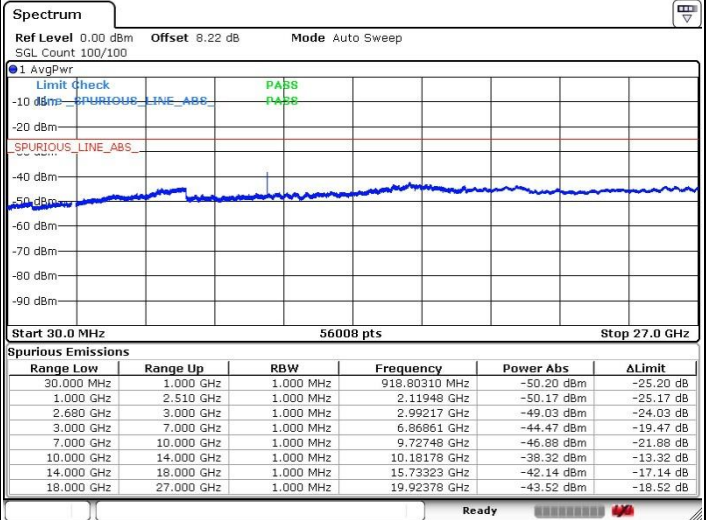

Date: 20 JUL 2019 20:51:04

Middle Channel / 64QAM

N/A

Date: 20 JUL 2019 20:52:10

LTE Band 41 / 10MHz+15MHz

Highest Channel / QPSK

Highest Channel / 16QAM

Date: 20 JUL 2019 20:55:26

Date: 20 JUL 2019 20:54:34

Highest Channel / 64QAM

N/A

Date: 20 JUL 2019 20:53:40

LTE Band 41 / 10MHz+20MHz

Lowest Channel / QPSK

Lowest Channel / 16QAM

Date: 20 JUL 2019 20:32:32

Date: 20 JUL 2019 20:34:01

Lowest Channel / 64QAM

N/A

Date: 20 JUL 2019 20:35:31

LTE Band 41 / 10MHz+20MHz

Middle Channel / QPSK

Middle Channel / 16QAM

Date: 20 JUL 2019 20:39:22