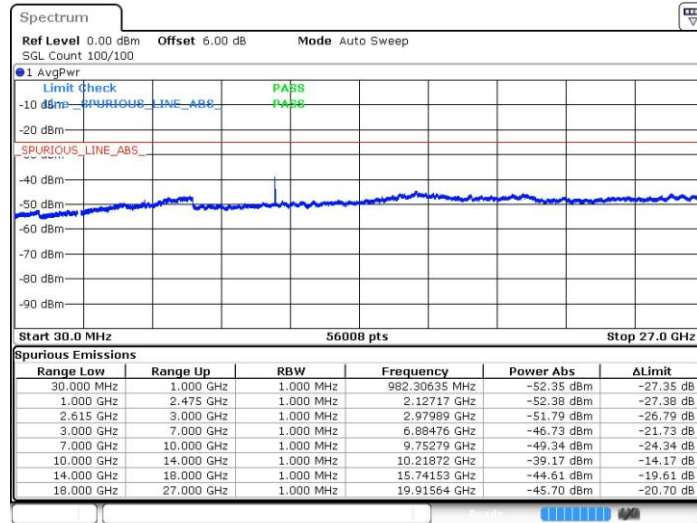

LTE Band 7 / 15MHz+15MHz

64QAM

Highest Channel / 1RB74 and 1RB0

Date: 21.JUL.2019 14:05:48

LTE Band 7 / 15MHz+20MHz

64QAM

Lowest Channel / 1RB74 and 1RB0