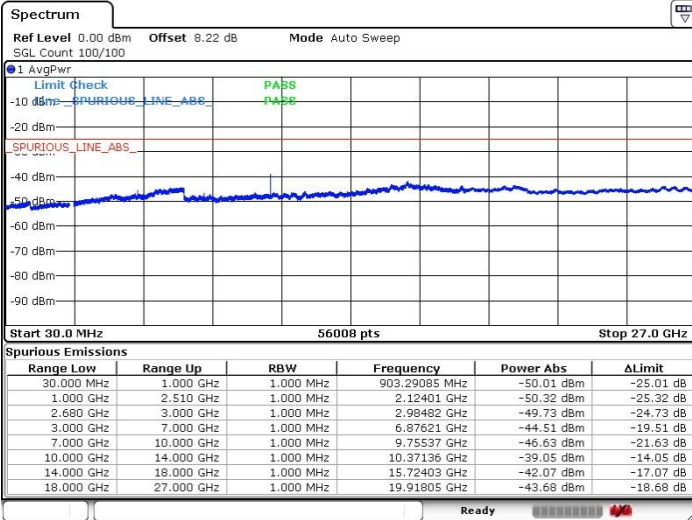

Date: 20 JUL 2019 21:01:16

Highest Channel / 64QAM

N/A

Date: 20 JUL 2019 21:00:15

LTE Band 41 / 10MHz+15MHz

Lowest Channel / QPSK

Lowest Channel / 16QAM

Date: 20 JUL 2019 20:48:24

Date: 20 JUL 2019 20:47:13

Lowest Channel / 64QAM

N/A

Date: 20 JUL 2019 20:45:45

LTE Band 41 / 10MHz+15MHz

MiddleChannel / QPSK

Middle Channel / 16QAM

Date: 20 JUL 2019 20:50:01

Date: 20 JUL 2019 20:51:04

Middle Channel / 64QAM

N/A

Date: 20 JUL 2019 20:52:10

LTE Band 41 / 10MHz+15MHz

Highest Channel / QPSK

Highest Channel / 16QAM

Date: 20 JUL 2019 20:55:26

Date: 20 JUL 2019 20:54:34

Highest Channel / 64QAM

N/A

Date: 20 JUL 2019 20:53:40

LTE Band 41 / 10MHz+20MHz

Lowest Channel / QPSK

Lowest Channel / 16QAM

Date: 20 JUL 2019 20:32:32