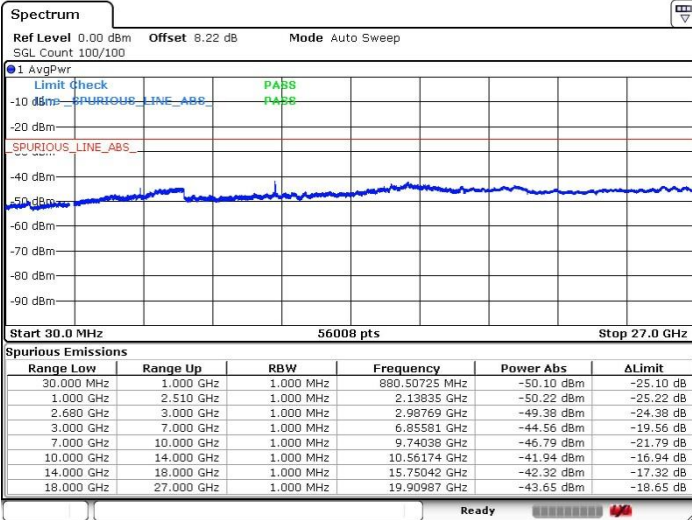

Date: 20 JUL 2019 21:01:16

Highest Channel / 64QAM

N/A

Date: 20 JUL 2019 21:00:15

LTE Band 41 / 10MHz+15MHz

Lowest Channel / QPSK

Lowest Channel / 16QAM

Date: 20 JUL 2019 20:48:24

Date: 20 JUL 2019 20:47:13

Lowest Channel / 64QAM

N/A

Date: 20 JUL 2019 20:45:45

LTE Band 41 / 10MHz+15MHz

MiddleChannel / QPSK

Middle Channel / 16QAM

Date: 20 JUL 2019 20:50:01

Date: 20 JUL 2019 20:51:04

Middle Channel / 64QAM

N/A

Date: 20 JUL 2019 20:52:10

LTE Band 41 / 10MHz+15MHz

Highest Channel / QPSK

Highest Channel / 16QAM

Date: 20 JUL 2019 20:55:26

Date: 20 JUL 2019 20:54:34

Highest Channel / 64QAM

N/A

Date: 20 JUL 2019 20:53:40

LTE Band 41 / 10MHz+20MHz

Lowest Channel / QPSK

Lowest Channel / 16QAM

Date: 20 JUL 2019 20:32:32