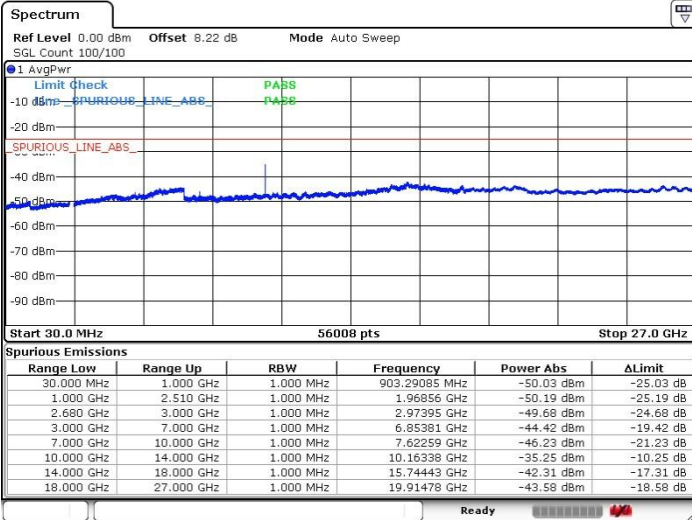

LTE Band 7 / 20MHz+20MHz

64QAM

Lowest Channel / 1RB99 and 1RB0

Date: 21 JUL 2019 16:24:54

LTE Band 7 / 20MHz+20MHz

64QAM

Middle Channel / 1RB99 and 1RB0

Date: 21 JUL 2019 16:26:09

LTE Band 7 / 20MHz+20MHz

64QAM

Highest Channel / 1RB99 and 1RB0

Date: 21.JUL.2019 16:36:04

LTE Band 41 / 5MHz+20MHz

Lowest Channel / QPSK

Lowest Channel / 16QAM

Date: 20 JUL 2019 20:57:03

Date: 20 JUL 2019 20:58:11

Lowest Channel 64QAM

N/A

Date: 20 JUL 2019 20:59:04

LTE Band 41 / 5MHz+20MHz

Middle Channel / QPSK

Middle Channel / 16QAM

Date: 20 JUL 2019 21:03:17