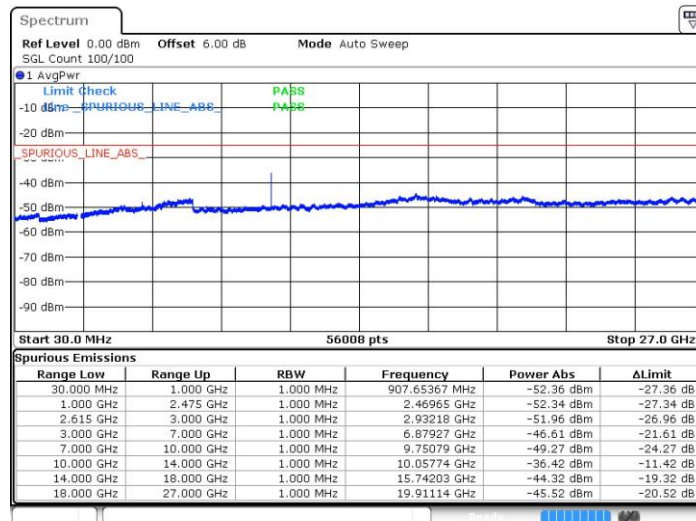

LTE Band 7 / 10MHz+20MHz

64QAM

Highest Channel / 1RB49 and 1RB0

Date: 21.JUL.2019 11:45:29

LTE Band 7 / 15MHz+10MHz

64QAM

Lowest Channel / 1RB74 and 1RB0

Date: 21.JUL.2019 16:42:26

LTE Band 7 / 15MHz+10MHz

64QAM

Middle Channel / 1RB74 and 1RB0

Date: 21.JUL.2019 16:43:43

LTE Band 7 / 15MHz+10MHz

64QAM

Highest Channel / 1RB74 and 1RB0

Date: 21.JUL.2019 16:54:24