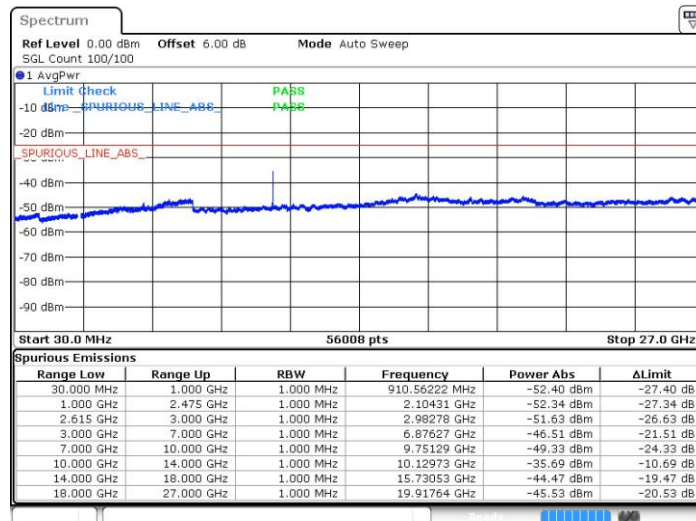

LTE Band 7 / 15MHz+20MHz

16QAM

Lowest Channel / 1RB74 and 1RB0

Date: 21.JUL.2019 15:46:37

LTE Band 7 / 15MHz+20MHz

16QAM

Middle Channel / 1RB74 and 1RB0

Date: 21.JUL.2019 15:52:21

LTE Band 7 / 15MHz+20MHz

16QAM

Highest Channel / 1RB74 and 1RB0

Date: 21.JUL.2019 15:58:35

LTE Band 7 / 20MHz+10MHz

16QAM

Lowest Channel / 1RB99 and 1RB0

Date: 21.JUL.2019 13:27:53