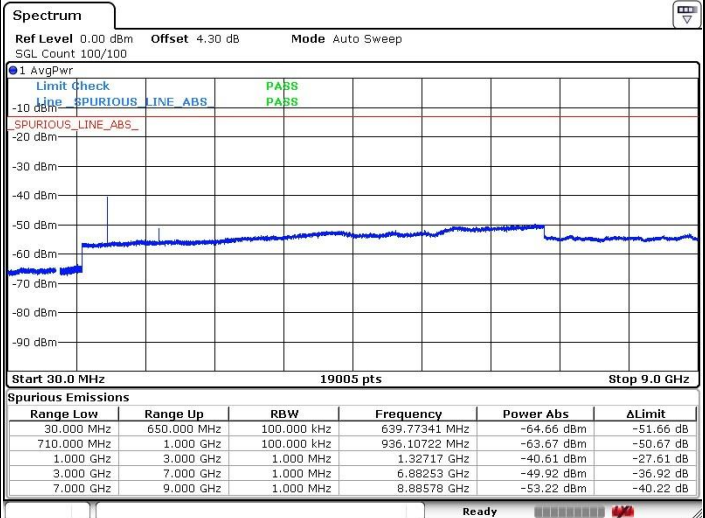

LTE Band 71 / 5MHz

Lowest Channel / QPSK

Lowest Channel / 16QAM

Date: 5 JUL 2019 02:33:11

Date: 5 JUL 2019 02:33:39