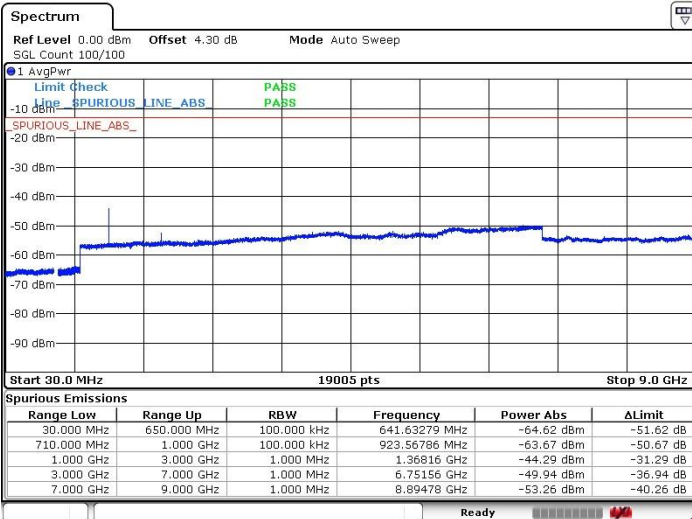

Lowest Channel / 64QAM

Middle Channel / 64QAM

Date: 5 JUL 2019 02:34:03

Date: 5 JUL 2019 02:31:48

Highest Channel / 64QAM

Date: 5 JUL 2019 02:34:30

LTE Band 71 / 10MHz

Lowest Channel / 64QAM

Middle Channel / 64QAM

Date: 5 JUL 2019 02:28:36

Date: 5 JUL 2019 02:28:11

Highest Channel / 64QAM

Date: 5 JUL 2019 02:30:56

LTE Band 71 / 15MHz

Lowest Channel / 64QAM

Middle Channel / 64QAM

Date: 5 JUL 2019 02:25:48

Date: 5 JUL 2019 02:23:04

Highest Channel / 64QAM

Date: 5 JUL 2019 02:25:21

LTE Band 71 / 20MHz

Lowest Channel / 64QAM

Middle Channel / 64QAM

Date: 5 JUL 2019 02:19:32