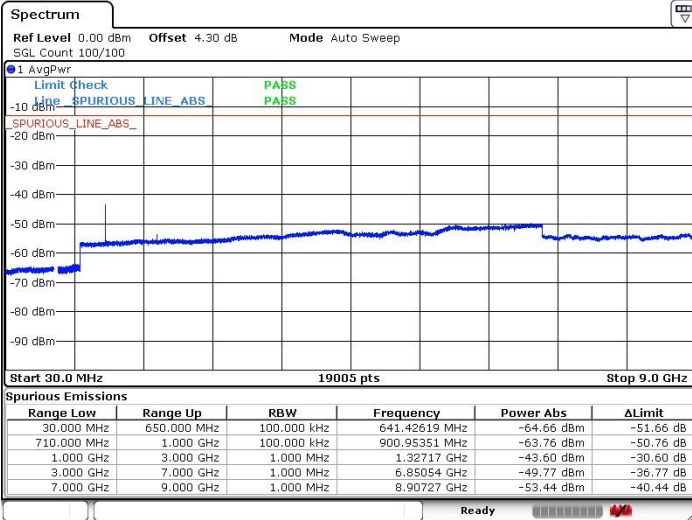

LTE Band71 / 15MHz

Highest Channel / QPSK

Highest Channel / 16QAM

LTE Band 71 / 20MHz

Lowest Channel / QPSK

Lowest Channel / 16QAM

LTE Band 71 / 20MHz

Middle Channel / QPSK

Middle Channel / 16QAM

Date: 5 JUL 2019 02:21:01

Date: 5 JUL 2019 02:20:36

Highest Channel / QPSK

Highest Channel / 16QAM

Date: 5 JUL 2019 02:21:29

Date: 5 JUL 2019 02:22:10

LTE Band 71 / 5MHz

Lowest Channel / 64QAM

Middle Channel / 64QAM

Date: 5 JUL 2019 02:34:03

Date: 5 JUL 2019 02:31:48

Highest Channel / 64QAM

Date: 5 JUL 2019 02:34:30

LTE Band 71 / 10MHz

Lowest Channel / 64QAM