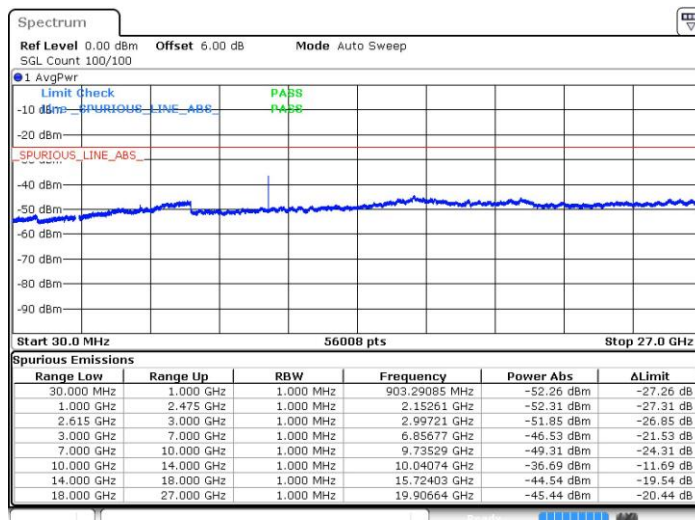

LTE Band 7 / 20MHz+15MHz

QPSK

Highest Channel / 1RB99 and 1RB0

Date: 21 JUL 2019 16:16:15

LTE Band 7 / 20MHz+20MHz

QPSK

Lowest Channel / 1RB99 and 1RB0

Date: 21 JUL 2019 16:22:35

LTE Band 7 / 20MHz+20MHz

QPSK

Middle Channel / 1RB99 and 1RB0

Date: 21 JUL 2019 16:28:33

LTE Band 7 / 20MHz+20MHz

QPSK

Highest Channel / 1RB99 and 1RB0

Date: 21.JUL.2019 16:33:56

LTE Band 7 / 10MHz+20MHz

16QAM

Lowest Channel / 1RB49 and 1RB0

Date: 21.JUL.2019 11:54:48

LTE Band 7 / 10MHz+20MHz

16QAM

Middle Channel / 1RB49 and 1RB0

Date: 21.JUL.2019 11:49:58