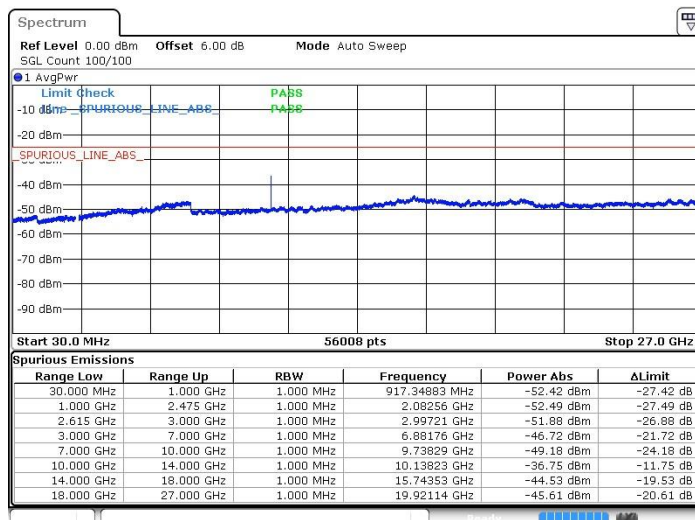

LTE Band 7 / 15MHz+10MHz

QPSK

Lowest Channel / 1RB74 and 1RB0

Date: 21.JUL.2019 16:40:19

LTE Band 7 / 15MHz+10MHz

QPSK

Middle Channel / 1RB74 and 1RB0

Date: 21.JUL.2019 16:45:48

LTE Band 7 / 15MHz+10MHz

QPSK

Highest Channel / 1RB74 and 1RB0

Date: 21.JUL.2019 16:52:19

LTE Band 7 / 15MHz+15MHz

QPSK

Lowest Channel / 1RB74 and 1RB0

Date: 21.JUL.2019 14:12:07

LTE Band 7 / 15MHz+15MHz

QPSK

Middle Channel / 1RB74 and 1RB0

Date: 21.JUL.2019 14:10:41

LTE Band 7 / 15MHz+15MHz

QPSK

Highest Channel / 1RB74 and 1RB0

Date: 21.JUL.2019 14:03:09