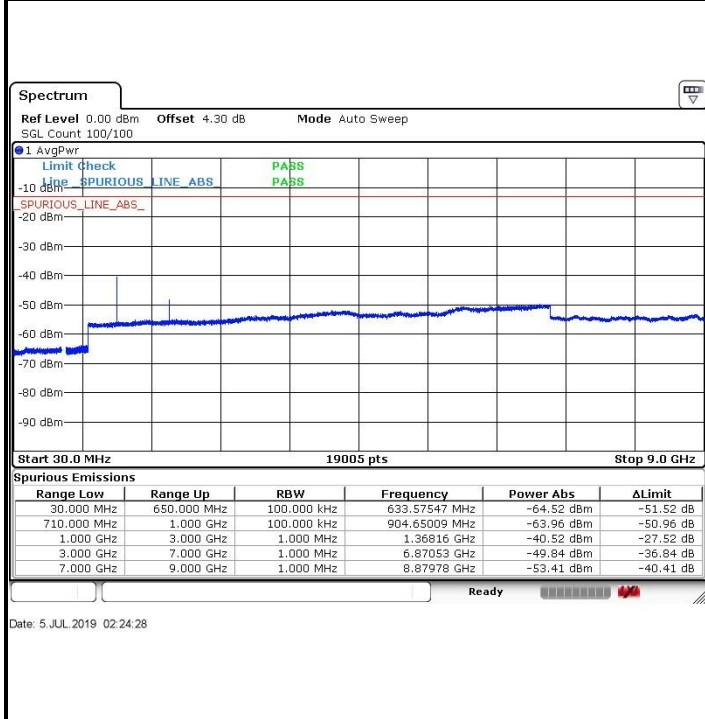

Middle Channel / 16QAM

Date: 5 JUL 2019 02:27:19

Date: 5 JUL 2019 02:27:44

Highest Channel / QPSK

Highest Channel / 16QAM

Date: 5 JUL 2019 02:30:00

Date: 5 JUL 2019 02:30:26

LTE Band 71 / 15MHz

Lowest Channel / QPSK

Lowest Channel / 16QAM

Date: 5 JUL 2019 02:26:48

Date: 5 JUL 2019 02:26:19

Middle Channel / QPSK

Middle Channel / 16QAM

Date: 5 JUL 2019 02:23:59

Date: 5 JUL 2019 02:23:33

LTE Band71 / 15MHz

Highest Channel / QPSK

Highest Channel / 16QAM

LTE Band 71 / 20MHz

Lowest Channel / QPSK

Lowest Channel / 16QAM

LTE Band 71 / 20MHz

Middle Channel / QPSK