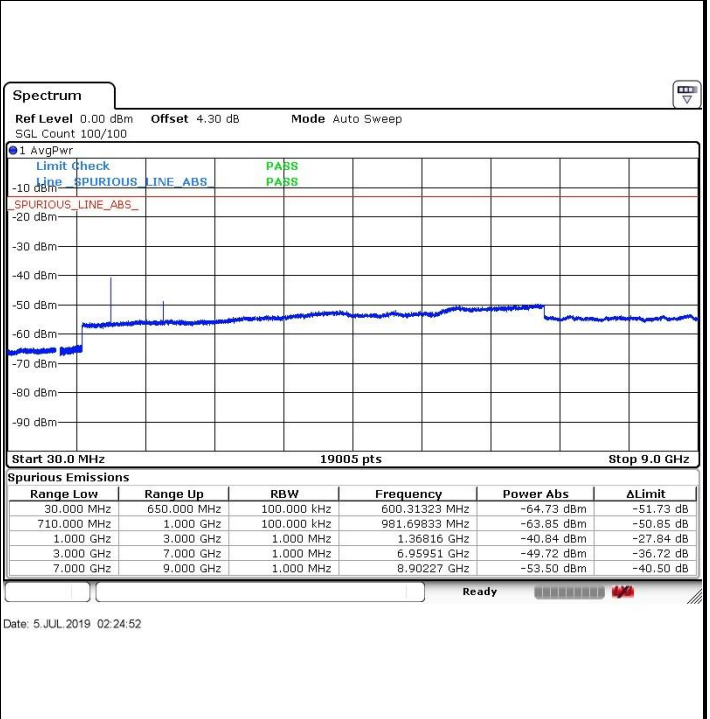

Middle Channel / 16QAM

Date: 5 JUL 2019 02:27:19

Date: 5 JUL 2019 02:27:44

Highest Channel / QPSK

Highest Channel / 16QAM

Date: 5 JUL 2019 02:30:00

Date: 5 JUL 2019 02:30:26

LTE Band 71 / 15MHz

Lowest Channel / QPSK

Lowest Channel / 16QAM

Date: 5 JUL 2019 02:26:48

Date: 5 JUL 2019 02:26:19

Middle Channel / QPSK

Middle Channel / 16QAM

Date: 5 JUL 2019 02:23:59

Date: 5 JUL 2019 02:23:33

LTE Band71 / 15MHz

Highest Channel / QPSK

Highest Channel / 16QAM

LTE Band 71 / 20MHz

Lowest Channel / QPSK

Lowest Channel / 16QAM

LTE Band 71 / 20MHz

Middle Channel / QPSK

Middle Channel / 16QAM

Date: 5 JUL 2019 02:21:01

Date: 5 JUL 2019 02:20:36

Highest Channel / QPSK

Highest Channel / 16QAM

Date: 5 JUL 2019 02:21:29

Date: 5 JUL 2019 02:22:10

LTE Band 71 / 5MHz