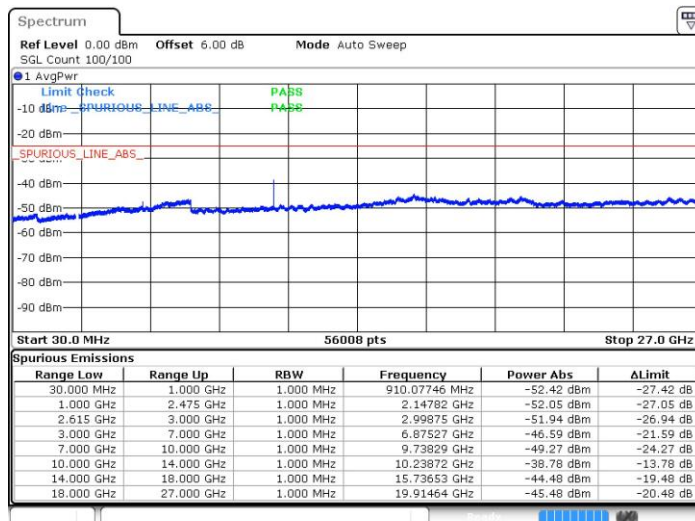

LTE Band 7 / 10MHz+20MHz

QPSK

Middle Channel / 1RB49 and 1RB0

Date: 21.JUL.2019 11:49:01

LTE Band 7 / 10MHz+20MHz

QPSK

Highest Channel / 1RB49 and 1RB0

Date: 21.JUL.2019 11:47:34

LTE Band 7 / 15MHz+10MHz

QPSK

Lowest Channel / 1RB74 and 1RB0

Date: 21.JUL.2019 16:40:19

LTE Band 7 / 15MHz+10MHz

QPSK

Middle Channel / 1RB74 and 1RB0

Date: 21.JUL.2019 16:45:48

LTE Band 7 / 15MHz+10MHz

QPSK

Highest Channel / 1RB74 and 1RB0

Date: 21.JUL.2019 16:52:19

LTE Band 7 / 15MHz+15MHz

QPSK

Lowest Channel / 1RB74 and 1RB0

Date: 21.JUL.2019 14:12:07