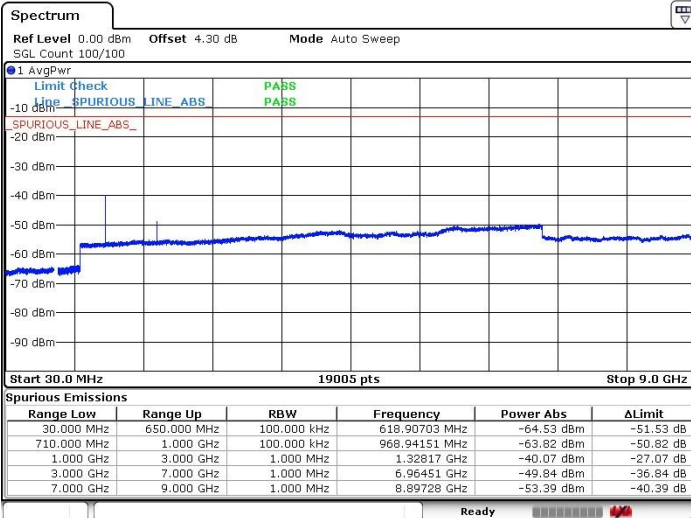

LTE Band 71 / 15MHz

Lowest Channel / QPSK

Lowest Channel / 16QAM

Date: 5 JUL 2019 02:26:48

Date: 5 JUL 2019 02:26:19