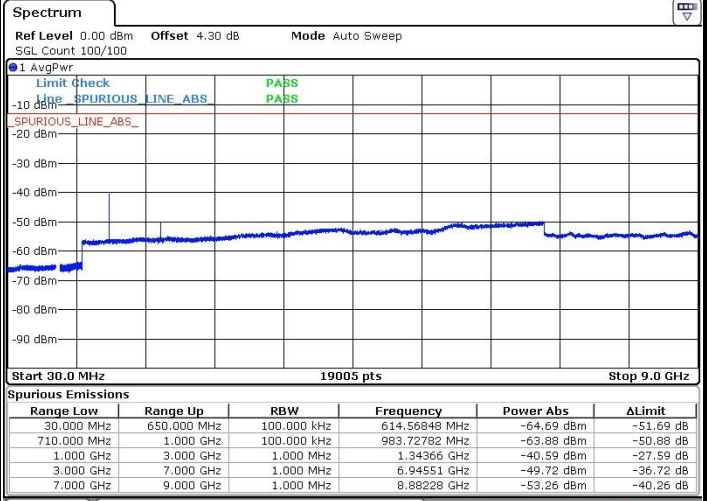

LTE Band71 / 15MHz

Highest Channel / QPSK

Highest Channel / 16QAM

LTE Band 71 / 20MHz

Lowest Channel / QPSK

Lowest Channel / 16QAM

LTE Band 71 / 20MHz

Middle Channel / QPSK

Middle Channel / 16QAM

Date: 5 JUL 2019 02:21:01

Date: 5 JUL 2019 02:20:36

Highest Channel / QPSK

Highest Channel / 16QAM

Date: 5 JUL 2019 02:21:29

Date: 5 JUL 2019 02:22:10

LTE Band 71 / 5MHz