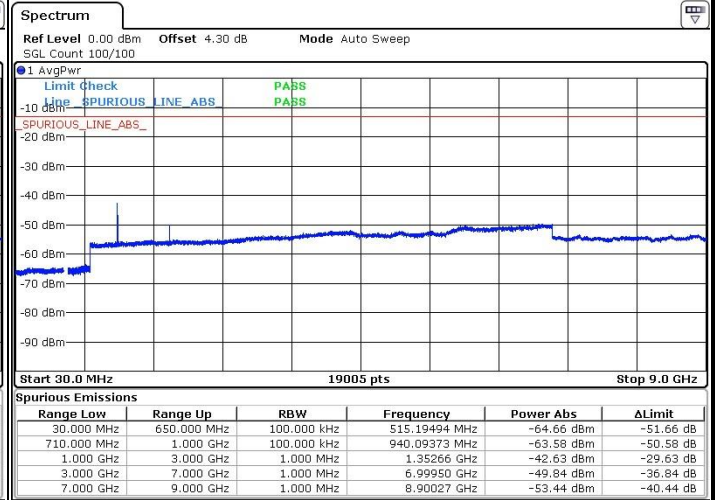

Middle Channel / 16QAM

Date: 5 JUL 2019 02:21:01

Date: 5 JUL 2019 02:20:36

Highest Channel / QPSK

Highest Channel / 16QAM

Date: 5 JUL 2019 02:21:29

Date: 5 JUL 2019 02:22:10

LTE Band 71 / 5MHz

Lowest Channel / 64QAM

Middle Channel / 64QAM

Date: 5 JUL 2019 02:34:03

Date: 5 JUL 2019 02:31:48

Highest Channel / 64QAM

Date: 5 JUL 2019 02:34:30

LTE Band 71 / 10MHz

Lowest Channel / 64QAM

Middle Channel / 64QAM

Date: 5 JUL 2019 02:28:36

Date: 5 JUL 2019 02:28:11

Highest Channel / 64QAM

Date: 5 JUL 2019 02:30:56

LTE Band 71 / 15MHz

Lowest Channel / 64QAM

Middle Channel / 64QAM