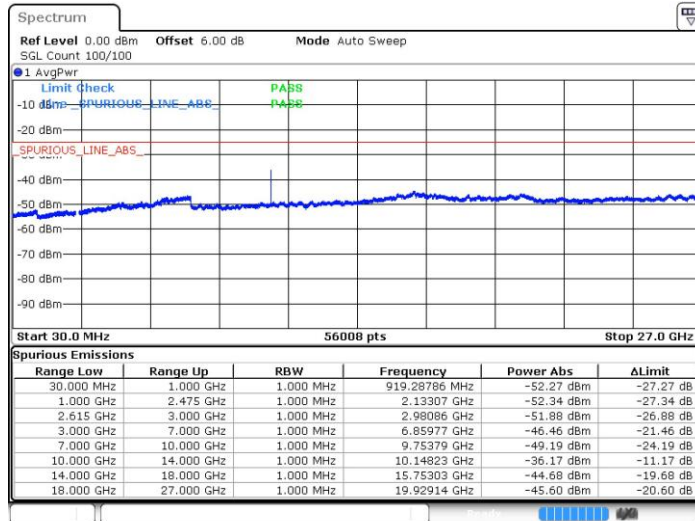

LTE Band 7 / 10MHz+20MHz

QPSK

Middle Channel / 1RB49 and 1RB0

Date: 21.JUL.2019 11:49:01

LTE Band 7 / 10MHz+20MHz

QPSK

Highest Channel / 1RB49 and 1RB0

Date: 21.JUL.2019 11:47:34

LTE Band 7 / 15MHz+10MHz

QPSK

Lowest Channel / 1RB74 and 1RB0

Date: 21.JUL.2019 16:40:19

LTE Band 7 / 15MHz+10MHz

QPSK

Middle Channel / 1RB74 and 1RB0

Date: 21.JUL.2019 16:45:48

LTE Band 7 / 15MHz+10MHz

QPSK

Highest Channel / 1RB74 and 1RB0

Date: 21.JUL.2019 16:52:19

LTE Band 7 / 15MHz+15MHz

QPSK

Lowest Channel / 1RB74 and 1RB0

Date: 21.JUL.2019 14:12:07