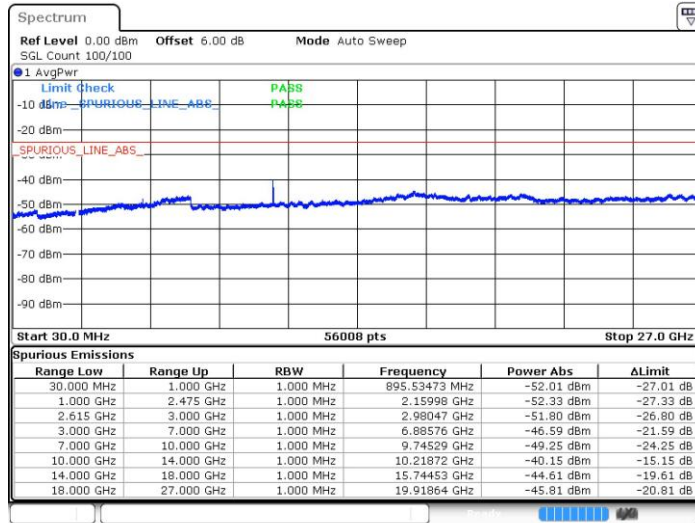

LTE Band 7 / 15MHz+10MHz

QPSK

Highest Channel / 1RB74 and 1RB0

Date: 21.JUL.2019 16:52:19

LTE Band 7 / 15MHz+15MHz

QPSK

Lowest Channel / 1RB74 and 1RB0

Date: 21.JUL.2019 14:12:07

LTE Band 7 / 15MHz+15MHz

QPSK

Middle Channel / 1RB74 and 1RB0

Date: 21.JUL.2019 14:10:41

LTE Band 7 / 15MHz+15MHz

QPSK

Highest Channel / 1RB74 and 1RB0

Date: 21.JUL.2019 14:03:09

LTE Band 7 / 15MHz+20MHz

QPSK

Lowest Channel / 1RB74 and 1RB0

Date: 21.JUL.2019 15:49:20

LTE Band 7 / 20MHz+10MHz

QPSK

Lowest Channel / 1RB99 and 1RB0

Date: 21.JUL.2019 13:26:22