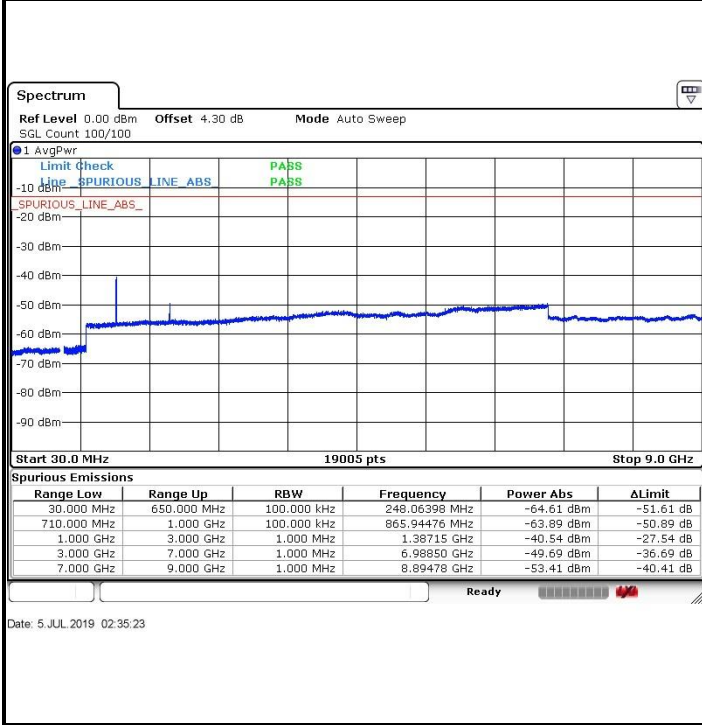

LTE Band 66 / 20MHz

Lowest Channel / 64QAM

Middle Channel / 64QAM

Date: 9 JUL 2019 17:32:15

Date: 9 JUL 2019 17:37:14

Highest Channel / 64QAM

Date: 9 JUL 2019 17:41:11

LTE Band 71 / 5MHz

Lowest Channel / QPSK

Lowest Channel / 16QAM

Date: 5 JUL 2019 02:33:11

Date: 5 JUL 2019 02:33:39

Middle Channel / QPSK

Middle Channel / 16QAM

Date: 5 JUL 2019 02:32:44

Date: 5 JUL 2019 02:32:18

LTE Band 71 / 5MHz

Highest Channel / QPSK

Highest Channel / 16QAM

LTE Band 71 / 10MHz

Lowest Channel / QPSK

Lowest Channel / 16QAM

LTE Band 71 / 10MHz

Middle Channel / QPSK

Middle Channel / 16QAM

Date: 5 JUL 2019 02:27:19

Date: 5 JUL 2019 02:27:44

Highest Channel / QPSK

Highest Channel / 16QAM

Date: 5 JUL 2019 02:30:00

Date: 5 JUL 2019 02:30:26

LTE Band 71 / 15MHz