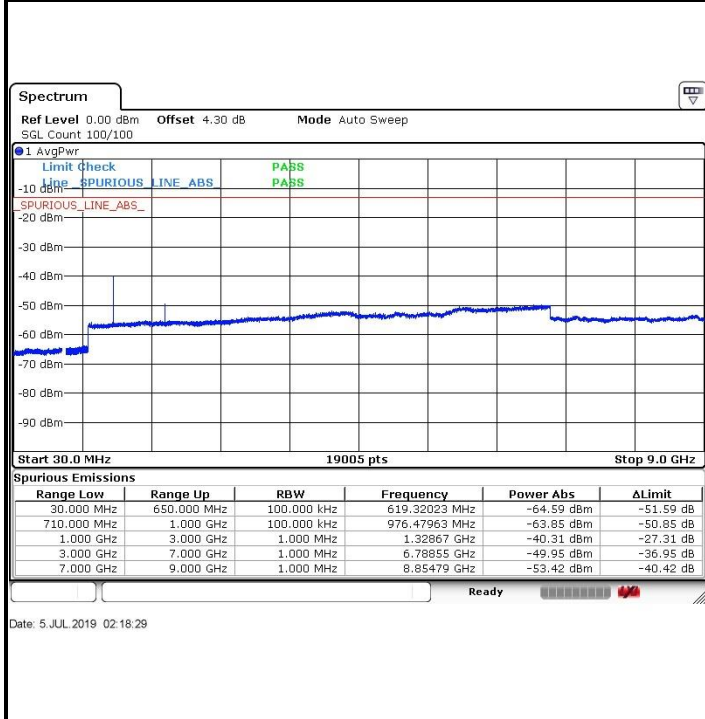

LTE Band71 / 15MHz

Highest Channel / QPSK

Highest Channel / 16QAM

LTE Band 71 / 20MHz

Lowest Channel / QPSK

Lowest Channel / 16QAM

LTE Band 71 / 20MHz

Middle Channel / QPSK

Middle Channel / 16QAM

Date: 5 JUL 2019 02:21:01

Date: 5 JUL 2019 02:20:36

Highest Channel / QPSK

Highest Channel / 16QAM

Date: 5 JUL 2019 02:21:29

Date: 5 JUL 2019 02:22:10

LTE Band 71 / 5MHz