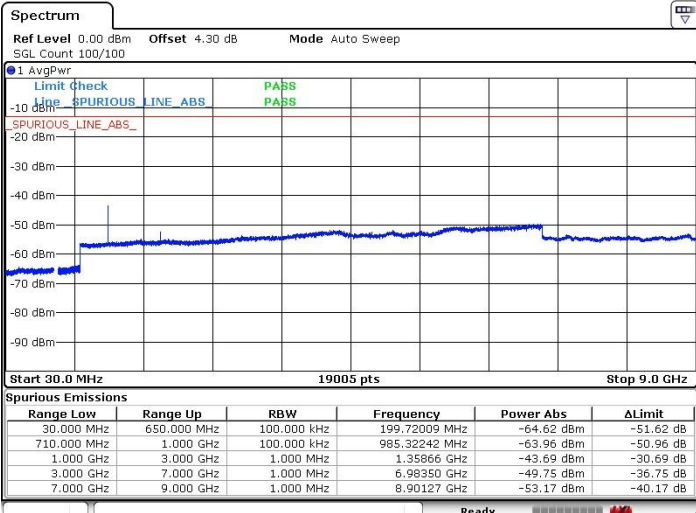

Highest Channel / 64QAM

Date: 5 JUL 2019 02:22:33