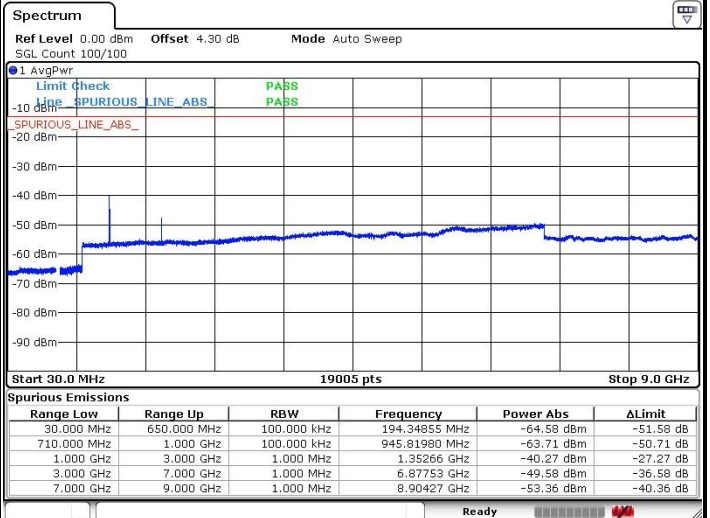

LTE Band 71 / 5MHz

Highest Channel / QPSK

Highest Channel / 16QAM

LTE Band 71 / 10MHz

Lowest Channel / QPSK

Lowest Channel / 16QAM

LTE Band 71 / 10MHz

Middle Channel / QPSK

Middle Channel / 16QAM

Date: 5 JUL 2019 02:27:19

Date: 5 JUL 2019 02:27:44

Highest Channel / QPSK

Highest Channel / 16QAM

Date: 5 JUL 2019 02:30:00

Date: 5 JUL 2019 02:30:26

LTE Band 71 / 15MHz