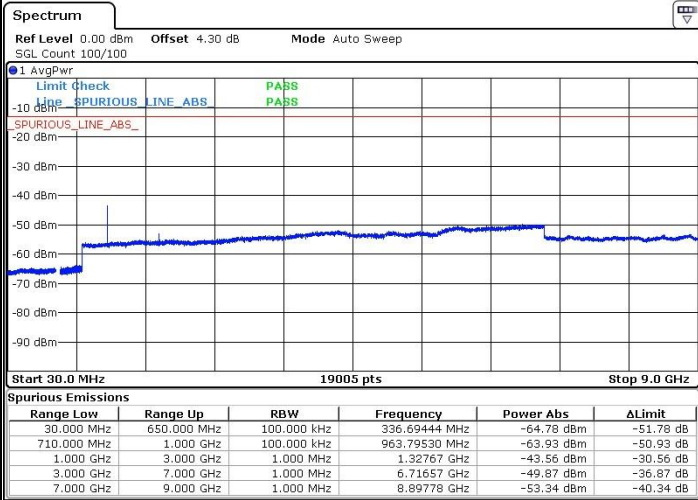

Middle Channel / 16QAM

Date: 5 JUL 2019 02:21:01

Date: 5 JUL 2019 02:20:36

Highest Channel / QPSK

Highest Channel / 16QAM

Date: 5 JUL 2019 02:21:29

Date: 5 JUL 2019 02:22:10

LTE Band 71 / 5MHz

Lowest Channel / 64QAM

Middle Channel / 64QAM

Date: 5 JUL 2019 02:34:03

Date: 5 JUL 2019 02:31:48

Highest Channel / 64QAM

Date: 5 JUL 2019 02:34:30

LTE Band 71 / 10MHz

Lowest Channel / 64QAM

Middle Channel / 64QAM

Date: 5 JUL 2019 02:28:36

Date: 5 JUL 2019 02:28:11

Highest Channel / 64QAM

Date: 5 JUL 2019 02:30:56

LTE Band 71 / 15MHz

Lowest Channel / 64QAM

Middle Channel / 64QAM