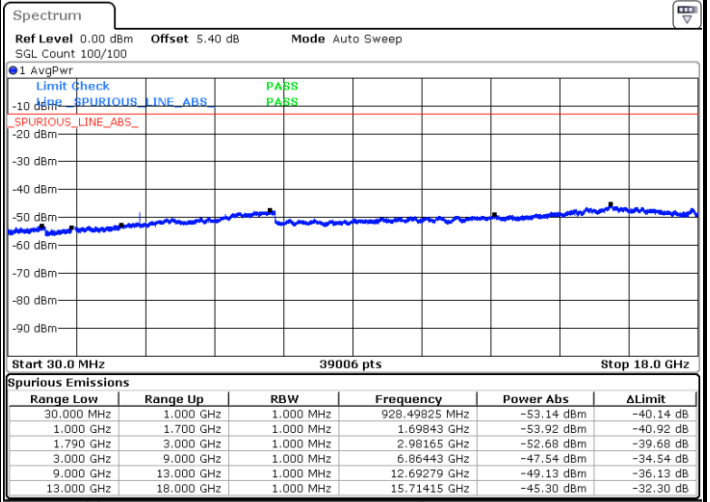

LTE Band 66 / 20MHz

Lowest Channel / 64QAM

Middle Channel / 64QAM

Date: 9 JUL 2019 17:32:15

Date: 9 JUL 2019 17:37:14

Highest Channel / 64QAM

Date: 9 JUL 2019 17:41:11

LTE Band 71 / 5MHz

LTE Band 71 / 5MHz

Highest Channel / QPSK

Highest Channel / 16QAM

LTE Band 71 / 10MHz

Lowest Channel / QPSK

Lowest Channel / 16QAM

LTE Band 71 / 10MHz

Middle Channel / QPSK