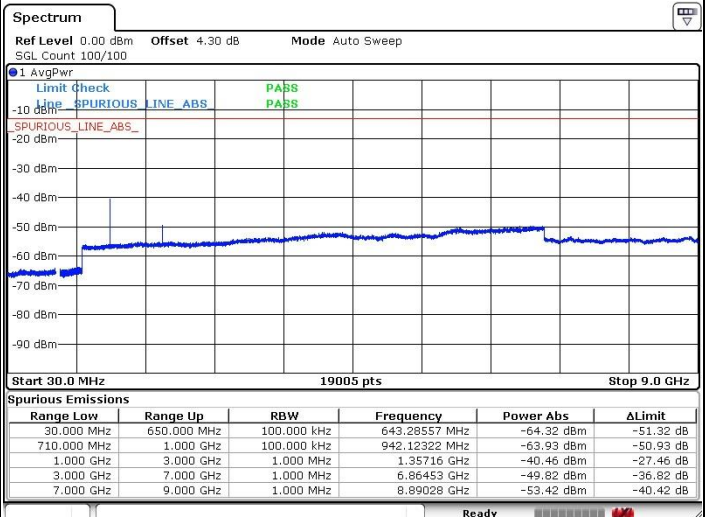

Lowest Channel / QPSK

Lowest Channel / 16QAM

Date: 5 JUL 2019 02:33:11

Date: 5 JUL 2019 02:33:39

Middle Channel / QPSK

Middle Channel / 16QAM

Date: 5 JUL 2019 02:32:44

Date: 5 JUL 2019 02:32:18

LTE Band 71 / 5MHz

Highest Channel / QPSK

Highest Channel / 16QAM

LTE Band 71 / 10MHz

Lowest Channel / QPSK

Lowest Channel / 16QAM

LTE Band 71 / 10MHz

Middle Channel / QPSK