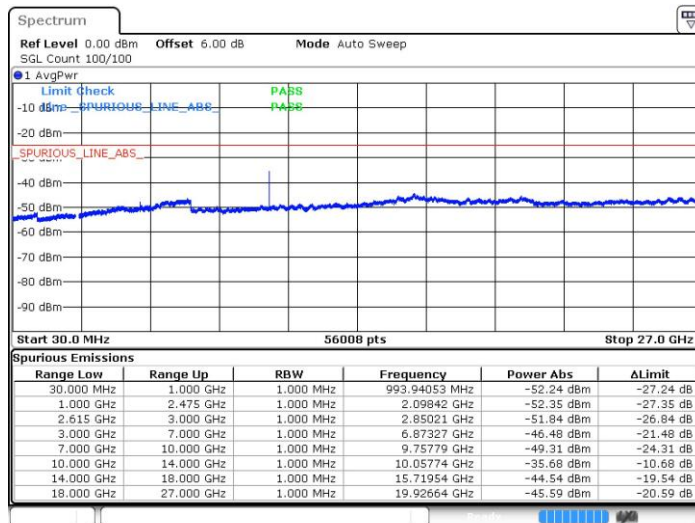

LTE Band 7 / 10MHz+20MHz

QPSK

Middle Channel / 1RB49 and 1RB0

Date: 21.JUL.2019 11:49:01

LTE Band 7 / 10MHz+20MHz

QPSK

Highest Channel / 1RB49 and 1RB0

Date: 21.JUL.2019 11:47:34

LTE Band 7 / 15MHz+10MHz

QPSK

Lowest Channel / 1RB74 and 1RB0

Date: 21.JUL.2019 16:40:19

LTE Band 7 / 15MHz+10MHz

QPSK

Middle Channel / 1RB74 and 1RB0

Date: 21.JUL.2019 16:45:48