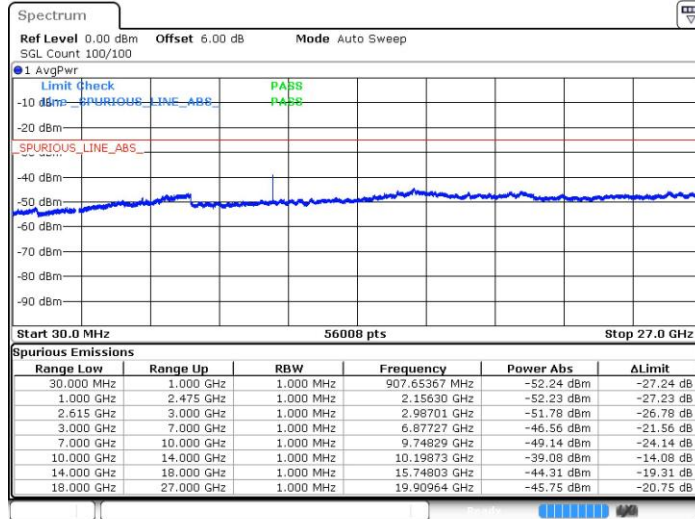

LTE Band 7 / 20MHz+15MHz

QPSK

Highest Channel / 1RB99 and 1RB0

Date: 21 JUL 2019 16:16:15

LTE Band 7 / 20MHz+20MHz

QPSK

Lowest Channel / 1RB99 and 1RB0

Date: 21 JUL 2019 16:22:35

LTE Band 7 / 20MHz+20MHz

QPSK

Middle Channel / 1RB99 and 1RB0

Date: 21 JUL 2019 16:28:33

LTE Band 7 / 20MHz+20MHz

QPSK

Highest Channel / 1RB99 and 1RB0

Date: 21.JUL.2019 16:33:56

LTE Band 7 / 10MHz+20MHz

16QAM

Lowest Channel / 1RB49 and 1RB0

Date: 21.JUL.2019 11:54:48

LTE Band 7 / 10MHz+20MHz

16QAM

Middle Channel / 1RB49 and 1RB0

Date: 21.JUL.2019 11:49:58