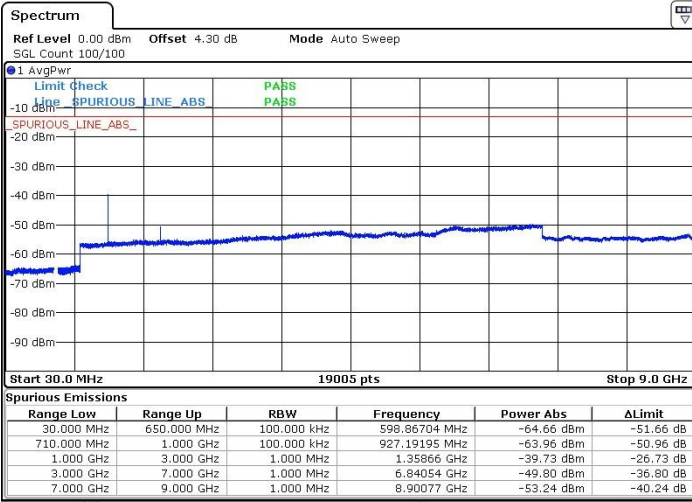

LTE Band71 / 15MHz

Highest Channel / QPSK

Highest Channel / 16QAM

LTE Band 71 / 20MHz

Lowest Channel / QPSK

Lowest Channel / 16QAM

LTE Band 71 / 20MHz

Middle Channel / QPSK

Middle Channel / 16QAM

Date: 5 JUL 2019 02:21:01

Date: 5 JUL 2019 02:20:36

Highest Channel / QPSK

Highest Channel / 16QAM

Date: 5 JUL 2019 02:21:29

Date: 5 JUL 2019 02:22:10

LTE Band 71 / 5MHz

Lowest Channel / 64QAM

Middle Channel / 64QAM

Date: 5 JUL 2019 02:34:03

Date: 5 JUL 2019 02:31:48

Highest Channel / 64QAM

Date: 5 JUL 2019 02:34:30

LTE Band 71 / 10MHz

Lowest Channel / 64QAM