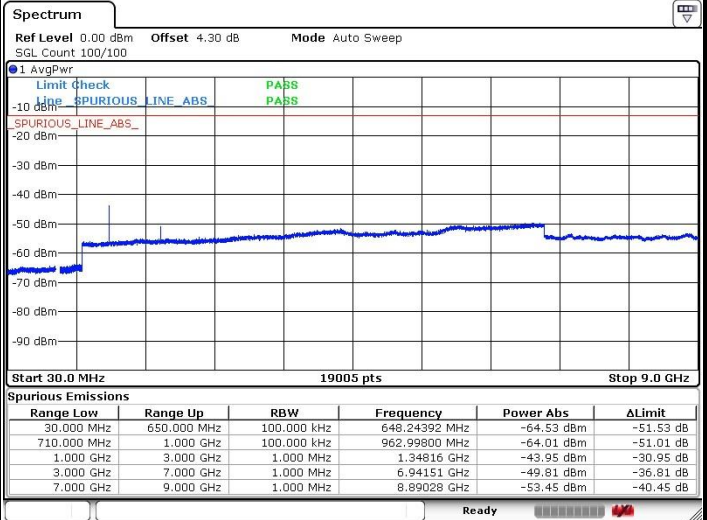

Middle Channel / 64QAM

Date: 5 JUL 2019 02:28:36

Date: 5 JUL 2019 02:28:11

Highest Channel / 64QAM

Date: 5 JUL 2019 02:30:56

LTE Band 71 / 15MHz

Lowest Channel / 64QAM

Middle Channel / 64QAM

Date: 5 JUL 2019 02:25:48

Date: 5 JUL 2019 02:23:04

Highest Channel / 64QAM

Date: 5 JUL 2019 02:25:21

LTE Band 71 / 20MHz

Lowest Channel / 64QAM

Middle Channel / 64QAM

Date: 5 JUL 2019 02:19:32