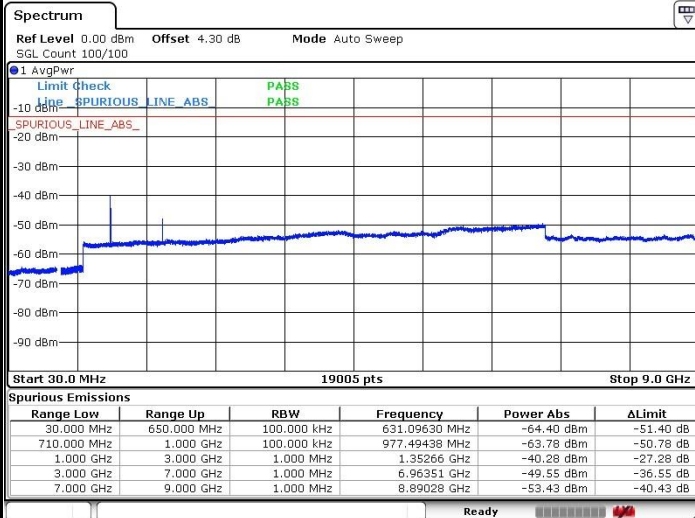

LTE Band 71 / 5MHz

Highest Channel / QPSK

Highest Channel / 16QAM

LTE Band 71 / 10MHz

Lowest Channel / QPSK

Lowest Channel / 16QAM

LTE Band 71 / 10MHz

Middle Channel / QPSK

Middle Channel / 16QAM

Date: 5 JUL 2019 02:27:19

Date: 5 JUL 2019 02:27:44

Highest Channel / QPSK

Highest Channel / 16QAM

Date: 5 JUL 2019 02:30:00

Date: 5 JUL 2019 02:30:26

LTE Band 71 / 15MHz