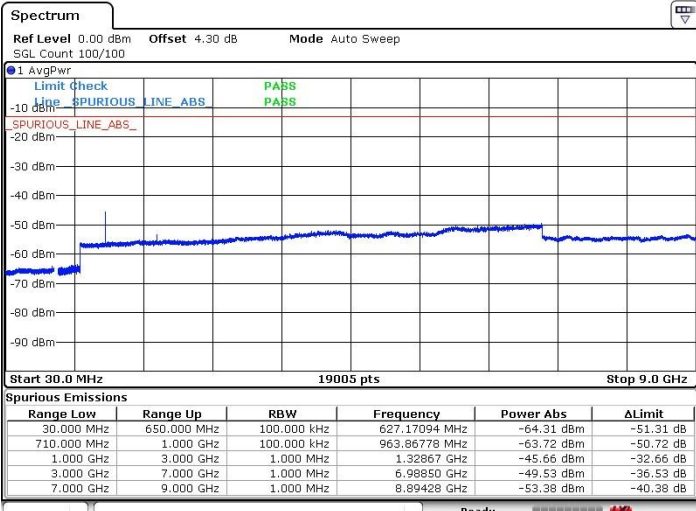

Date: 5 JUL 2019 02:25:48

Date: 5 JUL 2019 02:23:04

Highest Channel / 64QAM

Date: 5 JUL 2019 02:25:21

LTE Band 71 / 20MHz

Lowest Channel / 64QAM

Middle Channel / 64QAM

Date: 5 JUL 2019 02:19:32

Date: 5 JUL 2019 02:20:06

Highest Channel / 64QAM

Date: 5 JUL 2019 02:22:33

For CA

LTE Band 7 / 10MHz+20MHz

QPSK

Lowest Channel / 1RB49 and 1RB0

Date: 21.JUL.2019 11:56:07

LTE Band 7 / 10MHz+20MHz

QPSK

Middle Channel / 1RB49 and 1RB0

Date: 21.JUL.2019 11:49:01

LTE Band 7 / 10MHz+20MHz

QPSK

Highest Channel / 1RB49 and 1RB0

Date: 21.JUL.2019 11:47:34