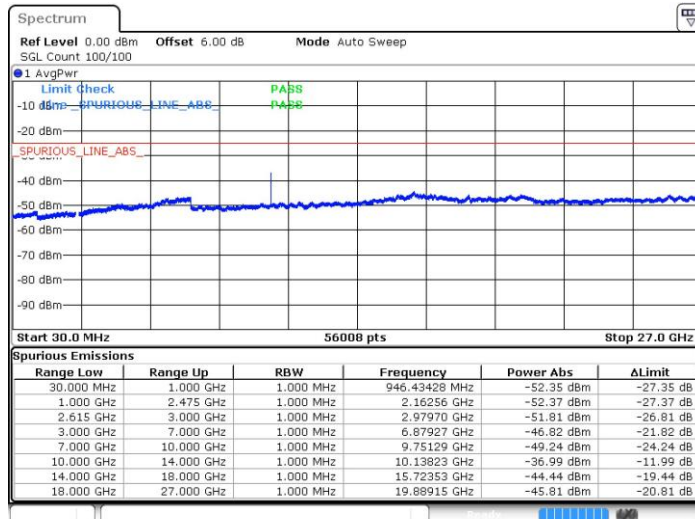

LTE Band 7 / 20MHz+15MHz

QPSK

Lowest Channel / 1RB99 and 1RB0

Date: 21 JUL 2019 16:06:45

LTE Band 7 / 20MHz+15MHz

QPSK

Middle Channel / 1RB99 and 1RB0

Date: 21 JUL 2019 16:08:04

LTE Band 7 / 20MHz+15MHz

QPSK

Highest Channel / 1RB99 and 1RB0

Date: 21 JUL 2019 16:16:15

LTE Band 7 / 20MHz+20MHz

QPSK

Lowest Channel / 1RB99 and 1RB0

Date: 21 JUL 2019 16:22:35

LTE Band 7 / 20MHz+20MHz

QPSK

Middle Channel / 1RB99 and 1RB0

Date: 21 JUL 2019 16:28:33

LTE Band 7 / 20MHz+20MHz

QPSK

Highest Channel / 1RB99 and 1RB0

Date: 21.JUL.2019 16:33:56