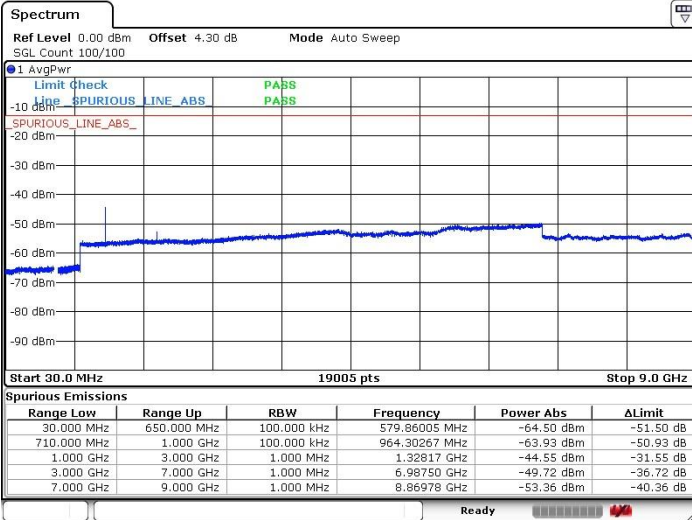

Lowest Channel / 64QAM

Middle Channel / 64QAM

Date: 5 JUL 2019 02:34:03

Date: 5 JUL 2019 02:31:48

Highest Channel / 64QAM

Date: 5 JUL 2019 02:34:30

LTE Band 71 / 10MHz

Lowest Channel / 64QAM

Middle Channel / 64QAM

Date: 5 JUL 2019 02:28:36

Date: 5 JUL 2019 02:28:11

Highest Channel / 64QAM

Date: 5 JUL 2019 02:30:56

LTE Band 71 / 15MHz

Lowest Channel / 64QAM

Middle Channel / 64QAM

Date: 5 JUL 2019 02:25:48

Date: 5 JUL 2019 02:23:04

Highest Channel / 64QAM

Date: 5 JUL 2019 02:25:21

LTE Band 71 / 20MHz

Lowest Channel / 64QAM

Middle Channel / 64QAM

Date: 5 JUL 2019 02:19:32