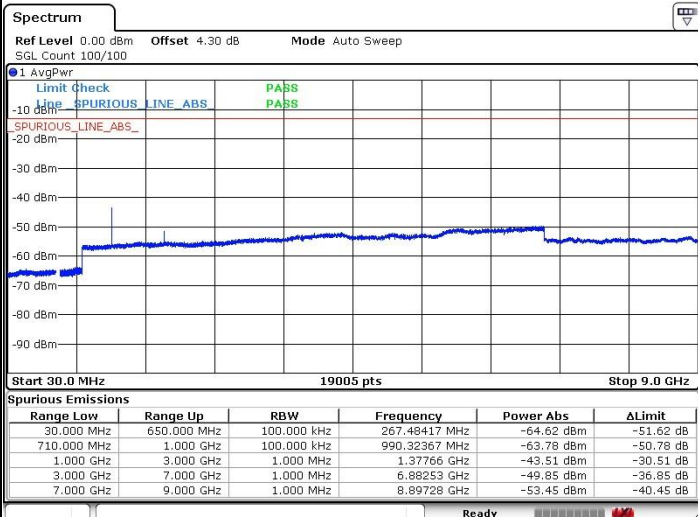

Middle Channel / 64QAM

Date: 5 JUL 2019 02:28:36

Date: 5 JUL 2019 02:28:11

Highest Channel / 64QAM

Date: 5 JUL 2019 02:30:56

LTE Band 71 / 15MHz

Lowest Channel / 64QAM

Middle Channel / 64QAM

Date: 5 JUL 2019 02:25:48

Date: 5 JUL 2019 02:23:04

Highest Channel / 64QAM

Date: 5 JUL 2019 02:25:21

LTE Band 71 / 20MHz

Lowest Channel / 64QAM

Middle Channel / 64QAM

Date: 5 JUL 2019 02:19:32