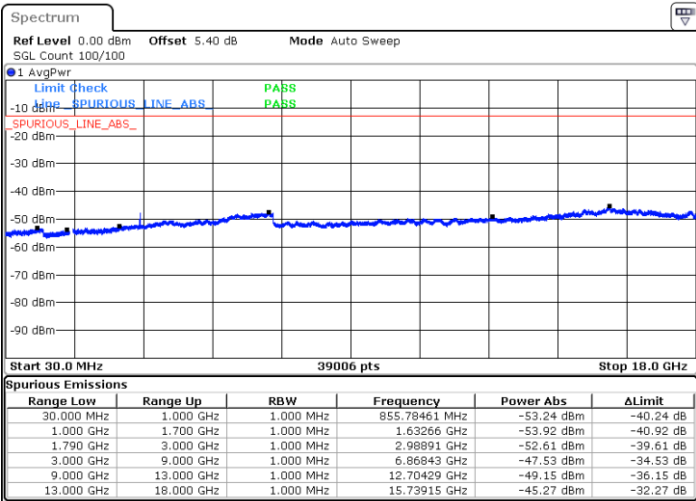

LTE Band 66 / 20MHz

Lowest Channel / 64QAM

Middle Channel / 64QAM

Date: 9 JUL 2019 17:32:15

Date: 9 JUL 2019 17:37:14

Highest Channel / 64QAM

Date: 9 JUL 2019 17:41:11

LTE Band 71 / 5MHz

LTE Band 71 / 5MHz

Highest Channel / QPSK

Highest Channel / 16QAM

LTE Band 71 / 10MHz

Lowest Channel / QPSK

Lowest Channel / 16QAM

LTE Band 71 / 10MHz

Middle Channel / QPSK