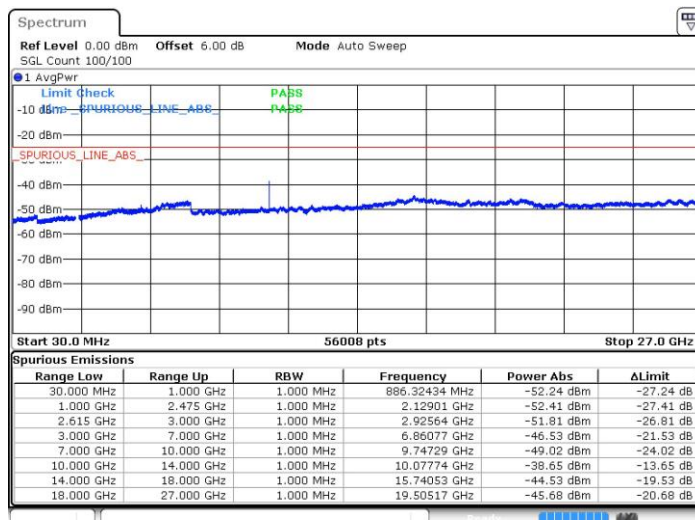

LTE Band 7 / 15MHz+20MHz

QPSK

Lowest Channel / 1RB74 and 1RB0

Date: 21.JUL.2019 15:49:20

LTE Band 7 / 20MHz+10MHz

QPSK

Lowest Channel / 1RB99 and 1RB0

Date: 21.JUL.2019 13:26:22

LTE Band 7 / 20MHz+10MHz

QPSK

Middle Channel / 1RB99 and 1RB0

Date: 21.JUL.2019 13:48:30

LTE Band 7 / 20MHz+10MHz

QPSK

Highest Channel / 1RB99 and 1RB0

Date: 21 JUL 2019 13:46:53

LTE Band 7 / 20MHz+15MHz

QPSK

Lowest Channel / 1RB99 and 1RB0

Date: 21 JUL 2019 16:06:45

LTE Band 7 / 20MHz+15MHz

QPSK

Middle Channel / 1RB99 and 1RB0

Date: 21 JUL 2019 16:08:04