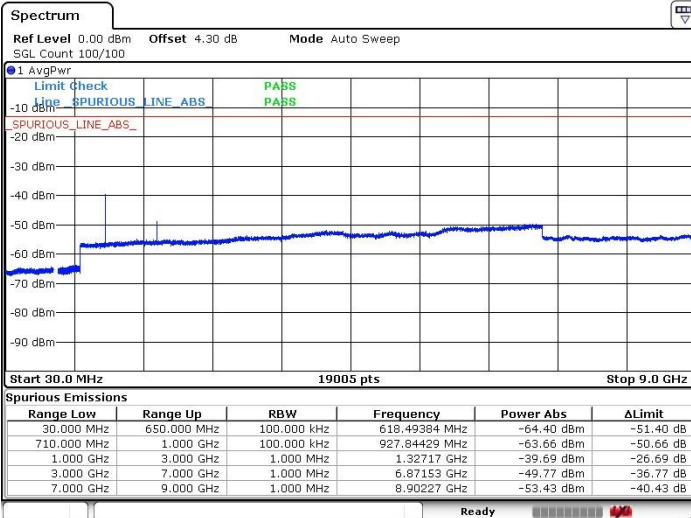

LTE Band 71 / 5MHz

Lowest Channel / QPSK

Lowest Channel / 16QAM

Date: 5 JUL 2019 02:33:11

Date: 5 JUL 2019 02:33:39