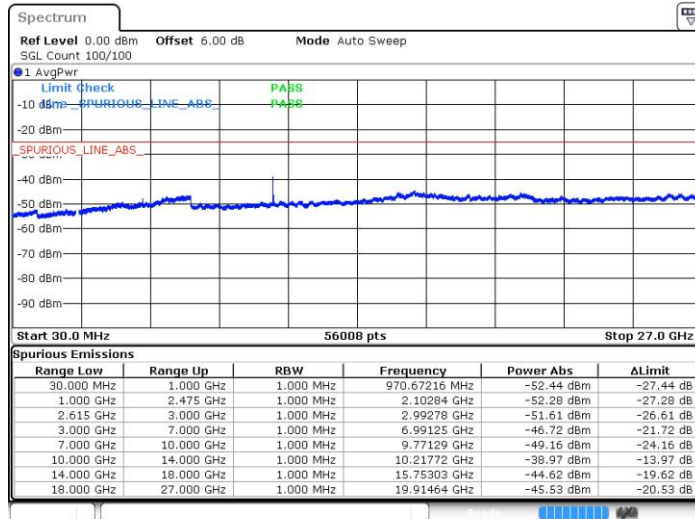

LTE Band 7 / 20MHz+10MHz

QPSK

Middle Channel / 1RB99 and 1RB0

Date: 21.JUL.2019 13:48:30

LTE Band 7 / 20MHz+10MHz

QPSK

Highest Channel / 1RB99 and 1RB0

Date: 21 JUL 2019 13:46:53

LTE Band 7 / 20MHz+15MHz

QPSK

Lowest Channel / 1RB99 and 1RB0

Date: 21 JUL 2019 16:06:45

LTE Band 7 / 20MHz+15MHz

QPSK

Middle Channel / 1RB99 and 1RB0

Date: 21 JUL 2019 16:08:04

LTE Band 7 / 20MHz+15MHz

QPSK

Highest Channel / 1RB99 and 1RB0

Date: 21 JUL 2019 16:16:15

LTE Band 7 / 20MHz+20MHz

QPSK

Lowest Channel / 1RB99 and 1RB0

Date: 21 JUL 2019 16:22:35