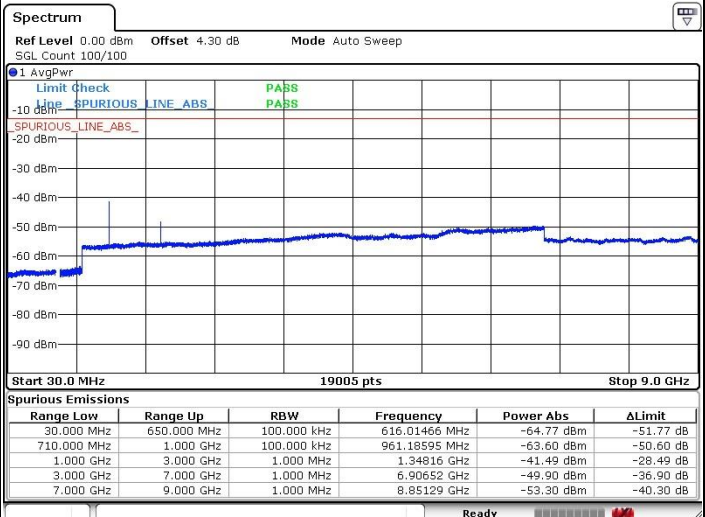

Lowest Channel / QPSK

Lowest Channel / 16QAM

Date: 5 JUL 2019 02:26:48

Date: 5 JUL 2019 02:26:19

Middle Channel / QPSK

Middle Channel / 16QAM

Date: 5 JUL 2019 02:23:59

Date: 5 JUL 2019 02:23:33

LTE Band71 / 15MHz

Highest Channel / QPSK

Highest Channel / 16QAM

LTE Band 71 / 20MHz

Lowest Channel / QPSK

Lowest Channel / 16QAM

LTE Band 71 / 20MHz

Middle Channel / QPSK