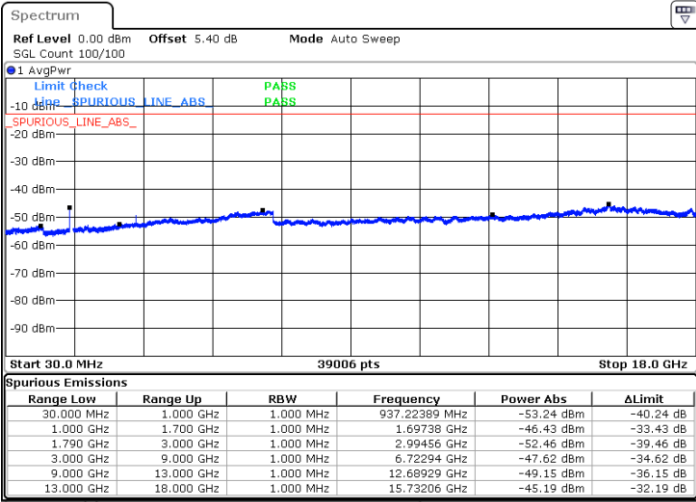

LTE Band 66 / 20MHz

Lowest Channel / 64QAM

Middle Channel / 64QAM

Date: 9 JUL 2019 17:32:15

Date: 9 JUL 2019 17:37:14

Highest Channel / 64QAM

Date: 9 JUL 2019 17:41:11

LTE Band 71 / 5MHz

LTE Band 71 / 5MHz

Highest Channel / QPSK

Highest Channel / 16QAM

LTE Band 71 / 10MHz

Lowest Channel / QPSK

Lowest Channel / 16QAM

LTE Band 71 / 10MHz

Middle Channel / QPSK