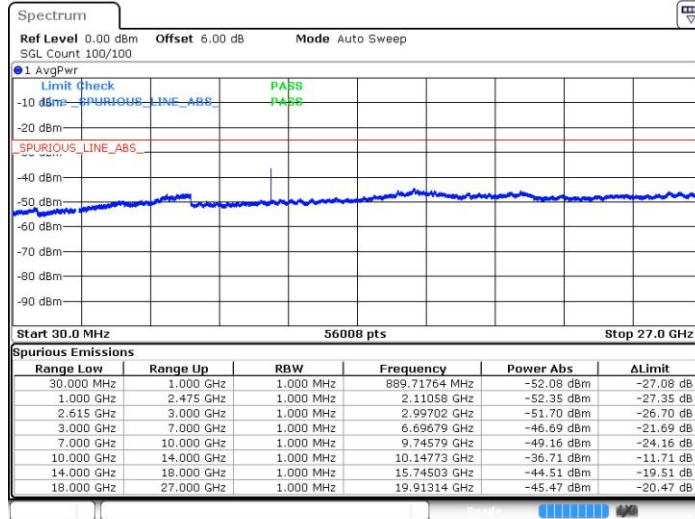

LTE Band 7 / 20MHz+10MHz

QPSK

Middle Channel / 1RB99 and 1RB0

Date: 21.JUL.2019 13:48:30

LTE Band 7 / 20MHz+10MHz

QPSK

Highest Channel / 1RB99 and 1RB0

Date: 21 JUL 2019 13:46:53

LTE Band 7 / 20MHz+15MHz

QPSK

Lowest Channel / 1RB99 and 1RB0

Date: 21 JUL 2019 16:06:45

LTE Band 7 / 20MHz+15MHz

QPSK

Middle Channel / 1RB99 and 1RB0

Date: 21 JUL 2019 16:08:04

LTE Band 7 / 20MHz+15MHz

QPSK

Highest Channel / 1RB99 and 1RB0

Date: 21 JUL 2019 16:16:15

LTE Band 7 / 20MHz+20MHz

QPSK

Lowest Channel / 1RB99 and 1RB0

Date: 21 JUL 2019 16:22:35