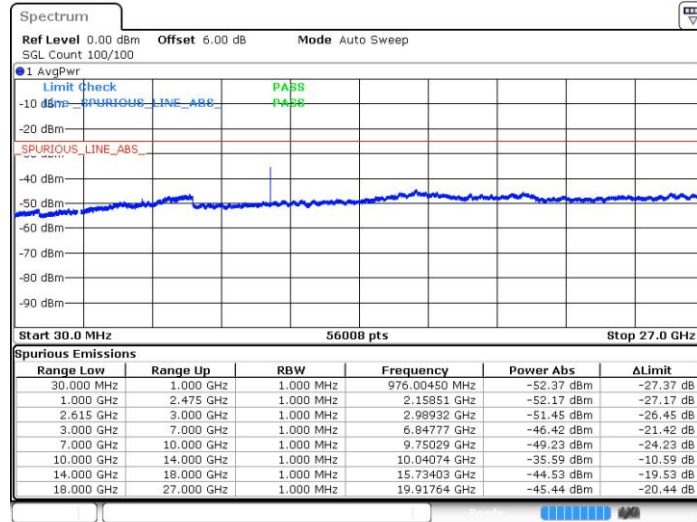

Date: 5 JUL 2019 02:20:06

Highest Channel / 64QAM

Date: 5 JUL 2019 02:22:33

For CA

LTE Band 7 / 10MHz+20MHz

QPSK

Lowest Channel / 1RB49 and 1RB0

Date: 21.JUL.2019 11:56:07

LTE Band 7 / 10MHz+20MHz

QPSK

Middle Channel / 1RB49 and 1RB0

Date: 21.JUL.2019 11:49:01

LTE Band 7 / 10MHz+20MHz

QPSK

Highest Channel / 1RB49 and 1RB0

Date: 21.JUL.2019 11:47:34