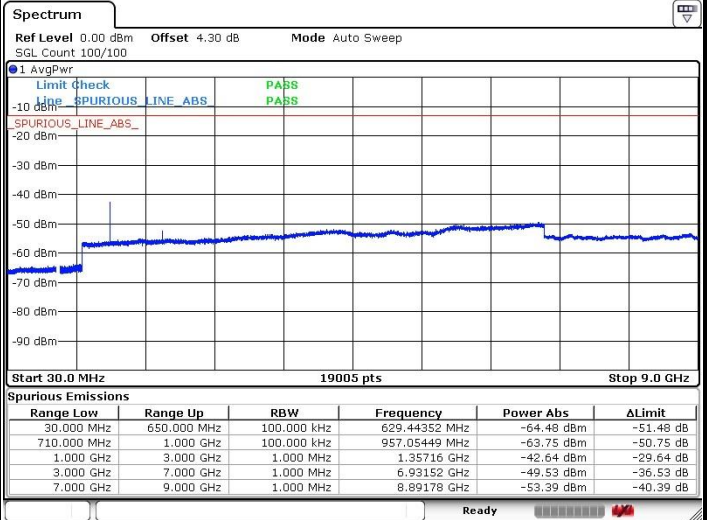

LTE Band71 / 15MHz

Highest Channel / QPSK

Highest Channel / 16QAM

LTE Band 71 / 20MHz

Lowest Channel / QPSK

Lowest Channel / 16QAM

LTE Band 71 / 20MHz

Middle Channel / QPSK

Middle Channel / 16QAM

Date: 5 JUL 2019 02:21:01

Date: 5 JUL 2019 02:20:36

Highest Channel / QPSK

Highest Channel / 16QAM

Date: 5 JUL 2019 02:21:29

Date: 5 JUL 2019 02:22:10

LTE Band 71 / 5MHz

Lowest Channel / 64QAM

Middle Channel / 64QAM

Date: 5 JUL 2019 02:34:03

Date: 5 JUL 2019 02:31:48

Highest Channel / 64QAM

Date: 5 JUL 2019 02:34:30

LTE Band 71 / 10MHz

Lowest Channel / 64QAM