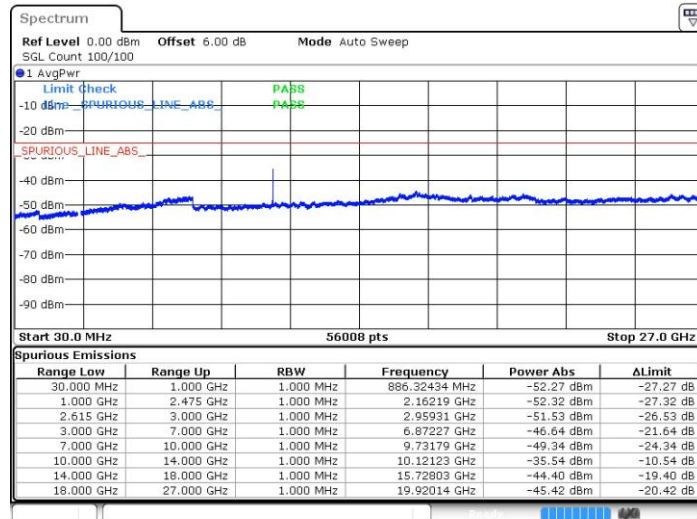

Date: 5 JUL 2019 02:25:48

Date: 5 JUL 2019 02:23:04

Highest Channel / 64QAM

Date: 5 JUL 2019 02:25:21

LTE Band 71 / 20MHz

Lowest Channel / 64QAM

Middle Channel / 64QAM

Date: 5 JUL 2019 02:19:32

Date: 5 JUL 2019 02:20:06

Highest Channel / 64QAM

Date: 5 JUL 2019 02:22:33

For CA

LTE Band 7 / 10MHz+20MHz

QPSK

Lowest Channel / 1RB49 and 1RB0

Date: 21.JUL.2019 11:56:07

LTE Band 7 / 10MHz+20MHz

QPSK

Middle Channel / 1RB49 and 1RB0

Date: 21.JUL.2019 11:49:01

LTE Band 7 / 10MHz+20MHz

QPSK

Highest Channel / 1RB49 and 1RB0

Date: 21.JUL.2019 11:47:34