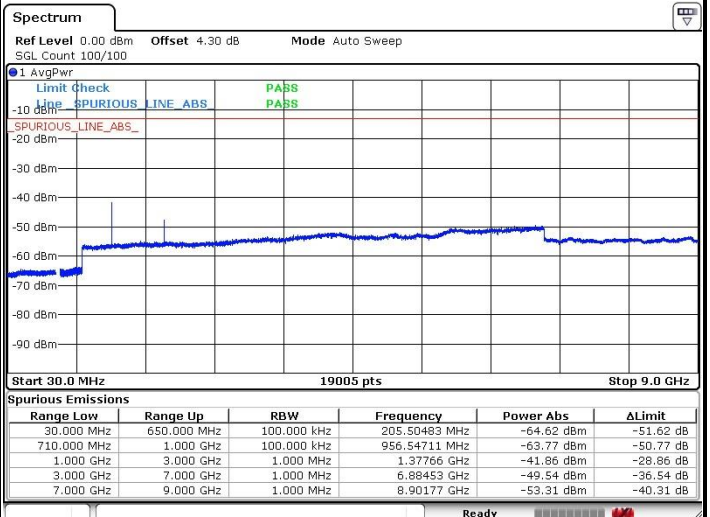

LTE Band 71 / 5MHz

Highest Channel / QPSK

Highest Channel / 16QAM

LTE Band 71 / 10MHz

Lowest Channel / QPSK

Lowest Channel / 16QAM

LTE Band 71 / 10MHz

Middle Channel / QPSK

Middle Channel / 16QAM

Date: 5 JUL 2019 02:27:19

Date: 5 JUL 2019 02:27:44

Highest Channel / QPSK

Highest Channel / 16QAM

Date: 5 JUL 2019 02:30:00

Date: 5 JUL 2019 02:30:26

LTE Band 71 / 15MHz