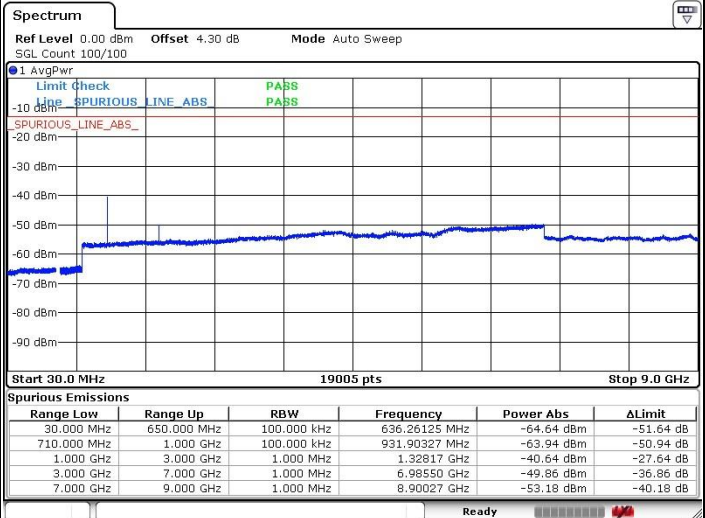

LTE Band 71 / 15MHz

Lowest Channel / QPSK

Lowest Channel / 16QAM

Date: 5 JUL 2019 02:26:48

Date: 5 JUL 2019 02:26:19