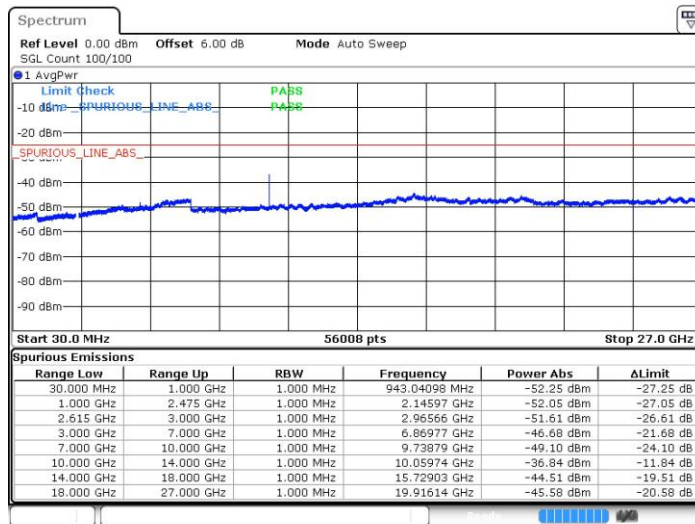

LTE Band 7 / 15MHz+10MHz

QPSK

Highest Channel / 1RB74 and 1RB0

Date: 21.JUL.2019 16:52:19

LTE Band 7 / 15MHz+15MHz

QPSK

Lowest Channel / 1RB74 and 1RB0

Date: 21.JUL.2019 14:12:07

LTE Band 7 / 15MHz+15MHz

QPSK

Middle Channel / 1RB74 and 1RB0

Date: 21.JUL.2019 14:10:41

LTE Band 7 / 15MHz+15MHz

QPSK

Highest Channel / 1RB74 and 1RB0

Date: 21.JUL.2019 14:03:09

LTE Band 7 / 15MHz+20MHz

QPSK

Lowest Channel / 1RB74 and 1RB0

Date: 21.JUL.2019 15:49:20

LTE Band 7 / 20MHz+10MHz

QPSK

Lowest Channel / 1RB99 and 1RB0

Date: 21.JUL.2019 13:26:22