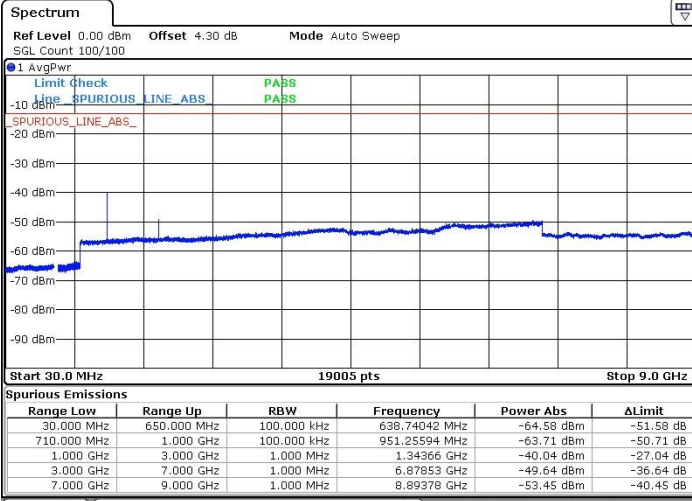

LTE Band71 / 15MHz

Highest Channel / QPSK

Highest Channel / 16QAM

LTE Band 71 / 20MHz

Lowest Channel / QPSK

Lowest Channel / 16QAM

LTE Band 71 / 20MHz

Middle Channel / QPSK

Middle Channel / 16QAM

Date: 5 JUL 2019 02:21:01

Date: 5 JUL 2019 02:20:36

Highest Channel / QPSK

Highest Channel / 16QAM

Date: 5 JUL 2019 02:21:29

Date: 5 JUL 2019 02:22:10

LTE Band 71 / 5MHz