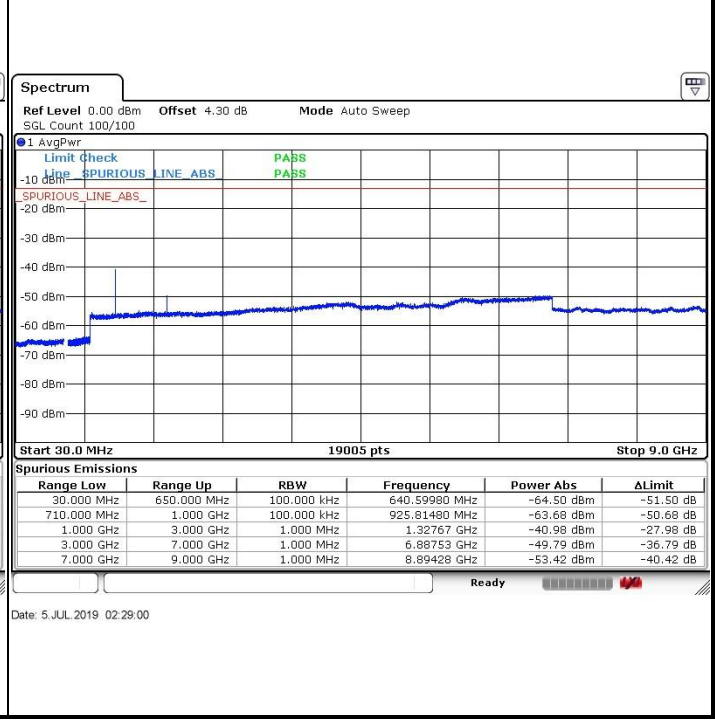

LTE Band 71 / 5MHz

Highest Channel / QPSK

Highest Channel / 16QAM

LTE Band 71 / 10MHz

Lowest Channel / QPSK

Lowest Channel / 16QAM

LTE Band 71 / 10MHz

Middle Channel / QPSK

Middle Channel / 16QAM

Date: 5 JUL 2019 02:27:19

Date: 5 JUL 2019 02:27:44

Highest Channel / QPSK

Highest Channel / 16QAM

Date: 5 JUL 2019 02:30:00

Date: 5 JUL 2019 02:30:26

LTE Band 71 / 15MHz