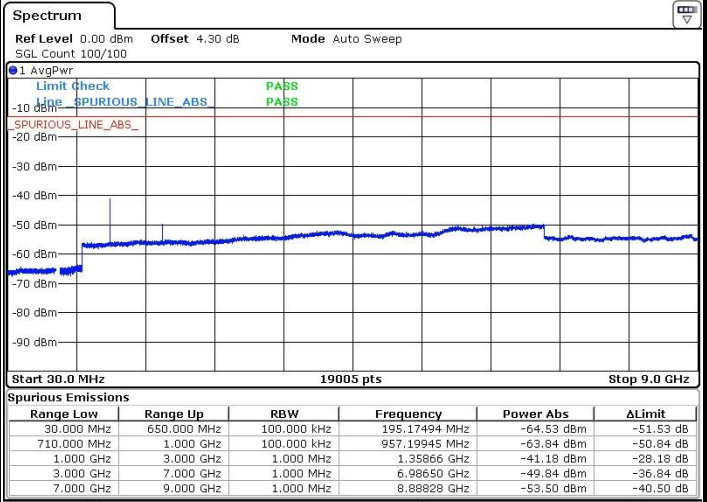

LTE Band71 / 15MHz

Highest Channel / QPSK

Highest Channel / 16QAM

LTE Band 71 / 20MHz

Lowest Channel / QPSK

Lowest Channel / 16QAM

LTE Band 71 / 20MHz

Middle Channel / QPSK

Middle Channel / 16QAM

Date: 5 JUL 2019 02:21:01

Date: 5 JUL 2019 02:20:36

Highest Channel / QPSK

Highest Channel / 16QAM

Date: 5 JUL 2019 02:21:29

Date: 5 JUL 2019 02:22:10

LTE Band 71 / 5MHz

Lowest Channel / 64QAM

Middle Channel / 64QAM

Date: 5 JUL 2019 02:34:03

Date: 5 JUL 2019 02:31:48

Highest Channel / 64QAM

Date: 5 JUL 2019 02:34:30

LTE Band 71 / 10MHz

Lowest Channel / 64QAM