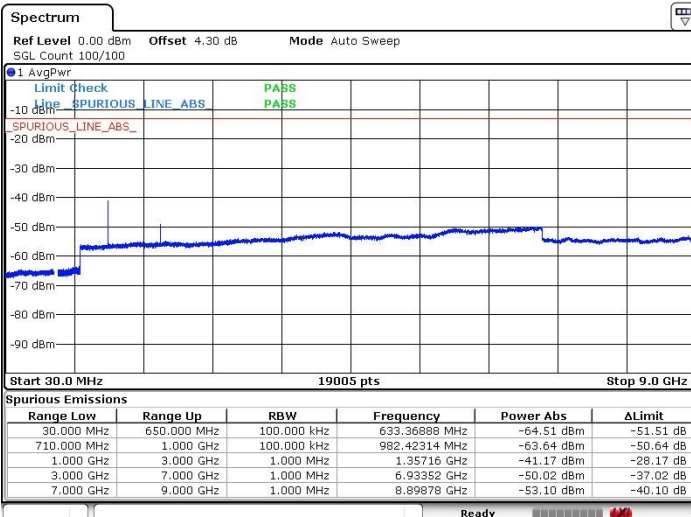

LTE Band 66 / 20MHz

Lowest Channel / 64QAM

Middle Channel / 64QAM

Date: 9 JUL 2019 17:32:15

Date: 9 JUL 2019 17:37:14

Highest Channel / 64QAM

Date: 9 JUL 2019 17:41:11

LTE Band 71 / 5MHz

Lowest Channel / QPSK

Lowest Channel / 16QAM

Date: 5 JUL 2019 02:33:11

Date: 5 JUL 2019 02:33:39

Middle Channel / QPSK

Middle Channel / 16QAM

Date: 5 JUL 2019 02:32:44

Date: 5 JUL 2019 02:32:18

LTE Band 71 / 5MHz

Highest Channel / QPSK

Highest Channel / 16QAM

LTE Band 71 / 10MHz

Lowest Channel / QPSK

Lowest Channel / 16QAM

LTE Band 71 / 10MHz

Middle Channel / QPSK

Middle Channel / 16QAM

Date: 5 JUL 2019 02:27:19

Date: 5 JUL 2019 02:27:44

Highest Channel / QPSK

Highest Channel / 16QAM

Date: 5 JUL 2019 02:30:00

Date: 5 JUL 2019 02:30:26

LTE Band 71 / 15MHz