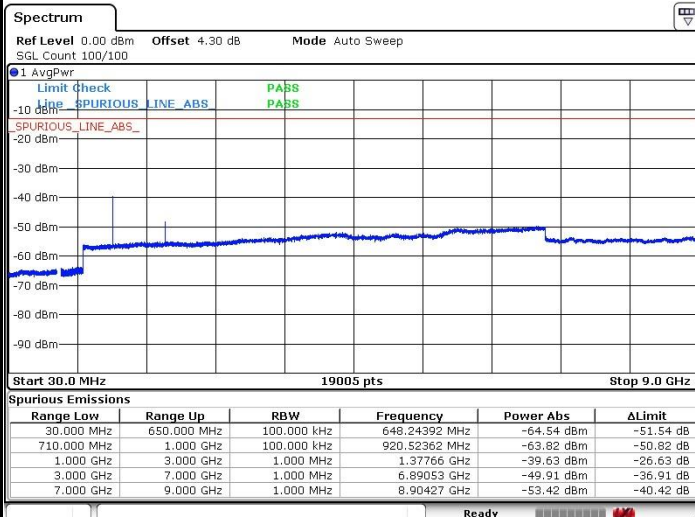

LTE Band 71 / 5MHz

Highest Channel / QPSK

Highest Channel / 16QAM

LTE Band 71 / 10MHz

Lowest Channel / QPSK

Lowest Channel / 16QAM

LTE Band 71 / 10MHz

Middle Channel / QPSK

Middle Channel / 16QAM

Date: 5 JUL 2019 02:27:19

Date: 5 JUL 2019 02:27:44

Highest Channel / QPSK

Highest Channel / 16QAM

Date: 5 JUL 2019 02:30:00

Date: 5 JUL 2019 02:30:26

LTE Band 71 / 15MHz

LTE Band71 / 15MHz

Highest Channel / QPSK

Highest Channel / 16QAM

LTE Band 71 / 20MHz

Lowest Channel / QPSK

Lowest Channel / 16QAM

LTE Band 71 / 20MHz

Middle Channel / QPSK