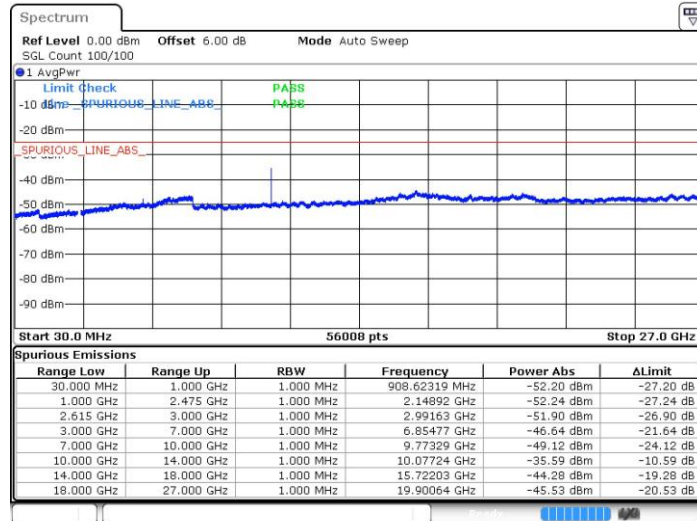

LTE Band 7 / 15MHz+15MHz

QPSK

Middle Channel / 1RB74 and 1RB0

Date: 21.JUL.2019 14:10:41

LTE Band 7 / 15MHz+15MHz

QPSK

Highest Channel / 1RB74 and 1RB0

Date: 21.JUL.2019 14:03:09

LTE Band 7 / 15MHz+20MHz

QPSK

Lowest Channel / 1RB74 and 1RB0

Date: 21.JUL.2019 15:49:20

LTE Band 7 / 20MHz+10MHz

QPSK

Lowest Channel / 1RB99 and 1RB0

Date: 21.JUL.2019 13:26:22

LTE Band 7 / 20MHz+10MHz

QPSK

Middle Channel / 1RB99 and 1RB0

Date: 21.JUL.2019 13:48:30

LTE Band 7 / 20MHz+10MHz

QPSK

Highest Channel / 1RB99 and 1RB0

Date: 21 JUL 2019 13:46:53