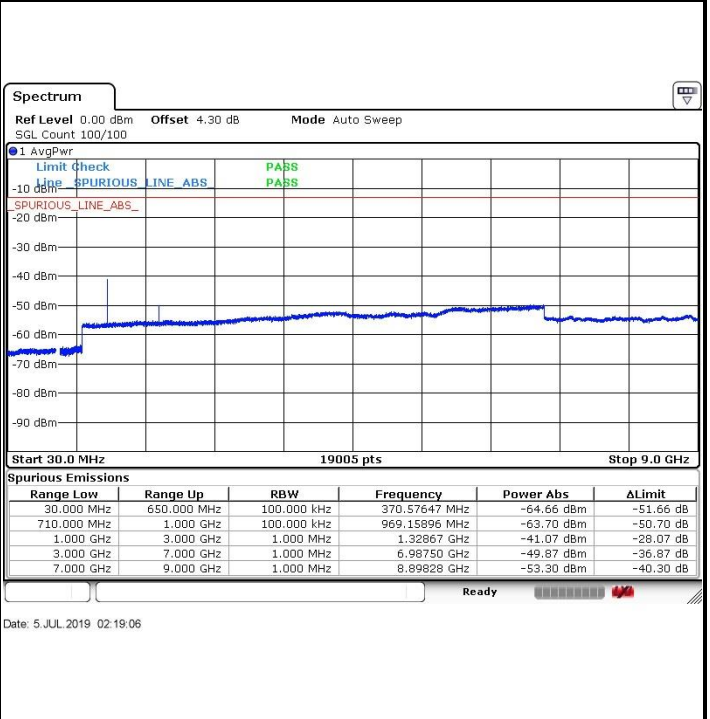

LTE Band71 / 15MHz

Highest Channel / QPSK

Highest Channel / 16QAM

LTE Band 71 / 20MHz

Lowest Channel / QPSK

Lowest Channel / 16QAM

LTE Band 71 / 20MHz

Middle Channel / QPSK

Middle Channel / 16QAM

Date: 5 JUL 2019 02:21:01

Date: 5 JUL 2019 02:20:36

Highest Channel / QPSK

Highest Channel / 16QAM

Date: 5 JUL 2019 02:21:29

Date: 5 JUL 2019 02:22:10

LTE Band 71 / 5MHz

Lowest Channel / 64QAM

Middle Channel / 64QAM

Date: 5 JUL 2019 02:34:03

Date: 5 JUL 2019 02:31:48

Highest Channel / 64QAM

Date: 5 JUL 2019 02:34:30

LTE Band 71 / 10MHz

Lowest Channel / 64QAM