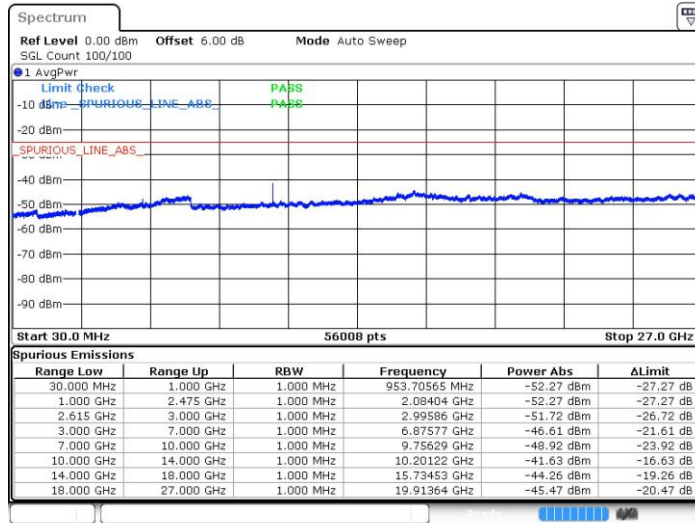

LTE Band 7 / 10MHz+20MHz

QPSK

Middle Channel / 1RB49 and 1RB0

Date: 21.JUL.2019 11:49:01

LTE Band 7 / 10MHz+20MHz

QPSK

Highest Channel / 1RB49 and 1RB0

Date: 21.JUL.2019 11:47:34

LTE Band 7 / 15MHz+10MHz

QPSK

Lowest Channel / 1RB74 and 1RB0

Date: 21.JUL.2019 16:40:19

LTE Band 7 / 15MHz+10MHz

QPSK

Middle Channel / 1RB74 and 1RB0

Date: 21.JUL.2019 16:45:48