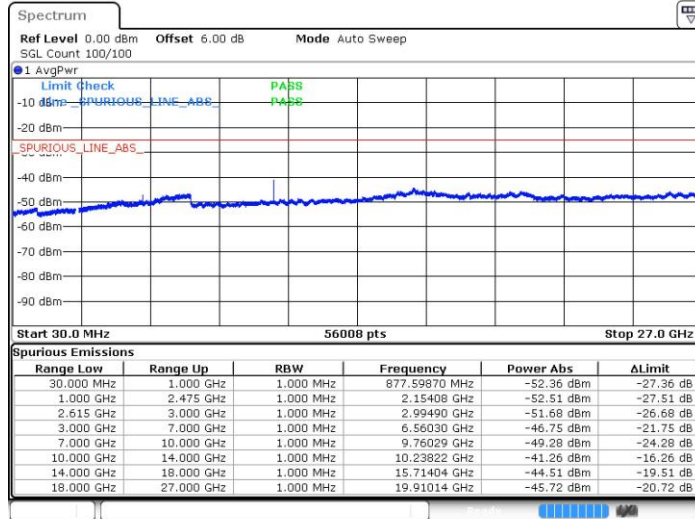

LTE Band 7 / 15MHz+20MHz

QPSK

Lowest Channel / 1RB74 and 1RB0

Date: 21.JUL.2019 15:49:20

LTE Band 7 / 20MHz+10MHz

QPSK

Lowest Channel / 1RB99 and 1RB0

Date: 21.JUL.2019 13:26:22

LTE Band 7 / 20MHz+10MHz

QPSK

Middle Channel / 1RB99 and 1RB0

Date: 21.JUL.2019 13:48:30

LTE Band 7 / 20MHz+10MHz

QPSK

Highest Channel / 1RB99 and 1RB0

Date: 21 JUL 2019 13:46:53

LTE Band 7 / 20MHz+15MHz

QPSK

Lowest Channel / 1RB99 and 1RB0

Date: 21 JUL 2019 16:06:45

LTE Band 7 / 20MHz+15MHz

QPSK

Middle Channel / 1RB99 and 1RB0

Date: 21 JUL 2019 16:08:04