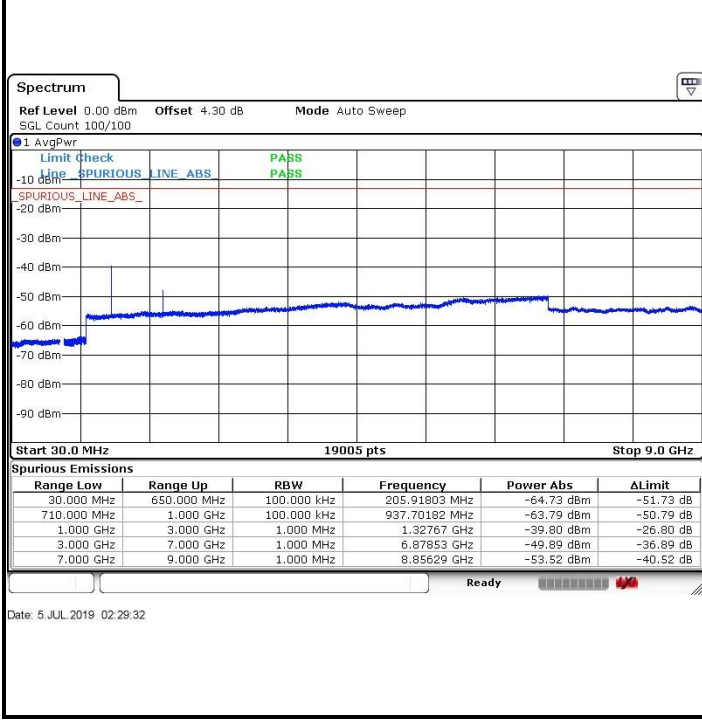

LTE Band 71 / 5MHz

Highest Channel / QPSK

Highest Channel / 16QAM

LTE Band 71 / 10MHz

Lowest Channel / QPSK

Lowest Channel / 16QAM

LTE Band 71 / 10MHz

Middle Channel / QPSK

Middle Channel / 16QAM

Date: 5 JUL 2019 02:27:19

Date: 5 JUL 2019 02:27:44

Highest Channel / QPSK

Highest Channel / 16QAM

Date: 5 JUL 2019 02:30:00

Date: 5 JUL 2019 02:30:26

LTE Band 71 / 15MHz