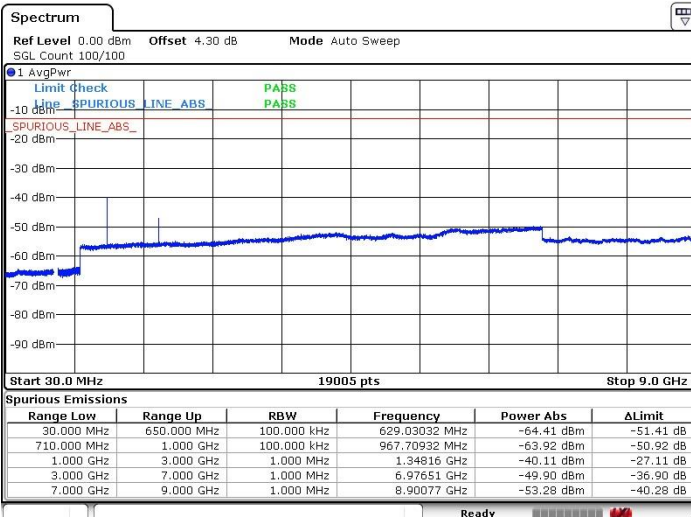

Middle Channel / 16QAM

Date: 5 JUL 2019 02:27:19

Date: 5 JUL 2019 02:27:44

Highest Channel / QPSK

Highest Channel / 16QAM

Date: 5 JUL 2019 02:30:00

Date: 5 JUL 2019 02:30:26

LTE Band 71 / 15MHz

Lowest Channel / QPSK

Lowest Channel / 16QAM

Date: 5 JUL 2019 02:26:48

Date: 5 JUL 2019 02:26:19

Middle Channel / QPSK

Middle Channel / 16QAM

Date: 5 JUL 2019 02:23:59

Date: 5 JUL 2019 02:23:33

LTE Band71 / 15MHz

Highest Channel / QPSK

Highest Channel / 16QAM

LTE Band 71 / 20MHz

Lowest Channel / QPSK

Lowest Channel / 16QAM

LTE Band 71 / 20MHz

Middle Channel / QPSK