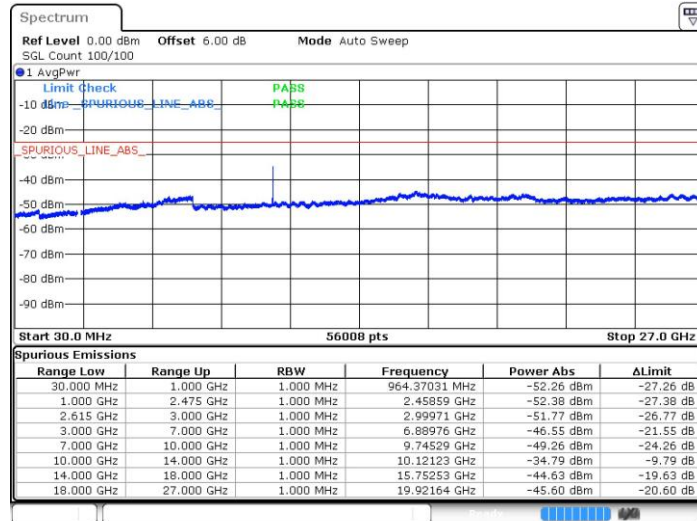

LTE Band 7 / 20MHz+20MHz

QPSK

Middle Channel / 1RB99 and 1RB0

Date: 21 JUL 2019 16:28:33

LTE Band 7 / 20MHz+20MHz

QPSK

Highest Channel / 1RB99 and 1RB0

Date: 21.JUL.2019 16:33:56

LTE Band 7 / 10MHz+20MHz

16QAM

Lowest Channel / 1RB49 and 1RB0

Date: 21.JUL.2019 11:54:48

LTE Band 7 / 10MHz+20MHz

16QAM

Middle Channel / 1RB49 and 1RB0

Date: 21.JUL.2019 11:49:58

LTE Band 7 / 10MHz+20MHz

16QAM

Highest Channel / 1RB49 and 1RB0

Date: 21.JUL.2019 11:46:36