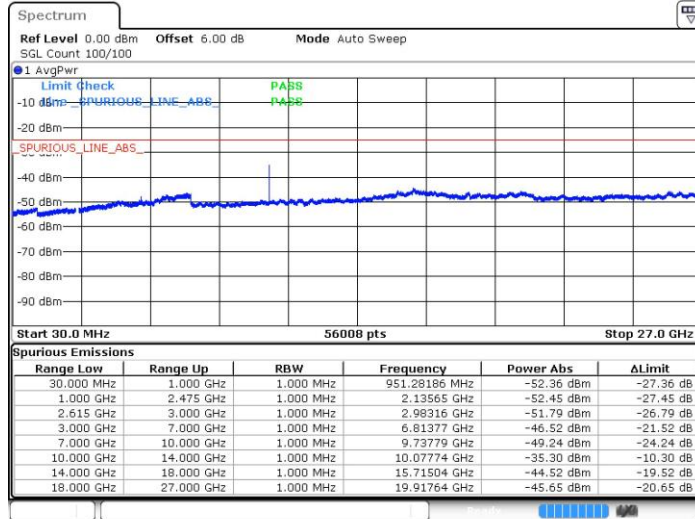

LTE Band 7 / 20MHz+15MHz

QPSK

Lowest Channel / 1RB99 and 1RB0

Date: 21 JUL 2019 16:06:45

LTE Band 7 / 20MHz+15MHz

QPSK

Middle Channel / 1RB99 and 1RB0

Date: 21 JUL 2019 16:08:04

LTE Band 7 / 20MHz+15MHz

QPSK

Highest Channel / 1RB99 and 1RB0

Date: 21 JUL 2019 16:16:15

LTE Band 7 / 20MHz+20MHz

QPSK

Lowest Channel / 1RB99 and 1RB0

Date: 21 JUL 2019 16:22:35

LTE Band 7 / 20MHz+20MHz

QPSK

Middle Channel / 1RB99 and 1RB0

Date: 21 JUL 2019 16:28:33

LTE Band 7 / 20MHz+20MHz

QPSK

Highest Channel / 1RB99 and 1RB0

Date: 21.JUL.2019 16:33:56