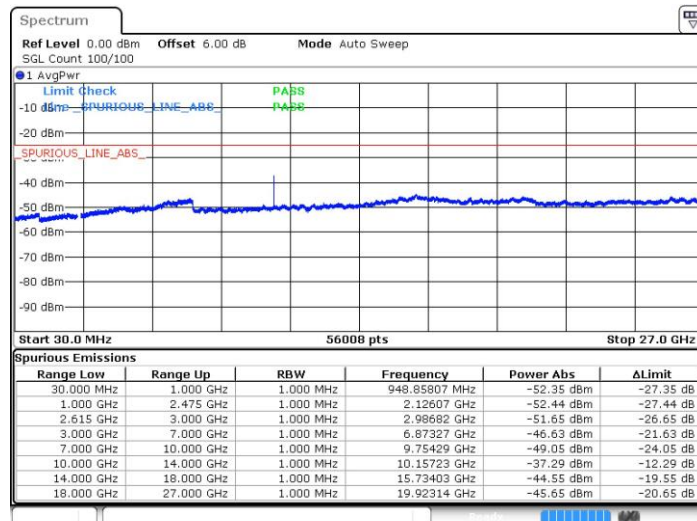

LTE Band 7 / 15MHz+15MHz

QPSK

Middle Channel / 1RB74 and 1RB0

Date: 21.JUL.2019 14:10:41

LTE Band 7 / 15MHz+15MHz

QPSK

Highest Channel / 1RB74 and 1RB0

Date: 21.JUL.2019 14:03:09

LTE Band 7 / 15MHz+20MHz

QPSK

Lowest Channel / 1RB74 and 1RB0

Date: 21.JUL.2019 15:49:20

LTE Band 7 / 20MHz+10MHz

QPSK

Lowest Channel / 1RB99 and 1RB0

Date: 21.JUL.2019 13:26:22

LTE Band 7 / 20MHz+10MHz

QPSK

Middle Channel / 1RB99 and 1RB0

Date: 21.JUL.2019 13:48:30

LTE Band 7 / 20MHz+10MHz

QPSK

Highest Channel / 1RB99 and 1RB0

Date: 21 JUL 2019 13:46:53