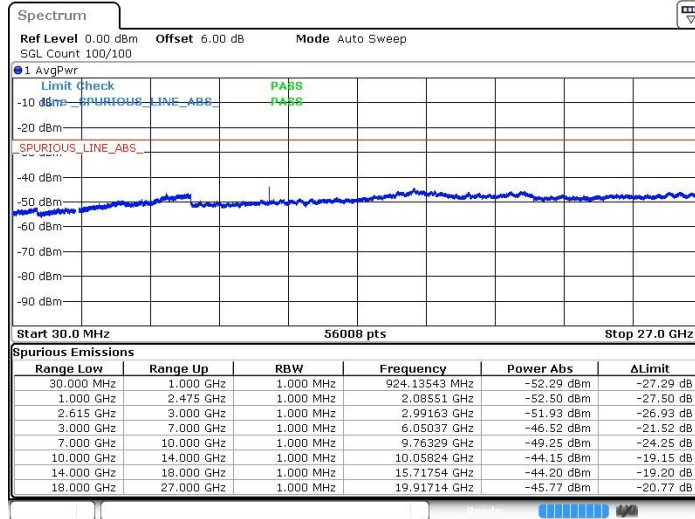

LTE Band 7 / 15MHz+10MHz

QPSK

Lowest Channel / 1RB74 and 1RB0

Date: 21.JUL.2019 16:40:19

LTE Band 7 / 15MHz+10MHz

QPSK

Middle Channel / 1RB74 and 1RB0

Date: 21.JUL.2019 16:45:48

LTE Band 7 / 15MHz+10MHz

QPSK

Highest Channel / 1RB74 and 1RB0

Date: 21.JUL.2019 16:52:19

LTE Band 7 / 15MHz+15MHz

QPSK

Lowest Channel / 1RB74 and 1RB0

Date: 21.JUL.2019 14:12:07

LTE Band 7 / 15MHz+15MHz

QPSK

Middle Channel / 1RB74 and 1RB0

Date: 21.JUL.2019 14:10:41

LTE Band 7 / 15MHz+15MHz

QPSK

Highest Channel / 1RB74 and 1RB0

Date: 21.JUL.2019 14:03:09