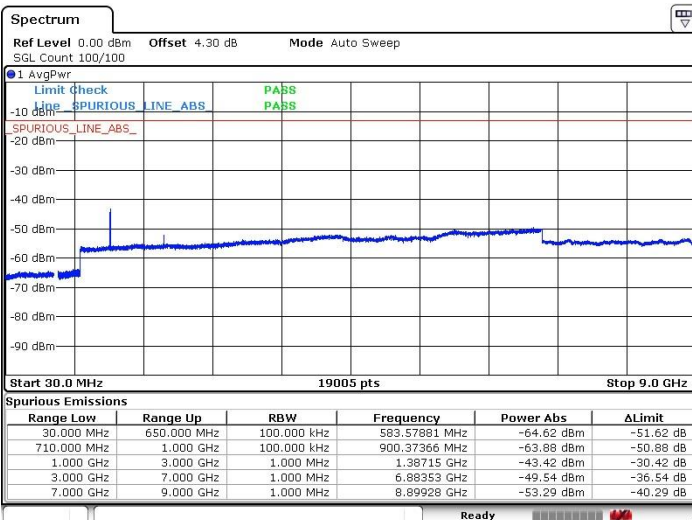

Lowest Channel / 64QAM

Middle Channel / 64QAM

Date: 5 JUL 2019 02:34:03

Date: 5 JUL 2019 02:31:48

Highest Channel / 64QAM

Date: 5 JUL 2019 02:34:30

LTE Band 71 / 10MHz

Lowest Channel / 64QAM

Middle Channel / 64QAM

Date: 5 JUL 2019 02:28:36

Date: 5 JUL 2019 02:28:11

Highest Channel / 64QAM

Date: 5 JUL 2019 02:30:56

LTE Band 71 / 15MHz

Lowest Channel / 64QAM

Middle Channel / 64QAM