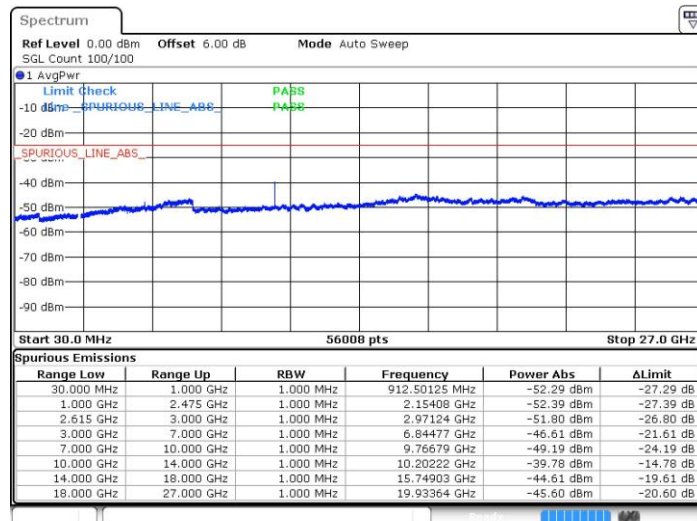

LTE Band 7 / 20MHz+15MHz

QPSK

Highest Channel / 1RB99 and 1RB0

Date: 21 JUL 2019 16:16:15

LTE Band 7 / 20MHz+20MHz

QPSK

Lowest Channel / 1RB99 and 1RB0

Date: 21 JUL 2019 16:22:35

LTE Band 7 / 20MHz+20MHz

QPSK

Middle Channel / 1RB99 and 1RB0

Date: 21 JUL 2019 16:28:33

LTE Band 7 / 20MHz+20MHz

QPSK

Highest Channel / 1RB99 and 1RB0

Date: 21.JUL.2019 16:33:56

LTE Band 7 / 10MHz+20MHz

16QAM

Lowest Channel / 1RB49 and 1RB0

Date: 21.JUL.2019 11:54:48

LTE Band 7 / 10MHz+20MHz

16QAM

Middle Channel / 1RB49 and 1RB0

Date: 21.JUL.2019 11:49:58

LTE Band 7 / 10MHz+20MHz

16QAM

Highest Channel / 1RB49 and 1RB0

Date: 21.JUL.2019 11:46:36