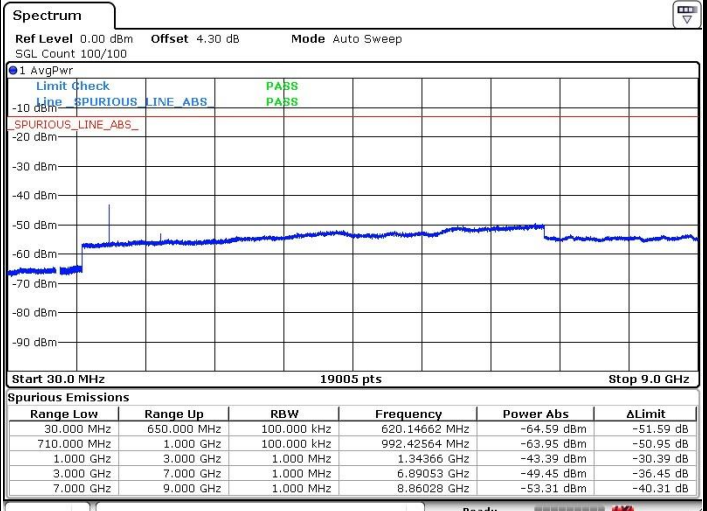

Date: 5 JUL 2019 02:25:48

Date: 5 JUL 2019 02:23:04

Highest Channel / 64QAM

Date: 5 JUL 2019 02:25:21

LTE Band 71 / 20MHz

Lowest Channel / 64QAM

Middle Channel / 64QAM

Date: 5 JUL 2019 02:19:32

Date: 5 JUL 2019 02:20:06

Highest Channel / 64QAM

Date: 5 JUL 2019 02:22:33

For CA

LTE Band 7 / 10MHz+20MHz

QPSK

Lowest Channel / 1RB49 and 1RB0

Date: 21.JUL.2019 11:56:07