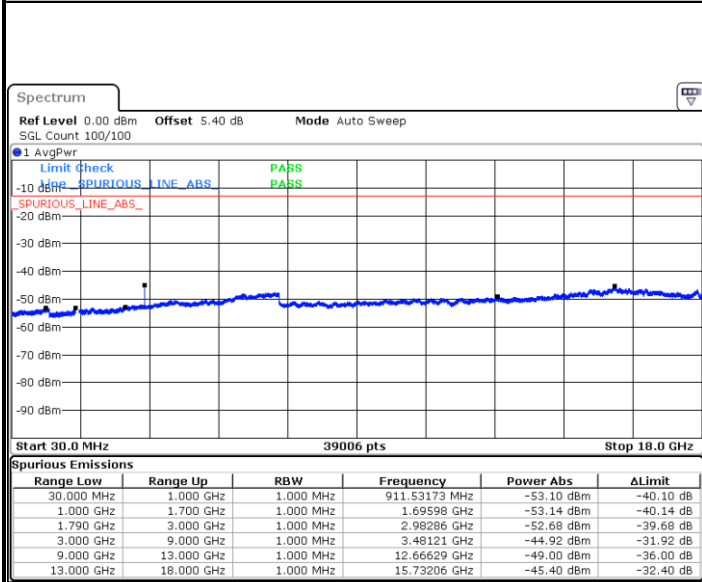

Middle Channel / QPSK

Middle Channel / 16QAM

Date: 9 JUL 2019 16:15:43

Date: 9 JUL 2019 16:16:23

LTE Band 66 / 5MHz

Highest Channel / QPSK

Date: 9 JUL 2019 16:22:47

Highest Channel / 16QAM

Date: 9 JUL 2019 16:22:08

LTE Band 66 / 10MHz

Lowest Channel / QPSK

Date: 9 JUL 2019 16:46:29

Lowest Channel / 16QAM

Date: 9 JUL 2019 16:45:36

LTE Band 66 / 10MHz

Middle Channel / QPSK

Date: 9 JUL 2019 17:04:02

Middle Channel / 16QAM

Date: 9 JUL 2019 17:04:38

Highest Channel / QPSK

Date: 9 JUL 2019 17:07:24

Highest Channel / 16QAM

Date: 9 JUL 2019 17:09:09

LTE Band 66 / 15MHz