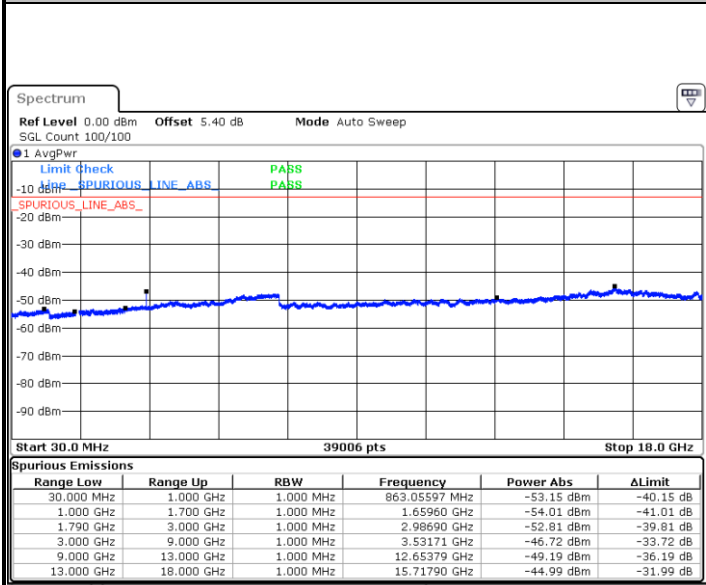

LTE Band 66 / 10MHz

Lowest Channel / 64QAM

Middle Channel / 64QAM

Date: 9 JUL 2019 16:44:43

Date: 9 JUL 2019 16:49:00

Highest Channel / 64QAM

Date: 9 JUL 2019 17:09:55

**LTE Band 66 / 15MHz**

**Lowest Channel / 64QAM**

Date: 9 JUL 2019 17:16:39

**Middle Channel / 64QAM**

Date: 9 JUL 2019 17:20:49

**Highest Channel / 64QAM**

Date: 9 JUL 2019 17:26:06