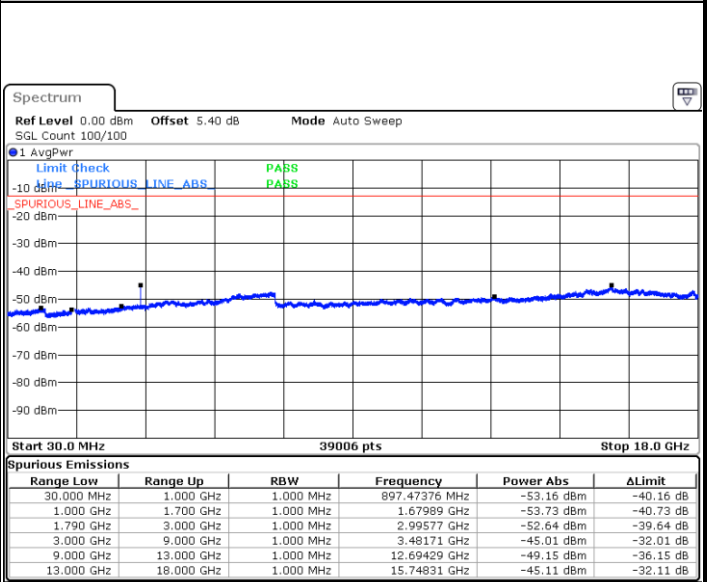

Middle Channel / QPSK

Middle Channel / 16QAM

Date: 9 JUL 2019 16:15:43

Date: 9 JUL 2019 16:16:23

LTE Band 66 / 5MHz

Highest Channel / QPSK

Date: 9 JUL 2019 16:22:47

Highest Channel / 16QAM

Date: 9 JUL 2019 16:22:08

LTE Band 66 / 10MHz

Lowest Channel / QPSK

Date: 9 JUL 2019 16:46:29

Lowest Channel / 16QAM

Date: 9 JUL 2019 16:45:36

LTE Band 66 / 10MHz

Middle Channel / QPSK

Date: 9 JUL 2019 17:04:02

Middle Channel / 16QAM

Date: 9 JUL 2019 17:04:38

Highest Channel / QPSK

Date: 9 JUL 2019 17:07:24

Highest Channel / 16QAM

Date: 9 JUL 2019 17:09:09

LTE Band 66 / 15MHz