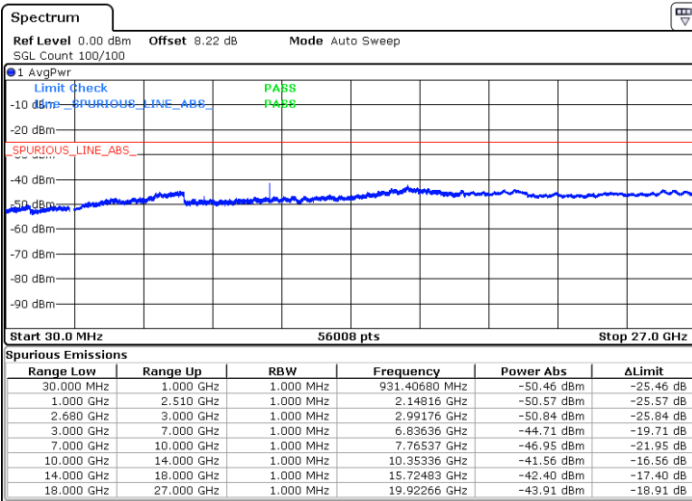

Middle Channel / 16QAM

Date: 18.JUL.2019 11:21:22

Date: 18.JUL.2019 11:22:20

Highest Channel / QPSK

Highest Channel / 16QAM

Date: 18.JUL.2019 11:26:14

Date: 18.JUL.2019 11:25:17

LTE Band 41 / 15MHz

Lowest Channel / QPSK

Lowest Channel / 16QAM

Date: 18.JUL.2019 11:27:41

Date: 18.JUL.2019 11:28:40

Middle Channel / QPSK

Middle Channel / 16QAM

Date: 18.JUL.2019 11:32:48

Date: 18.JUL.2019 11:31:51

LTE Band 41 / 15MHz

Highest Channel / QPSK

Date: 18 JUL 2019 11:34:01

Highest Channel / 16QAM

Date: 18 JUL 2019 11:35:05

LTE Band 41 / 20MHz

Lowest Channel / QPSK

Date: 18 JUL 2019 11:40:32