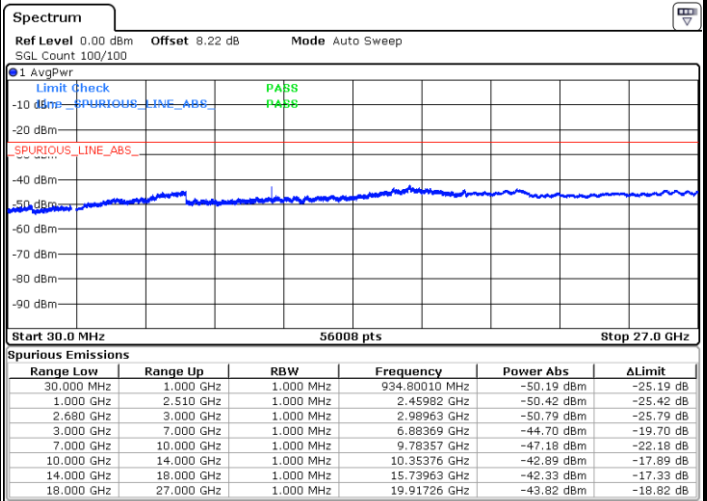

Middle Channel / 16QAM

Date: 18.JUL.2019 11:21:22

Date: 18.JUL.2019 11:22:20

Highest Channel / QPSK

Highest Channel / 16QAM

Date: 18.JUL.2019 11:26:14

Date: 18.JUL.2019 11:25:17

LTE Band 41 / 15MHz

Lowest Channel / QPSK

Lowest Channel / 16QAM

Date: 18.JUL.2019 11:27:41

Date: 18.JUL.2019 11:28:40

Middle Channel / QPSK

Middle Channel / 16QAM

Date: 18.JUL.2019 11:32:48

Date: 18.JUL.2019 11:31:51

LTE Band 41 / 15MHz

Highest Channel / QPSK

Date: 18 JUL 2019 11:34:01

Highest Channel / 16QAM

Date: 18 JUL 2019 11:35:05

LTE Band 41 / 20MHz

Lowest Channel / QPSK

Date: 18 JUL 2019 11:40:32