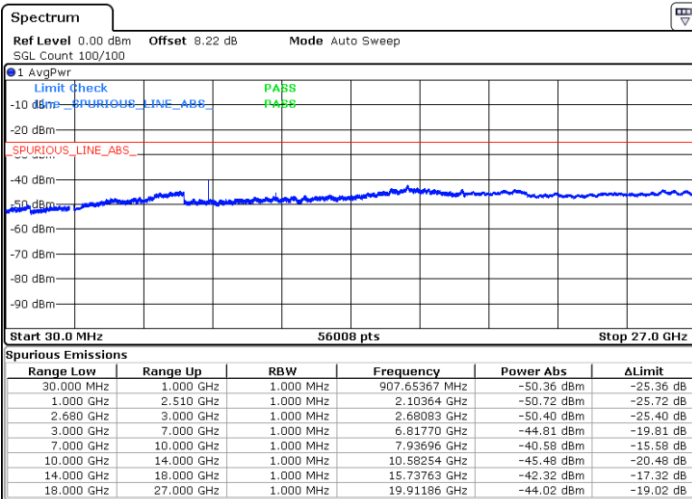

Highest Channel / 16QAM

Date: 18.JUL.2019 11:47:05

Date: 18.JUL.2019 11:46:07

LTE Band 41 / 5MHz

Lowest Channel / 64QAM

Middle Channel / 64QAM

Date: 18.JUL.2019 11:10:41

Date: 18.JUL.2019 11:11:41

Highest Channel / 64QAM

Date: 18.JUL.2019 11:16:54

LTE Band 41 / 10MHz

Lowest Channel / 64QAM

Middle Channel / 64QAM

Date: 18.JUL.2019 11:18:18

Date: 18.JUL.2019 11:23:14

Highest Channel / 64QAM

Date: 18.JUL.2019 11:24:19

LTE Band 41 / 15MHz

Lowest Channel / 64QAM

Middle Channel / 64QAM

Date: 18 JUL 2019 11:29:37

Date: 18 JUL 2019 11:30:52

Highest Channel / 64QAM

Date: 18 JUL 2019 11:36:00