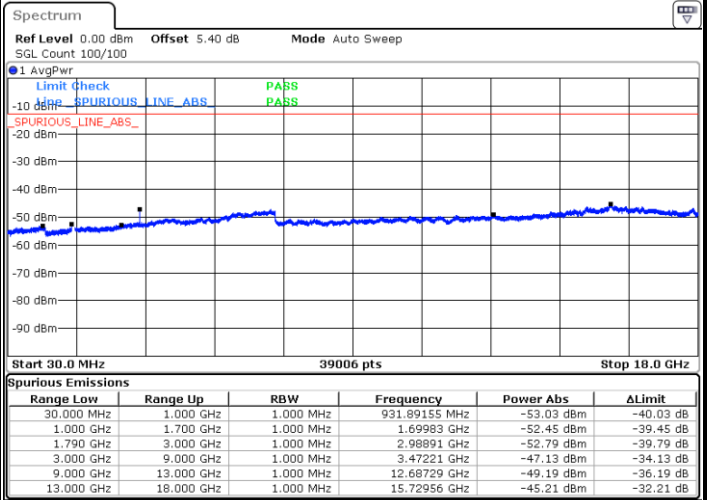

LTE Band 66 / 15MHz

Highest Channel / QPSK

Date: 9 JUL 2019 17:27:38

Highest Channel / 16QAM

Date: 9 JUL 2019 17:26:48

LTE Band 66 / 20MHz

Lowest Channel / QPSK

Date: 9 JUL 2019 17:33:54

Lowest Channel / 16QAM

Date: 9 JUL 2019 17:33:04

LTE Band 66 / 20MHz

Middle Channel / QPSK

Middle Channel / 16QAM

Date: 9 JUL 2019 17:35:22

Date: 9 JUL 2019 17:36:35

Highest Channel / QPSK

Highest Channel / 16QAM

Date: 9 JUL 2019 17:43:04

Date: 9 JUL 2019 17:44:19

LTE Band 66 / 1.4MHz

Lowest Channel / 64QAM

Date: 9 JUL 2019 15:11:59

Middle Channel / 64QAM

Date: 9 JUL 2019 15:18:31

Highest Channel / 64QAM

Date: 9 JUL 2019 15:22:36

LTE Band 66 / 3MHz

Lowest Channel / 64QAM

Middle Channel / 64QAM

Date: 9 JUL 2019 15:50:46

Date: 9 JUL 2019 15:55:49

Highest Channel / 64QAM