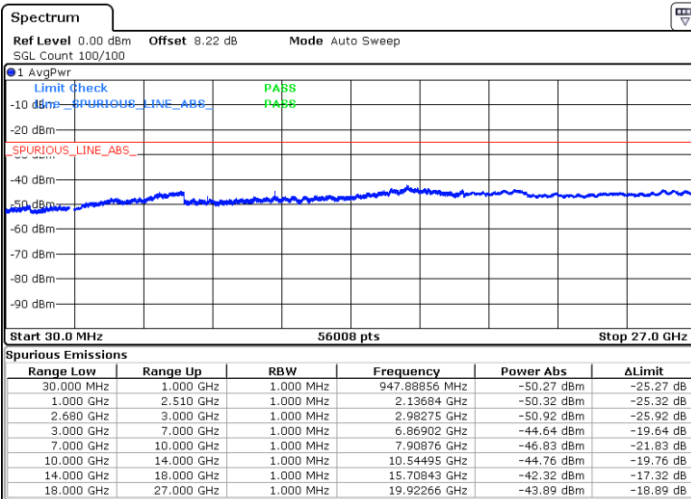

LTE Band 41 / 15MHz

Highest Channel / QPSK

Date: 18 JUL 2019 11:34:01

Highest Channel / 16QAM

Date: 18 JUL 2019 11:35:05

LTE Band 41 / 20MHz

Lowest Channel / QPSK

Date: 18 JUL 2019 11:40:32

Lowest Channel / 16QAM

Date: 18 JUL 2019 11:38:21

LTE Band 41 / 20MHz

Middle Channel / QPSK

Middle Channel / 16QAM

Date: 18.JUL.2019 11:41:36

Date: 18.JUL.2019 11:42:40

Highest Channel / QPSK

Highest Channel / 16QAM

Date: 18.JUL.2019 11:47:05

Date: 18.JUL.2019 11:46:07

LTE Band 41 / 5MHz

Lowest Channel / 64QAM

Middle Channel / 64QAM

Date: 18.JUL.2019 11:10:41

Date: 18.JUL.2019 11:11:41