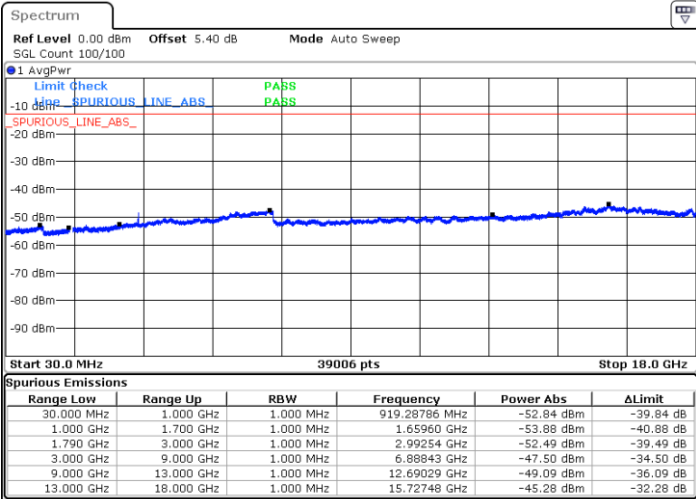

Date: 9 JUL 2019 17:04:02

Middle Channel / 16QAM

Date: 9 JUL 2019 17:04:38

Highest Channel / QPSK

Date: 9 JUL 2019 17:07:24

Highest Channel / 16QAM

Date: 9 JUL 2019 17:09:09

LTE Band 66 / 15MHz

Lowest Channel / QPSK

Lowest Channel / 16QAM

Date: 9 JUL 2019 17:18:19

Date: 9 JUL 2019 17:17:31

Middle Channel / QPSK

Middle Channel / 16QAM

Date: 9 JUL 2019 17:19:25

Date: 9 JUL 2019 17:20:05

LTE Band 66 / 15MHz

Highest Channel / QPSK

Date: 9 JUL 2019 17:27:38

Highest Channel / 16QAM

Date: 9 JUL 2019 17:26:48

LTE Band 66 / 20MHz

Lowest Channel / QPSK

Date: 9 JUL 2019 17:33:54