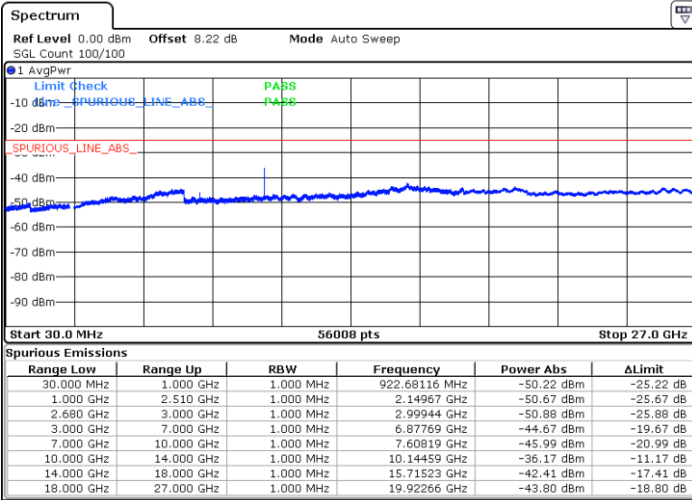

Highest Channel / 64QAM

Date: 18.JUL.2019 11:16:54

LTE Band 41 / 10MHz

Lowest Channel / 64QAM

Middle Channel / 64QAM

Date: 18.JUL.2019 11:18:18

Date: 18.JUL.2019 11:23:14

Highest Channel / 64QAM

Date: 18.JUL.2019 11:24:19

LTE Band 41 / 15MHz

Lowest Channel / 64QAM

Middle Channel / 64QAM

Date: 18 JUL 2019 11:29:37

Date: 18 JUL 2019 11:30:52

Highest Channel / 64QAM

Date: 18 JUL 2019 11:36:00

LTE Band 41 / 20MHz

Lowest Channel / 64QAM

Middle Channel / 64QAM

Date: 18.JUL.2019 11:39:16

Date: 18.JUL.2019 11:43:37

Highest Channel / 64QAM

Date: 18.JUL.2019 11:45:06

LTE Band 66 / 1.4MHz