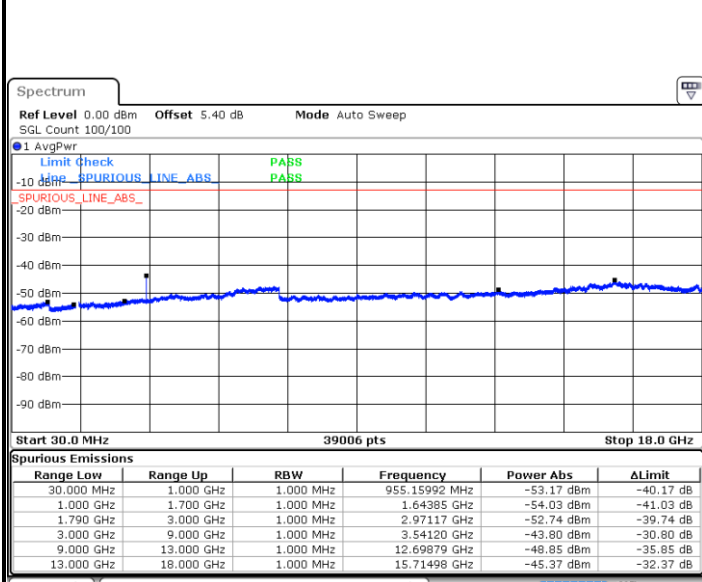

Highest Channel / 16QAM

Date: 9 JUL 2019 16:04:27

Date: 9 JUL 2019 16:03:43

LTE Band 66 / 5MHz

Lowest Channel / QPSK

Lowest Channel / 16QAM

Date: 9 JUL 2019 16:14:45

Date: 9 JUL 2019 16:13:49

Middle Channel / QPSK

Middle Channel / 16QAM

Date: 9 JUL 2019 16:15:43

Date: 9 JUL 2019 16:16:23

LTE Band 66 / 5MHz

Highest Channel / QPSK

Date: 9 JUL 2019 16:22:47

Highest Channel / 16QAM

Date: 9 JUL 2019 16:22:08

LTE Band 66 / 10MHz

Lowest Channel / QPSK

Date: 9 JUL 2019 16:46:29

Lowest Channel / 16QAM

Date: 9 JUL 2019 16:45:36

LTE Band 66 / 10MHz

Middle Channel / QPSK

Date: 9 JUL 2019 17:04:02

Middle Channel / 16QAM

Date: 9 JUL 2019 17:04:38

Highest Channel / QPSK

Date: 9 JUL 2019 17:07:24

Highest Channel / 16QAM

Date: 9 JUL 2019 17:09:09

LTE Band 66 / 15MHz