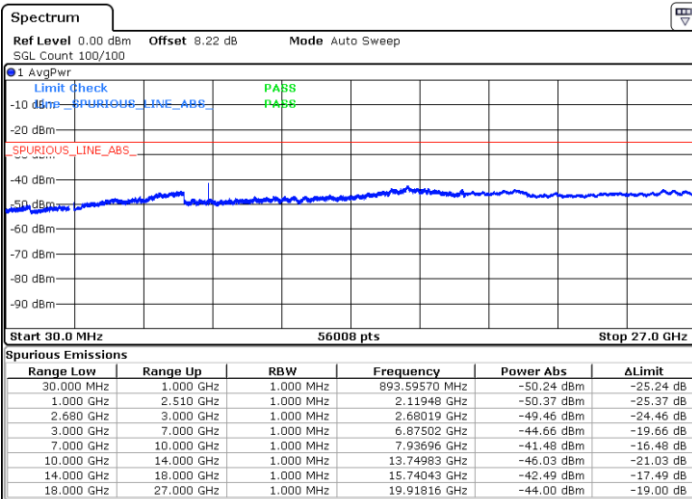

LTE Band 41 / 5MHz

Highest Channel / QPSK

Highest Channel / 16QAM

LTE Band 41 / 10MHz

Lowest Channel / QPSK

Lowest Channel / 16QAM

LTE Band 41 / 10MHz

Middle Channel / QPSK

Middle Channel / 16QAM

Date: 18.JUL.2019 11:21:22

Date: 18.JUL.2019 11:22:20

Highest Channel / QPSK

Highest Channel / 16QAM

Date: 18.JUL.2019 11:26:14

Date: 18.JUL.2019 11:25:17

LTE Band 41 / 15MHz