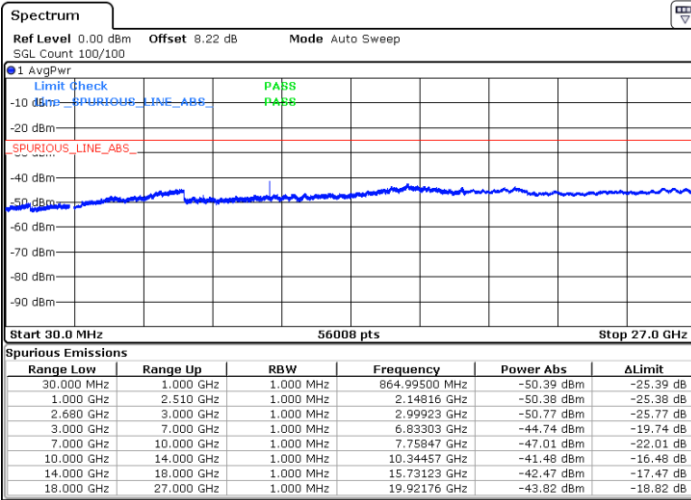

LTE Band 41 / 15MHz

Highest Channel / QPSK

Date: 18 JUL 2019 11:34:01

Highest Channel / 16QAM

Date: 18 JUL 2019 11:35:05

LTE Band 41 / 20MHz

Lowest Channel / QPSK

Date: 18 JUL 2019 11:40:32

Lowest Channel / 16QAM

Date: 18 JUL 2019 11:38:21

LTE Band 41 / 20MHz

Middle Channel / QPSK

Middle Channel / 16QAM

Date: 18.JUL.2019 11:41:36

Date: 18.JUL.2019 11:42:40

Highest Channel / QPSK

Highest Channel / 16QAM

Date: 18.JUL.2019 11:47:05

Date: 18.JUL.2019 11:46:07

LTE Band 41 / 5MHz

Lowest Channel / 64QAM

Middle Channel / 64QAM

Date: 18.JUL.2019 11:10:41

Date: 18.JUL.2019 11:11:41