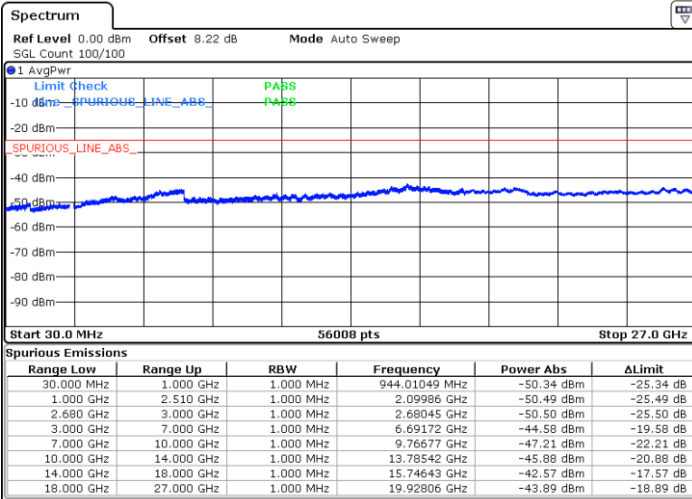

Lowest Channel / 16QAM

Date: 18 JUL 2019 11:38:21

LTE Band 41 / 20MHz

Middle Channel / QPSK

Middle Channel / 16QAM

Date: 18.JUL.2019 11:41:36

Date: 18.JUL.2019 11:42:40

Highest Channel / QPSK

Highest Channel / 16QAM

Date: 18.JUL.2019 11:47:05

Date: 18.JUL.2019 11:46:07

LTE Band 41 / 5MHz

Lowest Channel / 64QAM

Middle Channel / 64QAM

Date: 18.JUL.2019 11:10:41

Date: 18.JUL.2019 11:11:41

Highest Channel / 64QAM

Date: 18.JUL.2019 11:16:54

LTE Band 41 / 10MHz

Lowest Channel / 64QAM

Middle Channel / 64QAM

Date: 18.JUL.2019 11:18:18

Date: 18.JUL.2019 11:23:14

Highest Channel / 64QAM