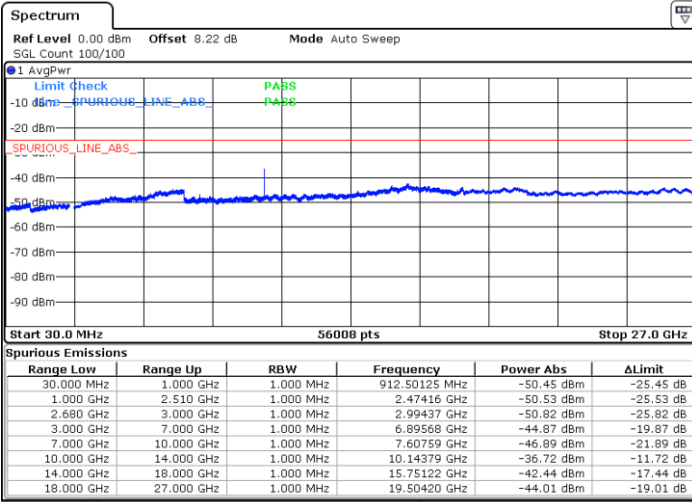

LTE Band 41 / 15MHz

Lowest Channel / QPSK

Lowest Channel / 16QAM

Date: 18.JUL.2019 11:27:41

Date: 18.JUL.2019 11:28:40