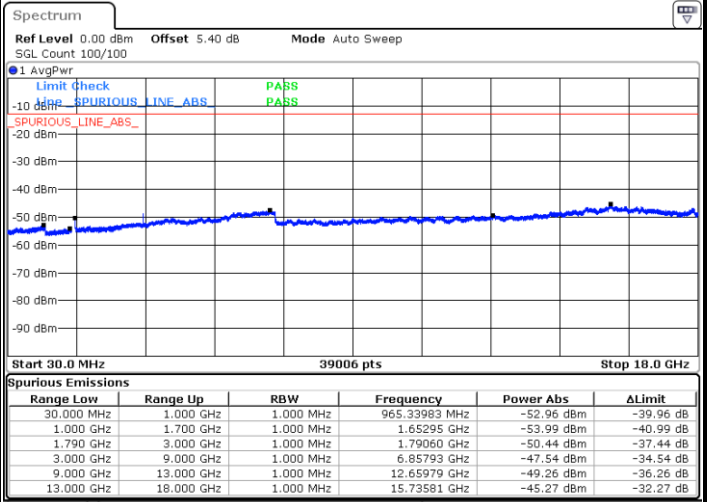

LTE Band 41 / 20MHz

Lowest Channel / 64QAM

Middle Channel / 64QAM

Date: 18.JUL.2019 11:39:16

Date: 18.JUL.2019 11:43:37

Highest Channel / 64QAM

Date: 18.JUL.2019 11:45:06

LTE Band 66 / 1.4MHz

Lowest Channel / QPSK

Lowest Channel / 16QAM

Date: 9 JUL 2019 15:15:42

Date: 9 JUL 2019 15:13:48

Middle Channel / QPSK

Middle Channel / 16QAM

Date: 9 JUL 2019 15:20:03

Date: 9 JUL 2019 15:19:20

LTE Band 66 / 1.4MHz

Highest Channel / QPSK

Date: 9 JUL 2019 15:21:11

Highest Channel / 16QAM

Date: 9 JUL 2019 15:21:54

LTE Band 66 / 3MHz

Lowest Channel / QPSK

Date: 9 JUL 2019 15:53:24