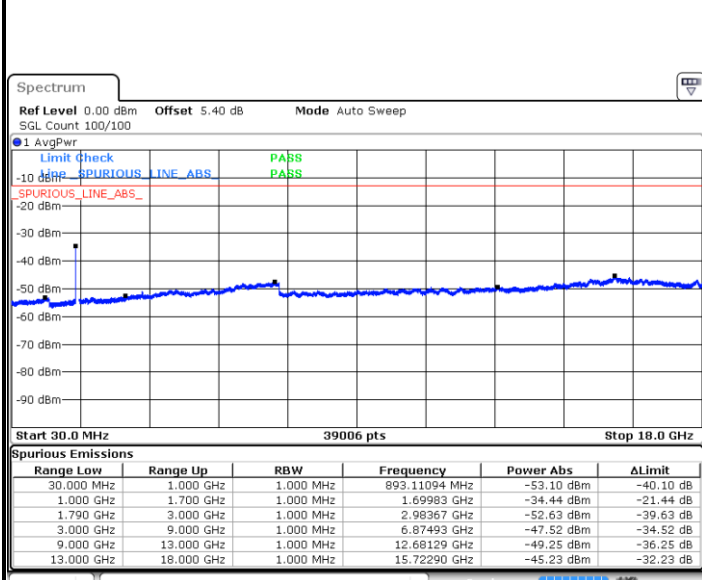

Highest Channel / 16QAM

Date: 9 JUL 2019 16:04:27

Date: 9 JUL 2019 16:03:43

LTE Band 66 / 5MHz

Lowest Channel / QPSK

Lowest Channel / 16QAM

Date: 9 JUL 2019 16:14:45

Date: 9 JUL 2019 16:13:49

Middle Channel / QPSK

Middle Channel / 16QAM

Date: 9 JUL 2019 16:15:43

Date: 9 JUL 2019 16:16:23

LTE Band 66 / 5MHz

Highest Channel / QPSK

Date: 9 JUL 2019 16:22:47

Highest Channel / 16QAM

Date: 9 JUL 2019 16:22:08

LTE Band 66 / 10MHz

Lowest Channel / QPSK

Date: 9 JUL 2019 16:46:29

Lowest Channel / 16QAM

Date: 9 JUL 2019 16:45:36

LTE Band 66 / 10MHz

Middle Channel / QPSK