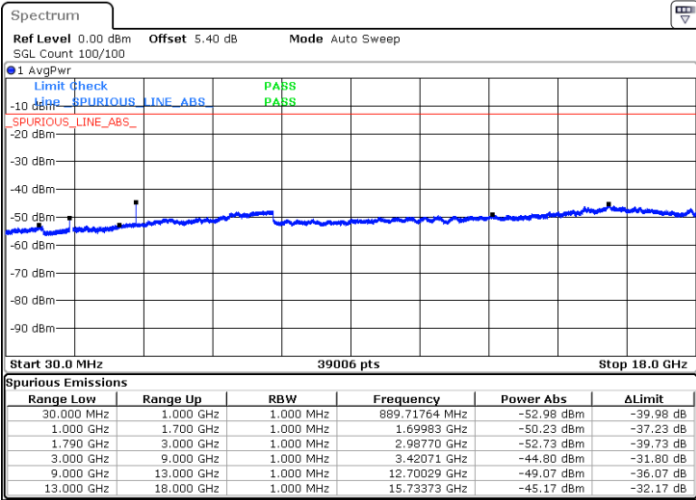

Date: 18.JUL.2019 11:24:19

LTE Band 41 / 15MHz

Lowest Channel / 64QAM

Middle Channel / 64QAM

Date: 18 JUL 2019 11:29:37

Date: 18 JUL 2019 11:30:52

Highest Channel / 64QAM

Date: 18 JUL 2019 11:36:00

LTE Band 41 / 20MHz

Lowest Channel / 64QAM

Middle Channel / 64QAM

Date: 18.JUL.2019 11:39:16

Date: 18.JUL.2019 11:43:37

Highest Channel / 64QAM

Date: 18.JUL.2019 11:45:06

LTE Band 66 / 1.4MHz

Lowest Channel / QPSK

Lowest Channel / 16QAM

Date: 9 JUL 2019 15:15:42

Date: 9 JUL 2019 15:13:48

Middle Channel / QPSK

Middle Channel / 16QAM

Date: 9 JUL 2019 15:20:03

Date: 9 JUL 2019 15:19:20

LTE Band 66 / 1.4MHz

Highest Channel / QPSK

Date: 9 JUL 2019 15:21:11

Highest Channel / 16QAM

Date: 9 JUL 2019 15:21:54

LTE Band 66 / 3MHz

Lowest Channel / QPSK

Date: 9 JUL 2019 15:53:24