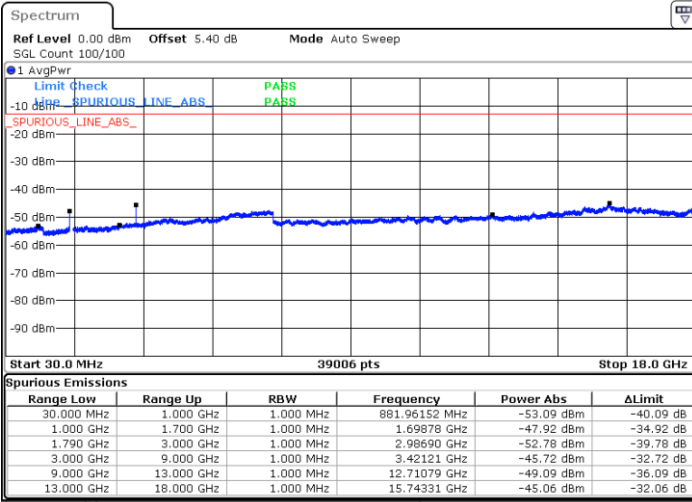

Lowest Channel / 16QAM

Date: 9 JUL 2019 15:52:13

LTE Band 66 / 3MHz

Middle Channel / QPSK

Middle Channel / 16QAM

Date: 9 JUL 2019 15:54:24

Date: 9 JUL 2019 15:55:05

Highest Channel / QPSK

Highest Channel / 16QAM

Date: 9 JUL 2019 16:04:27

Date: 9 JUL 2019 16:03:43

LTE Band 66 / 5MHz

Lowest Channel / QPSK

Lowest Channel / 16QAM

Date: 9 JUL 2019 16:14:45

Date: 9 JUL 2019 16:13:49

Middle Channel / QPSK

Middle Channel / 16QAM

Date: 9 JUL 2019 16:15:43

Date: 9 JUL 2019 16:16:23

LTE Band 66 / 5MHz

Highest Channel / QPSK

Date: 9 JUL 2019 16:22:47

Highest Channel / 16QAM