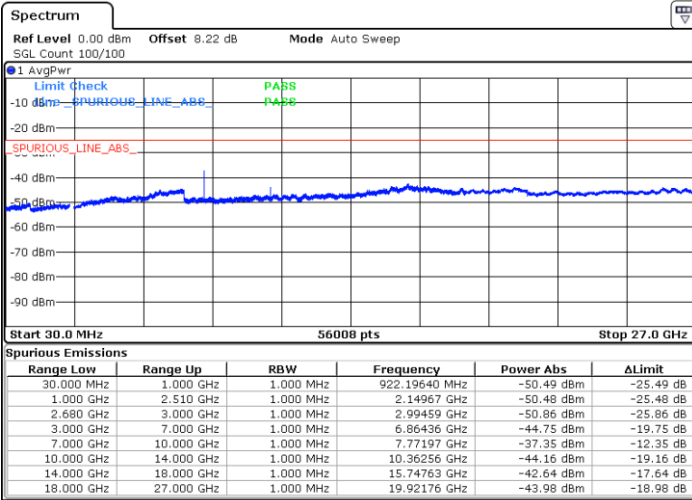

LTE Band 41 / 5MHz

Highest Channel / QPSK

Highest Channel / 16QAM

LTE Band 41 / 10MHz

Lowest Channel / QPSK

Lowest Channel / 16QAM

LTE Band 41 / 10MHz

Middle Channel / QPSK

Middle Channel / 16QAM

Date: 18.JUL.2019 11:21:22

Date: 18.JUL.2019 11:22:20

Highest Channel / QPSK

Highest Channel / 16QAM

Date: 18.JUL.2019 11:26:14

Date: 18.JUL.2019 11:25:17

LTE Band 41 / 15MHz