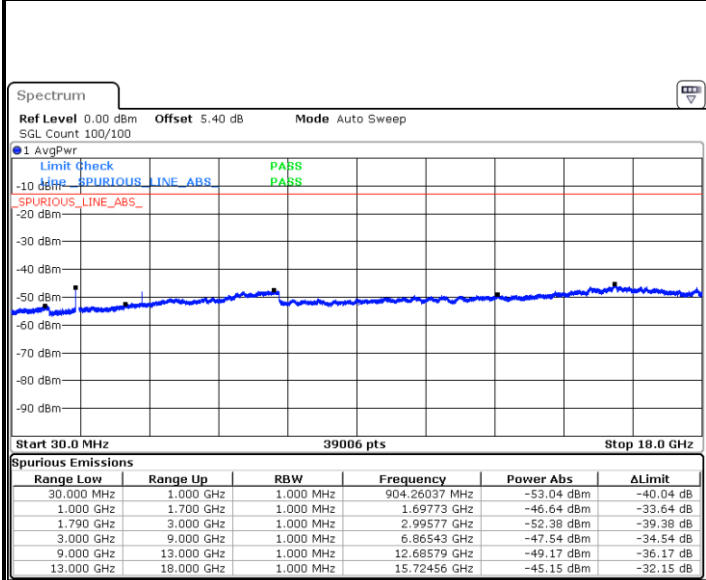

Highest Channel / 64QAM

Date: 9 JUL 2019 15:22:36

LTE Band 66 / 3MHz

Lowest Channel / 64QAM

Middle Channel / 64QAM

Date: 9 JUL 2019 15:50:46

Date: 9 JUL 2019 15:55:49

Highest Channel / 64QAM

Date: 9 JUL 2019 16:03:00

LTE Band 66 / 5MHz

Lowest Channel / 64QAM

Middle Channel / 64QAM

Date: 9 JUL 2019 16:12:08

Date: 9 JUL 2019 16:17:06

Highest Channel / 64QAM

Date: 9 JUL 2019 16:21:29

LTE Band 66 / 10MHz

Lowest Channel / 64QAM

Middle Channel / 64QAM

Date: 9 JUL 2019 16:44:43

Date: 9 JUL 2019 16:49:00

Highest Channel / 64QAM

Date: 9 JUL 2019 17:09:55

**LTE Band 66 / 15MHz**

**Lowest Channel / 64QAM**

Date: 9 JUL 2019 17:16:39

**Middle Channel / 64QAM**

Date: 9 JUL 2019 17:20:49

**Highest Channel / 64QAM**

Date: 9 JUL 2019 17:26:06