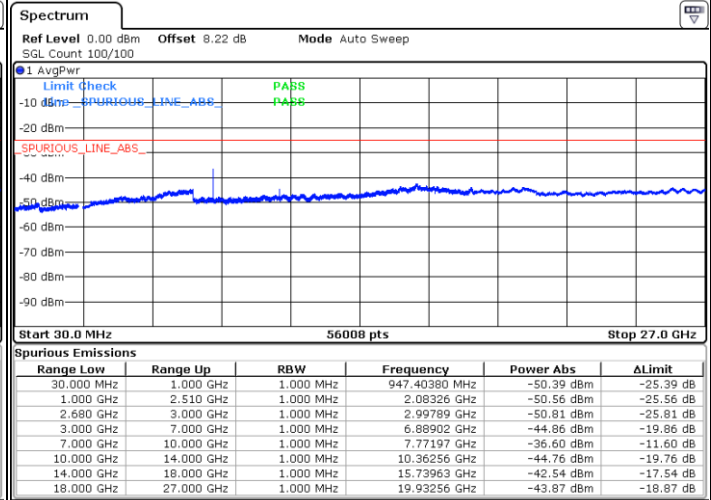

Highest Channel / 16QAM

Date: 18.JUL.2019 11:47:05

Date: 18.JUL.2019 11:46:07

LTE Band 41 / 5MHz

Lowest Channel / 64QAM

Middle Channel / 64QAM

Date: 18.JUL.2019 11:10:41

Date: 18.JUL.2019 11:11:41

Highest Channel / 64QAM

Date: 18.JUL.2019 11:16:54

LTE Band 41 / 10MHz

Lowest Channel / 64QAM

Middle Channel / 64QAM

Date: 18.JUL.2019 11:18:18

Date: 18.JUL.2019 11:23:14

Highest Channel / 64QAM

Date: 18.JUL.2019 11:24:19

LTE Band 41 / 15MHz

Lowest Channel / 64QAM

Middle Channel / 64QAM

Date: 18 JUL 2019 11:29:37

Date: 18 JUL 2019 11:30:52

Highest Channel / 64QAM

Date: 18 JUL 2019 11:36:00