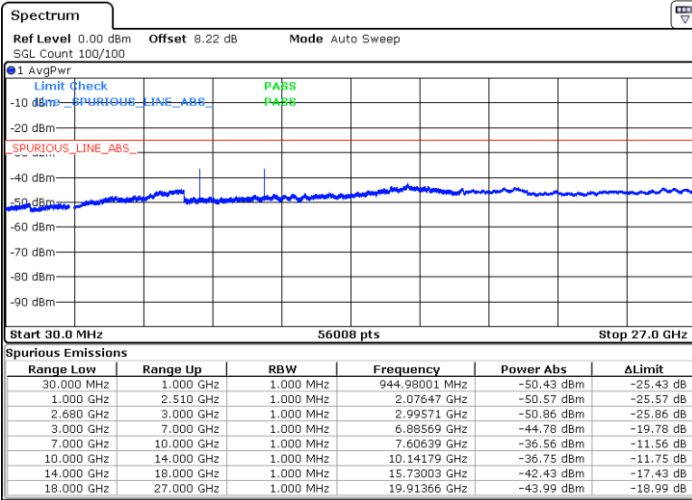

Lowest Channel / 16QAM

Date: 18 JUL 2019 11:38:21

LTE Band 41 / 20MHz

Middle Channel / QPSK

Middle Channel / 16QAM

Date: 18.JUL.2019 11:41:36

Date: 18.JUL.2019 11:42:40

Highest Channel / QPSK

Highest Channel / 16QAM

Date: 18.JUL.2019 11:47:05

Date: 18.JUL.2019 11:46:07

LTE Band 41 / 5MHz

Lowest Channel / 64QAM

Middle Channel / 64QAM

Date: 18.JUL.2019 11:10:41

Date: 18.JUL.2019 11:11:41

Highest Channel / 64QAM

Date: 18.JUL.2019 11:16:54

LTE Band 41 / 10MHz

Lowest Channel / 64QAM

Middle Channel / 64QAM

Date: 18.JUL.2019 11:18:18

Date: 18.JUL.2019 11:23:14

Highest Channel / 64QAM