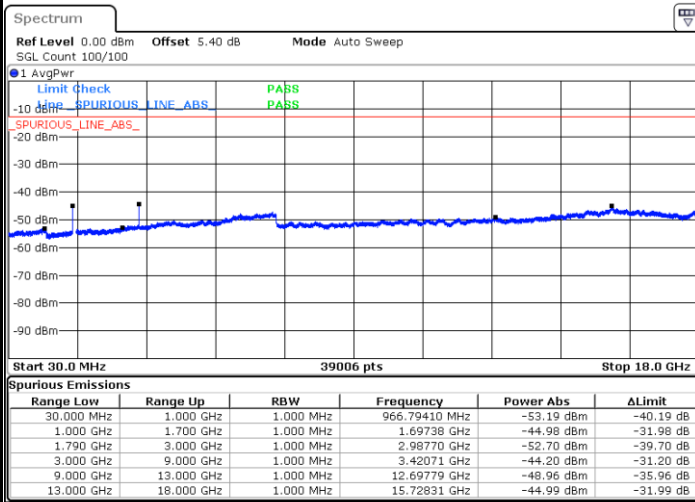

LTE Band 66 / 1.4MHz

Highest Channel / QPSK

Date: 9 JUL 2019 15:21:11

Highest Channel / 16QAM

Date: 9 JUL 2019 15:21:54

LTE Band 66 / 3MHz

Lowest Channel / QPSK

Date: 9 JUL 2019 15:53:24

Lowest Channel / 16QAM

Date: 9 JUL 2019 15:52:13

LTE Band 66 / 3MHz

Middle Channel / QPSK

Middle Channel / 16QAM

Date: 9 JUL 2019 15:54:24

Date: 9 JUL 2019 15:55:05

Highest Channel / QPSK