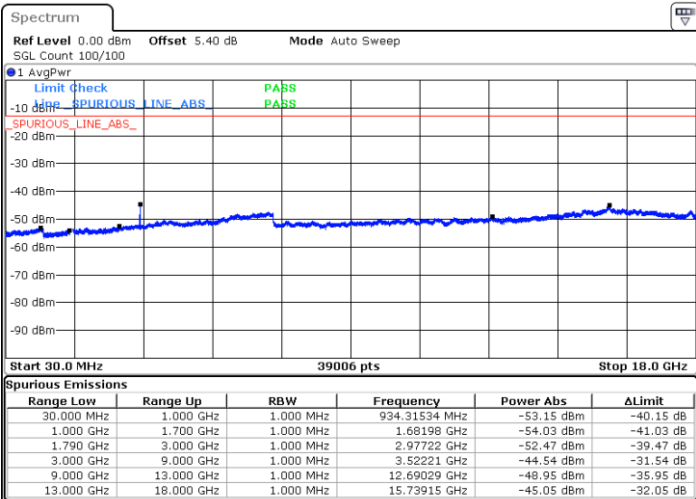

LTE Band 66 / 15MHz

Highest Channel / QPSK

Date: 9 JUL 2019 17:27:38

Highest Channel / 16QAM

Date: 9 JUL 2019 17:26:48

LTE Band 66 / 20MHz

Lowest Channel / QPSK

Date: 9 JUL 2019 17:33:54

Lowest Channel / 16QAM

Date: 9 JUL 2019 17:33:04

LTE Band 66 / 20MHz

Middle Channel / QPSK

Middle Channel / 16QAM

Date: 9 JUL 2019 17:35:22

Date: 9 JUL 2019 17:36:35

Highest Channel / QPSK

Highest Channel / 16QAM

Date: 9 JUL 2019 17:43:04

Date: 9 JUL 2019 17:44:19

LTE Band 66 / 1.4MHz

Lowest Channel / 64QAM

Date: 9 JUL 2019 15:11:59

Middle Channel / 64QAM

Date: 9 JUL 2019 15:18:31

Highest Channel / 64QAM

Date: 9 JUL 2019 15:22:36

LTE Band 66 / 3MHz

Lowest Channel / 64QAM

Middle Channel / 64QAM

Date: 9 JUL 2019 15:50:46

Date: 9 JUL 2019 15:55:49

Highest Channel / 64QAM