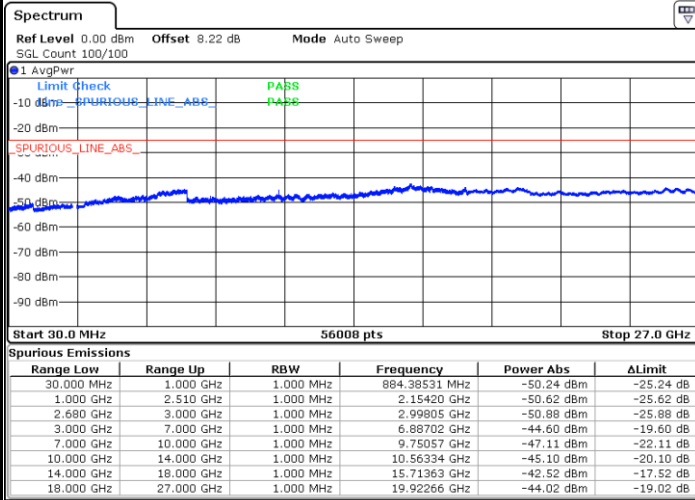

Middle Channel / 16QAM

Date: 18.JUL.2019 11:21:22

Date: 18.JUL.2019 11:22:20

Highest Channel / QPSK

Highest Channel / 16QAM

Date: 18.JUL.2019 11:26:14

Date: 18.JUL.2019 11:25:17

LTE Band 41 / 15MHz

Lowest Channel / QPSK

Lowest Channel / 16QAM

Date: 18.JUL.2019 11:27:41

Date: 18.JUL.2019 11:28:40

Middle Channel / QPSK

Middle Channel / 16QAM

Date: 18.JUL.2019 11:32:48

Date: 18.JUL.2019 11:31:51

LTE Band 41 / 15MHz

Highest Channel / QPSK

Date: 18 JUL 2019 11:34:01

Highest Channel / 16QAM

Date: 18 JUL 2019 11:35:05

LTE Band 41 / 20MHz

Lowest Channel / QPSK

Date: 18 JUL 2019 11:40:32