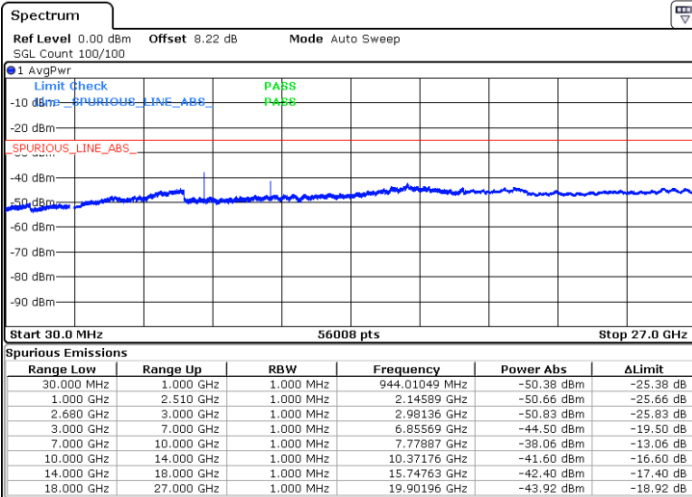

Lowest Channel / QPSK

Lowest Channel / 16QAM

Date: 18.JUL.2019 11:07:07

Date: 18.JUL.2019 11:08:29

Middle Channel / QPSK

Middle Channel / 16QAM

Date: 18.JUL.2019 11:13:52

Date: 18.JUL.2019 11:12:50

LTE Band 41 / 5MHz

Highest Channel / QPSK

Highest Channel / 16QAM

LTE Band 41 / 10MHz

Lowest Channel / QPSK

Lowest Channel / 16QAM

LTE Band 41 / 10MHz

Middle Channel / QPSK