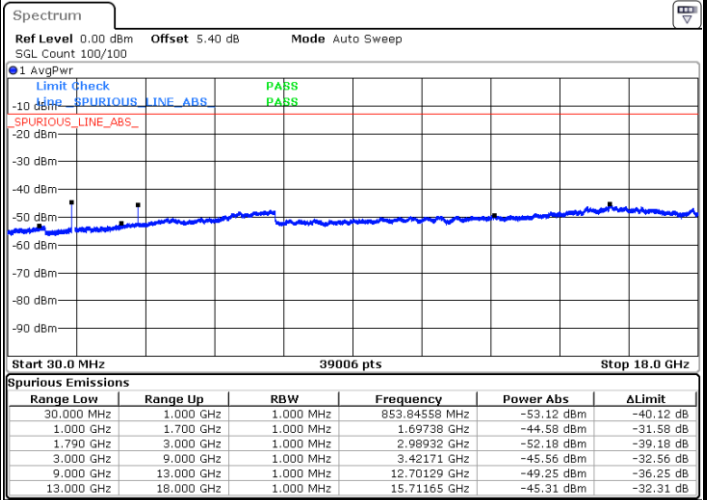

LTE Band 66 / 15MHz

Lowest Channel / QPSK

Lowest Channel / 16QAM

Date: 9 JUL 2019 17:18:19

Date: 9 JUL 2019 17:17:31