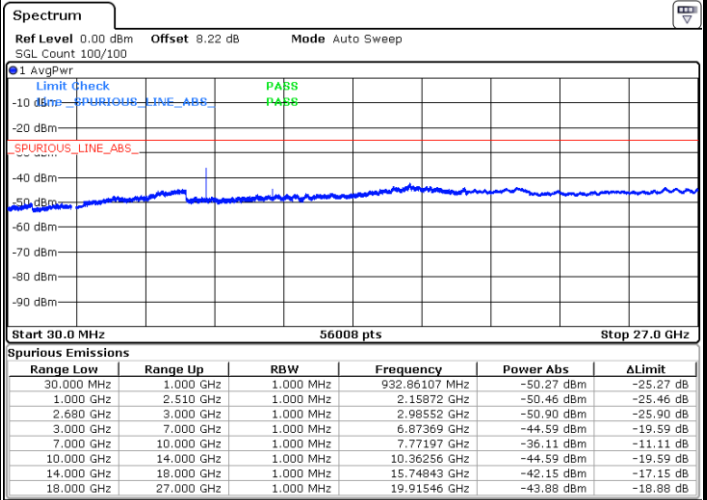

LTE Band 41 / 5MHz

Highest Channel / QPSK

Highest Channel / 16QAM

LTE Band 41 / 10MHz

Lowest Channel / QPSK

Lowest Channel / 16QAM

LTE Band 41 / 10MHz

Middle Channel / QPSK

Middle Channel / 16QAM

Date: 18.JUL.2019 11:21:22

Date: 18.JUL.2019 11:22:20

Highest Channel / QPSK

Highest Channel / 16QAM

Date: 18.JUL.2019 11:26:14

Date: 18.JUL.2019 11:25:17

LTE Band 41 / 15MHz