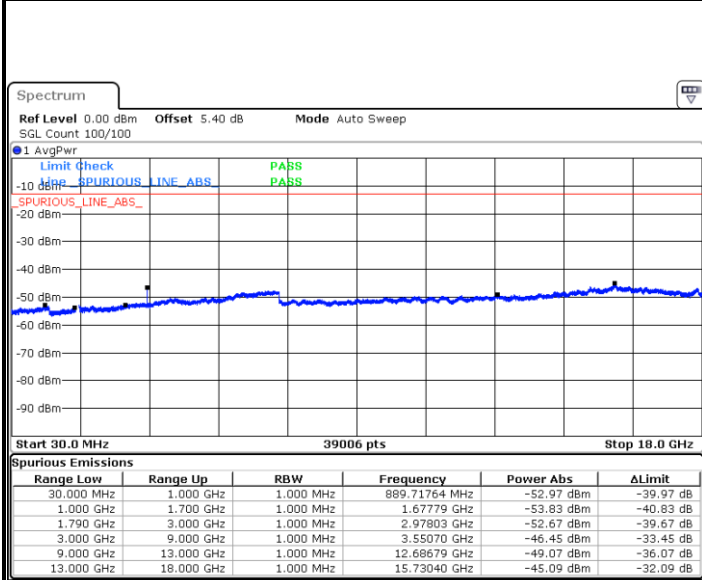

Highest Channel / 16QAM

Date: 9 JUL 2019 16:04:27

Date: 9 JUL 2019 16:03:43

LTE Band 66 / 5MHz

Lowest Channel / QPSK

Lowest Channel / 16QAM

Date: 9 JUL 2019 16:14:45

Date: 9 JUL 2019 16:13:49

Middle Channel / QPSK

Middle Channel / 16QAM

Date: 9 JUL 2019 16:15:43

Date: 9 JUL 2019 16:16:23

LTE Band 66 / 5MHz

Highest Channel / QPSK

Date: 9 JUL 2019 16:22:47

Highest Channel / 16QAM

Date: 9 JUL 2019 16:22:08

LTE Band 66 / 10MHz

Lowest Channel / QPSK

Date: 9 JUL 2019 16:46:29

Lowest Channel / 16QAM

Date: 9 JUL 2019 16:45:36

LTE Band 66 / 10MHz

Middle Channel / QPSK