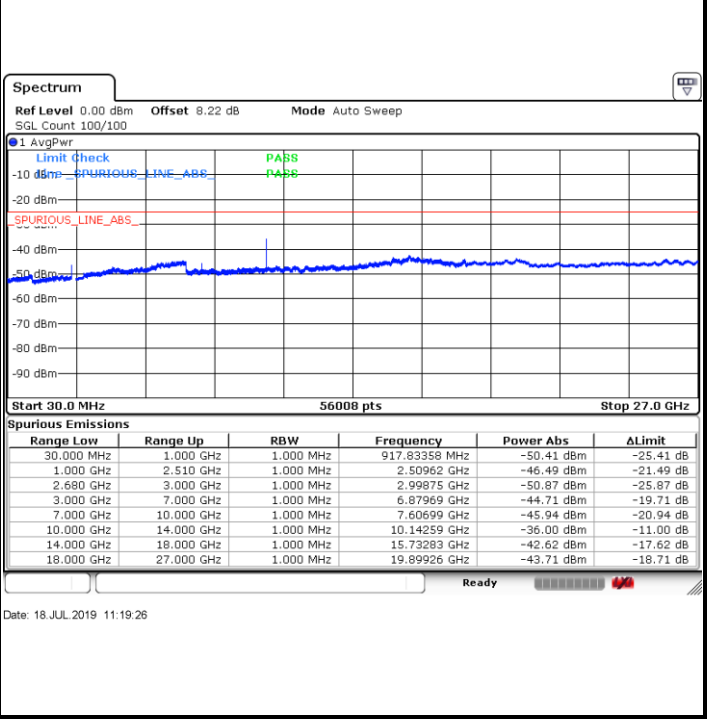

LTE Band 41 / 5MHz

Highest Channel / QPSK

Highest Channel / 16QAM

LTE Band 41 / 10MHz

Lowest Channel / QPSK

Lowest Channel / 16QAM

LTE Band 41 / 10MHz

Middle Channel / QPSK

Middle Channel / 16QAM

Date: 18.JUL.2019 11:21:22

Date: 18.JUL.2019 11:22:20

Highest Channel / QPSK

Highest Channel / 16QAM

Date: 18.JUL.2019 11:26:14

Date: 18.JUL.2019 11:25:17

LTE Band 41 / 15MHz