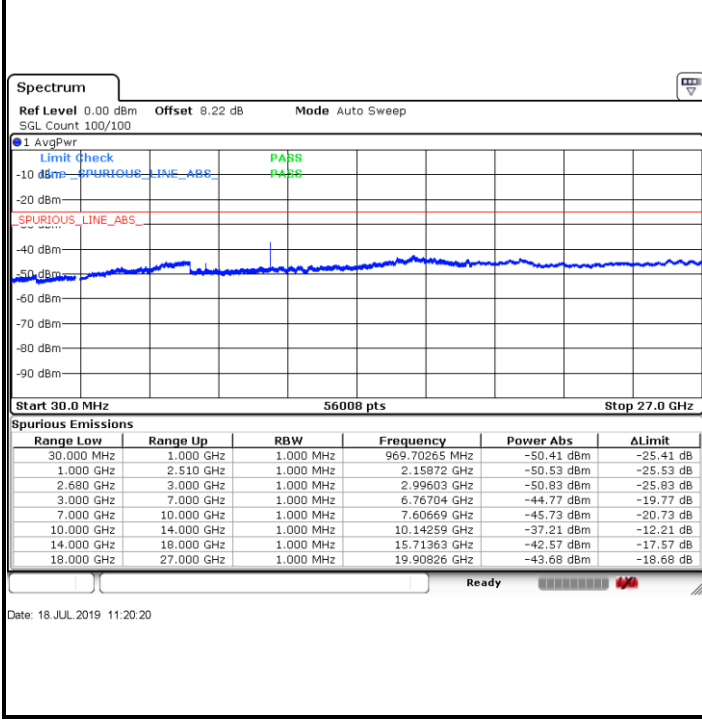

LTE Band 41 / 5MHz

Highest Channel / QPSK

Highest Channel / 16QAM

LTE Band 41 / 10MHz

Lowest Channel / QPSK

Lowest Channel / 16QAM

LTE Band 41 / 10MHz

Middle Channel / QPSK

Middle Channel / 16QAM

Date: 18.JUL.2019 11:21:22

Date: 18.JUL.2019 11:22:20

Highest Channel / QPSK

Highest Channel / 16QAM

Date: 18.JUL.2019 11:26:14

Date: 18.JUL.2019 11:25:17

LTE Band 41 / 15MHz