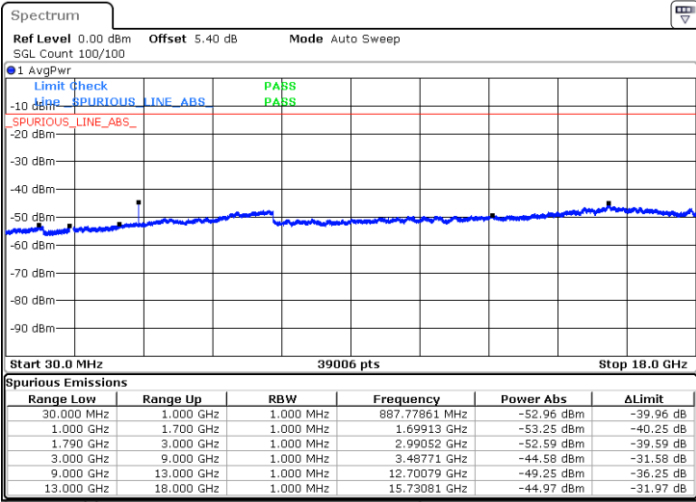

LTE Band 66 / 1.4MHz

Highest Channel / QPSK

Date: 9 JUL 2019 15:21:11

Highest Channel / 16QAM

Date: 9 JUL 2019 15:21:54

LTE Band 66 / 3MHz

Lowest Channel / QPSK

Date: 9 JUL 2019 15:53:24

Lowest Channel / 16QAM

Date: 9 JUL 2019 15:52:13

LTE Band 66 / 3MHz

Middle Channel / QPSK

Middle Channel / 16QAM

Date: 9 JUL 2019 15:54:24

Date: 9 JUL 2019 15:55:05

Highest Channel / QPSK

Highest Channel / 16QAM

Date: 9 JUL 2019 16:04:27

Date: 9 JUL 2019 16:03:43

LTE Band 66 / 5MHz

Lowest Channel / QPSK

Lowest Channel / 16QAM

Date: 9 JUL 2019 16:14:45

Date: 9 JUL 2019 16:13:49