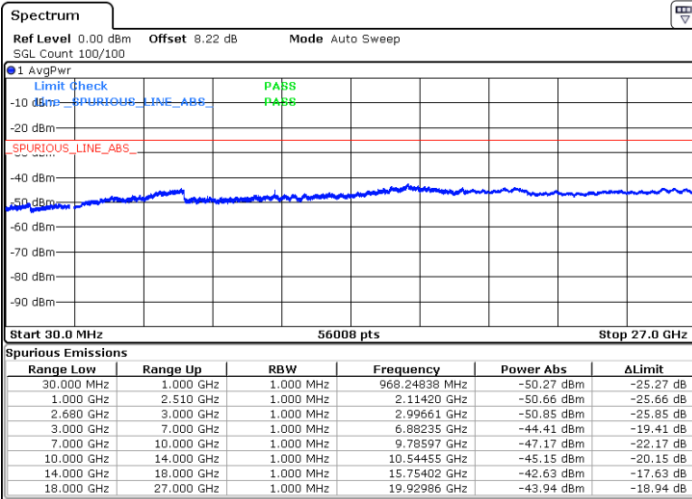

Date: 18.JUL.2019 11:24:19

LTE Band 41 / 15MHz

Lowest Channel / 64QAM

Middle Channel / 64QAM

Date: 18 JUL 2019 11:29:37

Date: 18 JUL 2019 11:30:52

Highest Channel / 64QAM

Date: 18 JUL 2019 11:36:00

LTE Band 41 / 20MHz

Lowest Channel / 64QAM

Middle Channel / 64QAM

Date: 18.JUL.2019 11:39:16

Date: 18.JUL.2019 11:43:37

Highest Channel / 64QAM

Date: 18.JUL.2019 11:45:06

LTE Band 66 / 1.4MHz