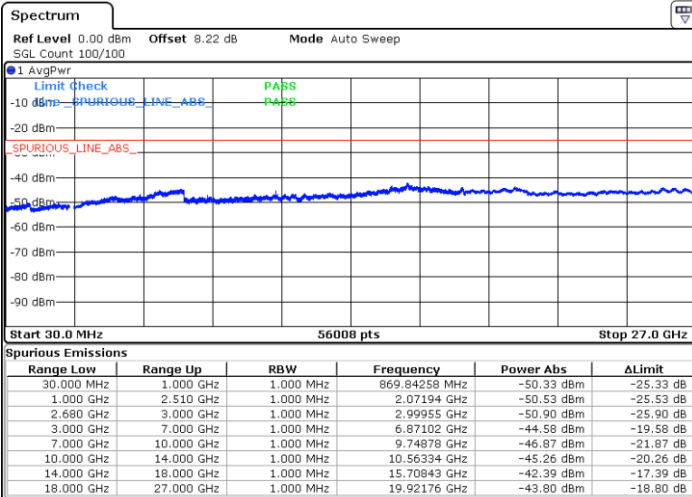

Highest Channel / 64QAM

Date: 18.JUL.2019 11:16:54

LTE Band 41 / 10MHz

Lowest Channel / 64QAM

Middle Channel / 64QAM

Date: 18.JUL.2019 11:18:18

Date: 18.JUL.2019 11:23:14

Highest Channel / 64QAM

Date: 18.JUL.2019 11:24:19

LTE Band 41 / 15MHz

Lowest Channel / 64QAM

Middle Channel / 64QAM

Date: 18 JUL 2019 11:29:37

Date: 18 JUL 2019 11:30:52

Highest Channel / 64QAM

Date: 18 JUL 2019 11:36:00

LTE Band 41 / 20MHz

Lowest Channel / 64QAM

Middle Channel / 64QAM

Date: 18.JUL.2019 11:39:16

Date: 18.JUL.2019 11:43:37

Highest Channel / 64QAM

Date: 18.JUL.2019 11:45:06

LTE Band 66 / 1.4MHz