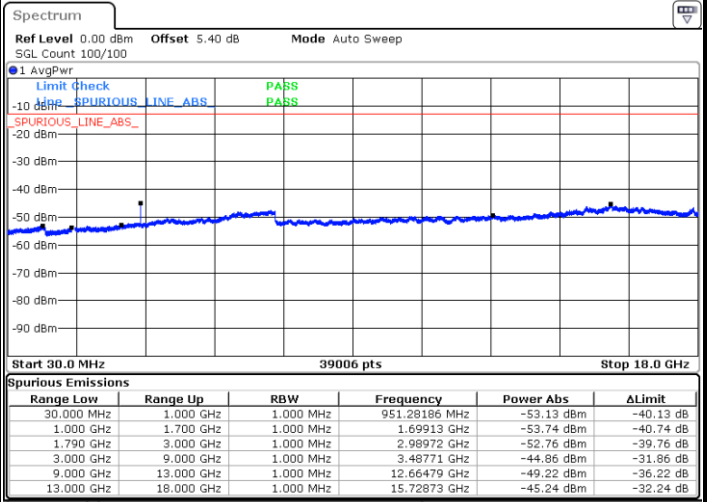

LTE Band 66 / 1.4MHz

Highest Channel / QPSK

Date: 9 JUL 2019 15:21:11

Highest Channel / 16QAM

Date: 9 JUL 2019 15:21:54

LTE Band 66 / 3MHz

Lowest Channel / QPSK

Date: 9 JUL 2019 15:53:24

Lowest Channel / 16QAM

Date: 9 JUL 2019 15:52:13

LTE Band 66 / 3MHz

Middle Channel / QPSK

Middle Channel / 16QAM

Date: 9 JUL 2019 15:54:24

Date: 9 JUL 2019 15:55:05

Highest Channel / QPSK

Highest Channel / 16QAM

Date: 9 JUL 2019 16:04:27

Date: 9 JUL 2019 16:03:43

LTE Band 66 / 5MHz

Lowest Channel / QPSK

Lowest Channel / 16QAM

Date: 9 JUL 2019 16:14:45

Date: 9 JUL 2019 16:13:49