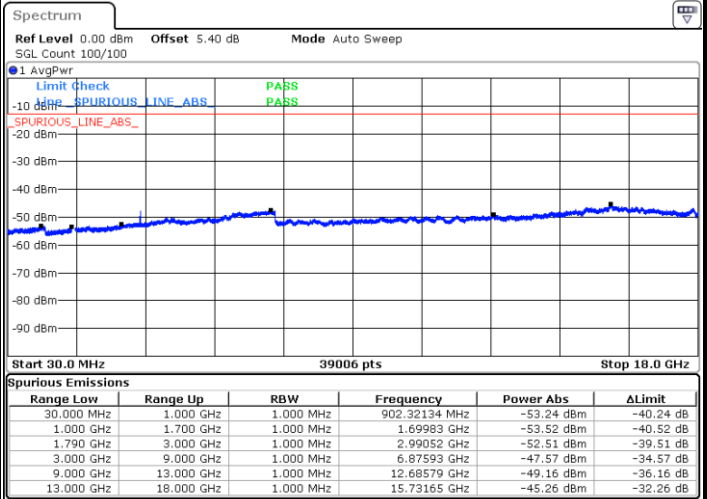

Date: 9 JUL 2019 17:04:02

Middle Channel / 16QAM

Date: 9 JUL 2019 17:04:38

Highest Channel / QPSK

Date: 9 JUL 2019 17:07:24

Highest Channel / 16QAM

Date: 9 JUL 2019 17:09:09

LTE Band 66 / 15MHz

Lowest Channel / QPSK

Lowest Channel / 16QAM

Date: 9 JUL 2019 17:18:19

Date: 9 JUL 2019 17:17:31

Middle Channel / QPSK

Middle Channel / 16QAM

Date: 9 JUL 2019 17:19:25

Date: 9 JUL 2019 17:20:05

LTE Band 66 / 15MHz

Highest Channel / QPSK

Date: 9 JUL 2019 17:27:38

Highest Channel / 16QAM

Date: 9 JUL 2019 17:26:48

LTE Band 66 / 20MHz

Lowest Channel / QPSK

Date: 9 JUL 2019 17:33:54