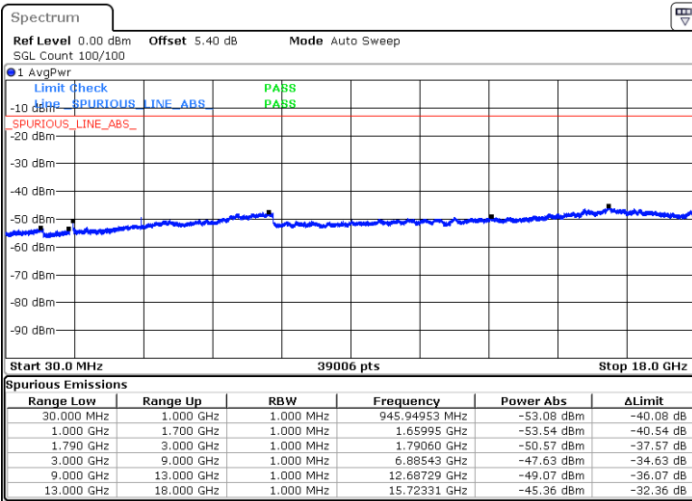

Highest Channel / 16QAM

Date: 9 JUL 2019 17:43:04

Date: 9 JUL 2019 17:44:19

LTE Band 66 / 1.4MHz

Lowest Channel / 64QAM

Date: 9 JUL 2019 15:11:59

Middle Channel / 64QAM

Date: 9 JUL 2019 15:18:31

Highest Channel / 64QAM

Date: 9 JUL 2019 15:22:36

LTE Band 66 / 3MHz

Lowest Channel / 64QAM

Middle Channel / 64QAM

Date: 9 JUL 2019 15:50:46

Date: 9 JUL 2019 15:55:49

Highest Channel / 64QAM

Date: 9 JUL 2019 16:03:00

LTE Band 66 / 5MHz

Lowest Channel / 64QAM

Middle Channel / 64QAM

Date: 9 JUL 2019 16:12:08

Date: 9 JUL 2019 16:17:06

Highest Channel / 64QAM

Date: 9 JUL 2019 16:21:29

LTE Band 66 / 10MHz

Lowest Channel / 64QAM

Middle Channel / 64QAM

Date: 9 JUL 2019 16:44:43

Date: 9 JUL 2019 16:49:00

Highest Channel / 64QAM

Date: 9 JUL 2019 17:09:55

**LTE Band 66 / 15MHz**