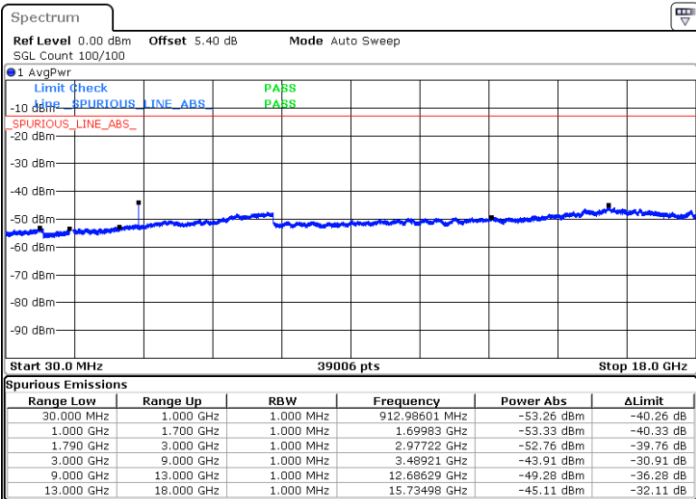

LTE Band 41 / 20MHz

Lowest Channel / 64QAM

Middle Channel / 64QAM

Date: 18.JUL.2019 11:39:16

Date: 18.JUL.2019 11:43:37

Highest Channel / 64QAM

Date: 18.JUL.2019 11:45:06

LTE Band 66 / 1.4MHz

Lowest Channel / QPSK

Lowest Channel / 16QAM

Date: 9 JUL 2019 15:15:42

Date: 9 JUL 2019 15:13:48

Middle Channel / QPSK

Middle Channel / 16QAM

Date: 9 JUL 2019 15:20:03

Date: 9 JUL 2019 15:19:20

LTE Band 66 / 1.4MHz

Highest Channel / QPSK

Date: 9 JUL 2019 15:21:11

Highest Channel / 16QAM

Date: 9 JUL 2019 15:21:54

LTE Band 66 / 3MHz

Lowest Channel / QPSK

Date: 9 JUL 2019 15:53:24