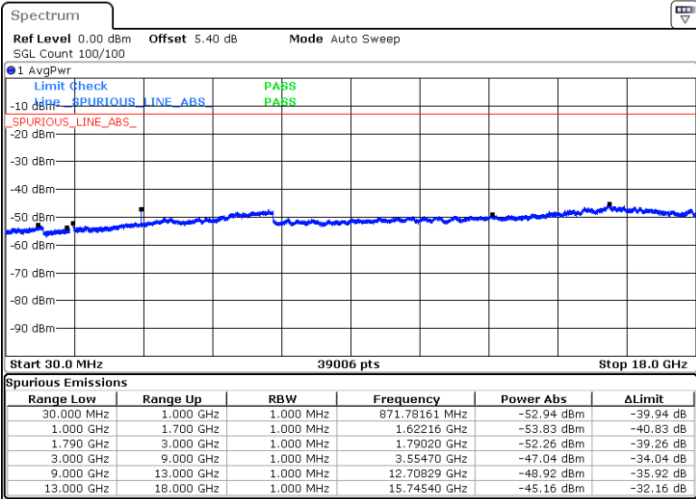

LTE Band 66 / 1.4MHz

Highest Channel / QPSK

Date: 9 JUL 2019 15:21:11

Highest Channel / 16QAM

Date: 9 JUL 2019 15:21:54

LTE Band 66 / 3MHz

Lowest Channel / QPSK

Date: 9 JUL 2019 15:53:24

Lowest Channel / 16QAM

Date: 9 JUL 2019 15:52:13

LTE Band 66 / 3MHz

Middle Channel / QPSK

Middle Channel / 16QAM

Date: 9 JUL 2019 15:54:24

Date: 9 JUL 2019 15:55:05

Highest Channel / QPSK

Highest Channel / 16QAM

Date: 9 JUL 2019 16:04:27

Date: 9 JUL 2019 16:03:43

LTE Band 66 / 5MHz

Lowest Channel / QPSK

Lowest Channel / 16QAM

Date: 9 JUL 2019 16:14:45

Date: 9 JUL 2019 16:13:49