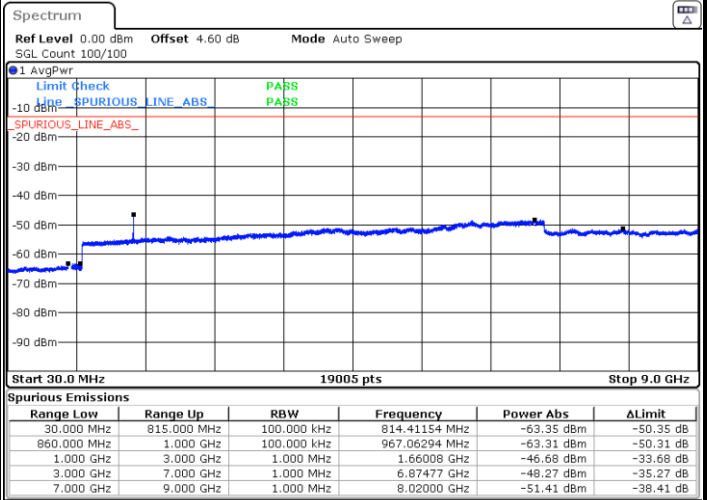

LTE Band 26 / 15MHz

Lowest Channel / 64QAM

Middle Channel / 64QAM

Date: 2 JUL 2019 03:33:23

Date: 2 JUL 2019 03:34:17

Highest Channel / 64QAM

Date: 2 JUL 2019 03:38:49

LTE Band 41 / 5MHz