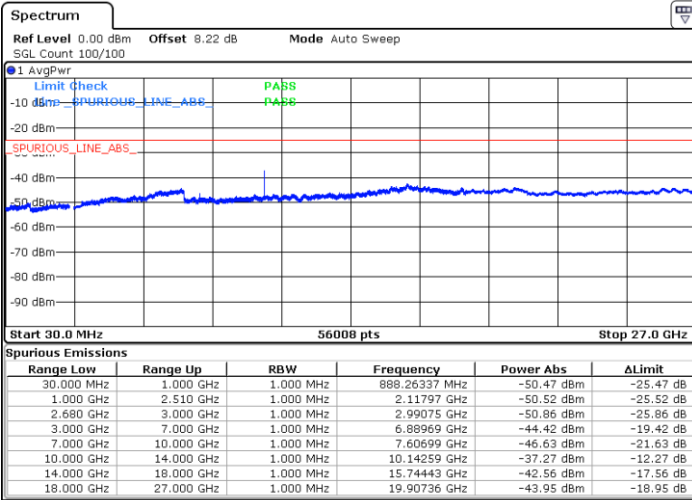

Highest Channel / 16QAM

Date: 18.JUL.2019 11:47:05

Date: 18.JUL.2019 11:46:07

LTE Band 41 / 5MHz

Lowest Channel / 64QAM

Middle Channel / 64QAM

Date: 18.JUL.2019 11:10:41

Date: 18.JUL.2019 11:11:41

Highest Channel / 64QAM

Date: 18.JUL.2019 11:16:54

LTE Band 41 / 10MHz

Lowest Channel / 64QAM

Middle Channel / 64QAM

Date: 18.JUL.2019 11:18:18

Date: 18.JUL.2019 11:23:14

Highest Channel / 64QAM

Date: 18.JUL.2019 11:24:19

LTE Band 41 / 15MHz

Lowest Channel / 64QAM

Middle Channel / 64QAM

Date: 18 JUL 2019 11:29:37

Date: 18 JUL 2019 11:30:52

Highest Channel / 64QAM

Date: 18 JUL 2019 11:36:00