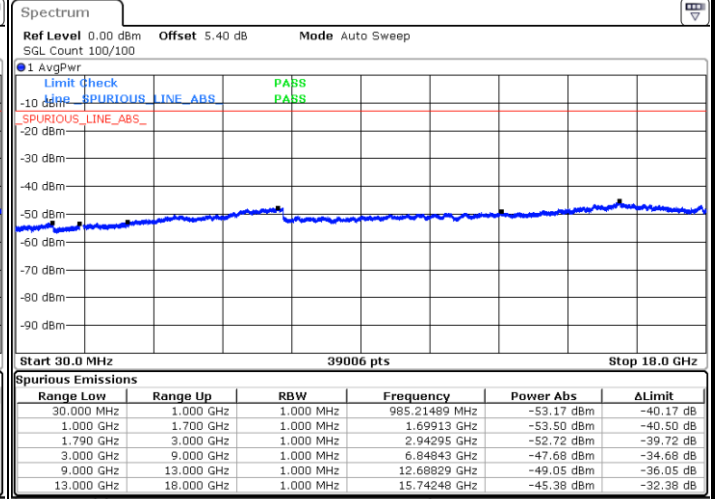

Highest Channel / 16QAM

Date: 9 JUL 2019 17:43:04

Date: 9 JUL 2019 17:44:19

LTE Band 66 / 1.4MHz

Lowest Channel / 64QAM

Date: 9 JUL 2019 15:11:59

Middle Channel / 64QAM

Date: 9 JUL 2019 15:18:31

Highest Channel / 64QAM

Date: 9 JUL 2019 15:22:36

LTE Band 66 / 3MHz

Lowest Channel / 64QAM

Middle Channel / 64QAM

Date: 9 JUL 2019 15:50:46

Date: 9 JUL 2019 15:55:49

Highest Channel / 64QAM

Date: 9 JUL 2019 16:03:00

LTE Band 66 / 5MHz

Lowest Channel / 64QAM

Middle Channel / 64QAM

Date: 9 JUL 2019 16:12:08

Date: 9 JUL 2019 16:17:06

Highest Channel / 64QAM

Date: 9 JUL 2019 16:21:29

LTE Band 66 / 10MHz

Lowest Channel / 64QAM

Middle Channel / 64QAM

Date: 9 JUL 2019 16:44:43

Date: 9 JUL 2019 16:49:00

Highest Channel / 64QAM

Date: 9 JUL 2019 17:09:55

**LTE Band 66 / 15MHz**