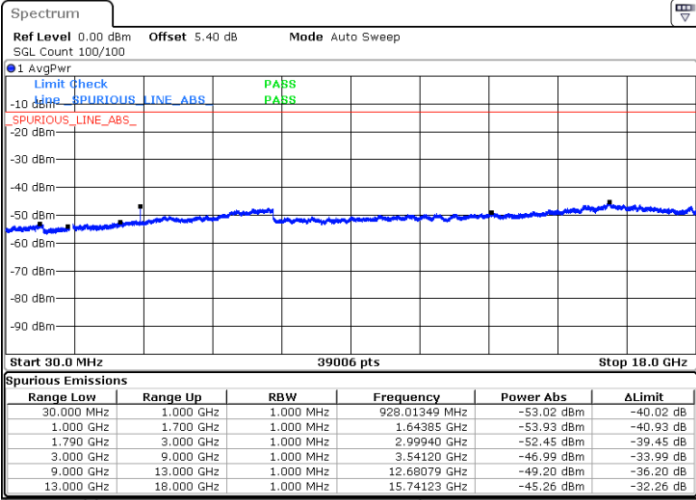

Highest Channel / 64QAM

Date: 9 JUL 2019 15:22:36

LTE Band 66 / 3MHz

Lowest Channel / 64QAM

Middle Channel / 64QAM

Date: 9 JUL 2019 15:50:46

Date: 9 JUL 2019 15:55:49

Highest Channel / 64QAM

Date: 9 JUL 2019 16:03:00

LTE Band 66 / 5MHz

Lowest Channel / 64QAM

Middle Channel / 64QAM

Date: 9 JUL 2019 16:12:08

Date: 9 JUL 2019 16:17:06

Highest Channel / 64QAM

Date: 9 JUL 2019 16:21:29

LTE Band 66 / 10MHz

Lowest Channel / 64QAM

Middle Channel / 64QAM

Date: 9 JUL 2019 16:44:43

Date: 9 JUL 2019 16:49:00

Highest Channel / 64QAM

Date: 9 JUL 2019 17:09:55

**LTE Band 66 / 15MHz**

**Lowest Channel / 64QAM**

Date: 9 JUL 2019 17:16:39

**Middle Channel / 64QAM**

Date: 9 JUL 2019 17:20:49

**Highest Channel / 64QAM**

Date: 9 JUL 2019 17:26:06