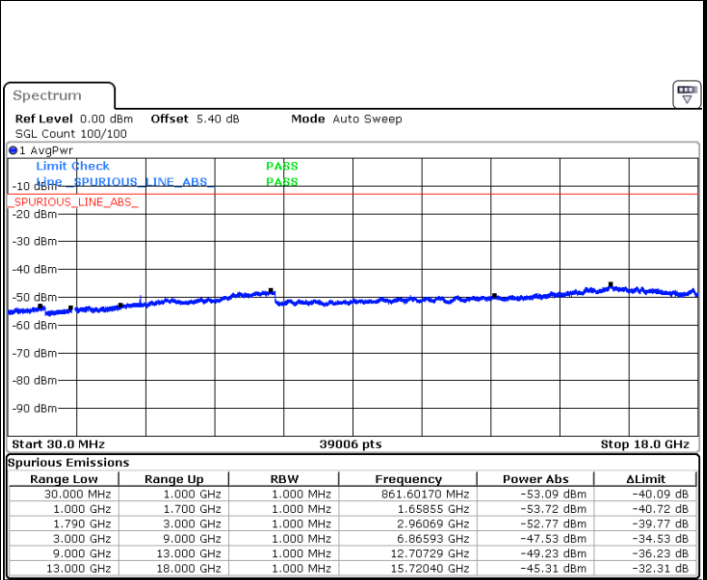

Highest Channel / 64QAM

Date: 9 JUL 2019 15:22:36

LTE Band 66 / 3MHz

Lowest Channel / 64QAM

Middle Channel / 64QAM

Date: 9 JUL 2019 15:50:46

Date: 9 JUL 2019 15:55:49

Highest Channel / 64QAM

Date: 9 JUL 2019 16:03:00

LTE Band 66 / 5MHz

Lowest Channel / 64QAM

Middle Channel / 64QAM

Date: 9 JUL 2019 16:12:08

Date: 9 JUL 2019 16:17:06

Highest Channel / 64QAM

Date: 9 JUL 2019 16:21:29

LTE Band 66 / 10MHz

Lowest Channel / 64QAM

Middle Channel / 64QAM

Date: 9 JUL 2019 16:44:43

Date: 9 JUL 2019 16:49:00

Highest Channel / 64QAM

Date: 9 JUL 2019 17:09:55

**LTE Band 66 / 15MHz**

**Lowest Channel / 64QAM**

Date: 9 JUL 2019 17:16:39

**Middle Channel / 64QAM**

Date: 9 JUL 2019 17:20:49

**Highest Channel / 64QAM**

Date: 9 JUL 2019 17:26:06