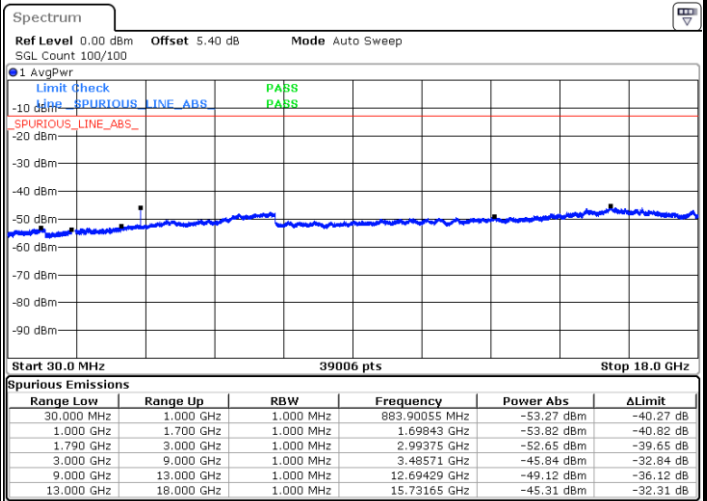

Lowest Channel / 16QAM

Date: 9 JUL 2019 15:52:13

LTE Band 66 / 3MHz

Middle Channel / QPSK

Middle Channel / 16QAM

Date: 9 JUL 2019 15:54:24

Date: 9 JUL 2019 15:55:05

Highest Channel / QPSK

Highest Channel / 16QAM

Date: 9 JUL 2019 16:04:27

Date: 9 JUL 2019 16:03:43

LTE Band 66 / 5MHz

Lowest Channel / QPSK

Lowest Channel / 16QAM

Date: 9 JUL 2019 16:14:45

Date: 9 JUL 2019 16:13:49

Middle Channel / QPSK

Middle Channel / 16QAM

Date: 9 JUL 2019 16:15:43

Date: 9 JUL 2019 16:16:23

LTE Band 66 / 5MHz

Highest Channel / QPSK

Date: 9 JUL 2019 16:22:47

Highest Channel / 16QAM