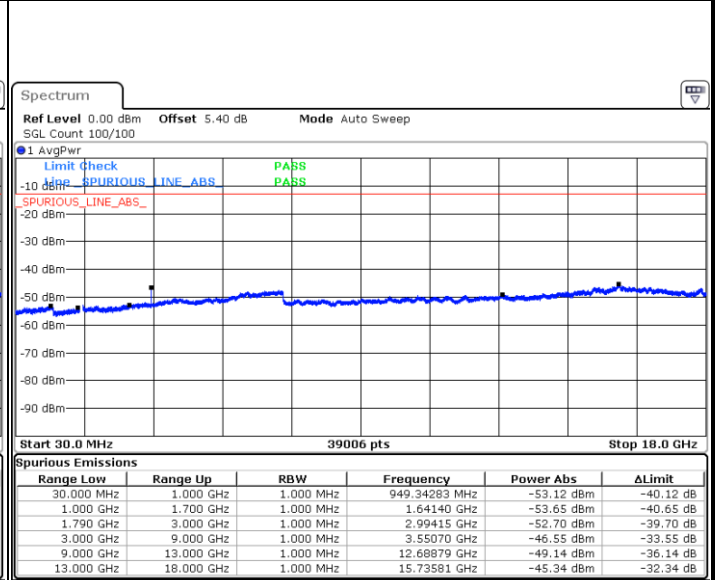

Highest Channel / 16QAM

Date: 9 JUL 2019 16:04:27

Date: 9 JUL 2019 16:03:43

LTE Band 66 / 5MHz

Lowest Channel / QPSK

Lowest Channel / 16QAM

Date: 9 JUL 2019 16:14:45

Date: 9 JUL 2019 16:13:49

Middle Channel / QPSK

Middle Channel / 16QAM

Date: 9 JUL 2019 16:15:43

Date: 9 JUL 2019 16:16:23

LTE Band 66 / 5MHz

Highest Channel / QPSK

Date: 9 JUL 2019 16:22:47

Highest Channel / 16QAM

Date: 9 JUL 2019 16:22:08

LTE Band 66 / 10MHz

Lowest Channel / QPSK

Date: 9 JUL 2019 16:46:29

Lowest Channel / 16QAM

Date: 9 JUL 2019 16:45:36

LTE Band 66 / 10MHz

Middle Channel / QPSK

Date: 9 JUL 2019 17:04:02

Middle Channel / 16QAM

Date: 9 JUL 2019 17:04:38

Highest Channel / QPSK

Date: 9 JUL 2019 17:07:24

Highest Channel / 16QAM

Date: 9 JUL 2019 17:09:09

LTE Band 66 / 15MHz