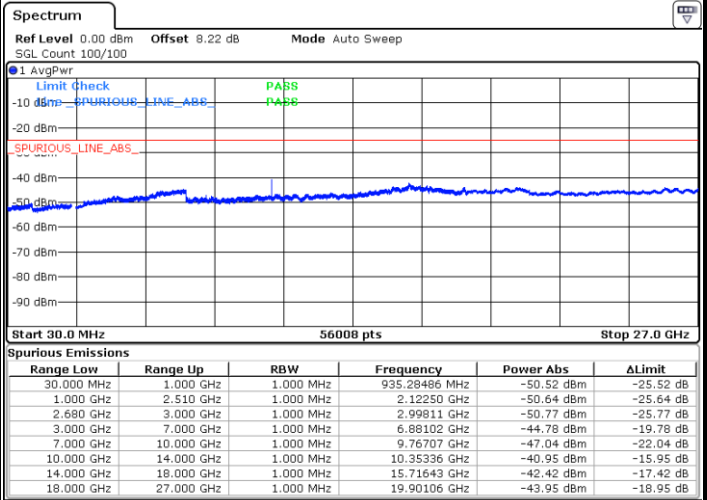

Highest Channel / 64QAM

Date: 18.JUL.2019 11:16:54

LTE Band 41 / 10MHz

Lowest Channel / 64QAM

Middle Channel / 64QAM

Date: 18.JUL.2019 11:18:18

Date: 18.JUL.2019 11:23:14

Highest Channel / 64QAM

Date: 18.JUL.2019 11:24:19

LTE Band 41 / 15MHz

Lowest Channel / 64QAM

Middle Channel / 64QAM

Date: 18 JUL 2019 11:29:37

Date: 18 JUL 2019 11:30:52

Highest Channel / 64QAM

Date: 18 JUL 2019 11:36:00

LTE Band 41 / 20MHz

Lowest Channel / 64QAM

Middle Channel / 64QAM

Date: 18.JUL.2019 11:39:16

Date: 18.JUL.2019 11:43:37

Highest Channel / 64QAM

Date: 18.JUL.2019 11:45:06

LTE Band 66 / 1.4MHz