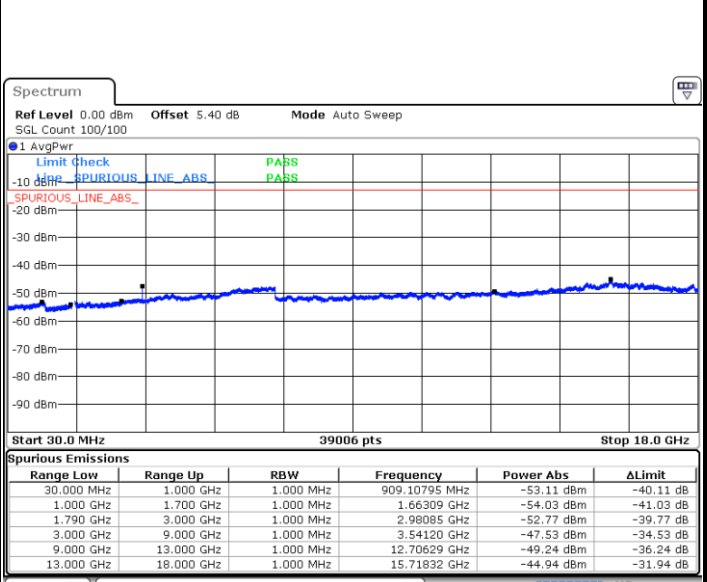

Date: 9 JUL 2019 16:22:08

LTE Band 66 / 10MHz

Lowest Channel / QPSK

Date: 9 JUL 2019 16:46:29

Lowest Channel / 16QAM

Date: 9 JUL 2019 16:45:36

LTE Band 66 / 10MHz

Middle Channel / QPSK

Date: 9 JUL 2019 17:04:02

Middle Channel / 16QAM

Date: 9 JUL 2019 17:04:38

Highest Channel / QPSK

Date: 9 JUL 2019 17:07:24

Highest Channel / 16QAM

Date: 9 JUL 2019 17:09:09

LTE Band 66 / 15MHz

Lowest Channel / QPSK

Lowest Channel / 16QAM

Date: 9 JUL 2019 17:18:19

Date: 9 JUL 2019 17:17:31

Middle Channel / QPSK

Middle Channel / 16QAM

Date: 9 JUL 2019 17:19:25

Date: 9 JUL 2019 17:20:05

LTE Band 66 / 15MHz

Highest Channel / QPSK

Date: 9 JUL 2019 17:27:38

Highest Channel / 16QAM

Date: 9 JUL 2019 17:26:48

LTE Band 66 / 20MHz

Lowest Channel / QPSK

Date: 9 JUL 2019 17:33:54