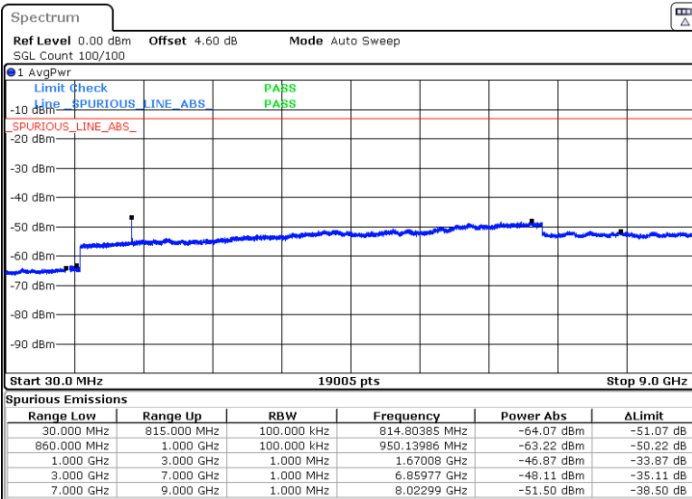

LTE Band 26 / 15MHz

Lowest Channel / 64QAM

Middle Channel / 64QAM

Date: 2 JUL 2019 03:33:23

Date: 2 JUL 2019 03:34:17

Highest Channel / 64QAM

Date: 2 JUL 2019 03:38:49

LTE Band 41 / 5MHz