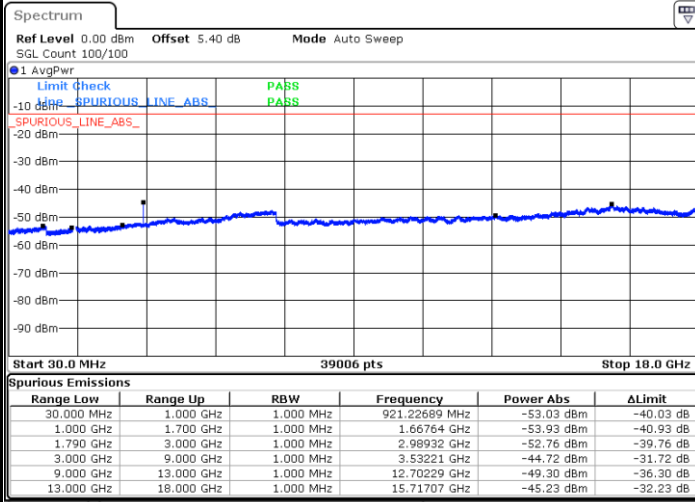

Date: 9 JUL 2019 17:04:02

Middle Channel / 16QAM

Date: 9 JUL 2019 17:04:38

Highest Channel / QPSK

Date: 9 JUL 2019 17:07:24

Highest Channel / 16QAM

Date: 9 JUL 2019 17:09:09

LTE Band 66 / 15MHz

Lowest Channel / QPSK

Lowest Channel / 16QAM

Date: 9 JUL 2019 17:18:19

Date: 9 JUL 2019 17:17:31

Middle Channel / QPSK

Middle Channel / 16QAM

Date: 9 JUL 2019 17:19:25

Date: 9 JUL 2019 17:20:05

LTE Band 66 / 15MHz

Highest Channel / QPSK

Date: 9 JUL 2019 17:27:38

Highest Channel / 16QAM

Date: 9 JUL 2019 17:26:48

LTE Band 66 / 20MHz

Lowest Channel / QPSK

Date: 9 JUL 2019 17:33:54