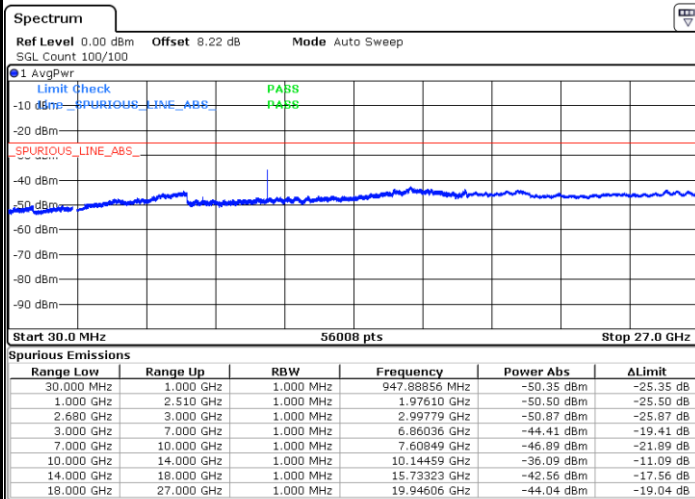

LTE Band 41 / 15MHz

Highest Channel / QPSK

Date: 18 JUL 2019 11:34:01

Highest Channel / 16QAM

Date: 18 JUL 2019 11:35:05

LTE Band 41 / 20MHz

Lowest Channel / QPSK

Date: 18 JUL 2019 11:40:32

Lowest Channel / 16QAM

Date: 18 JUL 2019 11:38:21

LTE Band 41 / 20MHz

Middle Channel / QPSK

Middle Channel / 16QAM

Date: 18.JUL.2019 11:41:36

Date: 18.JUL.2019 11:42:40

Highest Channel / QPSK