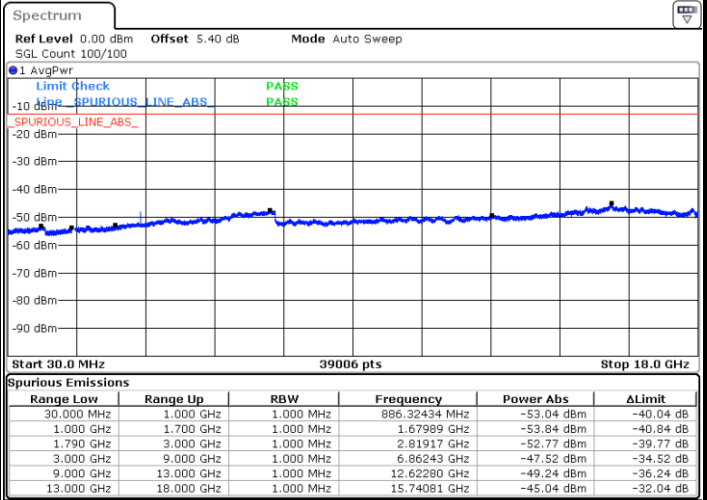

Highest Channel / 16QAM

Date: 9 JUL 2019 17:43:04

Date: 9 JUL 2019 17:44:19

LTE Band 66 / 1.4MHz

Lowest Channel / 64QAM

Date: 9 JUL 2019 15:11:59

Middle Channel / 64QAM

Date: 9 JUL 2019 15:18:31

Highest Channel / 64QAM

Date: 9 JUL 2019 15:22:36

LTE Band 66 / 3MHz

Lowest Channel / 64QAM

Middle Channel / 64QAM

Date: 9 JUL 2019 15:50:46

Date: 9 JUL 2019 15:55:49

Highest Channel / 64QAM

Date: 9 JUL 2019 16:03:00

LTE Band 66 / 5MHz

Lowest Channel / 64QAM

Middle Channel / 64QAM

Date: 9 JUL 2019 16:12:08

Date: 9 JUL 2019 16:17:06

Highest Channel / 64QAM

Date: 9 JUL 2019 16:21:29

LTE Band 66 / 10MHz

Lowest Channel / 64QAM

Middle Channel / 64QAM

Date: 9 JUL 2019 16:44:43

Date: 9 JUL 2019 16:49:00

Highest Channel / 64QAM

Date: 9 JUL 2019 17:09:55

**LTE Band 66 / 15MHz**