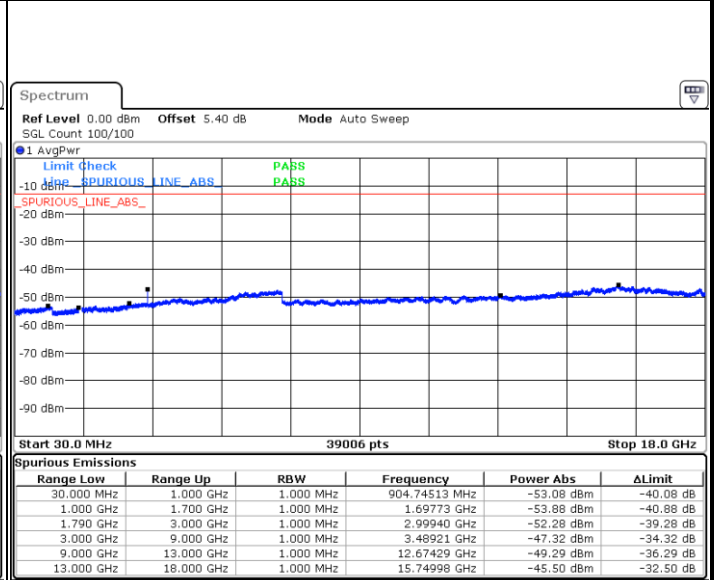

LTE Band 66 / 15MHz

Highest Channel / QPSK

Date: 9 JUL 2019 17:27:38

Highest Channel / 16QAM

Date: 9 JUL 2019 17:26:48

LTE Band 66 / 20MHz

Lowest Channel / QPSK

Date: 9 JUL 2019 17:33:54

Lowest Channel / 16QAM

Date: 9 JUL 2019 17:33:04

LTE Band 66 / 20MHz

Middle Channel / QPSK

Middle Channel / 16QAM

Date: 9 JUL 2019 17:35:22

Date: 9 JUL 2019 17:36:35

Highest Channel / QPSK

Highest Channel / 16QAM

Date: 9 JUL 2019 17:43:04

Date: 9 JUL 2019 17:44:19

LTE Band 66 / 1.4MHz

Lowest Channel / 64QAM

Date: 9 JUL 2019 15:11:59

Middle Channel / 64QAM

Date: 9 JUL 2019 15:18:31

Highest Channel / 64QAM

Date: 9 JUL 2019 15:22:36

LTE Band 66 / 3MHz

Lowest Channel / 64QAM

Middle Channel / 64QAM

Date: 9 JUL 2019 15:50:46

Date: 9 JUL 2019 15:55:49

Highest Channel / 64QAM