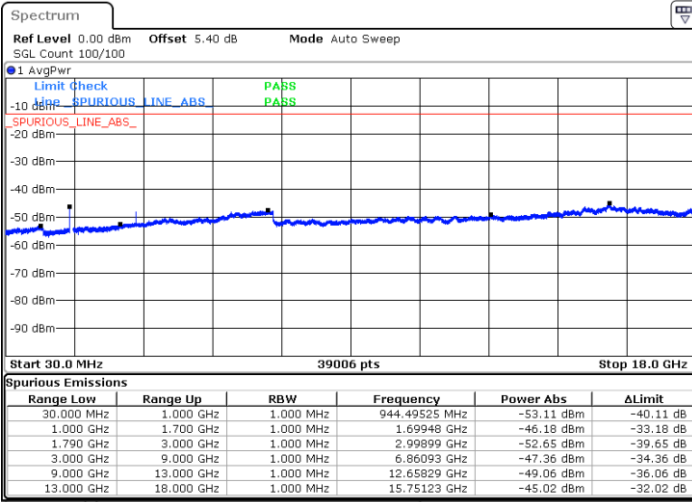

Highest Channel / 16QAM

Date: 9 JUL 2019 17:43:04

Date: 9 JUL 2019 17:44:19

LTE Band 66 / 1.4MHz

Lowest Channel / 64QAM

Date: 9 JUL 2019 15:11:59

Middle Channel / 64QAM

Date: 9 JUL 2019 15:18:31

Highest Channel / 64QAM

Date: 9 JUL 2019 15:22:36

LTE Band 66 / 3MHz

Lowest Channel / 64QAM

Middle Channel / 64QAM

Date: 9 JUL 2019 15:50:46

Date: 9 JUL 2019 15:55:49

Highest Channel / 64QAM

Date: 9 JUL 2019 16:03:00

LTE Band 66 / 5MHz

Lowest Channel / 64QAM

Middle Channel / 64QAM

Date: 9 JUL 2019 16:12:08

Date: 9 JUL 2019 16:17:06

Highest Channel / 64QAM

Date: 9 JUL 2019 16:21:29

LTE Band 66 / 10MHz

Lowest Channel / 64QAM

Middle Channel / 64QAM

Date: 9 JUL 2019 16:44:43

Date: 9 JUL 2019 16:49:00

Highest Channel / 64QAM

Date: 9 JUL 2019 17:09:55

**LTE Band 66 / 15MHz**