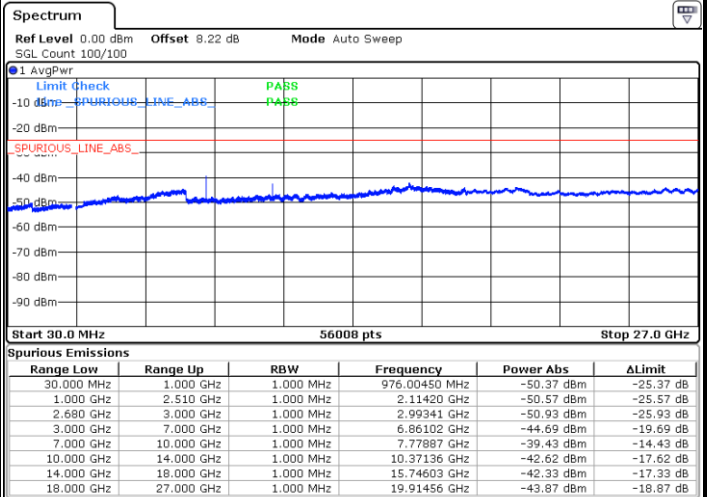

Lowest Channel / QPSK

Lowest Channel / 16QAM

Date: 18.JUL.2019 11:07:07

Date: 18.JUL.2019 11:08:29

Middle Channel / QPSK

Middle Channel / 16QAM

Date: 18.JUL.2019 11:13:52

Date: 18.JUL.2019 11:12:50

LTE Band 41 / 5MHz

Highest Channel / QPSK

Highest Channel / 16QAM

LTE Band 41 / 10MHz

Lowest Channel / QPSK

Lowest Channel / 16QAM

LTE Band 41 / 10MHz

Middle Channel / QPSK