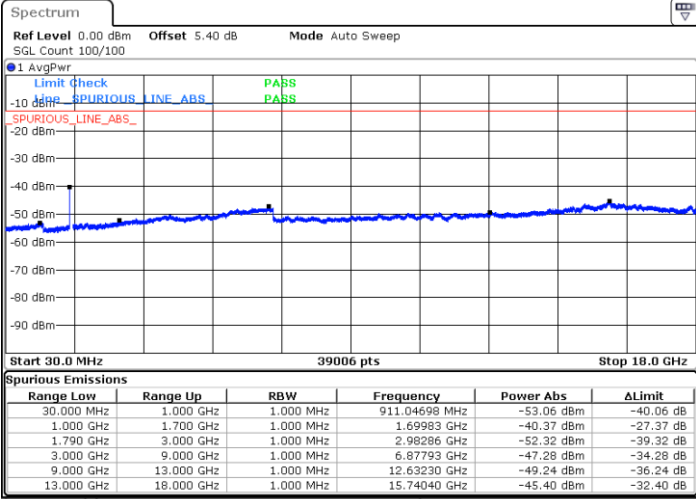

Highest Channel / 16QAM

Date: 9 JUL 2019 17:43:04

Date: 9 JUL 2019 17:44:19

LTE Band 66 / 1.4MHz

Lowest Channel / 64QAM

Date: 9 JUL 2019 15:11:59

Middle Channel / 64QAM

Date: 9 JUL 2019 15:18:31

Highest Channel / 64QAM

Date: 9 JUL 2019 15:22:36

LTE Band 66 / 3MHz

Lowest Channel / 64QAM

Middle Channel / 64QAM

Date: 9 JUL 2019 15:50:46

Date: 9 JUL 2019 15:55:49

Highest Channel / 64QAM

Date: 9 JUL 2019 16:03:00

LTE Band 66 / 5MHz

Lowest Channel / 64QAM

Middle Channel / 64QAM

Date: 9 JUL 2019 16:12:08

Date: 9 JUL 2019 16:17:06

Highest Channel / 64QAM

Date: 9 JUL 2019 16:21:29

LTE Band 66 / 10MHz

Lowest Channel / 64QAM

Middle Channel / 64QAM

Date: 9 JUL 2019 16:44:43

Date: 9 JUL 2019 16:49:00

Highest Channel / 64QAM

Date: 9 JUL 2019 17:09:55

**LTE Band 66 / 15MHz**