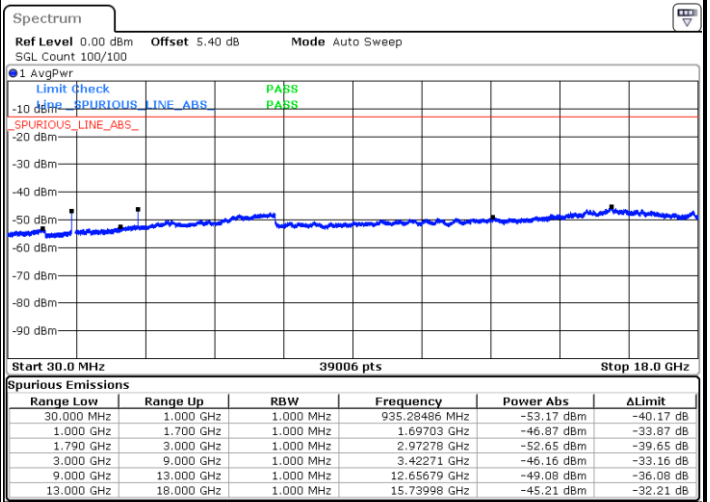

LTE Band 66 / 15MHz

Highest Channel / QPSK

Date: 9 JUL 2019 17:27:38

Highest Channel / 16QAM

Date: 9 JUL 2019 17:26:48

LTE Band 66 / 20MHz

Lowest Channel / QPSK

Date: 9 JUL 2019 17:33:54

Lowest Channel / 16QAM

Date: 9 JUL 2019 17:33:04

LTE Band 66 / 20MHz

Middle Channel / QPSK

Middle Channel / 16QAM

Date: 9 JUL 2019 17:35:22

Date: 9 JUL 2019 17:36:35

Highest Channel / QPSK

Highest Channel / 16QAM

Date: 9 JUL 2019 17:43:04

Date: 9 JUL 2019 17:44:19

LTE Band 66 / 1.4MHz

Lowest Channel / 64QAM

Date: 9 JUL 2019 15:11:59

Middle Channel / 64QAM

Date: 9 JUL 2019 15:18:31