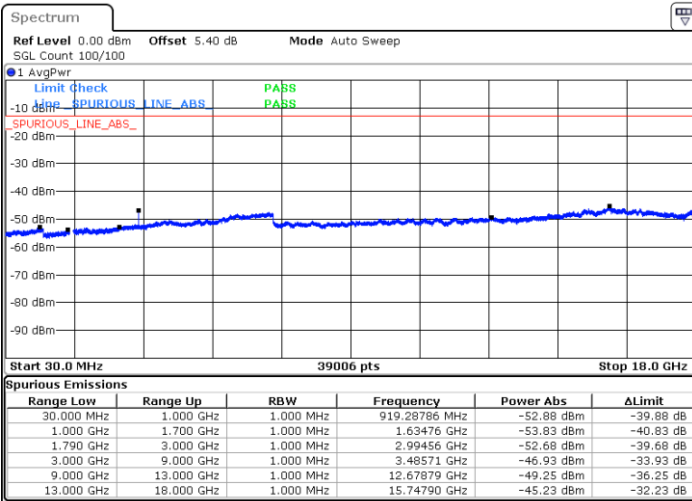

Lowest Channel / 16QAM

Date: 9 JUL 2019 15:52:13

LTE Band 66 / 3MHz

Middle Channel / QPSK

Middle Channel / 16QAM

Date: 9 JUL 2019 15:54:24

Date: 9 JUL 2019 15:55:05

Highest Channel / QPSK

Highest Channel / 16QAM

Date: 9 JUL 2019 16:04:27

Date: 9 JUL 2019 16:03:43

LTE Band 66 / 5MHz

Lowest Channel / QPSK

Lowest Channel / 16QAM

Date: 9 JUL 2019 16:14:45

Date: 9 JUL 2019 16:13:49

Middle Channel / QPSK

Middle Channel / 16QAM

Date: 9 JUL 2019 16:15:43

Date: 9 JUL 2019 16:16:23

LTE Band 66 / 5MHz

Highest Channel / QPSK

Date: 9 JUL 2019 16:22:47

Highest Channel / 16QAM