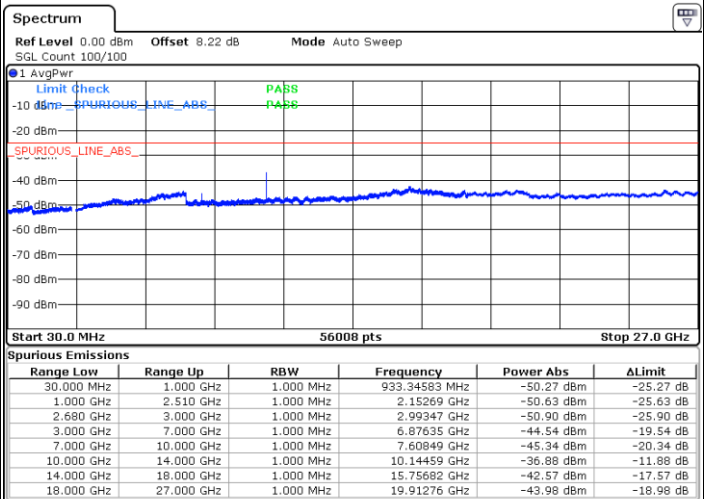

LTE Band 41 / 15MHz

Highest Channel / QPSK

Date: 18 JUL 2019 11:34:01

Highest Channel / 16QAM

Date: 18 JUL 2019 11:35:05

LTE Band 41 / 20MHz

Lowest Channel / QPSK

Date: 18 JUL 2019 11:40:32

Lowest Channel / 16QAM

Date: 18 JUL 2019 11:38:21

LTE Band 41 / 20MHz

Middle Channel / QPSK

Middle Channel / 16QAM

Date: 18.JUL.2019 11:41:36

Date: 18.JUL.2019 11:42:40

Highest Channel / QPSK