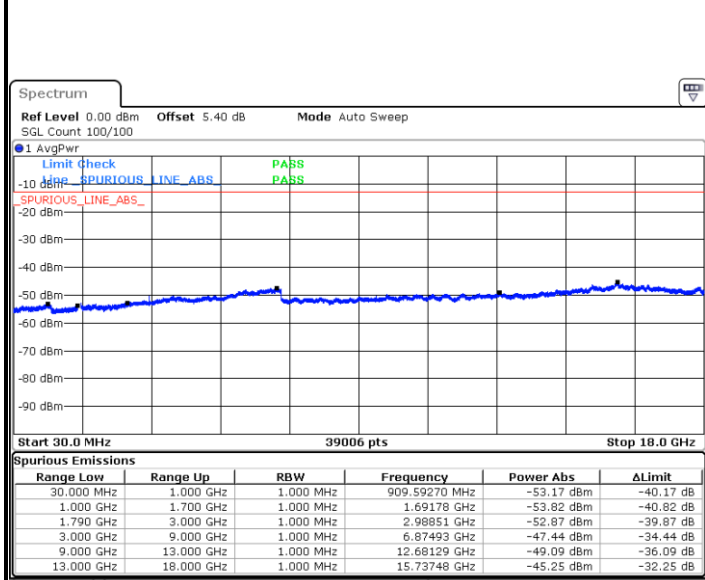

LTE Band 66 / 15MHz

Highest Channel / QPSK

Date: 9 JUL 2019 17:27:38

Highest Channel / 16QAM

Date: 9 JUL 2019 17:26:48

LTE Band 66 / 20MHz

Lowest Channel / QPSK

Date: 9 JUL 2019 17:33:54

Lowest Channel / 16QAM

Date: 9 JUL 2019 17:33:04

LTE Band 66 / 20MHz

Middle Channel / QPSK

Middle Channel / 16QAM

Date: 9 JUL 2019 17:35:22

Date: 9 JUL 2019 17:36:35

Highest Channel / QPSK

Highest Channel / 16QAM

Date: 9 JUL 2019 17:43:04

Date: 9 JUL 2019 17:44:19

LTE Band 66 / 1.4MHz

Lowest Channel / 64QAM

Date: 9 JUL 2019 15:11:59

Middle Channel / 64QAM

Date: 9 JUL 2019 15:18:31

Highest Channel / 64QAM

Date: 9 JUL 2019 15:22:36

LTE Band 66 / 3MHz

Lowest Channel / 64QAM

Middle Channel / 64QAM

Date: 9 JUL 2019 15:50:46

Date: 9 JUL 2019 15:55:49

Highest Channel / 64QAM