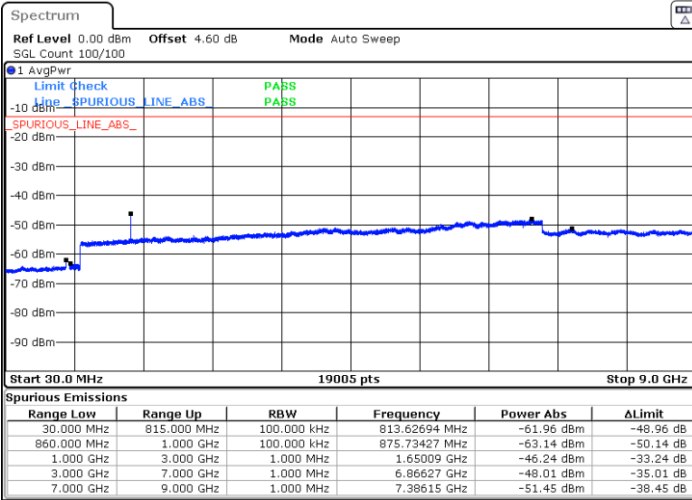

LTE Band 26 / 15MHz

Lowest Channel / 64QAM

Middle Channel / 64QAM

Date: 2 JUL 2019 03:33:23

Date: 2 JUL 2019 03:34:17

Highest Channel / 64QAM

Date: 2 JUL 2019 03:38:49

LTE Band 41 / 5MHz