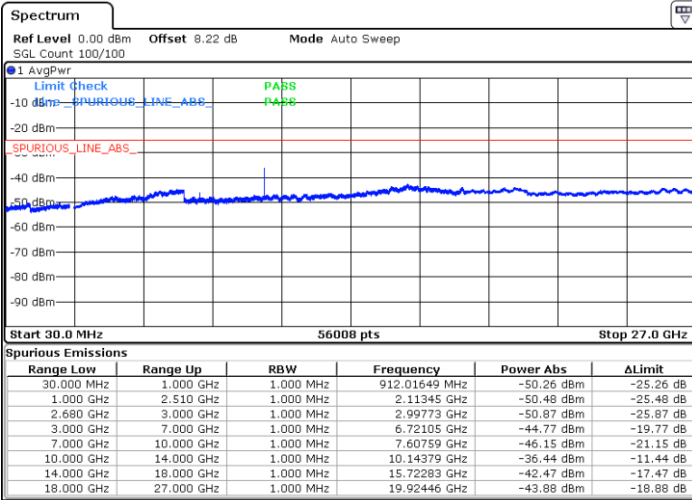

Highest Channel / 16QAM

Date: 18.JUL.2019 11:47:05

Date: 18.JUL.2019 11:46:07

LTE Band 41 / 5MHz

Lowest Channel / 64QAM

Middle Channel / 64QAM

Date: 18.JUL.2019 11:10:41

Date: 18.JUL.2019 11:11:41

Highest Channel / 64QAM

Date: 18.JUL.2019 11:16:54

LTE Band 41 / 10MHz

Lowest Channel / 64QAM

Middle Channel / 64QAM

Date: 18.JUL.2019 11:18:18

Date: 18.JUL.2019 11:23:14

Highest Channel / 64QAM

Date: 18.JUL.2019 11:24:19

LTE Band 41 / 15MHz

Lowest Channel / 64QAM

Middle Channel / 64QAM

Date: 18 JUL 2019 11:29:37

Date: 18 JUL 2019 11:30:52

Highest Channel / 64QAM

Date: 18 JUL 2019 11:36:00