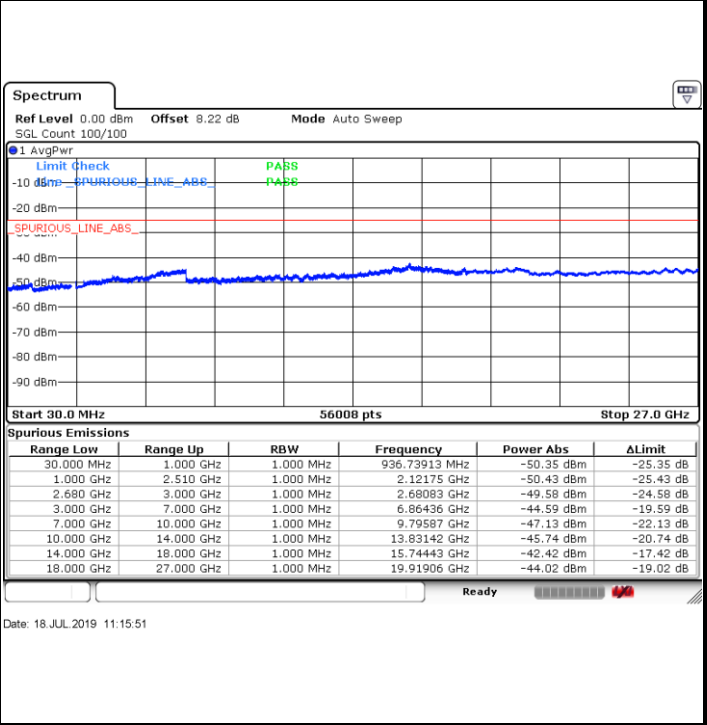

LTE Band 26 / 15MHz

Lowest Channel / 64QAM

Middle Channel / 64QAM

Date: 2 JUL 2019 03:33:23

Date: 2 JUL 2019 03:34:17

Highest Channel / 64QAM

Date: 2 JUL 2019 03:38:49

LTE Band 41 / 5MHz

Lowest Channel / QPSK

Lowest Channel / 16QAM

Date: 18.JUL.2019 11:07:07

Date: 18.JUL.2019 11:08:29

Middle Channel / QPSK

Middle Channel / 16QAM

Date: 18.JUL.2019 11:13:52

Date: 18.JUL.2019 11:12:50

LTE Band 41 / 5MHz

Highest Channel / QPSK

Highest Channel / 16QAM

LTE Band 41 / 10MHz

Lowest Channel / QPSK

Lowest Channel / 16QAM

LTE Band 41 / 10MHz

Middle Channel / QPSK

Middle Channel / 16QAM

Date: 18.JUL.2019 11:21:22

Date: 18.JUL.2019 11:22:20

Highest Channel / QPSK

Highest Channel / 16QAM

Date: 18.JUL.2019 11:26:14

Date: 18.JUL.2019 11:25:17

LTE Band 41 / 15MHz