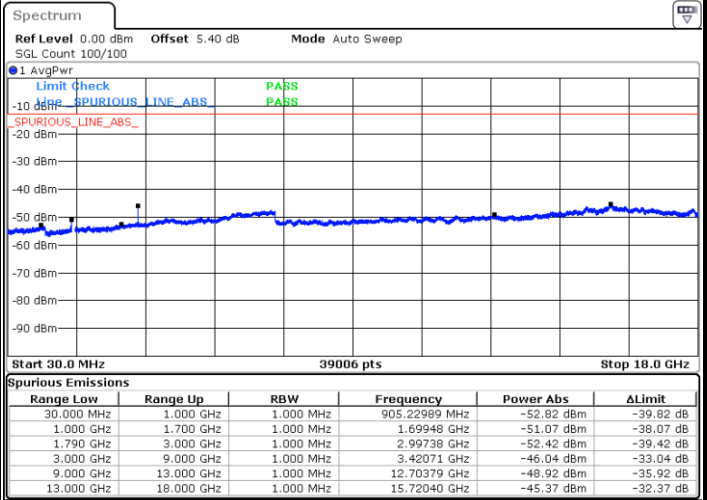

LTE Band 66 / 1.4MHz

Lowest Channel / QPSK

Lowest Channel / 16QAM

Date: 9 JUL 2019 15:15:42

Date: 9 JUL 2019 15:13:48