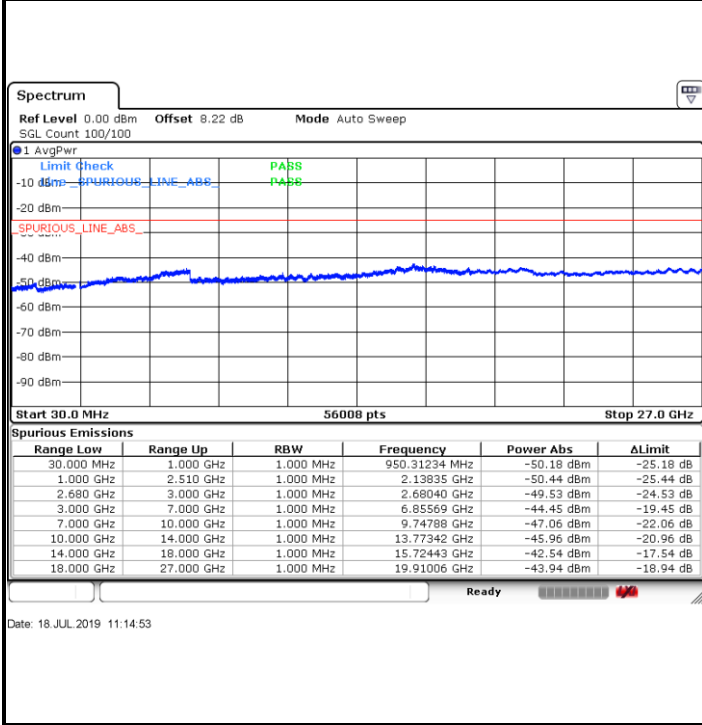

LTE Band 26 / 15MHz

Lowest Channel / 64QAM

Middle Channel / 64QAM

Date: 2 JUL 2019 03:33:23

Date: 2 JUL 2019 03:34:17

Highest Channel / 64QAM

Date: 2 JUL 2019 03:38:49

LTE Band 41 / 5MHz

Lowest Channel / QPSK

Lowest Channel / 16QAM

Date: 18.JUL.2019 11:07:07

Date: 18.JUL.2019 11:08:29

Middle Channel / QPSK

Middle Channel / 16QAM

Date: 18.JUL.2019 11:13:52

Date: 18.JUL.2019 11:12:50

LTE Band 41 / 5MHz

Highest Channel / QPSK

Highest Channel / 16QAM

LTE Band 41 / 10MHz

Lowest Channel / QPSK

Lowest Channel / 16QAM

LTE Band 41 / 10MHz

Middle Channel / QPSK

Middle Channel / 16QAM

Date: 18.JUL.2019 11:21:22

Date: 18.JUL.2019 11:22:20

Highest Channel / QPSK

Highest Channel / 16QAM

Date: 18.JUL.2019 11:26:14

Date: 18.JUL.2019 11:25:17

LTE Band 41 / 15MHz