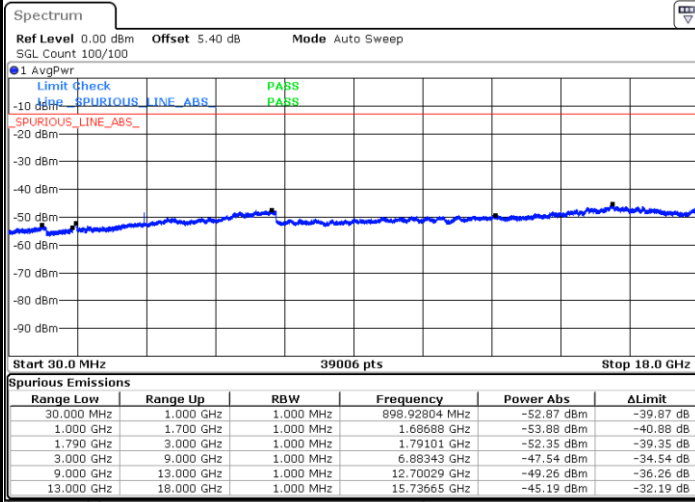

LTE Band 41 / 20MHz

Lowest Channel / 64QAM

Middle Channel / 64QAM

Date: 18.JUL.2019 11:39:16

Date: 18.JUL.2019 11:43:37

Highest Channel / 64QAM

Date: 18.JUL.2019 11:45:06

LTE Band 66 / 1.4MHz

Lowest Channel / QPSK

Lowest Channel / 16QAM

Date: 9 JUL 2019 15:15:42

Date: 9 JUL 2019 15:13:48

Middle Channel / QPSK

Middle Channel / 16QAM

Date: 9 JUL 2019 15:20:03

Date: 9 JUL 2019 15:19:20

LTE Band 66 / 1.4MHz

Highest Channel / QPSK

Date: 9 JUL 2019 15:21:11

Highest Channel / 16QAM

Date: 9 JUL 2019 15:21:54

LTE Band 66 / 3MHz

Lowest Channel / QPSK

Date: 9 JUL 2019 15:53:24