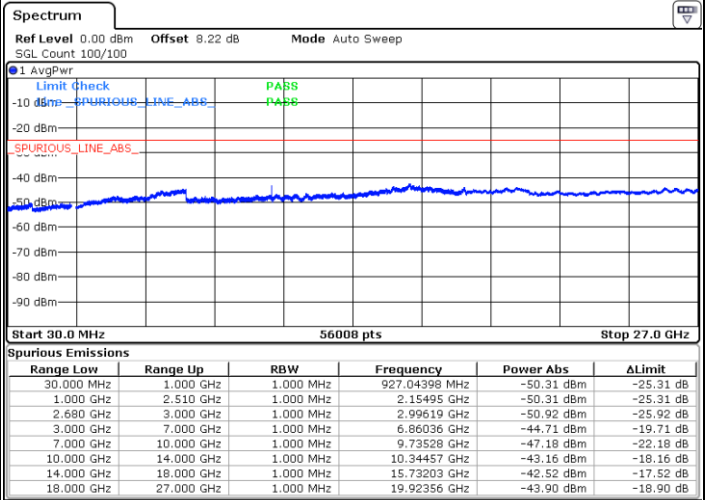

LTE Band 41 / 15MHz

Highest Channel / QPSK

Date: 18 JUL 2019 11:34:01

Highest Channel / 16QAM

Date: 18 JUL 2019 11:35:05

LTE Band 41 / 20MHz

Lowest Channel / QPSK

Date: 18 JUL 2019 11:40:32

Lowest Channel / 16QAM

Date: 18 JUL 2019 11:38:21

LTE Band 41 / 20MHz

Middle Channel / QPSK

Middle Channel / 16QAM

Date: 18.JUL.2019 11:41:36

Date: 18.JUL.2019 11:42:40

Highest Channel / QPSK

Highest Channel / 16QAM

Date: 18.JUL.2019 11:47:05

Date: 18.JUL.2019 11:46:07

LTE Band 41 / 5MHz

Lowest Channel / 64QAM

Middle Channel / 64QAM

Date: 18.JUL.2019 11:10:41

Date: 18.JUL.2019 11:11:41