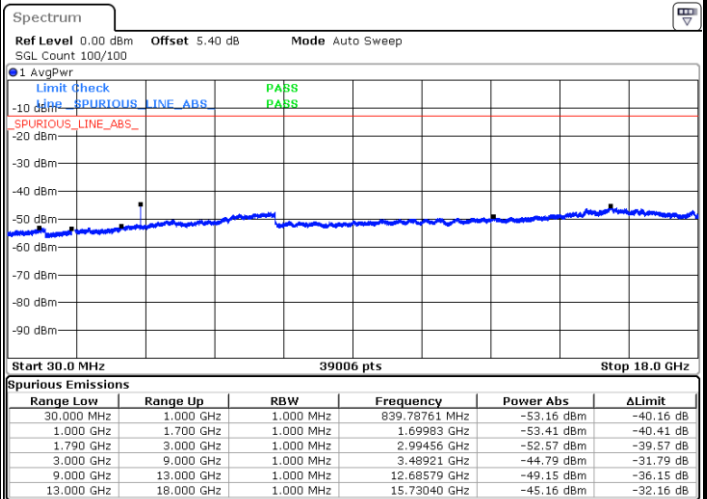

LTE Band 41 / 20MHz

Lowest Channel / 64QAM

Middle Channel / 64QAM

Date: 18.JUL.2019 11:39:16

Date: 18.JUL.2019 11:43:37

Highest Channel / 64QAM

Date: 18.JUL.2019 11:45:06

LTE Band 66 / 1.4MHz

Lowest Channel / QPSK

Lowest Channel / 16QAM

Date: 9 JUL 2019 15:15:42

Date: 9 JUL 2019 15:13:48

Middle Channel / QPSK

Middle Channel / 16QAM

Date: 9 JUL 2019 15:20:03

Date: 9 JUL 2019 15:19:20

LTE Band 66 / 1.4MHz

Highest Channel / QPSK

Date: 9 JUL 2019 15:21:11

Highest Channel / 16QAM

Date: 9 JUL 2019 15:21:54

LTE Band 66 / 3MHz

Lowest Channel / QPSK

Date: 9 JUL 2019 15:53:24