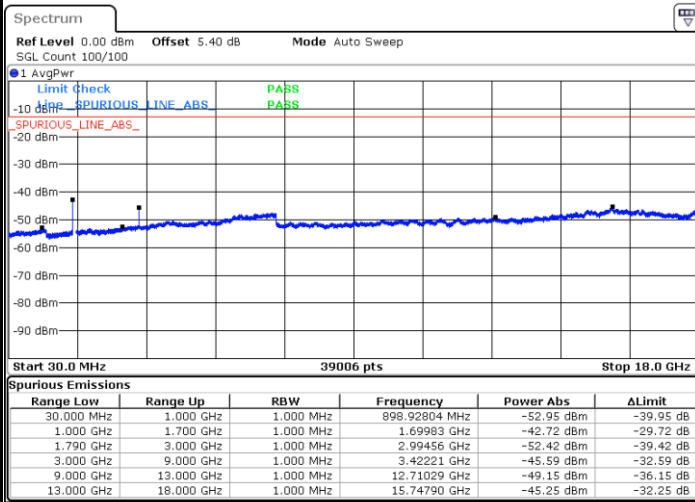

LTE Band 66 / 15MHz

Highest Channel / QPSK

Date: 9 JUL 2019 17:27:38

Highest Channel / 16QAM

Date: 9 JUL 2019 17:26:48

LTE Band 66 / 20MHz

Lowest Channel / QPSK

Date: 9 JUL 2019 17:33:54

Lowest Channel / 16QAM

Date: 9 JUL 2019 17:33:04

LTE Band 66 / 20MHz

Middle Channel / QPSK

Middle Channel / 16QAM

Date: 9 JUL 2019 17:35:22

Date: 9 JUL 2019 17:36:35

Highest Channel / QPSK

Highest Channel / 16QAM

Date: 9 JUL 2019 17:43:04

Date: 9 JUL 2019 17:44:19

LTE Band 66 / 1.4MHz

Lowest Channel / 64QAM

Date: 9 JUL 2019 15:11:59

Middle Channel / 64QAM

Date: 9 JUL 2019 15:18:31