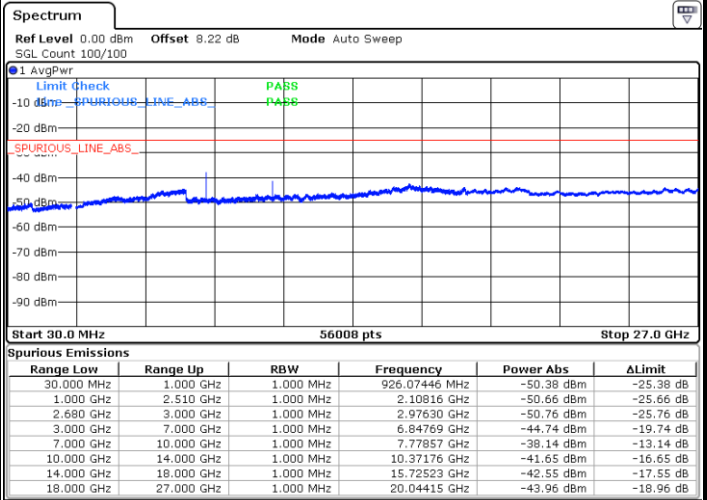

Lowest Channel / 16QAM

Date: 18 JUL 2019 11:38:21

LTE Band 41 / 20MHz

Middle Channel / QPSK

Middle Channel / 16QAM

Date: 18.JUL.2019 11:41:36

Date: 18.JUL.2019 11:42:40

Highest Channel / QPSK

Highest Channel / 16QAM

Date: 18.JUL.2019 11:47:05

Date: 18.JUL.2019 11:46:07

LTE Band 41 / 5MHz

Lowest Channel / 64QAM

Middle Channel / 64QAM

Date: 18.JUL.2019 11:10:41

Date: 18.JUL.2019 11:11:41

Highest Channel / 64QAM

Date: 18.JUL.2019 11:16:54

LTE Band 41 / 10MHz

Lowest Channel / 64QAM

Middle Channel / 64QAM

Date: 18.JUL.2019 11:18:18

Date: 18.JUL.2019 11:23:14

Highest Channel / 64QAM