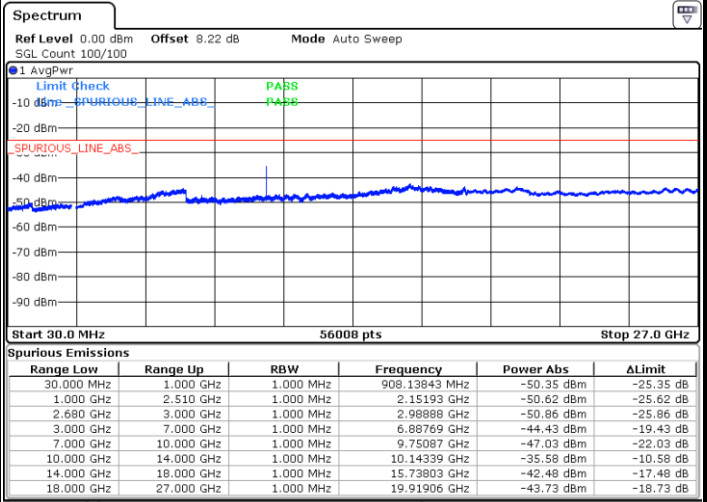

LTE Band 41 / 15MHz

Lowest Channel / QPSK

Lowest Channel / 16QAM

Date: 18.JUL.2019 11:27:41

Date: 18.JUL.2019 11:28:40