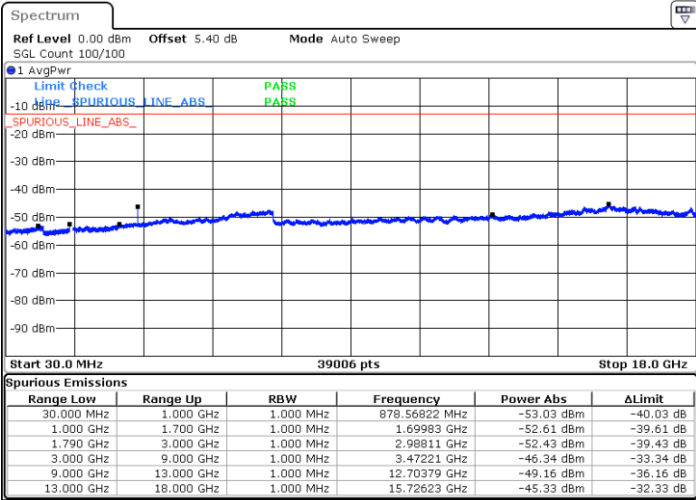

LTE Band 66 / 15MHz

Highest Channel / QPSK

Date: 9 JUL 2019 17:27:38

Highest Channel / 16QAM

Date: 9 JUL 2019 17:26:48

LTE Band 66 / 20MHz

Lowest Channel / QPSK

Date: 9 JUL 2019 17:33:54

Lowest Channel / 16QAM

Date: 9 JUL 2019 17:33:04

LTE Band 66 / 20MHz

Middle Channel / QPSK

Middle Channel / 16QAM

Date: 9 JUL 2019 17:35:22

Date: 9 JUL 2019 17:36:35

Highest Channel / QPSK

Highest Channel / 16QAM

Date: 9 JUL 2019 17:43:04

Date: 9 JUL 2019 17:44:19

LTE Band 66 / 1.4MHz

Lowest Channel / 64QAM

Date: 9 JUL 2019 15:11:59

Middle Channel / 64QAM

Date: 9 JUL 2019 15:18:31

Highest Channel / 64QAM

Date: 9 JUL 2019 15:22:36

LTE Band 66 / 3MHz

Lowest Channel / 64QAM

Middle Channel / 64QAM

Date: 9 JUL 2019 15:50:46

Date: 9 JUL 2019 15:55:49

Highest Channel / 64QAM