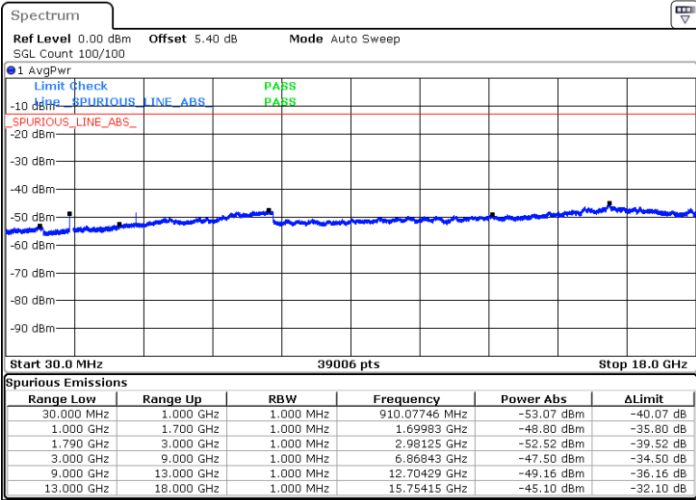

Highest Channel / 16QAM

Date: 9 JUL 2019 17:43:04

Date: 9 JUL 2019 17:44:19

LTE Band 66 / 1.4MHz

Lowest Channel / 64QAM

Date: 9 JUL 2019 15:11:59

Middle Channel / 64QAM

Date: 9 JUL 2019 15:18:31

Highest Channel / 64QAM

Date: 9 JUL 2019 15:22:36

LTE Band 66 / 3MHz

Lowest Channel / 64QAM

Middle Channel / 64QAM

Date: 9 JUL 2019 15:50:46

Date: 9 JUL 2019 15:55:49

Highest Channel / 64QAM

Date: 9 JUL 2019 16:03:00

LTE Band 66 / 5MHz

Lowest Channel / 64QAM

Middle Channel / 64QAM

Date: 9 JUL 2019 16:12:08

Date: 9 JUL 2019 16:17:06

Highest Channel / 64QAM

Date: 9 JUL 2019 16:21:29

LTE Band 66 / 10MHz

Lowest Channel / 64QAM

Middle Channel / 64QAM

Date: 9 JUL 2019 16:44:43

Date: 9 JUL 2019 16:49:00

Highest Channel / 64QAM

Date: 9 JUL 2019 17:09:55

**LTE Band 66 / 15MHz**