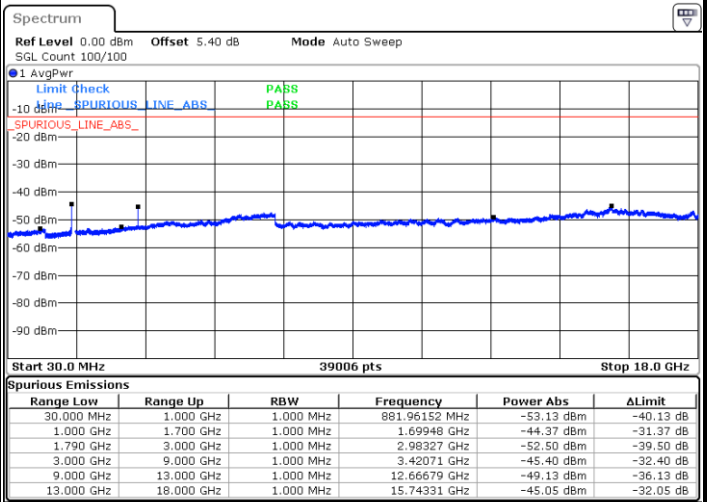

LTE Band 66 / 1.4MHz

Highest Channel / QPSK

Date: 9 JUL 2019 15:21:11

Highest Channel / 16QAM

Date: 9 JUL 2019 15:21:54

LTE Band 66 / 3MHz

Lowest Channel / QPSK

Date: 9 JUL 2019 15:53:24

Lowest Channel / 16QAM

Date: 9 JUL 2019 15:52:13

LTE Band 66 / 3MHz

Middle Channel / QPSK

Middle Channel / 16QAM

Date: 9 JUL 2019 15:54:24

Date: 9 JUL 2019 15:55:05

Highest Channel / QPSK