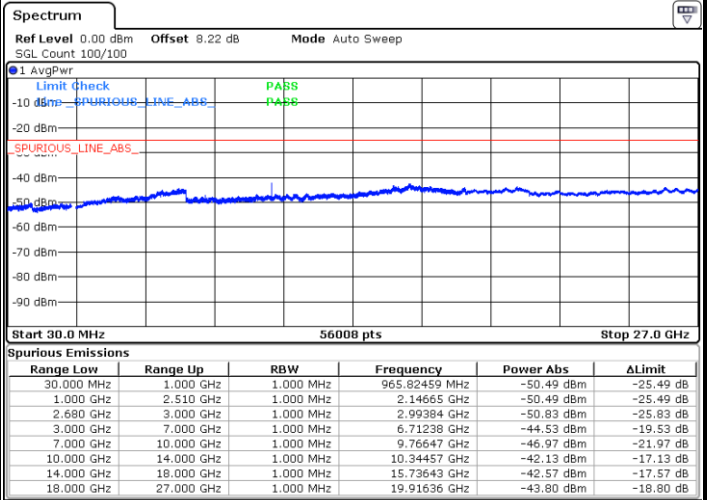

Highest Channel / 64QAM

Date: 18.JUL.2019 11:16:54

LTE Band 41 / 10MHz

Lowest Channel / 64QAM

Middle Channel / 64QAM

Date: 18.JUL.2019 11:18:18

Date: 18.JUL.2019 11:23:14

Highest Channel / 64QAM

Date: 18.JUL.2019 11:24:19

LTE Band 41 / 15MHz

Lowest Channel / 64QAM

Middle Channel / 64QAM

Date: 18 JUL 2019 11:29:37

Date: 18 JUL 2019 11:30:52

Highest Channel / 64QAM

Date: 18 JUL 2019 11:36:00

LTE Band 41 / 20MHz

Lowest Channel / 64QAM

Middle Channel / 64QAM

Date: 18.JUL.2019 11:39:16

Date: 18.JUL.2019 11:43:37

Highest Channel / 64QAM

Date: 18.JUL.2019 11:45:06

LTE Band 66 / 1.4MHz