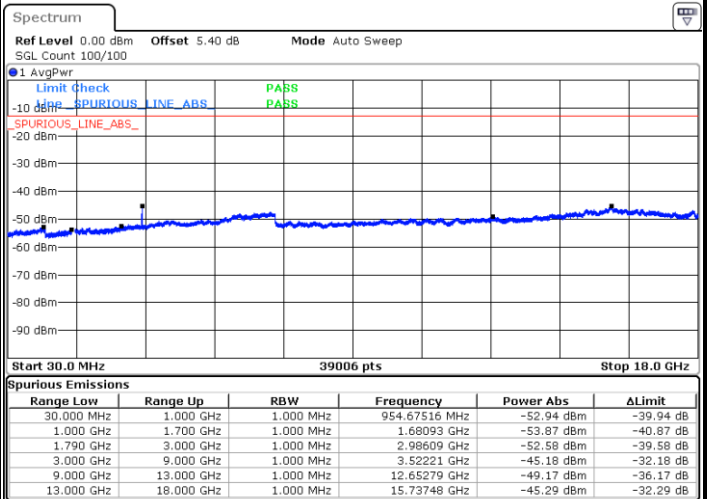

LTE Band 66 / 15MHz

Highest Channel / QPSK

Date: 9 JUL 2019 17:27:38

Highest Channel / 16QAM

Date: 9 JUL 2019 17:26:48

LTE Band 66 / 20MHz

Lowest Channel / QPSK

Date: 9 JUL 2019 17:33:54

Lowest Channel / 16QAM

Date: 9 JUL 2019 17:33:04

LTE Band 66 / 20MHz

Middle Channel / QPSK

Middle Channel / 16QAM

Date: 9 JUL 2019 17:35:22

Date: 9 JUL 2019 17:36:35

Highest Channel / QPSK

Highest Channel / 16QAM

Date: 9 JUL 2019 17:43:04

Date: 9 JUL 2019 17:44:19

LTE Band 66 / 1.4MHz

Lowest Channel / 64QAM

Date: 9 JUL 2019 15:11:59

Middle Channel / 64QAM

Date: 9 JUL 2019 15:18:31

Highest Channel / 64QAM

Date: 9 JUL 2019 15:22:36

LTE Band 66 / 3MHz

Lowest Channel / 64QAM

Middle Channel / 64QAM

Date: 9 JUL 2019 15:50:46

Date: 9 JUL 2019 15:55:49

Highest Channel / 64QAM