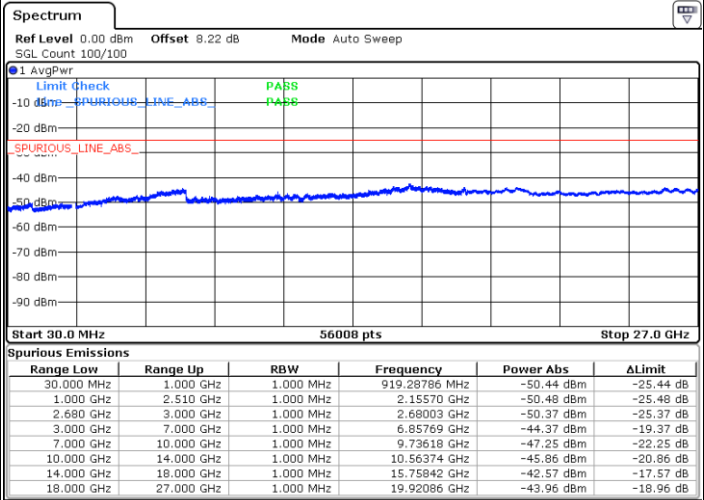

Middle Channel / 16QAM

Date: 18.JUL.2019 11:21:22

Date: 18.JUL.2019 11:22:20

Highest Channel / QPSK

Highest Channel / 16QAM

Date: 18.JUL.2019 11:26:14

Date: 18.JUL.2019 11:25:17

LTE Band 41 / 15MHz

Lowest Channel / QPSK

Lowest Channel / 16QAM

Date: 18.JUL.2019 11:27:41

Date: 18.JUL.2019 11:28:40

Middle Channel / QPSK

Middle Channel / 16QAM

Date: 18.JUL.2019 11:32:48

Date: 18.JUL.2019 11:31:51

LTE Band 41 / 15MHz

Highest Channel / QPSK

Date: 18 JUL 2019 11:34:01

Highest Channel / 16QAM

Date: 18 JUL 2019 11:35:05

LTE Band 41 / 20MHz

Lowest Channel / QPSK

Date: 18 JUL 2019 11:40:32