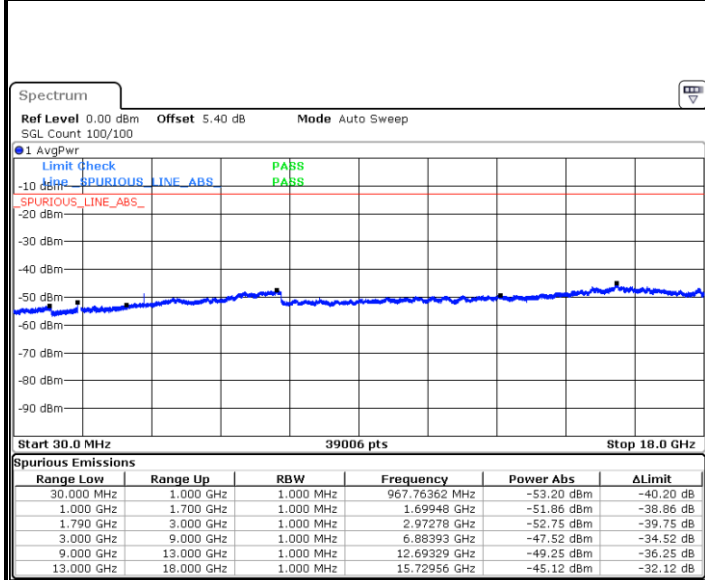

LTE Band 66 / 15MHz

Highest Channel / QPSK

Date: 9 JUL 2019 17:27:38

Highest Channel / 16QAM

Date: 9 JUL 2019 17:26:48

LTE Band 66 / 20MHz

Lowest Channel / QPSK

Date: 9 JUL 2019 17:33:54

Lowest Channel / 16QAM

Date: 9 JUL 2019 17:33:04

LTE Band 66 / 20MHz

Middle Channel / QPSK

Middle Channel / 16QAM

Date: 9 JUL 2019 17:35:22

Date: 9 JUL 2019 17:36:35

Highest Channel / QPSK

Highest Channel / 16QAM

Date: 9 JUL 2019 17:43:04

Date: 9 JUL 2019 17:44:19

LTE Band 66 / 1.4MHz

Lowest Channel / 64QAM

Date: 9 JUL 2019 15:11:59

Middle Channel / 64QAM

Date: 9 JUL 2019 15:18:31

Highest Channel / 64QAM

Date: 9 JUL 2019 15:22:36

LTE Band 66 / 3MHz

Lowest Channel / 64QAM

Middle Channel / 64QAM

Date: 9 JUL 2019 15:50:46

Date: 9 JUL 2019 15:55:49

Highest Channel / 64QAM