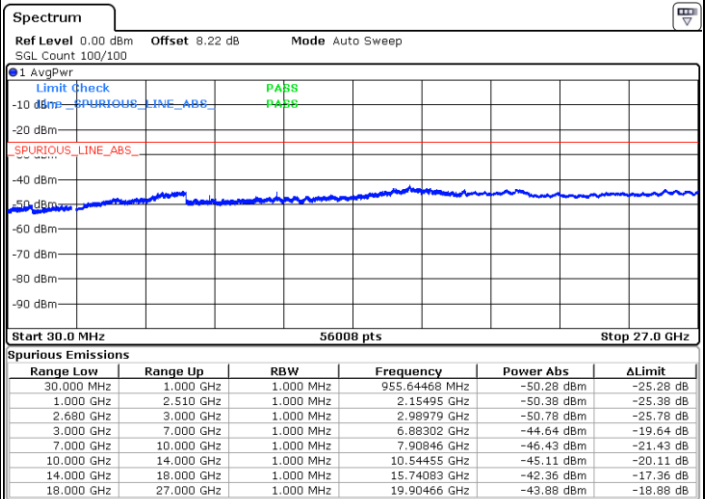

LTE Band 41 / 15MHz

Highest Channel / QPSK

Date: 18 JUL 2019 11:34:01

Highest Channel / 16QAM

Date: 18 JUL 2019 11:35:05

LTE Band 41 / 20MHz

Lowest Channel / QPSK

Date: 18 JUL 2019 11:40:32

Lowest Channel / 16QAM

Date: 18 JUL 2019 11:38:21

LTE Band 41 / 20MHz

Middle Channel / QPSK

Middle Channel / 16QAM

Date: 18.JUL.2019 11:41:36

Date: 18.JUL.2019 11:42:40

Highest Channel / QPSK

Highest Channel / 16QAM

Date: 18.JUL.2019 11:47:05

Date: 18.JUL.2019 11:46:07

LTE Band 41 / 5MHz

Lowest Channel / 64QAM

Middle Channel / 64QAM

Date: 18.JUL.2019 11:10:41

Date: 18.JUL.2019 11:11:41