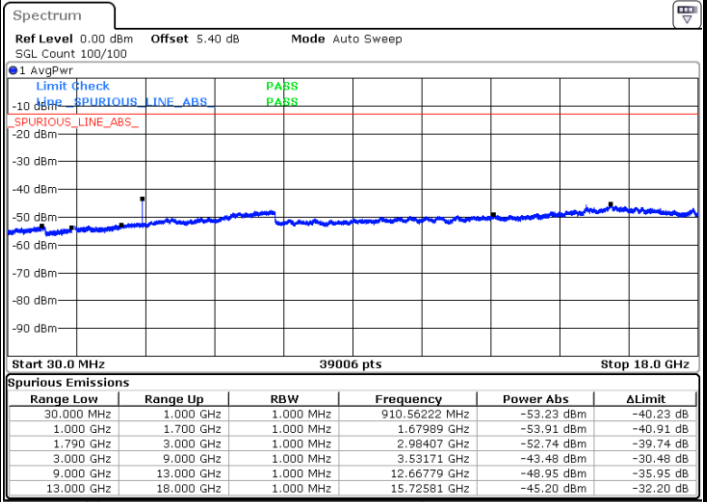

Date: 9 JUL 2019 17:04:02

Middle Channel / 16QAM

Date: 9 JUL 2019 17:04:38

Highest Channel / QPSK

Date: 9 JUL 2019 17:07:24

Highest Channel / 16QAM

Date: 9 JUL 2019 17:09:09

LTE Band 66 / 15MHz

Lowest Channel / QPSK

Lowest Channel / 16QAM

Date: 9 JUL 2019 17:18:19

Date: 9 JUL 2019 17:17:31

Middle Channel / QPSK

Middle Channel / 16QAM

Date: 9 JUL 2019 17:19:25

Date: 9 JUL 2019 17:20:05

LTE Band 66 / 15MHz

Highest Channel / QPSK

Date: 9 JUL 2019 17:27:38

Highest Channel / 16QAM

Date: 9 JUL 2019 17:26:48

LTE Band 66 / 20MHz

Lowest Channel / QPSK

Date: 9 JUL 2019 17:33:54