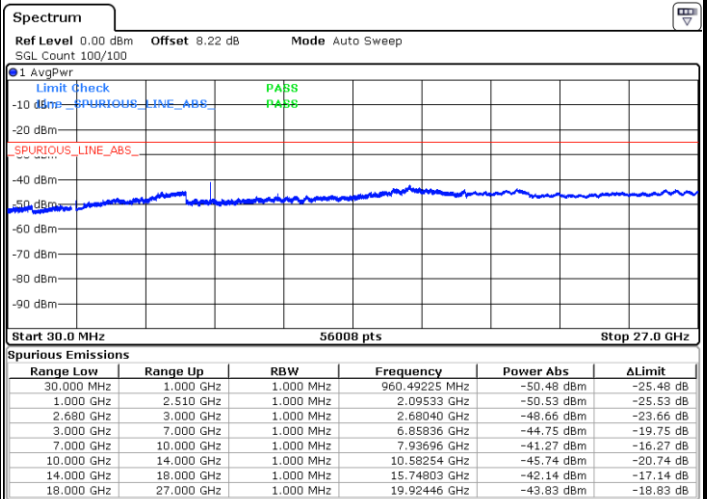

LTE Band 41 / 5MHz

Highest Channel / QPSK

Highest Channel / 16QAM

LTE Band 41 / 10MHz

Lowest Channel / QPSK

Lowest Channel / 16QAM

LTE Band 41 / 10MHz

Middle Channel / QPSK

Middle Channel / 16QAM

Date: 18.JUL.2019 11:21:22

Date: 18.JUL.2019 11:22:20

Highest Channel / QPSK

Highest Channel / 16QAM

Date: 18.JUL.2019 11:26:14

Date: 18.JUL.2019 11:25:17

LTE Band 41 / 15MHz