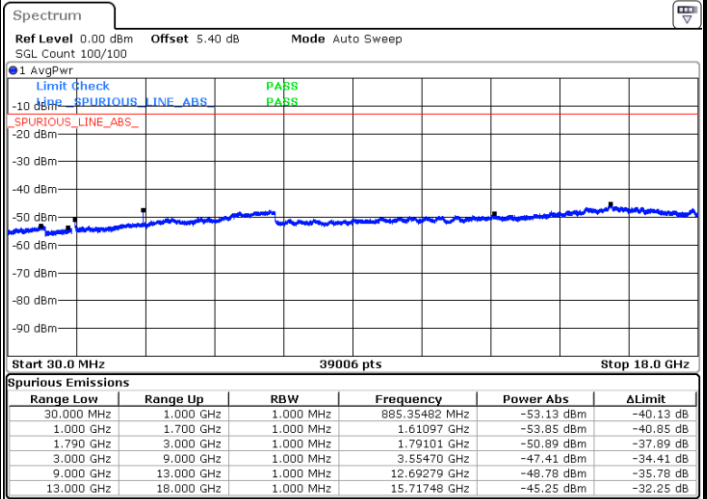

LTE Band 66 / 1.4MHz

Highest Channel / QPSK

Date: 9 JUL 2019 15:21:11

Highest Channel / 16QAM

Date: 9 JUL 2019 15:21:54

LTE Band 66 / 3MHz

Lowest Channel / QPSK

Date: 9 JUL 2019 15:53:24

Lowest Channel / 16QAM

Date: 9 JUL 2019 15:52:13

LTE Band 66 / 3MHz

Middle Channel / QPSK

Middle Channel / 16QAM

Date: 9 JUL 2019 15:54:24

Date: 9 JUL 2019 15:55:05

Highest Channel / QPSK

Highest Channel / 16QAM

Date: 9 JUL 2019 16:04:27

Date: 9 JUL 2019 16:03:43

LTE Band 66 / 5MHz

Lowest Channel / QPSK

Lowest Channel / 16QAM

Date: 9 JUL 2019 16:14:45

Date: 9 JUL 2019 16:13:49