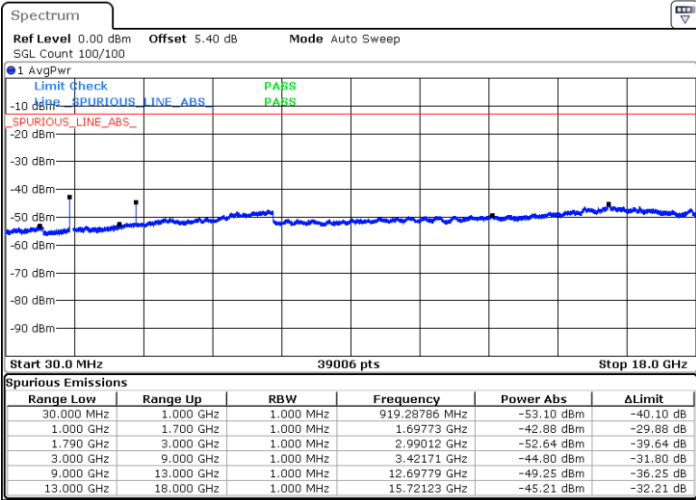

Date: 9 JUL 2019 16:22:08

LTE Band 66 / 10MHz

Lowest Channel / QPSK

Date: 9 JUL 2019 16:46:29

Lowest Channel / 16QAM

Date: 9 JUL 2019 16:45:36

LTE Band 66 / 10MHz

Middle Channel / QPSK

Date: 9 JUL 2019 17:04:02

Middle Channel / 16QAM

Date: 9 JUL 2019 17:04:38

Highest Channel / QPSK

Date: 9 JUL 2019 17:07:24

Highest Channel / 16QAM

Date: 9 JUL 2019 17:09:09

LTE Band 66 / 15MHz

Lowest Channel / QPSK

Lowest Channel / 16QAM

Date: 9 JUL 2019 17:18:19

Date: 9 JUL 2019 17:17:31

Middle Channel / QPSK

Middle Channel / 16QAM

Date: 9 JUL 2019 17:19:25

Date: 9 JUL 2019 17:20:05

LTE Band 66 / 15MHz

Highest Channel / QPSK

Date: 9 JUL 2019 17:27:38

Highest Channel / 16QAM

Date: 9 JUL 2019 17:26:48

LTE Band 66 / 20MHz

Lowest Channel / QPSK

Date: 9 JUL 2019 17:33:54