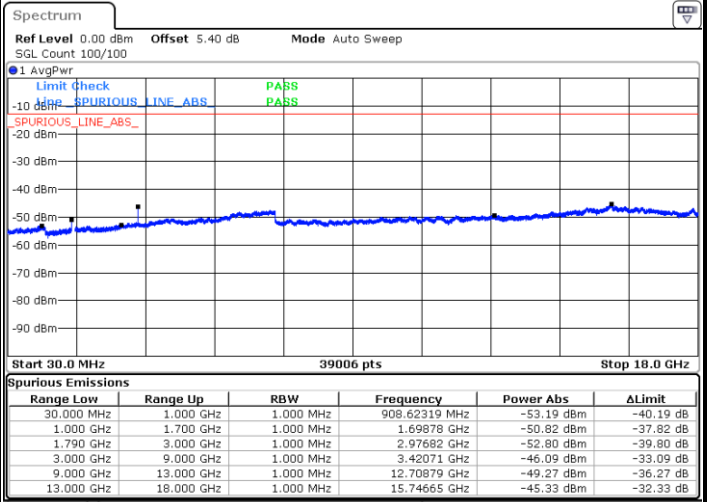

Lowest Channel / 16QAM

Date: 9 JUL 2019 15:52:13

LTE Band 66 / 3MHz

Middle Channel / QPSK

Middle Channel / 16QAM

Date: 9 JUL 2019 15:54:24

Date: 9 JUL 2019 15:55:05

Highest Channel / QPSK

Highest Channel / 16QAM

Date: 9 JUL 2019 16:04:27

Date: 9 JUL 2019 16:03:43

LTE Band 66 / 5MHz

Lowest Channel / QPSK

Lowest Channel / 16QAM

Date: 9 JUL 2019 16:14:45

Date: 9 JUL 2019 16:13:49

Middle Channel / QPSK

Middle Channel / 16QAM

Date: 9 JUL 2019 16:15:43

Date: 9 JUL 2019 16:16:23

LTE Band 66 / 5MHz

Highest Channel / QPSK

Date: 9 JUL 2019 16:22:47

Highest Channel / 16QAM