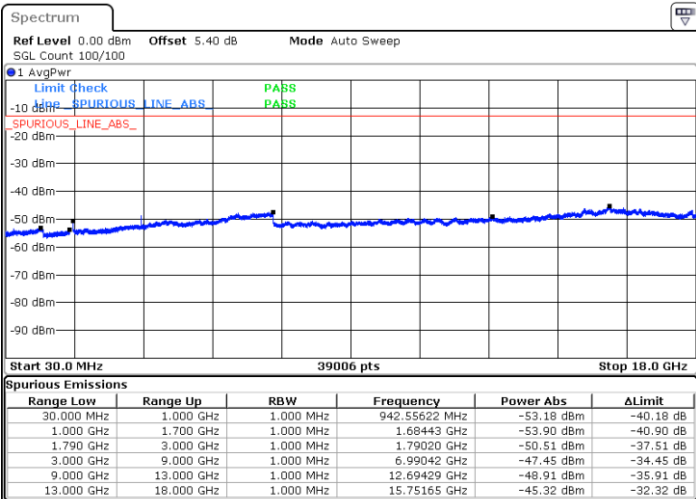

Highest Channel / 16QAM

Date: 9 JUL 2019 17:43:04

Date: 9 JUL 2019 17:44:19

LTE Band 66 / 1.4MHz

Lowest Channel / 64QAM

Date: 9 JUL 2019 15:11:59

Middle Channel / 64QAM

Date: 9 JUL 2019 15:18:31

Highest Channel / 64QAM

Date: 9 JUL 2019 15:22:36

LTE Band 66 / 3MHz

Lowest Channel / 64QAM

Middle Channel / 64QAM

Date: 9 JUL 2019 15:50:46

Date: 9 JUL 2019 15:55:49

Highest Channel / 64QAM

Date: 9 JUL 2019 16:03:00

LTE Band 66 / 5MHz

Lowest Channel / 64QAM

Middle Channel / 64QAM

Date: 9 JUL 2019 16:12:08

Date: 9 JUL 2019 16:17:06

Highest Channel / 64QAM

Date: 9 JUL 2019 16:21:29

LTE Band 66 / 10MHz

Lowest Channel / 64QAM

Middle Channel / 64QAM

Date: 9 JUL 2019 16:44:43

Date: 9 JUL 2019 16:49:00

Highest Channel / 64QAM

Date: 9 JUL 2019 17:09:55

**LTE Band 66 / 15MHz**