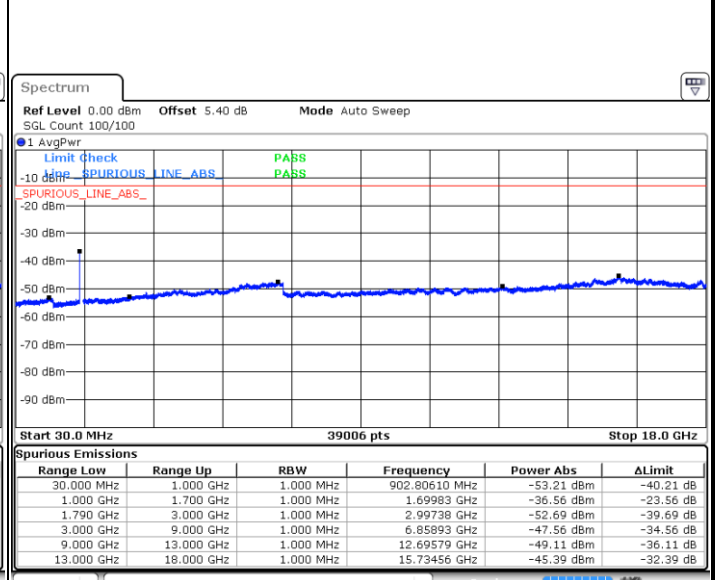

Middle Channel / QPSK

Middle Channel / 16QAM

Date: 9 JUL 2019 16:15:43

Date: 9 JUL 2019 16:16:23

LTE Band 66 / 5MHz

Highest Channel / QPSK

Date: 9 JUL 2019 16:22:47

Highest Channel / 16QAM

Date: 9 JUL 2019 16:22:08

LTE Band 66 / 10MHz

Lowest Channel / QPSK

Date: 9 JUL 2019 16:46:29

Lowest Channel / 16QAM

Date: 9 JUL 2019 16:45:36

LTE Band 66 / 10MHz

Middle Channel / QPSK

Date: 9 JUL 2019 17:04:02

Middle Channel / 16QAM

Date: 9 JUL 2019 17:04:38

Highest Channel / QPSK

Date: 9 JUL 2019 17:07:24

Highest Channel / 16QAM

Date: 9 JUL 2019 17:09:09

LTE Band 66 / 15MHz