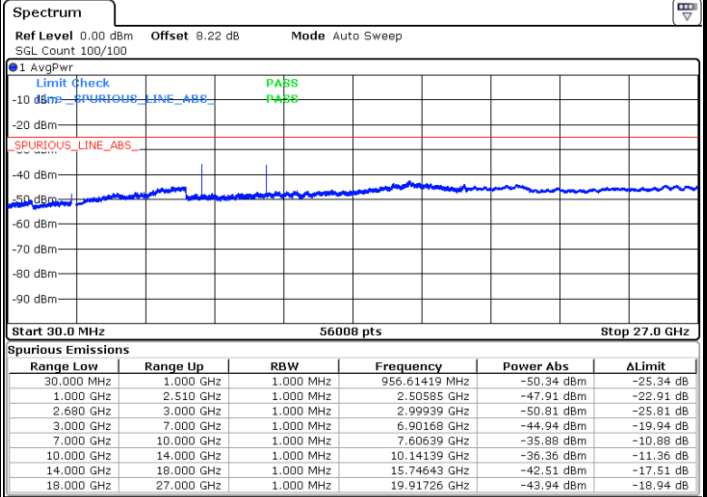

Date: 18.JUL.2019 11:08:29