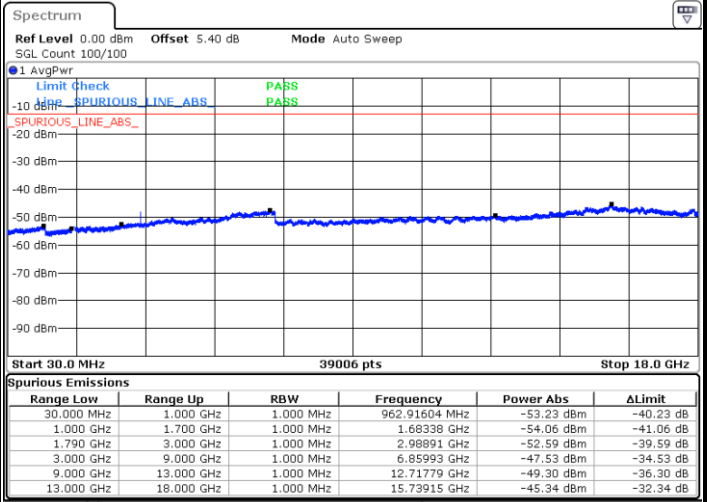

Highest Channel / 16QAM

Date: 9 JUL 2019 17:43:04

Date: 9 JUL 2019 17:44:19

LTE Band 66 / 1.4MHz

Lowest Channel / 64QAM

Date: 9 JUL 2019 15:11:59

Middle Channel / 64QAM

Date: 9 JUL 2019 15:18:31

Highest Channel / 64QAM

Date: 9 JUL 2019 15:22:36

LTE Band 66 / 3MHz

Lowest Channel / 64QAM

Middle Channel / 64QAM

Date: 9 JUL 2019 15:50:46

Date: 9 JUL 2019 15:55:49

Highest Channel / 64QAM

Date: 9 JUL 2019 16:03:00

LTE Band 66 / 5MHz

Lowest Channel / 64QAM

Middle Channel / 64QAM

Date: 9 JUL 2019 16:12:08

Date: 9 JUL 2019 16:17:06

Highest Channel / 64QAM

Date: 9 JUL 2019 16:21:29

LTE Band 66 / 10MHz

Lowest Channel / 64QAM

Middle Channel / 64QAM

Date: 9 JUL 2019 16:44:43

Date: 9 JUL 2019 16:49:00

Highest Channel / 64QAM

Date: 9 JUL 2019 17:09:55

**LTE Band 66 / 15MHz**