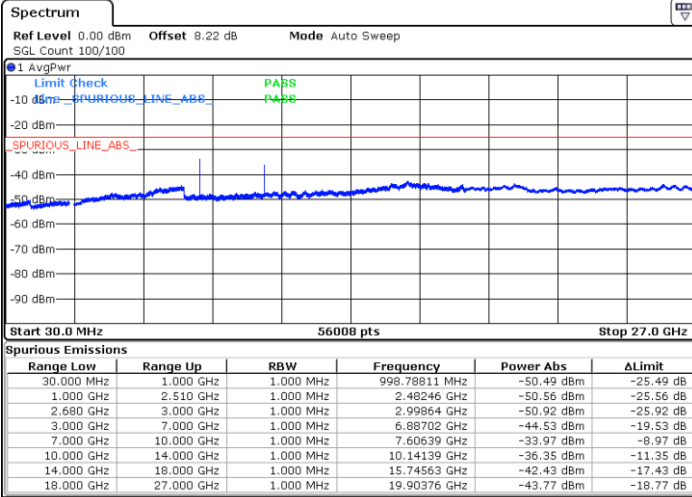

LTE Band 41 / 5MHz

Lowest Channel / QPSK

Lowest Channel / 16QAM

Date: 18.JUL.2019 11:07:07