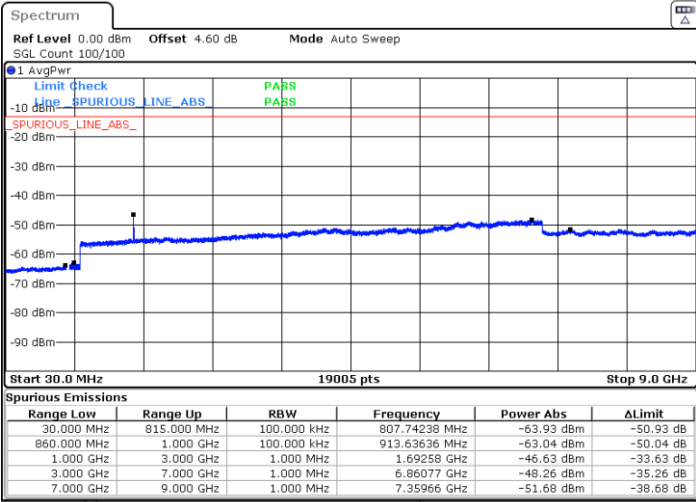

Lowest Channel / 64QAM

Middle Channel / 64QAM

Date: 2 JUL 2019 02:46:52

Date: 2 JUL 2019 02:47:47

Highest Channel / 64QAM

Date: 2 JUL 2019 02:52:19

LTE Band 26 / 3MHz

Lowest Channel / 64QAM

Middle Channel / 64QAM

Date: 2 JUL 2019 02:58:10

Date: 2 JUL 2019 03:02:42

Highest Channel / 64QAM

Date: 2 JUL 2019 03:03:37

LTE Band 26 / 5MHz

Lowest Channel / 64QAM

Middle Channel / 64QAM

Date: 2 JUL 2019 03:11:07

Date: 2 JUL 2019 03:12:01

Highest Channel / 64QAM

Date: 2 JUL 2019 03:16:33

LTE Band 26 / 10MHz

Lowest Channel / 64QAM

Middle Channel / 64QAM

Date: 2 JUL 2019 03:22:15