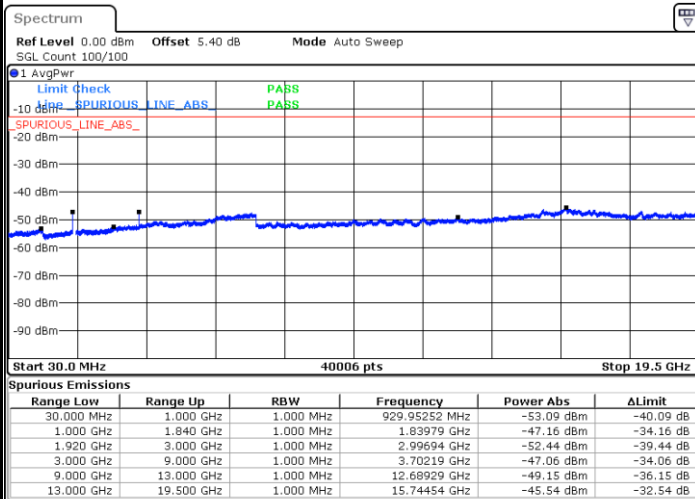

Date: 4 JUL 2019 03:10:52

LTE Band 25 / 15MHz

Highest Channel / QPSK

Date: 4 JUL 2019 03:23:18

Highest Channel / 16QAM

Date: 4 JUL 2019 03:22:24

LTE Band 25 / 20MHz

Lowest Channel / QPSK

Date: 4 JUL 2019 03:33:49

Lowest Channel / 16QAM

Date: 4 JUL 2019 03:32:54

LTE Band 25 / 20MHz

Middle Channel / QPSK

Middle Channel / 16QAM

Date: 4 JUL 2019 03:34:44

Date: 4 JUL 2019 03:35:38