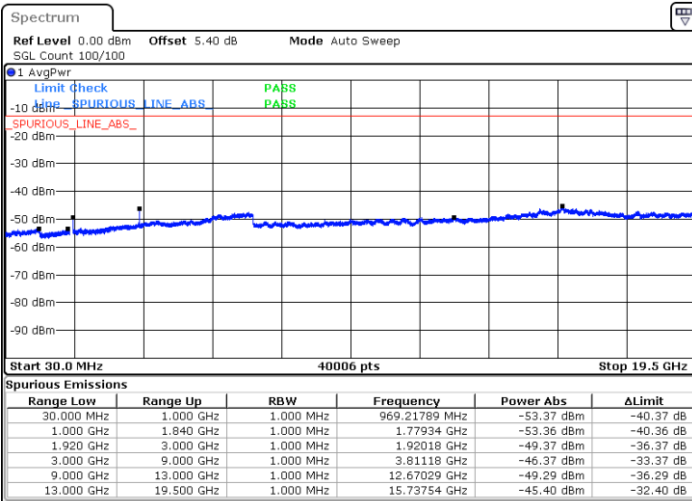

Date: 4 JUL 2019 02:33:46

Date: 4 JUL 2019 02:32:51

LTE Band 25 / 10MHz

Lowest Channel / QPSK

Lowest Channel / 16QAM

Date: 4 JUL 2019 02:44:16

Date: 4 JUL 2019 02:43:21

LTE Band 25 / 10MHz

Middle Channel / QPSK

Middle Channel / 16QAM

Date: 4 JUL 2019 02:45:11

Date: 4 JUL 2019 02:46:06

Highest Channel / QPSK

Highest Channel / 16QAM

Date: 4 JUL 2019 02:58:32

Date: 4 JUL 2019 02:57:37

LTE Band 25 / 15MHz

Lowest Channel / QPSK

Lowest Channel / 16QAM

Date: 4 JUL 2019 03:09:03

Date: 4 JUL 2019 03:08:08

Middle Channel / QPSK

Middle Channel / 16QAM

Date: 4 JUL 2019 03:09:57