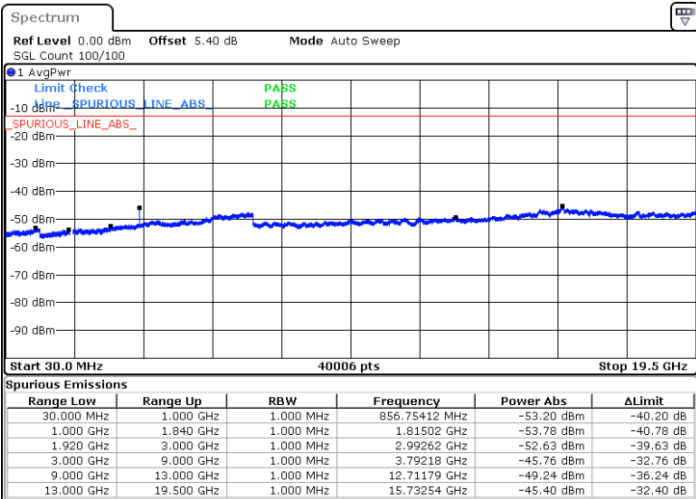

Date: 4 JUL 2019 03:10:52

LTE Band 25 / 15MHz

Highest Channel / QPSK

Date: 4 JUL 2019 03:23:18

Highest Channel / 16QAM

Date: 4 JUL 2019 03:22:24

LTE Band 25 / 20MHz

Lowest Channel / QPSK

Date: 4 JUL 2019 03:33:49

Lowest Channel / 16QAM

Date: 4 JUL 2019 03:32:54

LTE Band 25 / 20MHz

Middle Channel / QPSK

Middle Channel / 16QAM

Date: 4 JUL 2019 03:34:44

Date: 4 JUL 2019 03:35:38

Highest Channel / QPSK

Highest Channel / 16QAM

Date: 4 JUL 2019 03:48:05

Date: 4 JUL 2019 03:47:10

LTE Band 25 / 1.4MHz

Lowest Channel / 64QAM

Date: 4 JUL 2019 01:25:13

Middle Channel / 64QAM