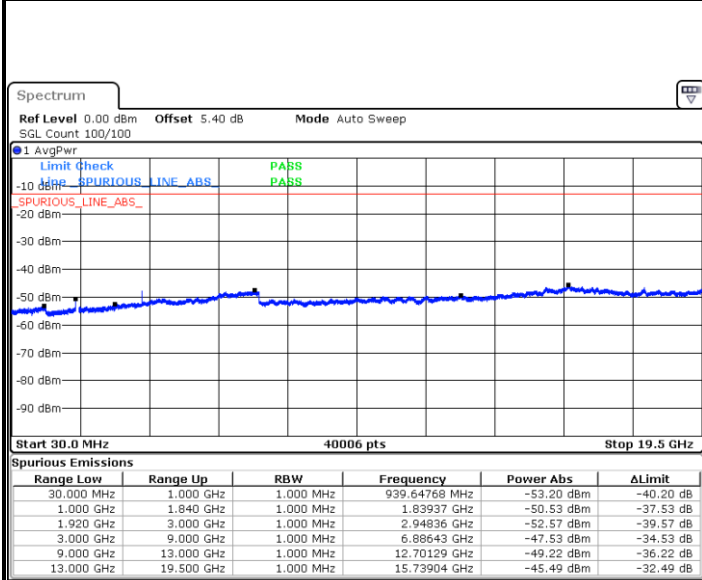

Highest Channel / 64QAM

Date: 4 JUL 2019 02:09:00

LTE Band 25 / 5MHz

Lowest Channel / 64QAM

Date: 4 JUL 2019 02:17:40

Middle Channel / 64QAM

Date: 4 JUL 2019 02:22:14

Highest Channel / 64QAM

Date: 4 JUL 2019 02:31:56

LTE Band 25 / 10MHz

Lowest Channel / 64QAM

Date: 4 JUL 2019 02:42:26

Middle Channel / 64QAM

Date: 4 JUL 2019 02:47:00

Highest Channel / 64QAM

Date: 4 JUL 2019 02:56:42