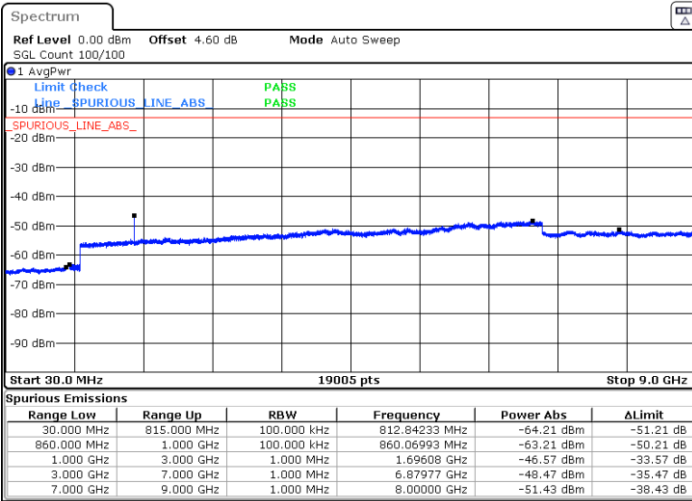

Date: 2 JUL 2019 03:31:34

Lowest Channel / 16QAM

Date: 2 JUL 2019 03:32:28

Middle Channel / QPSK

Date: 2 JUL 2019 03:36:06

Middle Channel / 16QAM

Date: 2 JUL 2019 03:35:12

LTE Band 26 / 1.4MHz

Lowest Channel / 64QAM

Middle Channel / 64QAM

Date: 2 JUL 2019 02:46:52

Date: 2 JUL 2019 02:47:47

Highest Channel / 64QAM

Date: 2 JUL 2019 02:52:19

LTE Band 26 / 3MHz

Lowest Channel / 64QAM

Middle Channel / 64QAM

Date: 2 JUL 2019 02:58:10

Date: 2 JUL 2019 03:02:42

Highest Channel / 64QAM

Date: 2 JUL 2019 03:03:37

LTE Band 26 / 5MHz

Lowest Channel / 64QAM

Middle Channel / 64QAM

Date: 2 JUL 2019 03:11:07

Date: 2 JUL 2019 03:12:01

Highest Channel / 64QAM

Date: 2 JUL 2019 03:16:33

LTE Band 26 / 10MHz

Lowest Channel / 64QAM

Middle Channel / 64QAM

Date: 2 JUL 2019 03:22:15