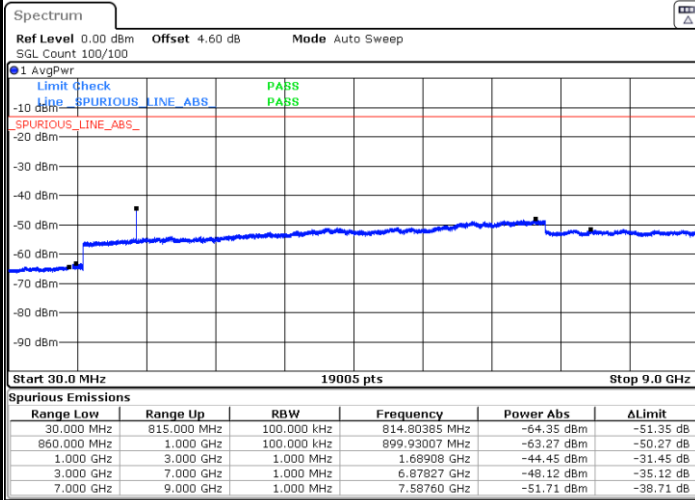

Highest Channel / 16QAM

Date: 2 JUL 2019 03:04:31

LTE Band 26 / 5MHz

Lowest Channel / QPSK

Date: 2 JUL 2019 03:09:18

Lowest Channel / 16QAM

Date: 2 JUL 2019 03:10:12

Middle Channel / QPSK

Date: 2 JUL 2019 03:13:50

Middle Channel / 16QAM

Date: 2 JUL 2019 03:12:56

LTE Band 26 / 5MHz

Highest Channel / QPSK

Date: 2 JUL 2019 03:14:44

Highest Channel / 16QAM

Date: 2 JUL 2019 03:15:39

LTE Band 26 / 10MHz

Lowest Channel / QPSK

Date: 2 JUL 2019 03:20:26

Lowest Channel / 16QAM

Date: 2 JUL 2019 03:21:20

LTE Band 26 / 10MHz

Middle Channel / QPSK

Middle Channel / 16QAM