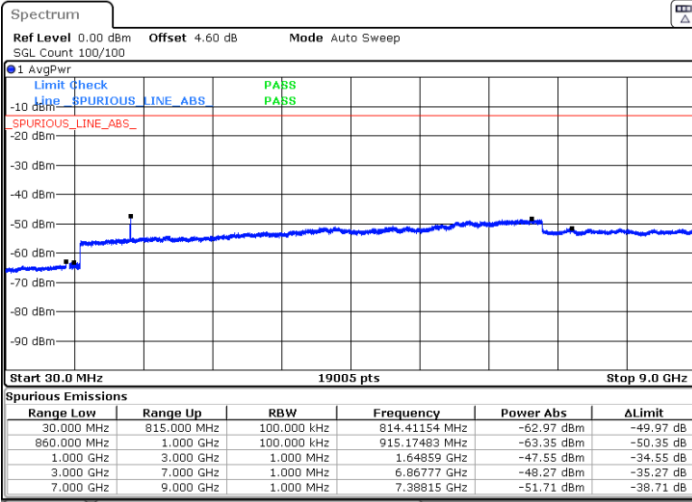

Date: 2 JUL 2019 03:24:58

Date: 2 JUL 2019 03:24:03

Highest Channel / QPSK

Highest Channel / 16QAM

Date: 2 JUL 2019 03:25:52

Date: 2 JUL 2019 03:26:47

LTE Band 26 / 15MHz

Lowest Channel / QPSK

Date: 2 JUL 2019 03:31:34

Lowest Channel / 16QAM

Date: 2 JUL 2019 03:32:28

Middle Channel / QPSK

Date: 2 JUL 2019 03:36:06

Middle Channel / 16QAM

Date: 2 JUL 2019 03:35:12

LTE Band 26 / 1.4MHz

Lowest Channel / 64QAM

Middle Channel / 64QAM

Date: 2 JUL 2019 02:46:52

Date: 2 JUL 2019 02:47:47

Highest Channel / 64QAM

Date: 2 JUL 2019 02:52:19

LTE Band 26 / 3MHz

Lowest Channel / 64QAM

Middle Channel / 64QAM

Date: 2 JUL 2019 02:58:10

Date: 2 JUL 2019 03:02:42

Highest Channel / 64QAM

Date: 2 JUL 2019 03:03:37

LTE Band 26 / 5MHz

Lowest Channel / 64QAM

Middle Channel / 64QAM