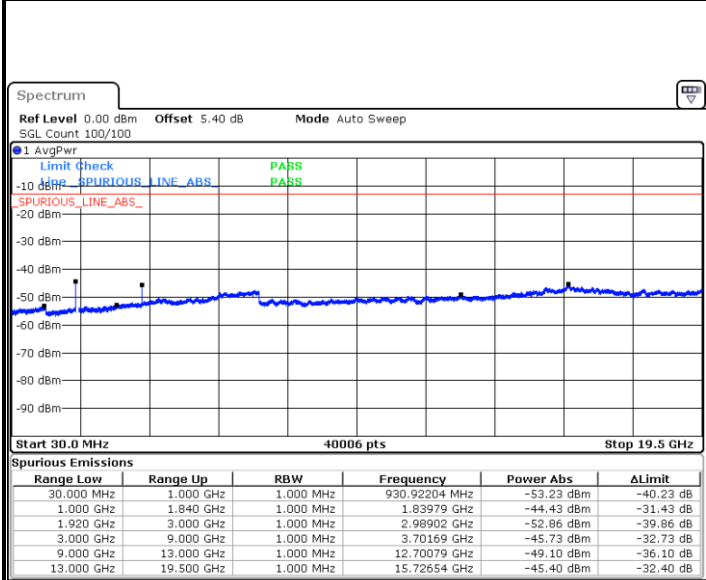

Highest Channel / 64QAM

Date: 4 JUL 2019 02:09:00

LTE Band 25 / 5MHz

Lowest Channel / 64QAM

Date: 4 JUL 2019 02:17:40

Middle Channel / 64QAM

Date: 4 JUL 2019 02:22:14

Highest Channel / 64QAM

Date: 4 JUL 2019 02:31:56

LTE Band 25 / 10MHz

Lowest Channel / 64QAM

Date: 4 JUL 2019 02:42:26

Middle Channel / 64QAM

Date: 4 JUL 2019 02:47:00

Highest Channel / 64QAM

Date: 4 JUL 2019 02:56:42

LTE Band 25 / 15MHz

Lowest Channel / 64QAM

Date: 4 JUL 2019 03:07:13

Middle Channel / 64QAM

Date: 4 JUL 2019 03:11:47

Highest Channel / 64QAM

Date: 4 JUL 2019 03:21:29

LTE Band 25 / 20MHz