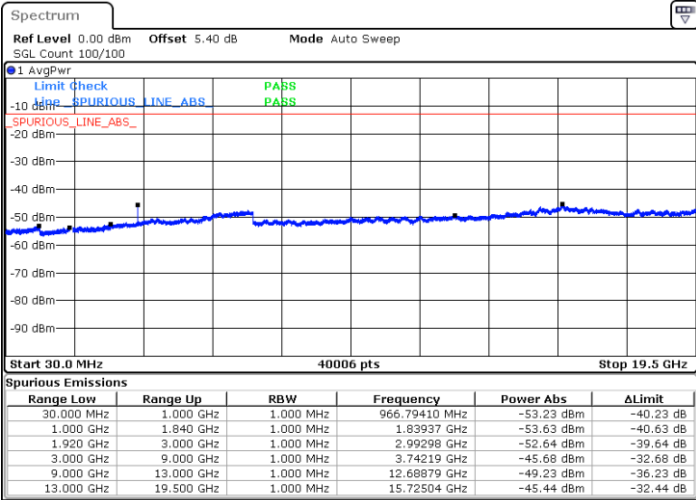

Date: 4 JUL 2019 03:10:52

LTE Band 25 / 15MHz

Highest Channel / QPSK

Date: 4 JUL 2019 03:23:18

Highest Channel / 16QAM

Date: 4 JUL 2019 03:22:24

LTE Band 25 / 20MHz

Lowest Channel / QPSK

Date: 4 JUL 2019 03:33:49

Lowest Channel / 16QAM

Date: 4 JUL 2019 03:32:54

LTE Band 25 / 20MHz

Middle Channel / QPSK

Middle Channel / 16QAM

Date: 4 JUL 2019 03:34:44

Date: 4 JUL 2019 03:35:38

Highest Channel / QPSK

Highest Channel / 16QAM

Date: 4 JUL 2019 03:48:05

Date: 4 JUL 2019 03:47:10

LTE Band 25 / 1.4MHz

Lowest Channel / 64QAM

Date: 4 JUL 2019 01:25:13

Middle Channel / 64QAM