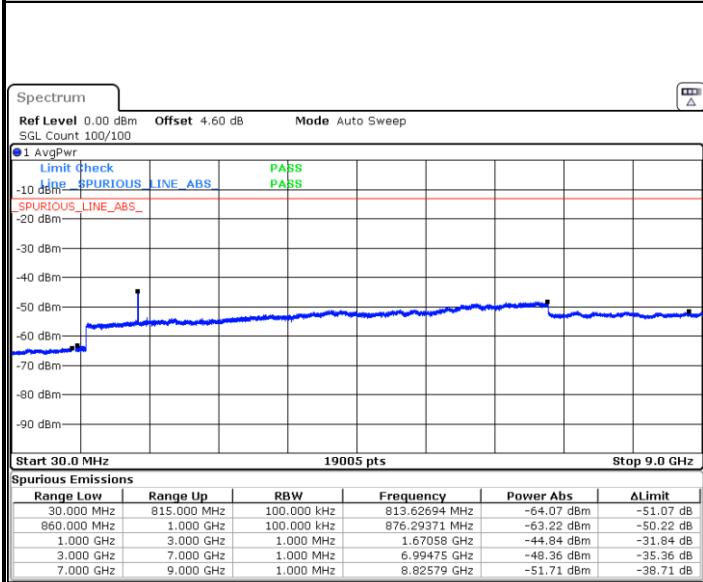

Lowest Channel / 16QAM

Date: 2 JUL 2019 02:45:03

Date: 2 JUL 2019 02:45:58

Middle Channel / QPSK

Middle Channel / 16QAM

Date: 2 JUL 2019 02:49:35

Date: 2 JUL 2019 02:48:41

LTE Band 26 / 1.4MHz

Highest Channel / QPSK

Date: 2 JUL 2019 02:50:30

Highest Channel / 16QAM

Date: 2 JUL 2019 02:51:24

LTE Band 26 / 3MHz

Lowest Channel / QPSK

Date: 2 JUL 2019 02:59:59

Lowest Channel / 16QAM

Date: 2 JUL 2019 02:59:04

LTE Band 26 / 3MHz

Middle Channel / QPSK

Date: 2 JUL 2019 03:00:53

Middle Channel / 16QAM

Date: 2 JUL 2019 03:01:48

Highest Channel / QPSK

Date: 2 JUL 2019 03:05:25