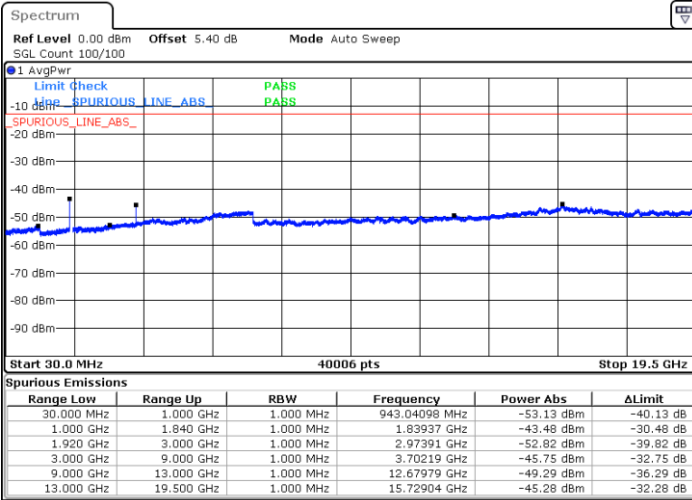

Date: 4 JUL 2019 02:31:56

LTE Band 25 / 10MHz

Lowest Channel / 64QAM

Date: 4 JUL 2019 02:42:26

Middle Channel / 64QAM

Date: 4 JUL 2019 02:47:00

Highest Channel / 64QAM

Date: 4 JUL 2019 02:56:42

LTE Band 25 / 15MHz

Lowest Channel / 64QAM

Date: 4 JUL 2019 03:07:13

Middle Channel / 64QAM

Date: 4 JUL 2019 03:11:47

Highest Channel / 64QAM

Date: 4 JUL 2019 03:21:29

LTE Band 25 / 20MHz

Lowest Channel / 64QAM

Middle Channel / 64QAM

Date: 4 JUL 2019 03:31:59

Date: 4 JUL 2019 03:36:33

Highest Channel / 64QAM

Date: 4 JUL 2019 03:46:15

LTE Band 26 / 1.4MHz

Lowest Channel / QPSK