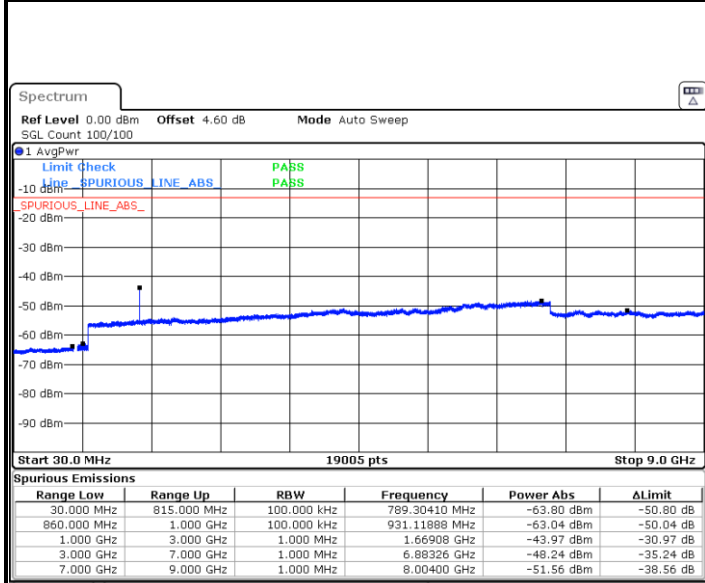

Date: 2 JUL 2019 02:59:04

LTE Band 26 / 3MHz

Middle Channel / QPSK

Date: 2 JUL 2019 03:00:53

Middle Channel / 16QAM

Date: 2 JUL 2019 03:01:48

Highest Channel / QPSK

Date: 2 JUL 2019 03:05:25

Highest Channel / 16QAM

Date: 2 JUL 2019 03:04:31

LTE Band 26 / 5MHz

Lowest Channel / QPSK

Date: 2 JUL 2019 03:09:18

Lowest Channel / 16QAM

Date: 2 JUL 2019 03:10:12

Middle Channel / QPSK

Date: 2 JUL 2019 03:13:50

Middle Channel / 16QAM

Date: 2 JUL 2019 03:12:56

LTE Band 26 / 5MHz

Highest Channel / QPSK

Date: 2 JUL 2019 03:14:44

Highest Channel / 16QAM

Date: 2 JUL 2019 03:15:39