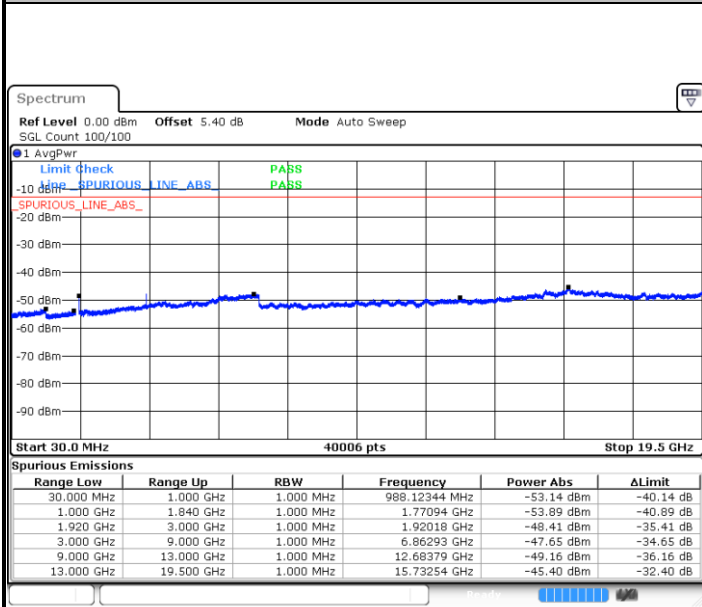

Highest Channel / 64QAM

Date: 4 JUL 2019 02:09:00

LTE Band 25 / 5MHz

Lowest Channel / 64QAM

Date: 4 JUL 2019 02:17:40

Middle Channel / 64QAM

Date: 4 JUL 2019 02:22:14

Highest Channel / 64QAM

Date: 4 JUL 2019 02:31:56

LTE Band 25 / 10MHz

Lowest Channel / 64QAM

Date: 4 JUL 2019 02:42:26

Middle Channel / 64QAM

Date: 4 JUL 2019 02:47:00

Highest Channel / 64QAM

Date: 4 JUL 2019 02:56:42