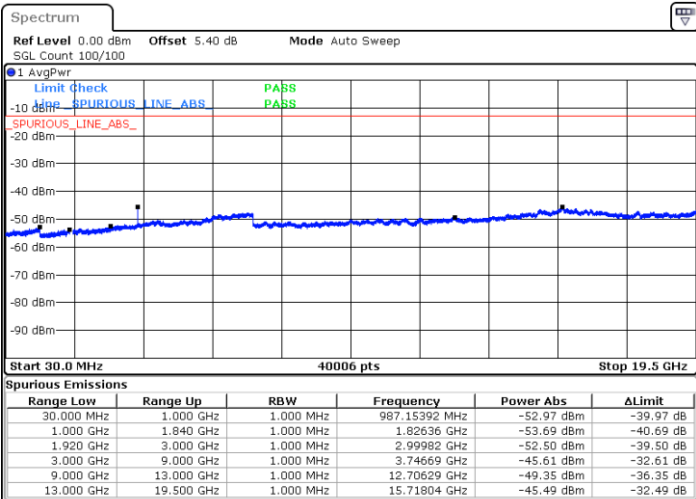

LTE Band 25 / 15MHz

Lowest Channel / QPSK

Lowest Channel / 16QAM

Date: 4 JUL 2019 03:09:03

Date: 4 JUL 2019 03:08:08

Middle Channel / QPSK

Middle Channel / 16QAM

Date: 4 JUL 2019 03:09:57

Date: 4 JUL 2019 03:10:52

LTE Band 25 / 15MHz

Highest Channel / QPSK

Date: 4 JUL 2019 03:23:18

Highest Channel / 16QAM

Date: 4 JUL 2019 03:22:24

LTE Band 25 / 20MHz

Lowest Channel / QPSK