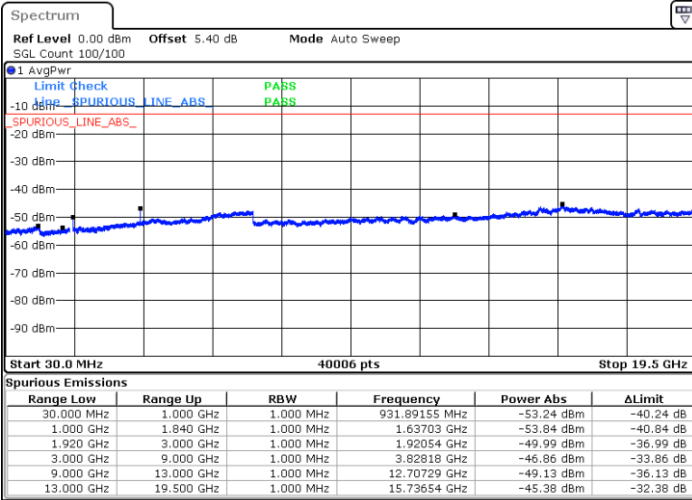

LTE Band 25 / 1.4MHz

Lowest Channel / QPSK

Lowest Channel / 16QAM

Date: 4 JUL 2019 01:23:24

Date: 4 JUL 2019 01:24:19

Middle Channel / QPSK

Middle Channel / 16QAM

Date: 4 JUL 2019 01:26:08

Date: 4 JUL 2019 01:27:03

LTE Band 25 / 1.4MHz

Highest Channel / QPSK

Highest Channel / 16QAM

Date: 4 JUL 2019 01:28:53

Date: 4 JUL 2019 01:29:47

LTE Band 25 / 3MHz

Lowest Channel / QPSK