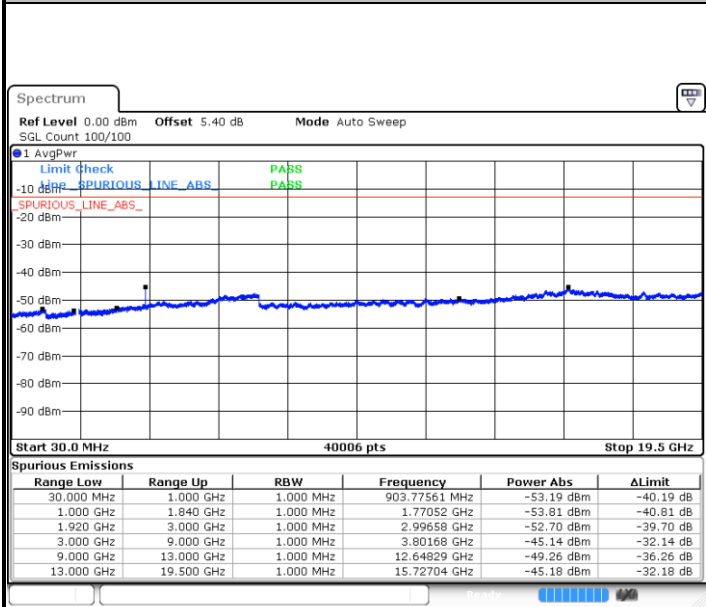

Date: 4 JUL 2019 02:31:56

LTE Band 25 / 10MHz

Lowest Channel / 64QAM

Date: 4 JUL 2019 02:42:26

Middle Channel / 64QAM

Date: 4 JUL 2019 02:47:00

Highest Channel / 64QAM

Date: 4 JUL 2019 02:56:42

LTE Band 25 / 15MHz

Lowest Channel / 64QAM

Date: 4 JUL 2019 03:07:13

Middle Channel / 64QAM

Date: 4 JUL 2019 03:11:47

Highest Channel / 64QAM

Date: 4 JUL 2019 03:21:29

LTE Band 25 / 20MHz

Lowest Channel / 64QAM

Middle Channel / 64QAM

Date: 4 JUL 2019 03:31:59

Date: 4 JUL 2019 03:36:33

Highest Channel / 64QAM

Date: 4 JUL 2019 03:46:15

LTE Band 26 / 1.4MHz

Lowest Channel / QPSK