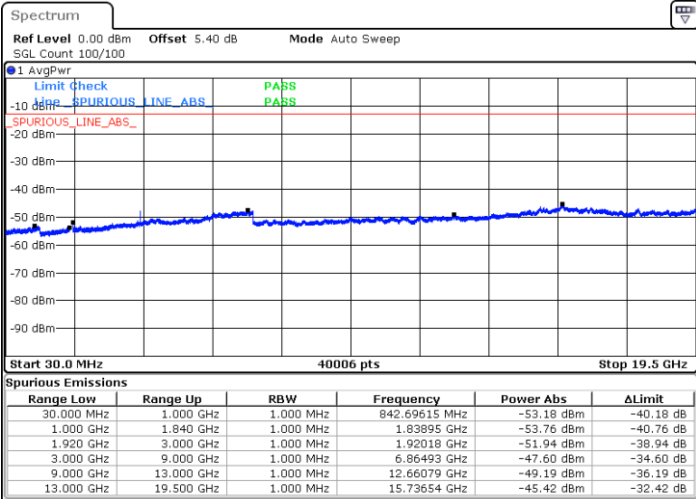

Highest Channel / QPSK

Highest Channel / 16QAM

Date: 4 JUL 2019 03:48:05

Date: 4 JUL 2019 03:47:10

LTE Band 25 / 1.4MHz

Lowest Channel / 64QAM

Date: 4 JUL 2019 01:25:13

Middle Channel / 64QAM

Date: 4 JUL 2019 01:27:58

Highest Channel / 64QAM

Date: 4 JUL 2019 01:30:42

LTE Band 25 / 3MHz

Lowest Channel / 64QAM

Middle Channel / 64QAM

Date: 4 JUL 2019 02:03:31

Date: 4 JUL 2019 02:06:15

Highest Channel / 64QAM

Date: 4 JUL 2019 02:09:00

LTE Band 25 / 5MHz

Lowest Channel / 64QAM

Date: 4 JUL 2019 02:17:40

Middle Channel / 64QAM

Date: 4 JUL 2019 02:22:14

Highest Channel / 64QAM