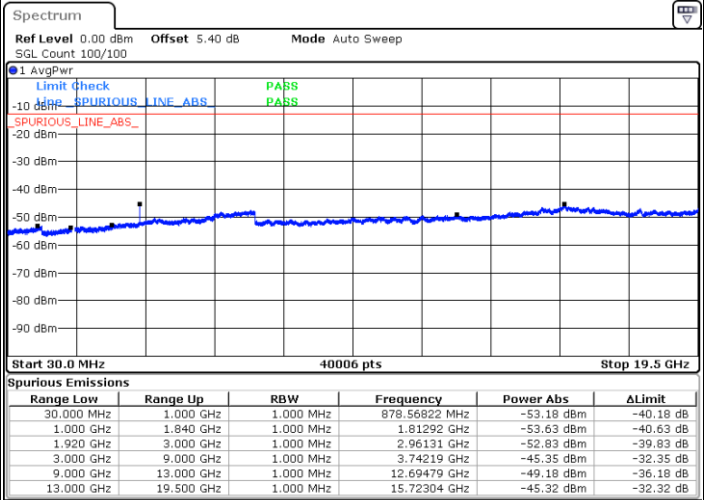

Date: 4 JUL 2019 03:10:52

LTE Band 25 / 15MHz

Highest Channel / QPSK

Date: 4 JUL 2019 03:23:18

Highest Channel / 16QAM

Date: 4 JUL 2019 03:22:24

LTE Band 25 / 20MHz

Lowest Channel / QPSK

Date: 4 JUL 2019 03:33:49

Lowest Channel / 16QAM

Date: 4 JUL 2019 03:32:54

LTE Band 25 / 20MHz

Middle Channel / QPSK

Middle Channel / 16QAM

Date: 4 JUL 2019 03:34:44

Date: 4 JUL 2019 03:35:38

Highest Channel / QPSK

Highest Channel / 16QAM

Date: 4 JUL 2019 03:48:05

Date: 4 JUL 2019 03:47:10

LTE Band 25 / 1.4MHz

Lowest Channel / 64QAM

Date: 4 JUL 2019 01:25:13

Middle Channel / 64QAM