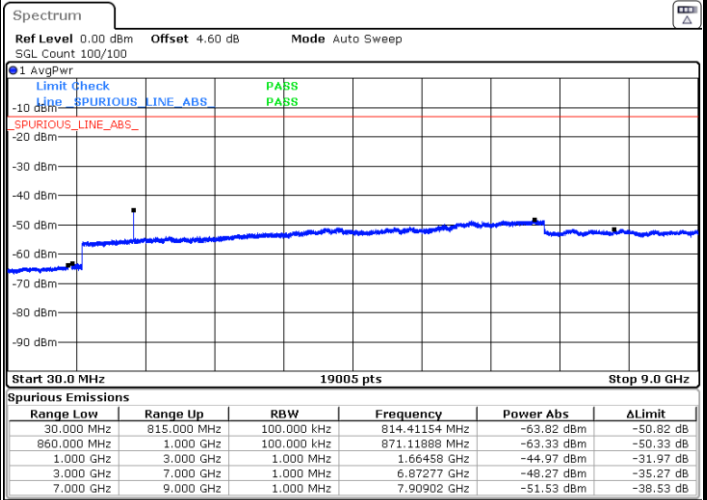

Date: 2 JUL 2019 03:13:50

Middle Channel / 16QAM

Date: 2 JUL 2019 03:12:56

LTE Band 26 / 5MHz

Highest Channel / QPSK

Date: 2 JUL 2019 03:14:44

Highest Channel / 16QAM

Date: 2 JUL 2019 03:15:39

LTE Band 26 / 10MHz

Lowest Channel / QPSK

Date: 2 JUL 2019 03:20:26

Lowest Channel / 16QAM

Date: 2 JUL 2019 03:21:20

LTE Band 26 / 10MHz

Middle Channel / QPSK

Middle Channel / 16QAM

Date: 2 JUL 2019 03:24:58

Date: 2 JUL 2019 03:24:03

Highest Channel / QPSK

Highest Channel / 16QAM

Date: 2 JUL 2019 03:25:52

Date: 2 JUL 2019 03:26:47

LTE Band 26 / 15MHz

Lowest Channel / QPSK