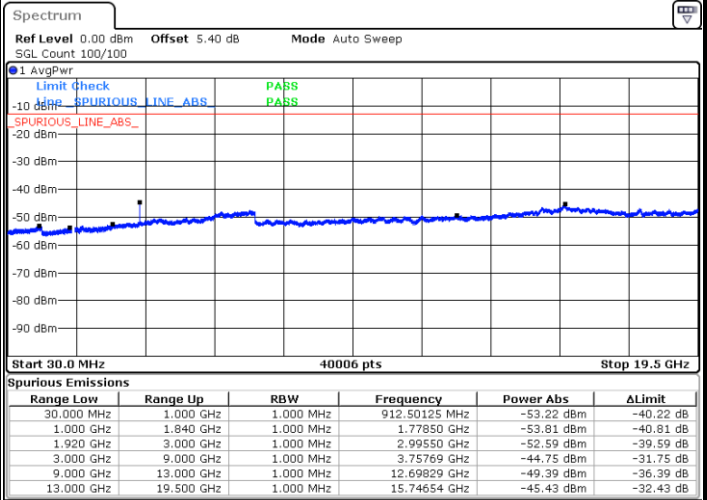

Date: 4 JUL 2019 01:27:03

LTE Band 25 / 1.4MHz

Highest Channel / QPSK

Highest Channel / 16QAM

Date: 4 JUL 2019 01:28:53

Date: 4 JUL 2019 01:29:47

LTE Band 25 / 3MHz

Lowest Channel / QPSK

Lowest Channel / 16QAM

Date: 4 JUL 2019 02:01:41

Date: 4 JUL 2019 02:02:36

LTE Band 25 / 3MHz

Middle Channel / QPSK

Middle Channel / 16QAM

Date: 4 JUL 2019 02:04:26

Date: 4 JUL 2019 02:05:20

Highest Channel / QPSK

Highest Channel / 16QAM

Date: 4 JUL 2019 02:07:10

Date: 4 JUL 2019 02:08:05

LTE Band 25 / 5MHz

Lowest Channel / QPSK

Lowest Channel / 16QAM

Date: 4 JUL 2019 02:19:30