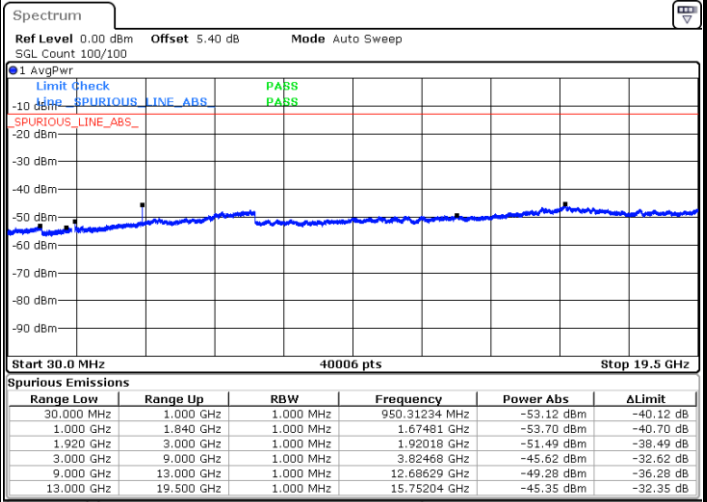

Date: 4 JUL 2019 01:27:03

LTE Band 25 / 1.4MHz

Highest Channel / QPSK

Highest Channel / 16QAM

Date: 4 JUL 2019 01:28:53

Date: 4 JUL 2019 01:29:47

LTE Band 25 / 3MHz

Lowest Channel / QPSK

Lowest Channel / 16QAM

Date: 4 JUL 2019 02:01:41

Date: 4 JUL 2019 02:02:36

LTE Band 25 / 3MHz

Middle Channel / QPSK

Middle Channel / 16QAM

Date: 4 JUL 2019 02:04:26

Date: 4 JUL 2019 02:05:20

Highest Channel / QPSK

Highest Channel / 16QAM

Date: 4 JUL 2019 02:07:10

Date: 4 JUL 2019 02:08:05

LTE Band 25 / 5MHz

Lowest Channel / QPSK

Lowest Channel / 16QAM

Date: 4 JUL 2019 02:19:30