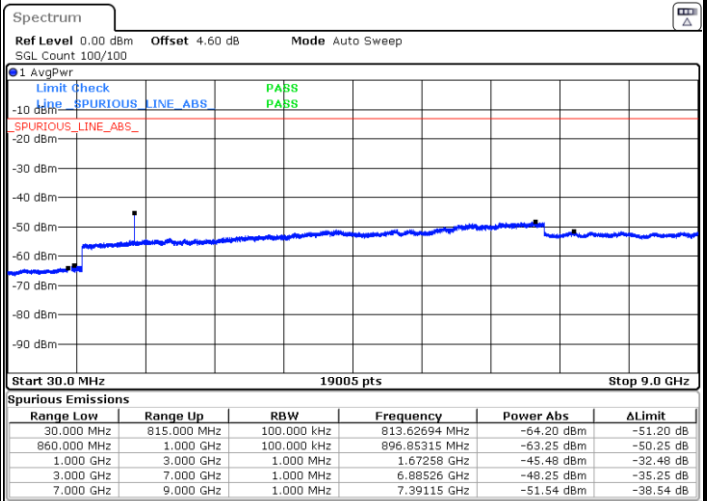

Lowest Channel / 64QAM

Middle Channel / 64QAM

Date: 4 JUL 2019 03:31:59

Date: 4 JUL 2019 03:36:33

Highest Channel / 64QAM

Date: 4 JUL 2019 03:46:15

LTE Band 26 / 1.4MHz

Lowest Channel / QPSK

Lowest Channel / 16QAM

Date: 2 JUL 2019 02:45:03

Date: 2 JUL 2019 02:45:58

Middle Channel / QPSK

Middle Channel / 16QAM

Date: 2 JUL 2019 02:49:35

Date: 2 JUL 2019 02:48:41

LTE Band 26 / 1.4MHz

Highest Channel / QPSK

Date: 2 JUL 2019 02:50:30

Highest Channel / 16QAM

Date: 2 JUL 2019 02:51:24

LTE Band 26 / 3MHz

Lowest Channel / QPSK

Date: 2 JUL 2019 02:59:59

Lowest Channel / 16QAM