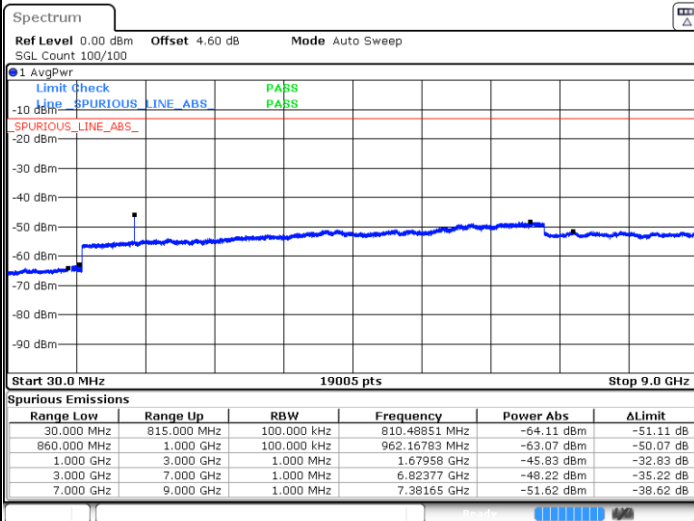

Lowest Channel / 64QAM

Middle Channel / 64QAM

Date: 2 JUL 2019 02:46:52

Date: 2 JUL 2019 02:47:47

Highest Channel / 64QAM

Date: 2 JUL 2019 02:52:19

LTE Band 26 / 3MHz

Lowest Channel / 64QAM

Middle Channel / 64QAM

Date: 2 JUL 2019 02:58:10

Date: 2 JUL 2019 03:02:42

Highest Channel / 64QAM

Date: 2 JUL 2019 03:03:37

LTE Band 26 / 5MHz

Lowest Channel / 64QAM

Middle Channel / 64QAM

Date: 2 JUL 2019 03:11:07

Date: 2 JUL 2019 03:12:01

Highest Channel / 64QAM

Date: 2 JUL 2019 03:16:33

LTE Band 26 / 10MHz

Lowest Channel / 64QAM

Middle Channel / 64QAM

Date: 2 JUL 2019 03:22:15

Date: 2 JUL 2019 03:23:09

Highest Channel / 64QAM

Date: 2 JUL 2019 03:27:41