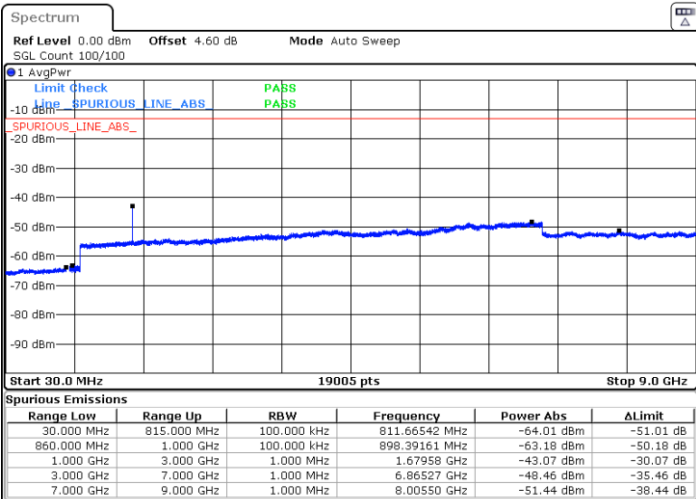

Date: 2 JUL 2019 03:13:50

Middle Channel / 16QAM

Date: 2 JUL 2019 03:12:56

LTE Band 26 / 5MHz

Highest Channel / QPSK

Date: 2 JUL 2019 03:14:44

Highest Channel / 16QAM

Date: 2 JUL 2019 03:15:39

LTE Band 26 / 10MHz

Lowest Channel / QPSK

Date: 2 JUL 2019 03:20:26

Lowest Channel / 16QAM

Date: 2 JUL 2019 03:21:20

LTE Band 26 / 10MHz

Middle Channel / QPSK

Middle Channel / 16QAM

Date: 2 JUL 2019 03:24:58

Date: 2 JUL 2019 03:24:03

Highest Channel / QPSK

Highest Channel / 16QAM

Date: 2 JUL 2019 03:25:52

Date: 2 JUL 2019 03:26:47

LTE Band 26 / 15MHz

Lowest Channel / QPSK