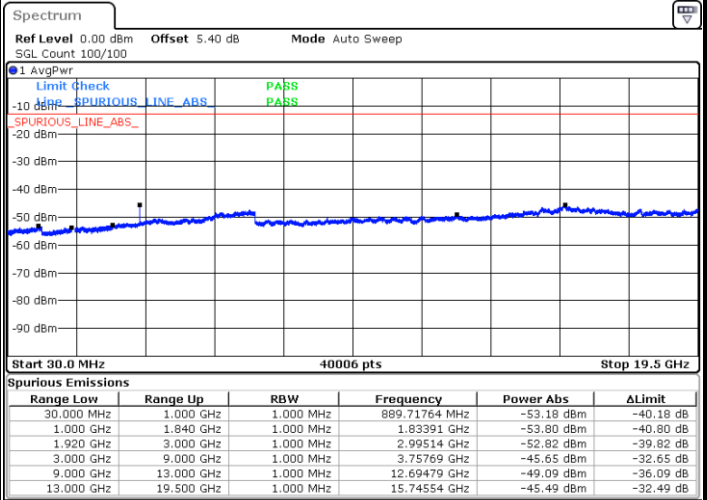

Highest Channel / QPSK

Highest Channel / 16QAM

Date: 4 JUL 2019 03:48:05

Date: 4 JUL 2019 03:47:10

LTE Band 25 / 1.4MHz

Lowest Channel / 64QAM

Date: 4 JUL 2019 01:25:13

Middle Channel / 64QAM

Date: 4 JUL 2019 01:27:58

Highest Channel / 64QAM

Date: 4 JUL 2019 01:30:42

LTE Band 25 / 3MHz

Lowest Channel / 64QAM

Middle Channel / 64QAM

Date: 4 JUL 2019 02:03:31

Date: 4 JUL 2019 02:06:15

Highest Channel / 64QAM

Date: 4 JUL 2019 02:09:00

LTE Band 25 / 5MHz

Lowest Channel / 64QAM

Date: 4 JUL 2019 02:17:40

Middle Channel / 64QAM

Date: 4 JUL 2019 02:22:14

Highest Channel / 64QAM