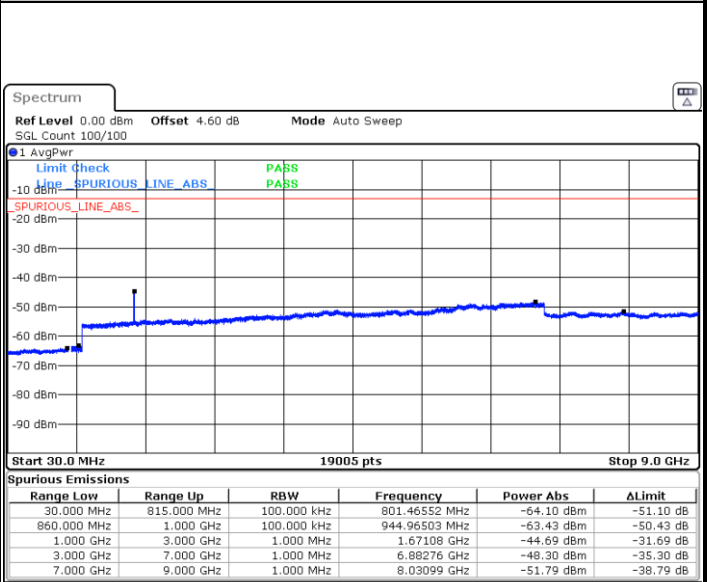

Highest Channel / QPSK

Date: 2 JUL 2019 02:50:30

Highest Channel / 16QAM

Date: 2 JUL 2019 02:51:24

LTE Band 26 / 3MHz

Lowest Channel / QPSK

Date: 2 JUL 2019 02:59:59

Lowest Channel / 16QAM

Date: 2 JUL 2019 02:59:04

LTE Band 26 / 3MHz

Middle Channel / QPSK

Date: 2 JUL 2019 03:00:53

Middle Channel / 16QAM

Date: 2 JUL 2019 03:01:48

Highest Channel / QPSK

Date: 2 JUL 2019 03:05:25

Highest Channel / 16QAM

Date: 2 JUL 2019 03:04:31

LTE Band 26 / 5MHz

Lowest Channel / QPSK

Date: 2 JUL 2019 03:09:18

Lowest Channel / 16QAM

Date: 2 JUL 2019 03:10:12

Middle Channel / QPSK