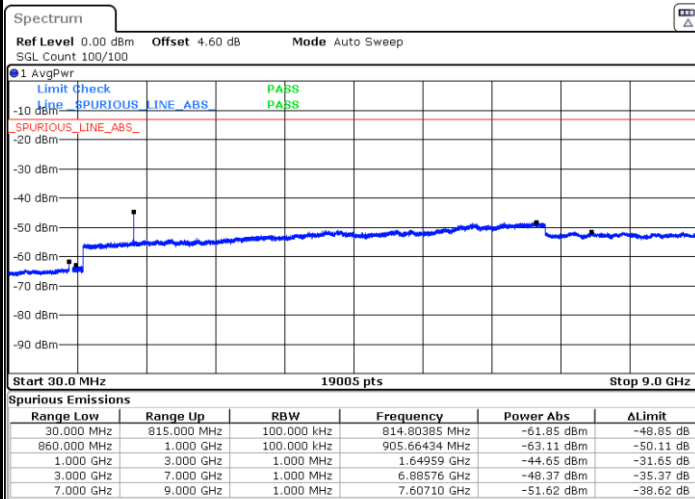

Highest Channel / 16QAM

Date: 2 JUL 2019 03:04:31

LTE Band 26 / 5MHz

Lowest Channel / QPSK

Date: 2 JUL 2019 03:09:18

Lowest Channel / 16QAM

Date: 2 JUL 2019 03:10:12

Middle Channel / QPSK

Date: 2 JUL 2019 03:13:50

Middle Channel / 16QAM

Date: 2 JUL 2019 03:12:56

LTE Band 26 / 5MHz

Highest Channel / QPSK

Date: 2 JUL 2019 03:14:44

Highest Channel / 16QAM

Date: 2 JUL 2019 03:15:39

LTE Band 26 / 10MHz

Lowest Channel / QPSK

Date: 2 JUL 2019 03:20:26

Lowest Channel / 16QAM

Date: 2 JUL 2019 03:21:20

LTE Band 26 / 10MHz

Middle Channel / QPSK

Middle Channel / 16QAM