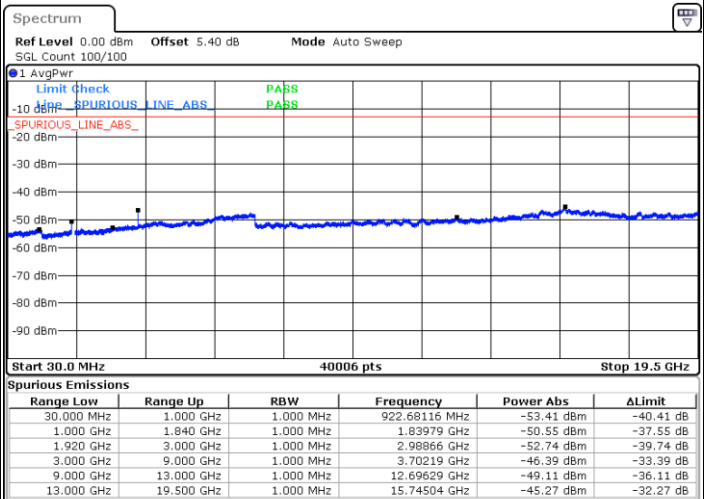

Date: 4 JUL 2019 03:10:52

LTE Band 25 / 15MHz

Highest Channel / QPSK

Date: 4 JUL 2019 03:23:18

Highest Channel / 16QAM

Date: 4 JUL 2019 03:22:24

LTE Band 25 / 20MHz

Lowest Channel / QPSK

Date: 4 JUL 2019 03:33:49

Lowest Channel / 16QAM

Date: 4 JUL 2019 03:32:54

LTE Band 25 / 20MHz

Middle Channel / QPSK

Middle Channel / 16QAM

Date: 4 JUL 2019 03:34:44

Date: 4 JUL 2019 03:35:38