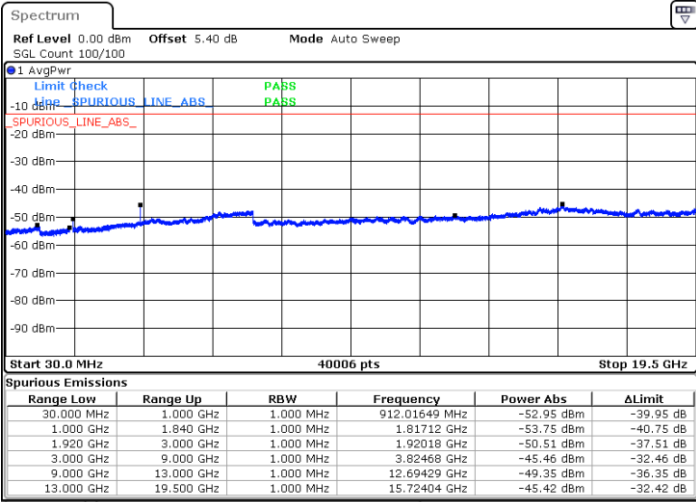

Date: 4 JUL 2019 01:27:03

LTE Band 25 / 1.4MHz

Highest Channel / QPSK

Highest Channel / 16QAM

Date: 4 JUL 2019 01:28:53

Date: 4 JUL 2019 01:29:47

LTE Band 25 / 3MHz

Lowest Channel / QPSK

Lowest Channel / 16QAM

Date: 4 JUL 2019 02:01:41

Date: 4 JUL 2019 02:02:36

LTE Band 25 / 3MHz

Middle Channel / QPSK

Middle Channel / 16QAM

Date: 4 JUL 2019 02:04:26

Date: 4 JUL 2019 02:05:20

Highest Channel / QPSK

Highest Channel / 16QAM

Date: 4 JUL 2019 02:07:10

Date: 4 JUL 2019 02:08:05

LTE Band 25 / 5MHz

Lowest Channel / QPSK

Lowest Channel / 16QAM

Date: 4 JUL 2019 02:19:30