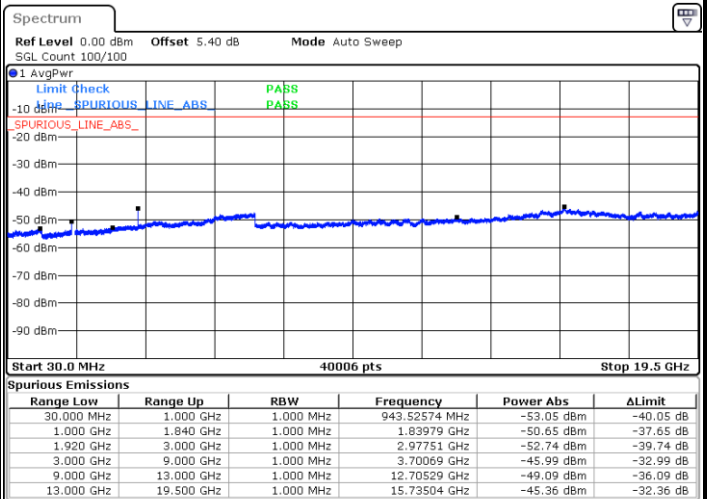

Date: 4 JUL 2019 01:27:03

LTE Band 25 / 1.4MHz

Highest Channel / QPSK

Highest Channel / 16QAM

Date: 4 JUL 2019 01:28:53

Date: 4 JUL 2019 01:29:47

LTE Band 25 / 3MHz

Lowest Channel / QPSK

Lowest Channel / 16QAM

Date: 4 JUL 2019 02:01:41

Date: 4 JUL 2019 02:02:36

LTE Band 25 / 3MHz

Middle Channel / QPSK

Middle Channel / 16QAM

Date: 4 JUL 2019 02:04:26

Date: 4 JUL 2019 02:05:20