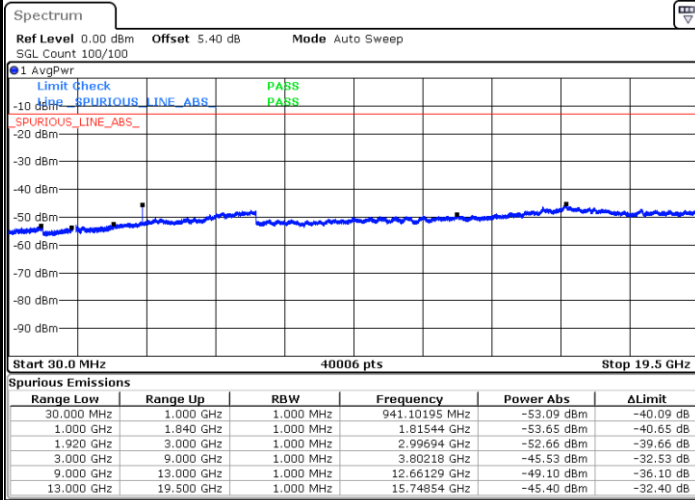

LTE Band 25 / 15MHz

Lowest Channel / QPSK

Lowest Channel / 16QAM

Date: 4 JUL 2019 03:09:03

Date: 4 JUL 2019 03:08:08

Middle Channel / QPSK

Middle Channel / 16QAM

Date: 4 JUL 2019 03:09:57

Date: 4 JUL 2019 03:10:52

LTE Band 25 / 15MHz

Highest Channel / QPSK

Date: 4 JUL 2019 03:23:18

Highest Channel / 16QAM

Date: 4 JUL 2019 03:22:24

LTE Band 25 / 20MHz

Lowest Channel / QPSK