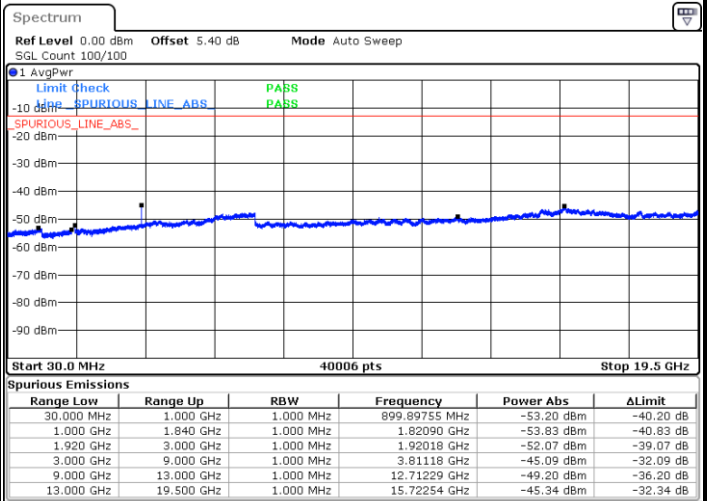

Date: 4 JUL 2019 02:33:46

Date: 4 JUL 2019 02:32:51

LTE Band 25 / 10MHz

Lowest Channel / QPSK

Lowest Channel / 16QAM

Date: 4 JUL 2019 02:44:16

Date: 4 JUL 2019 02:43:21

LTE Band 25 / 10MHz

Middle Channel / QPSK

Middle Channel / 16QAM

Date: 4 JUL 2019 02:45:11

Date: 4 JUL 2019 02:46:06

Highest Channel / QPSK

Highest Channel / 16QAM

Date: 4 JUL 2019 02:58:32

Date: 4 JUL 2019 02:57:37

LTE Band 25 / 15MHz

Lowest Channel / QPSK

Lowest Channel / 16QAM

Date: 4 JUL 2019 03:09:03

Date: 4 JUL 2019 03:08:08

Middle Channel / QPSK

Middle Channel / 16QAM

Date: 4 JUL 2019 03:09:57