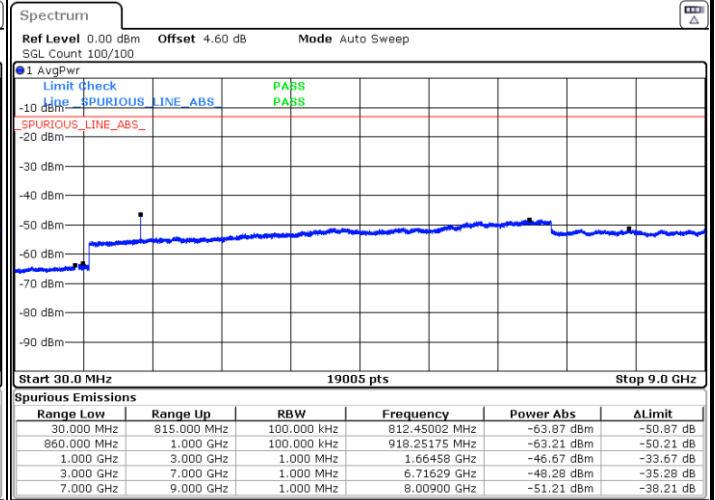

Middle Channel / 64QAM

Date: 2 JUL 2019 02:58:10

Date: 2 JUL 2019 03:02:42

Highest Channel / 64QAM

Date: 2 JUL 2019 03:03:37

LTE Band 26 / 5MHz

Lowest Channel / 64QAM

Middle Channel / 64QAM

Date: 2 JUL 2019 03:11:07

Date: 2 JUL 2019 03:12:01

Highest Channel / 64QAM

Date: 2 JUL 2019 03:16:33

LTE Band 26 / 10MHz

Lowest Channel / 64QAM

Middle Channel / 64QAM

Date: 2 JUL 2019 03:22:15

Date: 2 JUL 2019 03:23:09

Highest Channel / 64QAM

Date: 2 JUL 2019 03:27:41