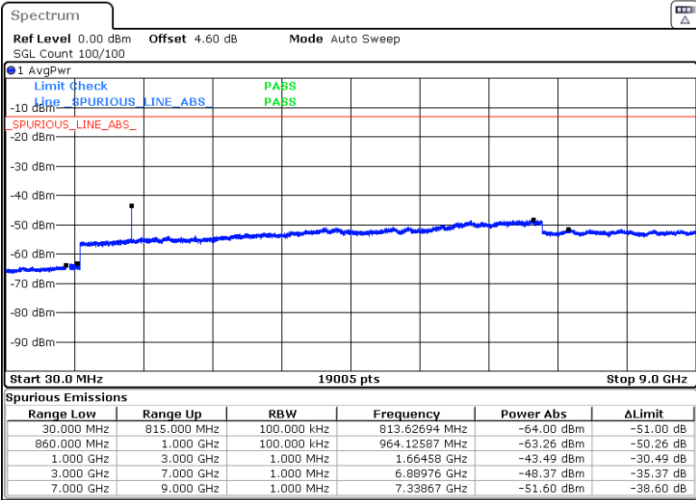

Date: 2 JUL 2019 03:13:50

Middle Channel / 16QAM

Date: 2 JUL 2019 03:12:56

LTE Band 26 / 5MHz

Highest Channel / QPSK

Date: 2 JUL 2019 03:14:44

Highest Channel / 16QAM

Date: 2 JUL 2019 03:15:39

LTE Band 26 / 10MHz

Lowest Channel / QPSK

Date: 2 JUL 2019 03:20:26

Lowest Channel / 16QAM

Date: 2 JUL 2019 03:21:20

LTE Band 26 / 10MHz

Middle Channel / QPSK

Middle Channel / 16QAM

Date: 2 JUL 2019 03:24:58

Date: 2 JUL 2019 03:24:03

Highest Channel / QPSK

Highest Channel / 16QAM

Date: 2 JUL 2019 03:25:52

Date: 2 JUL 2019 03:26:47

LTE Band 26 / 15MHz

Lowest Channel / QPSK

Date: 2 JUL 2019 03:31:34

Lowest Channel / 16QAM

Date: 2 JUL 2019 03:32:28

Middle Channel / QPSK

Date: 2 JUL 2019 03:36:06

Middle Channel / 16QAM

Date: 2 JUL 2019 03:35:12

LTE Band 26 / 1.4MHz