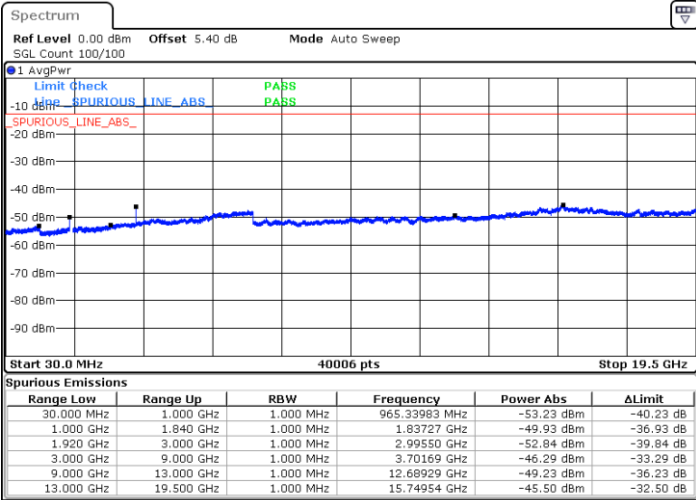

Date: 4 JUL 2019 02:33:46

Date: 4 JUL 2019 02:32:51

LTE Band 25 / 10MHz

Lowest Channel / QPSK

Lowest Channel / 16QAM

Date: 4 JUL 2019 02:44:16

Date: 4 JUL 2019 02:43:21

LTE Band 25 / 10MHz

Middle Channel / QPSK

Middle Channel / 16QAM

Date: 4 JUL 2019 02:45:11

Date: 4 JUL 2019 02:46:06

Highest Channel / QPSK

Highest Channel / 16QAM

Date: 4 JUL 2019 02:58:32

Date: 4 JUL 2019 02:57:37

LTE Band 25 / 15MHz

Lowest Channel / QPSK

Lowest Channel / 16QAM

Date: 4 JUL 2019 03:09:03

Date: 4 JUL 2019 03:08:08

Middle Channel / QPSK

Middle Channel / 16QAM

Date: 4 JUL 2019 03:09:57