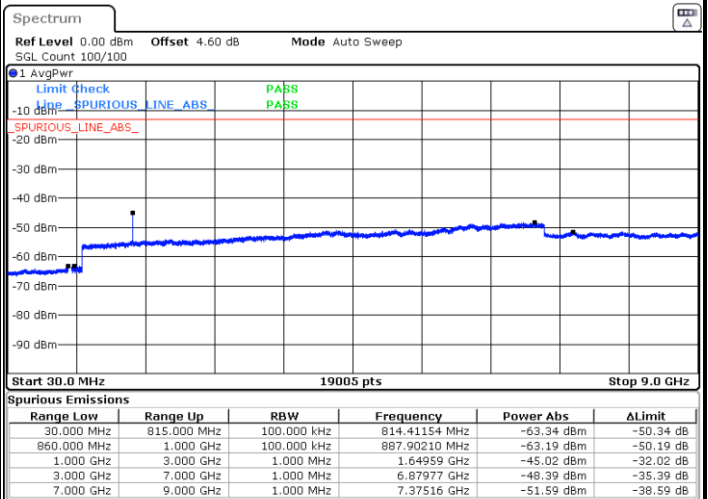

Highest Channel / 16QAM

Date: 2 JUL 2019 03:04:31

LTE Band 26 / 5MHz

Lowest Channel / QPSK

Date: 2 JUL 2019 03:09:18

Lowest Channel / 16QAM

Date: 2 JUL 2019 03:10:12

Middle Channel / QPSK

Date: 2 JUL 2019 03:13:50

Middle Channel / 16QAM

Date: 2 JUL 2019 03:12:56

LTE Band 26 / 5MHz

Highest Channel / QPSK

Date: 2 JUL 2019 03:14:44

Highest Channel / 16QAM

Date: 2 JUL 2019 03:15:39

LTE Band 26 / 10MHz

Lowest Channel / QPSK

Date: 2 JUL 2019 03:20:26

Lowest Channel / 16QAM

Date: 2 JUL 2019 03:21:20

LTE Band 26 / 10MHz

Middle Channel / QPSK

Middle Channel / 16QAM