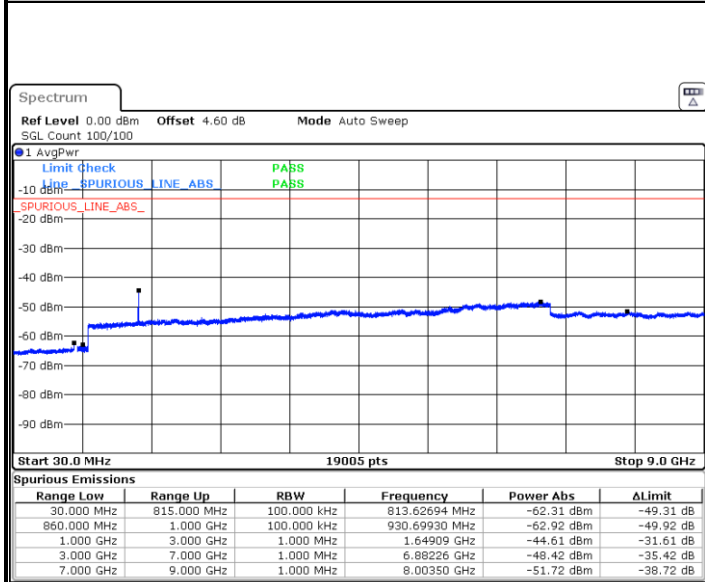

Date: 2 JUL 2019 02:59:04

LTE Band 26 / 3MHz

Middle Channel / QPSK

Date: 2 JUL 2019 03:00:53

Middle Channel / 16QAM

Date: 2 JUL 2019 03:01:48

Highest Channel / QPSK

Date: 2 JUL 2019 03:05:25

Highest Channel / 16QAM

Date: 2 JUL 2019 03:04:31

LTE Band 26 / 5MHz

Lowest Channel / QPSK

Date: 2 JUL 2019 03:09:18

Lowest Channel / 16QAM

Date: 2 JUL 2019 03:10:12

Middle Channel / QPSK

Date: 2 JUL 2019 03:13:50

Middle Channel / 16QAM

Date: 2 JUL 2019 03:12:56

LTE Band 26 / 5MHz

Highest Channel / QPSK

Date: 2 JUL 2019 03:14:44

Highest Channel / 16QAM

Date: 2 JUL 2019 03:15:39