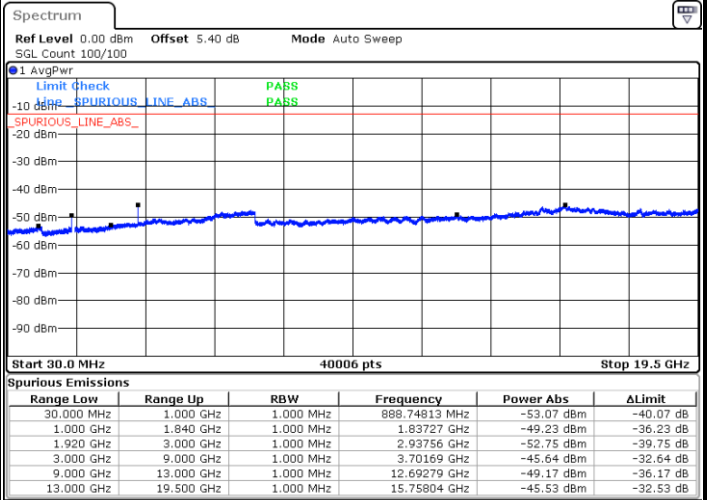

Date: 4 JUL 2019 02:33:46

Date: 4 JUL 2019 02:32:51

LTE Band 25 / 10MHz

Lowest Channel / QPSK

Lowest Channel / 16QAM

Date: 4 JUL 2019 02:44:16

Date: 4 JUL 2019 02:43:21

LTE Band 25 / 10MHz

Middle Channel / QPSK

Middle Channel / 16QAM

Date: 4 JUL 2019 02:45:11

Date: 4 JUL 2019 02:46:06

Highest Channel / QPSK

Highest Channel / 16QAM

Date: 4 JUL 2019 02:58:32

Date: 4 JUL 2019 02:57:37

LTE Band 25 / 15MHz

Lowest Channel / QPSK

Lowest Channel / 16QAM

Date: 4 JUL 2019 03:09:03

Date: 4 JUL 2019 03:08:08

Middle Channel / QPSK

Middle Channel / 16QAM

Date: 4 JUL 2019 03:09:57