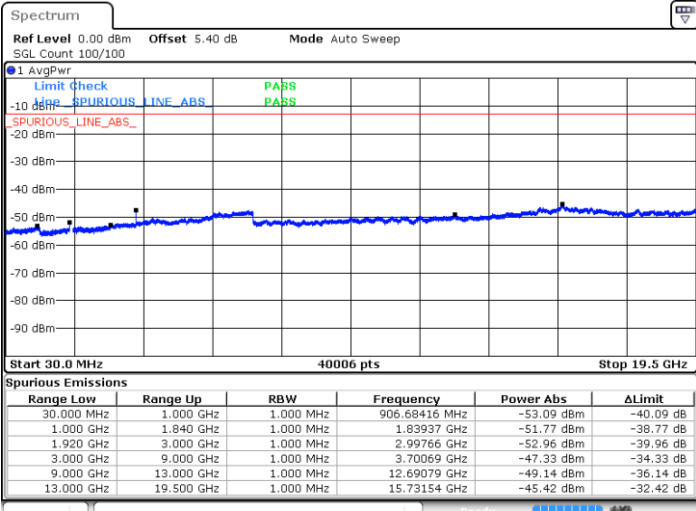

Highest Channel / QPSK

Highest Channel / 16QAM

Date: 4 JUL 2019 02:07:10

Date: 4 JUL 2019 02:08:05

LTE Band 25 / 5MHz

Lowest Channel / QPSK

Lowest Channel / 16QAM

Date: 4 JUL 2019 02:19:30

Date: 4 JUL 2019 02:18:35

Middle Channel / QPSK

Middle Channel / 16QAM

Date: 4 JUL 2019 02:20:25

Date: 4 JUL 2019 02:21:19

LTE Band 25 / 5MHz

Highest Channel / QPSK

Highest Channel / 16QAM