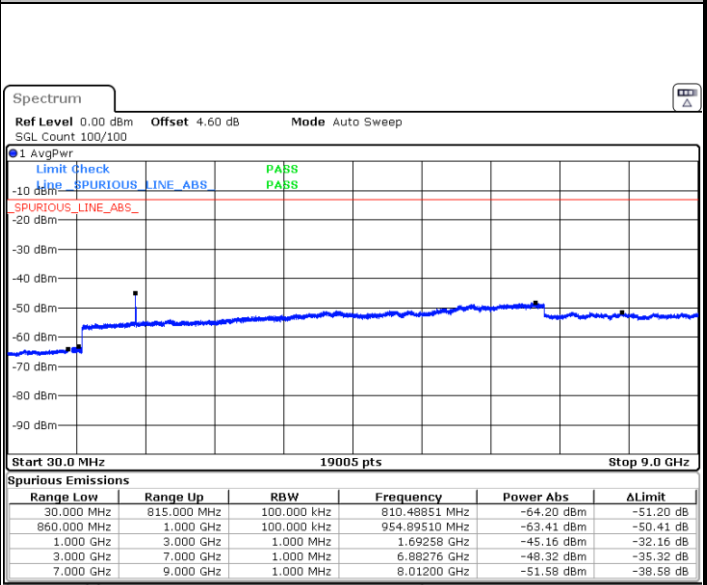

Highest Channel / QPSK

Date: 2 JUL 2019 02:50:30

Highest Channel / 16QAM

Date: 2 JUL 2019 02:51:24

LTE Band 26 / 3MHz

Lowest Channel / QPSK

Date: 2 JUL 2019 02:59:59

Lowest Channel / 16QAM

Date: 2 JUL 2019 02:59:04

LTE Band 26 / 3MHz

Middle Channel / QPSK

Date: 2 JUL 2019 03:00:53

Middle Channel / 16QAM

Date: 2 JUL 2019 03:01:48

Highest Channel / QPSK

Date: 2 JUL 2019 03:05:25

Highest Channel / 16QAM

Date: 2 JUL 2019 03:04:31

LTE Band 26 / 5MHz

Lowest Channel / QPSK

Date: 2 JUL 2019 03:09:18

Lowest Channel / 16QAM

Date: 2 JUL 2019 03:10:12

Middle Channel / QPSK