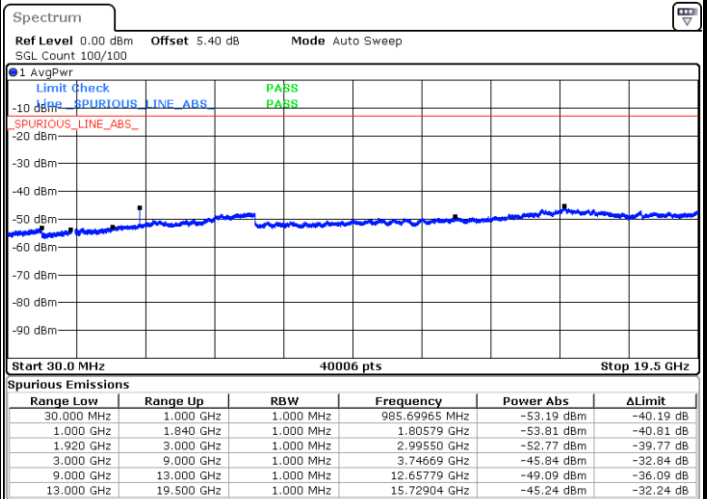

LTE Band 25 / 15MHz

Lowest Channel / QPSK

Lowest Channel / 16QAM

Date: 4 JUL 2019 03:09:03

Date: 4 JUL 2019 03:08:08

Middle Channel / QPSK

Middle Channel / 16QAM

Date: 4 JUL 2019 03:09:57

Date: 4 JUL 2019 03:10:52

LTE Band 25 / 15MHz

Highest Channel / QPSK

Date: 4 JUL 2019 03:23:18

Highest Channel / 16QAM

Date: 4 JUL 2019 03:22:24

LTE Band 25 / 20MHz

Lowest Channel / QPSK