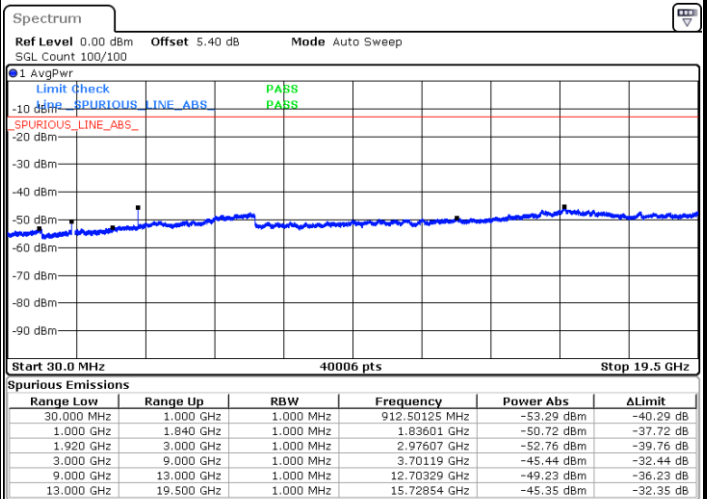

Date: 4 JUL 2019 02:33:46

Date: 4 JUL 2019 02:32:51

LTE Band 25 / 10MHz

Lowest Channel / QPSK

Lowest Channel / 16QAM

Date: 4 JUL 2019 02:44:16

Date: 4 JUL 2019 02:43:21

LTE Band 25 / 10MHz