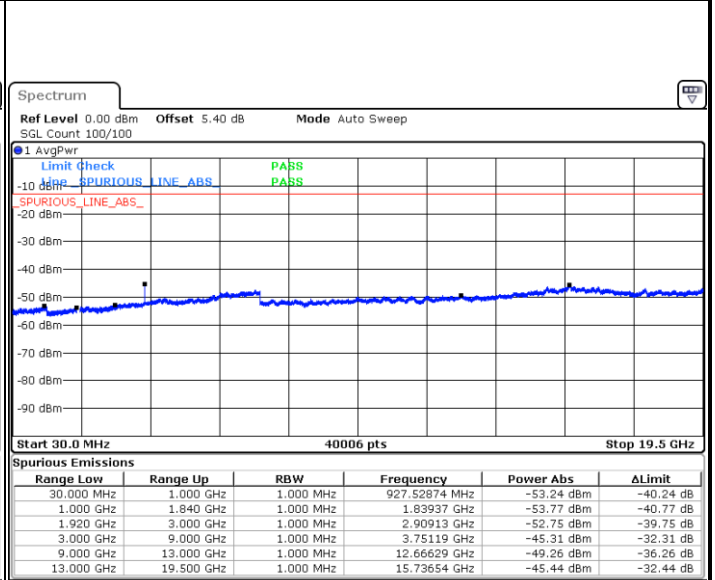

Highest Channel / 64QAM

Date: 4 JUL 2019 02:09:00

LTE Band 25 / 5MHz

Lowest Channel / 64QAM

Date: 4 JUL 2019 02:17:40

Middle Channel / 64QAM

Date: 4 JUL 2019 02:22:14

Highest Channel / 64QAM

Date: 4 JUL 2019 02:31:56

LTE Band 25 / 10MHz

Lowest Channel / 64QAM

Date: 4 JUL 2019 02:42:26

Middle Channel / 64QAM

Date: 4 JUL 2019 02:47:00

Highest Channel / 64QAM

Date: 4 JUL 2019 02:56:42

LTE Band 25 / 15MHz

Lowest Channel / 64QAM

Date: 4 JUL 2019 03:07:13

Middle Channel / 64QAM

Date: 4 JUL 2019 03:11:47

Highest Channel / 64QAM

Date: 4 JUL 2019 03:21:29

LTE Band 25 / 20MHz

Lowest Channel / 64QAM

Middle Channel / 64QAM

Date: 4 JUL 2019 03:31:59

Date: 4 JUL 2019 03:36:33

Highest Channel / 64QAM

Date: 4 JUL 2019 03:46:15

LTE Band 26 / 1.4MHz

Lowest Channel / QPSK