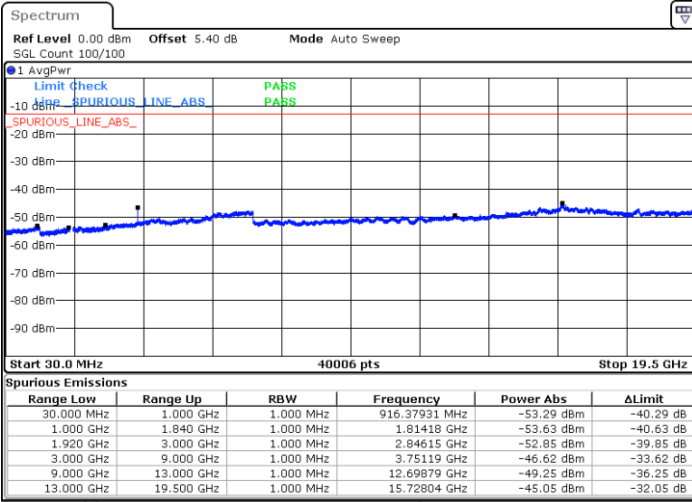

LTE Band 25 / 10MHz

Middle Channel / QPSK

Middle Channel / 16QAM

Date: 4 JUL 2019 02:45:11

Date: 4 JUL 2019 02:46:06