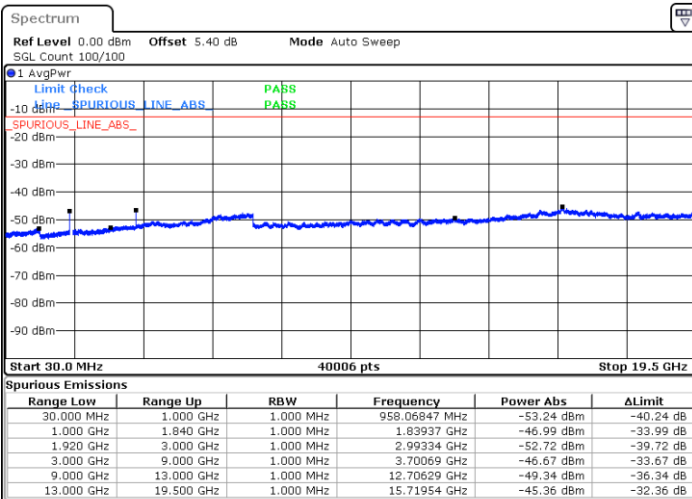

Date: 4 JUL 2019 01:27:03

LTE Band 25 / 1.4MHz

Highest Channel / QPSK

Highest Channel / 16QAM

Date: 4 JUL 2019 01:28:53

Date: 4 JUL 2019 01:29:47

LTE Band 25 / 3MHz

Lowest Channel / QPSK

Lowest Channel / 16QAM

Date: 4 JUL 2019 02:01:41

Date: 4 JUL 2019 02:02:36

LTE Band 25 / 3MHz

Middle Channel / QPSK

Middle Channel / 16QAM

Date: 4 JUL 2019 02:04:26

Date: 4 JUL 2019 02:05:20