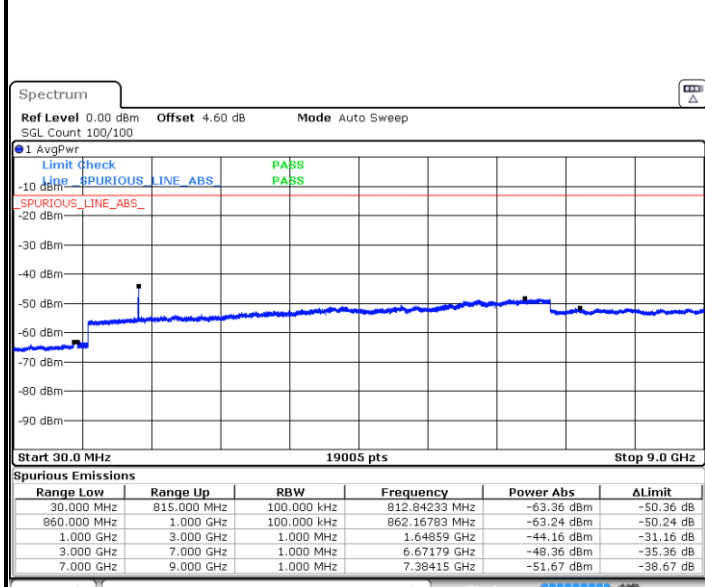

Lowest Channel / 16QAM

Date: 2 JUL 2019 02:45:03

Date: 2 JUL 2019 02:45:58

Middle Channel / QPSK

Middle Channel / 16QAM

Date: 2 JUL 2019 02:49:35

Date: 2 JUL 2019 02:48:41

LTE Band 26 / 1.4MHz

Highest Channel / QPSK

Date: 2 JUL 2019 02:50:30

Highest Channel / 16QAM

Date: 2 JUL 2019 02:51:24

LTE Band 26 / 3MHz

Lowest Channel / QPSK

Date: 2 JUL 2019 02:59:59

Lowest Channel / 16QAM

Date: 2 JUL 2019 02:59:04

LTE Band 26 / 3MHz

Middle Channel / QPSK

Date: 2 JUL 2019 03:00:53

Middle Channel / 16QAM

Date: 2 JUL 2019 03:01:48

Highest Channel / QPSK

Date: 2 JUL 2019 03:05:25

Highest Channel / 16QAM

Date: 2 JUL 2019 03:04:31

LTE Band 26 / 5MHz

Lowest Channel / QPSK

Date: 2 JUL 2019 03:09:18

Lowest Channel / 16QAM

Date: 2 JUL 2019 03:10:12

Middle Channel / QPSK