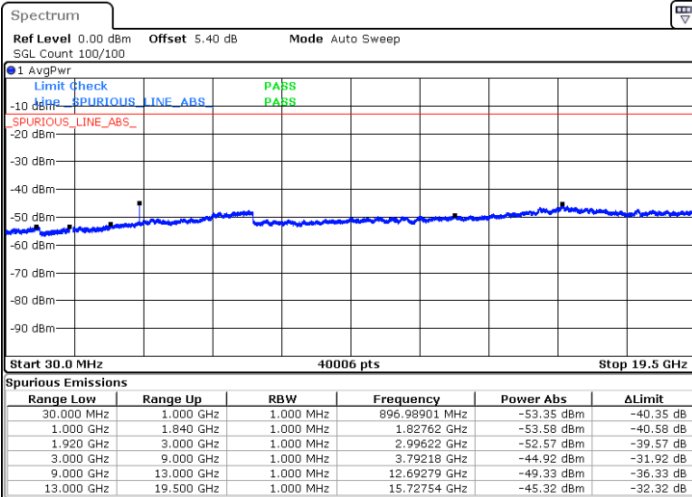

LTE Band 25 / 15MHz

Lowest Channel / 64QAM

Date: 4 JUL 2019 03:07:13

Middle Channel / 64QAM

Date: 4 JUL 2019 03:11:47

Highest Channel / 64QAM

Date: 4 JUL 2019 03:21:29

LTE Band 25 / 20MHz

Lowest Channel / 64QAM

Middle Channel / 64QAM

Date: 4 JUL 2019 03:31:59

Date: 4 JUL 2019 03:36:33

Highest Channel / 64QAM

Date: 4 JUL 2019 03:46:15

LTE Band 26 / 1.4MHz

Lowest Channel / QPSK

Lowest Channel / 16QAM

Date: 2 JUL 2019 02:45:03

Date: 2 JUL 2019 02:45:58

Middle Channel / QPSK

Middle Channel / 16QAM

Date: 2 JUL 2019 02:49:35

Date: 2 JUL 2019 02:48:41

LTE Band 26 / 1.4MHz