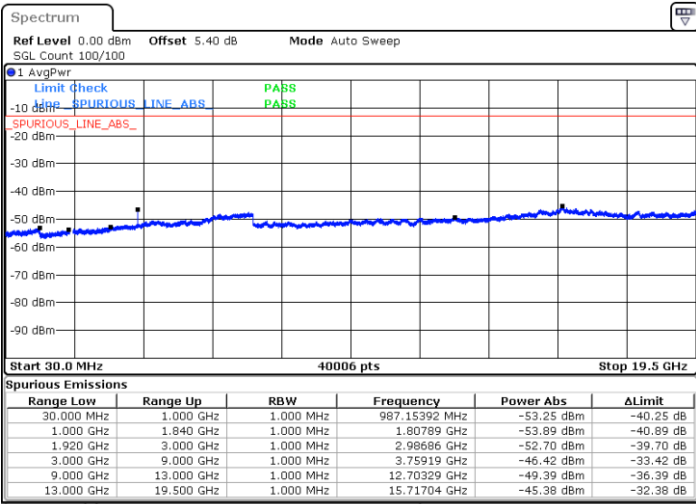

LTE Band 25 / 1.4MHz

Lowest Channel / QPSK

Lowest Channel / 16QAM

Date: 4 JUL 2019 01:23:24

Date: 4 JUL 2019 01:24:19

Middle Channel / QPSK

Middle Channel / 16QAM

Date: 4 JUL 2019 01:26:08

Date: 4 JUL 2019 01:27:03

LTE Band 25 / 1.4MHz

Highest Channel / QPSK

Highest Channel / 16QAM

Date: 4 JUL 2019 01:28:53

Date: 4 JUL 2019 01:29:47

LTE Band 25 / 3MHz

Lowest Channel / QPSK