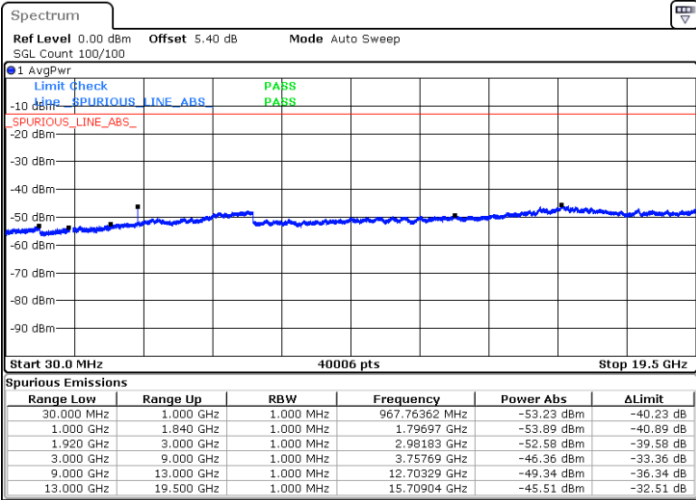

Date: 4 JUL 2019 01:27:03

LTE Band 25 / 1.4MHz

Highest Channel / QPSK

Highest Channel / 16QAM

Date: 4 JUL 2019 01:28:53

Date: 4 JUL 2019 01:29:47

LTE Band 25 / 3MHz

Lowest Channel / QPSK

Lowest Channel / 16QAM

Date: 4 JUL 2019 02:01:41

Date: 4 JUL 2019 02:02:36

LTE Band 25 / 3MHz

Middle Channel / QPSK

Middle Channel / 16QAM

Date: 4 JUL 2019 02:04:26

Date: 4 JUL 2019 02:05:20

Highest Channel / QPSK

Highest Channel / 16QAM

Date: 4 JUL 2019 02:07:10

Date: 4 JUL 2019 02:08:05

LTE Band 25 / 5MHz

Lowest Channel / QPSK

Lowest Channel / 16QAM

Date: 4 JUL 2019 02:19:30