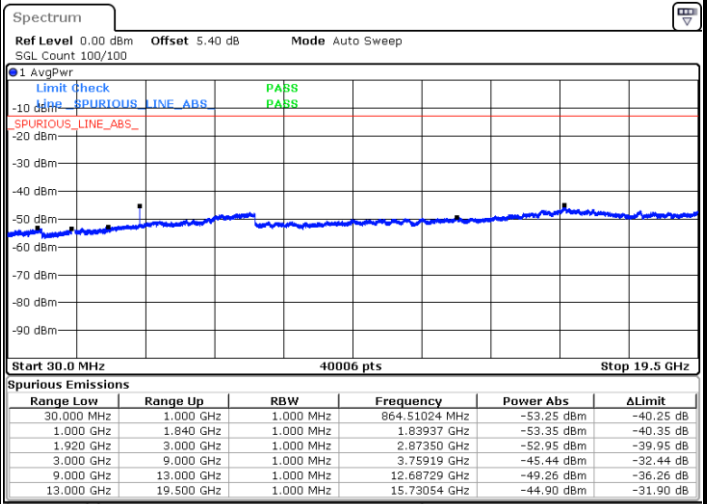

LTE Band 25 / 1.4MHz

Lowest Channel / QPSK

Lowest Channel / 16QAM

Date: 4 JUL 2019 01:23:24

Date: 4 JUL 2019 01:24:19

Middle Channel / QPSK

Middle Channel / 16QAM

Date: 4 JUL 2019 01:26:08

Date: 4 JUL 2019 01:27:03

LTE Band 25 / 1.4MHz

Highest Channel / QPSK

Highest Channel / 16QAM

Date: 4 JUL 2019 01:28:53

Date: 4 JUL 2019 01:29:47

LTE Band 25 / 3MHz

Lowest Channel / QPSK