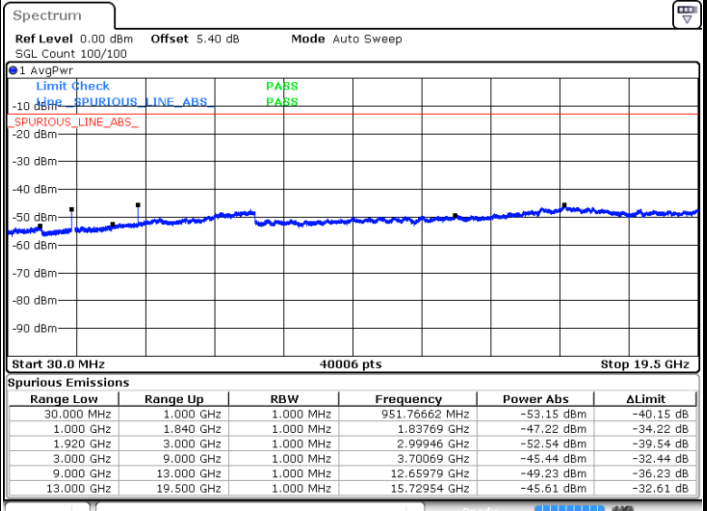

Highest Channel / QPSK

Highest Channel / 16QAM

Date: 4 JUL 2019 02:07:10

Date: 4 JUL 2019 02:08:05

LTE Band 25 / 5MHz

Lowest Channel / QPSK

Lowest Channel / 16QAM

Date: 4 JUL 2019 02:19:30

Date: 4 JUL 2019 02:18:35

Middle Channel / QPSK

Middle Channel / 16QAM

Date: 4 JUL 2019 02:20:25

Date: 4 JUL 2019 02:21:19

LTE Band 25 / 5MHz

Highest Channel / QPSK

Highest Channel / 16QAM