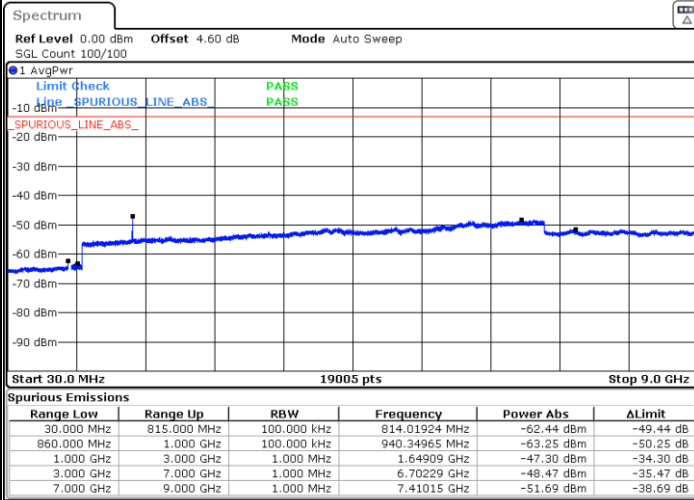

Lowest Channel / 64QAM

Middle Channel / 64QAM

Date: 2 JUL 2019 02:46:52

Date: 2 JUL 2019 02:47:47

Highest Channel / 64QAM

Date: 2 JUL 2019 02:52:19

LTE Band 26 / 3MHz

Lowest Channel / 64QAM

Middle Channel / 64QAM

Date: 2 JUL 2019 02:58:10

Date: 2 JUL 2019 03:02:42

Highest Channel / 64QAM

Date: 2 JUL 2019 03:03:37

LTE Band 26 / 5MHz

Lowest Channel / 64QAM

Middle Channel / 64QAM

Date: 2 JUL 2019 03:11:07

Date: 2 JUL 2019 03:12:01

Highest Channel / 64QAM

Date: 2 JUL 2019 03:16:33

LTE Band 26 / 10MHz

Lowest Channel / 64QAM

Middle Channel / 64QAM

Date: 2 JUL 2019 03:22:15