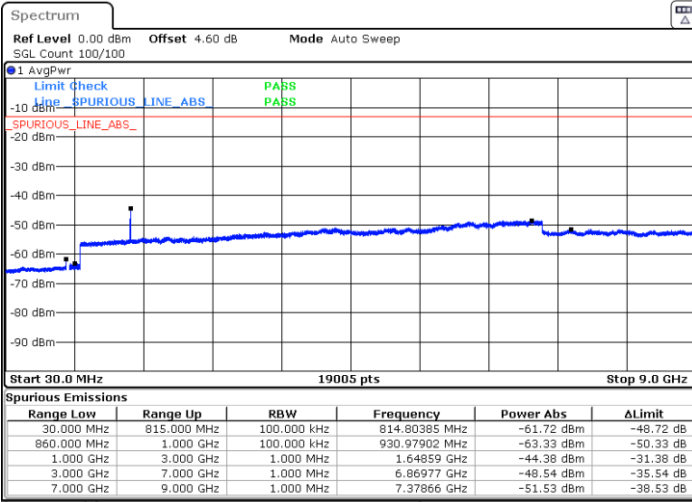

Lowest Channel / 64QAM

Middle Channel / 64QAM

Date: 4 JUL 2019 03:31:59

Date: 4 JUL 2019 03:36:33

Highest Channel / 64QAM

Date: 4 JUL 2019 03:46:15

LTE Band 26 / 1.4MHz

Lowest Channel / QPSK

Lowest Channel / 16QAM

Date: 2 JUL 2019 02:45:03

Date: 2 JUL 2019 02:45:58

Middle Channel / QPSK

Middle Channel / 16QAM

Date: 2 JUL 2019 02:49:35

Date: 2 JUL 2019 02:48:41

LTE Band 26 / 1.4MHz