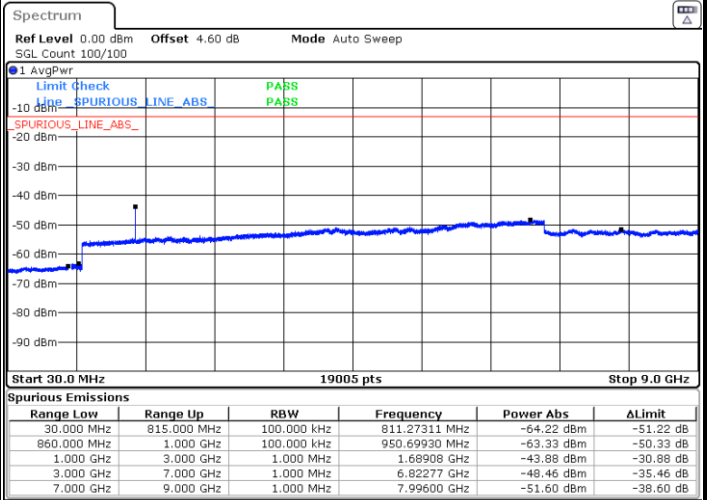

Highest Channel / 16QAM

Date: 2 JUL 2019 03:04:31

LTE Band 26 / 5MHz

Lowest Channel / QPSK

Date: 2 JUL 2019 03:09:18

Lowest Channel / 16QAM

Date: 2 JUL 2019 03:10:12

Middle Channel / QPSK

Date: 2 JUL 2019 03:13:50

Middle Channel / 16QAM

Date: 2 JUL 2019 03:12:56

LTE Band 26 / 5MHz

Highest Channel / QPSK

Date: 2 JUL 2019 03:14:44

Highest Channel / 16QAM

Date: 2 JUL 2019 03:15:39

LTE Band 26 / 10MHz

Lowest Channel / QPSK

Date: 2 JUL 2019 03:20:26

Lowest Channel / 16QAM

Date: 2 JUL 2019 03:21:20

LTE Band 26 / 10MHz

Middle Channel / QPSK

Middle Channel / 16QAM