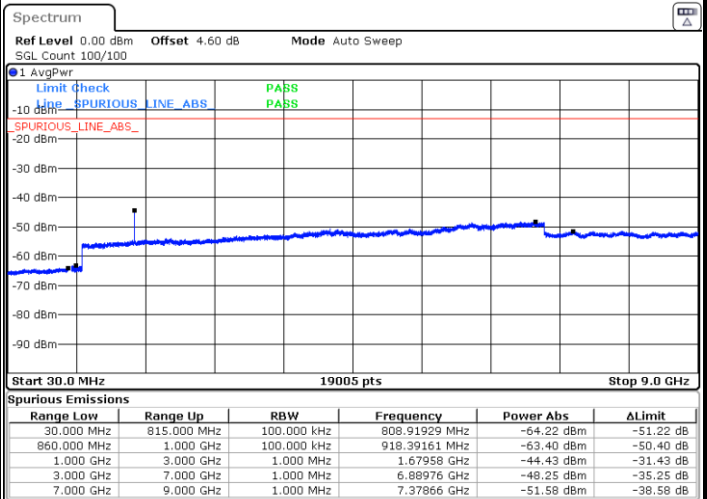

Date: 2 JUL 2019 03:13:50

Middle Channel / 16QAM

Date: 2 JUL 2019 03:12:56

LTE Band 26 / 5MHz

Highest Channel / QPSK

Date: 2 JUL 2019 03:14:44

Highest Channel / 16QAM

Date: 2 JUL 2019 03:15:39

LTE Band 26 / 10MHz

Lowest Channel / QPSK

Date: 2 JUL 2019 03:20:26

Lowest Channel / 16QAM

Date: 2 JUL 2019 03:21:20

LTE Band 26 / 10MHz

Middle Channel / QPSK

Middle Channel / 16QAM

Date: 2 JUL 2019 03:24:58

Date: 2 JUL 2019 03:24:03

Highest Channel / QPSK

Highest Channel / 16QAM

Date: 2 JUL 2019 03:25:52

Date: 2 JUL 2019 03:26:47

LTE Band 26 / 15MHz

Lowest Channel / QPSK