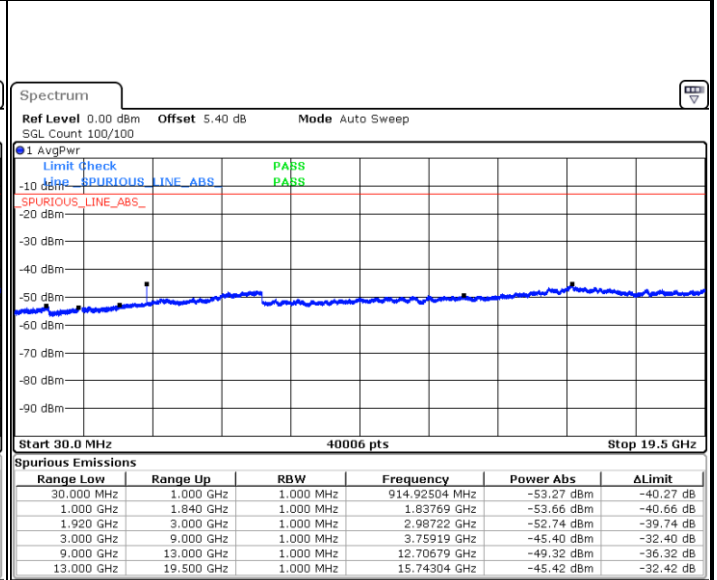

Date: 4 JUL 2019 03:33:49

Lowest Channel / 16QAM

Date: 4 JUL 2019 03:32:54

LTE Band 25 / 20MHz

Middle Channel / QPSK

Middle Channel / 16QAM

Date: 4 JUL 2019 03:34:44

Date: 4 JUL 2019 03:35:38

Highest Channel / QPSK

Highest Channel / 16QAM

Date: 4 JUL 2019 03:48:05

Date: 4 JUL 2019 03:47:10

LTE Band 25 / 1.4MHz

Lowest Channel / 64QAM

Date: 4 JUL 2019 01:25:13

Middle Channel / 64QAM

Date: 4 JUL 2019 01:27:58

Highest Channel / 64QAM

Date: 4 JUL 2019 01:30:42

LTE Band 25 / 3MHz

Lowest Channel / 64QAM

Middle Channel / 64QAM

Date: 4 JUL 2019 02:03:31

Date: 4 JUL 2019 02:06:15