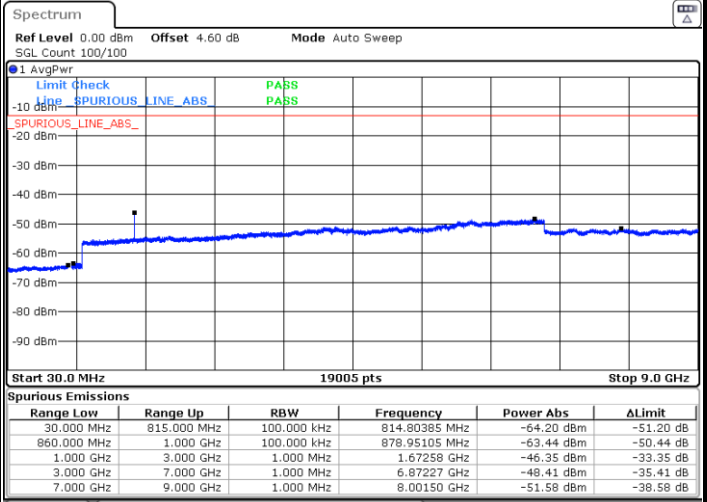

Date: 2 JUL 2019 03:24:58

Date: 2 JUL 2019 03:24:03

Highest Channel / QPSK

Highest Channel / 16QAM

Date: 2 JUL 2019 03:25:52

Date: 2 JUL 2019 03:26:47

LTE Band 26 / 15MHz

Lowest Channel / QPSK

Date: 2 JUL 2019 03:31:34

Lowest Channel / 16QAM

Date: 2 JUL 2019 03:32:28

Middle Channel / QPSK

Date: 2 JUL 2019 03:36:06

Middle Channel / 16QAM

Date: 2 JUL 2019 03:35:12

LTE Band 26 / 1.4MHz

Lowest Channel / 64QAM

Middle Channel / 64QAM

Date: 2 JUL 2019 02:46:52

Date: 2 JUL 2019 02:47:47

Highest Channel / 64QAM

Date: 2 JUL 2019 02:52:19

LTE Band 26 / 3MHz

Lowest Channel / 64QAM

Middle Channel / 64QAM

Date: 2 JUL 2019 02:58:10

Date: 2 JUL 2019 03:02:42

Highest Channel / 64QAM

Date: 2 JUL 2019 03:03:37

LTE Band 26 / 5MHz

Lowest Channel / 64QAM

Middle Channel / 64QAM