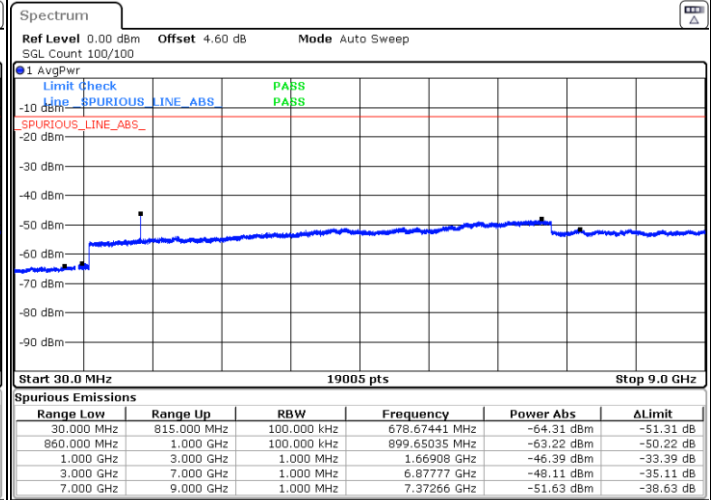

Lowest Channel / 64QAM

Middle Channel / 64QAM

Date: 2 JUL 2019 02:46:52

Date: 2 JUL 2019 02:47:47

Highest Channel / 64QAM

Date: 2 JUL 2019 02:52:19

LTE Band 26 / 3MHz

Lowest Channel / 64QAM

Middle Channel / 64QAM

Date: 2 JUL 2019 02:58:10

Date: 2 JUL 2019 03:02:42

Highest Channel / 64QAM

Date: 2 JUL 2019 03:03:37

LTE Band 26 / 5MHz

Lowest Channel / 64QAM

Middle Channel / 64QAM

Date: 2 JUL 2019 03:11:07

Date: 2 JUL 2019 03:12:01

Highest Channel / 64QAM

Date: 2 JUL 2019 03:16:33

LTE Band 26 / 10MHz

Lowest Channel / 64QAM

Middle Channel / 64QAM

Date: 2 JUL 2019 03:22:15