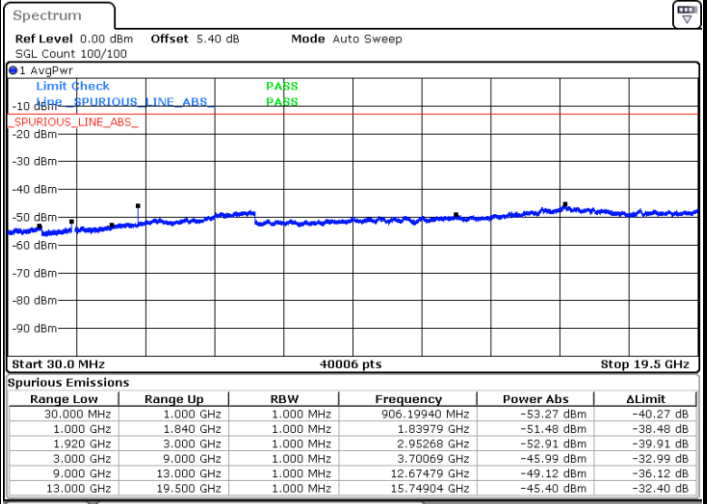

LTE Band 25 / 1.4MHz

Lowest Channel / QPSK

Lowest Channel / 16QAM

Date: 4 JUL 2019 01:23:24

Date: 4 JUL 2019 01:24:19

Middle Channel / QPSK

Middle Channel / 16QAM

Date: 4 JUL 2019 01:26:08

Date: 4 JUL 2019 01:27:03

LTE Band 25 / 1.4MHz

Highest Channel / QPSK

Highest Channel / 16QAM

Date: 4 JUL 2019 01:28:53

Date: 4 JUL 2019 01:29:47

LTE Band 25 / 3MHz

Lowest Channel / QPSK