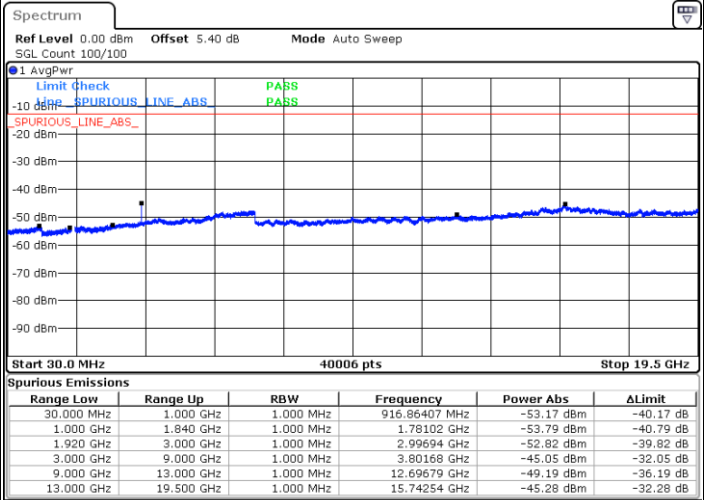

Date: 4 JUL 2019 03:10:52

LTE Band 25 / 15MHz

Highest Channel / QPSK

Date: 4 JUL 2019 03:23:18

Highest Channel / 16QAM

Date: 4 JUL 2019 03:22:24

LTE Band 25 / 20MHz

Lowest Channel / QPSK

Date: 4 JUL 2019 03:33:49

Lowest Channel / 16QAM

Date: 4 JUL 2019 03:32:54

LTE Band 25 / 20MHz

Middle Channel / QPSK

Middle Channel / 16QAM

Date: 4 JUL 2019 03:34:44

Date: 4 JUL 2019 03:35:38