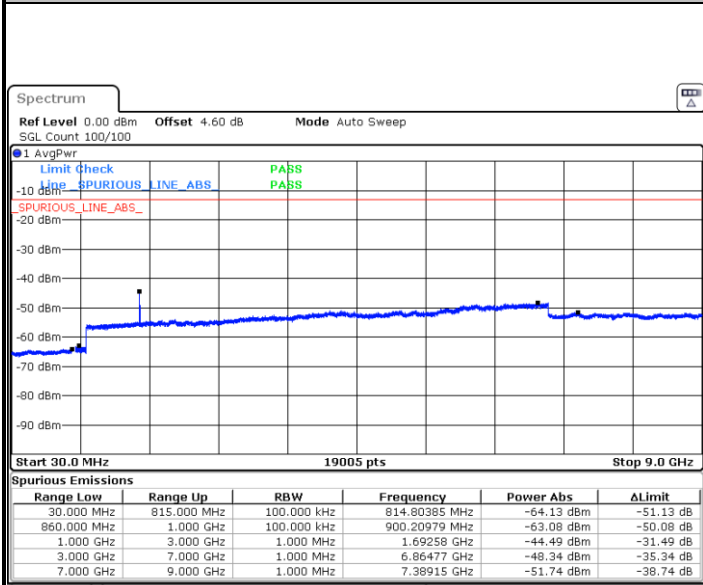

Highest Channel / QPSK

Date: 2 JUL 2019 02:50:30

Highest Channel / 16QAM

Date: 2 JUL 2019 02:51:24

LTE Band 26 / 3MHz

Lowest Channel / QPSK

Date: 2 JUL 2019 02:59:59

Lowest Channel / 16QAM

Date: 2 JUL 2019 02:59:04

LTE Band 26 / 3MHz

Middle Channel / QPSK

Date: 2 JUL 2019 03:00:53

Middle Channel / 16QAM

Date: 2 JUL 2019 03:01:48

Highest Channel / QPSK

Date: 2 JUL 2019 03:05:25

Highest Channel / 16QAM

Date: 2 JUL 2019 03:04:31

LTE Band 26 / 5MHz

Lowest Channel / QPSK

Date: 2 JUL 2019 03:09:18

Lowest Channel / 16QAM

Date: 2 JUL 2019 03:10:12

Middle Channel / QPSK