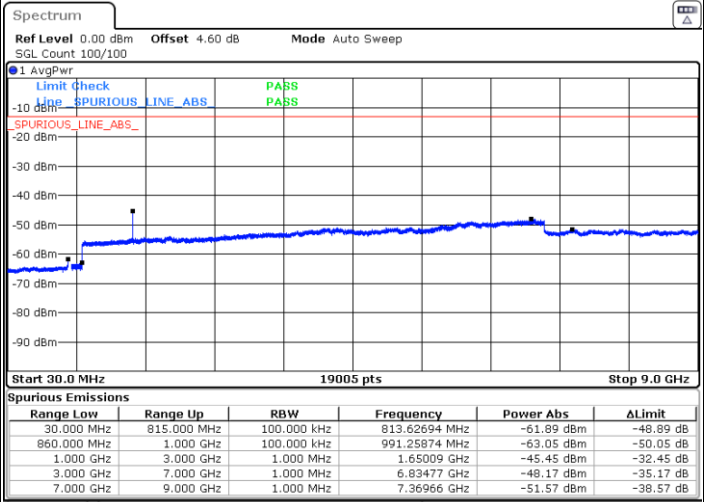

LTE Band 26 / 10MHz

Lowest Channel / QPSK

Date: 2 JUL 2019 03:20:26

Lowest Channel / 16QAM

Date: 2 JUL 2019 03:21:20

LTE Band 26 / 10MHz

Middle Channel / QPSK

Middle Channel / 16QAM

Date: 2 JUL 2019 03:24:58

Date: 2 JUL 2019 03:24:03

Highest Channel / QPSK

Highest Channel / 16QAM

Date: 2 JUL 2019 03:25:52

Date: 2 JUL 2019 03:26:47

LTE Band 26 / 15MHz

Lowest Channel / QPSK

Date: 2 JUL 2019 03:31:34

Lowest Channel / 16QAM

Date: 2 JUL 2019 03:32:28

Middle Channel / QPSK

Date: 2 JUL 2019 03:36:06

Middle Channel / 16QAM

Date: 2 JUL 2019 03:35:12

LTE Band 26 / 1.4MHz

Lowest Channel / 64QAM

Middle Channel / 64QAM

Date: 2 JUL 2019 02:46:52

Date: 2 JUL 2019 02:47:47

Highest Channel / 64QAM

Date: 2 JUL 2019 02:52:19

LTE Band 26 / 3MHz

Lowest Channel / 64QAM