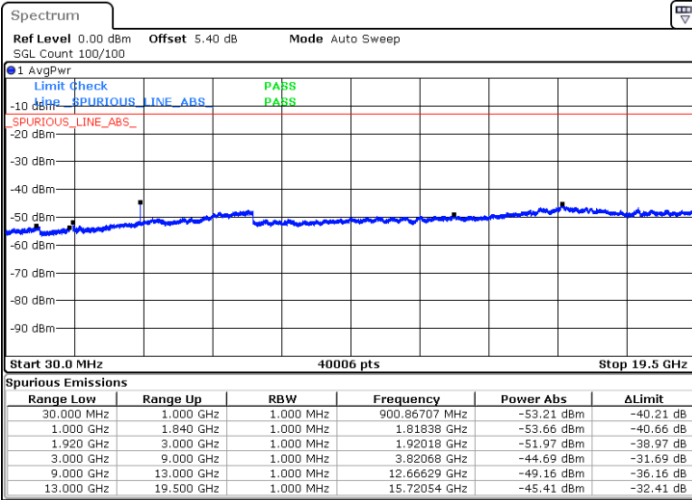

Highest Channel / QPSK

Highest Channel / 16QAM

Date: 4 JUL 2019 02:07:10

Date: 4 JUL 2019 02:08:05

LTE Band 25 / 5MHz

Lowest Channel / QPSK

Lowest Channel / 16QAM

Date: 4 JUL 2019 02:19:30

Date: 4 JUL 2019 02:18:35

Middle Channel / QPSK

Middle Channel / 16QAM

Date: 4 JUL 2019 02:20:25

Date: 4 JUL 2019 02:21:19

LTE Band 25 / 5MHz

Highest Channel / QPSK

Highest Channel / 16QAM

Date: 4 JUL 2019 02:33:46

Date: 4 JUL 2019 02:32:51

LTE Band 25 / 10MHz

Lowest Channel / QPSK

Lowest Channel / 16QAM

Date: 4 JUL 2019 02:44:16

Date: 4 JUL 2019 02:43:21

LTE Band 25 / 10MHz