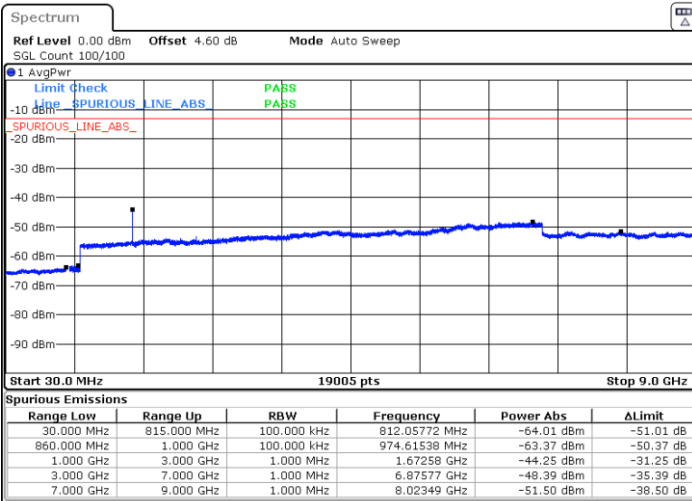

Lowest Channel / 64QAM

Middle Channel / 64QAM

Date: 4 JUL 2019 03:31:59

Date: 4 JUL 2019 03:36:33

Highest Channel / 64QAM

Date: 4 JUL 2019 03:46:15

LTE Band 26 / 1.4MHz

Lowest Channel / QPSK

Lowest Channel / 16QAM

Date: 2 JUL 2019 02:45:03

Date: 2 JUL 2019 02:45:58

Middle Channel / QPSK

Middle Channel / 16QAM

Date: 2 JUL 2019 02:49:35

Date: 2 JUL 2019 02:48:41

LTE Band 26 / 1.4MHz

Highest Channel / QPSK

Date: 2 JUL 2019 02:50:30

Highest Channel / 16QAM

Date: 2 JUL 2019 02:51:24

LTE Band 26 / 3MHz

Lowest Channel / QPSK

Date: 2 JUL 2019 02:59:59

Lowest Channel / 16QAM