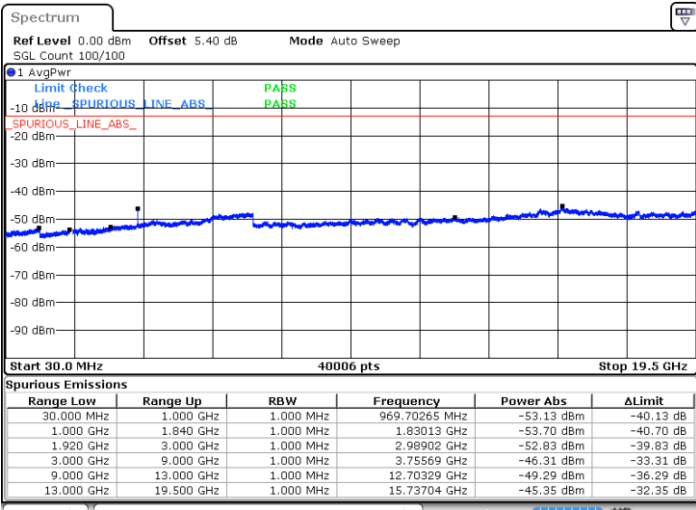

Highest Channel / QPSK

Highest Channel / 16QAM

Date: 4 JUL 2019 02:07:10

Date: 4 JUL 2019 02:08:05

LTE Band 25 / 5MHz

Lowest Channel / QPSK

Lowest Channel / 16QAM

Date: 4 JUL 2019 02:19:30

Date: 4 JUL 2019 02:18:35

Middle Channel / QPSK

Middle Channel / 16QAM

Date: 4 JUL 2019 02:20:25

Date: 4 JUL 2019 02:21:19

LTE Band 25 / 5MHz

Highest Channel / QPSK

Highest Channel / 16QAM