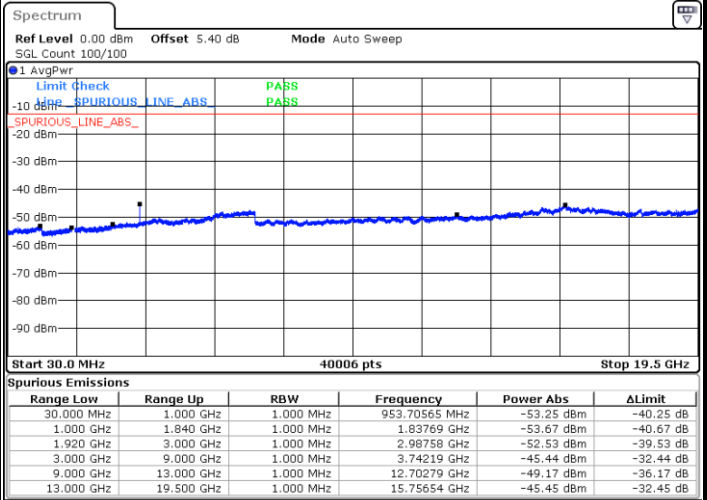

LTE Band 25 / 15MHz

Lowest Channel / 64QAM

Date: 4 JUL 2019 03:07:13

Middle Channel / 64QAM

Date: 4 JUL 2019 03:11:47

Highest Channel / 64QAM

Date: 4 JUL 2019 03:21:29

LTE Band 25 / 20MHz

Lowest Channel / 64QAM

Middle Channel / 64QAM

Date: 4 JUL 2019 03:31:59

Date: 4 JUL 2019 03:36:33

Highest Channel / 64QAM

Date: 4 JUL 2019 03:46:15

LTE Band 26 / 1.4MHz

Lowest Channel / QPSK