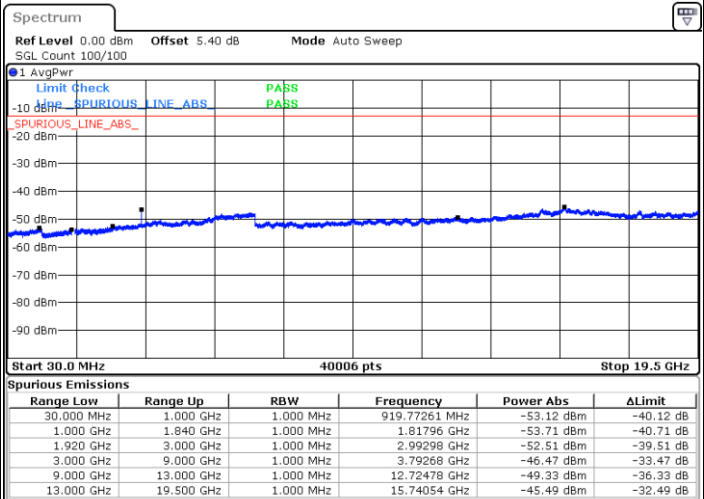

Date: 4 JUL 2019 03:10:52

LTE Band 25 / 15MHz

Highest Channel / QPSK

Date: 4 JUL 2019 03:23:18

Highest Channel / 16QAM

Date: 4 JUL 2019 03:22:24

LTE Band 25 / 20MHz

Lowest Channel / QPSK

Date: 4 JUL 2019 03:33:49

Lowest Channel / 16QAM

Date: 4 JUL 2019 03:32:54

LTE Band 25 / 20MHz

Middle Channel / QPSK

Middle Channel / 16QAM

Date: 4 JUL 2019 03:34:44

Date: 4 JUL 2019 03:35:38

Highest Channel / QPSK

Highest Channel / 16QAM

Date: 4 JUL 2019 03:48:05

Date: 4 JUL 2019 03:47:10

LTE Band 25 / 1.4MHz

Lowest Channel / 64QAM

Date: 4 JUL 2019 01:25:13

Middle Channel / 64QAM