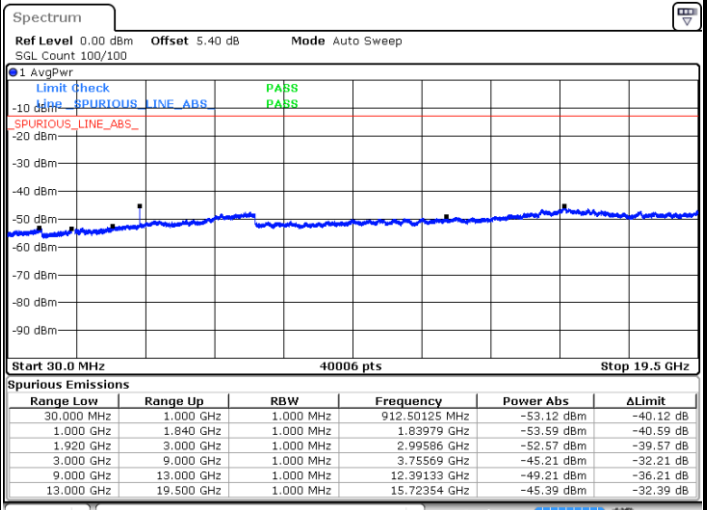

Highest Channel / QPSK

Highest Channel / 16QAM

Date: 4 JUL 2019 02:07:10

Date: 4 JUL 2019 02:08:05

LTE Band 25 / 5MHz

Lowest Channel / QPSK

Lowest Channel / 16QAM

Date: 4 JUL 2019 02:19:30

Date: 4 JUL 2019 02:18:35

Middle Channel / QPSK

Middle Channel / 16QAM

Date: 4 JUL 2019 02:20:25

Date: 4 JUL 2019 02:21:19

LTE Band 25 / 5MHz

Highest Channel / QPSK

Highest Channel / 16QAM