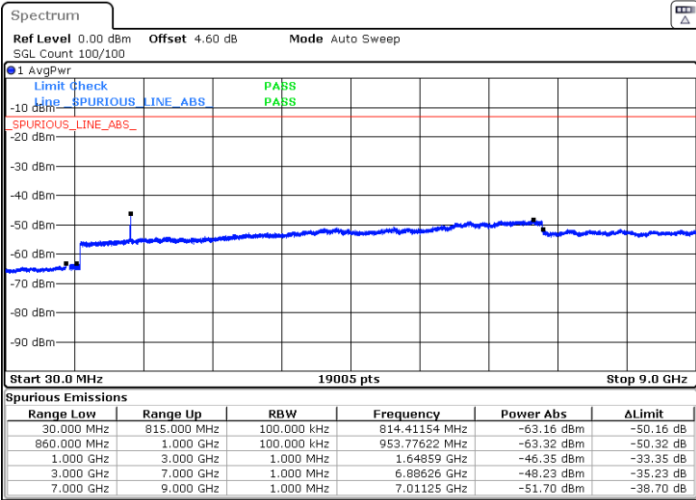

Date: 2 JUL 2019 03:31:34

Lowest Channel / 16QAM

Date: 2 JUL 2019 03:32:28

Middle Channel / QPSK

Date: 2 JUL 2019 03:36:06

Middle Channel / 16QAM

Date: 2 JUL 2019 03:35:12

LTE Band 26 / 1.4MHz

Lowest Channel / 64QAM

Middle Channel / 64QAM

Date: 2 JUL 2019 02:46:52

Date: 2 JUL 2019 02:47:47

Highest Channel / 64QAM

Date: 2 JUL 2019 02:52:19

LTE Band 26 / 3MHz

Lowest Channel / 64QAM

Middle Channel / 64QAM

Date: 2 JUL 2019 02:58:10

Date: 2 JUL 2019 03:02:42

Highest Channel / 64QAM

Date: 2 JUL 2019 03:03:37

LTE Band 26 / 5MHz

Lowest Channel / 64QAM

Middle Channel / 64QAM

Date: 2 JUL 2019 03:11:07

Date: 2 JUL 2019 03:12:01

Highest Channel / 64QAM

Date: 2 JUL 2019 03:16:33

LTE Band 26 / 10MHz

Lowest Channel / 64QAM

Middle Channel / 64QAM

Date: 2 JUL 2019 03:22:15