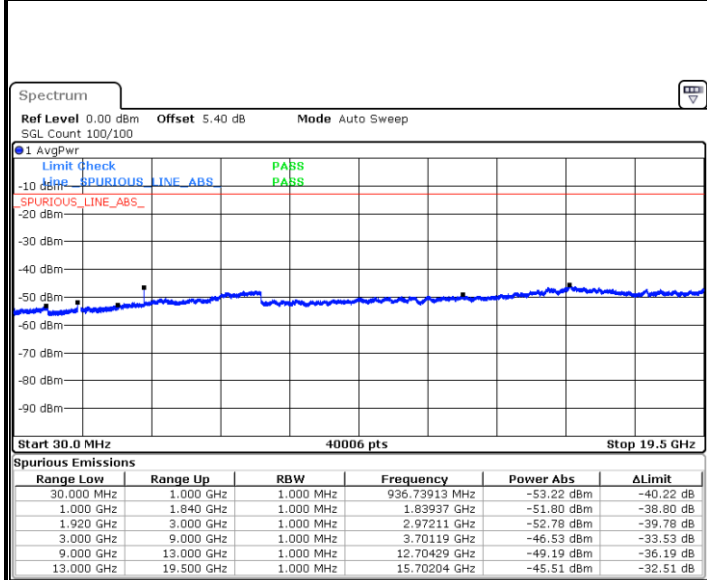

Highest Channel / 64QAM

Date: 4 JUL 2019 02:09:00

LTE Band 25 / 5MHz

Lowest Channel / 64QAM

Date: 4 JUL 2019 02:17:40

Middle Channel / 64QAM

Date: 4 JUL 2019 02:22:14

Highest Channel / 64QAM

Date: 4 JUL 2019 02:31:56

LTE Band 25 / 10MHz

Lowest Channel / 64QAM

Date: 4 JUL 2019 02:42:26

Middle Channel / 64QAM

Date: 4 JUL 2019 02:47:00

Highest Channel / 64QAM

Date: 4 JUL 2019 02:56:42