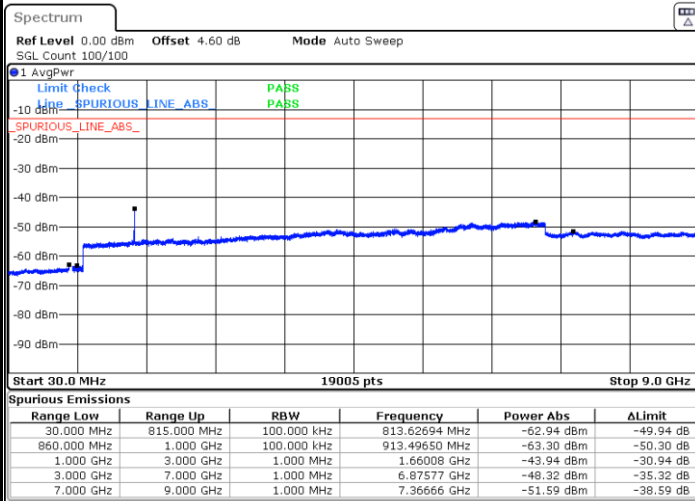

LTE Band 26 / 10MHz

Lowest Channel / QPSK

Date: 2 JUL 2019 03:20:26

Lowest Channel / 16QAM

Date: 2 JUL 2019 03:21:20

LTE Band 26 / 10MHz

Middle Channel / QPSK

Middle Channel / 16QAM

Date: 2 JUL 2019 03:24:58

Date: 2 JUL 2019 03:24:03

Highest Channel / QPSK

Highest Channel / 16QAM

Date: 2 JUL 2019 03:25:52

Date: 2 JUL 2019 03:26:47

LTE Band 26 / 15MHz

Lowest Channel / QPSK

Date: 2 JUL 2019 03:31:34

Lowest Channel / 16QAM

Date: 2 JUL 2019 03:32:28

Middle Channel / QPSK

Date: 2 JUL 2019 03:36:06

Middle Channel / 16QAM

Date: 2 JUL 2019 03:35:12

LTE Band 26 / 1.4MHz

Lowest Channel / 64QAM

Middle Channel / 64QAM

Date: 2 JUL 2019 02:46:52

Date: 2 JUL 2019 02:47:47

Highest Channel / 64QAM

Date: 2 JUL 2019 02:52:19

LTE Band 26 / 3MHz

Lowest Channel / 64QAM