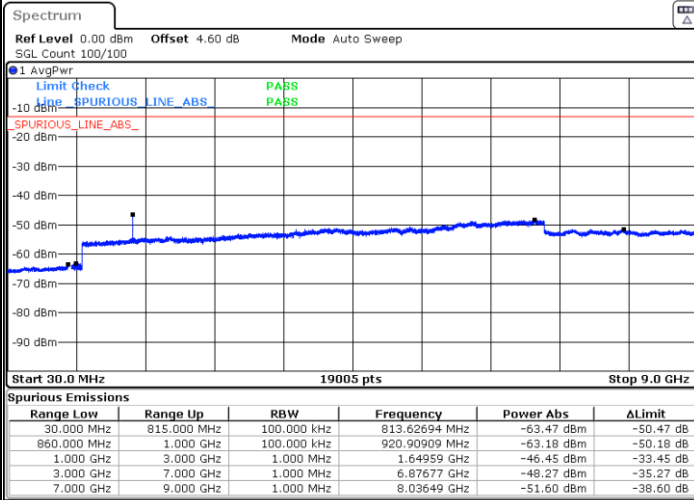

Middle Channel / 64QAM

Date: 2 JUL 2019 02:58:10

Date: 2 JUL 2019 03:02:42

Highest Channel / 64QAM

Date: 2 JUL 2019 03:03:37

LTE Band 26 / 5MHz

Lowest Channel / 64QAM

Middle Channel / 64QAM

Date: 2 JUL 2019 03:11:07

Date: 2 JUL 2019 03:12:01

Highest Channel / 64QAM

Date: 2 JUL 2019 03:16:33

LTE Band 26 / 10MHz

Lowest Channel / 64QAM

Middle Channel / 64QAM

Date: 2 JUL 2019 03:22:15

Date: 2 JUL 2019 03:23:09

Highest Channel / 64QAM

Date: 2 JUL 2019 03:27:41