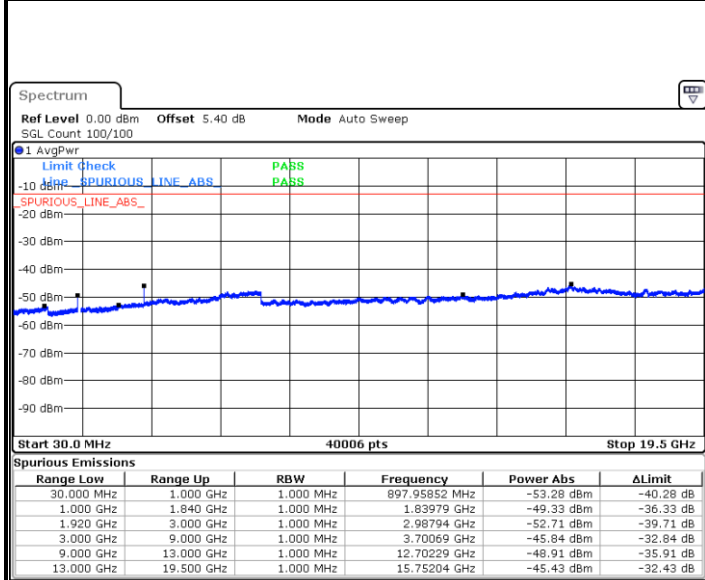

Date: 4 JUL 2019 03:33:49

Lowest Channel / 16QAM

Date: 4 JUL 2019 03:32:54

LTE Band 25 / 20MHz

Middle Channel / QPSK

Middle Channel / 16QAM

Date: 4 JUL 2019 03:34:44

Date: 4 JUL 2019 03:35:38

Highest Channel / QPSK

Highest Channel / 16QAM

Date: 4 JUL 2019 03:48:05

Date: 4 JUL 2019 03:47:10

LTE Band 25 / 1.4MHz

Lowest Channel / 64QAM

Date: 4 JUL 2019 01:25:13

Middle Channel / 64QAM

Date: 4 JUL 2019 01:27:58

Highest Channel / 64QAM

Date: 4 JUL 2019 01:30:42

LTE Band 25 / 3MHz

Lowest Channel / 64QAM

Middle Channel / 64QAM

Date: 4 JUL 2019 02:03:31

Date: 4 JUL 2019 02:06:15