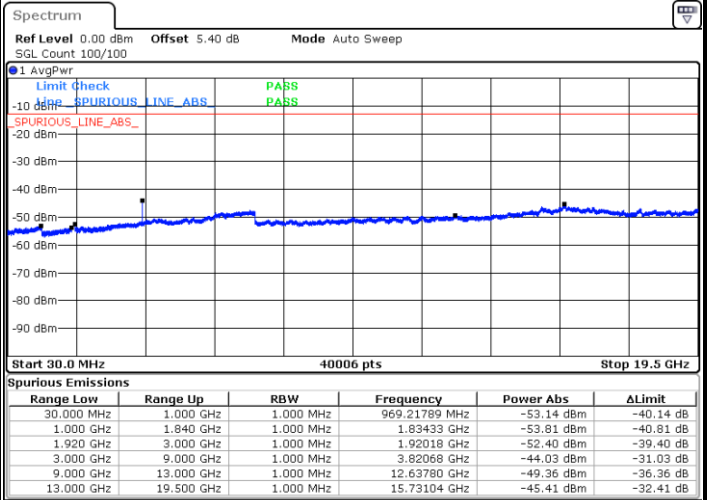

Highest Channel / QPSK

Highest Channel / 16QAM

Date: 4 JUL 2019 02:07:10

Date: 4 JUL 2019 02:08:05

LTE Band 25 / 5MHz

Lowest Channel / QPSK

Lowest Channel / 16QAM

Date: 4 JUL 2019 02:19:30

Date: 4 JUL 2019 02:18:35

Middle Channel / QPSK

Middle Channel / 16QAM

Date: 4 JUL 2019 02:20:25

Date: 4 JUL 2019 02:21:19

LTE Band 25 / 5MHz

Highest Channel / QPSK

Highest Channel / 16QAM

Date: 4 JUL 2019 02:33:46

Date: 4 JUL 2019 02:32:51

LTE Band 25 / 10MHz

Lowest Channel / QPSK

Lowest Channel / 16QAM

Date: 4 JUL 2019 02:44:16

Date: 4 JUL 2019 02:43:21

LTE Band 25 / 10MHz