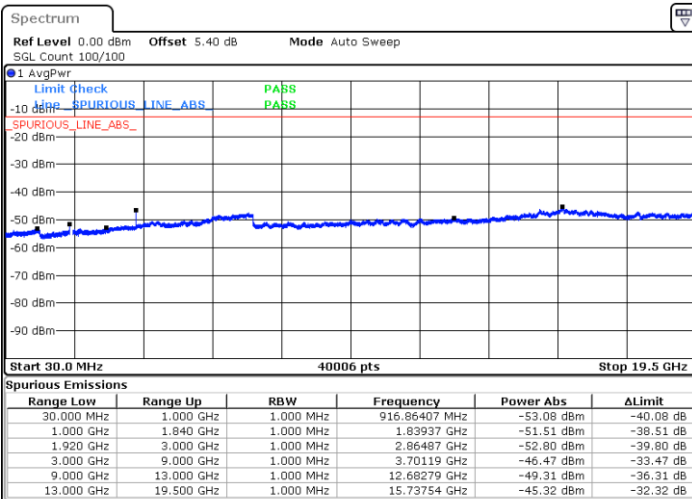

Date: 4 JUL 2019 02:33:46

Date: 4 JUL 2019 02:32:51

LTE Band 25 / 10MHz

Lowest Channel / QPSK

Lowest Channel / 16QAM

Date: 4 JUL 2019 02:44:16

Date: 4 JUL 2019 02:43:21

LTE Band 25 / 10MHz