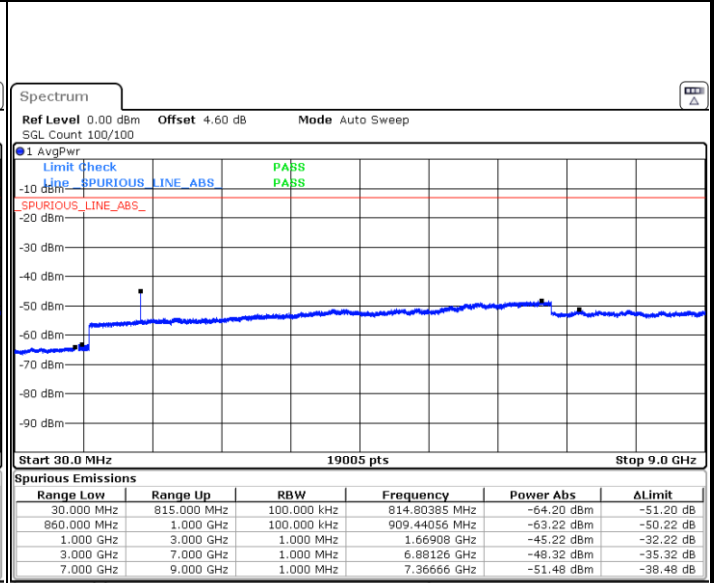

Date: 2 JUL 2019 02:59:04

LTE Band 26 / 3MHz

Middle Channel / QPSK

Date: 2 JUL 2019 03:00:53

Middle Channel / 16QAM

Date: 2 JUL 2019 03:01:48

Highest Channel / QPSK

Date: 2 JUL 2019 03:05:25

Highest Channel / 16QAM

Date: 2 JUL 2019 03:04:31

LTE Band 26 / 5MHz

Lowest Channel / QPSK

Date: 2 JUL 2019 03:09:18

Lowest Channel / 16QAM

Date: 2 JUL 2019 03:10:12

Middle Channel / QPSK

Date: 2 JUL 2019 03:13:50

Middle Channel / 16QAM

Date: 2 JUL 2019 03:12:56

LTE Band 26 / 5MHz

Highest Channel / QPSK

Date: 2 JUL 2019 03:14:44

Highest Channel / 16QAM

Date: 2 JUL 2019 03:15:39