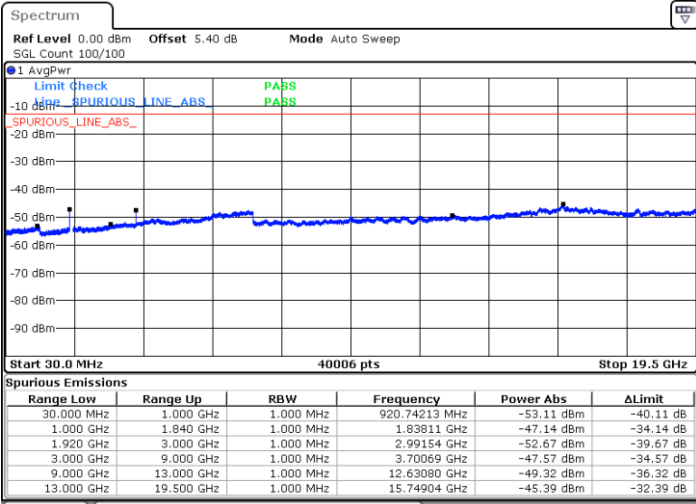

LTE Band 25 / 1.4MHz

Lowest Channel / QPSK

Lowest Channel / 16QAM

Date: 4 JUL 2019 01:23:24

Date: 4 JUL 2019 01:24:19

Middle Channel / QPSK

Middle Channel / 16QAM

Date: 4 JUL 2019 01:26:08

Date: 4 JUL 2019 01:27:03

LTE Band 25 / 1.4MHz

Highest Channel / QPSK

Highest Channel / 16QAM

Date: 4 JUL 2019 01:28:53

Date: 4 JUL 2019 01:29:47

LTE Band 25 / 3MHz

Lowest Channel / QPSK