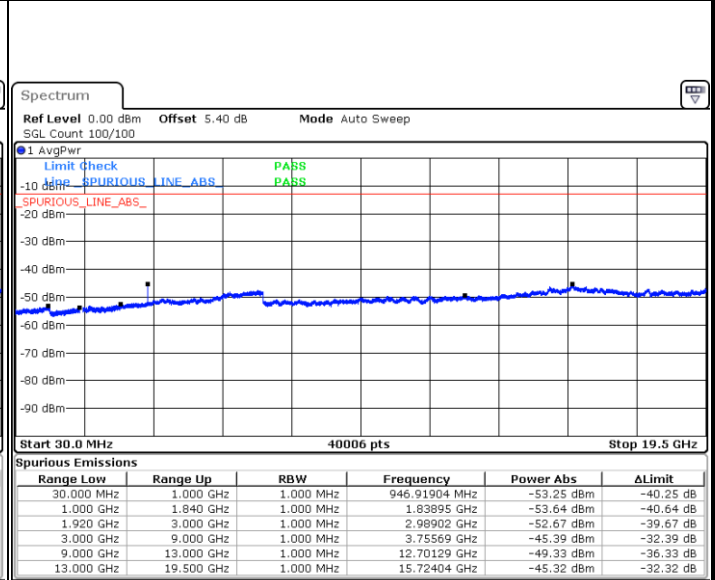

Date: 4 JUL 2019 01:27:58

Highest Channel / 64QAM

Date: 4 JUL 2019 01:30:42

LTE Band 25 / 3MHz

Lowest Channel / 64QAM

Middle Channel / 64QAM

Date: 4 JUL 2019 02:03:31

Date: 4 JUL 2019 02:06:15

Highest Channel / 64QAM

Date: 4 JUL 2019 02:09:00

LTE Band 25 / 5MHz

Lowest Channel / 64QAM

Date: 4 JUL 2019 02:17:40

Middle Channel / 64QAM

Date: 4 JUL 2019 02:22:14

Highest Channel / 64QAM

Date: 4 JUL 2019 02:31:56

LTE Band 25 / 10MHz

Lowest Channel / 64QAM

Date: 4 JUL 2019 02:42:26

Middle Channel / 64QAM

Date: 4 JUL 2019 02:47:00

Highest Channel / 64QAM

Date: 4 JUL 2019 02:56:42