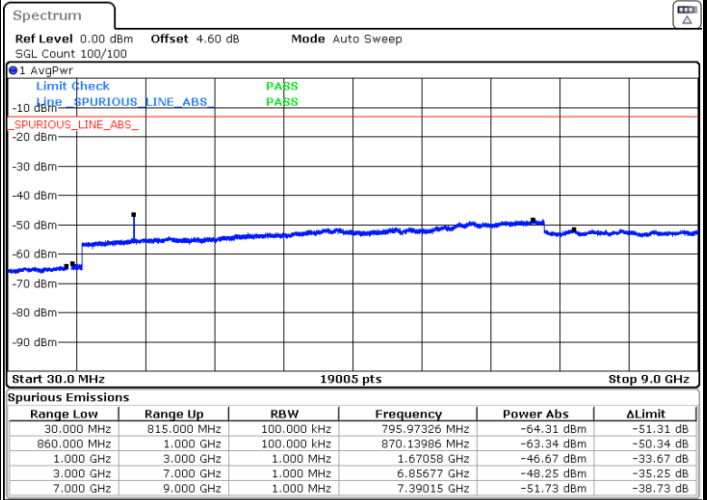

Date: 2 JUL 2019 03:31:34

Lowest Channel / 16QAM

Date: 2 JUL 2019 03:32:28

Middle Channel / QPSK

Date: 2 JUL 2019 03:36:06

Middle Channel / 16QAM

Date: 2 JUL 2019 03:35:12

LTE Band 26 / 1.4MHz

Lowest Channel / 64QAM

Middle Channel / 64QAM

Date: 2 JUL 2019 02:46:52

Date: 2 JUL 2019 02:47:47

Highest Channel / 64QAM

Date: 2 JUL 2019 02:52:19

LTE Band 26 / 3MHz

Lowest Channel / 64QAM

Middle Channel / 64QAM

Date: 2 JUL 2019 02:58:10

Date: 2 JUL 2019 03:02:42

Highest Channel / 64QAM

Date: 2 JUL 2019 03:03:37

LTE Band 26 / 5MHz

Lowest Channel / 64QAM

Middle Channel / 64QAM

Date: 2 JUL 2019 03:11:07

Date: 2 JUL 2019 03:12:01

Highest Channel / 64QAM

Date: 2 JUL 2019 03:16:33

LTE Band 26 / 10MHz

Lowest Channel / 64QAM

Middle Channel / 64QAM

Date: 2 JUL 2019 03:22:15