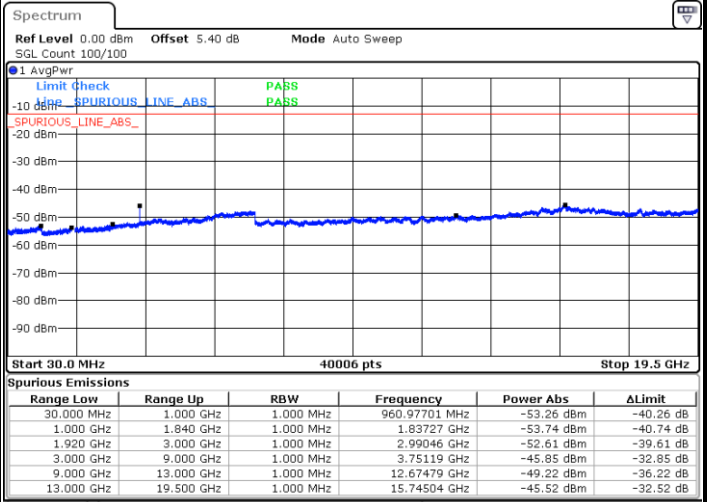

LTE Band 25 / 10MHz

Middle Channel / QPSK

Middle Channel / 16QAM

Date: 4 JUL 2019 02:45:11

Date: 4 JUL 2019 02:46:06