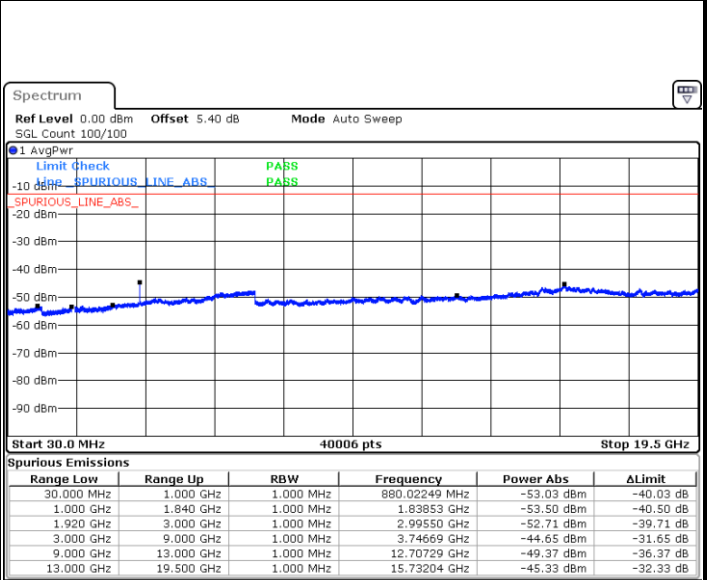

Highest Channel / 64QAM

Date: 4 JUL 2019 02:09:00

LTE Band 25 / 5MHz

Lowest Channel / 64QAM

Date: 4 JUL 2019 02:17:40

Middle Channel / 64QAM

Date: 4 JUL 2019 02:22:14

Highest Channel / 64QAM

Date: 4 JUL 2019 02:31:56

LTE Band 25 / 10MHz

Lowest Channel / 64QAM

Date: 4 JUL 2019 02:42:26

Middle Channel / 64QAM

Date: 4 JUL 2019 02:47:00

Highest Channel / 64QAM

Date: 4 JUL 2019 02:56:42

LTE Band 25 / 15MHz

Lowest Channel / 64QAM

Date: 4 JUL 2019 03:07:13

Middle Channel / 64QAM

Date: 4 JUL 2019 03:11:47

Highest Channel / 64QAM

Date: 4 JUL 2019 03:21:29

LTE Band 25 / 20MHz