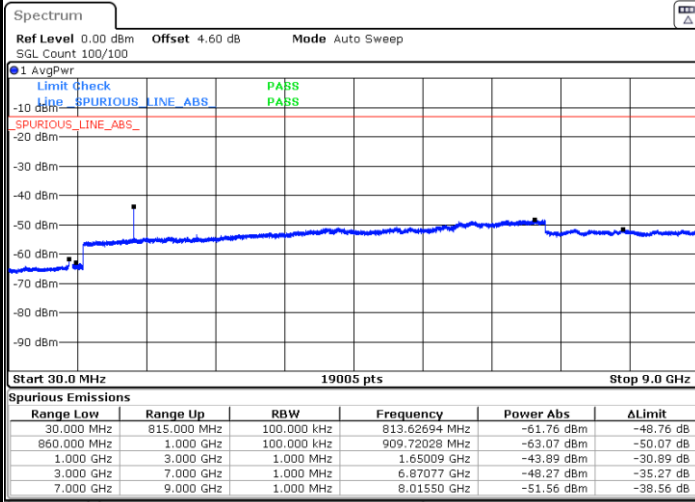

LTE Band 26 / 10MHz

Lowest Channel / QPSK

Date: 2 JUL 2019 03:20:26

Lowest Channel / 16QAM

Date: 2 JUL 2019 03:21:20

LTE Band 26 / 10MHz

Middle Channel / QPSK

Middle Channel / 16QAM

Date: 2 JUL 2019 03:24:58

Date: 2 JUL 2019 03:24:03

Highest Channel / QPSK

Highest Channel / 16QAM

Date: 2 JUL 2019 03:25:52

Date: 2 JUL 2019 03:26:47

LTE Band 26 / 15MHz

Lowest Channel / QPSK

Date: 2 JUL 2019 03:31:34

Lowest Channel / 16QAM

Date: 2 JUL 2019 03:32:28

Middle Channel / QPSK

Date: 2 JUL 2019 03:36:06

Middle Channel / 16QAM

Date: 2 JUL 2019 03:35:12

LTE Band 26 / 1.4MHz