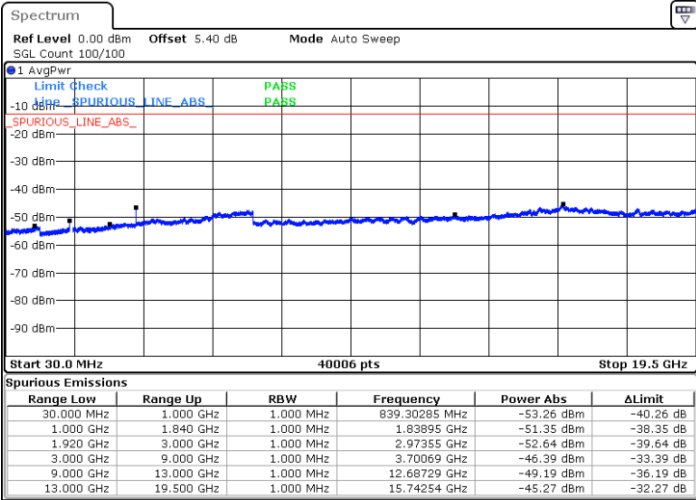

Highest Channel / QPSK

Highest Channel / 16QAM

Date: 4 JUL 2019 03:48:05

Date: 4 JUL 2019 03:47:10

LTE Band 25 / 1.4MHz

Lowest Channel / 64QAM

Date: 4 JUL 2019 01:25:13

Middle Channel / 64QAM

Date: 4 JUL 2019 01:27:58

Highest Channel / 64QAM

Date: 4 JUL 2019 01:30:42

LTE Band 25 / 3MHz

Lowest Channel / 64QAM

Middle Channel / 64QAM

Date: 4 JUL 2019 02:03:31

Date: 4 JUL 2019 02:06:15

Highest Channel / 64QAM

Date: 4 JUL 2019 02:09:00

LTE Band 25 / 5MHz

Lowest Channel / 64QAM

Date: 4 JUL 2019 02:17:40

Middle Channel / 64QAM

Date: 4 JUL 2019 02:22:14

Highest Channel / 64QAM