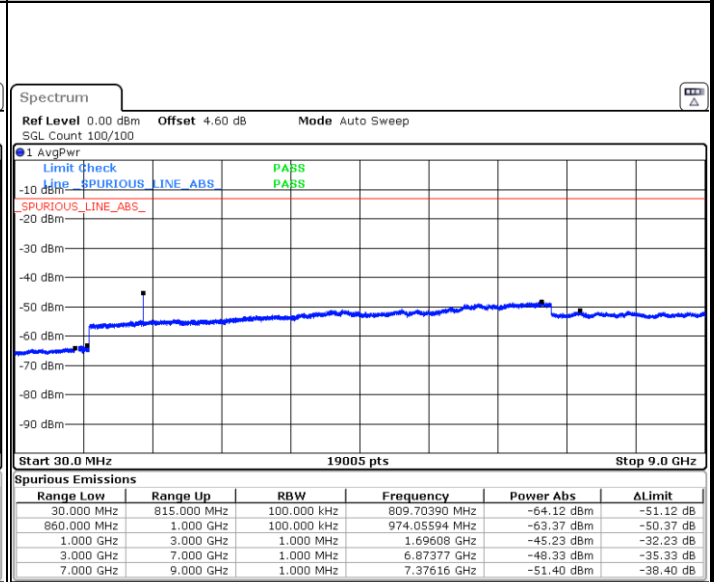

Lowest Channel / 64QAM

Middle Channel / 64QAM

Date: 4 JUL 2019 03:31:59

Date: 4 JUL 2019 03:36:33

Highest Channel / 64QAM

Date: 4 JUL 2019 03:46:15

LTE Band 26 / 1.4MHz

Lowest Channel / QPSK

Lowest Channel / 16QAM

Date: 2 JUL 2019 02:45:03

Date: 2 JUL 2019 02:45:58

Middle Channel / QPSK

Middle Channel / 16QAM

Date: 2 JUL 2019 02:49:35

Date: 2 JUL 2019 02:48:41

LTE Band 26 / 1.4MHz

Highest Channel / QPSK

Date: 2 JUL 2019 02:50:30

Highest Channel / 16QAM

Date: 2 JUL 2019 02:51:24

LTE Band 26 / 3MHz

Lowest Channel / QPSK

Date: 2 JUL 2019 02:59:59

Lowest Channel / 16QAM