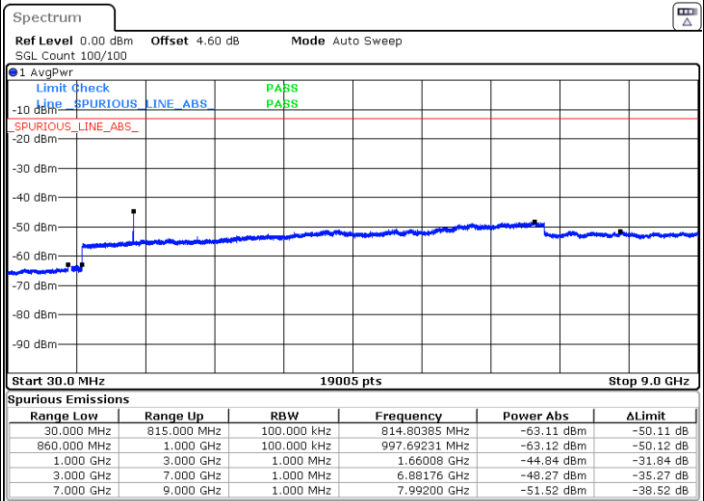

Date: 2 JUL 2019 03:24:58

Date: 2 JUL 2019 03:24:03

Highest Channel / QPSK

Highest Channel / 16QAM

Date: 2 JUL 2019 03:25:52

Date: 2 JUL 2019 03:26:47

LTE Band 26 / 15MHz

Lowest Channel / QPSK

Date: 2 JUL 2019 03:31:34

Lowest Channel / 16QAM

Date: 2 JUL 2019 03:32:28

Middle Channel / QPSK

Date: 2 JUL 2019 03:36:06

Middle Channel / 16QAM

Date: 2 JUL 2019 03:35:12

LTE Band 26 / 1.4MHz

Lowest Channel / 64QAM

Middle Channel / 64QAM

Date: 2 JUL 2019 02:46:52

Date: 2 JUL 2019 02:47:47

Highest Channel / 64QAM

Date: 2 JUL 2019 02:52:19

LTE Band 26 / 3MHz

Lowest Channel / 64QAM

Middle Channel / 64QAM

Date: 2 JUL 2019 02:58:10

Date: 2 JUL 2019 03:02:42

Highest Channel / 64QAM

Date: 2 JUL 2019 03:03:37

LTE Band 26 / 5MHz

Lowest Channel / 64QAM

Middle Channel / 64QAM