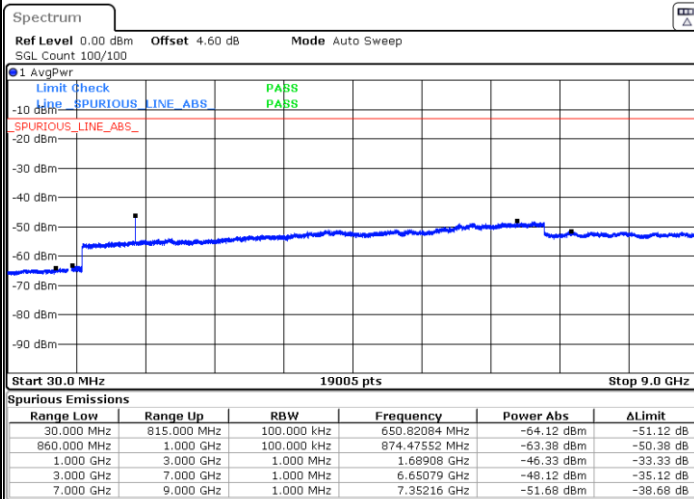

Lowest Channel / 64QAM

Middle Channel / 64QAM

Date: 2 JUL 2019 02:46:52

Date: 2 JUL 2019 02:47:47

Highest Channel / 64QAM

Date: 2 JUL 2019 02:52:19

LTE Band 26 / 3MHz

Lowest Channel / 64QAM

Middle Channel / 64QAM

Date: 2 JUL 2019 02:58:10

Date: 2 JUL 2019 03:02:42

Highest Channel / 64QAM

Date: 2 JUL 2019 03:03:37

LTE Band 26 / 5MHz

Lowest Channel / 64QAM

Middle Channel / 64QAM

Date: 2 JUL 2019 03:11:07

Date: 2 JUL 2019 03:12:01

Highest Channel / 64QAM

Date: 2 JUL 2019 03:16:33

LTE Band 26 / 10MHz

Lowest Channel / 64QAM

Middle Channel / 64QAM

Date: 2 JUL 2019 03:22:15