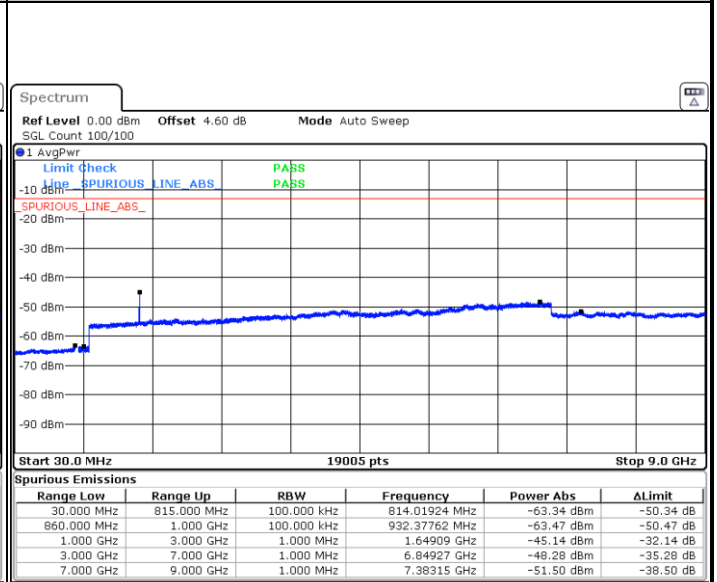

Date: 2 JUL 2019 02:59:04

LTE Band 26 / 3MHz

Middle Channel / QPSK

Date: 2 JUL 2019 03:00:53

Middle Channel / 16QAM

Date: 2 JUL 2019 03:01:48

Highest Channel / QPSK

Date: 2 JUL 2019 03:05:25

Highest Channel / 16QAM

Date: 2 JUL 2019 03:04:31

LTE Band 26 / 5MHz

Lowest Channel / QPSK

Date: 2 JUL 2019 03:09:18

Lowest Channel / 16QAM

Date: 2 JUL 2019 03:10:12

Middle Channel / QPSK

Date: 2 JUL 2019 03:13:50

Middle Channel / 16QAM

Date: 2 JUL 2019 03:12:56

LTE Band 26 / 5MHz

Highest Channel / QPSK

Date: 2 JUL 2019 03:14:44

Highest Channel / 16QAM

Date: 2 JUL 2019 03:15:39