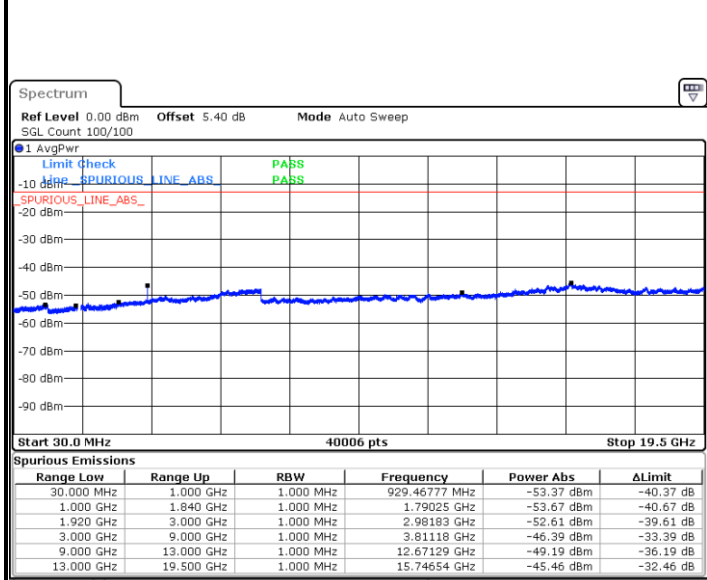

Highest Channel / 64QAM

Date: 4 JUL 2019 02:09:00

LTE Band 25 / 5MHz

Lowest Channel / 64QAM

Date: 4 JUL 2019 02:17:40

Middle Channel / 64QAM

Date: 4 JUL 2019 02:22:14

Highest Channel / 64QAM

Date: 4 JUL 2019 02:31:56

LTE Band 25 / 10MHz

Lowest Channel / 64QAM

Date: 4 JUL 2019 02:42:26

Middle Channel / 64QAM

Date: 4 JUL 2019 02:47:00

Highest Channel / 64QAM

Date: 4 JUL 2019 02:56:42

LTE Band 25 / 15MHz

Lowest Channel / 64QAM

Date: 4 JUL 2019 03:07:13

Middle Channel / 64QAM

Date: 4 JUL 2019 03:11:47

Highest Channel / 64QAM

Date: 4 JUL 2019 03:21:29

LTE Band 25 / 20MHz