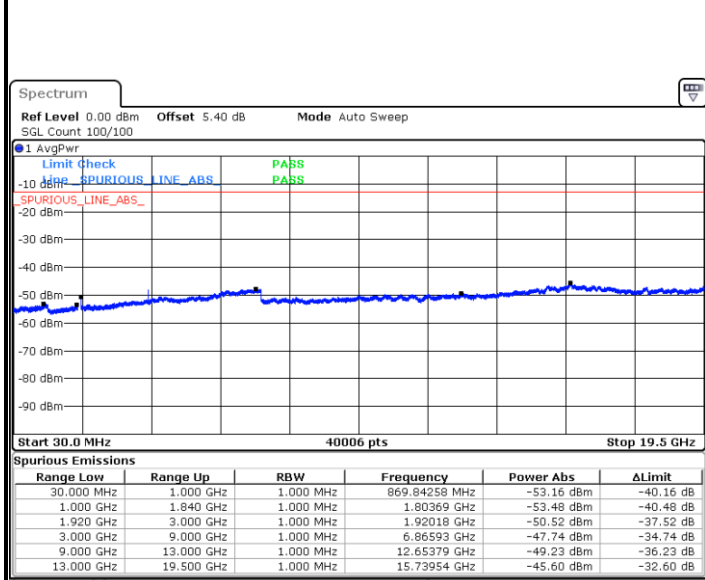

Date: 4 JUL 2019 03:33:49

Lowest Channel / 16QAM

Date: 4 JUL 2019 03:32:54

LTE Band 25 / 20MHz

Middle Channel / QPSK

Middle Channel / 16QAM

Date: 4 JUL 2019 03:34:44

Date: 4 JUL 2019 03:35:38

Highest Channel / QPSK

Highest Channel / 16QAM

Date: 4 JUL 2019 03:48:05

Date: 4 JUL 2019 03:47:10

LTE Band 25 / 1.4MHz

Lowest Channel / 64QAM

Date: 4 JUL 2019 01:25:13

Middle Channel / 64QAM

Date: 4 JUL 2019 01:27:58

Highest Channel / 64QAM

Date: 4 JUL 2019 01:30:42

LTE Band 25 / 3MHz

Lowest Channel / 64QAM

Middle Channel / 64QAM

Date: 4 JUL 2019 02:03:31

Date: 4 JUL 2019 02:06:15

Highest Channel / 64QAM

Date: 4 JUL 2019 02:09:00

LTE Band 25 / 5MHz

Lowest Channel / 64QAM

Date: 4 JUL 2019 02:17:40

Middle Channel / 64QAM

Date: 4 JUL 2019 02:22:14

Highest Channel / 64QAM