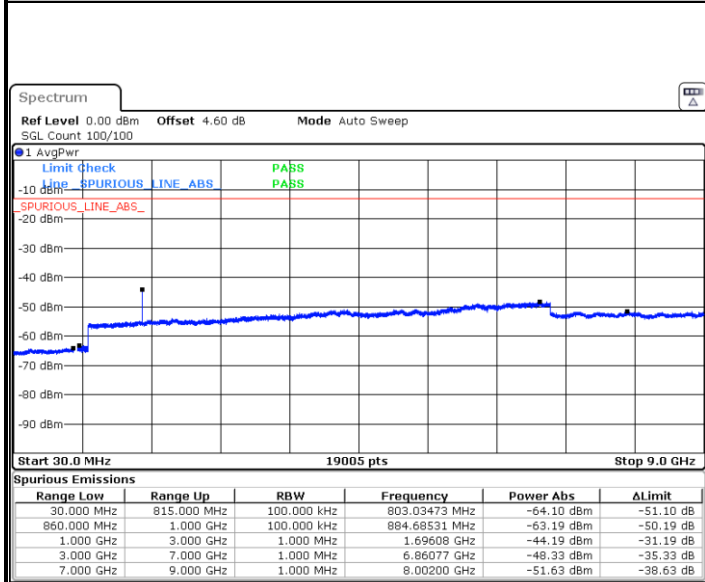

Lowest Channel / 64QAM

Middle Channel / 64QAM

Date: 4 JUL 2019 03:31:59

Date: 4 JUL 2019 03:36:33

Highest Channel / 64QAM

Date: 4 JUL 2019 03:46:15

LTE Band 26 / 1.4MHz

Lowest Channel / QPSK

Lowest Channel / 16QAM

Date: 2 JUL 2019 02:45:03

Date: 2 JUL 2019 02:45:58

Middle Channel / QPSK

Middle Channel / 16QAM

Date: 2 JUL 2019 02:49:35

Date: 2 JUL 2019 02:48:41

LTE Band 26 / 1.4MHz

Highest Channel / QPSK

Date: 2 JUL 2019 02:50:30

Highest Channel / 16QAM

Date: 2 JUL 2019 02:51:24

LTE Band 26 / 3MHz

Lowest Channel / QPSK

Date: 2 JUL 2019 02:59:59

Lowest Channel / 16QAM