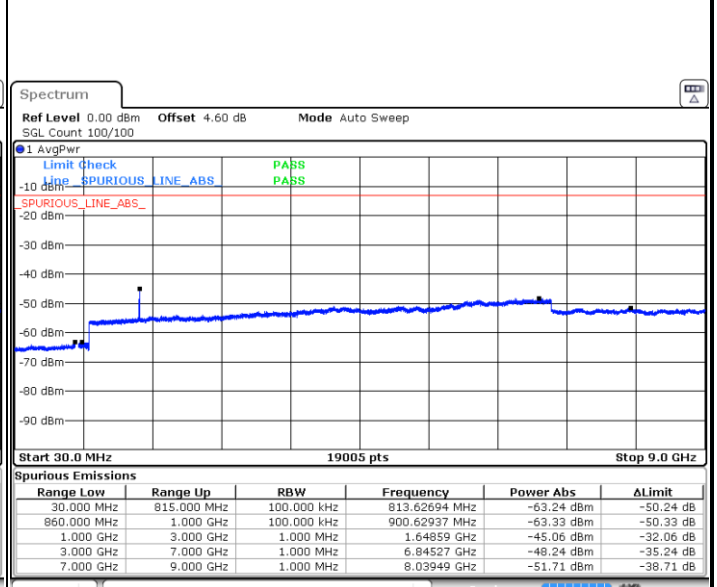

Lowest Channel / 16QAM

Date: 2 JUL 2019 02:45:03

Date: 2 JUL 2019 02:45:58

Middle Channel / QPSK

Middle Channel / 16QAM

Date: 2 JUL 2019 02:49:35

Date: 2 JUL 2019 02:48:41

LTE Band 26 / 1.4MHz

Highest Channel / QPSK

Date: 2 JUL 2019 02:50:30

Highest Channel / 16QAM

Date: 2 JUL 2019 02:51:24

LTE Band 26 / 3MHz

Lowest Channel / QPSK

Date: 2 JUL 2019 02:59:59

Lowest Channel / 16QAM

Date: 2 JUL 2019 02:59:04

LTE Band 26 / 3MHz

Middle Channel / QPSK

Date: 2 JUL 2019 03:00:53

Middle Channel / 16QAM

Date: 2 JUL 2019 03:01:48

Highest Channel / QPSK

Date: 2 JUL 2019 03:05:25

Highest Channel / 16QAM

Date: 2 JUL 2019 03:04:31

LTE Band 26 / 5MHz

Lowest Channel / QPSK

Date: 2 JUL 2019 03:09:18

Lowest Channel / 16QAM

Date: 2 JUL 2019 03:10:12

Middle Channel / QPSK