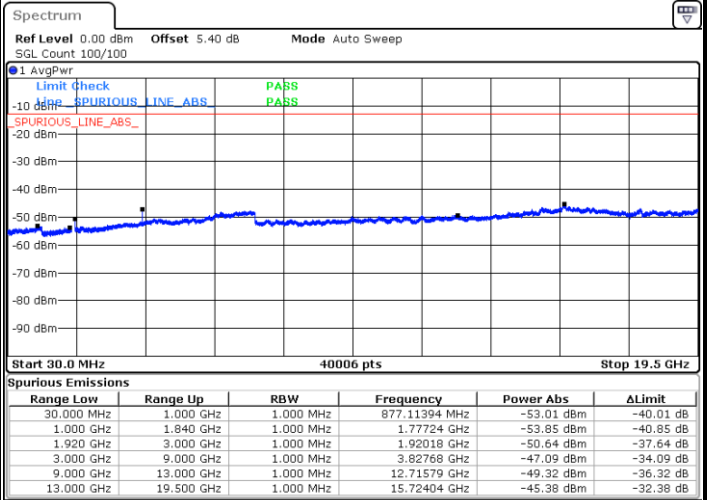

Date: 4 JUL 2019 01:27:03

LTE Band 25 / 1.4MHz

Highest Channel / QPSK

Highest Channel / 16QAM

Date: 4 JUL 2019 01:28:53

Date: 4 JUL 2019 01:29:47

LTE Band 25 / 3MHz

Lowest Channel / QPSK

Lowest Channel / 16QAM

Date: 4 JUL 2019 02:01:41

Date: 4 JUL 2019 02:02:36

LTE Band 25 / 3MHz

Middle Channel / QPSK

Middle Channel / 16QAM

Date: 4 JUL 2019 02:04:26

Date: 4 JUL 2019 02:05:20