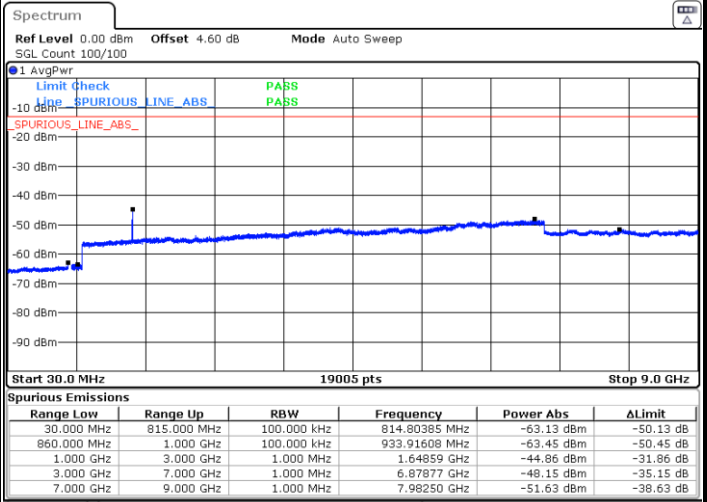

Lowest Channel / 64QAM

Middle Channel / 64QAM

Date: 4 JUL 2019 03:31:59

Date: 4 JUL 2019 03:36:33

Highest Channel / 64QAM

Date: 4 JUL 2019 03:46:15

LTE Band 26 / 1.4MHz

Lowest Channel / QPSK

Lowest Channel / 16QAM

Date: 2 JUL 2019 02:45:03

Date: 2 JUL 2019 02:45:58

Middle Channel / QPSK

Middle Channel / 16QAM

Date: 2 JUL 2019 02:49:35

Date: 2 JUL 2019 02:48:41

LTE Band 26 / 1.4MHz