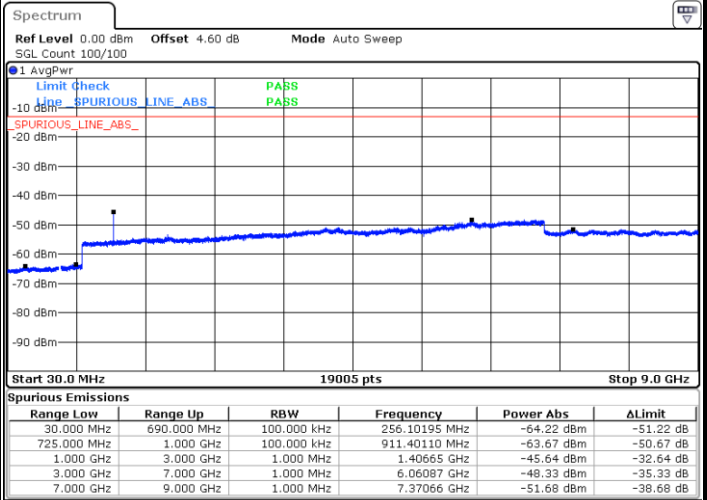

LTE Band 12 / 3MHz

Lowest Channel / 64QAM

Middle Channel / 64QAM

Date: 29 JUN 2019 06:13:09

Date: 29 JUN 2019 06:14:04

Highest Channel / 64QAM

Date: 29 JUN 2019 06:14:58

LTE Band 12 / 5MHz

Lowest Channel / 64QAM

Middle Channel / 64QAM

Date: 29 JUN 2019 06:26:54

Date: 29 JUN 2019 06:27:48

Highest Channel / 64QAM

Date: 29 JUN 2019 06:28:43

LTE Band 12 / 10MHz

Lowest Channel / 64QAM

Middle Channel / 64QAM

Date: 29 JUN 2019 06:29:38

Date: 29 JUN 2019 06:30:32

Highest Channel / 64QAM

Date: 29 JUN 2019 06:31:27

LTE Band 13 / 5MHz

Lowest Channel / QPSK

Date: 3 JUL 2019 01:16:52