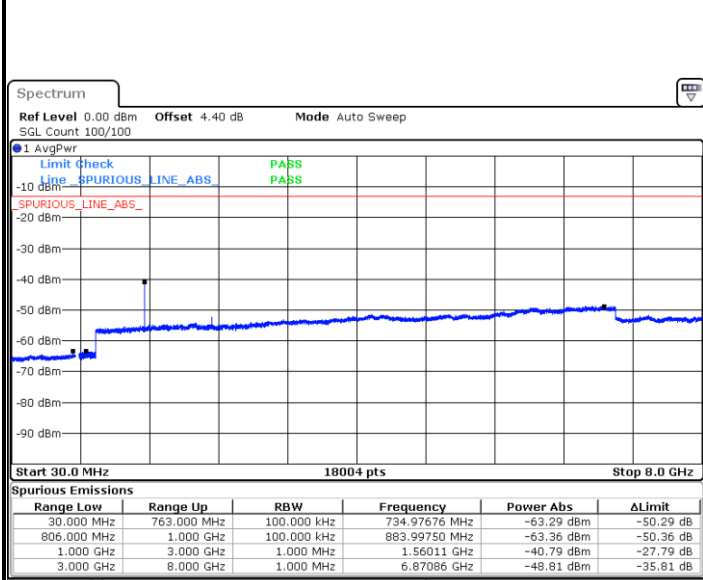

LTE Band 12 / 3MHz

Lowest Channel / 64QAM

Middle Channel / 64QAM

Date: 29 JUN 2019 06:13:09

Date: 29 JUN 2019 06:14:04

Highest Channel / 64QAM

Date: 29 JUN 2019 06:14:58

LTE Band 12 / 5MHz

Lowest Channel / 64QAM

Middle Channel / 64QAM

Date: 29 JUN 2019 06:26:54

Date: 29 JUN 2019 06:27:48

Highest Channel / 64QAM

Date: 29 JUN 2019 06:28:43

LTE Band 12 / 10MHz

Lowest Channel / 64QAM

Middle Channel / 64QAM

Date: 29 JUN 2019 06:29:38

Date: 29 JUN 2019 06:30:32

Highest Channel / 64QAM

Date: 29 JUN 2019 06:31:27

LTE Band 13 / 5MHz

Lowest Channel / QPSK

Date: 3 JUL 2019 01:16:52

Lowest Channel / 16QAM

Date: 3 JUL 2019 01:15:57

Middle Channel / QPSK

Date: 3 JUL 2019 01:18:26

Middle Channel / 16QAM

Date: 3 JUL 2019 01:19:20

LTE Band 13 / 5MHz

Highest Channel / QPSK