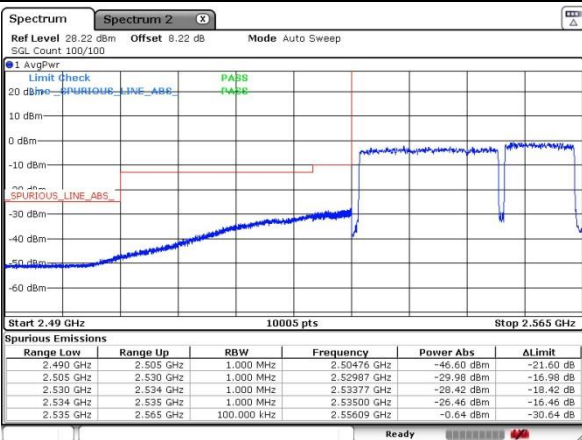

LTE Band 41 / 20MHz+15MHz

64QAM

Lowest Band Edge / 1RB0 and 1RB74

Highest Band Edge / 1RB0 and 1RB74

Date: 20 JUL 2019 16:09:24

Date: 20 JUL 2019 16:15:21

Lowest Band Edge / 1RB99 and 1RB0

Highest Band Edge / 1RB99 and 1RB0

Date: 20 JUL 2019 16:10:10

Date: 20 JUL 2019 16:14:18

Lowest Band Edge / Full RB

Highest Band Edge / Full RB

Date: 20 JUL 2019 16:06:36

Date: 20 JUL 2019 16:18:08

LTE Band 41 / 20MHz+20MHz

64QAM