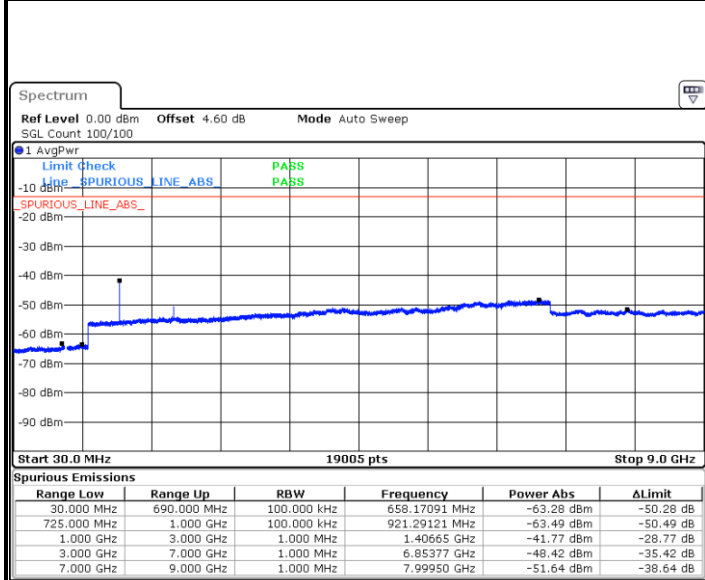

Date: 29 JUN 2019 05:33:58

Date: 29 JUN 2019 05:34:52

Middle Channel / QPSK

Middle Channel / 16QAM

Date: 29 JUN 2019 05:36:41

Date: 29 JUN 2019 05:35:47

LTE Band 12 / 5MHz

Highest Channel / QPSK

Date: 29 JUN 2019 05:37:36

Highest Channel / 16QAM

Date: 29 JUN 2019 05:38:31

LTE Band 12 / 10MHz

Lowest Channel / QPSK

Date: 29 JUN 2019 05:50:26

Lowest Channel / 16QAM

Date: 29 JUN 2019 05:51:21

LTE Band 12 / 10MHz

Middle Channel / QPSK

Date: 29 JUN 2019 05:53:10

Middle Channel / 16QAM

Date: 29 JUN 2019 05:52:16

Highest Channel / QPSK

Date: 29 JUN 2019 05:54:05

Highest Channel / 16QAM

Date: 29 JUN 2019 05:55:00

LTE Band 12 / 1.4MHz

Lowest Channel / 64QAM

Middle Channel / 64QAM

Date: 29 JUN 2019 06:10:25

Date: 29 JUN 2019 06:11:20

Highest Channel / 64QAM

Date: 29 JUN 2019 06:12:14