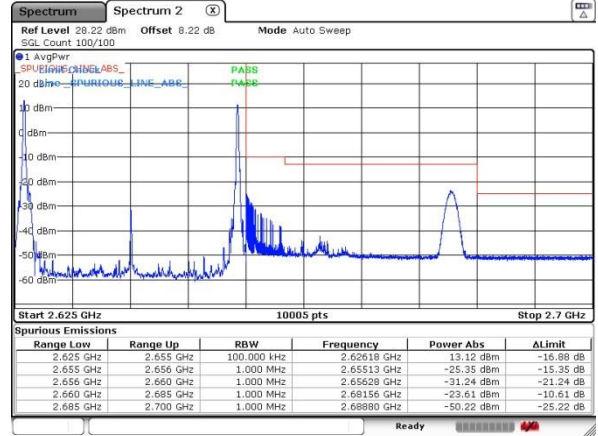

LTE Band 41 / 20MHz+15MHz

64QAM

Lowest Band Edge / 1RB0 and 1RB74

Highest Band Edge / 1RB0 and 1RB74

Date: 20 JUL 2019 16:09:24

Date: 20 JUL 2019 16:15:21

Lowest Band Edge / 1RB99 and 1RB0

Highest Band Edge / 1RB99 and 1RB0

Date: 20 JUL 2019 16:10:10

Date: 20 JUL 2019 16:14:18

Lowest Band Edge / Full RB

Highest Band Edge / Full RB

Date: 20 JUL 2019 16:06:36

Date: 20 JUL 2019 16:18:08

LTE Band 41 / 20MHz+20MHz

64QAM