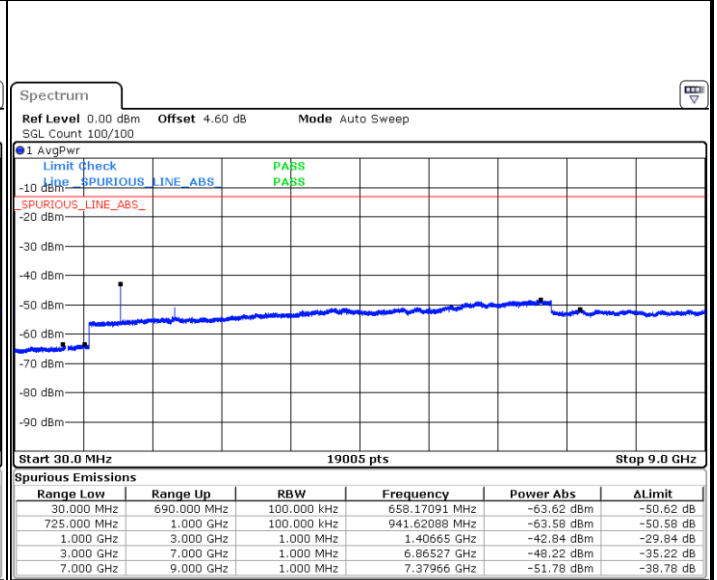

Date: 29 JUN 2019 05:33:58

Date: 29 JUN 2019 05:34:52

Middle Channel / QPSK

Middle Channel / 16QAM

Date: 29 JUN 2019 05:36:41

Date: 29 JUN 2019 05:35:47

LTE Band 12 / 5MHz

Highest Channel / QPSK

Date: 29 JUN 2019 05:37:36

Highest Channel / 16QAM

Date: 29 JUN 2019 05:38:31

LTE Band 12 / 10MHz

Lowest Channel / QPSK

Date: 29 JUN 2019 05:50:26

Lowest Channel / 16QAM

Date: 29 JUN 2019 05:51:21

LTE Band 12 / 10MHz

Middle Channel / QPSK

Date: 29 JUN 2019 05:53:10

Middle Channel / 16QAM

Date: 29 JUN 2019 05:52:16

Highest Channel / QPSK

Date: 29 JUN 2019 05:54:05

Highest Channel / 16QAM

Date: 29 JUN 2019 05:55:00

LTE Band 12 / 1.4MHz

Lowest Channel / 64QAM

Middle Channel / 64QAM

Date: 29 JUN 2019 06:10:25

Date: 29 JUN 2019 06:11:20

Highest Channel / 64QAM

Date: 29 JUN 2019 06:12:14