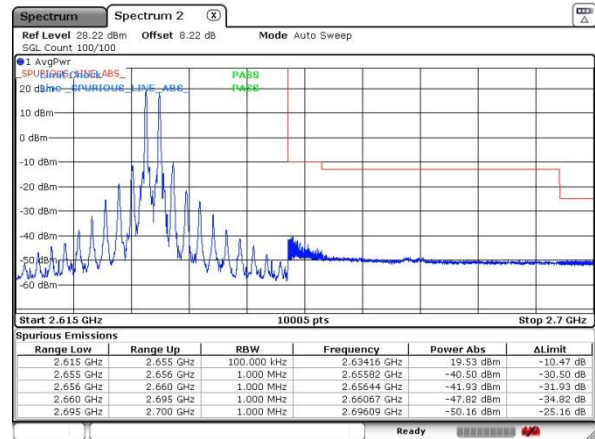

Date: 20 JUL 2019 16:10:10

Date: 20 JUL 2019 16:14:18

Lowest Band Edge / Full RB

Highest Band Edge / Full RB

Date: 20 JUL 2019 16:06:36

Date: 20 JUL 2019 16:18:08

LTE Band 41 / 20MHz+20MHz

64QAM

Lowest Band Edge / 1RB0 and 1RB9

Date: 20 JUL 2019 17:31:59

Highest Band Edge / 1RB0 and 1RB9

Date: 20 JUL 2019 17:36:21

Lowest Band Edge / 1RB99 and 1RB0

Date: 20 JUL 2019 17:33:22

Highest Band Edge / 1RB99 and 1RB0

Date: 20 JUL 2019 17:35:57

Lowest Band Edge / Full RB

Date: 20 JUL 2019 17:30:46

Highest Band Edge / Full RB

Date: 20 JUL 2019 17:35:16

Conducted Spurious Emission

LTE Band 7 / 5MHz

Highest Channel / QPSK