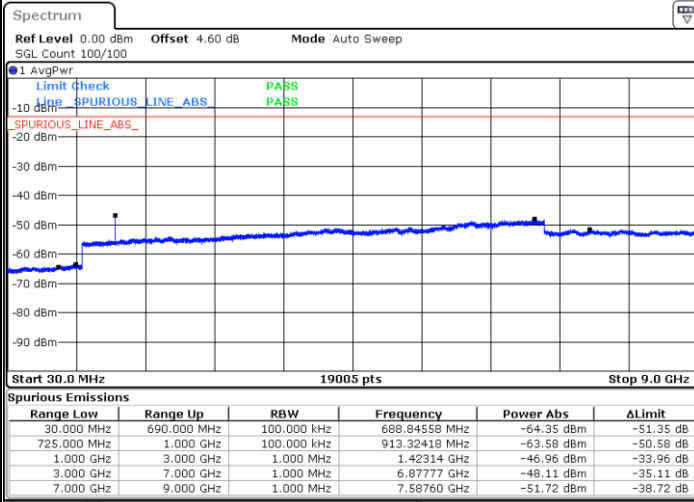

LTE Band 12 / 3MHz

Lowest Channel / 64QAM

Middle Channel / 64QAM

Date: 29 JUN 2019 06:13:09

Date: 29 JUN 2019 06:14:04

Highest Channel / 64QAM

Date: 29 JUN 2019 06:14:58

LTE Band 12 / 5MHz

Lowest Channel / 64QAM

Middle Channel / 64QAM

Date: 29 JUN 2019 06:26:54

Date: 29 JUN 2019 06:27:48

Highest Channel / 64QAM

Date: 29 JUN 2019 06:28:43

LTE Band 12 / 10MHz

Lowest Channel / 64QAM

Middle Channel / 64QAM

Date: 29 JUN 2019 06:29:38

Date: 29 JUN 2019 06:30:32

Highest Channel / 64QAM

Date: 29 JUN 2019 06:31:27

LTE Band 13 / 5MHz

Lowest Channel / QPSK

Date: 3 JUL 2019 01:16:52