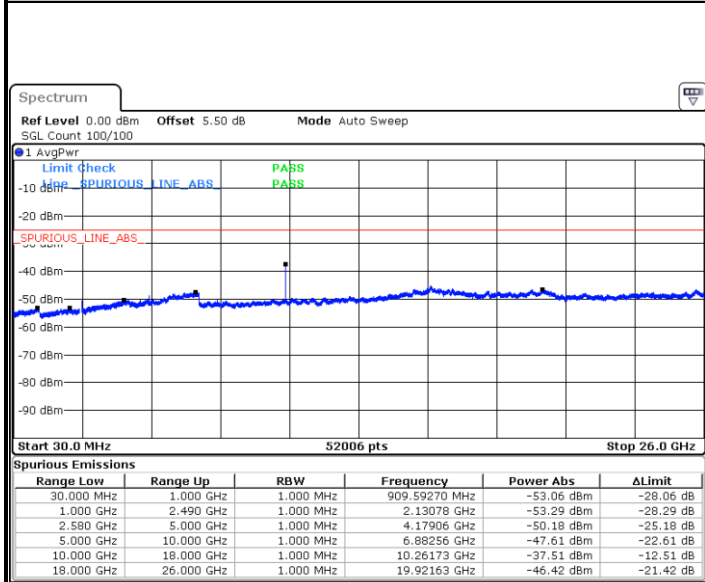

Lowest Band Edge / 1RB0 and 1RB9

Date: 20 JUL 2019 17:31:59

Highest Band Edge / 1RB0 and 1RB9

Date: 20 JUL 2019 17:36:21

Lowest Band Edge / 1RB99 and 1RB0

Date: 20 JUL 2019 17:33:22

Highest Band Edge / 1RB99 and 1RB0

Date: 20 JUL 2019 17:35:57

Lowest Band Edge / Full RB

Date: 20 JUL 2019 17:30:46

Highest Band Edge / Full RB

Date: 20 JUL 2019 17:35:16

Conducted Spurious Emission

LTE Band 7 / 5MHz

Highest Channel / QPSK

Date: 28 JUN 2019 02:11:27

Highest Channel / 16QAM

Date: 28 JUN 2019 02:12:21

LTE Band 7 / 10MHz

Lowest Channel / QPSK

Date: 28 JUN 2019 02:24:20

Lowest Channel / 16QAM

Date: 28 JUN 2019 02:25:14

LTE Band 7 / 10MHz

Middle Channel / QPSK

Middle Channel / 16QAM

Date: 28 JUN 2019 02:27:02

Date: 28 JUN 2019 02:28:08

Highest Channel / QPSK

Highest Channel / 16QAM

Date: 28 JUN 2019 02:27:56