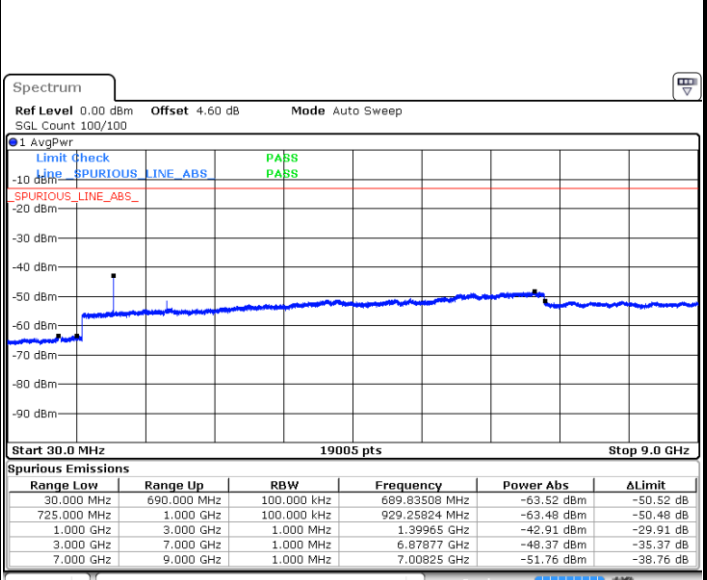

Date: 29 JUN 2019 05:33:58

Date: 29 JUN 2019 05:34:52

Middle Channel / QPSK

Middle Channel / 16QAM

Date: 29 JUN 2019 05:36:41

Date: 29 JUN 2019 05:35:47

LTE Band 12 / 5MHz

Highest Channel / QPSK

Date: 29 JUN 2019 05:37:36

Highest Channel / 16QAM

Date: 29 JUN 2019 05:38:31

LTE Band 12 / 10MHz

Lowest Channel / QPSK

Date: 29 JUN 2019 05:50:26

Lowest Channel / 16QAM

Date: 29 JUN 2019 05:51:21

LTE Band 12 / 10MHz

Middle Channel / QPSK

Date: 29 JUN 2019 05:53:10

Middle Channel / 16QAM

Date: 29 JUN 2019 05:52:16

Highest Channel / QPSK

Date: 29 JUN 2019 05:54:05

Highest Channel / 16QAM

Date: 29 JUN 2019 05:55:00

LTE Band 12 / 1.4MHz

Lowest Channel / 64QAM

Middle Channel / 64QAM

Date: 29 JUN 2019 06:10:25

Date: 29 JUN 2019 06:11:20

Highest Channel / 64QAM

Date: 29 JUN 2019 06:12:14