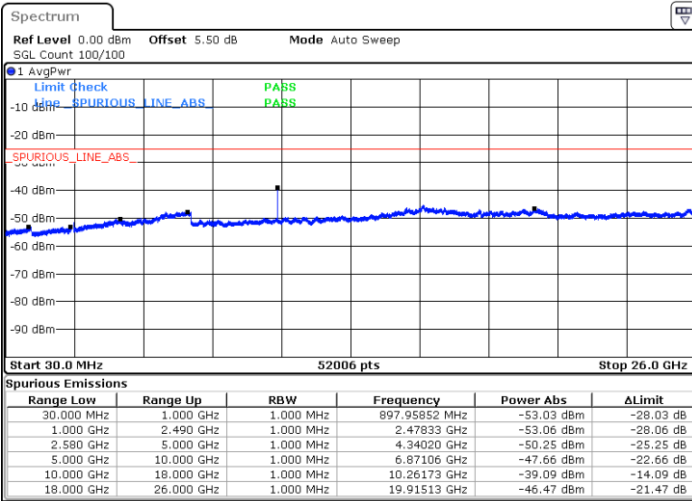

Lowest Channel / QPSK

Date: 28 JUN 2019 02:57:22

Lowest Channel / 16QAM

Date: 28 JUN 2019 02:58:16

LTE Band 7 / 20MHz

Middle Channel / QPSK

Middle Channel / 16QAM

Date: 28 JUN 2019 03:00:04

Date: 28 JUN 2019 02:59:10

Highest Channel / QPSK

Highest Channel / 16QAM

Date: 28 JUN 2019 03:00:58

Date: 28 JUN 2019 03:01:52

LTE Band 7 / 5MHz

Lowest Channel / 64QAM

Middle Channel / 64QAM

Date: 28 JUN 2019 03:03:46

Date: 28 JUN 2019 03:04:40

Highest Channel / 64QAM

Date: 28 JUN 2019 03:05:34

LTE Band 7 / 10MHz

Lowest Channel / 64QAM

Middle Channel / 64QAM

Date: 28 JUN 2019 03:12:02