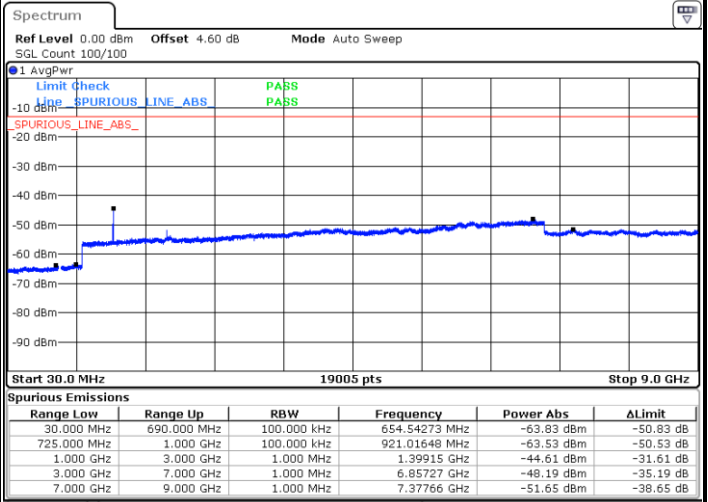

Lowest Channel / QPSK

Date: 29 JUN 2019 05:17:29

Lowest Channel / 16QAM

Date: 29 JUN 2019 05:18:23

LTE Band 12 / 3MHz

Middle Channel / QPSK

Date: 29 JUN 2019 05:20:13

Middle Channel / 16QAM

Date: 29 JUN 2019 05:19:18

Highest Channel / QPSK

Date: 29 JUN 2019 05:21:07

Highest Channel / 16QAM

Date: 29 JUN 2019 05:22:02

LTE Band 12 / 5MHz

Lowest Channel / QPSK

Lowest Channel / 16QAM

Date: 29 JUN 2019 05:33:58

Date: 29 JUN 2019 05:34:52

Middle Channel / QPSK

Middle Channel / 16QAM

Date: 29 JUN 2019 05:36:41

Date: 29 JUN 2019 05:35:47

LTE Band 12 / 5MHz

Highest Channel / QPSK