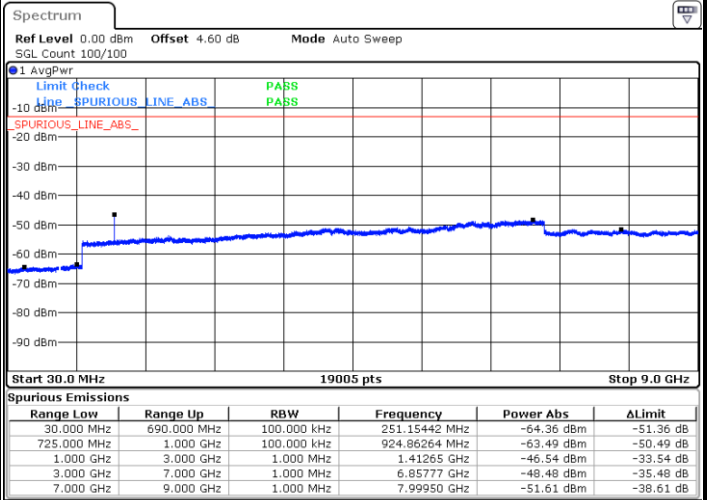

LTE Band 12 / 10MHz

Middle Channel / QPSK

Date: 29 JUN 2019 05:53:10

Middle Channel / 16QAM

Date: 29 JUN 2019 05:52:16

Highest Channel / QPSK

Date: 29 JUN 2019 05:54:05

Highest Channel / 16QAM

Date: 29 JUN 2019 05:55:00

LTE Band 12 / 1.4MHz

Lowest Channel / 64QAM

Middle Channel / 64QAM

Date: 29 JUN 2019 06:10:25

Date: 29 JUN 2019 06:11:20

Highest Channel / 64QAM

Date: 29 JUN 2019 06:12:14

LTE Band 12 / 3MHz

Lowest Channel / 64QAM

Middle Channel / 64QAM

Date: 29 JUN 2019 06:13:09

Date: 29 JUN 2019 06:14:04

Highest Channel / 64QAM

Date: 29 JUN 2019 06:14:58

LTE Band 12 / 5MHz

Lowest Channel / 64QAM

Middle Channel / 64QAM

Date: 29 JUN 2019 06:26:54

Date: 29 JUN 2019 06:27:48

Highest Channel / 64QAM

Date: 29 JUN 2019 06:28:43

LTE Band 12 / 10MHz

Lowest Channel / 64QAM