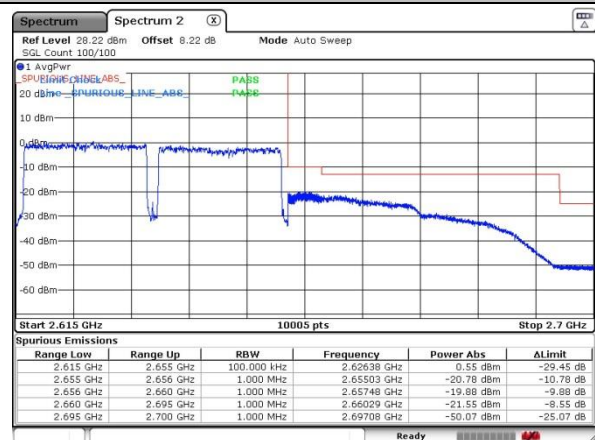

Date: 20 JUL 2019 16:10:10

Date: 20 JUL 2019 16:14:18

Lowest Band Edge / Full RB

Highest Band Edge / Full RB

Date: 20 JUL 2019 16:06:36

Date: 20 JUL 2019 16:18:08

LTE Band 41 / 20MHz+20MHz

64QAM

Lowest Band Edge / 1RB0 and 1RB9

Date: 20 JUL 2019 17:31:59

Highest Band Edge / 1RB0 and 1RB9

Date: 20 JUL 2019 17:36:21

Lowest Band Edge / 1RB99 and 1RB0

Date: 20 JUL 2019 17:33:22

Highest Band Edge / 1RB99 and 1RB0

Date: 20 JUL 2019 17:35:57

Lowest Band Edge / Full RB

Date: 20 JUL 2019 17:30:46

Highest Band Edge / Full RB

Date: 20 JUL 2019 17:35:16

Conducted Spurious Emission

LTE Band 7 / 5MHz

Highest Channel / QPSK