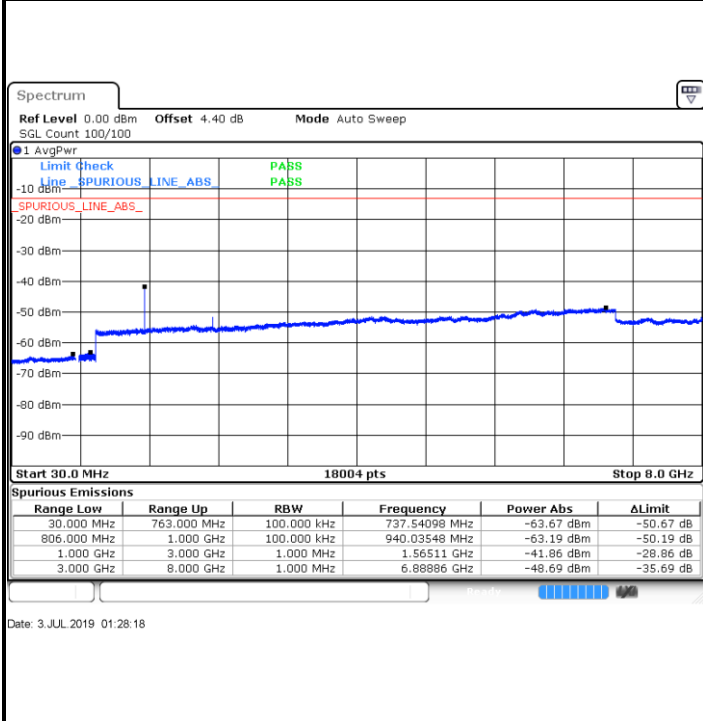

Lowest Channel / 64QAM

Middle Channel / 64QAM

Date: 29 JUN 2019 06:26:54

Date: 29 JUN 2019 06:27:48

Highest Channel / 64QAM

Date: 29 JUN 2019 06:28:43

LTE Band 12 / 10MHz

Lowest Channel / 64QAM

Middle Channel / 64QAM

Date: 29 JUN 2019 06:29:38

Date: 29 JUN 2019 06:30:32

Highest Channel / 64QAM

Date: 29 JUN 2019 06:31:27

LTE Band 13 / 5MHz

Lowest Channel / QPSK

Date: 3 JUL 2019 01:16:52

Lowest Channel / 16QAM

Date: 3 JUL 2019 01:15:57

Middle Channel / QPSK

Date: 3 JUL 2019 01:18:26

Middle Channel / 16QAM

Date: 3 JUL 2019 01:19:20

LTE Band 13 / 5MHz

Highest Channel / QPSK

Highest Channel / 16QAM

LTE Band 13 / 10MHz

Middle Channel / QPSK

Middle Channel / 16QAM

LTE Band 13 / 10MHz

Middle Channel / 64QAM