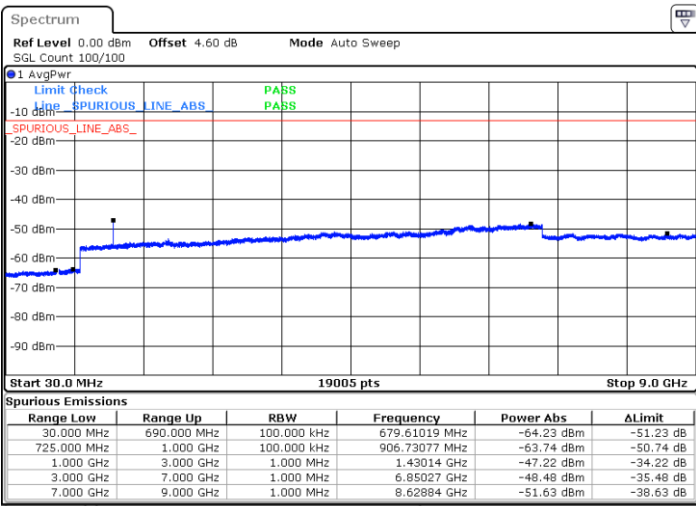

LTE Band 12 / 10MHz

Middle Channel / QPSK

Date: 29 JUN 2019 05:53:10

Middle Channel / 16QAM

Date: 29 JUN 2019 05:52:16

Highest Channel / QPSK

Date: 29 JUN 2019 05:54:05

Highest Channel / 16QAM

Date: 29 JUN 2019 05:55:00

LTE Band 12 / 1.4MHz

Lowest Channel / 64QAM

Middle Channel / 64QAM

Date: 29 JUN 2019 06:10:25

Date: 29 JUN 2019 06:11:20

Highest Channel / 64QAM

Date: 29 JUN 2019 06:12:14

LTE Band 12 / 3MHz

Lowest Channel / 64QAM

Middle Channel / 64QAM

Date: 29 JUN 2019 06:13:09

Date: 29 JUN 2019 06:14:04

Highest Channel / 64QAM

Date: 29 JUN 2019 06:14:58

LTE Band 12 / 5MHz

Lowest Channel / 64QAM

Middle Channel / 64QAM

Date: 29 JUN 2019 06:26:54

Date: 29 JUN 2019 06:27:48

Highest Channel / 64QAM

Date: 29 JUN 2019 06:28:43

LTE Band 12 / 10MHz

Lowest Channel / 64QAM