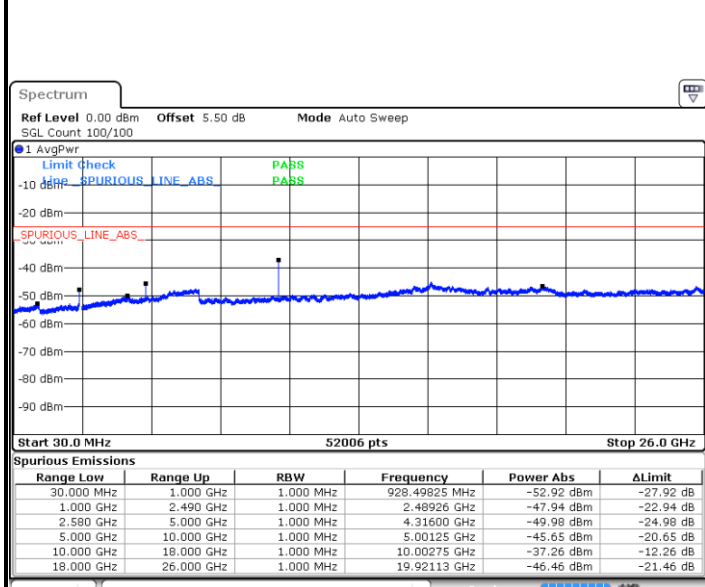

Date: 20 JUL 2019 17:35:57

Lowest Band Edge / Full RB

Date: 20 JUL 2019 17:30:46

Highest Band Edge / Full RB

Date: 20 JUL 2019 17:35:16

Conducted Spurious Emission

LTE Band 7 / 5MHz

Highest Channel / QPSK

Date: 28 JUN 2019 02:11:27

Highest Channel / 16QAM

Date: 28 JUN 2019 02:12:21

LTE Band 7 / 10MHz

Lowest Channel / QPSK

Date: 28 JUN 2019 02:24:20

Lowest Channel / 16QAM

Date: 28 JUN 2019 02:25:14

LTE Band 7 / 10MHz

Middle Channel / QPSK

Middle Channel / 16QAM

Date: 28 JUN 2019 02:27:02

Date: 28 JUN 2019 02:28:08

Highest Channel / QPSK

Highest Channel / 16QAM

Date: 28 JUN 2019 02:27:56

Date: 28 JUN 2019 02:28:50

LTE Band 7 / 15MHz

Lowest Channel / QPSK

Lowest Channel / 16QAM

Date: 28 JUN 2019 02:40:51

Date: 28 JUN 2019 02:41:45

Middle Channel / QPSK

Middle Channel / 16QAM