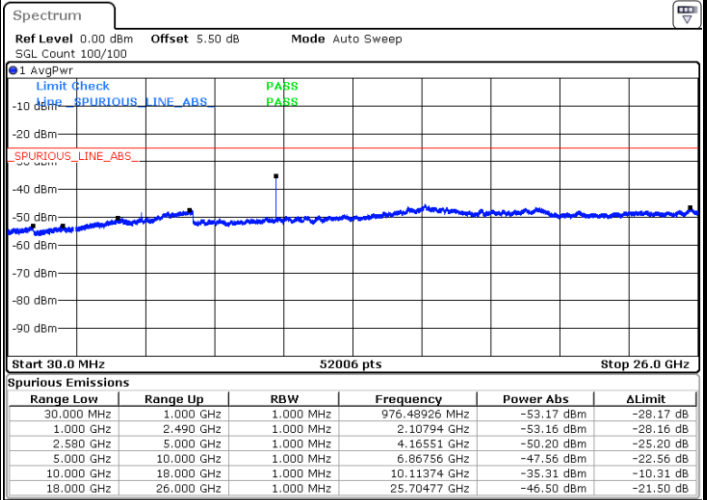

Date: 28 JUN 2019 03:03:46

Date: 28 JUN 2019 03:04:40

Highest Channel / 64QAM

Date: 28 JUN 2019 03:05:34

LTE Band 7 / 10MHz

Lowest Channel / 64QAM

Middle Channel / 64QAM

Date: 28 JUN 2019 03:12:02

Date: 28 JUN 2019 03:12:56

Highest Channel / 64QAM

Date: 28 JUN 2019 03:13:50

LTE Band 7 / 15MHz

Lowest Channel / 64QAM

Middle Channel / 64QAM

Date: 28 JUN 2019 03:24:50

Date: 28 JUN 2019 03:25:44

Highest Channel / 64QAM

Date: 28 JUN 2019 03:26:38

LTE Band 7 / 20MHz

Lowest Channel / 64QAM

Middle Channel / 64QAM

Date: 28 JUN 2019 03:33:07

Date: 28 JUN 2019 03:34:01

Highest Channel / 64QAM