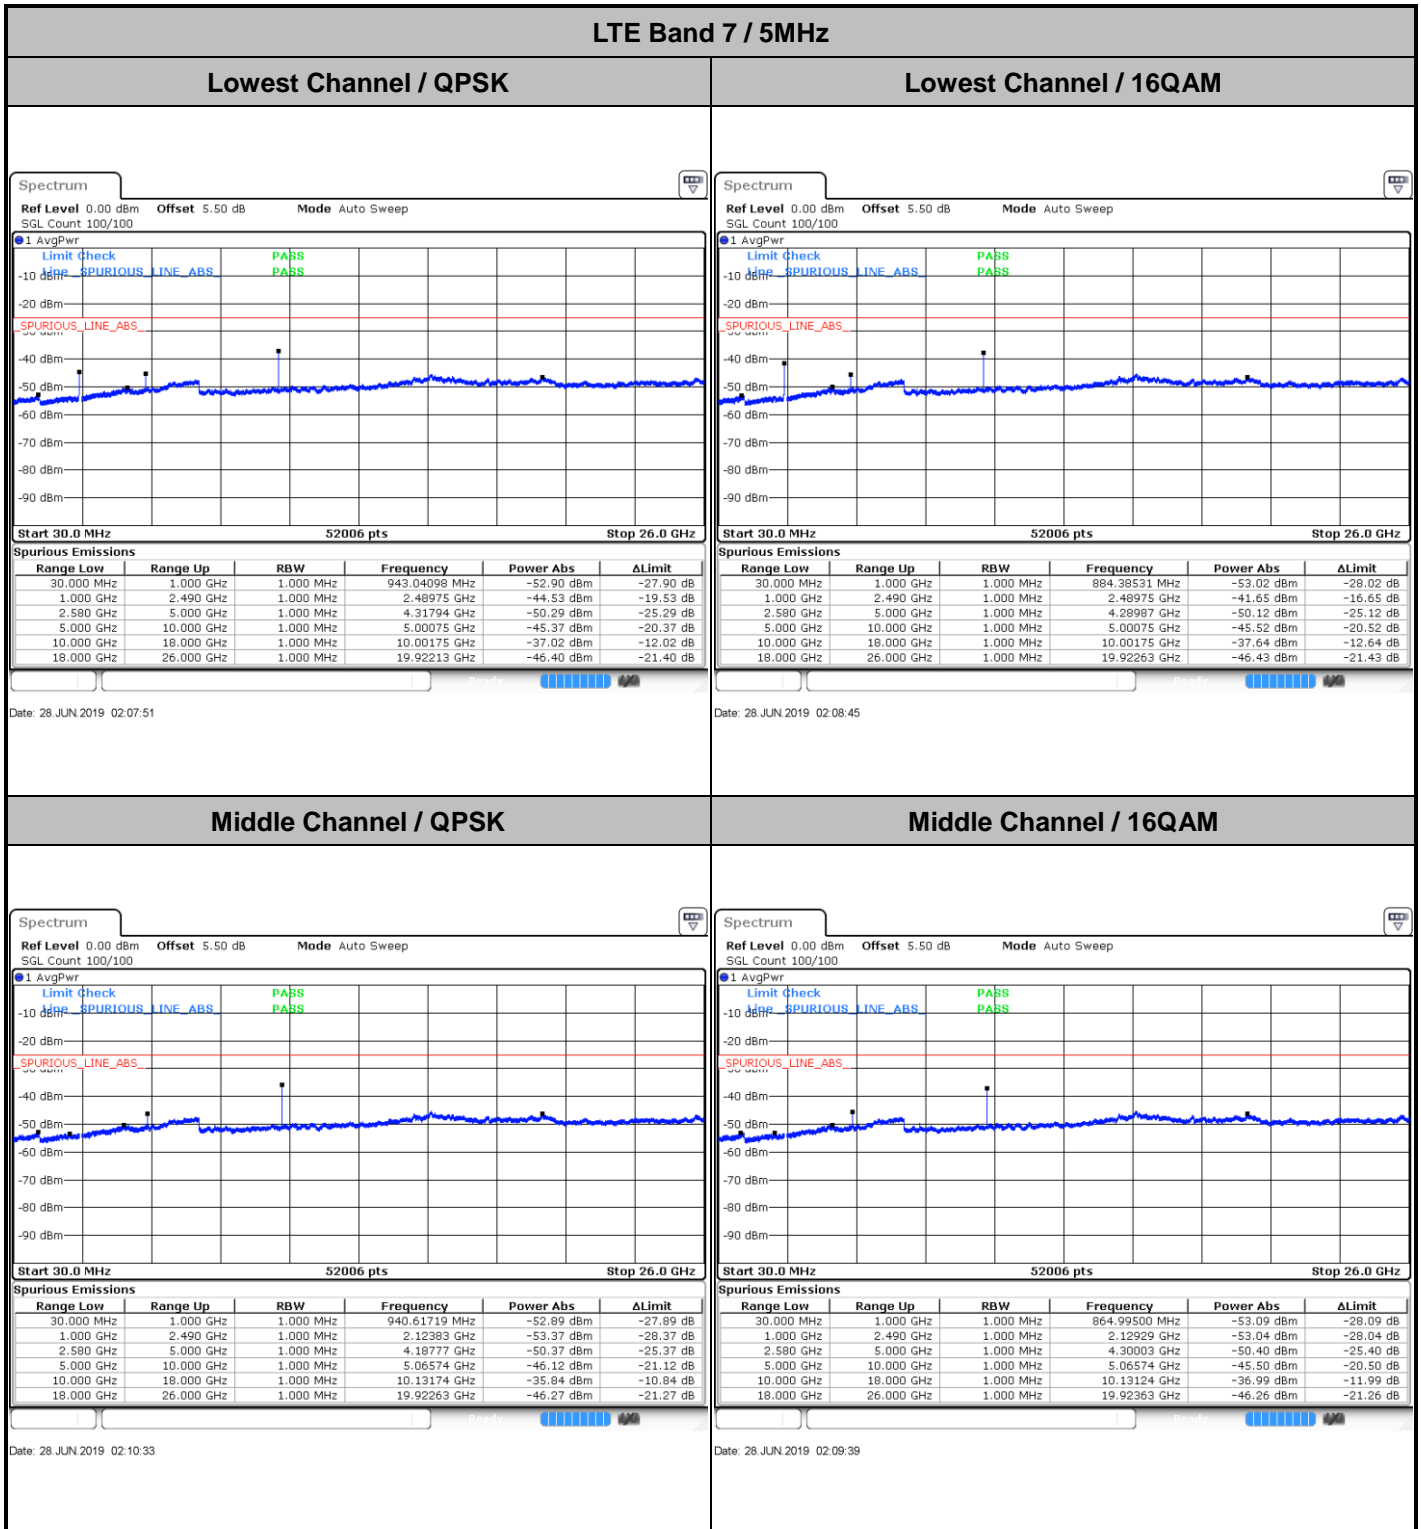

Date: 20 JUL 2019 17:35:57

Lowest Band Edge / Full RB

Date: 20 JUL 2019 17:30:46

Highest Band Edge / Full RB

Date: 20 JUL 2019 17:35:16

Conducted Spurious Emission

LTE Band 7 / 5MHz

Highest Channel / QPSK

Date: 28 JUN 2019 02:11:27

Highest Channel / 16QAM

Date: 28 JUN 2019 02:12:21

LTE Band 7 / 10MHz

Lowest Channel / QPSK

Date: 28 JUN 2019 02:24:20

Lowest Channel / 16QAM

Date: 28 JUN 2019 02:25:14