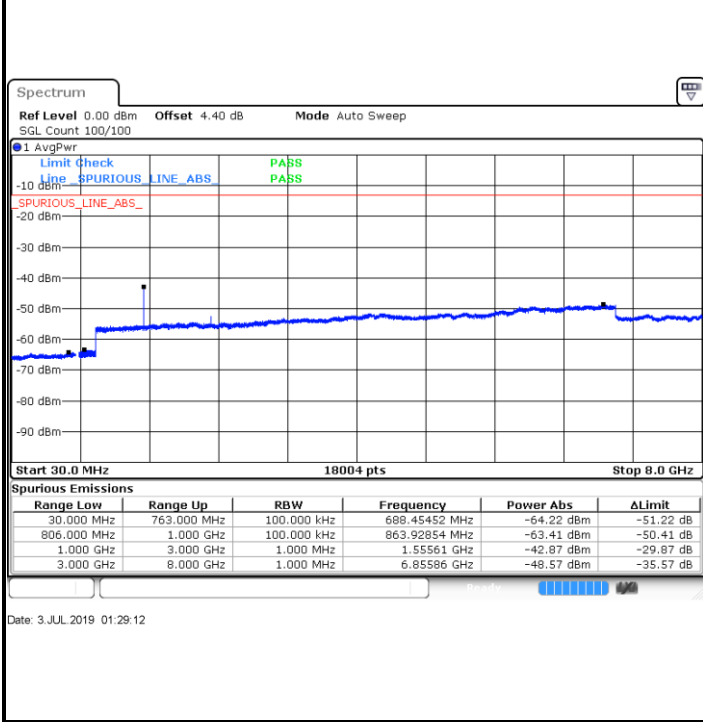

Lowest Channel / 64QAM

Middle Channel / 64QAM

Date: 29 JUN 2019 06:26:54

Date: 29 JUN 2019 06:27:48

Highest Channel / 64QAM

Date: 29 JUN 2019 06:28:43

LTE Band 12 / 10MHz

Lowest Channel / 64QAM

Middle Channel / 64QAM

Date: 29 JUN 2019 06:29:38

Date: 29 JUN 2019 06:30:32

Highest Channel / 64QAM

Date: 29 JUN 2019 06:31:27

LTE Band 13 / 5MHz

Lowest Channel / QPSK

Date: 3 JUL 2019 01:16:52

Lowest Channel / 16QAM

Date: 3 JUL 2019 01:15:57

Middle Channel / QPSK

Date: 3 JUL 2019 01:18:26

Middle Channel / 16QAM

Date: 3 JUL 2019 01:19:20

LTE Band 13 / 5MHz

Highest Channel / QPSK

Highest Channel / 16QAM

LTE Band 13 / 10MHz

Middle Channel / QPSK

Middle Channel / 16QAM

LTE Band 13 / 10MHz

Middle Channel / 64QAM