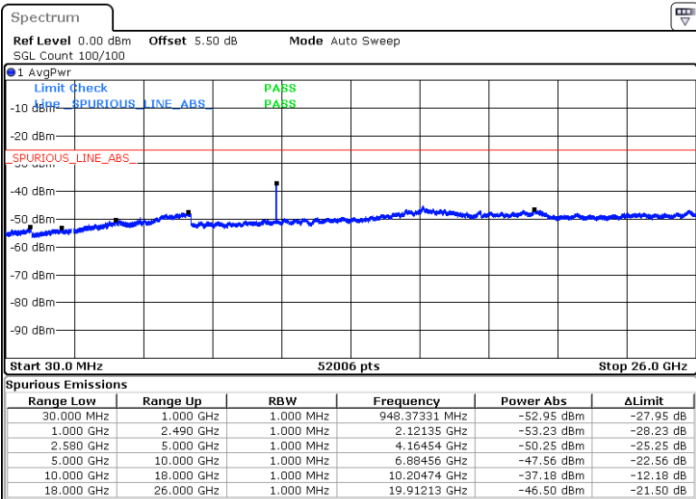

Date: 28 JUN 2019 02:43:33

Date: 28 JUN 2019 02:42:39

LTE Band 7 / 15MHz

Highest Channel / QPSK

Date: 28 JUN 2019 02:44:27

Highest Channel / 16QAM

Date: 28 JUN 2019 02:45:21

LTE Band 7 / 20MHz

Lowest Channel / QPSK

Date: 28 JUN 2019 02:57:22

Lowest Channel / 16QAM

Date: 28 JUN 2019 02:58:16

LTE Band 7 / 20MHz

Middle Channel / QPSK

Middle Channel / 16QAM

Date: 28 JUN 2019 03:00:04

Date: 28 JUN 2019 02:59:10

Highest Channel / QPSK

Highest Channel / 16QAM

Date: 28 JUN 2019 03:00:58

Date: 28 JUN 2019 03:01:52

LTE Band 7 / 5MHz

Lowest Channel / 64QAM

Middle Channel / 64QAM

Date: 28 JUN 2019 03:03:46

Date: 28 JUN 2019 03:04:40

Highest Channel / 64QAM

Date: 28 JUN 2019 03:05:34

LTE Band 7 / 10MHz

Lowest Channel / 64QAM

Middle Channel / 64QAM

Date: 28 JUN 2019 03:12:02