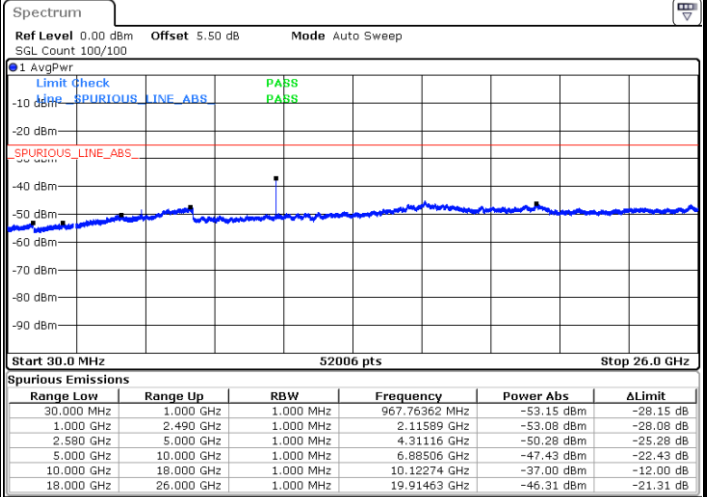

Date: 28 JUN 2019 02:59:10

Highest Channel / QPSK

Highest Channel / 16QAM

Date: 28 JUN 2019 03:00:58

Date: 28 JUN 2019 03:01:52

LTE Band 7 / 5MHz

Lowest Channel / 64QAM

Middle Channel / 64QAM

Date: 28 JUN 2019 03:03:46

Date: 28 JUN 2019 03:04:40

Highest Channel / 64QAM

Date: 28 JUN 2019 03:05:34

LTE Band 7 / 10MHz

Lowest Channel / 64QAM

Middle Channel / 64QAM

Date: 28 JUN 2019 03:12:02

Date: 28 JUN 2019 03:12:56

Highest Channel / 64QAM

Date: 28 JUN 2019 03:13:50

LTE Band 7 / 15MHz

Lowest Channel / 64QAM

Middle Channel / 64QAM

Date: 28 JUN 2019 03:24:50

Date: 28 JUN 2019 03:25:44