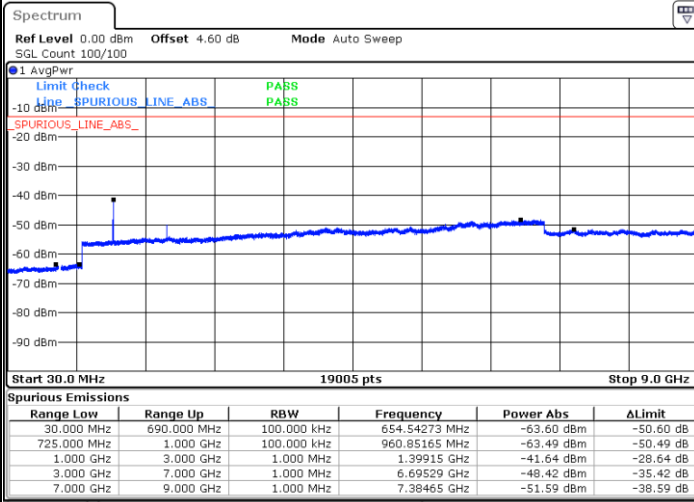

Lowest Channel / QPSK

Date: 29 JUN 2019 05:17:29

Lowest Channel / 16QAM

Date: 29 JUN 2019 05:18:23

LTE Band 12 / 3MHz

Middle Channel / QPSK

Date: 29 JUN 2019 05:20:13

Middle Channel / 16QAM

Date: 29 JUN 2019 05:19:18

Highest Channel / QPSK

Date: 29 JUN 2019 05:21:07

Highest Channel / 16QAM

Date: 29 JUN 2019 05:22:02

LTE Band 12 / 5MHz

Lowest Channel / QPSK

Lowest Channel / 16QAM

Date: 29 JUN 2019 05:33:58

Date: 29 JUN 2019 05:34:52

Middle Channel / QPSK

Middle Channel / 16QAM

Date: 29 JUN 2019 05:36:41

Date: 29 JUN 2019 05:35:47

LTE Band 12 / 5MHz

Highest Channel / QPSK

Date: 29 JUN 2019 05:37:36

Highest Channel / 16QAM

Date: 29 JUN 2019 05:38:31

LTE Band 12 / 10MHz

Lowest Channel / QPSK

Date: 29 JUN 2019 05:50:26

Lowest Channel / 16QAM

Date: 29 JUN 2019 05:51:21