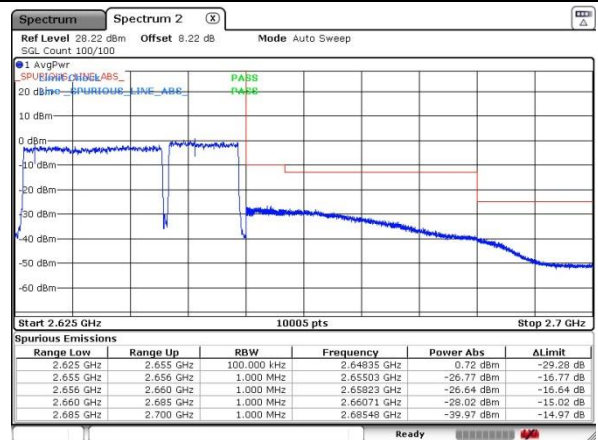

LTE Band 41 / 20MHz+15MHz

64QAM

Lowest Band Edge / 1RB0 and 1RB74

Highest Band Edge / 1RB0 and 1RB74

Date: 20 JUL 2019 16:09:24

Date: 20 JUL 2019 16:15:21

Lowest Band Edge / 1RB99 and 1RB0

Highest Band Edge / 1RB99 and 1RB0

Date: 20 JUL 2019 16:10:10

Date: 20 JUL 2019 16:14:18

Lowest Band Edge / Full RB

Highest Band Edge / Full RB

Date: 20 JUL 2019 16:06:36

Date: 20 JUL 2019 16:18:08

LTE Band 41 / 20MHz+20MHz

64QAM