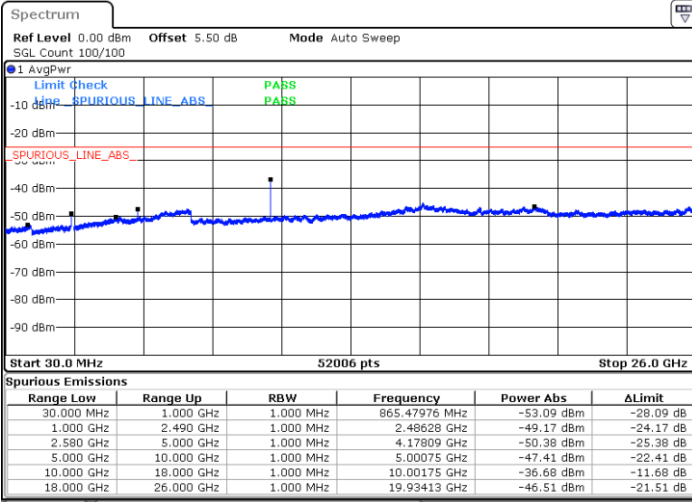

Lowest Channel / QPSK

Date: 28 JUN 2019 02:57:22

Lowest Channel / 16QAM

Date: 28 JUN 2019 02:58:16

LTE Band 7 / 20MHz

Middle Channel / QPSK

Middle Channel / 16QAM

Date: 28 JUN 2019 03:00:04

Date: 28 JUN 2019 02:59:10

Highest Channel / QPSK

Highest Channel / 16QAM

Date: 28 JUN 2019 03:00:58

Date: 28 JUN 2019 03:01:52

LTE Band 7 / 5MHz

Lowest Channel / 64QAM

Middle Channel / 64QAM

Date: 28 JUN 2019 03:03:46

Date: 28 JUN 2019 03:04:40

Highest Channel / 64QAM

Date: 28 JUN 2019 03:05:34

LTE Band 7 / 10MHz

Lowest Channel / 64QAM

Middle Channel / 64QAM

Date: 28 JUN 2019 03:12:02