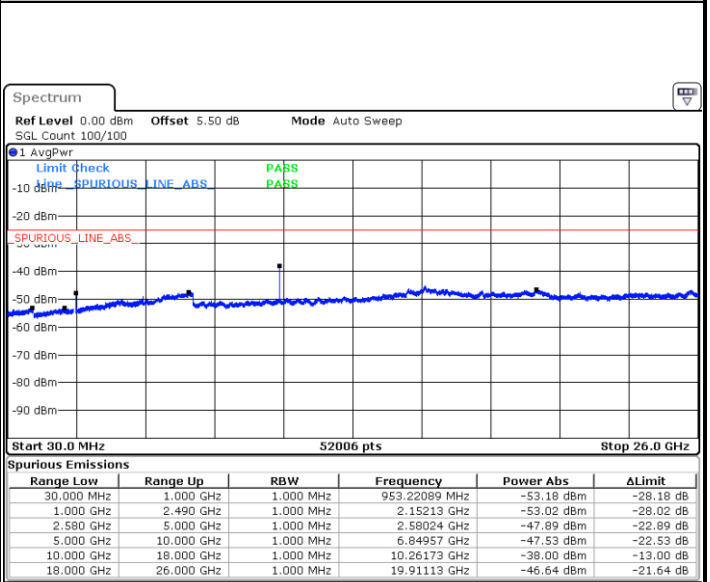

Lowest Band Edge / 1RB0 and 1RB9

Date: 20 JUL 2019 17:31:59

Highest Band Edge / 1RB0 and 1RB9

Date: 20 JUL 2019 17:36:21

Lowest Band Edge / 1RB99 and 1RB0

Date: 20 JUL 2019 17:33:22

Highest Band Edge / 1RB99 and 1RB0

Date: 20 JUL 2019 17:35:57

Lowest Band Edge / Full RB

Date: 20 JUL 2019 17:30:46

Highest Band Edge / Full RB

Date: 20 JUL 2019 17:35:16

Conducted Spurious Emission

LTE Band 7 / 5MHz

Highest Channel / QPSK

Date: 28 JUN 2019 02:11:27

Highest Channel / 16QAM

Date: 28 JUN 2019 02:12:21

LTE Band 7 / 10MHz

Lowest Channel / QPSK

Date: 28 JUN 2019 02:24:20

Lowest Channel / 16QAM

Date: 28 JUN 2019 02:25:14

LTE Band 7 / 10MHz

Middle Channel / QPSK

Middle Channel / 16QAM

Date: 28 JUN 2019 02:27:02

Date: 28 JUN 2019 02:28:08

Highest Channel / QPSK

Highest Channel / 16QAM

Date: 28 JUN 2019 02:27:56