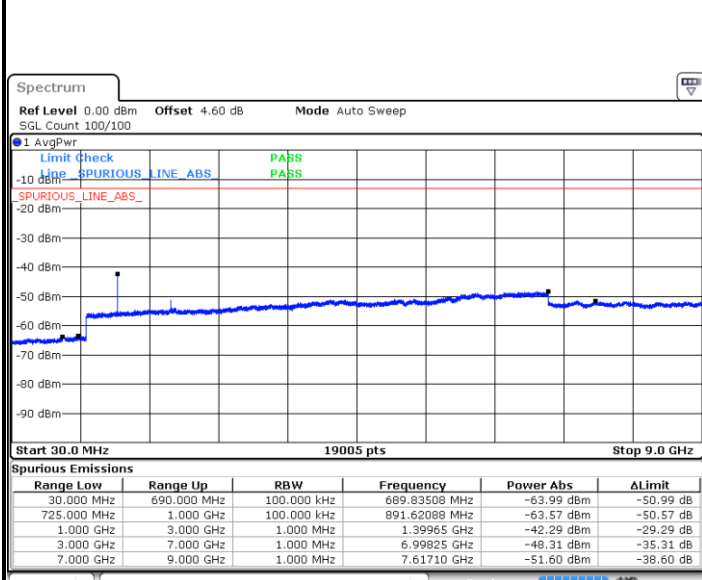

Date: 29 JUN 2019 05:33:58

Date: 29 JUN 2019 05:34:52

Middle Channel / QPSK

Middle Channel / 16QAM

Date: 29 JUN 2019 05:36:41

Date: 29 JUN 2019 05:35:47

LTE Band 12 / 5MHz

Highest Channel / QPSK

Date: 29 JUN 2019 05:37:36

Highest Channel / 16QAM

Date: 29 JUN 2019 05:38:31

LTE Band 12 / 10MHz

Lowest Channel / QPSK

Date: 29 JUN 2019 05:50:26

Lowest Channel / 16QAM

Date: 29 JUN 2019 05:51:21

LTE Band 12 / 10MHz

Middle Channel / QPSK

Date: 29 JUN 2019 05:53:10

Middle Channel / 16QAM

Date: 29 JUN 2019 05:52:16

Highest Channel / QPSK

Date: 29 JUN 2019 05:54:05

Highest Channel / 16QAM

Date: 29 JUN 2019 05:55:00

LTE Band 12 / 1.4MHz

Lowest Channel / 64QAM

Middle Channel / 64QAM

Date: 29 JUN 2019 06:10:25

Date: 29 JUN 2019 06:11:20

Highest Channel / 64QAM

Date: 29 JUN 2019 06:12:14