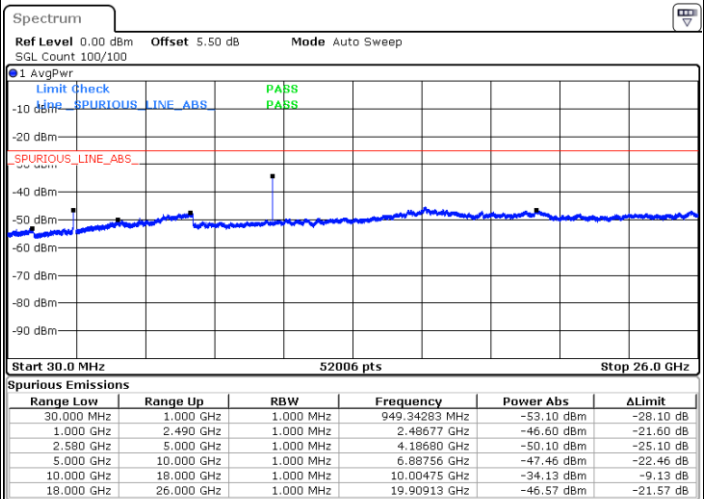

Date: 28 JUN 2019 02:28:50

LTE Band 7 / 15MHz

Lowest Channel / QPSK

Lowest Channel / 16QAM

Date: 28 JUN 2019 02:40:51

Date: 28 JUN 2019 02:41:45

Middle Channel / QPSK

Middle Channel / 16QAM

Date: 28 JUN 2019 02:43:33

Date: 28 JUN 2019 02:42:39

LTE Band 7 / 15MHz

Highest Channel / QPSK

Date: 28 JUN 2019 02:44:27

Highest Channel / 16QAM

Date: 28 JUN 2019 02:45:21

LTE Band 7 / 20MHz

Lowest Channel / QPSK

Date: 28 JUN 2019 02:57:22

Lowest Channel / 16QAM

Date: 28 JUN 2019 02:58:16

LTE Band 7 / 20MHz

Middle Channel / QPSK

Middle Channel / 16QAM

Date: 28 JUN 2019 03:00:04

Date: 28 JUN 2019 02:59:10

Highest Channel / QPSK

Highest Channel / 16QAM

Date: 28 JUN 2019 03:00:58

Date: 28 JUN 2019 03:01:52

LTE Band 7 / 5MHz

Lowest Channel / 64QAM

Middle Channel / 64QAM