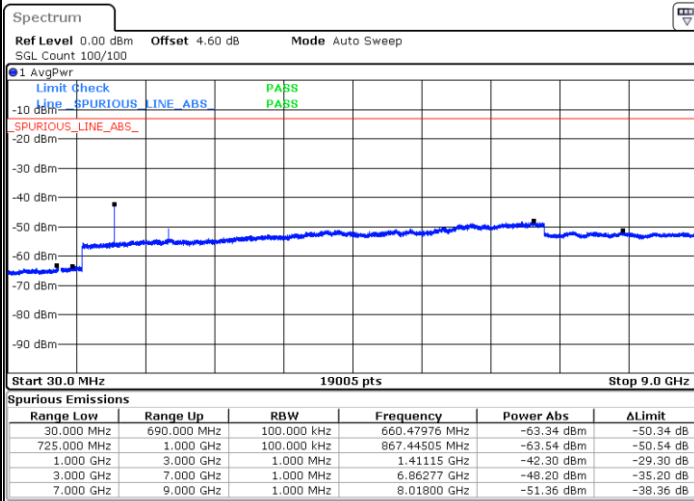

Lowest Channel / QPSK

Date: 29 JUN 2019 05:17:29

Lowest Channel / 16QAM

Date: 29 JUN 2019 05:18:23

LTE Band 12 / 3MHz

Middle Channel / QPSK

Date: 29 JUN 2019 05:20:13

Middle Channel / 16QAM

Date: 29 JUN 2019 05:19:18

Highest Channel / QPSK

Date: 29 JUN 2019 05:21:07

Highest Channel / 16QAM

Date: 29 JUN 2019 05:22:02

LTE Band 12 / 5MHz

Lowest Channel / QPSK

Lowest Channel / 16QAM

Date: 29 JUN 2019 05:33:58

Date: 29 JUN 2019 05:34:52

Middle Channel / QPSK

Middle Channel / 16QAM

Date: 29 JUN 2019 05:36:41

Date: 29 JUN 2019 05:35:47

LTE Band 12 / 5MHz

Highest Channel / QPSK

Date: 29 JUN 2019 05:37:36

Highest Channel / 16QAM

Date: 29 JUN 2019 05:38:31

LTE Band 12 / 10MHz

Lowest Channel / QPSK

Date: 29 JUN 2019 05:50:26

Lowest Channel / 16QAM

Date: 29 JUN 2019 05:51:21