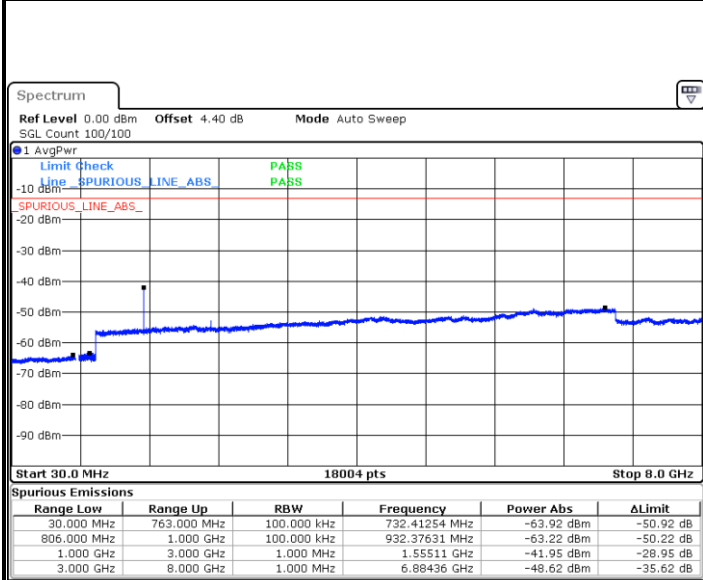

LTE Band 12 / 3MHz

Lowest Channel / 64QAM

Middle Channel / 64QAM

Date: 29 JUN 2019 06:13:09

Date: 29 JUN 2019 06:14:04

Highest Channel / 64QAM

Date: 29 JUN 2019 06:14:58

LTE Band 12 / 5MHz

Lowest Channel / 64QAM

Middle Channel / 64QAM

Date: 29 JUN 2019 06:26:54

Date: 29 JUN 2019 06:27:48

Highest Channel / 64QAM

Date: 29 JUN 2019 06:28:43

LTE Band 12 / 10MHz

Lowest Channel / 64QAM

Middle Channel / 64QAM

Date: 29 JUN 2019 06:29:38

Date: 29 JUN 2019 06:30:32

Highest Channel / 64QAM

Date: 29 JUN 2019 06:31:27

LTE Band 13 / 5MHz

Lowest Channel / QPSK

Date: 3 JUL 2019 01:16:52

Lowest Channel / 16QAM

Date: 3 JUL 2019 01:15:57

Middle Channel / QPSK

Date: 3 JUL 2019 01:18:26

Middle Channel / 16QAM

Date: 3 JUL 2019 01:19:20

LTE Band 13 / 5MHz

Highest Channel / QPSK