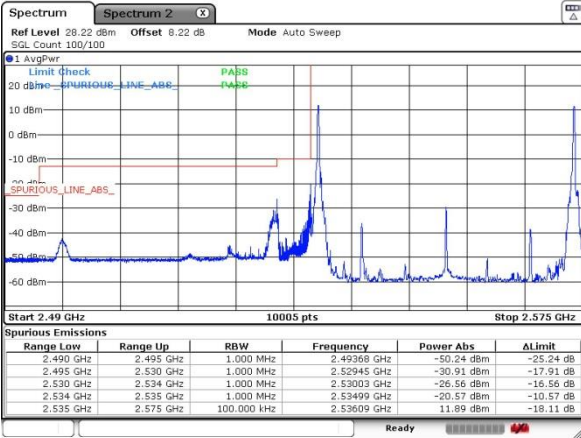

LTE Band 41 / 20MHz+20MHz

64QAM

Lowest Band Edge / 1RB0 and 1RB9

Date: 20 JUL 2019 17:31:59