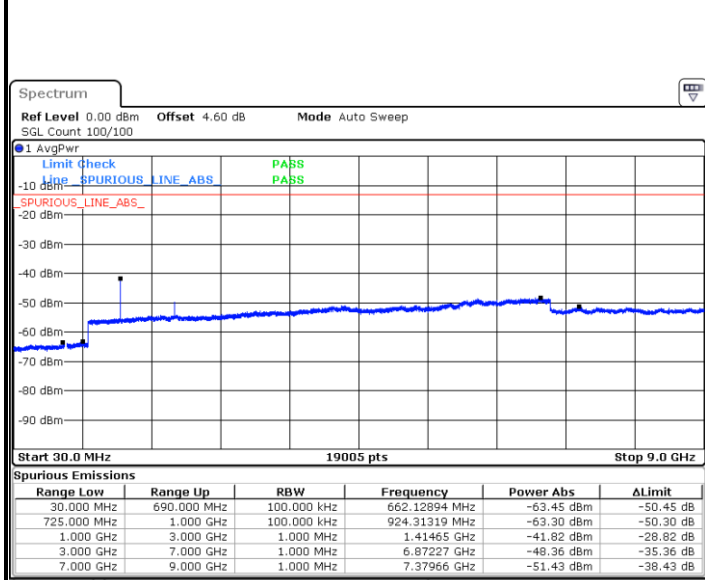

Highest Channel / 64QAM

Date: 28 JUN 2019 03:26:38

LTE Band 7 / 20MHz

Lowest Channel / 64QAM

Middle Channel / 64QAM

Date: 28 JUN 2019 03:33:07

Date: 28 JUN 2019 03:34:01

Highest Channel / 64QAM

Date: 28 JUN 2019 03:34:55

LTE Band 12 / 1.4MHz

Lowest Channel / QPSK

Date: 29 JUN 2019 05:01:00

Lowest Channel / 16QAM

Date: 29 JUN 2019 05:01:55

Middle Channel / QPSK

Date: 29 JUN 2019 05:03:44

Middle Channel / 16QAM

Date: 29 JUN 2019 05:02:49

LTE Band 12 / 1.4MHz

Highest Channel / QPSK

Date: 29 JUN 2019 05:04:39

Highest Channel / 16QAM

Date: 29 JUN 2019 05:05:33

LTE Band 12 / 3MHz