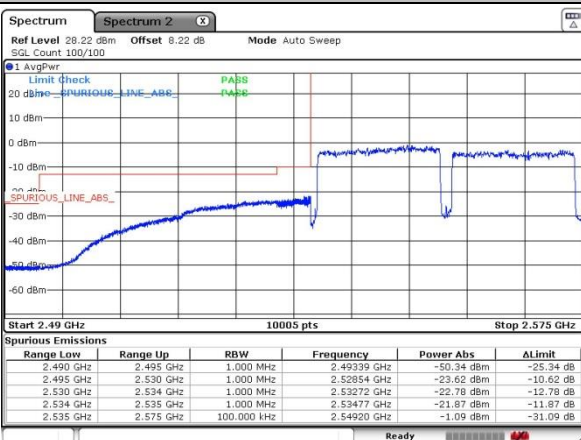

Lowest Band Edge / 1RB0 and 1RB9

Date: 20 JUL 2019 17:31:59

Highest Band Edge / 1RB0 and 1RB9

Date: 20 JUL 2019 17:36:21

Lowest Band Edge / 1RB99 and 1RB0

Date: 20 JUL 2019 17:33:22

Highest Band Edge / 1RB99 and 1RB0

Date: 20 JUL 2019 17:35:57

Lowest Band Edge / Full RB

Date: 20 JUL 2019 17:30:46

Highest Band Edge / Full RB

Date: 20 JUL 2019 17:35:16

Conducted Spurious Emission

LTE Band 7 / 5MHz

Highest Channel / QPSK