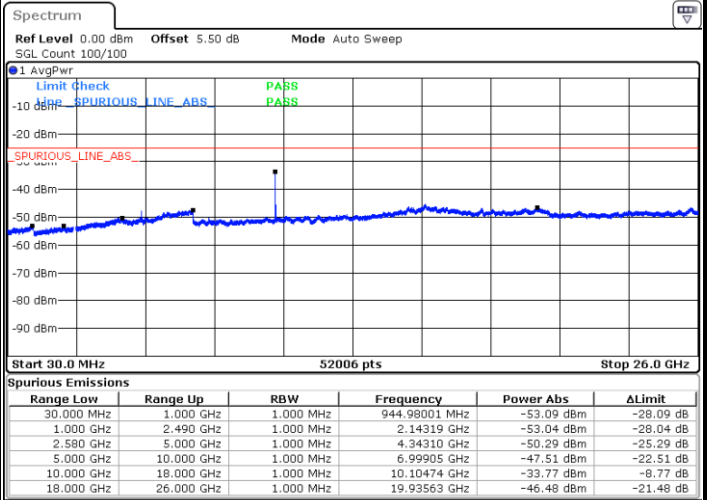

Date: 28 JUN 2019 02:43:33

Date: 28 JUN 2019 02:42:39

LTE Band 7 / 15MHz

Highest Channel / QPSK

Date: 28 JUN 2019 02:44:27

Highest Channel / 16QAM

Date: 28 JUN 2019 02:45:21

LTE Band 7 / 20MHz

Lowest Channel / QPSK

Date: 28 JUN 2019 02:57:22

Lowest Channel / 16QAM

Date: 28 JUN 2019 02:58:16

LTE Band 7 / 20MHz

Middle Channel / QPSK

Middle Channel / 16QAM

Date: 28 JUN 2019 03:00:04

Date: 28 JUN 2019 02:59:10

Highest Channel / QPSK

Highest Channel / 16QAM

Date: 28 JUN 2019 03:00:58

Date: 28 JUN 2019 03:01:52

LTE Band 7 / 5MHz

Lowest Channel / 64QAM

Middle Channel / 64QAM