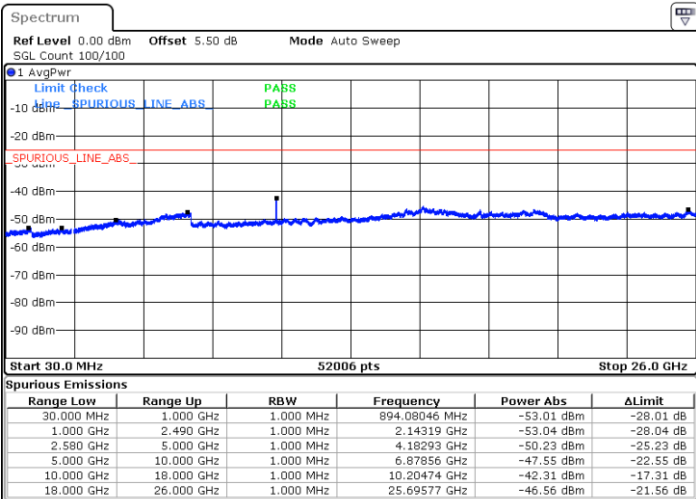

Date: 28 JUN 2019 03:12:56

Highest Channel / 64QAM

Date: 28 JUN 2019 03:13:50

LTE Band 7 / 15MHz

Lowest Channel / 64QAM

Middle Channel / 64QAM

Date: 28 JUN 2019 03:24:50

Date: 28 JUN 2019 03:25:44

Highest Channel / 64QAM

Date: 28 JUN 2019 03:26:38

LTE Band 7 / 20MHz

Lowest Channel / 64QAM

Middle Channel / 64QAM

Date: 28 JUN 2019 03:33:07

Date: 28 JUN 2019 03:34:01

Highest Channel / 64QAM

Date: 28 JUN 2019 03:34:55

LTE Band 12 / 1.4MHz

Lowest Channel / QPSK

Date: 29 JUN 2019 05:01:00

Lowest Channel / 16QAM

Date: 29 JUN 2019 05:01:55

Middle Channel / QPSK

Date: 29 JUN 2019 05:03:44