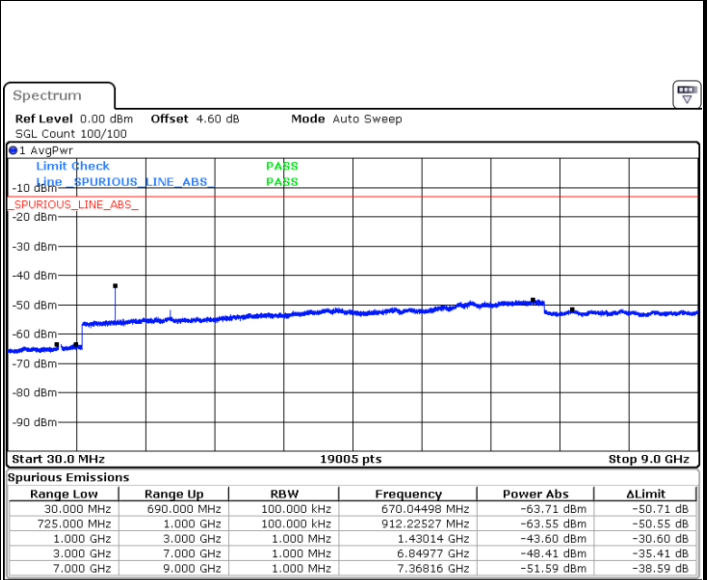

Date: 28 JUN 2019 03:34:55

LTE Band 12 / 1.4MHz

Lowest Channel / QPSK

Date: 29 JUN 2019 05:01:00

Lowest Channel / 16QAM

Date: 29 JUN 2019 05:01:55

Middle Channel / QPSK

Date: 29 JUN 2019 05:03:44

Middle Channel / 16QAM

Date: 29 JUN 2019 05:02:49

LTE Band 12 / 1.4MHz

Highest Channel / QPSK

Date: 29 JUN 2019 05:04:39

Highest Channel / 16QAM

Date: 29 JUN 2019 05:05:33

LTE Band 12 / 3MHz

Lowest Channel / QPSK

Date: 29 JUN 2019 05:17:29

Lowest Channel / 16QAM

Date: 29 JUN 2019 05:18:23

LTE Band 12 / 3MHz

Middle Channel / QPSK

Date: 29 JUN 2019 05:20:13

Middle Channel / 16QAM