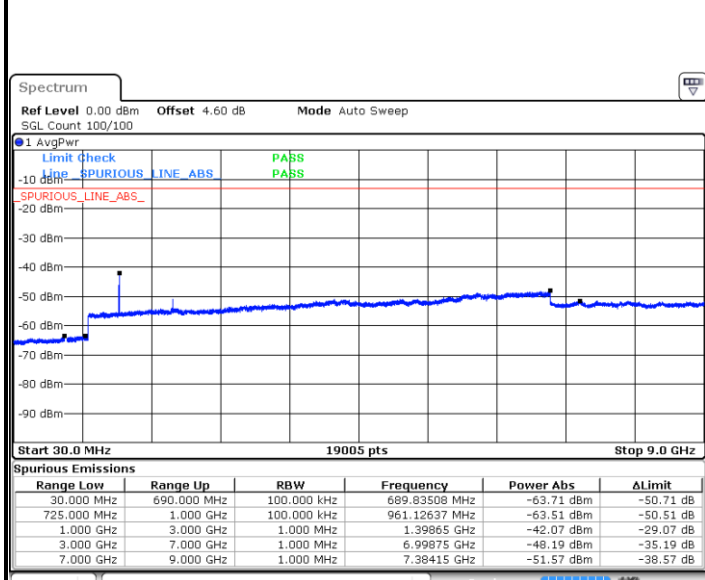

Date: 28 JUN 2019 03:34:55

LTE Band 12 / 1.4MHz

Lowest Channel / QPSK

Date: 29 JUN 2019 05:01:00

Lowest Channel / 16QAM

Date: 29 JUN 2019 05:01:55

Middle Channel / QPSK

Date: 29 JUN 2019 05:03:44

Middle Channel / 16QAM

Date: 29 JUN 2019 05:02:49

LTE Band 12 / 1.4MHz

Highest Channel / QPSK

Date: 29 JUN 2019 05:04:39

Highest Channel / 16QAM

Date: 29 JUN 2019 05:05:33

LTE Band 12 / 3MHz

Lowest Channel / QPSK

Date: 29 JUN 2019 05:17:29

Lowest Channel / 16QAM

Date: 29 JUN 2019 05:18:23

LTE Band 12 / 3MHz

Middle Channel / QPSK

Date: 29 JUN 2019 05:20:13

Middle Channel / 16QAM

Date: 29 JUN 2019 05:19:18

Highest Channel / QPSK

Date: 29 JUN 2019 05:21:07

Highest Channel / 16QAM

Date: 29 JUN 2019 05:22:02

LTE Band 12 / 5MHz

Lowest Channel / QPSK

Lowest Channel / 16QAM