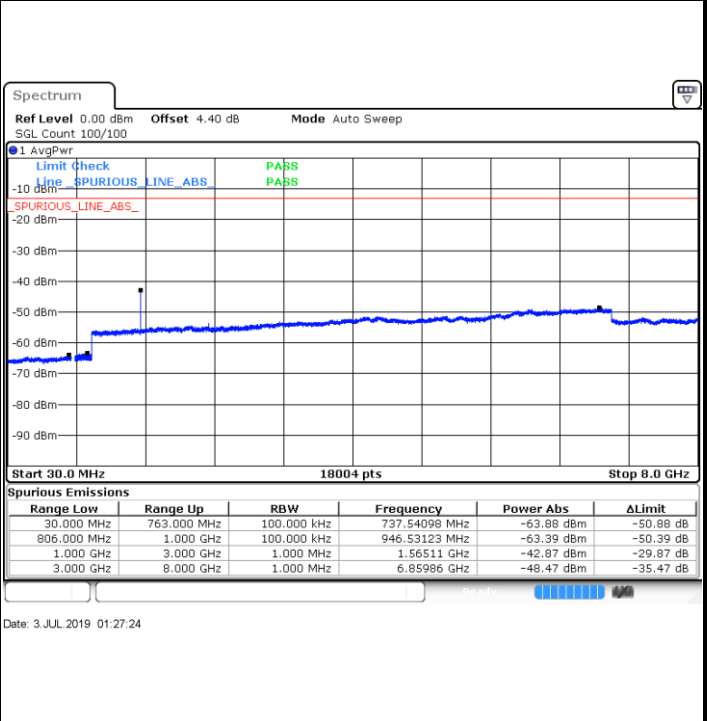

Lowest Channel / 64QAM

Middle Channel / 64QAM

Date: 29 JUN 2019 06:26:54

Date: 29 JUN 2019 06:27:48

Highest Channel / 64QAM

Date: 29 JUN 2019 06:28:43

LTE Band 12 / 10MHz

Lowest Channel / 64QAM

Middle Channel / 64QAM

Date: 29 JUN 2019 06:29:38

Date: 29 JUN 2019 06:30:32

Highest Channel / 64QAM

Date: 29 JUN 2019 06:31:27

LTE Band 13 / 5MHz

Lowest Channel / QPSK

Date: 3 JUL 2019 01:16:52

Lowest Channel / 16QAM

Date: 3 JUL 2019 01:15:57

Middle Channel / QPSK

Date: 3 JUL 2019 01:18:26

Middle Channel / 16QAM

Date: 3 JUL 2019 01:19:20

LTE Band 13 / 5MHz

Highest Channel / QPSK

Highest Channel / 16QAM

LTE Band 13 / 10MHz

Middle Channel / QPSK

Middle Channel / 16QAM

LTE Band 13 / 10MHz

Middle Channel / 64QAM