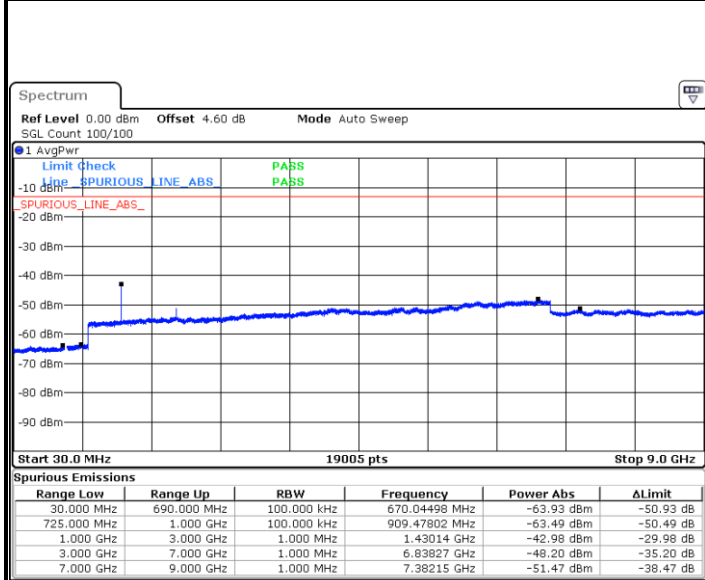

Date: 28 JUN 2019 03:34:55

LTE Band 12 / 1.4MHz

Lowest Channel / QPSK

Date: 29 JUN 2019 05:01:00

Lowest Channel / 16QAM

Date: 29 JUN 2019 05:01:55

Middle Channel / QPSK

Date: 29 JUN 2019 05:03:44

Middle Channel / 16QAM

Date: 29 JUN 2019 05:02:49

LTE Band 12 / 1.4MHz

Highest Channel / QPSK

Date: 29 JUN 2019 05:04:39

Highest Channel / 16QAM

Date: 29 JUN 2019 05:05:33

LTE Band 12 / 3MHz

Lowest Channel / QPSK

Date: 29 JUN 2019 05:17:29

Lowest Channel / 16QAM

Date: 29 JUN 2019 05:18:23

LTE Band 12 / 3MHz

Middle Channel / QPSK

Date: 29 JUN 2019 05:20:13

Middle Channel / 16QAM

Date: 29 JUN 2019 05:19:18

Highest Channel / QPSK

Date: 29 JUN 2019 05:21:07

Highest Channel / 16QAM

Date: 29 JUN 2019 05:22:02

LTE Band 12 / 5MHz

Lowest Channel / QPSK

Lowest Channel / 16QAM