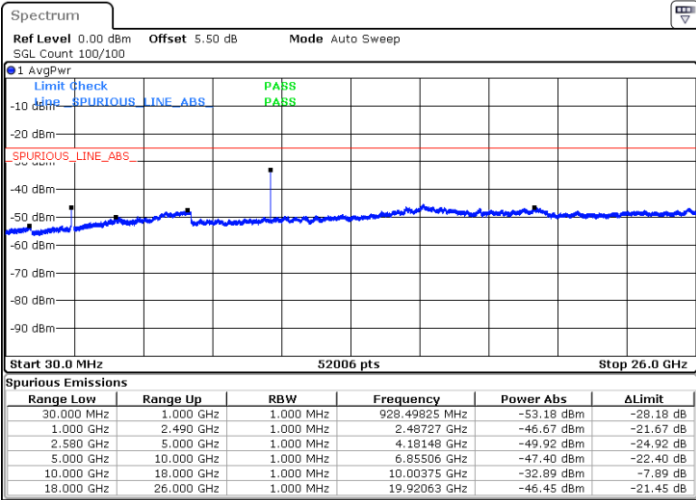

Date: 28 JUN 2019 02:11:27

Highest Channel / 16QAM

Date: 28 JUN 2019 02:12:21

LTE Band 7 / 10MHz

Lowest Channel / QPSK

Date: 28 JUN 2019 02:24:20

Lowest Channel / 16QAM

Date: 28 JUN 2019 02:25:14

LTE Band 7 / 10MHz

Middle Channel / QPSK

Middle Channel / 16QAM

Date: 28 JUN 2019 02:27:02

Date: 28 JUN 2019 02:28:08

Highest Channel / QPSK

Highest Channel / 16QAM

Date: 28 JUN 2019 02:27:56

Date: 28 JUN 2019 02:28:50

LTE Band 7 / 15MHz

Lowest Channel / QPSK

Lowest Channel / 16QAM

Date: 28 JUN 2019 02:40:51

Date: 28 JUN 2019 02:41:45

Middle Channel / QPSK

Middle Channel / 16QAM

Date: 28 JUN 2019 02:43:33

Date: 28 JUN 2019 02:42:39

LTE Band 7 / 15MHz

Highest Channel / QPSK

Date: 28 JUN 2019 02:44:27

Highest Channel / 16QAM

Date: 28 JUN 2019 02:45:21

LTE Band 7 / 20MHz