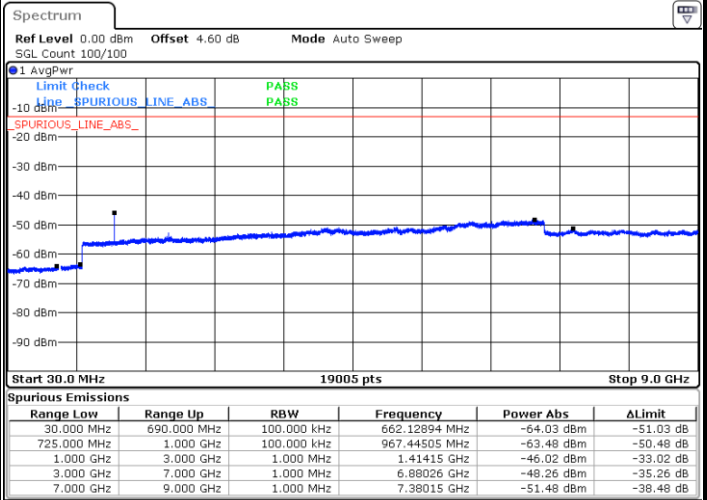

Date: 29 JUN 2019 05:37:36

Highest Channel / 16QAM

Date: 29 JUN 2019 05:38:31

LTE Band 12 / 10MHz

Lowest Channel / QPSK

Date: 29 JUN 2019 05:50:26

Lowest Channel / 16QAM

Date: 29 JUN 2019 05:51:21

LTE Band 12 / 10MHz

Middle Channel / QPSK

Date: 29 JUN 2019 05:53:10

Middle Channel / 16QAM

Date: 29 JUN 2019 05:52:16

Highest Channel / QPSK

Date: 29 JUN 2019 05:54:05

Highest Channel / 16QAM

Date: 29 JUN 2019 05:55:00

LTE Band 12 / 1.4MHz

Lowest Channel / 64QAM

Middle Channel / 64QAM

Date: 29 JUN 2019 06:10:25

Date: 29 JUN 2019 06:11:20

Highest Channel / 64QAM

Date: 29 JUN 2019 06:12:14