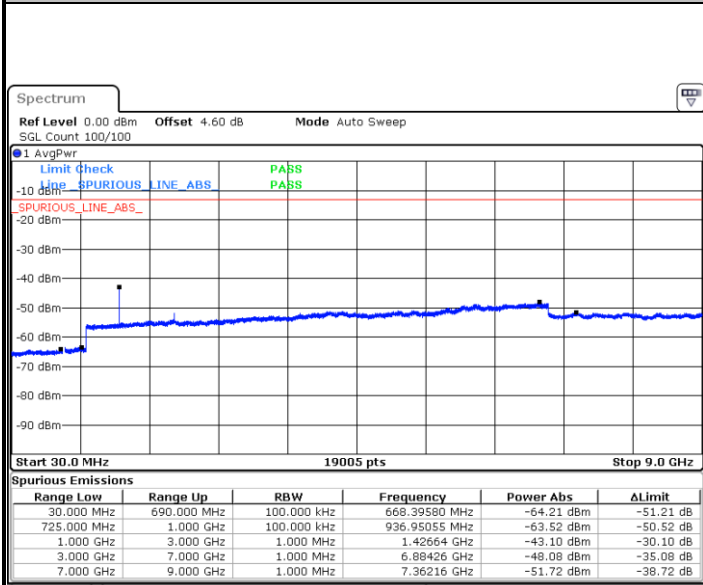

Middle Channel / 16QAM

Date: 29 JUN 2019 05:02:49

LTE Band 12 / 1.4MHz

Highest Channel / QPSK

Date: 29 JUN 2019 05:04:39

Highest Channel / 16QAM

Date: 29 JUN 2019 05:05:33

LTE Band 12 / 3MHz

Lowest Channel / QPSK

Date: 29 JUN 2019 05:17:29

Lowest Channel / 16QAM

Date: 29 JUN 2019 05:18:23

LTE Band 12 / 3MHz

Middle Channel / QPSK

Date: 29 JUN 2019 05:20:13

Middle Channel / 16QAM

Date: 29 JUN 2019 05:19:18

Highest Channel / QPSK

Date: 29 JUN 2019 05:21:07

Highest Channel / 16QAM

Date: 29 JUN 2019 05:22:02

LTE Band 12 / 5MHz

Lowest Channel / QPSK

Lowest Channel / 16QAM