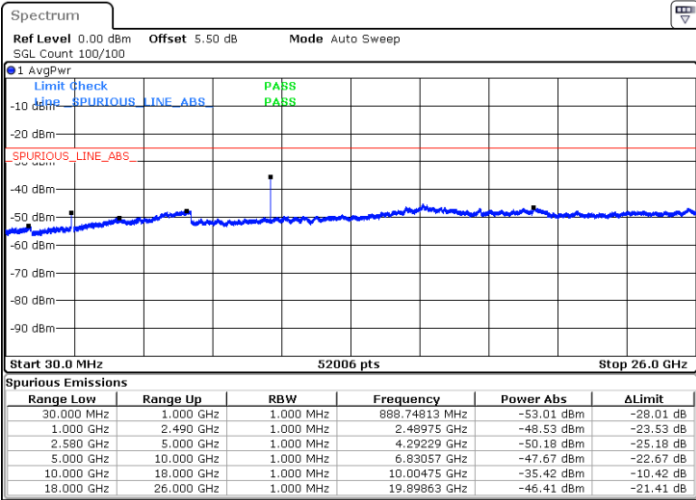

Date: 28 JUN 2019 03:12:56

Highest Channel / 64QAM

Date: 28 JUN 2019 03:13:50

LTE Band 7 / 15MHz

Lowest Channel / 64QAM

Middle Channel / 64QAM

Date: 28 JUN 2019 03:24:50

Date: 28 JUN 2019 03:25:44

Highest Channel / 64QAM

Date: 28 JUN 2019 03:26:38

LTE Band 7 / 20MHz

Lowest Channel / 64QAM

Middle Channel / 64QAM

Date: 28 JUN 2019 03:33:07

Date: 28 JUN 2019 03:34:01

Highest Channel / 64QAM

Date: 28 JUN 2019 03:34:55

LTE Band 12 / 1.4MHz

Lowest Channel / QPSK

Date: 29 JUN 2019 05:01:00

Lowest Channel / 16QAM

Date: 29 JUN 2019 05:01:55

Middle Channel / QPSK

Date: 29 JUN 2019 05:03:44