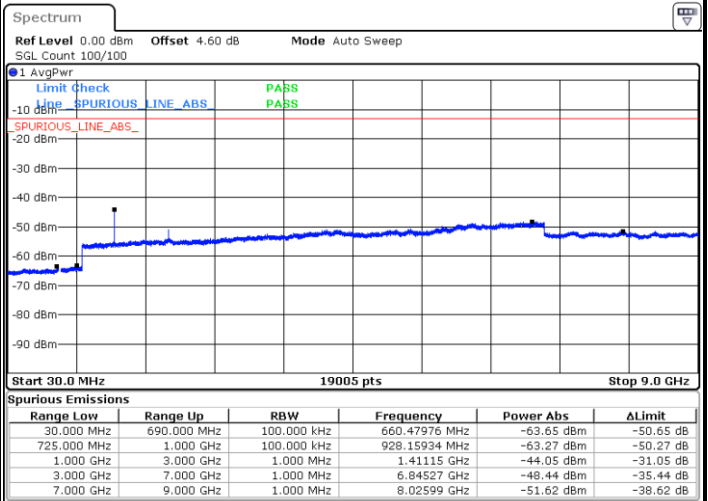

Lowest Channel / QPSK

Date: 29 JUN 2019 05:17:29

Lowest Channel / 16QAM

Date: 29 JUN 2019 05:18:23

LTE Band 12 / 3MHz

Middle Channel / QPSK

Date: 29 JUN 2019 05:20:13

Middle Channel / 16QAM

Date: 29 JUN 2019 05:19:18

Highest Channel / QPSK

Date: 29 JUN 2019 05:21:07

Highest Channel / 16QAM

Date: 29 JUN 2019 05:22:02

LTE Band 12 / 5MHz

Lowest Channel / QPSK

Lowest Channel / 16QAM

Date: 29 JUN 2019 05:33:58

Date: 29 JUN 2019 05:34:52

Middle Channel / QPSK

Middle Channel / 16QAM

Date: 29 JUN 2019 05:36:41

Date: 29 JUN 2019 05:35:47

LTE Band 12 / 5MHz

Highest Channel / QPSK

Date: 29 JUN 2019 05:37:36

Highest Channel / 16QAM

Date: 29 JUN 2019 05:38:31

LTE Band 12 / 10MHz

Lowest Channel / QPSK

Date: 29 JUN 2019 05:50:26

Lowest Channel / 16QAM

Date: 29 JUN 2019 05:51:21