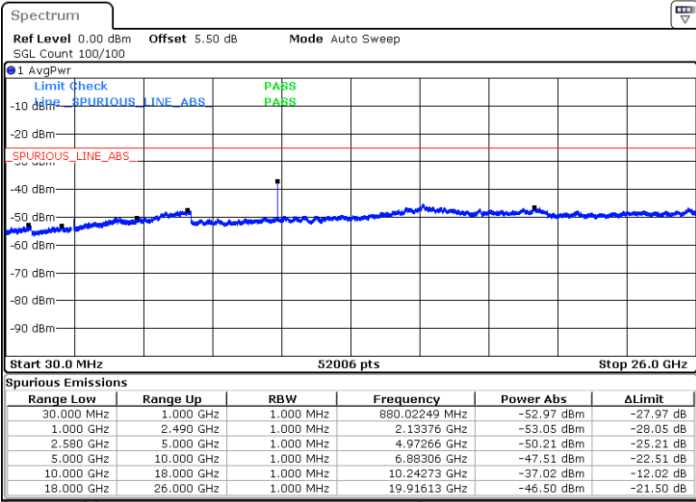

Date: 28 JUN 2019 02:11:27

Highest Channel / 16QAM

Date: 28 JUN 2019 02:12:21

LTE Band 7 / 10MHz

Lowest Channel / QPSK

Date: 28 JUN 2019 02:24:20

Lowest Channel / 16QAM

Date: 28 JUN 2019 02:25:14

LTE Band 7 / 10MHz

Middle Channel / QPSK

Middle Channel / 16QAM

Date: 28 JUN 2019 02:27:02

Date: 28 JUN 2019 02:28:08

Highest Channel / QPSK

Highest Channel / 16QAM

Date: 28 JUN 2019 02:27:56

Date: 28 JUN 2019 02:28:50

LTE Band 7 / 15MHz

Lowest Channel / QPSK

Lowest Channel / 16QAM

Date: 28 JUN 2019 02:40:51

Date: 28 JUN 2019 02:41:45

Middle Channel / QPSK

Middle Channel / 16QAM

Date: 28 JUN 2019 02:43:33

Date: 28 JUN 2019 02:42:39

LTE Band 7 / 15MHz

Highest Channel / QPSK

Date: 28 JUN 2019 02:44:27

Highest Channel / 16QAM

Date: 28 JUN 2019 02:45:21

LTE Band 7 / 20MHz