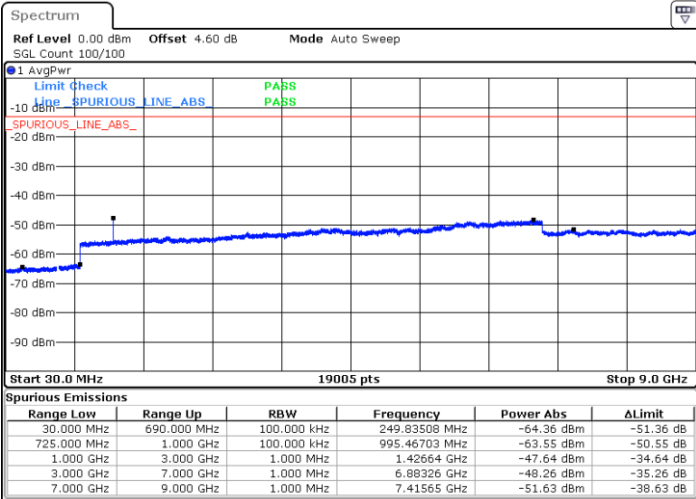

Date: 29 JUN 2019 05:55:00

LTE Band 12 / 1.4MHz

Lowest Channel / 64QAM

Middle Channel / 64QAM

Date: 29 JUN 2019 06:10:25

Date: 29 JUN 2019 06:11:20

Highest Channel / 64QAM

Date: 29 JUN 2019 06:12:14

LTE Band 12 / 3MHz

Lowest Channel / 64QAM

Middle Channel / 64QAM

Date: 29 JUN 2019 06:13:09

Date: 29 JUN 2019 06:14:04

Highest Channel / 64QAM

Date: 29 JUN 2019 06:14:58

LTE Band 12 / 5MHz

Lowest Channel / 64QAM

Middle Channel / 64QAM

Date: 29 JUN 2019 06:26:54

Date: 29 JUN 2019 06:27:48

Highest Channel / 64QAM

Date: 29 JUN 2019 06:28:43

LTE Band 12 / 10MHz

Lowest Channel / 64QAM

Middle Channel / 64QAM

Date: 29 JUN 2019 06:29:38

Date: 29 JUN 2019 06:30:32

Highest Channel / 64QAM

Date: 29 JUN 2019 06:31:27

LTE Band 13 / 5MHz

Lowest Channel / QPSK

Date: 3 JUL 2019 01:16:52