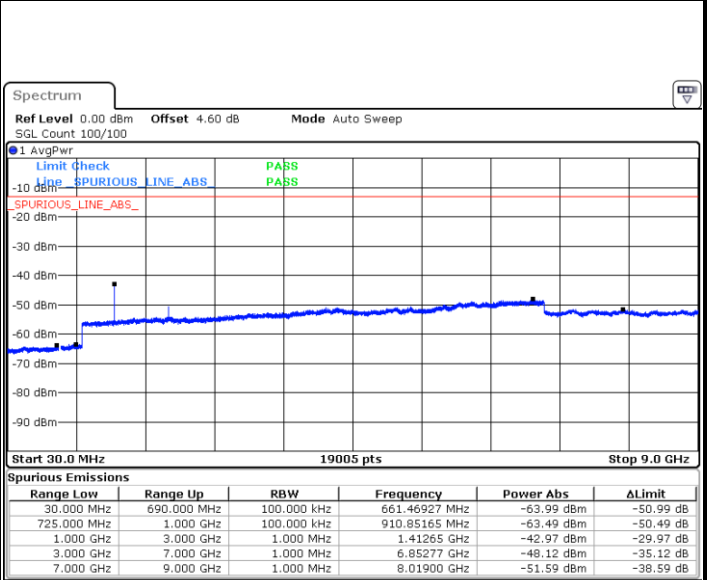

Middle Channel / 16QAM

Date: 29 JUN 2019 05:02:49

LTE Band 12 / 1.4MHz

Highest Channel / QPSK

Date: 29 JUN 2019 05:04:39

Highest Channel / 16QAM

Date: 29 JUN 2019 05:05:33

LTE Band 12 / 3MHz

Lowest Channel / QPSK

Date: 29 JUN 2019 05:17:29

Lowest Channel / 16QAM

Date: 29 JUN 2019 05:18:23

LTE Band 12 / 3MHz

Middle Channel / QPSK

Date: 29 JUN 2019 05:20:13

Middle Channel / 16QAM

Date: 29 JUN 2019 05:19:18

Highest Channel / QPSK

Date: 29 JUN 2019 05:21:07

Highest Channel / 16QAM

Date: 29 JUN 2019 05:22:02

LTE Band 12 / 5MHz

Lowest Channel / QPSK

Lowest Channel / 16QAM