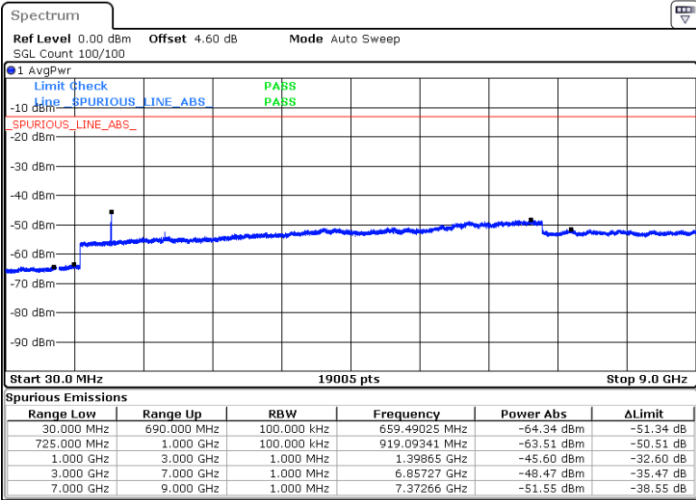

Date: 29 JUN 2019 05:37:36

Highest Channel / 16QAM

Date: 29 JUN 2019 05:38:31

LTE Band 12 / 10MHz

Lowest Channel / QPSK

Date: 29 JUN 2019 05:50:26

Lowest Channel / 16QAM

Date: 29 JUN 2019 05:51:21

LTE Band 12 / 10MHz

Middle Channel / QPSK

Date: 29 JUN 2019 05:53:10

Middle Channel / 16QAM

Date: 29 JUN 2019 05:52:16

Highest Channel / QPSK

Date: 29 JUN 2019 05:54:05

Highest Channel / 16QAM

Date: 29 JUN 2019 05:55:00

LTE Band 12 / 1.4MHz

Lowest Channel / 64QAM

Middle Channel / 64QAM

Date: 29 JUN 2019 06:10:25

Date: 29 JUN 2019 06:11:20

Highest Channel / 64QAM

Date: 29 JUN 2019 06:12:14

LTE Band 12 / 3MHz

Lowest Channel / 64QAM

Middle Channel / 64QAM

Date: 29 JUN 2019 06:13:09

Date: 29 JUN 2019 06:14:04

Highest Channel / 64QAM

Date: 29 JUN 2019 06:14:58

LTE Band 12 / 5MHz