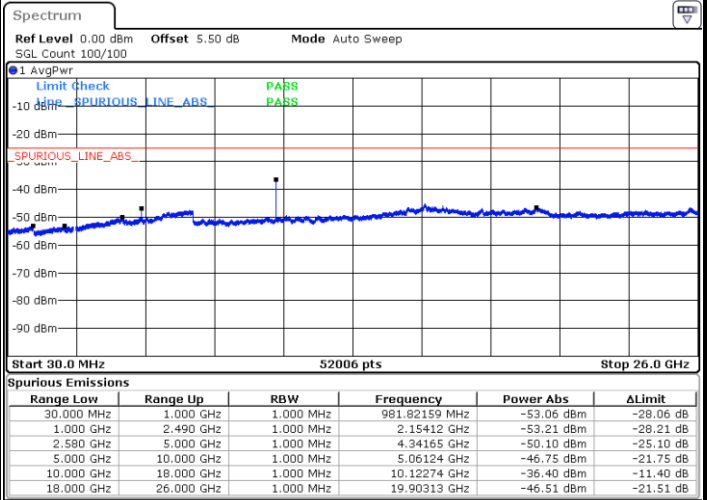

Date: 20 JUL 2019 17:35:57

Lowest Band Edge / Full RB

Date: 20 JUL 2019 17:30:46

Highest Band Edge / Full RB

Date: 20 JUL 2019 17:35:16

Conducted Spurious Emission

LTE Band 7 / 5MHz

Highest Channel / QPSK

Date: 28 JUN 2019 02:11:27

Highest Channel / 16QAM

Date: 28 JUN 2019 02:12:21

LTE Band 7 / 10MHz

Lowest Channel / QPSK

Date: 28 JUN 2019 02:24:20

Lowest Channel / 16QAM

Date: 28 JUN 2019 02:25:14

LTE Band 7 / 10MHz

Middle Channel / QPSK

Middle Channel / 16QAM

Date: 28 JUN 2019 02:27:02

Date: 28 JUN 2019 02:28:08

Highest Channel / QPSK

Highest Channel / 16QAM

Date: 28 JUN 2019 02:27:56