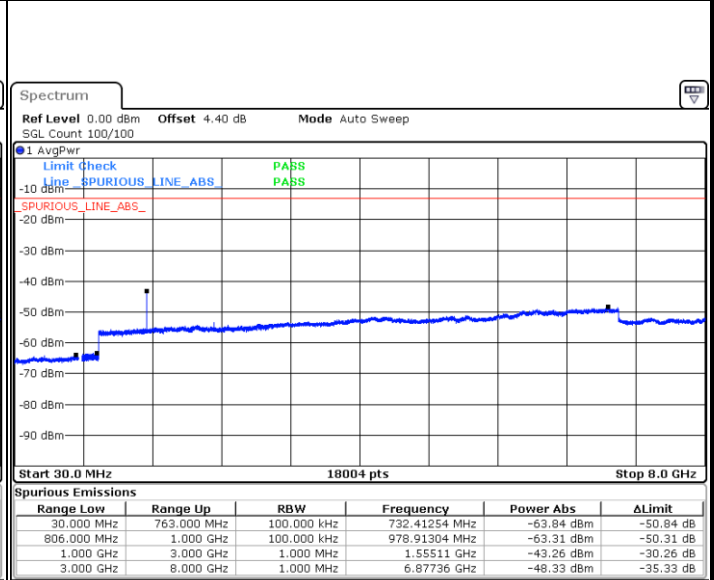

Lowest Channel / 64QAM

Middle Channel / 64QAM

Date: 29 JUN 2019 06:26:54

Date: 29 JUN 2019 06:27:48

Highest Channel / 64QAM

Date: 29 JUN 2019 06:28:43

LTE Band 12 / 10MHz

Lowest Channel / 64QAM

Middle Channel / 64QAM

Date: 29 JUN 2019 06:29:38

Date: 29 JUN 2019 06:30:32

Highest Channel / 64QAM

Date: 29 JUN 2019 06:31:27

LTE Band 13 / 5MHz

Lowest Channel / QPSK

Date: 3 JUL 2019 01:16:52

Lowest Channel / 16QAM

Date: 3 JUL 2019 01:15:57

Middle Channel / QPSK

Date: 3 JUL 2019 01:18:26

Middle Channel / 16QAM

Date: 3 JUL 2019 01:19:20

LTE Band 13 / 5MHz

Highest Channel / QPSK

Highest Channel / 16QAM

LTE Band 13 / 10MHz

Middle Channel / QPSK

Middle Channel / 16QAM

LTE Band 13 / 10MHz

Middle Channel / 64QAM