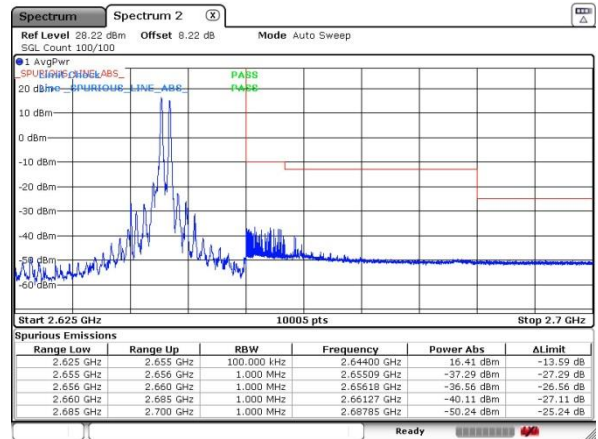

LTE Band 41 / 20MHz+15MHz

64QAM

Lowest Band Edge / 1RB0 and 1RB74

Highest Band Edge / 1RB0 and 1RB74

Date: 20 JUL 2019 16:09:24

Date: 20 JUL 2019 16:15:21

Lowest Band Edge / 1RB99 and 1RB0

Highest Band Edge / 1RB99 and 1RB0

Date: 20 JUL 2019 16:10:10

Date: 20 JUL 2019 16:14:18

Lowest Band Edge / Full RB

Highest Band Edge / Full RB

Date: 20 JUL 2019 16:06:36

Date: 20 JUL 2019 16:18:08

LTE Band 41 / 20MHz+20MHz

64QAM