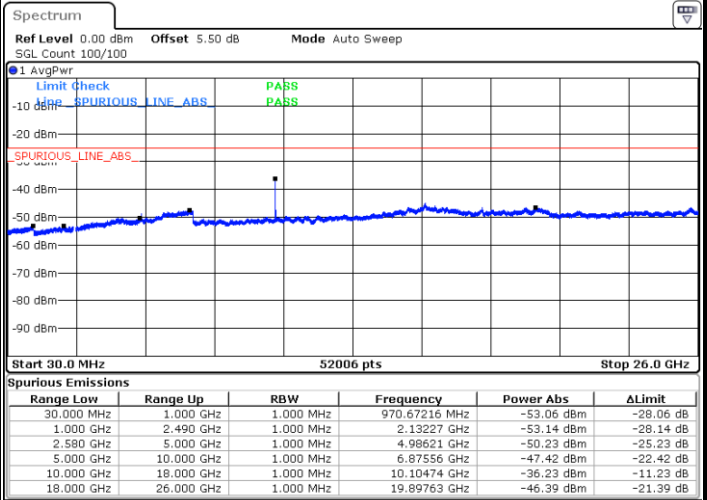

Date: 28 JUN 2019 03:12:56

Highest Channel / 64QAM

Date: 28 JUN 2019 03:13:50

LTE Band 7 / 15MHz

Lowest Channel / 64QAM

Middle Channel / 64QAM

Date: 28 JUN 2019 03:24:50

Date: 28 JUN 2019 03:25:44

Highest Channel / 64QAM

Date: 28 JUN 2019 03:26:38

LTE Band 7 / 20MHz

Lowest Channel / 64QAM

Middle Channel / 64QAM

Date: 28 JUN 2019 03:33:07

Date: 28 JUN 2019 03:34:01

Highest Channel / 64QAM

Date: 28 JUN 2019 03:34:55

LTE Band 12 / 1.4MHz

Lowest Channel / QPSK

Date: 29 JUN 2019 05:01:00

Lowest Channel / 16QAM

Date: 29 JUN 2019 05:01:55

Middle Channel / QPSK

Date: 29 JUN 2019 05:03:44