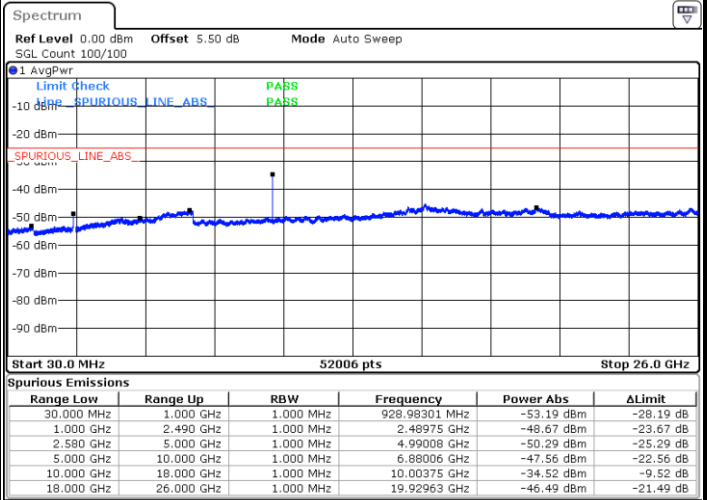

Date: 28 JUN 2019 02:11:27

Highest Channel / 16QAM

Date: 28 JUN 2019 02:12:21

LTE Band 7 / 10MHz

Lowest Channel / QPSK

Date: 28 JUN 2019 02:24:20

Lowest Channel / 16QAM

Date: 28 JUN 2019 02:25:14

LTE Band 7 / 10MHz

Middle Channel / QPSK

Middle Channel / 16QAM

Date: 28 JUN 2019 02:27:02

Date: 28 JUN 2019 02:28:08

Highest Channel / QPSK

Highest Channel / 16QAM

Date: 28 JUN 2019 02:27:56

Date: 28 JUN 2019 02:28:50

LTE Band 7 / 15MHz

Lowest Channel / QPSK

Lowest Channel / 16QAM

Date: 28 JUN 2019 02:40:51

Date: 28 JUN 2019 02:41:45

Middle Channel / QPSK

Middle Channel / 16QAM