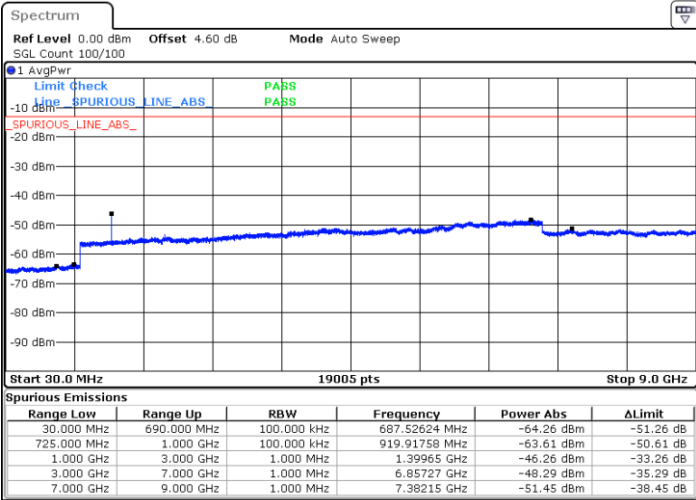

LTE Band 12 / 3MHz

Lowest Channel / 64QAM

Middle Channel / 64QAM

Date: 29 JUN 2019 06:13:09

Date: 29 JUN 2019 06:14:04

Highest Channel / 64QAM

Date: 29 JUN 2019 06:14:58

LTE Band 12 / 5MHz

Lowest Channel / 64QAM

Middle Channel / 64QAM

Date: 29 JUN 2019 06:26:54

Date: 29 JUN 2019 06:27:48

Highest Channel / 64QAM

Date: 29 JUN 2019 06:28:43

LTE Band 12 / 10MHz

Lowest Channel / 64QAM

Middle Channel / 64QAM

Date: 29 JUN 2019 06:29:38

Date: 29 JUN 2019 06:30:32

Highest Channel / 64QAM

Date: 29 JUN 2019 06:31:27

LTE Band 13 / 5MHz

Lowest Channel / QPSK

Date: 3 JUL 2019 01:16:52

Lowest Channel / 16QAM

Date: 3 JUL 2019 01:15:57

Middle Channel / QPSK

Date: 3 JUL 2019 01:18:26

Middle Channel / 16QAM

Date: 3 JUL 2019 01:19:20

LTE Band 13 / 5MHz

Highest Channel / QPSK