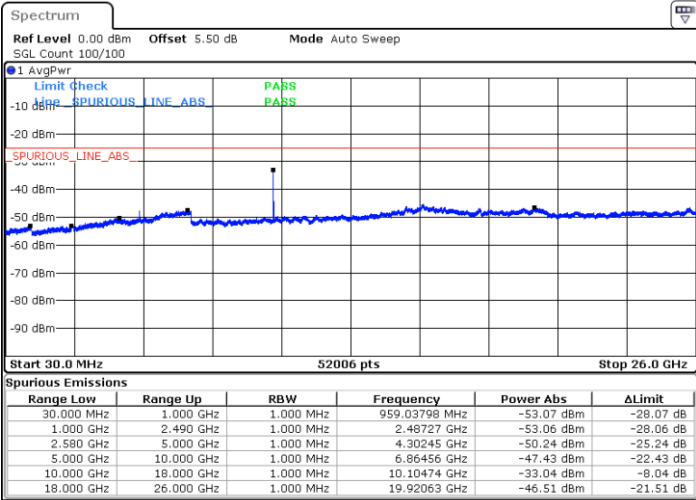

Date: 28 JUN 2019 02:43:33

Date: 28 JUN 2019 02:42:39

LTE Band 7 / 15MHz

Highest Channel / QPSK

Date: 28 JUN 2019 02:44:27

Highest Channel / 16QAM

Date: 28 JUN 2019 02:45:21

LTE Band 7 / 20MHz

Lowest Channel / QPSK

Date: 28 JUN 2019 02:57:22

Lowest Channel / 16QAM

Date: 28 JUN 2019 02:58:16

LTE Band 7 / 20MHz

Middle Channel / QPSK

Middle Channel / 16QAM

Date: 28 JUN 2019 03:00:04

Date: 28 JUN 2019 02:59:10

Highest Channel / QPSK

Highest Channel / 16QAM

Date: 28 JUN 2019 03:00:58

Date: 28 JUN 2019 03:01:52

LTE Band 7 / 5MHz

Lowest Channel / 64QAM

Middle Channel / 64QAM

Date: 28 JUN 2019 03:03:46

Date: 28 JUN 2019 03:04:40

Highest Channel / 64QAM

Date: 28 JUN 2019 03:05:34

LTE Band 7 / 10MHz

Lowest Channel / 64QAM

Middle Channel / 64QAM

Date: 28 JUN 2019 03:12:02