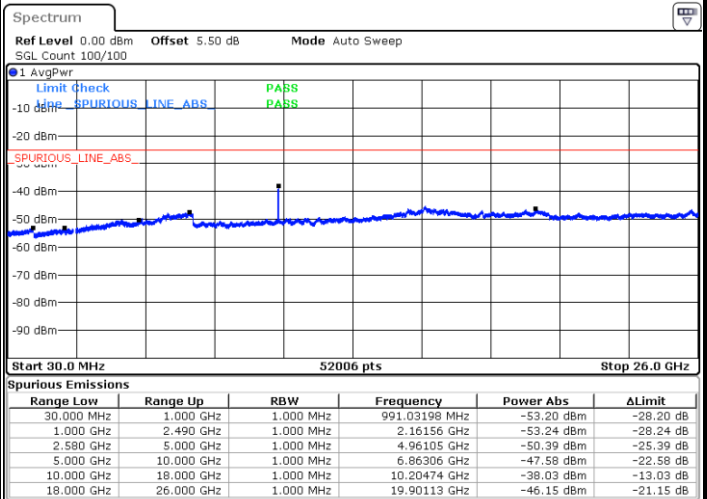

Date: 28 JUN 2019 02:43:33

Date: 28 JUN 2019 02:42:39

LTE Band 7 / 15MHz

Highest Channel / QPSK

Date: 28 JUN 2019 02:44:27

Highest Channel / 16QAM

Date: 28 JUN 2019 02:45:21

LTE Band 7 / 20MHz

Lowest Channel / QPSK

Date: 28 JUN 2019 02:57:22

Lowest Channel / 16QAM

Date: 28 JUN 2019 02:58:16

LTE Band 7 / 20MHz

Middle Channel / QPSK

Middle Channel / 16QAM

Date: 28 JUN 2019 03:00:04

Date: 28 JUN 2019 02:59:10

Highest Channel / QPSK

Highest Channel / 16QAM

Date: 28 JUN 2019 03:00:58

Date: 28 JUN 2019 03:01:52

LTE Band 7 / 5MHz

Lowest Channel / 64QAM

Middle Channel / 64QAM

Date: 28 JUN 2019 03:03:46

Date: 28 JUN 2019 03:04:40

Highest Channel / 64QAM

Date: 28 JUN 2019 03:05:34

LTE Band 7 / 10MHz

Lowest Channel / 64QAM

Middle Channel / 64QAM

Date: 28 JUN 2019 03:12:02