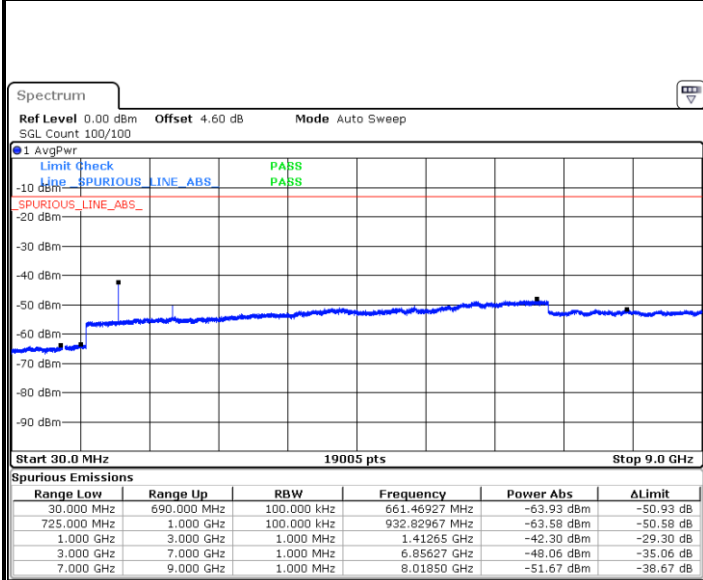

Middle Channel / 16QAM

Date: 29 JUN 2019 05:02:49

LTE Band 12 / 1.4MHz

Highest Channel / QPSK

Date: 29 JUN 2019 05:04:39

Highest Channel / 16QAM

Date: 29 JUN 2019 05:05:33

LTE Band 12 / 3MHz

Lowest Channel / QPSK

Date: 29 JUN 2019 05:17:29

Lowest Channel / 16QAM

Date: 29 JUN 2019 05:18:23

LTE Band 12 / 3MHz

Middle Channel / QPSK

Date: 29 JUN 2019 05:20:13

Middle Channel / 16QAM

Date: 29 JUN 2019 05:19:18

Highest Channel / QPSK

Date: 29 JUN 2019 05:21:07

Highest Channel / 16QAM

Date: 29 JUN 2019 05:22:02

LTE Band 12 / 5MHz

Lowest Channel / QPSK

Lowest Channel / 16QAM