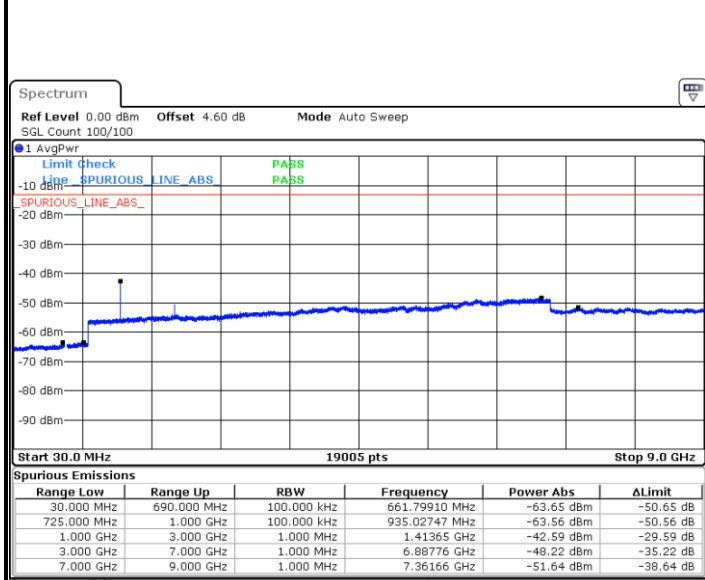

Date: 29 JUN 2019 05:37:36

Highest Channel / 16QAM

Date: 29 JUN 2019 05:38:31

LTE Band 12 / 10MHz

Lowest Channel / QPSK

Date: 29 JUN 2019 05:50:26

Lowest Channel / 16QAM

Date: 29 JUN 2019 05:51:21

LTE Band 12 / 10MHz

Middle Channel / QPSK

Date: 29 JUN 2019 05:53:10

Middle Channel / 16QAM

Date: 29 JUN 2019 05:52:16

Highest Channel / QPSK

Date: 29 JUN 2019 05:54:05

Highest Channel / 16QAM

Date: 29 JUN 2019 05:55:00

LTE Band 12 / 1.4MHz

Lowest Channel / 64QAM

Middle Channel / 64QAM

Date: 29 JUN 2019 06:10:25

Date: 29 JUN 2019 06:11:20

Highest Channel / 64QAM

Date: 29 JUN 2019 06:12:14

LTE Band 12 / 3MHz

Lowest Channel / 64QAM

Middle Channel / 64QAM

Date: 29 JUN 2019 06:13:09

Date: 29 JUN 2019 06:14:04

Highest Channel / 64QAM

Date: 29 JUN 2019 06:14:58

LTE Band 12 / 5MHz