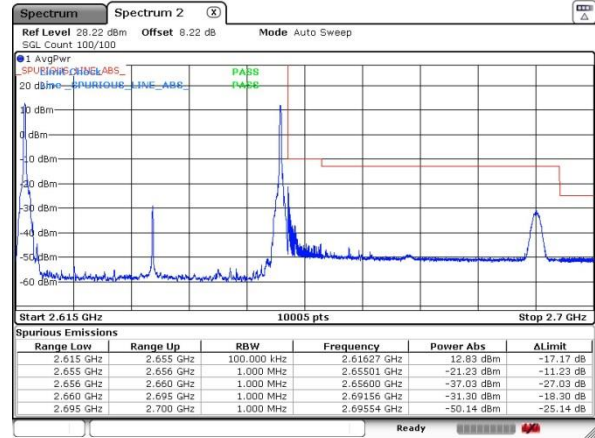

LTE Band 41 / 20MHz+15MHz

64QAM

Lowest Band Edge / 1RB0 and 1RB74

Highest Band Edge / 1RB0 and 1RB74

Date: 20 JUL 2019 16:09:24

Date: 20 JUL 2019 16:15:21

Lowest Band Edge / 1RB99 and 1RB0

Highest Band Edge / 1RB99 and 1RB0

Date: 20 JUL 2019 16:10:10

Date: 20 JUL 2019 16:14:18

Lowest Band Edge / Full RB

Highest Band Edge / Full RB

Date: 20 JUL 2019 16:06:36

Date: 20 JUL 2019 16:18:08

LTE Band 41 / 20MHz+20MHz

64QAM

Lowest Band Edge / 1RB0 and 1RB9

Date: 20 JUL 2019 17:31:59

Highest Band Edge / 1RB0 and 1RB9

Date: 20 JUL 2019 17:36:21

Lowest Band Edge / 1RB99 and 1RB0

Date: 20 JUL 2019 17:33:22

Highest Band Edge / 1RB99 and 1RB0

Date: 20 JUL 2019 17:35:57

Lowest Band Edge / Full RB

Date: 20 JUL 2019 17:30:46

Highest Band Edge / Full RB

Date: 20 JUL 2019 17:35:16

Conducted Spurious Emission

LTE Band 7 / 5MHz

Highest Channel / QPSK