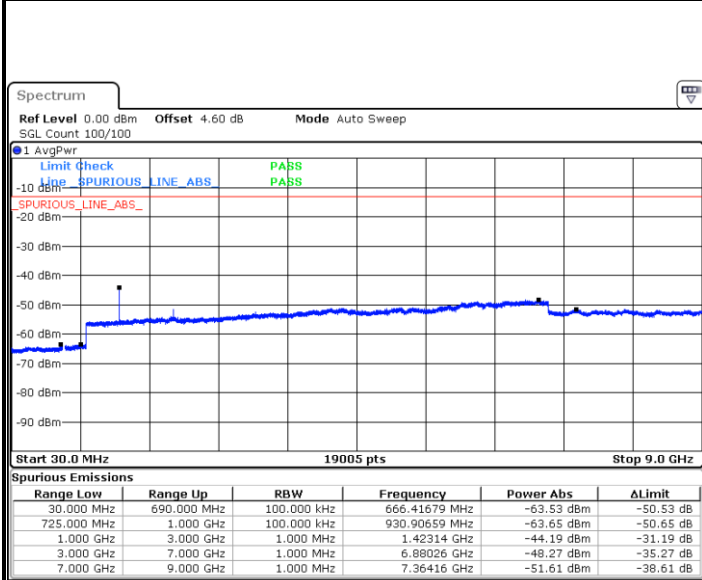

Date: 29 JUN 2019 05:19:18

Highest Channel / QPSK

Date: 29 JUN 2019 05:21:07

Highest Channel / 16QAM

Date: 29 JUN 2019 05:22:02

LTE Band 12 / 5MHz

Lowest Channel / QPSK

Lowest Channel / 16QAM

Date: 29 JUN 2019 05:33:58

Date: 29 JUN 2019 05:34:52

Middle Channel / QPSK

Middle Channel / 16QAM

Date: 29 JUN 2019 05:36:41

Date: 29 JUN 2019 05:35:47

LTE Band 12 / 5MHz

Highest Channel / QPSK

Date: 29 JUN 2019 05:37:36

Highest Channel / 16QAM

Date: 29 JUN 2019 05:38:31

LTE Band 12 / 10MHz

Lowest Channel / QPSK

Date: 29 JUN 2019 05:50:26

Lowest Channel / 16QAM

Date: 29 JUN 2019 05:51:21