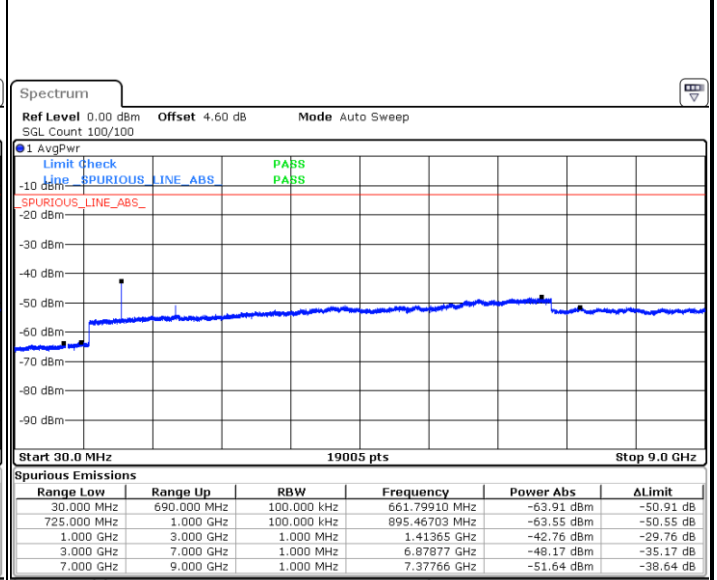

Date: 29 JUN 2019 05:37:36

Highest Channel / 16QAM

Date: 29 JUN 2019 05:38:31

LTE Band 12 / 10MHz

Lowest Channel / QPSK

Date: 29 JUN 2019 05:50:26

Lowest Channel / 16QAM

Date: 29 JUN 2019 05:51:21

LTE Band 12 / 10MHz

Middle Channel / QPSK

Date: 29 JUN 2019 05:53:10

Middle Channel / 16QAM

Date: 29 JUN 2019 05:52:16

Highest Channel / QPSK

Date: 29 JUN 2019 05:54:05

Highest Channel / 16QAM

Date: 29 JUN 2019 05:55:00

LTE Band 12 / 1.4MHz

Lowest Channel / 64QAM

Middle Channel / 64QAM

Date: 29 JUN 2019 06:10:25

Date: 29 JUN 2019 06:11:20

Highest Channel / 64QAM

Date: 29 JUN 2019 06:12:14

LTE Band 12 / 3MHz

Lowest Channel / 64QAM

Middle Channel / 64QAM

Date: 29 JUN 2019 06:13:09

Date: 29 JUN 2019 06:14:04

Highest Channel / 64QAM

Date: 29 JUN 2019 06:14:58

LTE Band 12 / 5MHz