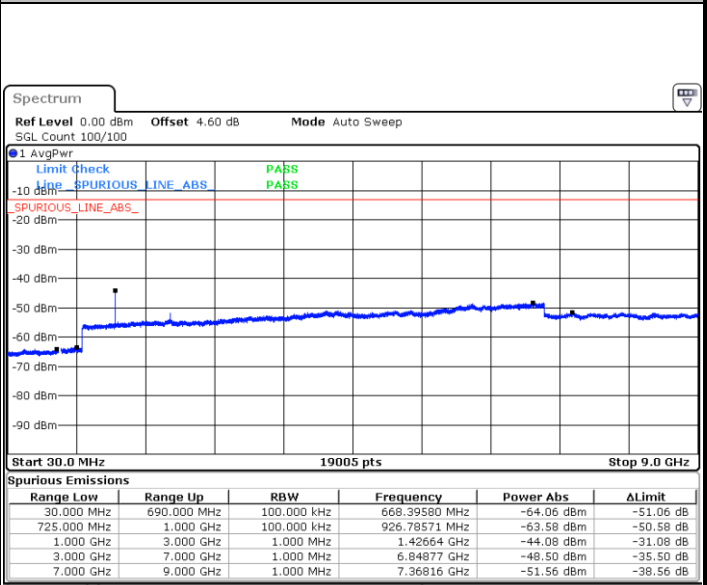

Middle Channel / 16QAM

Date: 29 JUN 2019 05:02:49

LTE Band 12 / 1.4MHz

Highest Channel / QPSK

Date: 29 JUN 2019 05:04:39

Highest Channel / 16QAM

Date: 29 JUN 2019 05:05:33

LTE Band 12 / 3MHz

Lowest Channel / QPSK

Date: 29 JUN 2019 05:17:29

Lowest Channel / 16QAM

Date: 29 JUN 2019 05:18:23

LTE Band 12 / 3MHz

Middle Channel / QPSK

Date: 29 JUN 2019 05:20:13

Middle Channel / 16QAM

Date: 29 JUN 2019 05:19:18

Highest Channel / QPSK

Date: 29 JUN 2019 05:21:07

Highest Channel / 16QAM

Date: 29 JUN 2019 05:22:02

LTE Band 12 / 5MHz

Lowest Channel / QPSK

Lowest Channel / 16QAM