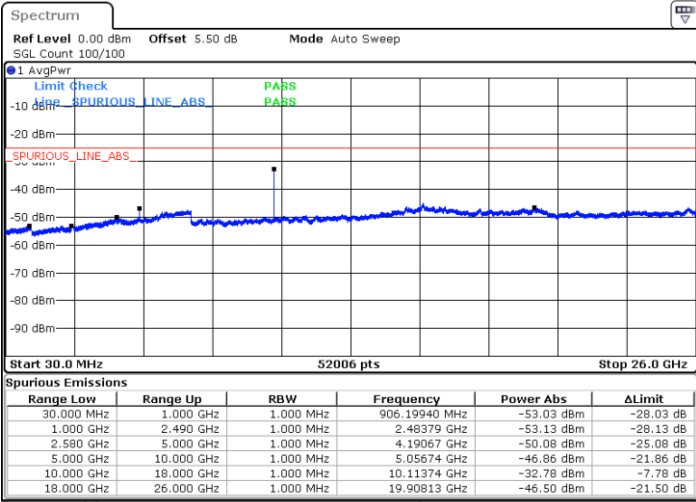

LTE Band 7 / 10MHz

Middle Channel / QPSK

Middle Channel / 16QAM

Date: 28 JUN 2019 02:27:02

Date: 28 JUN 2019 02:28:08

Highest Channel / QPSK

Highest Channel / 16QAM

Date: 28 JUN 2019 02:27:56

Date: 28 JUN 2019 02:28:50

LTE Band 7 / 15MHz

Lowest Channel / QPSK

Lowest Channel / 16QAM

Date: 28 JUN 2019 02:40:51

Date: 28 JUN 2019 02:41:45

Middle Channel / QPSK

Middle Channel / 16QAM

Date: 28 JUN 2019 02:43:33

Date: 28 JUN 2019 02:42:39

LTE Band 7 / 15MHz

Highest Channel / QPSK

Date: 28 JUN 2019 02:44:27

Highest Channel / 16QAM

Date: 28 JUN 2019 02:45:21

LTE Band 7 / 20MHz