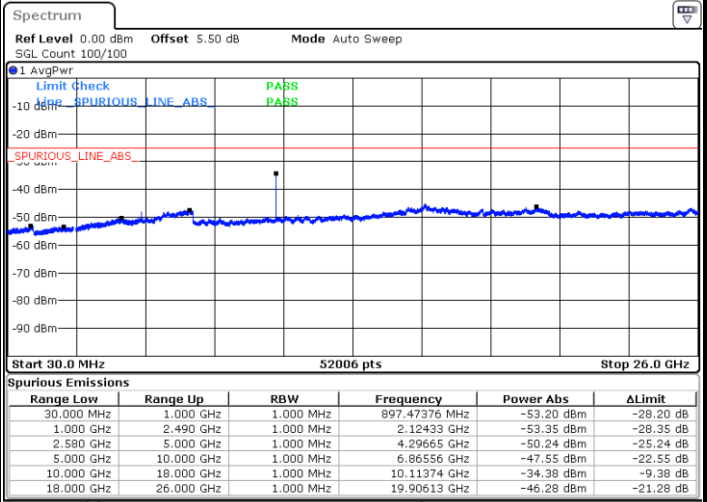

LTE Band 7 / 10MHz

Middle Channel / QPSK

Middle Channel / 16QAM

Date: 28 JUN 2019 02:27:02

Date: 28 JUN 2019 02:28:08

Highest Channel / QPSK

Highest Channel / 16QAM

Date: 28 JUN 2019 02:27:56

Date: 28 JUN 2019 02:28:50

LTE Band 7 / 15MHz

Lowest Channel / QPSK

Lowest Channel / 16QAM

Date: 28 JUN 2019 02:40:51

Date: 28 JUN 2019 02:41:45

Middle Channel / QPSK

Middle Channel / 16QAM

Date: 28 JUN 2019 02:43:33

Date: 28 JUN 2019 02:42:39

LTE Band 7 / 15MHz

Highest Channel / QPSK

Date: 28 JUN 2019 02:44:27

Highest Channel / 16QAM

Date: 28 JUN 2019 02:45:21

LTE Band 7 / 20MHz