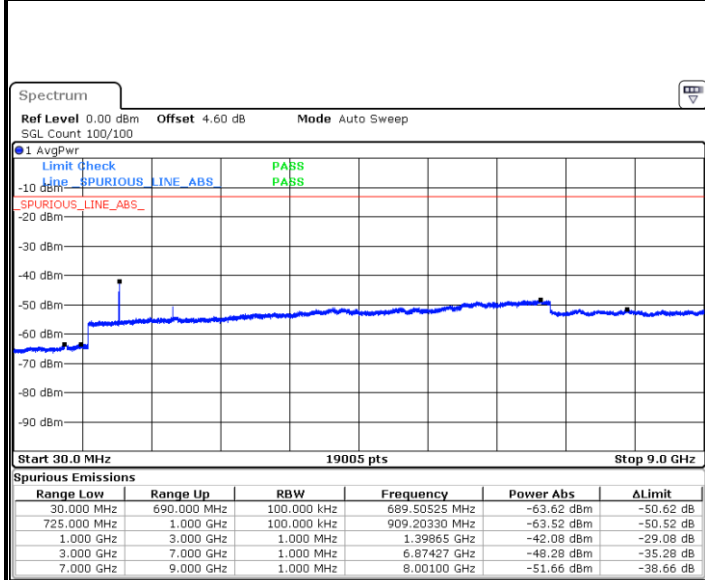

Date: 28 JUN 2019 03:12:56

Highest Channel / 64QAM

Date: 28 JUN 2019 03:13:50

LTE Band 7 / 15MHz

Lowest Channel / 64QAM

Middle Channel / 64QAM

Date: 28 JUN 2019 03:24:50

Date: 28 JUN 2019 03:25:44

Highest Channel / 64QAM

Date: 28 JUN 2019 03:26:38

LTE Band 7 / 20MHz

Lowest Channel / 64QAM

Middle Channel / 64QAM

Date: 28 JUN 2019 03:33:07

Date: 28 JUN 2019 03:34:01

Highest Channel / 64QAM

Date: 28 JUN 2019 03:34:55

LTE Band 12 / 1.4MHz

Lowest Channel / QPSK

Date: 29 JUN 2019 05:01:00

Lowest Channel / 16QAM

Date: 29 JUN 2019 05:01:55

Middle Channel / QPSK

Date: 29 JUN 2019 05:03:44