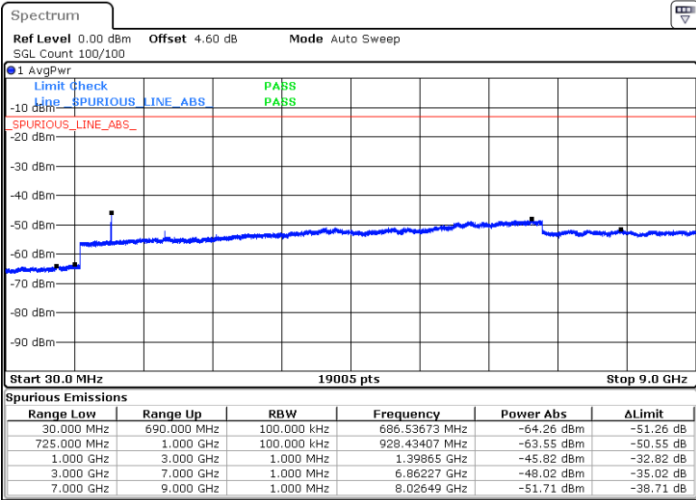

LTE Band 12 / 10MHz

Middle Channel / QPSK

Date: 29 JUN 2019 05:53:10

Middle Channel / 16QAM

Date: 29 JUN 2019 05:52:16

Highest Channel / QPSK

Date: 29 JUN 2019 05:54:05

Highest Channel / 16QAM

Date: 29 JUN 2019 05:55:00

LTE Band 12 / 1.4MHz

Lowest Channel / 64QAM

Middle Channel / 64QAM

Date: 29 JUN 2019 06:10:25

Date: 29 JUN 2019 06:11:20

Highest Channel / 64QAM

Date: 29 JUN 2019 06:12:14

LTE Band 12 / 3MHz

Lowest Channel / 64QAM

Middle Channel / 64QAM

Date: 29 JUN 2019 06:13:09

Date: 29 JUN 2019 06:14:04

Highest Channel / 64QAM

Date: 29 JUN 2019 06:14:58

LTE Band 12 / 5MHz

Lowest Channel / 64QAM

Middle Channel / 64QAM

Date: 29 JUN 2019 06:26:54

Date: 29 JUN 2019 06:27:48

Highest Channel / 64QAM

Date: 29 JUN 2019 06:28:43

LTE Band 12 / 10MHz

Lowest Channel / 64QAM