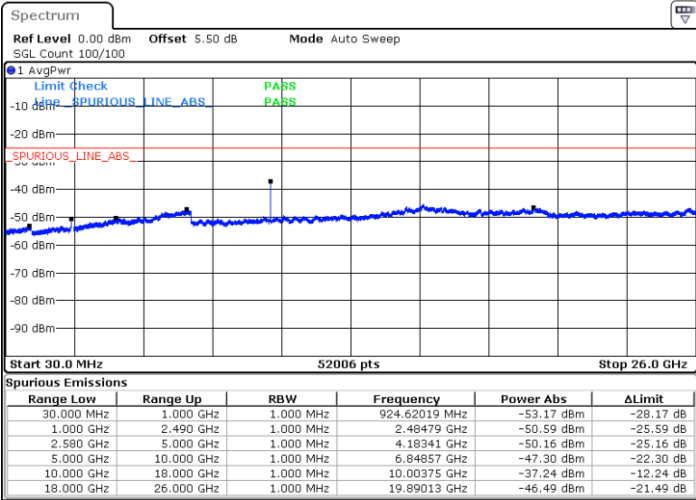

Date: 28 JUN 2019 03:03:46

Date: 28 JUN 2019 03:04:40

Highest Channel / 64QAM

Date: 28 JUN 2019 03:05:34

LTE Band 7 / 10MHz

Lowest Channel / 64QAM

Middle Channel / 64QAM

Date: 28 JUN 2019 03:12:02

Date: 28 JUN 2019 03:12:56

Highest Channel / 64QAM

Date: 28 JUN 2019 03:13:50

LTE Band 7 / 15MHz

Lowest Channel / 64QAM

Middle Channel / 64QAM

Date: 28 JUN 2019 03:24:50

Date: 28 JUN 2019 03:25:44

Highest Channel / 64QAM

Date: 28 JUN 2019 03:26:38

LTE Band 7 / 20MHz

Lowest Channel / 64QAM

Middle Channel / 64QAM

Date: 28 JUN 2019 03:33:07

Date: 28 JUN 2019 03:34:01

Highest Channel / 64QAM