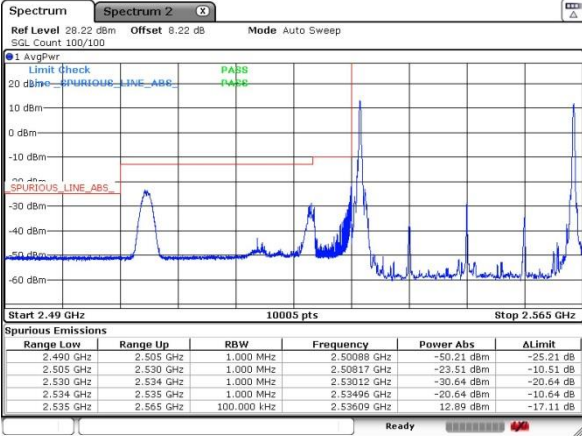

LTE Band 41 / 20MHz+15MHz

64QAM

Lowest Band Edge / 1RB0 and 1RB74

Highest Band Edge / 1RB0 and 1RB74

Date: 20 JUL 2019 16:09:24

Date: 20 JUL 2019 16:15:21

Lowest Band Edge / 1RB99 and 1RB0

Highest Band Edge / 1RB99 and 1RB0

Date: 20 JUL 2019 16:10:10

Date: 20 JUL 2019 16:14:18

Lowest Band Edge / Full RB

Highest Band Edge / Full RB

Date: 20 JUL 2019 16:06:36

Date: 20 JUL 2019 16:18:08

LTE Band 41 / 20MHz+20MHz

64QAM