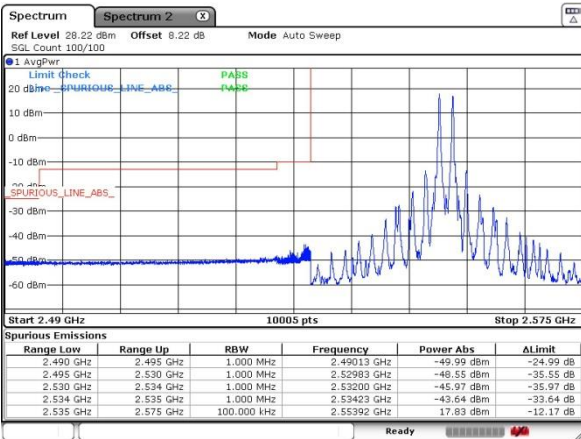

Lowest Band Edge / 1RB0 and 1RB9

Date: 20 JUL 2019 17:31:59

Highest Band Edge / 1RB0 and 1RB9

Date: 20 JUL 2019 17:36:21

Lowest Band Edge / 1RB99 and 1RB0

Date: 20 JUL 2019 17:33:22

Highest Band Edge / 1RB99 and 1RB0

Date: 20 JUL 2019 17:35:57

Lowest Band Edge / Full RB

Date: 20 JUL 2019 17:30:46

Highest Band Edge / Full RB

Date: 20 JUL 2019 17:35:16

Conducted Spurious Emission

LTE Band 7 / 5MHz

Highest Channel / QPSK