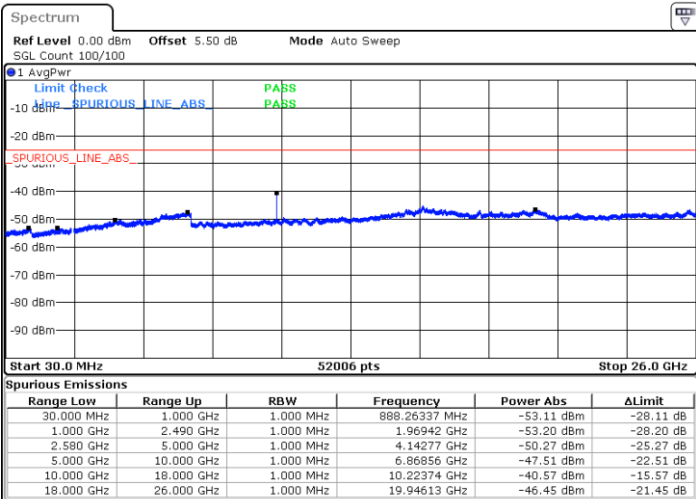

Date: 28 JUN 2019 03:03:46

Date: 28 JUN 2019 03:04:40

Highest Channel / 64QAM

Date: 28 JUN 2019 03:05:34

LTE Band 7 / 10MHz

Lowest Channel / 64QAM

Middle Channel / 64QAM

Date: 28 JUN 2019 03:12:02

Date: 28 JUN 2019 03:12:56

Highest Channel / 64QAM

Date: 28 JUN 2019 03:13:50

LTE Band 7 / 15MHz

Lowest Channel / 64QAM

Middle Channel / 64QAM

Date: 28 JUN 2019 03:24:50

Date: 28 JUN 2019 03:25:44

Highest Channel / 64QAM

Date: 28 JUN 2019 03:26:38

LTE Band 7 / 20MHz

Lowest Channel / 64QAM

Middle Channel / 64QAM

Date: 28 JUN 2019 03:33:07

Date: 28 JUN 2019 03:34:01

Highest Channel / 64QAM