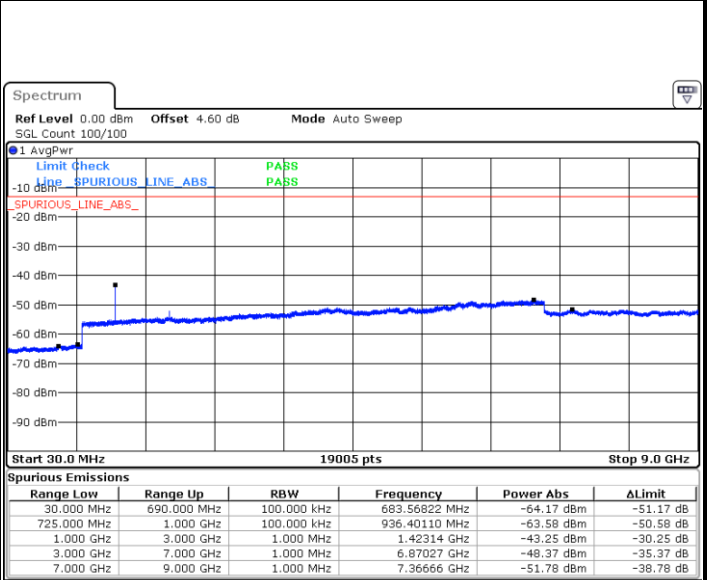

Date: 29 JUN 2019 05:19:18

Highest Channel / QPSK

Date: 29 JUN 2019 05:21:07

Highest Channel / 16QAM

Date: 29 JUN 2019 05:22:02

LTE Band 12 / 5MHz

Lowest Channel / QPSK

Lowest Channel / 16QAM

Date: 29 JUN 2019 05:33:58

Date: 29 JUN 2019 05:34:52

Middle Channel / QPSK

Middle Channel / 16QAM

Date: 29 JUN 2019 05:36:41

Date: 29 JUN 2019 05:35:47

LTE Band 12 / 5MHz

Highest Channel / QPSK

Date: 29 JUN 2019 05:37:36

Highest Channel / 16QAM

Date: 29 JUN 2019 05:38:31

LTE Band 12 / 10MHz

Lowest Channel / QPSK

Date: 29 JUN 2019 05:50:26

Lowest Channel / 16QAM

Date: 29 JUN 2019 05:51:21