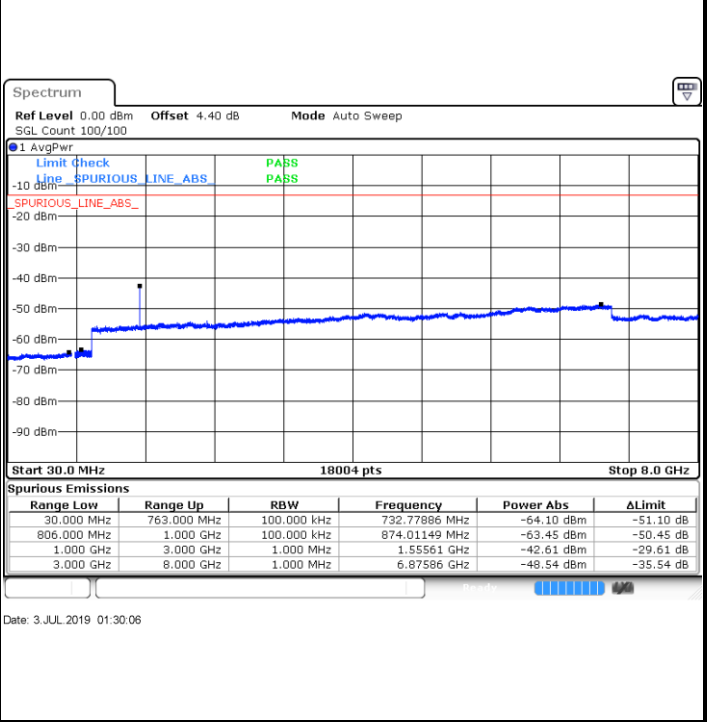

Middle Channel / 64QAM

Date: 29 JUN 2019 06:29:38

Date: 29 JUN 2019 06:30:32

Highest Channel / 64QAM

Date: 29 JUN 2019 06:31:27

LTE Band 13 / 5MHz

Lowest Channel / QPSK

Date: 3 JUL 2019 01:16:52

Lowest Channel / 16QAM

Date: 3 JUL 2019 01:15:57

Middle Channel / QPSK

Date: 3 JUL 2019 01:18:26

Middle Channel / 16QAM

Date: 3 JUL 2019 01:19:20

LTE Band 13 / 5MHz

Highest Channel / QPSK

Highest Channel / 16QAM

LTE Band 13 / 10MHz

Middle Channel / QPSK

Middle Channel / 16QAM

LTE Band 13 / 10MHz

Middle Channel / 64QAM