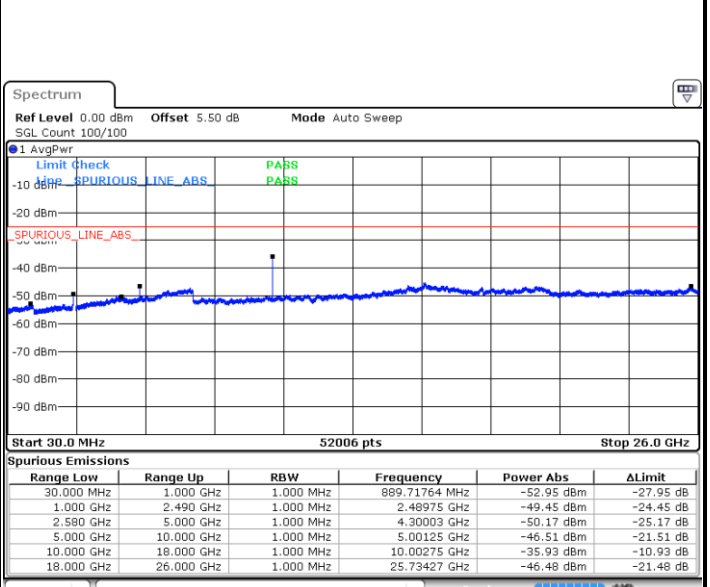

Date: 20 JUL 2019 17:35:57

Lowest Band Edge / Full RB

Date: 20 JUL 2019 17:30:46

Highest Band Edge / Full RB

Date: 20 JUL 2019 17:35:16

Conducted Spurious Emission

LTE Band 7 / 5MHz

Highest Channel / QPSK

Date: 28 JUN 2019 02:11:27

Highest Channel / 16QAM

Date: 28 JUN 2019 02:12:21

LTE Band 7 / 10MHz

Lowest Channel / QPSK

Date: 28 JUN 2019 02:24:20

Lowest Channel / 16QAM

Date: 28 JUN 2019 02:25:14

LTE Band 7 / 10MHz

Middle Channel / QPSK

Middle Channel / 16QAM

Date: 28 JUN 2019 02:27:02

Date: 28 JUN 2019 02:28:08

Highest Channel / QPSK

Highest Channel / 16QAM

Date: 28 JUN 2019 02:27:56

Date: 28 JUN 2019 02:28:50

LTE Band 7 / 15MHz

Lowest Channel / QPSK

Lowest Channel / 16QAM

Date: 28 JUN 2019 02:40:51

Date: 28 JUN 2019 02:41:45

Middle Channel / QPSK

Middle Channel / 16QAM