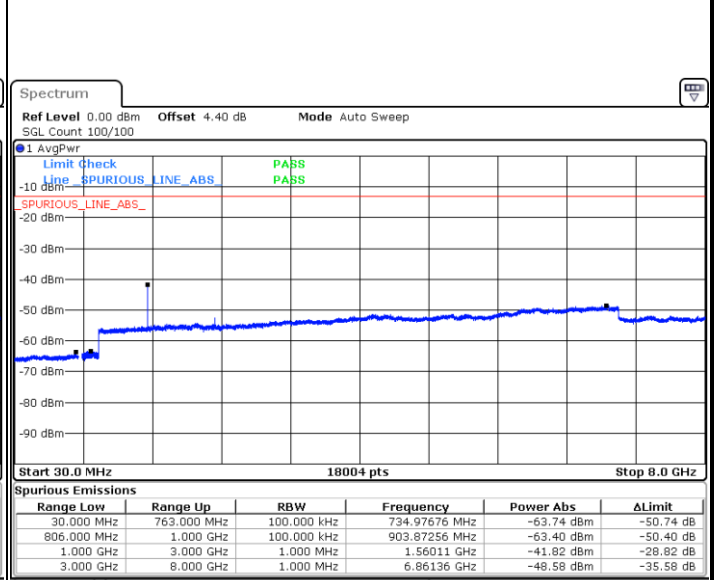

Lowest Channel / 64QAM

Middle Channel / 64QAM

Date: 29 JUN 2019 06:26:54

Date: 29 JUN 2019 06:27:48

Highest Channel / 64QAM

Date: 29 JUN 2019 06:28:43

LTE Band 12 / 10MHz

Lowest Channel / 64QAM

Middle Channel / 64QAM

Date: 29 JUN 2019 06:29:38

Date: 29 JUN 2019 06:30:32

Highest Channel / 64QAM

Date: 29 JUN 2019 06:31:27

LTE Band 13 / 5MHz

Lowest Channel / QPSK

Date: 3 JUL 2019 01:16:52

Lowest Channel / 16QAM

Date: 3 JUL 2019 01:15:57

Middle Channel / QPSK

Date: 3 JUL 2019 01:18:26

Middle Channel / 16QAM

Date: 3 JUL 2019 01:19:20

LTE Band 13 / 5MHz

Highest Channel / QPSK

Highest Channel / 16QAM

LTE Band 13 / 10MHz

Middle Channel / QPSK

Middle Channel / 16QAM

LTE Band 13 / 10MHz

Middle Channel / 64QAM