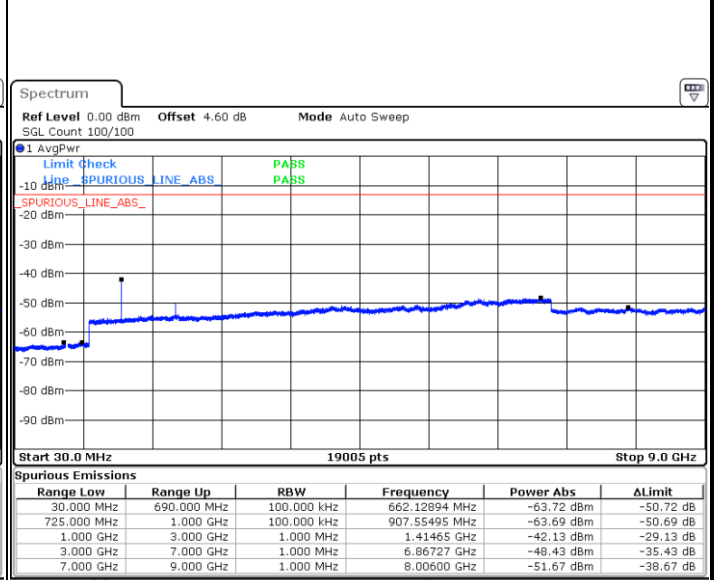

Highest Channel / 64QAM

Date: 28 JUN 2019 03:26:38

LTE Band 7 / 20MHz

Lowest Channel / 64QAM

Middle Channel / 64QAM

Date: 28 JUN 2019 03:33:07

Date: 28 JUN 2019 03:34:01

Highest Channel / 64QAM

Date: 28 JUN 2019 03:34:55

LTE Band 12 / 1.4MHz

Lowest Channel / QPSK

Date: 29 JUN 2019 05:01:00

Lowest Channel / 16QAM

Date: 29 JUN 2019 05:01:55

Middle Channel / QPSK

Date: 29 JUN 2019 05:03:44

Middle Channel / 16QAM

Date: 29 JUN 2019 05:02:49

LTE Band 12 / 1.4MHz

Highest Channel / QPSK

Date: 29 JUN 2019 05:04:39

Highest Channel / 16QAM

Date: 29 JUN 2019 05:05:33

LTE Band 12 / 3MHz