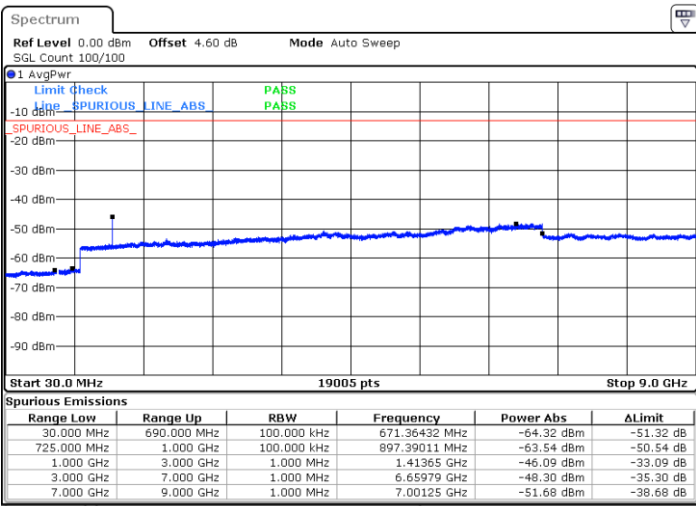

LTE Band 12 / 3MHz

Lowest Channel / 64QAM

Middle Channel / 64QAM

Date: 29 JUN 2019 06:13:09

Date: 29 JUN 2019 06:14:04

Highest Channel / 64QAM

Date: 29 JUN 2019 06:14:58

LTE Band 12 / 5MHz

Lowest Channel / 64QAM

Middle Channel / 64QAM

Date: 29 JUN 2019 06:26:54

Date: 29 JUN 2019 06:27:48

Highest Channel / 64QAM

Date: 29 JUN 2019 06:28:43

LTE Band 12 / 10MHz

Lowest Channel / 64QAM

Middle Channel / 64QAM

Date: 29 JUN 2019 06:29:38

Date: 29 JUN 2019 06:30:32

Highest Channel / 64QAM

Date: 29 JUN 2019 06:31:27

LTE Band 13 / 5MHz

Lowest Channel / QPSK

Date: 3 JUL 2019 01:16:52