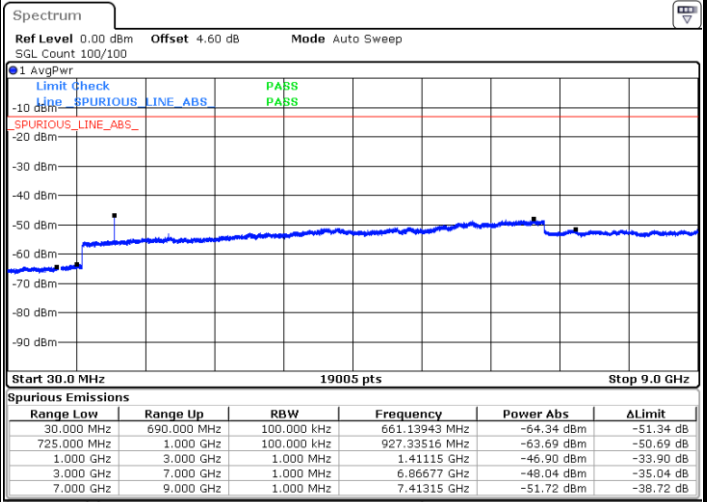

Date: 29 JUN 2019 05:55:00

LTE Band 12 / 1.4MHz

Lowest Channel / 64QAM

Middle Channel / 64QAM

Date: 29 JUN 2019 06:10:25

Date: 29 JUN 2019 06:11:20

Highest Channel / 64QAM

Date: 29 JUN 2019 06:12:14

LTE Band 12 / 3MHz

Lowest Channel / 64QAM

Middle Channel / 64QAM

Date: 29 JUN 2019 06:13:09

Date: 29 JUN 2019 06:14:04

Highest Channel / 64QAM

Date: 29 JUN 2019 06:14:58

LTE Band 12 / 5MHz

Lowest Channel / 64QAM

Middle Channel / 64QAM

Date: 29 JUN 2019 06:26:54

Date: 29 JUN 2019 06:27:48

Highest Channel / 64QAM

Date: 29 JUN 2019 06:28:43

LTE Band 12 / 10MHz

Lowest Channel / 64QAM

Middle Channel / 64QAM

Date: 29 JUN 2019 06:29:38

Date: 29 JUN 2019 06:30:32

Highest Channel / 64QAM

Date: 29 JUN 2019 06:31:27

LTE Band 13 / 5MHz

Lowest Channel / QPSK

Date: 3 JUL 2019 01:16:52