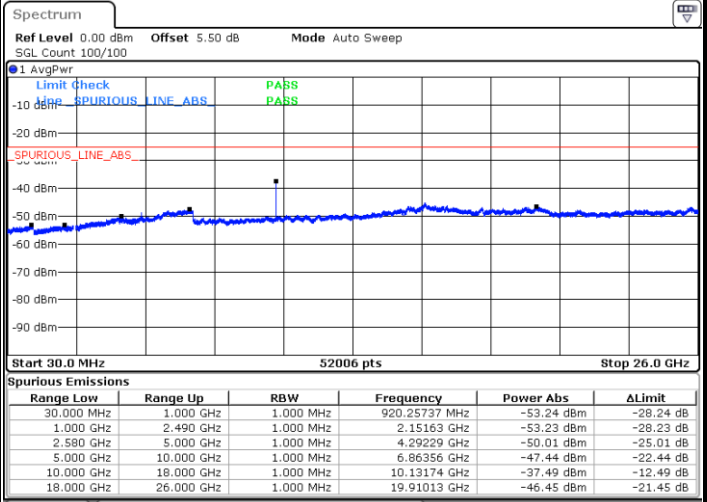

Lowest Channel / QPSK

Date: 28 JUN 2019 02:57:22

Lowest Channel / 16QAM

Date: 28 JUN 2019 02:58:16

LTE Band 7 / 20MHz

Middle Channel / QPSK

Middle Channel / 16QAM

Date: 28 JUN 2019 03:00:04

Date: 28 JUN 2019 02:59:10

Highest Channel / QPSK

Highest Channel / 16QAM

Date: 28 JUN 2019 03:00:58

Date: 28 JUN 2019 03:01:52

LTE Band 7 / 5MHz

Lowest Channel / 64QAM

Middle Channel / 64QAM

Date: 28 JUN 2019 03:03:46

Date: 28 JUN 2019 03:04:40

Highest Channel / 64QAM

Date: 28 JUN 2019 03:05:34

LTE Band 7 / 10MHz

Lowest Channel / 64QAM

Middle Channel / 64QAM

Date: 28 JUN 2019 03:12:02