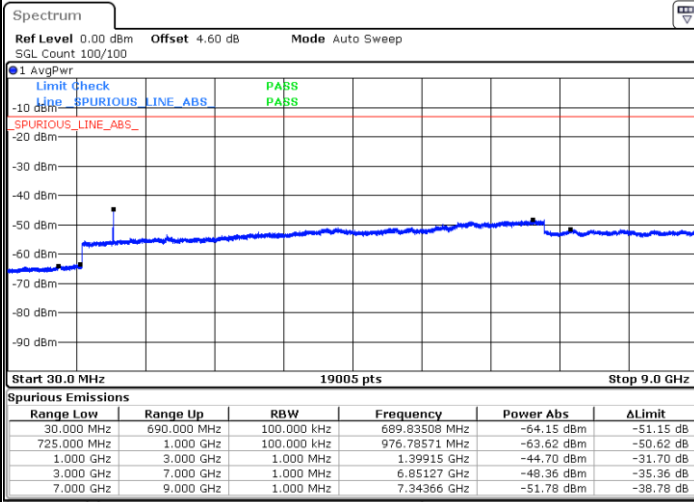

Date: 29 JUN 2019 05:55:00

LTE Band 12 / 1.4MHz

Lowest Channel / 64QAM

Middle Channel / 64QAM

Date: 29 JUN 2019 06:10:25

Date: 29 JUN 2019 06:11:20

Highest Channel / 64QAM

Date: 29 JUN 2019 06:12:14

LTE Band 12 / 3MHz

Lowest Channel / 64QAM

Middle Channel / 64QAM

Date: 29 JUN 2019 06:13:09

Date: 29 JUN 2019 06:14:04

Highest Channel / 64QAM

Date: 29 JUN 2019 06:14:58

LTE Band 12 / 5MHz

Lowest Channel / 64QAM

Middle Channel / 64QAM

Date: 29 JUN 2019 06:26:54

Date: 29 JUN 2019 06:27:48

Highest Channel / 64QAM

Date: 29 JUN 2019 06:28:43

LTE Band 12 / 10MHz

Lowest Channel / 64QAM

Middle Channel / 64QAM

Date: 29 JUN 2019 06:29:38

Date: 29 JUN 2019 06:30:32

Highest Channel / 64QAM

Date: 29 JUN 2019 06:31:27

LTE Band 13 / 5MHz

Lowest Channel / QPSK

Date: 3 JUL 2019 01:16:52