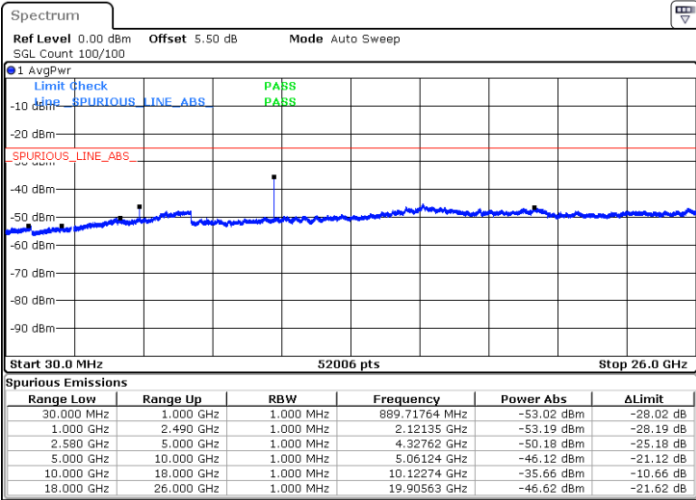

Date: 20 JUL 2019 17:35:57

Lowest Band Edge / Full RB

Date: 20 JUL 2019 17:30:46

Highest Band Edge / Full RB

Date: 20 JUL 2019 17:35:16

Conducted Spurious Emission

LTE Band 7 / 5MHz

Highest Channel / QPSK

Date: 28 JUN 2019 02:11:27

Highest Channel / 16QAM

Date: 28 JUN 2019 02:12:21

LTE Band 7 / 10MHz

Lowest Channel / QPSK

Date: 28 JUN 2019 02:24:20

Lowest Channel / 16QAM

Date: 28 JUN 2019 02:25:14

LTE Band 7 / 10MHz

Middle Channel / QPSK

Middle Channel / 16QAM

Date: 28 JUN 2019 02:27:02

Date: 28 JUN 2019 02:28:08

Highest Channel / QPSK

Highest Channel / 16QAM

Date: 28 JUN 2019 02:27:56