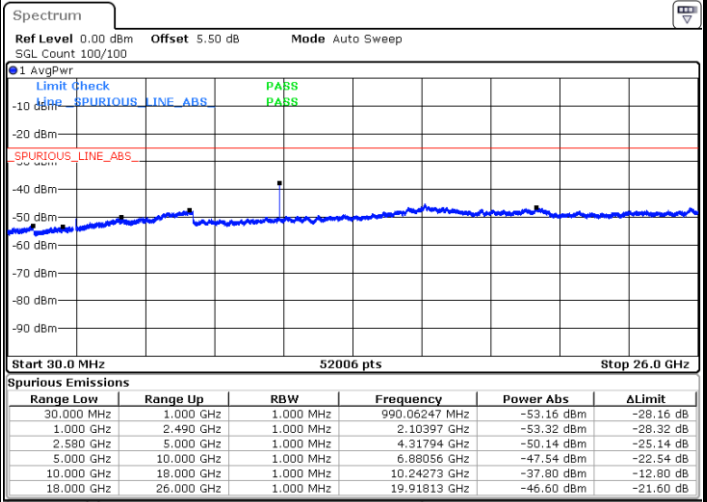

Date: 28 JUN 2019 02:11:27

Highest Channel / 16QAM

Date: 28 JUN 2019 02:12:21

LTE Band 7 / 10MHz

Lowest Channel / QPSK

Date: 28 JUN 2019 02:24:20

Lowest Channel / 16QAM

Date: 28 JUN 2019 02:25:14

LTE Band 7 / 10MHz

Middle Channel / QPSK

Middle Channel / 16QAM

Date: 28 JUN 2019 02:27:02

Date: 28 JUN 2019 02:28:08

Highest Channel / QPSK

Highest Channel / 16QAM

Date: 28 JUN 2019 02:27:56

Date: 28 JUN 2019 02:28:50

LTE Band 7 / 15MHz

Lowest Channel / QPSK

Lowest Channel / 16QAM

Date: 28 JUN 2019 02:40:51

Date: 28 JUN 2019 02:41:45

Middle Channel / QPSK

Middle Channel / 16QAM

Date: 28 JUN 2019 02:43:33

Date: 28 JUN 2019 02:42:39

LTE Band 7 / 15MHz

Highest Channel / QPSK

Date: 28 JUN 2019 02:44:27

Highest Channel / 16QAM

Date: 28 JUN 2019 02:45:21

LTE Band 7 / 20MHz