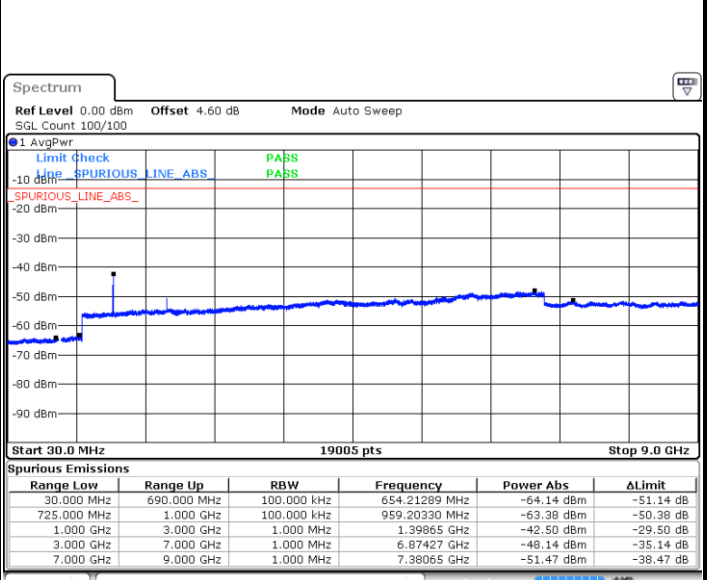

Date: 28 JUN 2019 03:34:55

LTE Band 12 / 1.4MHz

Lowest Channel / QPSK

Date: 29 JUN 2019 05:01:00

Lowest Channel / 16QAM

Date: 29 JUN 2019 05:01:55

Middle Channel / QPSK

Date: 29 JUN 2019 05:03:44

Middle Channel / 16QAM

Date: 29 JUN 2019 05:02:49

LTE Band 12 / 1.4MHz

Highest Channel / QPSK

Date: 29 JUN 2019 05:04:39

Highest Channel / 16QAM

Date: 29 JUN 2019 05:05:33

LTE Band 12 / 3MHz

Lowest Channel / QPSK

Date: 29 JUN 2019 05:17:29

Lowest Channel / 16QAM

Date: 29 JUN 2019 05:18:23

LTE Band 12 / 3MHz

Middle Channel / QPSK

Date: 29 JUN 2019 05:20:13

Middle Channel / 16QAM

Date: 29 JUN 2019 05:19:18

Highest Channel / QPSK

Date: 29 JUN 2019 05:21:07

Highest Channel / 16QAM

Date: 29 JUN 2019 05:22:02

LTE Band 12 / 5MHz

Lowest Channel / QPSK

Lowest Channel / 16QAM