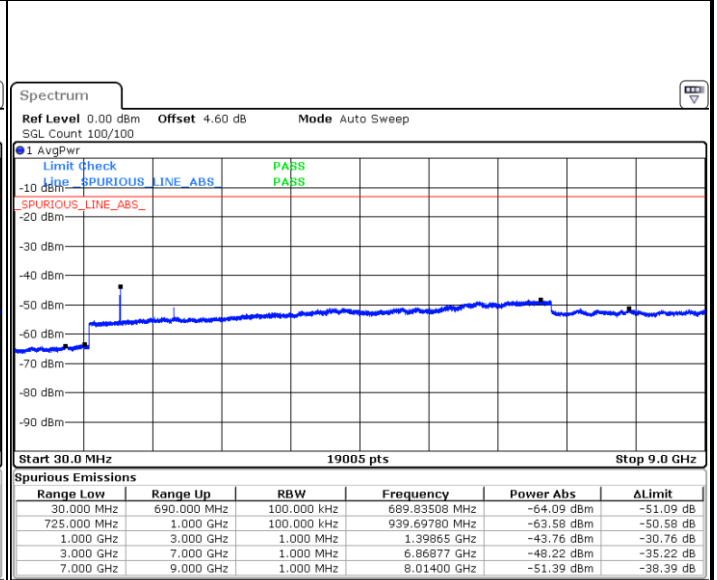

Highest Channel / 64QAM

Date: 28 JUN 2019 03:26:38

LTE Band 7 / 20MHz

Lowest Channel / 64QAM

Middle Channel / 64QAM

Date: 28 JUN 2019 03:33:07

Date: 28 JUN 2019 03:34:01

Highest Channel / 64QAM

Date: 28 JUN 2019 03:34:55

LTE Band 12 / 1.4MHz

Lowest Channel / QPSK

Date: 29 JUN 2019 05:01:00

Lowest Channel / 16QAM

Date: 29 JUN 2019 05:01:55

Middle Channel / QPSK

Date: 29 JUN 2019 05:03:44

Middle Channel / 16QAM

Date: 29 JUN 2019 05:02:49

LTE Band 12 / 1.4MHz

Highest Channel / QPSK

Date: 29 JUN 2019 05:04:39

Highest Channel / 16QAM

Date: 29 JUN 2019 05:05:33

LTE Band 12 / 3MHz