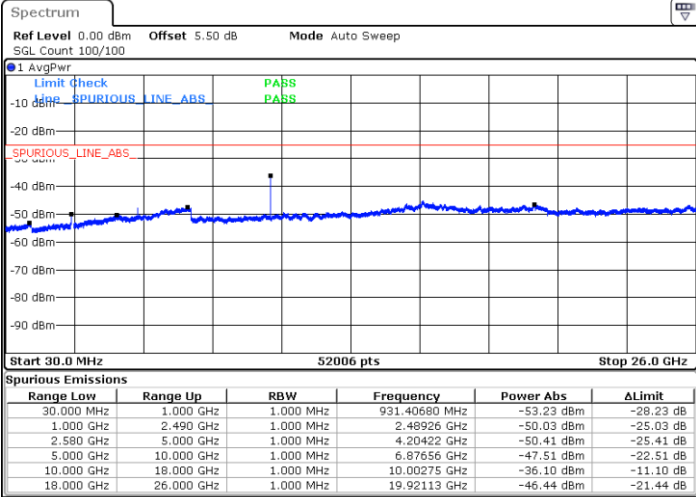

Date: 28 JUN 2019 02:59:10

Highest Channel / QPSK

Highest Channel / 16QAM

Date: 28 JUN 2019 03:00:58

Date: 28 JUN 2019 03:01:52

LTE Band 7 / 5MHz

Lowest Channel / 64QAM

Middle Channel / 64QAM

Date: 28 JUN 2019 03:03:46

Date: 28 JUN 2019 03:04:40

Highest Channel / 64QAM

Date: 28 JUN 2019 03:05:34

LTE Band 7 / 10MHz

Lowest Channel / 64QAM

Middle Channel / 64QAM

Date: 28 JUN 2019 03:12:02

Date: 28 JUN 2019 03:12:56

Highest Channel / 64QAM

Date: 28 JUN 2019 03:13:50

LTE Band 7 / 15MHz

Lowest Channel / 64QAM

Middle Channel / 64QAM

Date: 28 JUN 2019 03:24:50

Date: 28 JUN 2019 03:25:44

Highest Channel / 64QAM

Date: 28 JUN 2019 03:26:38

LTE Band 7 / 20MHz

Lowest Channel / 64QAM

Middle Channel / 64QAM

Date: 28 JUN 2019 03:33:07

Date: 28 JUN 2019 03:34:01

Highest Channel / 64QAM