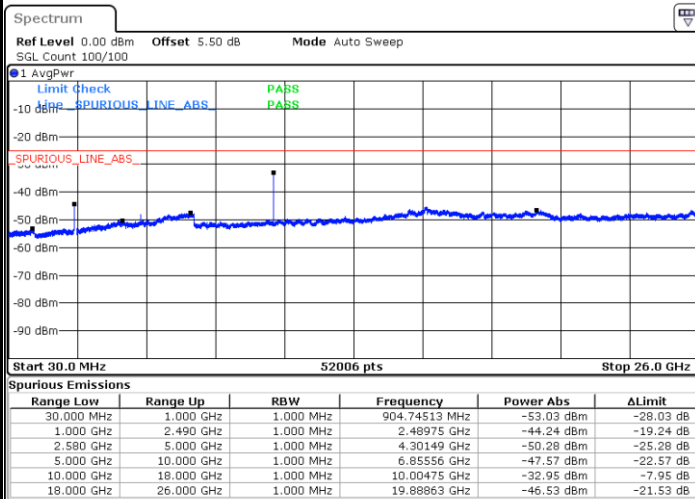

Date: 28 JUN 2019 02:28:50

LTE Band 7 / 15MHz

Lowest Channel / QPSK

Lowest Channel / 16QAM

Date: 28 JUN 2019 02:40:51

Date: 28 JUN 2019 02:41:45

Middle Channel / QPSK

Middle Channel / 16QAM

Date: 28 JUN 2019 02:43:33

Date: 28 JUN 2019 02:42:39

LTE Band 7 / 15MHz

Highest Channel / QPSK

Date: 28 JUN 2019 02:44:27

Highest Channel / 16QAM

Date: 28 JUN 2019 02:45:21

LTE Band 7 / 20MHz

Lowest Channel / QPSK

Date: 28 JUN 2019 02:57:22

Lowest Channel / 16QAM

Date: 28 JUN 2019 02:58:16

LTE Band 7 / 20MHz

Middle Channel / QPSK

Middle Channel / 16QAM

Date: 28 JUN 2019 03:00:04