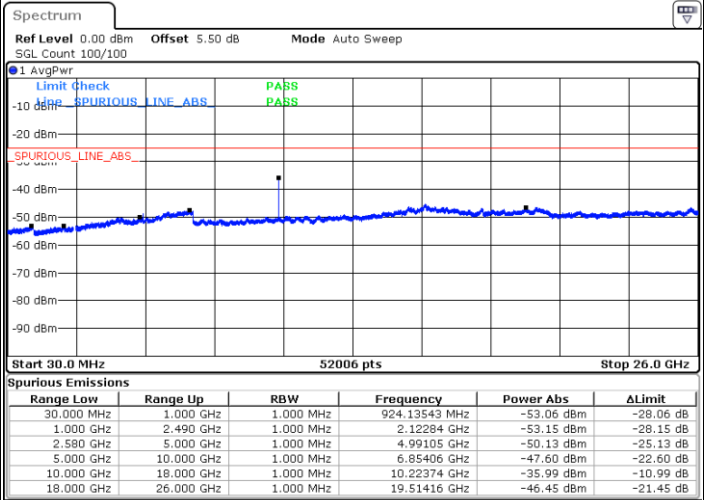

Date: 28 JUN 2019 02:28:50

LTE Band 7 / 15MHz

Lowest Channel / QPSK

Lowest Channel / 16QAM

Date: 28 JUN 2019 02:40:51

Date: 28 JUN 2019 02:41:45

Middle Channel / QPSK

Middle Channel / 16QAM

Date: 28 JUN 2019 02:43:33

Date: 28 JUN 2019 02:42:39

LTE Band 7 / 15MHz

Highest Channel / QPSK

Date: 28 JUN 2019 02:44:27

Highest Channel / 16QAM

Date: 28 JUN 2019 02:45:21

LTE Band 7 / 20MHz

Lowest Channel / QPSK

Date: 28 JUN 2019 02:57:22

Lowest Channel / 16QAM

Date: 28 JUN 2019 02:58:16

LTE Band 7 / 20MHz

Middle Channel / QPSK

Middle Channel / 16QAM

Date: 28 JUN 2019 03:00:04

Date: 28 JUN 2019 02:59:10

Highest Channel / QPSK

Highest Channel / 16QAM

Date: 28 JUN 2019 03:00:58

Date: 28 JUN 2019 03:01:52

LTE Band 7 / 5MHz

Lowest Channel / 64QAM

Middle Channel / 64QAM