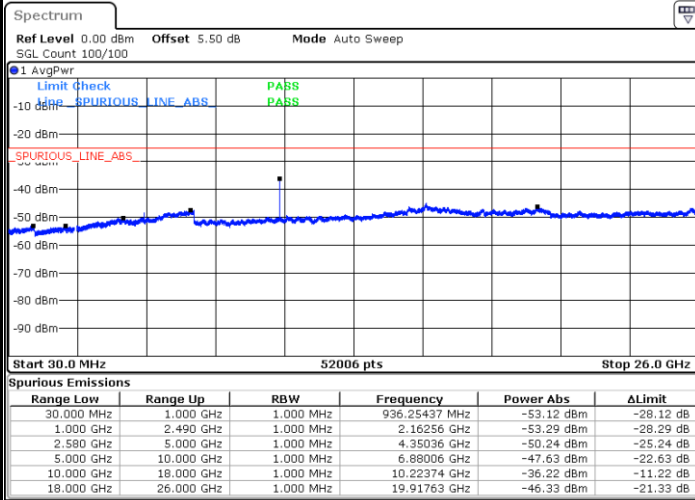

LTE Band 7 / 10MHz

Middle Channel / QPSK

Middle Channel / 16QAM

Date: 28 JUN 2019 02:27:02

Date: 28 JUN 2019 02:28:08

Highest Channel / QPSK

Highest Channel / 16QAM

Date: 28 JUN 2019 02:27:56

Date: 28 JUN 2019 02:28:50

LTE Band 7 / 15MHz

Lowest Channel / QPSK

Lowest Channel / 16QAM

Date: 28 JUN 2019 02:40:51

Date: 28 JUN 2019 02:41:45

Middle Channel / QPSK

Middle Channel / 16QAM

Date: 28 JUN 2019 02:43:33

Date: 28 JUN 2019 02:42:39

LTE Band 7 / 15MHz

Highest Channel / QPSK

Date: 28 JUN 2019 02:44:27

Highest Channel / 16QAM

Date: 28 JUN 2019 02:45:21

LTE Band 7 / 20MHz