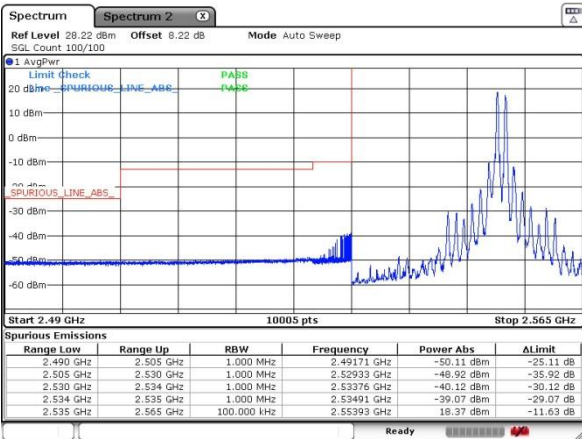

LTE Band 41 / 20MHz+15MHz

64QAM

Lowest Band Edge / 1RB0 and 1RB74

Highest Band Edge / 1RB0 and 1RB74

Date: 20 JUL 2019 16:09:24

Date: 20 JUL 2019 16:15:21

Lowest Band Edge / 1RB99 and 1RB0

Highest Band Edge / 1RB99 and 1RB0

Date: 20 JUL 2019 16:10:10

Date: 20 JUL 2019 16:14:18

Lowest Band Edge / Full RB

Highest Band Edge / Full RB

Date: 20 JUL 2019 16:06:36

Date: 20 JUL 2019 16:18:08

LTE Band 41 / 20MHz+20MHz

64QAM