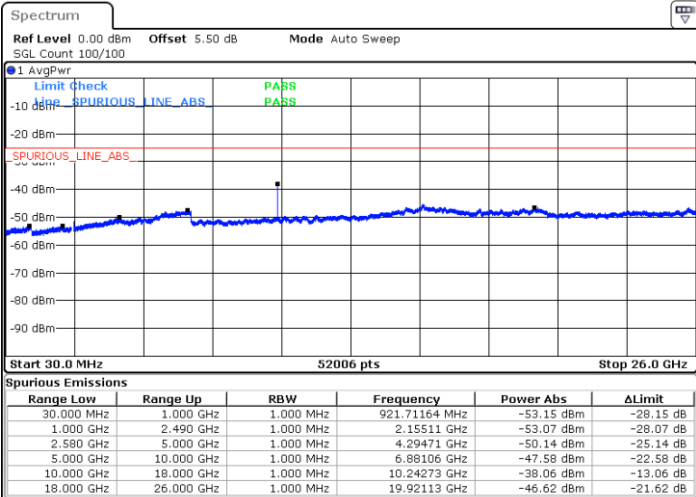

Date: 28 JUN 2019 02:59:10

Highest Channel / QPSK

Highest Channel / 16QAM

Date: 28 JUN 2019 03:00:58

Date: 28 JUN 2019 03:01:52

LTE Band 7 / 5MHz

Lowest Channel / 64QAM

Middle Channel / 64QAM

Date: 28 JUN 2019 03:03:46

Date: 28 JUN 2019 03:04:40

Highest Channel / 64QAM

Date: 28 JUN 2019 03:05:34

LTE Band 7 / 10MHz

Lowest Channel / 64QAM

Middle Channel / 64QAM

Date: 28 JUN 2019 03:12:02

Date: 28 JUN 2019 03:12:56

Highest Channel / 64QAM

Date: 28 JUN 2019 03:13:50

LTE Band 7 / 15MHz

Lowest Channel / 64QAM

Middle Channel / 64QAM

Date: 28 JUN 2019 03:24:50

Date: 28 JUN 2019 03:25:44

Highest Channel / 64QAM

Date: 28 JUN 2019 03:26:38

LTE Band 7 / 20MHz

Lowest Channel / 64QAM

Middle Channel / 64QAM

Date: 28 JUN 2019 03:33:07

Date: 28 JUN 2019 03:34:01

Highest Channel / 64QAM