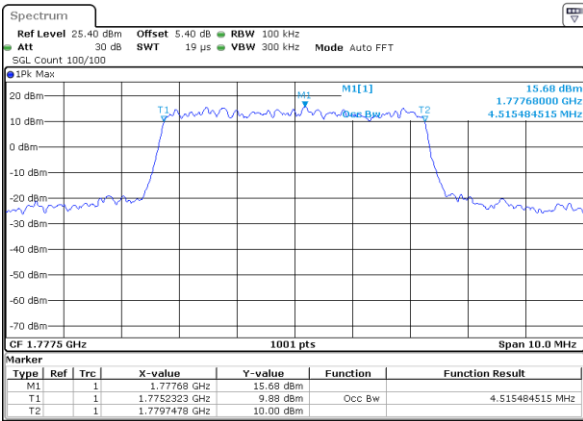

Date: 9 JUL 2019 16:00:08

LTE Band 66

Lowest Channel / 5MHz / QPSK

Date: 9 JUL 2019 16:09:34

Lowest Channel / 5MHz / 16QAM

Date: 9 JUL 2019 16:10:07

Middle Channel / 5MHz / QPSK

Date: 9 JUL 2019 16:16:26

Middle Channel / 5MHz / 16QAM

Date: 9 JUL 2019 16:17:58

Highest Channel / 5MHz / QPSK

Date: 9 JUL 2019 16:19:03

Highest Channel / 5MHz / 16QAM

Date: 9 JUL 2019 16:19:42

LTE Band 66

Lowest Channel / 10MHz / QPSK