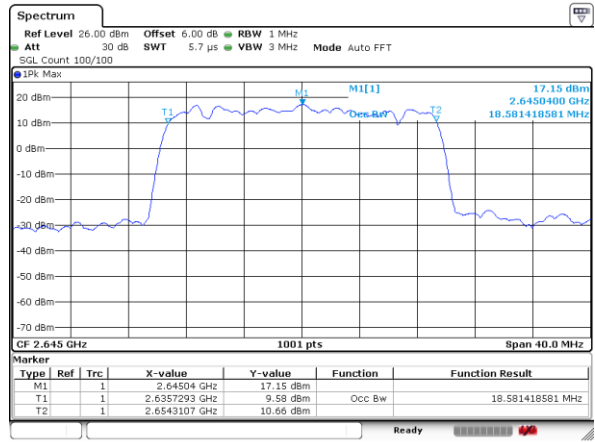

Date: 9 JUL 2019 10:22:28

Middle Channel / 20MHz / 64QAM

Date: 9 JUL 2019 10:25:43

Highest Channel / 15MHz / 64QAM

Date: 9 JUL 2019 10:24:53

Highest Channel / 20MHz / 64QAM

Date: 9 JUL 2019 10:29:36

LTE Band 66