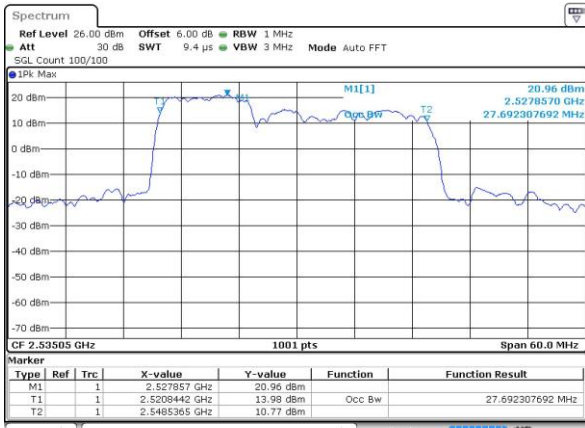

Highest Channel / 20MHz / 64QAM

Date: 4 JUL 2019 21:45:00

LTE Band 7C

QPSK

Lowest Channel / 10MHz+20MHz

Date: 21 JUL 2019 11:39:09

Middle Channel / 10MHz+20MHz

Date: 21 JUL 2019 11:41:43

Highest Channel / 10MHz+20MHz

Date: 21 JUL 2019 11:42:42

LTE Band 7C

QPSK

Lowest Channel / 15MHz+10MHz

Date: 21 JUL 2019 16:38:51

Lowest Channel / 15MHz+15MHz

Date: 21 JUL 2019 13:55:08