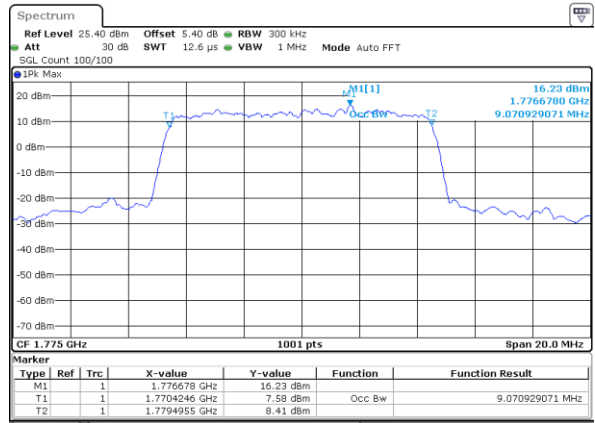

Highest Channel / 3MHz / 64QAM

Date: 9 JUL 2019 16:01:08

LTE Band 66

Lowest Channel / 5MHz / 64QAM

Date: 9 JUL 2019 16:10:44

Lowest Channel / 10MHz / 64QAM

Date: 9 JUL 2019 16:43:33

Middle Channel / 5MHz / 64QAM

Date: 9 JUL 2019 16:17:39

Middle Channel / 10MHz / 64QAM

Date: 9 JUL 2019 17:01:32

Highest Channel / 5MHz / 64QAM

Date: 9 JUL 2019 16:20:24

Highest Channel / 10MHz / 64QAM

Date: 9 JUL 2019 17:01:31

LTE Band 66