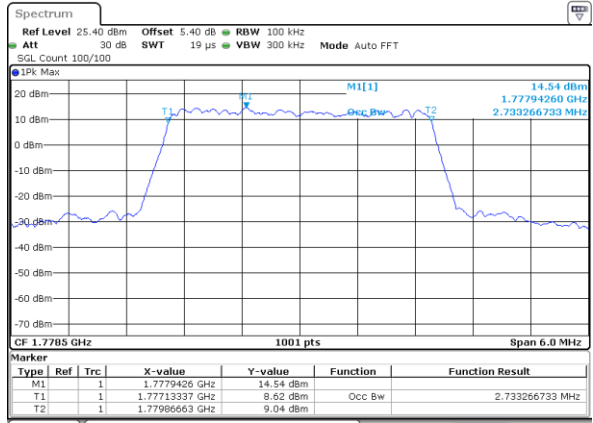

Date: 9 JUL 2019 17:37:51

Highest Channel / 20MHz / QPSK

Date: 9 JUL 2019 17:38:58

Highest Channel / 20MHz / 16QAM

Date: 9 JUL 2019 17:39:32

LTE Band 66

Lowest Channel / 1.4MHz / 64QAM

Date: 9 JUL 2019 15:04:12

Lowest Channel / 3MHz / 64QAM

Date: 9 JUL 2019 15:48:47

Middle Channel / 20MHz / 64QAM

Date: 9 JUL 2019 15:17:40

Middle Channel / 3MHz / 64QAM

Date: 9 JUL 2019 15:58:04

Highest Channel / 20MHz / 64QAM

Date: 9 JUL 2019 15:29:19

Highest Channel / 3MHz / 64QAM

Date: 9 JUL 2019 16:01:08

LTE Band 66

Lowest Channel / 5MHz / 64QAM

Date: 9 JUL 2019 16:10:44

Lowest Channel / 10MHz / 64QAM

Date: 9 JUL 2019 16:43:33

Middle Channel / 5MHz / 64QAM