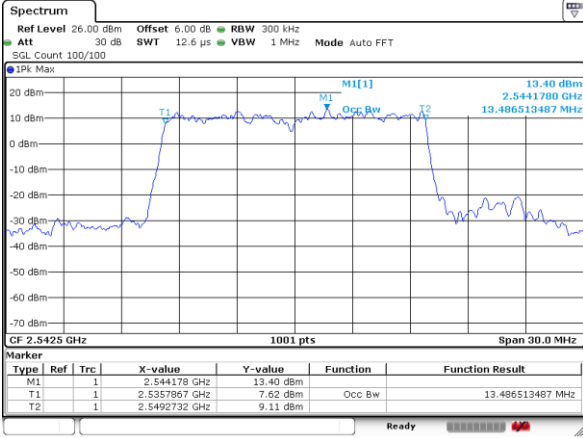

Highest Channel / 10MHz / 64QAM

Date: 9 JUL 2019 10:20:30

LTE Band 41

Lowest Channel / 15MHz / 64QAM

Date: 9 JUL 2019 10:22:57

Lowest Channel / 20MHz / 64QAM

Date: 9 JUL 2019 10:29:09

Middle Channel / 15MHz / 64QAM