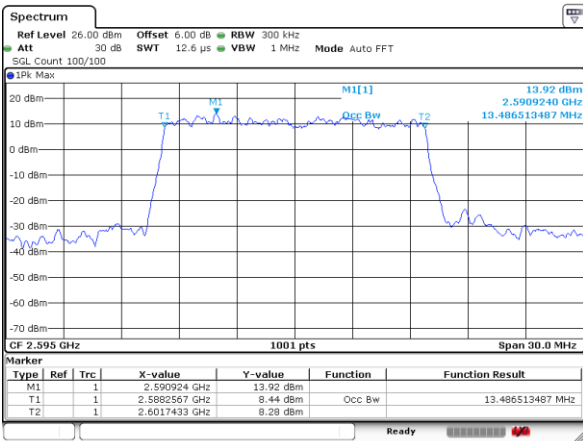

Highest Channel / 10MHz / 64QAM

Date: 9 JUL 2019 10:20:30

LTE Band 41

Lowest Channel / 15MHz / 64QAM

Date: 9 JUL 2019 10:22:57

Lowest Channel / 20MHz / 64QAM

Date: 9 JUL 2019 10:29:09

Middle Channel / 15MHz / 64QAM

Date: 9 JUL 2019 10:22:28

Middle Channel / 20MHz / 64QAM

Date: 9 JUL 2019 10:25:43

Highest Channel / 15MHz / 64QAM

Date: 9 JUL 2019 10:24:53

Highest Channel / 20MHz / 64QAM

Date: 9 JUL 2019 10:29:36

LTE Band 66