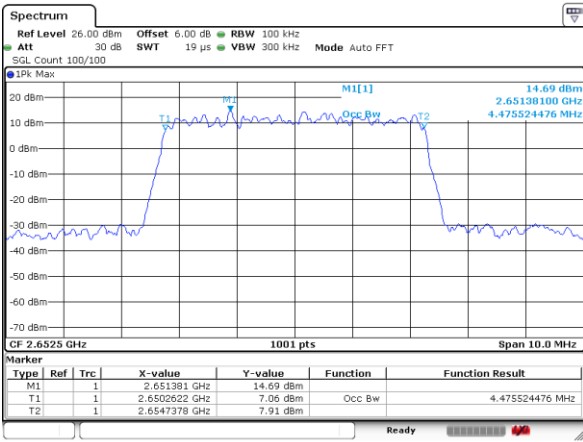

Lowest Channel / 10MHz / 64QAM

Date: 9 JUL 2019 10:19:58

Middle Channel / 5MHz / 64QAM

Date: 9 JUL 2019 10:14:43

Middle Channel / 10MHz / 64QAM

Date: 9 JUL 2019 10:17:53

Highest Channel / 5MHz / 64QAM

Date: 9 JUL 2019 10:16:55