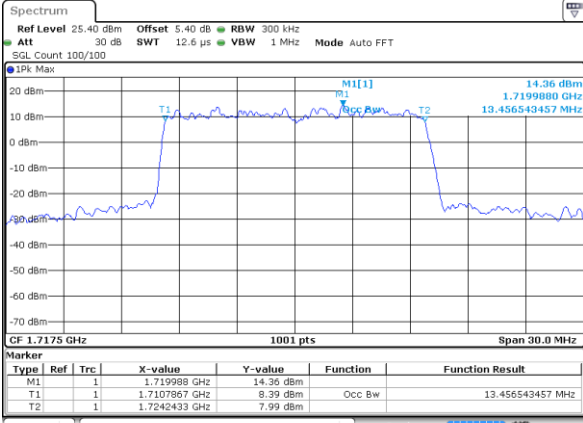

LTE Band 66

Lowest Channel / 15MHz / 64QAM

Date: 9 JUL 2019 17:15:27