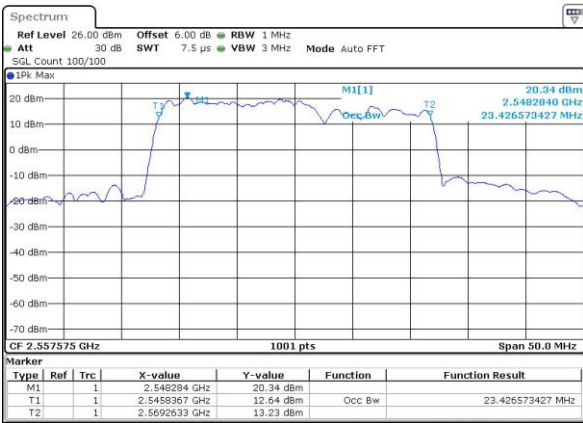

Highest Channel / 20MHz / 64QAM

Date: 4 JUL 2019 21:45:00

LTE Band 7C

QPSK

Lowest Channel / 10MHz+20MHz

Date: 21 JUL 2019 11:39:09

Middle Channel / 10MHz+20MHz

Date: 21 JUL 2019 11:41:43

Highest Channel / 10MHz+20MHz

Date: 21 JUL 2019 11:42:42

LTE Band 7C

QPSK

Lowest Channel / 15MHz+10MHz

Date: 21 JUL 2019 16:38:51

Lowest Channel / 15MHz+15MHz

Date: 21 JUL 2019 13:55:08

Middle Channel / 15MHz+10MHz

Date: 21 JUL 2019 16:48:15

Middle Channel / 15MHz+15MHz

Date: 21 JUL 2019 13:56:24

Highest Channel / 15MHz+10MHz

Date: 21 JUL 2019 16:48:21

Highest Channel / 15MHz+15MHz

Date: 21 JUL 2019 14:00:32

LTE Band 7C

QPSK

Lowest Channel / 15MHz+20MHz

Date: 21 JUL 2019 15:41:24

Lowest Channel / 20MHz+10MHz

Date: 21 JUL 2019 13:24:55

Middle Channel / 15MHz+20MHz

Date: 21 JUL 2019 15:54:45