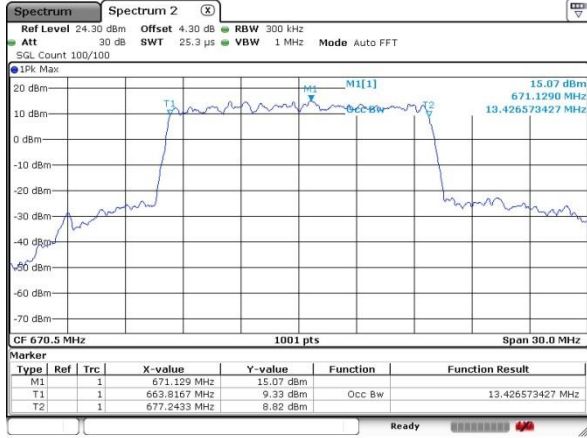

Date: 5 JUL 2019 02:46:28

Highest Channel / 5MHz / 64QAM

Date: 5 JUL 2019 02:44:46

Highest Channel / 10MHz / 64QAM

Date: 5 JUL 2019 02:51:04

LTE Band 71

Lowest Channel / 15MHz / 64QAM

Date: 5 JUL 2019 02:55:42