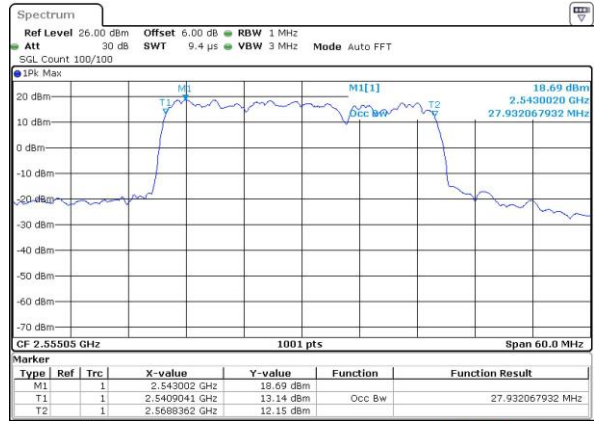

LTE Band 7C

QPSK

Lowest Channel / 15MHz+20MHz

Date: 21 JUL 2019 15:41:24

Lowest Channel / 20MHz+10MHz

Date: 21 JUL 2019 13:24:55

Middle Channel / 15MHz+20MHz

Date: 21 JUL 2019 15:54:45

Middle Channel / 20MHz+10MHz

Date: 21 JUL 2019 13:34:15

Highest Channel / 15MHz+20MHz

Date: 21 JUL 2019 15:55:31

Highest Channel / 20MHz+10MHz

Date: 21 JUL 2019 13:35:21