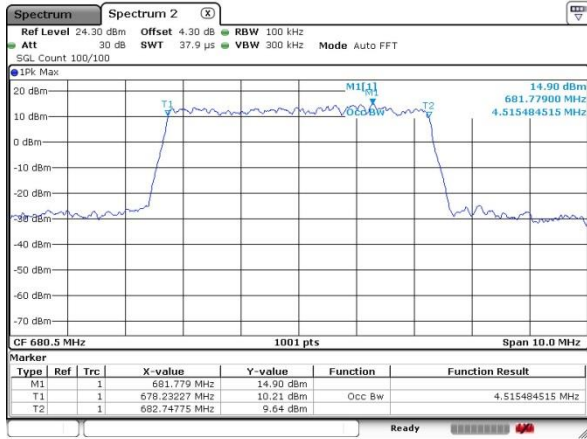

LTE Band 71

Lowest Channel / 5MHz / 64QAM

Date: 5 JUL 2019 02:41:24

Lowest Channel / 10MHz / 64QAM

Date: 5 JUL 2019 02:49:11

Middle Channel / 5MHz / 64QAM

Date: 5 JUL 2019 02:42:11

Middle Channel / 10MHz / 64QAM

Date: 5 JUL 2019 02:46:28

Highest Channel / 5MHz / 64QAM

Date: 5 JUL 2019 02:44:46

Highest Channel / 10MHz / 64QAM

Date: 5 JUL 2019 02:51:04

LTE Band 71

Lowest Channel / 15MHz / 64QAM

Date: 5 JUL 2019 02:55:42