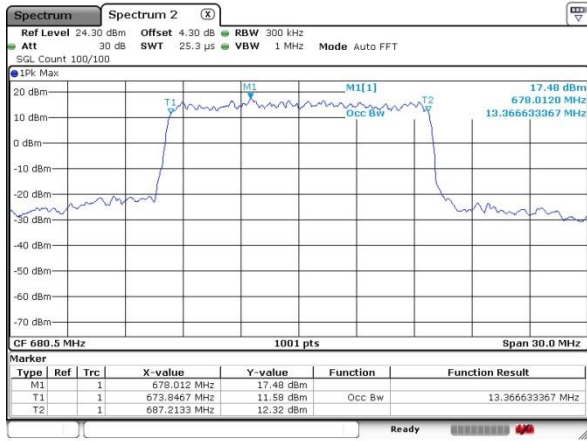

Middle Channel / 15MHz / QPSK

Date: 5 JUL 2019 02:57:10