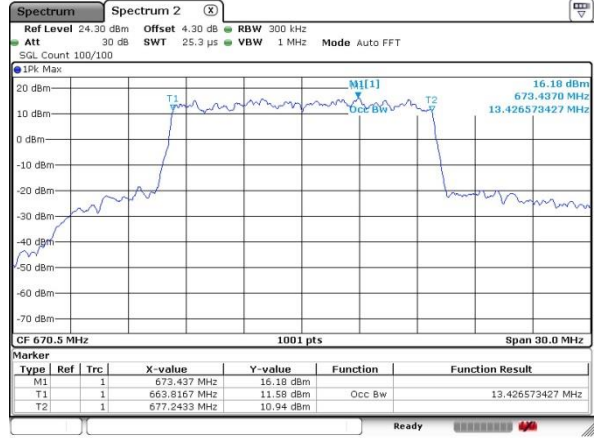

Lowest Channel / 15MHz / 16QAM

Date: 5 JUL 2019 02:55:01