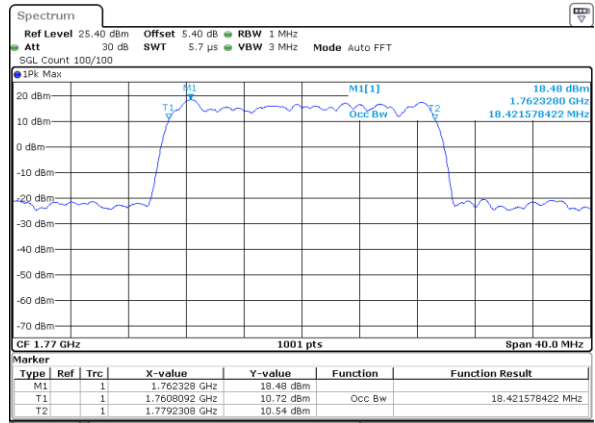

Date: 9 JUL 2019 16:17:39

Middle Channel / 10MHz / 64QAM

Date: 9 JUL 2019 17:01:32

Highest Channel / 5MHz / 64QAM

Date: 9 JUL 2019 16:20:24

Highest Channel / 10MHz / 64QAM

Date: 9 JUL 2019 17:01:31

LTE Band 66

Lowest Channel / 15MHz / 64QAM

Date: 9 JUL 2019 17:15:27

Lowest Channel / 20MHz / 64QAM

Date: 9 JUL 2019 17:31:07

Middle Channel / 15MHz / 64QAM

Date: 9 JUL 2019 17:21:08

Middle Channel / 20MHz / 64QAM

Date: 9 JUL 2019 17:37:31

Highest Channel / 15MHz / 64QAM

Date: 9 JUL 2019 17:24:59

Highest Channel / 20MHz / 64QAM

Date: 9 JUL 2019 17:40:09

LTE Band 71

Lowest Channel / 5MHz / QPSK

Date: 5 JUL 2019 02:40:21

Lowest Channel / 5MHz / 16QAM