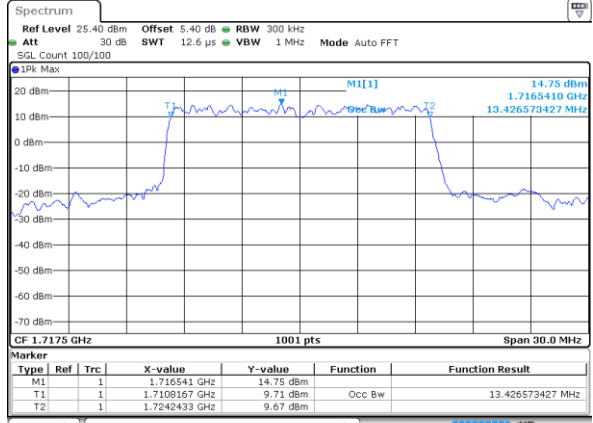

Date: 9 JUL 2019 17:11:20

Highest Channel / 10MHz / 16QAM

Date: 9 JUL 2019 17:11:51

LTE Band 66

Lowest Channel / 15MHz / QPSK

Date: 9 JUL 2019 17:14:25

Lowest Channel / 15MHz / 16QAM

Date: 9 JUL 2019 17:14:58