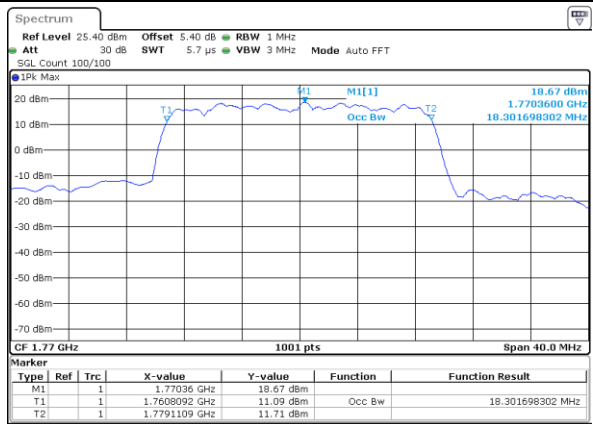

LTE Band 66

Lowest Channel / 20MHz / QPSK

Date: 9 JUL 2019 17:29:55

Lowest Channel / 20MHz / 16QAM

Date: 9 JUL 2019 17:30:33

Middle Channel / 20MHz / QPSK

Date: 9 JUL 2019 17:38:10

Middle Channel / 20MHz / 16QAM

Date: 9 JUL 2019 17:37:51

Highest Channel / 20MHz / QPSK

Date: 9 JUL 2019 17:38:58

Highest Channel / 20MHz / 16QAM

Date: 9 JUL 2019 17:39:32

LTE Band 66

Lowest Channel / 1.4MHz / 64QAM

Date: 9 JUL 2019 15:04:12