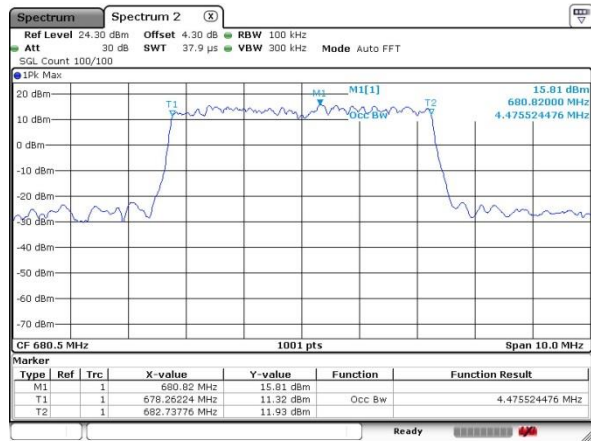

Middle Channel / 5MHz / 16QAM

Date: 5 JUL 2019 02:42:29