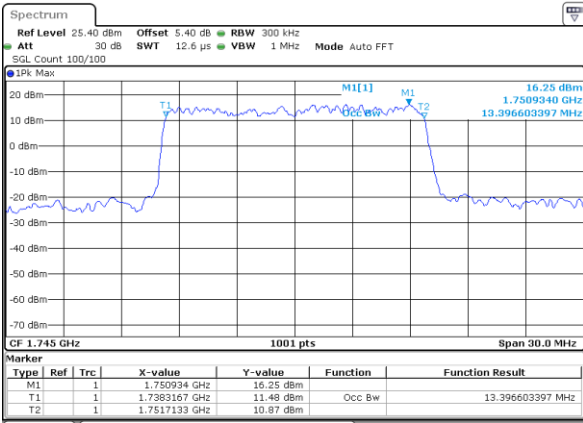

Middle Channel / 15MHz / QPSK

Date: 9 JUL 2019 17:21:56