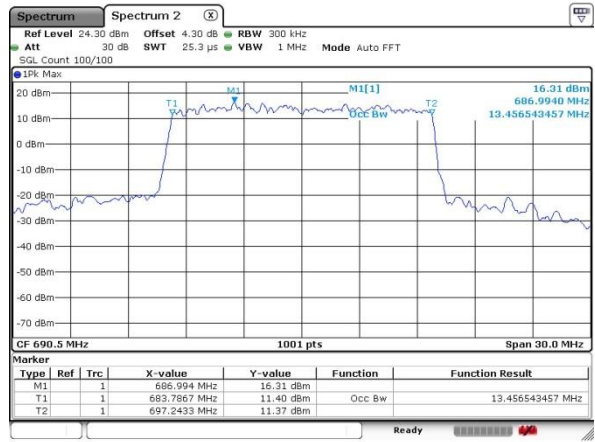

Date: 5 JUL 2019 02:54:36

Lowest Channel / 15MHz / 16QAM

Date: 5 JUL 2019 02:55:01

Middle Channel / 15MHz / QPSK

Date: 5 JUL 2019 02:57:10

Middle Channel / 15MHz / 16QAM

Date: 5 JUL 2019 02:56:53

Highest Channel / 15MHz / QPSK

Date: 5 JUL 2019 02:57:55

Highest Channel / 15MHz / 16QAM

Date: 5 JUL 2019 02:58:11

LTE Band 71

Lowest Channel / 20MHz / QPSK

Date: 4.JUL.2019 21:42:34

Lowest Channel / 20MHz / 16QAM

Date: 4.JUL.2019 21:43:05