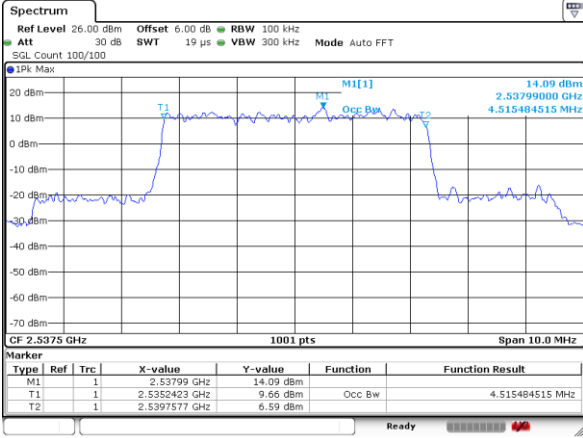

Date: 9 JUL 2019 10:25:59

Highest Channel / 20MHz / QPSK

Date: 9 JUL 2019 10:30:11

Highest Channel / 20MHz / 16QAM

Date: 9 JUL 2019 10:29:56

LTE Band 41

Lowest Channel / 5MHz / 64QAM

Date: 9 JUL 2019 10:13:53