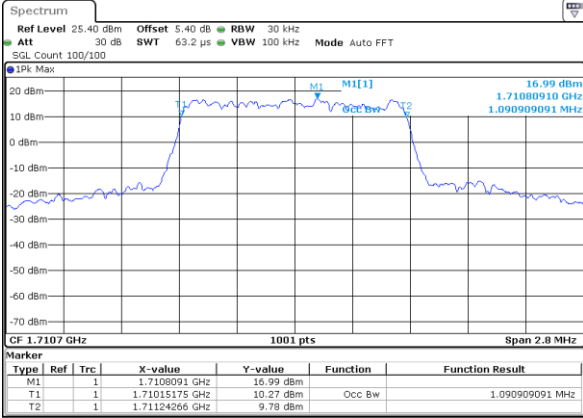

LTE Band 66

Lowest Channel / 1.4MHz / QPSK

Date: 9 JUL 2019 15:00:56