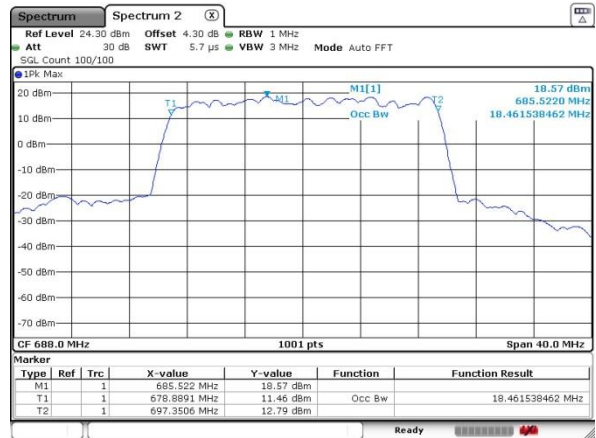

Date: 5 JUL 2019 02:46:28

Highest Channel / 5MHz / 64QAM

Date: 5 JUL 2019 02:44:46

Highest Channel / 10MHz / 64QAM

Date: 5 JUL 2019 02:51:04

LTE Band 71

Lowest Channel / 15MHz / 64QAM

Date: 5 JUL 2019 02:55:42

Lowest Channel / 20MHz / 64QAM

Date: 4 JUL 2019 21:41:36

Middle Channel / 15MHz / 64QAM

Date: 5 JUL 2019 02:56:05

Middle Channel / 20MHz / 64QAM

Date: 4 JUL 2019 21:44:35

Highest Channel / 15MHz / 64QAM

Date: 5 JUL 2019 02:56:51

Highest Channel / 20MHz / 64QAM

Date: 4 JUL 2019 21:45:00

LTE Band 7C

QPSK

Lowest Channel / 10MHz+20MHz

Date: 21 JUL 2019 11:39:09

Middle Channel / 10MHz+20MHz

Date: 21 JUL 2019 11:41:43

Highest Channel / 10MHz+20MHz

Date: 21 JUL 2019 11:42:42

LTE Band 7C

QPSK

Lowest Channel / 15MHz+10MHz

Date: 21 JUL 2019 16:38:51

Lowest Channel / 15MHz+15MHz

Date: 21 JUL 2019 13:55:08