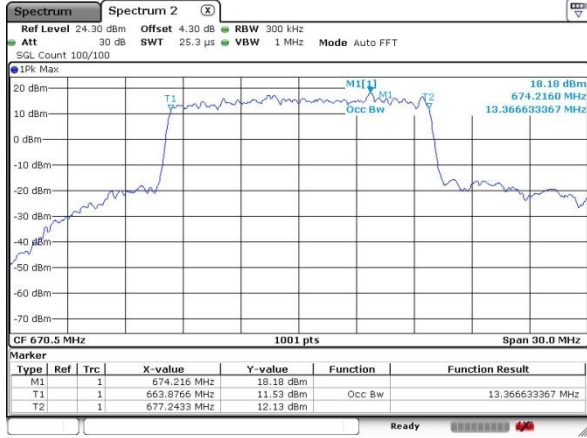

Middle Channel / 10MHz / 16QAM

Date: 5 JUL 2019 02:46:46

Highest Channel / 10MHz / QPSK

Date: 5 JUL 2019 02:52:15

Highest Channel / 10MHz / 16QAM

Date: 5 JUL 2019 02:51:28

LTE Band 71

Lowest Channel / 15MHz / QPSK