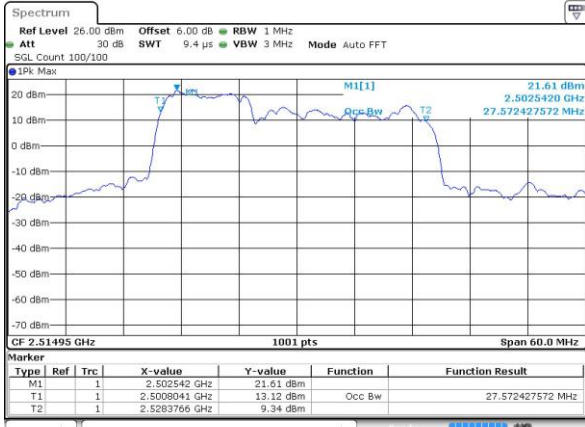

Highest Channel / 20MHz / 64QAM

Date: 4 JUL 2019 21:45:00

LTE Band 7C

QPSK

Lowest Channel / 10MHz+20MHz

Date: 21 JUL 2019 11:39:09

Middle Channel / 10MHz+20MHz

Date: 21 JUL 2019 11:41:43

Highest Channel / 10MHz+20MHz

Date: 21 JUL 2019 11:42:42

LTE Band 7C

QPSK

Lowest Channel / 15MHz+10MHz

Date: 21 JUL 2019 16:38:51

Lowest Channel / 15MHz+15MHz

Date: 21 JUL 2019 13:55:08