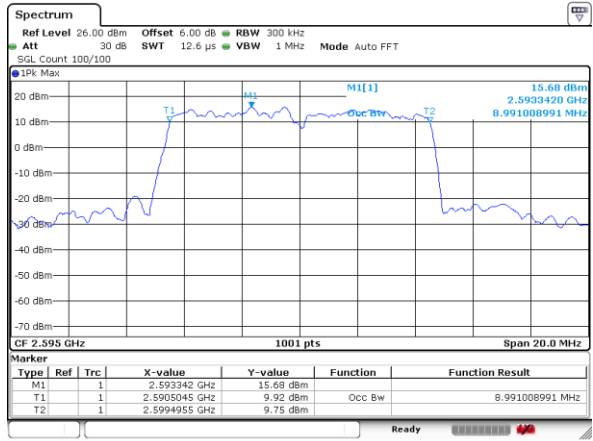

Lowest Channel / 10MHz / 64QAM

Date: 9 JUL 2019 10:19:58

Middle Channel / 5MHz / 64QAM

Date: 9 JUL 2019 10:14:43

Middle Channel / 10MHz / 64QAM

Date: 9 JUL 2019 10:17:53

Highest Channel / 5MHz / 64QAM

Date: 9 JUL 2019 10:16:55