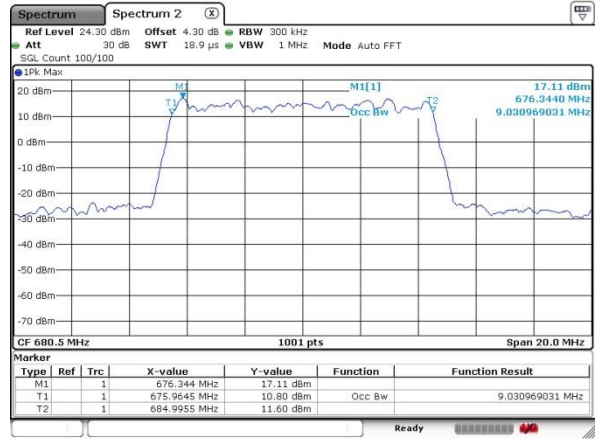

LTE Band 71

Lowest Channel / 5MHz / 64QAM

Date: 5 JUL 2019 02:41:24

Lowest Channel / 10MHz / 64QAM

Date: 5 JUL 2019 02:49:11

Middle Channel / 5MHz / 64QAM

Date: 5 JUL 2019 02:42:11

Middle Channel / 10MHz / 64QAM

Date: 5 JUL 2019 02:46:28

Highest Channel / 5MHz / 64QAM

Date: 5 JUL 2019 02:44:46

Highest Channel / 10MHz / 64QAM

Date: 5 JUL 2019 02:51:04

LTE Band 71

Lowest Channel / 15MHz / 64QAM

Date: 5 JUL 2019 02:55:42