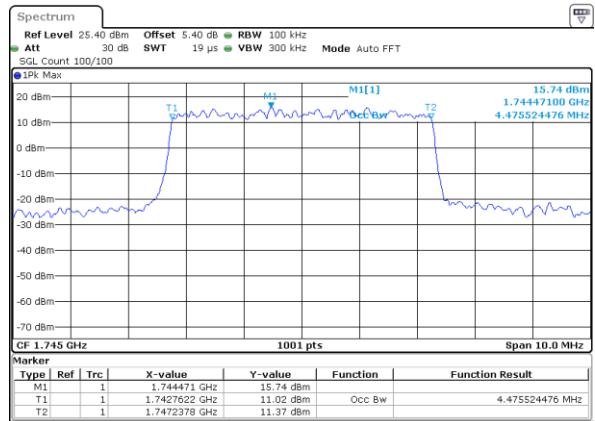

Date: 9 JUL 2019 16:00:08

LTE Band 66

Lowest Channel / 5MHz / QPSK

Date: 9 JUL 2019 16:09:34

Lowest Channel / 5MHz / 16QAM

Date: 9 JUL 2019 16:10:07

Middle Channel / 5MHz / QPSK

Date: 9 JUL 2019 16:16:26

Middle Channel / 5MHz / 16QAM

Date: 9 JUL 2019 16:17:58

Highest Channel / 5MHz / QPSK

Date: 9 JUL 2019 16:19:03

Highest Channel / 5MHz / 16QAM

Date: 9 JUL 2019 16:19:42

LTE Band 66

Lowest Channel / 10MHz / QPSK