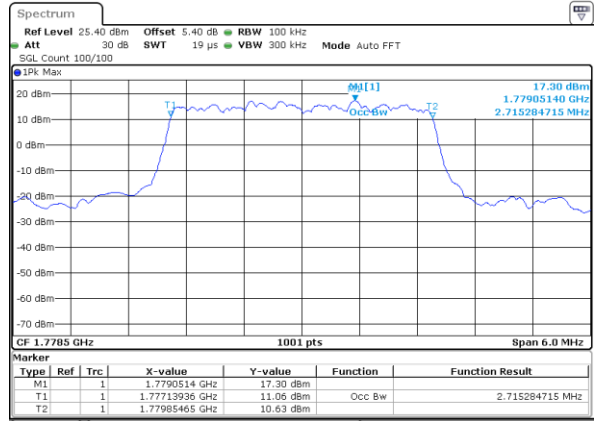

Highest Channel / 1.4MHz / QPSK

Date: 9 JUL 2019 15:26:21

Highest Channel / 1.4MHz / 16QAM

Date: 9 JUL 2019 15:27:47

LTE Band 66

Lowest Channel / 3MHz / QPSK

Date: 9 JUL 2019 15:46:55

Lowest Channel / 3MHz / 16QAM

Date: 9 JUL 2019 15:47:53

Middle Channel / 3MHz / QPSK

Date: 9 JUL 2019 15:57:56

Middle Channel / 3MHz / 16QAM

Date: 9 JUL 2019 15:58:29

Highest Channel / 3MHz / QPSK

Date: 9 JUL 2019 15:58:48

Highest Channel / 3MHz / 16QAM

Date: 9 JUL 2019 16:00:08

LTE Band 66

Lowest Channel / 5MHz / QPSK

Date: 9 JUL 2019 16:09:34

Lowest Channel / 5MHz / 16QAM

Date: 9 JUL 2019 16:10:07

Middle Channel / 5MHz / QPSK

Date: 9 JUL 2019 16:16:26