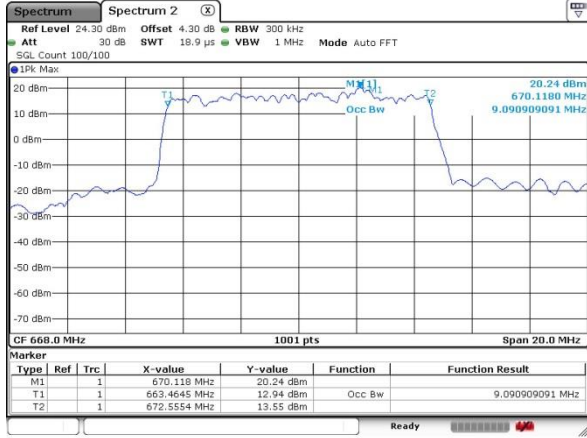

LTE Band 71

Lowest Channel / 10MHz / QPSK

Date: 5 JUL 2019 02:48:01