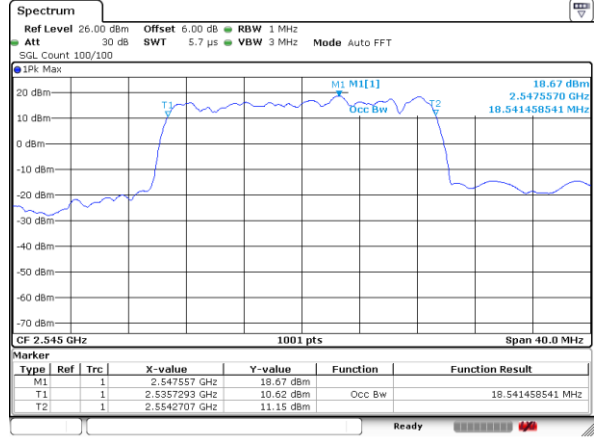

LTE Band 41

Lowest Channel / 20MHz / QPSK

Date: 9 JUL 2019 10:26:57

Lowest Channel / 20MHz / 16QAM

Date: 9 JUL 2019 10:27:29

Middle Channel / 20MHz / QPSK

Date: 9 JUL 2019 10:26:22

Middle Channel / 20MHz / 16QAM