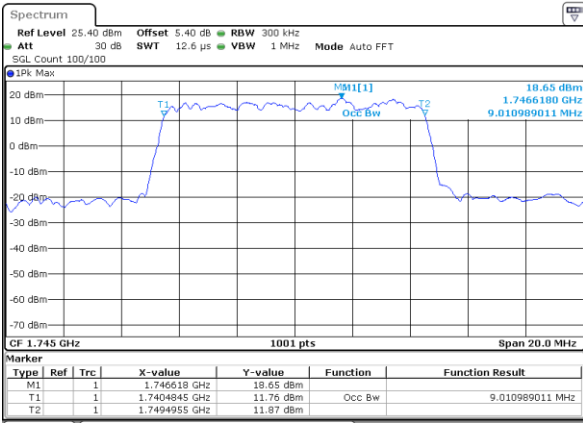

Middle Channel / 10MHz / QPSK

Date: 9 JUL 2019 17:03:04