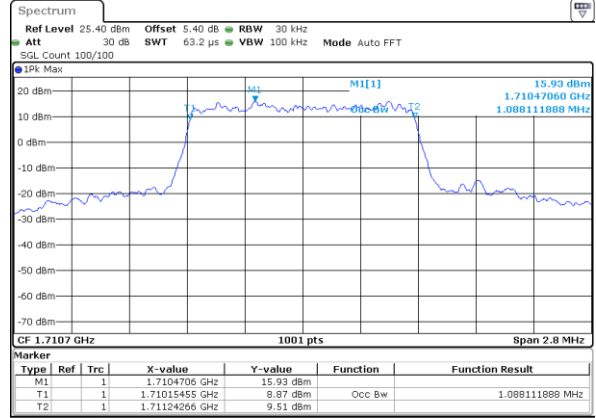

Lowest Channel / 1.4MHz / 16QAM

Date: 9 JUL 2019 15:02:37