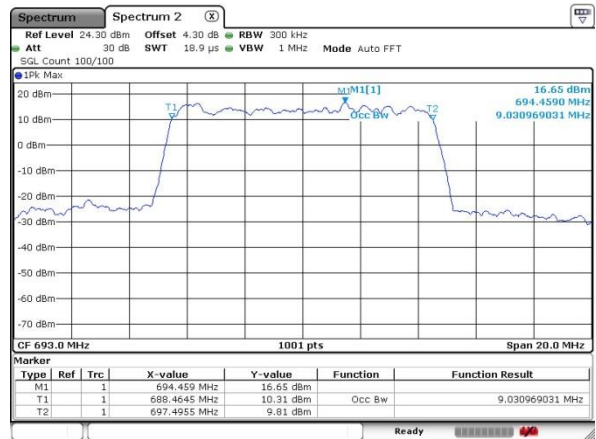

LTE Band 71

Lowest Channel / 5MHz / 64QAM

Date: 5 JUL 2019 02:41:24

Lowest Channel / 10MHz / 64QAM

Date: 5 JUL 2019 02:49:11

Middle Channel / 5MHz / 64QAM

Date: 5 JUL 2019 02:42:11

Middle Channel / 10MHz / 64QAM

Date: 5 JUL 2019 02:46:28

Highest Channel / 5MHz / 64QAM

Date: 5 JUL 2019 02:44:46

Highest Channel / 10MHz / 64QAM

Date: 5 JUL 2019 02:51:04

LTE Band 71

Lowest Channel / 15MHz / 64QAM

Date: 5 JUL 2019 02:55:42