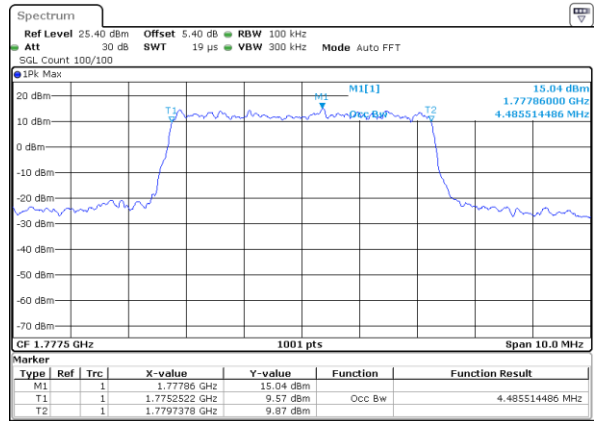

Middle Channel / 5MHz / 16QAM

Date: 9 JUL 2019 16:17:58

Highest Channel / 5MHz / QPSK

Date: 9 JUL 2019 16:19:03

Highest Channel / 5MHz / 16QAM

Date: 9 JUL 2019 16:19:42

LTE Band 66

Lowest Channel / 10MHz / QPSK