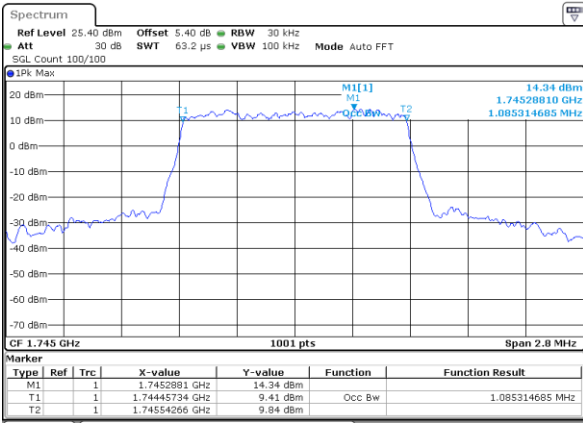

Middle Channel / 20MHz / 64QAM

Date: 9 JUL 2019 15:17:40