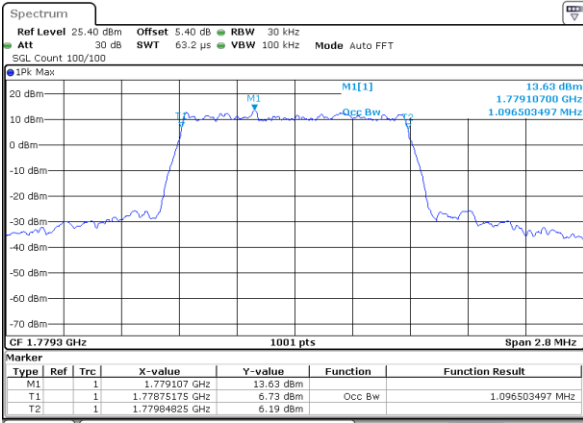

Date: 9 JUL 2019 17:37:51

Highest Channel / 20MHz / QPSK

Date: 9 JUL 2019 17:38:58

Highest Channel / 20MHz / 16QAM

Date: 9 JUL 2019 17:39:32

LTE Band 66

Lowest Channel / 1.4MHz / 64QAM

Date: 9 JUL 2019 15:04:12

Lowest Channel / 3MHz / 64QAM

Date: 9 JUL 2019 15:48:47

Middle Channel / 20MHz / 64QAM

Date: 9 JUL 2019 15:17:40

Middle Channel / 3MHz / 64QAM

Date: 9 JUL 2019 15:58:04

Highest Channel / 20MHz / 64QAM

Date: 9 JUL 2019 15:29:19

Highest Channel / 3MHz / 64QAM

Date: 9 JUL 2019 16:01:08

LTE Band 66

Lowest Channel / 5MHz / 64QAM

Date: 9 JUL 2019 16:10:44

Lowest Channel / 10MHz / 64QAM

Date: 9 JUL 2019 16:43:33

Middle Channel / 5MHz / 64QAM