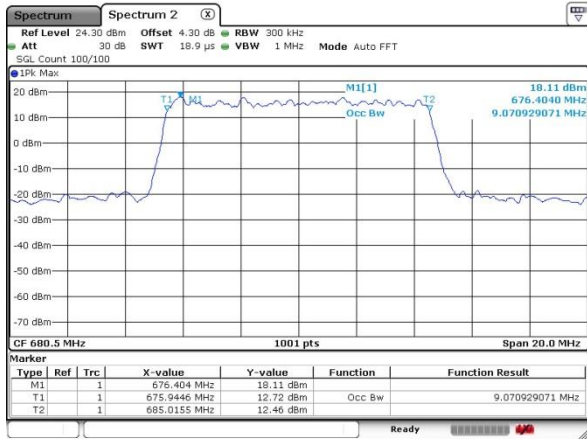

Date: 5 JUL 2019 02:44:29

LTE Band 71

Lowest Channel / 10MHz / QPSK

Date: 5 JUL 2019 02:48:01

Lowest Channel / 10MHz / 16QAM

Date: 5 JUL 2019 02:48:53

Middle Channel / 10MHz / QPSK

Date: 5 JUL 2019 02:47:30

Middle Channel / 10MHz / 16QAM

Date: 5 JUL 2019 02:46:46

Highest Channel / 10MHz / QPSK

Date: 5 JUL 2019 02:52:15

Highest Channel / 10MHz / 16QAM

Date: 5 JUL 2019 02:51:28

LTE Band 71

Lowest Channel / 15MHz / QPSK