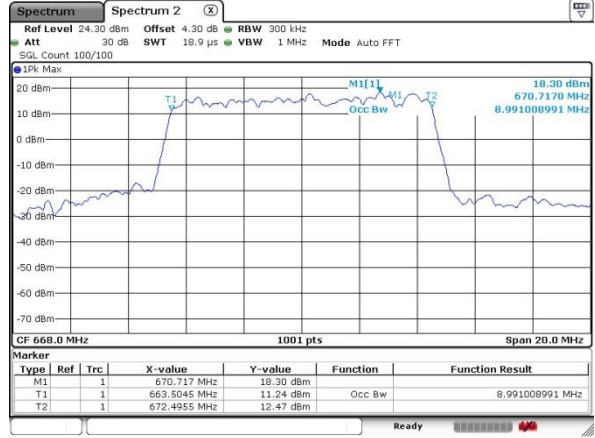

Date: 5 JUL 2019 02:44:29

LTE Band 71

Lowest Channel / 10MHz / QPSK

Date: 5 JUL 2019 02:48:01

Lowest Channel / 10MHz / 16QAM

Date: 5 JUL 2019 02:48:53

Middle Channel / 10MHz / QPSK

Date: 5 JUL 2019 02:47:30

Middle Channel / 10MHz / 16QAM

Date: 5 JUL 2019 02:46:46

Highest Channel / 10MHz / QPSK

Date: 5 JUL 2019 02:52:15

Highest Channel / 10MHz / 16QAM

Date: 5 JUL 2019 02:51:28

LTE Band 71

Lowest Channel / 15MHz / QPSK