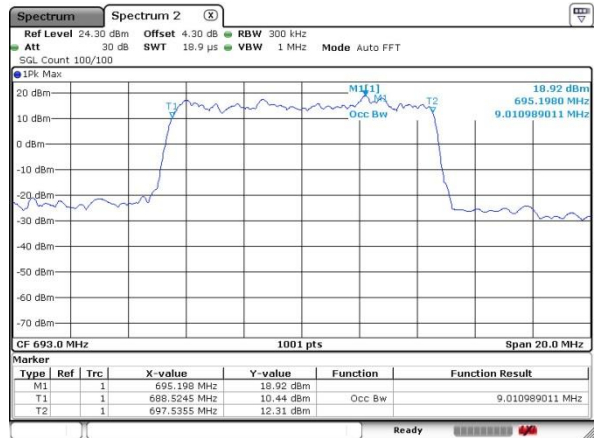

Middle Channel / 10MHz / 16QAM

Date: 5 JUL 2019 02:46:46

Highest Channel / 10MHz / QPSK

Date: 5 JUL 2019 02:52:15

Highest Channel / 10MHz / 16QAM

Date: 5 JUL 2019 02:51:28

LTE Band 71

Lowest Channel / 15MHz / QPSK