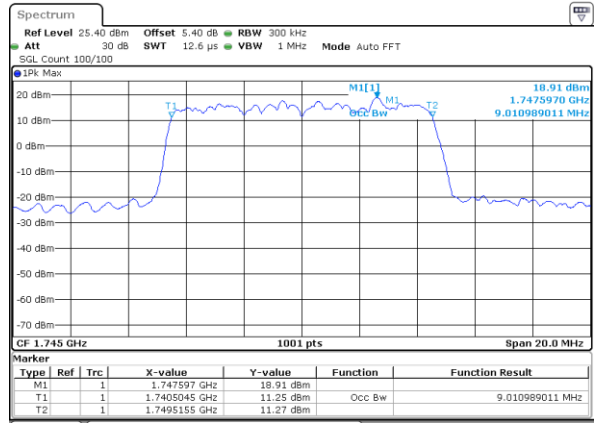

Middle Channel / 5MHz / 16QAM

Date: 9 JUL 2019 16:17:58

Highest Channel / 5MHz / QPSK

Date: 9 JUL 2019 16:19:03

Highest Channel / 5MHz / 16QAM

Date: 9 JUL 2019 16:19:42

LTE Band 66

Lowest Channel / 10MHz / QPSK

Date: 9 JUL 2019 16:42:19

Lowest Channel / 10MHz / 16QAM

Date: 9 JUL 2019 16:42:54

Middle Channel / 10MHz / QPSK

Date: 9 JUL 2019 17:03:04

Middle Channel / 10MHz / 16QAM

Date: 9 JUL 2019 17:02:09

Highest Channel / 10MHz / QPSK

Date: 9 JUL 2019 17:11:20

Highest Channel / 10MHz / 16QAM

Date: 9 JUL 2019 17:11:51

LTE Band 66

Lowest Channel / 15MHz / QPSK

Date: 9 JUL 2019 17:14:25

Lowest Channel / 15MHz / 16QAM

Date: 9 JUL 2019 17:14:58