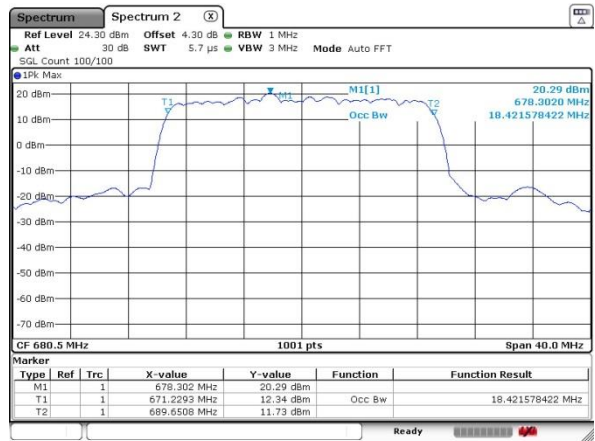

Middle Channel / 20MHz / 16QAM

Date: 4.JUL.2019 21:43:57