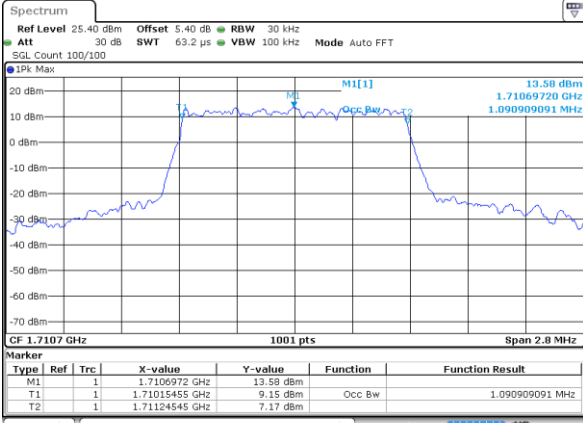

LTE Band 66

Lowest Channel / 20MHz / QPSK

Date: 9 JUL 2019 17:29:55

Lowest Channel / 20MHz / 16QAM

Date: 9 JUL 2019 17:30:33

Middle Channel / 20MHz / QPSK

Date: 9 JUL 2019 17:38:10

Middle Channel / 20MHz / 16QAM

Date: 9 JUL 2019 17:37:51

Highest Channel / 20MHz / QPSK

Date: 9 JUL 2019 17:38:58

Highest Channel / 20MHz / 16QAM

Date: 9 JUL 2019 17:39:32

LTE Band 66

Lowest Channel / 1.4MHz / 64QAM

Date: 9 JUL 2019 15:04:12

Lowest Channel / 3MHz / 64QAM

Date: 9 JUL 2019 15:48:47

Middle Channel / 20MHz / 64QAM

Date: 9 JUL 2019 15:17:40

Middle Channel / 3MHz / 64QAM

Date: 9 JUL 2019 15:58:04

Highest Channel / 20MHz / 64QAM

Date: 9 JUL 2019 15:29:19