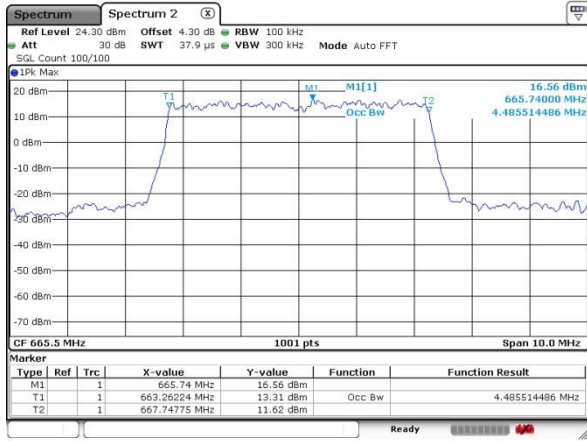

Highest Channel / 15MHz / 64QAM

Date: 9 JUL 2019 17:24:59

Highest Channel / 20MHz / 64QAM

Date: 9 JUL 2019 17:40:09

LTE Band 71

Lowest Channel / 5MHz / QPSK

Date: 5 JUL 2019 02:40:21

Lowest Channel / 5MHz / 16QAM