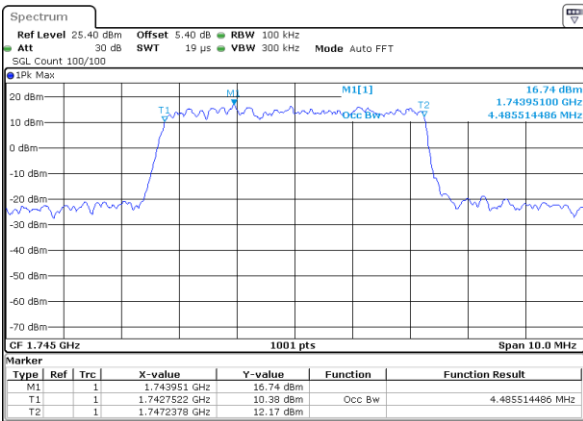

Date: 9 JUL 2019 16:00:08

LTE Band 66

Lowest Channel / 5MHz / QPSK

Date: 9 JUL 2019 16:09:34

Lowest Channel / 5MHz / 16QAM

Date: 9 JUL 2019 16:10:07

Middle Channel / 5MHz / QPSK

Date: 9 JUL 2019 16:16:26

Middle Channel / 5MHz / 16QAM

Date: 9 JUL 2019 16:17:58

Highest Channel / 5MHz / QPSK

Date: 9 JUL 2019 16:19:03

Highest Channel / 5MHz / 16QAM

Date: 9 JUL 2019 16:19:42

LTE Band 66

Lowest Channel / 10MHz / QPSK