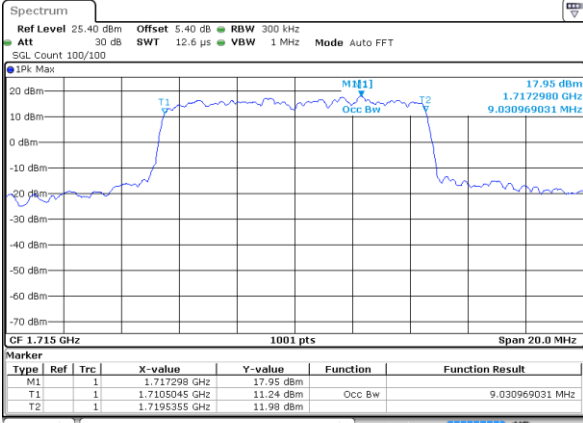

Date: 9 JUL 2019 16:00:08

LTE Band 66

Lowest Channel / 5MHz / QPSK

Date: 9 JUL 2019 16:09:34

Lowest Channel / 5MHz / 16QAM

Date: 9 JUL 2019 16:10:07

Middle Channel / 5MHz / QPSK

Date: 9 JUL 2019 16:16:26

Middle Channel / 5MHz / 16QAM

Date: 9 JUL 2019 16:17:58

Highest Channel / 5MHz / QPSK

Date: 9 JUL 2019 16:19:03

Highest Channel / 5MHz / 16QAM

Date: 9 JUL 2019 16:19:42

LTE Band 66

Lowest Channel / 10MHz / QPSK

Date: 9 JUL 2019 16:42:19

Lowest Channel / 10MHz / 16QAM

Date: 9 JUL 2019 16:42:54

Middle Channel / 10MHz / QPSK

Date: 9 JUL 2019 17:03:04

Middle Channel / 10MHz / 16QAM

Date: 9 JUL 2019 17:02:09

Highest Channel / 10MHz / QPSK