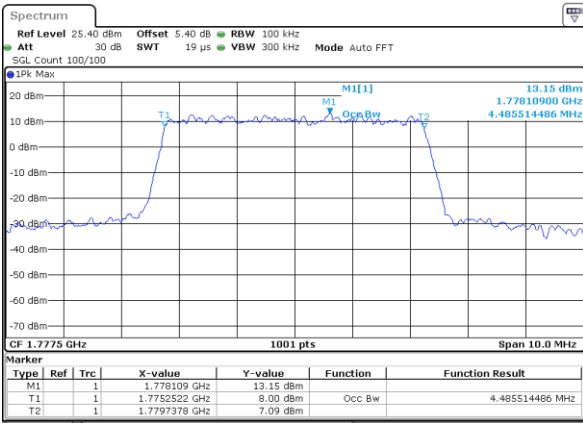

Highest Channel / 3MHz / 64QAM

Date: 9 JUL 2019 16:01:08

LTE Band 66

Lowest Channel / 5MHz / 64QAM

Date: 9 JUL 2019 16:10:44

Lowest Channel / 10MHz / 64QAM

Date: 9 JUL 2019 16:43:33

Middle Channel / 5MHz / 64QAM

Date: 9 JUL 2019 16:17:39

Middle Channel / 10MHz / 64QAM

Date: 9 JUL 2019 17:01:32

Highest Channel / 5MHz / 64QAM

Date: 9 JUL 2019 16:20:24

Highest Channel / 10MHz / 64QAM

Date: 9 JUL 2019 17:01:31

LTE Band 66