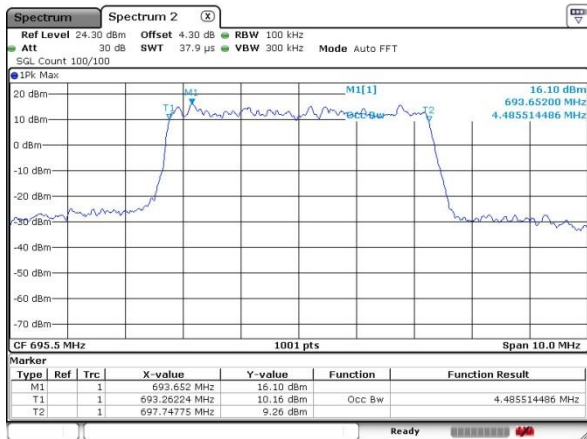

LTE Band 71

Lowest Channel / 5MHz / 64QAM

Date: 5 JUL 2019 02:41:24

Lowest Channel / 10MHz / 64QAM

Date: 5 JUL 2019 02:49:11

Middle Channel / 5MHz / 64QAM

Date: 5 JUL 2019 02:42:11

Middle Channel / 10MHz / 64QAM

Date: 5 JUL 2019 02:46:28

Highest Channel / 5MHz / 64QAM

Date: 5 JUL 2019 02:44:46

Highest Channel / 10MHz / 64QAM

Date: 5 JUL 2019 02:51:04

LTE Band 71

Lowest Channel / 15MHz / 64QAM

Date: 5 JUL 2019 02:55:42