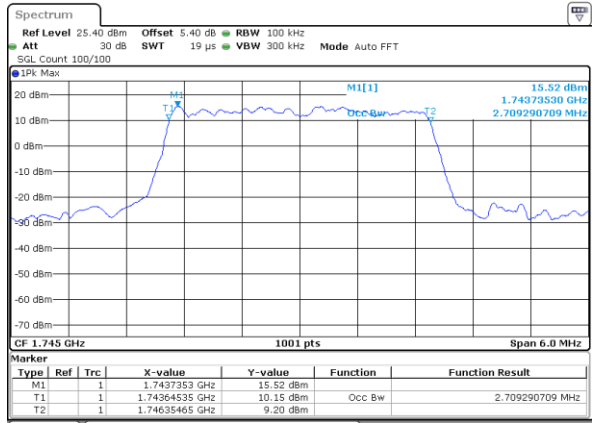

Date: 9 JUL 2019 17:37:51

Highest Channel / 20MHz / QPSK

Date: 9 JUL 2019 17:38:58

Highest Channel / 20MHz / 16QAM

Date: 9 JUL 2019 17:39:32

LTE Band 66

Lowest Channel / 1.4MHz / 64QAM

Date: 9 JUL 2019 15:04:12

Lowest Channel / 3MHz / 64QAM

Date: 9 JUL 2019 15:48:47

Middle Channel / 20MHz / 64QAM

Date: 9 JUL 2019 15:17:40

Middle Channel / 3MHz / 64QAM

Date: 9 JUL 2019 15:58:04

Highest Channel / 20MHz / 64QAM

Date: 9 JUL 2019 15:29:19

Highest Channel / 3MHz / 64QAM

Date: 9 JUL 2019 16:01:08

LTE Band 66

Lowest Channel / 5MHz / 64QAM

Date: 9 JUL 2019 16:10:44

Lowest Channel / 10MHz / 64QAM

Date: 9 JUL 2019 16:43:33

Middle Channel / 5MHz / 64QAM