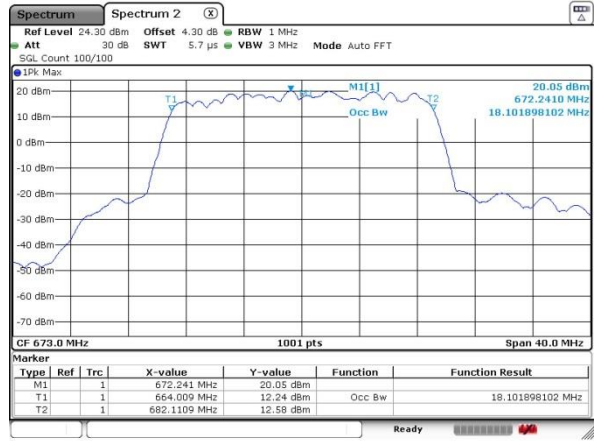

Date: 5 JUL 2019 02:57:55

Highest Channel / 15MHz / 16QAM

Date: 5 JUL 2019 02:58:11

LTE Band 71

Lowest Channel / 20MHz / QPSK

Date: 4.JUL.2019 21:42:34

Lowest Channel / 20MHz / 16QAM

Date: 4.JUL.2019 21:43:05