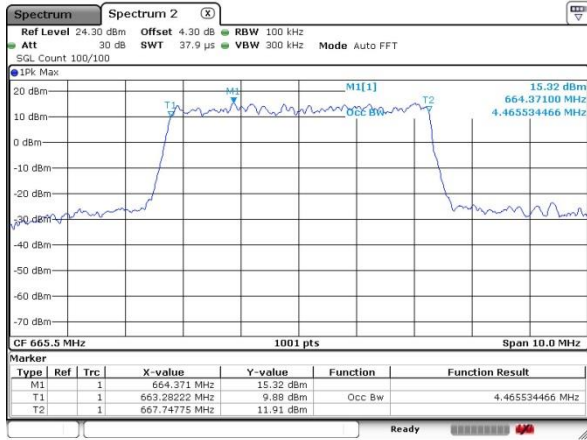

LTE Band 71

Lowest Channel / 5MHz / 64QAM

Date: 5 JUL 2019 02:41:24