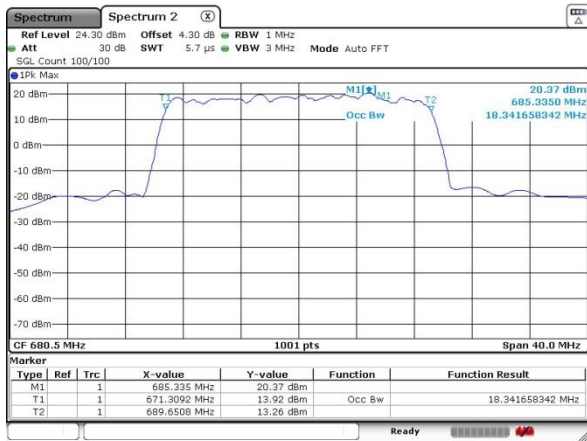

Middle Channel / 20MHz / QPSK

Date: 4.JUL.2019 21:43:41