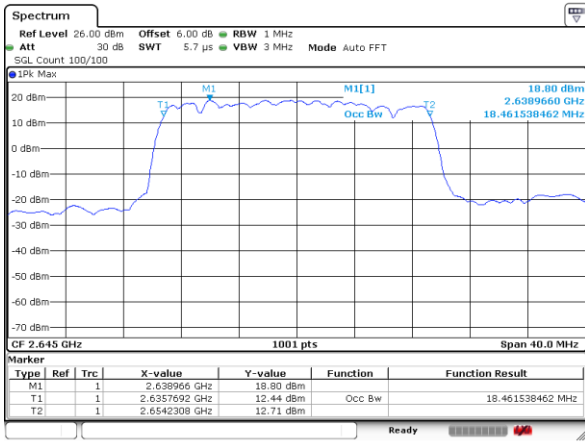

LTE Band 41

Lowest Channel / 20MHz / QPSK

Date: 9 JUL 2019 10:26:57

Lowest Channel / 20MHz / 16QAM

Date: 9 JUL 2019 10:27:29

Middle Channel / 20MHz / QPSK

Date: 9 JUL 2019 10:26:22

Middle Channel / 20MHz / 16QAM

Date: 9 JUL 2019 10:25:59

Highest Channel / 20MHz / QPSK

Date: 9 JUL 2019 10:30:11

Highest Channel / 20MHz / 16QAM

Date: 9 JUL 2019 10:29:56

LTE Band 41

Lowest Channel / 5MHz / 64QAM

Date: 9 JUL 2019 10:13:53