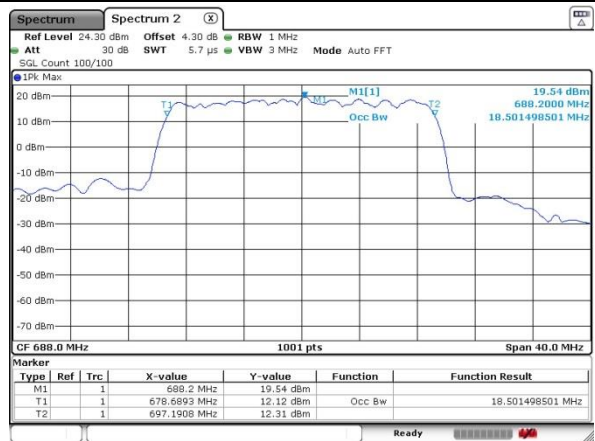

Highest Channel / 20MHz / 16QAM

Date: 4.JUL.2019 21:45:43