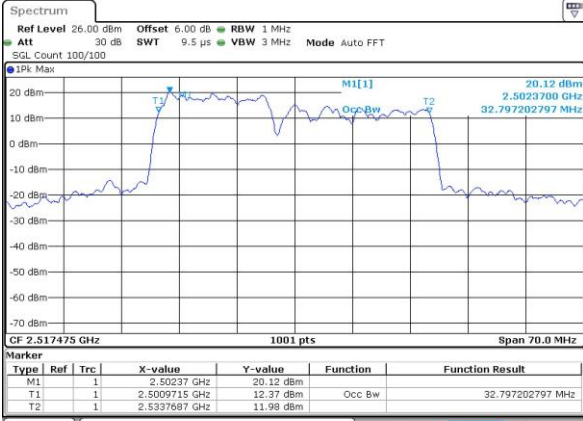

Highest Channel / 10MHz+20MHz

Date: 21 JUL 2019 11:42:42

LTE Band 7C

QPSK

Lowest Channel / 15MHz+10MHz

Date: 21 JUL 2019 16:38:51

Lowest Channel / 15MHz+15MHz

Date: 21 JUL 2019 13:55:08

Middle Channel / 15MHz+10MHz

Date: 21 JUL 2019 16:48:15

Middle Channel / 15MHz+15MHz

Date: 21 JUL 2019 13:56:24

Highest Channel / 15MHz+10MHz

Date: 21 JUL 2019 16:48:21

Highest Channel / 15MHz+15MHz

Date: 21 JUL 2019 14:00:32

LTE Band 7C

QPSK

Lowest Channel / 15MHz+20MHz

Date: 21 JUL 2019 15:41:24

Lowest Channel / 20MHz+10MHz

Date: 21 JUL 2019 13:24:55

Middle Channel / 15MHz+20MHz

Date: 21 JUL 2019 15:54:45