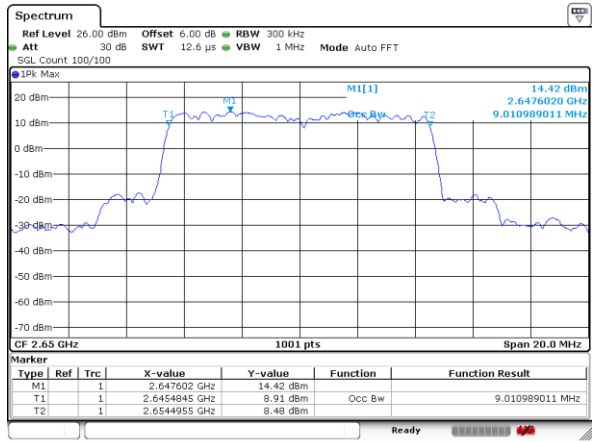

Highest Channel / 10MHz / 64QAM

Date: 9 JUL 2019 10:20:30