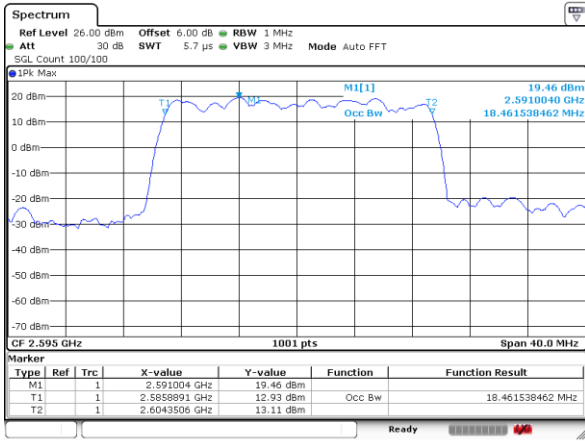

LTE Band 41

Lowest Channel / 20MHz / QPSK

Date: 9 JUL 2019 10:26:57

Lowest Channel / 20MHz / 16QAM

Date: 9 JUL 2019 10:27:29

Middle Channel / 20MHz / QPSK

Date: 9 JUL 2019 10:26:22

Middle Channel / 20MHz / 16QAM