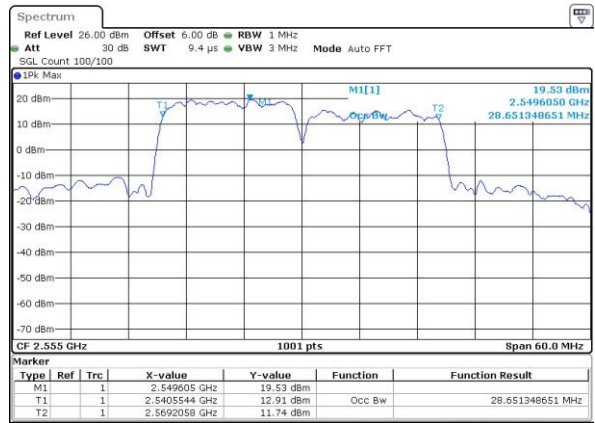

Highest Channel / 10MHz+20MHz

Date: 21 JUL 2019 11:42:42

LTE Band 7C

QPSK

Lowest Channel / 15MHz+10MHz

Date: 21 JUL 2019 16:38:51

Lowest Channel / 15MHz+15MHz

Date: 21 JUL 2019 13:55:08

Middle Channel / 15MHz+10MHz

Date: 21 JUL 2019 16:48:15

Middle Channel / 15MHz+15MHz

Date: 21 JUL 2019 13:56:24

Highest Channel / 15MHz+10MHz

Date: 21 JUL 2019 16:48:21

Highest Channel / 15MHz+15MHz

Date: 21 JUL 2019 14:00:32

LTE Band 7C

QPSK

Lowest Channel / 15MHz+20MHz

Date: 21 JUL 2019 15:41:24

Lowest Channel / 20MHz+10MHz

Date: 21 JUL 2019 13:24:55

Middle Channel / 15MHz+20MHz

Date: 21 JUL 2019 15:54:45