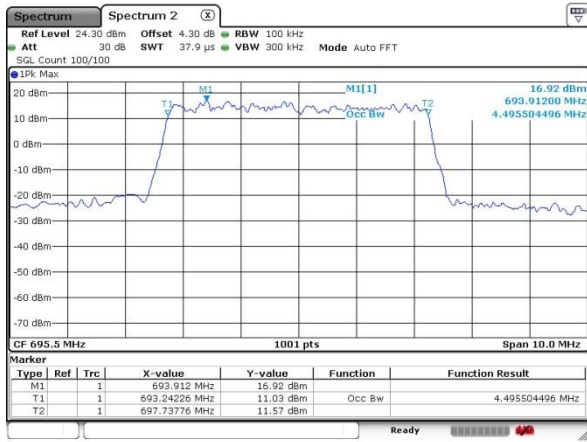

Highest Channel / 15MHz / 64QAM

Date: 9 JUL 2019 17:24:59

Highest Channel / 20MHz / 64QAM

Date: 9 JUL 2019 17:40:09

LTE Band 71

Lowest Channel / 5MHz / QPSK

Date: 5 JUL 2019 02:40:21

Lowest Channel / 5MHz / 16QAM

Date: 5 JUL 2019 02:40:37

Middle Channel / 5MHz / QPSK

Date: 5 JUL 2019 02:43:15

Middle Channel / 5MHz / 16QAM

Date: 5 JUL 2019 02:42:29

Highest Channel / 5MHz / QPSK

Date: 5 JUL 2019 02:43:41

Highest Channel / 5MHz / 16QAM