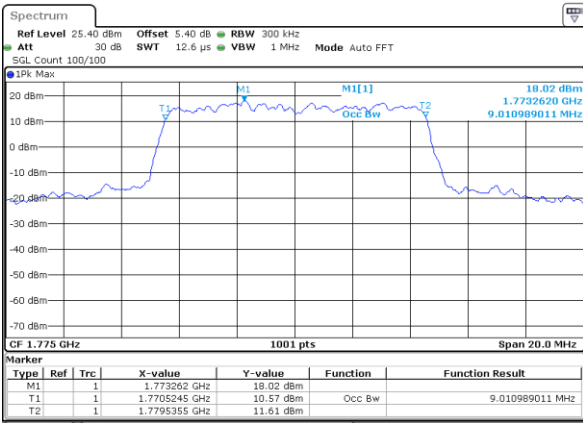

Middle Channel / 5MHz / 16QAM

Date: 9 JUL 2019 16:17:58

Highest Channel / 5MHz / QPSK

Date: 9 JUL 2019 16:19:03

Highest Channel / 5MHz / 16QAM

Date: 9 JUL 2019 16:19:42

LTE Band 66

Lowest Channel / 10MHz / QPSK

Date: 9 JUL 2019 16:42:19

Lowest Channel / 10MHz / 16QAM

Date: 9 JUL 2019 16:42:54

Middle Channel / 10MHz / QPSK

Date: 9 JUL 2019 17:03:04

Middle Channel / 10MHz / 16QAM

Date: 9 JUL 2019 17:02:09

Highest Channel / 10MHz / QPSK

Date: 9 JUL 2019 17:11:20

Highest Channel / 10MHz / 16QAM

Date: 9 JUL 2019 17:11:51

LTE Band 66

Lowest Channel / 15MHz / QPSK

Date: 9 JUL 2019 17:14:25

Lowest Channel / 15MHz / 16QAM

Date: 9 JUL 2019 17:14:58