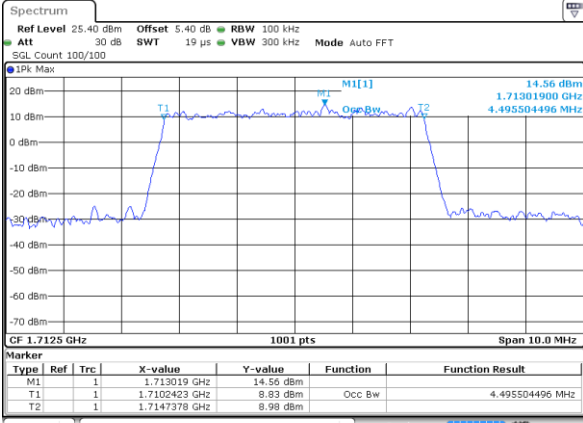

Highest Channel / 3MHz / 64QAM

Date: 9 JUL 2019 16:01:08

LTE Band 66

Lowest Channel / 5MHz / 64QAM

Date: 9 JUL 2019 16:10:44

Lowest Channel / 10MHz / 64QAM

Date: 9 JUL 2019 16:43:33

Middle Channel / 5MHz / 64QAM

Date: 9 JUL 2019 16:17:39

Middle Channel / 10MHz / 64QAM

Date: 9 JUL 2019 17:01:32

Highest Channel / 5MHz / 64QAM

Date: 9 JUL 2019 16:20:24

Highest Channel / 10MHz / 64QAM

Date: 9 JUL 2019 17:01:31

LTE Band 66