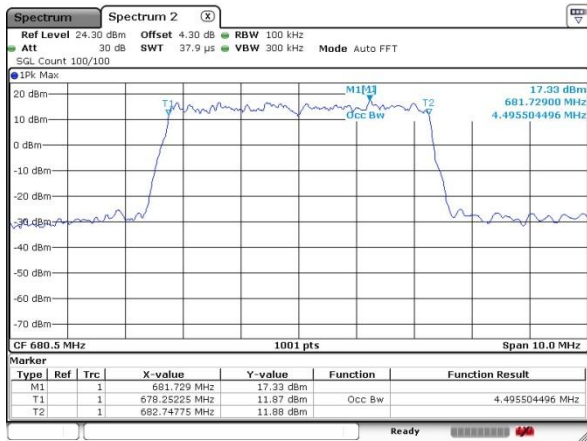

Middle Channel / 5MHz / QPSK

Date: 5 JUL 2019 02:43:15