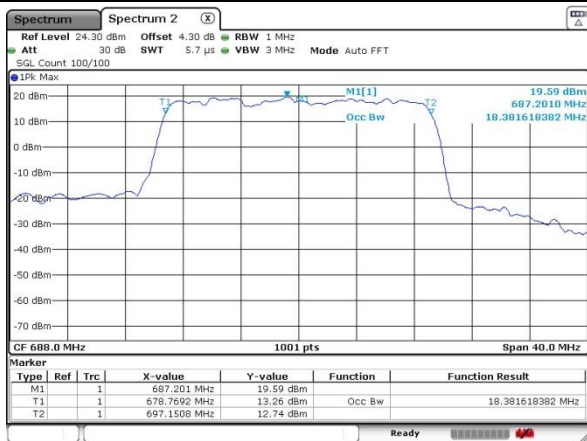

Date: 5 JUL 2019 02:57:55

Highest Channel / 15MHz / 16QAM

Date: 5 JUL 2019 02:58:11

LTE Band 71

Lowest Channel / 20MHz / QPSK

Date: 4.JUL.2019 21:42:34

Lowest Channel / 20MHz / 16QAM

Date: 4.JUL.2019 21:43:05

Middle Channel / 20MHz / QPSK

Date: 4.JUL.2019 21:43:41

Middle Channel / 20MHz / 16QAM

Date: 4.JUL.2019 21:43:57

Highest Channel / 20MHz / QPSK

Date: 4.JUL.2019 21:46:02

Highest Channel / 20MHz / 16QAM

Date: 4.JUL.2019 21:45:43

LTE Band 71

Lowest Channel / 5MHz / 64QAM

Date: 5 JUL 2019 02:41:24

Lowest Channel / 10MHz / 64QAM

Date: 5 JUL 2019 02:49:11

Middle Channel / 5MHz / 64QAM

Date: 5 JUL 2019 02:42:11

Middle Channel / 10MHz / 64QAM