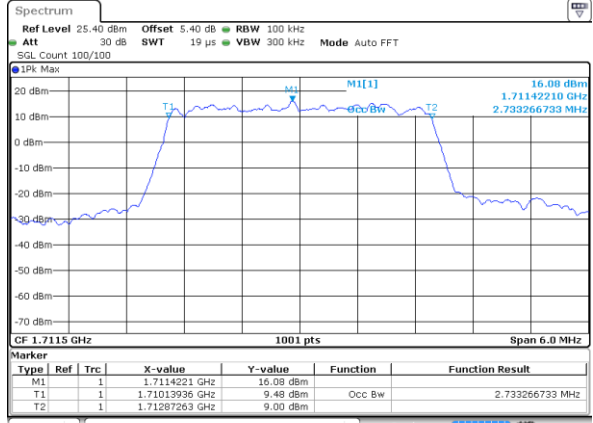

Lowest Channel / 3MHz / 64QAM

Date: 9 JUL 2019 15:48:47