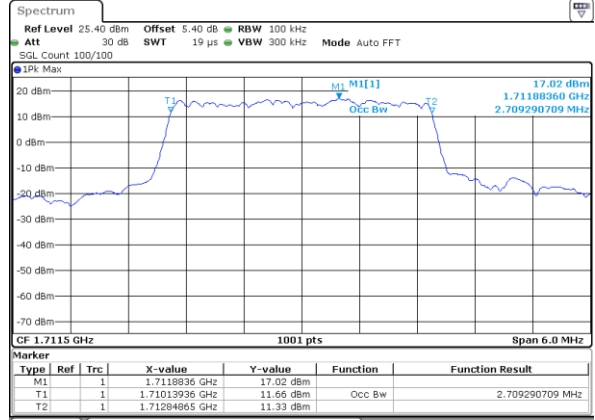

Highest Channel / 1.4MHz / QPSK

Date: 9 JUL 2019 15:26:21

Highest Channel / 1.4MHz / 16QAM

Date: 9 JUL 2019 15:27:47

LTE Band 66

Lowest Channel / 3MHz / QPSK

Date: 9 JUL 2019 15:46:55

Lowest Channel / 3MHz / 16QAM