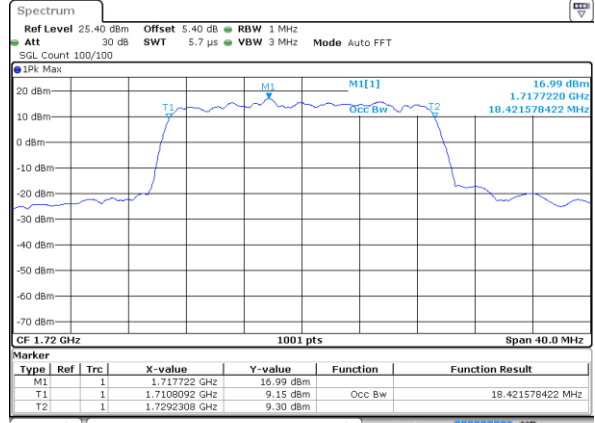

Lowest Channel / 20MHz / 64QAM

Date: 9 JUL 2019 17:31:07