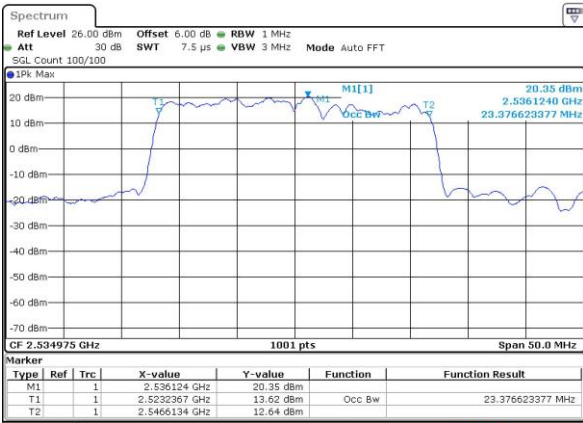

Highest Channel / 20MHz / 64QAM

Date: 4 JUL 2019 21:45:00

LTE Band 7C

QPSK

Lowest Channel / 10MHz+20MHz

Date: 21 JUL 2019 11:39:09

Middle Channel / 10MHz+20MHz

Date: 21 JUL 2019 11:41:43

Highest Channel / 10MHz+20MHz

Date: 21 JUL 2019 11:42:42

LTE Band 7C

QPSK

Lowest Channel / 15MHz+10MHz

Date: 21 JUL 2019 16:38:51

Lowest Channel / 15MHz+15MHz

Date: 21 JUL 2019 13:55:08

Middle Channel / 15MHz+10MHz

Date: 21 JUL 2019 16:48:15

Middle Channel / 15MHz+15MHz

Date: 21 JUL 2019 13:56:24

Highest Channel / 15MHz+10MHz

Date: 21 JUL 2019 16:48:21

Highest Channel / 15MHz+15MHz

Date: 21 JUL 2019 14:00:32