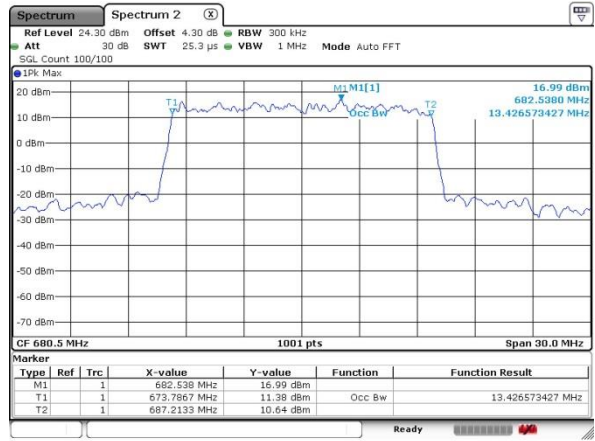

Date: 5 JUL 2019 02:54:36

Lowest Channel / 15MHz / 16QAM

Date: 5 JUL 2019 02:55:01

Middle Channel / 15MHz / QPSK

Date: 5 JUL 2019 02:57:10

Middle Channel / 15MHz / 16QAM

Date: 5 JUL 2019 02:56:53

Highest Channel / 15MHz / QPSK

Date: 5 JUL 2019 02:57:55

Highest Channel / 15MHz / 16QAM

Date: 5 JUL 2019 02:58:11

LTE Band 71

Lowest Channel / 20MHz / QPSK

Date: 4.JUL.2019 21:42:34

Lowest Channel / 20MHz / 16QAM

Date: 4.JUL.2019 21:43:05