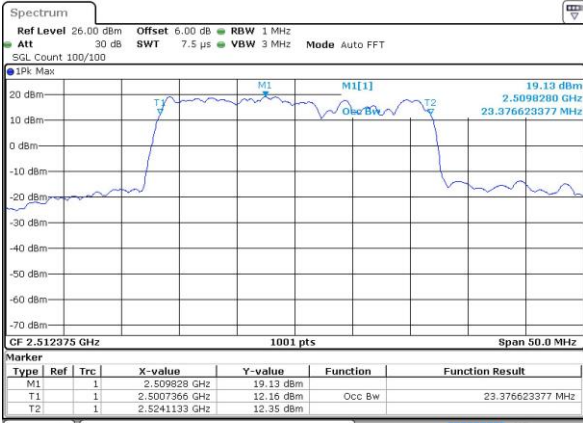

Highest Channel / 20MHz / 64QAM

Date: 4 JUL 2019 21:45:00

LTE Band 7C

QPSK

Lowest Channel / 10MHz+20MHz

Date: 21 JUL 2019 11:39:09

Middle Channel / 10MHz+20MHz

Date: 21 JUL 2019 11:41:43

Highest Channel / 10MHz+20MHz

Date: 21 JUL 2019 11:42:42

LTE Band 7C

QPSK

Lowest Channel / 15MHz+10MHz

Date: 21 JUL 2019 16:38:51

Lowest Channel / 15MHz+15MHz

Date: 21 JUL 2019 13:55:08

Middle Channel / 15MHz+10MHz

Date: 21 JUL 2019 16:48:15

Middle Channel / 15MHz+15MHz

Date: 21 JUL 2019 13:56:24

Highest Channel / 15MHz+10MHz

Date: 21 JUL 2019 16:48:21

Highest Channel / 15MHz+15MHz

Date: 21 JUL 2019 14:00:32

LTE Band 7C

QPSK

Lowest Channel / 15MHz+20MHz

Date: 21 JUL 2019 15:41:24

Lowest Channel / 20MHz+10MHz

Date: 21 JUL 2019 13:24:55

Middle Channel / 15MHz+20MHz

Date: 21 JUL 2019 15:54:45