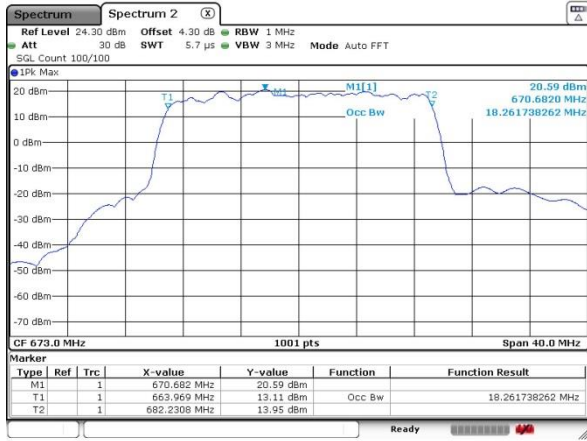

Date: 5 JUL 2019 02:57:55

Highest Channel / 15MHz / 16QAM

Date: 5 JUL 2019 02:58:11

LTE Band 71

Lowest Channel / 20MHz / QPSK

Date: 4.JUL.2019 21:42:34

Lowest Channel / 20MHz / 16QAM

Date: 4.JUL.2019 21:43:05