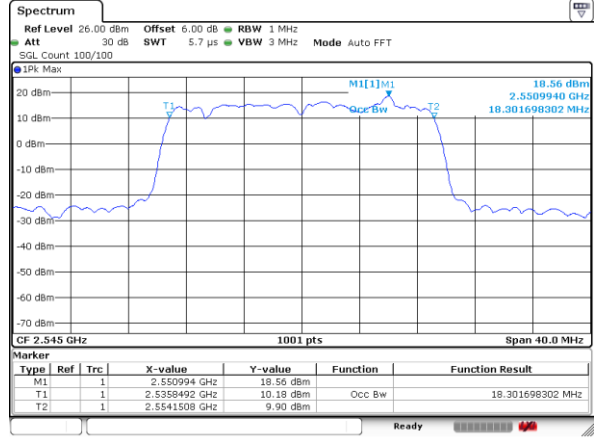

Highest Channel / 10MHz / 64QAM

Date: 9 JUL 2019 10:20:30

LTE Band 41

Lowest Channel / 15MHz / 64QAM

Date: 9 JUL 2019 10:22:57

Lowest Channel / 20MHz / 64QAM

Date: 9 JUL 2019 10:29:09

Middle Channel / 15MHz / 64QAM