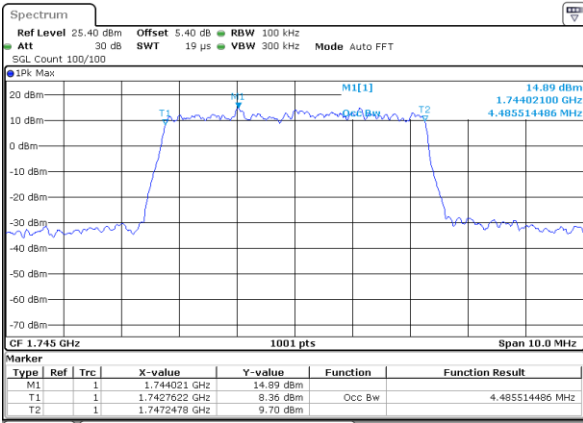

Highest Channel / 3MHz / 64QAM

Date: 9 JUL 2019 16:01:08

LTE Band 66

Lowest Channel / 5MHz / 64QAM

Date: 9 JUL 2019 16:10:44

Lowest Channel / 10MHz / 64QAM

Date: 9 JUL 2019 16:43:33

Middle Channel / 5MHz / 64QAM

Date: 9 JUL 2019 16:17:39

Middle Channel / 10MHz / 64QAM

Date: 9 JUL 2019 17:01:32

Highest Channel / 5MHz / 64QAM

Date: 9 JUL 2019 16:20:24

Highest Channel / 10MHz / 64QAM

Date: 9 JUL 2019 17:01:31

LTE Band 66