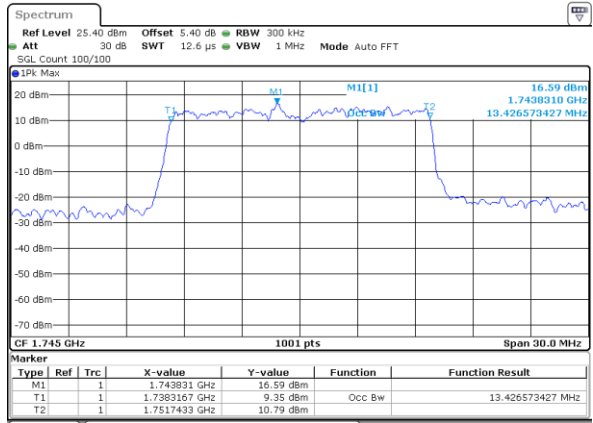

Middle Channel / 15MHz / 16QAM

Date: 9 JUL 2019 17:21:55