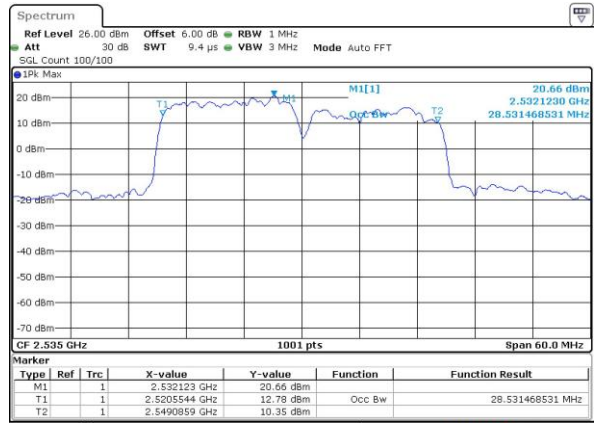

Highest Channel / 20MHz / 64QAM

Date: 4 JUL 2019 21:45:00

LTE Band 7C

QPSK

Lowest Channel / 10MHz+20MHz

Date: 21 JUL 2019 11:39:09

Middle Channel / 10MHz+20MHz

Date: 21 JUL 2019 11:41:43

Highest Channel / 10MHz+20MHz

Date: 21 JUL 2019 11:42:42

LTE Band 7C

QPSK

Lowest Channel / 15MHz+10MHz

Date: 21 JUL 2019 16:38:51

Lowest Channel / 15MHz+15MHz

Date: 21 JUL 2019 13:55:08

Middle Channel / 15MHz+10MHz

Date: 21 JUL 2019 16:48:15

Middle Channel / 15MHz+15MHz

Date: 21 JUL 2019 13:56:24

Highest Channel / 15MHz+10MHz

Date: 21 JUL 2019 16:48:21

Highest Channel / 15MHz+15MHz

Date: 21 JUL 2019 14:00:32

LTE Band 7C

QPSK

Lowest Channel / 15MHz+20MHz

Date: 21 JUL 2019 15:41:24

Lowest Channel / 20MHz+10MHz

Date: 21 JUL 2019 13:24:55

Middle Channel / 15MHz+20MHz

Date: 21 JUL 2019 15:54:45