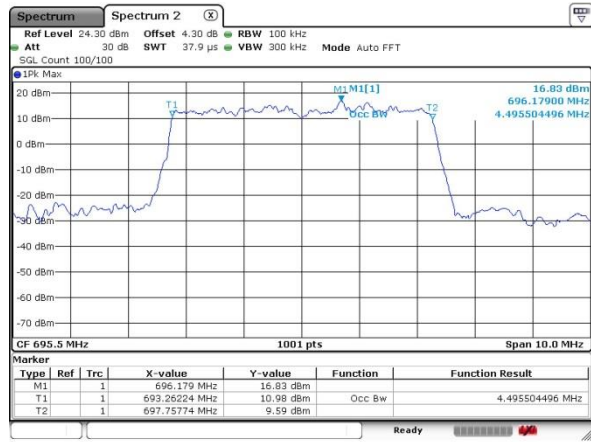

Date: 5 JUL 2019 02:40:37

Middle Channel / 5MHz / QPSK

Date: 5 JUL 2019 02:43:15

Middle Channel / 5MHz / 16QAM

Date: 5 JUL 2019 02:42:29

Highest Channel / 5MHz / QPSK

Date: 5 JUL 2019 02:43:41

Highest Channel / 5MHz / 16QAM