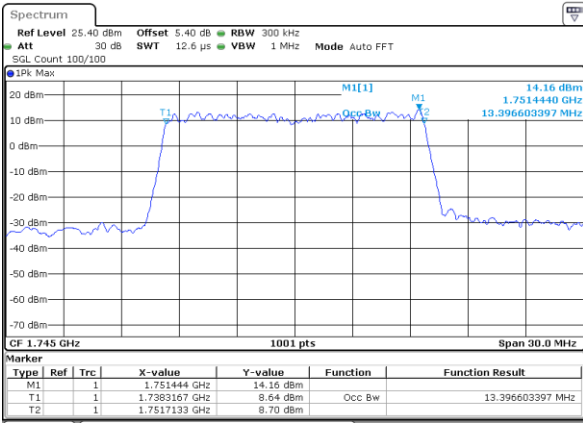

Date: 9 JUL 2019 16:17:39

Middle Channel / 10MHz / 64QAM

Date: 9 JUL 2019 17:01:32

Highest Channel / 5MHz / 64QAM

Date: 9 JUL 2019 16:20:24

Highest Channel / 10MHz / 64QAM

Date: 9 JUL 2019 17:01:31

LTE Band 66

Lowest Channel / 15MHz / 64QAM

Date: 9 JUL 2019 17:15:27

Lowest Channel / 20MHz / 64QAM

Date: 9 JUL 2019 17:31:07

Middle Channel / 15MHz / 64QAM

Date: 9 JUL 2019 17:21:08

Middle Channel / 20MHz / 64QAM

Date: 9 JUL 2019 17:37:31

Highest Channel / 15MHz / 64QAM

Date: 9 JUL 2019 17:24:59

Highest Channel / 20MHz / 64QAM

Date: 9 JUL 2019 17:40:09

LTE Band 71

Lowest Channel / 5MHz / QPSK

Date: 5 JUL 2019 02:40:21

Lowest Channel / 5MHz / 16QAM