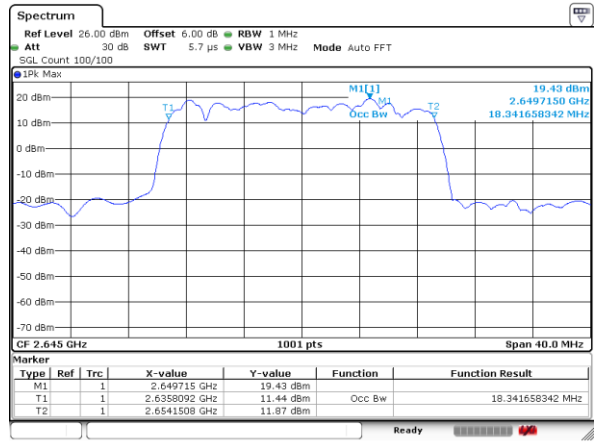

Highest Channel / 20MHz / 16QAM

Date: 9 JUL 2019 10:29:56