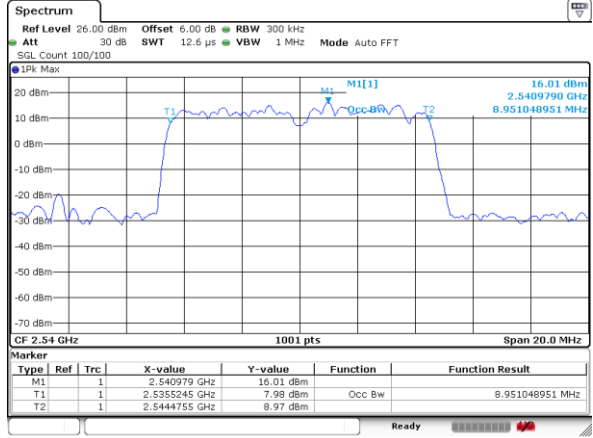

Lowest Channel / 10MHz / 64QAM

Date: 9 JUL 2019 10:19:58