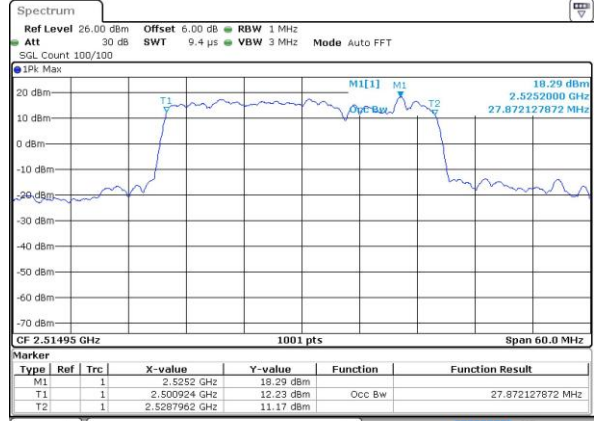

Highest Channel / 10MHz+20MHz

Date: 21 JUL 2019 11:42:42

LTE Band 7C

QPSK

Lowest Channel / 15MHz+10MHz

Date: 21 JUL 2019 16:38:51

Lowest Channel / 15MHz+15MHz

Date: 21 JUL 2019 13:55:08

LTE Band 7C

QPSK

Lowest Channel / 15MHz+20MHz

Date: 21 JUL 2019 15:41:24

Lowest Channel / 20MHz+10MHz

Date: 21 JUL 2019 13:24:55

Middle Channel / 15MHz+20MHz

Date: 21 JUL 2019 15:54:45

Middle Channel / 20MHz+10MHz

Date: 21 JUL 2019 13:34:15

Highest Channel / 15MHz+20MHz

Date: 21 JUL 2019 15:55:31

Highest Channel / 20MHz+10MHz

Date: 21 JUL 2019 13:35:21