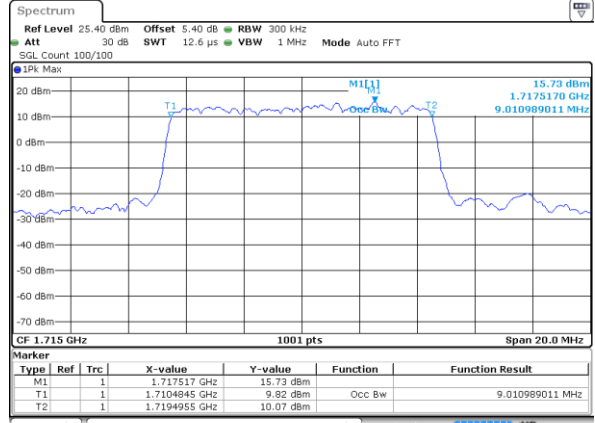

Highest Channel / 3MHz / 64QAM

Date: 9 JUL 2019 16:01:08

LTE Band 66

Lowest Channel / 5MHz / 64QAM

Date: 9 JUL 2019 16:10:44

Lowest Channel / 10MHz / 64QAM

Date: 9 JUL 2019 16:43:33

Middle Channel / 5MHz / 64QAM

Date: 9 JUL 2019 16:17:39

Middle Channel / 10MHz / 64QAM

Date: 9 JUL 2019 17:01:32

Highest Channel / 5MHz / 64QAM

Date: 9 JUL 2019 16:20:24

Highest Channel / 10MHz / 64QAM

Date: 9 JUL 2019 17:01:31

LTE Band 66