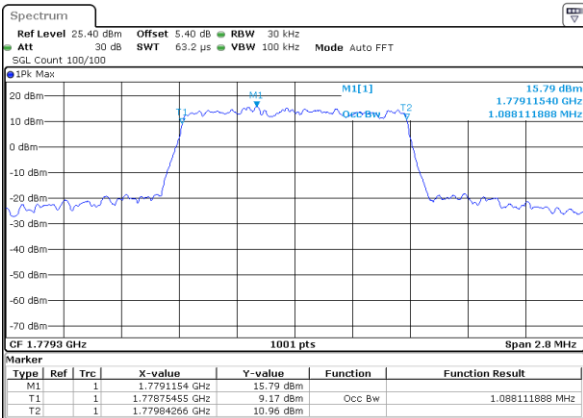

Date: 9 JUL 2019 10:22:28

Middle Channel / 20MHz / 64QAM

Date: 9 JUL 2019 10:25:43

Highest Channel / 15MHz / 64QAM

Date: 9 JUL 2019 10:24:53

Highest Channel / 20MHz / 64QAM

Date: 9 JUL 2019 10:29:36

LTE Band 66

Lowest Channel / 1.4MHz / QPSK

Date: 9 JUL 2019 15:00:56

Lowest Channel / 1.4MHz / 16QAM

Date: 9 JUL 2019 15:02:37

Middle Channel / 1.4MHz / QPSK

Date: 9 JUL 2019 15:16:57

Middle Channel / 1.4MHz / 16QAM

Date: 9 JUL 2019 15:17:16

Highest Channel / 1.4MHz / QPSK

Date: 9 JUL 2019 15:26:21

Highest Channel / 1.4MHz / 16QAM

Date: 9 JUL 2019 15:27:47

LTE Band 66

Lowest Channel / 3MHz / QPSK

Date: 9 JUL 2019 15:46:55

Lowest Channel / 3MHz / 16QAM