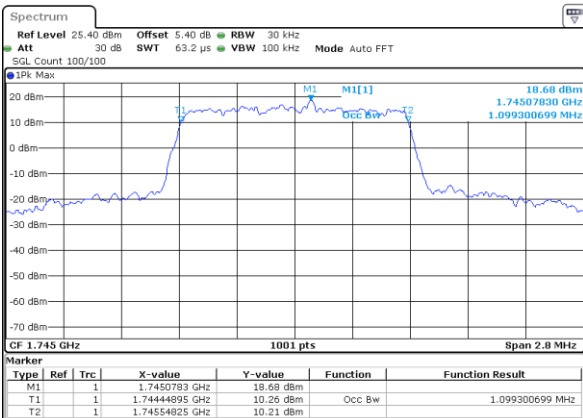

Date: 9 JUL 2019 10:22:28

Middle Channel / 20MHz / 64QAM

Date: 9 JUL 2019 10:25:43

Highest Channel / 15MHz / 64QAM

Date: 9 JUL 2019 10:24:53

Highest Channel / 20MHz / 64QAM

Date: 9 JUL 2019 10:29:36

LTE Band 66

Lowest Channel / 1.4MHz / QPSK

Date: 9 JUL 2019 15:00:56

Lowest Channel / 1.4MHz / 16QAM

Date: 9 JUL 2019 15:02:37

Middle Channel / 1.4MHz / QPSK

Date: 9 JUL 2019 15:16:57

Middle Channel / 1.4MHz / 16QAM

Date: 9 JUL 2019 15:17:16

Highest Channel / 1.4MHz / QPSK

Date: 9 JUL 2019 15:26:21

Highest Channel / 1.4MHz / 16QAM

Date: 9 JUL 2019 15:27:47

LTE Band 66

Lowest Channel / 3MHz / QPSK

Date: 9 JUL 2019 15:46:55

Lowest Channel / 3MHz / 16QAM