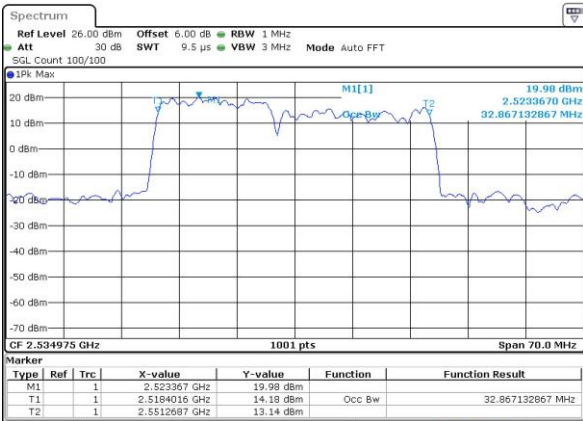

Highest Channel / 10MHz+20MHz

Date: 21 JUL 2019 11:42:42

LTE Band 7C

QPSK

Lowest Channel / 15MHz+10MHz

Date: 21 JUL 2019 16:38:51

Lowest Channel / 15MHz+15MHz

Date: 21 JUL 2019 13:55:08

Middle Channel / 15MHz+10MHz

Date: 21 JUL 2019 16:48:15

Middle Channel / 15MHz+15MHz

Date: 21 JUL 2019 13:56:24

Highest Channel / 15MHz+10MHz

Date: 21 JUL 2019 16:48:21

Highest Channel / 15MHz+15MHz

Date: 21 JUL 2019 14:00:32

LTE Band 7C

QPSK

Lowest Channel / 15MHz+20MHz

Date: 21 JUL 2019 15:41:24

Lowest Channel / 20MHz+10MHz

Date: 21 JUL 2019 13:24:55

Middle Channel / 15MHz+20MHz

Date: 21 JUL 2019 15:54:45

Middle Channel / 20MHz+10MHz

Date: 21 JUL 2019 13:34:15

Highest Channel / 15MHz+20MHz

Date: 21 JUL 2019 15:55:31

Highest Channel / 20MHz+10MHz

Date: 21 JUL 2019 13:35:21