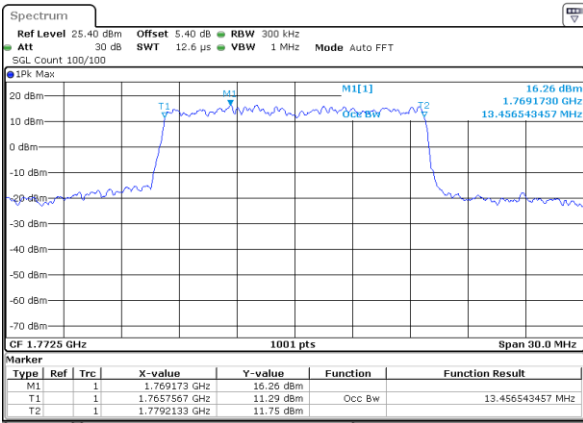

Date: 9 JUL 2019 17:11:20

Highest Channel / 10MHz / 16QAM

Date: 9 JUL 2019 17:11:51

LTE Band 66

Lowest Channel / 15MHz / QPSK

Date: 9 JUL 2019 17:14:25

Lowest Channel / 15MHz / 16QAM

Date: 9 JUL 2019 17:14:58

Middle Channel / 15MHz / QPSK

Date: 9 JUL 2019 17:21:56

Middle Channel / 15MHz / 16QAM

Date: 9 JUL 2019 17:21:55

Highest Channel / 15MHz / QPSK

Date: 9 JUL 2019 17:23:47

Highest Channel / 15MHz / 16QAM

Date: 9 JUL 2019 17:24:27

LTE Band 66

Lowest Channel / 20MHz / QPSK

Date: 9 JUL 2019 17:29:55

Lowest Channel / 20MHz / 16QAM

Date: 9 JUL 2019 17:30:33

Middle Channel / 20MHz / QPSK

Date: 9 JUL 2019 17:38:10

Middle Channel / 20MHz / 16QAM