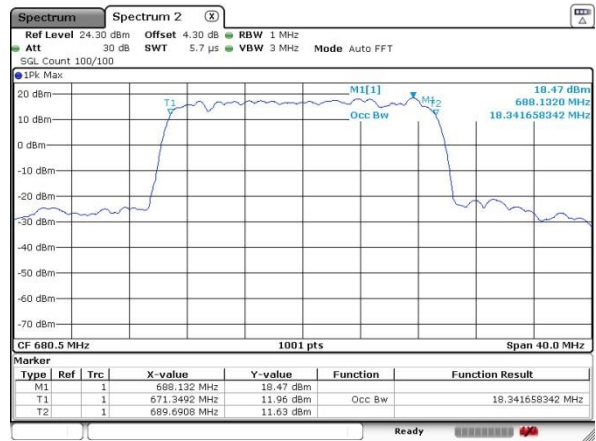

Date: 5 JUL 2019 02:46:28

Highest Channel / 5MHz / 64QAM

Date: 5 JUL 2019 02:44:46

Highest Channel / 10MHz / 64QAM

Date: 5 JUL 2019 02:51:04

LTE Band 71

Lowest Channel / 15MHz / 64QAM

Date: 5 JUL 2019 02:55:42

Lowest Channel / 20MHz / 64QAM

Date: 4 JUL 2019 21:41:36

Middle Channel / 15MHz / 64QAM

Date: 5 JUL 2019 02:56:05

Middle Channel / 20MHz / 64QAM

Date: 4 JUL 2019 21:44:35

Highest Channel / 15MHz / 64QAM

Date: 5 JUL 2019 02:56:51

Highest Channel / 20MHz / 64QAM

Date: 4 JUL 2019 21:45:00

LTE Band 7C

QPSK

Lowest Channel / 10MHz+20MHz

Date: 21 JUL 2019 11:39:09

Middle Channel / 10MHz+20MHz

Date: 21 JUL 2019 11:41:43

Highest Channel / 10MHz+20MHz

Date: 21 JUL 2019 11:42:42

LTE Band 7C

QPSK

Lowest Channel / 15MHz+10MHz

Date: 21 JUL 2019 16:38:51

Lowest Channel / 15MHz+15MHz

Date: 21 JUL 2019 13:55:08