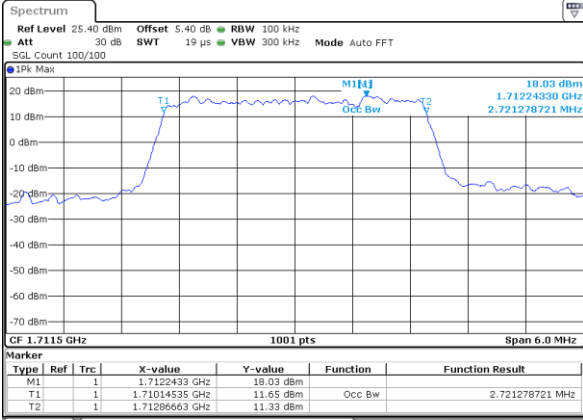

Highest Channel / 1.4MHz / QPSK

Date: 9 JUL 2019 15:26:21

Highest Channel / 1.4MHz / 16QAM

Date: 9 JUL 2019 15:27:47

LTE Band 66

Lowest Channel / 3MHz / QPSK

Date: 9 JUL 2019 15:46:55

Lowest Channel / 3MHz / 16QAM