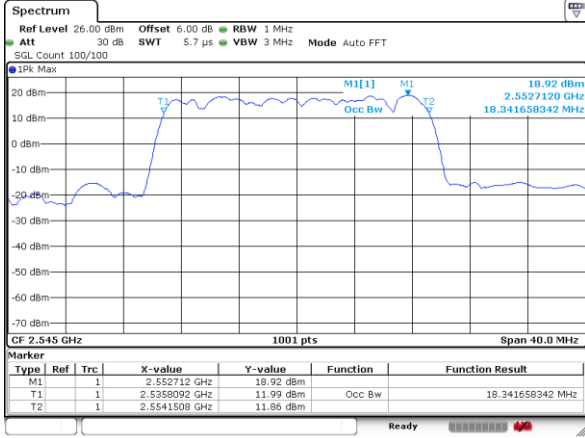

LTE Band 41

Lowest Channel / 20MHz / QPSK

Date: 9 JUL 2019 10:26:57

Lowest Channel / 20MHz / 16QAM

Date: 9 JUL 2019 10:27:29

Middle Channel / 20MHz / QPSK

Date: 9 JUL 2019 10:26:22

Middle Channel / 20MHz / 16QAM