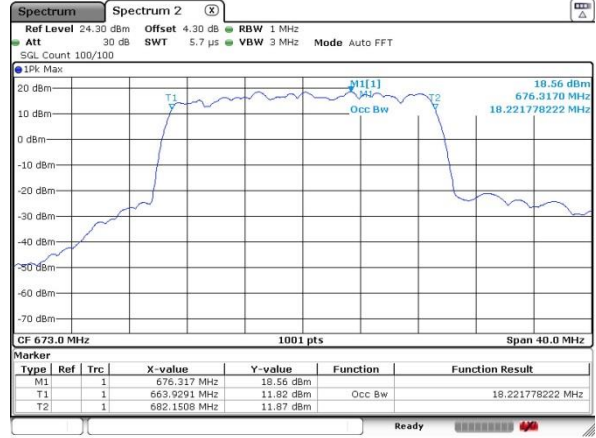

Lowest Channel / 20MHz / 64QAM

Date: 4 JUL 2019 21:41:36