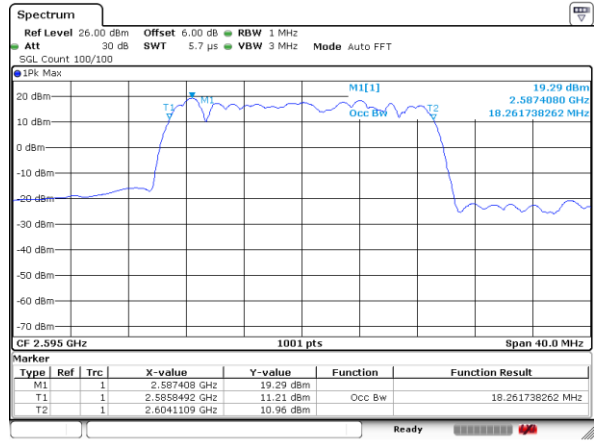

LTE Band 41

Lowest Channel / 20MHz / QPSK

Date: 9 JUL 2019 10:26:57

Lowest Channel / 20MHz / 16QAM

Date: 9 JUL 2019 10:27:29

Middle Channel / 20MHz / QPSK

Date: 9 JUL 2019 10:26:22

Middle Channel / 20MHz / 16QAM