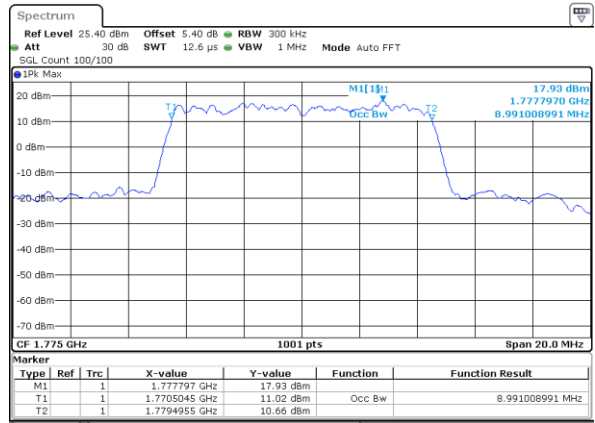

Middle Channel / 5MHz / 16QAM

Date: 9 JUL 2019 16:17:58

Highest Channel / 5MHz / QPSK

Date: 9 JUL 2019 16:19:03

Highest Channel / 5MHz / 16QAM

Date: 9 JUL 2019 16:19:42

LTE Band 66

Lowest Channel / 10MHz / QPSK

Date: 9 JUL 2019 16:42:19

Lowest Channel / 10MHz / 16QAM

Date: 9 JUL 2019 16:42:54

Middle Channel / 10MHz / QPSK

Date: 9 JUL 2019 17:03:04

Middle Channel / 10MHz / 16QAM

Date: 9 JUL 2019 17:02:09

Highest Channel / 10MHz / QPSK

Date: 9 JUL 2019 17:11:20

Highest Channel / 10MHz / 16QAM

Date: 9 JUL 2019 17:11:51

LTE Band 66

Lowest Channel / 15MHz / QPSK

Date: 9 JUL 2019 17:14:25

Lowest Channel / 15MHz / 16QAM

Date: 9 JUL 2019 17:14:58