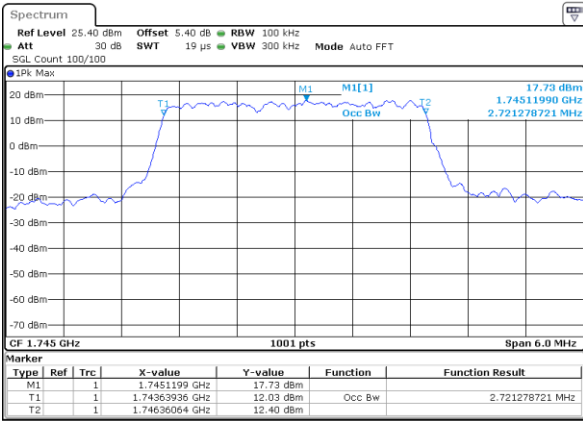

Middle Channel / 3MHz / QPSK

Date: 9 JUL 2019 15:57:56