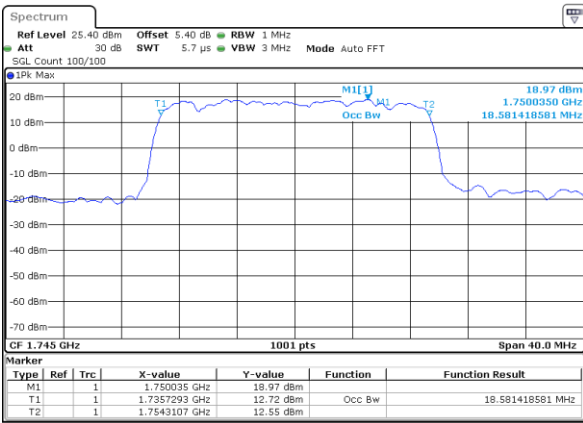

LTE Band 66

Lowest Channel / 20MHz / QPSK

Date: 9 JUL 2019 17:29:55

Lowest Channel / 20MHz / 16QAM

Date: 9 JUL 2019 17:30:33

Middle Channel / 20MHz / QPSK

Date: 9 JUL 2019 17:38:10

Middle Channel / 20MHz / 16QAM

Date: 9 JUL 2019 17:37:51

Highest Channel / 20MHz / QPSK

Date: 9 JUL 2019 17:38:58

Highest Channel / 20MHz / 16QAM

Date: 9 JUL 2019 17:39:32

LTE Band 66

Lowest Channel / 1.4MHz / 64QAM

Date: 9 JUL 2019 15:04:12