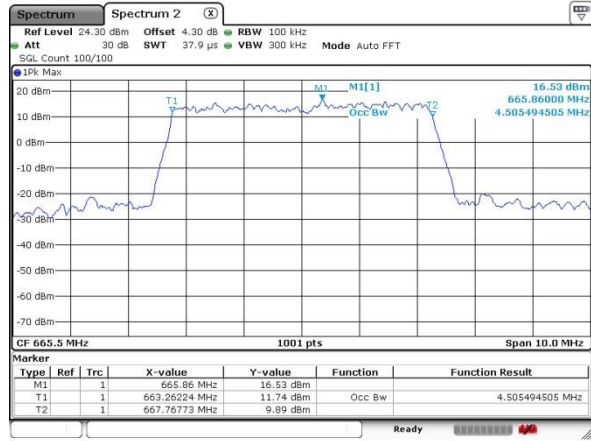

Highest Channel / 15MHz / 64QAM

Date: 9 JUL 2019 17:24:59

Highest Channel / 20MHz / 64QAM

Date: 9 JUL 2019 17:40:09

LTE Band 71

Lowest Channel / 5MHz / QPSK

Date: 5 JUL 2019 02:40:21

Lowest Channel / 5MHz / 16QAM