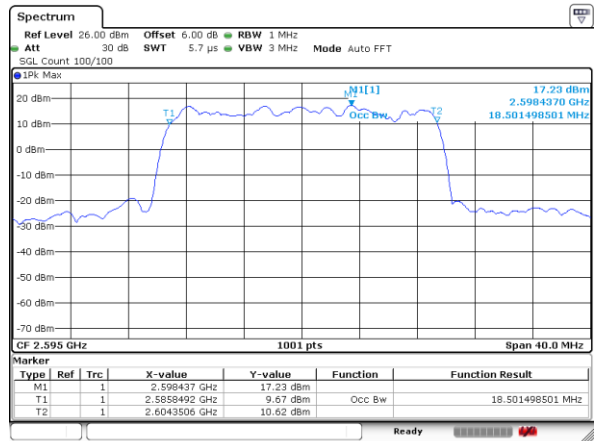

Highest Channel / 10MHz / 64QAM

Date: 9 JUL 2019 10:20:30

LTE Band 41

Lowest Channel / 15MHz / 64QAM

Date: 9 JUL 2019 10:22:57

Lowest Channel / 20MHz / 64QAM

Date: 9 JUL 2019 10:29:09

Middle Channel / 15MHz / 64QAM

Date: 9 JUL 2019 10:22:28

Middle Channel / 20MHz / 64QAM

Date: 9 JUL 2019 10:25:43

Highest Channel / 15MHz / 64QAM

Date: 9 JUL 2019 10:24:53

Highest Channel / 20MHz / 64QAM

Date: 9 JUL 2019 10:29:36

LTE Band 66