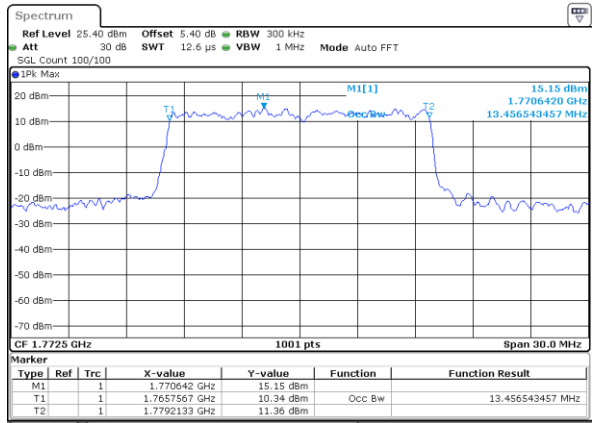

Date: 9 JUL 2019 17:11:20

Highest Channel / 10MHz / 16QAM

Date: 9 JUL 2019 17:11:51

LTE Band 66

Lowest Channel / 15MHz / QPSK

Date: 9 JUL 2019 17:14:25

Lowest Channel / 15MHz / 16QAM

Date: 9 JUL 2019 17:14:58

Middle Channel / 15MHz / QPSK

Date: 9 JUL 2019 17:21:56

Middle Channel / 15MHz / 16QAM

Date: 9 JUL 2019 17:21:55

Highest Channel / 15MHz / QPSK

Date: 9 JUL 2019 17:23:47

Highest Channel / 15MHz / 16QAM

Date: 9 JUL 2019 17:24:27

LTE Band 66

Lowest Channel / 20MHz / QPSK

Date: 9 JUL 2019 17:29:55

Lowest Channel / 20MHz / 16QAM

Date: 9 JUL 2019 17:30:33

Middle Channel / 20MHz / QPSK

Date: 9 JUL 2019 17:38:10

Middle Channel / 20MHz / 16QAM