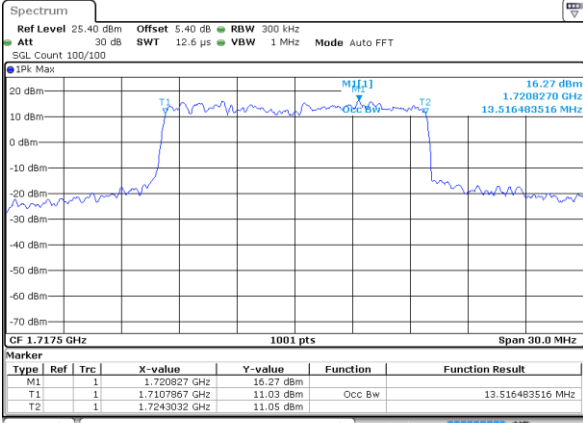

Date: 9 JUL 2019 17:11:20

Highest Channel / 10MHz / 16QAM

Date: 9 JUL 2019 17:11:51

LTE Band 66

Lowest Channel / 15MHz / QPSK

Date: 9 JUL 2019 17:14:25

Lowest Channel / 15MHz / 16QAM

Date: 9 JUL 2019 17:14:58