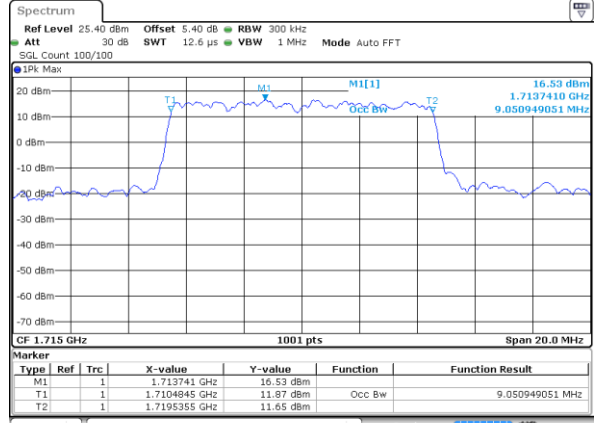

Lowest Channel / 10MHz / 16QAM

Date: 9 JUL 2019 16:42:54