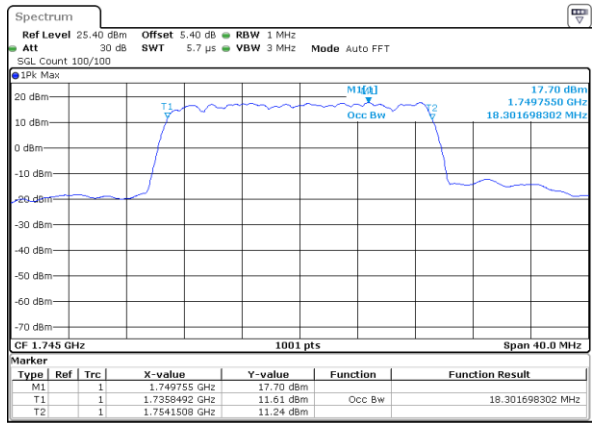

LTE Band 66

Lowest Channel / 20MHz / QPSK

Date: 9 JUL 2019 17:29:55

Lowest Channel / 20MHz / 16QAM

Date: 9 JUL 2019 17:30:33

Middle Channel / 20MHz / QPSK

Date: 9 JUL 2019 17:38:10

Middle Channel / 20MHz / 16QAM

Date: 9 JUL 2019 17:37:51

Highest Channel / 20MHz / QPSK

Date: 9 JUL 2019 17:38:58

Highest Channel / 20MHz / 16QAM

Date: 9 JUL 2019 17:39:32

LTE Band 66

Lowest Channel / 1.4MHz / 64QAM

Date: 9 JUL 2019 15:04:12