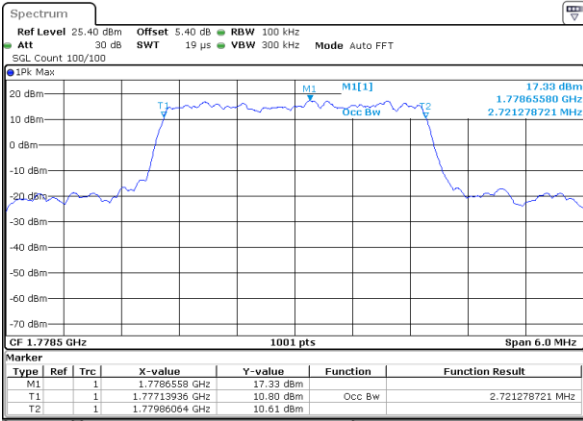

Highest Channel / 1.4MHz / QPSK

Date: 9 JUL 2019 15:26:21

Highest Channel / 1.4MHz / 16QAM

Date: 9 JUL 2019 15:27:47

LTE Band 66

Lowest Channel / 3MHz / QPSK

Date: 9 JUL 2019 15:46:55

Lowest Channel / 3MHz / 16QAM

Date: 9 JUL 2019 15:47:53

Middle Channel / 3MHz / QPSK

Date: 9 JUL 2019 15:57:56

Middle Channel / 3MHz / 16QAM

Date: 9 JUL 2019 15:58:29

Highest Channel / 3MHz / QPSK

Date: 9 JUL 2019 15:58:48

Highest Channel / 3MHz / 16QAM

Date: 9 JUL 2019 16:00:08

LTE Band 66

Lowest Channel / 5MHz / QPSK

Date: 9 JUL 2019 16:09:34

Lowest Channel / 5MHz / 16QAM

Date: 9 JUL 2019 16:10:07

Middle Channel / 5MHz / QPSK

Date: 9 JUL 2019 16:16:26

Middle Channel / 5MHz / 16QAM

Date: 9 JUL 2019 16:17:58

Highest Channel / 5MHz / QPSK

Date: 9 JUL 2019 16:19:03

Highest Channel / 5MHz / 16QAM

Date: 9 JUL 2019 16:19:42

LTE Band 66

Lowest Channel / 10MHz / QPSK