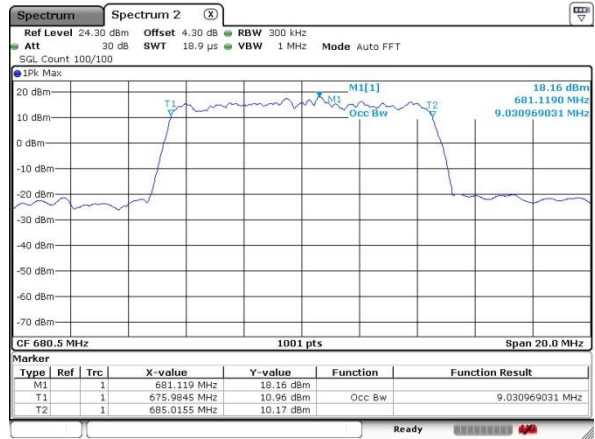

Date: 5 JUL 2019 02:44:29

LTE Band 71

Lowest Channel / 10MHz / QPSK

Date: 5 JUL 2019 02:48:01

Lowest Channel / 10MHz / 16QAM

Date: 5 JUL 2019 02:48:53

Middle Channel / 10MHz / QPSK

Date: 5 JUL 2019 02:47:30

Middle Channel / 10MHz / 16QAM

Date: 5 JUL 2019 02:46:46

Highest Channel / 10MHz / QPSK

Date: 5 JUL 2019 02:52:15

Highest Channel / 10MHz / 16QAM

Date: 5 JUL 2019 02:51:28

LTE Band 71

Lowest Channel / 15MHz / QPSK