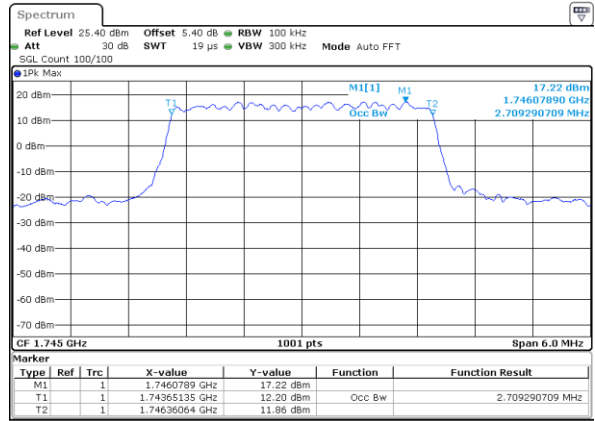

Middle Channel / 3MHz / 16QAM

Date: 9 JUL 2019 15:58:29