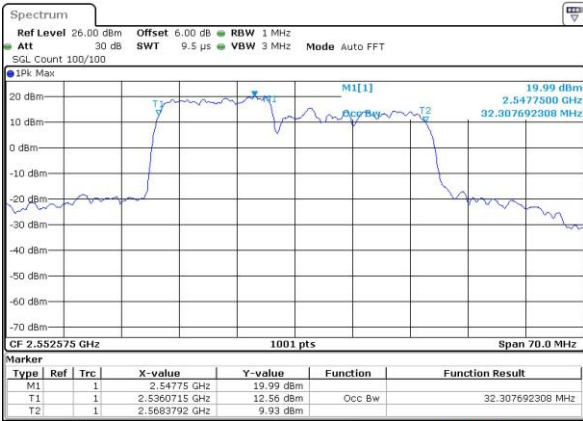

Highest Channel / 10MHz+20MHz

Date: 21 JUL 2019 11:42:42

LTE Band 7C

QPSK

Lowest Channel / 15MHz+10MHz

Date: 21 JUL 2019 16:38:51

Lowest Channel / 15MHz+15MHz

Date: 21 JUL 2019 13:55:08

Middle Channel / 15MHz+10MHz

Date: 21 JUL 2019 16:48:15

Middle Channel / 15MHz+15MHz

Date: 21 JUL 2019 13:56:24

Highest Channel / 15MHz+10MHz

Date: 21 JUL 2019 16:48:21

Highest Channel / 15MHz+15MHz

Date: 21 JUL 2019 14:00:32

LTE Band 7C

QPSK

Lowest Channel / 15MHz+20MHz

Date: 21 JUL 2019 15:41:24

Lowest Channel / 20MHz+10MHz

Date: 21 JUL 2019 13:24:55

Middle Channel / 15MHz+20MHz

Date: 21 JUL 2019 15:54:45

Middle Channel / 20MHz+10MHz

Date: 21 JUL 2019 13:34:15

Highest Channel / 15MHz+20MHz

Date: 21 JUL 2019 15:55:31

Highest Channel / 20MHz+10MHz

Date: 21 JUL 2019 13:35:21