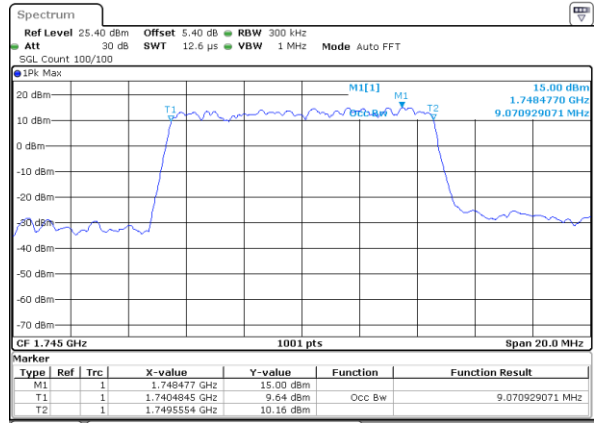

Highest Channel / 3MHz / 64QAM

Date: 9 JUL 2019 16:01:08

LTE Band 66

Lowest Channel / 5MHz / 64QAM

Date: 9 JUL 2019 16:10:44

Lowest Channel / 10MHz / 64QAM

Date: 9 JUL 2019 16:43:33

Middle Channel / 5MHz / 64QAM

Date: 9 JUL 2019 16:17:39

Middle Channel / 10MHz / 64QAM

Date: 9 JUL 2019 17:01:32

Highest Channel / 5MHz / 64QAM

Date: 9 JUL 2019 16:20:24

Highest Channel / 10MHz / 64QAM

Date: 9 JUL 2019 17:01:31

LTE Band 66