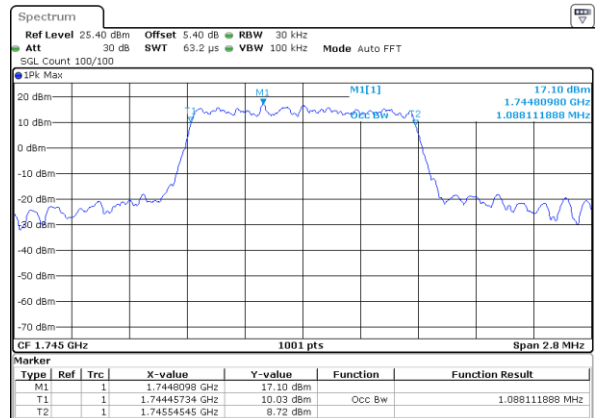

Lowest Channel / 1.4MHz / QPSK

Date: 9 JUL 2019 15:00:56

Lowest Channel / 1.4MHz / 16QAM

Date: 9 JUL 2019 15:02:37

Middle Channel / 1.4MHz / QPSK

Date: 9 JUL 2019 15:16:57

Middle Channel / 1.4MHz / 16QAM

Date: 9 JUL 2019 15:17:16

Highest Channel / 1.4MHz / QPSK

Date: 9 JUL 2019 15:26:21

Highest Channel / 1.4MHz / 16QAM

Date: 9 JUL 2019 15:27:47

LTE Band 66

Lowest Channel / 3MHz / QPSK

Date: 9 JUL 2019 15:46:55

Lowest Channel / 3MHz / 16QAM