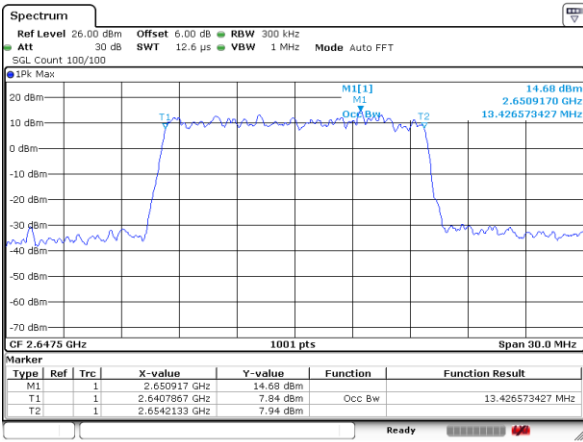

Highest Channel / 10MHz / 64QAM

Date: 9 JUL 2019 10:20:30

LTE Band 41

Lowest Channel / 15MHz / 64QAM

Date: 9 JUL 2019 10:22:57

Lowest Channel / 20MHz / 64QAM

Date: 9 JUL 2019 10:29:09

Middle Channel / 15MHz / 64QAM

Date: 9 JUL 2019 10:22:28

Middle Channel / 20MHz / 64QAM

Date: 9 JUL 2019 10:25:43

Highest Channel / 15MHz / 64QAM

Date: 9 JUL 2019 10:24:53

Highest Channel / 20MHz / 64QAM

Date: 9 JUL 2019 10:29:36

LTE Band 66