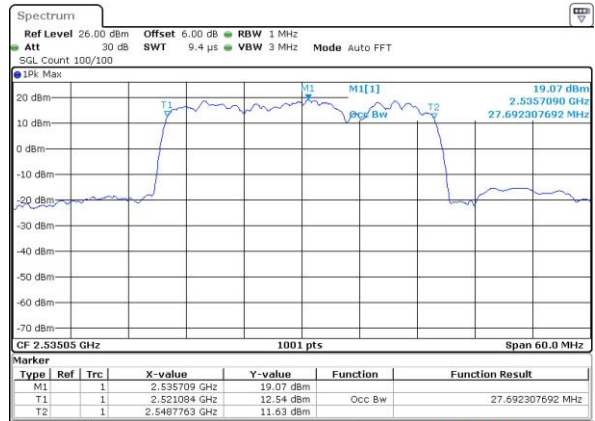

Highest Channel / 10MHz+20MHz

Date: 21 JUL 2019 11:42:42

LTE Band 7C

QPSK

Lowest Channel / 15MHz+10MHz

Date: 21 JUL 2019 16:38:51

Lowest Channel / 15MHz+15MHz

Date: 21 JUL 2019 13:55:08

Middle Channel / 15MHz+10MHz

Date: 21 JUL 2019 16:48:15

Middle Channel / 15MHz+15MHz

Date: 21 JUL 2019 13:56:24

Highest Channel / 15MHz+10MHz

Date: 21 JUL 2019 16:48:21

Highest Channel / 15MHz+15MHz

Date: 21 JUL 2019 14:00:32

LTE Band 7C

QPSK

Lowest Channel / 15MHz+20MHz

Date: 21 JUL 2019 15:41:24

Lowest Channel / 20MHz+10MHz

Date: 21 JUL 2019 13:24:55

Middle Channel / 15MHz+20MHz

Date: 21 JUL 2019 15:54:45

Middle Channel / 20MHz+10MHz

Date: 21 JUL 2019 13:34:15

Highest Channel / 15MHz+20MHz

Date: 21 JUL 2019 15:55:31

Highest Channel / 20MHz+10MHz

Date: 21 JUL 2019 13:35:21