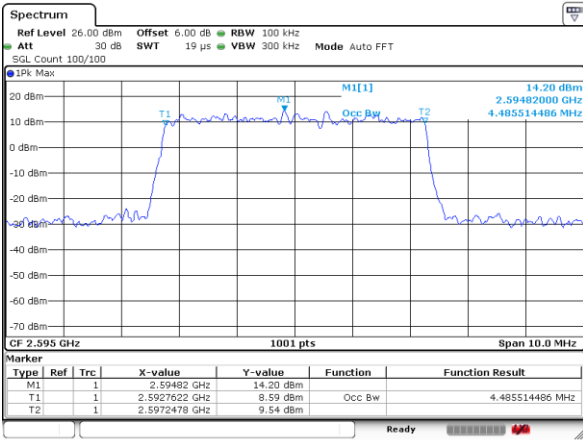

Middle Channel / 5MHz / 64QAM

Date: 9 JUL 2019 10:14:43