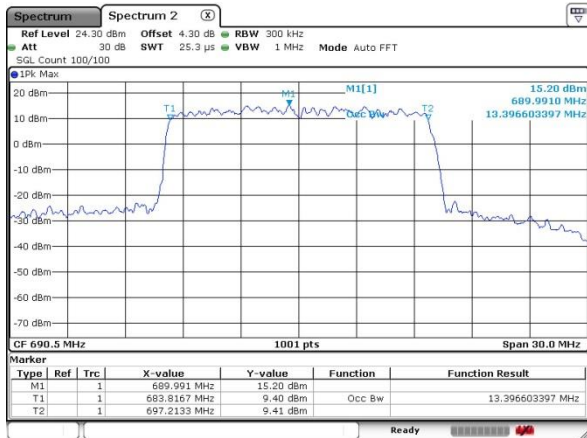

Date: 5 JUL 2019 02:46:28

Highest Channel / 5MHz / 64QAM

Date: 5 JUL 2019 02:44:46

Highest Channel / 10MHz / 64QAM

Date: 5 JUL 2019 02:51:04

LTE Band 71

Lowest Channel / 15MHz / 64QAM

Date: 5 JUL 2019 02:55:42

Lowest Channel / 20MHz / 64QAM

Date: 4 JUL 2019 21:41:36

Middle Channel / 15MHz / 64QAM

Date: 5 JUL 2019 02:56:05

Middle Channel / 20MHz / 64QAM

Date: 4 JUL 2019 21:44:35

Highest Channel / 15MHz / 64QAM

Date: 5 JUL 2019 02:56:51

Highest Channel / 20MHz / 64QAM

Date: 4 JUL 2019 21:45:00

LTE Band 7C

QPSK

Lowest Channel / 10MHz+20MHz

Date: 21 JUL 2019 11:39:09

Middle Channel / 10MHz+20MHz

Date: 21 JUL 2019 11:41:43

Highest Channel / 10MHz+20MHz

Date: 21 JUL 2019 11:42:42

LTE Band 7C

QPSK

Lowest Channel / 15MHz+10MHz

Date: 21 JUL 2019 16:38:51

Lowest Channel / 15MHz+15MHz

Date: 21 JUL 2019 13:55:08