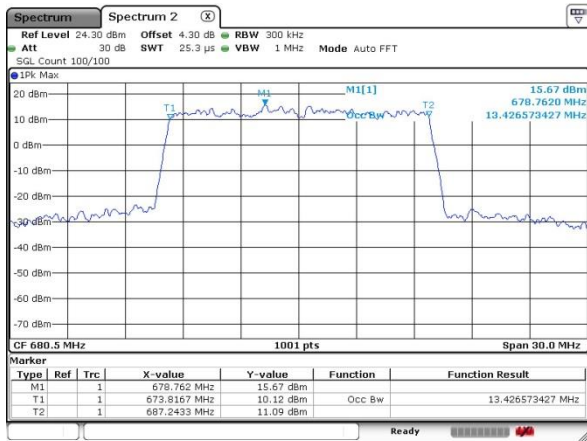

Middle Channel / 15MHz / 64QAM

Date: 5 JUL 2019 02:56:05