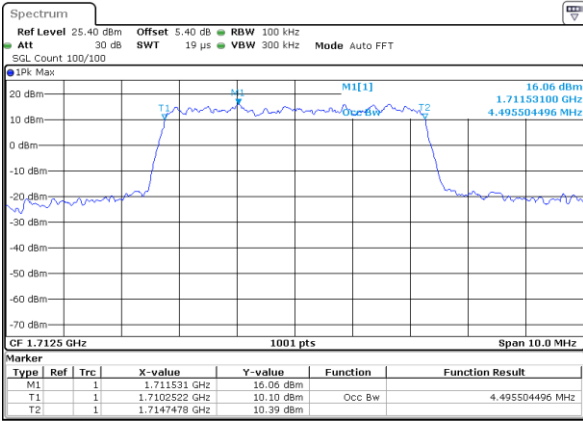

Highest Channel / 1.4MHz / QPSK

Date: 9 JUL 2019 15:26:21

Highest Channel / 1.4MHz / 16QAM

Date: 9 JUL 2019 15:27:47

LTE Band 66

Lowest Channel / 3MHz / QPSK

Date: 9 JUL 2019 15:46:55

Lowest Channel / 3MHz / 16QAM

Date: 9 JUL 2019 15:47:53

Middle Channel / 3MHz / QPSK

Date: 9 JUL 2019 15:57:56

Middle Channel / 3MHz / 16QAM

Date: 9 JUL 2019 15:58:29

Highest Channel / 3MHz / QPSK

Date: 9 JUL 2019 15:58:48

Highest Channel / 3MHz / 16QAM

Date: 9 JUL 2019 16:00:08

LTE Band 66

Lowest Channel / 5MHz / QPSK

Date: 9 JUL 2019 16:09:34

Lowest Channel / 5MHz / 16QAM

Date: 9 JUL 2019 16:10:07

Middle Channel / 5MHz / QPSK

Date: 9 JUL 2019 16:16:26