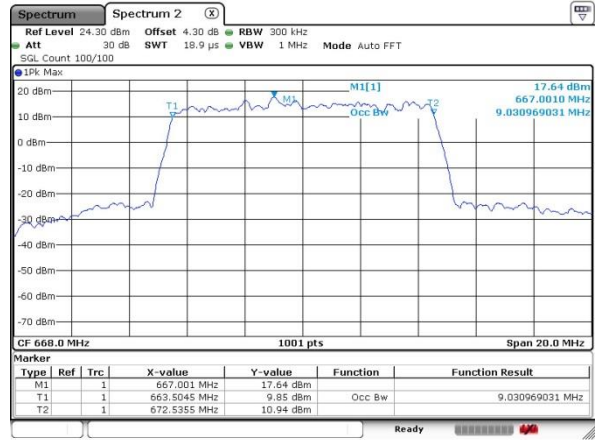

Lowest Channel / 10MHz / 64QAM

Date: 5 JUL 2019 02:49:11