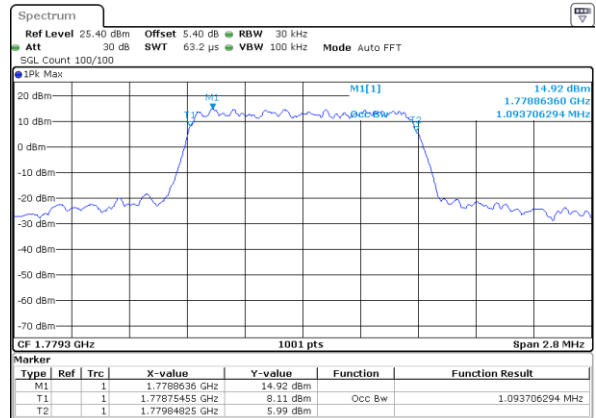

Date: 9 JUL 2019 10:22:28

Middle Channel / 20MHz / 64QAM

Date: 9 JUL 2019 10:25:43

Highest Channel / 15MHz / 64QAM

Date: 9 JUL 2019 10:24:53

Highest Channel / 20MHz / 64QAM

Date: 9 JUL 2019 10:29:36

LTE Band 66

Lowest Channel / 1.4MHz / QPSK

Date: 9 JUL 2019 15:00:56

Lowest Channel / 1.4MHz / 16QAM

Date: 9 JUL 2019 15:02:37

Middle Channel / 1.4MHz / QPSK

Date: 9 JUL 2019 15:16:57

Middle Channel / 1.4MHz / 16QAM

Date: 9 JUL 2019 15:17:16

Highest Channel / 1.4MHz / QPSK

Date: 9 JUL 2019 15:26:21

Highest Channel / 1.4MHz / 16QAM

Date: 9 JUL 2019 15:27:47

LTE Band 66

Lowest Channel / 3MHz / QPSK

Date: 9 JUL 2019 15:46:55

Lowest Channel / 3MHz / 16QAM