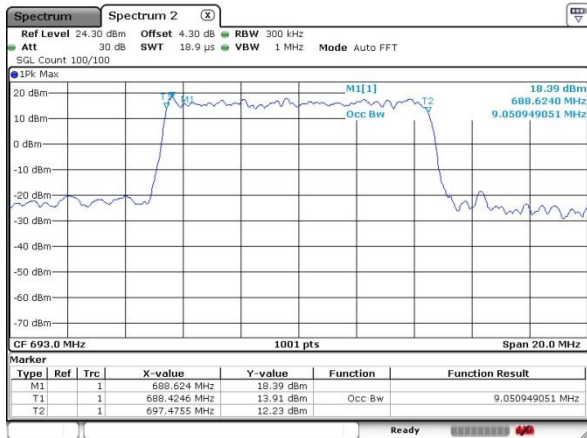

Date: 5 JUL 2019 02:44:29

LTE Band 71

Lowest Channel / 10MHz / QPSK

Date: 5 JUL 2019 02:48:01

Lowest Channel / 10MHz / 16QAM

Date: 5 JUL 2019 02:48:53

Middle Channel / 10MHz / QPSK

Date: 5 JUL 2019 02:47:30

Middle Channel / 10MHz / 16QAM

Date: 5 JUL 2019 02:46:46

Highest Channel / 10MHz / QPSK

Date: 5 JUL 2019 02:52:15

Highest Channel / 10MHz / 16QAM

Date: 5 JUL 2019 02:51:28

LTE Band 71

Lowest Channel / 15MHz / QPSK