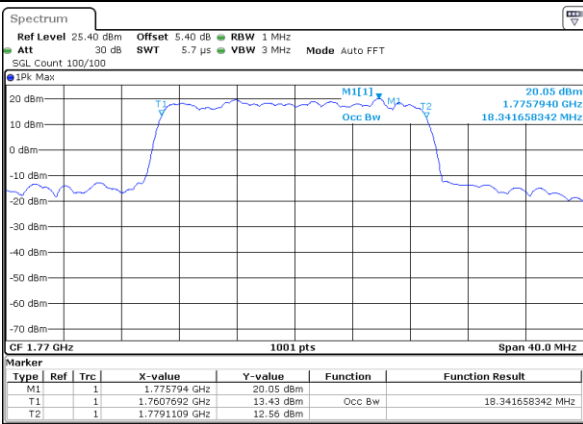

LTE Band 66

Lowest Channel / 20MHz / QPSK

Date: 9 JUL 2019 17:29:55

Lowest Channel / 20MHz / 16QAM

Date: 9 JUL 2019 17:30:33

Middle Channel / 20MHz / QPSK

Date: 9 JUL 2019 17:38:10

Middle Channel / 20MHz / 16QAM

Date: 9 JUL 2019 17:37:51

Highest Channel / 20MHz / QPSK

Date: 9 JUL 2019 17:38:58

Highest Channel / 20MHz / 16QAM

Date: 9 JUL 2019 17:39:32

LTE Band 66

Lowest Channel / 1.4MHz / 64QAM

Date: 9 JUL 2019 15:04:12