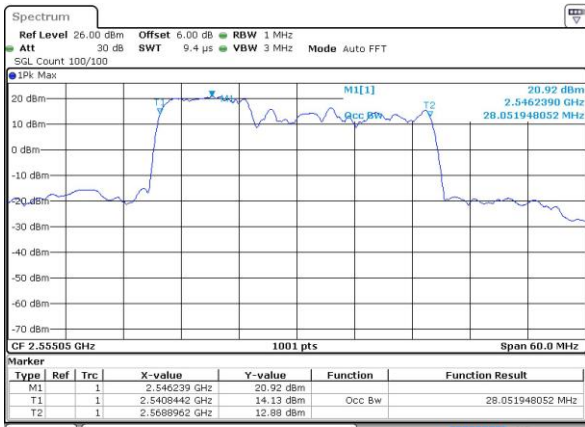

Highest Channel / 20MHz / 64QAM

Date: 4 JUL 2019 21:45:00

LTE Band 7C

QPSK

Lowest Channel / 10MHz+20MHz

Date: 21 JUL 2019 11:39:09

Middle Channel / 10MHz+20MHz

Date: 21 JUL 2019 11:41:43

Highest Channel / 10MHz+20MHz

Date: 21 JUL 2019 11:42:42

LTE Band 7C

QPSK

Lowest Channel / 15MHz+10MHz

Date: 21 JUL 2019 16:38:51

Lowest Channel / 15MHz+15MHz

Date: 21 JUL 2019 13:55:08