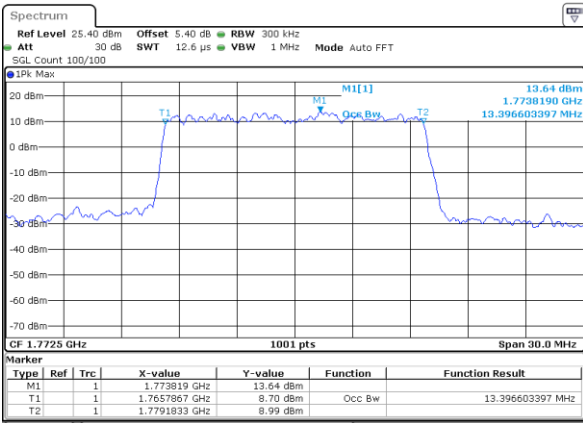

Date: 9 JUL 2019 16:17:39

Middle Channel / 10MHz / 64QAM

Date: 9 JUL 2019 17:01:32

Highest Channel / 5MHz / 64QAM

Date: 9 JUL 2019 16:20:24

Highest Channel / 10MHz / 64QAM

Date: 9 JUL 2019 17:01:31

LTE Band 66

Lowest Channel / 15MHz / 64QAM

Date: 9 JUL 2019 17:15:27

Lowest Channel / 20MHz / 64QAM

Date: 9 JUL 2019 17:31:07

Middle Channel / 15MHz / 64QAM

Date: 9 JUL 2019 17:21:08

Middle Channel / 20MHz / 64QAM

Date: 9 JUL 2019 17:37:31

Highest Channel / 15MHz / 64QAM

Date: 9 JUL 2019 17:24:59

Highest Channel / 20MHz / 64QAM

Date: 9 JUL 2019 17:40:09

LTE Band 71

Lowest Channel / 5MHz / QPSK

Date: 5 JUL 2019 02:40:21

Lowest Channel / 5MHz / 16QAM