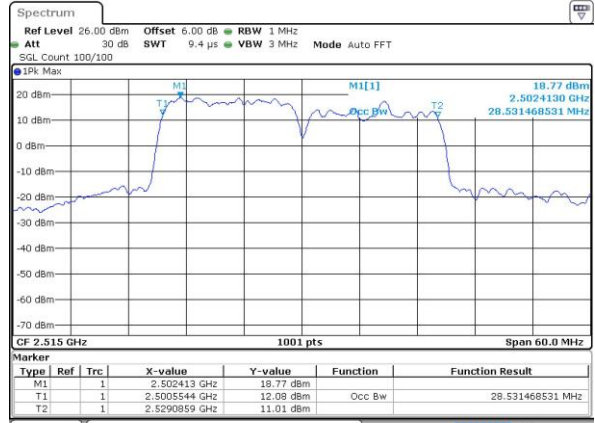

Highest Channel / 20MHz / 64QAM

Date: 4 JUL 2019 21:45:00

LTE Band 7C

QPSK

Lowest Channel / 10MHz+20MHz

Date: 21 JUL 2019 11:39:09

Middle Channel / 10MHz+20MHz

Date: 21 JUL 2019 11:41:43

Highest Channel / 10MHz+20MHz

Date: 21 JUL 2019 11:42:42

LTE Band 7C

QPSK

Lowest Channel / 15MHz+10MHz

Date: 21 JUL 2019 16:38:51

Lowest Channel / 15MHz+15MHz

Date: 21 JUL 2019 13:55:08