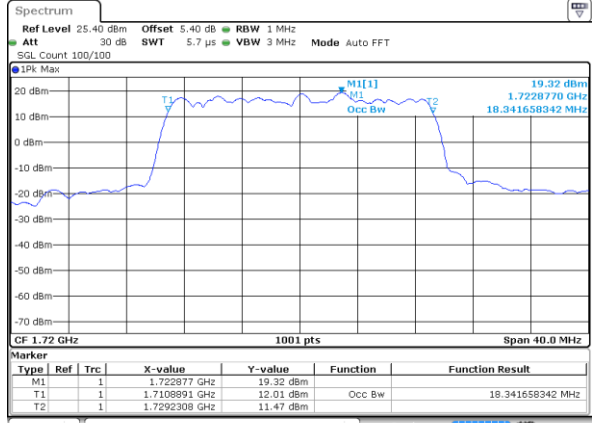

Date: 9 JUL 2019 17:11:20

Highest Channel / 10MHz / 16QAM

Date: 9 JUL 2019 17:11:51

LTE Band 66

Lowest Channel / 15MHz / QPSK

Date: 9 JUL 2019 17:14:25

Lowest Channel / 15MHz / 16QAM

Date: 9 JUL 2019 17:14:58

Middle Channel / 15MHz / QPSK

Date: 9 JUL 2019 17:21:56

Middle Channel / 15MHz / 16QAM

Date: 9 JUL 2019 17:21:55

Highest Channel / 15MHz / QPSK

Date: 9 JUL 2019 17:23:47

Highest Channel / 15MHz / 16QAM

Date: 9 JUL 2019 17:24:27

LTE Band 66

Lowest Channel / 20MHz / QPSK

Date: 9 JUL 2019 17:29:55

Lowest Channel / 20MHz / 16QAM

Date: 9 JUL 2019 17:30:33

Middle Channel / 20MHz / QPSK

Date: 9 JUL 2019 17:38:10

Middle Channel / 20MHz / 16QAM