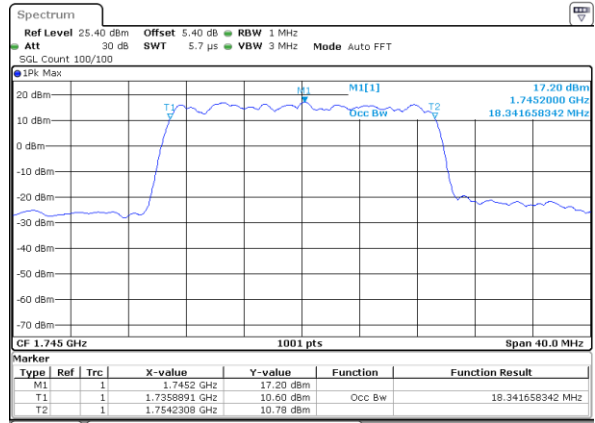

Date: 9 JUL 2019 16:17:39

Middle Channel / 10MHz / 64QAM

Date: 9 JUL 2019 17:01:32

Highest Channel / 5MHz / 64QAM

Date: 9 JUL 2019 16:20:24

Highest Channel / 10MHz / 64QAM

Date: 9 JUL 2019 17:01:31

LTE Band 66

Lowest Channel / 15MHz / 64QAM

Date: 9 JUL 2019 17:15:27

Lowest Channel / 20MHz / 64QAM

Date: 9 JUL 2019 17:31:07

Middle Channel / 15MHz / 64QAM

Date: 9 JUL 2019 17:21:08

Middle Channel / 20MHz / 64QAM

Date: 9 JUL 2019 17:37:31

Highest Channel / 15MHz / 64QAM

Date: 9 JUL 2019 17:24:59

Highest Channel / 20MHz / 64QAM

Date: 9 JUL 2019 17:40:09

LTE Band 71

Lowest Channel / 5MHz / QPSK

Date: 5 JUL 2019 02:40:21

Lowest Channel / 5MHz / 16QAM