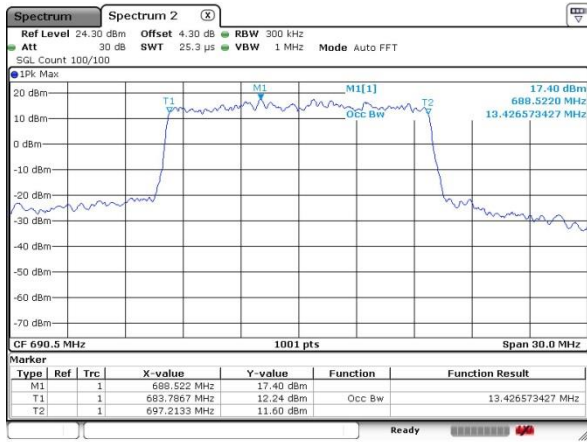

Middle Channel / 10MHz / 16QAM

Date: 5 JUL 2019 02:46:46

Highest Channel / 10MHz / QPSK

Date: 5 JUL 2019 02:52:15

Highest Channel / 10MHz / 16QAM

Date: 5 JUL 2019 02:51:28

LTE Band 71

Lowest Channel / 15MHz / QPSK

Date: 5 JUL 2019 02:54:36

Lowest Channel / 15MHz / 16QAM

Date: 5 JUL 2019 02:55:01

Middle Channel / 15MHz / QPSK

Date: 5 JUL 2019 02:57:10

Middle Channel / 15MHz / 16QAM

Date: 5 JUL 2019 02:56:53

Highest Channel / 15MHz / QPSK

Date: 5 JUL 2019 02:57:55

Highest Channel / 15MHz / 16QAM

Date: 5 JUL 2019 02:58:11

LTE Band 71

Lowest Channel / 20MHz / QPSK

Date: 4.JUL.2019 21:42:34

Lowest Channel / 20MHz / 16QAM

Date: 4.JUL.2019 21:43:05