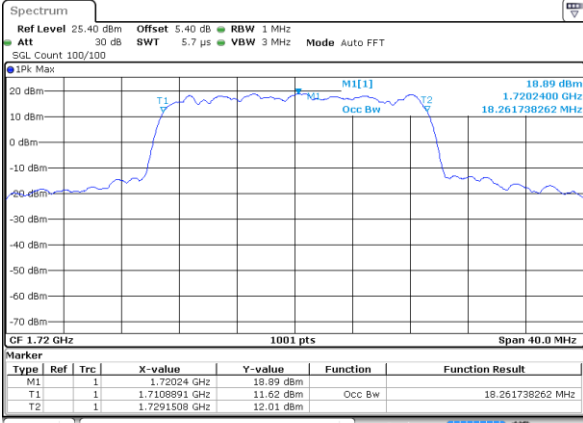

Date: 9 JUL 2019 17:11:20

Highest Channel / 10MHz / 16QAM

Date: 9 JUL 2019 17:11:51

LTE Band 66

Lowest Channel / 15MHz / QPSK

Date: 9 JUL 2019 17:14:25

Lowest Channel / 15MHz / 16QAM

Date: 9 JUL 2019 17:14:58

Middle Channel / 15MHz / QPSK

Date: 9 JUL 2019 17:21:56

Middle Channel / 15MHz / 16QAM

Date: 9 JUL 2019 17:21:55

Highest Channel / 15MHz / QPSK

Date: 9 JUL 2019 17:23:47

Highest Channel / 15MHz / 16QAM

Date: 9 JUL 2019 17:24:27

LTE Band 66

Lowest Channel / 20MHz / QPSK

Date: 9 JUL 2019 17:29:55

Lowest Channel / 20MHz / 16QAM

Date: 9 JUL 2019 17:30:33

Middle Channel / 20MHz / QPSK

Date: 9 JUL 2019 17:38:10

Middle Channel / 20MHz / 16QAM

Date: 9 JUL 2019 17:37:51

Highest Channel / 20MHz / QPSK

Date: 9 JUL 2019 17:38:58

Highest Channel / 20MHz / 16QAM

Date: 9 JUL 2019 17:39:32

LTE Band 66

Lowest Channel / 1.4MHz / 64QAM

Date: 9 JUL 2019 15:04:12