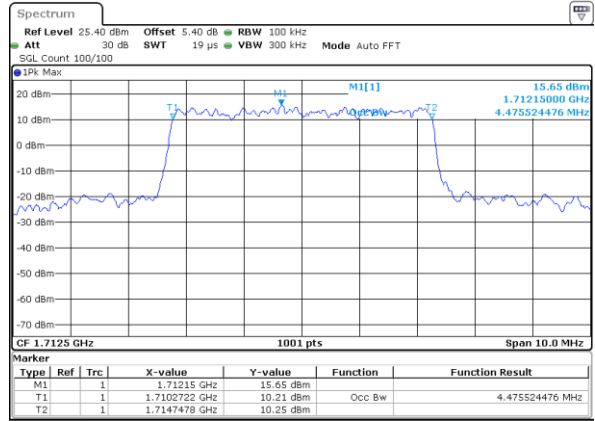

Date: 9 JUL 2019 16:00:08

LTE Band 66

Lowest Channel / 5MHz / QPSK

Date: 9 JUL 2019 16:09:34

Lowest Channel / 5MHz / 16QAM

Date: 9 JUL 2019 16:10:07

Middle Channel / 5MHz / QPSK

Date: 9 JUL 2019 16:16:26

Middle Channel / 5MHz / 16QAM

Date: 9 JUL 2019 16:17:58

Highest Channel / 5MHz / QPSK

Date: 9 JUL 2019 16:19:03

Highest Channel / 5MHz / 16QAM

Date: 9 JUL 2019 16:19:42

LTE Band 66

Lowest Channel / 10MHz / QPSK