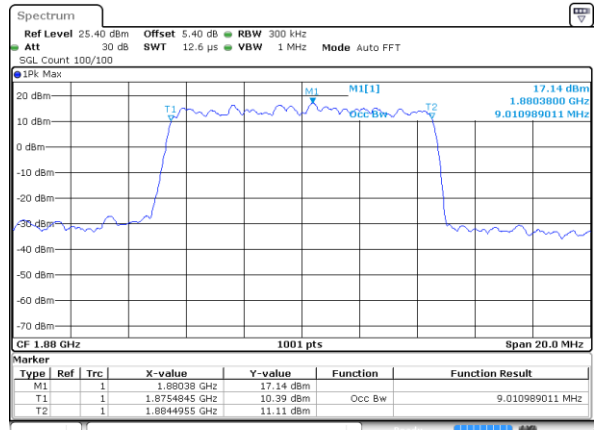

LTE Band 25

Lowest Channel / 5MHz / 64QAM

Date: 4 JUL 2019 02:09:51

Lowest Channel / 10MHz / 64QAM

Date: 4 JUL 2019 02:34:37

Middle Channel / 5MHz / 64QAM

Date: 4 JUL 2019 02:22:25

Middle Channel / 10MHz / 64QAM

Date: 4 JUL 2019 02:47:11

Highest Channel / 5MHz / 64QAM

Date: 4 JUL 2019 02:24:06

Highest Channel / 10MHz / 64QAM

Date: 4 JUL 2019 02:48:52

LTE Band 25

Lowest Channel / 15MHz / 64QAM

Date: 4 JUL 2019 02:59:23