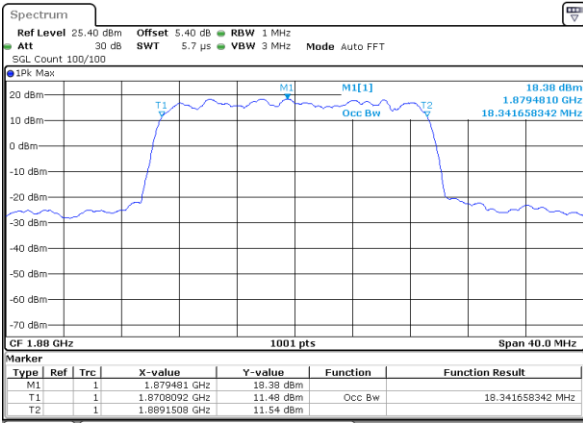

Middle Channel / 15MHz / 16QAM

Date: 4 JUL 2019 03:12:18

Highest Channel / 15MHz / QPSK

Date: 4 JUL 2019 03:12:58

Highest Channel / 15MHz / 16QAM

Date: 4 JUL 2019 03:13:18

LTE Band 25

Lowest Channel / 20MHz / QPSK

Date: 4 JUL 2019 03:23:29

Lowest Channel / 20MHz / 16QAM

Date: 4 JUL 2019 03:23:49

Middle Channel / 20MHz / QPSK

Date: 4 JUL 2019 03:37:24

Middle Channel / 20MHz / 16QAM

Date: 4 JUL 2019 03:37:04

Highest Channel / 20MHz / QPSK