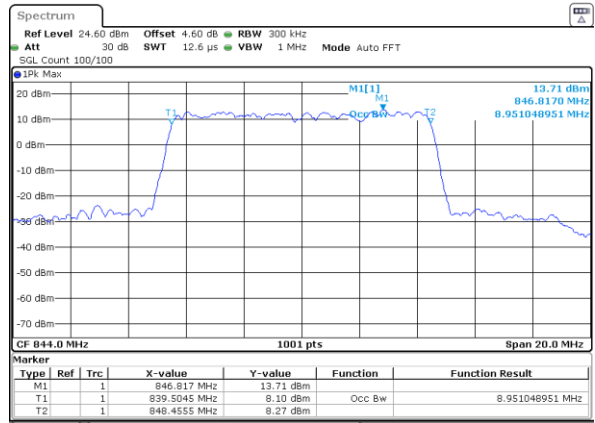

Middle Channel / 1.4MHz / 64QAM

Date: 2 JUL 2019 02:52:29

Middle Channel / 3MHz / 64QAM

Date: 2 JUL 2019 02:55:28

Highest Channel / 1.4MHz / 64QAM

Date: 2 JUL 2019 02:54:08

Highest Channel / 3MHz / 64QAM

Date: 2 JUL 2019 02:57:06

LTE Band 26

Lowest Channel / 5MHz / 64QAM

Date: 2 JUL 2019 03:06:16

Lowest Channel / 10MHz / 64QAM

Date: 2 JUL 2019 03:17:23

Middle Channel / 5MHz / 64QAM

Date: 2 JUL 2019 03:06:35

Middle Channel / 10MHz / 64QAM

Date: 2 JUL 2019 03:17:43

Highest Channel / 5MHz / 64QAM

Date: 2 JUL 2019 03:08:14

Highest Channel / 10MHz / 64QAM

Date: 2 JUL 2019 03:19:22

LTE Band 26

Lowest Channel / 15MHz / 64QAM

Date: 2 JUL 2019 03:28:31