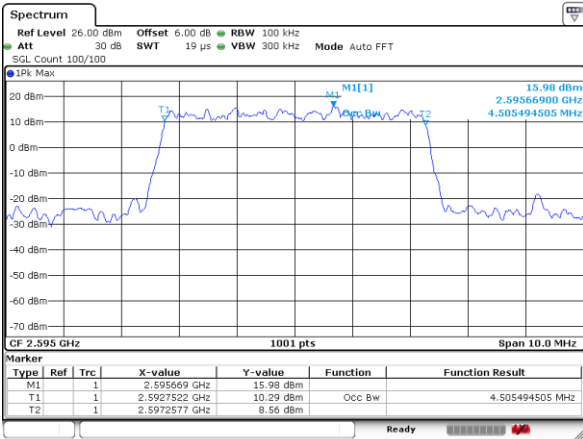

CH26765 / 15MHz / 64QAM

Date: 19 JUL 2019 09:17:55

LTE Band 41

Lowest Channel / 5MHz / QPSK

Date: 9 JUL 2019 10:12:29

Lowest Channel / 5MHz / 16QAM

Date: 9 JUL 2019 10:13:37

Middle Channel / 5MHz / QPSK