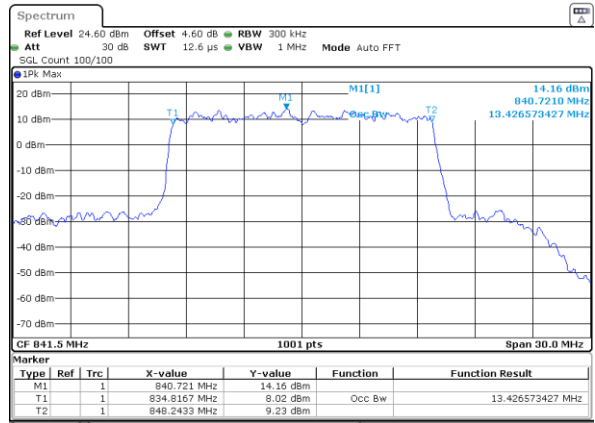

Middle Channel / 10MHz / 16QAM

Date: 2 JUL 2019 03:18:03

Highest Channel / 10MHz / QPSK

Date: 2 JUL 2019 03:18:43

Highest Channel / 10MHz / 16QAM

Date: 2 JUL 2019 03:19:03

LTE Band 26

Lowest Channel / 15MHz / QPSK

Date: 2 JUL 2019 03:27:52

Lowest Channel / 15MHz / 16QAM

Date: 2 JUL 2019 03:28:12

Middle Channel / 15MHz / QPSK

Date: 2 JUL 2019 03:29:31

Middle Channel / 15MHz / 16QAM

Date: 2 JUL 2019 03:29:11

Highest Channel / 15MHz / QPSK

Date: 2 JUL 2019 03:29:50

Highest Channel / 15MHz / 16QAM

Date: 2 JUL 2019 03:30:10

LTE Band 26

Lowest Channel / 1.4MHz / 64QAM

Date: 2 JUL 2019 02:44:00

Lowest Channel / 3MHz / 64QAM

Date: 2 JUL 2019 02:55:08