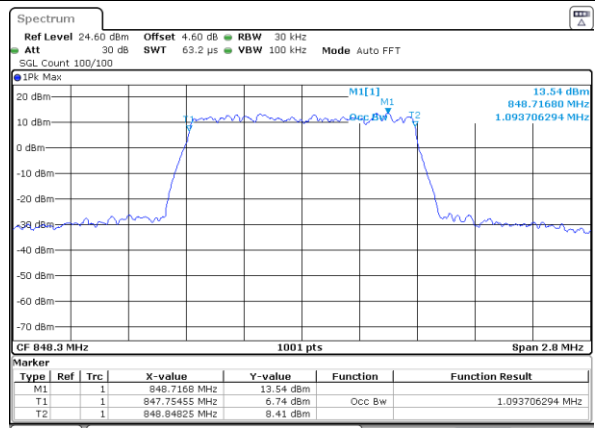

Date: 2 JUL 2019 02:53:09

Middle Channel / 1.4MHz / 16QAM

Date: 2 JUL 2019 02:52:49

Highest Channel / 1.4MHz / QPSK

Date: 2 JUL 2019 02:53:29

Highest Channel / 1.4MHz / 16QAM

Date: 2 JUL 2019 02:53:49

LTE Band 26