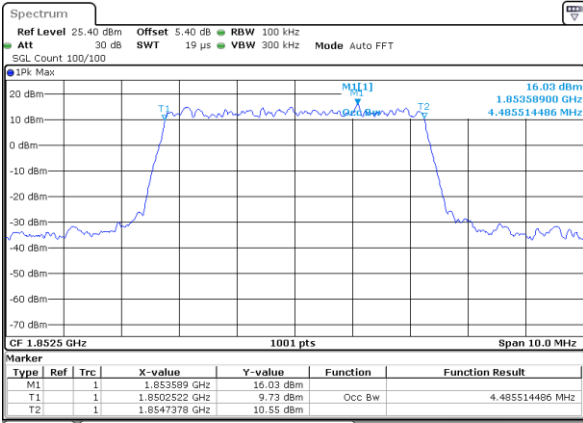

LTE Band 25

Lowest Channel / 5MHz / QPSK

Date: 4 JUL 2019 02:09:10