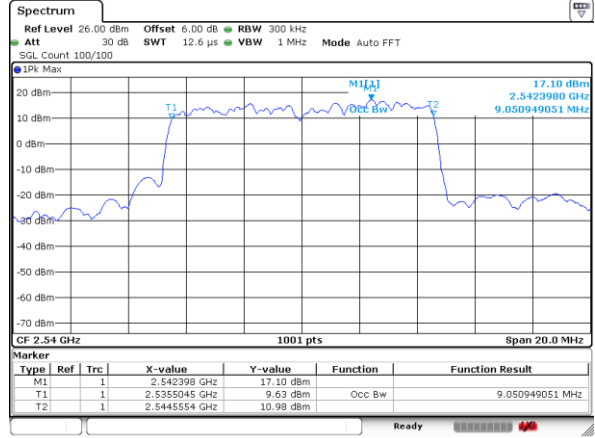

Lowest Channel / 10MHz / 16QAM

Date: 9 JUL 2019 10:19:42