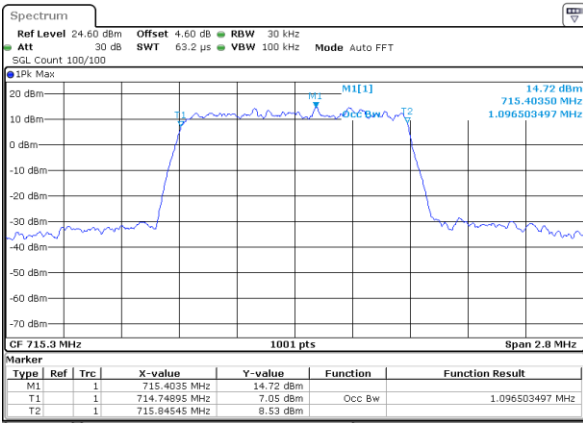

Highest Channel / 1.4MHz / 64QAM

Date: 29 JUN 2019 06:04:51