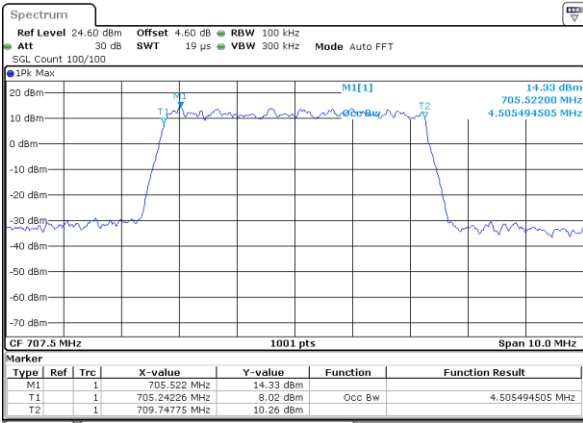

Middle Channel / 5MHz / 64QAM

Date: 29 JUN 2019 06:21:00