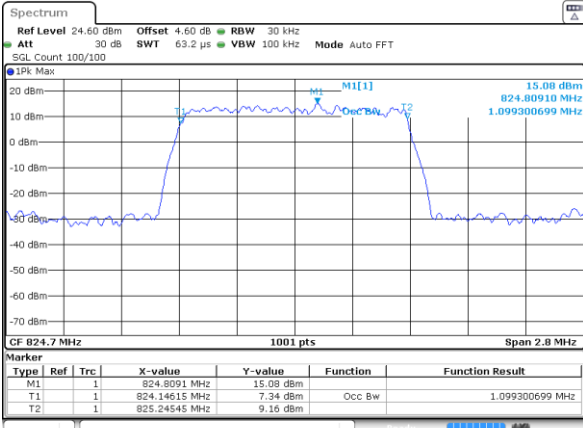

Highest Channel / 20MHz / 64QAM

Date: 4 JUL 2019 03:38:25

LTE Band 26

Lowest Channel / 1.4MHz / QPSK

Date: 2 JUL 2019 02:43:20

Lowest Channel / 1.4MHz / 16QAM

Date: 2 JUL 2019 02:43:40

Middle Channel / 1.4MHz / QPSK