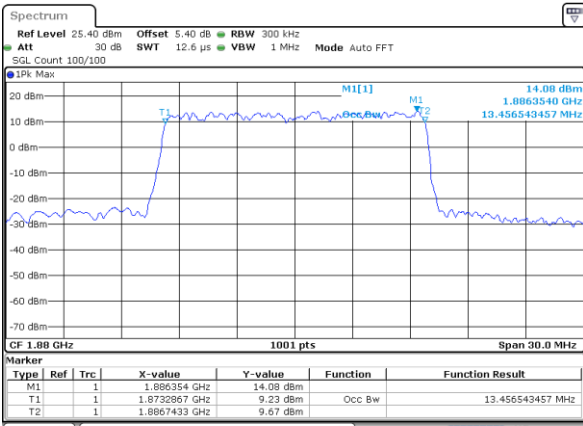

Middle Channel / 15MHz / 64QAM

Date: 4 JUL 2019 03:11:56