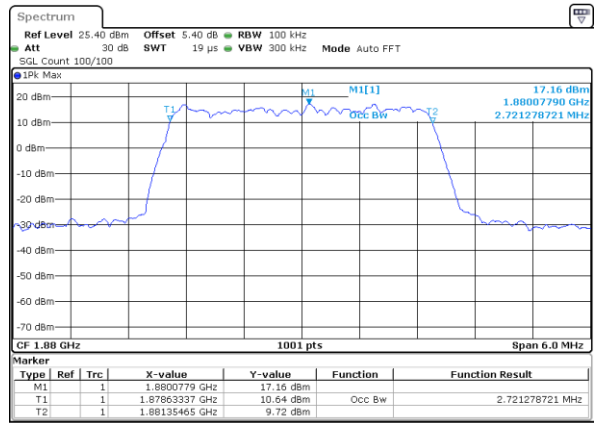

Highest Channel / 1.4MHz / 16QAM

Date: 4 JUL 2019 01:22:00

LTE Band 25

Lowest Channel / 3MHz / QPSK

Date: 4 JUL 2019 01:44:25

Lowest Channel / 3MHz / 16QAM

Date: 4 JUL 2019 01:44:45

Middle Channel / 3MHz / QPSK

Date: 4 JUL 2019 01:45:25

Middle Channel / 3MHz / 16QAM

Date: 4 JUL 2019 01:45:45

Highest Channel / 3MHz / QPSK

Date: 4 JUL 2019 01:46:26

Highest Channel / 3MHz / 16QAM

Date: 4 JUL 2019 01:46:46

LTE Band 25