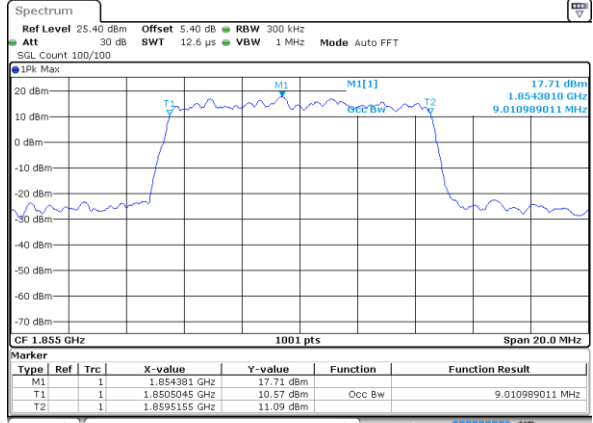

Highest Channel / 5MHz / QPSK

Date: 4 JUL 2019 02:23:25

Highest Channel / 5MHz / 16QAM

Date: 4 JUL 2019 02:23:46

LTE Band 25

Lowest Channel / 10MHz / QPSK

Date: 4 JUL 2019 02:33:57

Lowest Channel / 10MHz / 16QAM