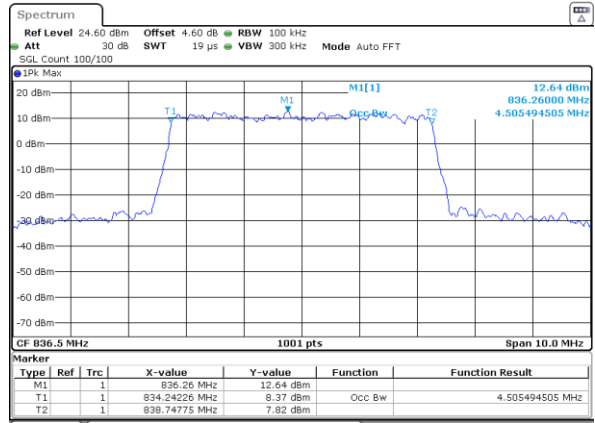

Middle Channel / 5MHz / 16QAM

Date: 2 JUL 2019 03:06:55