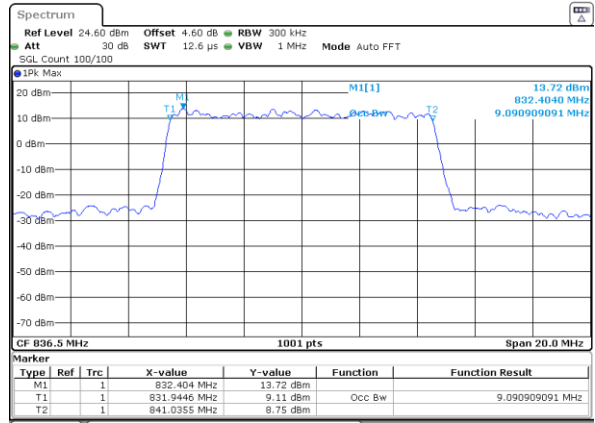

Middle Channel / 1.4MHz / 64QAM

Date: 2 JUL 2019 02:52:29

Middle Channel / 3MHz / 64QAM

Date: 2 JUL 2019 02:55:28

Highest Channel / 1.4MHz / 64QAM

Date: 2 JUL 2019 02:54:08

Highest Channel / 3MHz / 64QAM

Date: 2 JUL 2019 02:57:06

LTE Band 26

Lowest Channel / 5MHz / 64QAM

Date: 2 JUL 2019 03:06:16

Lowest Channel / 10MHz / 64QAM

Date: 2 JUL 2019 03:17:23

Middle Channel / 5MHz / 64QAM

Date: 2 JUL 2019 03:06:35

Middle Channel / 10MHz / 64QAM

Date: 2 JUL 2019 03:17:43

Highest Channel / 5MHz / 64QAM

Date: 2 JUL 2019 03:08:14

Highest Channel / 10MHz / 64QAM

Date: 2 JUL 2019 03:19:22

LTE Band 26

Lowest Channel / 15MHz / 64QAM

Date: 2 JUL 2019 03:28:31