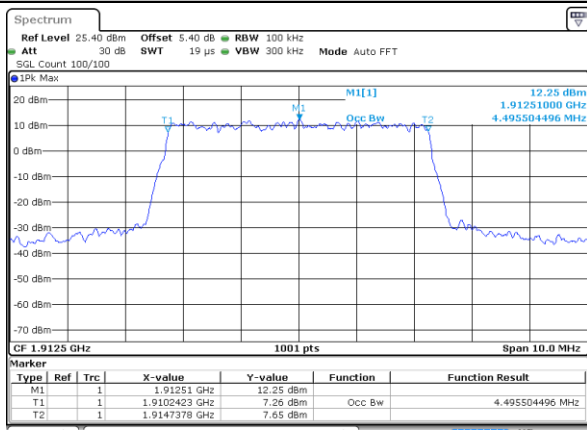

LTE Band 25

Lowest Channel / 5MHz / 64QAM

Date: 4 JUL 2019 02:09:51

Lowest Channel / 10MHz / 64QAM

Date: 4 JUL 2019 02:34:37

Middle Channel / 5MHz / 64QAM

Date: 4 JUL 2019 02:22:25

Middle Channel / 10MHz / 64QAM

Date: 4 JUL 2019 02:47:11

Highest Channel / 5MHz / 64QAM

Date: 4 JUL 2019 02:24:06

Highest Channel / 10MHz / 64QAM

Date: 4 JUL 2019 02:48:52

LTE Band 25

Lowest Channel / 15MHz / 64QAM

Date: 4 JUL 2019 02:59:23