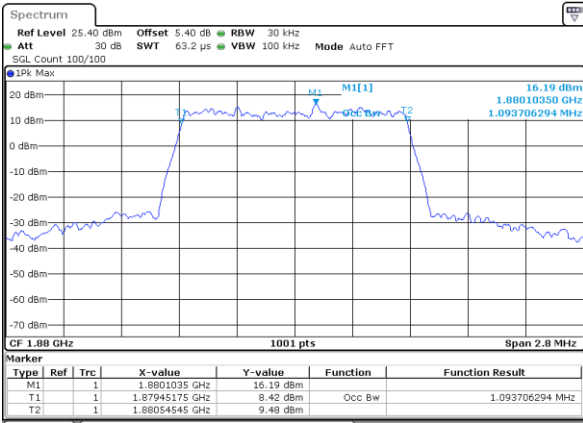

Middle Channel / 1.4MHz / 64QAM

Date: 4 JUL 2019 01:21:19