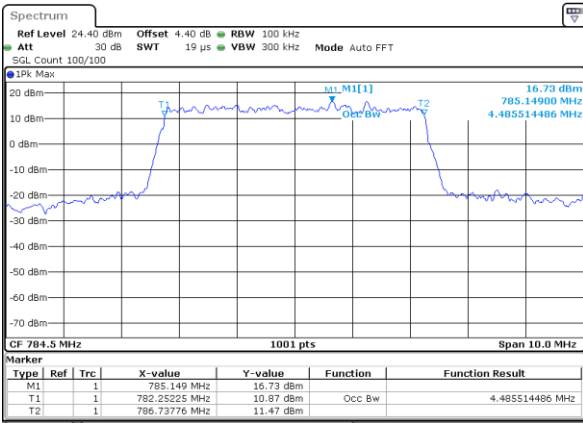

Highest Channel / 10MHz / 64QAM

Date: 29 JUN 2019 06:32:18

LTE Band 13

Lowest Channel / 5MHz / QPSK

Date: 3.JUL.2019 01:08:33

Lowest Channel / 5MHz / 16QAM

Date: 3.JUL.2019 01:08:23

Middle Channel / 5MHz / QPSK

Date: 3.JUL.2019 01:17:22

Middle Channel / 5MHz / 16QAM

Date: 3.JUL.2019 01:17:32

Highest Channel / 5MHz / QPSK

Date: 3.JUL.2019 01:19:50

Highest Channel / 5MHz / 16QAM

Date: 3.JUL.2019 01:20:00

LTE Band 13