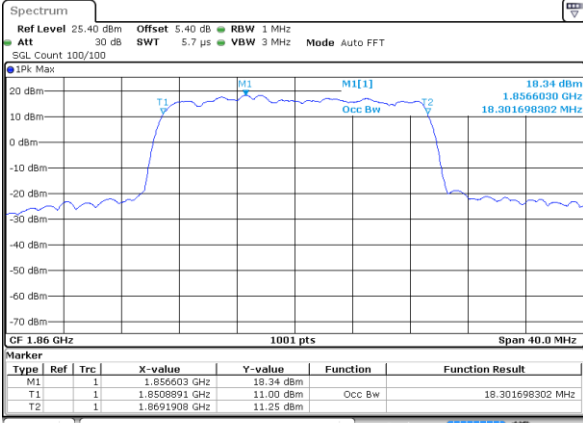

Middle Channel / 15MHz / 16QAM

Date: 4 JUL 2019 03:12:18

Highest Channel / 15MHz / QPSK

Date: 4 JUL 2019 03:12:58

Highest Channel / 15MHz / 16QAM

Date: 4 JUL 2019 03:13:18

LTE Band 25

Lowest Channel / 20MHz / QPSK