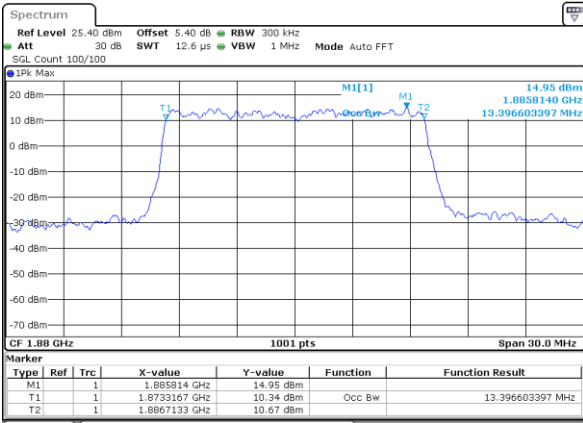

Date: 4 JUL 2019 02:48:32

LTE Band 25

Lowest Channel / 15MHz / QPSK

Date: 4 JUL 2019 02:58:43

Lowest Channel / 15MHz / 16QAM

Date: 4 JUL 2019 02:59:03

Middle Channel / 15MHz / QPSK

Date: 4 JUL 2019 03:12:38

Middle Channel / 15MHz / 16QAM

Date: 4 JUL 2019 03:12:18

Highest Channel / 15MHz / QPSK

Date: 4 JUL 2019 03:12:58

Highest Channel / 15MHz / 16QAM

Date: 4 JUL 2019 03:13:18

LTE Band 25

Lowest Channel / 20MHz / QPSK