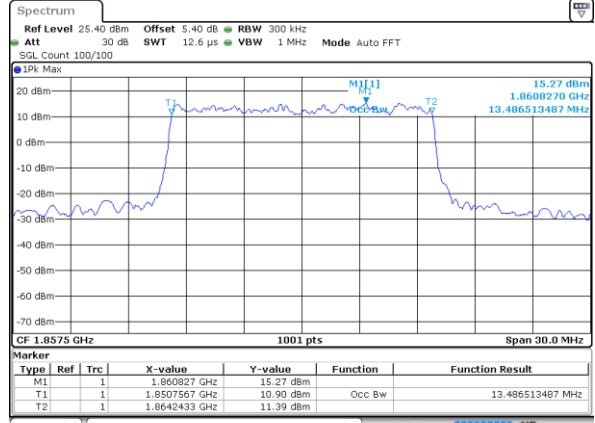

Date: 4 JUL 2019 02:48:32

LTE Band 25

Lowest Channel / 15MHz / QPSK

Date: 4 JUL 2019 02:58:43

Lowest Channel / 15MHz / 16QAM

Date: 4 JUL 2019 02:59:03

Middle Channel / 15MHz / QPSK

Date: 4 JUL 2019 03:12:38

Middle Channel / 15MHz / 16QAM

Date: 4 JUL 2019 03:12:18

Highest Channel / 15MHz / QPSK

Date: 4 JUL 2019 03:12:58

Highest Channel / 15MHz / 16QAM

Date: 4 JUL 2019 03:13:18

LTE Band 25

Lowest Channel / 20MHz / QPSK