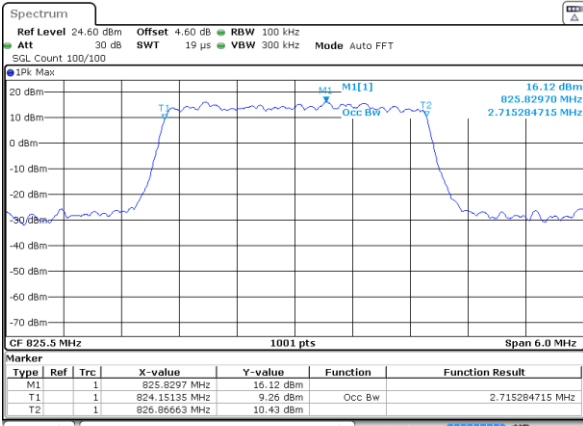

LTE Band 26

Lowest Channel / 3MHz / QPSK

Date: 2 JUL 2019 02:54:28