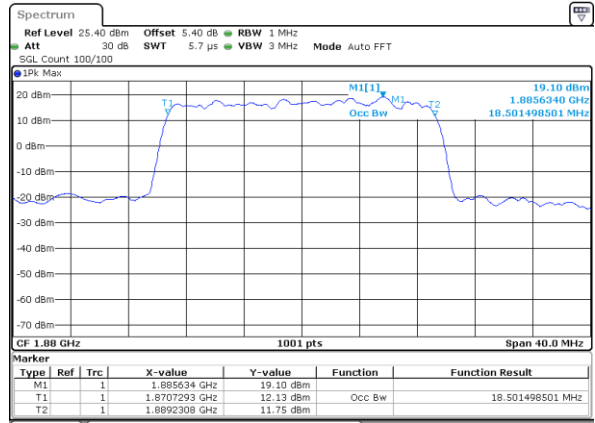

Middle Channel / 15MHz / 16QAM

Date: 4 JUL 2019 03:12:18

Highest Channel / 15MHz / QPSK

Date: 4 JUL 2019 03:12:58

Highest Channel / 15MHz / 16QAM

Date: 4 JUL 2019 03:13:18

LTE Band 25

Lowest Channel / 20MHz / QPSK

Date: 4 JUL 2019 03:23:29

Lowest Channel / 20MHz / 16QAM

Date: 4 JUL 2019 03:23:49

Middle Channel / 20MHz / QPSK

Date: 4 JUL 2019 03:37:24

Middle Channel / 20MHz / 16QAM

Date: 4 JUL 2019 03:37:04

Highest Channel / 20MHz / QPSK

Date: 4 JUL 2019 03:37:45

Highest Channel / 20MHz / 16QAM

Date: 4 JUL 2019 03:38:05

LTE Band 25

Lowest Channel / 1.4MHz / 64QAM

Date: 4 JUL 2019 01:20:19

Lowest Channel / 3MHz / 64QAM

Date: 4 JUL 2019 01:45:05