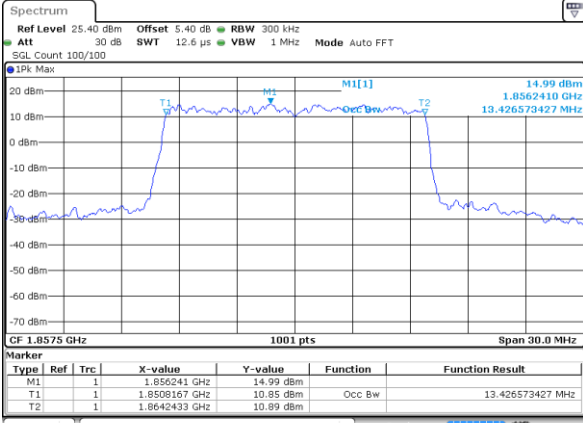

Highest Channel / 5MHz / QPSK

Date: 4 JUL 2019 02:23:25

Highest Channel / 5MHz / 16QAM

Date: 4 JUL 2019 02:23:46

LTE Band 25

Lowest Channel / 10MHz / QPSK

Date: 4 JUL 2019 02:33:57

Lowest Channel / 10MHz / 16QAM

Date: 4 JUL 2019 02:34:17

Middle Channel / 10MHz / QPSK

Date: 4 JUL 2019 02:47:52

Middle Channel / 10MHz / 16QAM

Date: 4 JUL 2019 02:47:31

Highest Channel / 10MHz / QPSK

Date: 4 JUL 2019 02:48:12

Highest Channel / 10MHz / 16QAM

Date: 4 JUL 2019 02:48:32

LTE Band 25

Lowest Channel / 15MHz / QPSK

Date: 4 JUL 2019 02:58:43

Lowest Channel / 15MHz / 16QAM

Date: 4 JUL 2019 02:59:03

Middle Channel / 15MHz / QPSK

Date: 4 JUL 2019 03:12:38