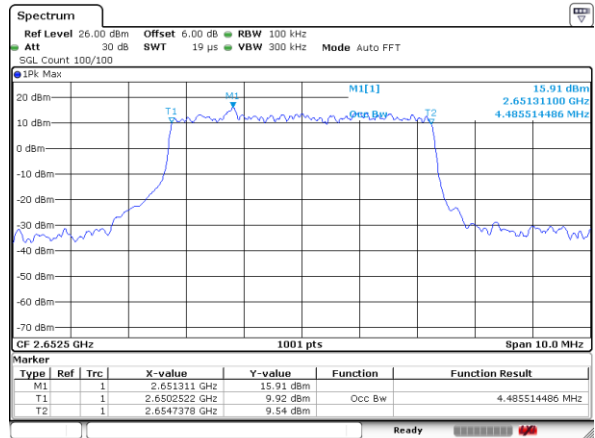

Date: 9 JUL 2019 10:15:29

Middle Channel / 5MHz / 16QAM

Date: 9 JUL 2019 10:15:07

Highest Channel / 5MHz / QPSK

Date: 9 JUL 2019 10:15:56

Highest Channel / 5MHz / 16QAM

Date: 9 JUL 2019 10:16:21

LTE Band 41