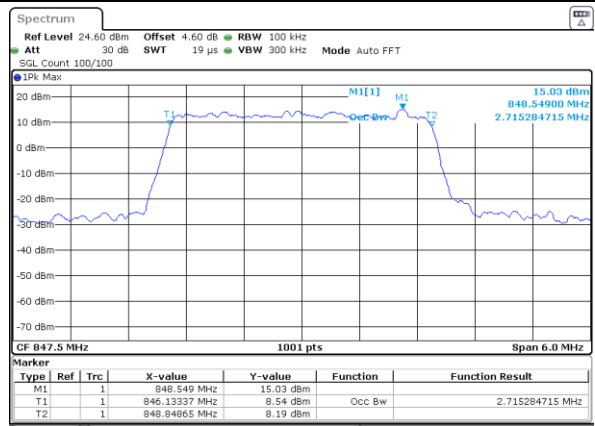

Date: 2 JUL 2019 02:53:09

Middle Channel / 1.4MHz / 16QAM

Date: 2 JUL 2019 02:52:49

Highest Channel / 1.4MHz / QPSK

Date: 2 JUL 2019 02:53:29

Highest Channel / 1.4MHz / 16QAM

Date: 2 JUL 2019 02:53:49

LTE Band 26

Lowest Channel / 3MHz / QPSK

Date: 2 JUL 2019 02:54:28

Lowest Channel / 3MHz / 16QAM

Date: 2 JUL 2019 02:54:48

Middle Channel / 3MHz / QPSK

Date: 2 JUL 2019 02:56:07

Middle Channel / 3MHz / 16QAM

Date: 2 JUL 2019 02:55:47

Highest Channel / 3MHz / QPSK

Date: 2 JUL 2019 02:56:27

Highest Channel / 3MHz / 16QAM

Date: 2 JUL 2019 02:56:47

LTE Band 26

Lowest Channel / 5MHz / QPSK

Date: 2 JUL 2019 03:05:36

Lowest Channel / 5MHz / 16QAM