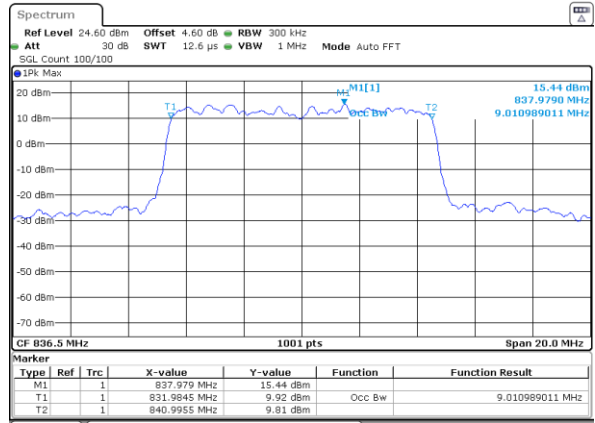

Date: 2 JUL 2019 03:07:54

LTE Band 26

Lowest Channel / 10MHz / QPSK

Date: 2 JUL 2019 03:16:44

Lowest Channel / 10MHz / 16QAM

Date: 2 JUL 2019 03:17:04

Middle Channel / 10MHz / QPSK

Date: 2 JUL 2019 03:18:23

Middle Channel / 10MHz / 16QAM

Date: 2 JUL 2019 03:18:03

Highest Channel / 10MHz / QPSK

Date: 2 JUL 2019 03:18:43

Highest Channel / 10MHz / 16QAM

Date: 2 JUL 2019 03:19:03

LTE Band 26

Lowest Channel / 15MHz / QPSK