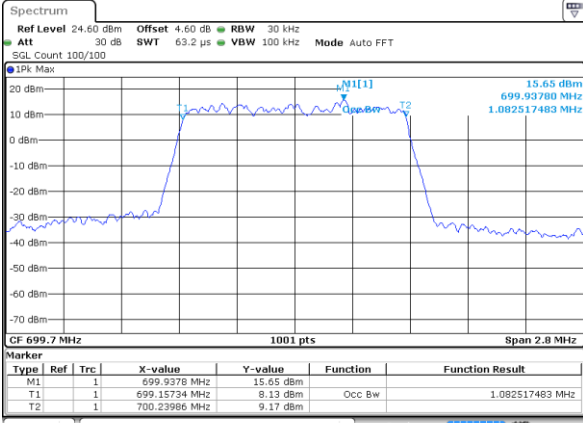

LTE Band 12

Lowest Channel / 1.4MHz / 64QAM

Date: 29 JUN 2019 06:04:11

Lowest Channel / 3MHz / 64QAM

Date: 29 JUN 2019 06:15:09

Middle Channel / 1.4MHz / 64QAM

Date: 29 JUN 2019 06:04:31

Middle Channel / 3MHz / 64QAM