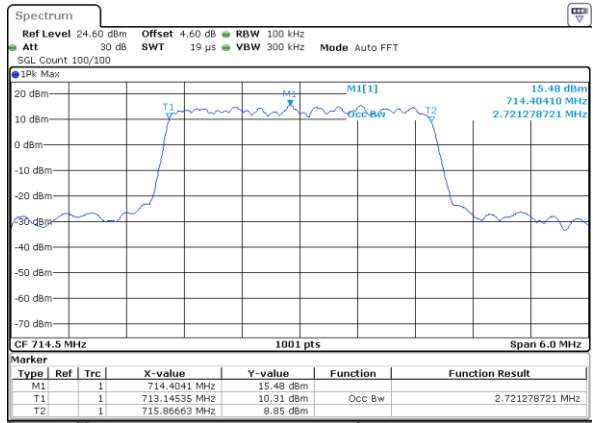

LTE Band 12

Lowest Channel / 1.4MHz / 64QAM

Date: 29 JUN 2019 06:04:11

Lowest Channel / 3MHz / 64QAM

Date: 29 JUN 2019 06:15:09

Middle Channel / 1.4MHz / 64QAM

Date: 29 JUN 2019 06:04:31

Middle Channel / 3MHz / 64QAM

Date: 29 JUN 2019 06:15:29

Highest Channel / 1.4MHz / 64QAM

Date: 29 JUN 2019 06:04:51

Highest Channel / 3MHz / 64QAM

Date: 29 JUN 2019 06:15:49

LTE Band 12

Lowest Channel / 5MHz / 64QAM

Date: 29 JUN 2019 06:20:39