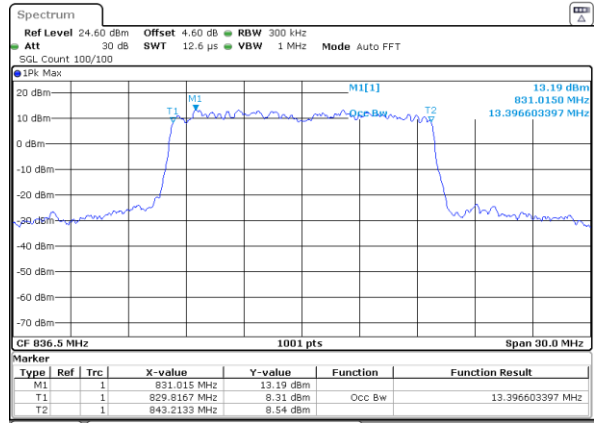

Middle Channel / 10MHz / 16QAM

Date: 2 JUL 2019 03:18:03

Highest Channel / 10MHz / QPSK

Date: 2 JUL 2019 03:18:43

Highest Channel / 10MHz / 16QAM

Date: 2 JUL 2019 03:19:03

LTE Band 26

Lowest Channel / 15MHz / QPSK

Date: 2 JUL 2019 03:27:52

Lowest Channel / 15MHz / 16QAM

Date: 2 JUL 2019 03:28:12

Middle Channel / 15MHz / QPSK

Date: 2 JUL 2019 03:29:31

Middle Channel / 15MHz / 16QAM

Date: 2 JUL 2019 03:29:11

Highest Channel / 15MHz / QPSK

Date: 2 JUL 2019 03:29:50

Highest Channel / 15MHz / 16QAM

Date: 2 JUL 2019 03:30:10

LTE Band 26

Lowest Channel / 1.4MHz / 64QAM

Date: 2 JUL 2019 02:44:00

Lowest Channel / 3MHz / 64QAM

Date: 2 JUL 2019 02:55:08