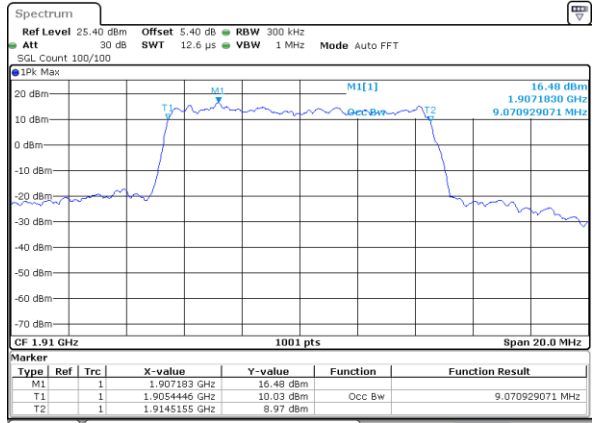

Highest Channel / 5MHz / QPSK

Date: 4 JUL 2019 02:23:25

Highest Channel / 5MHz / 16QAM

Date: 4 JUL 2019 02:23:46

LTE Band 25

Lowest Channel / 10MHz / QPSK

Date: 4 JUL 2019 02:33:57

Lowest Channel / 10MHz / 16QAM

Date: 4 JUL 2019 02:34:17

Middle Channel / 10MHz / QPSK

Date: 4 JUL 2019 02:47:52

Middle Channel / 10MHz / 16QAM

Date: 4 JUL 2019 02:47:31

Highest Channel / 10MHz / QPSK

Date: 4 JUL 2019 02:48:12

Highest Channel / 10MHz / 16QAM