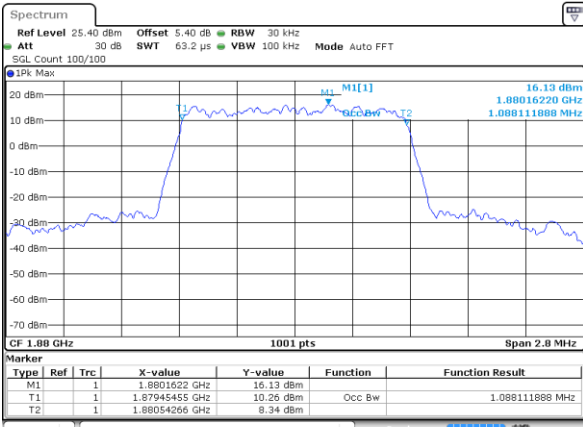

Middle Channel / 1.4MHz / QPSK

Date: 4 JUL 2019 01:20:39