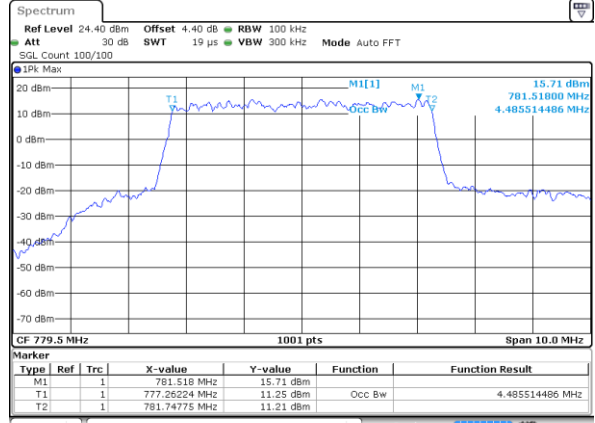

Highest Channel / 10MHz / 64QAM

Date: 29 JUN 2019 06:32:18

LTE Band 13

Lowest Channel / 5MHz / QPSK

Date: 3.JUL.2019 01:08:33

Lowest Channel / 5MHz / 16QAM

Date: 3.JUL.2019 01:08:23

Middle Channel / 5MHz / QPSK

Date: 3.JUL.2019 01:17:22

Middle Channel / 5MHz / 16QAM

Date: 3.JUL.2019 01:17:32

Highest Channel / 5MHz / QPSK

Date: 3.JUL.2019 01:19:50

Highest Channel / 5MHz / 16QAM

Date: 3.JUL.2019 01:20:00

LTE Band 13