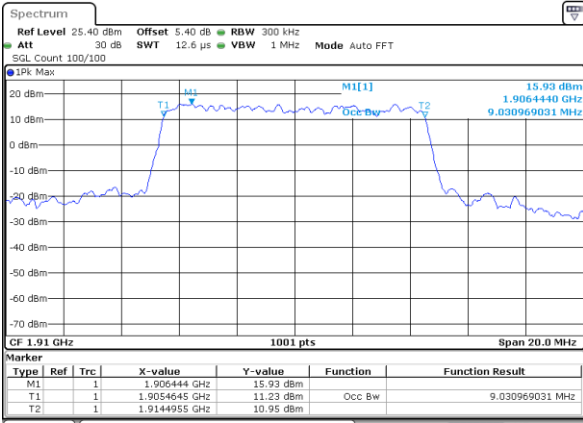

Highest Channel / 5MHz / QPSK

Date: 4 JUL 2019 02:23:25

Highest Channel / 5MHz / 16QAM

Date: 4 JUL 2019 02:23:46

LTE Band 25

Lowest Channel / 10MHz / QPSK

Date: 4 JUL 2019 02:33:57

Lowest Channel / 10MHz / 16QAM

Date: 4 JUL 2019 02:34:17

Middle Channel / 10MHz / QPSK

Date: 4 JUL 2019 02:47:52

Middle Channel / 10MHz / 16QAM

Date: 4 JUL 2019 02:47:31

Highest Channel / 10MHz / QPSK

Date: 4 JUL 2019 02:48:12

Highest Channel / 10MHz / 16QAM

Date: 4 JUL 2019 02:48:32

LTE Band 25

Lowest Channel / 15MHz / QPSK

Date: 4 JUL 2019 02:58:43

Lowest Channel / 15MHz / 16QAM

Date: 4 JUL 2019 02:59:03

Middle Channel / 15MHz / QPSK

Date: 4 JUL 2019 03:12:38