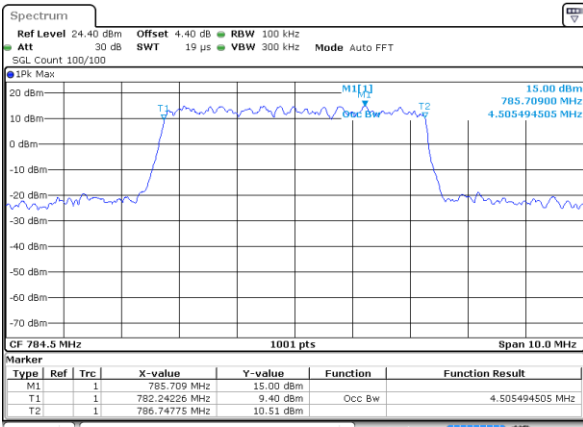

Highest Channel / 5MHz / 64QAM

Date: 3 JUL 2019 01:41:40