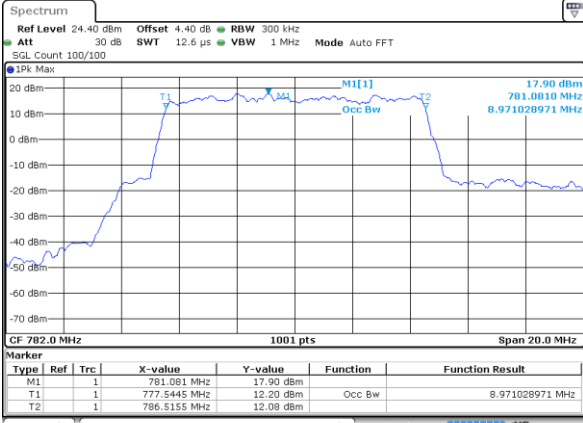

Date: 3.JUL.2019 01:17:22

Middle Channel / 5MHz / 16QAM

Date: 3.JUL.2019 01:17:32

Highest Channel / 5MHz / QPSK

Date: 3.JUL.2019 01:19:50

Highest Channel / 5MHz / 16QAM

Date: 3.JUL.2019 01:20:00

LTE Band 13

Middle Channel / 10MHz / QPSK

Date: 3 JUL 2019 01:30:37

Middle Channel / 10MHz / 16QAM

Date: 3 JUL 2019 01:30:47

LTE Band 13

Lowest Channel / 5MHz / 64QAM

Date: 3 JUL 2019 01:41:20

Middle Channel / 5MHz / 64QAM