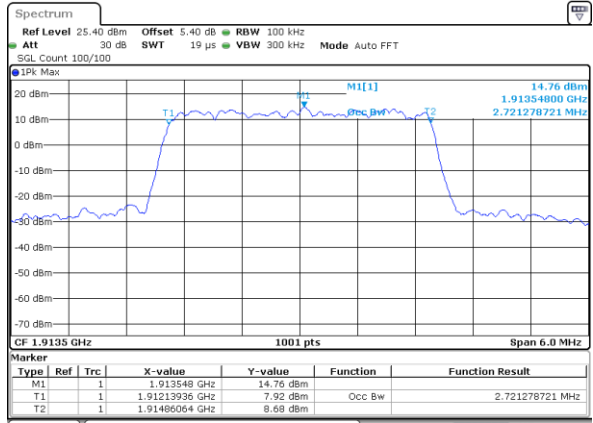

Middle Channel / 1.4MHz / 64QAM

Date: 4 JUL 2019 01:21:19

Middle Channel / 3MHz / 64QAM

Date: 4 JUL 2019 01:46:06

Highest Channel / 1.4MHz / 64QAM

Date: 4 JUL 2019 01:22:20

Highest Channel / 3MHz / 64QAM

Date: 4 JUL 2019 01:47:06