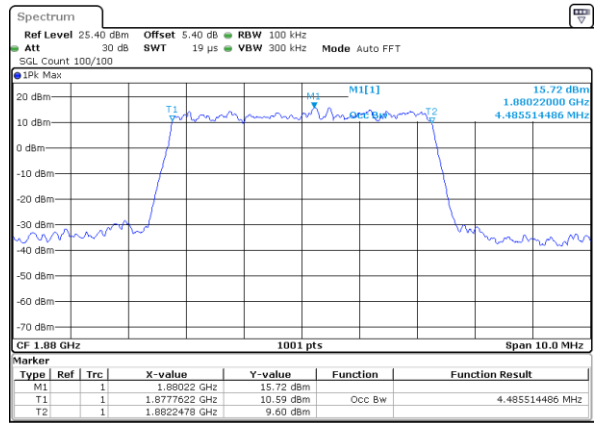

Middle Channel / 5MHz / 16QAM

Date: 4 JUL 2019 02:22:45