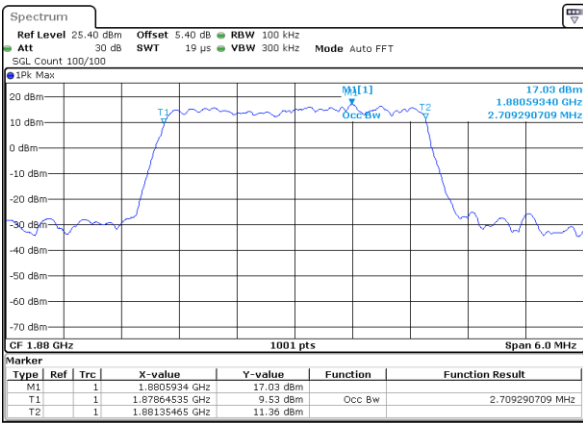

Highest Channel / 1.4MHz / 16QAM

Date: 4 JUL 2019 01:22:00

LTE Band 25

Lowest Channel / 3MHz / QPSK

Date: 4 JUL 2019 01:44:25

Lowest Channel / 3MHz / 16QAM

Date: 4 JUL 2019 01:44:45

Middle Channel / 3MHz / QPSK

Date: 4 JUL 2019 01:45:25

Middle Channel / 3MHz / 16QAM

Date: 4 JUL 2019 01:45:45

Highest Channel / 3MHz / QPSK

Date: 4 JUL 2019 01:46:26

Highest Channel / 3MHz / 16QAM

Date: 4 JUL 2019 01:46:46

LTE Band 25