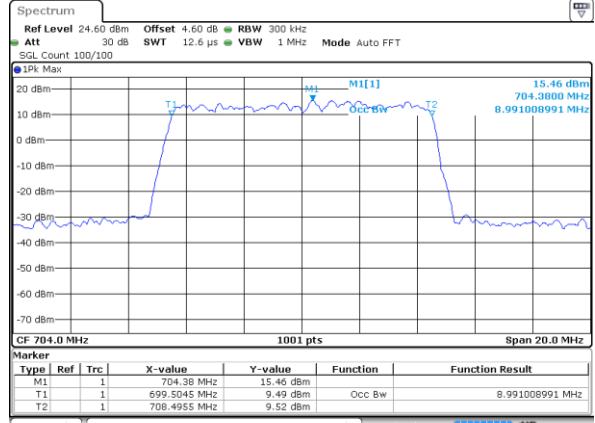

Lowest Channel / 10MHz / 64QAM

Date: 29 JUN 2019 06:31:38