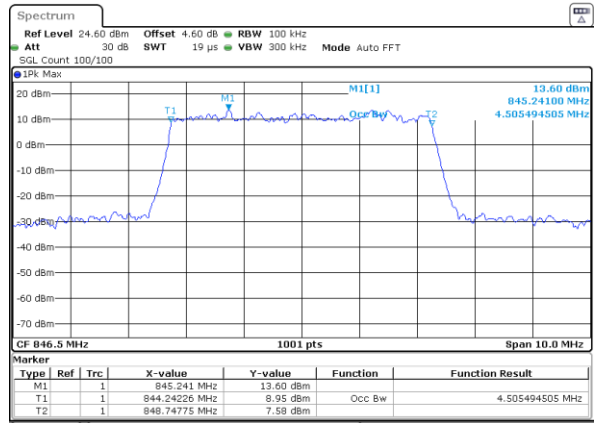

Highest Channel / 3MHz / QPSK

Date: 2 JUL 2019 02:56:27

Highest Channel / 3MHz / 16QAM

Date: 2 JUL 2019 02:56:47

LTE Band 26

Lowest Channel / 5MHz / QPSK

Date: 2 JUL 2019 03:05:36

Lowest Channel / 5MHz / 16QAM

Date: 2 JUL 2019 03:05:56

Middle Channel / 5MHz / QPSK

Date: 2 JUL 2019 03:07:15

Middle Channel / 5MHz / 16QAM

Date: 2 JUL 2019 03:06:55

Highest Channel / 5MHz / QPSK

Date: 2 JUL 2019 03:07:35

Highest Channel / 5MHz / 16QAM

Date: 2 JUL 2019 03:07:54

LTE Band 26

Lowest Channel / 10MHz / QPSK

Date: 2 JUL 2019 03:16:44

Lowest Channel / 10MHz / 16QAM

Date: 2 JUL 2019 03:17:04

Middle Channel / 10MHz / QPSK

Date: 2 JUL 2019 03:18:23