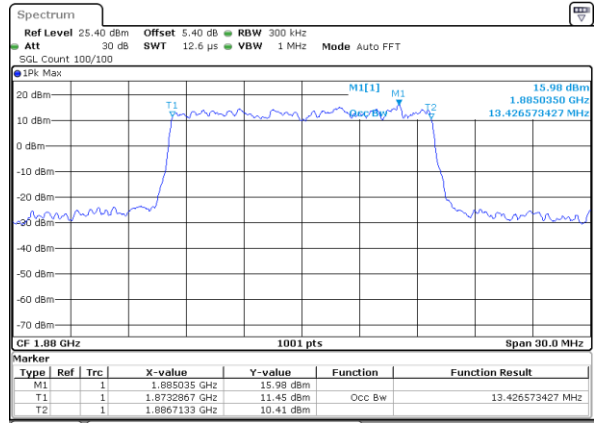

Date: 4 JUL 2019 02:48:32

LTE Band 25

Lowest Channel / 15MHz / QPSK

Date: 4 JUL 2019 02:58:43

Lowest Channel / 15MHz / 16QAM

Date: 4 JUL 2019 02:59:03

Middle Channel / 15MHz / QPSK

Date: 4 JUL 2019 03:12:38

Middle Channel / 15MHz / 16QAM

Date: 4 JUL 2019 03:12:18

Highest Channel / 15MHz / QPSK

Date: 4 JUL 2019 03:12:58

Highest Channel / 15MHz / 16QAM

Date: 4 JUL 2019 03:13:18

LTE Band 25

Lowest Channel / 20MHz / QPSK