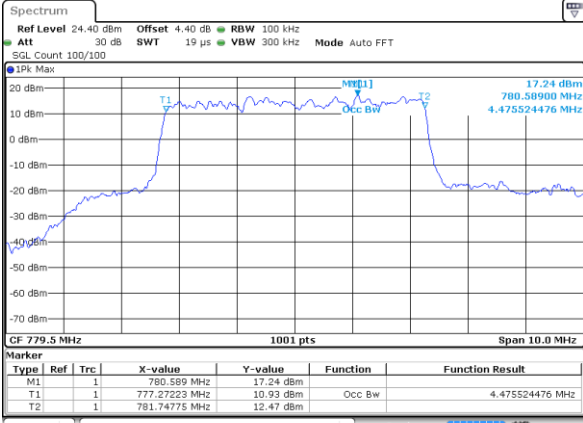

Highest Channel / 10MHz / 64QAM

Date: 29 JUN 2019 06:32:18

LTE Band 13

Lowest Channel / 5MHz / QPSK

Date: 3.JUL.2019 01:08:33

Lowest Channel / 5MHz / 16QAM

Date: 3.JUL.2019 01:08:23

Middle Channel / 5MHz / QPSK