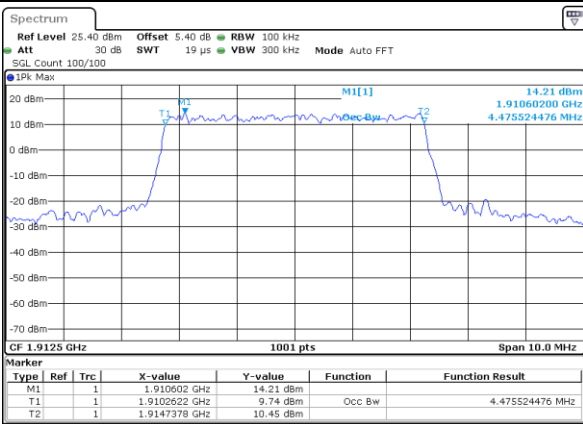

Highest Channel / 5MHz / QPSK

Date: 4 JUL 2019 02:23:25

Highest Channel / 5MHz / 16QAM

Date: 4 JUL 2019 02:23:46

LTE Band 25

Lowest Channel / 10MHz / QPSK

Date: 4 JUL 2019 02:33:57

Lowest Channel / 10MHz / 16QAM