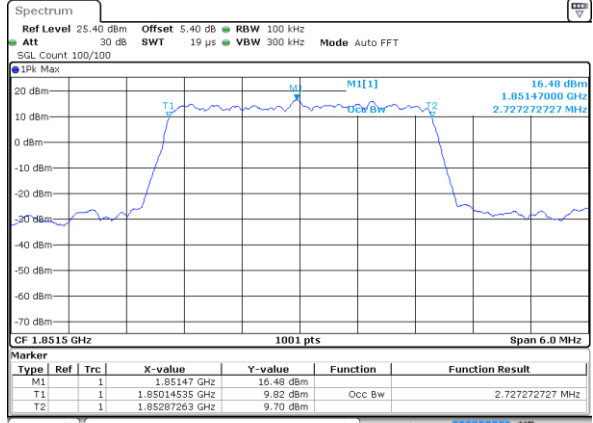

Date: 4 JUL 2019 03:37:45

Highest Channel / 20MHz / 16QAM

Date: 4 JUL 2019 03:38:05

LTE Band 25

Lowest Channel / 1.4MHz / 64QAM

Date: 4 JUL 2019 01:20:19

Lowest Channel / 3MHz / 64QAM

Date: 4 JUL 2019 01:45:05