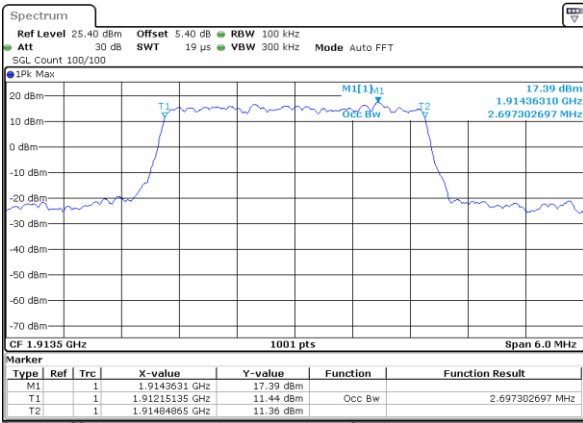

Highest Channel / 1.4MHz / 16QAM

Date: 4 JUL 2019 01:22:00

LTE Band 25

Lowest Channel / 3MHz / QPSK

Date: 4 JUL 2019 01:44:25

Lowest Channel / 3MHz / 16QAM

Date: 4 JUL 2019 01:44:45

Middle Channel / 3MHz / QPSK

Date: 4 JUL 2019 01:45:25

Middle Channel / 3MHz / 16QAM

Date: 4 JUL 2019 01:45:45

Highest Channel / 3MHz / QPSK

Date: 4 JUL 2019 01:46:26

Highest Channel / 3MHz / 16QAM

Date: 4 JUL 2019 01:46:46

LTE Band 25