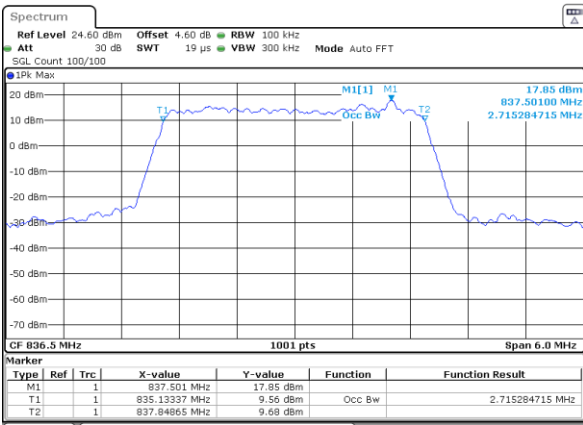

Date: 2 JUL 2019 02:53:09

Middle Channel / 1.4MHz / 16QAM

Date: 2 JUL 2019 02:52:49

Highest Channel / 1.4MHz / QPSK

Date: 2 JUL 2019 02:53:29

Highest Channel / 1.4MHz / 16QAM

Date: 2 JUL 2019 02:53:49

LTE Band 26

Lowest Channel / 3MHz / QPSK

Date: 2 JUL 2019 02:54:28

Lowest Channel / 3MHz / 16QAM

Date: 2 JUL 2019 02:54:48

Middle Channel / 3MHz / QPSK

Date: 2 JUL 2019 02:56:07

Middle Channel / 3MHz / 16QAM

Date: 2 JUL 2019 02:55:47

Highest Channel / 3MHz / QPSK

Date: 2 JUL 2019 02:56:27

Highest Channel / 3MHz / 16QAM

Date: 2 JUL 2019 02:56:47

LTE Band 26

Lowest Channel / 5MHz / QPSK

Date: 2 JUL 2019 03:05:36

Lowest Channel / 5MHz / 16QAM