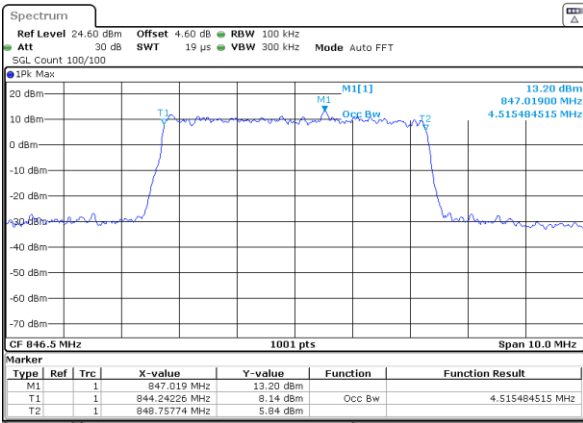

Middle Channel / 1.4MHz / 64QAM

Date: 2 JUL 2019 02:52:29

Middle Channel / 3MHz / 64QAM

Date: 2 JUL 2019 02:55:28

Highest Channel / 1.4MHz / 64QAM

Date: 2 JUL 2019 02:54:08

Highest Channel / 3MHz / 64QAM

Date: 2 JUL 2019 02:57:06

LTE Band 26

Lowest Channel / 5MHz / 64QAM

Date: 2 JUL 2019 03:06:16

Lowest Channel / 10MHz / 64QAM

Date: 2 JUL 2019 03:17:23

Middle Channel / 5MHz / 64QAM

Date: 2 JUL 2019 03:06:35

Middle Channel / 10MHz / 64QAM

Date: 2 JUL 2019 03:17:43

Highest Channel / 5MHz / 64QAM

Date: 2 JUL 2019 03:08:14

Highest Channel / 10MHz / 64QAM

Date: 2 JUL 2019 03:19:22

LTE Band 26

Lowest Channel / 15MHz / 64QAM

Date: 2 JUL 2019 03:28:31