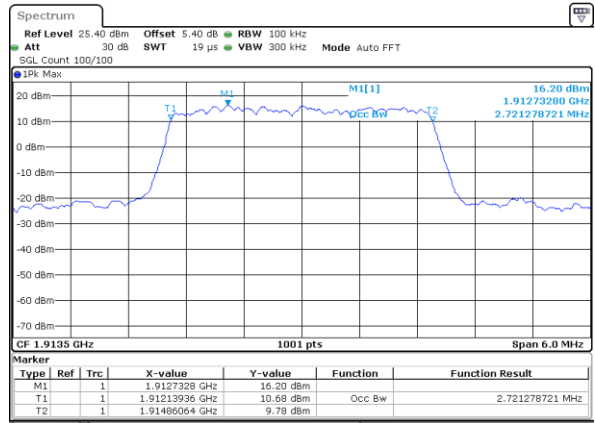

Highest Channel / 1.4MHz / 16QAM

Date: 4 JUL 2019 01:22:00

LTE Band 25

Lowest Channel / 3MHz / QPSK

Date: 4 JUL 2019 01:44:25

Lowest Channel / 3MHz / 16QAM

Date: 4 JUL 2019 01:44:45

Middle Channel / 3MHz / QPSK

Date: 4 JUL 2019 01:45:25

Middle Channel / 3MHz / 16QAM

Date: 4 JUL 2019 01:45:45

Highest Channel / 3MHz / QPSK

Date: 4 JUL 2019 01:46:26

Highest Channel / 3MHz / 16QAM

Date: 4 JUL 2019 01:46:46

LTE Band 25