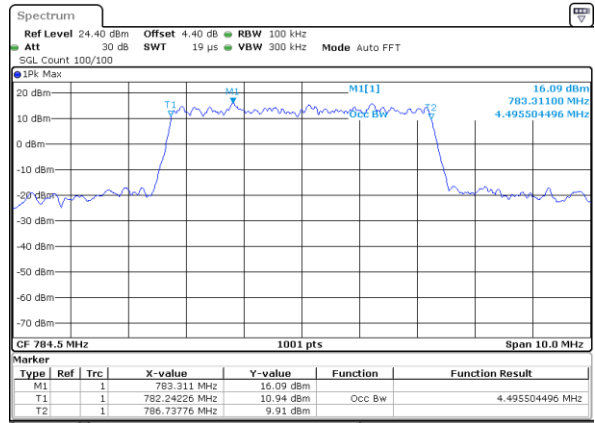

Date: 3.JUL.2019 01:17:22

Middle Channel / 5MHz / 16QAM

Date: 3.JUL.2019 01:17:32

Highest Channel / 5MHz / QPSK

Date: 3.JUL.2019 01:19:50

Highest Channel / 5MHz / 16QAM

Date: 3.JUL.2019 01:20:00

LTE Band 13