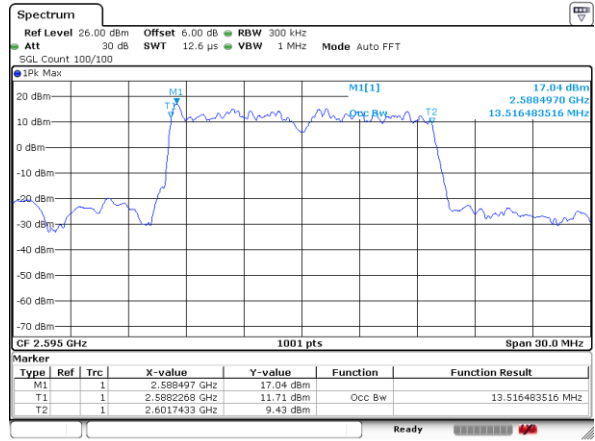

Middle Channel / 15MHz / 16QAM

Date: 9 JUL 2019 10:22:15