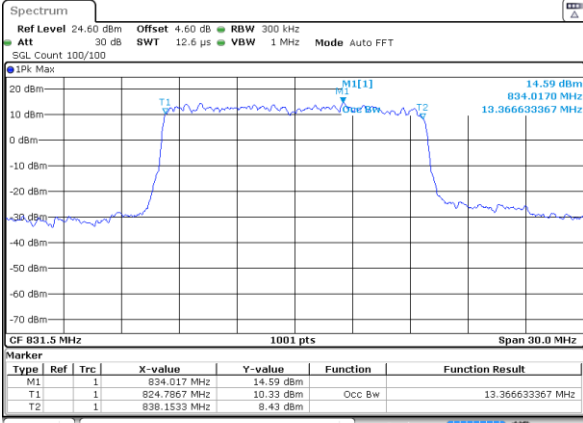

Middle Channel / 10MHz / 16QAM

Date: 2 JUL 2019 03:18:03

Highest Channel / 10MHz / QPSK

Date: 2 JUL 2019 03:18:43

Highest Channel / 10MHz / 16QAM

Date: 2 JUL 2019 03:19:03

LTE Band 26

Lowest Channel / 15MHz / QPSK