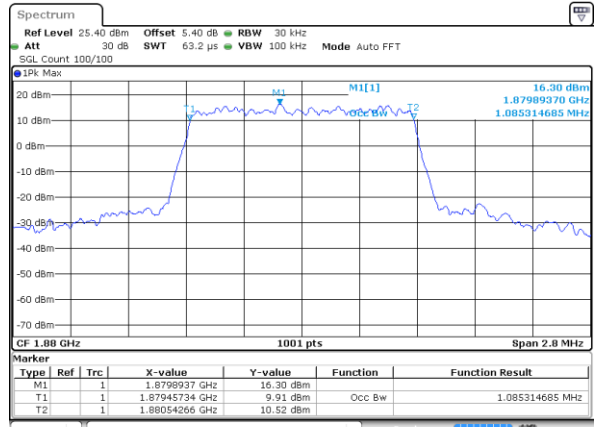

Lowest Channel / 1.4MHz / 16QAM

Date: 4 JUL 2019 01:19:58

Middle Channel / 1.4MHz / QPSK

Date: 4 JUL 2019 01:20:39

Middle Channel / 1.4MHz / 16QAM

Date: 4 JUL 2019 01:20:59

Highest Channel / 1.4MHz / QPSK

Date: 4 JUL 2019 01:21:39

Highest Channel / 1.4MHz / 16QAM

Date: 4 JUL 2019 01:22:00

LTE Band 25

Lowest Channel / 3MHz / QPSK

Date: 4 JUL 2019 01:44:25

Lowest Channel / 3MHz / 16QAM

Date: 4 JUL 2019 01:44:45

Middle Channel / 3MHz / QPSK