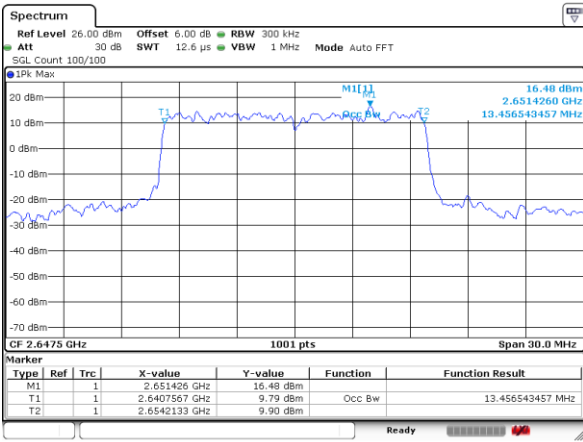

Highest Channel / 10MHz / QPSK

Date: 9 JUL 2019 10:21:13

Highest Channel / 10MHz / 16QAM

Date: 9 JUL 2019 10:20:55

LTE Band 41

Lowest Channel / 15MHz / QPSK

Date: 9 JUL 2019 10:23:39

Lowest Channel / 15MHz / 16QAM

Date: 9 JUL 2019 10:23:18

Middle Channel / 15MHz / QPSK

Date: 9 JUL 2019 10:21:49

Middle Channel / 15MHz / 16QAM

Date: 9 JUL 2019 10:22:15

Highest Channel / 15MHz / QPSK

Date: 9 JUL 2019 10:24:11

Highest Channel / 15MHz / 16QAM