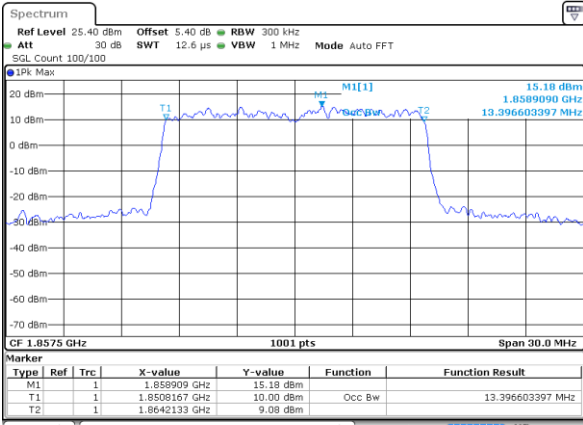

Date: 4 JUL 2019 02:47:11

Highest Channel / 5MHz / 64QAM

Date: 4 JUL 2019 02:24:06

Highest Channel / 10MHz / 64QAM

Date: 4 JUL 2019 02:48:52

LTE Band 25

Lowest Channel / 15MHz / 64QAM

Date: 4 JUL 2019 02:59:23