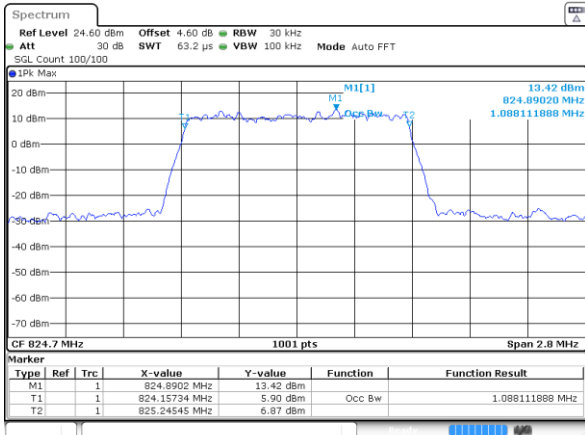

Date: 2 JUL 2019 03:29:50

Highest Channel / 15MHz / 16QAM

Date: 2 JUL 2019 03:30:10

LTE Band 26

Lowest Channel / 1.4MHz / 64QAM

Date: 2 JUL 2019 02:44:00

Lowest Channel / 3MHz / 64QAM

Date: 2 JUL 2019 02:55:08