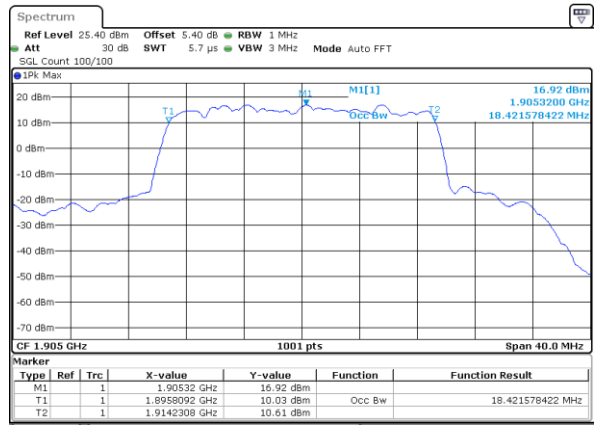

Date: 4 JUL 2019 02:47:11

Highest Channel / 5MHz / 64QAM

Date: 4 JUL 2019 02:24:06

Highest Channel / 10MHz / 64QAM

Date: 4 JUL 2019 02:48:52

LTE Band 25

Lowest Channel / 15MHz / 64QAM

Date: 4 JUL 2019 02:59:23

Lowest Channel / 20MHz / 64QAM

Date: 4 JUL 2019 03:24:10

Middle Channel / 15MHz / 64QAM

Date: 4 JUL 2019 03:11:56

Middle Channel / 20MHz / 64QAM

Date: 4 JUL 2019 03:36:44

Highest Channel / 15MHz / 64QAM

Date: 4 JUL 2019 03:13:39

Highest Channel / 20MHz / 64QAM

Date: 4 JUL 2019 03:38:25

LTE Band 26

Lowest Channel / 1.4MHz / QPSK

Date: 2 JUL 2019 02:43:20

Lowest Channel / 1.4MHz / 16QAM

Date: 2 JUL 2019 02:43:40

Middle Channel / 1.4MHz / QPSK