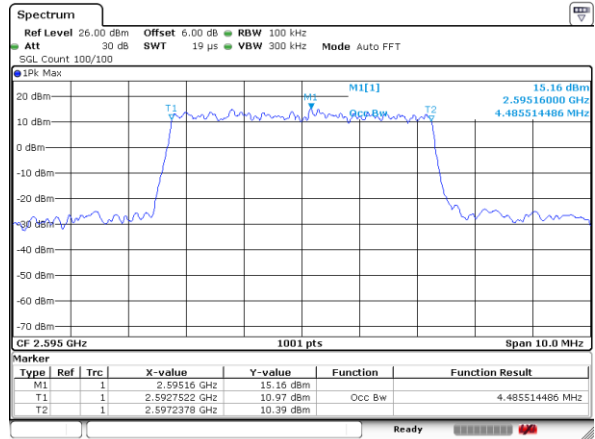

Date: 9 JUL 2019 10:15:29

Middle Channel / 5MHz / 16QAM

Date: 9 JUL 2019 10:15:07

Highest Channel / 5MHz / QPSK

Date: 9 JUL 2019 10:15:56

Highest Channel / 5MHz / 16QAM

Date: 9 JUL 2019 10:16:21

LTE Band 41