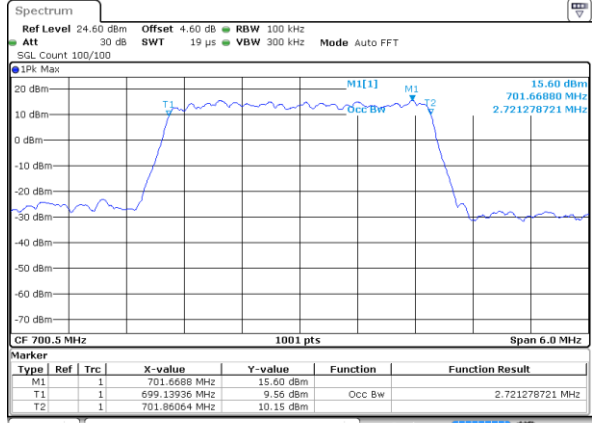

LTE Band 12

Lowest Channel / 1.4MHz / 64QAM

Date: 29 JUN 2019 06:04:11

Lowest Channel / 3MHz / 64QAM

Date: 29 JUN 2019 06:15:09

Middle Channel / 1.4MHz / 64QAM

Date: 29 JUN 2019 06:04:31

Middle Channel / 3MHz / 64QAM

Date: 29 JUN 2019 06:15:29

Highest Channel / 1.4MHz / 64QAM

Date: 29 JUN 2019 06:04:51

Highest Channel / 3MHz / 64QAM

Date: 29 JUN 2019 06:15:49

LTE Band 12

Lowest Channel / 5MHz / 64QAM

Date: 29 JUN 2019 06:20:39