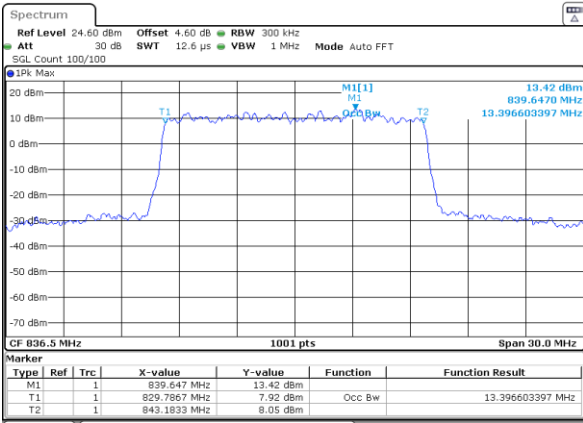

Middle Channel / 15MHz / 64QAM

Date: 2 JUL 2019 03:28:51