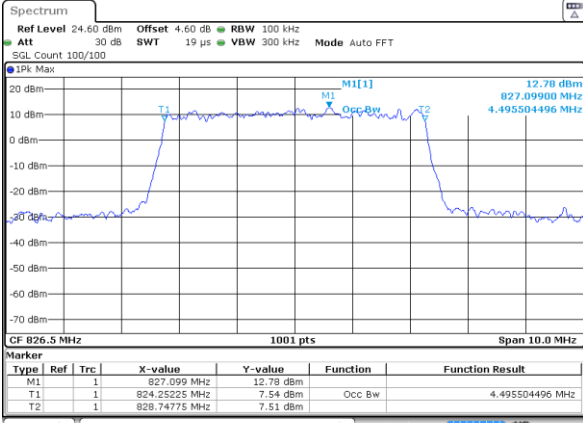

Date: 2 JUL 2019 03:29:50

Highest Channel / 15MHz / 16QAM

Date: 2 JUL 2019 03:30:10

LTE Band 26

Lowest Channel / 1.4MHz / 64QAM

Date: 2 JUL 2019 02:44:00

Lowest Channel / 3MHz / 64QAM

Date: 2 JUL 2019 02:55:08

Middle Channel / 1.4MHz / 64QAM

Date: 2 JUL 2019 02:52:29

Middle Channel / 3MHz / 64QAM

Date: 2 JUL 2019 02:55:28

Highest Channel / 1.4MHz / 64QAM

Date: 2 JUL 2019 02:54:08

Highest Channel / 3MHz / 64QAM

Date: 2 JUL 2019 02:57:06

LTE Band 26

Lowest Channel / 5MHz / 64QAM

Date: 2 JUL 2019 03:06:16

Lowest Channel / 10MHz / 64QAM

Date: 2 JUL 2019 03:17:23

Middle Channel / 5MHz / 64QAM

Date: 2 JUL 2019 03:06:35

Middle Channel / 10MHz / 64QAM