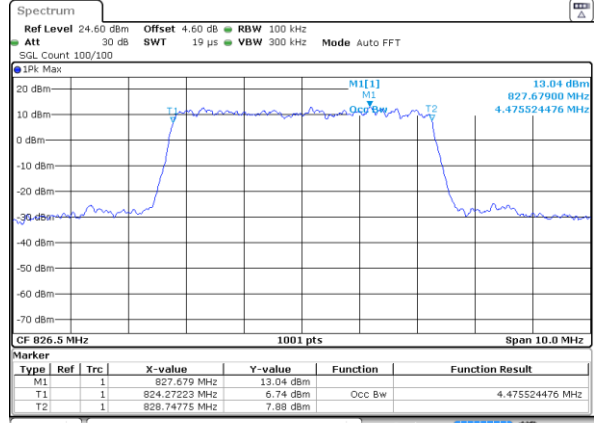

Highest Channel / 3MHz / QPSK

Date: 2 JUL 2019 02:56:27

Highest Channel / 3MHz / 16QAM

Date: 2 JUL 2019 02:56:47

LTE Band 26

Lowest Channel / 5MHz / QPSK

Date: 2 JUL 2019 03:05:36

Lowest Channel / 5MHz / 16QAM