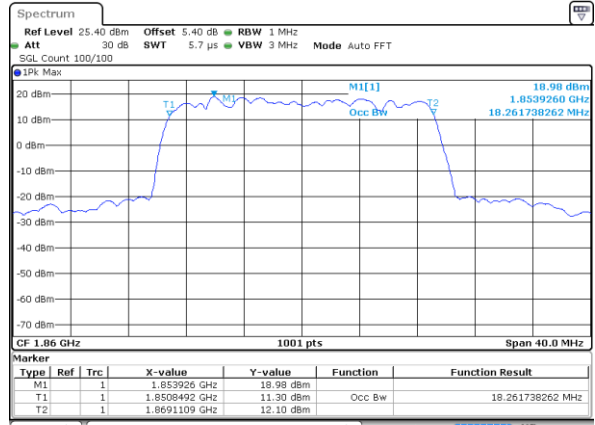

Date: 4 JUL 2019 02:47:11

Highest Channel / 5MHz / 64QAM

Date: 4 JUL 2019 02:24:06

Highest Channel / 10MHz / 64QAM

Date: 4 JUL 2019 02:48:52

LTE Band 25

Lowest Channel / 15MHz / 64QAM

Date: 4 JUL 2019 02:59:23

Lowest Channel / 20MHz / 64QAM

Date: 4 JUL 2019 03:24:10

Middle Channel / 15MHz / 64QAM

Date: 4 JUL 2019 03:11:56

Middle Channel / 20MHz / 64QAM

Date: 4 JUL 2019 03:36:44

Highest Channel / 15MHz / 64QAM

Date: 4 JUL 2019 03:13:39