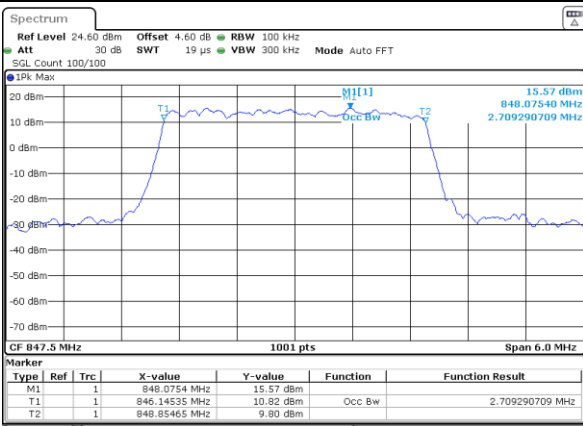

Lowest Channel / 3MHz / QPSK

Date: 2 JUL 2019 02:54:28

Lowest Channel / 3MHz / 16QAM

Date: 2 JUL 2019 02:54:48

Middle Channel / 3MHz / QPSK

Date: 2 JUL 2019 02:56:07

Middle Channel / 3MHz / 16QAM

Date: 2 JUL 2019 02:55:47

Highest Channel / 3MHz / QPSK

Date: 2 JUL 2019 02:56:27

Highest Channel / 3MHz / 16QAM

Date: 2 JUL 2019 02:56:47

LTE Band 26

Lowest Channel / 5MHz / QPSK

Date: 2 JUL 2019 03:05:36

Lowest Channel / 5MHz / 16QAM