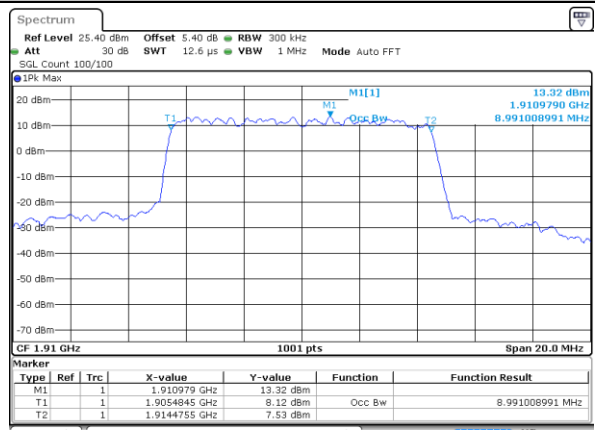

Highest Channel / 10MHz / 64QAM

Date: 4 JUL 2019 02:48:52

LTE Band 25