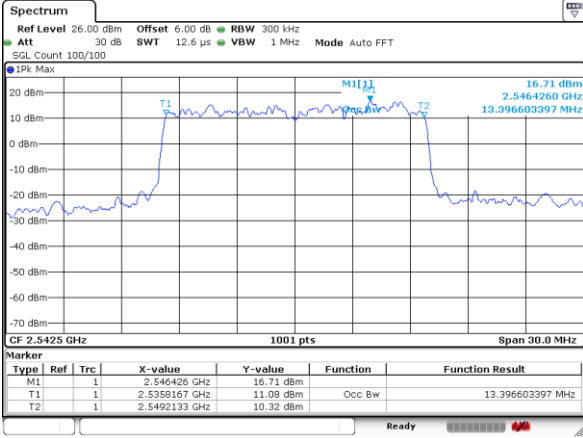

Highest Channel / 10MHz / QPSK

Date: 9 JUL 2019 10:21:13

Highest Channel / 10MHz / 16QAM

Date: 9 JUL 2019 10:20:55

LTE Band 41

Lowest Channel / 15MHz / QPSK

Date: 9 JUL 2019 10:23:39

Lowest Channel / 15MHz / 16QAM