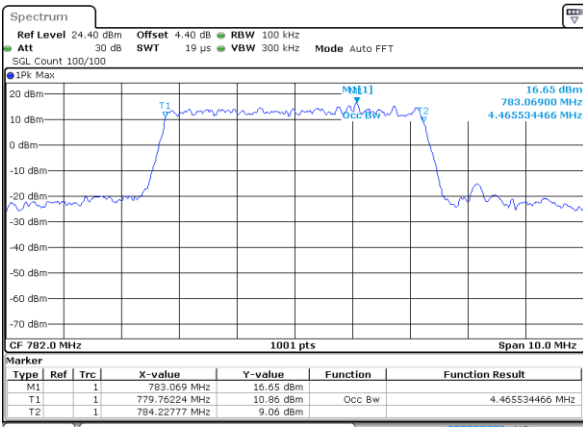

Middle Channel / 10MHz / QPSK

Date: 3 JUL 2019 01:30:37

Middle Channel / 10MHz / 16QAM

Date: 3 JUL 2019 01:30:47

LTE Band 13

Lowest Channel / 5MHz / 64QAM

Date: 3 JUL 2019 01:41:20

Middle Channel / 5MHz / 64QAM