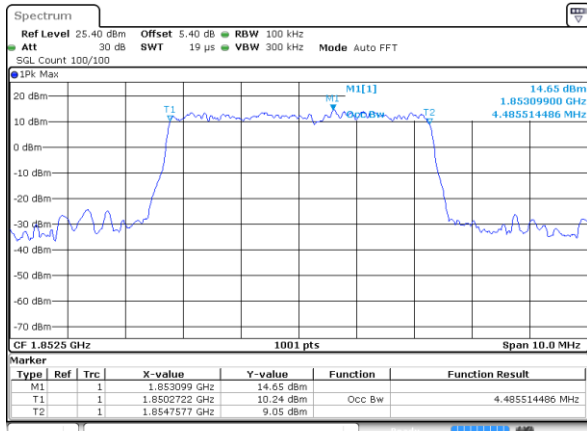

LTE Band 25

Lowest Channel / 5MHz / 64QAM

Date: 4 JUL 2019 02:09:51