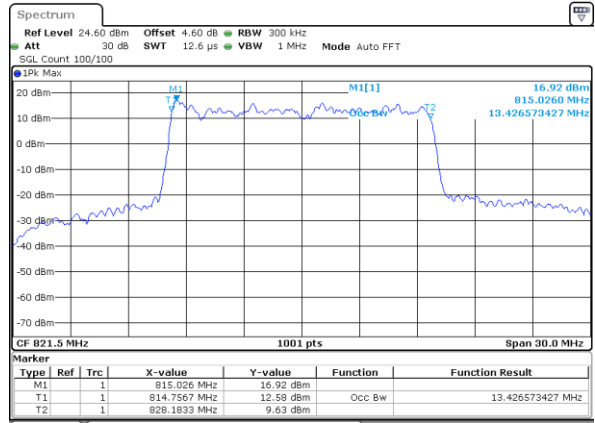

Date: 2 JUL 2019 03:17:43

Highest Channel / 5MHz / 64QAM

Date: 2 JUL 2019 03:08:14

Highest Channel / 10MHz / 64QAM

Date: 2 JUL 2019 03:19:22

LTE Band 26

Lowest Channel / 15MHz / 64QAM

Date: 2 JUL 2019 03:28:31

CH26765 / 15MHz / QPSK

Date: 19 JUL 2019 09:17:45

Middle Channel / 15MHz / 64QAM

Date: 2 JUL 2019 03:28:51

CH26765 / 15MHz / 16QAM

Date: 19 JUL 2019 09:17:55

Highest Channel / 15MHz / 64QAM

Date: 2 JUL 2019 03:30:30