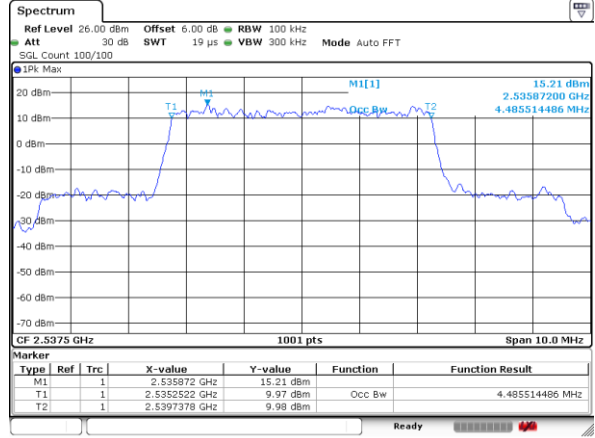

Lowest Channel / 5MHz / 16QAM

Date: 9 JUL 2019 10:13:37