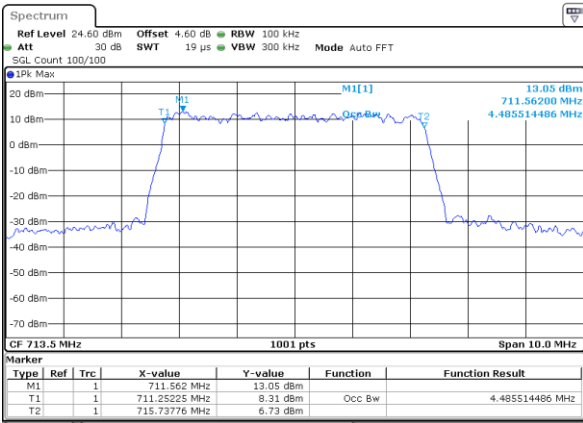

Date: 29 JUN 2019 06:15:29

Highest Channel / 1.4MHz / 64QAM

Date: 29 JUN 2019 06:04:51

Highest Channel / 3MHz / 64QAM

Date: 29 JUN 2019 06:15:49

LTE Band 12

Lowest Channel / 5MHz / 64QAM

Date: 29 JUN 2019 06:20:39

Lowest Channel / 10MHz / 64QAM

Date: 29 JUN 2019 06:31:38

Middle Channel / 5MHz / 64QAM

Date: 29 JUN 2019 06:21:00

Middle Channel / 10MHz / 64QAM

Date: 29 JUN 2019 06:31:58

Highest Channel / 5MHz / 64QAM

Date: 29 JUN 2019 06:21:20

Highest Channel / 10MHz / 64QAM

Date: 29 JUN 2019 06:32:18

LTE Band 13

Lowest Channel / 5MHz / QPSK

Date: 3.JUL.2019 01:08:33

Lowest Channel / 5MHz / 16QAM

Date: 3.JUL.2019 01:08:23

Middle Channel / 5MHz / QPSK