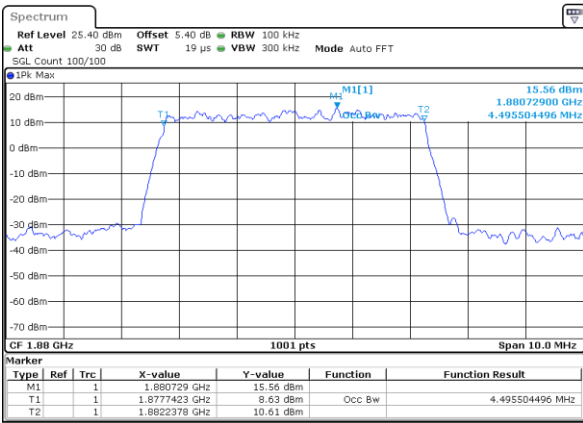

Lowest Channel / 5MHz / QPSK

Date: 4 JUL 2019 02:09:10

Lowest Channel / 5MHz / 16QAM

Date: 4 JUL 2019 02:09:31

Middle Channel / 5MHz / QPSK

Date: 4 JUL 2019 02:23:05

Middle Channel / 5MHz / 16QAM

Date: 4 JUL 2019 02:22:45

Highest Channel / 5MHz / QPSK

Date: 4 JUL 2019 02:23:25

Highest Channel / 5MHz / 16QAM

Date: 4 JUL 2019 02:23:46

LTE Band 25

Lowest Channel / 10MHz / QPSK

Date: 4 JUL 2019 02:33:57

Lowest Channel / 10MHz / 16QAM