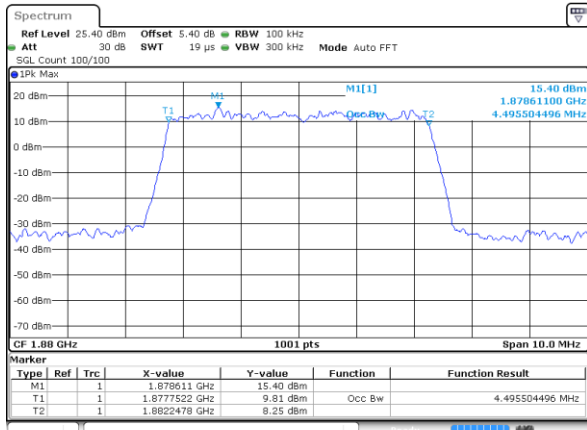

LTE Band 25

Lowest Channel / 5MHz / 64QAM

Date: 4 JUL 2019 02:09:51

Lowest Channel / 10MHz / 64QAM

Date: 4 JUL 2019 02:34:37

Middle Channel / 5MHz / 64QAM

Date: 4 JUL 2019 02:22:25

Middle Channel / 10MHz / 64QAM

Date: 4 JUL 2019 02:47:11

Highest Channel / 5MHz / 64QAM

Date: 4 JUL 2019 02:24:06

Highest Channel / 10MHz / 64QAM

Date: 4 JUL 2019 02:48:52

LTE Band 25

Lowest Channel / 15MHz / 64QAM

Date: 4 JUL 2019 02:59:23