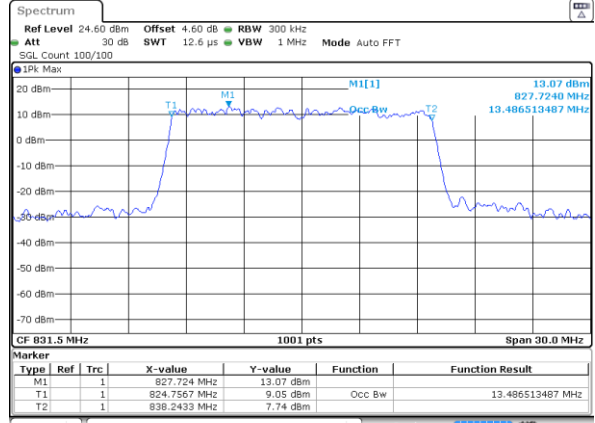

Lowest Channel / 15MHz / 16QAM

Date: 2 JUL 2019 03:28:12