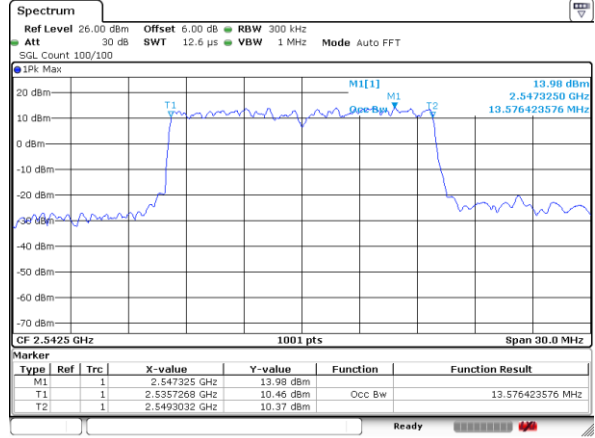

Highest Channel / 10MHz / QPSK

Date: 9 JUL 2019 10:21:13

Highest Channel / 10MHz / 16QAM

Date: 9 JUL 2019 10:20:55

LTE Band 41

Lowest Channel / 15MHz / QPSK

Date: 9 JUL 2019 10:23:39

Lowest Channel / 15MHz / 16QAM