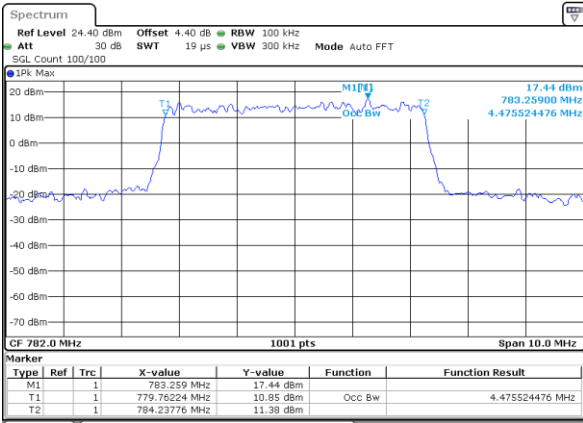

Highest Channel / 10MHz / 64QAM

Date: 29 JUN 2019 06:32:18

LTE Band 13

Lowest Channel / 5MHz / QPSK

Date: 3.JUL.2019 01:08:33

Lowest Channel / 5MHz / 16QAM

Date: 3.JUL.2019 01:08:23

Middle Channel / 5MHz / QPSK

Date: 3.JUL.2019 01:17:22

Middle Channel / 5MHz / 16QAM

Date: 3.JUL.2019 01:17:32

Highest Channel / 5MHz / QPSK

Date: 3.JUL.2019 01:19:50

Highest Channel / 5MHz / 16QAM

Date: 3.JUL.2019 01:20:00

LTE Band 13