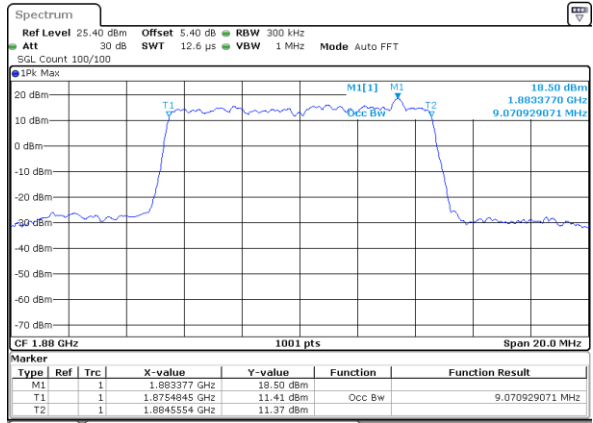

Middle Channel / 10MHz / 16QAM

Date: 4 JUL 2019 02:47:31