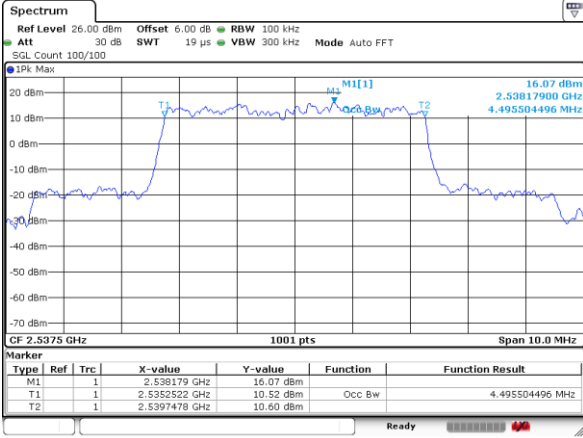

LTE Band 41

Lowest Channel / 5MHz / QPSK

Date: 9 JUL 2019 10:12:29