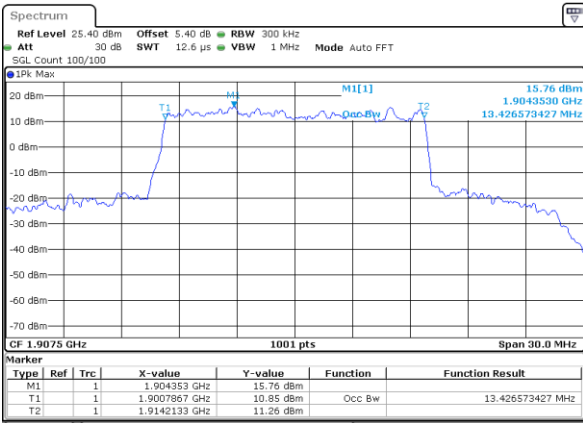

Date: 4 JUL 2019 02:48:32

LTE Band 25

Lowest Channel / 15MHz / QPSK

Date: 4 JUL 2019 02:58:43

Lowest Channel / 15MHz / 16QAM

Date: 4 JUL 2019 02:59:03

Middle Channel / 15MHz / QPSK

Date: 4 JUL 2019 03:12:38

Middle Channel / 15MHz / 16QAM

Date: 4 JUL 2019 03:12:18

Highest Channel / 15MHz / QPSK

Date: 4 JUL 2019 03:12:58

Highest Channel / 15MHz / 16QAM

Date: 4 JUL 2019 03:13:18

LTE Band 25

Lowest Channel / 20MHz / QPSK