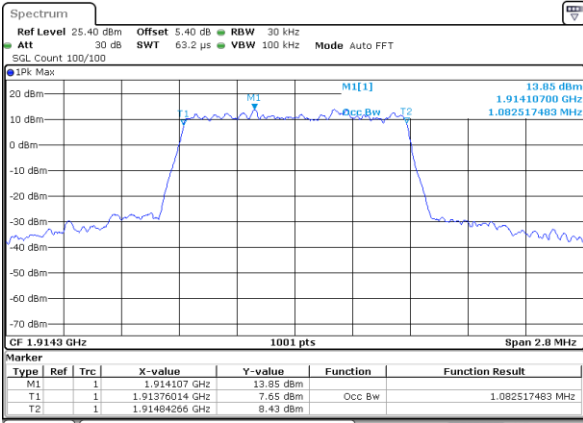

Middle Channel / 1.4MHz / 64QAM

Date: 4 JUL 2019 01:21:19

Middle Channel / 3MHz / 64QAM

Date: 4 JUL 2019 01:46:06

Highest Channel / 1.4MHz / 64QAM

Date: 4 JUL 2019 01:22:20

Highest Channel / 3MHz / 64QAM

Date: 4 JUL 2019 01:47:06