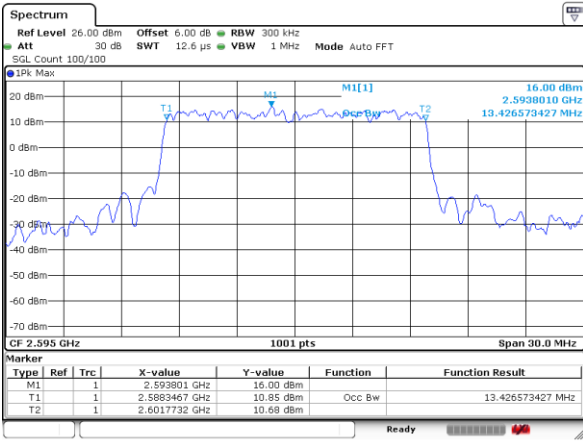

Middle Channel / 15MHz / QPSK

Date: 9 JUL 2019 10:21:49