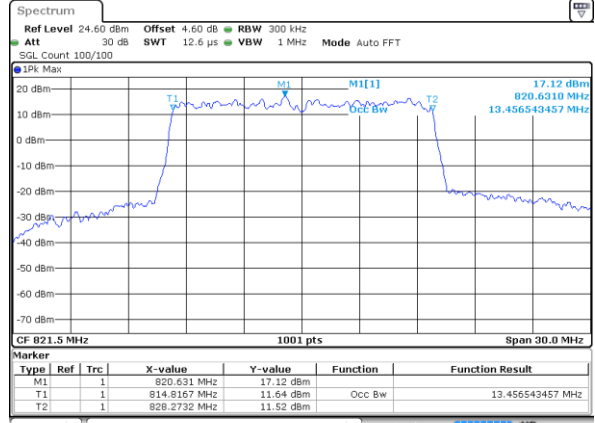

CH26765 / 15MHz / QPSK

Date: 19 JUL 2019 09:17:45