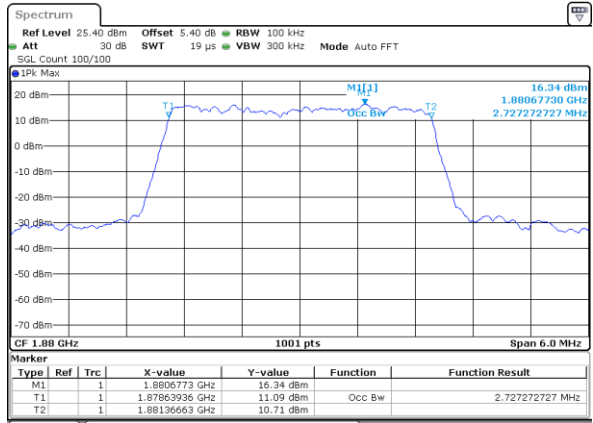

Date: 4 JUL 2019 03:37:45

Highest Channel / 20MHz / 16QAM

Date: 4 JUL 2019 03:38:05

LTE Band 25

Lowest Channel / 1.4MHz / 64QAM

Date: 4 JUL 2019 01:20:19

Lowest Channel / 3MHz / 64QAM

Date: 4 JUL 2019 01:45:05

Middle Channel / 1.4MHz / 64QAM

Date: 4 JUL 2019 01:21:19

Middle Channel / 3MHz / 64QAM

Date: 4 JUL 2019 01:46:06

Highest Channel / 1.4MHz / 64QAM

Date: 4 JUL 2019 01:22:20

Highest Channel / 3MHz / 64QAM

Date: 4 JUL 2019 01:47:06