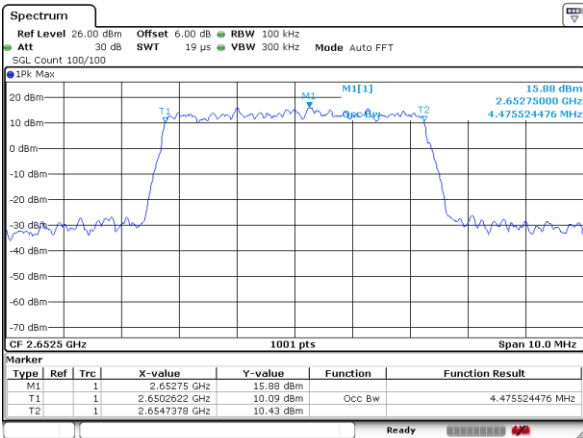

Highest Channel / 5MHz / QPSK

Date: 9 JUL 2019 10:15:56