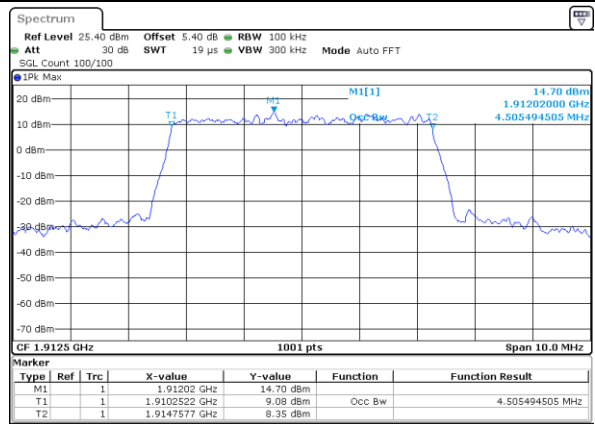

Highest Channel / 5MHz / QPSK

Date: 4 JUL 2019 02:23:25

Highest Channel / 5MHz / 16QAM

Date: 4 JUL 2019 02:23:46

LTE Band 25

Lowest Channel / 10MHz / QPSK

Date: 4 JUL 2019 02:33:57

Lowest Channel / 10MHz / 16QAM