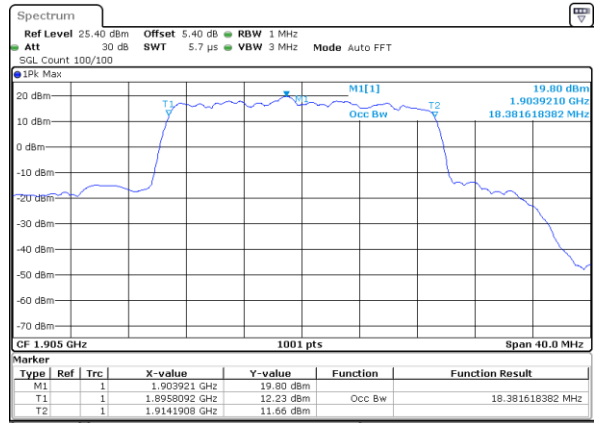

Middle Channel / 15MHz / 16QAM

Date: 4 JUL 2019 03:12:18

Highest Channel / 15MHz / QPSK

Date: 4 JUL 2019 03:12:58

Highest Channel / 15MHz / 16QAM

Date: 4 JUL 2019 03:13:18

LTE Band 25

Lowest Channel / 20MHz / QPSK

Date: 4 JUL 2019 03:23:29

Lowest Channel / 20MHz / 16QAM

Date: 4 JUL 2019 03:23:49

Middle Channel / 20MHz / QPSK

Date: 4 JUL 2019 03:37:24

Middle Channel / 20MHz / 16QAM

Date: 4 JUL 2019 03:37:04

Highest Channel / 20MHz / QPSK

Date: 4 JUL 2019 03:37:45

Highest Channel / 20MHz / 16QAM

Date: 4 JUL 2019 03:38:05

LTE Band 25

Lowest Channel / 1.4MHz / 64QAM

Date: 4 JUL 2019 01:20:19

Lowest Channel / 3MHz / 64QAM

Date: 4 JUL 2019 01:45:05