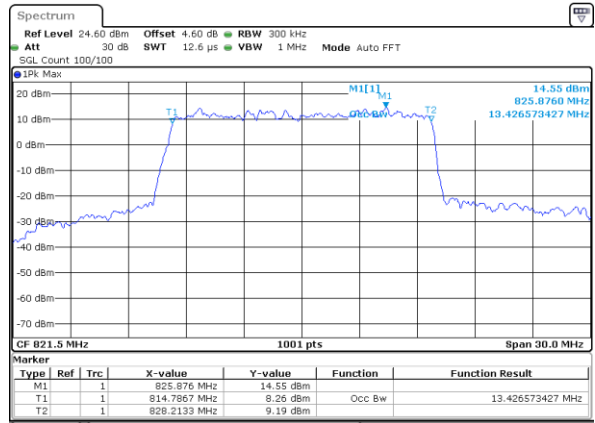

CH26765 / 15MHz / 64QAM

Date: 19 JUL 2019 09:17:55