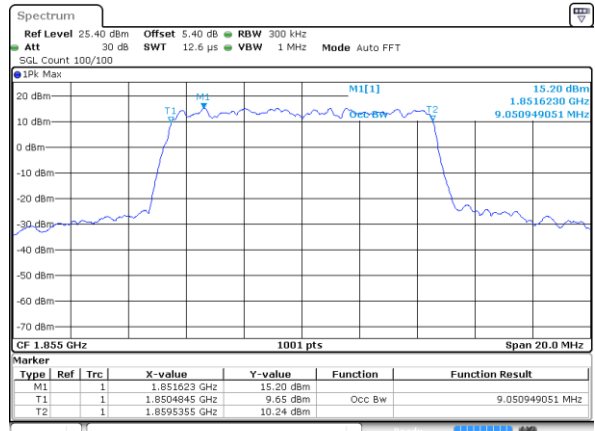

Lowest Channel / 10MHz / 64QAM

Date: 4 JUL 2019 02:34:37