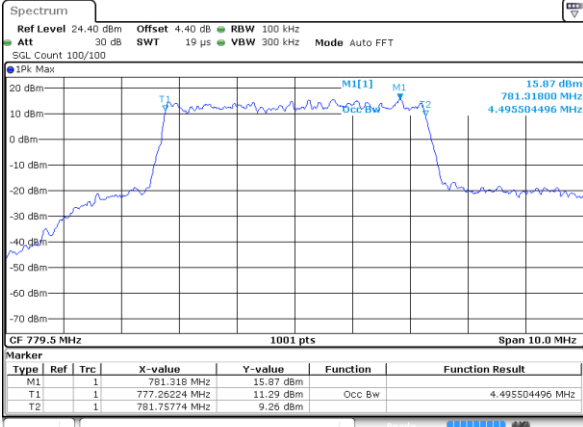

Middle Channel / 10MHz / QPSK

Date: 3 JUL 2019 01:30:37

Middle Channel / 10MHz / 16QAM

Date: 3 JUL 2019 01:30:47

LTE Band 13

Lowest Channel / 5MHz / 64QAM

Date: 3 JUL 2019 01:41:20

Middle Channel / 5MHz / 64QAM