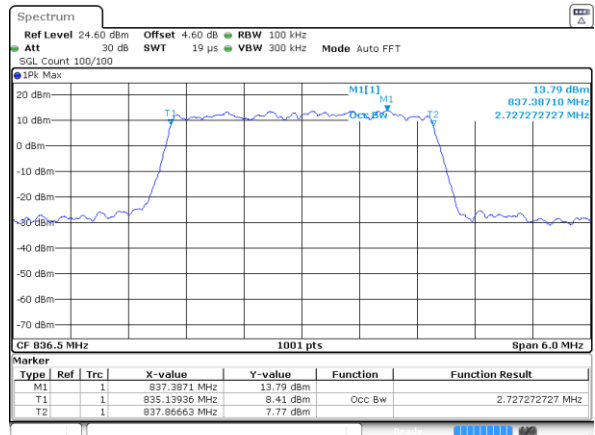

Date: 2 JUL 2019 03:29:50

Highest Channel / 15MHz / 16QAM

Date: 2 JUL 2019 03:30:10

LTE Band 26

Lowest Channel / 1.4MHz / 64QAM

Date: 2 JUL 2019 02:44:00

Lowest Channel / 3MHz / 64QAM

Date: 2 JUL 2019 02:55:08

Middle Channel / 1.4MHz / 64QAM

Date: 2 JUL 2019 02:52:29

Middle Channel / 3MHz / 64QAM

Date: 2 JUL 2019 02:55:28

Highest Channel / 1.4MHz / 64QAM

Date: 2 JUL 2019 02:54:08

Highest Channel / 3MHz / 64QAM

Date: 2 JUL 2019 02:57:06