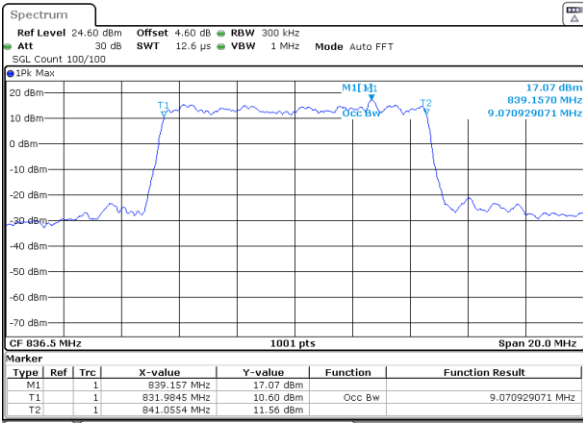

Date: 2 JUL 2019 03:07:54

LTE Band 26

Lowest Channel / 10MHz / QPSK

Date: 2 JUL 2019 03:16:44

Lowest Channel / 10MHz / 16QAM

Date: 2 JUL 2019 03:17:04

Middle Channel / 10MHz / QPSK

Date: 2 JUL 2019 03:18:23

Middle Channel / 10MHz / 16QAM

Date: 2 JUL 2019 03:18:03

Highest Channel / 10MHz / QPSK

Date: 2 JUL 2019 03:18:43

Highest Channel / 10MHz / 16QAM

Date: 2 JUL 2019 03:19:03

LTE Band 26

Lowest Channel / 15MHz / QPSK