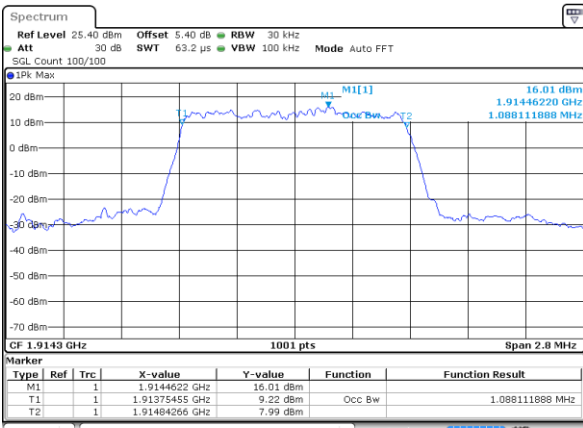

Lowest Channel / 1.4MHz / 16QAM

Date: 4 JUL 2019 01:19:58

Middle Channel / 1.4MHz / QPSK

Date: 4 JUL 2019 01:20:39

Middle Channel / 1.4MHz / 16QAM

Date: 4 JUL 2019 01:20:59

Highest Channel / 1.4MHz / QPSK

Date: 4 JUL 2019 01:21:39