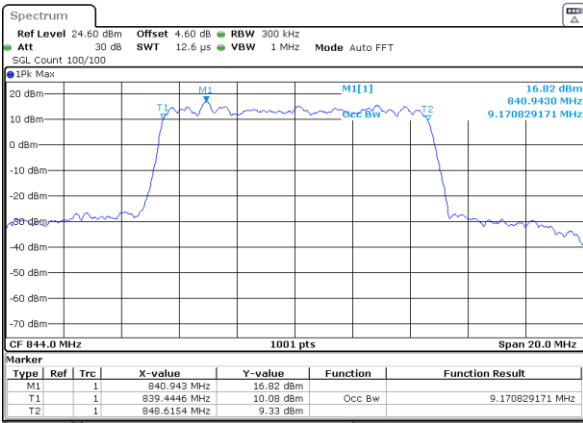

Date: 2 JUL 2019 03:07:54

LTE Band 26

Lowest Channel / 10MHz / QPSK

Date: 2 JUL 2019 03:16:44

Lowest Channel / 10MHz / 16QAM

Date: 2 JUL 2019 03:17:04

Middle Channel / 10MHz / QPSK

Date: 2 JUL 2019 03:18:23

Middle Channel / 10MHz / 16QAM

Date: 2 JUL 2019 03:18:03

Highest Channel / 10MHz / QPSK

Date: 2 JUL 2019 03:18:43

Highest Channel / 10MHz / 16QAM

Date: 2 JUL 2019 03:19:03

LTE Band 26

Lowest Channel / 15MHz / QPSK