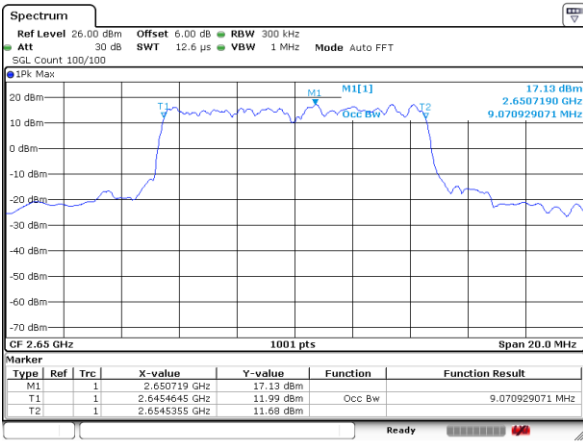

Date: 9 JUL 2019 10:15:29

Middle Channel / 5MHz / 16QAM

Date: 9 JUL 2019 10:15:07

Highest Channel / 5MHz / QPSK

Date: 9 JUL 2019 10:15:56

Highest Channel / 5MHz / 16QAM

Date: 9 JUL 2019 10:16:21

LTE Band 41

Lowest Channel / 10MHz / QPSK

Date: 9 JUL 2019 10:19:26

Lowest Channel / 10MHz / 16QAM

Date: 9 JUL 2019 10:19:42

Middle Channel / 10MHz / QPSK

Date: 9 JUL 2019 10:18:29

Middle Channel / 10MHz / 16QAM

Date: 9 JUL 2019 10:18:13

Highest Channel / 10MHz / QPSK

Date: 9 JUL 2019 10:21:13

Highest Channel / 10MHz / 16QAM

Date: 9 JUL 2019 10:20:55

LTE Band 41

Lowest Channel / 15MHz / QPSK

Date: 9 JUL 2019 10:23:39

Lowest Channel / 15MHz / 16QAM