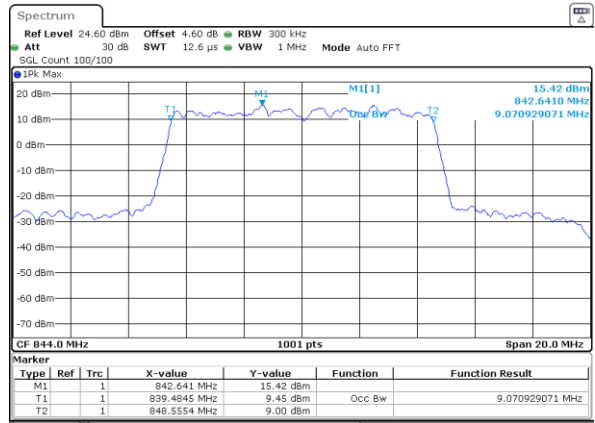

Date: 2 JUL 2019 03:07:54

LTE Band 26

Lowest Channel / 10MHz / QPSK

Date: 2 JUL 2019 03:16:44

Lowest Channel / 10MHz / 16QAM

Date: 2 JUL 2019 03:17:04

Middle Channel / 10MHz / QPSK

Date: 2 JUL 2019 03:18:23

Middle Channel / 10MHz / 16QAM

Date: 2 JUL 2019 03:18:03

Highest Channel / 10MHz / QPSK

Date: 2 JUL 2019 03:18:43

Highest Channel / 10MHz / 16QAM

Date: 2 JUL 2019 03:19:03

LTE Band 26

Lowest Channel / 15MHz / QPSK