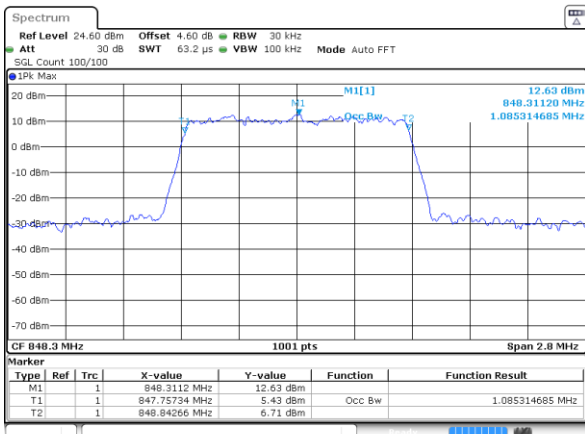

Middle Channel / 1.4MHz / 64QAM

Date: 2 JUL 2019 02:52:29

Middle Channel / 3MHz / 64QAM

Date: 2 JUL 2019 02:55:28

Highest Channel / 1.4MHz / 64QAM

Date: 2 JUL 2019 02:54:08

Highest Channel / 3MHz / 64QAM

Date: 2 JUL 2019 02:57:06