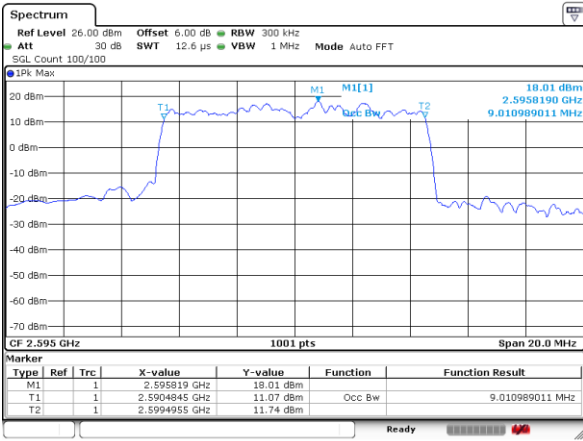

Lowest Channel / 10MHz / QPSK

Date: 9 JUL 2019 10:19:26

Lowest Channel / 10MHz / 16QAM

Date: 9 JUL 2019 10:19:42

Middle Channel / 10MHz / QPSK

Date: 9 JUL 2019 10:18:29

Middle Channel / 10MHz / 16QAM

Date: 9 JUL 2019 10:18:13

Highest Channel / 10MHz / QPSK

Date: 9 JUL 2019 10:21:13

Highest Channel / 10MHz / 16QAM

Date: 9 JUL 2019 10:20:55

LTE Band 41

Lowest Channel / 15MHz / QPSK

Date: 9 JUL 2019 10:23:39

Lowest Channel / 15MHz / 16QAM