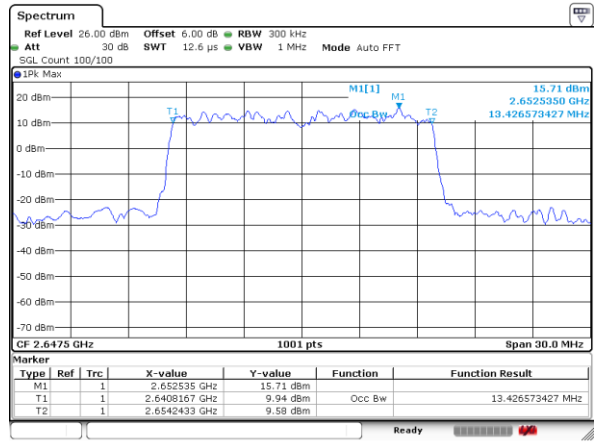

Date: 9 JUL 2019 10:23:18

Middle Channel / 15MHz / QPSK

Date: 9 JUL 2019 10:21:49

Middle Channel / 15MHz / 16QAM

Date: 9 JUL 2019 10:22:15

Highest Channel / 15MHz / QPSK

Date: 9 JUL 2019 10:24:11

Highest Channel / 15MHz / 16QAM