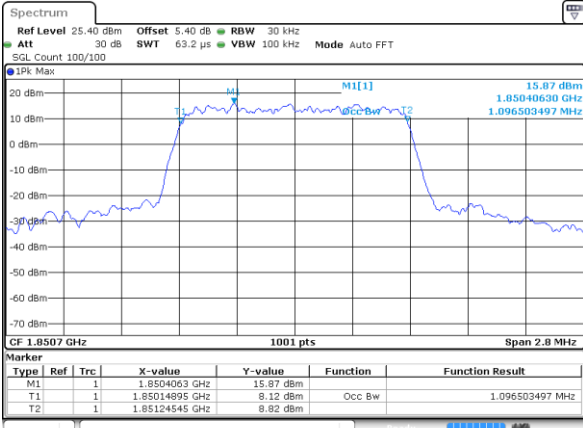

Date: 3 JUL 2019 01:41:30

Middle Channel / 10MHz / 64QAM

Date: 3 JUL 2019 01:51:32

Highest Channel / 5MHz / 64QAM

Date: 3 JUL 2019 01:41:40

LTE Band 25

Lowest Channel / 1.4MHz / QPSK

Date: 4 JUL 2019 01:19:38