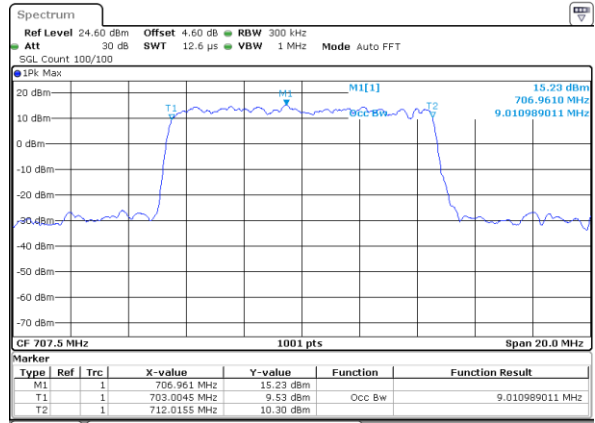

Date: 29 JUN 2019 06:15:29

Highest Channel / 1.4MHz / 64QAM

Date: 29 JUN 2019 06:04:51

Highest Channel / 3MHz / 64QAM

Date: 29 JUN 2019 06:15:49

LTE Band 12

Lowest Channel / 5MHz / 64QAM

Date: 29 JUN 2019 06:20:39

Lowest Channel / 10MHz / 64QAM

Date: 29 JUN 2019 06:31:38

Middle Channel / 5MHz / 64QAM

Date: 29 JUN 2019 06:21:00

Middle Channel / 10MHz / 64QAM

Date: 29 JUN 2019 06:31:58

Highest Channel / 5MHz / 64QAM

Date: 29 JUN 2019 06:21:20

Highest Channel / 10MHz / 64QAM

Date: 29 JUN 2019 06:32:18

LTE Band 13

Lowest Channel / 5MHz / QPSK

Date: 3.JUL.2019 01:08:33

Lowest Channel / 5MHz / 16QAM

Date: 3.JUL.2019 01:08:23

Middle Channel / 5MHz / QPSK