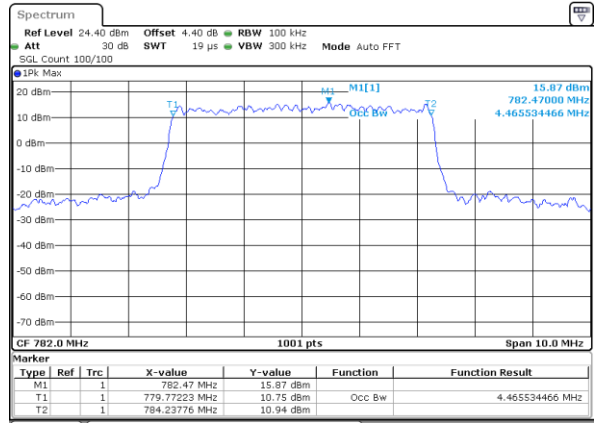

Highest Channel / 10MHz / 64QAM

Date: 29 JUN 2019 06:32:18

LTE Band 13

Lowest Channel / 5MHz / QPSK

Date: 3.JUL.2019 01:08:33

Lowest Channel / 5MHz / 16QAM

Date: 3.JUL.2019 01:08:23

Middle Channel / 5MHz / QPSK

Date: 3.JUL.2019 01:17:22

Middle Channel / 5MHz / 16QAM

Date: 3.JUL.2019 01:17:32

Highest Channel / 5MHz / QPSK

Date: 3.JUL.2019 01:19:50

Highest Channel / 5MHz / 16QAM

Date: 3.JUL.2019 01:20:00

LTE Band 13