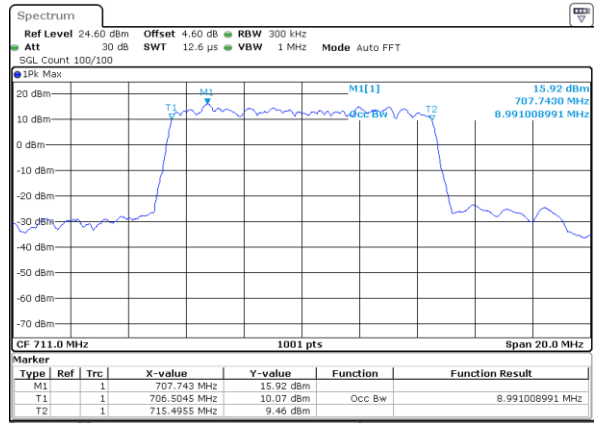

Lowest Channel / 10MHz / 64QAM

Date: 29 JUN 2019 06:31:38

Middle Channel / 5MHz / 64QAM

Date: 29 JUN 2019 06:21:00

Middle Channel / 10MHz / 64QAM

Date: 29 JUN 2019 06:31:58

Highest Channel / 5MHz / 64QAM

Date: 29 JUN 2019 06:21:20

Highest Channel / 10MHz / 64QAM

Date: 29 JUN 2019 06:32:18

LTE Band 13

Lowest Channel / 5MHz / QPSK

Date: 3.JUL.2019 01:08:33

Lowest Channel / 5MHz / 16QAM

Date: 3.JUL.2019 01:08:23

Middle Channel / 5MHz / QPSK