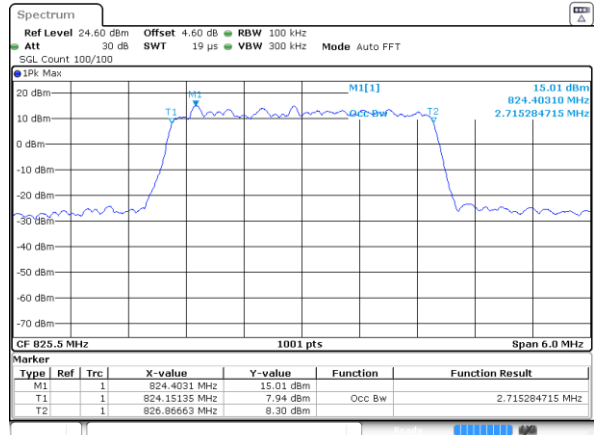

Date: 2 JUL 2019 03:29:50

Highest Channel / 15MHz / 16QAM

Date: 2 JUL 2019 03:30:10

LTE Band 26

Lowest Channel / 1.4MHz / 64QAM

Date: 2 JUL 2019 02:44:00

Lowest Channel / 3MHz / 64QAM

Date: 2 JUL 2019 02:55:08