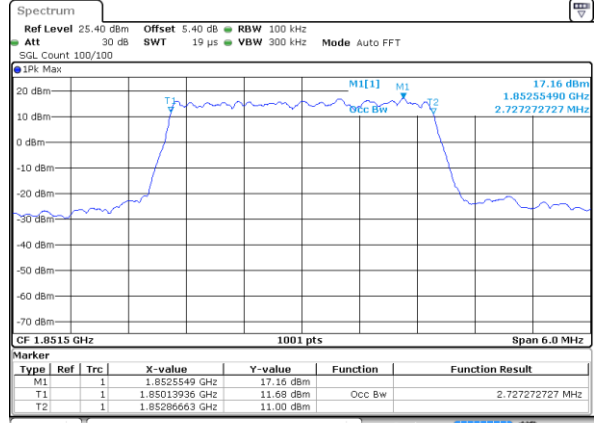

Highest Channel / 1.4MHz / 16QAM

Date: 4 JUL 2019 01:22:00

LTE Band 25

Lowest Channel / 3MHz / QPSK

Date: 4 JUL 2019 01:44:25

Lowest Channel / 3MHz / 16QAM

Date: 4 JUL 2019 01:44:45

Middle Channel / 3MHz / QPSK

Date: 4 JUL 2019 01:45:25

Middle Channel / 3MHz / 16QAM

Date: 4 JUL 2019 01:45:45

Highest Channel / 3MHz / QPSK

Date: 4 JUL 2019 01:46:26

Highest Channel / 3MHz / 16QAM

Date: 4 JUL 2019 01:46:46

LTE Band 25