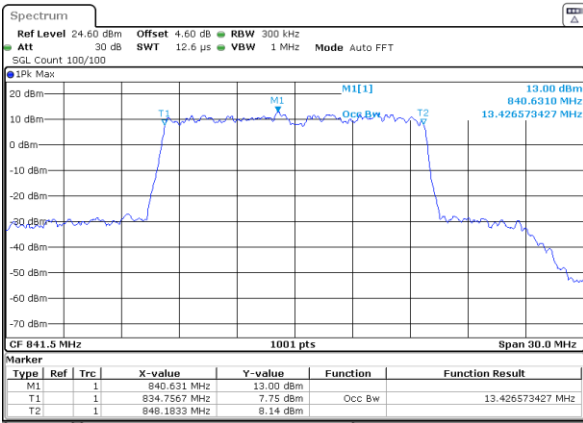

Date: 2 JUL 2019 03:17:43

Highest Channel / 5MHz / 64QAM

Date: 2 JUL 2019 03:08:14

Highest Channel / 10MHz / 64QAM

Date: 2 JUL 2019 03:19:22

LTE Band 26

Lowest Channel / 15MHz / 64QAM

Date: 2 JUL 2019 03:28:31

CH26765 / 15MHz / QPSK

Date: 19 JUL 2019 09:17:45

Middle Channel / 15MHz / 64QAM

Date: 2 JUL 2019 03:28:51

CH26765 / 15MHz / 16QAM

Date: 19 JUL 2019 09:17:55

Highest Channel / 15MHz / 64QAM

Date: 2 JUL 2019 03:30:30