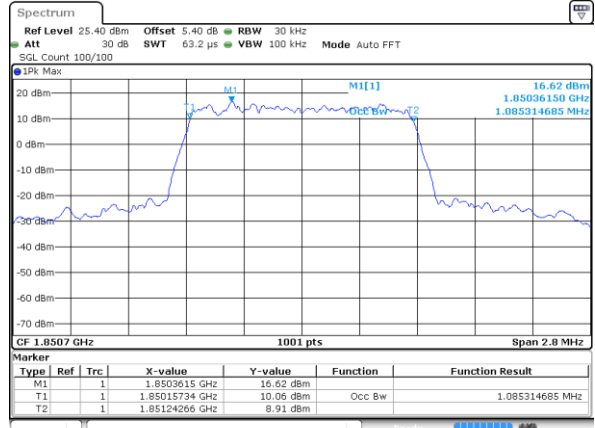

Lowest Channel / 1.4MHz / 16QAM

Date: 4 JUL 2019 01:19:58