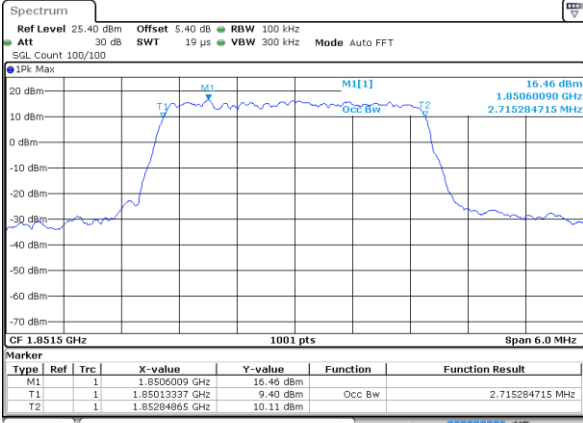

Highest Channel / 1.4MHz / 16QAM

Date: 4 JUL 2019 01:22:00

LTE Band 25

Lowest Channel / 3MHz / QPSK

Date: 4 JUL 2019 01:44:25

Lowest Channel / 3MHz / 16QAM

Date: 4 JUL 2019 01:44:45

Middle Channel / 3MHz / QPSK

Date: 4 JUL 2019 01:45:25

Middle Channel / 3MHz / 16QAM

Date: 4 JUL 2019 01:45:45

Highest Channel / 3MHz / QPSK

Date: 4 JUL 2019 01:46:26

Highest Channel / 3MHz / 16QAM

Date: 4 JUL 2019 01:46:46

LTE Band 25