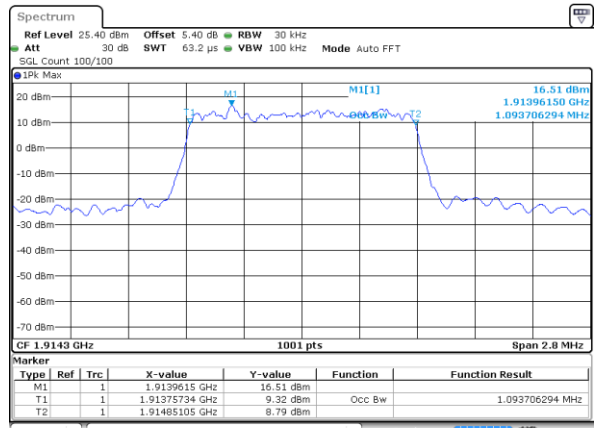

Highest Channel / 1.4MHz / 16QAM

Date: 4 JUL 2019 01:22:00