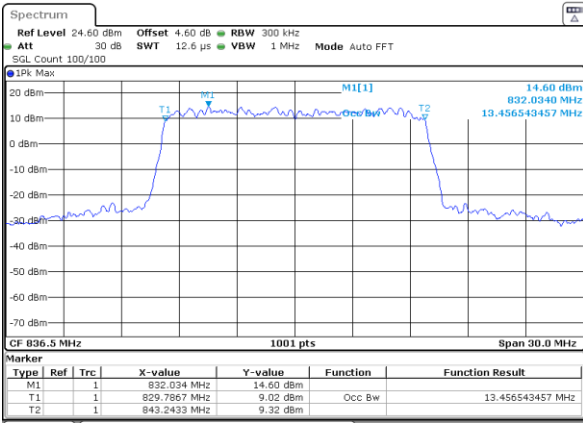

Date: 2 JUL 2019 03:07:54

LTE Band 26

Lowest Channel / 10MHz / QPSK

Date: 2 JUL 2019 03:16:44

Lowest Channel / 10MHz / 16QAM

Date: 2 JUL 2019 03:17:04

Middle Channel / 10MHz / QPSK

Date: 2 JUL 2019 03:18:23

Middle Channel / 10MHz / 16QAM

Date: 2 JUL 2019 03:18:03

Highest Channel / 10MHz / QPSK

Date: 2 JUL 2019 03:18:43

Highest Channel / 10MHz / 16QAM

Date: 2 JUL 2019 03:19:03

LTE Band 26

Lowest Channel / 15MHz / QPSK

Date: 2 JUL 2019 03:27:52

Lowest Channel / 15MHz / 16QAM

Date: 2 JUL 2019 03:28:12

Middle Channel / 15MHz / QPSK

Date: 2 JUL 2019 03:29:31

Middle Channel / 15MHz / 16QAM

Date: 2 JUL 2019 03:29:11

Highest Channel / 15MHz / QPSK