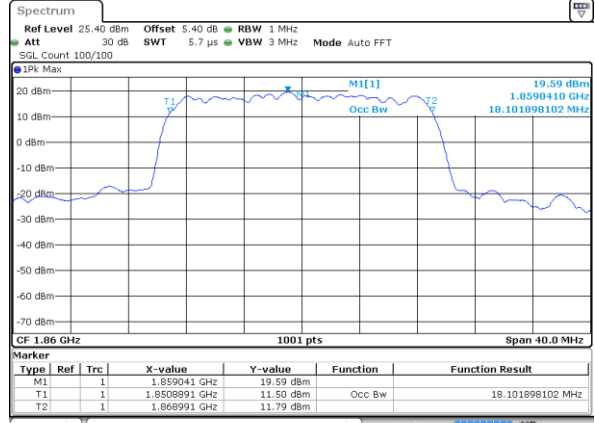

Lowest Channel / 20MHz / 16QAM

Date: 4 JUL 2019 03:23:49