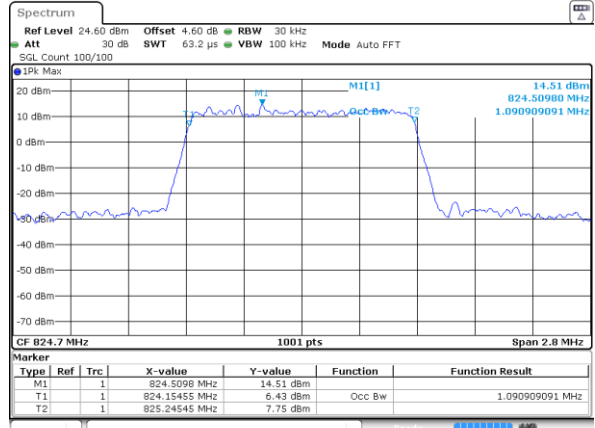

Highest Channel / 20MHz / 64QAM

Date: 4 JUL 2019 03:38:25

LTE Band 26

Lowest Channel / 1.4MHz / QPSK

Date: 2 JUL 2019 02:43:20

Lowest Channel / 1.4MHz / 16QAM

Date: 2 JUL 2019 02:43:40

Middle Channel / 1.4MHz / QPSK