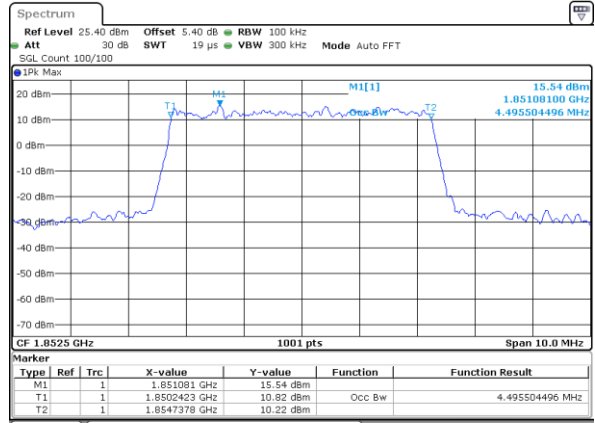

Lowest Channel / 5MHz / 16QAM

Date: 4 JUL 2019 02:09:31