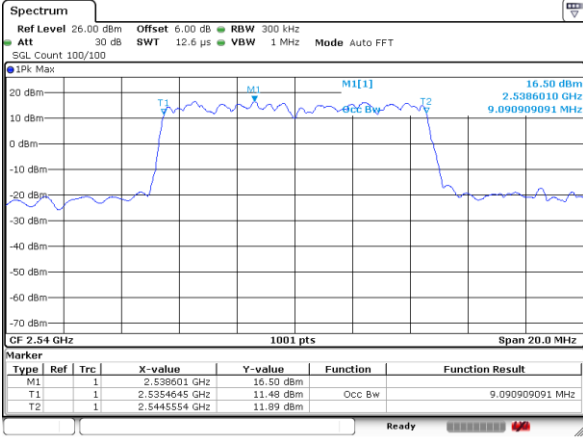

LTE Band 41

Lowest Channel / 10MHz / QPSK

Date: 9 JUL 2019 10:19:26