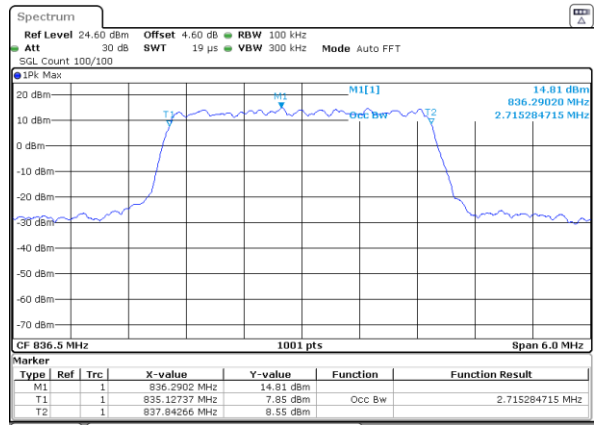

Date: 2 JUL 2019 02:53:09

Middle Channel / 1.4MHz / 16QAM

Date: 2 JUL 2019 02:52:49

Highest Channel / 1.4MHz / QPSK

Date: 2 JUL 2019 02:53:29

Highest Channel / 1.4MHz / 16QAM

Date: 2 JUL 2019 02:53:49

LTE Band 26

Lowest Channel / 3MHz / QPSK

Date: 2 JUL 2019 02:54:28

Lowest Channel / 3MHz / 16QAM

Date: 2 JUL 2019 02:54:48

Middle Channel / 3MHz / QPSK

Date: 2 JUL 2019 02:56:07

Middle Channel / 3MHz / 16QAM

Date: 2 JUL 2019 02:55:47

Highest Channel / 3MHz / QPSK

Date: 2 JUL 2019 02:56:27

Highest Channel / 3MHz / 16QAM

Date: 2 JUL 2019 02:56:47

LTE Band 26

Lowest Channel / 5MHz / QPSK

Date: 2 JUL 2019 03:05:36

Lowest Channel / 5MHz / 16QAM