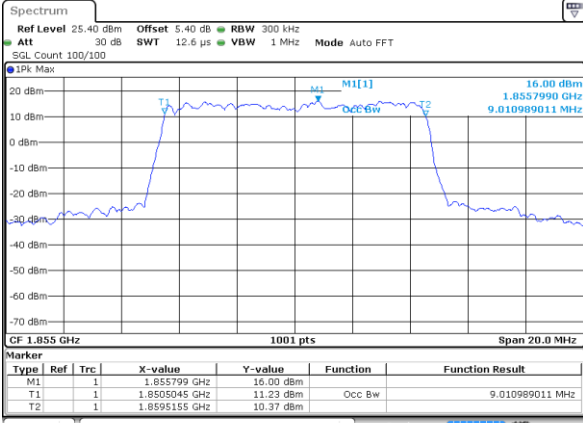

Highest Channel / 5MHz / QPSK

Date: 4 JUL 2019 02:23:25

Highest Channel / 5MHz / 16QAM

Date: 4 JUL 2019 02:23:46

LTE Band 25

Lowest Channel / 10MHz / QPSK

Date: 4 JUL 2019 02:33:57

Lowest Channel / 10MHz / 16QAM