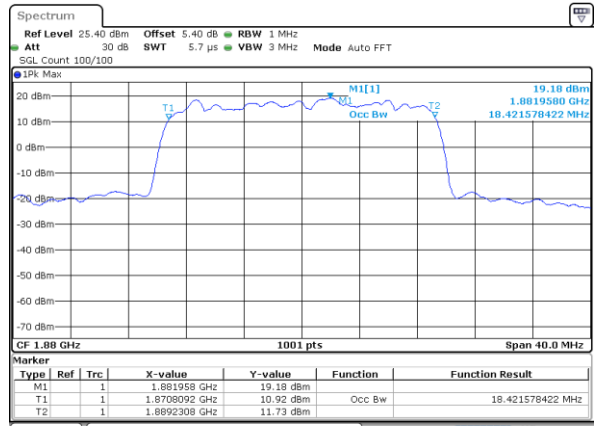

Date: 4 JUL 2019 02:47:11

Highest Channel / 5MHz / 64QAM

Date: 4 JUL 2019 02:24:06

Highest Channel / 10MHz / 64QAM

Date: 4 JUL 2019 02:48:52

LTE Band 25

Lowest Channel / 15MHz / 64QAM

Date: 4 JUL 2019 02:59:23

Lowest Channel / 20MHz / 64QAM

Date: 4 JUL 2019 03:24:10

Middle Channel / 15MHz / 64QAM

Date: 4 JUL 2019 03:11:56

Middle Channel / 20MHz / 64QAM

Date: 4 JUL 2019 03:36:44

Highest Channel / 15MHz / 64QAM

Date: 4 JUL 2019 03:13:39

Highest Channel / 20MHz / 64QAM

Date: 4 JUL 2019 03:38:25

LTE Band 26

Lowest Channel / 1.4MHz / QPSK

Date: 2 JUL 2019 02:43:20

Lowest Channel / 1.4MHz / 16QAM

Date: 2 JUL 2019 02:43:40

Middle Channel / 1.4MHz / QPSK