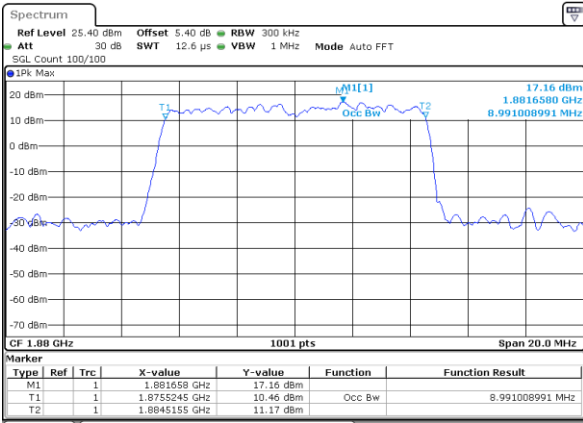

Middle Channel / 10MHz / QPSK

Date: 4 JUL 2019 02:47:52