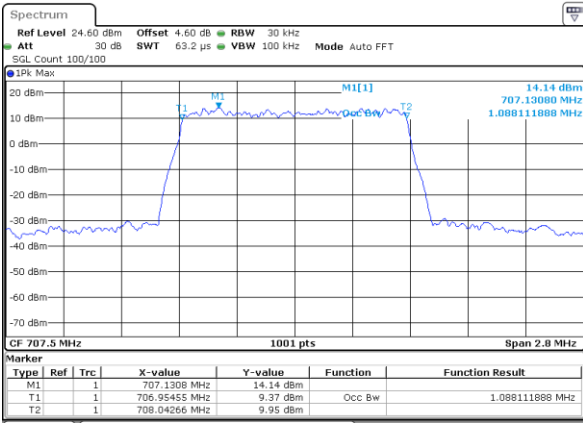

LTE Band 12

Lowest Channel / 1.4MHz / 64QAM

Date: 29 JUN 2019 06:04:11

Lowest Channel / 3MHz / 64QAM

Date: 29 JUN 2019 06:15:09

Middle Channel / 1.4MHz / 64QAM

Date: 29 JUN 2019 06:04:31

Middle Channel / 3MHz / 64QAM

Date: 29 JUN 2019 06:15:29

Highest Channel / 1.4MHz / 64QAM

Date: 29 JUN 2019 06:04:51

Highest Channel / 3MHz / 64QAM

Date: 29 JUN 2019 06:15:49

LTE Band 12

Lowest Channel / 5MHz / 64QAM

Date: 29 JUN 2019 06:20:39