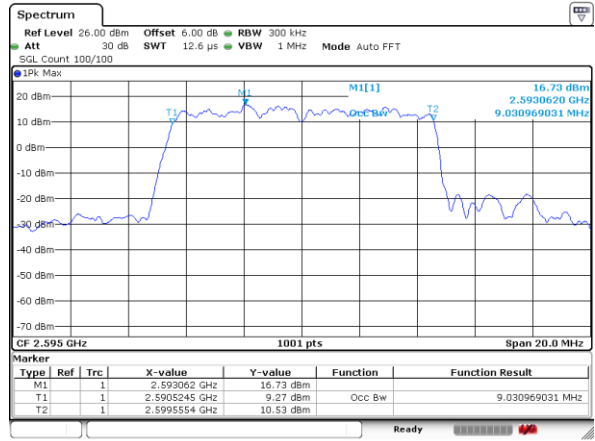

Lowest Channel / 10MHz / QPSK

Date: 9 JUL 2019 10:19:26

Lowest Channel / 10MHz / 16QAM

Date: 9 JUL 2019 10:19:42

Middle Channel / 10MHz / QPSK

Date: 9 JUL 2019 10:18:29

Middle Channel / 10MHz / 16QAM

Date: 9 JUL 2019 10:18:13

Highest Channel / 10MHz / QPSK

Date: 9 JUL 2019 10:21:13

Highest Channel / 10MHz / 16QAM

Date: 9 JUL 2019 10:20:55

LTE Band 41

Lowest Channel / 15MHz / QPSK

Date: 9 JUL 2019 10:23:39

Lowest Channel / 15MHz / 16QAM