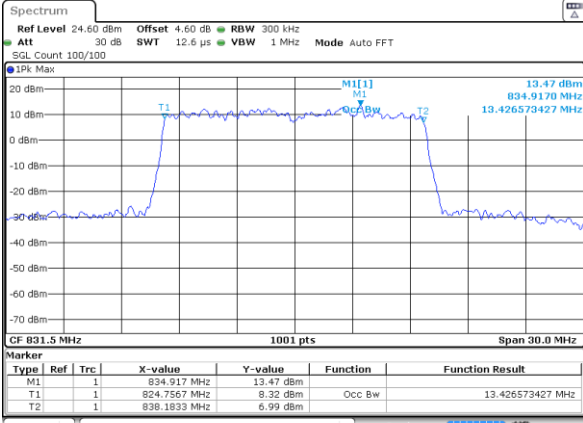

Date: 2 JUL 2019 03:17:43

Highest Channel / 5MHz / 64QAM

Date: 2 JUL 2019 03:08:14

Highest Channel / 10MHz / 64QAM

Date: 2 JUL 2019 03:19:22

LTE Band 26

Lowest Channel / 15MHz / 64QAM

Date: 2 JUL 2019 03:28:31