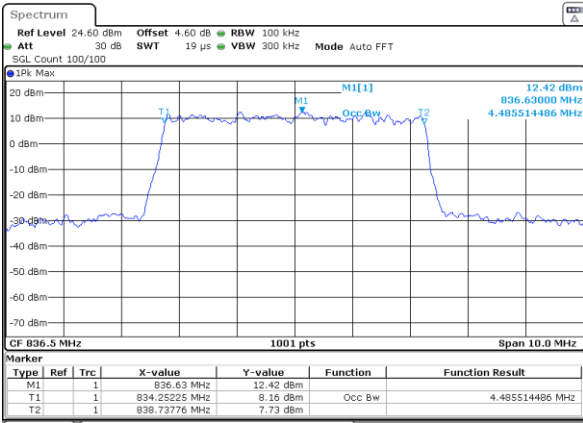

Middle Channel / 1.4MHz / 64QAM

Date: 2 JUL 2019 02:52:29

Middle Channel / 3MHz / 64QAM

Date: 2 JUL 2019 02:55:28

Highest Channel / 1.4MHz / 64QAM

Date: 2 JUL 2019 02:54:08

Highest Channel / 3MHz / 64QAM

Date: 2 JUL 2019 02:57:06

LTE Band 26

Lowest Channel / 5MHz / 64QAM

Date: 2 JUL 2019 03:06:16

Lowest Channel / 10MHz / 64QAM

Date: 2 JUL 2019 03:17:23

Middle Channel / 5MHz / 64QAM

Date: 2 JUL 2019 03:06:35

Middle Channel / 10MHz / 64QAM

Date: 2 JUL 2019 03:17:43

Highest Channel / 5MHz / 64QAM

Date: 2 JUL 2019 03:08:14

Highest Channel / 10MHz / 64QAM

Date: 2 JUL 2019 03:19:22

LTE Band 26

Lowest Channel / 15MHz / 64QAM

Date: 2 JUL 2019 03:28:31