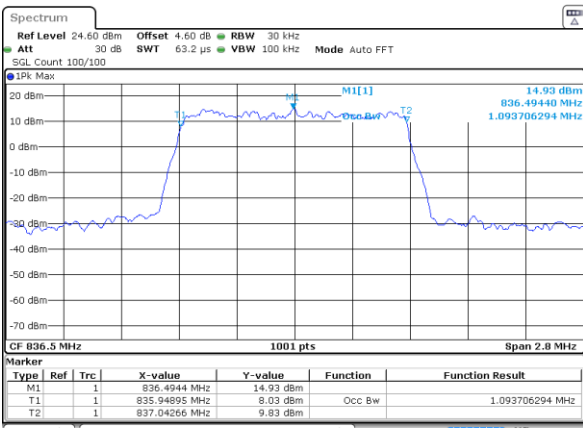

Highest Channel / 20MHz / 64QAM

Date: 4 JUL 2019 03:38:25

LTE Band 26

Lowest Channel / 1.4MHz / QPSK

Date: 2 JUL 2019 02:43:20

Lowest Channel / 1.4MHz / 16QAM

Date: 2 JUL 2019 02:43:40

Middle Channel / 1.4MHz / QPSK

Date: 2 JUL 2019 02:53:09

Middle Channel / 1.4MHz / 16QAM

Date: 2 JUL 2019 02:52:49

Highest Channel / 1.4MHz / QPSK

Date: 2 JUL 2019 02:53:29

Highest Channel / 1.4MHz / 16QAM

Date: 2 JUL 2019 02:53:49

LTE Band 26