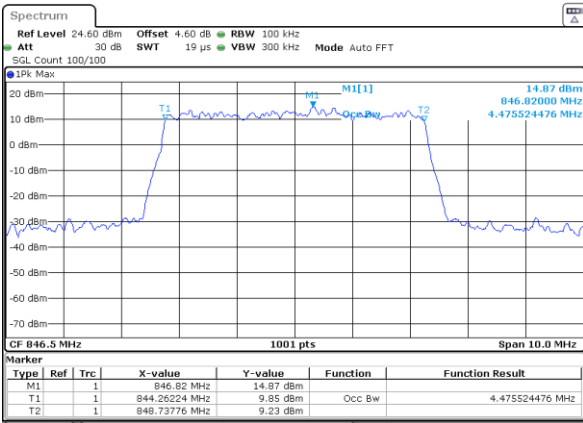

Highest Channel / 3MHz / QPSK

Date: 2 JUL 2019 02:56:27

Highest Channel / 3MHz / 16QAM

Date: 2 JUL 2019 02:56:47

LTE Band 26

Lowest Channel / 5MHz / QPSK

Date: 2 JUL 2019 03:05:36

Lowest Channel / 5MHz / 16QAM

Date: 2 JUL 2019 03:05:56

Middle Channel / 5MHz / QPSK

Date: 2 JUL 2019 03:07:15

Middle Channel / 5MHz / 16QAM

Date: 2 JUL 2019 03:06:55

Highest Channel / 5MHz / QPSK

Date: 2 JUL 2019 03:07:35

Highest Channel / 5MHz / 16QAM

Date: 2 JUL 2019 03:07:54

LTE Band 26

Lowest Channel / 10MHz / QPSK

Date: 2 JUL 2019 03:16:44

Lowest Channel / 10MHz / 16QAM

Date: 2 JUL 2019 03:17:04

Middle Channel / 10MHz / QPSK

Date: 2 JUL 2019 03:18:23