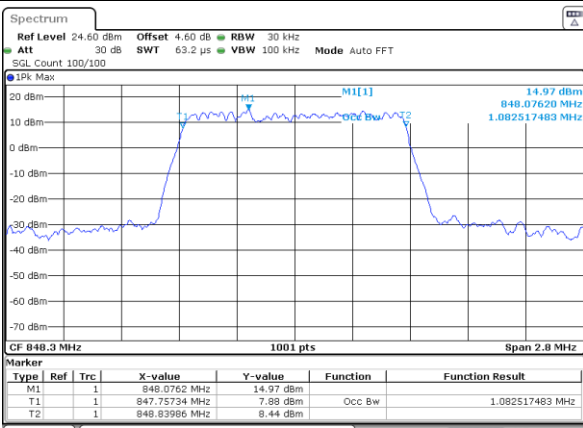

Highest Channel / 1.4MHz / QPSK

Date: 2 JUL 2019 02:53:29