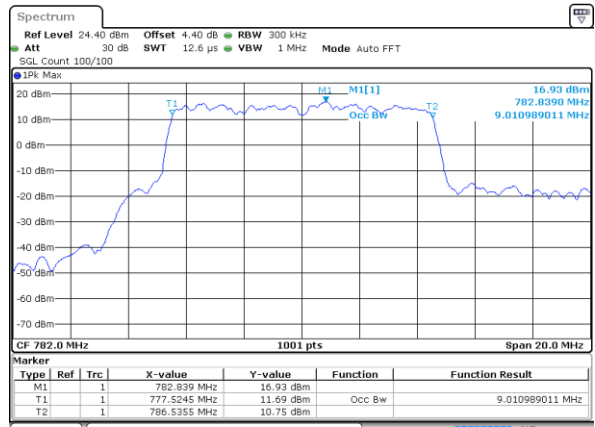

Middle Channel / 10MHz / QPSK

Date: 3 JUL 2019 01:30:37

Middle Channel / 10MHz / 16QAM

Date: 3 JUL 2019 01:30:47

LTE Band 13

Lowest Channel / 5MHz / 64QAM

Date: 3 JUL 2019 01:41:20

Middle Channel / 5MHz / 64QAM

Date: 3 JUL 2019 01:41:30

Middle Channel / 10MHz / 64QAM

Date: 3 JUL 2019 01:51:32

Highest Channel / 5MHz / 64QAM

Date: 3 JUL 2019 01:41:40

LTE Band 25

Lowest Channel / 1.4MHz / QPSK

Date: 4 JUL 2019 01:19:38