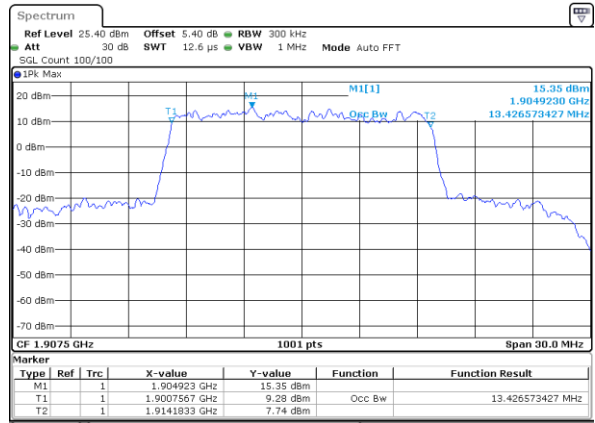

Middle Channel / 15MHz / 16QAM

Date: 4 JUL 2019 03:12:18

Highest Channel / 15MHz / QPSK

Date: 4 JUL 2019 03:12:58

Highest Channel / 15MHz / 16QAM

Date: 4 JUL 2019 03:13:18

LTE Band 25

Lowest Channel / 20MHz / QPSK