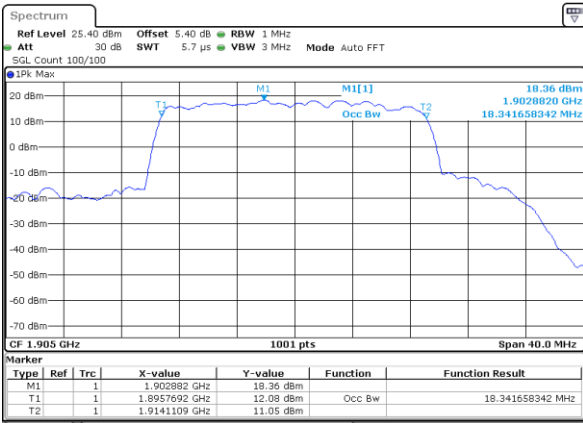

Middle Channel / 15MHz / 16QAM

Date: 4 JUL 2019 03:12:18

Highest Channel / 15MHz / QPSK

Date: 4 JUL 2019 03:12:58

Highest Channel / 15MHz / 16QAM

Date: 4 JUL 2019 03:13:18

LTE Band 25

Lowest Channel / 20MHz / QPSK

Date: 4 JUL 2019 03:23:29

Lowest Channel / 20MHz / 16QAM

Date: 4 JUL 2019 03:23:49

Middle Channel / 20MHz / QPSK

Date: 4 JUL 2019 03:37:24

Middle Channel / 20MHz / 16QAM

Date: 4 JUL 2019 03:37:04

Highest Channel / 20MHz / QPSK

Date: 4 JUL 2019 03:37:45

Highest Channel / 20MHz / 16QAM

Date: 4 JUL 2019 03:38:05

LTE Band 25

Lowest Channel / 1.4MHz / 64QAM

Date: 4 JUL 2019 01:20:19

Lowest Channel / 3MHz / 64QAM

Date: 4 JUL 2019 01:45:05