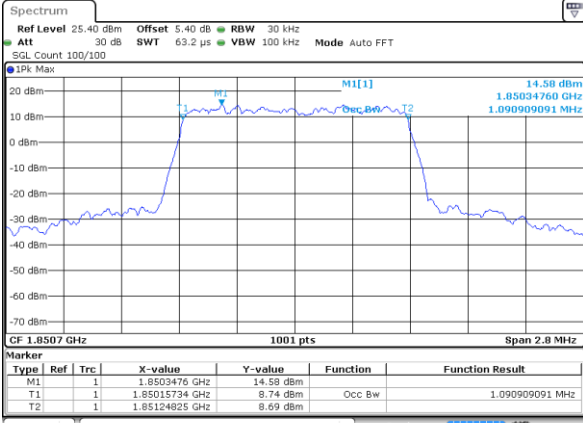

Date: 4 JUL 2019 03:37:45

Highest Channel / 20MHz / 16QAM

Date: 4 JUL 2019 03:38:05

LTE Band 25

Lowest Channel / 1.4MHz / 64QAM

Date: 4 JUL 2019 01:20:19

Lowest Channel / 3MHz / 64QAM

Date: 4 JUL 2019 01:45:05

Middle Channel / 1.4MHz / 64QAM

Date: 4 JUL 2019 01:21:19

Middle Channel / 3MHz / 64QAM

Date: 4 JUL 2019 01:46:06

Highest Channel / 1.4MHz / 64QAM

Date: 4 JUL 2019 01:22:20

Highest Channel / 3MHz / 64QAM

Date: 4 JUL 2019 01:47:06