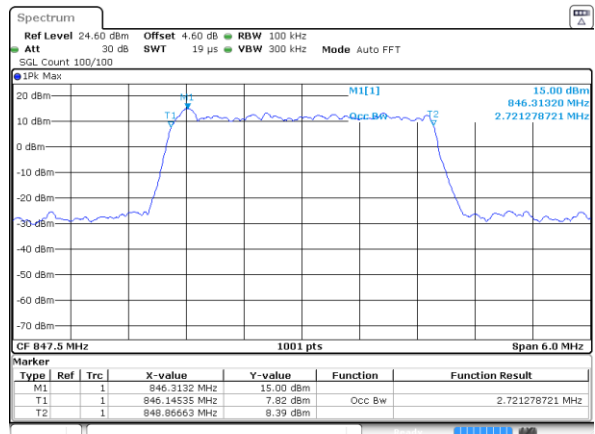

Date: 2 JUL 2019 03:29:50

Highest Channel / 15MHz / 16QAM

Date: 2 JUL 2019 03:30:10

LTE Band 26

Lowest Channel / 1.4MHz / 64QAM

Date: 2 JUL 2019 02:44:00

Lowest Channel / 3MHz / 64QAM

Date: 2 JUL 2019 02:55:08

Middle Channel / 1.4MHz / 64QAM

Date: 2 JUL 2019 02:52:29

Middle Channel / 3MHz / 64QAM

Date: 2 JUL 2019 02:55:28

Highest Channel / 1.4MHz / 64QAM

Date: 2 JUL 2019 02:54:08

Highest Channel / 3MHz / 64QAM

Date: 2 JUL 2019 02:57:06