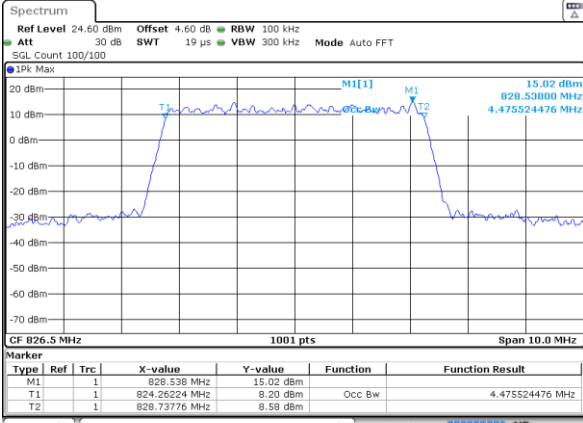

Highest Channel / 3MHz / QPSK

Date: 2 JUL 2019 02:56:27

Highest Channel / 3MHz / 16QAM

Date: 2 JUL 2019 02:56:47

LTE Band 26

Lowest Channel / 5MHz / QPSK

Date: 2 JUL 2019 03:05:36

Lowest Channel / 5MHz / 16QAM