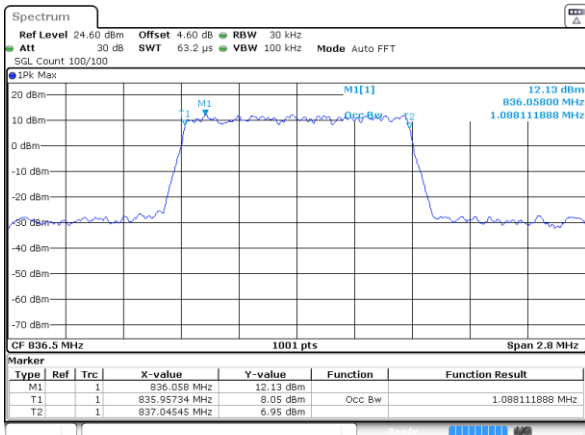

Date: 2 JUL 2019 03:29:50

Highest Channel / 15MHz / 16QAM

Date: 2 JUL 2019 03:30:10

LTE Band 26

Lowest Channel / 1.4MHz / 64QAM

Date: 2 JUL 2019 02:44:00

Lowest Channel / 3MHz / 64QAM

Date: 2 JUL 2019 02:55:08

Middle Channel / 1.4MHz / 64QAM

Date: 2 JUL 2019 02:52:29

Middle Channel / 3MHz / 64QAM

Date: 2 JUL 2019 02:55:28

Highest Channel / 1.4MHz / 64QAM

Date: 2 JUL 2019 02:54:08

Highest Channel / 3MHz / 64QAM

Date: 2 JUL 2019 02:57:06