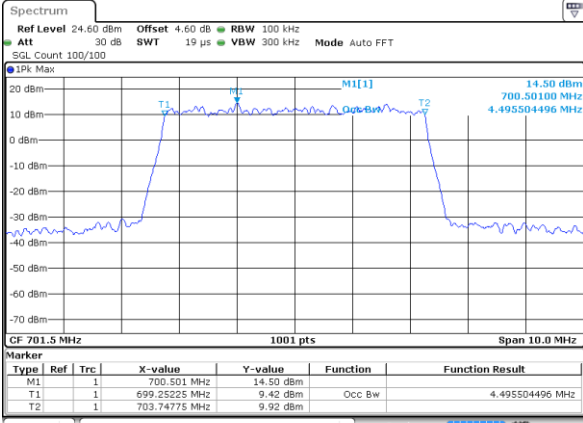

Date: 29 JUN 2019 06:15:29

Highest Channel / 1.4MHz / 64QAM

Date: 29 JUN 2019 06:04:51

Highest Channel / 3MHz / 64QAM

Date: 29 JUN 2019 06:15:49

LTE Band 12

Lowest Channel / 5MHz / 64QAM

Date: 29 JUN 2019 06:20:39