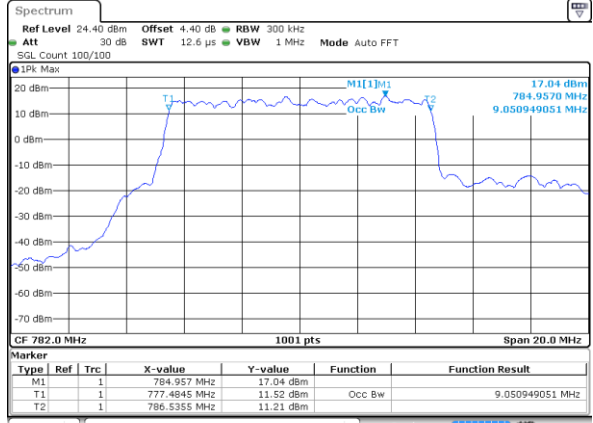

Middle Channel / 10MHz / 16QAM

Date: 3 JUL 2019 01:30:47