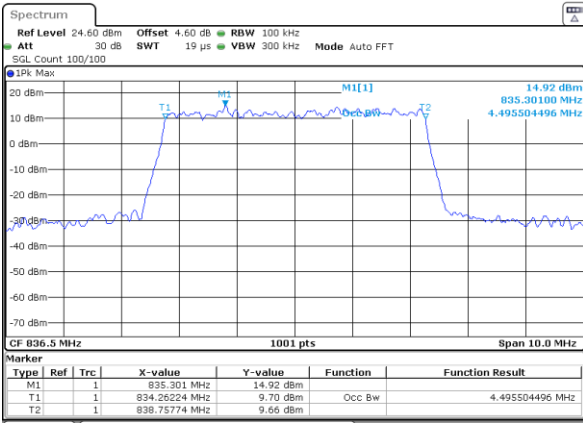

Middle Channel / 5MHz / QPSK

Date: 2 JUL 2019 03:07:15