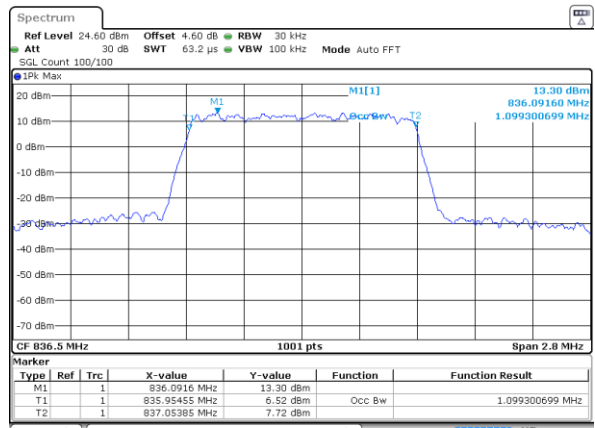

Highest Channel / 20MHz / 64QAM

Date: 4 JUL 2019 03:38:25

LTE Band 26

Lowest Channel / 1.4MHz / QPSK

Date: 2 JUL 2019 02:43:20

Lowest Channel / 1.4MHz / 16QAM

Date: 2 JUL 2019 02:43:40

Middle Channel / 1.4MHz / QPSK

Date: 2 JUL 2019 02:53:09

Middle Channel / 1.4MHz / 16QAM

Date: 2 JUL 2019 02:52:49

Highest Channel / 1.4MHz / QPSK

Date: 2 JUL 2019 02:53:29

Highest Channel / 1.4MHz / 16QAM

Date: 2 JUL 2019 02:53:49

LTE Band 26