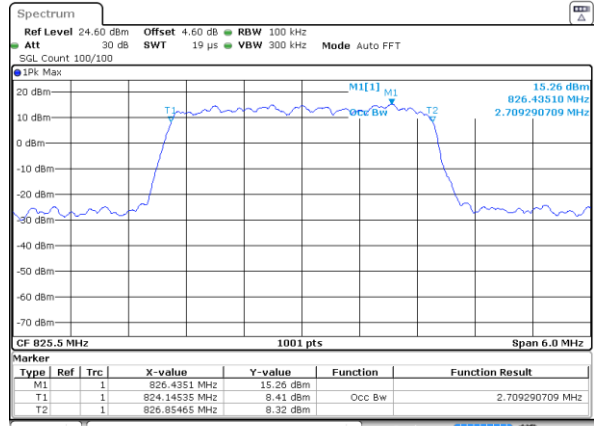

Lowest Channel / 3MHz / 16QAM

Date: 2 JUL 2019 02:54:48