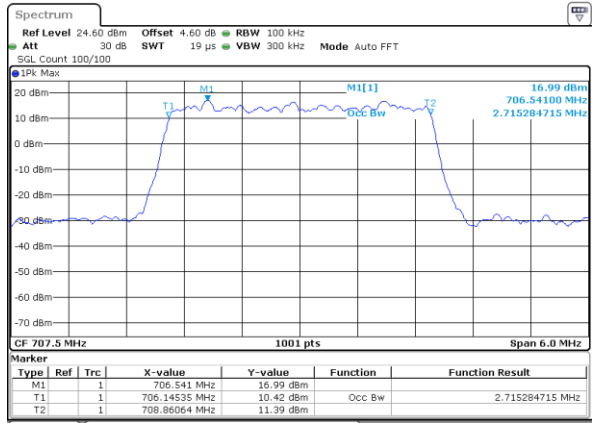

LTE Band 12

Lowest Channel / 1.4MHz / 64QAM

Date: 29 JUN 2019 06:04:11

Lowest Channel / 3MHz / 64QAM

Date: 29 JUN 2019 06:15:09

Middle Channel / 1.4MHz / 64QAM

Date: 29 JUN 2019 06:04:31

Middle Channel / 3MHz / 64QAM

Date: 29 JUN 2019 06:15:29

Highest Channel / 1.4MHz / 64QAM

Date: 29 JUN 2019 06:04:51

Highest Channel / 3MHz / 64QAM

Date: 29 JUN 2019 06:15:49

LTE Band 12

Lowest Channel / 5MHz / 64QAM

Date: 29 JUN 2019 06:20:39