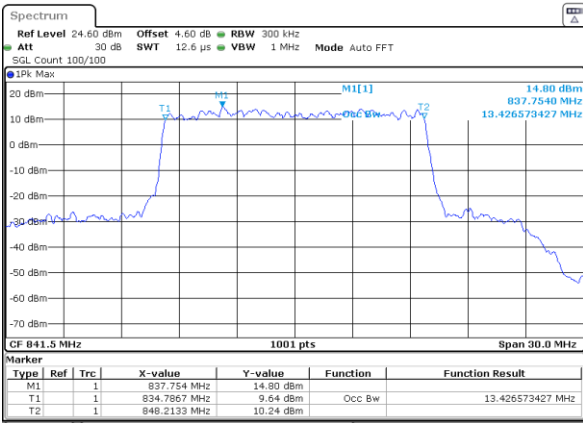

Middle Channel / 10MHz / 16QAM

Date: 2 JUL 2019 03:18:03

Highest Channel / 10MHz / QPSK

Date: 2 JUL 2019 03:18:43

Highest Channel / 10MHz / 16QAM

Date: 2 JUL 2019 03:19:03

LTE Band 26

Lowest Channel / 15MHz / QPSK

Date: 2 JUL 2019 03:27:52

Lowest Channel / 15MHz / 16QAM

Date: 2 JUL 2019 03:28:12

Middle Channel / 15MHz / QPSK

Date: 2 JUL 2019 03:29:31

Middle Channel / 15MHz / 16QAM

Date: 2 JUL 2019 03:29:11

Highest Channel / 15MHz / QPSK

Date: 2 JUL 2019 03:29:50

Highest Channel / 15MHz / 16QAM

Date: 2 JUL 2019 03:30:10

LTE Band 26

Lowest Channel / 1.4MHz / 64QAM

Date: 2 JUL 2019 02:44:00

Lowest Channel / 3MHz / 64QAM

Date: 2 JUL 2019 02:55:08