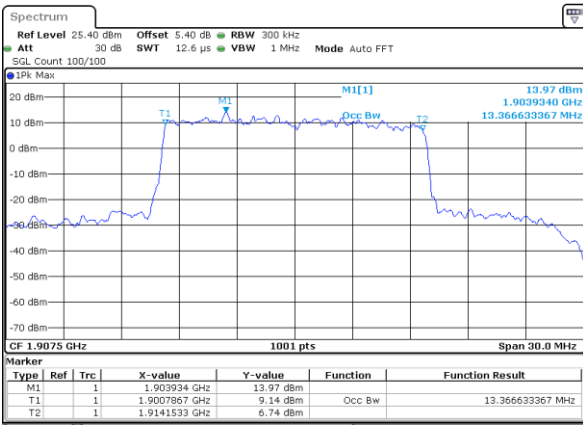

Date: 4 JUL 2019 02:47:11

Highest Channel / 5MHz / 64QAM

Date: 4 JUL 2019 02:24:06

Highest Channel / 10MHz / 64QAM

Date: 4 JUL 2019 02:48:52

LTE Band 25

Lowest Channel / 15MHz / 64QAM

Date: 4 JUL 2019 02:59:23

Lowest Channel / 20MHz / 64QAM

Date: 4 JUL 2019 03:24:10

Middle Channel / 15MHz / 64QAM

Date: 4 JUL 2019 03:11:56

Middle Channel / 20MHz / 64QAM

Date: 4 JUL 2019 03:36:44

Highest Channel / 15MHz / 64QAM

Date: 4 JUL 2019 03:13:39

Highest Channel / 20MHz / 64QAM

Date: 4 JUL 2019 03:38:25

LTE Band 26

Lowest Channel / 1.4MHz / QPSK

Date: 2 JUL 2019 02:43:20

Lowest Channel / 1.4MHz / 16QAM

Date: 2 JUL 2019 02:43:40

Middle Channel / 1.4MHz / QPSK