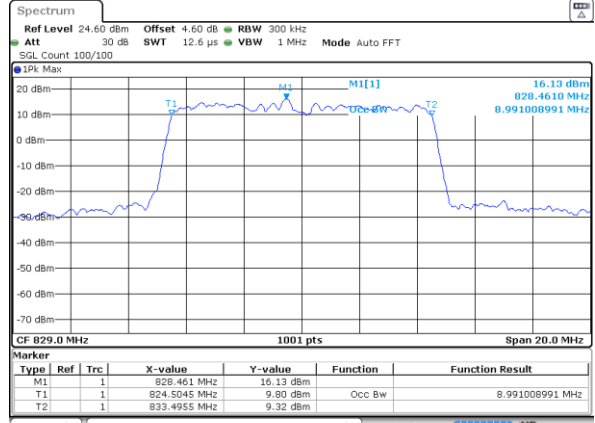

Date: 2 JUL 2019 03:07:54

LTE Band 26

Lowest Channel / 10MHz / QPSK

Date: 2 JUL 2019 03:16:44

Lowest Channel / 10MHz / 16QAM

Date: 2 JUL 2019 03:17:04

Middle Channel / 10MHz / QPSK

Date: 2 JUL 2019 03:18:23

Middle Channel / 10MHz / 16QAM

Date: 2 JUL 2019 03:18:03

Highest Channel / 10MHz / QPSK

Date: 2 JUL 2019 03:18:43

Highest Channel / 10MHz / 16QAM

Date: 2 JUL 2019 03:19:03

LTE Band 26

Lowest Channel / 15MHz / QPSK