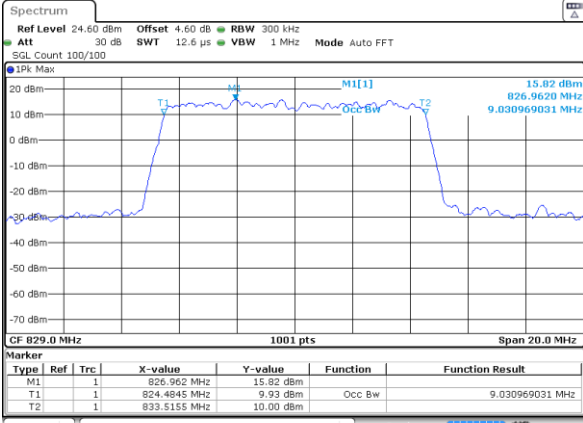

Highest Channel / 3MHz / QPSK

Date: 2 JUL 2019 02:56:27

Highest Channel / 3MHz / 16QAM

Date: 2 JUL 2019 02:56:47

LTE Band 26

Lowest Channel / 5MHz / QPSK

Date: 2 JUL 2019 03:05:36

Lowest Channel / 5MHz / 16QAM

Date: 2 JUL 2019 03:05:56

Middle Channel / 5MHz / QPSK

Date: 2 JUL 2019 03:07:15

Middle Channel / 5MHz / 16QAM

Date: 2 JUL 2019 03:06:55

Highest Channel / 5MHz / QPSK

Date: 2 JUL 2019 03:07:35

Highest Channel / 5MHz / 16QAM

Date: 2 JUL 2019 03:07:54

LTE Band 26

Lowest Channel / 10MHz / QPSK

Date: 2 JUL 2019 03:16:44

Lowest Channel / 10MHz / 16QAM

Date: 2 JUL 2019 03:17:04

Middle Channel / 10MHz / QPSK

Date: 2 JUL 2019 03:18:23