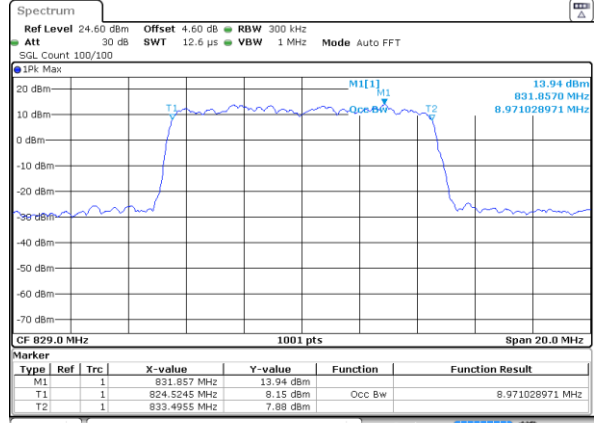

Date: 2 JUL 2019 03:29:50

Highest Channel / 15MHz / 16QAM

Date: 2 JUL 2019 03:30:10

LTE Band 26

Lowest Channel / 1.4MHz / 64QAM

Date: 2 JUL 2019 02:44:00

Lowest Channel / 3MHz / 64QAM

Date: 2 JUL 2019 02:55:08

Middle Channel / 1.4MHz / 64QAM

Date: 2 JUL 2019 02:52:29

Middle Channel / 3MHz / 64QAM

Date: 2 JUL 2019 02:55:28

Highest Channel / 1.4MHz / 64QAM

Date: 2 JUL 2019 02:54:08

Highest Channel / 3MHz / 64QAM

Date: 2 JUL 2019 02:57:06

LTE Band 26

Lowest Channel / 5MHz / 64QAM

Date: 2 JUL 2019 03:06:16

Lowest Channel / 10MHz / 64QAM

Date: 2 JUL 2019 03:17:23

Middle Channel / 5MHz / 64QAM

Date: 2 JUL 2019 03:06:35

Middle Channel / 10MHz / 64QAM