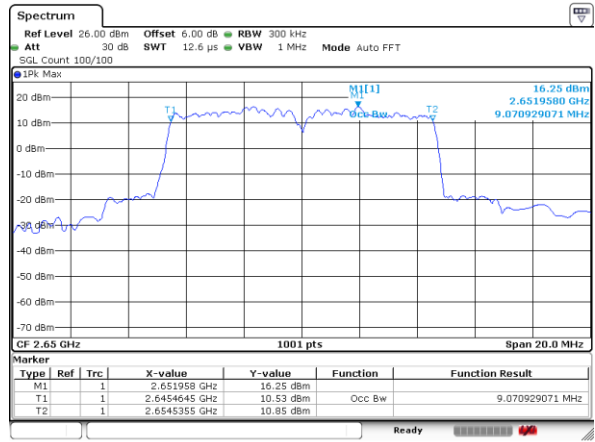

Lowest Channel / 10MHz / QPSK

Date: 9 JUL 2019 10:19:26

Lowest Channel / 10MHz / 16QAM

Date: 9 JUL 2019 10:19:42

Middle Channel / 10MHz / QPSK

Date: 9 JUL 2019 10:18:29

Middle Channel / 10MHz / 16QAM

Date: 9 JUL 2019 10:18:13

Highest Channel / 10MHz / QPSK

Date: 9 JUL 2019 10:21:13

Highest Channel / 10MHz / 16QAM

Date: 9 JUL 2019 10:20:55

LTE Band 41

Lowest Channel / 15MHz / QPSK

Date: 9 JUL 2019 10:23:39

Lowest Channel / 15MHz / 16QAM