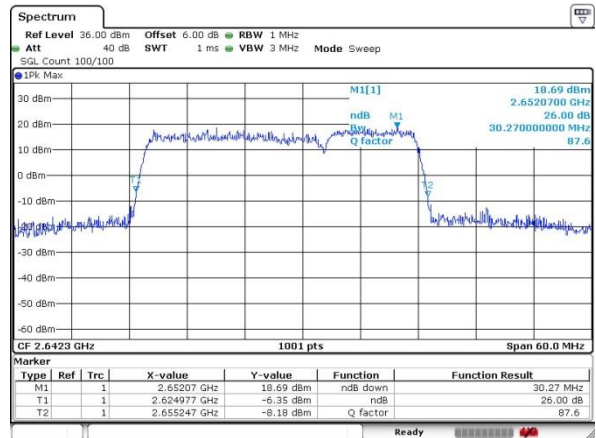

Highest Channel / 20MHz+10MHz

Date: 20.JUL.2019 22:21:40