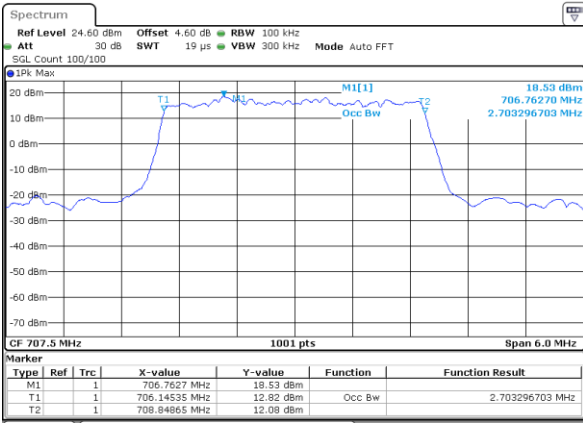

Middle Channel / 3MHz / QPSK

Date: 29 JUN 2019 05:15:15