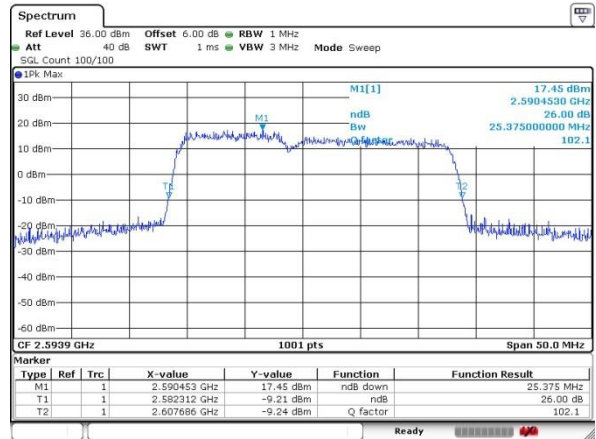

Middle Channel / 10MHz+15MHz

Date: 20.JUL.2019 21:56:14