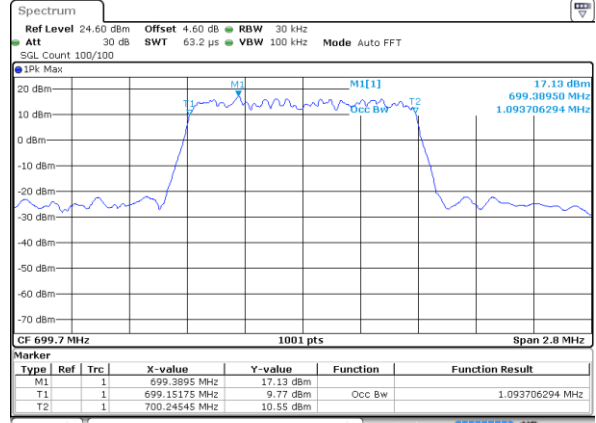

Date: 28 JUN 2019 03:10:39

LTE Band 7

Lowest Channel / 15MHz / 64QAM

Date: 28 JUN 2019 03:18:33

Lowest Channel / 20MHz / 64QAM

Date: 28 JUN 2019 03:26:49

Middle Channel / 15MHz / 64QAM

Date: 28 JUN 2019 03:18:43

Middle Channel / 20MHz / 64QAM

Date: 28 JUN 2019 03:27:00

Highest Channel / 15MHz / 64QAM

Date: 28 JUN 2019 03:18:53

Highest Channel / 20MHz / 64QAM

Date: 28 JUN 2019 03:27:10

LTE Band 12

Lowest Channel / 1.4MHz / QPSK

Date: 29 JUN 2019 04:58:15

Lowest Channel / 1.4MHz / 16QAM

Date: 29 JUN 2019 04:58:26

Middle Channel / 1.4MHz / QPSK

Date: 29 JUN 2019 04:58:46

Middle Channel / 1.4MHz / 16QAM

Date: 29 JUN 2019 04:58:36

Highest Channel / 1.4MHz / QPSK