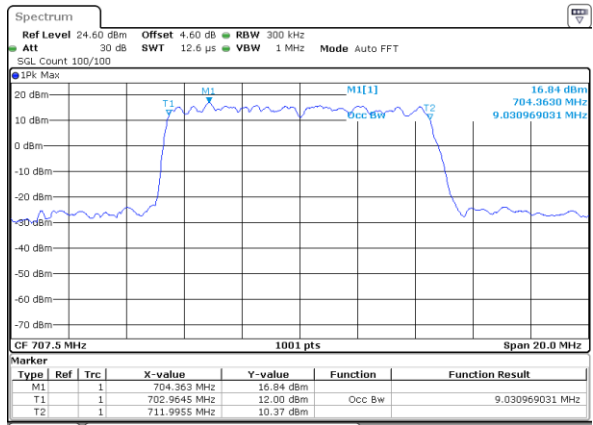

Date: 29 JUN 2019 05:31:33

Highest Channel / 5MHz / QPSK

Date: 29 JUN 2019 05:31:53

Highest Channel / 5MHz / 16QAM

Date: 29 JUN 2019 05:32:03

LTE Band 12

Lowest Channel / 10MHz / QPSK

Date: 29 JUN 2019 05:47:42

Lowest Channel / 10MHz / 16QAM

Date: 29 JUN 2019 05:47:52

Middle Channel / 10MHz / QPSK

Date: 29 JUN 2019 05:48:12

Middle Channel / 10MHz / 16QAM

Date: 29 JUN 2019 05:48:02

Highest Channel / 10MHz / QPSK

Date: 29 JUN 2019 05:48:22