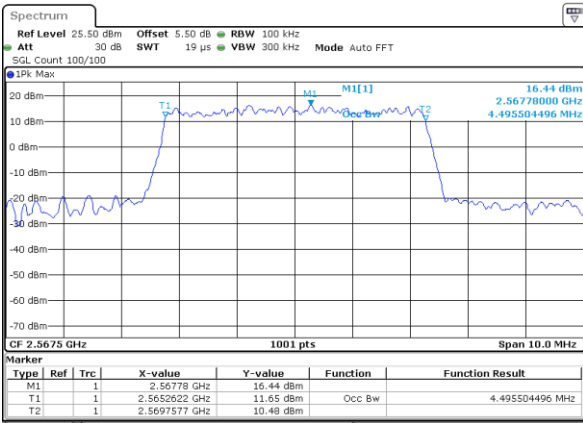

LTE Band 7

Lowest Channel / 5MHz / QPSK

Date: 28 JUN 2019 01:56:00

Lowest Channel / 5MHz / 16QAM

Date: 28 JUN 2019 01:56:20

Middle Channel / 5MHz / QPSK

Date: 28 JUN 2019 01:57:01

Middle Channel / 5MHz / 16QAM

Date: 28 JUN 2019 01:56:41

Highest Channel / 5MHz / QPSK

Date: 28 JUN 2019 01:57:21

Highest Channel / 5MHz / 16QAM

Date: 28 JUN 2019 01:57:41

LTE Band 7

Lowest Channel / 10MHz / QPSK

Date: 28 JUN 2019 02:12:32