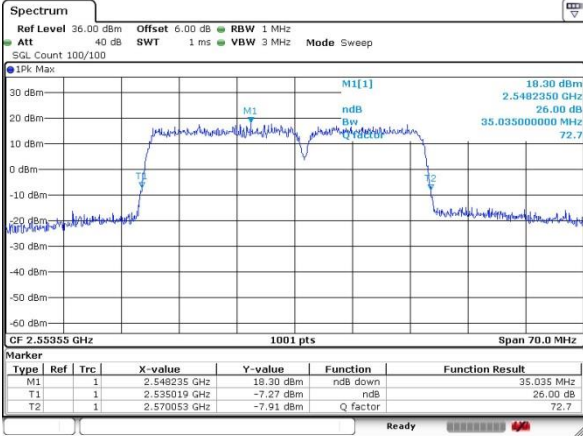

Highest Channel / 20MHz+10MHz

Date: 20.JUL.2019 22:21:40

LTE Band 41

16QAM

Lowest Channel / 20MHz+15MHz

Date: 20 JUL 2019 22:58:16

Lowest Channel / 20MHz+20MHz

Date: 20 JUL 2019 23:15:59