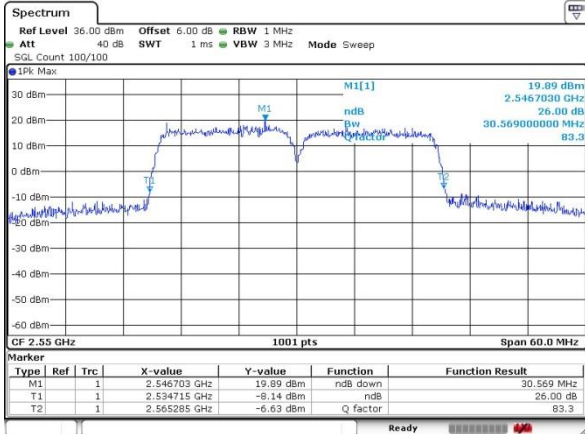

LTE Band 41

16QAM

Lowest Channel / 15MHz+15MHz

Date: 20.JUL.2019 22:31:56