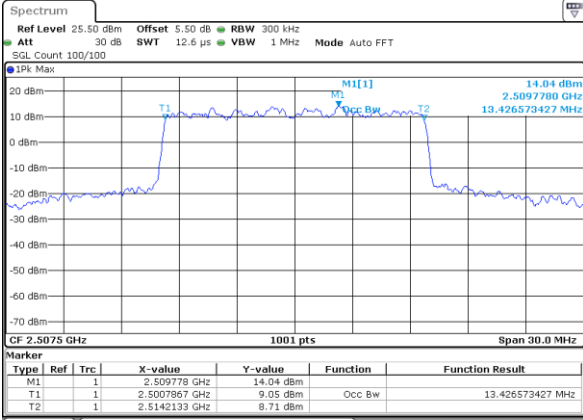

Highest Channel / 10MHz / 16QAM

Date: 28 JUN 2019 02:14:12

LTE Band 7

Lowest Channel / 15MHz / QPSK

Date: 28 JUN 2019 02:29:21

Lowest Channel / 15MHz / 16QAM

Date: 28 JUN 2019 02:29:01

Middle Channel / 15MHz / QPSK

Date: 28 JUN 2019 02:29:41

Middle Channel / 15MHz / 16QAM

Date: 28 JUN 2019 02:30:01

Highest Channel / 15MHz / QPSK

Date: 28 JUN 2019 02:30:41

Highest Channel / 15MHz / 16QAM

Date: 28 JUN 2019 02:30:21

LTE Band 7