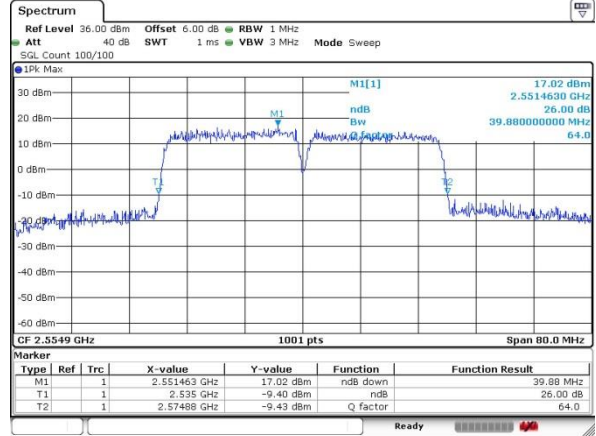

LTE Band 41

64QAM

Lowest Channel / 20MHz+15MHz

Date: 20.JUL.2019 23:00:00

Lowest Channel / 20MHz+20MHz

Date: 20.JUL.2019 23:15:25

Middle Channel / 20MHz+15MHz

Date: 20.JUL.2019 23:01:08