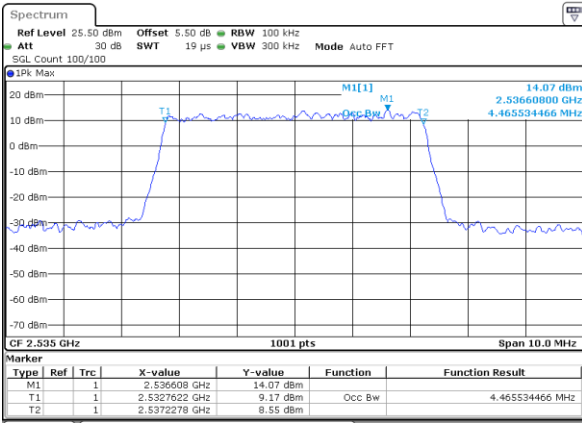

Highest Channel / 20MHz / QPSK

Date: 28 JUN 2019 02:47:12

Highest Channel / 20MHz / 16QAM

Date: 28 JUN 2019 02:46:52

LTE Band 7

Lowest Channel / 5MHz / 64QAM

Date: 28 JUN 2019 03:02:03

Lowest Channel / 10MHz / 64QAM

Date: 28 JUN 2019 03:10:18

Middle Channel / 5MHz / 64QAM

Date: 28 JUN 2019 03:02:13

Middle Channel / 10MHz / 64QAM

Date: 28 JUN 2019 03:10:29

Highest Channel / 5MHz / 64QAM

Date: 28 JUN 2019 03:02:23

Highest Channel / 10MHz / 64QAM