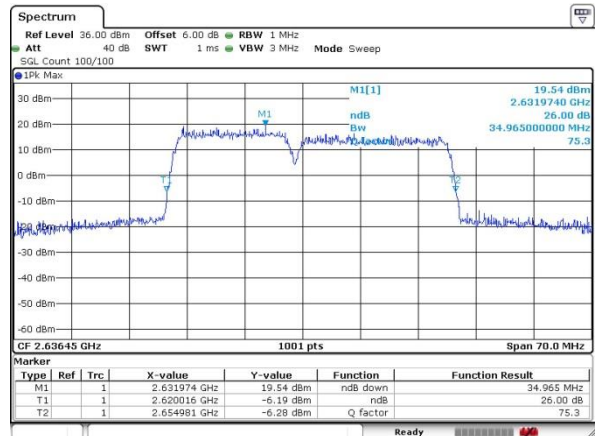

Highest Channel / 15MHz+20MHz

Date: 20.JUL.2019 22:54:38