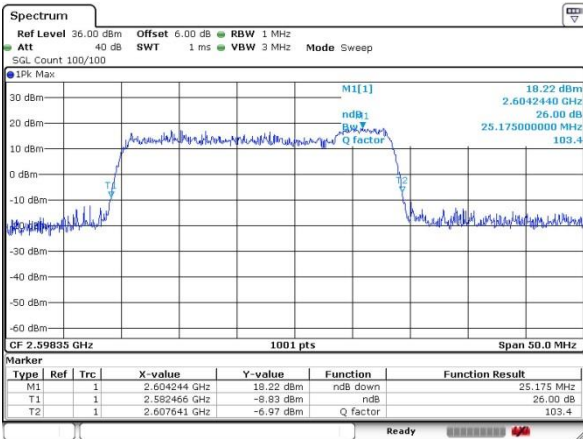

Middle Channel / 20MHz+5MHz

Date: 20.JUL.2019 21:49:05