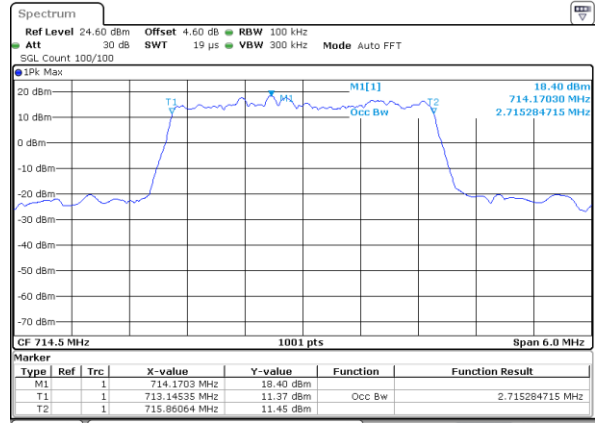

Date: 29 JUN 2019 04:58:56

Highest Channel / 1.4MHz / 16QAM

Date: 29 JUN 2019 04:59:06

LTE Band 12

Lowest Channel / 3MHz / QPSK

Date: 29 JUN 2019 05:14:44

Lowest Channel / 3MHz / 16QAM

Date: 29 JUN 2019 05:14:54

Middle Channel / 3MHz / QPSK

Date: 29 JUN 2019 05:15:15

Middle Channel / 3MHz / 16QAM

Date: 29 JUN 2019 05:15:05

Highest Channel / 3MHz / QPSK

Date: 29 JUN 2019 05:15:25

Highest Channel / 3MHz / 16QAM

Date: 29 JUN 2019 05:15:35