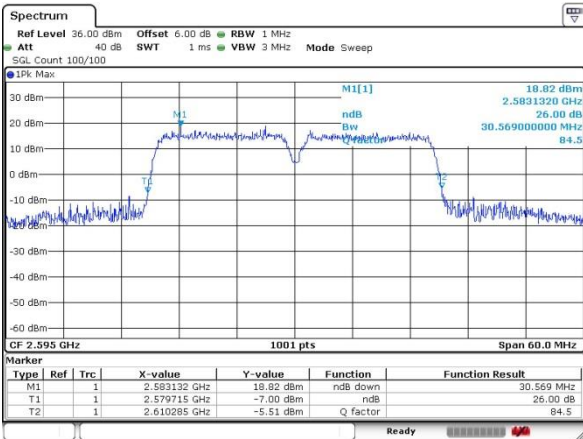

Middle Channel / 15MHz+15MHz

Date: 20.JUL.2019 22:33:14