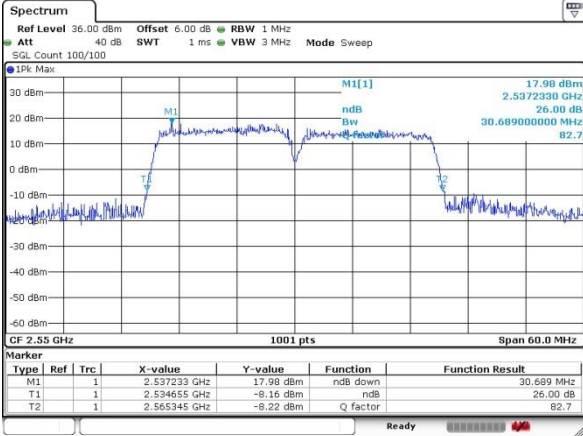

Highest Channel / 10MHz+20MHz

Date: 20.JUL.2019 22:15:30

Highest Channel / 15MHz+10MHz

Date: 20.JUL.2019 22:04:40

LTE Band 41

64QAM

Lowest Channel / 15MHz+15MHz

Date: 20.JUL.2019 22:32:21