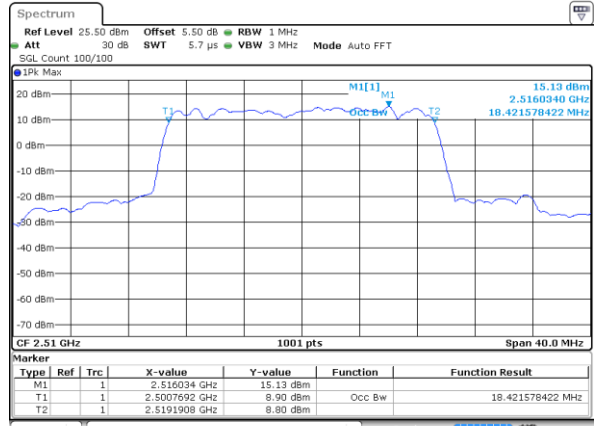

Date: 28 JUN 2019 03:10:39

LTE Band 7

Lowest Channel / 15MHz / 64QAM

Date: 28 JUN 2019 03:18:33

Lowest Channel / 20MHz / 64QAM

Date: 28 JUN 2019 03:26:49

Middle Channel / 15MHz / 64QAM

Date: 28 JUN 2019 03:18:43

Middle Channel / 20MHz / 64QAM

Date: 28 JUN 2019 03:27:00

Highest Channel / 15MHz / 64QAM

Date: 28 JUN 2019 03:18:53

Highest Channel / 20MHz / 64QAM

Date: 28 JUN 2019 03:27:10

LTE Band 12

Lowest Channel / 1.4MHz / QPSK