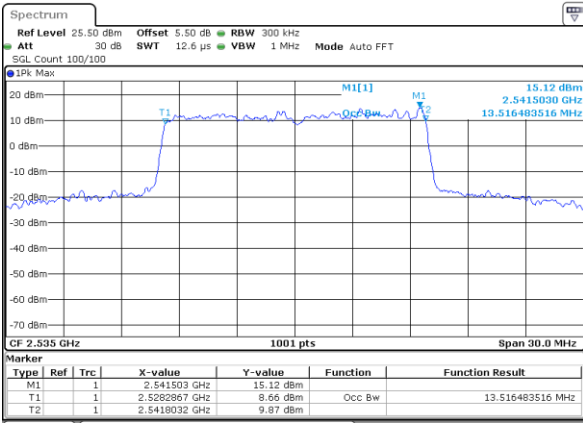

Lowest Channel / 10MHz / 16QAM

Date: 28 JUN 2019 02:12:52

Middle Channel / 10MHz / QPSK

Date: 28 JUN 2019 02:13:32

Middle Channel / 10MHz / 16QAM

Date: 28 JUN 2019 02:13:12

Highest Channel / 10MHz / QPSK

Date: 28 JUN 2019 02:13:52

Highest Channel / 10MHz / 16QAM

Date: 28 JUN 2019 02:14:12

LTE Band 7

Lowest Channel / 15MHz / QPSK

Date: 28 JUN 2019 02:29:21

Lowest Channel / 15MHz / 16QAM

Date: 28 JUN 2019 02:29:01

Middle Channel / 15MHz / QPSK

Date: 28 JUN 2019 02:29:41

Middle Channel / 15MHz / 16QAM

Date: 28 JUN 2019 02:30:01

Highest Channel / 15MHz / QPSK

Date: 28 JUN 2019 02:30:41

Highest Channel / 15MHz / 16QAM

Date: 28 JUN 2019 02:30:21

LTE Band 7