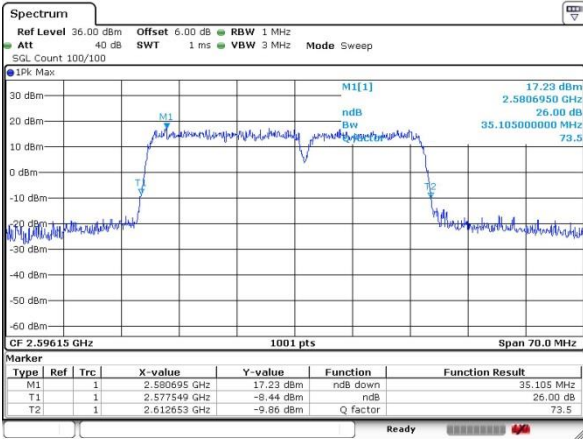

LTE Band 41

64QAM

Lowest Channel / 20MHz+15MHz

Date: 20.JUL.2019 23:00:00

Lowest Channel / 20MHz+20MHz

Date: 20.JUL.2019 23:15:25

Middle Channel / 20MHz+15MHz

Date: 20.JUL.2019 23:01:08