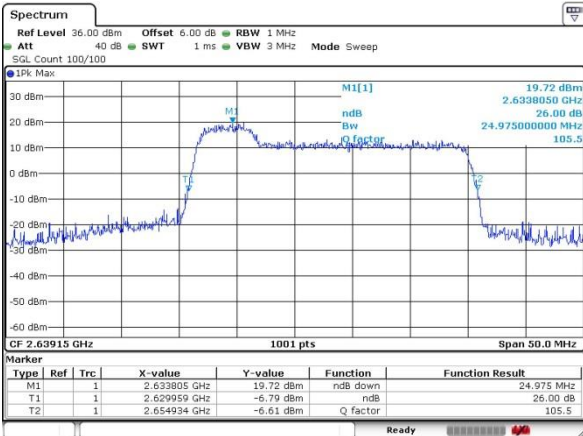

Highest Channel / 5MHz+20MHz

Date: 20.JUL.2019 21:34:59