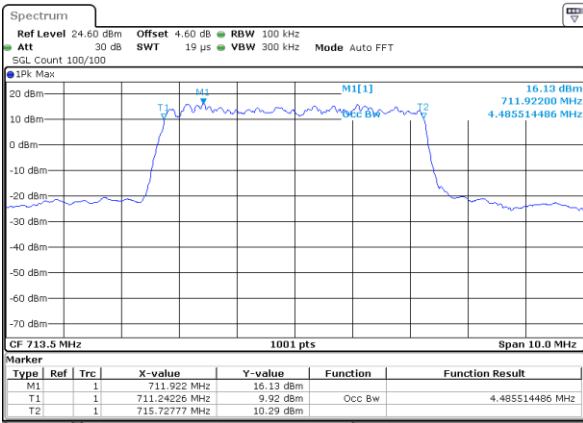

LTE Band 12

Lowest Channel / 5MHz / QPSK

Date: 29 JUN 2019 05:31:13

Lowest Channel / 5MHz / 16QAM

Date: 29 JUN 2019 05:31:23

Middle Channel / 5MHz / QPSK

Date: 29 JUN 2019 05:31:43

Middle Channel / 5MHz / 16QAM

Date: 29 JUN 2019 05:31:33

Highest Channel / 5MHz / QPSK

Date: 29 JUN 2019 05:31:53

Highest Channel / 5MHz / 16QAM

Date: 29 JUN 2019 05:32:03

LTE Band 12

Lowest Channel / 10MHz / QPSK

Date: 29 JUN 2019 05:47:42