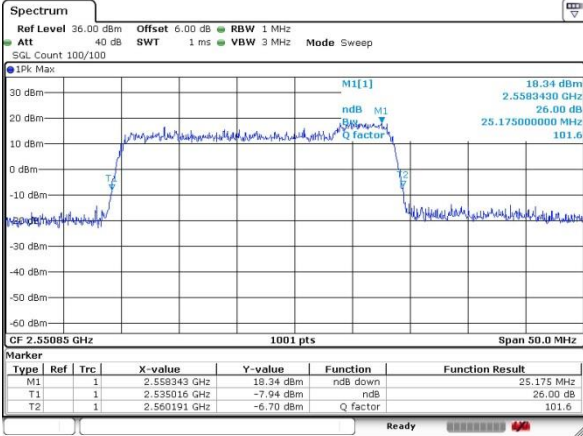

Highest Channel / 15MHz+15MHz

Date: 20.JUL.2019 22:36:00

Highest Channel / 15MHz+20MHz

Date: 20.JUL.2019 22:54:38

LTE Band 41

16QAM

Lowest Channel / 20MHz+5MHz

Date: 20.JUL.2019 21:44:37