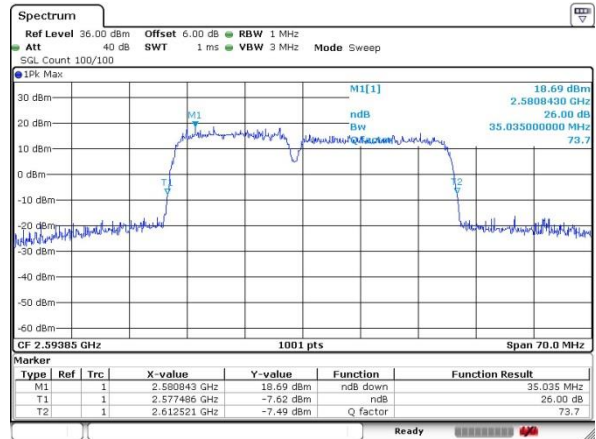

Lowest Channel / 15MHz+20MHz

Date: 20.JUL.2019 22:49:22

Middle Channel / 15MHz+15MHz

Date: 20.JUL.2019 22:33:14

Middle Channel / 15MHz+20MHz

Date: 20.JUL.2019 22:53:15

Highest Channel / 15MHz+15MHz

Date: 20.JUL.2019 22:36:28