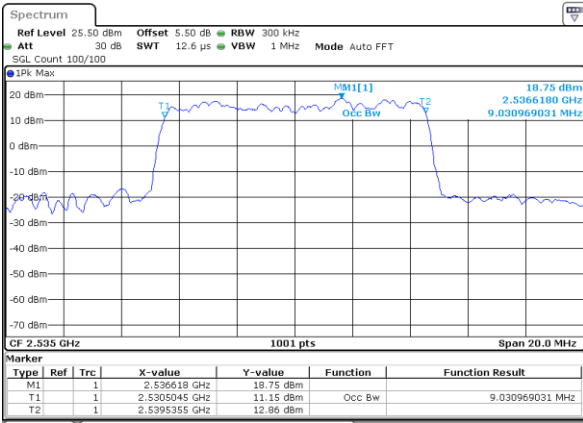

LTE Band 7

Lowest Channel / 5MHz / QPSK

Date: 28 JUN 2019 01:56:00

Lowest Channel / 5MHz / 16QAM

Date: 28 JUN 2019 01:56:20

Middle Channel / 5MHz / QPSK

Date: 28 JUN 2019 01:57:01

Middle Channel / 5MHz / 16QAM

Date: 28 JUN 2019 01:56:41

Highest Channel / 5MHz / QPSK

Date: 28 JUN 2019 01:57:21

Highest Channel / 5MHz / 16QAM

Date: 28 JUN 2019 01:57:41

LTE Band 7

Lowest Channel / 10MHz / QPSK

Date: 28 JUN 2019 02:12:32

Lowest Channel / 10MHz / 16QAM

Date: 28 JUN 2019 02:12:52

Middle Channel / 10MHz / QPSK

Date: 28 JUN 2019 02:13:32

Middle Channel / 10MHz / 16QAM

Date: 28 JUN 2019 02:13:12

Highest Channel / 10MHz / QPSK

Date: 28 JUN 2019 02:13:52