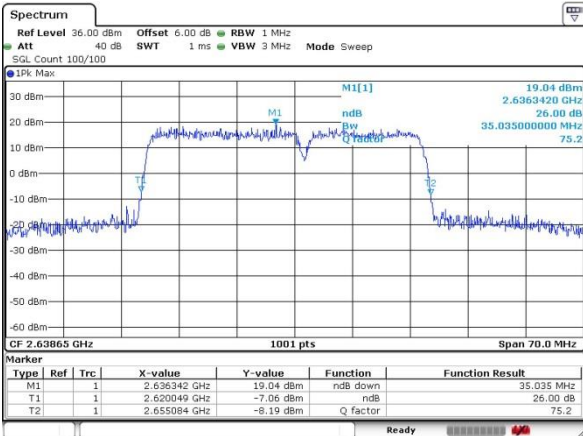

Middle Channel / 20MHz+15MHz

Date: 20 JUL 2019 23:01:37

Middle Channel / 20MHz+20MHz

Date: 20 JUL 2019 23:20:22

Highest Channel / 20MHz+15MHz

Date: 20 JUL 2019 23:03:45

Highest Channel / 20MHz+20MHz

Date: 20 JUL 2019 23:22:10