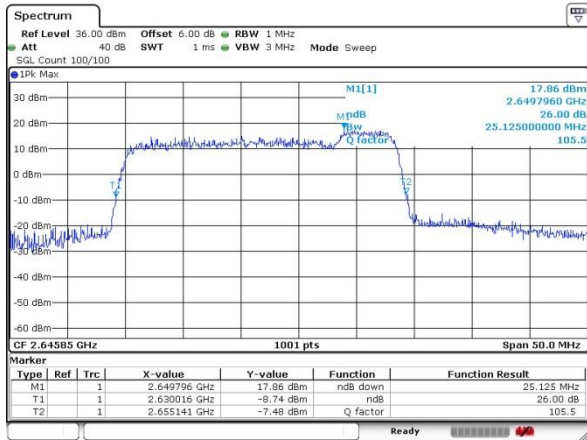

Middle Channel / 20MHz+5MHz

Date: 20 JUL 2019 21:49:33

Middle Channel / 20MHz+10MHz

Date: 20 JUL 2019 22:20:00

Highest Channel / 20MHz+5MHz

Date: 20 JUL 2019 21:50:51

Highest Channel / 20MHz+10MHz

Date: 20 JUL 2019 22:21:07