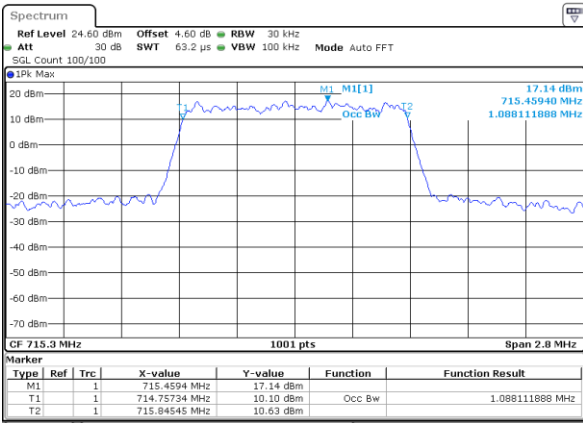

Middle Channel / 20MHz / 64QAM

Date: 28 JUN 2019 03:27:00

Highest Channel / 15MHz / 64QAM

Date: 28 JUN 2019 03:18:53

Highest Channel / 20MHz / 64QAM

Date: 28 JUN 2019 03:27:10

LTE Band 12

Lowest Channel / 1.4MHz / QPSK

Date: 29 JUN 2019 04:58:15

Lowest Channel / 1.4MHz / 16QAM

Date: 29 JUN 2019 04:58:26

Middle Channel / 1.4MHz / QPSK

Date: 29 JUN 2019 04:58:46

Middle Channel / 1.4MHz / 16QAM

Date: 29 JUN 2019 04:58:36

Highest Channel / 1.4MHz / QPSK

Date: 29 JUN 2019 04:58:56

Highest Channel / 1.4MHz / 16QAM

Date: 29 JUN 2019 04:59:06

LTE Band 12

Lowest Channel / 3MHz / QPSK

Date: 29 JUN 2019 05:14:44

Lowest Channel / 3MHz / 16QAM

Date: 29 JUN 2019 05:14:54