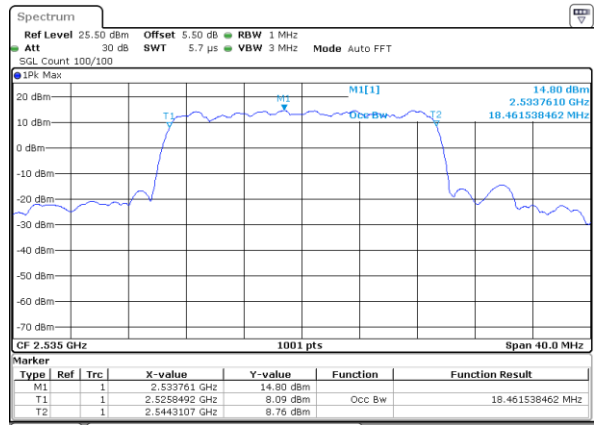

Date: 28 JUN 2019 03:10:18

Middle Channel / 5MHz / 64QAM

Date: 28 JUN 2019 03:02:13

Middle Channel / 10MHz / 64QAM

Date: 28 JUN 2019 03:10:29

Highest Channel / 5MHz / 64QAM

Date: 28 JUN 2019 03:02:23

Highest Channel / 10MHz / 64QAM

Date: 28 JUN 2019 03:10:39

LTE Band 7

Lowest Channel / 15MHz / 64QAM

Date: 28 JUN 2019 03:18:33

Lowest Channel / 20MHz / 64QAM

Date: 28 JUN 2019 03:26:49

Middle Channel / 15MHz / 64QAM

Date: 28 JUN 2019 03:18:43

Middle Channel / 20MHz / 64QAM

Date: 28 JUN 2019 03:27:00

Highest Channel / 15MHz / 64QAM

Date: 28 JUN 2019 03:18:53

Highest Channel / 20MHz / 64QAM

Date: 28 JUN 2019 03:27:10

LTE Band 12

Lowest Channel / 1.4MHz / QPSK