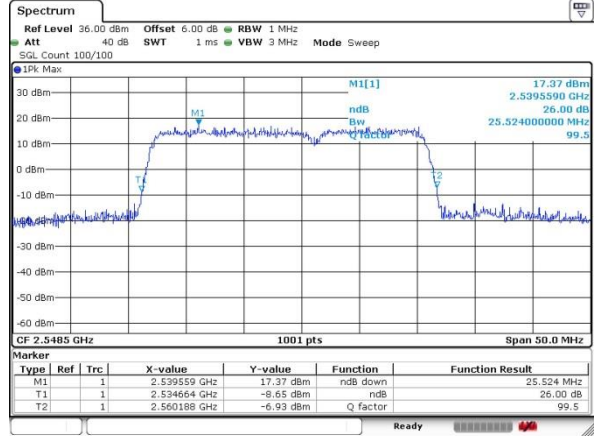

LTE Band 41

16QAM

Lowest Channel / 10MHz+20MHz

Date: 20.JUL.2019 22:09:46

Lowest Channel / 15MHz+10MHz

Date: 20.JUL.2019 22:01:07

Middle Channel / 10MHz+20MHz

Date: 20.JUL.2019 22:12:34