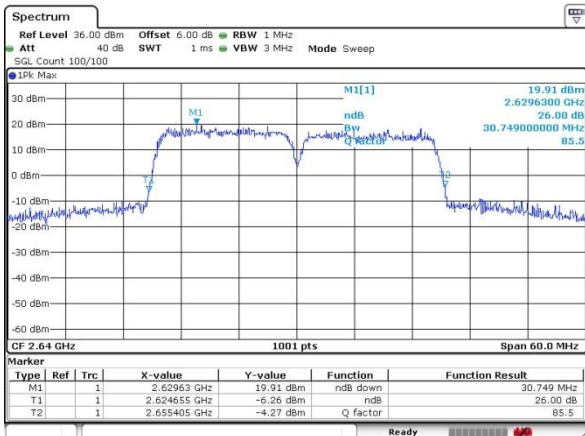

Highest Channel / 15MHz+15MHz

Date: 20.JUL.2019 22:36:00