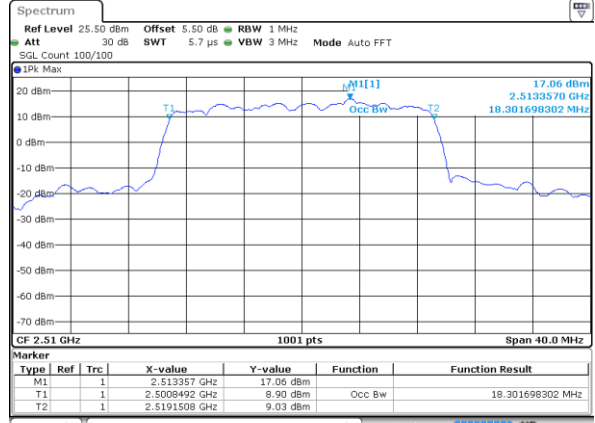

Lowest Channel / 20MHz / 16QAM

Date: 28 JUN 2019 02:45:32