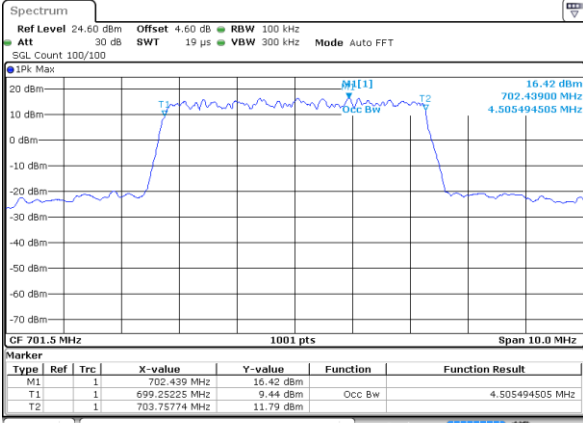

Date: 29 JUN 2019 04:58:56

Highest Channel / 1.4MHz / 16QAM

Date: 29 JUN 2019 04:59:06

LTE Band 12

Lowest Channel / 3MHz / QPSK

Date: 29 JUN 2019 05:14:44

Lowest Channel / 3MHz / 16QAM

Date: 29 JUN 2019 05:14:54

Middle Channel / 3MHz / QPSK

Date: 29 JUN 2019 05:15:15

Middle Channel / 3MHz / 16QAM

Date: 29 JUN 2019 05:15:05

Highest Channel / 3MHz / QPSK

Date: 29 JUN 2019 05:15:25

Highest Channel / 3MHz / 16QAM

Date: 29 JUN 2019 05:15:35

LTE Band 12

Lowest Channel / 5MHz / QPSK

Date: 29 JUN 2019 05:31:13

Lowest Channel / 5MHz / 16QAM

Date: 29 JUN 2019 05:31:23

Middle Channel / 5MHz / QPSK

Date: 29 JUN 2019 05:31:43

Middle Channel / 5MHz / 16QAM