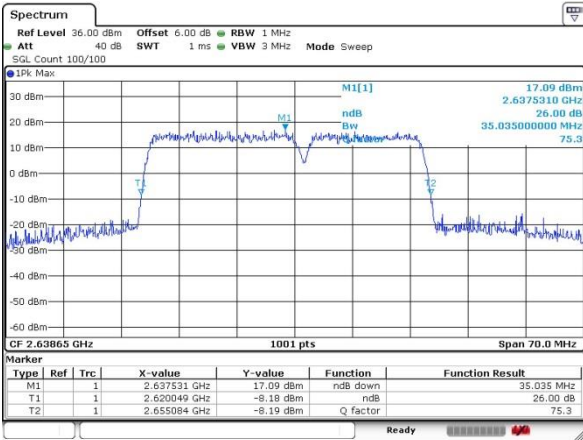

Highest Channel / 20MHz+15MHz

Date: 20.JUL.2019 23:04:15