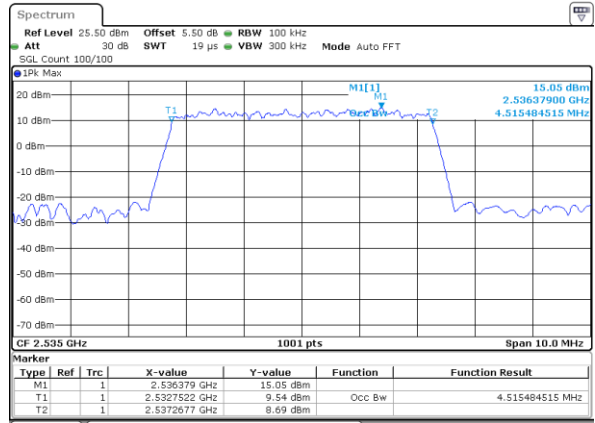

LTE Band 7

Lowest Channel / 5MHz / QPSK

Date: 28 JUN 2019 01:56:00

Lowest Channel / 5MHz / 16QAM

Date: 28 JUN 2019 01:56:20

Middle Channel / 5MHz / QPSK

Date: 28 JUN 2019 01:57:01

Middle Channel / 5MHz / 16QAM

Date: 28 JUN 2019 01:56:41

Highest Channel / 5MHz / QPSK

Date: 28 JUN 2019 01:57:21

Highest Channel / 5MHz / 16QAM

Date: 28 JUN 2019 01:57:41

LTE Band 7

Lowest Channel / 10MHz / QPSK

Date: 28 JUN 2019 02:12:32