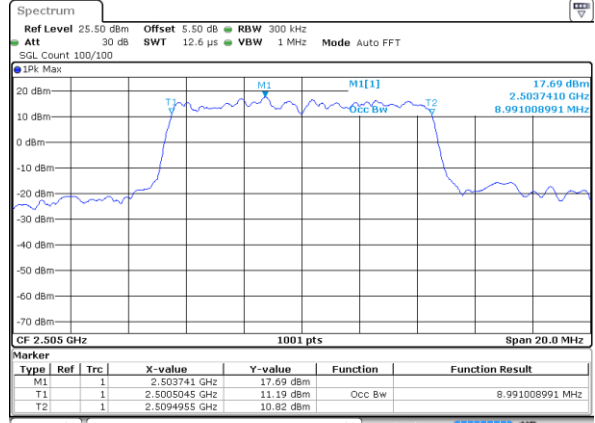

LTE Band 7

Lowest Channel / 5MHz / QPSK

Date: 28 JUN 2019 01:56:00

Lowest Channel / 5MHz / 16QAM

Date: 28 JUN 2019 01:56:20

Middle Channel / 5MHz / QPSK

Date: 28 JUN 2019 01:57:01

Middle Channel / 5MHz / 16QAM

Date: 28 JUN 2019 01:56:41

Highest Channel / 5MHz / QPSK

Date: 28 JUN 2019 01:57:21

Highest Channel / 5MHz / 16QAM

Date: 28 JUN 2019 01:57:41

LTE Band 7

Lowest Channel / 10MHz / QPSK

Date: 28 JUN 2019 02:12:32

Lowest Channel / 10MHz / 16QAM

Date: 28 JUN 2019 02:12:52

Middle Channel / 10MHz / QPSK

Date: 28 JUN 2019 02:13:32

Middle Channel / 10MHz / 16QAM

Date: 28 JUN 2019 02:13:12

Highest Channel / 10MHz / QPSK

Date: 28 JUN 2019 02:13:52