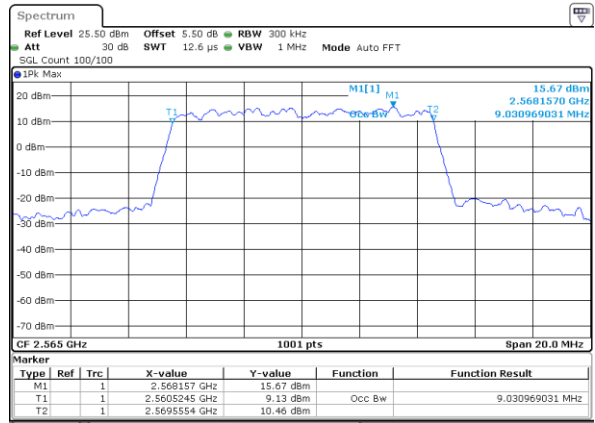

Highest Channel / 20MHz / QPSK

Date: 28 JUN 2019 02:47:12

Highest Channel / 20MHz / 16QAM

Date: 28 JUN 2019 02:46:52

LTE Band 7

Lowest Channel / 5MHz / 64QAM

Date: 28 JUN 2019 03:02:03

Lowest Channel / 10MHz / 64QAM

Date: 28 JUN 2019 03:10:18

Middle Channel / 5MHz / 64QAM

Date: 28 JUN 2019 03:02:13

Middle Channel / 10MHz / 64QAM

Date: 28 JUN 2019 03:10:29

Highest Channel / 5MHz / 64QAM

Date: 28 JUN 2019 03:02:23

Highest Channel / 10MHz / 64QAM

Date: 28 JUN 2019 03:10:39

LTE Band 7

Lowest Channel / 15MHz / 64QAM

Date: 28 JUN 2019 03:18:33

Lowest Channel / 20MHz / 64QAM

Date: 28 JUN 2019 03:26:49

Middle Channel / 15MHz / 64QAM

Date: 28 JUN 2019 03:18:43