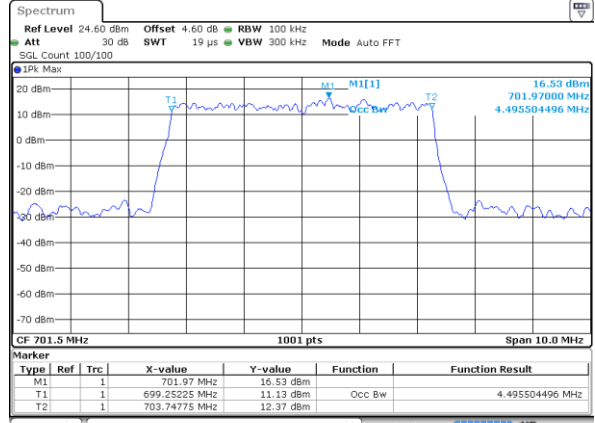

Lowest Channel / 5MHz / 16QAM

Date: 29 JUN 2019 05:31:23