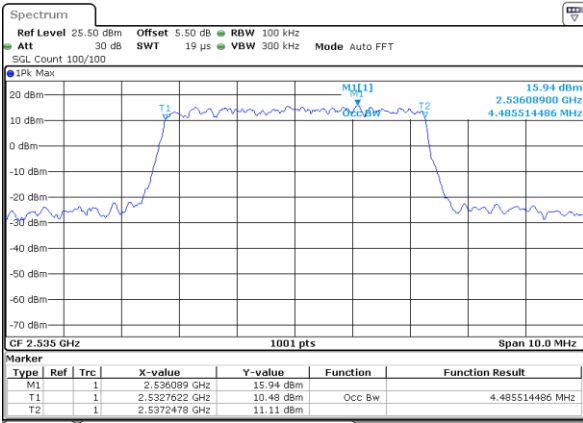

LTE Band 7

Lowest Channel / 5MHz / QPSK

Date: 28 JUN 2019 01:56:00

Lowest Channel / 5MHz / 16QAM

Date: 28 JUN 2019 01:56:20

Middle Channel / 5MHz / QPSK

Date: 28 JUN 2019 01:57:01

Middle Channel / 5MHz / 16QAM

Date: 28 JUN 2019 01:56:41

Highest Channel / 5MHz / QPSK

Date: 28 JUN 2019 01:57:21

Highest Channel / 5MHz / 16QAM

Date: 28 JUN 2019 01:57:41

LTE Band 7

Lowest Channel / 10MHz / QPSK

Date: 28 JUN 2019 02:12:32