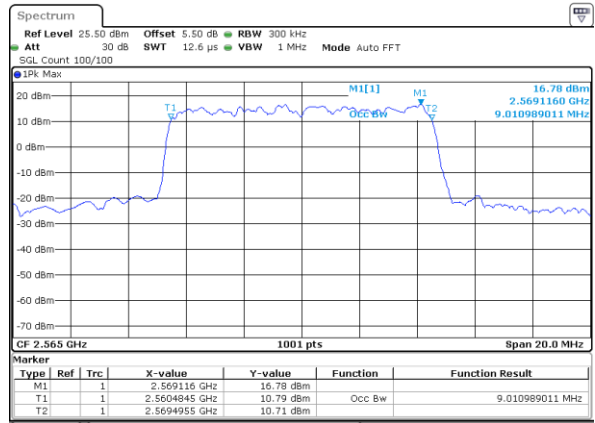

Date: 28 JUN 2019 01:56:41

Highest Channel / 5MHz / QPSK

Date: 28 JUN 2019 01:57:21

Highest Channel / 5MHz / 16QAM

Date: 28 JUN 2019 01:57:41

LTE Band 7

Lowest Channel / 10MHz / QPSK

Date: 28 JUN 2019 02:12:32

Lowest Channel / 10MHz / 16QAM

Date: 28 JUN 2019 02:12:52

Middle Channel / 10MHz / QPSK

Date: 28 JUN 2019 02:13:32

Middle Channel / 10MHz / 16QAM

Date: 28 JUN 2019 02:13:12

Highest Channel / 10MHz / QPSK

Date: 28 JUN 2019 02:13:52

Highest Channel / 10MHz / 16QAM

Date: 28 JUN 2019 02:14:12

LTE Band 7

Lowest Channel / 15MHz / QPSK

Date: 28 JUN 2019 02:29:21

Lowest Channel / 15MHz / 16QAM

Date: 28 JUN 2019 02:29:01

Middle Channel / 15MHz / QPSK