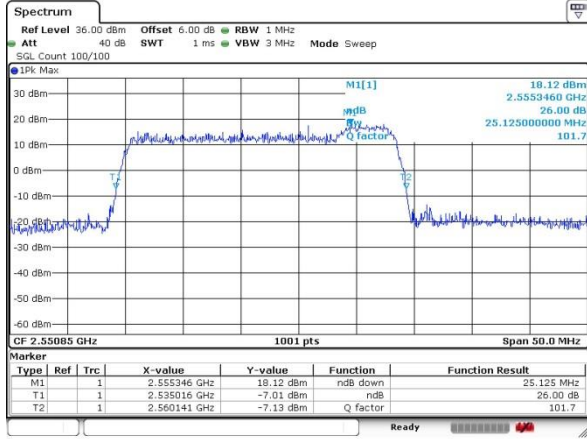

Highest Channel / 15MHz+20MHz

Date: 20.JUL.2019 22:54:10

LTE Band 41

64QAM

Lowest Channel / 20MHz+5MHz

Date: 20 JUL 2019 21:43:11

Lowest Channel / 20MHz+10MHz

Date: 20 JUL 2019 22:16:30