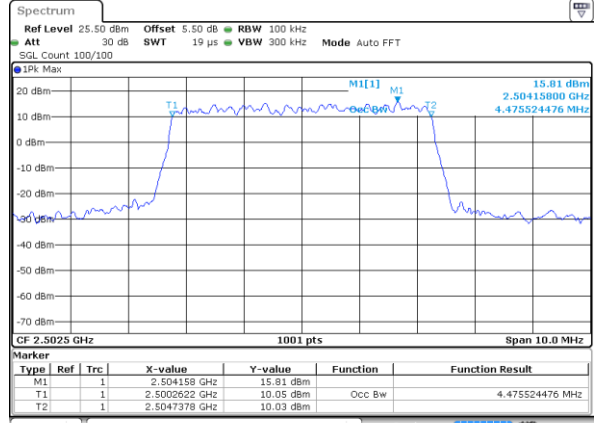

Mode	LTE Band 41 : 99%OBW(MHz)				
64QAM					
BW	5MHz+20MHz	10MHz+15MHz	10MHz+20MHz	15MHz+10MHz	15MHz+15MHz
Lowest CH	23.32	23.47	28.17	23.52	28.59
Middle CH	23.32	23.52	28.05	23.47	28.65
Highest CH	23.32	23.47	27.99	23.52	28.59
BW	15MHz+20MHz	20MHz+5MHz	20MHz+10MHz	20MHz+15MHz	20MHz+20MHz
Lowest CH	32.79	23.32	28.05	32.79	37.64
Middle CH	32.86	23.22	28.17	32.79	37.88
Highest CH	32.93	23.32	28.17	32.86	37.72

LTE Band 7

Lowest Channel / 5MHz / QPSK

Date: 28 JUN 2019 01:56:00

Lowest Channel / 5MHz / 16QAM

Date: 28 JUN 2019 01:56:20

Middle Channel / 5MHz / QPSK

Date: 28 JUN 2019 01:57:01

Middle Channel / 5MHz / 16QAM