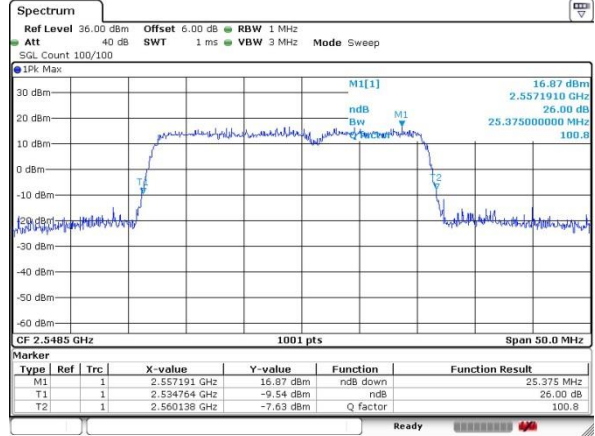

Lowest Channel / 15MHz+10MHz

Date: 20.JUL.2019 22:00:34