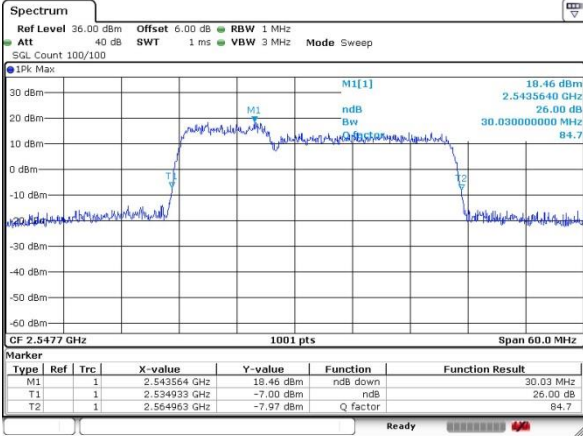

LTE Band 41

16QAM

Lowest Channel / 10MHz+20MHz

Date: 20.JUL.2019 22:09:46

Lowest Channel / 15MHz+10MHz

Date: 20.JUL.2019 22:01:07

Middle Channel / 10MHz+20MHz

Date: 20.JUL.2019 22:12:34