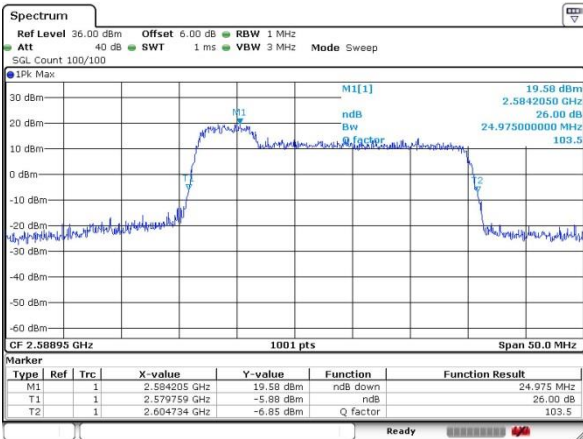

LTE Band 41

64QAM

Lowest Channel / 5MHz+20MHz

Date: 20.JUL.2019 21:31:45

Lowest Channel / 10MHz+15MHz

Date: 20.JUL.2019 21:55:05

Middle Channel / 5MHz+20MHz

Date: 20.JUL.2019 21:32:44