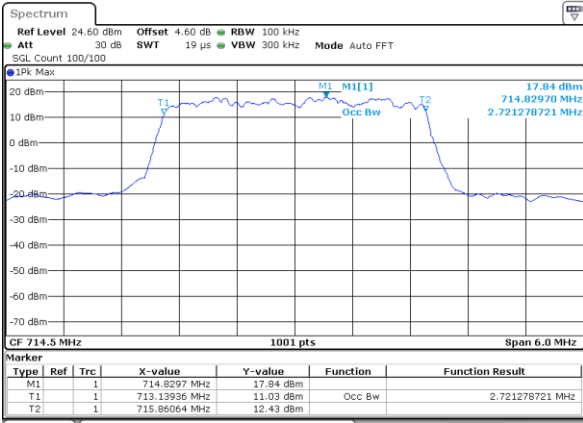

Date: 29 JUN 2019 04:58:56

Highest Channel / 1.4MHz / 16QAM

Date: 29 JUN 2019 04:59:06

LTE Band 12

Lowest Channel / 3MHz / QPSK

Date: 29 JUN 2019 05:14:44

Lowest Channel / 3MHz / 16QAM

Date: 29 JUN 2019 05:14:54

Middle Channel / 3MHz / QPSK

Date: 29 JUN 2019 05:15:15

Middle Channel / 3MHz / 16QAM

Date: 29 JUN 2019 05:15:05

Highest Channel / 3MHz / QPSK

Date: 29 JUN 2019 05:15:25

Highest Channel / 3MHz / 16QAM

Date: 29 JUN 2019 05:15:35

LTE Band 12

Lowest Channel / 5MHz / QPSK

Date: 29 JUN 2019 05:31:13

Lowest Channel / 5MHz / 16QAM

Date: 29 JUN 2019 05:31:23

Middle Channel / 5MHz / QPSK

Date: 29 JUN 2019 05:31:43

Middle Channel / 5MHz / 16QAM

Date: 29 JUN 2019 05:31:33

Highest Channel / 5MHz / QPSK

Date: 29 JUN 2019 05:31:53

Highest Channel / 5MHz / 16QAM

Date: 29 JUN 2019 05:32:03

LTE Band 12

Lowest Channel / 10MHz / QPSK

Date: 29 JUN 2019 05:47:42