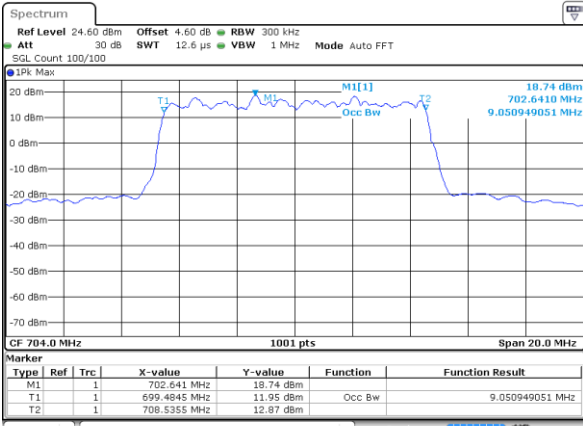

Date: 29 JUN 2019 05:31:33

Highest Channel / 5MHz / QPSK

Date: 29 JUN 2019 05:31:53

Highest Channel / 5MHz / 16QAM

Date: 29 JUN 2019 05:32:03

LTE Band 12

Lowest Channel / 10MHz / QPSK

Date: 29 JUN 2019 05:47:42