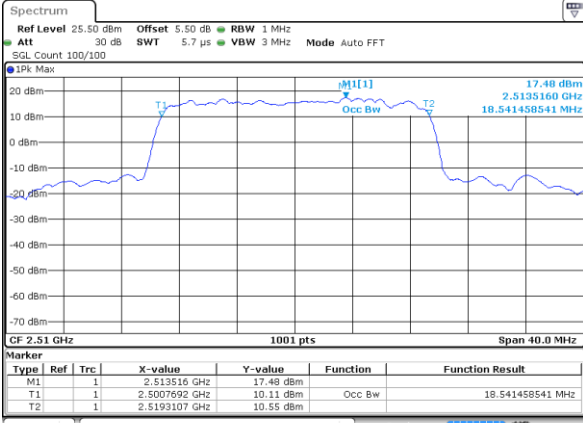

Highest Channel / 10MHz / 16QAM

Date: 28 JUN 2019 02:14:12

LTE Band 7

Lowest Channel / 15MHz / QPSK

Date: 28 JUN 2019 02:29:21

Lowest Channel / 15MHz / 16QAM

Date: 28 JUN 2019 02:29:01

Middle Channel / 15MHz / QPSK

Date: 28 JUN 2019 02:29:41

Middle Channel / 15MHz / 16QAM

Date: 28 JUN 2019 02:30:01

Highest Channel / 15MHz / QPSK

Date: 28 JUN 2019 02:30:41

Highest Channel / 15MHz / 16QAM

Date: 28 JUN 2019 02:30:21

LTE Band 7

Lowest Channel / 20MHz / QPSK

Date: 28 JUN 2019 02:45:52

Lowest Channel / 20MHz / 16QAM

Date: 28 JUN 2019 02:45:32

Middle Channel / 20MHz / QPSK

Date: 28 JUN 2019 02:46:12

Middle Channel / 20MHz / 16QAM

Date: 28 JUN 2019 02:46:32

Highest Channel / 20MHz / QPSK

Date: 28 JUN 2019 02:47:12

Highest Channel / 20MHz / 16QAM

Date: 28 JUN 2019 02:46:52

LTE Band 7

Lowest Channel / 5MHz / 64QAM

Date: 28 JUN 2019 03:02:03

Lowest Channel / 10MHz / 64QAM