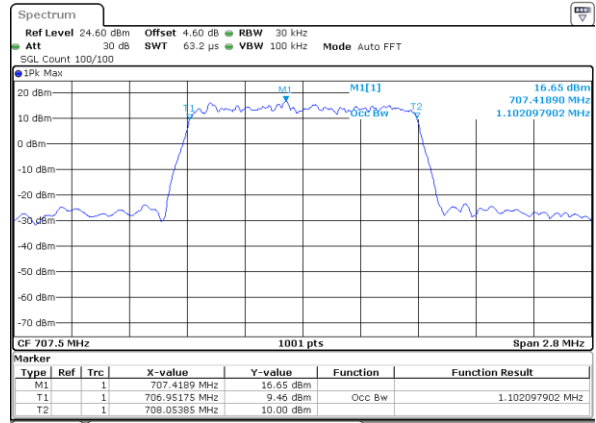

Middle Channel / 20MHz / 64QAM

Date: 28 JUN 2019 03:27:00

Highest Channel / 15MHz / 64QAM

Date: 28 JUN 2019 03:18:53

Highest Channel / 20MHz / 64QAM

Date: 28 JUN 2019 03:27:10

LTE Band 12

Lowest Channel / 1.4MHz / QPSK

Date: 29 JUN 2019 04:58:15

Lowest Channel / 1.4MHz / 16QAM

Date: 29 JUN 2019 04:58:26

Middle Channel / 1.4MHz / QPSK

Date: 29 JUN 2019 04:58:46

Middle Channel / 1.4MHz / 16QAM

Date: 29 JUN 2019 04:58:36

Highest Channel / 1.4MHz / QPSK

Date: 29 JUN 2019 04:58:56

Highest Channel / 1.4MHz / 16QAM

Date: 29 JUN 2019 04:59:06

LTE Band 12

Lowest Channel / 3MHz / QPSK

Date: 29 JUN 2019 05:14:44

Lowest Channel / 3MHz / 16QAM

Date: 29 JUN 2019 05:14:54