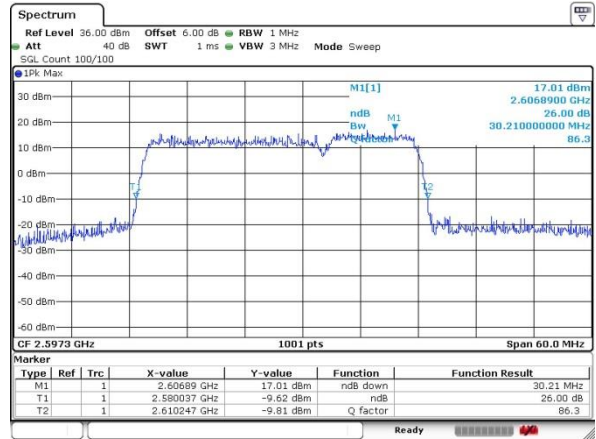

Middle Channel / 20MHz+10MHz

Date: 20 JUL 2019 22:20:00