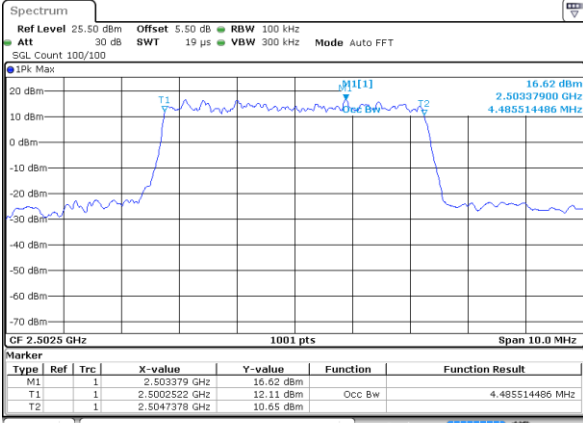

LTE Band 7

Lowest Channel / 5MHz / QPSK

Date: 28 JUN 2019 01:56:00