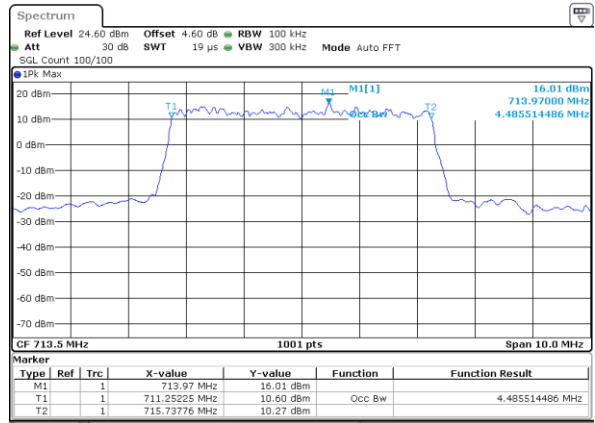

LTE Band 12

Lowest Channel / 5MHz / QPSK

Date: 29 JUN 2019 05:31:13

Lowest Channel / 5MHz / 16QAM

Date: 29 JUN 2019 05:31:23

Middle Channel / 5MHz / QPSK

Date: 29 JUN 2019 05:31:43

Middle Channel / 5MHz / 16QAM

Date: 29 JUN 2019 05:31:33

Highest Channel / 5MHz / QPSK

Date: 29 JUN 2019 05:31:53

Highest Channel / 5MHz / 16QAM

Date: 29 JUN 2019 05:32:03

LTE Band 12

Lowest Channel / 10MHz / QPSK

Date: 29 JUN 2019 05:47:42