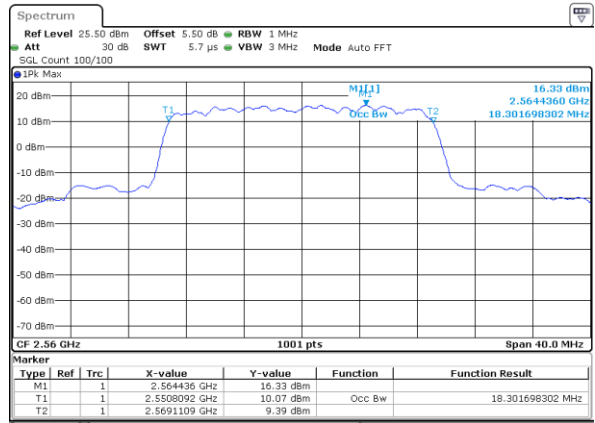

Date: 28 JUN 2019 02:29:41

Middle Channel / 15MHz / 16QAM

Date: 28 JUN 2019 02:30:01

Highest Channel / 15MHz / QPSK

Date: 28 JUN 2019 02:30:41

Highest Channel / 15MHz / 16QAM

Date: 28 JUN 2019 02:30:21

LTE Band 7

Lowest Channel / 20MHz / QPSK

Date: 28 JUN 2019 02:45:52

Lowest Channel / 20MHz / 16QAM

Date: 28 JUN 2019 02:45:32

Middle Channel / 20MHz / QPSK

Date: 28 JUN 2019 02:46:12

Middle Channel / 20MHz / 16QAM

Date: 28 JUN 2019 02:46:32

Highest Channel / 20MHz / QPSK

Date: 28 JUN 2019 02:47:12

Highest Channel / 20MHz / 16QAM

Date: 28 JUN 2019 02:46:52

LTE Band 7

Lowest Channel / 5MHz / 64QAM

Date: 28 JUN 2019 03:02:03

Lowest Channel / 10MHz / 64QAM