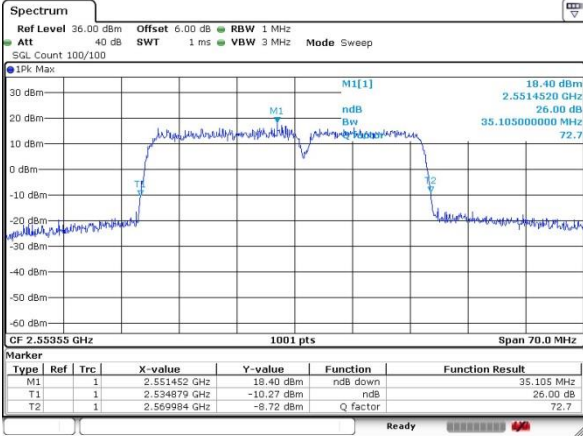

LTE Band 41

64QAM

Lowest Channel / 20MHz+15MHz

Date: 20.JUL.2019 23:00:00