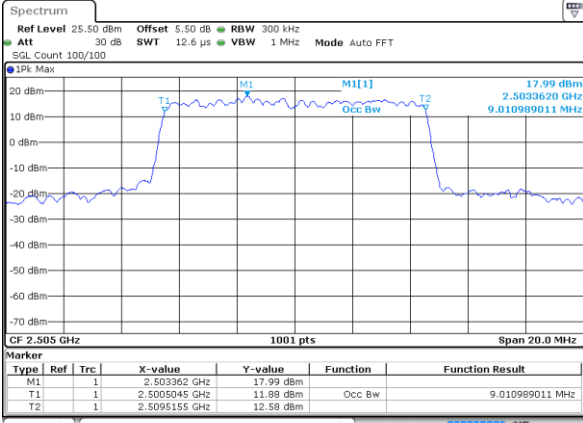

LTE Band 7

Lowest Channel / 5MHz / QPSK

Date: 28 JUN 2019 01:56:00

Lowest Channel / 5MHz / 16QAM

Date: 28 JUN 2019 01:56:20

Middle Channel / 5MHz / QPSK

Date: 28 JUN 2019 01:57:01

Middle Channel / 5MHz / 16QAM

Date: 28 JUN 2019 01:56:41

Highest Channel / 5MHz / QPSK

Date: 28 JUN 2019 01:57:21

Highest Channel / 5MHz / 16QAM

Date: 28 JUN 2019 01:57:41

LTE Band 7

Lowest Channel / 10MHz / QPSK

Date: 28 JUN 2019 02:12:32

Lowest Channel / 10MHz / 16QAM

Date: 28 JUN 2019 02:12:52

Middle Channel / 10MHz / QPSK

Date: 28 JUN 2019 02:13:32

Middle Channel / 10MHz / 16QAM

Date: 28 JUN 2019 02:13:12

Highest Channel / 10MHz / QPSK

Date: 28 JUN 2019 02:13:52