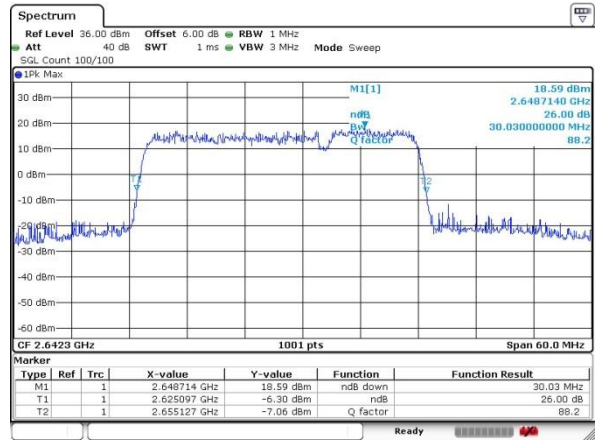

Middle Channel / 20MHz+5MHz

Date: 20 JUL 2019 21:49:33

Middle Channel / 20MHz+10MHz

Date: 20 JUL 2019 22:20:00

Highest Channel / 20MHz+5MHz

Date: 20 JUL 2019 21:50:51

Highest Channel / 20MHz+10MHz

Date: 20 JUL 2019 22:21:07