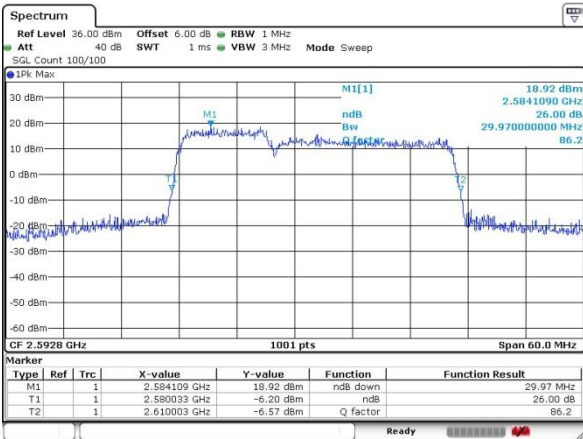

LTE Band 41

16QAM

Lowest Channel / 10MHz+20MHz

Date: 20.JUL.2019 22:09:46

Lowest Channel / 15MHz+10MHz

Date: 20.JUL.2019 22:01:07

Middle Channel / 10MHz+20MHz

Date: 20.JUL.2019 22:12:34