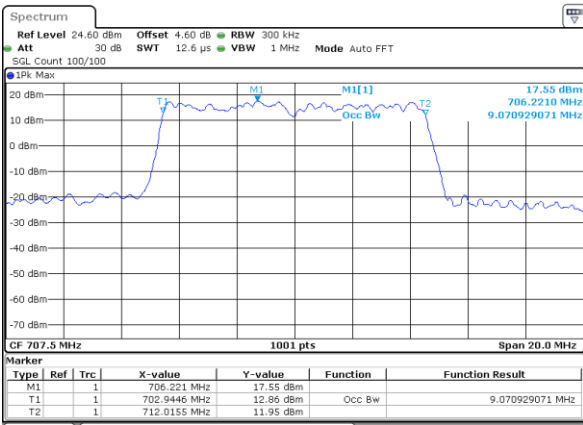

Middle Channel / 10MHz / QPSK

Date: 29 JUN 2019 05:48:12