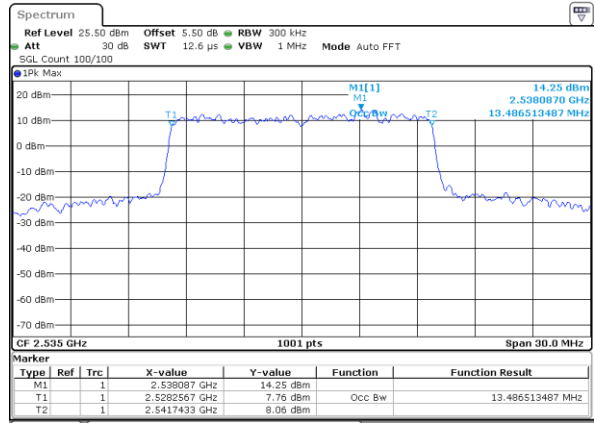

Lowest Channel / 10MHz / 16QAM

Date: 28 JUN 2019 02:12:52

Middle Channel / 10MHz / QPSK

Date: 28 JUN 2019 02:13:32

Middle Channel / 10MHz / 16QAM

Date: 28 JUN 2019 02:13:12

Highest Channel / 10MHz / QPSK

Date: 28 JUN 2019 02:13:52

Highest Channel / 10MHz / 16QAM

Date: 28 JUN 2019 02:14:12

LTE Band 7

Lowest Channel / 15MHz / QPSK

Date: 28 JUN 2019 02:29:21

Lowest Channel / 15MHz / 16QAM

Date: 28 JUN 2019 02:29:01

Middle Channel / 15MHz / QPSK

Date: 28 JUN 2019 02:29:41

Middle Channel / 15MHz / 16QAM

Date: 28 JUN 2019 02:30:01

Highest Channel / 15MHz / QPSK

Date: 28 JUN 2019 02:30:41

Highest Channel / 15MHz / 16QAM

Date: 28 JUN 2019 02:30:21

LTE Band 7