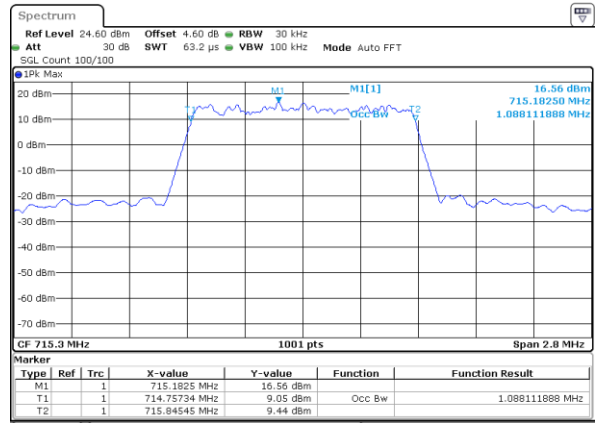

Middle Channel / 20MHz / 64QAM

Date: 28 JUN 2019 03:27:00

Highest Channel / 15MHz / 64QAM

Date: 28 JUN 2019 03:18:53

Highest Channel / 20MHz / 64QAM

Date: 28 JUN 2019 03:27:10

LTE Band 12

Lowest Channel / 1.4MHz / QPSK

Date: 29 JUN 2019 04:58:15

Lowest Channel / 1.4MHz / 16QAM

Date: 29 JUN 2019 04:58:26

Middle Channel / 1.4MHz / QPSK

Date: 29 JUN 2019 04:58:46

Middle Channel / 1.4MHz / 16QAM

Date: 29 JUN 2019 04:58:36

Highest Channel / 1.4MHz / QPSK

Date: 29 JUN 2019 04:58:56

Highest Channel / 1.4MHz / 16QAM

Date: 29 JUN 2019 04:59:06

LTE Band 12

Lowest Channel / 3MHz / QPSK

Date: 29 JUN 2019 05:14:44

Lowest Channel / 3MHz / 16QAM

Date: 29 JUN 2019 05:14:54