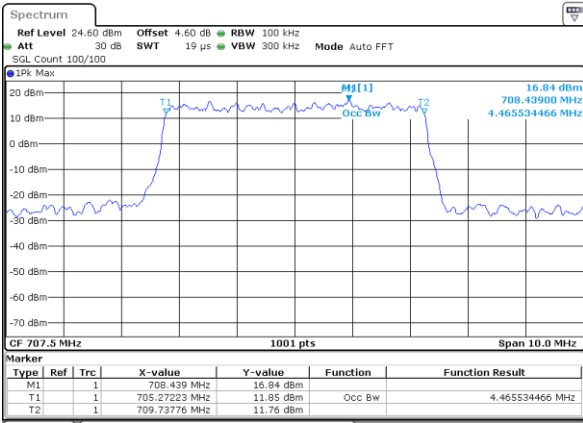

LTE Band 12

Lowest Channel / 5MHz / QPSK

Date: 29 JUN 2019 05:31:13

Lowest Channel / 5MHz / 16QAM

Date: 29 JUN 2019 05:31:23

Middle Channel / 5MHz / QPSK

Date: 29 JUN 2019 05:31:43

Middle Channel / 5MHz / 16QAM

Date: 29 JUN 2019 05:31:33

Highest Channel / 5MHz / QPSK

Date: 29 JUN 2019 05:31:53

Highest Channel / 5MHz / 16QAM

Date: 29 JUN 2019 05:32:03

LTE Band 12

Lowest Channel / 10MHz / QPSK

Date: 29 JUN 2019 05:47:42