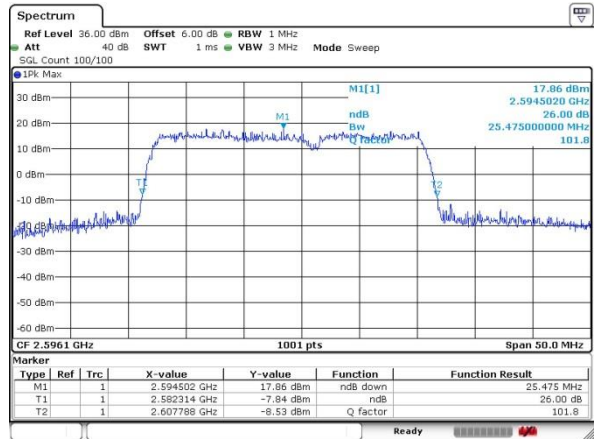

Middle Channel / 15MHz+10MHz

Date: 20.JUL.2019 22:02:54