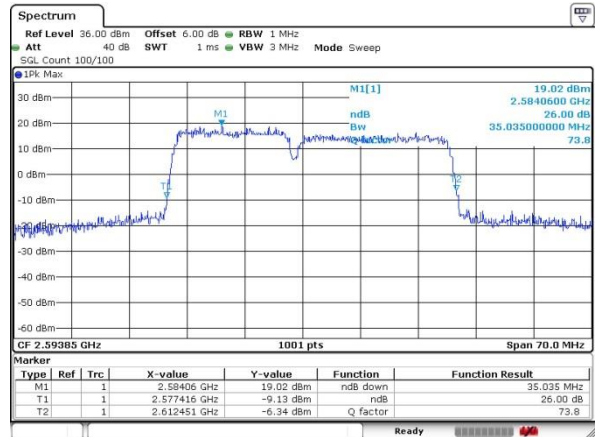

Lowest Channel / 15MHz+15MHz

Date: 20.JUL.2019 22:31:56

Lowest Channel / 15MHz+20MHz

Date: 20.JUL.2019 22:49:58

Middle Channel / 15MHz+15MHz

Date: 20.JUL.2019 22:33:56

Middle Channel / 15MHz+20MHz

Date: 20.JUL.2019 22:52:38