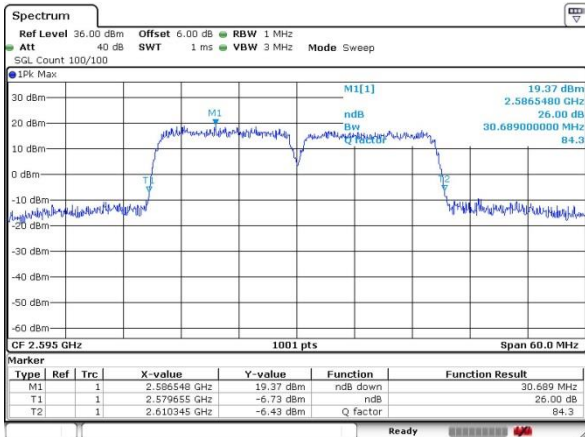

Lowest Channel / 15MHz+15MHz

Date: 20.JUL.2019 22:31:56

Lowest Channel / 15MHz+20MHz

Date: 20.JUL.2019 22:49:58

Middle Channel / 15MHz+15MHz

Date: 20.JUL.2019 22:33:56

Middle Channel / 15MHz+20MHz

Date: 20.JUL.2019 22:52:38