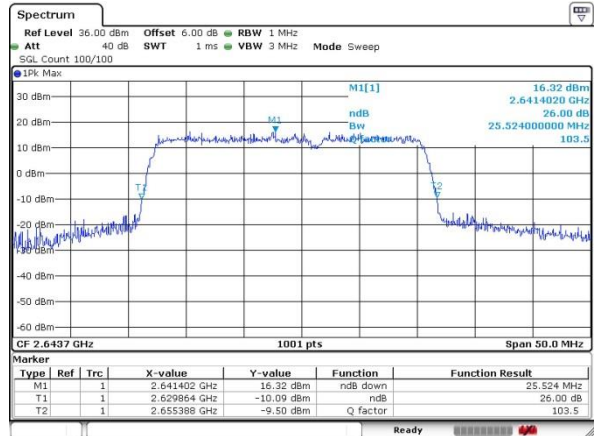

Highest Channel / 15MHz+10MHz

Date: 20.JUL.2019 22:04:40