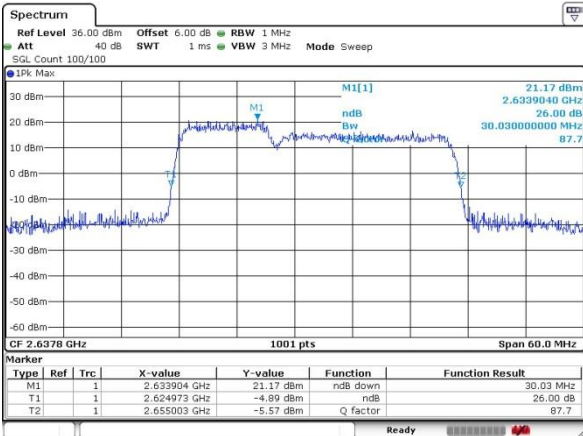

Highest Channel / 10MHz+20MHz

Date: 20.JUL.2019 22:14:59