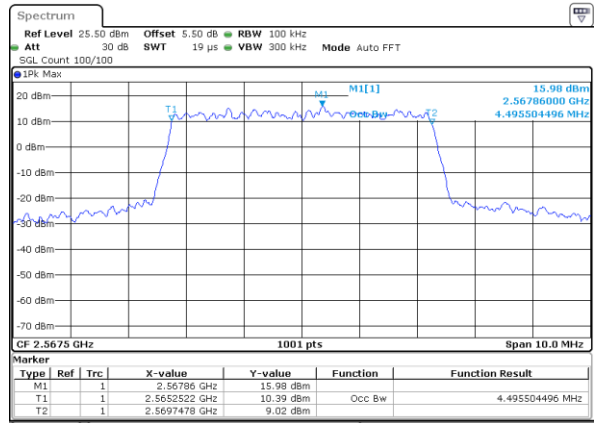

LTE Band 7

Lowest Channel / 5MHz / QPSK

Date: 28 JUN 2019 01:56:00

Lowest Channel / 5MHz / 16QAM

Date: 28 JUN 2019 01:56:20

Middle Channel / 5MHz / QPSK

Date: 28 JUN 2019 01:57:01

Middle Channel / 5MHz / 16QAM

Date: 28 JUN 2019 01:56:41

Highest Channel / 5MHz / QPSK

Date: 28 JUN 2019 01:57:21

Highest Channel / 5MHz / 16QAM

Date: 28 JUN 2019 01:57:41

LTE Band 7

Lowest Channel / 10MHz / QPSK

Date: 28 JUN 2019 02:12:32