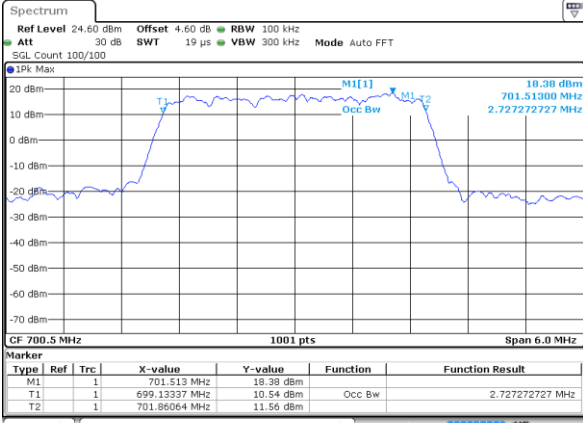

Date: 29 JUN 2019 04:58:15

Lowest Channel / 1.4MHz / 16QAM

Date: 29 JUN 2019 04:58:26

Middle Channel / 1.4MHz / QPSK

Date: 29 JUN 2019 04:58:46

Middle Channel / 1.4MHz / 16QAM

Date: 29 JUN 2019 04:58:36

Highest Channel / 1.4MHz / QPSK

Date: 29 JUN 2019 04:58:56

Highest Channel / 1.4MHz / 16QAM

Date: 29 JUN 2019 04:59:06

LTE Band 12

Lowest Channel / 3MHz / QPSK

Date: 29 JUN 2019 05:14:44

Lowest Channel / 3MHz / 16QAM

Date: 29 JUN 2019 05:14:54