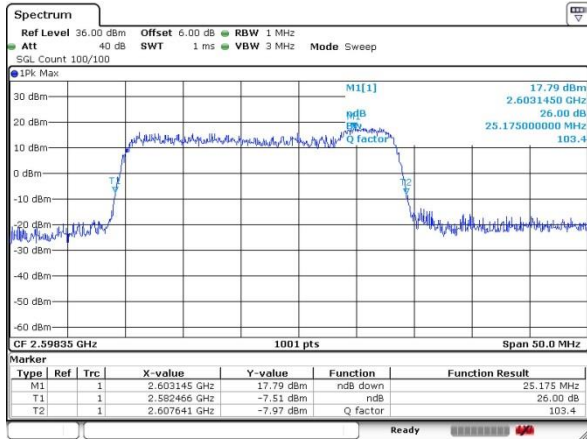

Middle Channel / 20MHz+5MHz

Date: 20 JUL 2019 21:49:33