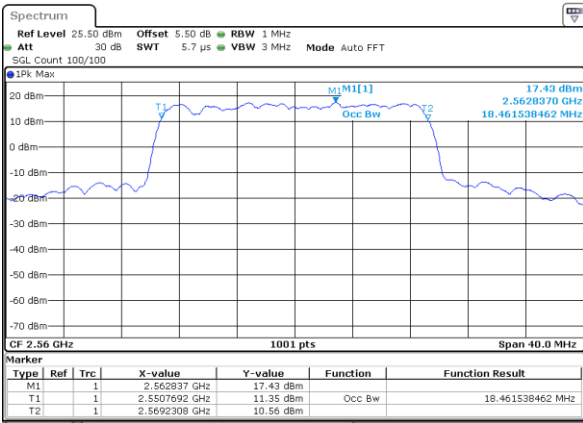

Date: 28 JUN 2019 02:29:41

Middle Channel / 15MHz / 16QAM

Date: 28 JUN 2019 02:30:01

Highest Channel / 15MHz / QPSK

Date: 28 JUN 2019 02:30:41

Highest Channel / 15MHz / 16QAM

Date: 28 JUN 2019 02:30:21

LTE Band 7

Lowest Channel / 20MHz / QPSK

Date: 28 JUN 2019 02:45:52

Lowest Channel / 20MHz / 16QAM

Date: 28 JUN 2019 02:45:32

Middle Channel / 20MHz / QPSK

Date: 28 JUN 2019 02:46:12

Middle Channel / 20MHz / 16QAM

Date: 28 JUN 2019 02:46:32

Highest Channel / 20MHz / QPSK

Date: 28 JUN 2019 02:47:12

Highest Channel / 20MHz / 16QAM

Date: 28 JUN 2019 02:46:52

LTE Band 7

Lowest Channel / 5MHz / 64QAM

Date: 28 JUN 2019 03:02:03

Lowest Channel / 10MHz / 64QAM