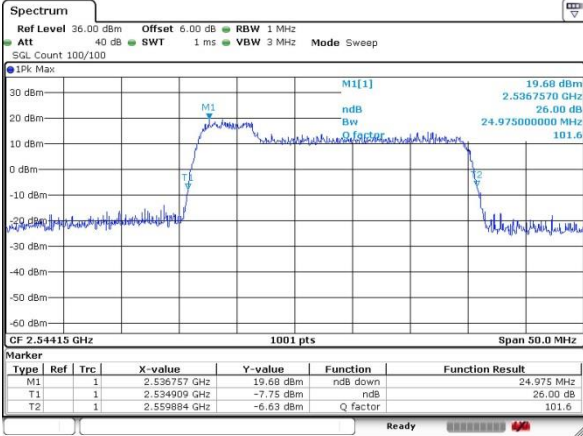

LTE Band 41

64QAM

Lowest Channel / 5MHz+20MHz

Date: 20.JUL.2019 21:31:45