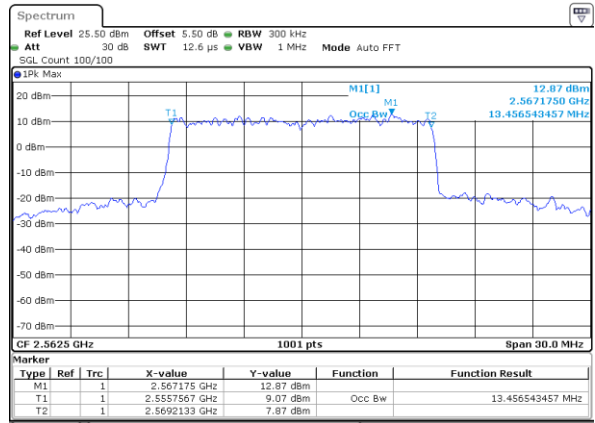

Highest Channel / 10MHz / 16QAM

Date: 28 JUN 2019 02:14:12

LTE Band 7

Lowest Channel / 15MHz / QPSK

Date: 28 JUN 2019 02:29:21

Lowest Channel / 15MHz / 16QAM

Date: 28 JUN 2019 02:29:01

Middle Channel / 15MHz / QPSK

Date: 28 JUN 2019 02:29:41

Middle Channel / 15MHz / 16QAM

Date: 28 JUN 2019 02:30:01

Highest Channel / 15MHz / QPSK

Date: 28 JUN 2019 02:30:41

Highest Channel / 15MHz / 16QAM

Date: 28 JUN 2019 02:30:21

LTE Band 7