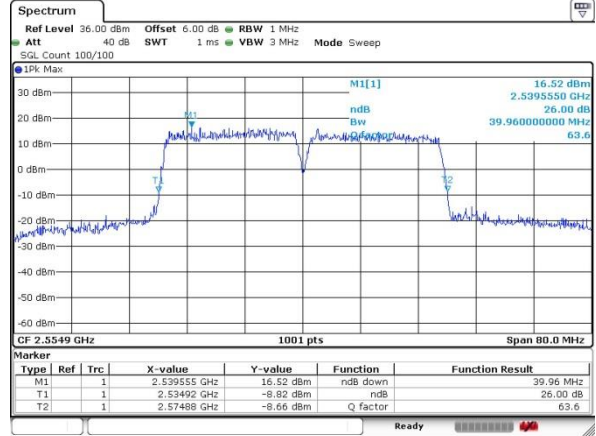

Highest Channel / 20MHz+10MHz

Date: 20.JUL.2019 22:21:40

LTE Band 41

16QAM

Lowest Channel / 20MHz+15MHz

Date: 20 JUL 2019 22:58:16

Lowest Channel / 20MHz+20MHz

Date: 20 JUL 2019 23:15:59