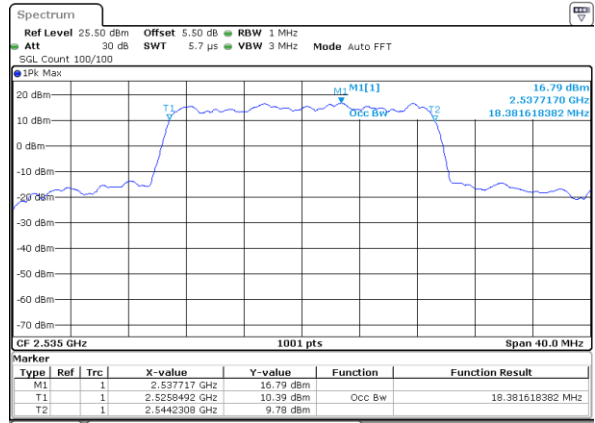

Date: 28 JUN 2019 02:29:41

Middle Channel / 15MHz / 16QAM

Date: 28 JUN 2019 02:30:01

Highest Channel / 15MHz / QPSK

Date: 28 JUN 2019 02:30:41

Highest Channel / 15MHz / 16QAM

Date: 28 JUN 2019 02:30:21

LTE Band 7

Lowest Channel / 20MHz / QPSK

Date: 28 JUN 2019 02:45:52

Lowest Channel / 20MHz / 16QAM

Date: 28 JUN 2019 02:45:32

Middle Channel / 20MHz / QPSK

Date: 28 JUN 2019 02:46:12

Middle Channel / 20MHz / 16QAM

Date: 28 JUN 2019 02:46:32

Highest Channel / 20MHz / QPSK

Date: 28 JUN 2019 02:47:12

Highest Channel / 20MHz / 16QAM

Date: 28 JUN 2019 02:46:52

LTE Band 7

Lowest Channel / 5MHz / 64QAM

Date: 28 JUN 2019 03:02:03

Lowest Channel / 10MHz / 64QAM