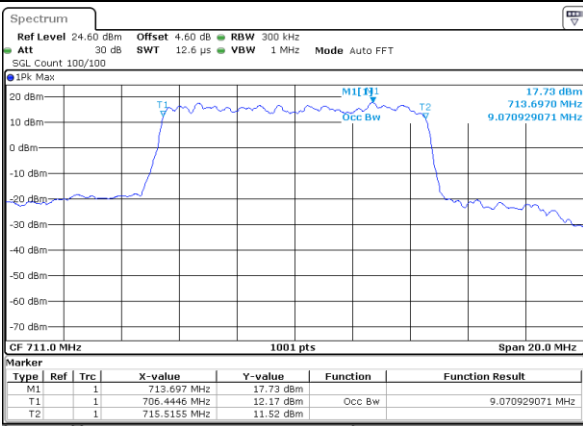

Date: 29 JUN 2019 05:31:33

Highest Channel / 5MHz / QPSK

Date: 29 JUN 2019 05:31:53

Highest Channel / 5MHz / 16QAM

Date: 29 JUN 2019 05:32:03

LTE Band 12

Lowest Channel / 10MHz / QPSK

Date: 29 JUN 2019 05:47:42

Lowest Channel / 10MHz / 16QAM

Date: 29 JUN 2019 05:47:52

Middle Channel / 10MHz / QPSK

Date: 29 JUN 2019 05:48:12

Middle Channel / 10MHz / 16QAM

Date: 29 JUN 2019 05:48:02

Highest Channel / 10MHz / QPSK

Date: 29 JUN 2019 05:48:22

Highest Channel / 10MHz / 16QAM

Date: 29 JUN 2019 05:48:32