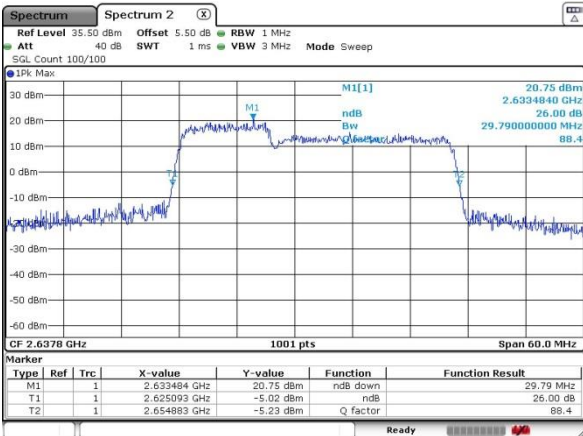

Highest Channel / 10MHz+20MHz

Date: 20.JUL.2019 22:15:30