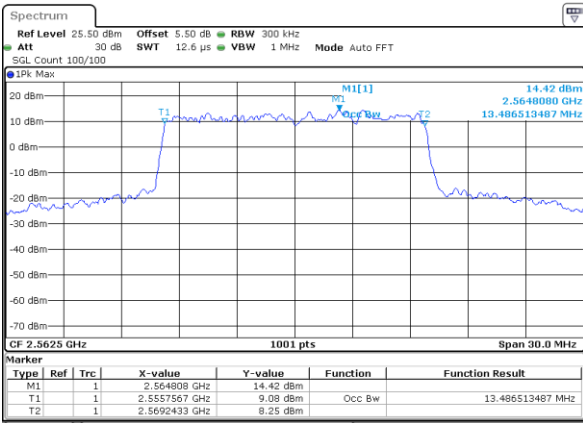

Highest Channel / 10MHz / 16QAM

Date: 28 JUN 2019 02:14:12

LTE Band 7

Lowest Channel / 15MHz / QPSK

Date: 28 JUN 2019 02:29:21

Lowest Channel / 15MHz / 16QAM

Date: 28 JUN 2019 02:29:01

Middle Channel / 15MHz / QPSK

Date: 28 JUN 2019 02:29:41

Middle Channel / 15MHz / 16QAM

Date: 28 JUN 2019 02:30:01

Highest Channel / 15MHz / QPSK

Date: 28 JUN 2019 02:30:41

Highest Channel / 15MHz / 16QAM

Date: 28 JUN 2019 02:30:21

LTE Band 7