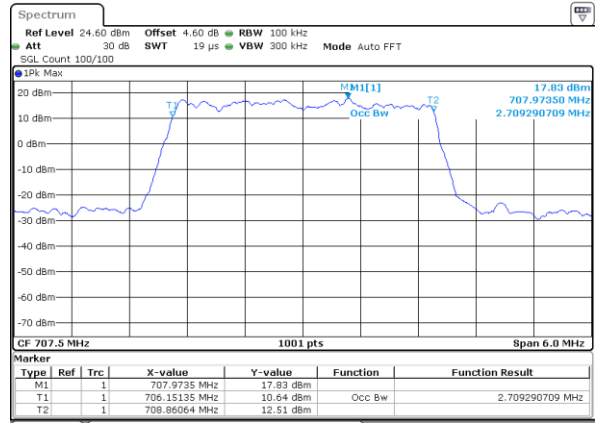

Middle Channel / 3MHz / 16QAM

Date: 29 JUN 2019 05:15:05