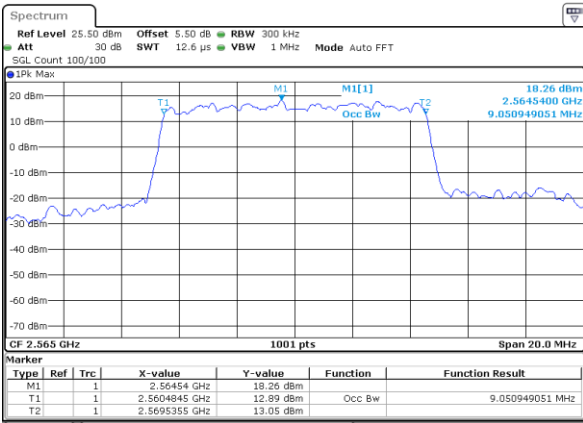

Date: 28 JUN 2019 01:56:41

Highest Channel / 5MHz / QPSK

Date: 28 JUN 2019 01:57:21

Highest Channel / 5MHz / 16QAM

Date: 28 JUN 2019 01:57:41

LTE Band 7

Lowest Channel / 10MHz / QPSK

Date: 28 JUN 2019 02:12:32

Lowest Channel / 10MHz / 16QAM

Date: 28 JUN 2019 02:12:52

Middle Channel / 10MHz / QPSK

Date: 28 JUN 2019 02:13:32

Middle Channel / 10MHz / 16QAM

Date: 28 JUN 2019 02:13:12

Highest Channel / 10MHz / QPSK

Date: 28 JUN 2019 02:13:52

Highest Channel / 10MHz / 16QAM

Date: 28 JUN 2019 02:14:12

LTE Band 7

Lowest Channel / 15MHz / QPSK

Date: 28 JUN 2019 02:29:21

Lowest Channel / 15MHz / 16QAM

Date: 28 JUN 2019 02:29:01

Middle Channel / 15MHz / QPSK