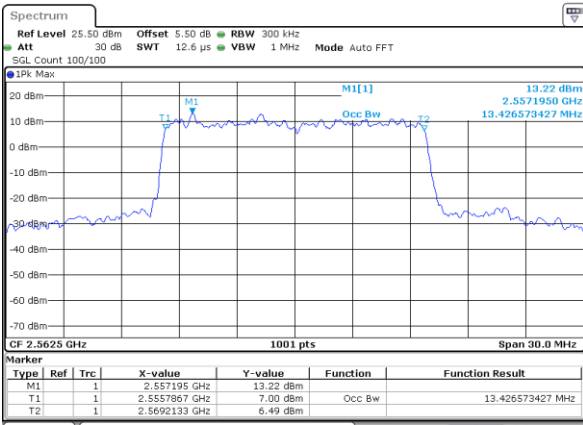

Date: 28 JUN 2019 03:10:39

LTE Band 7

Lowest Channel / 15MHz / 64QAM

Date: 28 JUN 2019 03:18:33

Lowest Channel / 20MHz / 64QAM

Date: 28 JUN 2019 03:26:49

Middle Channel / 15MHz / 64QAM

Date: 28 JUN 2019 03:18:43

Middle Channel / 20MHz / 64QAM

Date: 28 JUN 2019 03:27:00

Highest Channel / 15MHz / 64QAM

Date: 28 JUN 2019 03:18:53

Highest Channel / 20MHz / 64QAM

Date: 28 JUN 2019 03:27:10

LTE Band 12

Lowest Channel / 1.4MHz / QPSK