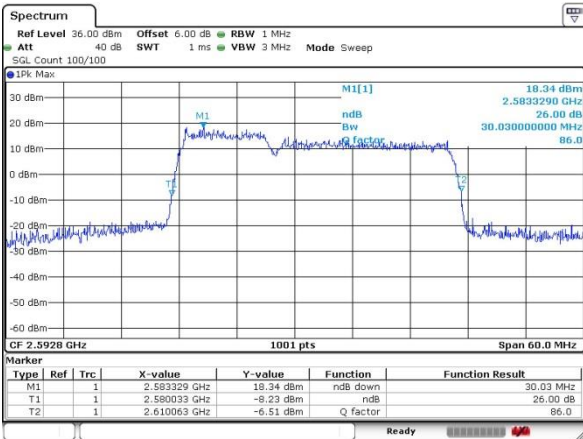

Lowest Channel / 10MHz+20MHz

Date: 20.JUL.2019 22:10:19

Lowest Channel / 15MHz+10MHz

Date: 20.JUL.2019 22:00:34

Middle Channel / 10MHz+20MHz

Date: 20.JUL.2019 22:12:05

Middle Channel / 15MHz+10MHz

Date: 20.JUL.2019 22:03:26