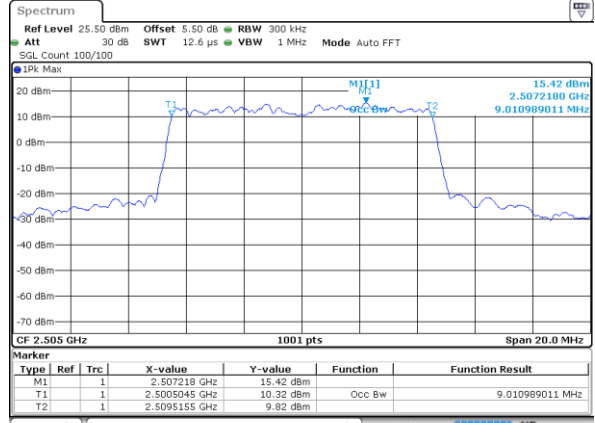

Highest Channel / 20MHz / QPSK

Date: 28 JUN 2019 02:47:12

Highest Channel / 20MHz / 16QAM

Date: 28 JUN 2019 02:46:52

LTE Band 7

Lowest Channel / 5MHz / 64QAM

Date: 28 JUN 2019 03:02:03

Lowest Channel / 10MHz / 64QAM

Date: 28 JUN 2019 03:10:18

Middle Channel / 5MHz / 64QAM

Date: 28 JUN 2019 03:02:13

Middle Channel / 10MHz / 64QAM

Date: 28 JUN 2019 03:10:29

Highest Channel / 5MHz / 64QAM

Date: 28 JUN 2019 03:02:23

Highest Channel / 10MHz / 64QAM