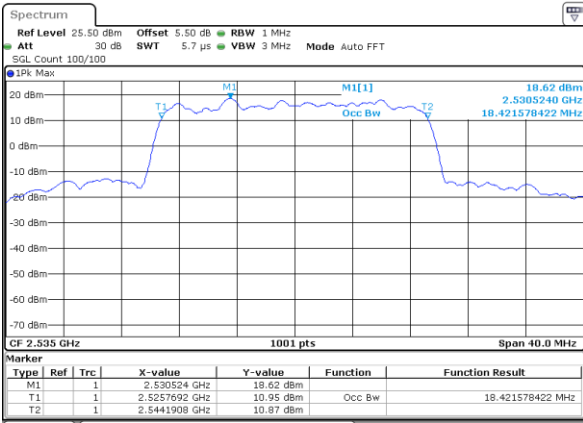

Date: 28 JUN 2019 02:29:41

Middle Channel / 15MHz / 16QAM

Date: 28 JUN 2019 02:30:01

Highest Channel / 15MHz / QPSK

Date: 28 JUN 2019 02:30:41

Highest Channel / 15MHz / 16QAM

Date: 28 JUN 2019 02:30:21

LTE Band 7

Lowest Channel / 20MHz / QPSK

Date: 28 JUN 2019 02:45:52

Lowest Channel / 20MHz / 16QAM

Date: 28 JUN 2019 02:45:32

Middle Channel / 20MHz / QPSK

Date: 28 JUN 2019 02:46:12

Middle Channel / 20MHz / 16QAM

Date: 28 JUN 2019 02:46:32

Highest Channel / 20MHz / QPSK

Date: 28 JUN 2019 02:47:12

Highest Channel / 20MHz / 16QAM

Date: 28 JUN 2019 02:46:52

LTE Band 7

Lowest Channel / 5MHz / 64QAM

Date: 28 JUN 2019 03:02:03

Lowest Channel / 10MHz / 64QAM