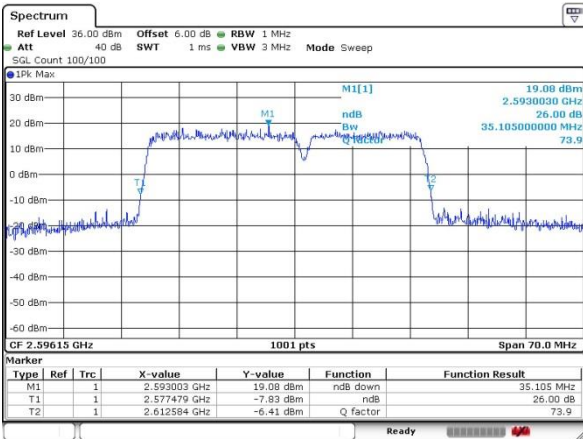

Middle Channel / 20MHz+15MHz

Date: 20 JUL 2019 23:01:37