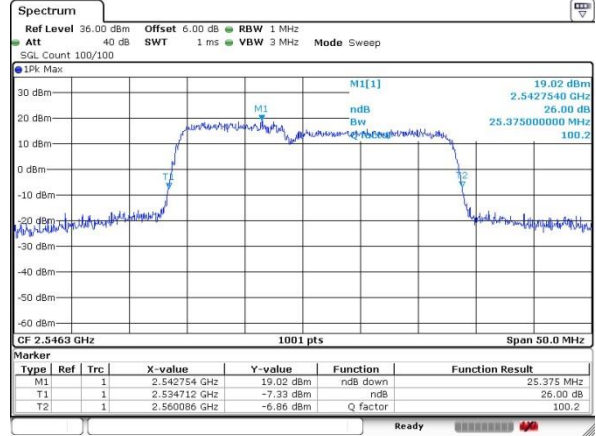

LTE Band 41

64QAM

Lowest Channel / 5MHz+20MHz

Date: 20.JUL.2019 21:31:45

Lowest Channel / 10MHz+15MHz

Date: 20.JUL.2019 21:55:05

Middle Channel / 5MHz+20MHz

Date: 20.JUL.2019 21:32:44