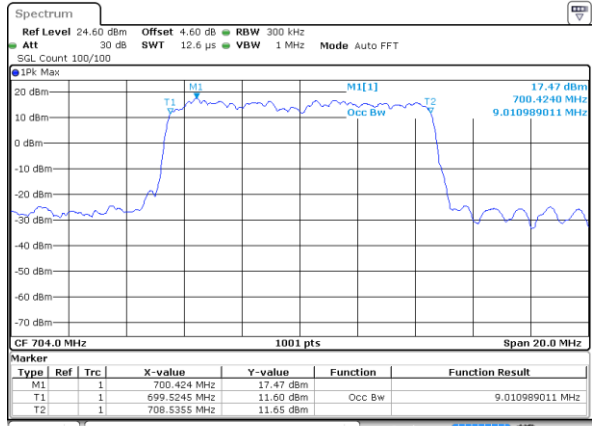

Lowest Channel / 10MHz / 16QAM

Date: 29 JUN 2019 05:47:52