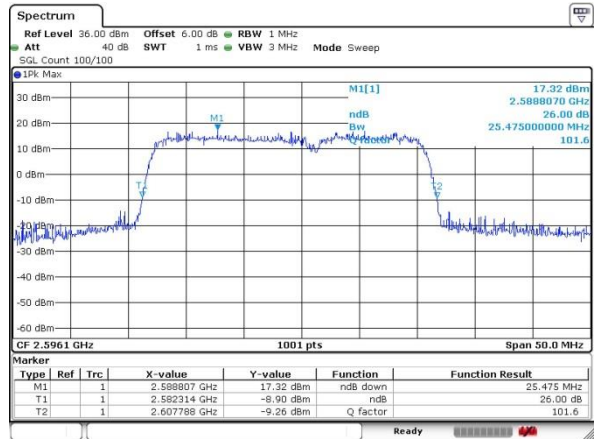

Lowest Channel / 10MHz+20MHz

Date: 20.JUL.2019 22:10:19

Lowest Channel / 15MHz+10MHz

Date: 20.JUL.2019 22:00:34

Middle Channel / 10MHz+20MHz

Date: 20.JUL.2019 22:12:05

Middle Channel / 15MHz+10MHz

Date: 20.JUL.2019 22:03:26