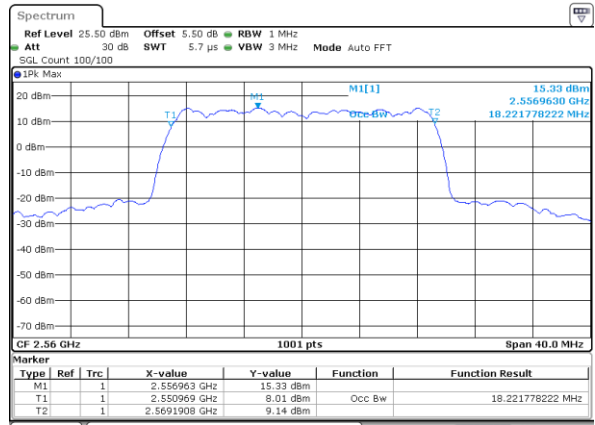

Date: 28 JUN 2019 03:10:39

LTE Band 7

Lowest Channel / 15MHz / 64QAM

Date: 28 JUN 2019 03:18:33

Lowest Channel / 20MHz / 64QAM

Date: 28 JUN 2019 03:26:49

Middle Channel / 15MHz / 64QAM

Date: 28 JUN 2019 03:18:43

Middle Channel / 20MHz / 64QAM

Date: 28 JUN 2019 03:27:00

Highest Channel / 15MHz / 64QAM

Date: 28 JUN 2019 03:18:53

Highest Channel / 20MHz / 64QAM

Date: 28 JUN 2019 03:27:10

LTE Band 12

Lowest Channel / 1.4MHz / QPSK

Date: 29 JUN 2019 04:58:15

Lowest Channel / 1.4MHz / 16QAM

Date: 29 JUN 2019 04:58:26

Middle Channel / 1.4MHz / QPSK

Date: 29 JUN 2019 04:58:46

Middle Channel / 1.4MHz / 16QAM

Date: 29 JUN 2019 04:58:36

Highest Channel / 1.4MHz / QPSK