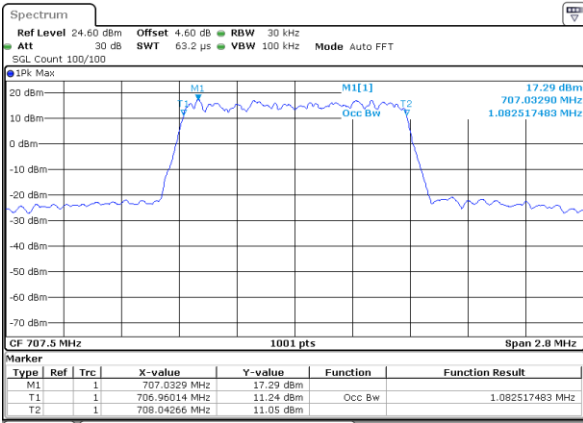

Date: 28 JUN 2019 03:10:39

LTE Band 7

Lowest Channel / 15MHz / 64QAM

Date: 28 JUN 2019 03:18:33

Lowest Channel / 20MHz / 64QAM

Date: 28 JUN 2019 03:26:49

Middle Channel / 15MHz / 64QAM

Date: 28 JUN 2019 03:18:43

Middle Channel / 20MHz / 64QAM

Date: 28 JUN 2019 03:27:00

Highest Channel / 15MHz / 64QAM

Date: 28 JUN 2019 03:18:53

Highest Channel / 20MHz / 64QAM

Date: 28 JUN 2019 03:27:10

LTE Band 12

Lowest Channel / 1.4MHz / QPSK

Date: 29 JUN 2019 04:58:15

Lowest Channel / 1.4MHz / 16QAM

Date: 29 JUN 2019 04:58:26

Middle Channel / 1.4MHz / QPSK

Date: 29 JUN 2019 04:58:46

Middle Channel / 1.4MHz / 16QAM

Date: 29 JUN 2019 04:58:36

Highest Channel / 1.4MHz / QPSK