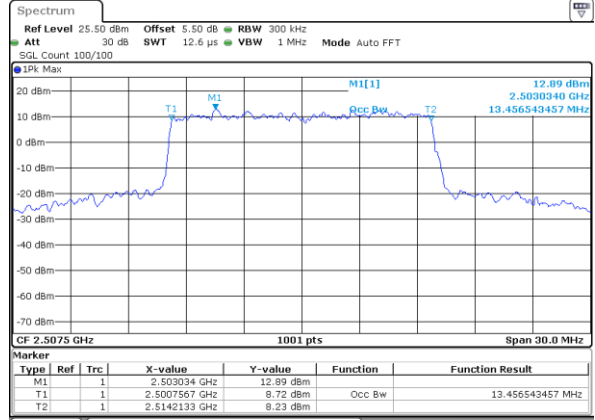

Lowest Channel / 10MHz / 16QAM

Date: 28 JUN 2019 02:12:52

Middle Channel / 10MHz / QPSK

Date: 28 JUN 2019 02:13:32

Middle Channel / 10MHz / 16QAM

Date: 28 JUN 2019 02:13:12

Highest Channel / 10MHz / QPSK

Date: 28 JUN 2019 02:13:52

Highest Channel / 10MHz / 16QAM

Date: 28 JUN 2019 02:14:12

LTE Band 7

Lowest Channel / 15MHz / QPSK

Date: 28 JUN 2019 02:29:21

Lowest Channel / 15MHz / 16QAM

Date: 28 JUN 2019 02:29:01

Middle Channel / 15MHz / QPSK

Date: 28 JUN 2019 02:29:41

Middle Channel / 15MHz / 16QAM

Date: 28 JUN 2019 02:30:01

Highest Channel / 15MHz / QPSK

Date: 28 JUN 2019 02:30:41

Highest Channel / 15MHz / 16QAM

Date: 28 JUN 2019 02:30:21

LTE Band 7