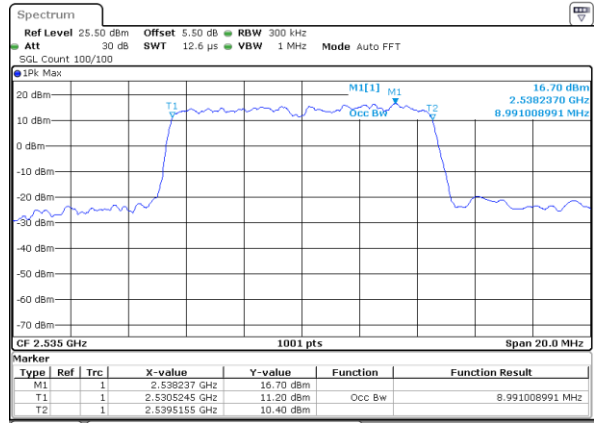

Date: 28 JUN 2019 01:56:41

Highest Channel / 5MHz / QPSK

Date: 28 JUN 2019 01:57:21

Highest Channel / 5MHz / 16QAM

Date: 28 JUN 2019 01:57:41

LTE Band 7

Lowest Channel / 10MHz / QPSK

Date: 28 JUN 2019 02:12:32

Lowest Channel / 10MHz / 16QAM

Date: 28 JUN 2019 02:12:52

Middle Channel / 10MHz / QPSK

Date: 28 JUN 2019 02:13:32

Middle Channel / 10MHz / 16QAM

Date: 28 JUN 2019 02:13:12

Highest Channel / 10MHz / QPSK

Date: 28 JUN 2019 02:13:52

Highest Channel / 10MHz / 16QAM

Date: 28 JUN 2019 02:14:12

LTE Band 7

Lowest Channel / 15MHz / QPSK

Date: 28 JUN 2019 02:29:21

Lowest Channel / 15MHz / 16QAM

Date: 28 JUN 2019 02:29:01

Middle Channel / 15MHz / QPSK