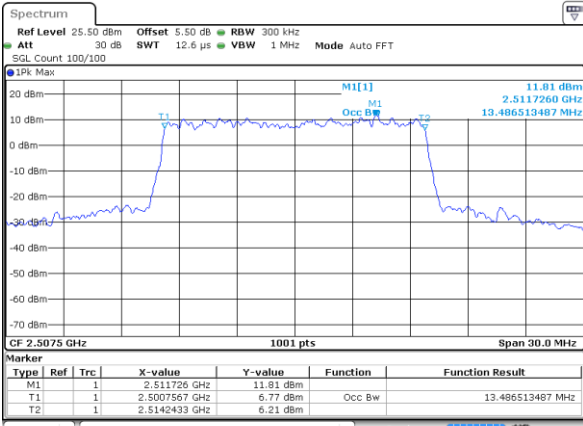

Highest Channel / 20MHz / QPSK

Date: 28 JUN 2019 02:47:12

Highest Channel / 20MHz / 16QAM

Date: 28 JUN 2019 02:46:52

LTE Band 7

Lowest Channel / 5MHz / 64QAM

Date: 28 JUN 2019 03:02:03

Lowest Channel / 10MHz / 64QAM

Date: 28 JUN 2019 03:10:18

Middle Channel / 5MHz / 64QAM

Date: 28 JUN 2019 03:02:13

Middle Channel / 10MHz / 64QAM

Date: 28 JUN 2019 03:10:29

Highest Channel / 5MHz / 64QAM

Date: 28 JUN 2019 03:02:23

Highest Channel / 10MHz / 64QAM

Date: 28 JUN 2019 03:10:39

LTE Band 7

Lowest Channel / 15MHz / 64QAM

Date: 28 JUN 2019 03:18:33

Lowest Channel / 20MHz / 64QAM

Date: 28 JUN 2019 03:26:49

Middle Channel / 15MHz / 64QAM

Date: 28 JUN 2019 03:18:43