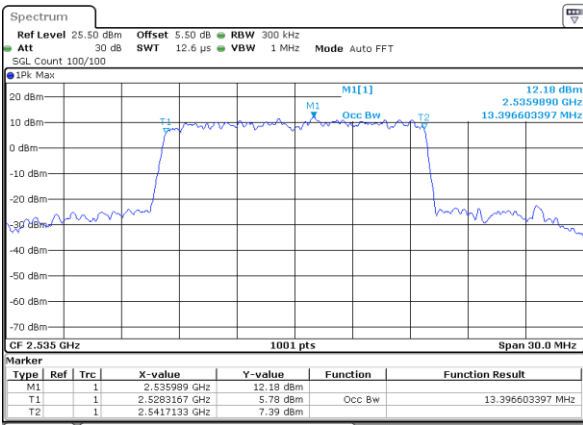

Date: 28 JUN 2019 03:10:18

Middle Channel / 5MHz / 64QAM

Date: 28 JUN 2019 03:02:13

Middle Channel / 10MHz / 64QAM

Date: 28 JUN 2019 03:10:29

Highest Channel / 5MHz / 64QAM

Date: 28 JUN 2019 03:02:23

Highest Channel / 10MHz / 64QAM

Date: 28 JUN 2019 03:10:39

LTE Band 7

Lowest Channel / 15MHz / 64QAM

Date: 28 JUN 2019 03:18:33

Lowest Channel / 20MHz / 64QAM

Date: 28 JUN 2019 03:26:49

Middle Channel / 15MHz / 64QAM

Date: 28 JUN 2019 03:18:43

Middle Channel / 20MHz / 64QAM

Date: 28 JUN 2019 03:27:00

Highest Channel / 15MHz / 64QAM

Date: 28 JUN 2019 03:18:53

Highest Channel / 20MHz / 64QAM

Date: 28 JUN 2019 03:27:10

LTE Band 12

Lowest Channel / 1.4MHz / QPSK