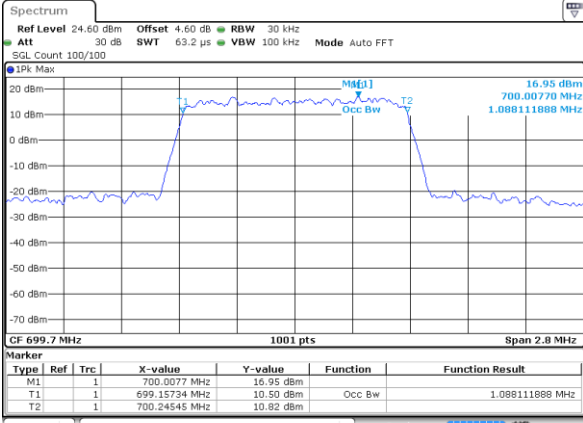

Date: 28 JUN 2019 03:10:39

LTE Band 7

Lowest Channel / 15MHz / 64QAM

Date: 28 JUN 2019 03:18:33

Lowest Channel / 20MHz / 64QAM

Date: 28 JUN 2019 03:26:49

Middle Channel / 15MHz / 64QAM

Date: 28 JUN 2019 03:18:43

Middle Channel / 20MHz / 64QAM

Date: 28 JUN 2019 03:27:00

Highest Channel / 15MHz / 64QAM

Date: 28 JUN 2019 03:18:53

Highest Channel / 20MHz / 64QAM

Date: 28 JUN 2019 03:27:10

LTE Band 12

Lowest Channel / 1.4MHz / QPSK