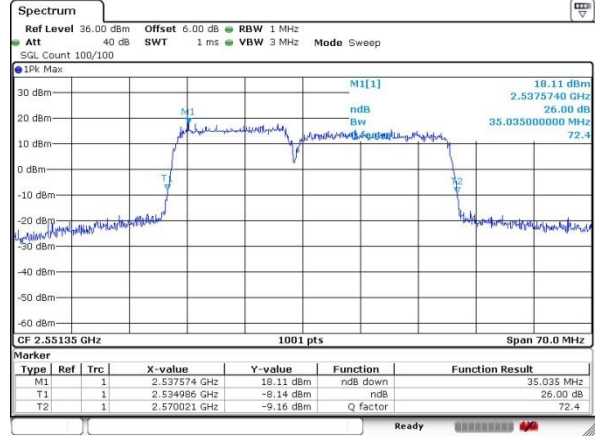

Lowest Channel / 15MHz+20MHz

Date: 20.JUL.2019 22:49:22