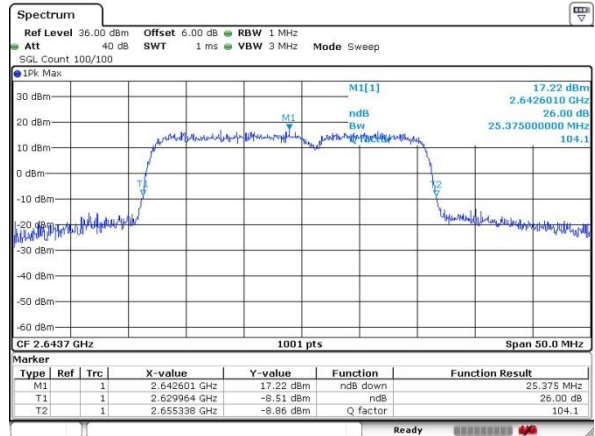

Middle Channel / 15MHz+10MHz

Date: 20.JUL.2019 22:02:54

Highest Channel / 10MHz+20MHz

Date: 20.JUL.2019 22:14:59

Highest Channel / 15MHz+10MHz

Date: 20.JUL.2019 22:05:06

LTE Band 41

16QAM