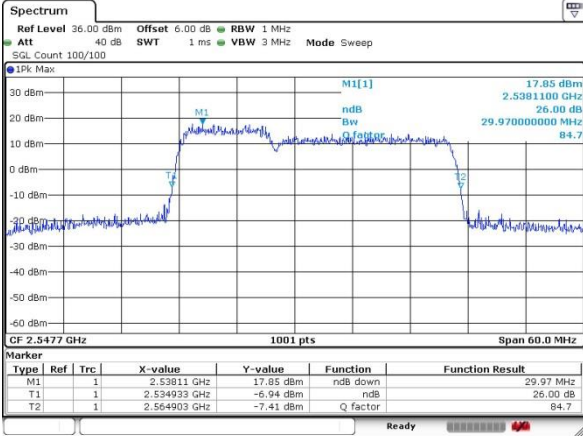

LTE Band 41

64QAM

Lowest Channel / 10MHz+20MHz

Date: 20.JUL.2019 22:10:19