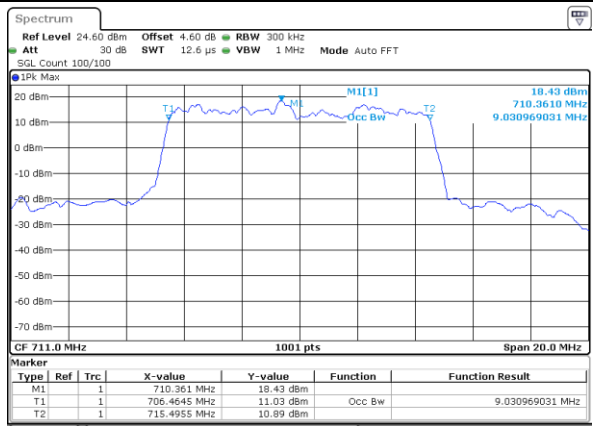

Date: 29 JUN 2019 05:31:33

Highest Channel / 5MHz / QPSK

Date: 29 JUN 2019 05:31:53

Highest Channel / 5MHz / 16QAM

Date: 29 JUN 2019 05:32:03

LTE Band 12

Lowest Channel / 10MHz / QPSK

Date: 29 JUN 2019 05:47:42

Lowest Channel / 10MHz / 16QAM

Date: 29 JUN 2019 05:47:52

Middle Channel / 10MHz / QPSK

Date: 29 JUN 2019 05:48:12

Middle Channel / 10MHz / 16QAM

Date: 29 JUN 2019 05:48:02

Highest Channel / 10MHz / QPSK

Date: 29 JUN 2019 05:48:22

Highest Channel / 10MHz / 16QAM

Date: 29 JUN 2019 05:48:32