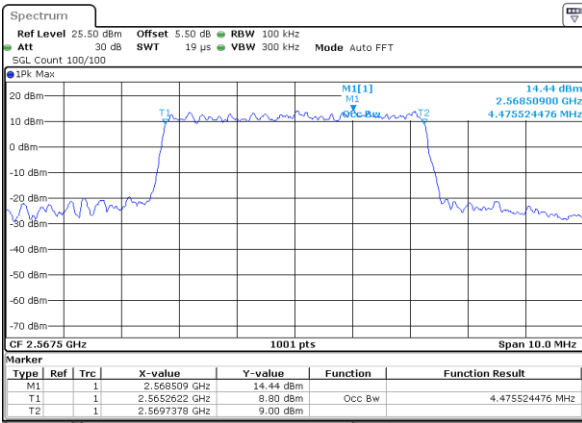

Highest Channel / 20MHz / QPSK

Date: 28 JUN 2019 02:47:12

Highest Channel / 20MHz / 16QAM

Date: 28 JUN 2019 02:46:52

LTE Band 7

Lowest Channel / 5MHz / 64QAM

Date: 28 JUN 2019 03:02:03

Lowest Channel / 10MHz / 64QAM

Date: 28 JUN 2019 03:10:18

Middle Channel / 5MHz / 64QAM

Date: 28 JUN 2019 03:02:13

Middle Channel / 10MHz / 64QAM

Date: 28 JUN 2019 03:10:29

Highest Channel / 5MHz / 64QAM

Date: 28 JUN 2019 03:02:23

Highest Channel / 10MHz / 64QAM

Date: 28 JUN 2019 03:10:39

LTE Band 7

Lowest Channel / 15MHz / 64QAM

Date: 28 JUN 2019 03:18:33

Lowest Channel / 20MHz / 64QAM

Date: 28 JUN 2019 03:26:49

Middle Channel / 15MHz / 64QAM

Date: 28 JUN 2019 03:18:43