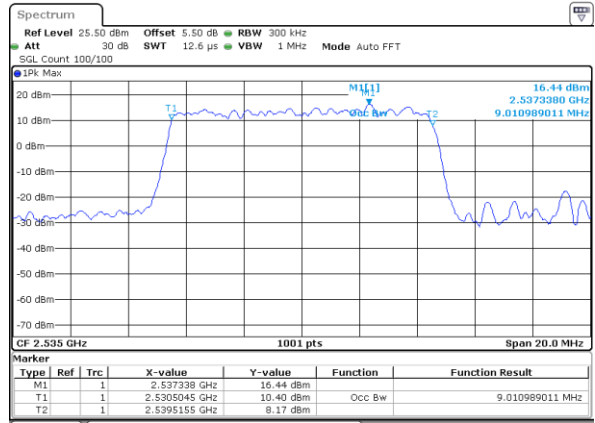

Highest Channel / 20MHz / QPSK

Date: 28 JUN 2019 02:47:12

Highest Channel / 20MHz / 16QAM

Date: 28 JUN 2019 02:46:52

LTE Band 7

Lowest Channel / 5MHz / 64QAM

Date: 28 JUN 2019 03:02:03

Lowest Channel / 10MHz / 64QAM

Date: 28 JUN 2019 03:10:18

Middle Channel / 5MHz / 64QAM

Date: 28 JUN 2019 03:02:13

Middle Channel / 10MHz / 64QAM

Date: 28 JUN 2019 03:10:29

Highest Channel / 5MHz / 64QAM

Date: 28 JUN 2019 03:02:23

Highest Channel / 10MHz / 64QAM