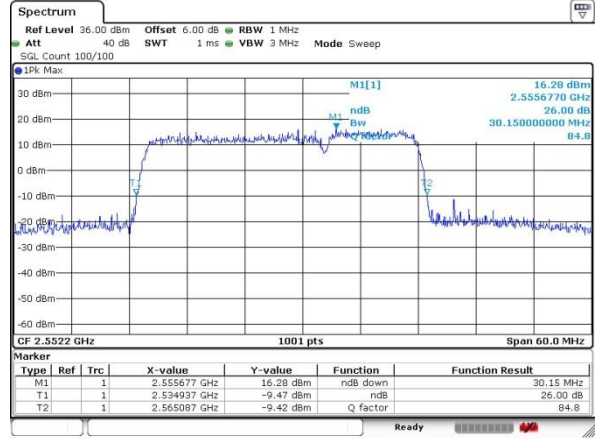

Highest Channel / 15MHz+20MHz

Date: 20.JUL.2019 22:54:10

LTE Band 41

64QAM

Lowest Channel / 20MHz+5MHz

Date: 20 JUL 2019 21:43:11

Lowest Channel / 20MHz+10MHz

Date: 20 JUL 2019 22:16:30