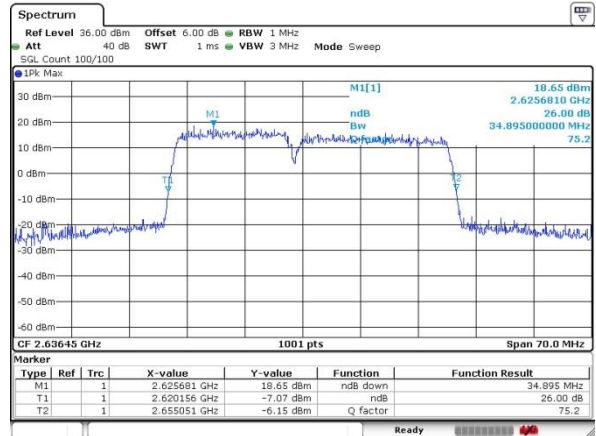

Highest Channel / 15MHz+20MHz

Date: 20.JUL.2019 22:54:10