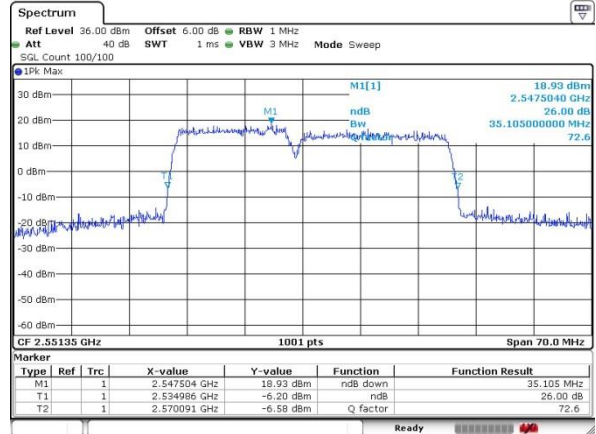

Lowest Channel / 15MHz+20MHz

Date: 20.JUL.2019 22:49:58