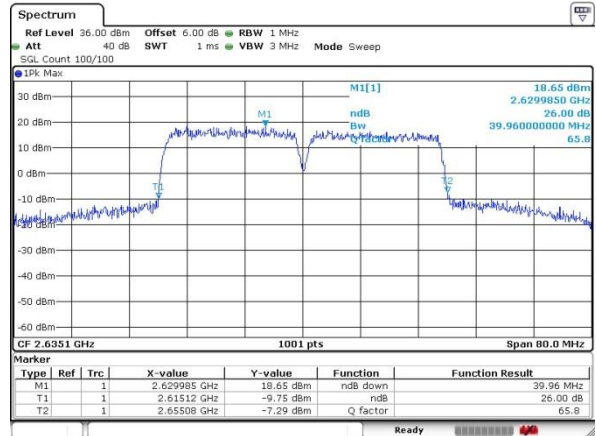

Middle Channel / 20MHz+15MHz

Date: 20 JUL 2019 23:01:37

Middle Channel / 20MHz+20MHz

Date: 20 JUL 2019 23:20:22

Highest Channel / 20MHz+15MHz

Date: 20 JUL 2019 23:03:45

Highest Channel / 20MHz+20MHz

Date: 20 JUL 2019 23:22:10