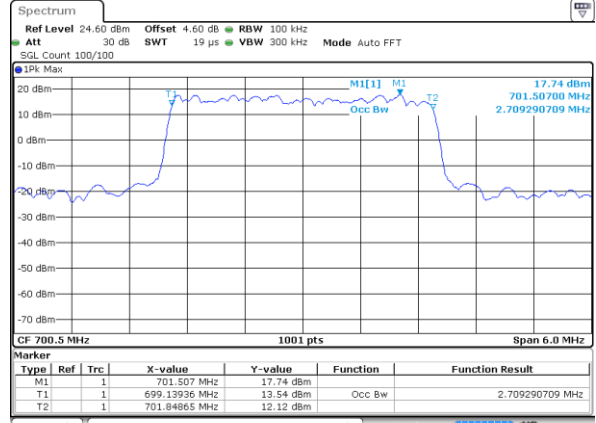

Date: 29 JUN 2019 04:58:56

Highest Channel / 1.4MHz / 16QAM

Date: 29 JUN 2019 04:59:06

LTE Band 12

Lowest Channel / 3MHz / QPSK

Date: 29 JUN 2019 05:14:44

Lowest Channel / 3MHz / 16QAM

Date: 29 JUN 2019 05:14:54