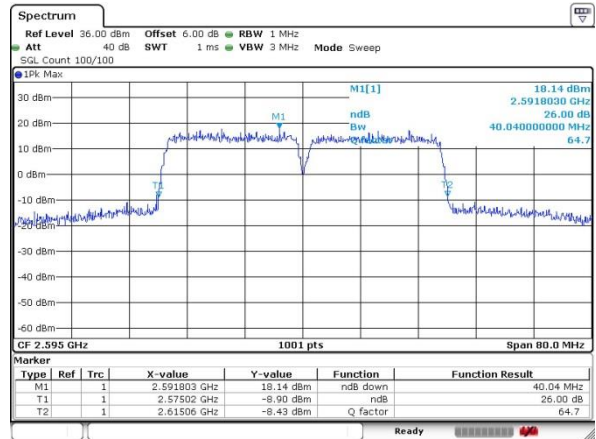

Middle Channel / 20MHz+20MHz

Date: 20 JUL 2019 23:20:22