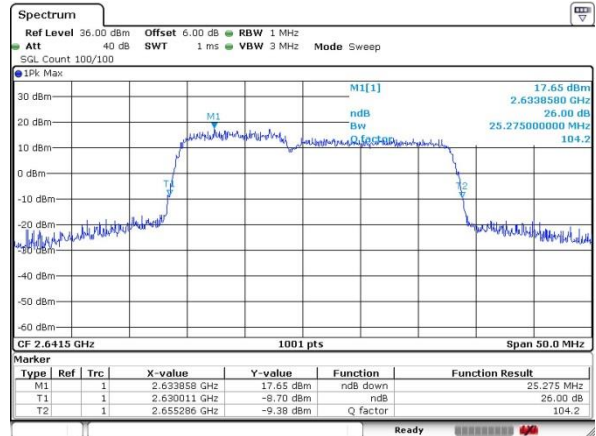

Middle Channel / 10MHz+15MHz

Date: 20.JUL.2019 21:56:14

Highest Channel / 5MHz+20MHz

Date: 20.JUL.2019 21:34:59

Highest Channel / 10MHz+15MHz

Date: 20.JUL.2019 21:59:18

LTE Band 41

64QAM