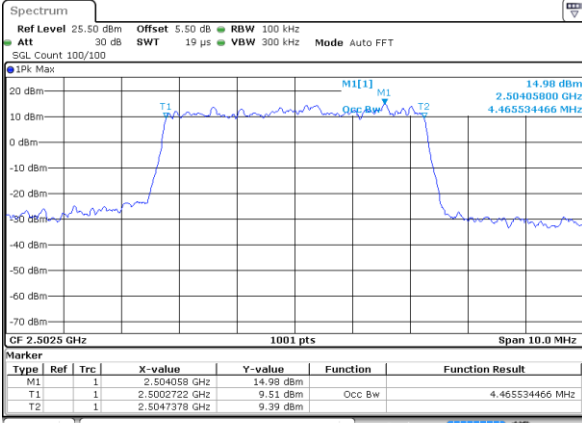

Highest Channel / 20MHz / QPSK

Date: 28 JUN 2019 02:47:12

Highest Channel / 20MHz / 16QAM

Date: 28 JUN 2019 02:46:52

LTE Band 7

Lowest Channel / 5MHz / 64QAM

Date: 28 JUN 2019 03:02:03

Lowest Channel / 10MHz / 64QAM

Date: 28 JUN 2019 03:10:18

Middle Channel / 5MHz / 64QAM

Date: 28 JUN 2019 03:02:13

Middle Channel / 10MHz / 64QAM

Date: 28 JUN 2019 03:10:29

Highest Channel / 5MHz / 64QAM

Date: 28 JUN 2019 03:02:23

Highest Channel / 10MHz / 64QAM