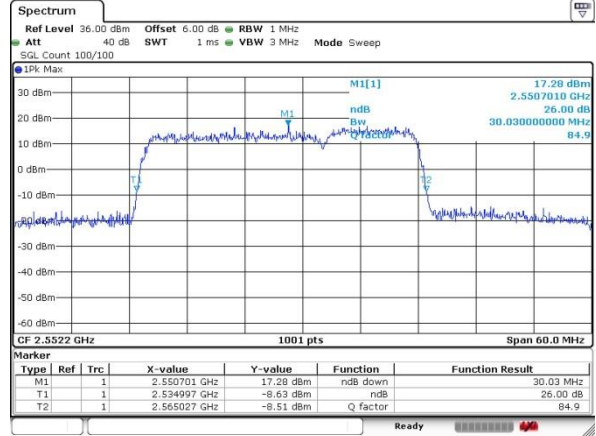

Lowest Channel / 20MHz+10MHz

Date: 20.JUL.2019 22:17:10