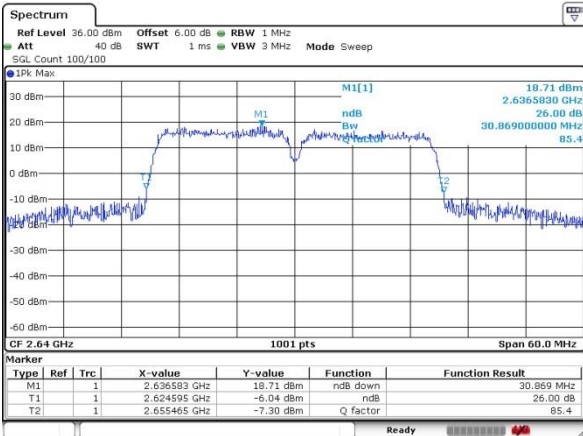

Lowest Channel / 15MHz+20MHz

Date: 20.JUL.2019 22:49:22

Middle Channel / 15MHz+15MHz

Date: 20.JUL.2019 22:33:14

Middle Channel / 15MHz+20MHz

Date: 20.JUL.2019 22:53:15

Highest Channel / 15MHz+15MHz

Date: 20.JUL.2019 22:36:28