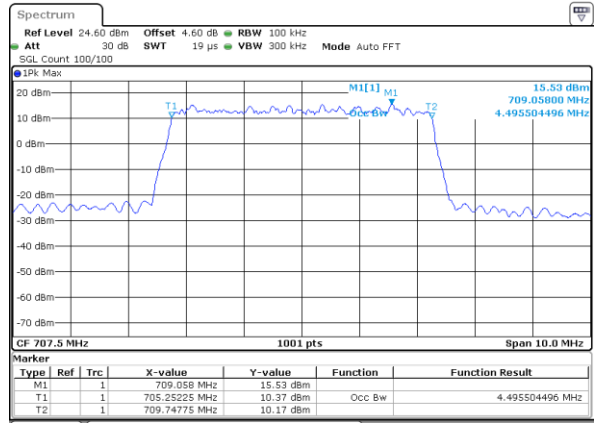

LTE Band 12

Lowest Channel / 5MHz / QPSK

Date: 29 JUN 2019 05:31:13

Lowest Channel / 5MHz / 16QAM

Date: 29 JUN 2019 05:31:23

Middle Channel / 5MHz / QPSK

Date: 29 JUN 2019 05:31:43

Middle Channel / 5MHz / 16QAM

Date: 29 JUN 2019 05:31:33

Highest Channel / 5MHz / QPSK

Date: 29 JUN 2019 05:31:53

Highest Channel / 5MHz / 16QAM

Date: 29 JUN 2019 05:32:03

LTE Band 12

Lowest Channel / 10MHz / QPSK

Date: 29 JUN 2019 05:47:42