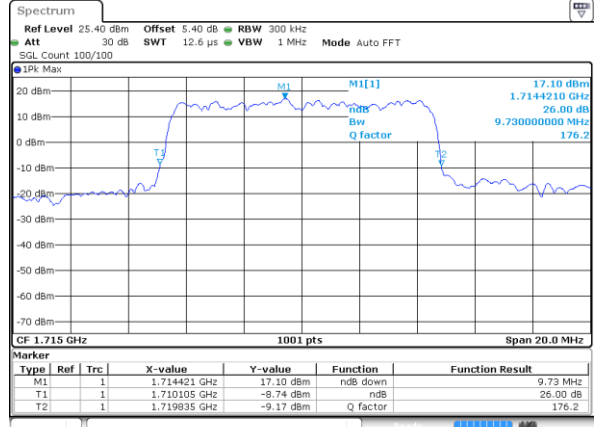

Date: 9 JUL 2019 15:58:54

Highest Channel / 3MHz / 16QAM

Date: 9 JUL 2019 16:00:16

LTE Band 66

Lowest Channel / 5MHz / QPSK

Date: 9 JUL 2019 16:09:40

Lowest Channel / 5MHz / 16QAM

Date: 9 JUL 2019 16:10:15

Middle Channel / 5MHz / QPSK

Date: 9 JUL 2019 16:18:34

Middle Channel / 5MHz / 16QAM

Date: 9 JUL 2019 16:18:06

Highest Channel / 5MHz / QPSK

Date: 9 JUL 2019 16:19:10

Highest Channel / 5MHz / 16QAM

Date: 9 JUL 2019 16:19:49

LTE Band 66

Lowest Channel / 10MHz / QPSK

Date: 9 JUL 2019 16:42:24

Lowest Channel / 10MHz / 16QAM

Date: 9 JUL 2019 16:42:59

Middle Channel / 10MHz / QPSK

Date: 9 JUL 2019 17:03:13

Middle Channel / 10MHz / 16QAM