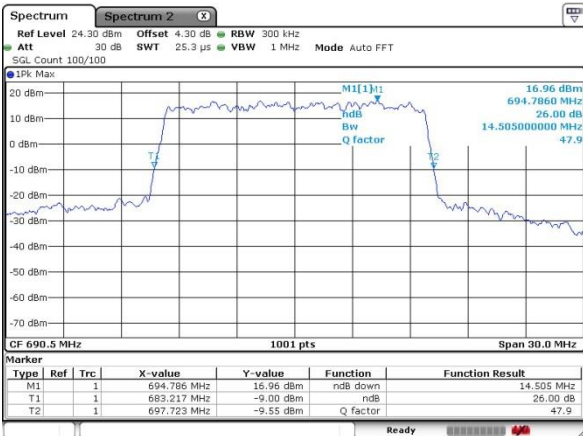

LTE Band 71

Lowest Channel / 15MHz / QPSK

Date: 5 JUL 2019 02:54:09

Lowest Channel / 15MHz / 16QAM

Date: 5 JUL 2019 02:55:12

Middle Channel / 15MHz / QPSK

Date: 5 JUL 2019 02:57:20

Middle Channel / 15MHz / 16QAM

Date: 5 JUL 2019 02:58:11

Highest Channel / 15MHz / QPSK

Date: 5 JUL 2019 02:57:41

Highest Channel / 15MHz / 16QAM

Date: 5 JUL 2019 02:58:23

LTE Band 71

Lowest Channel / 20MHz / QPSK

Date: 4.JUL.2019 21:42:42