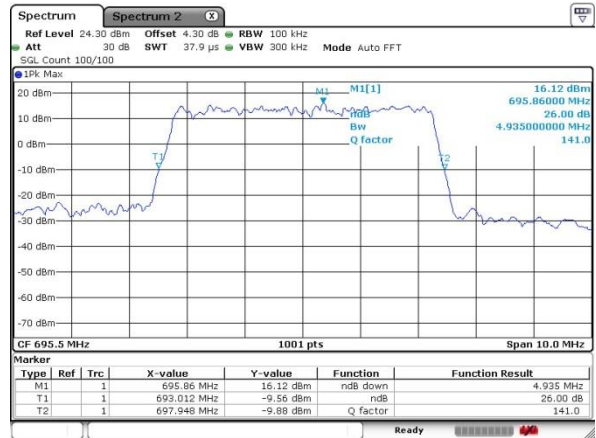

Middle Channel / 20MHz / 64QAM

Date: 9 JUL 2019 17:37:38

Highest Channel / 15MHz / 64QAM

Date: 9 JUL 2019 17:25:07

Highest Channel / 20MHz / 64QAM

Date: 9 JUL 2019 17:40:17

LTE Band 71

Lowest Channel / 5MHz / QPSK

Date: 5 JUL 2019 02:39:47

Lowest Channel / 5MHz / 16QAM

Date: 5 JUL 2019 02:40:49

Middle Channel / 5MHz / QPSK

Date: 5 JUL 2019 02:43:03

Middle Channel / 5MHz / 16QAM

Date: 5 JUL 2019 02:42:46

Highest Channel / 5MHz / QPSK

Date: 5 JUL 2019 02:43:59

Highest Channel / 5MHz / 16QAM

Date: 5 JUL 2019 02:44:16

LTE Band 71

Lowest Channel / 10MHz / QPSK

Date: 5 JUL 2019 02:48:20

Lowest Channel / 10MHz / 16QAM

Date: 5 JUL 2019 02:48:38