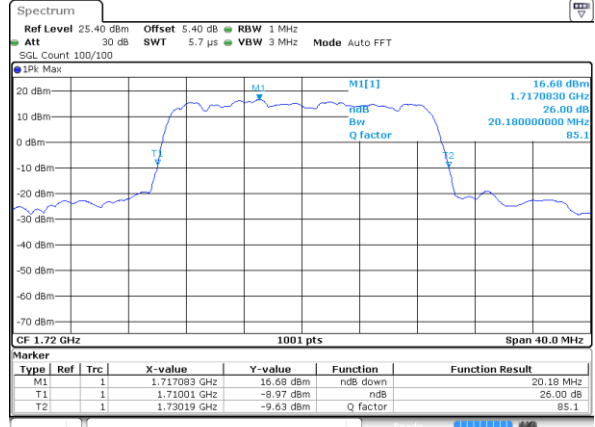

Date: 9 JUL 2019 17:12:38

LTE Band 66

Lowest Channel / 15MHz / 64QAM

Date: 9 JUL 2019 17:15:34

Lowest Channel / 20MHz / 64QAM

Date: 9 JUL 2019 17:31:15

Middle Channel / 15MHz / 64QAM

Date: 9 JUL 2019 17:21:15

Middle Channel / 20MHz / 64QAM

Date: 9 JUL 2019 17:37:38

Highest Channel / 15MHz / 64QAM

Date: 9 JUL 2019 17:25:07

Highest Channel / 20MHz / 64QAM

Date: 9 JUL 2019 17:40:17

LTE Band 71

Lowest Channel / 5MHz / QPSK