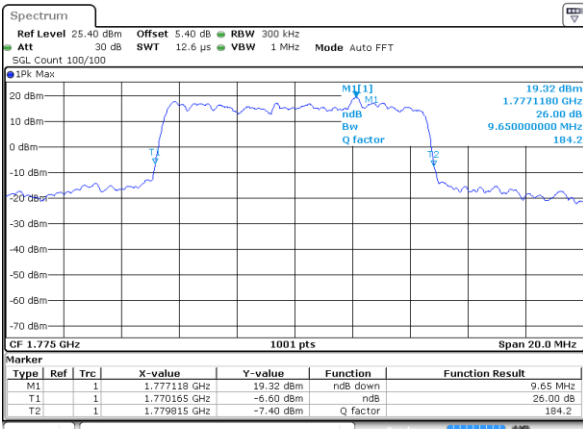

LTE Band 66

Lowest Channel / 10MHz / QPSK

Date: 9 JUL 2019 16:42:24

Lowest Channel / 10MHz / 16QAM

Date: 9 JUL 2019 16:42:59

Middle Channel / 10MHz / QPSK

Date: 9 JUL 2019 17:03:13

Middle Channel / 10MHz / 16QAM

Date: 9 JUL 2019 17:02:16

Highest Channel / 10MHz / QPSK

Date: 9 JUL 2019 17:11:27

Highest Channel / 10MHz / 16QAM

Date: 9 JUL 2019 17:11:58

LTE Band 66

Lowest Channel / 15MHz / QPSK

Date: 9 JUL 2019 17:14:33