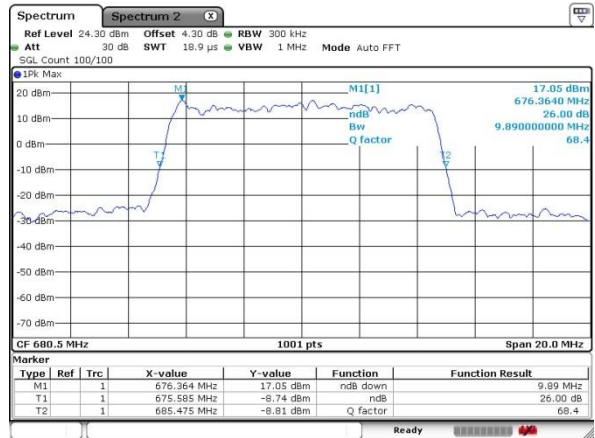

Highest Channel / 20MHz / 16QAM

Date: 4.JUL.2019 21:45:30

LTE Band 71

Lowest Channel / 5MHz / 64QAM

Date: 5 JUL 2019 02:41:09

Lowest Channel / 10MHz / 64QAM

Date: 5 JUL 2019 02:49:30

Middle Channel / 5MHz / 64QAM

Date: 5 JUL 2019 02:41:52

Middle Channel / 10MHz / 64QAM

Date: 5 JUL 2019 02:45:57

Highest Channel / 5MHz / 64QAM

Date: 5 JUL 2019 02:44:59

Highest Channel / 10MHz / 64QAM

Date: 5 JUL 2019 02:50:46

LTE Band 71