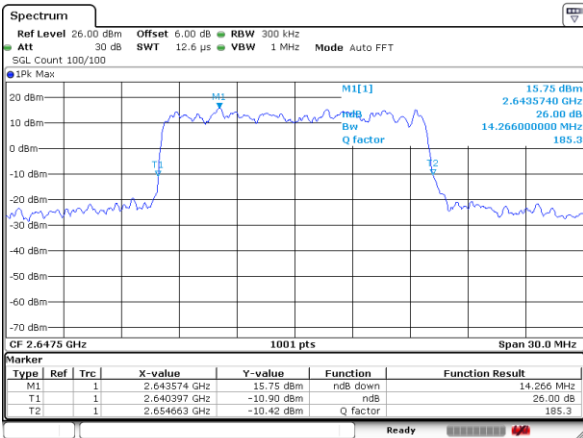

Lowest Channel / 15MHz / 16QAM

Date: 9 JUL 2019 09:17:42

Middle Channel / 15MHz / QPSK

Date: 9 JUL 2019 09:14:42

Middle Channel / 15MHz / 16QAM

Date: 9 JUL 2019 09:15:11

Highest Channel / 15MHz / QPSK

Date: 9 JUL 2019 09:19:14

Highest Channel / 15MHz / 16QAM

Date: 9 JUL 2019 09:19:32

LTE Band 41

Lowest Channel / 20MHz / QPSK

Date: 9 JUL 2019 09:41:16

Lowest Channel / 20MHz / 16QAM

Date: 9 JUL 2019 09:41:34

Middle Channel / 20MHz / QPSK