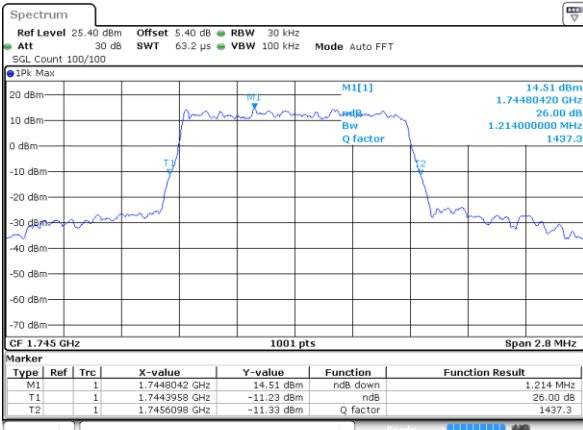

Date: 9 JUL 2019 17:38:18

Middle Channel / 20MHz / 16QAM

Date: 9 JUL 2019 17:37:59

Highest Channel / 20MHz / QPSK

Date: 9 JUL 2019 17:39:05

Highest Channel / 20MHz / 16QAM

Date: 9 JUL 2019 17:39:39

LTE Band 66

Lowest Channel / 1.4MHz / 64QAM

Date: 9 JUL 2019 15:04:20

Lowest Channel / 3MHz / 64QAM

Date: 9 JUL 2019 15:48:56

Middle Channel / 20MHz / 64QAM

Date: 9 JUL 2019 15:17:49

Middle Channel / 3MHz / 64QAM

Date: 9 JUL 2019 15:56:12

Highest Channel / 20MHz / 64QAM

Date: 9 JUL 2019 15:29:24

Highest Channel / 3MHz / 64QAM

Date: 9 JUL 2019 16:01:14

LTE Band 66

Lowest Channel / 5MHz / 64QAM

Date: 9 JUL 2019 16:10:50

Lowest Channel / 10MHz / 64QAM