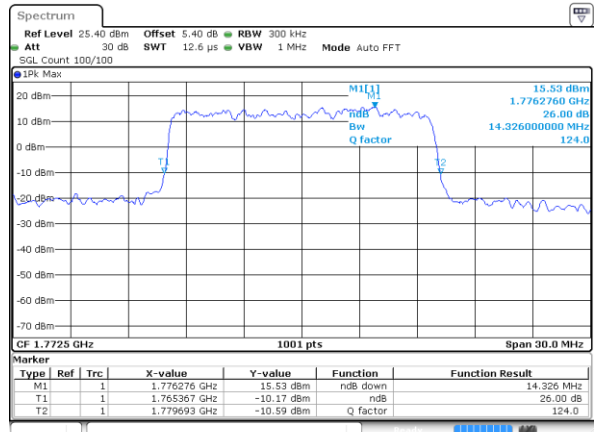

Date: 9 JUL 2019 17:02:16

Highest Channel / 10MHz / QPSK

Date: 9 JUL 2019 17:11:27

Highest Channel / 10MHz / 16QAM

Date: 9 JUL 2019 17:11:58

LTE Band 66

Lowest Channel / 15MHz / QPSK

Date: 9 JUL 2019 17:14:33

Lowest Channel / 15MHz / 16QAM

Date: 9 JUL 2019 17:15:05

Middle Channel / 15MHz / QPSK

Date: 9 JUL 2019 17:22:03

Middle Channel / 15MHz / 16QAM

Date: 9 JUL 2019 17:21:41

Highest Channel / 15MHz / QPSK

Date: 9 JUL 2019 17:23:55

Highest Channel / 15MHz / 16QAM

Date: 9 JUL 2019 17:24:34

LTE Band 66

Lowest Channel / 20MHz / QPSK

Date: 9 JUL 2019 17:30:08

Lowest Channel / 20MHz / 16QAM

Date: 9 JUL 2019 17:30:40

Middle Channel / 20MHz / QPSK