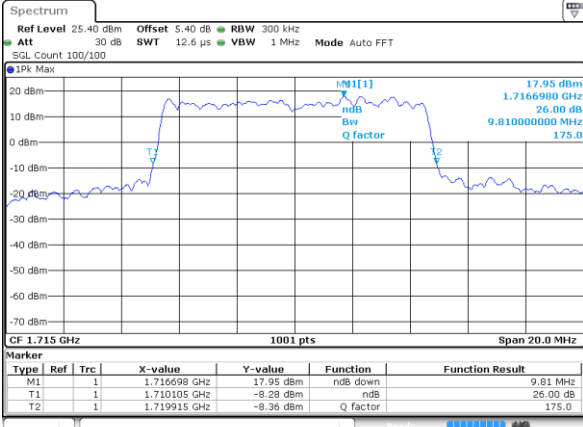

LTE Band 66

Lowest Channel / 10MHz / QPSK

Date: 9 JUL 2019 16:42:24