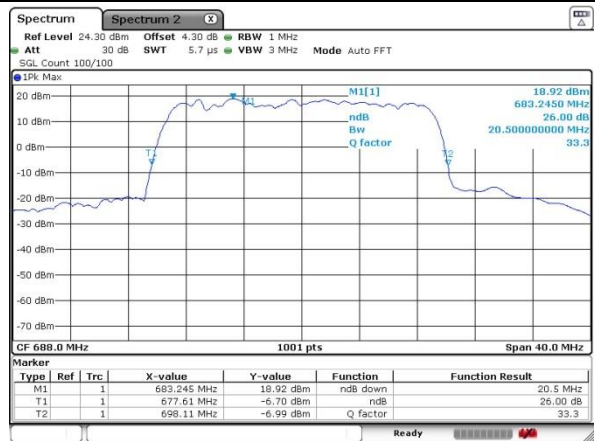

Date: 5 JUL 2019 02:58:11

Highest Channel / 15MHz / QPSK

Date: 5 JUL 2019 02:57:41

Highest Channel / 15MHz / 16QAM

Date: 5 JUL 2019 02:58:23

LTE Band 71

Lowest Channel / 20MHz / QPSK

Date: 4.JUL.2019 21:42:42

Lowest Channel / 20MHz / 16QAM

Date: 4.JUL.2019 21:42:53

Middle Channel / 20MHz / QPSK

Date: 4.JUL.2019 21:43:28

Middle Channel / 20MHz / 16QAM

Date: 4.JUL.2019 21:44:08

Highest Channel / 20MHz / QPSK

Date: 4.JUL.2019 21:46:14

Highest Channel / 20MHz / 16QAM

Date: 4.JUL.2019 21:45:30

LTE Band 71

Lowest Channel / 5MHz / 64QAM

Date: 5 JUL 2019 02:41:09

Lowest Channel / 10MHz / 64QAM

Date: 5 JUL 2019 02:49:30

Middle Channel / 5MHz / 64QAM