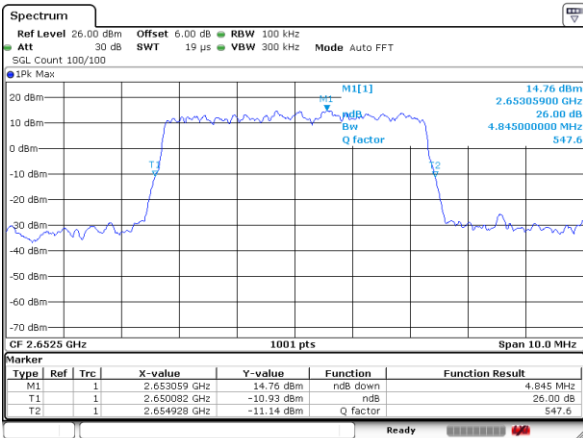

Lowest Channel / 5MHz / 64QAM

Date: 9 JUL 2019 09:03:12

Lowest Channel / 10MHz / 64QAM

Date: 9 JUL 2019 09:11:51

Middle Channel / 5MHz / 64QAM

Date: 9 JUL 2019 09:04:35

Middle Channel / 10MHz / 64QAM

Date: 9 JUL 2019 09:09:10

Highest Channel / 5MHz / 64QAM

Date: 9 JUL 2019 09:06:58

Highest Channel / 10MHz / 64QAM

Date: 9 JUL 2019 09:12:36

LTE Band 41

Lowest Channel / 15MHz / 64QAM

Date: 9 JUL 2019 09:17:18

Lowest Channel / 20MHz / 64QAM