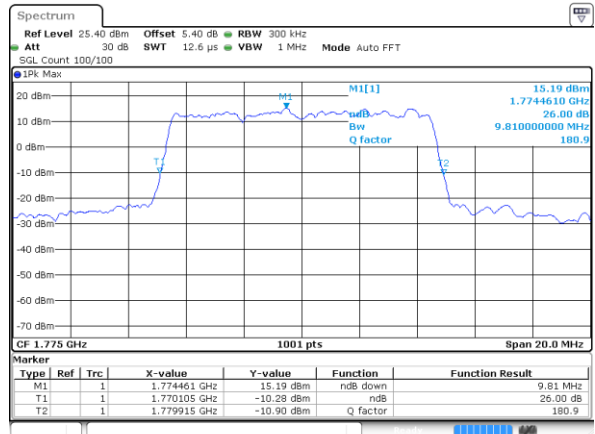

Highest Channel / 20MHz / 64QAM

Date: 9 JUL 2019 15:29:24

Highest Channel / 3MHz / 64QAM

Date: 9 JUL 2019 16:01:14

LTE Band 66

Lowest Channel / 5MHz / 64QAM

Date: 9 JUL 2019 16:10:50

Lowest Channel / 10MHz / 64QAM

Date: 9 JUL 2019 16:43:41

Middle Channel / 5MHz / 64QAM

Date: 9 JUL 2019 16:17:47

Middle Channel / 10MHz / 64QAM

Date: 9 JUL 2019 17:01:39

Highest Channel / 5MHz / 64QAM

Date: 9 JUL 2019 16:20:29

Highest Channel / 10MHz / 64QAM

Date: 9 JUL 2019 17:12:38

LTE Band 66

Lowest Channel / 15MHz / 64QAM

Date: 9 JUL 2019 17:15:34

Lowest Channel / 20MHz / 64QAM

Date: 9 JUL 2019 17:31:15

Middle Channel / 15MHz / 64QAM

Date: 9 JUL 2019 17:21:15