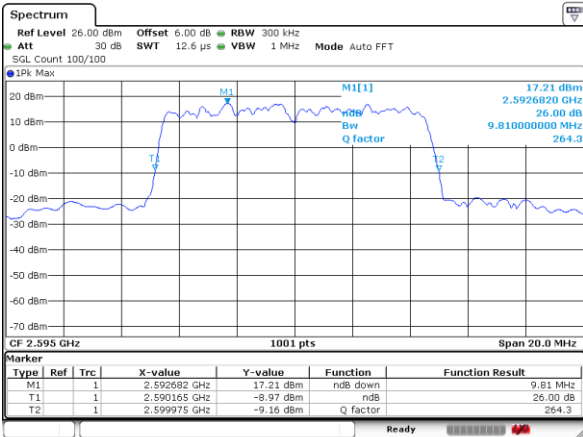

LTE Band 41

Lowest Channel / 10MHz / QPSK

Date: 9 JUL 2019 09:10:52

Lowest Channel / 10MHz / 16QAM

Date: 9 JUL 2019 09:11:28

Middle Channel / 10MHz / QPSK

Date: 9 JUL 2019 09:09:54

Middle Channel / 10MHz / 16QAM