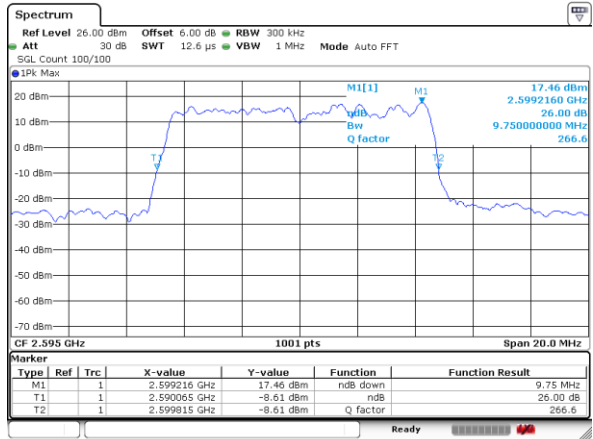

Lowest Channel / 5MHz / 64QAM

Date: 9 JUL 2019 09:03:12

Lowest Channel / 10MHz / 64QAM

Date: 9 JUL 2019 09:11:51

Middle Channel / 5MHz / 64QAM

Date: 9 JUL 2019 09:04:35

Middle Channel / 10MHz / 64QAM

Date: 9 JUL 2019 09:09:10

Highest Channel / 5MHz / 64QAM

Date: 9 JUL 2019 09:06:58

Highest Channel / 10MHz / 64QAM

Date: 9 JUL 2019 09:12:36

LTE Band 41

Lowest Channel / 15MHz / 64QAM

Date: 9 JUL 2019 09:17:18

Lowest Channel / 20MHz / 64QAM