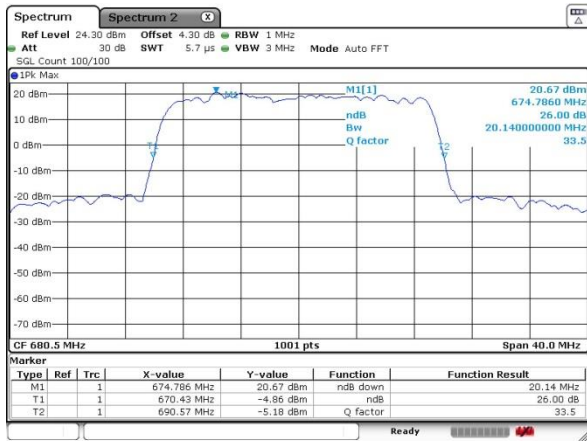

Middle Channel / 20MHz / QPSK

Date: 4.JUL.2019 21:43:28