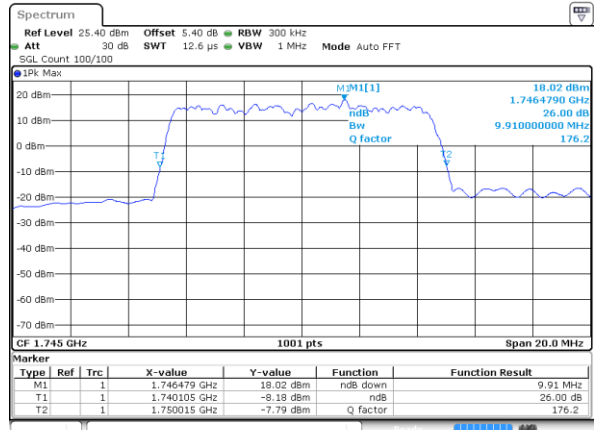

LTE Band 66

Lowest Channel / 10MHz / QPSK

Date: 9 JUL 2019 16:42:24

Lowest Channel / 10MHz / 16QAM

Date: 9 JUL 2019 16:42:59

Middle Channel / 10MHz / QPSK

Date: 9 JUL 2019 17:03:13

Middle Channel / 10MHz / 16QAM

Date: 9 JUL 2019 17:02:16

Highest Channel / 10MHz / QPSK

Date: 9 JUL 2019 17:11:27

Highest Channel / 10MHz / 16QAM

Date: 9 JUL 2019 17:11:58

LTE Band 66

Lowest Channel / 15MHz / QPSK

Date: 9 JUL 2019 17:14:33