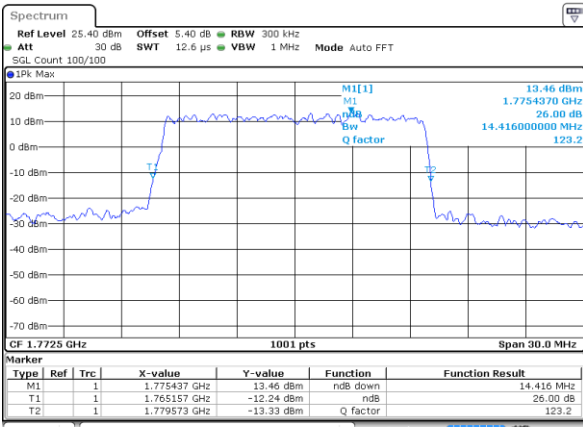

Date: 9 JUL 2019 17:12:38

LTE Band 66

Lowest Channel / 15MHz / 64QAM

Date: 9 JUL 2019 17:15:34

Lowest Channel / 20MHz / 64QAM

Date: 9 JUL 2019 17:31:15

Middle Channel / 15MHz / 64QAM

Date: 9 JUL 2019 17:21:15

Middle Channel / 20MHz / 64QAM

Date: 9 JUL 2019 17:37:38

Highest Channel / 15MHz / 64QAM

Date: 9 JUL 2019 17:25:07

Highest Channel / 20MHz / 64QAM

Date: 9 JUL 2019 17:40:17

LTE Band 71

Lowest Channel / 5MHz / QPSK