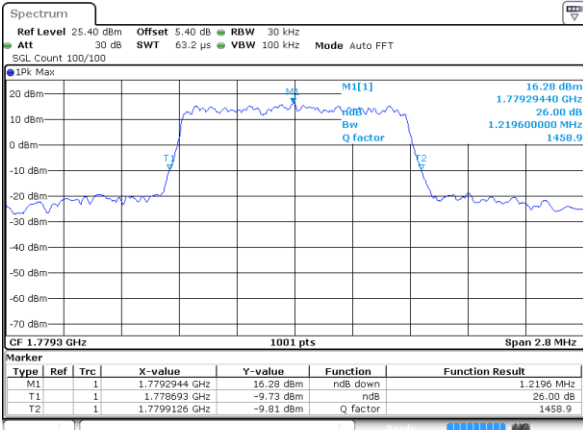

Date: 9 JUL 2019 09:43:33

LTE Band 66

Lowest Channel / 1.4MHz / QPSK

Date: 9 JUL 2019 15:01:04

Lowest Channel / 1.4MHz / 16QAM

Date: 9 JUL 2019 15:02:43

Middle Channel / 1.4MHz / QPSK

Date: 9 JUL 2019 15:17:05

Middle Channel / 1.4MHz / 16QAM

Date: 9 JUL 2019 15:17:23

Highest Channel / 1.4MHz / QPSK

Date: 9 JUL 2019 15:26:29

Highest Channel / 1.4MHz / 16QAM

Date: 9 JUL 2019 15:27:53

LTE Band 66

Lowest Channel / 3MHz / QPSK