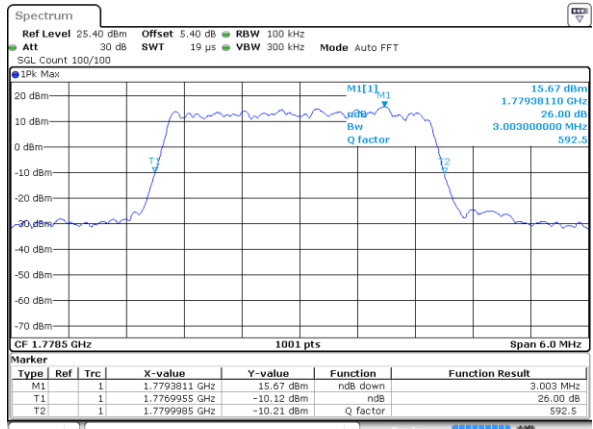

Date: 9 JUL 2019 17:38:18

Middle Channel / 20MHz / 16QAM

Date: 9 JUL 2019 17:37:59

Highest Channel / 20MHz / QPSK

Date: 9 JUL 2019 17:39:05

Highest Channel / 20MHz / 16QAM

Date: 9 JUL 2019 17:39:39

LTE Band 66

Lowest Channel / 1.4MHz / 64QAM

Date: 9 JUL 2019 15:04:20

Lowest Channel / 3MHz / 64QAM

Date: 9 JUL 2019 15:48:56

Middle Channel / 20MHz / 64QAM

Date: 9 JUL 2019 15:17:49

Middle Channel / 3MHz / 64QAM

Date: 9 JUL 2019 15:56:12

Highest Channel / 20MHz / 64QAM

Date: 9 JUL 2019 15:29:24

Highest Channel / 3MHz / 64QAM

Date: 9 JUL 2019 16:01:14

LTE Band 66

Lowest Channel / 5MHz / 64QAM

Date: 9 JUL 2019 16:10:50

Lowest Channel / 10MHz / 64QAM