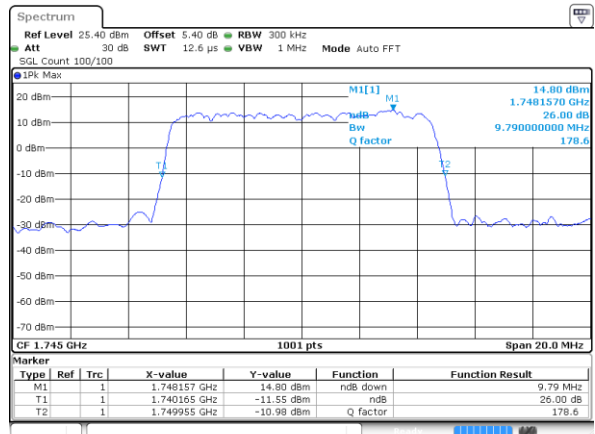

Middle Channel / 10MHz / 64QAM

Date: 9 JUL 2019 17:01:39