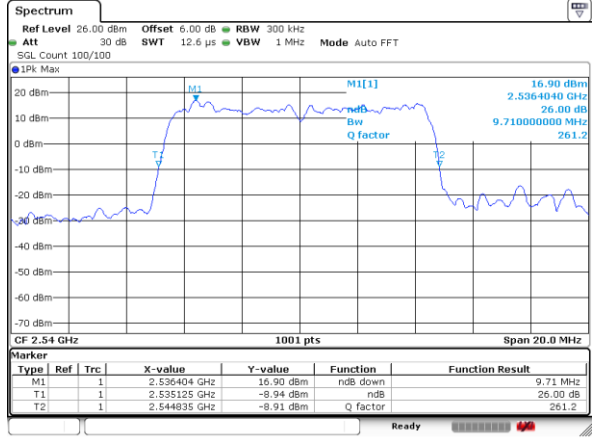

Lowest Channel / 10MHz / 64QAM

Date: 9 JUL 2019 09:11:51