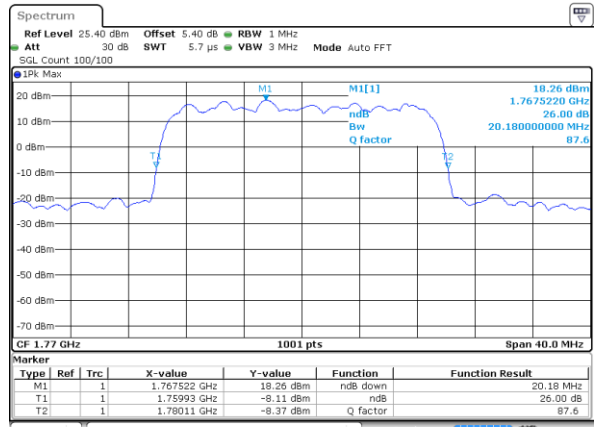

Date: 9 JUL 2019 17:12:38

LTE Band 66

Lowest Channel / 15MHz / 64QAM

Date: 9 JUL 2019 17:15:34

Lowest Channel / 20MHz / 64QAM

Date: 9 JUL 2019 17:31:15

Middle Channel / 15MHz / 64QAM

Date: 9 JUL 2019 17:21:15

Middle Channel / 20MHz / 64QAM

Date: 9 JUL 2019 17:37:38

Highest Channel / 15MHz / 64QAM

Date: 9 JUL 2019 17:25:07

Highest Channel / 20MHz / 64QAM

Date: 9 JUL 2019 17:40:17

LTE Band 71

Lowest Channel / 5MHz / QPSK

Date: 5 JUL 2019 02:39:47

Lowest Channel / 5MHz / 16QAM

Date: 5 JUL 2019 02:40:49

Middle Channel / 5MHz / QPSK

Date: 5 JUL 2019 02:43:03

Middle Channel / 5MHz / 16QAM

Date: 5 JUL 2019 02:42:46

Highest Channel / 5MHz / QPSK

Date: 5 JUL 2019 02:43:59

Highest Channel / 5MHz / 16QAM

Date: 5 JUL 2019 02:44:16

LTE Band 71

Lowest Channel / 10MHz / QPSK

Date: 5 JUL 2019 02:48:20

Lowest Channel / 10MHz / 16QAM

Date: 5 JUL 2019 02:48:38