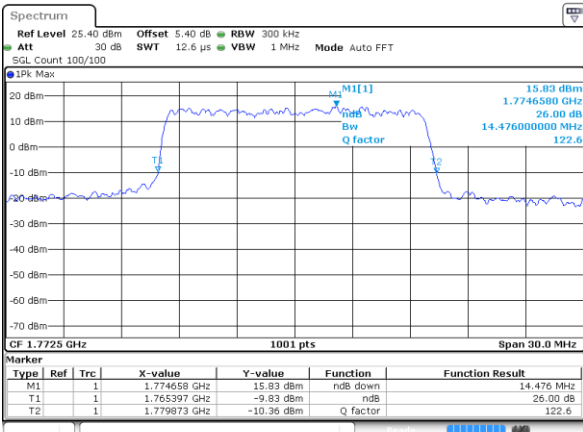

Date: 9 JUL 2019 17:02:16

Highest Channel / 10MHz / QPSK

Date: 9 JUL 2019 17:11:27

Highest Channel / 10MHz / 16QAM

Date: 9 JUL 2019 17:11:58

LTE Band 66

Lowest Channel / 15MHz / QPSK

Date: 9 JUL 2019 17:14:33

Lowest Channel / 15MHz / 16QAM

Date: 9 JUL 2019 17:15:05

Middle Channel / 15MHz / QPSK

Date: 9 JUL 2019 17:22:03

Middle Channel / 15MHz / 16QAM

Date: 9 JUL 2019 17:21:41

Highest Channel / 15MHz / QPSK

Date: 9 JUL 2019 17:23:55

Highest Channel / 15MHz / 16QAM

Date: 9 JUL 2019 17:24:34

LTE Band 66

Lowest Channel / 20MHz / QPSK

Date: 9 JUL 2019 17:30:08

Lowest Channel / 20MHz / 16QAM

Date: 9 JUL 2019 17:30:40

Middle Channel / 20MHz / QPSK