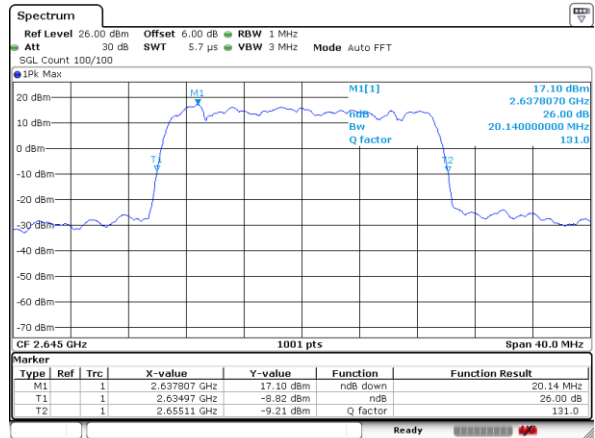

Date: 9 JUL 2019 09:41:52

Middle Channel / 15MHz / 64QAM

Date: 9 JUL 2019 09:15:32

Middle Channel / 20MHz / 64QAM

Date: 9 JUL 2019 09:39:19

Highest Channel / 15MHz / 64QAM

Date: 9 JUL 2019 09:19:53

Highest Channel / 20MHz / 64QAM

Date: 9 JUL 2019 09:43:33

LTE Band 66

Lowest Channel / 1.4MHz / QPSK

Date: 9 JUL 2019 15:01:04

Lowest Channel / 1.4MHz / 16QAM

Date: 9 JUL 2019 15:02:43

Middle Channel / 1.4MHz / QPSK

Date: 9 JUL 2019 15:17:05