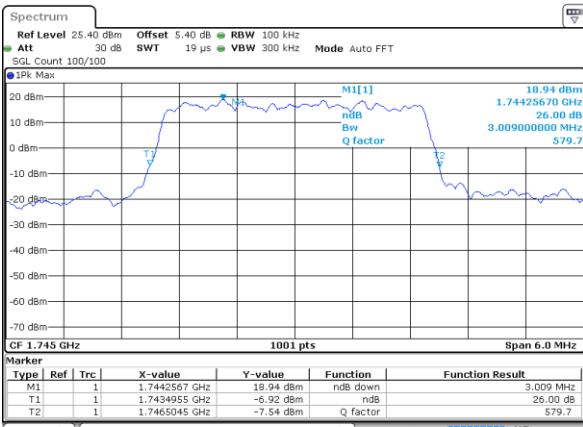

Middle Channel / 3MHz / QPSK

Date: 9 JUL 2019 15:58:03