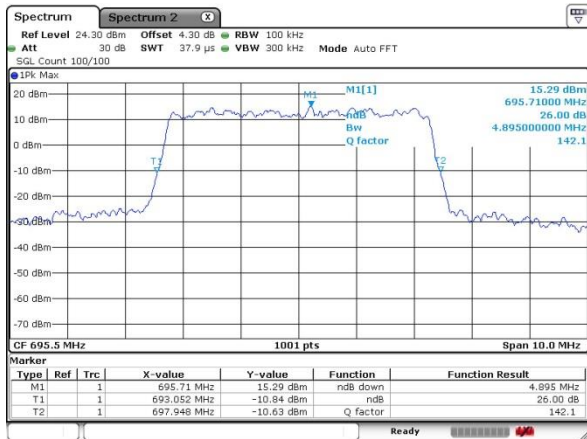

Highest Channel / 20MHz / 16QAM

Date: 4.JUL.2019 21:45:30

LTE Band 71

Lowest Channel / 5MHz / 64QAM

Date: 5 JUL 2019 02:41:09

Lowest Channel / 10MHz / 64QAM

Date: 5 JUL 2019 02:49:30

Middle Channel / 5MHz / 64QAM

Date: 5 JUL 2019 02:41:52

Middle Channel / 10MHz / 64QAM

Date: 5 JUL 2019 02:45:57

Highest Channel / 5MHz / 64QAM

Date: 5 JUL 2019 02:44:59

Highest Channel / 10MHz / 64QAM

Date: 5 JUL 2019 02:50:46

LTE Band 71