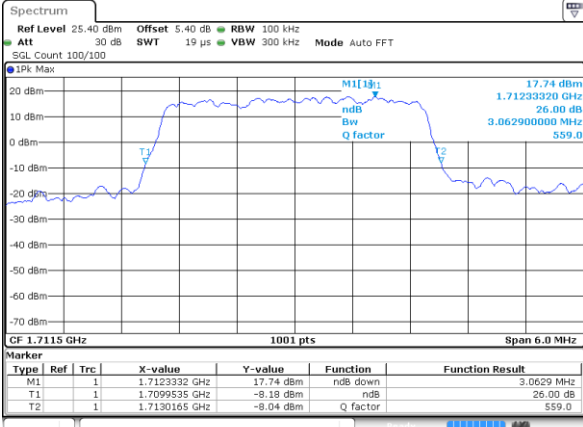

Middle Channel / 1.4MHz / 16QAM

Date: 9 JUL 2019 15:17:23

Highest Channel / 1.4MHz / QPSK

Date: 9 JUL 2019 15:26:29

Highest Channel / 1.4MHz / 16QAM

Date: 9 JUL 2019 15:27:53

LTE Band 66

Lowest Channel / 3MHz / QPSK