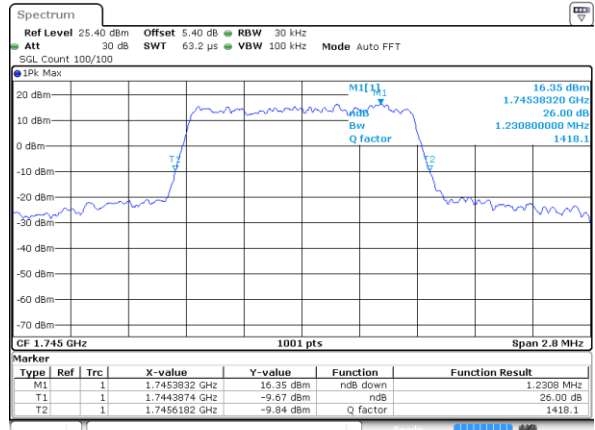

Date: 9 JUL 2019 09:43:33

LTE Band 66

Lowest Channel / 1.4MHz / QPSK

Date: 9 JUL 2019 15:01:04

Lowest Channel / 1.4MHz / 16QAM

Date: 9 JUL 2019 15:02:43

Middle Channel / 1.4MHz / QPSK

Date: 9 JUL 2019 15:17:05

Middle Channel / 1.4MHz / 16QAM

Date: 9 JUL 2019 15:17:23

Highest Channel / 1.4MHz / QPSK

Date: 9 JUL 2019 15:26:29

Highest Channel / 1.4MHz / 16QAM

Date: 9 JUL 2019 15:27:53

LTE Band 66

Lowest Channel / 3MHz / QPSK