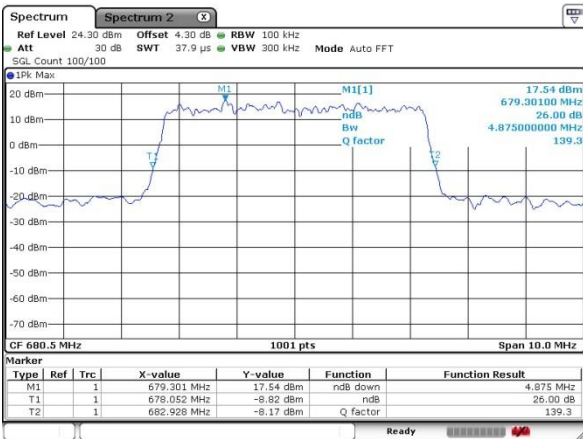

Middle Channel / 5MHz / QPSK

Date: 5 JUL 2019 02:43:03