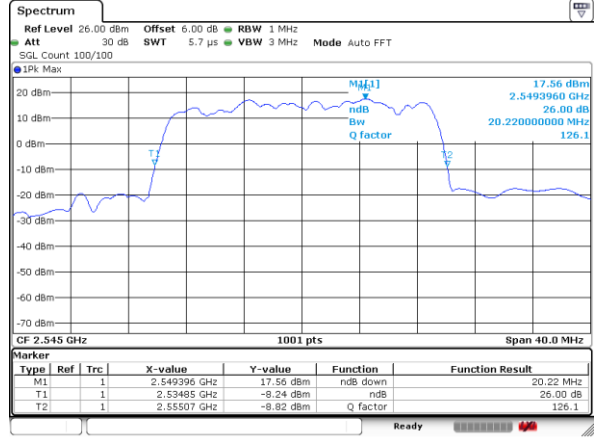

Highest Channel / 5MHz / 64QAM

Date: 9 JUL 2019 09:06:58

Highest Channel / 10MHz / 64QAM

Date: 9 JUL 2019 09:12:36

LTE Band 41

Lowest Channel / 15MHz / 64QAM

Date: 9 JUL 2019 09:17:18

Lowest Channel / 20MHz / 64QAM