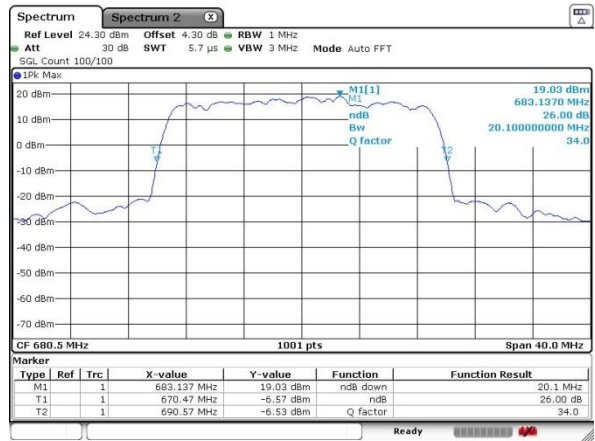

Date: 5 JUL 2019 02:41:52

Middle Channel / 10MHz / 64QAM

Date: 5 JUL 2019 02:45:57

Highest Channel / 5MHz / 64QAM

Date: 5 JUL 2019 02:44:59

Highest Channel / 10MHz / 64QAM

Date: 5 JUL 2019 02:50:46

LTE Band 71

Lowest Channel / 15MHz / 64QAM

Date: 5 JUL 2019 02:55:31

Lowest Channel / 20MHz / 64QAM

Date: 4 JUL 2019 21:41:48

Middle Channel / 15MHz / 64QAM

Date: 5 JUL 2019 02:56:25

Middle Channel / 20MHz / 64QAM

Date: 4 JUL 2019 21:44:23

Highest Channel / 15MHz / 64QAM

Date: 5 JUL 2019 02:58:39

Highest Channel / 20MHz / 64QAM

Date: 4 JUL 2019 21:45:15