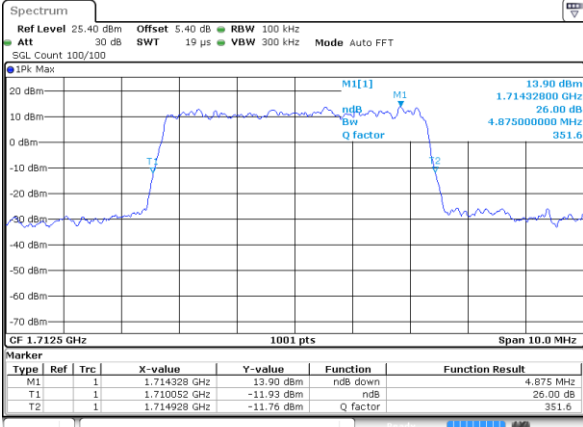

Highest Channel / 20MHz / 64QAM

Date: 9 JUL 2019 15:29:24

Highest Channel / 3MHz / 64QAM

Date: 9 JUL 2019 16:01:14

LTE Band 66

Lowest Channel / 5MHz / 64QAM

Date: 9 JUL 2019 16:10:50

Lowest Channel / 10MHz / 64QAM