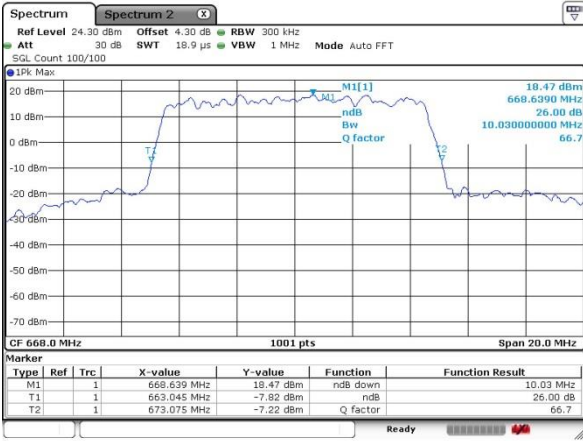

Date: 5 JUL 2019 02:43:59

Highest Channel / 5MHz / 16QAM

Date: 5 JUL 2019 02:44:16

LTE Band 71

Lowest Channel / 10MHz / QPSK

Date: 5 JUL 2019 02:48:20

Lowest Channel / 10MHz / 16QAM

Date: 5 JUL 2019 02:48:38