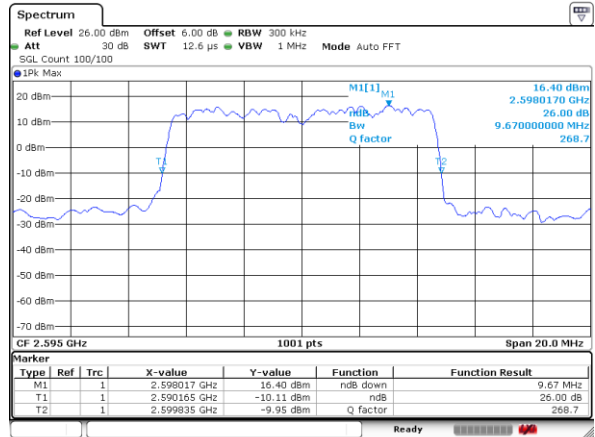

LTE Band 41

Lowest Channel / 10MHz / QPSK

Date: 9 JUL 2019 09:10:52

Lowest Channel / 10MHz / 16QAM

Date: 9 JUL 2019 09:11:28

Middle Channel / 10MHz / QPSK

Date: 9 JUL 2019 09:09:54

Middle Channel / 10MHz / 16QAM