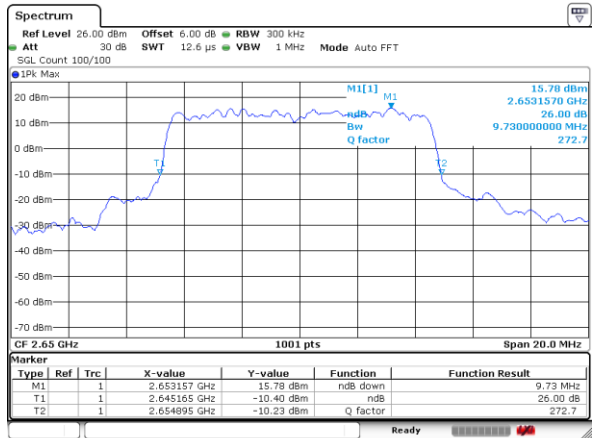

Highest Channel / 10MHz / 64QAM

Date: 9 JUL 2019 09:12:36