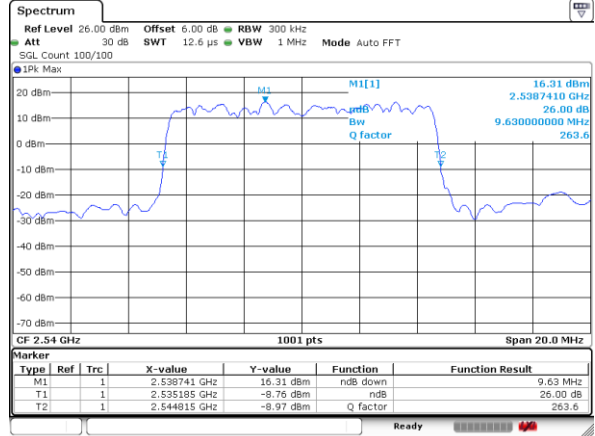

LTE Band 41

Lowest Channel / 10MHz / QPSK

Date: 9 JUL 2019 09:10:52

Lowest Channel / 10MHz / 16QAM

Date: 9 JUL 2019 09:11:28

Middle Channel / 10MHz / QPSK

Date: 9 JUL 2019 09:09:54

Middle Channel / 10MHz / 16QAM