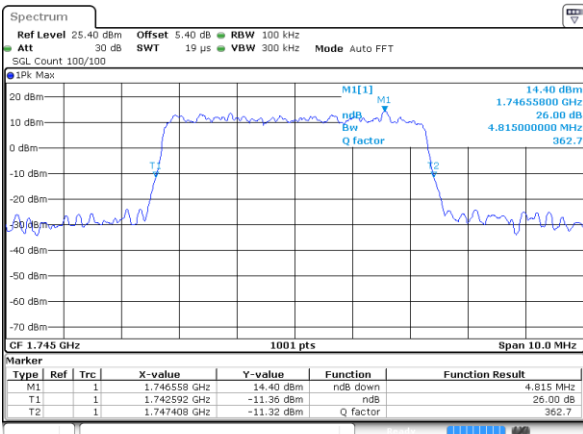

Middle Channel / 5MHz / 64QAM

Date: 9 JUL 2019 16:17:47