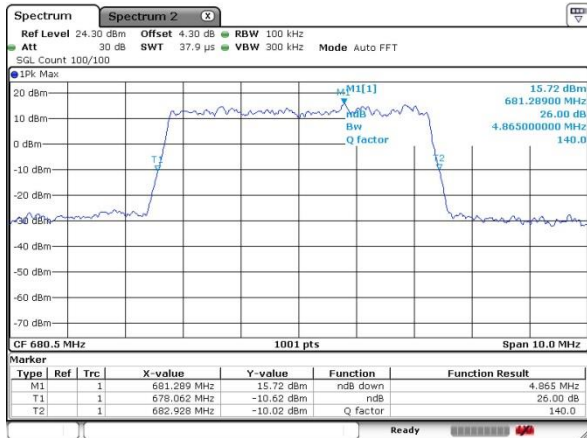

Highest Channel / 20MHz / 16QAM

Date: 4.JUL.2019 21:45:30

LTE Band 71

Lowest Channel / 5MHz / 64QAM

Date: 5 JUL 2019 02:41:09

Lowest Channel / 10MHz / 64QAM

Date: 5 JUL 2019 02:49:30

Middle Channel / 5MHz / 64QAM

Date: 5 JUL 2019 02:41:52

Middle Channel / 10MHz / 64QAM

Date: 5 JUL 2019 02:45:57

Highest Channel / 5MHz / 64QAM

Date: 5 JUL 2019 02:44:59

Highest Channel / 10MHz / 64QAM

Date: 5 JUL 2019 02:50:46

LTE Band 71