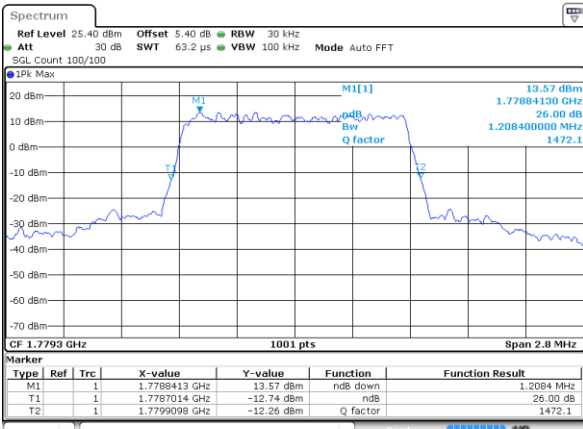

Date: 9 JUL 2019 17:38:18

Middle Channel / 20MHz / 16QAM

Date: 9 JUL 2019 17:37:59

Highest Channel / 20MHz / QPSK

Date: 9 JUL 2019 17:39:05

Highest Channel / 20MHz / 16QAM

Date: 9 JUL 2019 17:39:39

LTE Band 66

Lowest Channel / 1.4MHz / 64QAM

Date: 9 JUL 2019 15:04:20

Lowest Channel / 3MHz / 64QAM

Date: 9 JUL 2019 15:48:56

Middle Channel / 20MHz / 64QAM

Date: 9 JUL 2019 15:17:49

Middle Channel / 3MHz / 64QAM

Date: 9 JUL 2019 15:56:12

Highest Channel / 20MHz / 64QAM

Date: 9 JUL 2019 15:29:24

Highest Channel / 3MHz / 64QAM

Date: 9 JUL 2019 16:01:14

LTE Band 66

Lowest Channel / 5MHz / 64QAM

Date: 9 JUL 2019 16:10:50

Lowest Channel / 10MHz / 64QAM