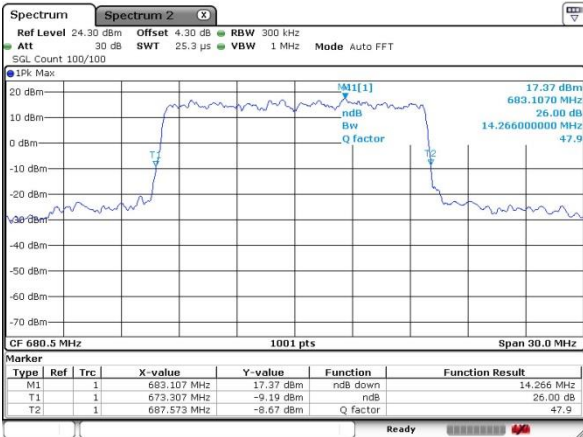

LTE Band 71

Lowest Channel / 15MHz / QPSK

Date: 5 JUL 2019 02:54:09

Lowest Channel / 15MHz / 16QAM

Date: 5 JUL 2019 02:55:12

Middle Channel / 15MHz / QPSK

Date: 5 JUL 2019 02:57:20

Middle Channel / 15MHz / 16QAM

Date: 5 JUL 2019 02:58:11

Highest Channel / 15MHz / QPSK

Date: 5 JUL 2019 02:57:41

Highest Channel / 15MHz / 16QAM

Date: 5 JUL 2019 02:58:23

LTE Band 71

Lowest Channel / 20MHz / QPSK

Date: 4.JUL.2019 21:42:42