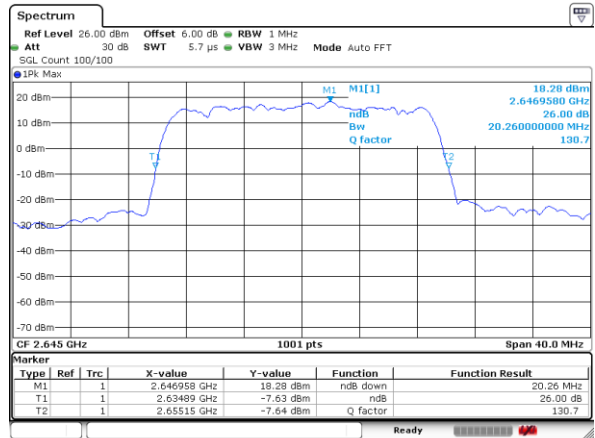

Date: 9 JUL 2019 09:40:44

Middle Channel / 20MHz / 16QAM

Date: 9 JUL 2019 09:39:43

Highest Channel / 20MHz / QPSK

Date: 9 JUL 2019 09:44:13

Highest Channel / 20MHz / 16QAM

Date: 9 JUL 2019 09:43:55

LTE Band 41