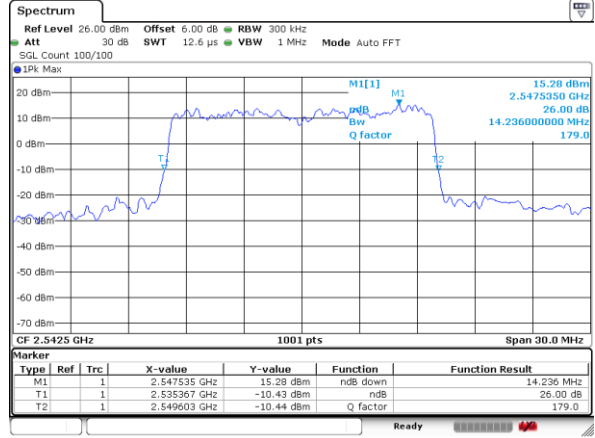

Lowest Channel / 15MHz / 16QAM

Date: 9 JUL 2019 09:17:42