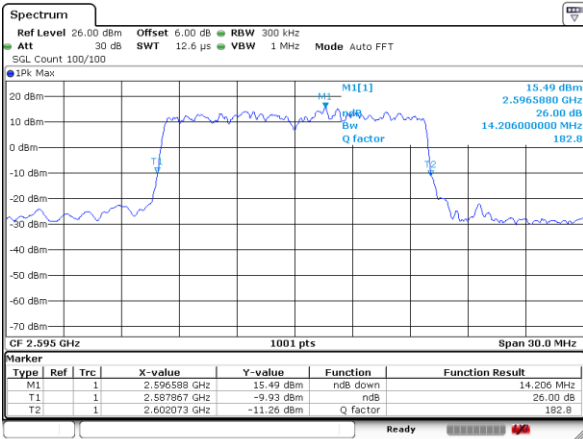

Middle Channel / 15MHz / 64QAM

Date: 9 JUL 2019 09:15:32