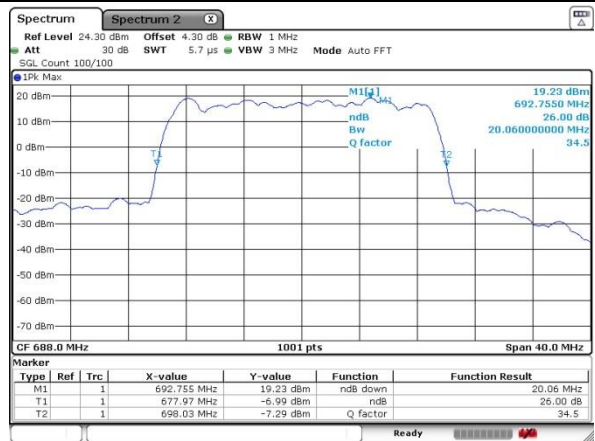

Date: 5 JUL 2019 02:41:52

Middle Channel / 10MHz / 64QAM

Date: 5 JUL 2019 02:45:57

Highest Channel / 5MHz / 64QAM

Date: 5 JUL 2019 02:44:59

Highest Channel / 10MHz / 64QAM

Date: 5 JUL 2019 02:50:46

LTE Band 71

Lowest Channel / 15MHz / 64QAM

Date: 5 JUL 2019 02:55:31

Lowest Channel / 20MHz / 64QAM

Date: 4 JUL 2019 21:41:48

Middle Channel / 15MHz / 64QAM

Date: 5 JUL 2019 02:56:25

Middle Channel / 20MHz / 64QAM

Date: 4 JUL 2019 21:44:23

Highest Channel / 15MHz / 64QAM

Date: 5 JUL 2019 02:58:39

Highest Channel / 20MHz / 64QAM

Date: 4 JUL 2019 21:45:15