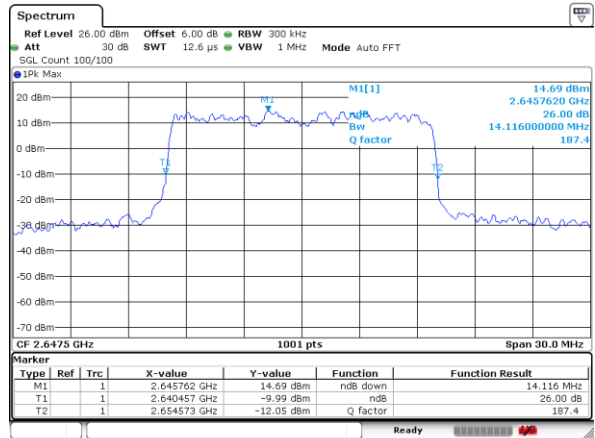

Highest Channel / 15MHz / 16QAM

Date: 9 JUL 2019 09:19:32

LTE Band 41

Lowest Channel / 20MHz / QPSK

Date: 9 JUL 2019 09:41:16

Lowest Channel / 20MHz / 16QAM

Date: 9 JUL 2019 09:41:34

Middle Channel / 20MHz / QPSK