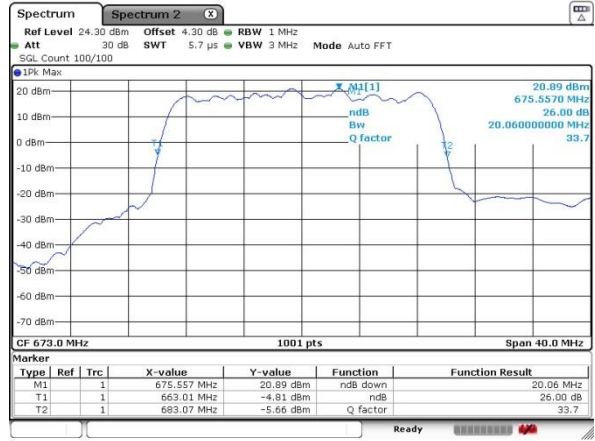

Lowest Channel / 20MHz / 16QAM

Date: 4.JUL.2019 21:42:53