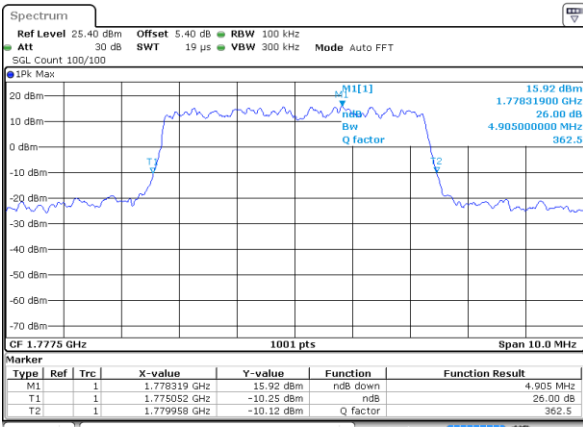

Middle Channel / 5MHz / QPSK

Date: 9 JUL 2019 16:18:34

Middle Channel / 5MHz / 16QAM

Date: 9 JUL 2019 16:18:06

Highest Channel / 5MHz / QPSK

Date: 9 JUL 2019 16:19:10

Highest Channel / 5MHz / 16QAM

Date: 9 JUL 2019 16:19:49

LTE Band 66

Lowest Channel / 10MHz / QPSK

Date: 9 JUL 2019 16:42:24

Lowest Channel / 10MHz / 16QAM

Date: 9 JUL 2019 16:42:59

Middle Channel / 10MHz / QPSK

Date: 9 JUL 2019 17:03:13

Middle Channel / 10MHz / 16QAM