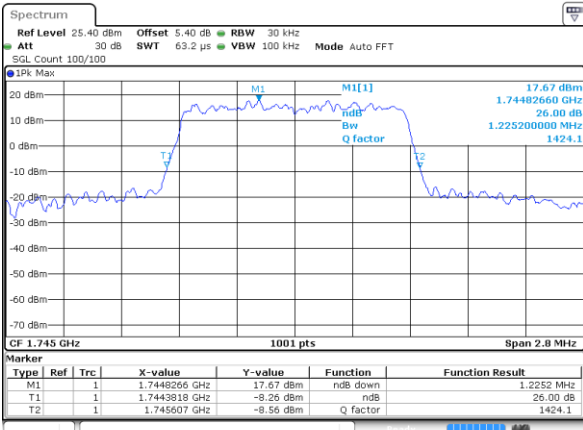

Date: 9 JUL 2019 09:43:33

LTE Band 66

Lowest Channel / 1.4MHz / QPSK

Date: 9 JUL 2019 15:01:04

Lowest Channel / 1.4MHz / 16QAM

Date: 9 JUL 2019 15:02:43

Middle Channel / 1.4MHz / QPSK

Date: 9 JUL 2019 15:17:05

Middle Channel / 1.4MHz / 16QAM

Date: 9 JUL 2019 15:17:23

Highest Channel / 1.4MHz / QPSK

Date: 9 JUL 2019 15:26:29

Highest Channel / 1.4MHz / 16QAM

Date: 9 JUL 2019 15:27:53

LTE Band 66

Lowest Channel / 3MHz / QPSK