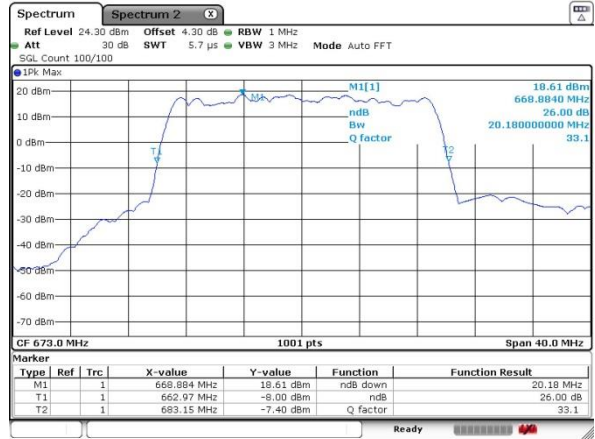

Lowest Channel / 20MHz / 64QAM

Date: 4 JUL 2019 21:41:48