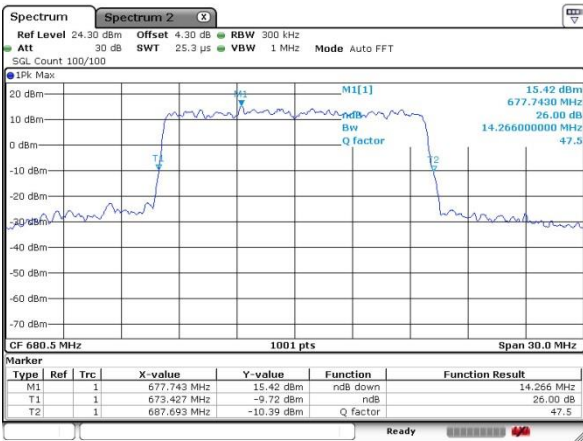

Date: 5 JUL 2019 02:41:52

Middle Channel / 10MHz / 64QAM

Date: 5 JUL 2019 02:45:57

Highest Channel / 5MHz / 64QAM

Date: 5 JUL 2019 02:44:59

Highest Channel / 10MHz / 64QAM

Date: 5 JUL 2019 02:50:46

LTE Band 71

Lowest Channel / 15MHz / 64QAM

Date: 5 JUL 2019 02:55:31

Lowest Channel / 20MHz / 64QAM

Date: 4 JUL 2019 21:41:48

Middle Channel / 15MHz / 64QAM

Date: 5 JUL 2019 02:56:25

Middle Channel / 20MHz / 64QAM

Date: 4 JUL 2019 21:44:23

Highest Channel / 15MHz / 64QAM

Date: 5 JUL 2019 02:58:39

Highest Channel / 20MHz / 64QAM

Date: 4 JUL 2019 21:45:15