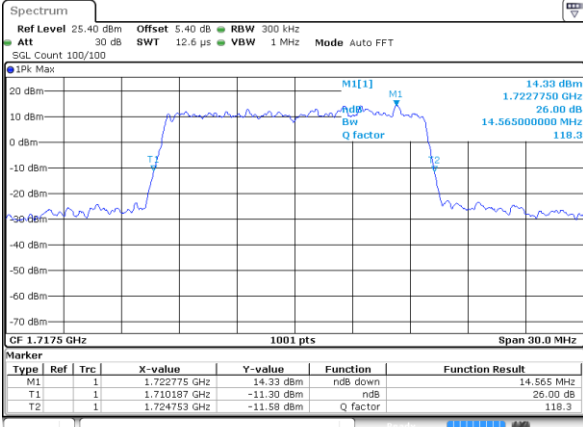

Highest Channel / 20MHz / 64QAM

Date: 9 JUL 2019 15:29:24

Highest Channel / 3MHz / 64QAM

Date: 9 JUL 2019 16:01:14

LTE Band 66

Lowest Channel / 5MHz / 64QAM

Date: 9 JUL 2019 16:10:50

Lowest Channel / 10MHz / 64QAM

Date: 9 JUL 2019 16:43:41

Middle Channel / 5MHz / 64QAM

Date: 9 JUL 2019 16:17:47

Middle Channel / 10MHz / 64QAM

Date: 9 JUL 2019 17:01:39

Highest Channel / 5MHz / 64QAM

Date: 9 JUL 2019 16:20:29

Highest Channel / 10MHz / 64QAM

Date: 9 JUL 2019 17:12:38

LTE Band 66

Lowest Channel / 15MHz / 64QAM

Date: 9 JUL 2019 17:15:34

Lowest Channel / 20MHz / 64QAM

Date: 9 JUL 2019 17:31:15

Middle Channel / 15MHz / 64QAM

Date: 9 JUL 2019 17:21:15