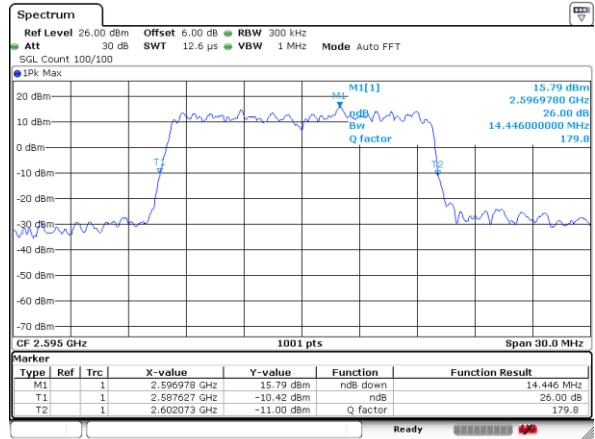

Middle Channel / 15MHz / 16QAM

Date: 9 JUL 2019 09:15:11