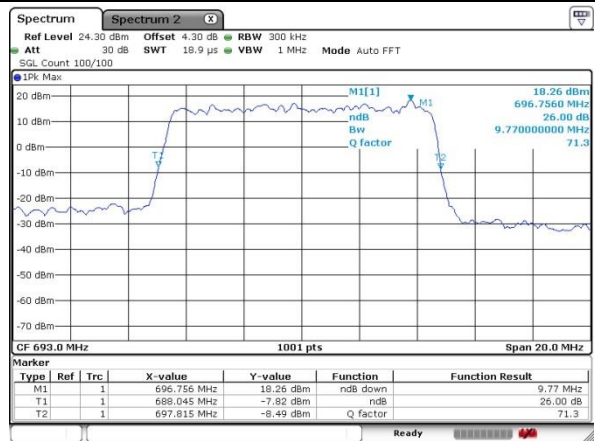

Date: 5 JUL 2019 02:43:59

Highest Channel / 5MHz / 16QAM

Date: 5 JUL 2019 02:44:16

LTE Band 71

Lowest Channel / 10MHz / QPSK

Date: 5 JUL 2019 02:48:20

Lowest Channel / 10MHz / 16QAM

Date: 5 JUL 2019 02:48:38

Middle Channel / 10MHz / QPSK

Date: 5 JUL 2019 02:47:20

Middle Channel / 10MHz / 16QAM

Date: 5 JUL 2019 02:47:02

Highest Channel / 10MHz / QPSK

Date: 5 JUL 2019 02:52:03

Highest Channel / 10MHz / 16QAM

Date: 5 JUL 2019 02:51:46

LTE Band 71

Lowest Channel / 15MHz / QPSK

Date: 5 JUL 2019 02:54:09

Lowest Channel / 15MHz / 16QAM

Date: 5 JUL 2019 02:55:12

Middle Channel / 15MHz / QPSK

Date: 5 JUL 2019 02:57:20

Middle Channel / 15MHz / 16QAM