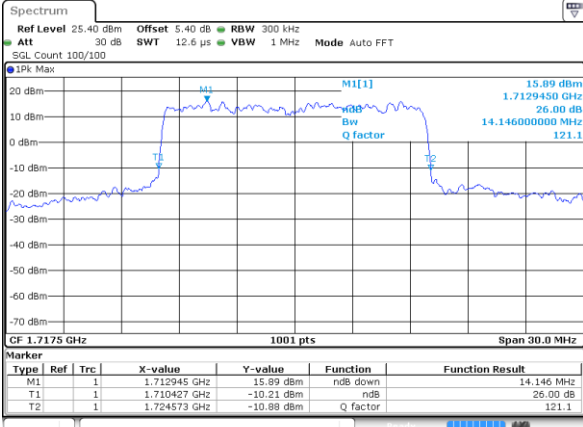

Date: 9 JUL 2019 17:02:16

Highest Channel / 10MHz / QPSK

Date: 9 JUL 2019 17:11:27

Highest Channel / 10MHz / 16QAM

Date: 9 JUL 2019 17:11:58

LTE Band 66

Lowest Channel / 15MHz / QPSK

Date: 9 JUL 2019 17:14:33