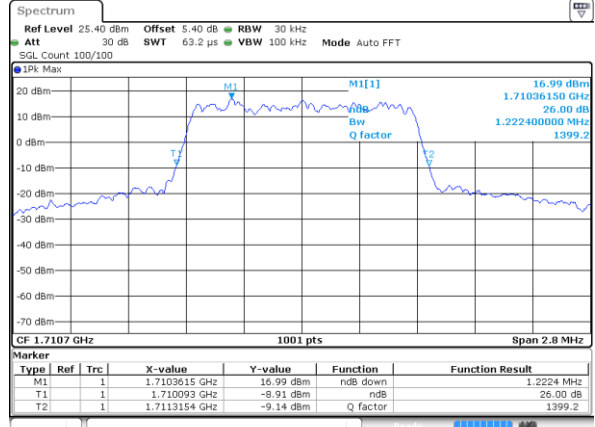

Date: 9 JUL 2019 09:43:33

LTE Band 66

Lowest Channel / 1.4MHz / QPSK

Date: 9 JUL 2019 15:01:04

Lowest Channel / 1.4MHz / 16QAM

Date: 9 JUL 2019 15:02:43

Middle Channel / 1.4MHz / QPSK

Date: 9 JUL 2019 15:17:05

Middle Channel / 1.4MHz / 16QAM

Date: 9 JUL 2019 15:17:23

Highest Channel / 1.4MHz / QPSK

Date: 9 JUL 2019 15:26:29

Highest Channel / 1.4MHz / 16QAM

Date: 9 JUL 2019 15:27:53

LTE Band 66

Lowest Channel / 3MHz / QPSK