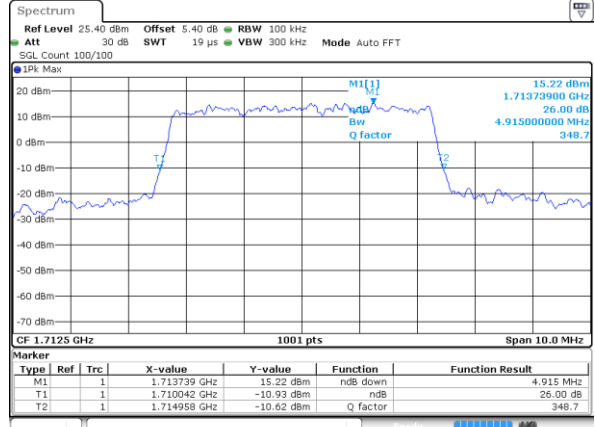

Date: 9 JUL 2019 15:58:54

Highest Channel / 3MHz / 16QAM

Date: 9 JUL 2019 16:00:16

LTE Band 66

Lowest Channel / 5MHz / QPSK

Date: 9 JUL 2019 16:09:40

Lowest Channel / 5MHz / 16QAM

Date: 9 JUL 2019 16:10:15