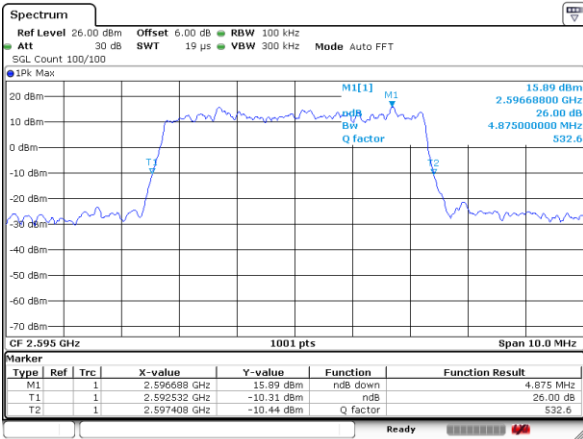

Lowest Channel / 5MHz / 64QAM

Date: 9 JUL 2019 09:03:12

Lowest Channel / 10MHz / 64QAM

Date: 9 JUL 2019 09:11:51

Middle Channel / 5MHz / 64QAM

Date: 9 JUL 2019 09:04:35

Middle Channel / 10MHz / 64QAM

Date: 9 JUL 2019 09:09:10

Highest Channel / 5MHz / 64QAM

Date: 9 JUL 2019 09:06:58

Highest Channel / 10MHz / 64QAM

Date: 9 JUL 2019 09:12:36

LTE Band 41

Lowest Channel / 15MHz / 64QAM

Date: 9 JUL 2019 09:17:18

Lowest Channel / 20MHz / 64QAM