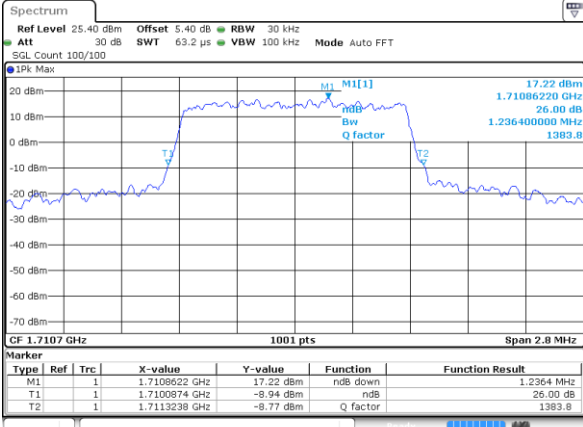

Date: 9 JUL 2019 09:41:52

Middle Channel / 15MHz / 64QAM

Date: 9 JUL 2019 09:15:32

Middle Channel / 20MHz / 64QAM

Date: 9 JUL 2019 09:39:19

Highest Channel / 15MHz / 64QAM

Date: 9 JUL 2019 09:19:53

Highest Channel / 20MHz / 64QAM

Date: 9 JUL 2019 09:43:33

LTE Band 66

Lowest Channel / 1.4MHz / QPSK

Date: 9 JUL 2019 15:01:04

Lowest Channel / 1.4MHz / 16QAM

Date: 9 JUL 2019 15:02:43

Middle Channel / 1.4MHz / QPSK

Date: 9 JUL 2019 15:17:05