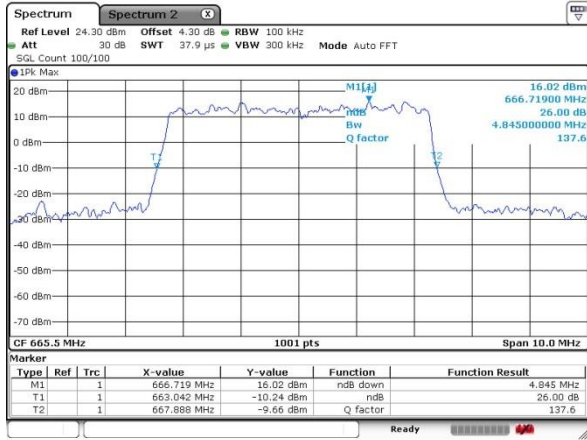

Highest Channel / 20MHz / 16QAM

Date: 4.JUL.2019 21:45:30

LTE Band 71

Lowest Channel / 5MHz / 64QAM

Date: 5 JUL 2019 02:41:09

Lowest Channel / 10MHz / 64QAM

Date: 5 JUL 2019 02:49:30

Middle Channel / 5MHz / 64QAM

Date: 5 JUL 2019 02:41:52

Middle Channel / 10MHz / 64QAM

Date: 5 JUL 2019 02:45:57

Highest Channel / 5MHz / 64QAM

Date: 5 JUL 2019 02:44:59

Highest Channel / 10MHz / 64QAM

Date: 5 JUL 2019 02:50:46

LTE Band 71