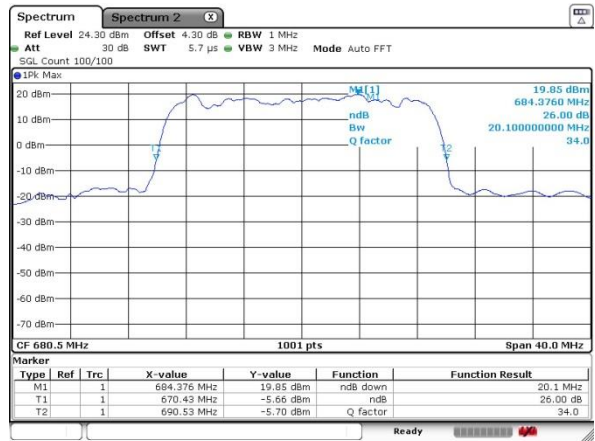

Date: 5 JUL 2019 02:58:11

Highest Channel / 15MHz / QPSK

Date: 5 JUL 2019 02:57:41

Highest Channel / 15MHz / 16QAM

Date: 5 JUL 2019 02:58:23

LTE Band 71

Lowest Channel / 20MHz / QPSK

Date: 4.JUL.2019 21:42:42

Lowest Channel / 20MHz / 16QAM

Date: 4.JUL.2019 21:42:53

Middle Channel / 20MHz / QPSK

Date: 4.JUL.2019 21:43:28

Middle Channel / 20MHz / 16QAM

Date: 4.JUL.2019 21:44:08

Highest Channel / 20MHz / QPSK

Date: 4.JUL.2019 21:46:14

Highest Channel / 20MHz / 16QAM

Date: 4.JUL.2019 21:45:30

LTE Band 71

Lowest Channel / 5MHz / 64QAM

Date: 5 JUL 2019 02:41:09

Lowest Channel / 10MHz / 64QAM

Date: 5 JUL 2019 02:49:30

Middle Channel / 5MHz / 64QAM