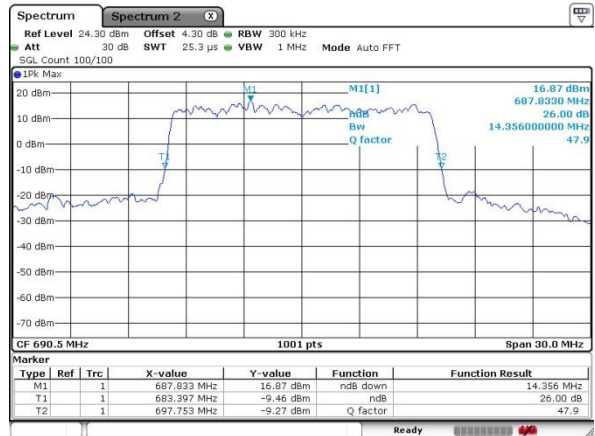

LTE Band 71

Lowest Channel / 15MHz / QPSK

Date: 5 JUL 2019 02:54:09

Lowest Channel / 15MHz / 16QAM

Date: 5 JUL 2019 02:55:12

Middle Channel / 15MHz / QPSK

Date: 5 JUL 2019 02:57:20

Middle Channel / 15MHz / 16QAM

Date: 5 JUL 2019 02:58:11

Highest Channel / 15MHz / QPSK

Date: 5 JUL 2019 02:57:41

Highest Channel / 15MHz / 16QAM

Date: 5 JUL 2019 02:58:23

LTE Band 71

Lowest Channel / 20MHz / QPSK

Date: 4.JUL.2019 21:42:42