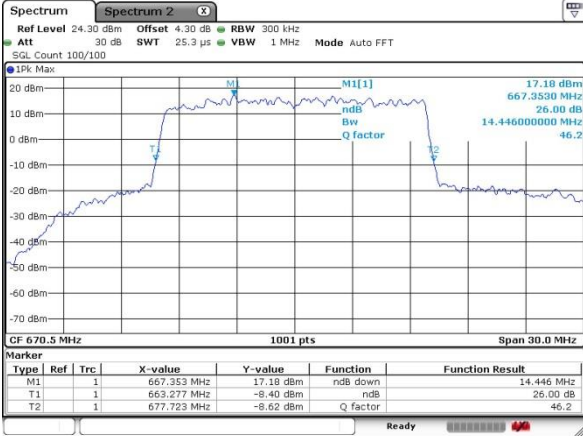

Date: 5 JUL 2019 02:43:59

Highest Channel / 5MHz / 16QAM

Date: 5 JUL 2019 02:44:16

LTE Band 71

Lowest Channel / 10MHz / QPSK

Date: 5 JUL 2019 02:48:20

Lowest Channel / 10MHz / 16QAM

Date: 5 JUL 2019 02:48:38

Middle Channel / 10MHz / QPSK

Date: 5 JUL 2019 02:47:20

Middle Channel / 10MHz / 16QAM

Date: 5 JUL 2019 02:47:02

Highest Channel / 10MHz / QPSK

Date: 5 JUL 2019 02:52:03

Highest Channel / 10MHz / 16QAM

Date: 5 JUL 2019 02:51:46

LTE Band 71

Lowest Channel / 15MHz / QPSK

Date: 5 JUL 2019 02:54:09

Lowest Channel / 15MHz / 16QAM

Date: 5 JUL 2019 02:55:12

Middle Channel / 15MHz / QPSK

Date: 5 JUL 2019 02:57:20

Middle Channel / 15MHz / 16QAM