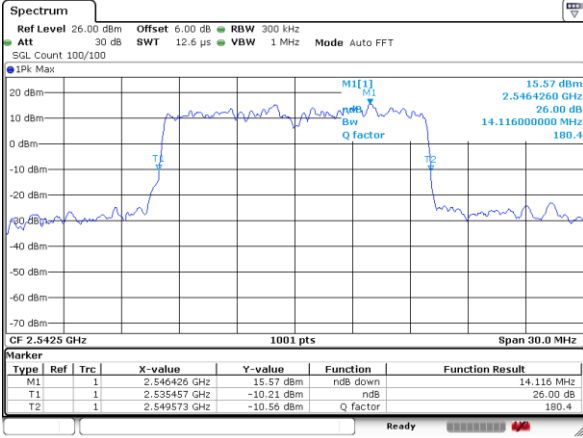

Highest Channel / 5MHz / 64QAM

Date: 9 JUL 2019 09:06:58

Highest Channel / 10MHz / 64QAM

Date: 9 JUL 2019 09:12:36

LTE Band 41

Lowest Channel / 15MHz / 64QAM

Date: 9 JUL 2019 09:17:18

Lowest Channel / 20MHz / 64QAM