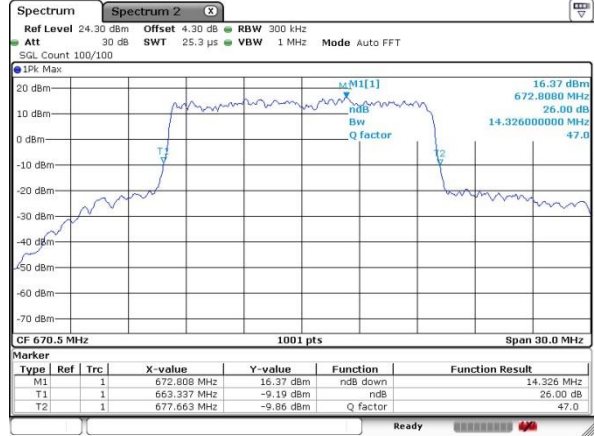

Date: 5 JUL 2019 02:43:59

Highest Channel / 5MHz / 16QAM

Date: 5 JUL 2019 02:44:16

LTE Band 71

Lowest Channel / 10MHz / QPSK

Date: 5 JUL 2019 02:48:20

Lowest Channel / 10MHz / 16QAM

Date: 5 JUL 2019 02:48:38

Middle Channel / 10MHz / QPSK

Date: 5 JUL 2019 02:47:20

Middle Channel / 10MHz / 16QAM

Date: 5 JUL 2019 02:47:02

Highest Channel / 10MHz / QPSK

Date: 5 JUL 2019 02:52:03

Highest Channel / 10MHz / 16QAM

Date: 5 JUL 2019 02:51:46

LTE Band 71

Lowest Channel / 15MHz / QPSK

Date: 5 JUL 2019 02:54:09

Lowest Channel / 15MHz / 16QAM

Date: 5 JUL 2019 02:55:12

Middle Channel / 15MHz / QPSK

Date: 5 JUL 2019 02:57:20

Middle Channel / 15MHz / 16QAM