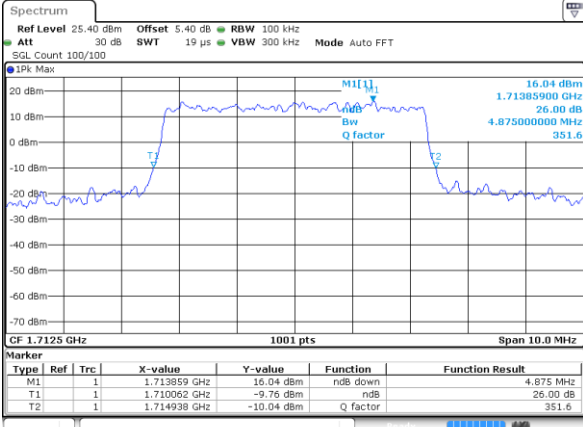

Date: 9 JUL 2019 15:58:54

Highest Channel / 3MHz / 16QAM

Date: 9 JUL 2019 16:00:16

LTE Band 66

Lowest Channel / 5MHz / QPSK

Date: 9 JUL 2019 16:09:40

Lowest Channel / 5MHz / 16QAM

Date: 9 JUL 2019 16:10:15