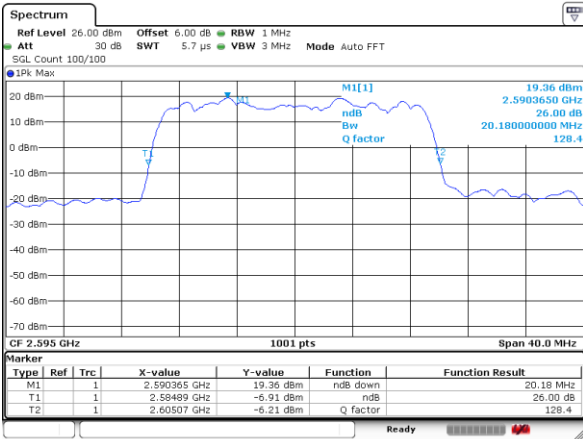

Highest Channel / 15MHz / 16QAM

Date: 9 JUL 2019 09:19:32

LTE Band 41

Lowest Channel / 20MHz / QPSK

Date: 9 JUL 2019 09:41:16

Lowest Channel / 20MHz / 16QAM

Date: 9 JUL 2019 09:41:34

Middle Channel / 20MHz / QPSK

Date: 9 JUL 2019 09:40:44

Middle Channel / 20MHz / 16QAM

Date: 9 JUL 2019 09:39:43

Highest Channel / 20MHz / QPSK

Date: 9 JUL 2019 09:44:13

Highest Channel / 20MHz / 16QAM

Date: 9 JUL 2019 09:43:55

LTE Band 41