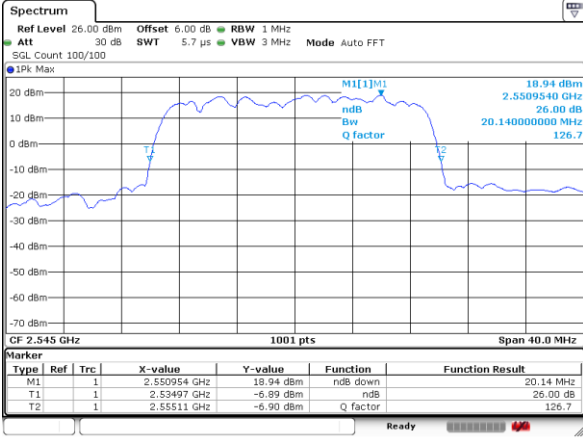

Highest Channel / 15MHz / 16QAM

Date: 9 JUL 2019 09:19:32

LTE Band 41

Lowest Channel / 20MHz / QPSK

Date: 9 JUL 2019 09:41:16

Lowest Channel / 20MHz / 16QAM

Date: 9 JUL 2019 09:41:34

Middle Channel / 20MHz / QPSK

Date: 9 JUL 2019 09:40:44

Middle Channel / 20MHz / 16QAM

Date: 9 JUL 2019 09:39:43

Highest Channel / 20MHz / QPSK

Date: 9 JUL 2019 09:44:13

Highest Channel / 20MHz / 16QAM

Date: 9 JUL 2019 09:43:55

LTE Band 41