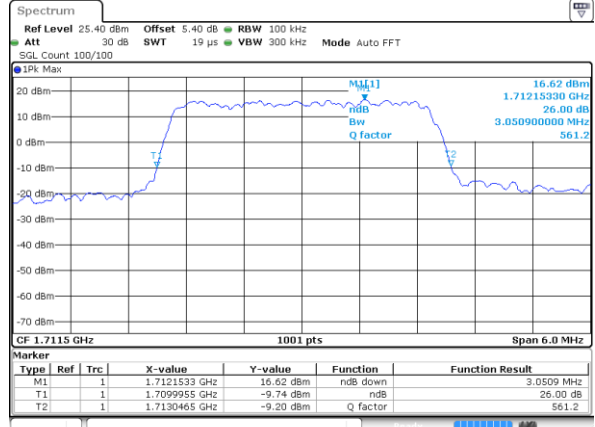

Lowest Channel / 3MHz / 16QAM

Date: 9 JUL 2019 15:48:00