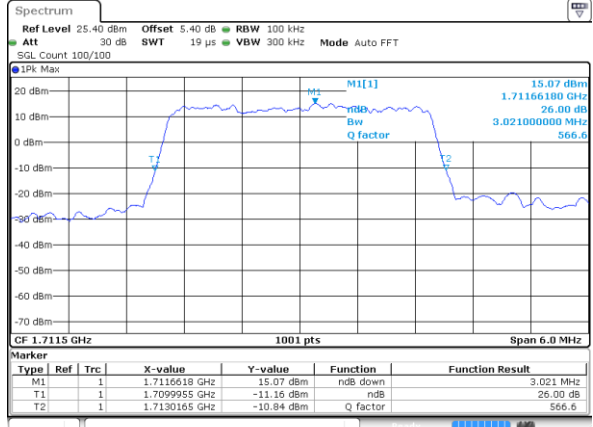

Highest Channel / 15MHz / 16QAM

Date: 9 JUL 2019 17:24:34

LTE Band 66

Lowest Channel / 20MHz / QPSK

Date: 9 JUL 2019 17:30:08

Lowest Channel / 20MHz / 16QAM

Date: 9 JUL 2019 17:30:40

Middle Channel / 20MHz / QPSK

Date: 9 JUL 2019 17:38:18

Middle Channel / 20MHz / 16QAM

Date: 9 JUL 2019 17:37:59

Highest Channel / 20MHz / QPSK

Date: 9 JUL 2019 17:39:05

Highest Channel / 20MHz / 16QAM

Date: 9 JUL 2019 17:39:39

LTE Band 66

Lowest Channel / 1.4MHz / 64QAM

Date: 9 JUL 2019 15:04:20

Lowest Channel / 3MHz / 64QAM

Date: 9 JUL 2019 15:48:56

Middle Channel / 20MHz / 64QAM

Date: 9 JUL 2019 15:17:49

Middle Channel / 3MHz / 64QAM

Date: 9 JUL 2019 15:56:12