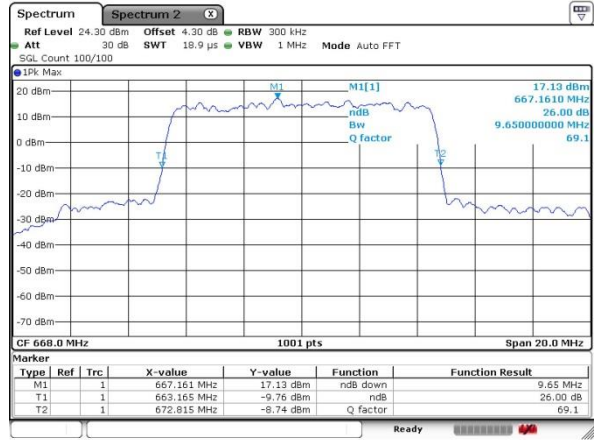

Highest Channel / 20MHz / 16QAM

Date: 4.JUL.2019 21:45:30

LTE Band 71

Lowest Channel / 5MHz / 64QAM

Date: 5 JUL 2019 02:41:09

Lowest Channel / 10MHz / 64QAM

Date: 5 JUL 2019 02:49:30

Middle Channel / 5MHz / 64QAM

Date: 5 JUL 2019 02:41:52

Middle Channel / 10MHz / 64QAM

Date: 5 JUL 2019 02:45:57

Highest Channel / 5MHz / 64QAM

Date: 5 JUL 2019 02:44:59

Highest Channel / 10MHz / 64QAM

Date: 5 JUL 2019 02:50:46

LTE Band 71