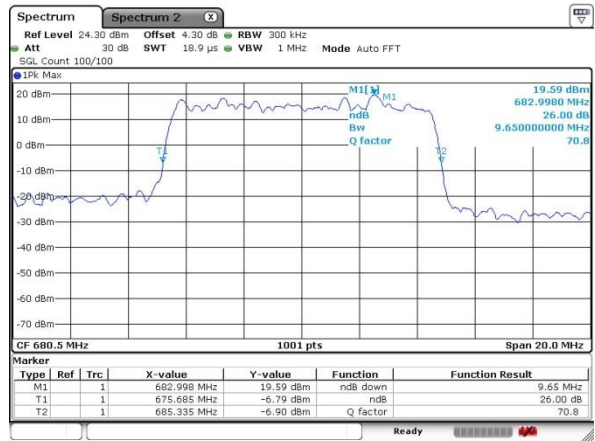

Middle Channel / 10MHz / 16QAM

Date: 5 JUL 2019 02:47:02