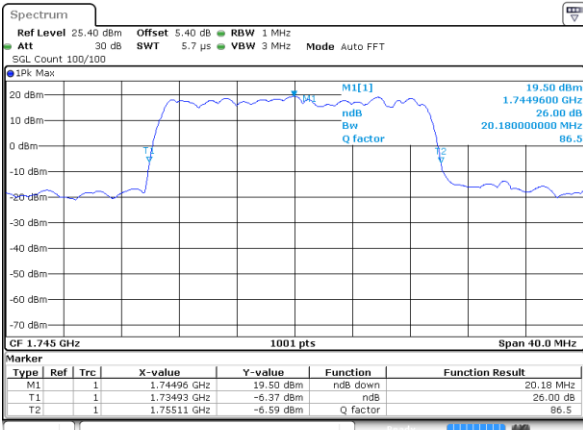

Highest Channel / 15MHz / 16QAM

Date: 9 JUL 2019 17:24:34

LTE Band 66

Lowest Channel / 20MHz / QPSK

Date: 9 JUL 2019 17:30:08

Lowest Channel / 20MHz / 16QAM

Date: 9 JUL 2019 17:30:40

Middle Channel / 20MHz / QPSK

Date: 9 JUL 2019 17:38:18

Middle Channel / 20MHz / 16QAM

Date: 9 JUL 2019 17:37:59

Highest Channel / 20MHz / QPSK

Date: 9 JUL 2019 17:39:05

Highest Channel / 20MHz / 16QAM

Date: 9 JUL 2019 17:39:39

LTE Band 66