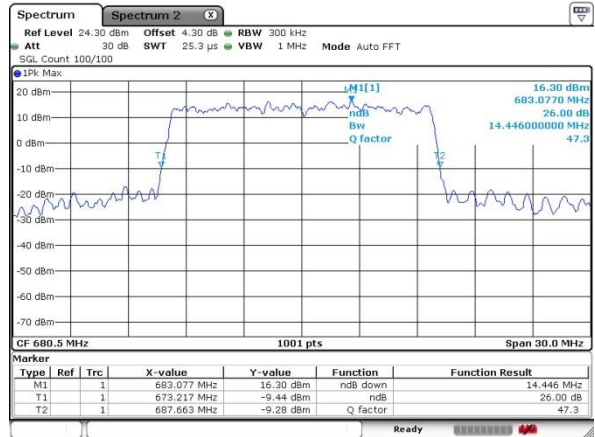

LTE Band 71

Lowest Channel / 15MHz / QPSK

Date: 5 JUL 2019 02:54:09

Lowest Channel / 15MHz / 16QAM

Date: 5 JUL 2019 02:55:12

Middle Channel / 15MHz / QPSK

Date: 5 JUL 2019 02:57:20

Middle Channel / 15MHz / 16QAM

Date: 5 JUL 2019 02:58:11

Highest Channel / 15MHz / QPSK

Date: 5 JUL 2019 02:57:41

Highest Channel / 15MHz / 16QAM

Date: 5 JUL 2019 02:58:23

LTE Band 71

Lowest Channel / 20MHz / QPSK

Date: 4.JUL.2019 21:42:42