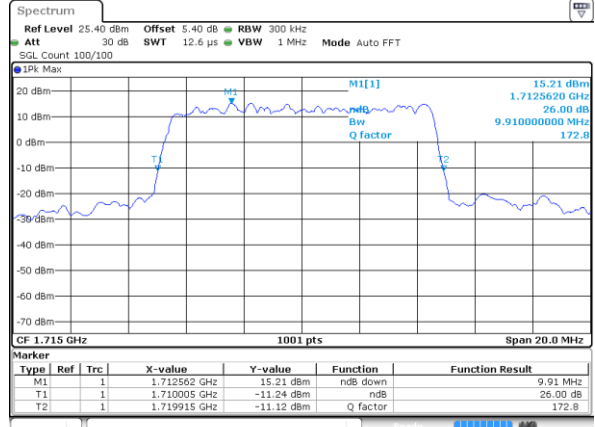

Highest Channel / 20MHz / 64QAM

Date: 9 JUL 2019 15:29:24

Highest Channel / 3MHz / 64QAM

Date: 9 JUL 2019 16:01:14

LTE Band 66

Lowest Channel / 5MHz / 64QAM

Date: 9 JUL 2019 16:10:50

Lowest Channel / 10MHz / 64QAM