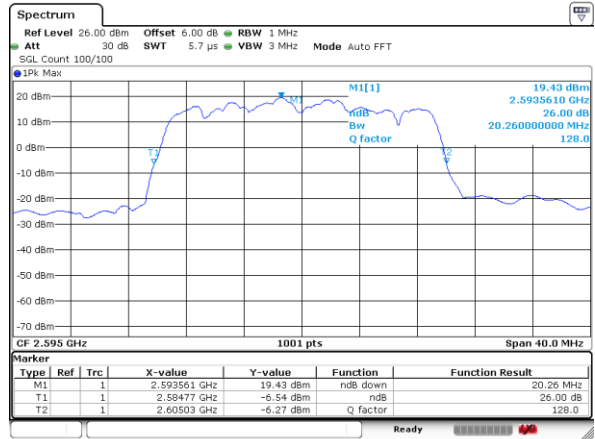

Highest Channel / 15MHz / 16QAM

Date: 9 JUL 2019 09:19:32

LTE Band 41

Lowest Channel / 20MHz / QPSK

Date: 9 JUL 2019 09:41:16

Lowest Channel / 20MHz / 16QAM

Date: 9 JUL 2019 09:41:34

Middle Channel / 20MHz / QPSK

Date: 9 JUL 2019 09:40:44

Middle Channel / 20MHz / 16QAM

Date: 9 JUL 2019 09:39:43

Highest Channel / 20MHz / QPSK

Date: 9 JUL 2019 09:44:13

Highest Channel / 20MHz / 16QAM

Date: 9 JUL 2019 09:43:55

LTE Band 41