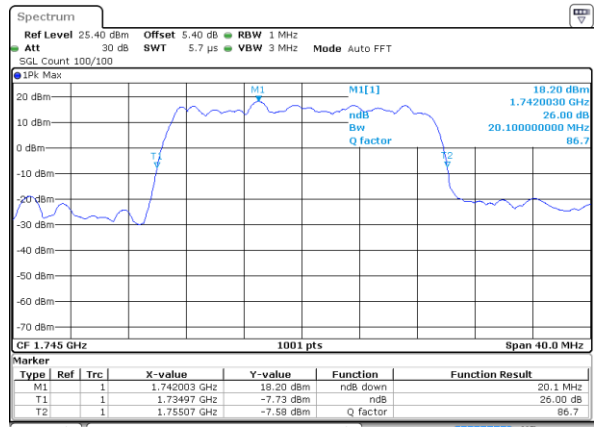

Date: 9 JUL 2019 16:43:41

Middle Channel / 5MHz / 64QAM

Date: 9 JUL 2019 16:17:47

Middle Channel / 10MHz / 64QAM

Date: 9 JUL 2019 17:01:39

Highest Channel / 5MHz / 64QAM

Date: 9 JUL 2019 16:20:29

Highest Channel / 10MHz / 64QAM

Date: 9 JUL 2019 17:12:38

LTE Band 66

Lowest Channel / 15MHz / 64QAM

Date: 9 JUL 2019 17:15:34

Lowest Channel / 20MHz / 64QAM

Date: 9 JUL 2019 17:31:15

Middle Channel / 15MHz / 64QAM

Date: 9 JUL 2019 17:21:15

Middle Channel / 20MHz / 64QAM

Date: 9 JUL 2019 17:37:38

Highest Channel / 15MHz / 64QAM

Date: 9 JUL 2019 17:25:07

Highest Channel / 20MHz / 64QAM

Date: 9 JUL 2019 17:40:17

LTE Band 71

Lowest Channel / 5MHz / QPSK