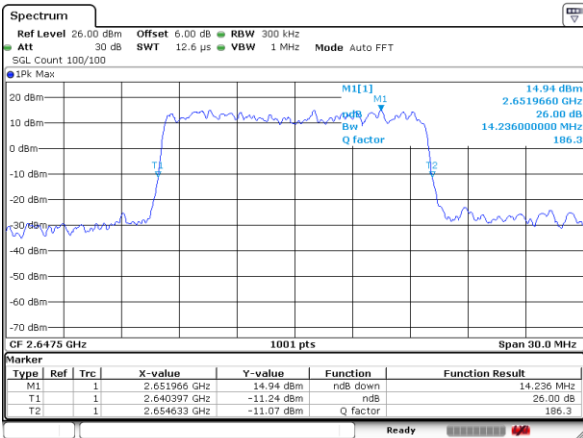

Date: 9 JUL 2019 09:41:52

Middle Channel / 15MHz / 64QAM

Date: 9 JUL 2019 09:15:32

Middle Channel / 20MHz / 64QAM

Date: 9 JUL 2019 09:39:19

Highest Channel / 15MHz / 64QAM

Date: 9 JUL 2019 09:19:53

Highest Channel / 20MHz / 64QAM

Date: 9 JUL 2019 09:43:33

LTE Band 66

Lowest Channel / 1.4MHz / QPSK

Date: 9 JUL 2019 15:01:04

Lowest Channel / 1.4MHz / 16QAM

Date: 9 JUL 2019 15:02:43

Middle Channel / 1.4MHz / QPSK

Date: 9 JUL 2019 15:17:05