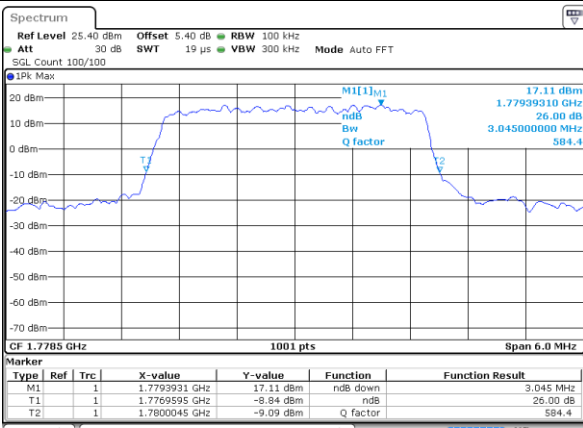

Middle Channel / 1.4MHz / 16QAM

Date: 9 JUL 2019 15:17:23

Highest Channel / 1.4MHz / QPSK

Date: 9 JUL 2019 15:26:29

Highest Channel / 1.4MHz / 16QAM

Date: 9 JUL 2019 15:27:53

LTE Band 66

Lowest Channel / 3MHz / QPSK

Date: 9 JUL 2019 15:47:04

Lowest Channel / 3MHz / 16QAM

Date: 9 JUL 2019 15:48:00

Middle Channel / 3MHz / QPSK

Date: 9 JUL 2019 15:58:03

Middle Channel / 3MHz / 16QAM

Date: 9 JUL 2019 15:57:38

Highest Channel / 3MHz / QPSK

Date: 9 JUL 2019 15:58:54

Highest Channel / 3MHz / 16QAM

Date: 9 JUL 2019 16:00:16

LTE Band 66

Lowest Channel / 5MHz / QPSK

Date: 9 JUL 2019 16:09:40

Lowest Channel / 5MHz / 16QAM

Date: 9 JUL 2019 16:10:15