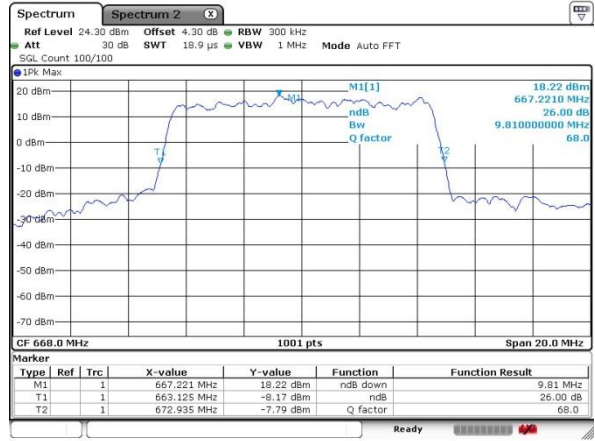

Date: 5 JUL 2019 02:43:59

Highest Channel / 5MHz / 16QAM

Date: 5 JUL 2019 02:44:16

LTE Band 71

Lowest Channel / 10MHz / QPSK

Date: 5 JUL 2019 02:48:20

Lowest Channel / 10MHz / 16QAM

Date: 5 JUL 2019 02:48:38