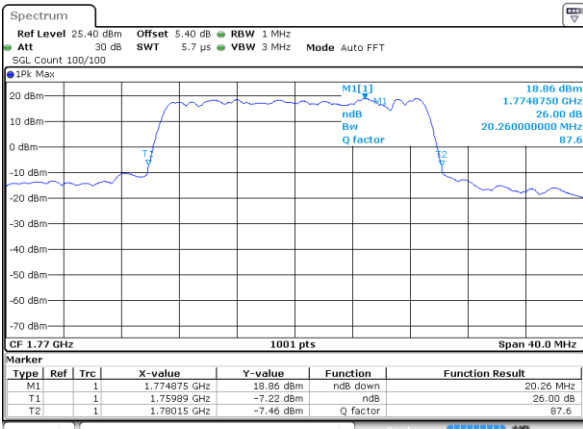

Highest Channel / 15MHz / 16QAM

Date: 9 JUL 2019 17:24:34

LTE Band 66

Lowest Channel / 20MHz / QPSK

Date: 9 JUL 2019 17:30:08

Lowest Channel / 20MHz / 16QAM

Date: 9 JUL 2019 17:30:40

Middle Channel / 20MHz / QPSK

Date: 9 JUL 2019 17:38:18

Middle Channel / 20MHz / 16QAM

Date: 9 JUL 2019 17:37:59

Highest Channel / 20MHz / QPSK

Date: 9 JUL 2019 17:39:05

Highest Channel / 20MHz / 16QAM

Date: 9 JUL 2019 17:39:39

LTE Band 66