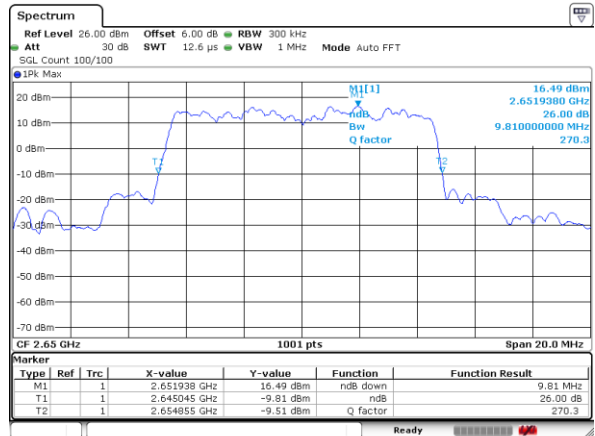

Highest Channel / 10MHz / 16QAM

Date: 9 JUL 2019 09:12:58