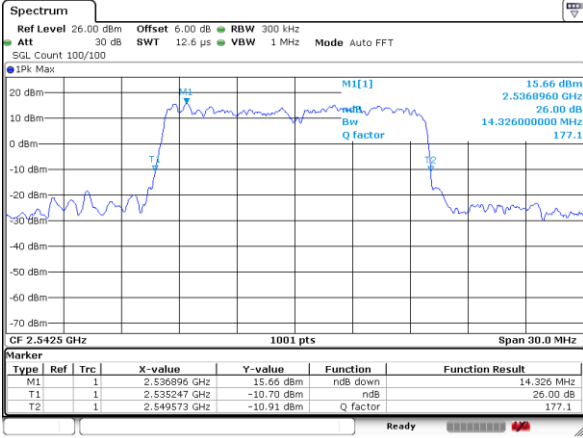

Date: 9 JUL 2019 09:09:55

Highest Channel / 10MHz / QPSK

Date: 9 JUL 2019 09:13:16

Highest Channel / 10MHz / 16QAM

Date: 9 JUL 2019 09:12:58

LTE Band 41

Lowest Channel / 15MHz / QPSK

Date: 9 JUL 2019 09:18:07