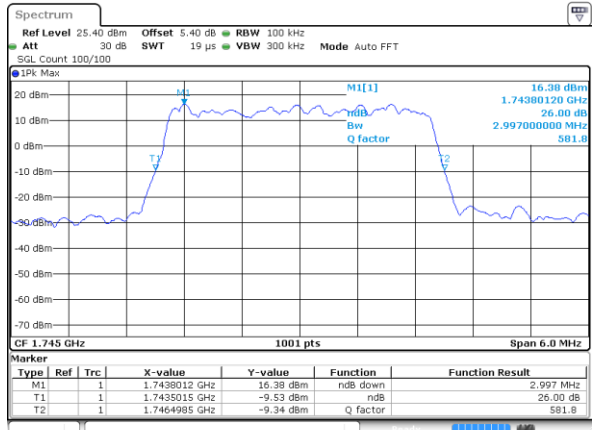

Date: 9 JUL 2019 17:38:18

Middle Channel / 20MHz / 16QAM

Date: 9 JUL 2019 17:37:59

Highest Channel / 20MHz / QPSK

Date: 9 JUL 2019 17:39:05

Highest Channel / 20MHz / 16QAM

Date: 9 JUL 2019 17:39:39

LTE Band 66

Lowest Channel / 1.4MHz / 64QAM

Date: 9 JUL 2019 15:04:20

Lowest Channel / 3MHz / 64QAM

Date: 9 JUL 2019 15:48:56

Middle Channel / 20MHz / 64QAM

Date: 9 JUL 2019 15:17:49

Middle Channel / 3MHz / 64QAM

Date: 9 JUL 2019 15:56:12

Highest Channel / 20MHz / 64QAM

Date: 9 JUL 2019 15:29:24

Highest Channel / 3MHz / 64QAM

Date: 9 JUL 2019 16:01:14

LTE Band 66

Lowest Channel / 5MHz / 64QAM

Date: 9 JUL 2019 16:10:50

Lowest Channel / 10MHz / 64QAM