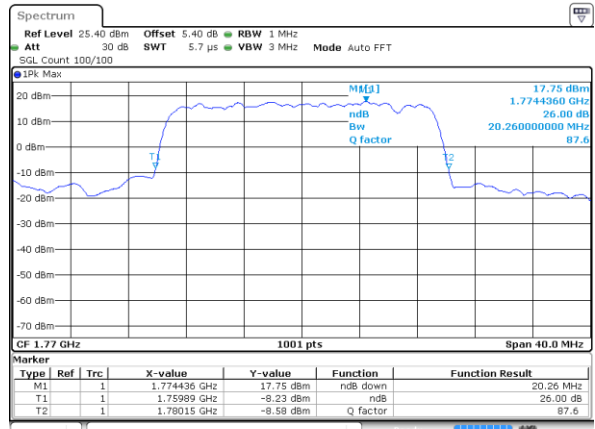

Highest Channel / 15MHz / 16QAM

Date: 9 JUL 2019 17:24:34

LTE Band 66

Lowest Channel / 20MHz / QPSK

Date: 9 JUL 2019 17:30:08

Lowest Channel / 20MHz / 16QAM

Date: 9 JUL 2019 17:30:40

Middle Channel / 20MHz / QPSK

Date: 9 JUL 2019 17:38:18

Middle Channel / 20MHz / 16QAM

Date: 9 JUL 2019 17:37:59

Highest Channel / 20MHz / QPSK

Date: 9 JUL 2019 17:39:05

Highest Channel / 20MHz / 16QAM

Date: 9 JUL 2019 17:39:39

LTE Band 66

Lowest Channel / 1.4MHz / 64QAM

Date: 9 JUL 2019 15:04:20

Lowest Channel / 3MHz / 64QAM

Date: 9 JUL 2019 15:48:56

Middle Channel / 20MHz / 64QAM

Date: 9 JUL 2019 15:17:49

Middle Channel / 3MHz / 64QAM

Date: 9 JUL 2019 15:56:12

Highest Channel / 20MHz / 64QAM

Date: 9 JUL 2019 15:29:24

Highest Channel / 3MHz / 64QAM

Date: 9 JUL 2019 16:01:14

LTE Band 66

Lowest Channel / 5MHz / 64QAM

Date: 9 JUL 2019 16:10:50

Lowest Channel / 10MHz / 64QAM