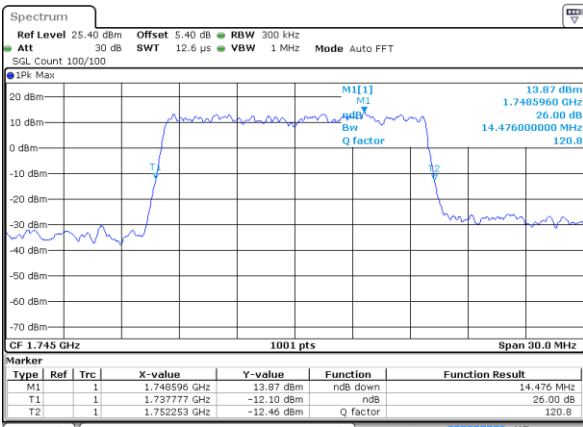

Date: 9 JUL 2019 17:12:38

LTE Band 66

Lowest Channel / 15MHz / 64QAM

Date: 9 JUL 2019 17:15:34

Lowest Channel / 20MHz / 64QAM

Date: 9 JUL 2019 17:31:15

Middle Channel / 15MHz / 64QAM

Date: 9 JUL 2019 17:21:15

Middle Channel / 20MHz / 64QAM

Date: 9 JUL 2019 17:37:38

Highest Channel / 15MHz / 64QAM

Date: 9 JUL 2019 17:25:07

Highest Channel / 20MHz / 64QAM

Date: 9 JUL 2019 17:40:17

LTE Band 71

Lowest Channel / 5MHz / QPSK