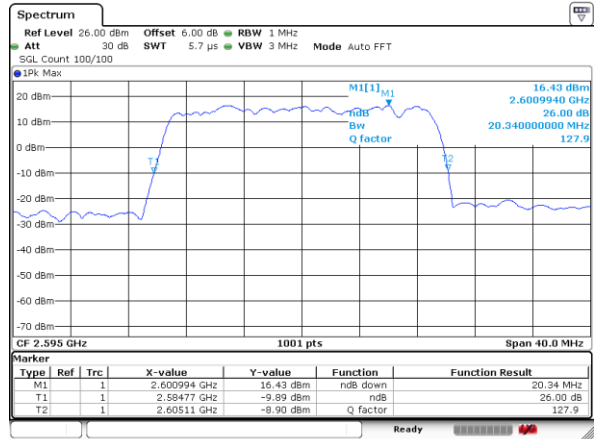

Middle Channel / 20MHz / 64QAM

Date: 9 JUL 2019 09:39:19