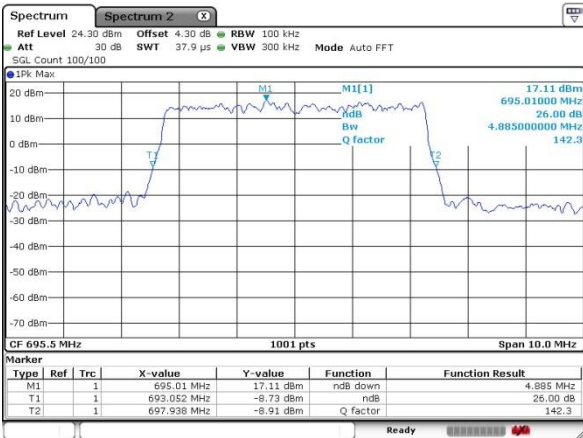

Middle Channel / 20MHz / 64QAM

Date: 9 JUL 2019 17:37:38

Highest Channel / 15MHz / 64QAM

Date: 9 JUL 2019 17:25:07

Highest Channel / 20MHz / 64QAM

Date: 9 JUL 2019 17:40:17

LTE Band 71

Lowest Channel / 5MHz / QPSK

Date: 5 JUL 2019 02:39:47

Lowest Channel / 5MHz / 16QAM

Date: 5 JUL 2019 02:40:49

Middle Channel / 5MHz / QPSK

Date: 5 JUL 2019 02:43:03

Middle Channel / 5MHz / 16QAM

Date: 5 JUL 2019 02:42:46

Highest Channel / 5MHz / QPSK

Date: 5 JUL 2019 02:43:59

Highest Channel / 5MHz / 16QAM

Date: 5 JUL 2019 02:44:16

LTE Band 71

Lowest Channel / 10MHz / QPSK

Date: 5 JUL 2019 02:48:20

Lowest Channel / 10MHz / 16QAM

Date: 5 JUL 2019 02:48:38