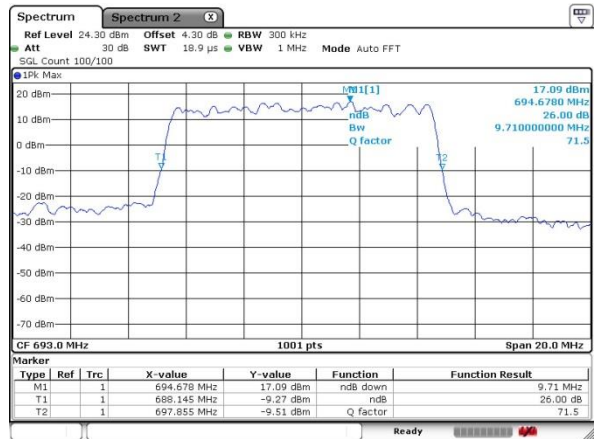

Highest Channel / 20MHz / 16QAM

Date: 4.JUL.2019 21:45:30

LTE Band 71

Lowest Channel / 5MHz / 64QAM

Date: 5 JUL 2019 02:41:09

Lowest Channel / 10MHz / 64QAM

Date: 5 JUL 2019 02:49:30

Middle Channel / 5MHz / 64QAM

Date: 5 JUL 2019 02:41:52

Middle Channel / 10MHz / 64QAM

Date: 5 JUL 2019 02:45:57

Highest Channel / 5MHz / 64QAM

Date: 5 JUL 2019 02:44:59

Highest Channel / 10MHz / 64QAM

Date: 5 JUL 2019 02:50:46

LTE Band 71

Lowest Channel / 15MHz / 64QAM

Date: 5 JUL 2019 02:55:31

Lowest Channel / 20MHz / 64QAM

Date: 4 JUL 2019 21:41:48

Middle Channel / 15MHz / 64QAM

Date: 5 JUL 2019 02:56:25

Middle Channel / 20MHz / 64QAM

Date: 4 JUL 2019 21:44:23

Highest Channel / 15MHz / 64QAM

Date: 5 JUL 2019 02:58:39

Highest Channel / 20MHz / 64QAM

Date: 4 JUL 2019 21:45:15