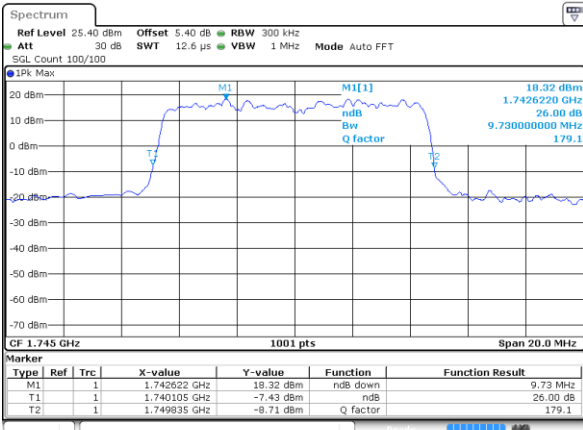

LTE Band 66

Lowest Channel / 10MHz / QPSK

Date: 9 JUL 2019 16:42:24

Lowest Channel / 10MHz / 16QAM

Date: 9 JUL 2019 16:42:59

Middle Channel / 10MHz / QPSK

Date: 9 JUL 2019 17:03:13

Middle Channel / 10MHz / 16QAM

Date: 9 JUL 2019 17:02:16

Highest Channel / 10MHz / QPSK

Date: 9 JUL 2019 17:11:27

Highest Channel / 10MHz / 16QAM

Date: 9 JUL 2019 17:11:58

LTE Band 66

Lowest Channel / 15MHz / QPSK

Date: 9 JUL 2019 17:14:33