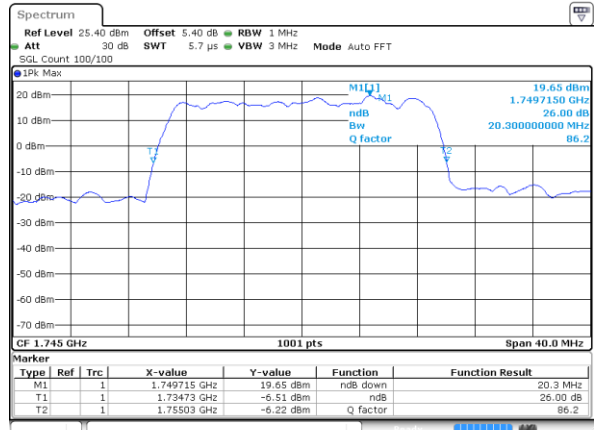

Highest Channel / 15MHz / 16QAM

Date: 9 JUL 2019 17:24:34

LTE Band 66

Lowest Channel / 20MHz / QPSK

Date: 9 JUL 2019 17:30:08

Lowest Channel / 20MHz / 16QAM

Date: 9 JUL 2019 17:30:40

Middle Channel / 20MHz / QPSK

Date: 9 JUL 2019 17:38:18

Middle Channel / 20MHz / 16QAM

Date: 9 JUL 2019 17:37:59

Highest Channel / 20MHz / QPSK

Date: 9 JUL 2019 17:39:05

Highest Channel / 20MHz / 16QAM

Date: 9 JUL 2019 17:39:39

LTE Band 66