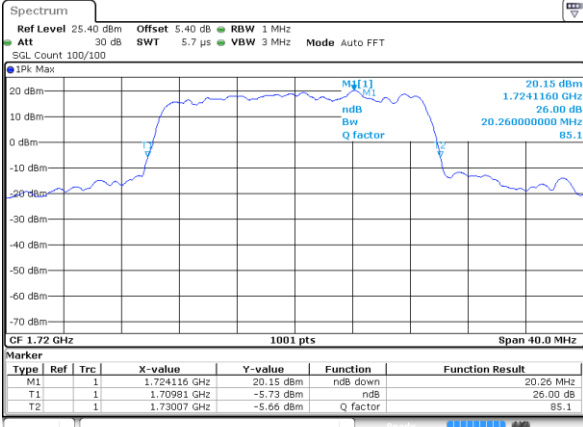

Highest Channel / 15MHz / 16QAM

Date: 9 JUL 2019 17:24:34

LTE Band 66

Lowest Channel / 20MHz / QPSK

Date: 9 JUL 2019 17:30:08

Lowest Channel / 20MHz / 16QAM

Date: 9 JUL 2019 17:30:40

Middle Channel / 20MHz / QPSK

Date: 9 JUL 2019 17:38:18

Middle Channel / 20MHz / 16QAM

Date: 9 JUL 2019 17:37:59

Highest Channel / 20MHz / QPSK

Date: 9 JUL 2019 17:39:05

Highest Channel / 20MHz / 16QAM

Date: 9 JUL 2019 17:39:39

LTE Band 66