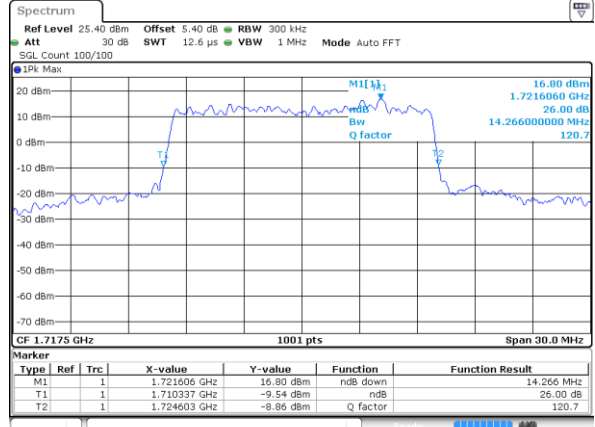

Lowest Channel / 15MHz / 16QAM

Date: 9 JUL 2019 17:15:05