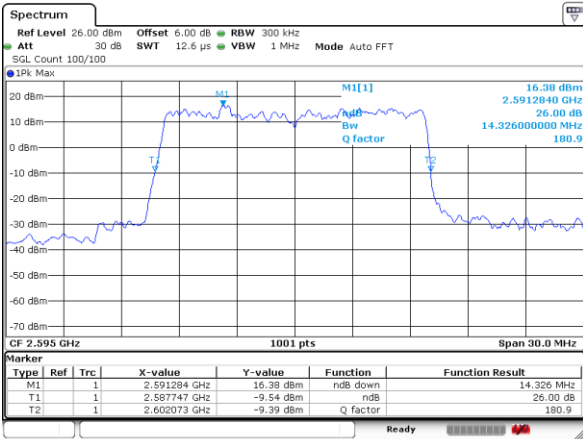

Middle Channel / 15MHz / QPSK

Date: 9 JUL 2019 09:14:42