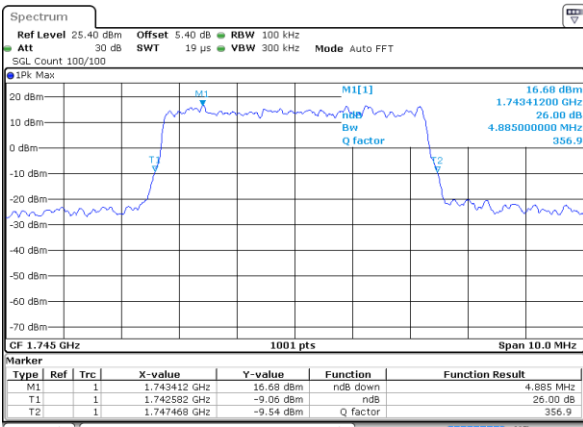

Middle Channel / 5MHz / QPSK

Date: 9 JUL 2019 16:18:34