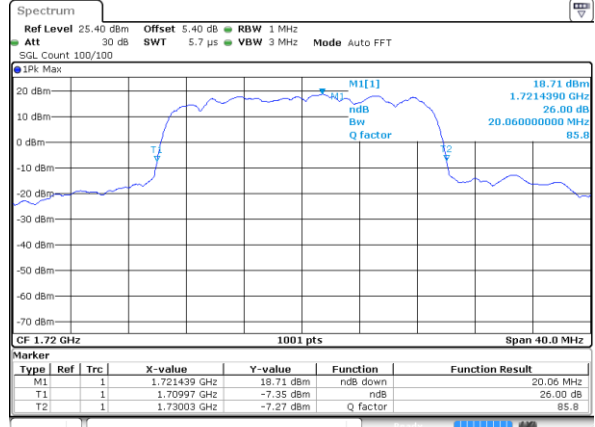

Highest Channel / 15MHz / 16QAM

Date: 9 JUL 2019 17:24:34

LTE Band 66

Lowest Channel / 20MHz / QPSK

Date: 9 JUL 2019 17:30:08

Lowest Channel / 20MHz / 16QAM

Date: 9 JUL 2019 17:30:40

Middle Channel / 20MHz / QPSK

Date: 9 JUL 2019 17:38:18

Middle Channel / 20MHz / 16QAM

Date: 9 JUL 2019 17:37:59

Highest Channel / 20MHz / QPSK

Date: 9 JUL 2019 17:39:05

Highest Channel / 20MHz / 16QAM

Date: 9 JUL 2019 17:39:39

LTE Band 66