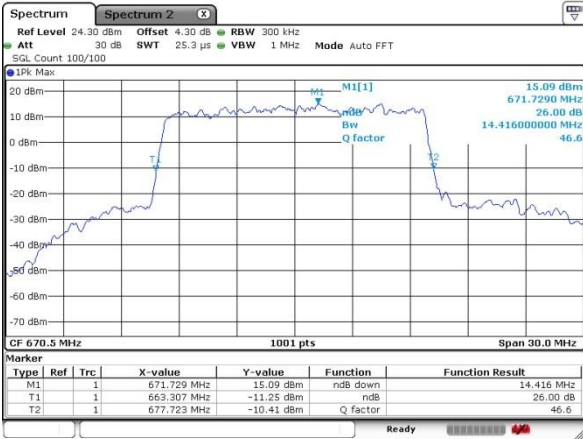

Highest Channel / 20MHz / 16QAM

Date: 4.JUL.2019 21:45:30

LTE Band 71

Lowest Channel / 5MHz / 64QAM

Date: 5 JUL 2019 02:41:09

Lowest Channel / 10MHz / 64QAM

Date: 5 JUL 2019 02:49:30

Middle Channel / 5MHz / 64QAM

Date: 5 JUL 2019 02:41:52

Middle Channel / 10MHz / 64QAM

Date: 5 JUL 2019 02:45:57

Highest Channel / 5MHz / 64QAM

Date: 5 JUL 2019 02:44:59

Highest Channel / 10MHz / 64QAM

Date: 5 JUL 2019 02:50:46

LTE Band 71

Lowest Channel / 15MHz / 64QAM

Date: 5 JUL 2019 02:55:31

Lowest Channel / 20MHz / 64QAM

Date: 4 JUL 2019 21:41:48

Middle Channel / 15MHz / 64QAM

Date: 5 JUL 2019 02:56:25

Middle Channel / 20MHz / 64QAM

Date: 4 JUL 2019 21:44:23

Highest Channel / 15MHz / 64QAM

Date: 5 JUL 2019 02:58:39

Highest Channel / 20MHz / 64QAM

Date: 4 JUL 2019 21:45:15