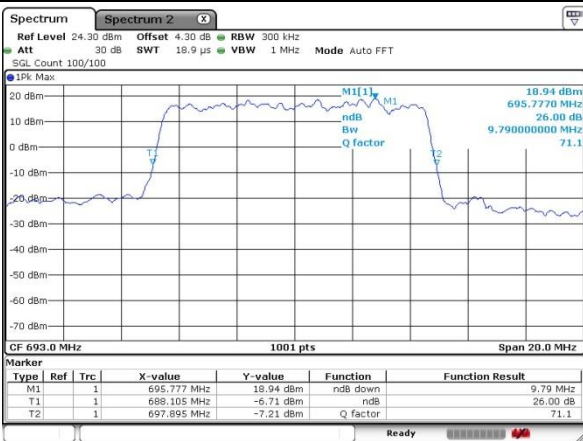

Date: 5 JUL 2019 02:43:59

Highest Channel / 5MHz / 16QAM

Date: 5 JUL 2019 02:44:16

LTE Band 71

Lowest Channel / 10MHz / QPSK

Date: 5 JUL 2019 02:48:20

Lowest Channel / 10MHz / 16QAM

Date: 5 JUL 2019 02:48:38

Middle Channel / 10MHz / QPSK

Date: 5 JUL 2019 02:47:20

Middle Channel / 10MHz / 16QAM

Date: 5 JUL 2019 02:47:02

Highest Channel / 10MHz / QPSK

Date: 5 JUL 2019 02:52:03

Highest Channel / 10MHz / 16QAM

Date: 5 JUL 2019 02:51:46

LTE Band 71

Lowest Channel / 15MHz / QPSK

Date: 5 JUL 2019 02:54:09

Lowest Channel / 15MHz / 16QAM

Date: 5 JUL 2019 02:55:12

Middle Channel / 15MHz / QPSK

Date: 5 JUL 2019 02:57:20

Middle Channel / 15MHz / 16QAM

Date: 5 JUL 2019 02:58:11

Highest Channel / 15MHz / QPSK

Date: 5 JUL 2019 02:57:41

Highest Channel / 15MHz / 16QAM

Date: 5 JUL 2019 02:58:23

LTE Band 71

Lowest Channel / 20MHz / QPSK

Date: 4.JUL.2019 21:42:42