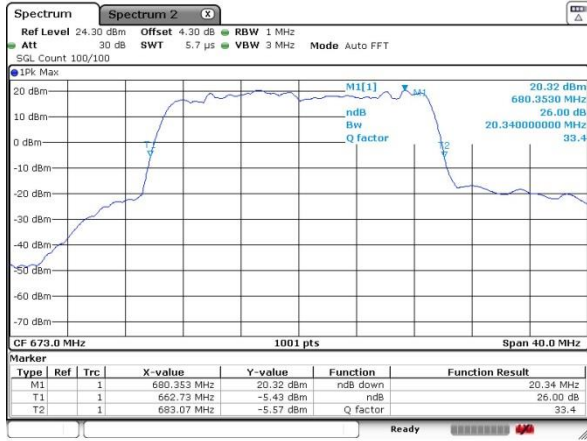

LTE Band 71

Lowest Channel / 15MHz / QPSK

Date: 5 JUL 2019 02:54:09

Lowest Channel / 15MHz / 16QAM

Date: 5 JUL 2019 02:55:12

Middle Channel / 15MHz / QPSK

Date: 5 JUL 2019 02:57:20

Middle Channel / 15MHz / 16QAM

Date: 5 JUL 2019 02:58:11

Highest Channel / 15MHz / QPSK

Date: 5 JUL 2019 02:57:41

Highest Channel / 15MHz / 16QAM

Date: 5 JUL 2019 02:58:23

LTE Band 71

Lowest Channel / 20MHz / QPSK

Date: 4.JUL.2019 21:42:42

Highest Channel / 20MHz / 16QAM

Date: 4.JUL.2019 21:45:30

LTE Band 71

Lowest Channel / 5MHz / 64QAM

Date: 5 JUL 2019 02:41:09

Lowest Channel / 10MHz / 64QAM

Date: 5 JUL 2019 02:49:30

Middle Channel / 5MHz / 64QAM