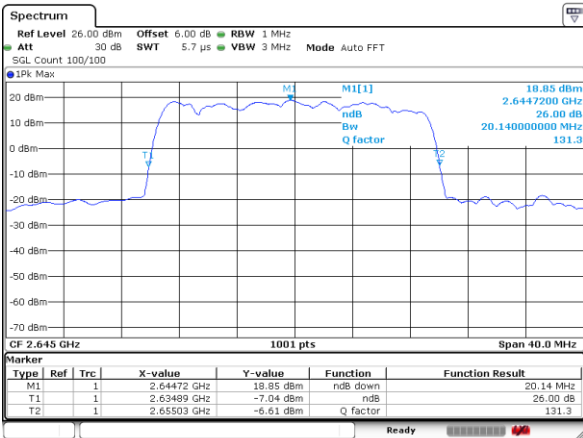

Highest Channel / 20MHz / QPSK

Date: 9 JUL 2019 09:44:13