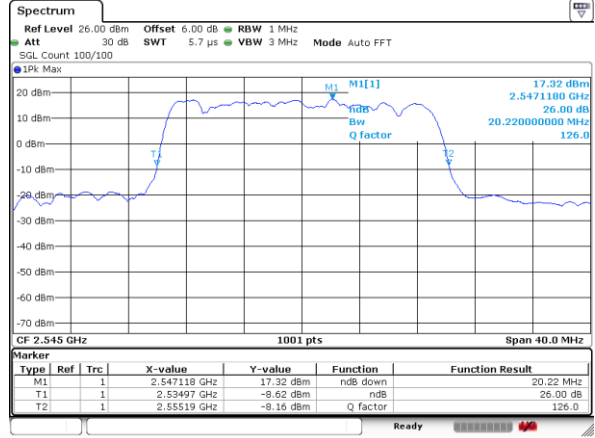

Highest Channel / 15MHz / 16QAM

Date: 9 JUL 2019 09:19:32

LTE Band 41

Lowest Channel / 20MHz / QPSK

Date: 9 JUL 2019 09:41:16

Lowest Channel / 20MHz / 16QAM

Date: 9 JUL 2019 09:41:34

Middle Channel / 20MHz / QPSK