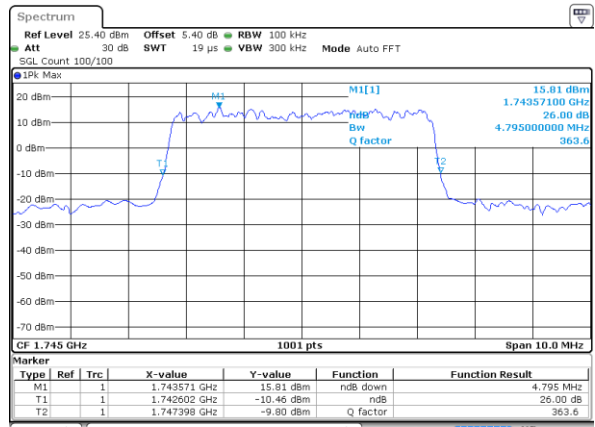

Middle Channel / 5MHz / 16QAM

Date: 9 JUL 2019 16:18:06