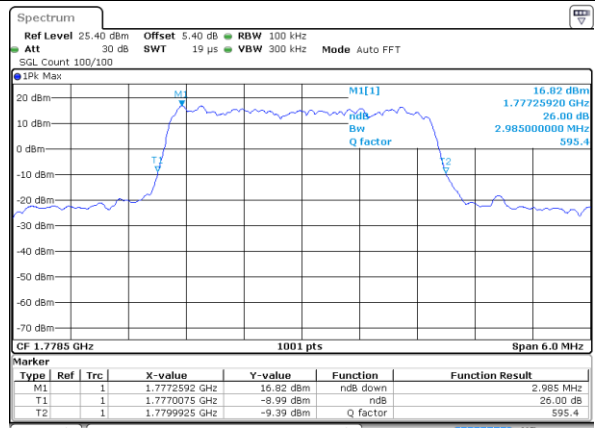

Middle Channel / 1.4MHz / 16QAM

Date: 9 JUL 2019 15:17:23

Highest Channel / 1.4MHz / QPSK

Date: 9 JUL 2019 15:26:29

Highest Channel / 1.4MHz / 16QAM

Date: 9 JUL 2019 15:27:53

LTE Band 66

Lowest Channel / 3MHz / QPSK

Date: 9 JUL 2019 15:47:04

Lowest Channel / 3MHz / 16QAM

Date: 9 JUL 2019 15:48:00

Middle Channel / 3MHz / QPSK

Date: 9 JUL 2019 15:58:03

Middle Channel / 3MHz / 16QAM

Date: 9 JUL 2019 15:57:38

Highest Channel / 3MHz / QPSK

Date: 9 JUL 2019 15:58:54

Highest Channel / 3MHz / 16QAM

Date: 9 JUL 2019 16:00:16

LTE Band 66

Lowest Channel / 5MHz / QPSK

Date: 9 JUL 2019 16:09:40

Lowest Channel / 5MHz / 16QAM

Date: 9 JUL 2019 16:10:15