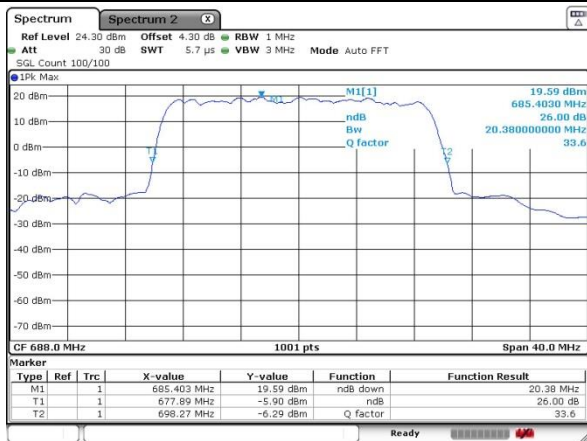

Date: 5 JUL 2019 02:58:11

Highest Channel / 15MHz / QPSK

Date: 5 JUL 2019 02:57:41

Highest Channel / 15MHz / 16QAM

Date: 5 JUL 2019 02:58:23

LTE Band 71

Lowest Channel / 20MHz / QPSK

Date: 4.JUL.2019 21:42:42

Lowest Channel / 20MHz / 16QAM

Date: 4.JUL.2019 21:42:53

Middle Channel / 20MHz / QPSK

Date: 4.JUL.2019 21:43:28

Middle Channel / 20MHz / 16QAM

Date: 4.JUL.2019 21:44:08

Highest Channel / 20MHz / QPSK

Date: 4.JUL.2019 21:46:14

Highest Channel / 20MHz / 16QAM

Date: 4.JUL.2019 21:45:30

LTE Band 71

Lowest Channel / 5MHz / 64QAM

Date: 5 JUL 2019 02:41:09

Lowest Channel / 10MHz / 64QAM

Date: 5 JUL 2019 02:49:30

Middle Channel / 5MHz / 64QAM