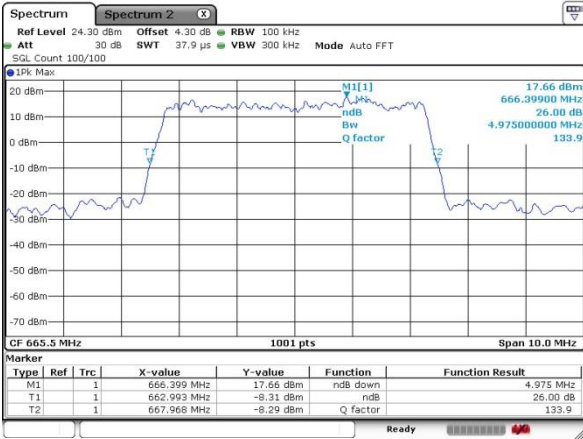

Date: 9 JUL 2019 17:12:38

LTE Band 66

Lowest Channel / 15MHz / 64QAM

Date: 9 JUL 2019 17:15:34

Lowest Channel / 20MHz / 64QAM

Date: 9 JUL 2019 17:31:15

Middle Channel / 15MHz / 64QAM

Date: 9 JUL 2019 17:21:15

Middle Channel / 20MHz / 64QAM

Date: 9 JUL 2019 17:37:38

Highest Channel / 15MHz / 64QAM

Date: 9 JUL 2019 17:25:07

Highest Channel / 20MHz / 64QAM

Date: 9 JUL 2019 17:40:17

LTE Band 71

Lowest Channel / 5MHz / QPSK