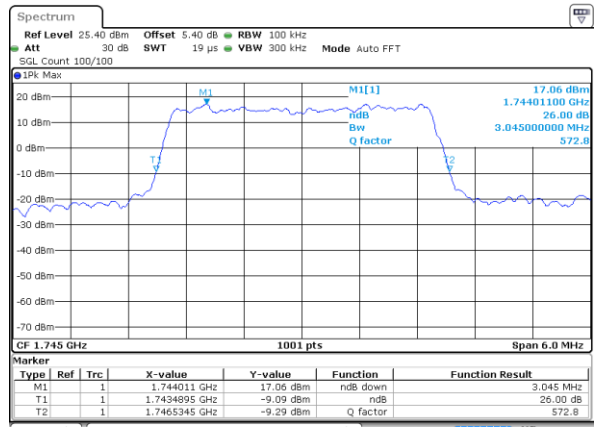

Middle Channel / 1.4MHz / 16QAM

Date: 9 JUL 2019 15:17:23

Highest Channel / 1.4MHz / QPSK

Date: 9 JUL 2019 15:26:29

Highest Channel / 1.4MHz / 16QAM

Date: 9 JUL 2019 15:27:53

LTE Band 66

Lowest Channel / 3MHz / QPSK

Date: 9 JUL 2019 15:47:04

Lowest Channel / 3MHz / 16QAM

Date: 9 JUL 2019 15:48:00

Middle Channel / 3MHz / QPSK

Date: 9 JUL 2019 15:58:03

Middle Channel / 3MHz / 16QAM

Date: 9 JUL 2019 15:57:38

Highest Channel / 3MHz / QPSK

Date: 9 JUL 2019 15:58:54

Highest Channel / 3MHz / 16QAM

Date: 9 JUL 2019 16:00:16

LTE Band 66

Lowest Channel / 5MHz / QPSK

Date: 9 JUL 2019 16:09:40

Lowest Channel / 5MHz / 16QAM

Date: 9 JUL 2019 16:10:15