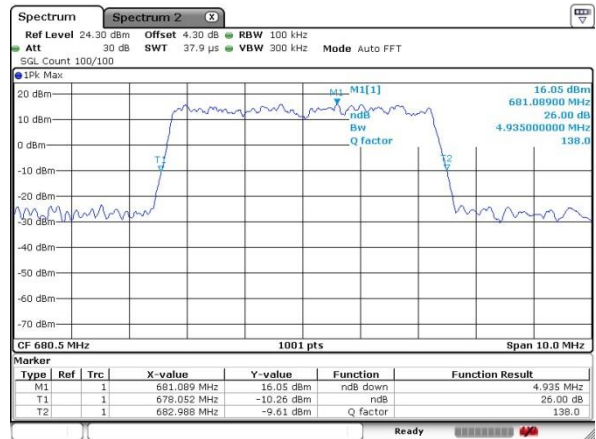

Middle Channel / 20MHz / 64QAM

Date: 9 JUL 2019 17:37:38

Highest Channel / 15MHz / 64QAM

Date: 9 JUL 2019 17:25:07

Highest Channel / 20MHz / 64QAM

Date: 9 JUL 2019 17:40:17

LTE Band 71

Lowest Channel / 5MHz / QPSK

Date: 5 JUL 2019 02:39:47

Lowest Channel / 5MHz / 16QAM

Date: 5 JUL 2019 02:40:49

Middle Channel / 5MHz / QPSK

Date: 5 JUL 2019 02:43:03

Middle Channel / 5MHz / 16QAM

Date: 5 JUL 2019 02:42:46

Highest Channel / 5MHz / QPSK

Date: 5 JUL 2019 02:43:59

Highest Channel / 5MHz / 16QAM

Date: 5 JUL 2019 02:44:16

LTE Band 71

Lowest Channel / 10MHz / QPSK

Date: 5 JUL 2019 02:48:20

Lowest Channel / 10MHz / 16QAM

Date: 5 JUL 2019 02:48:38