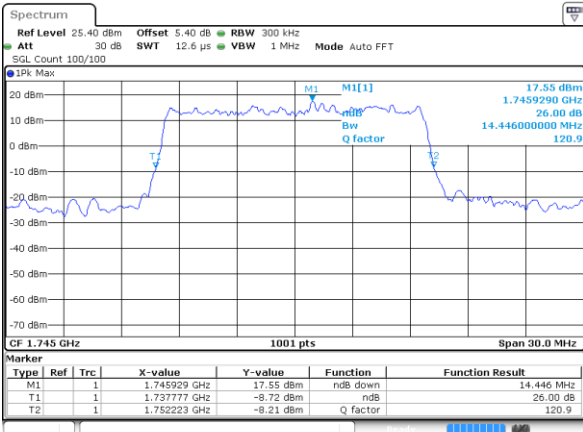

Middle Channel / 15MHz / QPSK

Date: 9 JUL 2019 17:22:03