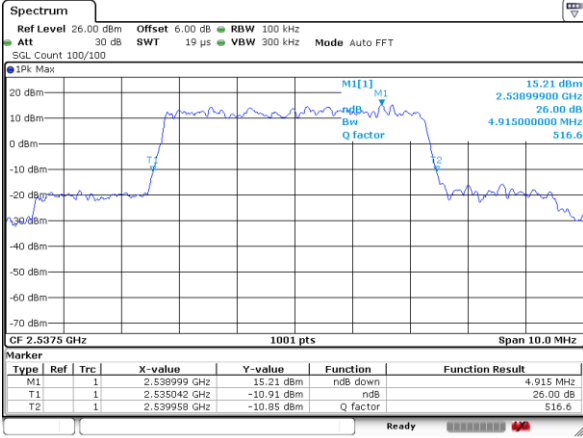

LTE Band 41

Lowest Channel / 5MHz / 64QAM

Date: 9 JUL 2019 09:03:12