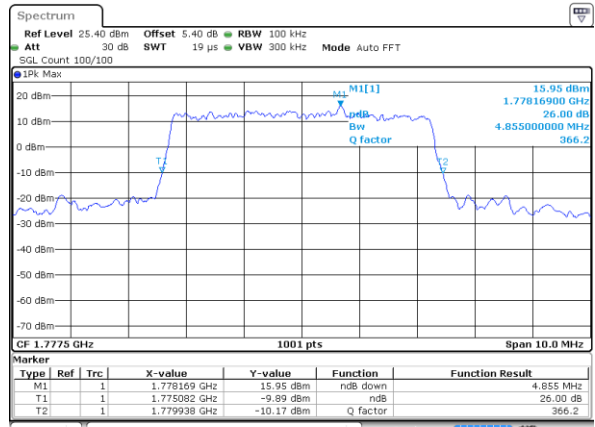

Date: 9 JUL 2019 15:58:54

Highest Channel / 3MHz / 16QAM

Date: 9 JUL 2019 16:00:16

LTE Band 66

Lowest Channel / 5MHz / QPSK

Date: 9 JUL 2019 16:09:40

Lowest Channel / 5MHz / 16QAM

Date: 9 JUL 2019 16:10:15

Middle Channel / 5MHz / QPSK

Date: 9 JUL 2019 16:18:34

Middle Channel / 5MHz / 16QAM

Date: 9 JUL 2019 16:18:06

Highest Channel / 5MHz / QPSK

Date: 9 JUL 2019 16:19:10

Highest Channel / 5MHz / 16QAM

Date: 9 JUL 2019 16:19:49

LTE Band 66

Lowest Channel / 10MHz / QPSK

Date: 9 JUL 2019 16:42:24

Lowest Channel / 10MHz / 16QAM

Date: 9 JUL 2019 16:42:59

Middle Channel / 10MHz / QPSK

Date: 9 JUL 2019 17:03:13

Middle Channel / 10MHz / 16QAM