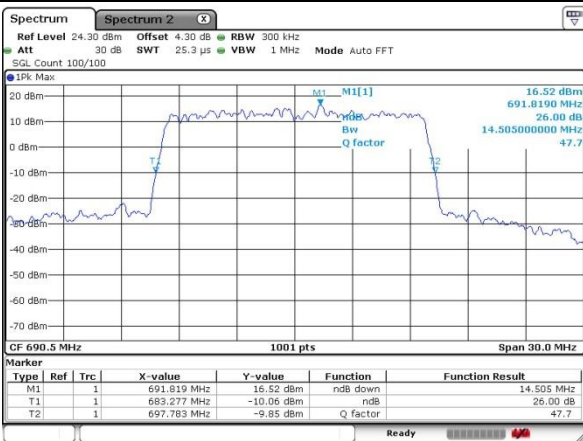

Date: 5 JUL 2019 02:41:52

Middle Channel / 10MHz / 64QAM

Date: 5 JUL 2019 02:45:57

Highest Channel / 5MHz / 64QAM

Date: 5 JUL 2019 02:44:59

Highest Channel / 10MHz / 64QAM

Date: 5 JUL 2019 02:50:46

LTE Band 71

Lowest Channel / 15MHz / 64QAM

Date: 5 JUL 2019 02:55:31

Lowest Channel / 20MHz / 64QAM

Date: 4 JUL 2019 21:41:48

Middle Channel / 15MHz / 64QAM

Date: 5 JUL 2019 02:56:25

Middle Channel / 20MHz / 64QAM

Date: 4 JUL 2019 21:44:23

Highest Channel / 15MHz / 64QAM

Date: 5 JUL 2019 02:58:39

Highest Channel / 20MHz / 64QAM

Date: 4 JUL 2019 21:45:15