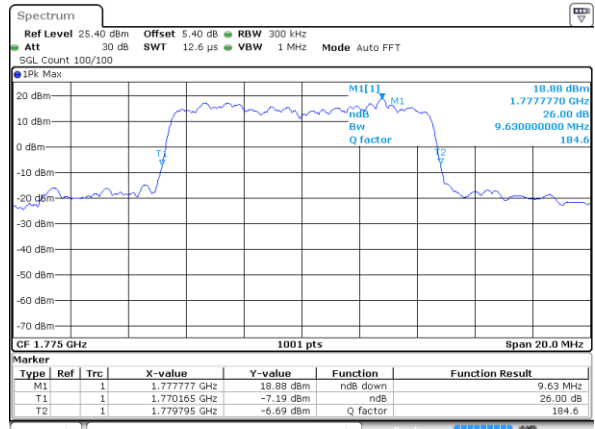

LTE Band 66

Lowest Channel / 10MHz / QPSK

Date: 9 JUL 2019 16:42:24

Lowest Channel / 10MHz / 16QAM

Date: 9 JUL 2019 16:42:59

Middle Channel / 10MHz / QPSK

Date: 9 JUL 2019 17:03:13

Middle Channel / 10MHz / 16QAM

Date: 9 JUL 2019 17:02:16

Highest Channel / 10MHz / QPSK

Date: 9 JUL 2019 17:11:27

Highest Channel / 10MHz / 16QAM

Date: 9 JUL 2019 17:11:58

LTE Band 66

Lowest Channel / 15MHz / QPSK

Date: 9 JUL 2019 17:14:33