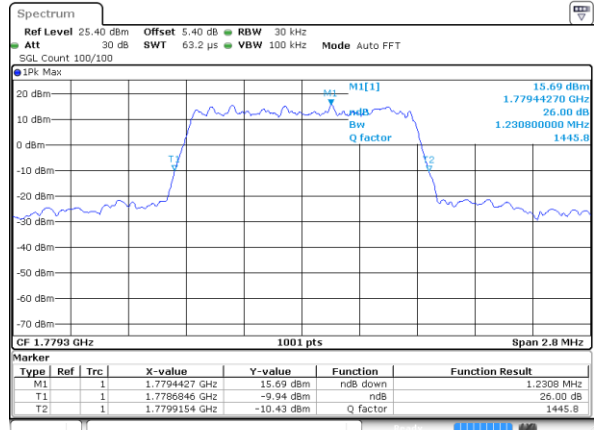

Middle Channel / 1.4MHz / 16QAM

Date: 9 JUL 2019 15:17:23

Highest Channel / 1.4MHz / QPSK

Date: 9 JUL 2019 15:26:29

Highest Channel / 1.4MHz / 16QAM

Date: 9 JUL 2019 15:27:53

LTE Band 66

Lowest Channel / 3MHz / QPSK