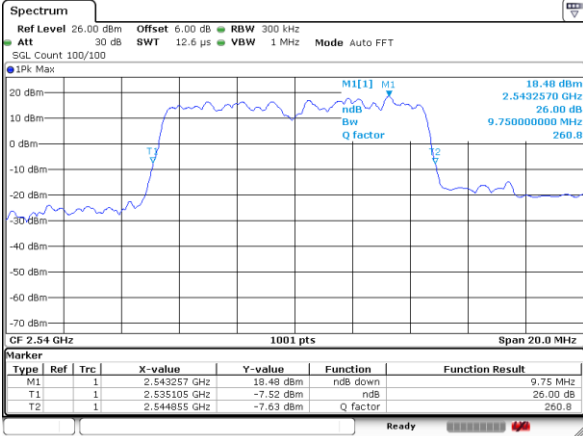

LTE Band 41

Lowest Channel / 10MHz / QPSK

Date: 9 JUL 2019 09:10:52

Lowest Channel / 10MHz / 16QAM

Date: 9 JUL 2019 09:11:28

Middle Channel / 10MHz / QPSK

Date: 9 JUL 2019 09:09:54

Middle Channel / 10MHz / 16QAM

Date: 9 JUL 2019 09:09:55

Highest Channel / 10MHz / QPSK

Date: 9 JUL 2019 09:13:16

Highest Channel / 10MHz / 16QAM

Date: 9 JUL 2019 09:12:58

LTE Band 41

Lowest Channel / 15MHz / QPSK

Date: 9 JUL 2019 09:18:07