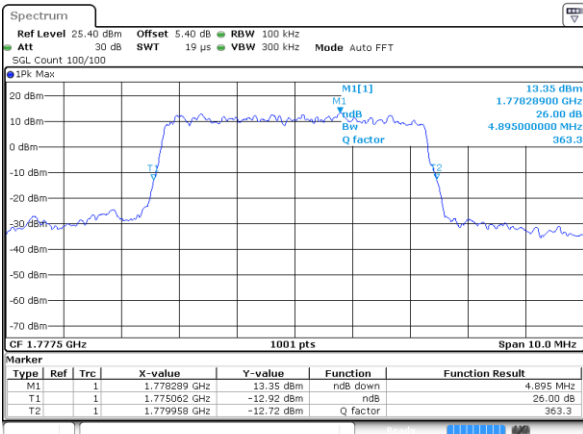

Highest Channel / 20MHz / 64QAM

Date: 9 JUL 2019 15:29:24

Highest Channel / 3MHz / 64QAM

Date: 9 JUL 2019 16:01:14

LTE Band 66

Lowest Channel / 5MHz / 64QAM

Date: 9 JUL 2019 16:10:50

Lowest Channel / 10MHz / 64QAM

Date: 9 JUL 2019 16:43:41

Middle Channel / 5MHz / 64QAM

Date: 9 JUL 2019 16:17:47

Middle Channel / 10MHz / 64QAM

Date: 9 JUL 2019 17:01:39

Highest Channel / 5MHz / 64QAM

Date: 9 JUL 2019 16:20:29

Highest Channel / 10MHz / 64QAM

Date: 9 JUL 2019 17:12:38

LTE Band 66

Lowest Channel / 15MHz / 64QAM

Date: 9 JUL 2019 17:15:34

Lowest Channel / 20MHz / 64QAM

Date: 9 JUL 2019 17:31:15

Middle Channel / 15MHz / 64QAM

Date: 9 JUL 2019 17:21:15