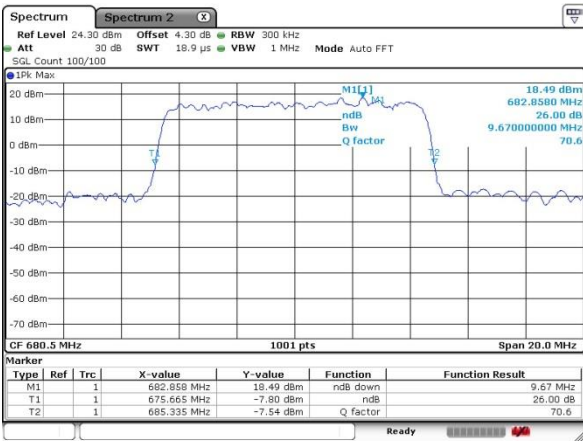

Middle Channel / 10MHz / QPSK

Date: 5 JUL 2019 02:47:20