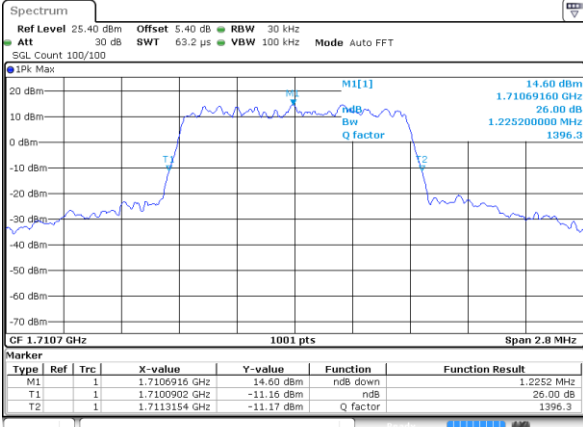

Highest Channel / 15MHz / 16QAM

Date: 9 JUL 2019 17:24:34

LTE Band 66

Lowest Channel / 20MHz / QPSK

Date: 9 JUL 2019 17:30:08

Lowest Channel / 20MHz / 16QAM

Date: 9 JUL 2019 17:30:40

Middle Channel / 20MHz / QPSK

Date: 9 JUL 2019 17:38:18

Middle Channel / 20MHz / 16QAM

Date: 9 JUL 2019 17:37:59

Highest Channel / 20MHz / QPSK

Date: 9 JUL 2019 17:39:05

Highest Channel / 20MHz / 16QAM

Date: 9 JUL 2019 17:39:39

LTE Band 66

Lowest Channel / 1.4MHz / 64QAM

Date: 9 JUL 2019 15:04:20

Lowest Channel / 3MHz / 64QAM

Date: 9 JUL 2019 15:48:56

Middle Channel / 20MHz / 64QAM

Date: 9 JUL 2019 15:17:49

Middle Channel / 3MHz / 64QAM

Date: 9 JUL 2019 15:56:12