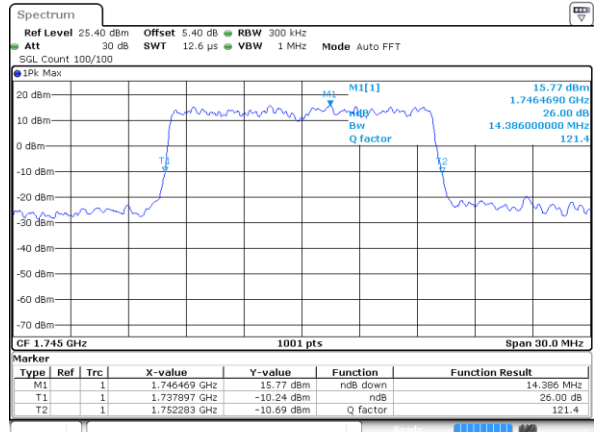

Date: 9 JUL 2019 17:02:16

Highest Channel / 10MHz / QPSK

Date: 9 JUL 2019 17:11:27

Highest Channel / 10MHz / 16QAM

Date: 9 JUL 2019 17:11:58

LTE Band 66

Lowest Channel / 15MHz / QPSK

Date: 9 JUL 2019 17:14:33

Lowest Channel / 15MHz / 16QAM

Date: 9 JUL 2019 17:15:05

Middle Channel / 15MHz / QPSK

Date: 9 JUL 2019 17:22:03

Middle Channel / 15MHz / 16QAM

Date: 9 JUL 2019 17:21:41

Highest Channel / 15MHz / QPSK

Date: 9 JUL 2019 17:23:55

Highest Channel / 15MHz / 16QAM

Date: 9 JUL 2019 17:24:34

LTE Band 66

Lowest Channel / 20MHz / QPSK

Date: 9 JUL 2019 17:30:08

Lowest Channel / 20MHz / 16QAM

Date: 9 JUL 2019 17:30:40

Middle Channel / 20MHz / QPSK