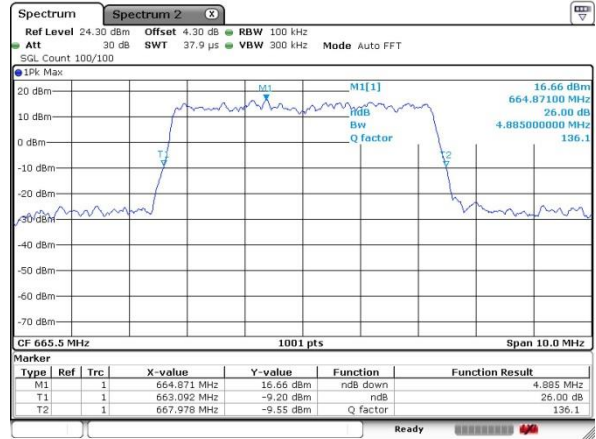

Lowest Channel / 5MHz / 16QAM

Date: 5 JUL 2019 02:40:49