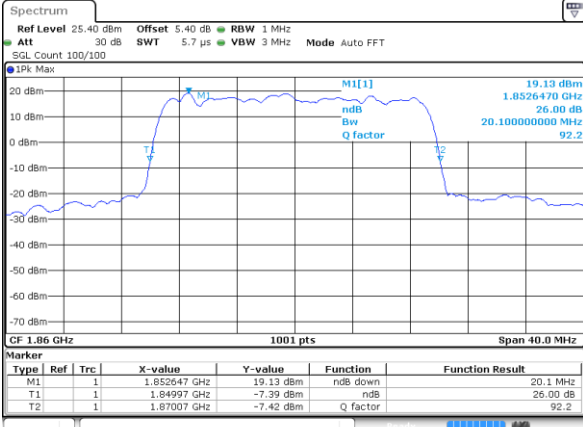

Date: 4 JUL 2019 03:13:08

Highest Channel / 15MHz / 16QAM

Date: 4 JUL 2019 03:13:29

LTE Band 25

Lowest Channel / 20MHz / QPSK

Date: 4 JUL 2019 03:23:39

Lowest Channel / 20MHz / 16QAM

Date: 4 JUL 2019 03:23:59