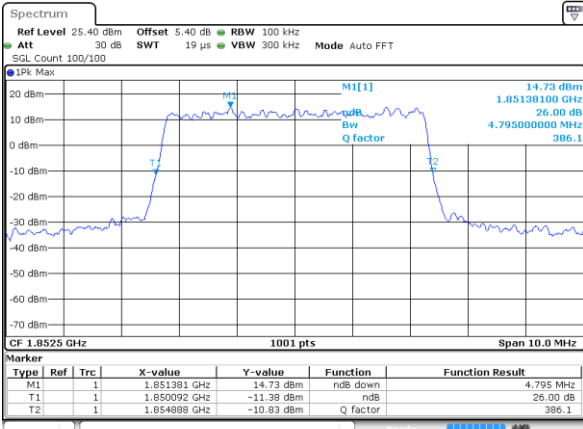

Date: 4 JUL 2019 01:46:16

Highest Channel / 1.4MHz / 64QAM

Date: 4 JUL 2019 01:22:30

Highest Channel / 3MHz / 64QAM

Date: 4 JUL 2019 01:47:16

LTE Band 25

Lowest Channel / 5MHz / 64QAM

Date: 4 JUL 2019 02:10:1