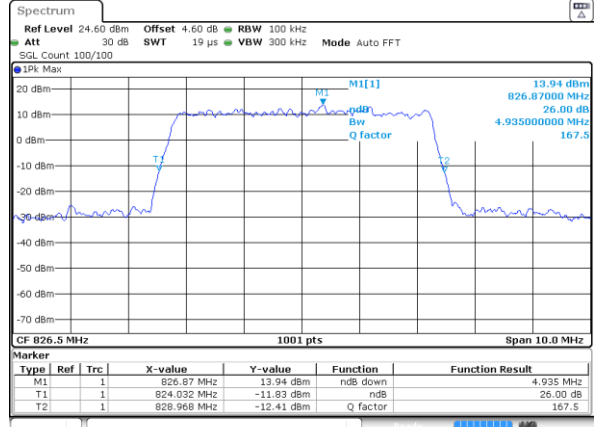

Date: 2 JUL 2019 02:56:56

LTE Band 26

Lowest Channel / 5MHz / QPSK

Date: 2 JUL 2019 03:05:46

Lowest Channel / 5MHz / 16QAM

Date: 2 JUL 2019 03:06:06

Middle Channel / 5MHz / QPSK

Date: 2 JUL 2019 03:07:25

Middle Channel / 5MHz / 16QAM

Date: 2 JUL 2019 03:07:05

Highest Channel / 5MHz / QPSK

Date: 2 JUL 2019 03:07:45

Highest Channel / 5MHz / 16QAM

Date: 2 JUL 2019 03:08:04

LTE Band 26

Lowest Channel / 10MHz / QPSK