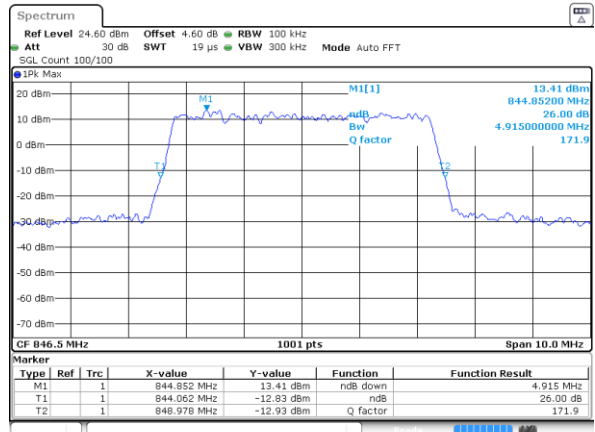

Date: 2 JUL 2019 02:56:56

LTE Band 26

Lowest Channel / 5MHz / QPSK

Date: 2 JUL 2019 03:05:46

Lowest Channel / 5MHz / 16QAM

Date: 2 JUL 2019 03:06:06

Middle Channel / 5MHz / QPSK

Date: 2 JUL 2019 03:07:25

Middle Channel / 5MHz / 16QAM

Date: 2 JUL 2019 03:07:05

Highest Channel / 5MHz / QPSK

Date: 2 JUL 2019 03:07:45

Highest Channel / 5MHz / 16QAM

Date: 2 JUL 2019 03:08:04

LTE Band 26

Lowest Channel / 10MHz / QPSK