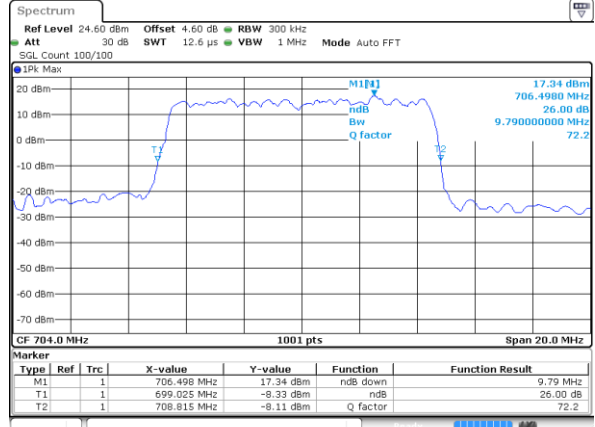

LTE Band 12

Lowest Channel / 10MHz / QPSK

Date: 29 JUN 2019 05:49:32

Lowest Channel / 10MHz / 16QAM

Date: 29 JUN 2019 05:49:22

Middle Channel / 10MHz / QPSK

Date: 29 JUN 2019 05:49:02

Middle Channel / 10MHz / 16QAM

Date: 29 JUN 2019 05:49:12

Highest Channel / 10MHz / QPSK

Date: 29 JUN 2019 05:48:52

Highest Channel / 10MHz / 16QAM

Date: 29 JUN 2019 05:48:42

LTE Band 12

Lowest Channel / 1.4MHz / 64QAM

Date: 29 JUN 2019 06:04:21