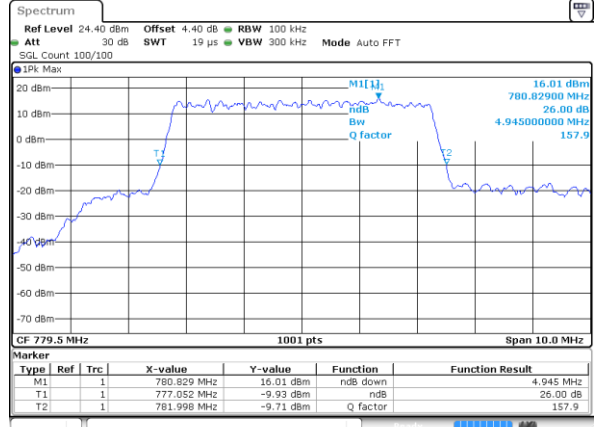

Lowest Channel / 5MHz / 16QAM

Date: 3 JUL 2019 01:08:13