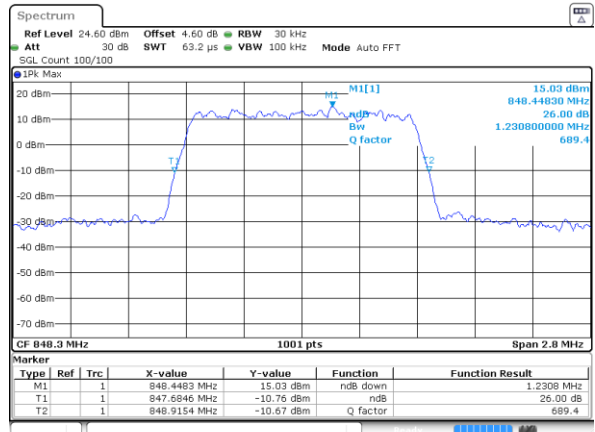

Date: 4 JUL 2019 03:12:08

Middle Channel / 20MHz / 64QAM

Date: 4 JUL 2019 03:36:54

Highest Channel / 15MHz / 64QAM

Date: 4 JUL 2019 03:13:49

Highest Channel / 20MHz / 64QAM

Date: 4 JUL 2019 03:38:35

LTE Band 26

Lowest Channel / 1.4MHz / QPSK

Date: 2 JUL 2019 02:43:30

Lowest Channel / 1.4MHz / 16QAM

Date: 2 JUL 2019 02:43:50

Middle Channel / 1.4MHz / QPSK

Date: 2 JUL 2019 02:53:19

Middle Channel / 1.4MHz / 16QAM

Date: 2 JUL 2019 02:52:59

Highest Channel / 1.4MHz / QPSK

Date: 2 JUL 2019 02:53:39

Highest Channel / 1.4MHz / 16QAM

Date: 2 JUL 2019 02:53:59

LTE Band 26

Lowest Channel / 3MHz / QPSK

Date: 2 JUL 2019 02:54:38

Lowest Channel / 3MHz / 16QAM