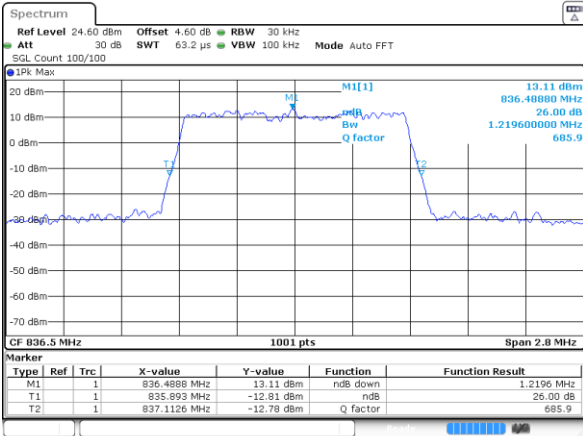

LTE Band 26

Lowest Channel / 1.4MHz / 64QAM

Date: 2 JUL 2019 02:44:09

Lowest Channel / 3MHz / 64QAM

Date: 2 JUL 2019 02:55:18

Middle Channel / 1.4MHz / 64QAM

Date: 2 JUL 2019 02:52:39

Middle Channel / 3MHz / 64QAM

Date: 2 JUL 2019 02:55:37

Highest Channel / 1.4MHz / 64QAM

Date: 2 JUL 2019 02:54:18

Highest Channel / 3MHz / 64QAM

Date: 2 JUL 2019 02:57:16

LTE Band 26

Lowest Channel / 5MHz / 64QAM

Date: 2 JUL 2019 03:06:25