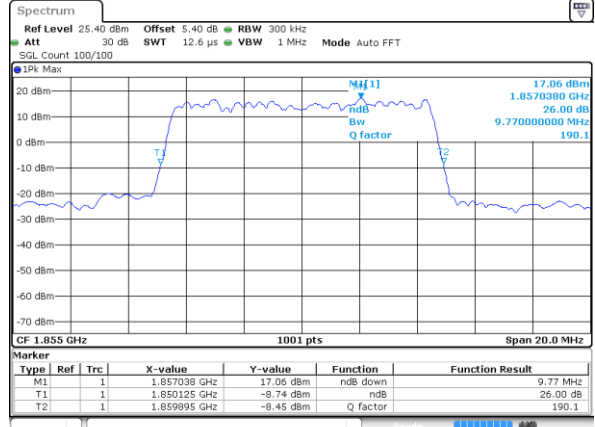

Date: 4 JUL 2019 02:23:56

LTE Band 25

Lowest Channel / 10MHz / QPSK

Date: 4 JUL 2019 02:34:07

Lowest Channel / 10MHz / 16QAM

Date: 4 JUL 2019 02:34:27

Middle Channel / 10MHz / QPSK

Date: 4 JUL 2019 02:48:02

Middle Channel / 10MHz / 16QAM

Date: 4 JUL 2019 02:47:41

Highest Channel / 10MHz / QPSK

Date: 4 JUL 2019 02:48:22

Highest Channel / 10MHz / 16QAM

Date: 4 JUL 2019 02:48:42

LTE Band 25

Lowest Channel / 15MHz / QPSK