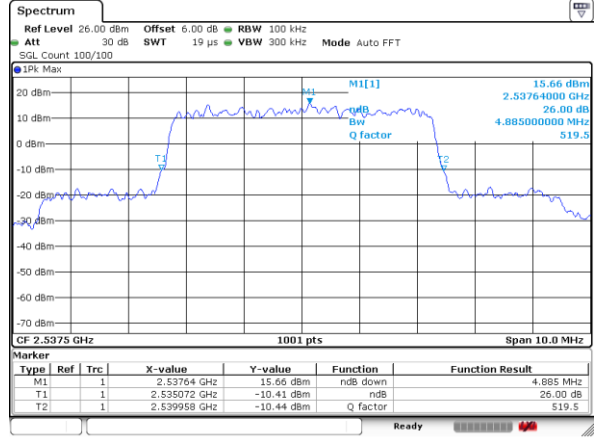

Highest Channel / 10MHz / 64QAM

Date: 2 JUL 2019 03:19:32

LTE Band 26

Lowest Channel / 15MHz / 64QAM

Date: 2 JUL 2019 03:28:41

Middle Channel / 15MHz / 64QAM

Date: 2 JUL 2019 03:29:01

Highest Channel / 15MHz / 64QAM

Date: 2 JUL 2019 03:30:40

LTE Band 41

Lowest Channel / 5MHz / QPSK

Date: 9 JUL 2019 09:01:42

Lowest Channel / 5MHz / 16QAM

Date: 9 JUL 2019 09:02:51

Middle Channel / 5MHz / QPSK

Date: 9 JUL 2019 09:05:27