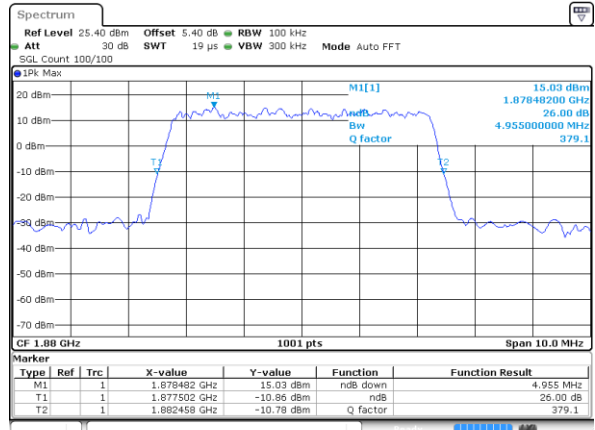

Middle Channel / 5MHz / 16QAM

Date: 4 JUL 2019 02:22:55