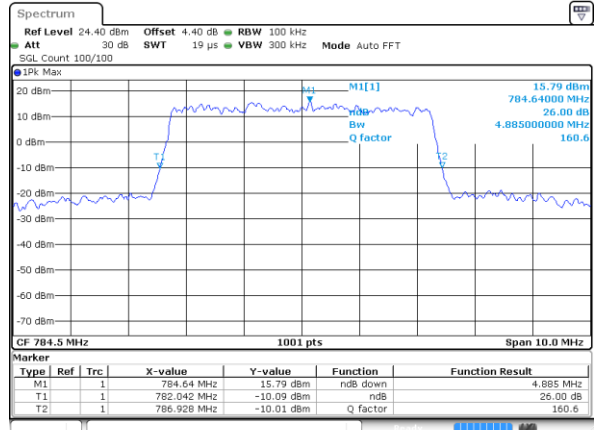

Highest Channel / 5MHz / QPSK

Date: 3 JUL 2019 01:19:40

Highest Channel / 5MHz / 16QAM

Date: 3 JUL 2019 01:19:30

LTE Band 13

Middle Channel / 10MHz / QPSK

Date: 3.JUL.2019 01:30:27

Middle Channel / 10MHz / 16QAM