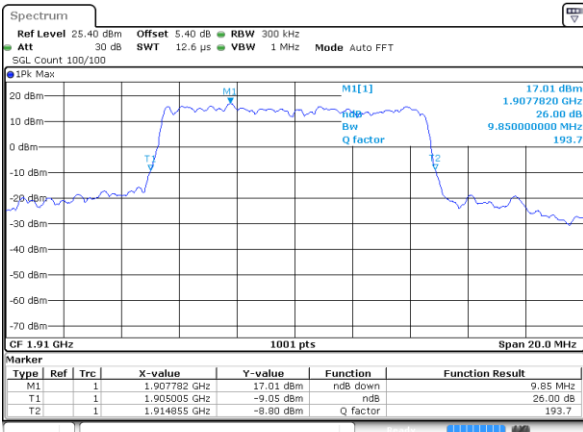

Date: 4 JUL 2019 02:23:56

LTE Band 25

Lowest Channel / 10MHz / QPSK

Date: 4 JUL 2019 02:34:07

Lowest Channel / 10MHz / 16QAM

Date: 4 JUL 2019 02:34:27

Middle Channel / 10MHz / QPSK

Date: 4 JUL 2019 02:48:02

Middle Channel / 10MHz / 16QAM

Date: 4 JUL 2019 02:47:41

Highest Channel / 10MHz / QPSK

Date: 4 JUL 2019 02:48:22

Highest Channel / 10MHz / 16QAM

Date: 4 JUL 2019 02:48:42

LTE Band 25

Lowest Channel / 15MHz / QPSK