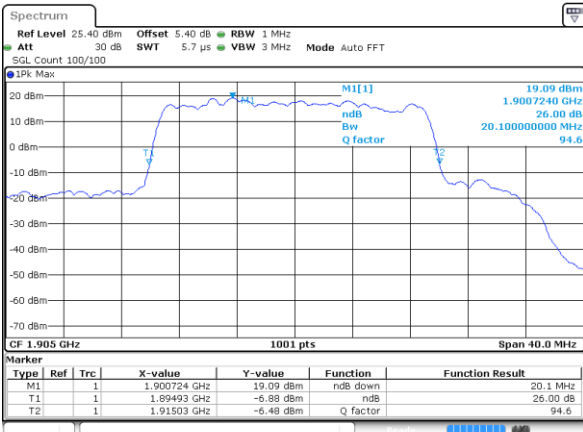

Middle Channel / 20MHz / QPSK

Date: 4 JUL 2019 03:37:34

Middle Channel / 20MHz / 16QAM

Date: 4 JUL 2019 03:37:14

Highest Channel / 20MHz / QPSK

Date: 4 JUL 2019 03:37:55

Highest Channel / 20MHz / 16QAM

Date: 4 JUL 2019 03:38:15