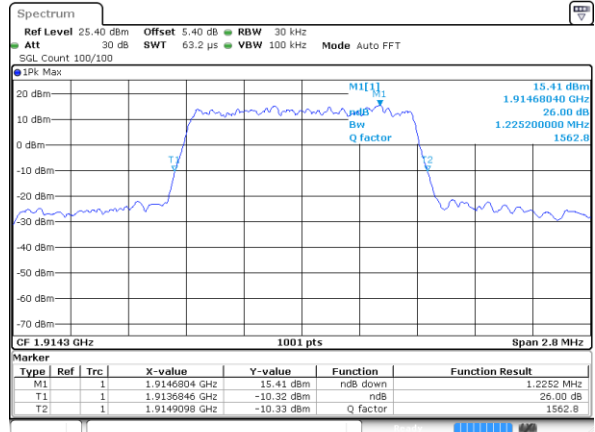

Date: 4 JUL 2019 01:20:49

Middle Channel / 1.4MHz / 16QAM

Date: 4 JUL 2019 01:21:09

Highest Channel / 1.4MHz / QPSK

Date: 4 JUL 2019 01:21:50

Highest Channel / 1.4MHz / 16QAM

Date: 4 JUL 2019 01:22:10

LTE Band 25