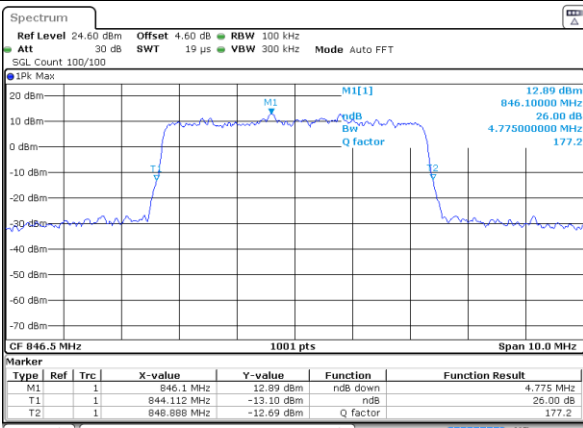

Date: 2 JUL 2019 02:55:37

Highest Channel / 1.4MHz / 64QAM

Date: 2 JUL 2019 02:54:18

Highest Channel / 3MHz / 64QAM

Date: 2 JUL 2019 02:57:16

LTE Band 26

Lowest Channel / 5MHz / 64QAM

Date: 2 JUL 2019 03:06:25

Lowest Channel / 10MHz / 64QAM

Date: 2 JUL 2019 03:17:33

Middle Channel / 5MHz / 64QAM

Date: 2 JUL 2019 03:06:45

Middle Channel / 10MHz / 64QAM

Date: 2 JUL 2019 03:17:53

Highest Channel / 5MHz / 64QAM

Date: 2 JUL 2019 03:08:24

Highest Channel / 10MHz / 64QAM

Date: 2 JUL 2019 03:19:32

LTE Band 26

Lowest Channel / 15MHz / 64QAM

Date: 2 JUL 2019 03:28:41

Middle Channel / 15MHz / 64QAM

Date: 2 JUL 2019 03:29:01

Highest Channel / 15MHz / 64QAM