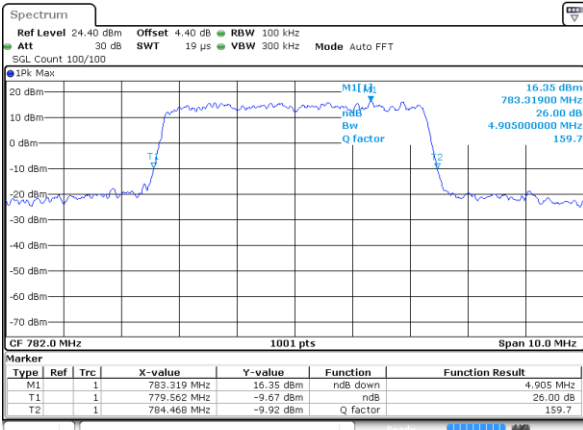

Middle Channel / 5MHz / QPSK

Date: 3 JUL 2019 01:17:02