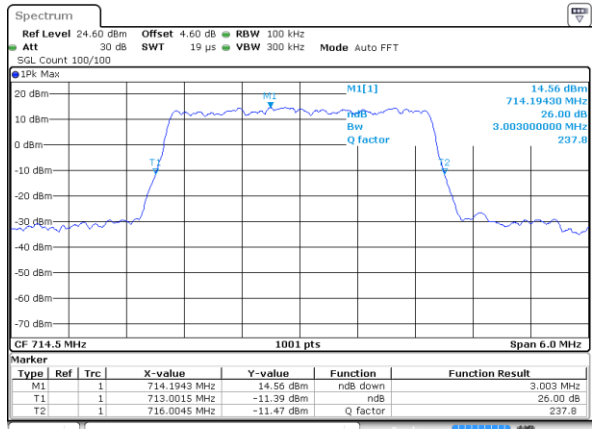

Highest Channel / 3MHz / 64QAM

Date: 29 JUN 2019 06:15:59