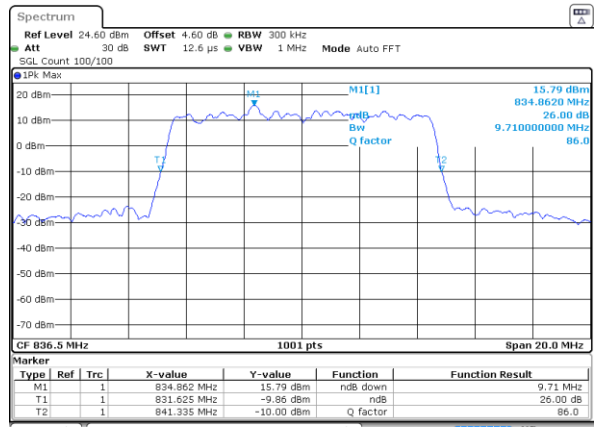

Date: 2 JUL 2019 02:55:37

Highest Channel / 1.4MHz / 64QAM

Date: 2 JUL 2019 02:54:18

Highest Channel / 3MHz / 64QAM

Date: 2 JUL 2019 02:57:16

LTE Band 26

Lowest Channel / 5MHz / 64QAM

Date: 2 JUL 2019 03:06:25

Lowest Channel / 10MHz / 64QAM

Date: 2 JUL 2019 03:17:33

Middle Channel / 5MHz / 64QAM

Date: 2 JUL 2019 03:06:45

Middle Channel / 10MHz / 64QAM

Date: 2 JUL 2019 03:17:53

Highest Channel / 5MHz / 64QAM

Date: 2 JUL 2019 03:08:24

Highest Channel / 10MHz / 64QAM

Date: 2 JUL 2019 03:19:32

LTE Band 26

Lowest Channel / 15MHz / 64QAM

Date: 2 JUL 2019 03:28:41

Middle Channel / 15MHz / 64QAM

Date: 2 JUL 2019 03:29:01

Highest Channel / 15MHz / 64QAM