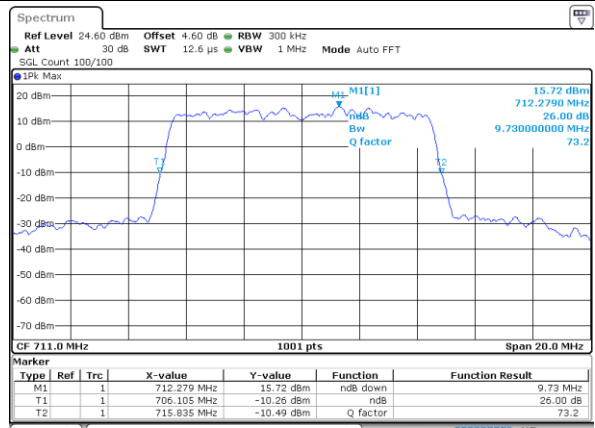

Date: 29 JUN 2019 06:21:10

Middle Channel / 10MHz / 64QAM

Date: 29 JUN 2019 06:32:08

Highest Channel / 5MHz / 64QAM

Date: 29 JUN 2019 06:21:30

Highest Channel / 10MHz / 64QAM

Date: 29 JUN 2019 06:32:28

LTE Band 13