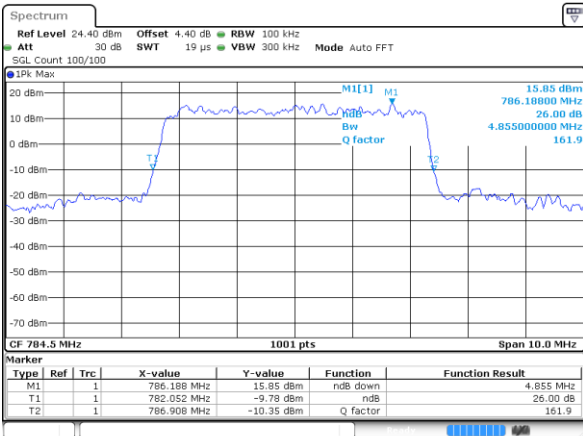

Highest Channel / 5MHz / 64QAM

Date: 3 JUL 2019 01:42:09