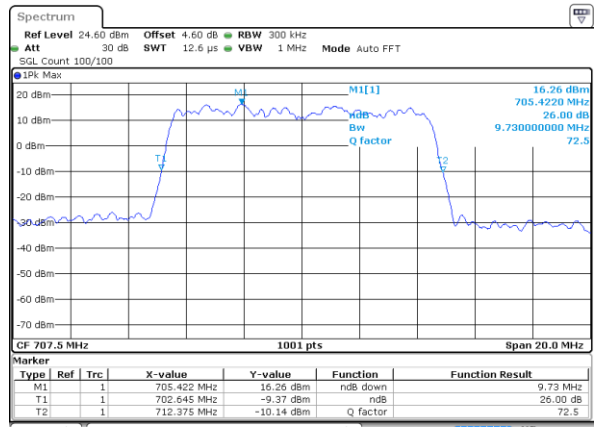

Highest Channel / 3MHz / 64QAM

Date: 29 JUN 2019 06:15:59

LTE Band 12

Lowest Channel / 5MHz / 64QAM

Date: 29 JUN 2019 06:20:49

Lowest Channel / 10MHz / 64QAM

Date: 29 JUN 2019 06:31:48

Middle Channel / 5MHz / 64QAM

Date: 29 JUN 2019 06:21:10

Middle Channel / 10MHz / 64QAM

Date: 29 JUN 2019 06:32:08

Highest Channel / 5MHz / 64QAM

Date: 29 JUN 2019 06:21:30

Highest Channel / 10MHz / 64QAM

Date: 29 JUN 2019 06:32:28

LTE Band 13