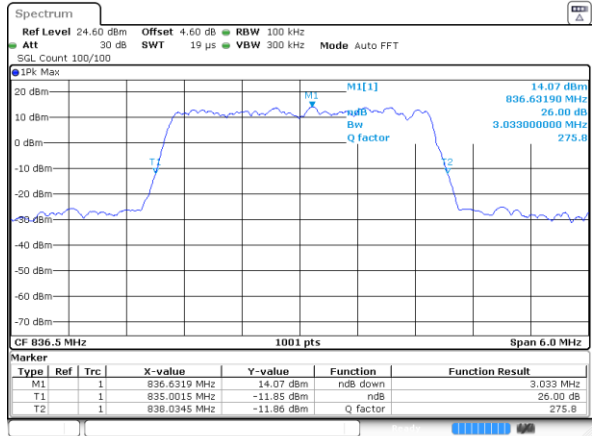

LTE Band 26

Lowest Channel / 1.4MHz / 64QAM

Date: 2 JUL 2019 02:44:09

Lowest Channel / 3MHz / 64QAM

Date: 2 JUL 2019 02:55:18

Middle Channel / 1.4MHz / 64QAM

Date: 2 JUL 2019 02:52:39

Middle Channel / 3MHz / 64QAM

Date: 2 JUL 2019 02:55:37

Highest Channel / 1.4MHz / 64QAM

Date: 2 JUL 2019 02:54:18

Highest Channel / 3MHz / 64QAM

Date: 2 JUL 2019 02:57:16

LTE Band 26

Lowest Channel / 5MHz / 64QAM

Date: 2 JUL 2019 03:06:25