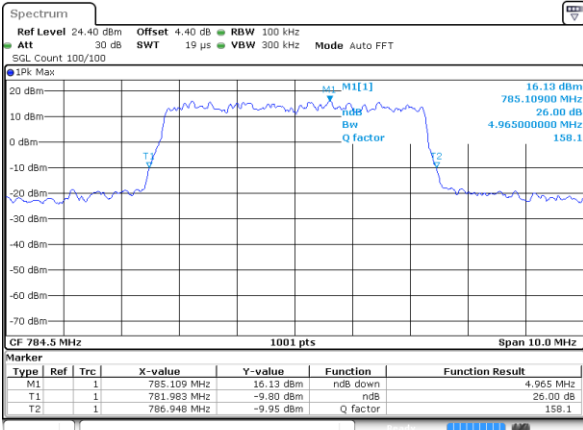

Highest Channel / 5MHz / QPSK

Date: 3 JUL 2019 01:19:40

Highest Channel / 5MHz / 16QAM

Date: 3 JUL 2019 01:19:30

LTE Band 13

Middle Channel / 10MHz / QPSK

Date: 3.JUL.2019 01:30:27

Middle Channel / 10MHz / 16QAM