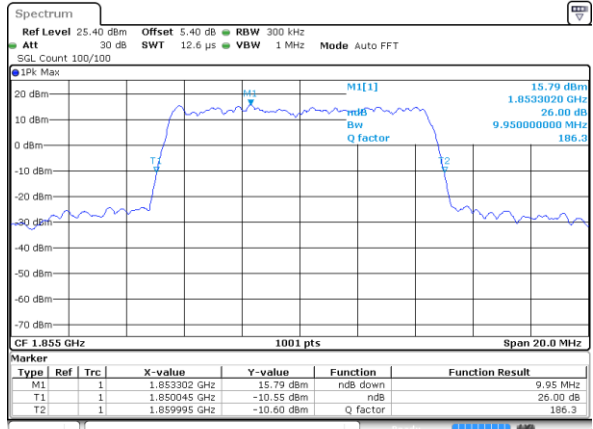

Date: 4 JUL 2019 01:46:16

Highest Channel / 1.4MHz / 64QAM

Date: 4 JUL 2019 01:22:30

Highest Channel / 3MHz / 64QAM

Date: 4 JUL 2019 01:47:16

LTE Band 25

Lowest Channel / 5MHz / 64QAM

Date: 4 JUL 2019 02:10:1

Lowest Channel / 10MHz / 64QAM

Date: 4 JUL 2019 02:34:7

Middle Channel / 5MHz / 64QAM

Date: 4 JUL 2019 02:22:35

Middle Channel / 10MHz / 64QAM

Date: 4 JUL 2019 02:47:21

Highest Channel / 5MHz / 64QAM

Date: 4 JUL 2019 02:24:16