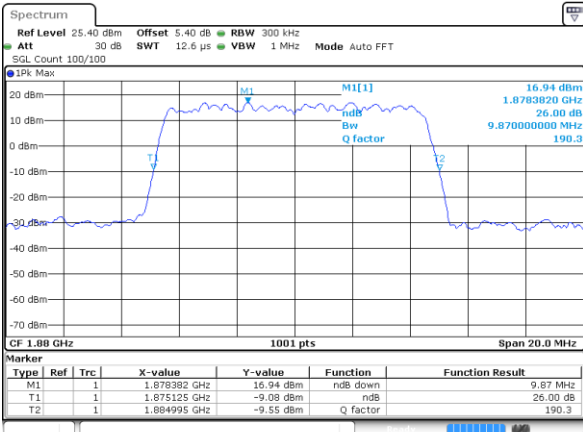

Date: 4 JUL 2019 02:23:56

LTE Band 25

Lowest Channel / 10MHz / QPSK

Date: 4 JUL 2019 02:34:07

Lowest Channel / 10MHz / 16QAM

Date: 4 JUL 2019 02:34:27

Middle Channel / 10MHz / QPSK

Date: 4 JUL 2019 02:48:02