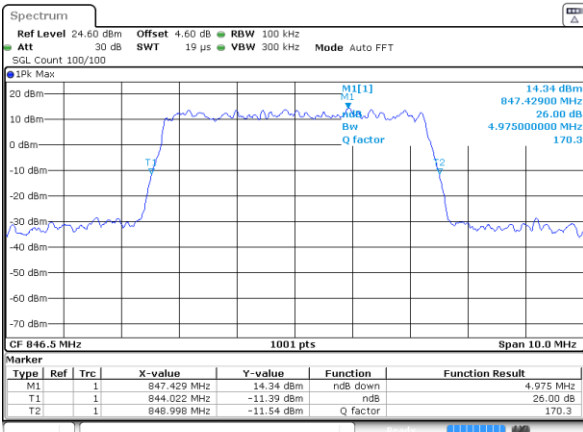

Date: 2 JUL 2019 02:56:56

LTE Band 26

Lowest Channel / 5MHz / QPSK

Date: 2 JUL 2019 03:05:46

Lowest Channel / 5MHz / 16QAM

Date: 2 JUL 2019 03:06:06

Middle Channel / 5MHz / QPSK

Date: 2 JUL 2019 03:07:25

Middle Channel / 5MHz / 16QAM

Date: 2 JUL 2019 03:07:05

Highest Channel / 5MHz / QPSK

Date: 2 JUL 2019 03:07:45

Highest Channel / 5MHz / 16QAM

Date: 2 JUL 2019 03:08:04

LTE Band 26

Lowest Channel / 10MHz / QPSK