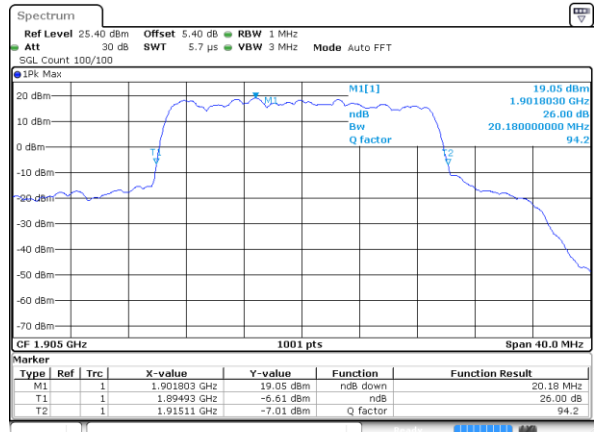

Date: 4 JUL 2019 03:13:08

Highest Channel / 15MHz / 16QAM

Date: 4 JUL 2019 03:13:29

LTE Band 25

Lowest Channel / 20MHz / QPSK

Date: 4 JUL 2019 03:23:39

Lowest Channel / 20MHz / 16QAM

Date: 4 JUL 2019 03:23:59

Middle Channel / 20MHz / QPSK

Date: 4 JUL 2019 03:37:34

Middle Channel / 20MHz / 16QAM

Date: 4 JUL 2019 03:37:14

Highest Channel / 20MHz / QPSK

Date: 4 JUL 2019 03:37:55

Highest Channel / 20MHz / 16QAM

Date: 4 JUL 2019 03:38:15