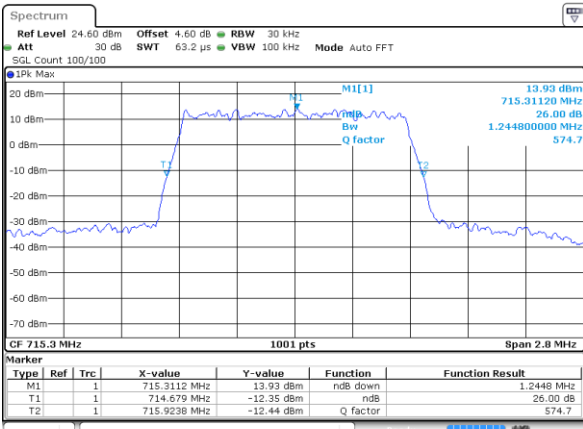

Lowest Channel / 3MHz / 64QAM

Date: 29 JUN 2019 06:15:19

Middle Channel / 1.4MHz / 64QAM

Date: 29 JUN 2019 06:04:41

Middle Channel / 3MHz / 64QAM

Date: 29 JUN 2019 06:15:39

Highest Channel / 1.4MHz / 64QAM

Date: 29 JUN 2019 06:05:01