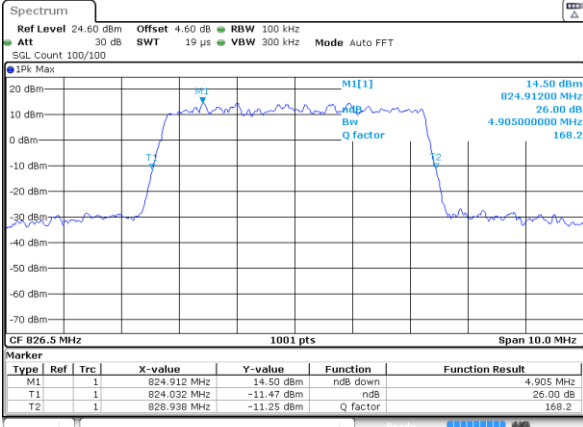

LTE Band 26

Lowest Channel / 5MHz / QPSK

Date: 2 JUL 2019 03:05:46