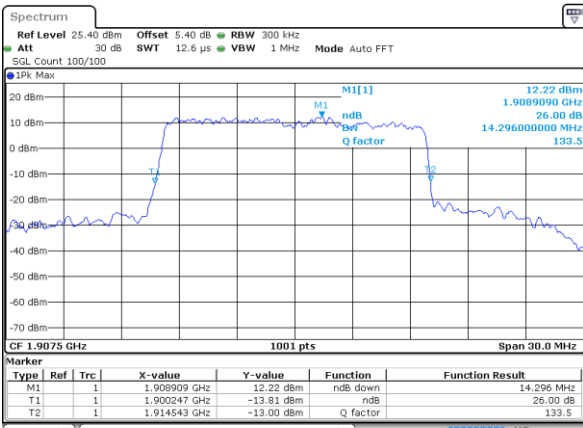

Highest Channel / 10MHz / 64QAM

Date: 4 JUL 2019 02:49:02

LTE Band 25

Lowest Channel / 15MHz / 64QAM

Date: 4 JUL 2019 02:59:33

Lowest Channel / 20MHz / 64QAM

Date: 4 JUL 2019 03:24:20

Middle Channel / 15MHz / 64QAM

Date: 4 JUL 2019 03:12:08

Middle Channel / 20MHz / 64QAM

Date: 4 JUL 2019 03:36:54

Highest Channel / 15MHz / 64QAM

Date: 4 JUL 2019 03:13:49

Highest Channel / 20MHz / 64QAM

Date: 4 JUL 2019 03:38:35

LTE Band 26