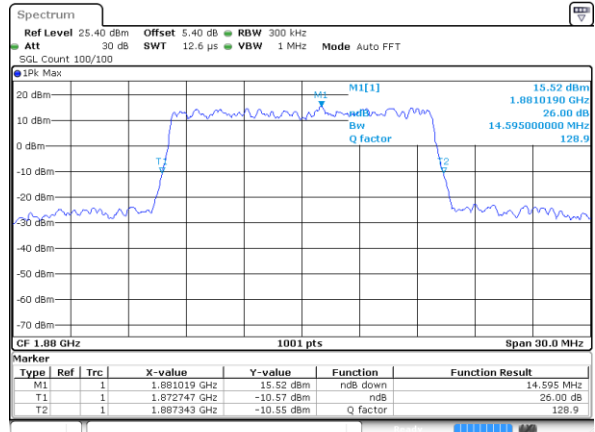

Date: 4 JUL 2019 02:58:53

Lowest Channel / 15MHz / 16QAM

Date: 4 JUL 2019 02:58:13

Middle Channel / 15MHz / QPSK

Date: 4 JUL 2019 03:12:48

Middle Channel / 15MHz / 16QAM

Date: 4 JUL 2019 03:12:28

Highest Channel / 15MHz / QPSK

Date: 4 JUL 2019 03:13:08

Highest Channel / 15MHz / 16QAM

Date: 4 JUL 2019 03:13:29

LTE Band 25

Lowest Channel / 20MHz / QPSK

Date: 4 JUL 2019 03:23:39

Lowest Channel / 20MHz / 16QAM

Date: 4 JUL 2019 03:23:59