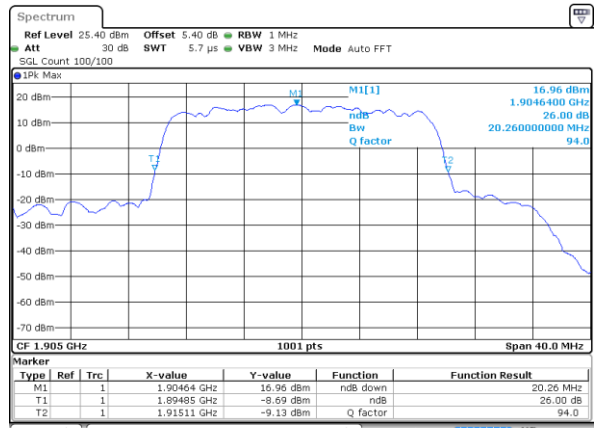

Highest Channel / 10MHz / 64QAM

Date: 4 JUL 2019 02:49:02

LTE Band 25

Lowest Channel / 15MHz / 64QAM

Date: 4 JUL 2019 02:59:33

Lowest Channel / 20MHz / 64QAM

Date: 4 JUL 2019 03:24:20

Middle Channel / 15MHz / 64QAM

Date: 4 JUL 2019 03:12:08

Middle Channel / 20MHz / 64QAM

Date: 4 JUL 2019 03:36:54

Highest Channel / 15MHz / 64QAM

Date: 4 JUL 2019 03:13:49

Highest Channel / 20MHz / 64QAM

Date: 4 JUL 2019 03:38:35

LTE Band 26

Lowest Channel / 1.4MHz / QPSK

Date: 2 JUL 2019 02:43:30

Lowest Channel / 1.4MHz / 16QAM

Date: 2 JUL 2019 02:43:50

Middle Channel / 1.4MHz / QPSK

Date: 2 JUL 2019 02:53:19

Middle Channel / 1.4MHz / 16QAM

Date: 2 JUL 2019 02:52:59