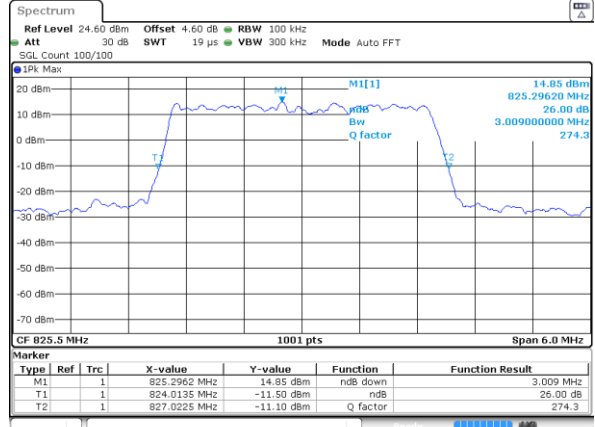

Highest Channel / 1.4MHz / QPSK

Date: 2 JUL 2019 02:53:39

Highest Channel / 1.4MHz / 16QAM

Date: 2 JUL 2019 02:53:59

LTE Band 26

Lowest Channel / 3MHz / QPSK

Date: 2 JUL 2019 02:54:38

Lowest Channel / 3MHz / 16QAM