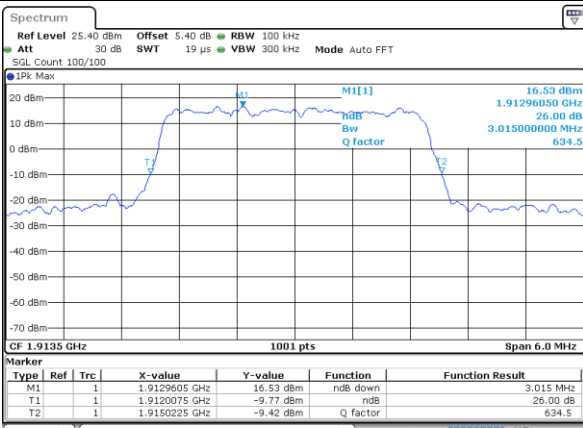

Highest Channel / 3MHz / QPSK

Date: 4 JUL 2019 01:46:36

Highest Channel / 3MHz / 16QAM

Date: 4 JUL 2019 01:46:56

LTE Band 25

Lowest Channel / 5MHz / QPSK

Date: 4 JUL 2019 02:09:20

Lowest Channel / 5MHz / 16QAM