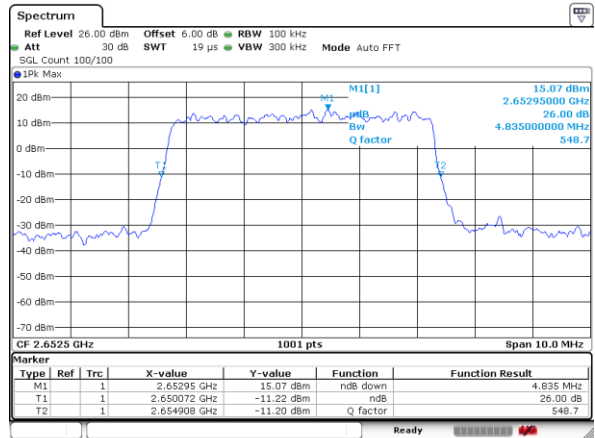

Date: 2 JUL 2019 03:30:40

LTE Band 41

Lowest Channel / 5MHz / QPSK

Date: 9 JUL 2019 09:01:42

Lowest Channel / 5MHz / 16QAM

Date: 9 JUL 2019 09:02:51

Middle Channel / 5MHz / QPSK

Date: 9 JUL 2019 09:05:27

Middle Channel / 5MHz / 16QAM

Date: 9 JUL 2019 09:05:09

Highest Channel / 5MHz / QPSK

Date: 9 JUL 2019 09:06:19

Highest Channel / 5MHz / 16QAM

Date: 9 JUL 2019 09:06:42