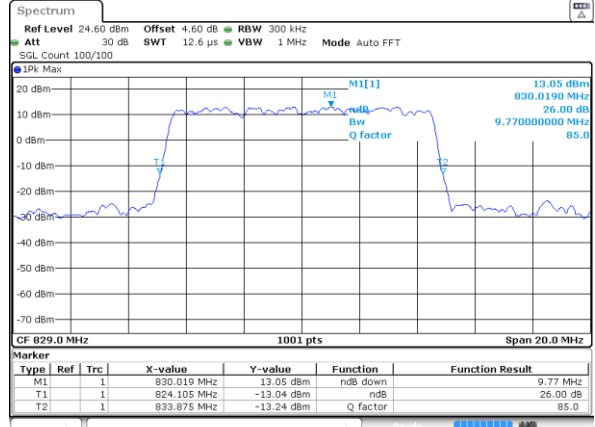

LTE Band 26

Lowest Channel / 1.4MHz / 64QAM

Date: 2 JUL 2019 02:44:09

Lowest Channel / 3MHz / 64QAM

Date: 2 JUL 2019 02:55:18

Middle Channel / 1.4MHz / 64QAM

Date: 2 JUL 2019 02:52:39

Middle Channel / 3MHz / 64QAM

Date: 2 JUL 2019 02:55:37

Highest Channel / 1.4MHz / 64QAM

Date: 2 JUL 2019 02:54:18

Highest Channel / 3MHz / 64QAM

Date: 2 JUL 2019 02:57:16

LTE Band 26

Lowest Channel / 5MHz / 64QAM

Date: 2 JUL 2019 03:06:25

Lowest Channel / 10MHz / 64QAM

Date: 2 JUL 2019 03:17:33

Middle Channel / 5MHz / 64QAM

Date: 2 JUL 2019 03:06:45

Middle Channel / 10MHz / 64QAM

Date: 2 JUL 2019 03:17:53

Highest Channel / 5MHz / 64QAM

Date: 2 JUL 2019 03:08:24