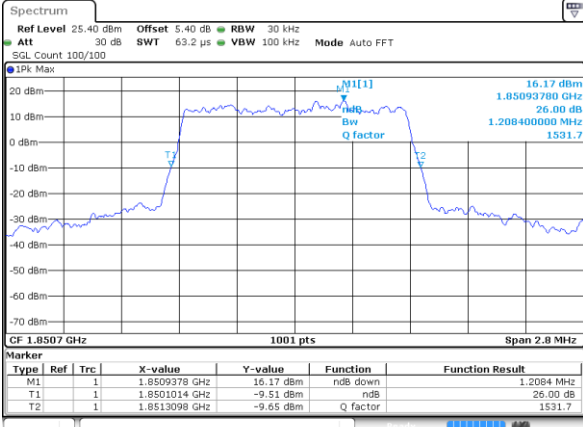

LTE Band 25

Lowest Channel / 1.4MHz / 64QAM

Date: 4 JUL 2019 01:20:29