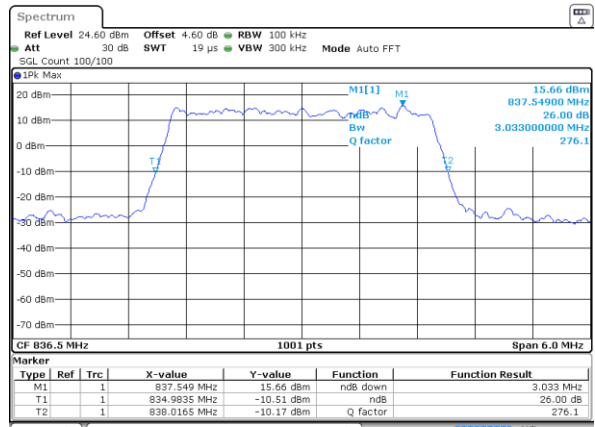

Lowest Channel / 1.4MHz / QPSK

Date: 2 JUL 2019 02:43:30

Lowest Channel / 1.4MHz / 16QAM

Date: 2 JUL 2019 02:43:50

Middle Channel / 1.4MHz / QPSK

Date: 2 JUL 2019 02:53:19

Middle Channel / 1.4MHz / 16QAM

Date: 2 JUL 2019 02:52:59

Highest Channel / 1.4MHz / QPSK

Date: 2 JUL 2019 02:53:39

Highest Channel / 1.4MHz / 16QAM

Date: 2 JUL 2019 02:53:59

LTE Band 26

Lowest Channel / 3MHz / QPSK

Date: 2 JUL 2019 02:54:38

Lowest Channel / 3MHz / 16QAM

Date: 2 JUL 2019 02:54:58

Middle Channel / 3MHz / QPSK

Date: 2 JUL 2019 02:56:17

Middle Channel / 3MHz / 16QAM

Date: 2 JUL 2019 02:55:57

Highest Channel / 3MHz / QPSK

Date: 2 JUL 2019 02:56:37

Highest Channel / 3MHz / 16QAM