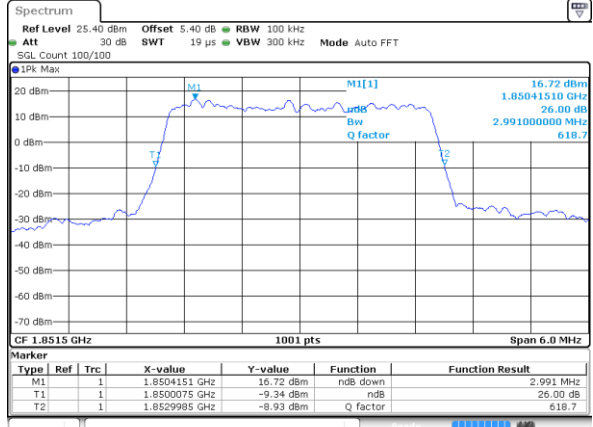

Lowest Channel / 3MHz / 64QAM

Date: 4 JUL 2019 01:45:15