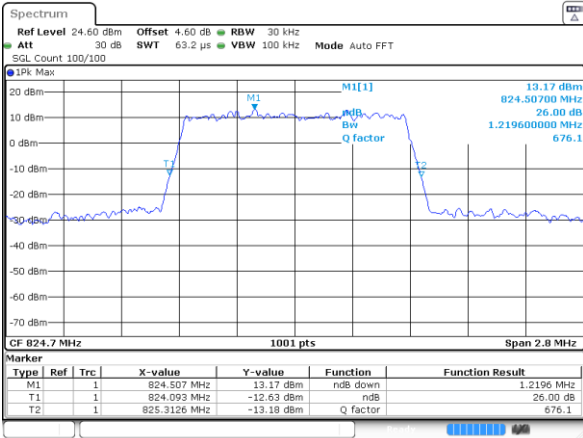

Date: 2 JUL 2019 03:18:53

Highest Channel / 10MHz / 16QAM

Date: 2 JUL 2019 03:19:12

LTE Band 26

Lowest Channel / 15MHz / QPSK

Date: 2 JUL 2019 03:28:02

Lowest Channel / 15MHz / 16QAM

Date: 2 JUL 2019 03:28:21

Middle Channel / 15MHz / QPSK

Date: 2 JUL 2019 03:29:41

Middle Channel / 15MHz / 16QAM

Date: 2 JUL 2019 03:29:21

Highest Channel / 15MHz / QPSK

Date: 2 JUL 2019 03:30:00

Highest Channel / 15MHz / 16QAM

Date: 2 JUL 2019 03:30:20

LTE Band 26

Lowest Channel / 1.4MHz / 64QAM

Date: 2 JUL 2019 02:44:09

Lowest Channel / 3MHz / 64QAM

Date: 2 JUL 2019 02:55:18

Middle Channel / 1.4MHz / 64QAM

Date: 2 JUL 2019 02:52:39

Middle Channel / 3MHz / 64QAM