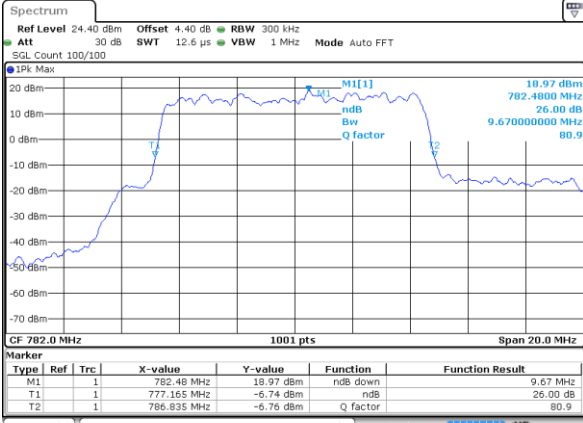

Highest Channel / 5MHz / QPSK

Date: 3 JUL 2019 01:19:40

Highest Channel / 5MHz / 16QAM

Date: 3 JUL 2019 01:19:30

LTE Band 13

Middle Channel / 10MHz / QPSK

Date: 3.JUL.2019 01:30:27

Middle Channel / 10MHz / 16QAM

Date: 3.JUL.2019 01:30:17

LTE Band 13

Lowest Channel / 5MHz / 64QAM

Date: 3 JUL 2019 01:41:49

Middle Channel / 5MHz / 64QAM

Date: 3 JUL 2019 01:41:59

Middle Channel / 10MHz / 64QAM

Date: 3 JUL 2019 01:51:42