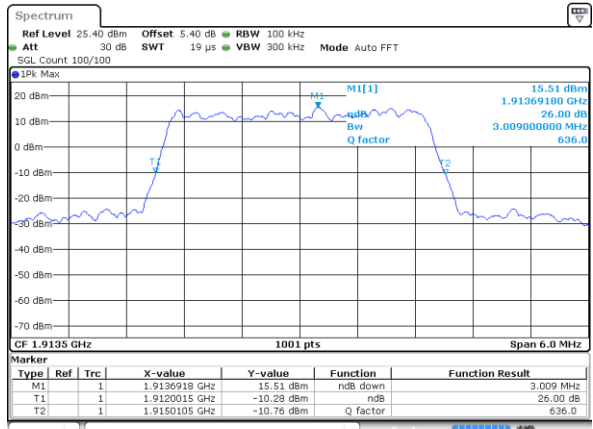

LTE Band 25

Lowest Channel / 1.4MHz / 64QAM

Date: 4 JUL 2019 01:20:29

Lowest Channel / 3MHz / 64QAM

Date: 4 JUL 2019 01:45:15

Middle Channel / 1.4MHz / 64QAM

Date: 4 JUL 2019 01:21:29

Middle Channel / 3MHz / 64QAM

Date: 4 JUL 2019 01:46:16

Highest Channel / 1.4MHz / 64QAM

Date: 4 JUL 2019 01:22:30

Highest Channel / 3MHz / 64QAM

Date: 4 JUL 2019 01:47:16

LTE Band 25

Lowest Channel / 5MHz / 64QAM

Date: 4 JUL 2019 02:10:1