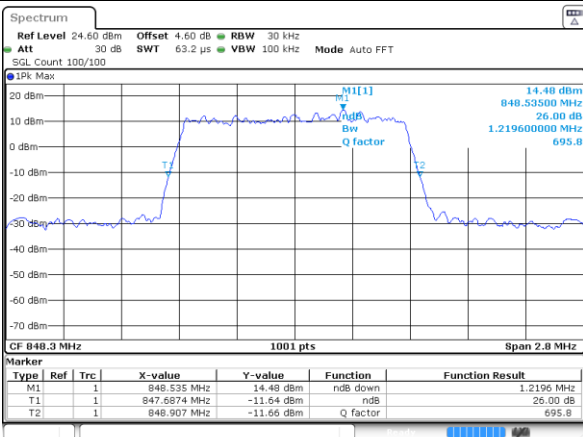

LTE Band 26

Lowest Channel / 1.4MHz / 64QAM

Date: 2 JUL 2019 02:44:09

Lowest Channel / 3MHz / 64QAM

Date: 2 JUL 2019 02:55:18

Middle Channel / 1.4MHz / 64QAM

Date: 2 JUL 2019 02:52:39

Middle Channel / 3MHz / 64QAM

Date: 2 JUL 2019 02:55:37

Highest Channel / 1.4MHz / 64QAM

Date: 2 JUL 2019 02:54:18

Highest Channel / 3MHz / 64QAM

Date: 2 JUL 2019 02:57:16

LTE Band 26

Lowest Channel / 5MHz / 64QAM

Date: 2 JUL 2019 03:06:25