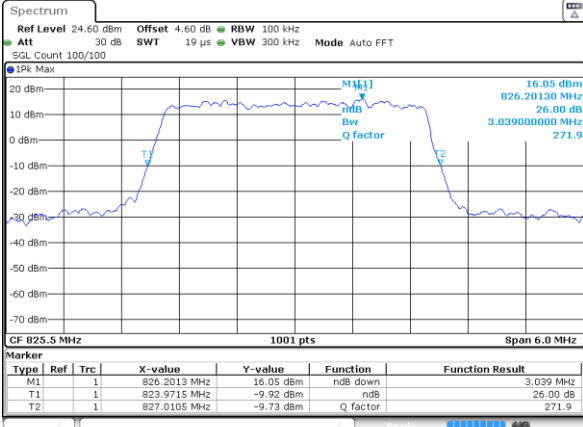

Lowest Channel / 1.4MHz / QPSK

Date: 2 JUL 2019 02:43:30

Lowest Channel / 1.4MHz / 16QAM

Date: 2 JUL 2019 02:43:50

Middle Channel / 1.4MHz / QPSK

Date: 2 JUL 2019 02:53:19

Middle Channel / 1.4MHz / 16QAM

Date: 2 JUL 2019 02:52:59

Highest Channel / 1.4MHz / QPSK

Date: 2 JUL 2019 02:53:39

Highest Channel / 1.4MHz / 16QAM

Date: 2 JUL 2019 02:53:59

LTE Band 26

Lowest Channel / 3MHz / QPSK

Date: 2 JUL 2019 02:54:38

Lowest Channel / 3MHz / 16QAM