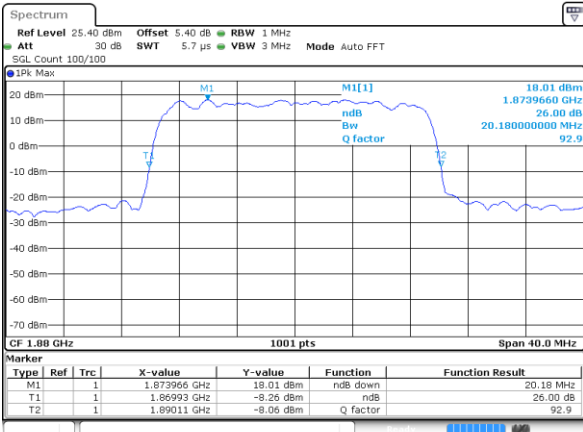

Middle Channel / 20MHz / QPSK

Date: 4 JUL 2019 03:37:34