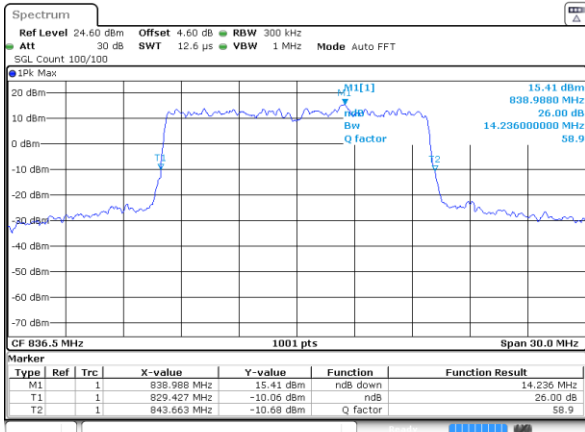

Middle Channel / 15MHz / QPSK

Date: 2 JUL 2019 03:29:41