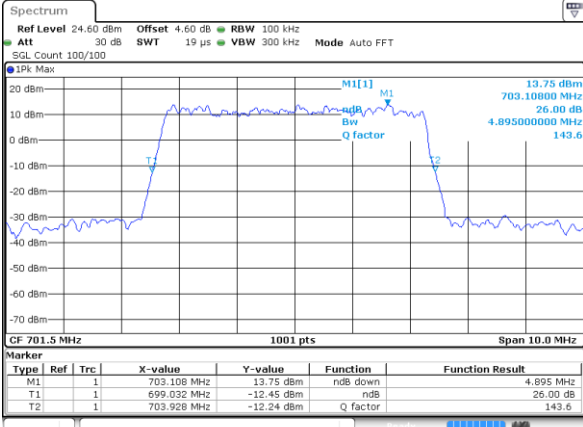

Highest Channel / 3MHz / 64QAM

Date: 29 JUN 2019 06:15:59

LTE Band 12

Lowest Channel / 5MHz / 64QAM

Date: 29 JUN 2019 06:20:49

Lowest Channel / 10MHz / 64QAM

Date: 29 JUN 2019 06:31:48

Middle Channel / 5MHz / 64QAM