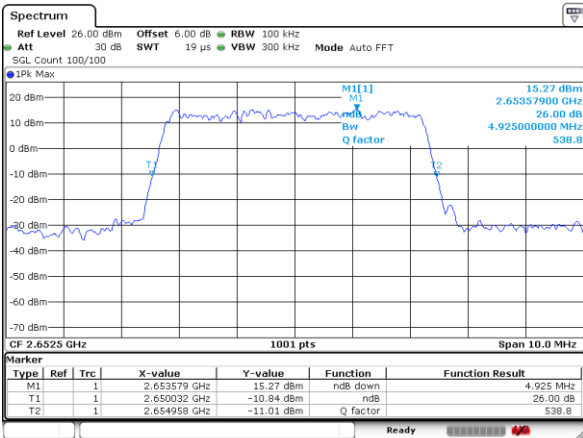

Highest Channel / 5MHz / QPSK

Date: 9 JUL 2019 09:06:19