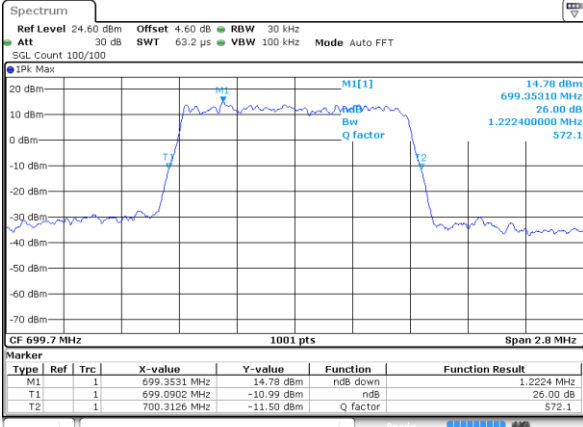

Date: 29 JUN 2019 05:49:12

Highest Channel / 10MHz / QPSK

Date: 29 JUN 2019 05:48:52

Highest Channel / 10MHz / 16QAM

Date: 29 JUN 2019 05:48:42

LTE Band 12

Lowest Channel / 1.4MHz / 64QAM

Date: 29 JUN 2019 06:04:21