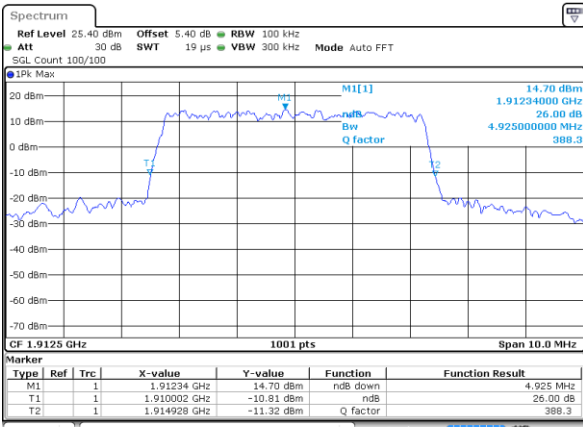

Date: 4 JUL 2019 02:09:41

Middle Channel / 5MHz / QPSK

Date: 4 JUL 2019 02:23:15

Middle Channel / 5MHz / 16QAM

Date: 4 JUL 2019 02:22:55

Highest Channel / 5MHz / QPSK

Date: 4 JUL 2019 02:23:36

Highest Channel / 5MHz / 16QAM