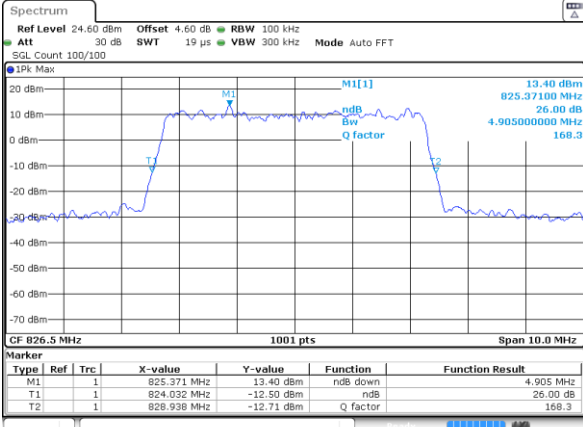

Date: 2 JUL 2019 02:55:37

Highest Channel / 1.4MHz / 64QAM

Date: 2 JUL 2019 02:54:18

Highest Channel / 3MHz / 64QAM

Date: 2 JUL 2019 02:57:16

LTE Band 26

Lowest Channel / 5MHz / 64QAM

Date: 2 JUL 2019 03:06:25

Lowest Channel / 10MHz / 64QAM

Date: 2 JUL 2019 03:17:33

Middle Channel / 5MHz / 64QAM

Date: 2 JUL 2019 03:06:45

Middle Channel / 10MHz / 64QAM

Date: 2 JUL 2019 03:17:53

Highest Channel / 5MHz / 64QAM

Date: 2 JUL 2019 03:08:24