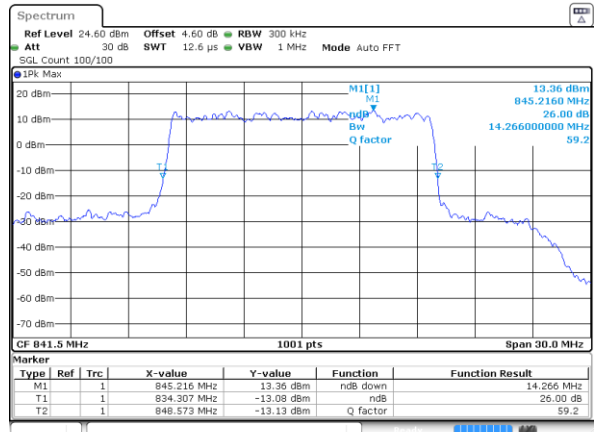

Date: 2 JUL 2019 03:18:53

Highest Channel / 10MHz / 16QAM

Date: 2 JUL 2019 03:19:12

LTE Band 26

Lowest Channel / 15MHz / QPSK

Date: 2 JUL 2019 03:28:02

Lowest Channel / 15MHz / 16QAM

Date: 2 JUL 2019 03:28:21

Middle Channel / 15MHz / QPSK

Date: 2 JUL 2019 03:29:41

Middle Channel / 15MHz / 16QAM

Date: 2 JUL 2019 03:29:21

Highest Channel / 15MHz / QPSK

Date: 2 JUL 2019 03:30:00

Highest Channel / 15MHz / 16QAM

Date: 2 JUL 2019 03:30:20

LTE Band 26

Lowest Channel / 1.4MHz / 64QAM

Date: 2 JUL 2019 02:44:09

Lowest Channel / 3MHz / 64QAM

Date: 2 JUL 2019 02:55:18

Middle Channel / 1.4MHz / 64QAM

Date: 2 JUL 2019 02:52:39

Middle Channel / 3MHz / 64QAM

Date: 2 JUL 2019 02:55:37

Highest Channel / 1.4MHz / 64QAM

Date: 2 JUL 2019 02:54:18

Highest Channel / 3MHz / 64QAM

Date: 2 JUL 2019 02:57:16

LTE Band 26

Lowest Channel / 5MHz / 64QAM

Date: 2 JUL 2019 03:06:25