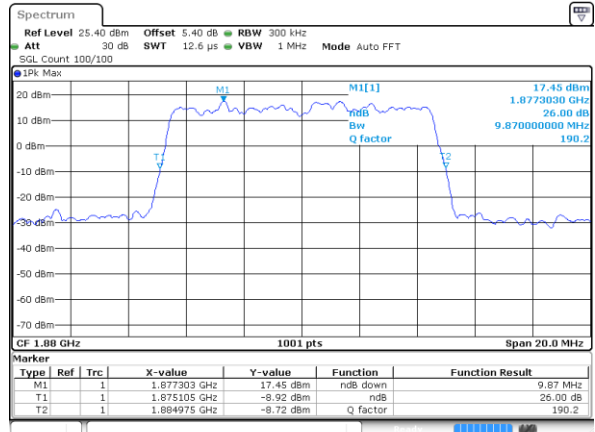

Date: 4 JUL 2019 02:23:56

LTE Band 25

Lowest Channel / 10MHz / QPSK

Date: 4 JUL 2019 02:34:07

Lowest Channel / 10MHz / 16QAM

Date: 4 JUL 2019 02:34:27

Middle Channel / 10MHz / QPSK

Date: 4 JUL 2019 02:48:02

Middle Channel / 10MHz / 16QAM

Date: 4 JUL 2019 02:47:41

Highest Channel / 10MHz / QPSK

Date: 4 JUL 2019 02:48:22

Highest Channel / 10MHz / 16QAM

Date: 4 JUL 2019 02:48:42

LTE Band 25

Lowest Channel / 15MHz / QPSK