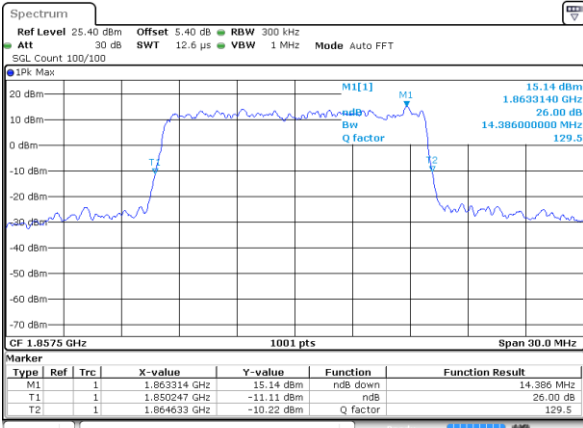

Highest Channel / 10MHz / 64QAM

Date: 4 JUL 2019 02:49:02

LTE Band 25

Lowest Channel / 15MHz / 64QAM

Date: 4 JUL 2019 02:59:33

Lowest Channel / 20MHz / 64QAM

Date: 4 JUL 2019 03:24:20

Middle Channel / 15MHz / 64QAM

Date: 4 JUL 2019 03:12:08

Middle Channel / 20MHz / 64QAM

Date: 4 JUL 2019 03:36:54

Highest Channel / 15MHz / 64QAM

Date: 4 JUL 2019 03:13:49

Highest Channel / 20MHz / 64QAM

Date: 4 JUL 2019 03:38:35

LTE Band 26