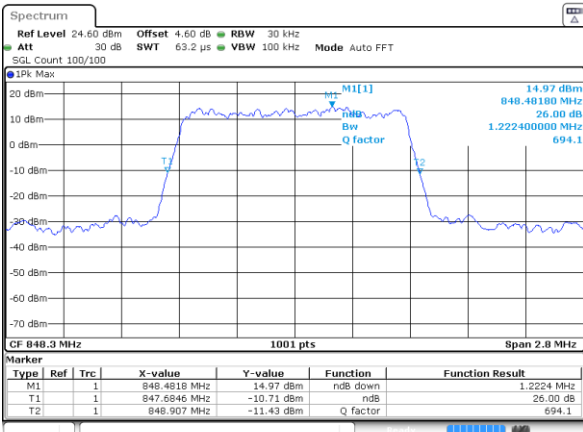

Lowest Channel / 1.4MHz / QPSK

Date: 2 JUL 2019 02:43:30

Lowest Channel / 1.4MHz / 16QAM

Date: 2 JUL 2019 02:43:50

Middle Channel / 1.4MHz / QPSK

Date: 2 JUL 2019 02:53:19

Middle Channel / 1.4MHz / 16QAM

Date: 2 JUL 2019 02:52:59

Highest Channel / 1.4MHz / QPSK

Date: 2 JUL 2019 02:53:39

Highest Channel / 1.4MHz / 16QAM

Date: 2 JUL 2019 02:53:59

LTE Band 26

Lowest Channel / 3MHz / QPSK

Date: 2 JUL 2019 02:54:38

Lowest Channel / 3MHz / 16QAM