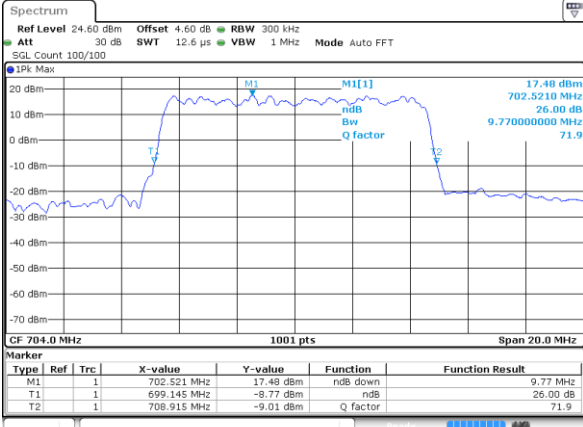

LTE Band 12

Lowest Channel / 10MHz / QPSK

Date: 29 JUN 2019 05:49:32