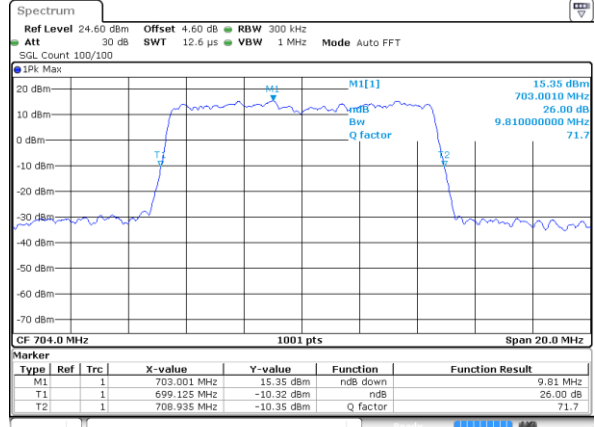

Highest Channel / 3MHz / 64QAM

Date: 29 JUN 2019 06:15:59

LTE Band 12

Lowest Channel / 5MHz / 64QAM

Date: 29 JUN 2019 06:20:49

Lowest Channel / 10MHz / 64QAM

Date: 29 JUN 2019 06:31:48

Middle Channel / 5MHz / 64QAM

Date: 29 JUN 2019 06:21:10

Middle Channel / 10MHz / 64QAM

Date: 29 JUN 2019 06:32:08

Highest Channel / 5MHz / 64QAM

Date: 29 JUN 2019 06:21:30

Highest Channel / 10MHz / 64QAM

Date: 29 JUN 2019 06:32:28

LTE Band 13