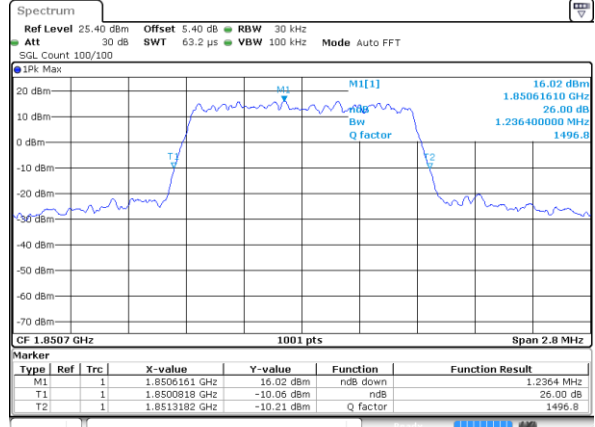

Highest Channel / 5MHz / 64QAM

Date: 3 JUL 2019 01:42:09

LTE Band 25

Lowest Channel / 1.4MHz / QPSK

Date: 4 JUL 2019 01:19:48

Lowest Channel / 1.4MHz / 16QAM

Date: 4 JUL 2019 01:20:08

Middle Channel / 1.4MHz / QPSK

Date: 4 JUL 2019 01:20:49

Middle Channel / 1.4MHz / 16QAM

Date: 4 JUL 2019 01:21:09

Highest Channel / 1.4MHz / QPSK

Date: 4 JUL 2019 01:21:50

Highest Channel / 1.4MHz / 16QAM

Date: 4 JUL 2019 01:22:10

LTE Band 25