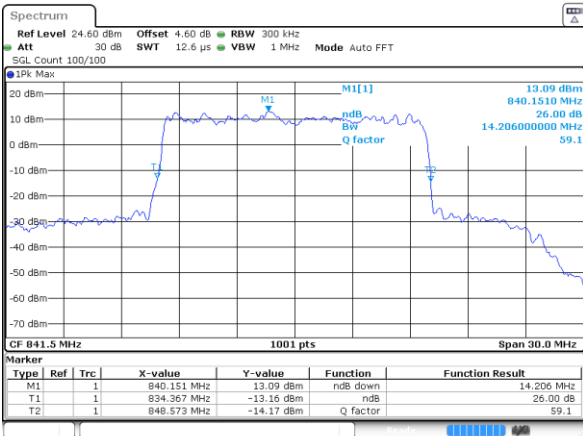

Lowest Channel / 10MHz / 64QAM

Date: 2 JUL 2019 03:17:33

Middle Channel / 5MHz / 64QAM

Date: 2 JUL 2019 03:06:45

Middle Channel / 10MHz / 64QAM

Date: 2 JUL 2019 03:17:53

Highest Channel / 5MHz / 64QAM

Date: 2 JUL 2019 03:08:24

Highest Channel / 10MHz / 64QAM

Date: 2 JUL 2019 03:19:32

LTE Band 26

Lowest Channel / 15MHz / 64QAM

Date: 2 JUL 2019 03:28:41

Middle Channel / 15MHz / 64QAM

Date: 2 JUL 2019 03:29:01

Highest Channel / 15MHz / 64QAM