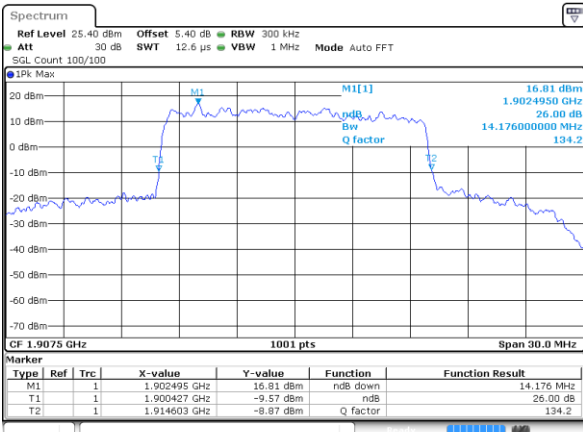

Date: 4 JUL 2019 02:58:53

Lowest Channel / 15MHz / 16QAM

Date: 4 JUL 2019 02:58:13

Middle Channel / 15MHz / QPSK

Date: 4 JUL 2019 03:12:48

Middle Channel / 15MHz / 16QAM

Date: 4 JUL 2019 03:12:28

Highest Channel / 15MHz / QPSK

Date: 4 JUL 2019 03:13:08

Highest Channel / 15MHz / 16QAM

Date: 4 JUL 2019 03:13:29

LTE Band 25

Lowest Channel / 20MHz / QPSK

Date: 4 JUL 2019 03:23:39

Lowest Channel / 20MHz / 16QAM

Date: 4 JUL 2019 03:23:59