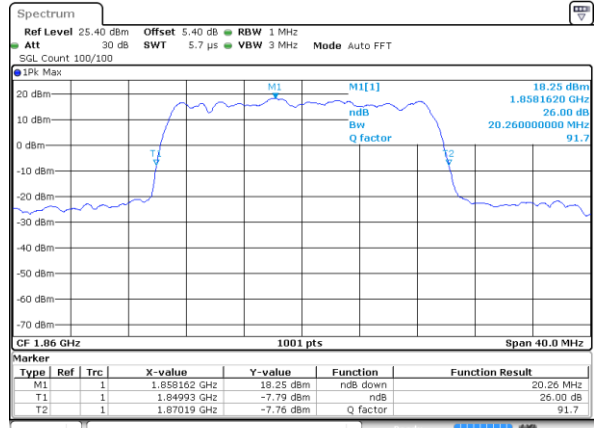

Lowest Channel / 10MHz / 64QAM

Date: 4 JUL 2019 02:34:7

Middle Channel / 5MHz / 64QAM

Date: 4 JUL 2019 02:22:35

Middle Channel / 10MHz / 64QAM

Date: 4 JUL 2019 02:47:21

Highest Channel / 5MHz / 64QAM

Date: 4 JUL 2019 02:24:16

Highest Channel / 10MHz / 64QAM

Date: 4 JUL 2019 02:49:02

LTE Band 25

Lowest Channel / 15MHz / 64QAM

Date: 4 JUL 2019 02:59:33

Lowest Channel / 20MHz / 64QAM

Date: 4 JUL 2019 03:24:20

Middle Channel / 15MHz / 64QAM

Date: 4 JUL 2019 03:12:08

Middle Channel / 20MHz / 64QAM

Date: 4 JUL 2019 03:36:54

Highest Channel / 15MHz / 64QAM

Date: 4 JUL 2019 03:13:49

Highest Channel / 20MHz / 64QAM

Date: 4 JUL 2019 03:38:35

LTE Band 26