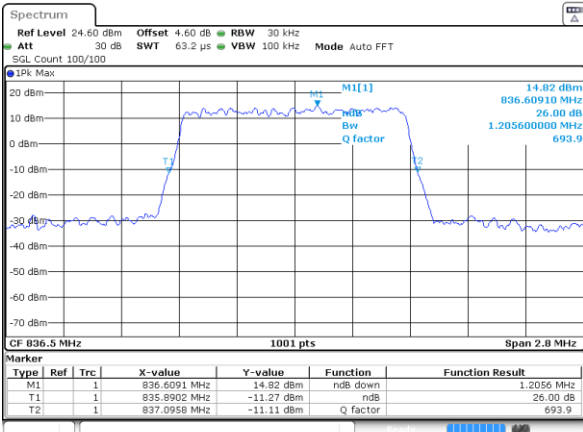

Lowest Channel / 1.4MHz / QPSK

Date: 2 JUL 2019 02:43:30

Lowest Channel / 1.4MHz / 16QAM

Date: 2 JUL 2019 02:43:50

Middle Channel / 1.4MHz / QPSK

Date: 2 JUL 2019 02:53:19

Middle Channel / 1.4MHz / 16QAM

Date: 2 JUL 2019 02:52:59

Highest Channel / 1.4MHz / QPSK

Date: 2 JUL 2019 02:53:39

Highest Channel / 1.4MHz / 16QAM

Date: 2 JUL 2019 02:53:59

LTE Band 26

Lowest Channel / 3MHz / QPSK

Date: 2 JUL 2019 02:54:38

Lowest Channel / 3MHz / 16QAM