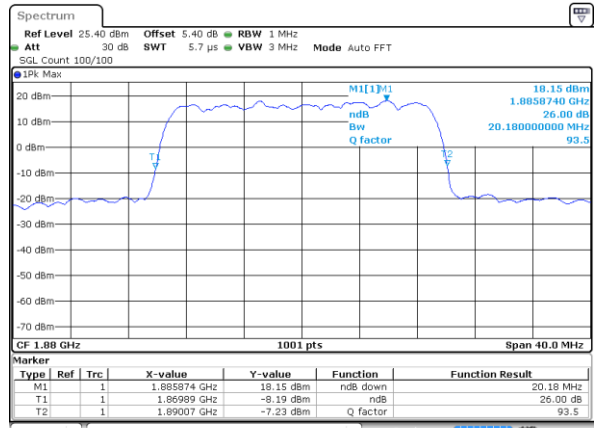

Highest Channel / 10MHz / 64QAM

Date: 4 JUL 2019 02:49:02

LTE Band 25

Lowest Channel / 15MHz / 64QAM

Date: 4 JUL 2019 02:59:33

Lowest Channel / 20MHz / 64QAM

Date: 4 JUL 2019 03:24:20

Middle Channel / 15MHz / 64QAM

Date: 4 JUL 2019 03:12:08

Middle Channel / 20MHz / 64QAM

Date: 4 JUL 2019 03:36:54

Highest Channel / 15MHz / 64QAM

Date: 4 JUL 2019 03:13:49

Highest Channel / 20MHz / 64QAM

Date: 4 JUL 2019 03:38:35

LTE Band 26