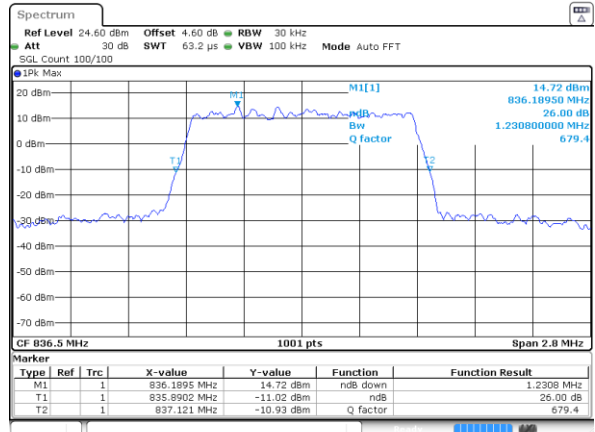

Date: 4 JUL 2019 03:12:08

Middle Channel / 20MHz / 64QAM

Date: 4 JUL 2019 03:36:54

Highest Channel / 15MHz / 64QAM

Date: 4 JUL 2019 03:13:49

Highest Channel / 20MHz / 64QAM

Date: 4 JUL 2019 03:38:35

LTE Band 26

Lowest Channel / 1.4MHz / QPSK

Date: 2 JUL 2019 02:43:30

Lowest Channel / 1.4MHz / 16QAM

Date: 2 JUL 2019 02:43:50

Middle Channel / 1.4MHz / QPSK

Date: 2 JUL 2019 02:53:19

Middle Channel / 1.4MHz / 16QAM

Date: 2 JUL 2019 02:52:59

Highest Channel / 1.4MHz / QPSK

Date: 2 JUL 2019 02:53:39

Highest Channel / 1.4MHz / 16QAM

Date: 2 JUL 2019 02:53:59

LTE Band 26

Lowest Channel / 3MHz / QPSK

Date: 2 JUL 2019 02:54:38

Lowest Channel / 3MHz / 16QAM