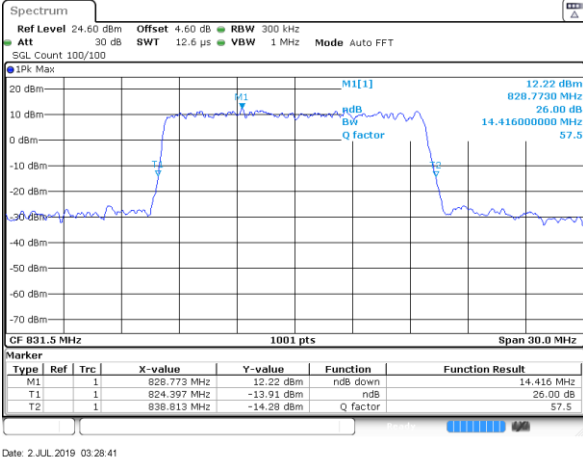

Lowest Channel / 10MHz / 64QAM

Date: 2 JUL 2019 03:17:33

Middle Channel / 5MHz / 64QAM

Date: 2 JUL 2019 03:06:45

Middle Channel / 10MHz / 64QAM

Date: 2 JUL 2019 03:17:53

Highest Channel / 5MHz / 64QAM

Date: 2 JUL 2019 03:08:24

Highest Channel / 10MHz / 64QAM

Date: 2 JUL 2019 03:19:32

LTE Band 26

Lowest Channel / 15MHz / 64QAM

Date: 2 JUL 2019 03:28:41

Middle Channel / 15MHz / 64QAM

Date: 2 JUL 2019 03:29:01

Highest Channel / 15MHz / 64QAM

Date: 2 JUL 2019 03:30:40

LTE Band 41

Lowest Channel / 5MHz / QPSK

Date: 9 JUL 2019 09:01:42

Lowest Channel / 5MHz / 16QAM

Date: 9 JUL 2019 09:02:51

Middle Channel / 5MHz / QPSK

Date: 9 JUL 2019 09:05:27