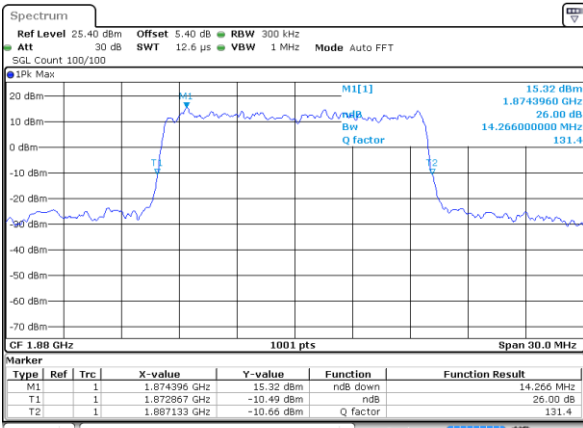

Highest Channel / 10MHz / 64QAM

Date: 4 JUL 2019 02:49:02

LTE Band 25

Lowest Channel / 15MHz / 64QAM

Date: 4 JUL 2019 02:59:33

Lowest Channel / 20MHz / 64QAM

Date: 4 JUL 2019 03:24:20

Middle Channel / 15MHz / 64QAM

Date: 4 JUL 2019 03:12:08

Middle Channel / 20MHz / 64QAM

Date: 4 JUL 2019 03:36:54

Highest Channel / 15MHz / 64QAM

Date: 4 JUL 2019 03:13:49

Highest Channel / 20MHz / 64QAM

Date: 4 JUL 2019 03:38:35

LTE Band 26