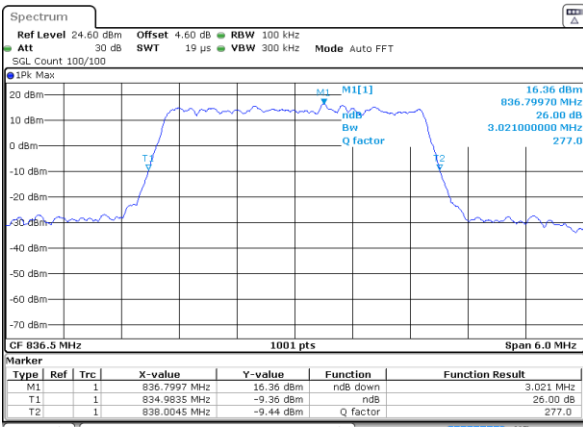

Middle Channel / 3MHz / QPSK

Date: 2 JUL 2019 02:56:17