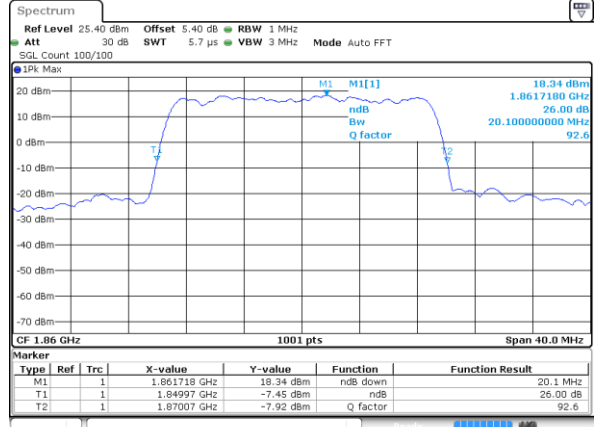

Date: 4 JUL 2019 03:13:08

Highest Channel / 15MHz / 16QAM

Date: 4 JUL 2019 03:13:29

LTE Band 25

Lowest Channel / 20MHz / QPSK

Date: 4 JUL 2019 03:23:39

Lowest Channel / 20MHz / 16QAM

Date: 4 JUL 2019 03:23:59