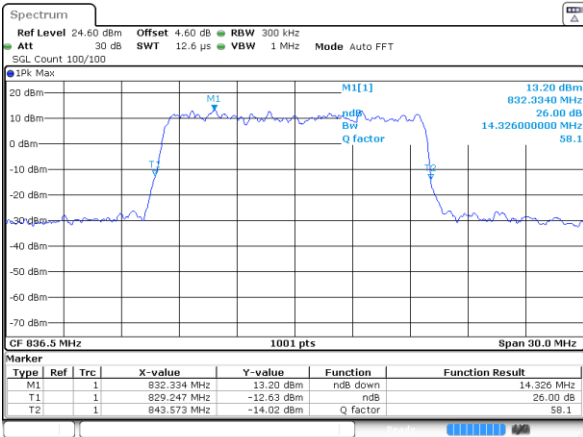

Lowest Channel / 10MHz / 64QAM

Date: 2 JUL 2019 03:17:33

Middle Channel / 5MHz / 64QAM

Date: 2 JUL 2019 03:06:45

Middle Channel / 10MHz / 64QAM

Date: 2 JUL 2019 03:17:53

Highest Channel / 5MHz / 64QAM

Date: 2 JUL 2019 03:08:24

Highest Channel / 10MHz / 64QAM

Date: 2 JUL 2019 03:19:32

LTE Band 26

Lowest Channel / 15MHz / 64QAM

Date: 2 JUL 2019 03:28:41

Middle Channel / 15MHz / 64QAM

Date: 2 JUL 2019 03:29:01

Highest Channel / 15MHz / 64QAM

Date: 2 JUL 2019 03:30:40

LTE Band 41

Lowest Channel / 5MHz / QPSK

Date: 9 JUL 2019 09:01:42

Lowest Channel / 5MHz / 16QAM

Date: 9 JUL 2019 09:02:51

Middle Channel / 5MHz / QPSK

Date: 9 JUL 2019 09:05:27