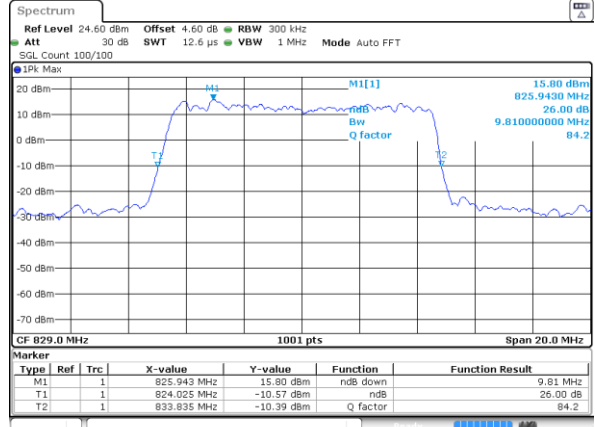

Lowest Channel / 10MHz / 16QAM

Date: 2 JUL 2019 03:17:13