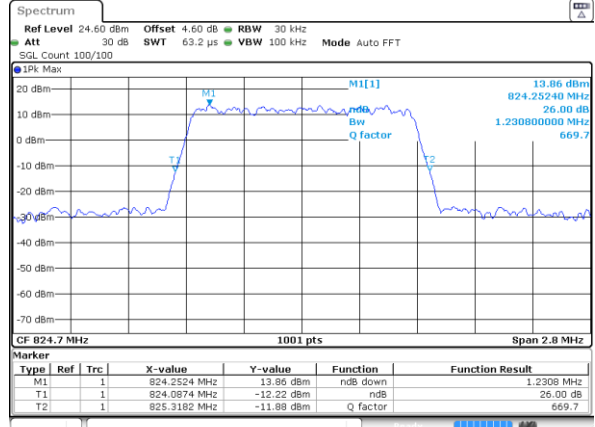

Lowest Channel / 1.4MHz / 16QAM

Date: 2 JUL 2019 02:43:50