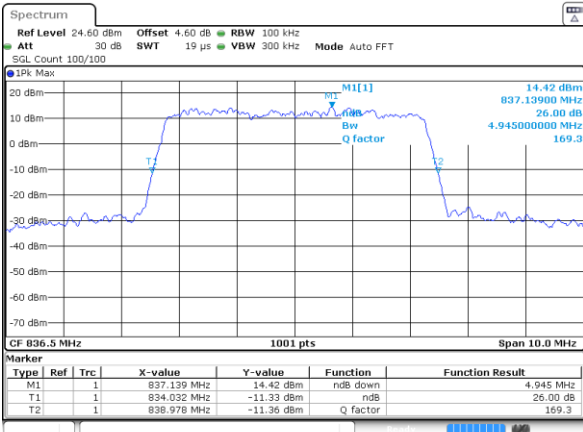

Date: 2 JUL 2019 02:56:56

LTE Band 26

Lowest Channel / 5MHz / QPSK

Date: 2 JUL 2019 03:05:46

Lowest Channel / 5MHz / 16QAM

Date: 2 JUL 2019 03:06:06

Middle Channel / 5MHz / QPSK

Date: 2 JUL 2019 03:07:25

Middle Channel / 5MHz / 16QAM

Date: 2 JUL 2019 03:07:05

Highest Channel / 5MHz / QPSK

Date: 2 JUL 2019 03:07:45

Highest Channel / 5MHz / 16QAM

Date: 2 JUL 2019 03:08:04

LTE Band 26

Lowest Channel / 10MHz / QPSK