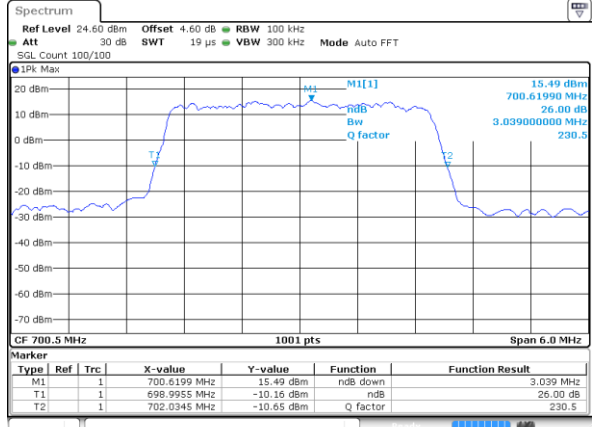

Lowest Channel / 3MHz / 64QAM

Date: 29 JUN 2019 06:15:19