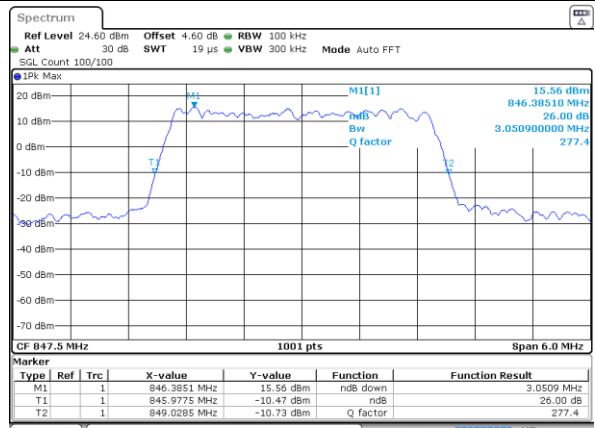

Highest Channel / 1.4MHz / QPSK

Date: 2 JUL 2019 02:53:39

Highest Channel / 1.4MHz / 16QAM

Date: 2 JUL 2019 02:53:59

LTE Band 26

Lowest Channel / 3MHz / QPSK

Date: 2 JUL 2019 02:54:38

Lowest Channel / 3MHz / 16QAM

Date: 2 JUL 2019 02:54:58

Middle Channel / 3MHz / QPSK

Date: 2 JUL 2019 02:56:17

Middle Channel / 3MHz / 16QAM

Date: 2 JUL 2019 02:55:57

Highest Channel / 3MHz / QPSK

Date: 2 JUL 2019 02:56:37

Highest Channel / 3MHz / 16QAM

Date: 2 JUL 2019 02:56:56

LTE Band 26

Lowest Channel / 5MHz / QPSK

Date: 2 JUL 2019 03:05:46

Lowest Channel / 5MHz / 16QAM

Date: 2 JUL 2019 03:06:06

Middle Channel / 5MHz / QPSK

Date: 2 JUL 2019 03:07:25