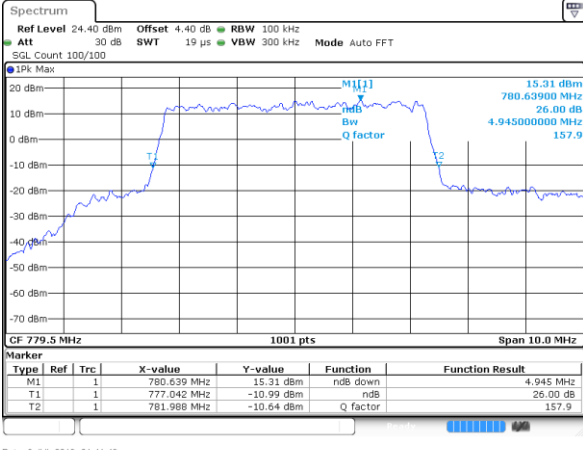

Highest Channel / 5MHz / QPSK

Date: 3 JUL 2019 01:19:40

Highest Channel / 5MHz / 16QAM

Date: 3 JUL 2019 01:19:30

LTE Band 13

Middle Channel / 10MHz / QPSK

Date: 3.JUL.2019 01:30:27

Middle Channel / 10MHz / 16QAM

Date: 3.JUL.2019 01:30:17

LTE Band 13

Lowest Channel / 5MHz / 64QAM

Date: 3 JUL 2019 01:41:49

Middle Channel / 5MHz / 64QAM

Date: 3 JUL 2019 01:41:59

Middle Channel / 10MHz / 64QAM

Date: 3 JUL 2019 01:51:42