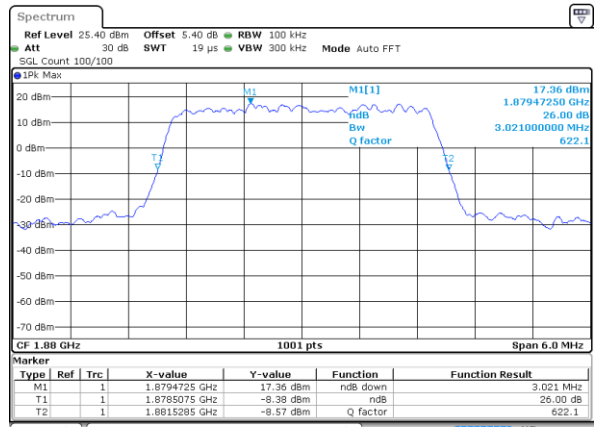

Date: 4 JUL 2019 01:20:49

Middle Channel / 1.4MHz / 16QAM

Date: 4 JUL 2019 01:21:09

Highest Channel / 1.4MHz / QPSK

Date: 4 JUL 2019 01:21:50

Highest Channel / 1.4MHz / 16QAM

Date: 4 JUL 2019 01:22:10

LTE Band 25

Lowest Channel / 3MHz / QPSK

Date: 4 JUL 2019 01:44:35

Lowest Channel / 3MHz / 16QAM

Date: 4 JUL 2019 01:44:55

Middle Channel / 3MHz / QPSK

Date: 4 JUL 2019 01:45:35

Middle Channel / 3MHz / 16QAM

Date: 4 JUL 2019 01:45:55

Highest Channel / 3MHz / QPSK

Date: 4 JUL 2019 01:46:36

Highest Channel / 3MHz / 16QAM

Date: 4 JUL 2019 01:46:56

LTE Band 25

Lowest Channel / 5MHz / QPSK

Date: 4 JUL 2019 02:09:20

Lowest Channel / 5MHz / 16QAM