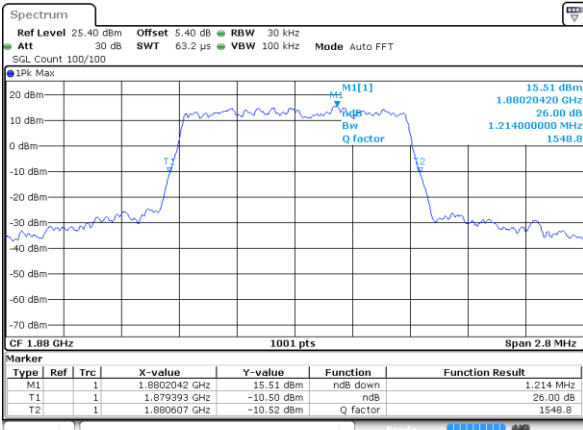

LTE Band 25

Lowest Channel / 1.4MHz / 64QAM

Date: 4 JUL 2019 01:20:29

Lowest Channel / 3MHz / 64QAM

Date: 4 JUL 2019 01:45:15

Middle Channel / 1.4MHz / 64QAM

Date: 4 JUL 2019 01:21:29

Middle Channel / 3MHz / 64QAM

Date: 4 JUL 2019 01:46:16

Highest Channel / 1.4MHz / 64QAM

Date: 4 JUL 2019 01:22:30

Highest Channel / 3MHz / 64QAM

Date: 4 JUL 2019 01:47:16

LTE Band 25

Lowest Channel / 5MHz / 64QAM

Date: 4 JUL 2019 02:10:1