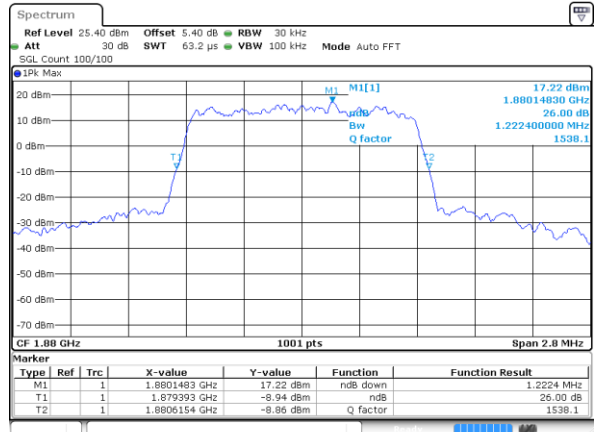

Highest Channel / 5MHz / 64QAM

Date: 3 JUL 2019 01:42:09

LTE Band 25

Lowest Channel / 1.4MHz / QPSK

Date: 4 JUL 2019 01:19:48

Lowest Channel / 1.4MHz / 16QAM

Date: 4 JUL 2019 01:20:08

Middle Channel / 1.4MHz / QPSK

Date: 4 JUL 2019 01:20:49

Middle Channel / 1.4MHz / 16QAM

Date: 4 JUL 2019 01:21:09

Highest Channel / 1.4MHz / QPSK

Date: 4 JUL 2019 01:21:50

Highest Channel / 1.4MHz / 16QAM

Date: 4 JUL 2019 01:22:10

LTE Band 25