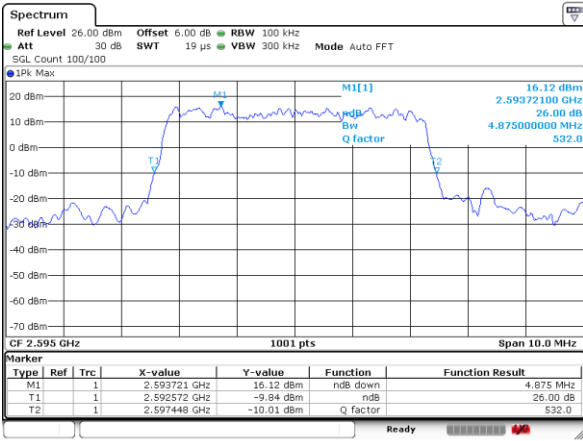

Highest Channel / 10MHz / 64QAM

Date: 2 JUL 2019 03:19:32

LTE Band 26

Lowest Channel / 15MHz / 64QAM

Date: 2 JUL 2019 03:28:41

Middle Channel / 15MHz / 64QAM

Date: 2 JUL 2019 03:29:01

Highest Channel / 15MHz / 64QAM

Date: 2 JUL 2019 03:30:40

LTE Band 41

Lowest Channel / 5MHz / QPSK

Date: 9 JUL 2019 09:01:42

Lowest Channel / 5MHz / 16QAM

Date: 9 JUL 2019 09:02:51

Middle Channel / 5MHz / QPSK

Date: 9 JUL 2019 09:05:27

Middle Channel / 5MHz / 16QAM

Date: 9 JUL 2019 09:05:09

Highest Channel / 5MHz / QPSK

Date: 9 JUL 2019 09:06:19

Highest Channel / 5MHz / 16QAM

Date: 9 JUL 2019 09:06:42