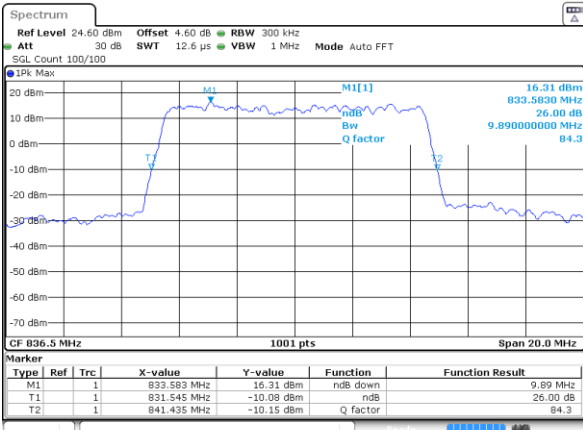

Middle Channel / 10MHz / QPSK

Date: 2 JUL 2019 03:18:33