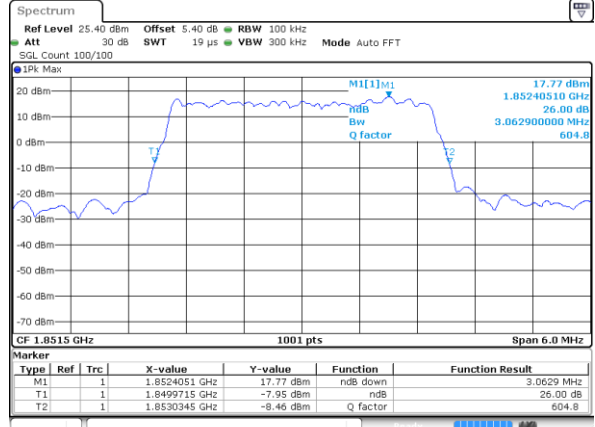

Lowest Channel / 3MHz / 16QAM

Date: 4 JUL 2019 01:44:55