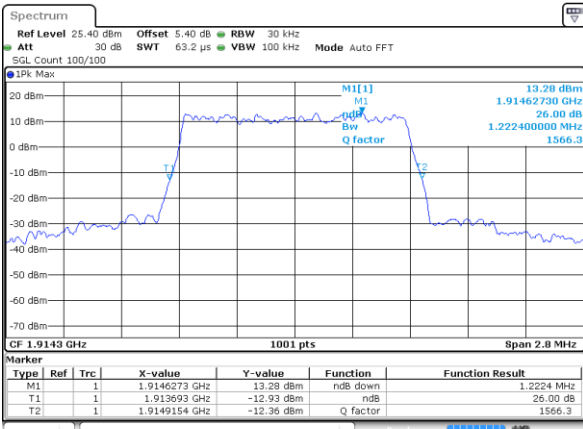

LTE Band 25

Lowest Channel / 1.4MHz / 64QAM

Date: 4 JUL 2019 01:20:29

Lowest Channel / 3MHz / 64QAM

Date: 4 JUL 2019 01:45:15

Middle Channel / 1.4MHz / 64QAM

Date: 4 JUL 2019 01:21:29

Middle Channel / 3MHz / 64QAM

Date: 4 JUL 2019 01:46:16

Highest Channel / 1.4MHz / 64QAM

Date: 4 JUL 2019 01:22:30

Highest Channel / 3MHz / 64QAM

Date: 4 JUL 2019 01:47:16

LTE Band 25

Lowest Channel / 5MHz / 64QAM

Date: 4 JUL 2019 02:10:1