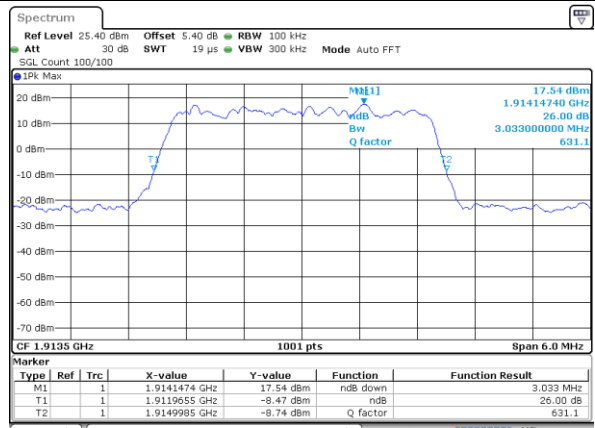

Lowest Channel / 3MHz / QPSK

Date: 4 JUL 2019 01:44:35

Lowest Channel / 3MHz / 16QAM

Date: 4 JUL 2019 01:44:55

Middle Channel / 3MHz / QPSK

Date: 4 JUL 2019 01:45:35

Middle Channel / 3MHz / 16QAM

Date: 4 JUL 2019 01:45:55

Highest Channel / 3MHz / QPSK

Date: 4 JUL 2019 01:46:36

Highest Channel / 3MHz / 16QAM

Date: 4 JUL 2019 01:46:56

LTE Band 25

Lowest Channel / 5MHz / QPSK

Date: 4 JUL 2019 02:09:20

Lowest Channel / 5MHz / 16QAM