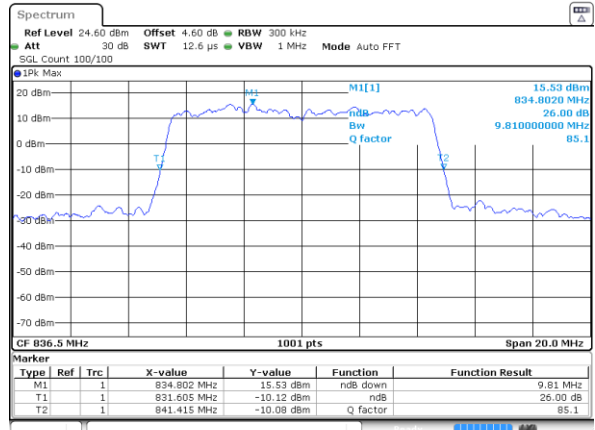

Middle Channel / 5MHz / 16QAM

Date: 2 JUL 2019 03:07:05

Highest Channel / 5MHz / QPSK

Date: 2 JUL 2019 03:07:45

Highest Channel / 5MHz / 16QAM

Date: 2 JUL 2019 03:08:04

LTE Band 26

Lowest Channel / 10MHz / QPSK

Date: 2 JUL 2019 03:16:54

Lowest Channel / 10MHz / 16QAM

Date: 2 JUL 2019 03:17:13

Middle Channel / 10MHz / QPSK

Date: 2 JUL 2019 03:18:33

Middle Channel / 10MHz / 16QAM

Date: 2 JUL 2019 03:18:13

Highest Channel / 10MHz / QPSK

Date: 2 JUL 2019 03:18:53

Highest Channel / 10MHz / 16QAM

Date: 2 JUL 2019 03:19:12

LTE Band 26

Lowest Channel / 15MHz / QPSK

Date: 2 JUL 2019 03:28:02

Lowest Channel / 15MHz / 16QAM

Date: 2 JUL 2019 03:28:21