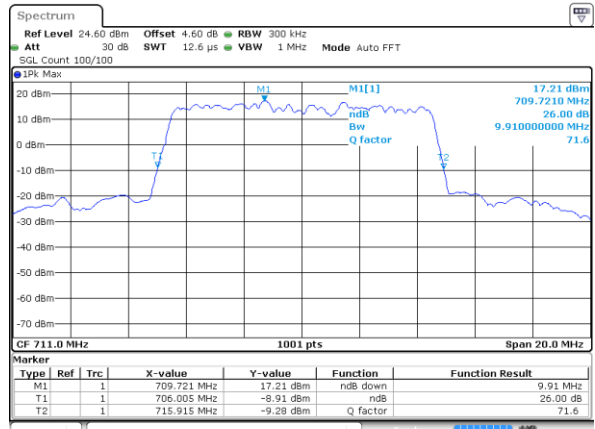

LTE Band 12

Lowest Channel / 10MHz / QPSK

Date: 29 JUN 2019 05:49:32

Lowest Channel / 10MHz / 16QAM

Date: 29 JUN 2019 05:49:22

Middle Channel / 10MHz / QPSK

Date: 29 JUN 2019 05:49:02

Middle Channel / 10MHz / 16QAM

Date: 29 JUN 2019 05:49:12

Highest Channel / 10MHz / QPSK

Date: 29 JUN 2019 05:48:52

Highest Channel / 10MHz / 16QAM

Date: 29 JUN 2019 05:48:42

LTE Band 12

Lowest Channel / 1.4MHz / 64QAM

Date: 29 JUN 2019 06:04:21