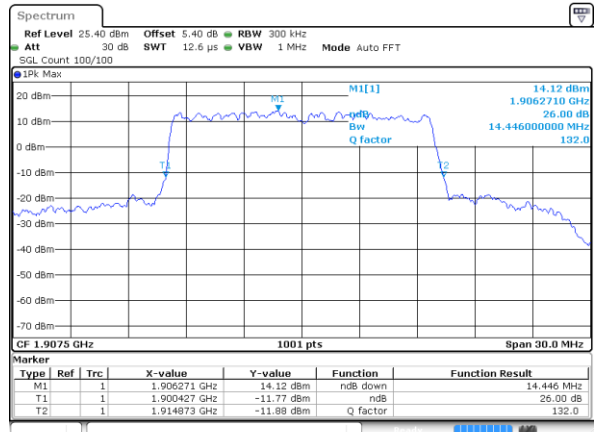

Date: 4 JUL 2019 02:58:53

Lowest Channel / 15MHz / 16QAM

Date: 4 JUL 2019 02:58:13

Middle Channel / 15MHz / QPSK

Date: 4 JUL 2019 03:12:48

Middle Channel / 15MHz / 16QAM

Date: 4 JUL 2019 03:12:28

Highest Channel / 15MHz / QPSK

Date: 4 JUL 2019 03:13:08

Highest Channel / 15MHz / 16QAM

Date: 4 JUL 2019 03:13:29

LTE Band 25

Lowest Channel / 20MHz / QPSK

Date: 4 JUL 2019 03:23:39

Lowest Channel / 20MHz / 16QAM

Date: 4 JUL 2019 03:23:59