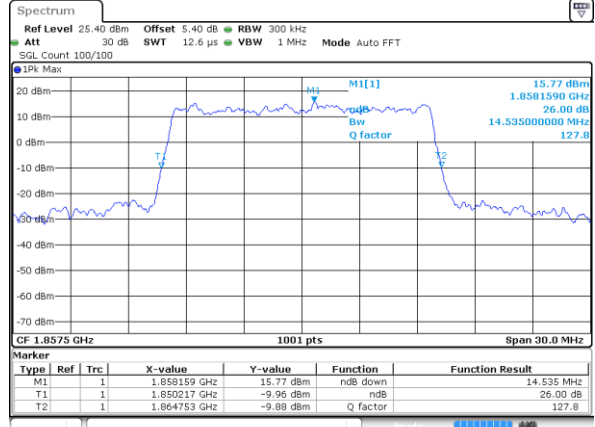

Lowest Channel / 15MHz / 16QAM

Date: 4 JUL 2019 02:58:13