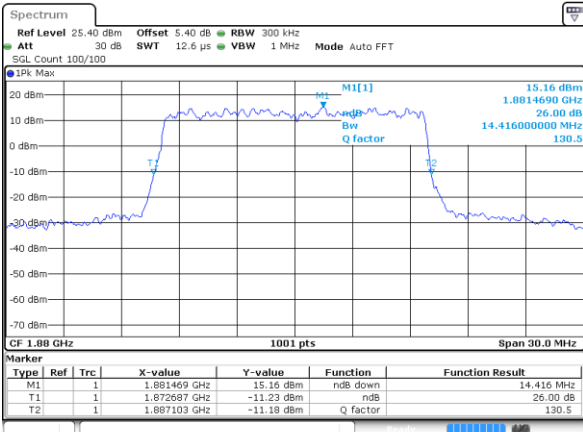

Middle Channel / 15MHz / QPSK

Date: 4 JUL 2019 03:12:48