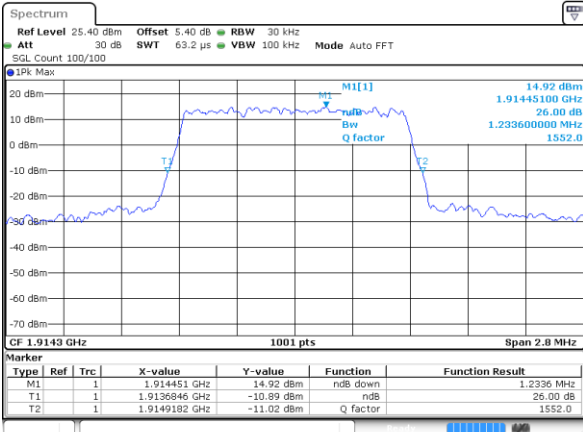

Highest Channel / 5MHz / 64QAM

Date: 3 JUL 2019 01:42:09

LTE Band 25

Lowest Channel / 1.4MHz / QPSK

Date: 4 JUL 2019 01:19:48

Lowest Channel / 1.4MHz / 16QAM

Date: 4 JUL 2019 01:20:08

Middle Channel / 1.4MHz / QPSK

Date: 4 JUL 2019 01:20:49

Middle Channel / 1.4MHz / 16QAM

Date: 4 JUL 2019 01:21:09

Highest Channel / 1.4MHz / QPSK

Date: 4 JUL 2019 01:21:50

Highest Channel / 1.4MHz / 16QAM

Date: 4 JUL 2019 01:22:10

LTE Band 25