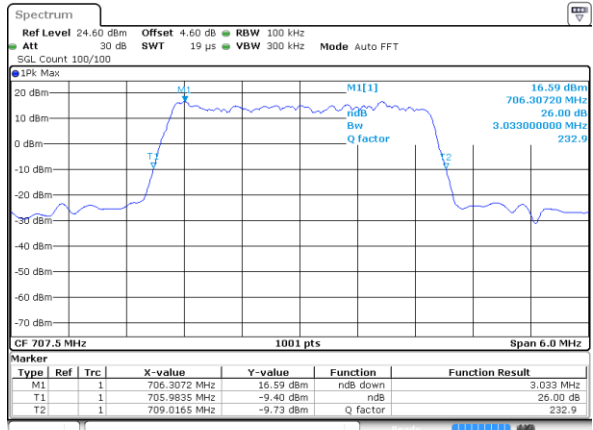

Lowest Channel / 3MHz / 64QAM

Date: 29 JUN 2019 06:15:19

Middle Channel / 1.4MHz / 64QAM

Date: 29 JUN 2019 06:04:41

Middle Channel / 3MHz / 64QAM

Date: 29 JUN 2019 06:15:39

Highest Channel / 1.4MHz / 64QAM

Date: 29 JUN 2019 06:05:01