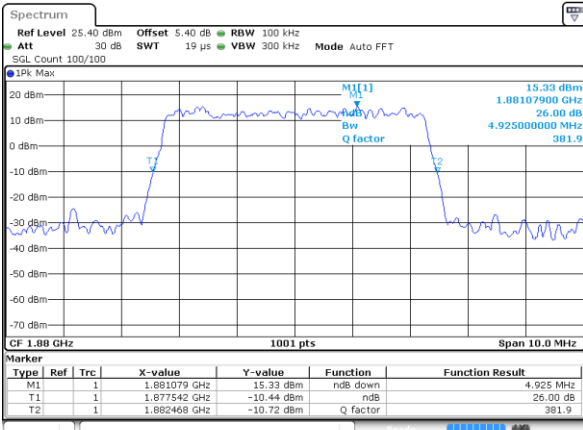

Middle Channel / 5MHz / QPSK

Date: 4 JUL 2019 02:23:15