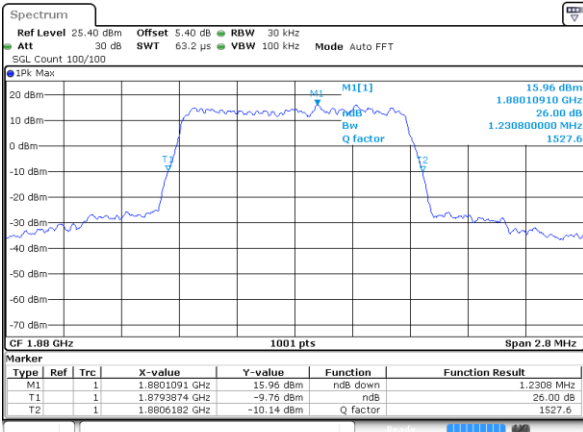

Highest Channel / 5MHz / 64QAM

Date: 3 JUL 2019 01:42:09

LTE Band 25

Lowest Channel / 1.4MHz / QPSK

Date: 4 JUL 2019 01:19:48

Lowest Channel / 1.4MHz / 16QAM

Date: 4 JUL 2019 01:20:08

Middle Channel / 1.4MHz / QPSK

Date: 4 JUL 2019 01:20:49

Middle Channel / 1.4MHz / 16QAM

Date: 4 JUL 2019 01:21:09

Highest Channel / 1.4MHz / QPSK

Date: 4 JUL 2019 01:21:50

Highest Channel / 1.4MHz / 16QAM

Date: 4 JUL 2019 01:22:10

LTE Band 25