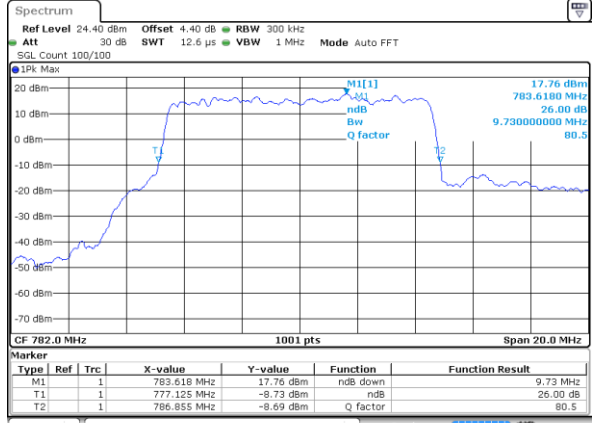

Highest Channel / 5MHz / QPSK

Date: 3 JUL 2019 01:19:40

Highest Channel / 5MHz / 16QAM

Date: 3 JUL 2019 01:19:30

LTE Band 13

Middle Channel / 10MHz / QPSK

Date: 3.JUL.2019 01:30:27

Middle Channel / 10MHz / 16QAM

Date: 3.JUL.2019 01:30:17

LTE Band 13

Lowest Channel / 5MHz / 64QAM

Date: 3 JUL 2019 01:41:49

Middle Channel / 5MHz / 64QAM

Date: 3 JUL 2019 01:41:59

Middle Channel / 10MHz / 64QAM

Date: 3 JUL 2019 01:51:42