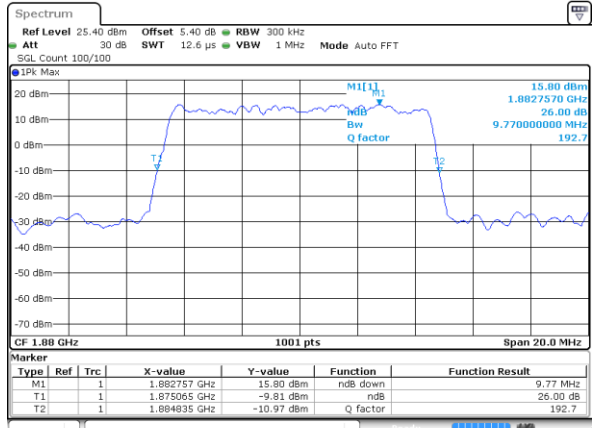

Date: 4 JUL 2019 01:46:16

Highest Channel / 1.4MHz / 64QAM

Date: 4 JUL 2019 01:22:30

Highest Channel / 3MHz / 64QAM

Date: 4 JUL 2019 01:47:16

LTE Band 25

Lowest Channel / 5MHz / 64QAM

Date: 4 JUL 2019 02:10:1

Lowest Channel / 10MHz / 64QAM

Date: 4 JUL 2019 02:34:7

Middle Channel / 5MHz / 64QAM

Date: 4 JUL 2019 02:22:35

Middle Channel / 10MHz / 64QAM

Date: 4 JUL 2019 02:47:21

Highest Channel / 5MHz / 64QAM

Date: 4 JUL 2019 02:24:16

Highest Channel / 10MHz / 64QAM

Date: 4 JUL 2019 02:49:02

LTE Band 25

Lowest Channel / 15MHz / 64QAM

Date: 4 JUL 2019 02:59:33

Lowest Channel / 20MHz / 64QAM

Date: 4 JUL 2019 03:24:20

Middle Channel / 15MHz / 64QAM