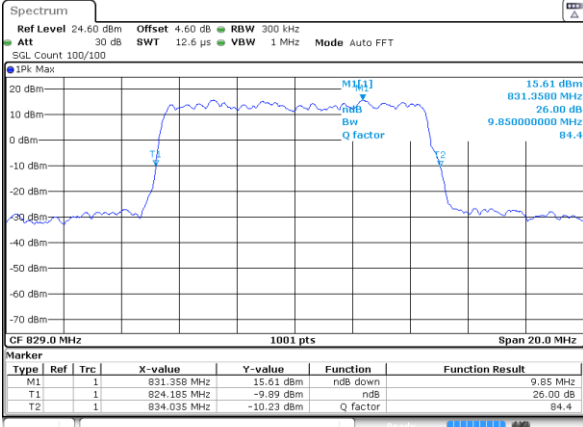

Middle Channel / 5MHz / 16QAM

Date: 2 JUL 2019 03:07:05

Highest Channel / 5MHz / QPSK

Date: 2 JUL 2019 03:07:45

Highest Channel / 5MHz / 16QAM

Date: 2 JUL 2019 03:08:04

LTE Band 26

Lowest Channel / 10MHz / QPSK