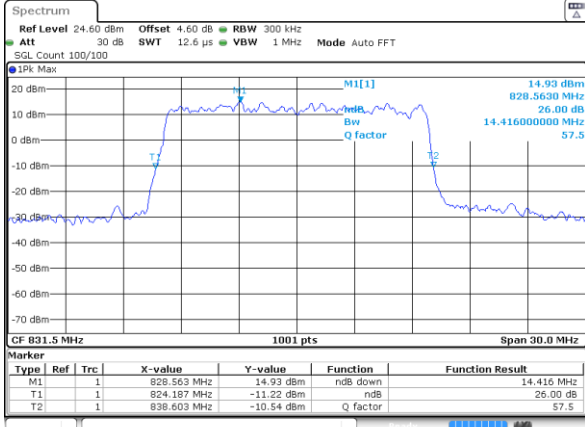

Date: 2 JUL 2019 03:18:53

Highest Channel / 10MHz / 16QAM

Date: 2 JUL 2019 03:19:12

LTE Band 26

Lowest Channel / 15MHz / QPSK

Date: 2 JUL 2019 03:28:02

Lowest Channel / 15MHz / 16QAM

Date: 2 JUL 2019 03:28:21