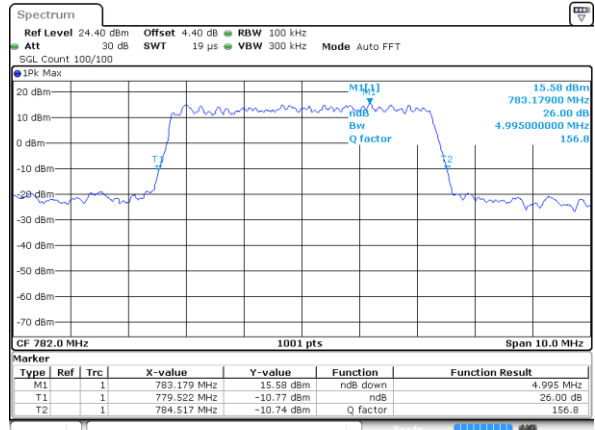

Lowest Channel / 5MHz / QPSK

Date: 3 JUL 2019 01:08:03

Lowest Channel / 5MHz / 16QAM

Date: 3 JUL 2019 01:08:13

Middle Channel / 5MHz / QPSK

Date: 3 JUL 2019 01:17:02

Middle Channel / 5MHz / 16QAM

Date: 3 JUL 2019 01:17:12

Highest Channel / 5MHz / QPSK

Date: 3 JUL 2019 01:19:40

Highest Channel / 5MHz / 16QAM

Date: 3 JUL 2019 01:19:30

LTE Band 13

Middle Channel / 10MHz / QPSK

Date: 3.JUL.2019 01:30:27

Middle Channel / 10MHz / 16QAM