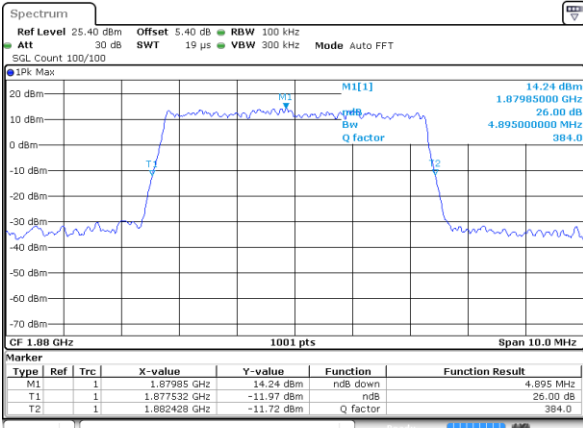

Middle Channel / 5MHz / 64QAM

Date: 4 JUL 2019 02:22:35