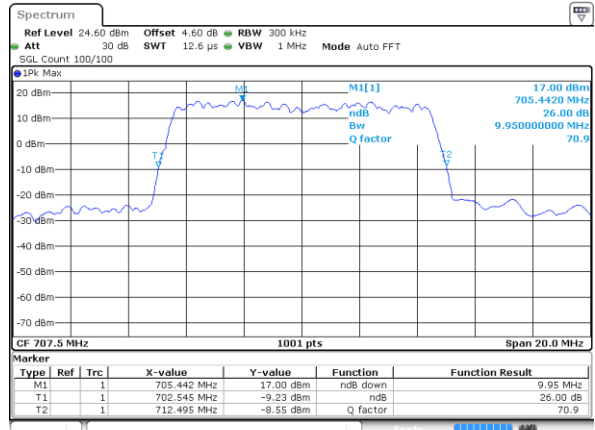

LTE Band 12

Lowest Channel / 10MHz / QPSK

Date: 29 JUN 2019 05:49:32

Lowest Channel / 10MHz / 16QAM

Date: 29 JUN 2019 05:49:22

Middle Channel / 10MHz / QPSK

Date: 29 JUN 2019 05:49:02

Middle Channel / 10MHz / 16QAM

Date: 29 JUN 2019 05:49:12

Highest Channel / 10MHz / QPSK

Date: 29 JUN 2019 05:48:52

Highest Channel / 10MHz / 16QAM

Date: 29 JUN 2019 05:48:42

LTE Band 12

Lowest Channel / 1.4MHz / 64QAM

Date: 29 JUN 2019 06:04:21