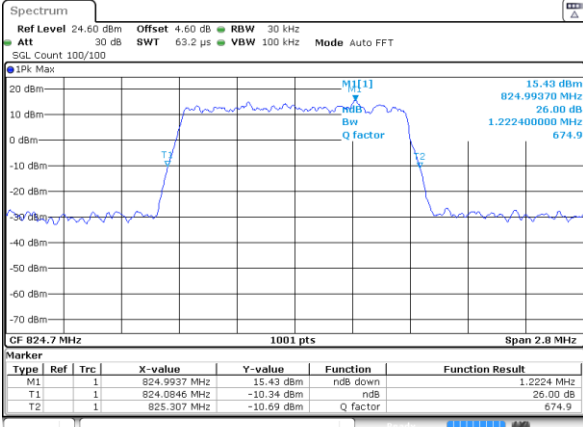

LTE Band 26

Lowest Channel / 1.4MHz / QPSK

Date: 2 JUL 2019 02:43:30