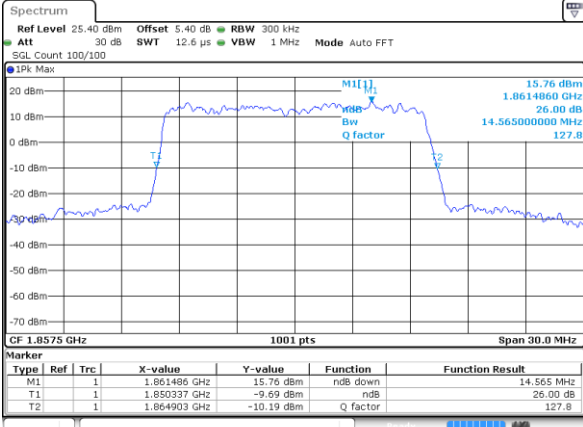

Middle Channel / 10MHz / 16QAM

Date: 4 JUL 2019 02:47:41

Highest Channel / 10MHz / QPSK

Date: 4 JUL 2019 02:48:22

Highest Channel / 10MHz / 16QAM

Date: 4 JUL 2019 02:48:42

LTE Band 25

Lowest Channel / 15MHz / QPSK