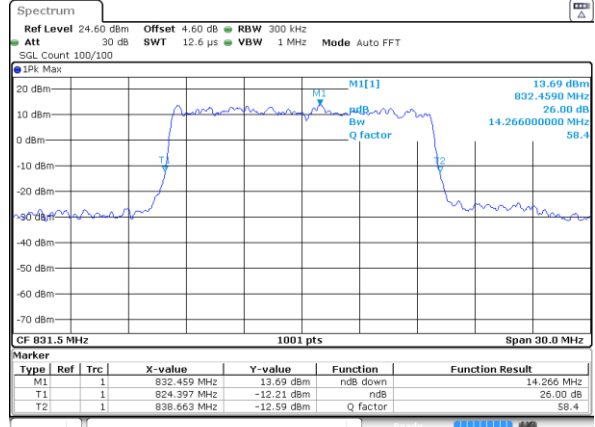

Date: 2 JUL 2019 03:18:53

Highest Channel / 10MHz / 16QAM

Date: 2 JUL 2019 03:19:12

LTE Band 26

Lowest Channel / 15MHz / QPSK

Date: 2 JUL 2019 03:28:02

Lowest Channel / 15MHz / 16QAM

Date: 2 JUL 2019 03:28:21