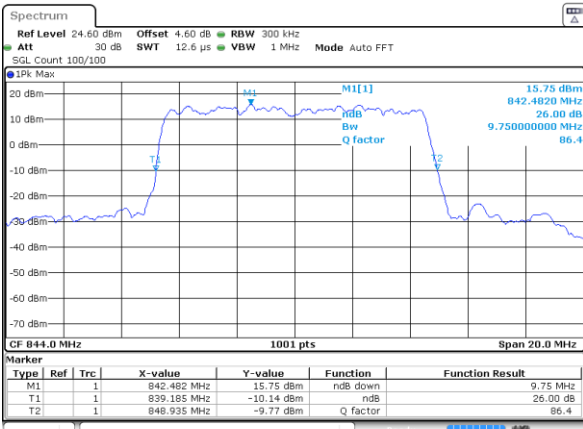

Middle Channel / 5MHz / 16QAM

Date: 2 JUL 2019 03:07:05

Highest Channel / 5MHz / QPSK

Date: 2 JUL 2019 03:07:45

Highest Channel / 5MHz / 16QAM

Date: 2 JUL 2019 03:08:04

LTE Band 26

Lowest Channel / 10MHz / QPSK

Date: 2 JUL 2019 03:16:54

Lowest Channel / 10MHz / 16QAM

Date: 2 JUL 2019 03:17:13

Middle Channel / 10MHz / QPSK

Date: 2 JUL 2019 03:18:33

Middle Channel / 10MHz / 16QAM

Date: 2 JUL 2019 03:18:13

Highest Channel / 10MHz / QPSK

Date: 2 JUL 2019 03:18:53

Highest Channel / 10MHz / 16QAM

Date: 2 JUL 2019 03:19:12

LTE Band 26

Lowest Channel / 15MHz / QPSK

Date: 2 JUL 2019 03:28:02

Lowest Channel / 15MHz / 16QAM

Date: 2 JUL 2019 03:28:21