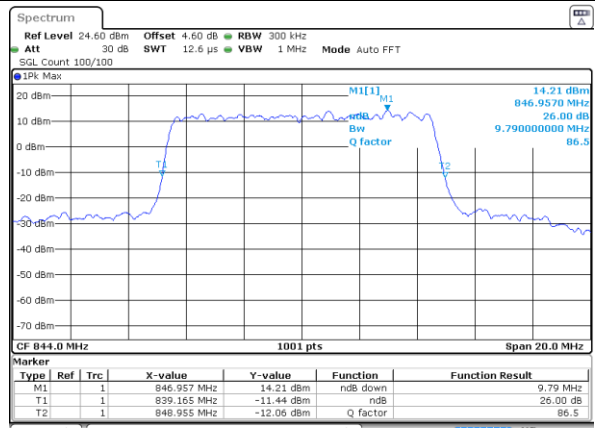

Date: 2 JUL 2019 02:55:37

Highest Channel / 1.4MHz / 64QAM

Date: 2 JUL 2019 02:54:18

Highest Channel / 3MHz / 64QAM

Date: 2 JUL 2019 02:57:16

LTE Band 26

Lowest Channel / 5MHz / 64QAM

Date: 2 JUL 2019 03:06:25

Lowest Channel / 10MHz / 64QAM

Date: 2 JUL 2019 03:17:33

Middle Channel / 5MHz / 64QAM

Date: 2 JUL 2019 03:06:45

Middle Channel / 10MHz / 64QAM

Date: 2 JUL 2019 03:17:53

Highest Channel / 5MHz / 64QAM

Date: 2 JUL 2019 03:08:24

Highest Channel / 10MHz / 64QAM

Date: 2 JUL 2019 03:19:32

LTE Band 26

Lowest Channel / 15MHz / 64QAM

Date: 2 JUL 2019 03:28:41

Middle Channel / 15MHz / 64QAM

Date: 2 JUL 2019 03:29:01

Highest Channel / 15MHz / 64QAM