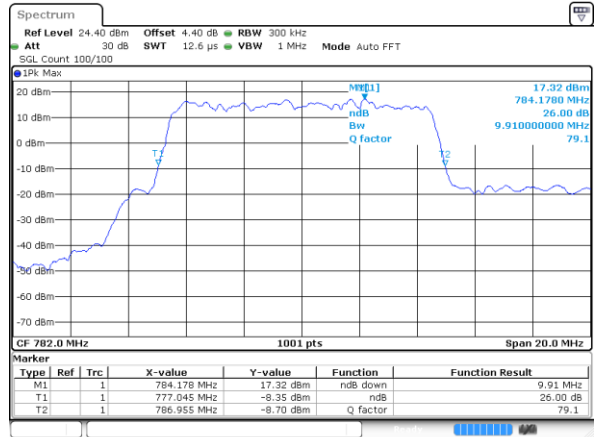

Date: 3.JUL.2019 01:30:17

LTE Band 13

Lowest Channel / 5MHz / 64QAM

Date: 3 JUL 2019 01:41:49

Middle Channel / 5MHz / 64QAM

Date: 3 JUL 2019 01:41:59

Middle Channel / 10MHz / 64QAM

Date: 3 JUL 2019 01:51:42

Highest Channel / 5MHz / 64QAM

Date: 3 JUL 2019 01:42:09

LTE Band 25

Lowest Channel / 1.4MHz / QPSK

Date: 4 JUL 2019 01:19:48

Lowest Channel / 1.4MHz / 16QAM

Date: 4 JUL 2019 01:20:08

Middle Channel / 1.4MHz / QPSK