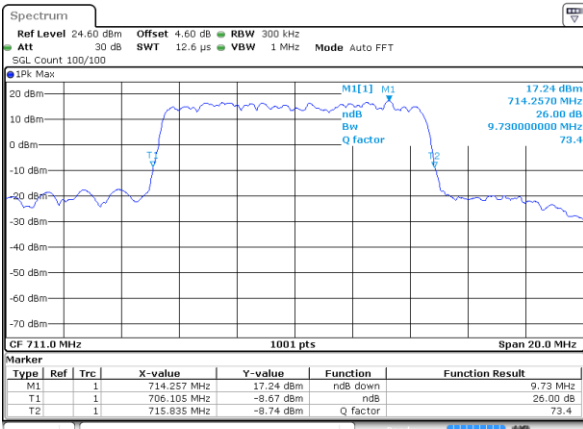

Date: 29 JUN 2019 05:49:12

Highest Channel / 10MHz / QPSK

Date: 29 JUN 2019 05:48:52

Highest Channel / 10MHz / 16QAM

Date: 29 JUN 2019 05:48:42

LTE Band 12

Lowest Channel / 1.4MHz / 64QAM

Date: 29 JUN 2019 06:04:21