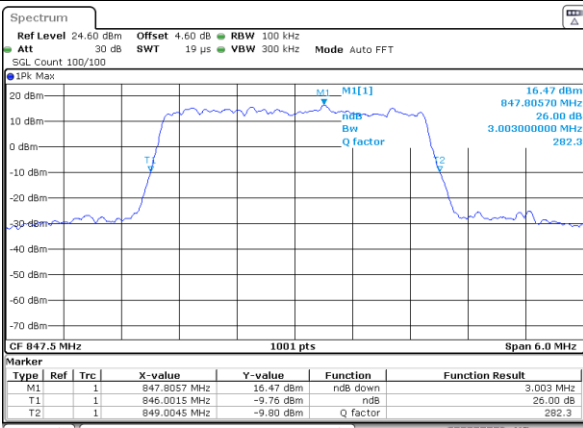

Highest Channel / 1.4MHz / QPSK

Date: 2 JUL 2019 02:53:39

Highest Channel / 1.4MHz / 16QAM

Date: 2 JUL 2019 02:53:59

LTE Band 26

Lowest Channel / 3MHz / QPSK

Date: 2 JUL 2019 02:54:38

Lowest Channel / 3MHz / 16QAM

Date: 2 JUL 2019 02:54:58

Middle Channel / 3MHz / QPSK

Date: 2 JUL 2019 02:56:17

Middle Channel / 3MHz / 16QAM

Date: 2 JUL 2019 02:55:57

Highest Channel / 3MHz / QPSK

Date: 2 JUL 2019 02:56:37

Highest Channel / 3MHz / 16QAM

Date: 2 JUL 2019 02:56:56

LTE Band 26

Lowest Channel / 5MHz / QPSK

Date: 2 JUL 2019 03:05:46

Lowest Channel / 5MHz / 16QAM

Date: 2 JUL 2019 03:06:06

Middle Channel / 5MHz / QPSK

Date: 2 JUL 2019 03:07:25