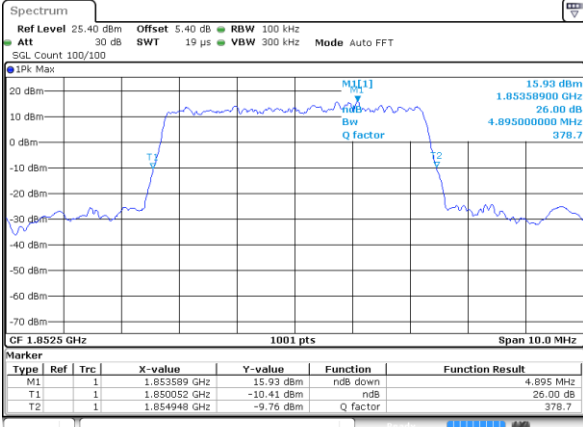

Highest Channel / 3MHz / QPSK

Date: 4 JUL 2019 01:46:36

Highest Channel / 3MHz / 16QAM

Date: 4 JUL 2019 01:46:56

LTE Band 25

Lowest Channel / 5MHz / QPSK

Date: 4 JUL 2019 02:09:20

Lowest Channel / 5MHz / 16QAM