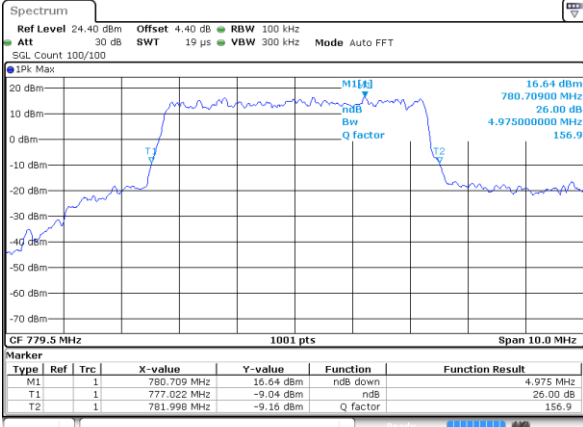

LTE Band 13

Lowest Channel / 5MHz / QPSK

Date: 3 JUL 2019 01:08:03