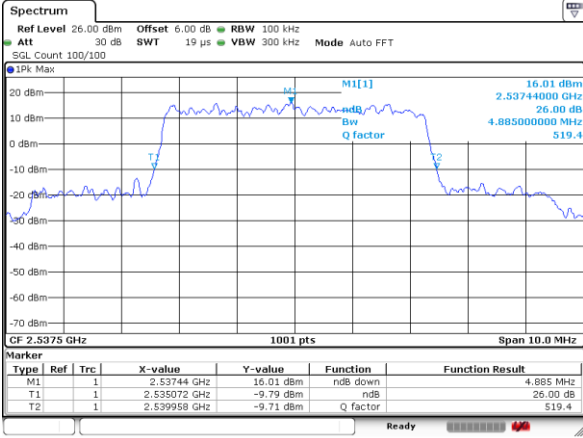

LTE Band 41

Lowest Channel / 5MHz / QPSK

Date: 9 JUL 2019 09:01:42