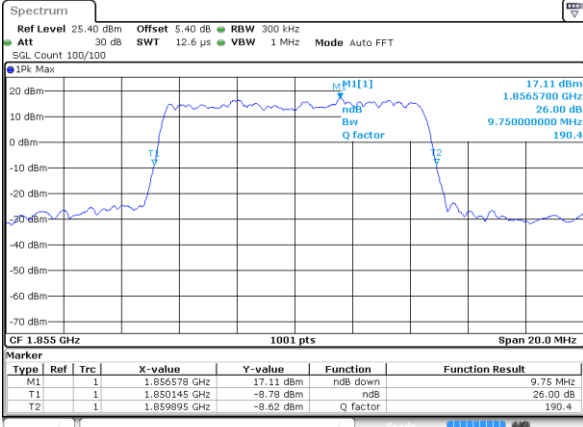

LTE Band 25

Lowest Channel / 10MHz / QPSK

Date: 4 JUL 2019 02:34:07