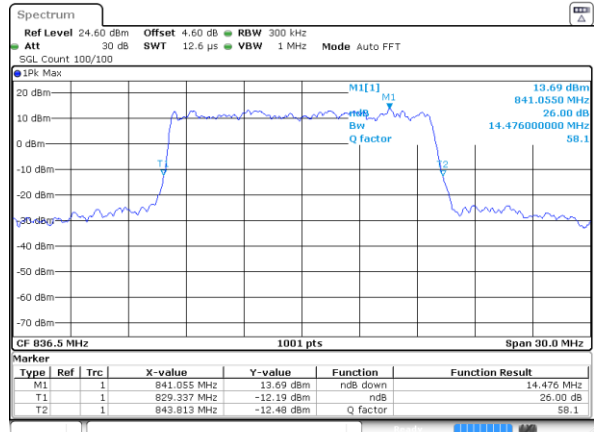

Middle Channel / 15MHz / 16QAM

Date: 2 JUL 2019 03:29:21