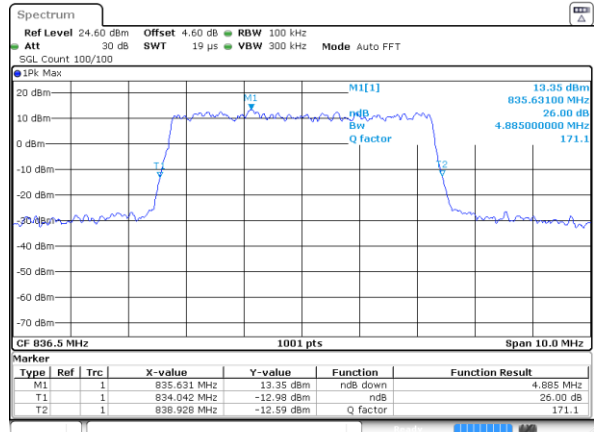

Date: 2 JUL 2019 02:56:56

LTE Band 26

Lowest Channel / 5MHz / QPSK

Date: 2 JUL 2019 03:05:46

Lowest Channel / 5MHz / 16QAM

Date: 2 JUL 2019 03:06:06

Middle Channel / 5MHz / QPSK

Date: 2 JUL 2019 03:07:25

Middle Channel / 5MHz / 16QAM

Date: 2 JUL 2019 03:07:05

Highest Channel / 5MHz / QPSK

Date: 2 JUL 2019 03:07:45

Highest Channel / 5MHz / 16QAM

Date: 2 JUL 2019 03:08:04

LTE Band 26

Lowest Channel / 10MHz / QPSK