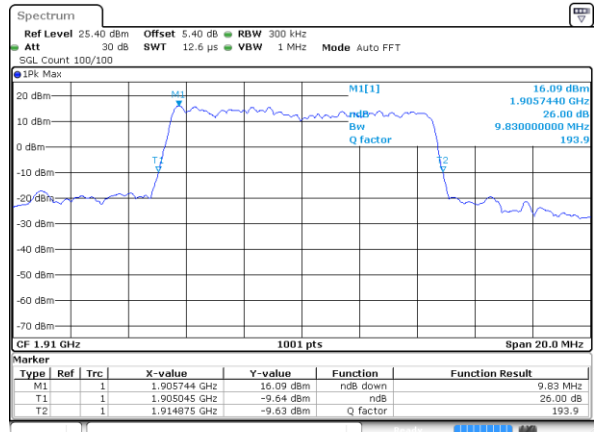

Middle Channel / 10MHz / 16QAM

Date: 4 JUL 2019 02:47:41

Highest Channel / 10MHz / QPSK

Date: 4 JUL 2019 02:48:22

Highest Channel / 10MHz / 16QAM

Date: 4 JUL 2019 02:48:42

LTE Band 25

Lowest Channel / 15MHz / QPSK