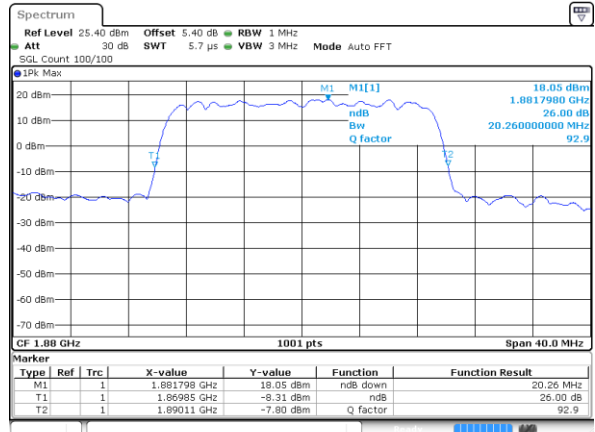

Middle Channel / 20MHz / 16QAM

Date: 4 JUL 2019 03:37:14