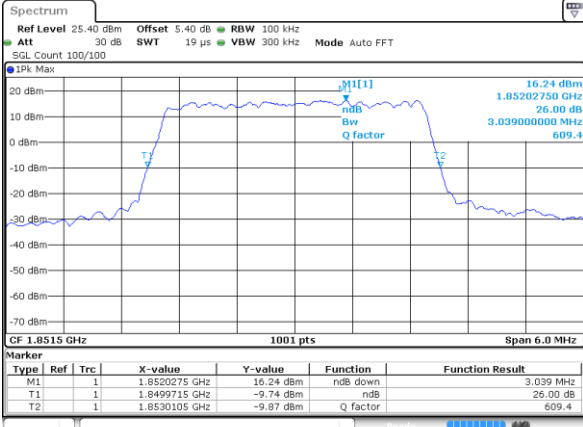

LTE Band 25

Lowest Channel / 3MHz / QPSK

Date: 4 JUL 2019 01:44:35