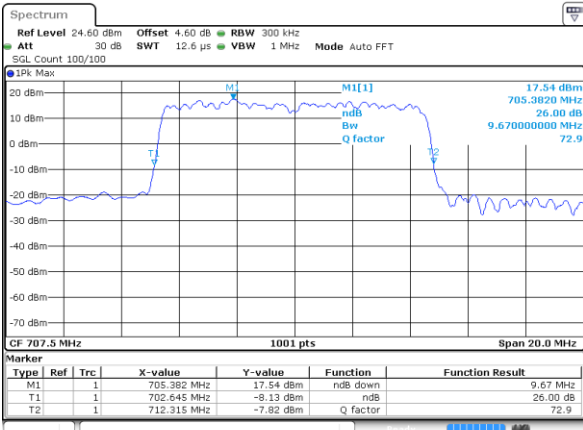

Middle Channel / 10MHz / QPSK

Date: 29 JUN 2019 05:49:02