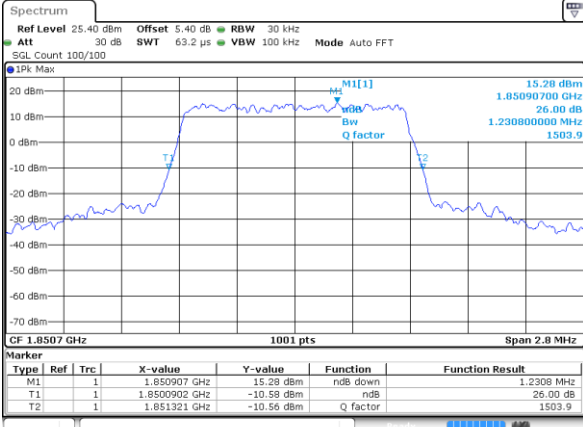

Highest Channel / 5MHz / 64QAM

Date: 3 JUL 2019 01:42:09

LTE Band 25

Lowest Channel / 1.4MHz / QPSK

Date: 4 JUL 2019 01:19:48

Lowest Channel / 1.4MHz / 16QAM

Date: 4 JUL 2019 01:20:08

Middle Channel / 1.4MHz / QPSK

Date: 4 JUL 2019 01:20:49

Middle Channel / 1.4MHz / 16QAM

Date: 4 JUL 2019 01:21:09

Highest Channel / 1.4MHz / QPSK

Date: 4 JUL 2019 01:21:50

Highest Channel / 1.4MHz / 16QAM

Date: 4 JUL 2019 01:22:10

LTE Band 25