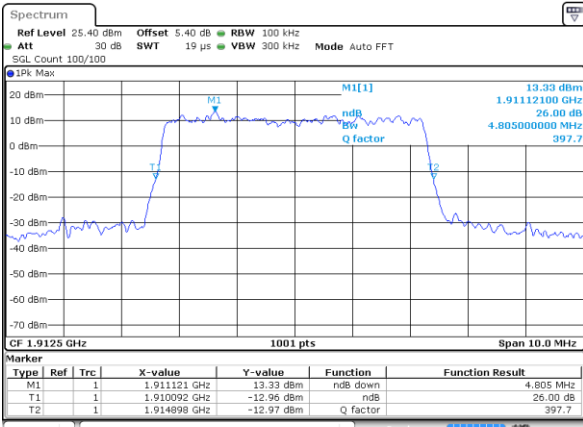

Date: 4 JUL 2019 01:46:16

Highest Channel / 1.4MHz / 64QAM

Date: 4 JUL 2019 01:22:30

Highest Channel / 3MHz / 64QAM

Date: 4 JUL 2019 01:47:16

LTE Band 25

Lowest Channel / 5MHz / 64QAM

Date: 4 JUL 2019 02:10:1

Lowest Channel / 10MHz / 64QAM

Date: 4 JUL 2019 02:34:7

Middle Channel / 5MHz / 64QAM

Date: 4 JUL 2019 02:22:35

Middle Channel / 10MHz / 64QAM

Date: 4 JUL 2019 02:47:21

Highest Channel / 5MHz / 64QAM

Date: 4 JUL 2019 02:24:16

Highest Channel / 10MHz / 64QAM

Date: 4 JUL 2019 02:49:02

LTE Band 25

Lowest Channel / 15MHz / 64QAM

Date: 4 JUL 2019 02:59:33

Lowest Channel / 20MHz / 64QAM

Date: 4 JUL 2019 03:24:20

Middle Channel / 15MHz / 64QAM