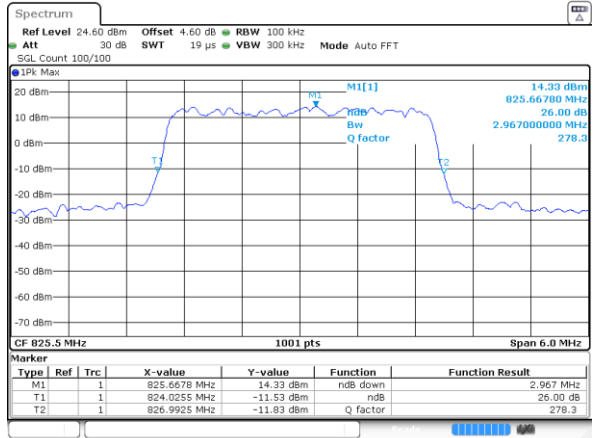

Date: 2 JUL 2019 03:18:53

Highest Channel / 10MHz / 16QAM

Date: 2 JUL 2019 03:19:12

LTE Band 26

Lowest Channel / 15MHz / QPSK

Date: 2 JUL 2019 03:28:02

Lowest Channel / 15MHz / 16QAM

Date: 2 JUL 2019 03:28:21

Middle Channel / 15MHz / QPSK

Date: 2 JUL 2019 03:29:41

Middle Channel / 15MHz / 16QAM

Date: 2 JUL 2019 03:29:21

Highest Channel / 15MHz / QPSK

Date: 2 JUL 2019 03:30:00

Highest Channel / 15MHz / 16QAM

Date: 2 JUL 2019 03:30:20

LTE Band 26

Lowest Channel / 1.4MHz / 64QAM

Date: 2 JUL 2019 02:44:09

Lowest Channel / 3MHz / 64QAM

Date: 2 JUL 2019 02:55:18

Middle Channel / 1.4MHz / 64QAM

Date: 2 JUL 2019 02:52:39

Middle Channel / 3MHz / 64QAM