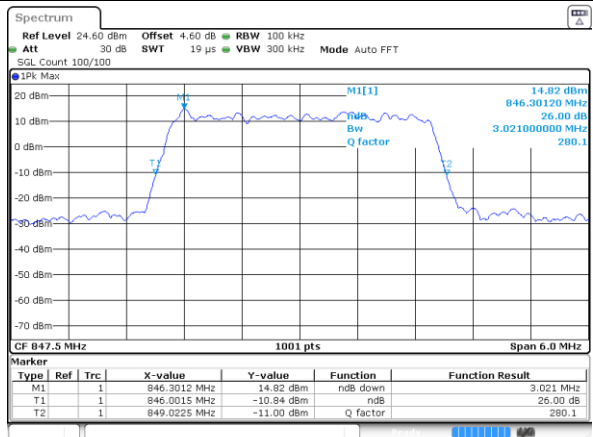

LTE Band 26

Lowest Channel / 1.4MHz / 64QAM

Date: 2 JUL 2019 02:44:09

Lowest Channel / 3MHz / 64QAM

Date: 2 JUL 2019 02:55:18

Middle Channel / 1.4MHz / 64QAM

Date: 2 JUL 2019 02:52:39

Middle Channel / 3MHz / 64QAM

Date: 2 JUL 2019 02:55:37

Highest Channel / 1.4MHz / 64QAM

Date: 2 JUL 2019 02:54:18

Highest Channel / 3MHz / 64QAM

Date: 2 JUL 2019 02:57:16

LTE Band 26

Lowest Channel / 5MHz / 64QAM

Date: 2 JUL 2019 03:06:25