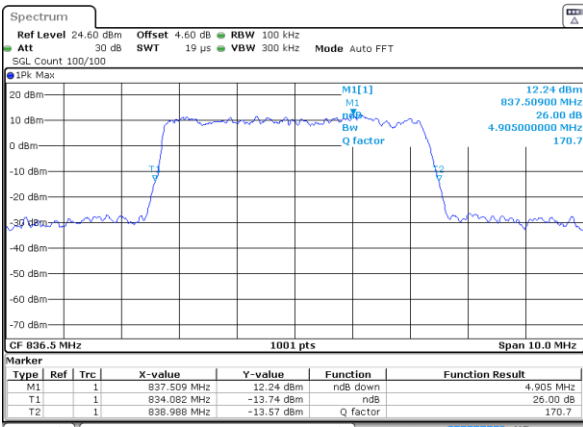

Date: 2 JUL 2019 02:55:37

Highest Channel / 1.4MHz / 64QAM

Date: 2 JUL 2019 02:54:18

Highest Channel / 3MHz / 64QAM

Date: 2 JUL 2019 02:57:16

LTE Band 26

Lowest Channel / 5MHz / 64QAM

Date: 2 JUL 2019 03:06:25

Lowest Channel / 10MHz / 64QAM

Date: 2 JUL 2019 03:17:33

Middle Channel / 5MHz / 64QAM

Date: 2 JUL 2019 03:06:45

Middle Channel / 10MHz / 64QAM

Date: 2 JUL 2019 03:17:53

Highest Channel / 5MHz / 64QAM

Date: 2 JUL 2019 03:08:24