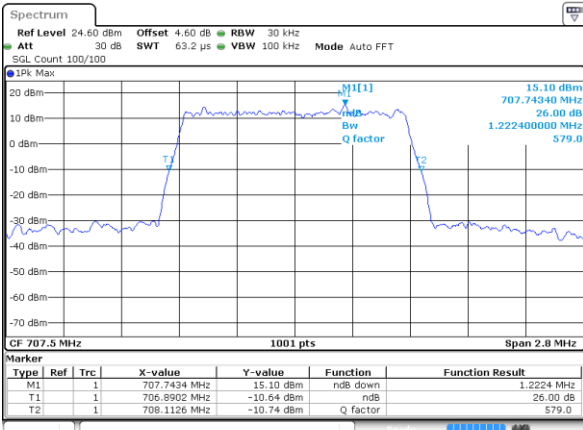

Middle Channel / 1.4MHz / 64QAM

Date: 29 JUN 2019 06:04:41