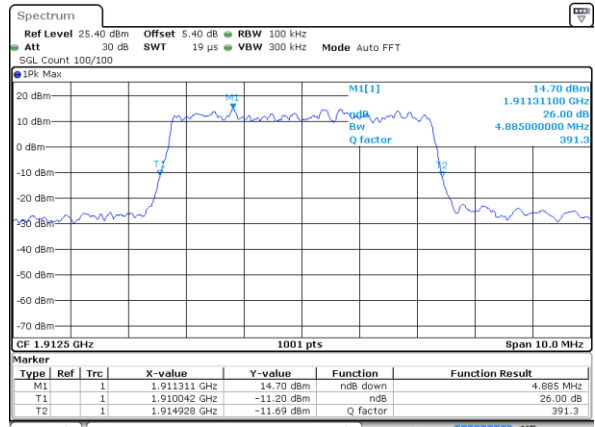

Highest Channel / 3MHz / QPSK

Date: 4 JUL 2019 01:46:36

Highest Channel / 3MHz / 16QAM

Date: 4 JUL 2019 01:46:56

LTE Band 25

Lowest Channel / 5MHz / QPSK

Date: 4 JUL 2019 02:09:20

Lowest Channel / 5MHz / 16QAM

Date: 4 JUL 2019 02:09:41

Middle Channel / 5MHz / QPSK

Date: 4 JUL 2019 02:23:15

Middle Channel / 5MHz / 16QAM

Date: 4 JUL 2019 02:22:55

Highest Channel / 5MHz / QPSK

Date: 4 JUL 2019 02:23:36

Highest Channel / 5MHz / 16QAM