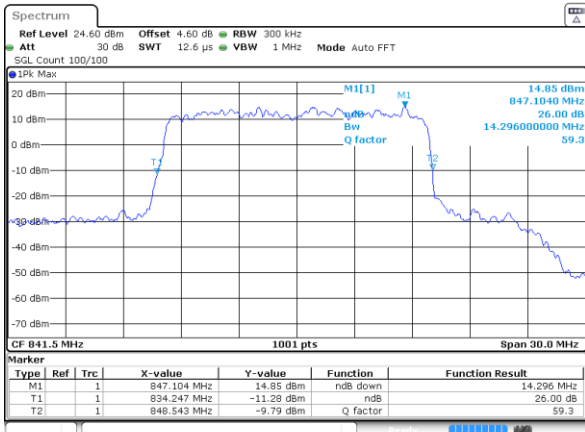

Date: 2 JUL 2019 03:18:53

Highest Channel / 10MHz / 16QAM

Date: 2 JUL 2019 03:19:12

LTE Band 26

Lowest Channel / 15MHz / QPSK

Date: 2 JUL 2019 03:28:02

Lowest Channel / 15MHz / 16QAM

Date: 2 JUL 2019 03:28:21

Middle Channel / 15MHz / QPSK

Date: 2 JUL 2019 03:29:41

Middle Channel / 15MHz / 16QAM

Date: 2 JUL 2019 03:29:21

Highest Channel / 15MHz / QPSK

Date: 2 JUL 2019 03:30:00

Highest Channel / 15MHz / 16QAM

Date: 2 JUL 2019 03:30:20

LTE Band 26

Lowest Channel / 1.4MHz / 64QAM

Date: 2 JUL 2019 02:44:09

Lowest Channel / 3MHz / 64QAM

Date: 2 JUL 2019 02:55:18

Middle Channel / 1.4MHz / 64QAM

Date: 2 JUL 2019 02:52:39

Middle Channel / 3MHz / 64QAM