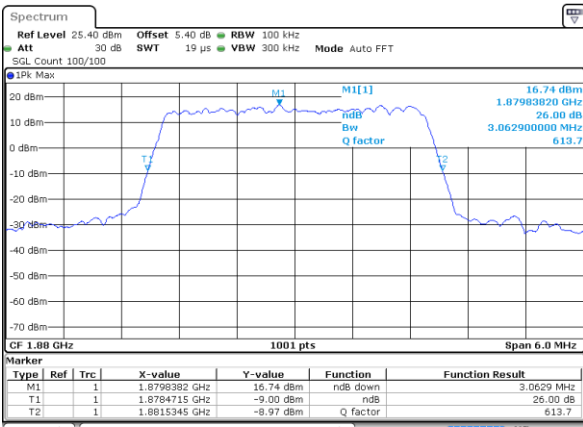

Middle Channel / 3MHz / QPSK

Date: 4 JUL 2019 01:45:35