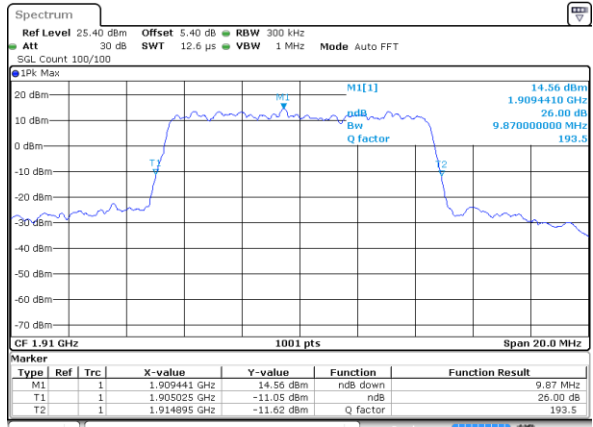

Date: 4 JUL 2019 01:46:16

Highest Channel / 1.4MHz / 64QAM

Date: 4 JUL 2019 01:22:30

Highest Channel / 3MHz / 64QAM

Date: 4 JUL 2019 01:47:16

LTE Band 25

Lowest Channel / 5MHz / 64QAM

Date: 4 JUL 2019 02:10:1

Lowest Channel / 10MHz / 64QAM

Date: 4 JUL 2019 02:34:7

Middle Channel / 5MHz / 64QAM

Date: 4 JUL 2019 02:22:35

Middle Channel / 10MHz / 64QAM

Date: 4 JUL 2019 02:47:21

Highest Channel / 5MHz / 64QAM

Date: 4 JUL 2019 02:24:16

Highest Channel / 10MHz / 64QAM

Date: 4 JUL 2019 02:49:02

LTE Band 25

Lowest Channel / 15MHz / 64QAM

Date: 4 JUL 2019 02:59:33

Lowest Channel / 20MHz / 64QAM

Date: 4 JUL 2019 03:24:20

Middle Channel / 15MHz / 64QAM