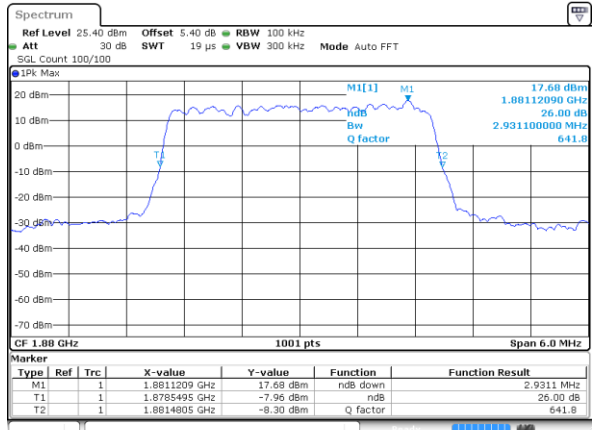

LTE Band 25

Lowest Channel / 1.4MHz / 64QAM

Date: 4 JUL 2019 01:20:29

Lowest Channel / 3MHz / 64QAM

Date: 4 JUL 2019 01:45:15

Middle Channel / 1.4MHz / 64QAM

Date: 4 JUL 2019 01:21:29

Middle Channel / 3MHz / 64QAM

Date: 4 JUL 2019 01:46:16

Highest Channel / 1.4MHz / 64QAM

Date: 4 JUL 2019 01:22:30

Highest Channel / 3MHz / 64QAM

Date: 4 JUL 2019 01:47:16

LTE Band 25

Lowest Channel / 5MHz / 64QAM

Date: 4 JUL 2019 02:10:1