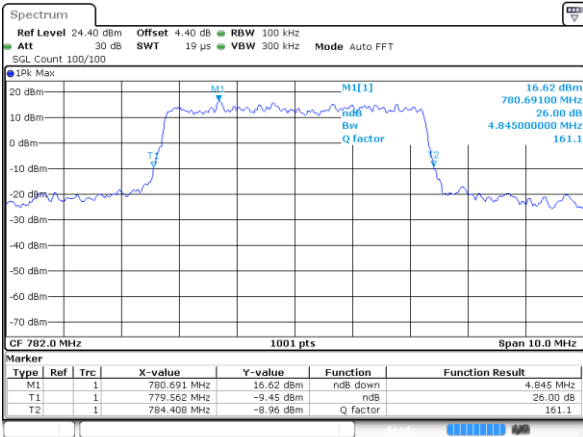

Date: 3.JUL.2019 01:30:17

LTE Band 13

Lowest Channel / 5MHz / 64QAM

Date: 3 JUL 2019 01:41:49

Middle Channel / 5MHz / 64QAM

Date: 3 JUL 2019 01:41:59

Middle Channel / 10MHz / 64QAM

Date: 3 JUL 2019 01:51:42

Highest Channel / 5MHz / 64QAM

Date: 3 JUL 2019 01:42:09

LTE Band 25

Lowest Channel / 1.4MHz / QPSK

Date: 4 JUL 2019 01:19:48

Lowest Channel / 1.4MHz / 16QAM

Date: 4 JUL 2019 01:20:08

Middle Channel / 1.4MHz / QPSK