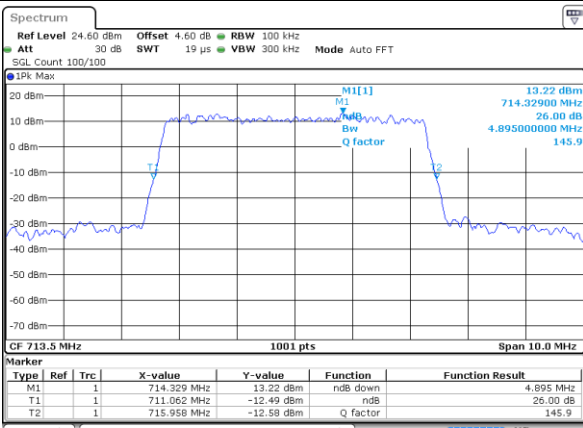

Highest Channel / 5MHz / 64QAM

Date: 29 JUN 2019 06:21:30