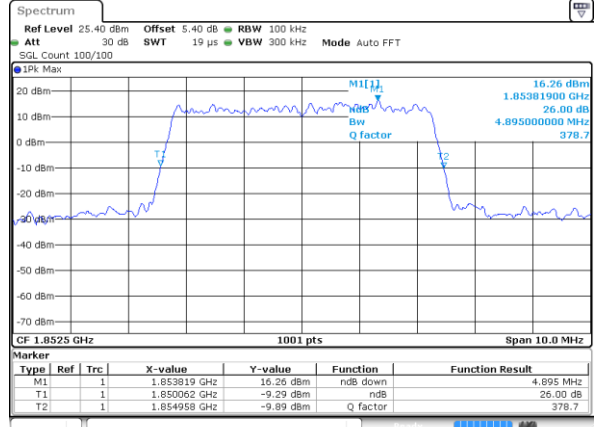

Highest Channel / 3MHz / QPSK

Date: 4 JUL 2019 01:46:36

Highest Channel / 3MHz / 16QAM

Date: 4 JUL 2019 01:46:56

LTE Band 25

Lowest Channel / 5MHz / QPSK

Date: 4 JUL 2019 02:09:20

Lowest Channel / 5MHz / 16QAM