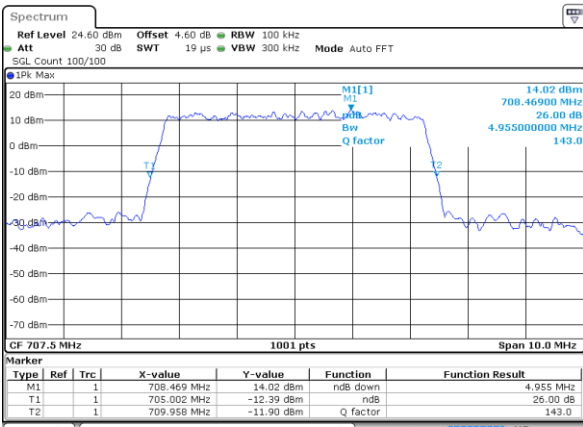

Highest Channel / 3MHz / 64QAM

Date: 29 JUN 2019 06:15:59

LTE Band 12

Lowest Channel / 5MHz / 64QAM

Date: 29 JUN 2019 06:20:49

Lowest Channel / 10MHz / 64QAM

Date: 29 JUN 2019 06:31:48

Middle Channel / 5MHz / 64QAM