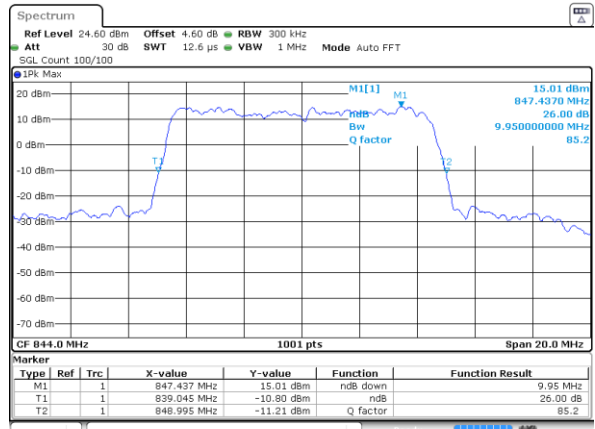

Middle Channel / 5MHz / 16QAM

Date: 2 JUL 2019 03:07:05

Highest Channel / 5MHz / QPSK

Date: 2 JUL 2019 03:07:45

Highest Channel / 5MHz / 16QAM

Date: 2 JUL 2019 03:08:04

LTE Band 26

Lowest Channel / 10MHz / QPSK

Date: 2 JUL 2019 03:16:54

Lowest Channel / 10MHz / 16QAM

Date: 2 JUL 2019 03:17:13

Middle Channel / 10MHz / QPSK

Date: 2 JUL 2019 03:18:33

Middle Channel / 10MHz / 16QAM

Date: 2 JUL 2019 03:18:13

Highest Channel / 10MHz / QPSK

Date: 2 JUL 2019 03:18:53

Highest Channel / 10MHz / 16QAM

Date: 2 JUL 2019 03:19:12

LTE Band 26

Lowest Channel / 15MHz / QPSK

Date: 2 JUL 2019 03:28:02

Lowest Channel / 15MHz / 16QAM

Date: 2 JUL 2019 03:28:21