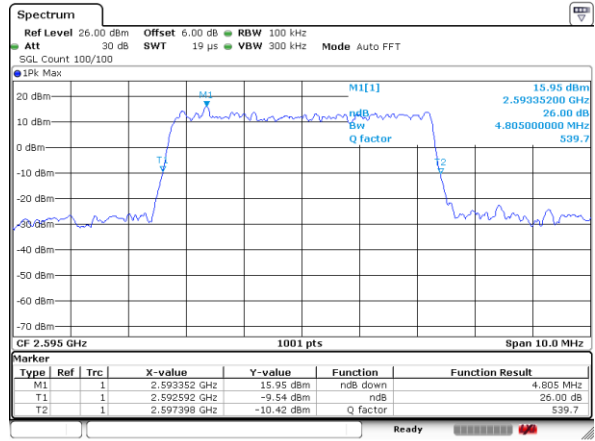

Middle Channel / 5MHz / 16QAM

Date: 9 JUL 2019 09:05:09